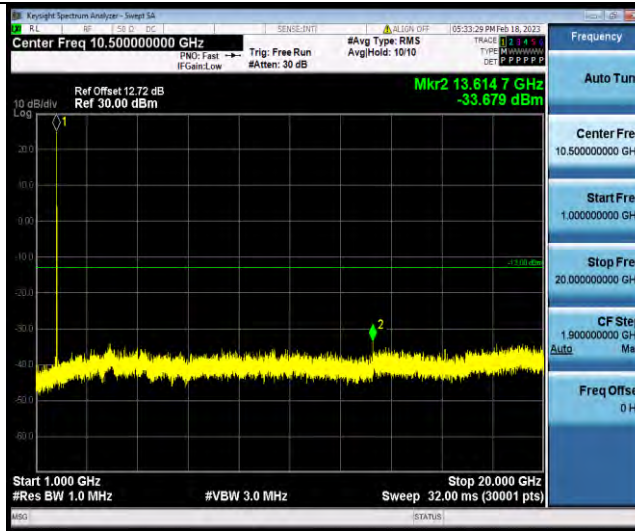

BUREAU VERITAS

Test Report No.: W7L-P22120012RF04

Band66-15MHz-QPSK-132047-1RB#0-Range1:30~1000MHz