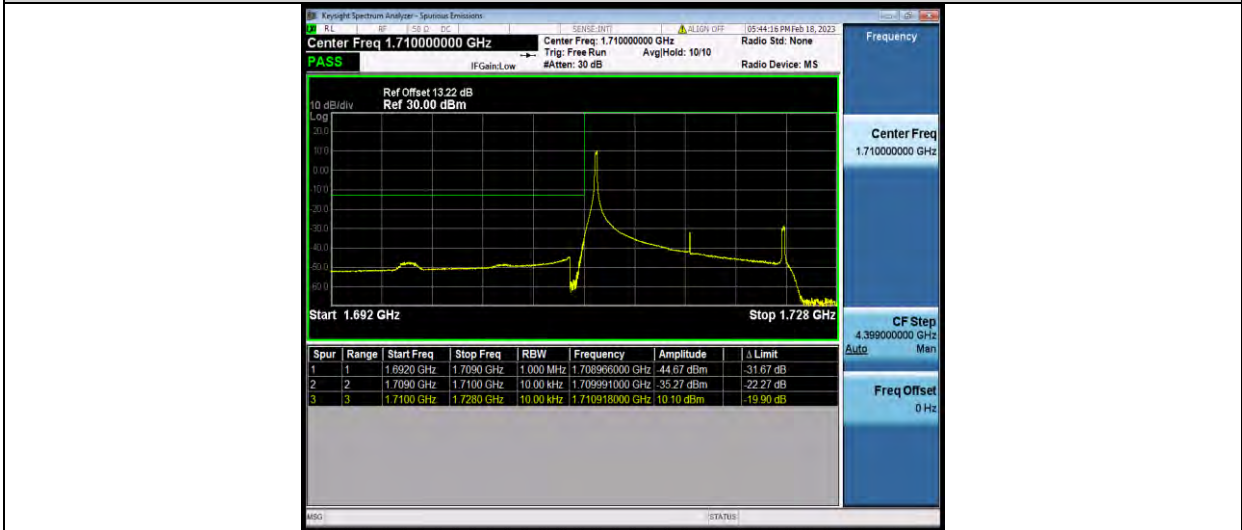

BUREAU VERITAS

Test Report No.: W7L-P22120012RF04

Band66-15MHz-QPSK-132047-75RB#0

Band66-15MHz-QPSK-132597-1RB#74

Band66-15MHz-QPSK-132597-75RB#0

BUREAU VERITAS

Test Report No.: W7L-P22120012RF04

Band66-15MHz-16QAM-132047-1RB#0