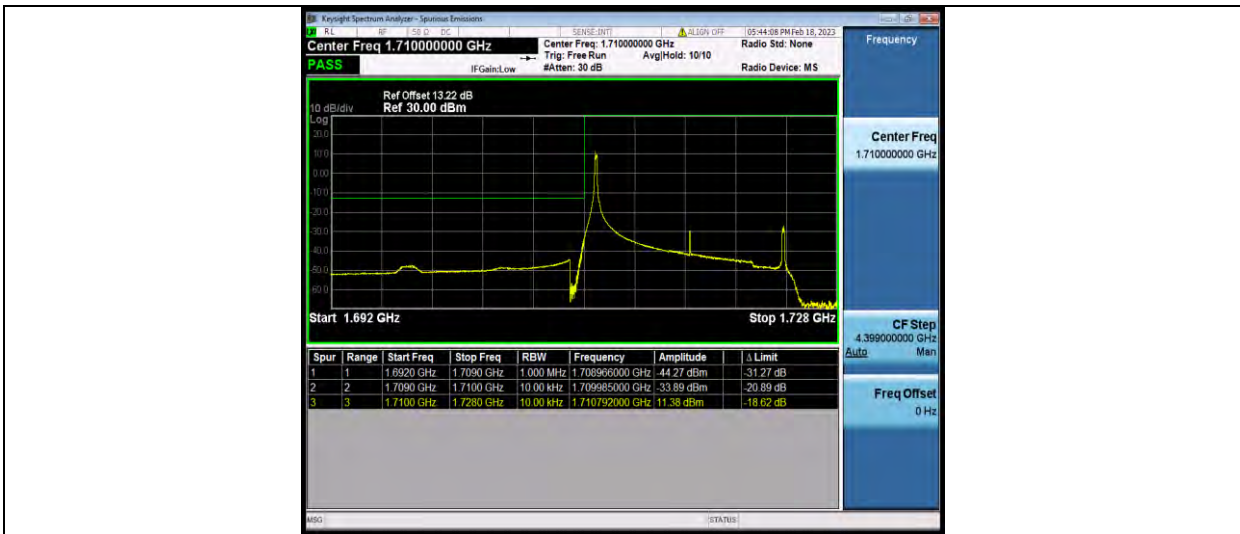

BUREAU VERITAS

Test Report No.: W7L-P22120012RF04

Band66-15MHz-QPSK-132047-75RB#0