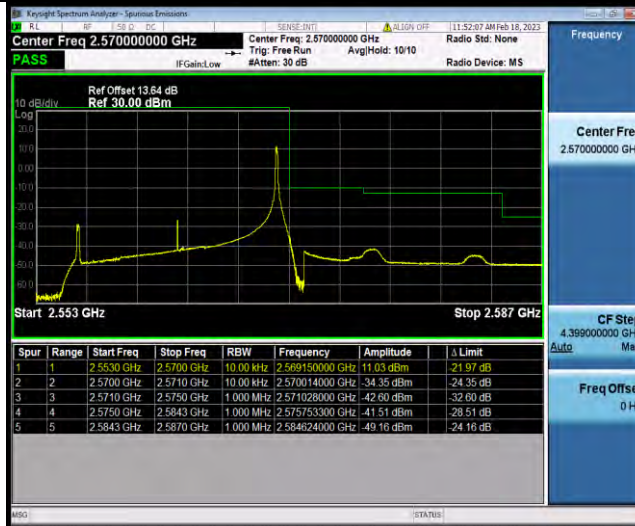

Band7-15MHz-QPSK-21375-75RB#0