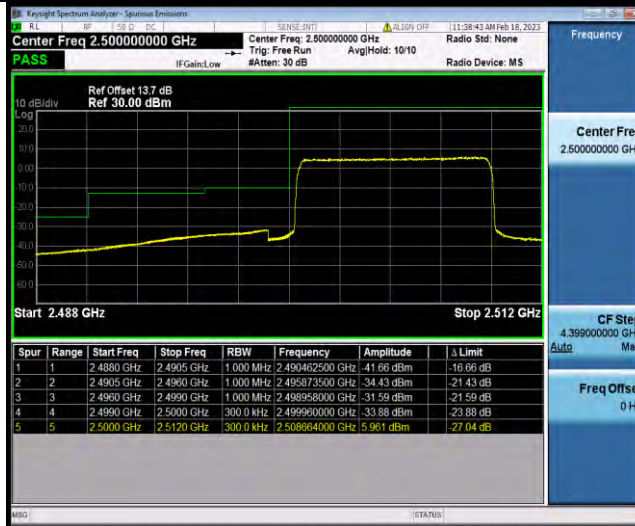

Band7-10MHz-QPSK-21400-1RB#49