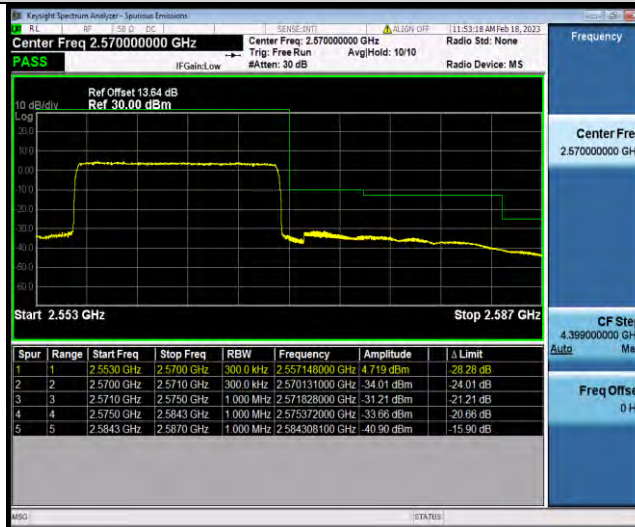

Band7-15MHz-16QAM-20825-1RB#0