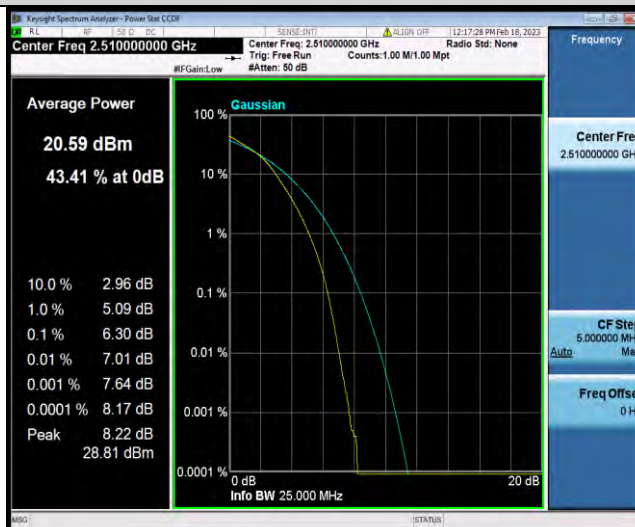

Band7-20MHz-16QAM-21100-1RB#0