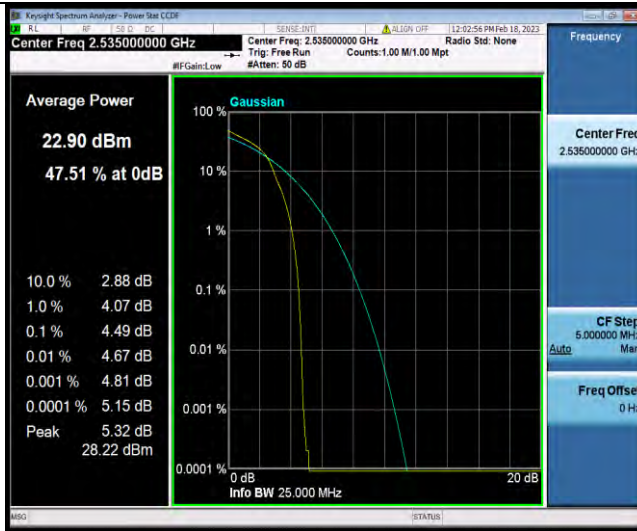

BUREAU VERITAS

Test Report No.: W7L-P22120012RF04

Band7-15MHz-16QAM-21100-75RB#0