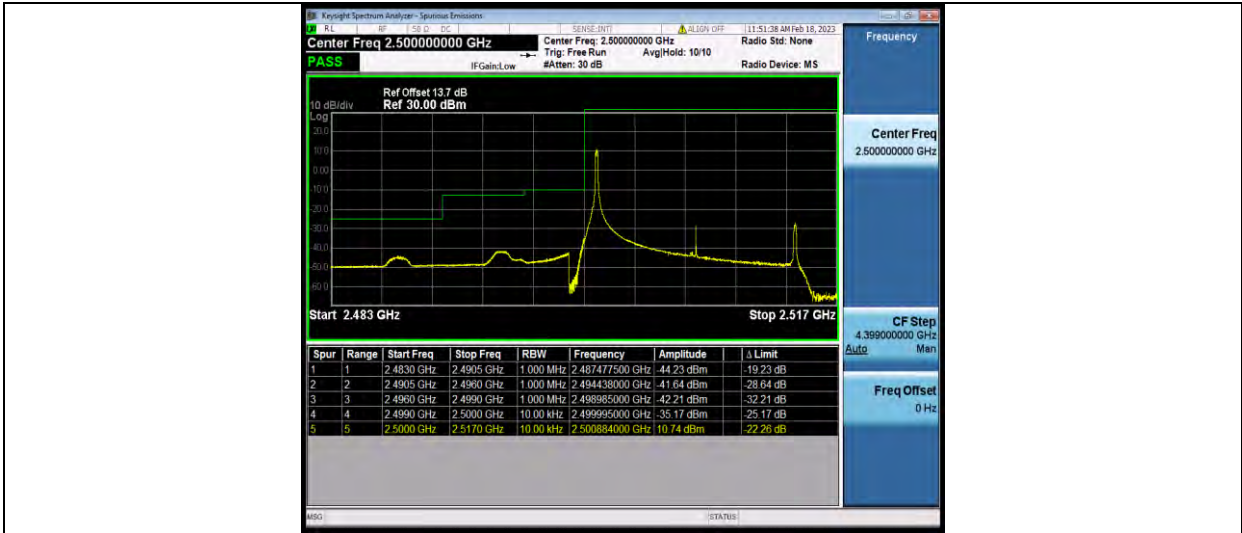

BUREAU VERITAS

Test Report No.: W7L-P22120012RF04

Band7-15MHz-16QAM-20825-75RB#0