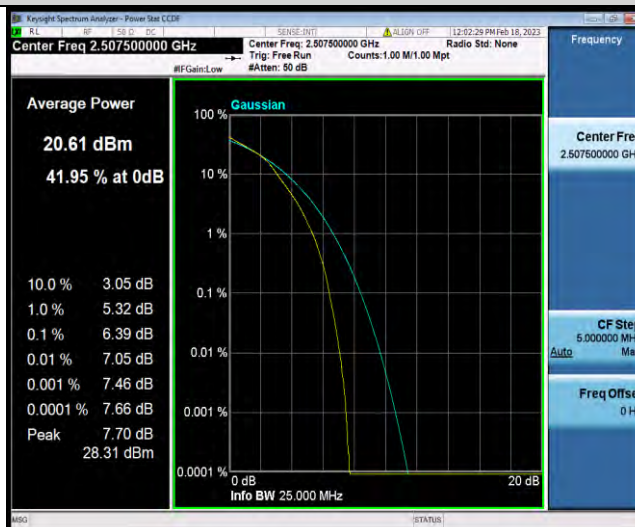

Band7-15MHz-16QAM-21100-1RB#0