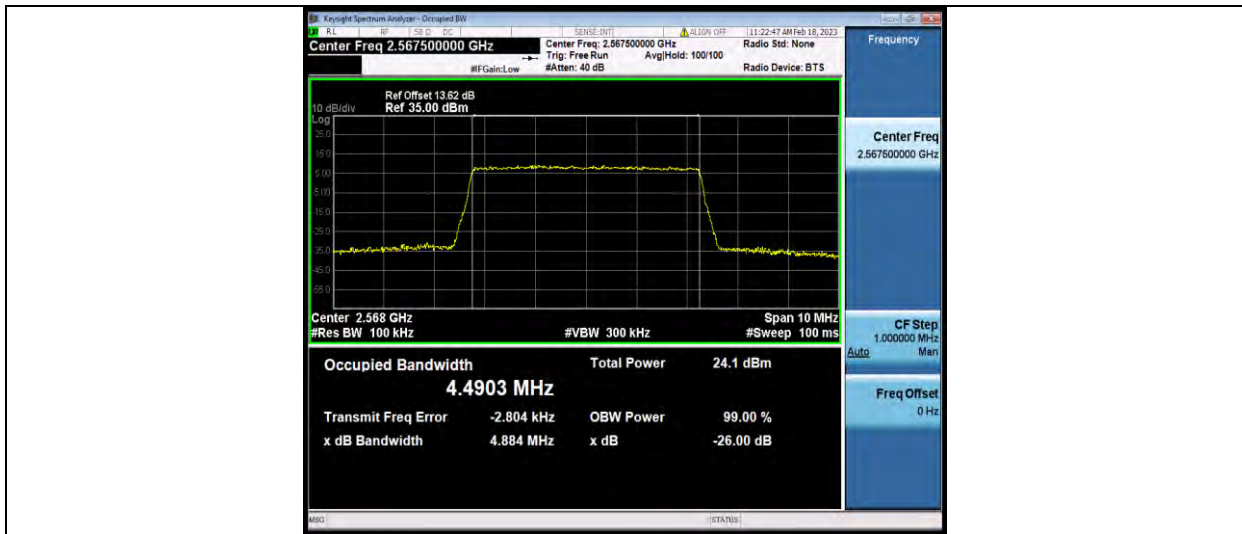

BUREAU VERITAS

Test Report No.: W7L-P22120012RF04

Band7-5MHz-16QAM-20775-25RB#0