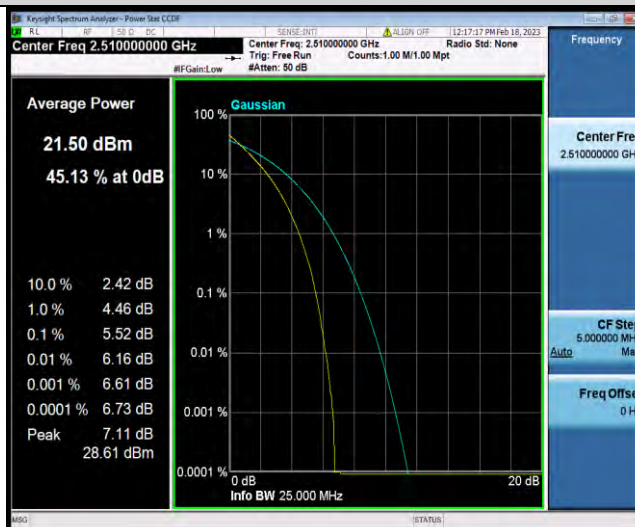

Band7-20MHz-QPSK-21100-1RB#0