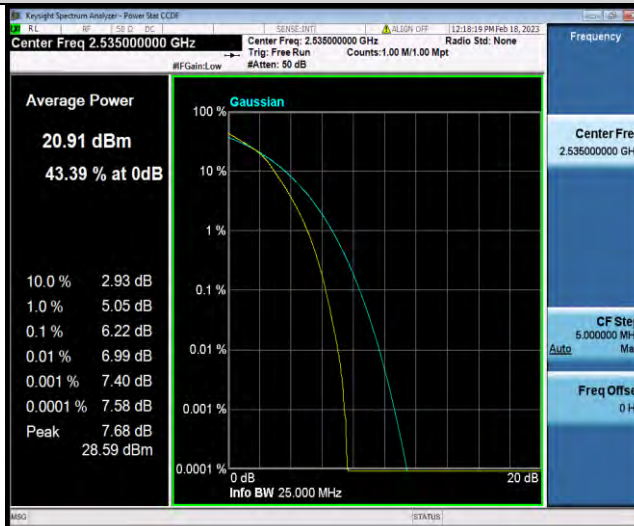

Band7-20MHz-16QAM-21350-1RB#0