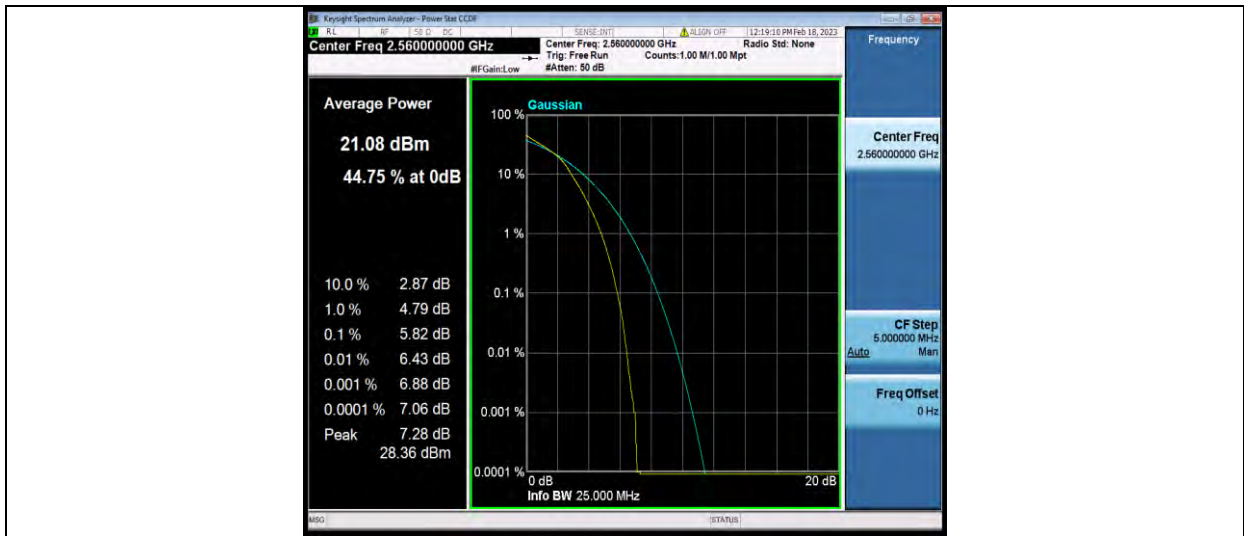

## 26DB BANDWIDTH AND OCCUPIED BANDWIDTH