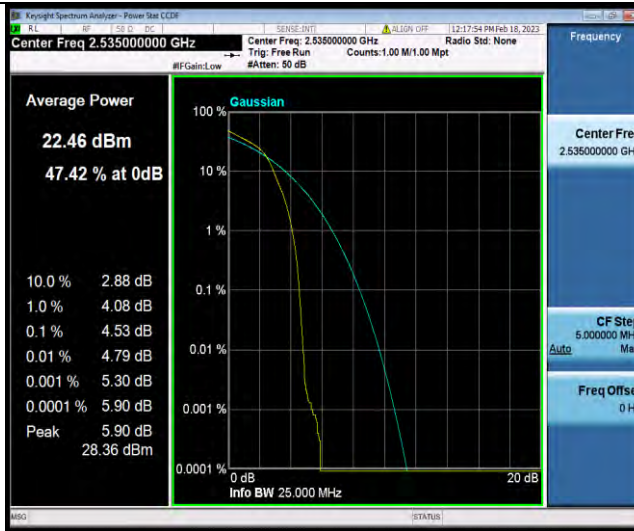

BUREAU
VERITAS

Test Report No.: W7L-P22120012RF04

Band7-20MHz-16QAM-21100-100RB#0