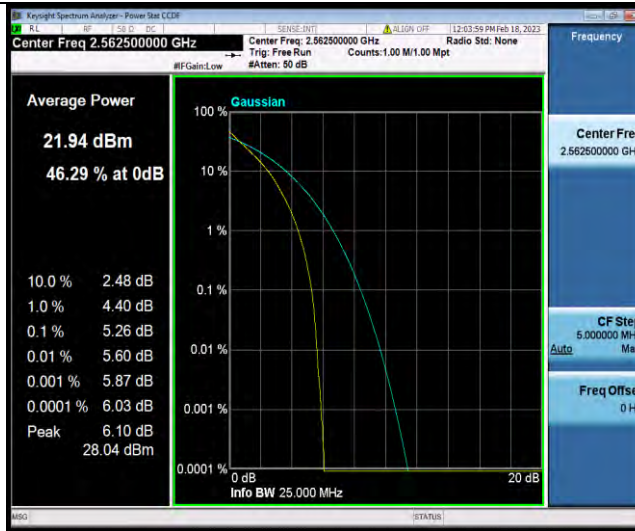

BUREAU  
VERITAS

Test Report No.: W7L-P22120012RF04

Band7-15MHz-QPSK-21100-75RB#0

Band7-15MHz-QPSK-21375-1RB#0

Band7-15MHz-QPSK-21375-75RB#0

BUREAU VERITAS

Test Report No.: W7L-P22120012RF04

Band7-15MHz-16QAM-20825-1RB#0