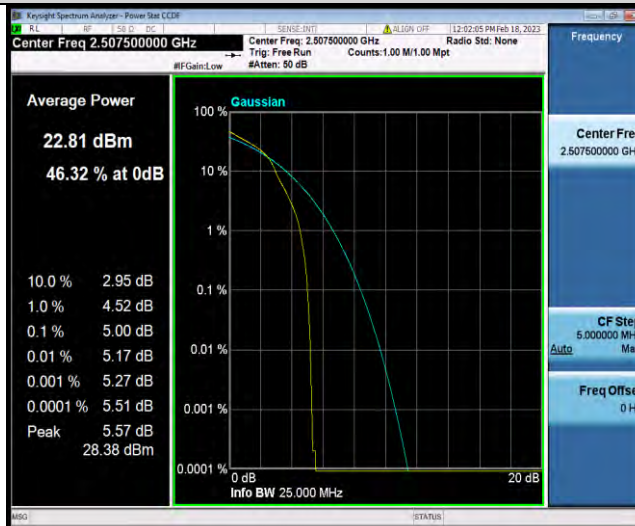

BUREAU  
VERITAS

Test Report No.: W7L-P22120012RF04

Band7-15MHz-QPSK-21100-75RB#0

Band7-15MHz-QPSK-21375-1RB#0

Band7-15MHz-QPSK-21375-75RB#0

BUREAU VERITAS

Test Report No.: W7L-P22120012RF04

Band7-15MHz-16QAM-20825-1RB#0