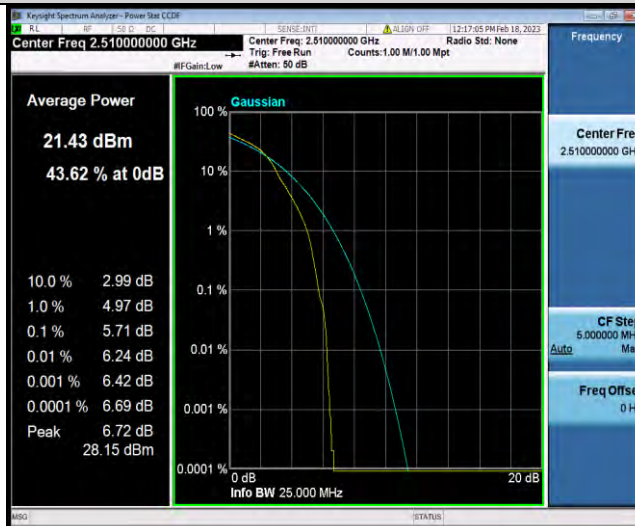

Band7-20MHz-16QAM-20850-100RB#0