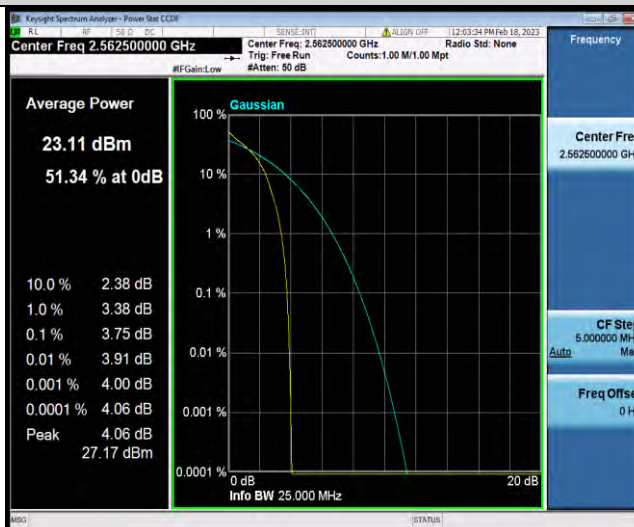

BUREAU  
VERITAS

Test Report No.: W7L-P22120012RF04

Band7-15MHz-QPSK-21100-75RB#0

Band7-15MHz-QPSK-21375-1RB#0

Band7-15MHz-QPSK-21375-75RB#0

BUREAU VERITAS

Test Report No.: W7L-P22120012RF04

Band7-15MHz-16QAM-20825-1RB#0