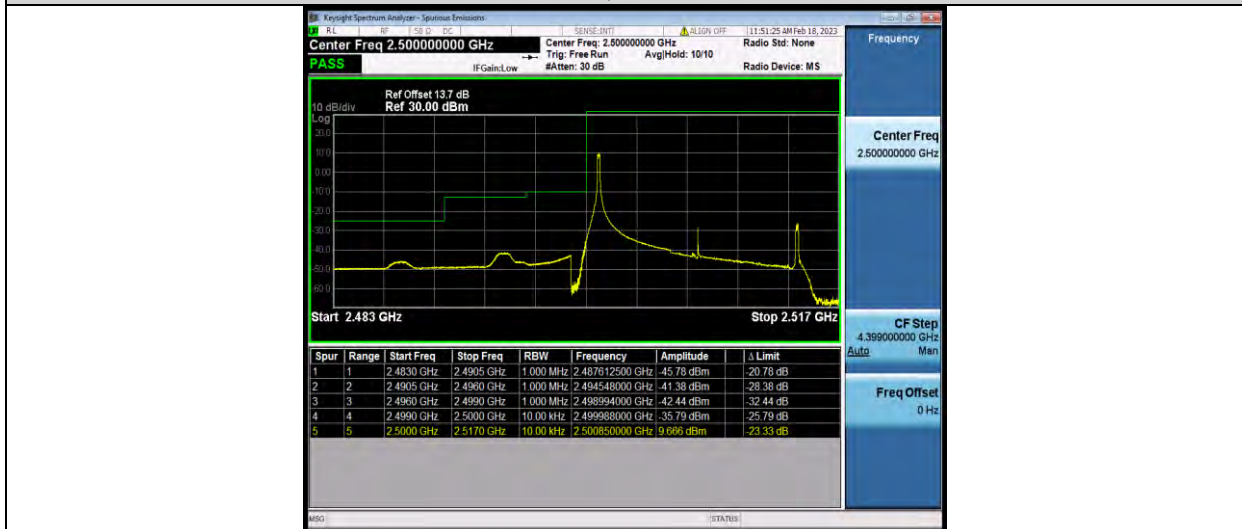

Band7-15MHz-QPSK-20825-75RB#0