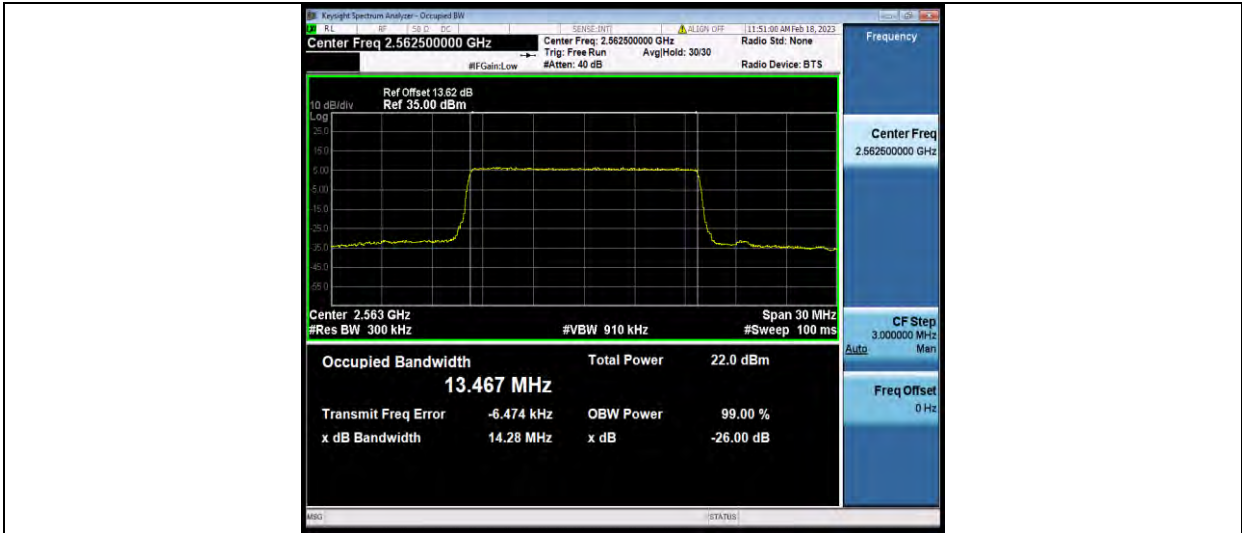

BUREAU VERITAS

Test Report No.: W7L-P22120012RF04

Band7-20MHz-QPSK-20850-100RB#0