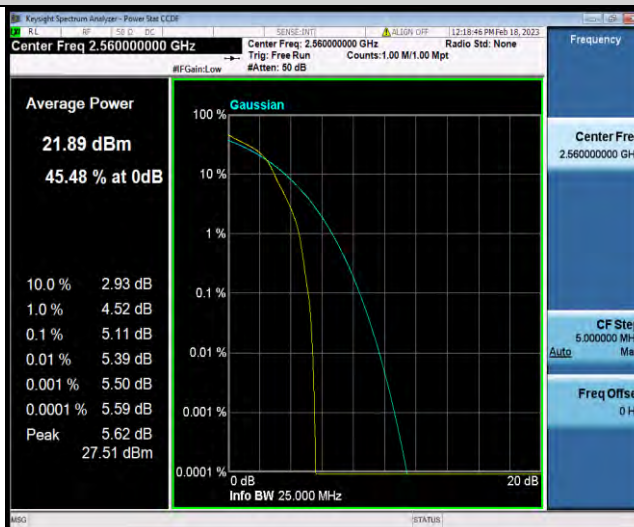

Band7-20MHz-16QAM-21350-100RB#0