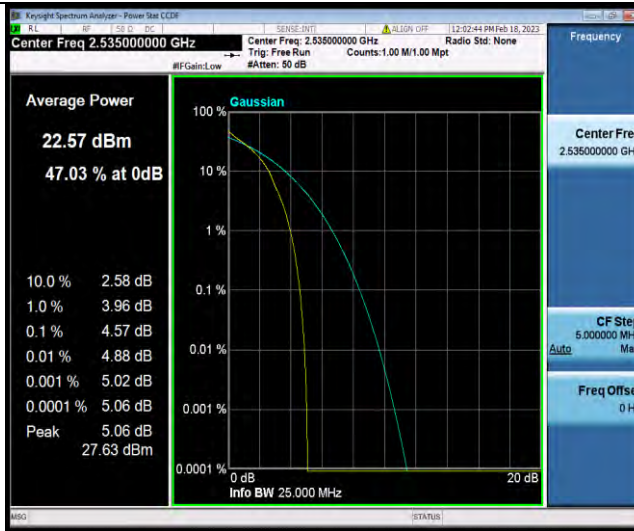

BUREAU  
VERITAS

Test Report No.: W7L-P22120012RF04

Band7-15MHz-QPSK-21100-75RB#0

Band7-15MHz-QPSK-21375-1RB#0

Band7-15MHz-QPSK-21375-75RB#0

BUREAU VERITAS

Test Report No.: W7L-P22120012RF04

Band7-15MHz-16QAM-20825-1RB#0