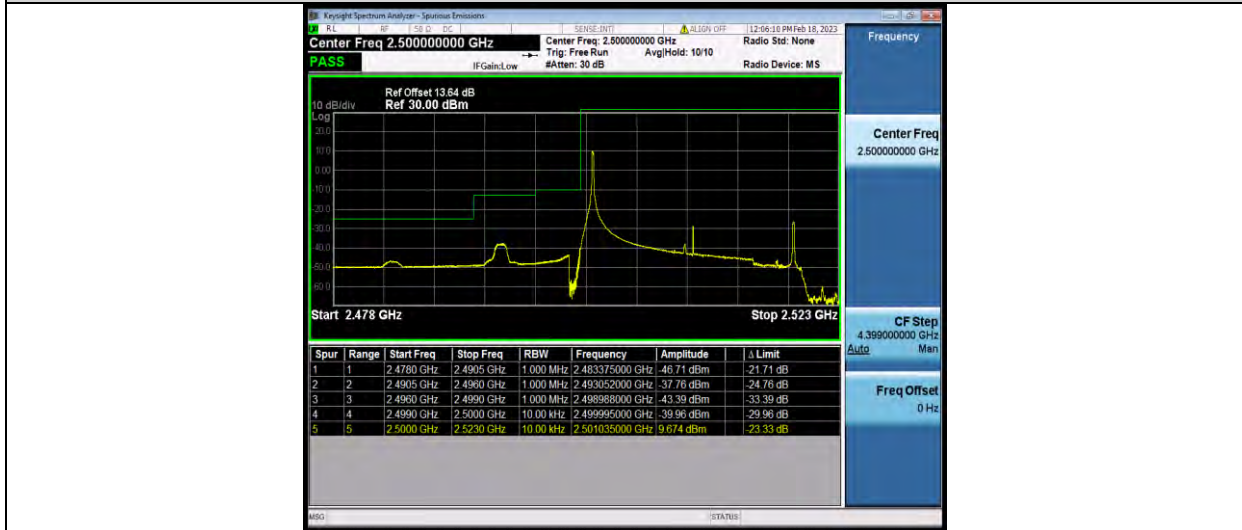

Band7-20MHz-QPSK-20850-100RB#0