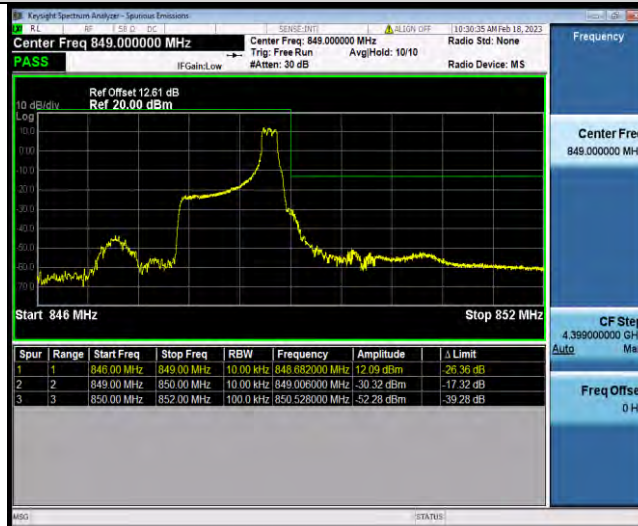

Band5-1.4MHz-16QAM-20643-6RB#0