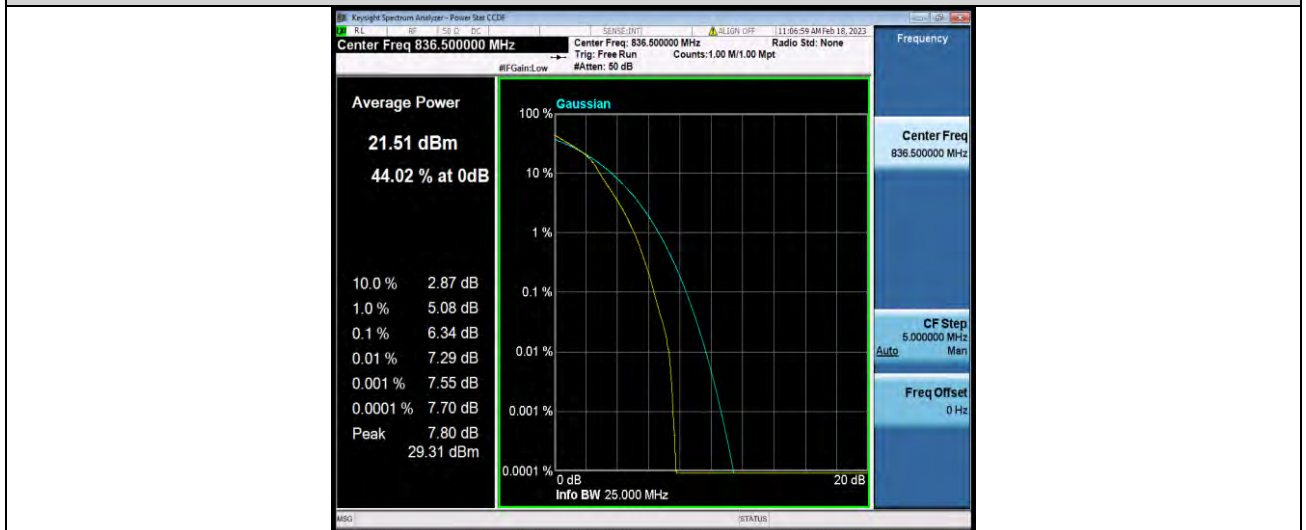

Band5-5MHz-16QAM-20625-1RB#0