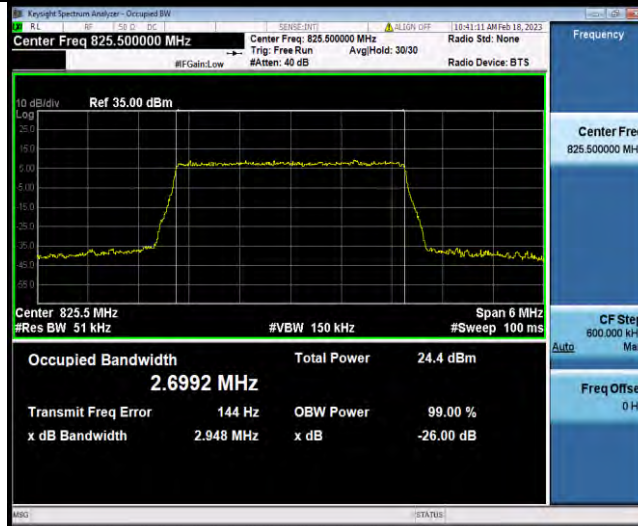

Band5-3MHz-QPSK-20525-15RB#0