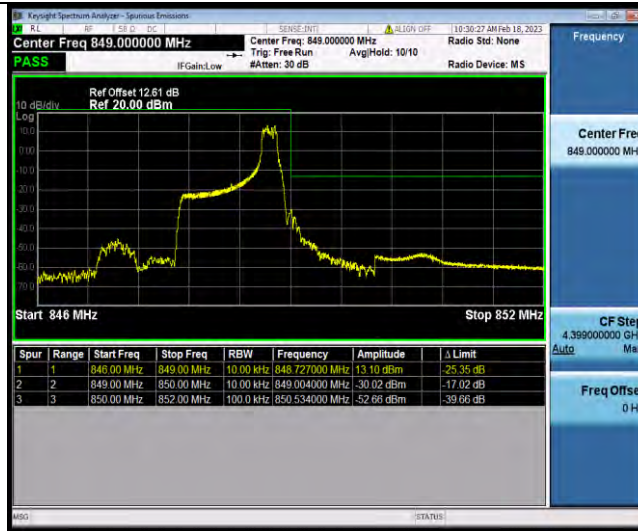

BUREAU VERITAS

Test Report No.: W7L-P22120012RF02

Test Graphs

BUREAU VERITAS

Test Report No.: W7L-P22120012RF02

Band5-1.4MHz-QPSK-20643-6RB#0

Band5-1.4MHz-16QAM-20407-1RB#0

Band5-1.4MHz-16QAM-20407-6RB#0