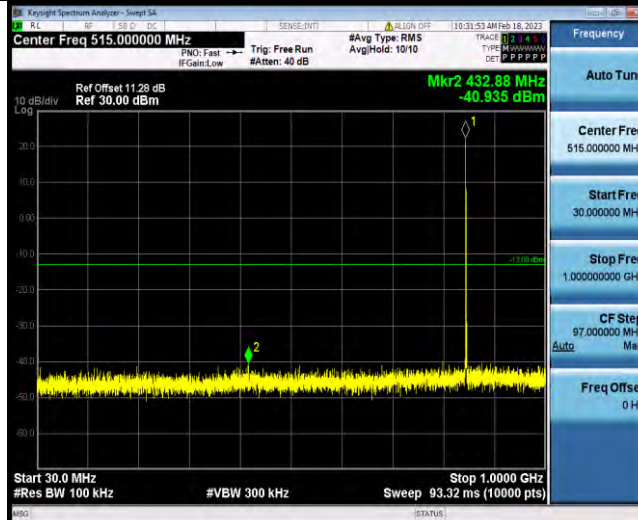

Band5-1.4MHz-QPSK-20643-1RB#0-Range1:30~1000MHz