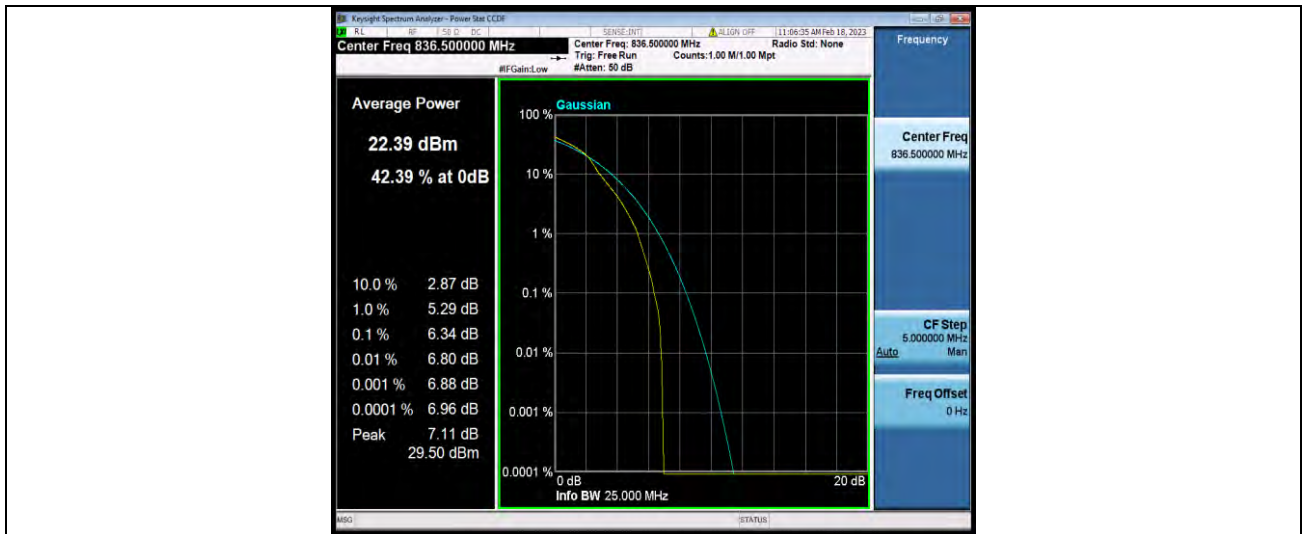

BUREAU VERITAS

Test Report No.: W7L-P22120012RF02

Band5-5MHz-16QAM-20525-25RB#0