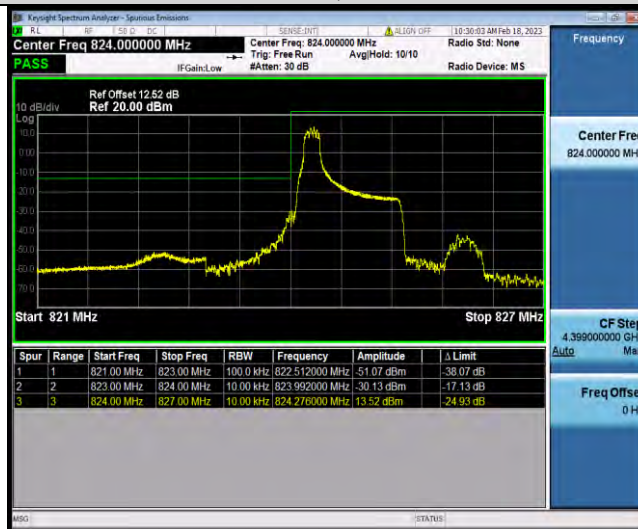

BUREAU VERITAS

Test Report No.: W7L-P22120012RF02

Test Graphs

BUREAU VERITAS

Test Report No.: W7L-P22120012RF02

Band5-1.4MHz-QPSK-20643-6RB#0

Band5-1.4MHz-16QAM-20407-1RB#0

Band5-1.4MHz-16QAM-20407-6RB#0