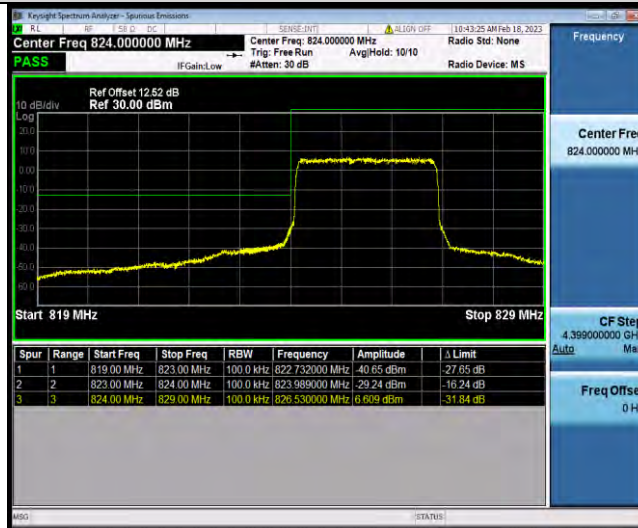

BUREAU VERITAS

Test Report No.: W7L-P22120012RF02

Band5-1.4MHz-16QAM-20643-1RB#5

Band5-1.4MHz-16QAM-20643-6RB#0

Band5-3MHz-QPSK-20415-1RB#0

BUREAU VERITAS

Test Report No.: W7L-P22120012RF02

Band5-3MHz-QPSK-20415-15RB#0