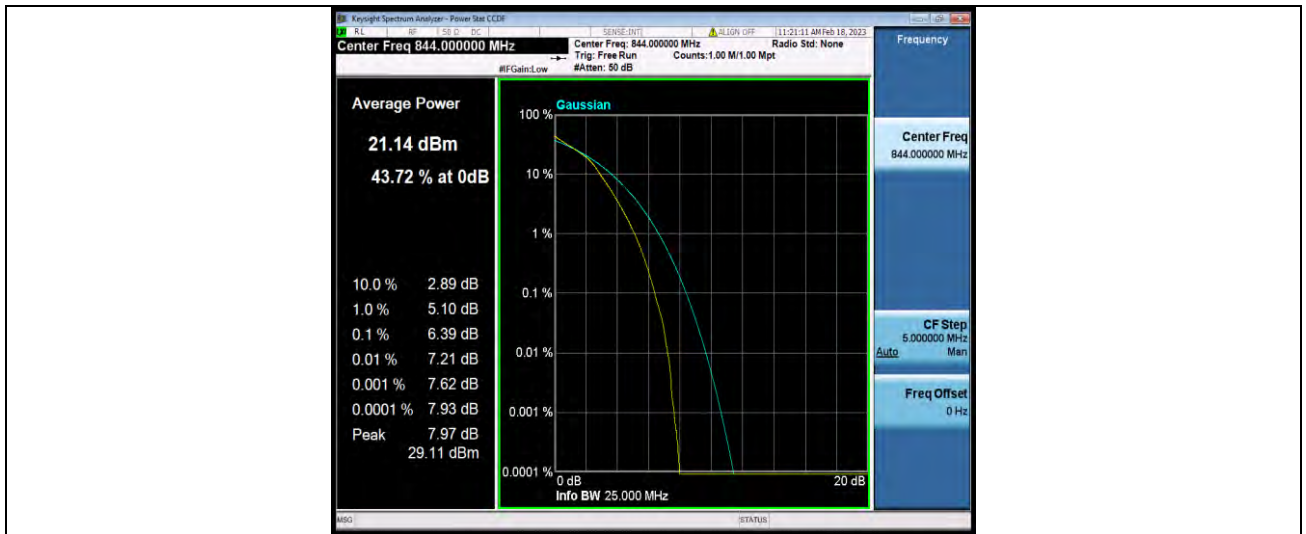

**BUREAU
VERITAS**

Test Report No.: W7L-P22120012RF02

26DB BANDWIDTH AND OCCUPIED BANDWIDTH

Test Result

Band	Bandwidth	Modulation	Channel	RB Configuration	Occupied Bandwidth (MHz)	26dB Bandwidth (MHz)	Verdict
Band5	1.4MHz	QPSK	20407	6RB#0	1.0899	1.226	PASS
Band5	1.4MHz	QPSK	20525	6RB#0	1.0922	1.234	PASS
Band5	1.4MHz	QPSK	20643	6RB#0	1.0890	1.229	PASS
Band5	1.4MHz	16QAM	20407	6RB#0	1.0931	1.231	PASS
Band5	1.4MHz	16QAM	20525	6RB#0	1.0908	1.231	PASS
Band5	1.4MHz	16QAM	20643	6RB#0	1.0909	1.226	PASS
Band5	3MHz	QPSK	20415	15RB#0	2.6992	2.948	PASS
Band5	3MHz	QPSK	20525	15RB#0	2.6930	2.945	PASS
Band5	3MHz	QPSK	20635	15RB#0	2.6946	2.961	PASS
Band5	3MHz	16QAM	20415	15RB#0	2.6991	2.971	PASS
Band5	3MHz	16QAM	20525	15RB#0	2.6986	2.971	PASS
Band5	3MHz	16QAM	20635	15RB#0	2.6918	2.971	PASS
Band5	5MHz	QPSK	20425	25RB#0	4.4949	4.866	PASS
Band5	5MHz	QPSK	20525	25RB#0	4.4929	4.854	PASS
Band5	5MHz	QPSK	20625	25RB#0	4.4929	4.869	PASS
Band5	5MHz	16QAM	20425	25RB#0	4.4998	4.857	PASS
Band5	5MHz	16QAM	20525	25RB#0	4.4927	4.867	PASS
Band5	5MHz	16QAM	20625	25RB#0	4.4992	4.875	PASS
Band5	10MHz	QPSK	20450	50RB#0	8.9817	9.585	PASS
Band5	10MHz	QPSK	20525	50RB#0	8.9874	9.592	PASS
Band5	10MHz	QPSK	20600	50RB#0	8.9800	9.596	PASS
Band5	10MHz	16QAM	20450	50RB#0	8.9702	9.590	PASS
Band5	10MHz	16QAM	20525	50RB#0	8.9940	9.558	PASS
Band5	10MHz	16QAM	20600	50RB#0	8.9730	9.595	PASS