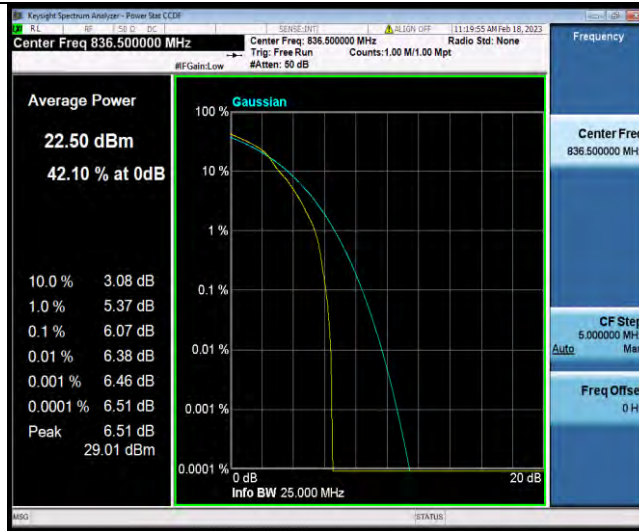

BUREAU VERITAS

Test Report No.: W7L-P22120012RF02

Band5-10MHz-16QAM-20525-50RB#0