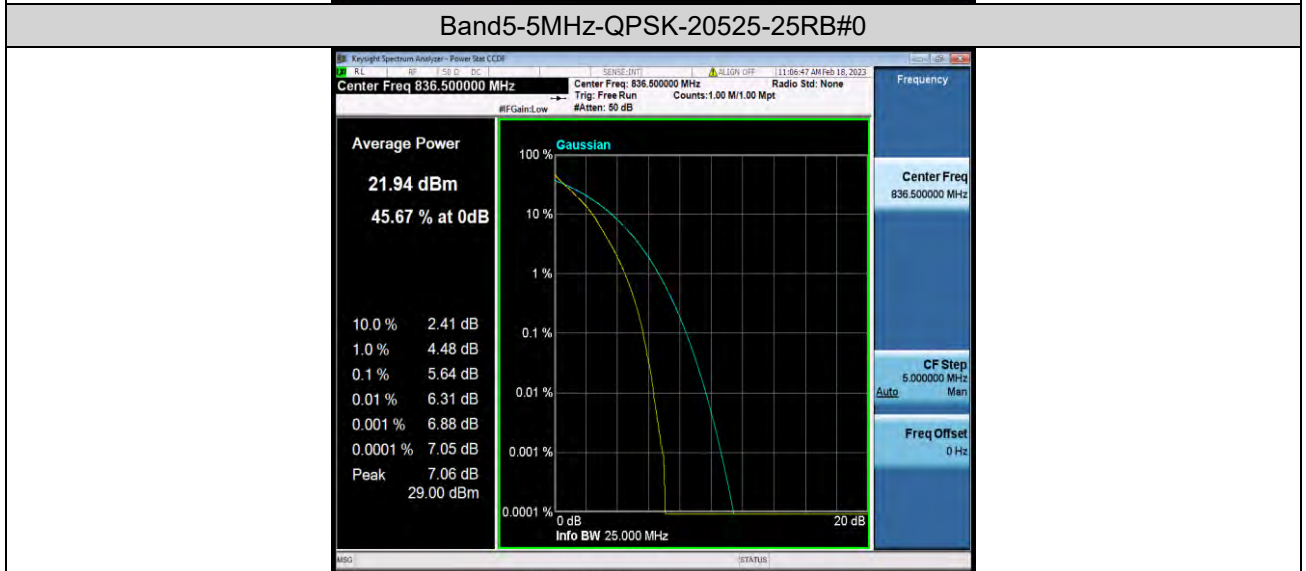

BUREAU VERITAS

Test Report No.: W7L-P22120012RF02

BUREAU VERITAS

Test Report No.: W7L-P22120012RF02

Band5-5MHz-16QAM-20425-1RB#0

Band5-5MHz-16QAM-20425-25RB#0

Band5-5MHz-16QAM-20525-1RB#0

BUREAU VERITAS