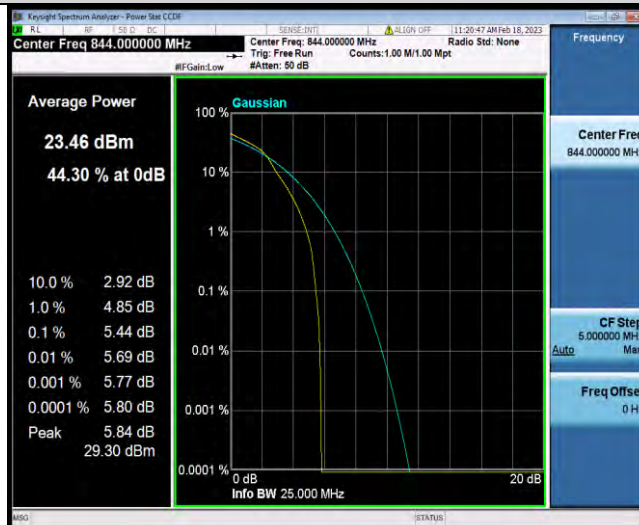

Band5-10MHz-16QAM-20450-1RB#0

Band5-10MHz-16QAM-20450-50RB#0

Band5-10MHz-16QAM-20525-1RB#0

BUREAU VERITAS

Test Report No.: W7L-P22120012RF02

Band5-10MHz-16QAM-20525-50RB#0

Band5-10MHz-16QAM-20600-1RB#0

Band5-10MHz-16QAM-20600-50RB#0