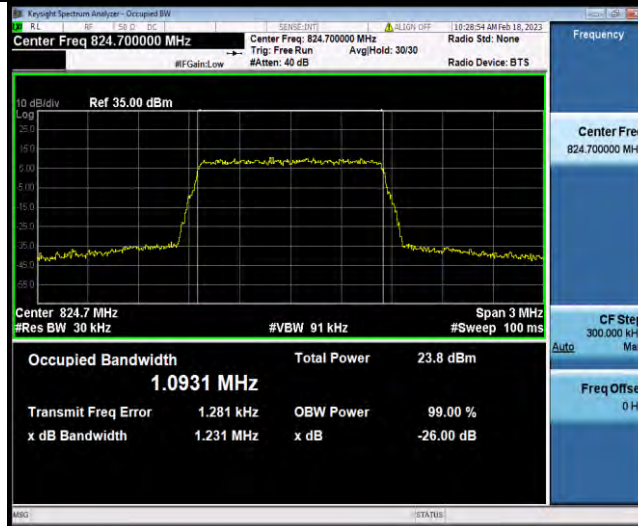

Band5-1.4MHz-16QAM-20525-6RB#0