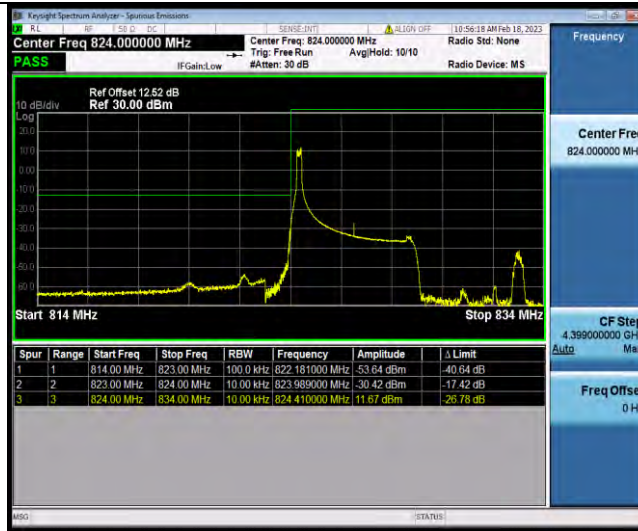

**BUREAU
VERITAS**

Test Report No.: W7L-P22120012RF02

Band5-5MHz-16QAM-20425-25RB#0