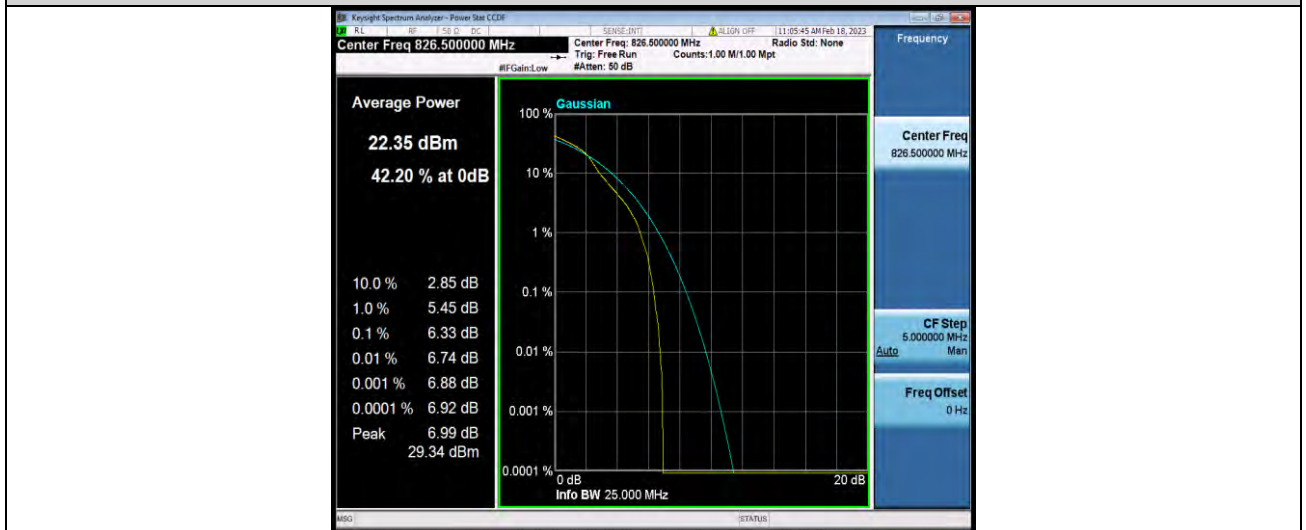

BUREAU VERITAS

Test Report No.: W7L-P22120012RF02

BUREAU VERITAS

Test Report No.: W7L-P22120012RF02

Band5-5MHz-16QAM-20425-1RB#0

Band5-5MHz-16QAM-20425-25RB#0

Band5-5MHz-16QAM-20525-1RB#0

BUREAU VERITAS