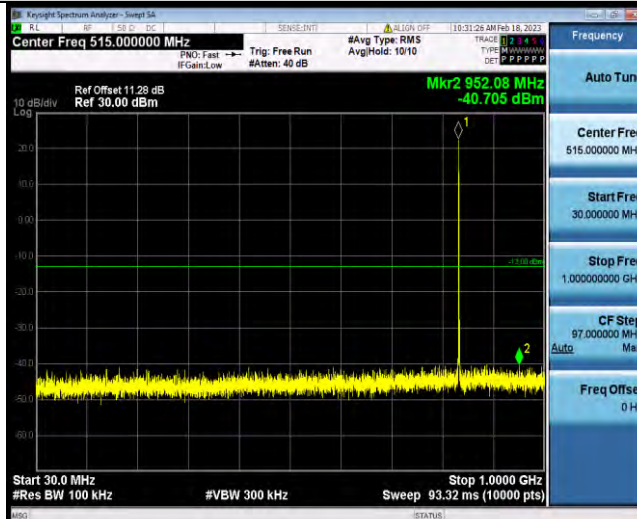

BUREAU VERITAS

Test Report No.: W7L-P22120012RF02

Test Graphs

Band5-1.4MHz-QPSK-20407-1RB#0-Range1:30~1000MHz

Band5-1.4MHz-QPSK-20407-1RB#0-Range2:1000~10000MHz

Band5-1.4MHz-QPSK-20525-1RB#0-Range1:30~1000MHz