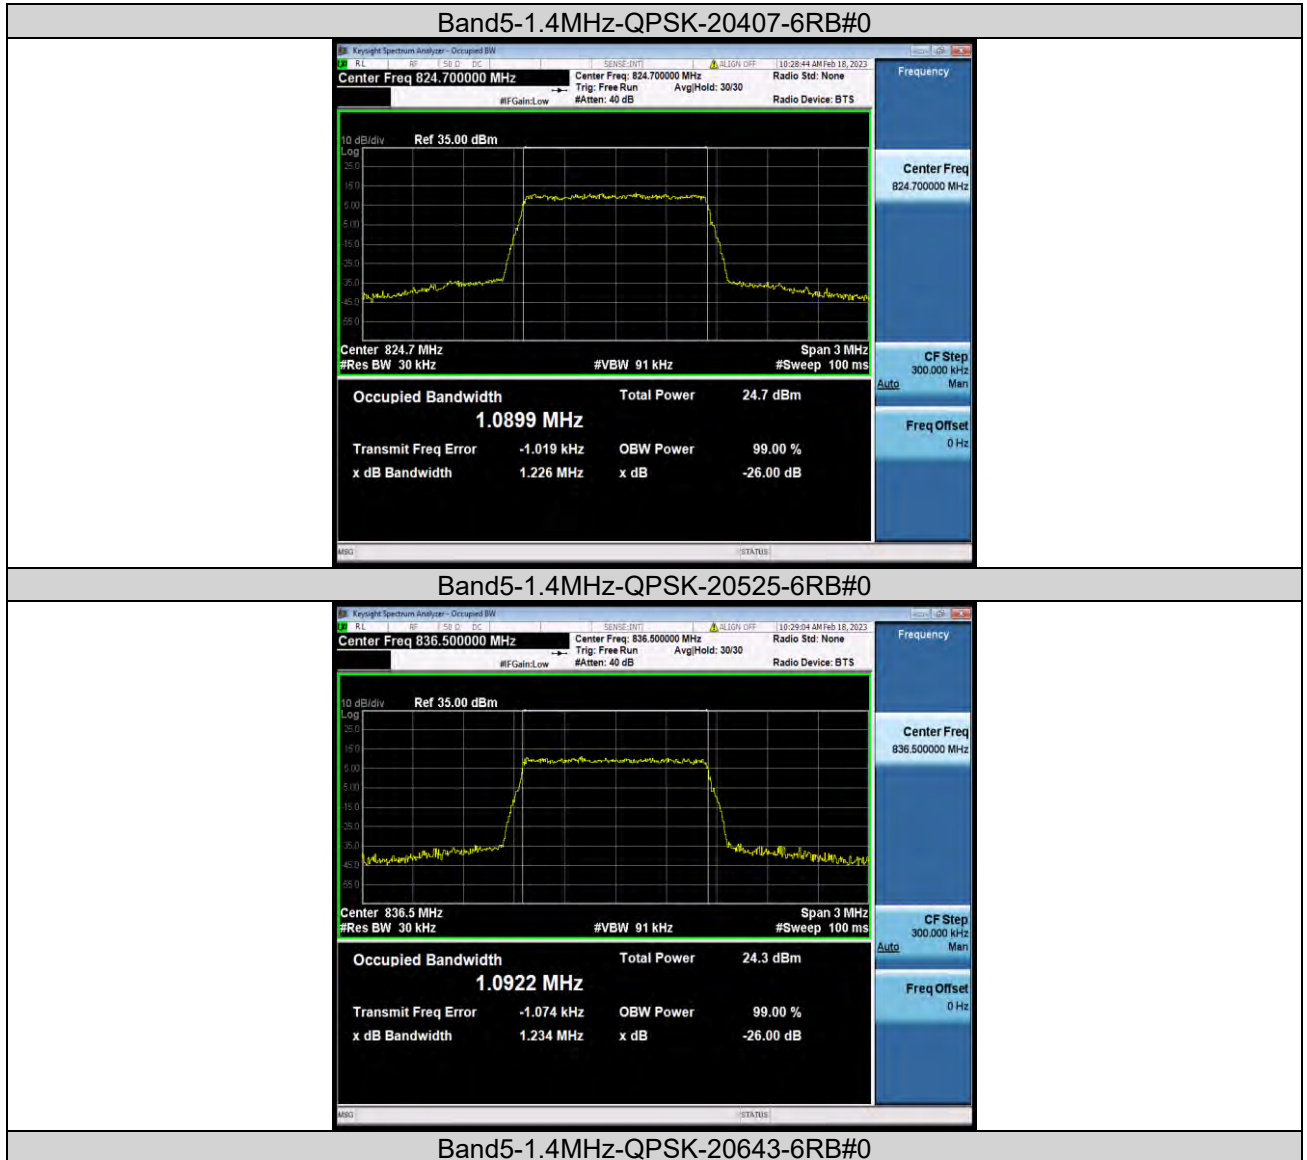

BUREAU VERITAS

Test Report No.: W7L-P22120012RF02

Test Graphs