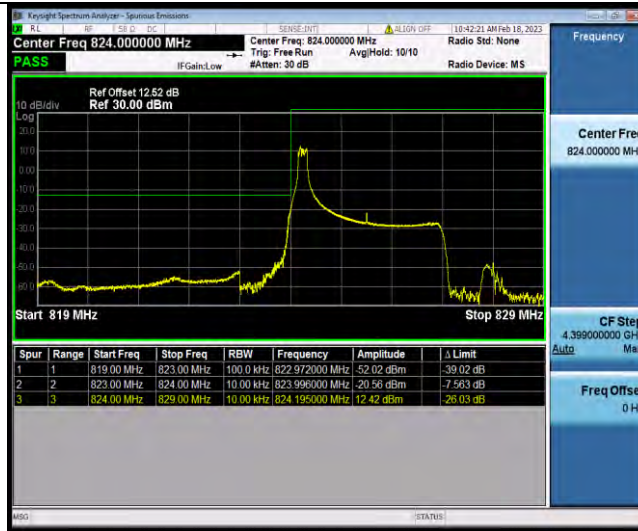

BUREAU VERITAS

Test Report No.: W7L-P22120012RF02

Band5-1.4MHz-16QAM-20643-1RB#5

Band5-1.4MHz-16QAM-20643-6RB#0

Band5-3MHz-QPSK-20415-1RB#0

BUREAU VERITAS

Test Report No.: W7L-P22120012RF02

Band5-3MHz-QPSK-20415-15RB#0