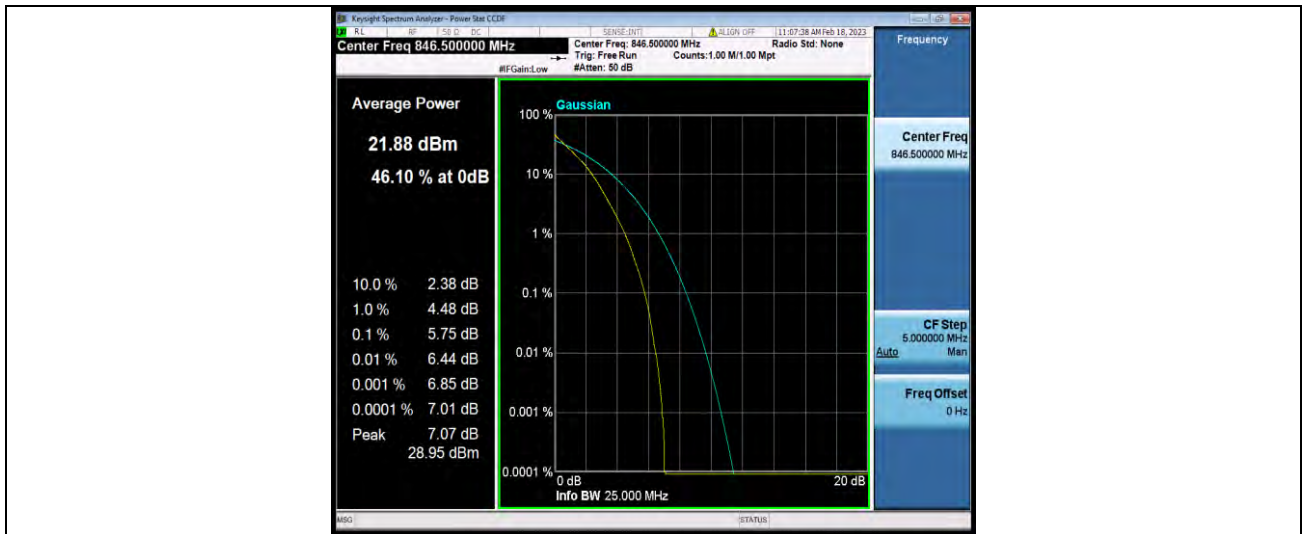

BUREAU VERITAS

Test Report No.: W7L-P22120012RF02

BUREAU VERITAS

Test Report No.: W7L-P22120012RF02

Band5-5MHz-16QAM-20425-1RB#0

Band5-5MHz-16QAM-20425-25RB#0

Band5-5MHz-16QAM-20525-1RB#0

BUREAU VERITAS