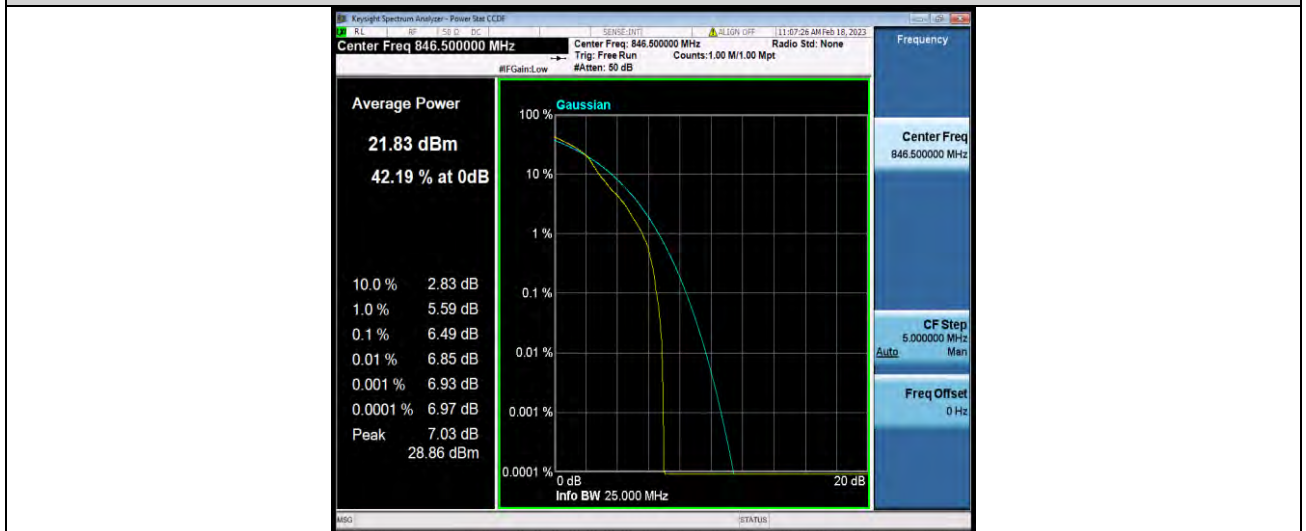

Band5-5MHz-16QAM-20625-25RB#0