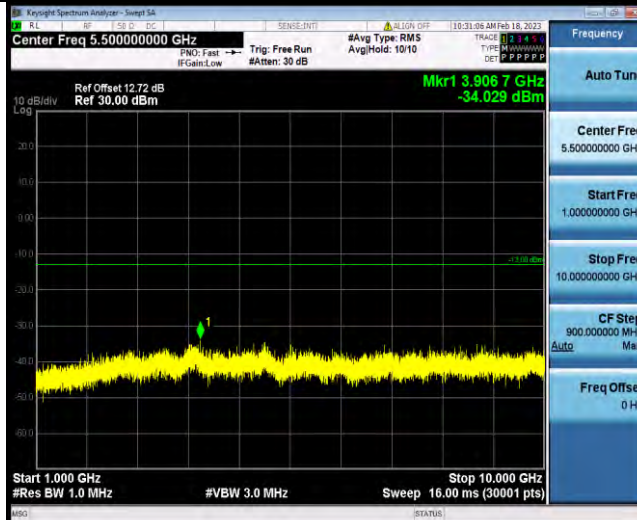

BUREAU VERITAS

Test Report No.: W7L-P22120012RF02

Test Graphs

Band5-1.4MHz-QPSK-20407-1RB#0-Range1:30~1000MHz

Band5-1.4MHz-QPSK-20407-1RB#0-Range2:1000~10000MHz

Band5-1.4MHz-QPSK-20525-1RB#0-Range1:30~1000MHz