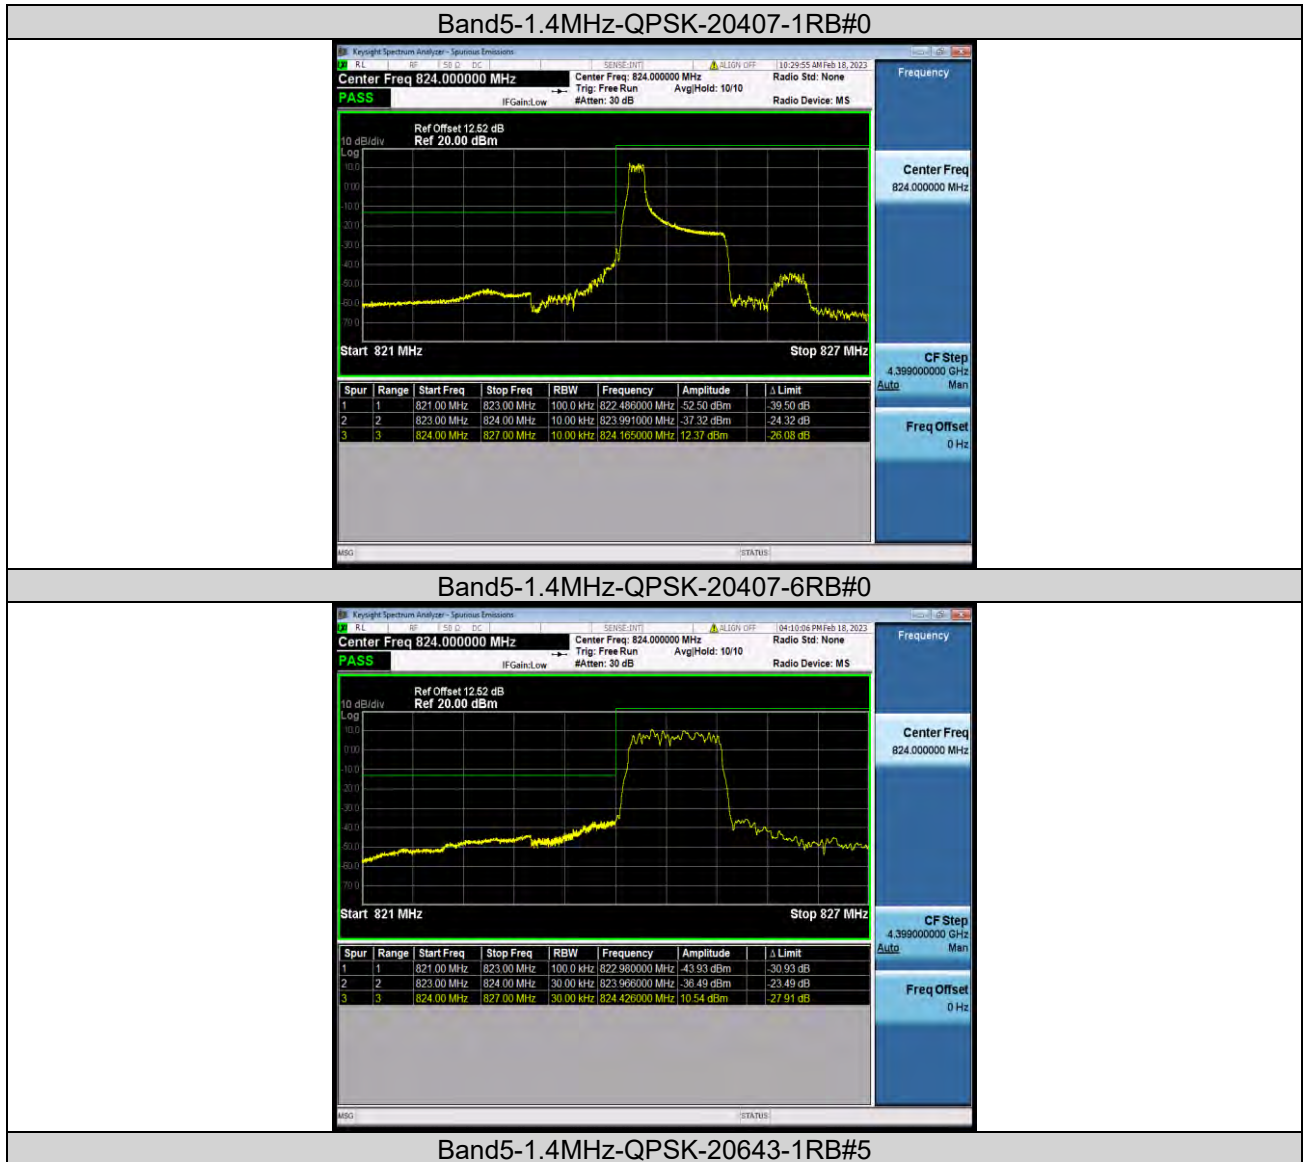

BUREAU VERITAS

Test Report No.: W7L-P22120012RF02

Test Graphs