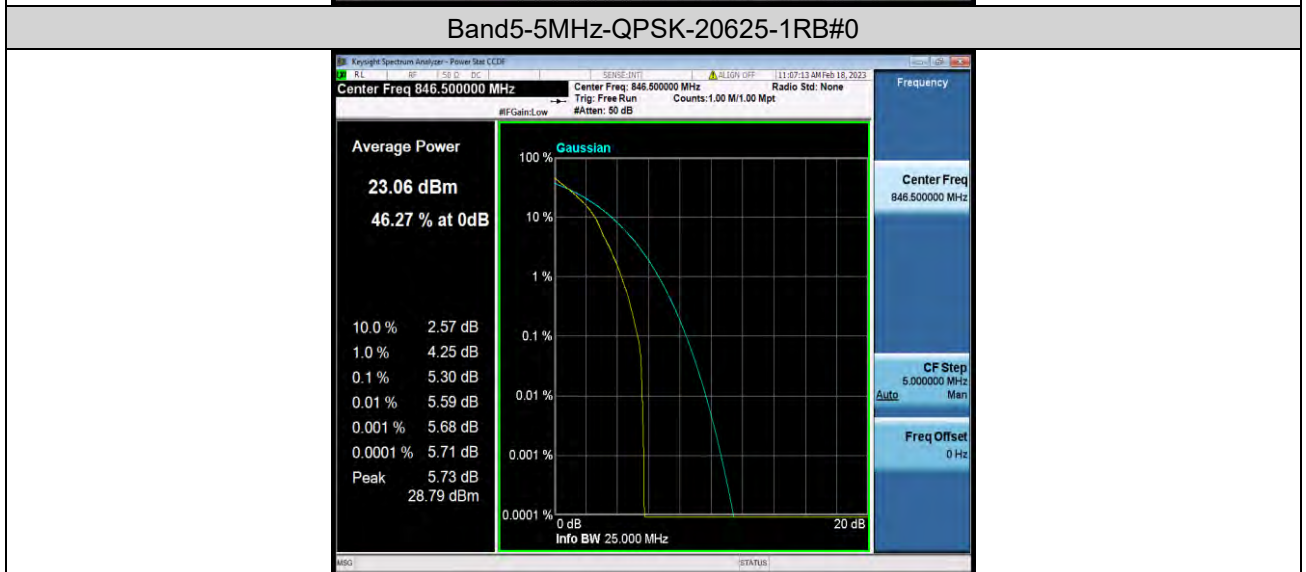

BUREAU VERITAS

Test Report No.: W7L-P22120012RF02

BUREAU VERITAS

Test Report No.: W7L-P22120012RF02

Band5-5MHz-16QAM-20425-1RB#0

Band5-5MHz-16QAM-20425-25RB#0

Band5-5MHz-16QAM-20525-1RB#0

BUREAU VERITAS