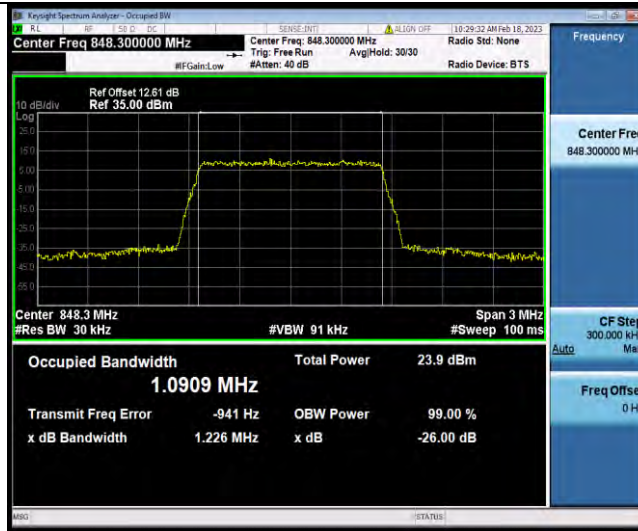

BUREAU VERITAS

Test Report No.: W7L-P22120012RF02

Band5-3MHz-QPSK-20415-15RB#0