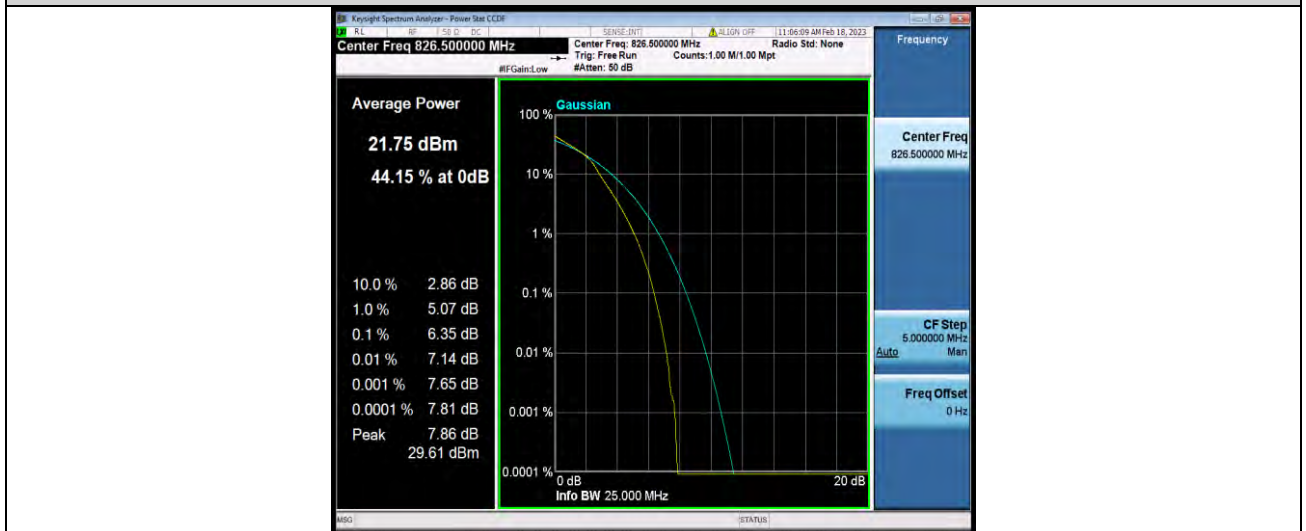

BUREAU VERITAS

Test Report No.: W7L-P22120012RF02

BUREAU VERITAS

Test Report No.: W7L-P22120012RF02

Band5-5MHz-16QAM-20425-1RB#0

Band5-5MHz-16QAM-20425-25RB#0

Band5-5MHz-16QAM-20525-1RB#0

BUREAU VERITAS