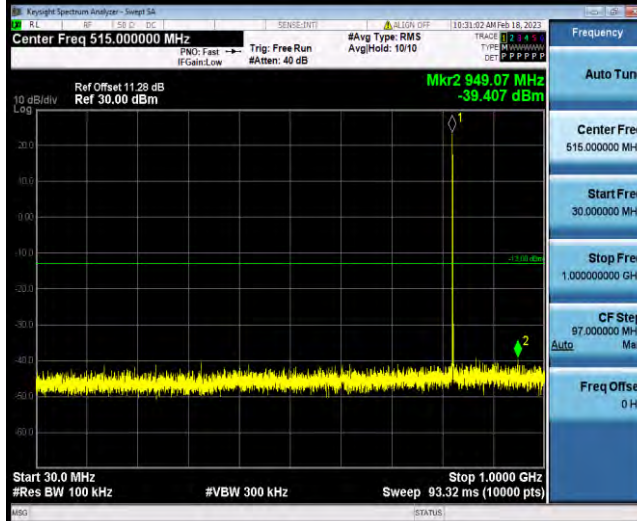

BUREAU VERITAS

Test Report No.: W7L-P22120012RF02

Test Graphs

Band5-1.4MHz-QPSK-20407-1RB#0-Range1:30~1000MHz