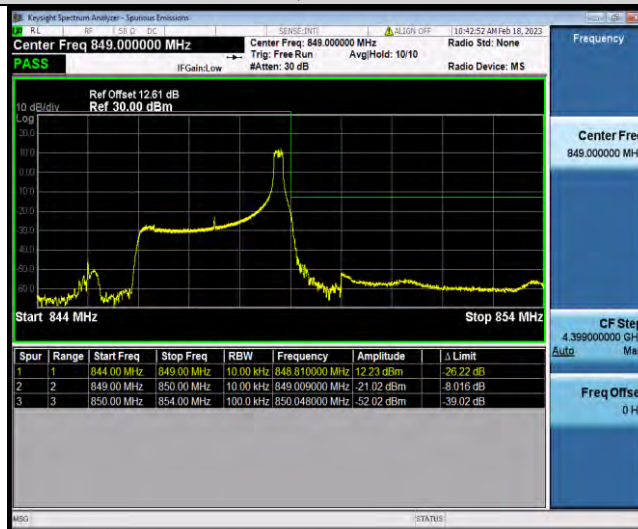

Band5-3MHz-QPSK-20635-15RB#0