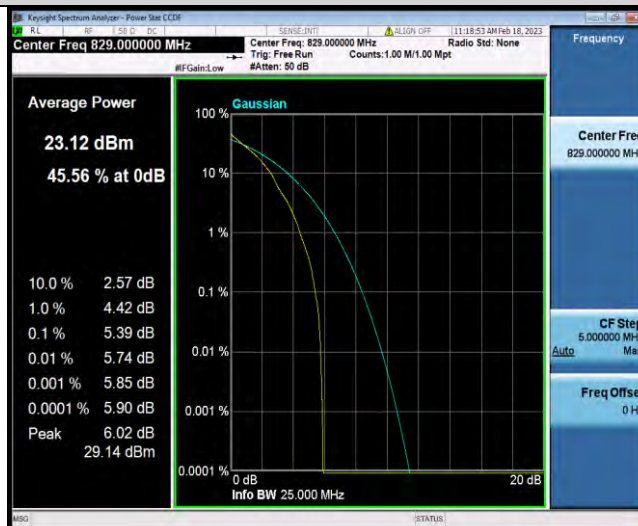

Test Report No.: W7L-P22120012RF02

Band5-5MHz-16QAM-20525-25RB#0

Band5-5MHz-16QAM-20625-1RB#0

Band5-5MHz-16QAM-20625-25RB#0

BUREAU VERITAS

Test Report No.: W7L-P22120012RF02

Band5-10MHz-QPSK-20450-1RB#0

Band5-10MHz-QPSK-20450-50RB#0