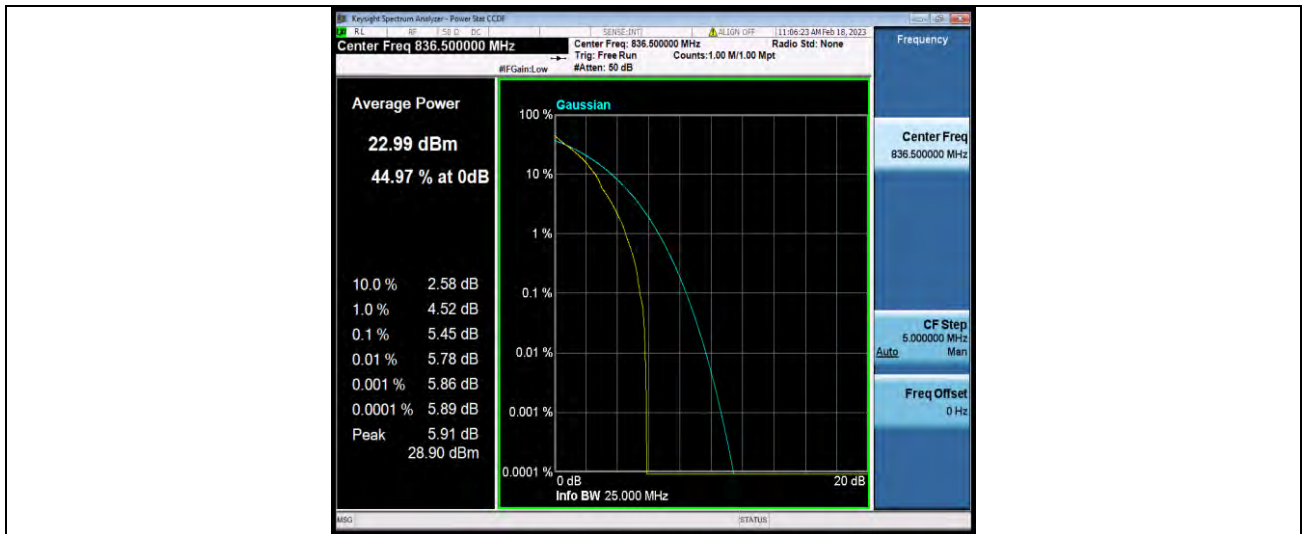

BUREAU VERITAS

Test Report No.: W7L-P22120012RF02

BUREAU VERITAS

Test Report No.: W7L-P22120012RF02

Band5-5MHz-16QAM-20425-1RB#0

Band5-5MHz-16QAM-20425-25RB#0

Band5-5MHz-16QAM-20525-1RB#0

BUREAU VERITAS