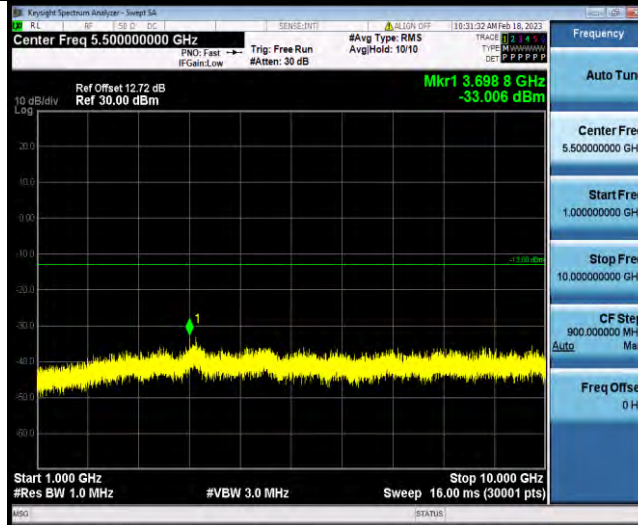

BUREAU VERITAS

Test Report No.: W7L-P22120012RF02

Band5-1.4MHz-QPSK-20525-1RB#0-Range2:1000~10000MHz