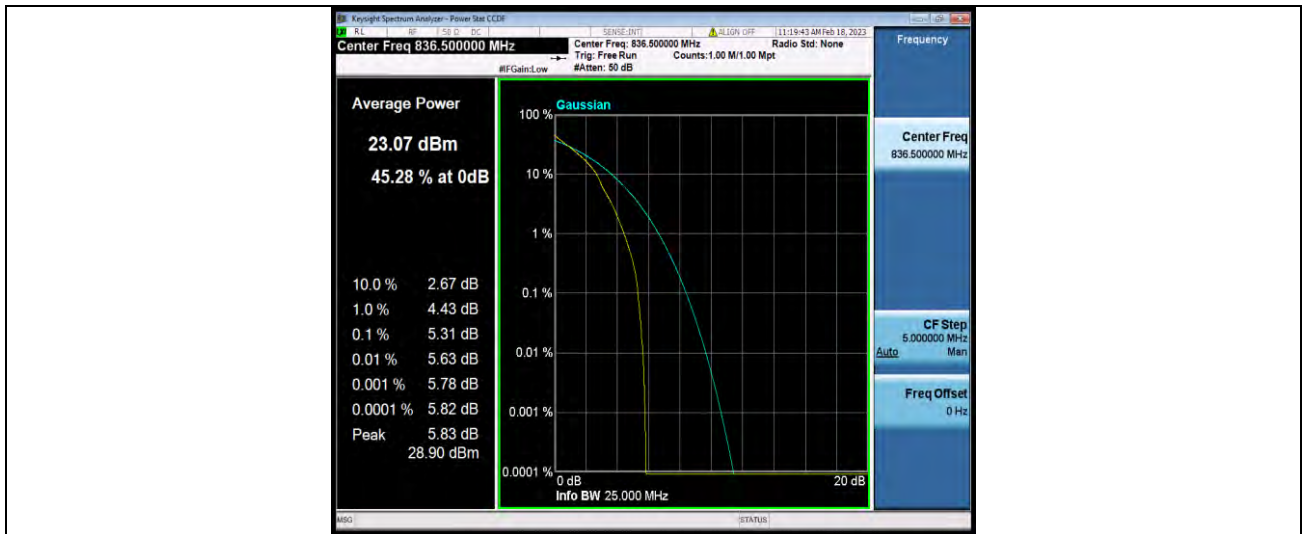

BUREAU VERITAS

Test Report No.: W7L-P22120012RF02

Band5-10MHz-QPSK-20525-50RB#0