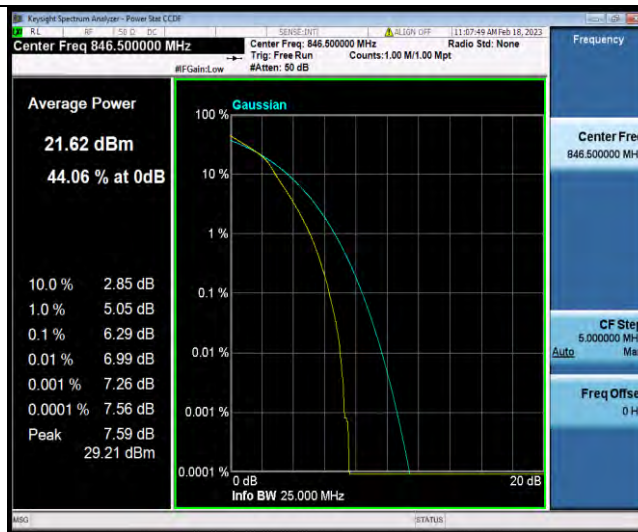

Test Report No.: W7L-P22120012RF02

Band5-5MHz-16QAM-20525-25RB#0

Band5-5MHz-16QAM-20625-1RB#0

Band5-5MHz-16QAM-20625-25RB#0

BUREAU VERITAS

Test Report No.: W7L-P22120012RF02

Band5-10MHz-QPSK-20450-1RB#0

Band5-10MHz-QPSK-20450-50RB#0