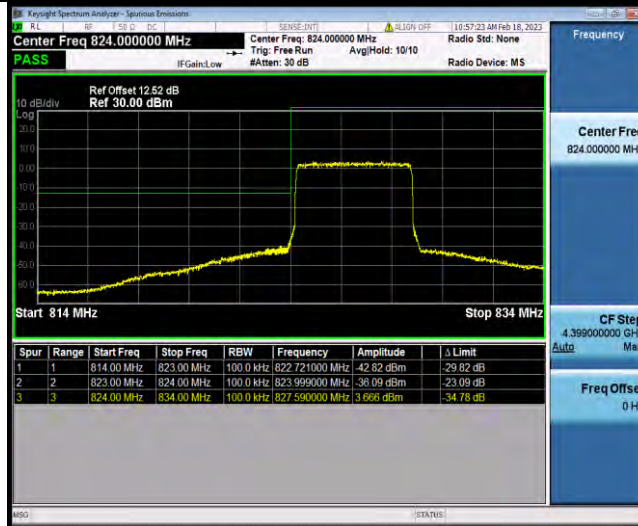

Band5-5MHz-16QAM-20425-1RB#0

**BUREAU
VERITAS**

Test Report No.: W7L-P22120012RF02

Band5-5MHz-16QAM-20425-25RB#0

Band5-5MHz-16QAM-20625-1RB#24

Band5-5MHz-16QAM-20625-25RB#0

BUREAU VERITAS

Test Report No.: W7L-P22120012RF02