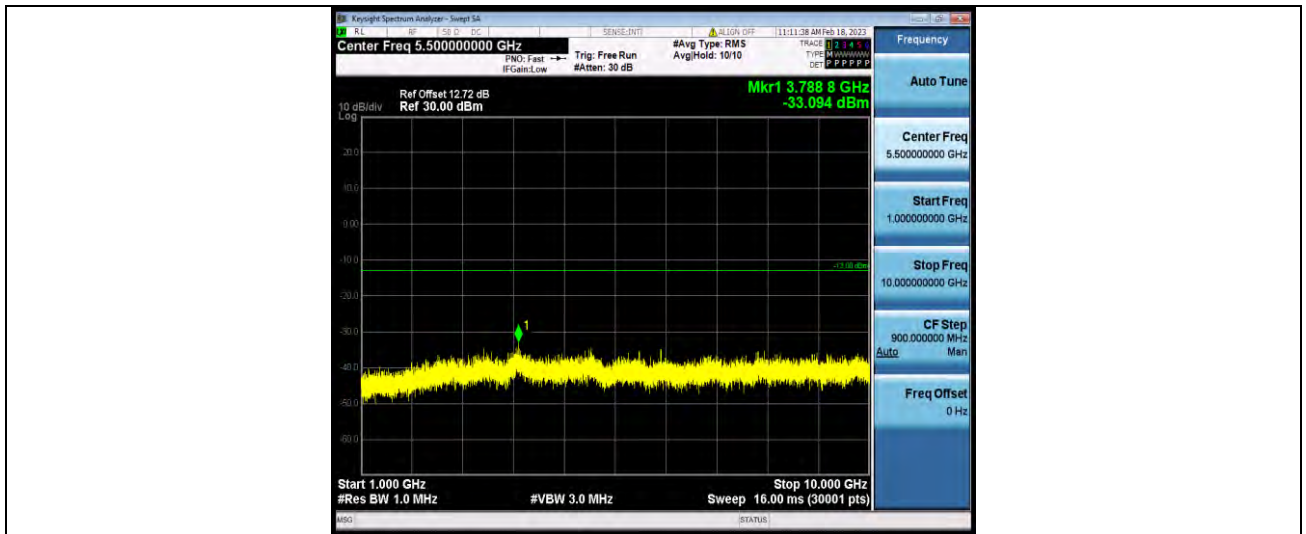

BUREAU VERITAS

Test Report No.: W7L-P22120012RF02

Band5-10MHz-QPSK-20600-1RB#0-Range1:30~1000MHz