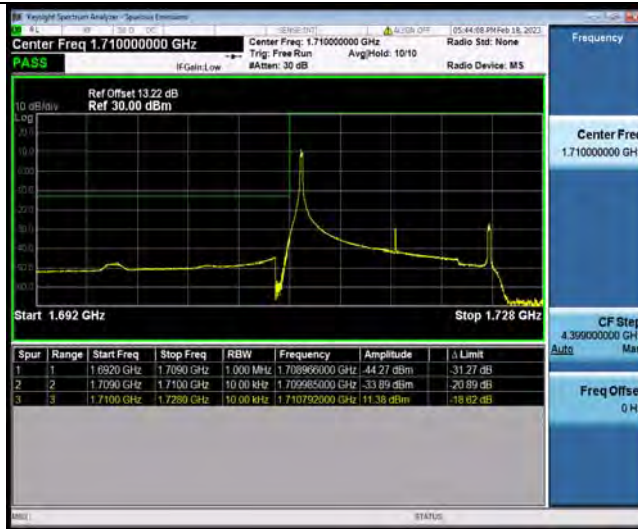

Band66-10MHz-16QAM-132022-50RB#0

BUREAU VERITAS

Test Report No.: W7L-P22120012-3RF04

Band66-10MHz-16QAM-132622-1RB#49

Band66-10MHz-16QAM-132622-50RB#0

Band66-15MHz-QPSK-132047-1RB#0

BUREAU VERITAS

Test Report No.: W7L-P22120012-3RF04