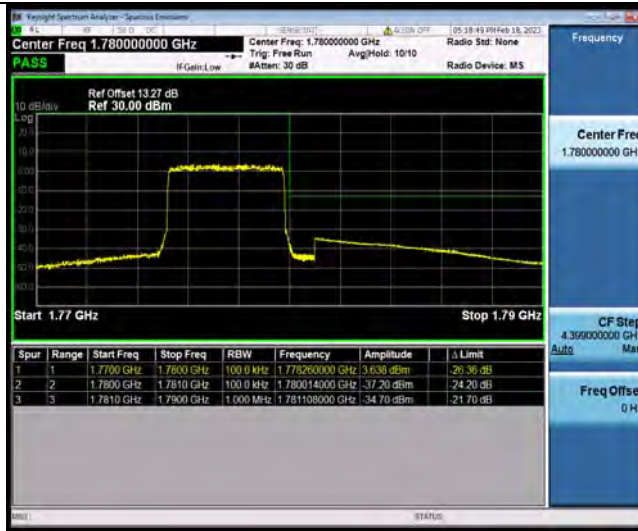

Band66-5MHz-16QAM-131997-1RB#0

BUREAU VERITAS

Test Report No.: W7L-P22120012-3RF04

Band66-5MHz-16QAM-131997-25RB#0

Band66-5MHz-16QAM-132647-1RB#24

Band66-5MHz-16QAM-132647-25RB#0

BUREAU VERITAS

Test Report No.: W7L-P22120012-3RF04