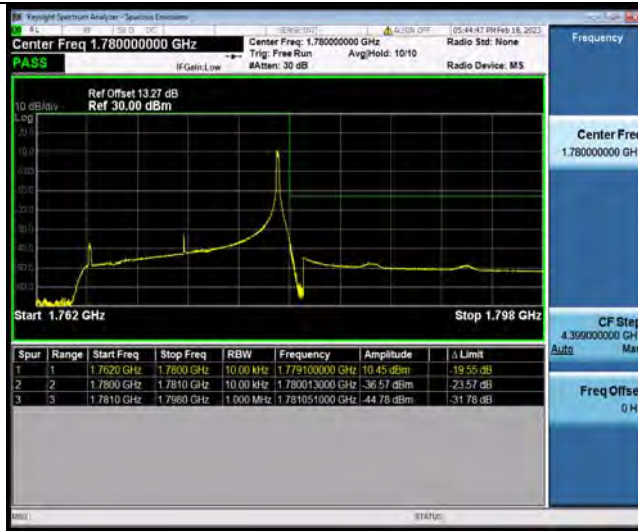

BUREAU VERITAS

Test Report No.: W7L-P22120012-3RF04

Band66-15MHz-16QAM-132597-75RB#0