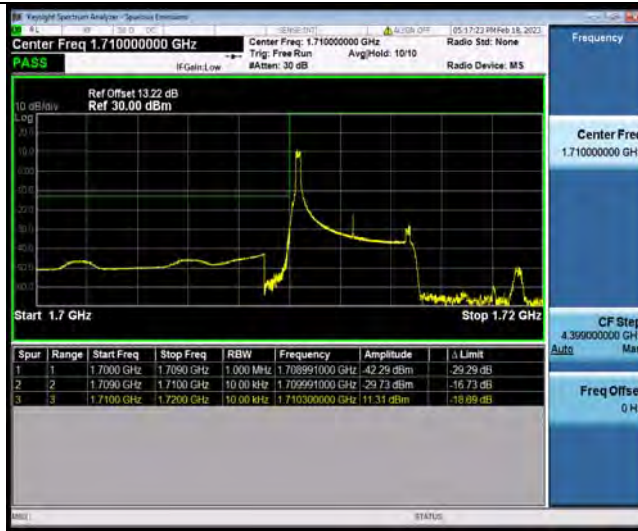

BUREAU VERITAS

Test Report No.: W7L-P22120012-3RF04

Band66-5MHz-16QAM-131997-25RB#0