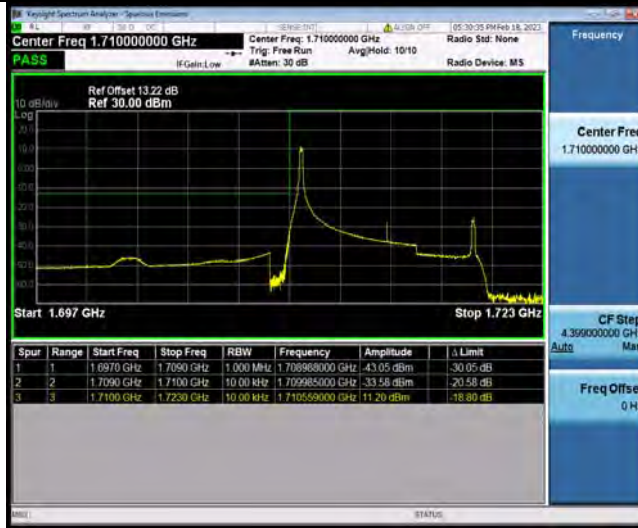

Band66-10MHz-QPSK-132022-50RB#0