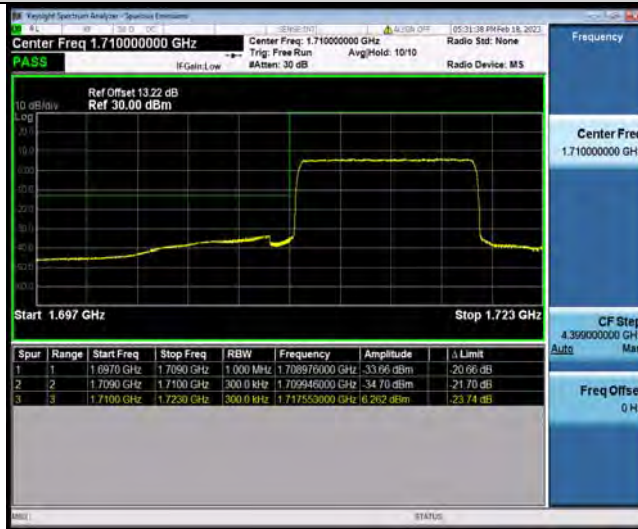

Band66-10MHz-QPSK-132622-1RB#49