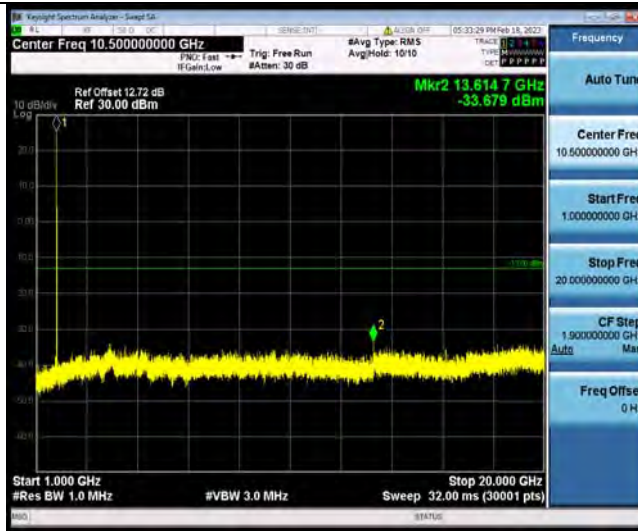

BUREAU VERITAS

Test Report No.: W7L-P22120012-3RF04

Band66-15MHz-QPSK-132047-1RB#0-Range1:30~1000MHz