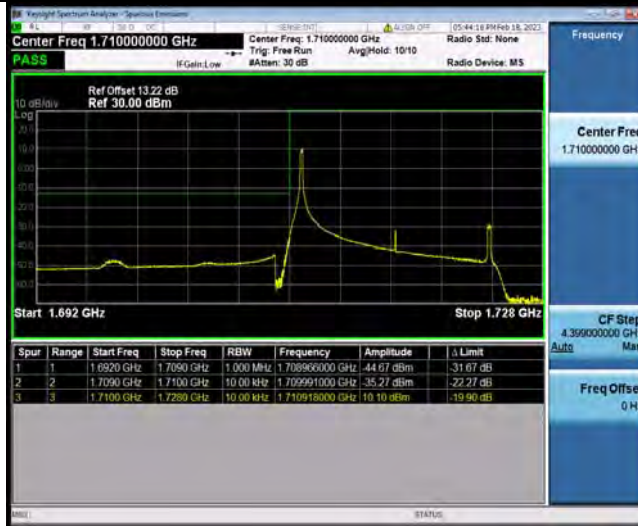

Band66-15MHz-QPSK-132047-75RB#0

Band66-15MHz-QPSK-132597-1RB#74

Band66-15MHz-QPSK-132597-75RB#0

BUREAU VERITAS

Test Report No.: W7L-P22120012-3RF04

Band66-15MHz-16QAM-132047-1RB#0

Band66-15MHz-16QAM-132047-75RB#0