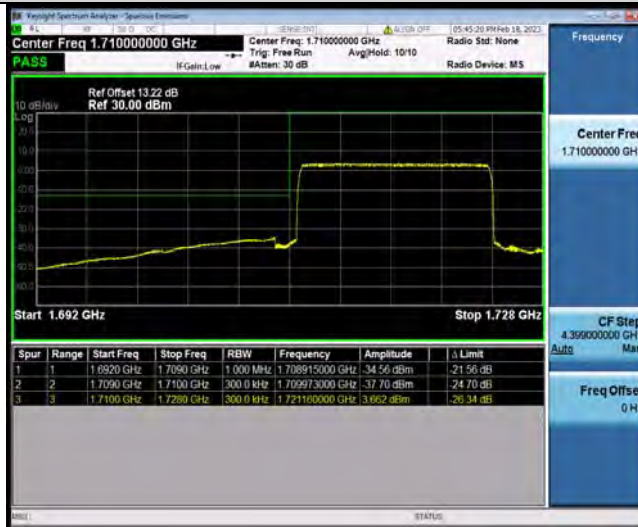

Band66-15MHz-QPSK-132047-75RB#0

Band66-15MHz-QPSK-132597-1RB#74

Band66-15MHz-QPSK-132597-75RB#0

BUREAU VERITAS

Test Report No.: W7L-P22120012-3RF04

Band66-15MHz-16QAM-132047-1RB#0

Band66-15MHz-16QAM-132047-75RB#0