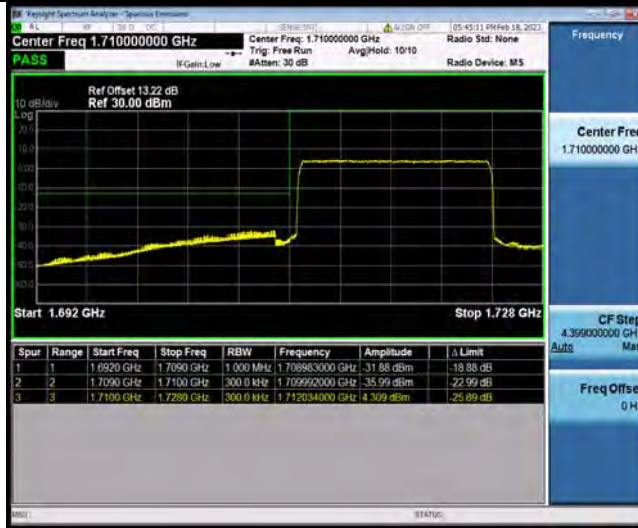

Band66-15MHz-QPSK-132597-1RB#74