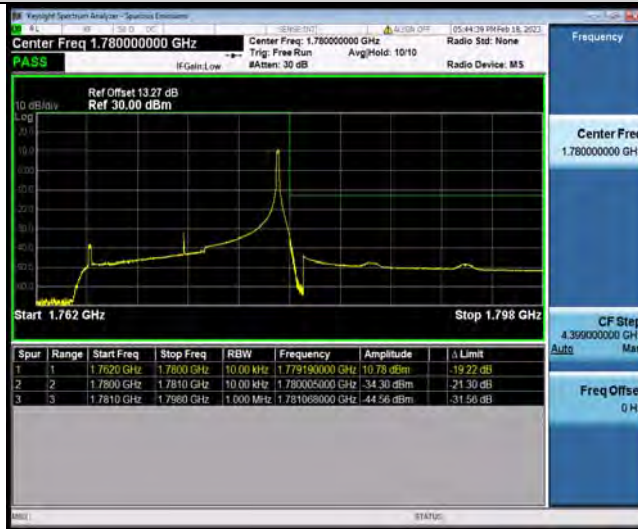

Band66-15MHz-QPSK-132597-75RB#0