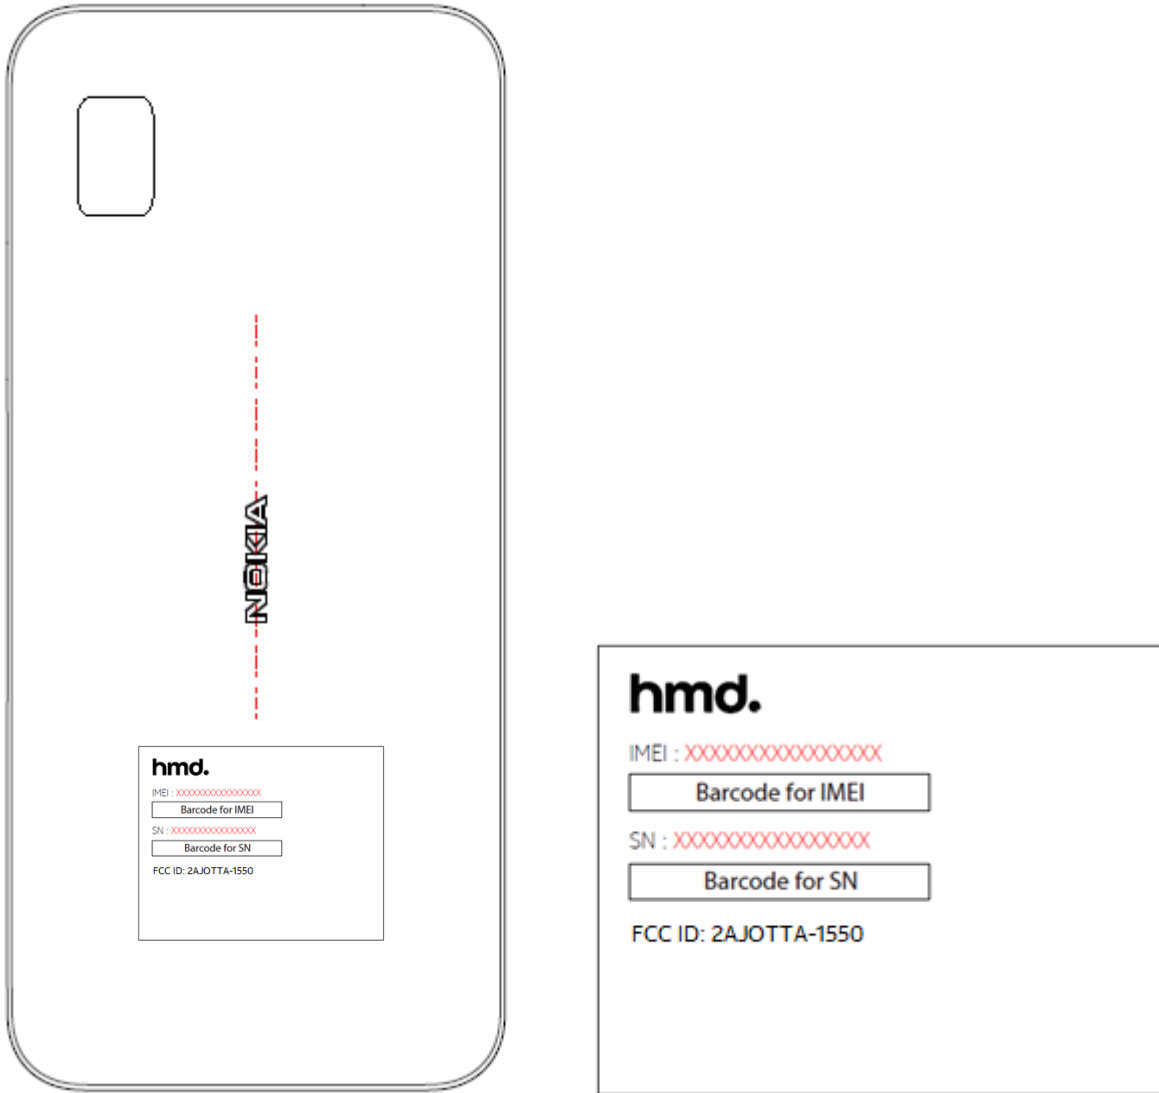

## 2AJOTTA-1550 Type Label Location

The device has a type label on a removable sticker:

This device also has an electronic label for certification information. To access it, select Settings > System > Certification.