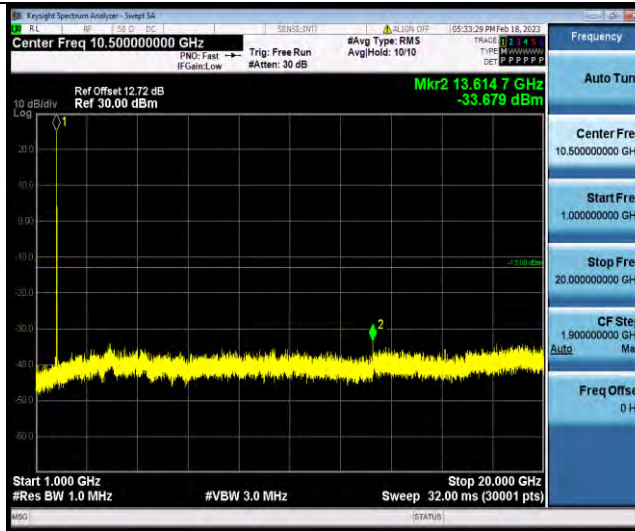

BUREAU VERITAS

Test Report No.: W7L-P22120012-2RF04

Band66-15MHz-QPSK-132047-1RB#0-Range1:30~1000MHz