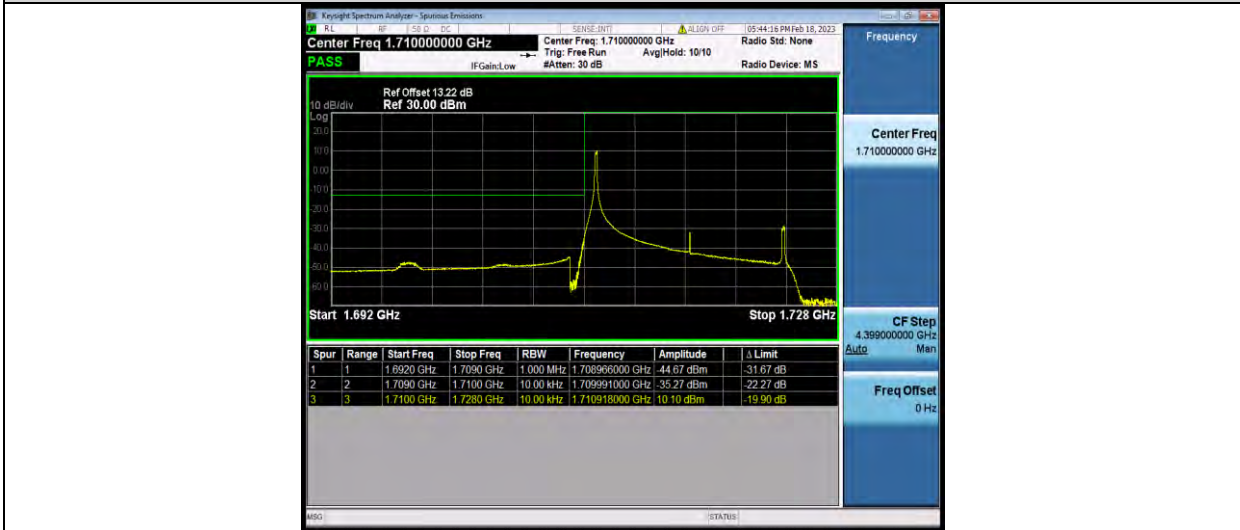

BUREAU VERITAS

Test Report No.: W7L-P22120012-2RF04

Band66-15MHz-QPSK-132047-75RB#0

Band66-15MHz-QPSK-132597-1RB#74

Band66-15MHz-QPSK-132597-75RB#0

BUREAU VERITAS

Test Report No.: W7L-P22120012-2RF04

Band66-15MHz-16QAM-132047-1RB#0