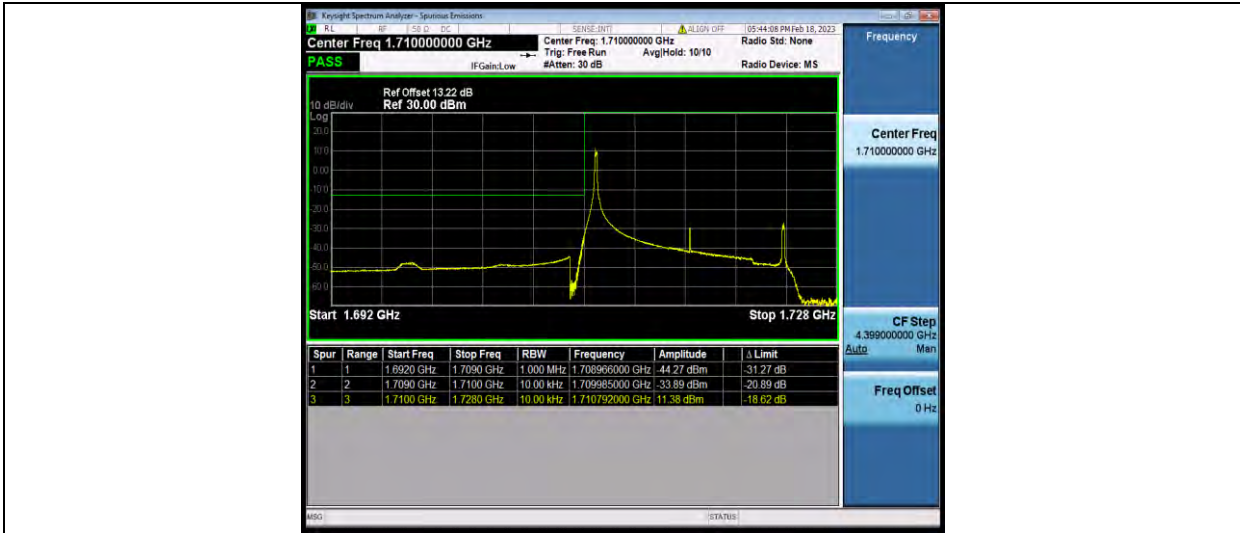

BUREAU VERITAS

Test Report No.: W7L-P22120012-2RF04

Band66-15MHz-QPSK-132047-75RB#0