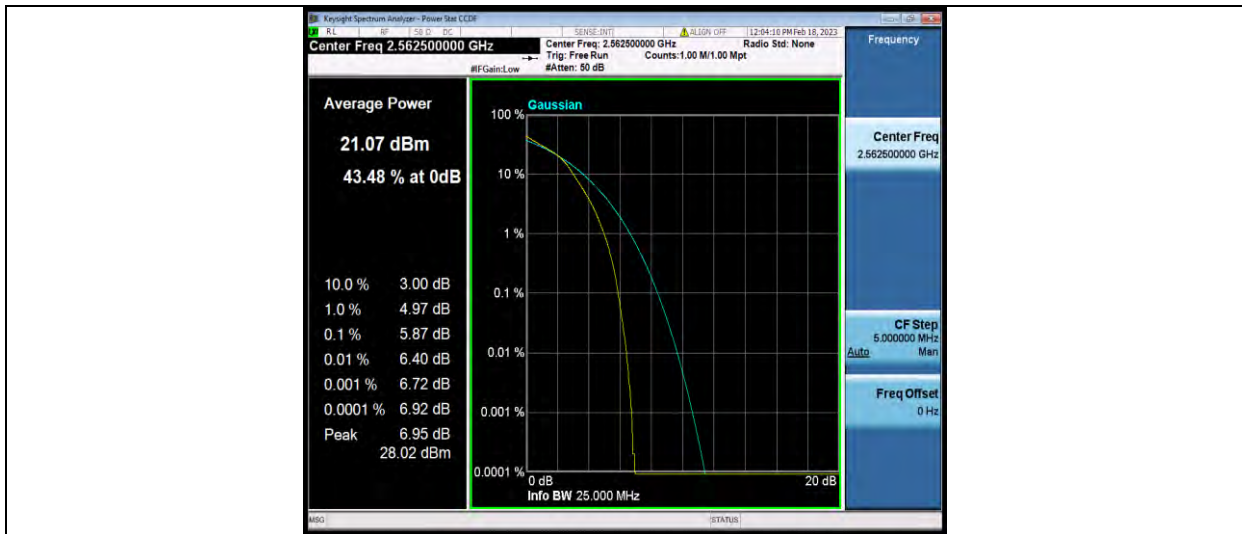

BUREAU VERITAS

Test Report No.: W7L-P22120012-2RF04

Band7-20MHz-QPSK-20850-1RB#0