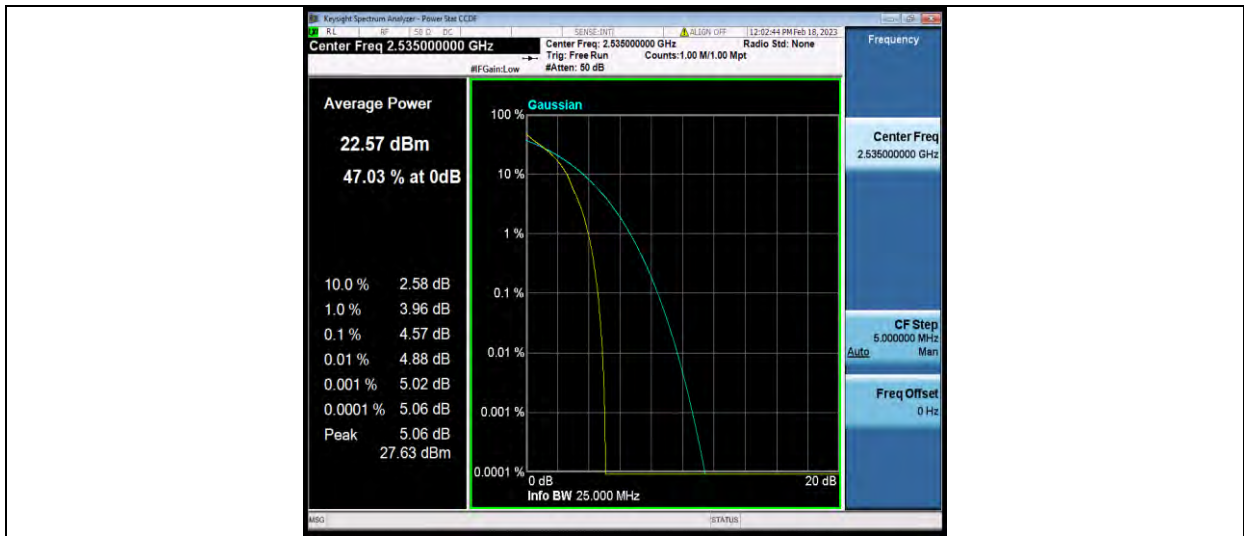

BUREAU VERITAS

Test Report No.: W7L-P22120012-2RF04

Band7-15MHz-QPSK-21100-75RB#0

Band7-15MHz-QPSK-21375-1RB#0

Band7-15MHz-QPSK-21375-75RB#0

BUREAU VERITAS

Test Report No.: W7L-P22120012-2RF04

Band7-15MHz-16QAM-20825-1RB#0