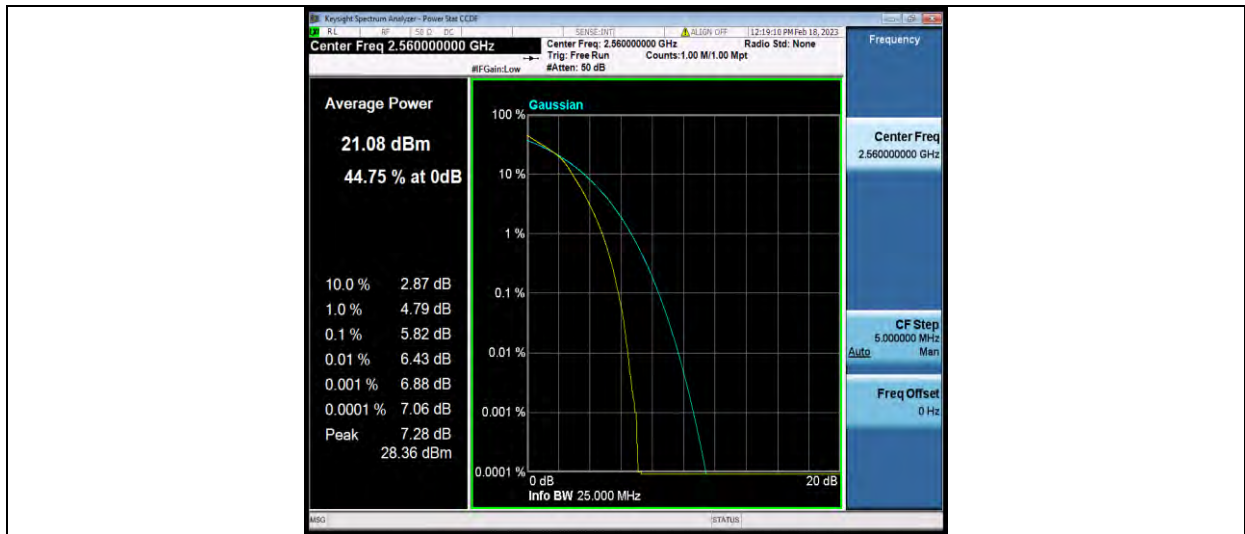

Test Report No.: W7L-P22120012-2RF04

Band7-20MHz-16QAM-21100-100RB#0

Band7-20MHz-16QAM-21350-1RB#0

Band7-20MHz-16QAM-21350-100RB#0

BUREAU
VERITAS

Test Report No.: W7L-P22120012-2RF04

**26DB BANDWIDTH AND OCCUPIED BANDWIDTH****Test Result**