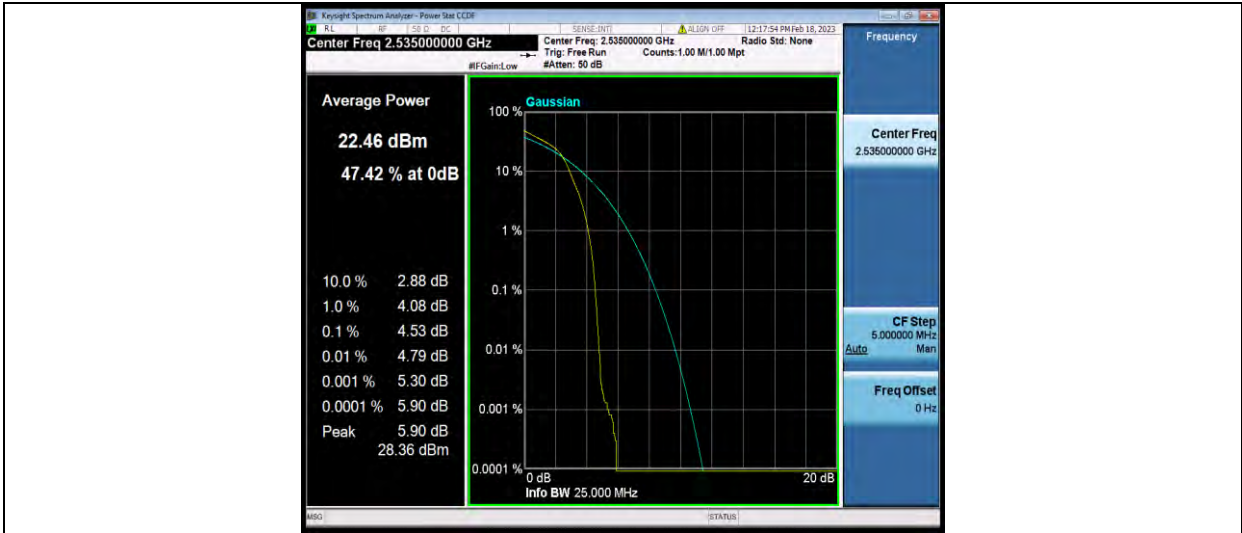

Test Report No.: W7L-P22120012-2RF04

Band7-20MHz-16QAM-21100-100RB#0

Band7-20MHz-16QAM-21350-1RB#0

Band7-20MHz-16QAM-21350-100RB#0

BUREAU
VERITAS

Test Report No.: W7L-P22120012-2RF04

**26DB BANDWIDTH AND OCCUPIED BANDWIDTH****Test Result**