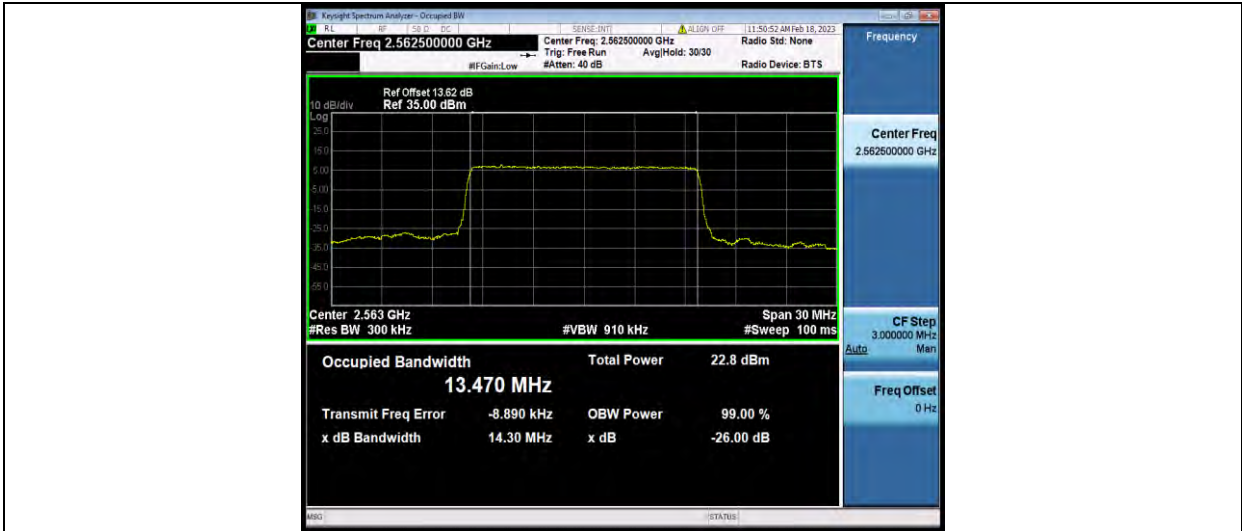

BUREAU VERITAS

Test Report No.: W7L-P22120012-2RF04

Band7-15MHz-16QAM-20825-75RB#0