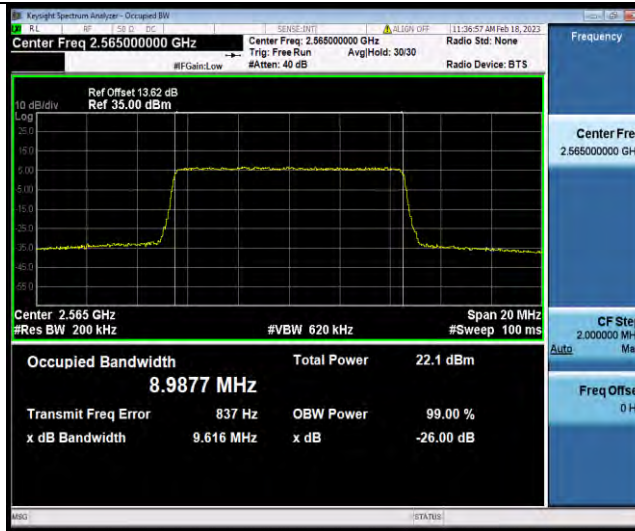

Band7-10MHz-16QAM-21100-50RB#0

Band7-10MHz-16QAM-21400-50RB#0

BUREAU VERITAS

Test Report No.: W7L-P22120012-2RF04

Band7-15MHz-QPSK-20825-75RB#0

Band7-15MHz-QPSK-21100-75RB#0

Band7-15MHz-QPSK-21375-75RB#0

BUREAU VERITAS