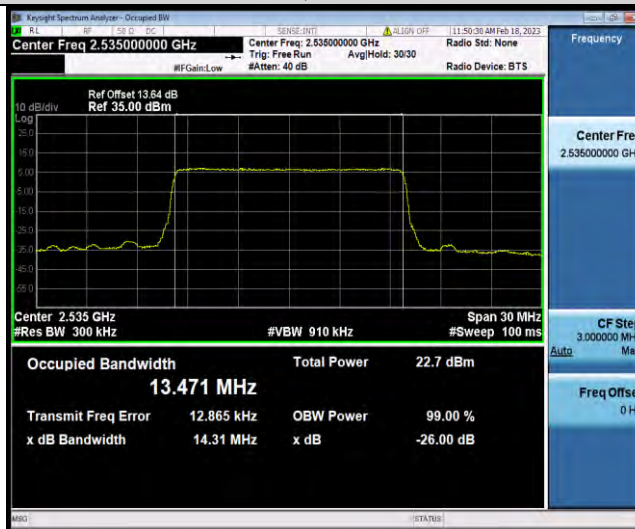

Band7-10MHz-16QAM-21100-50RB#0

Band7-10MHz-16QAM-21400-50RB#0

BUREAU VERITAS

Test Report No.: W7L-P22120012-2RF04

Band7-15MHz-QPSK-20825-75RB#0

Band7-15MHz-QPSK-21100-75RB#0

Band7-15MHz-QPSK-21375-75RB#0

BUREAU VERITAS