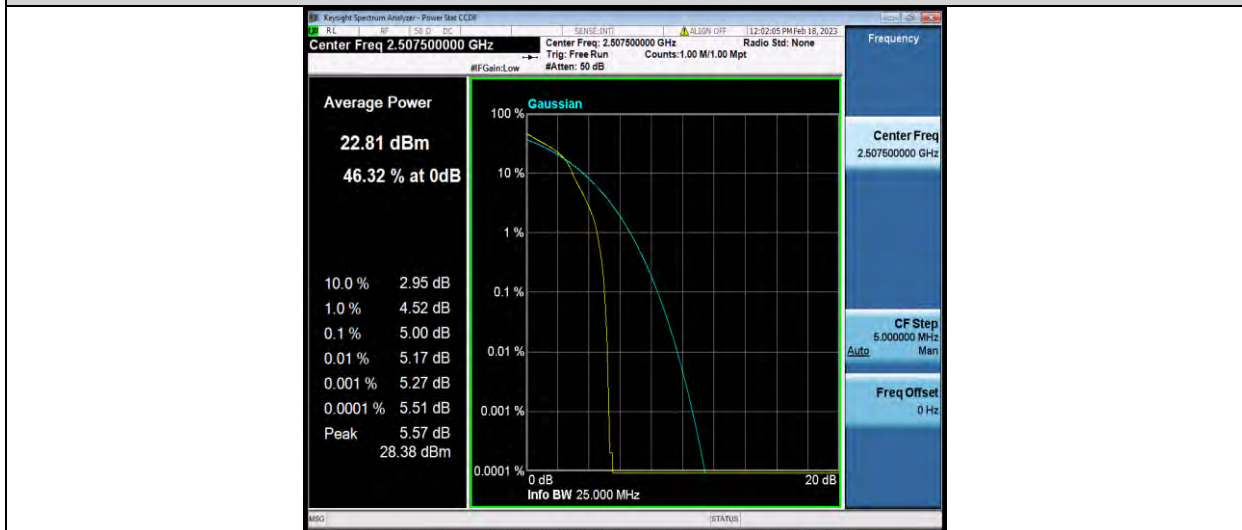

BUREAU VERITAS

Test Report No.: W7L-P22120012-2RF04

Band7-15MHz-QPSK-21100-75RB#0

Band7-15MHz-QPSK-21375-1RB#0

Band7-15MHz-QPSK-21375-75RB#0

BUREAU VERITAS

Test Report No.: W7L-P22120012-2RF04

Band7-15MHz-16QAM-20825-1RB#0