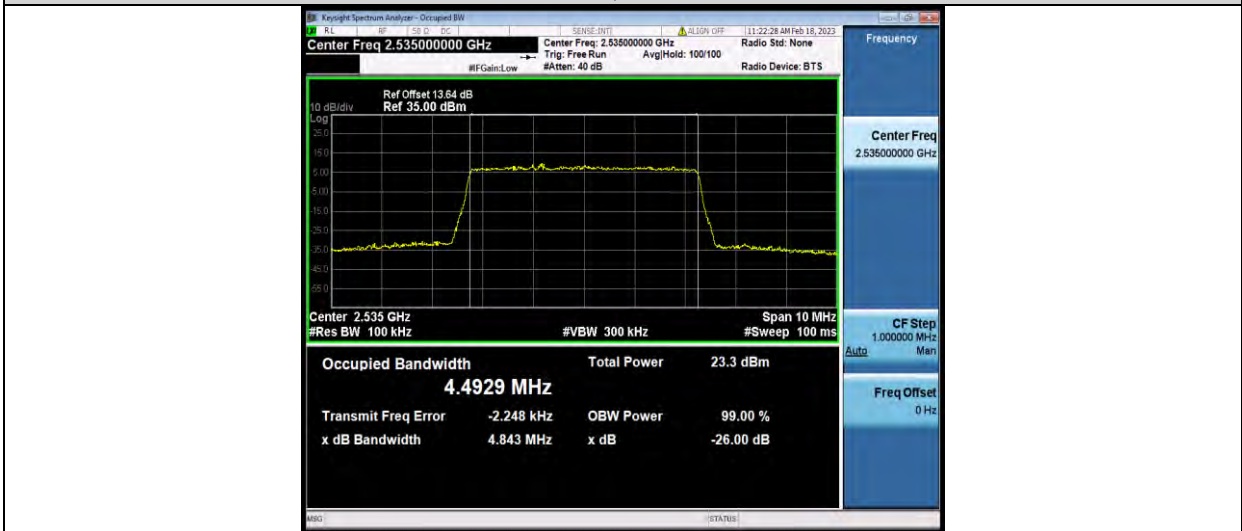

Test Report No.: W7L-P22120012-2RF04

Test Graphs

BUREAU VERITAS

Test Report No.: W7L-P22120012-2RF04

Band7-5MHz-16QAM-20775-25RB#0

Band7-5MHz-16QAM-21100-25RB#0

Band7-5MHz-16QAM-21425-25RB#0

BUREAU VERITAS