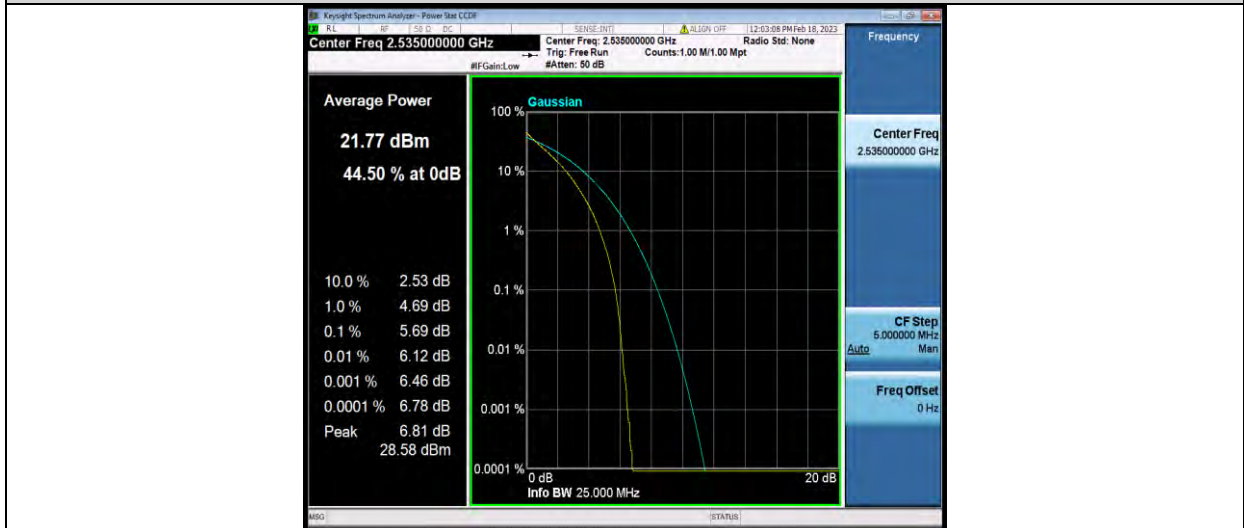

BUREAU VERITAS

Test Report No.: W7L-P22120012-2RF04

Band7-15MHz-QPSK-21100-75RB#0

Band7-15MHz-QPSK-21375-1RB#0

Band7-15MHz-QPSK-21375-75RB#0

BUREAU VERITAS

Test Report No.: W7L-P22120012-2RF04

Band7-15MHz-16QAM-20825-1RB#0