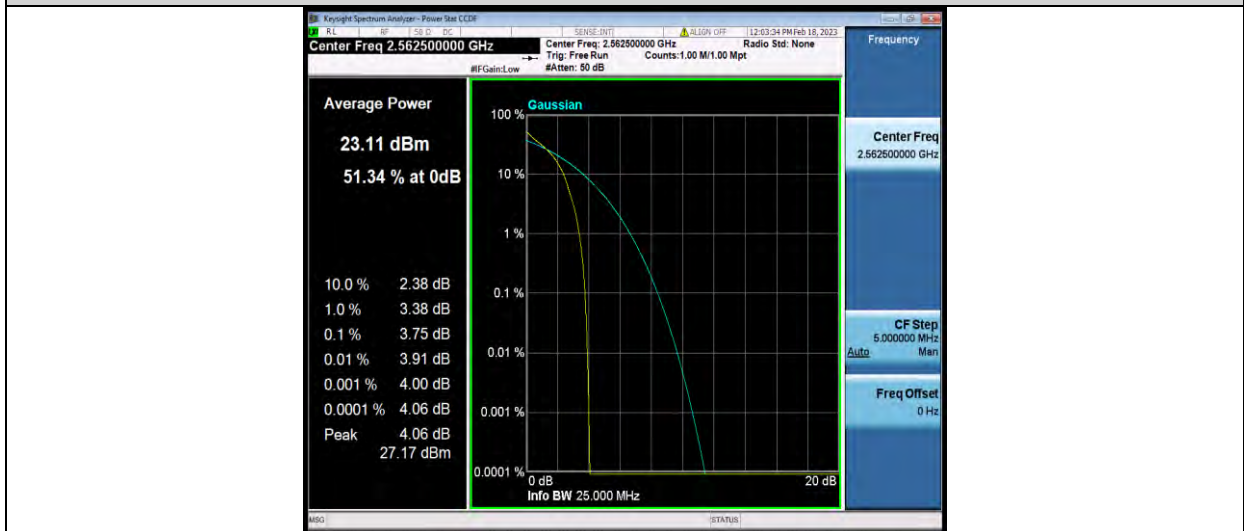

BUREAU VERITAS

Test Report No.: W7L-P22120012-2RF04

Band7-15MHz-QPSK-21100-75RB#0

Band7-15MHz-QPSK-21375-1RB#0

Band7-15MHz-QPSK-21375-75RB#0

BUREAU VERITAS

Test Report No.: W7L-P22120012-2RF04

Band7-15MHz-16QAM-20825-1RB#0