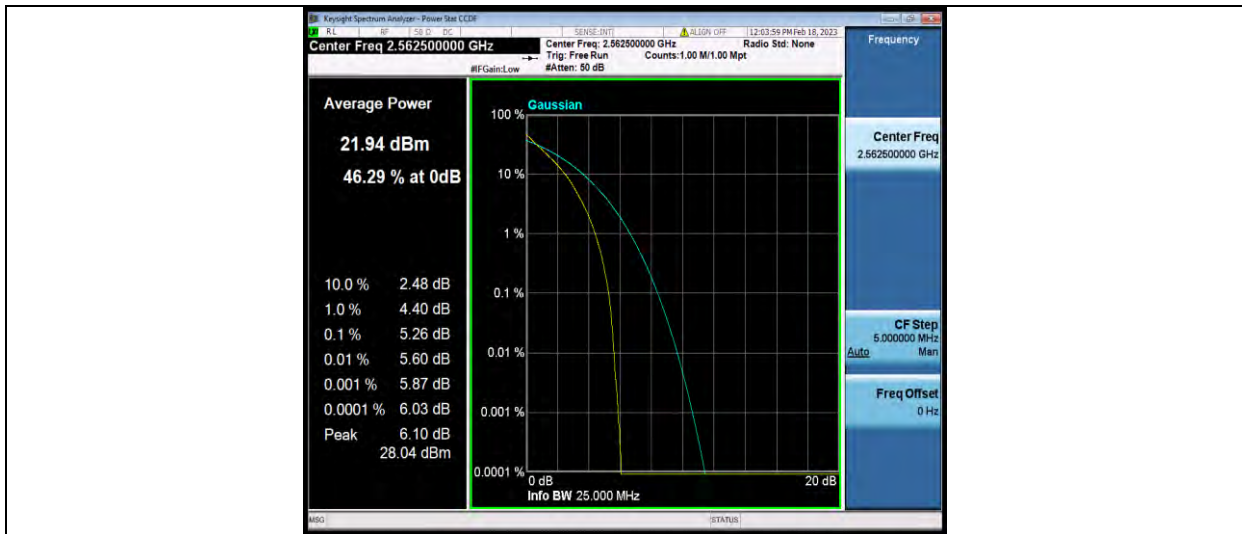

BUREAU VERITAS

Test Report No.: W7L-P22120012-2RF04

Band7-15MHz-QPSK-21100-75RB#0

Band7-15MHz-QPSK-21375-1RB#0

Band7-15MHz-QPSK-21375-75RB#0

BUREAU VERITAS

Test Report No.: W7L-P22120012-2RF04

Band7-15MHz-16QAM-20825-1RB#0