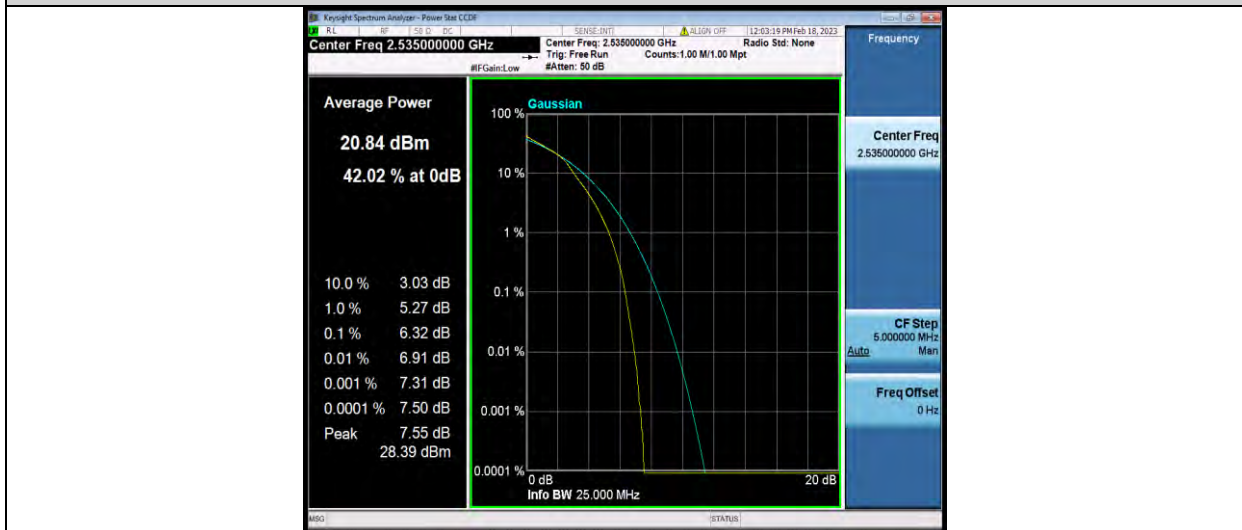

Band7-15MHz-16QAM-20825-75RB#0

Band7-15MHz-16QAM-21100-1RB#0

BUREAU VERITAS

Test Report No.: W7L-P22120012-2RF04

Band7-15MHz-16QAM-21100-75RB#0

Band7-15MHz-16QAM-21375-1RB#0

Band7-15MHz-16QAM-21375-75RB#0

BUREAU VERITAS