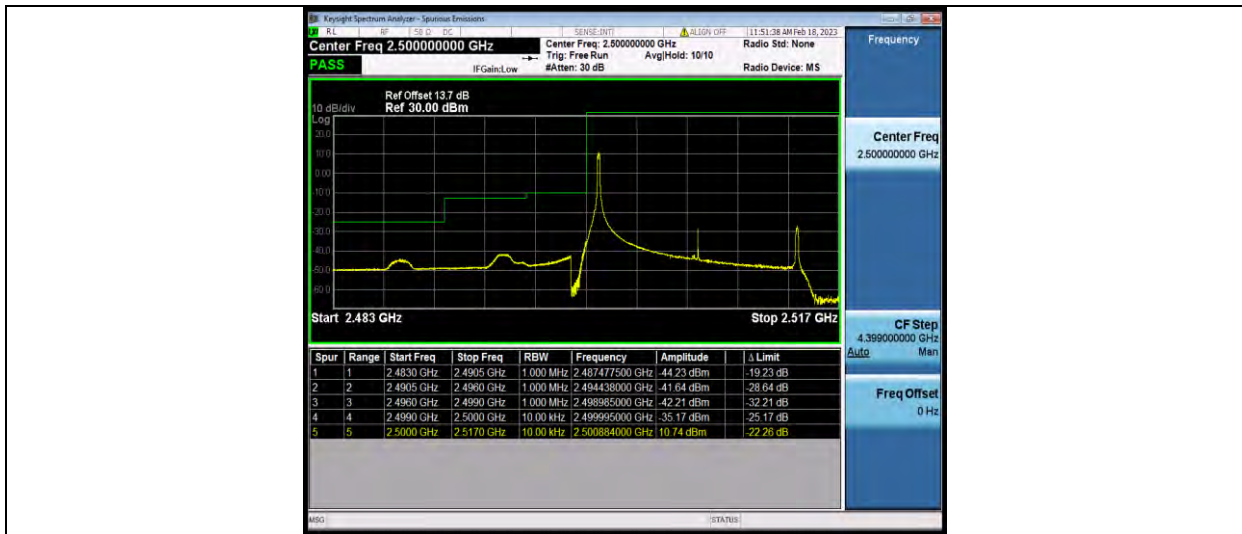

BUREAU VERITAS

Test Report No.: W7L-P22120012-2RF04

Band7-15MHz-16QAM-20825-75RB#0