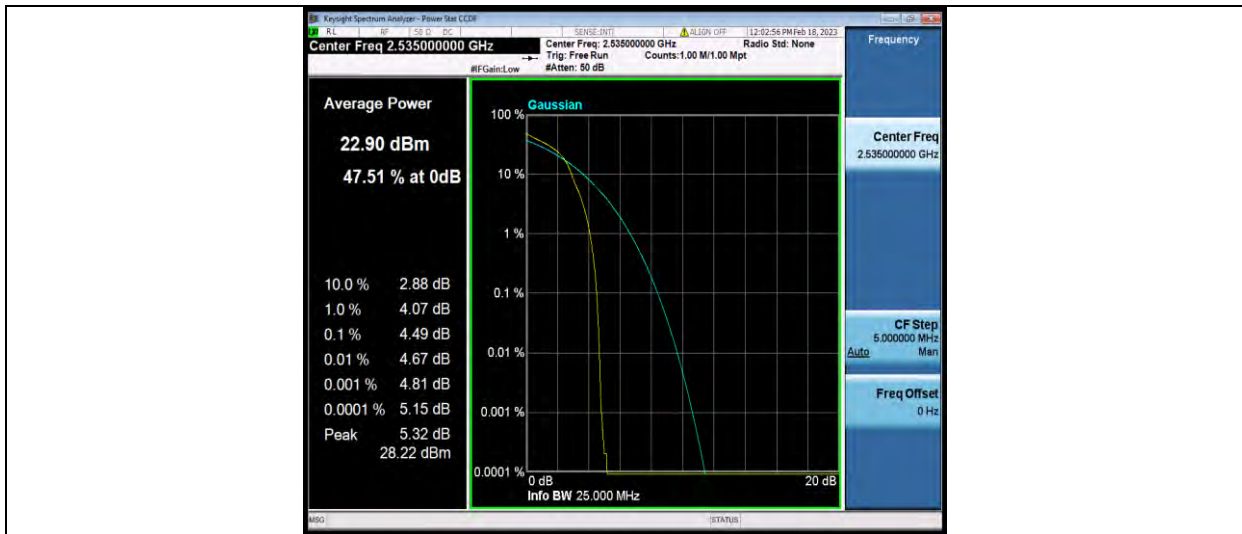

Band7-15MHz-16QAM-20825-75RB#0

Band7-15MHz-16QAM-21100-1RB#0

BUREAU VERITAS

Test Report No.: W7L-P22120012-2RF04

Band7-15MHz-16QAM-21100-75RB#0

Band7-15MHz-16QAM-21375-1RB#0

Band7-15MHz-16QAM-21375-75RB#0

BUREAU VERITAS