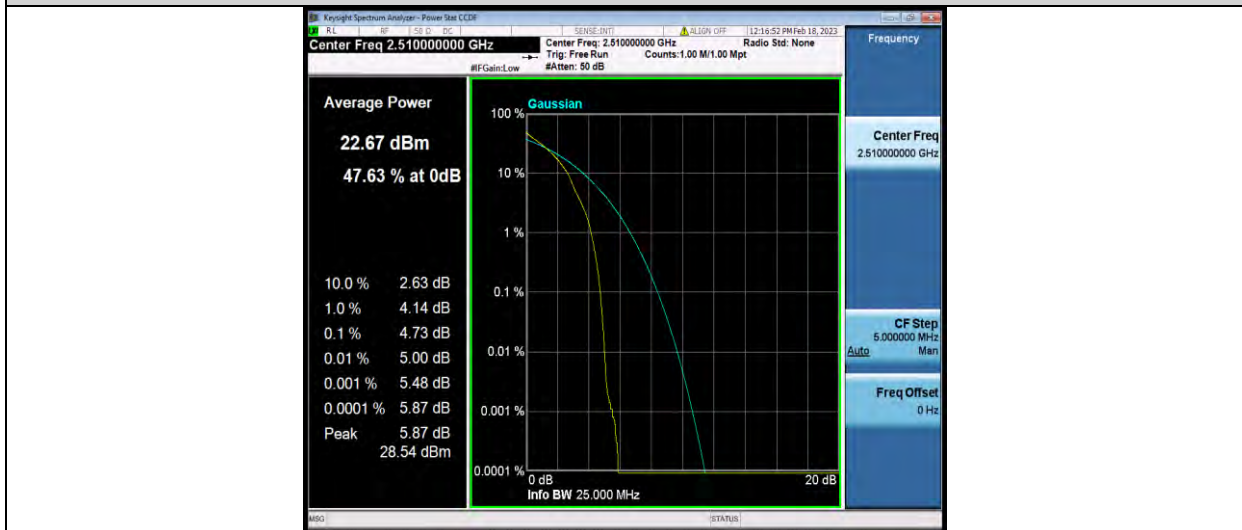

Band7-20MHz-QPSK-20850-100RB#0