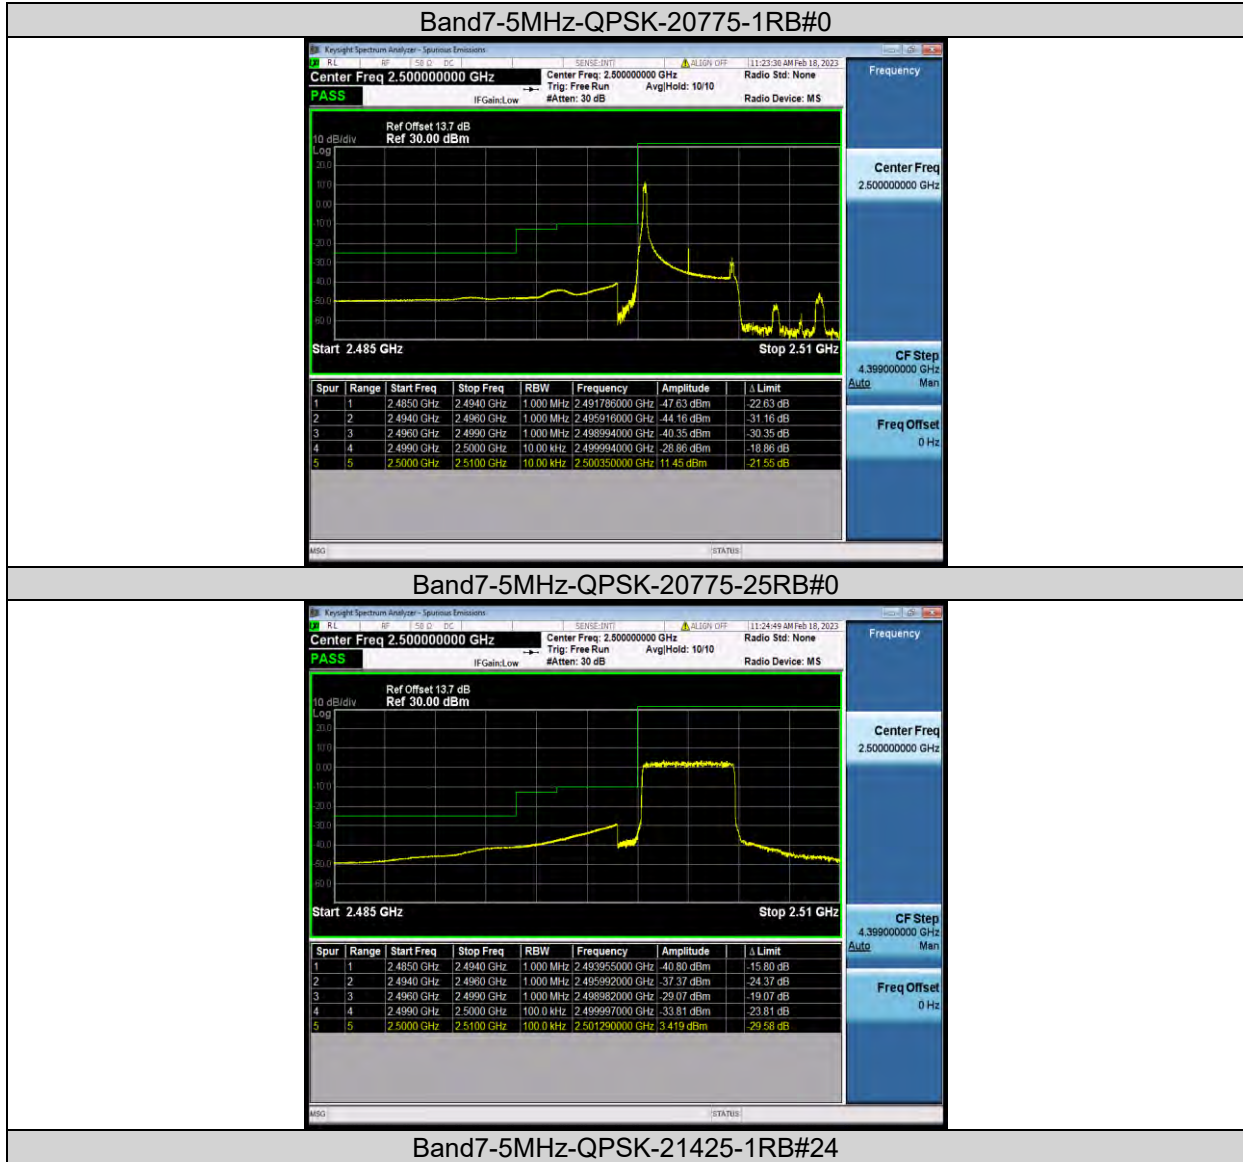

Test Graphs