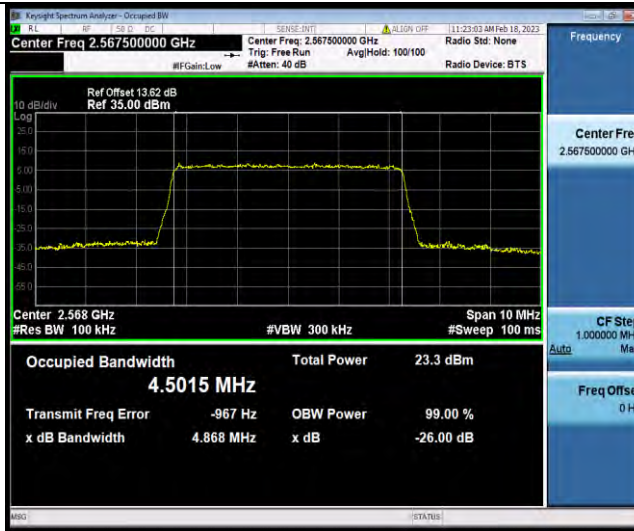

BUREAU VERITAS

Test Report No.: W7L-P22120012-2RF04

Band7-10MHz-QPSK-20800-50RB#0