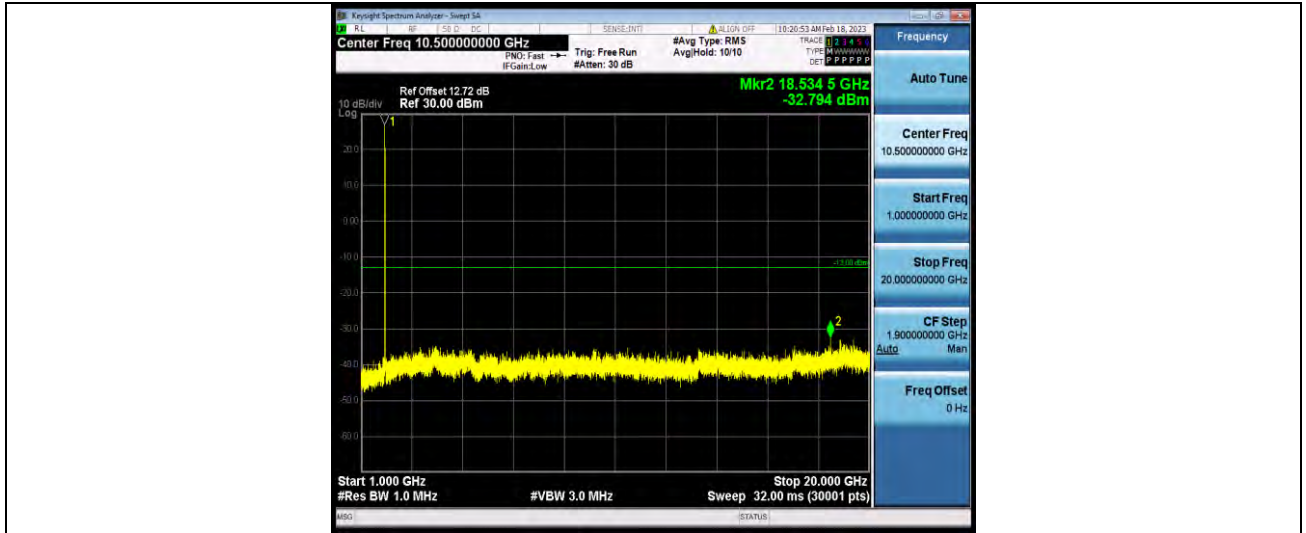

BUREAU
VERITAS

Test Report No.: W7L-P22120012-2RF03