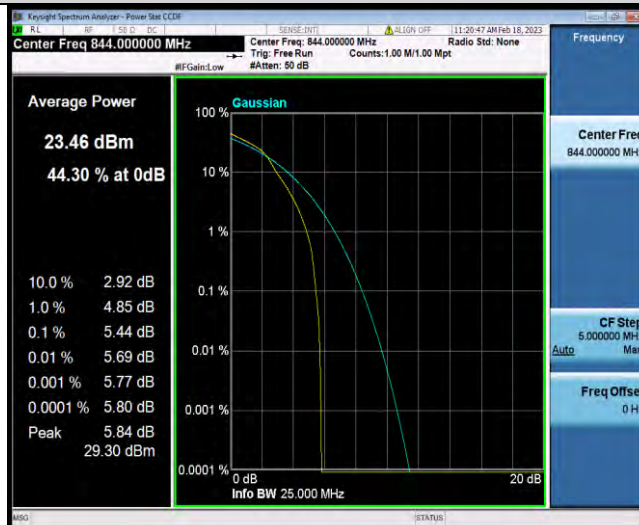

Band5-10MHz-16QAM-20600-50RB#0