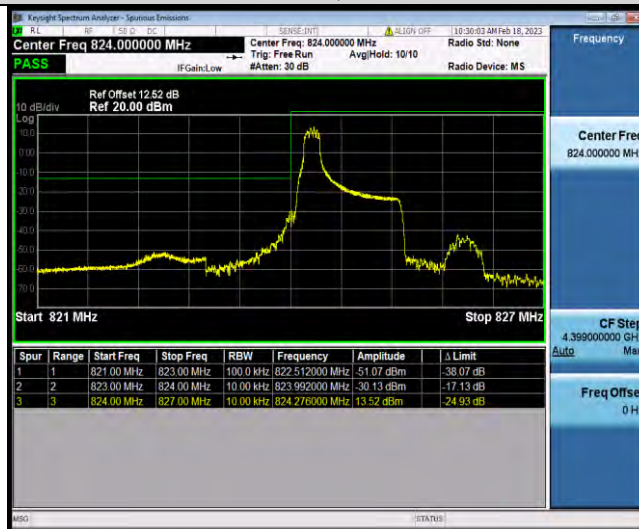

BUREAU VERITAS

Test Report No.: W7L-P22120012-2RF02

Test Graphs

BUREAU VERITAS

Test Report No.: W7L-P22120012-2RF02

Band5-1.4MHz-QPSK-20643-6RB#0

Band5-1.4MHz-16QAM-20407-1RB#0

Band5-1.4MHz-16QAM-20407-6RB#0