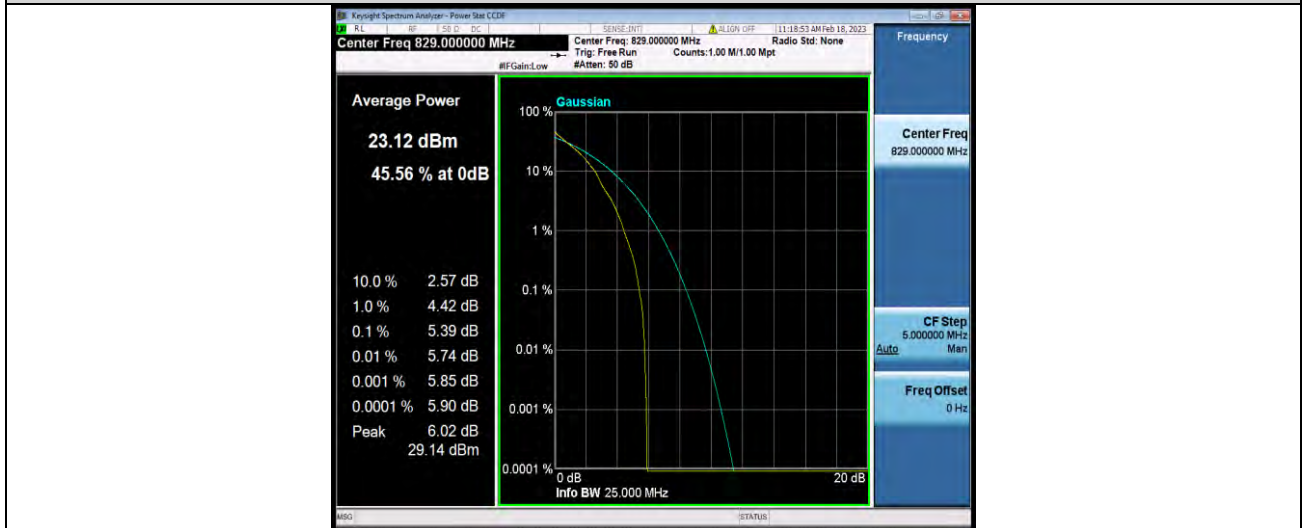

Band5-10MHz-QPSK-20450-50RB#0