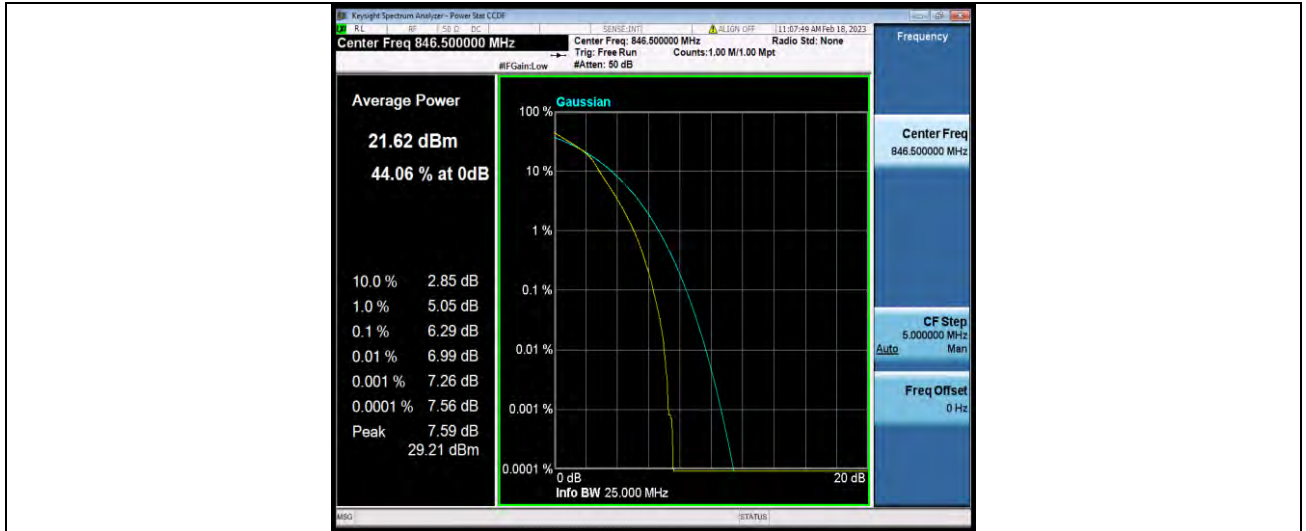

Band5-5MHz-16QAM-20525-1RB#0

BUREAU VERITAS

Test Report No.: W7L-P22120012-2RF02

Band5-5MHz-16QAM-20525-25RB#0

Band5-5MHz-16QAM-20625-1RB#0

Band5-5MHz-16QAM-20625-25RB#0

BUREAU VERITAS

Test Report No.: W7L-P22120012-2RF02