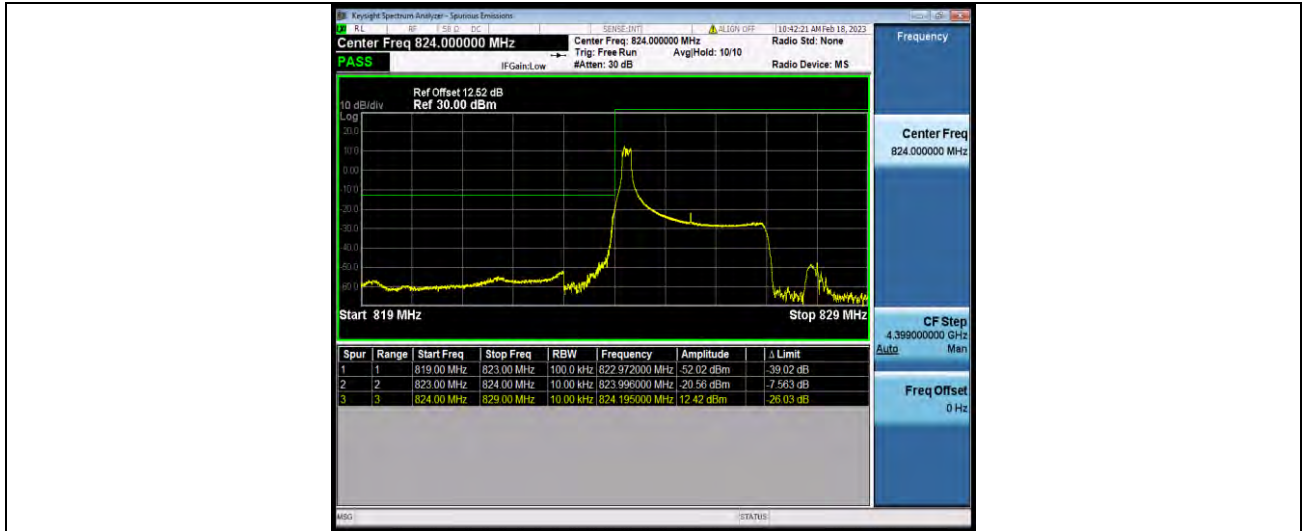

BUREAU VERITAS

Test Report No.: W7L-P22120012-2RF02

Band5-1.4MHz-16QAM-20643-1RB#5

Band5-1.4MHz-16QAM-20643-6RB#0

Band5-3MHz-QPSK-20415-1RB#0

BUREAU VERITAS

Test Report No.: W7L-P22120012-2RF02

Band5-3MHz-QPSK-20415-15RB#0