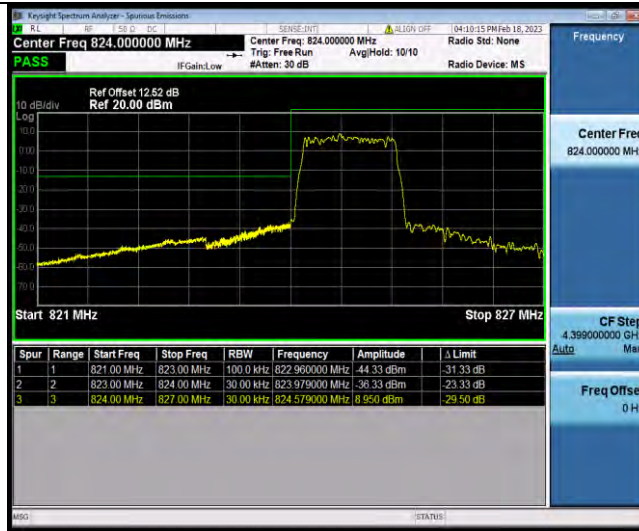

BUREAU VERITAS

Test Report No.: W7L-P22120012-2RF02

Band5-1.4MHz-16QAM-20643-1RB#5