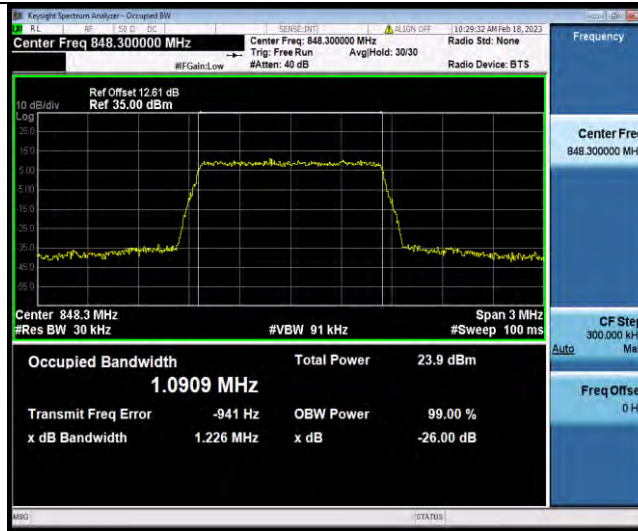

BUREAU VERITAS

Test Report No.: W7L-P22120012-2RF02

Band5-3MHz-QPSK-20415-15RB#0