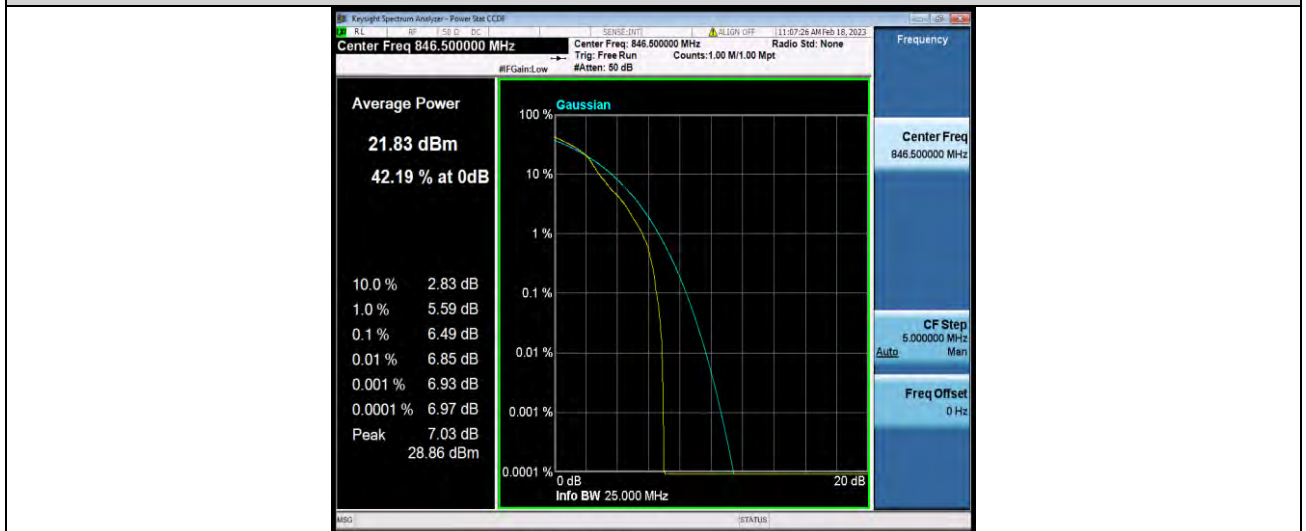

Band5-5MHz-16QAM-20525-1RB#0

BUREAU VERITAS

Test Report No.: W7L-P22120012-2RF02

Band5-5MHz-16QAM-20525-25RB#0

Band5-5MHz-16QAM-20625-1RB#0

Band5-5MHz-16QAM-20625-25RB#0

BUREAU VERITAS

Test Report No.: W7L-P22120012-2RF02