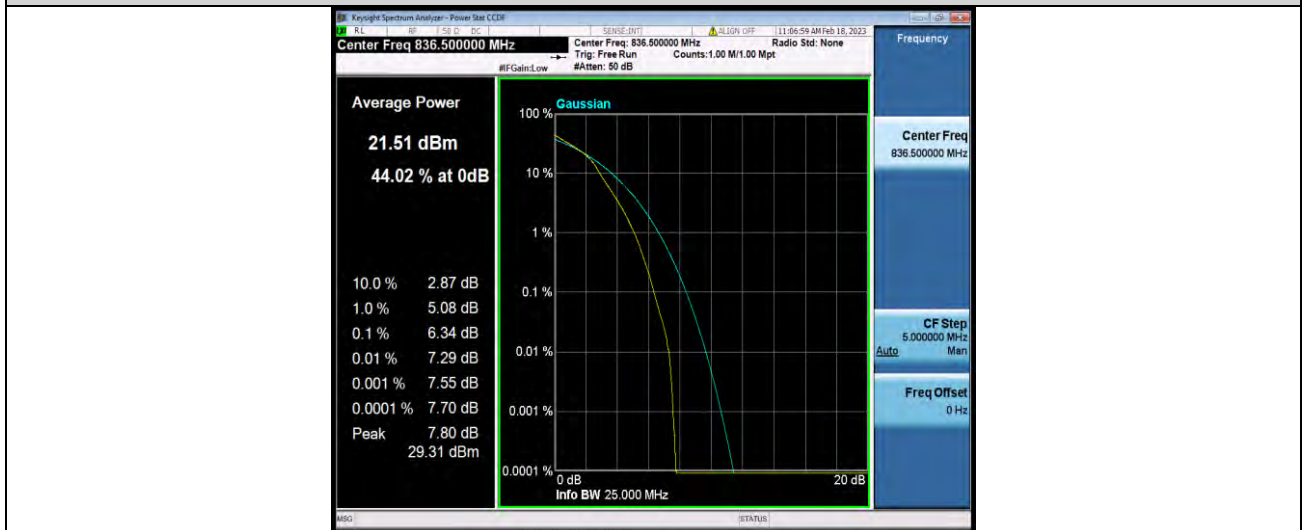

Band5-5MHz-16QAM-20525-1RB#0

BUREAU VERITAS

Test Report No.: W7L-P22120012-2RF02

Band5-5MHz-16QAM-20525-25RB#0

Band5-5MHz-16QAM-20625-1RB#0

Band5-5MHz-16QAM-20625-25RB#0

BUREAU VERITAS

Test Report No.: W7L-P22120012-2RF02