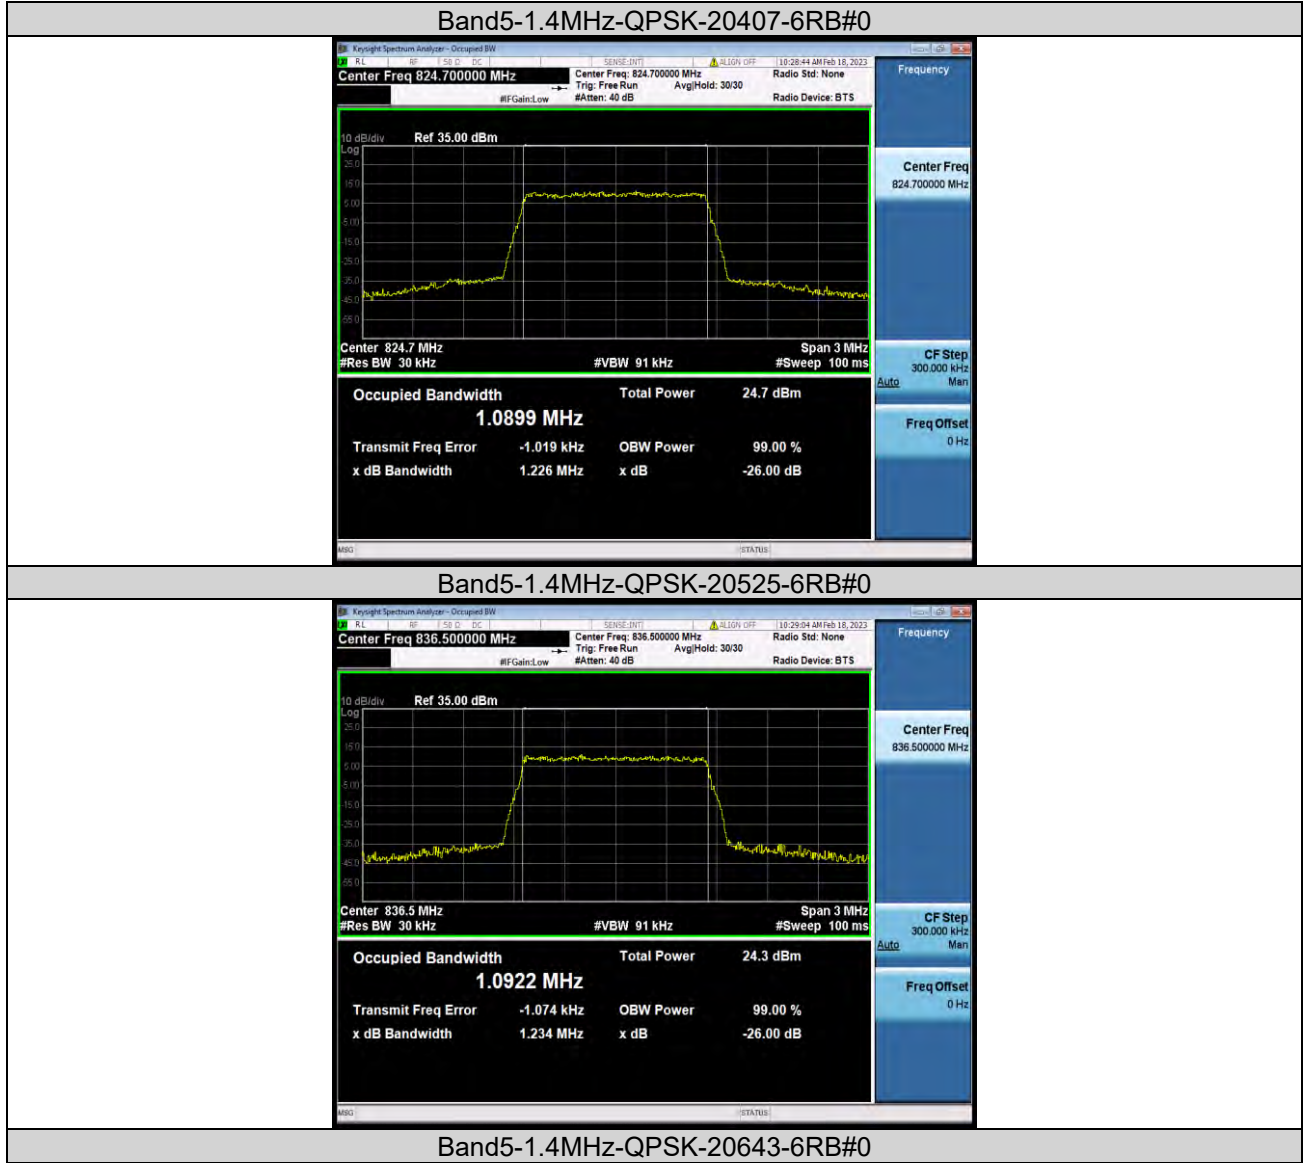

BUREAU VERITAS

Test Report No.: W7L-P22120012-2RF02

Test Graphs