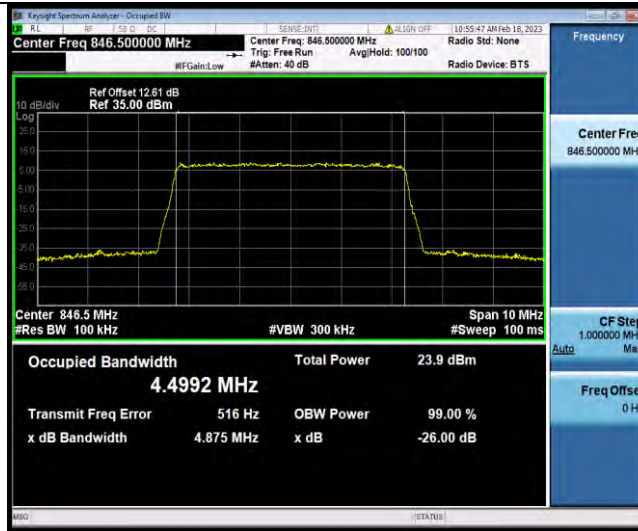

Test Report No.: W7L-P22120012-2RF02

Band5-5MHz-16QAM-20425-25RB#0

Band5-5MHz-16QAM-20525-25RB#0

Band5-5MHz-16QAM-20625-25RB#0

BUREAU VERITAS

Test Report No.: W7L-P22120012-2RF02

Band5-10MHz-QPSK-20450-50RB#0