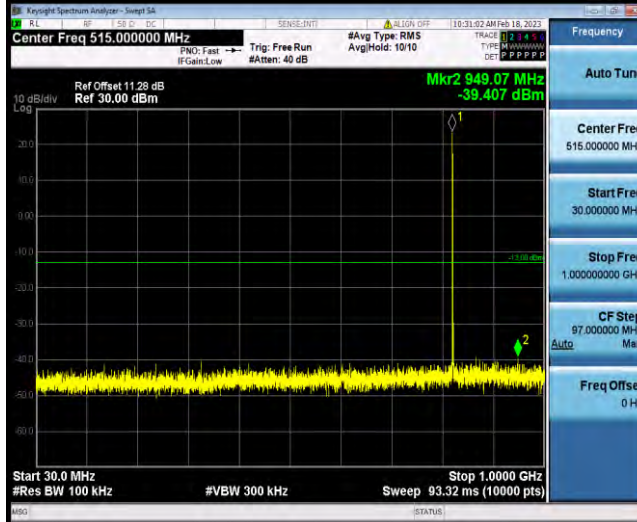

BUREAU VERITAS

Test Report No.: W7L-P22120012-2RF02

Test Graphs

Band5-1.4MHz-QPSK-20407-1RB#0-Range1:30~1000MHz

Band5-1.4MHz-QPSK-20407-1RB#0-Range2:1000~10000MHz