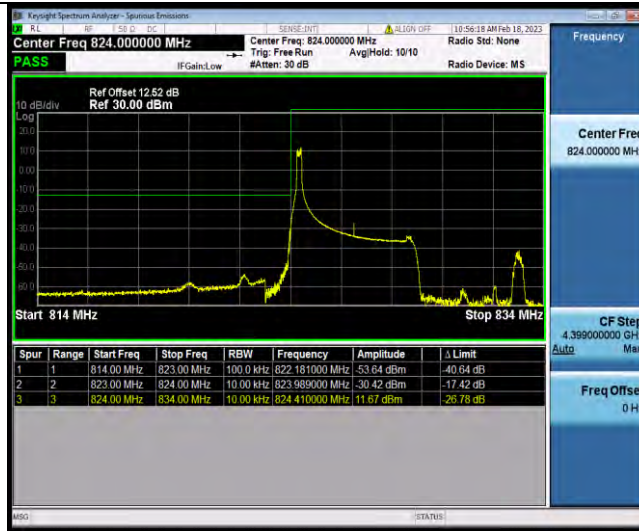

BUREAU VERITAS

Test Report No.: W7L-P22120012-2RF02

Band5-5MHz-16QAM-20425-25RB#0