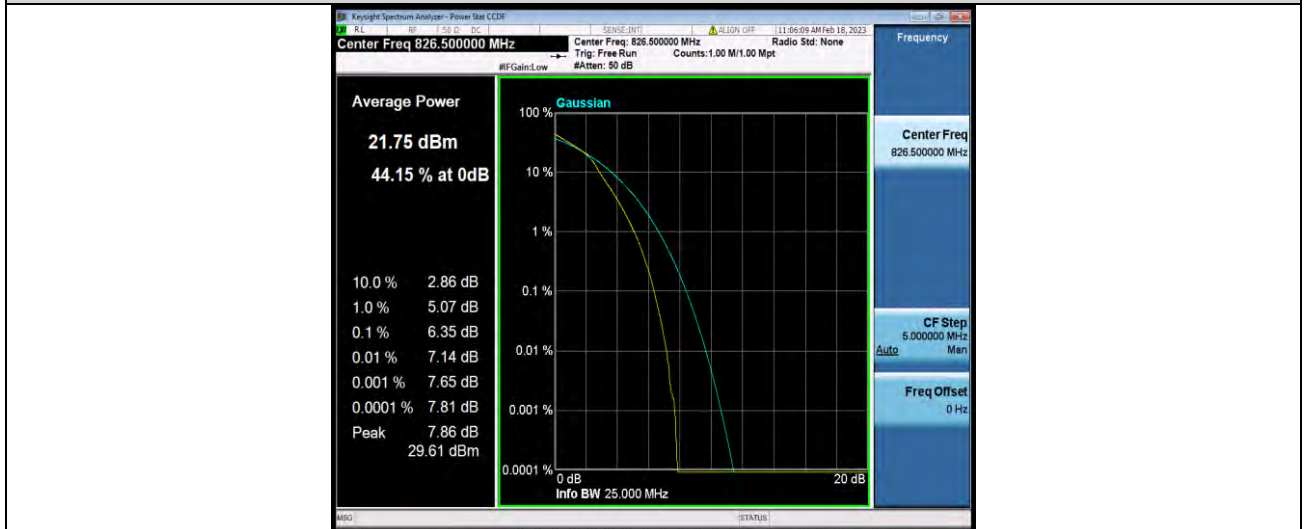

Test Report No.: W7L-P22120012-2RF02

Band5-5MHz-QPSK-20525-25RB#0

Band5-5MHz-QPSK-20625-1RB#0

Band5-5MHz-QPSK-20625-25RB#0

BUREAU VERITAS

Test Report No.: W7L-P22120012-2RF02

Band5-5MHz-16QAM-20425-1RB#0

Band5-5MHz-16QAM-20425-25RB#0