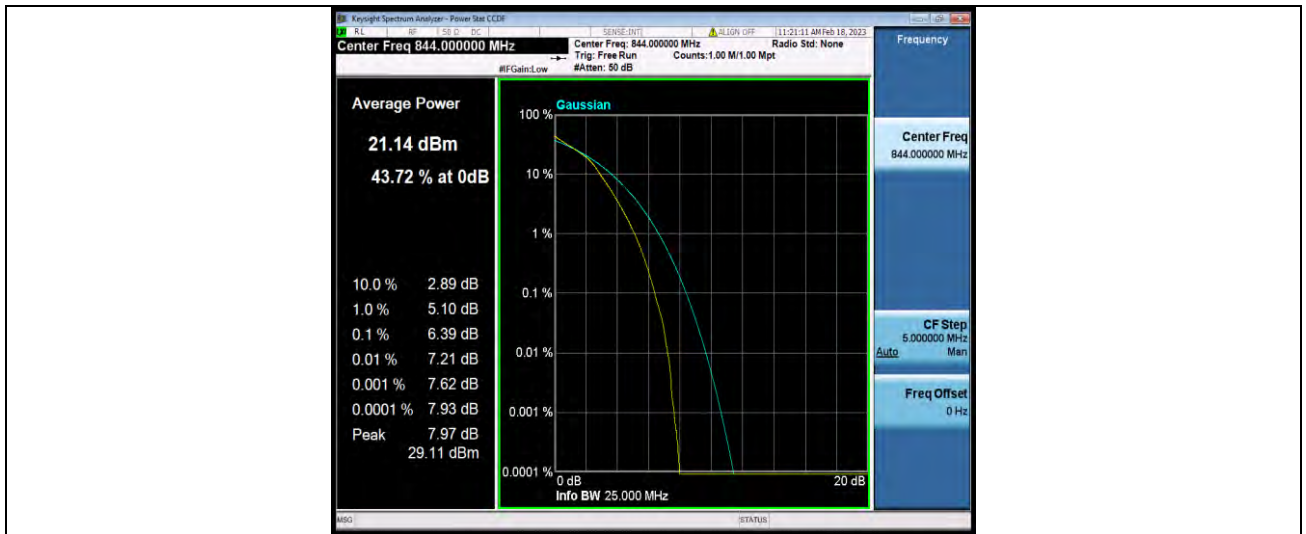

Band5-10MHz-16QAM-20600-1RB#0

Band5-10MHz-16QAM-20600-50RB#0

**BUREAU
VERITAS**

Test Report No.: W7L-P22120012-2RF02

26DB BANDWIDTH AND OCCUPIED BANDWIDTH

Test Result

Band	Bandwidth	Modulation	Channel	RB Configuration	Occupied Bandwidth (MHz)	26dB Bandwidth (MHz)	Verdict
Band5	1.4MHz	QPSK	20407	6RB#0	1.0899	1.226	PASS
Band5	1.4MHz	QPSK	20525	6RB#0	1.0922	1.234	PASS
Band5	1.4MHz	QPSK	20643	6RB#0	1.0890	1.229	PASS
Band5	1.4MHz	16QAM	20407	6RB#0	1.0931	1.231	PASS
Band5	1.4MHz	16QAM	20525	6RB#0	1.0908	1.231	PASS
Band5	1.4MHz	16QAM	20643	6RB#0	1.0909	1.226	PASS
Band5	3MHz	QPSK	20415	15RB#0	2.6992	2.948	PASS
Band5	3MHz	QPSK	20525	15RB#0	2.6930	2.945	PASS
Band5	3MHz	QPSK	20635	15RB#0	2.6946	2.961	PASS
Band5	3MHz	16QAM	20415	15RB#0	2.6991	2.971	PASS
Band5	3MHz	16QAM	20525	15RB#0	2.6986	2.971	PASS
Band5	3MHz	16QAM	20635	15RB#0	2.6918	2.971	PASS
Band5	5MHz	QPSK	20425	25RB#0	4.4949	4.866	PASS
Band5	5MHz	QPSK	20525	25RB#0	4.4929	4.854	PASS
Band5	5MHz	QPSK	20625	25RB#0	4.4929	4.869	PASS
Band5	5MHz	16QAM	20425	25RB#0	4.4998	4.857	PASS
Band5	5MHz	16QAM	20525	25RB#0	4.4927	4.867	PASS
Band5	5MHz	16QAM	20625	25RB#0	4.4992	4.875	PASS
Band5	10MHz	QPSK	20450	50RB#0	8.9817	9.585	PASS
Band5	10MHz	QPSK	20525	50RB#0	8.9874	9.592	PASS
Band5	10MHz	QPSK	20600	50RB#0	8.9800	9.596	PASS
Band5	10MHz	16QAM	20450	50RB#0	8.9702	9.590	PASS
Band5	10MHz	16QAM	20525	50RB#0	8.9940	9.558	PASS
Band5	10MHz	16QAM	20600	50RB#0	8.9730	9.595	PASS