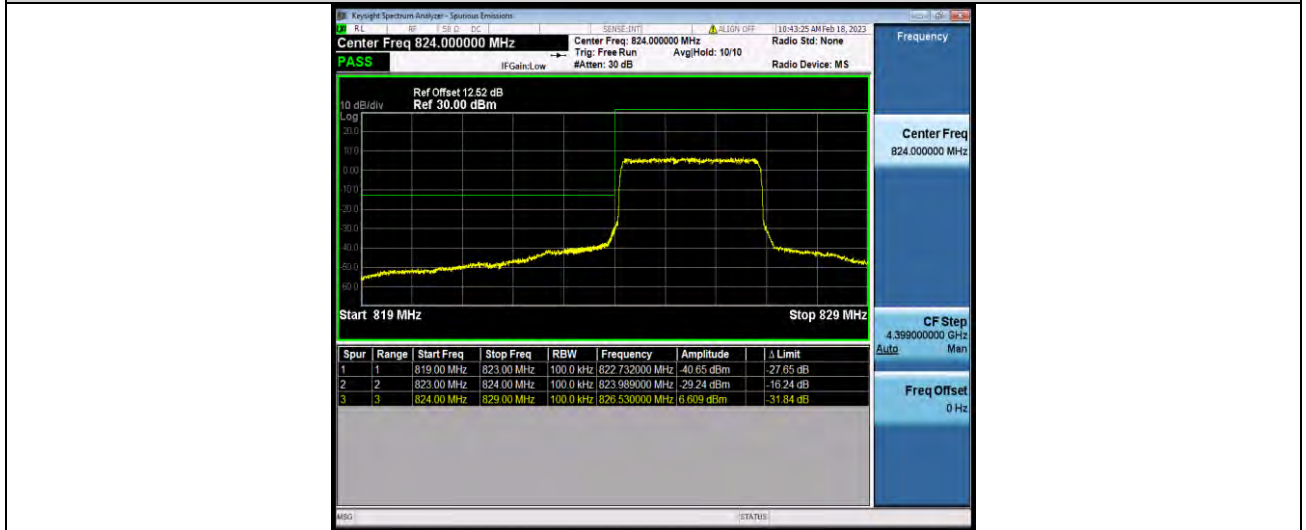

BUREAU VERITAS

Test Report No.: W7L-P22120012-2RF02

Band5-1.4MHz-16QAM-20643-1RB#5

Band5-1.4MHz-16QAM-20643-6RB#0

Band5-3MHz-QPSK-20415-1RB#0

BUREAU VERITAS

Test Report No.: W7L-P22120012-2RF02

Band5-3MHz-QPSK-20415-15RB#0