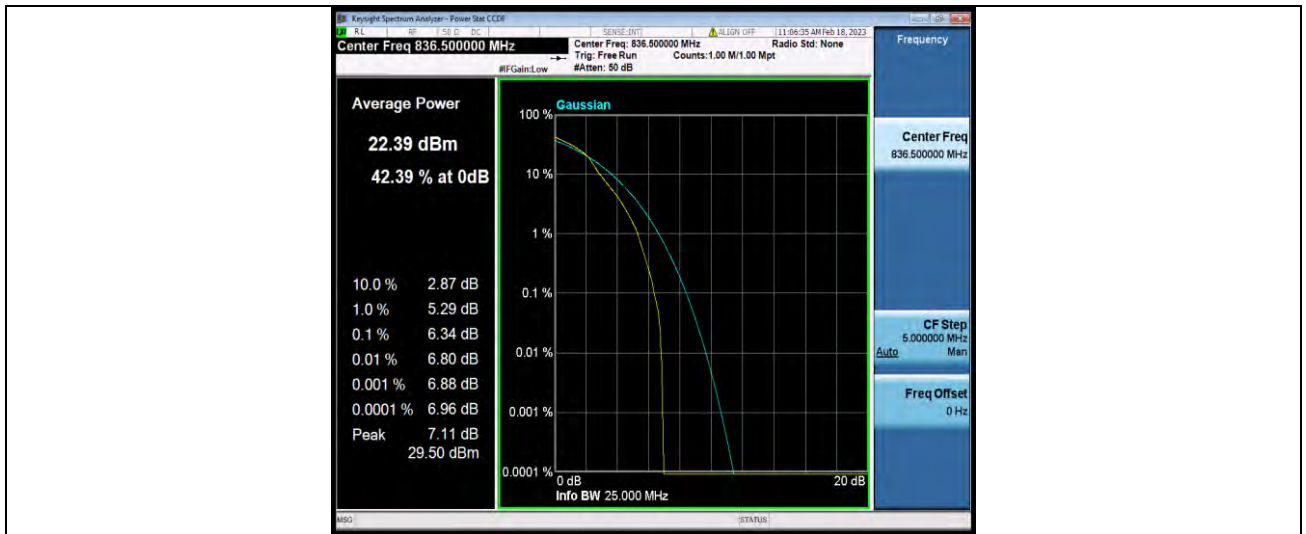

BUREAU VERITAS

Test Report No.: W7L-P22120012-2RF02

Band5-5MHz-16QAM-20525-25RB#0