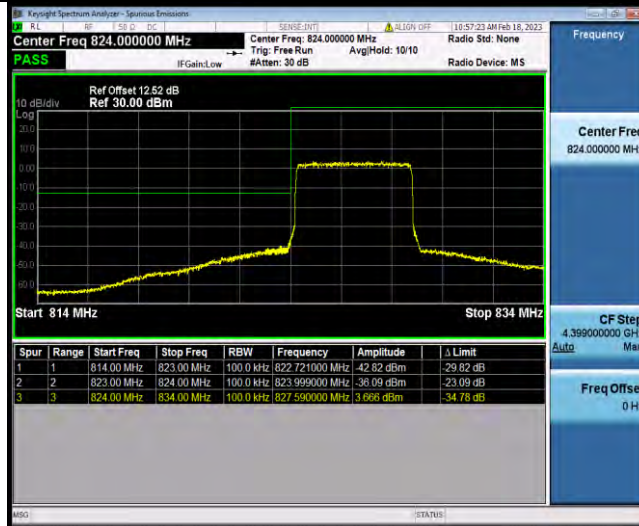

Band5-5MHz-16QAM-20425-1RB#0

BUREAU VERITAS

Test Report No.: W7L-P22120012-2RF02

Band5-5MHz-16QAM-20425-25RB#0

Band5-5MHz-16QAM-20625-1RB#24

Band5-5MHz-16QAM-20625-25RB#0

BUREAU VERITAS

Test Report No.: W7L-P22120012-2RF02