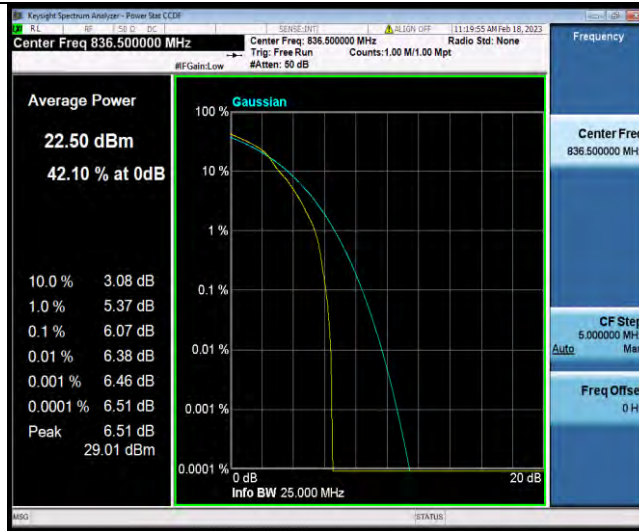

BUREAU VERITAS

Test Report No.: W7L-P22120012-2RF02

Band5-10MHz-16QAM-20525-50RB#0