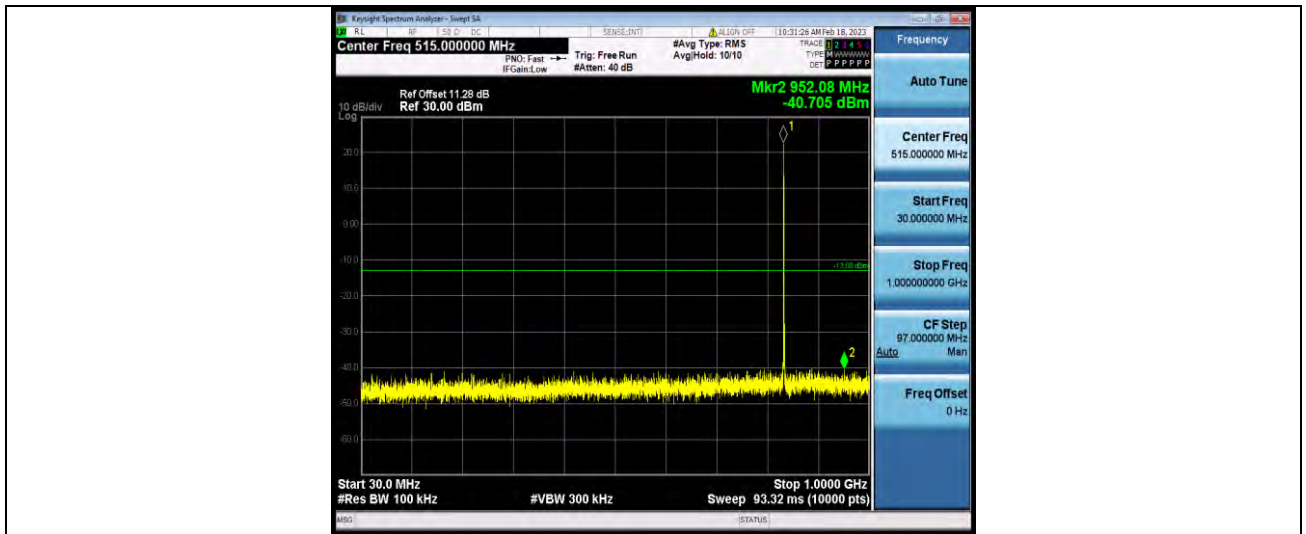

BUREAU VERITAS

Test Report No.: W7L-P22120012-2RF02

Band5-1.4MHz-QPSK-20525-1RB#0-Range2:1000~10000MHz