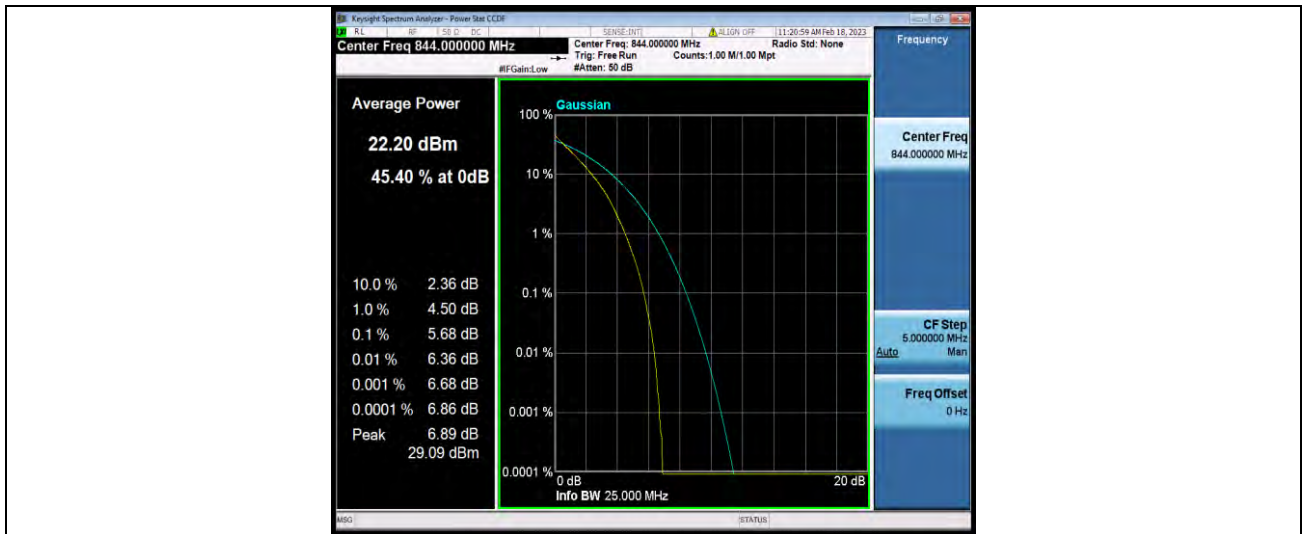

BUREAU VERITAS

Test Report No.: W7L-P22120012-2RF02

Band5-10MHz-16QAM-20450-1RB#0