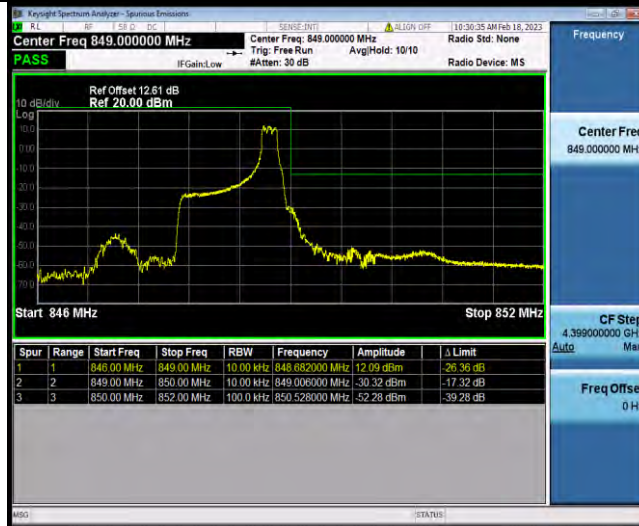

Band5-1.4MHz-16QAM-20643-6RB#0