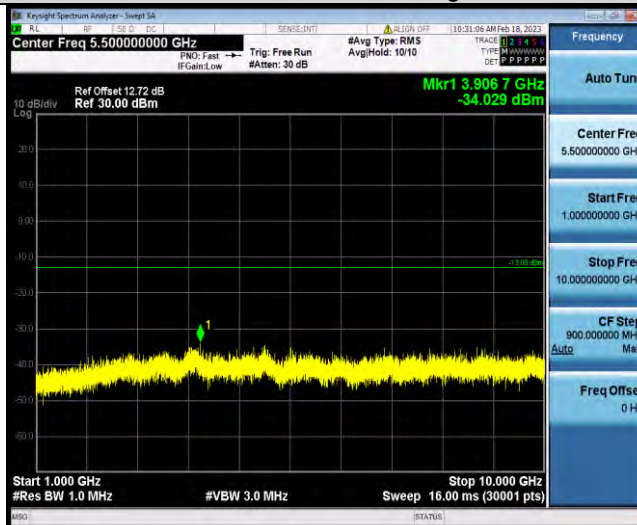

BUREAU VERITAS

Test Report No.: W7L-P22120012-2RF02

Test Graphs

Band5-1.4MHz-QPSK-20407-1RB#0-Range1:30~1000MHz

Band5-1.4MHz-QPSK-20407-1RB#0-Range2:1000~10000MHz

Band5-1.4MHz-QPSK-20525-1RB#0-Range1:30~1000MHz