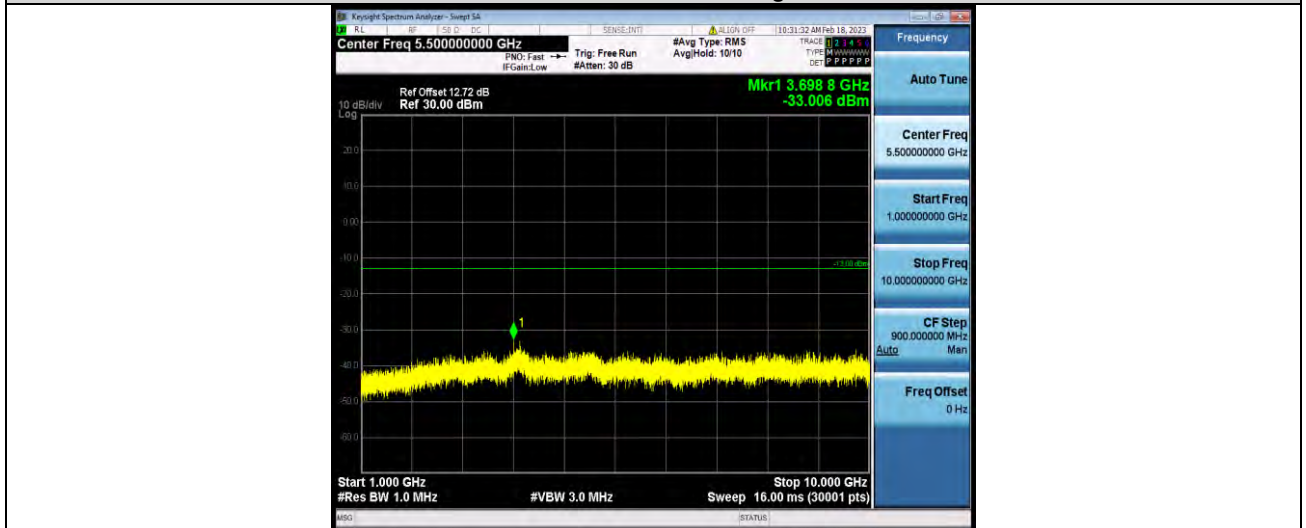

Band5-1.4MHz-QPSK-20643-1RB#0-Range1:30~1000MHz