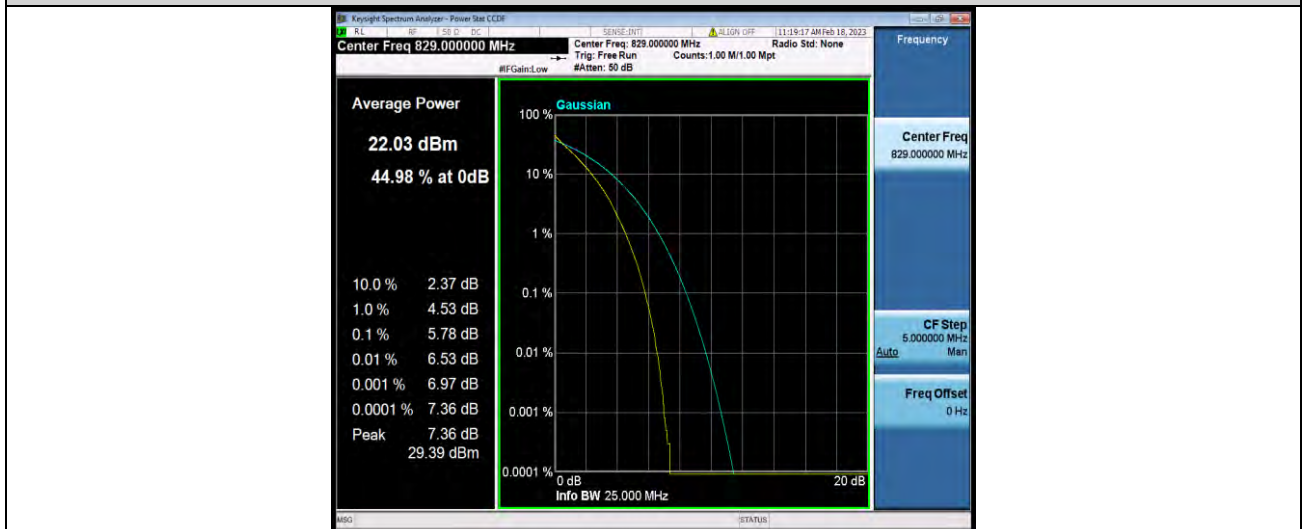

Band5-10MHz-QPSK-20525-1RB#0