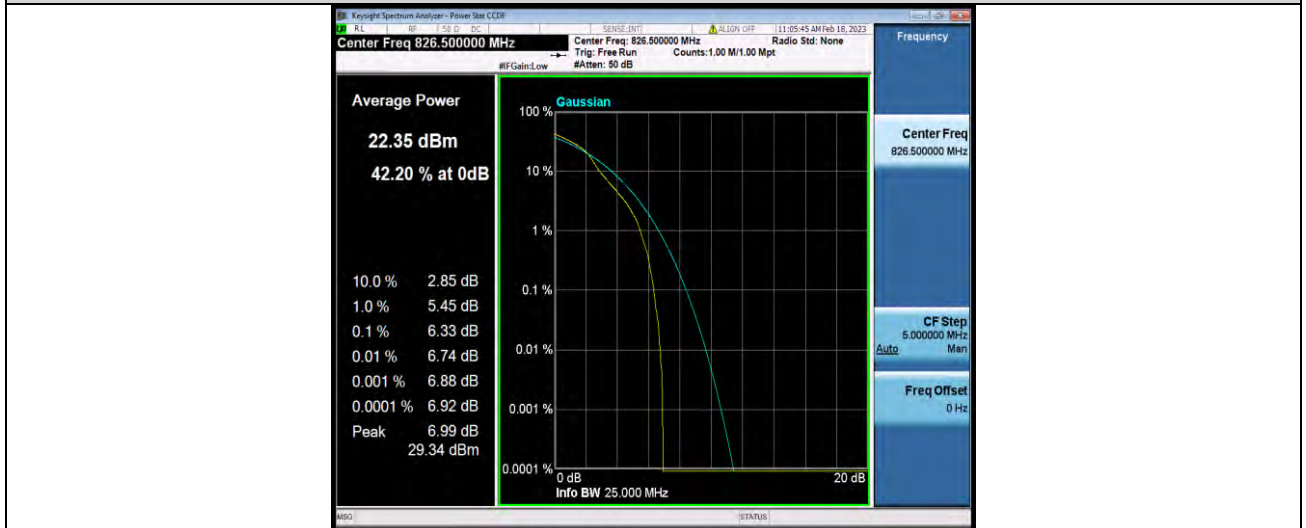

Test Report No.: W7L-P22120012-2RF02

Band5-5MHz-QPSK-20525-25RB#0

Band5-5MHz-QPSK-20625-1RB#0

Band5-5MHz-QPSK-20625-25RB#0

BUREAU VERITAS

Test Report No.: W7L-P22120012-2RF02

Band5-5MHz-16QAM-20425-1RB#0

Band5-5MHz-16QAM-20425-25RB#0