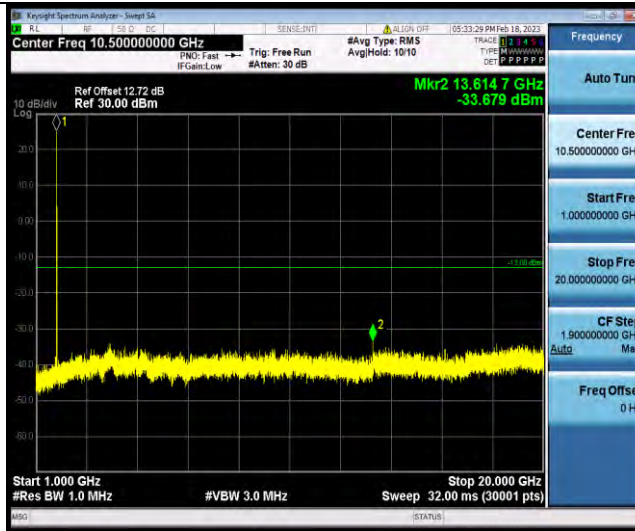

BUREAU VERITAS

Test Report No.: W7L-P22120012-1RF04

Band66-15MHz-QPSK-132047-1RB#0-Range1:30~1000MHz