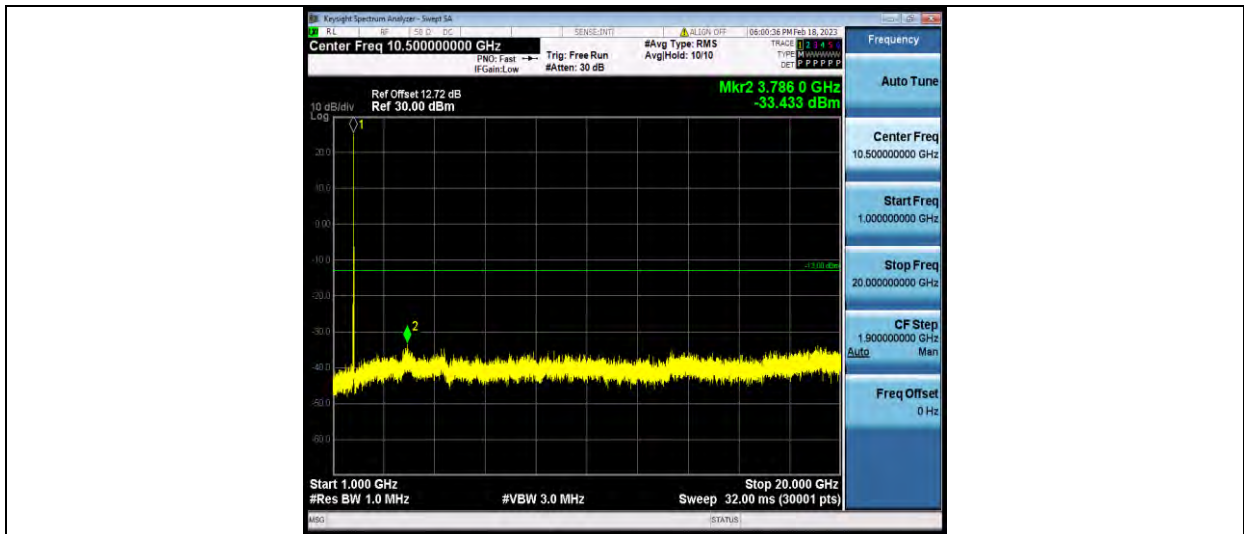

BUREAU
VERITAS

Test Report No.: W7L-P22120012-1RF04