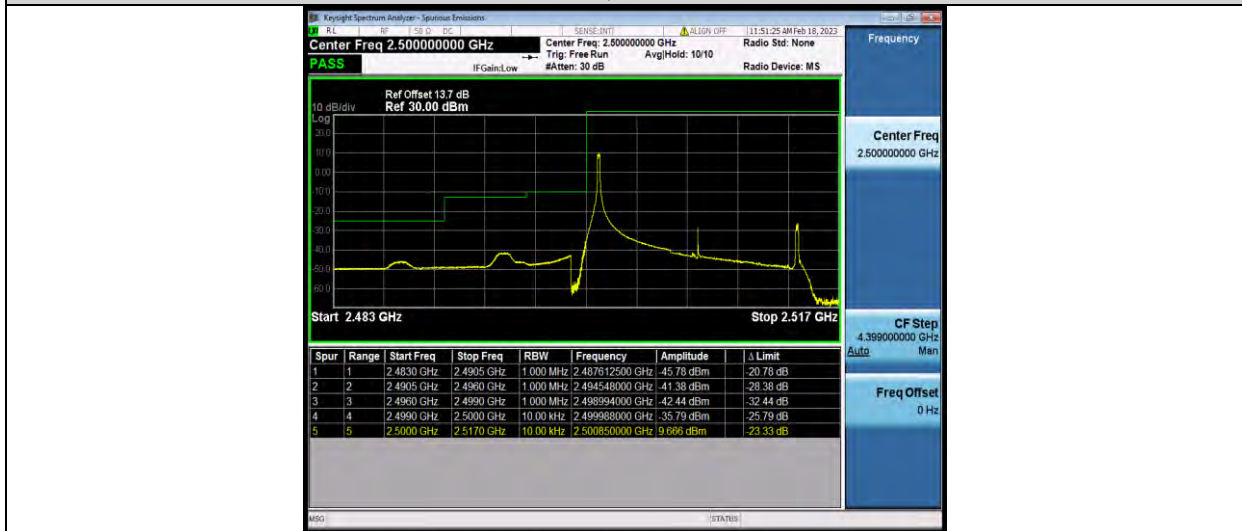

Band7-15MHz-QPSK-20825-75RB#0