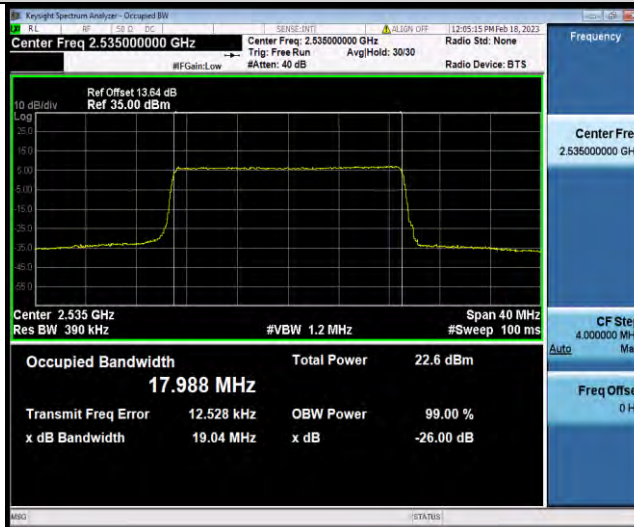

Band7-20MHz-QPSK-21350-100RB#0