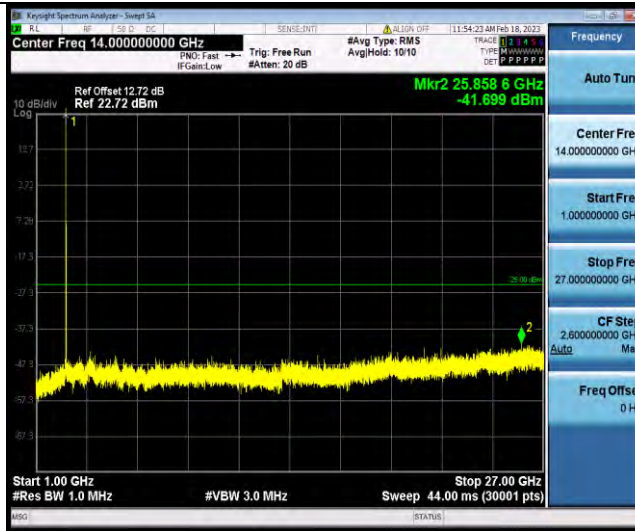

BUREAU VERITAS

Test Report No.: W7L-P22120012-1RF04

Band7-15MHz-QPSK-21375-1RB#0-Range1:30~1000MHz