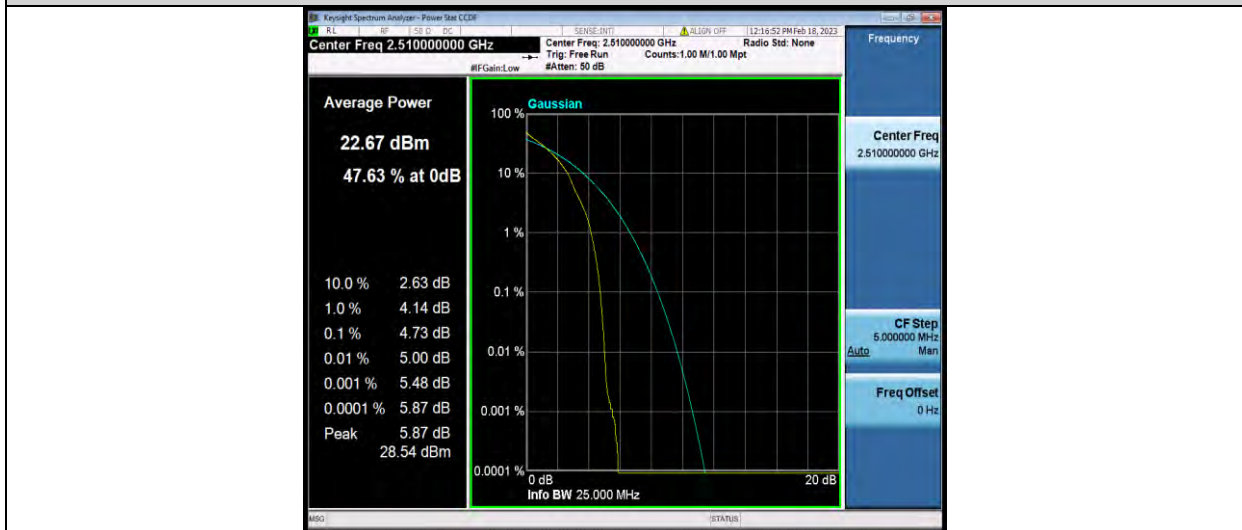

### Test Report No.: W7L-P22120012-1RF04

Band7-15MHz-16QAM-21100-75RB#0

Band7-15MHz-16QAM-21375-1RB#0

Band7-15MHz-16QAM-21375-75RB#0

BUREAU VERITAS

Test Report No.: W7L-P22120012-1RF04

Band7-20MHz-QPSK-20850-1RB#0