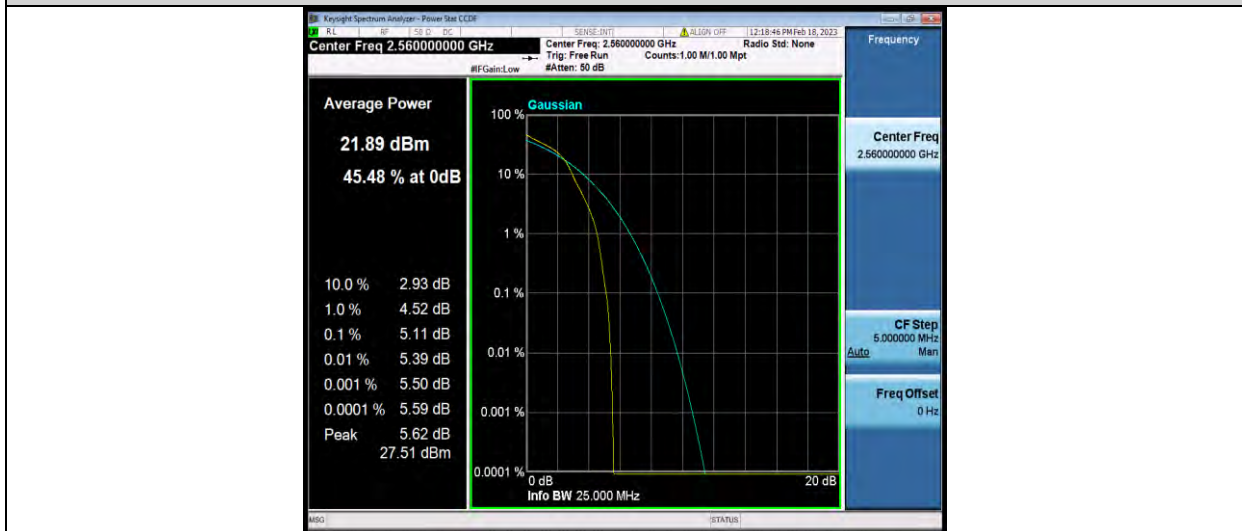

Band7-20MHz-16QAM-21350-100RB#0