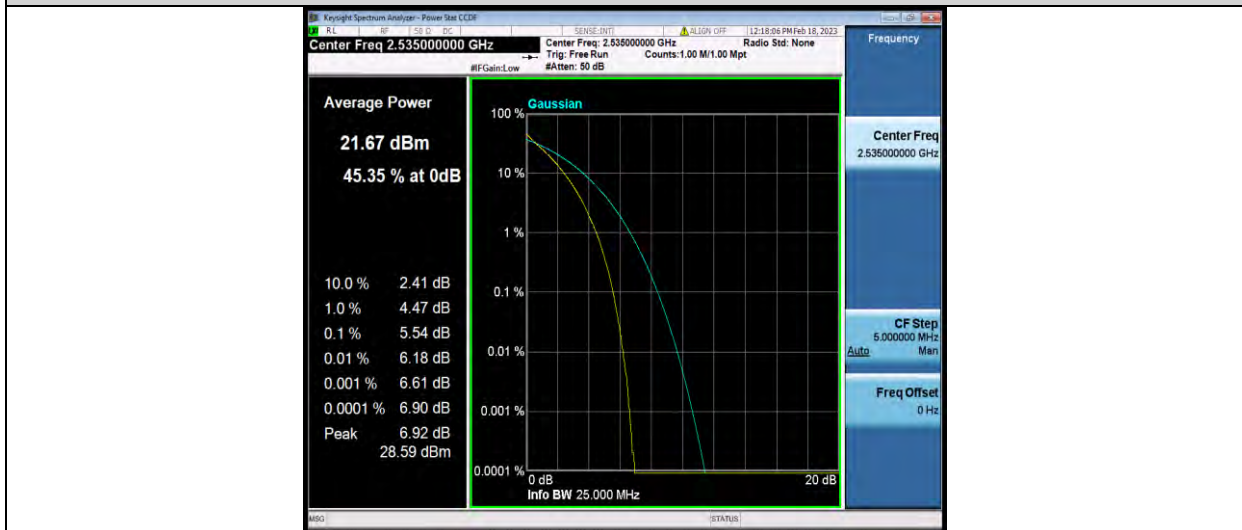

BUREAU VERITAS

Test Report No.: W7L-P22120012-1RF04