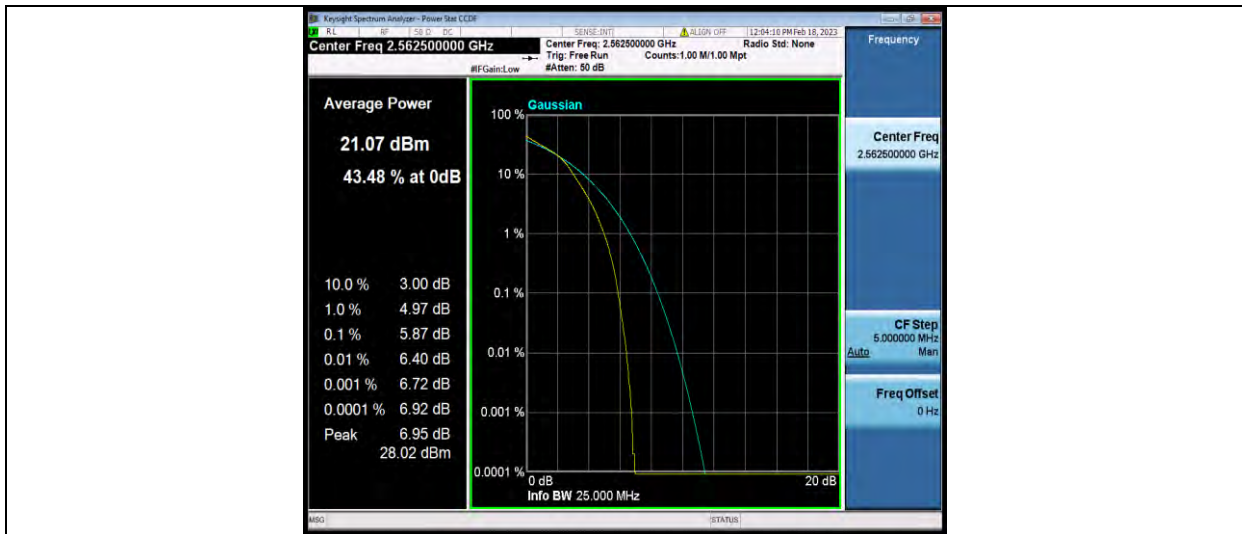

### Test Report No.: W7L-P22120012-1RF04

Band7-15MHz-16QAM-21100-75RB#0

Band7-15MHz-16QAM-21375-1RB#0

Band7-15MHz-16QAM-21375-75RB#0

BUREAU VERITAS

Test Report No.: W7L-P22120012-1RF04

Band7-20MHz-QPSK-20850-1RB#0