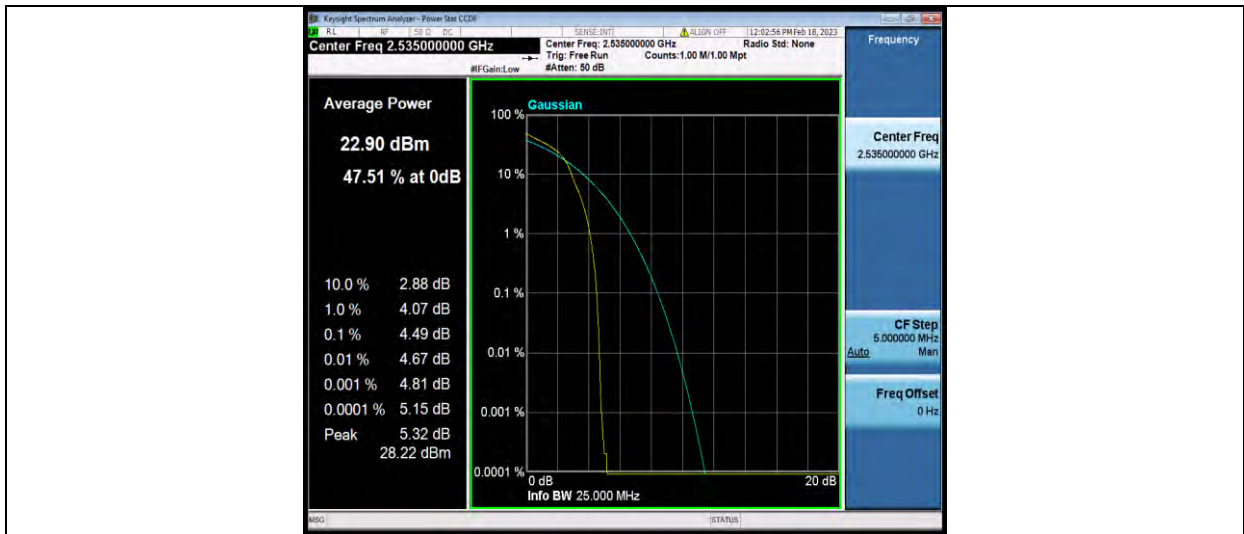

BUREAU VERITAS

Test Report No.: W7L-P22120012-1RF04

Band7-15MHz-16QAM-21100-75RB#0