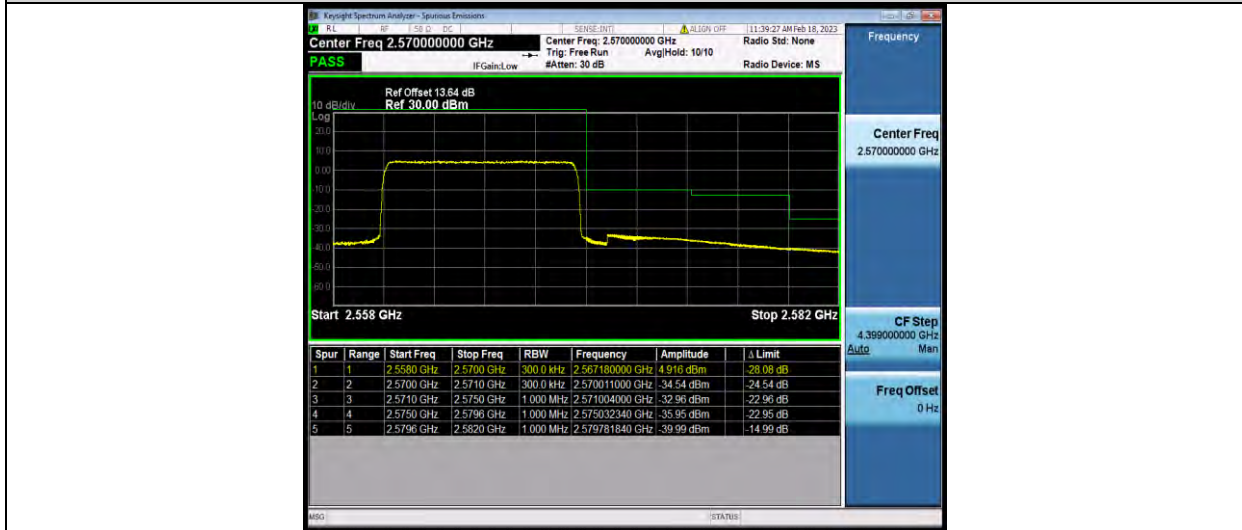

Band7-15MHz-QPSK-20825-1RB#0