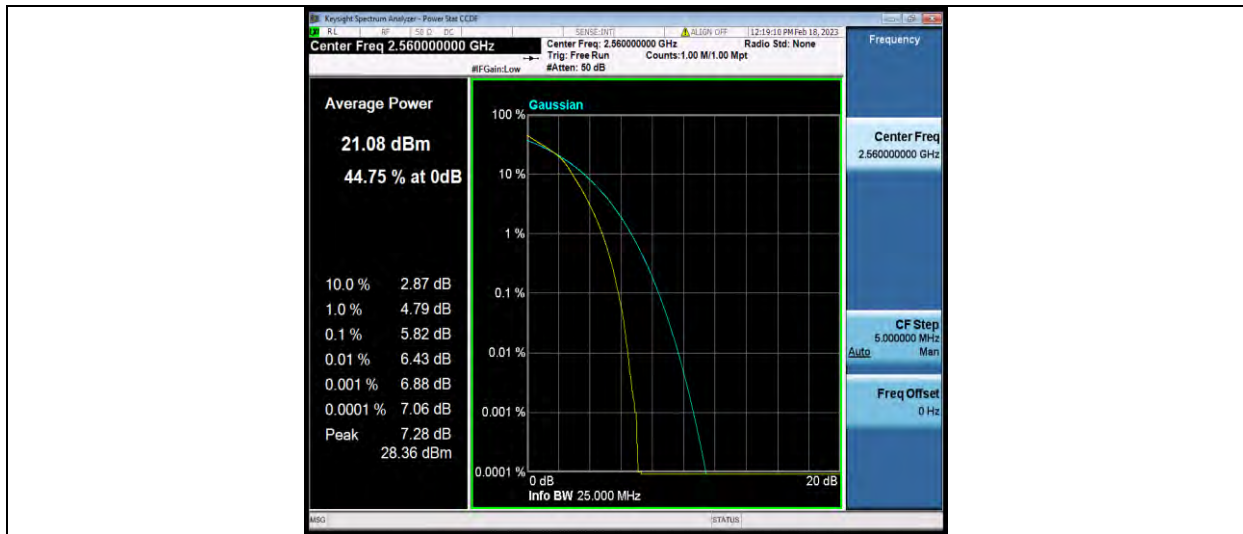

## 26DB BANDWIDTH AND OCCUPIED BANDWIDTH