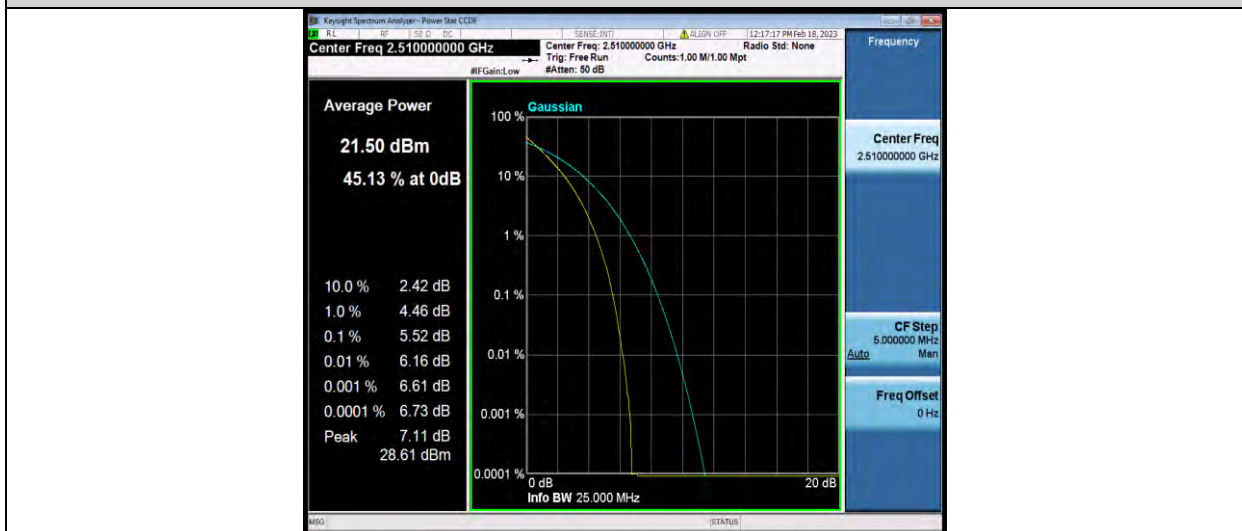

Band7-20MHz-QPSK-21100-1RB#0