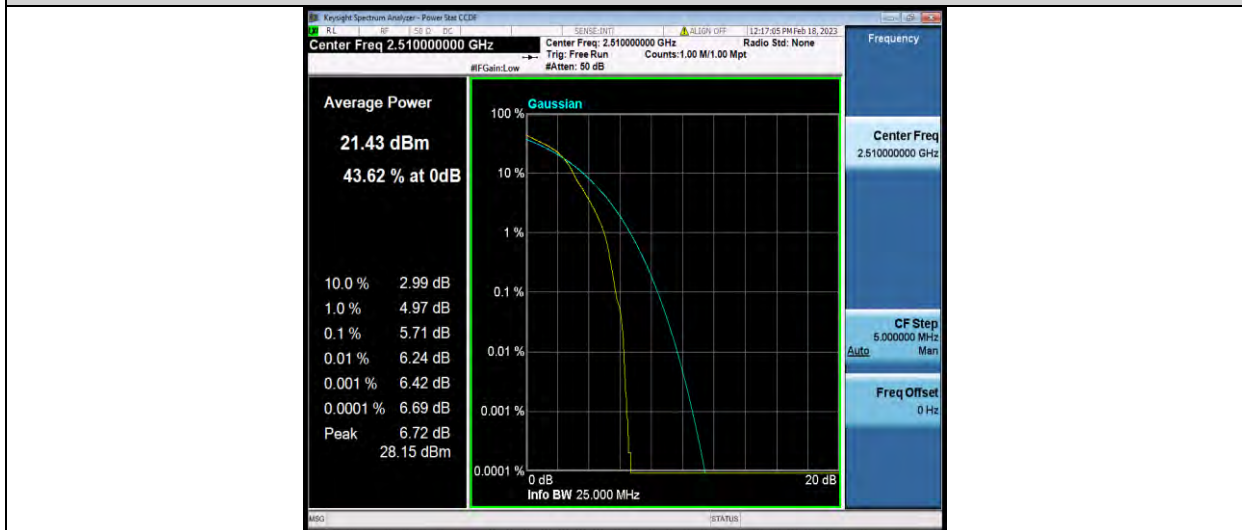

Band7-20MHz-16QAM-20850-100RB#0