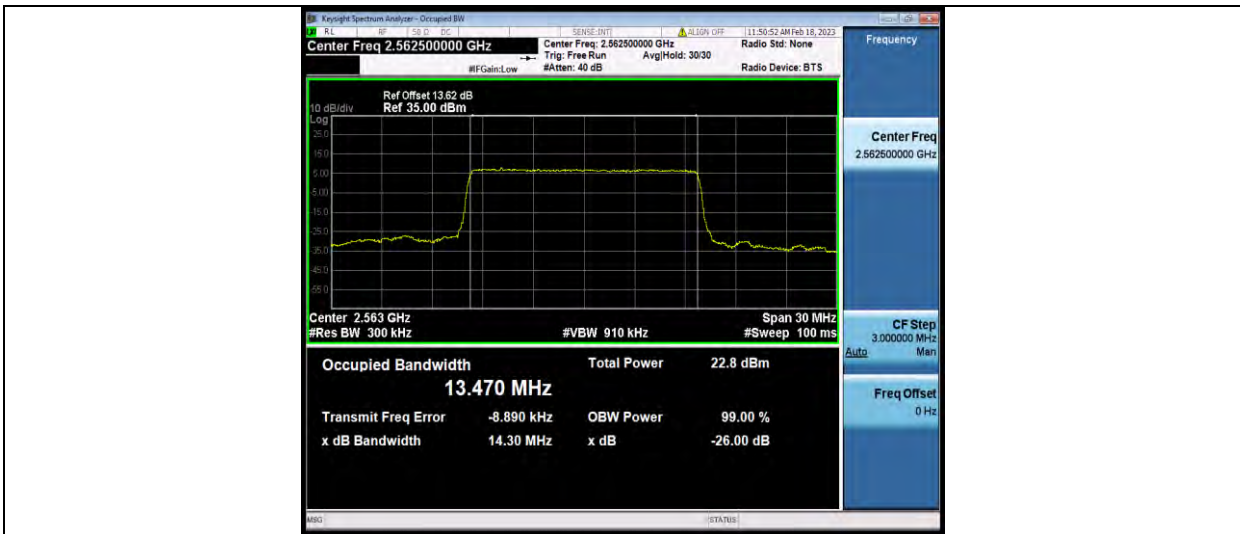

BUREAU VERITAS

Test Report No.: W7L-P22120012-1RF04

Band7-15MHz-16QAM-20825-75RB#0