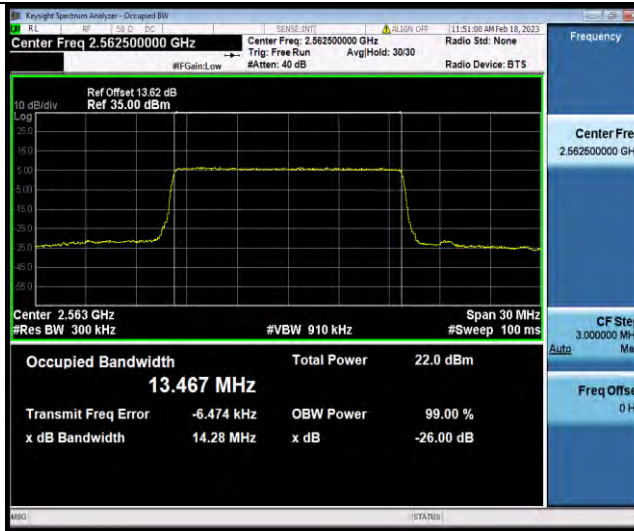

### Test Report No.: W7L-P22120012-1RF04

Band7-15MHz-16QAM-20825-75RB#0

Band7-15MHz-16QAM-21100-75RB#0

Band7-15MHz-16QAM-21375-75RB#0

BUREAU VERITAS

Test Report No.: W7L-P22120012-1RF04

Band7-20MHz-QPSK-20850-100RB#0