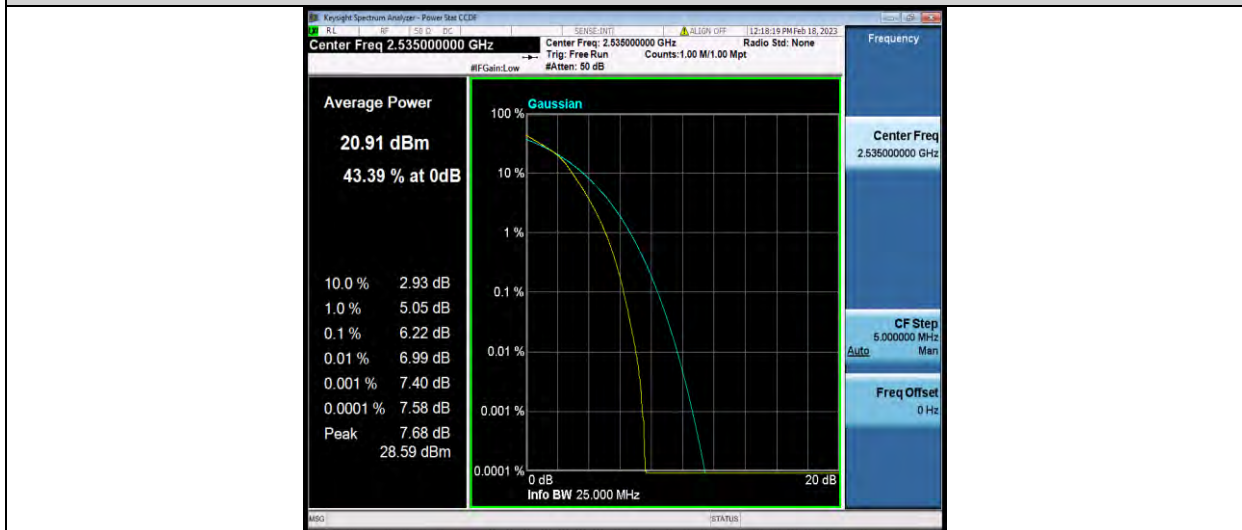

Band7-20MHz-16QAM-21350-1RB#0