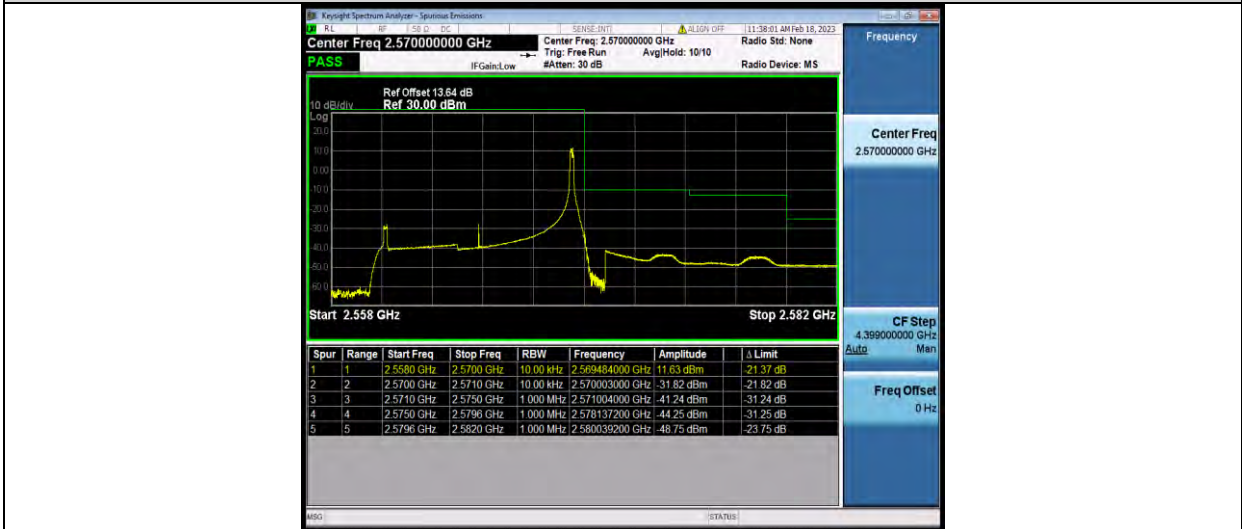

Band7-10MHz-QPSK-21400-50RB#0