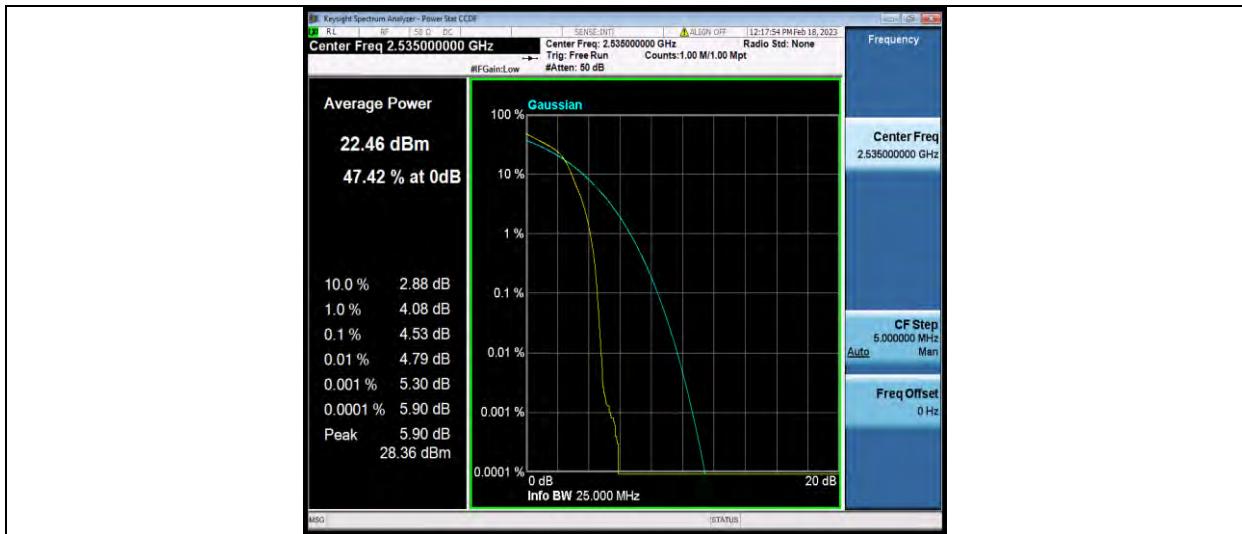

BUREAU VERITAS

Test Report No.: W7L-P22120012-1RF04

Band7-20MHz-16QAM-21100-100RB#0