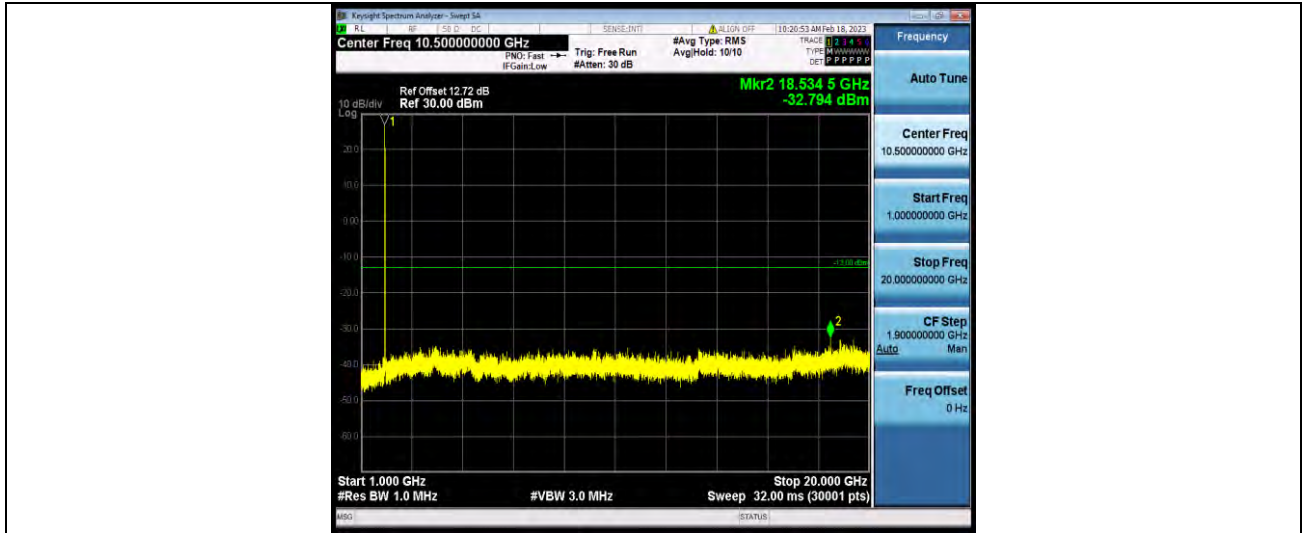

BUREAU
VERITAS

Test Report No.: W7L-P22120012-1RF03