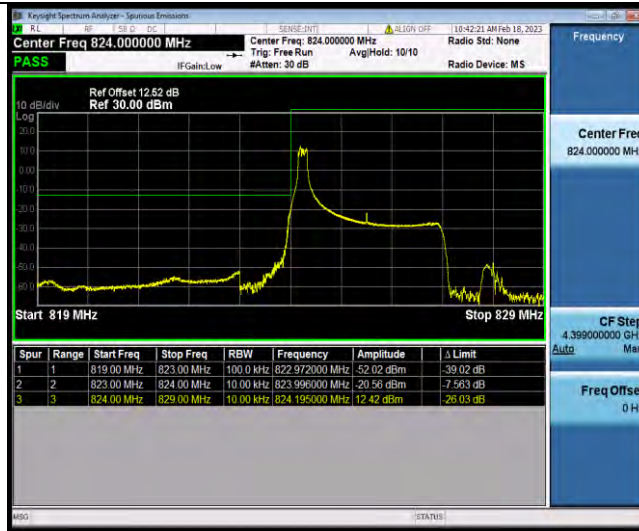

BUREAU VERITAS

Test Report No.: W7L-P22120012-1RF02

Band5-1.4MHz-16QAM-20643-1RB#5

Band5-1.4MHz-16QAM-20643-6RB#0

Band5-3MHz-QPSK-20415-1RB#0

BUREAU VERITAS

Test Report No.: W7L-P22120012-1RF02

Band5-3MHz-QPSK-20415-15RB#0