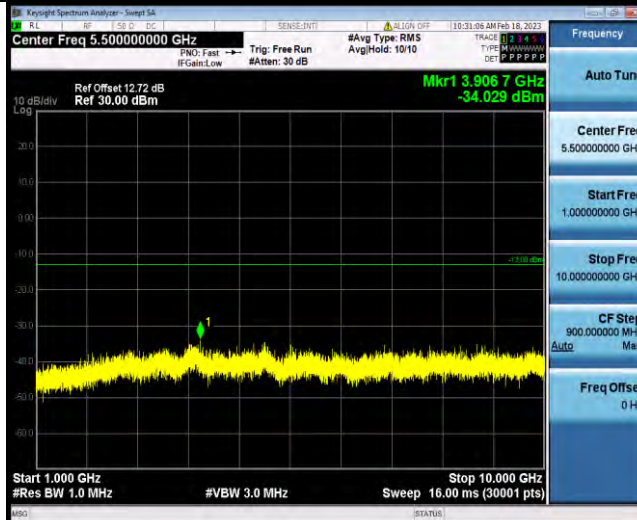

BUREAU VERITAS

Test Report No.: W7L-P22120012-1RF02

Test Graphs

Band5-1.4MHz-QPSK-20407-1RB#0-Range1:30~1000MHz

Band5-1.4MHz-QPSK-20407-1RB#0-Range2:1000~10000MHz

Band5-1.4MHz-QPSK-20525-1RB#0-Range1:30~1000MHz