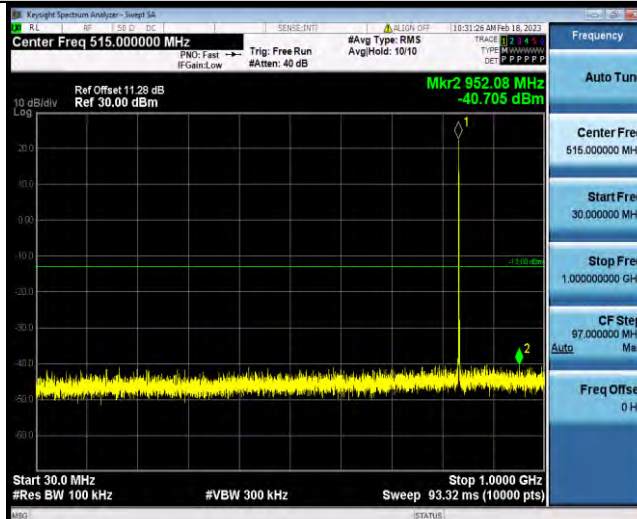

BUREAU VERITAS

Test Report No.: W7L-P22120012-1RF02

Test Graphs

Band5-1.4MHz-QPSK-20407-1RB#0-Range1:30~1000MHz

Band5-1.4MHz-QPSK-20407-1RB#0-Range2:1000~10000MHz

Band5-1.4MHz-QPSK-20525-1RB#0-Range1:30~1000MHz