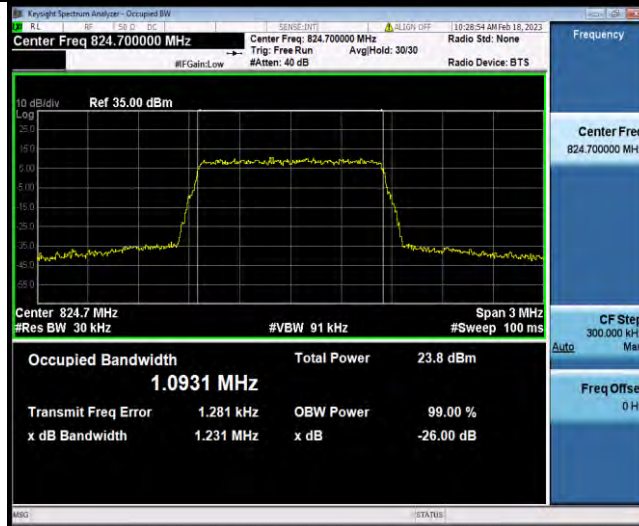

BUREAU VERITAS

Test Report No.: W7L-P22120012-1RF02

Test Graphs

BUREAU VERITAS

Test Report No.: W7L-P22120012-1RF02

Band5-1.4MHz-16QAM-20407-6RB#0

Band5-1.4MHz-16QAM-20525-6RB#0

Band5-1.4MHz-16QAM-20643-6RB#0