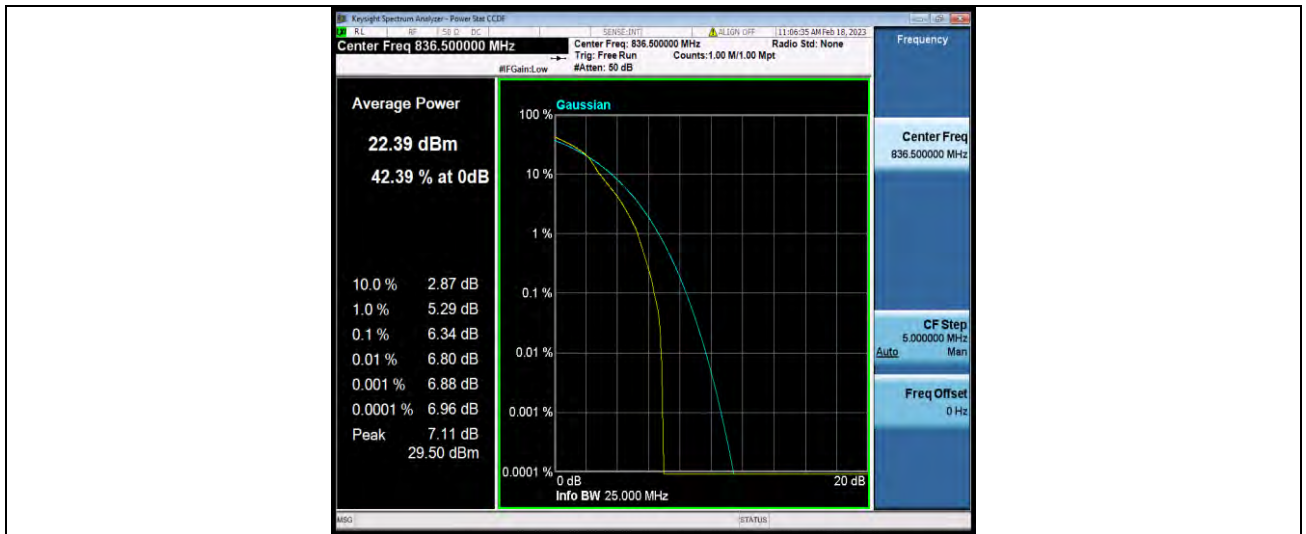

BUREAU VERITAS

Test Report No.: W7L-P22120012-1RF02

Band5-5MHz-16QAM-20525-25RB#0