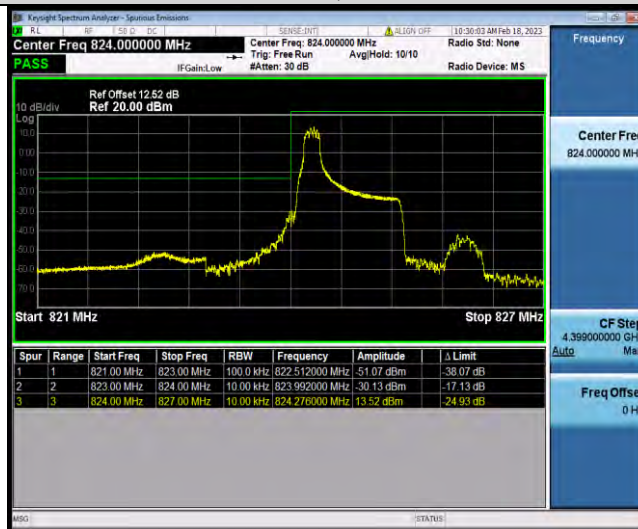

BUREAU VERITAS

Test Report No.: W7L-P22120012-1RF02

Test Graphs

BUREAU VERITAS

Test Report No.: W7L-P22120012-1RF02

Band5-1.4MHz-QPSK-20643-6RB#0

Band5-1.4MHz-16QAM-20407-1RB#0

Band5-1.4MHz-16QAM-20407-6RB#0