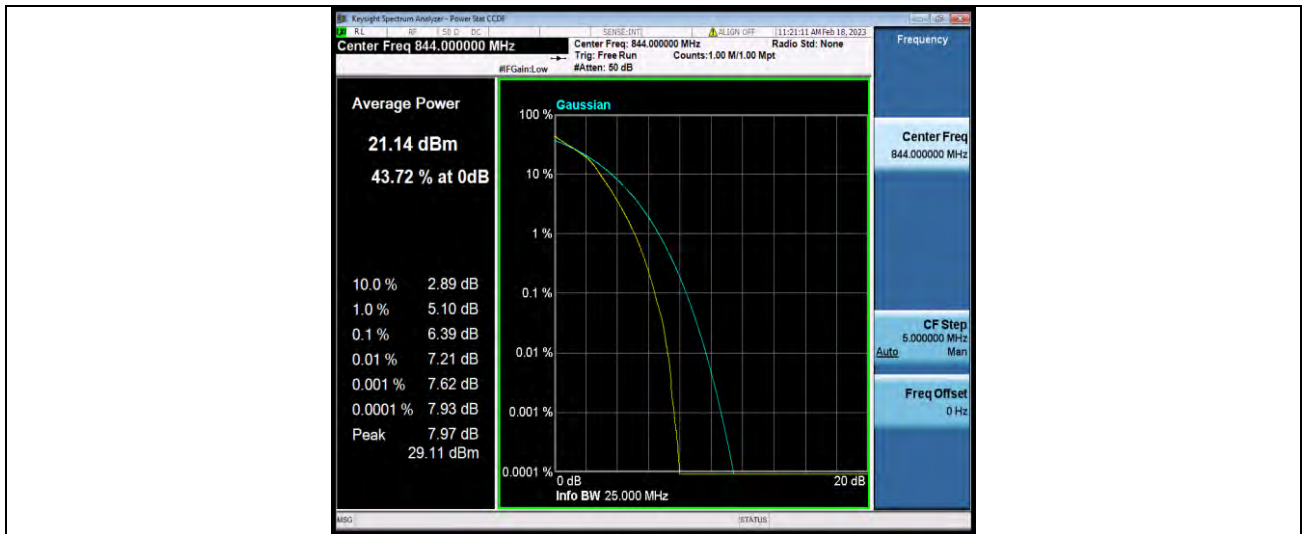

Test Report No.: W7L-P22120012-1RF02

Band5-10MHz-16QAM-20525-50RB#0

Band5-10MHz-16QAM-20600-1RB#0

Band5-10MHz-16QAM-20600-50RB#0

**BUREAU
VERITAS**

Test Report No.: W7L-P22120012-1RF02

26DB BANDWIDTH AND OCCUPIED BANDWIDTH