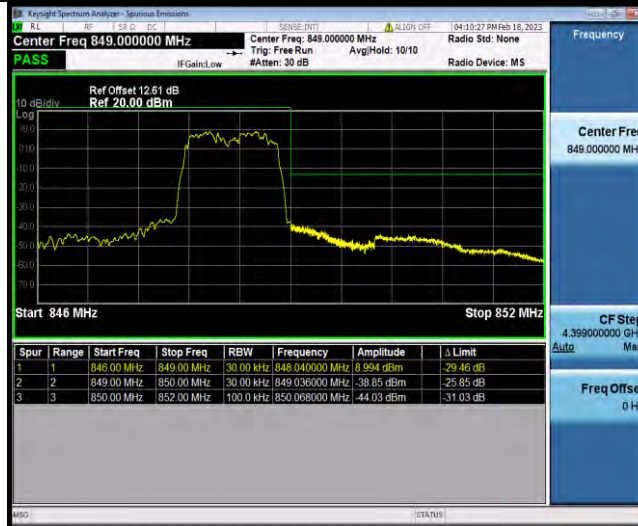

BUREAU VERITAS

Test Report No.: W7L-P22120012-1RF02

Test Graphs

BUREAU VERITAS

Test Report No.: W7L-P22120012-1RF02

Band5-1.4MHz-QPSK-20643-6RB#0

Band5-1.4MHz-16QAM-20407-1RB#0

Band5-1.4MHz-16QAM-20407-6RB#0