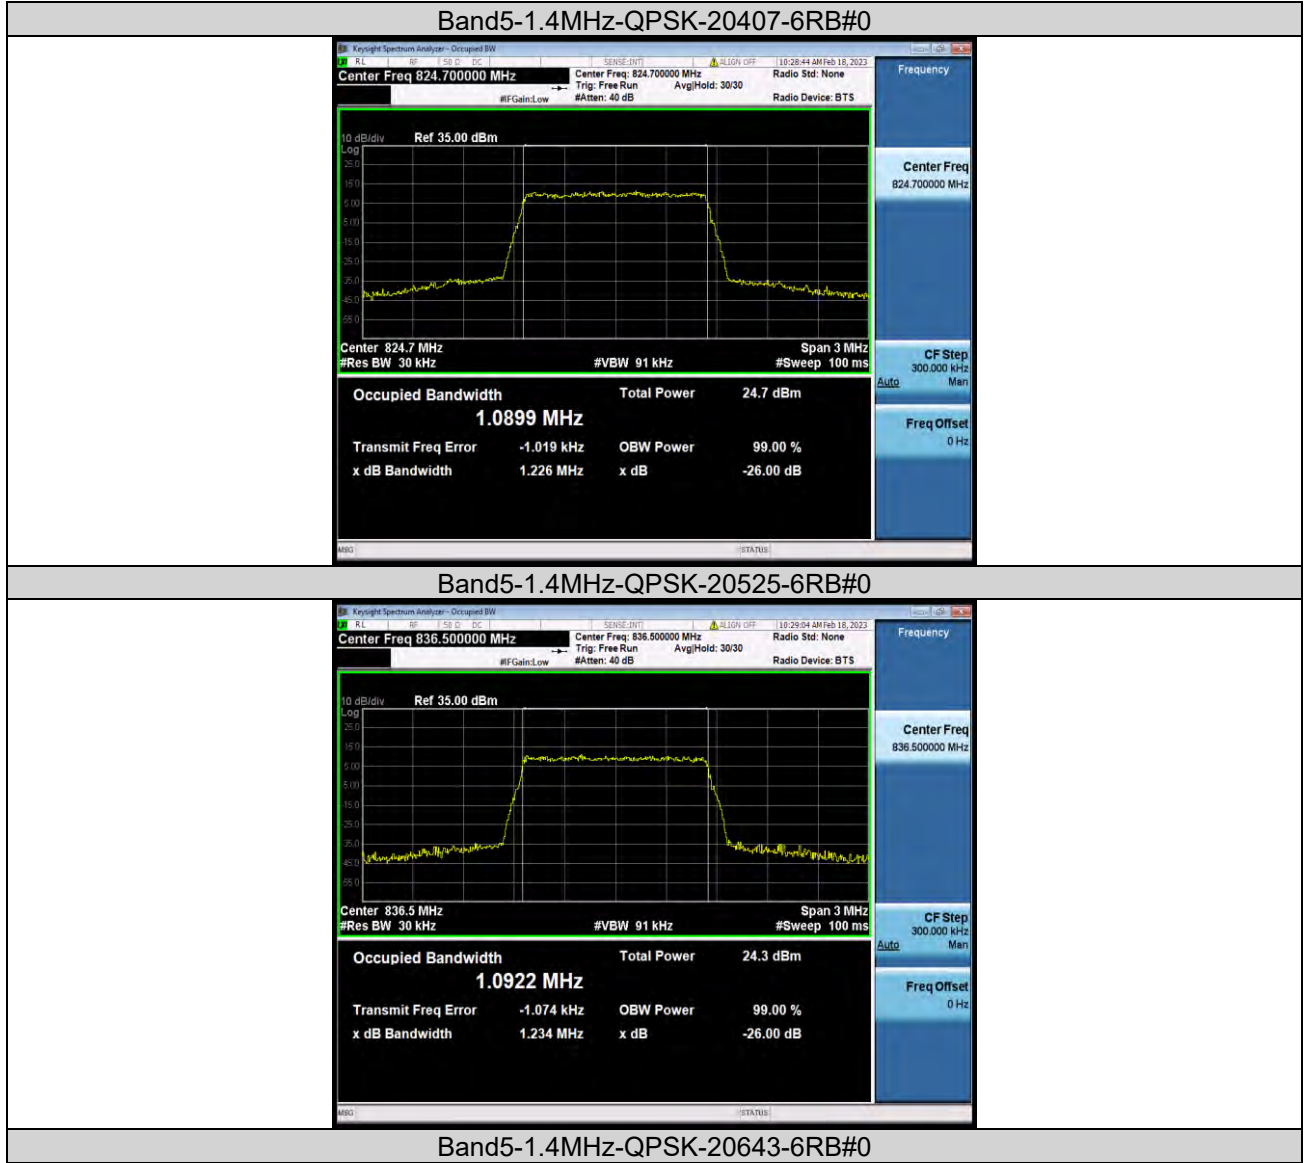

BUREAU VERITAS

Test Report No.: W7L-P22120012-1RF02

Test Graphs