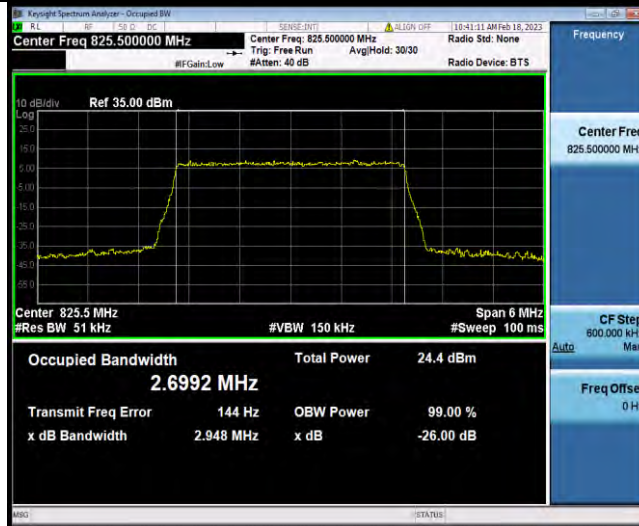

Band5-3MHz-QPSK-20525-15RB#0