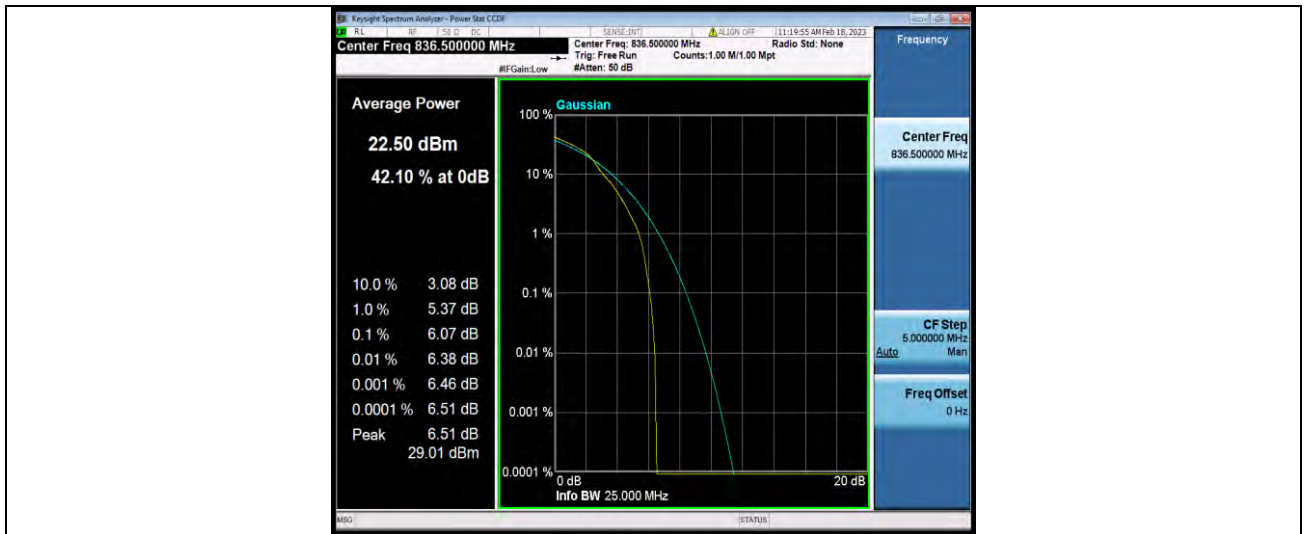

BUREAU VERITAS

Test Report No.: W7L-P22120012-1RF02

Band5-10MHz-16QAM-20525-50RB#0