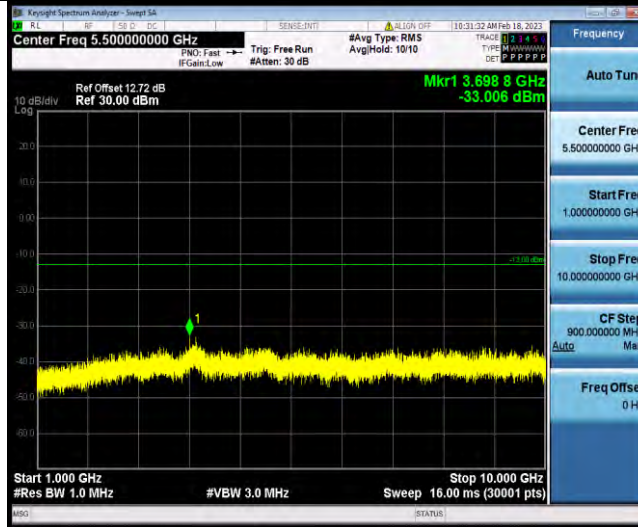

BUREAU VERITAS

Test Report No.: W7L-P22120012-1RF02

Band5-1.4MHz-QPSK-20525-1RB#0-Range2:1000~10000MHz