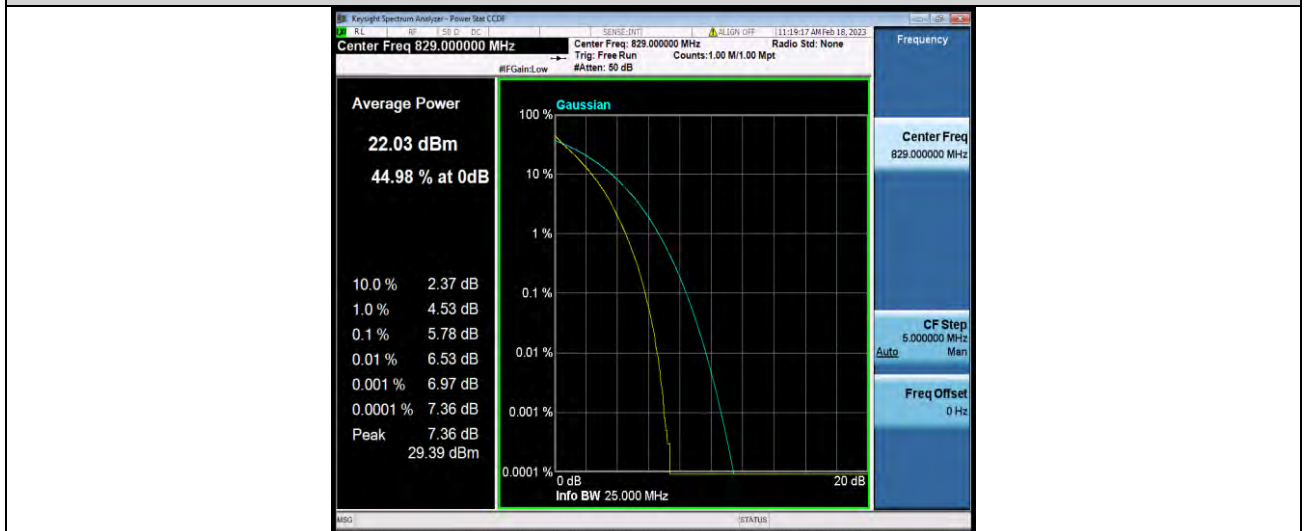

Band5-10MHz-QPSK-20525-1RB#0