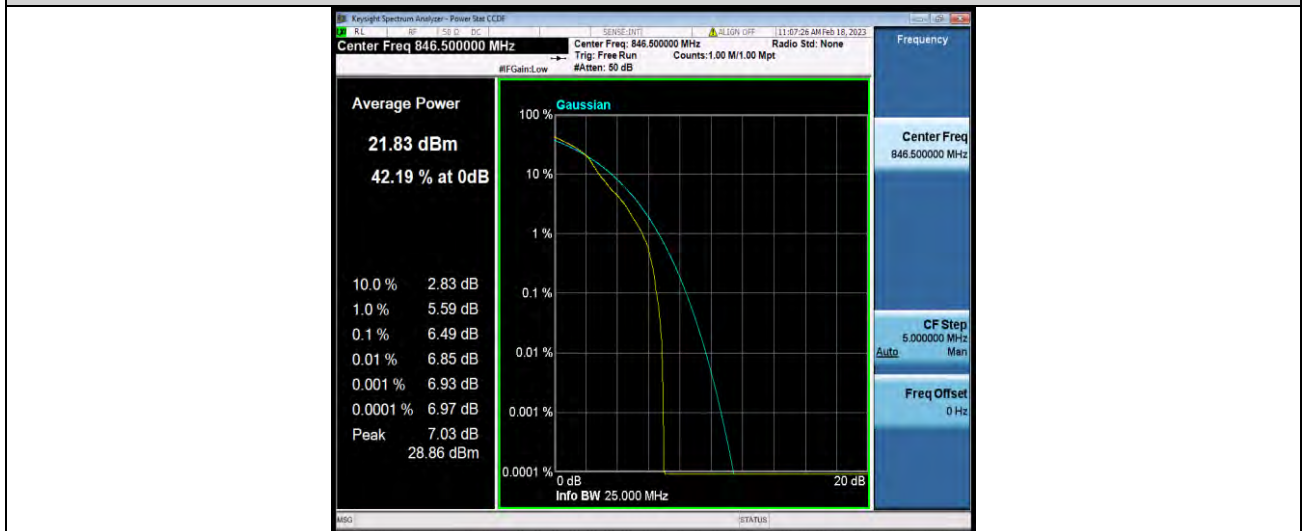

Band5-5MHz-16QAM-20425-25RB#0

Band5-5MHz-16QAM-20525-1RB#0

BUREAU VERITAS

Test Report No.: W7L-P22120012-1RF02

Band5-5MHz-16QAM-20525-25RB#0

Band5-5MHz-16QAM-20625-1RB#0

Band5-5MHz-16QAM-20625-25RB#0

BUREAU VERITAS