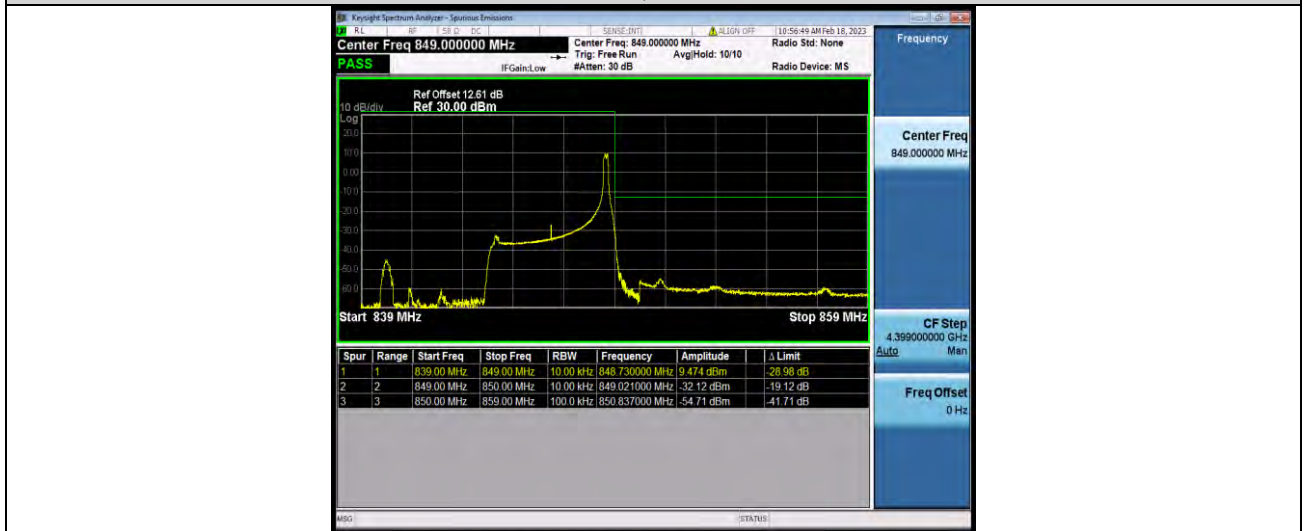

Band5-5MHz-16QAM-20425-1RB#0

BUREAU VERITAS

Test Report No.: W7L-P22120012-1RF02

Band5-5MHz-16QAM-20425-25RB#0

Band5-5MHz-16QAM-20625-1RB#24

Band5-5MHz-16QAM-20625-25RB#0

BUREAU VERITAS

Test Report No.: W7L-P22120012-1RF02