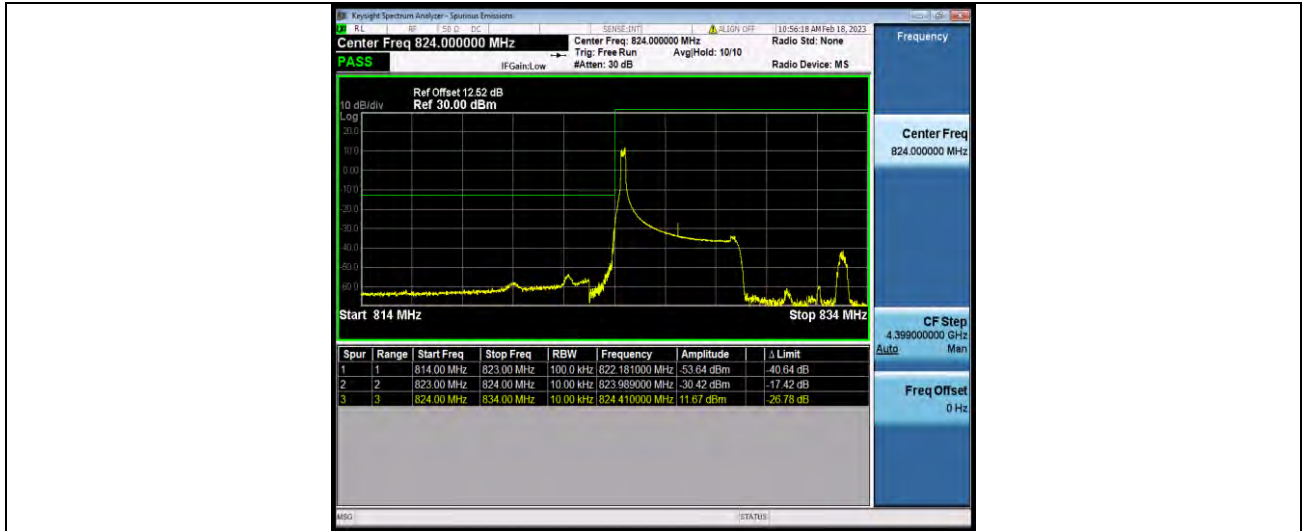

BUREAU VERITAS

Test Report No.: W7L-P22120012-1RF02

Band5-5MHz-16QAM-20425-25RB#0