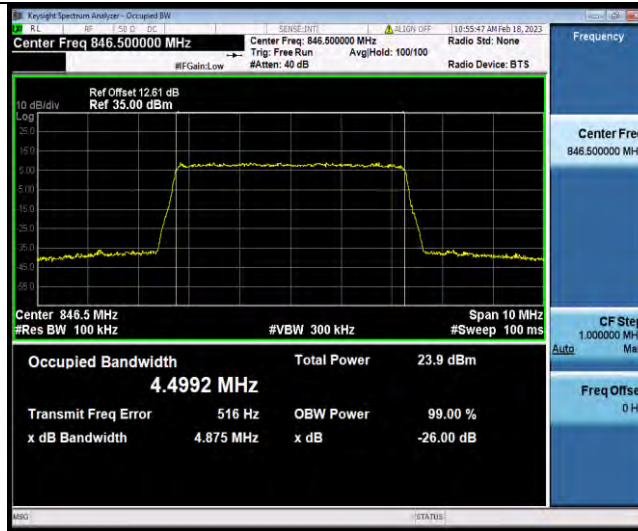

Test Report No.: W7L-P22120012-1RF02

Band5-5MHz-16QAM-20425-25RB#0

Band5-5MHz-16QAM-20525-25RB#0

Band5-5MHz-16QAM-20625-25RB#0

BUREAU VERITAS

Test Report No.: W7L-P22120012-1RF02

Band5-10MHz-QPSK-20450-50RB#0