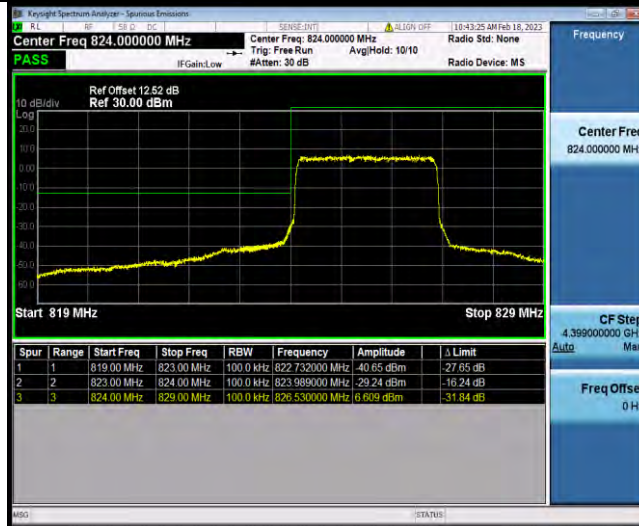

BUREAU VERITAS

Test Report No.: W7L-P22120012-1RF02

Band5-1.4MHz-16QAM-20643-1RB#5

Band5-1.4MHz-16QAM-20643-6RB#0

Band5-3MHz-QPSK-20415-1RB#0

BUREAU VERITAS

Test Report No.: W7L-P22120012-1RF02

Band5-3MHz-QPSK-20415-15RB#0