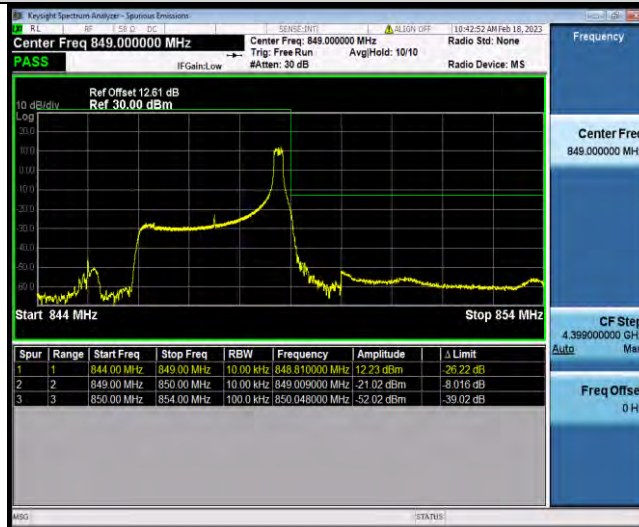

Band5-3MHz-QPSK-20635-15RB#0