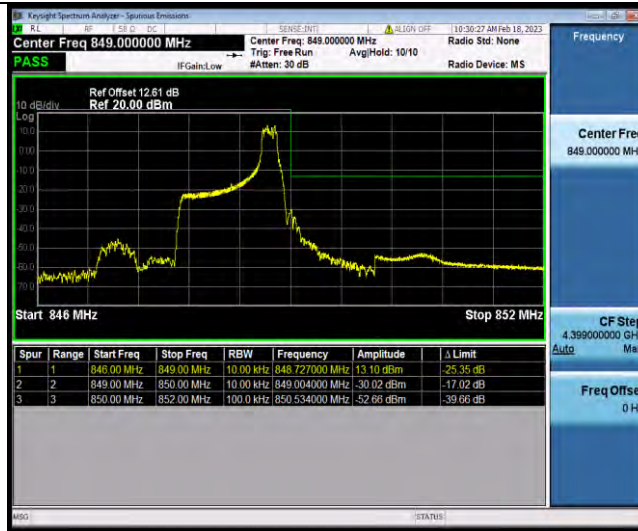

BUREAU VERITAS

Test Report No.: W7L-P22120012-1RF02

Test Graphs

BUREAU VERITAS

Test Report No.: W7L-P22120012-1RF02

Band5-1.4MHz-QPSK-20643-6RB#0

Band5-1.4MHz-16QAM-20407-1RB#0

Band5-1.4MHz-16QAM-20407-6RB#0