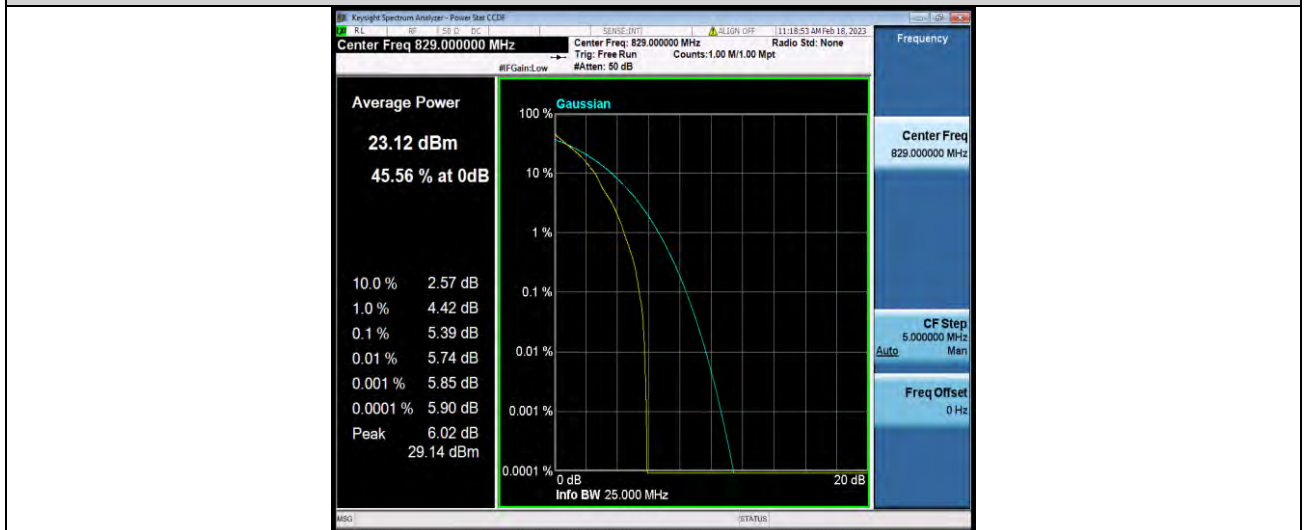

Band5-10MHz-QPSK-20450-50RB#0