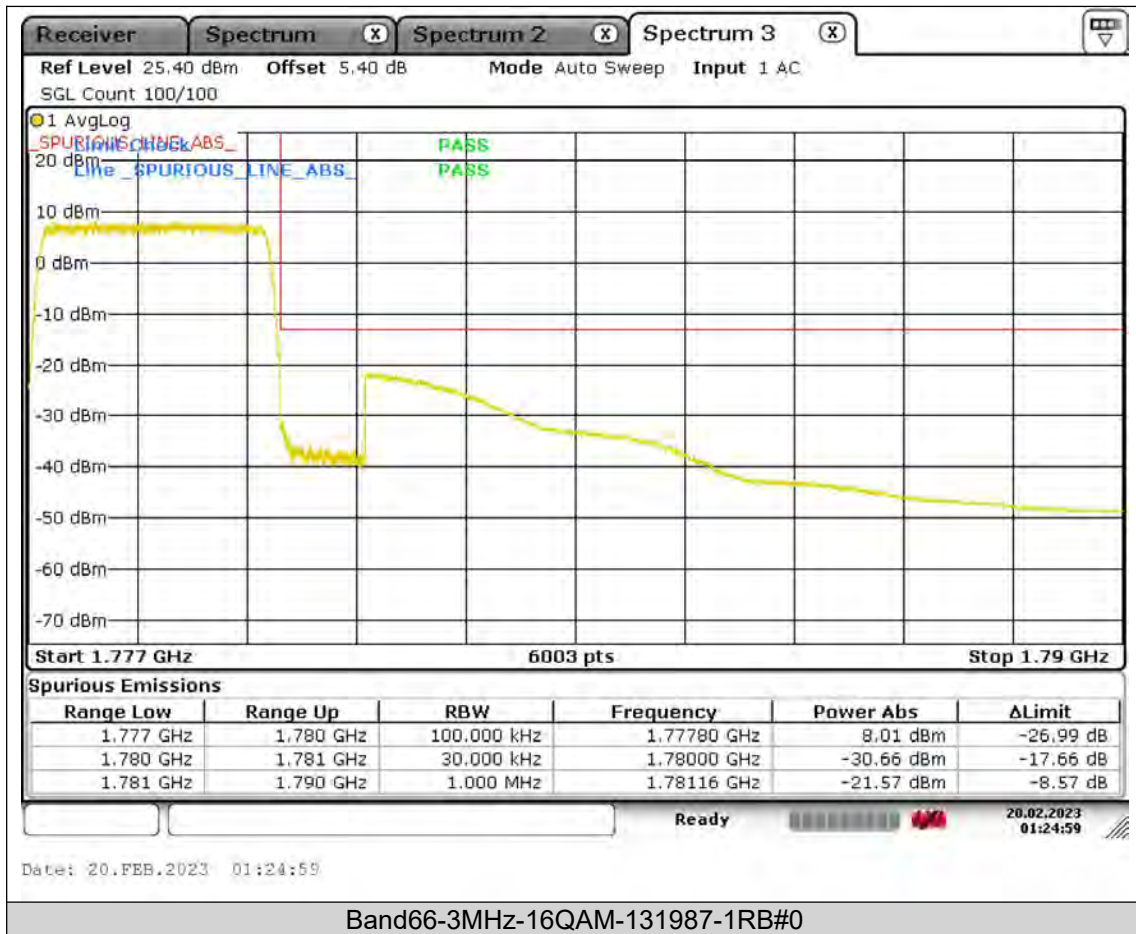

BUREAU VERITAS

Test Report No.: PSU-QSU2308280414RF03