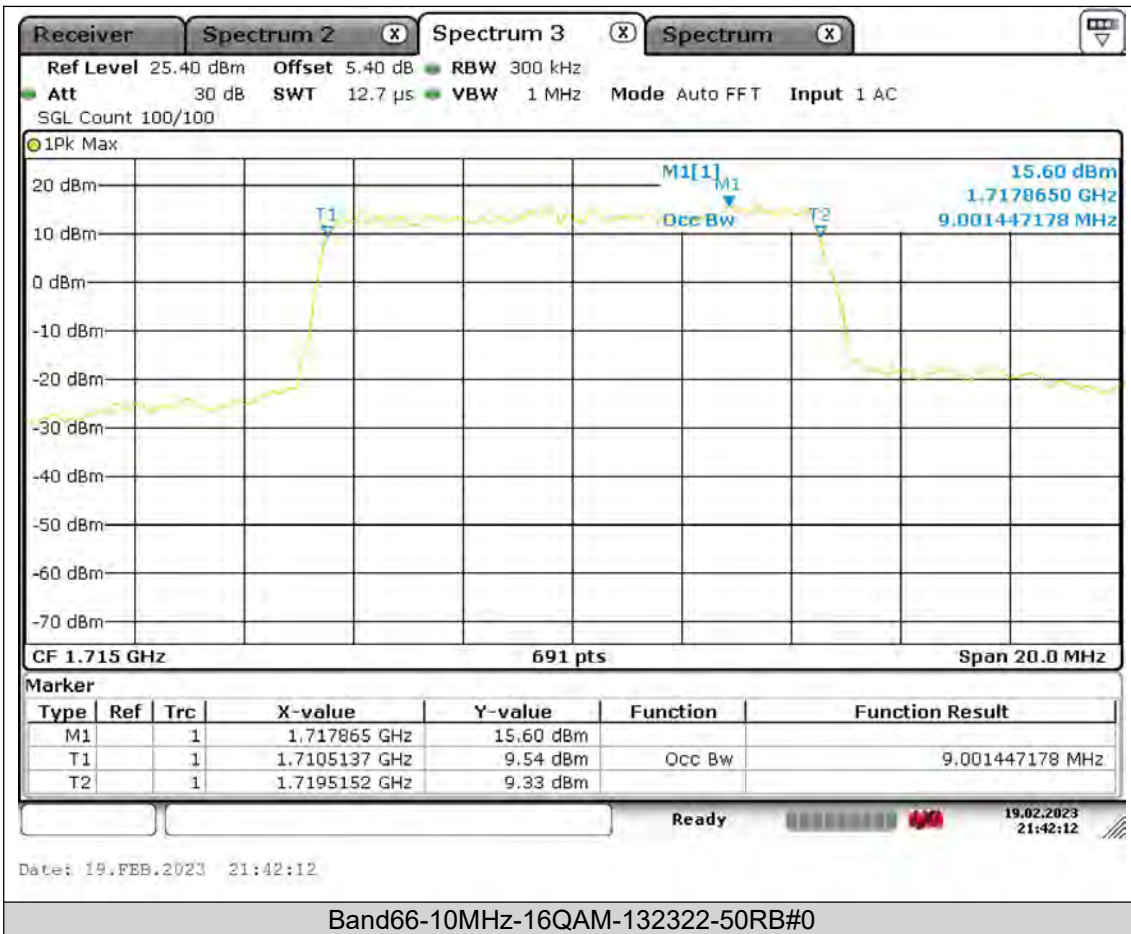

Test Report No.: PSU-QSU2308280414RF03

BUREAU
VERITAS

Test Report No.: PSU-QSU2308280414RF03

BUREAU
VERITAS

Test Report No.: PSU-QSU2308280414RF03

BUREAU
VERITAS

Test Report No.: PSU-QSU2308280414RF03

BUREAU VERITAS