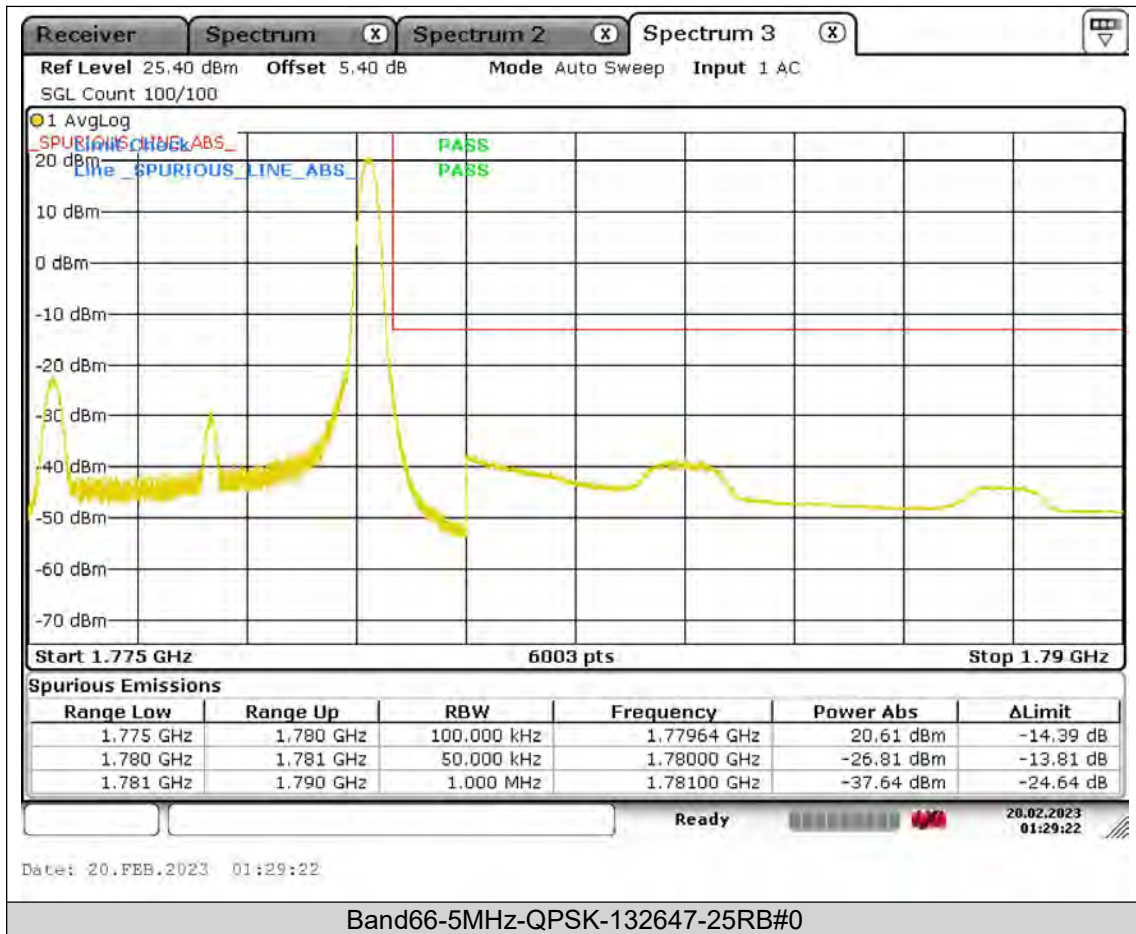

BUREAU VERITAS

Test Report No.: PSU-QSU2308280414RF03

BUREAU VERITAS

Test Report No.: PSU-QSU2308280414RF03

Test Report No.: PSU-QSU2308280414RF03

BUREAU VERITAS

Test Report No.: PSU-QSU2308280414RF03

BUREAU
VERITAS