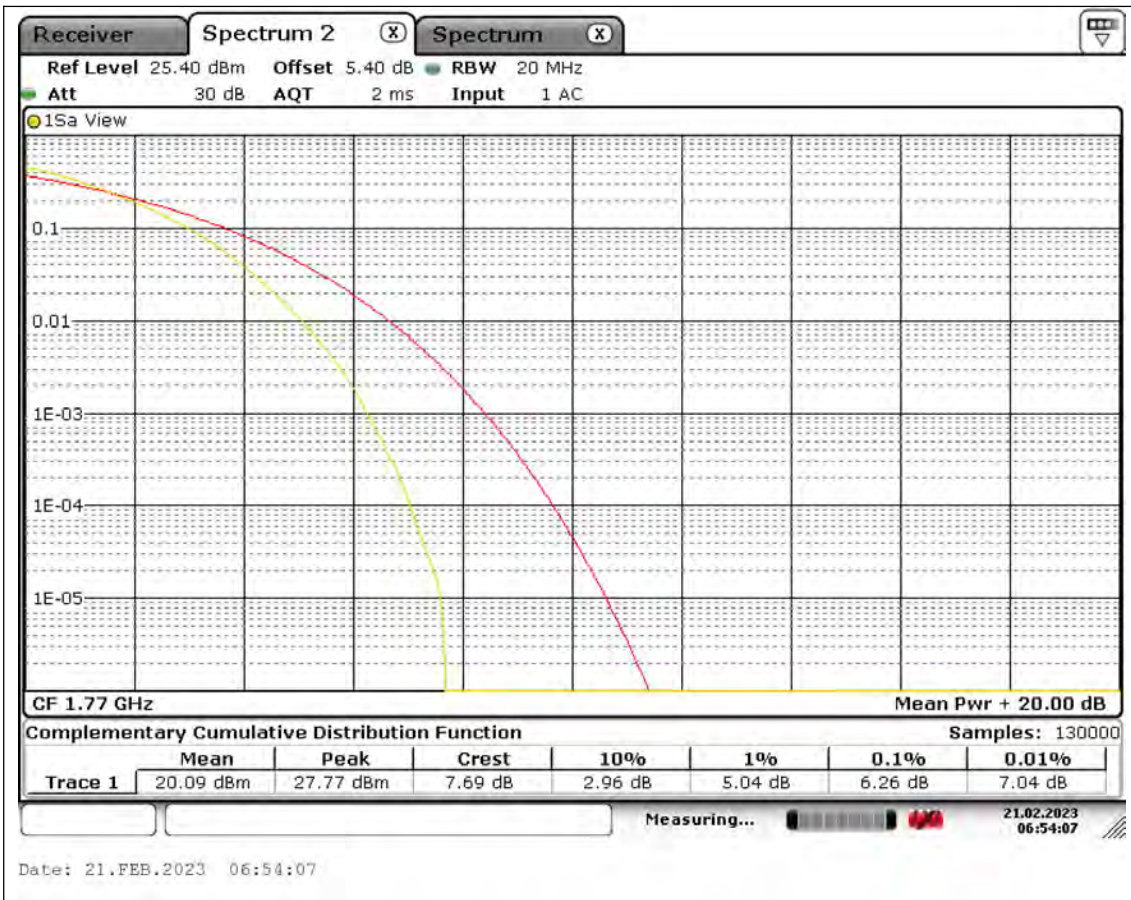

BUREAU VERITAS

Test Report No.: PSU-QSU2308280414RF03

BUREAU VERITAS

Test Report No.: PSU-QSU2308280414RF03

BUREAU VERITAS

Test Report No.: PSU-QSU2308280414RF03

BUREAU VERITAS

Test Report No.: PSU-QSU2308280414RF03