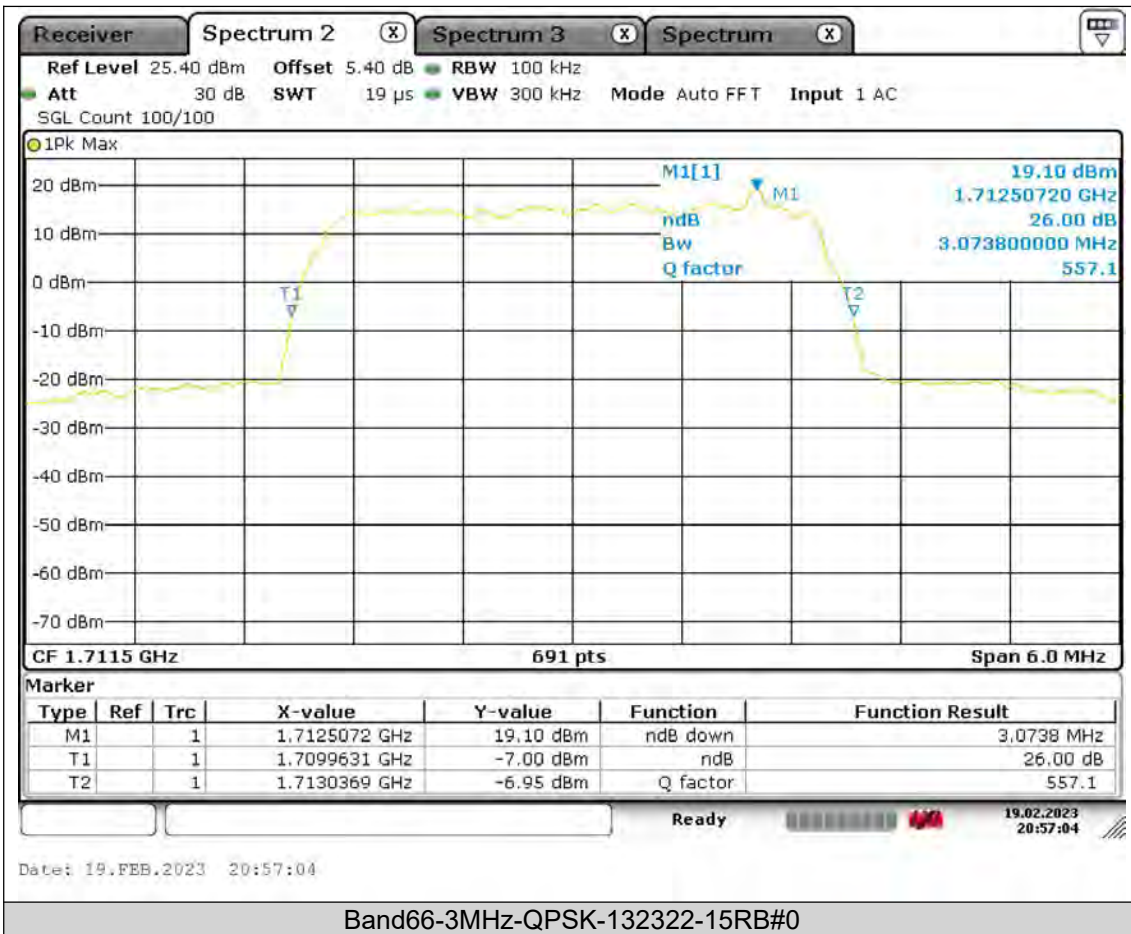

BUREAU VERITAS

Test Report No.: PSU-QSU2308280414RF03