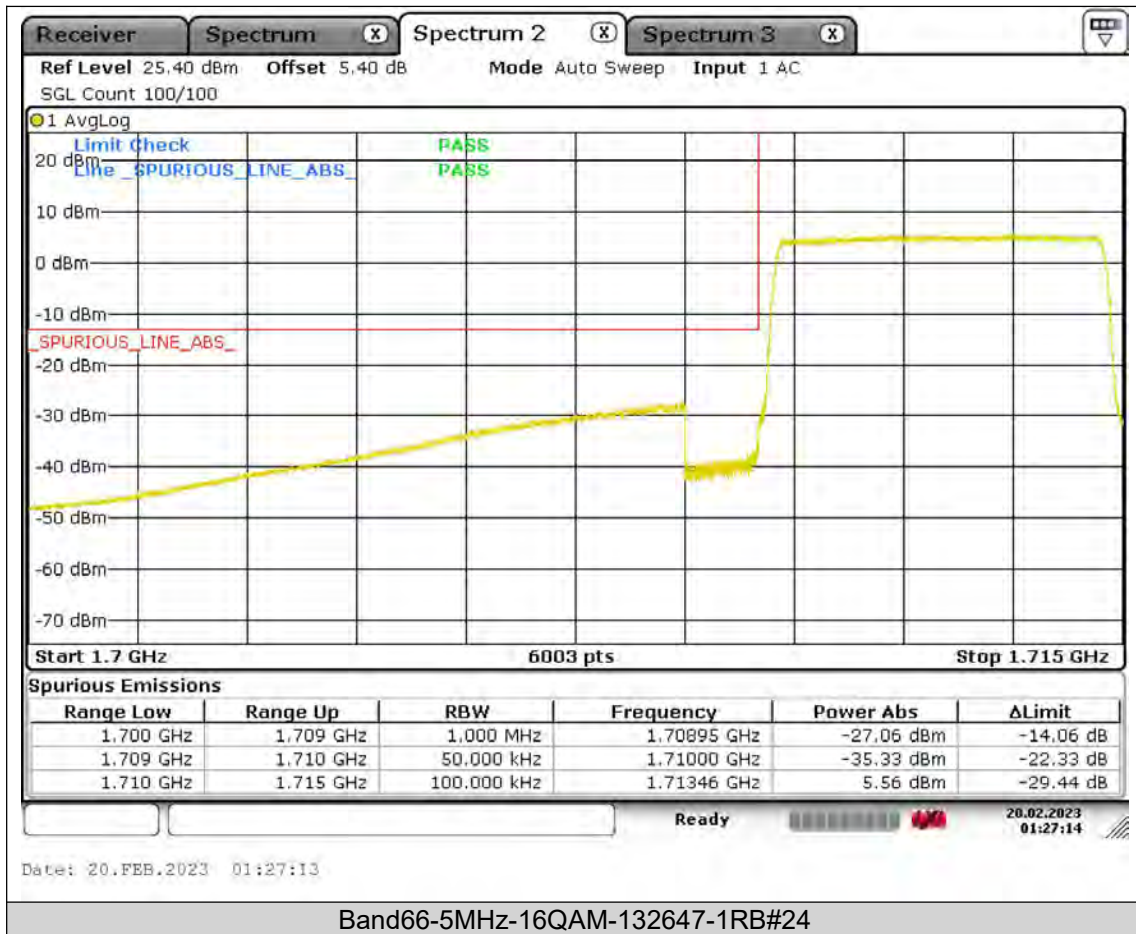

Test Report No.: PSU-QSU2308280414RF03

Test Report No.: PSU-QSU2308280414RF03

BUREAU
VERITAS

Test Report No.: PSU-QSU2308280414RF03

BUREAU VERITAS

Test Report No.: PSU-QSU2308280414RF03

BUREAU VERITAS

Test Report No.: PSU-QSU2308280414RF03