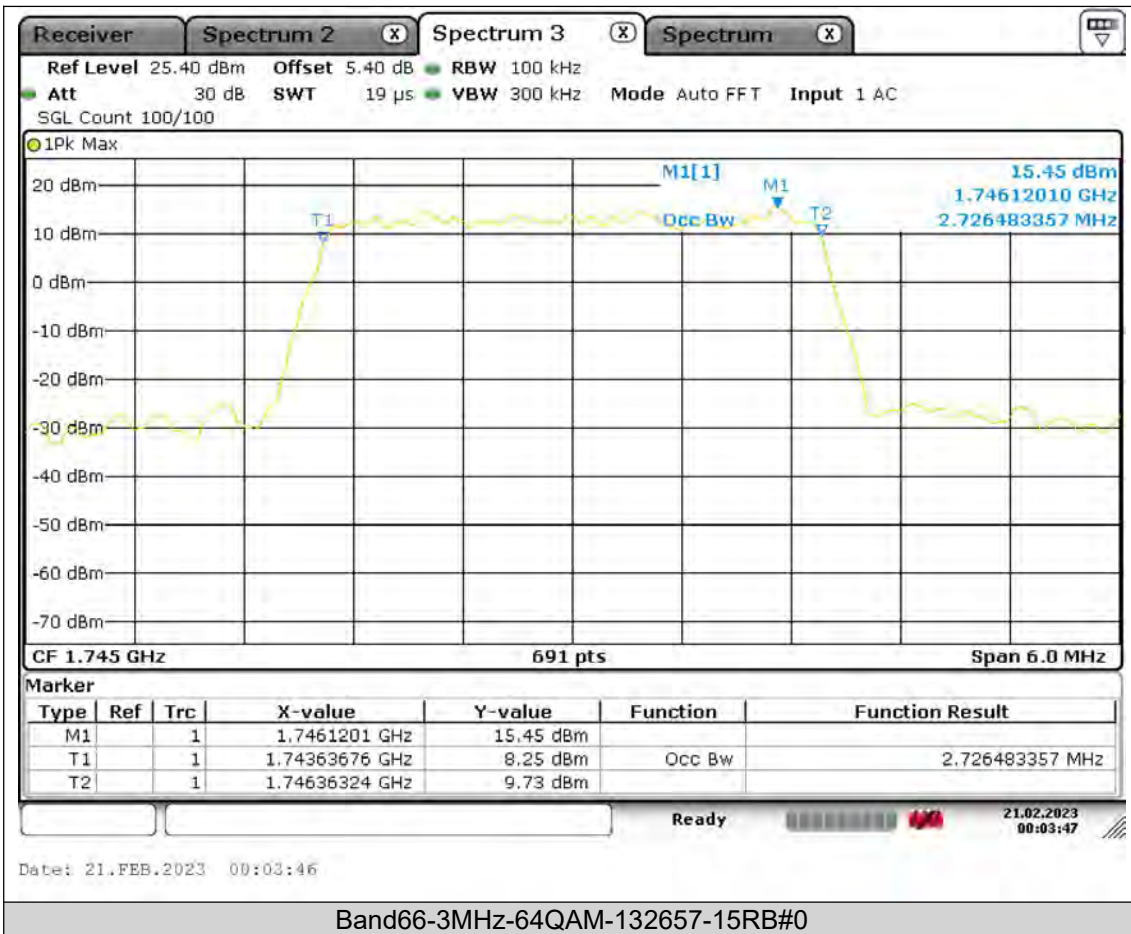

BUREAU
VERITAS

Test Report No.: PSU-QSU2308280414RF03

BUREAU
VERITAS

Test Report No.: PSU-QSU2308280414RF03

BUREAU VERITAS

Test Report No.: PSU-QSU2308280414RF03

BUREAU VERITAS

Test Report No.: PSU-QSU2308280414RF03