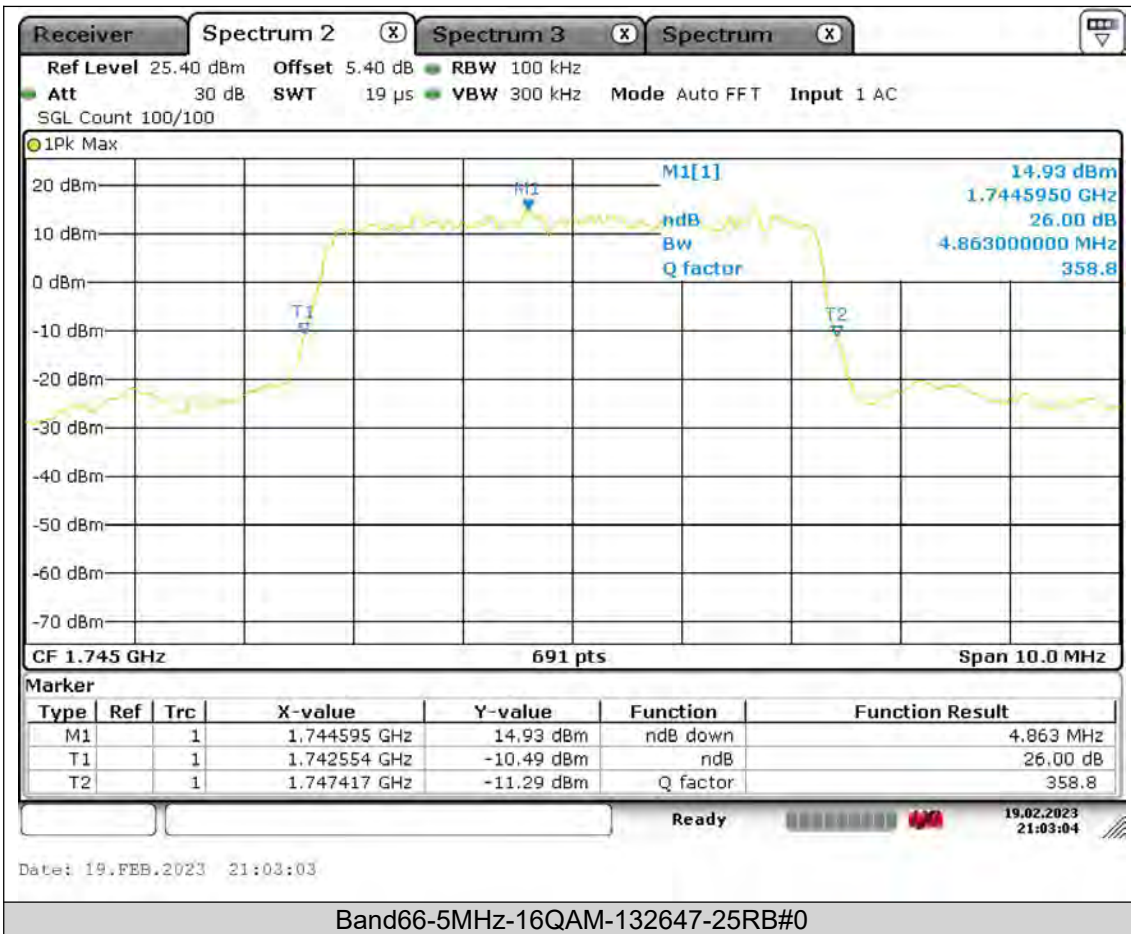

BUREAU VERITAS

Test Report No.: PSU-QSU2308280414RF03