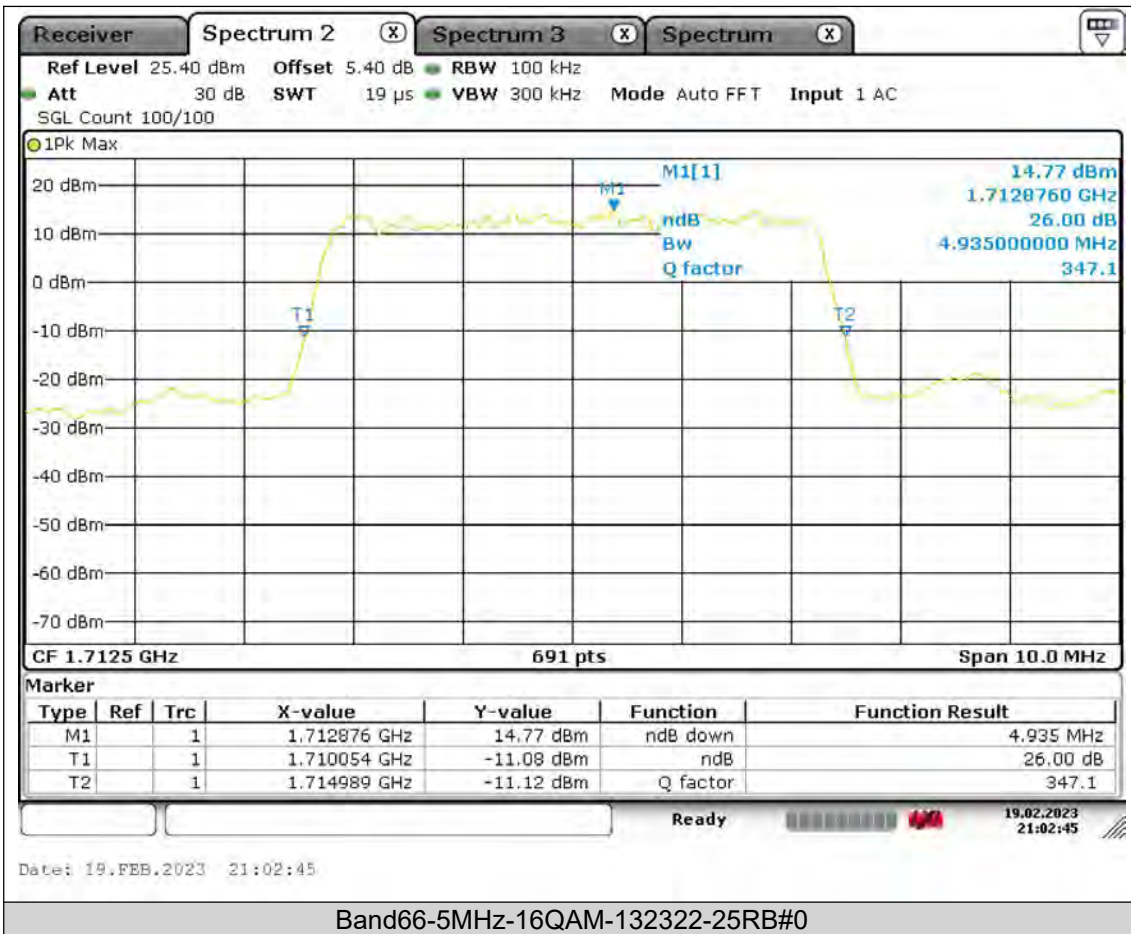

Test Report No.: PSU-QSU2308280414RF03

BUREAU
VERITAS

Test Report No.: PSU-QSU2308280414RF03

BUREAU VERITAS

Test Report No.: PSU-QSU2308280414RF03

BUREAU VERITAS

Test Report No.: PSU-QSU2308280414RF03

BUREAU VERITAS