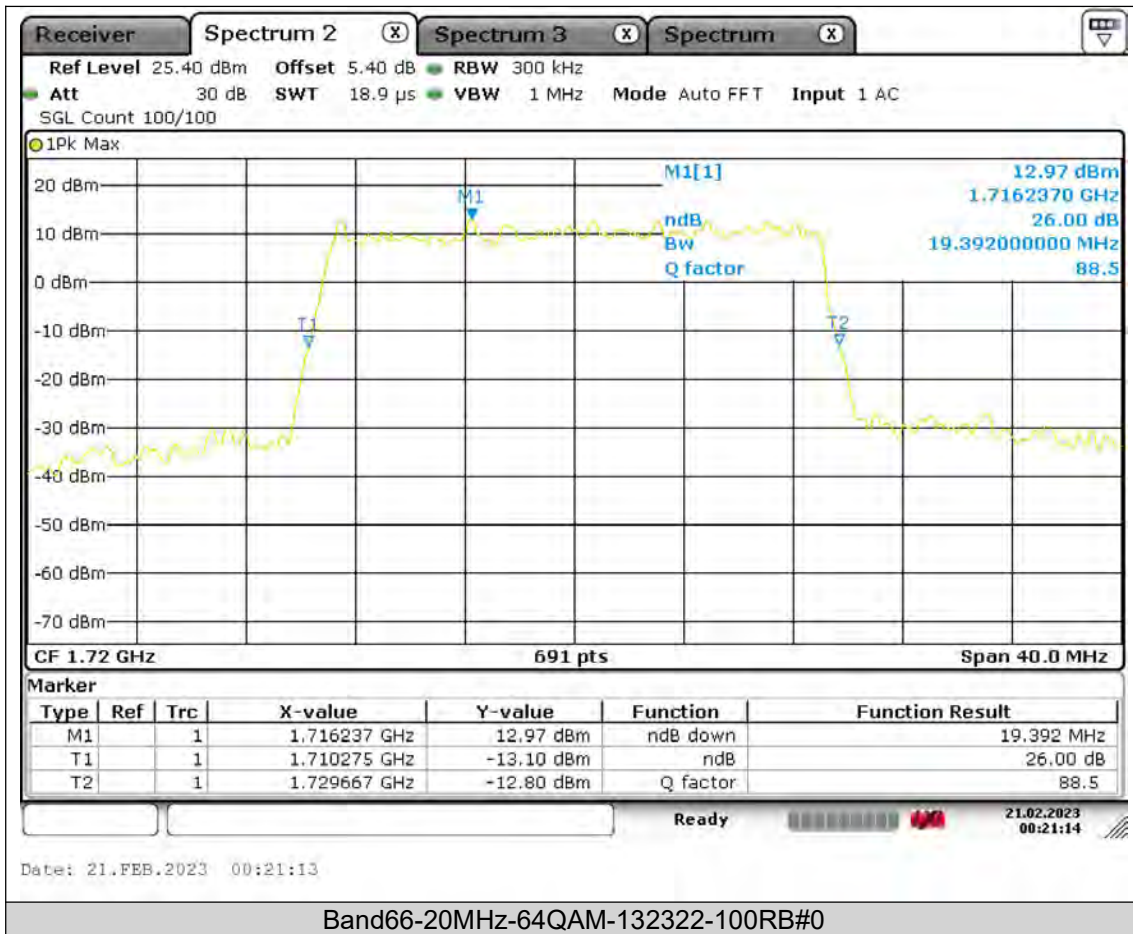

BUREAU VERITAS

Test Report No.: PSU-QSU2308280414RF03

BUREAU VERITAS

Test Report No.: PSU-QSU2308280414RF03

BAND EDGE
Test Result

Band	Bandwidth	Modulation	Channel	RB Configuration	Result(dBm)	Verdict
Band66	1.4MHz	QPSK	131979	1RB#0	-28.24	PASS
Band66	1.4MHz	QPSK	131979	6RB#0	-27.62	PASS
Band66	1.4MHz	QPSK	132665	1RB#5	-27.35	PASS
Band66	1.4MHz	QPSK	132665	6RB#0	-24.20	PASS
Band66	1.4MHz	16QAM	131979	1RB#0	-29.48	PASS
Band66	1.4MHz	16QAM	131979	6RB#0	-30.49	PASS
Band66	1.4MHz	16QAM	132665	1RB#5	-30.67	PASS
Band66	1.4MHz	16QAM	132665	6RB#0	-27.25	PASS
Band66	3MHz	QPSK	131987	1RB#0	-19.46	PASS
Band66	3MHz	QPSK	131987	15RB#0	-26.05	PASS
Band66	3MHz	QPSK	132657	1RB#14	-20.03	PASS
Band66	3MHz	QPSK	132657	15RB#0	-21.57	PASS
Band66	3MHz	16QAM	131987	1RB#0	-21.36	PASS
Band66	3MHz	16QAM	131987	15RB#0	-27.44	PASS
Band66	3MHz	16QAM	132657	1RB#14	-21.49	PASS
Band66	3MHz	16QAM	132657	15RB#0	-23.09	PASS
Band66	5MHz	QPSK	131997	1RB#0	-28.57	PASS
Band66	5MHz	QPSK	131997	25RB#0	-25.33	PASS