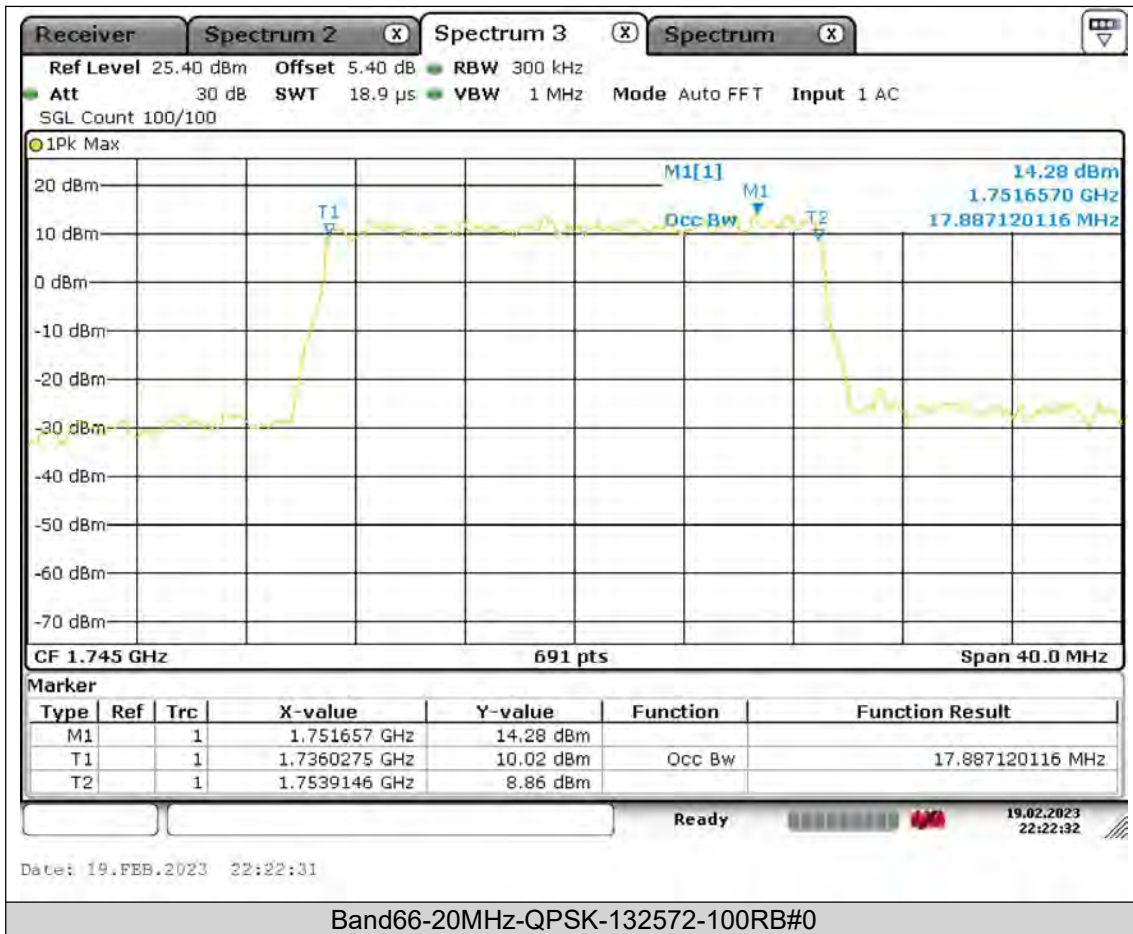

BUREAU
VERITAS

Test Report No.: PSU-QSU2308280414RF03