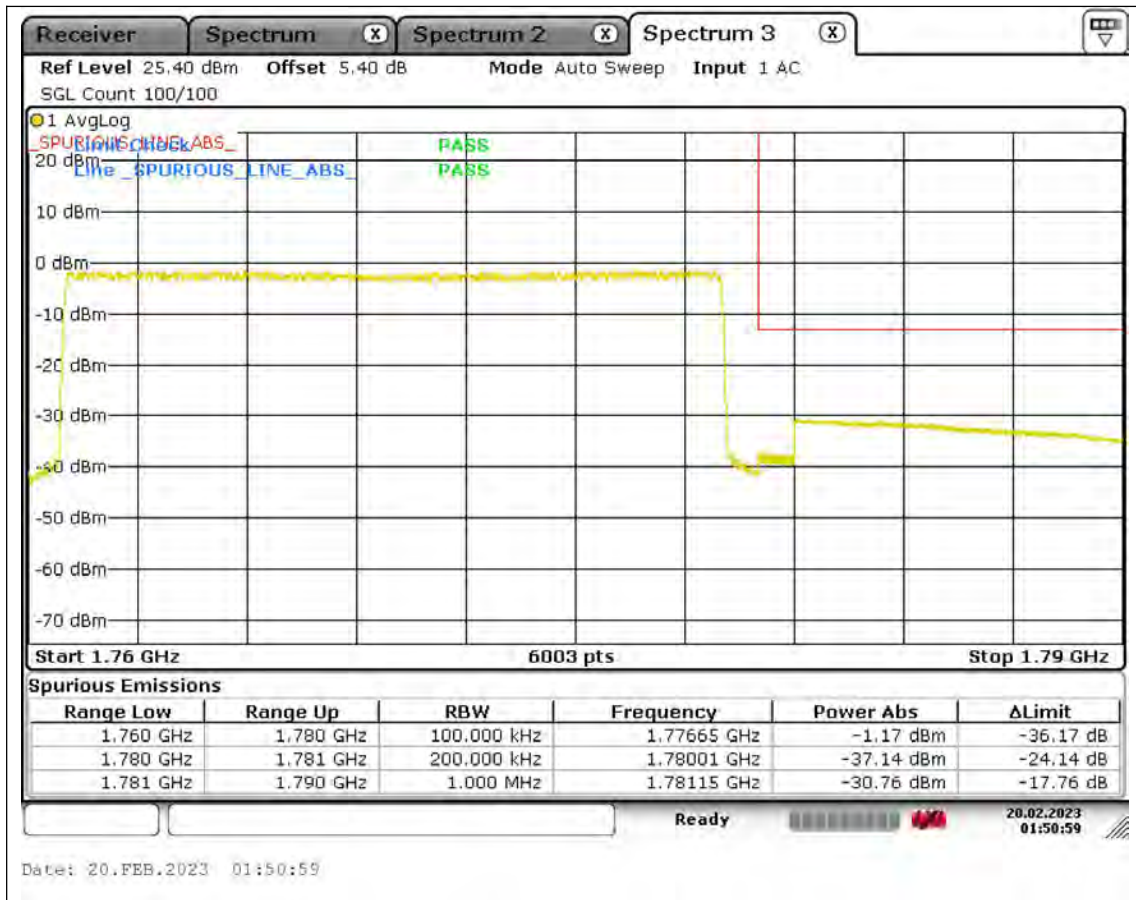

BUREAU
VERITAS

Test Report No.: PSU-QSU2308280414RF03

BUREAU VERITAS

Test Report No.: PSU-QSU2308280414RF03

BUREAU VERITAS

Test Report No.: PSU-QSU2308280414RF03

Band66-1.4MHz-64QAM-131979-1RB#0

BUREAU
VERITAS