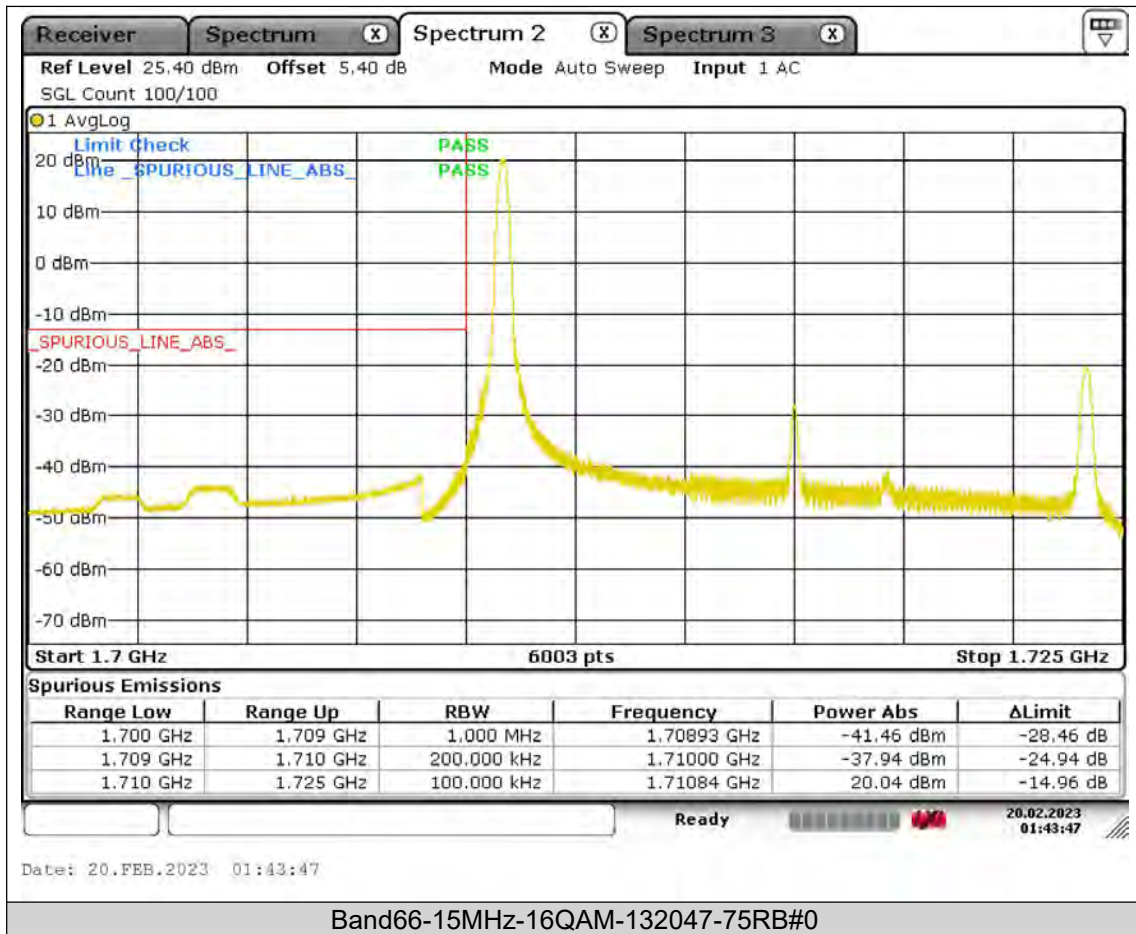

BUREAU
VERITAS

Test Report No.: PSU-QSU2308280414RF03