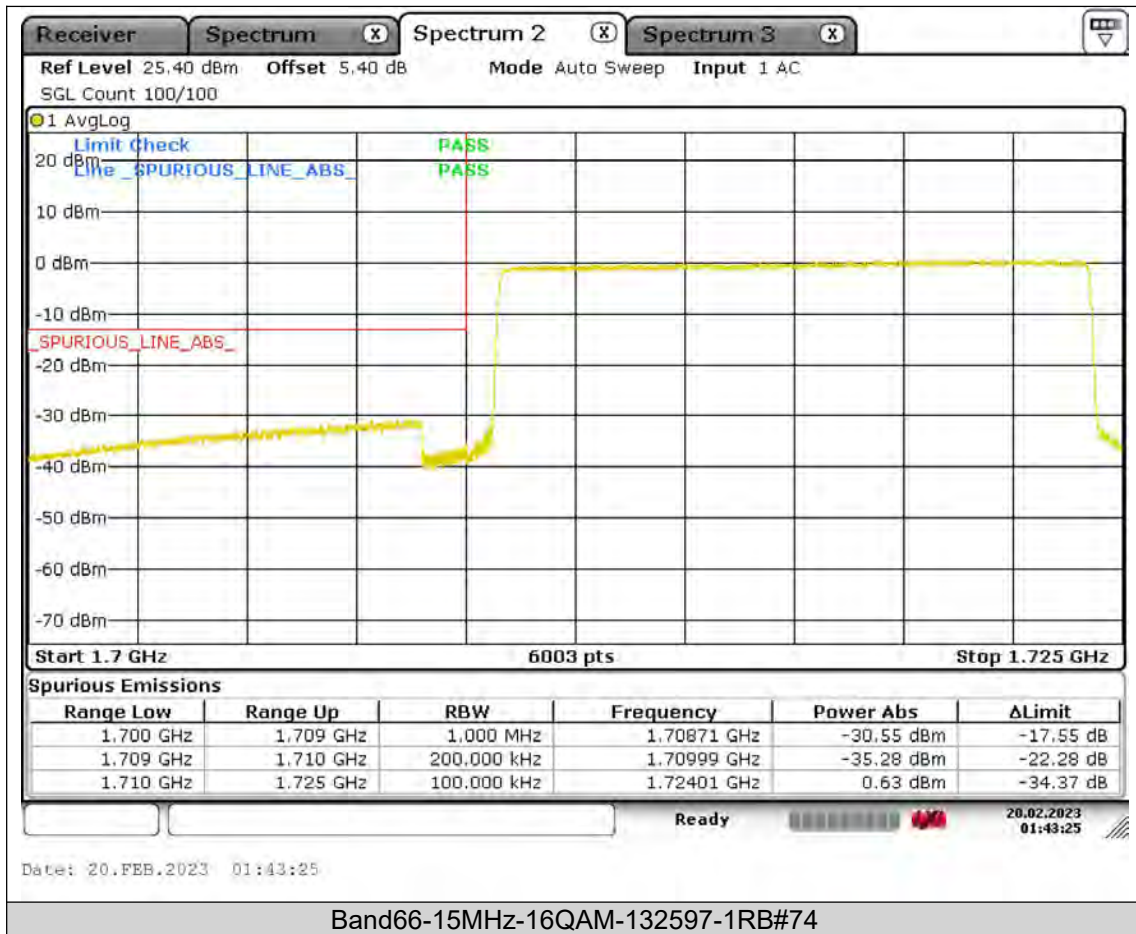

BUREAU
VERITAS

Test Report No.: PSU-QSU2308280414RF03

BUREAU
VERITAS

Test Report No.: PSU-QSU2308280414RF03

Test Report No.: PSU-QSU2308280414RF03

BUREAU VERITAS

Test Report No.: PSU-QSU2308280414RF03

BUREAU VERITAS