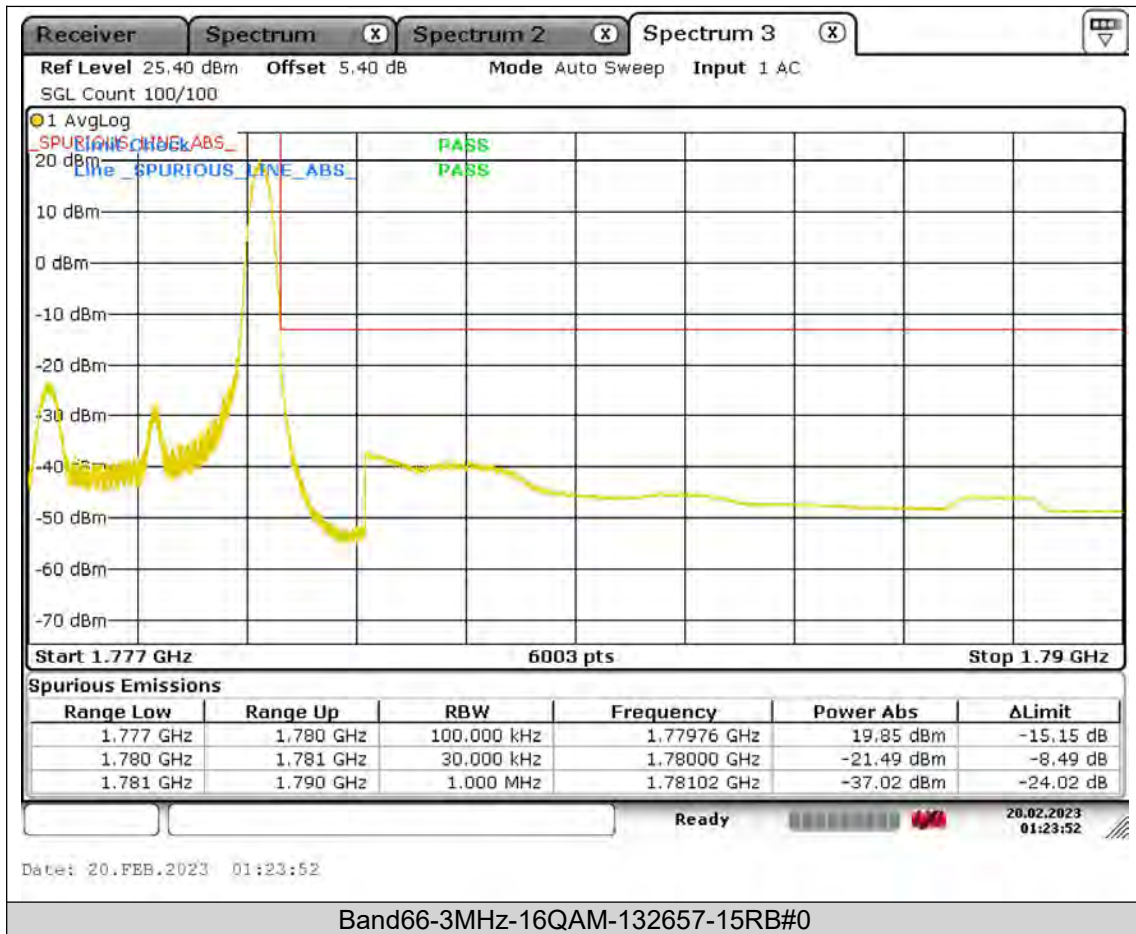

BUREAU VERITAS

Test Report No.: PSU-QSU2308280414RF03

BUREAU
VERITAS

Test Report No.: PSU-QSU2308280414RF03

BUREAU
VERITAS

Test Report No.: PSU-QSU2308280414RF03

BUREAU VERITAS

Test Report No.: PSU-QSU2308280414RF03