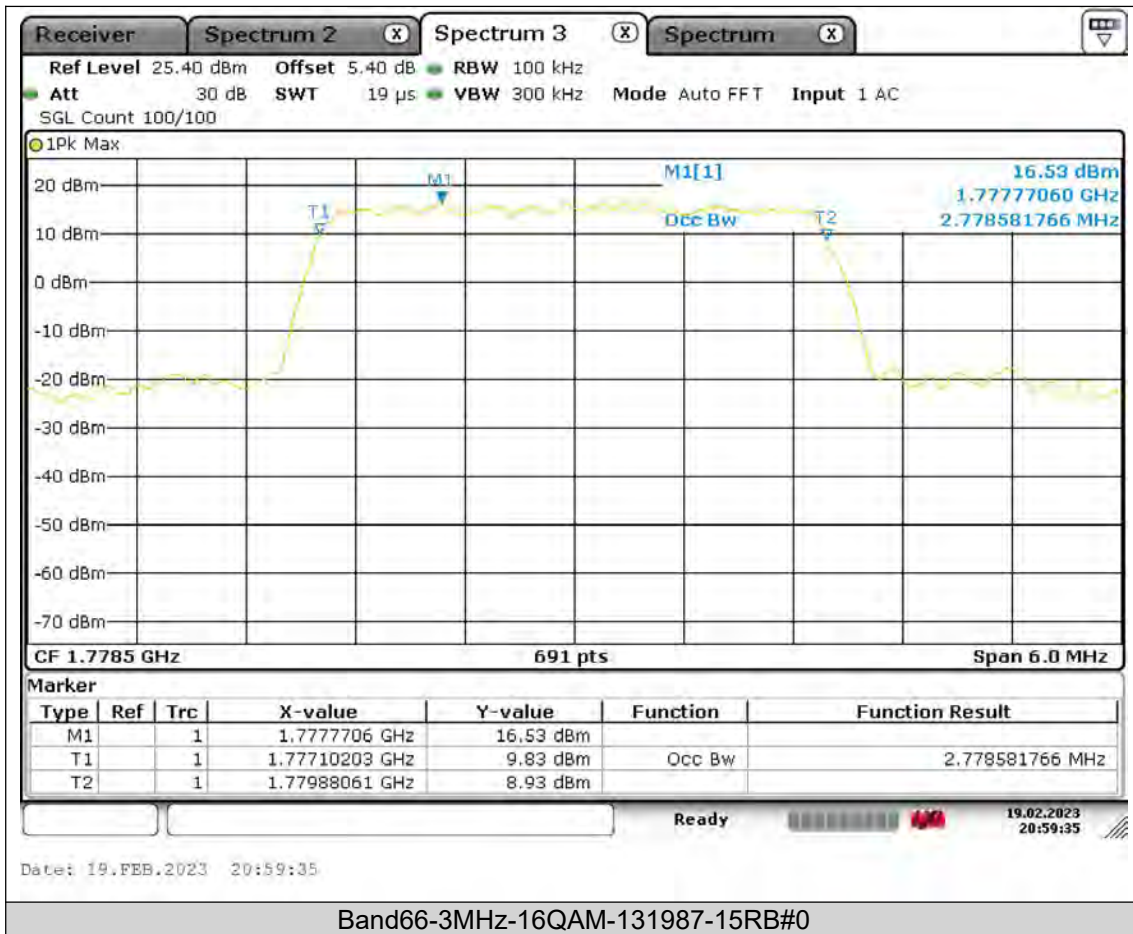

BUREAU VERITAS

Test Report No.: PSU-QSU2308280414RF03