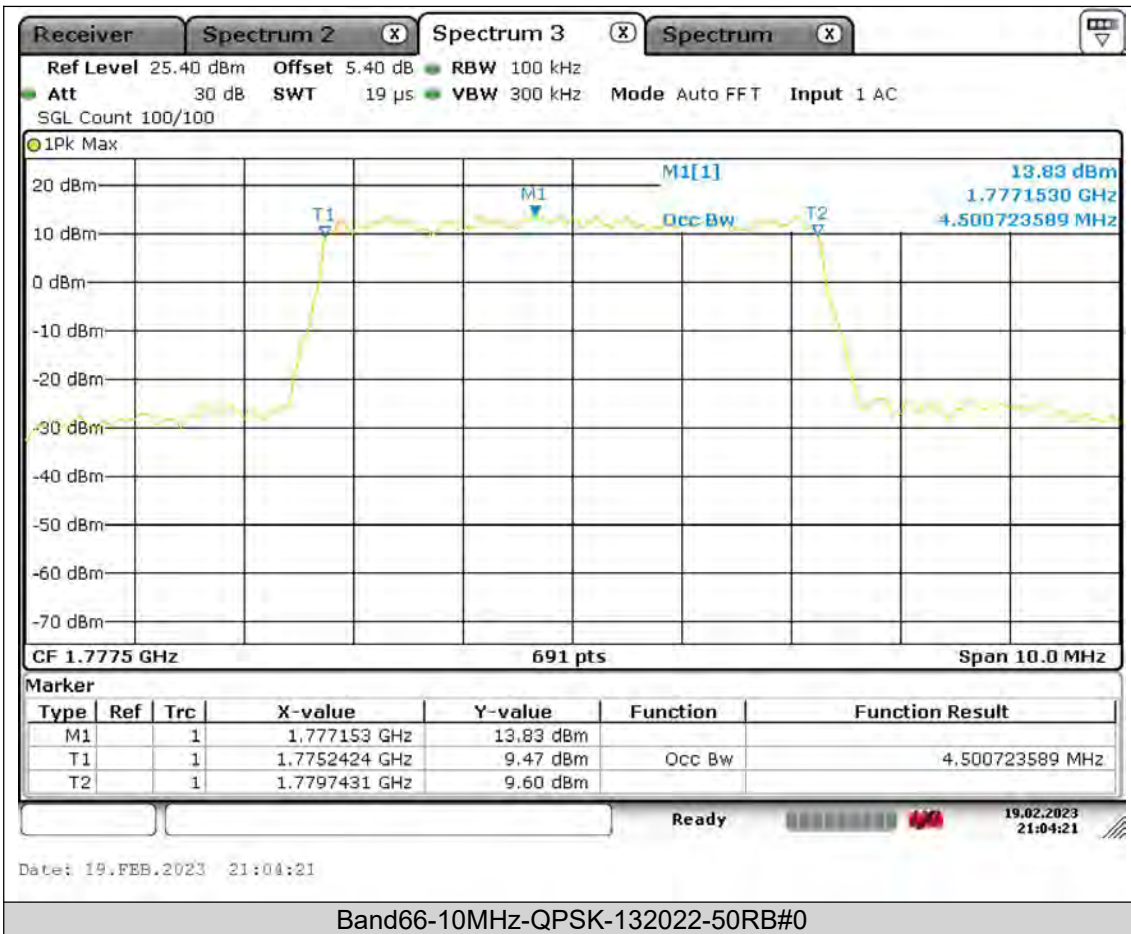

Test Report No.: PSU-QSU2308280414RF03

BUREAU
VERITAS

Test Report No.: PSU-QSU2308280414RF03

BUREAU VERITAS

Test Report No.: PSU-QSU2308280414RF03

BUREAU VERITAS

Test Report No.: PSU-QSU2308280414RF03

BUREAU VERITAS