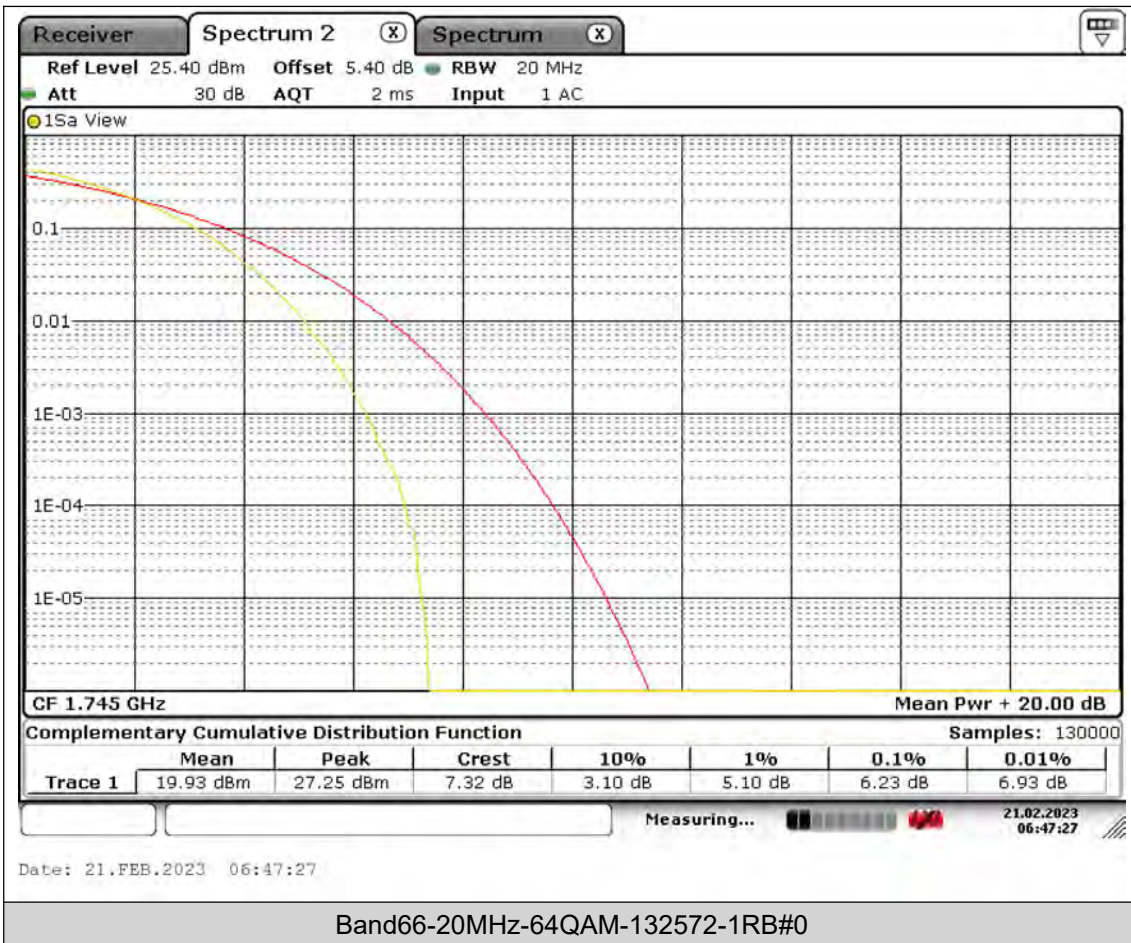

BUREAU VERITAS

Test Report No.: PSU-QSU2308280414RF03

BUREAU VERITAS

Test Report No.: PSU-QSU2308280414RF03

BUREAU VERITAS

Test Report No.: PSU-QSU2308280414RF03

BUREAU VERITAS

Test Report No.: PSU-QSU2308280414RF03