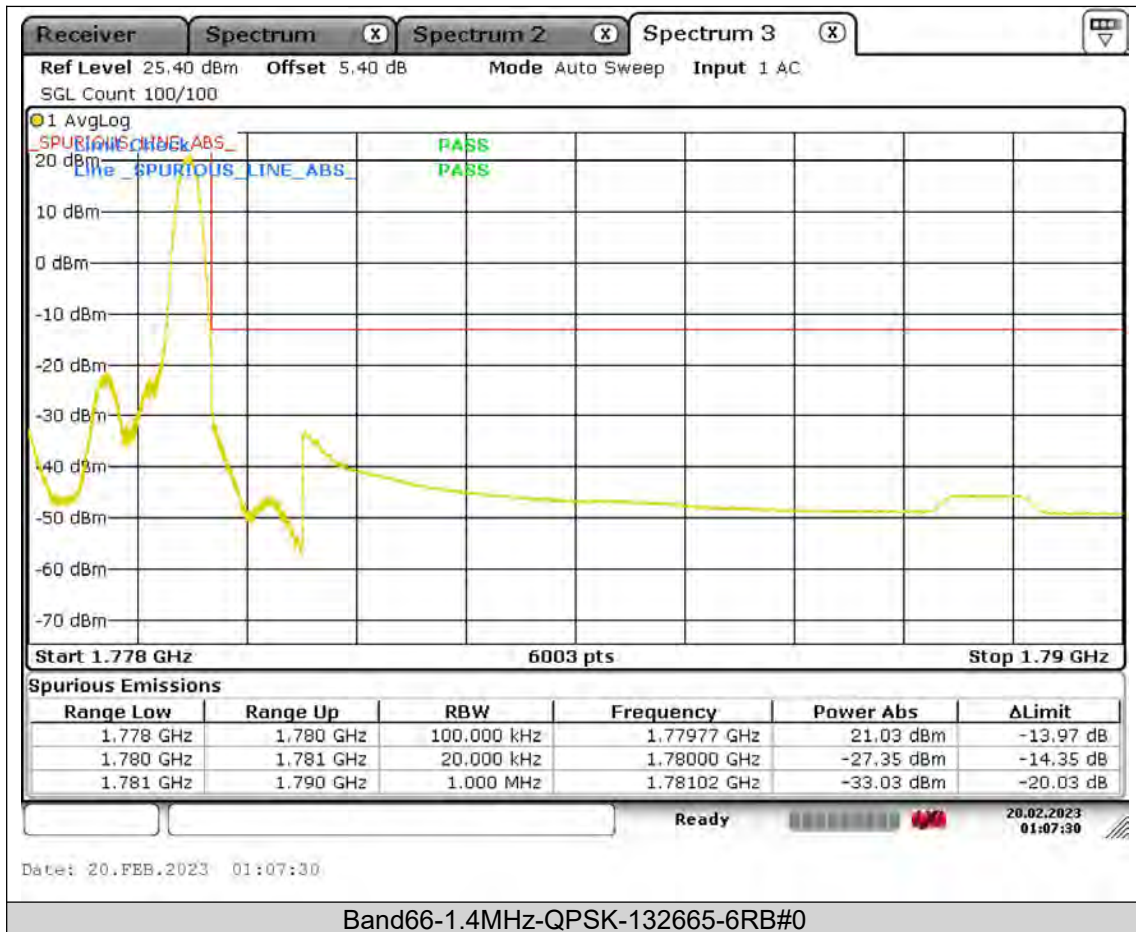

Test Report No.: PSU-QSU2308280414RF03