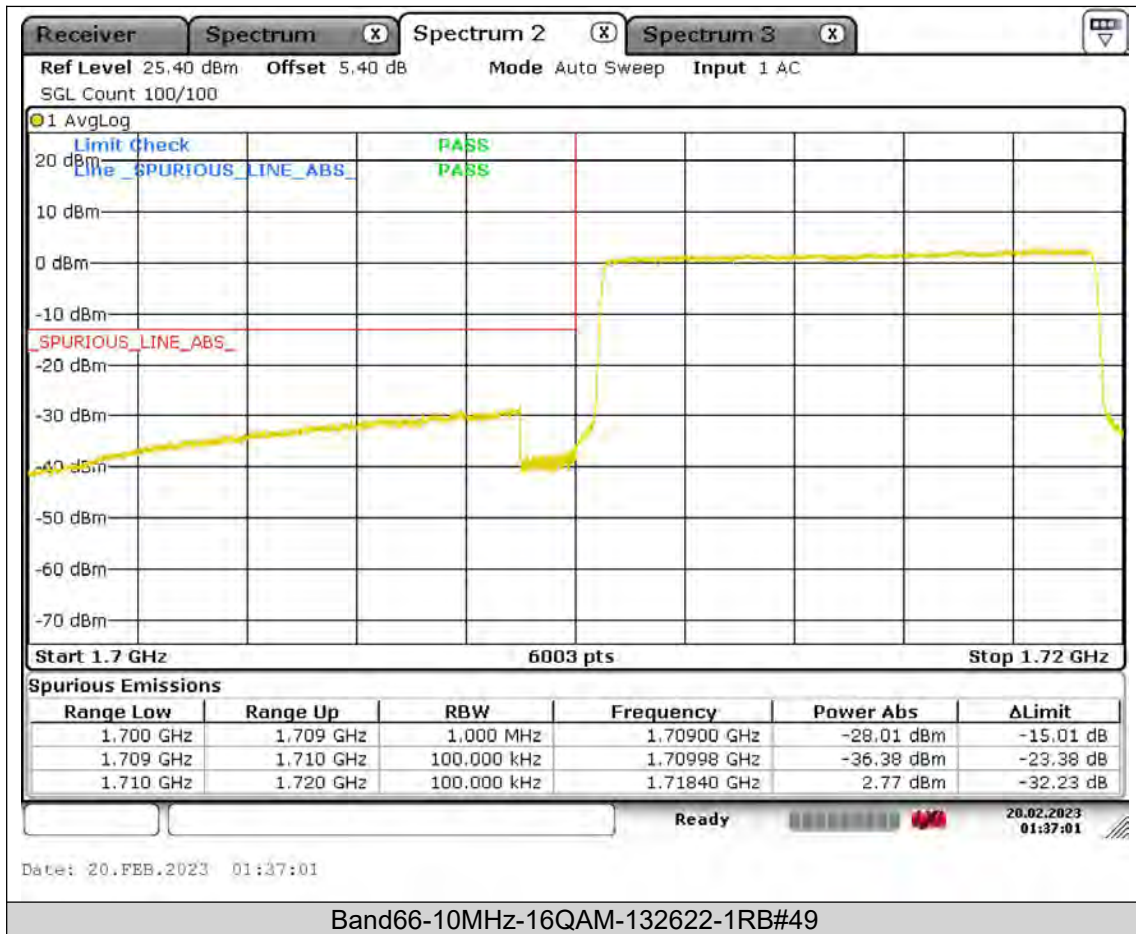

BUREAU VERITAS

Test Report No.: PSU-QSU2308280414RF03

BUREAU
VERITAS

Test Report No.: PSU-QSU2308280414RF03

BUREAU VERITAS

Test Report No.: PSU-QSU2308280414RF03

BUREAU VERITAS

Test Report No.: PSU-QSU2308280414RF03