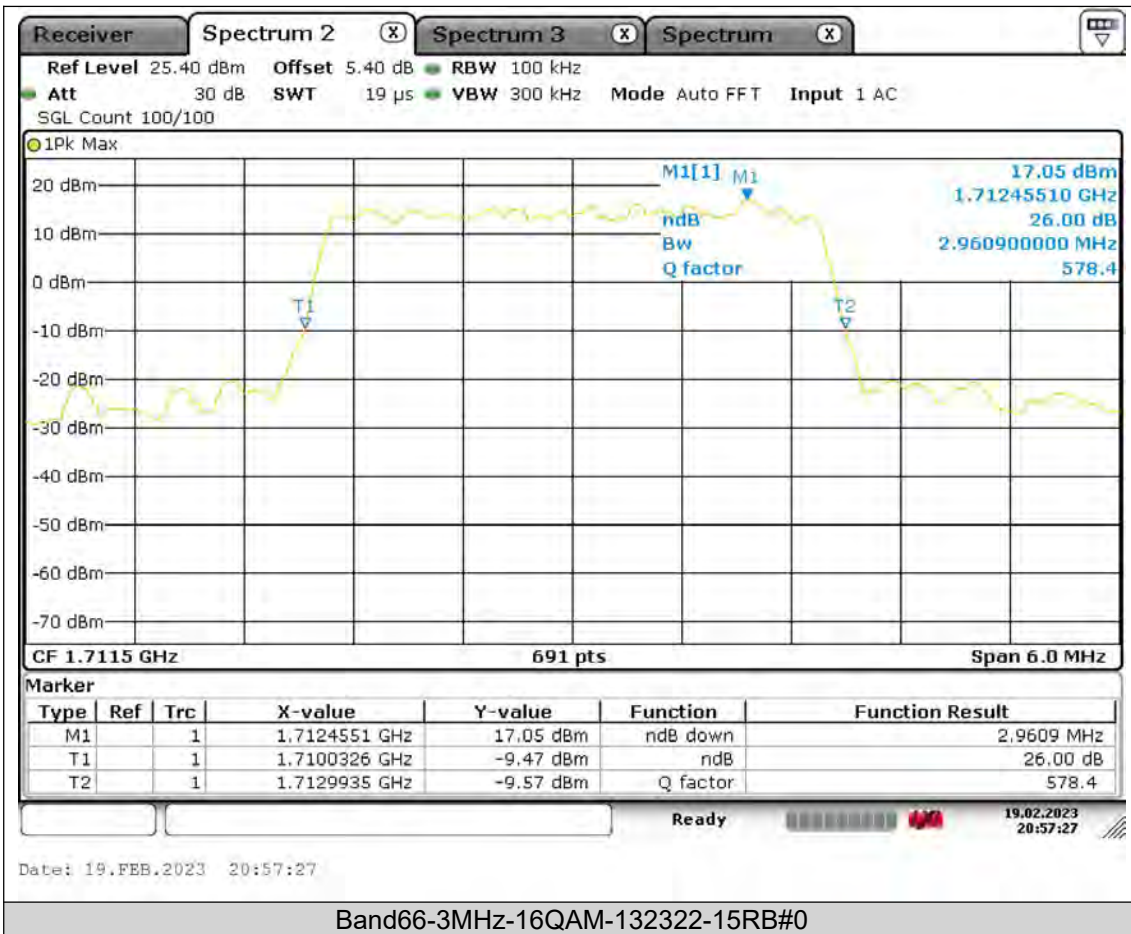

BUREAU VERITAS

Test Report No.: PSU-QSU2308280414RF03