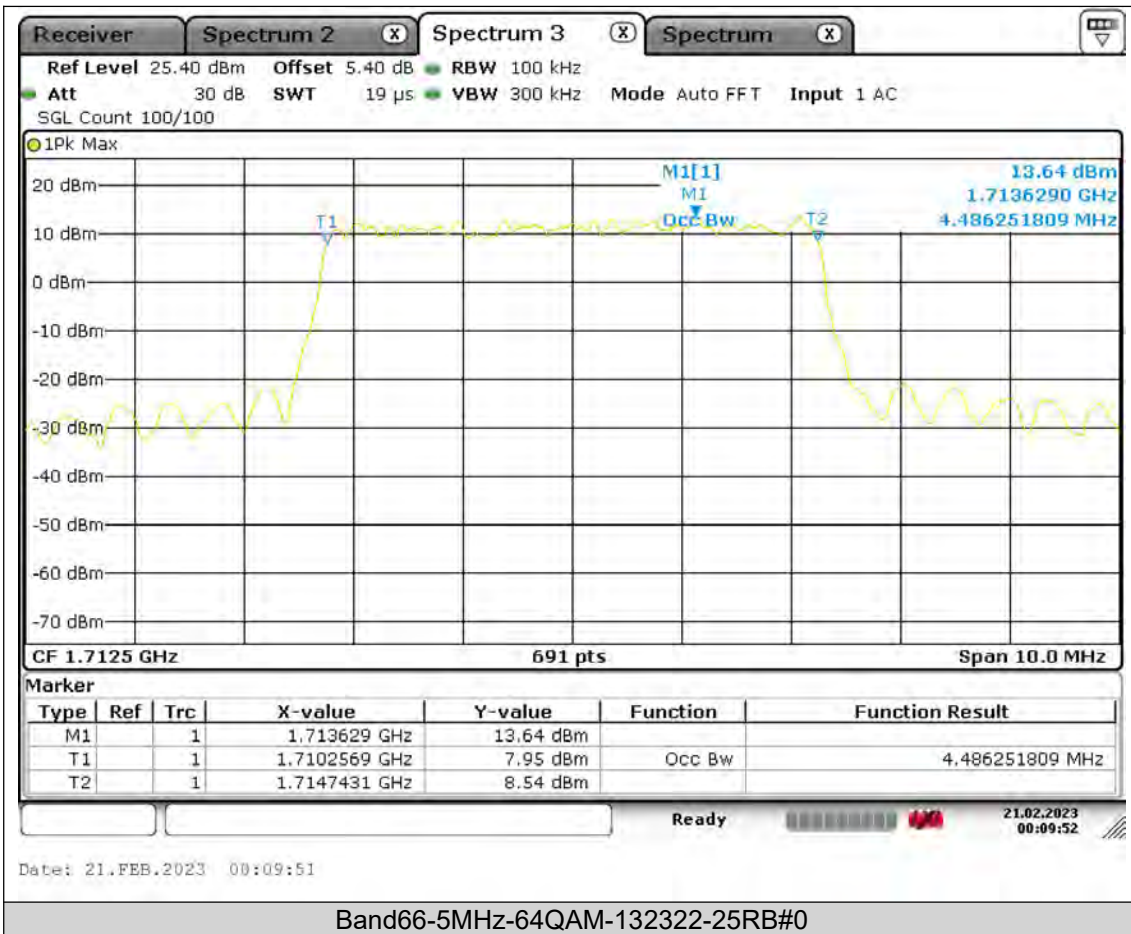

BUREAU
VERITAS

Test Report No.: PSU-QSU2308280414RF03

BUREAU
VERITAS

Test Report No.: PSU-QSU2308280414RF03

BUREAU VERITAS

Test Report No.: PSU-QSU2308280414RF03

BUREAU VERITAS

Test Report No.: PSU-QSU2308280414RF03