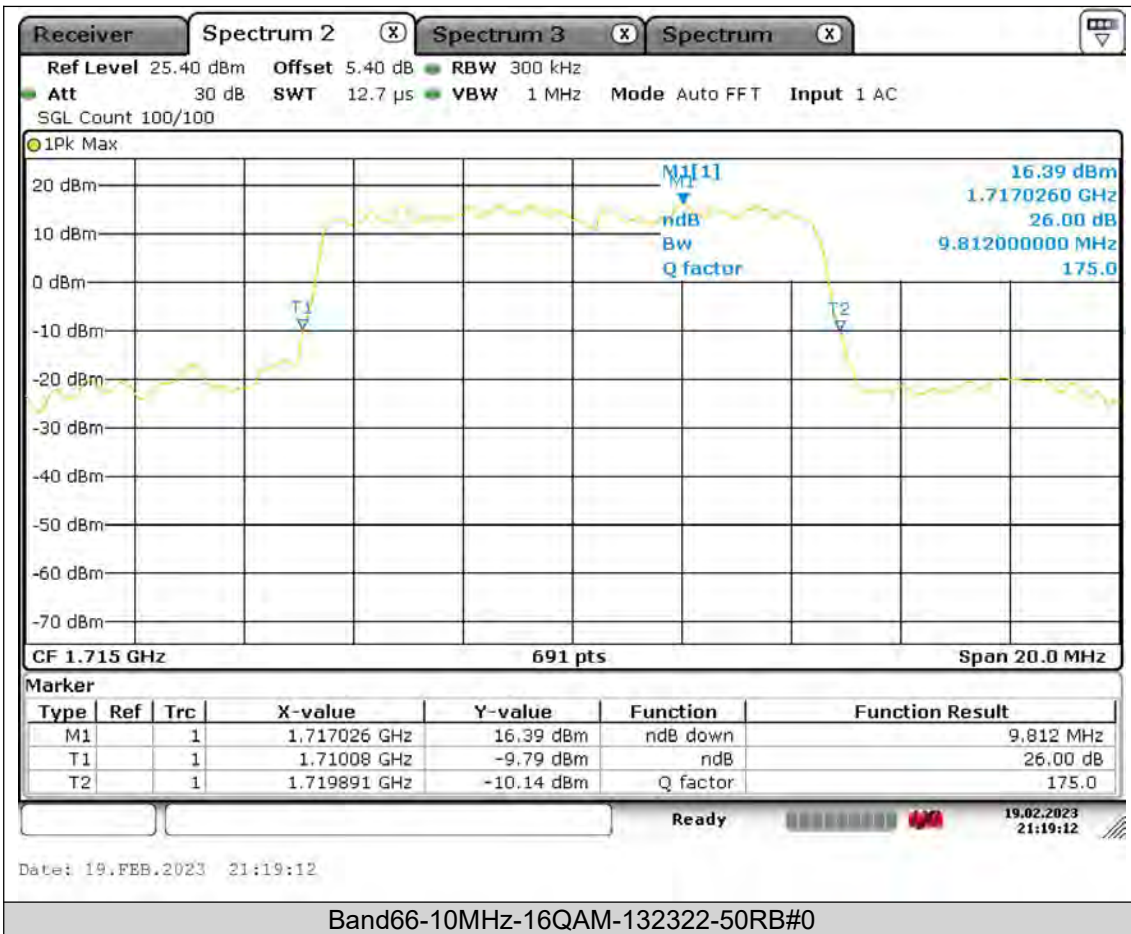

BUREAU
VERITAS

Test Report No.: PSU-QSU2308280414RF03