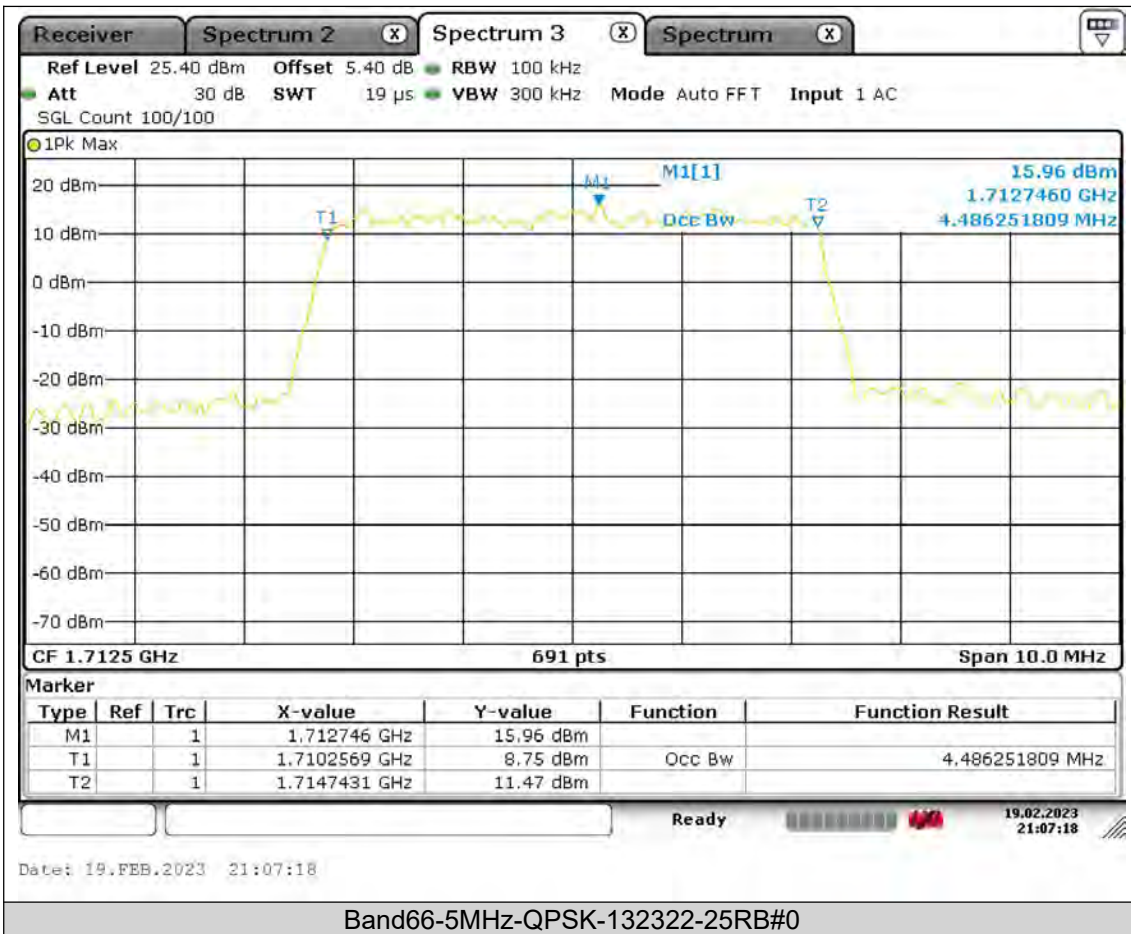

BUREAU VERITAS

Test Report No.: PSU-QSU2308280414RF03