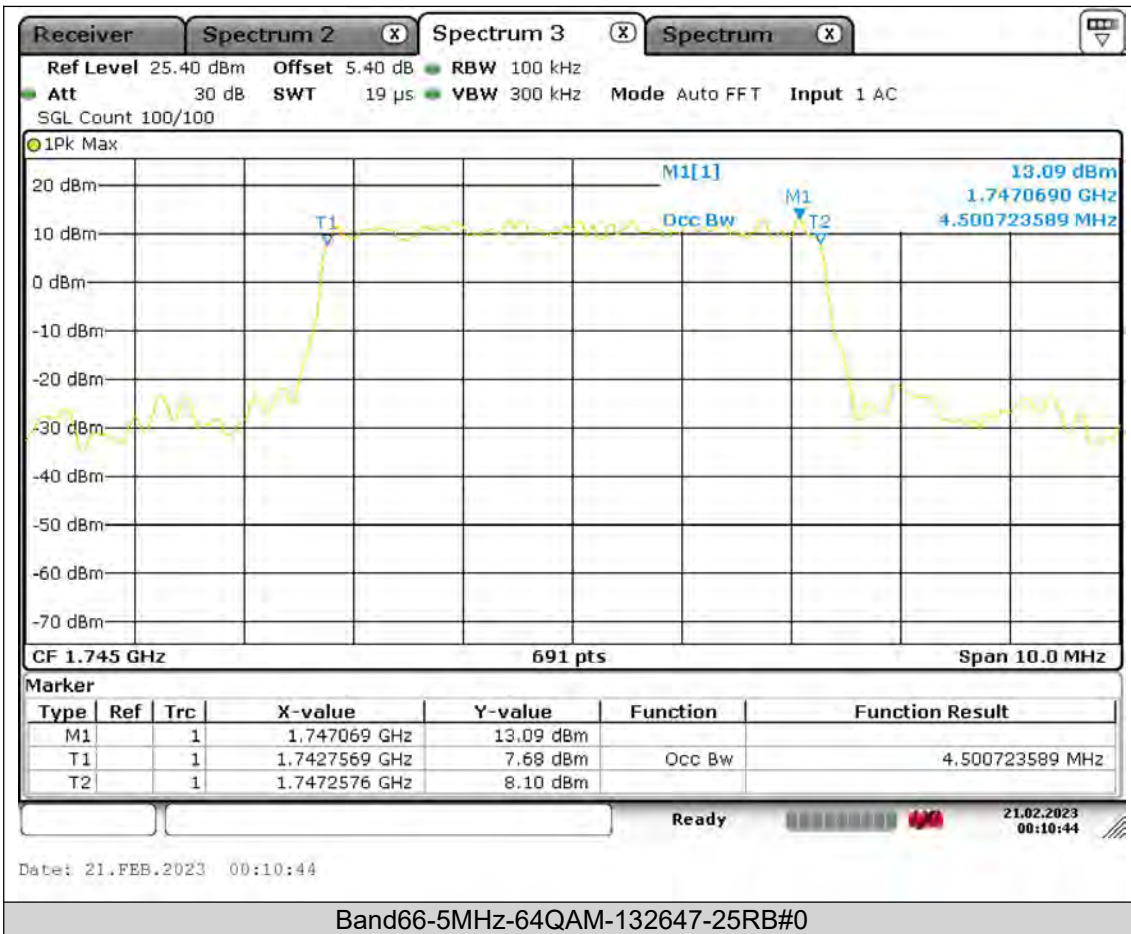

BUREAU VERITAS

Test Report No.: PSU-QSU2308280414RF03