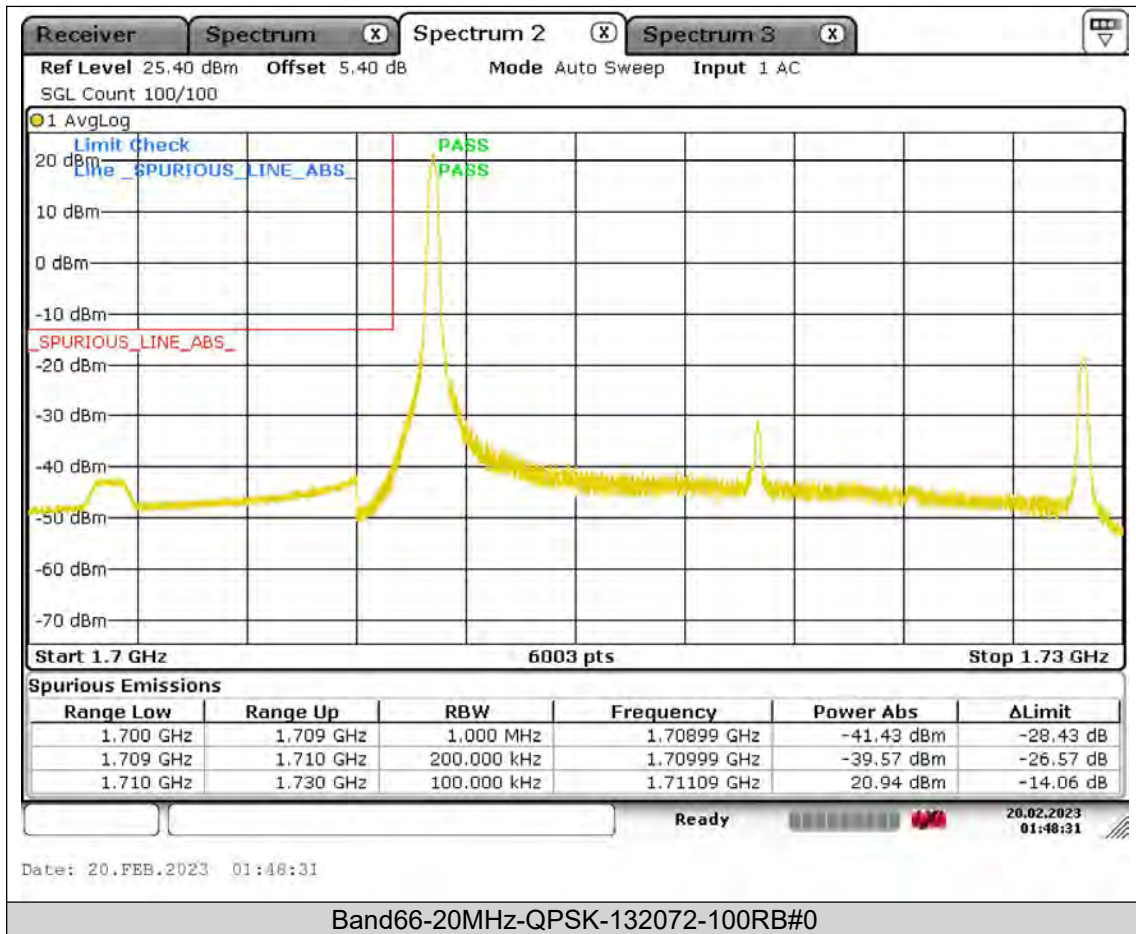

BUREAU VERITAS

Test Report No.: PSU-QSU2308280414RF03