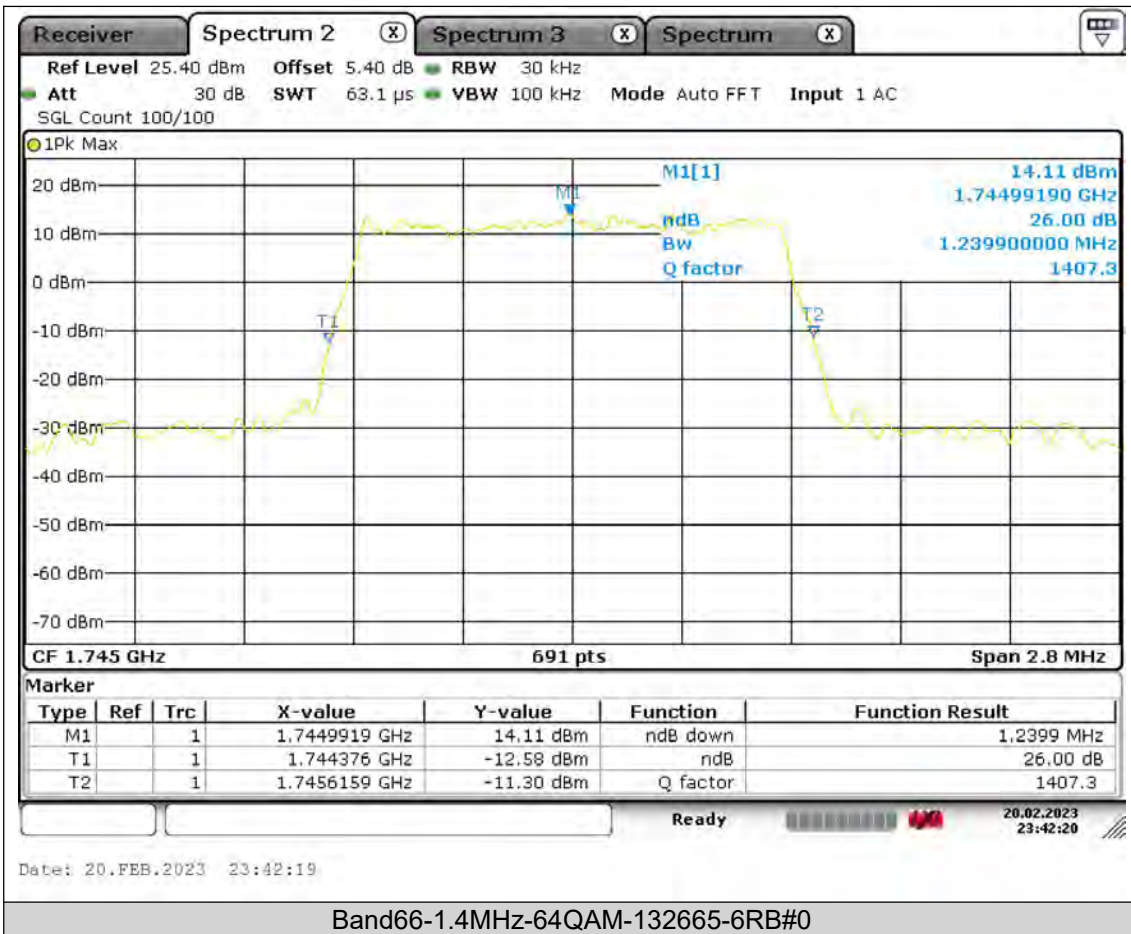

BUREAU
VERITAS

Test Report No.: PSU-QSU2308280414RF03

BUREAU
VERITAS

Test Report No.: PSU-QSU2308280414RF03

BUREAU
VERITAS

Test Report No.: PSU-QSU2308280414RF03

BUREAU VERITAS

Test Report No.: PSU-QSU2308280414RF03