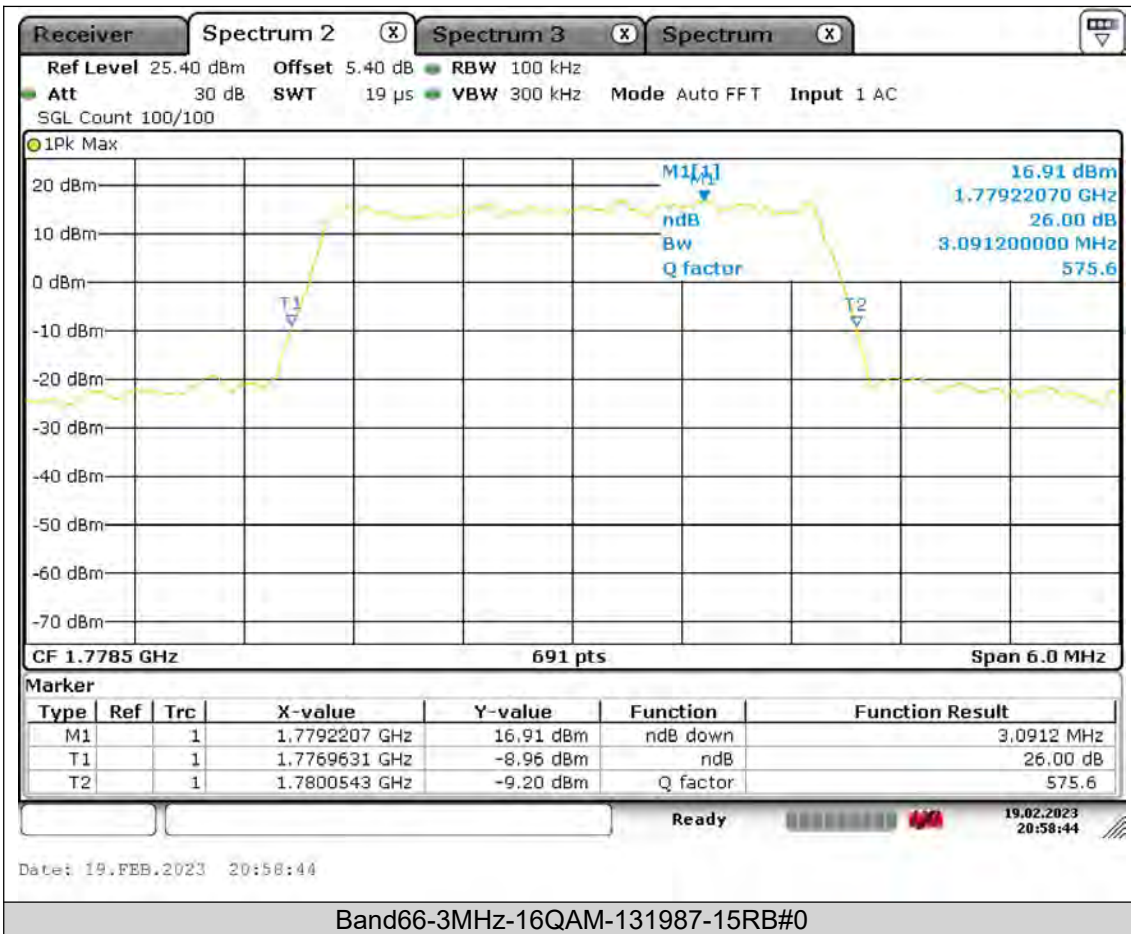

BUREAU VERITAS

Test Report No.: PSU-QSU2308280414RF03