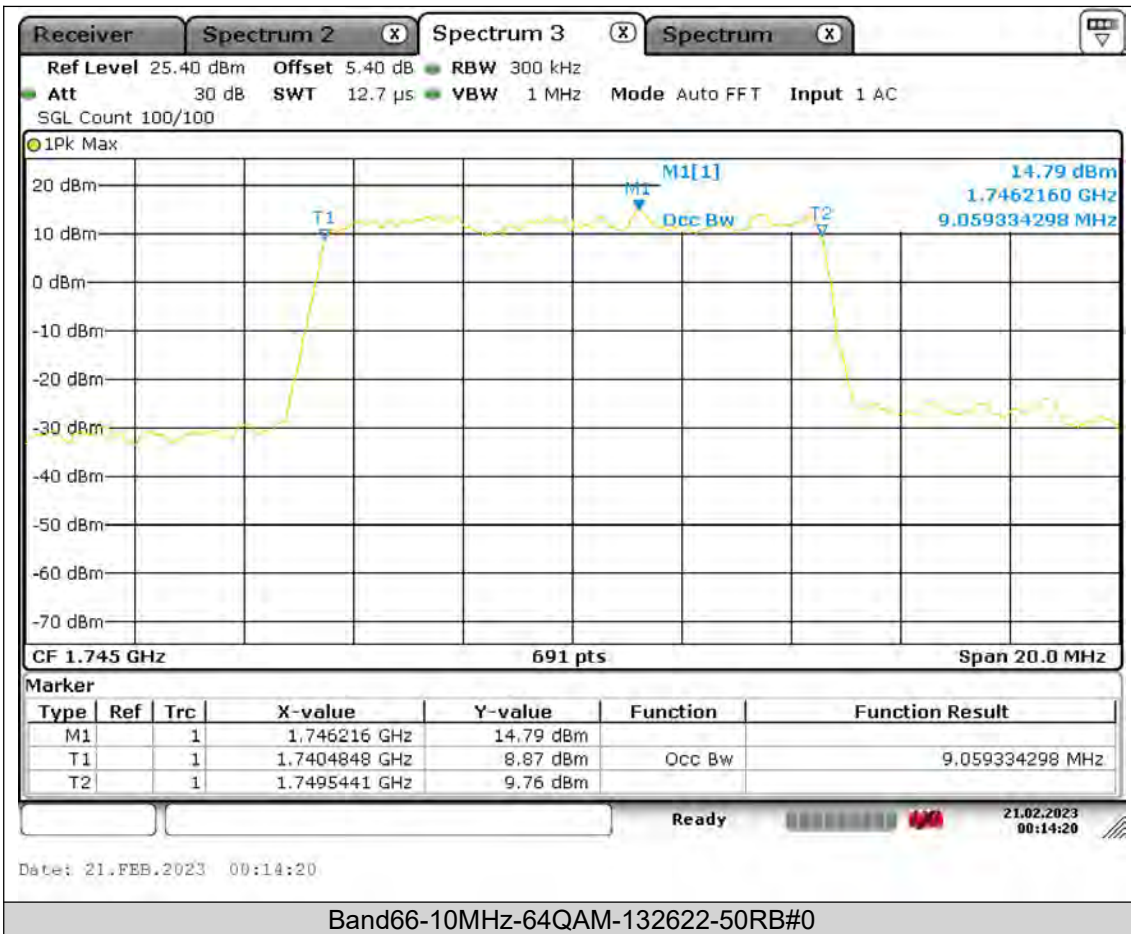

BUREAU VERITAS

Test Report No.: PSU-QSU2308280414RF03

BUREAU
VERITAS

Test Report No.: PSU-QSU2308280414RF03

BUREAU
VERITAS

Test Report No.: PSU-QSU2308280414RF03

BUREAU VERITAS

Test Report No.: PSU-QSU2308280414RF03