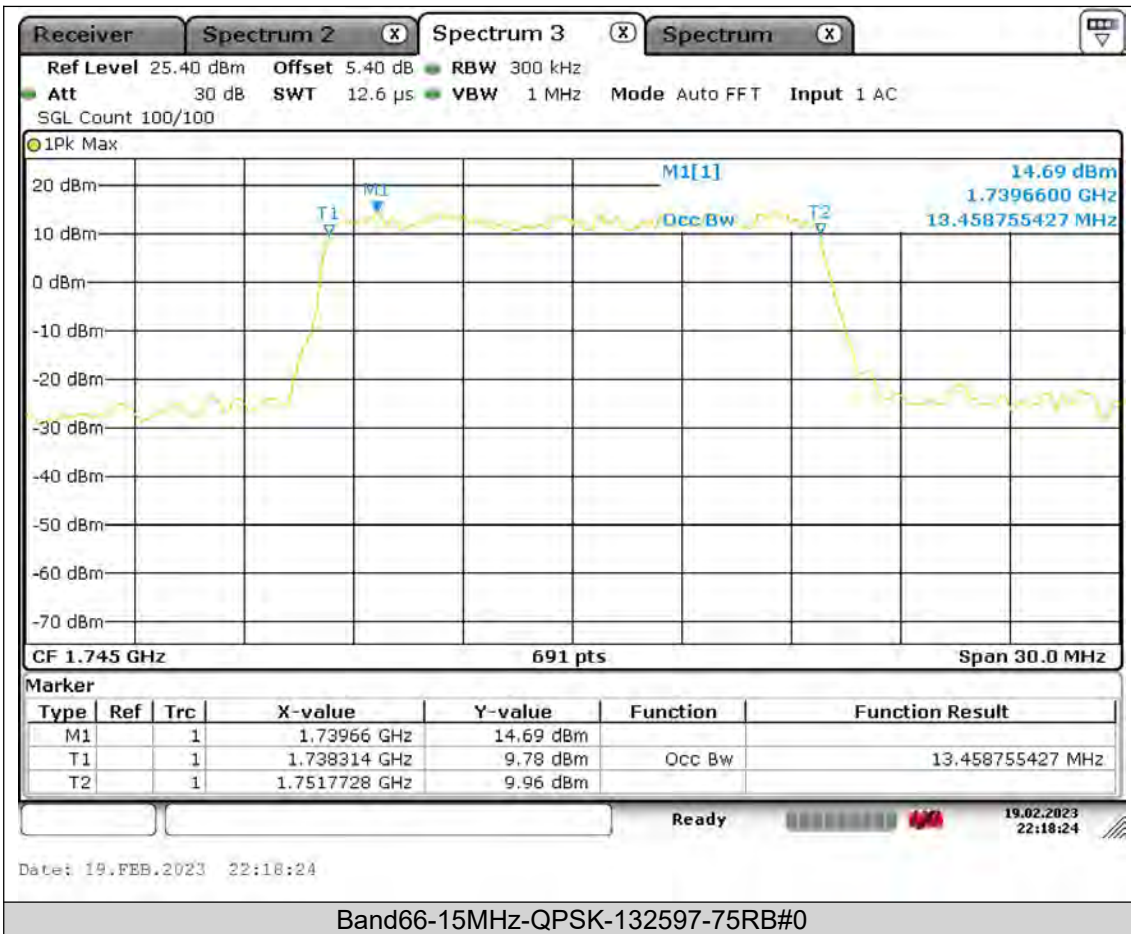

Test Report No.: PSU-QSU2308280414RF03

BUREAU VERITAS

Test Report No.: PSU-QSU2308280414RF03

BUREAU
VERITAS

Test Report No.: PSU-QSU2308280414RF03

**BUREAU
VERITAS**

Test Report No.: PSU-QSU2308280414RF03

BUREAU
VERITAS