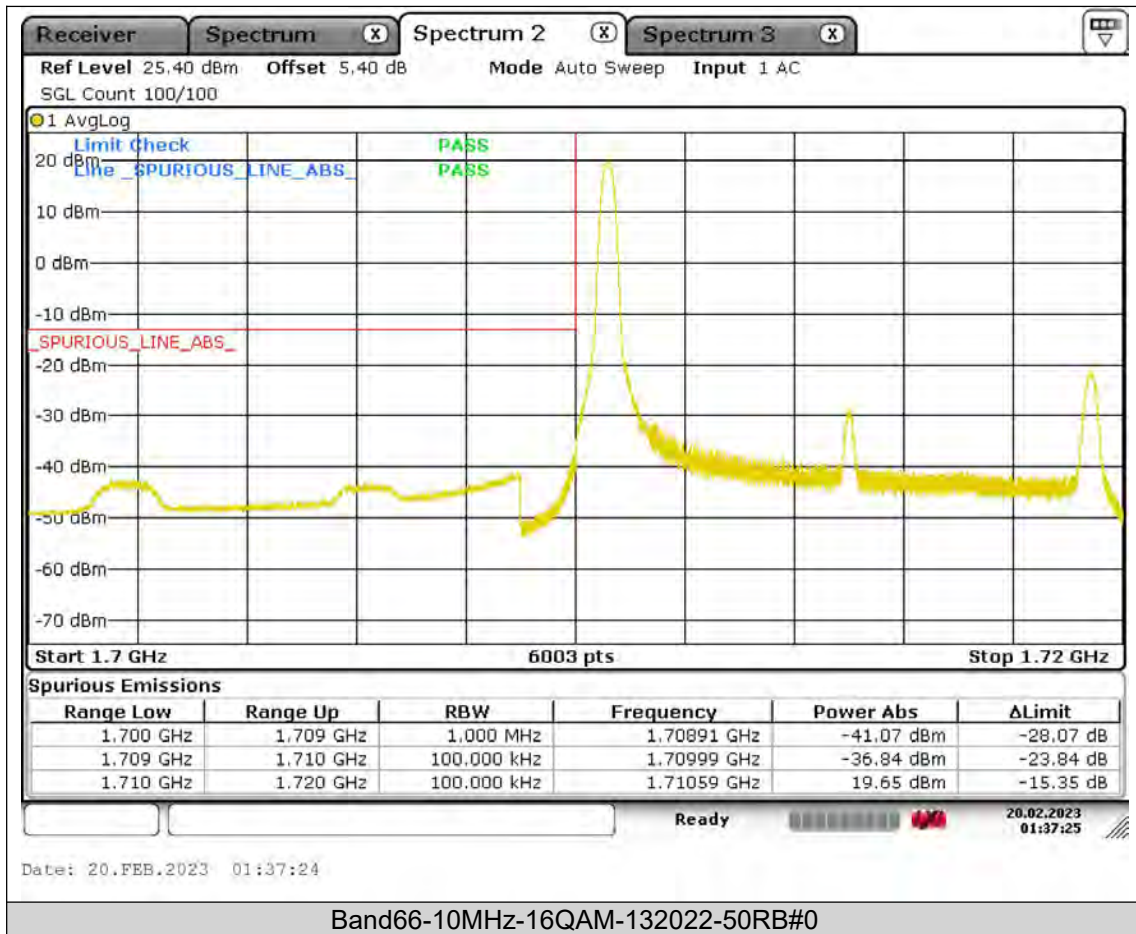

BUREAU VERITAS

Test Report No.: PSU-QSU2308280414RF03