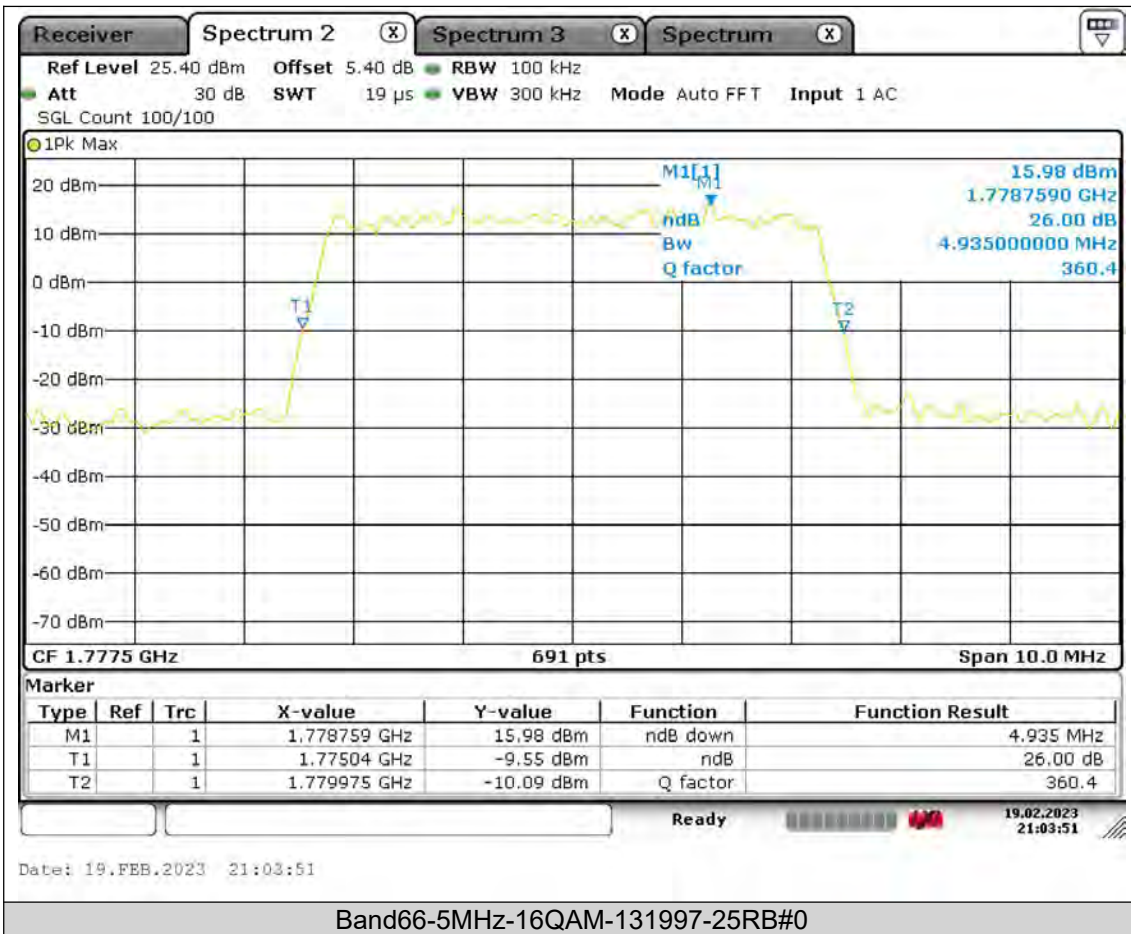

Test Report No.: PSU-QSU2308280414RF03

BUREAU
VERITAS

Test Report No.: PSU-QSU2308280414RF03

BUREAU VERITAS

Test Report No.: PSU-QSU2308280414RF03

BUREAU VERITAS

Test Report No.: PSU-QSU2308280414RF03

BUREAU VERITAS