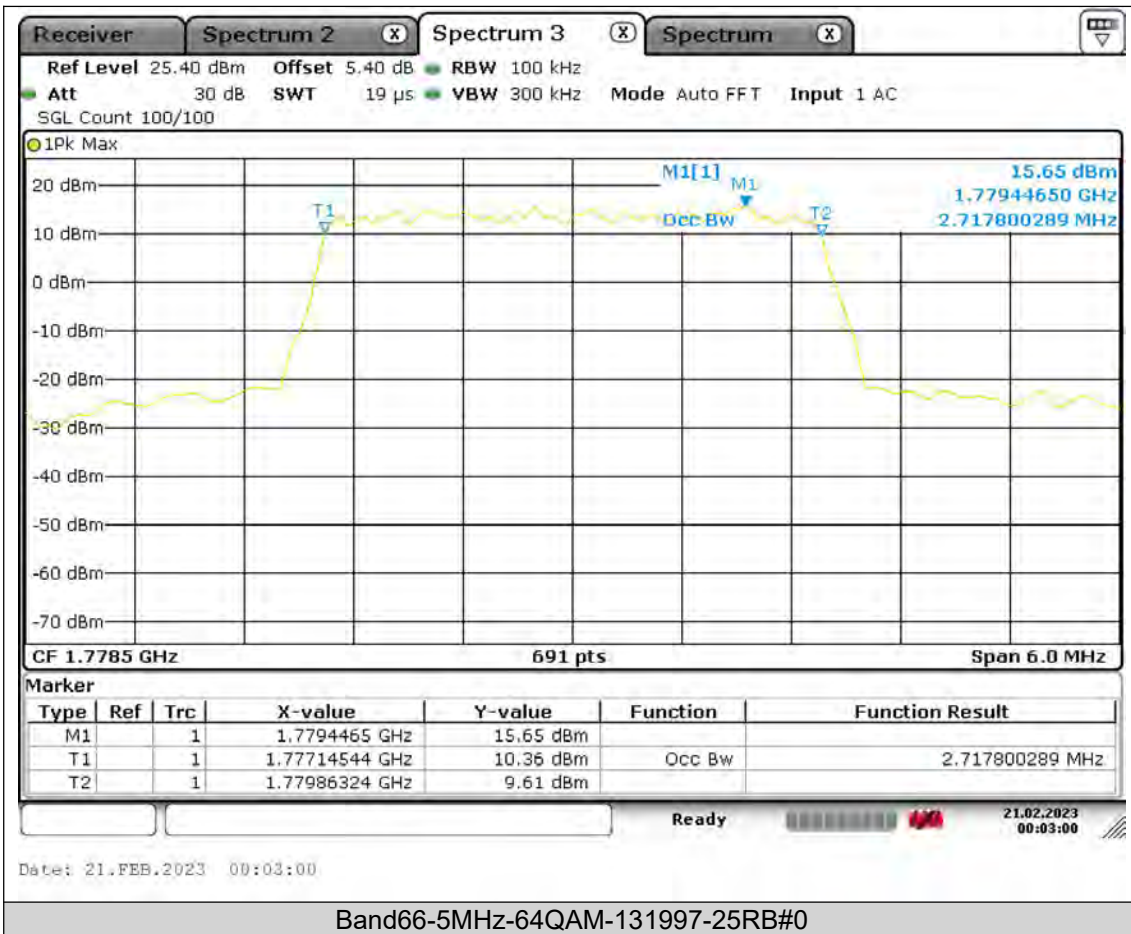

BUREAU
VERITAS

Test Report No.: PSU-QSU2308280414RF03

BUREAU
VERITAS

Test Report No.: PSU-QSU2308280414RF03

BUREAU VERITAS

Test Report No.: PSU-QSU2308280414RF03

BUREAU VERITAS

Test Report No.: PSU-QSU2308280414RF03