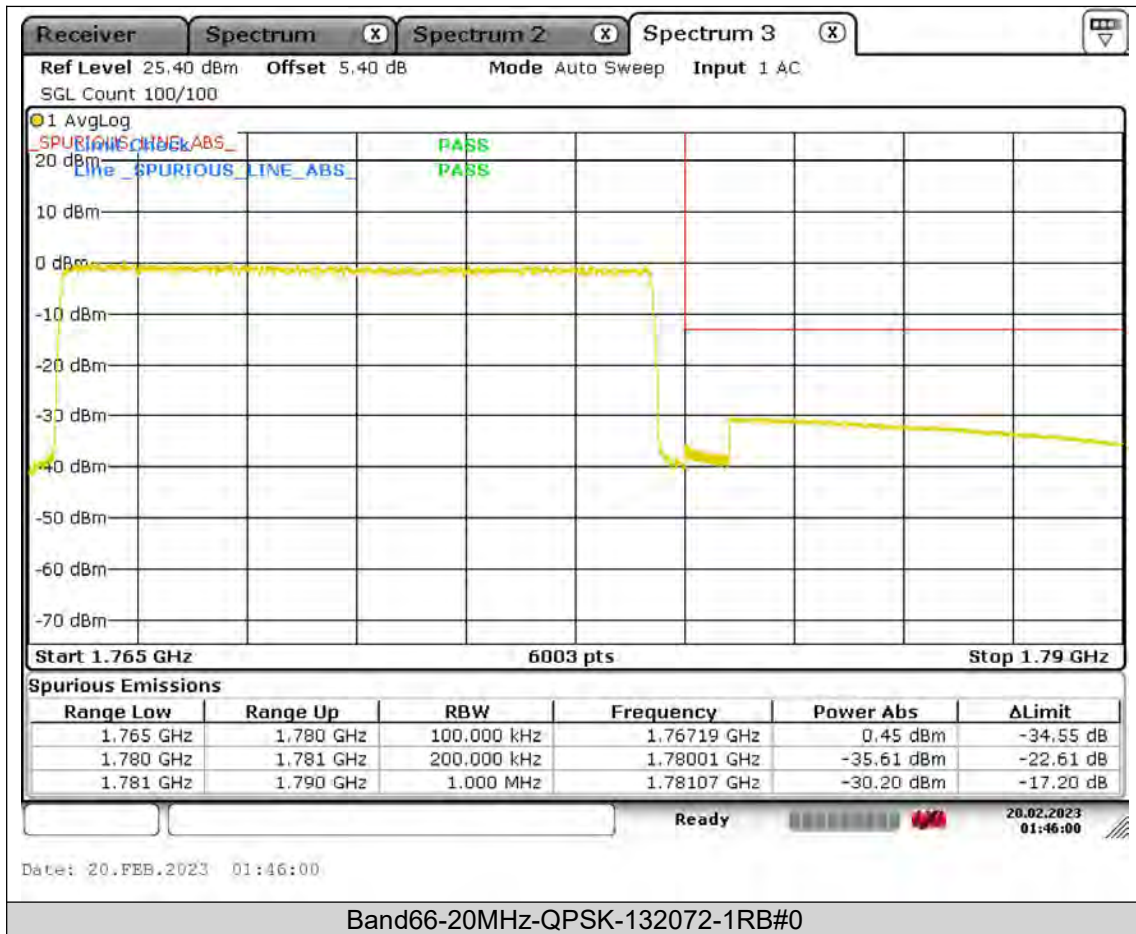

BUREAU
VERITAS

Test Report No.: PSU-QSU2308280414RF03

BUREAU
VERITAS

Test Report No.: PSU-QSU2308280414RF03

Test Report No.: PSU-QSU2308280414RF03

BUREAU VERITAS

Test Report No.: PSU-QSU2308280414RF03

BUREAU VERITAS