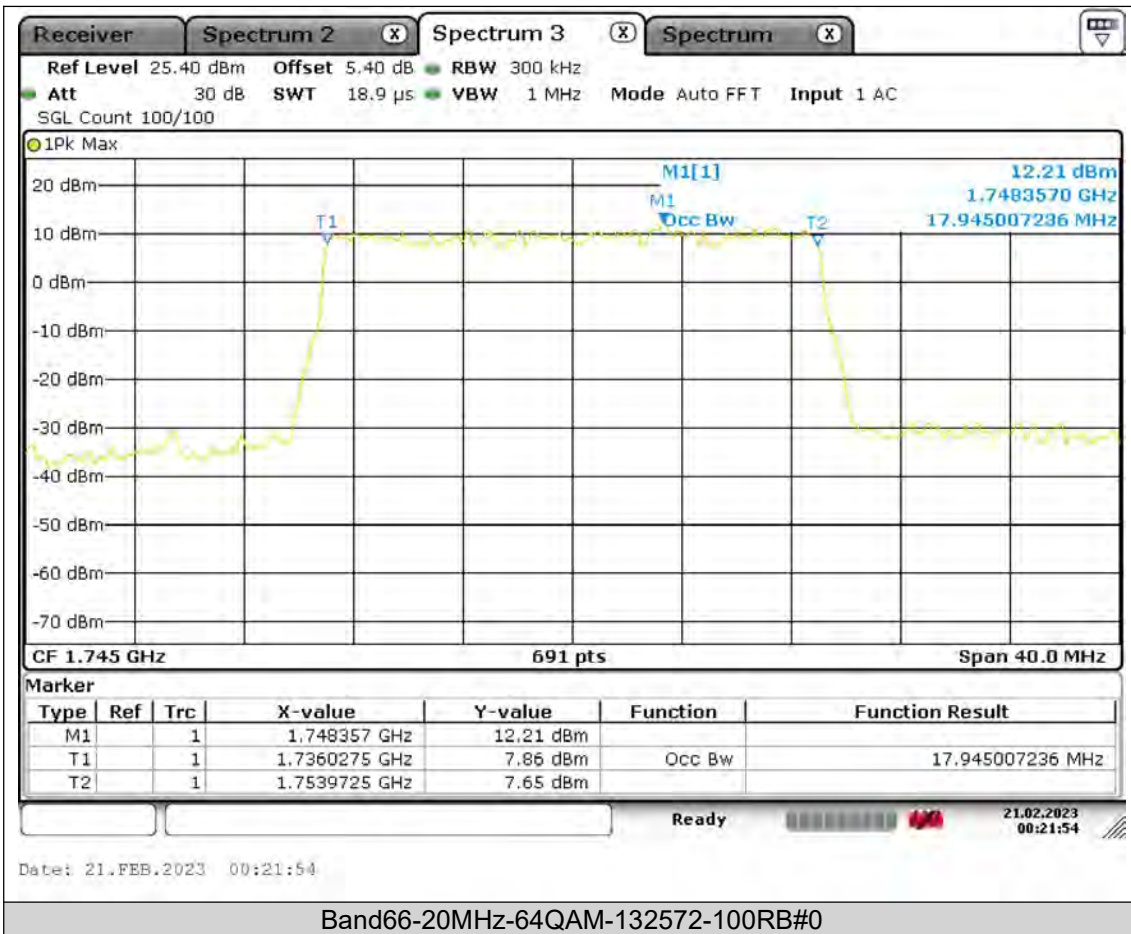

BUREAU
VERITAS

Test Report No.: PSU-QSU2308280414RF03