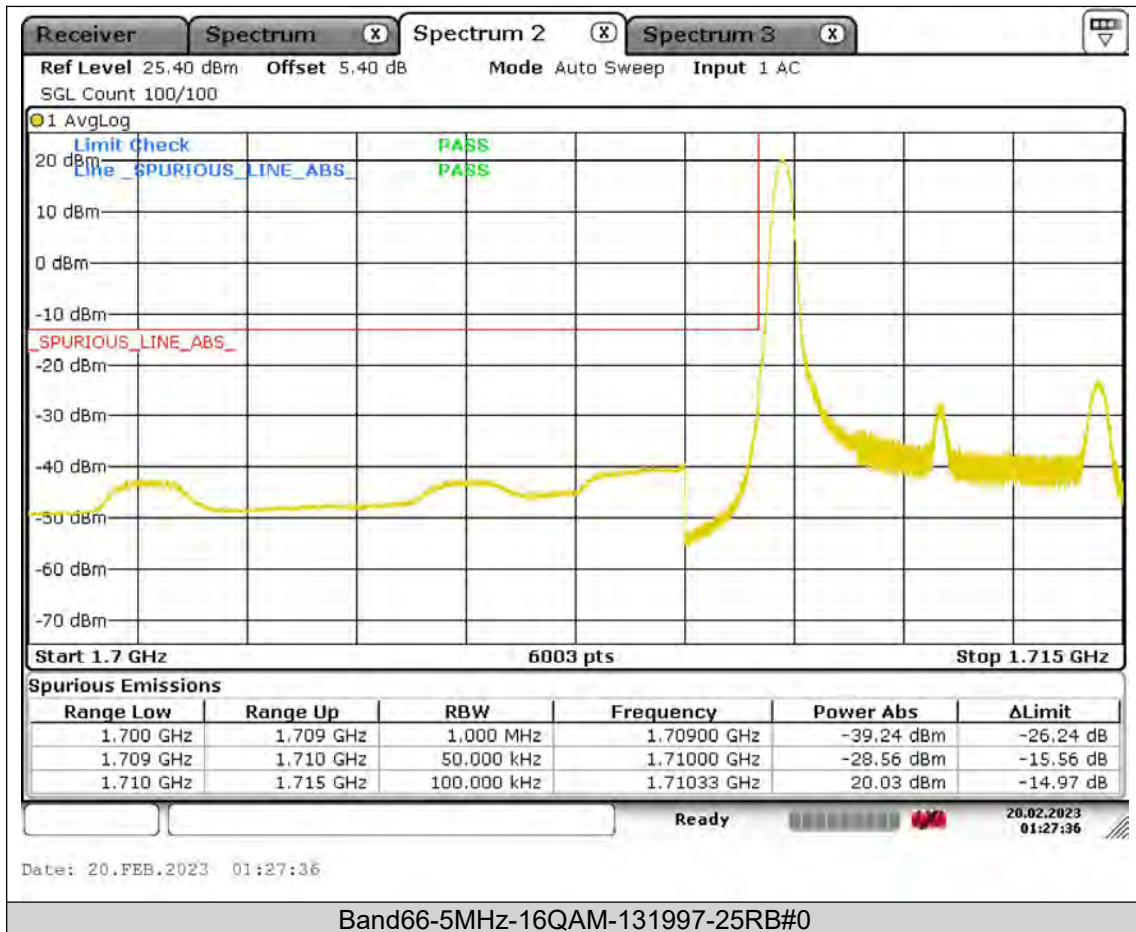

Test Report No.: PSU-QSU2308280414RF03