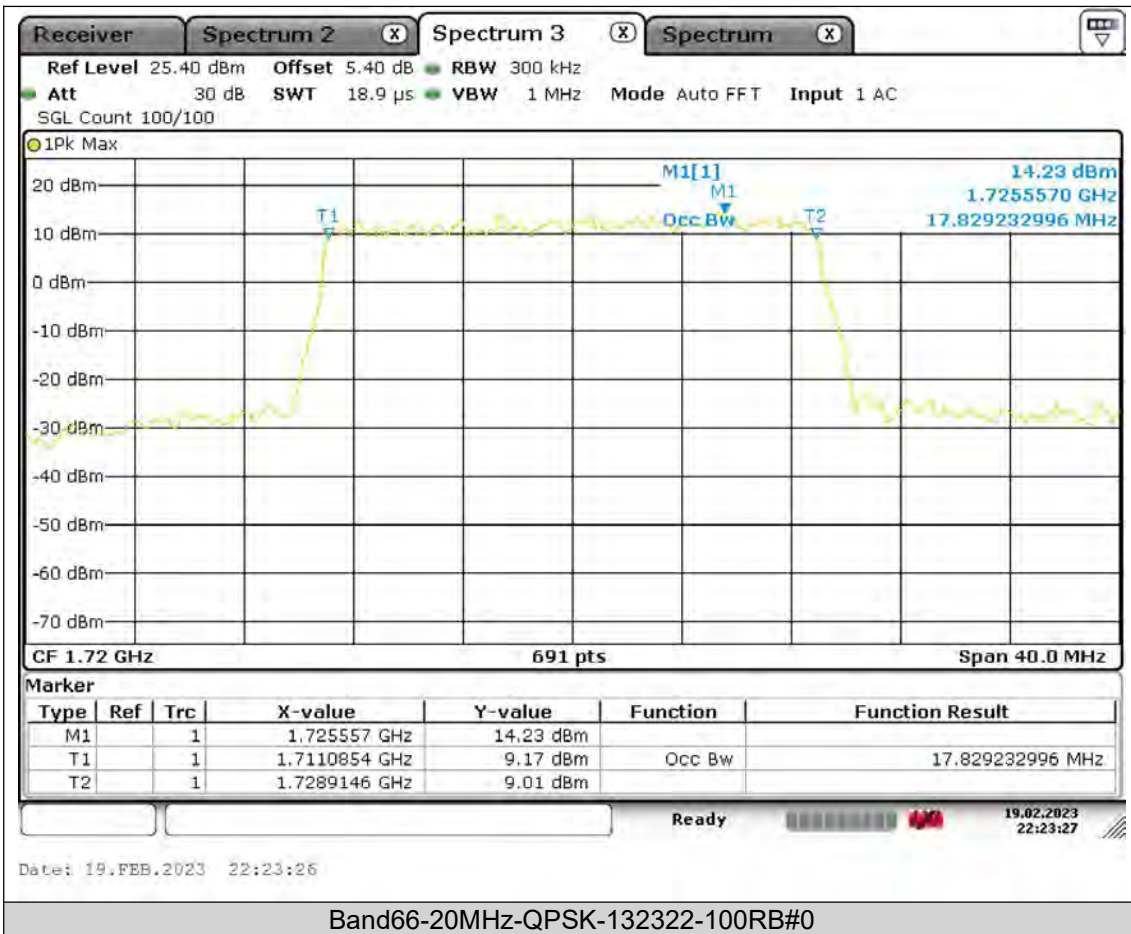

Test Report No.: PSU-QSU2308280414RF03

BUREAU
VERITAS

Test Report No.: PSU-QSU2308280414RF03

BUREAU
VERITAS

Test Report No.: PSU-QSU2308280414RF03

BUREAU VERITAS

Test Report No.: PSU-QSU2308280414RF03

BUREAU
VERITAS