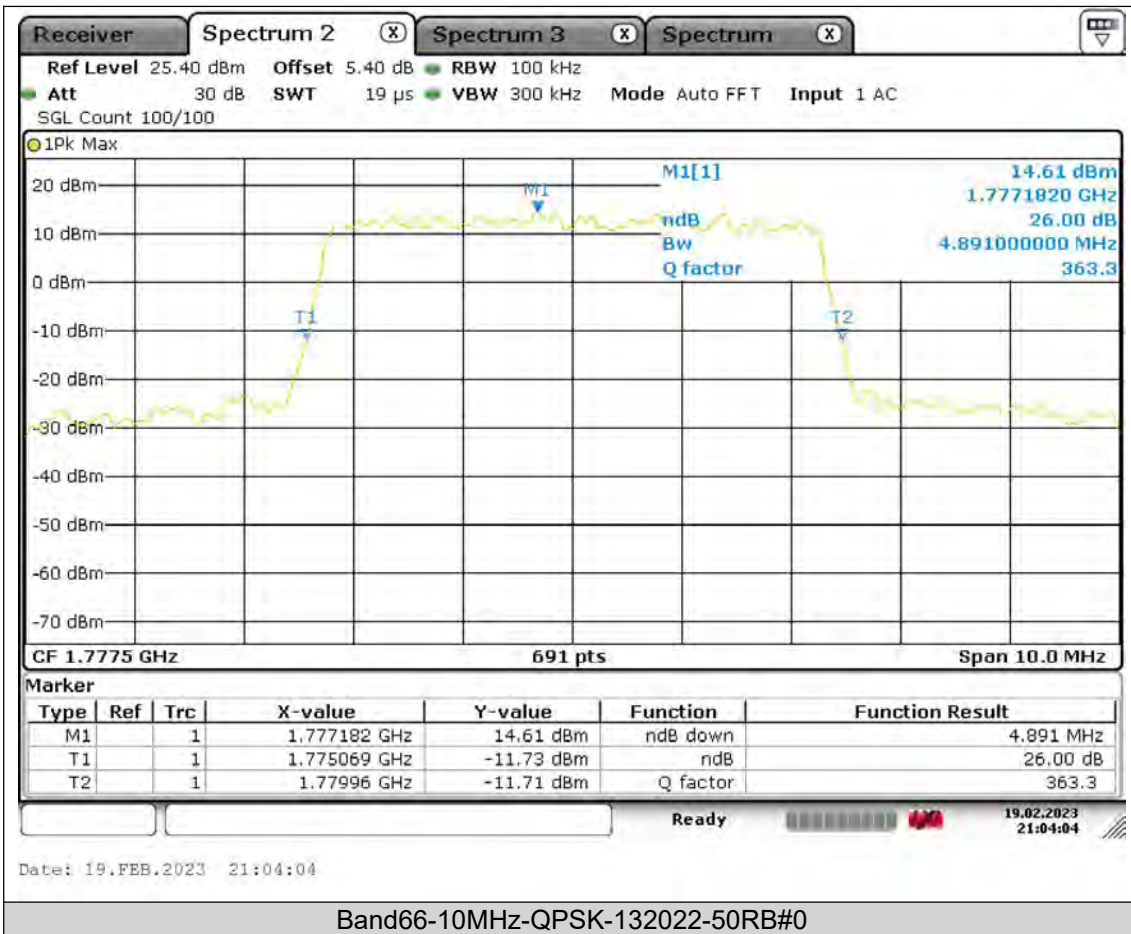

BUREAU
VERITAS

Test Report No.: PSU-QSU2308280414RF03