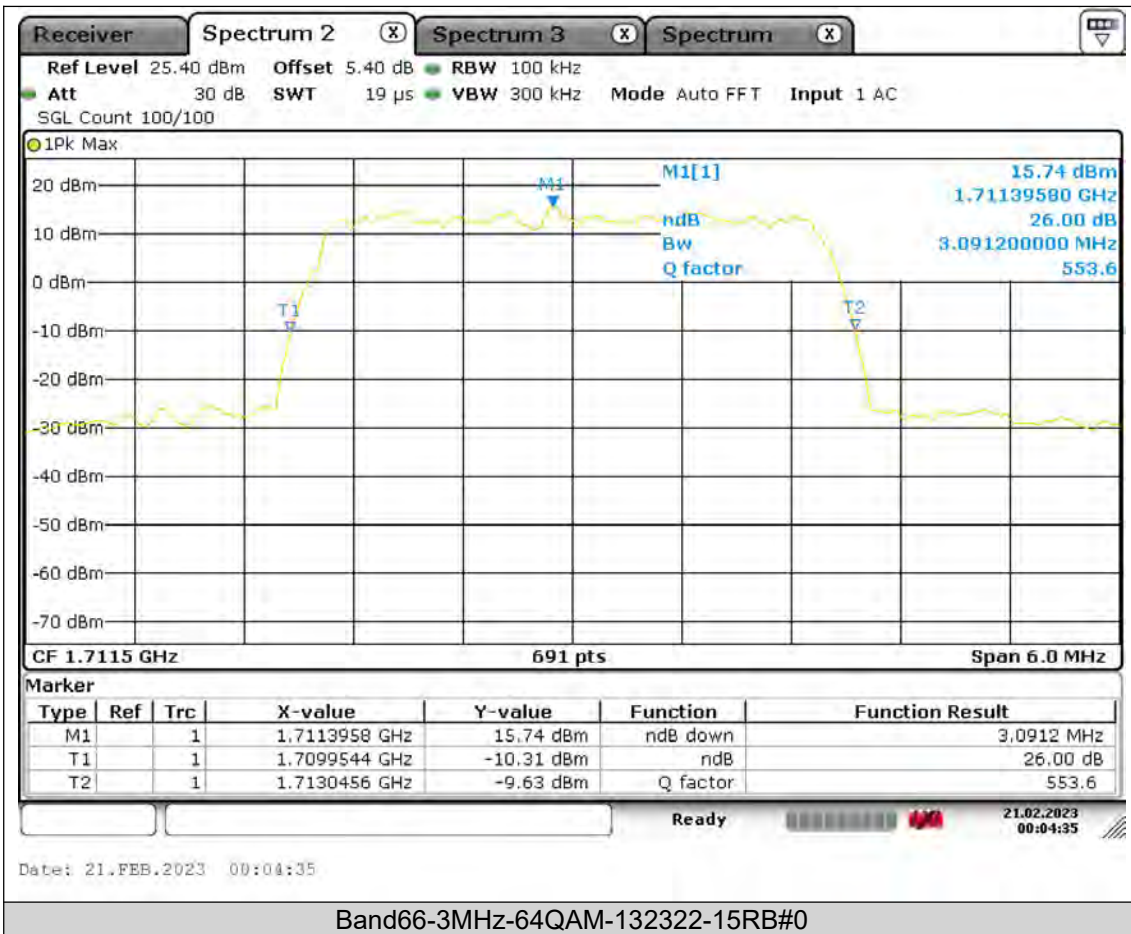

BUREAU VERITAS

Test Report No.: PSU-QSU2308280414RF03