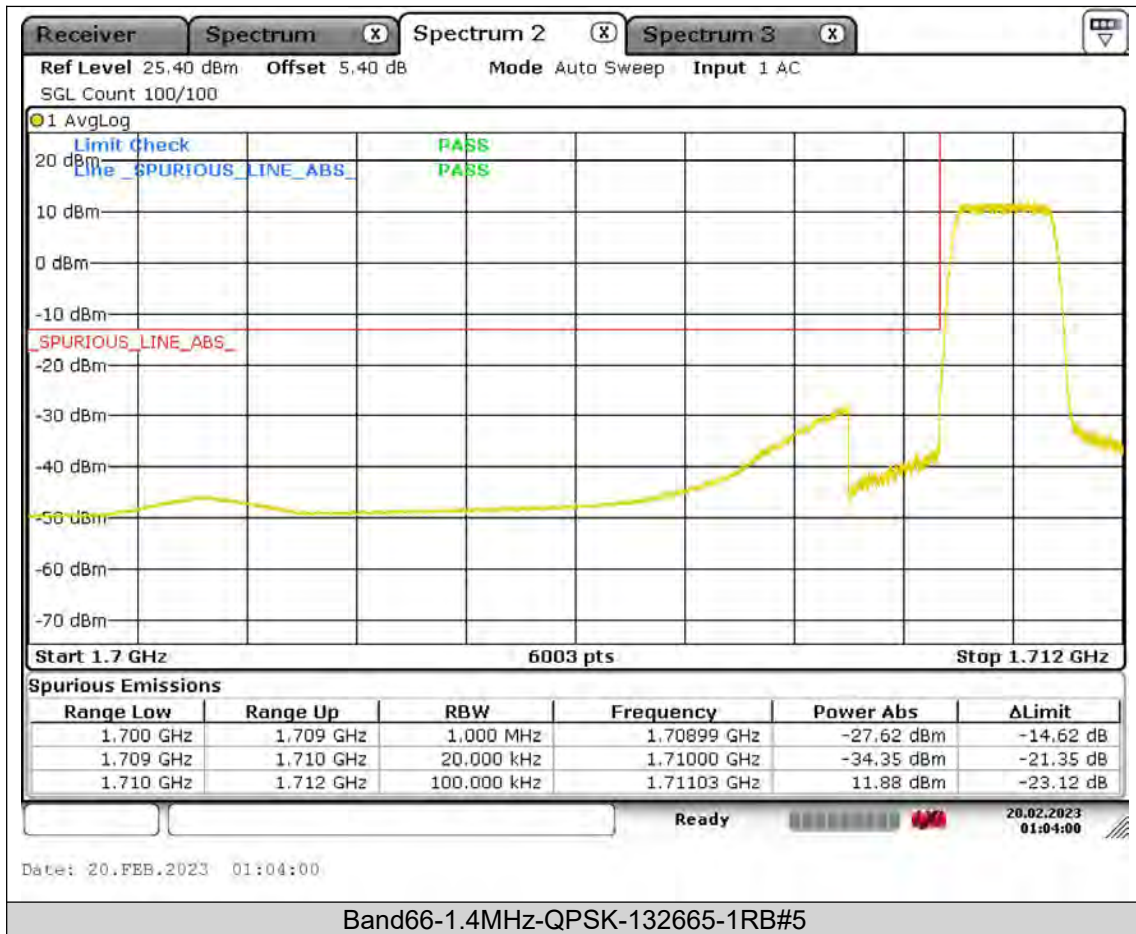

**BUREAU
VERITAS**

Test Report No.: PSU-QSU2308280414RF03

Band66	20MHz	64QAM	132572	1RB#99	-42.74	PASS
Band66	20MHz	64QAM	132572	100RB#0	-32.27	PASS

Test Graphs

BUREAU
VERITAS

Test Report No.: PSU-QSU2308280414RF03