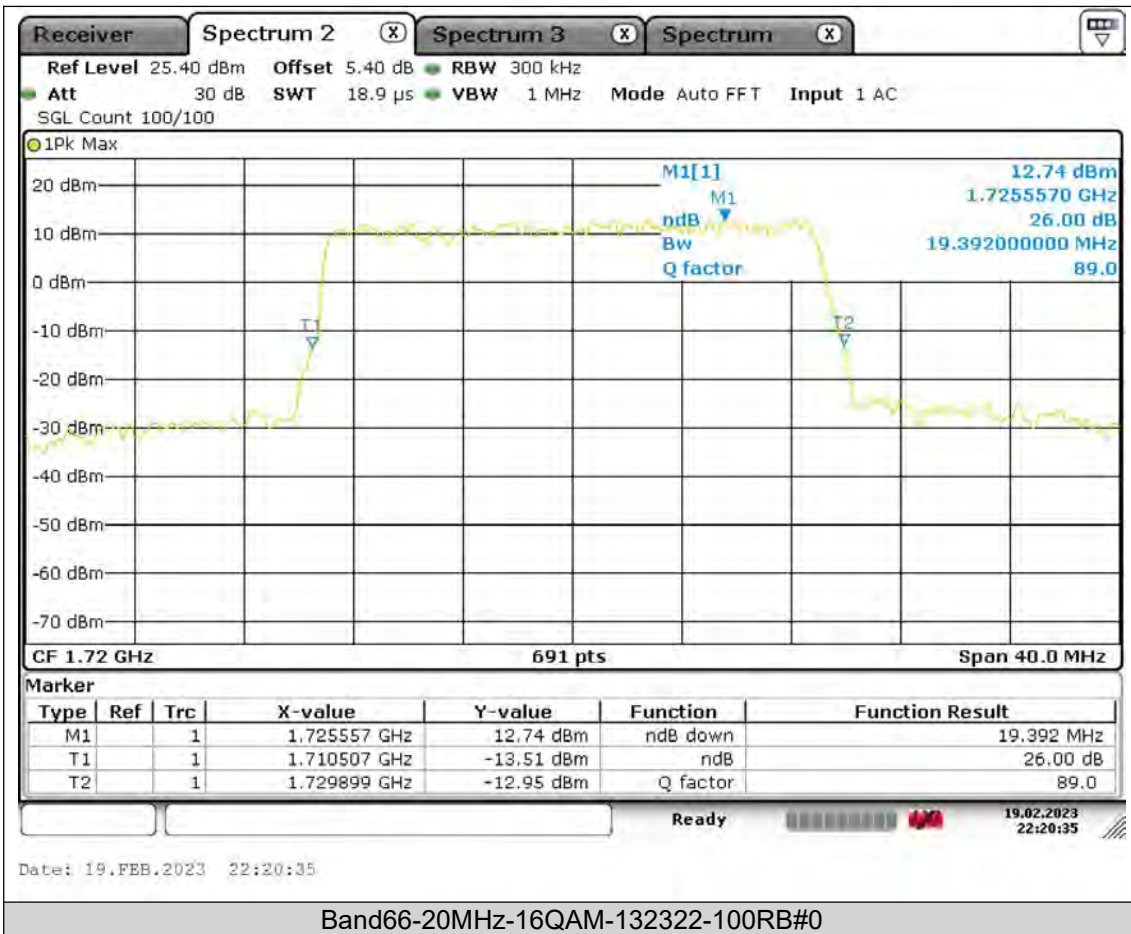

BUREAU VERITAS

Test Report No.: PSU-QSU2308280414RF03