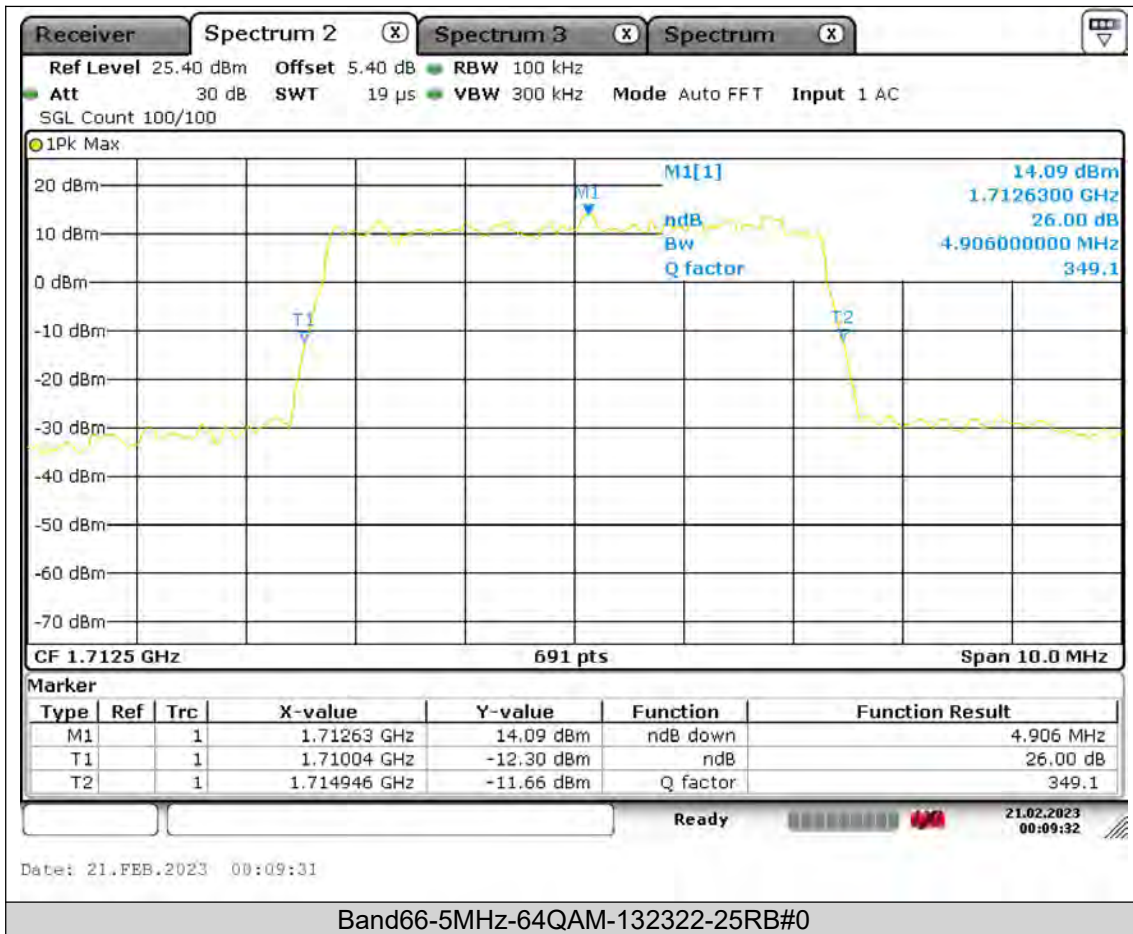

BUREAU
VERITAS

Test Report No.: PSU-QSU2308280414RF03