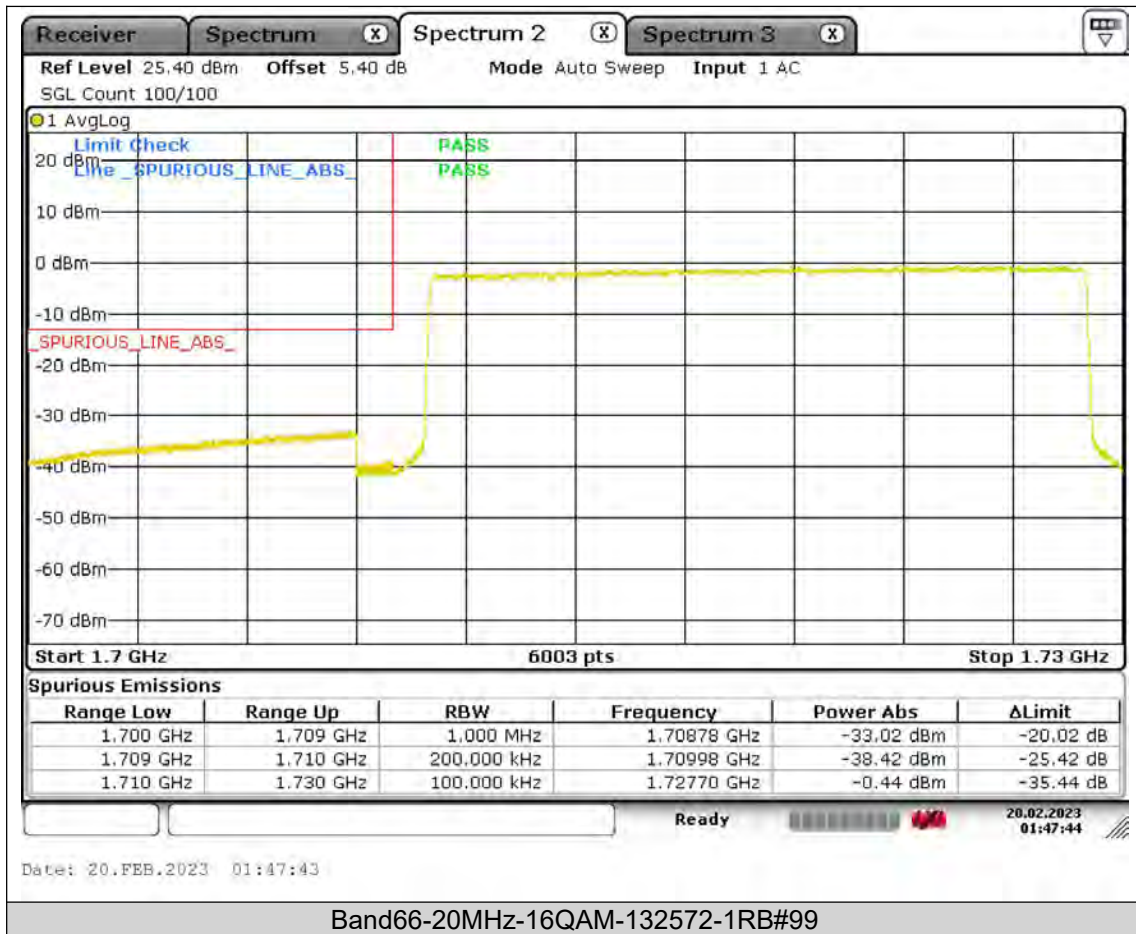

BUREAU
VERITAS

Test Report No.: PSU-QSU2308280414RF03