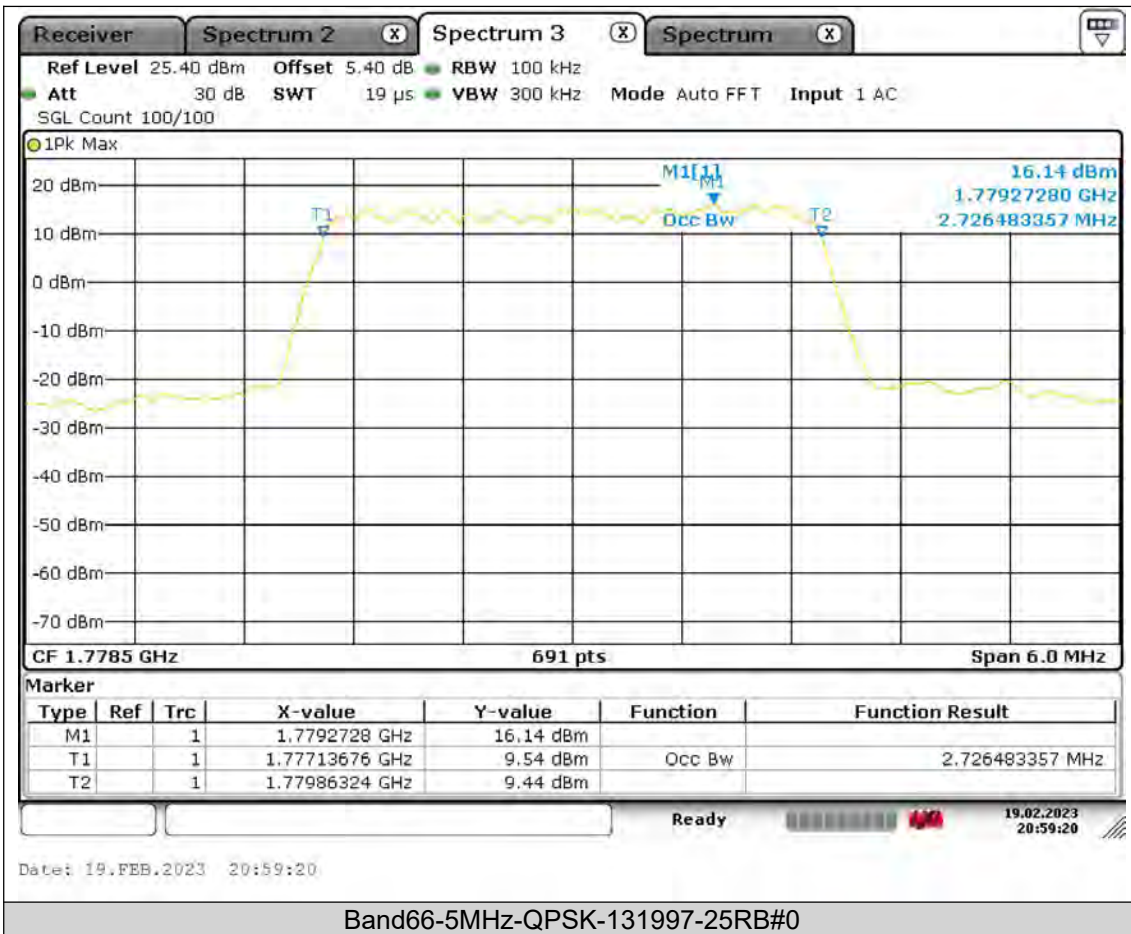

BUREAU VERITAS

Test Report No.: PSU-QSU2308280414RF03