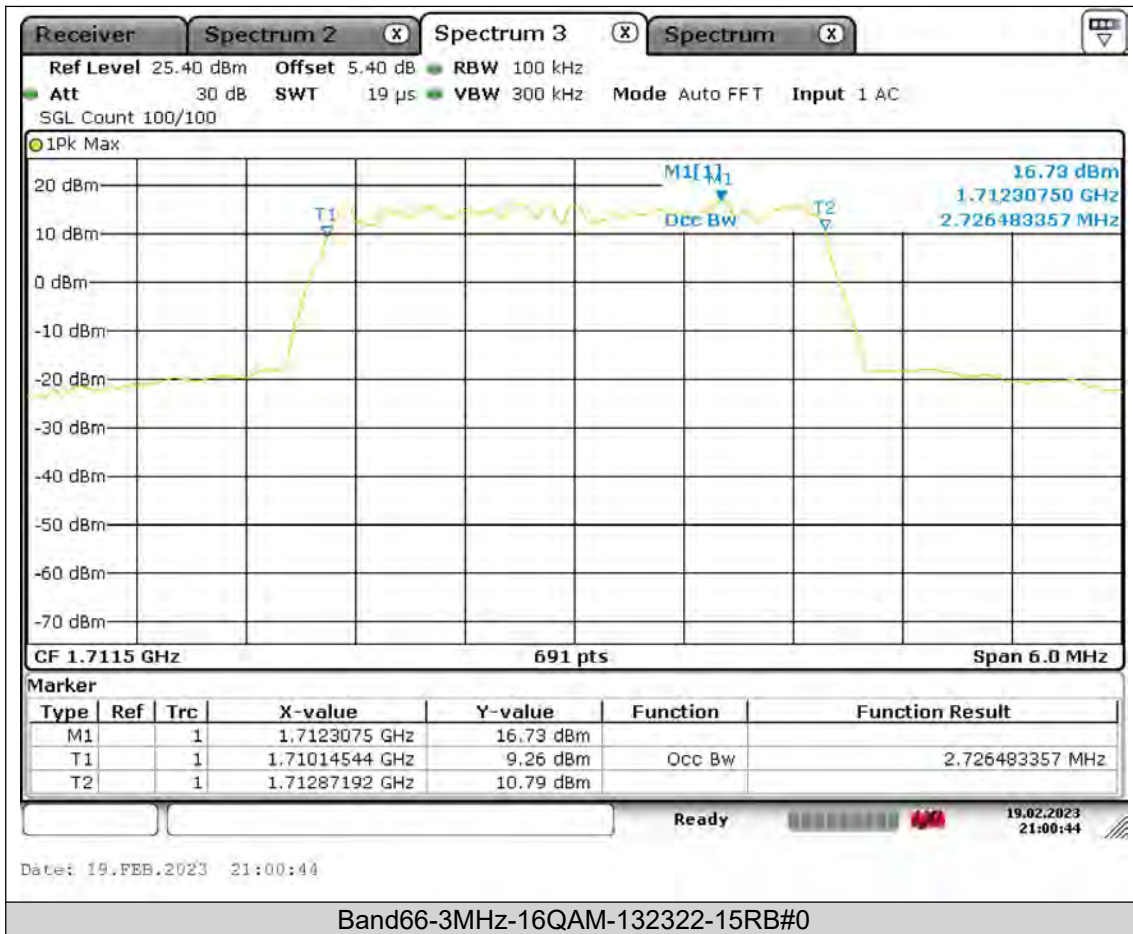

Test Report No.: PSU-QSU2308280414RF03

BUREAU VERITAS

Test Report No.: PSU-QSU2308280414RF03

BUREAU
VERITAS

Test Report No.: PSU-QSU2308280414RF03

BUREAU VERITAS

Test Report No.: PSU-QSU2308280414RF03

BUREAU VERITAS