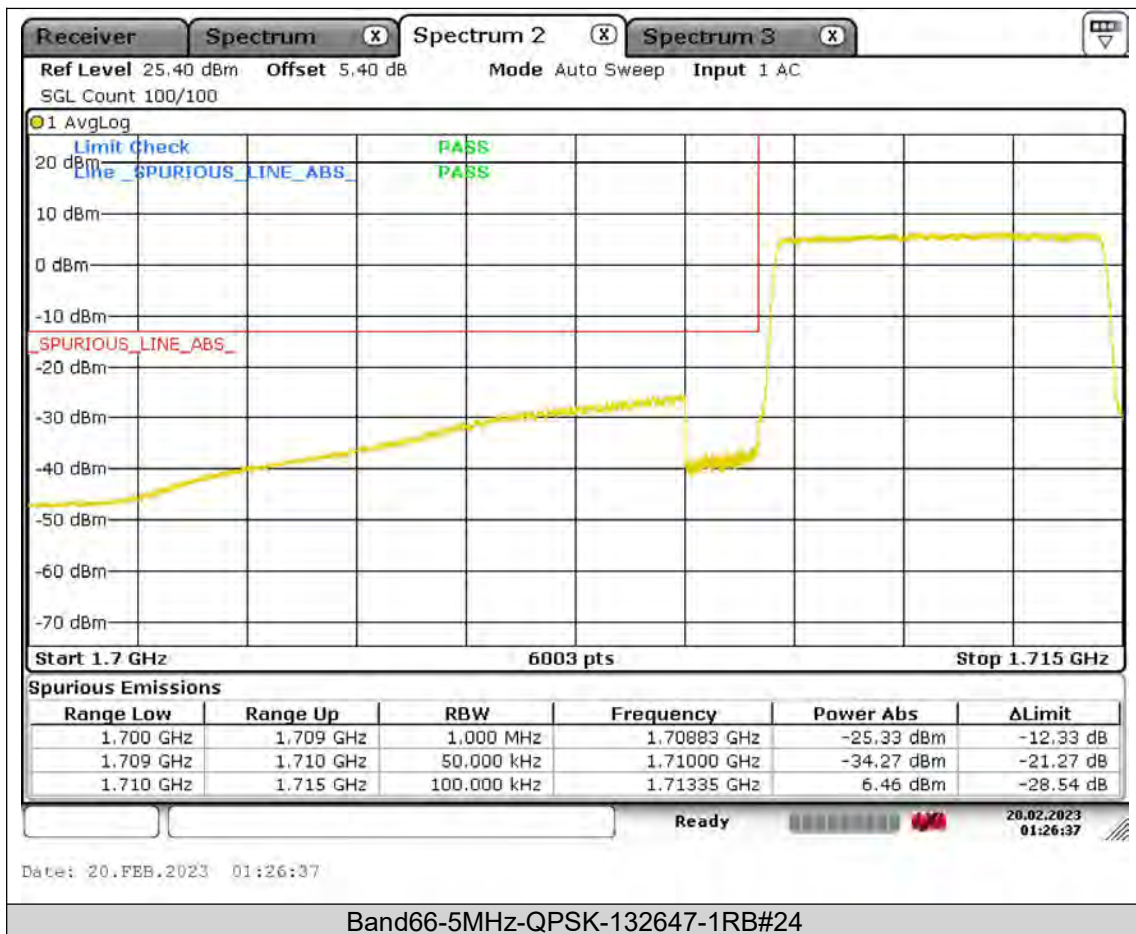

BUREAU VERITAS

Test Report No.: PSU-QSU2308280414RF03

BUREAU VERITAS

Test Report No.: PSU-QSU2308280414RF03

Test Report No.: PSU-QSU2308280414RF03

BUREAU VERITAS

Test Report No.: PSU-QSU2308280414RF03

BUREAU
VERITAS