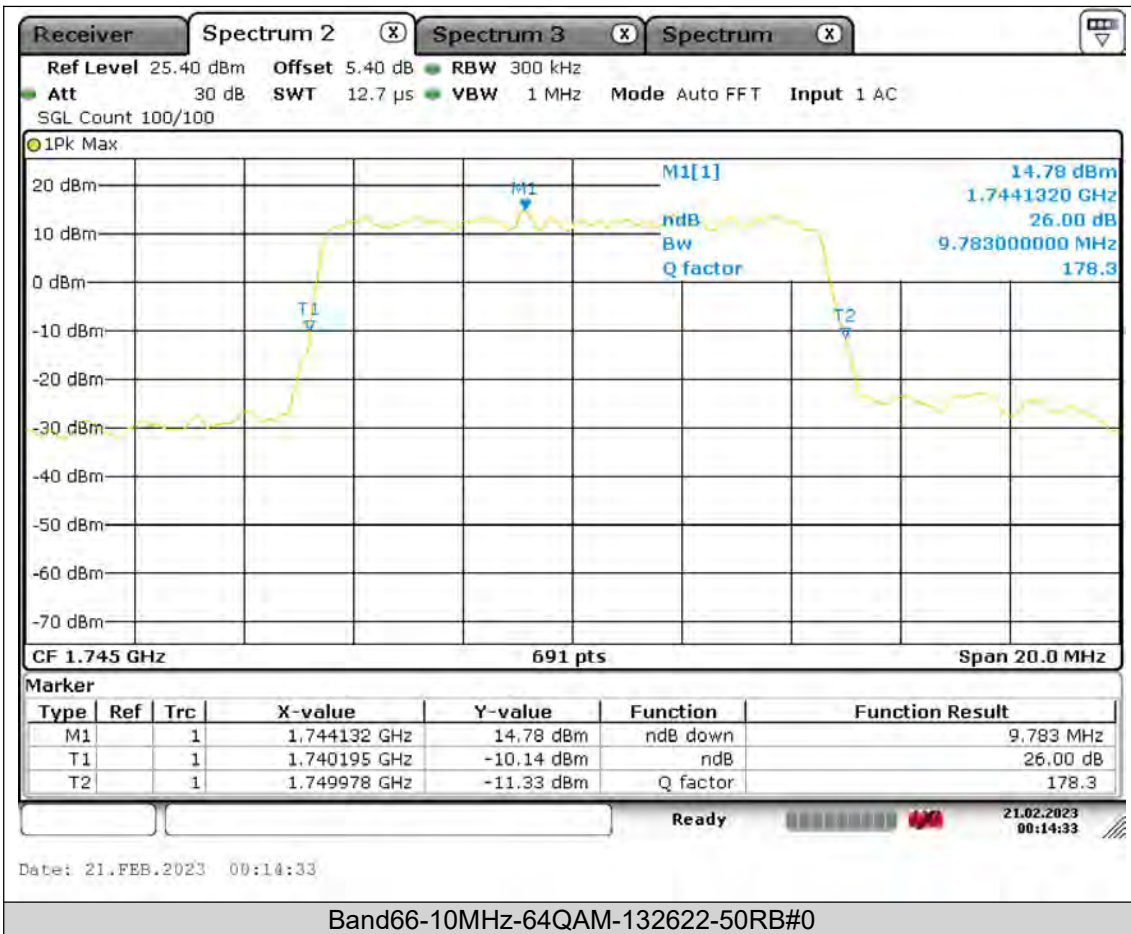

BUREAU
VERITAS

Test Report No.: PSU-QSU2308280414RF03