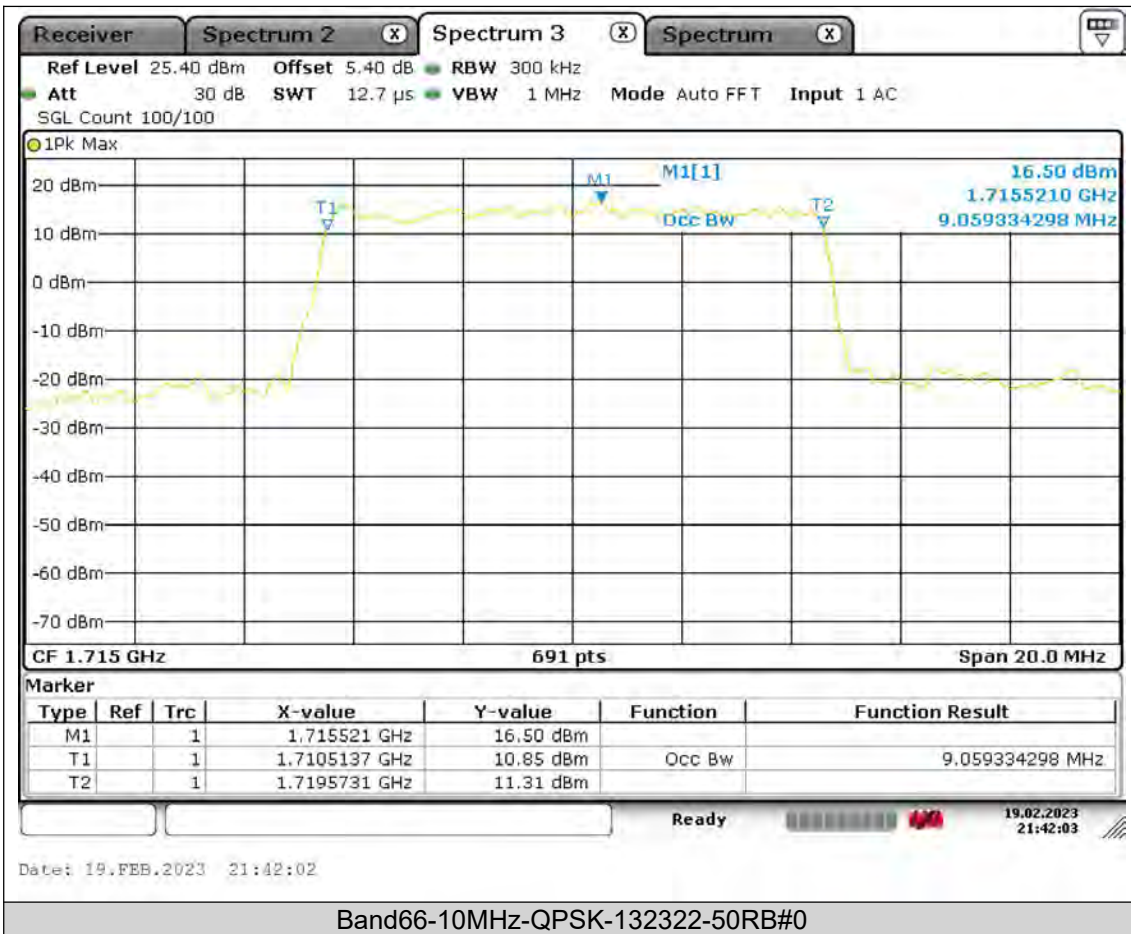

Test Report No.: PSU-QSU2308280414RF03

BUREAU
VERITAS

Test Report No.: PSU-QSU2308280414RF03

BUREAU VERITAS

Test Report No.: PSU-QSU2308280414RF03

BUREAU VERITAS

Test Report No.: PSU-QSU2308280414RF03

BUREAU VERITAS