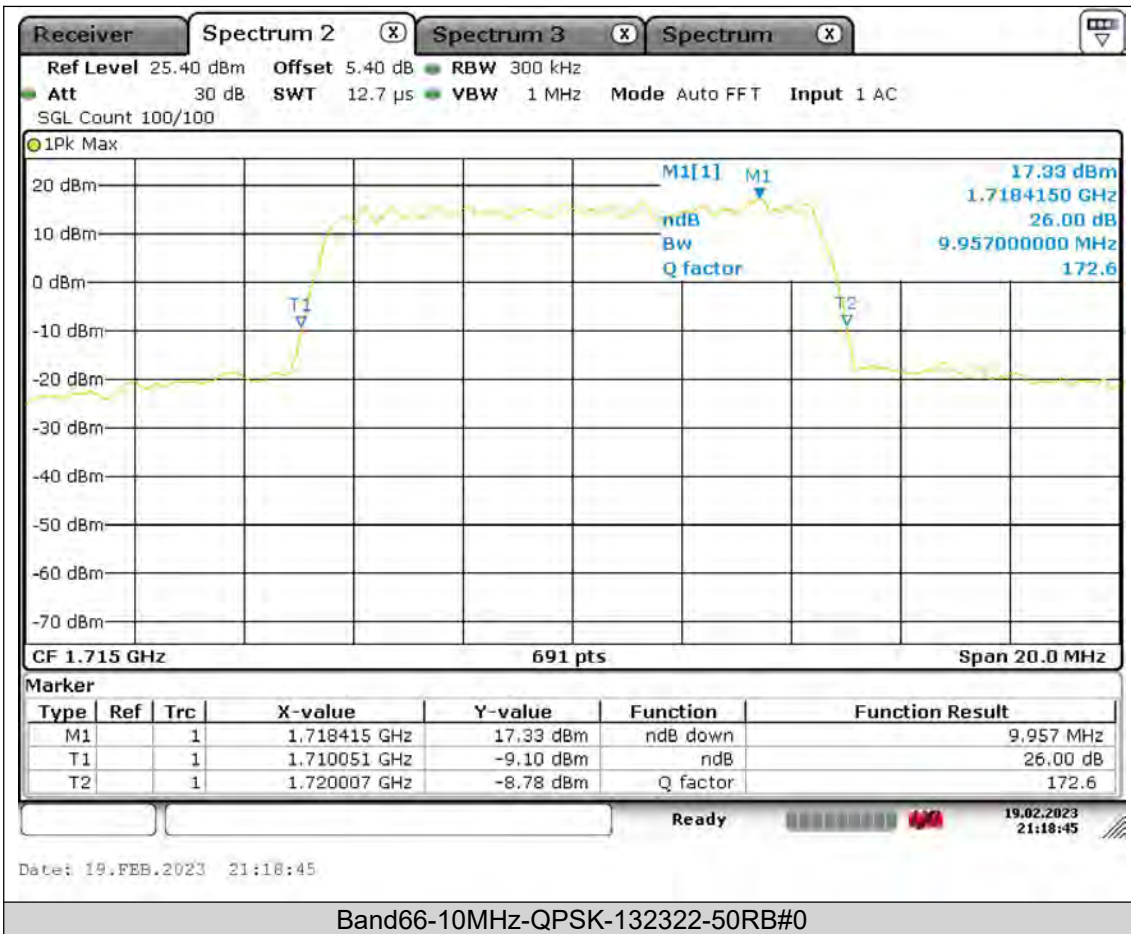

Test Report No.: PSU-QSU2308280414RF03

BUREAU
VERITAS

Test Report No.: PSU-QSU2308280414RF03

BUREAU
VERITAS

Test Report No.: PSU-QSU2308280414RF03

BUREAU
VERITAS

Test Report No.: PSU-QSU2308280414RF03

BUREAU
VERITAS