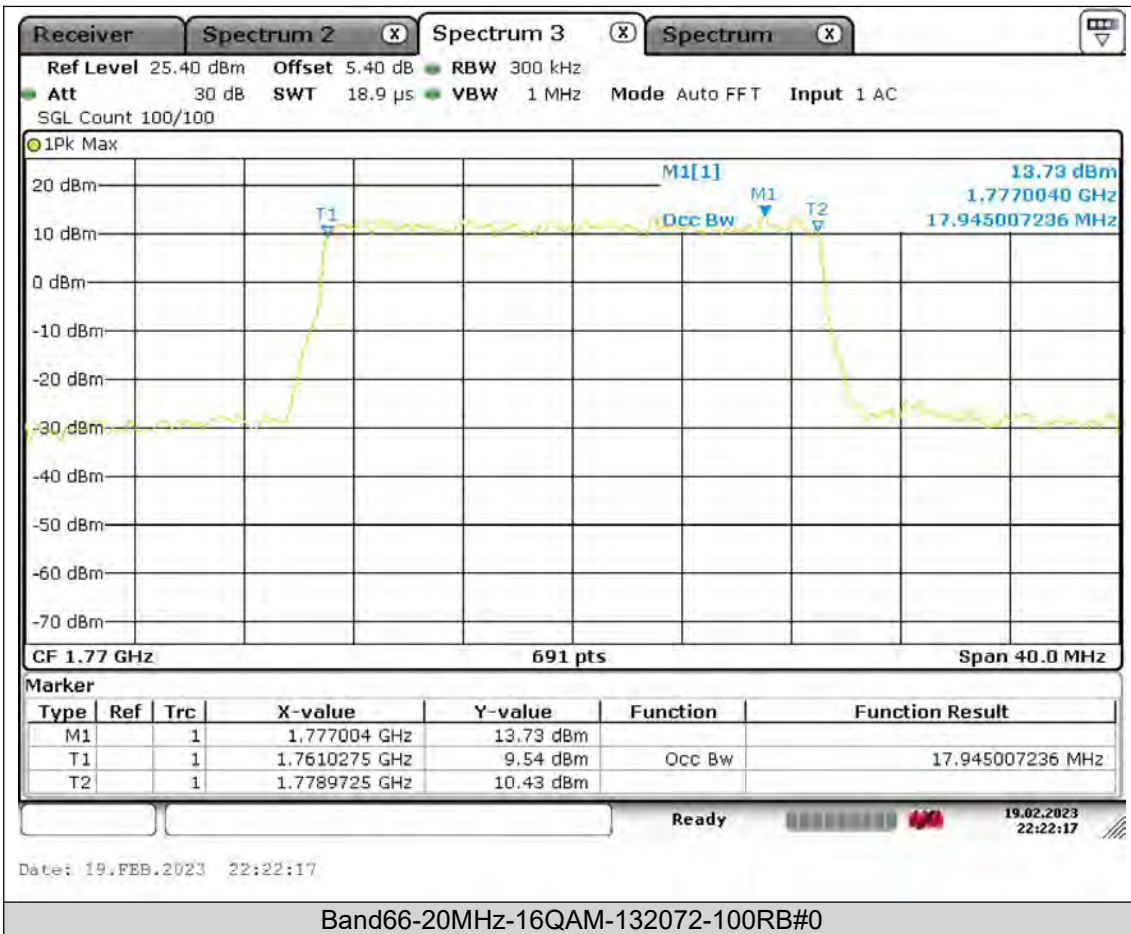

BUREAU
VERITAS

Test Report No.: PSU-QSU2308280414RF03