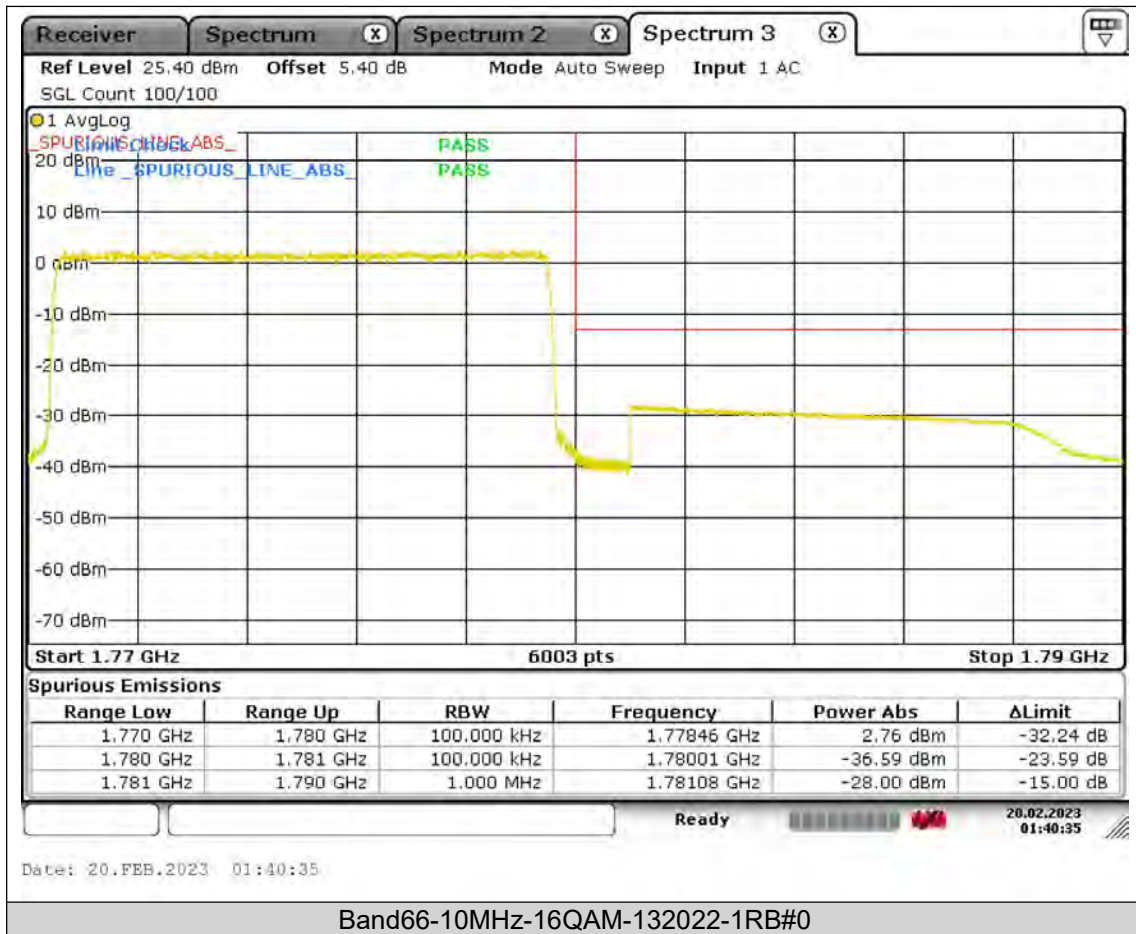

BUREAU
VERITAS

Test Report No.: PSU-QSU2308280414RF03

BUREAU VERITAS

Test Report No.: PSU-QSU2308280414RF03

BUREAU VERITAS

Test Report No.: PSU-QSU2308280414RF03

BUREAU VERITAS

Test Report No.: PSU-QSU2308280414RF03