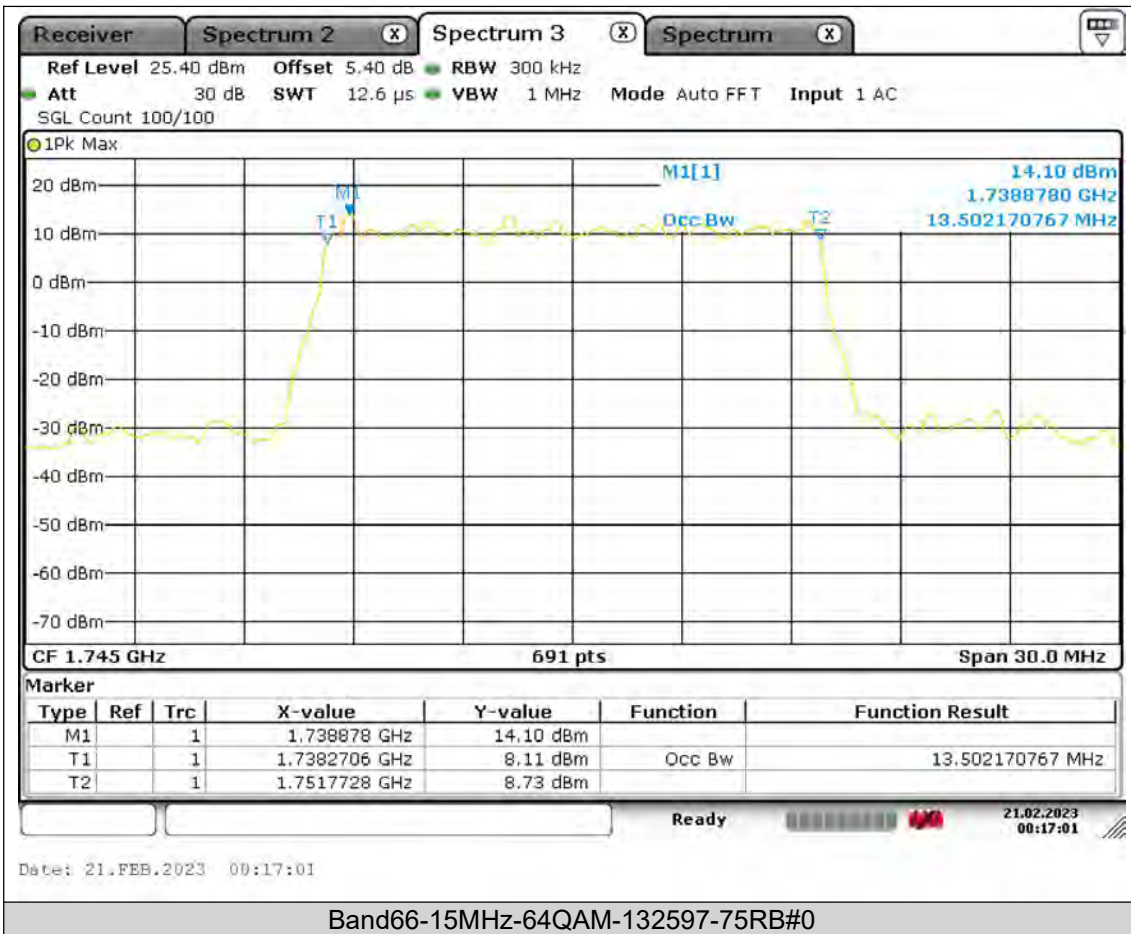

BUREAU
VERITAS

Test Report No.: PSU-QSU2308280414RF03

BUREAU
VERITAS

Test Report No.: PSU-QSU2308280414RF03

BUREAU
VERITAS

Test Report No.: PSU-QSU2308280414RF03

BUREAU
VERITAS

Test Report No.: PSU-QSU2308280414RF03