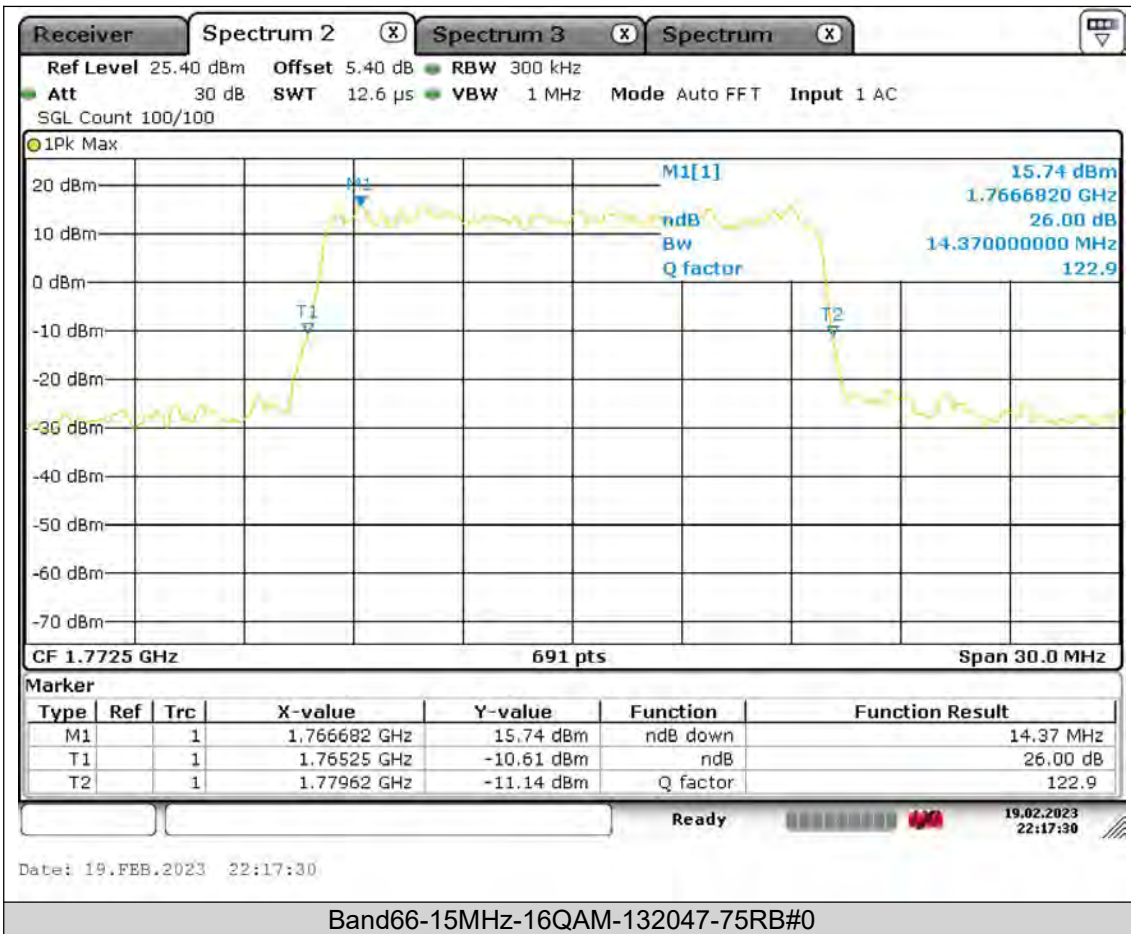

Test Report No.: PSU-QSU2308280414RF03

BUREAU VERITAS

Test Report No.: PSU-QSU2308280414RF03

BUREAU VERITAS

Test Report No.: PSU-QSU2308280414RF03

BUREAU VERITAS

Test Report No.: PSU-QSU2308280414RF03

BUREAU VERITAS