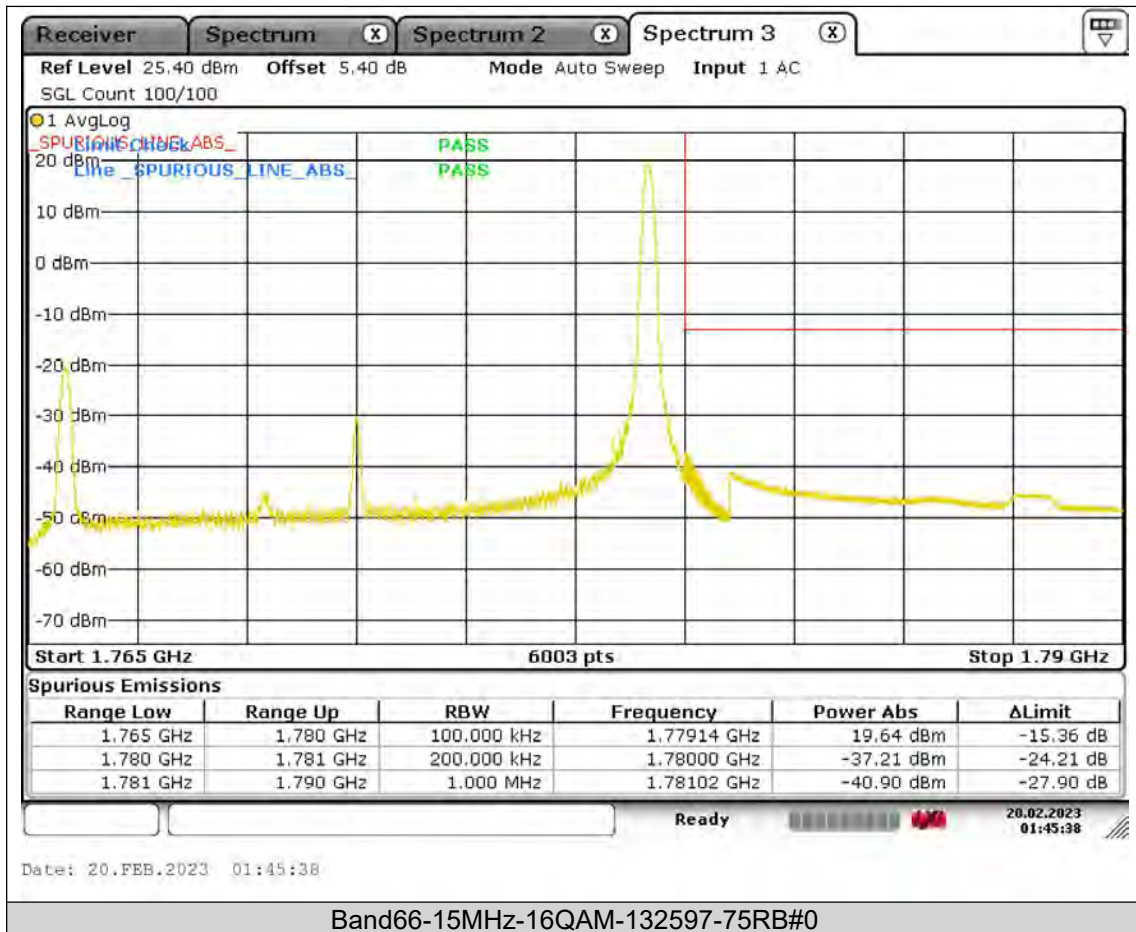

BUREAU
VERITAS

Test Report No.: PSU-QSU2308280414RF03

BUREAU
VERITAS

Test Report No.: PSU-QSU2308280414RF03

Test Report No.: PSU-QSU2308280414RF03

BUREAU VERITAS

Test Report No.: PSU-QSU2308280414RF03

BUREAU VERITAS