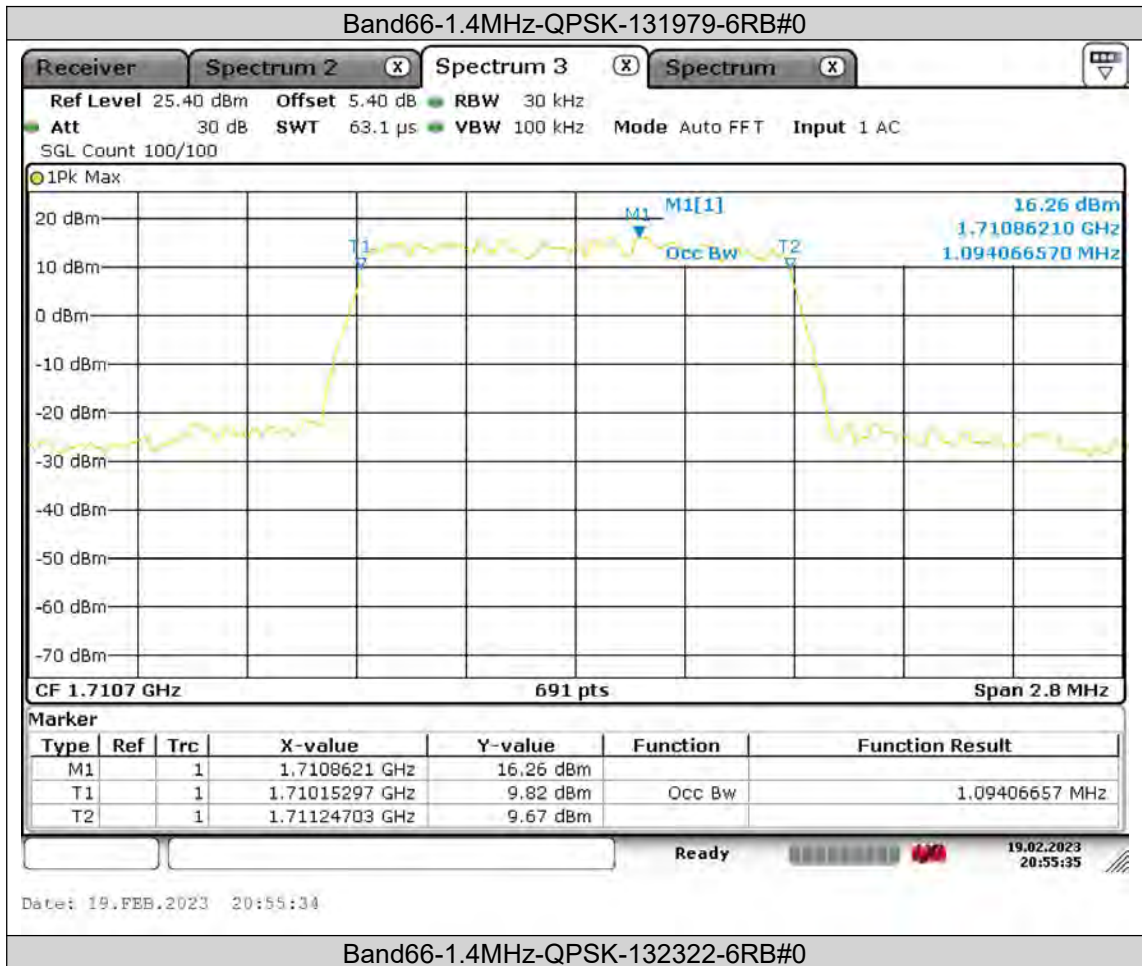

Test Report No.: PSU-QSU2308280414RF03

Test Graphs

Occupied Bandwidth

BUREAU
VERITAS

Test Report No.: PSU-QSU2308280414RF03

BUREAU
VERITAS

Test Report No.: PSU-QSU2308280414RF03

BUREAU
VERITAS