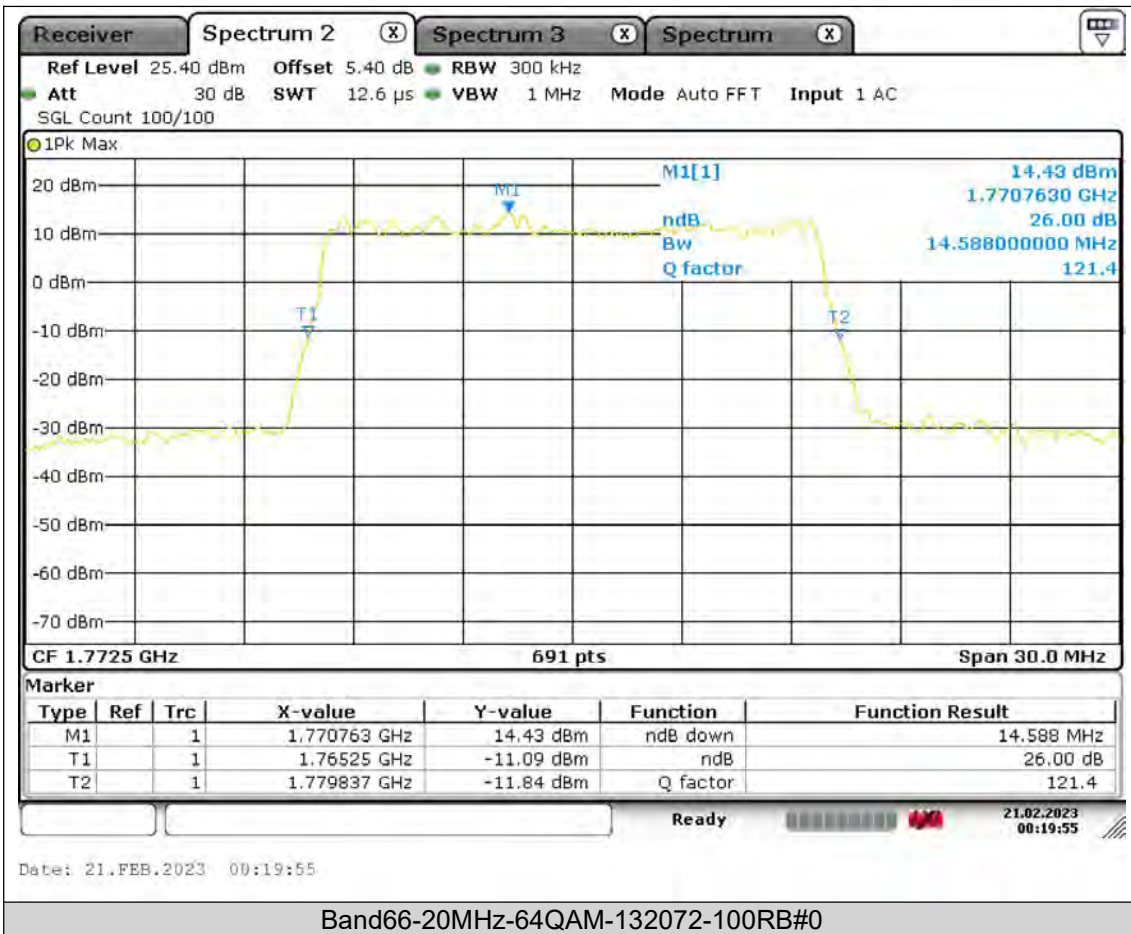

BUREAU
VERITAS

Test Report No.: PSU-QSU2308280414RF03