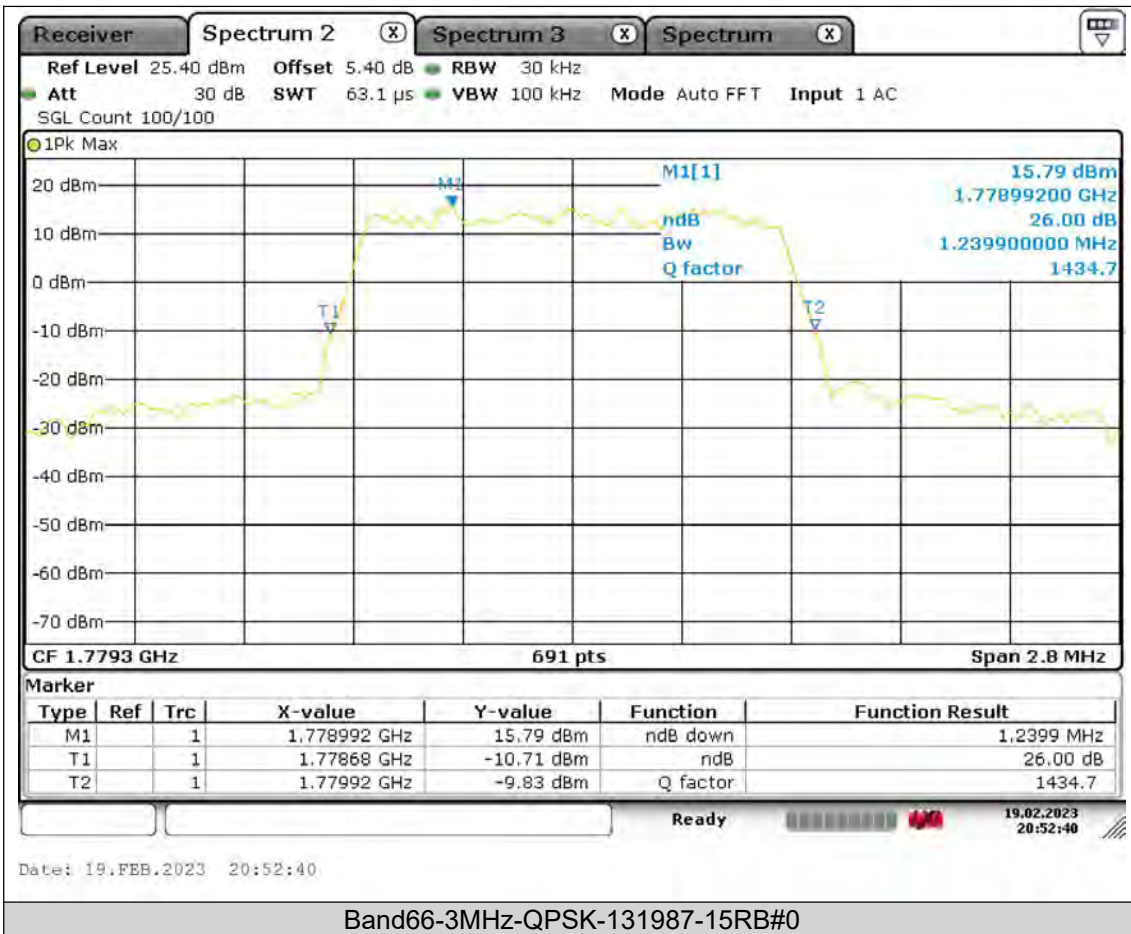

BUREAU VERITAS

Test Report No.: PSU-QSU2308280414RF03