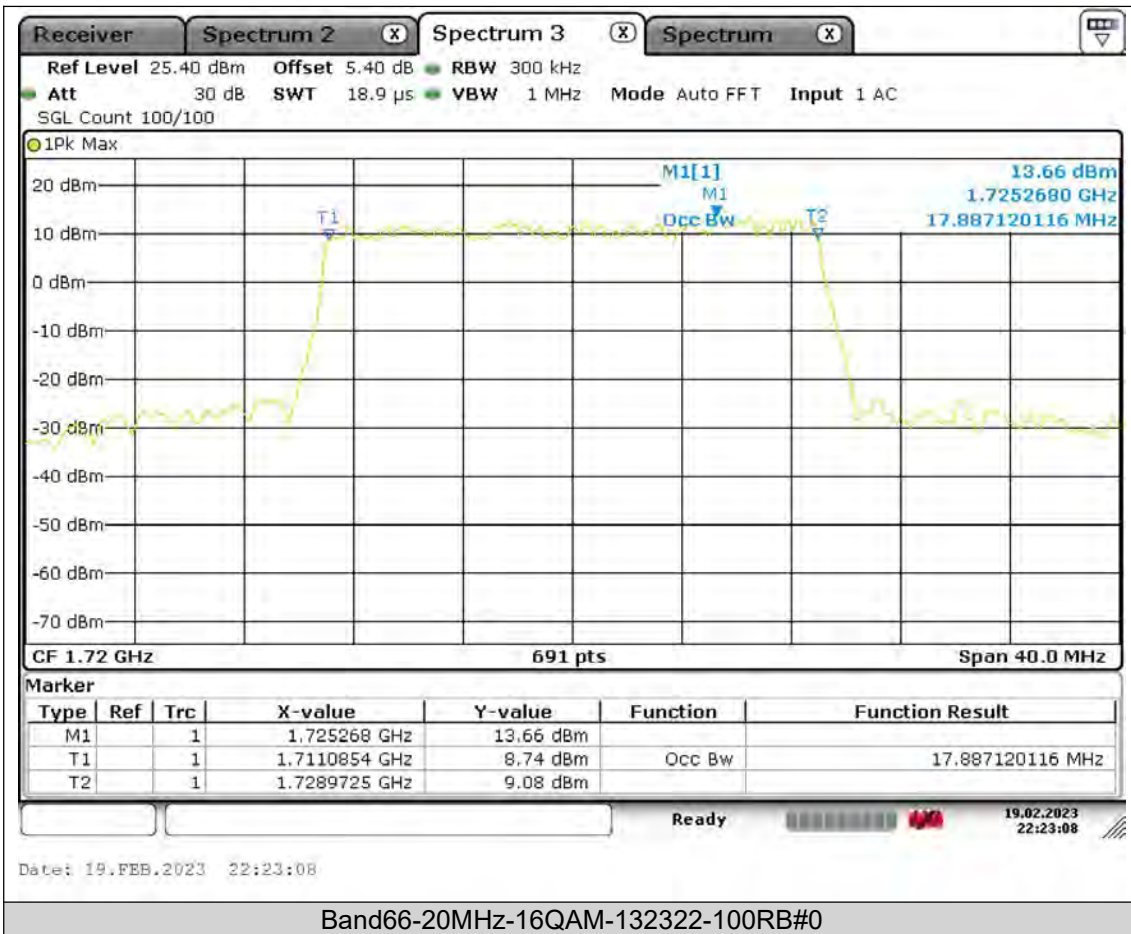

Test Report No.: PSU-QSU2308280414RF03

BUREAU
VERITAS

Test Report No.: PSU-QSU2308280414RF03

BUREAU
VERITAS

Test Report No.: PSU-QSU2308280414RF03

BUREAU
VERITAS

Test Report No.: PSU-QSU2308280414RF03

BUREAU
VERITAS