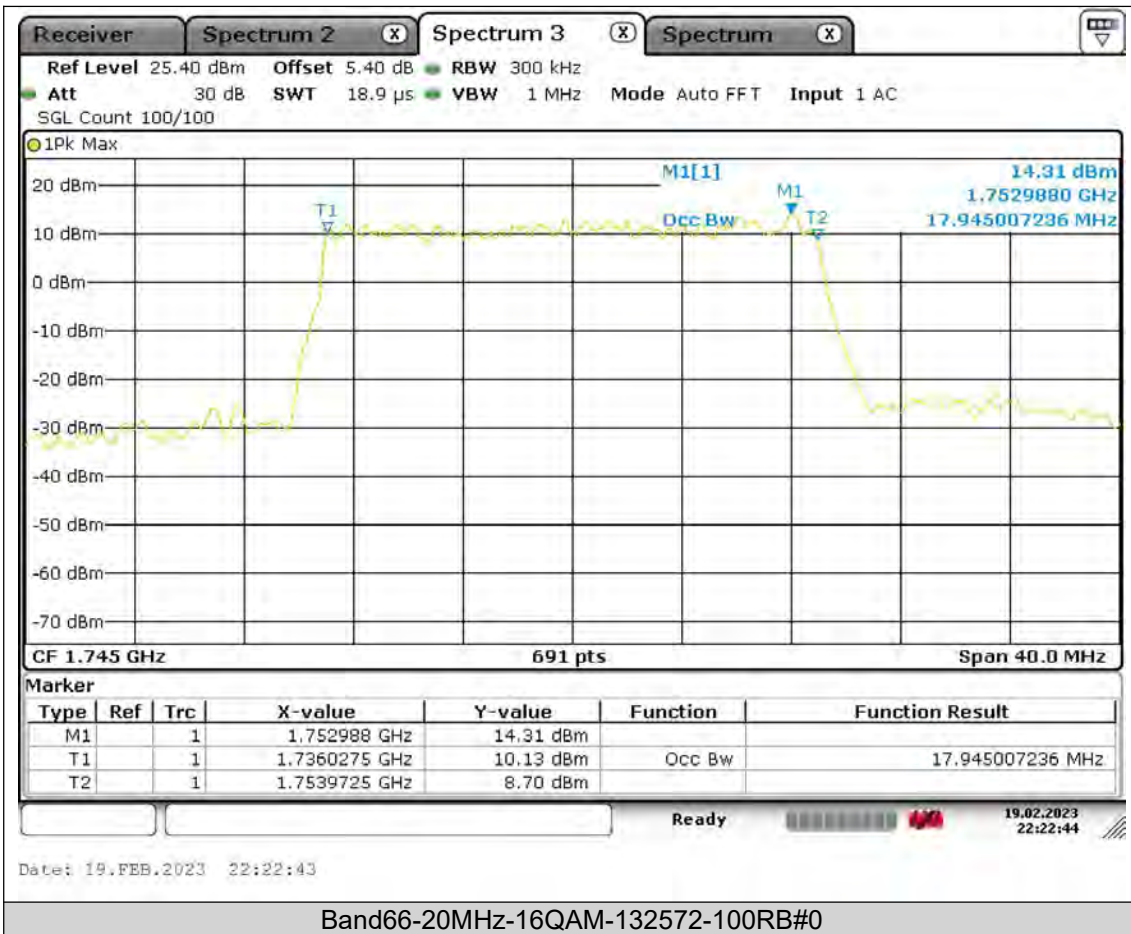

Test Report No.: PSU-QSU2308280414RF03

BUREAU
VERITAS

Test Report No.: PSU-QSU2308280414RF03

BUREAU
VERITAS

Test Report No.: PSU-QSU2308280414RF03

BUREAU
VERITAS

Test Report No.: PSU-QSU2308280414RF03

BUREAU
VERITAS