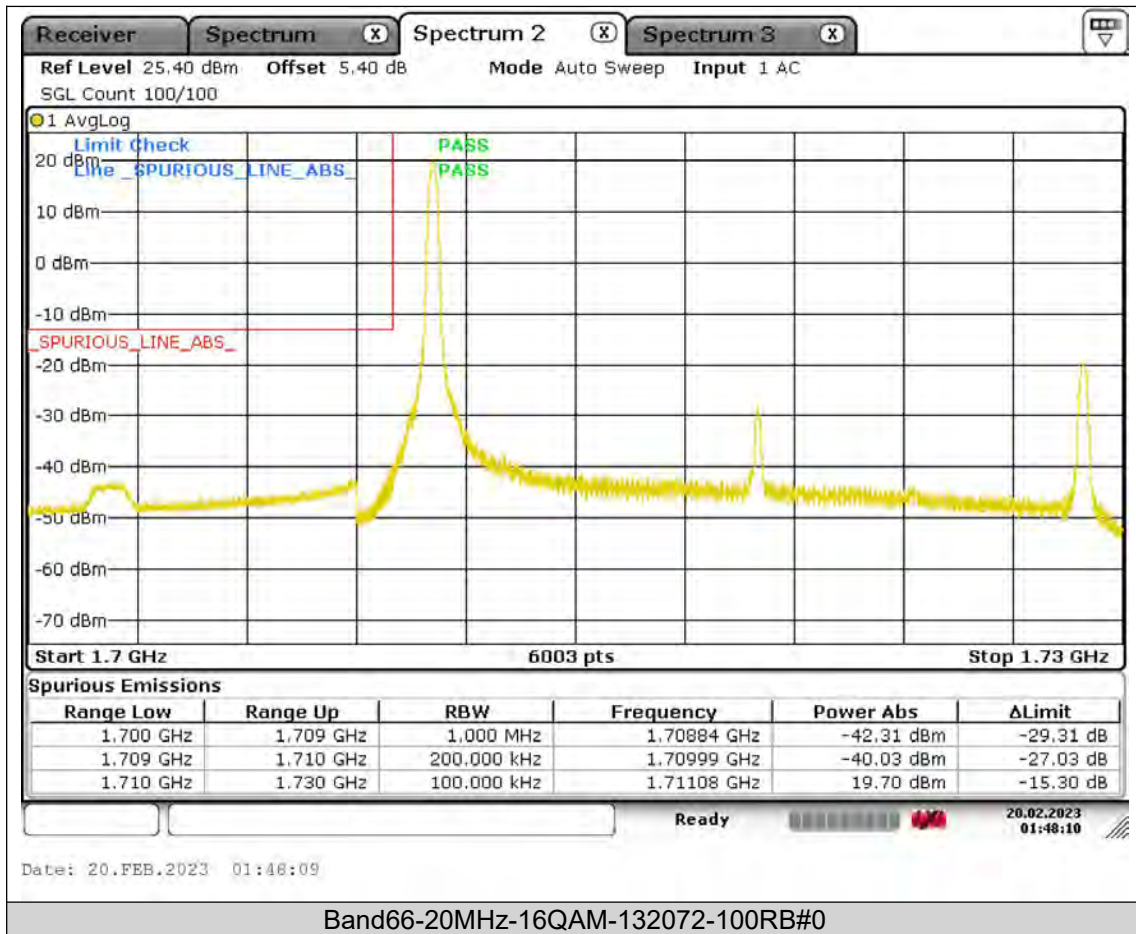

Test Report No.: PSU-QSU2308280414RF03

BUREAU
VERITAS

Test Report No.: PSU-QSU2308280414RF03

BUREAU VERITAS

Test Report No.: PSU-QSU2308280414RF03

Test Report No.: PSU-QSU2308280414RF03

BUREAU
VERITAS

Test Report No.: PSU-QSU2308280414RF03