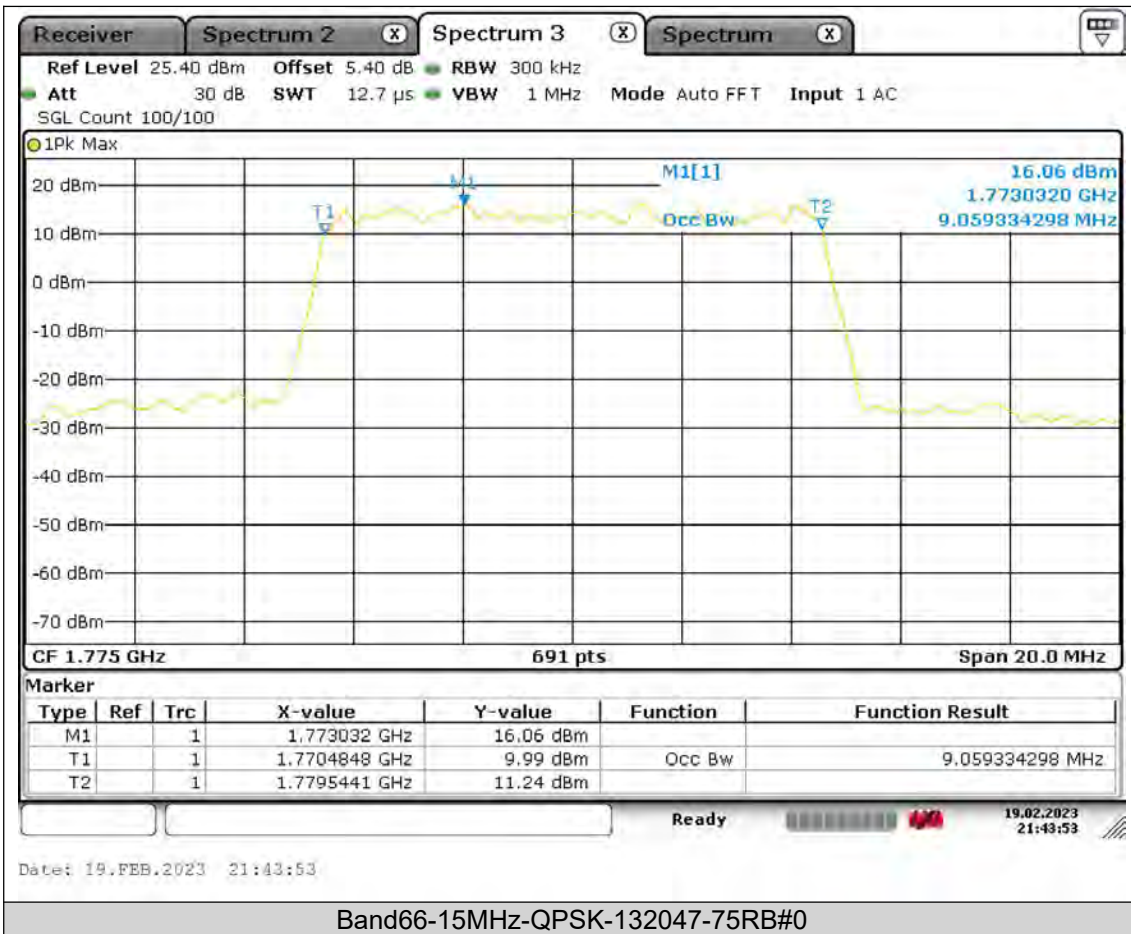

BUREAU VERITAS

Test Report No.: PSU-QSU2308280414RF03