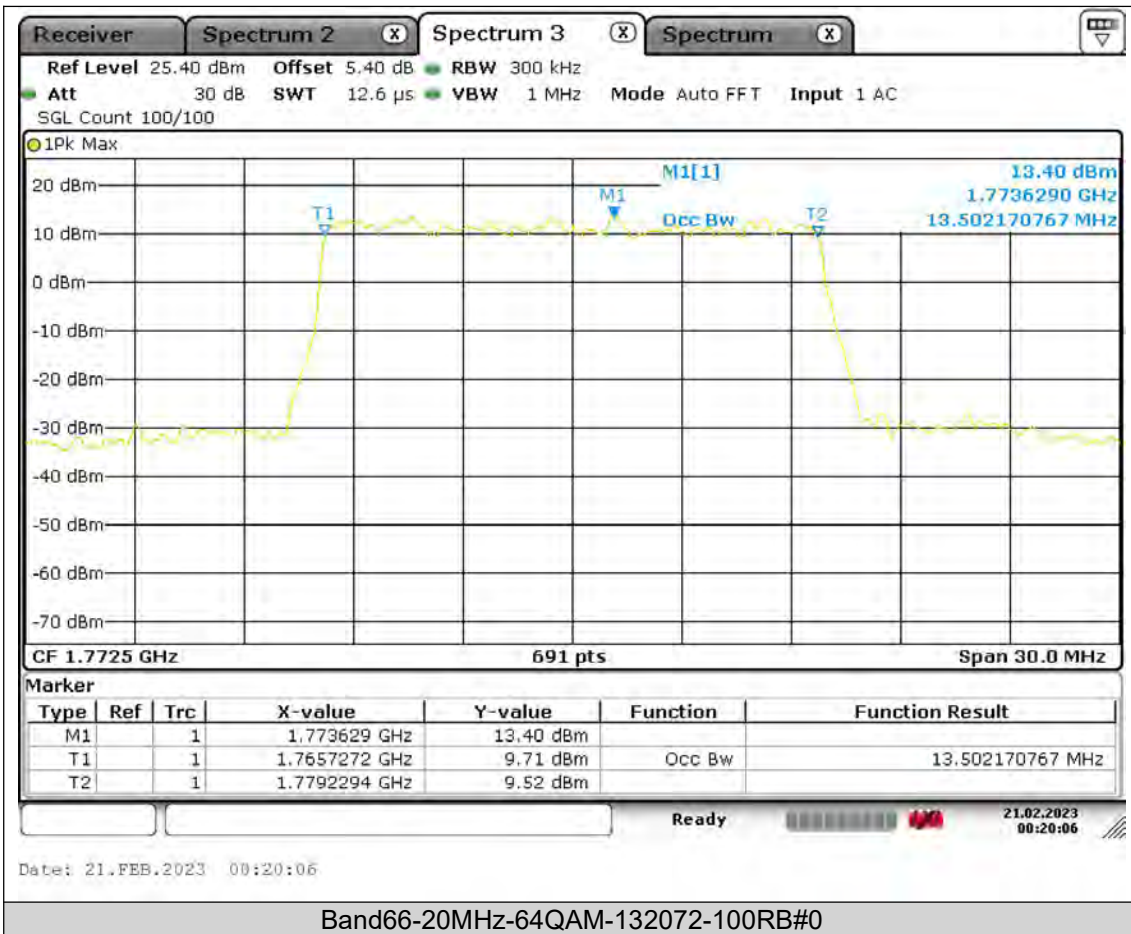

BUREAU
VERITAS

Test Report No.: PSU-QSU2308280414RF03

BUREAU
VERITAS

Test Report No.: PSU-QSU2308280414RF03

BUREAU
VERITAS

Test Report No.: PSU-QSU2308280414RF03

BUREAU
VERITAS

Test Report No.: PSU-QSU2308280414RF03