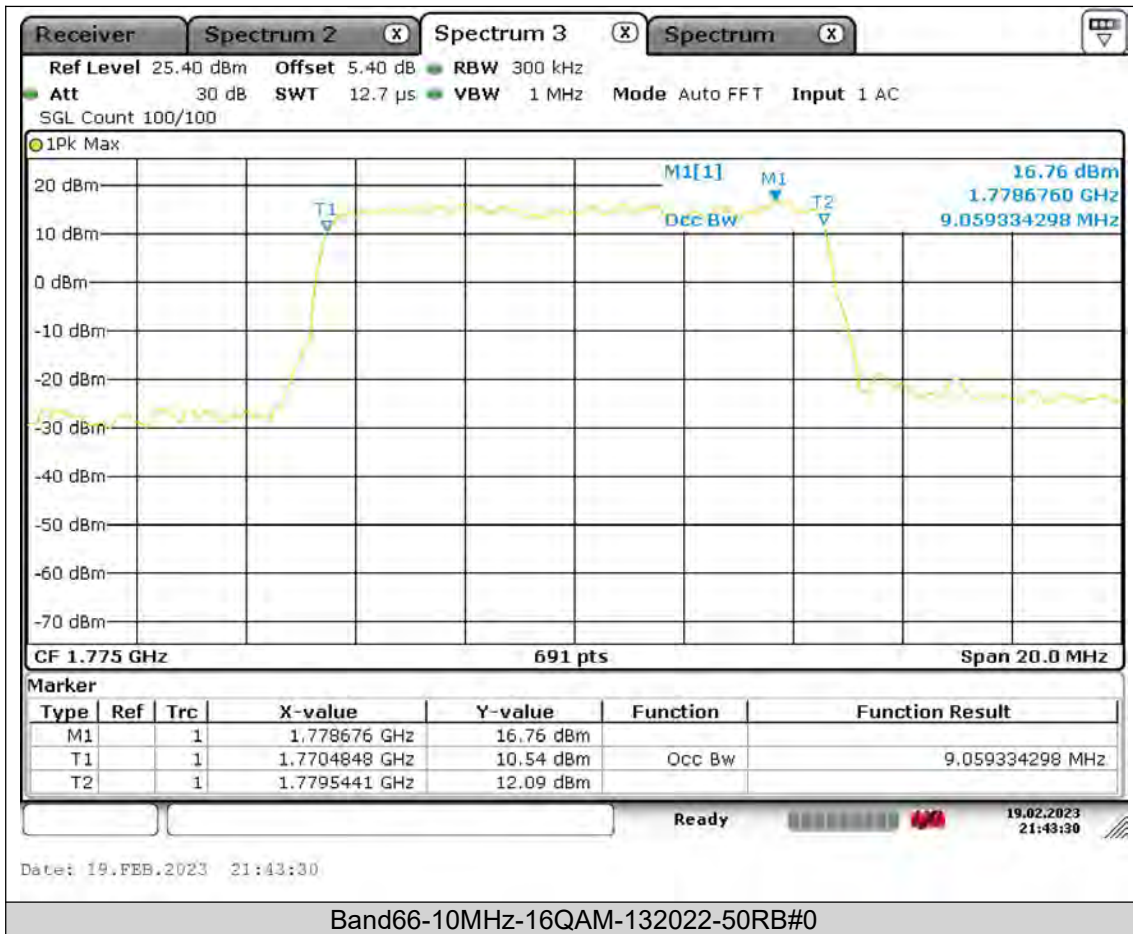

BUREAU
VERITAS

Test Report No.: PSU-QSU2308280414RF03