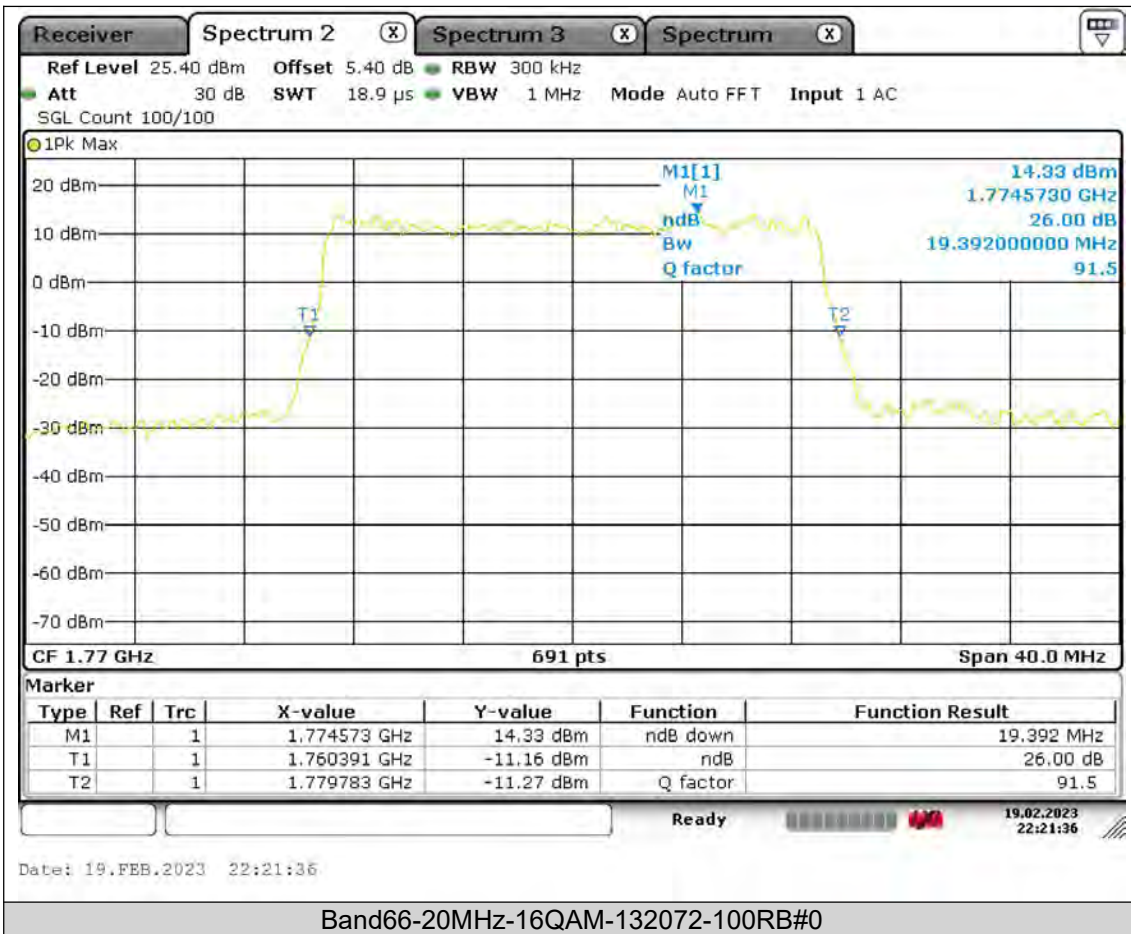

BUREAU
VERITAS

Test Report No.: PSU-QSU2308280414RF03