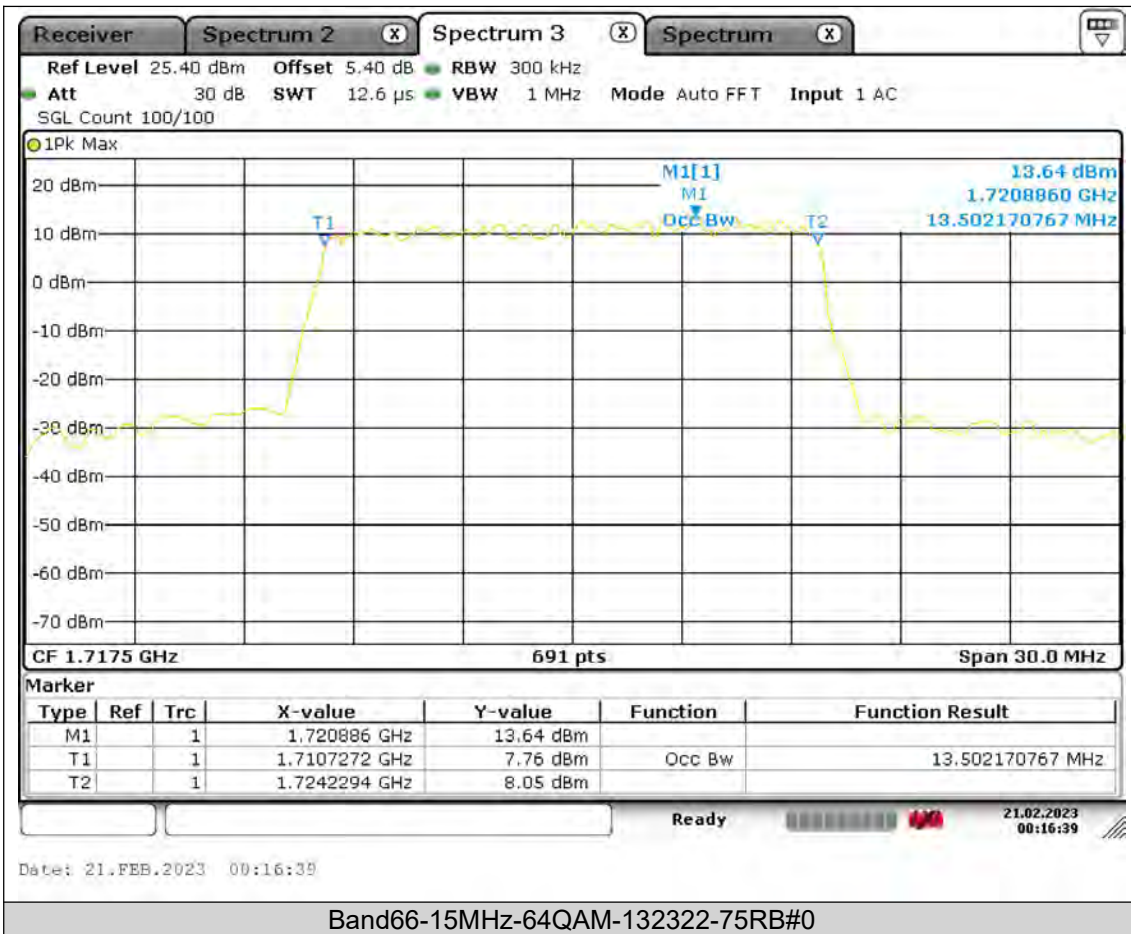

BUREAU
VERITAS

Test Report No.: PSU-QSU2308280414RF03

BUREAU
VERITAS

Test Report No.: PSU-QSU2308280414RF03

BUREAU
VERITAS

Test Report No.: PSU-QSU2308280414RF03

BUREAU
VERITAS

Test Report No.: PSU-QSU2308280414RF03