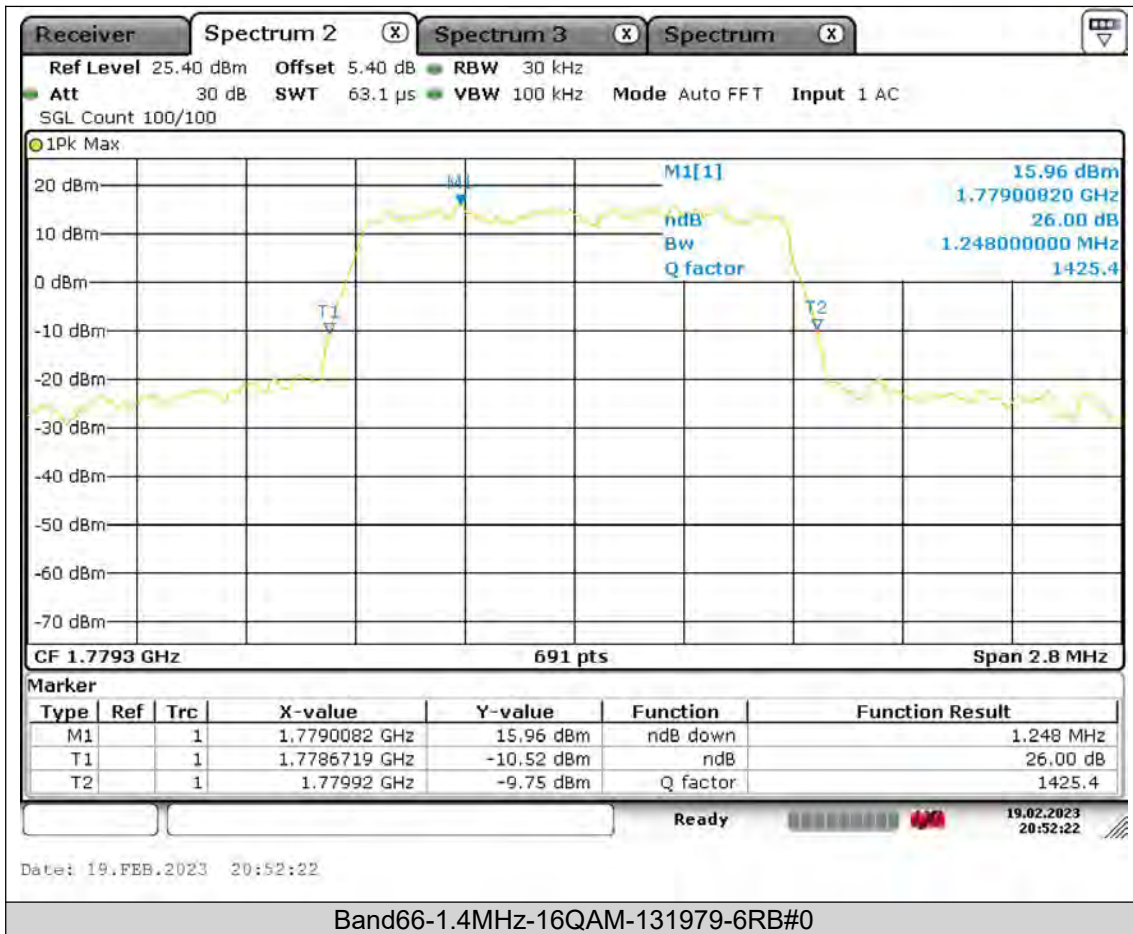

26dB Bandwidth

BUREAU
VERITAS

Test Report No.: PSU-QSU2308280414RF03

BUREAU
VERITAS

Test Report No.: PSU-QSU2308280414RF03

BUREAU
VERITAS

Test Report No.: PSU-QSU2308280414RF03

BUREAU
VERITAS