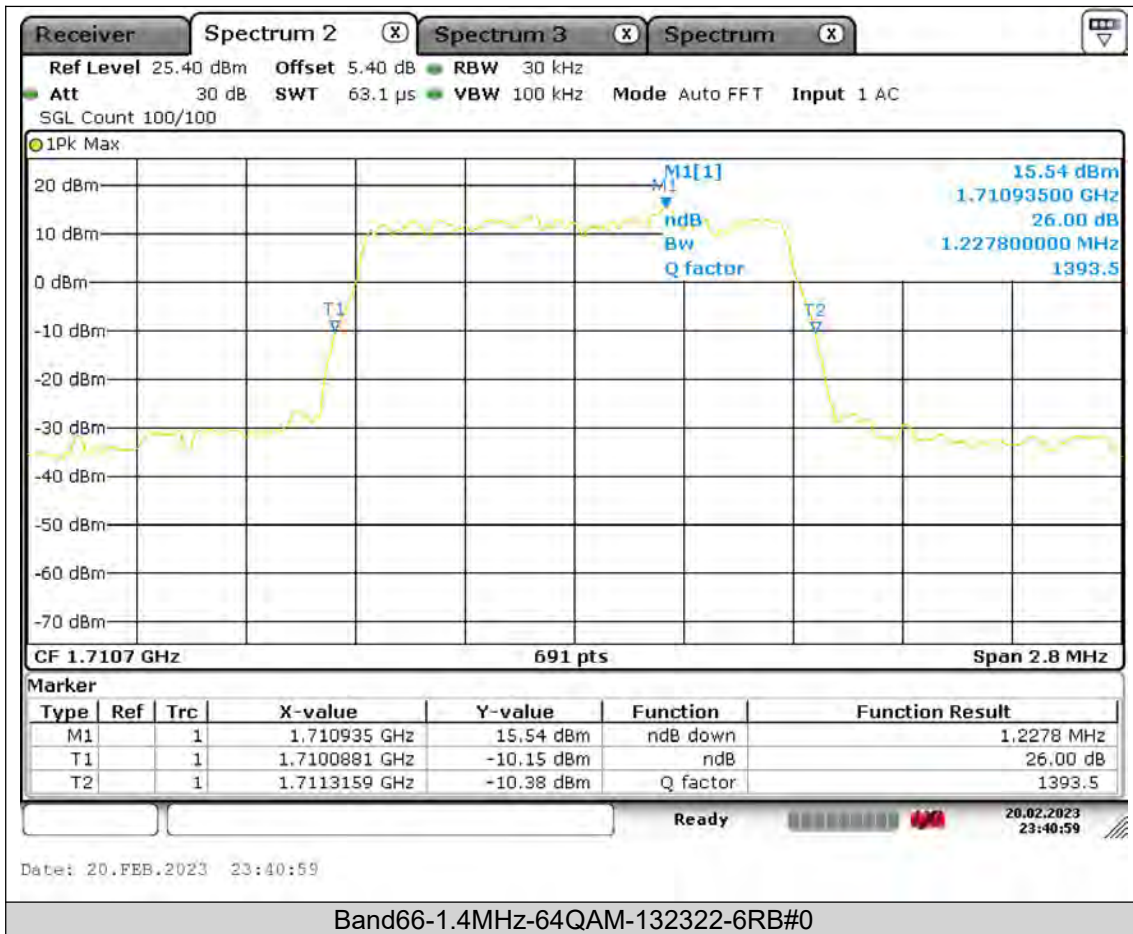

BUREAU
VERITAS

Test Report No.: PSU-QSU2308280414RF03