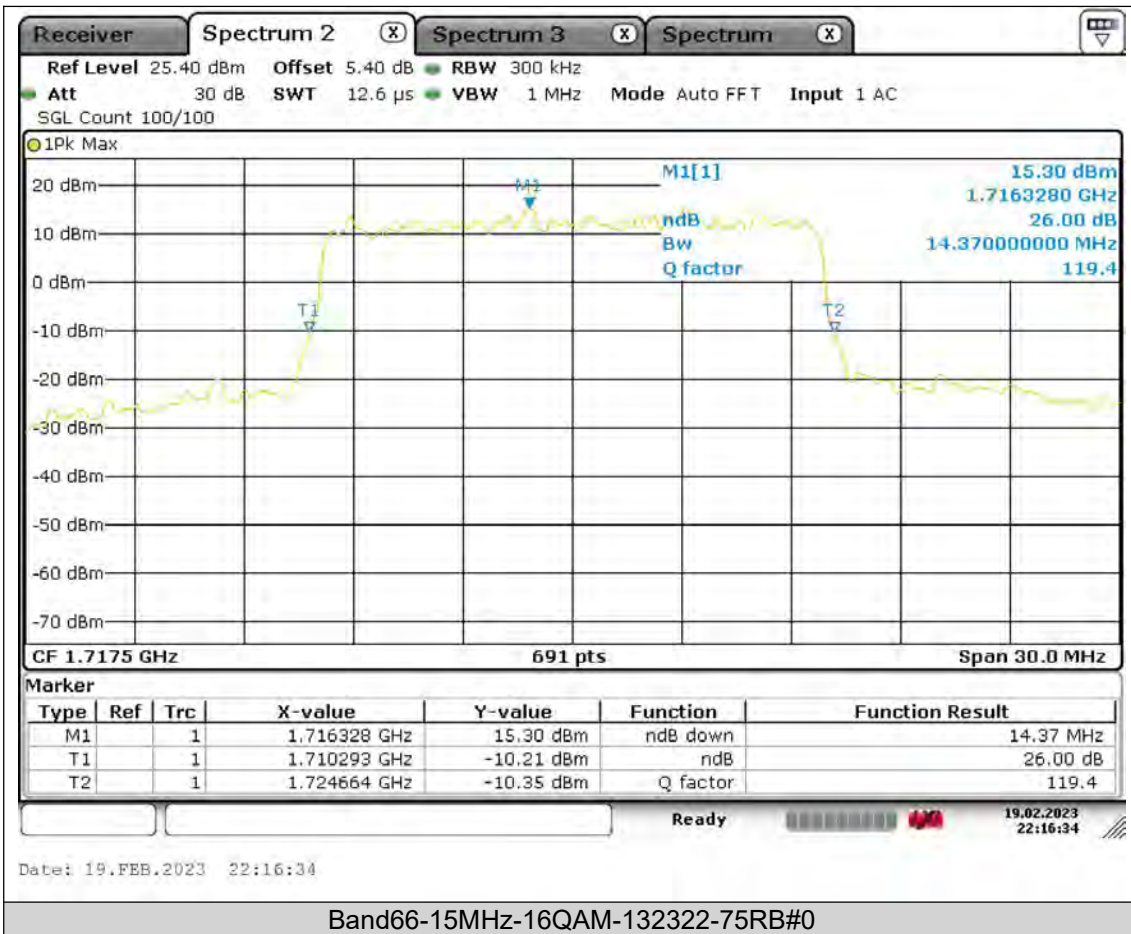

Test Report No.: PSU-QSU2308280414RF03

BUREAU VERITAS

Test Report No.: PSU-QSU2308280414RF03

BUREAU VERITAS

Test Report No.: PSU-QSU2308280414RF03

BUREAU VERITAS

Test Report No.: PSU-QSU2308280414RF03

BUREAU VERITAS