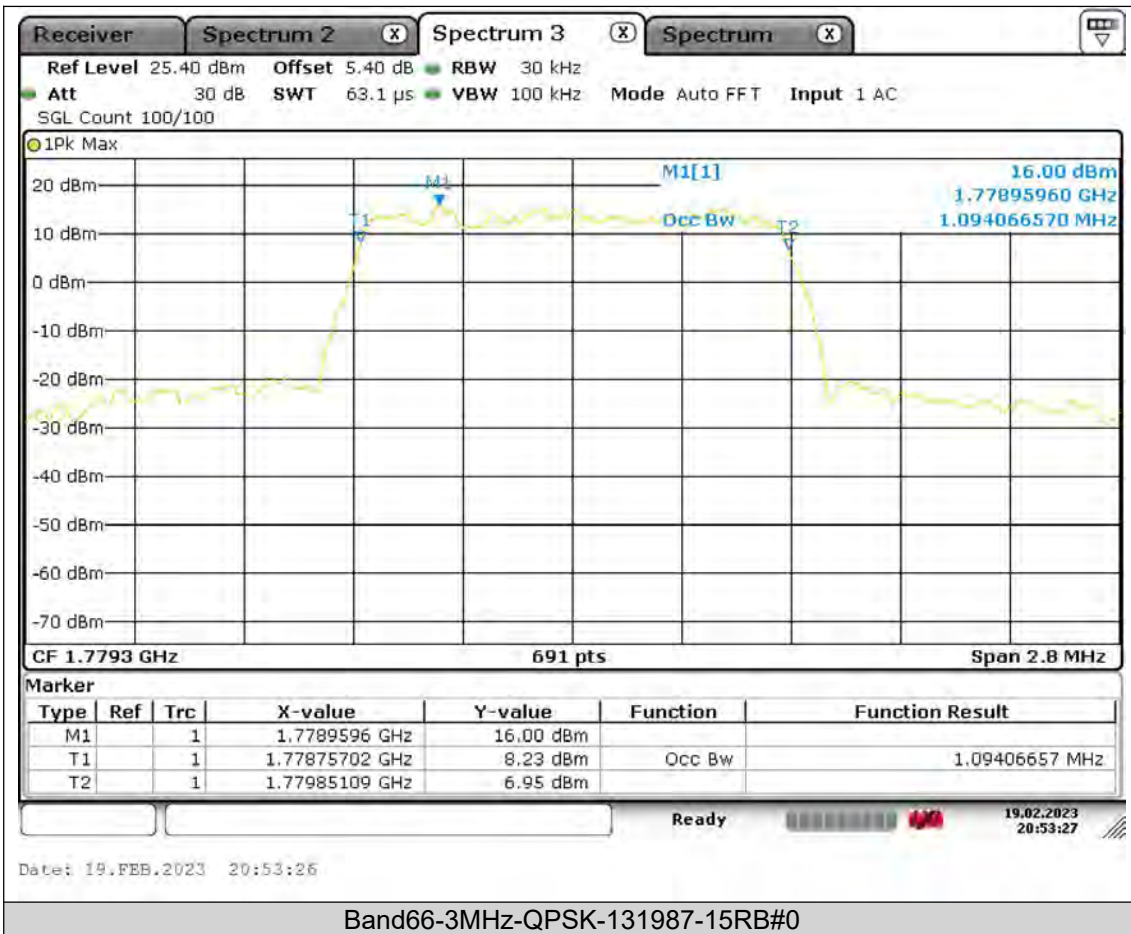

BUREAU VERITAS

Test Report No.: PSU-QSU2308280414RF03