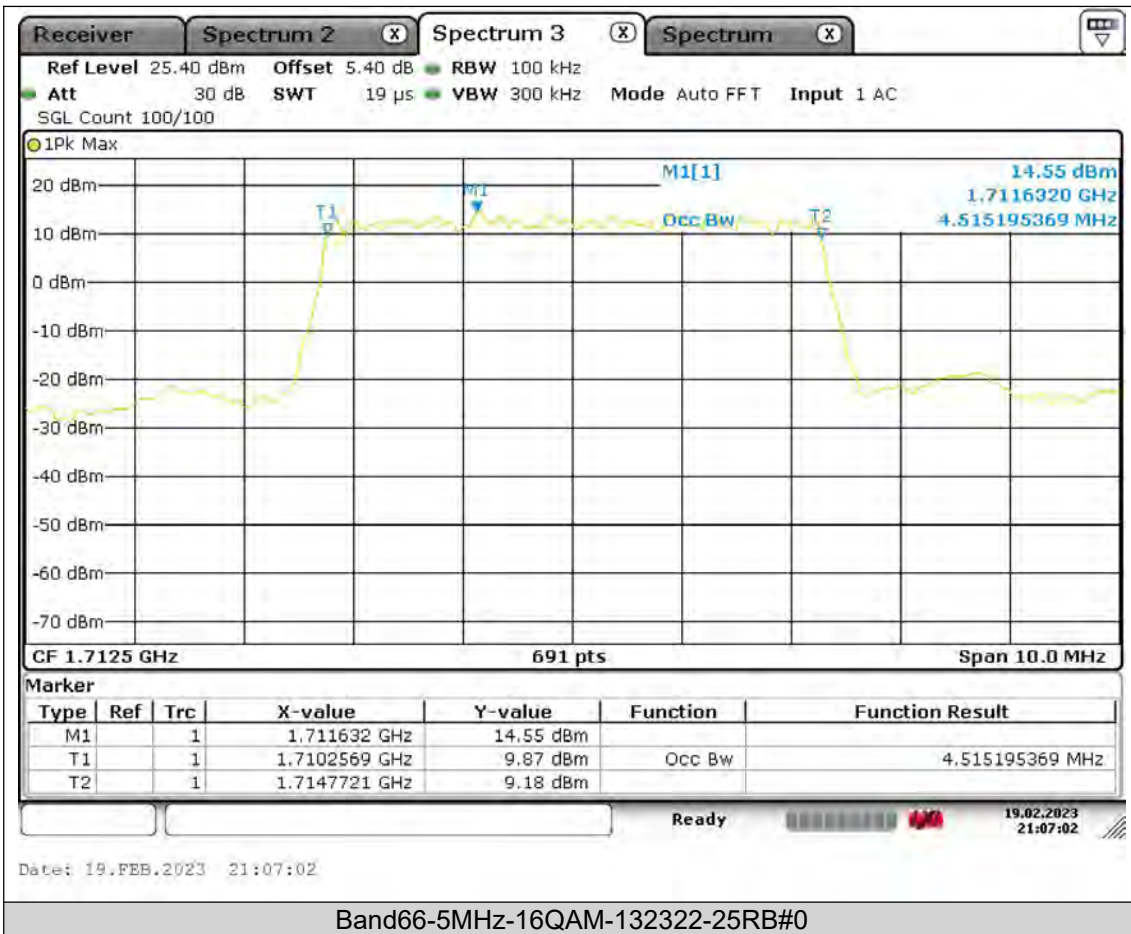

BUREAU VERITAS

Test Report No.: PSU-QSU2308280414RF03