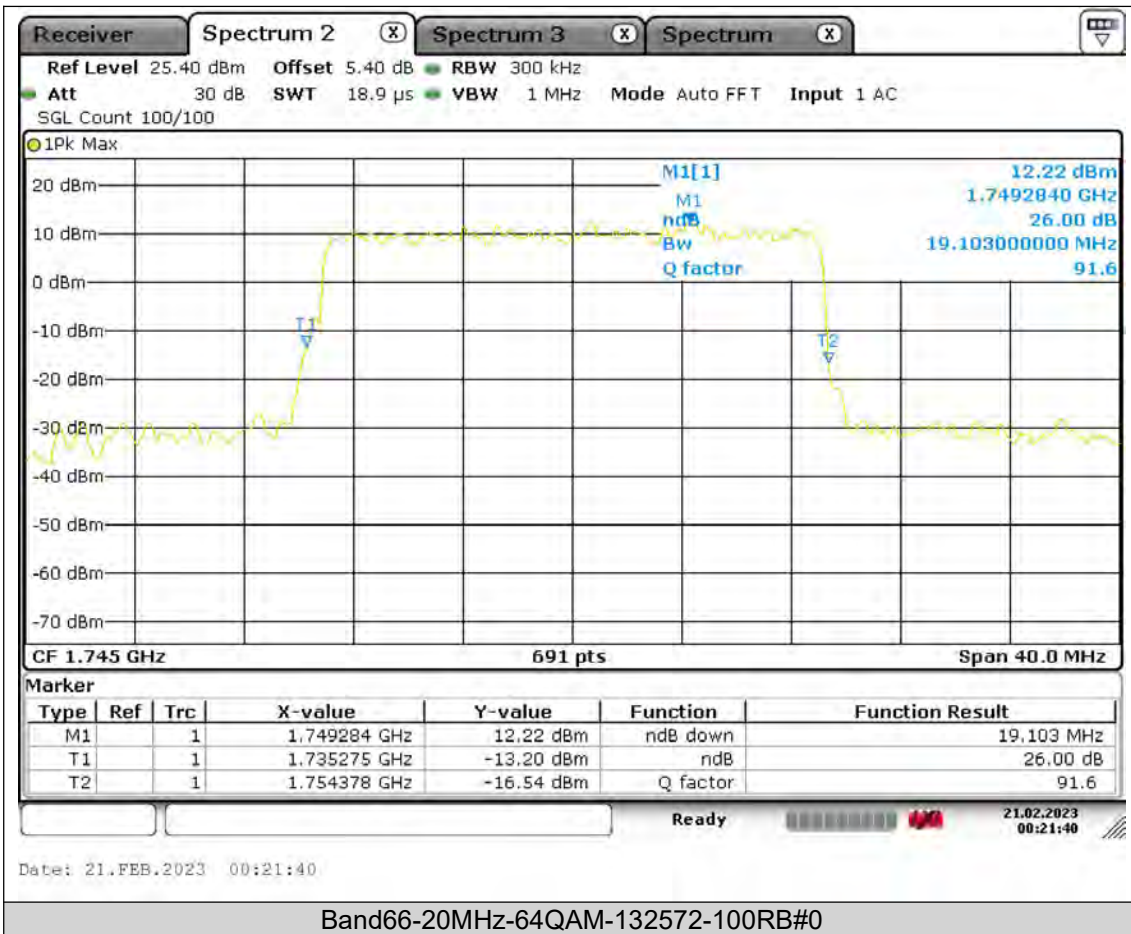

BUREAU VERITAS

Test Report No.: PSU-QSU2308280414RF03

BUREAU VERITAS

Test Report No.: PSU-QSU2308280414RF03

BAND EDGE
Test Result

Band	Bandwidth	Modulation	Channel	RB Configuration	Result(dBm)	Verdict
Band66	1.4MHz	QPSK	131979	1RB#0	-28.24	PASS
Band66	1.4MHz	QPSK	131979	6RB#0	-27.62	PASS
Band66	1.4MHz	QPSK	132665	1RB#5	-27.35	PASS
Band66	1.4MHz	QPSK	132665	6RB#0	-24.20	PASS
Band66	1.4MHz	16QAM	131979	1RB#0	-29.48	PASS
Band66	1.4MHz	16QAM	131979	6RB#0	-30.49	PASS
Band66	1.4MHz	16QAM	132665	1RB#5	-30.67	PASS
Band66	1.4MHz	16QAM	132665	6RB#0	-27.25	PASS
Band66	3MHz	QPSK	131987	1RB#0	-19.46	PASS
Band66	3MHz	QPSK	131987	15RB#0	-26.05	PASS
Band66	3MHz	QPSK	132657	1RB#14	-20.03	PASS
Band66	3MHz	QPSK	132657	15RB#0	-21.57	PASS
Band66	3MHz	16QAM	131987	1RB#0	-21.36	PASS
Band66	3MHz	16QAM	131987	15RB#0	-27.44	PASS
Band66	3MHz	16QAM	132657	1RB#14	-21.49	PASS
Band66	3MHz	16QAM	132657	15RB#0	-23.09	PASS
Band66	5MHz	QPSK	131997	1RB#0	-28.57	PASS
Band66	5MHz	QPSK	131997	25RB#0	-25.33	PASS