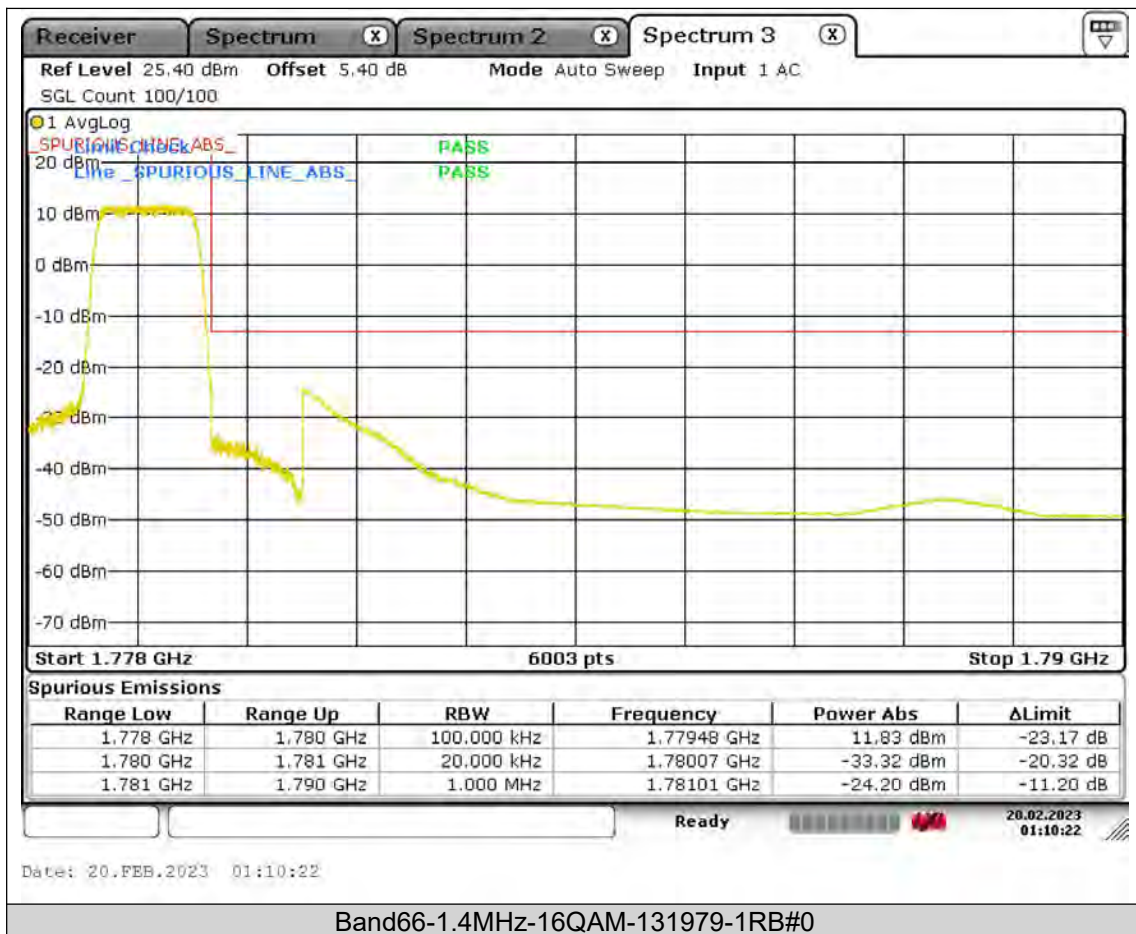

Test Report No.: PSU-QSU2308280414RF03