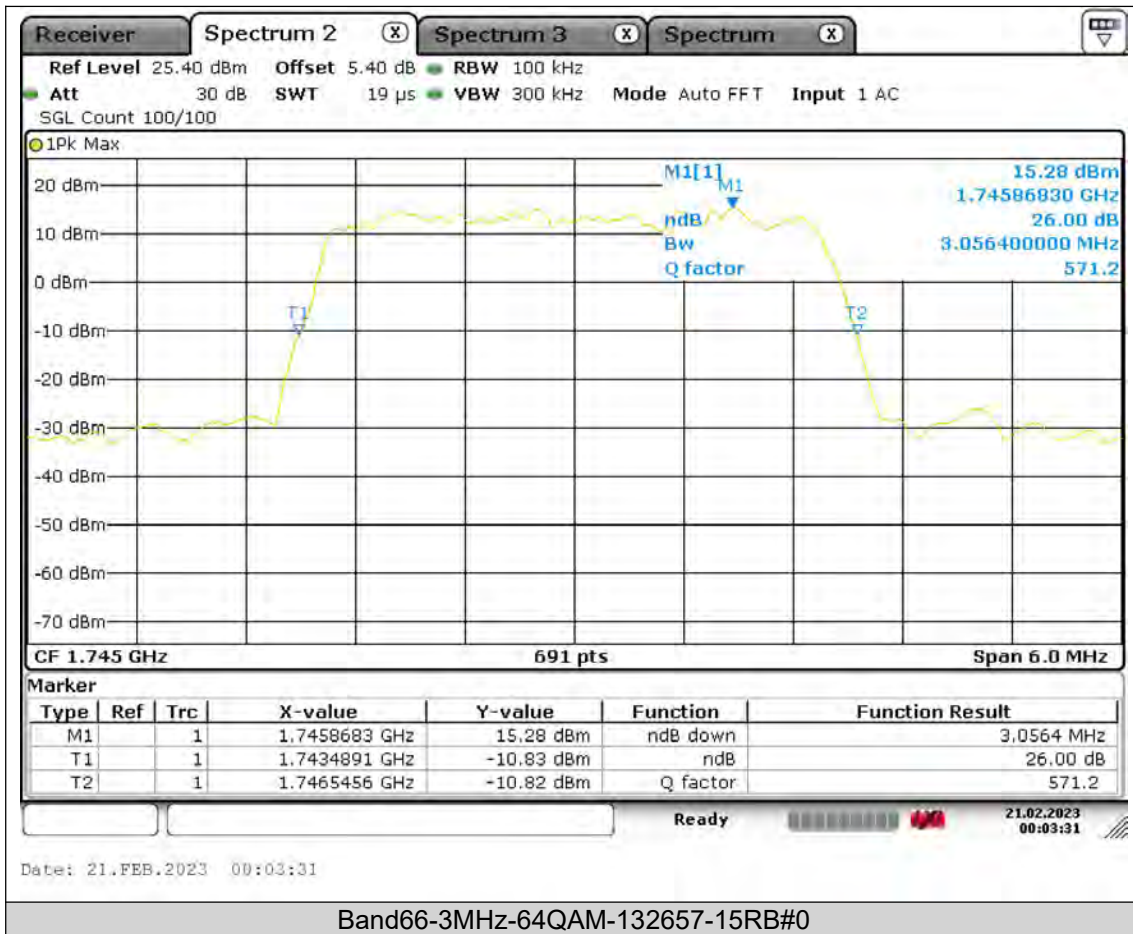

BUREAU
VERITAS

Test Report No.: PSU-QSU2308280414RF03