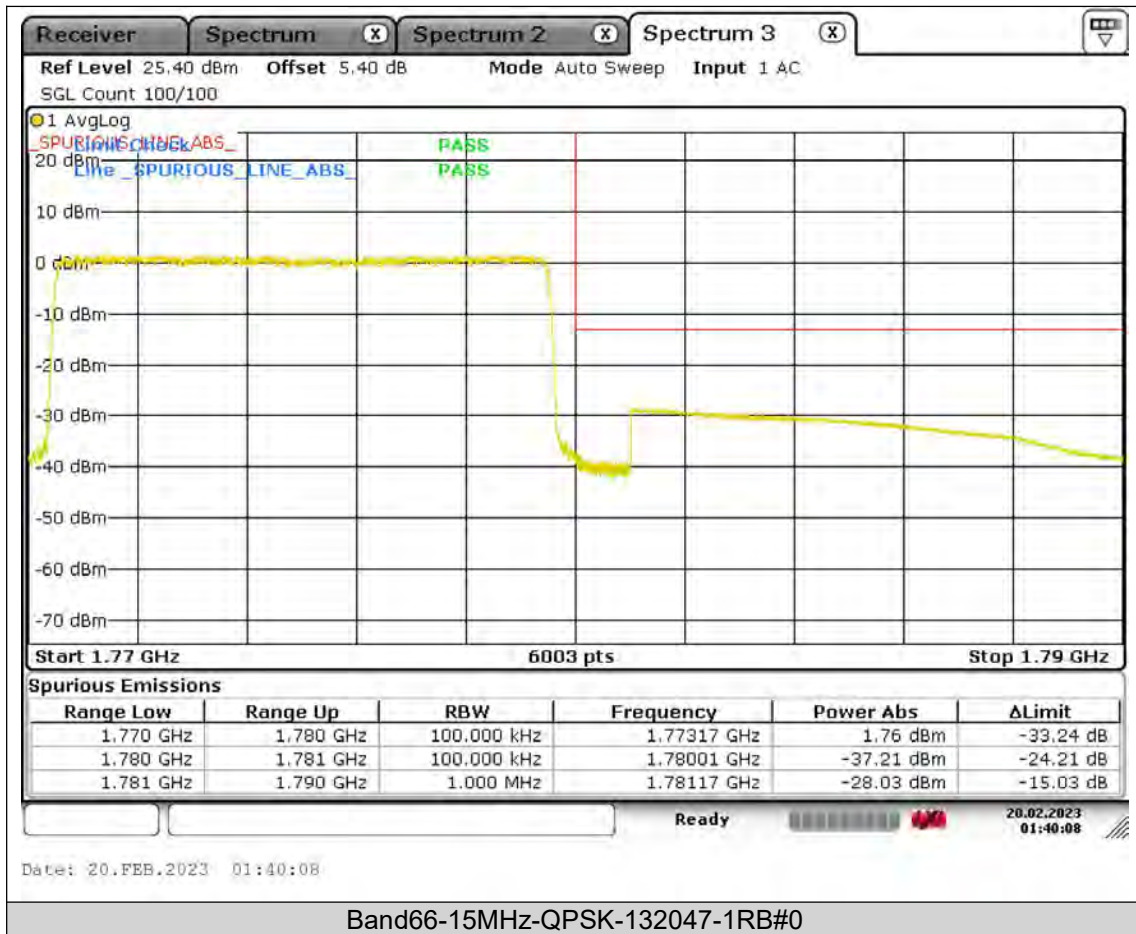

BUREAU VERITAS

Test Report No.: PSU-QSU2308280414RF03

BUREAU
VERITAS

Test Report No.: PSU-QSU2308280414RF03

BUREAU VERITAS

Test Report No.: PSU-QSU2308280414RF03

BUREAU VERITAS

Test Report No.: PSU-QSU2308280414RF03