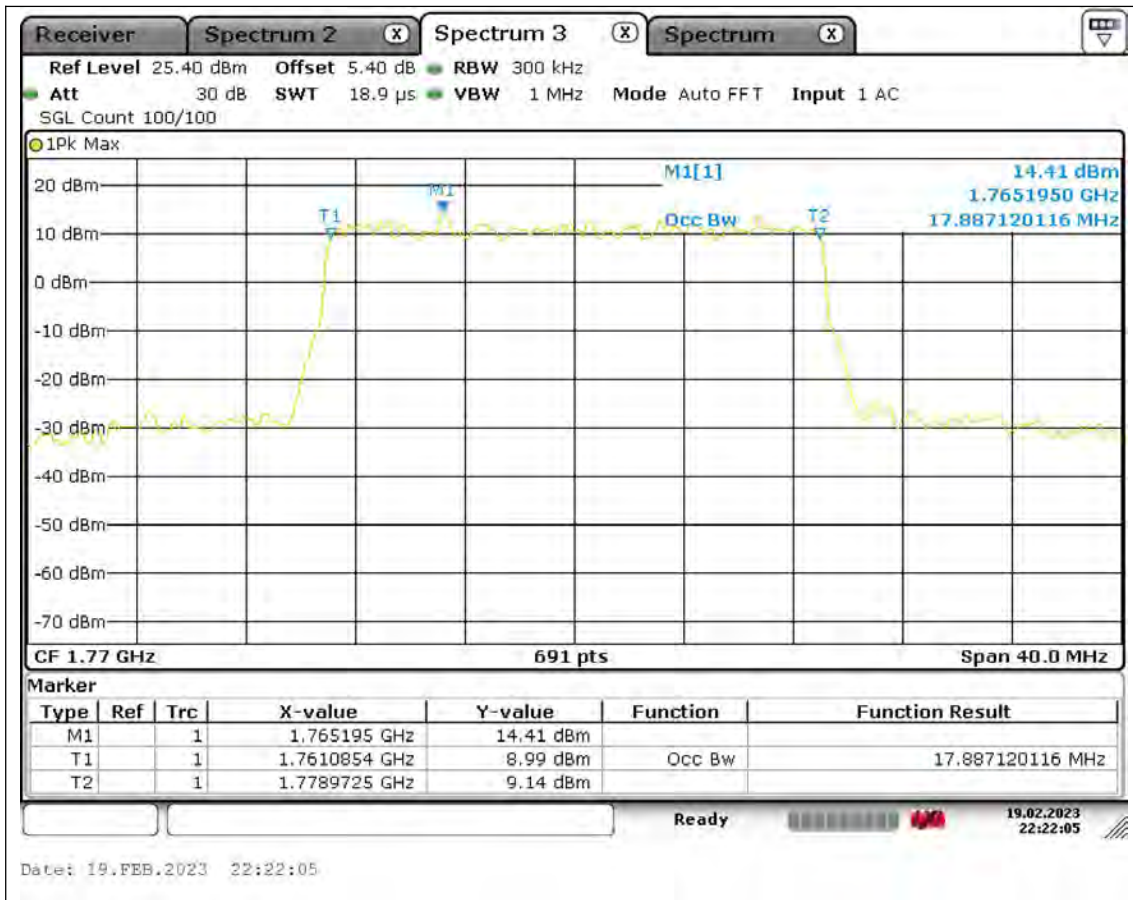

BUREAU
VERITAS

Test Report No.: PSU-QSU2308280414RF03

Band66-1.4MHz-64QAM-131979-6RB#0