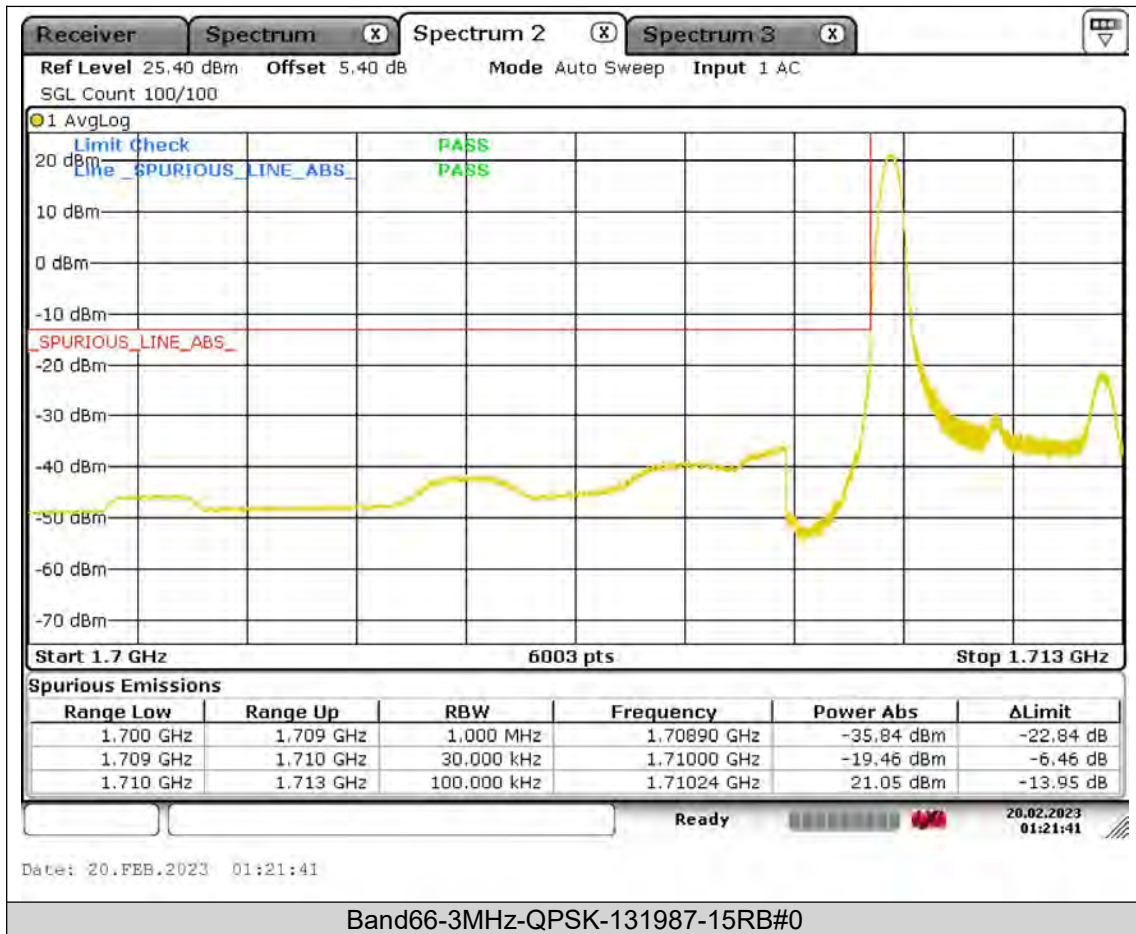

BUREAU VERITAS

Test Report No.: PSU-QSU2308280414RF03

BUREAU
VERITAS

Test Report No.: PSU-QSU2308280414RF03

BUREAU
VERITAS

Test Report No.: PSU-QSU2308280414RF03

BUREAU VERITAS

Test Report No.: PSU-QSU2308280414RF03