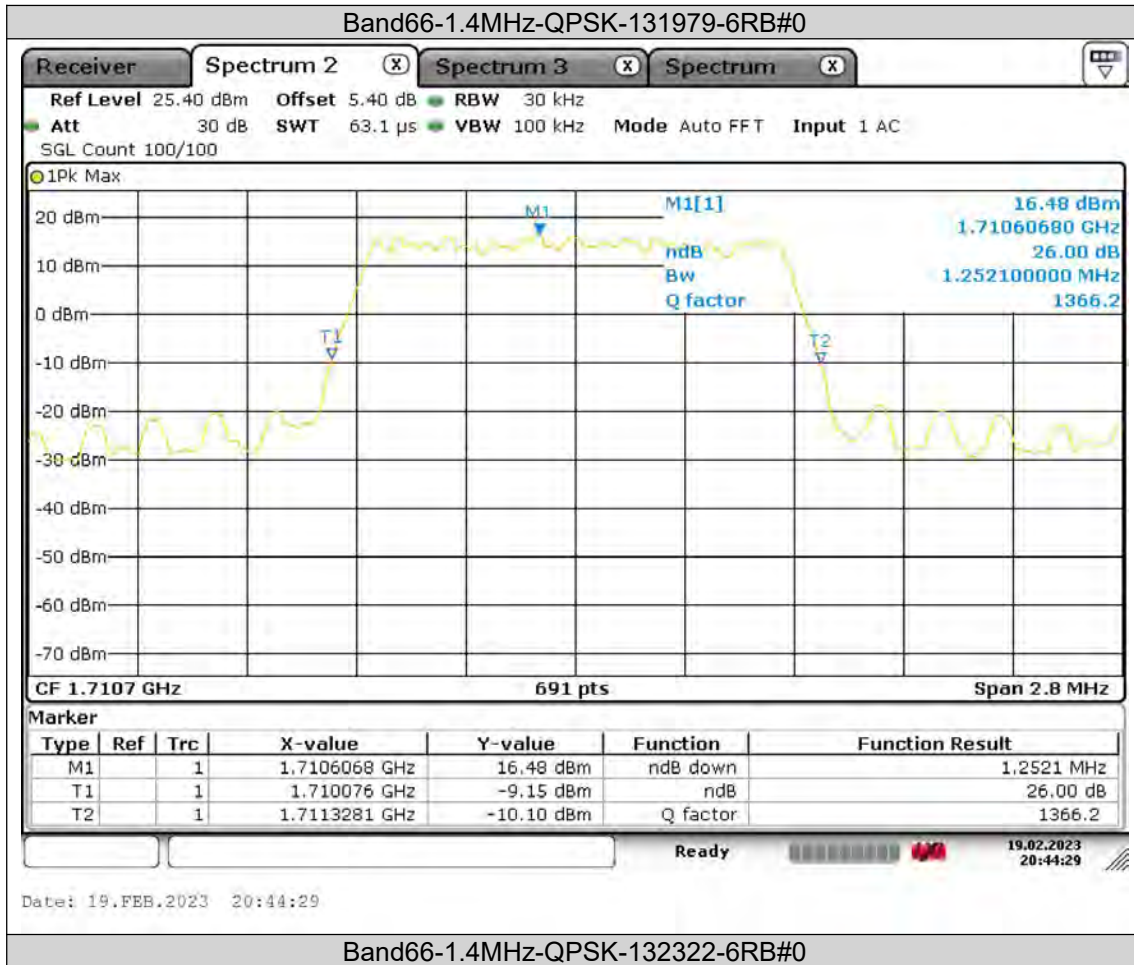

26dB Bandwidth

BUREAU
VERITAS

Test Report No.: PSU-QSU2308280414RF03

BUREAU
VERITAS

Test Report No.: PSU-QSU2308280414RF03

BUREAU
VERITAS

Test Report No.: PSU-QSU2308280414RF03

BUREAU
VERITAS