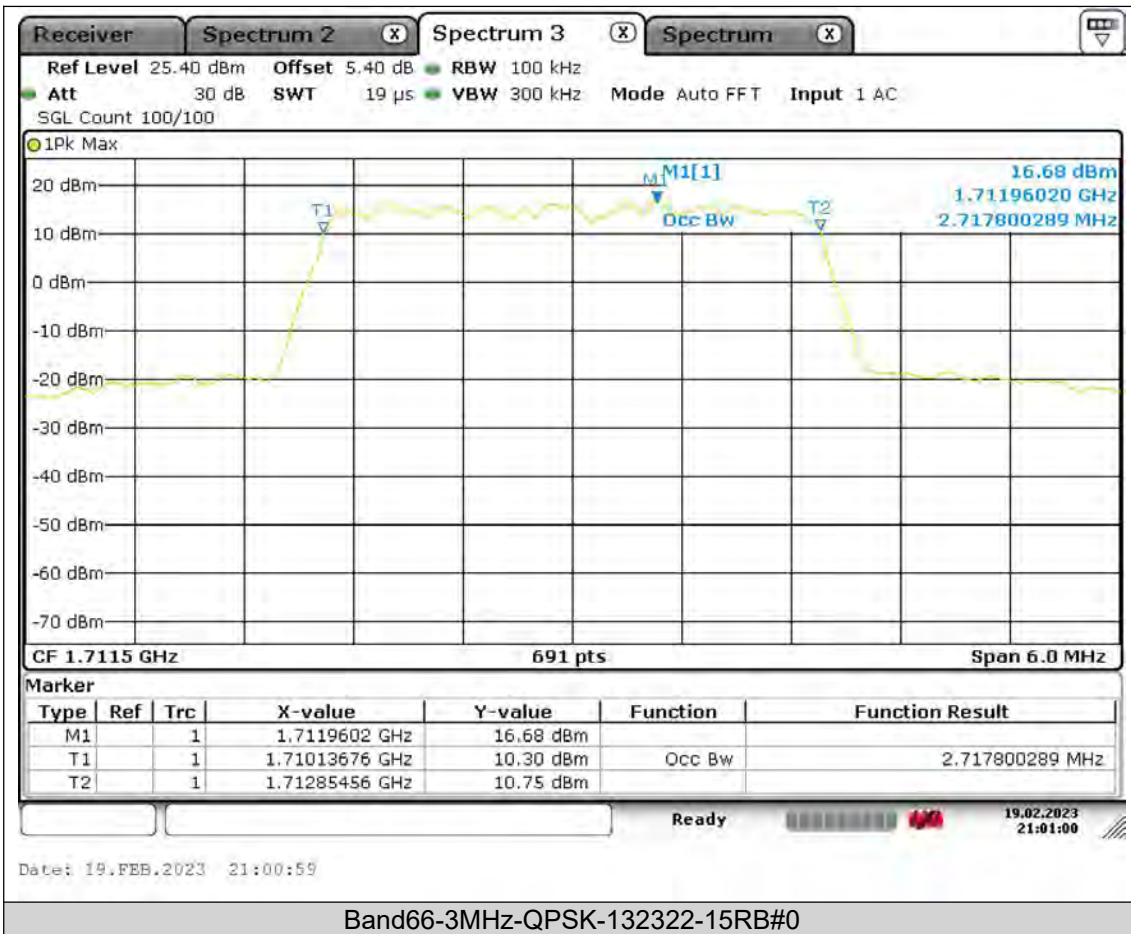

BUREAU
VERITAS

Test Report No.: PSU-QSU2308280414RF03