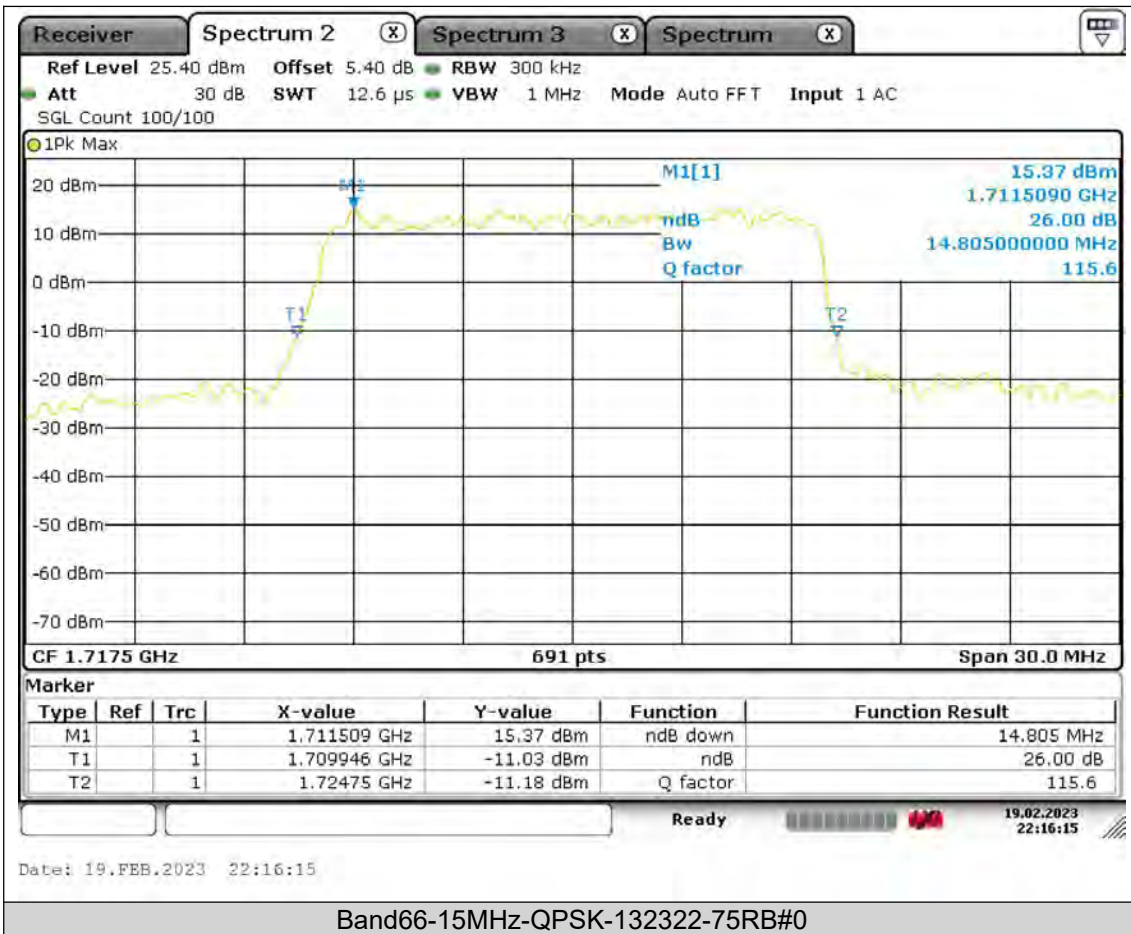

BUREAU VERITAS

Test Report No.: PSU-QSU2308280414RF03