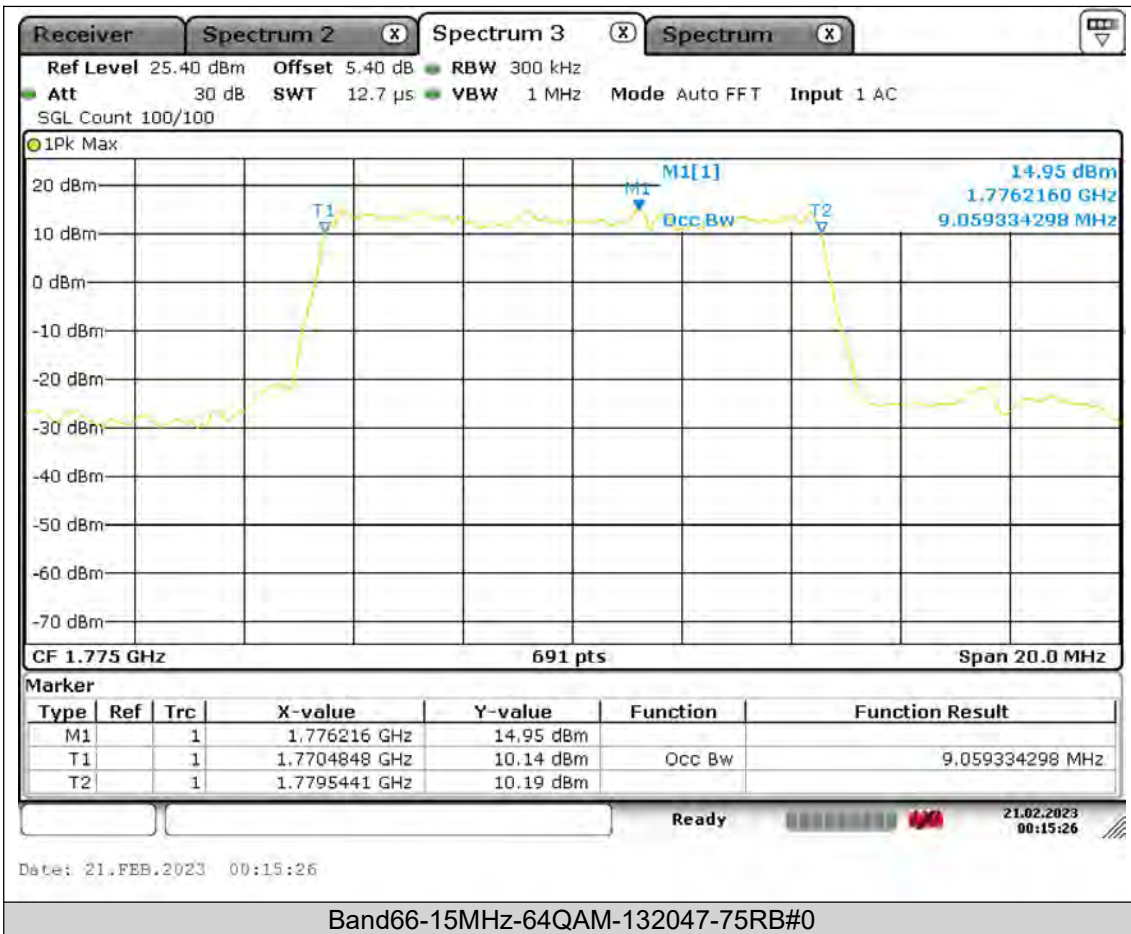

BUREAU
VERITAS

Test Report No.: PSU-QSU2308280414RF03