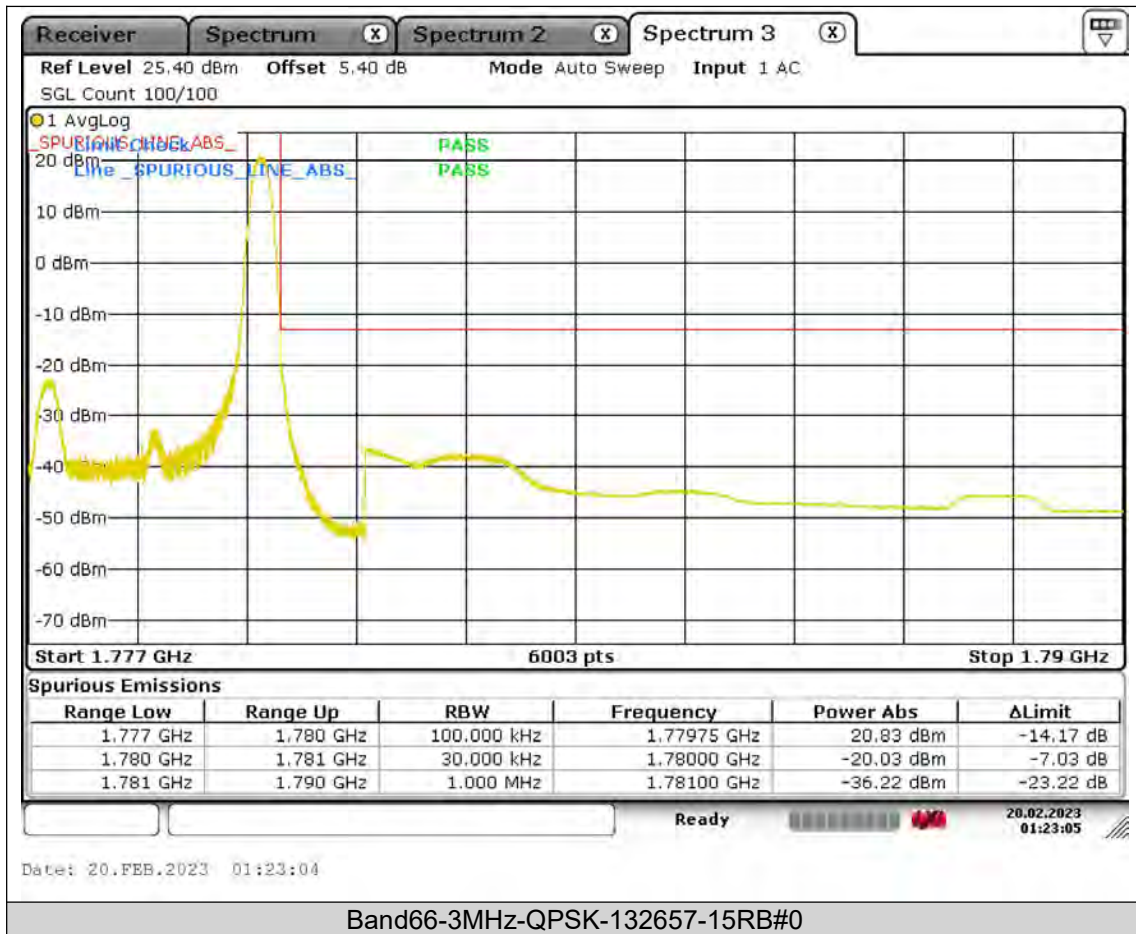

BUREAU VERITAS

Test Report No.: PSU-QSU2308280414RF03

BUREAU
VERITAS

Test Report No.: PSU-QSU2308280414RF03

BUREAU
VERITAS

Test Report No.: PSU-QSU2308280414RF03

BUREAU VERITAS

Test Report No.: PSU-QSU2308280414RF03