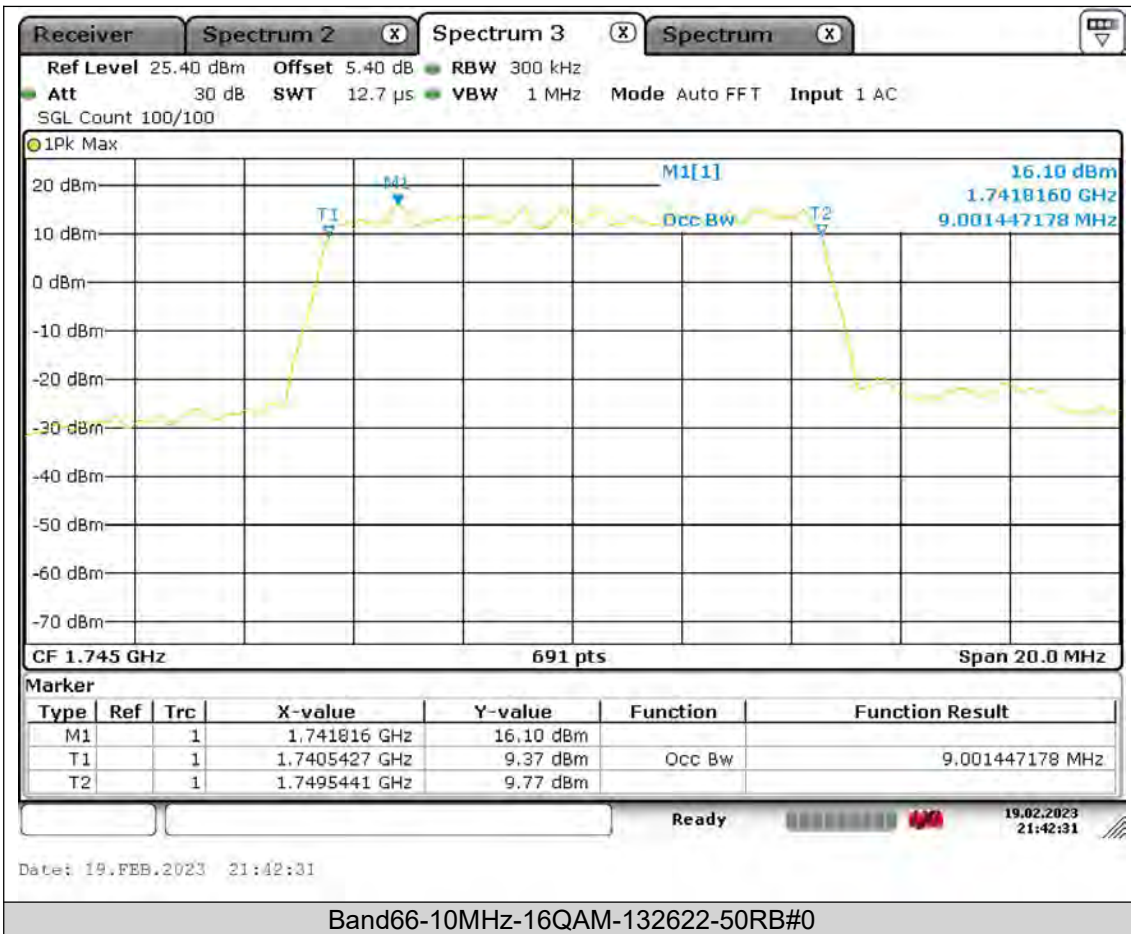

Test Report No.: PSU-QSU2308280414RF03

BUREAU
VERITAS

Test Report No.: PSU-QSU2308280414RF03

BUREAU
VERITAS

Test Report No.: PSU-QSU2308280414RF03

BUREAU
VERITAS

Test Report No.: PSU-QSU2308280414RF03

BUREAU VERITAS