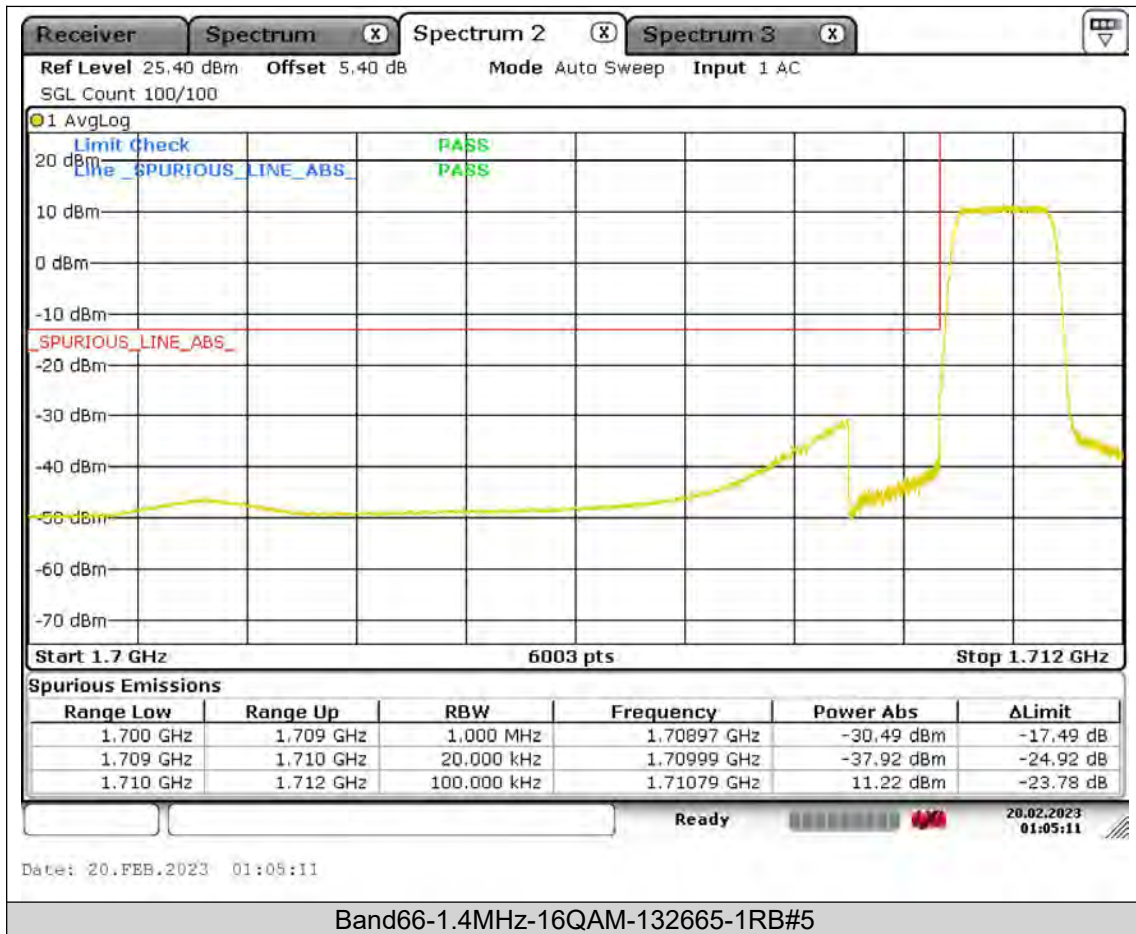

Test Report No.: PSU-QSU2308280414RF03

Test Report No.: PSU-QSU2308280414RF03

BUREAU
VERITAS

Test Report No.: PSU-QSU2308280414RF03

BUREAU
VERITAS

Test Report No.: PSU-QSU2308280414RF03

Test Report No.: PSU-QSU2308280414RF03