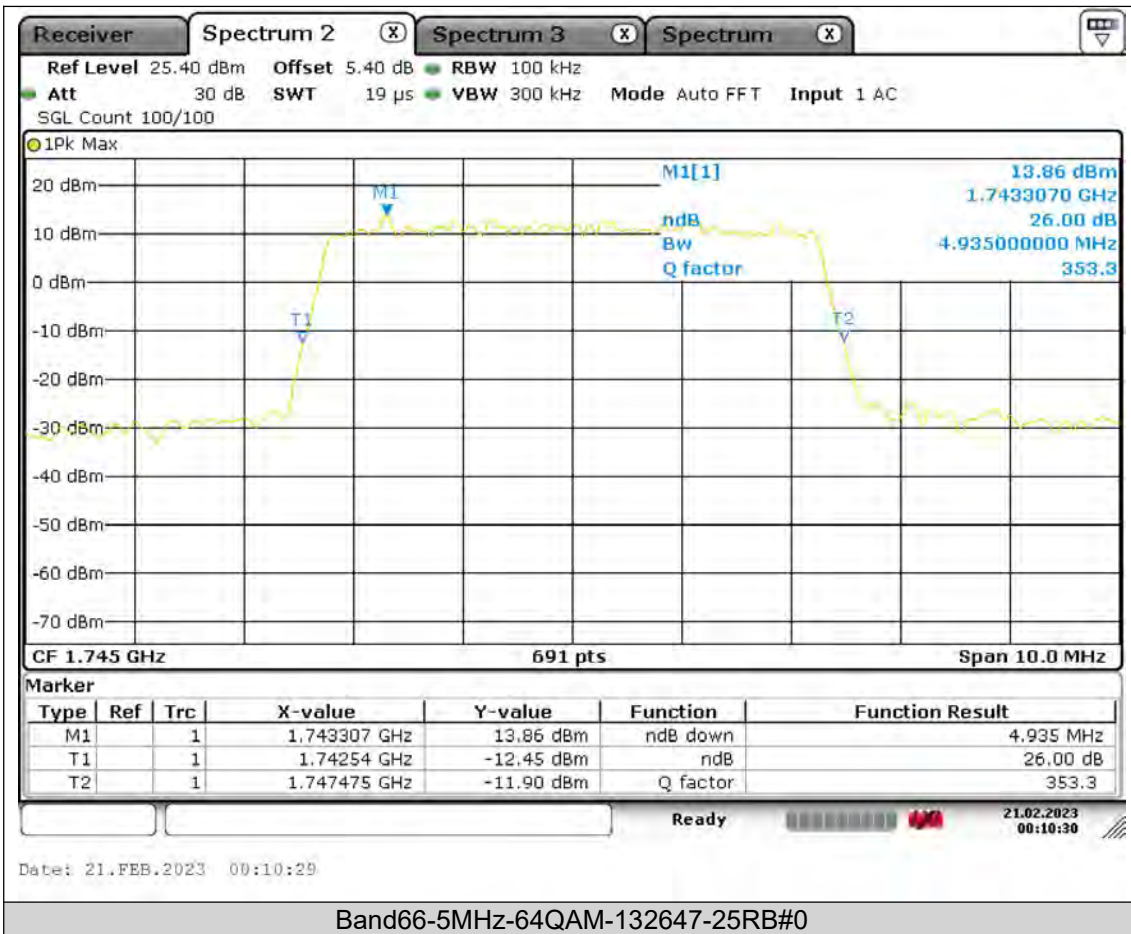

BUREAU
VERITAS

Test Report No.: PSU-QSU2308280414RF03

BUREAU
VERITAS

Test Report No.: PSU-QSU2308280414RF03

BUREAU
VERITAS

Test Report No.: PSU-QSU2308280414RF03

BUREAU VERITAS

Test Report No.: PSU-QSU2308280414RF03