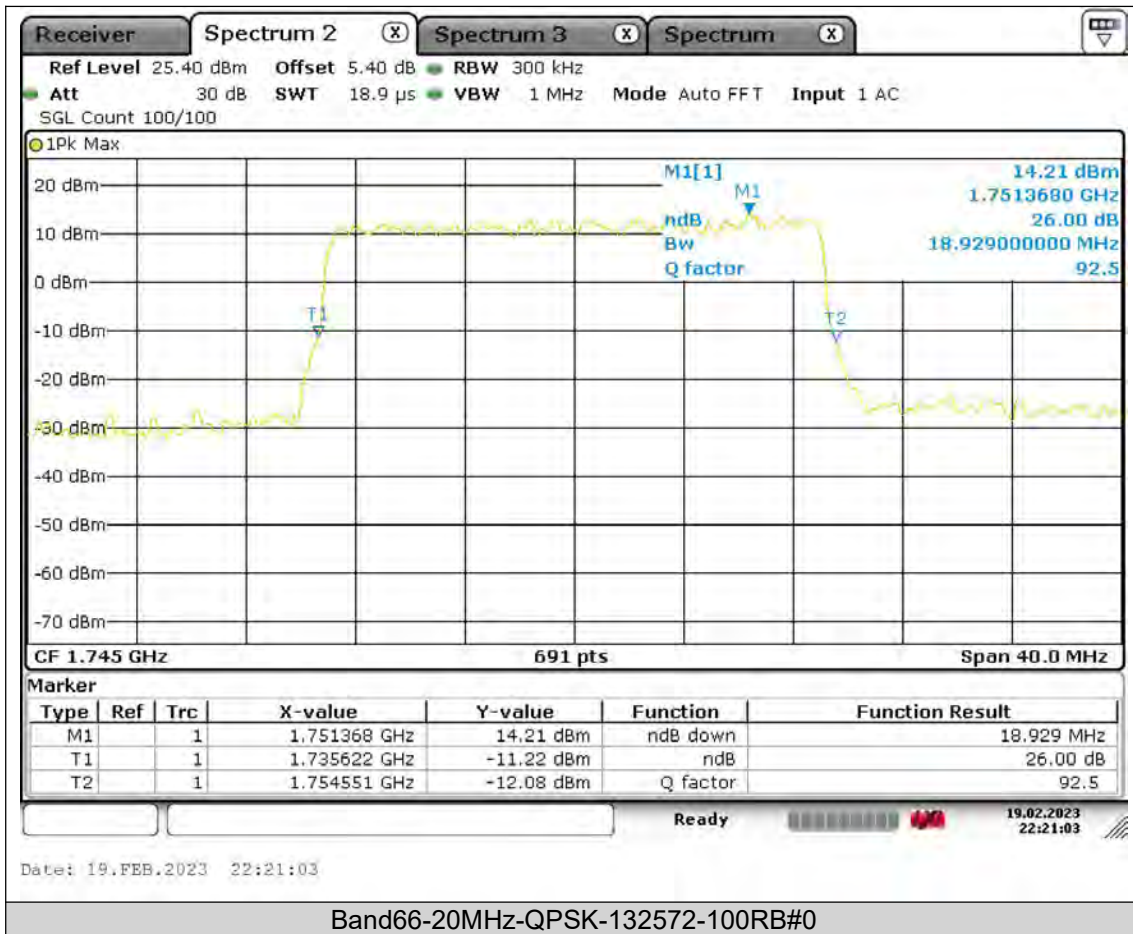

Test Report No.: PSU-QSU2308280414RF03

BUREAU
VERITAS

Test Report No.: PSU-QSU2308280414RF03

BUREAU VERITAS

Test Report No.: PSU-QSU2308280414RF03

BUREAU
VERITAS

Test Report No.: PSU-QSU2308280414RF03

BUREAU
VERITAS