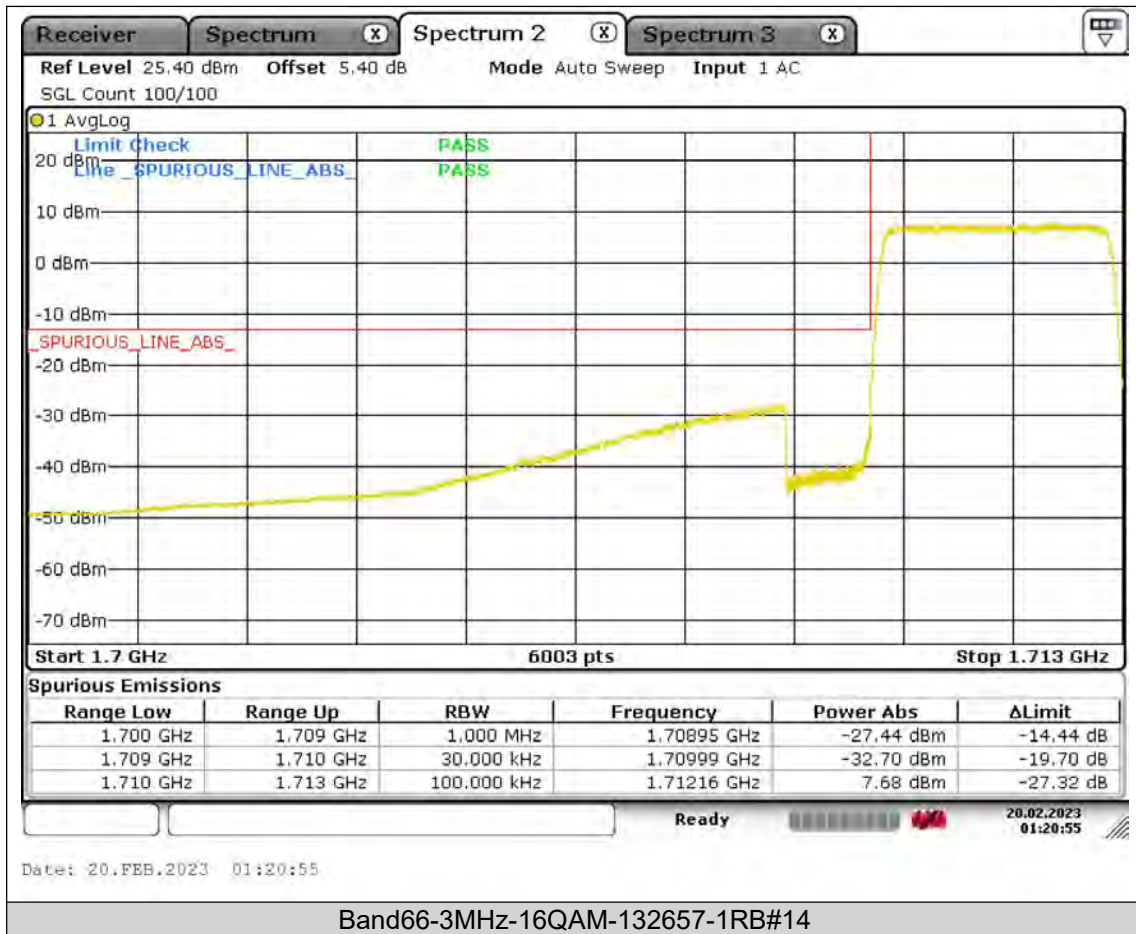

BUREAU VERITAS

Test Report No.: PSU-QSU2308280414RF03

BUREAU
VERITAS

Test Report No.: PSU-QSU2308280414RF03

BUREAU
VERITAS

Test Report No.: PSU-QSU2308280414RF03

BUREAU VERITAS

Test Report No.: PSU-QSU2308280414RF03