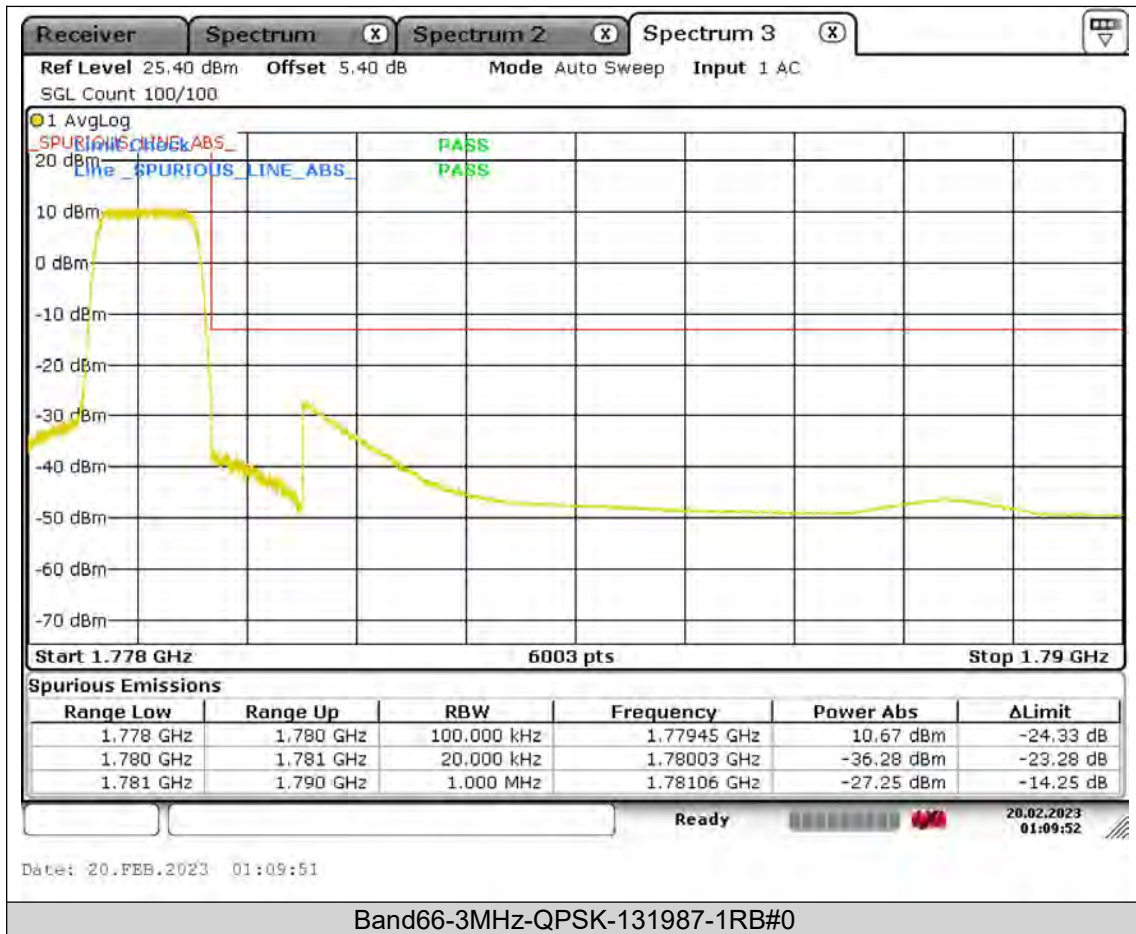

BUREAU VERITAS

Test Report No.: PSU-QSU2308280414RF03