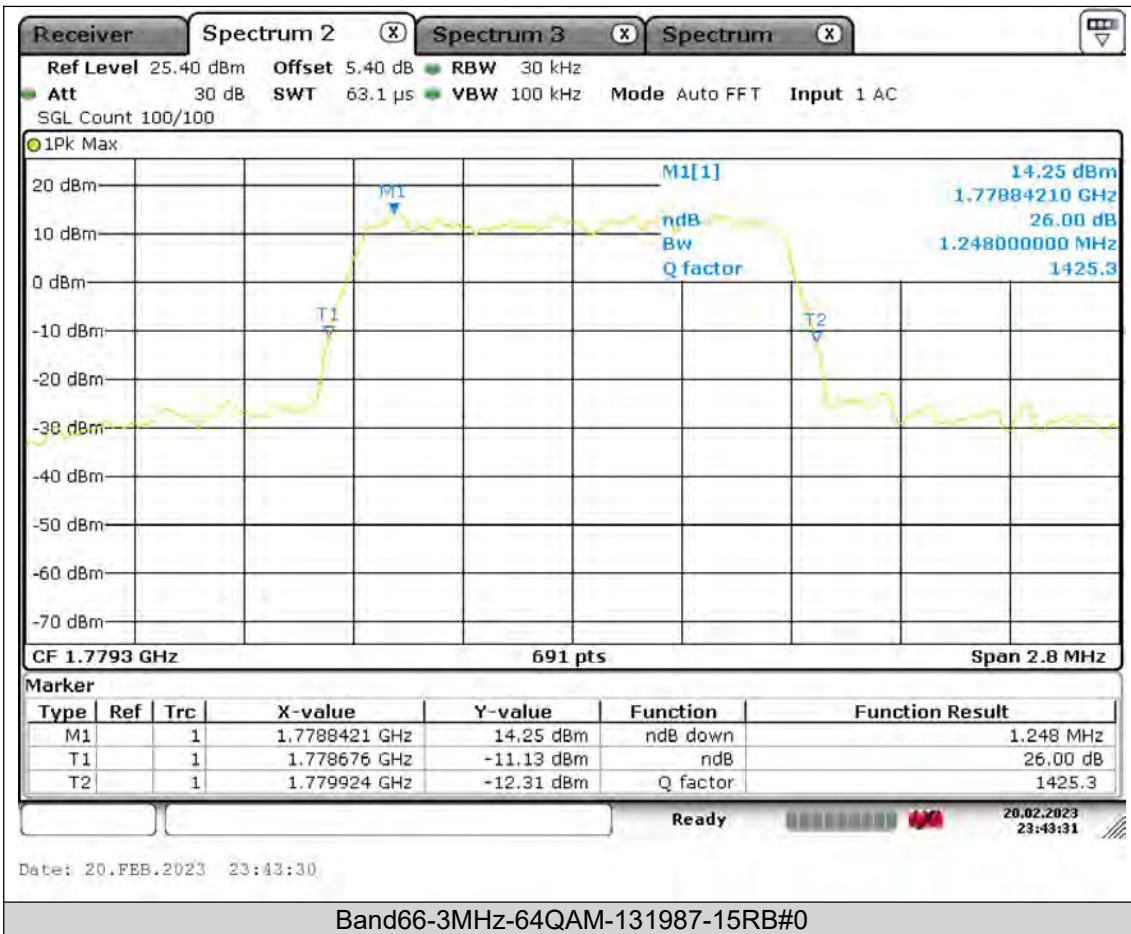

BUREAU
VERITAS

Test Report No.: PSU-QSU2308280414RF03

BUREAU
VERITAS

Test Report No.: PSU-QSU2308280414RF03

BUREAU
VERITAS

Test Report No.: PSU-QSU2308280414RF03

BUREAU VERITAS

Test Report No.: PSU-QSU2308280414RF03