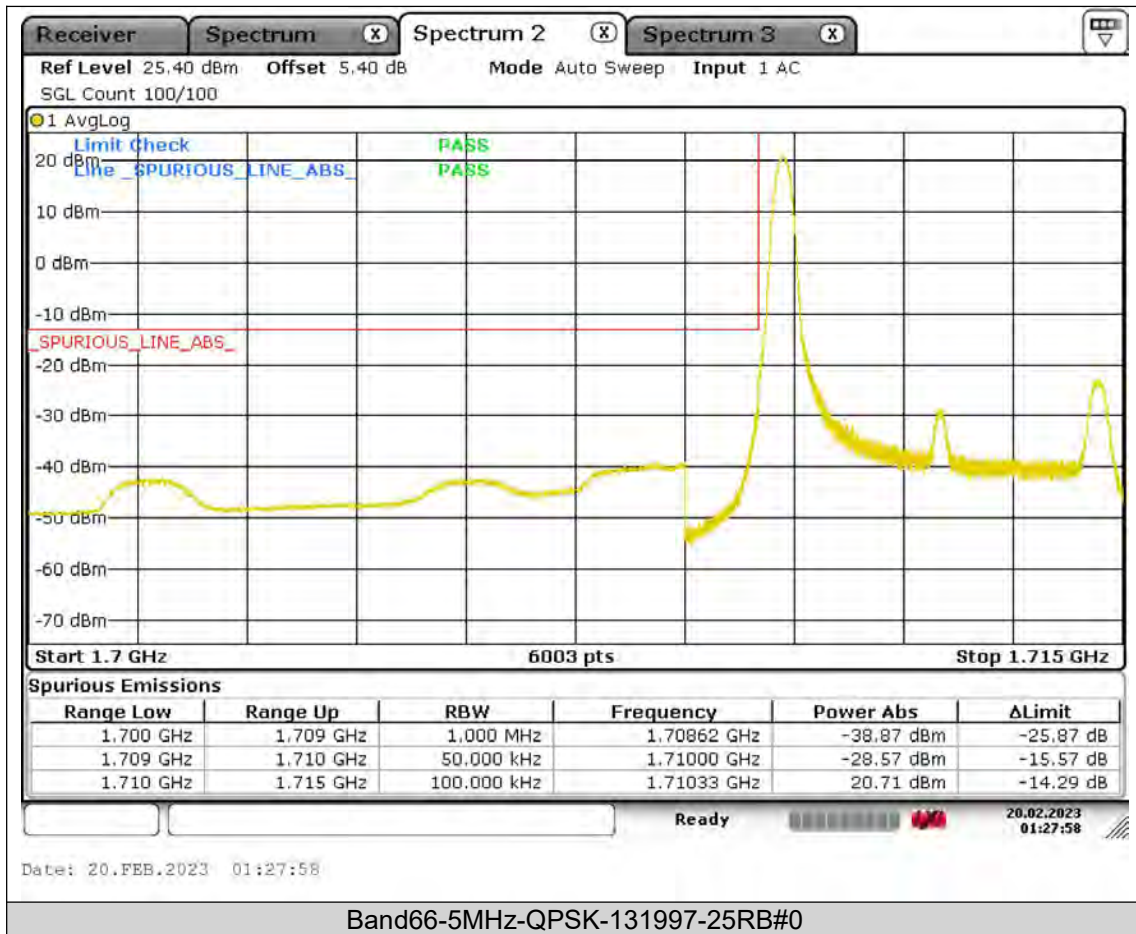

BUREAU VERITAS

Test Report No.: PSU-QSU2308280414RF03

BUREAU VERITAS

Test Report No.: PSU-QSU2308280414RF03

Test Report No.: PSU-QSU2308280414RF03

BUREAU VERITAS

Test Report No.: PSU-QSU2308280414RF03

BUREAU
VERITAS