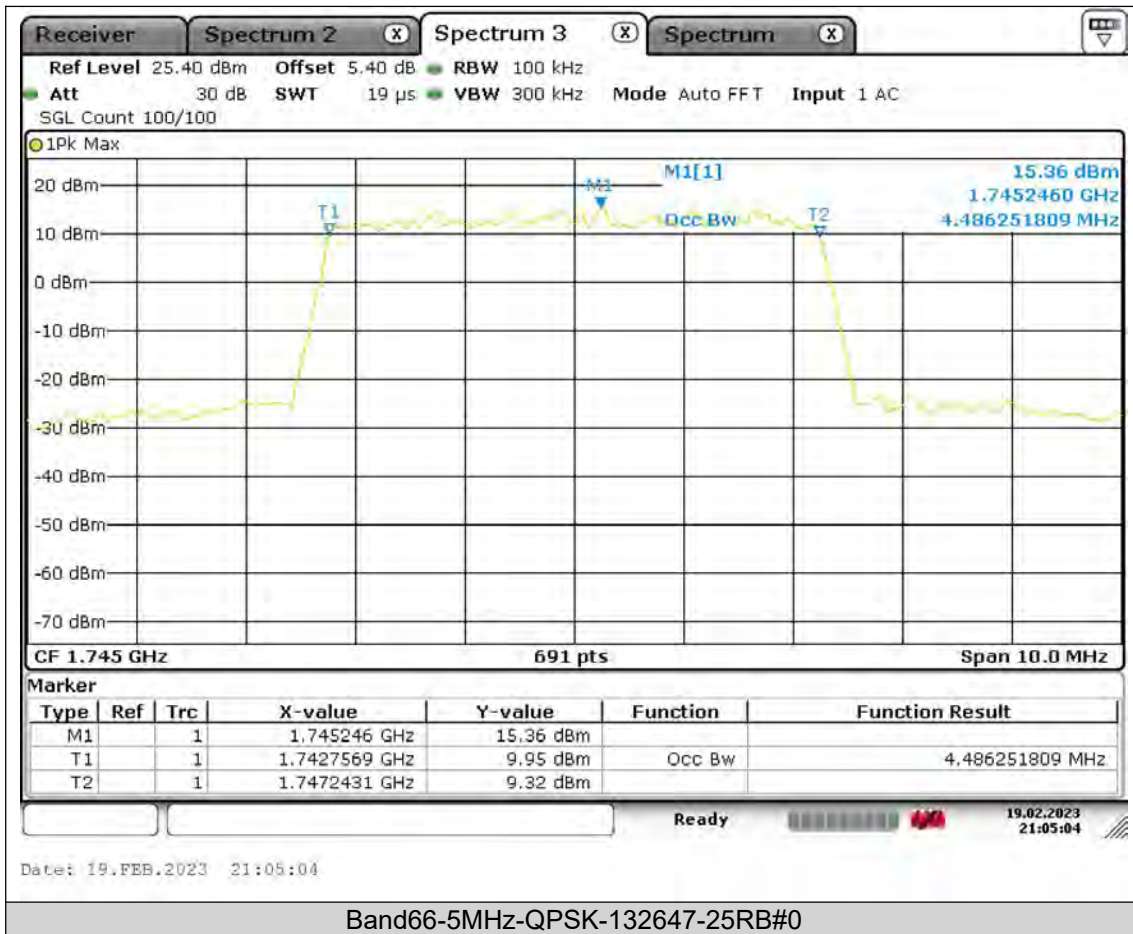

Test Report No.: PSU-QSU2308280414RF03

BUREAU VERITAS

Test Report No.: PSU-QSU2308280414RF03

BUREAU
VERITAS

Test Report No.: PSU-QSU2308280414RF03

BUREAU VERITAS

Test Report No.: PSU-QSU2308280414RF03

BUREAU VERITAS