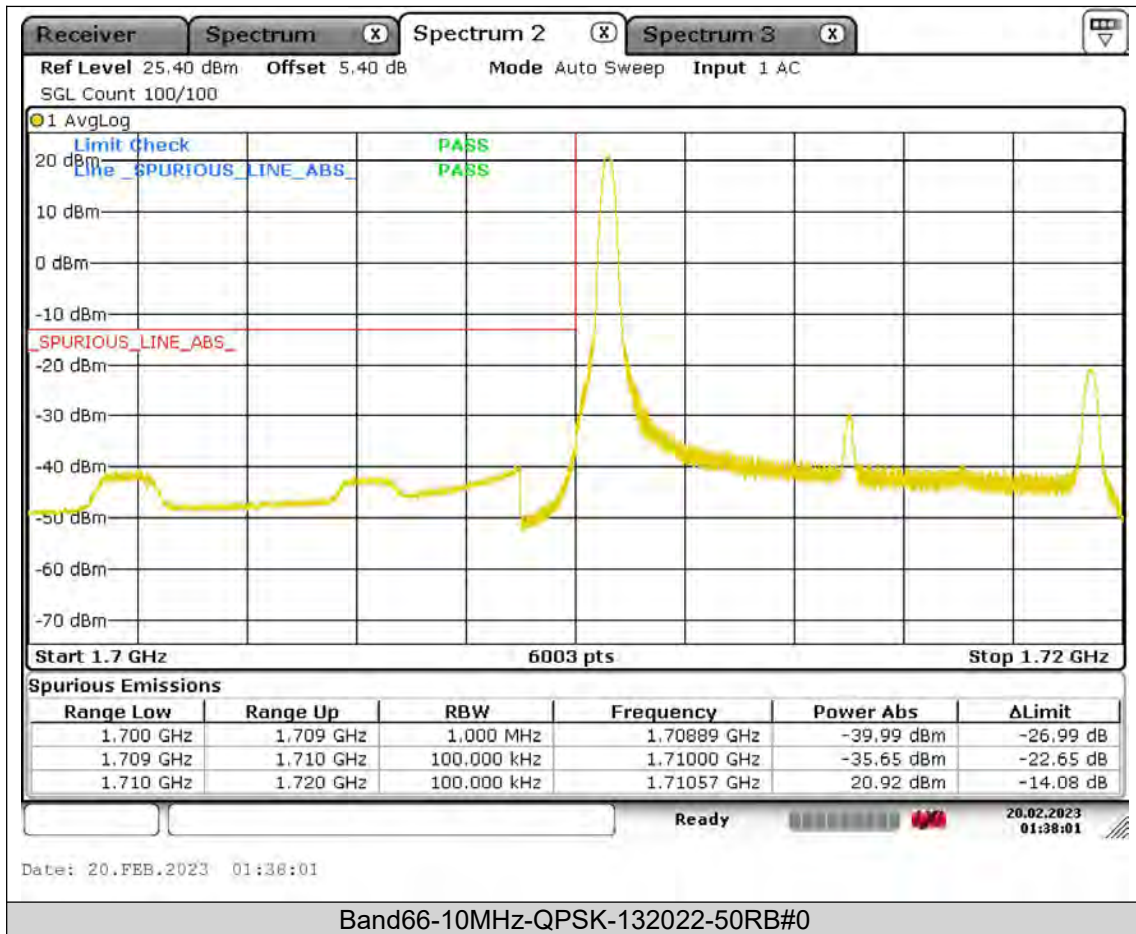

BUREAU
VERITAS

Test Report No.: PSU-QSU2308280414RF03