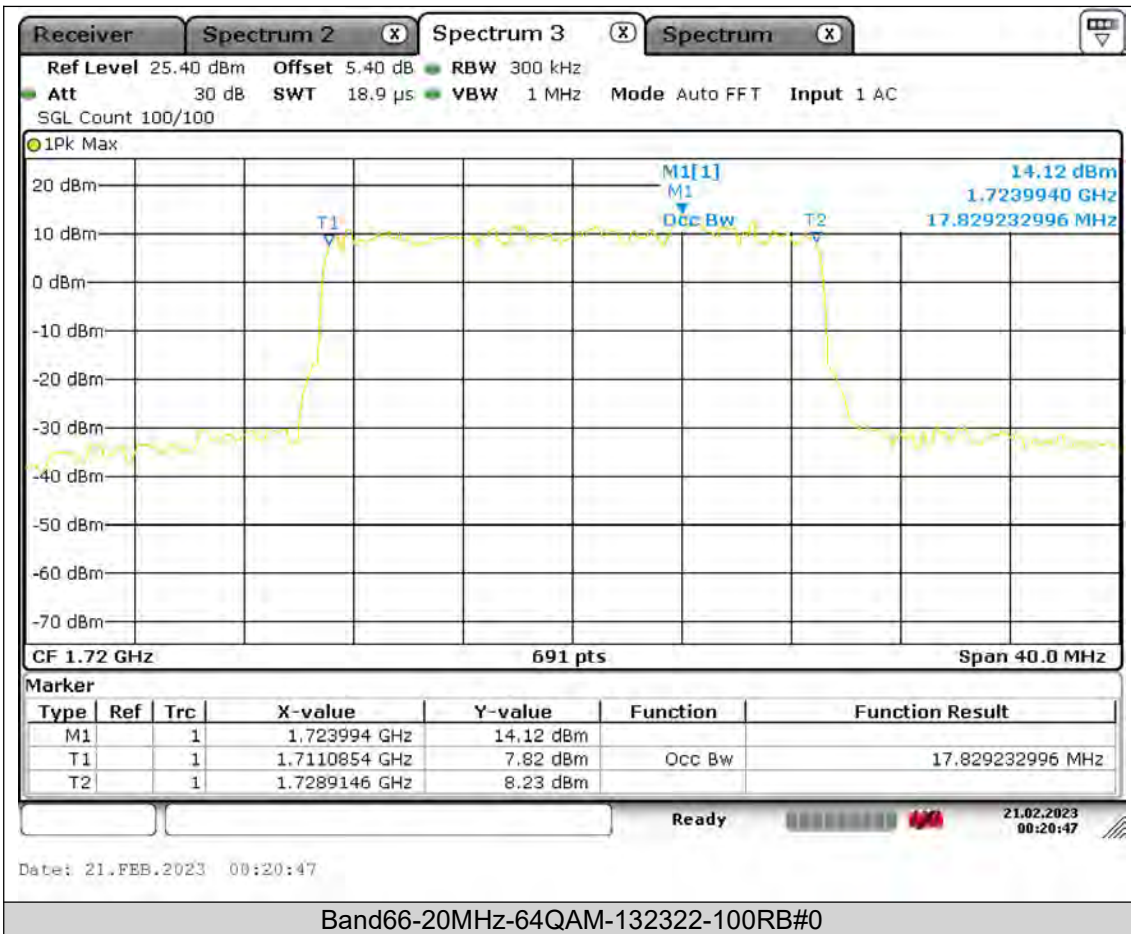

BUREAU
VERITAS

Test Report No.: PSU-QSU2308280414RF03