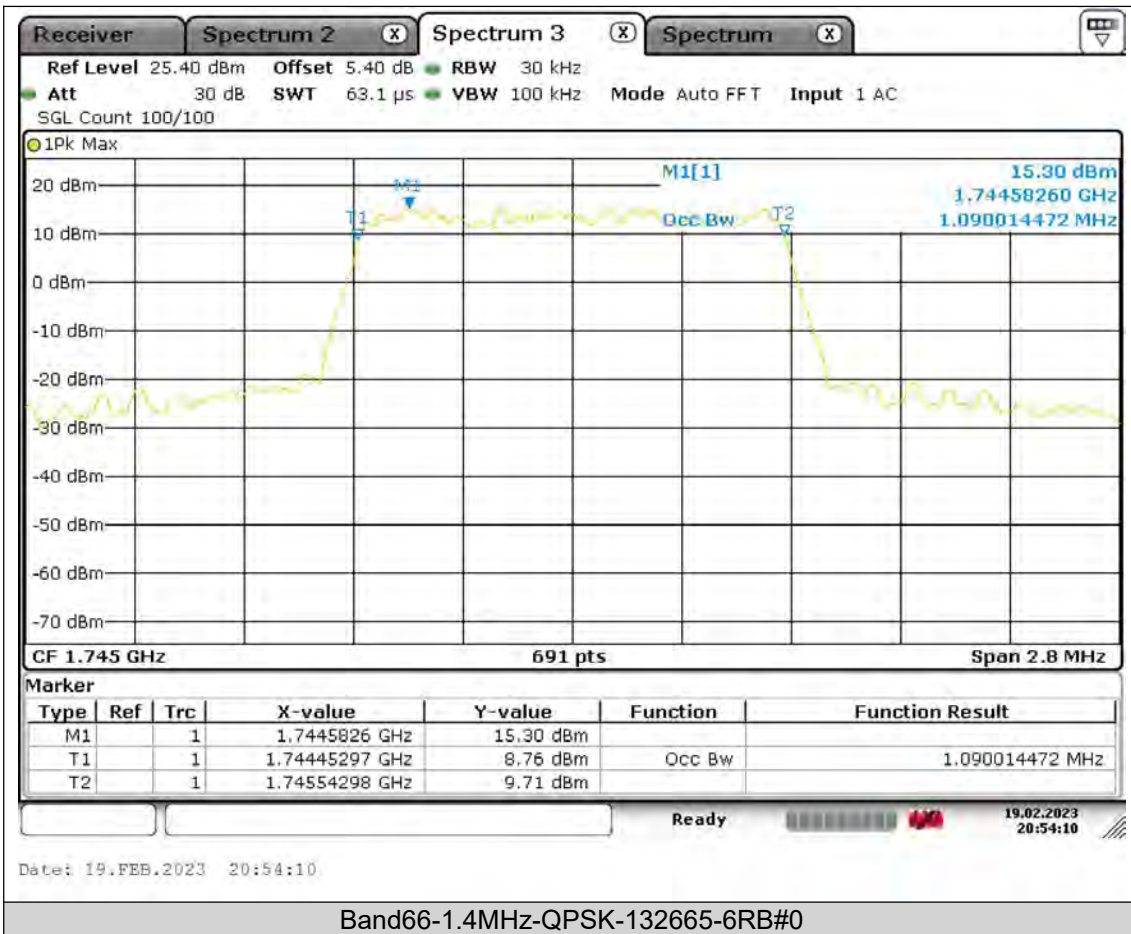

Test Report No.: PSU-QSU2308280414RF03

Test Graphs

Occupied Bandwidth

BUREAU
VERITAS

Test Report No.: PSU-QSU2308280414RF03

BUREAU
VERITAS

Test Report No.: PSU-QSU2308280414RF03

BUREAU
VERITAS