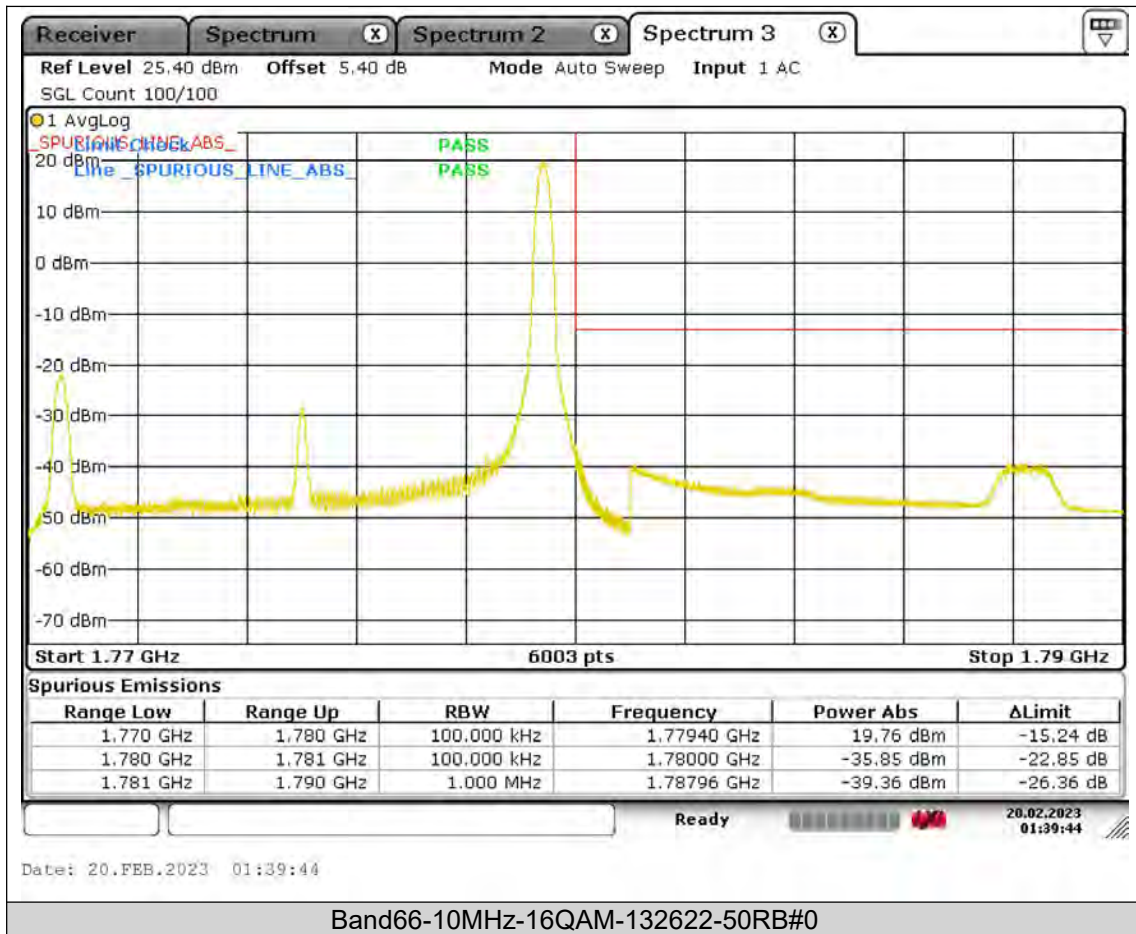

BUREAU VERITAS

Test Report No.: PSU-QSU2308280414RF03

BUREAU
VERITAS

Test Report No.: PSU-QSU2308280414RF03

BUREAU VERITAS

Test Report No.: PSU-QSU2308280414RF03

BUREAU VERITAS

Test Report No.: PSU-QSU2308280414RF03