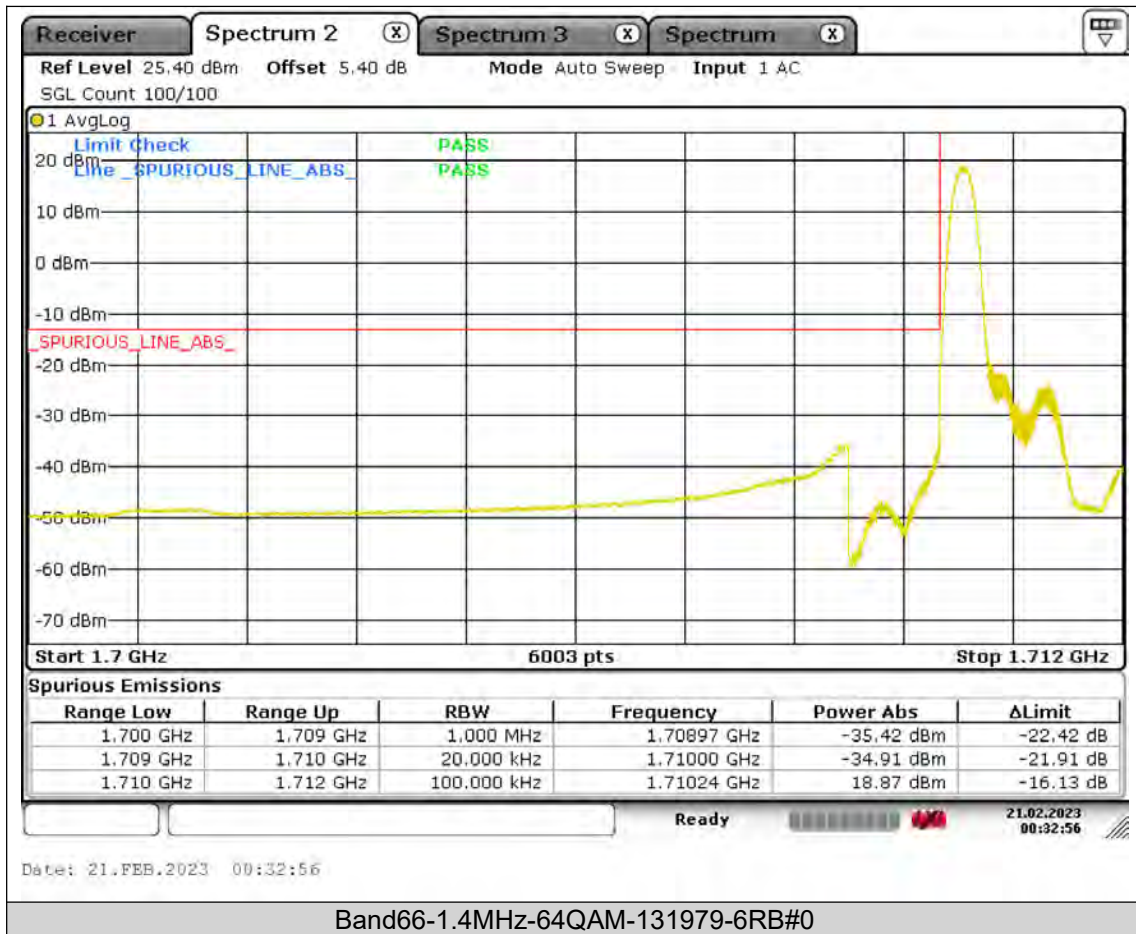

BUREAU
VERITAS

Test Report No.: PSU-QSU2308280414RF03