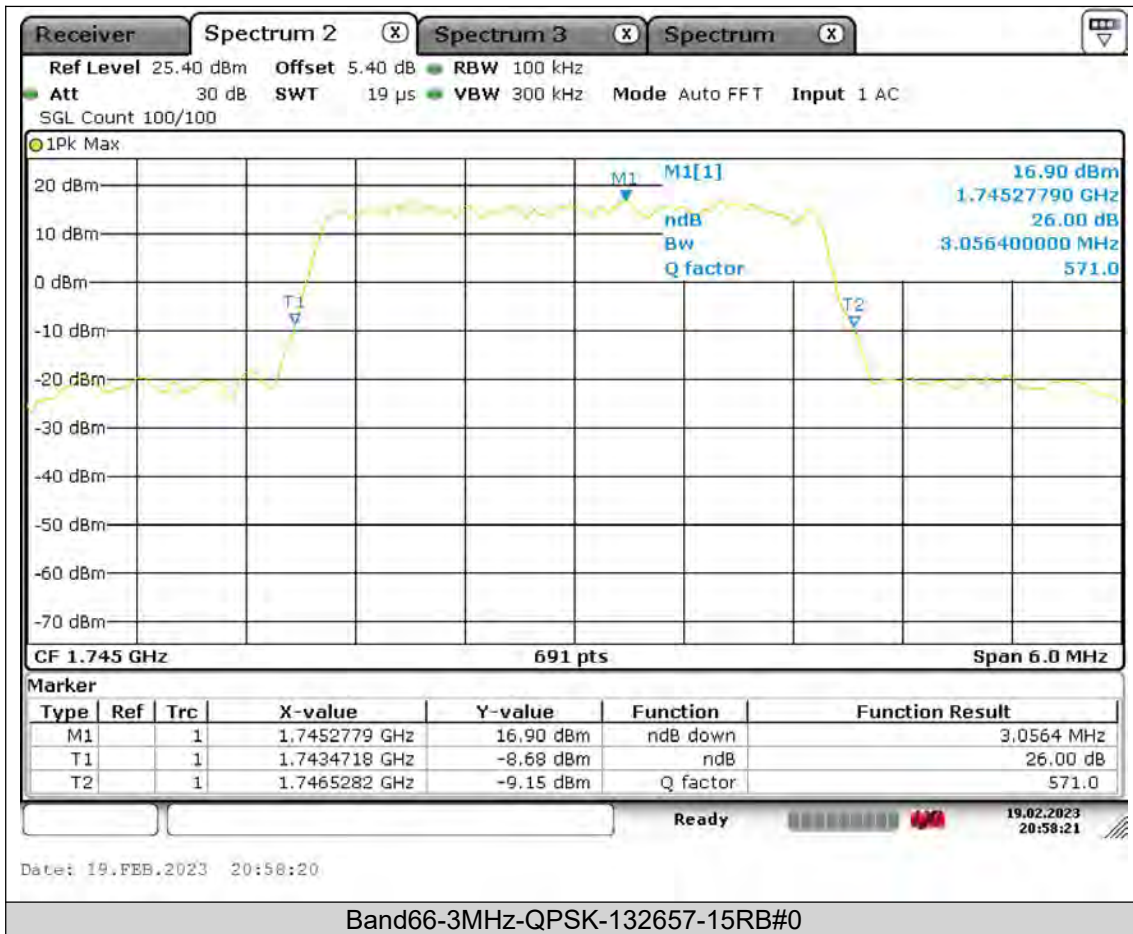

BUREAU
VERITAS

Test Report No.: PSU-QSU2308280414RF03