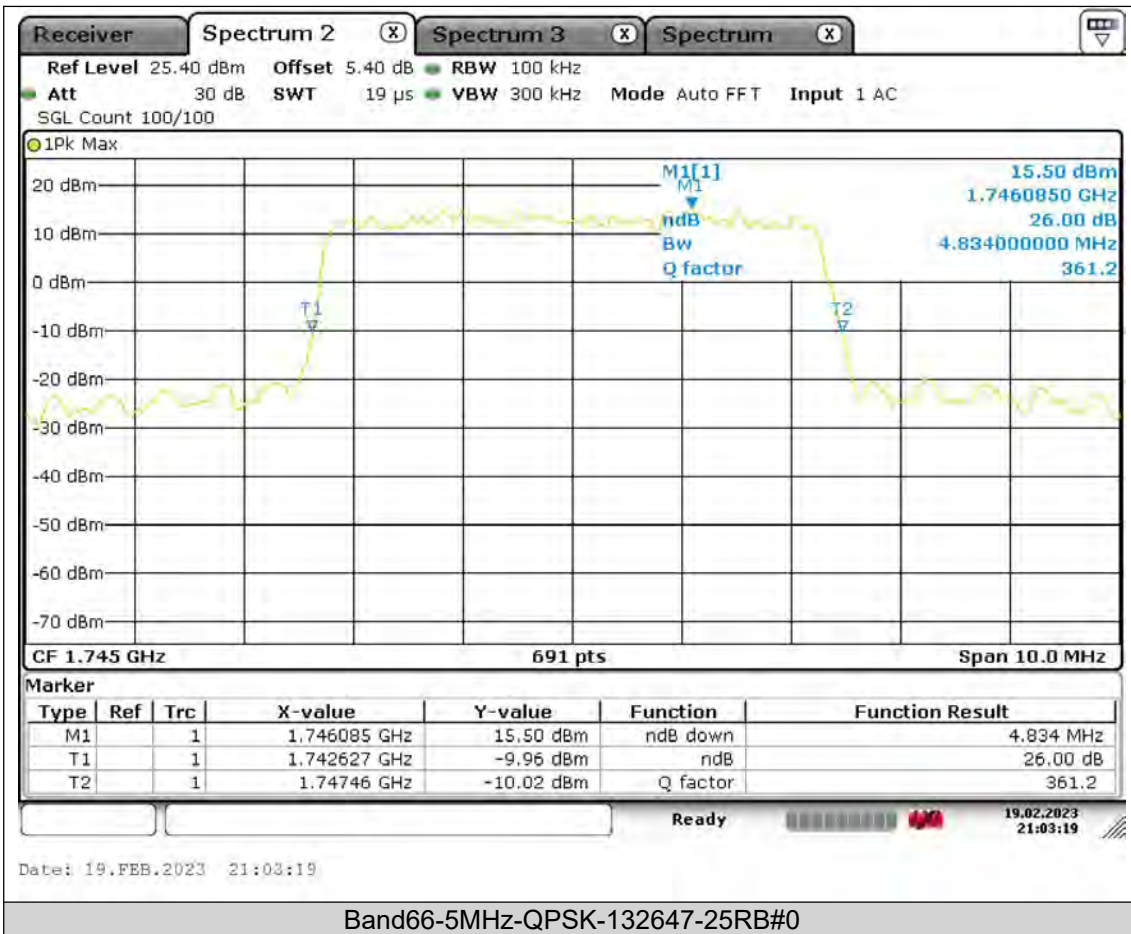

BUREAU
VERITAS

Test Report No.: PSU-QSU2308280414RF03