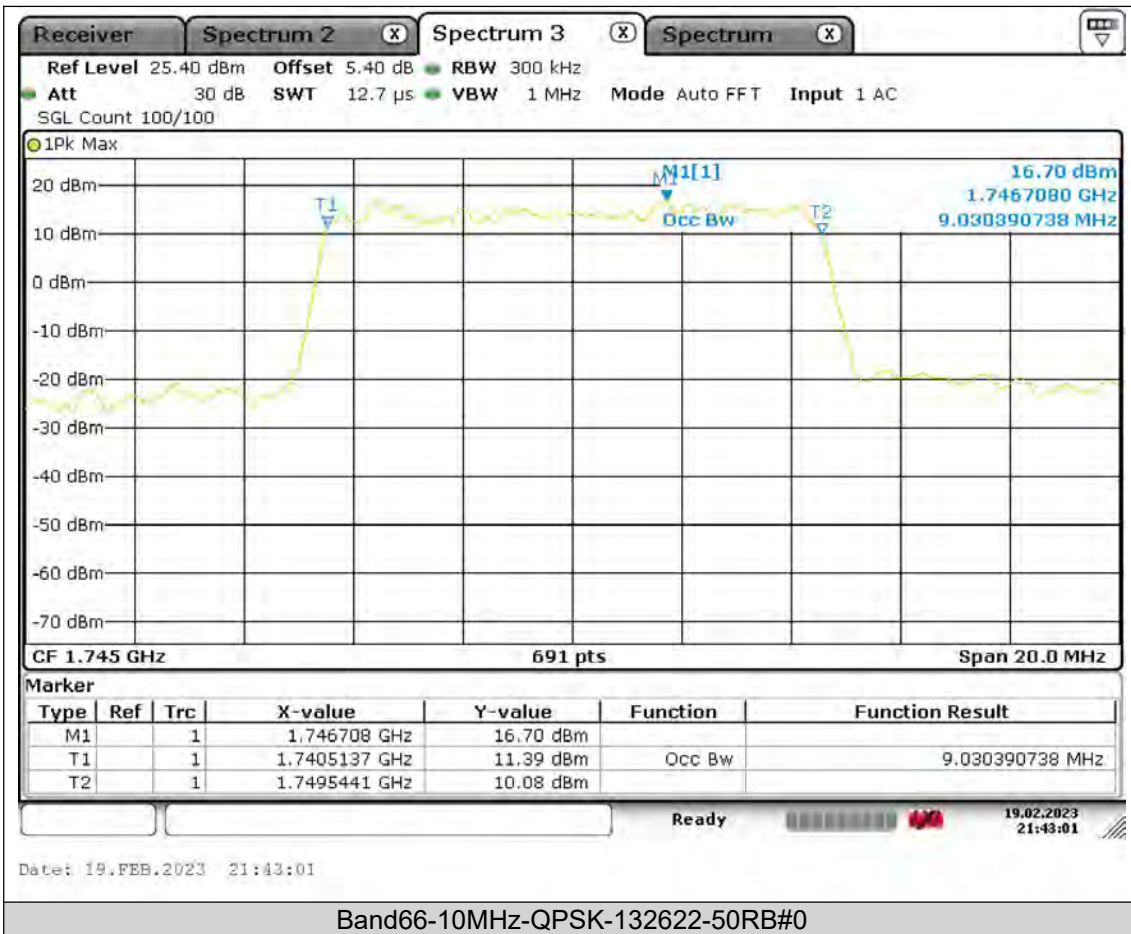

BUREAU VERITAS

Test Report No.: PSU-QSU2308280414RF03