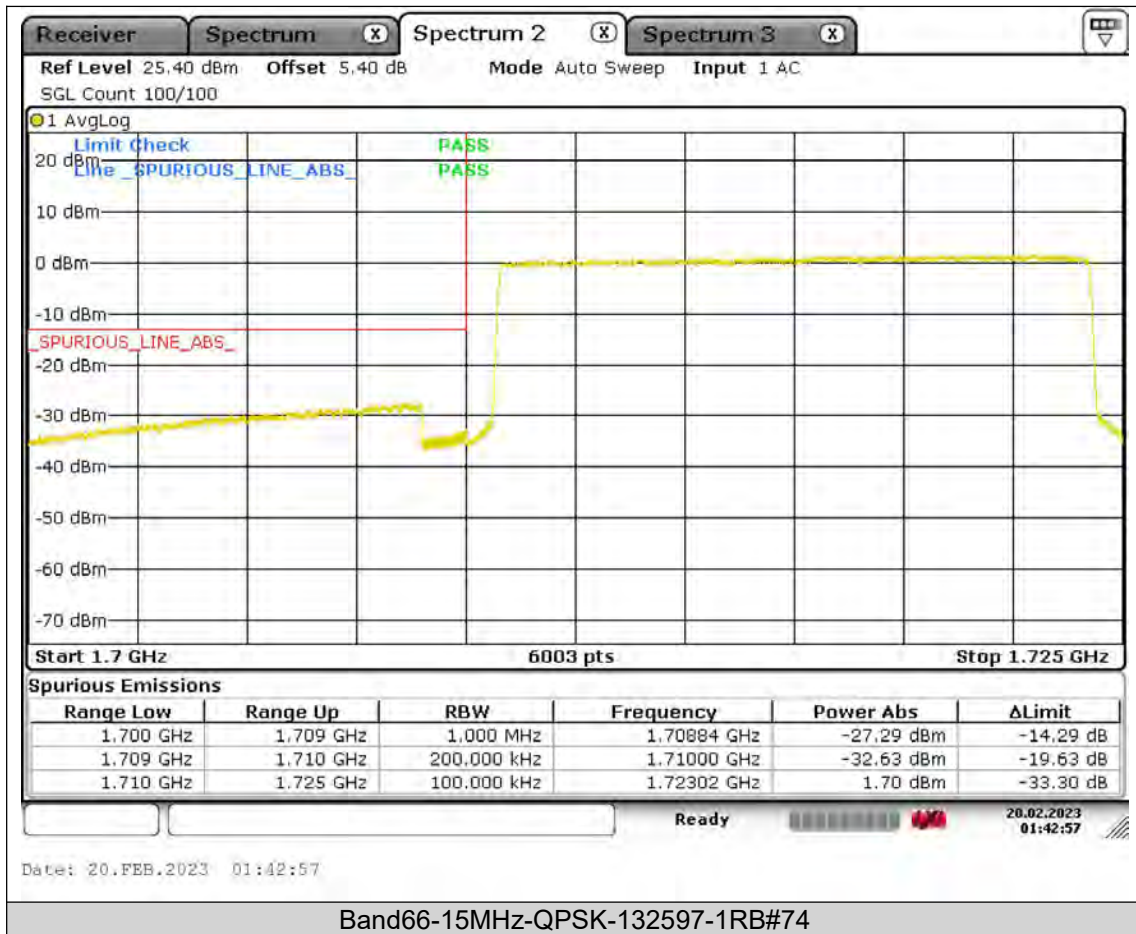

BUREAU VERITAS

Test Report No.: PSU-QSU2308280414RF03

BUREAU
VERITAS

Test Report No.: PSU-QSU2308280414RF03

BUREAU VERITAS

Test Report No.: PSU-QSU2308280414RF03

BUREAU VERITAS

Test Report No.: PSU-QSU2308280414RF03