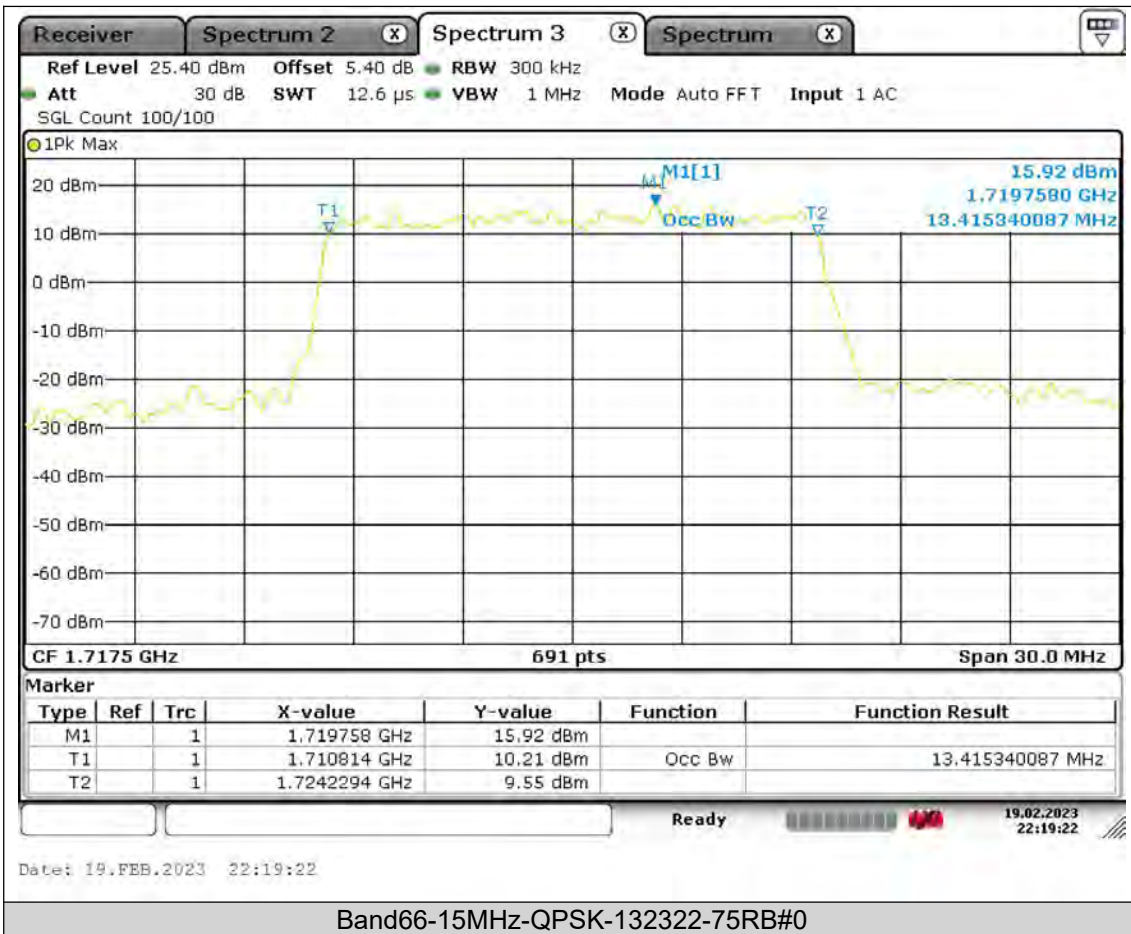

BUREAU VERITAS

Test Report No.: PSU-QSU2308280414RF03