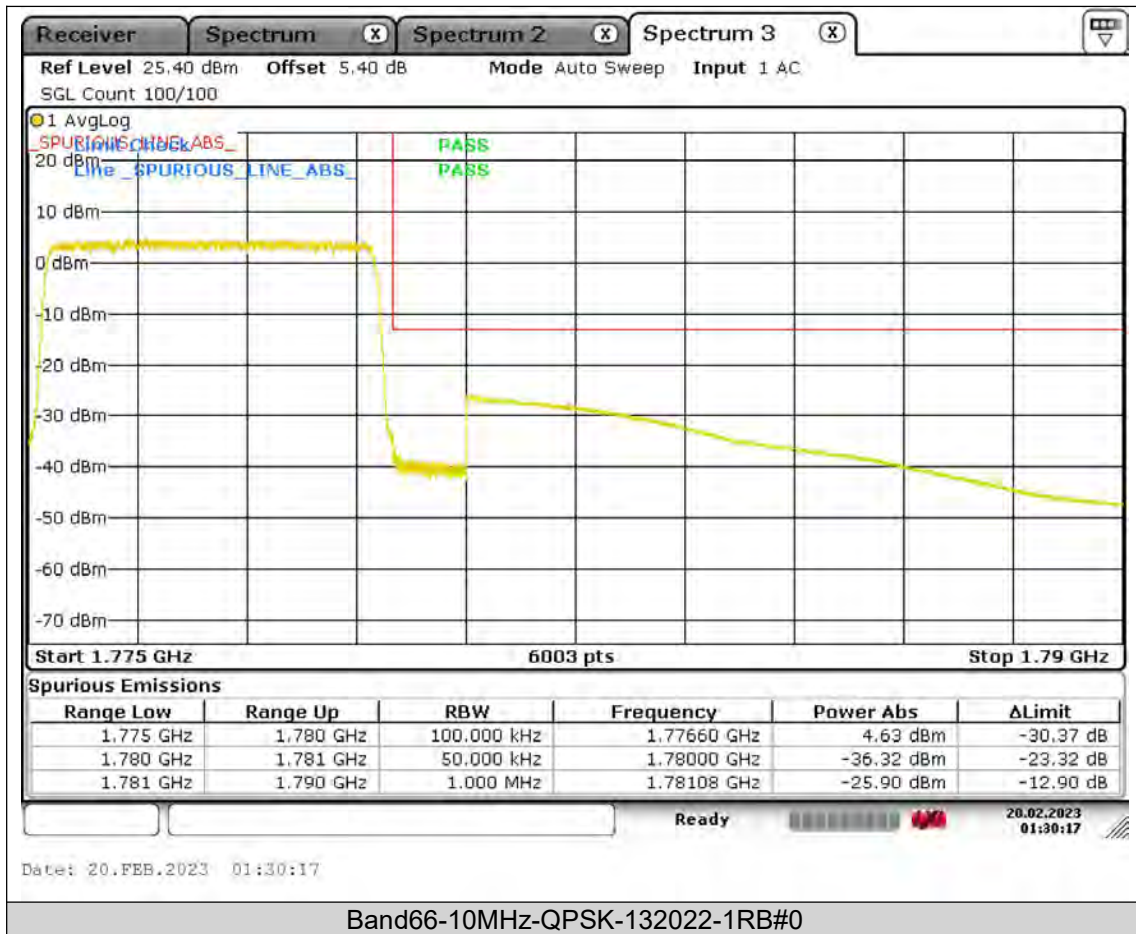

Test Report No.: PSU-QSU2308280414RF03

Test Report No.: PSU-QSU2308280414RF03

BUREAU
VERITAS

Test Report No.: PSU-QSU2308280414RF03

BUREAU VERITAS

Test Report No.: PSU-QSU2308280414RF03

BUREAU VERITAS

Test Report No.: PSU-QSU2308280414RF03