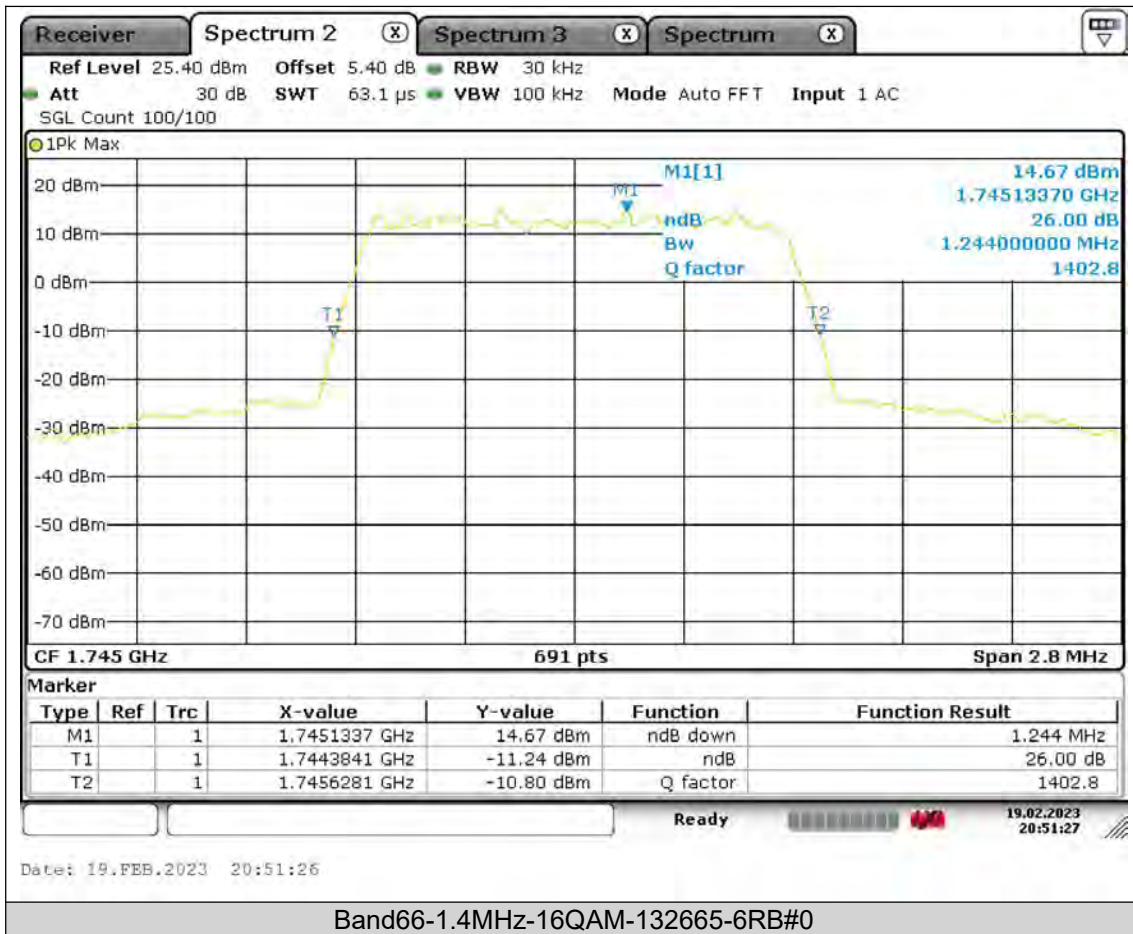

BUREAU
VERITAS

Test Report No.: PSU-QSU2308280414RF03