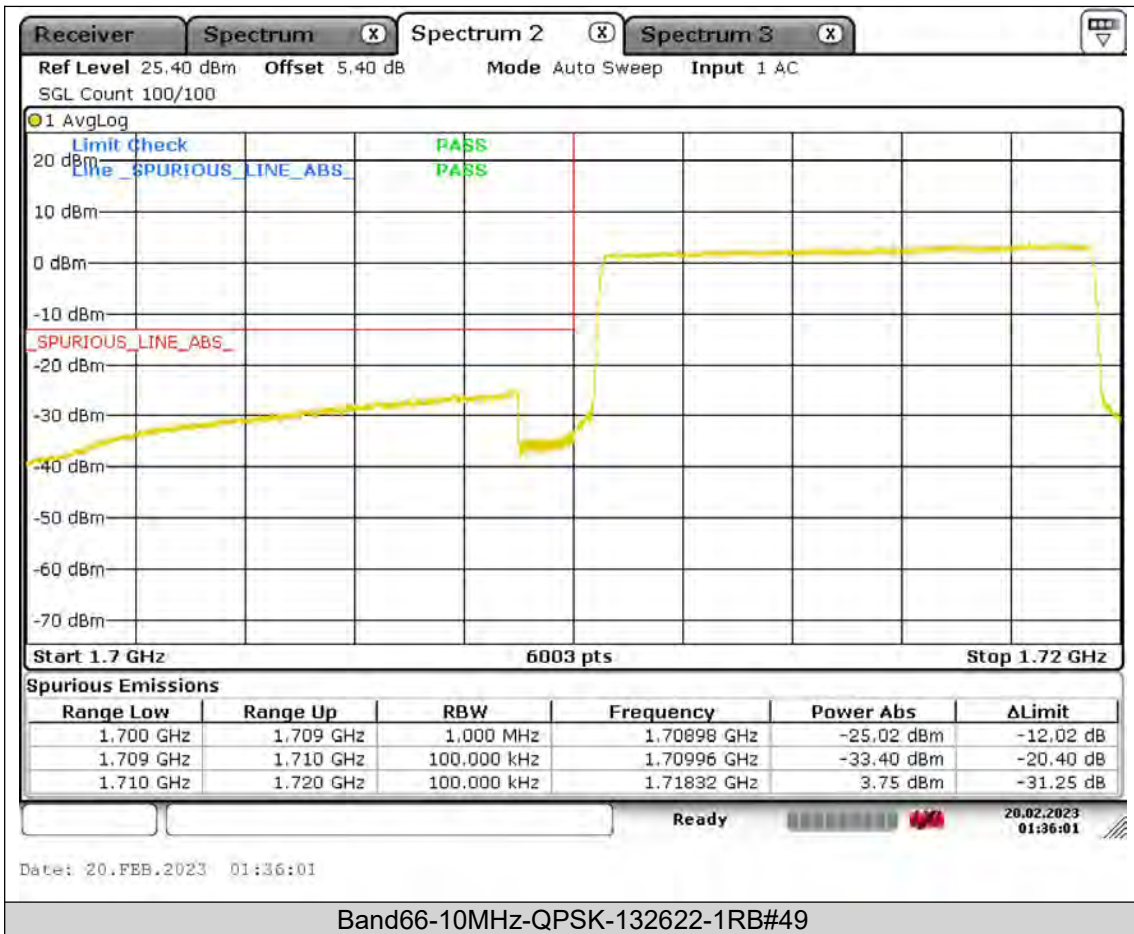

BUREAU
VERITAS

Test Report No.: PSU-QSU2308280414RF03

BUREAU VERITAS

Test Report No.: PSU-QSU2308280414RF03

BUREAU VERITAS

Test Report No.: PSU-QSU2308280414RF03

BUREAU VERITAS

Test Report No.: PSU-QSU2308280414RF03