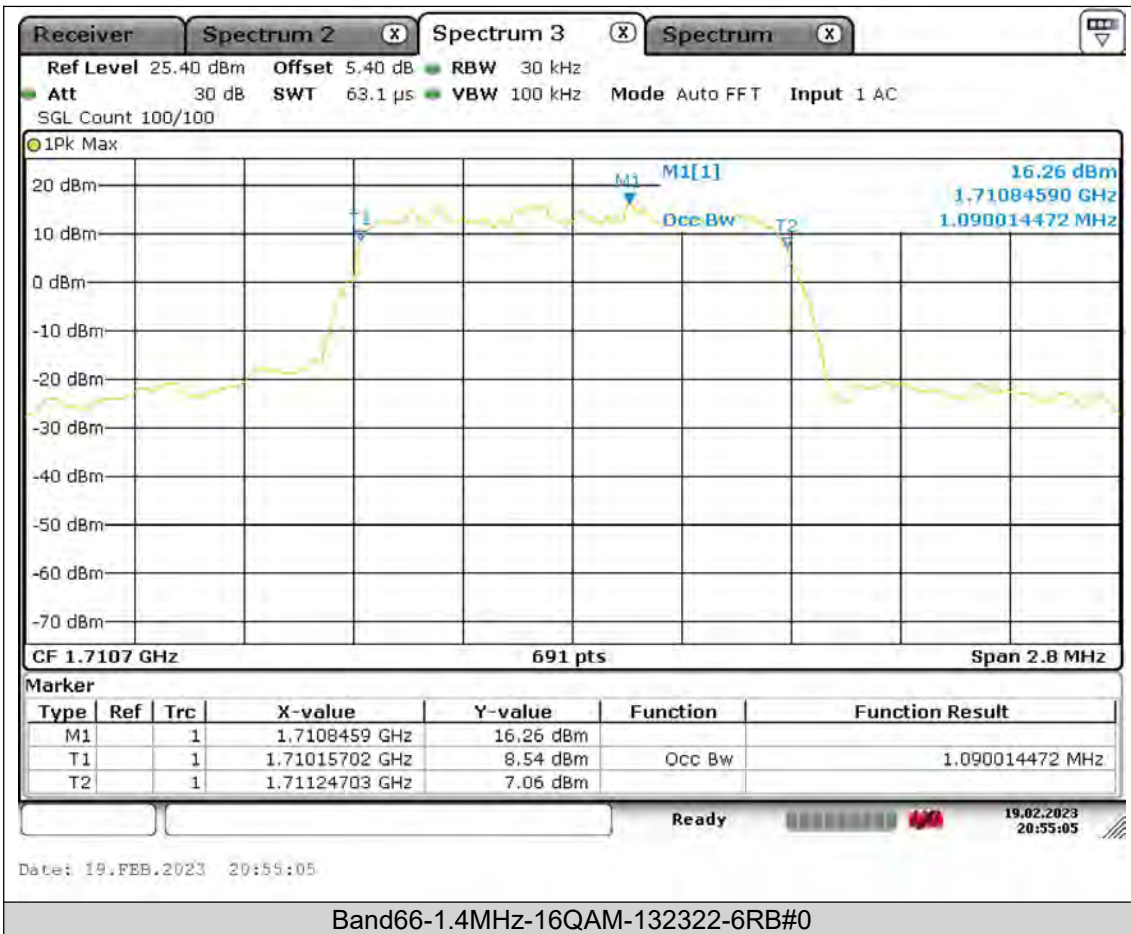

BUREAU
VERITAS

Test Report No.: PSU-QSU2308280414RF03