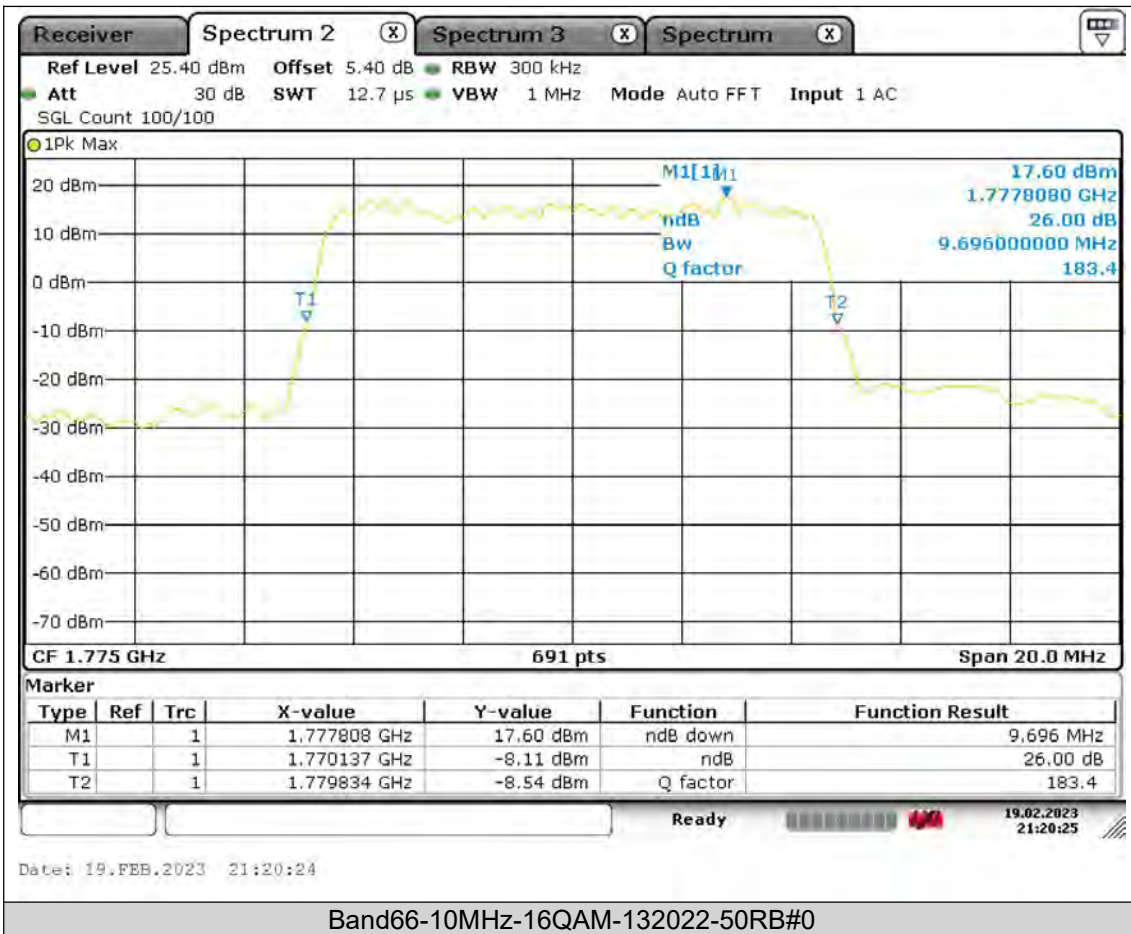

BUREAU
VERITAS

Test Report No.: PSU-QSU2308280414RF03