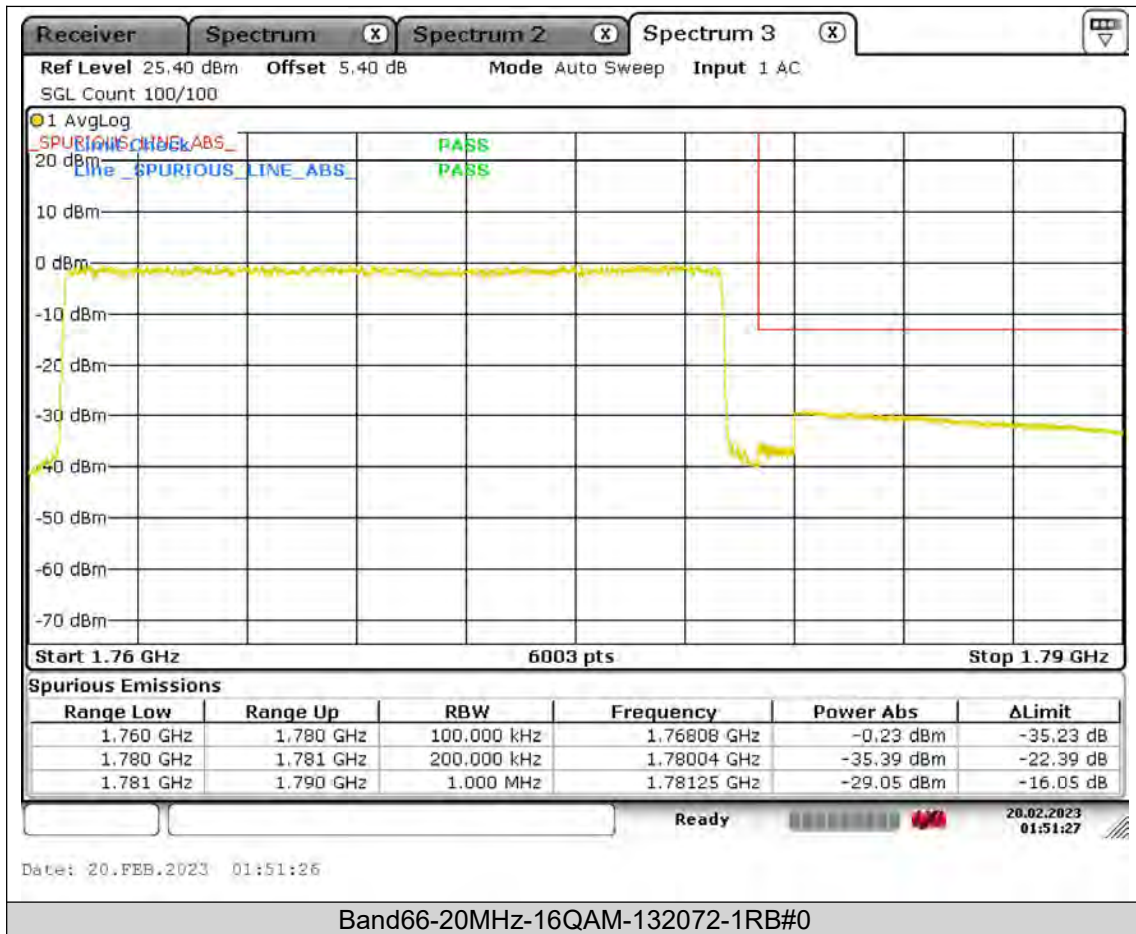

Test Report No.: PSU-QSU2308280414RF03

BUREAU
VERITAS

Test Report No.: PSU-QSU2308280414RF03

BUREAU VERITAS

Test Report No.: PSU-QSU2308280414RF03

Test Report No.: PSU-QSU2308280414RF03

BUREAU
VERITAS

Test Report No.: PSU-QSU2308280414RF03