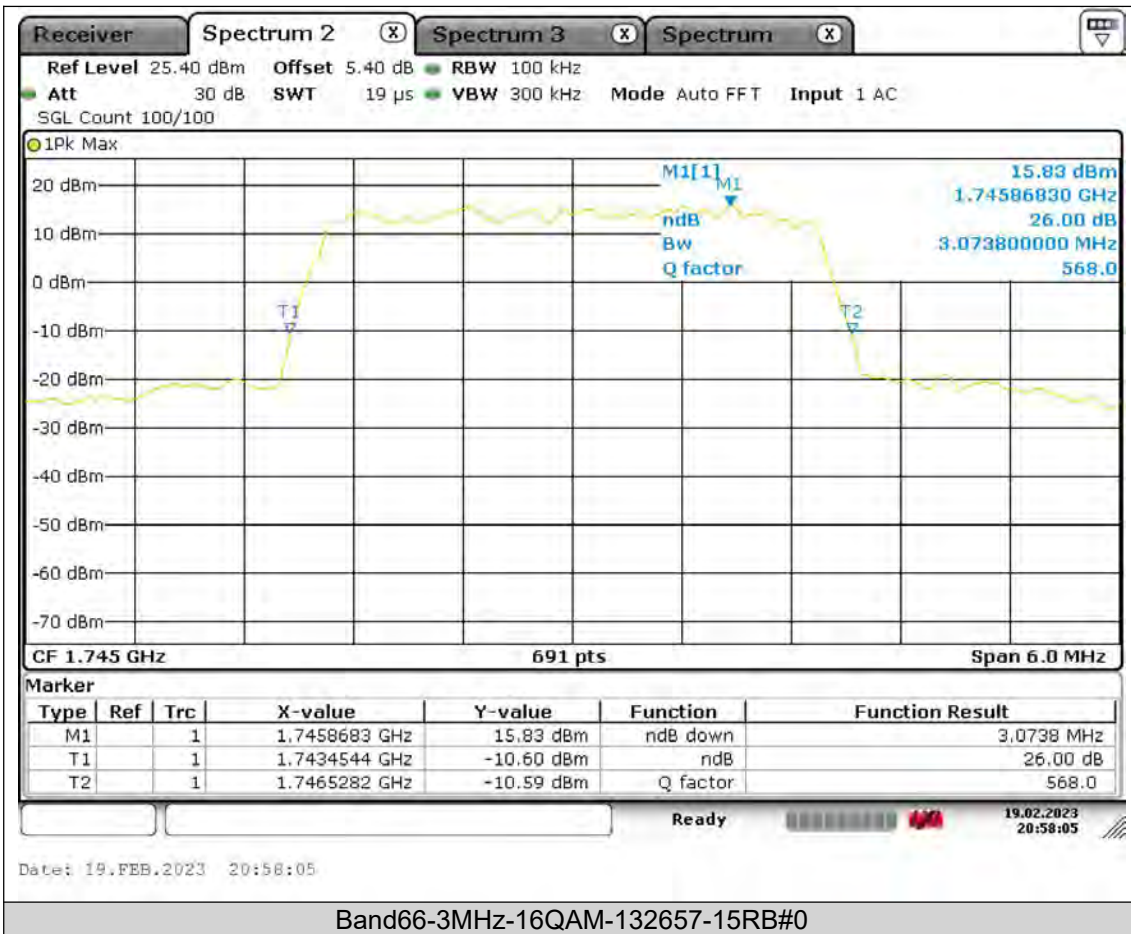

Test Report No.: PSU-QSU2308280414RF03

BUREAU VERITAS

Test Report No.: PSU-QSU2308280414RF03

BUREAU
VERITAS

Test Report No.: PSU-QSU2308280414RF03

BUREAU VERITAS

Test Report No.: PSU-QSU2308280414RF03

BUREAU VERITAS