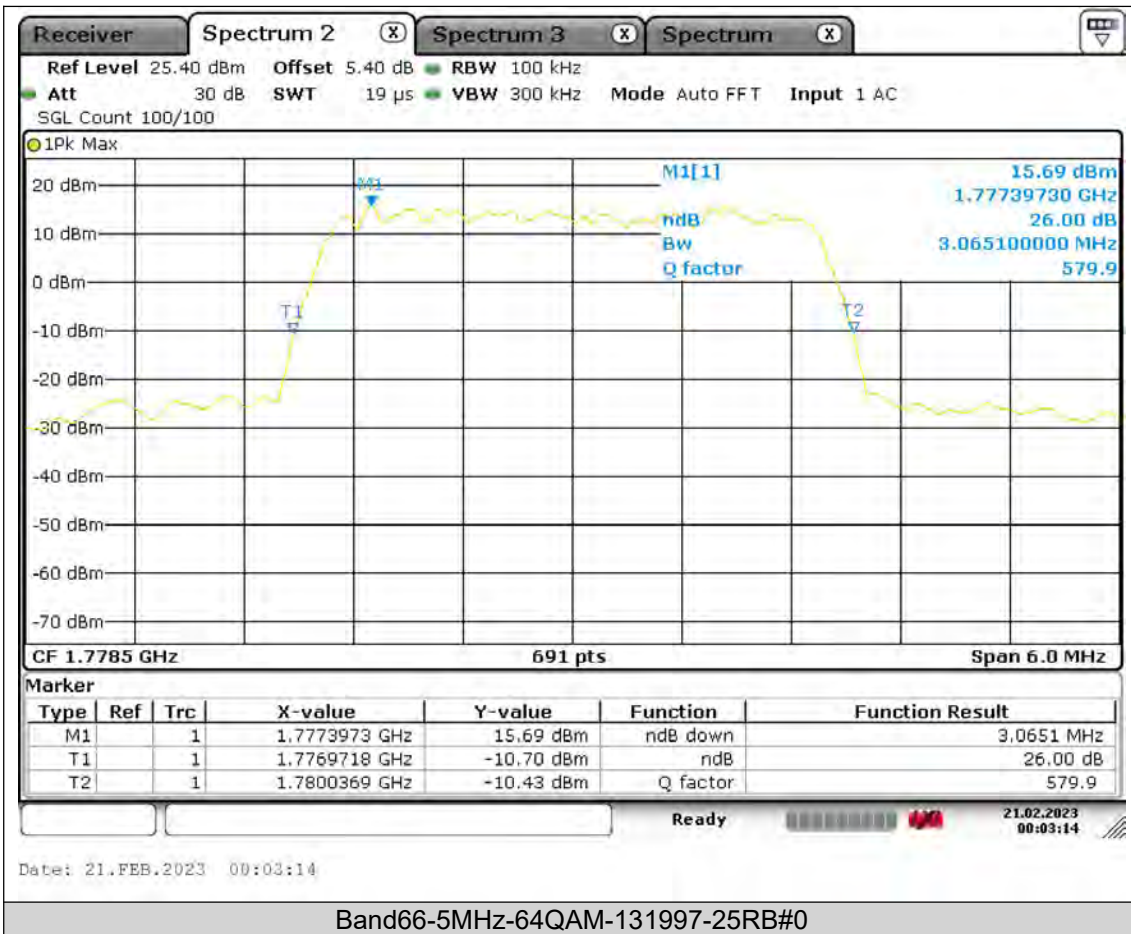

BUREAU
VERITAS

Test Report No.: PSU-QSU2308280414RF03