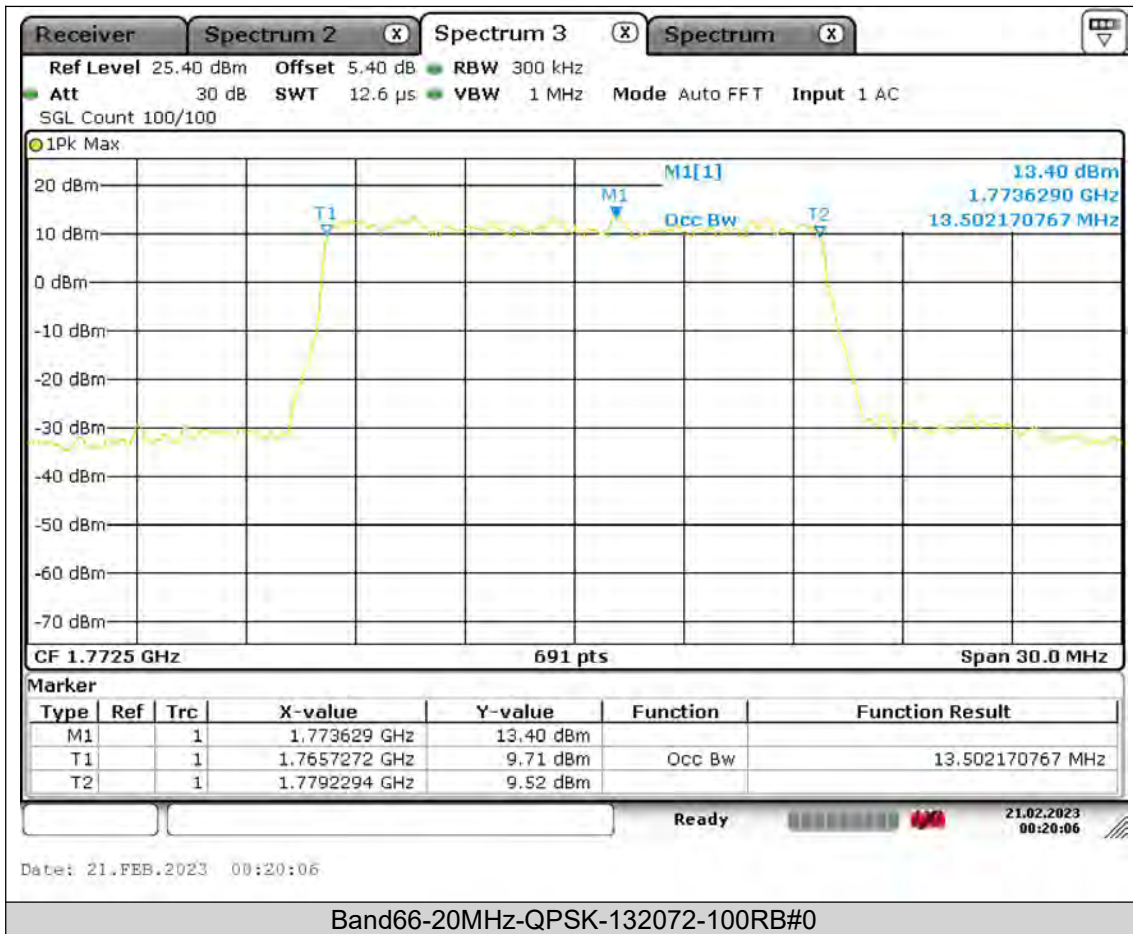

Test Report No.: PSU-QSU2308280414RF03

BUREAU
VERITAS

Test Report No.: PSU-QSU2308280414RF03

BUREAU
VERITAS

Test Report No.: PSU-QSU2308280414RF03

BUREAU VERITAS

Test Report No.: PSU-QSU2308280414RF03

BUREAU
VERITAS