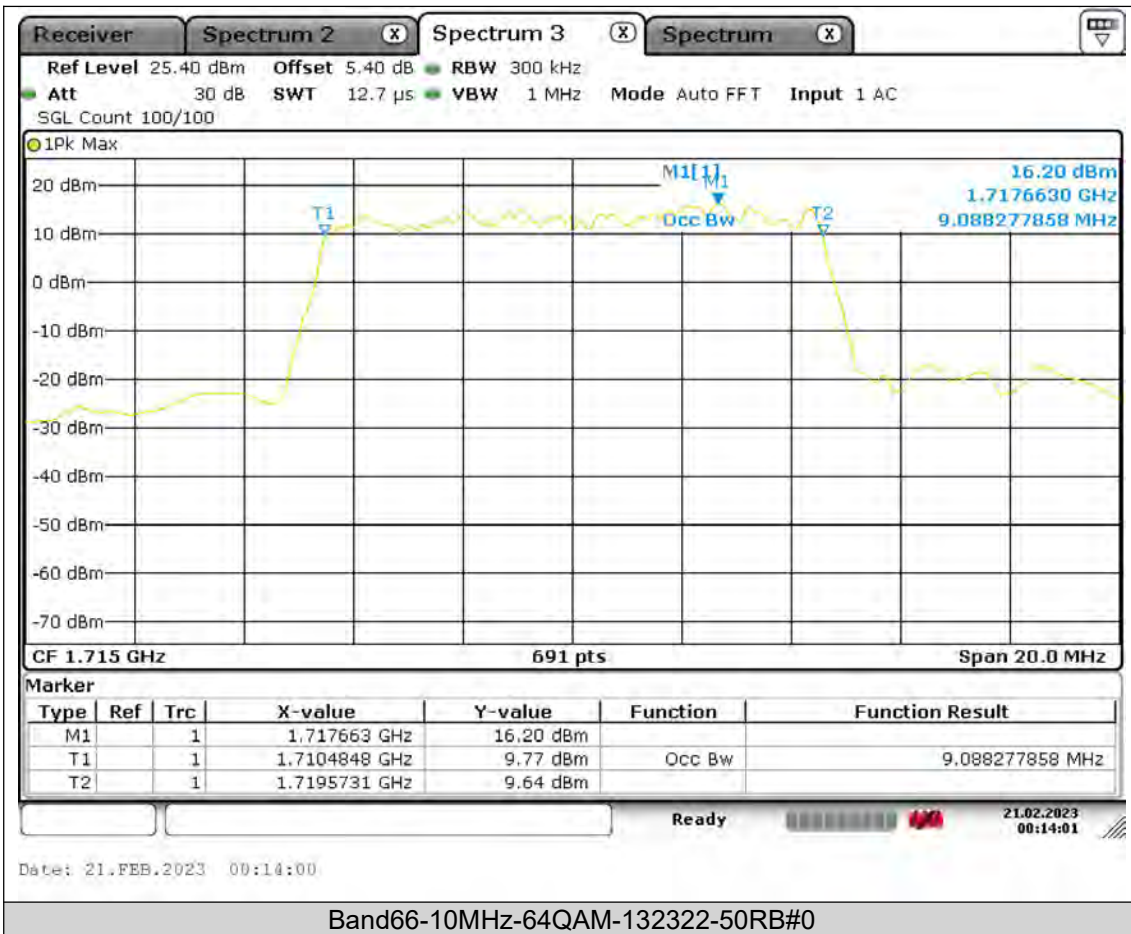

BUREAU VERITAS

Test Report No.: PSU-QSU2308280414RF03

BUREAU
VERITAS

Test Report No.: PSU-QSU2308280414RF03

BUREAU
VERITAS

Test Report No.: PSU-QSU2308280414RF03

BUREAU VERITAS

Test Report No.: PSU-QSU2308280414RF03