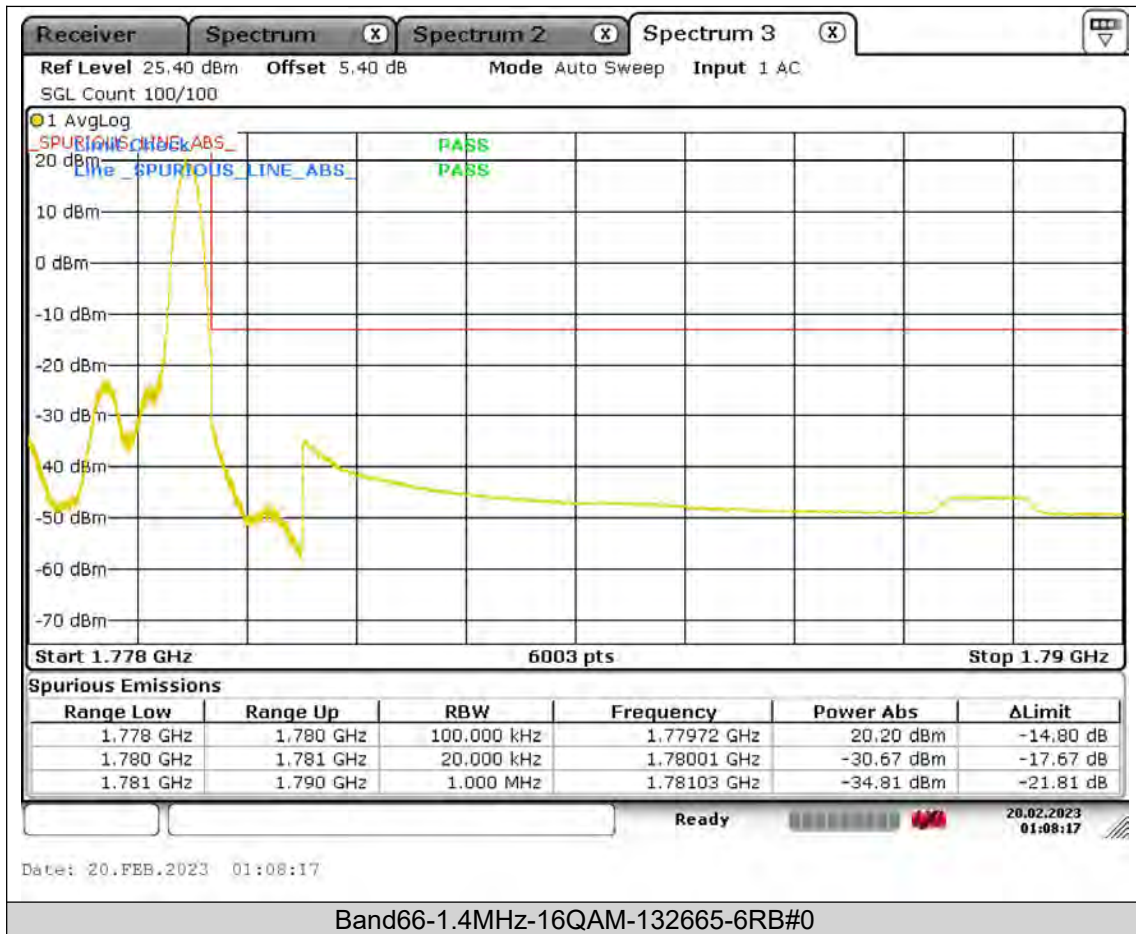

Test Report No.: PSU-QSU2308280414RF03

Test Report No.: PSU-QSU2308280414RF03

BUREAU
VERITAS

Test Report No.: PSU-QSU2308280414RF03

BUREAU
VERITAS

Test Report No.: PSU-QSU2308280414RF03

Test Report No.: PSU-QSU2308280414RF03