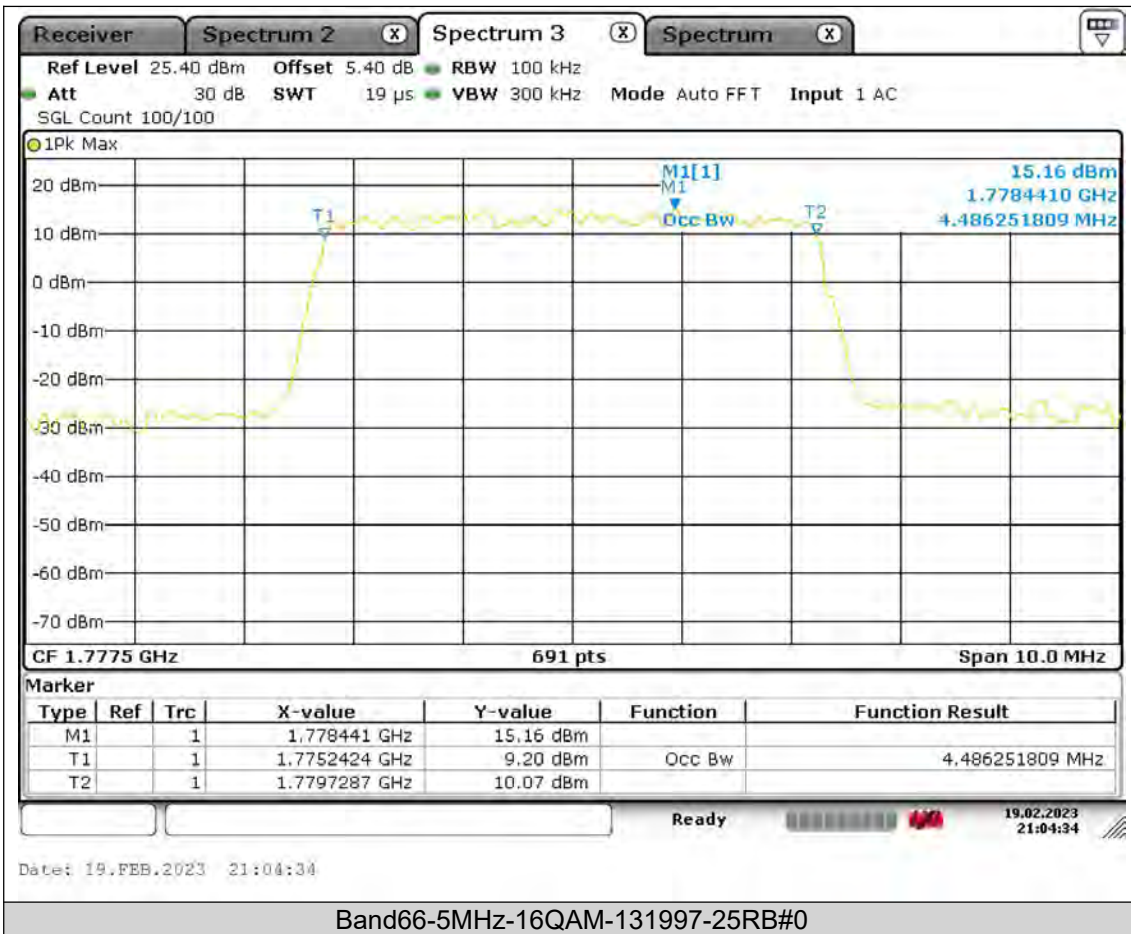

Test Report No.: PSU-QSU2308280414RF03

BUREAU VERITAS

Test Report No.: PSU-QSU2308280414RF03

BUREAU
VERITAS

Test Report No.: PSU-QSU2308280414RF03

BUREAU VERITAS

Test Report No.: PSU-QSU2308280414RF03

BUREAU VERITAS