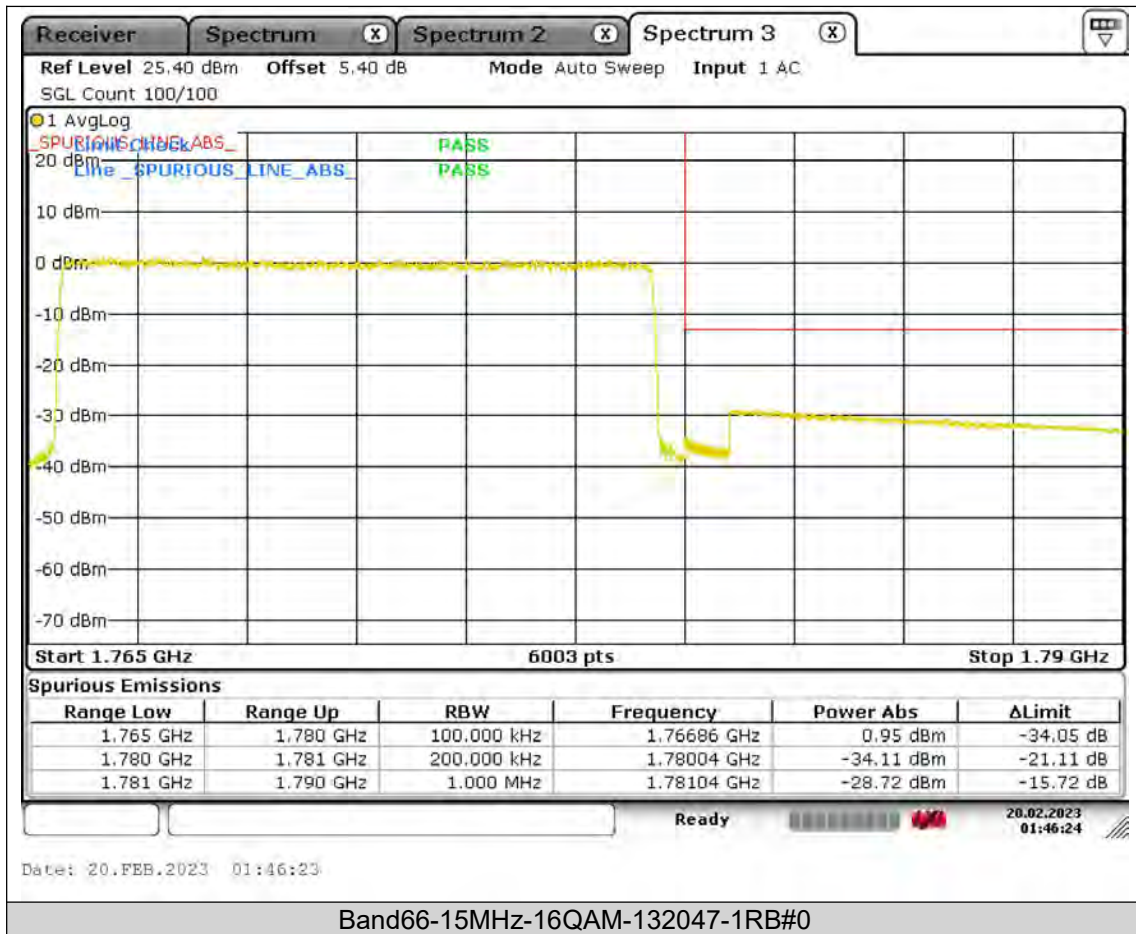

BUREAU VERITAS

Test Report No.: PSU-QSU2308280414RF03

BUREAU
VERITAS

Test Report No.: PSU-QSU2308280414RF03

BUREAU VERITAS

Test Report No.: PSU-QSU2308280414RF03

BUREAU VERITAS

Test Report No.: PSU-QSU2308280414RF03