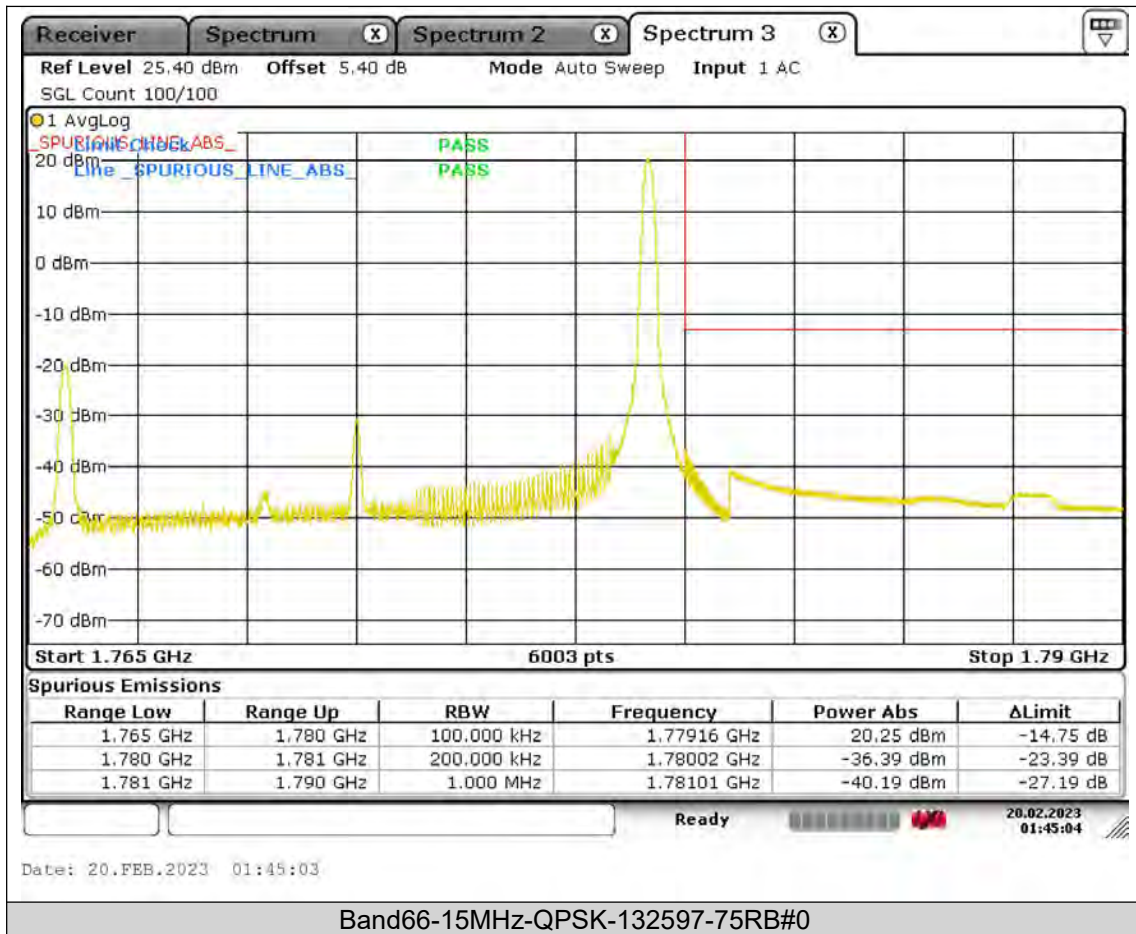

BUREAU VERITAS

Test Report No.: PSU-QSU2308280414RF03

BUREAU
VERITAS

Test Report No.: PSU-QSU2308280414RF03

BUREAU VERITAS

Test Report No.: PSU-QSU2308280414RF03

BUREAU VERITAS

Test Report No.: PSU-QSU2308280414RF03