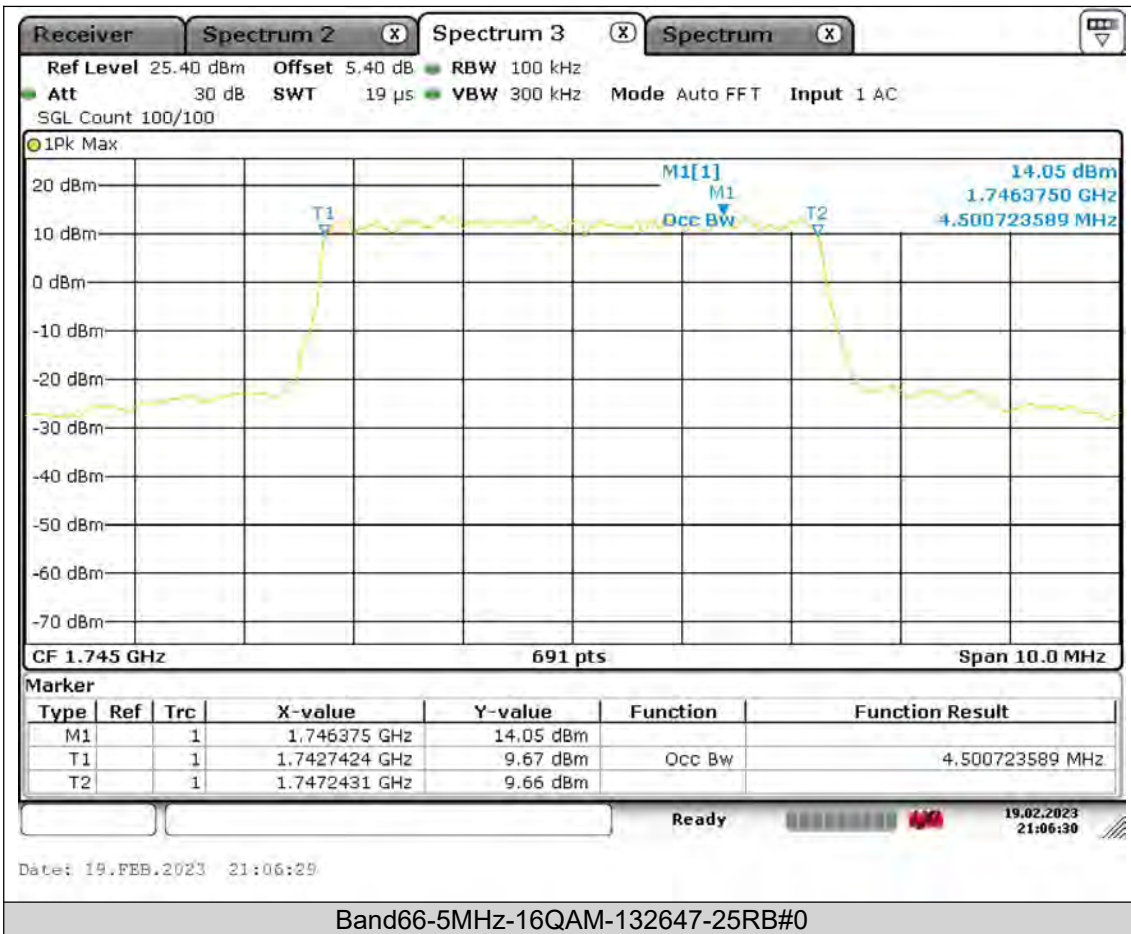

BUREAU
VERITAS

Test Report No.: PSU-QSU2308280414RF03