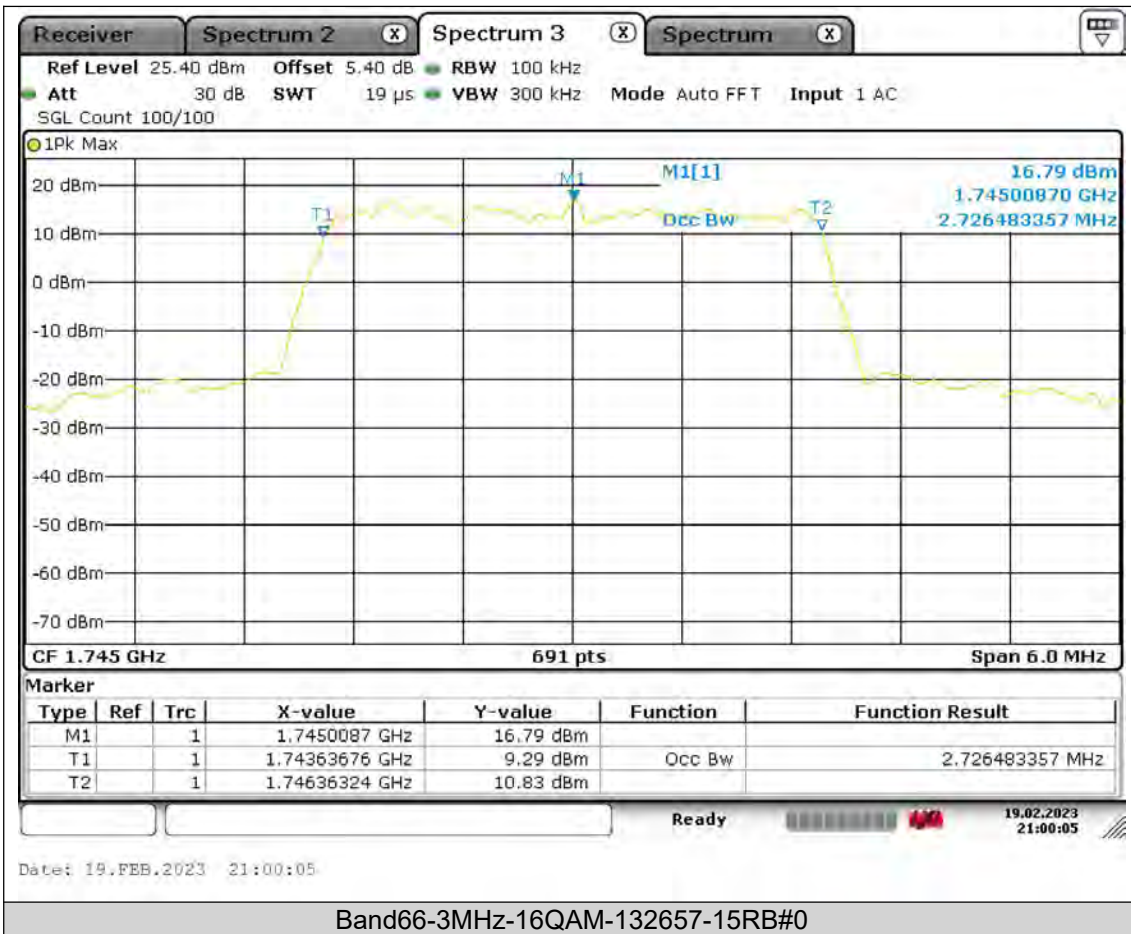

Test Report No.: PSU-QSU2308280414RF03

BUREAU VERITAS

Test Report No.: PSU-QSU2308280414RF03

BUREAU
VERITAS

Test Report No.: PSU-QSU2308280414RF03

BUREAU VERITAS

Test Report No.: PSU-QSU2308280414RF03

BUREAU VERITAS