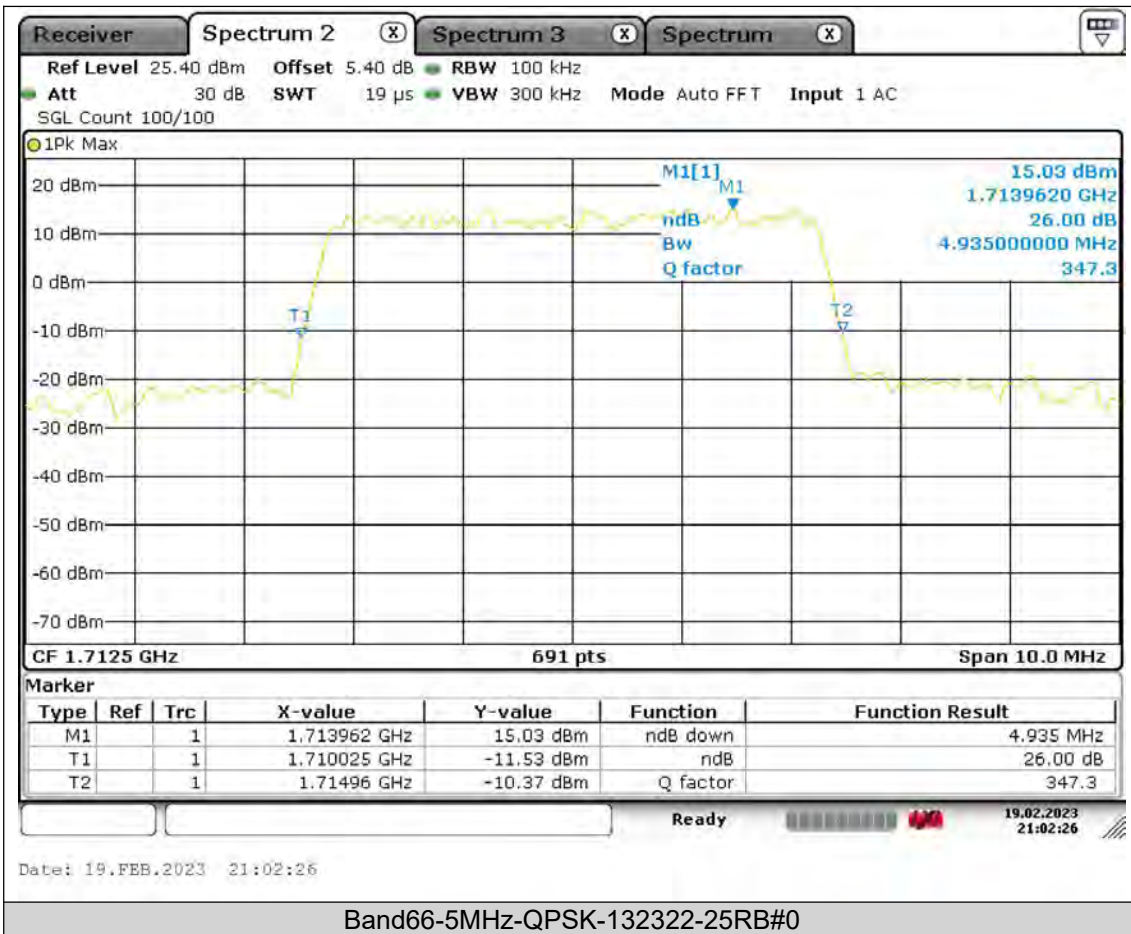

BUREAU VERITAS

Test Report No.: PSU-QSU2308280414RF03