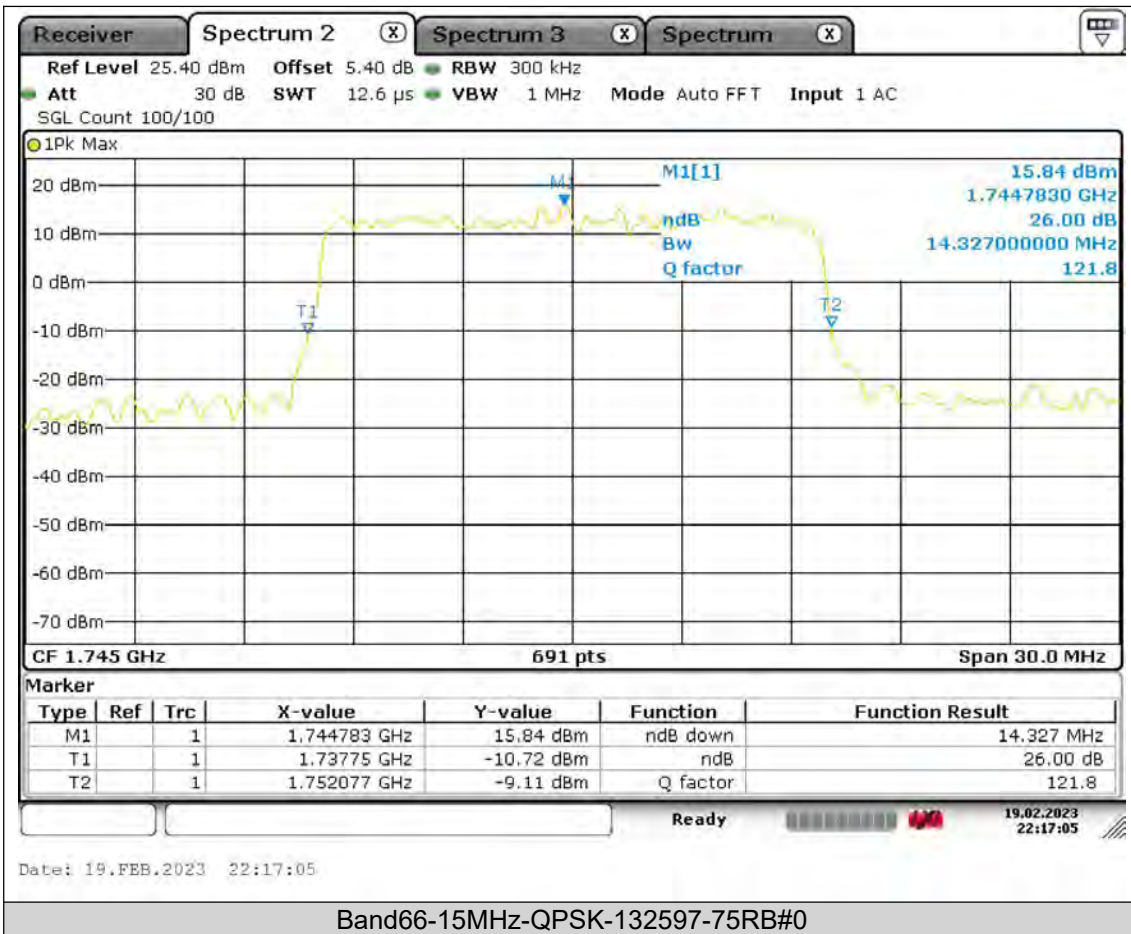

BUREAU VERITAS

Test Report No.: PSU-QSU2308280414RF03