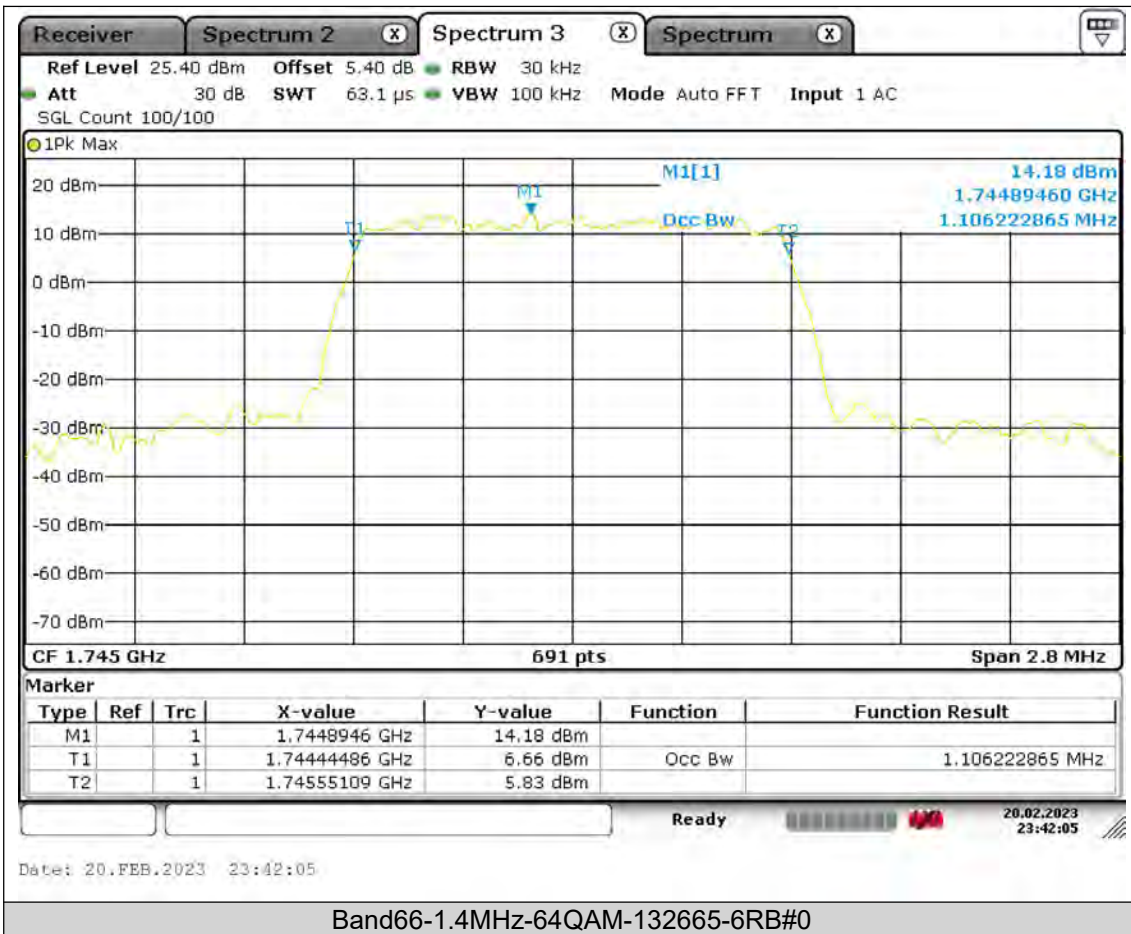

Test Report No.: PSU-QSU2308280414RF03

Band66-1.4MHz-64QAM-131979-6RB#0

BUREAU
VERITAS

Test Report No.: PSU-QSU2308280414RF03

BUREAU
VERITAS

Test Report No.: PSU-QSU2308280414RF03

BUREAU
VERITAS

Test Report No.: PSU-QSU2308280414RF03