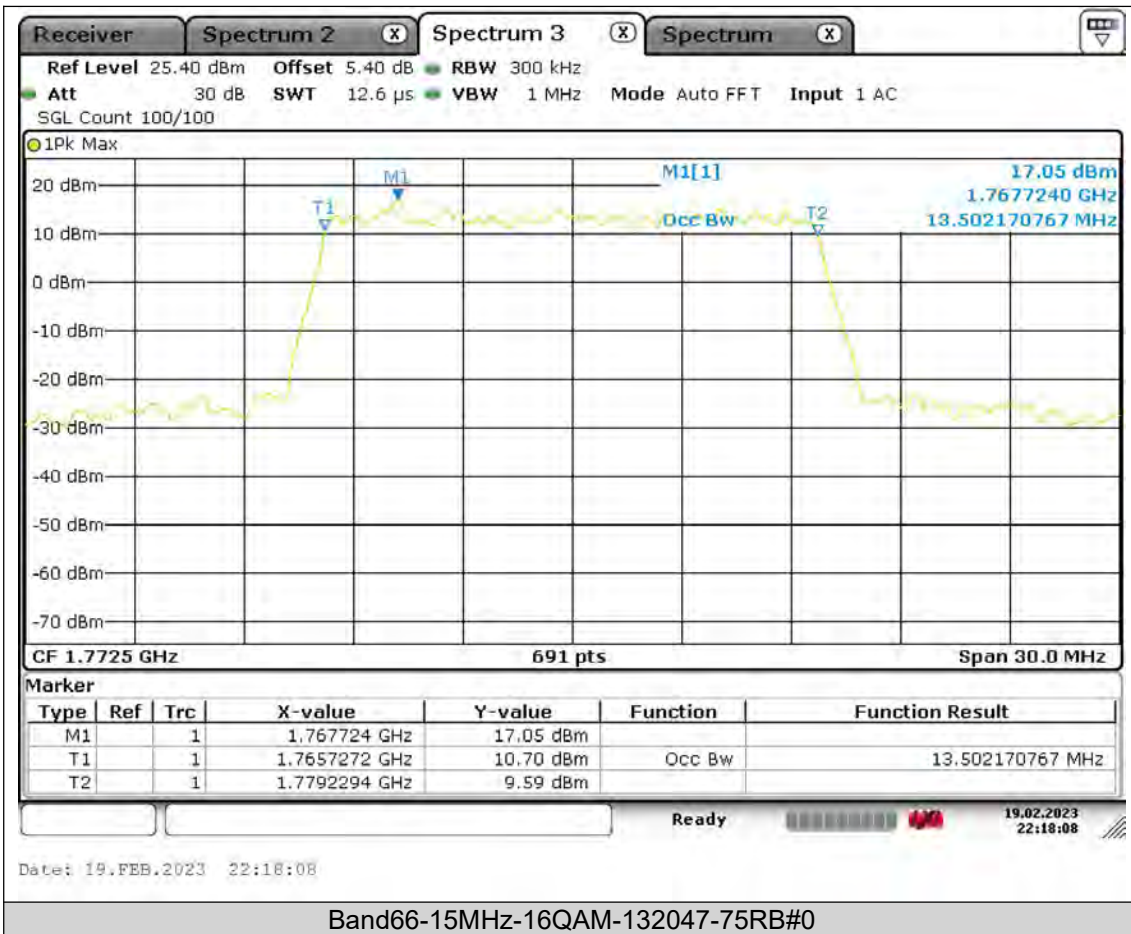

Test Report No.: PSU-QSU2308280414RF03

BUREAU VERITAS

Test Report No.: PSU-QSU2308280414RF03

BUREAU
VERITAS

Test Report No.: PSU-QSU2308280414RF03

**BUREAU
VERITAS**

Test Report No.: PSU-QSU2308280414RF03

BUREAU
VERITAS