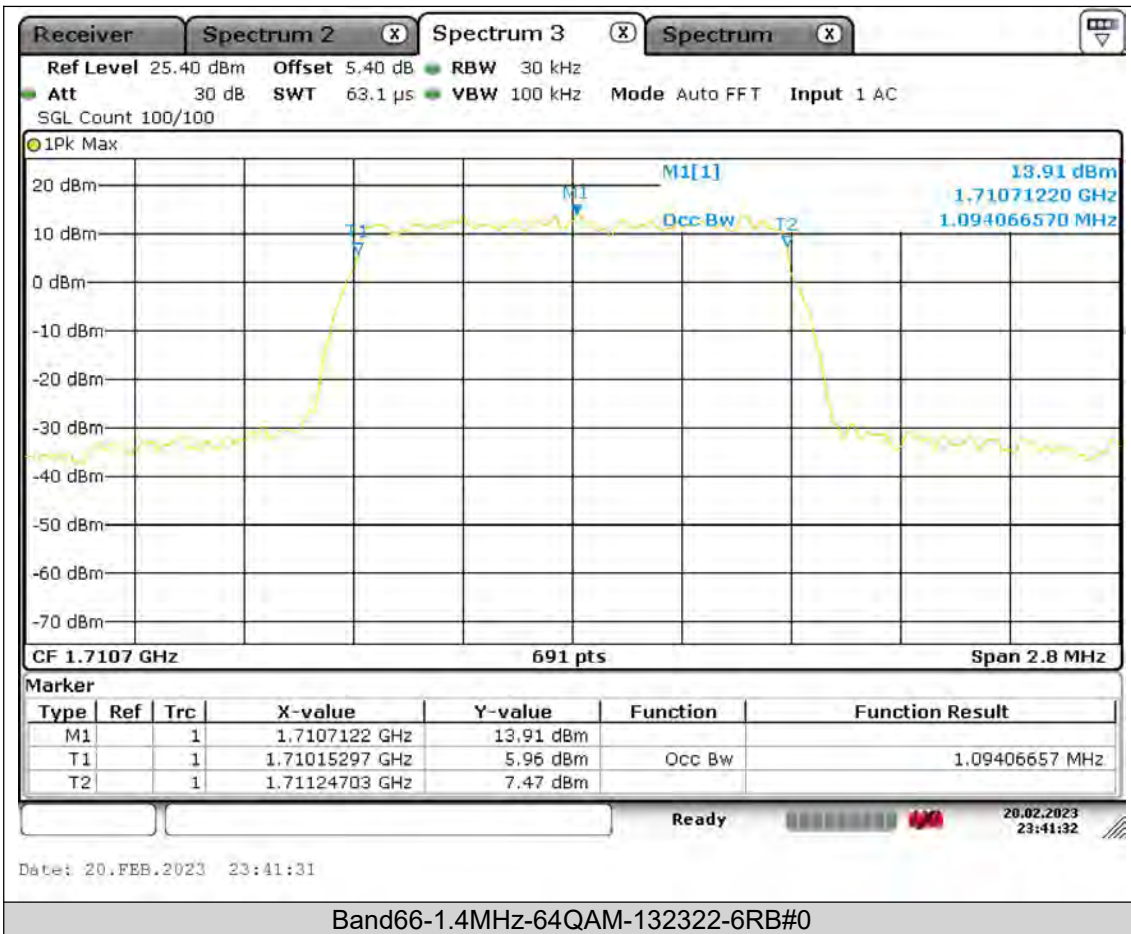

Test Report No.: PSU-QSU2308280414RF03

Band66-1.4MHz-64QAM-131979-6RB#0

BUREAU
VERITAS

Test Report No.: PSU-QSU2308280414RF03

BUREAU
VERITAS

Test Report No.: PSU-QSU2308280414RF03

BUREAU
VERITAS

Test Report No.: PSU-QSU2308280414RF03