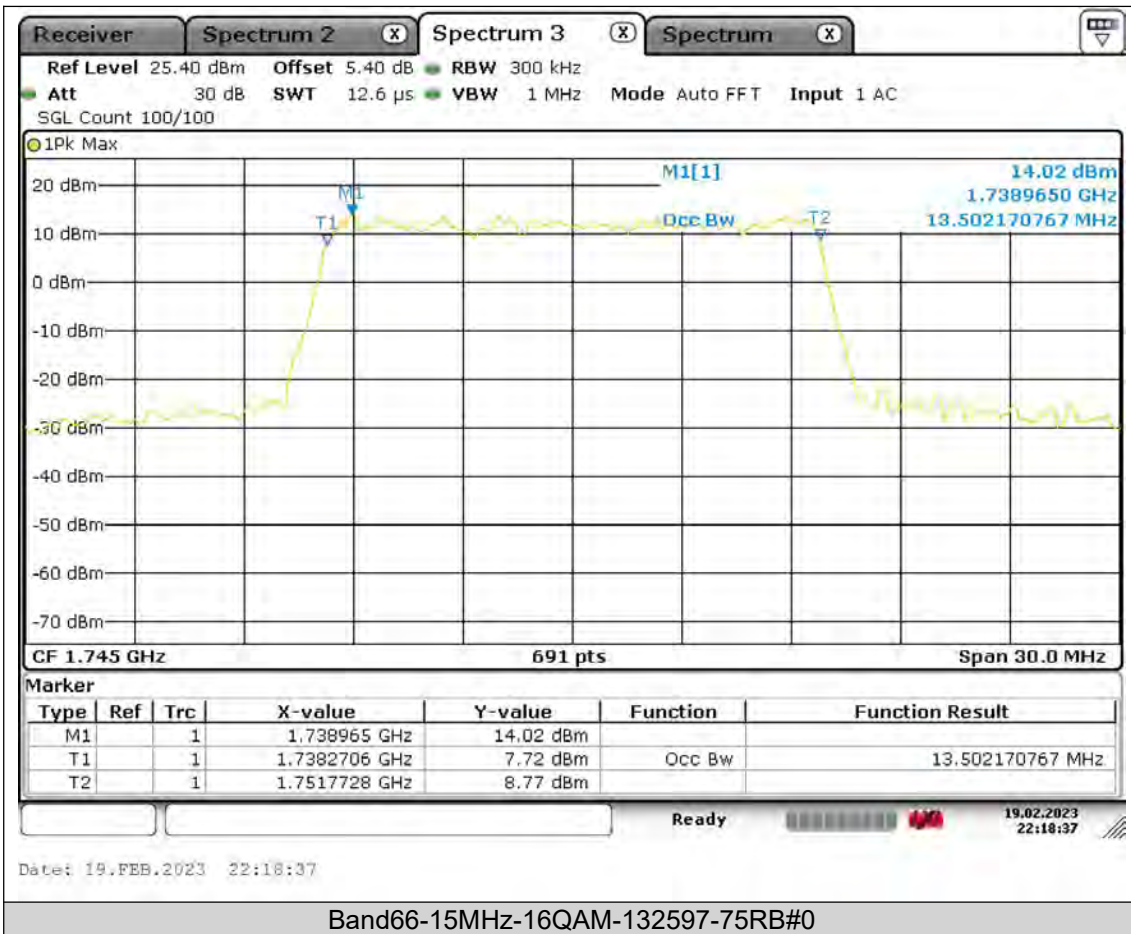

BUREAU
VERITAS

Test Report No.: PSU-QSU2308280414RF03