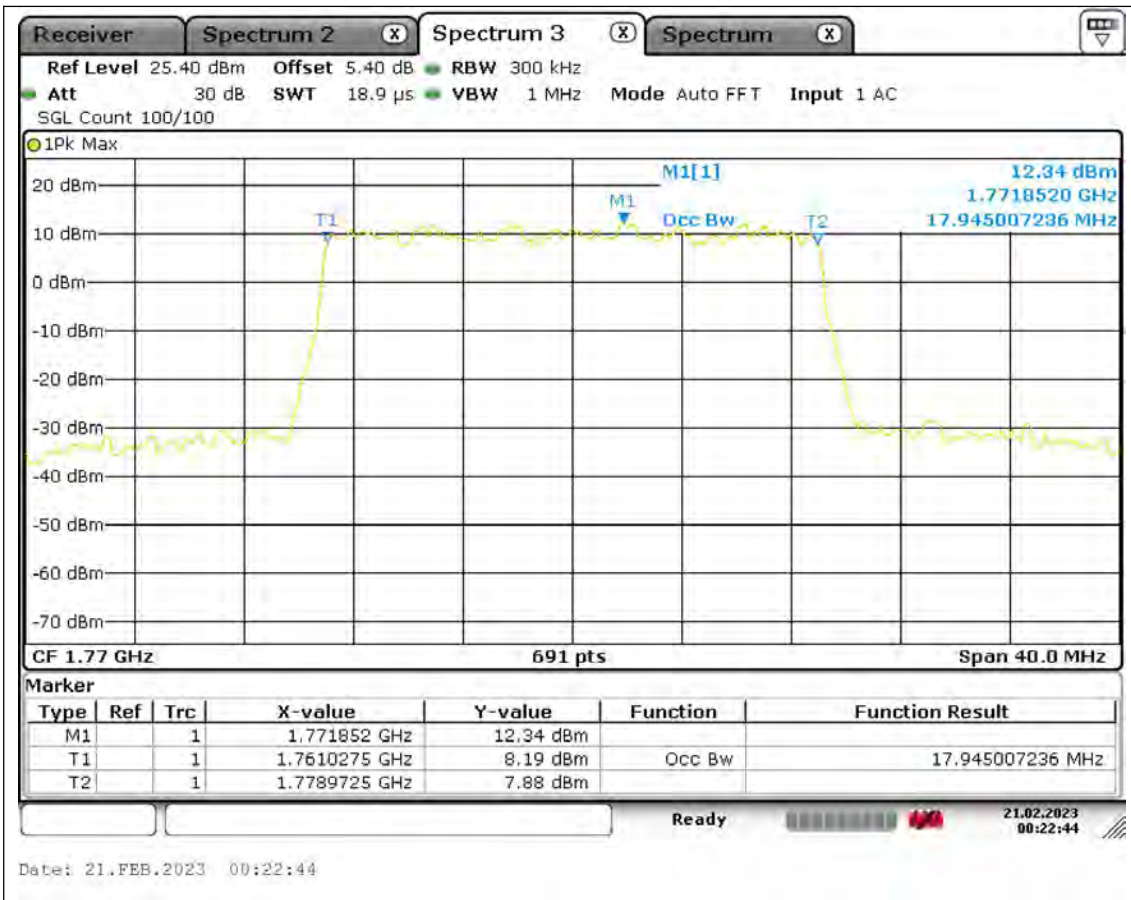

**BUREAU
VERITAS**

Test Report No.: PSU-QSU2308280414RF03