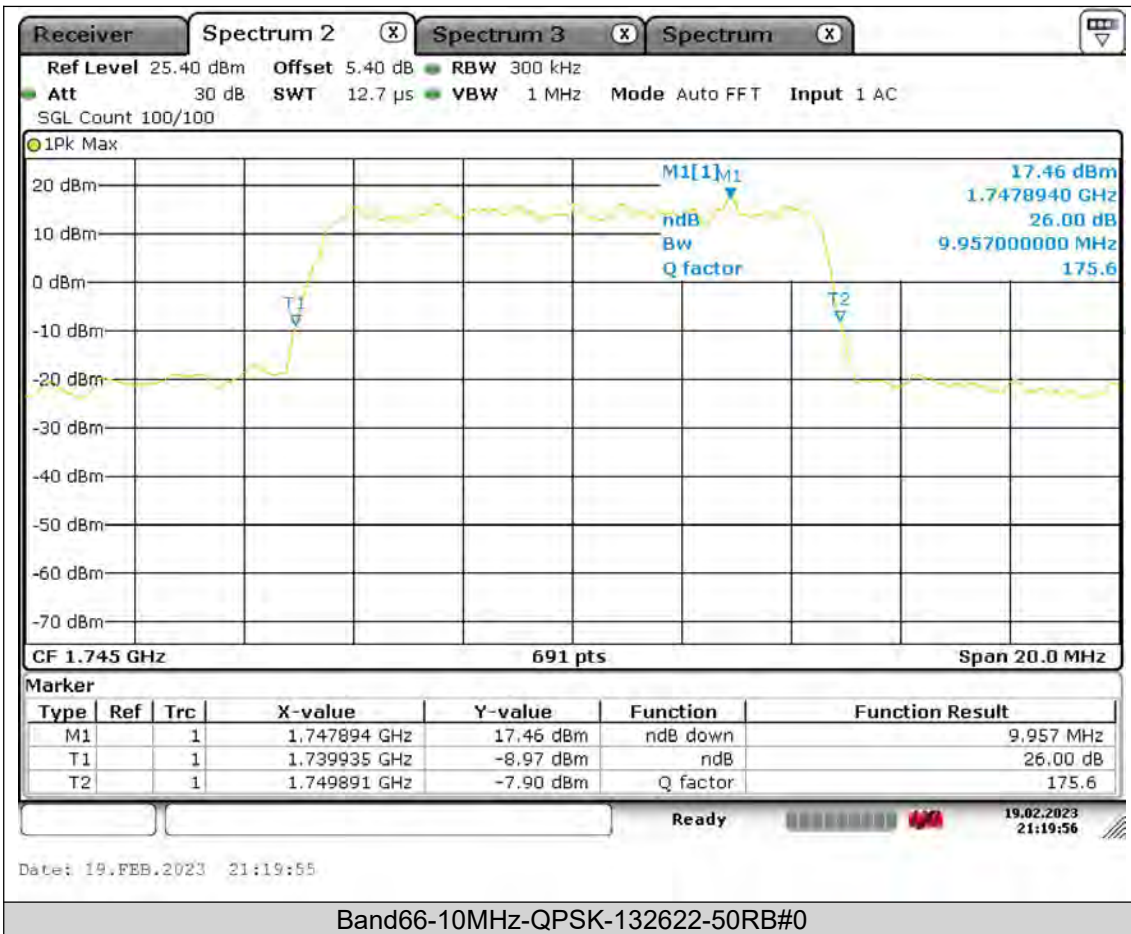

Test Report No.: PSU-QSU2308280414RF03

BUREAU
VERITAS

Test Report No.: PSU-QSU2308280414RF03

BUREAU
VERITAS

Test Report No.: PSU-QSU2308280414RF03

BUREAU
VERITAS

Test Report No.: PSU-QSU2308280414RF03

BUREAU
VERITAS