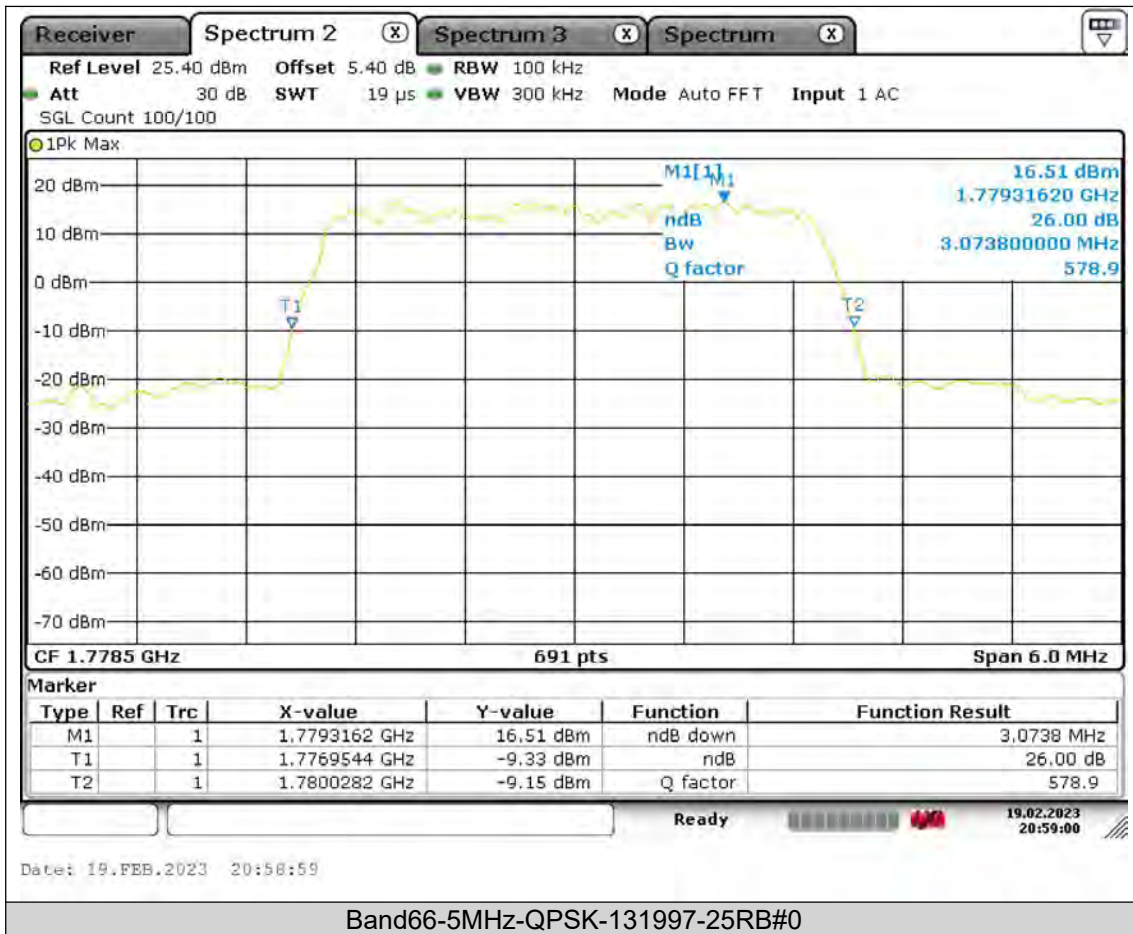

Test Report No.: PSU-QSU2308280414RF03

BUREAU VERITAS

Test Report No.: PSU-QSU2308280414RF03

BUREAU
VERITAS

Test Report No.: PSU-QSU2308280414RF03

BUREAU VERITAS

Test Report No.: PSU-QSU2308280414RF03

BUREAU VERITAS