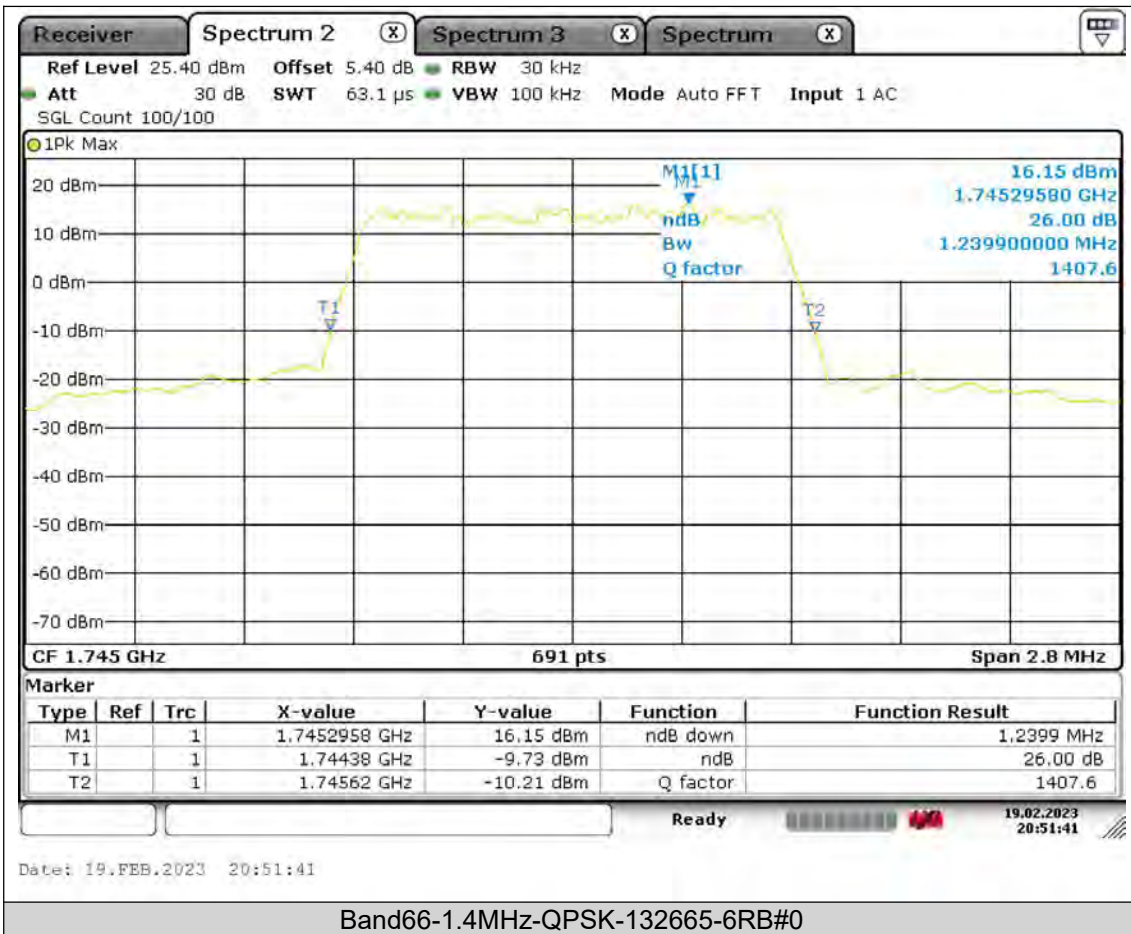

26dB Bandwidth

BUREAU
VERITAS

Test Report No.: PSU-QSU2308280414RF03

BUREAU
VERITAS

Test Report No.: PSU-QSU2308280414RF03

BUREAU
VERITAS

Test Report No.: PSU-QSU2308280414RF03

BUREAU
VERITAS