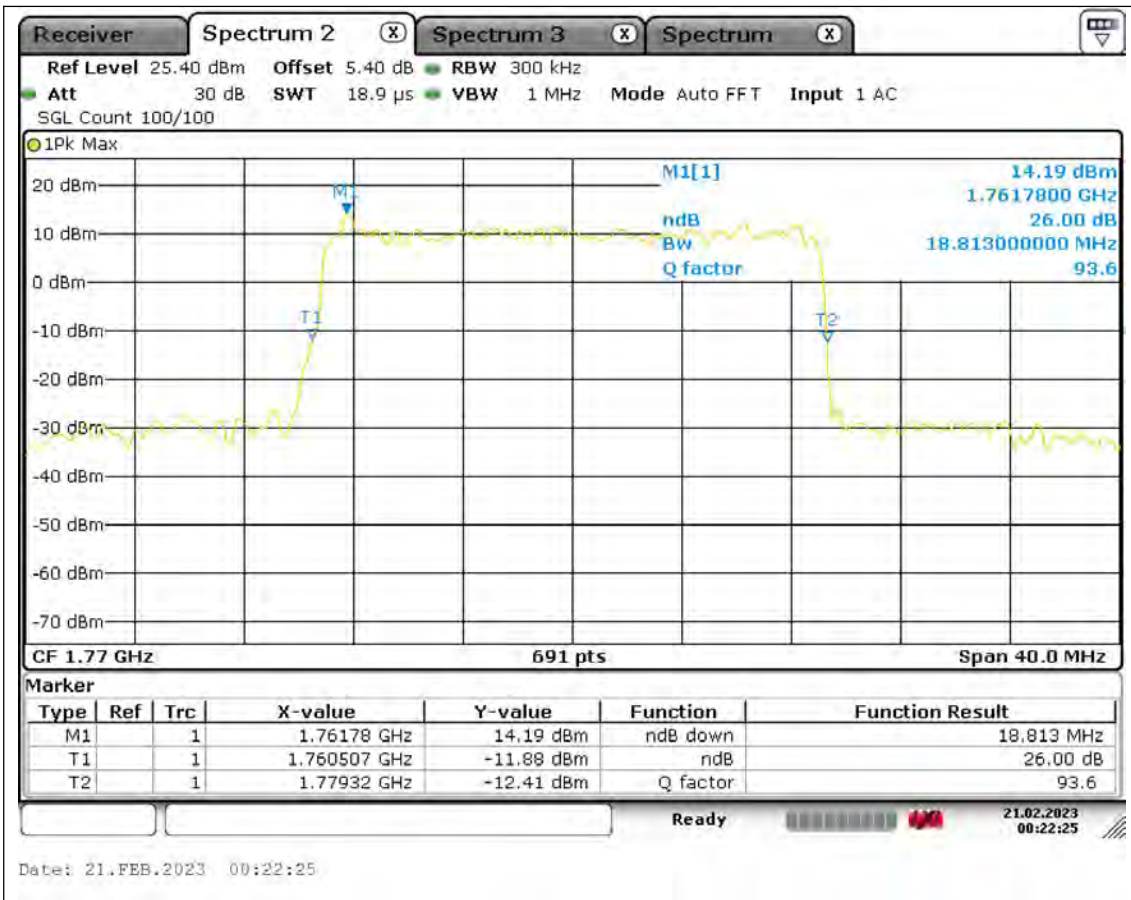

BUREAU VERITAS

Test Report No.: PSU-QSU2308280414RF03

BUREAU VERITAS

Test Report No.: PSU-QSU2308280414RF03

BAND EDGE
Test Result

Band	Bandwidth	Modulation	Channel	RB Configuration	Result(dBm)	Verdict
Band66	1.4MHz	QPSK	131979	1RB#0	-28.24	PASS
Band66	1.4MHz	QPSK	131979	6RB#0	-27.62	PASS
Band66	1.4MHz	QPSK	132665	1RB#5	-27.35	PASS
Band66	1.4MHz	QPSK	132665	6RB#0	-24.20	PASS
Band66	1.4MHz	16QAM	131979	1RB#0	-29.48	PASS
Band66	1.4MHz	16QAM	131979	6RB#0	-30.49	PASS
Band66	1.4MHz	16QAM	132665	1RB#5	-30.67	PASS
Band66	1.4MHz	16QAM	132665	6RB#0	-27.25	PASS
Band66	3MHz	QPSK	131987	1RB#0	-19.46	PASS
Band66	3MHz	QPSK	131987	15RB#0	-26.05	PASS
Band66	3MHz	QPSK	132657	1RB#14	-20.03	PASS
Band66	3MHz	QPSK	132657	15RB#0	-21.57	PASS
Band66	3MHz	16QAM	131987	1RB#0	-21.36	PASS
Band66	3MHz	16QAM	131987	15RB#0	-27.44	PASS
Band66	3MHz	16QAM	132657	1RB#14	-21.49	PASS
Band66	3MHz	16QAM	132657	15RB#0	-23.09	PASS
Band66	5MHz	QPSK	131997	1RB#0	-28.57	PASS
Band66	5MHz	QPSK	131997	25RB#0	-25.33	PASS