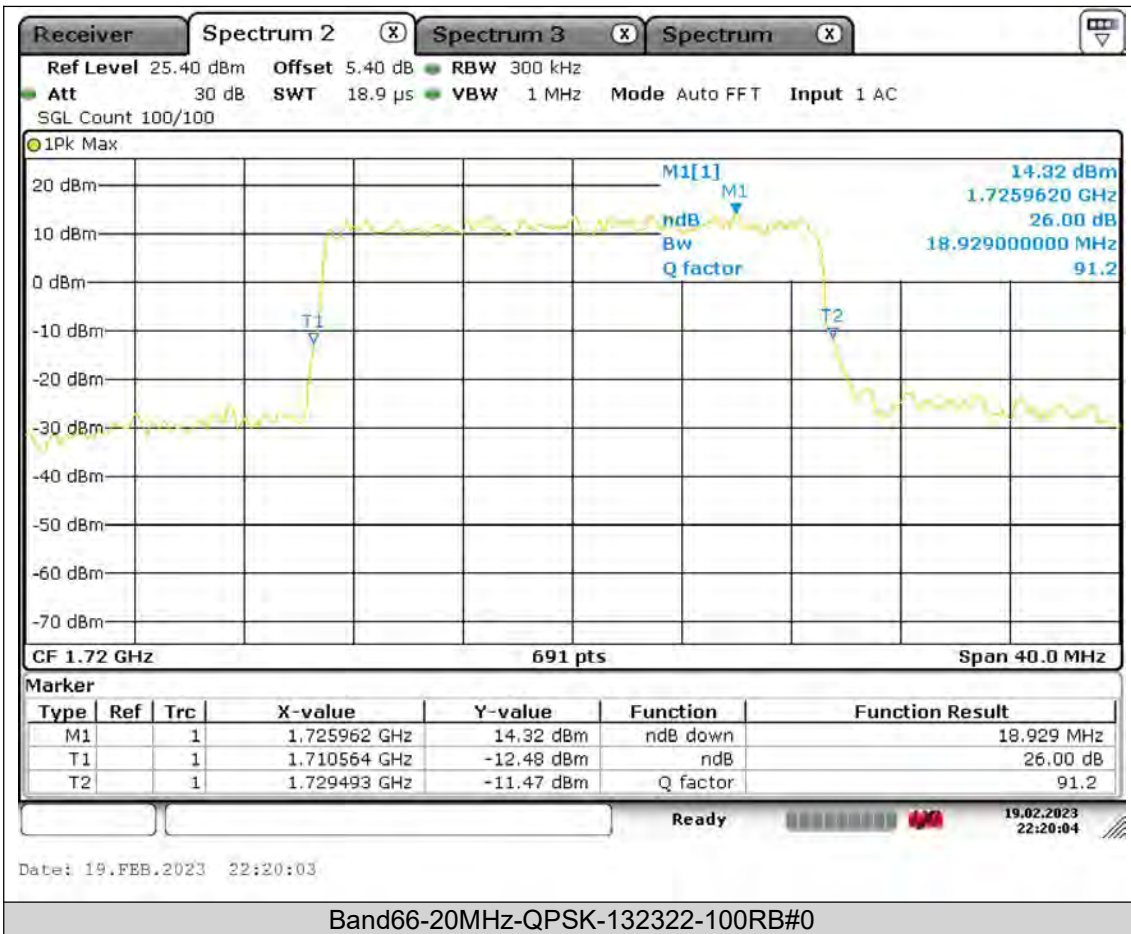

Test Report No.: PSU-QSU2308280414RF03

BUREAU
VERITAS

Test Report No.: PSU-QSU2308280414RF03

BUREAU VERITAS

Test Report No.: PSU-QSU2308280414RF03

BUREAU
VERITAS

Test Report No.: PSU-QSU2308280414RF03

BUREAU
VERITAS