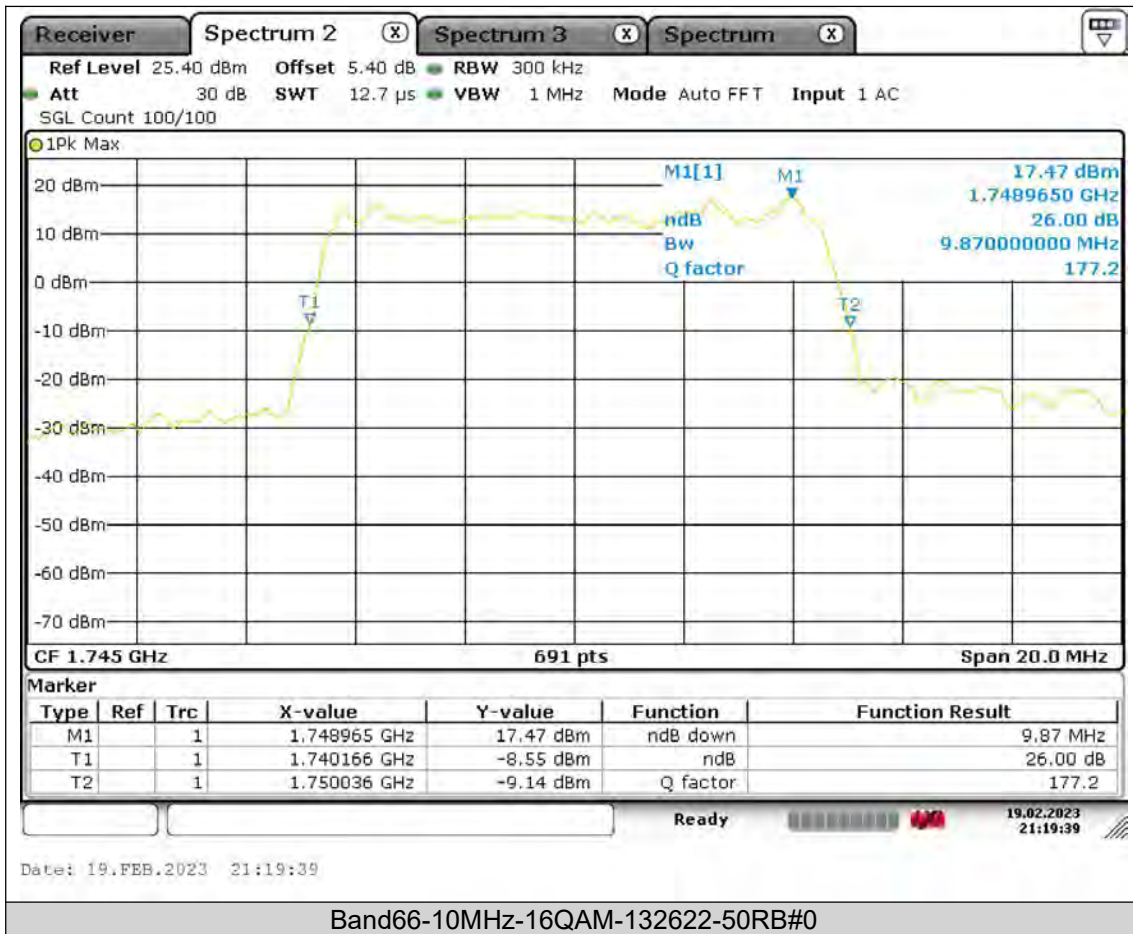

Test Report No.: PSU-QSU2308280414RF03

BUREAU
VERITAS

Test Report No.: PSU-QSU2308280414RF03

BUREAU
VERITAS

Test Report No.: PSU-QSU2308280414RF03

BUREAU
VERITAS

Test Report No.: PSU-QSU2308280414RF03

BUREAU VERITAS