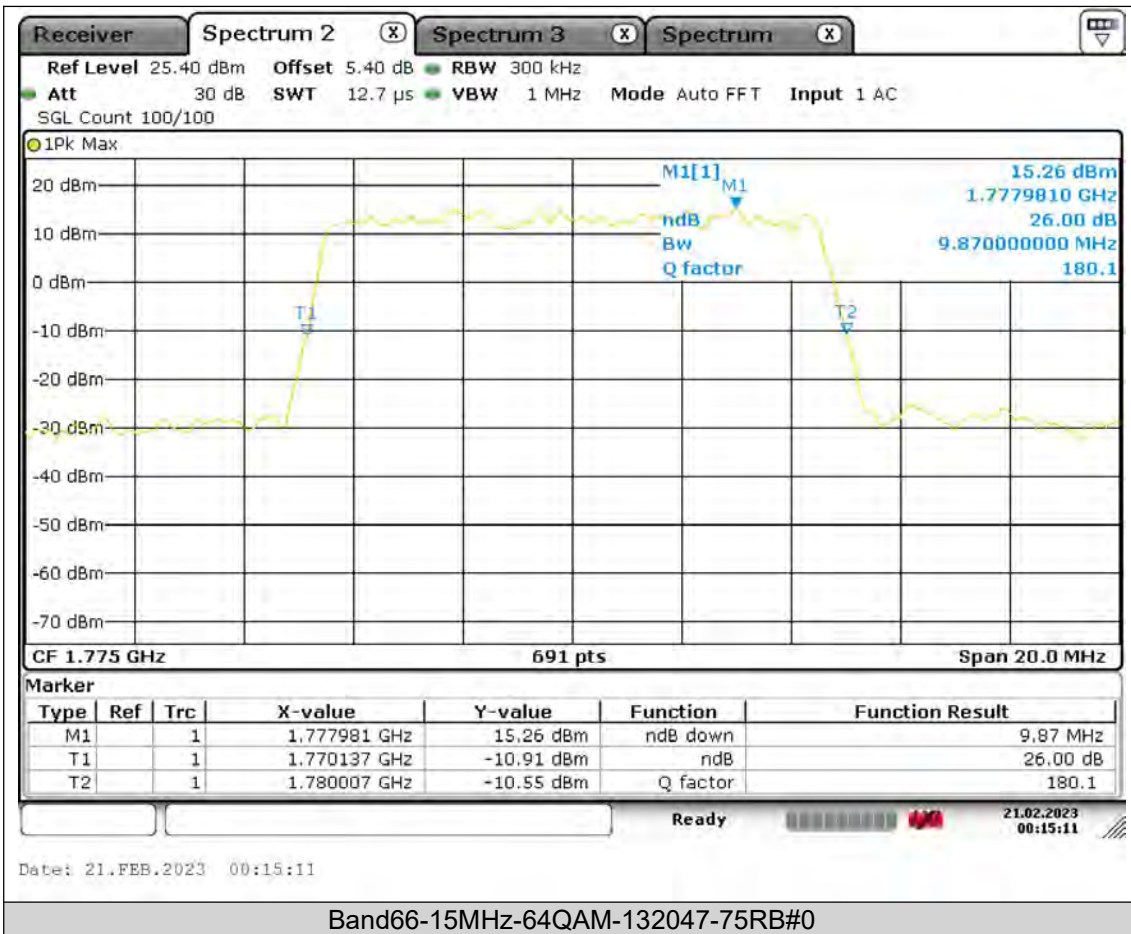

BUREAU VERITAS

Test Report No.: PSU-QSU2308280414RF03