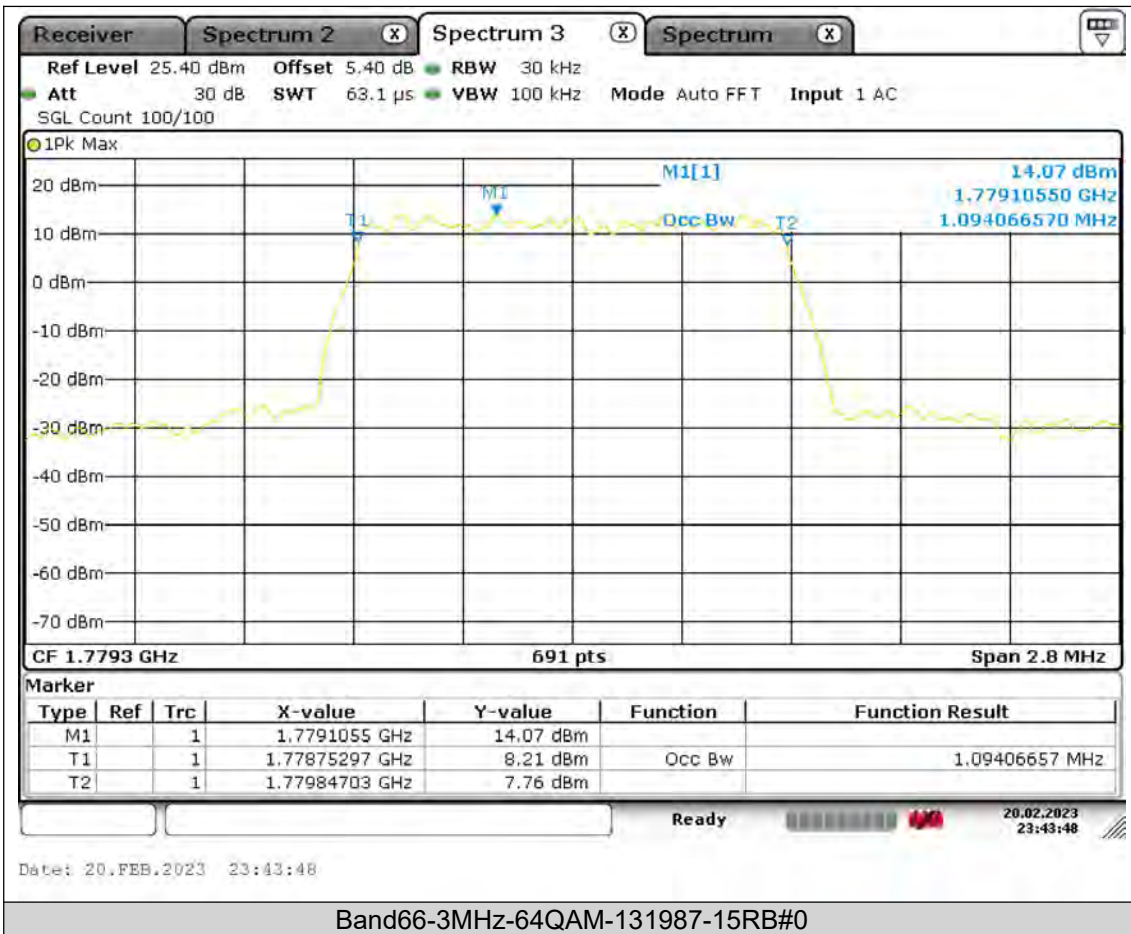

Test Report No.: PSU-QSU2308280414RF03

Band66-1.4MHz-64QAM-131979-6RB#0

BUREAU
VERITAS

Test Report No.: PSU-QSU2308280414RF03

BUREAU
VERITAS

Test Report No.: PSU-QSU2308280414RF03

BUREAU
VERITAS

Test Report No.: PSU-QSU2308280414RF03