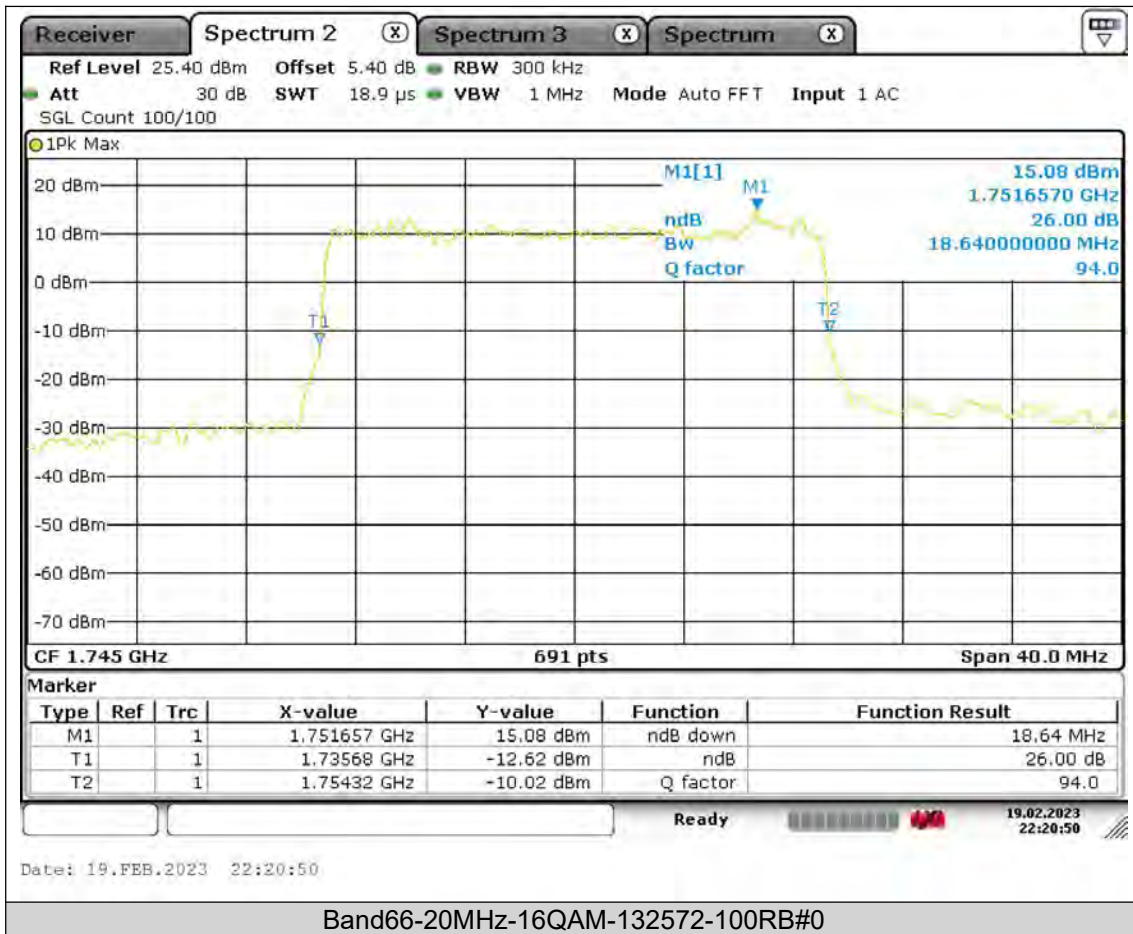

Test Report No.: PSU-QSU2308280414RF03

BUREAU VERITAS

Test Report No.: PSU-QSU2308280414RF03

BUREAU
VERITAS

Test Report No.: PSU-QSU2308280414RF03

BUREAU
VERITAS

Test Report No.: PSU-QSU2308280414RF03

Band66-1.4MHz-64QAM-131979-6RB#0