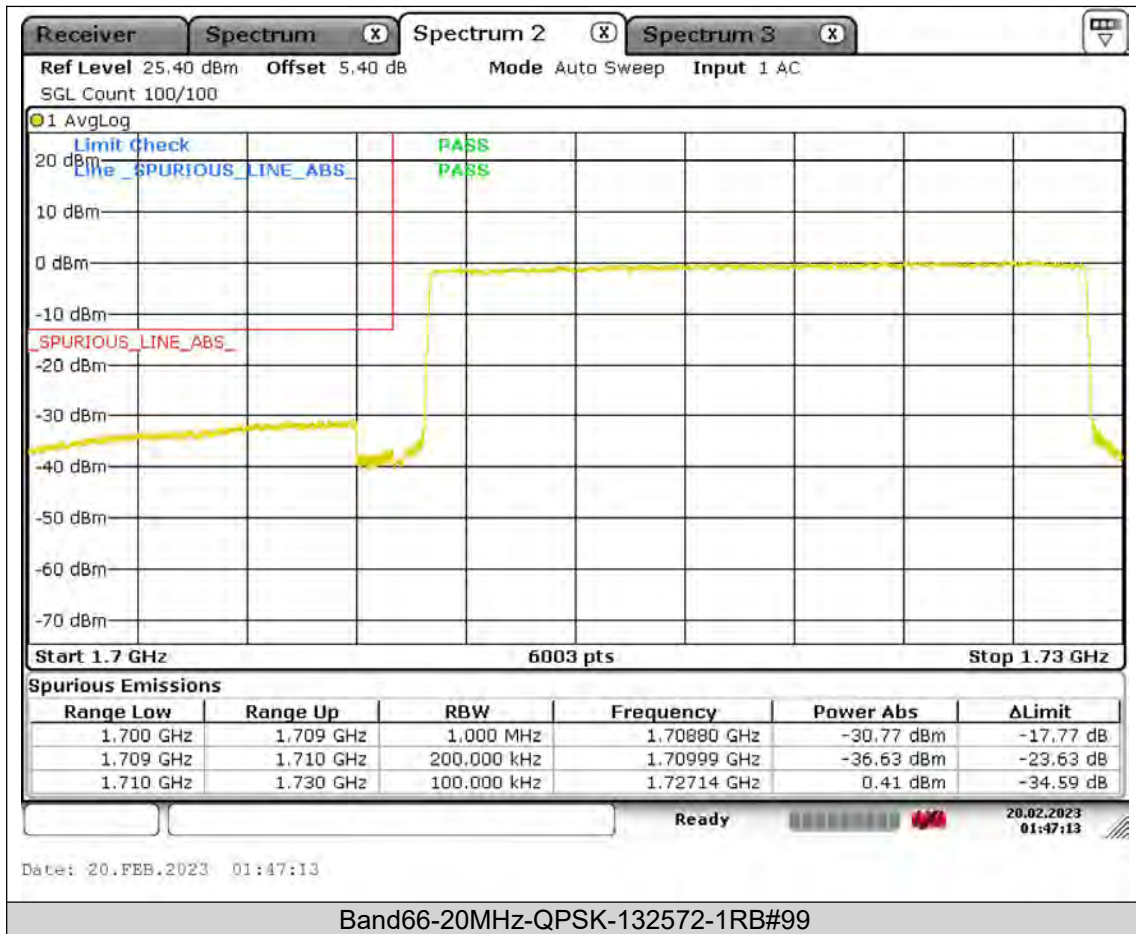

BUREAU
VERITAS

Test Report No.: PSU-QSU2308280414RF03