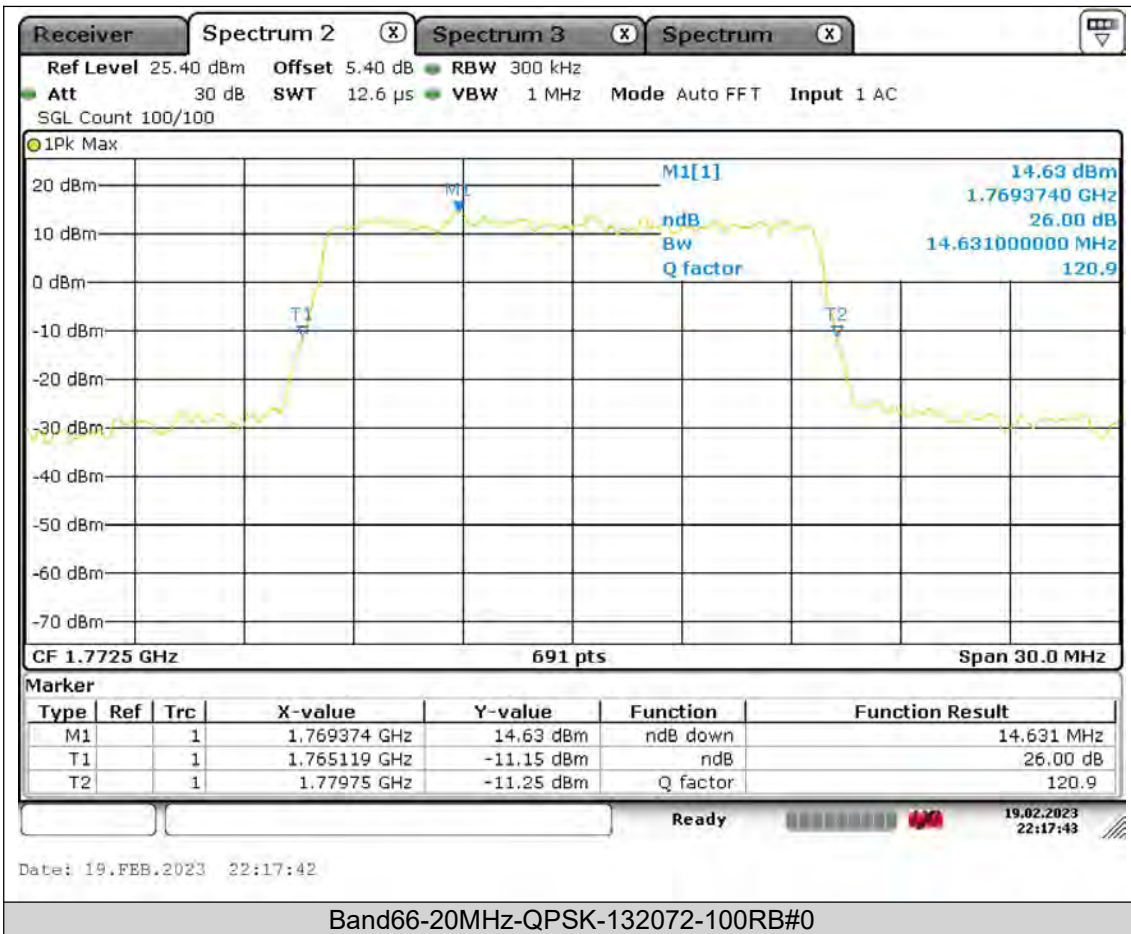

BUREAU
VERITAS

Test Report No.: PSU-QSU2308280414RF03