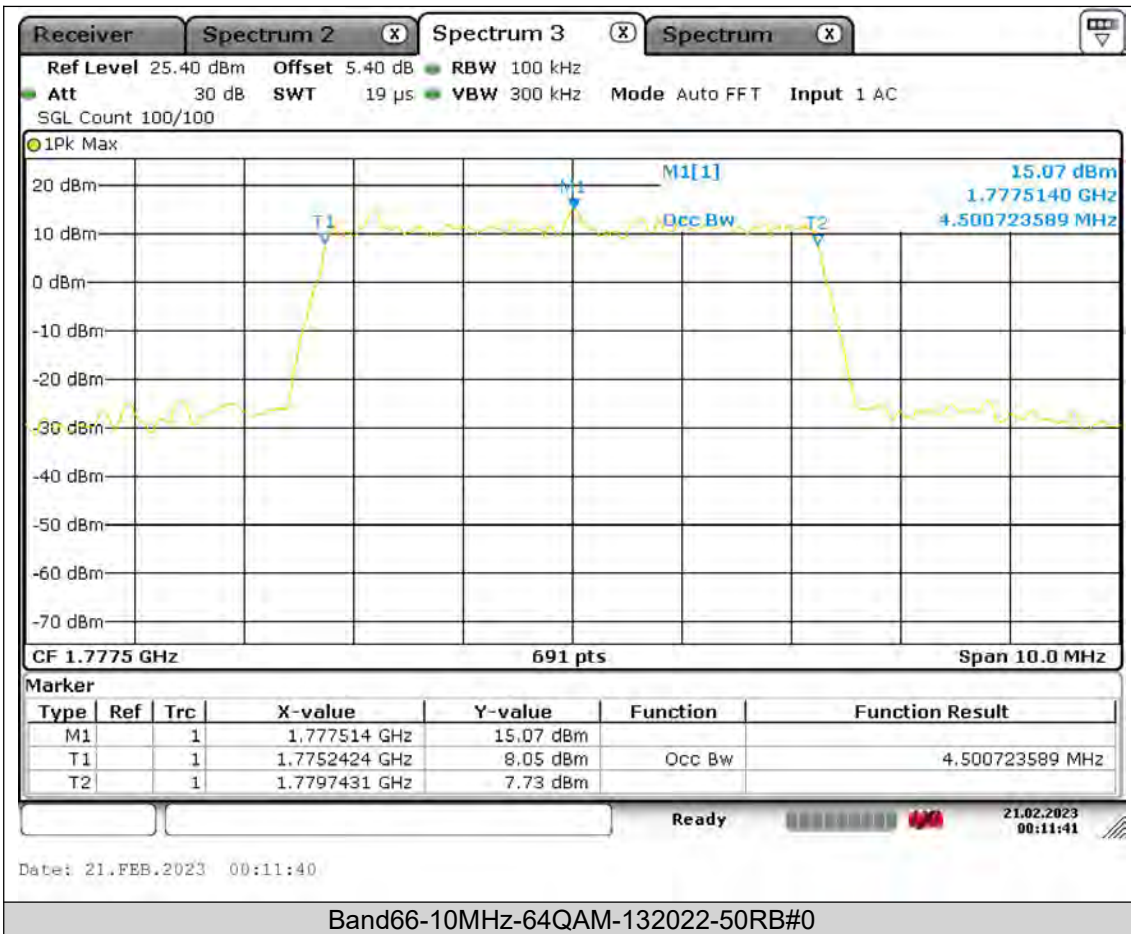

BUREAU VERITAS

Test Report No.: PSU-QSU2308280414RF03

BUREAU
VERITAS

Test Report No.: PSU-QSU2308280414RF03

BUREAU
VERITAS

Test Report No.: PSU-QSU2308280414RF03

BUREAU VERITAS

Test Report No.: PSU-QSU2308280414RF03