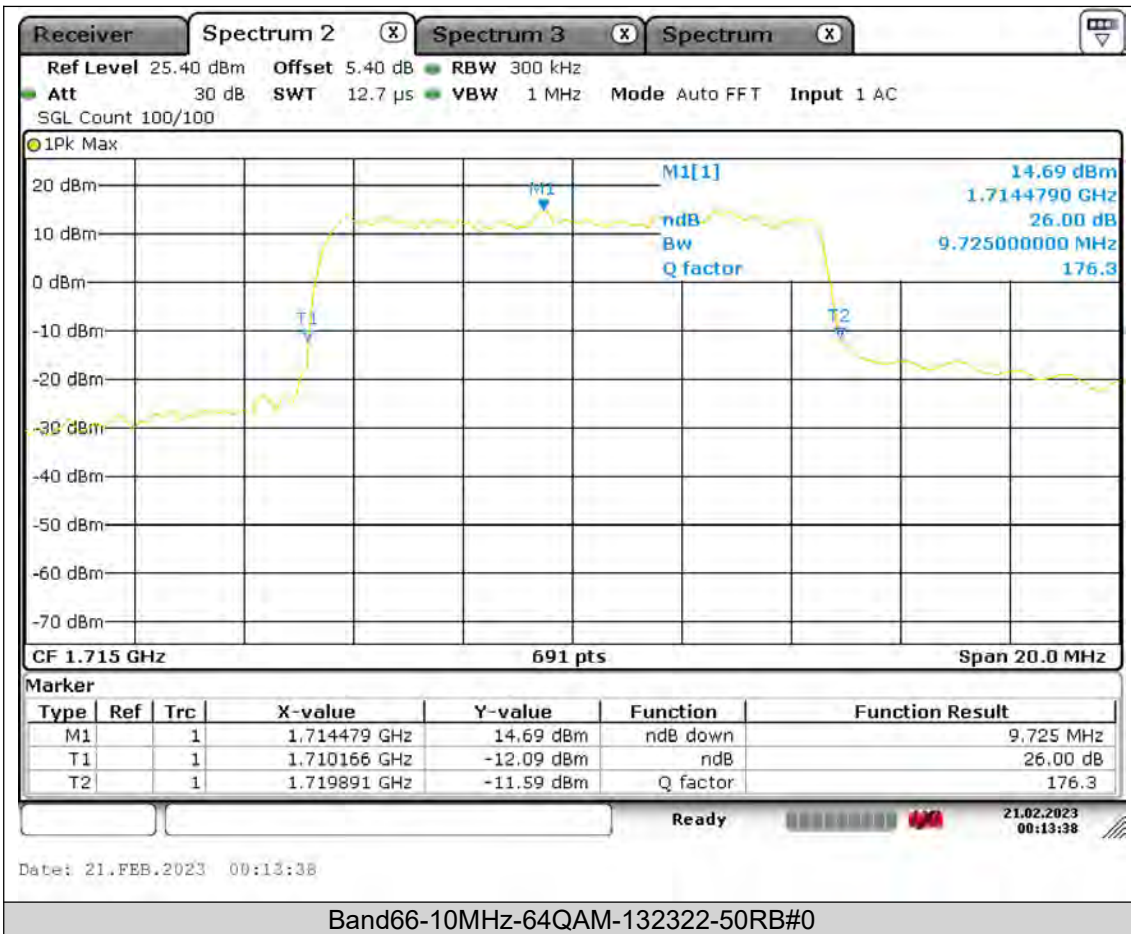

BUREAU
VERITAS

Test Report No.: PSU-QSU2308280414RF03