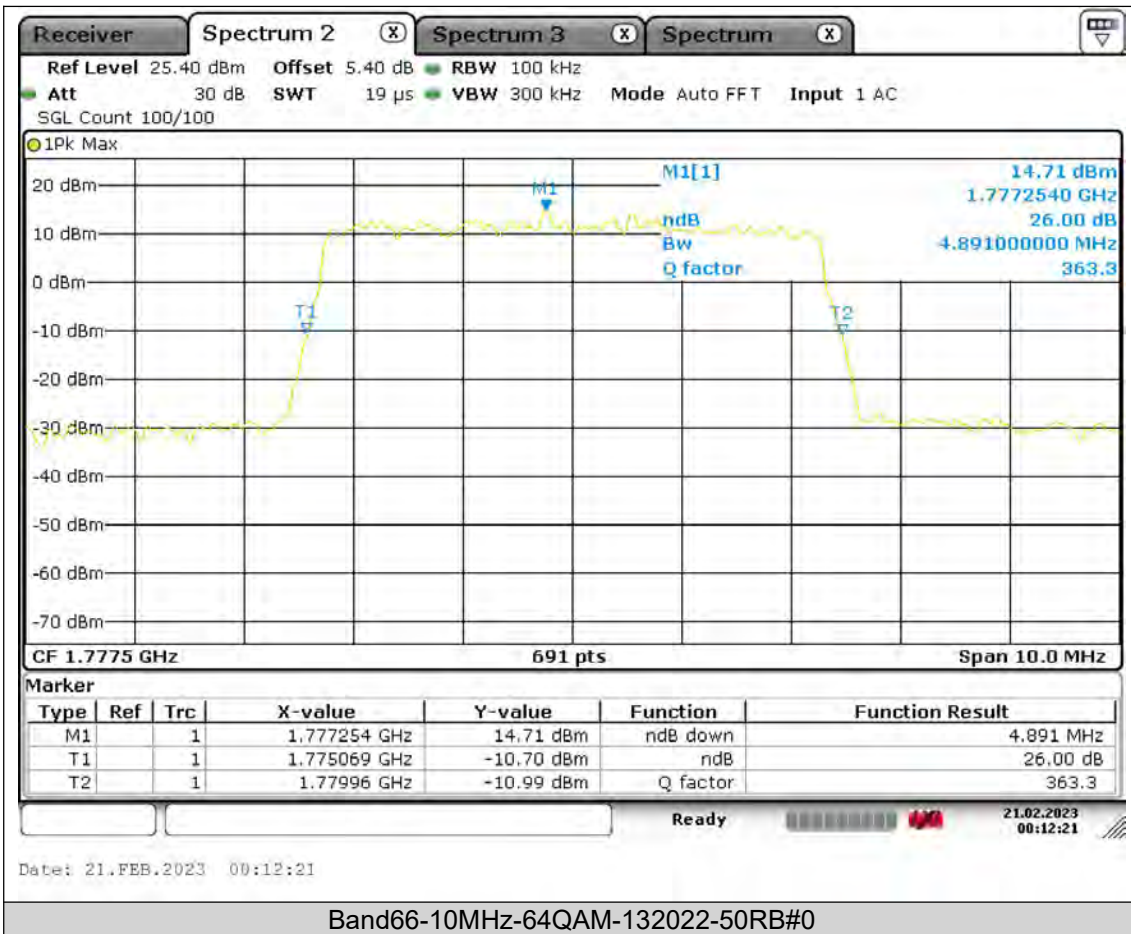

BUREAU
VERITAS

Test Report No.: PSU-QSU2308280414RF03