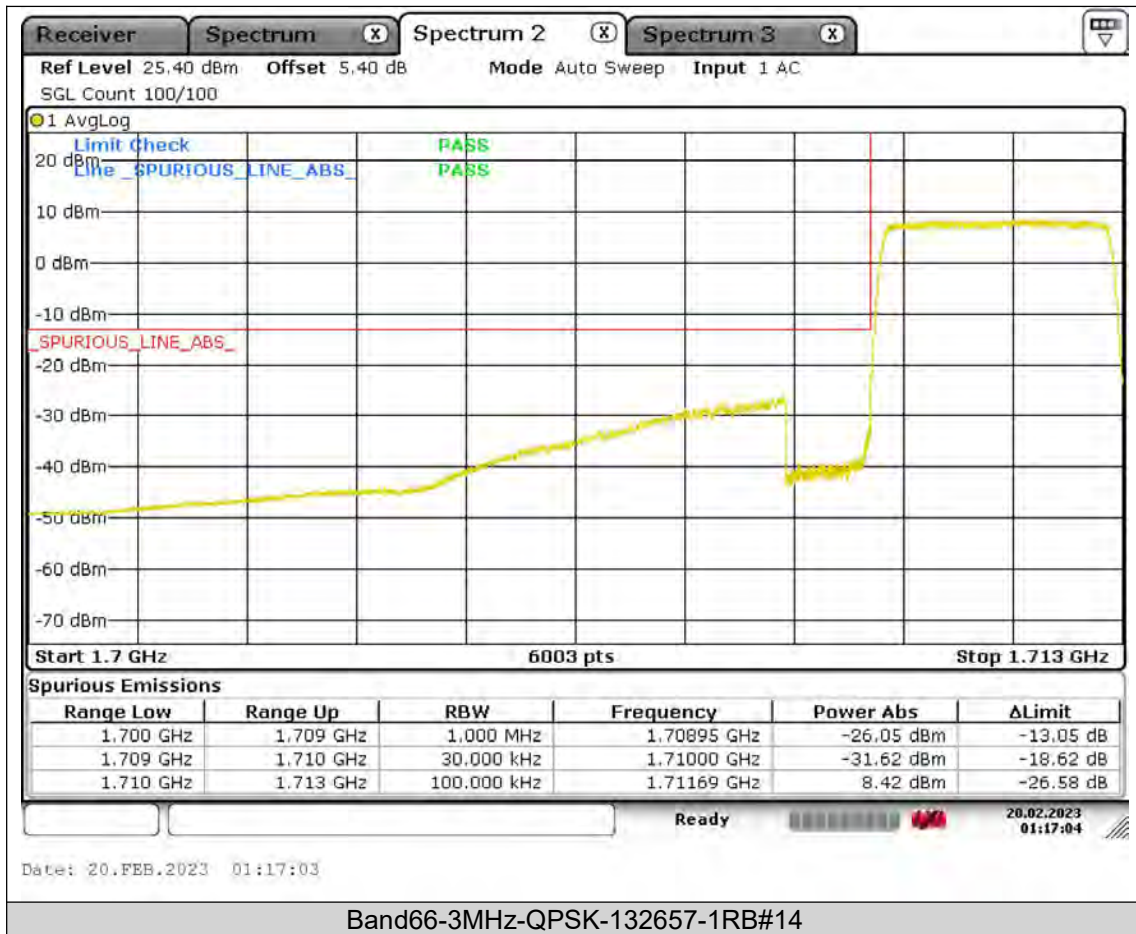

BUREAU VERITAS

Test Report No.: PSU-QSU2308280414RF03

BUREAU
VERITAS

Test Report No.: PSU-QSU2308280414RF03

BUREAU
VERITAS

Test Report No.: PSU-QSU2308280414RF03

BUREAU VERITAS

Test Report No.: PSU-QSU2308280414RF03