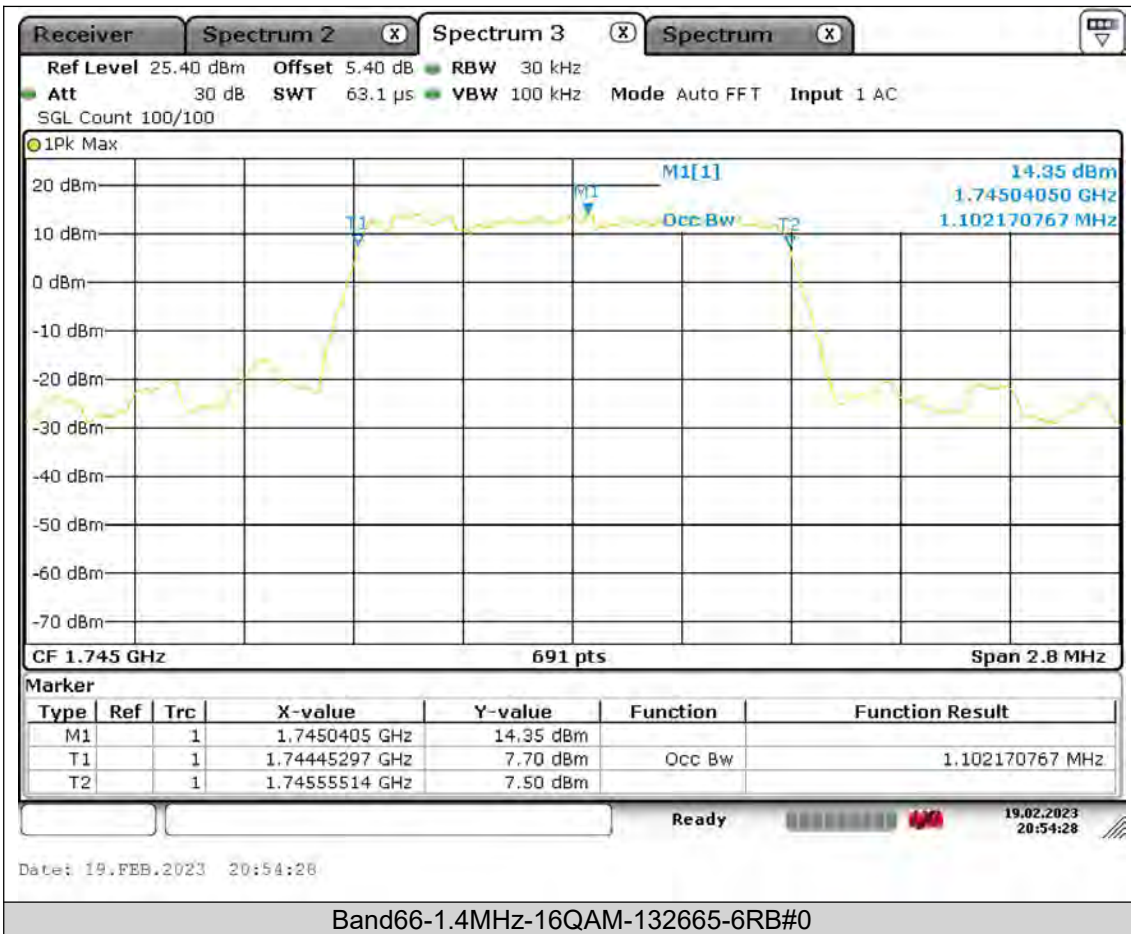

BUREAU
VERITAS

Test Report No.: PSU-QSU2308280414RF03