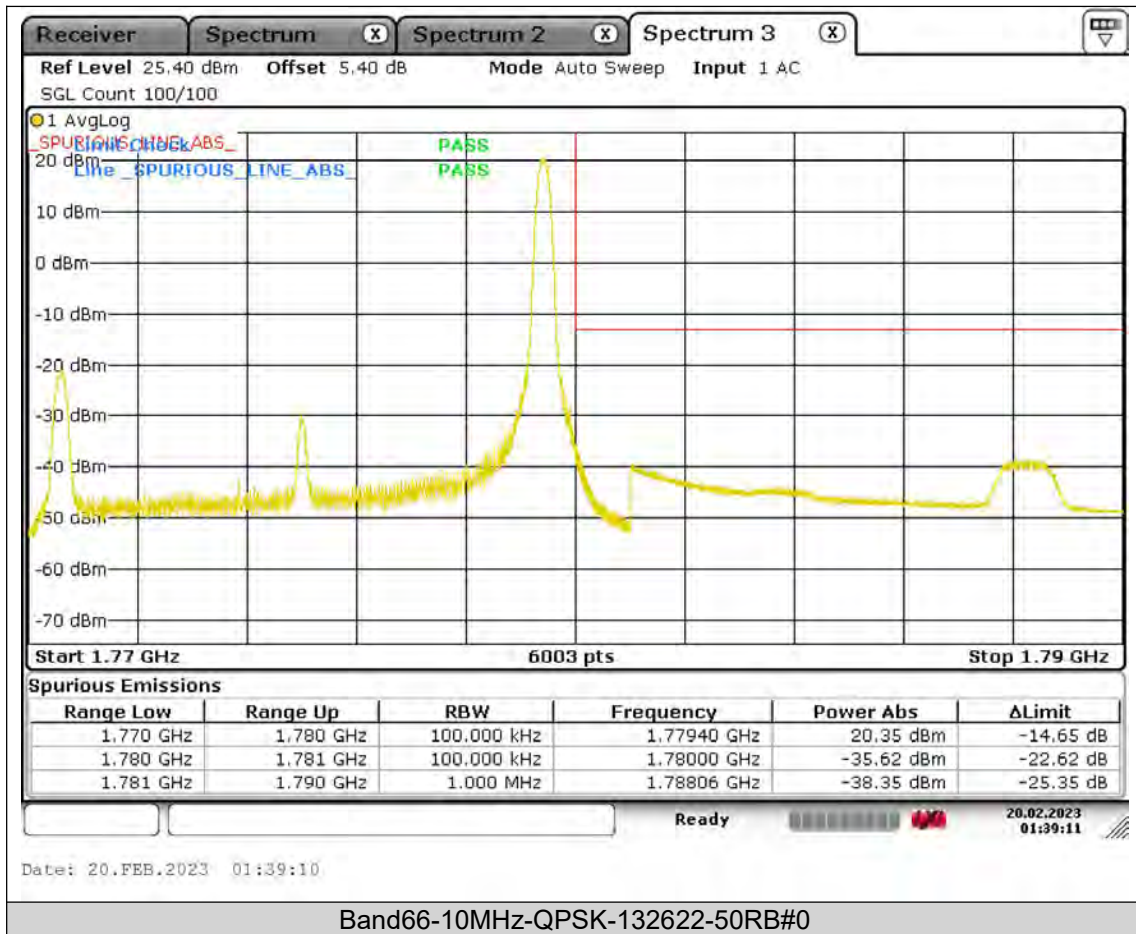

BUREAU
VERITAS

Test Report No.: PSU-QSU2308280414RF03

BUREAU VERITAS

Test Report No.: PSU-QSU2308280414RF03

BUREAU VERITAS

Test Report No.: PSU-QSU2308280414RF03

BUREAU VERITAS

Test Report No.: PSU-QSU2308280414RF03