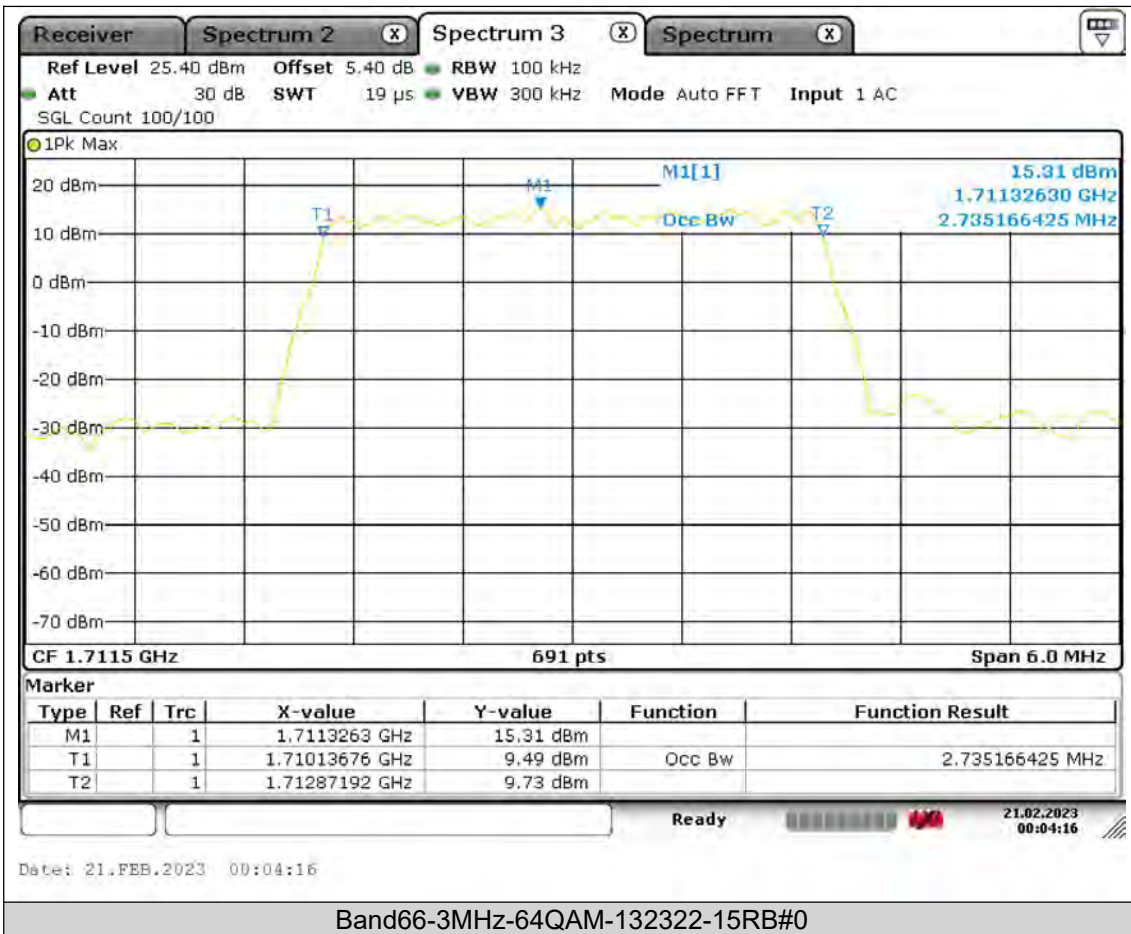

BUREAU
VERITAS

Test Report No.: PSU-QSU2308280414RF03