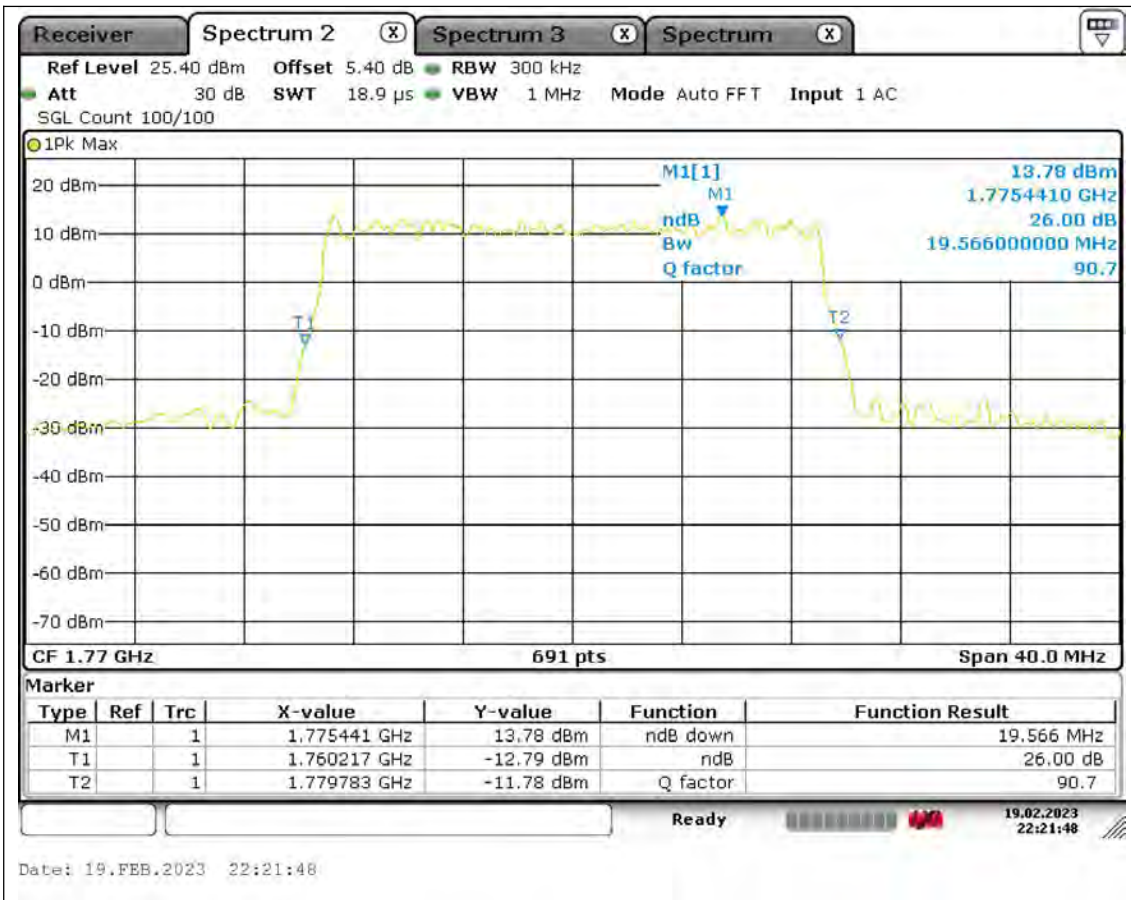

Test Report No.: PSU-QSU2308280414RF03

BUREAU VERITAS

Test Report No.: PSU-QSU2308280414RF03

BUREAU
VERITAS

Test Report No.: PSU-QSU2308280414RF03

BUREAU
VERITAS

Test Report No.: PSU-QSU2308280414RF03

Band66-1.4MHz-64QAM-131979-6RB#0