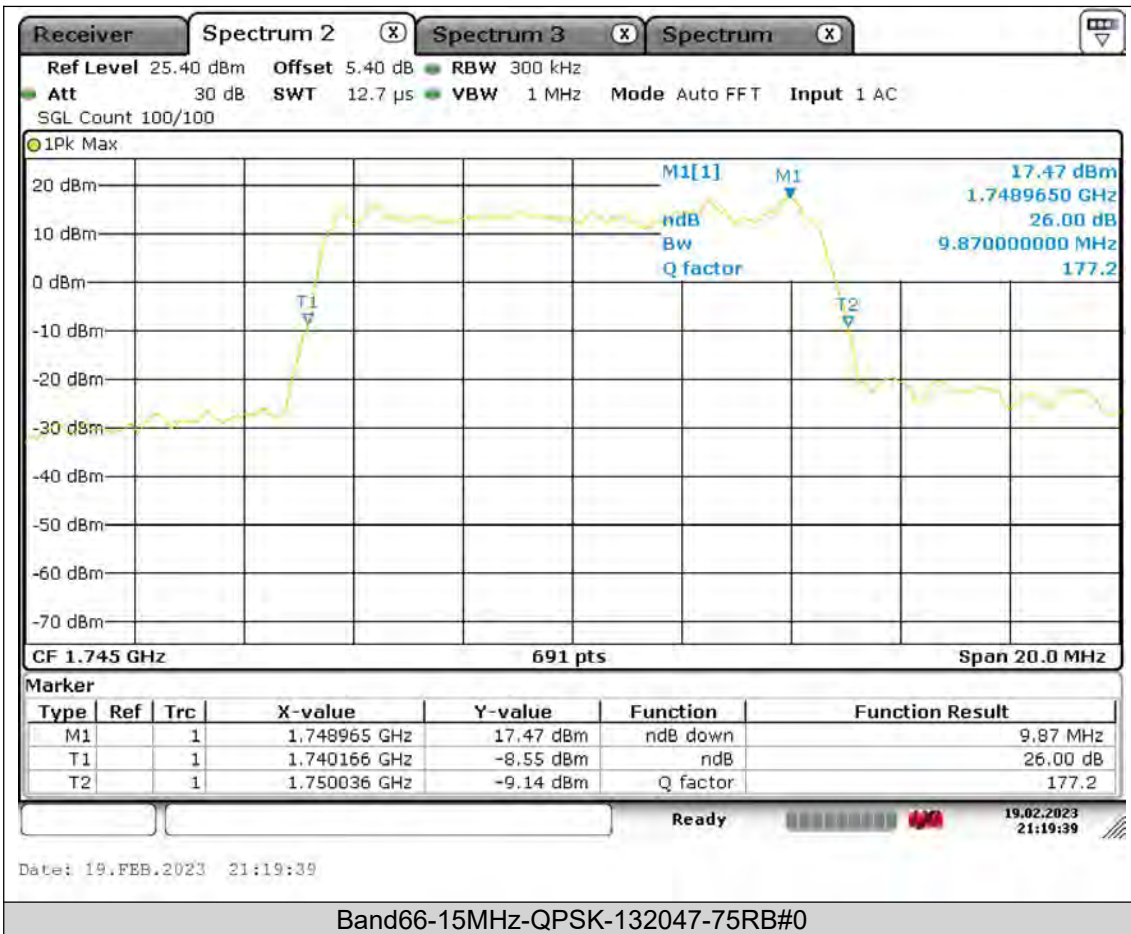

Test Report No.: PSU-QSU2308280414RF03

BUREAU
VERITAS

Test Report No.: PSU-QSU2308280414RF03

BUREAU
VERITAS

Test Report No.: PSU-QSU2308280414RF03

BUREAU
VERITAS

Test Report No.: PSU-QSU2308280414RF03

BUREAU VERITAS