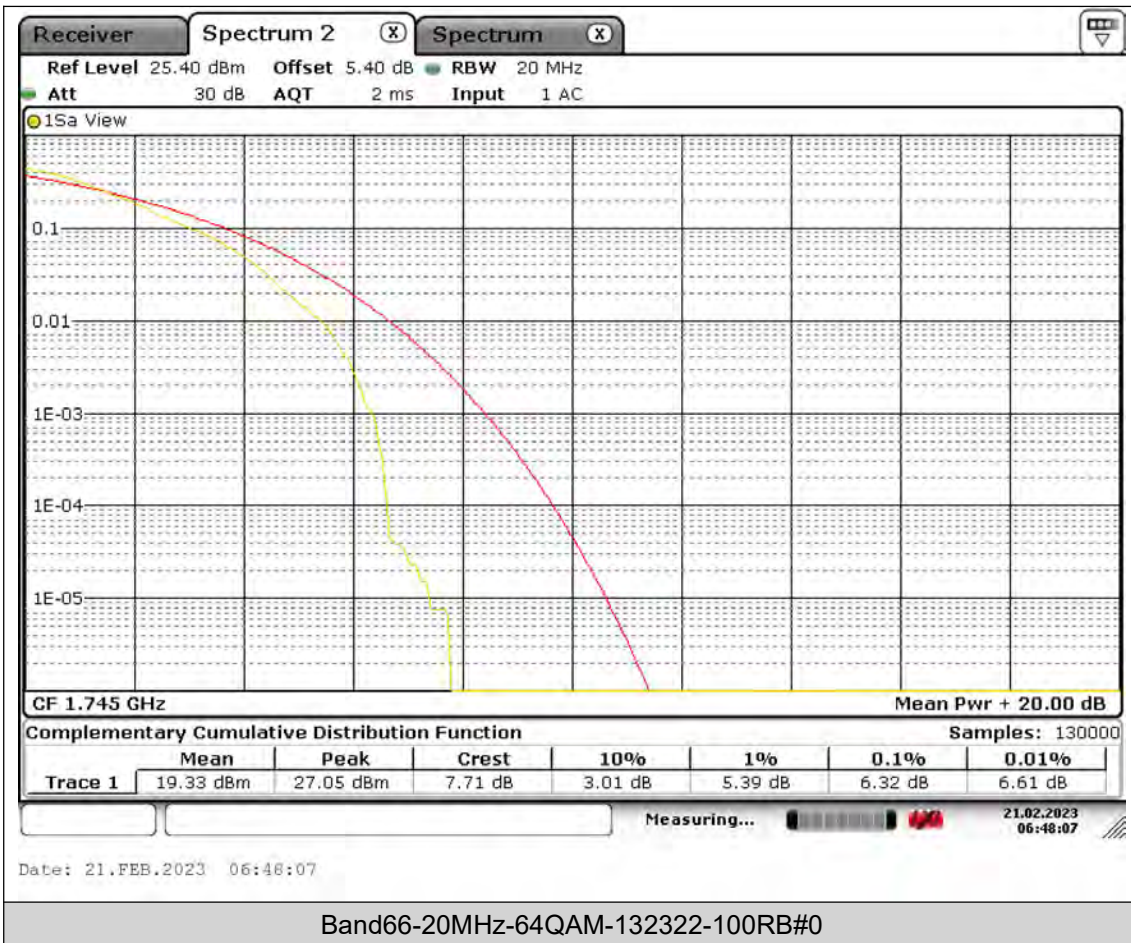

BUREAU VERITAS

Test Report No.: PSU-QSU2308280414RF03

BUREAU VERITAS

Test Report No.: PSU-QSU2308280414RF03

BUREAU VERITAS

Test Report No.: PSU-QSU2308280414RF03

BUREAU VERITAS

Test Report No.: PSU-QSU2308280414RF03