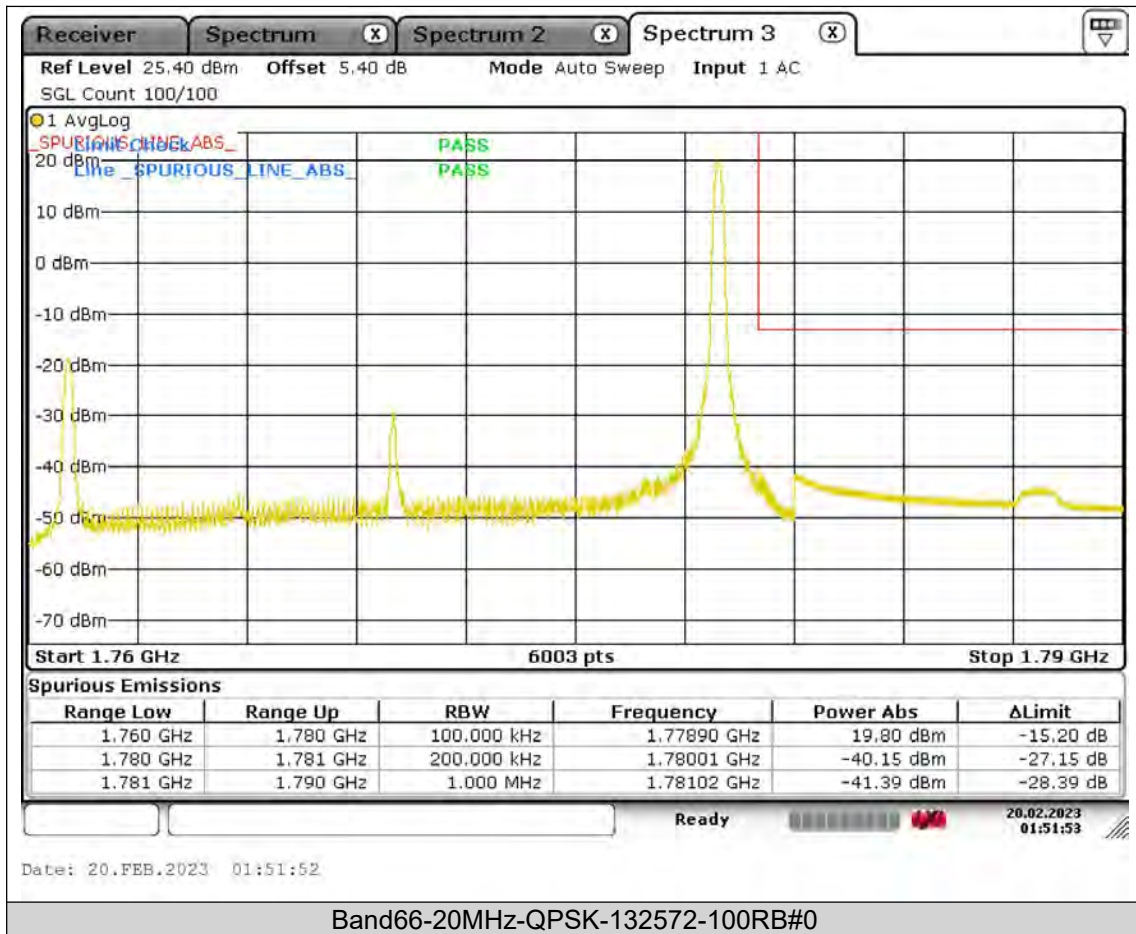

Test Report No.: PSU-QSU2308280414RF03

BUREAU
VERITAS

Test Report No.: PSU-QSU2308280414RF03

BUREAU VERITAS

Test Report No.: PSU-QSU2308280414RF03

Test Report No.: PSU-QSU2308280414RF03

BUREAU
VERITAS

Test Report No.: PSU-QSU2308280414RF03