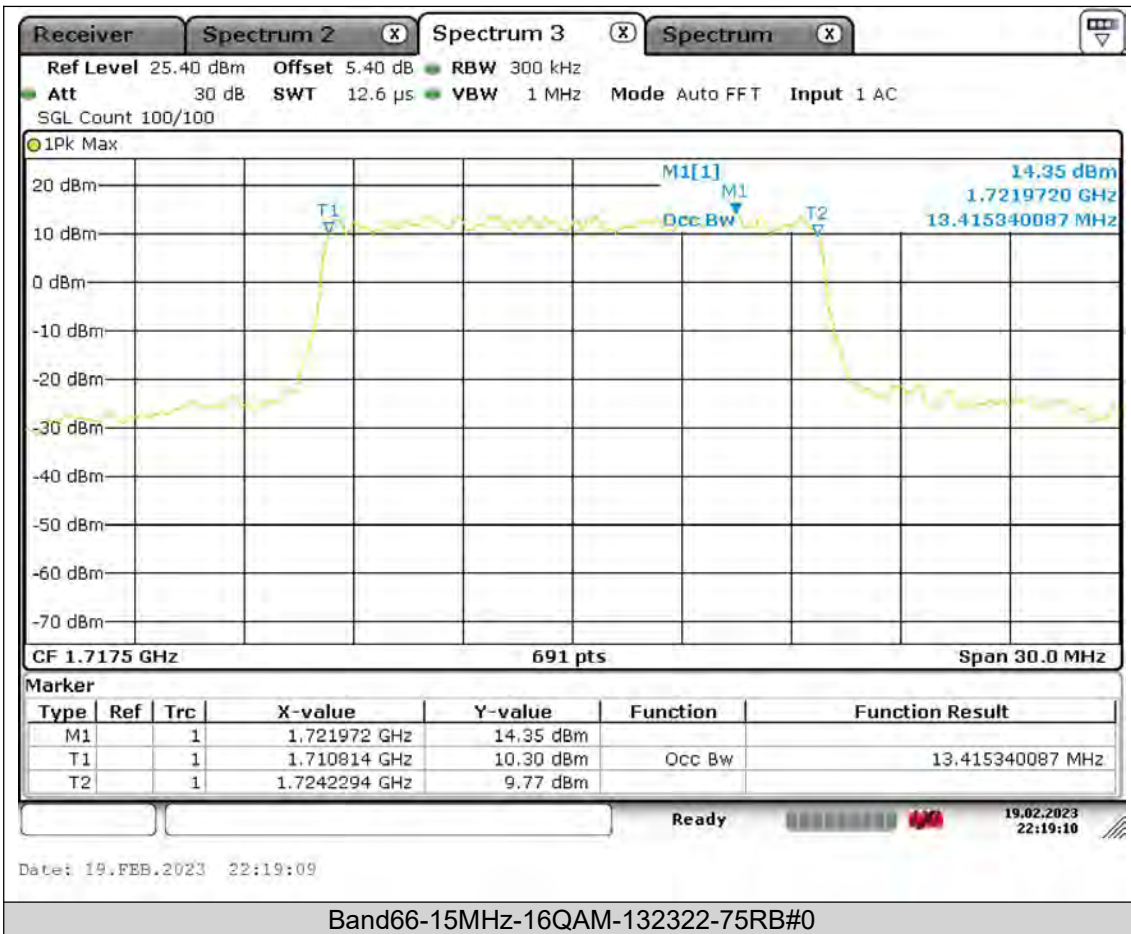

BUREAU
VERITAS

Test Report No.: PSU-QSU2308280414RF03