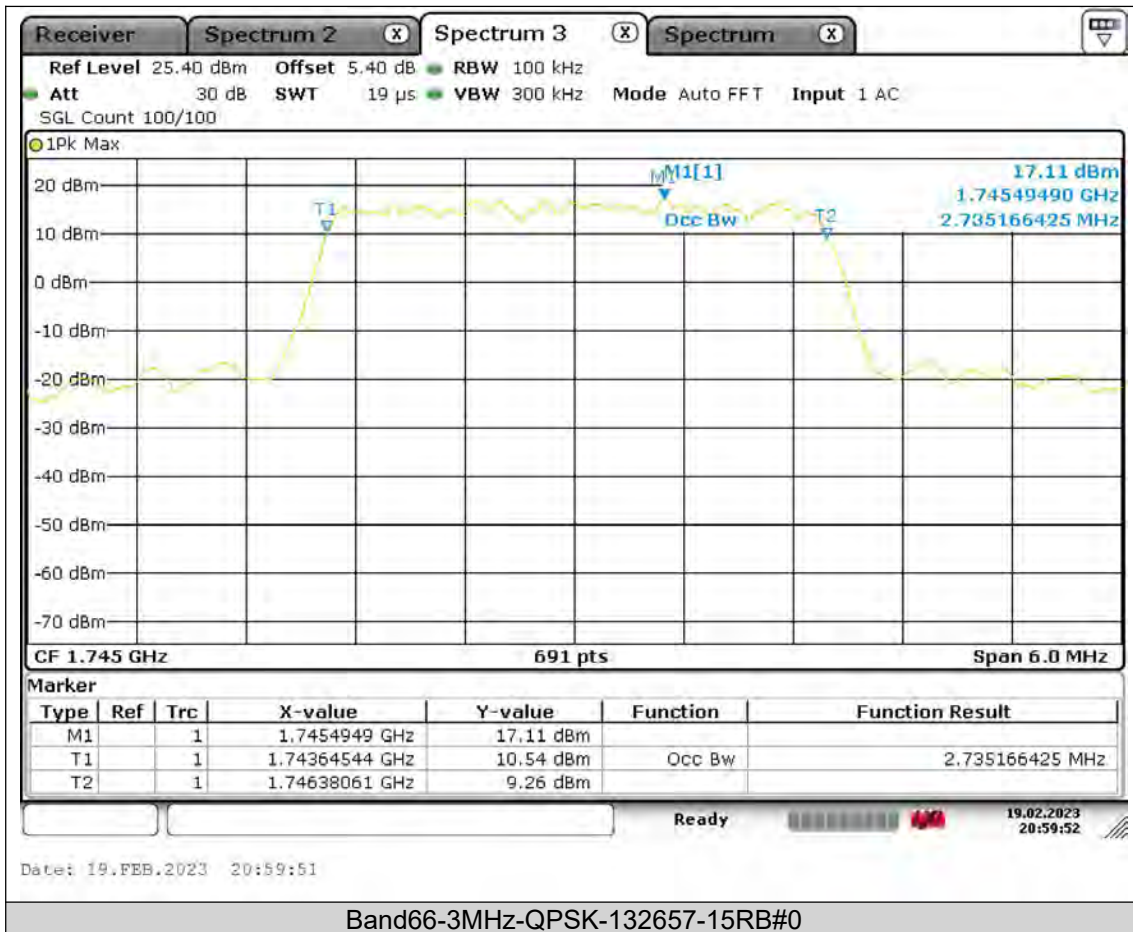

BUREAU
VERITAS

Test Report No.: PSU-QSU2308280414RF03