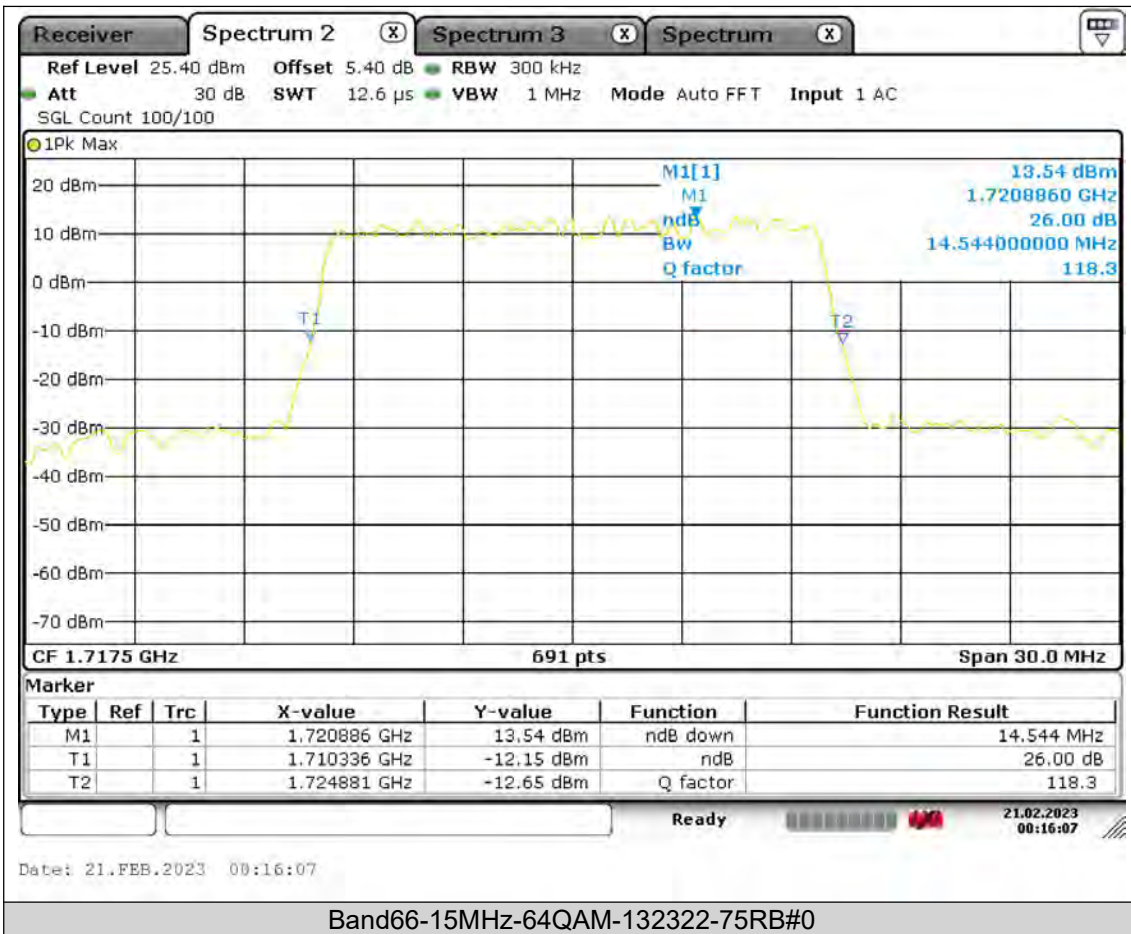

BUREAU
VERITAS

Test Report No.: PSU-QSU2308280414RF03