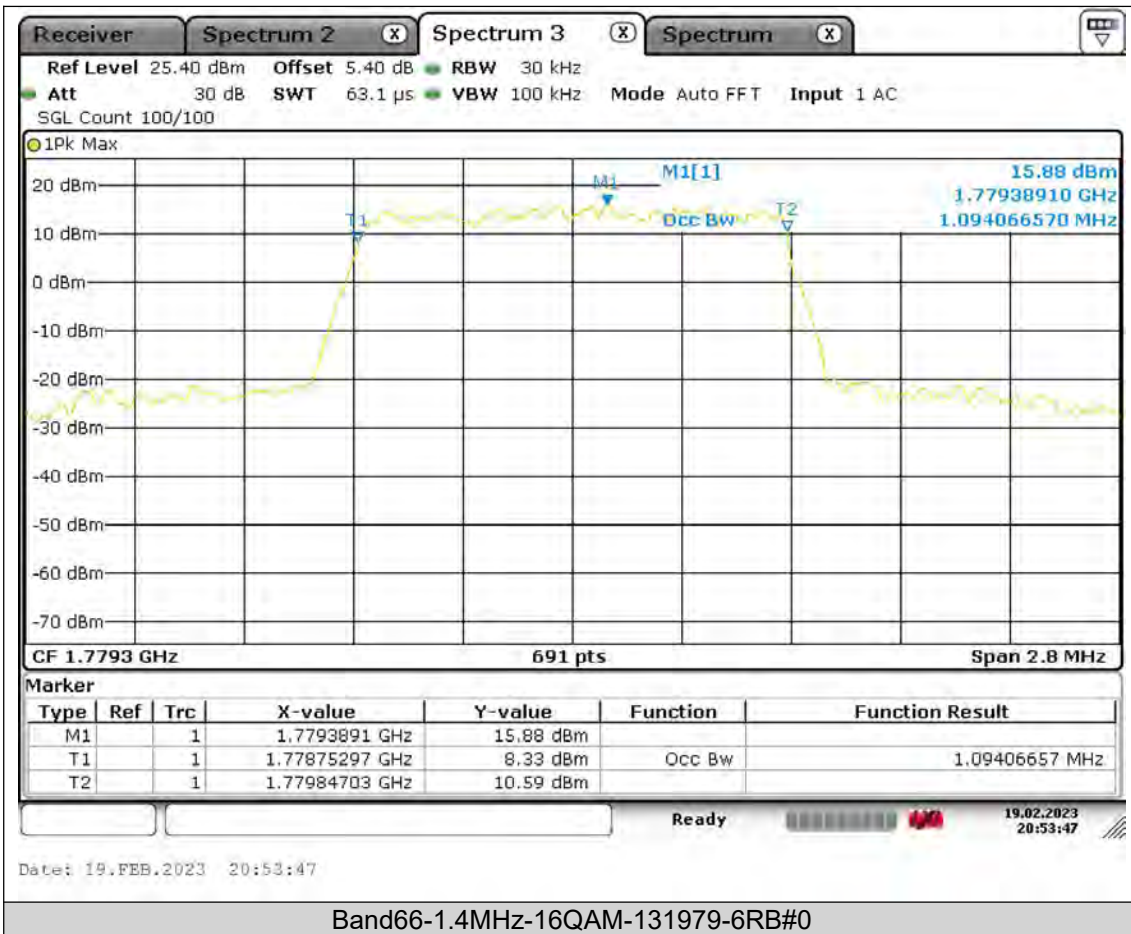

Test Report No.: PSU-QSU2308280414RF03

Test Graphs

Occupied Bandwidth

BUREAU
VERITAS

Test Report No.: PSU-QSU2308280414RF03

BUREAU
VERITAS

Test Report No.: PSU-QSU2308280414RF03

BUREAU
VERITAS