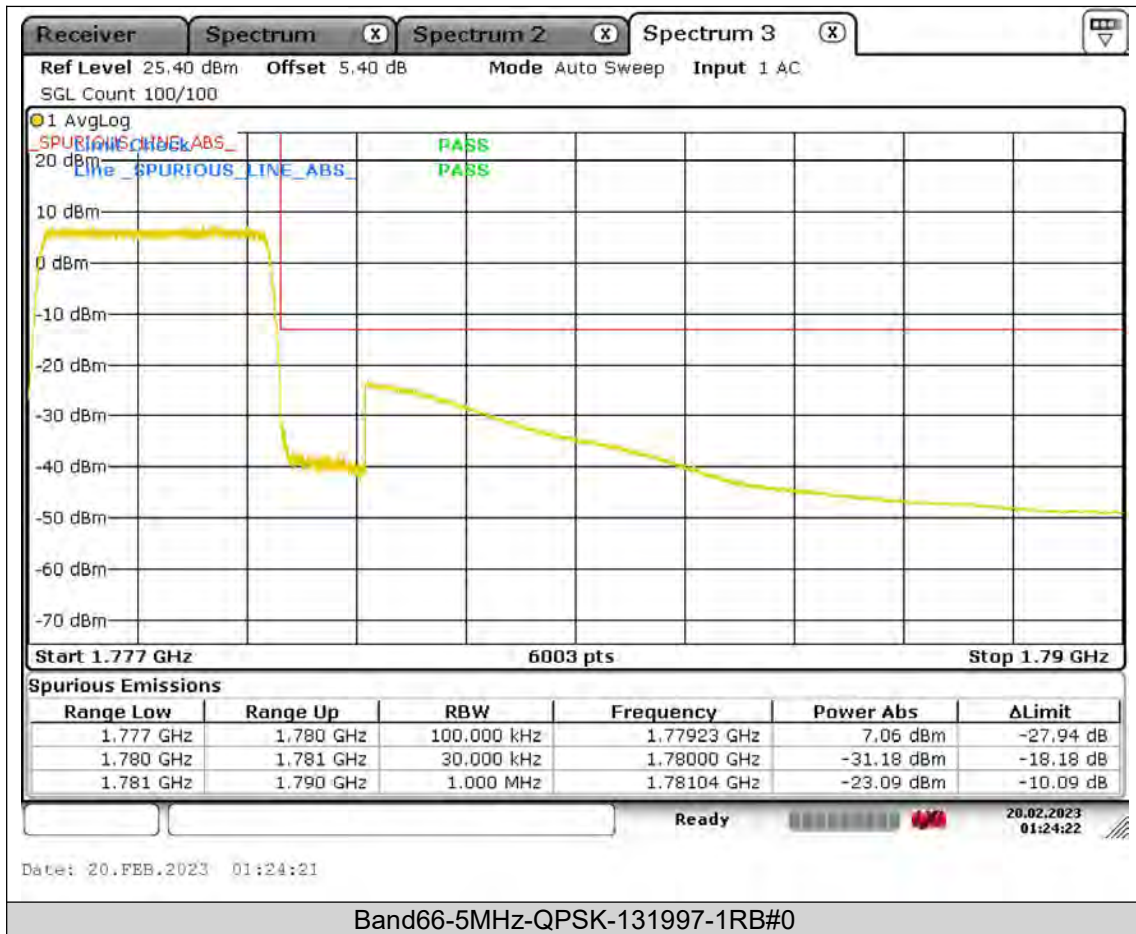

BUREAU VERITAS

Test Report No.: PSU-QSU2308280414RF03