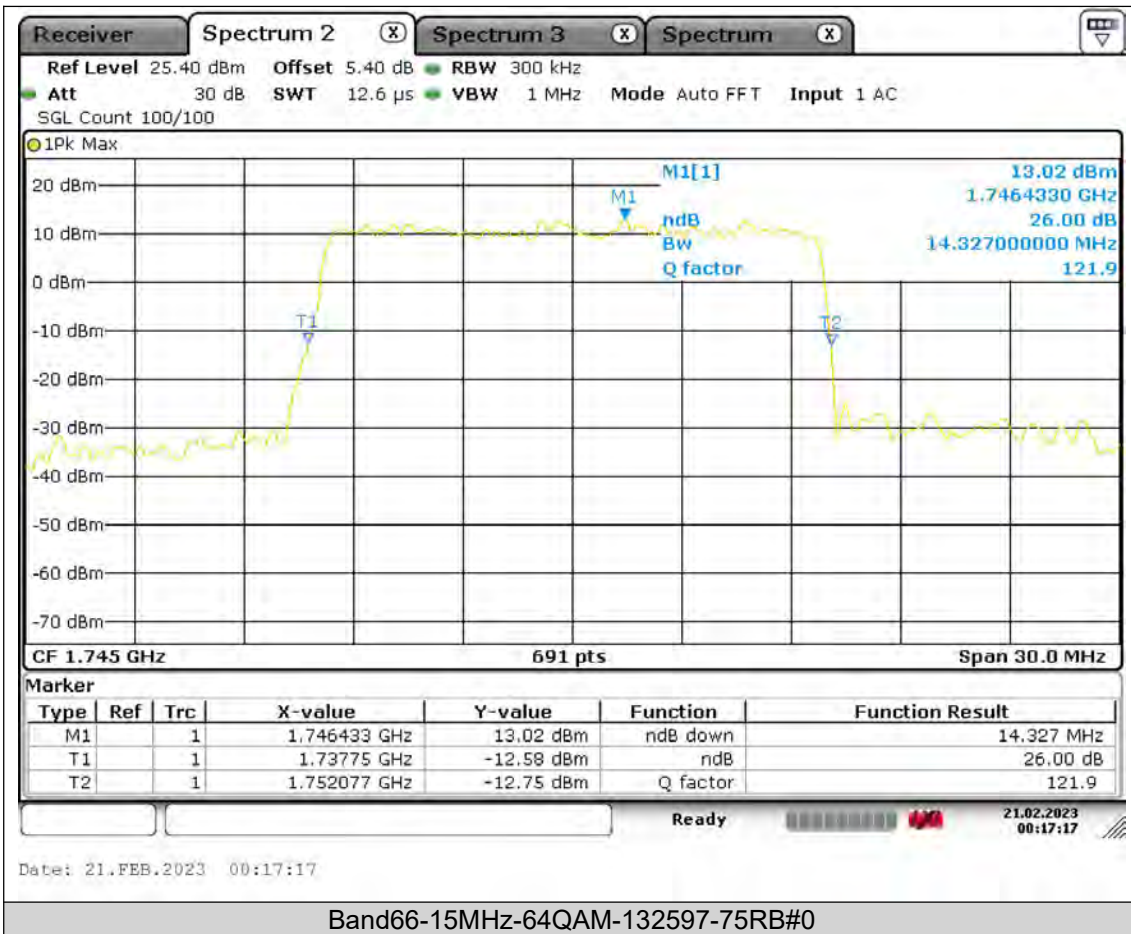

BUREAU
VERITAS

Test Report No.: PSU-QSU2308280414RF03