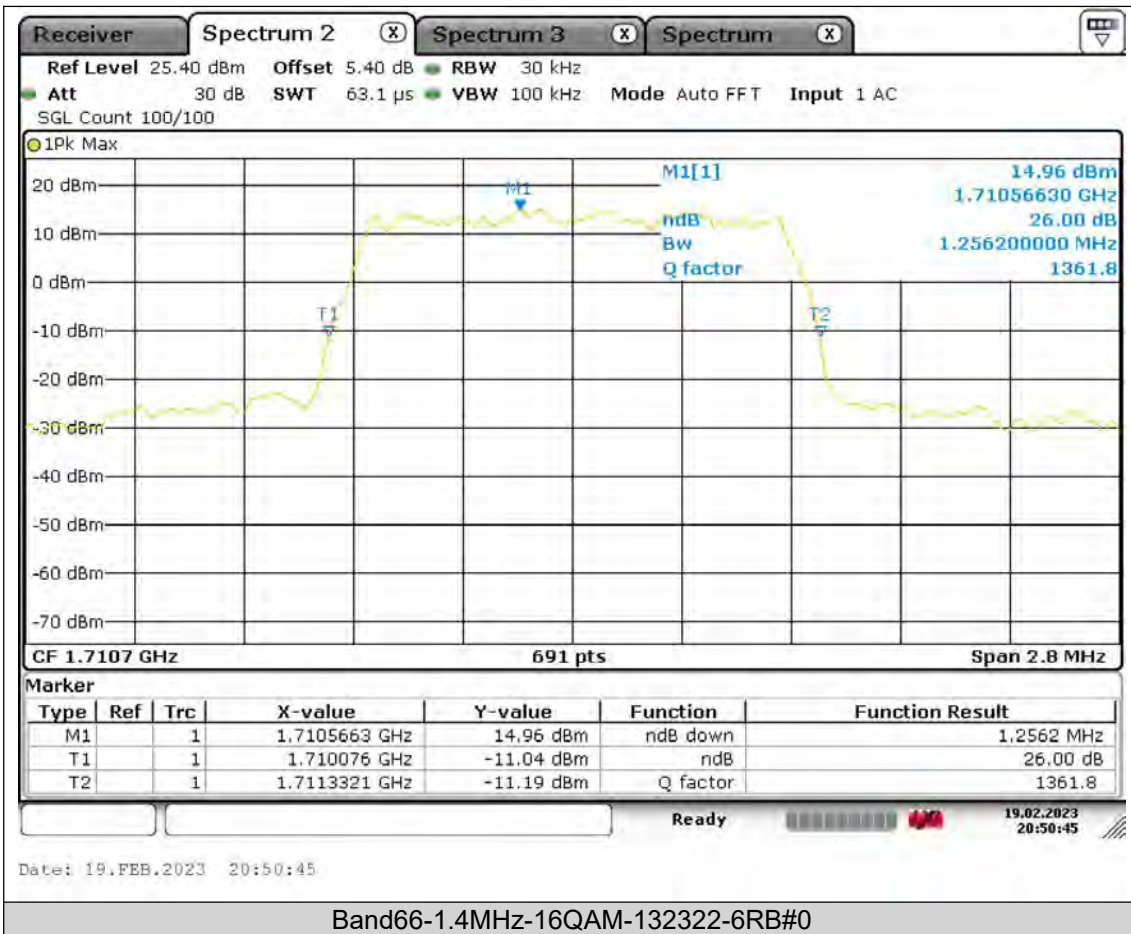

26dB Bandwidth

BUREAU
VERITAS

Test Report No.: PSU-QSU2308280414RF03

BUREAU
VERITAS

Test Report No.: PSU-QSU2308280414RF03

BUREAU
VERITAS

Test Report No.: PSU-QSU2308280414RF03

BUREAU
VERITAS