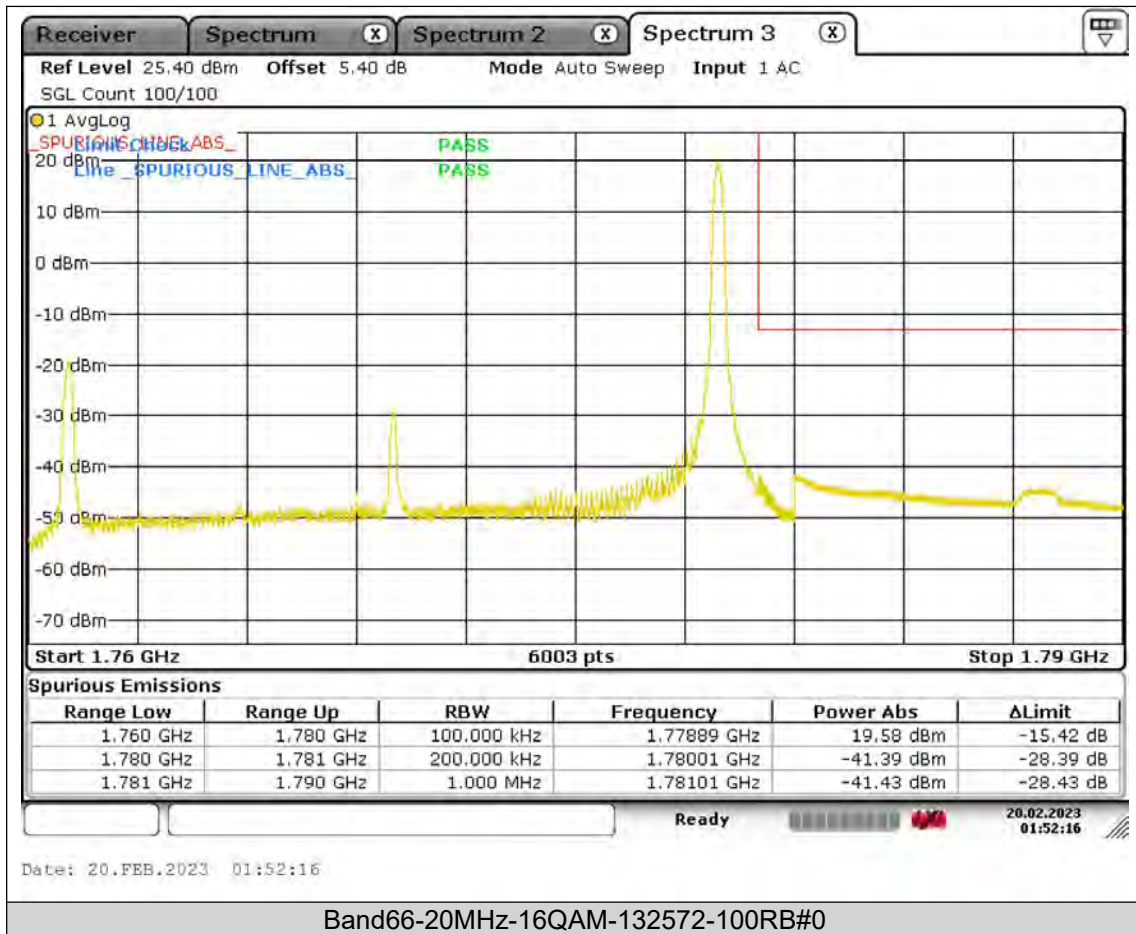

BUREAU
VERITAS

Test Report No.: PSU-QSU2308280414RF03

BUREAU VERITAS

Test Report No.: PSU-QSU2308280414RF03

BUREAU VERITAS

Test Report No.: PSU-QSU2308280414RF03

Band66-1.4MHz-64QAM-131979-1RB#0

BUREAU
VERITAS