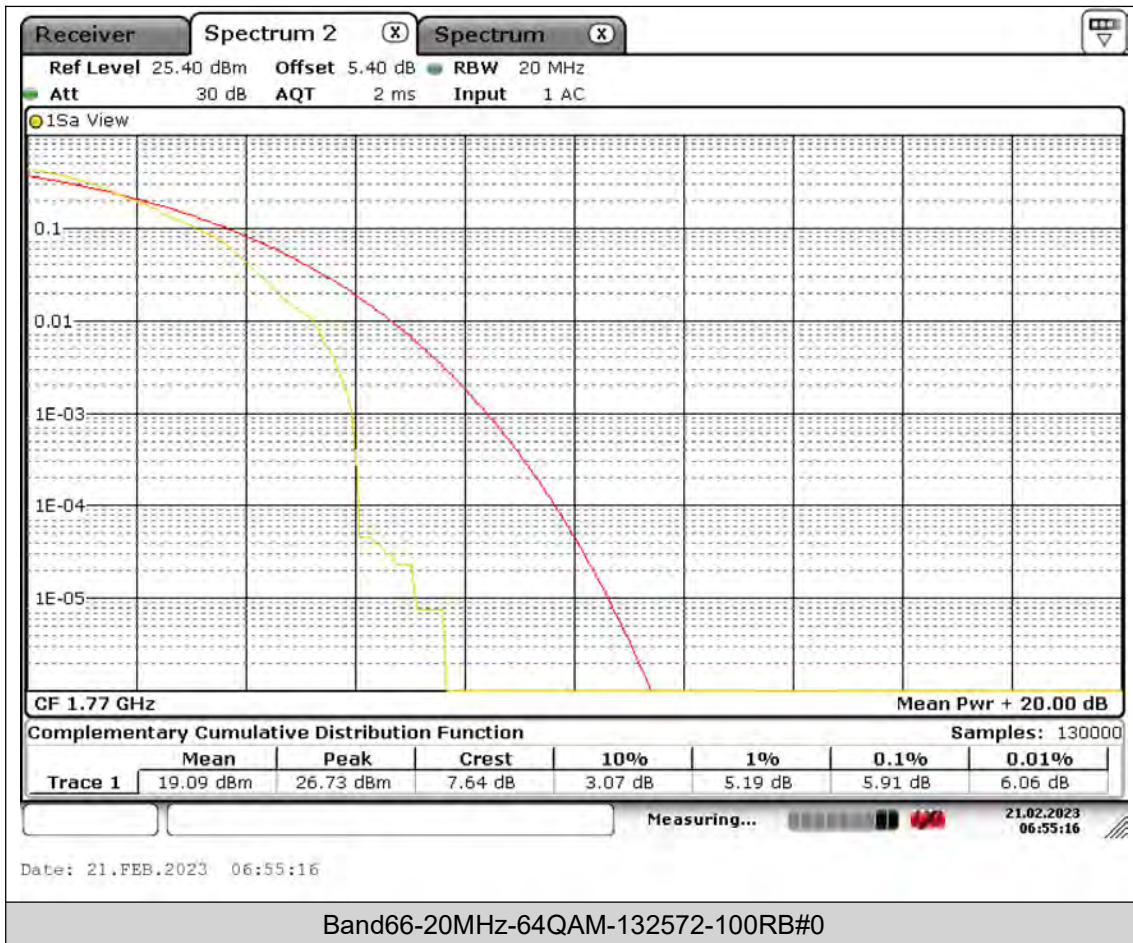

BUREAU VERITAS

Test Report No.: PSU-QSU2308280414RF03

BUREAU VERITAS

Test Report No.: PSU-QSU2308280414RF03

BUREAU VERITAS

Test Report No.: PSU-QSU2308280414RF03

BUREAU VERITAS

Test Report No.: PSU-QSU2308280414RF03