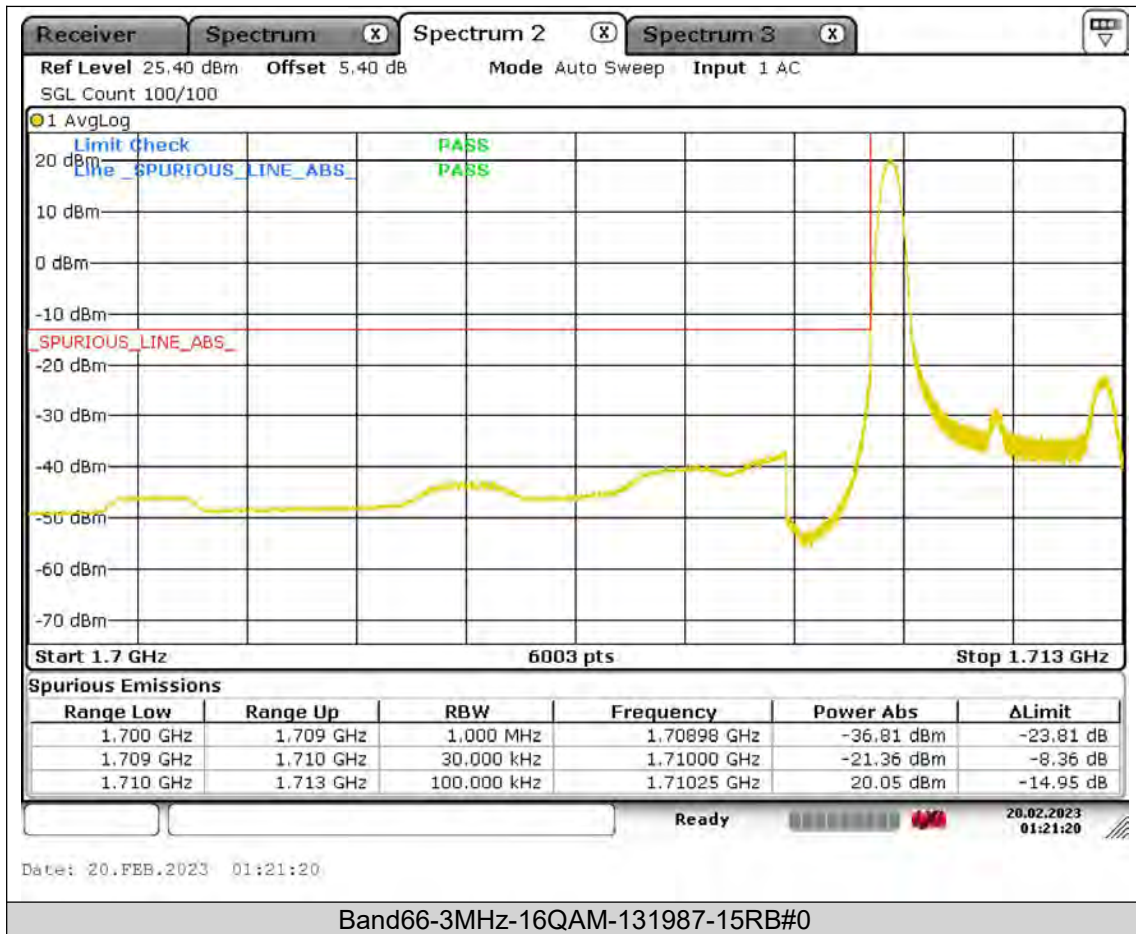

BUREAU VERITAS

Test Report No.: PSU-QSU2308280414RF03

BUREAU
VERITAS

Test Report No.: PSU-QSU2308280414RF03

BUREAU
VERITAS

Test Report No.: PSU-QSU2308280414RF03

BUREAU VERITAS

Test Report No.: PSU-QSU2308280414RF03