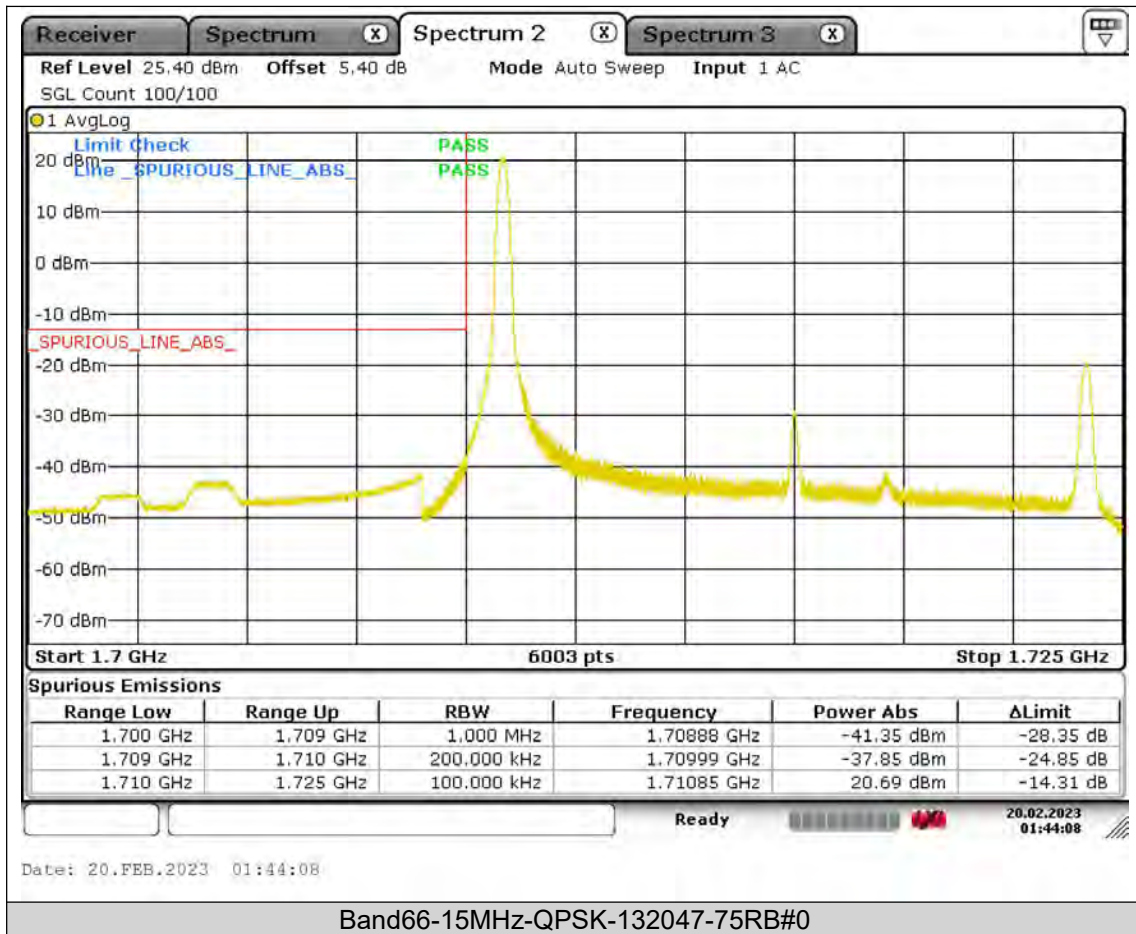

BUREAU VERITAS

Test Report No.: PSU-QSU2308280414RF03