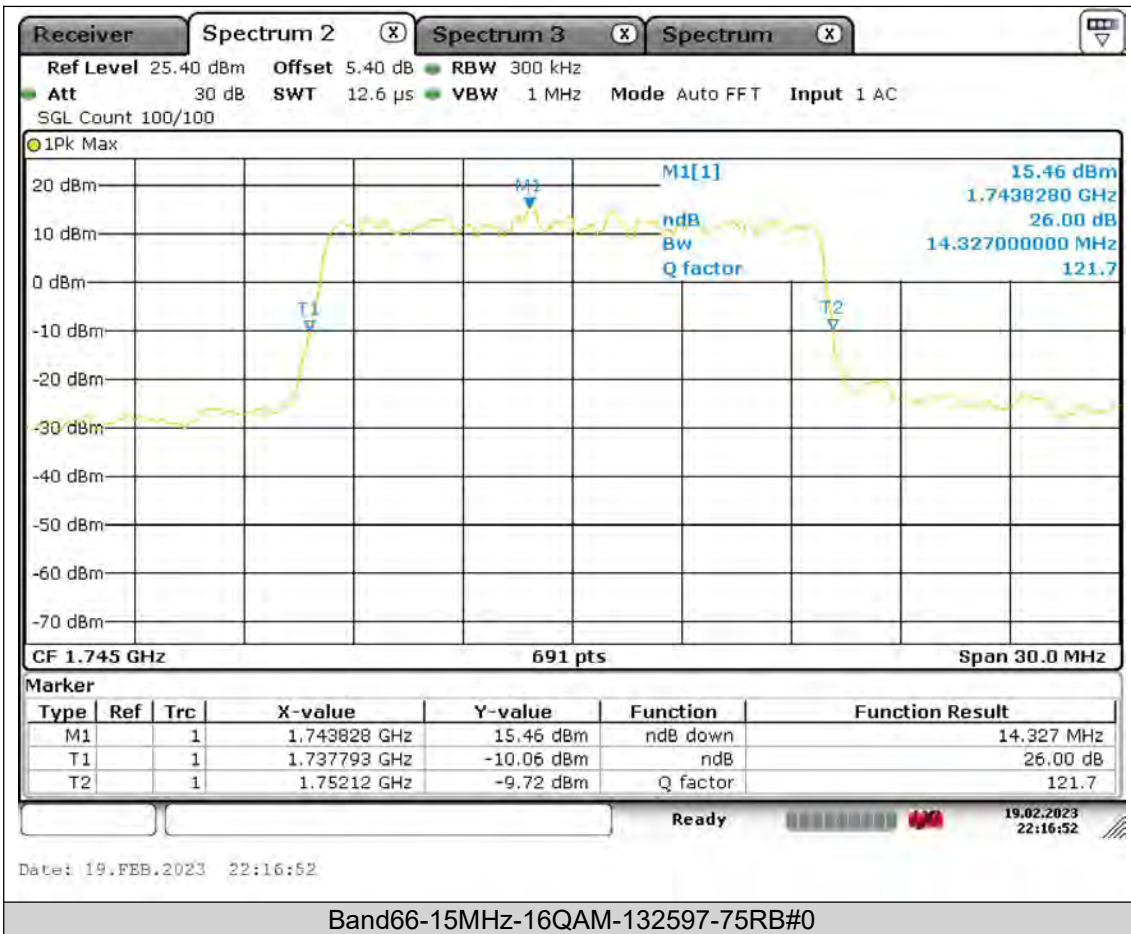

BUREAU VERITAS

Test Report No.: PSU-QSU2308280414RF03