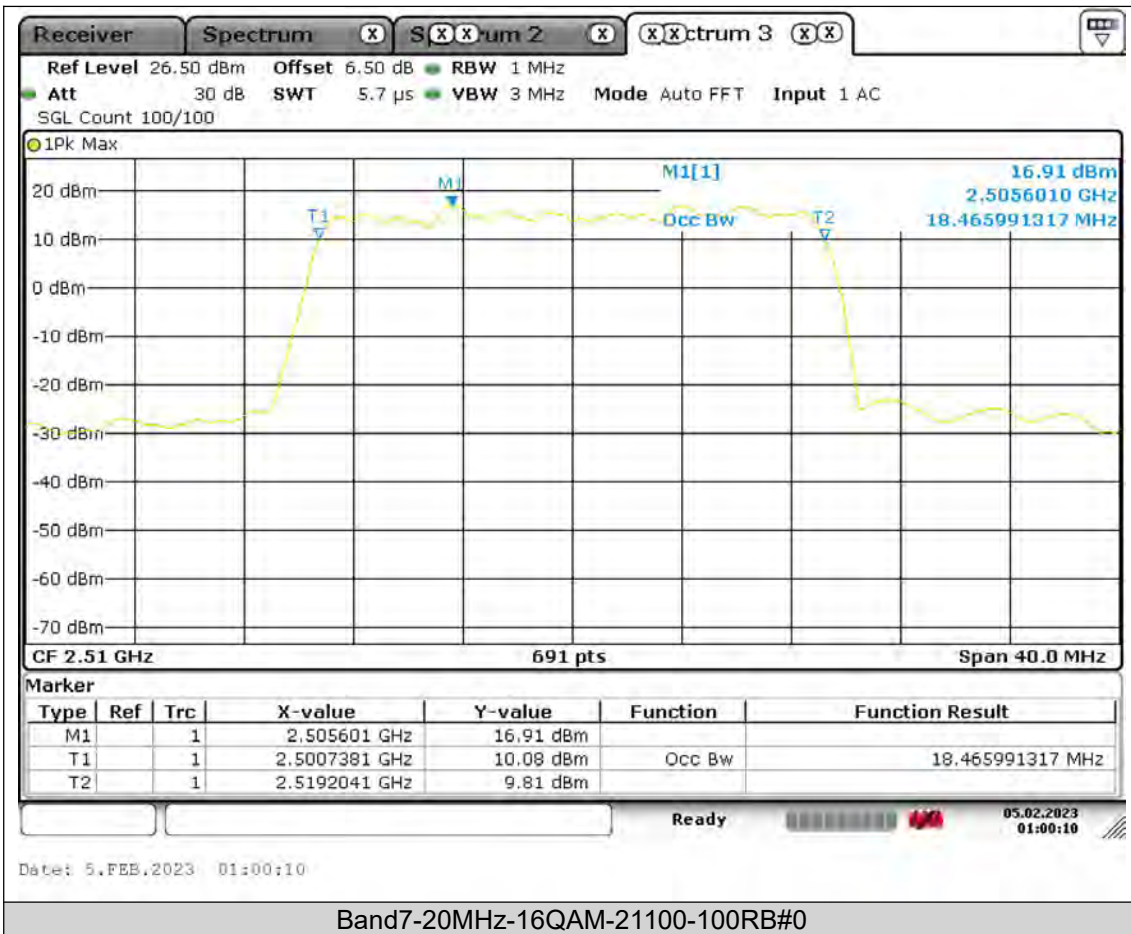

Test Report No.: PSU-QSU2308280414RF03

BUREAU
VERITAS

Test Report No.: PSU-QSU2308280414RF03

BUREAU VERITAS

Test Report No.: PSU-QSU2308280414RF03

BUREAU VERITAS

Test Report No.: PSU-QSU2308280414RF03

BUREAU VERITAS