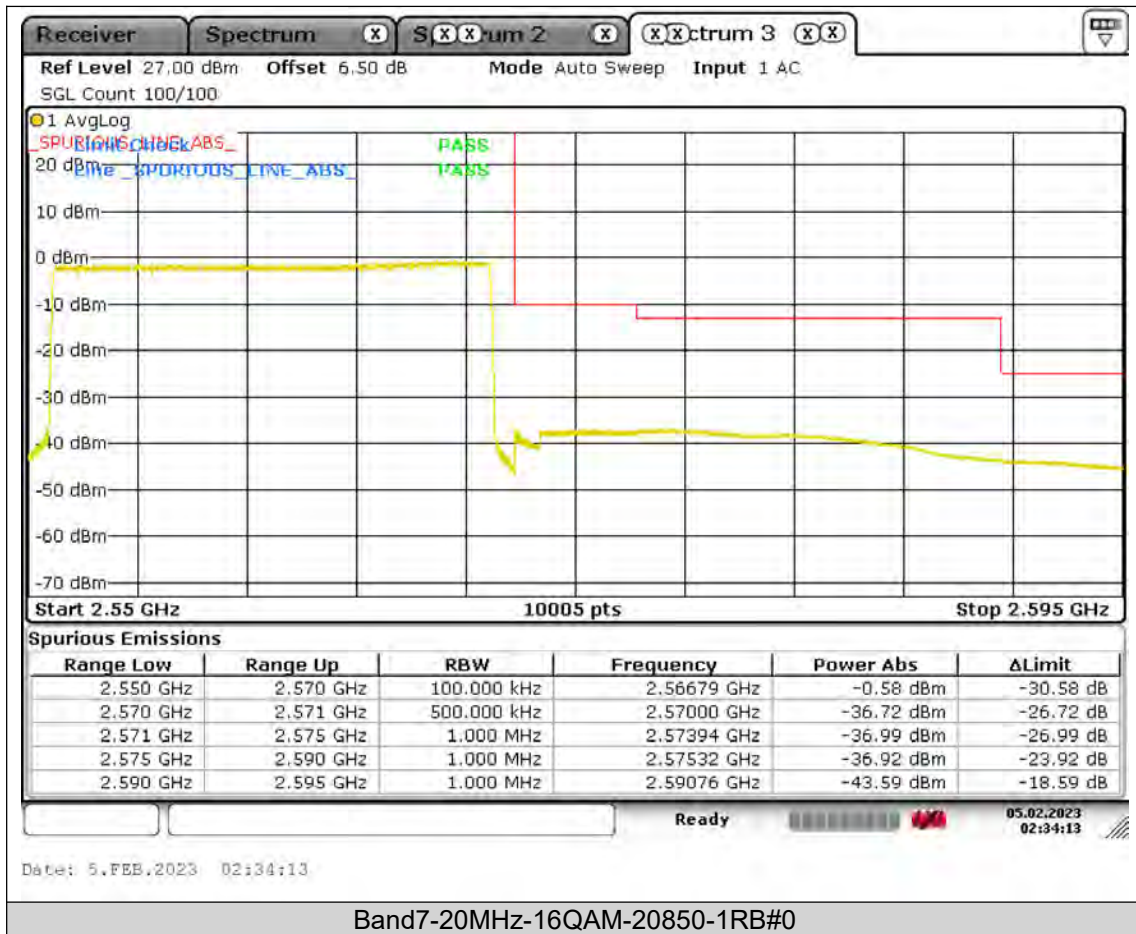

Test Report No.: PSU-QSU2308280414RF03

BUREAU
VERITAS

Test Report No.: PSU-QSU2308280414RF03

BUREAU
VERITAS

Test Report No.: PSU-QSU2308280414RF03

Test Report No.: PSU-QSU2308280414RF03

BUREAU
VERITAS

Test Report No.: PSU-QSU2308280414RF03