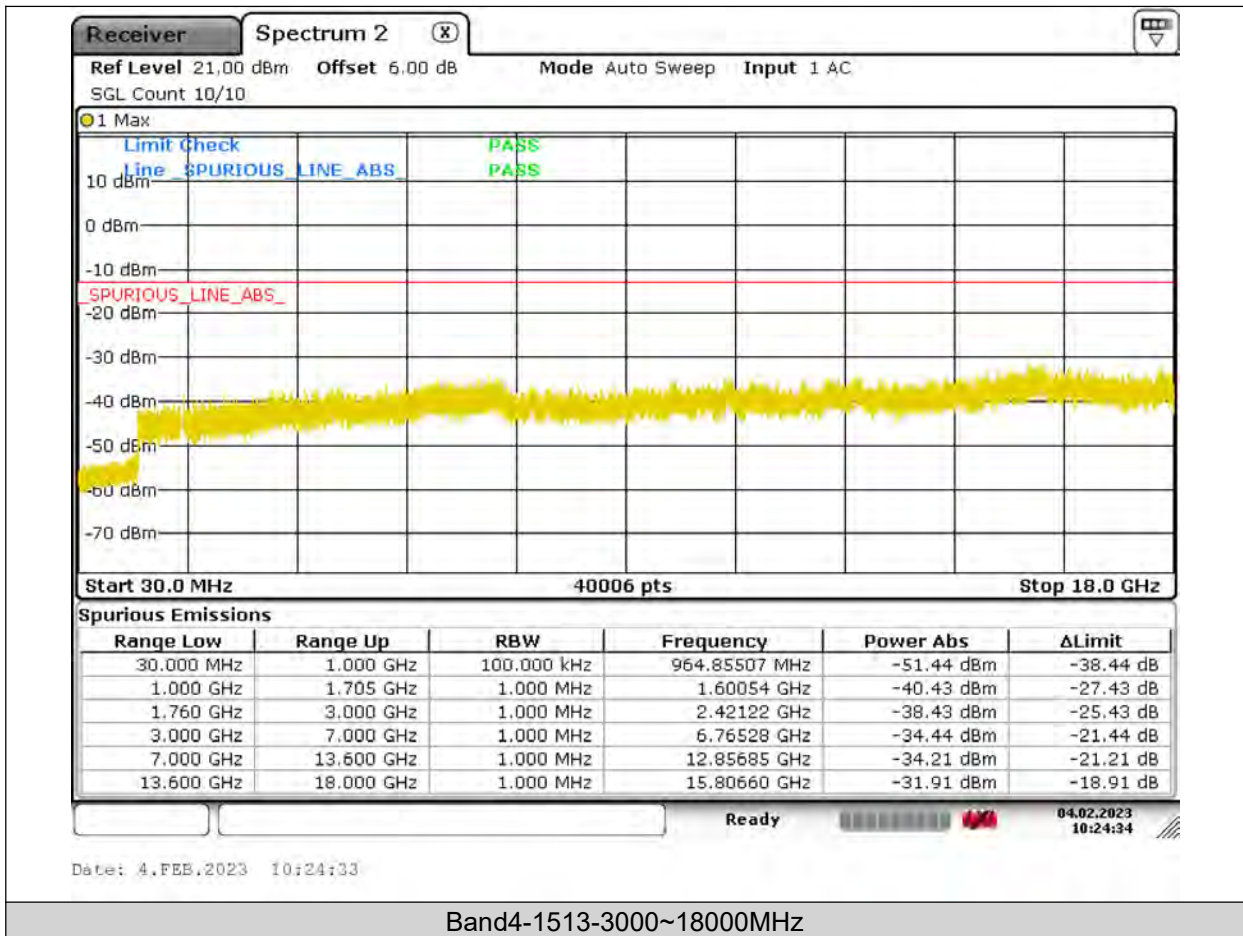

BUREAU
VERITAS

Test Report No.: PSU-QSU2308280414RF03