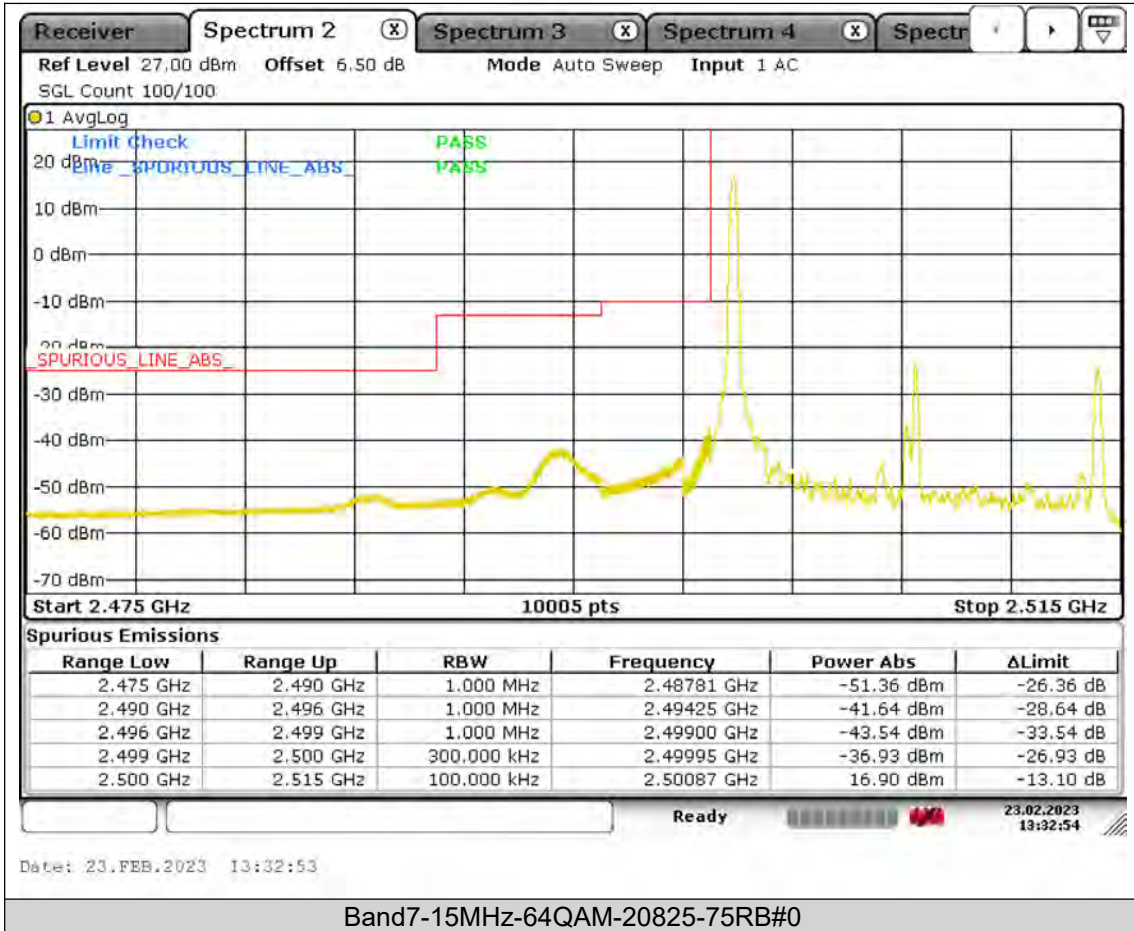

Test Report No.: PSU-QSU2308280414RF03

BUREAU
VERITAS

Test Report No.: PSU-QSU2308280414RF03

BUREAU
VERITAS

Test Report No.: PSU-QSU2308280414RF03

Test Report No.: PSU-QSU2308280414RF03

BUREAU
VERITAS

Test Report No.: PSU-QSU2308280414RF03