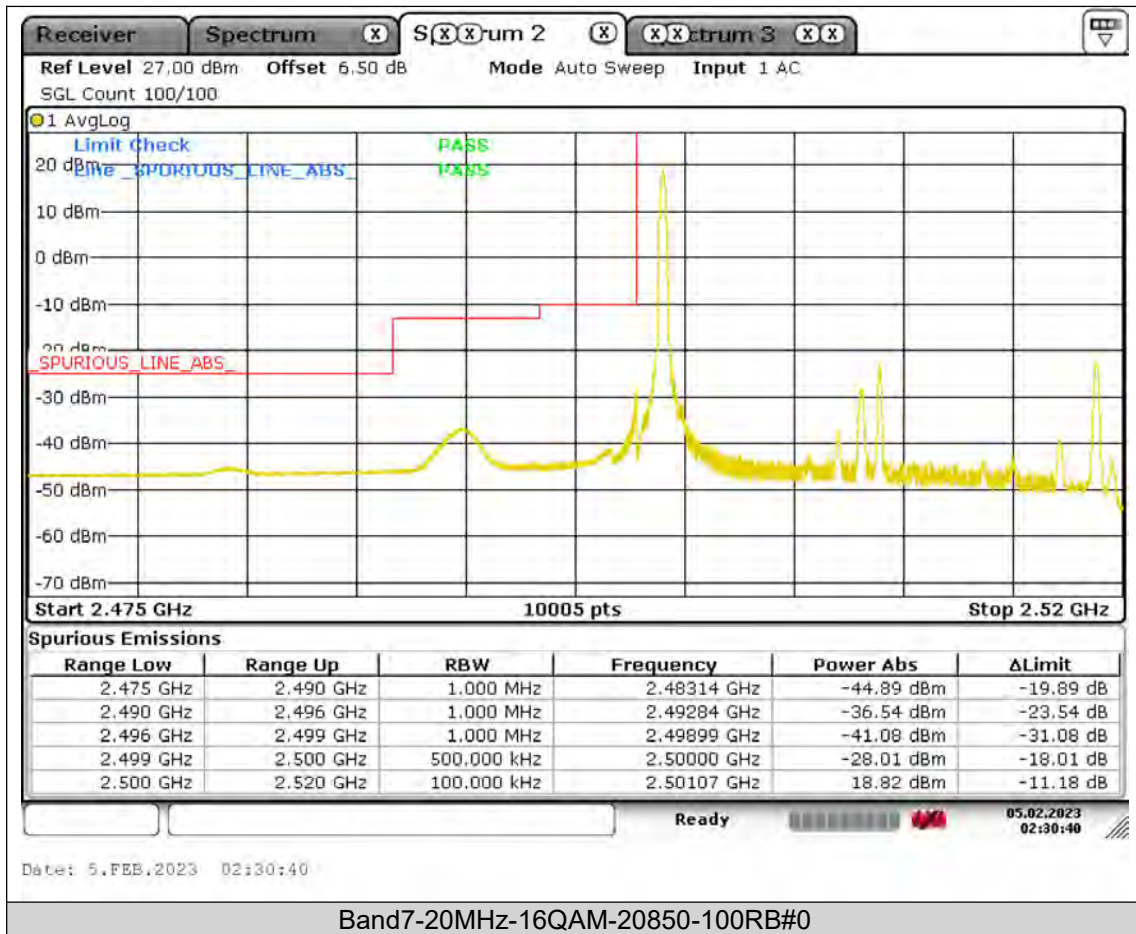

Test Report No.: PSU-QSU2308280414RF03

BUREAU
VERITAS

Test Report No.: PSU-QSU2308280414RF03

BUREAU
VERITAS

Test Report No.: PSU-QSU2308280414RF03

Test Report No.: PSU-QSU2308280414RF03

BUREAU
VERITAS

Test Report No.: PSU-QSU2308280414RF03