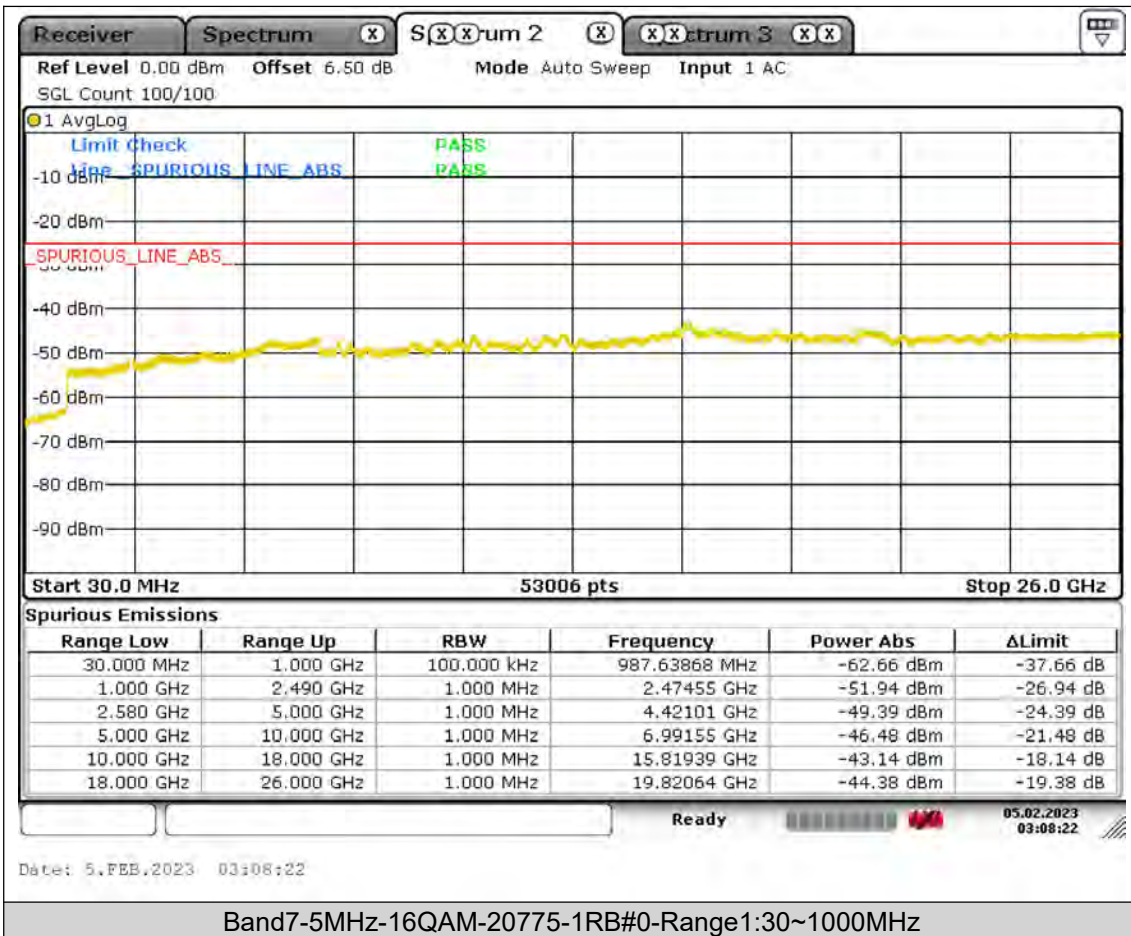

BUREAU VERITAS

Test Report No.: PSU-QSU2308280414RF03