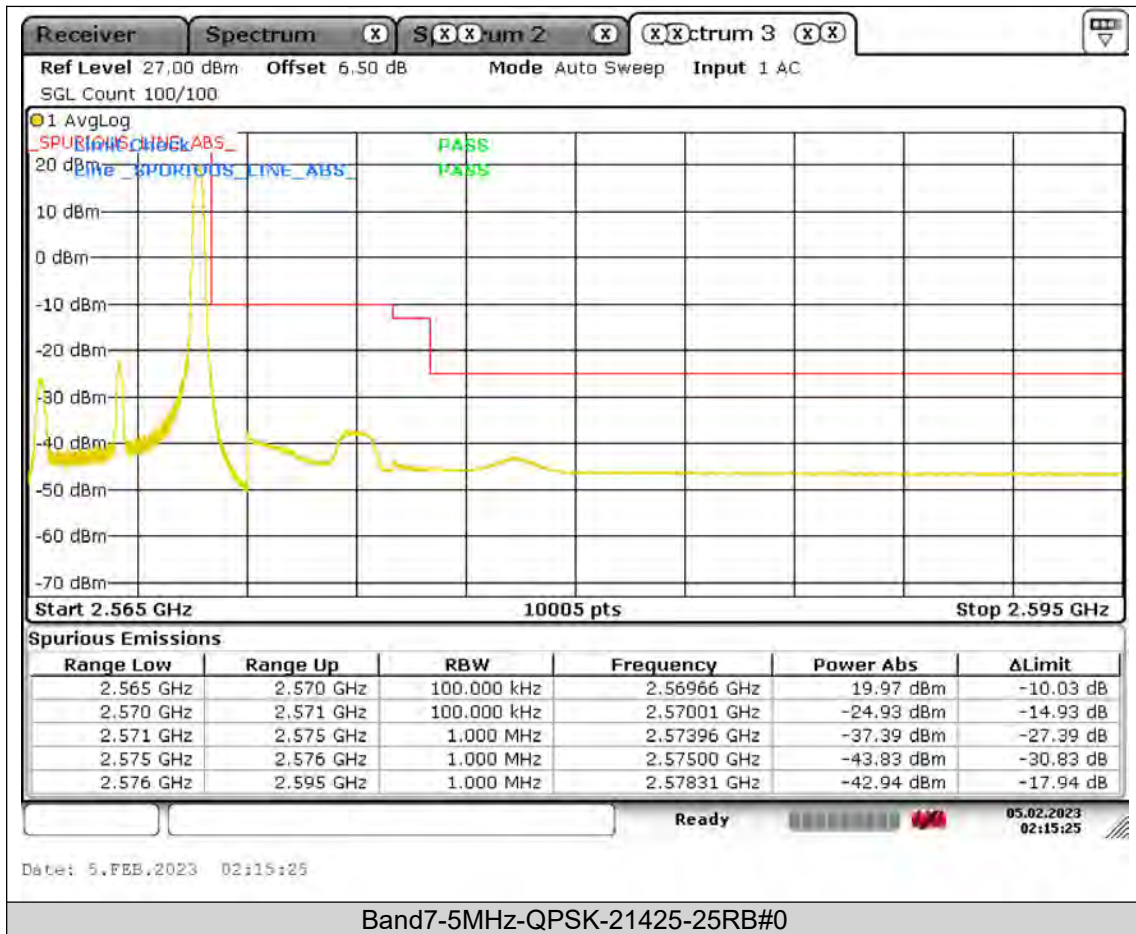

Test Graphs

Test Report No.: PSU-QSU2308280414RF03

BUREAU
VERITAS

Test Report No.: PSU-QSU2308280414RF03

BUREAU VERITAS

Test Report No.: PSU-QSU2308280414RF03

BUREAU VERITAS

Test Report No.: PSU-QSU2308280414RF03