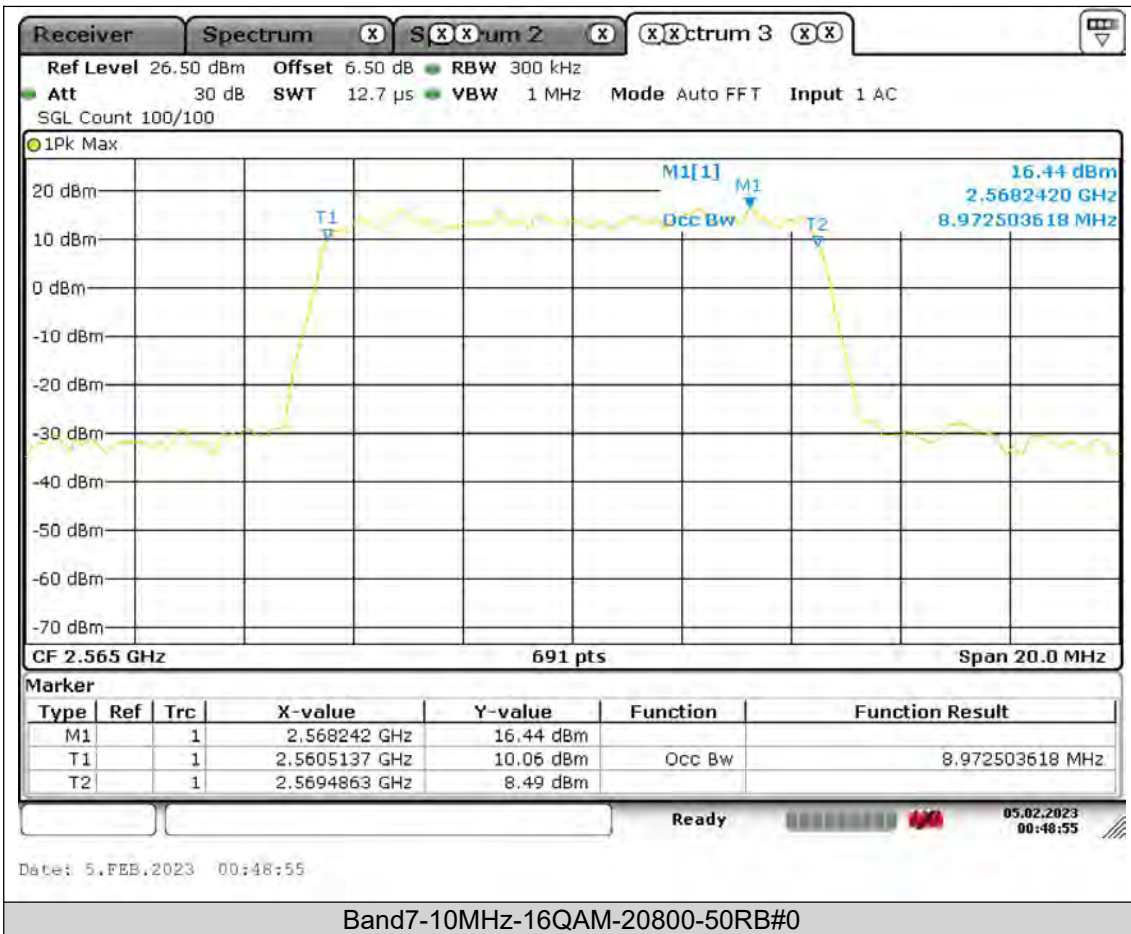

BUREAU
VERITAS

Test Report No.: PSU-QSU2308280414RF03