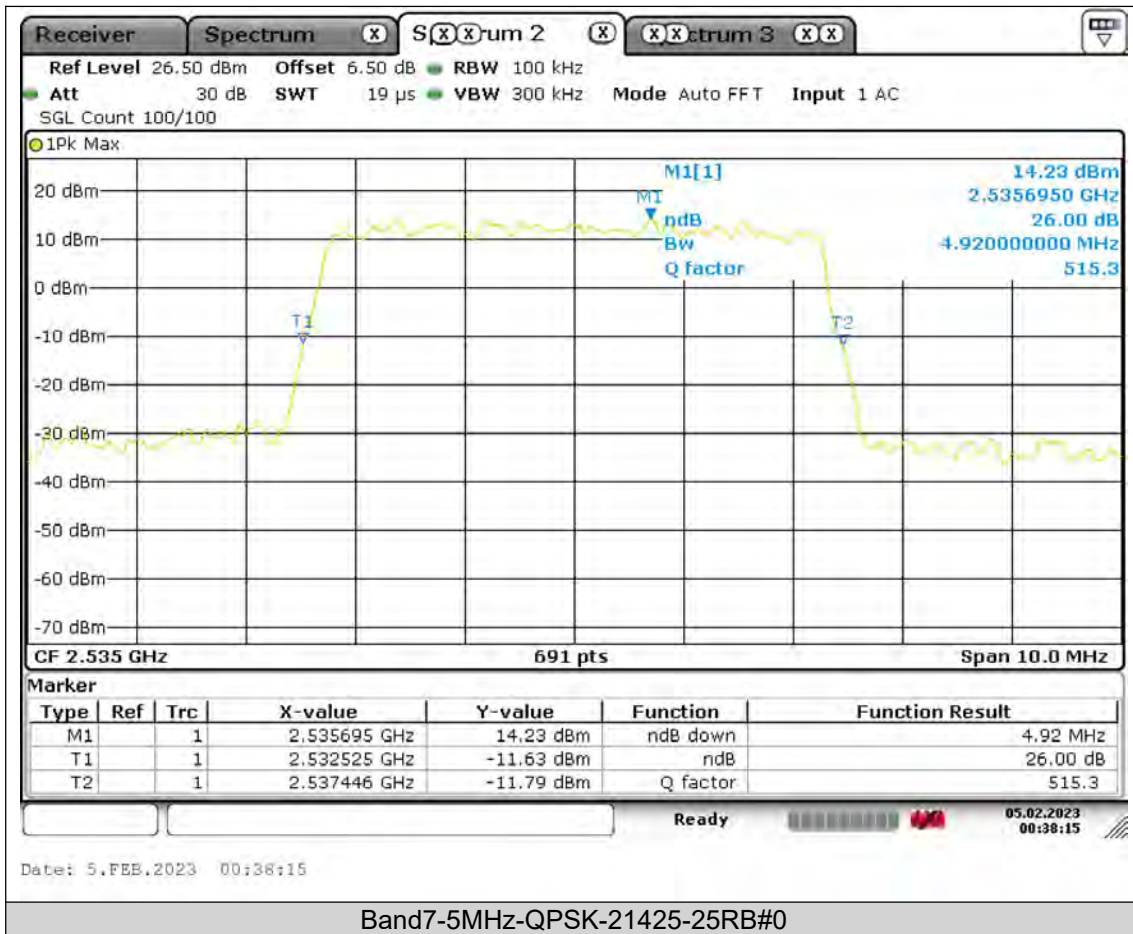

Test Report No.: PSU-QSU2308280414RF03

26dB Bandwidth

Band7-5MHz-QPSK-20775-25RB#0

BUREAU
VERITAS

Test Report No.: PSU-QSU2308280414RF03

BUREAU VERITAS

Test Report No.: PSU-QSU2308280414RF03

BUREAU VERITAS