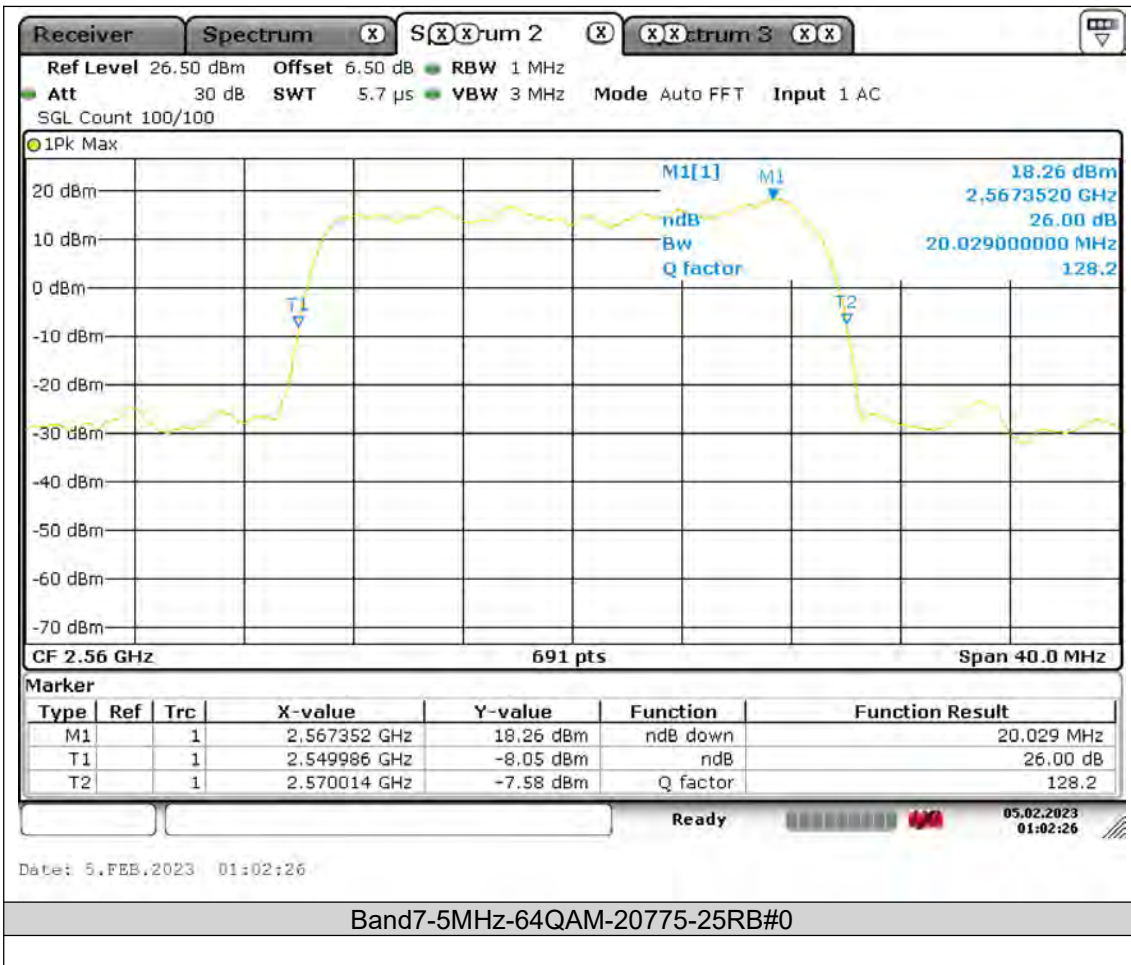

BUREAU VERITAS

Test Report No.: PSU-QSU2308280414RF03