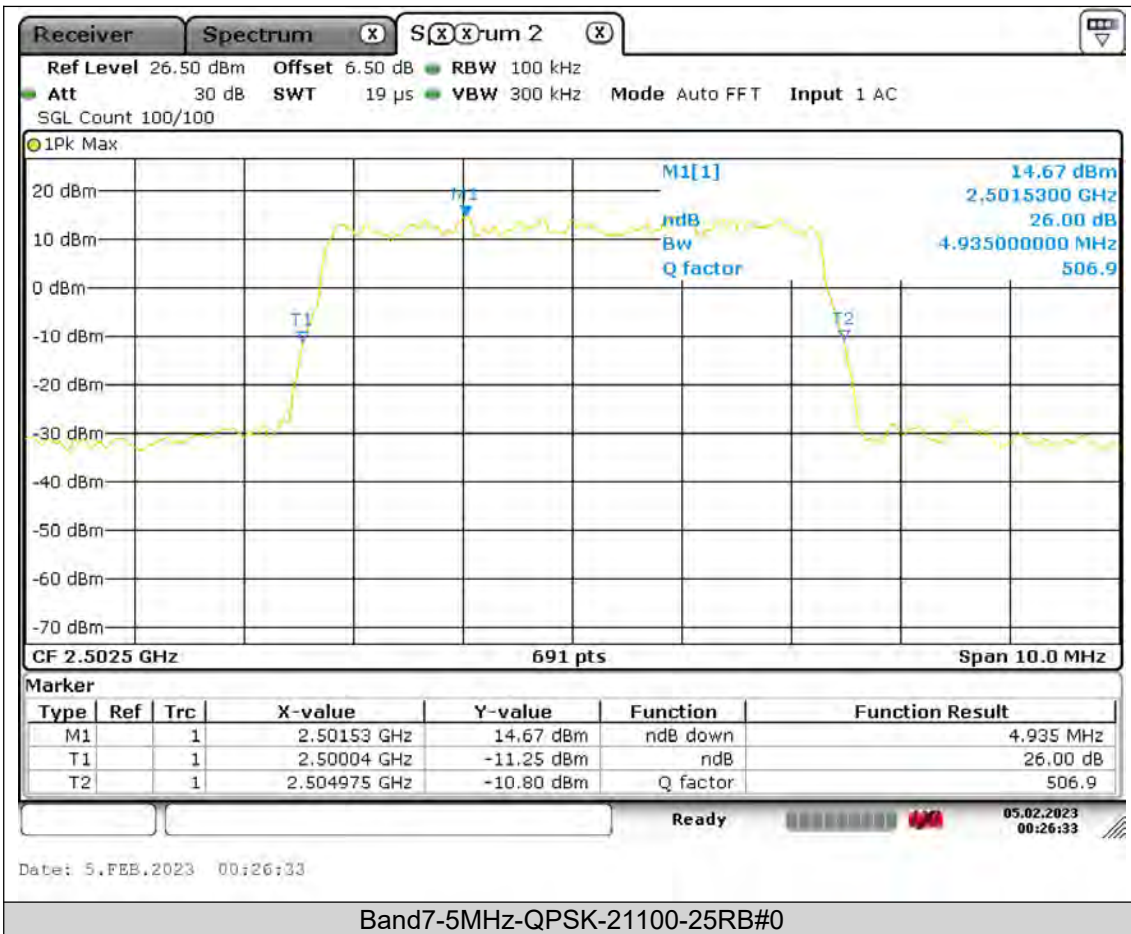

Test Report No.: PSU-QSU2308280414RF03

26dB Bandwidth

Band7-5MHz-QPSK-20775-25RB#0

BUREAU
VERITAS

Test Report No.: PSU-QSU2308280414RF03

BUREAU VERITAS

Test Report No.: PSU-QSU2308280414RF03

BUREAU VERITAS