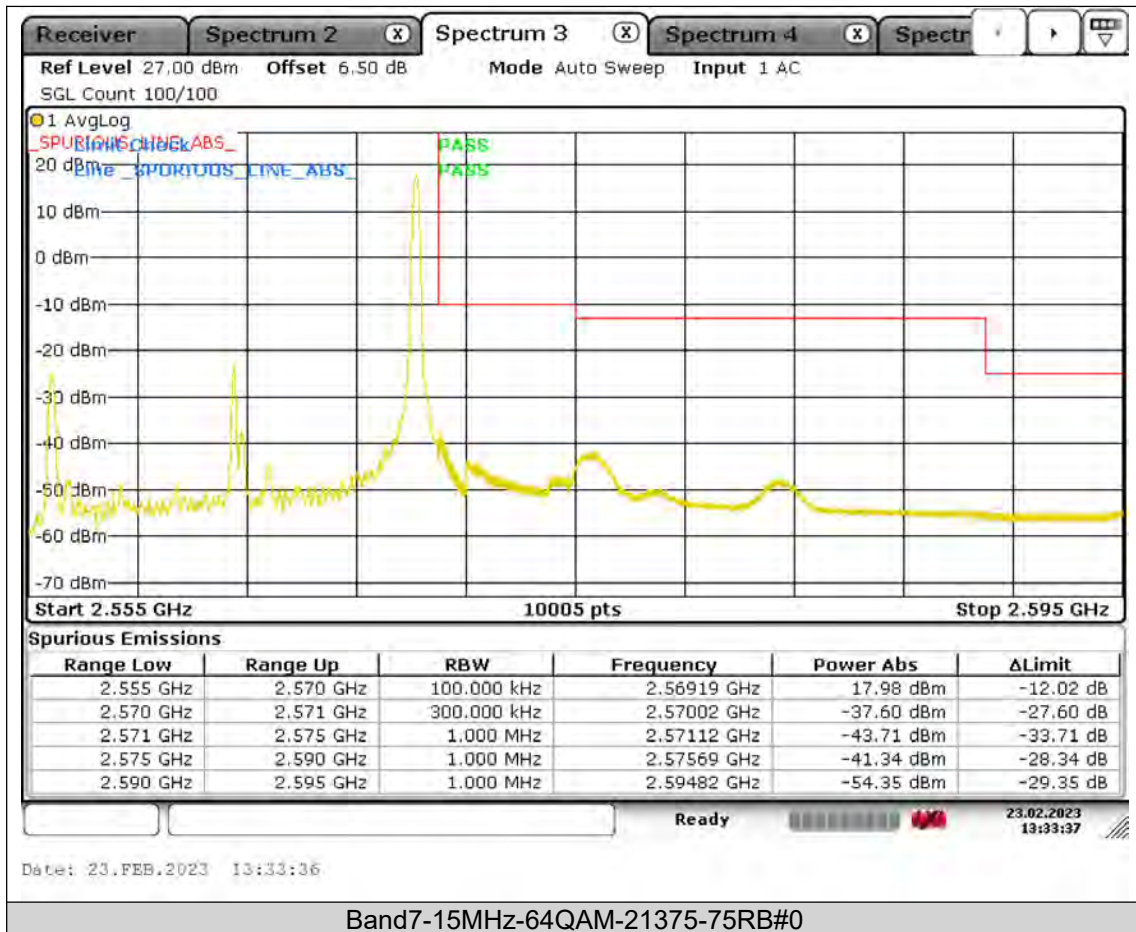

Test Report No.: PSU-QSU2308280414RF03

BUREAU
VERITAS

Test Report No.: PSU-QSU2308280414RF03

BUREAU
VERITAS

Test Report No.: PSU-QSU2308280414RF03

Test Report No.: PSU-QSU2308280414RF03

BUREAU
VERITAS

Test Report No.: PSU-QSU2308280414RF03