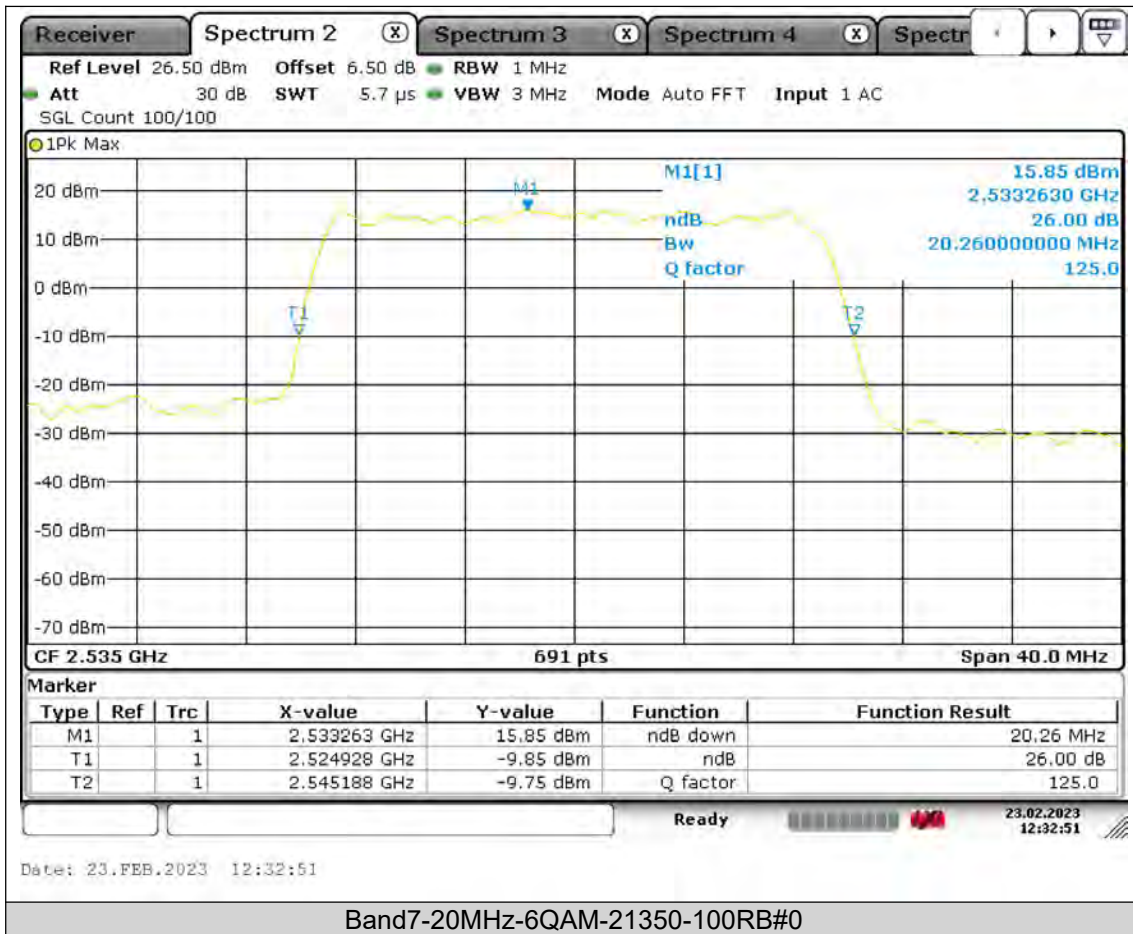

BUREAU
VERITAS

Test Report No.: PSU-QSU2308280414RF03