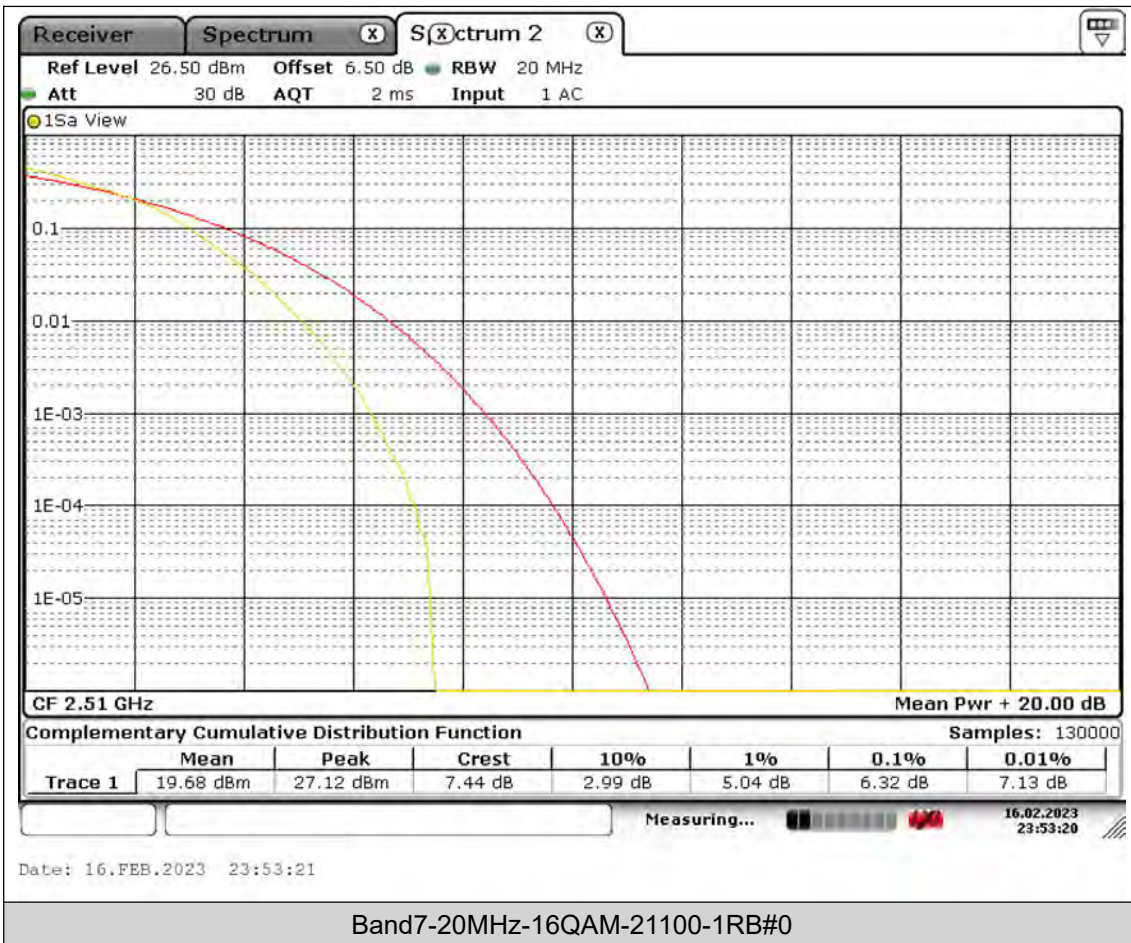

BUREAU VERITAS

Test Report No.: PSU-QSU2308280414RF03