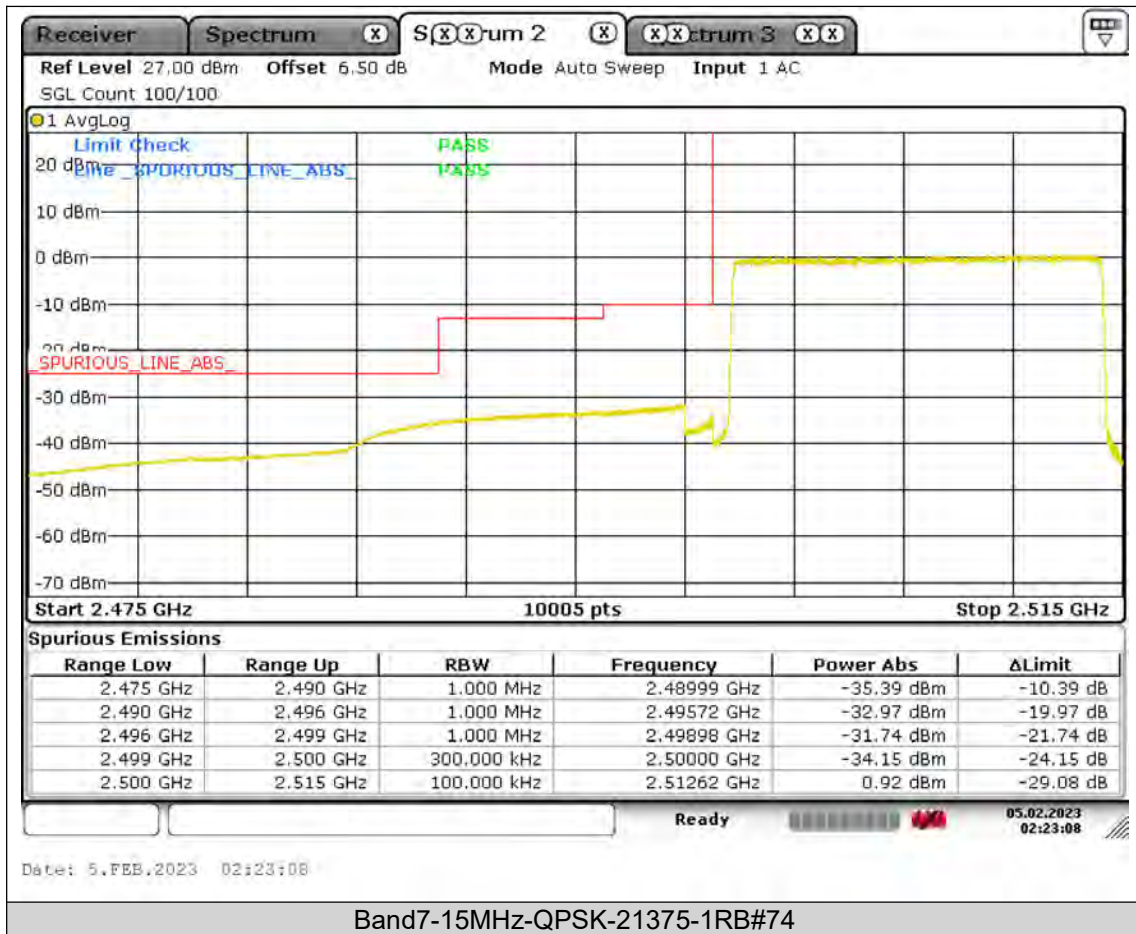

BUREAU
VERITAS

Test Report No.: PSU-QSU2308280414RF03

BUREAU
VERITAS

Test Report No.: PSU-QSU2308280414RF03

BUREAU VERITAS

Test Report No.: PSU-QSU2308280414RF03

BUREAU
VERITAS

Test Report No.: PSU-QSU2308280414RF03