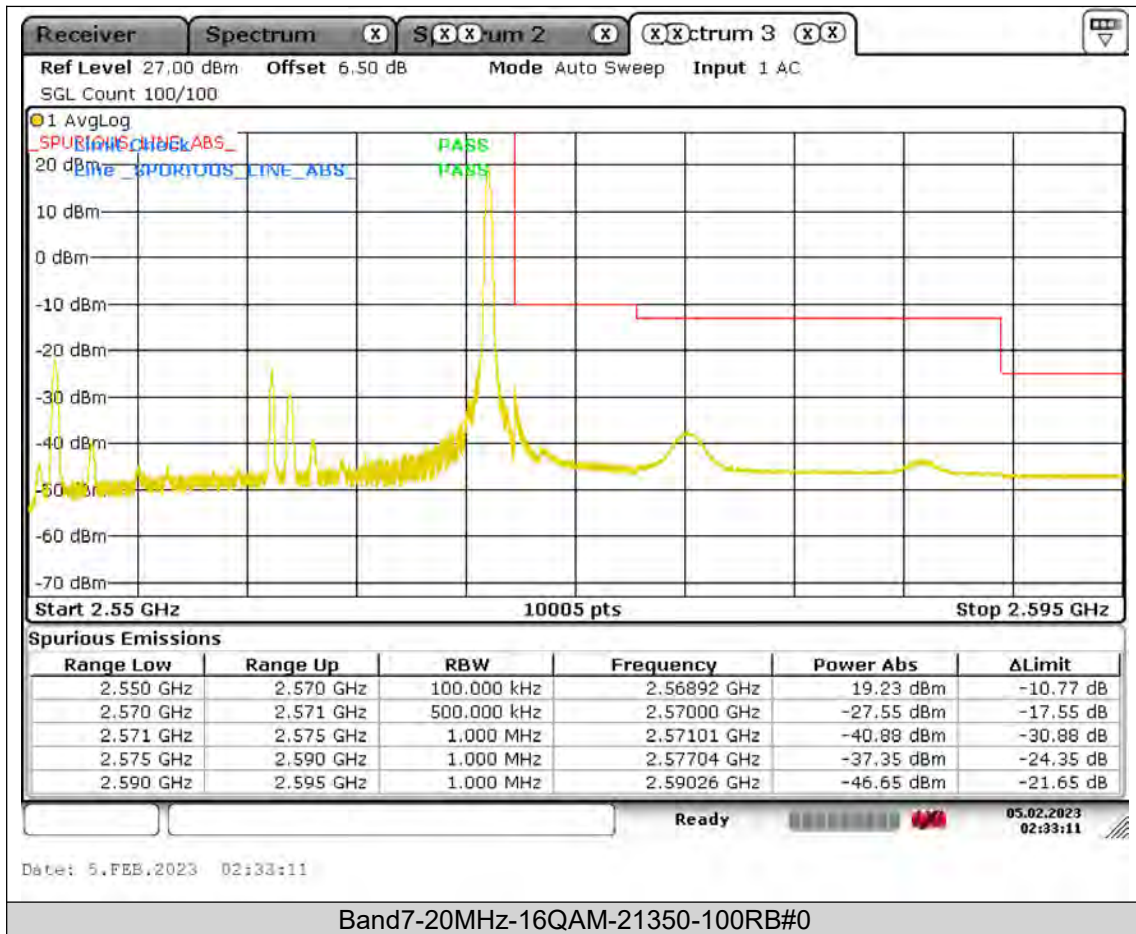

BUREAU
VERITAS

Test Report No.: PSU-QSU2308280414RF03

BUREAU
VERITAS

Test Report No.: PSU-QSU2308280414RF03

BUREAU VERITAS

Test Report No.: PSU-QSU2308280414RF03

Test Report No.: PSU-QSU2308280414RF03

BUREAU
VERITAS