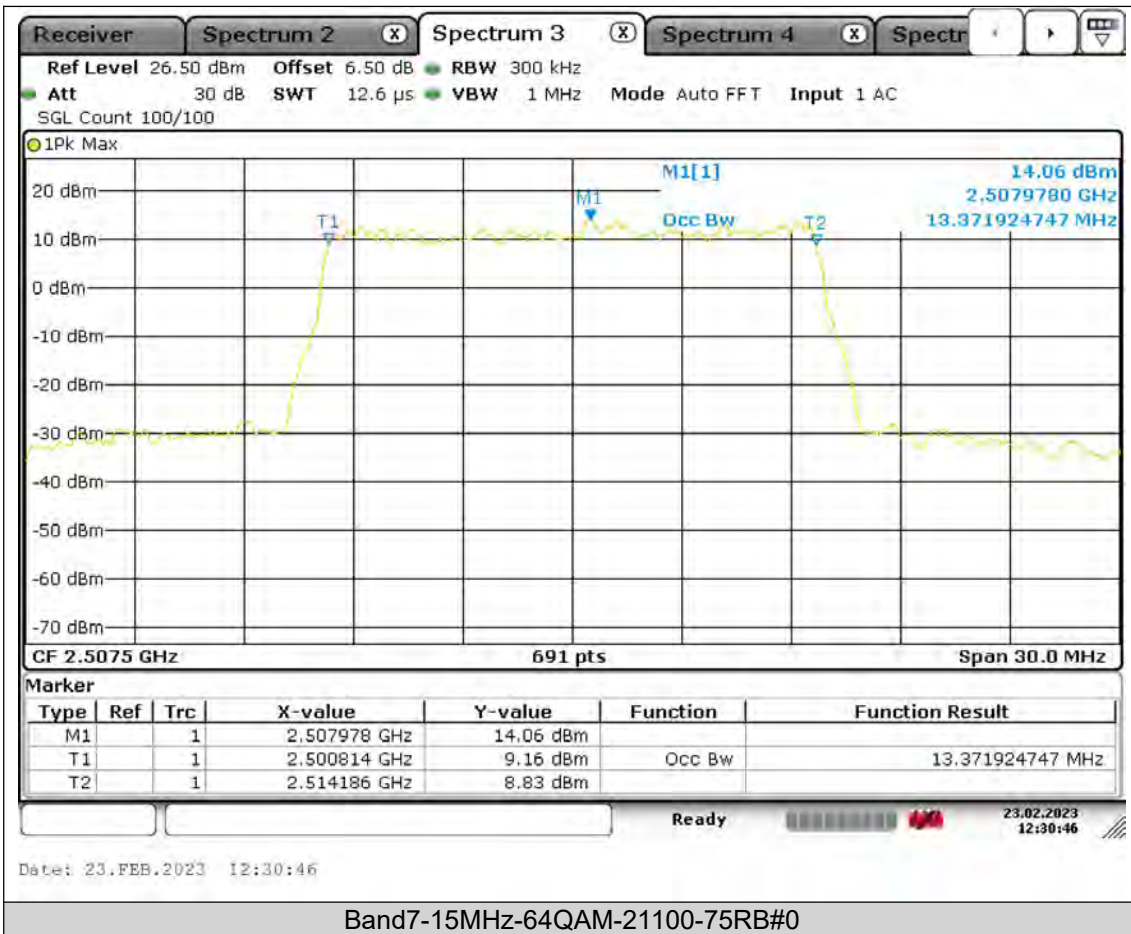

BUREAU
VERITAS

Test Report No.: PSU-QSU2308280414RF03