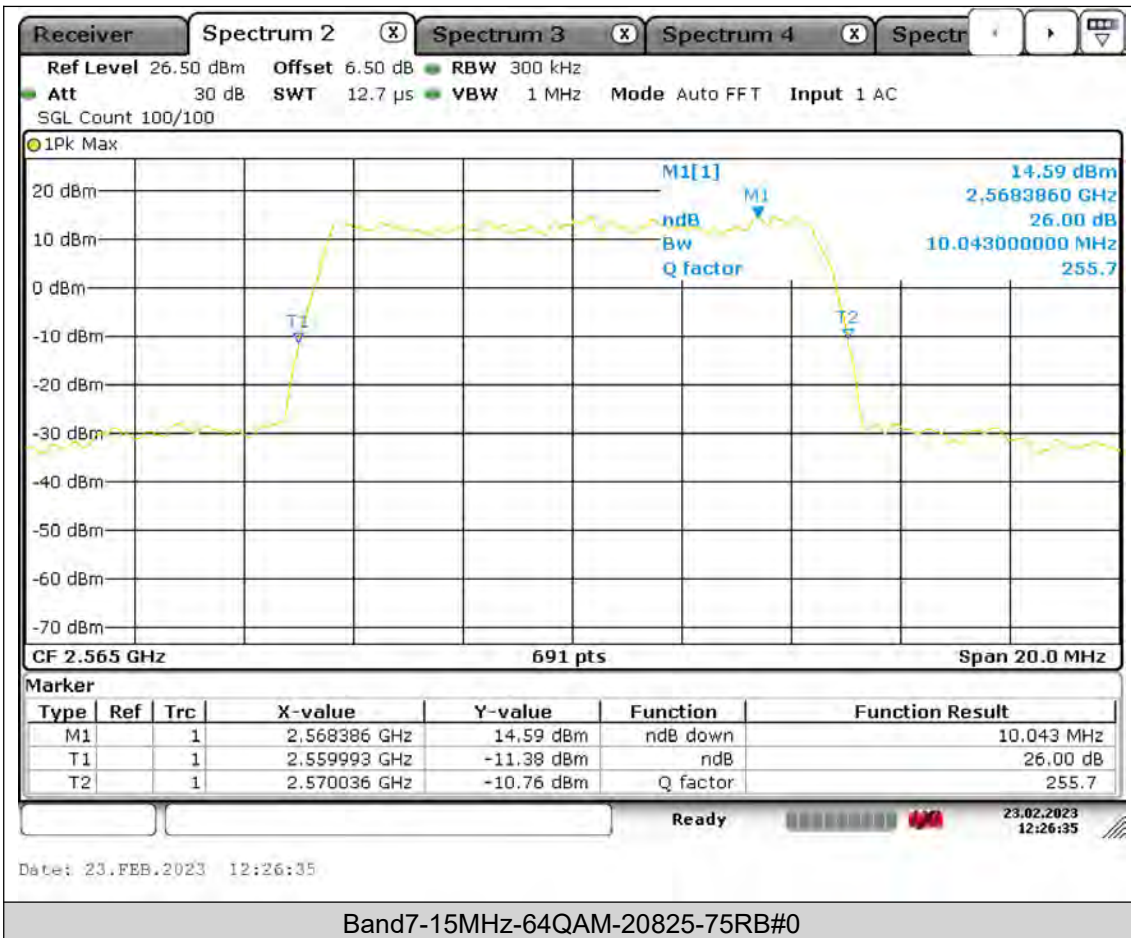

BUREAU VERITAS

Test Report No.: PSU-QSU2308280414RF03