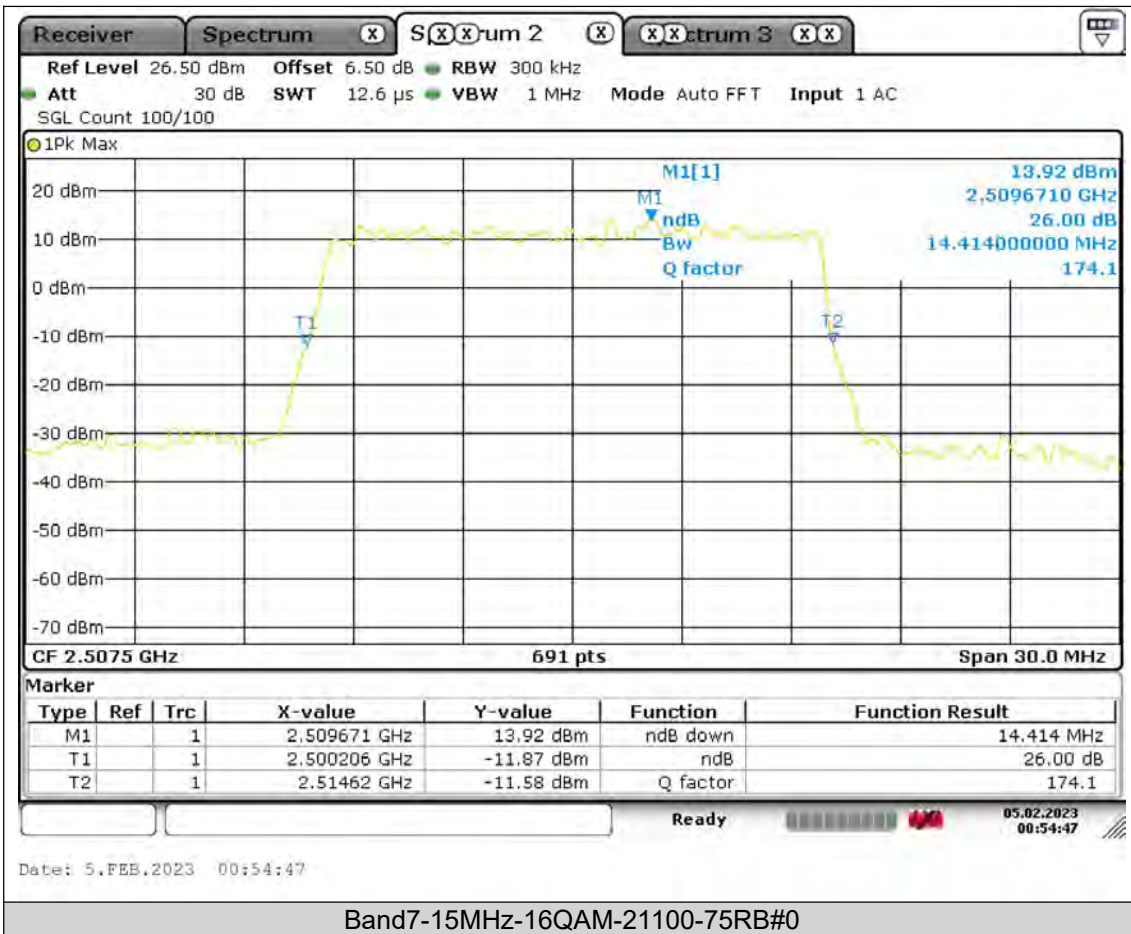

BUREAU VERITAS

Test Report No.: PSU-QSU2308280414RF03