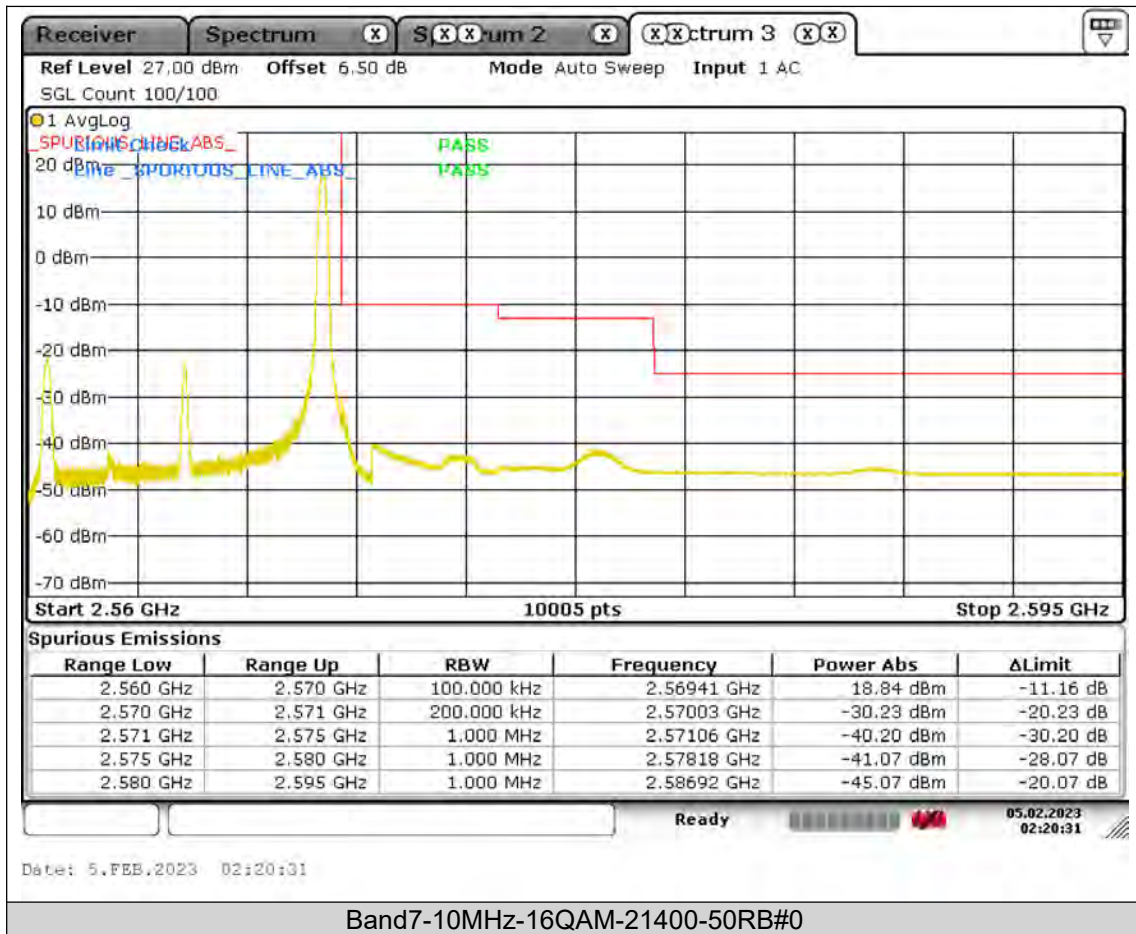

BUREAU
VERITAS

Test Report No.: PSU-QSU2308280414RF03