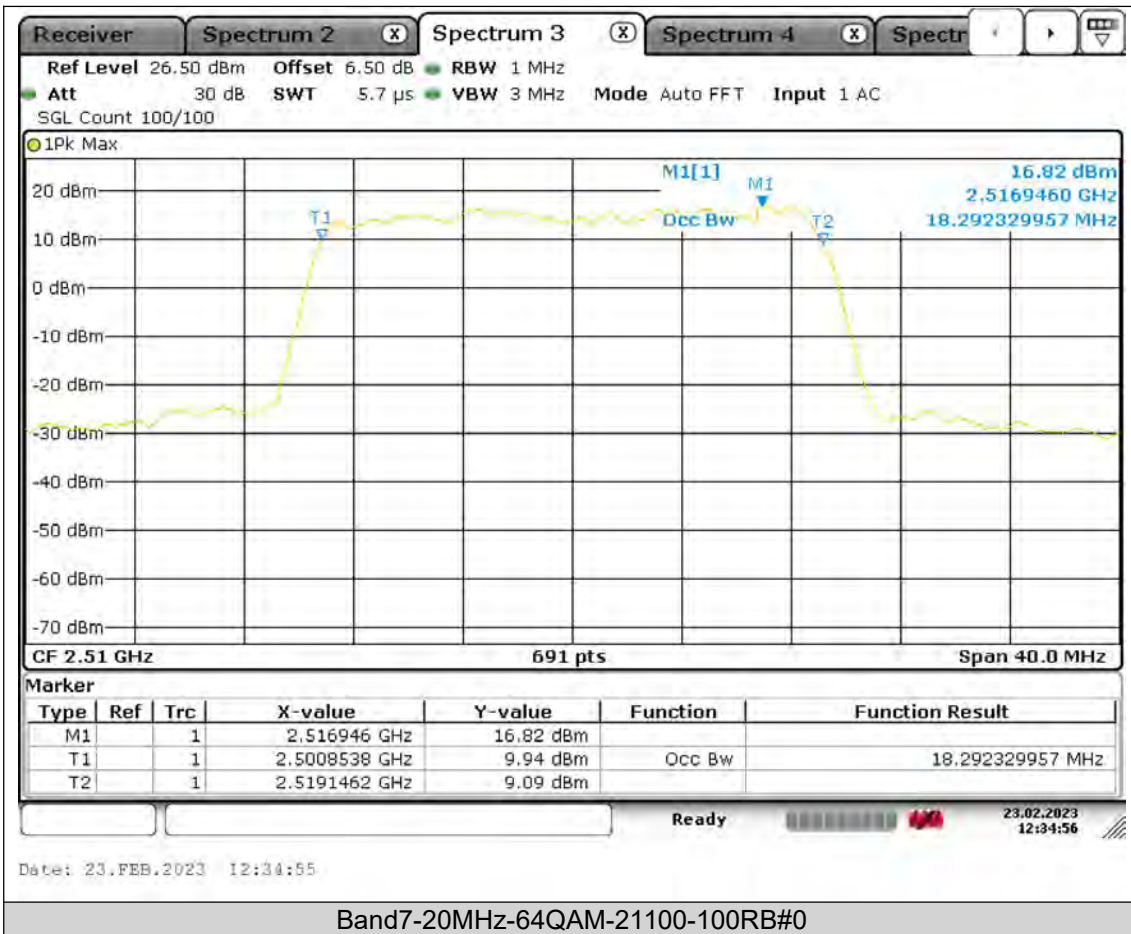

BUREAU VERITAS

Test Report No.: PSU-QSU2308280414RF03