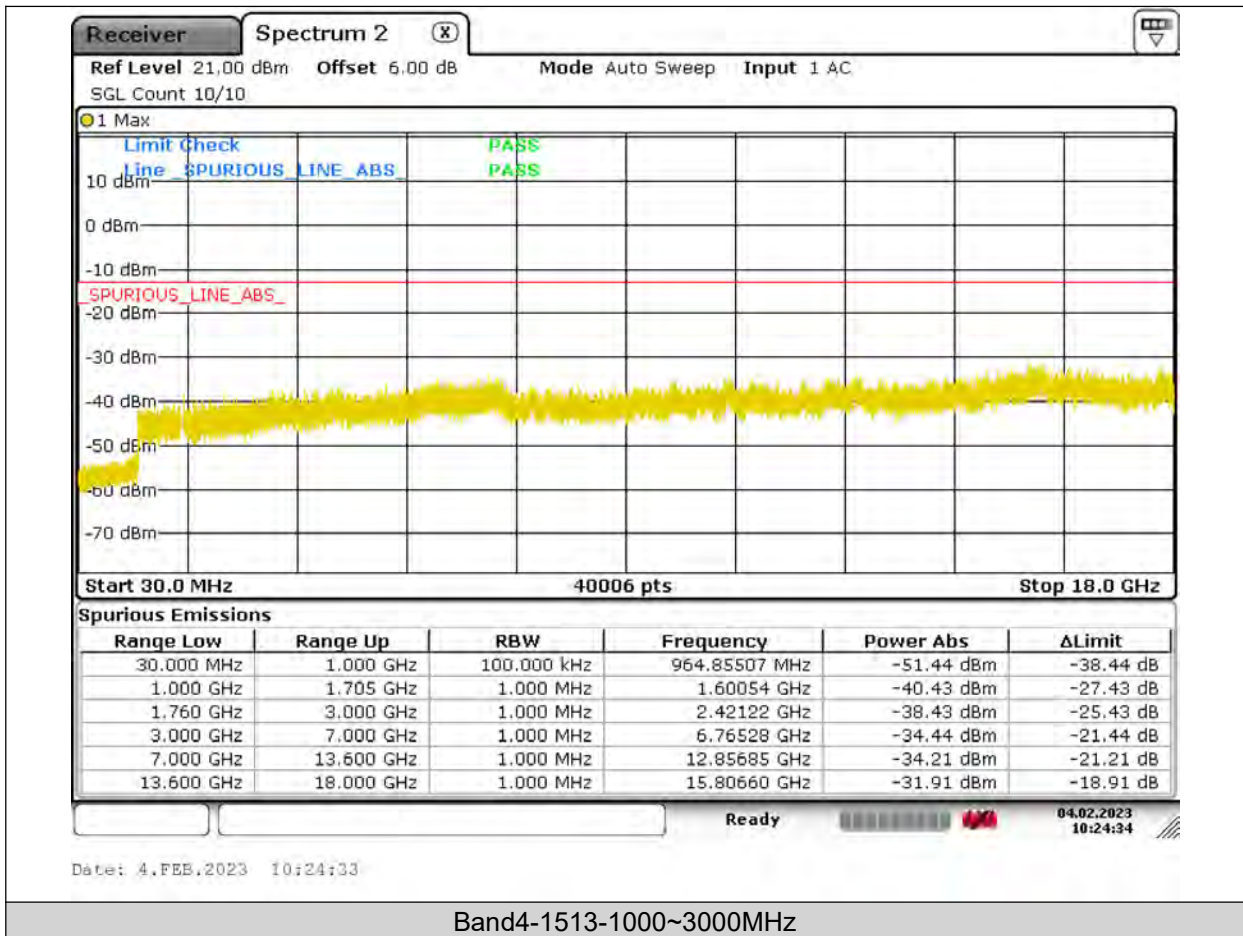

BUREAU
VERITAS

Test Report No.: PSU-QSU2308280414RF03