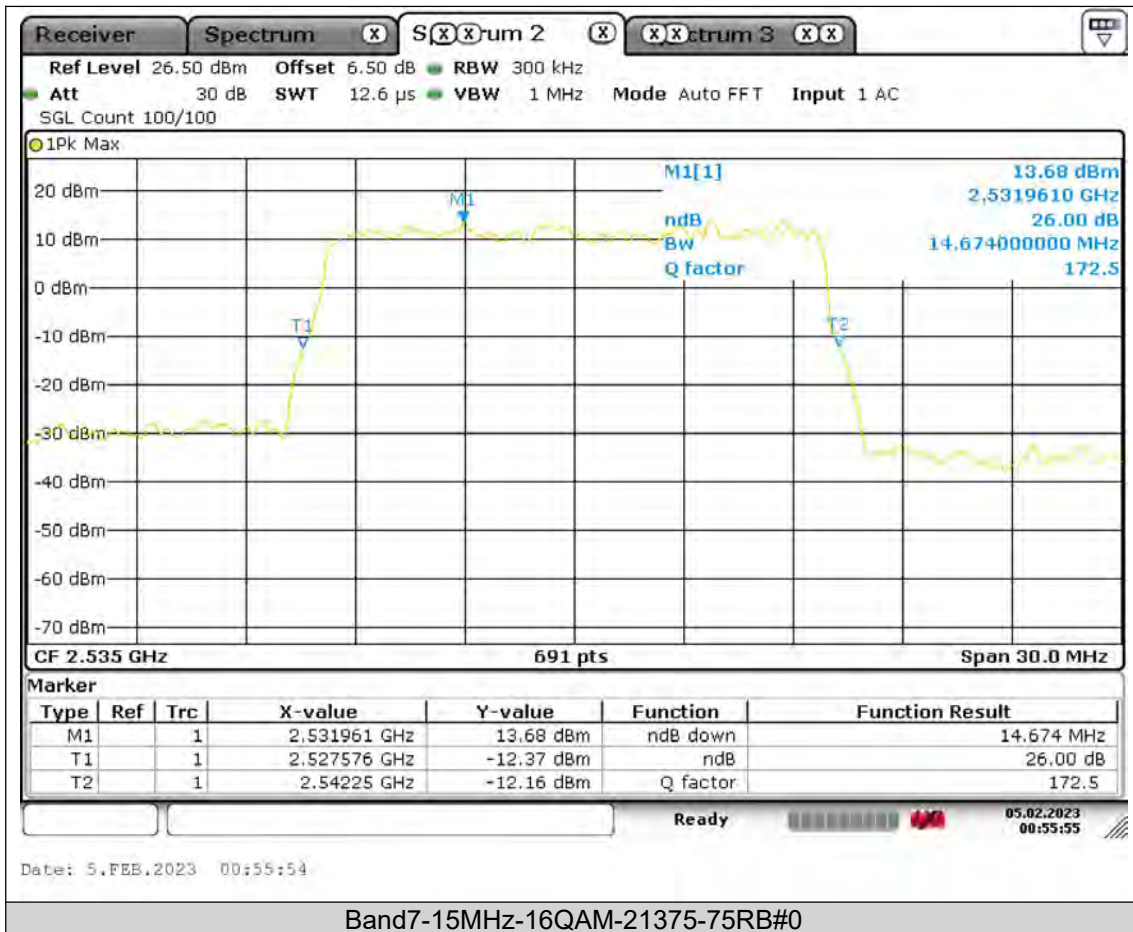

BUREAU
VERITAS

Test Report No.: PSU-QSU2308280414RF03