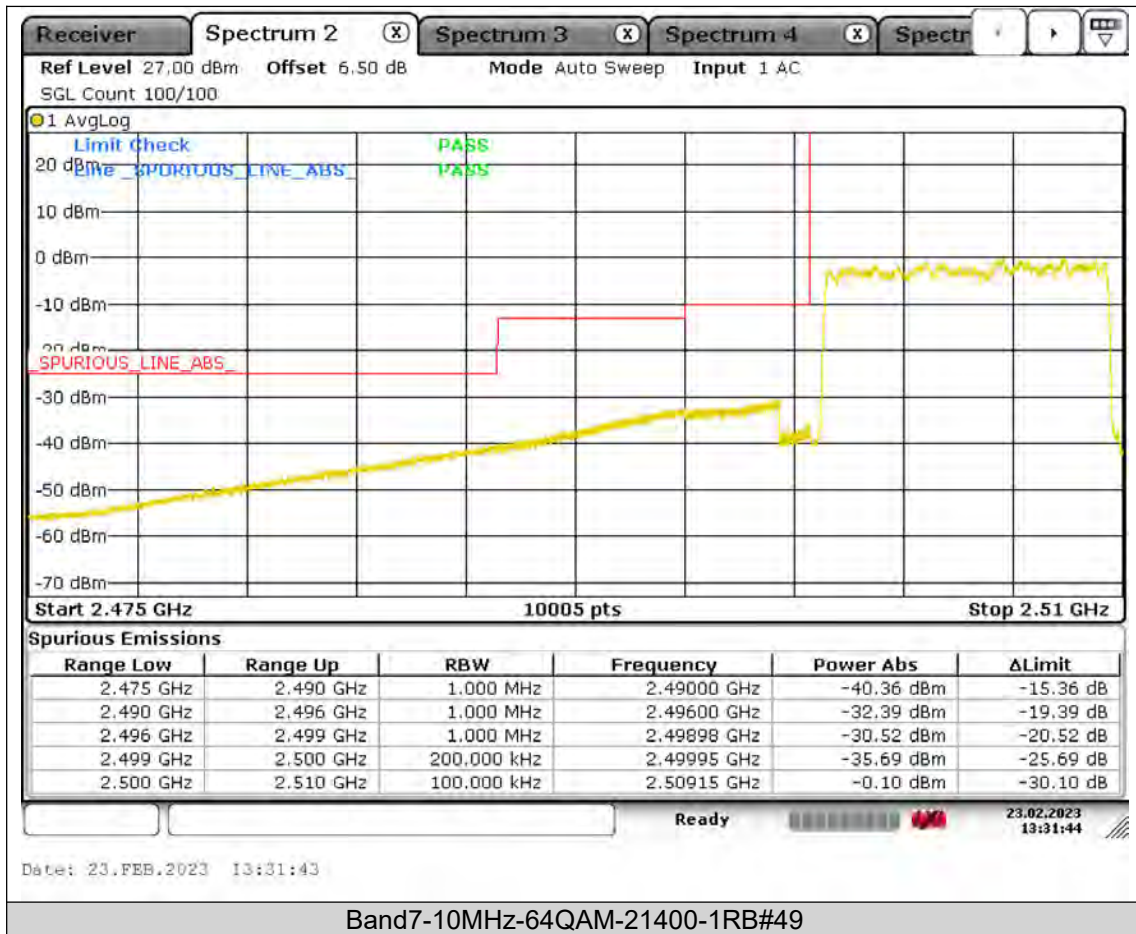

Test Report No.: PSU-QSU2308280414RF03

Test Report No.: PSU-QSU2308280414RF03

Test Report No.: PSU-QSU2308280414RF03

BUREAU
VERITAS

Test Report No.: PSU-QSU2308280414RF03

BUREAU
VERITAS

Test Report No.: PSU-QSU2308280414RF03