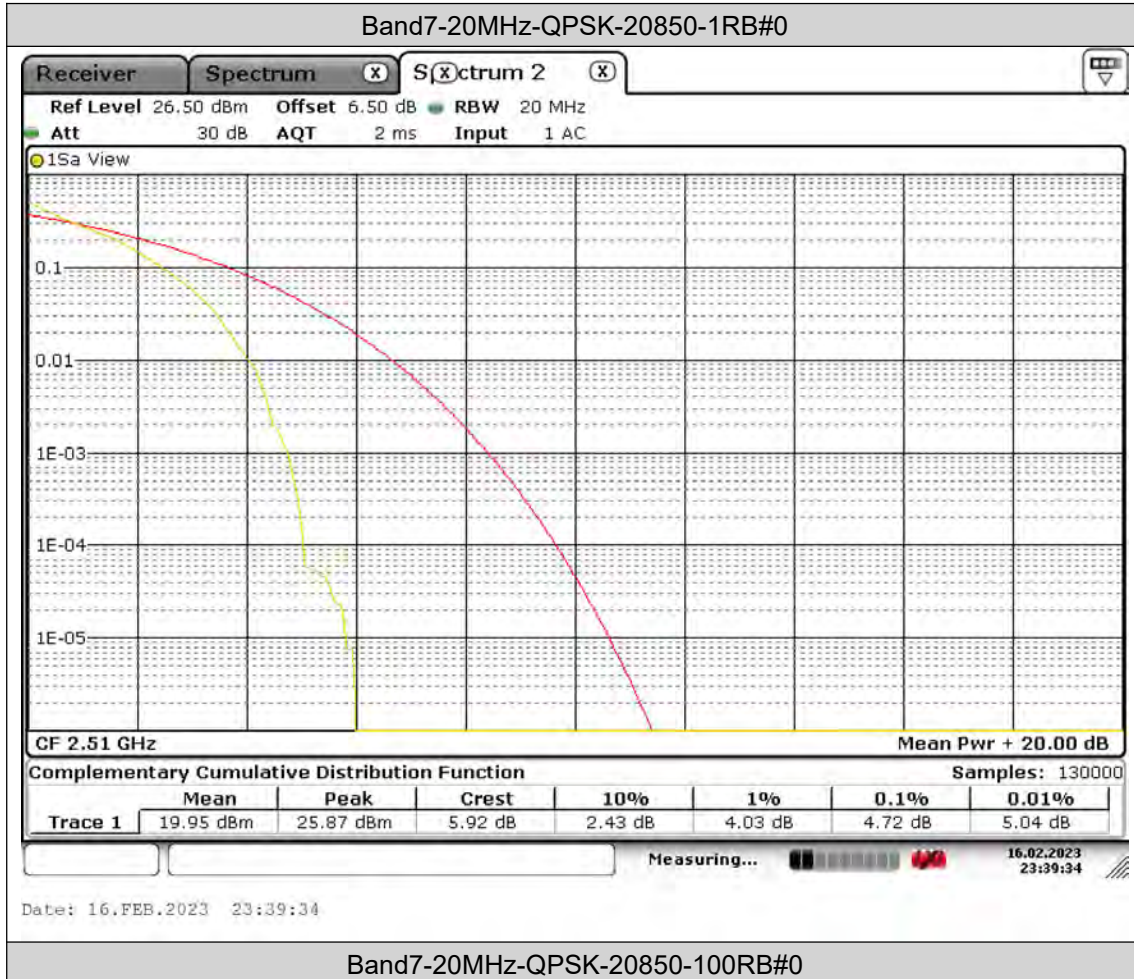

Test Report No.: PSU-QSU2308280414RF03

Test Graphs