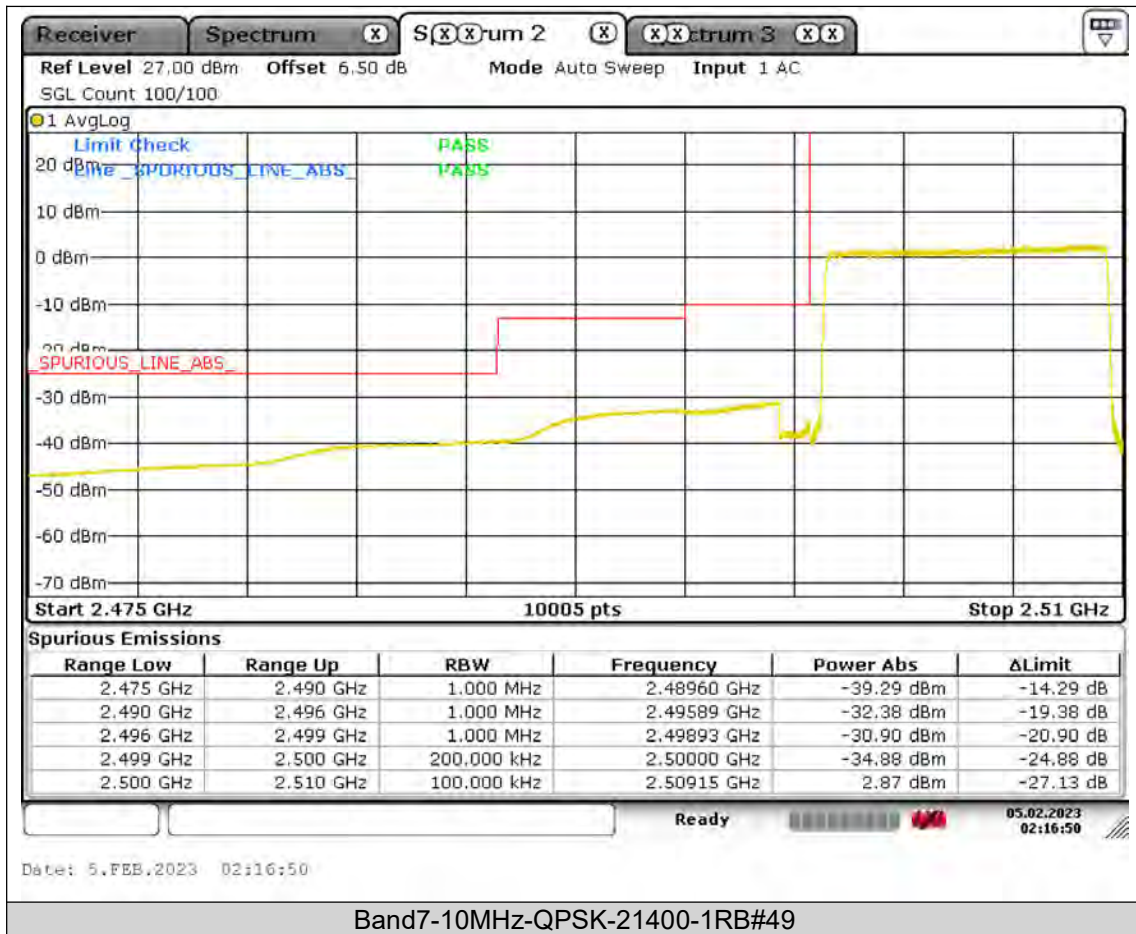

BUREAU
VERITAS

Test Report No.: PSU-QSU2308280414RF03