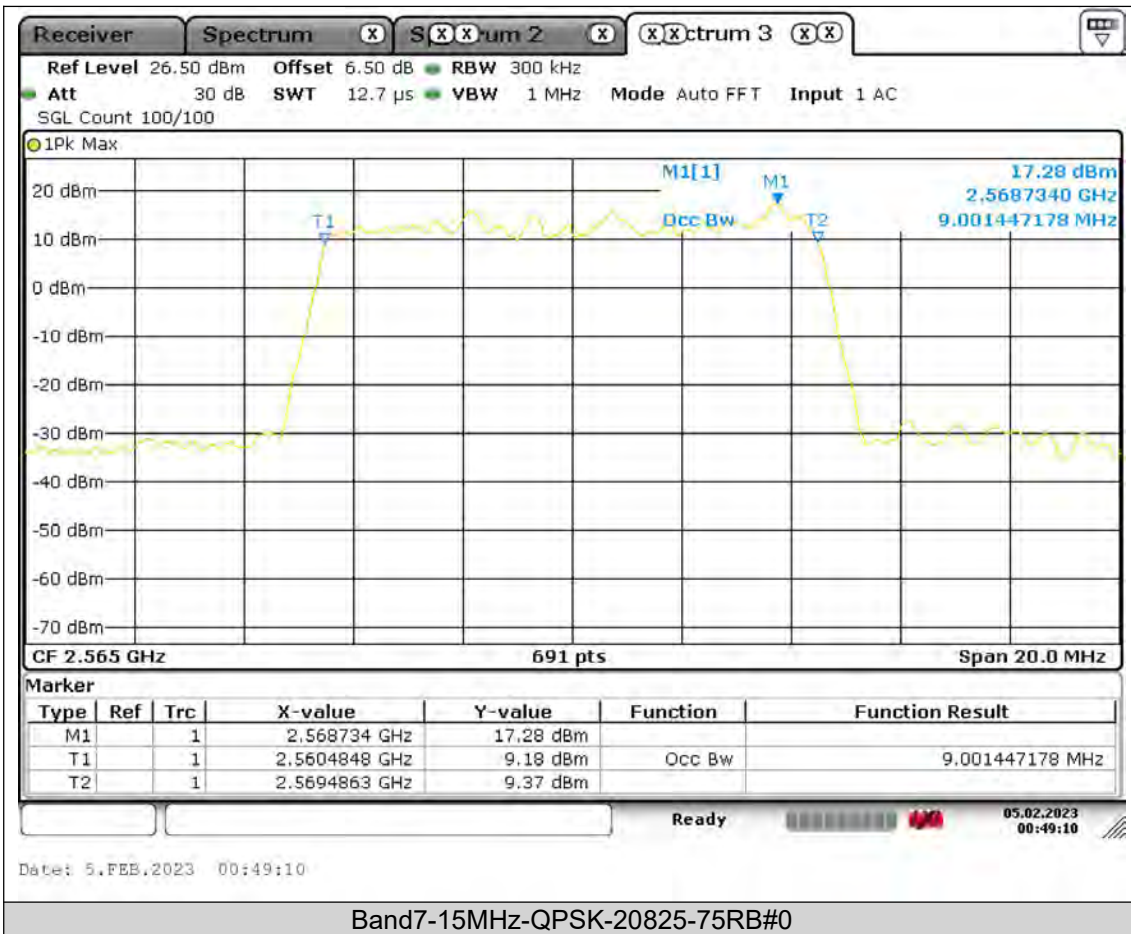

BUREAU VERITAS

Test Report No.: PSU-QSU2308280414RF03