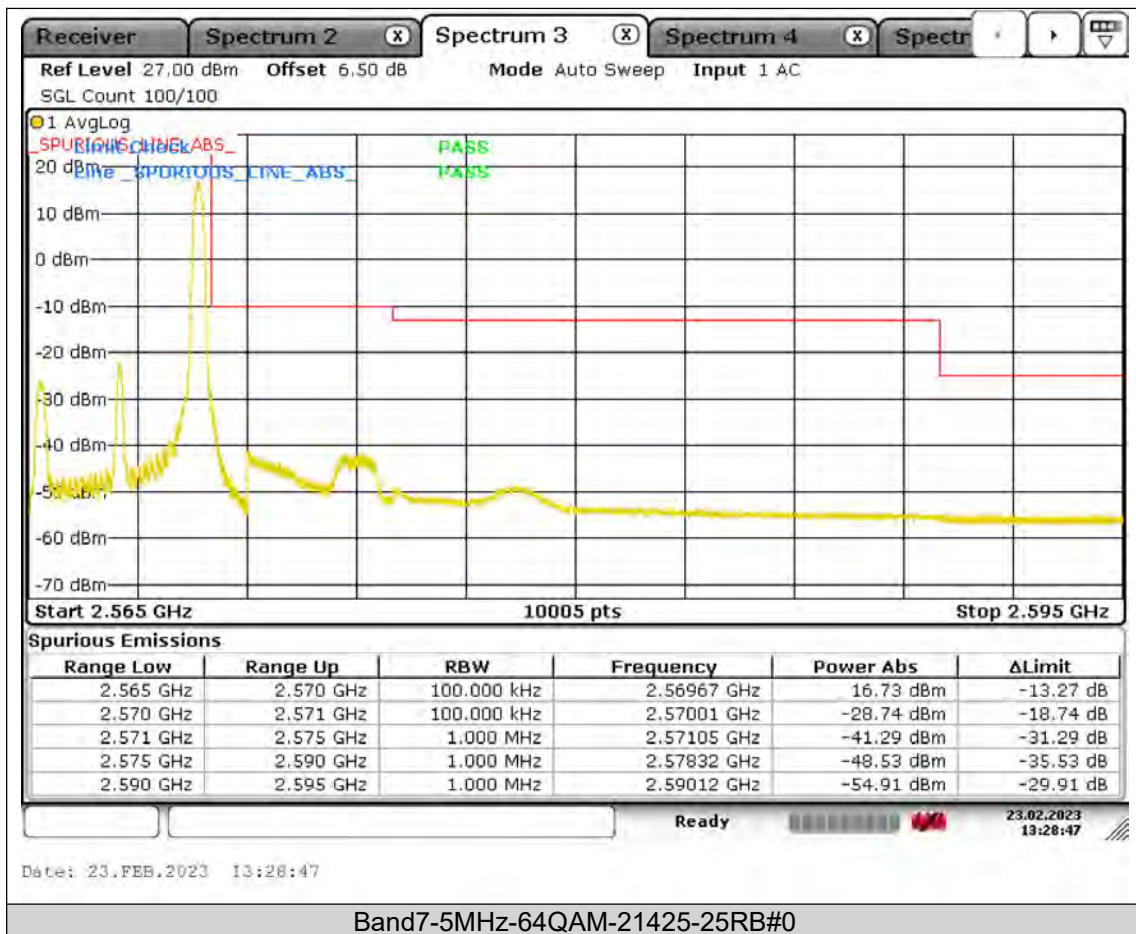

Test Report No.: PSU-QSU2308280414RF03