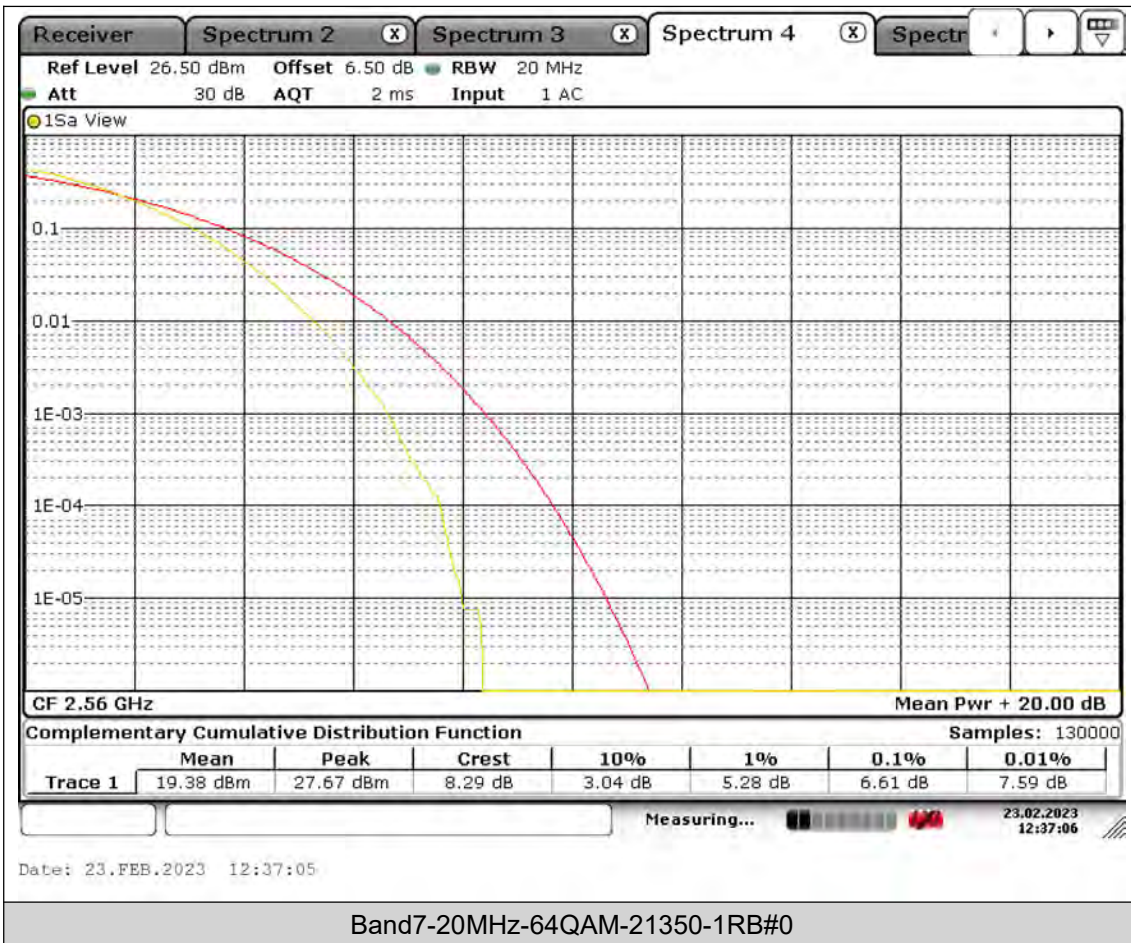

BUREAU VERITAS

Test Report No.: PSU-QSU2308280414RF03

BUREAU VERITAS

Test Report No.: PSU-QSU2308280414RF03

Test Report No.: PSU-QSU2308280414RF03

26DB BANDWIDTH AND OCCUPIED BANDWIDTH

Test Result

Band	Bandwidth	Modulation	Channel	RB Configuration	Occupied Bandwidth (MHz)	26dB Bandwidth (MHz)	Verdict
Band7	5MHz	QPSK	20775	25RB#0	4.501	4.935	PASS
Band7	5MHz	QPSK	21100	25RB#0	4.486	4.920	PASS
Band7	5MHz	QPSK	21425	25RB#0	4.530	4.935	PASS
Band7	5MHz	16QAM	20775	25RB#0	4.501	4.964	PASS
Band7	5MHz	16QAM	21100	25RB#0	4.486	4.906	PASS
Band7	5MHz	16QAM	21425	25RB#0	4.486	4.877	PASS
Band7	10MHz	QPSK	20800	50RB#0	9.088	10.014	PASS
Band7	10MHz	QPSK	21100	50RB#0	9.088	10.072	PASS
Band7	10MHz	QPSK	21400	50RB#0	8.973	9.812	PASS
Band7	10MHz	16QAM	20800	50RB#0	9.030	9.754	PASS
Band7	10MHz	16QAM	21100	50RB#0	8.973	9.841	PASS
Band7	10MHz	16QAM	21400	50RB#0	9.001	9.928	PASS
Band7	15MHz	QPSK	20825	75RB#0	13.502	14.414	PASS
Band7	15MHz	QPSK	21100	75RB#0	13.415	14.457	PASS
Band7	15MHz	QPSK	21375	75RB#0	13.502	14.935	PASS
Band7	15MHz	16QAM	20825	75RB#0	13.459	14.414	PASS
Band7	15MHz	16QAM	21100	75RB#0	13.459	14.674	PASS
Band7	15MHz	16QAM	21375	75RB#0	13.459	14.805	PASS
Band7	20MHz	QPSK	20850	100RB#0	18.292	20.145	PASS
Band7	20MHz	QPSK	21100	100RB#0	18.466	20.376	PASS
Band7	20MHz	QPSK	21350	100RB#0	18.524	20.26	PASS
Band7	20MHz	16QAM	20850	100RB#0	18.466	20.145	PASS
Band7	20MHz	16QAM	21100	100RB#0	18.408	20.492	PASS
Band7	20MHz	16QAM	21350	100RB#0	18.466	20.029	PASS
Band7	5MHz	64QAM	20775	25RB#0	4.486	4.891	PASS
Band7	5MHz	64QAM	21100	25RB#0	4.515	4.920	PASS
Band7	5MHz	64QAM	21425	25RB#0	4.486	4.978	PASS
Band7	10MHz	64QAM	20800	50RB#0	9.088	9.754	PASS
Band7	10MHz	64QAM	21100	50RB#0	9.117	9.725	PASS
Band7	10MHz	64QAM	21400	50RB#0	9.030	10.043	PASS
Band7	15MHz	64QAM	20825	75RB#0	13.372	14.327	PASS
Band7	15MHz	64QAM	21100	75RB#0	13.502	14.631	PASS
Band7	15MHz	64QAM	21375	75RB#0	13.459	14.631	PASS
Band7	20MHz	64QAM	20850	100RB#0	18.292	20.260	PASS
Band7	20MHz	64QAM	21100	100RB#0	18.408	20.260	PASS
Band7	20MHz	64QAM	21350	100RB#0	18.350	20.550	PASS