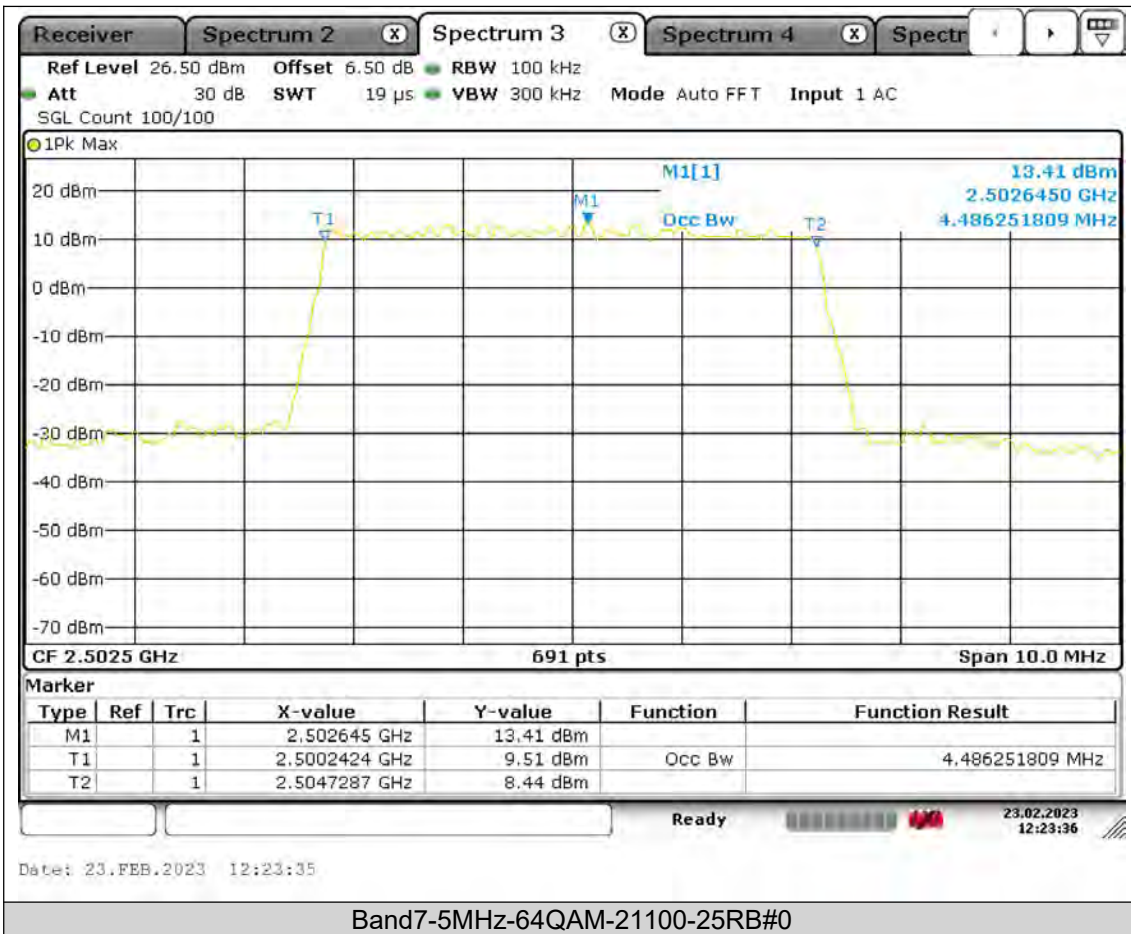

BUREAU VERITAS

Test Report No.: PSU-QSU2308280414RF03