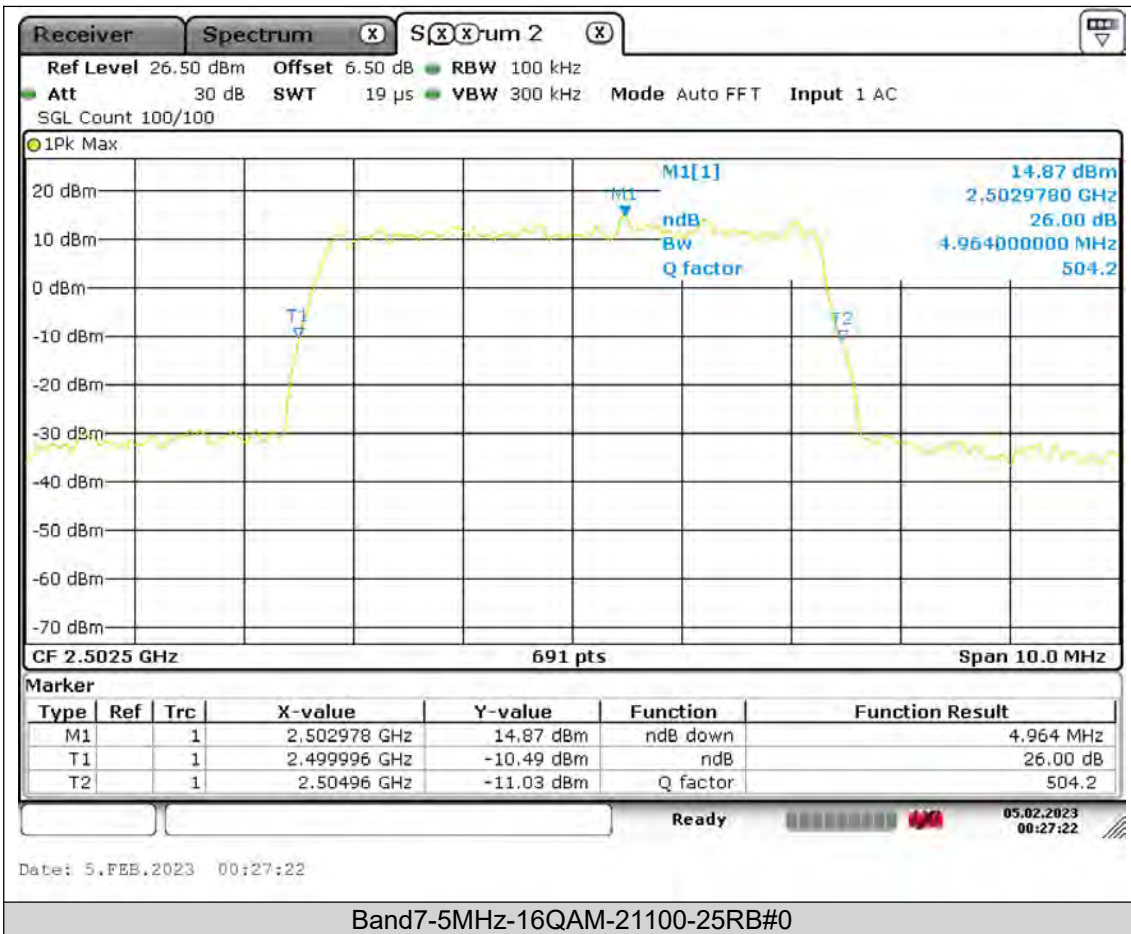

BUREAU VERITAS

Test Report No.: PSU-QSU2308280414RF03