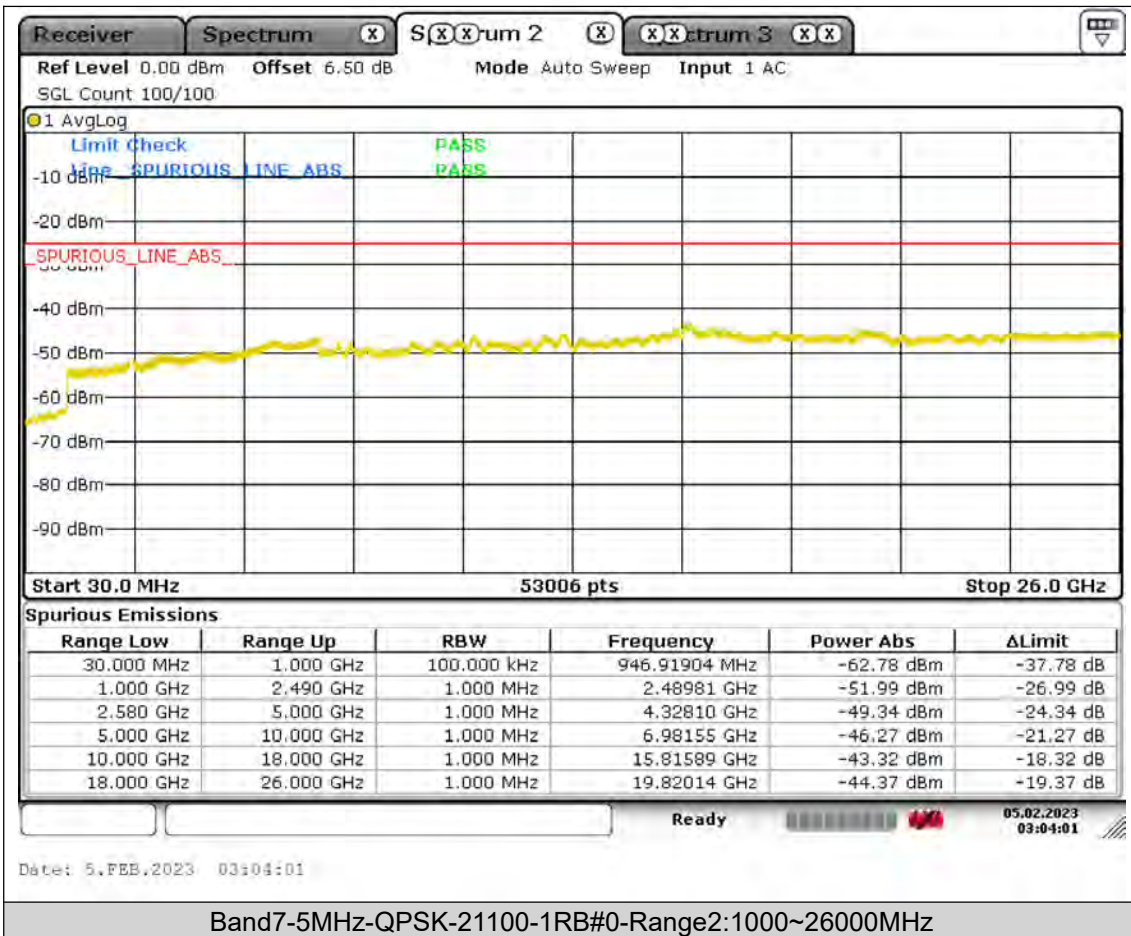

Test Report No.: PSU-QSU2308280414RF03

Test Graphs

BUREAU
VERITAS

Test Report No.: PSU-QSU2308280414RF03

BUREAU
VERITAS

Test Report No.: PSU-QSU2308280414RF03

BUREAU
VERITAS

Test Report No.: PSU-QSU2308280414RF03