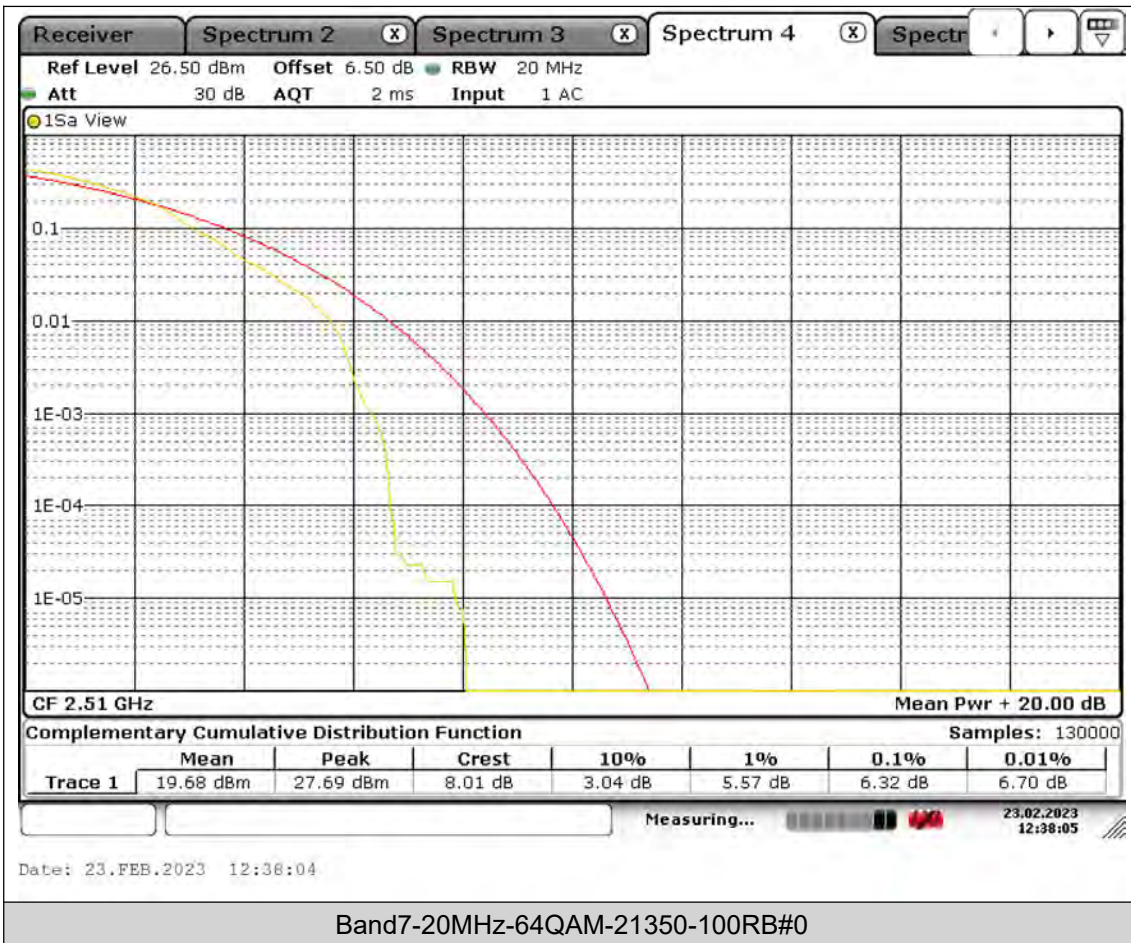

BUREAU VERITAS

Test Report No.: PSU-QSU2308280414RF03

BUREAU VERITAS

Test Report No.: PSU-QSU2308280414RF03

Test Report No.: PSU-QSU2308280414RF03

26DB BANDWIDTH AND OCCUPIED BANDWIDTH

Test Result

Band	Bandwidth	Modulation	Channel	RB Configuration	Occupied Bandwidth (MHz)	26dB Bandwidth (MHz)	Verdict
Band7	5MHz	QPSK	20775	25RB#0	4.501	4.935	PASS
Band7	5MHz	QPSK	21100	25RB#0	4.486	4.920	PASS
Band7	5MHz	QPSK	21425	25RB#0	4.530	4.935	PASS
Band7	5MHz	16QAM	20775	25RB#0	4.501	4.964	PASS
Band7	5MHz	16QAM	21100	25RB#0	4.486	4.906	PASS
Band7	5MHz	16QAM	21425	25RB#0	4.486	4.877	PASS
Band7	10MHz	QPSK	20800	50RB#0	9.088	10.014	PASS
Band7	10MHz	QPSK	21100	50RB#0	9.088	10.072	PASS
Band7	10MHz	QPSK	21400	50RB#0	8.973	9.812	PASS
Band7	10MHz	16QAM	20800	50RB#0	9.030	9.754	PASS
Band7	10MHz	16QAM	21100	50RB#0	8.973	9.841	PASS
Band7	10MHz	16QAM	21400	50RB#0	9.001	9.928	PASS
Band7	15MHz	QPSK	20825	75RB#0	13.502	14.414	PASS
Band7	15MHz	QPSK	21100	75RB#0	13.415	14.457	PASS
Band7	15MHz	QPSK	21375	75RB#0	13.502	14.935	PASS
Band7	15MHz	16QAM	20825	75RB#0	13.459	14.414	PASS
Band7	15MHz	16QAM	21100	75RB#0	13.459	14.674	PASS
Band7	15MHz	16QAM	21375	75RB#0	13.459	14.805	PASS
Band7	20MHz	QPSK	20850	100RB#0	18.292	20.145	PASS
Band7	20MHz	QPSK	21100	100RB#0	18.466	20.376	PASS
Band7	20MHz	QPSK	21350	100RB#0	18.524	20.26	PASS
Band7	20MHz	16QAM	20850	100RB#0	18.466	20.145	PASS
Band7	20MHz	16QAM	21100	100RB#0	18.408	20.492	PASS
Band7	20MHz	16QAM	21350	100RB#0	18.466	20.029	PASS
Band7	5MHz	64QAM	20775	25RB#0	4.486	4.891	PASS
Band7	5MHz	64QAM	21100	25RB#0	4.515	4.920	PASS
Band7	5MHz	64QAM	21425	25RB#0	4.486	4.978	PASS
Band7	10MHz	64QAM	20800	50RB#0	9.088	9.754	PASS
Band7	10MHz	64QAM	21100	50RB#0	9.117	9.725	PASS
Band7	10MHz	64QAM	21400	50RB#0	9.030	10.043	PASS
Band7	15MHz	64QAM	20825	75RB#0	13.372	14.327	PASS
Band7	15MHz	64QAM	21100	75RB#0	13.502	14.631	PASS
Band7	15MHz	64QAM	21375	75RB#0	13.459	14.631	PASS
Band7	20MHz	64QAM	20850	100RB#0	18.292	20.260	PASS
Band7	20MHz	64QAM	21100	100RB#0	18.408	20.260	PASS
Band7	20MHz	64QAM	21350	100RB#0	18.350	20.550	PASS