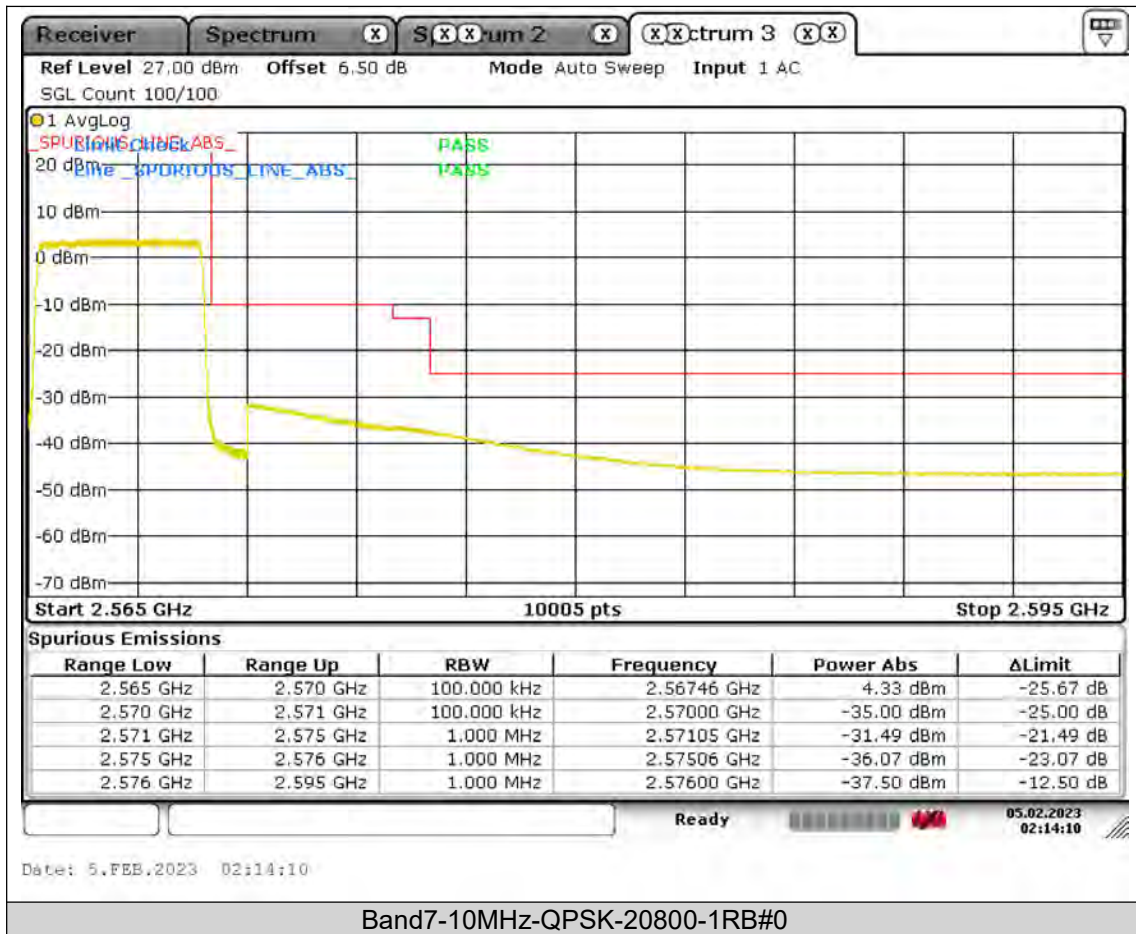

BUREAU VERITAS

Test Report No.: PSU-QSU2308280414RF03