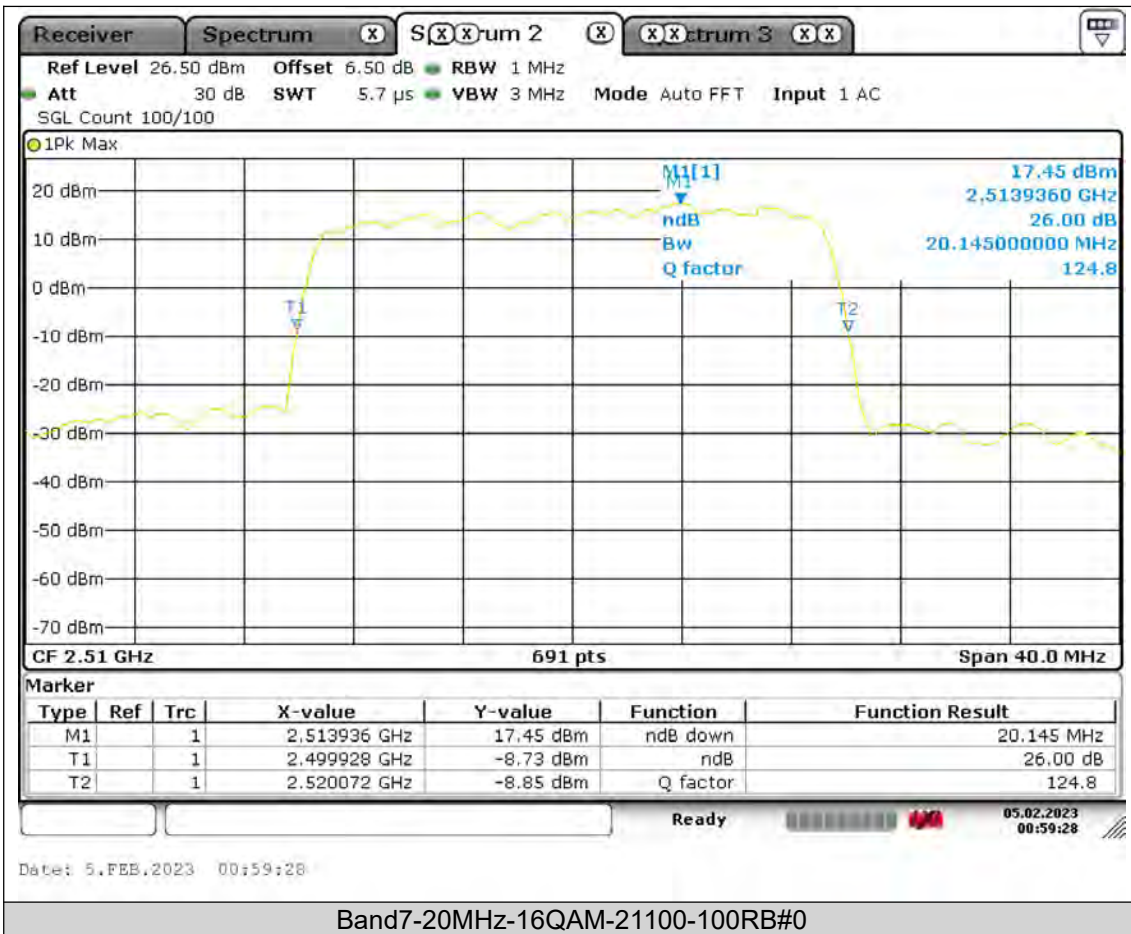

BUREAU VERITAS

Test Report No.: PSU-QSU2308280414RF03