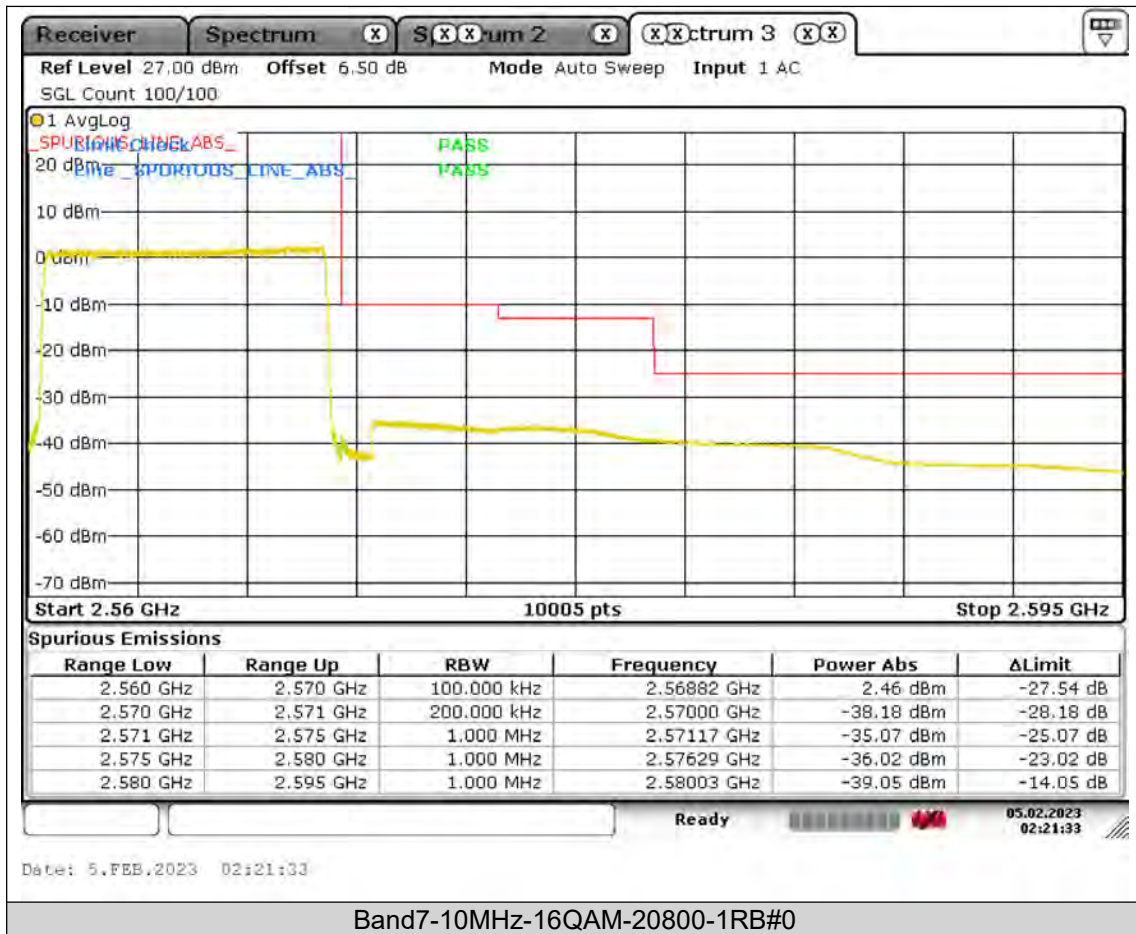

BUREAU VERITAS

Test Report No.: PSU-QSU2308280414RF03