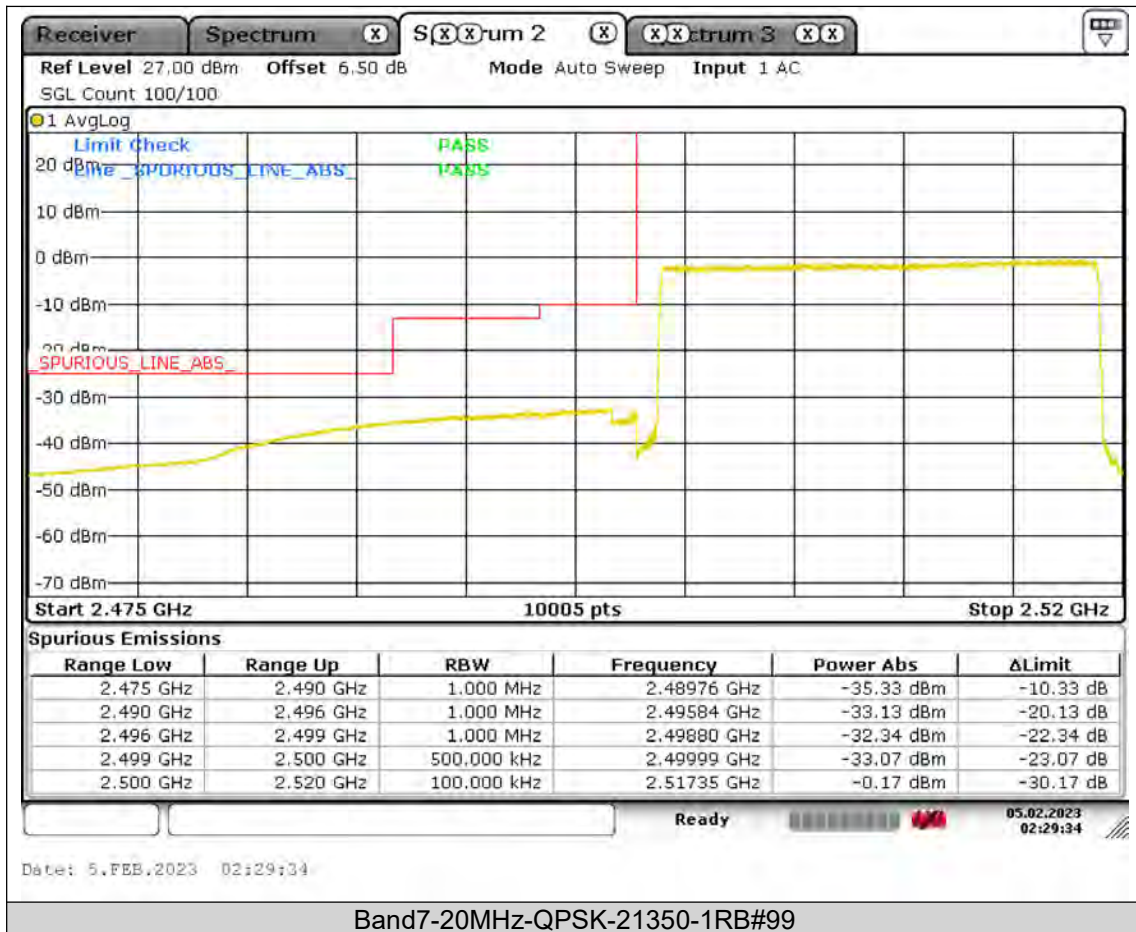

BUREAU
VERITAS

Test Report No.: PSU-QSU2308280414RF03