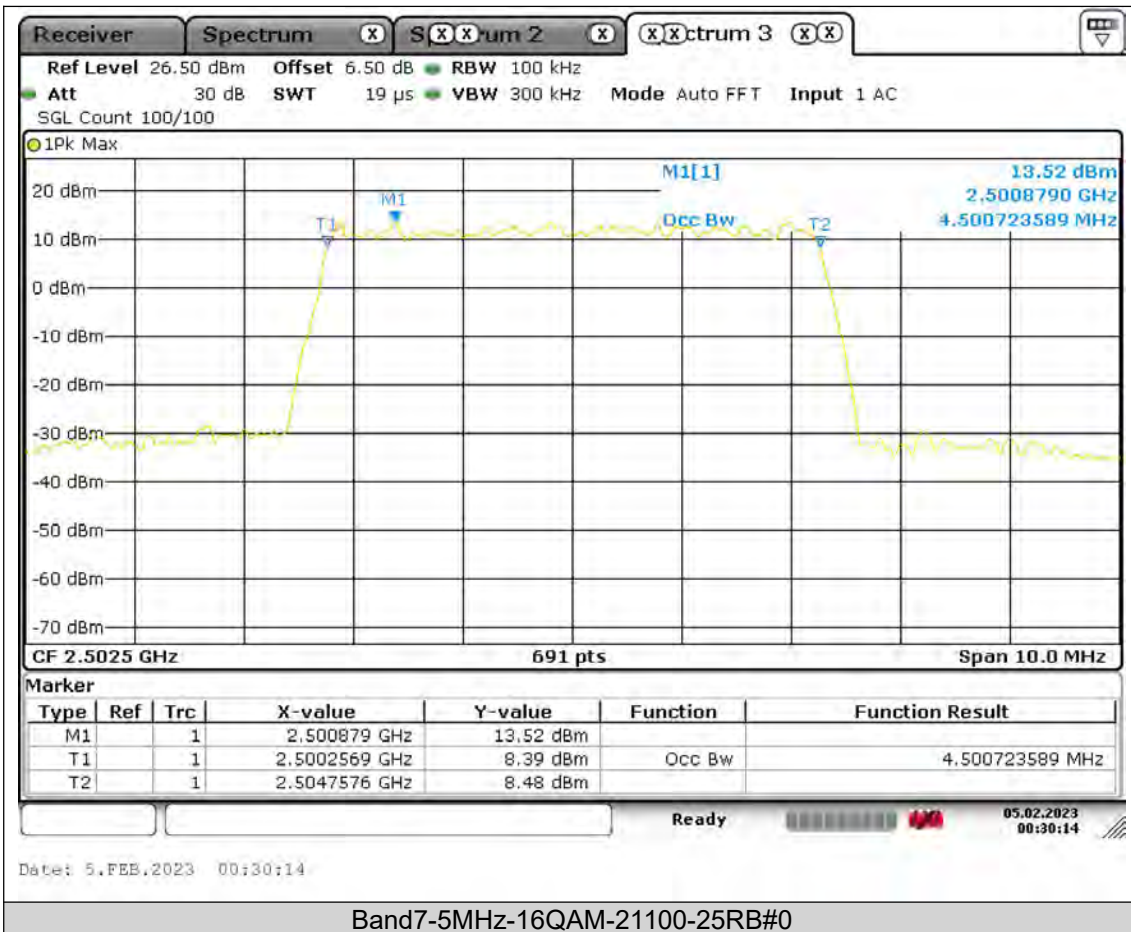

BUREAU
VERITAS

Test Report No.: PSU-QSU2308280414RF03