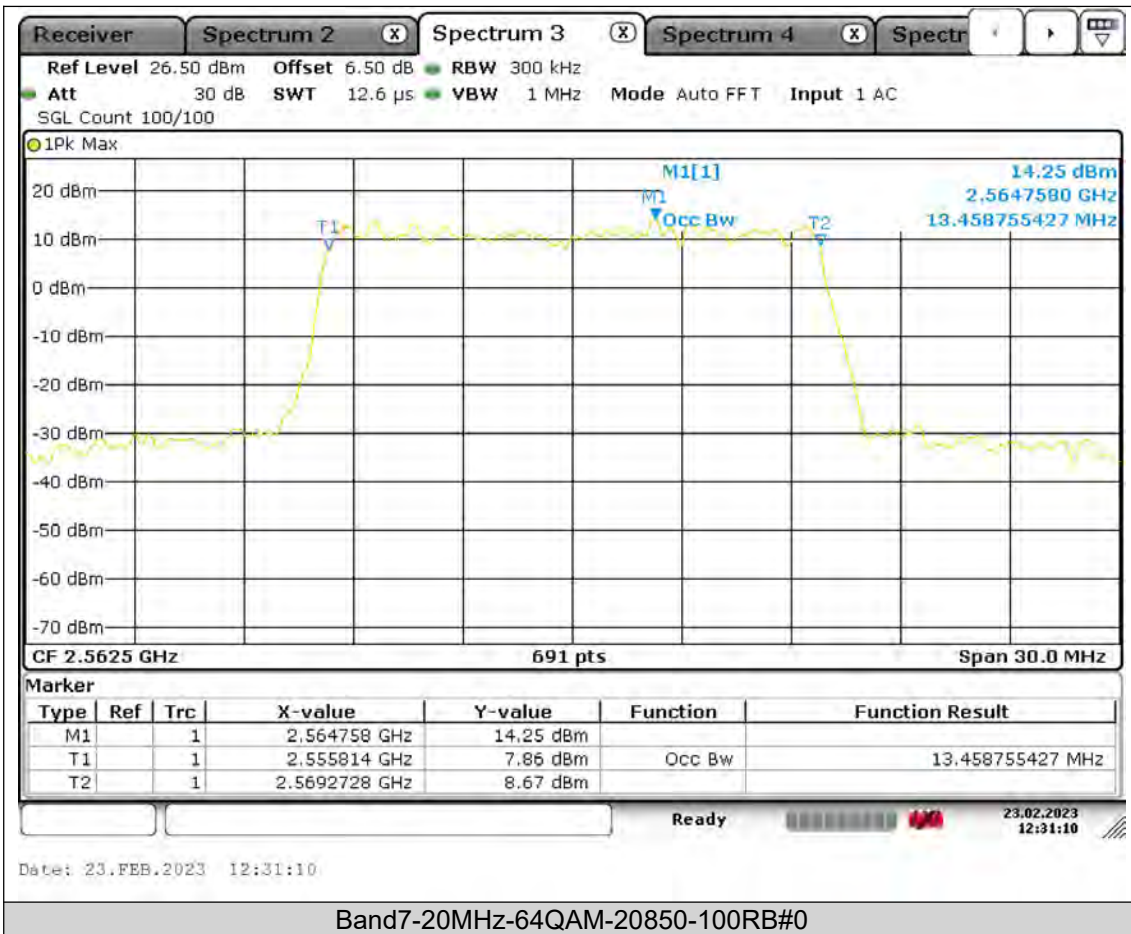

BUREAU
VERITAS

Test Report No.: PSU-QSU2308280414RF03