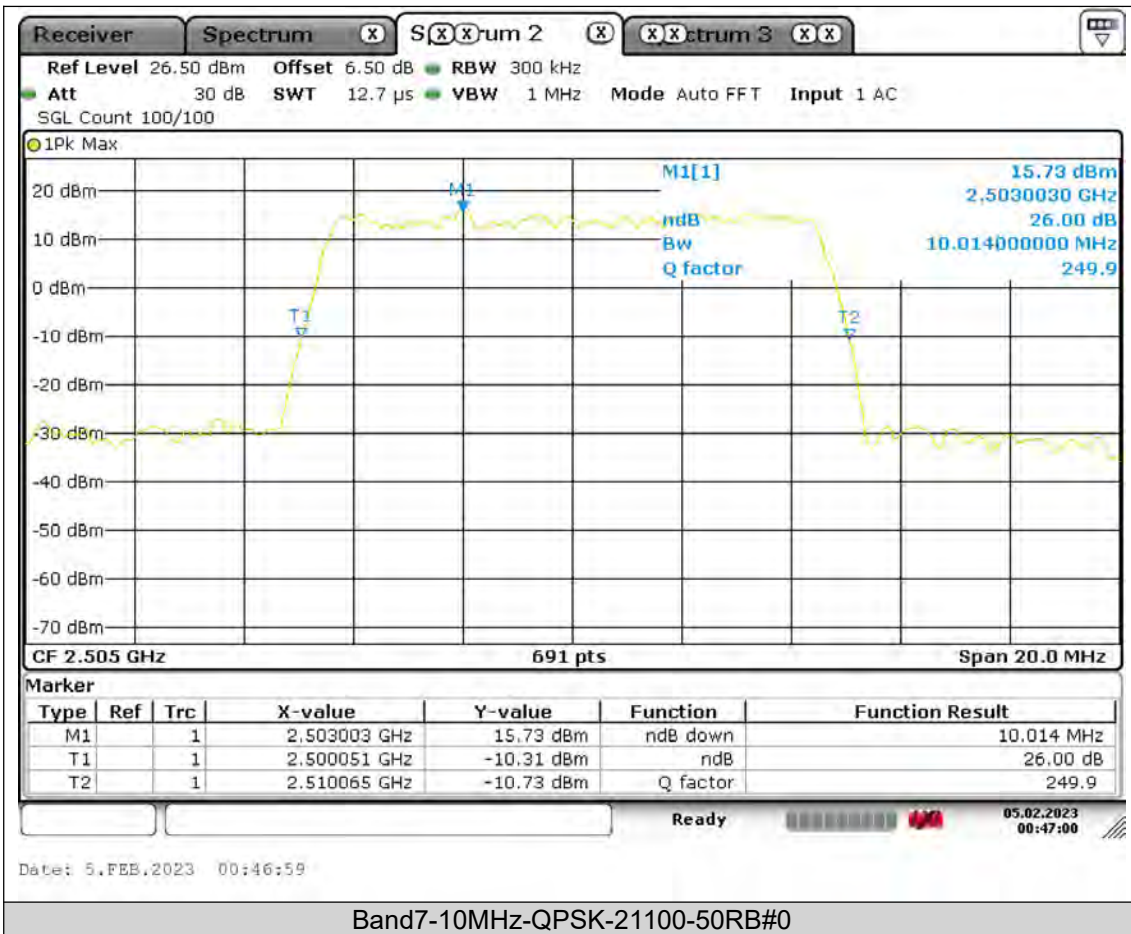

BUREAU
VERITAS

Test Report No.: PSU-QSU2308280414RF03