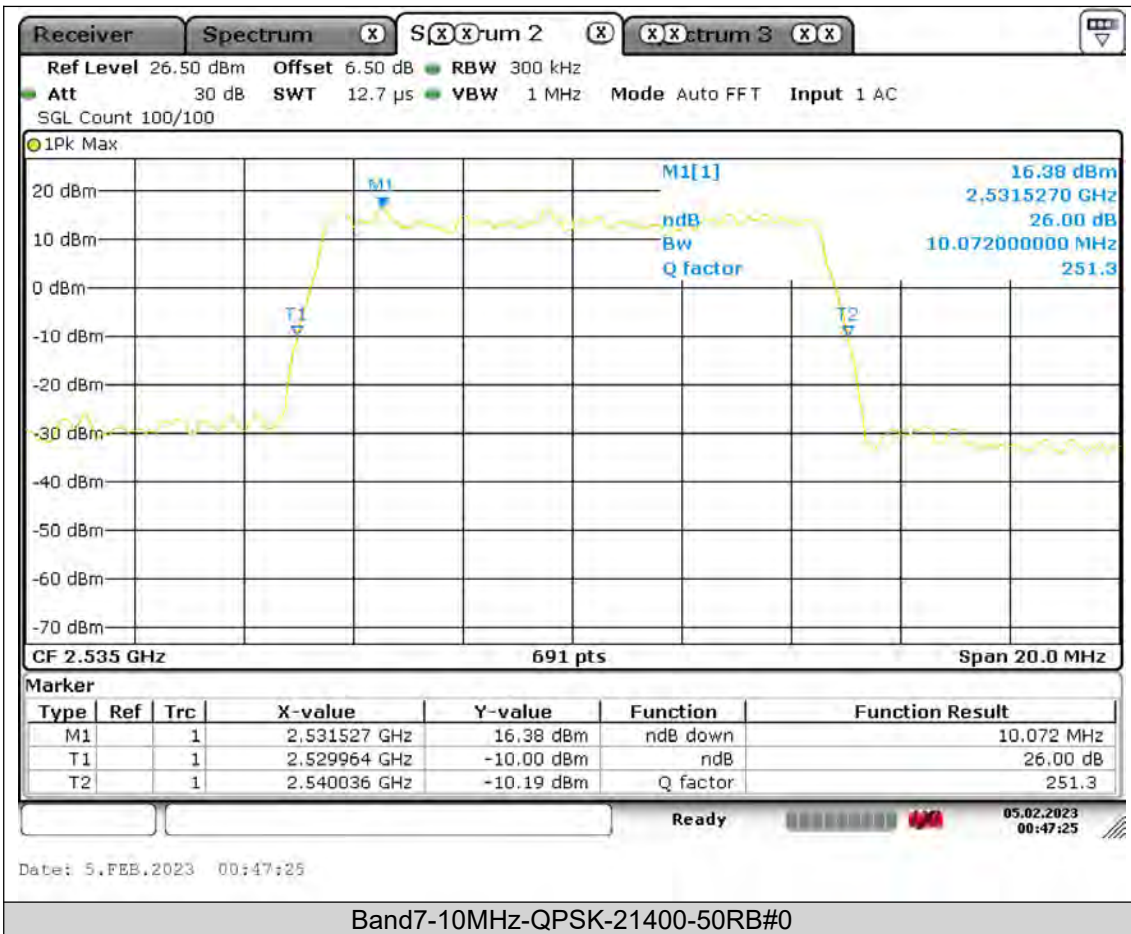

BUREAU VERITAS

Test Report No.: PSU-QSU2308280414RF03