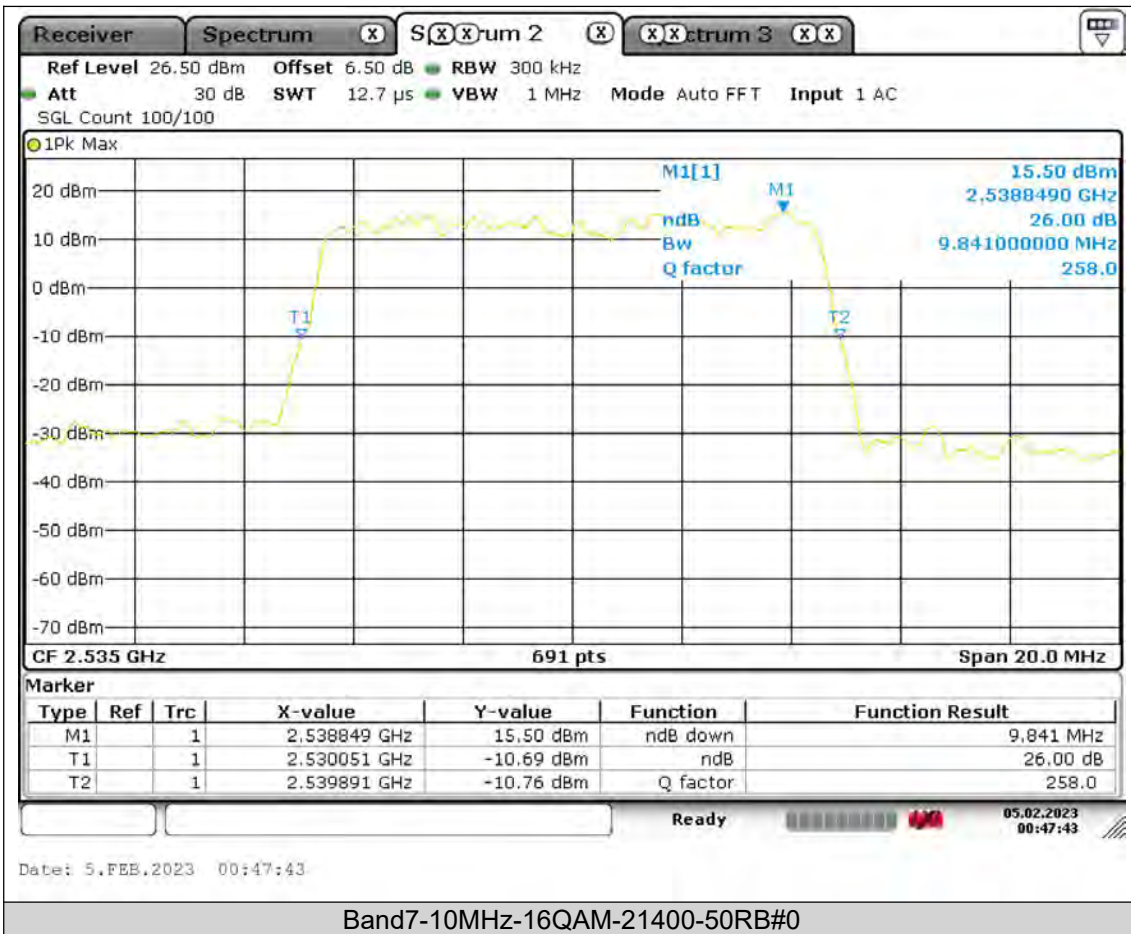

BUREAU VERITAS

Test Report No.: PSU-QSU2308280414RF03