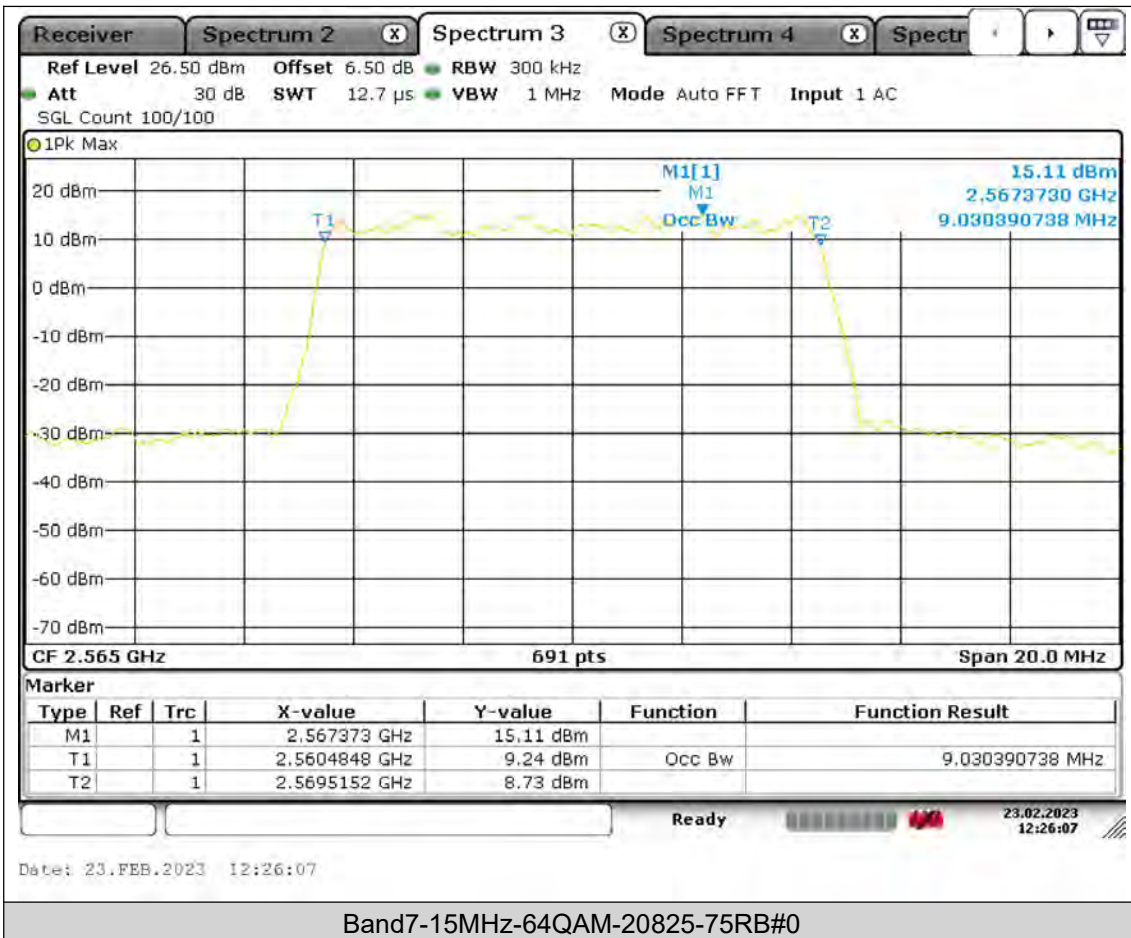

BUREAU VERITAS

Test Report No.: PSU-QSU2308280414RF03