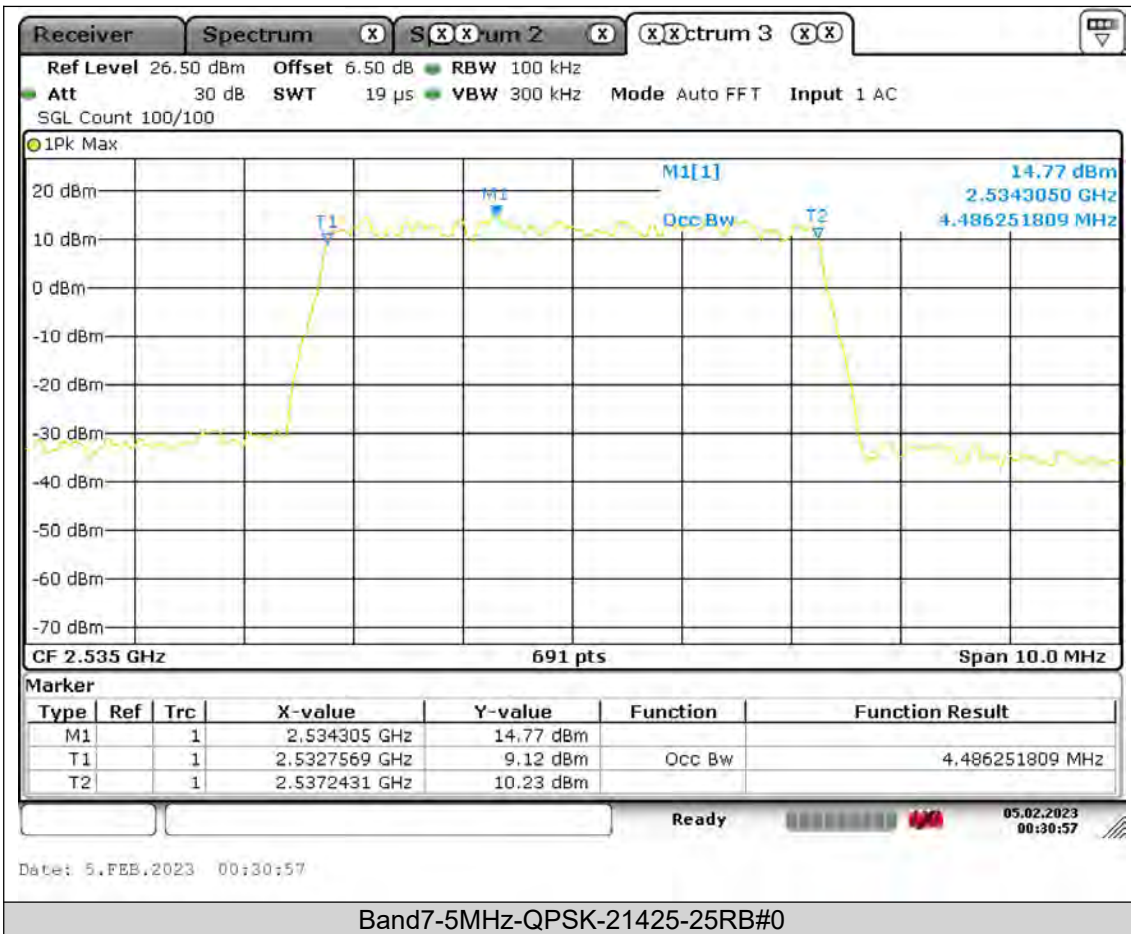

Test Report No.: PSU-QSU2308280414RF03

Test Graphs

Occupied Bandwidth

BUREAU VERITAS

Test Report No.: PSU-QSU2308280414RF03

BUREAU VERITAS

Test Report No.: PSU-QSU2308280414RF03

BUREAU
VERITAS