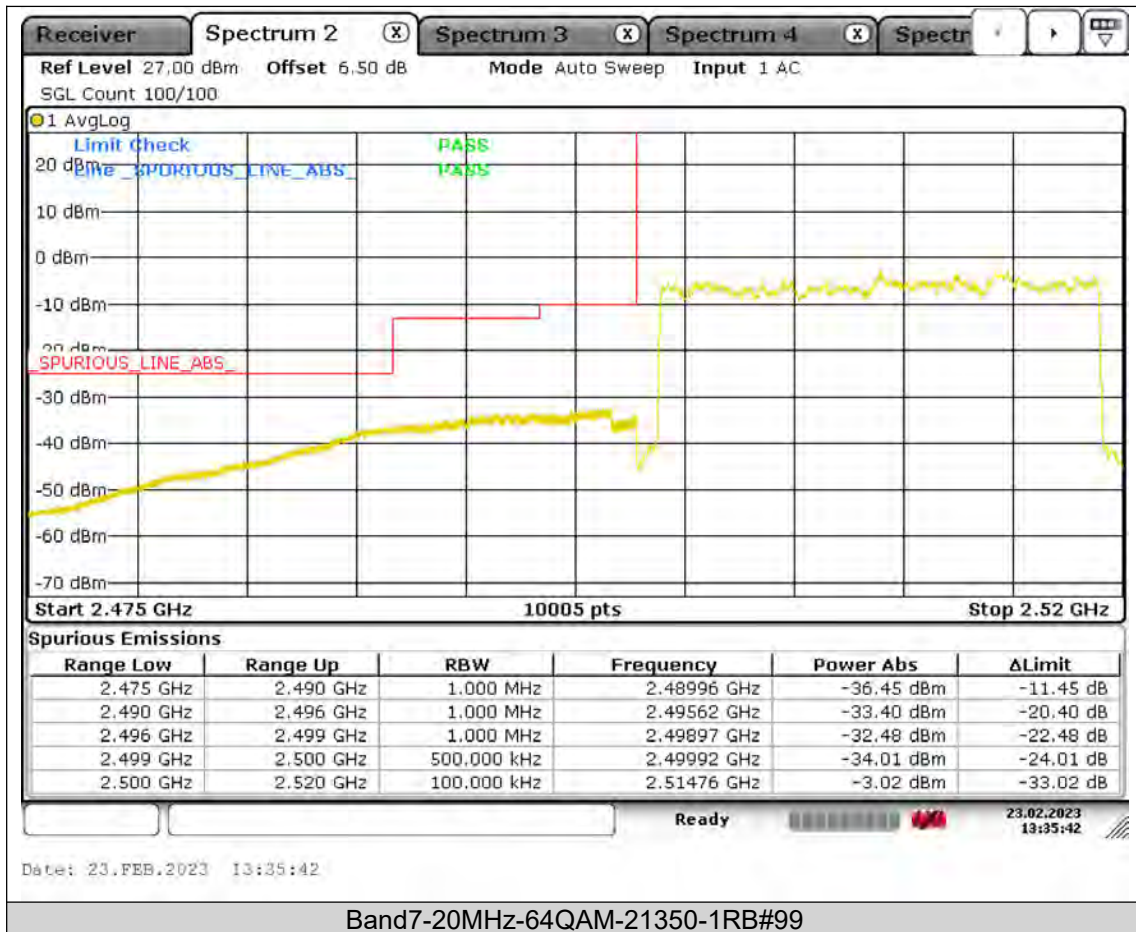

BUREAU
VERITAS

Test Report No.: PSU-QSU2308280414RF03

Test Report No.: PSU-QSU2308280414RF03

BUREAU
VERITAS

Test Report No.: PSU-QSU2308280414RF03

BUREAU
VERITAS

Test Report No.: PSU-QSU2308280414RF03

BUREAU
VERITAS