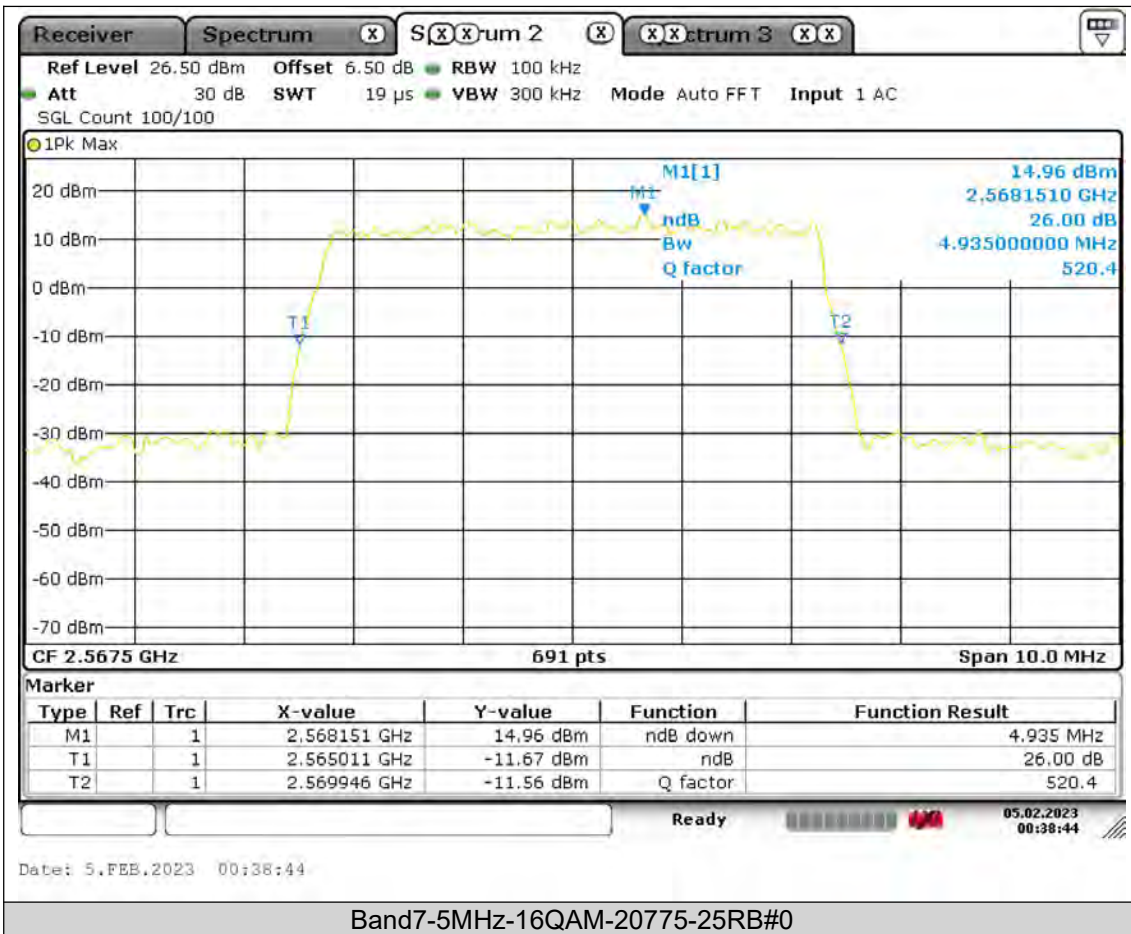

BUREAU VERITAS

Test Report No.: PSU-QSU2308280414RF03