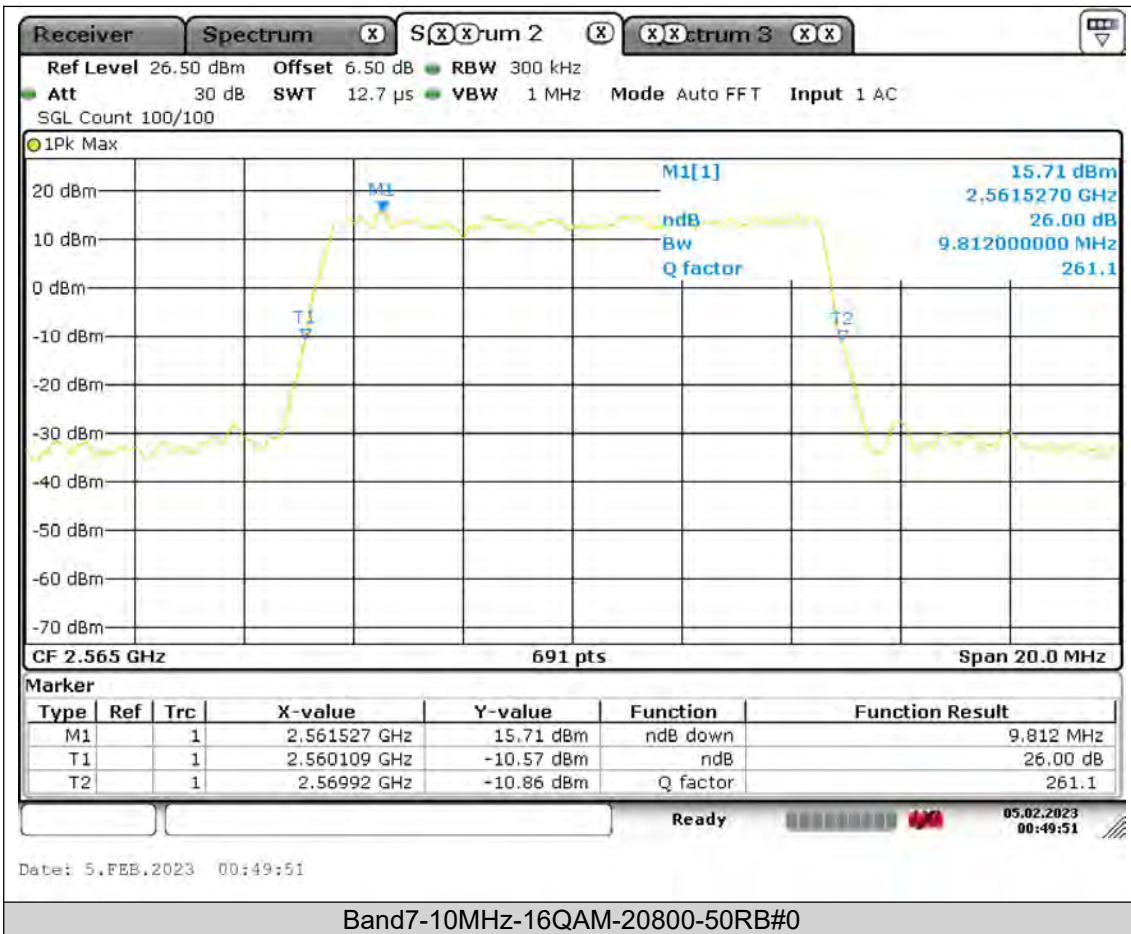

Test Report No.: PSU-QSU2308280414RF03

BUREAU VERITAS

Test Report No.: PSU-QSU2308280414RF03

BUREAU VERITAS

Test Report No.: PSU-QSU2308280414RF03

BUREAU VERITAS

Test Report No.: PSU-QSU2308280414RF03

BUREAU VERITAS