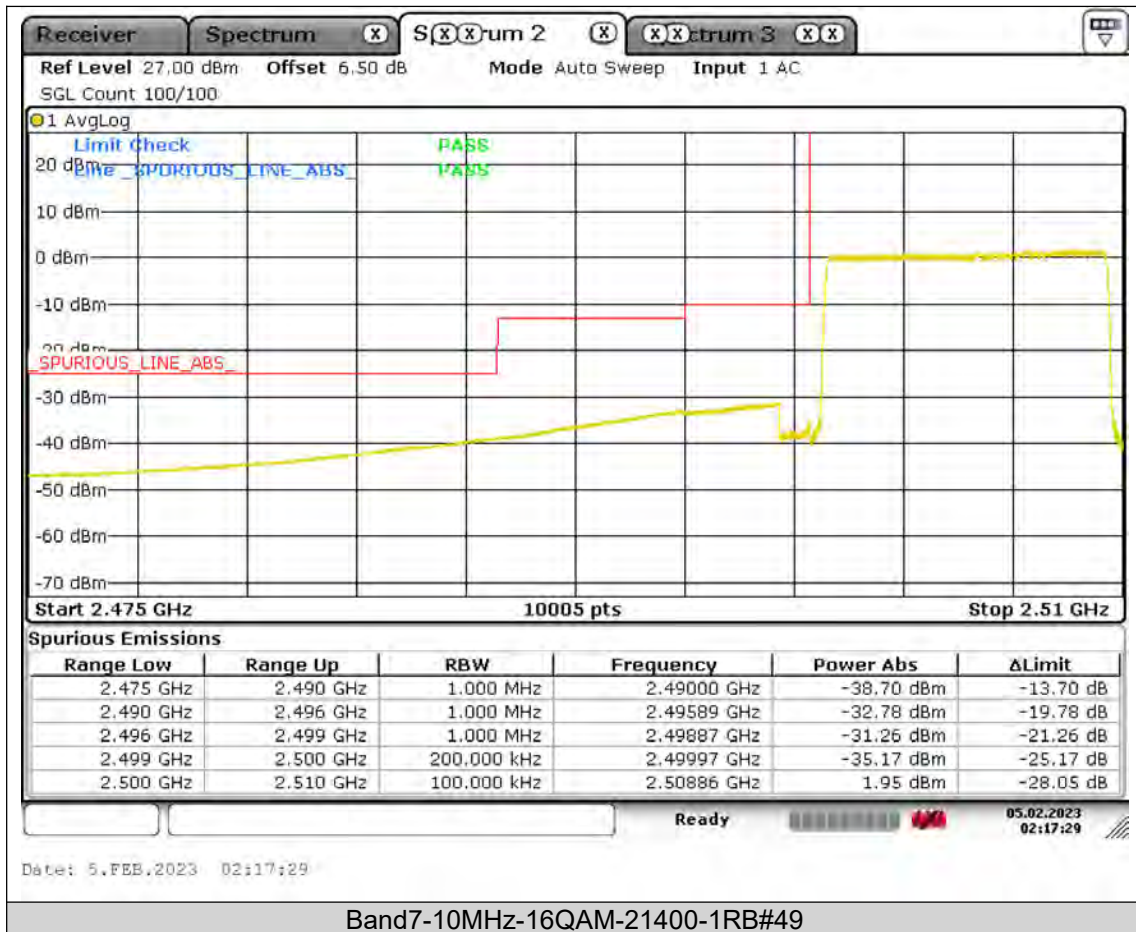

BUREAU
VERITAS

Test Report No.: PSU-QSU2308280414RF03

BUREAU
VERITAS

Test Report No.: PSU-QSU2308280414RF03

BUREAU
VERITAS

Test Report No.: PSU-QSU2308280414RF03

BUREAU VERITAS

Test Report No.: PSU-QSU2308280414RF03