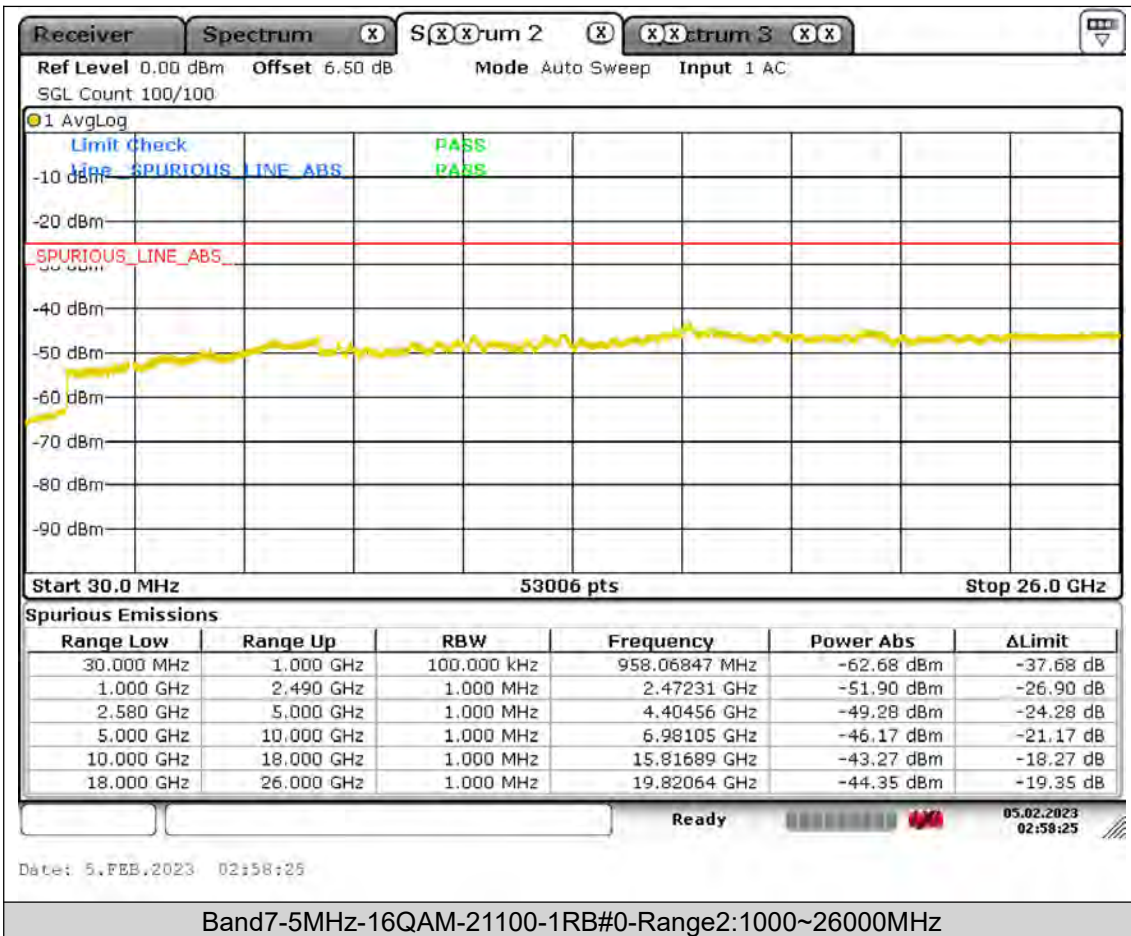

BUREAU
VERITAS

Test Report No.: PSU-QSU2308280414RF03