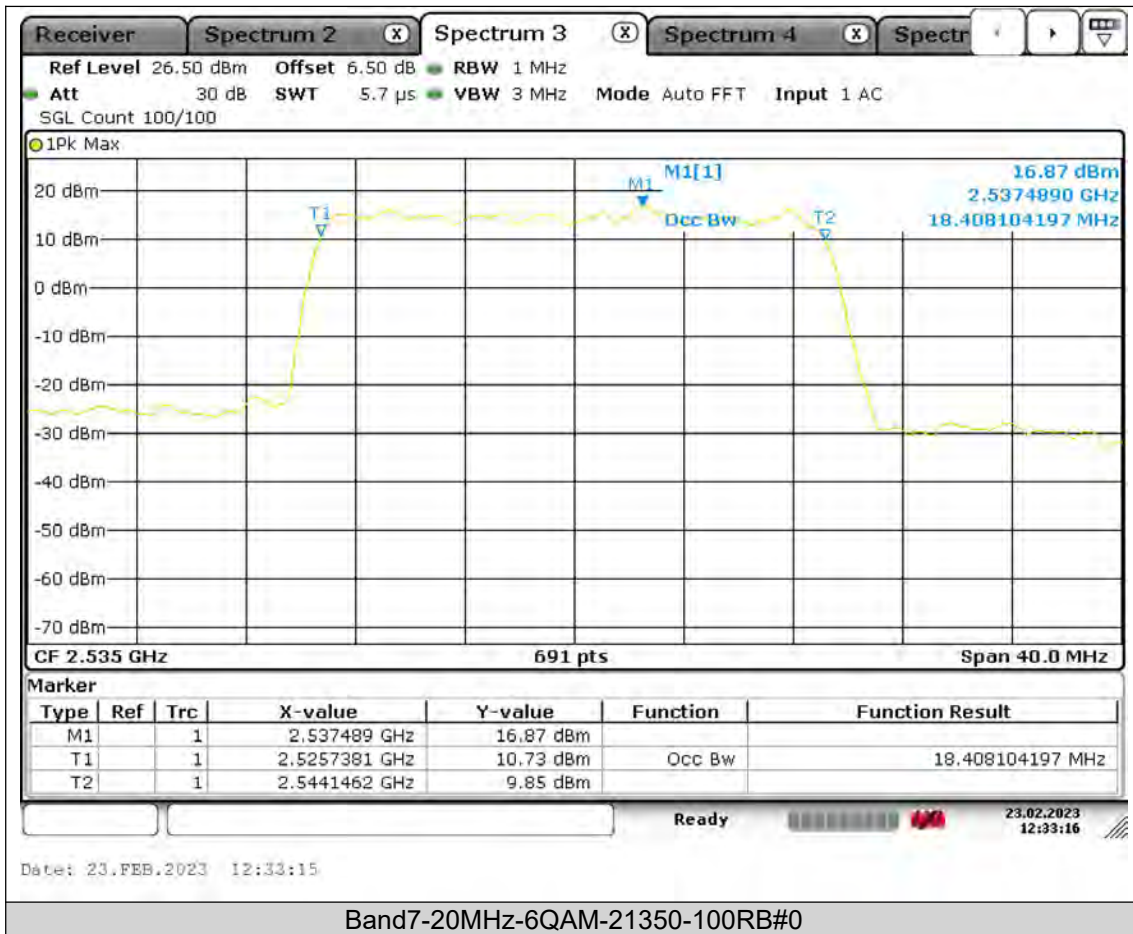

BUREAU
VERITAS

Test Report No.: PSU-QSU2308280414RF03