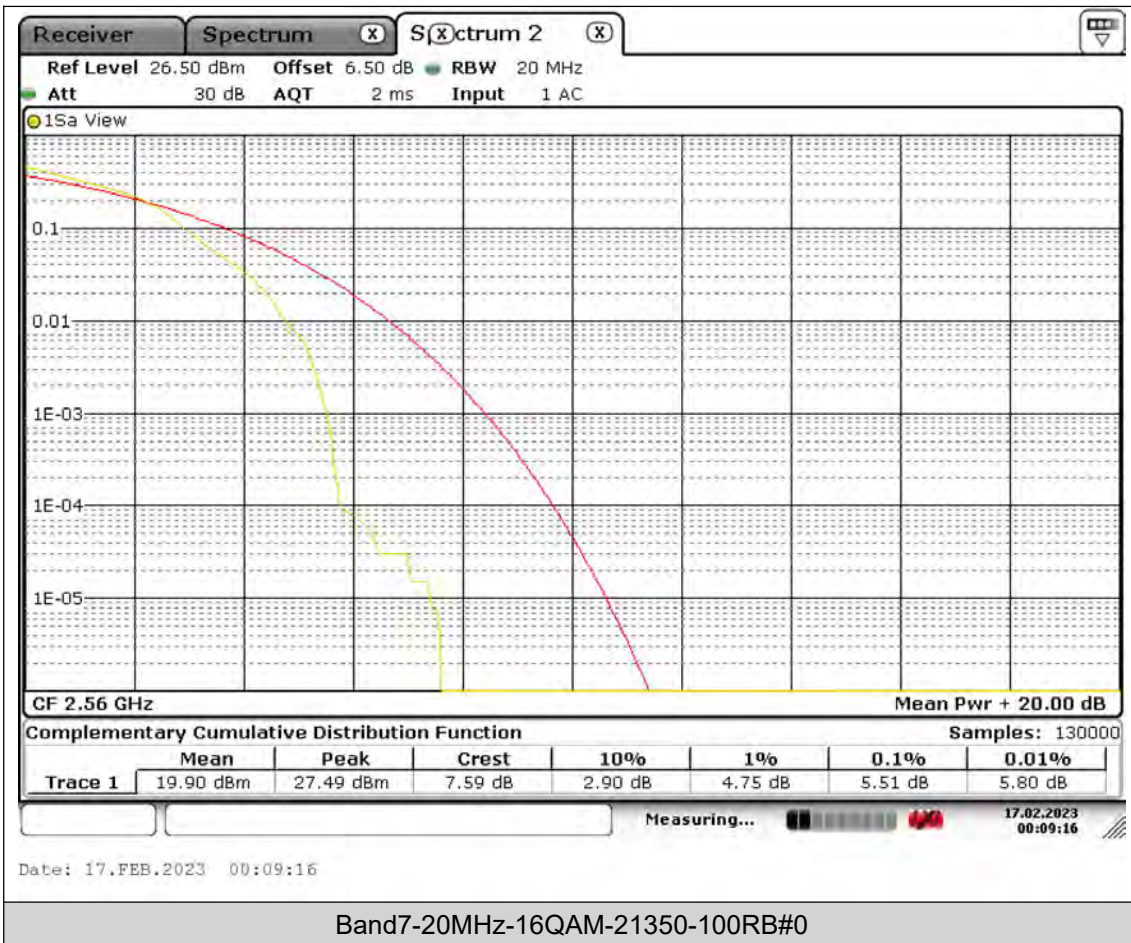

BUREAU VERITAS

Test Report No.: PSU-QSU2308280414RF03