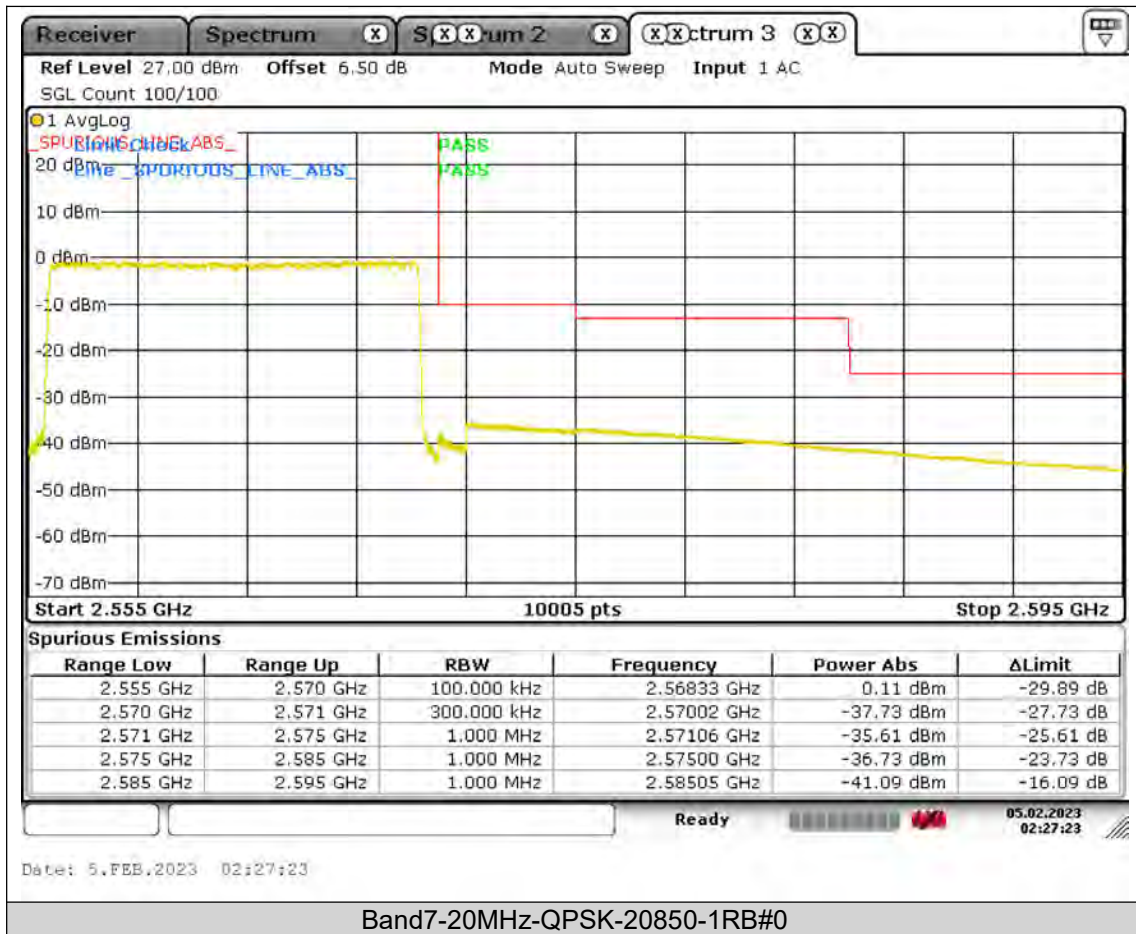

BUREAU
VERITAS

Test Report No.: PSU-QSU2308280414RF03

Test Report No.: PSU-QSU2308280414RF03

BUREAU
VERITAS

Test Report No.: PSU-QSU2308280414RF03

BUREAU
VERITAS

Test Report No.: PSU-QSU2308280414RF03

BUREAU
VERITAS