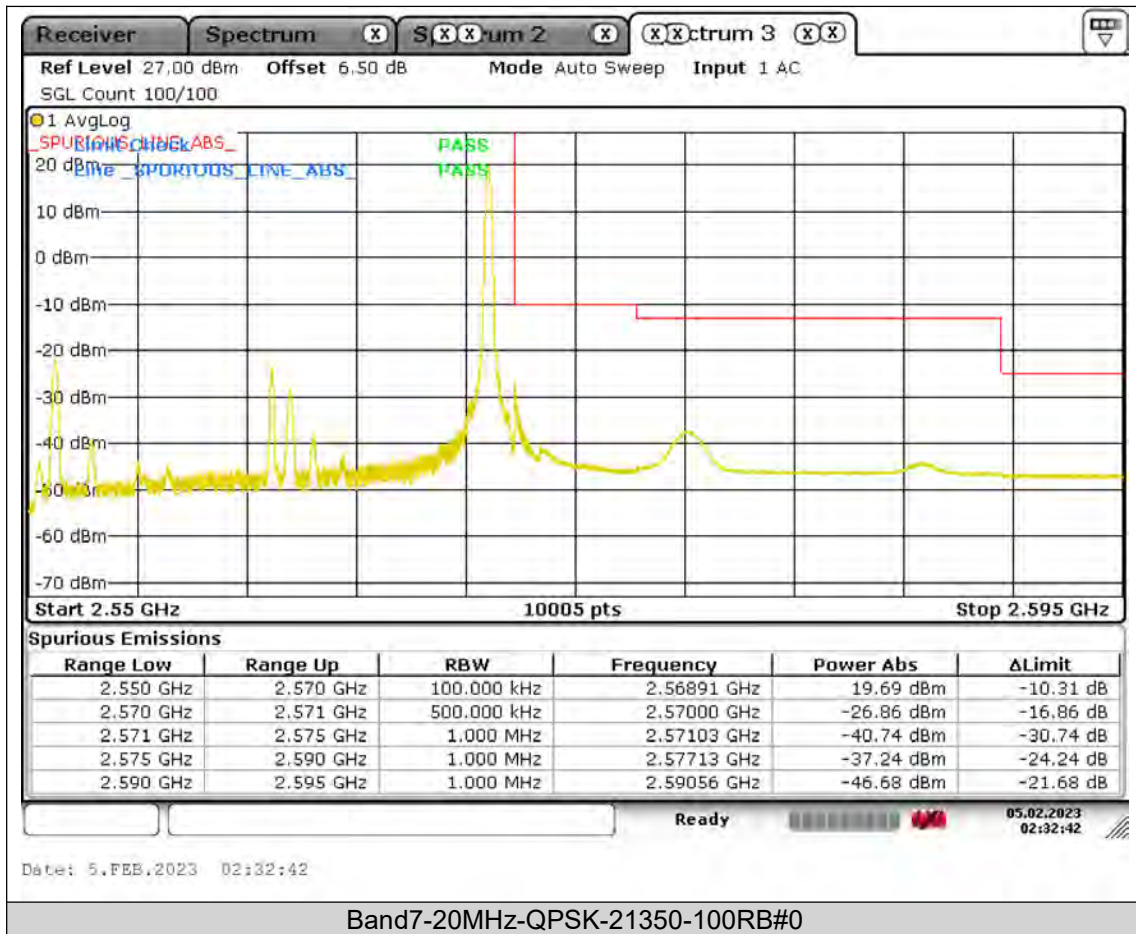

Test Report No.: PSU-QSU2308280414RF03

BUREAU
VERITAS

Test Report No.: PSU-QSU2308280414RF03

BUREAU
VERITAS

Test Report No.: PSU-QSU2308280414RF03

Test Report No.: PSU-QSU2308280414RF03

BUREAU
VERITAS

Test Report No.: PSU-QSU2308280414RF03