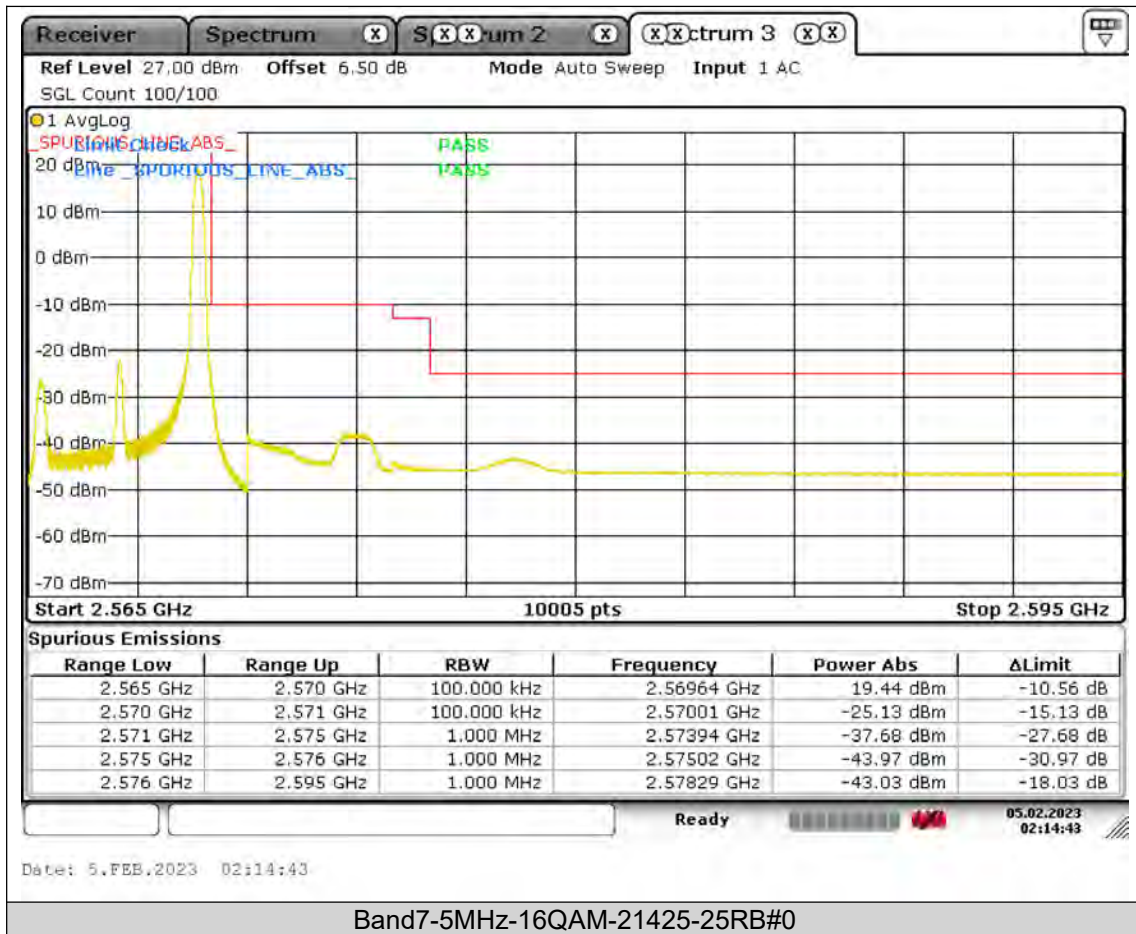

BUREAU
VERITAS

Test Report No.: PSU-QSU2308280414RF03