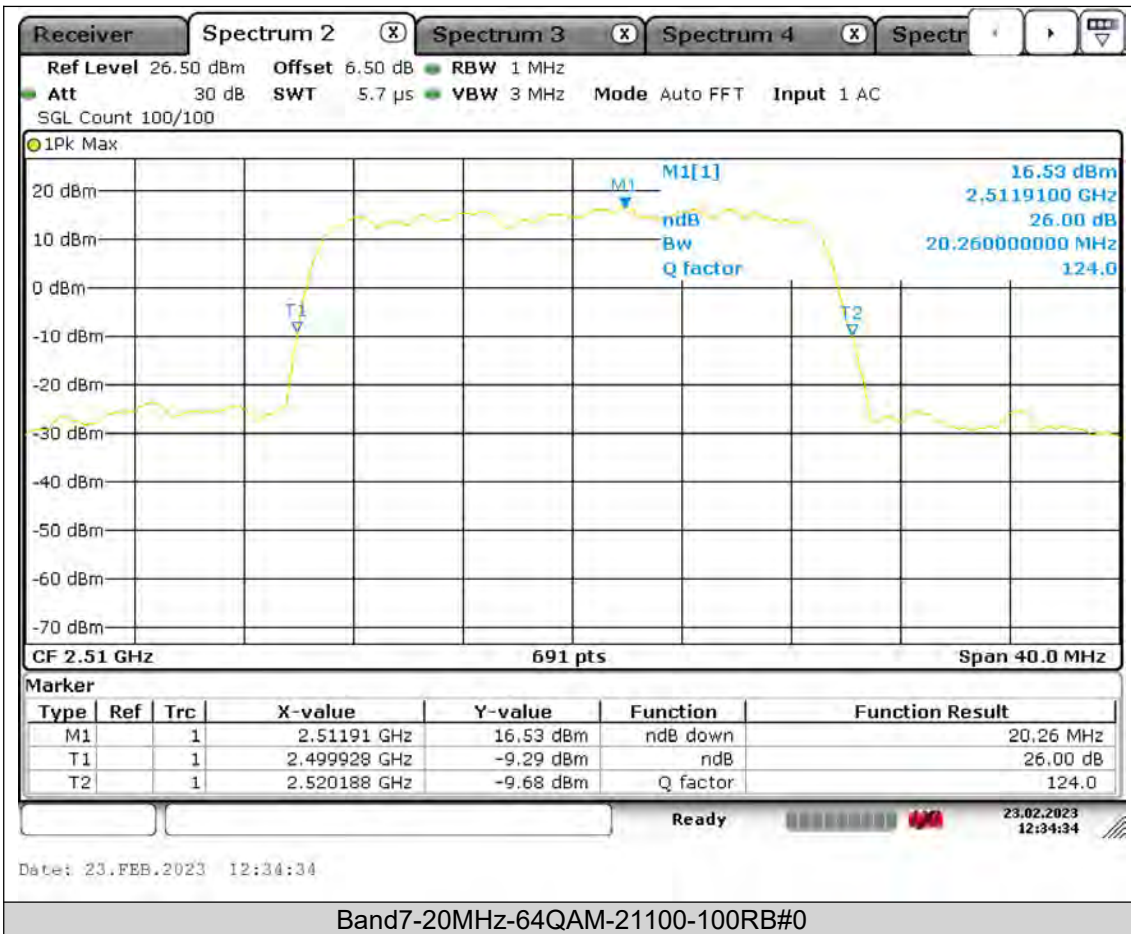

BUREAU
VERITAS

Test Report No.: PSU-QSU2308280414RF03