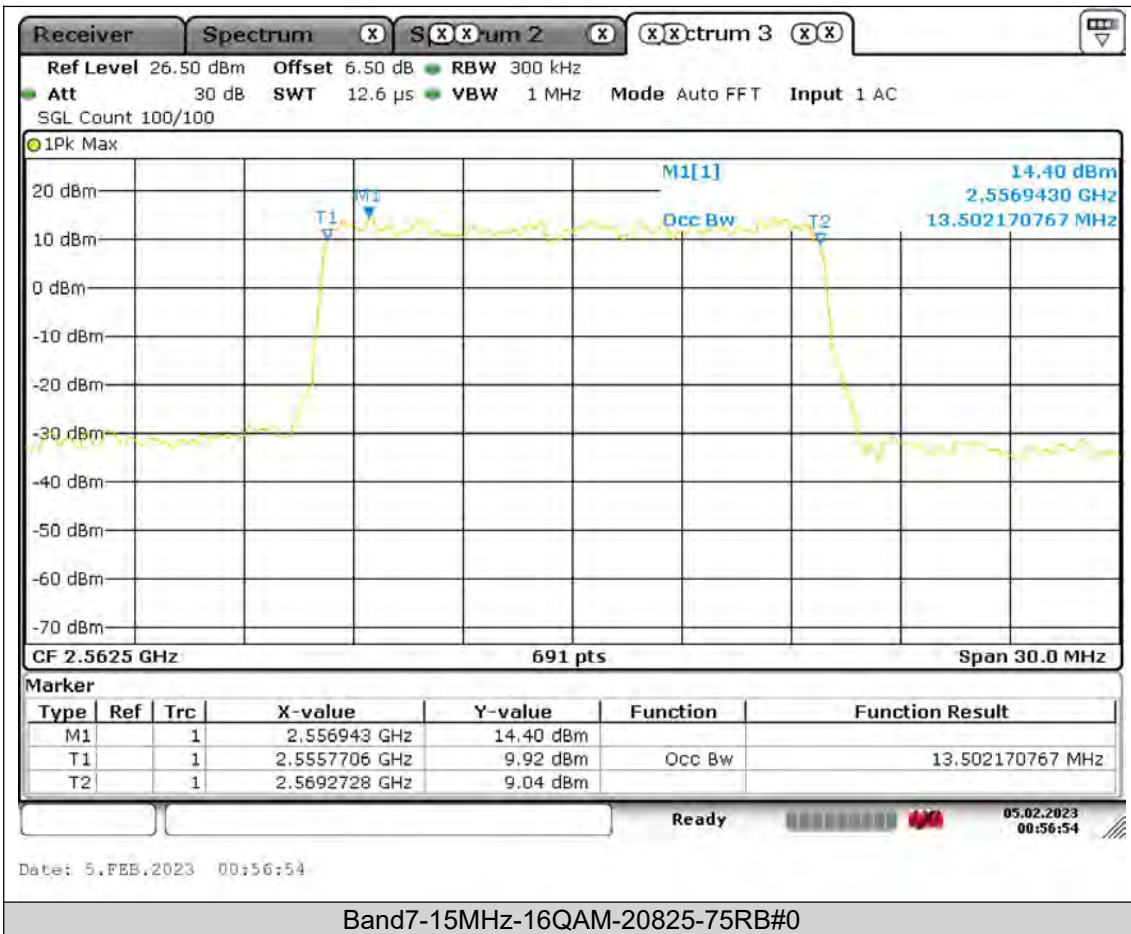

Test Report No.: PSU-QSU2308280414RF03

BUREAU
VERITAS

Test Report No.: PSU-QSU2308280414RF03

BUREAU
VERITAS

Test Report No.: PSU-QSU2308280414RF03

BUREAU VERITAS

Test Report No.: PSU-QSU2308280414RF03

BUREAU VERITAS