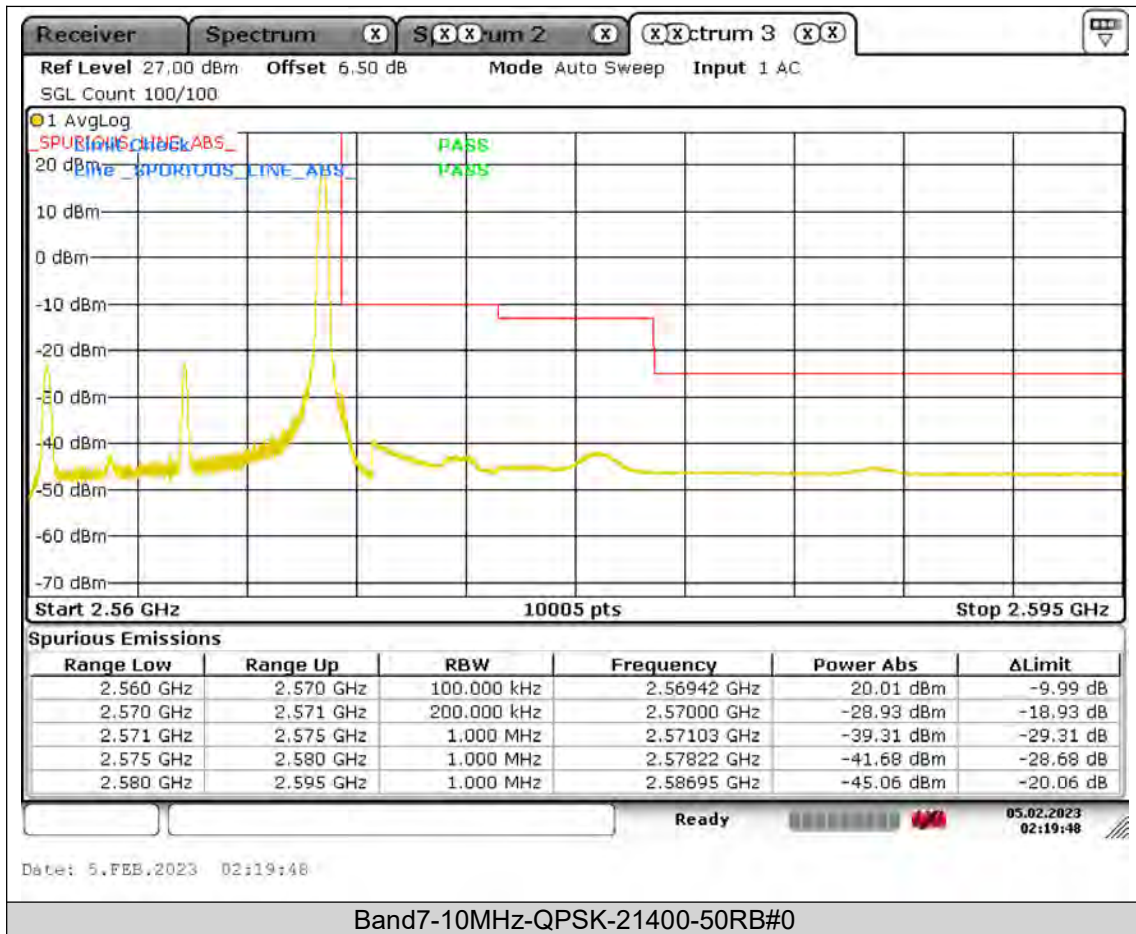

BUREAU
VERITAS

Test Report No.: PSU-QSU2308280414RF03