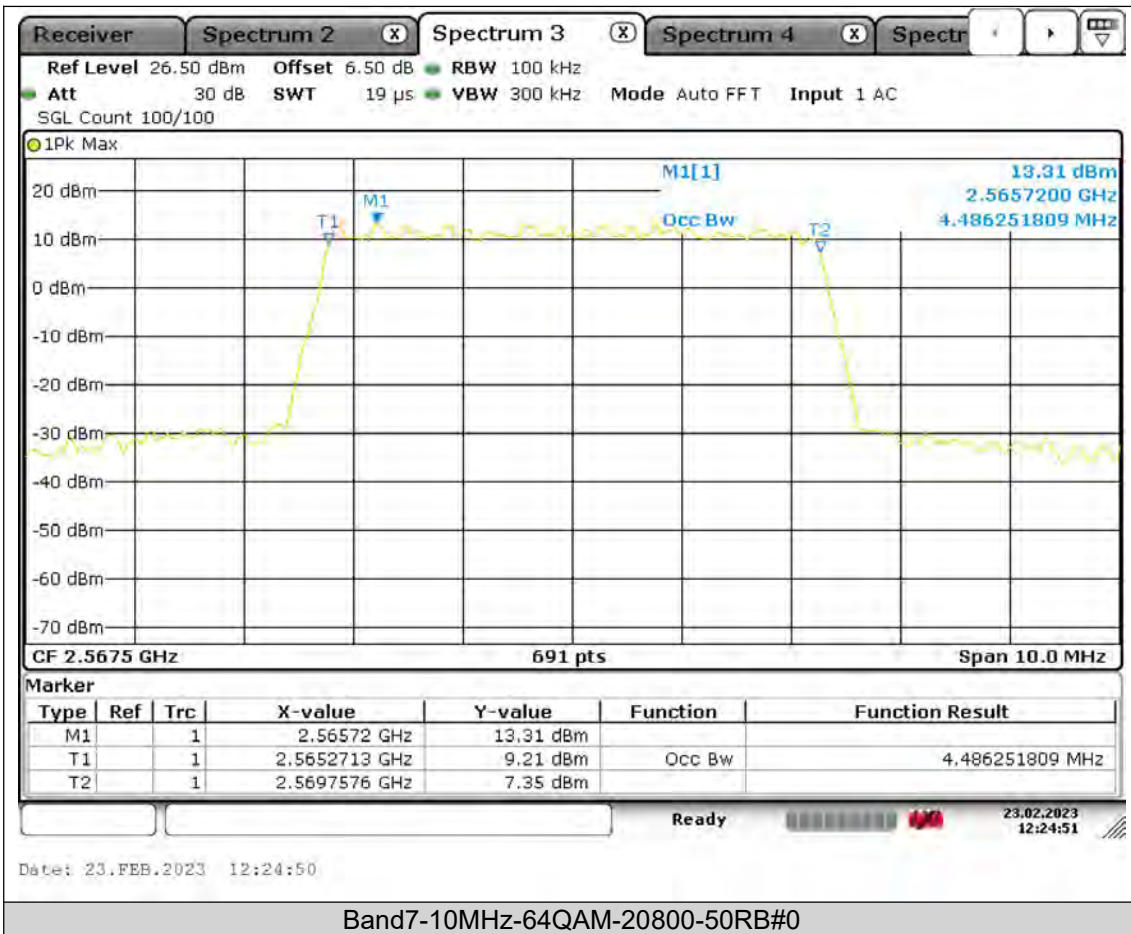

Test Report No.: PSU-QSU2308280414RF03

BUREAU VERITAS

Test Report No.: PSU-QSU2308280414RF03

BUREAU
VERITAS

Test Report No.: PSU-QSU2308280414RF03

BUREAU
VERITAS

Test Report No.: PSU-QSU2308280414RF03

BUREAU VERITAS