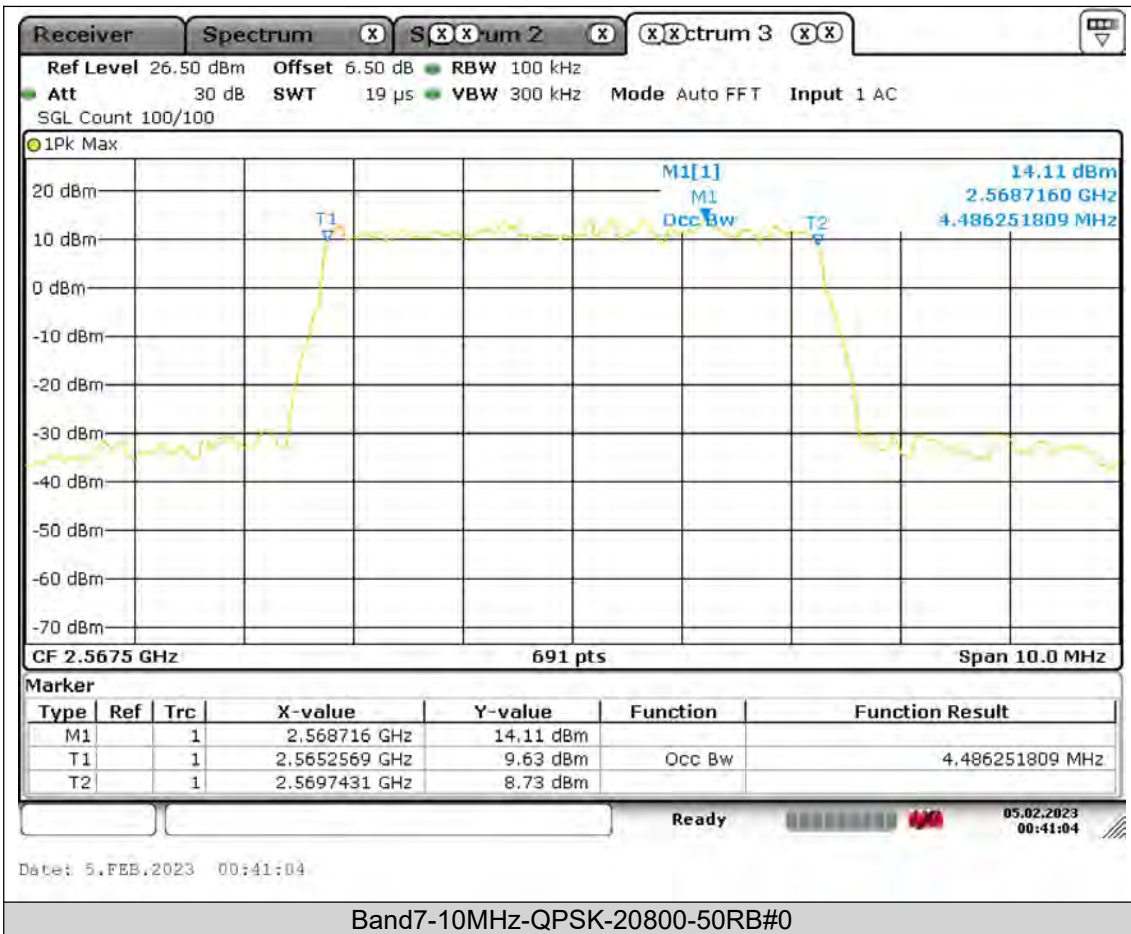

BUREAU VERITAS

Test Report No.: PSU-QSU2308280414RF03