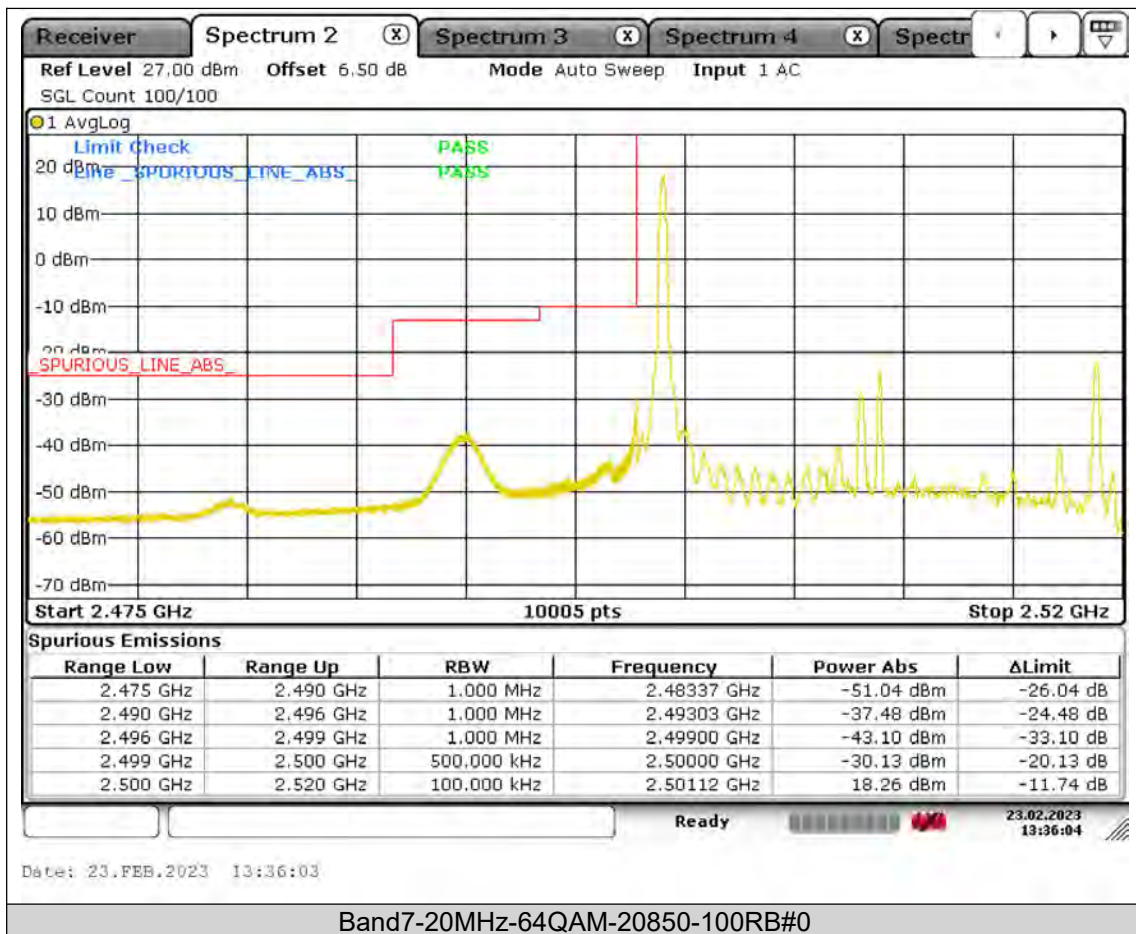

Test Report No.: PSU-QSU2308280414RF03