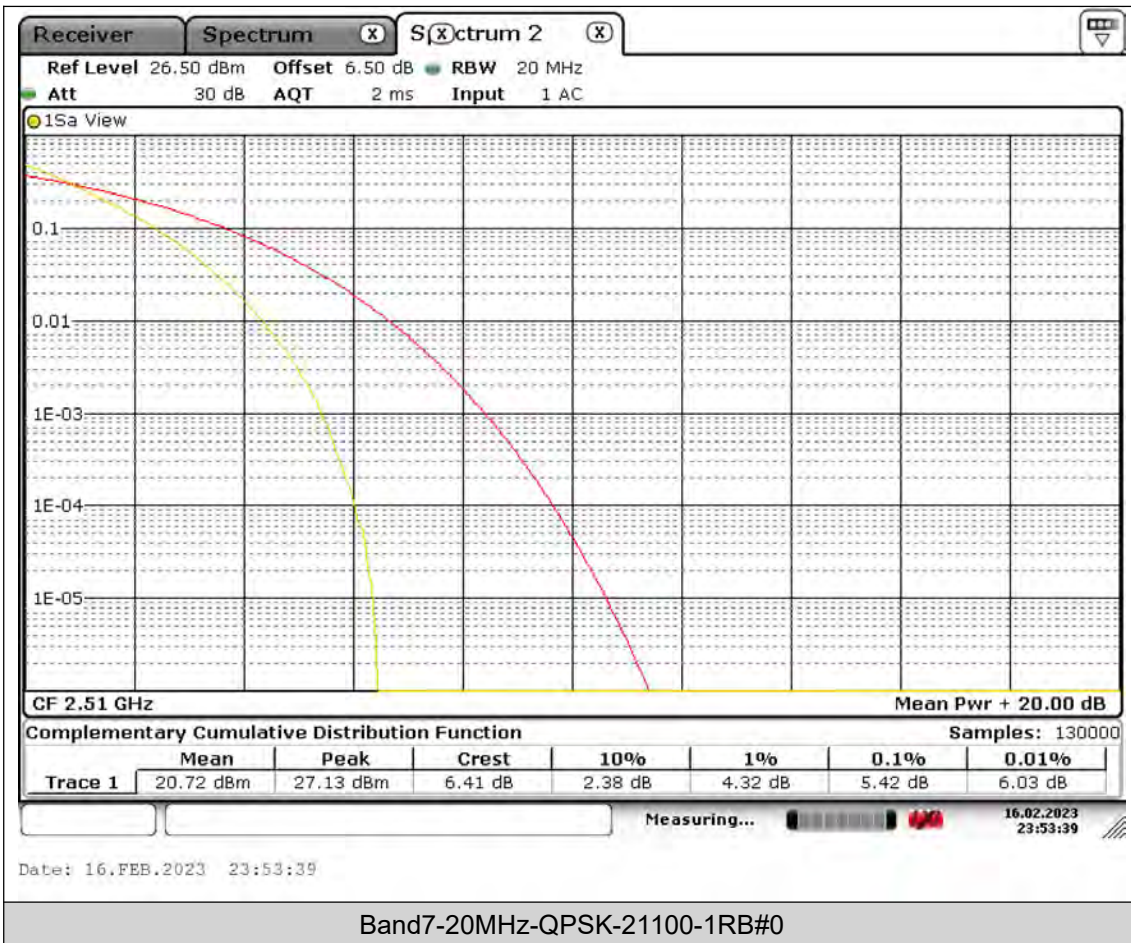

BUREAU VERITAS

Test Report No.: PSU-QSU2308280414RF03