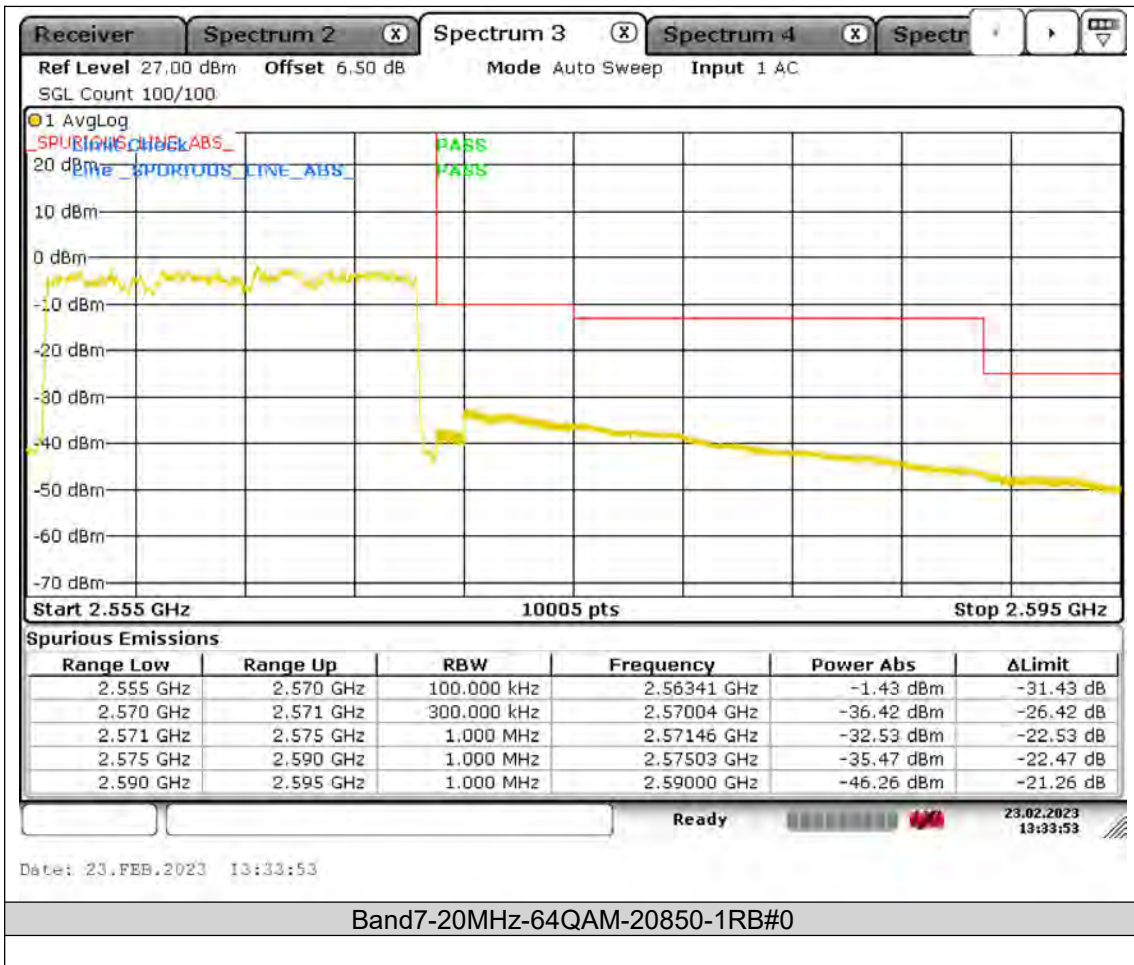

BUREAU
VERITAS

Test Report No.: PSU-QSU2308280414RF03