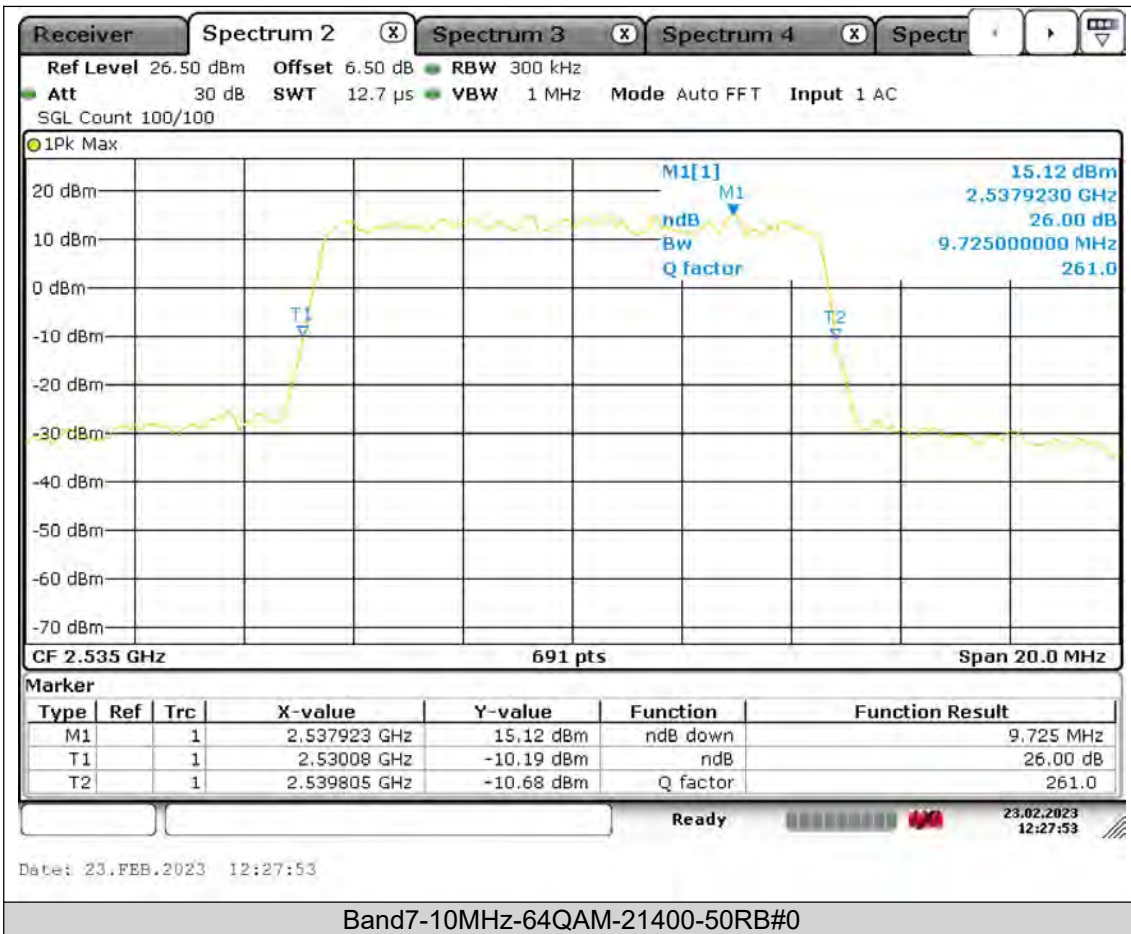

BUREAU
VERITAS

Test Report No.: PSU-QSU2308280414RF03