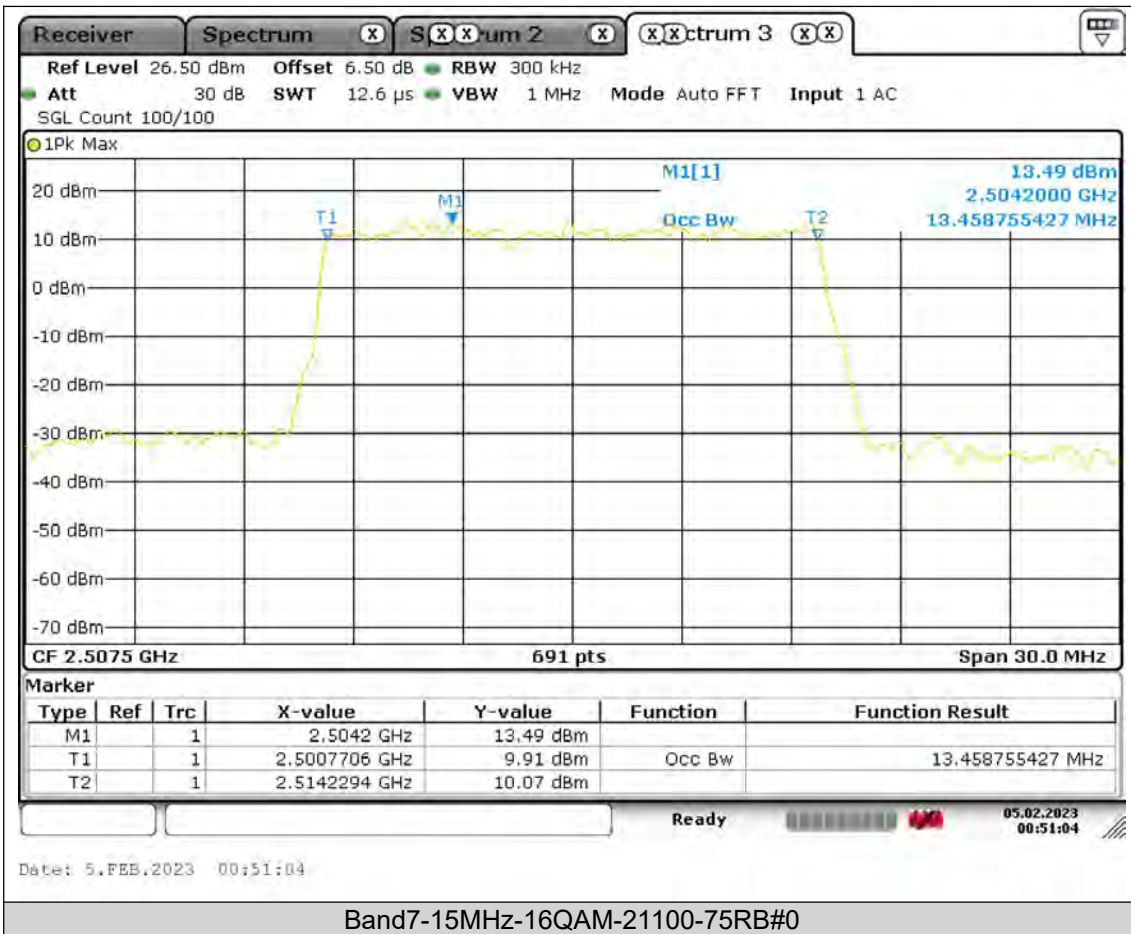

BUREAU VERITAS

Test Report No.: PSU-QSU2308280414RF03