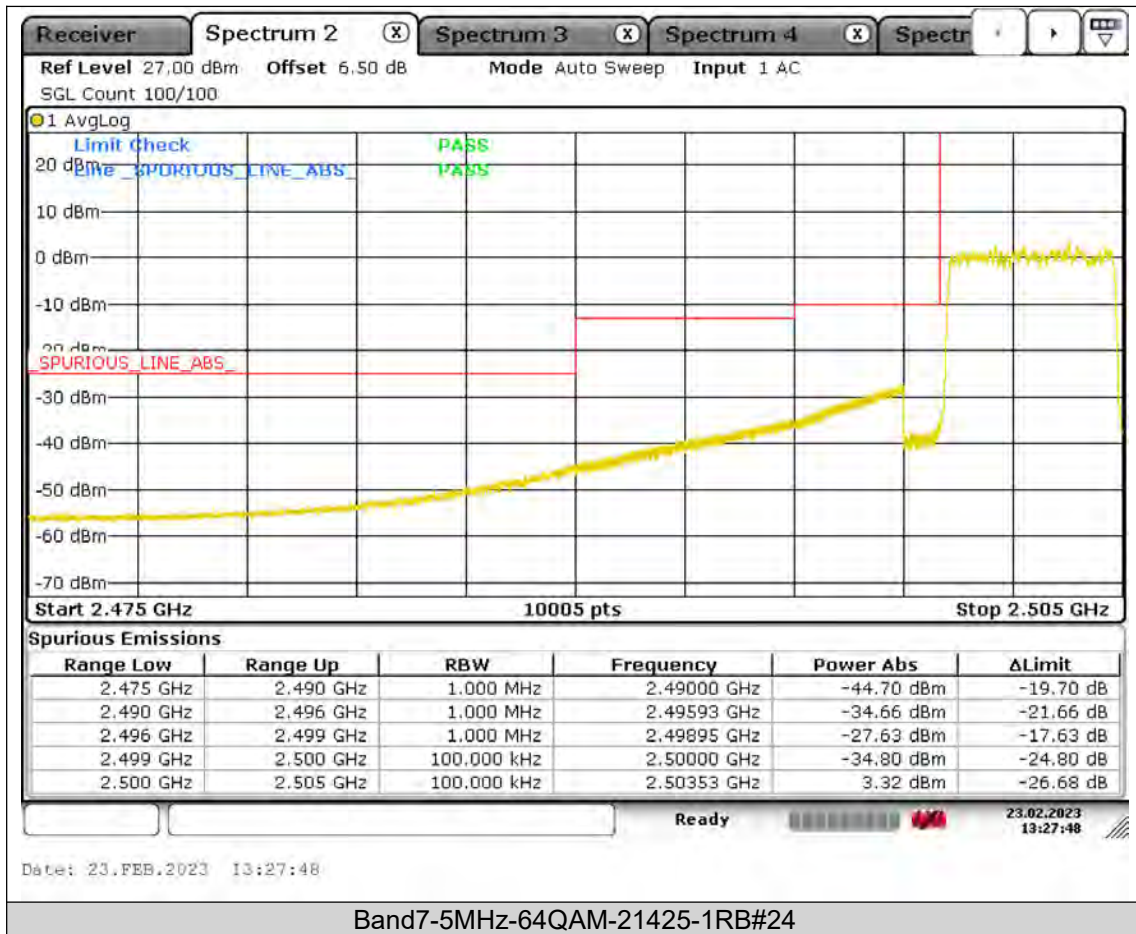

BUREAU
VERITAS

Test Report No.: PSU-QSU2308280414RF03