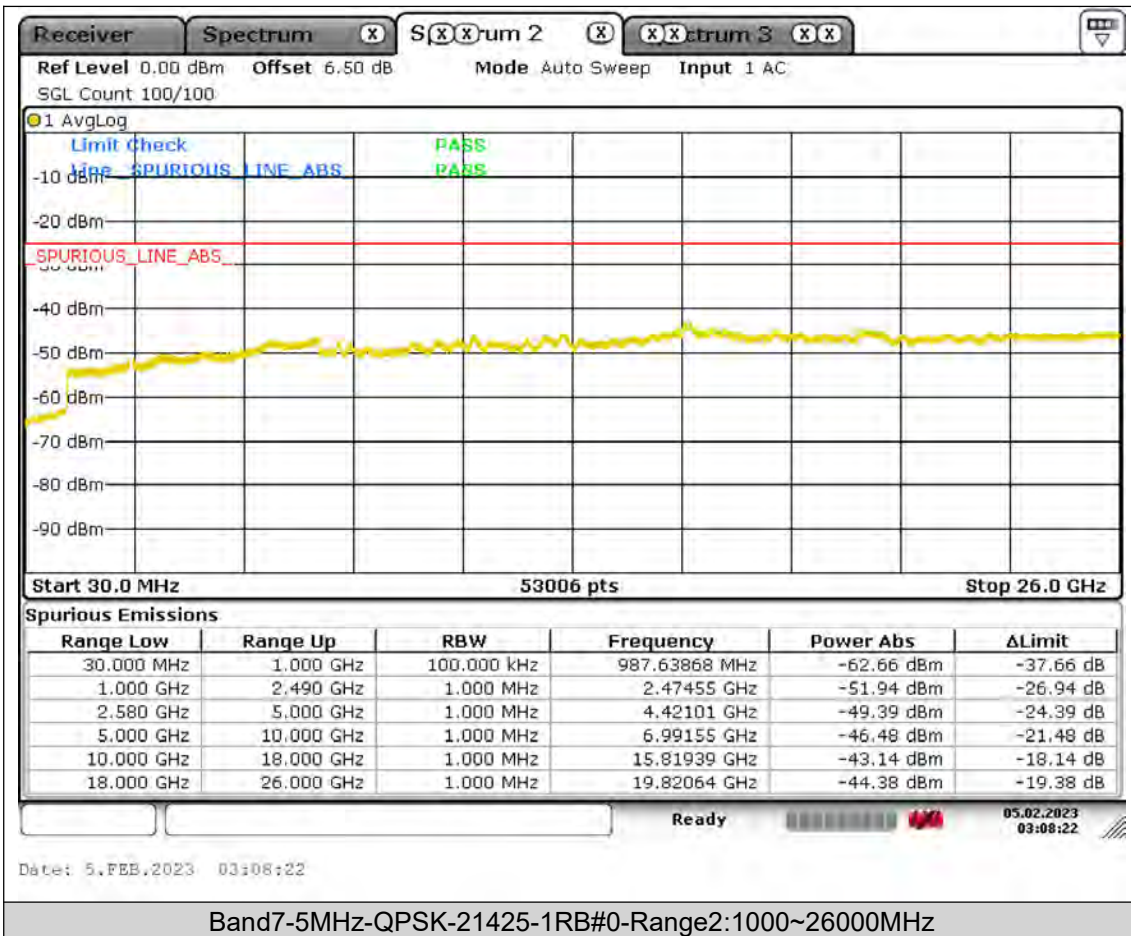

BUREAU VERITAS

Test Report No.: PSU-QSU2308280414RF03