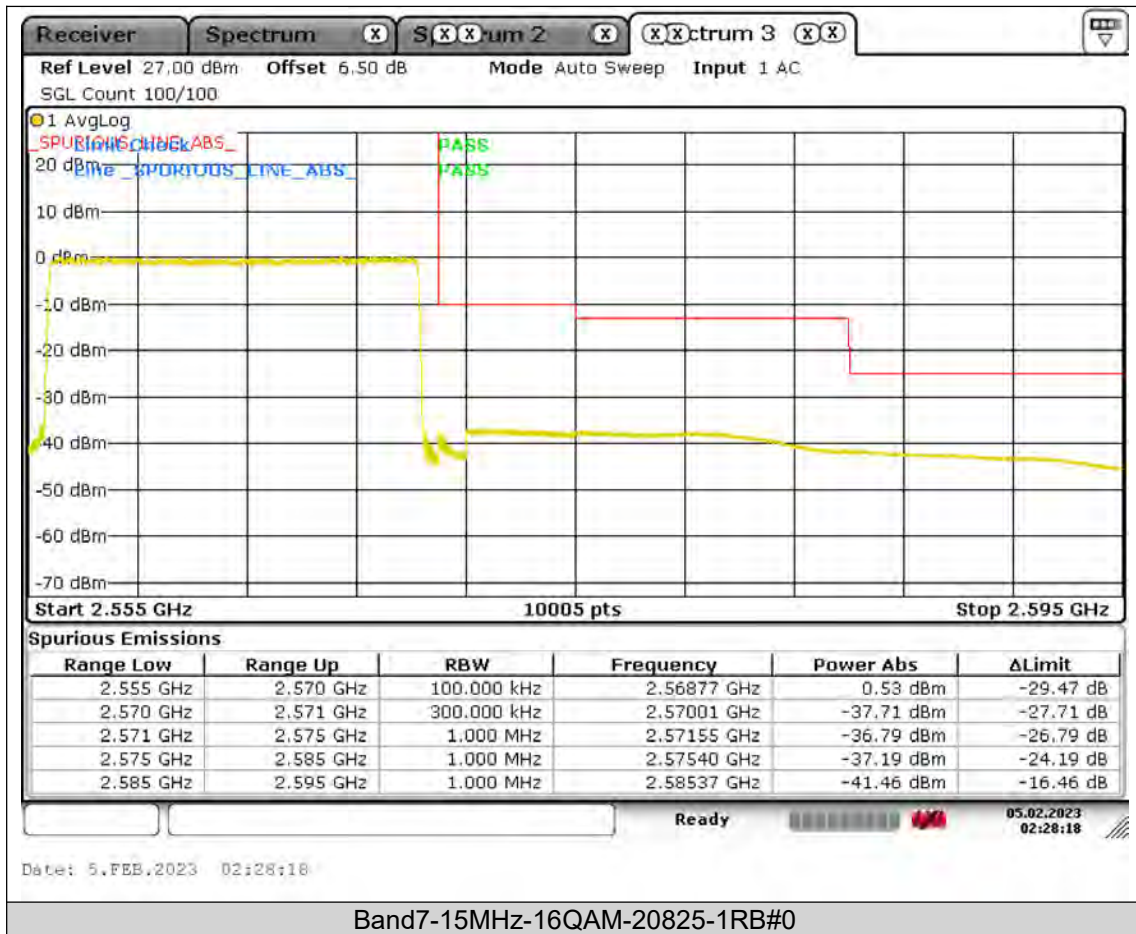

BUREAU
VERITAS

Test Report No.: PSU-QSU2308280414RF03

BUREAU
VERITAS

Test Report No.: PSU-QSU2308280414RF03

BUREAU VERITAS

Test Report No.: PSU-QSU2308280414RF03

BUREAU
VERITAS

Test Report No.: PSU-QSU2308280414RF03