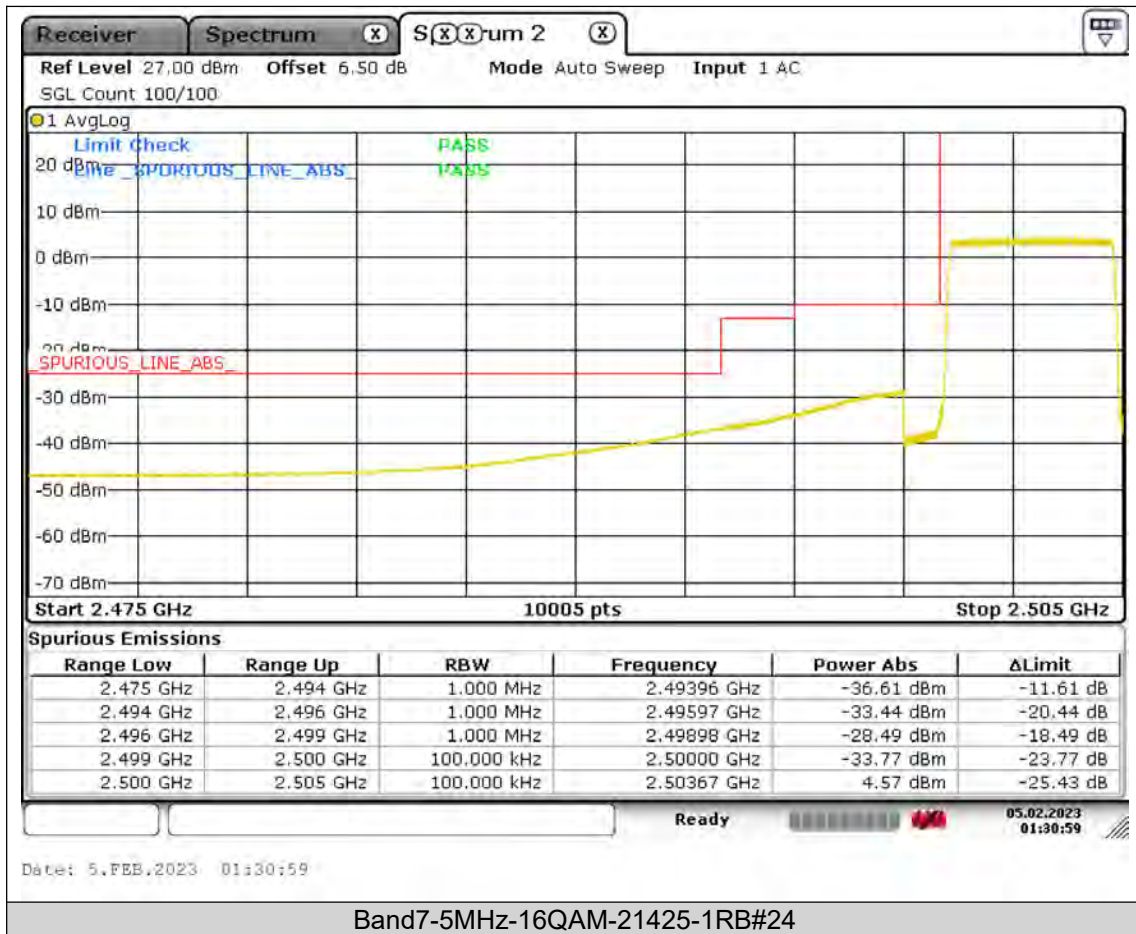

BUREAU
VERITAS

Test Report No.: PSU-QSU2308280414RF03