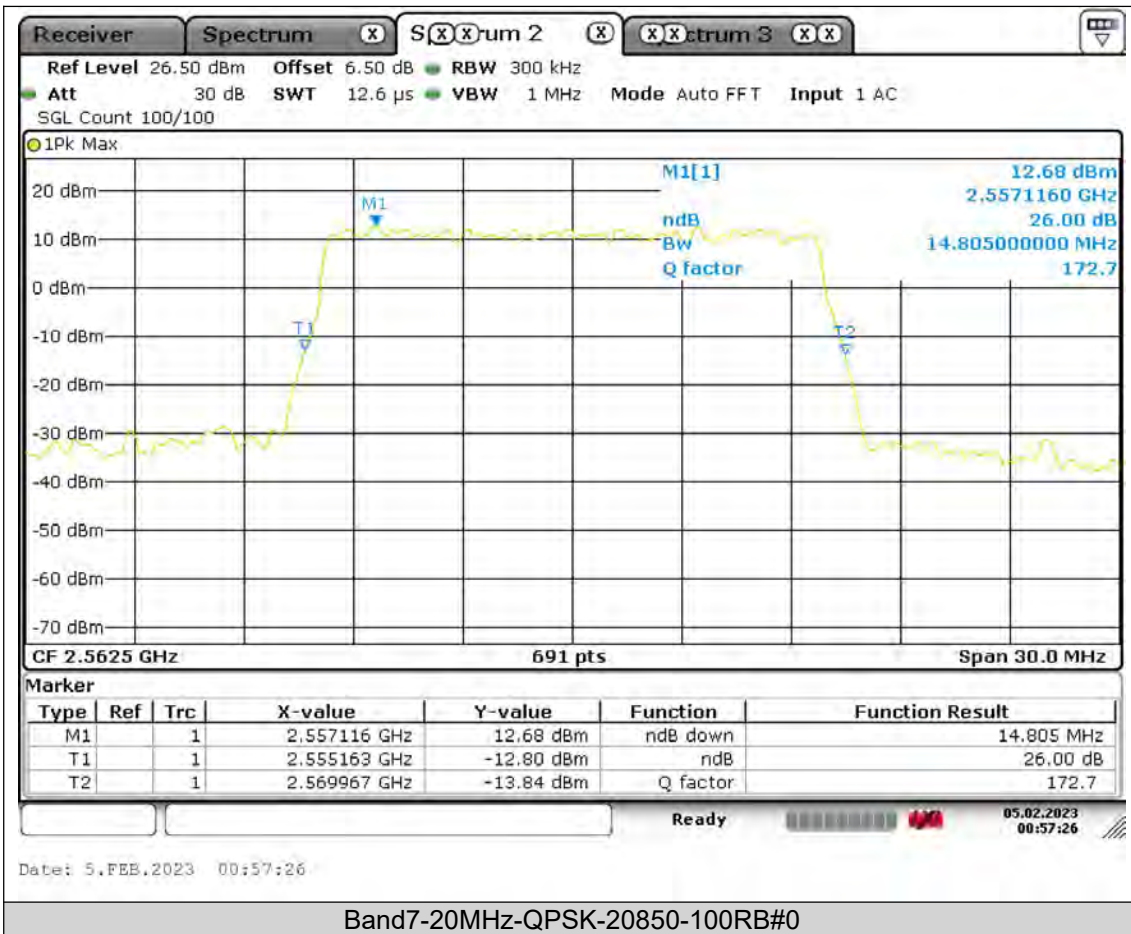

BUREAU VERITAS

Test Report No.: PSU-QSU2308280414RF03