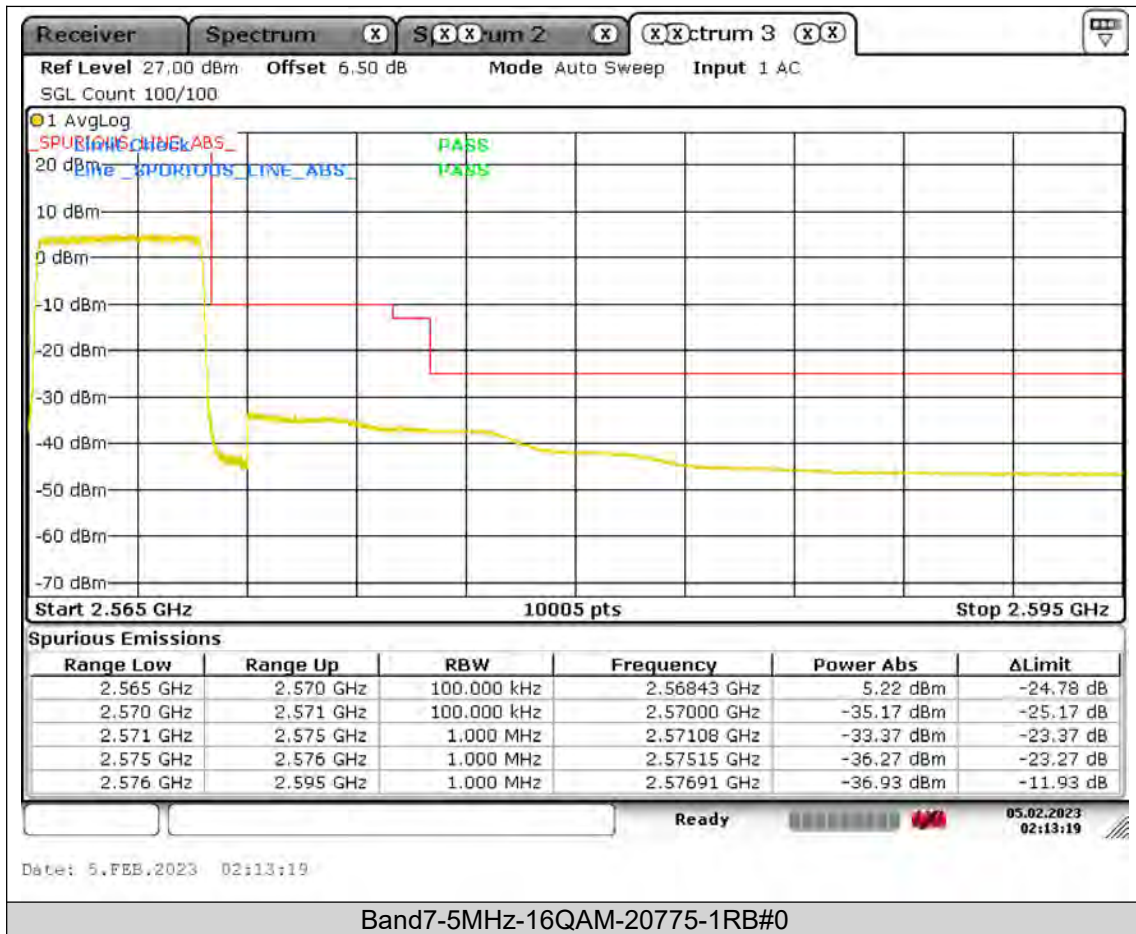

Test Graphs

Test Report No.: PSU-QSU2308280414RF03

BUREAU
VERITAS

Test Report No.: PSU-QSU2308280414RF03

BUREAU VERITAS

Test Report No.: PSU-QSU2308280414RF03

BUREAU VERITAS

Test Report No.: PSU-QSU2308280414RF03