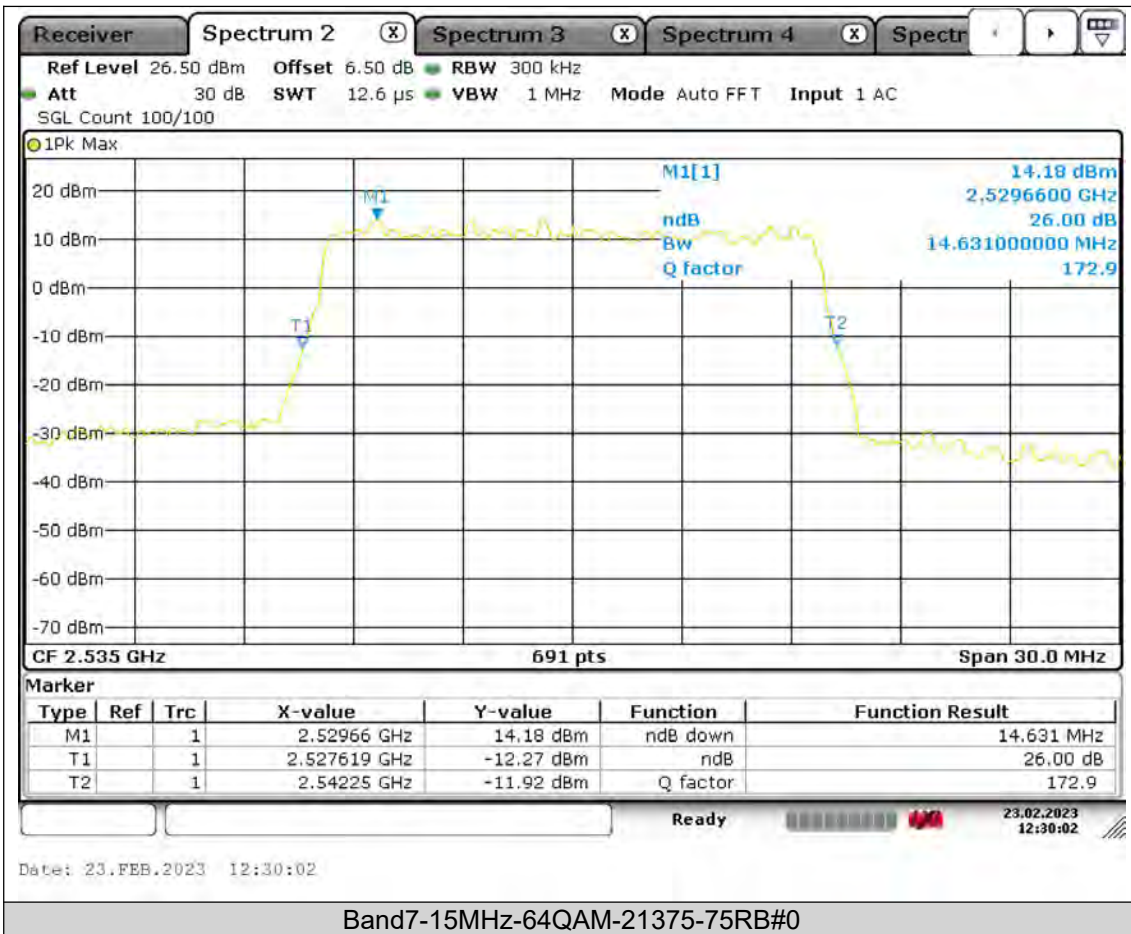

BUREAU VERITAS

Test Report No.: PSU-QSU2308280414RF03

BUREAU
VERITAS

Test Report No.: PSU-QSU2308280414RF03

BUREAU
VERITAS

Test Report No.: PSU-QSU2308280414RF03

BUREAU
VERITAS

Test Report No.: PSU-QSU2308280414RF03