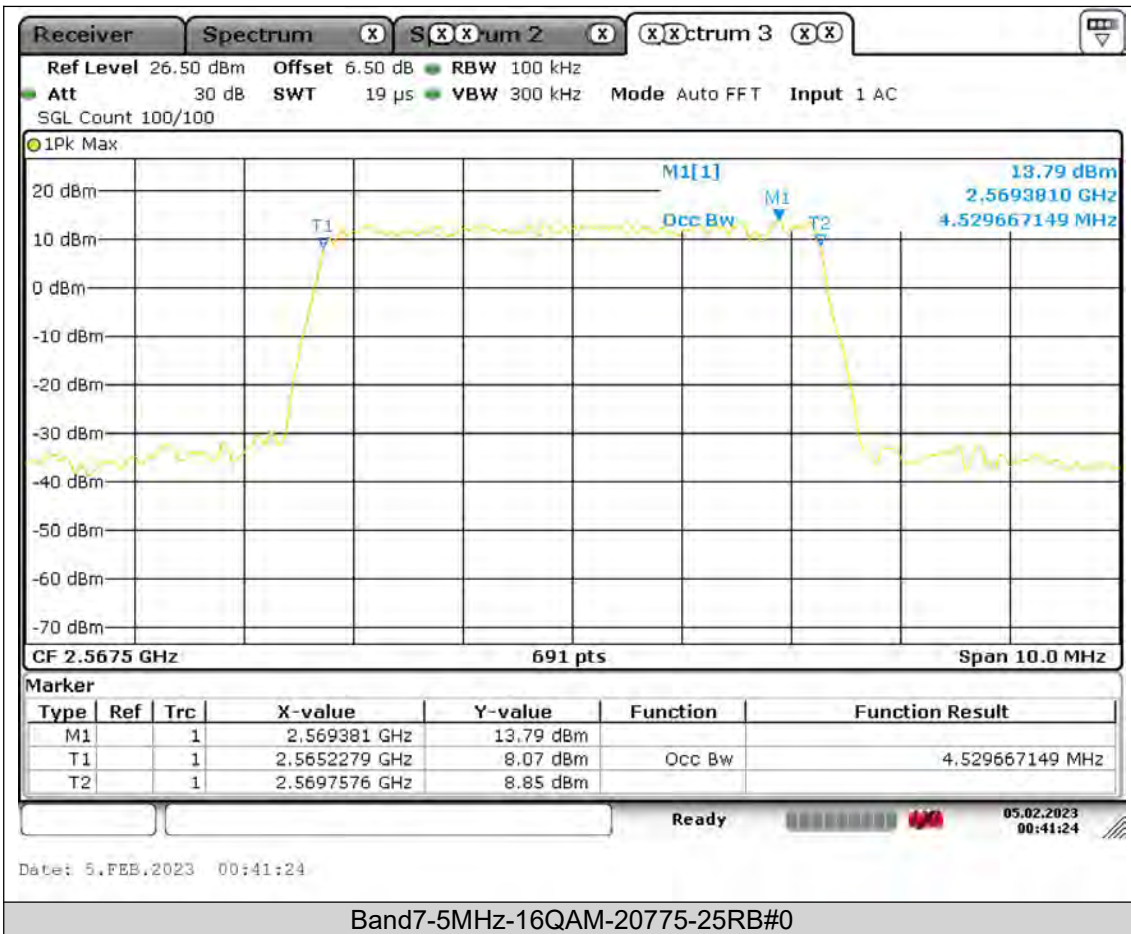

Test Report No.: PSU-QSU2308280414RF03

Test Graphs

Occupied Bandwidth

BUREAU VERITAS

Test Report No.: PSU-QSU2308280414RF03

BUREAU VERITAS

Test Report No.: PSU-QSU2308280414RF03

BUREAU
VERITAS