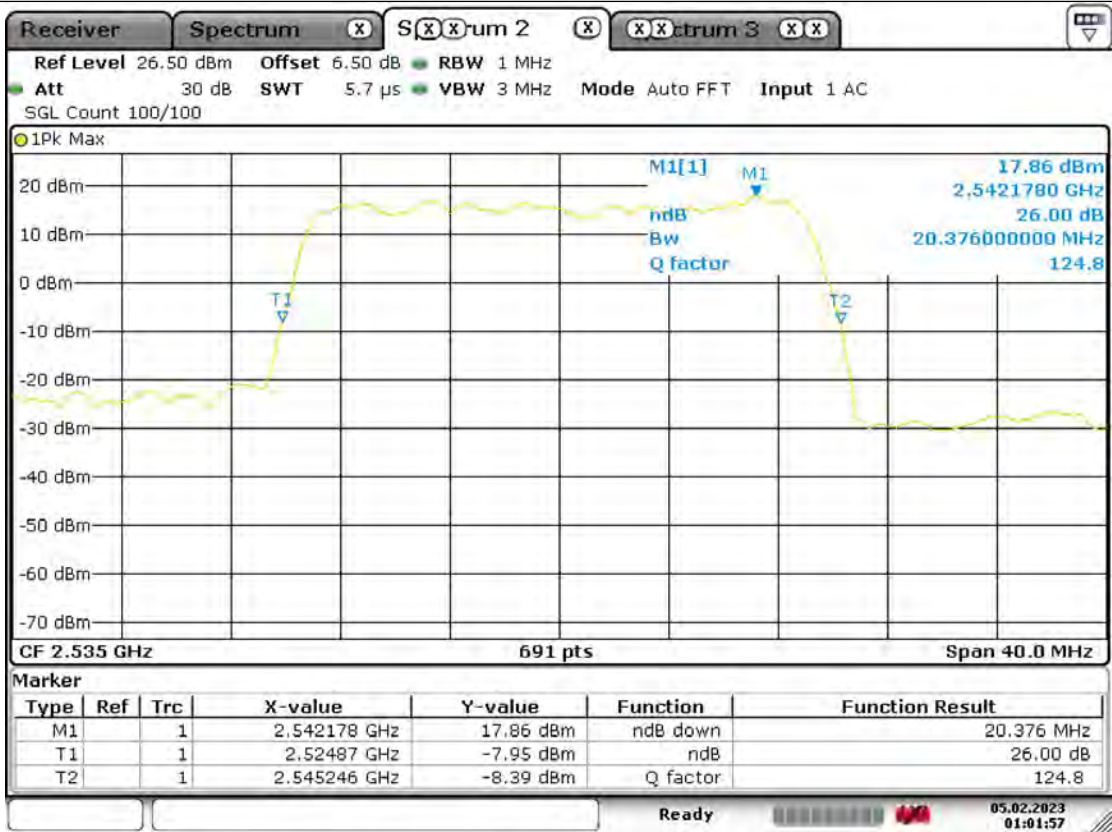

Test Report No.: PSU-QSU2308280414RF03

BUREAU VERITAS

Test Report No.: PSU-QSU2308280414RF03

Date: 5.FEB.2023 01:01:57

Band7-20MHz-QPSK-21350-100RB#0

Date: 5.FEB.2023 01:02:13

Band7-20MHz-16QAM-20850-100RB#0