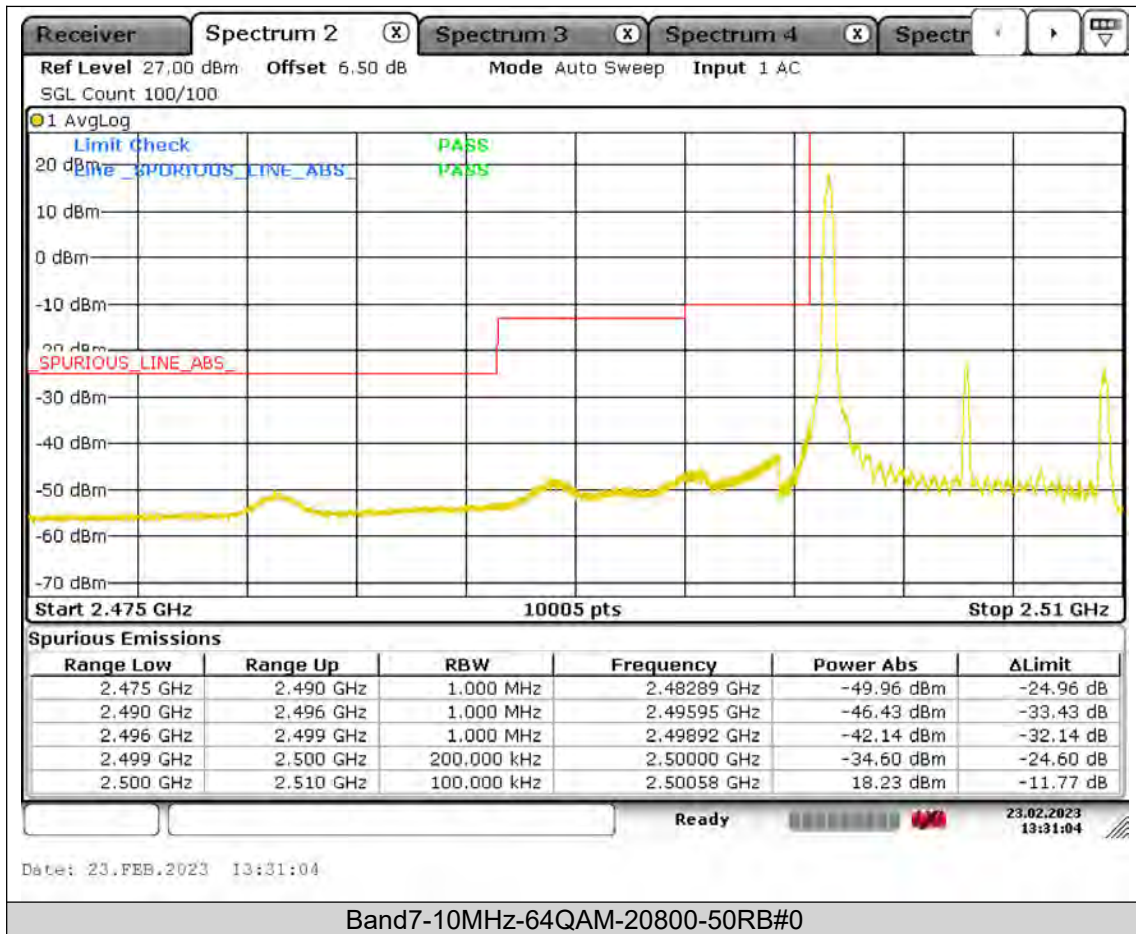

Test Report No.: PSU-QSU2308280414RF03

Test Report No.: PSU-QSU2308280414RF03

Test Report No.: PSU-QSU2308280414RF03

BUREAU
VERITAS

Test Report No.: PSU-QSU2308280414RF03

BUREAU
VERITAS

Test Report No.: PSU-QSU2308280414RF03