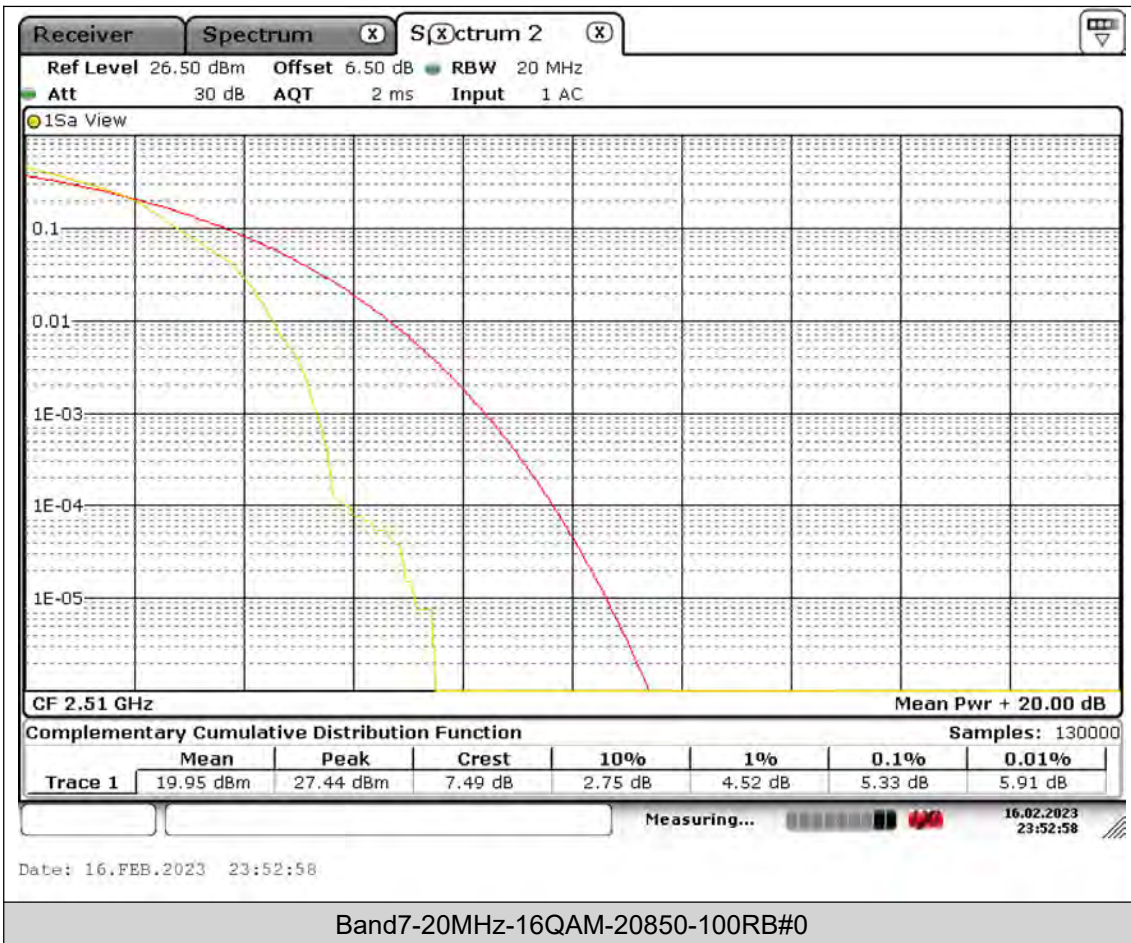

BUREAU VERITAS

Test Report No.: PSU-QSU2308280414RF03