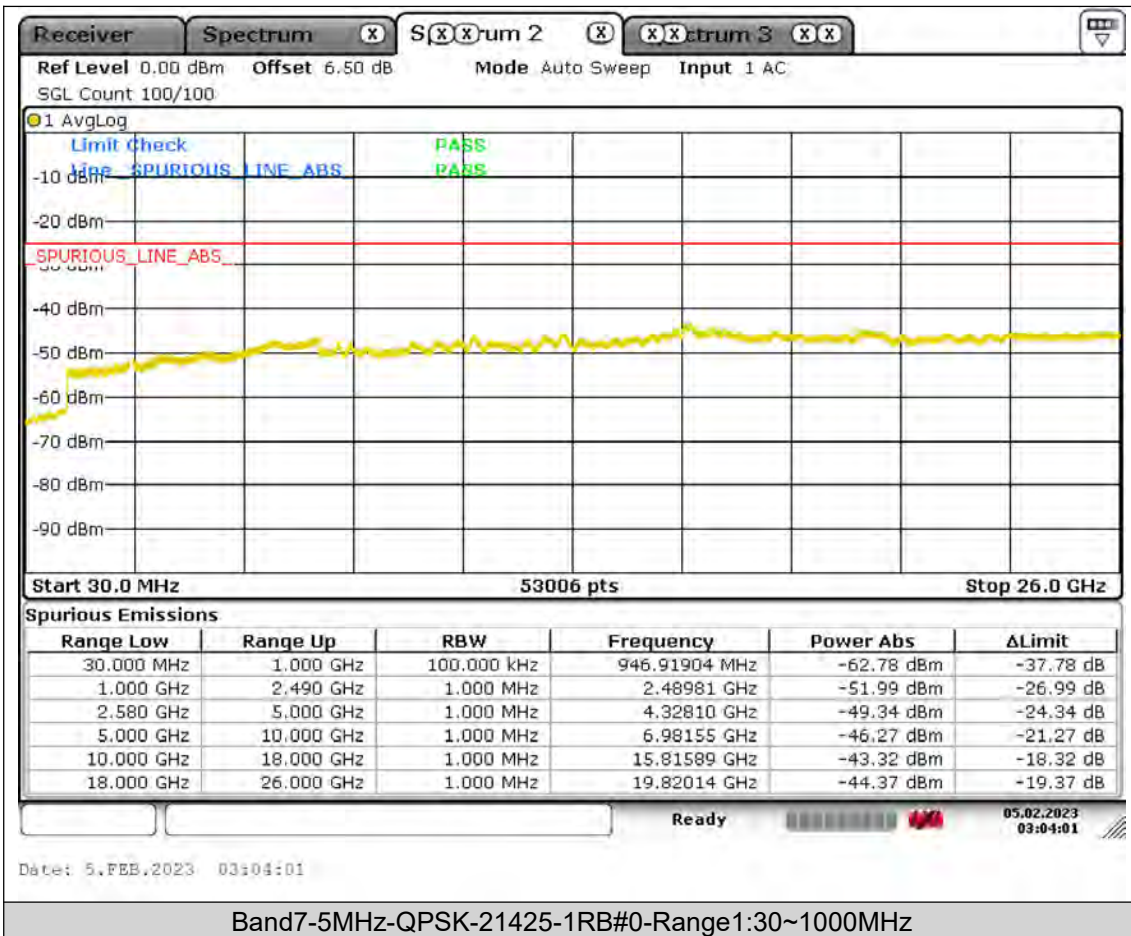

Test Report No.: PSU-QSU2308280414RF03

Test Graphs

BUREAU
VERITAS

Test Report No.: PSU-QSU2308280414RF03

BUREAU
VERITAS

Test Report No.: PSU-QSU2308280414RF03

BUREAU
VERITAS

Test Report No.: PSU-QSU2308280414RF03