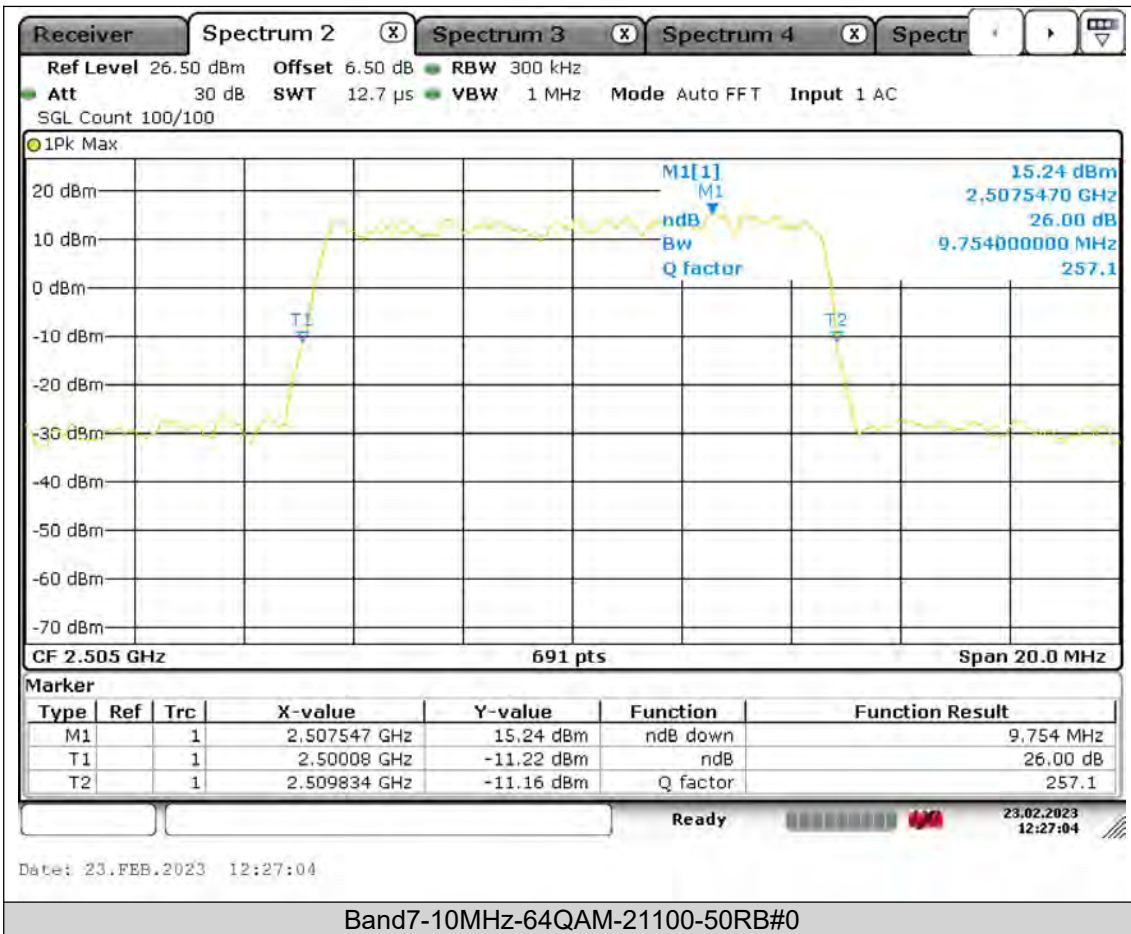

BUREAU
VERITAS

Test Report No.: PSU-QSU2308280414RF03