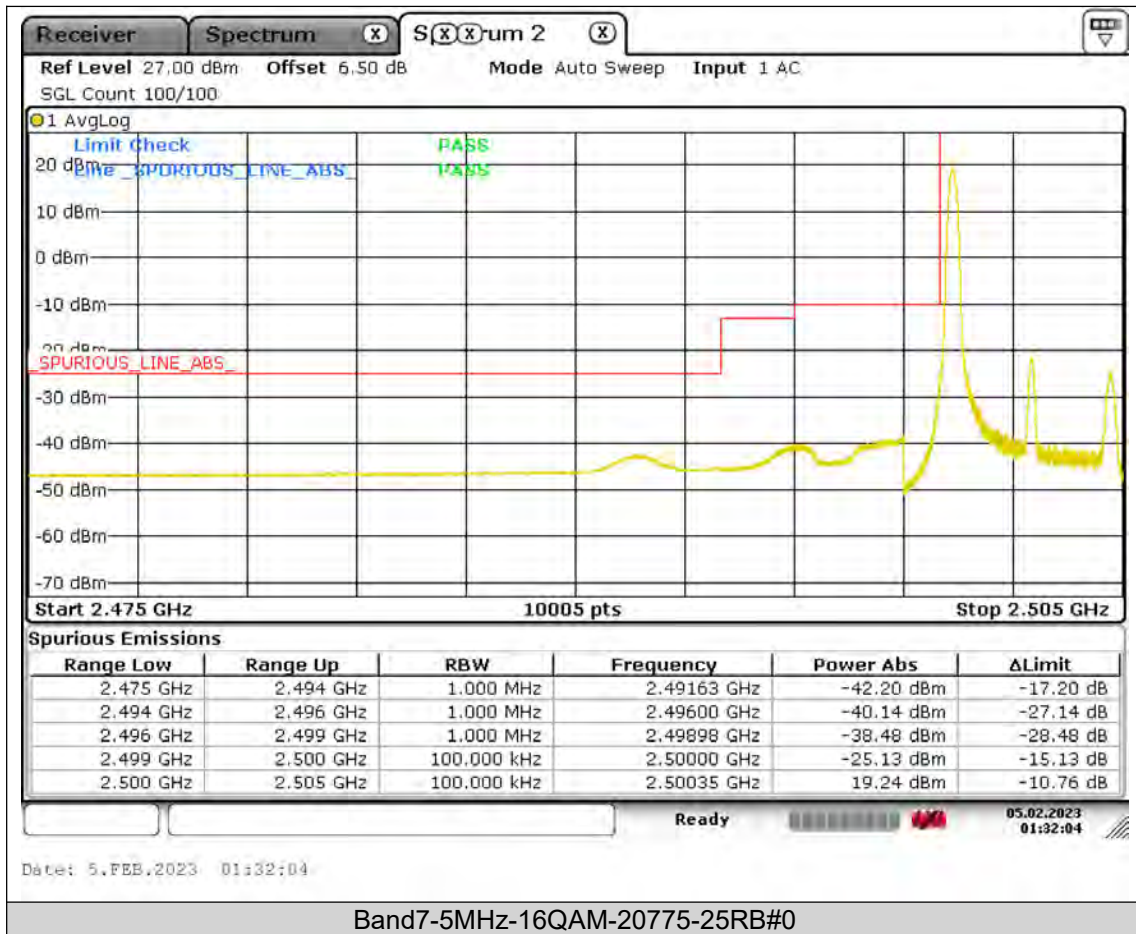

BUREAU
VERITAS

Test Report No.: PSU-QSU2308280414RF03