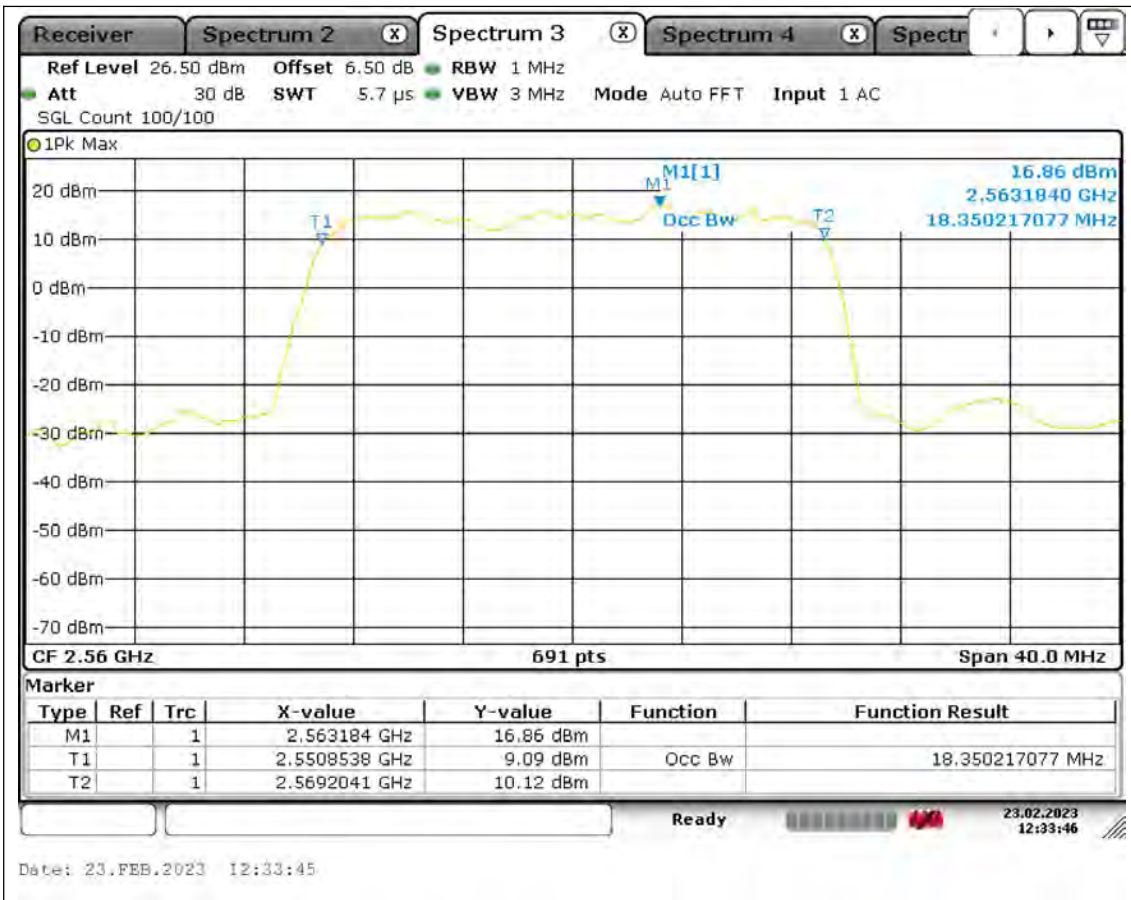

Test Report No.: PSU-QSU2308280414RF03

26dB Bandwidth

Band7-5MHz-QPSK-20775-25RB#0

BUREAU
VERITAS

Test Report No.: PSU-QSU2308280414RF03

BUREAU VERITAS

Test Report No.: PSU-QSU2308280414RF03

BUREAU VERITAS