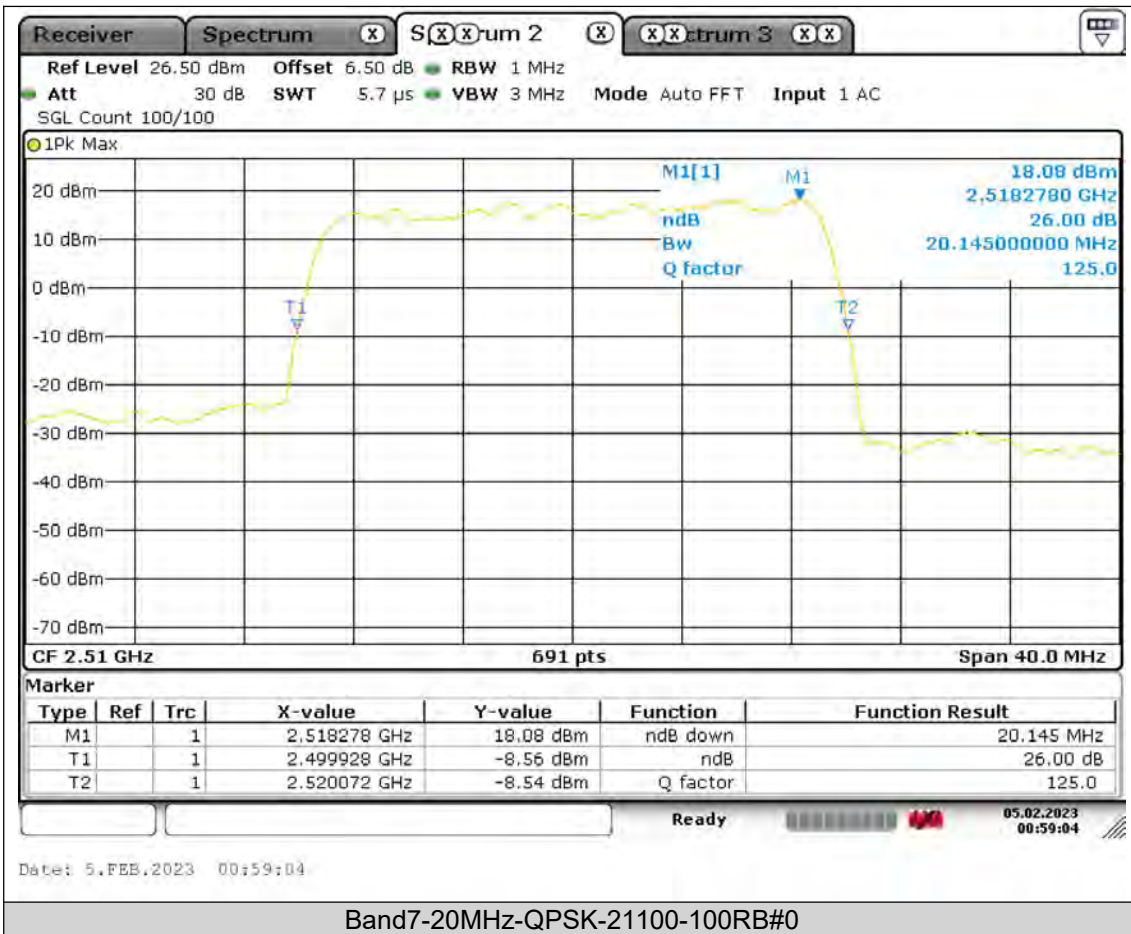

Test Report No.: PSU-QSU2308280414RF03

BUREAU VERITAS

Test Report No.: PSU-QSU2308280414RF03

Date: 5.FEB.2023 01:01:57

Band7-20MHz-QPSK-21350-100RB#0

Date: 5.FEB.2023 01:02:13

Band7-20MHz-16QAM-20850-100RB#0