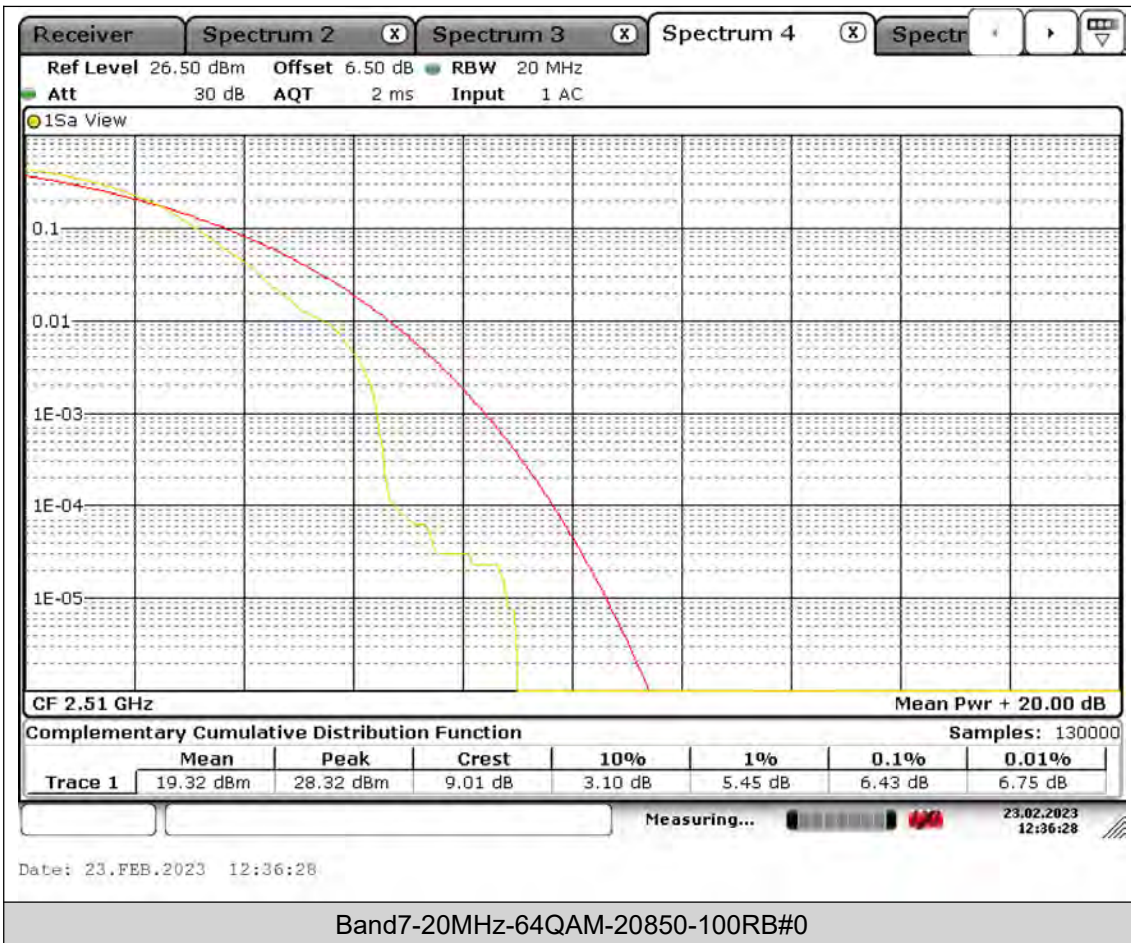

BUREAU VERITAS

Test Report No.: PSU-QSU2308280414RF03