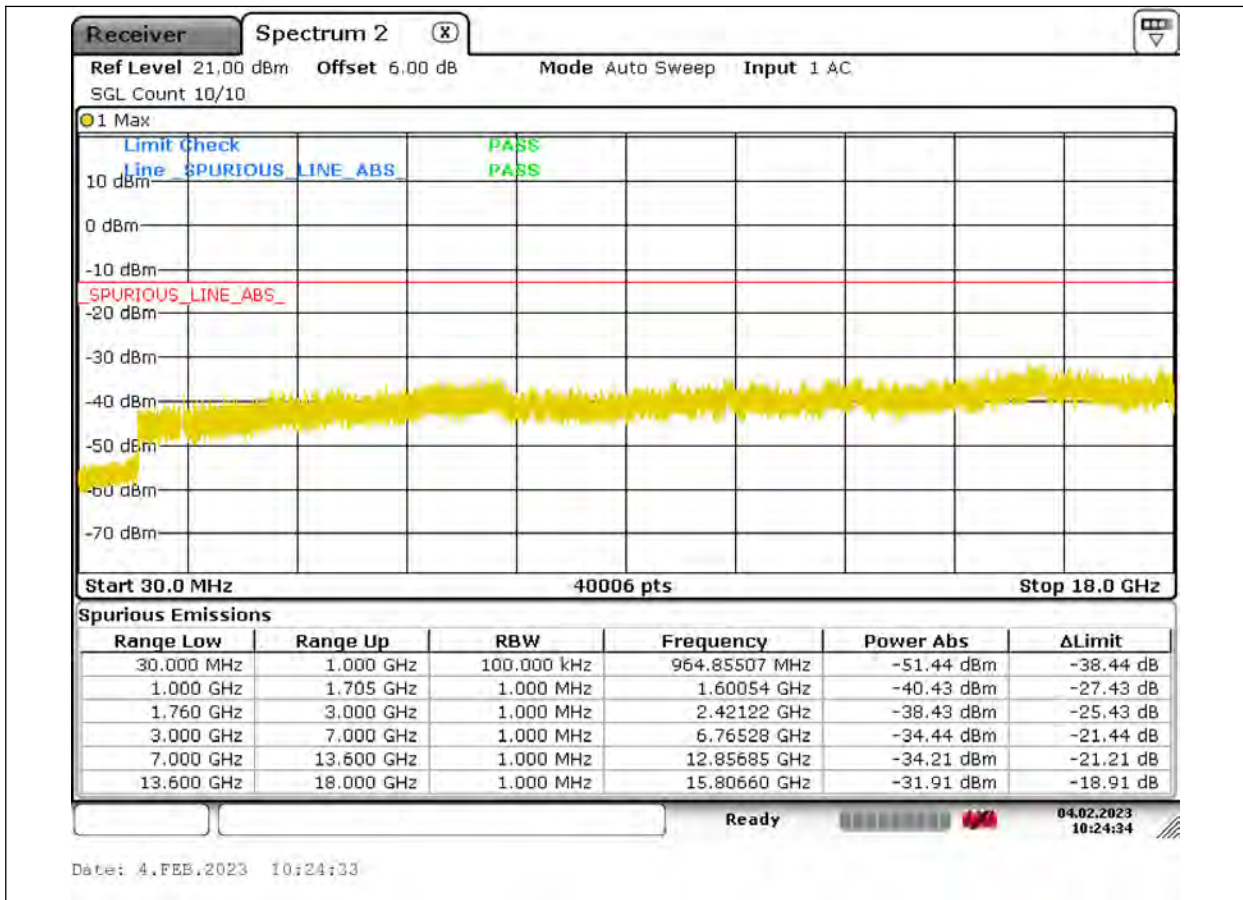

BUREAU
VERITAS

Test Report No.: PSU-QSU2308280414RF03

FREQUENCY STABILITY

Test Result

Voltage							
Band	Channel	Voltage (Vdc)	Temperature (°C)	Deviation (Hz)	Deviation (ppm)	Limit (ppm)	Verdict
Band4	1312	VL	NT	9.79	0.005717	±2.5	PASS
Band4	1312	VN	NT	9.96	0.005816	±2.5	PASS
Band4	1312	VH	NT	-1.31	-0.000765	±2.5	PASS
Band4	1413	VL	NT	-3.53	-0.002020	±2.5	PASS
Band4	1413	VN	NT	-5.9	-0.003376	±2.5	PASS
Band4	1413	VH	NT	-2.52	-0.001442	±2.5	PASS
Band4	1513	VL	NT	-9.78	-0.005486	±2.5	PASS
Band4	1513	VN	NT	3	0.001683	±2.5	PASS
Band4	1513	VH	NT	-6.12	-0.003433	±2.5	PASS