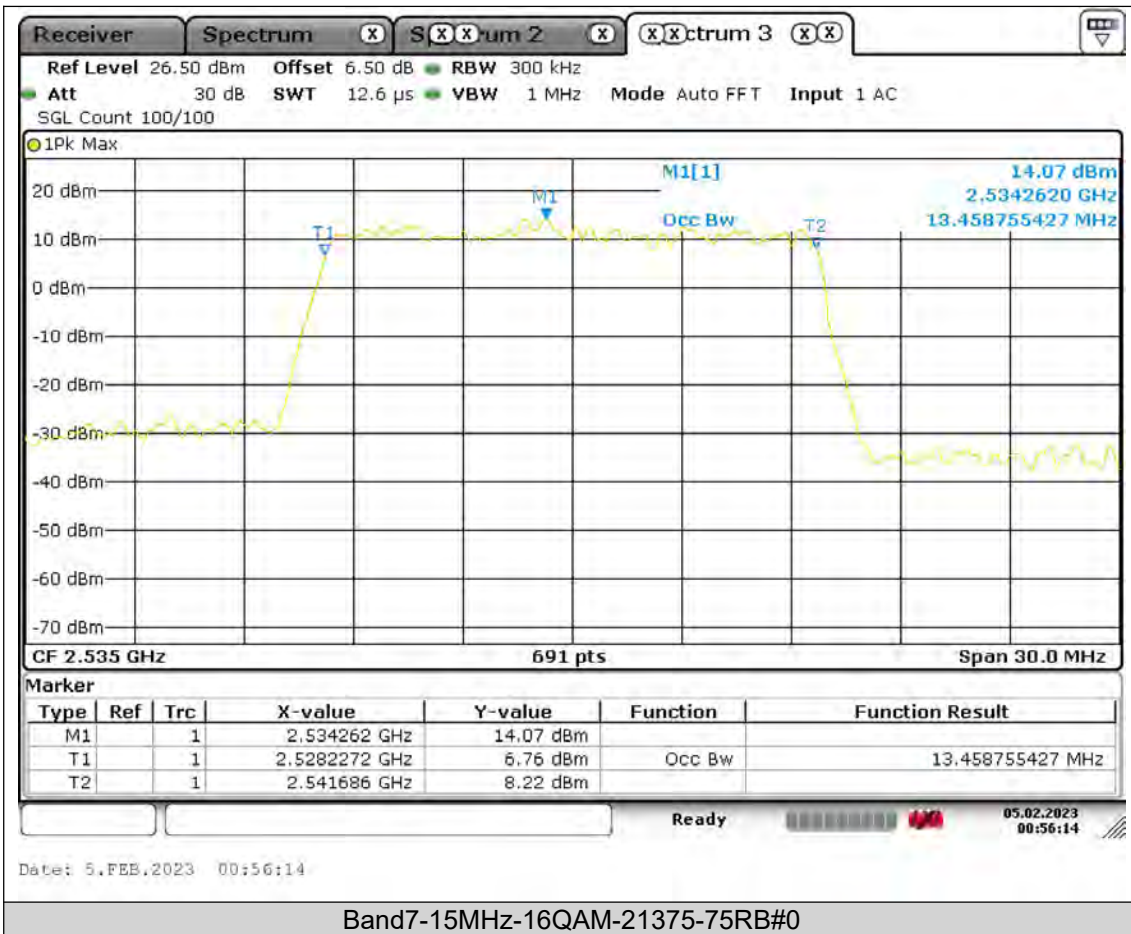

BUREAU
VERITAS

Test Report No.: PSU-QSU2308280414RF03