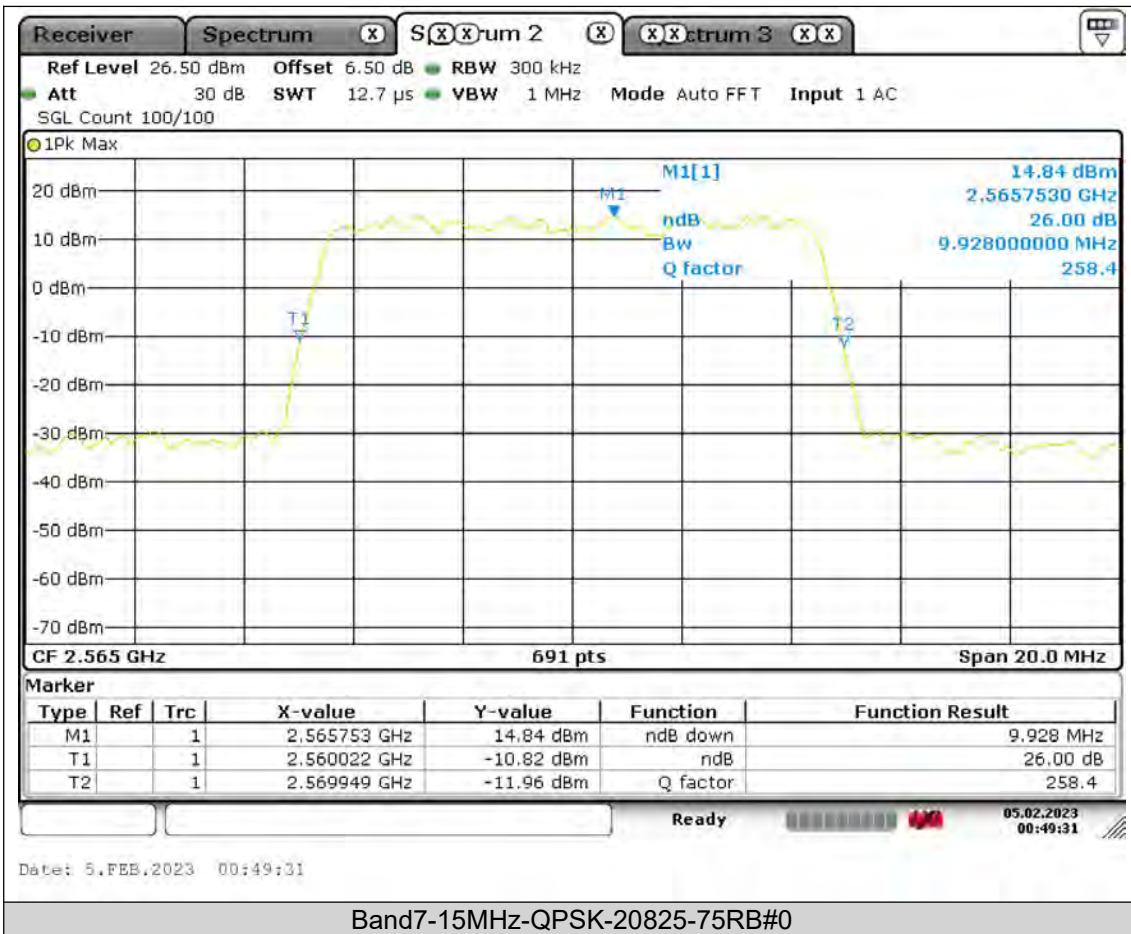

BUREAU VERITAS

Test Report No.: PSU-QSU2308280414RF03