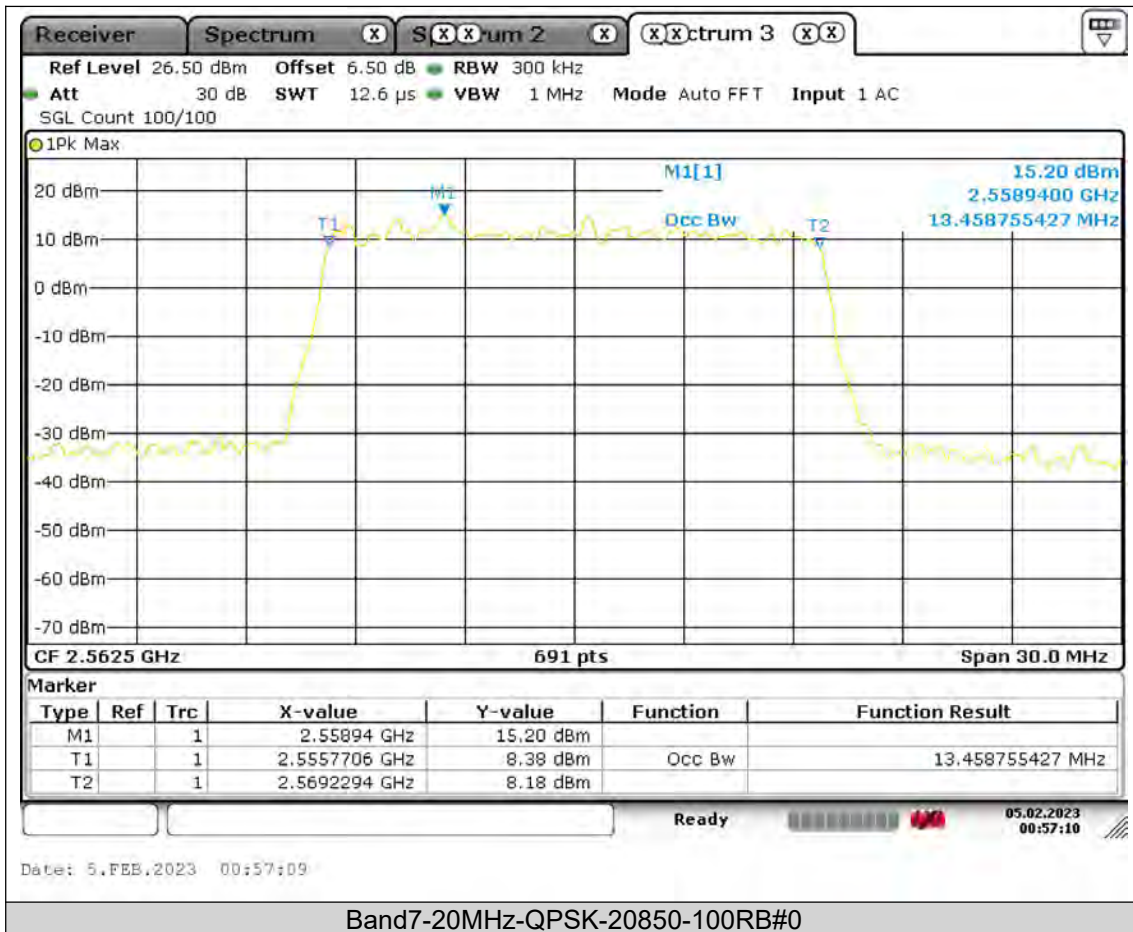

Test Report No.: PSU-QSU2308280414RF03

BUREAU
VERITAS

Test Report No.: PSU-QSU2308280414RF03

BUREAU VERITAS

Test Report No.: PSU-QSU2308280414RF03

BUREAU VERITAS

Test Report No.: PSU-QSU2308280414RF03

BUREAU VERITAS