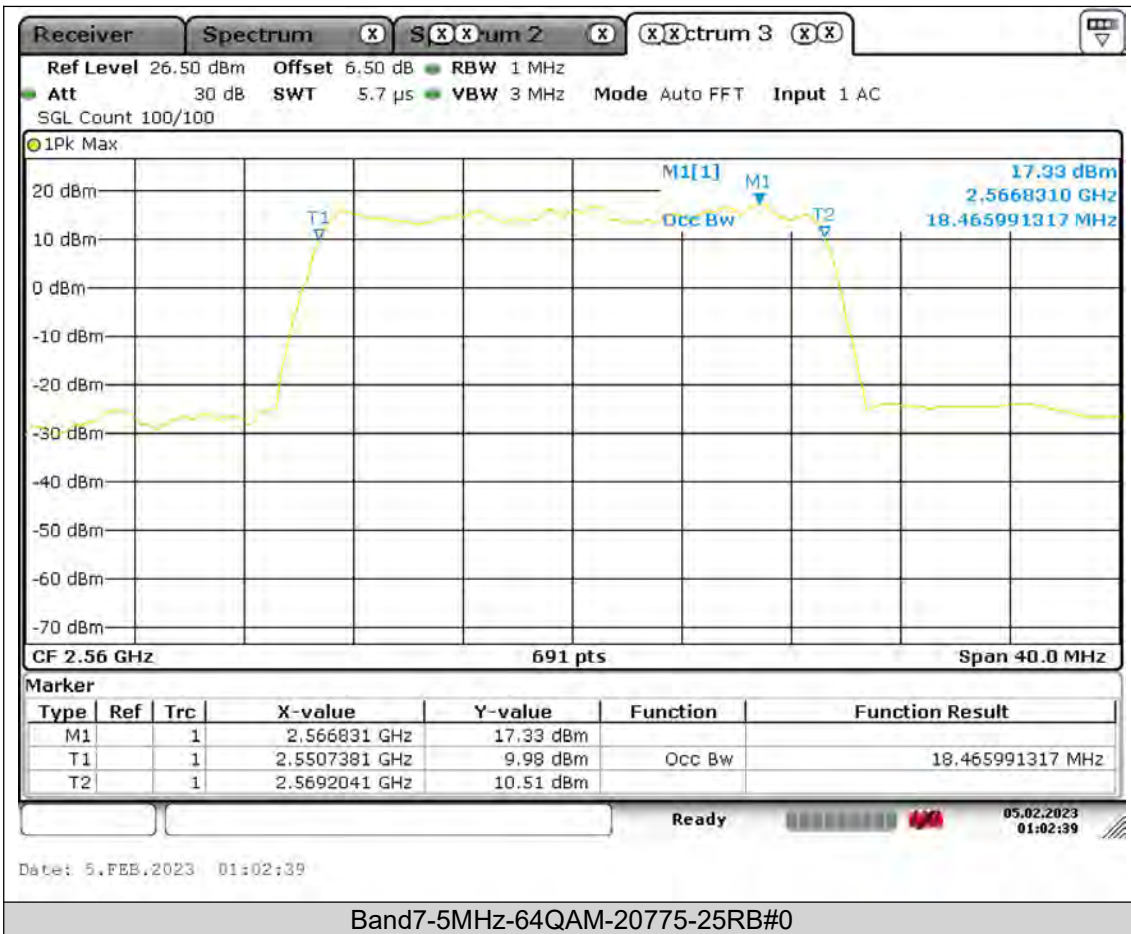

BUREAU VERITAS

Test Report No.: PSU-QSU2308280414RF03