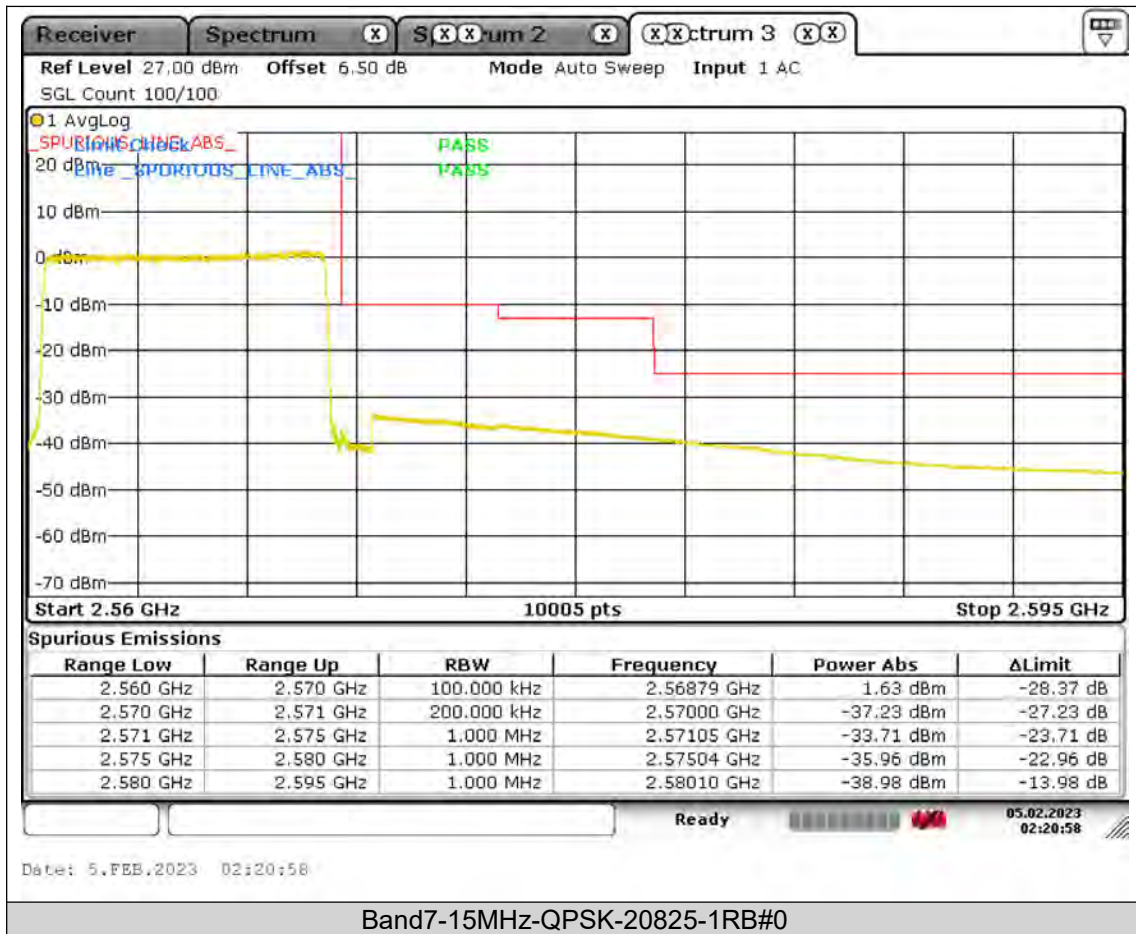

BUREAU VERITAS

Test Report No.: PSU-QSU2308280414RF03