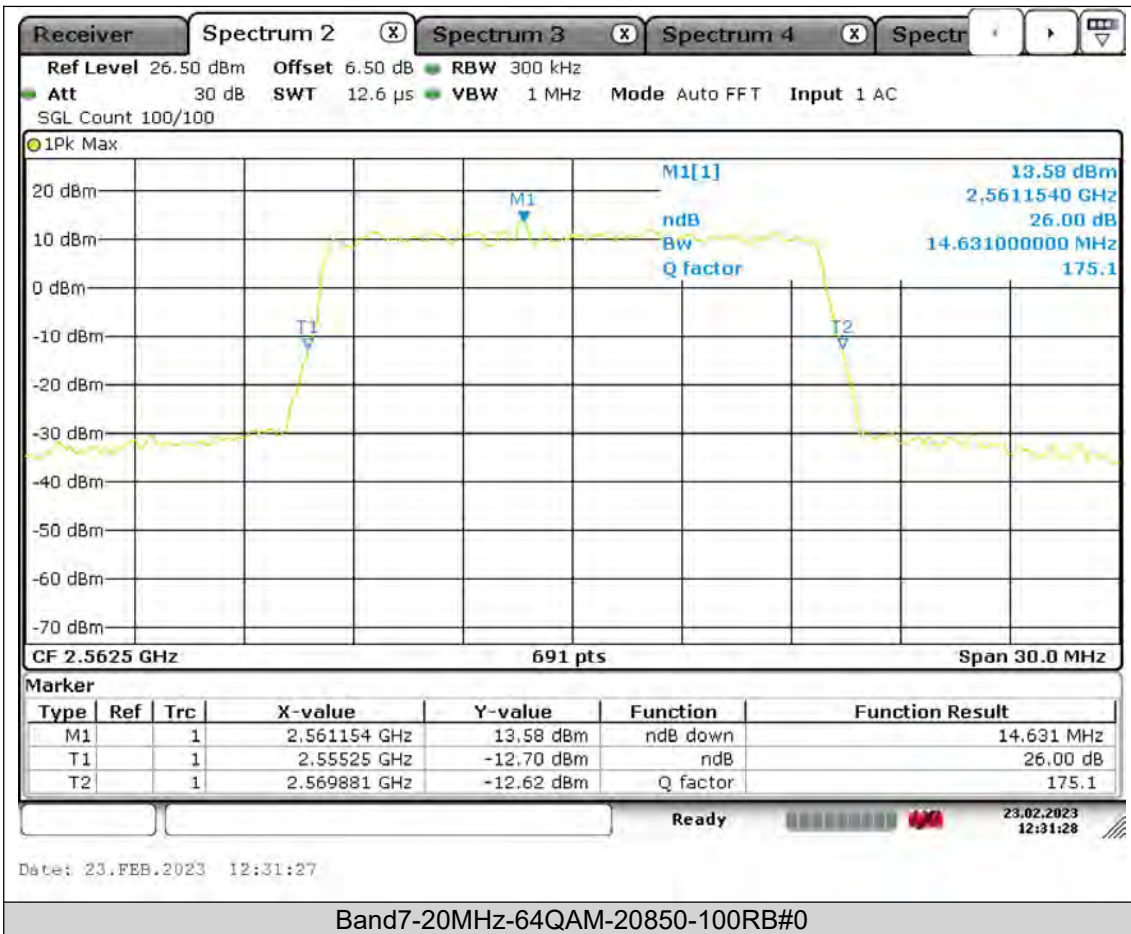

BUREAU
VERITAS

Test Report No.: PSU-QSU2308280414RF03