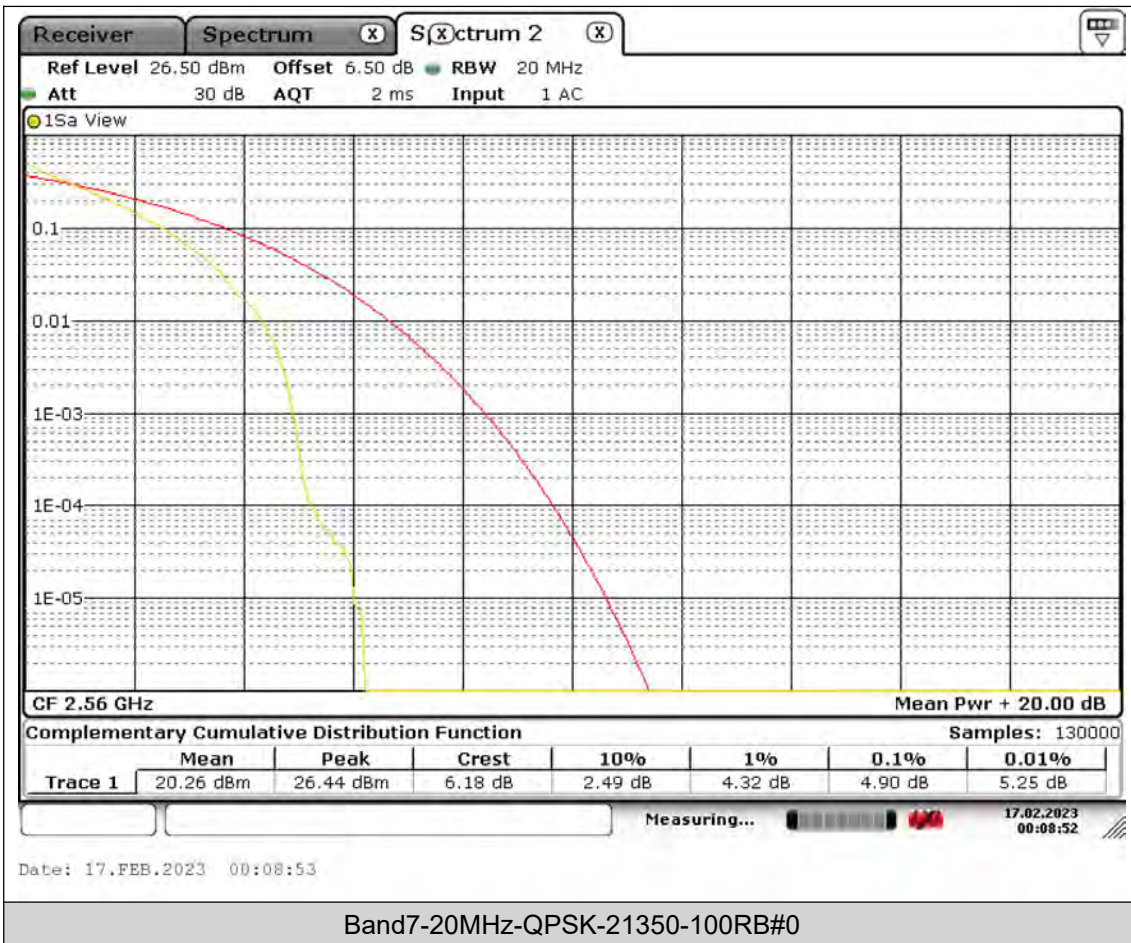

BUREAU VERITAS

Test Report No.: PSU-QSU2308280414RF03