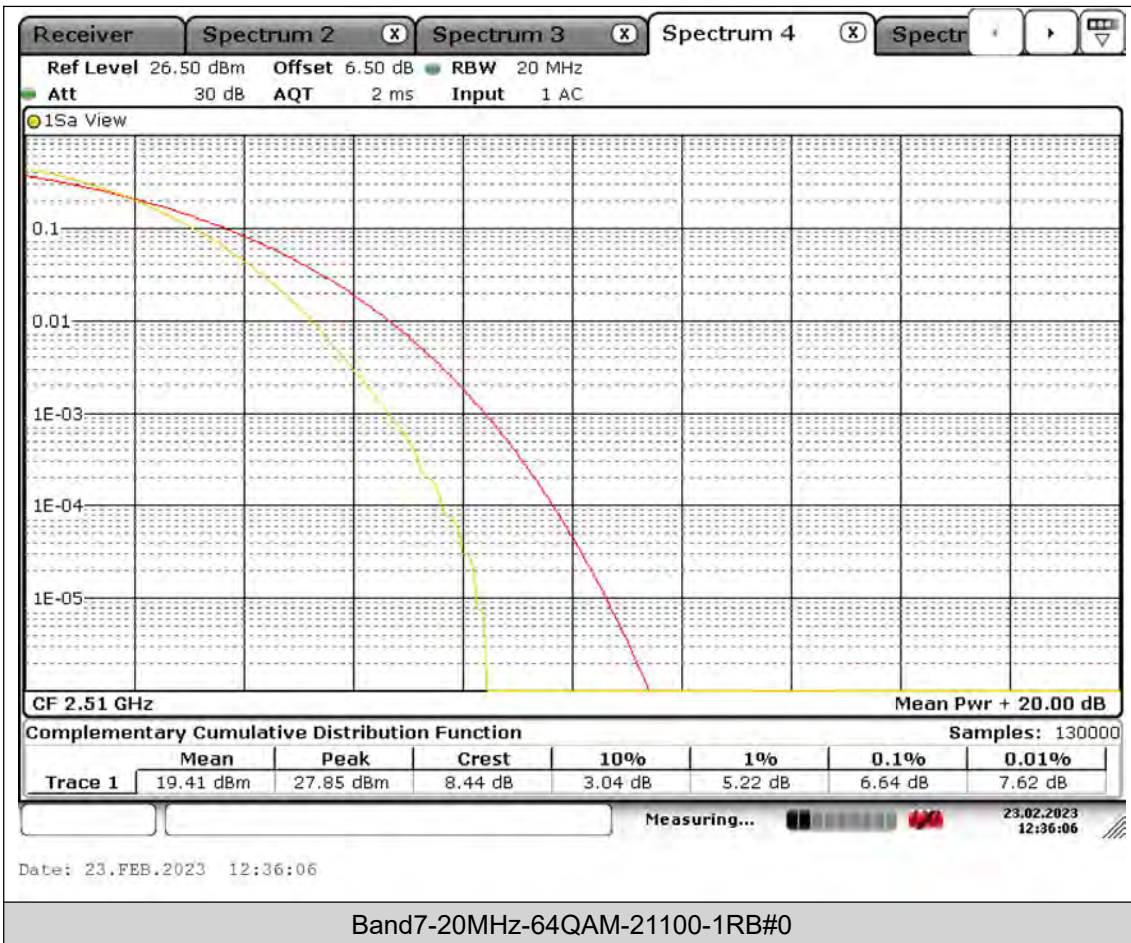

BUREAU VERITAS

Test Report No.: PSU-QSU2308280414RF03