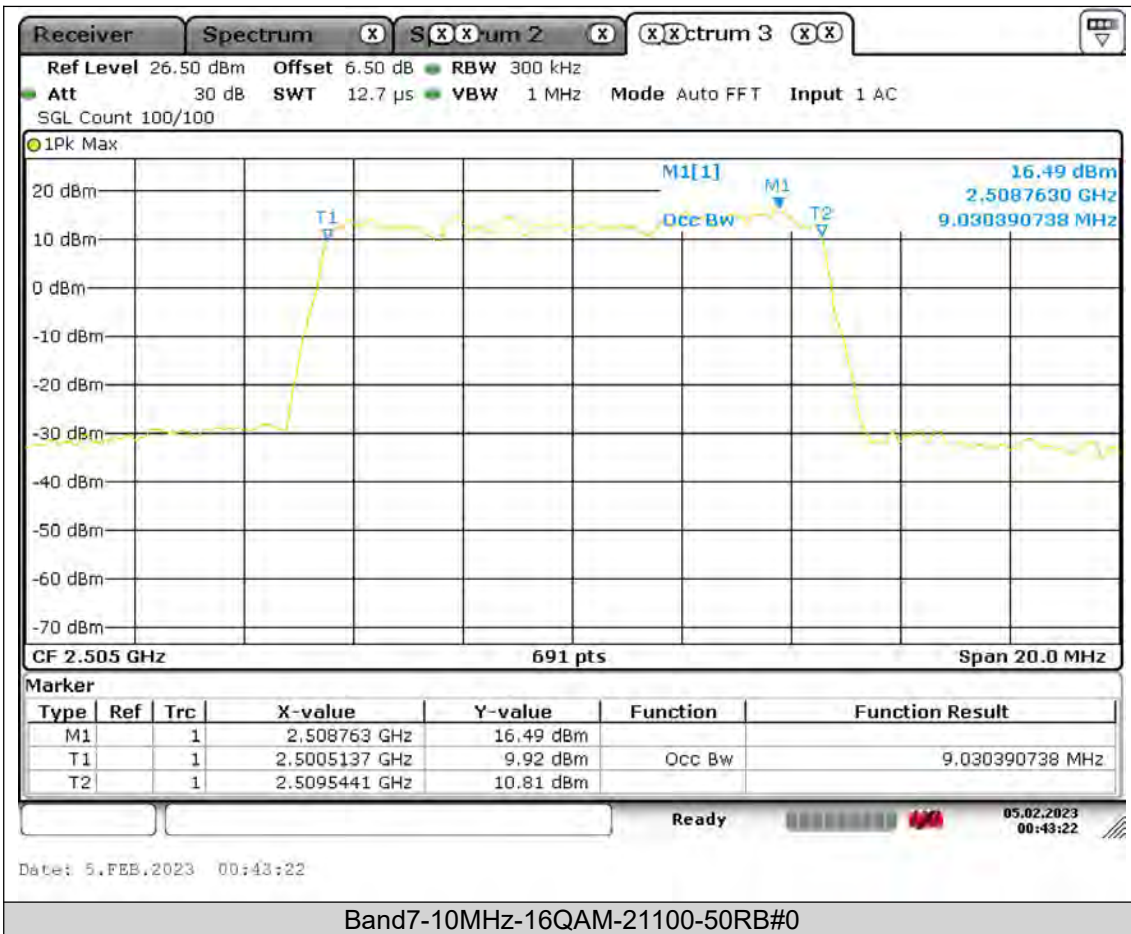

Test Report No.: PSU-QSU2308280414RF03

BUREAU
VERITAS

Test Report No.: PSU-QSU2308280414RF03

BUREAU VERITAS

Test Report No.: PSU-QSU2308280414RF03

BUREAU
VERITAS

Test Report No.: PSU-QSU2308280414RF03

BUREAU VERITAS