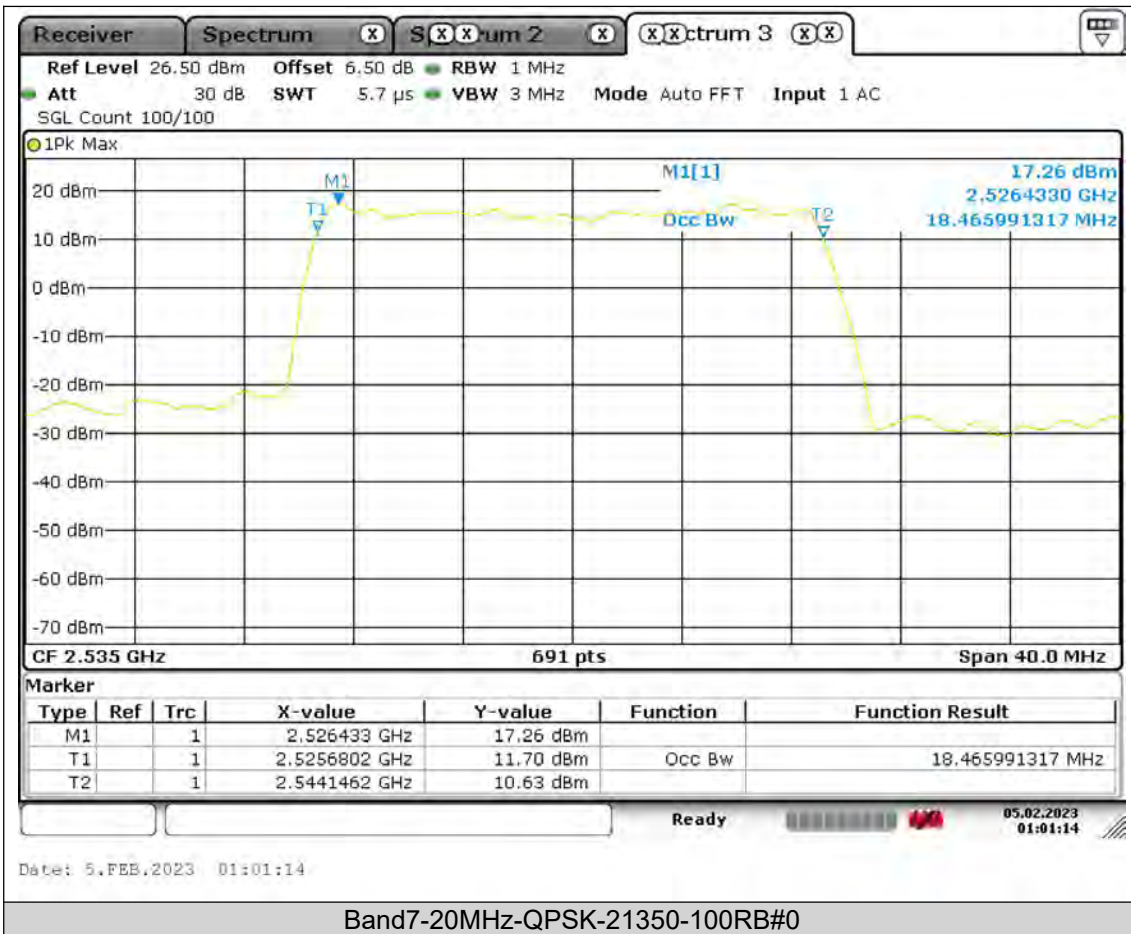

BUREAU VERITAS

Test Report No.: PSU-QSU2308280414RF03