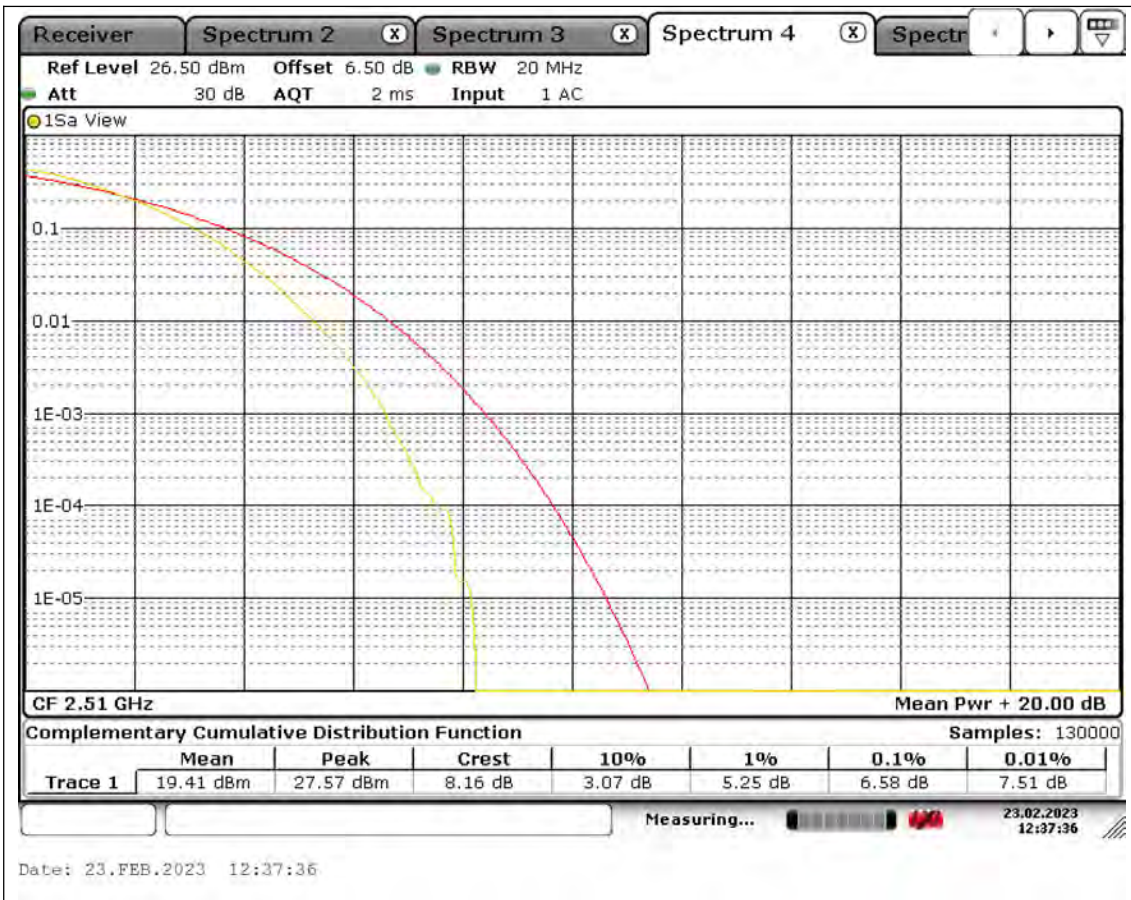

BUREAU VERITAS

Test Report No.: PSU-QSU2308280414RF03

BUREAU VERITAS

Test Report No.: PSU-QSU2308280414RF03

Test Report No.: PSU-QSU2308280414RF03

26DB BANDWIDTH AND OCCUPIED BANDWIDTH

Test Result

Band	Bandwidth	Modulation	Channel	RB Configuration	Occupied Bandwidth (MHz)	26dB Bandwidth (MHz)	Verdict
Band7	5MHz	QPSK	20775	25RB#0	4.501	4.935	PASS
Band7	5MHz	QPSK	21100	25RB#0	4.486	4.920	PASS
Band7	5MHz	QPSK	21425	25RB#0	4.530	4.935	PASS
Band7	5MHz	16QAM	20775	25RB#0	4.501	4.964	PASS
Band7	5MHz	16QAM	21100	25RB#0	4.486	4.906	PASS
Band7	5MHz	16QAM	21425	25RB#0	4.486	4.877	PASS
Band7	10MHz	QPSK	20800	50RB#0	9.088	10.014	PASS
Band7	10MHz	QPSK	21100	50RB#0	9.088	10.072	PASS
Band7	10MHz	QPSK	21400	50RB#0	8.973	9.812	PASS
Band7	10MHz	16QAM	20800	50RB#0	9.030	9.754	PASS
Band7	10MHz	16QAM	21100	50RB#0	8.973	9.841	PASS
Band7	10MHz	16QAM	21400	50RB#0	9.001	9.928	PASS
Band7	15MHz	QPSK	20825	75RB#0	13.502	14.414	PASS
Band7	15MHz	QPSK	21100	75RB#0	13.415	14.457	PASS
Band7	15MHz	QPSK	21375	75RB#0	13.502	14.935	PASS
Band7	15MHz	16QAM	20825	75RB#0	13.459	14.414	PASS
Band7	15MHz	16QAM	21100	75RB#0	13.459	14.674	PASS
Band7	15MHz	16QAM	21375	75RB#0	13.459	14.805	PASS
Band7	20MHz	QPSK	20850	100RB#0	18.292	20.145	PASS
Band7	20MHz	QPSK	21100	100RB#0	18.466	20.376	PASS
Band7	20MHz	QPSK	21350	100RB#0	18.524	20.26	PASS
Band7	20MHz	16QAM	20850	100RB#0	18.466	20.145	PASS
Band7	20MHz	16QAM	21100	100RB#0	18.408	20.492	PASS
Band7	20MHz	16QAM	21350	100RB#0	18.466	20.029	PASS
Band7	5MHz	64QAM	20775	25RB#0	4.486	4.891	PASS
Band7	5MHz	64QAM	21100	25RB#0	4.515	4.920	PASS
Band7	5MHz	64QAM	21425	25RB#0	4.486	4.978	PASS
Band7	10MHz	64QAM	20800	50RB#0	9.088	9.754	PASS
Band7	10MHz	64QAM	21100	50RB#0	9.117	9.725	PASS
Band7	10MHz	64QAM	21400	50RB#0	9.030	10.043	PASS
Band7	15MHz	64QAM	20825	75RB#0	13.372	14.327	PASS
Band7	15MHz	64QAM	21100	75RB#0	13.502	14.631	PASS
Band7	15MHz	64QAM	21375	75RB#0	13.459	14.631	PASS
Band7	20MHz	64QAM	20850	100RB#0	18.292	20.260	PASS
Band7	20MHz	64QAM	21100	100RB#0	18.408	20.260	PASS
Band7	20MHz	64QAM	21350	100RB#0	18.350	20.550	PASS