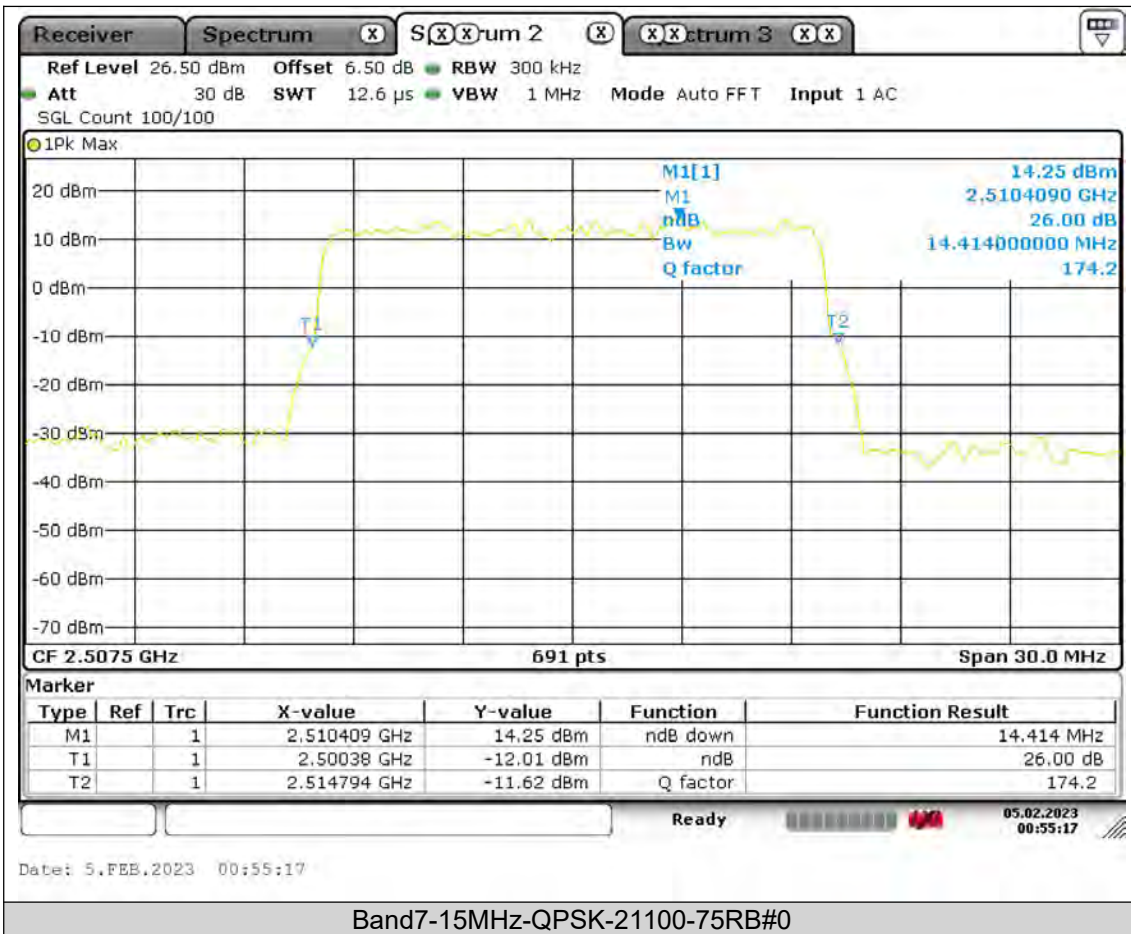

Test Report No.: PSU-QSU2308280414RF03

BUREAU VERITAS

Test Report No.: PSU-QSU2308280414RF03

BUREAU VERITAS

Test Report No.: PSU-QSU2308280414RF03

BUREAU
VERITAS

Test Report No.: PSU-QSU2308280414RF03

BUREAU
VERITAS