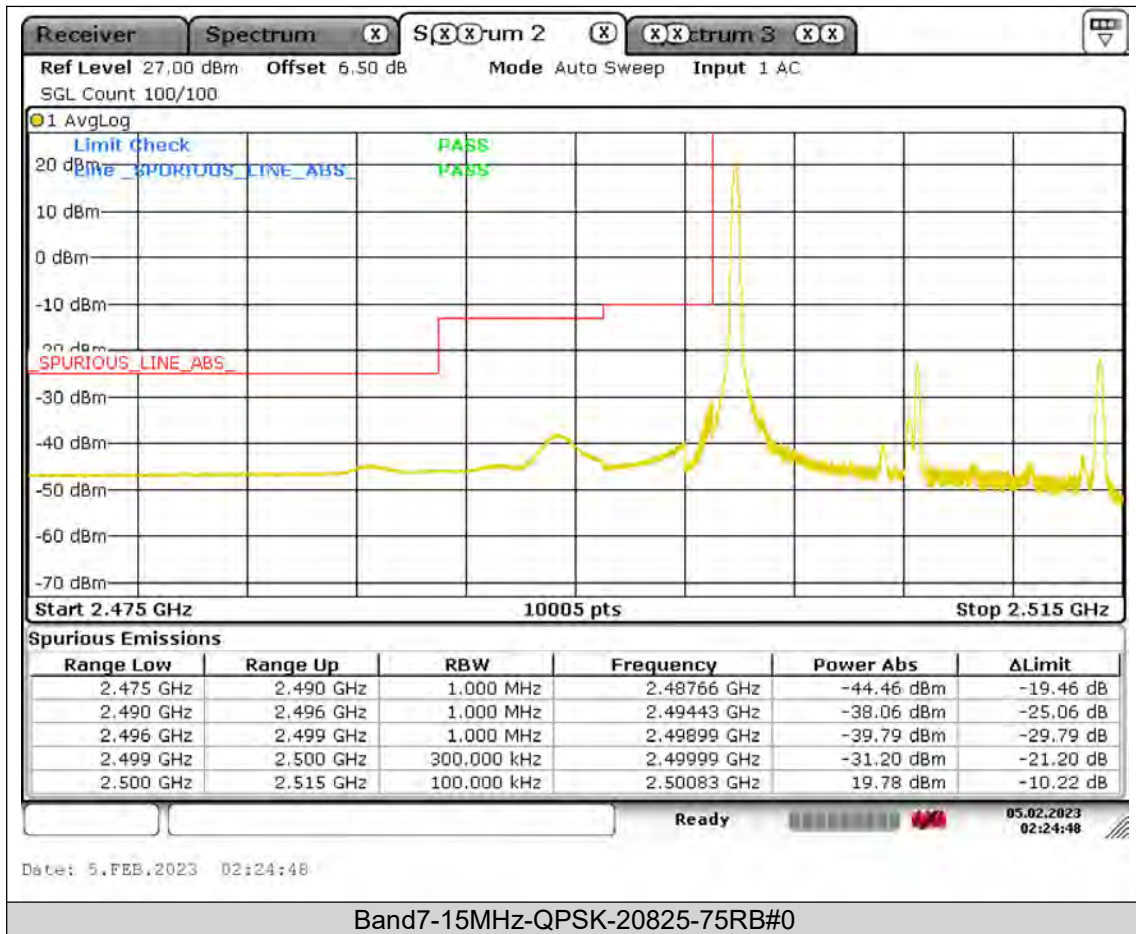

BUREAU
VERITAS

Test Report No.: PSU-QSU2308280414RF03