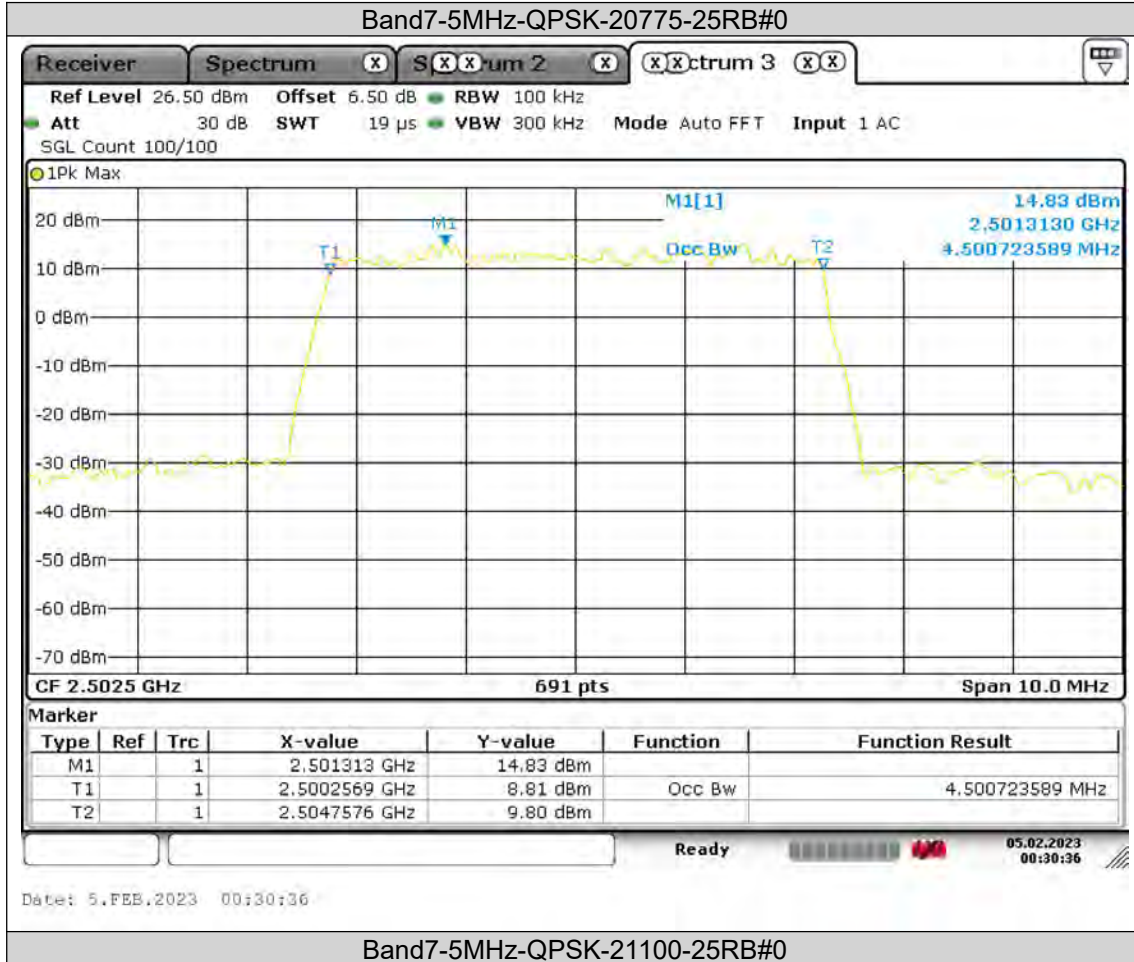

Test Report No.: PSU-QSU2308280414RF03

Test Graphs

Occupied Bandwidth