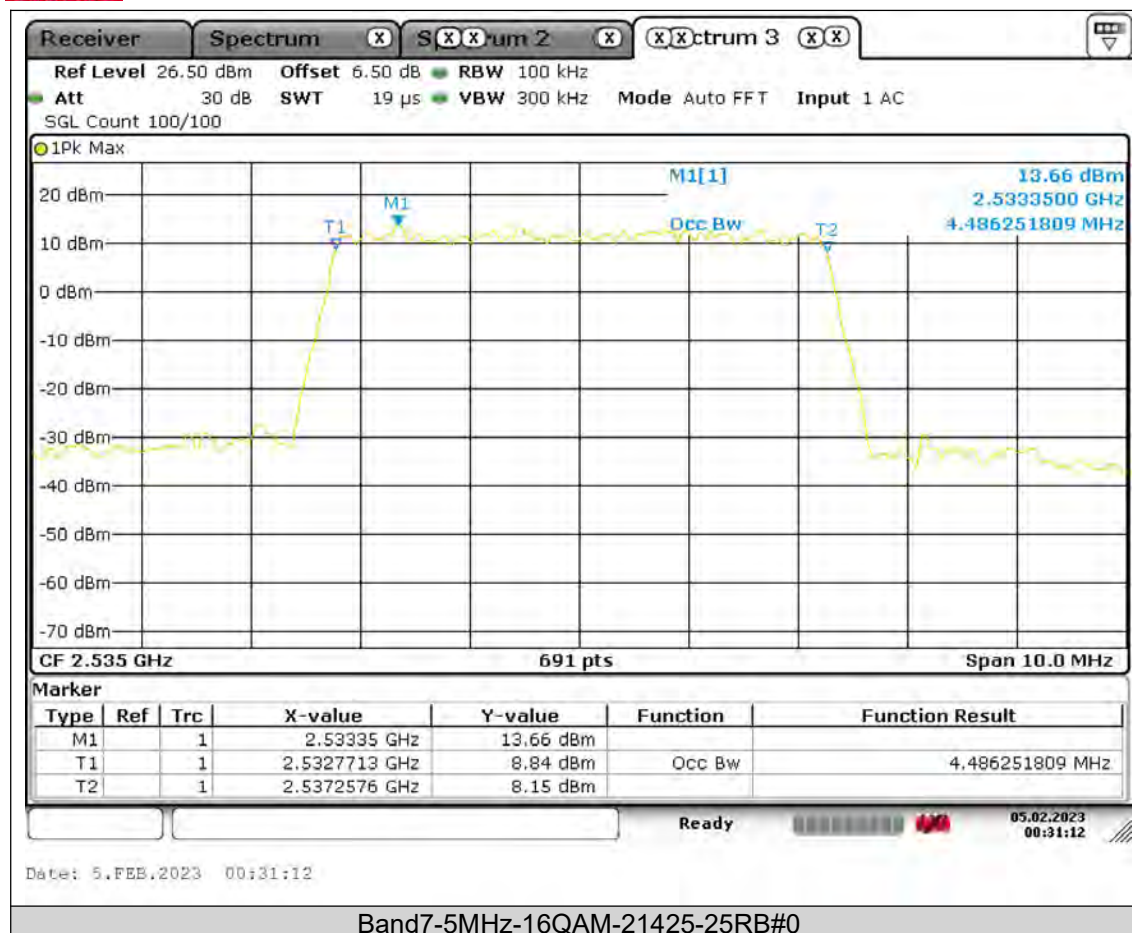

BUREAU VERITAS

Test Report No.: PSU-QSU2308280414RF03