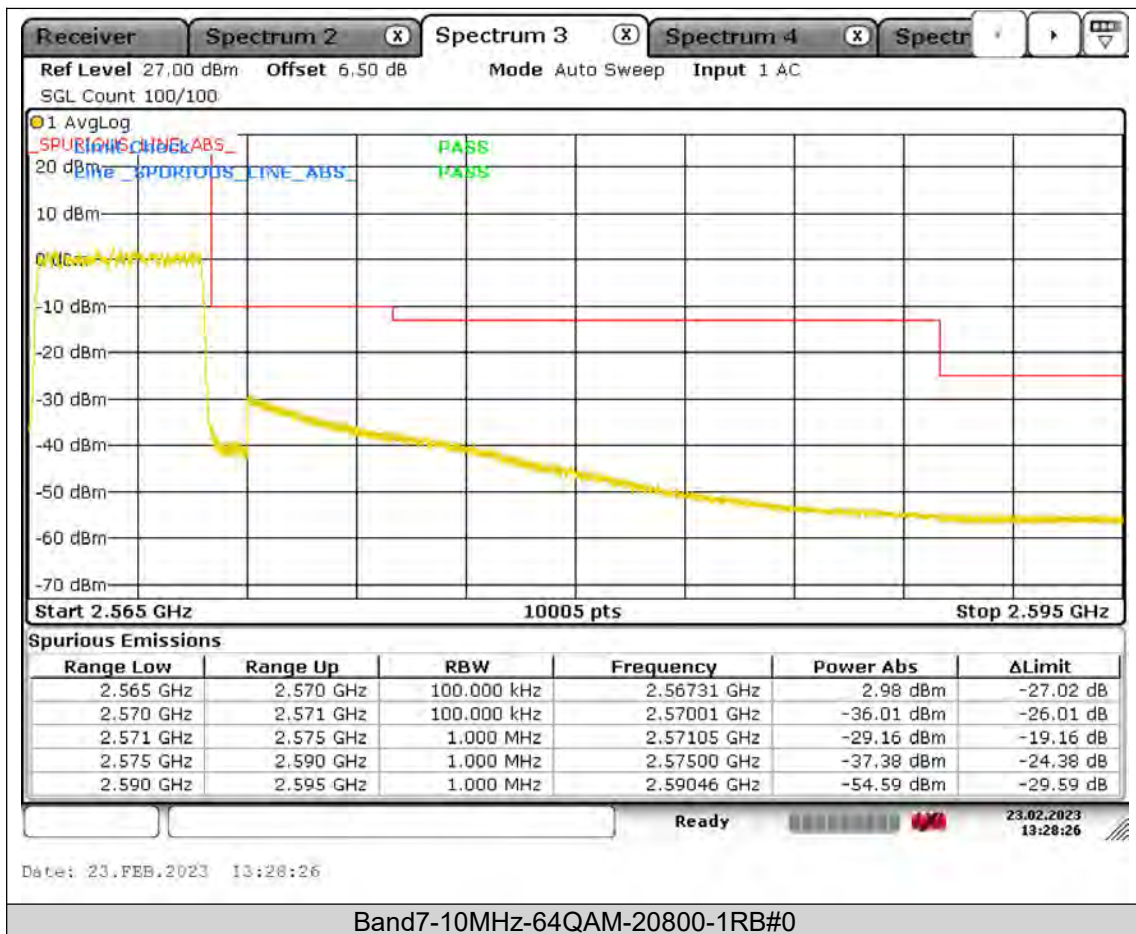

Test Report No.: PSU-QSU2308280414RF03

Test Report No.: PSU-QSU2308280414RF03

Test Report No.: PSU-QSU2308280414RF03

BUREAU
VERITAS

Test Report No.: PSU-QSU2308280414RF03

BUREAU
VERITAS

Test Report No.: PSU-QSU2308280414RF03