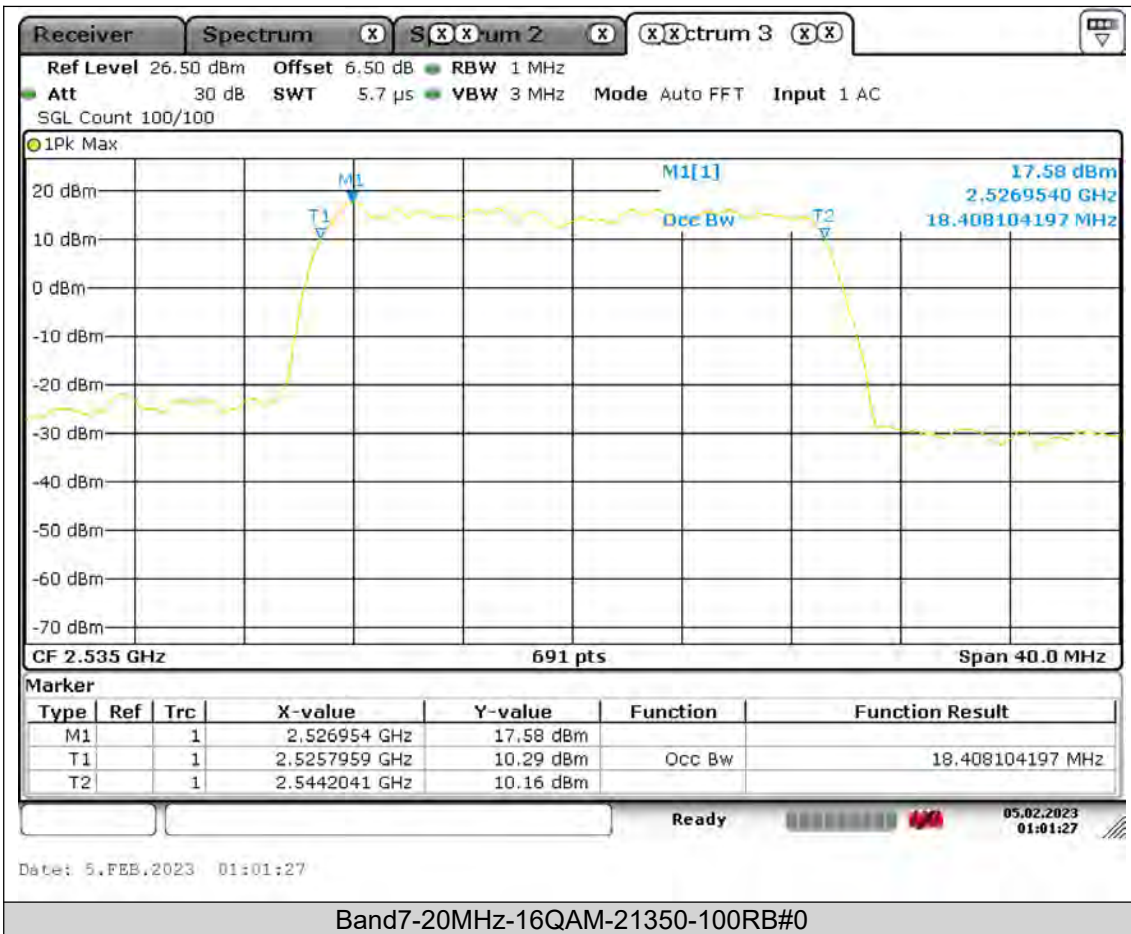

Test Report No.: PSU-QSU2308280414RF03

BUREAU
VERITAS

Test Report No.: PSU-QSU2308280414RF03

BUREAU VERITAS

Test Report No.: PSU-QSU2308280414RF03

BUREAU VERITAS

Test Report No.: PSU-QSU2308280414RF03

BUREAU VERITAS