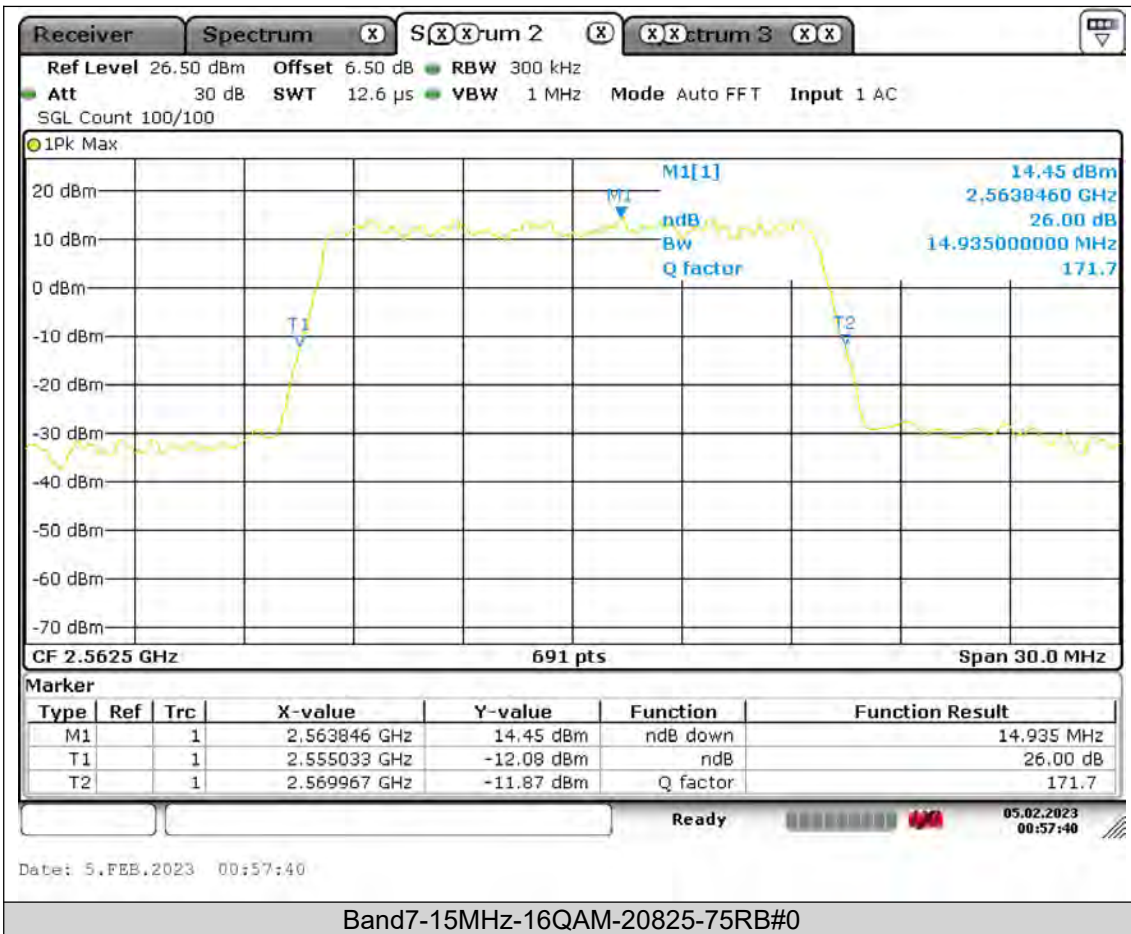

BUREAU
VERITAS

Test Report No.: PSU-QSU2308280414RF03