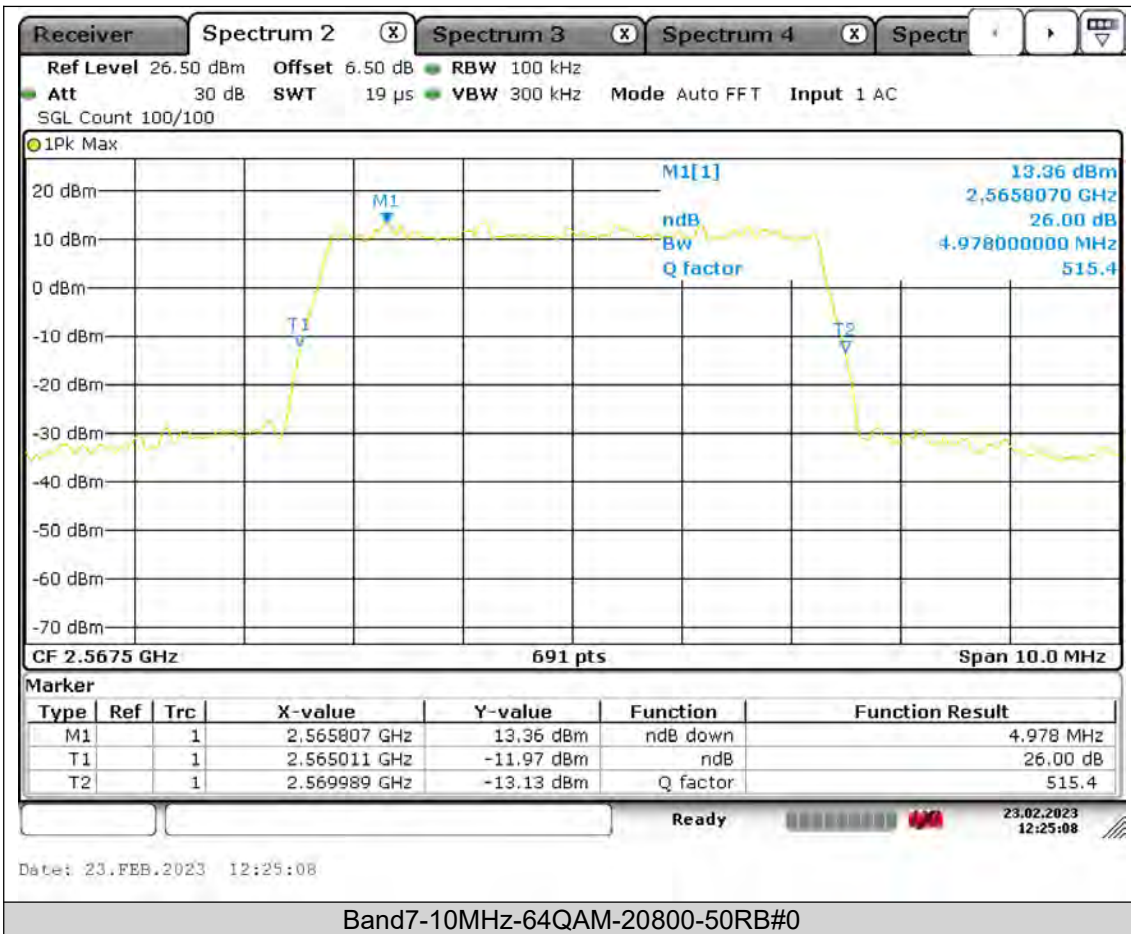

BUREAU
VERITAS

Test Report No.: PSU-QSU2308280414RF03