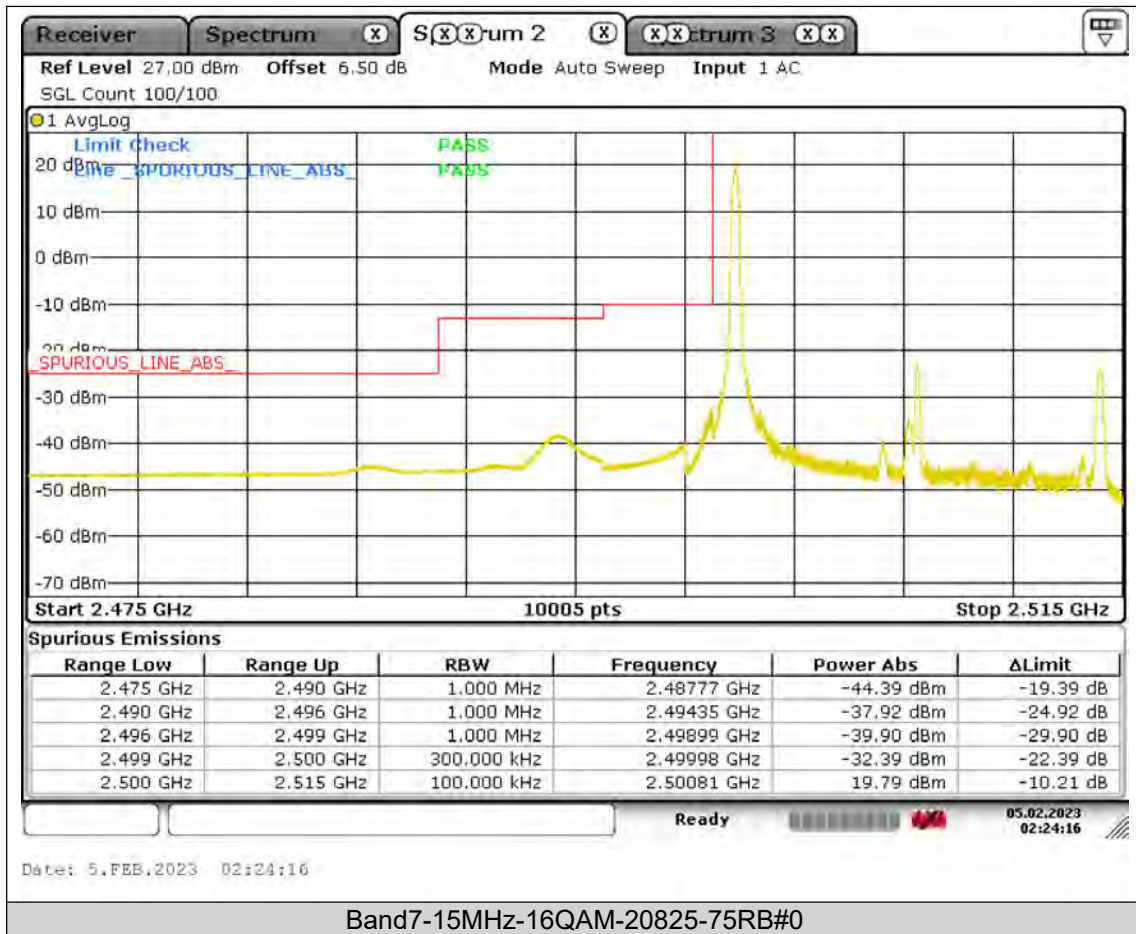

BUREAU
VERITAS

Test Report No.: PSU-QSU2308280414RF03