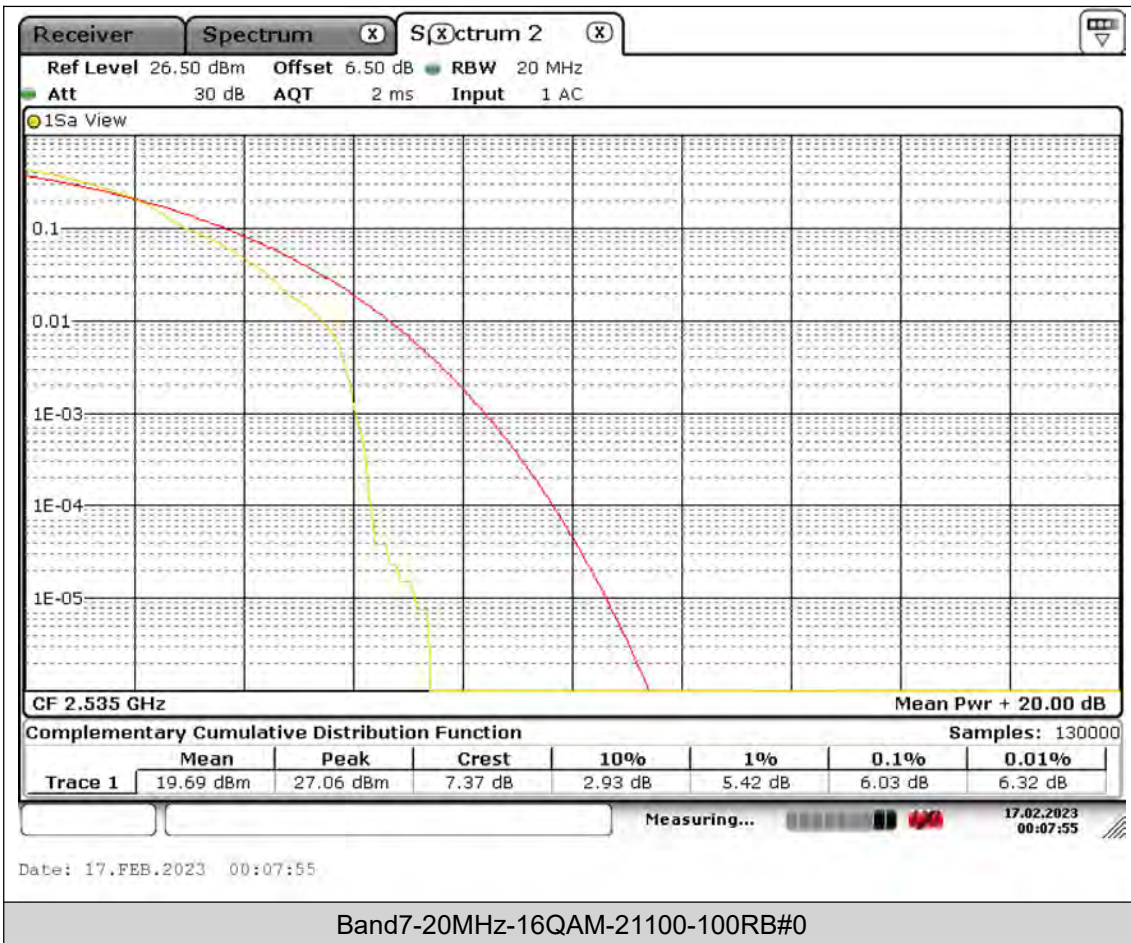

BUREAU VERITAS

Test Report No.: PSU-QSU2308280414RF03