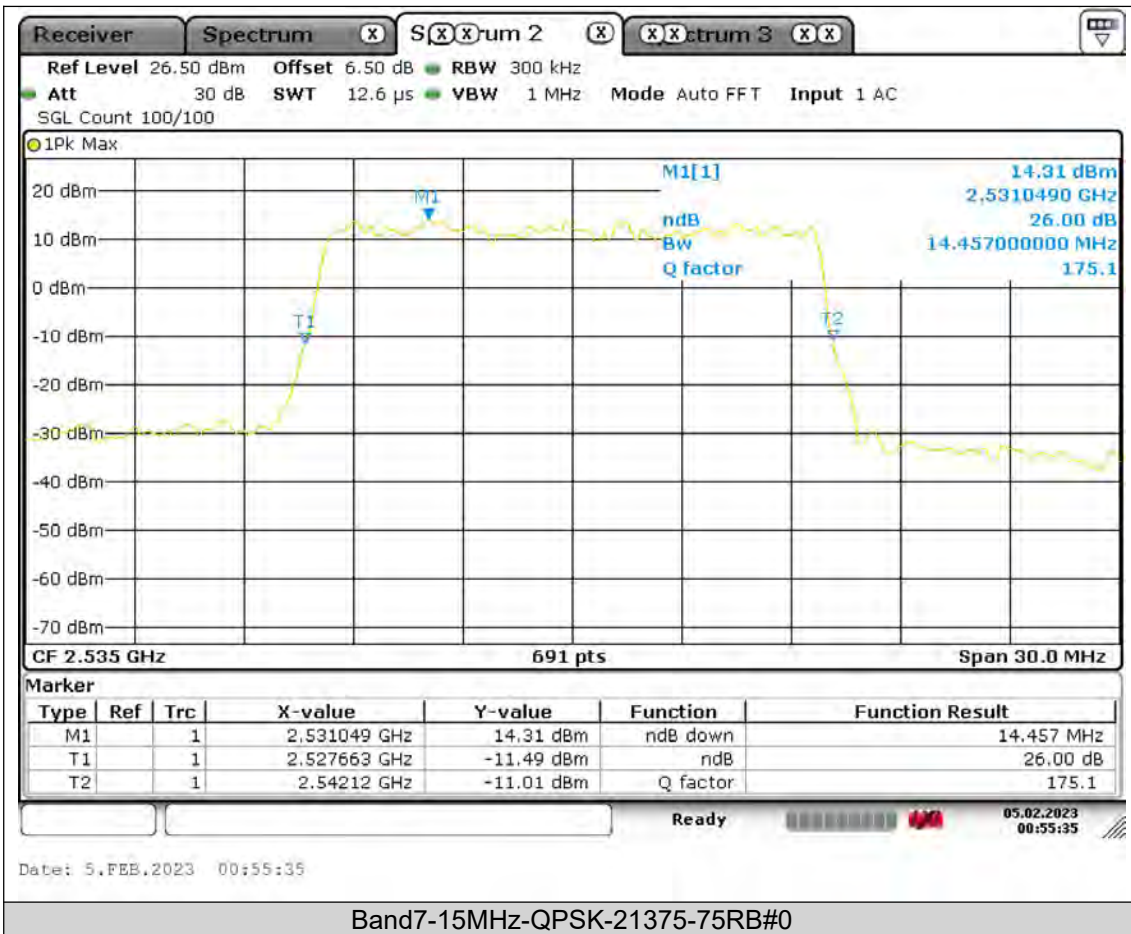

Test Report No.: PSU-QSU2308280414RF03

BUREAU VERITAS

Test Report No.: PSU-QSU2308280414RF03

BUREAU VERITAS

Test Report No.: PSU-QSU2308280414RF03

BUREAU
VERITAS

Test Report No.: PSU-QSU2308280414RF03

BUREAU
VERITAS