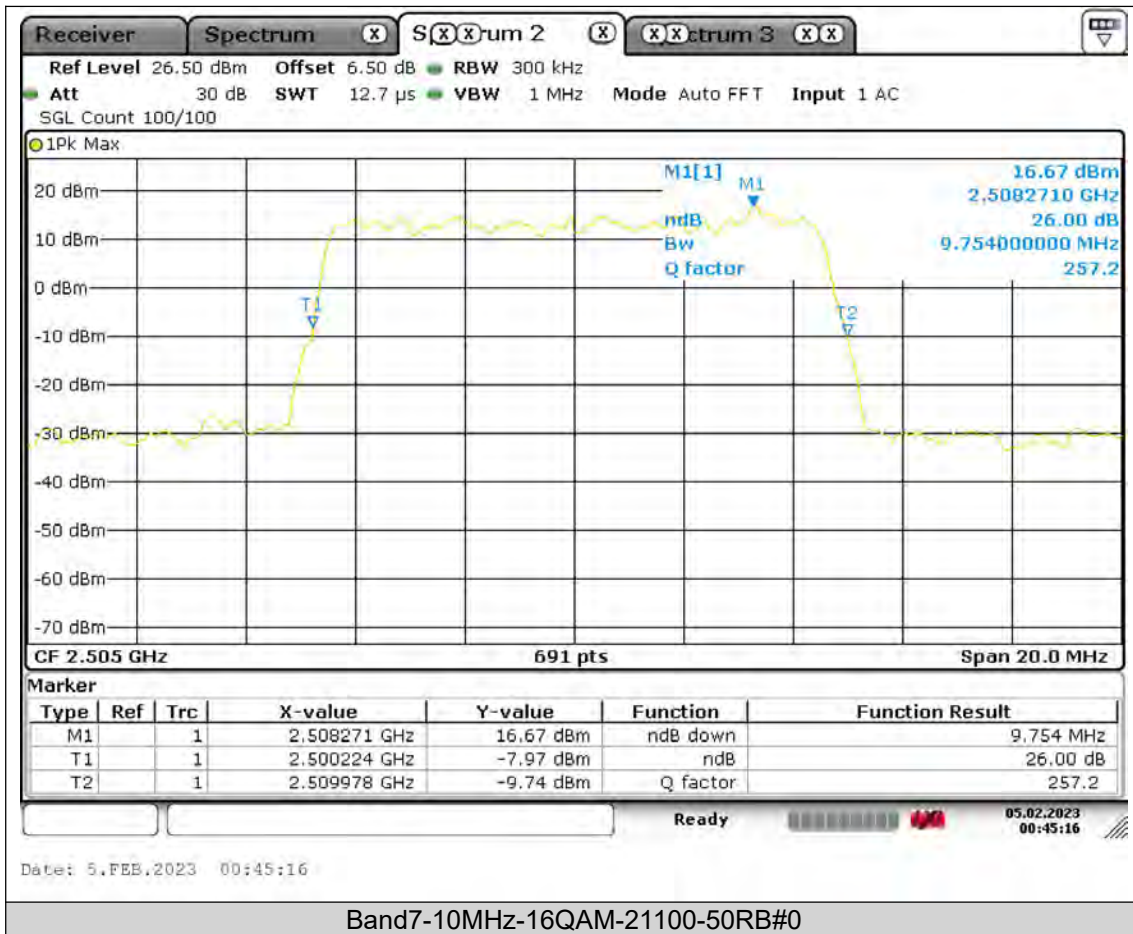

Test Report No.: PSU-QSU2308280414RF03

BUREAU VERITAS

Test Report No.: PSU-QSU2308280414RF03

BUREAU VERITAS

Test Report No.: PSU-QSU2308280414RF03

BUREAU VERITAS

Test Report No.: PSU-QSU2308280414RF03

BUREAU VERITAS