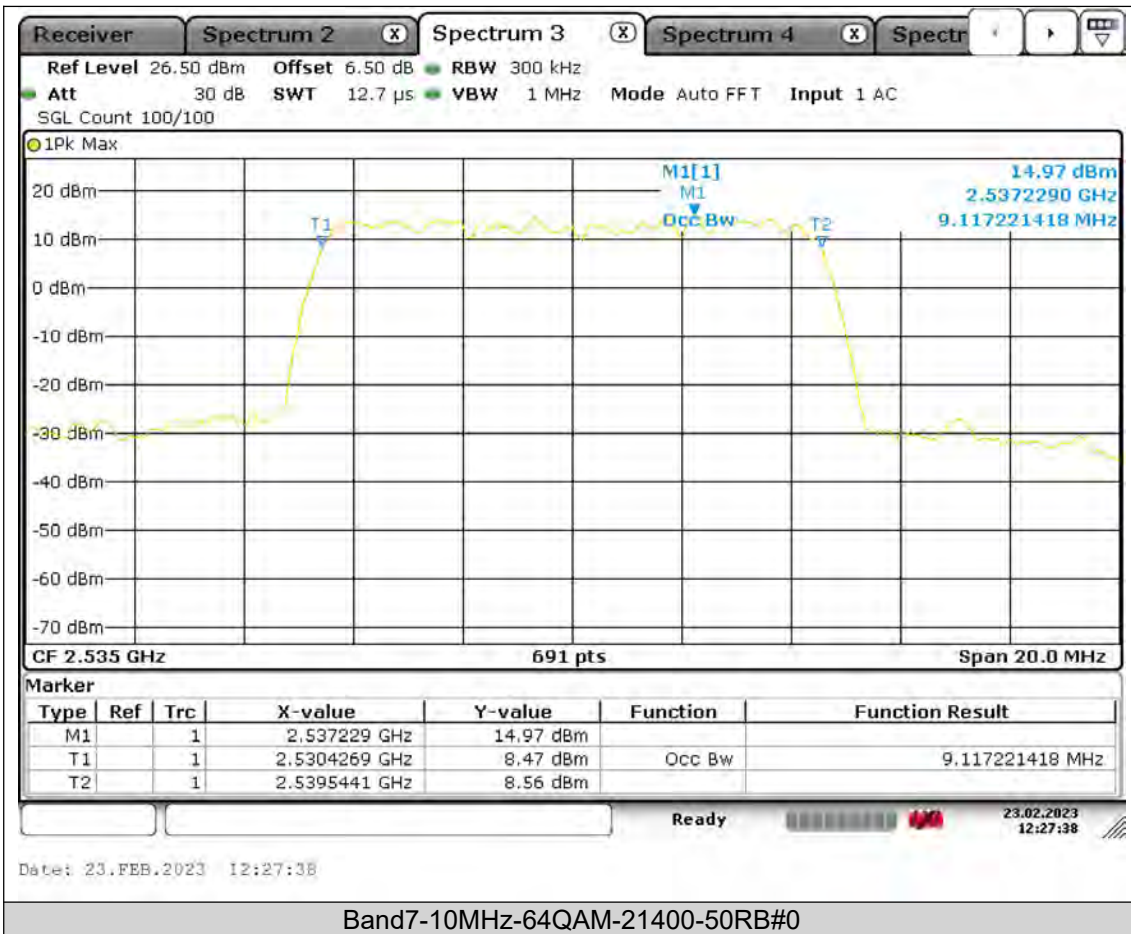

BUREAU
VERITAS

Test Report No.: PSU-QSU2308280414RF03