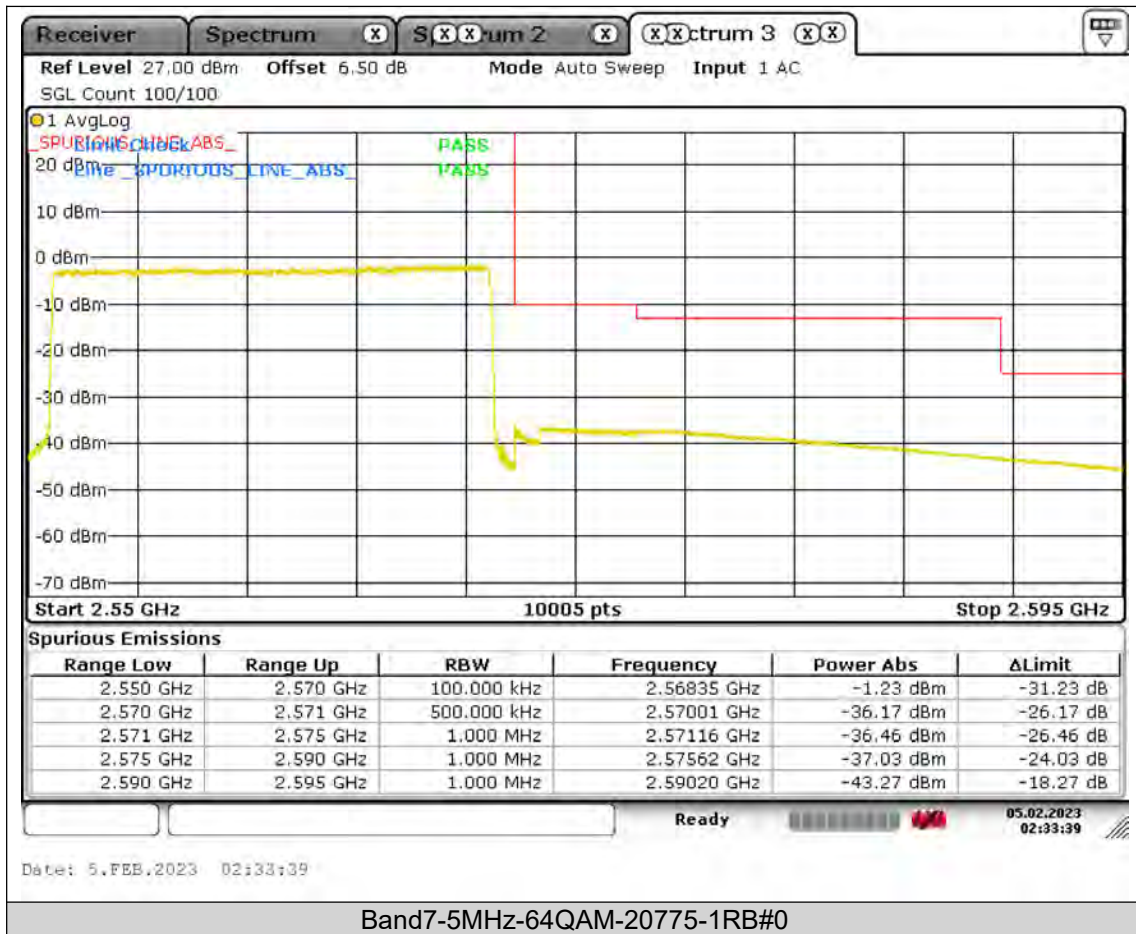

BUREAU
VERITAS

Test Report No.: PSU-QSU2308280414RF03

BUREAU
VERITAS

Test Report No.: PSU-QSU2308280414RF03

BUREAU VERITAS

Test Report No.: PSU-QSU2308280414RF03

Test Report No.: PSU-QSU2308280414RF03

BUREAU
VERITAS