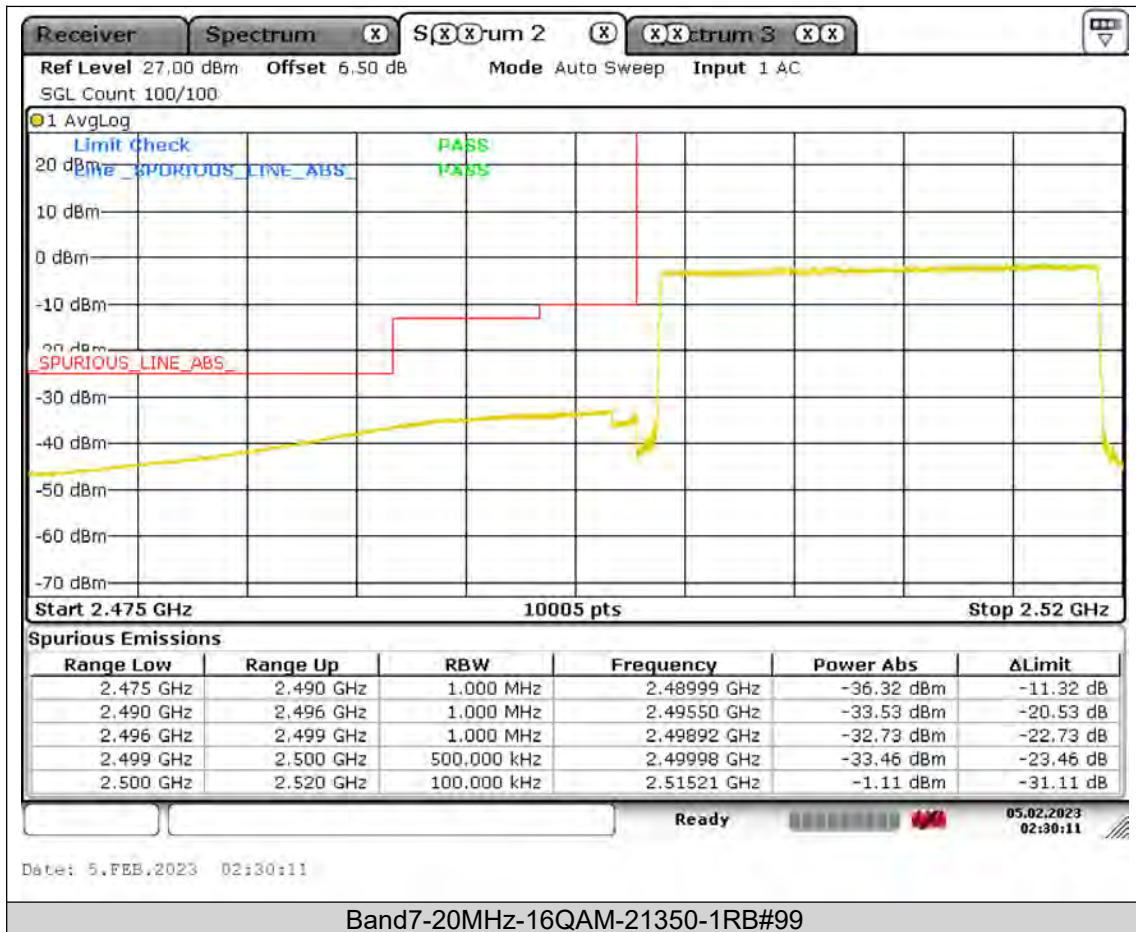

BUREAU
VERITAS

Test Report No.: PSU-QSU2308280414RF03