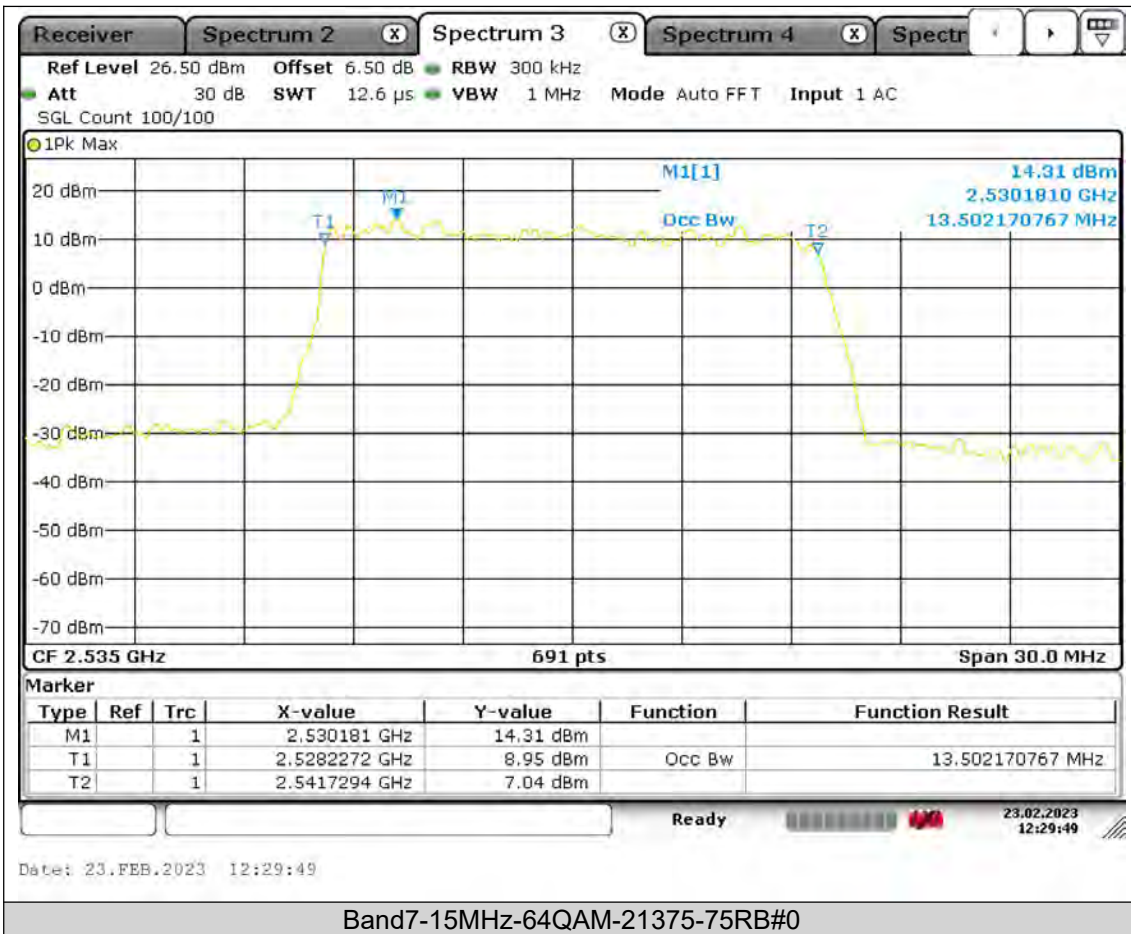

BUREAU VERITAS

Test Report No.: PSU-QSU2308280414RF03