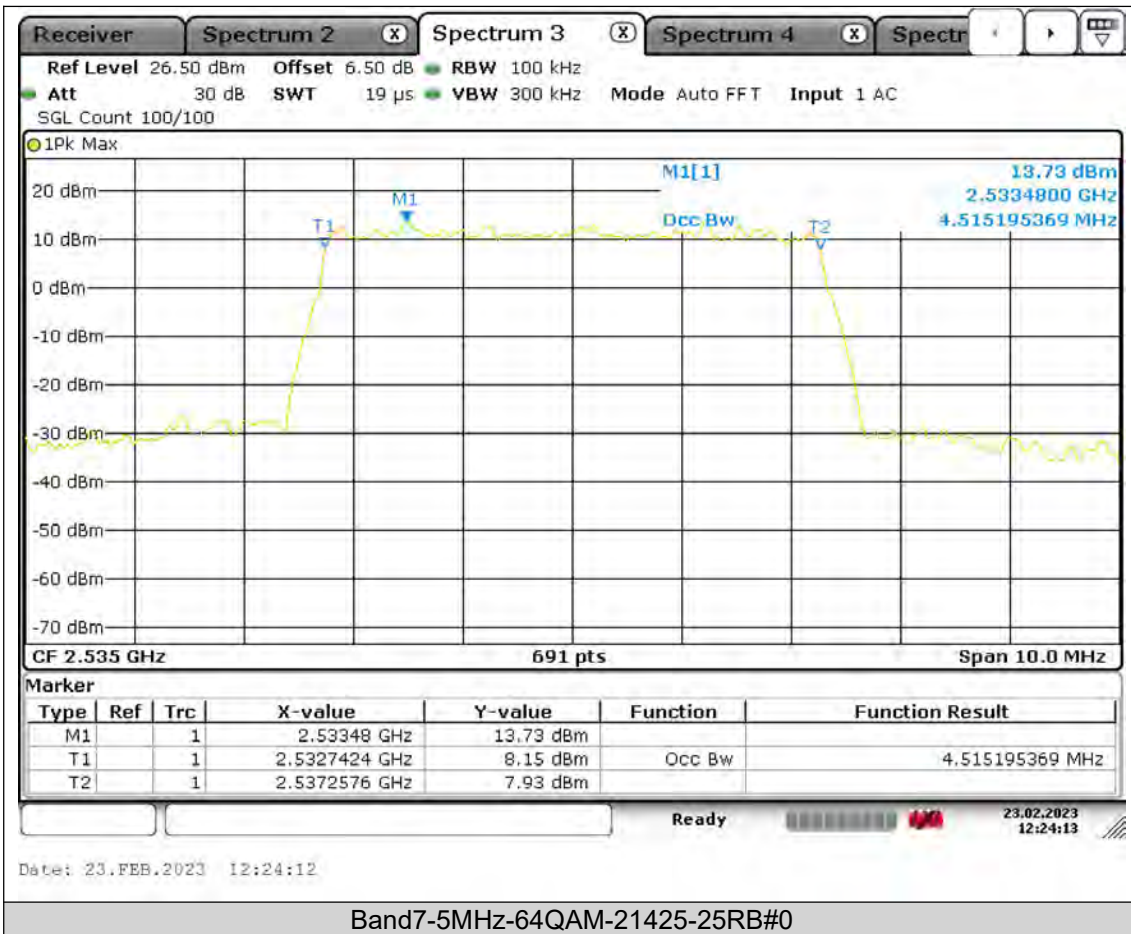

Test Report No.: PSU-QSU2308280414RF03

BUREAU VERITAS

Test Report No.: PSU-QSU2308280414RF03

BUREAU
VERITAS

Test Report No.: PSU-QSU2308280414RF03

BUREAU
VERITAS

Test Report No.: PSU-QSU2308280414RF03

BUREAU VERITAS