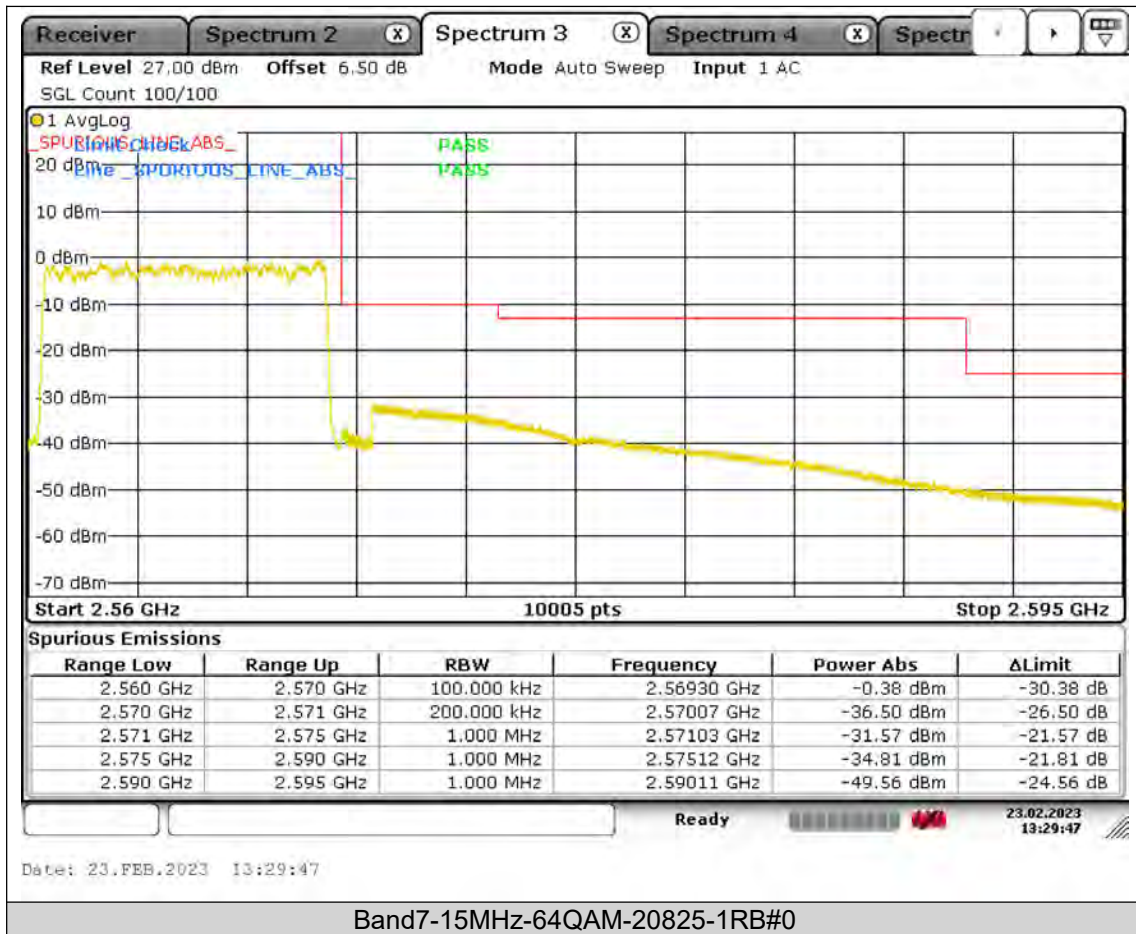

BUREAU
VERITAS

Test Report No.: PSU-QSU2308280414RF03