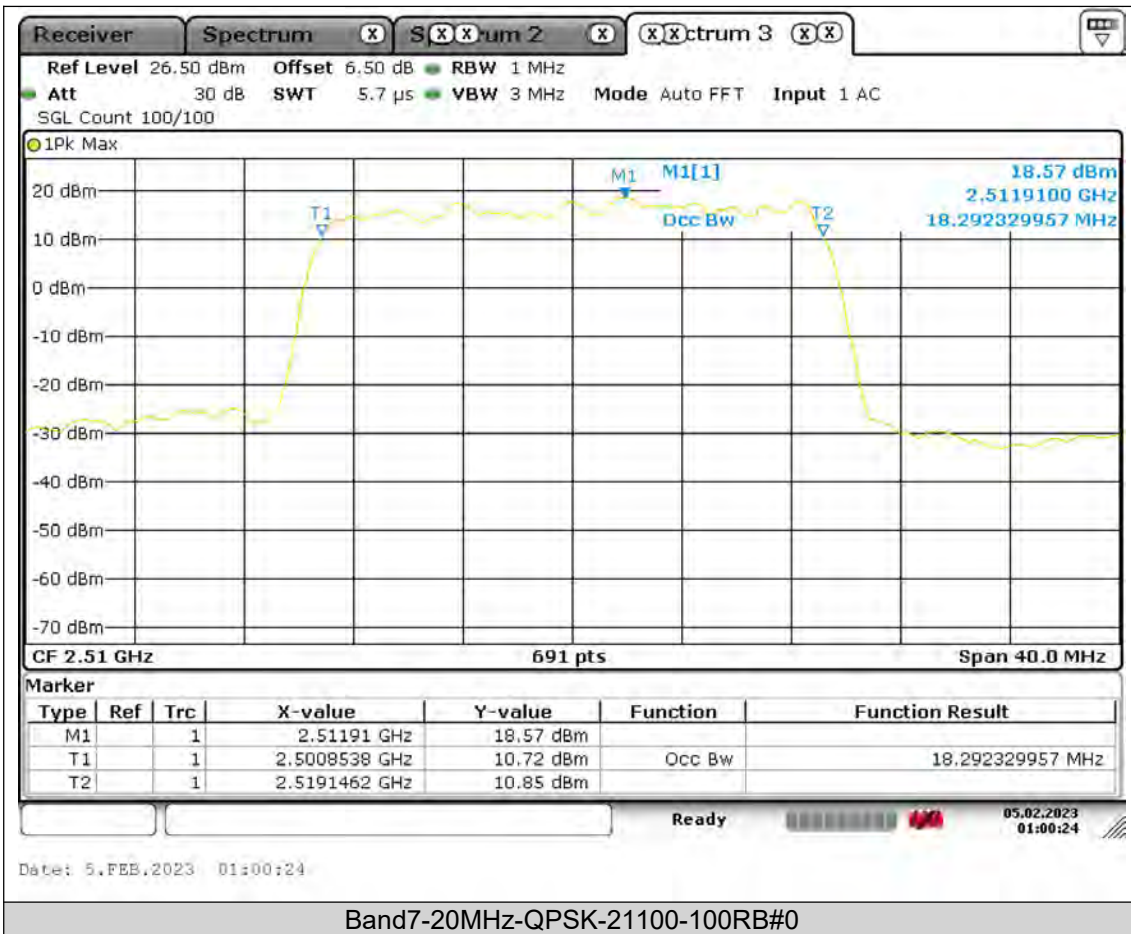

Test Report No.: PSU-QSU2308280414RF03

BUREAU
VERITAS

Test Report No.: PSU-QSU2308280414RF03

BUREAU VERITAS

Test Report No.: PSU-QSU2308280414RF03

BUREAU VERITAS

Test Report No.: PSU-QSU2308280414RF03

BUREAU VERITAS