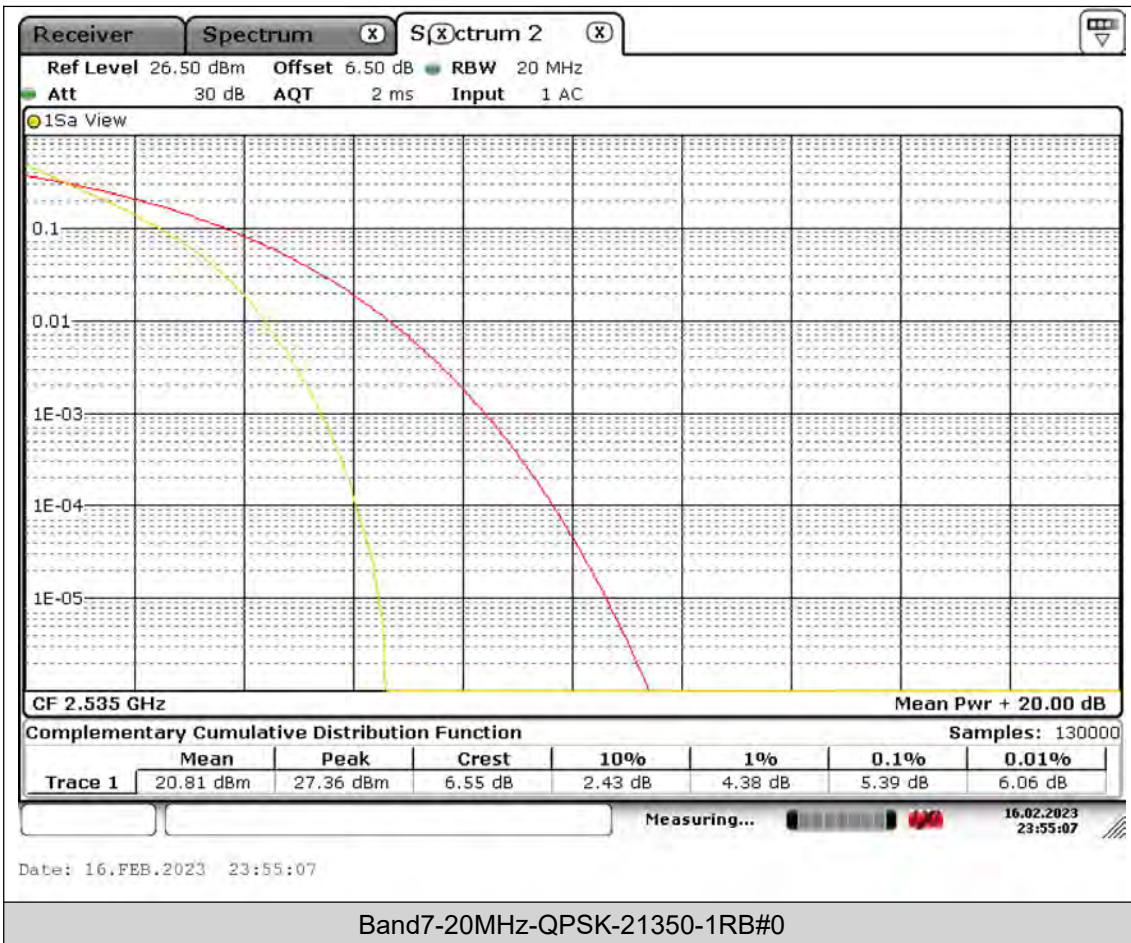

BUREAU VERITAS

Test Report No.: PSU-QSU2308280414RF03