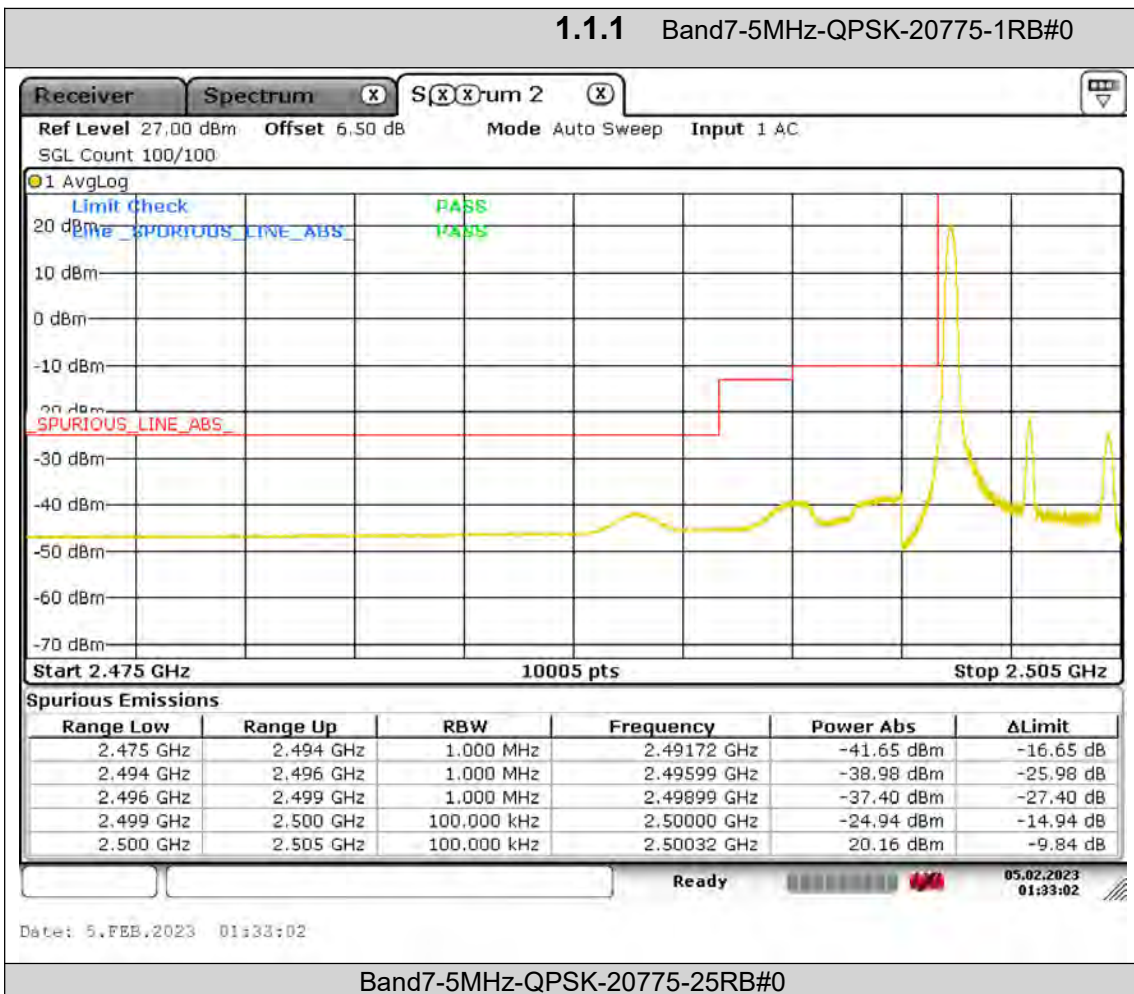

Test Report No.: PSU-QSU2308280414RF03