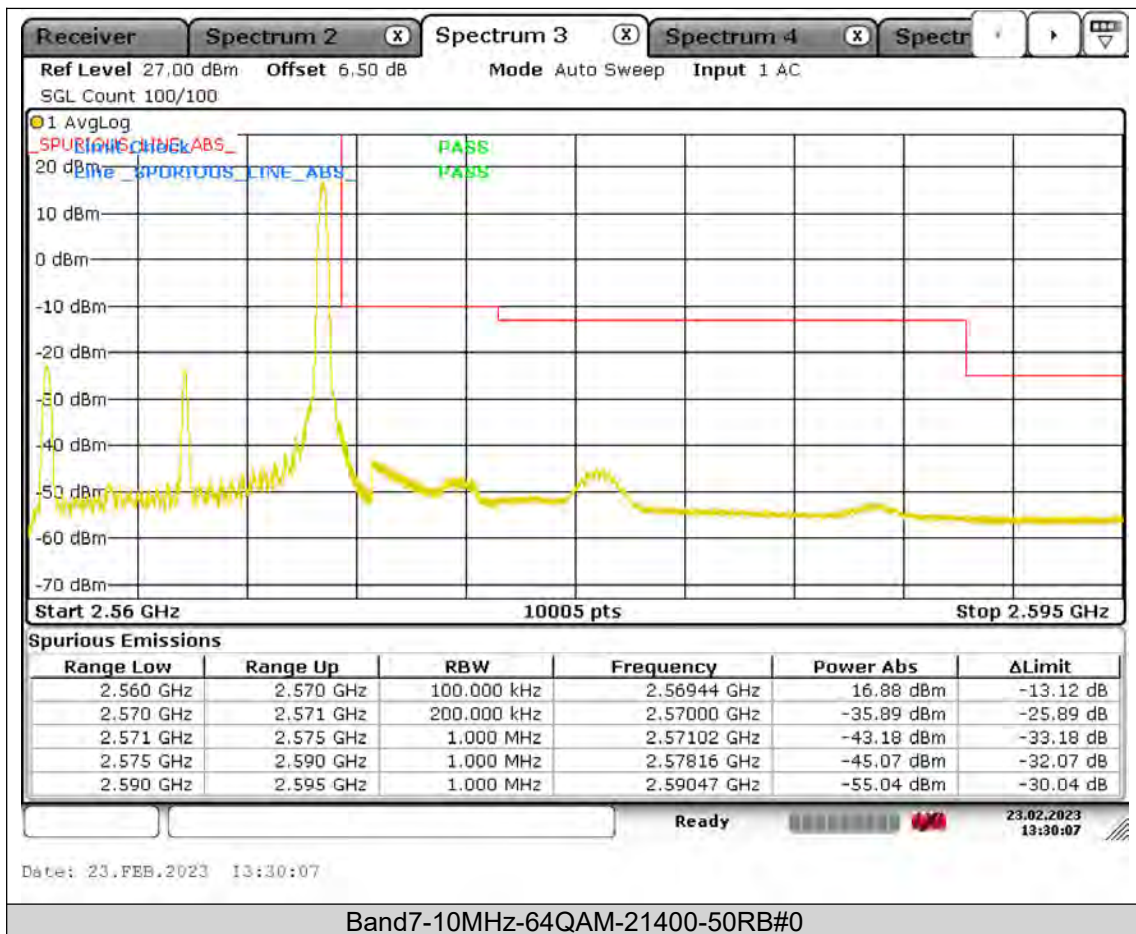

Test Report No.: PSU-QSU2308280414RF03