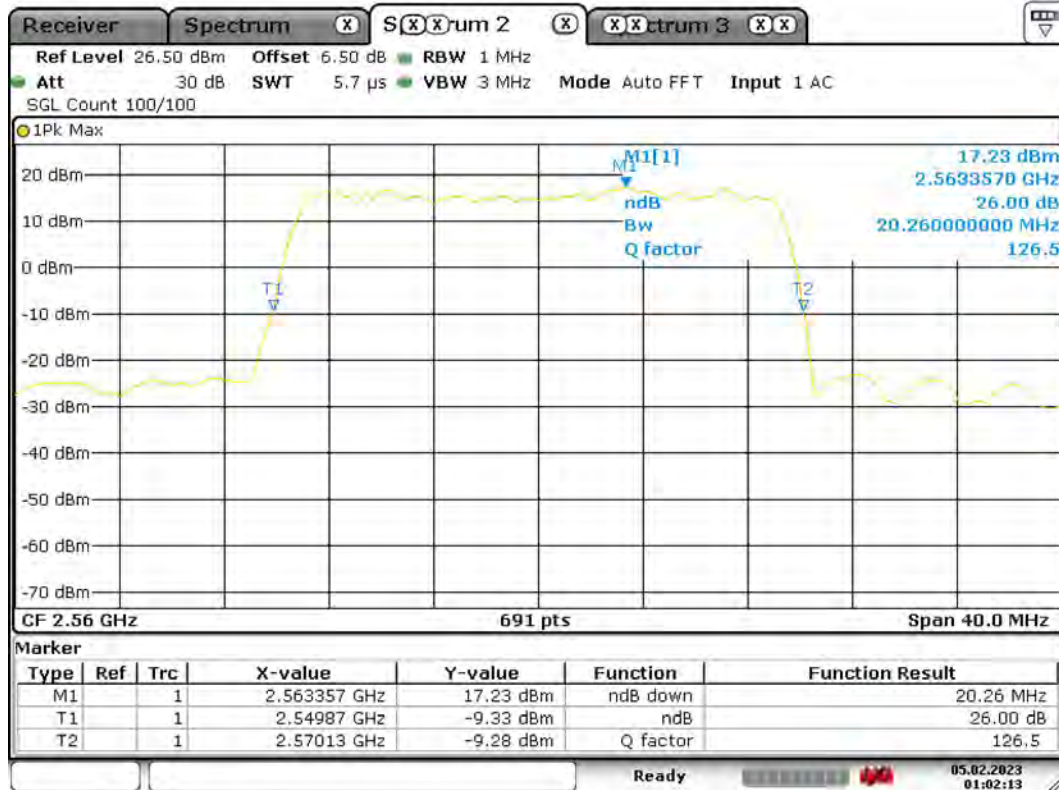

Test Report No.: PSU-QSU2308280414RF03

BUREAU VERITAS

Test Report No.: PSU-QSU2308280414RF03

Date: 5.FEB.2023 01:01:57

Band7-20MHz-QPSK-21350-100RB#0

Date: 5.FEB.2023 01:02:13

Band7-20MHz-16QAM-20850-100RB#0