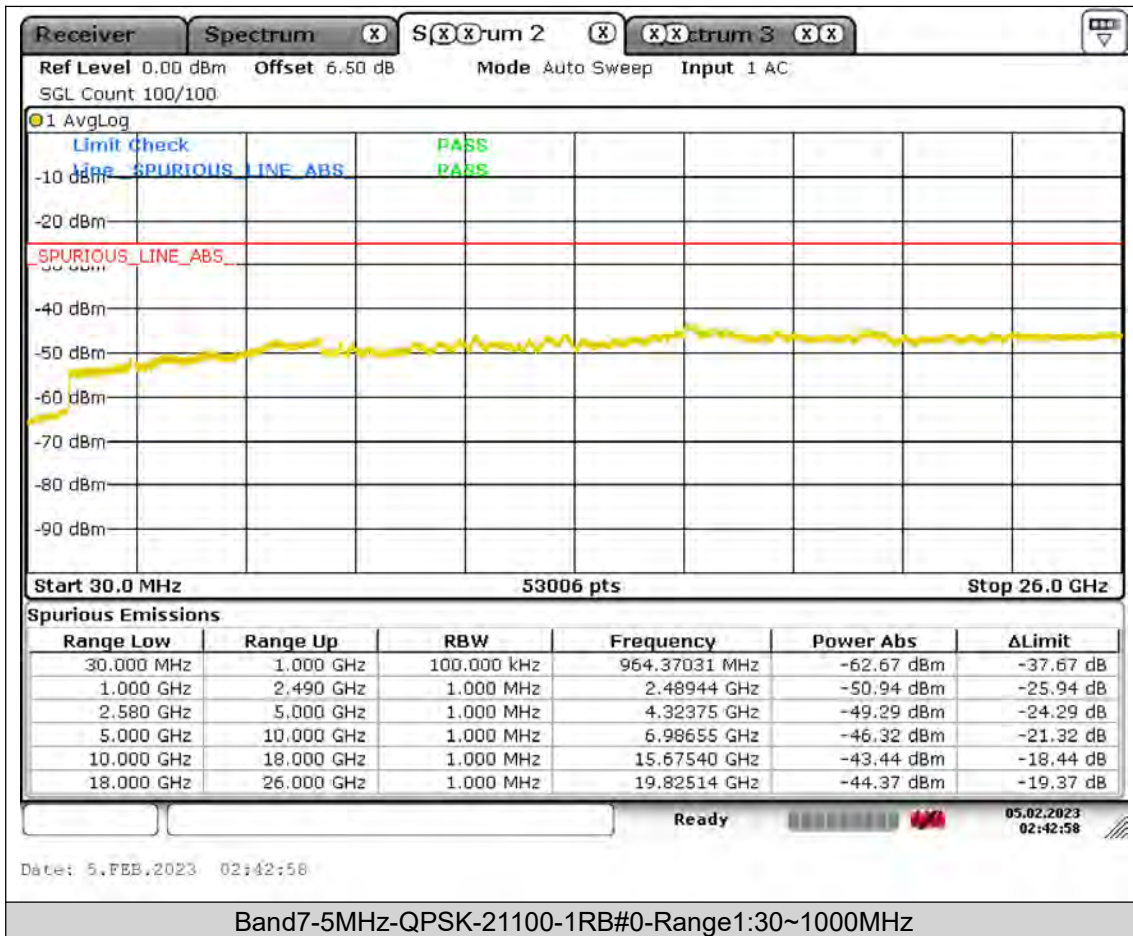

Test Report No.: PSU-QSU2308280414RF03

Test Graphs

BUREAU
VERITAS

Test Report No.: PSU-QSU2308280414RF03

BUREAU
VERITAS

Test Report No.: PSU-QSU2308280414RF03

BUREAU
VERITAS

Test Report No.: PSU-QSU2308280414RF03