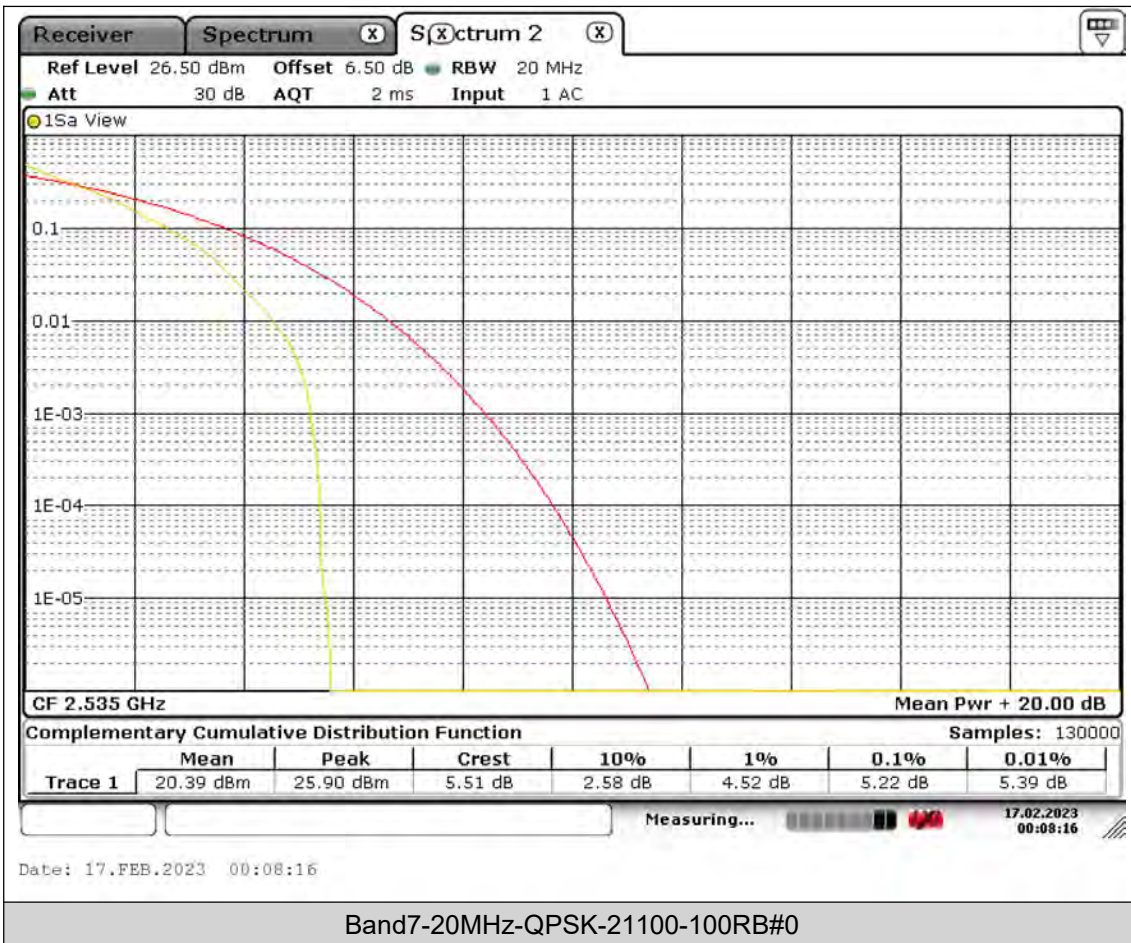

BUREAU VERITAS

Test Report No.: PSU-QSU2308280414RF03