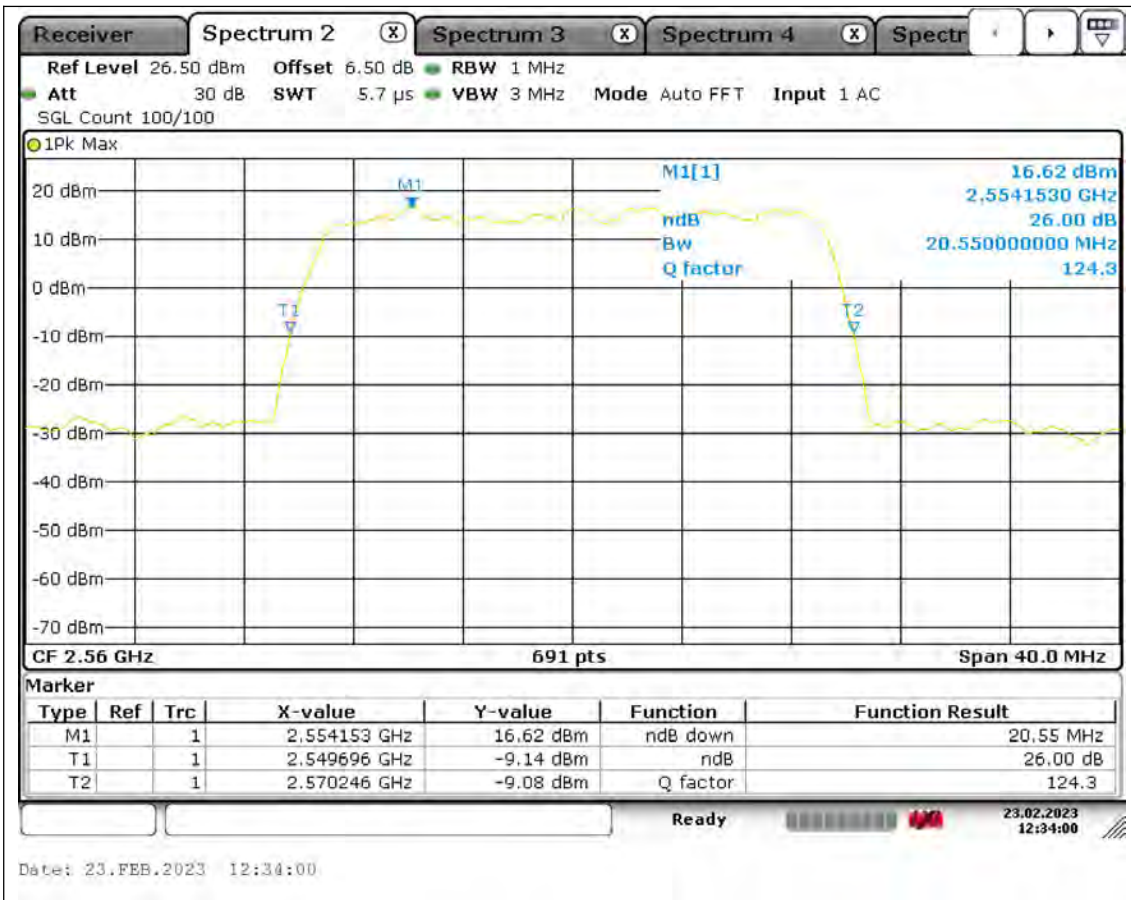

BUREAU
VERITAS

Test Report No.: PSU-QSU2308280414RF03

BUREAU VERITAS

Test Report No.: PSU-QSU2308280414RF03

Test Report No.: PSU-QSU2308280414RF03

BAND EDGE

Test Result

Band	Bandwidth	Modulation	Channel	RB Configuration	Result(dBm)	Verdict
Band7	5MHz	QPSK	20775	1RB#0	-24.94	PASS
Band7	5MHz	QPSK	20775	25RB#0	-28.56	PASS
Band7	5MHz	QPSK	21425	1RB#24	-24.93	PASS
Band7	5MHz	QPSK	21425	25RB#0	-33.37	PASS
Band7	5MHz	16QAM	20775	1RB#0	-25.13	PASS
Band7	5MHz	16QAM	20775	25RB#0	-28.49	PASS
Band7	5MHz	16QAM	21425	1RB#24	-25.13	PASS
Band7	5MHz	16QAM	21425	25RB#0	-31.49	PASS
Band7	10MHz	QPSK	20800	1RB#0	-29.17	PASS
Band7	10MHz	QPSK	20800	50RB#0	-30.90	PASS
Band7	10MHz	QPSK	21400	1RB#49	-28.93	PASS
Band7	10MHz	QPSK	21400	50RB#0	-35.07	PASS
Band7	10MHz	16QAM	20800	1RB#0	-30.11	PASS
Band7	10MHz	16QAM	20800	50RB#0	-31.26	PASS
Band7	10MHz	16QAM	21400	1RB#49	-30.23	PASS
Band7	10MHz	16QAM	21400	50RB#0	-33.71	PASS
Band7	15MHz	QPSK	20825	1RB#0	-31.20	PASS
Band7	15MHz	QPSK	20825	75RB#0	-31.74	PASS
Band7	15MHz	QPSK	21375	1RB#74	-32.17	PASS
Band7	15MHz	QPSK	21375	75RB#0	-36.79	PASS
Band7	15MHz	16QAM	20825	1RB#0	-32.39	PASS
Band7	15MHz	16QAM	20825	75RB#0	-32.23	PASS
Band7	15MHz	16QAM	21375	1RB#74	-32.41	PASS
Band7	15MHz	16QAM	21375	75RB#0	-35.61	PASS
Band7	20MHz	QPSK	20850	1RB#0	-26.97	PASS
Band7	20MHz	QPSK	20850	100RB#0	-32.34	PASS
Band7	20MHz	QPSK	21350	1RB#99	-26.86	PASS
Band7	20MHz	QPSK	21350	100RB#0	-36.72	PASS
Band7	20MHz	16QAM	20850	1RB#0	-28.01	PASS
Band7	20MHz	16QAM	20850	100RB#0	-32.73	PASS
Band7	20MHz	16QAM	21350	1RB#99	-27.55	PASS
Band7	20MHz	16QAM	21350	100RB#0	-36.17	PASS
Band7	5MHz	64QAM	20775	1RB#0	-28.67	PASS
Band7	5MHz	64QAM	20775	25RB#0	-27.63	PASS
Band7	5MHz	64QAM	21425	1RB#24	-28.74	PASS
Band7	5MHz	64QAM	21425	25RB#0	-29.16	PASS
Band7	10MHz	64QAM	20800	1RB#0	-34.60	PASS
Band7	10MHz	64QAM	20800	50RB#0	-30.52	PASS
Band7	10MHz	64QAM	21400	1RB#49	-35.89	PASS
Band7	10MHz	64QAM	21400	50RB#0	-31.57	PASS
Band7	15MHz	64QAM	20825	1RB#0	-36.93	PASS
Band7	15MHz	64QAM	20825	75RB#0	-31.08	PASS
Band7	15MHz	64QAM	21375	1RB#74	-37.60	PASS
Band7	15MHz	64QAM	21375	75RB#0	-32.53	PASS