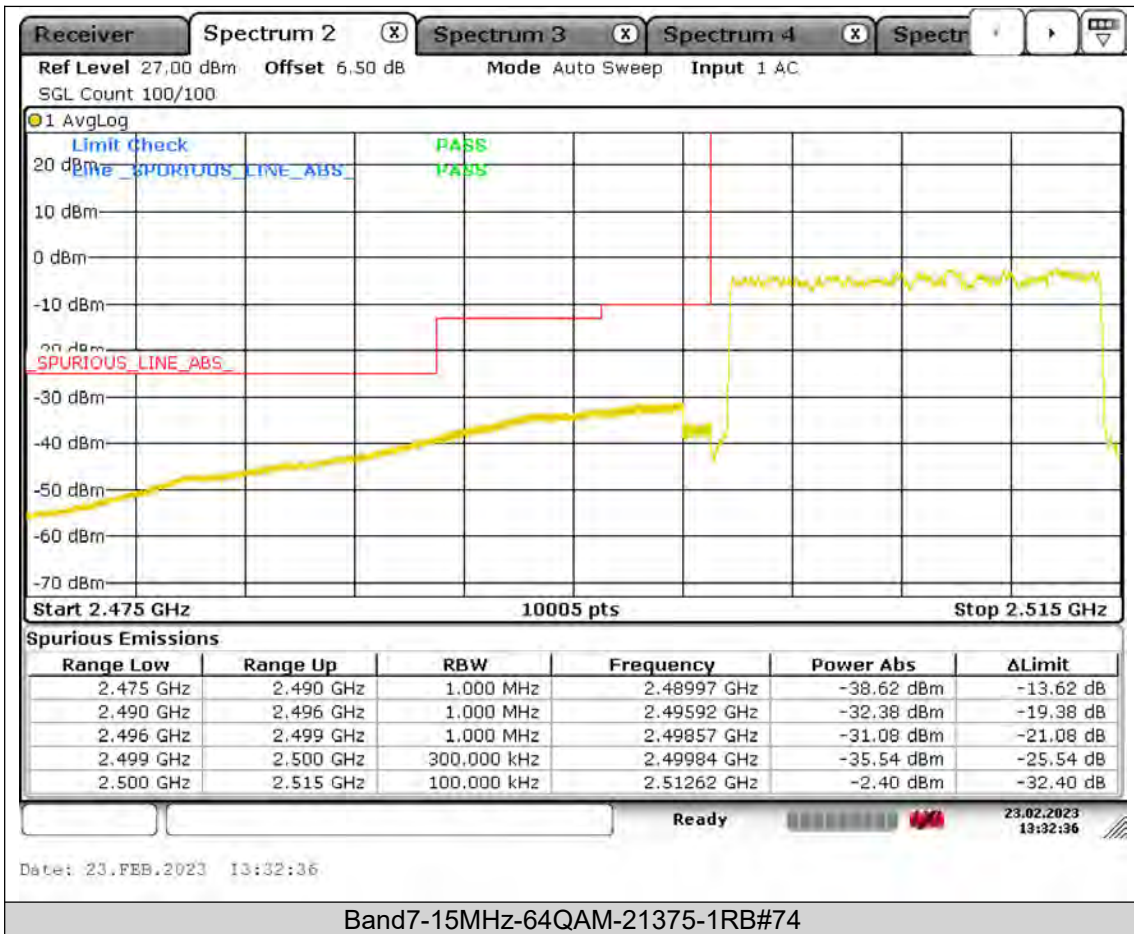

Test Report No.: PSU-QSU2308280414RF03

BUREAU
VERITAS

Test Report No.: PSU-QSU2308280414RF03

BUREAU
VERITAS

Test Report No.: PSU-QSU2308280414RF03

Test Report No.: PSU-QSU2308280414RF03

BUREAU
VERITAS

Test Report No.: PSU-QSU2308280414RF03