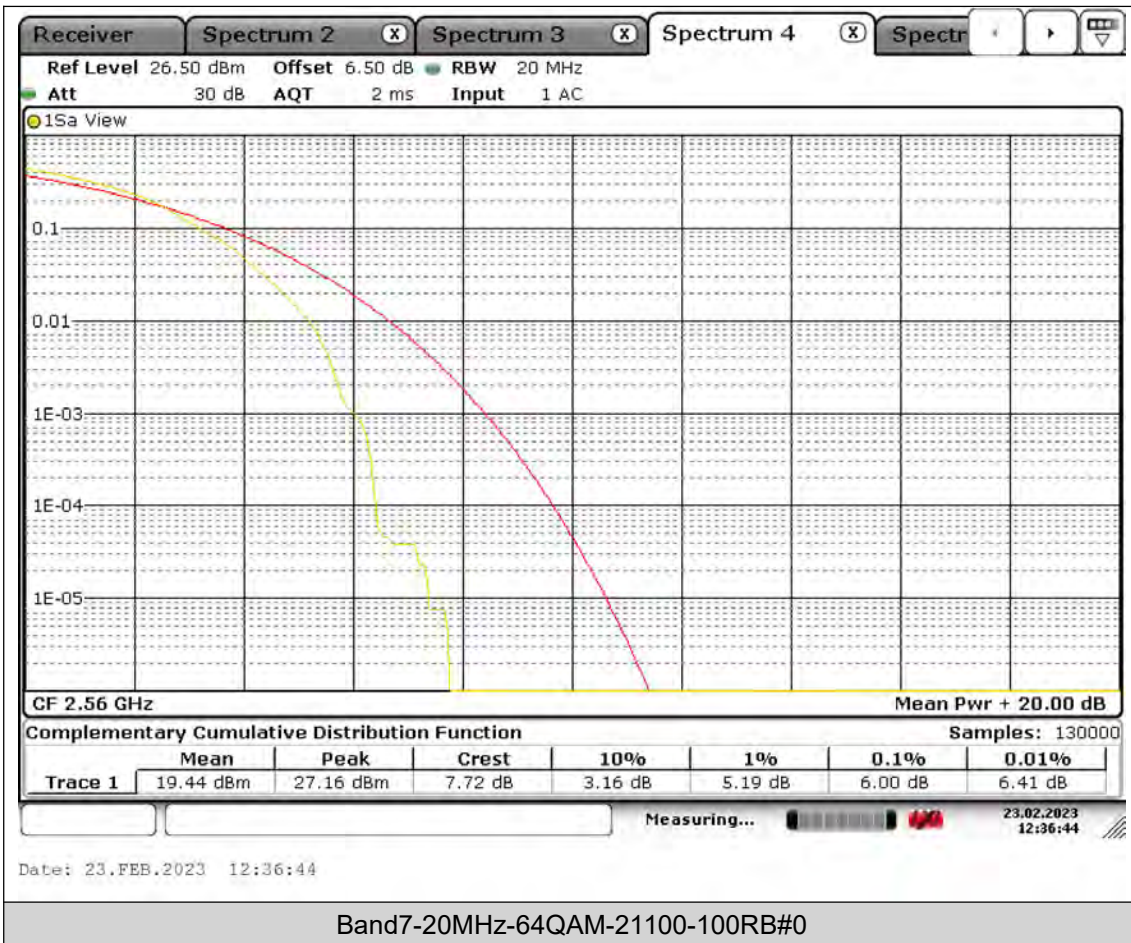

BUREAU VERITAS

Test Report No.: PSU-QSU2308280414RF03