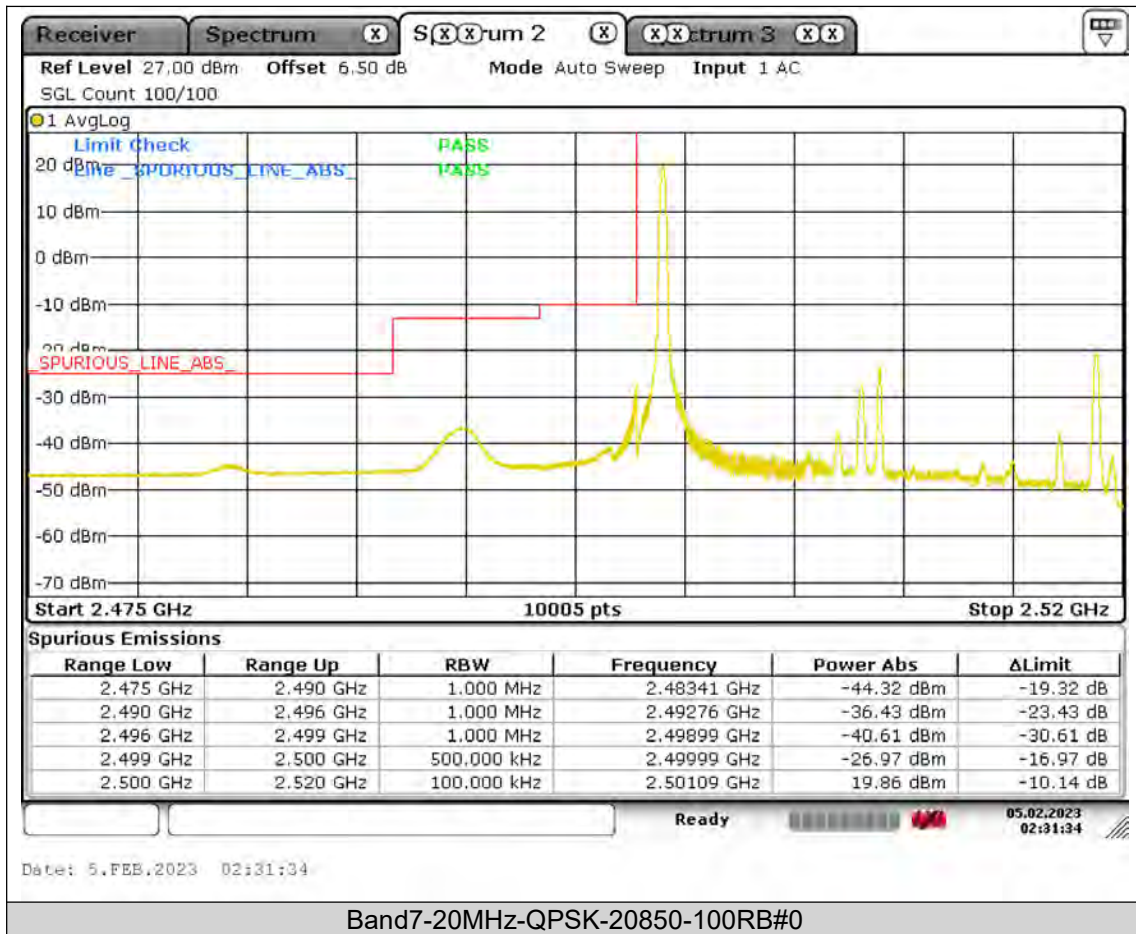

BUREAU
VERITAS

Test Report No.: PSU-QSU2308280414RF03