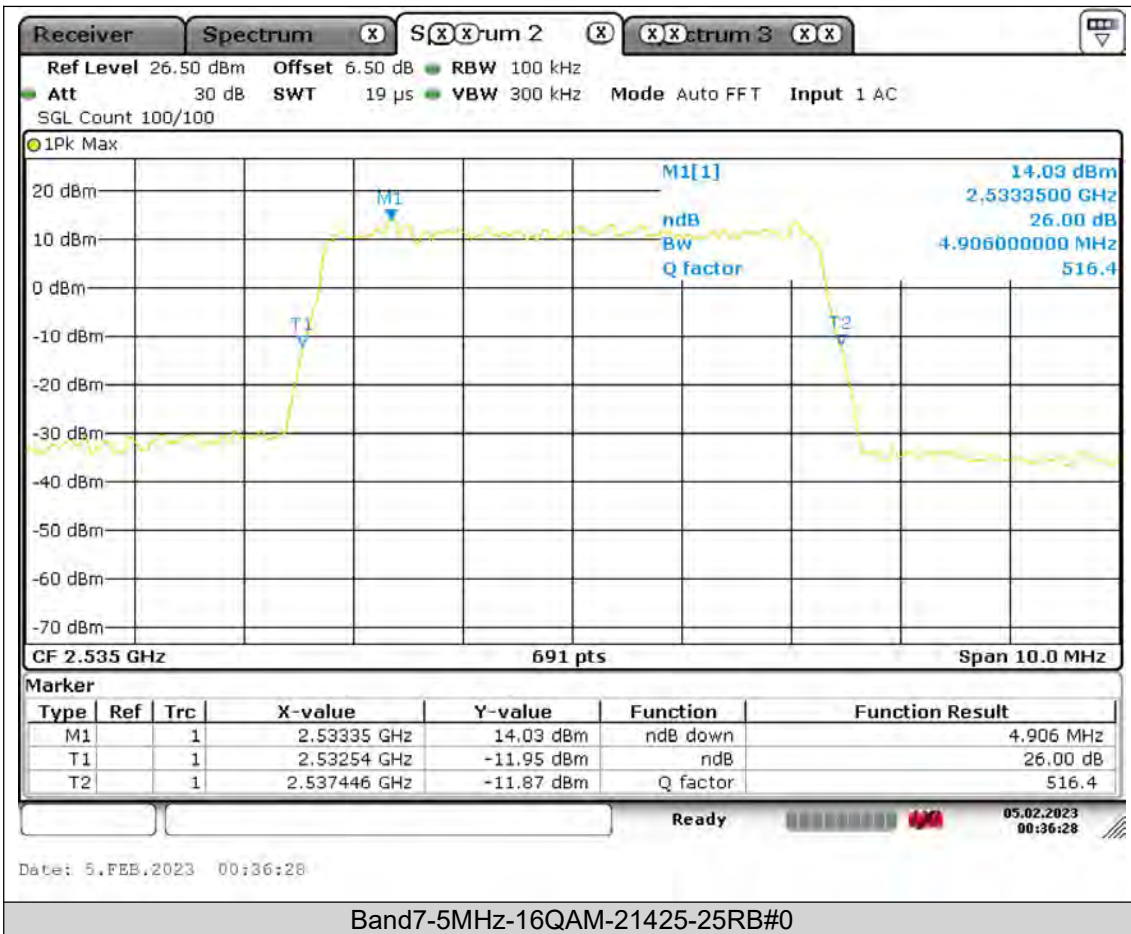

BUREAU VERITAS

Test Report No.: PSU-QSU2308280414RF03