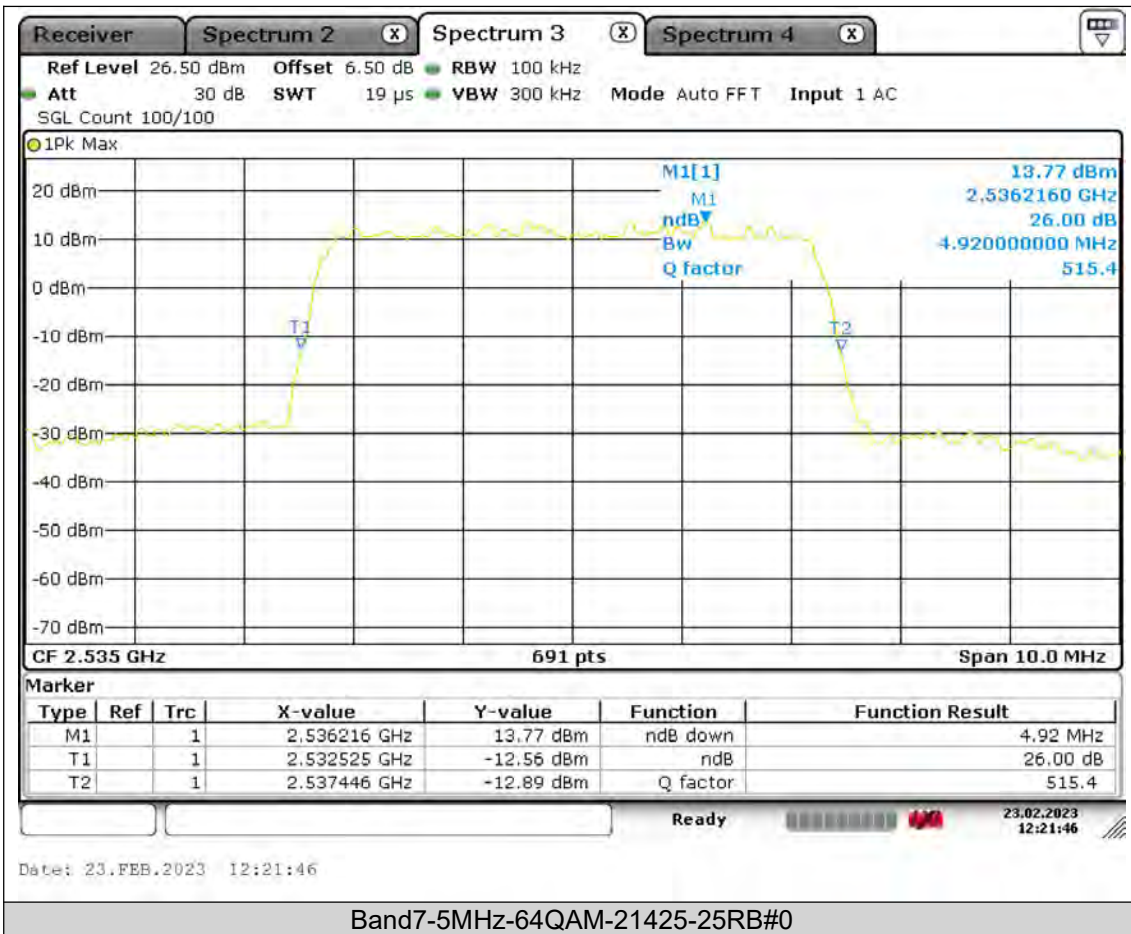

BUREAU
VERITAS

Test Report No.: PSU-QSU2308280414RF03

BUREAU VERITAS

Test Report No.: PSU-QSU2308280414RF03

BUREAU
VERITAS

Test Report No.: PSU-QSU2308280414RF03

BUREAU
VERITAS

Test Report No.: PSU-QSU2308280414RF03