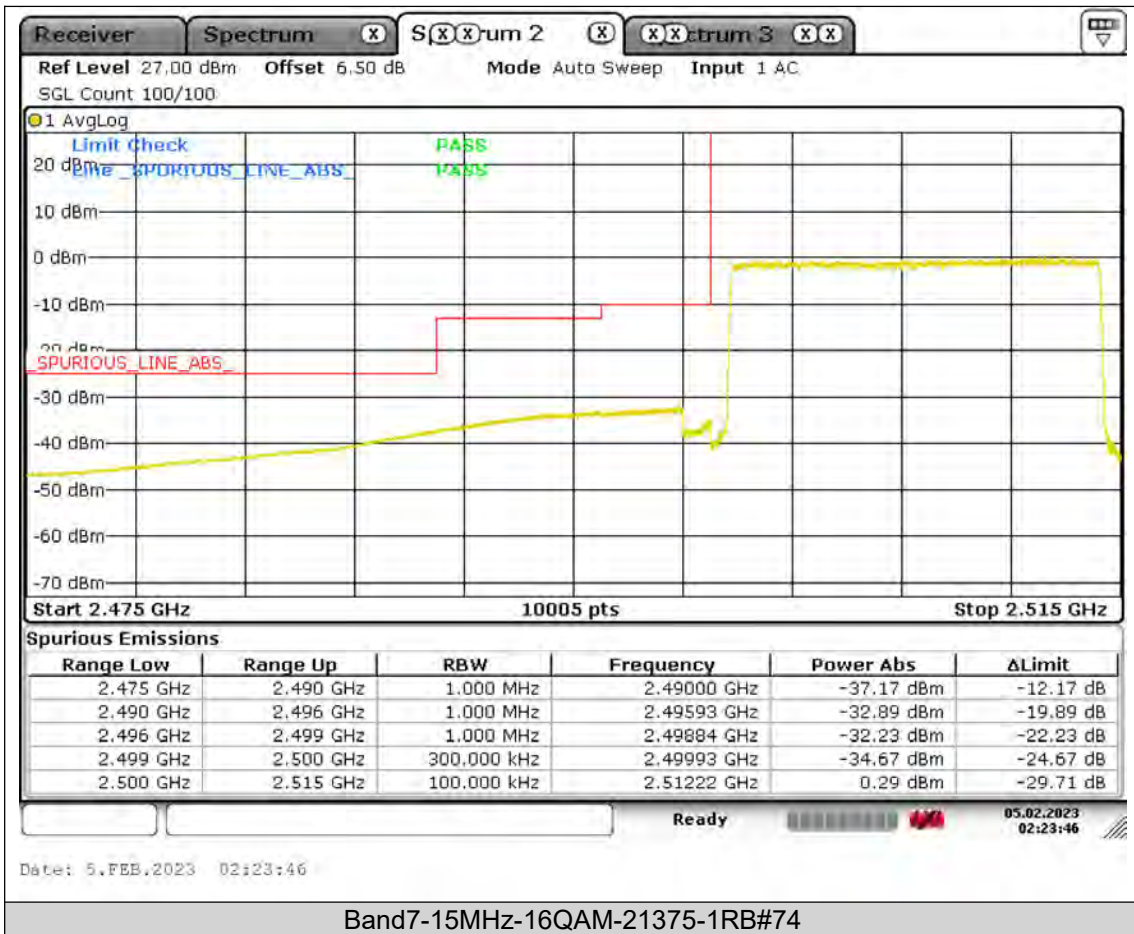

Test Report No.: PSU-QSU2308280414RF03