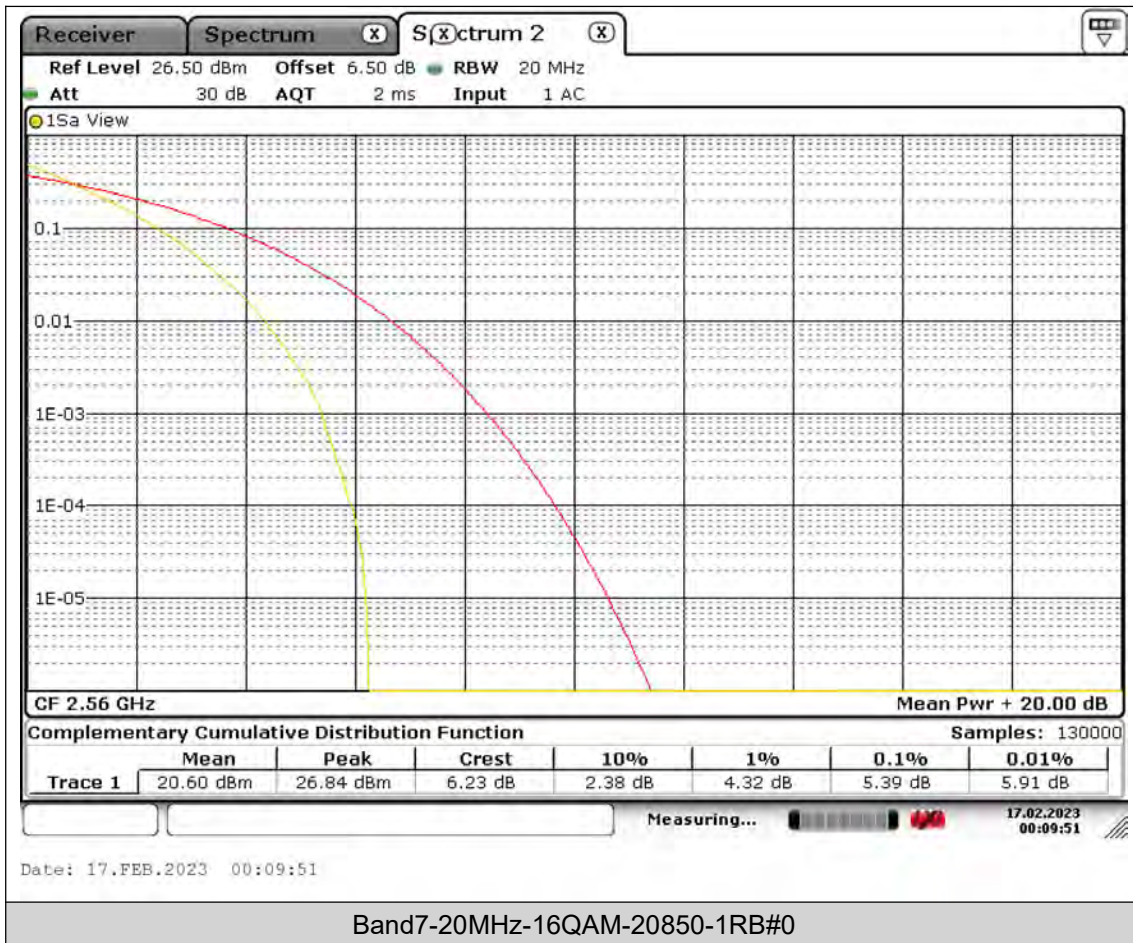

BUREAU VERITAS

Test Report No.: PSU-QSU2308280414RF03