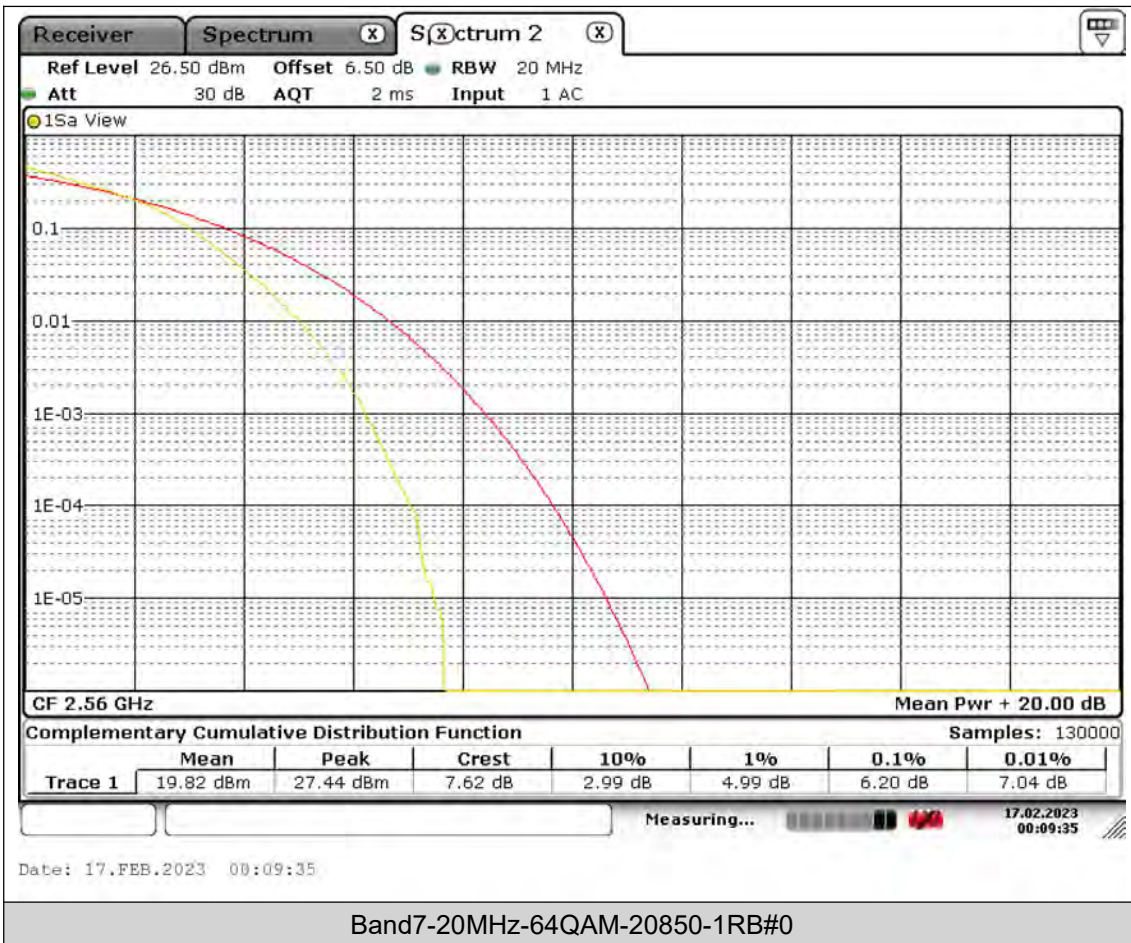

BUREAU VERITAS

Test Report No.: PSU-QSU2308280414RF03