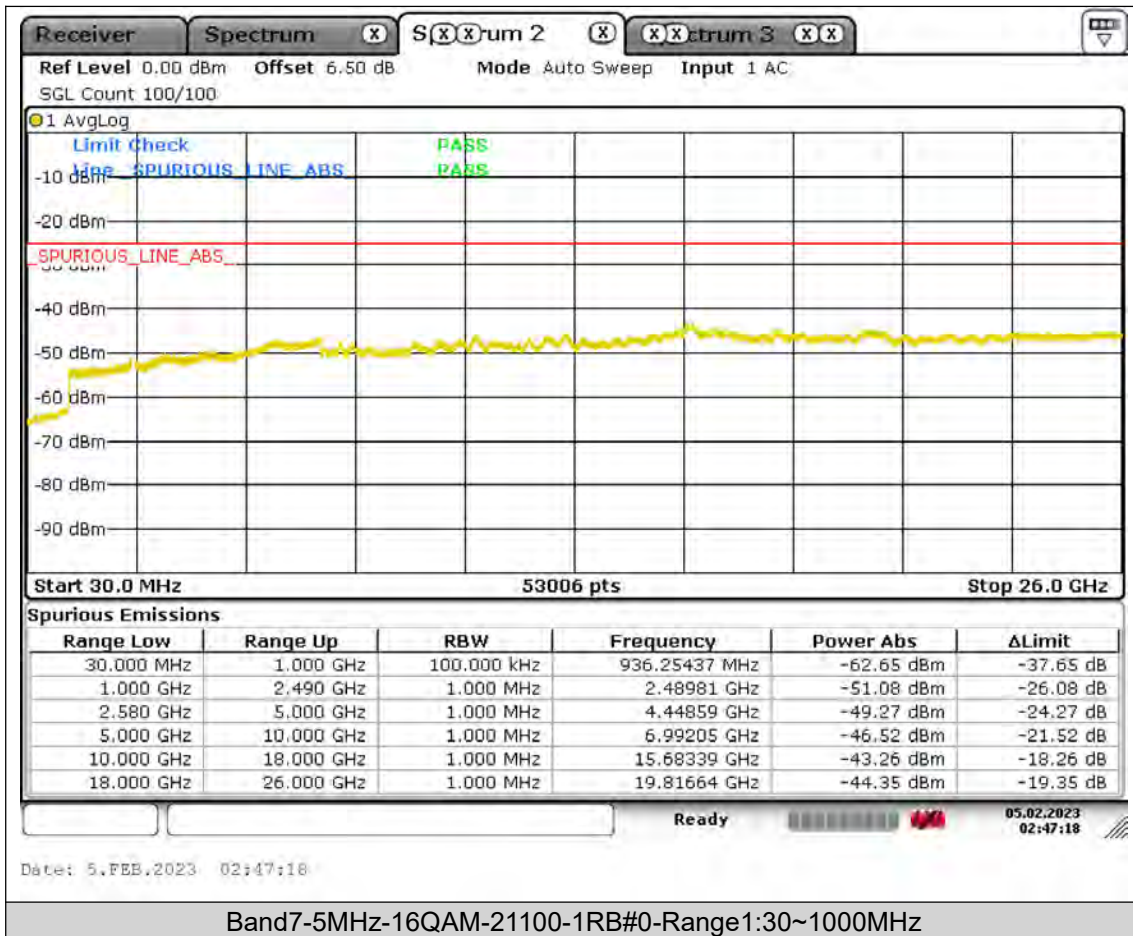

BUREAU
VERITAS

Test Report No.: PSU-QSU2308280414RF03