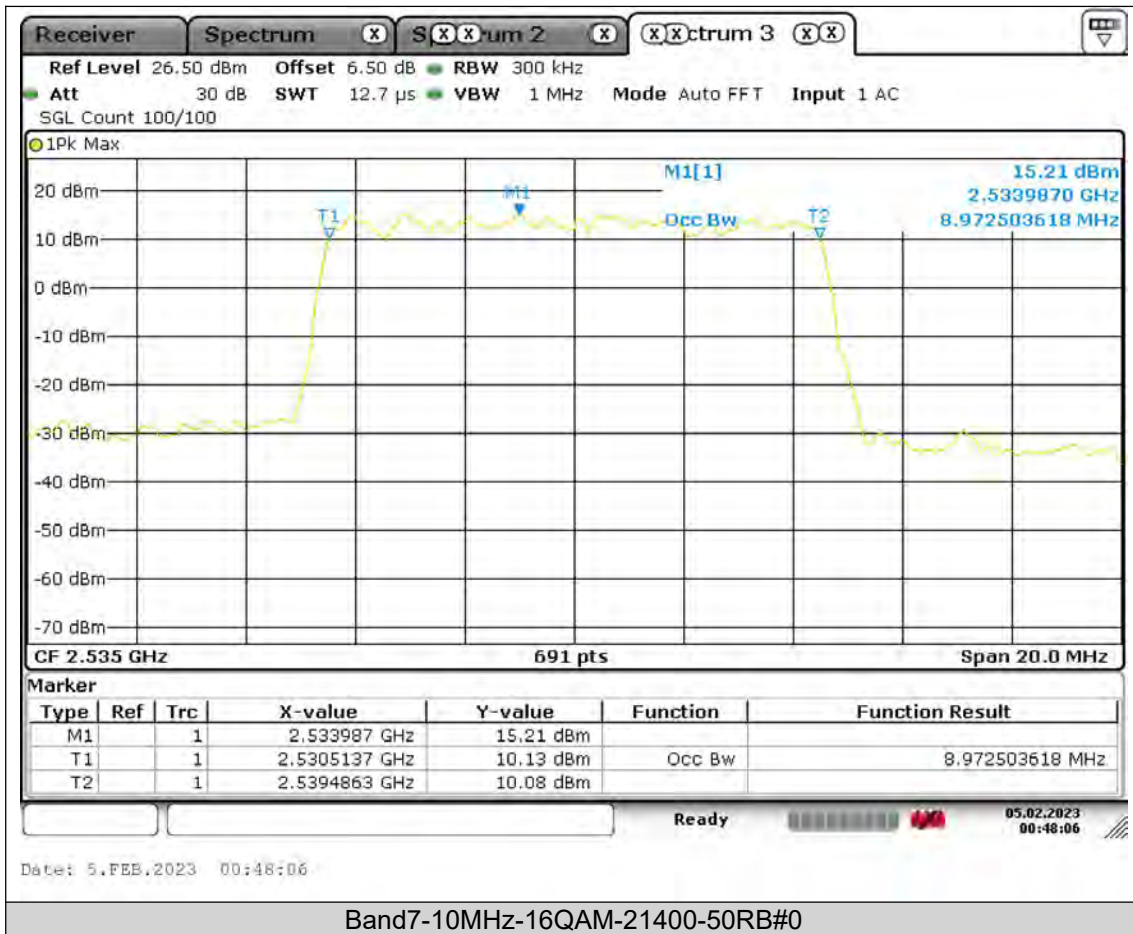

Test Report No.: PSU-QSU2308280414RF03

BUREAU
VERITAS

Test Report No.: PSU-QSU2308280414RF03

BUREAU VERITAS

Test Report No.: PSU-QSU2308280414RF03

BUREAU
VERITAS

Test Report No.: PSU-QSU2308280414RF03

BUREAU VERITAS