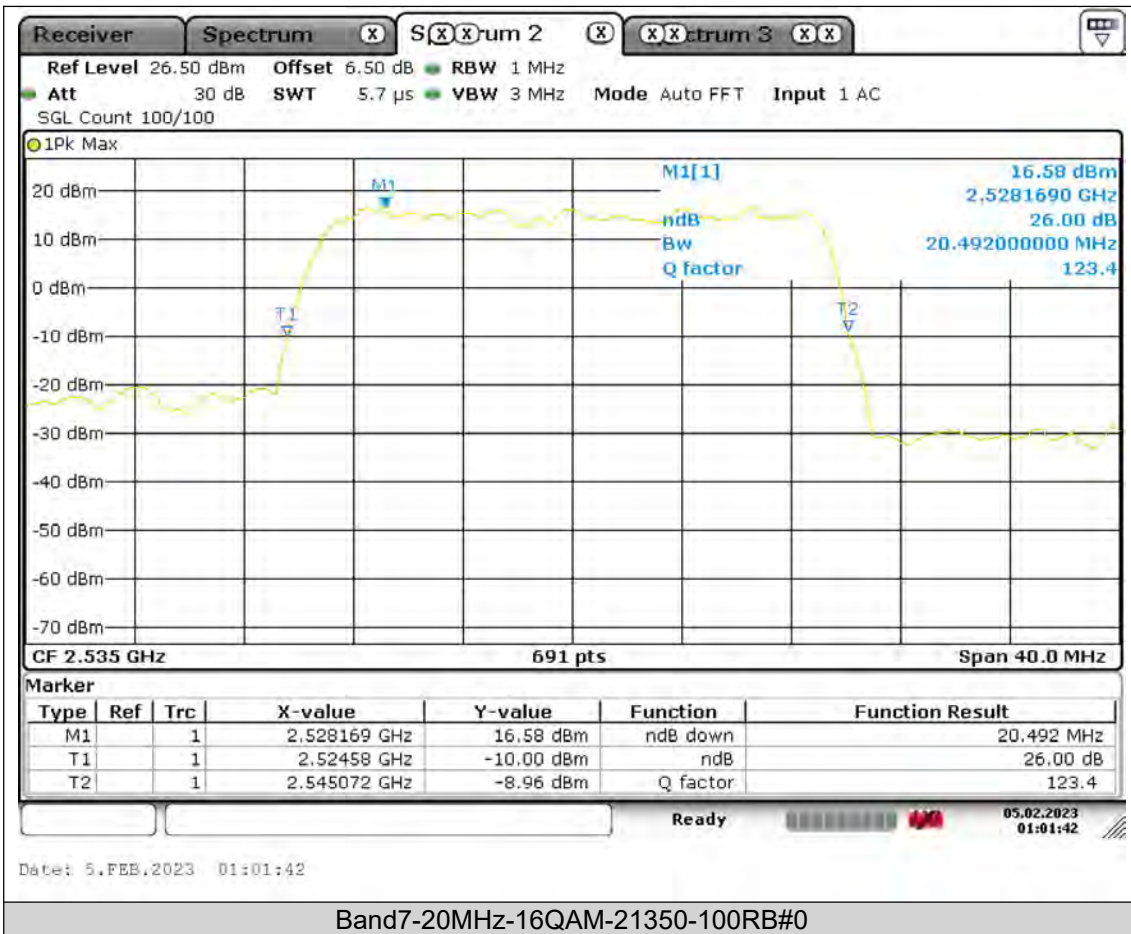

BUREAU
VERITAS

Test Report No.: PSU-QSU2308280414RF03