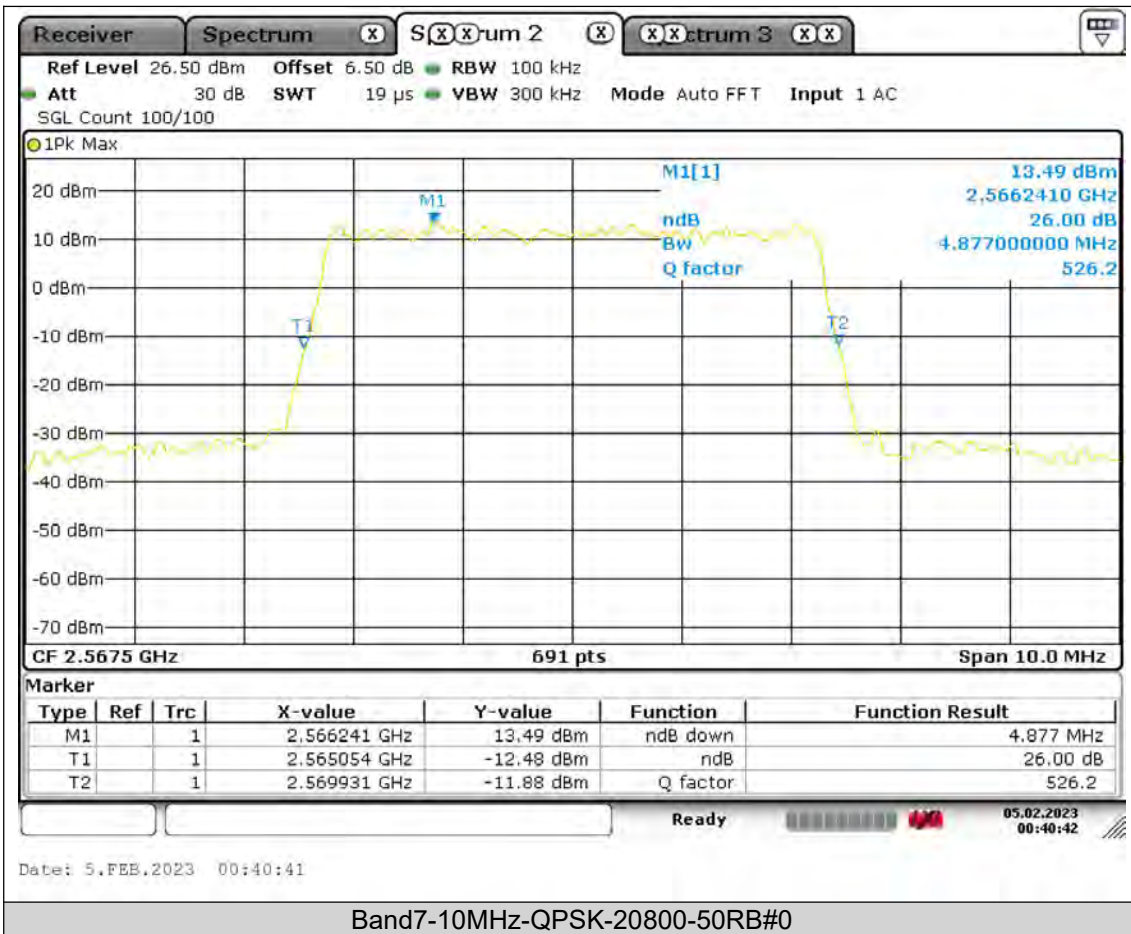

BUREAU
VERITAS

Test Report No.: PSU-QSU2308280414RF03