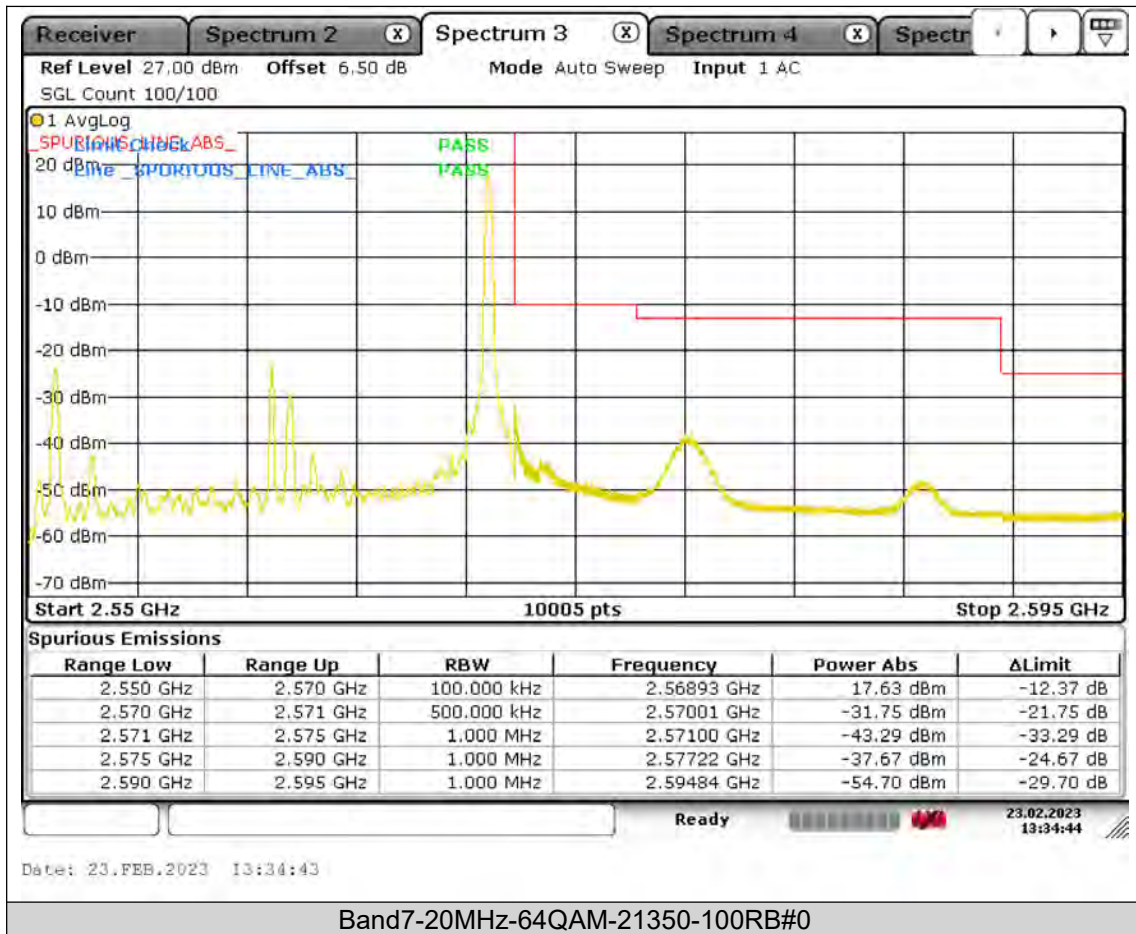

BUREAU
VERITAS

Test Report No.: PSU-QSU2308280414RF03