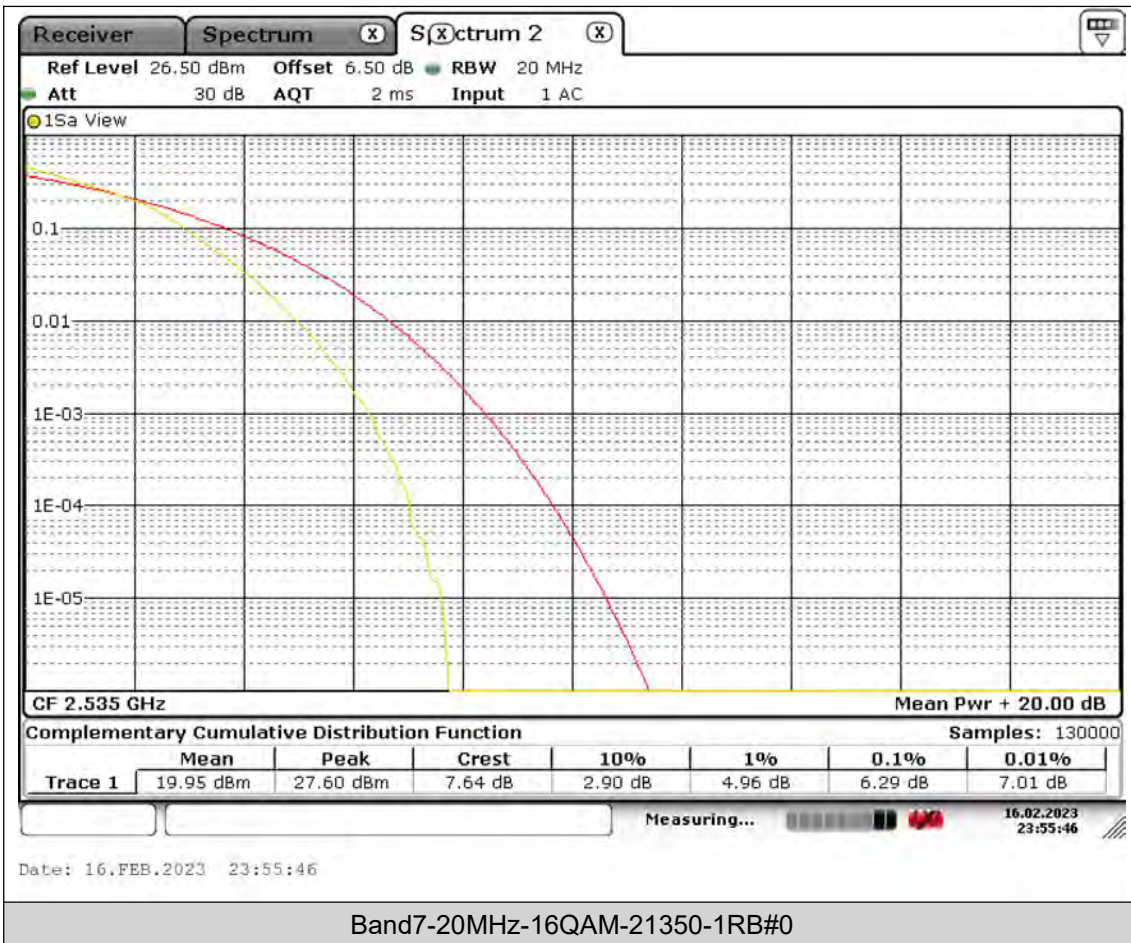

BUREAU VERITAS

Test Report No.: PSU-QSU2308280414RF03

BUREAU VERITAS

Test Report No.: PSU-QSU2308280414RF03

BUREAU VERITAS

Test Report No.: PSU-QSU2308280414RF03

BUREAU VERITAS

Test Report No.: PSU-QSU2308280414RF03