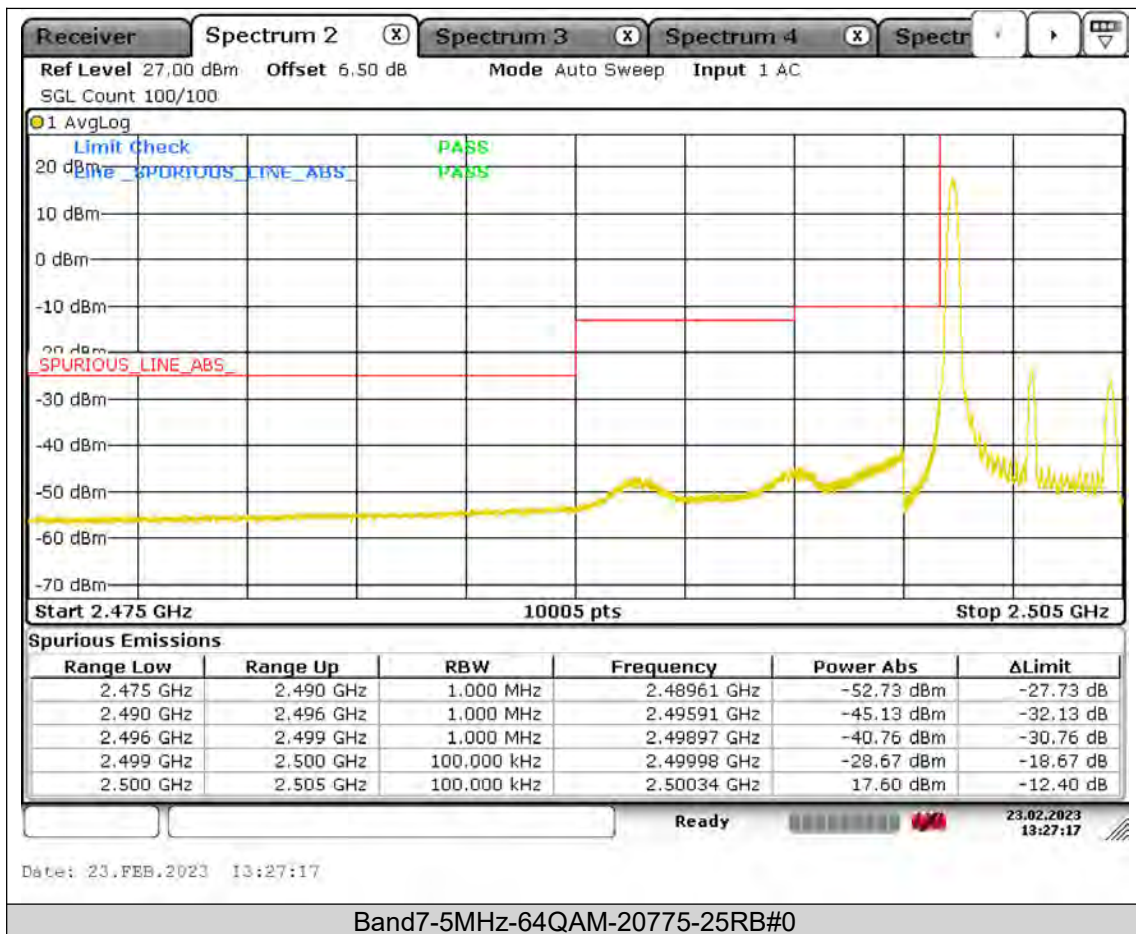

BUREAU
VERITAS

Test Report No.: PSU-QSU2308280414RF03

BUREAU
VERITAS

Test Report No.: PSU-QSU2308280414RF03

BUREAU VERITAS

Test Report No.: PSU-QSU2308280414RF03

Test Report No.: PSU-QSU2308280414RF03

BUREAU
VERITAS