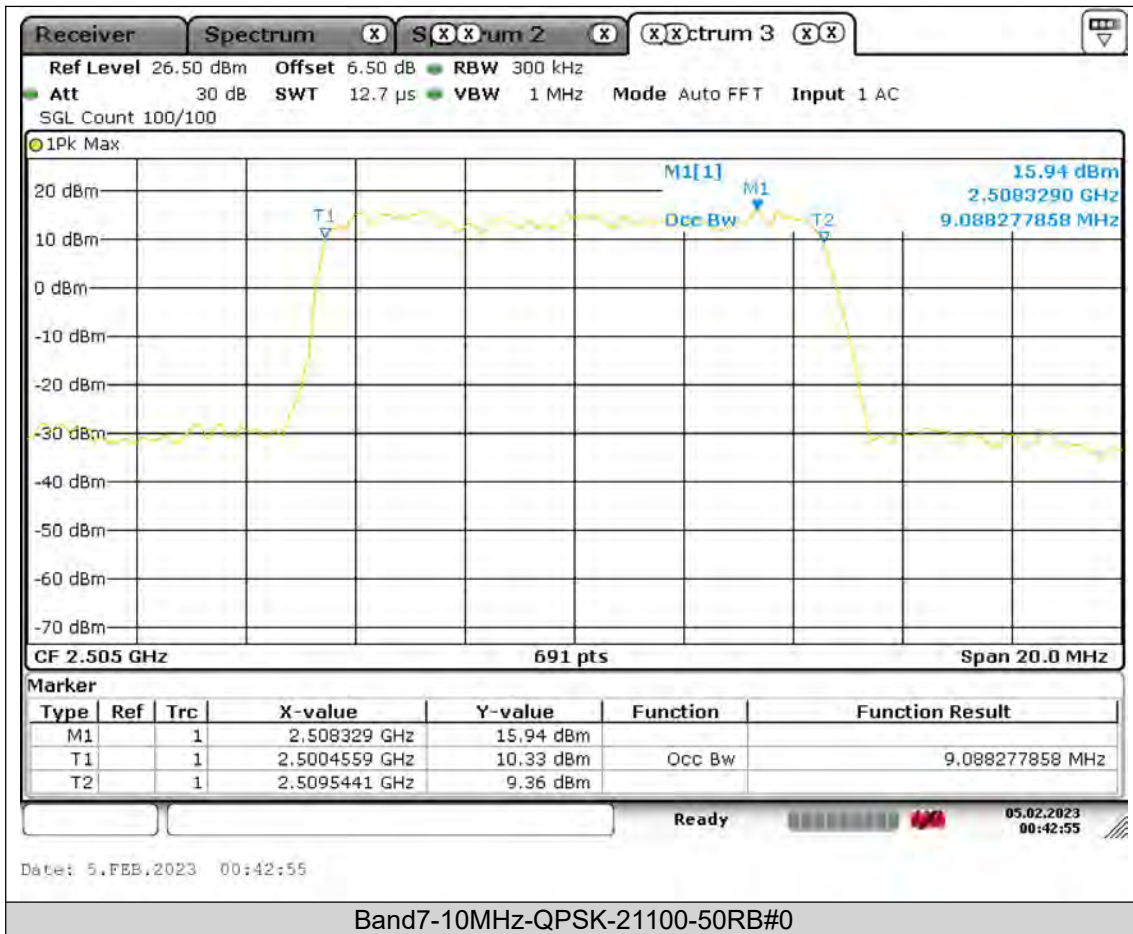

BUREAU
VERITAS

Test Report No.: PSU-QSU2308280414RF03