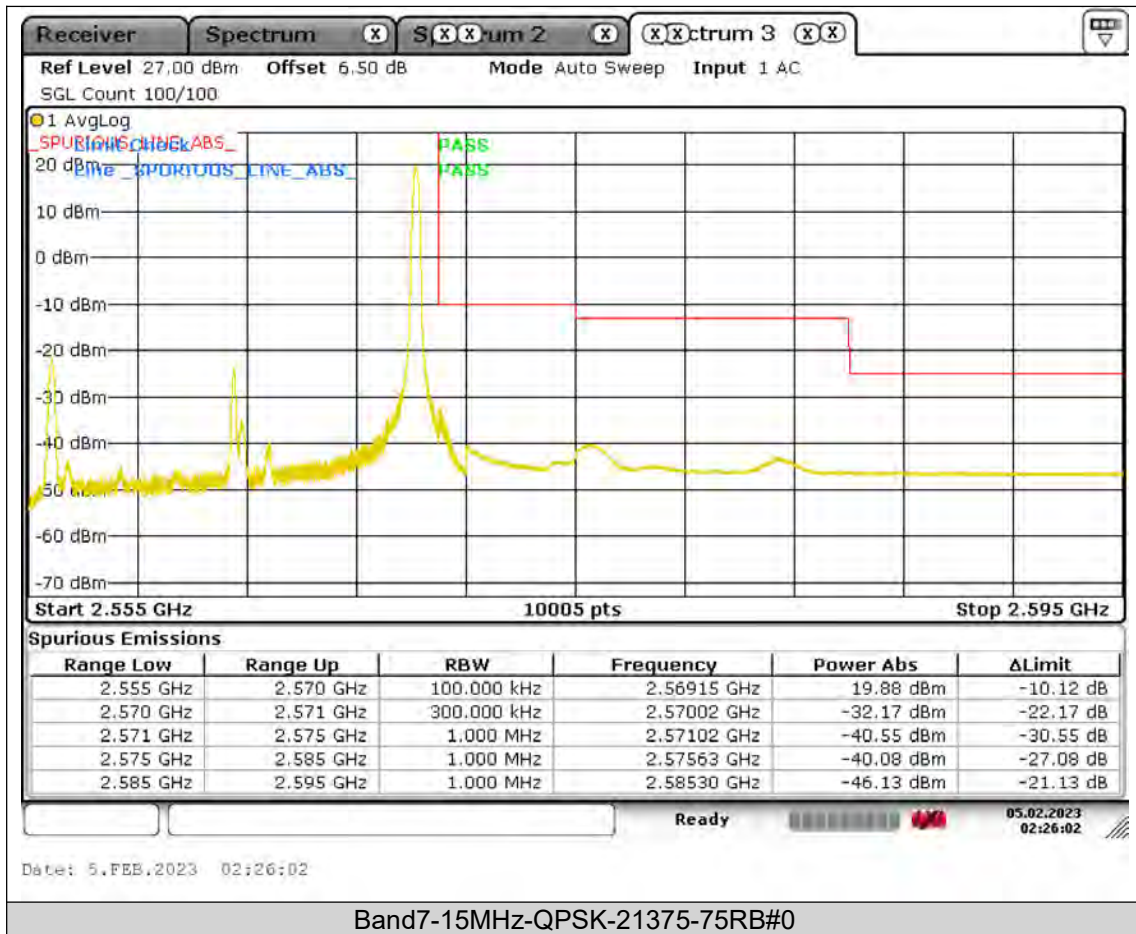

BUREAU
VERITAS

Test Report No.: PSU-QSU2308280414RF03

BUREAU
VERITAS

Test Report No.: PSU-QSU2308280414RF03

BUREAU VERITAS

Test Report No.: PSU-QSU2308280414RF03

BUREAU
VERITAS

Test Report No.: PSU-QSU2308280414RF03