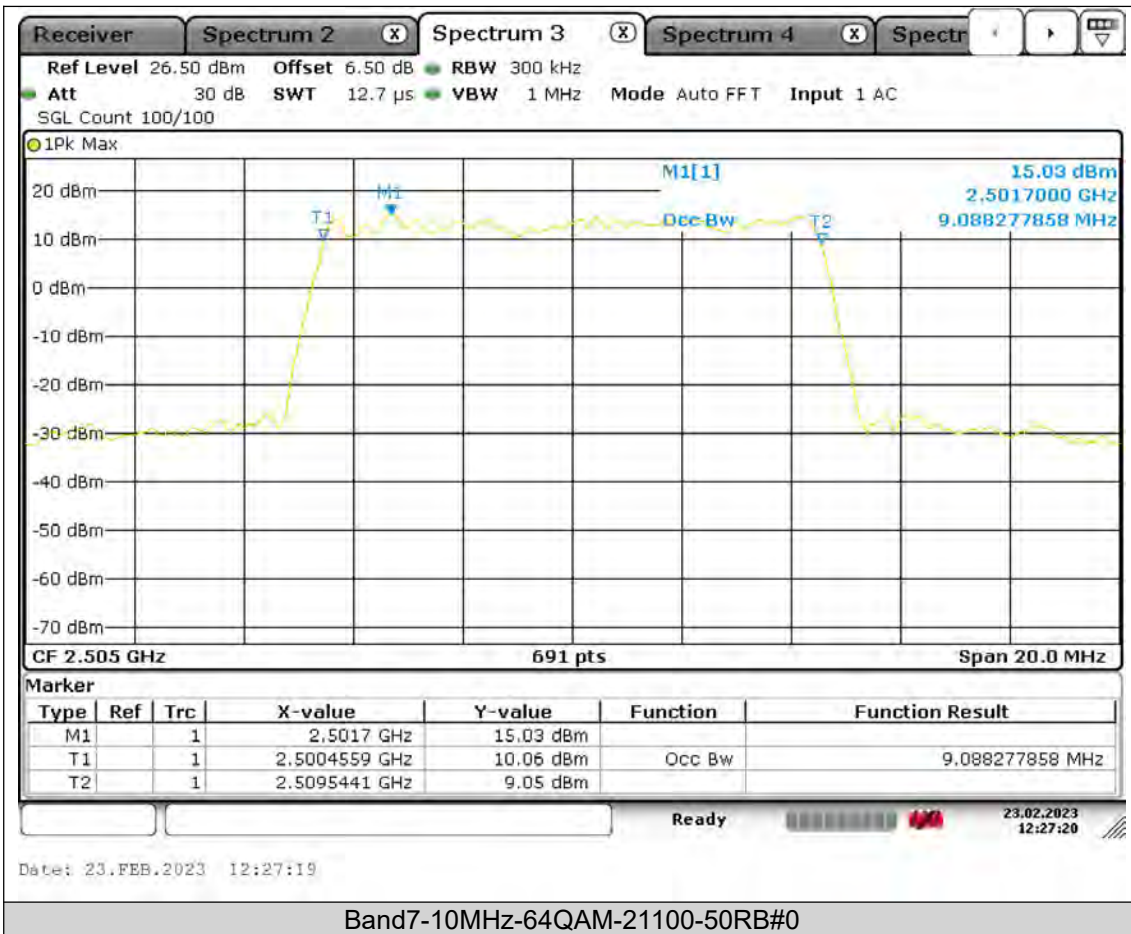

BUREAU VERITAS

Test Report No.: PSU-QSU2308280414RF03