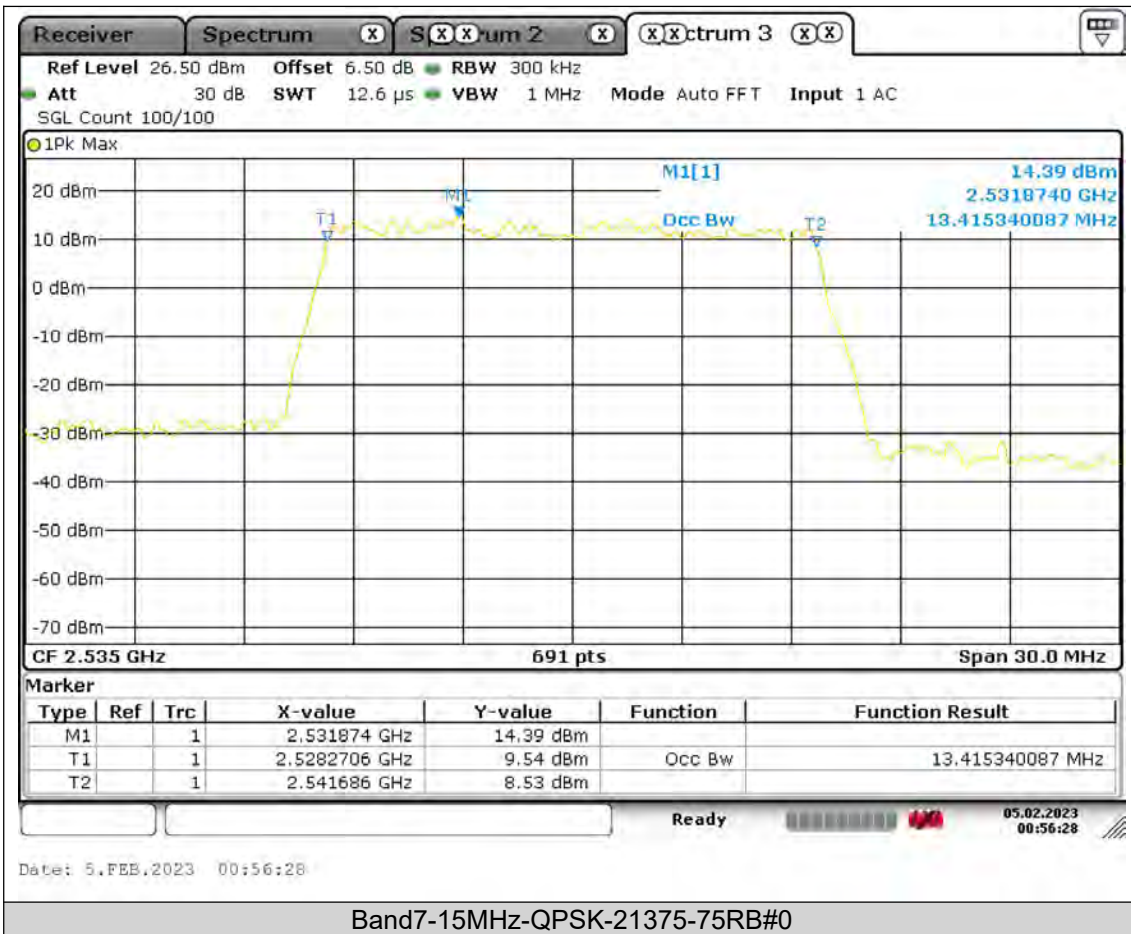

Test Report No.: PSU-QSU2308280414RF03

BUREAU
VERITAS

Test Report No.: PSU-QSU2308280414RF03

BUREAU
VERITAS

Test Report No.: PSU-QSU2308280414RF03

BUREAU VERITAS

Test Report No.: PSU-QSU2308280414RF03

BUREAU VERITAS