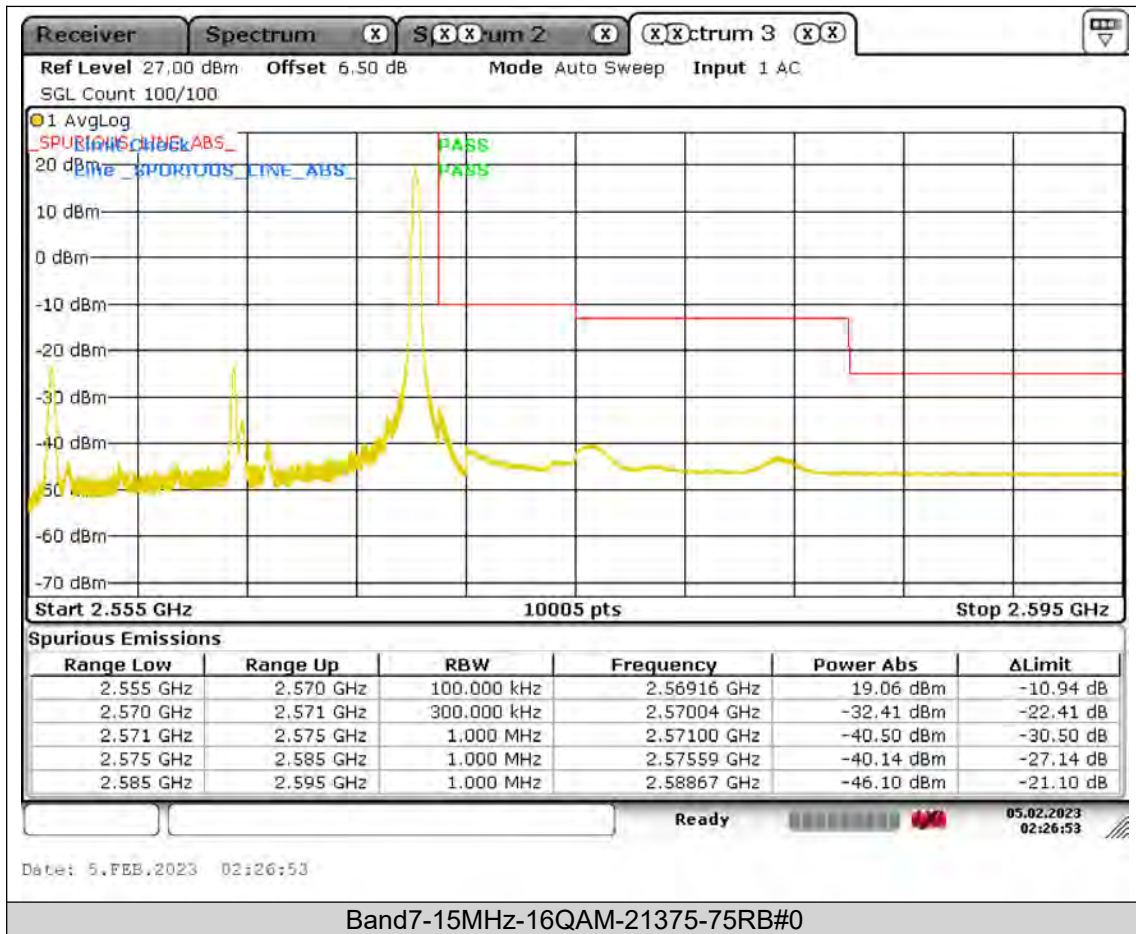

BUREAU
VERITAS

Test Report No.: PSU-QSU2308280414RF03

Test Report No.: PSU-QSU2308280414RF03

BUREAU
VERITAS

Test Report No.: PSU-QSU2308280414RF03

BUREAU
VERITAS

Test Report No.: PSU-QSU2308280414RF03

BUREAU
VERITAS