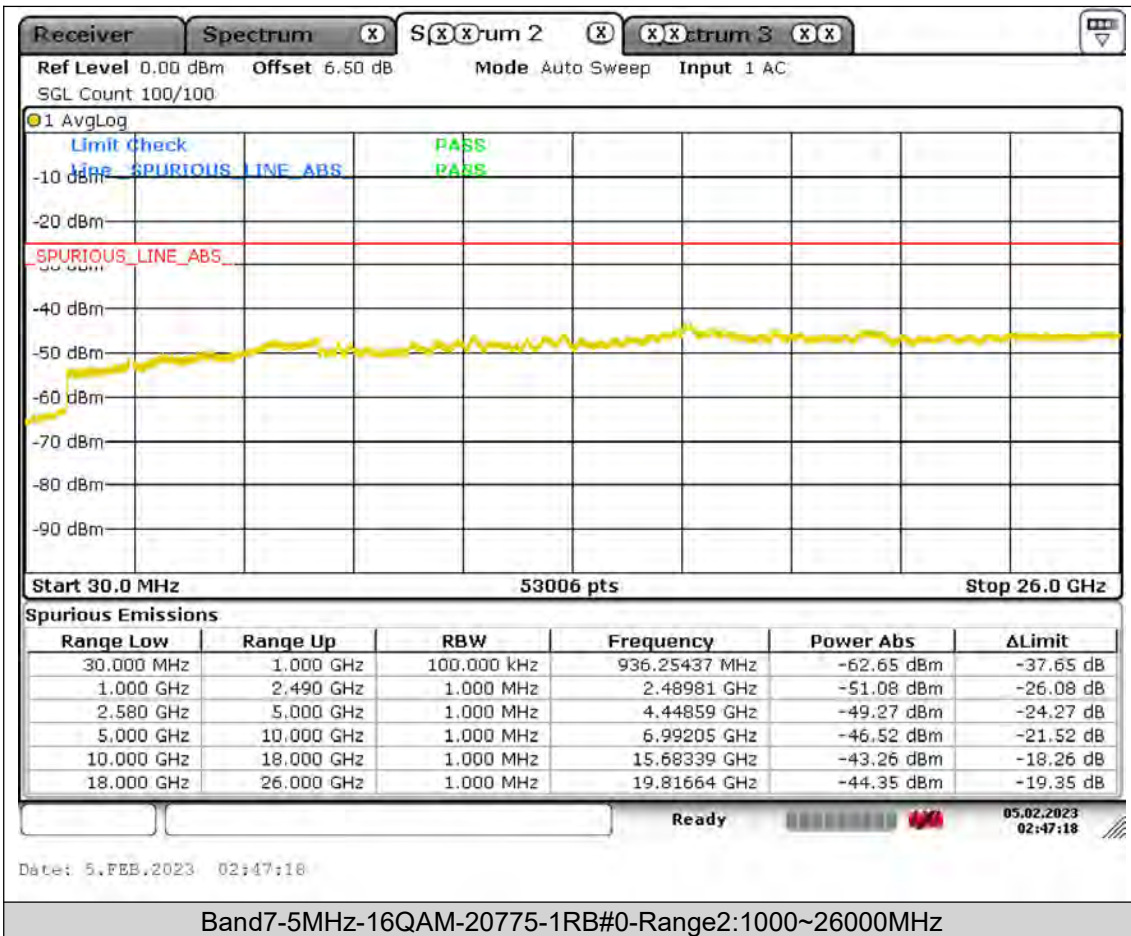

BUREAU
VERITAS

Test Report No.: PSU-QSU2308280414RF03