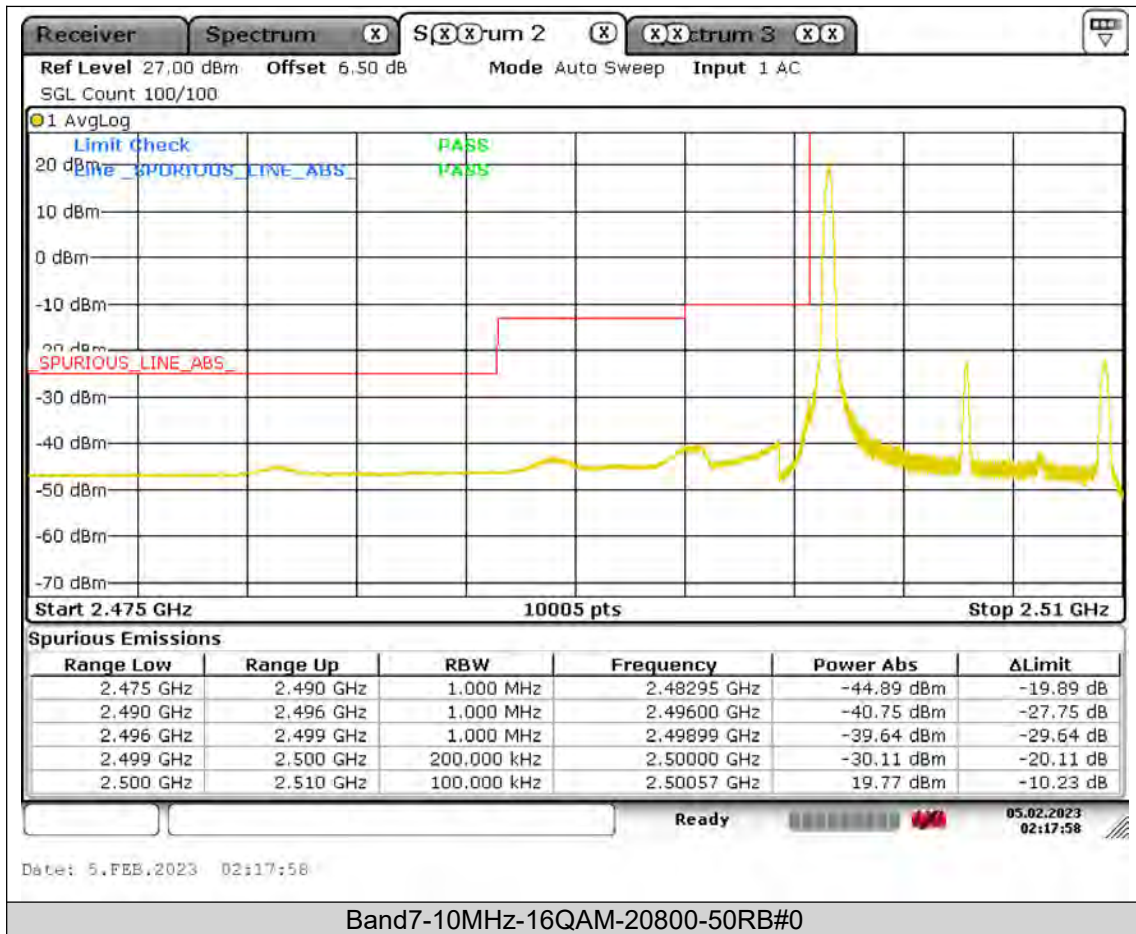

BUREAU
VERITAS

Test Report No.: PSU-QSU2308280414RF03