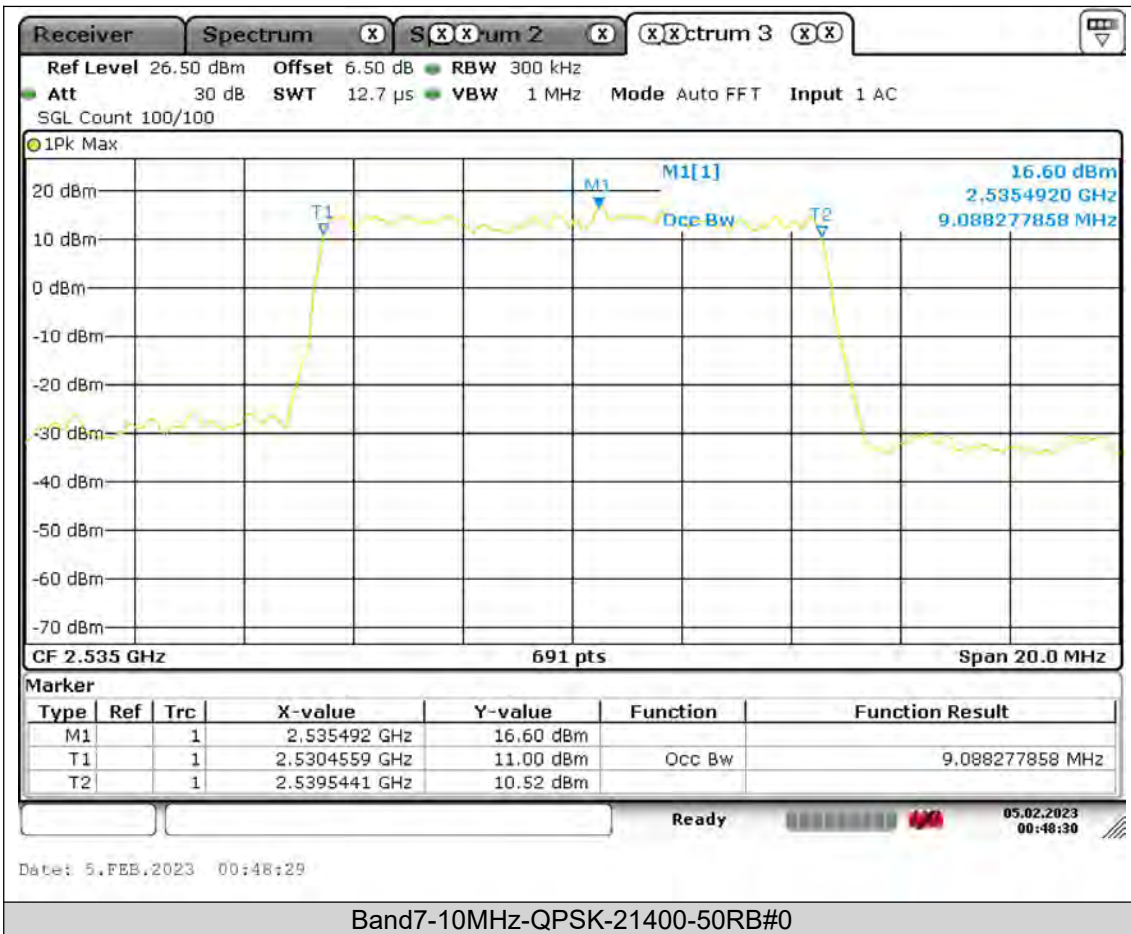

BUREAU VERITAS

Test Report No.: PSU-QSU2308280414RF03