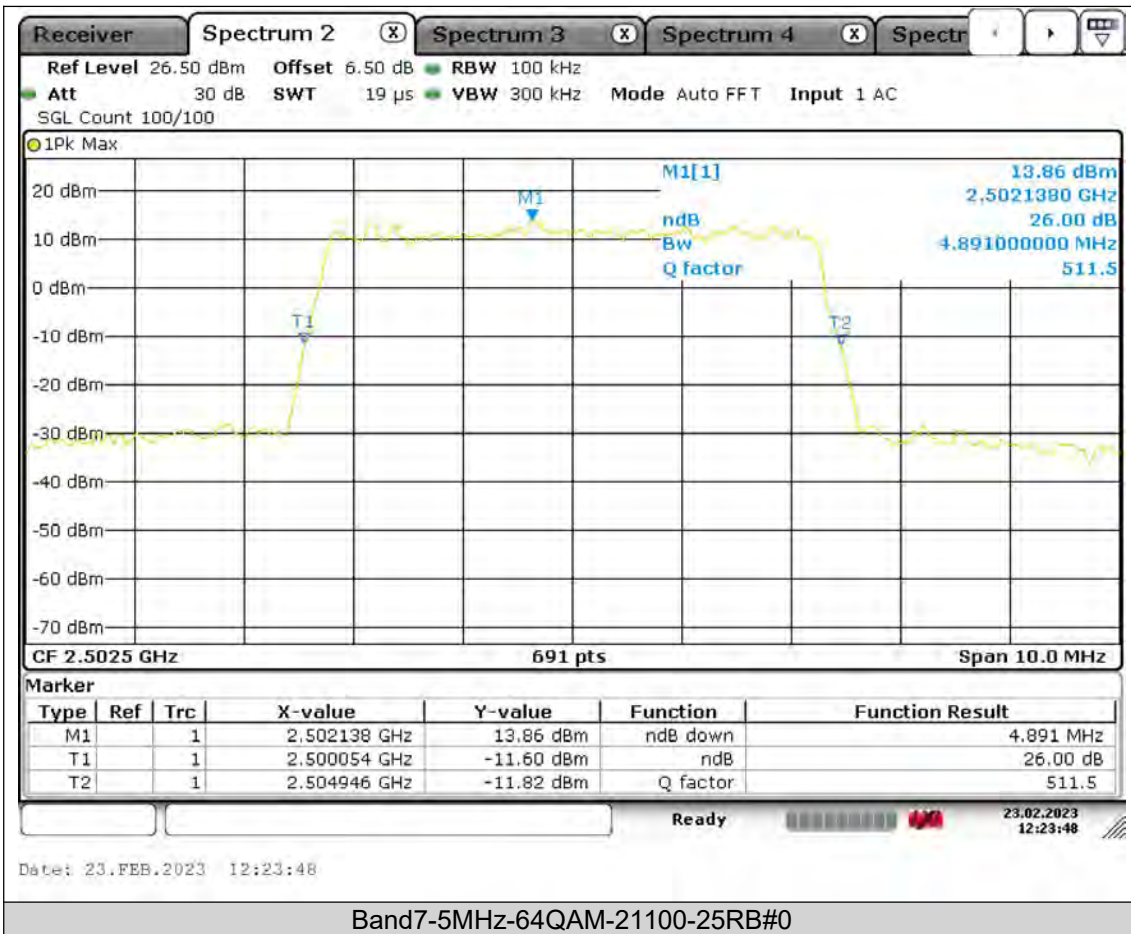

BUREAU
VERITAS

Test Report No.: PSU-QSU2308280414RF03

BUREAU VERITAS

Test Report No.: PSU-QSU2308280414RF03

BUREAU
VERITAS

Test Report No.: PSU-QSU2308280414RF03

BUREAU
VERITAS

Test Report No.: PSU-QSU2308280414RF03