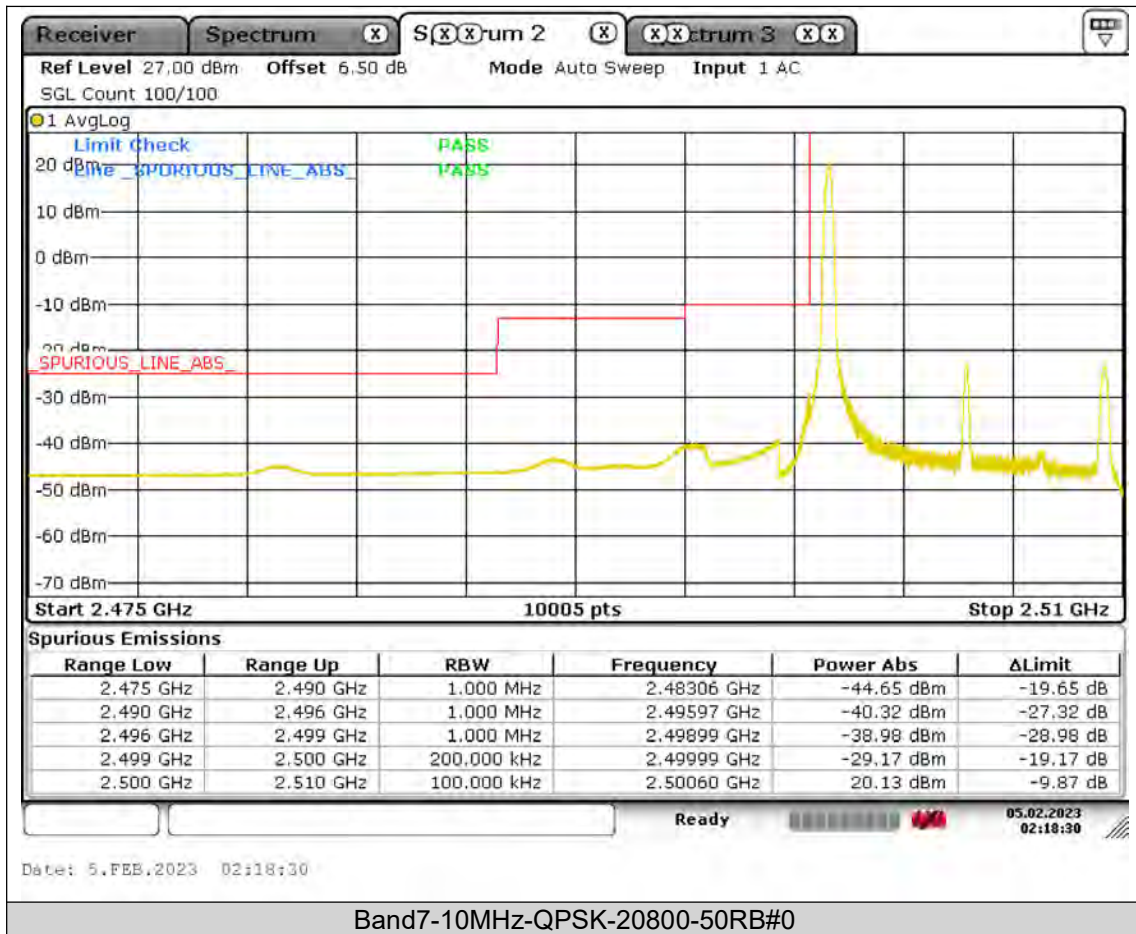

BUREAU
VERITAS

Test Report No.: PSU-QSU2308280414RF03