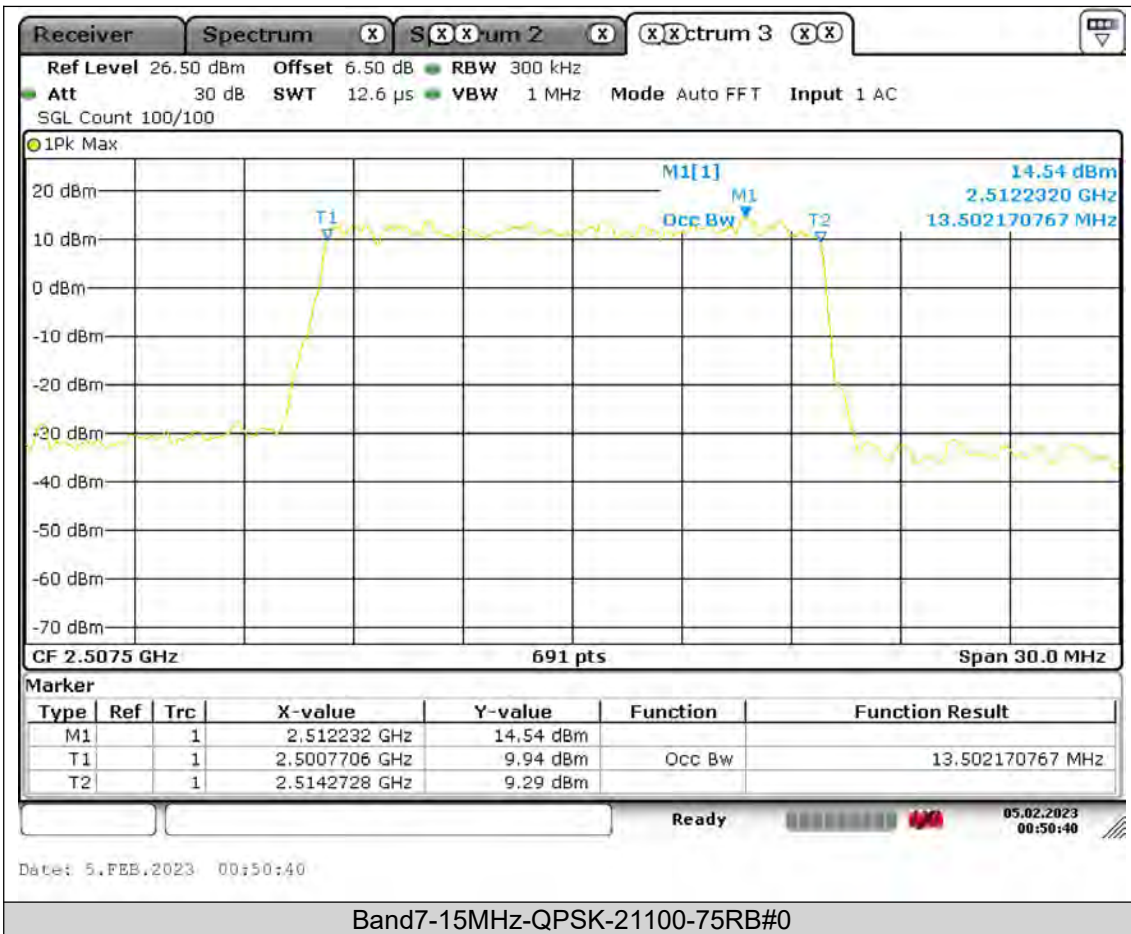

BUREAU
VERITAS

Test Report No.: PSU-QSU2308280414RF03