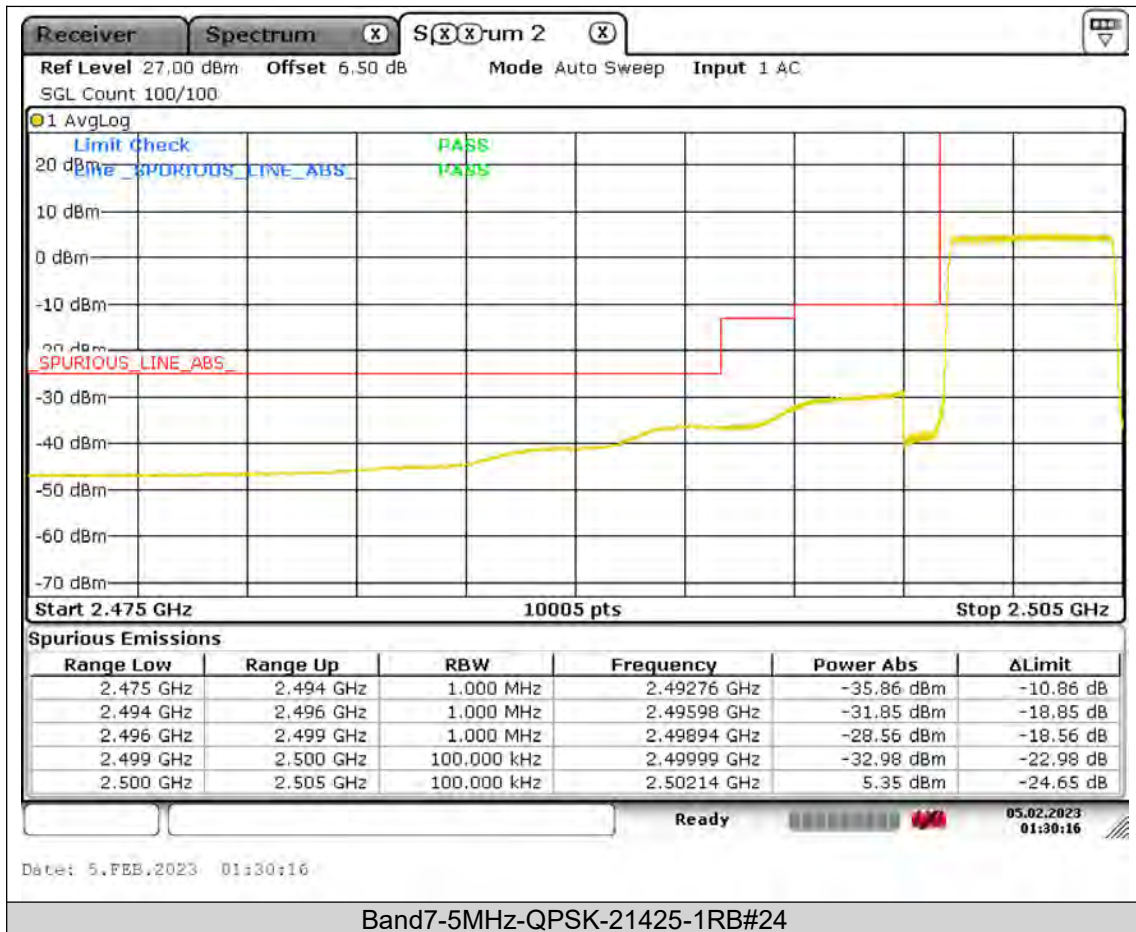

Test Graphs

Test Report No.: PSU-QSU2308280414RF03

BUREAU
VERITAS

Test Report No.: PSU-QSU2308280414RF03

BUREAU VERITAS

Test Report No.: PSU-QSU2308280414RF03

BUREAU VERITAS

Test Report No.: PSU-QSU2308280414RF03