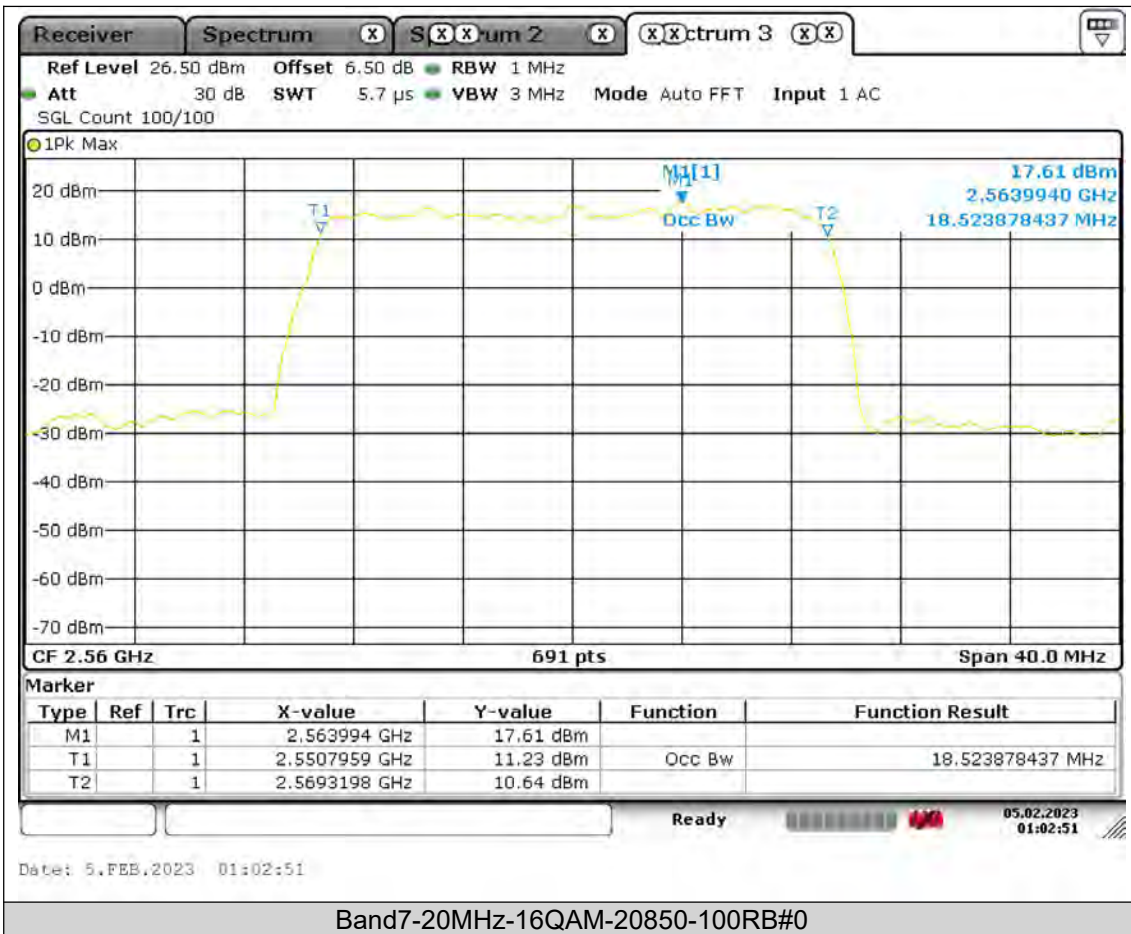

BUREAU
VERITAS

Test Report No.: PSU-QSU2308280414RF03