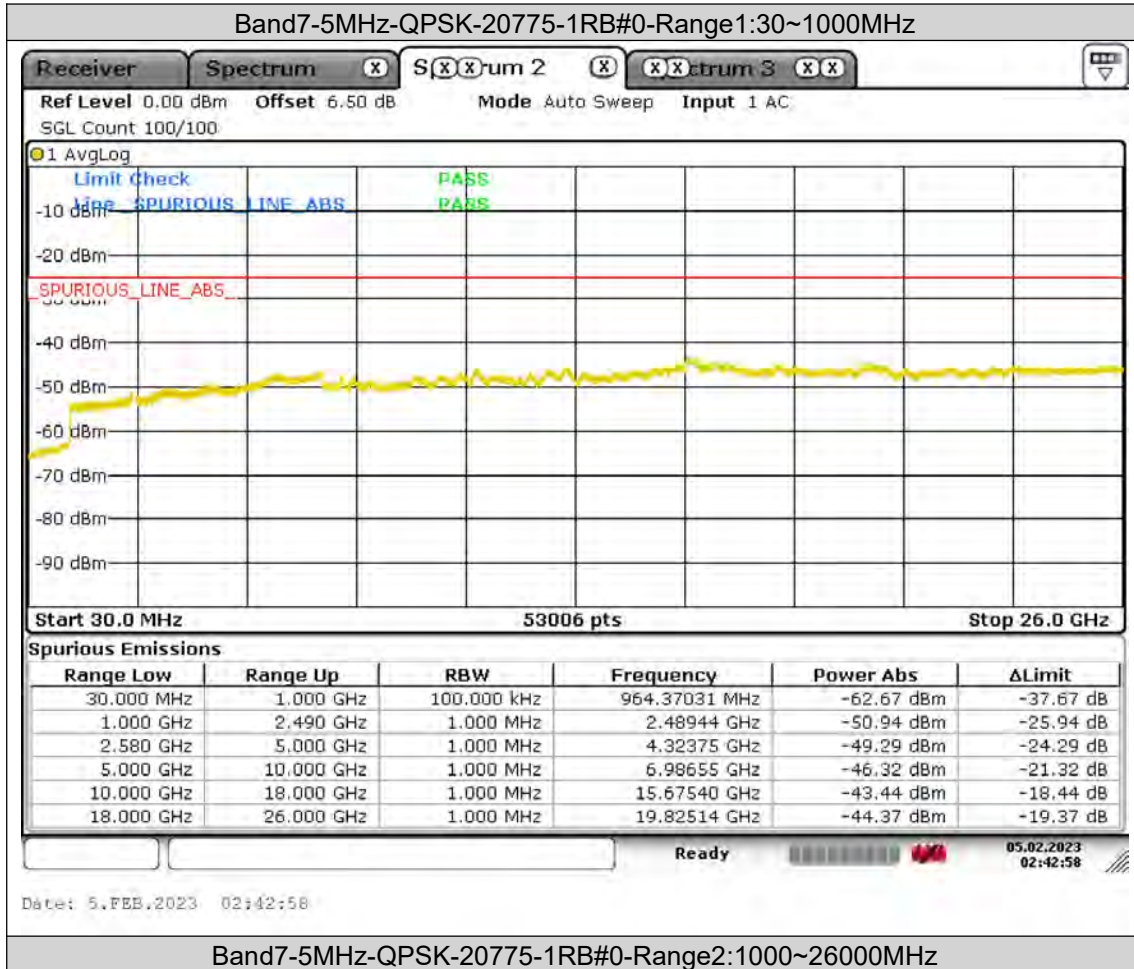

Test Report No.: PSU-QSU2308280414RF03

Test Graphs