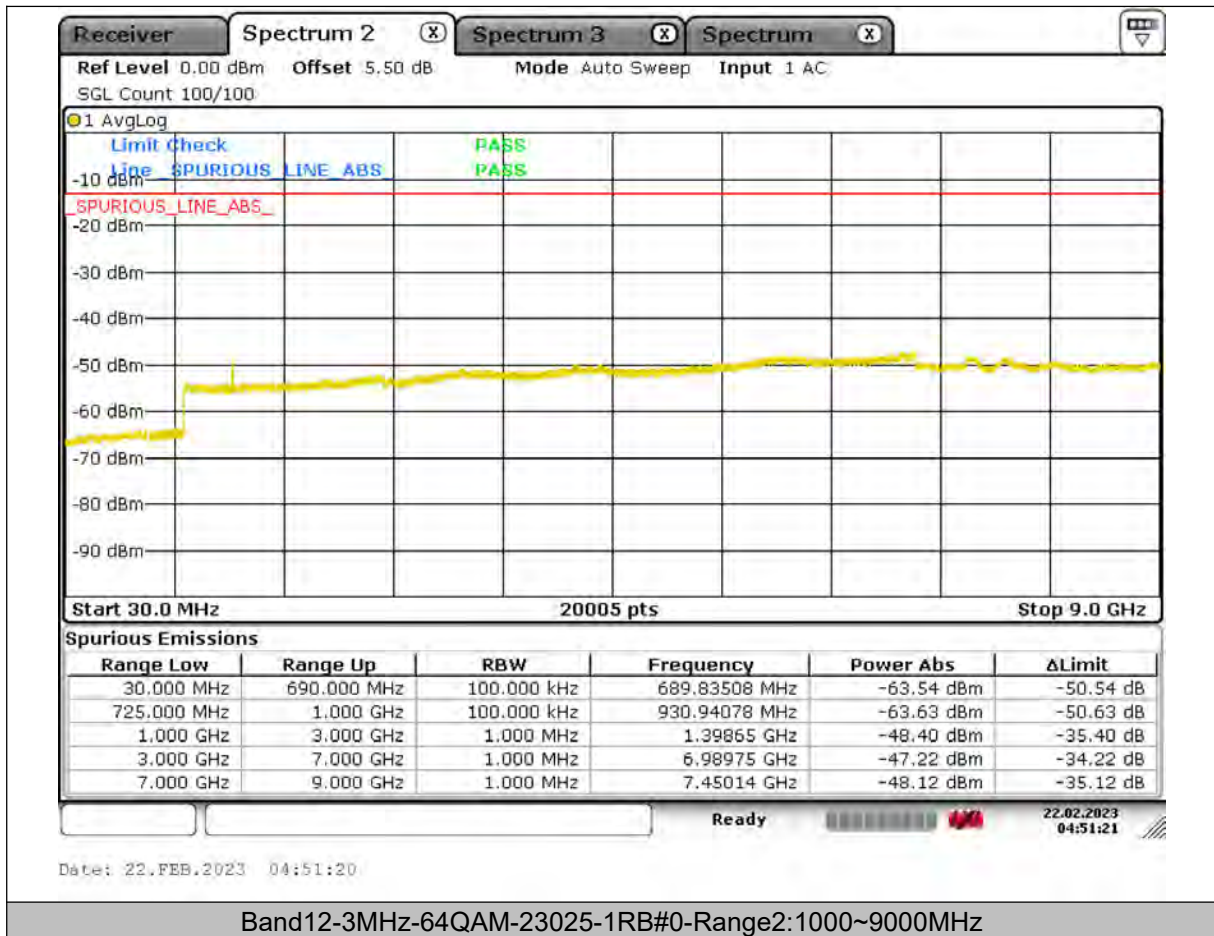

Test Report No.: PSU-QSU2309010210RF03

BUREAU
VERITAS

Test Report No.: PSU-QSU2309010210RF03

BUREAU
VERITAS

Test Report No.: PSU-QSU2309010210RF03

BUREAU
VERITAS

Test Report No.: PSU-QSU2309010210RF03

BUREAU
VERITAS