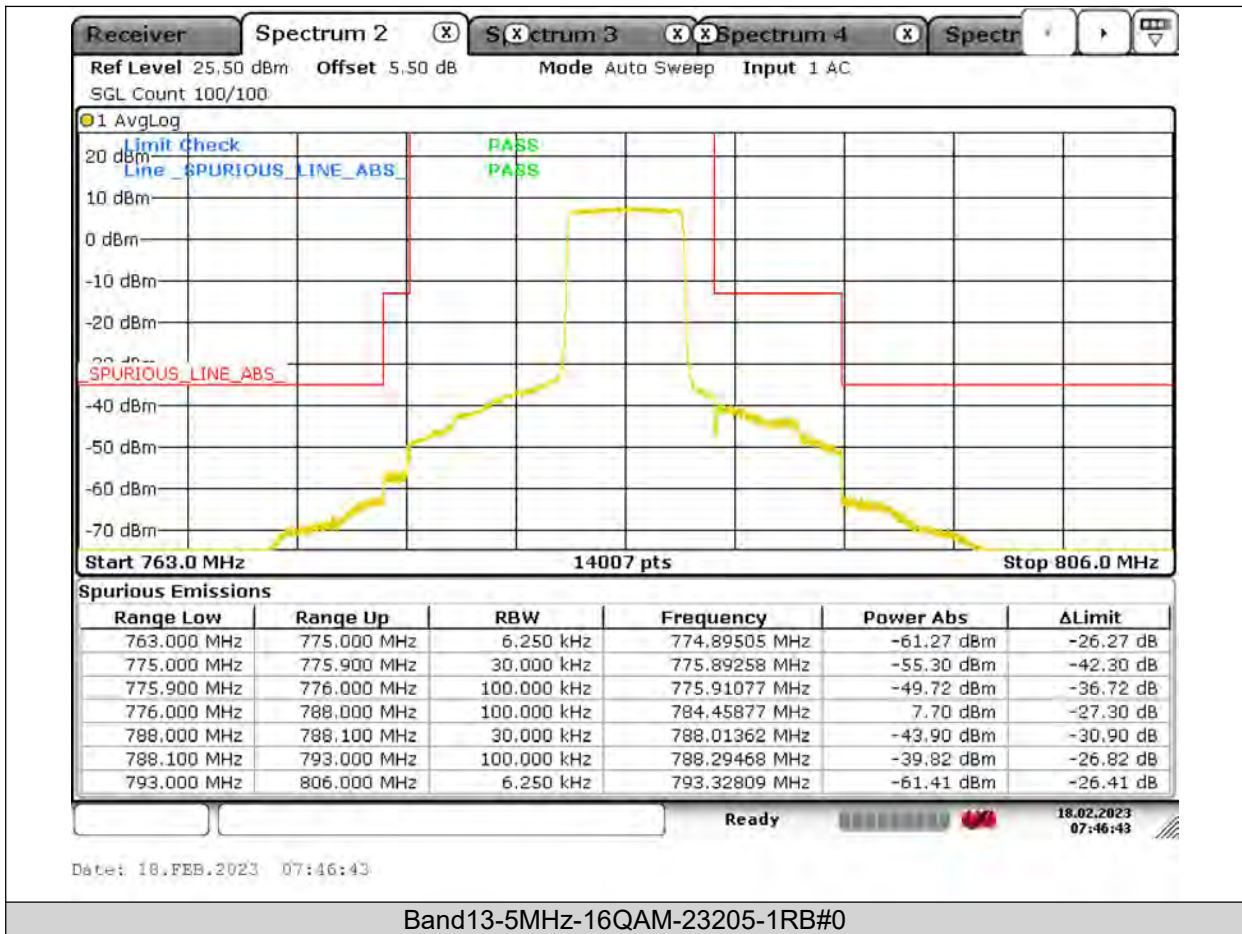

Test Report No.: PSU-QSU2309010210RF03

Test Graphs

BUREAU
VERITAS

Test Report No.: PSU-QSU2309010210RF03

BUREAU
VERITAS

Test Report No.: PSU-QSU2309010210RF03

BUREAU VERITAS

Test Report No.: PSU-QSU2309010210RF03