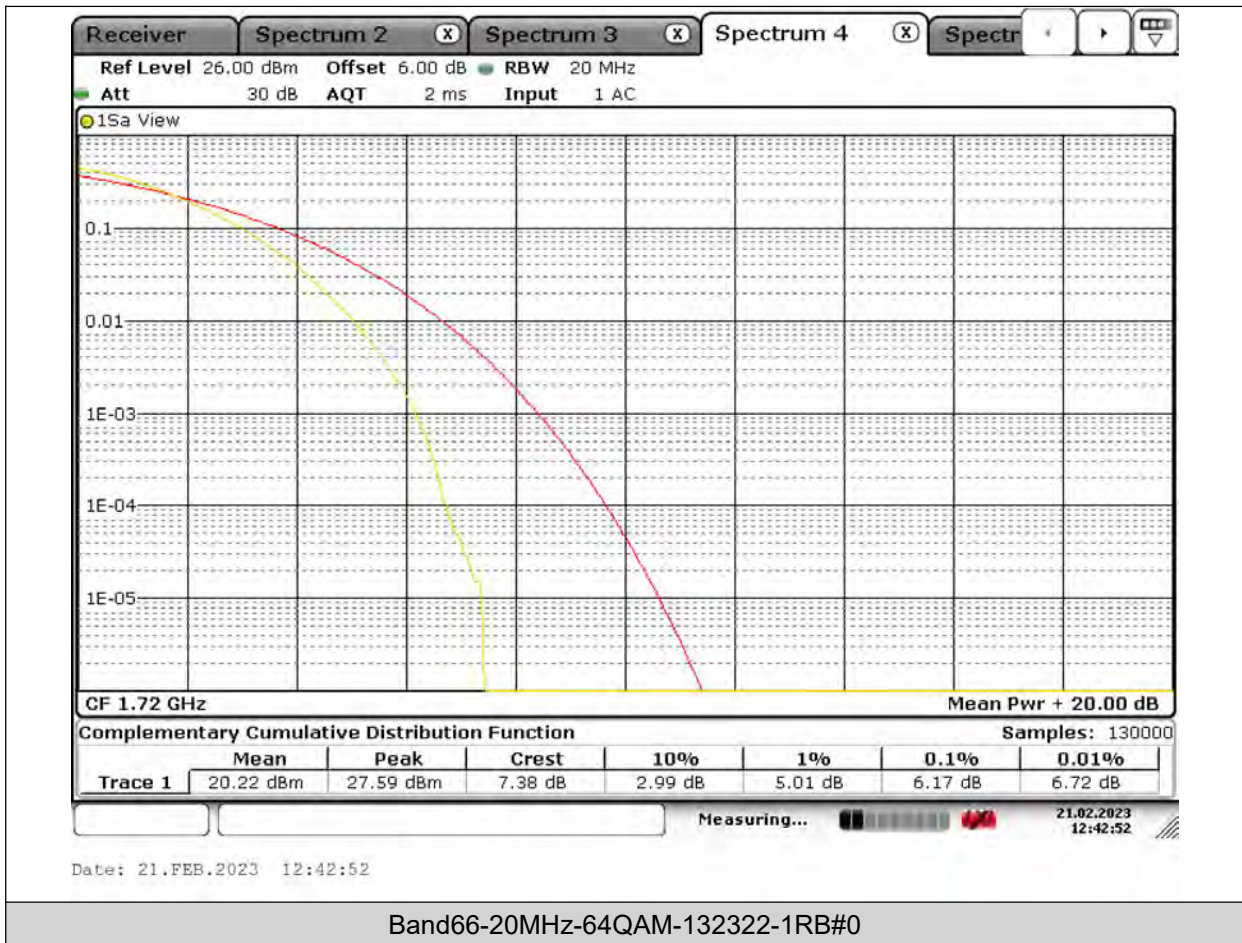

Band66-20MHz-64QAM-132072-1RB#0

BUREAU VERITAS

Test Report No.: PSU-QSU2309010210RF03

BUREAU VERITAS

Test Report No.: PSU-QSU2309010210RF03

BUREAU VERITAS

Test Report No.: PSU-QSU2309010210RF03

BUREAU VERITAS