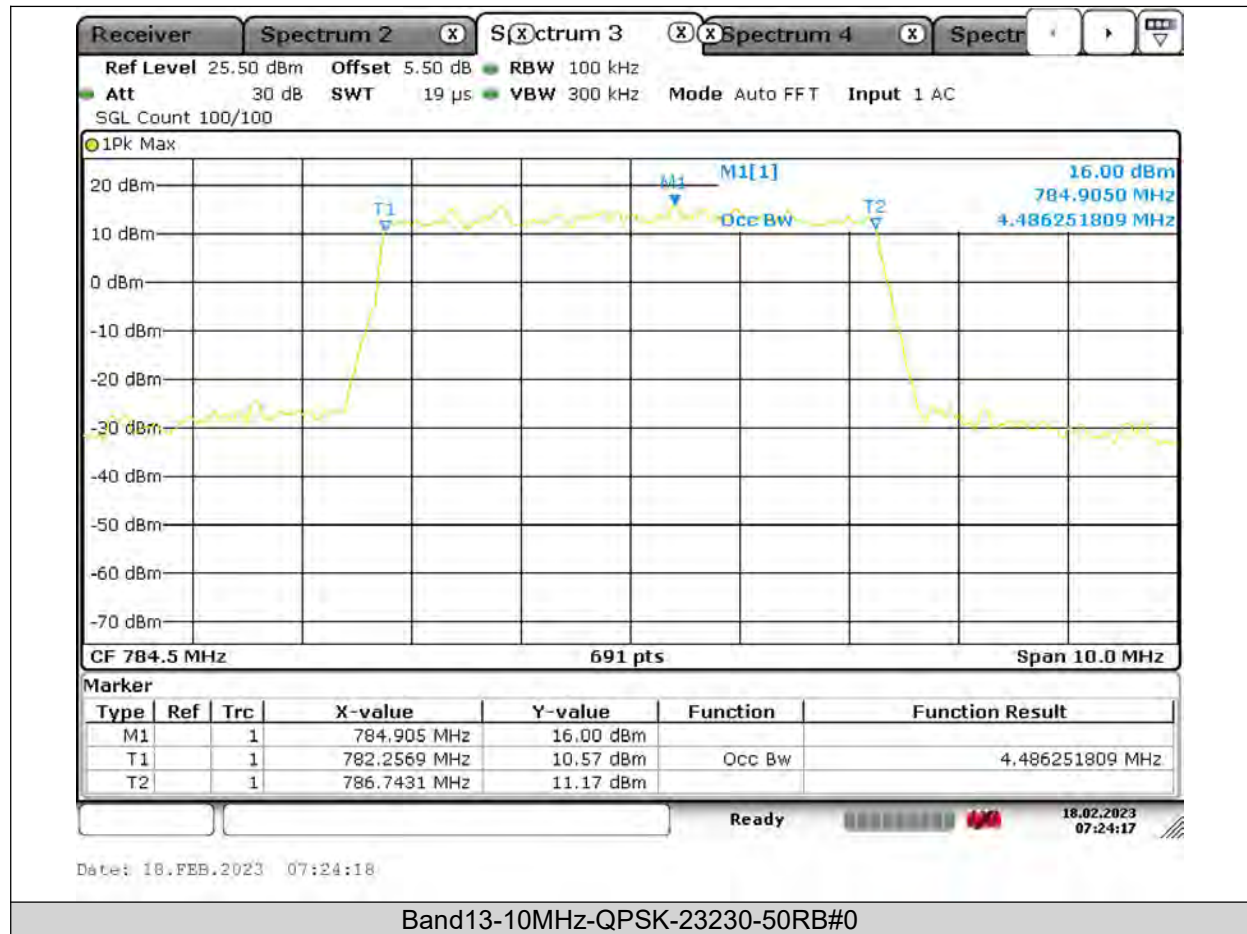

BUREAU
VERITAS

Test Report No.: PSU-QSU2309010210RF03