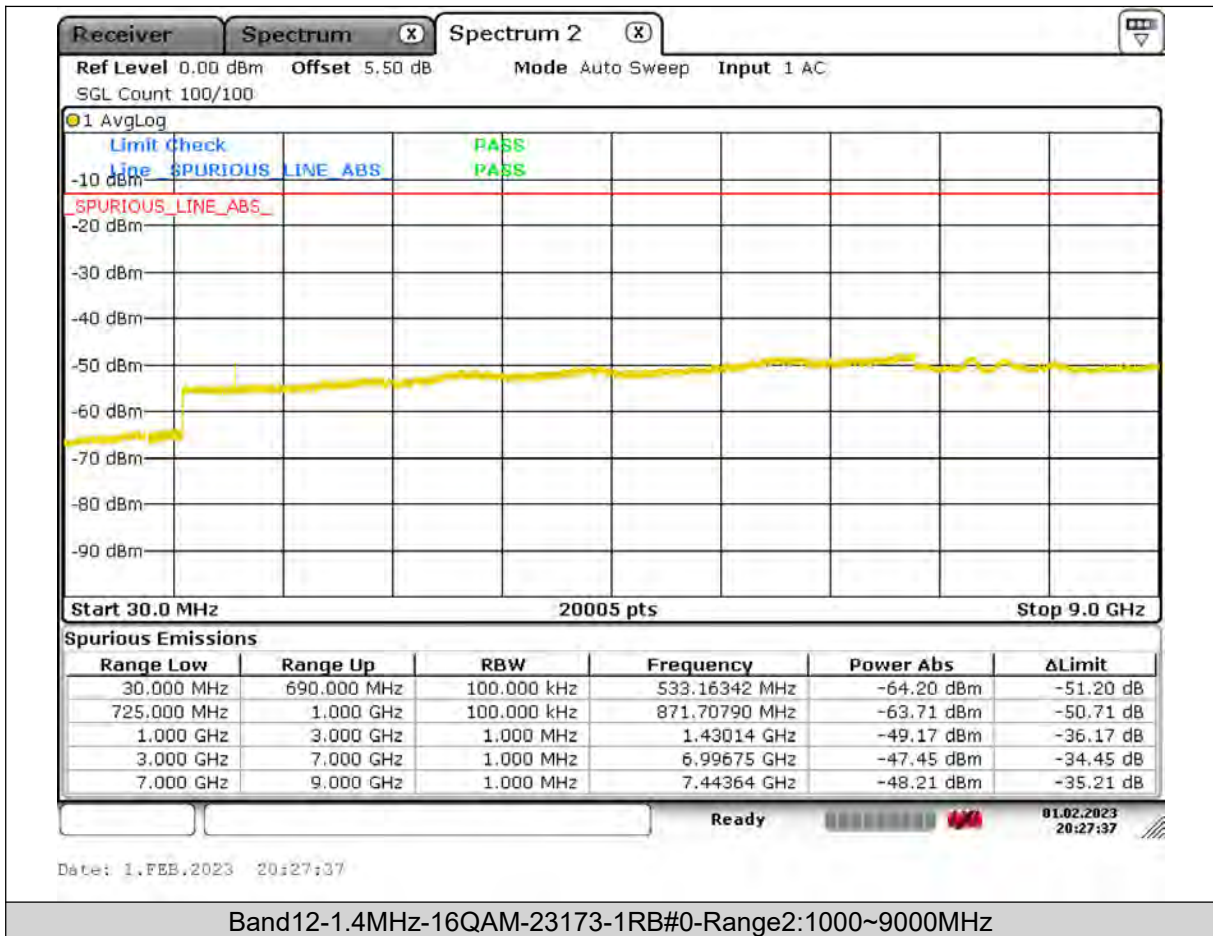

Test Report No.: PSU-QSU2309010210RF03

BUREAU VERITAS

Test Report No.: PSU-QSU2309010210RF03

BUREAU VERITAS

Test Report No.: PSU-QSU2309010210RF03

BUREAU
VERITAS

Test Report No.: PSU-QSU2309010210RF03

BUREAU
VERITAS