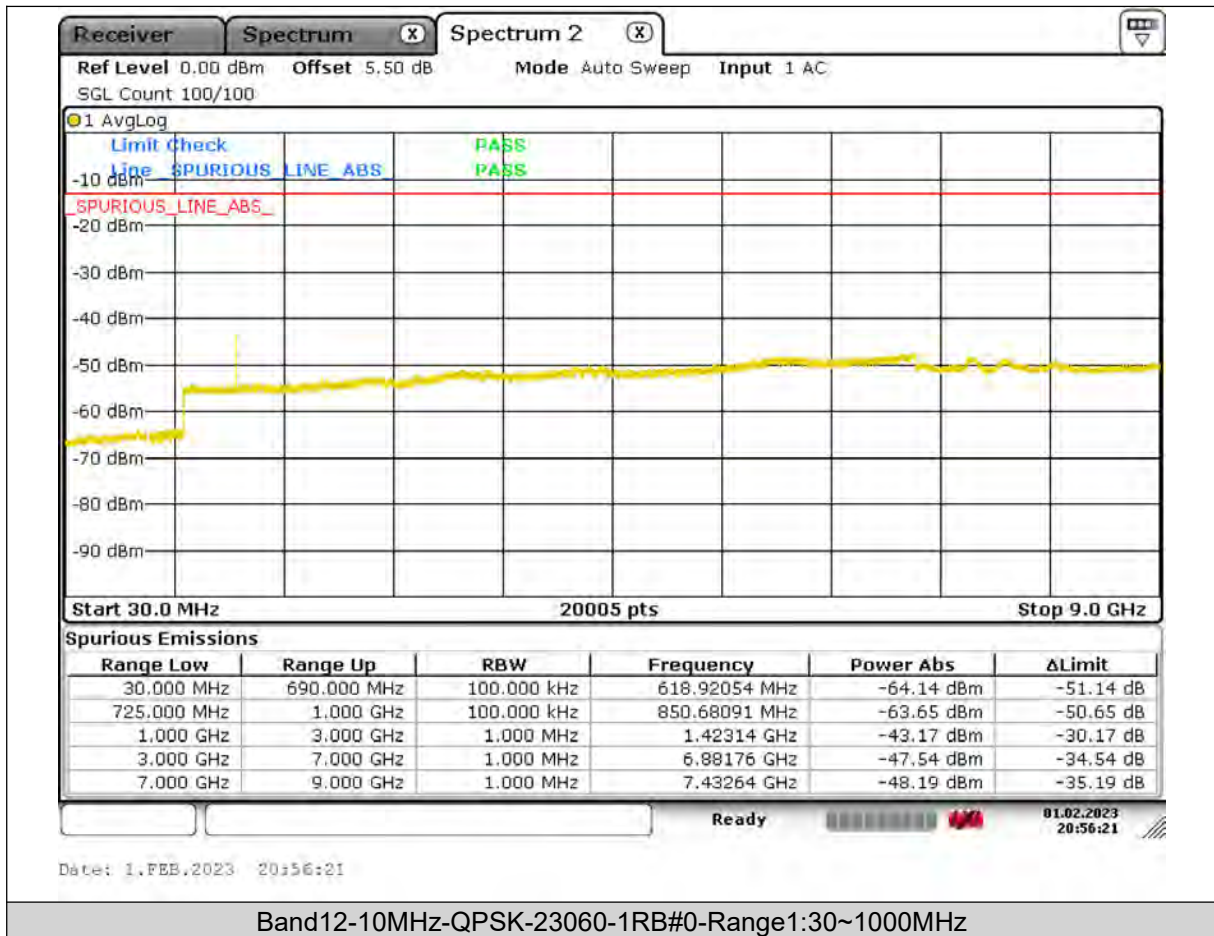

Test Report No.: PSU-QSU2309010210RF03

BUREAU
VERITAS

Test Report No.: PSU-QSU2309010210RF03

BUREAU VERITAS

Test Report No.: PSU-QSU2309010210RF03

BUREAU
VERITAS

Test Report No.: PSU-QSU2309010210RF03

BUREAU VERITAS