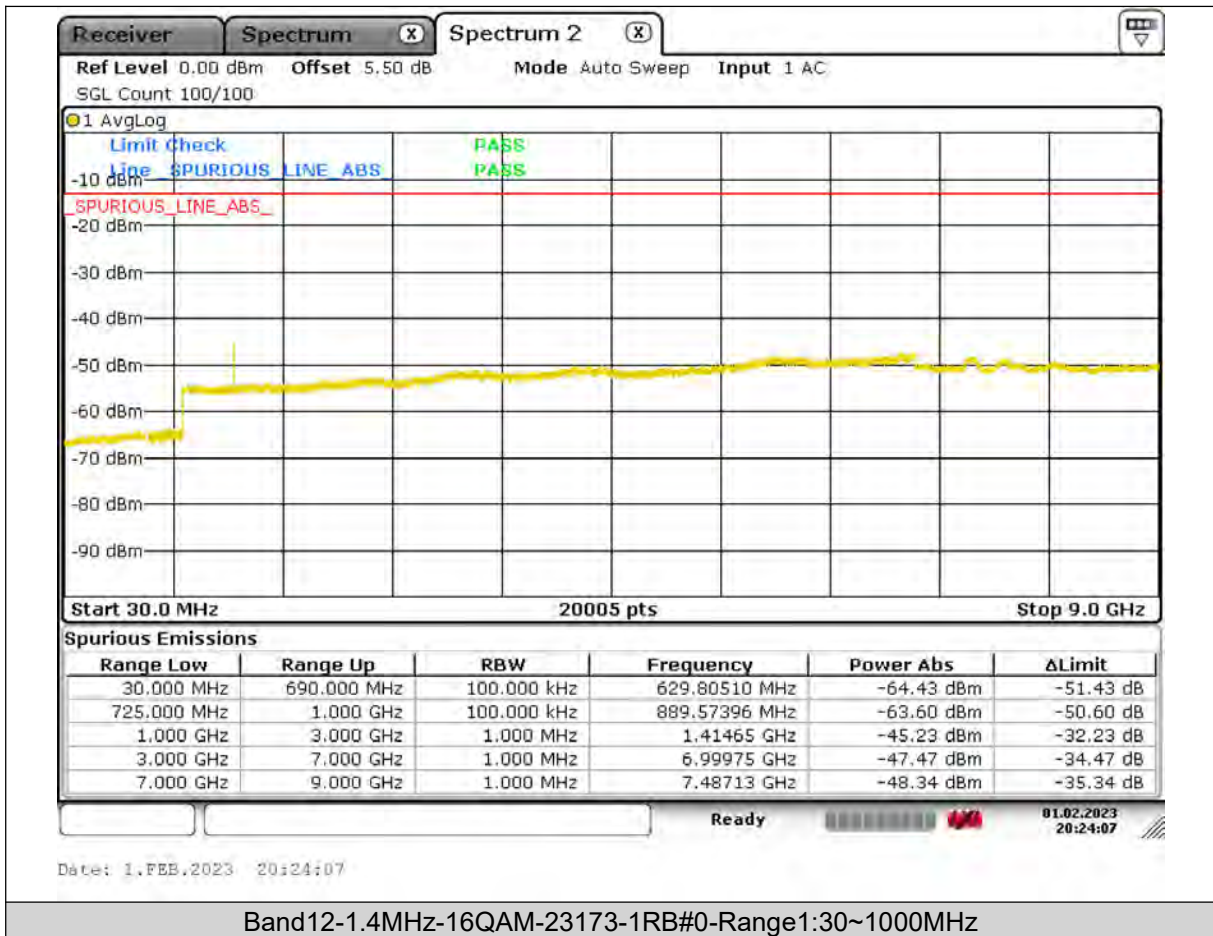

BUREAU VERITAS

Test Report No.: PSU-QSU2309010210RF03