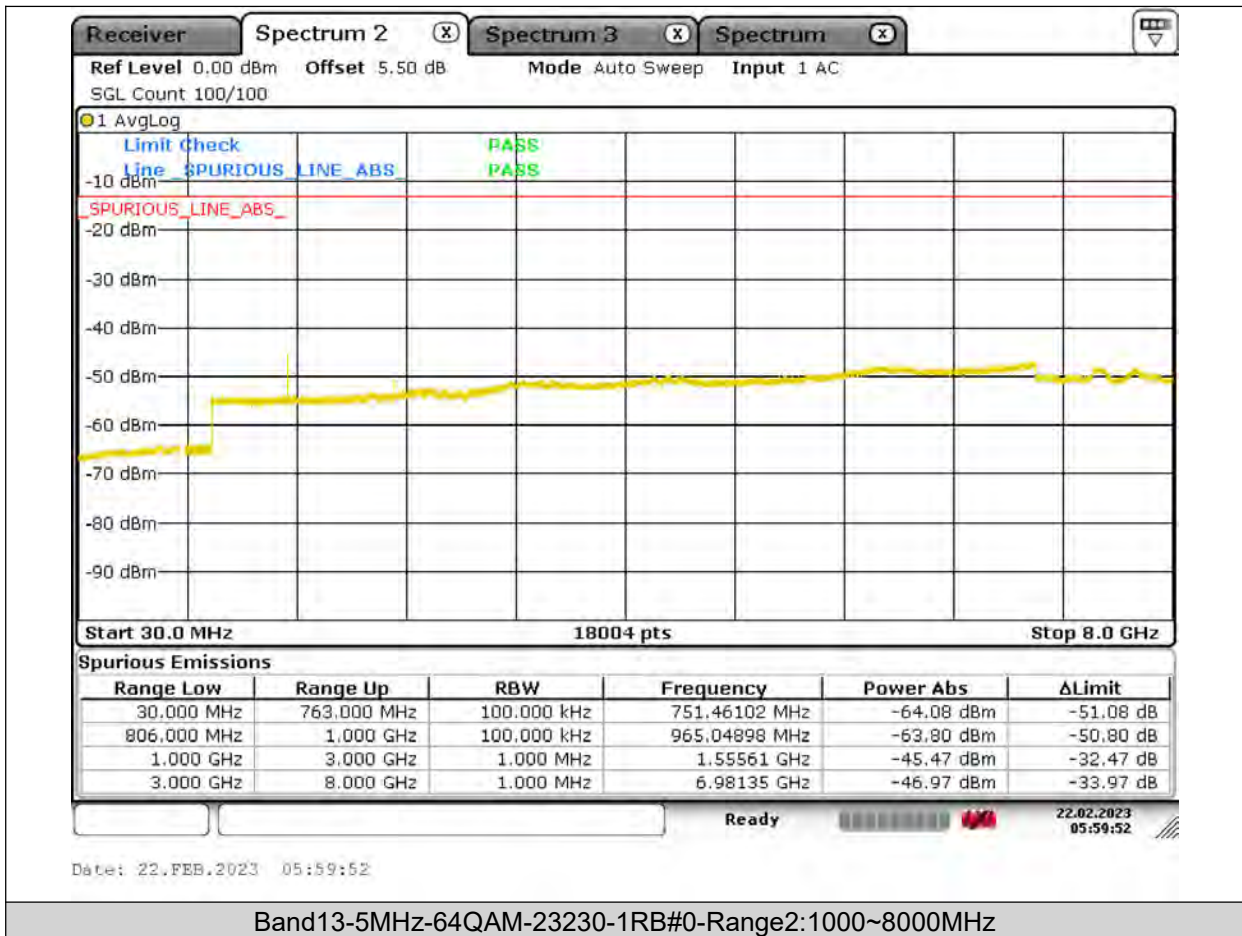

BUREAU
VERITAS

Test Report No.: PSU-QSU2309010210RF03

BUREAU
VERITAS

Test Report No.: PSU-QSU2309010210RF03

BUREAU
VERITAS

Test Report No.: PSU-QSU2309010210RF03

BUREAU
VERITAS

Test Report No.: PSU-QSU2309010210RF03