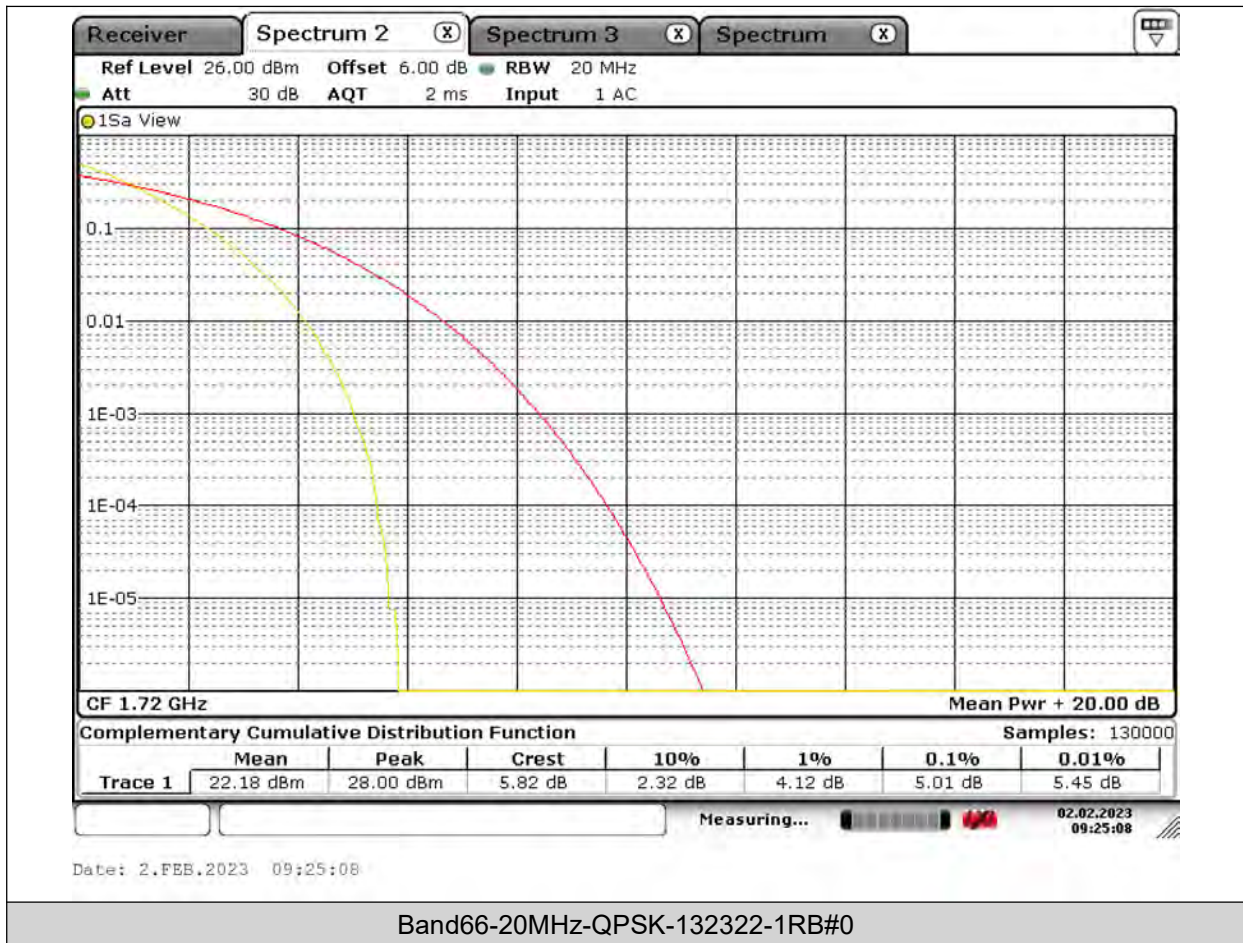

Test Report No.: PSU-QSU2309010210RF03

Test Graphs

BUREAU VERITAS

Test Report No.: PSU-QSU2309010210RF03

BUREAU VERITAS

Test Report No.: PSU-QSU2309010210RF03

BUREAU VERITAS

Test Report No.: PSU-QSU2309010210RF03