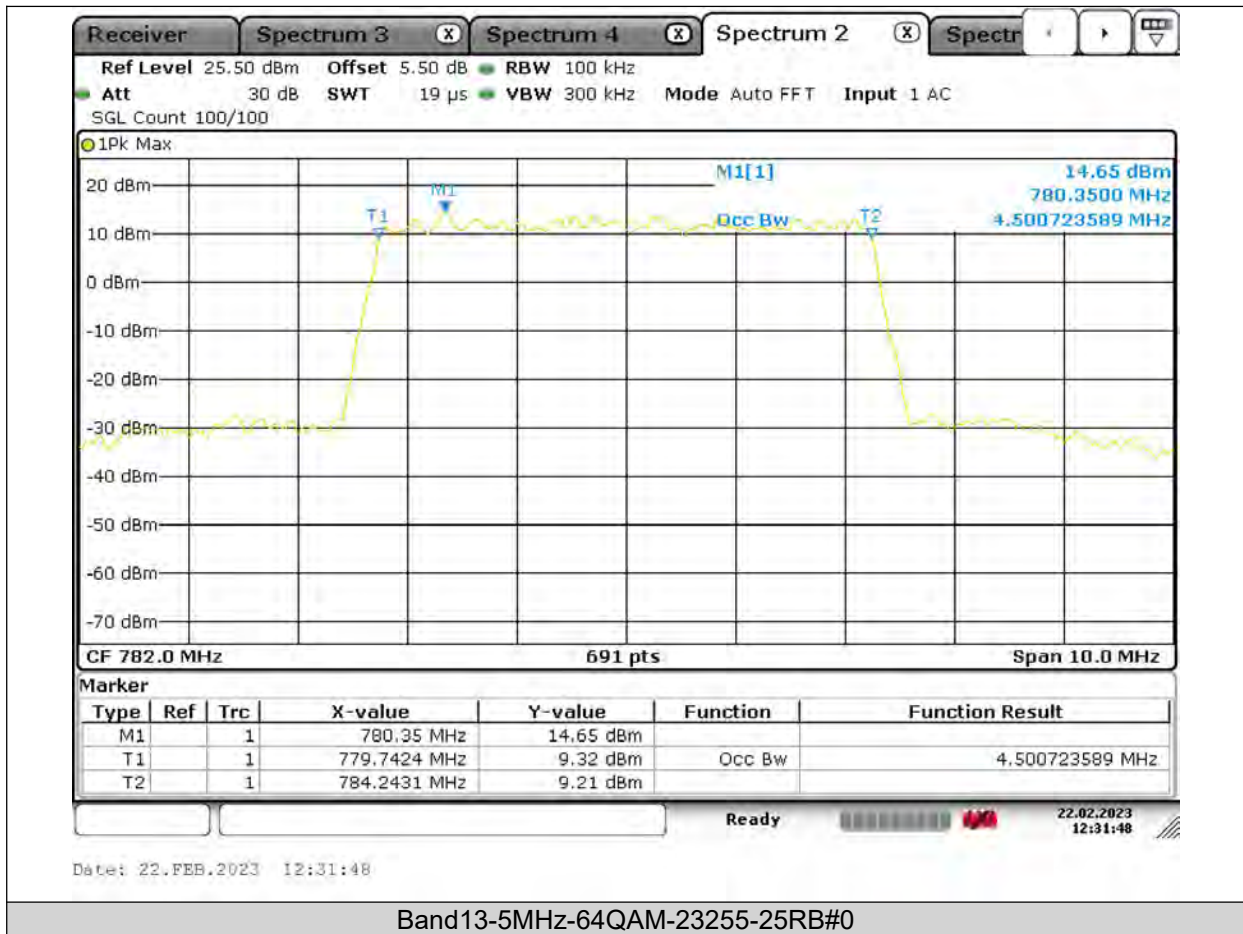

BUREAU
VERITAS

Test Report No.: PSU-QSU2309010210RF03