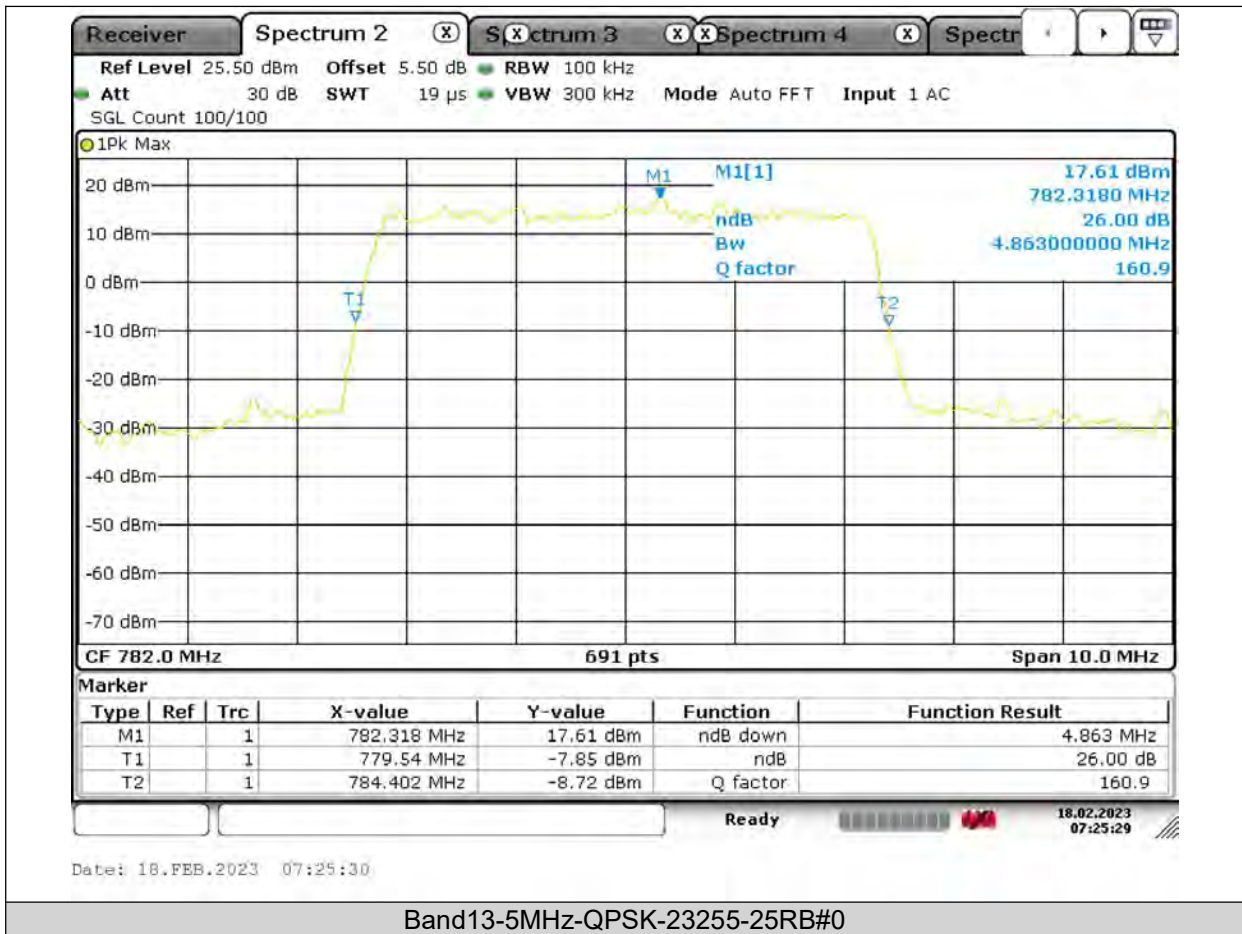

26dB Bandwidth

Band13-5MHz-QPSK-23205-25RB#0

BUREAU VERITAS

Test Report No.: PSU-QSU2309010210RF03

**BUREAU
VERITAS**

Test Report No.: PSU-QSU2309010210RF03

BUREAU
VERITAS

Test Report No.: PSU-QSU2309010210RF03