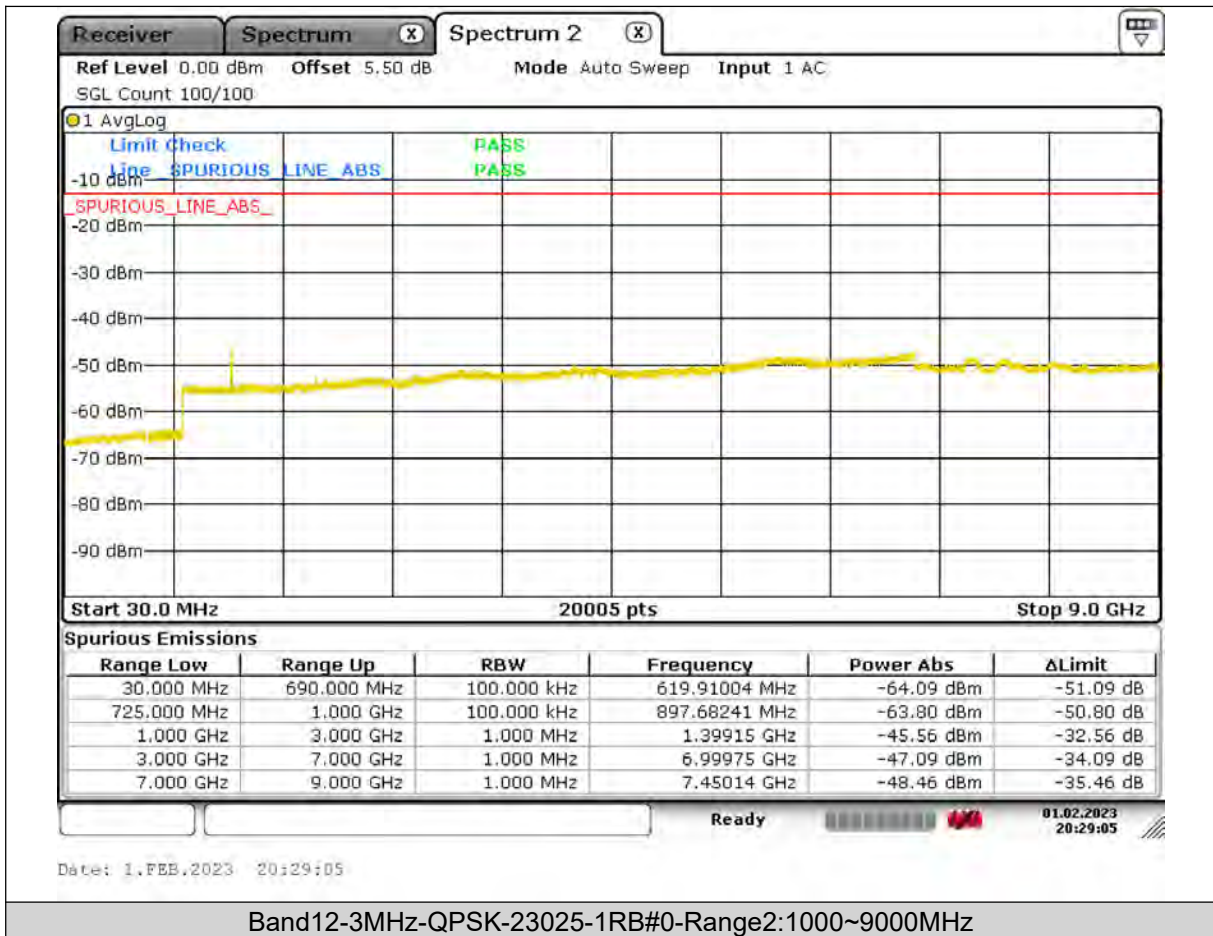

BUREAU
VERITAS

Test Report No.: PSU-QSU2309010210RF03