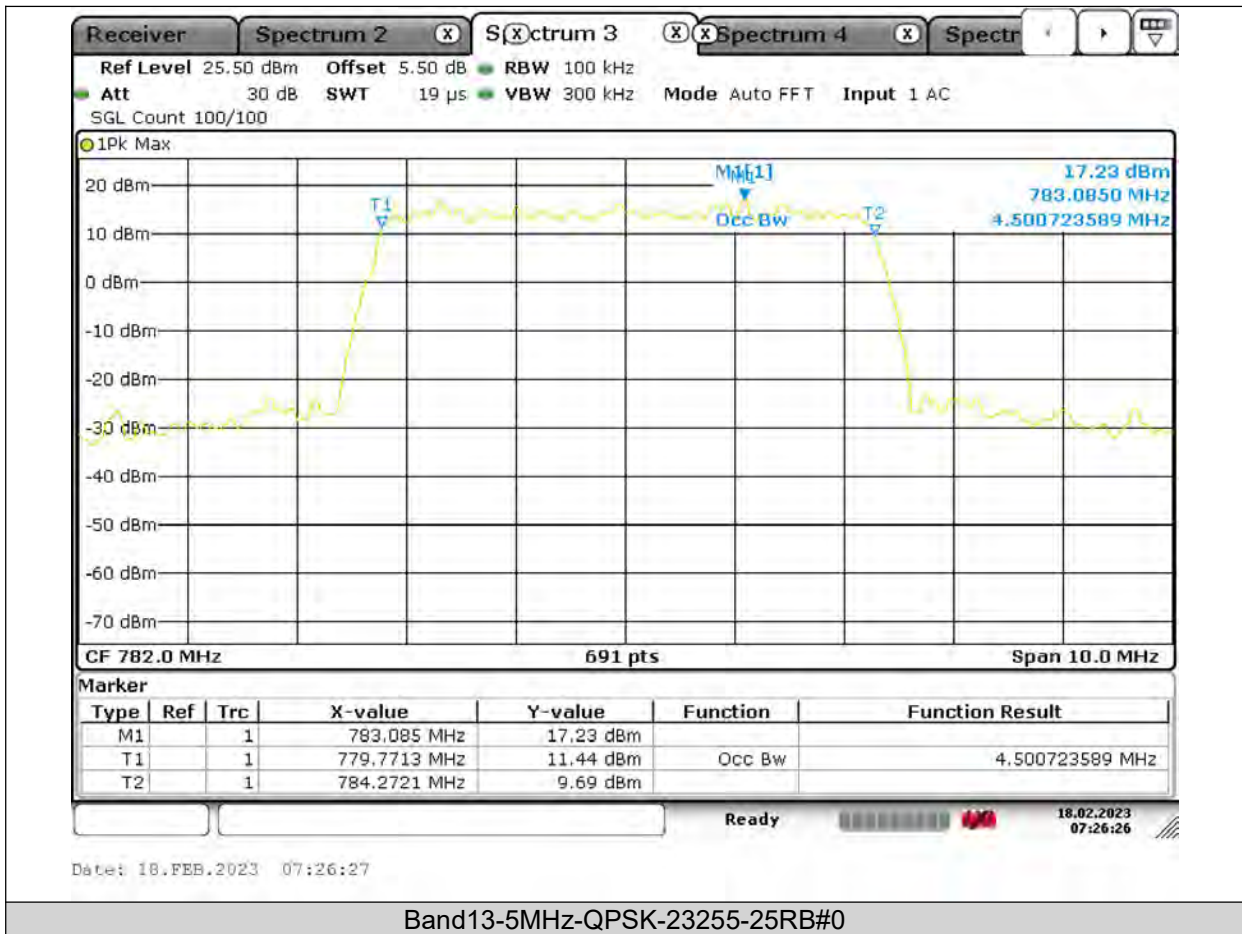

Test Report No.: PSU-QSU2309010210RF03

Test Graphs

BUREAU
VERITAS

Test Report No.: PSU-QSU2309010210RF03

BUREAU
VERITAS

Test Report No.: PSU-QSU2309010210RF03

BUREAU VERITAS

Test Report No.: PSU-QSU2309010210RF03