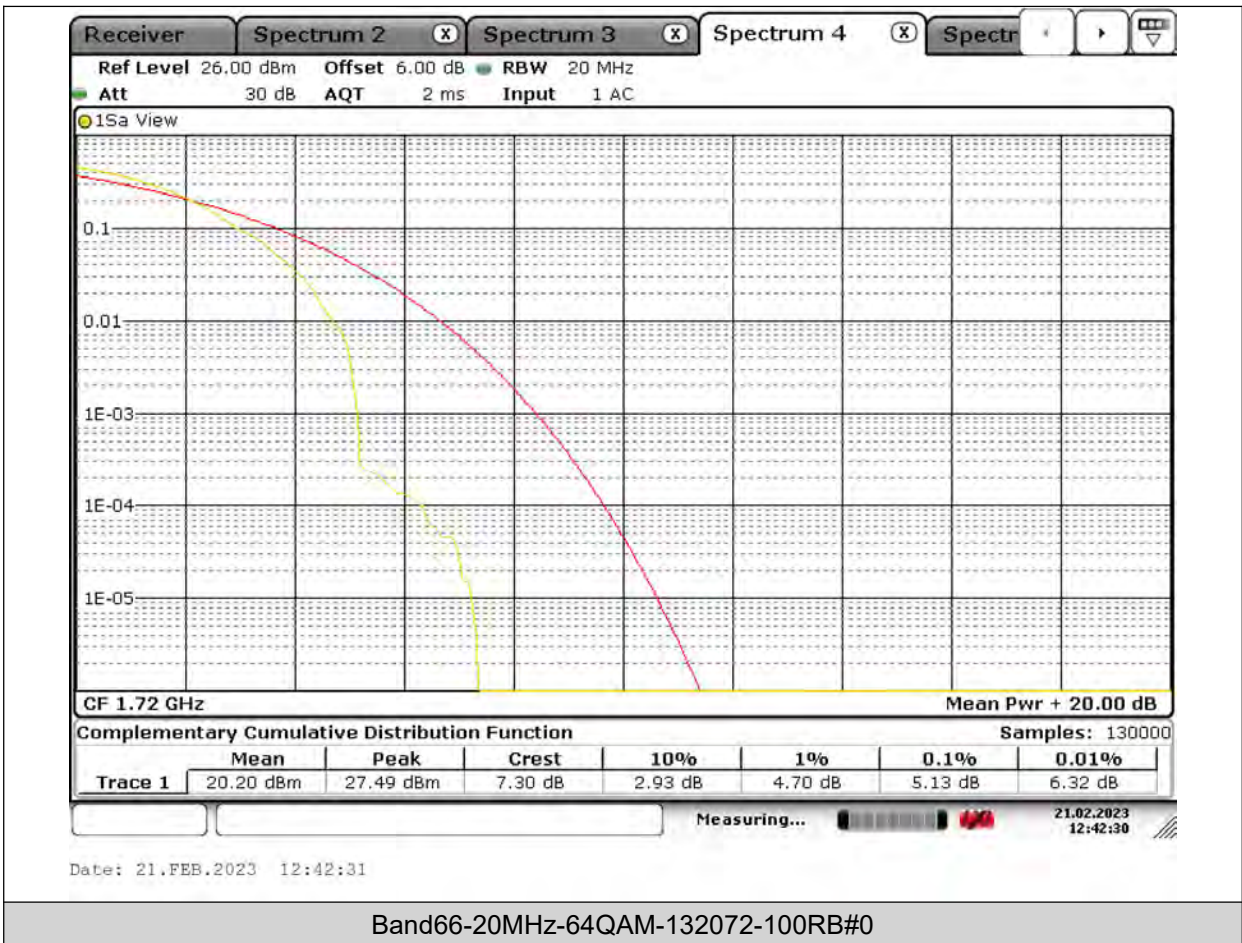

BUREAU VERITAS

Test Report No.: PSU-QSU2309010210RF03