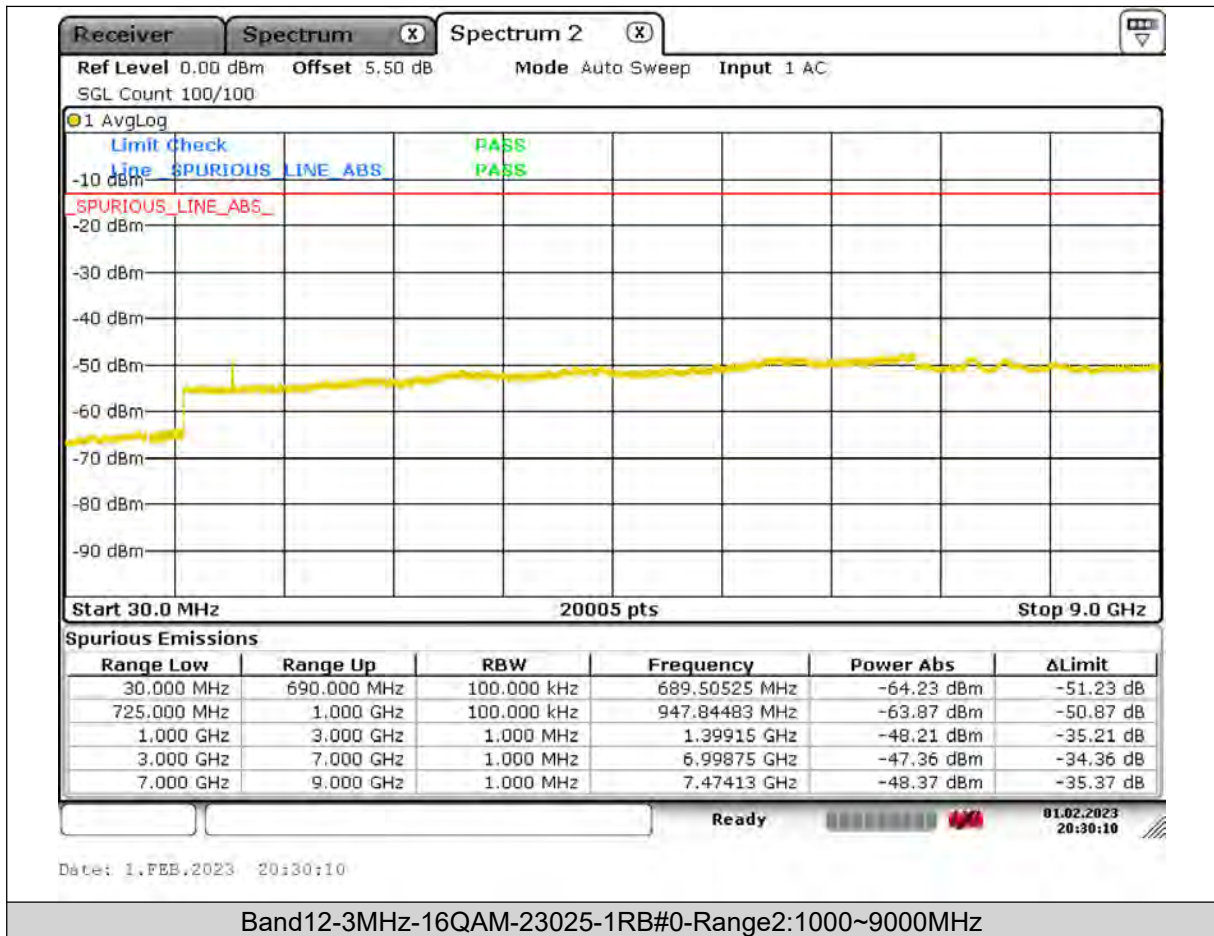

Test Report No.: PSU-QSU2309010210RF03

BUREAU
VERITAS

Test Report No.: PSU-QSU2309010210RF03

BUREAU
VERITAS

Test Report No.: PSU-QSU2309010210RF03

BUREAU VERITAS

Test Report No.: PSU-QSU2309010210RF03

BUREAU
VERITAS