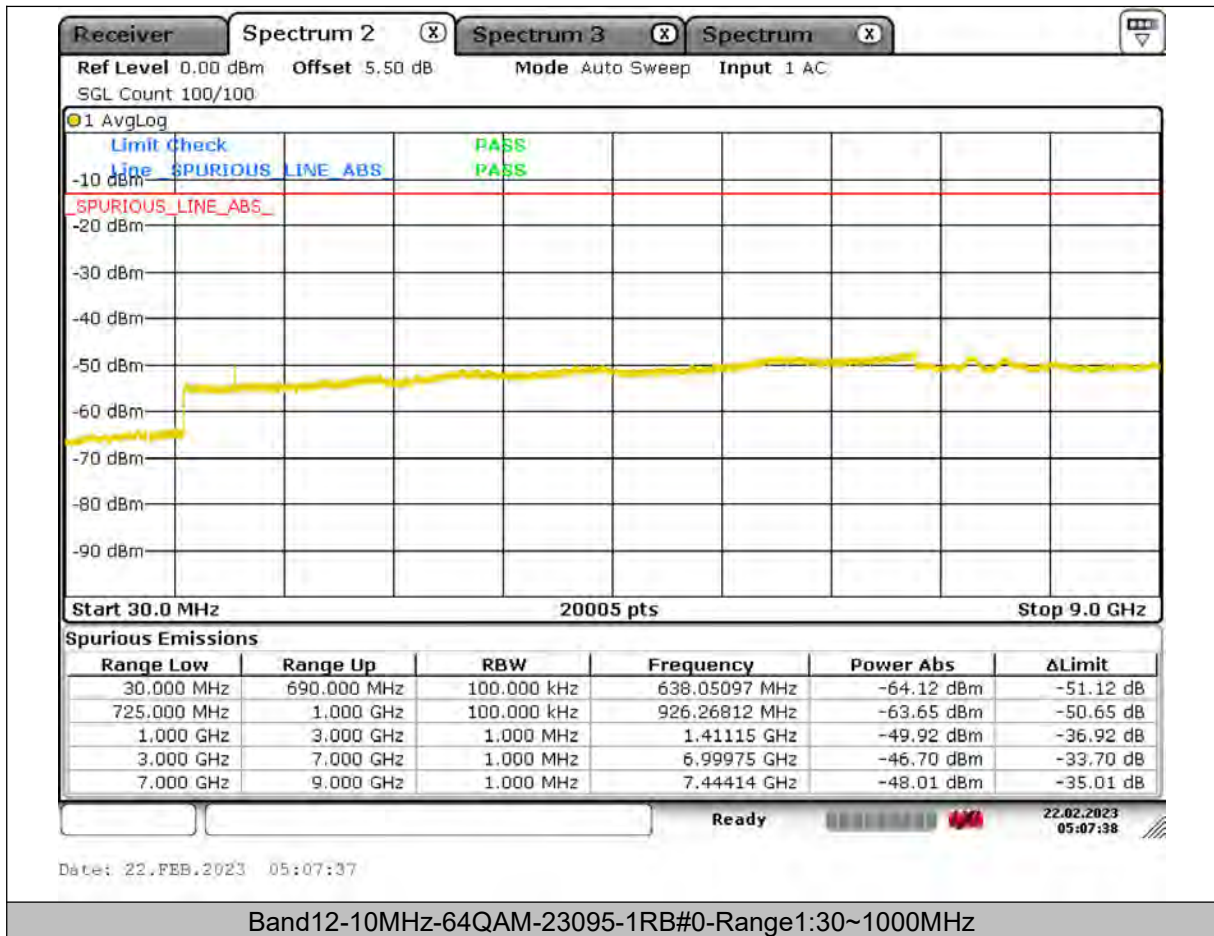

Test Report No.: PSU-QSU2309010210RF03

BUREAU
VERITAS

Test Report No.: PSU-QSU2309010210RF03

BUREAU
VERITAS

Test Report No.: PSU-QSU2309010210RF03

BUREAU
VERITAS

Test Report No.: PSU-QSU2309010210RF03

BUREAU
VERITAS