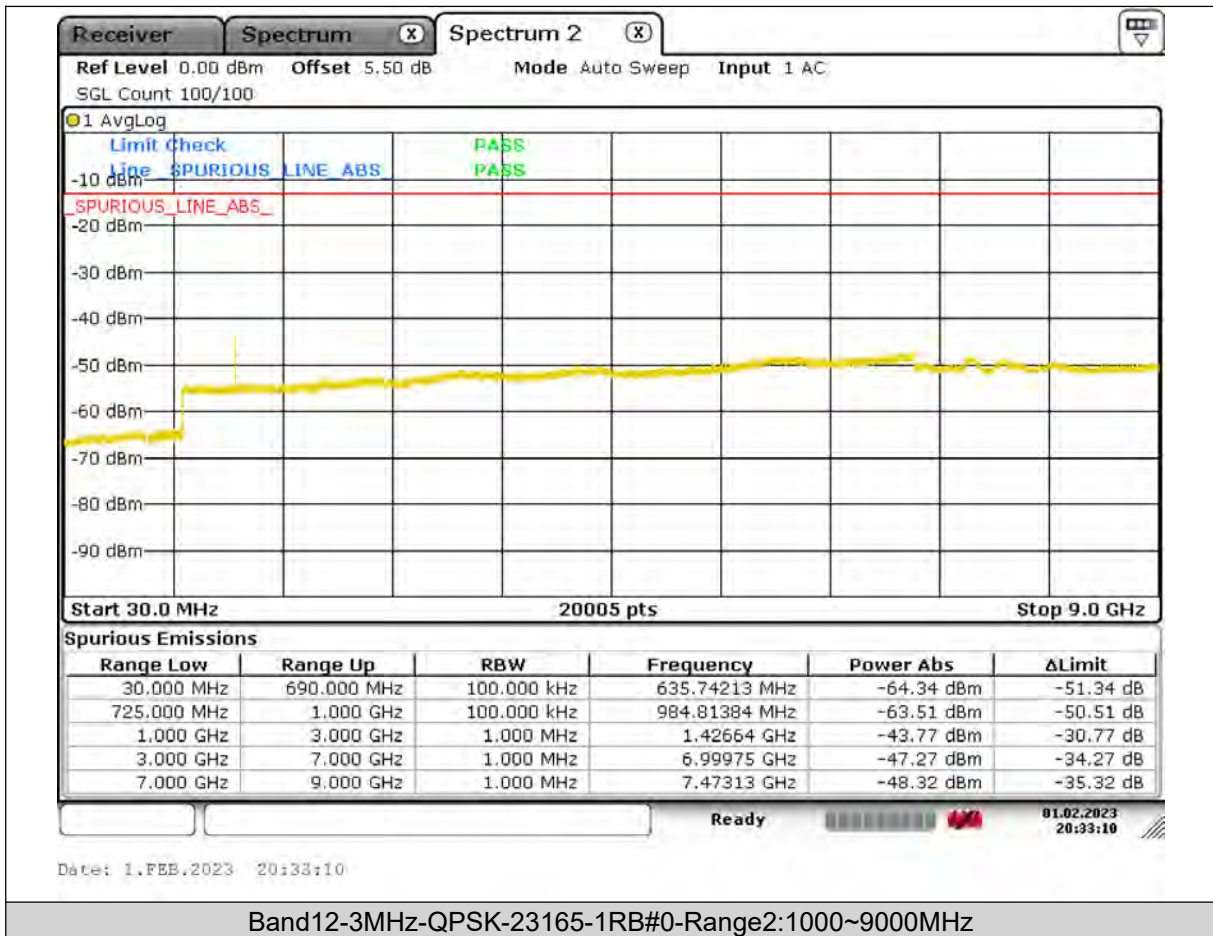

BUREAU VERITAS

Test Report No.: PSU-QSU2309010210RF03