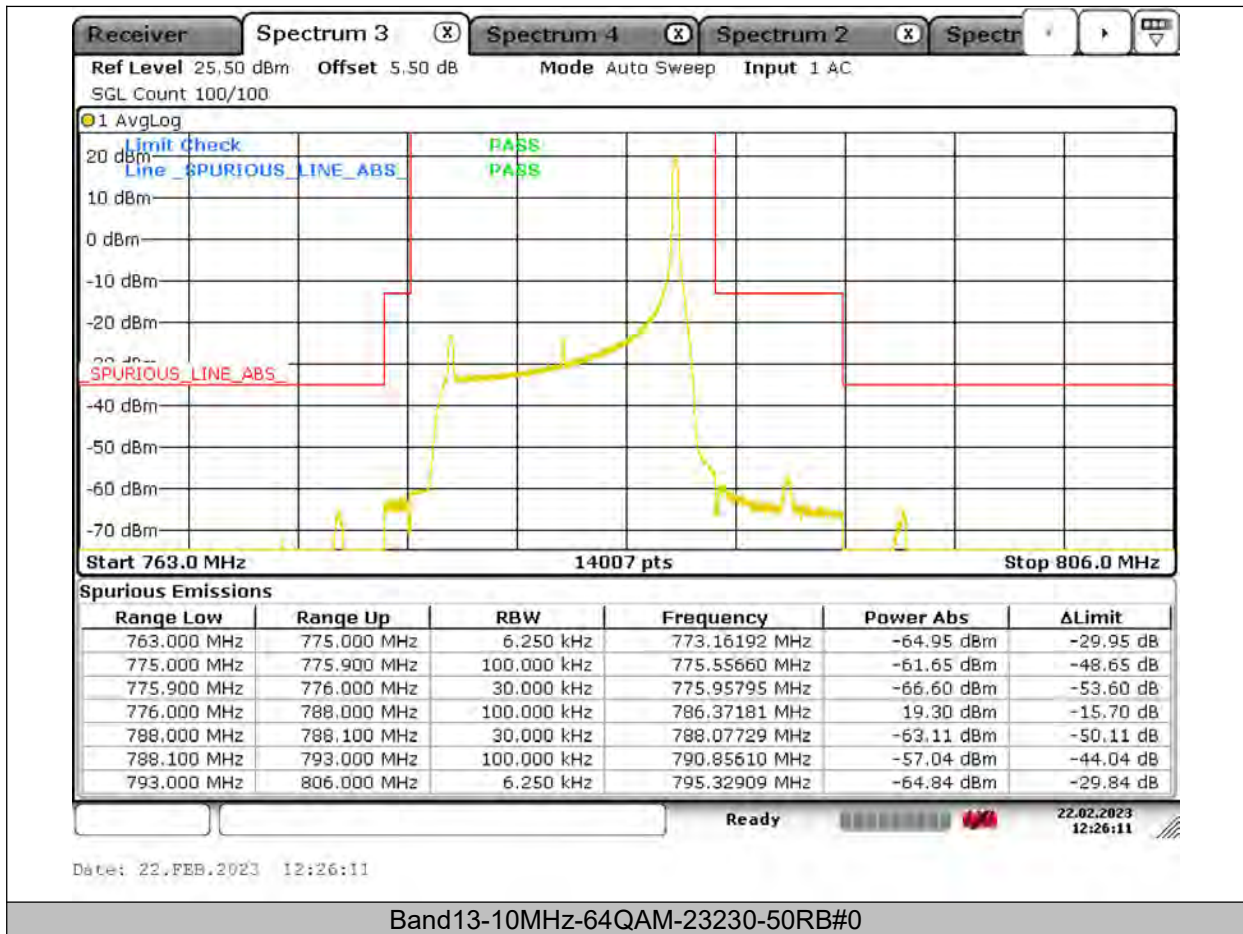

BUREAU
VERITAS

Test Report No.: PSU-QSU2309010210RF03