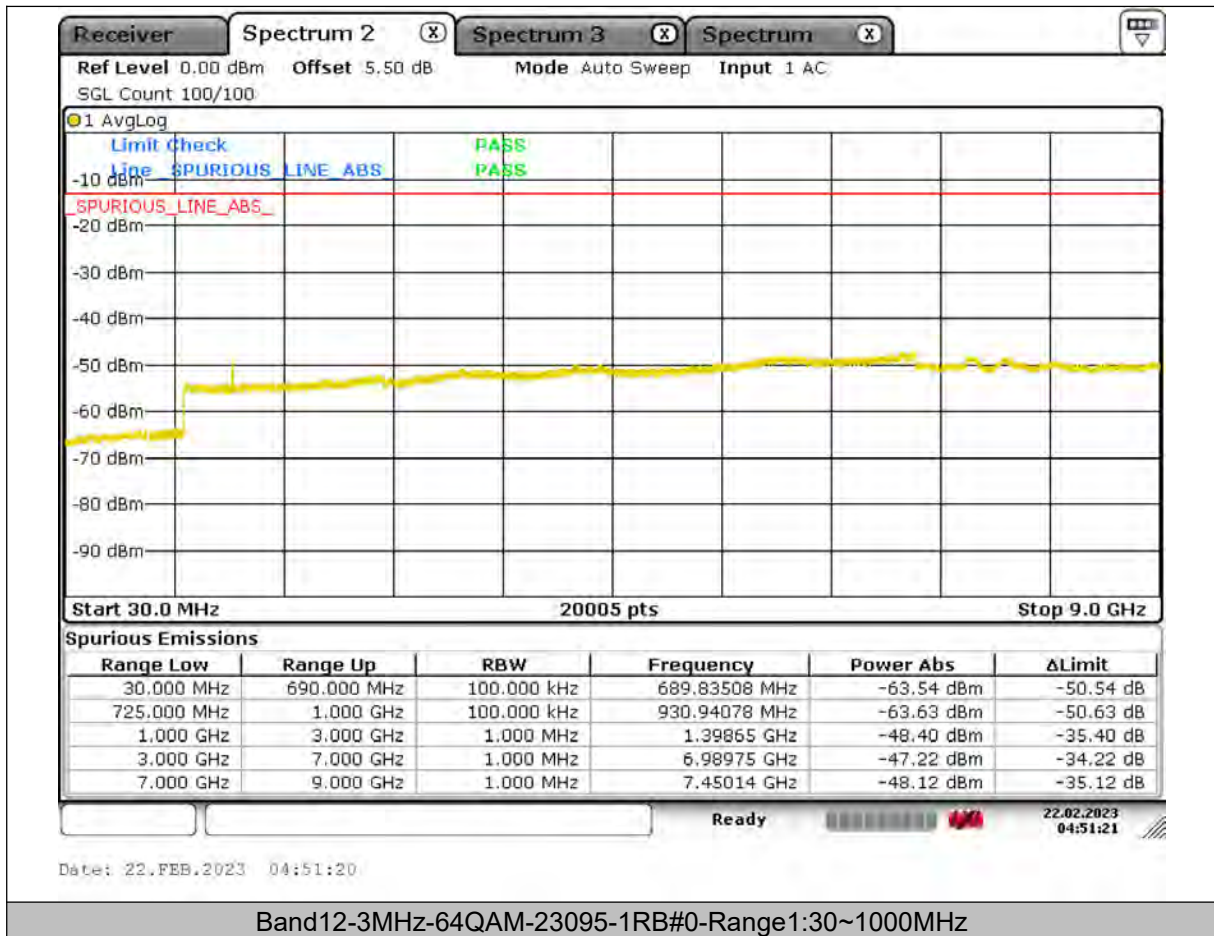

Test Report No.: PSU-QSU2309010210RF03

BUREAU
VERITAS

Test Report No.: PSU-QSU2309010210RF03

BUREAU
VERITAS

Test Report No.: PSU-QSU2309010210RF03

BUREAU
VERITAS

Test Report No.: PSU-QSU2309010210RF03

BUREAU
VERITAS