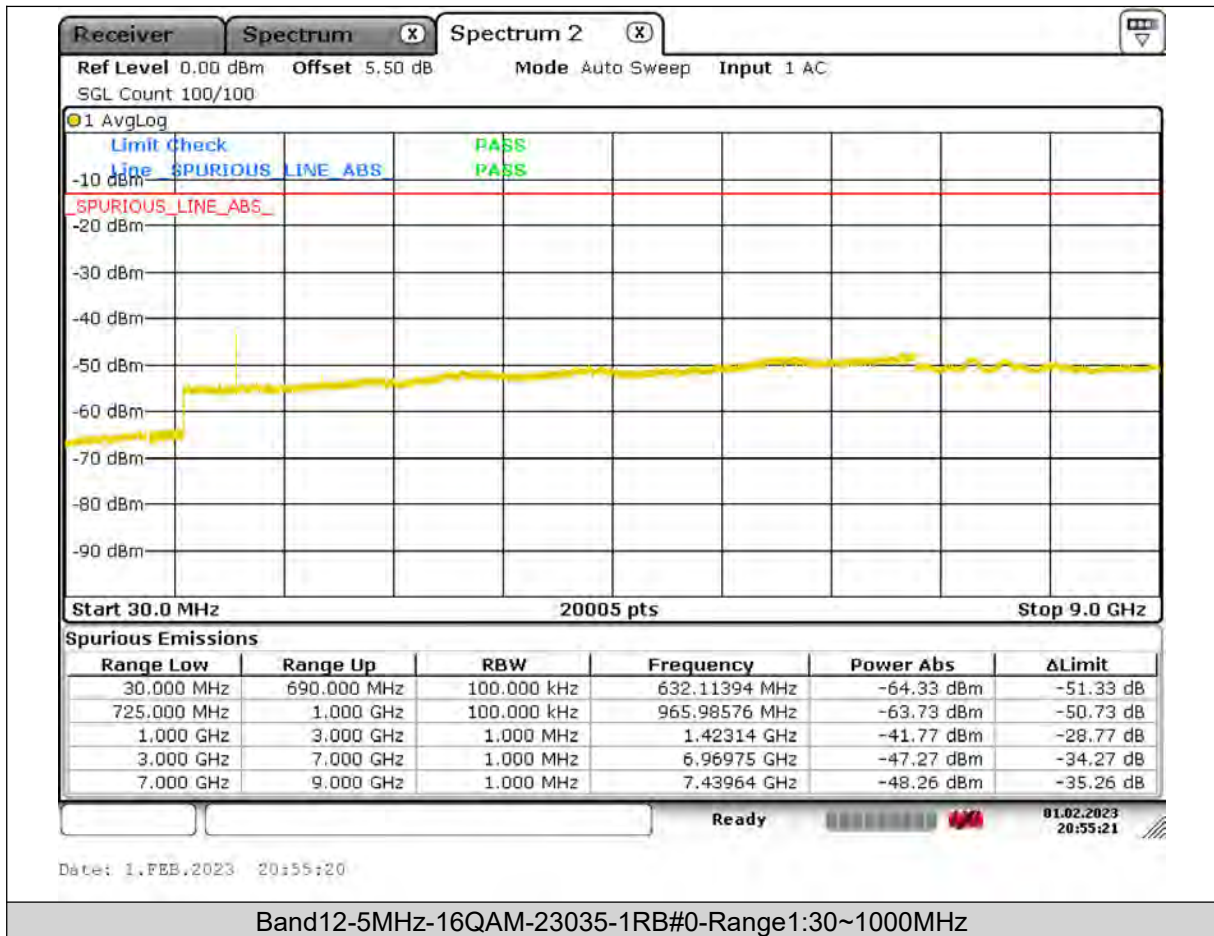

BUREAU
VERITAS

Test Report No.: PSU-QSU2309010210RF03