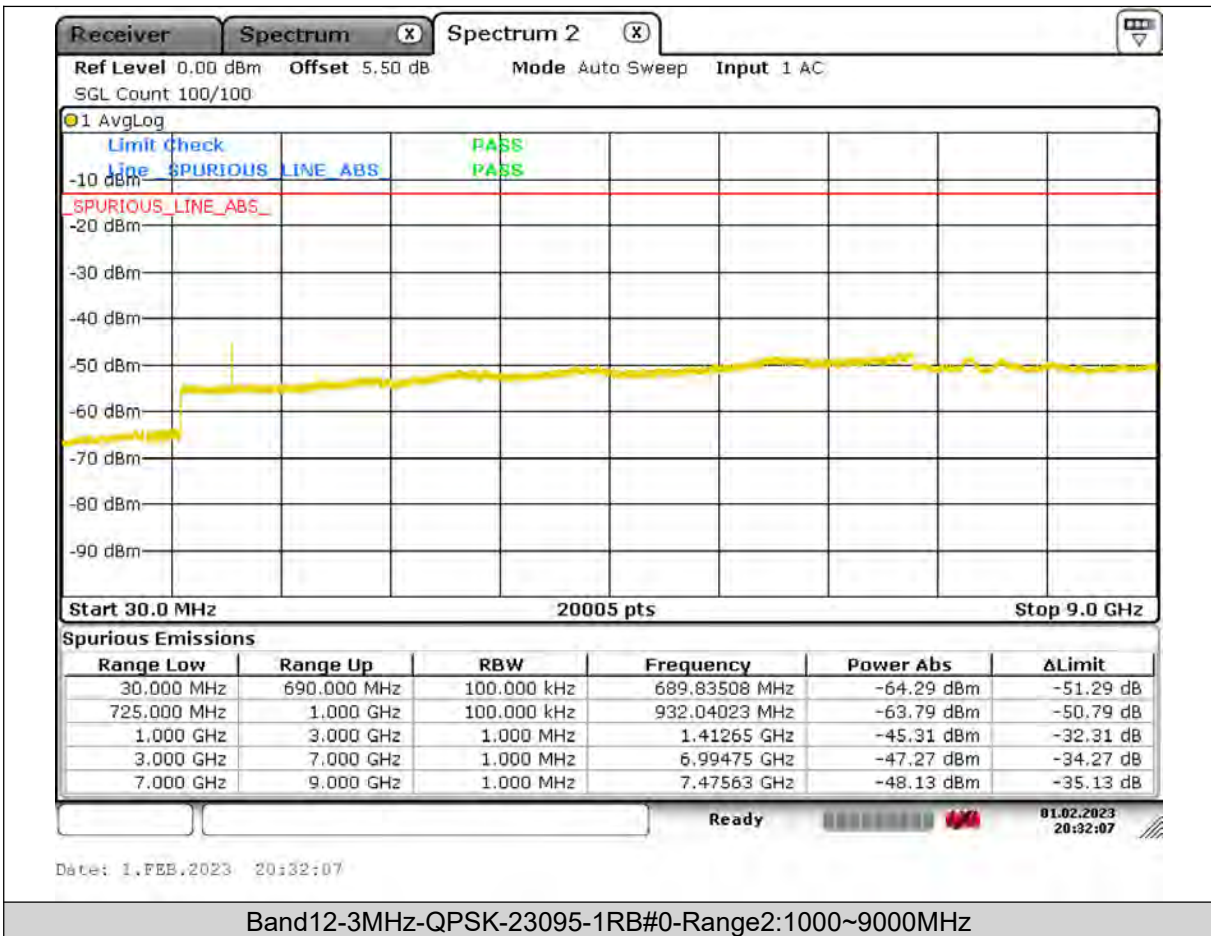

Test Report No.: PSU-QSU2309010210RF03

BUREAU
VERITAS

Test Report No.: PSU-QSU2309010210RF03

BUREAU VERITAS

Test Report No.: PSU-QSU2309010210RF03

BUREAU
VERITAS

Test Report No.: PSU-QSU2309010210RF03

BUREAU VERITAS