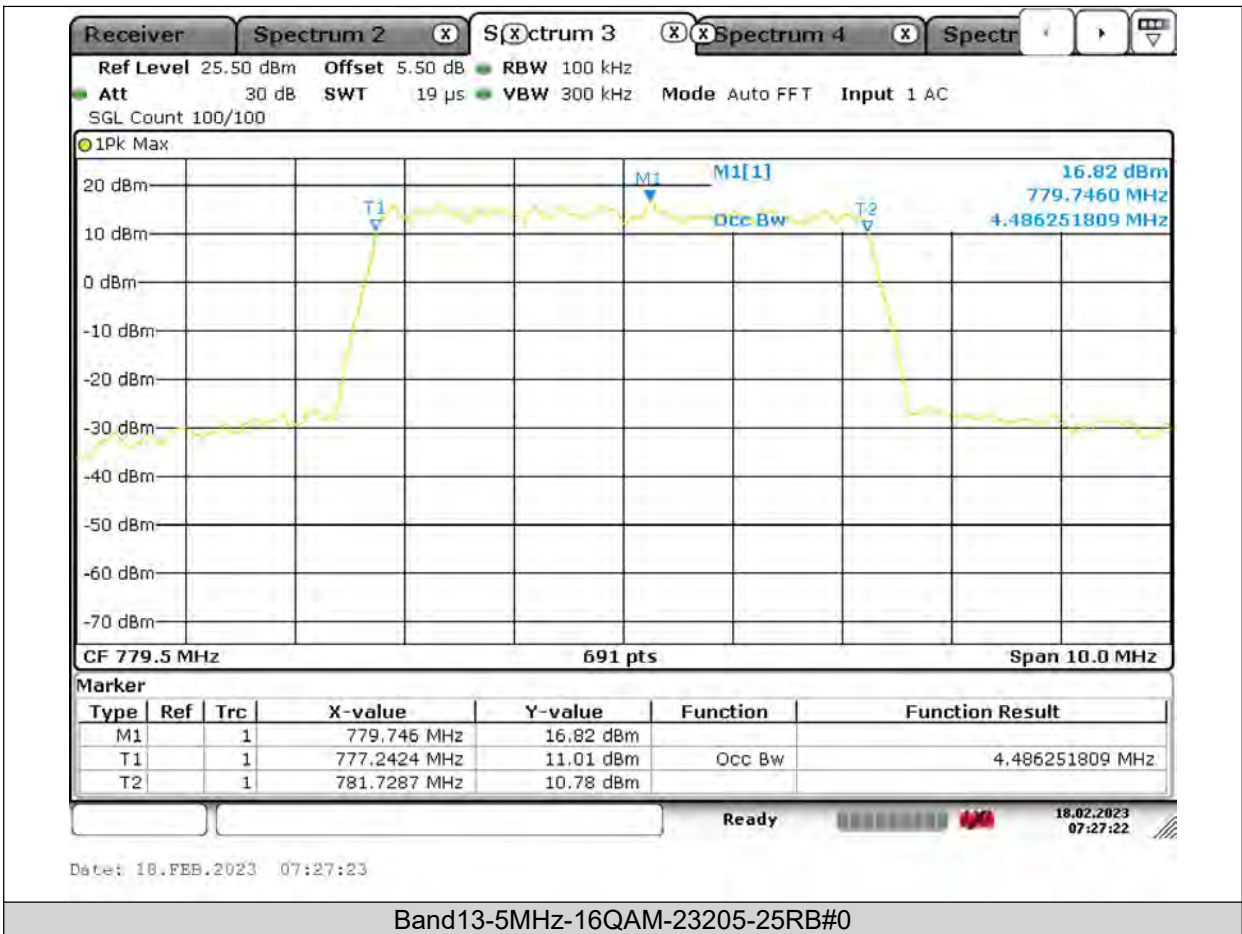

Test Report No.: PSU-QSU2309010210RF03

Test Graphs

BUREAU
VERITAS

Test Report No.: PSU-QSU2309010210RF03

BUREAU
VERITAS

Test Report No.: PSU-QSU2309010210RF03

BUREAU VERITAS

Test Report No.: PSU-QSU2309010210RF03