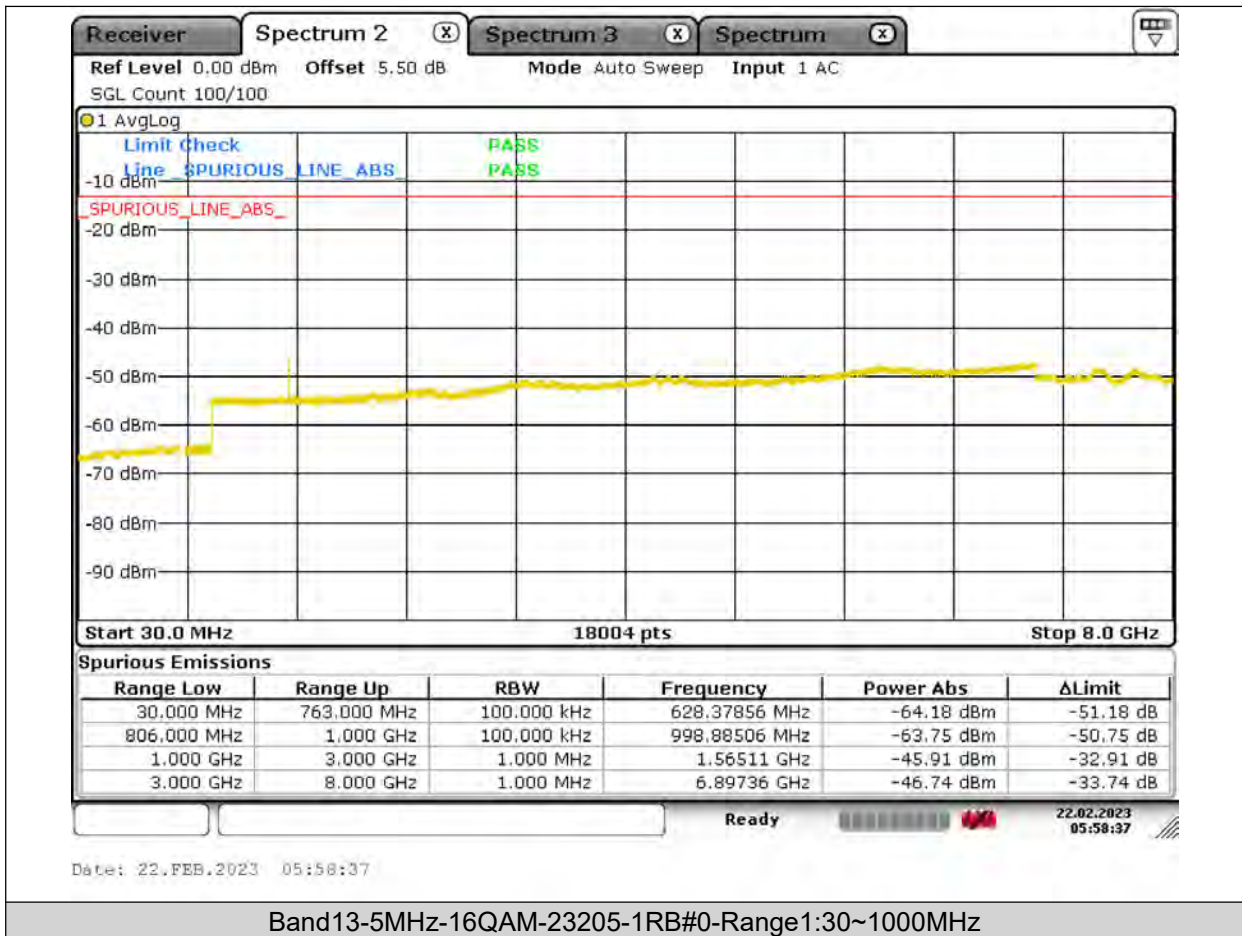

BUREAU
VERITAS

Test Report No.: PSU-QSU2309010210RF03