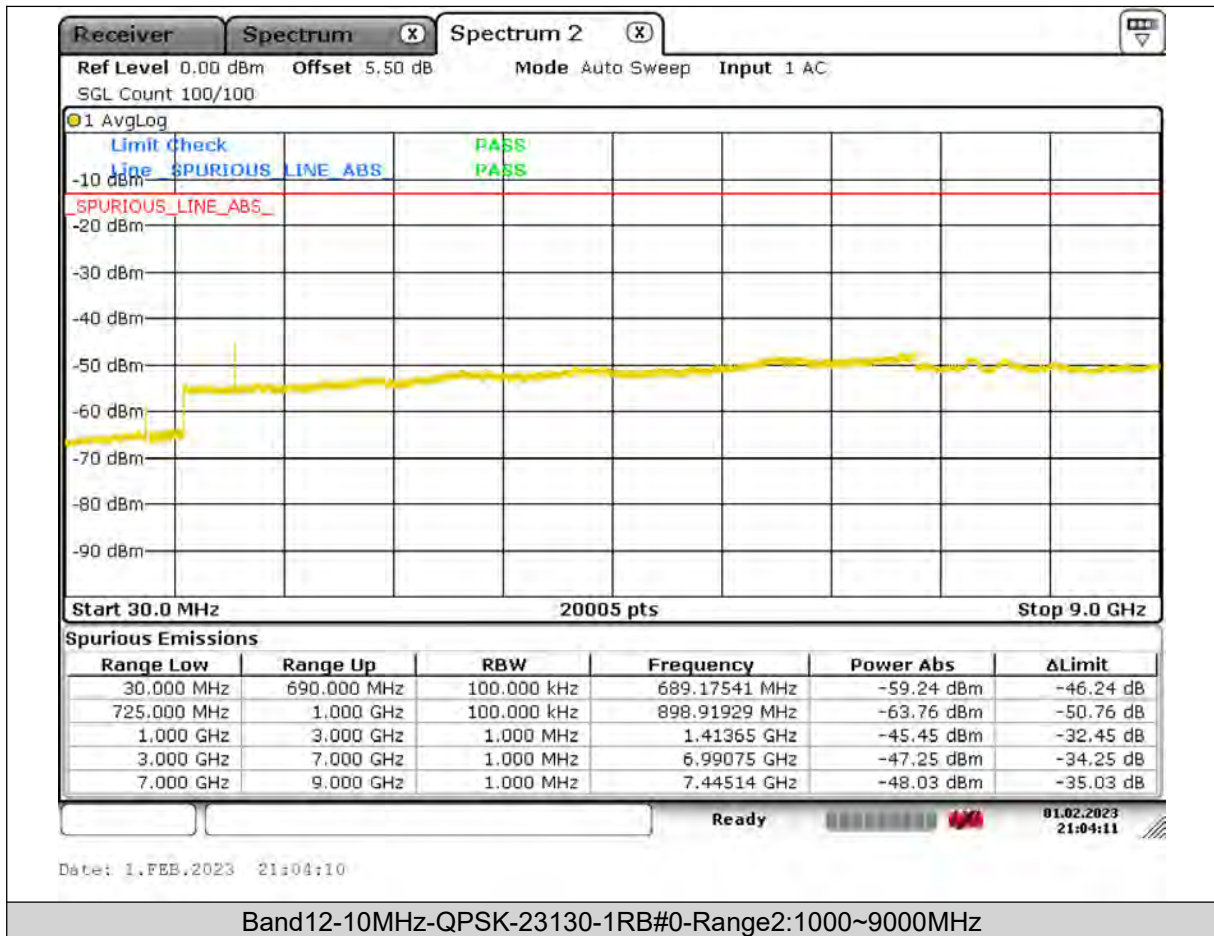

BUREAU
VERITAS

Test Report No.: PSU-QSU2309010210RF03