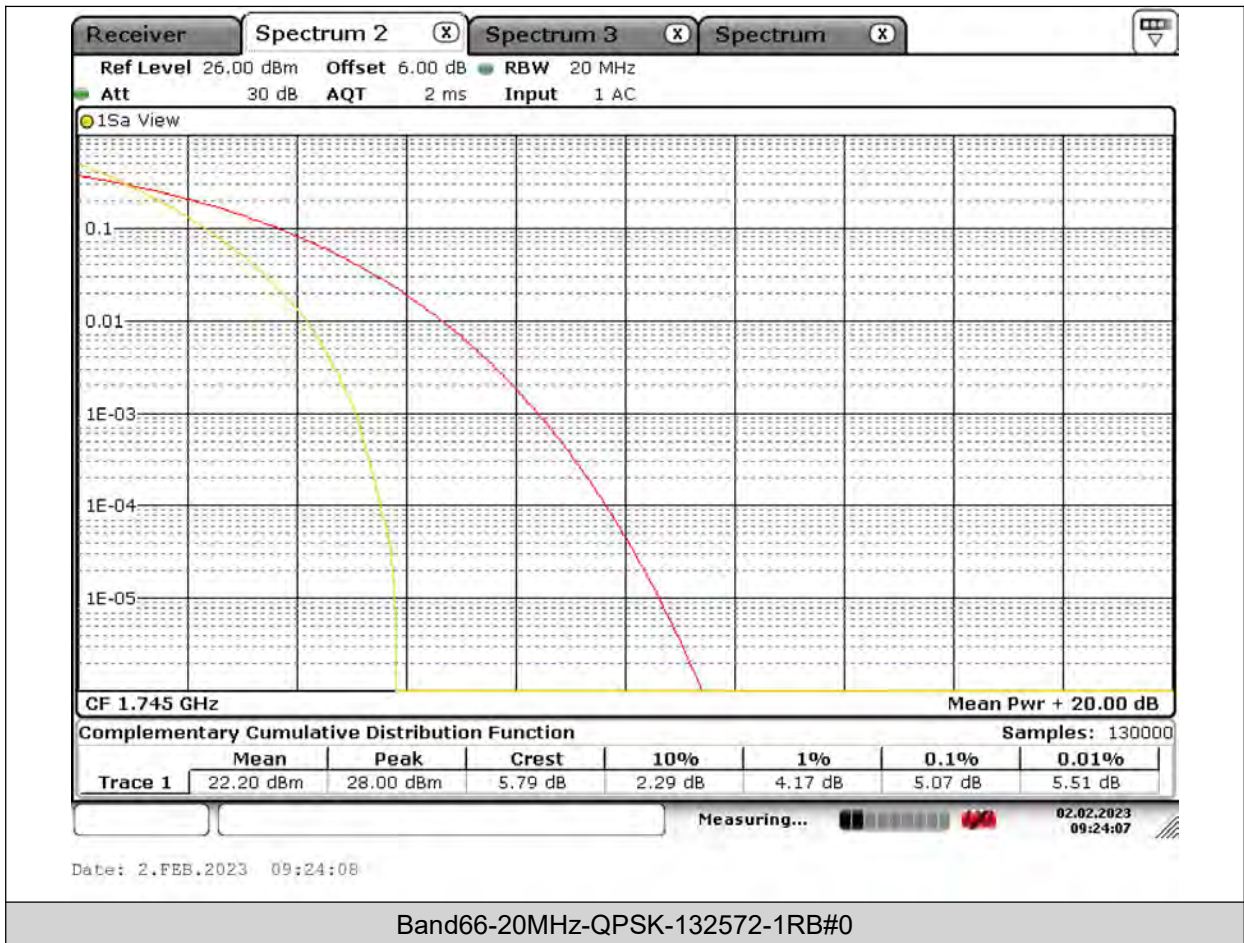

Test Report No.: PSU-QSU2309010210RF03

Test Graphs

BUREAU VERITAS

Test Report No.: PSU-QSU2309010210RF03

BUREAU VERITAS

Test Report No.: PSU-QSU2309010210RF03

BUREAU VERITAS

Test Report No.: PSU-QSU2309010210RF03