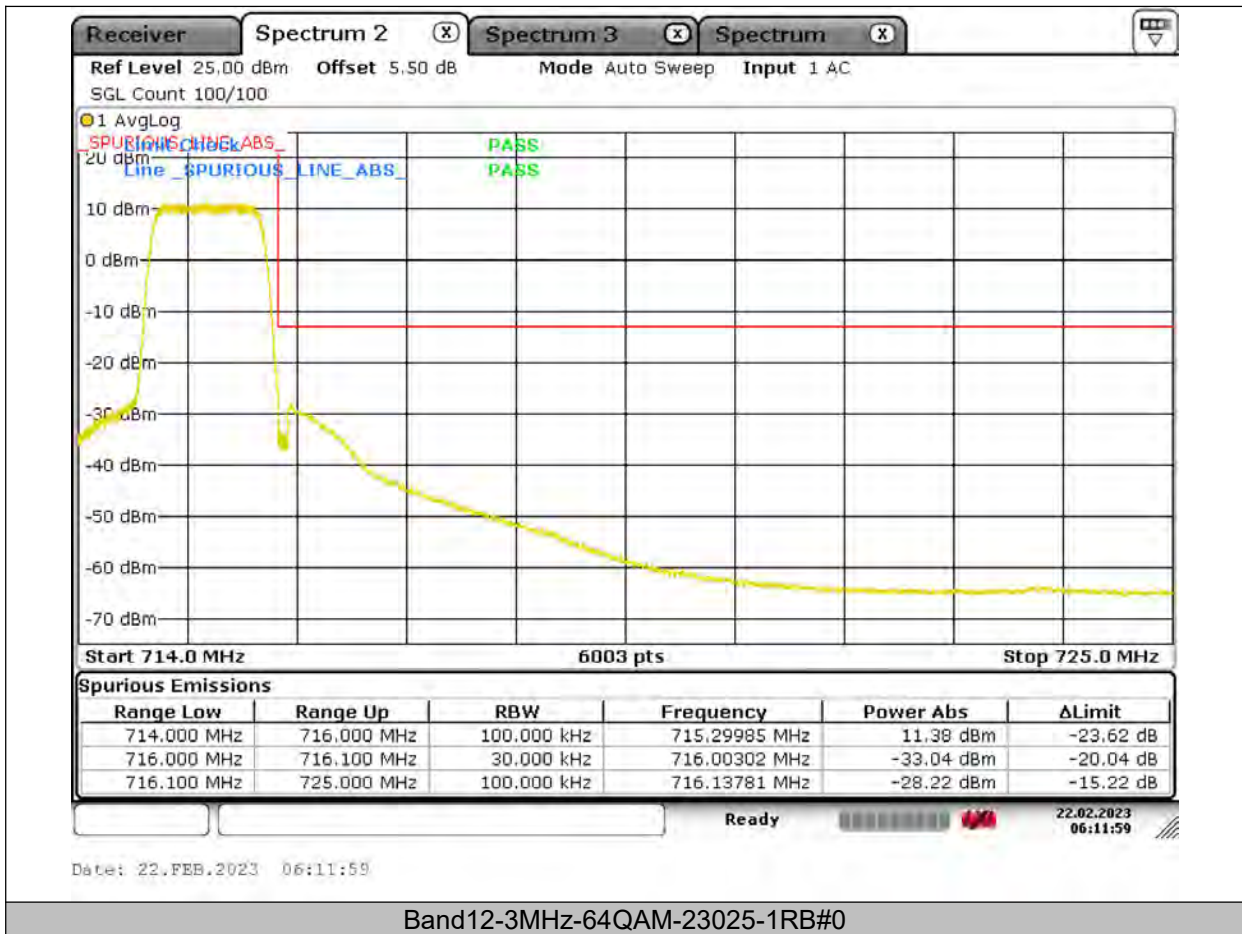

BUREAU VERITAS

Test Report No.: PSU-QSU2309010210RF03

BUREAU VERITAS

Test Report No.: PSU-QSU2309010210RF03

BUREAU VERITAS

Test Report No.: PSU-QSU2309010210RF03

BUREAU
VERITAS

Test Report No.: PSU-QSU2309010210RF03