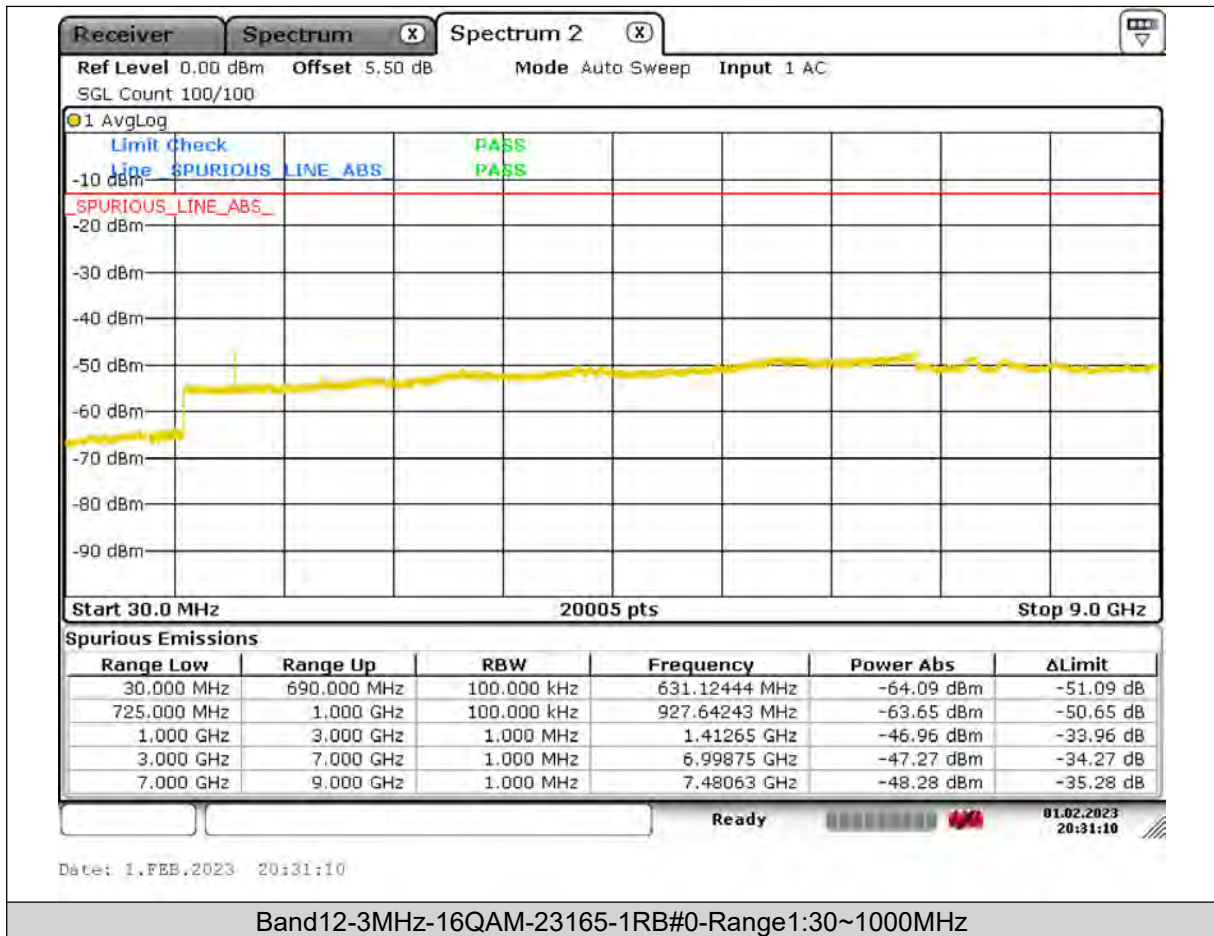

BUREAU
VERITAS

Test Report No.: PSU-QSU2309010210RF03