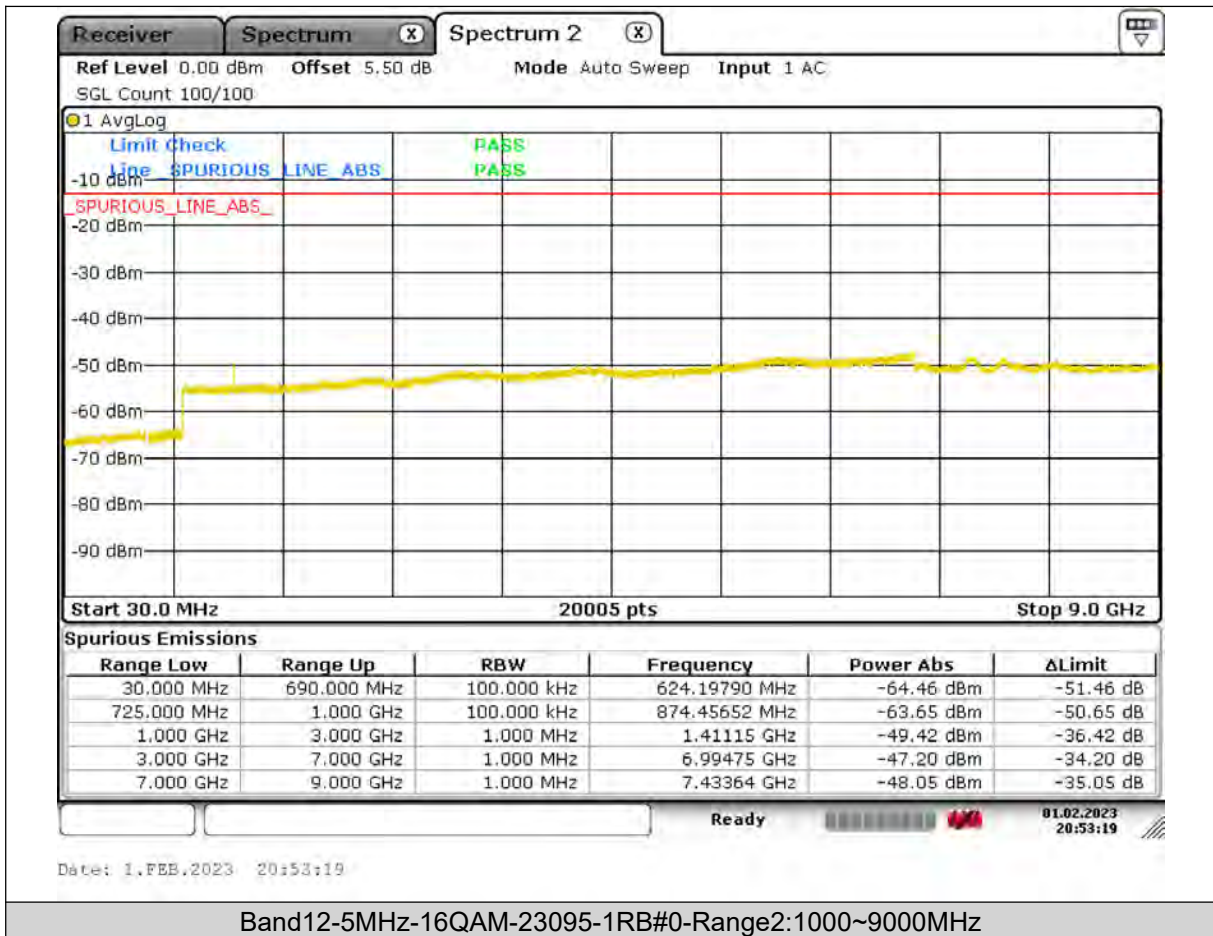

BUREAU
VERITAS

Test Report No.: PSU-QSU2309010210RF03