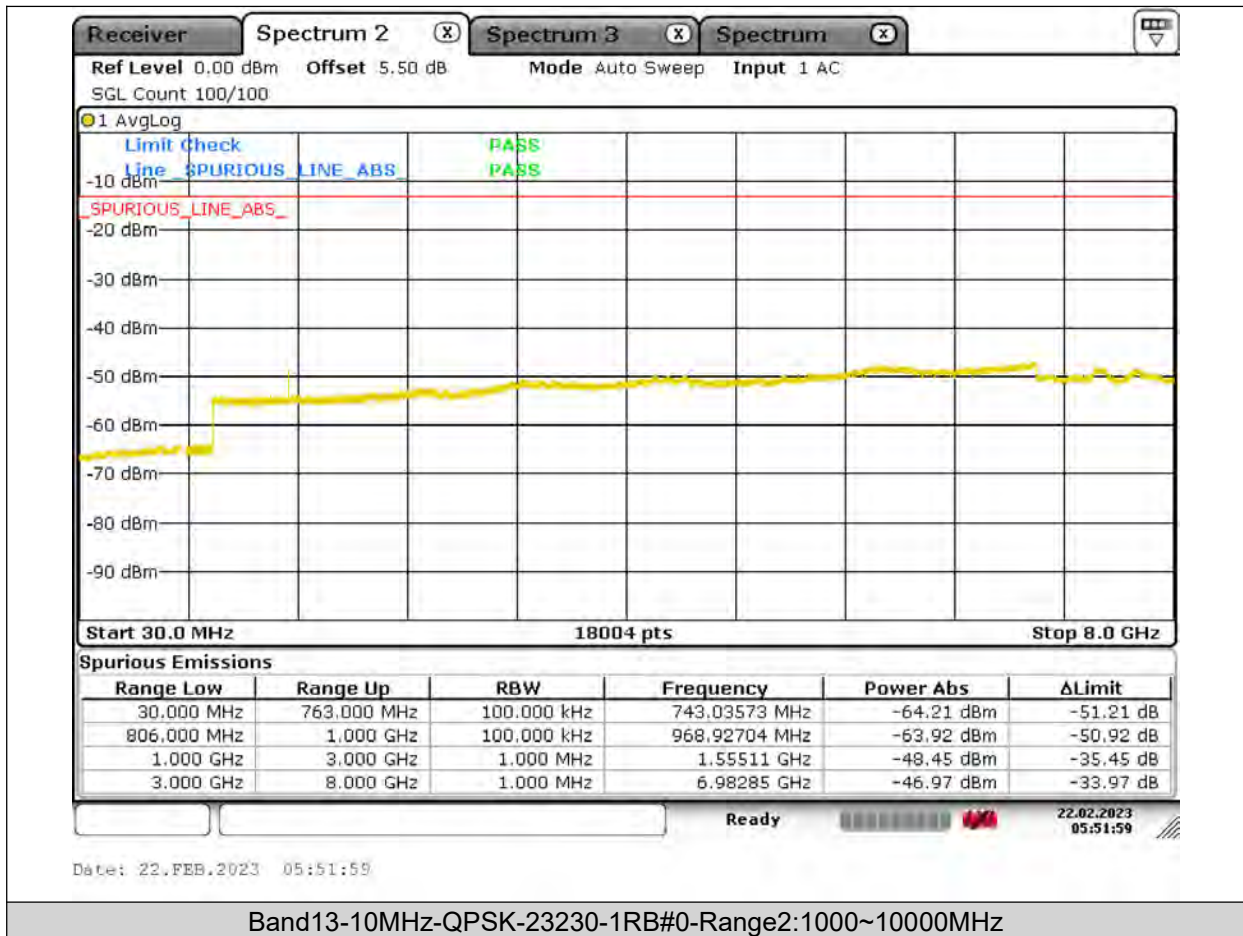

BUREAU
VERITAS

Test Report No.: PSU-QSU2309010210RF03

BUREAU
VERITAS

Test Report No.: PSU-QSU2309010210RF03

BUREAU
VERITAS

Test Report No.: PSU-QSU2309010210RF03

BUREAU
VERITAS

Test Report No.: PSU-QSU2309010210RF03