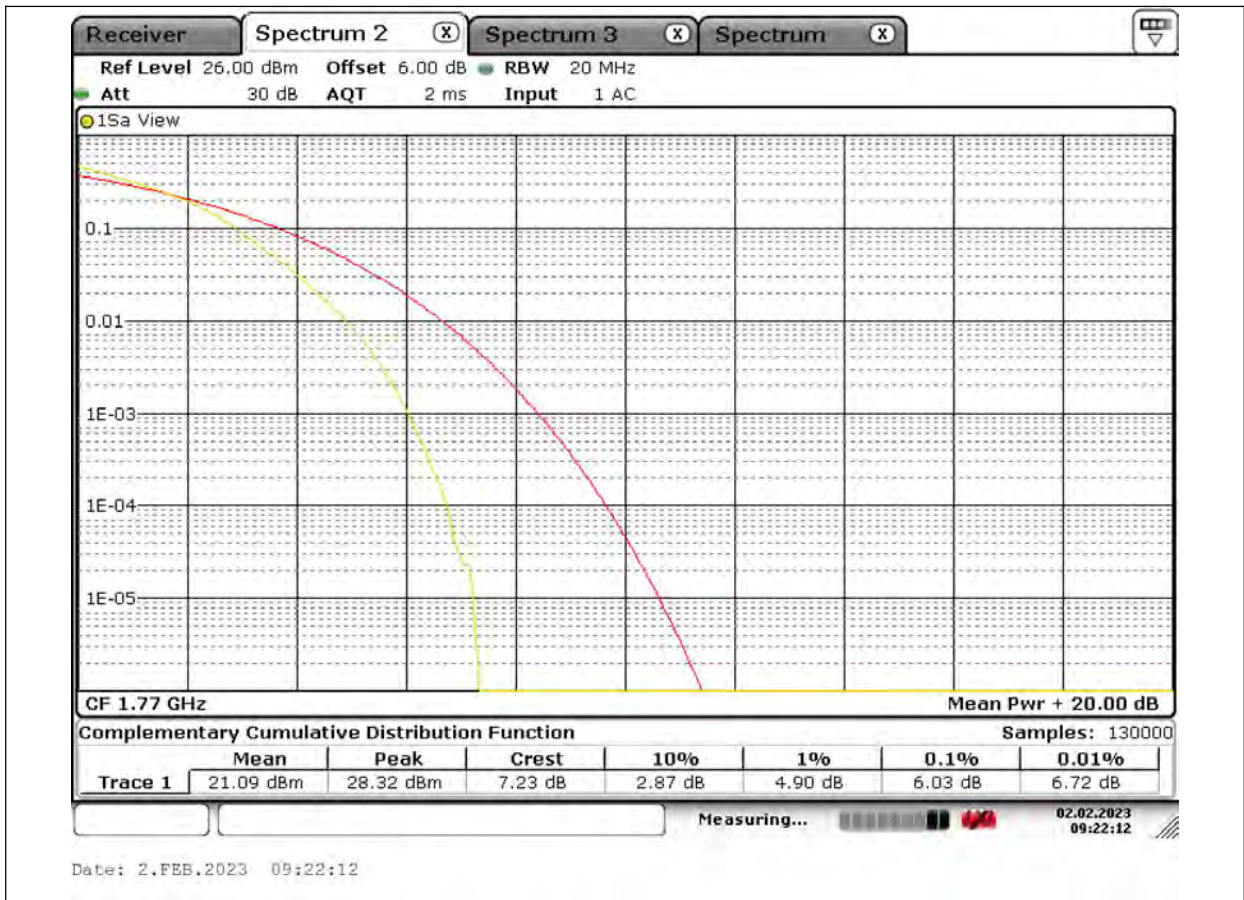

BUREAU VERITAS

Test Report No.: PSU-QSU2309010210RF03

BUREAU VERITAS

Test Report No.: PSU-QSU2309010210RF03

BUREAU VERITAS

Test Report No.: PSU-QSU2309010210RF03

BUREAU VERITAS

Test Report No.: PSU-QSU2309010210RF03