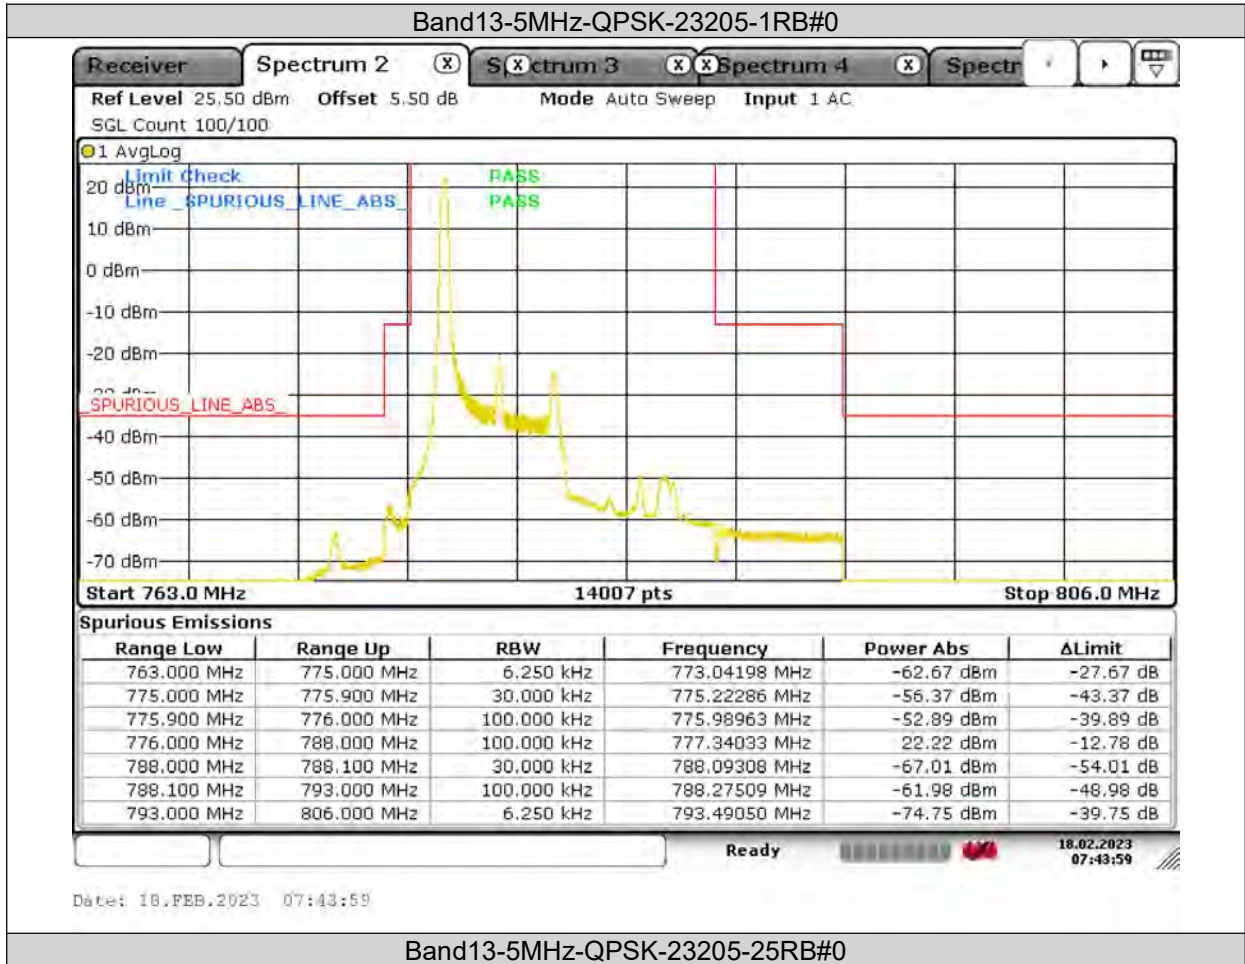

Test Report No.: PSU-QSU2309010210RF03

Test Graphs