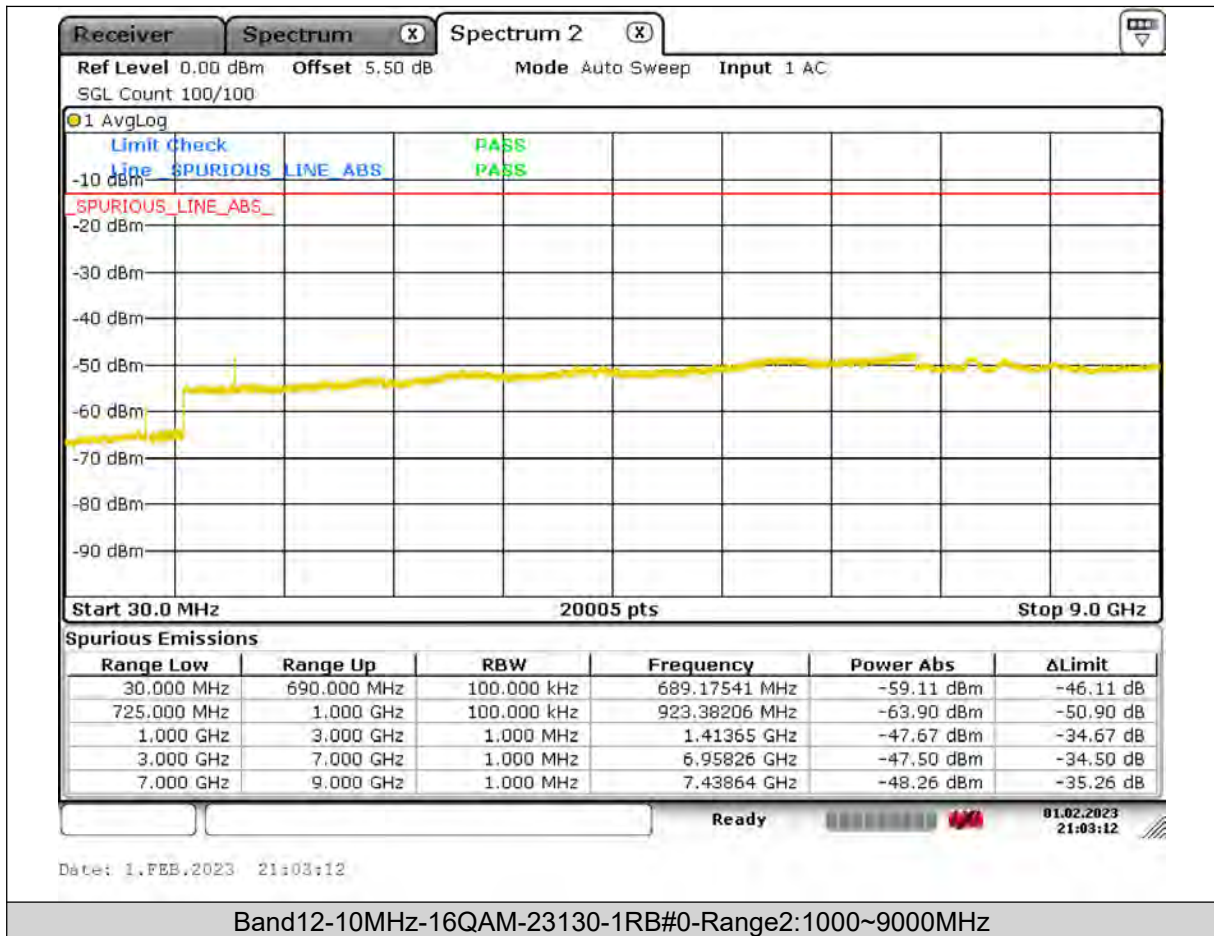

Test Report No.: PSU-QSU2309010210RF03

BUREAU
VERITAS

Test Report No.: PSU-QSU2309010210RF03

BUREAU
VERITAS

Test Report No.: PSU-QSU2309010210RF03

BUREAU
VERITAS

Test Report No.: PSU-QSU2309010210RF03

BUREAU VERITAS