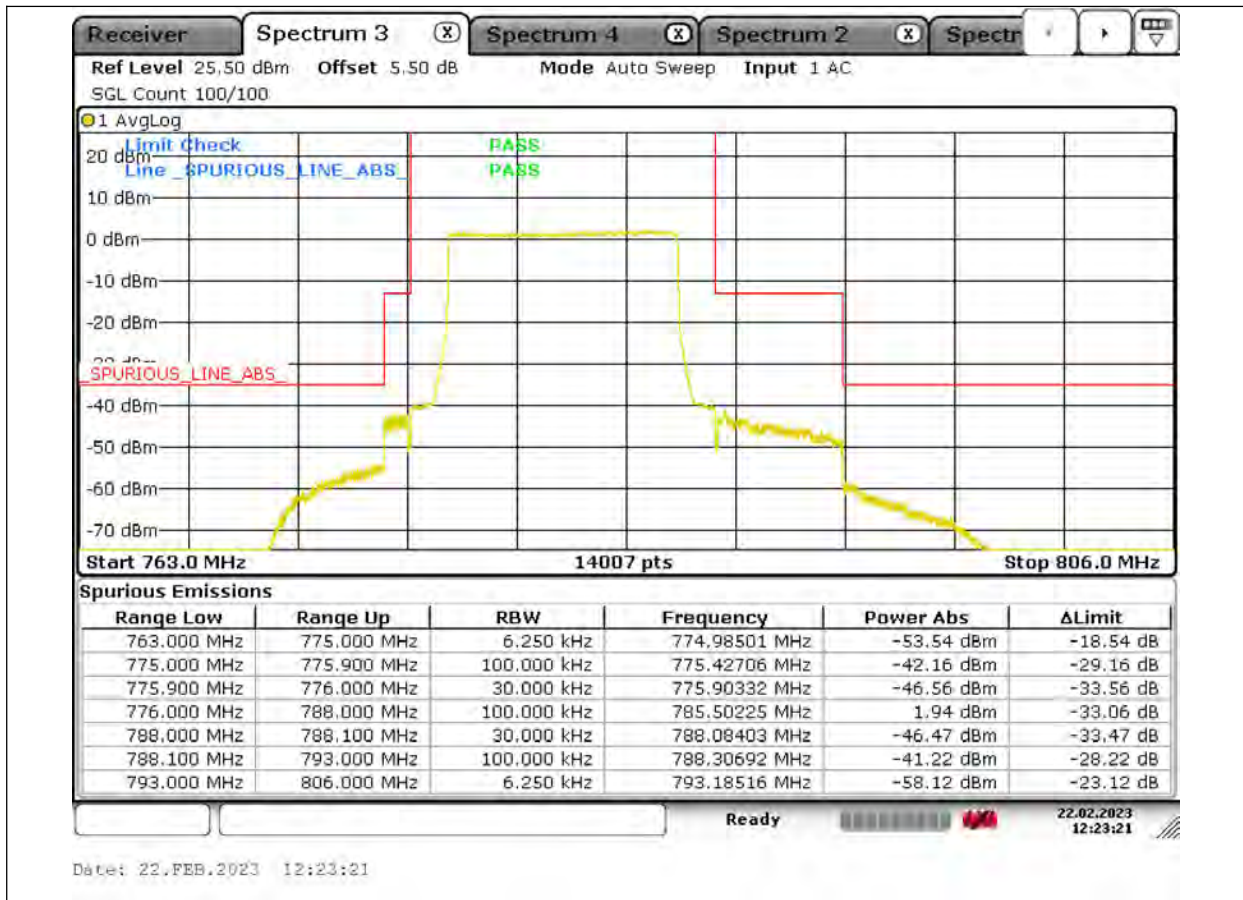

BUREAU
VERITAS

Test Report No.: PSU-QSU2309010210RF03