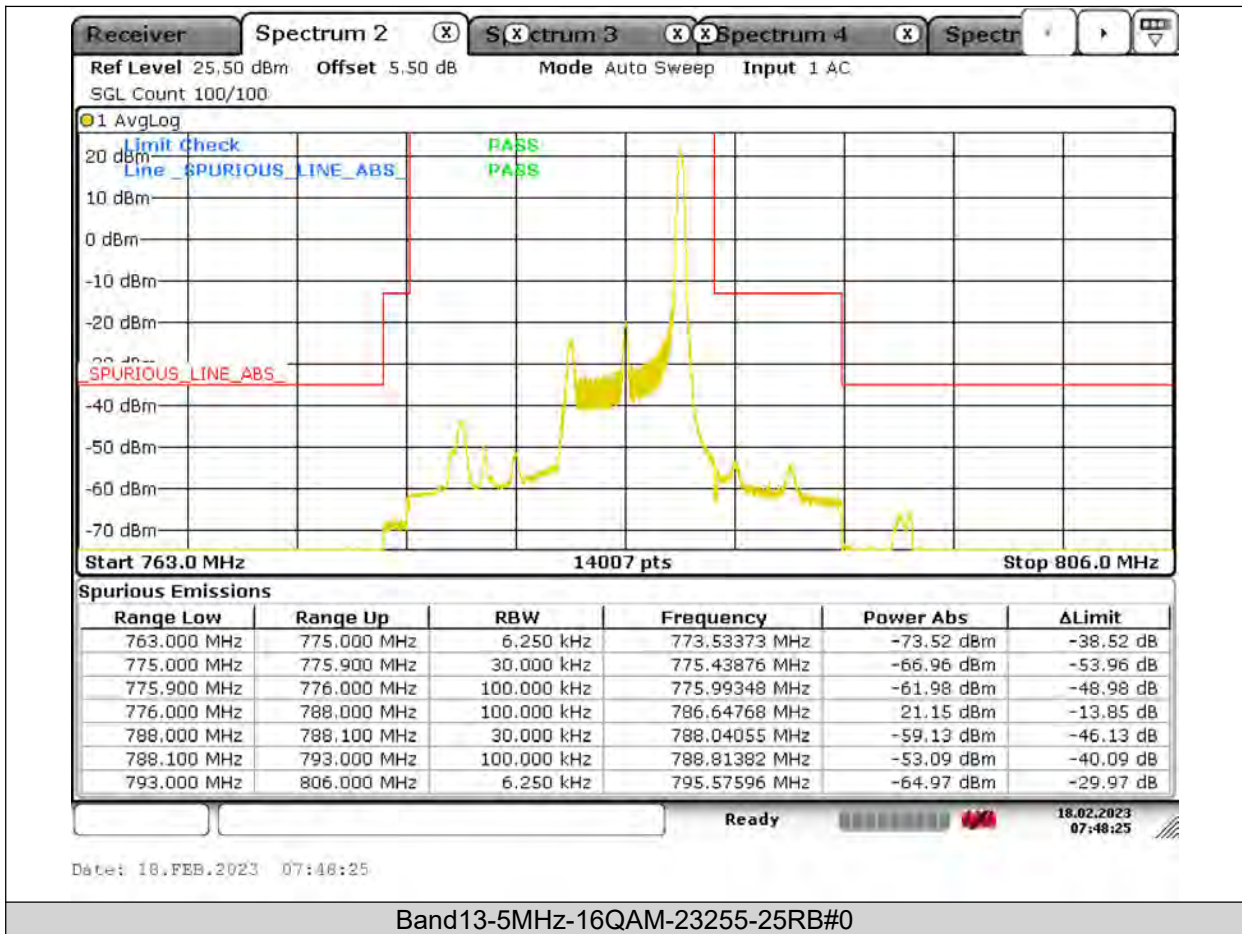

BUREAU
VERITAS

Test Report No.: PSU-QSU2309010210RF03