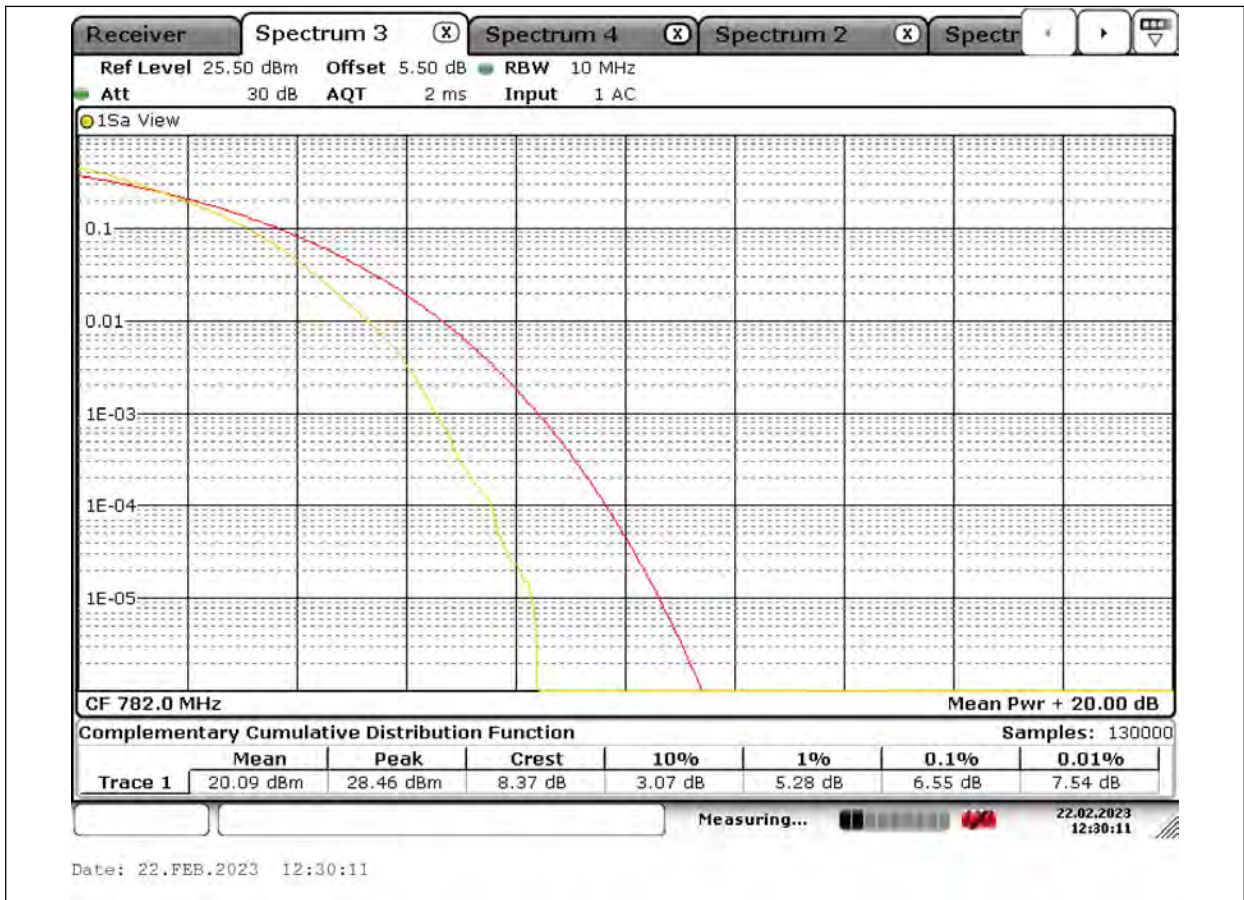

BUREAU VERITAS

Test Report No.: PSU-QSU2309010210RF03

BUREAU VERITAS

Test Report No.: PSU-QSU2309010210RF03

Test Report No.: PSU-QSU2309010210RF03

26DB BANDWIDTH AND OCCUPIED BANDWIDTH

Test Result

Band	Bandwidth	Modulation	Channel	RB Configuration	Occupied Bandwidth (MHz)	26dB Bandwidth (MHz)	Verdict
Band13	5MHz	QPSK	23205	25RB#0	4.486	4.964	PASS
Band13	5MHz	QPSK	23230	25RB#0	4.501	4.863	PASS
Band13	5MHz	QPSK	23255	25RB#0	4.486	4.964	PASS
Band13	5MHz	16QAM	23205	25RB#0	4.501	4.935	PASS
Band13	5MHz	16QAM	23230	25RB#0	4.486	4.891	PASS
Band13	5MHz	16QAM	23255	25RB#0	4.486	4.906	PASS
Band13	10MHz	QPSK	23230	50RB#0	9.001	9.754	PASS
Band13	10MHz	16QAM	23230	50RB#0	8.973	9.841	PASS
Band13	5MHz	64QAM	23205	25RB#0	4.501	4.906	PASS
Band13	5MHz	64QAM	23230	25RB#0	4.501	4.935	PASS
Band13	5MHz	64QAM	23255	25RB#0	4.486	4.949	PASS
Band13	10MHz	64QAM	23230	50RB#0	9.03	9.87	PASS