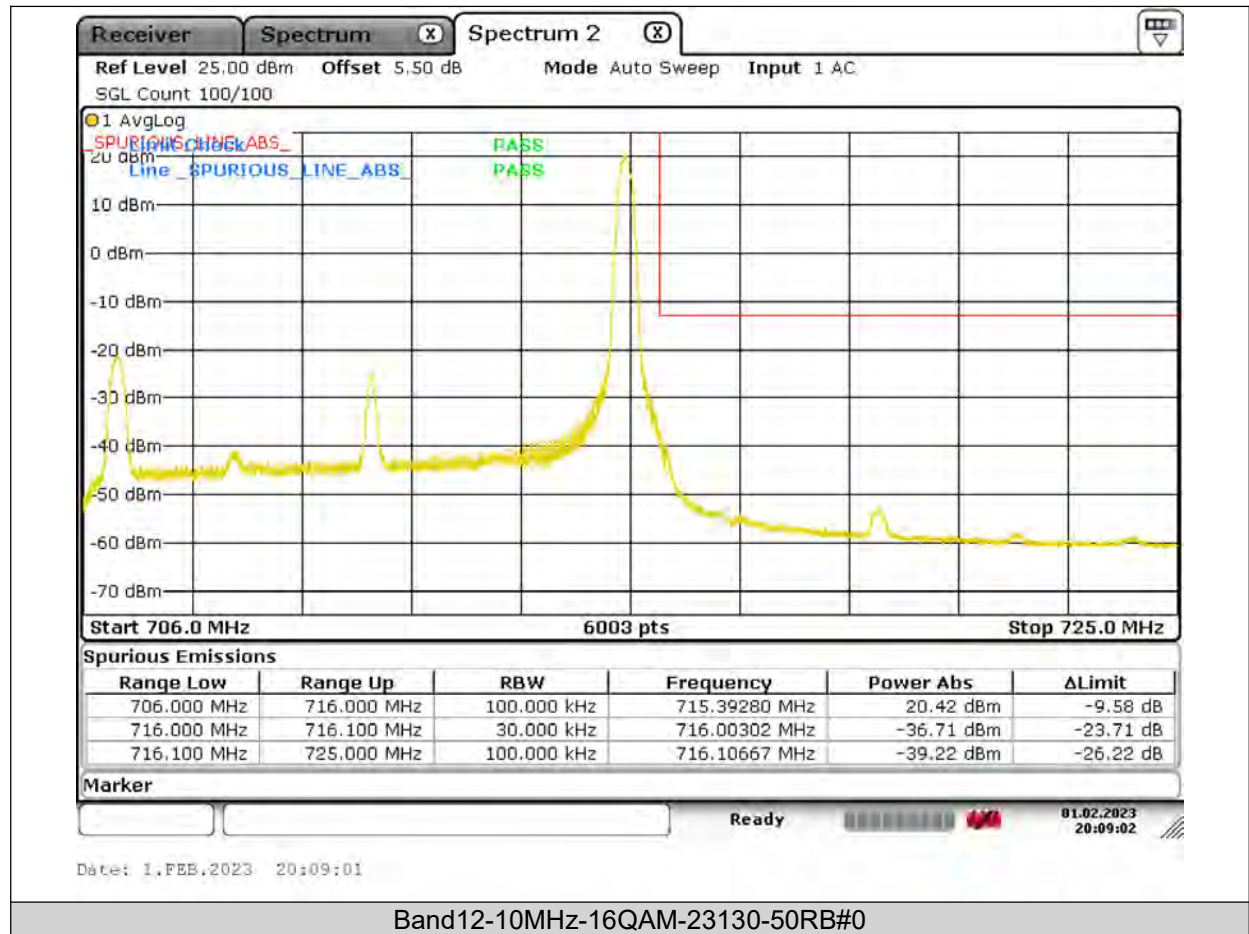

BUREAU VERITAS

Test Report No.: PSU-QSU2309010210RF03

BUREAU VERITAS

Test Report No.: PSU-QSU2309010210RF03

BUREAU
VERITAS

Test Report No.: PSU-QSU2309010210RF03

BUREAU
VERITAS

Test Report No.: PSU-QSU2309010210RF03