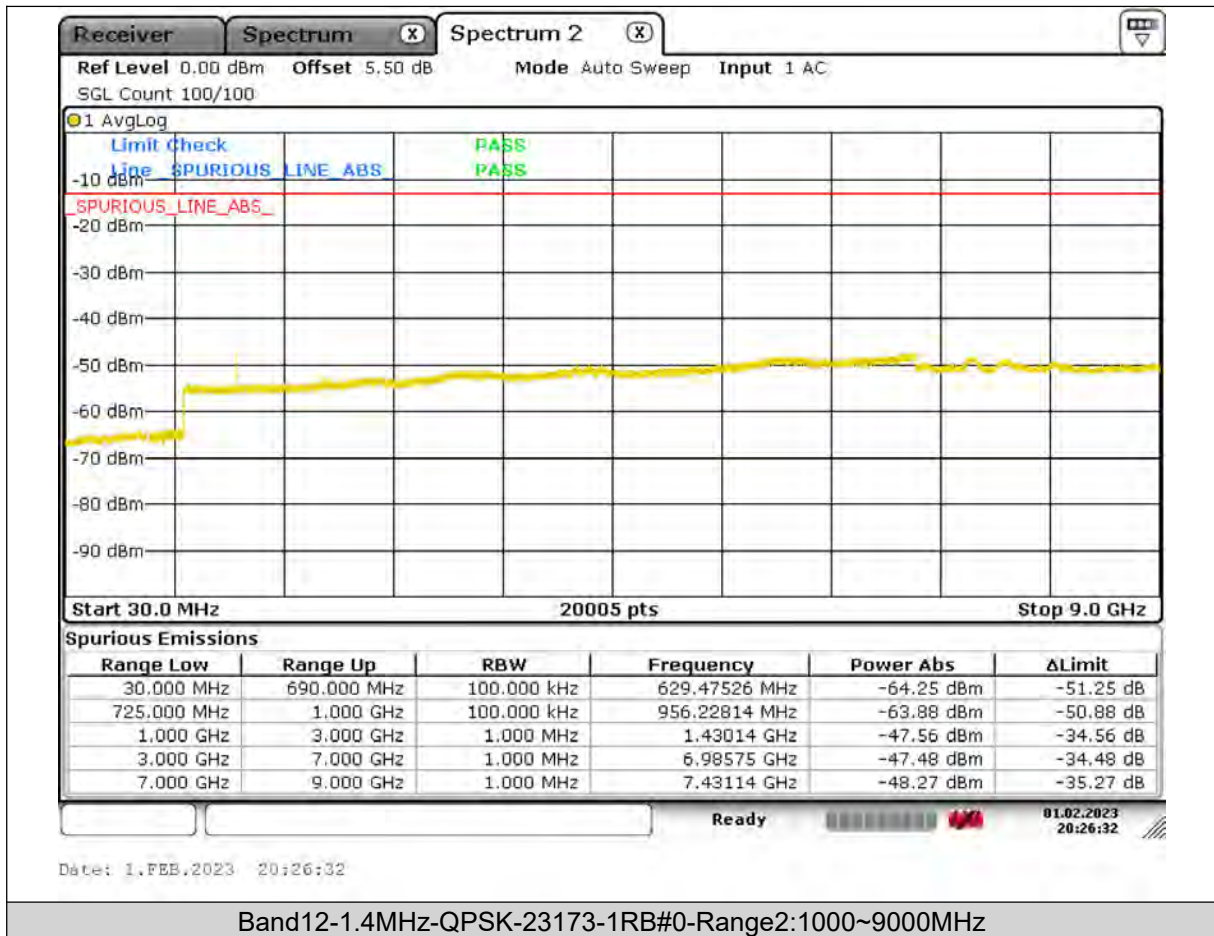

BUREAU
VERITAS

Test Report No.: PSU-QSU2309010210RF03