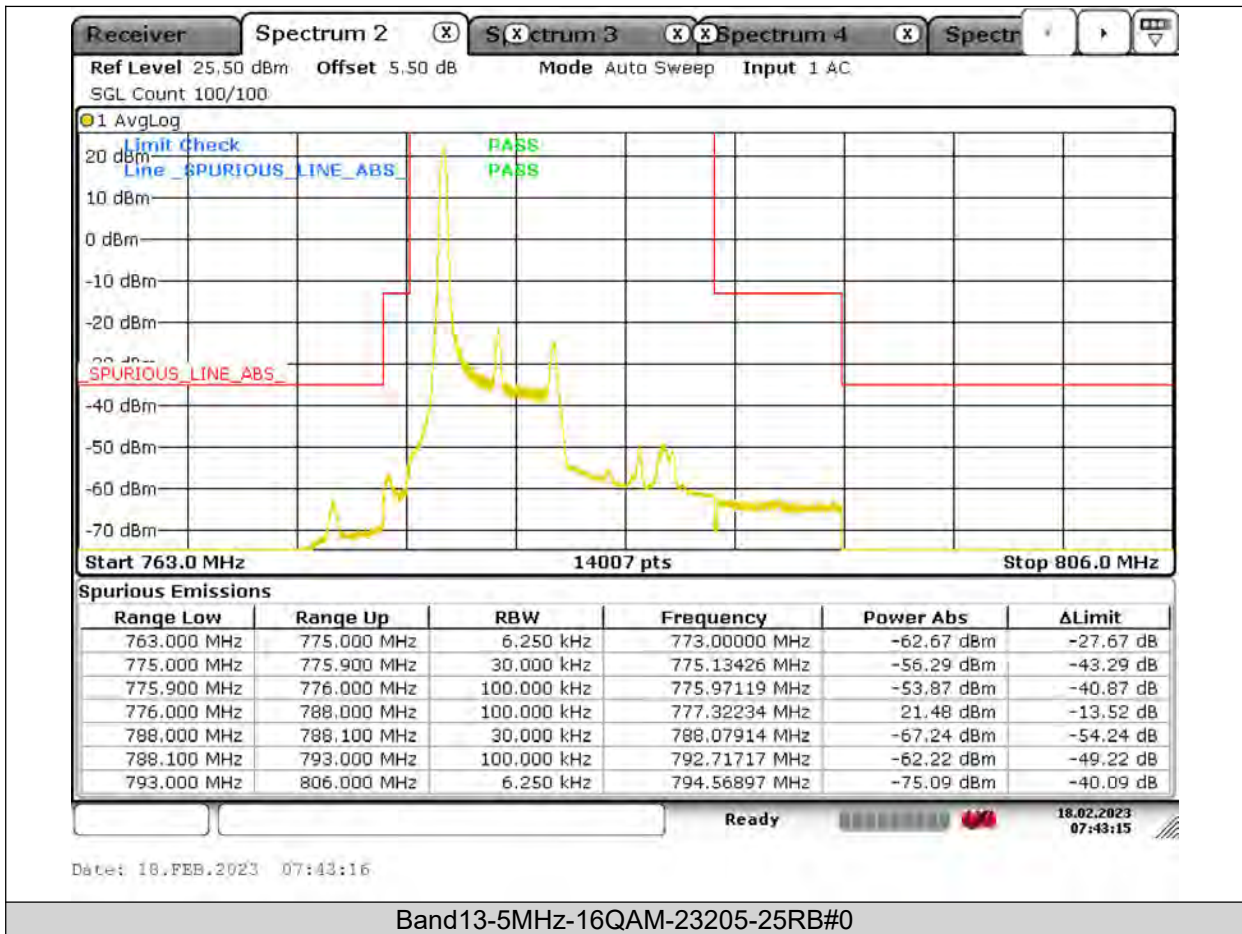

BUREAU VERITAS

Test Report No.: PSU-QSU2309010210RF03