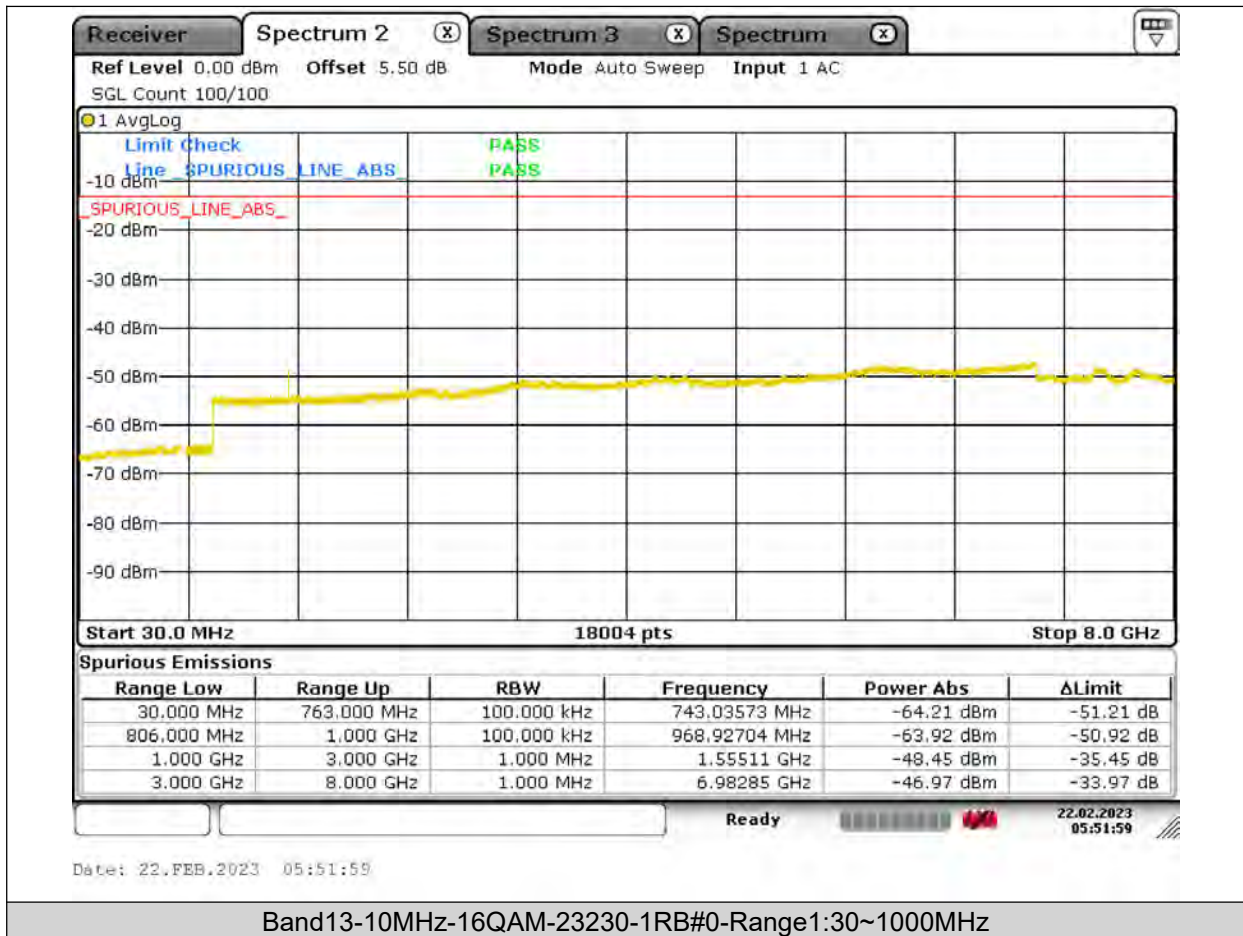

BUREAU
VERITAS

Test Report No.: PSU-QSU2309010210RF03

BUREAU
VERITAS

Test Report No.: PSU-QSU2309010210RF03

BUREAU
VERITAS

Test Report No.: PSU-QSU2309010210RF03

BUREAU
VERITAS

Test Report No.: PSU-QSU2309010210RF03