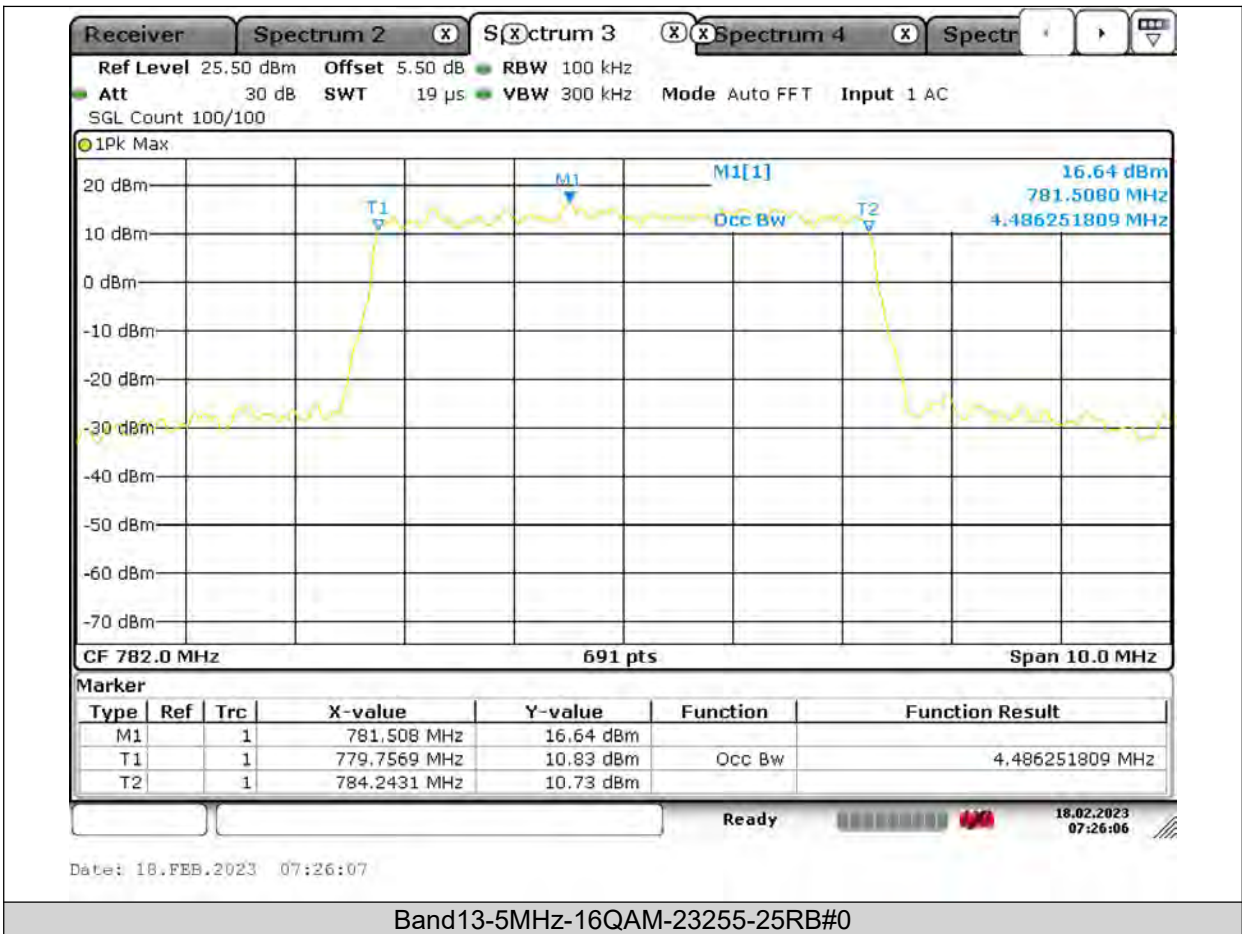

BUREAU VERITAS

Test Report No.: PSU-QSU2309010210RF03