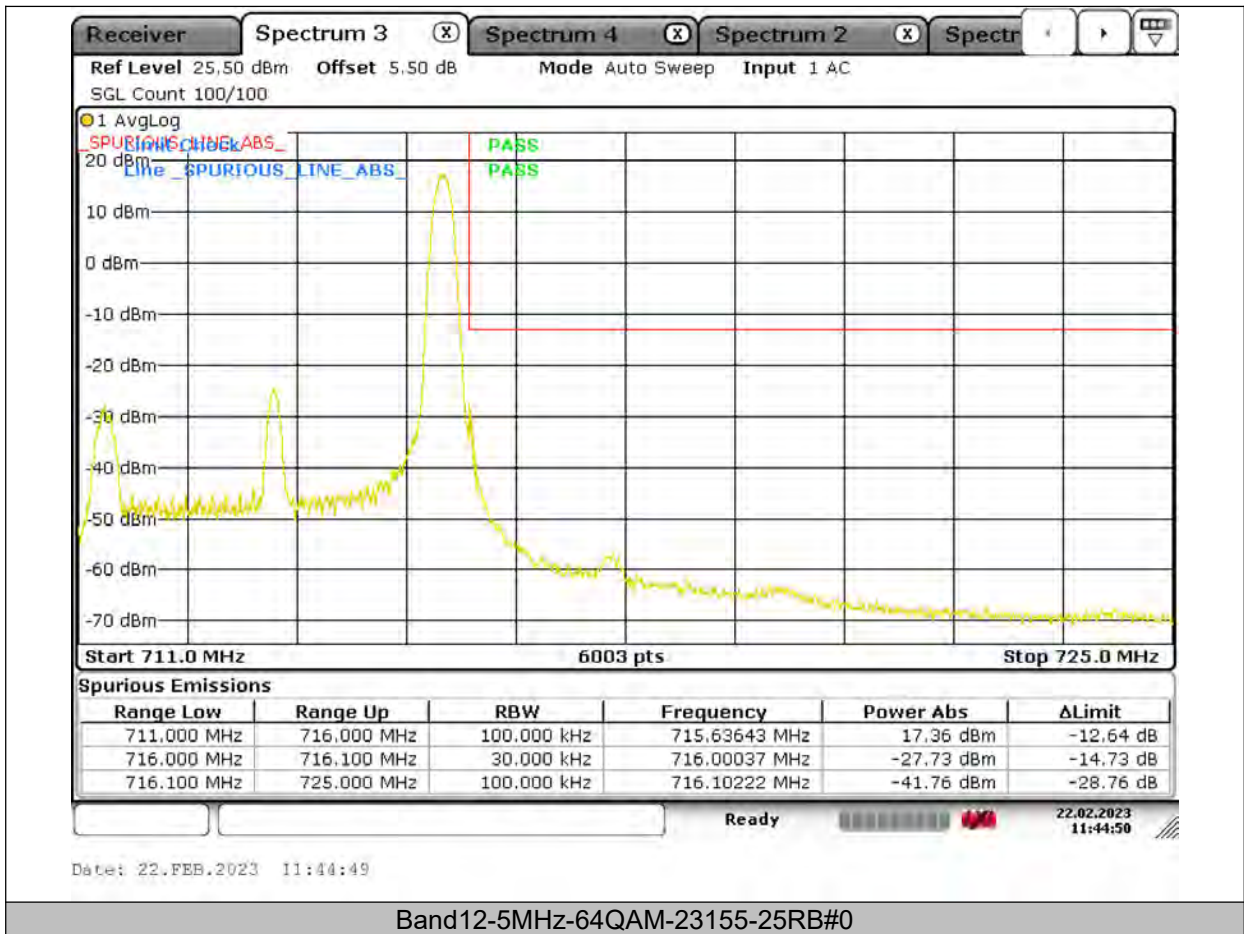

BUREAU VERITAS

Test Report No.: PSU-QSU2309010210RF03