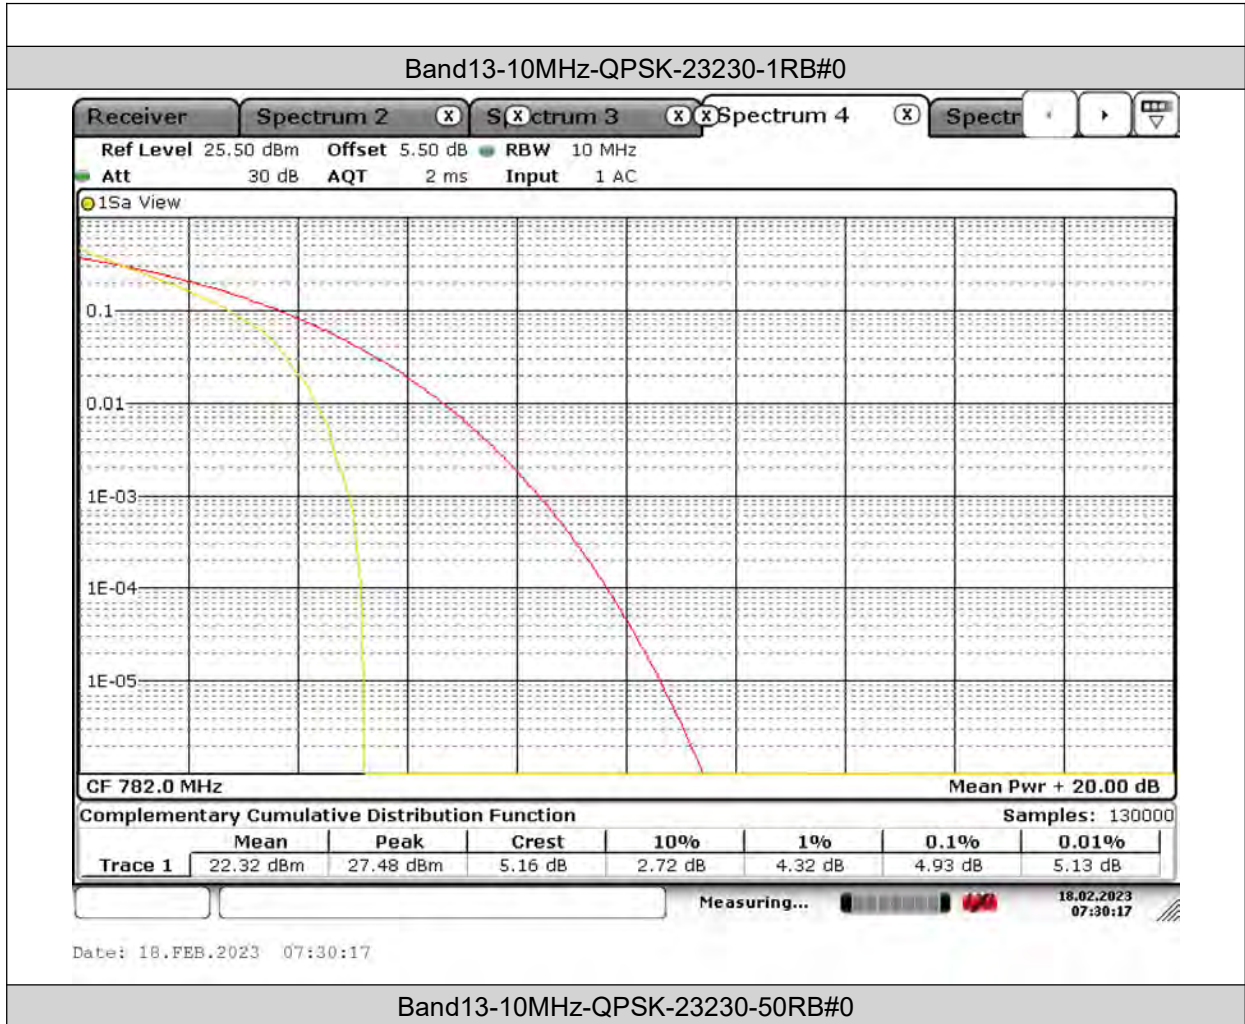

Test Report No.: PSU-QSU2309010210RF03

Test Graphs