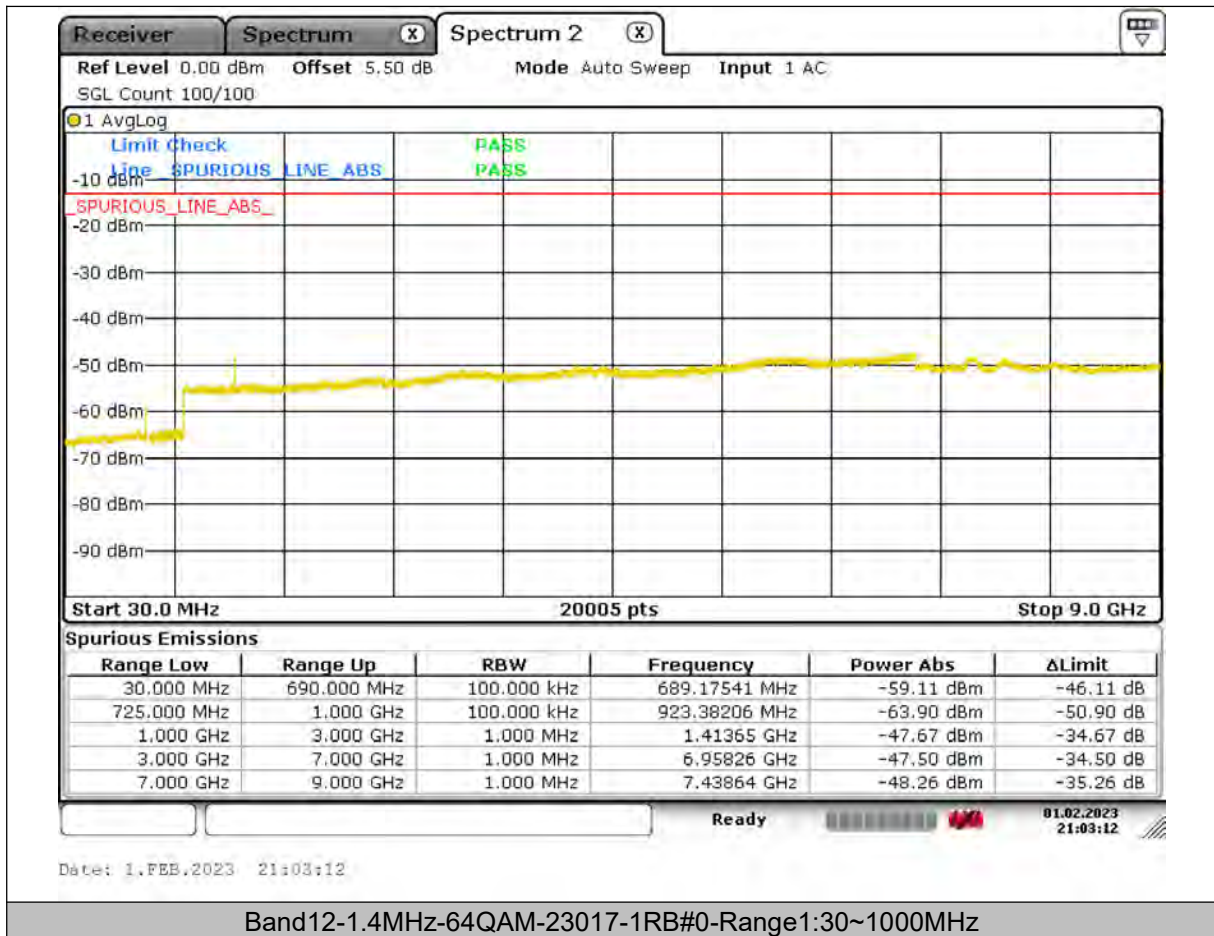

Test Report No.: PSU-QSU2309010210RF03

BUREAU
VERITAS

Test Report No.: PSU-QSU2309010210RF03

BUREAU
VERITAS

Test Report No.: PSU-QSU2309010210RF03

BUREAU
VERITAS

Test Report No.: PSU-QSU2309010210RF03

BUREAU VERITAS