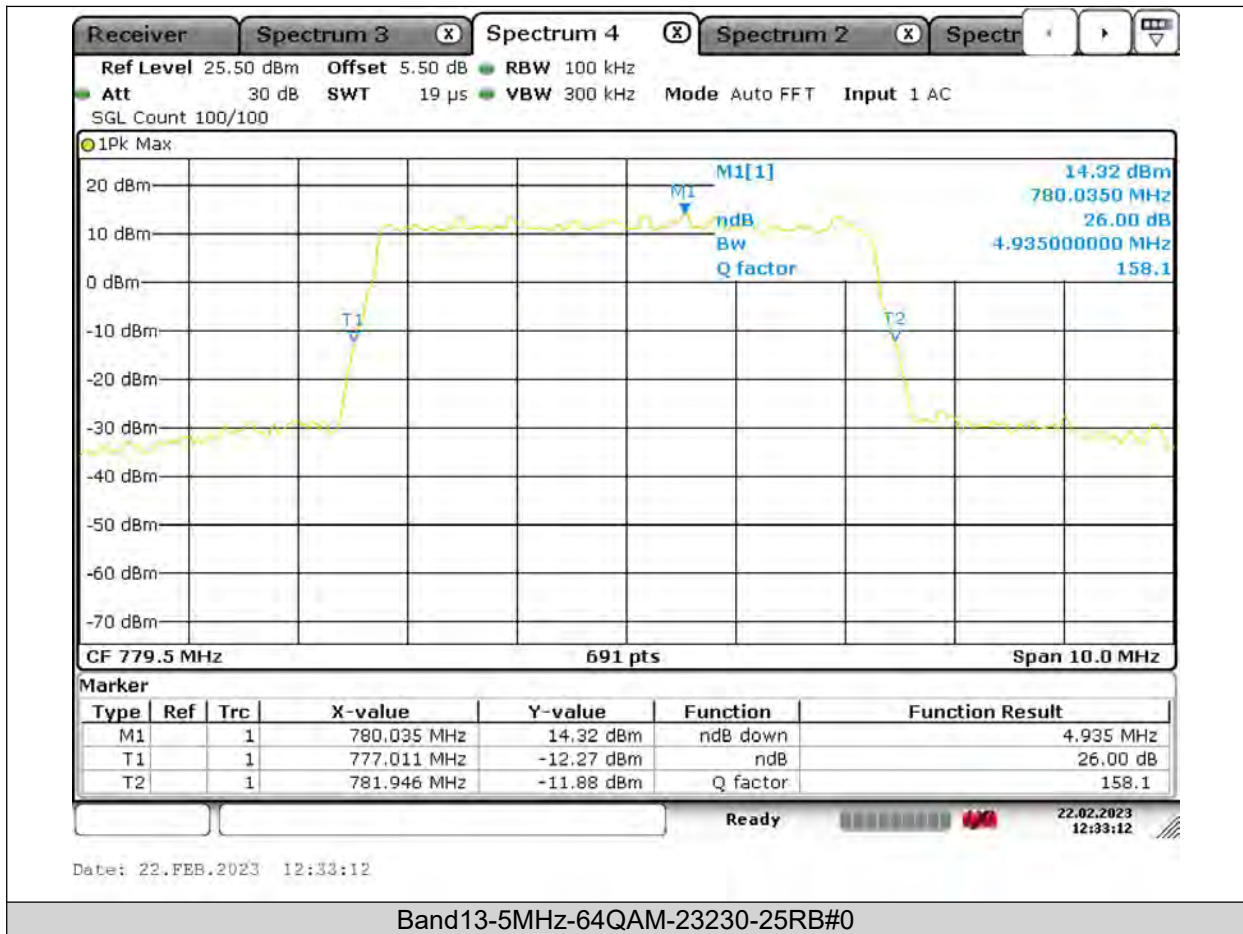

BUREAU
VERITAS

Test Report No.: PSU-QSU2309010210RF03