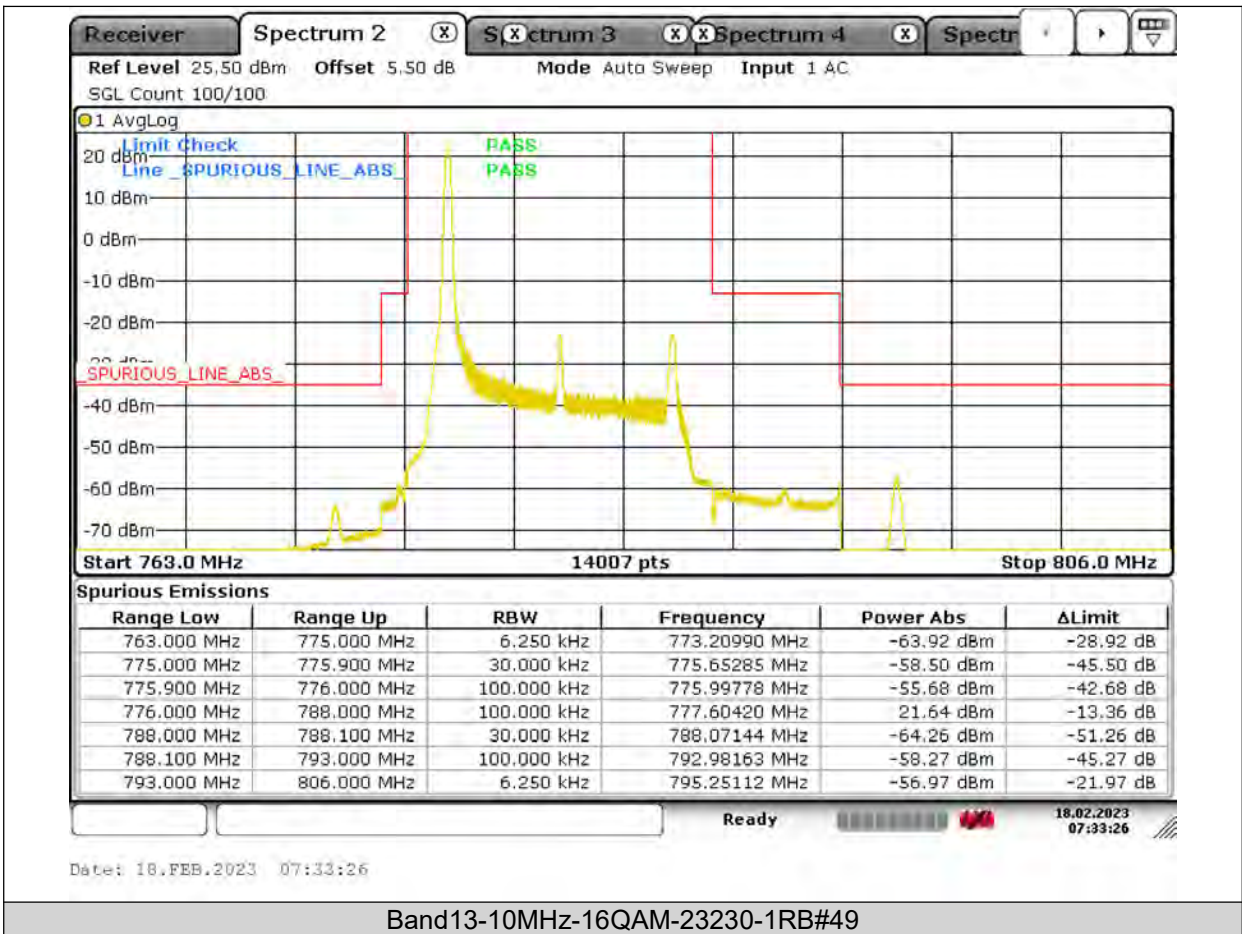

BUREAU VERITAS

Test Report No.: PSU-QSU2309010210RF03

BUREAU
VERITAS

Test Report No.: PSU-QSU2309010210RF03

BUREAU
VERITAS

Test Report No.: PSU-QSU2309010210RF03

BUREAU VERITAS

Test Report No.: PSU-QSU2309010210RF03