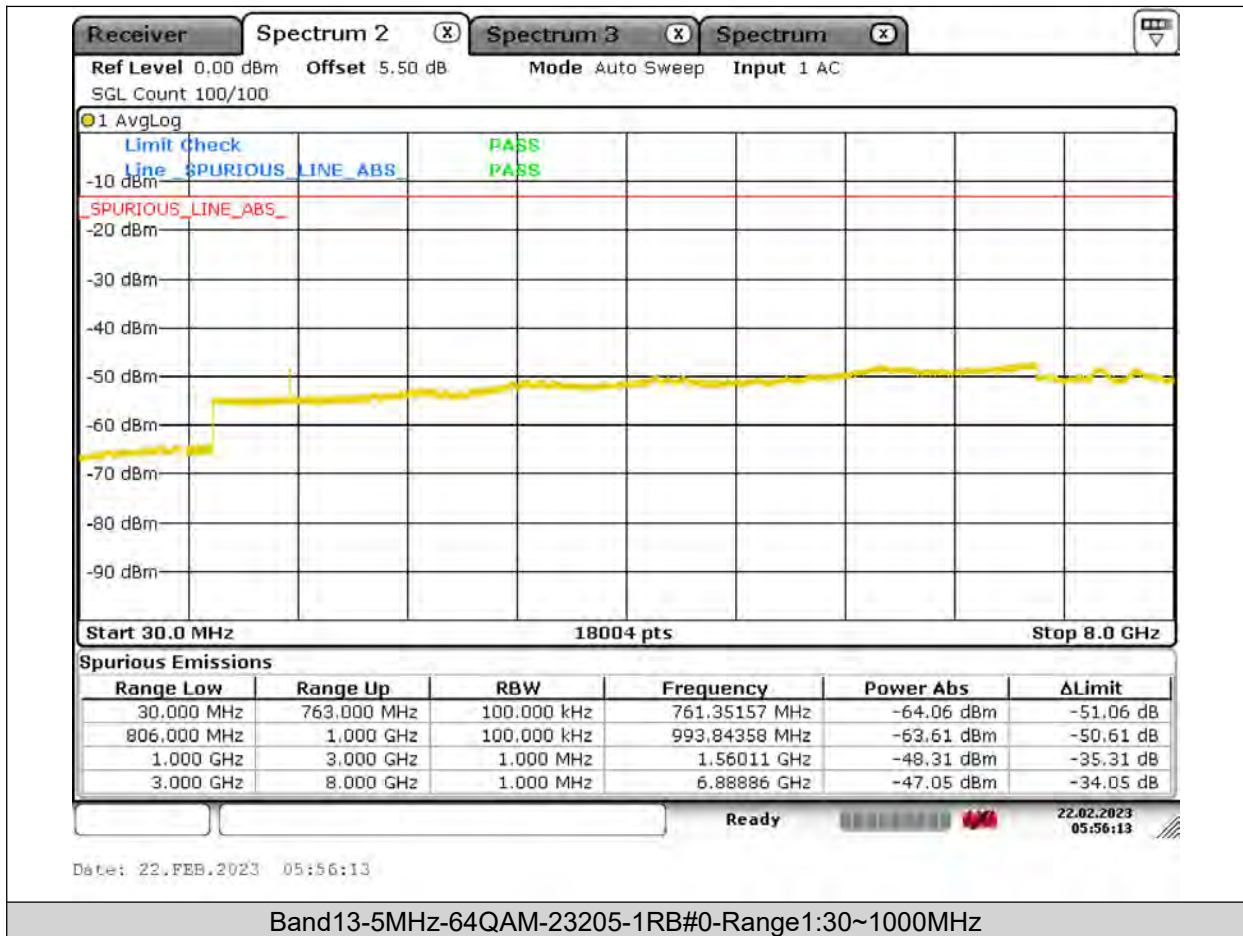

BUREAU
VERITAS

Test Report No.: PSU-QSU2309010210RF03