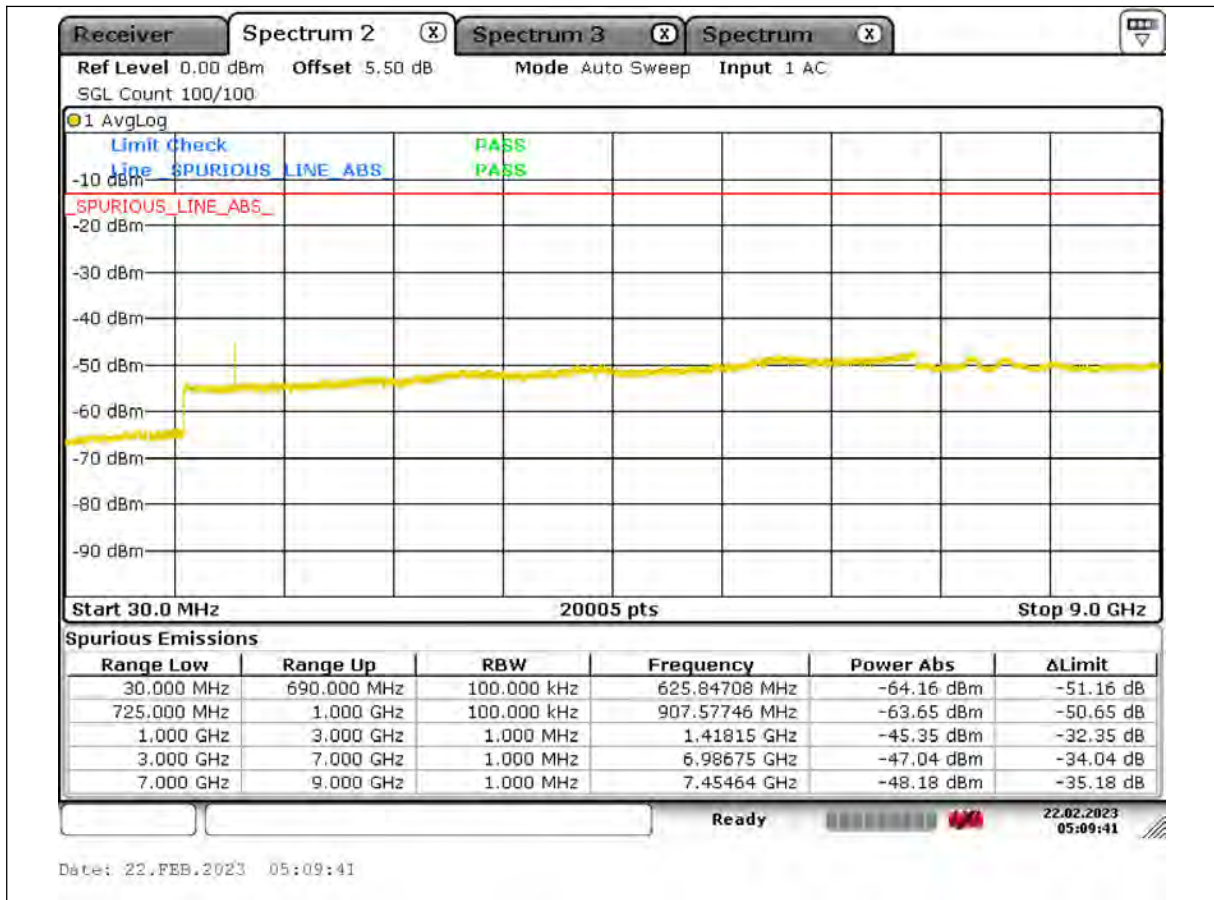

BUREAU
VERITAS

Test Report No.: PSU-QSU2309010210RF03