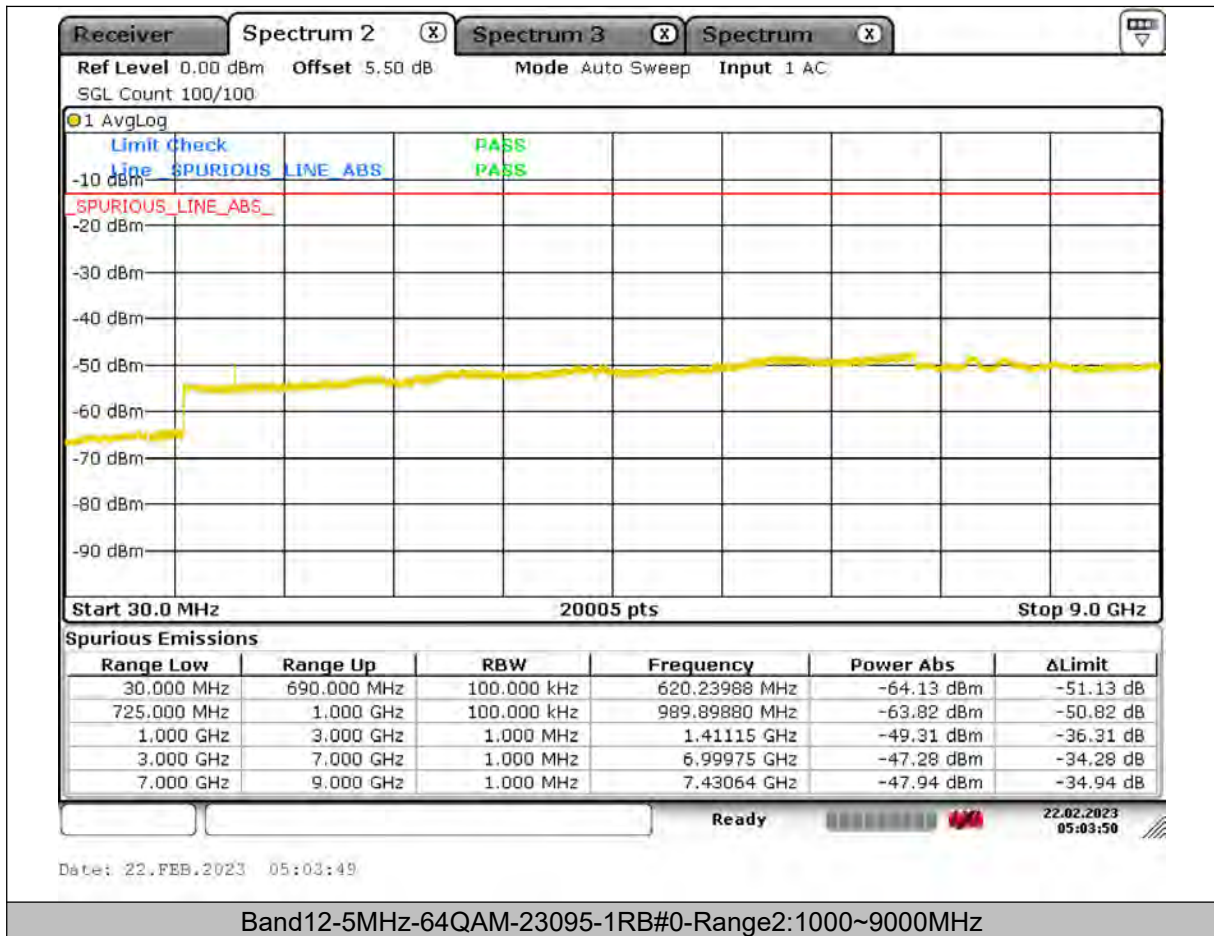

Test Report No.: PSU-QSU2309010210RF03

BUREAU VERITAS

Test Report No.: PSU-QSU2309010210RF03

BUREAU
VERITAS

Test Report No.: PSU-QSU2309010210RF03

BUREAU
VERITAS

Test Report No.: PSU-QSU2309010210RF03

BUREAU
VERITAS