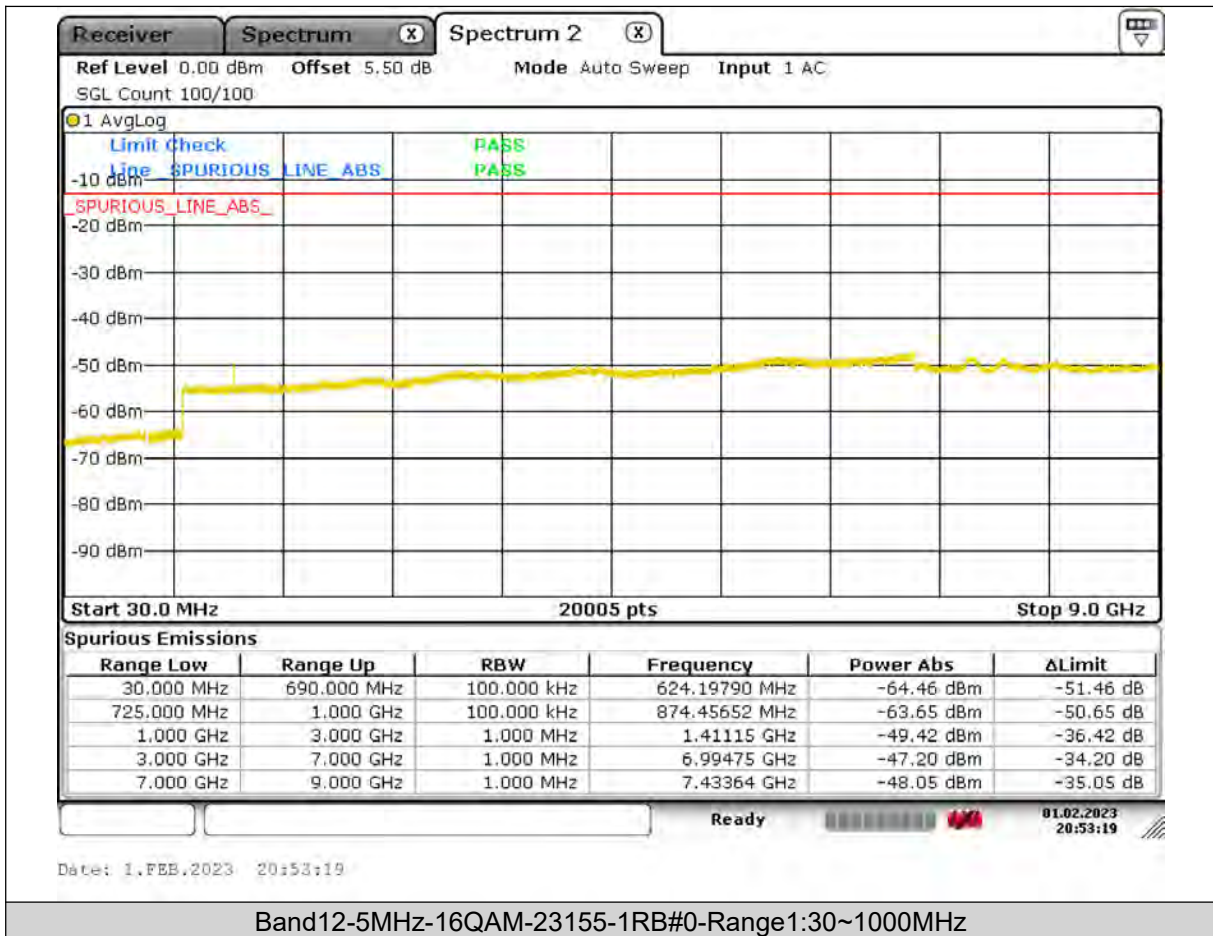

BUREAU
VERITAS

Test Report No.: PSU-QSU2309010210RF03