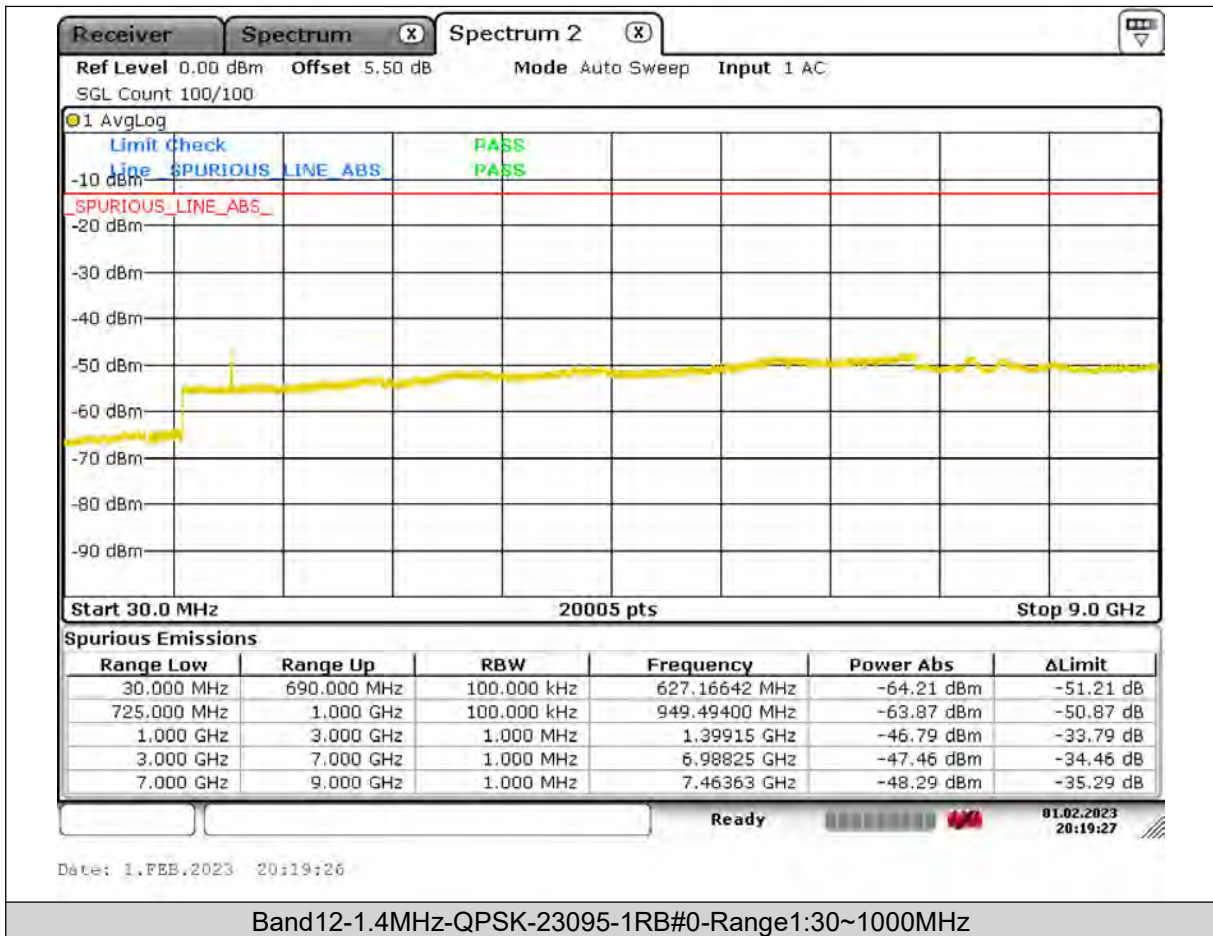

BUREAU
VERITAS

Test Report No.: PSU-QSU2309010210RF03