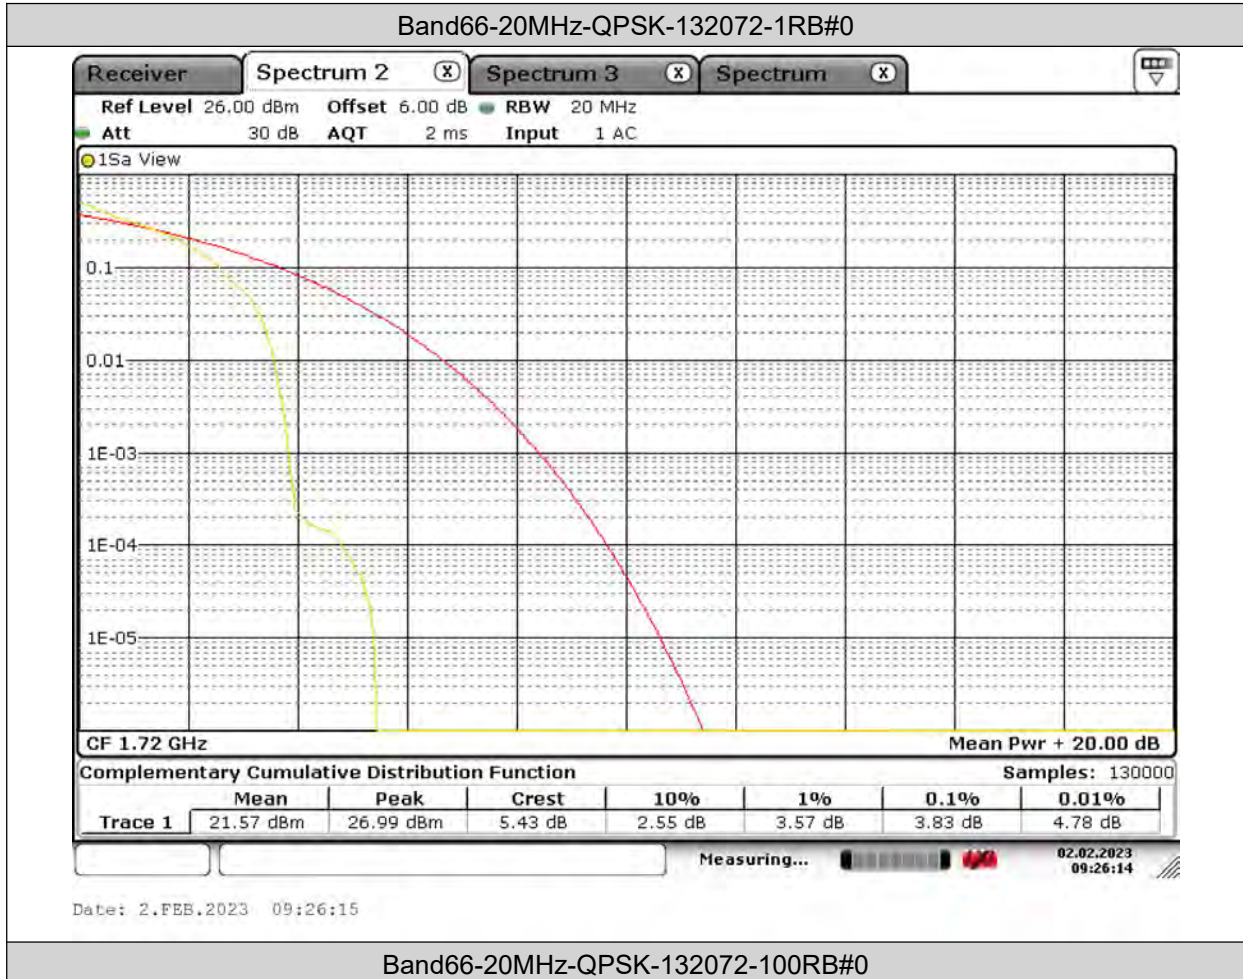

Test Report No.: PSU-QSU2309010210RF03

Test Graphs