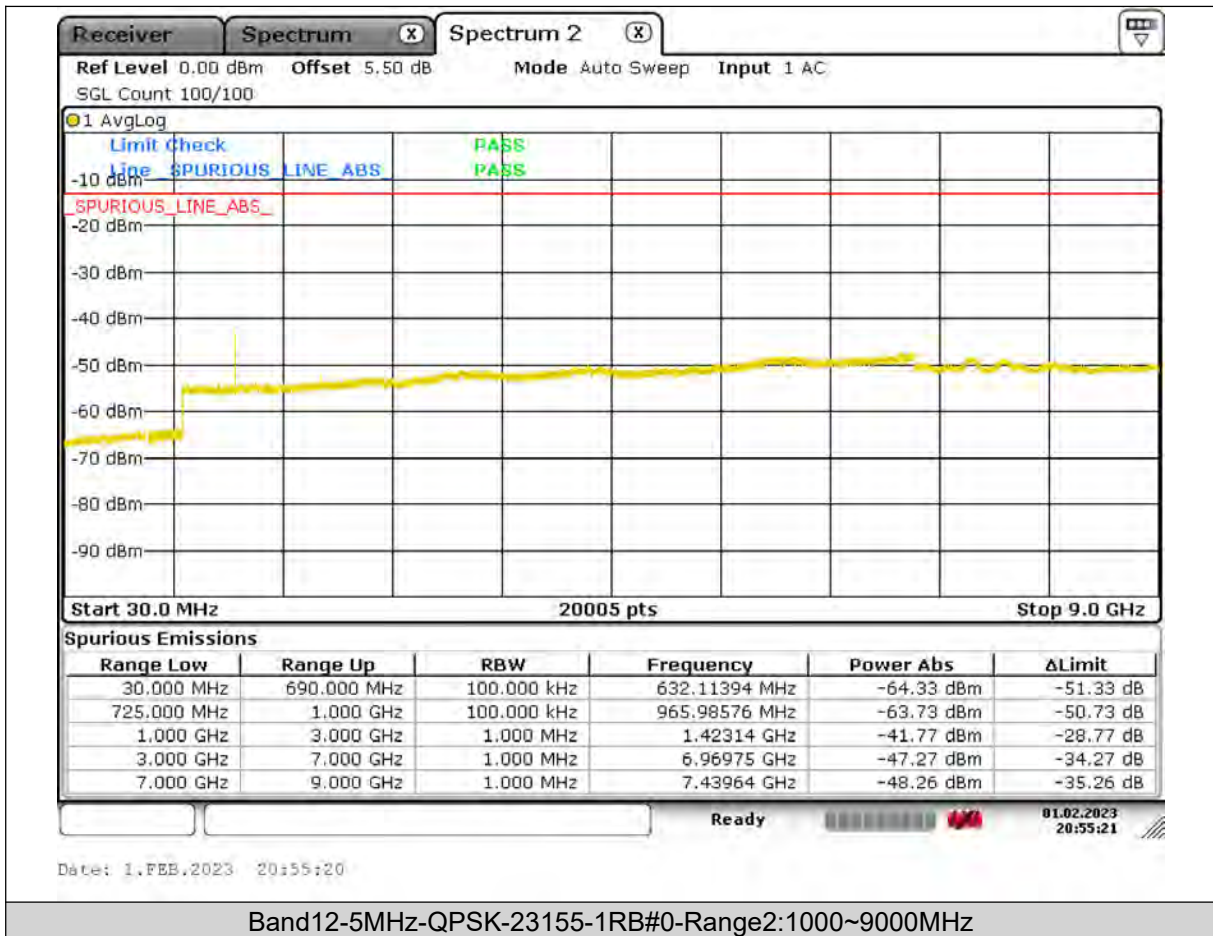

BUREAU
VERITAS

Test Report No.: PSU-QSU2309010210RF03