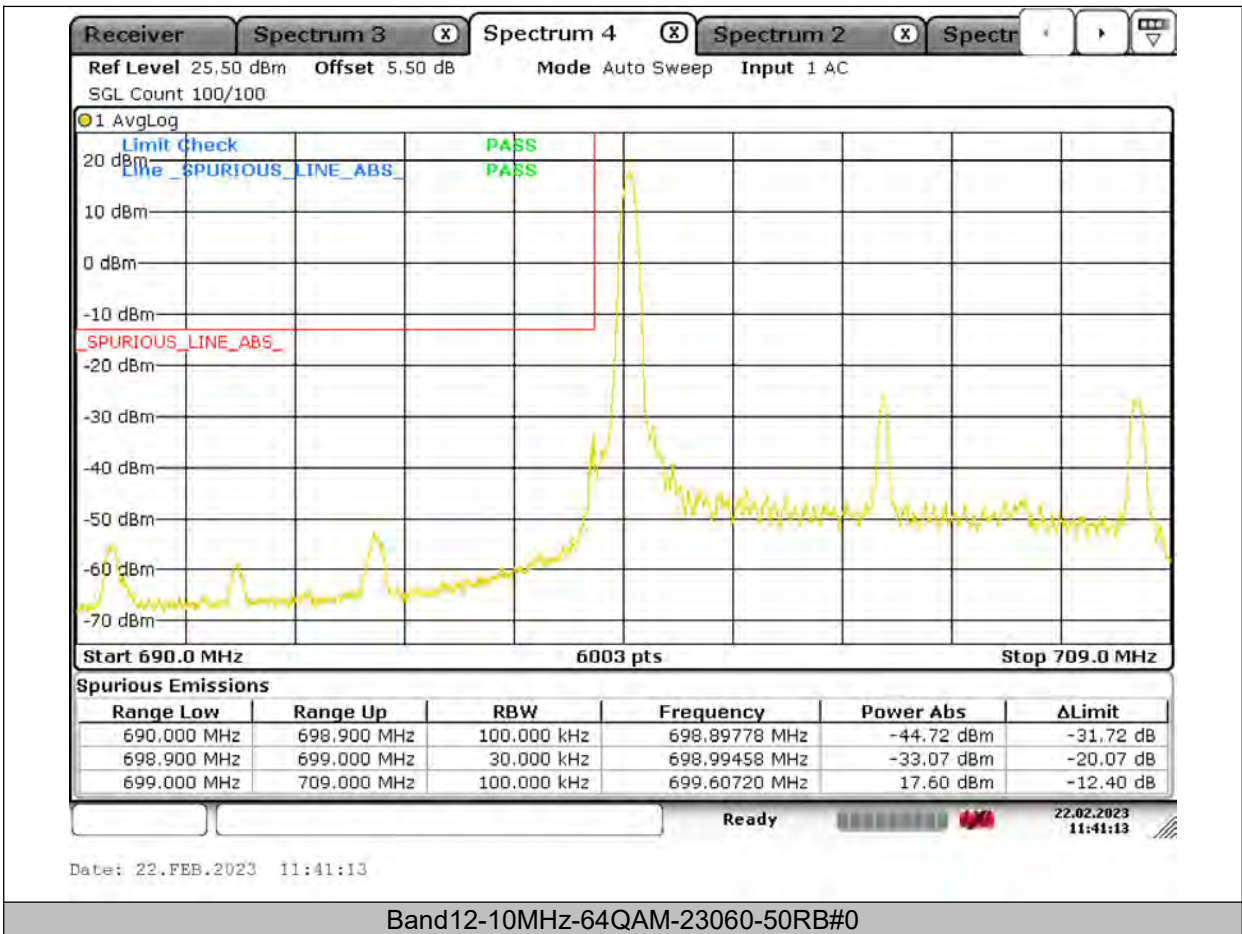

BUREAU
VERITAS

Test Report No.: PSU-QSU2309010210RF03

BUREAU VERITAS

Test Report No.: PSU-QSU2309010210RF03

BUREAU VERITAS

Test Report No.: PSU-QSU2309010210RF03

Test Report No.: PSU-QSU2309010210RF03

CONDUCTED SPURIOUS EMISSION