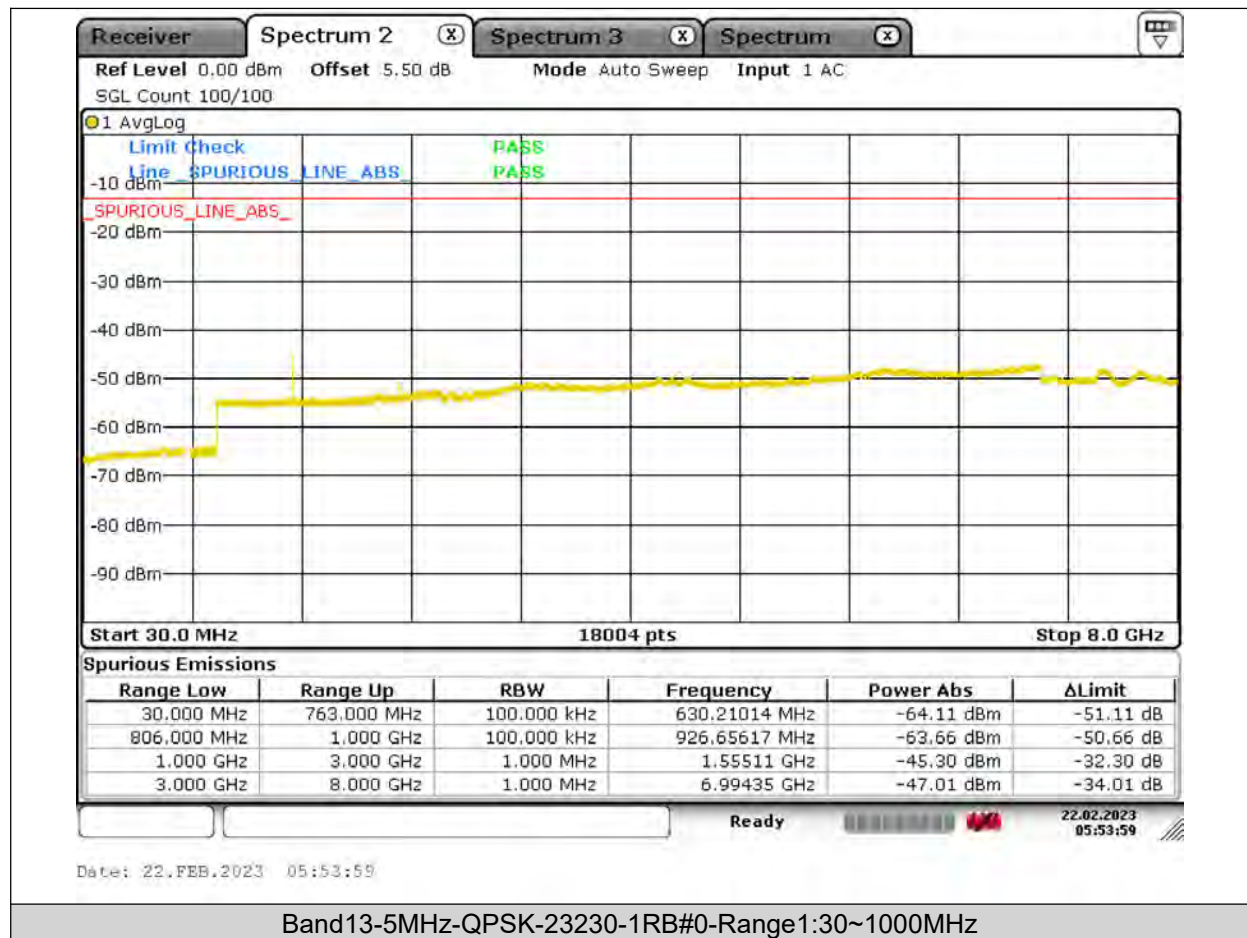

Test Graphs

Band13-5MHz-QPSK-23205-1RB#0-Range1:30~1000MHz

BUREAU
VERITAS

Test Report No.: PSU-QSU2309010210RF03

BUREAU VERITAS

Test Report No.: PSU-QSU2309010210RF03

BUREAU
VERITAS

Test Report No.: PSU-QSU2309010210RF03