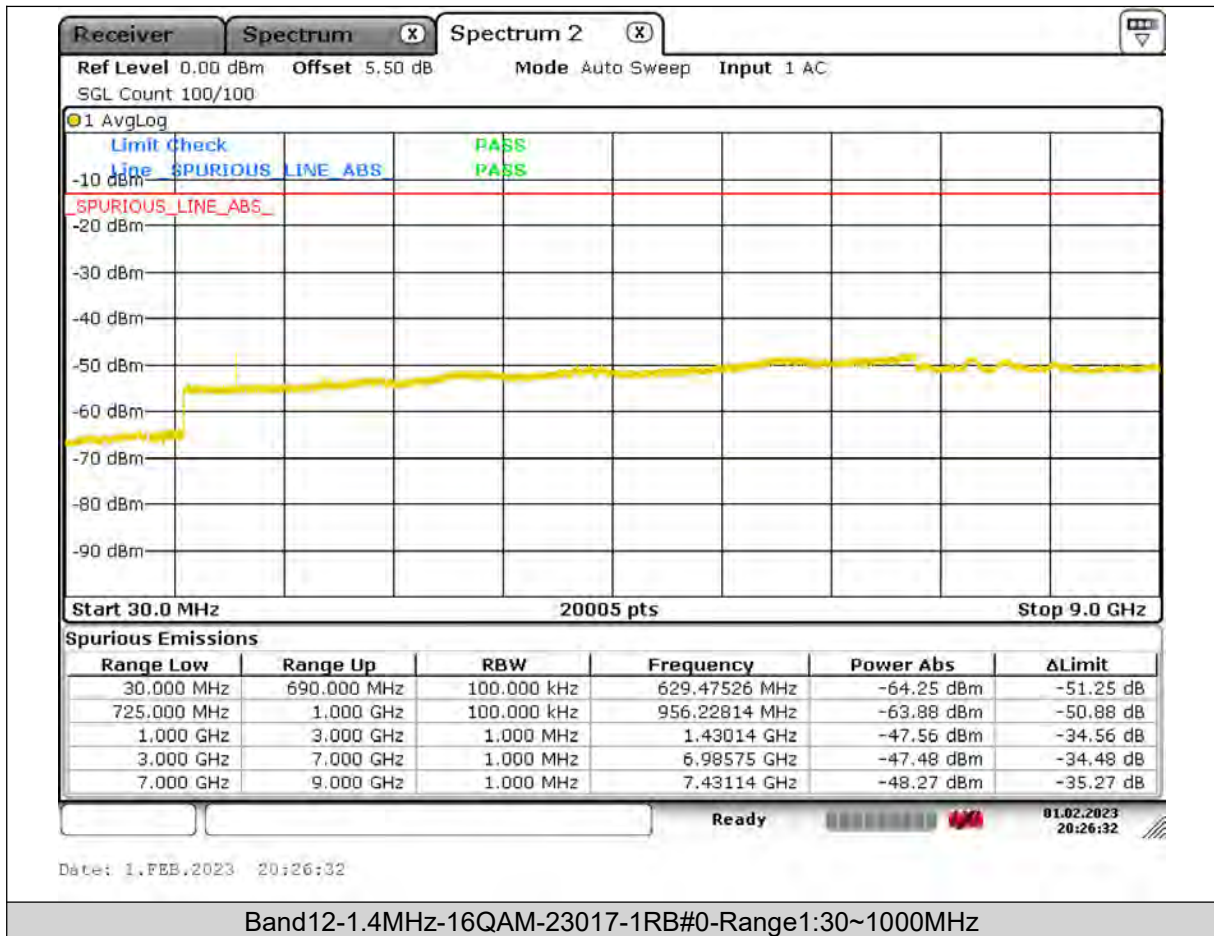

BUREAU VERITAS

Test Report No.: PSU-QSU2309010210RF03