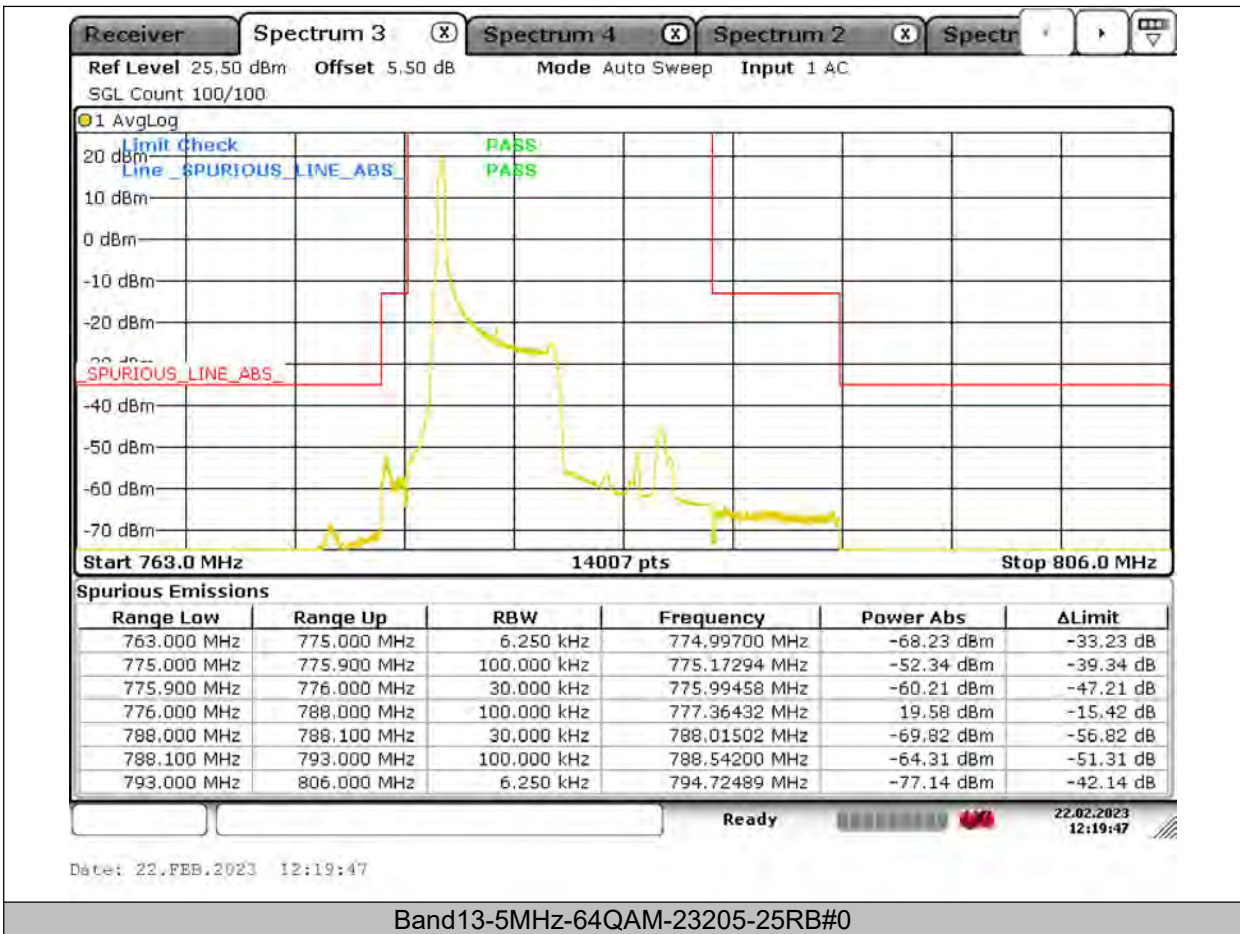

BUREAU
VERITAS

Test Report No.: PSU-QSU2309010210RF03

BUREAU
VERITAS

Test Report No.: PSU-QSU2309010210RF03

BUREAU
VERITAS

Test Report No.: PSU-QSU2309010210RF03

BUREAU
VERITAS

Test Report No.: PSU-QSU2309010210RF03