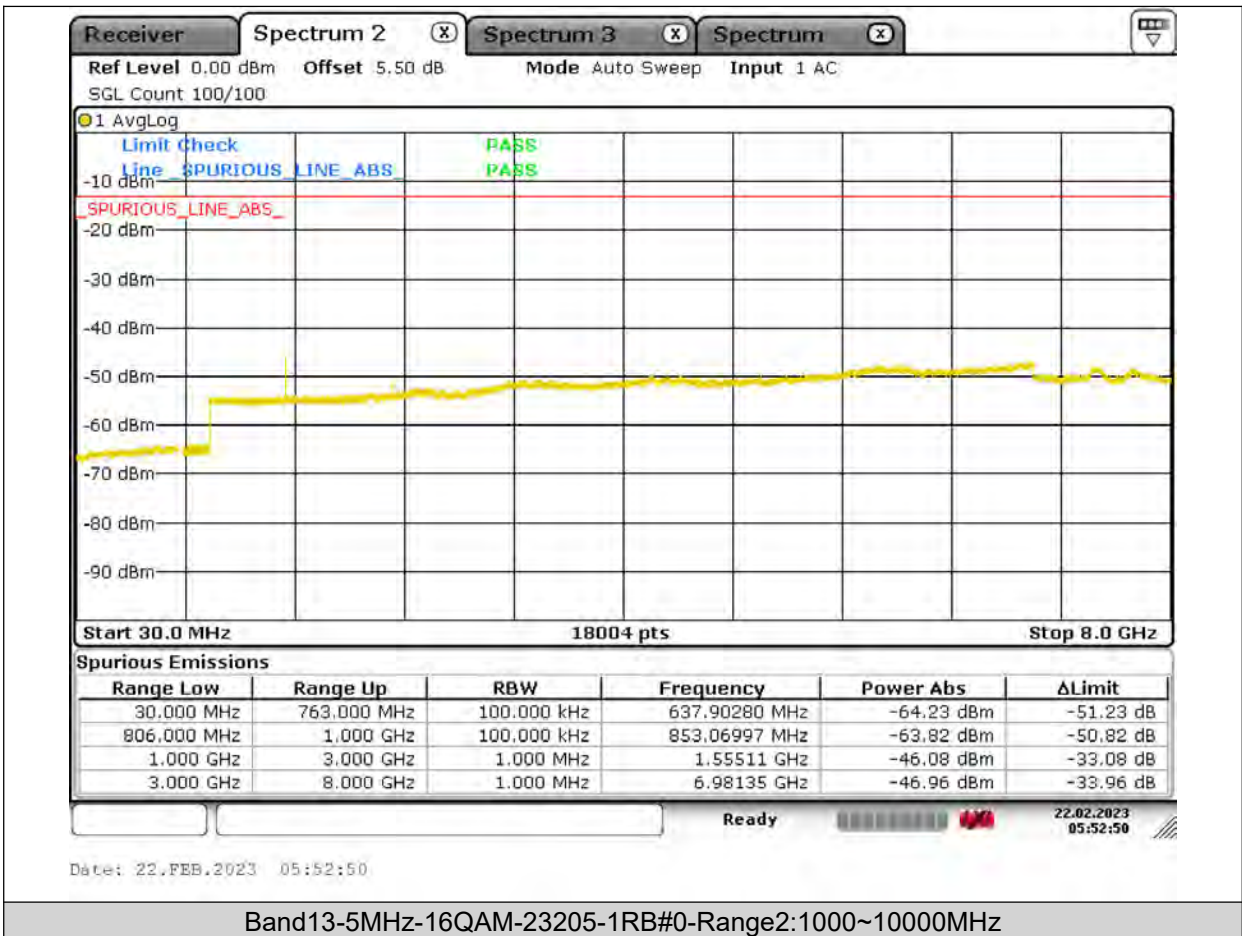

BUREAU VERITAS

Test Report No.: PSU-QSU2309010210RF03