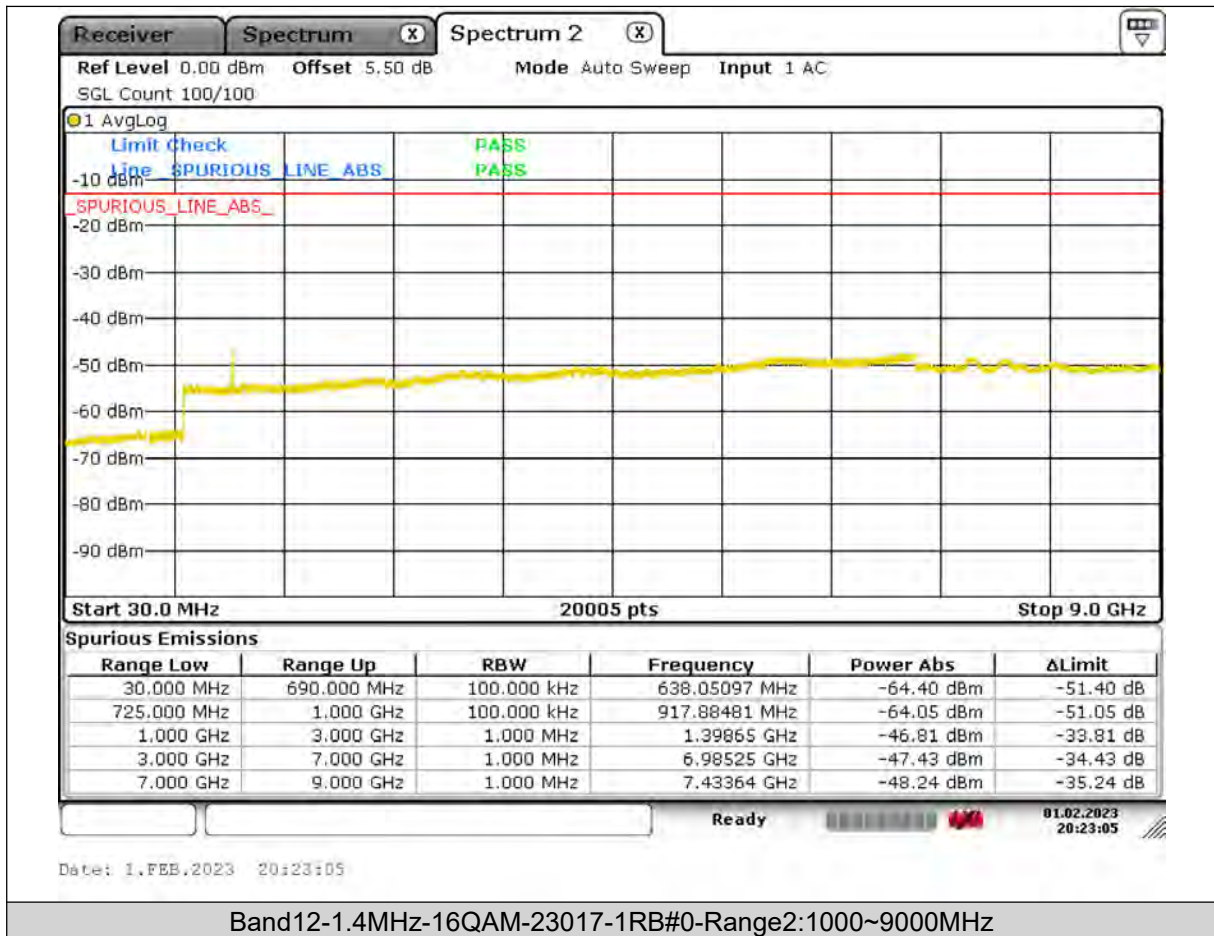

Test Report No.: PSU-QSU2309010210RF03

BUREAU VERITAS

Test Report No.: PSU-QSU2309010210RF03

BUREAU
VERITAS

Test Report No.: PSU-QSU2309010210RF03

BUREAU
VERITAS

Test Report No.: PSU-QSU2309010210RF03

BUREAU
VERITAS