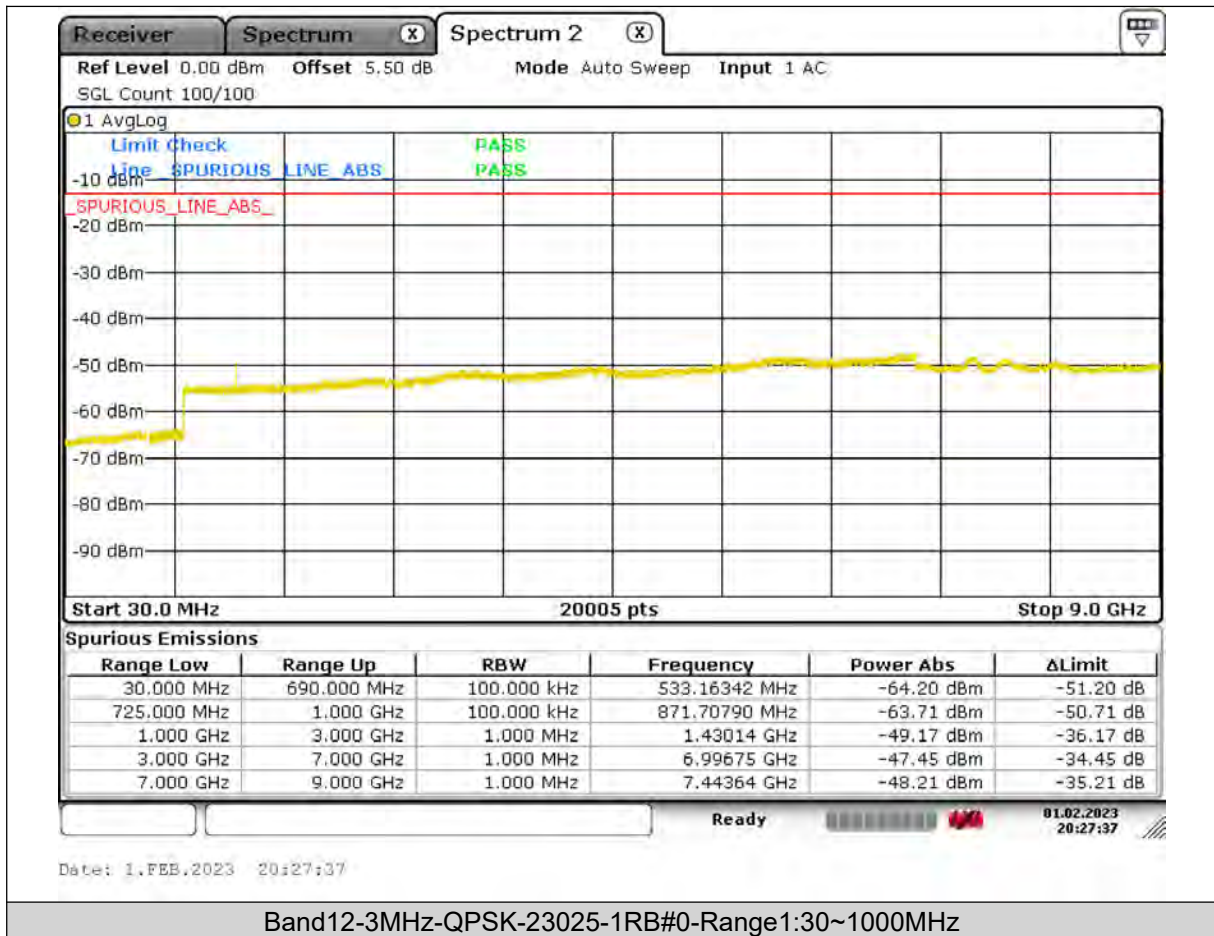

Test Report No.: PSU-QSU2309010210RF03

BUREAU VERITAS

Test Report No.: PSU-QSU2309010210RF03

BUREAU VERITAS

Test Report No.: PSU-QSU2309010210RF03

BUREAU
VERITAS

Test Report No.: PSU-QSU2309010210RF03

BUREAU
VERITAS