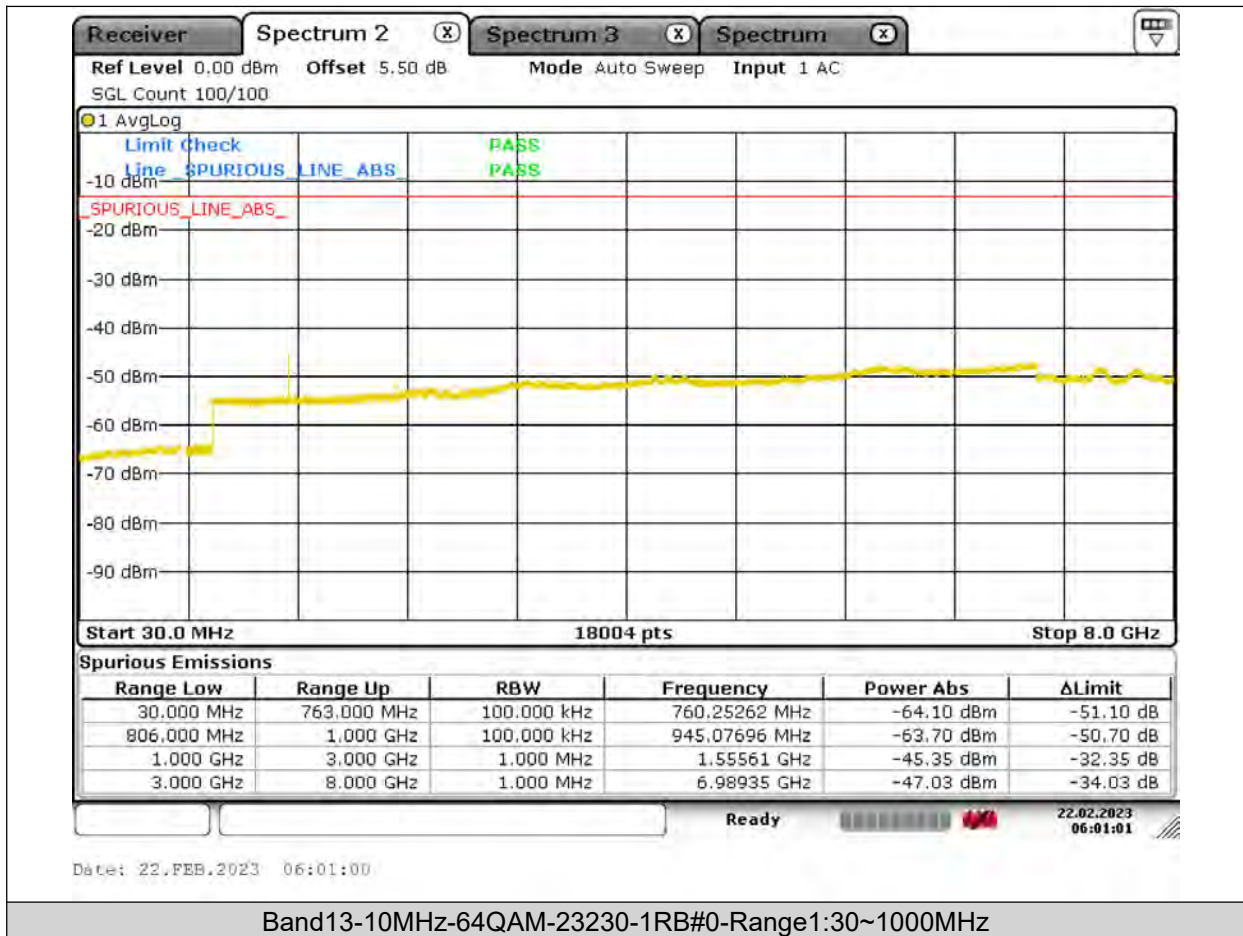

BUREAU
VERITAS

Test Report No.: PSU-QSU2309010210RF03

BUREAU
VERITAS

Test Report No.: PSU-QSU2309010210RF03

BUREAU
VERITAS

Test Report No.: PSU-QSU2309010210RF03

BUREAU
VERITAS

Test Report No.: PSU-QSU2309010210RF03