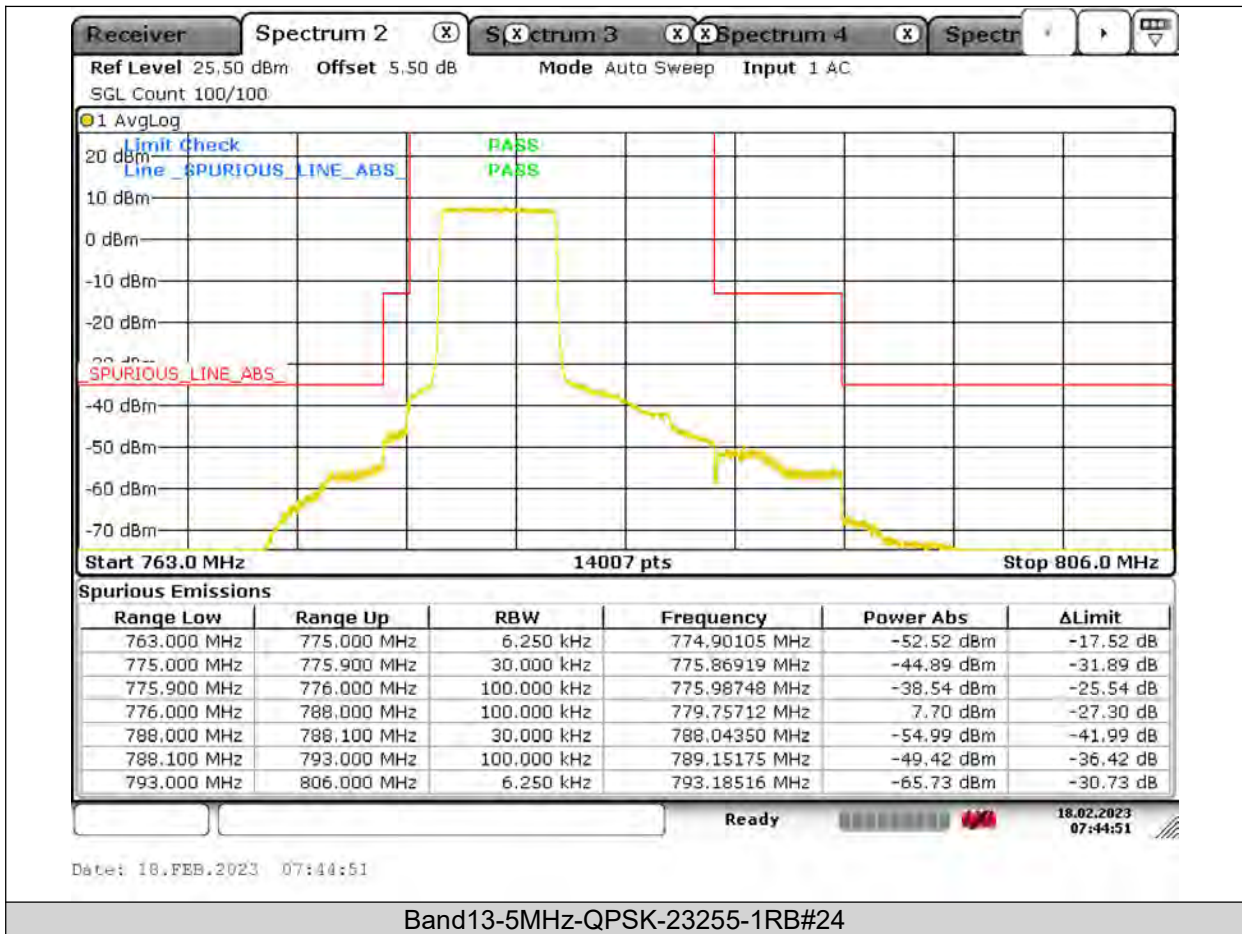

Test Report No.: PSU-QSU2309010210RF03

Test Graphs

BUREAU
VERITAS

Test Report No.: PSU-QSU2309010210RF03

BUREAU
VERITAS

Test Report No.: PSU-QSU2309010210RF03

BUREAU VERITAS

Test Report No.: PSU-QSU2309010210RF03