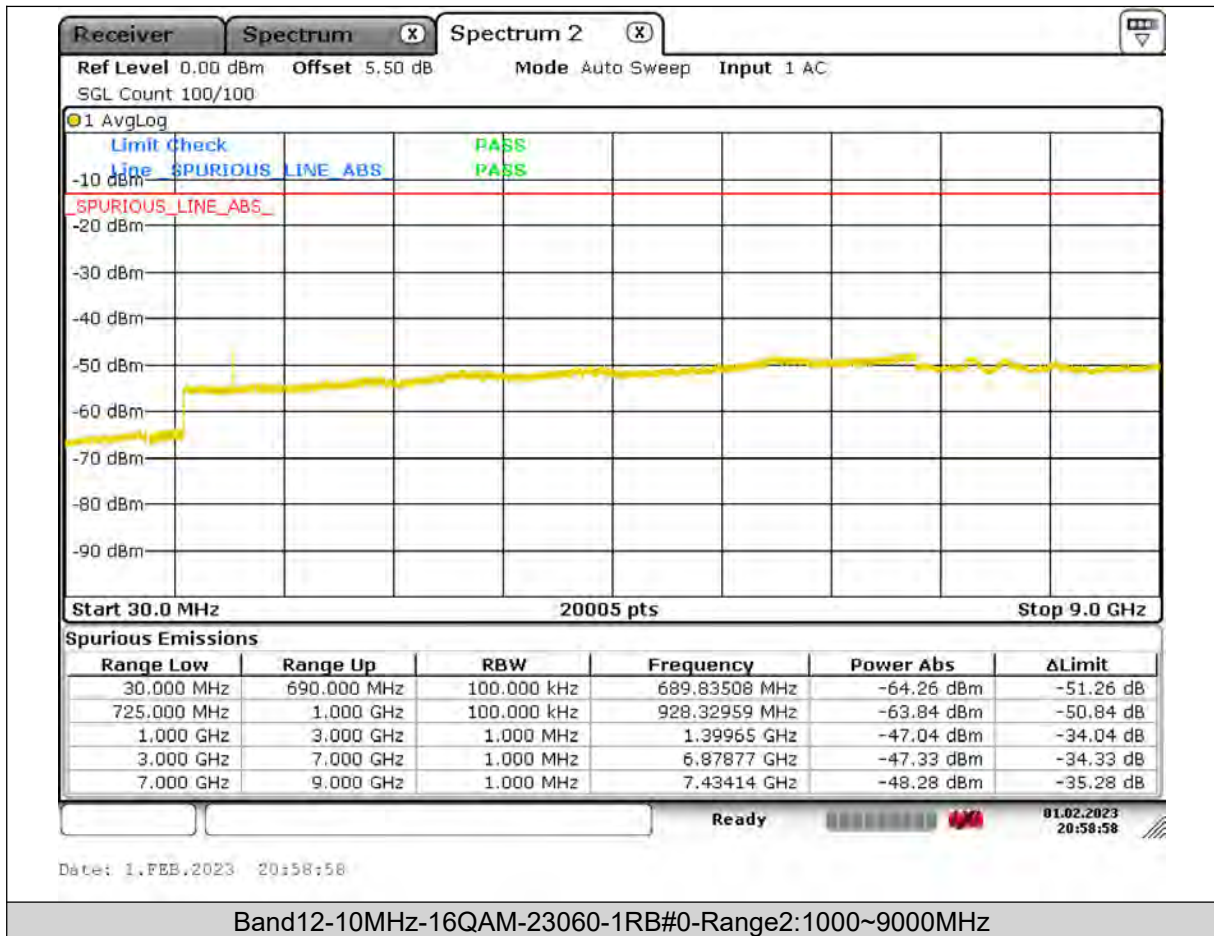

Test Report No.: PSU-QSU2309010210RF03

BUREAU
VERITAS

Test Report No.: PSU-QSU2309010210RF03

BUREAU
VERITAS

Test Report No.: PSU-QSU2309010210RF03

BUREAU
VERITAS

Test Report No.: PSU-QSU2309010210RF03

BUREAU
VERITAS