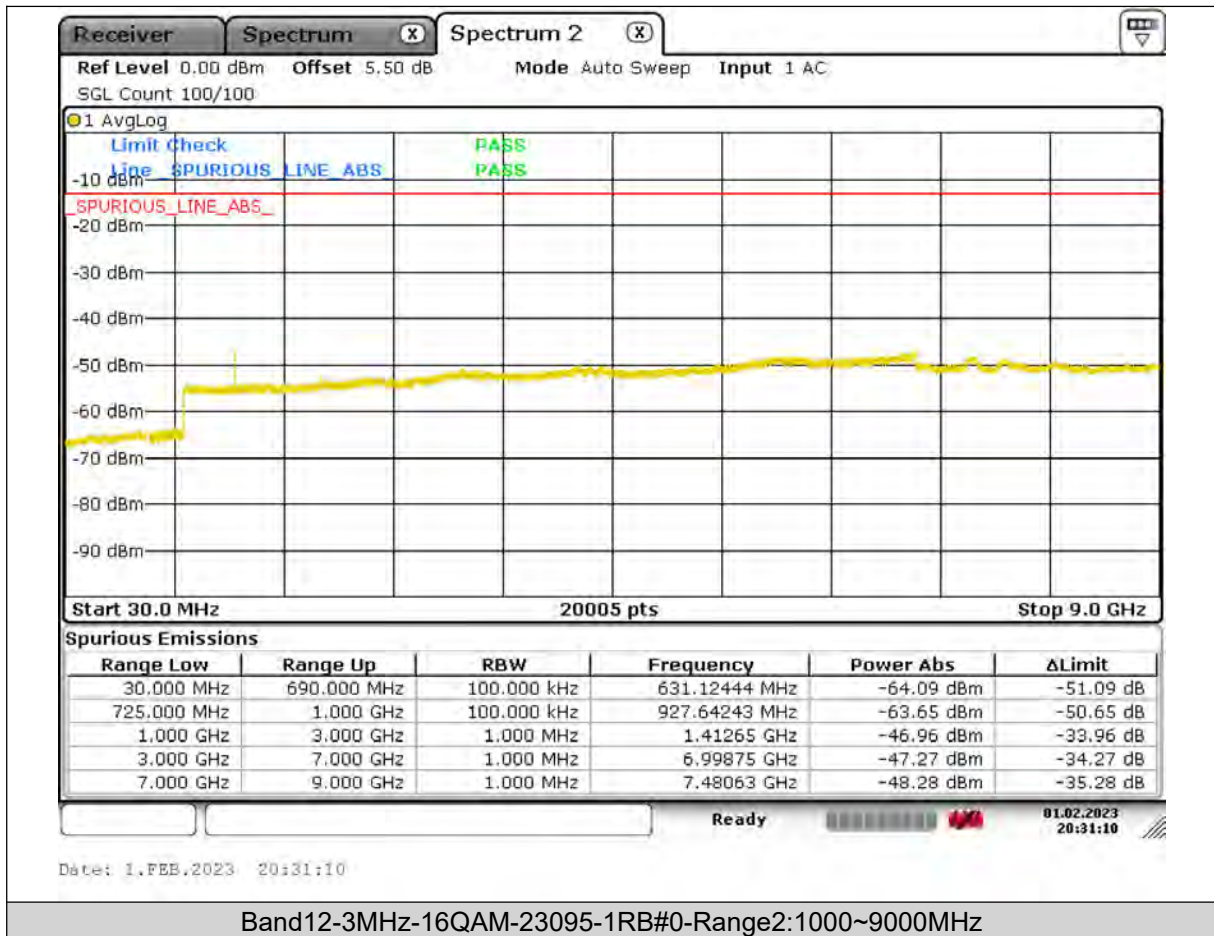

BUREAU
VERITAS

Test Report No.: PSU-QSU2309010210RF03