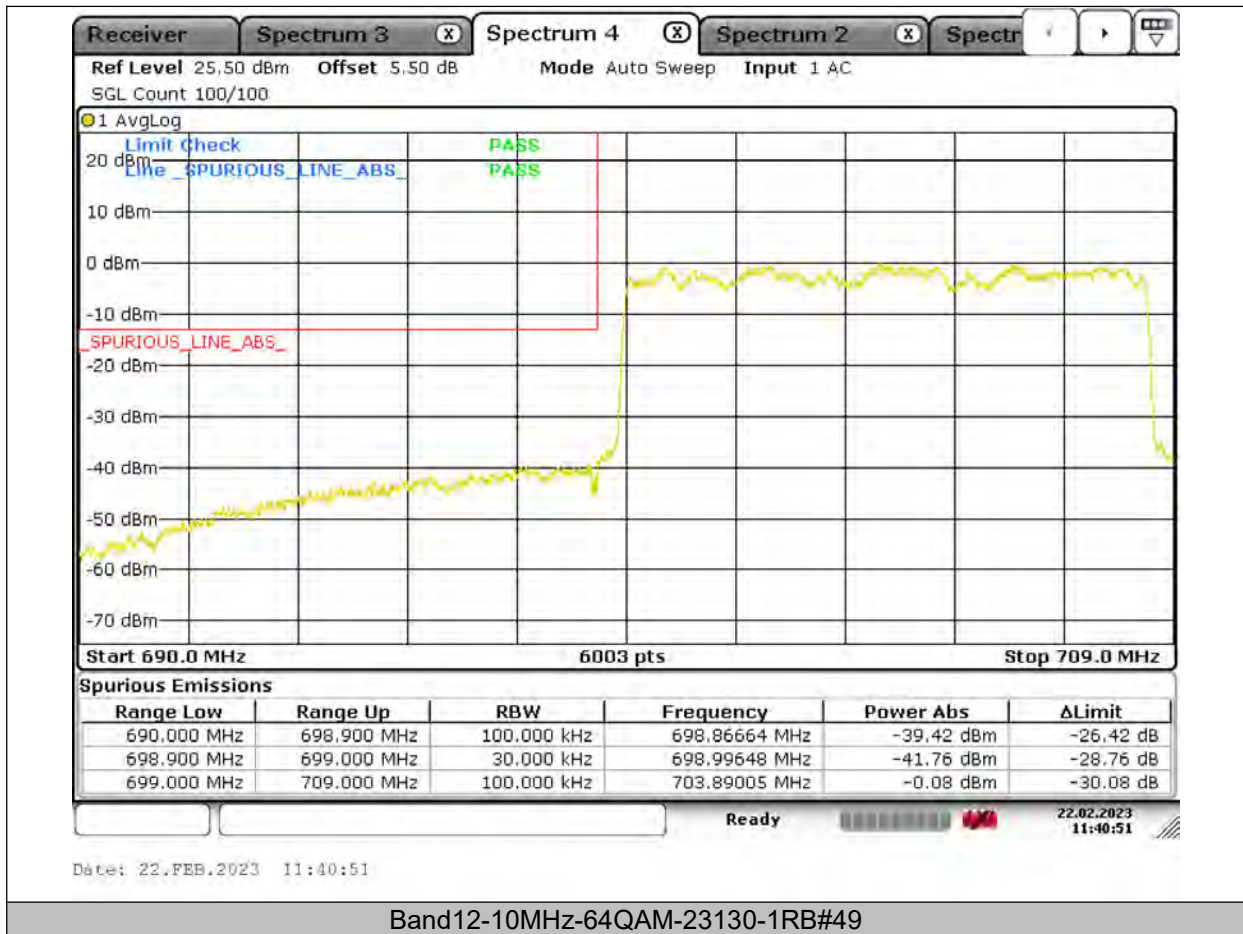

BUREAU
VERITAS

Test Report No.: PSU-QSU2309010210RF03

BUREAU VERITAS

Test Report No.: PSU-QSU2309010210RF03

BUREAU VERITAS

Test Report No.: PSU-QSU2309010210RF03

Test Report No.: PSU-QSU2309010210RF03

CONDUCTED SPURIOUS EMISSION