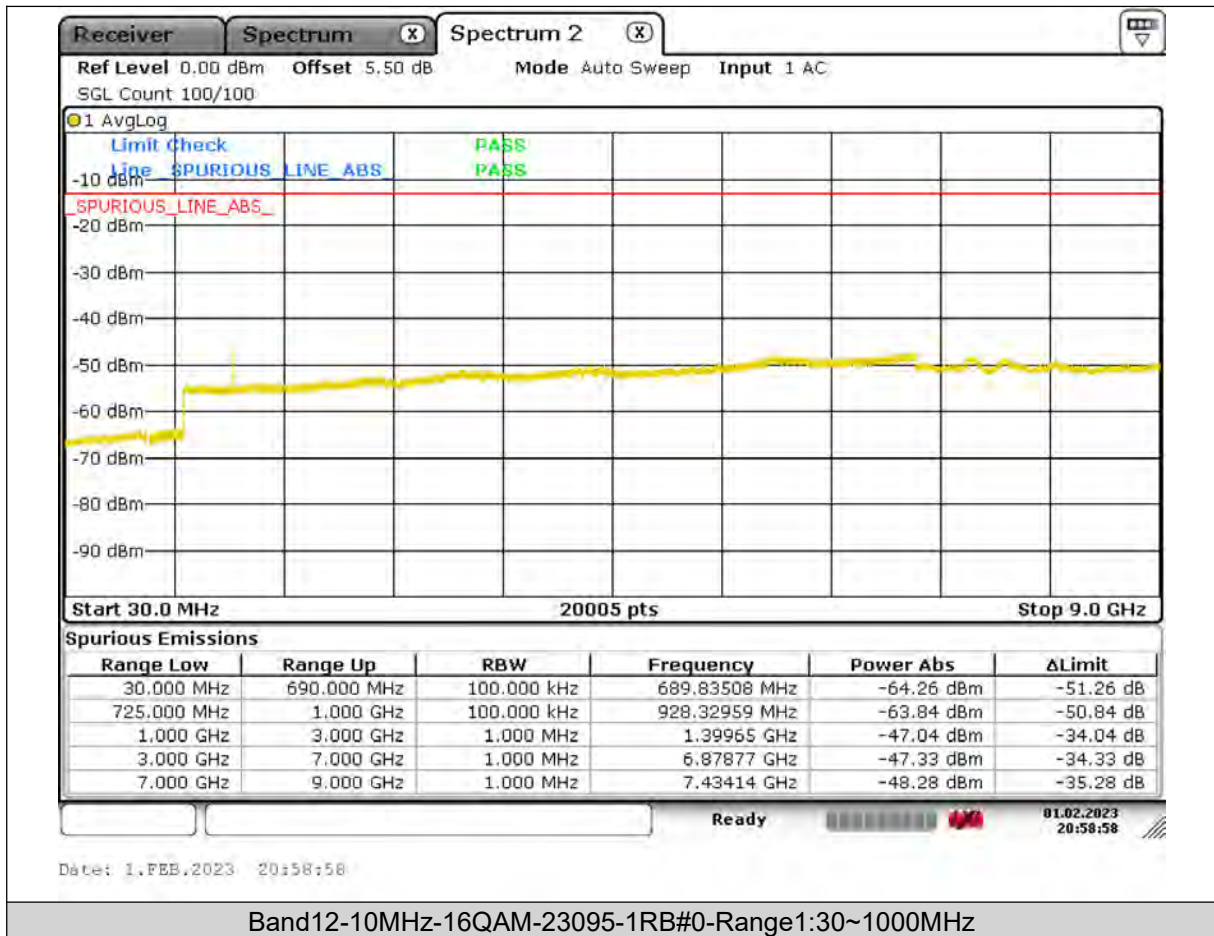

Test Report No.: PSU-QSU2309010210RF03

BUREAU
VERITAS

Test Report No.: PSU-QSU2309010210RF03

BUREAU
VERITAS

Test Report No.: PSU-QSU2309010210RF03

BUREAU
VERITAS

Test Report No.: PSU-QSU2309010210RF03

BUREAU
VERITAS