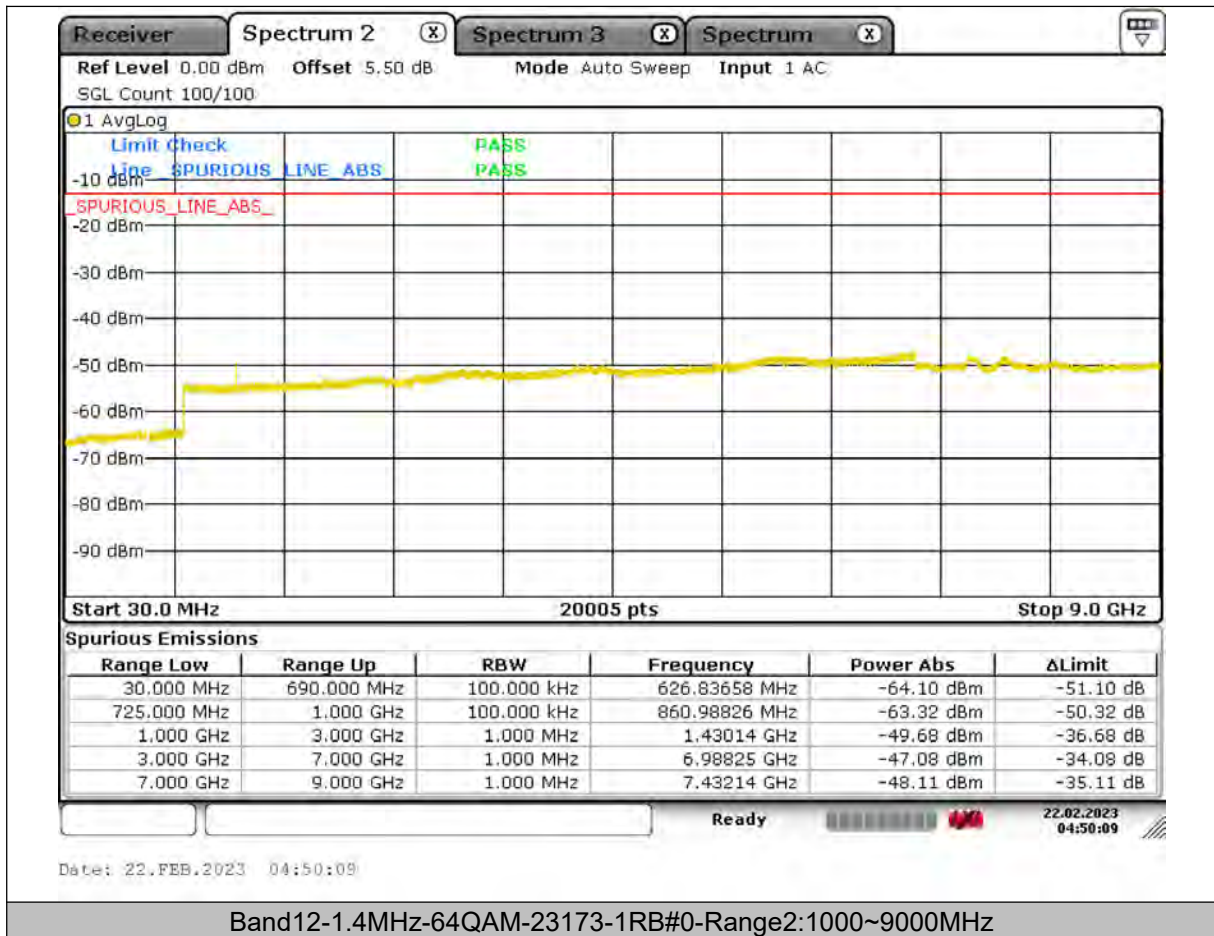

BUREAU
VERITAS

Test Report No.: PSU-QSU2309010210RF03