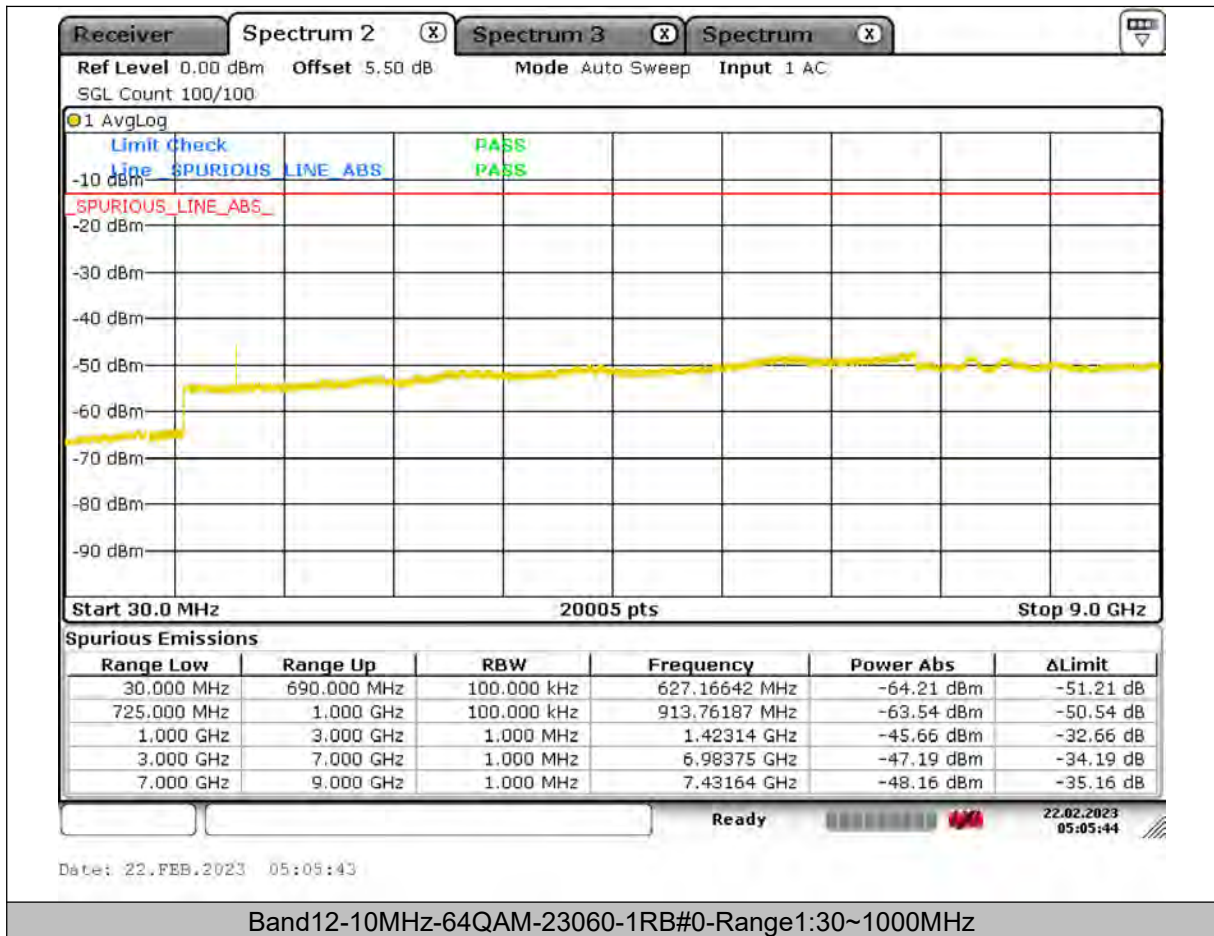

BUREAU
VERITAS

Test Report No.: PSU-QSU2309010210RF03