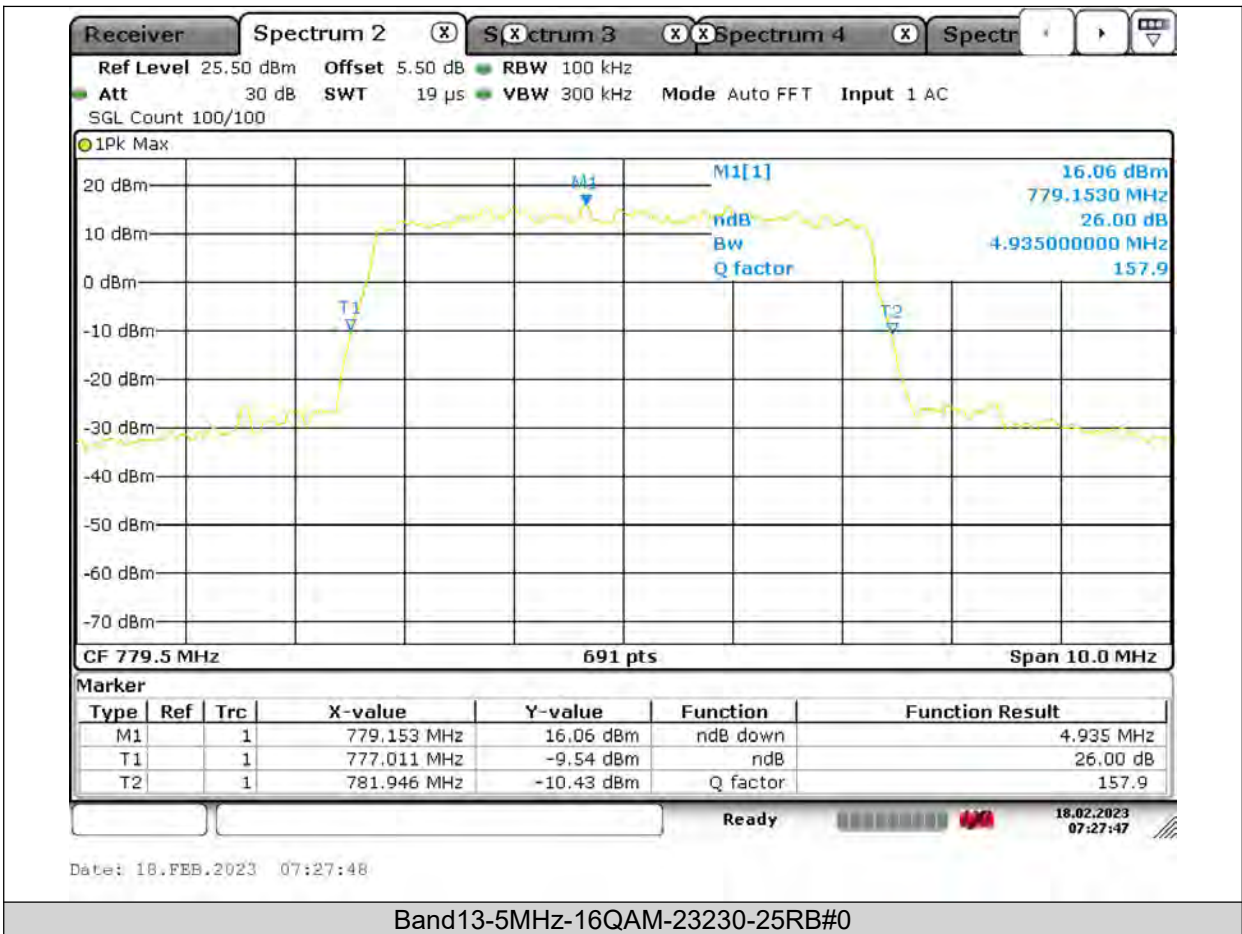

BUREAU VERITAS

Test Report No.: PSU-QSU2309010210RF03