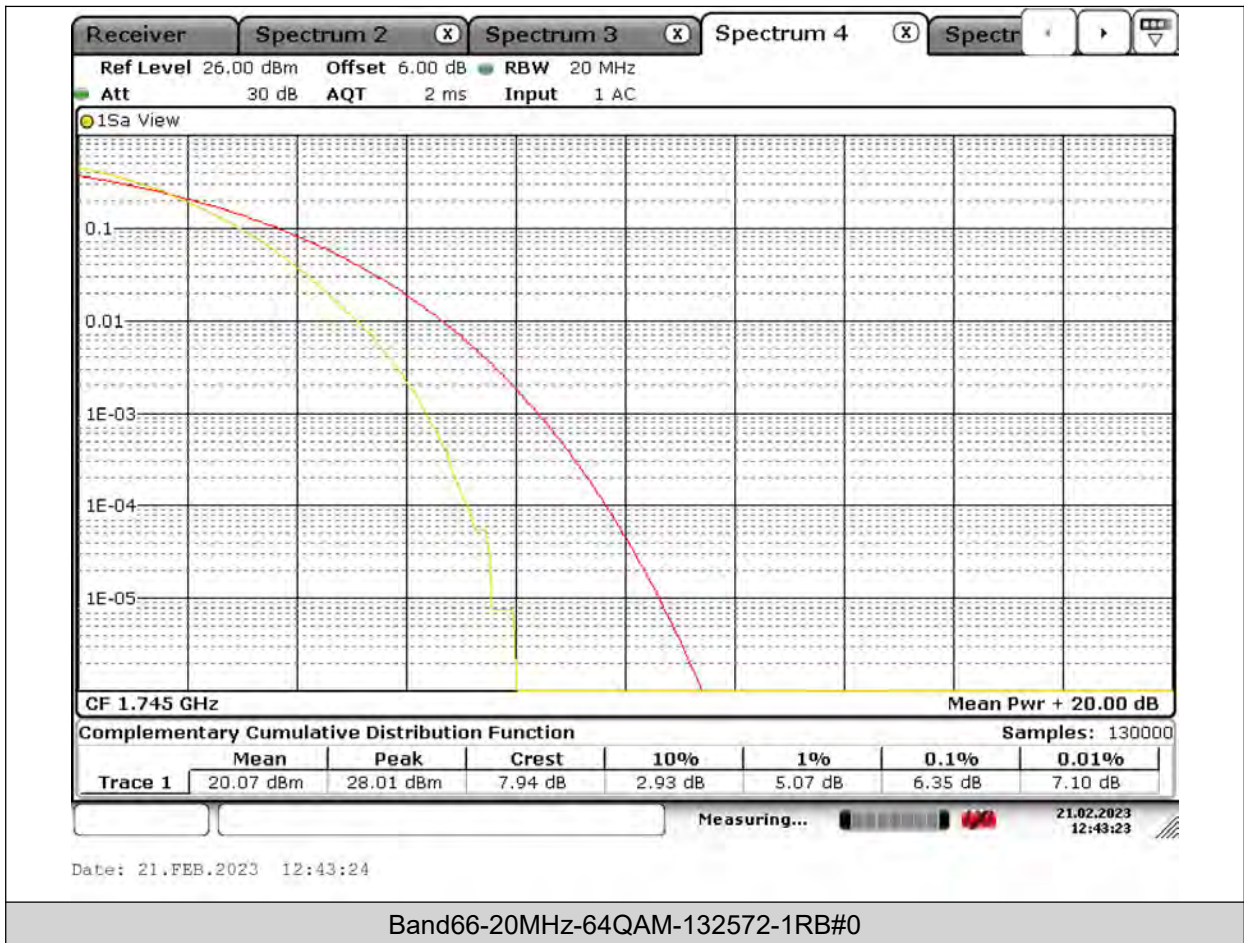

BUREAU VERITAS

Test Report No.: PSU-QSU2309010210RF03