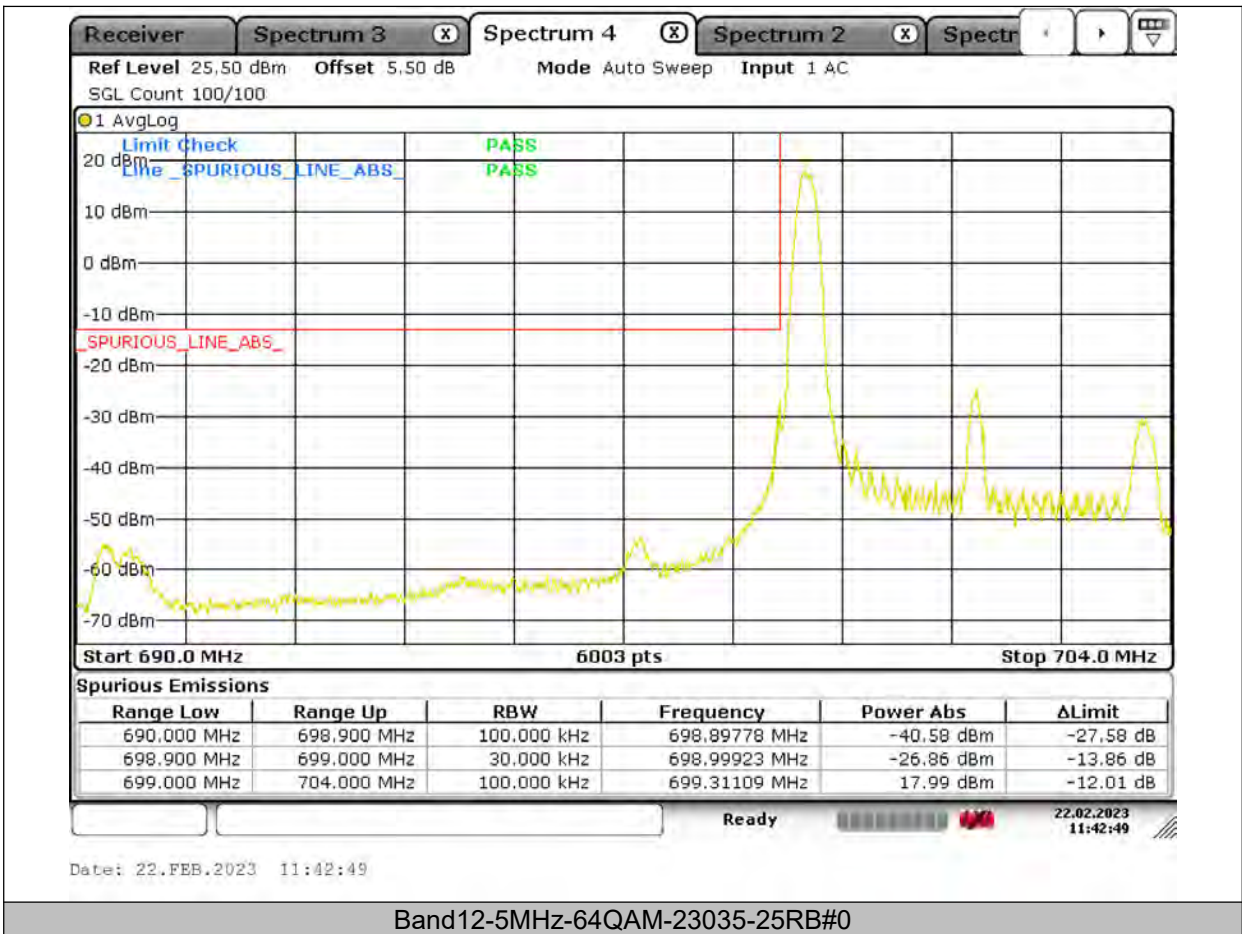

BUREAU VERITAS

Test Report No.: PSU-QSU2309010210RF03

BUREAU VERITAS

Test Report No.: PSU-QSU2309010210RF03

BUREAU VERITAS

Test Report No.: PSU-QSU2309010210RF03

BUREAU VERITAS

Test Report No.: PSU-QSU2309010210RF03