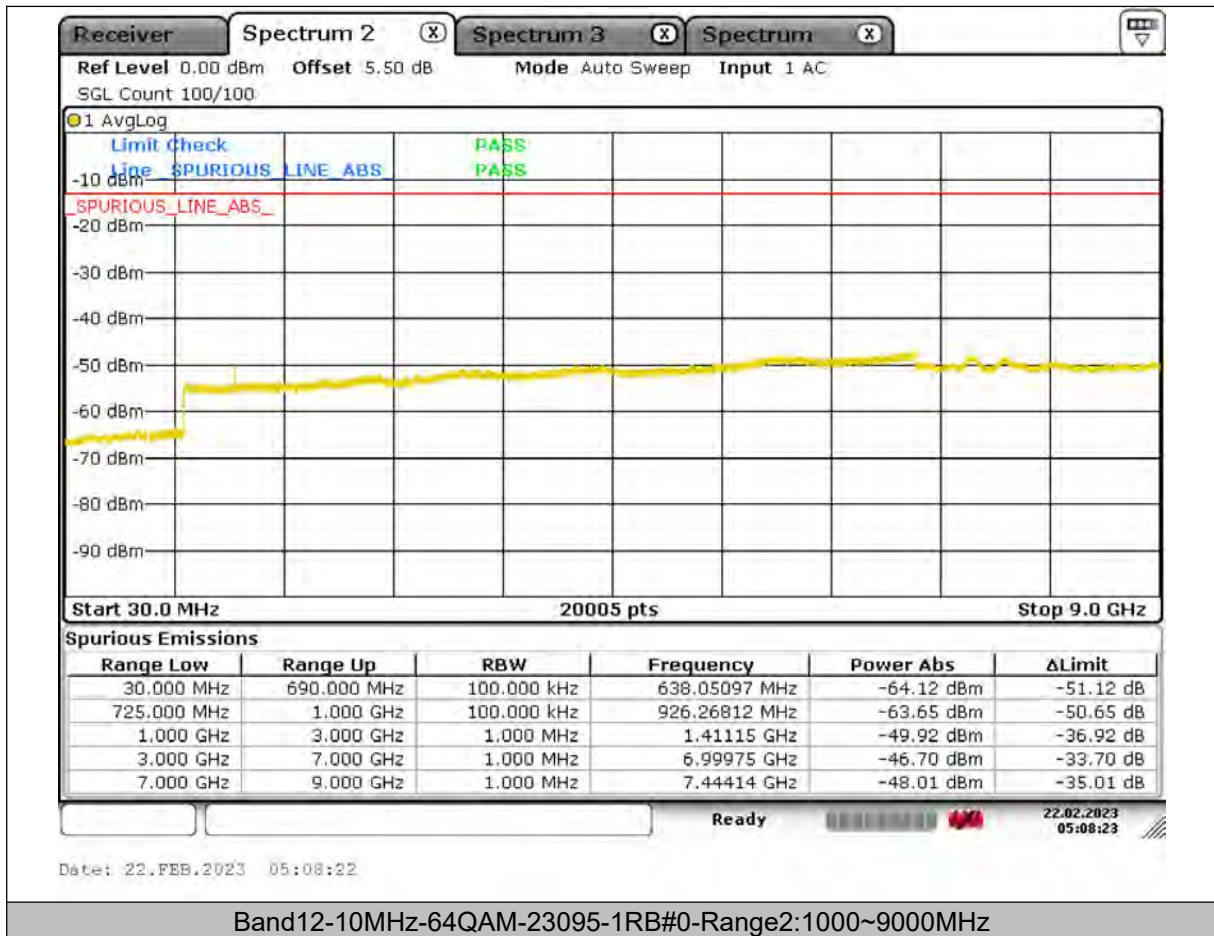

BUREAU
VERITAS

Test Report No.: PSU-QSU2309010210RF03