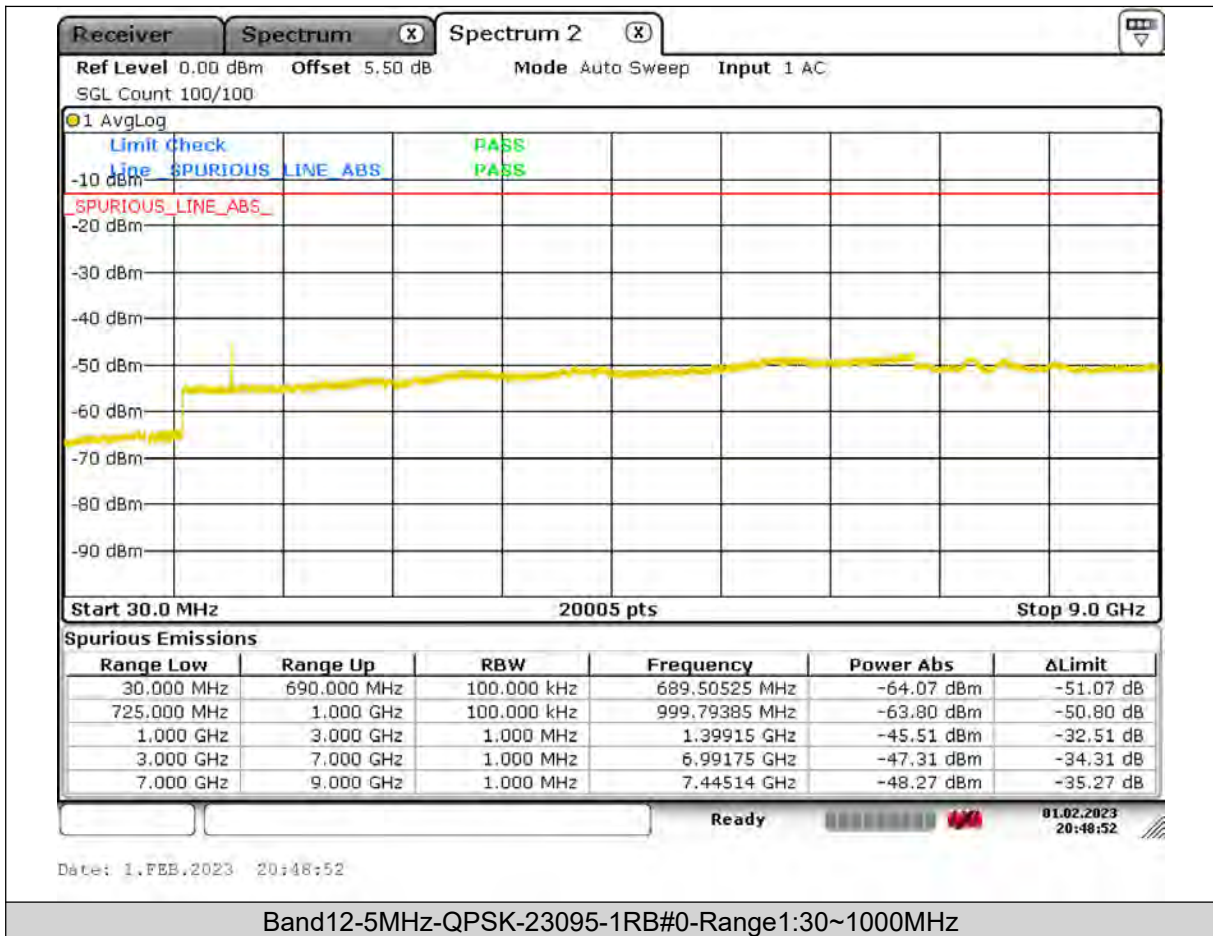

BUREAU
VERITAS

Test Report No.: PSU-QSU2309010210RF03