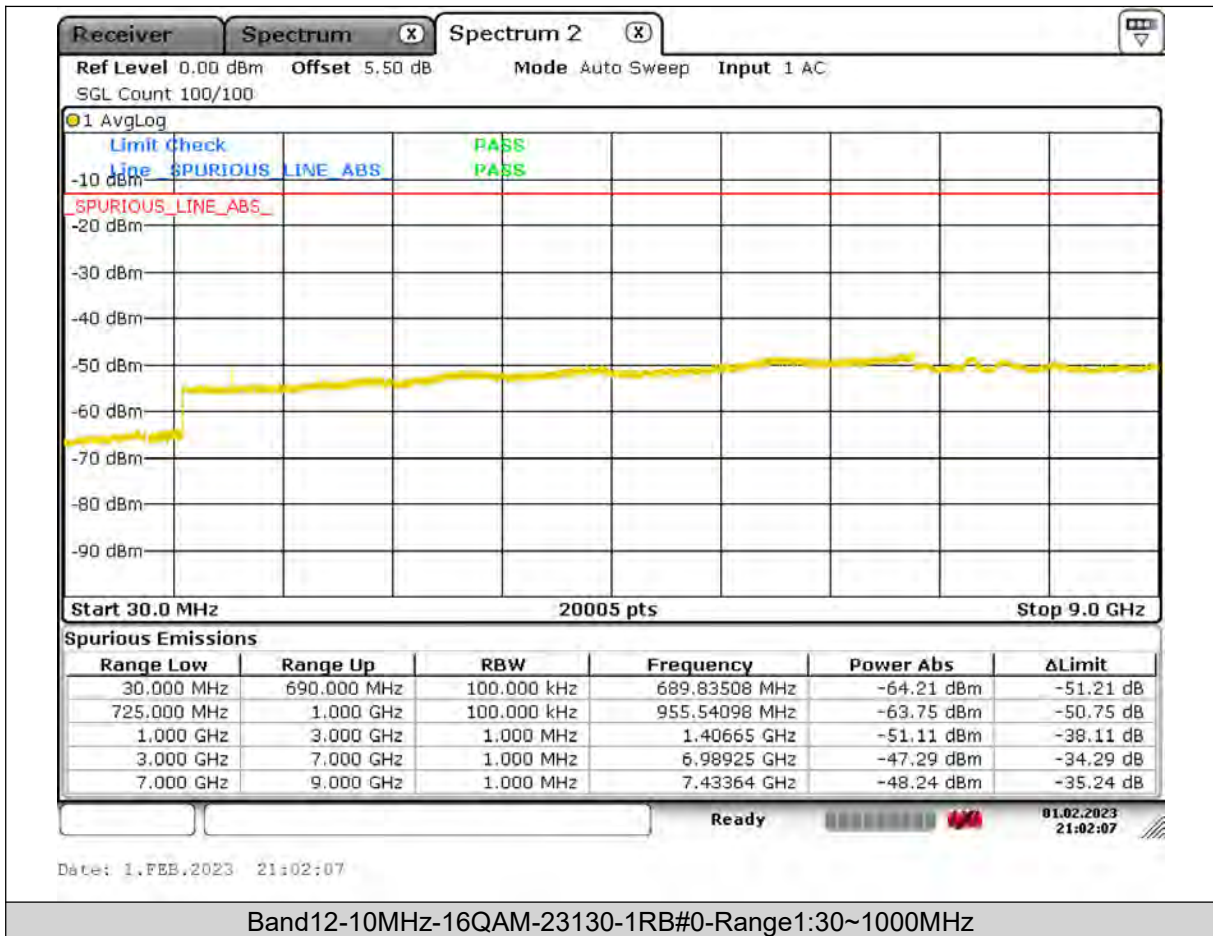

BUREAU
VERITAS

Test Report No.: PSU-QSU2309010210RF03