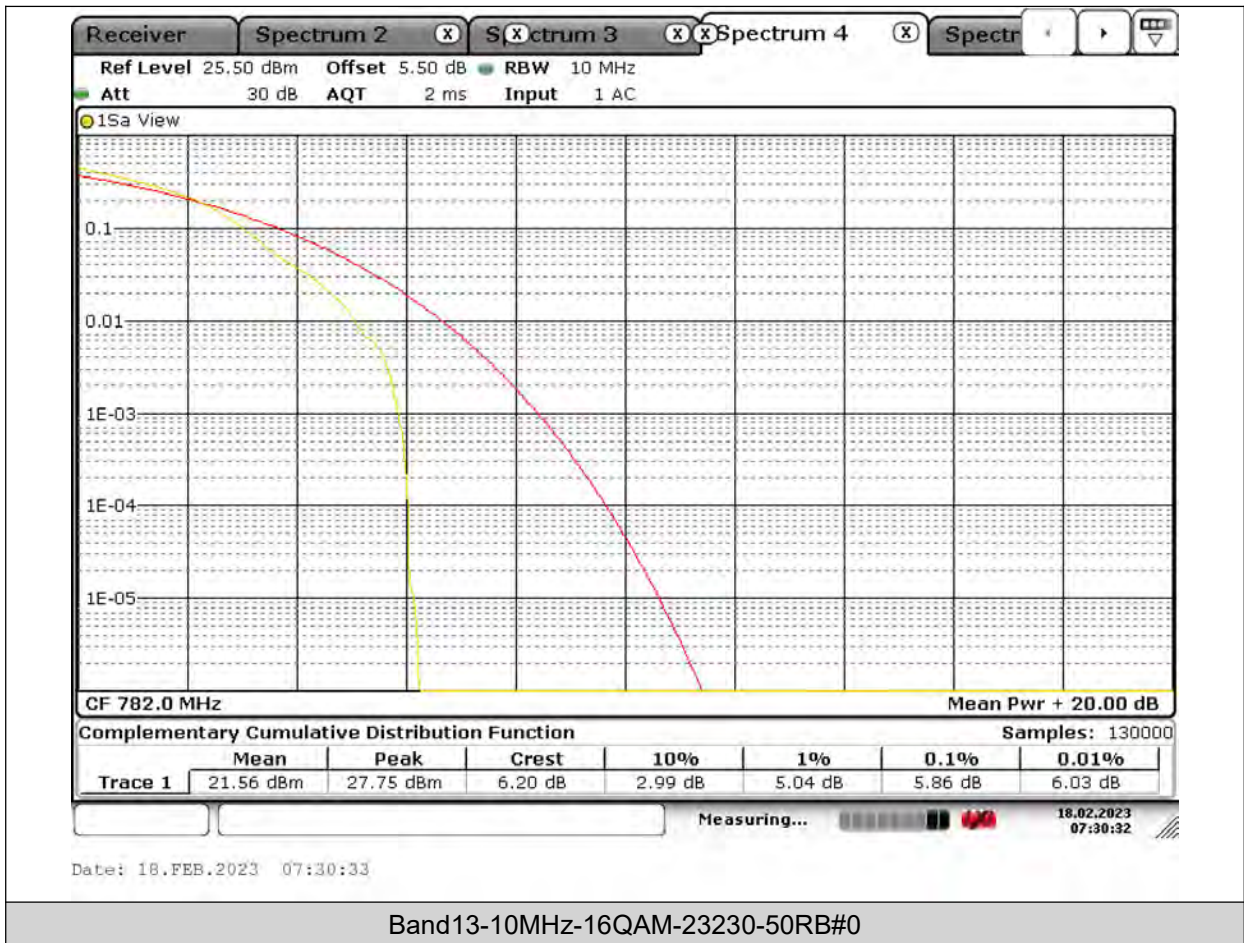

Test Report No.: PSU-QSU2309010210RF03

Test Graphs

BUREAU VERITAS

Test Report No.: PSU-QSU2309010210RF03

BUREAU VERITAS

Test Report No.: PSU-QSU2309010210RF03

BUREAU VERITAS

Test Report No.: PSU-QSU2309010210RF03