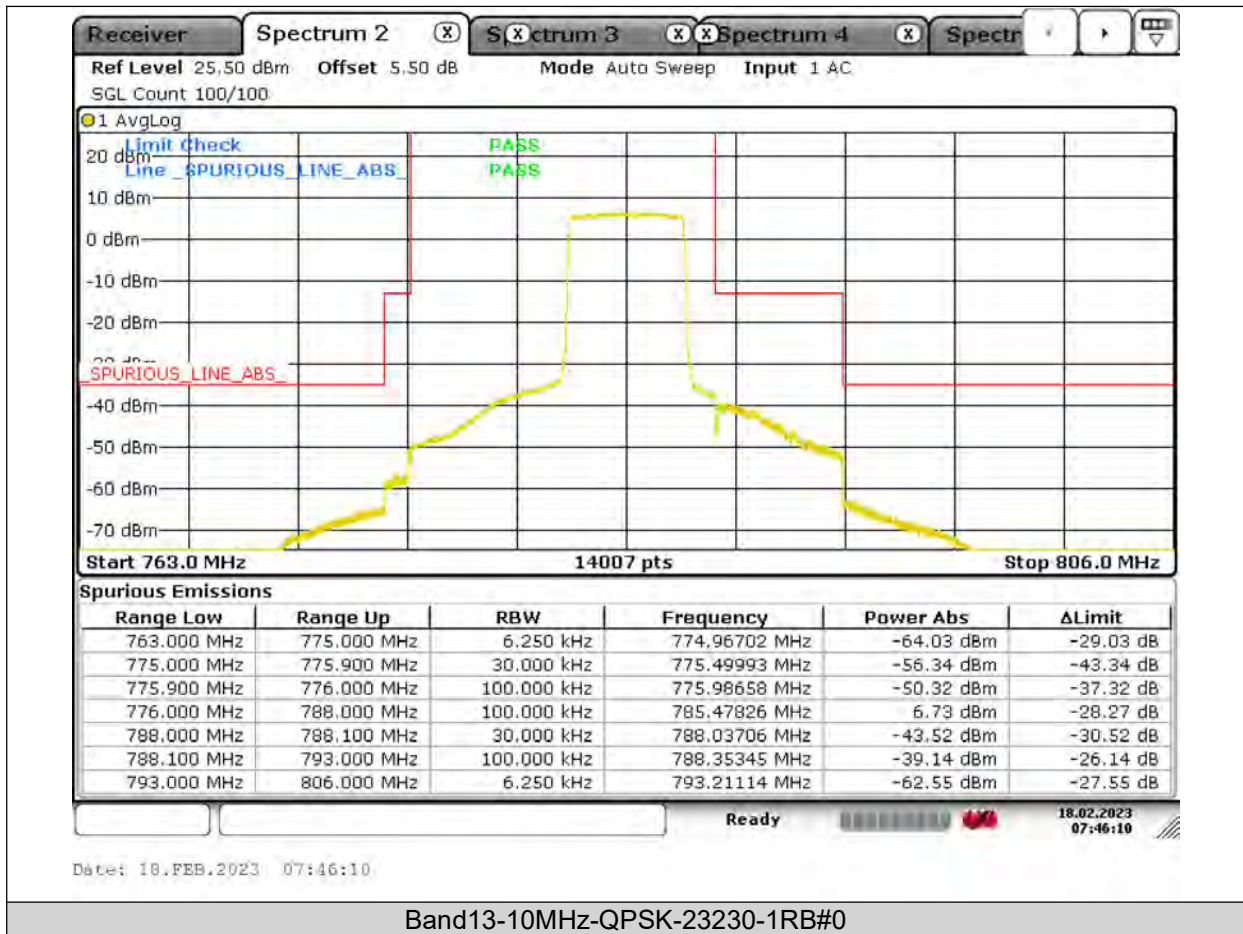

BUREAU VERITAS

Test Report No.: PSU-QSU2309010210RF03

BUREAU
VERITAS

Test Report No.: PSU-QSU2309010210RF03

BUREAU
VERITAS

Test Report No.: PSU-QSU2309010210RF03

BUREAU
VERITAS

Test Report No.: PSU-QSU2309010210RF03