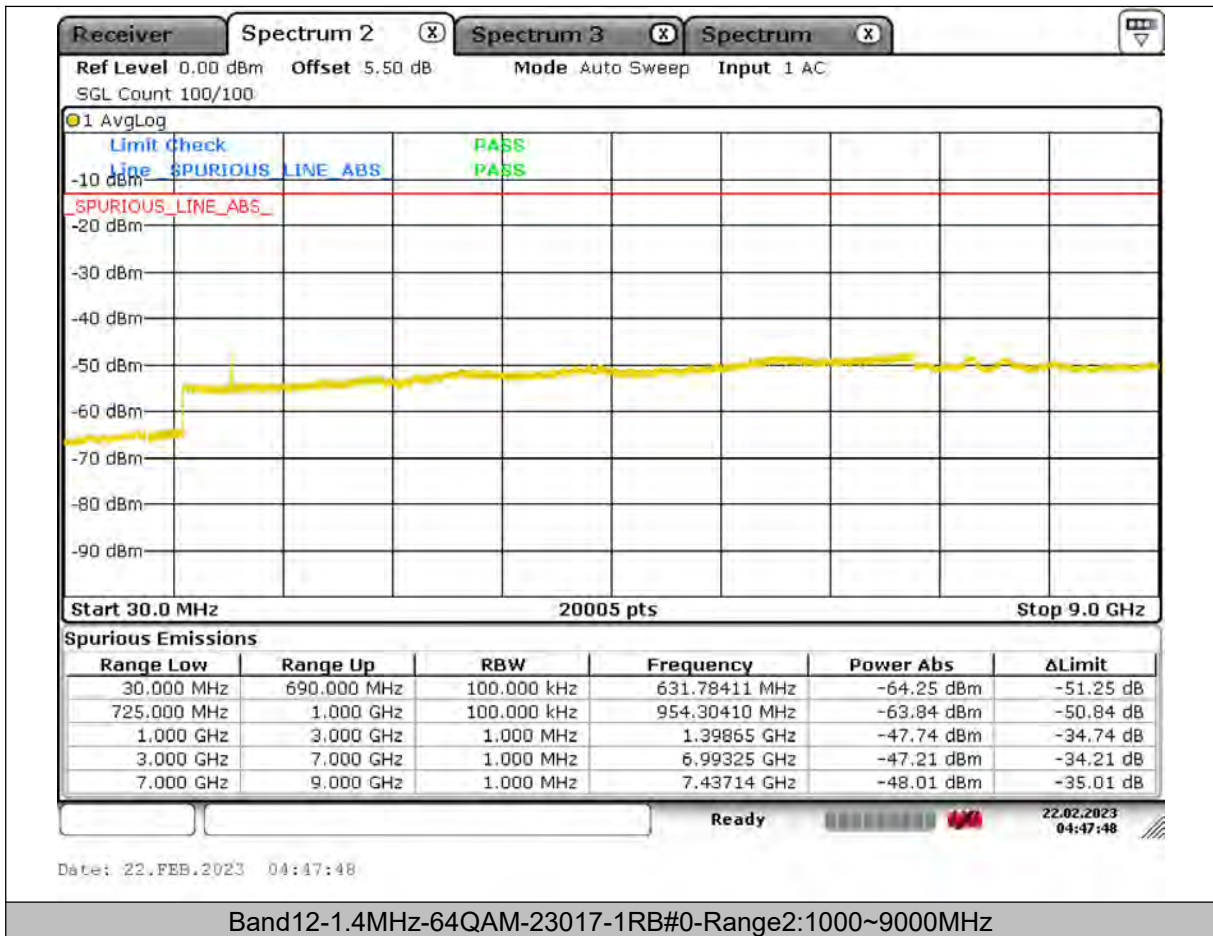

BUREAU VERITAS

Test Report No.: PSU-QSU2309010210RF03