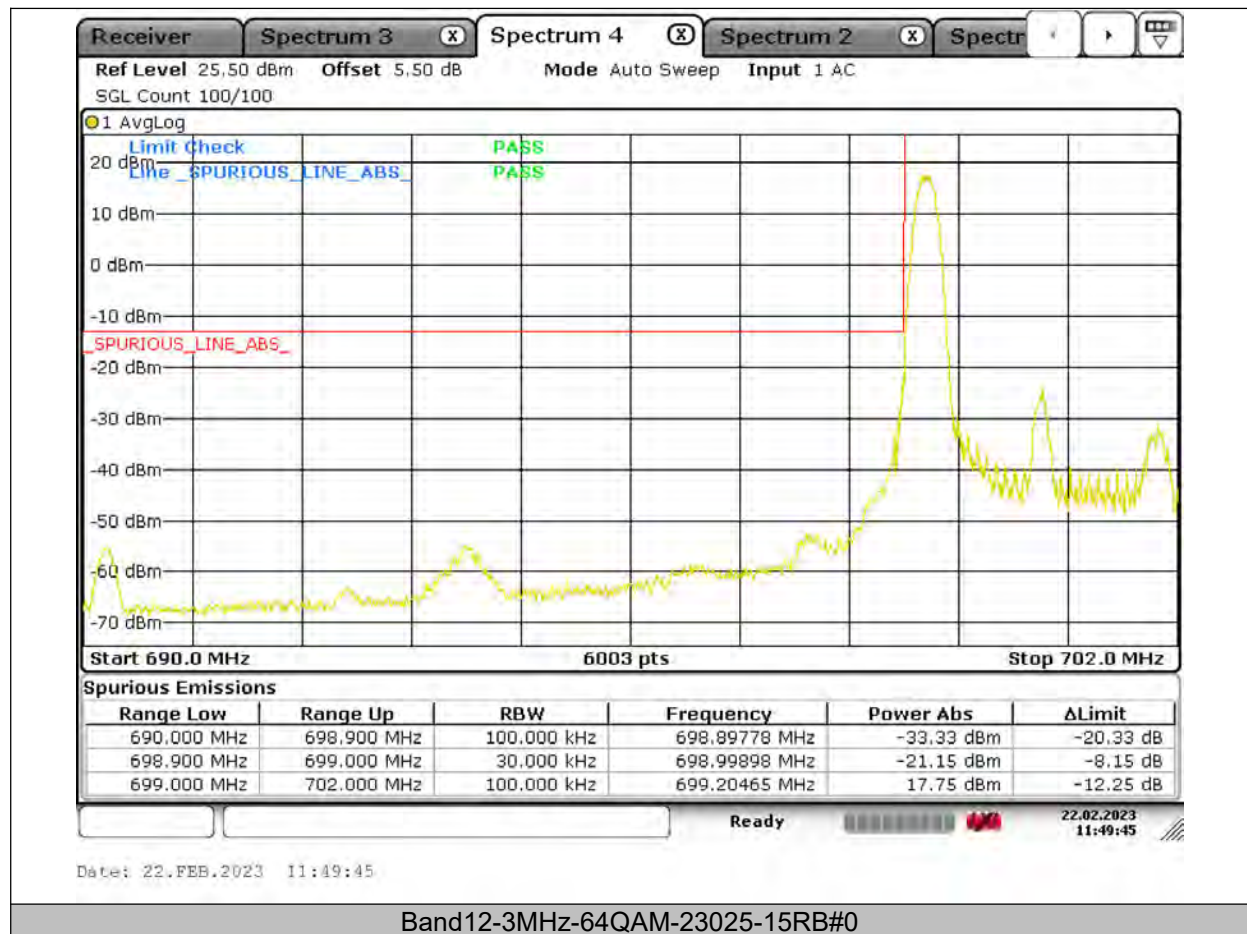

BUREAU VERITAS

Test Report No.: PSU-QSU2309010210RF03

BUREAU VERITAS

Test Report No.: PSU-QSU2309010210RF03

BUREAU VERITAS

Test Report No.: PSU-QSU2309010210RF03

BUREAU
VERITAS

Test Report No.: PSU-QSU2309010210RF03