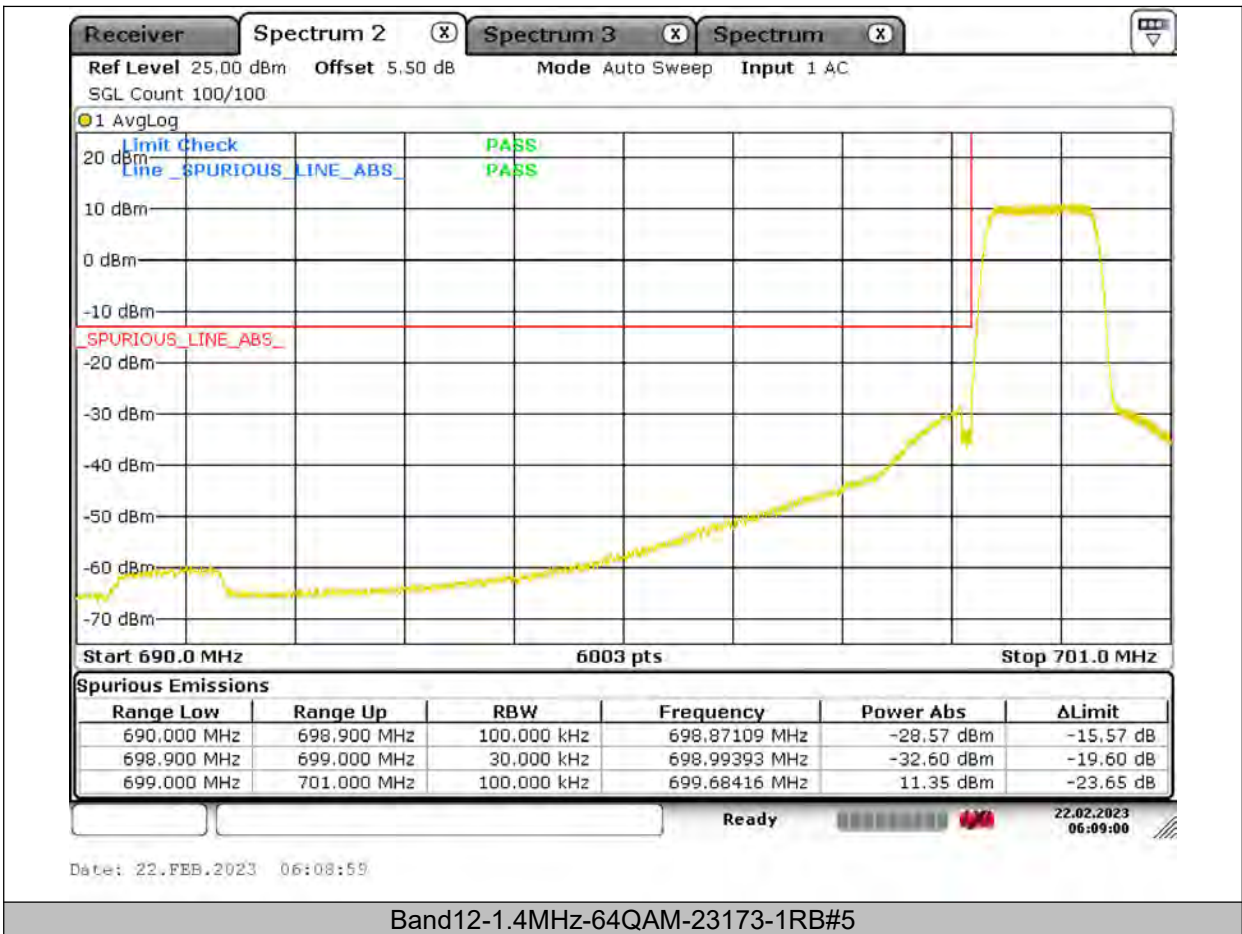

BUREAU VERITAS

Test Report No.: PSU-QSU2309010210RF03