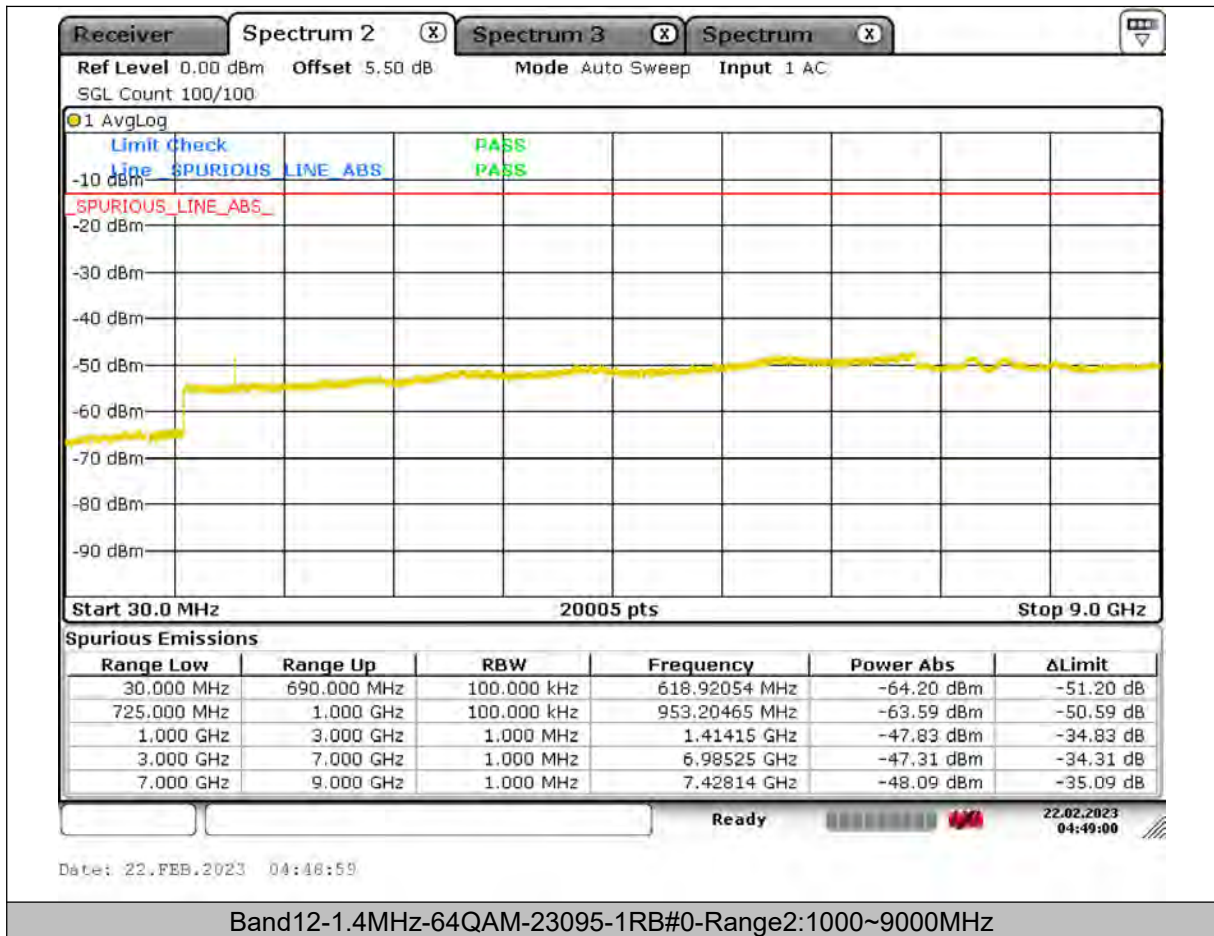

Test Report No.: PSU-QSU2309010210RF03

BUREAU
VERITAS

Test Report No.: PSU-QSU2309010210RF03

BUREAU VERITAS

Test Report No.: PSU-QSU2309010210RF03

BUREAU VERITAS

Test Report No.: PSU-QSU2309010210RF03

BUREAU
VERITAS