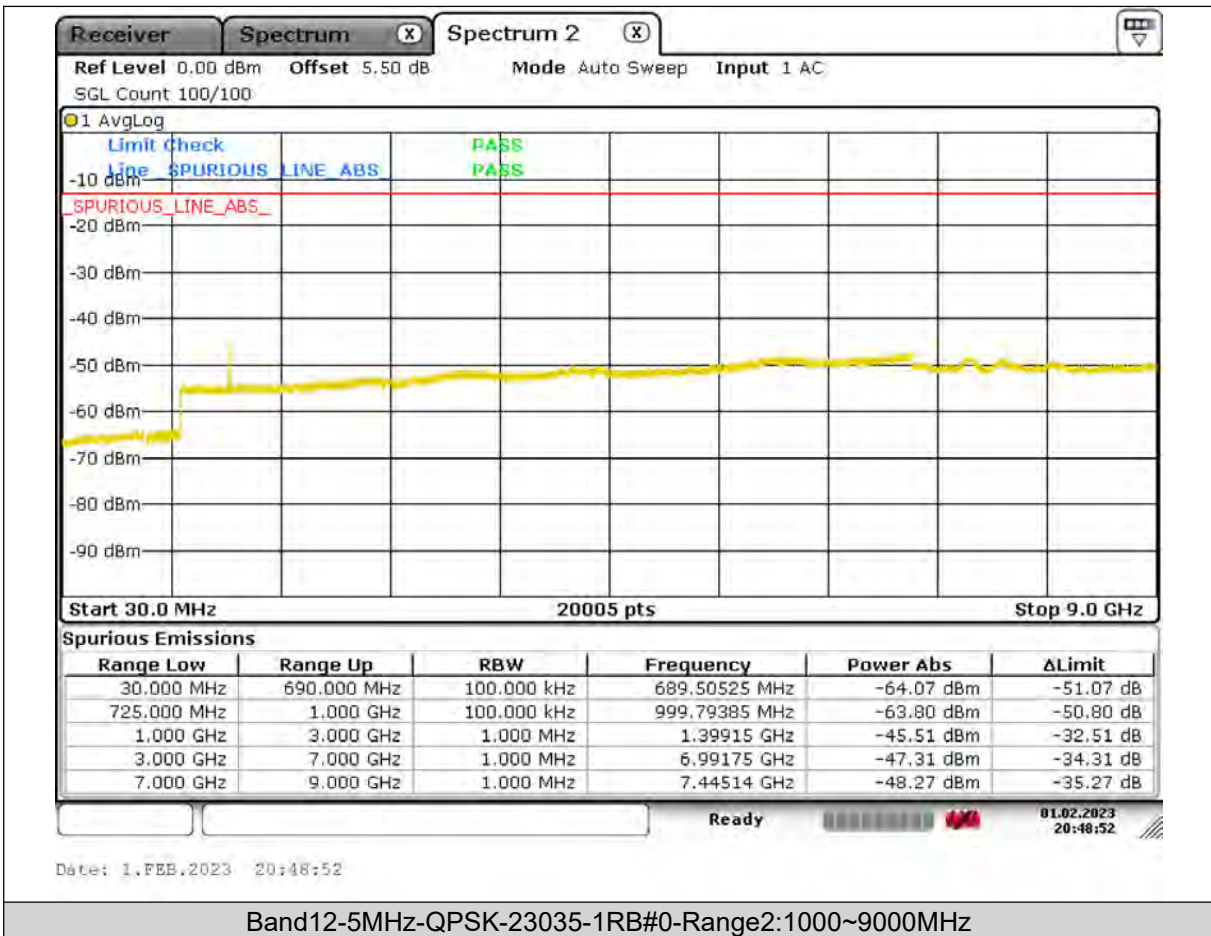

BUREAU VERITAS

Test Report No.: PSU-QSU2309010210RF03