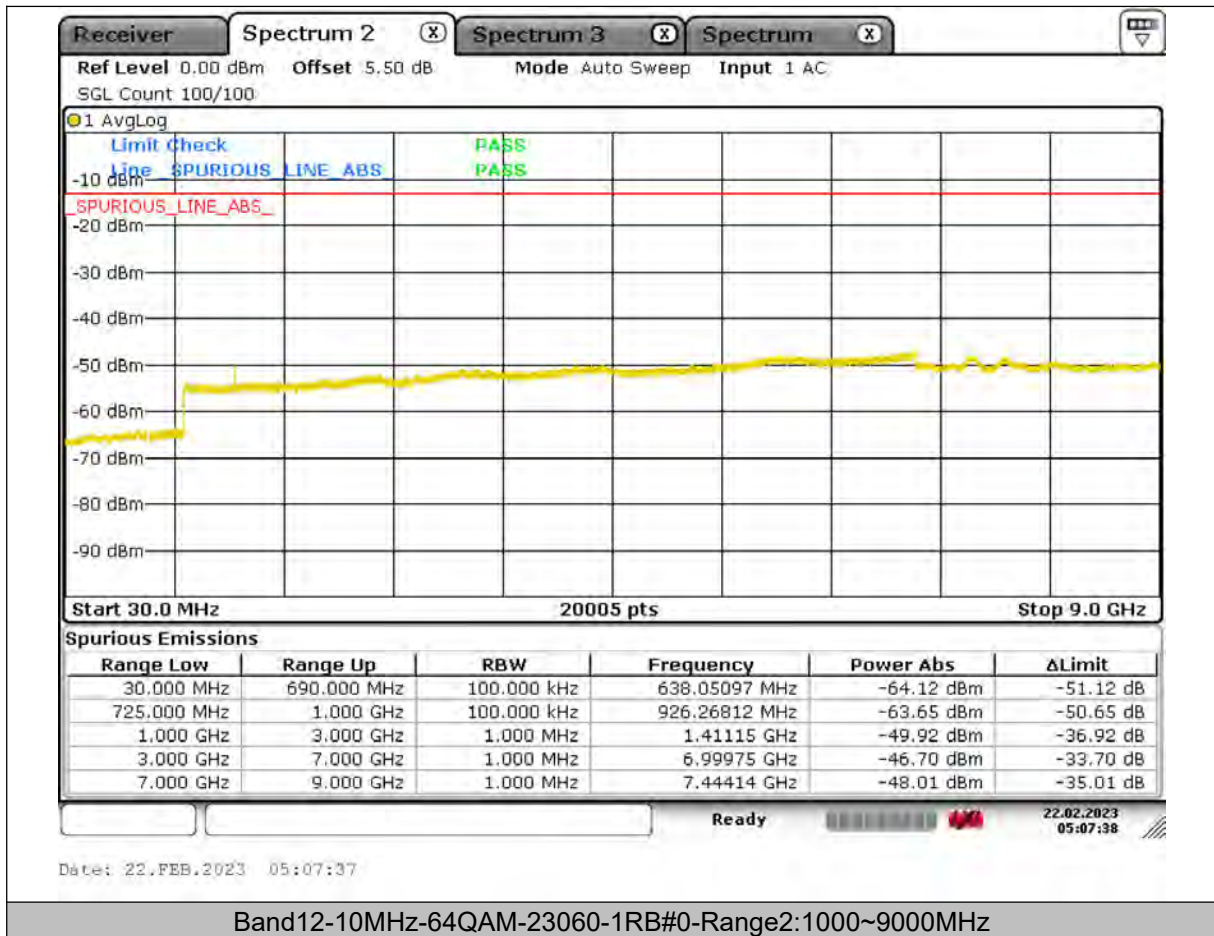

Test Report No.: PSU-QSU2309010210RF03

BUREAU
VERITAS

Test Report No.: PSU-QSU2309010210RF03

BUREAU
VERITAS

Test Report No.: PSU-QSU2309010210RF03

BUREAU
VERITAS

Test Report No.: PSU-QSU2309010210RF03

BUREAU
VERITAS