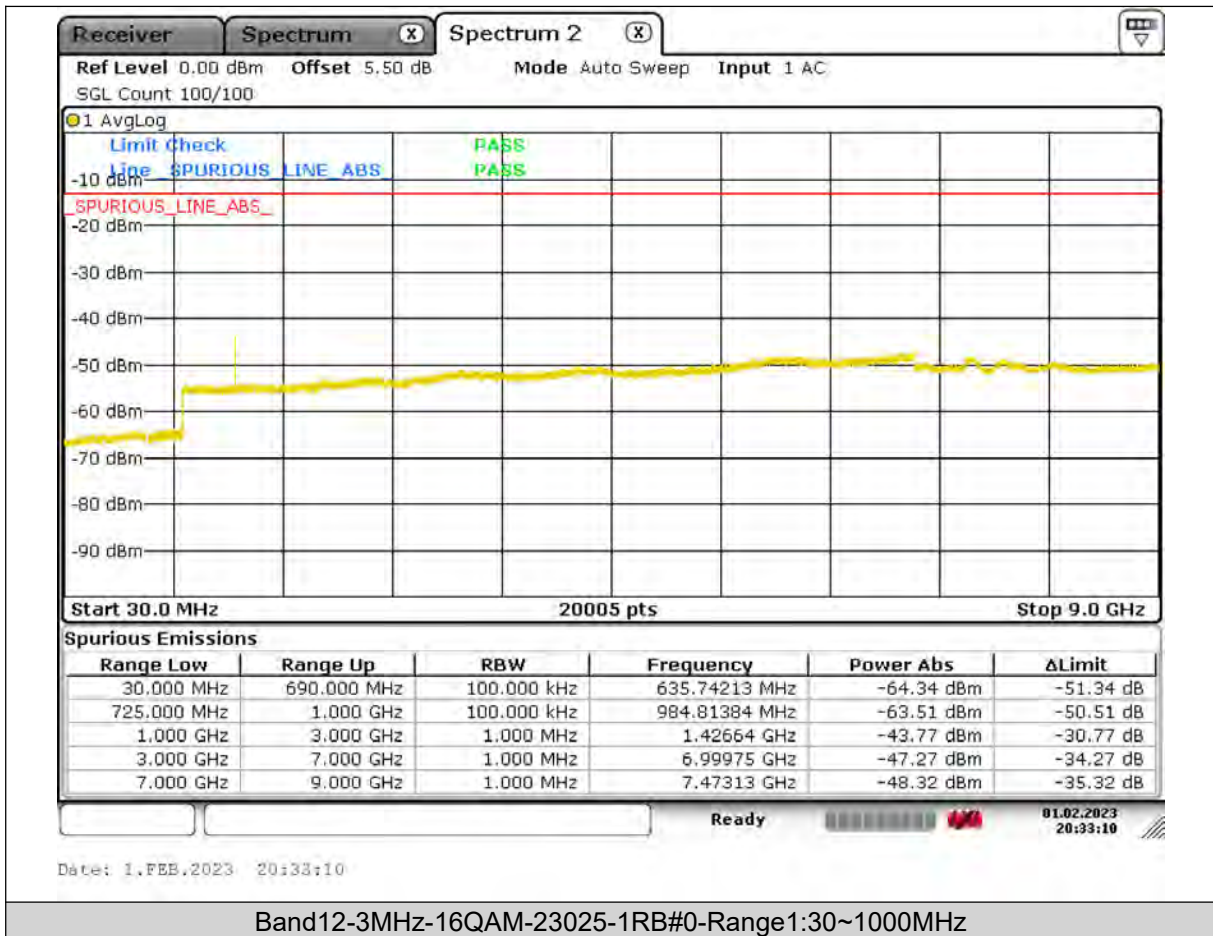

BUREAU
VERITAS

Test Report No.: PSU-QSU2309010210RF03