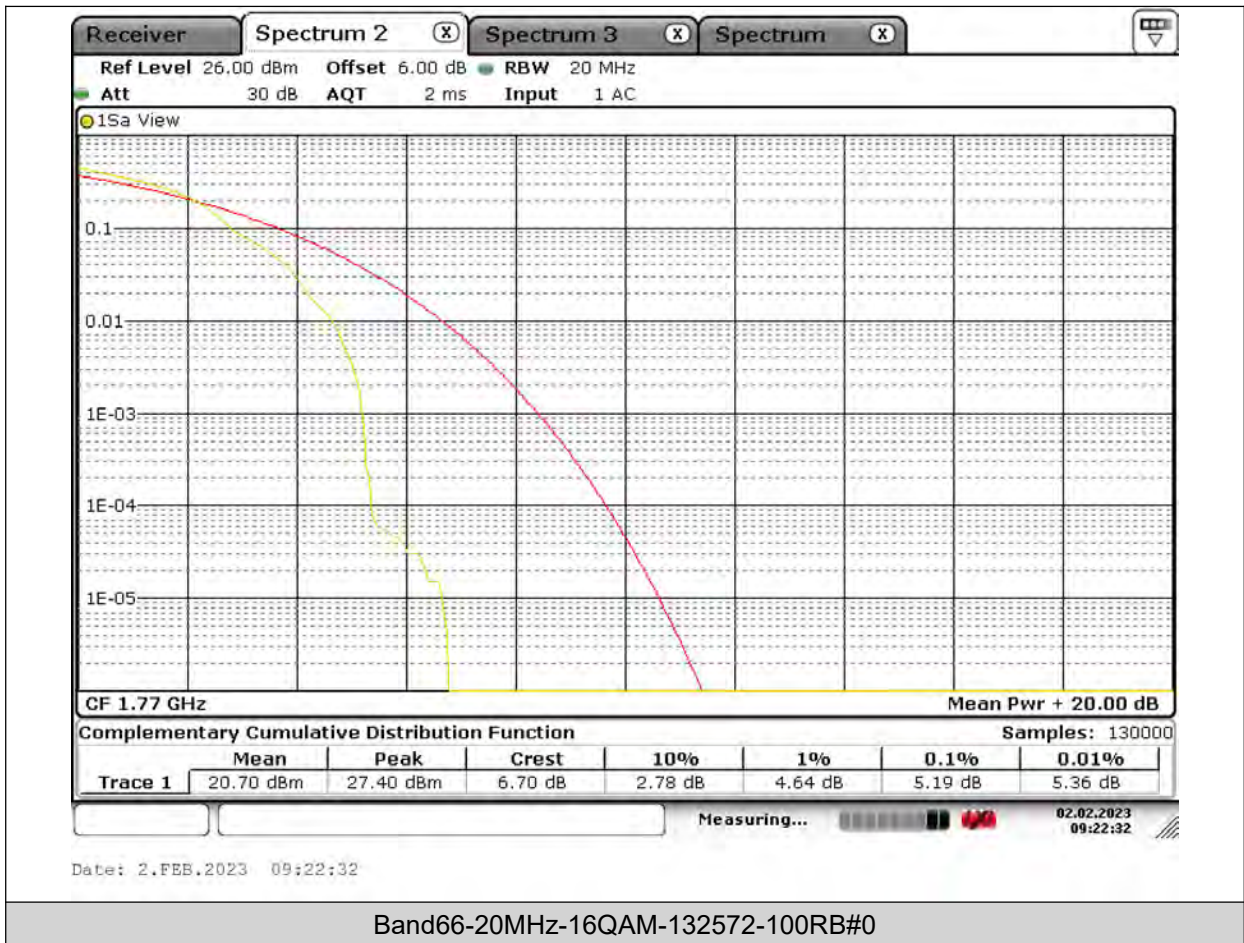

BUREAU VERITAS

Test Report No.: PSU-QSU2309010210RF03

BUREAU VERITAS

Test Report No.: PSU-QSU2309010210RF03

BUREAU VERITAS

Test Report No.: PSU-QSU2309010210RF03

BUREAU VERITAS

Test Report No.: PSU-QSU2309010210RF03