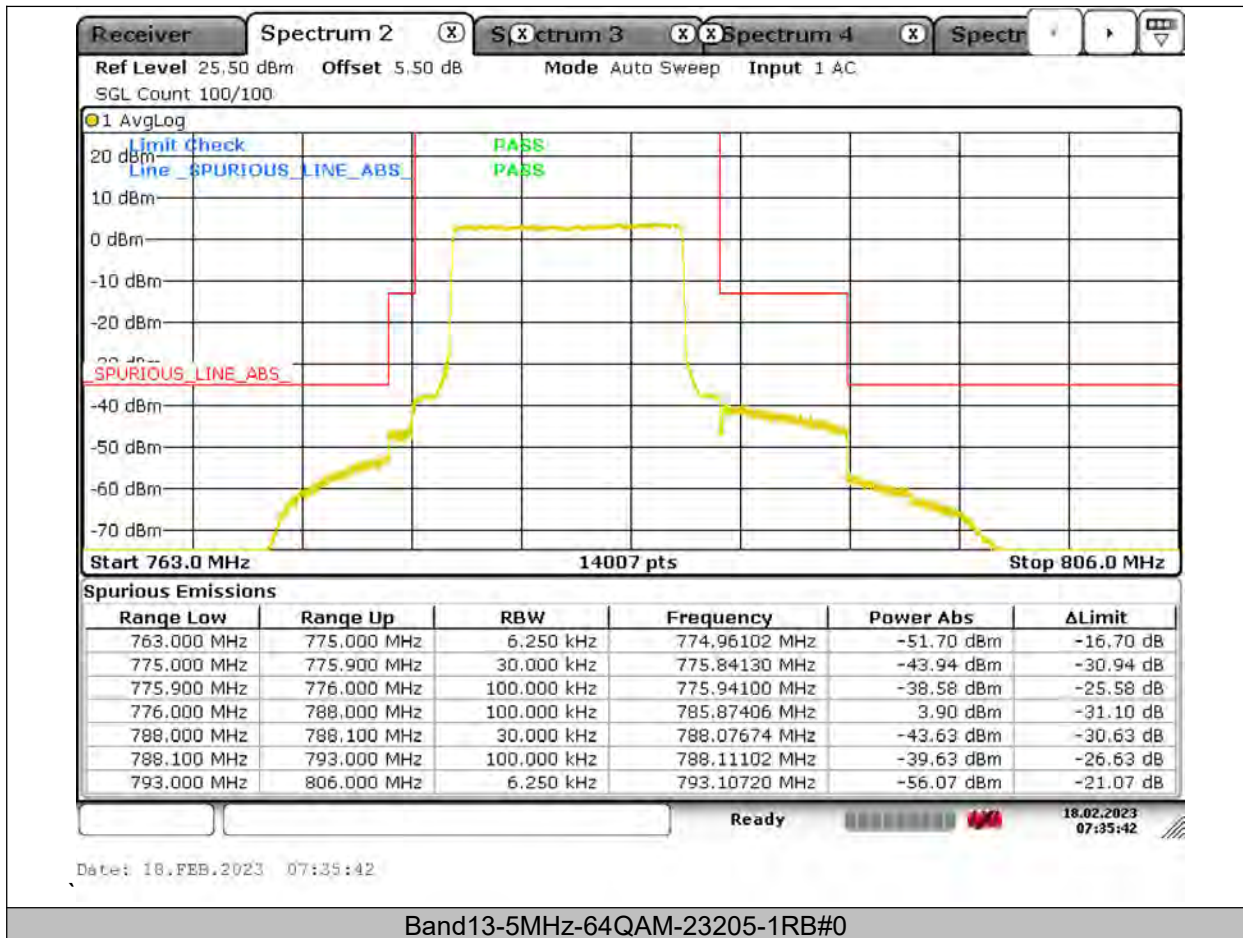

BUREAU
VERITAS

Test Report No.: PSU-QSU2309010210RF03

BUREAU
VERITAS

Test Report No.: PSU-QSU2309010210RF03

BUREAU
VERITAS

Test Report No.: PSU-QSU2309010210RF03

BUREAU
VERITAS

Test Report No.: PSU-QSU2309010210RF03