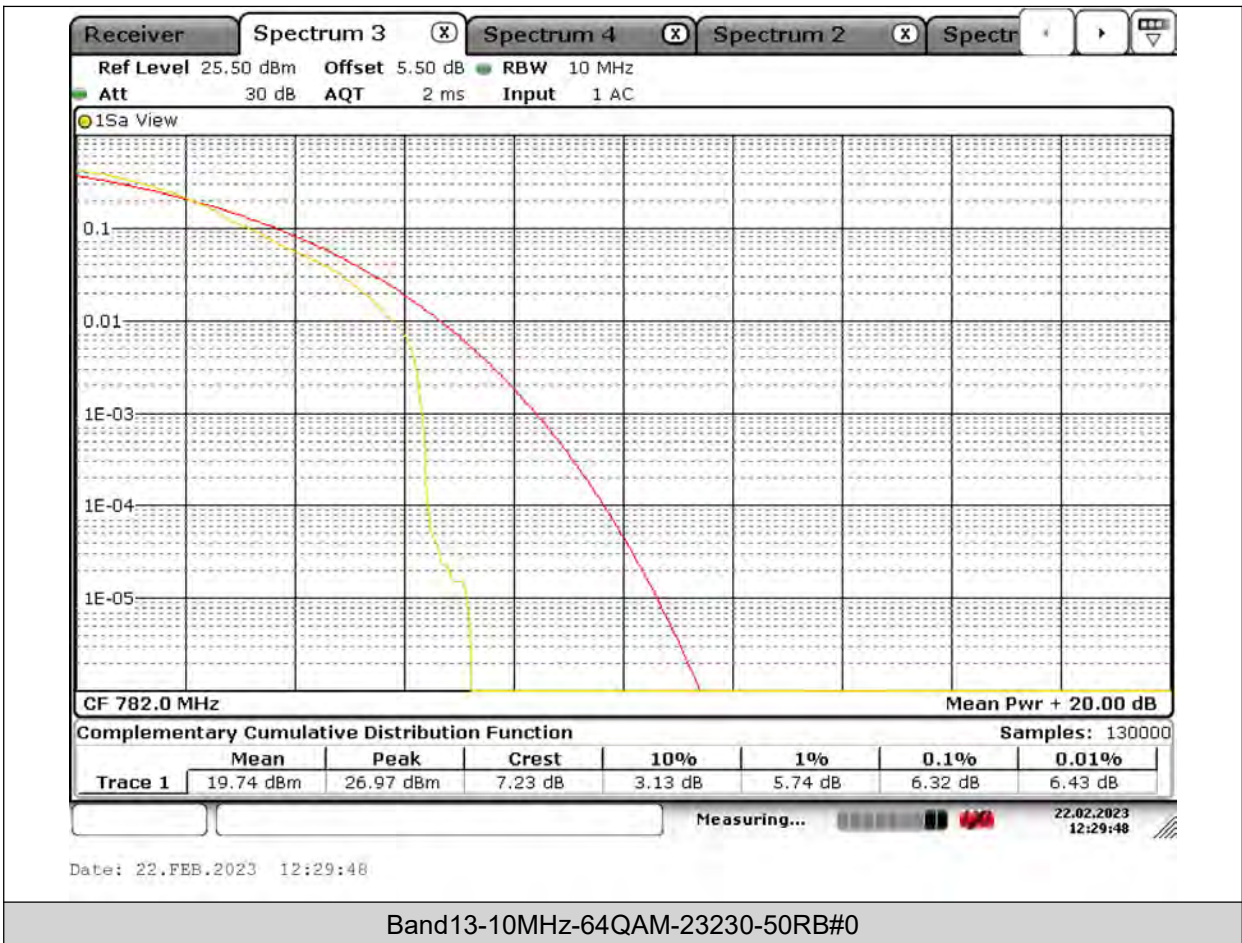

BUREAU VERITAS

Test Report No.: PSU-QSU2309010210RF03