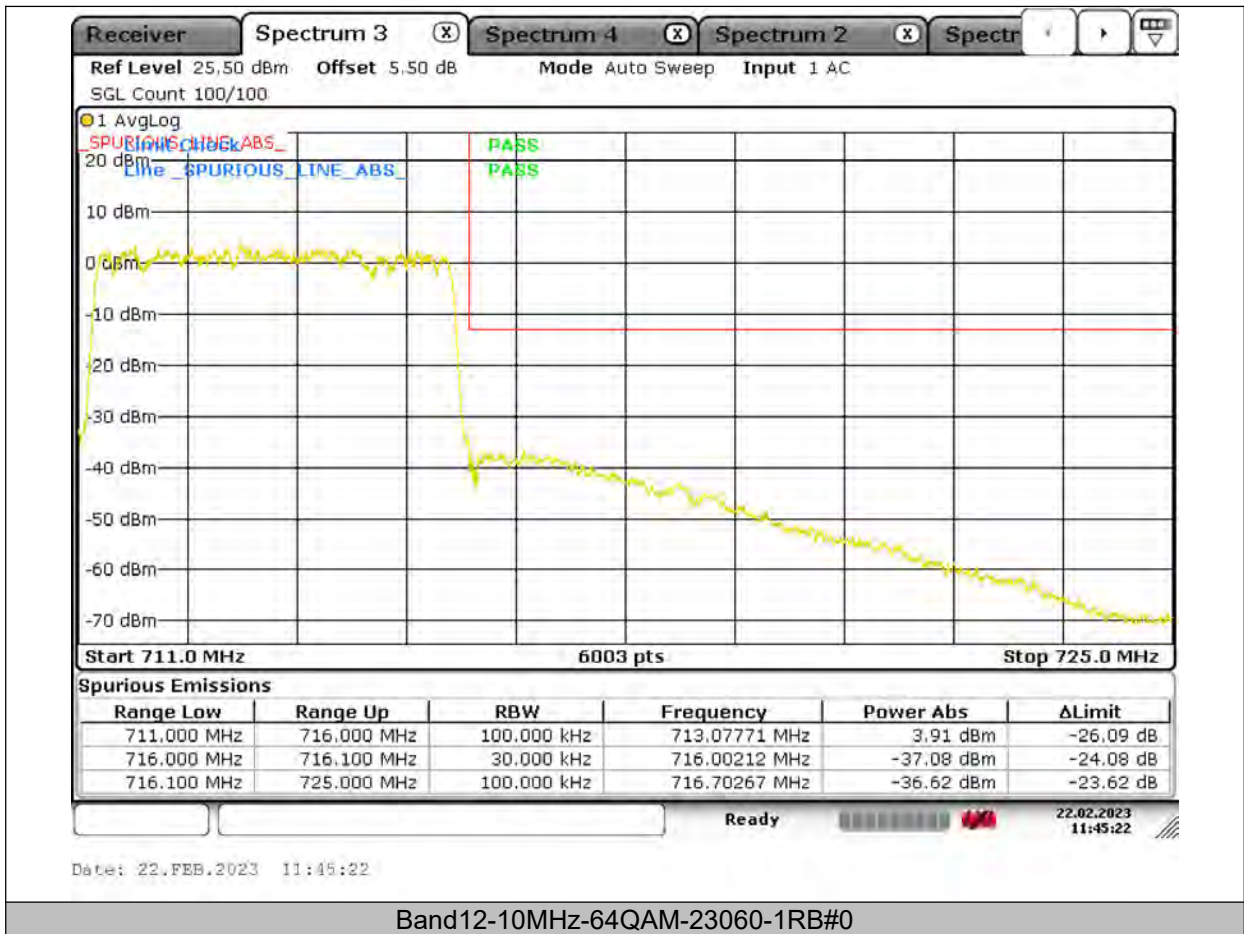

BUREAU
VERITAS

Test Report No.: PSU-QSU2309010210RF03

BUREAU VERITAS

Test Report No.: PSU-QSU2309010210RF03

BUREAU VERITAS

Test Report No.: PSU-QSU2309010210RF03

BUREAU VERITAS

Test Report No.: PSU-QSU2309010210RF03