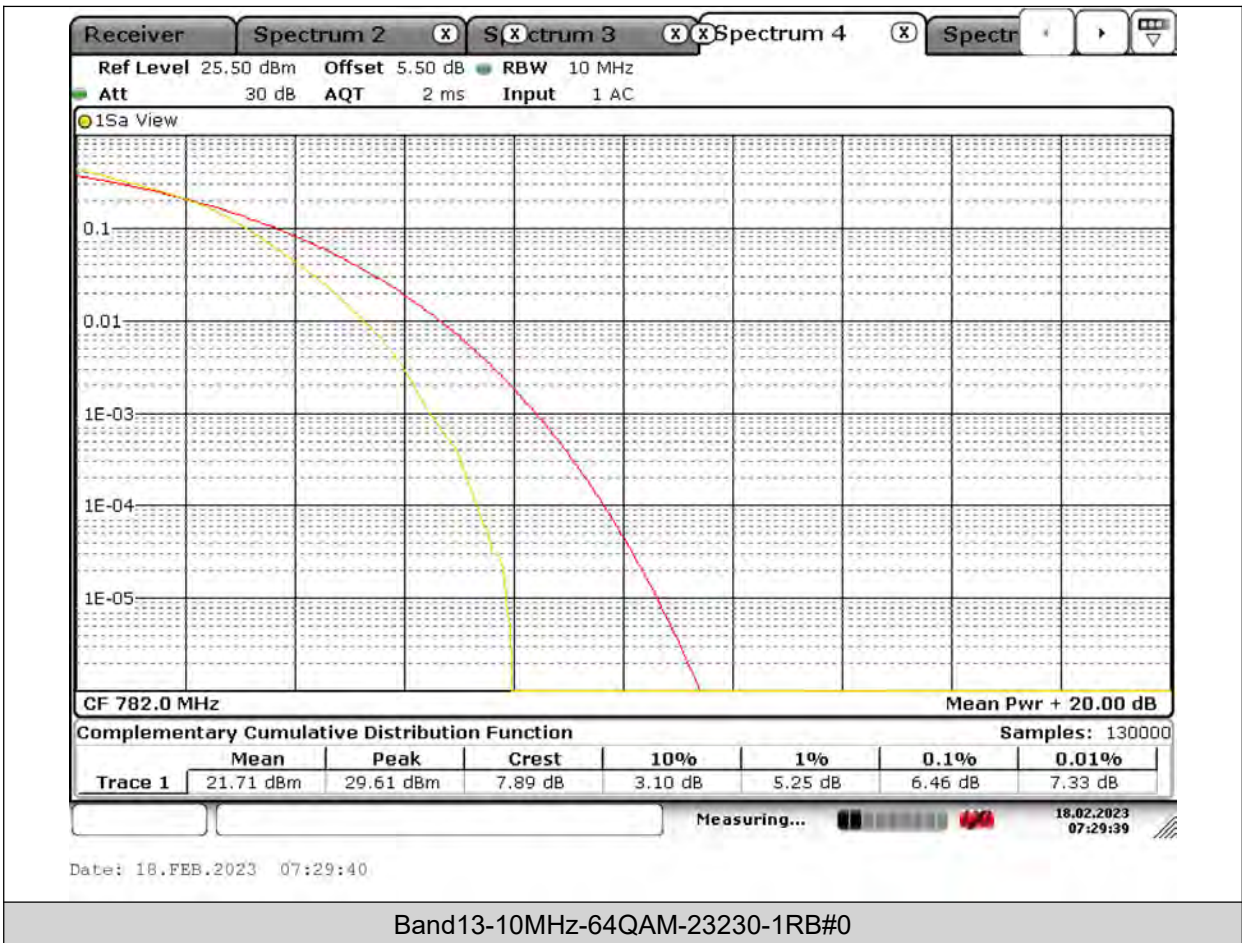

Test Report No.: PSU-QSU2309010210RF03

Test Graphs

BUREAU VERITAS

Test Report No.: PSU-QSU2309010210RF03

BUREAU VERITAS

Test Report No.: PSU-QSU2309010210RF03

BUREAU VERITAS

Test Report No.: PSU-QSU2309010210RF03