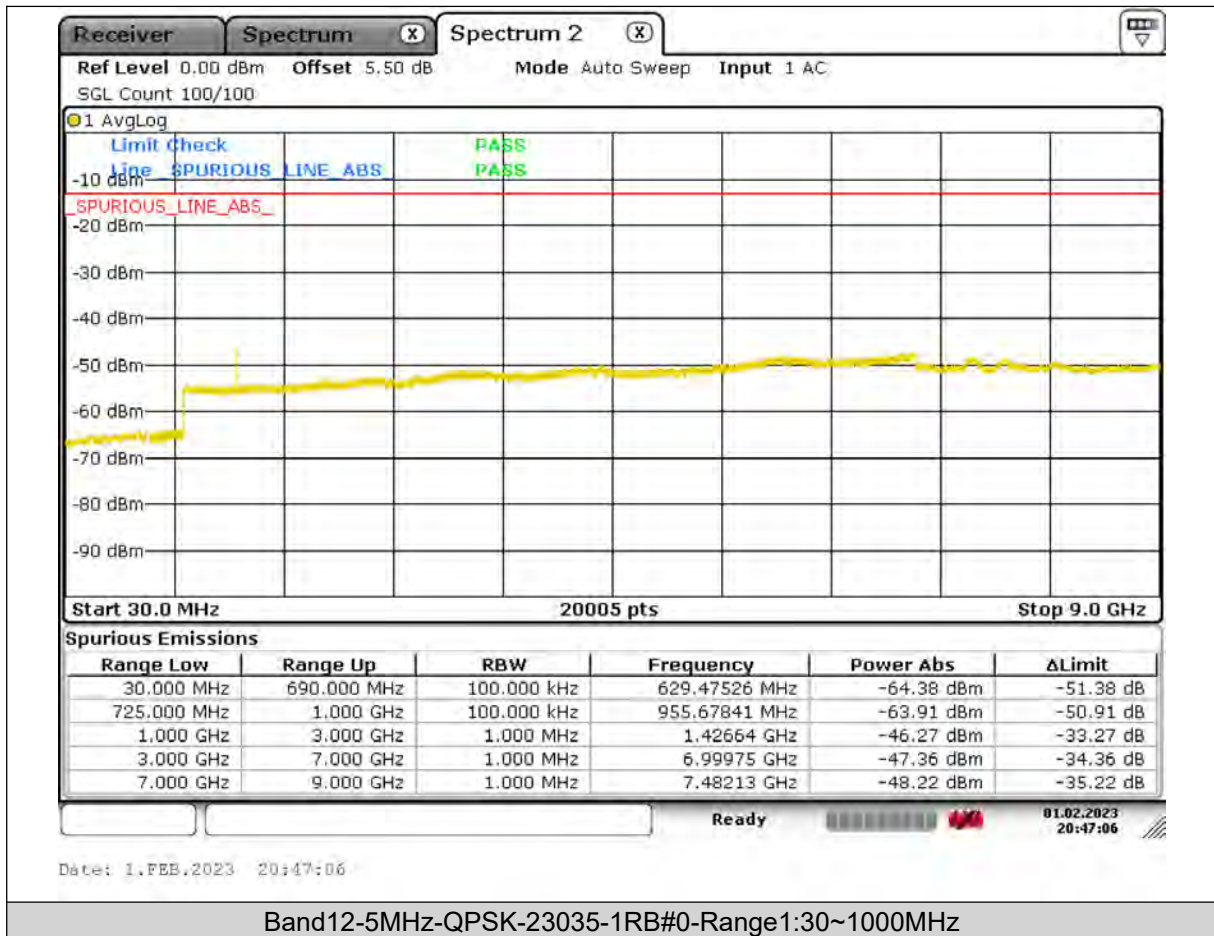

Test Report No.: PSU-QSU2309010210RF03

BUREAU
VERITAS

Test Report No.: PSU-QSU2309010210RF03

BUREAU
VERITAS

Test Report No.: PSU-QSU2309010210RF03

BUREAU
VERITAS

Test Report No.: PSU-QSU2309010210RF03

BUREAU VERITAS