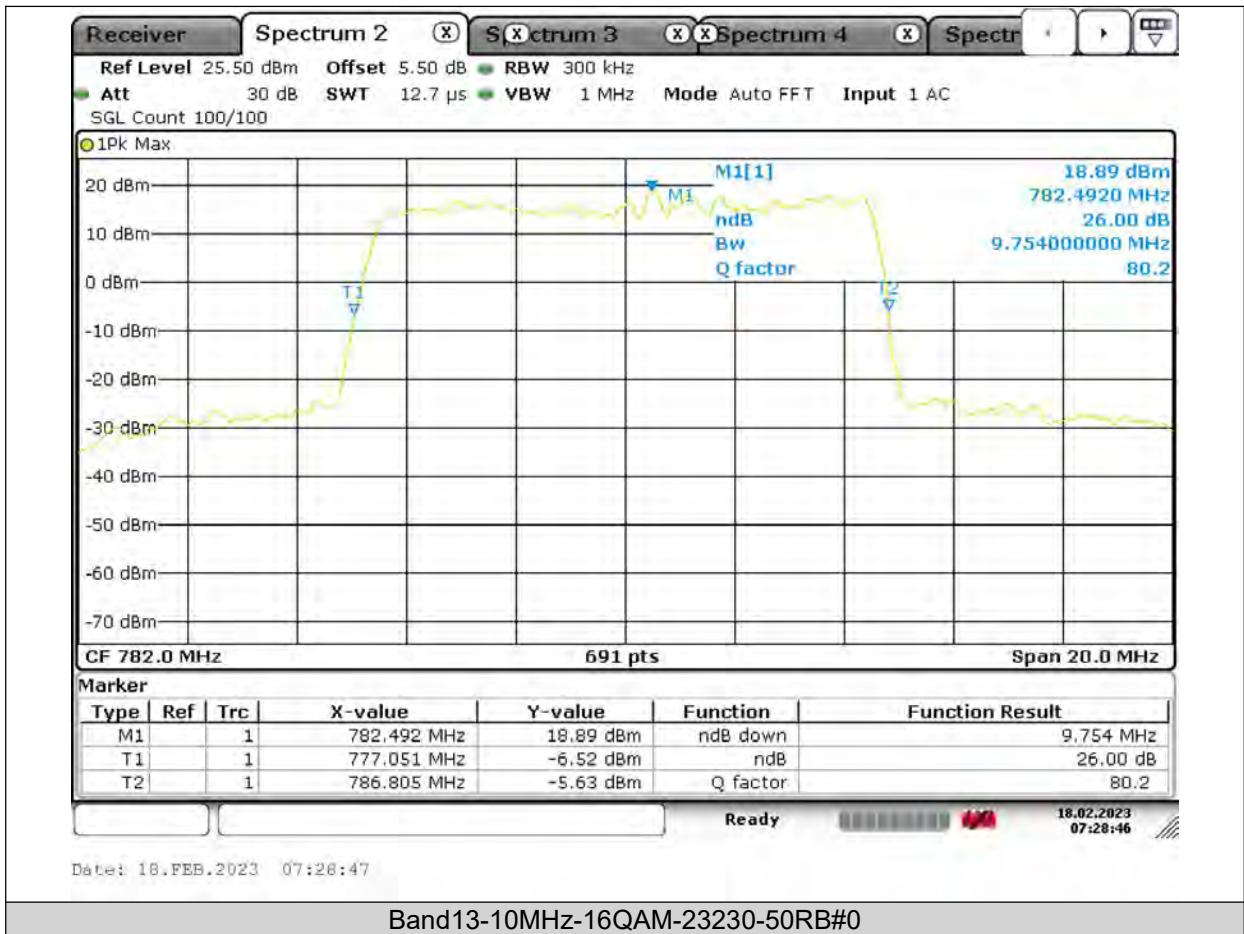

BUREAU VERITAS

Test Report No.: PSU-QSU2309010210RF03