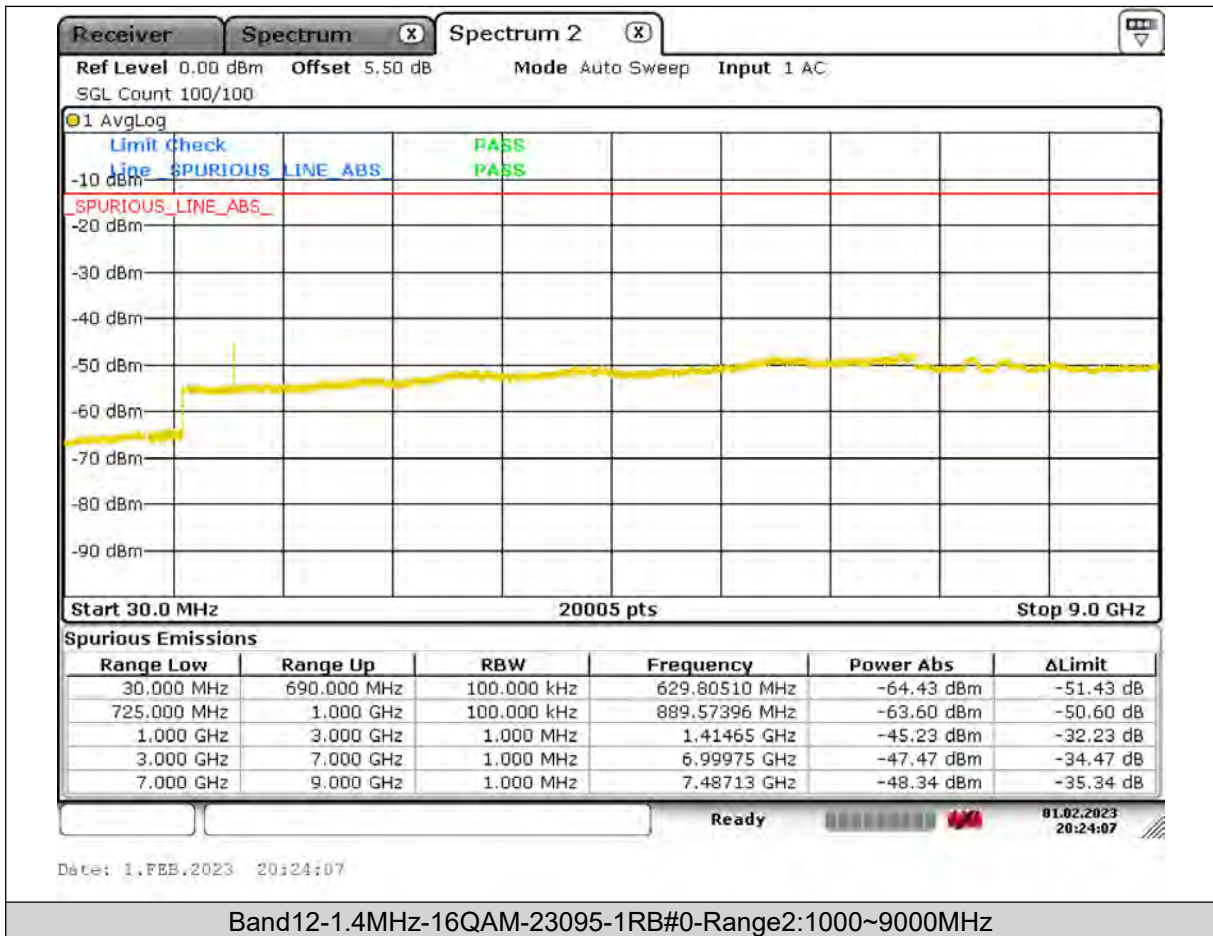

BUREAU
VERITAS

Test Report No.: PSU-QSU2309010210RF03