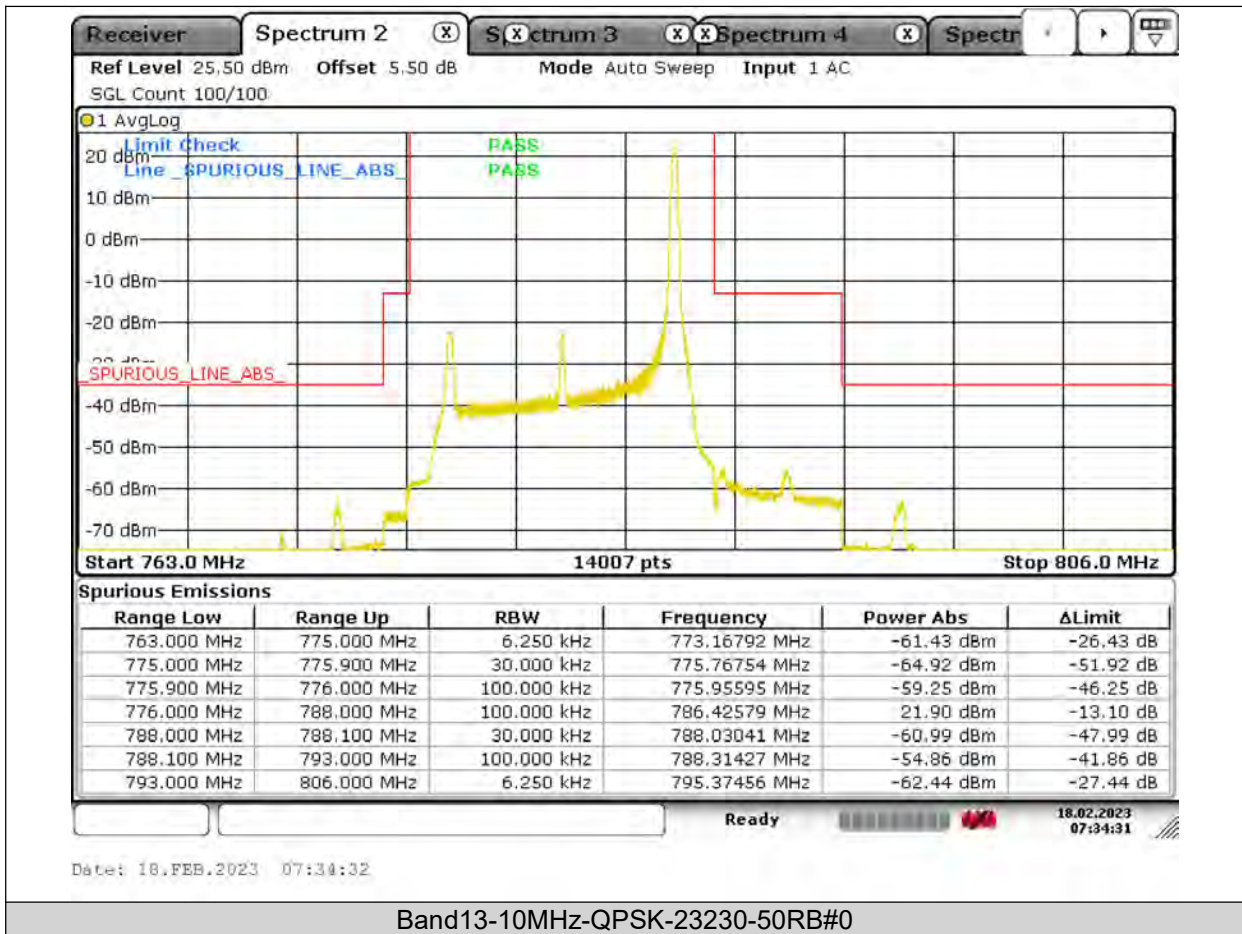

BUREAU VERITAS

Test Report No.: PSU-QSU2309010210RF03

BUREAU
VERITAS

Test Report No.: PSU-QSU2309010210RF03

BUREAU
VERITAS

Test Report No.: PSU-QSU2309010210RF03

BUREAU VERITAS

Test Report No.: PSU-QSU2309010210RF03