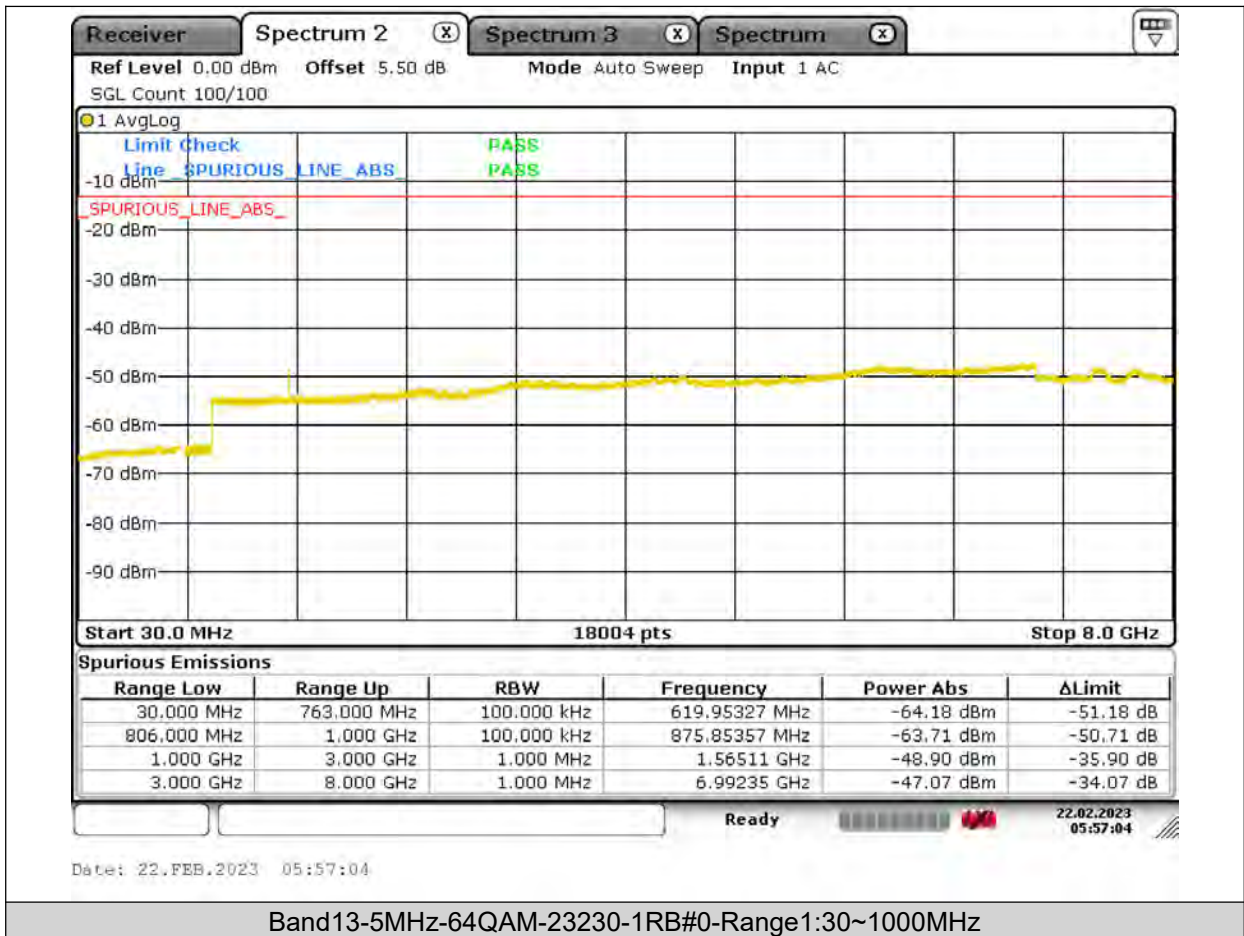

BUREAU
VERITAS

Test Report No.: PSU-QSU2309010210RF03

BUREAU
VERITAS

Test Report No.: PSU-QSU2309010210RF03

BUREAU
VERITAS

Test Report No.: PSU-QSU2309010210RF03

BUREAU
VERITAS

Test Report No.: PSU-QSU2309010210RF03