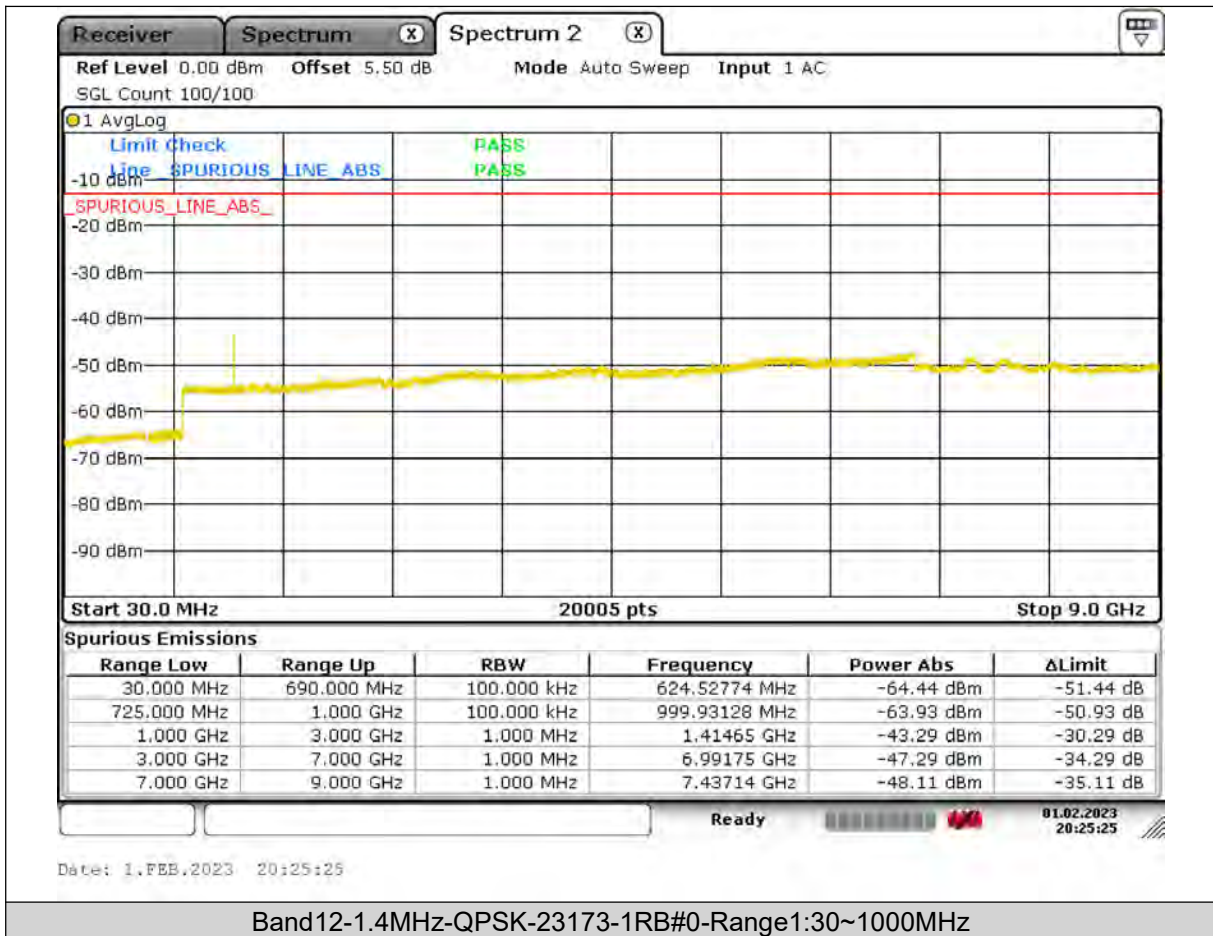

Test Graphs

BUREAU
VERITAS

Test Report No.: PSU-QSU2309010210RF03

BUREAU
VERITAS

Test Report No.: PSU-QSU2309010210RF03

BUREAU VERITAS

Test Report No.: PSU-QSU2309010210RF03

BUREAU
VERITAS