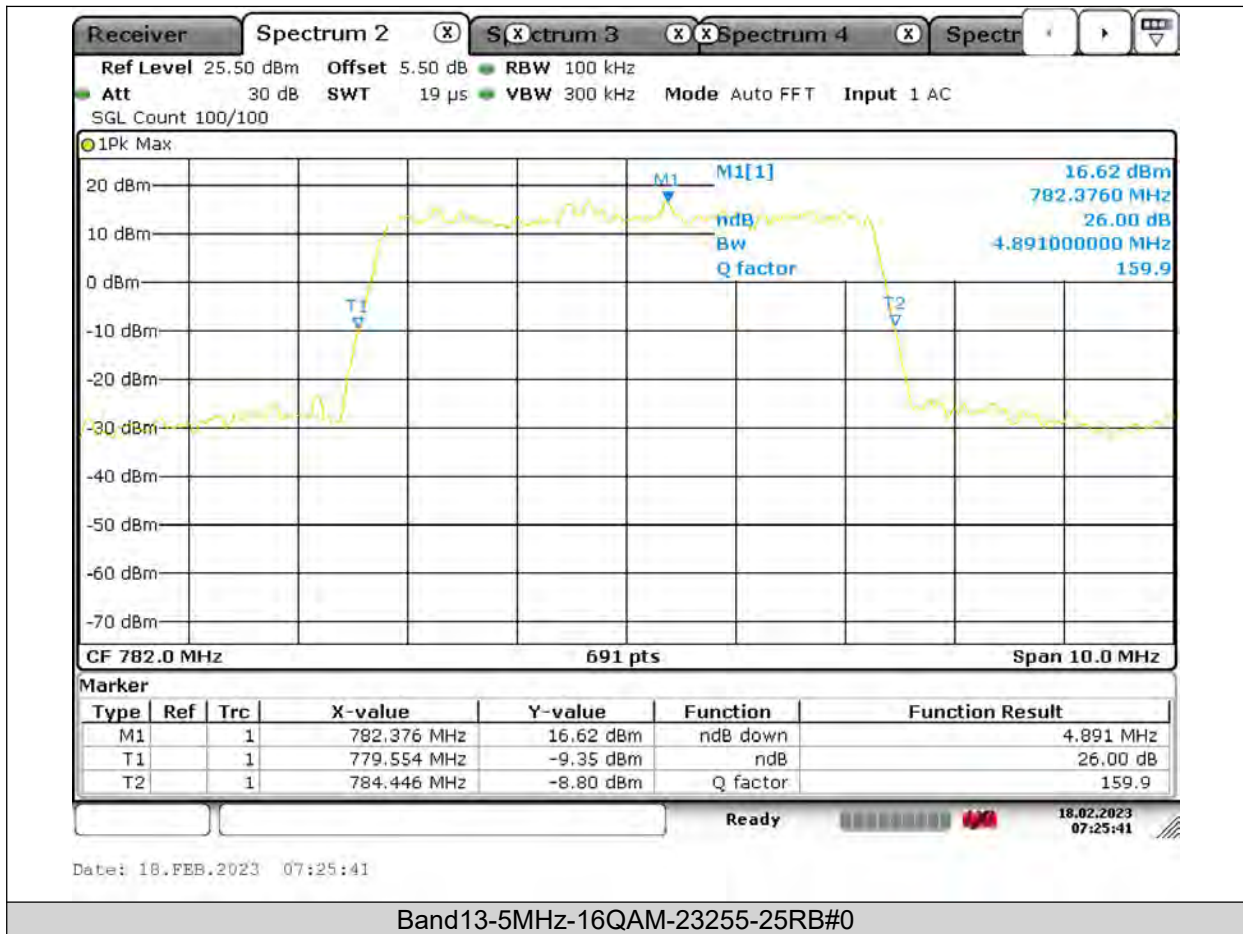

**BUREAU
VERITAS**

Test Report No.: PSU-QSU2309010210RF03