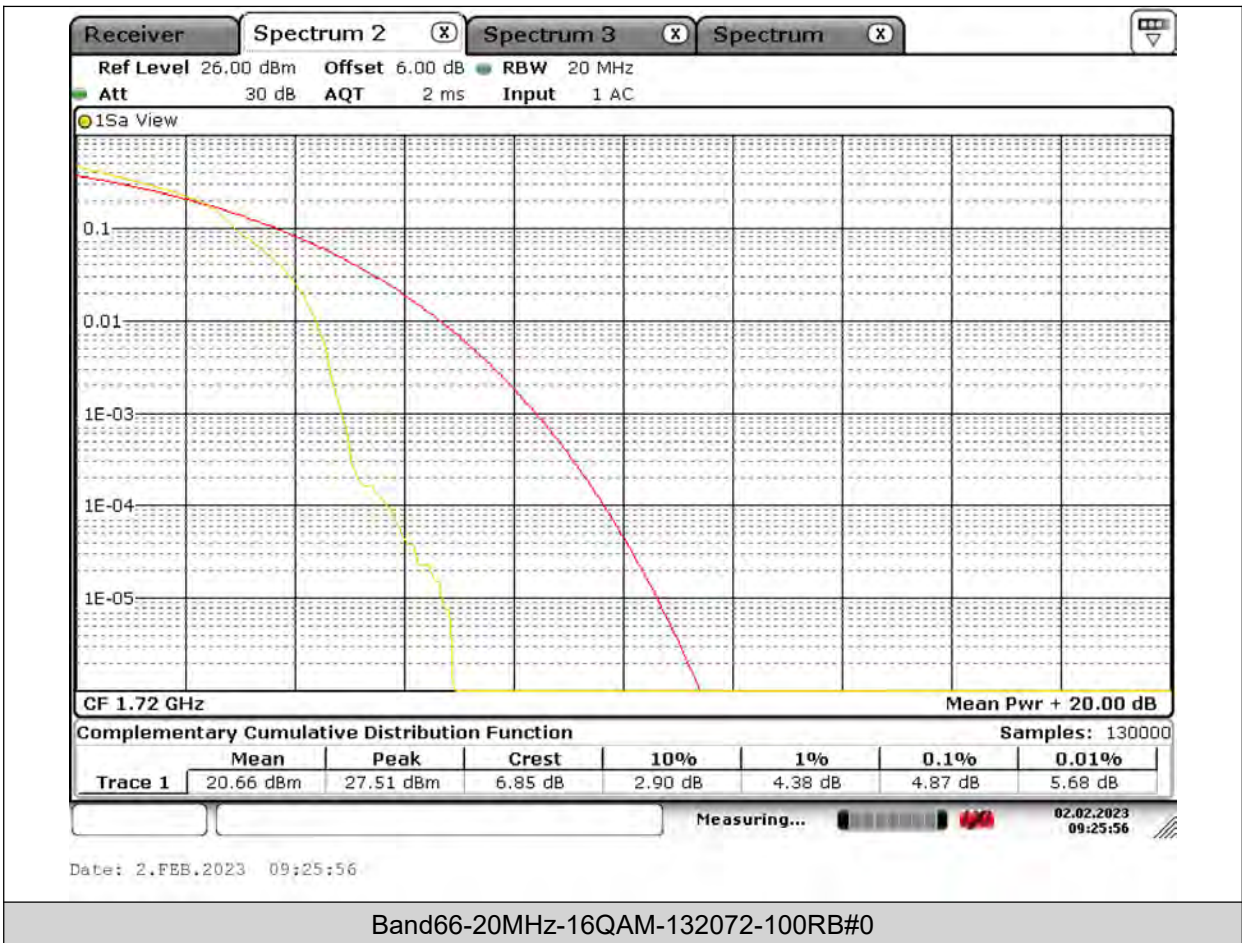

BUREAU VERITAS

Test Report No.: PSU-QSU2309010210RF03