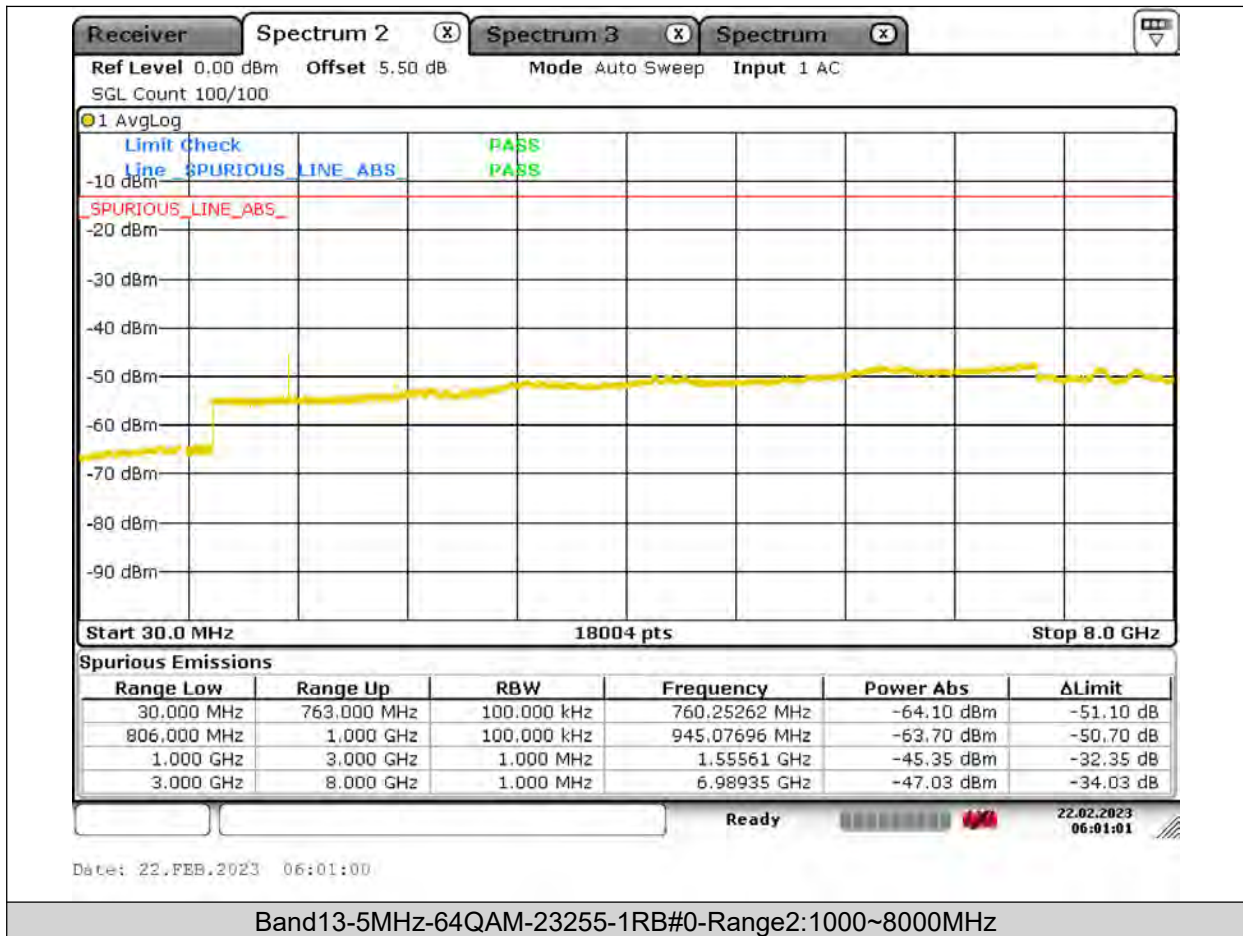

BUREAU
VERITAS

Test Report No.: PSU-QSU2309010210RF03

BUREAU
VERITAS

Test Report No.: PSU-QSU2309010210RF03

BUREAU
VERITAS

Test Report No.: PSU-QSU2309010210RF03

BUREAU
VERITAS

Test Report No.: PSU-QSU2309010210RF03