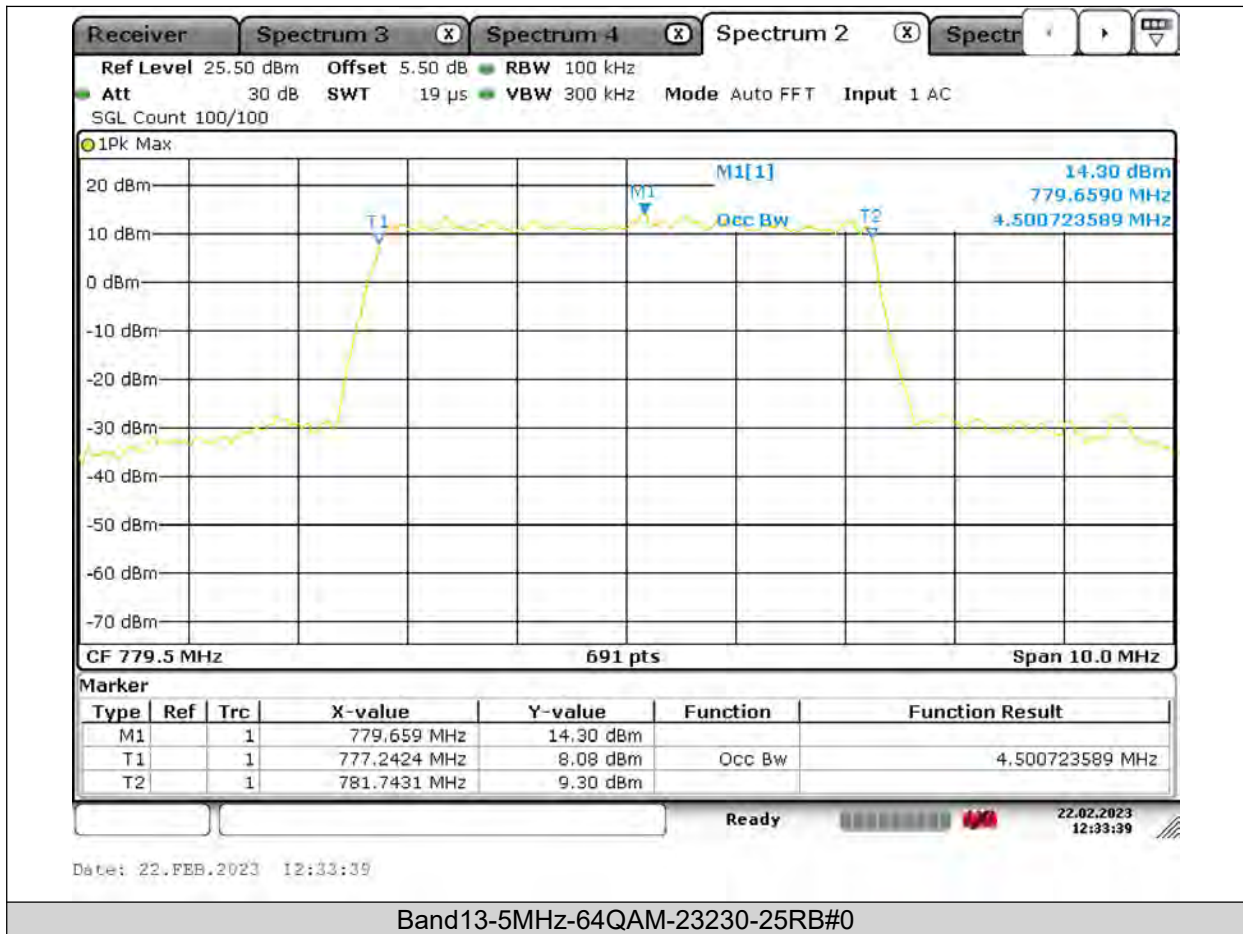

BUREAU
VERITAS

Test Report No.: PSU-QSU2309010210RF03