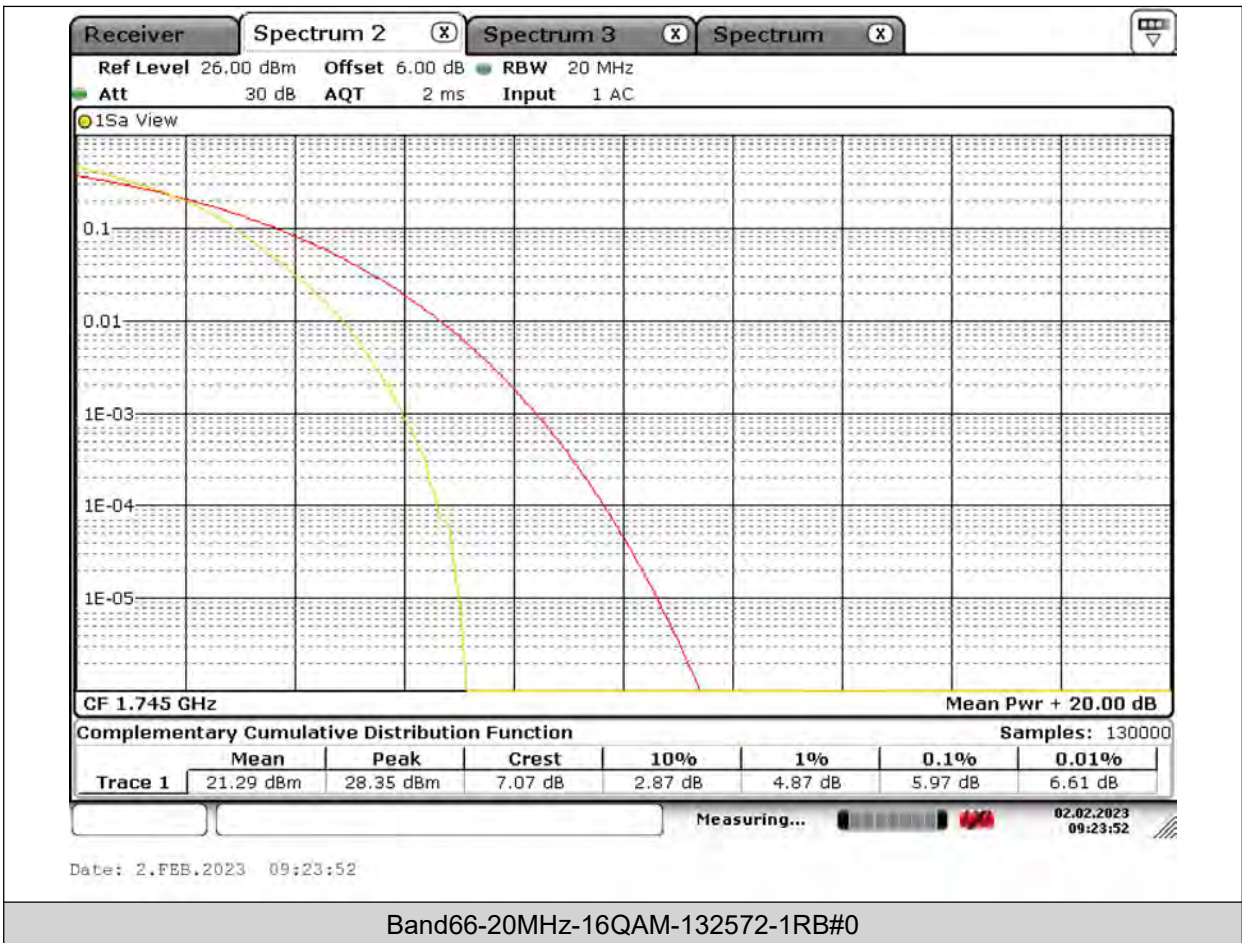

BUREAU VERITAS

Test Report No.: PSU-QSU2309010210RF03

BUREAU VERITAS

Test Report No.: PSU-QSU2309010210RF03

BUREAU VERITAS

Test Report No.: PSU-QSU2309010210RF03

BUREAU VERITAS

Test Report No.: PSU-QSU2309010210RF03