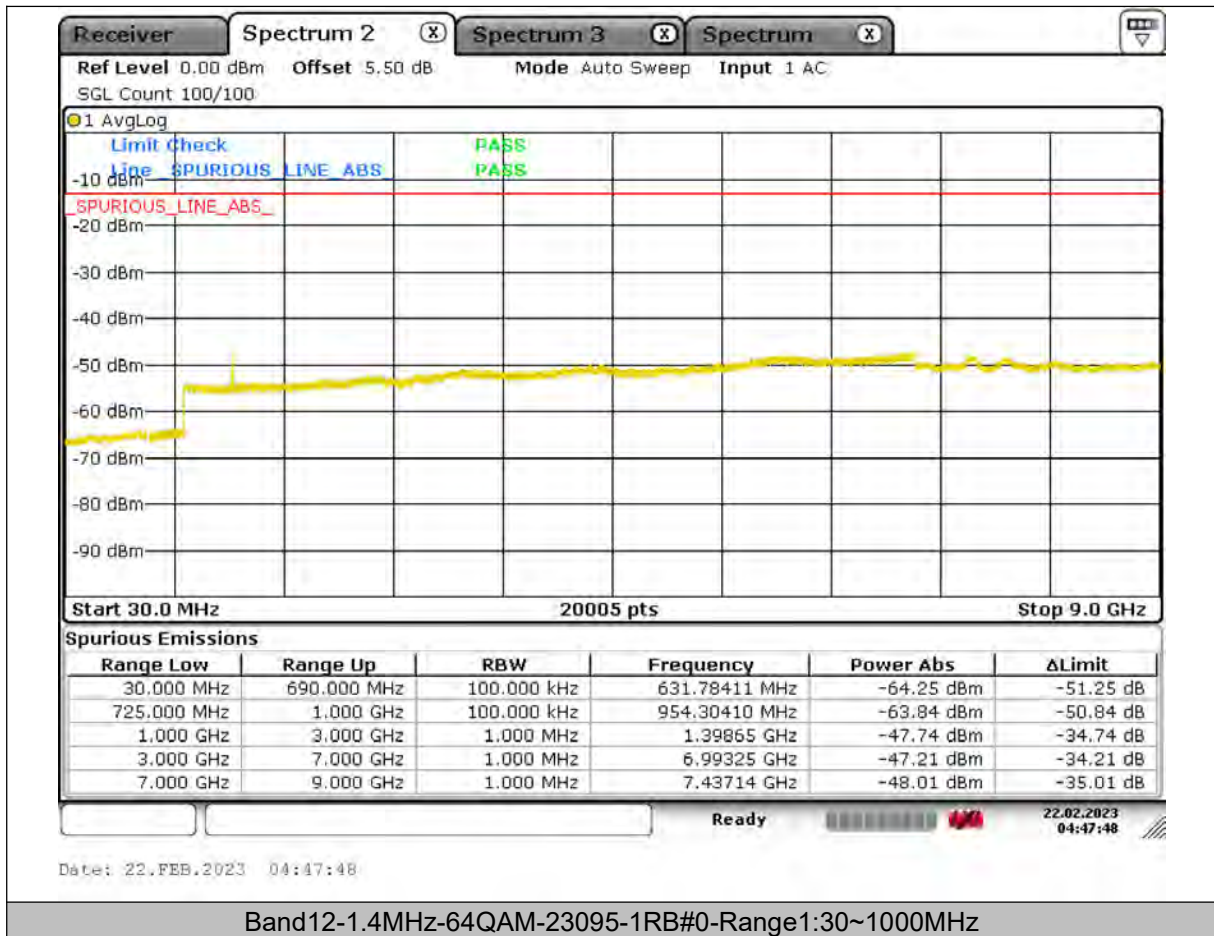

BUREAU
VERITAS

Test Report No.: PSU-QSU2309010210RF03