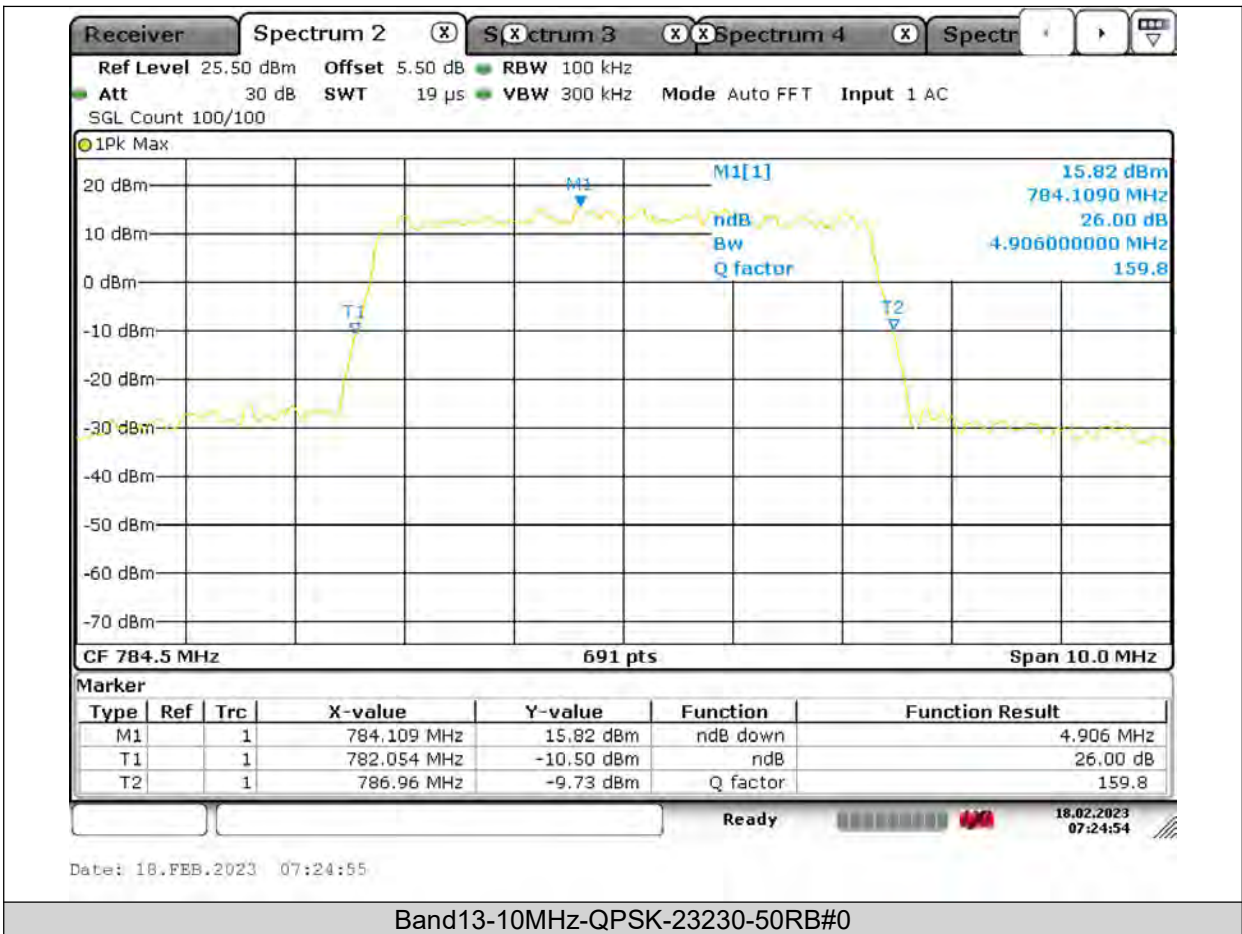

BUREAU VERITAS

Test Report No.: PSU-QSU2309010210RF03