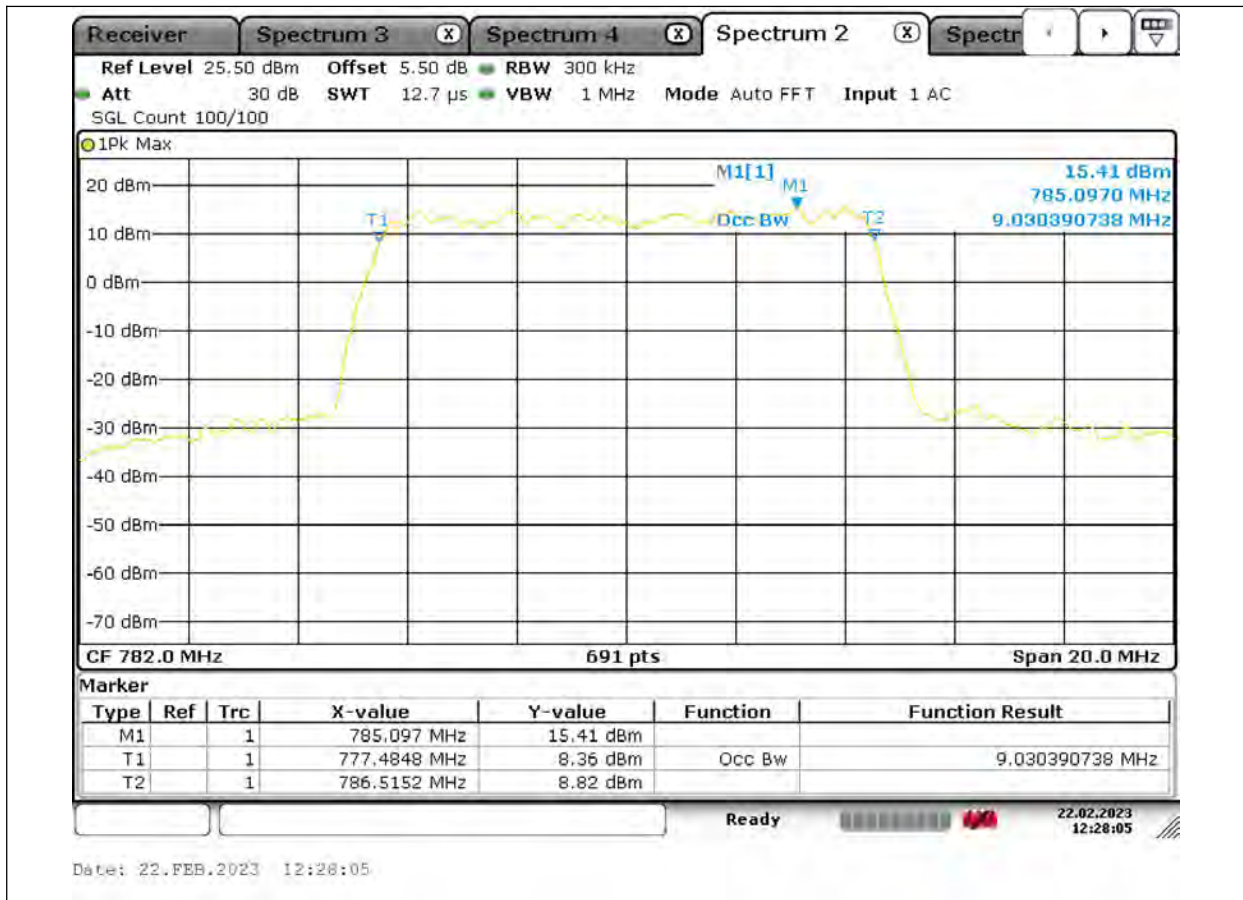

26dB Bandwidth

Band13-5MHz-QPSK-23205-25RB#0

BUREAU VERITAS

Test Report No.: PSU-QSU2309010210RF03

**BUREAU
VERITAS**

Test Report No.: PSU-QSU2309010210RF03

BUREAU
VERITAS

Test Report No.: PSU-QSU2309010210RF03