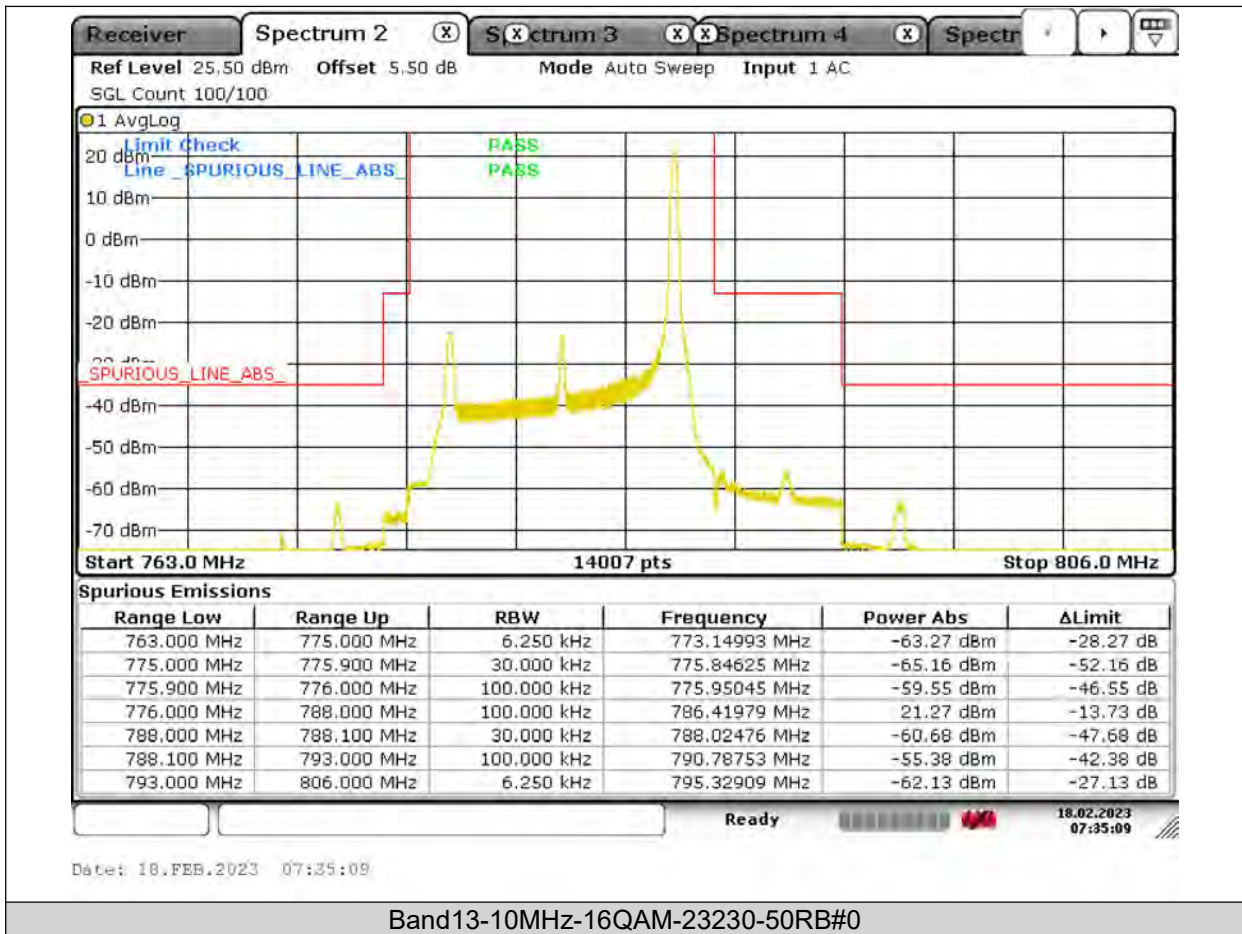

BUREAU
VERITAS

Test Report No.: PSU-QSU2309010210RF03