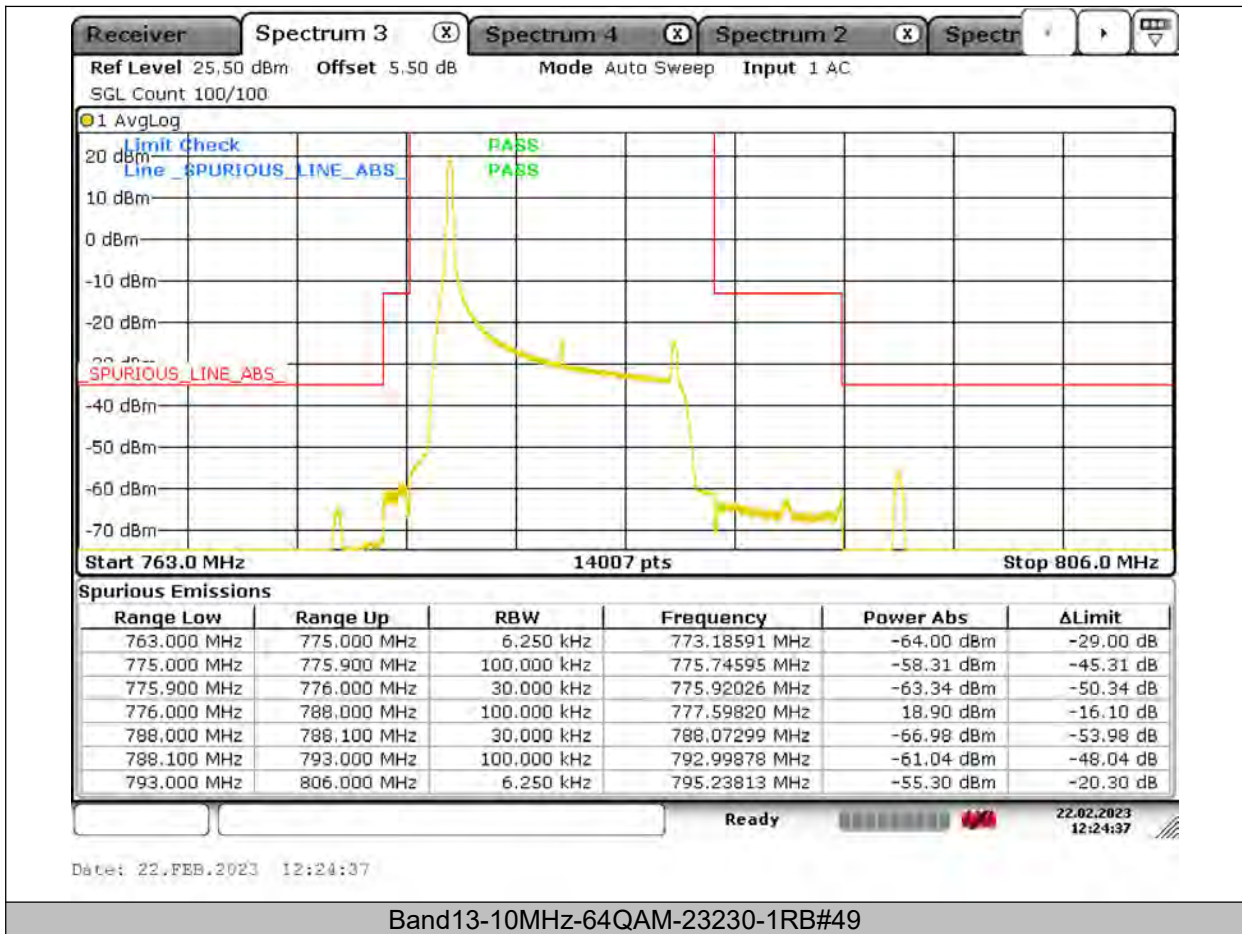

BUREAU
VERITAS

Test Report No.: PSU-QSU2309010210RF03