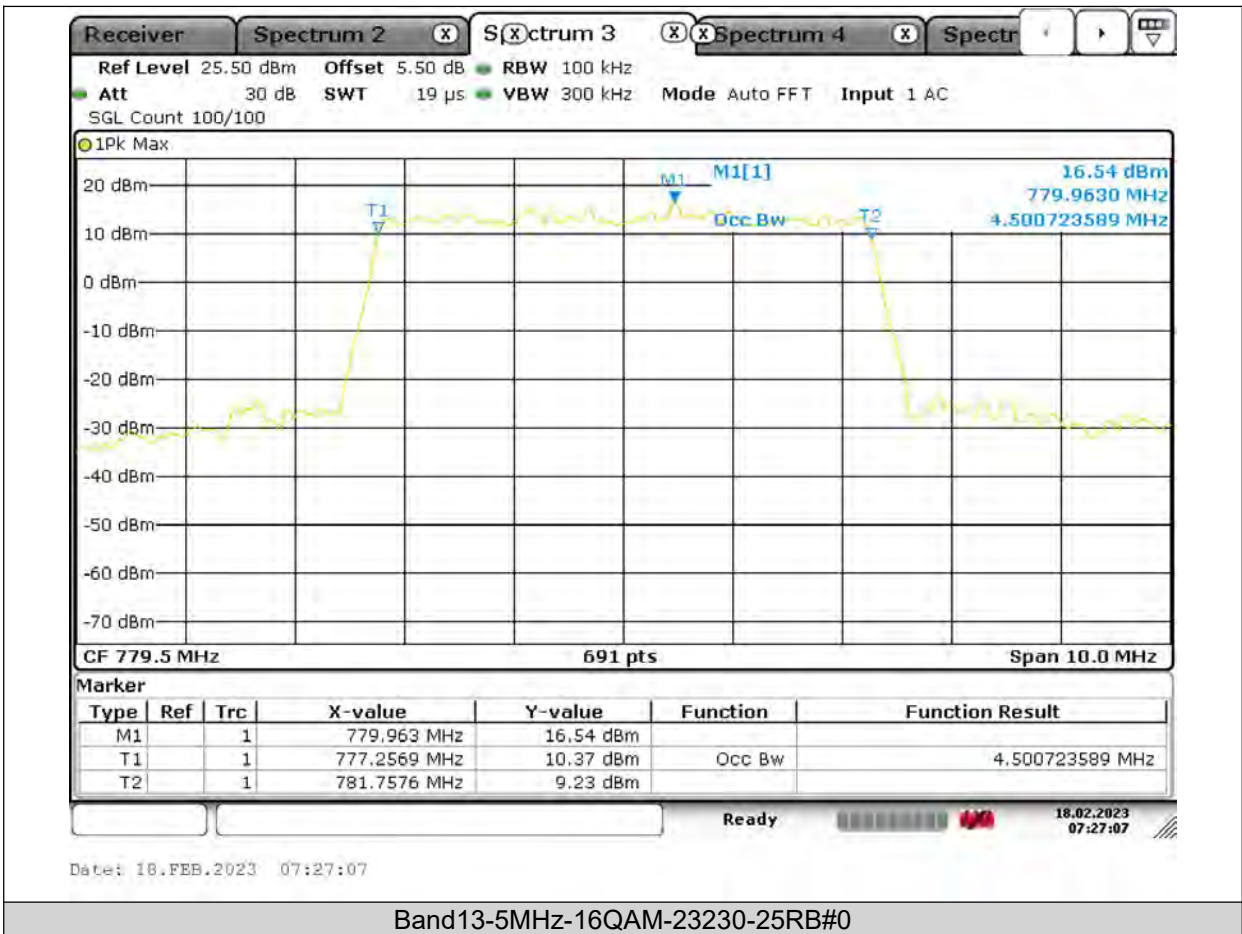

Test Report No.: PSU-QSU2309010210RF03

Test Graphs

BUREAU
VERITAS

Test Report No.: PSU-QSU2309010210RF03

BUREAU
VERITAS

Test Report No.: PSU-QSU2309010210RF03

BUREAU VERITAS

Test Report No.: PSU-QSU2309010210RF03