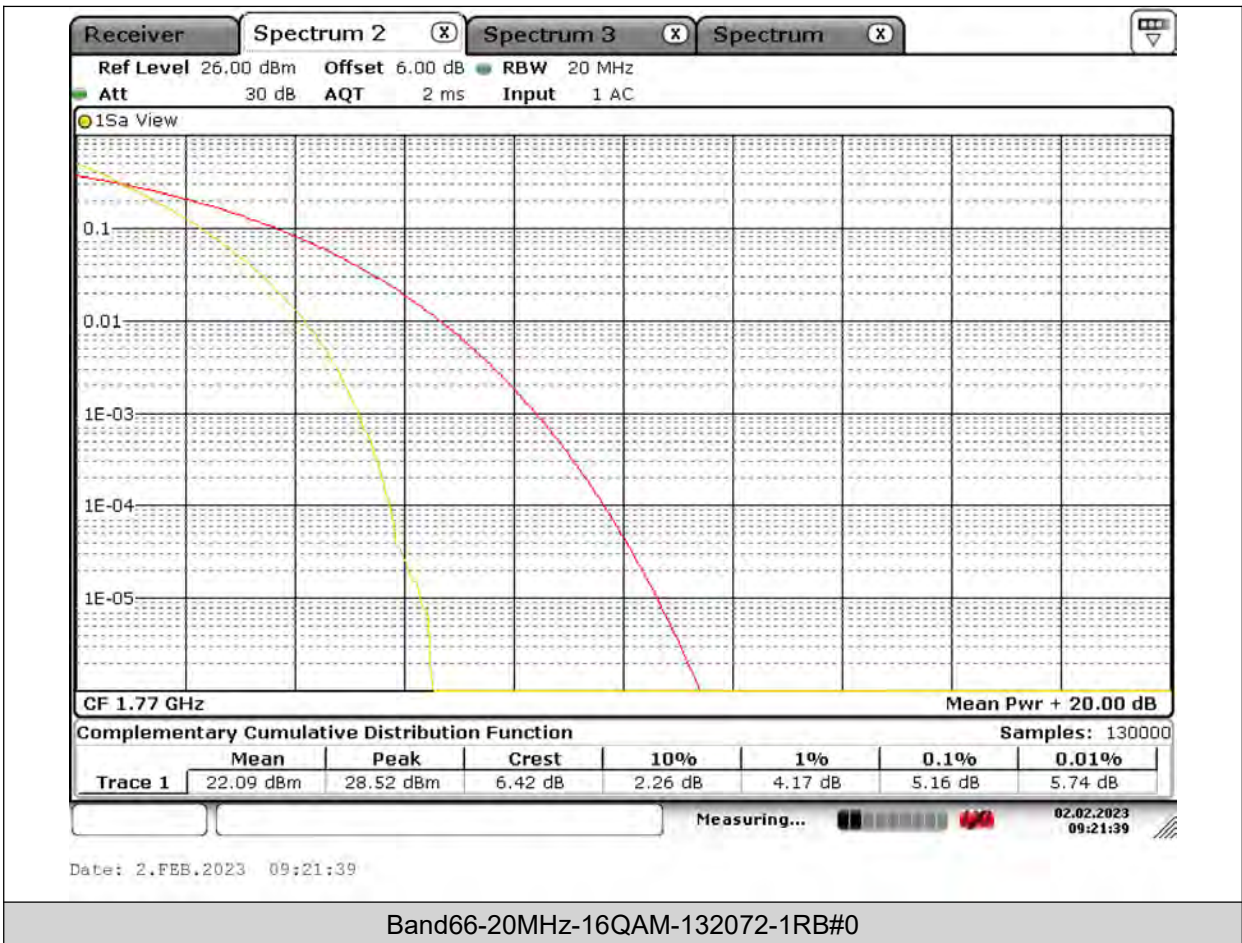

BUREAU VERITAS

Test Report No.: PSU-QSU2309010210RF03