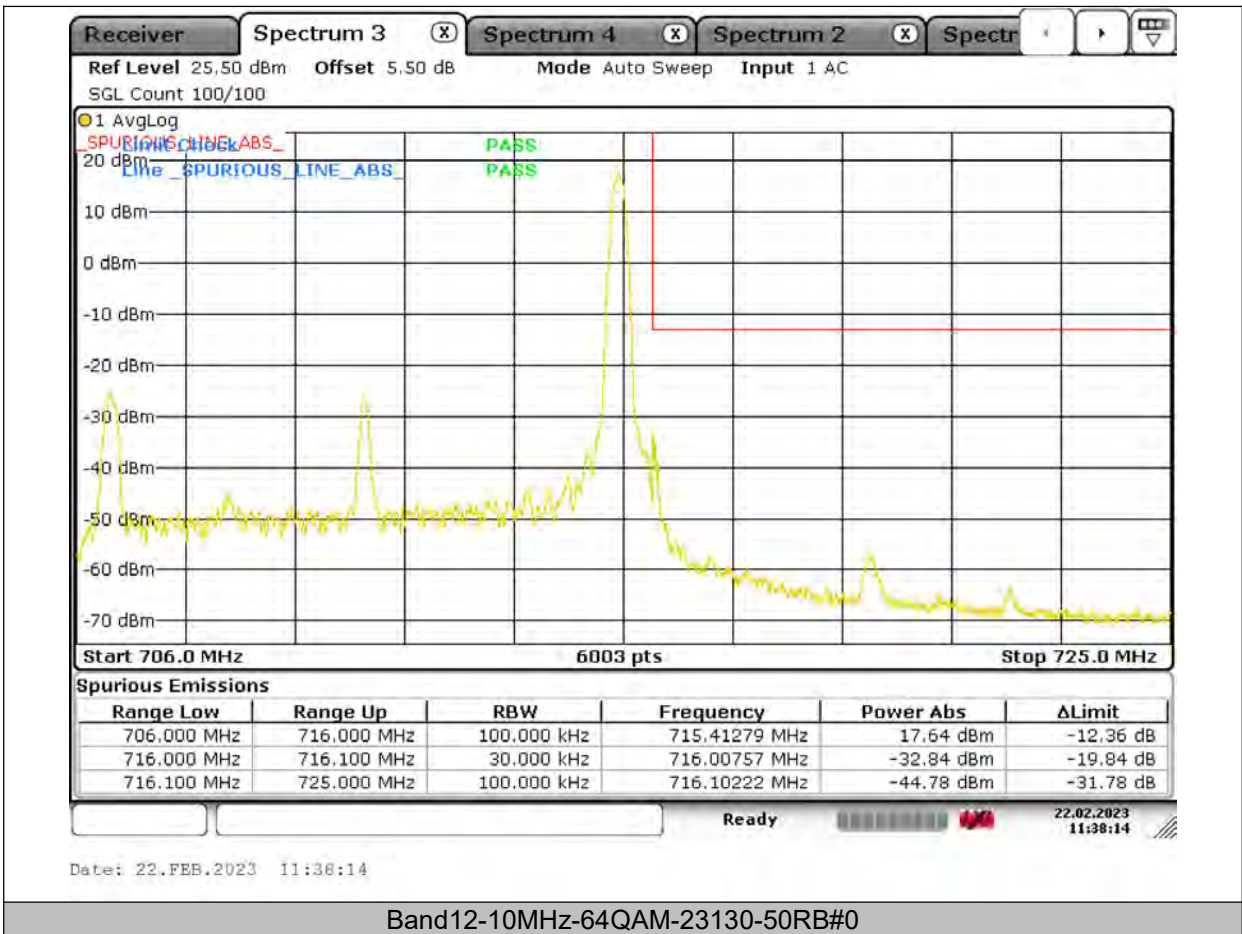

BUREAU
VERITAS

Test Report No.: PSU-QSU2309010210RF03

BUREAU VERITAS

Test Report No.: PSU-QSU2309010210RF03

BUREAU VERITAS

Test Report No.: PSU-QSU2309010210RF03

Test Report No.: PSU-QSU2309010210RF03

CONDUCTED SPURIOUS EMISSION