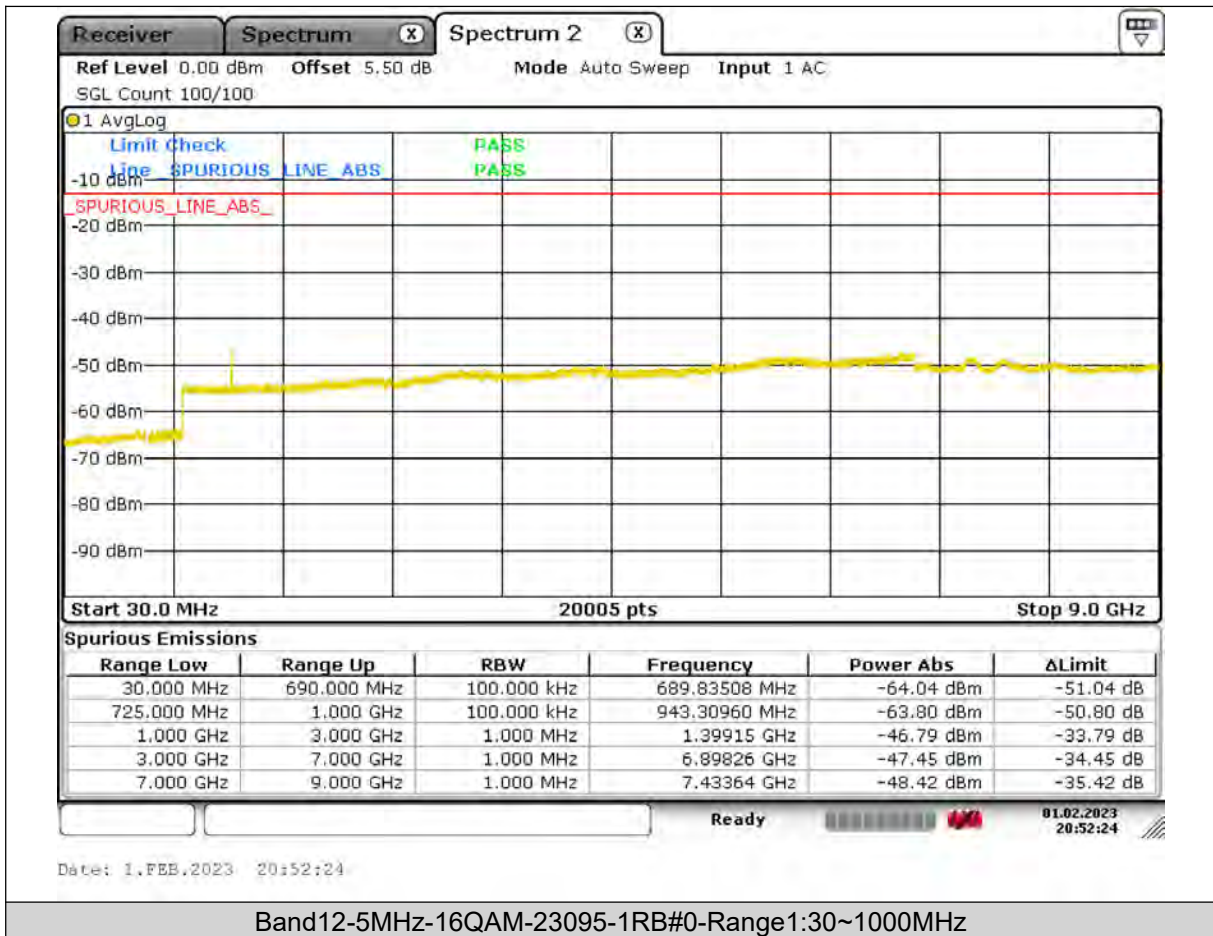

Test Report No.: PSU-QSU2309010210RF03

BUREAU
VERITAS

Test Report No.: PSU-QSU2309010210RF03

BUREAU
VERITAS

Test Report No.: PSU-QSU2309010210RF03

BUREAU VERITAS

Test Report No.: PSU-QSU2309010210RF03

BUREAU
VERITAS