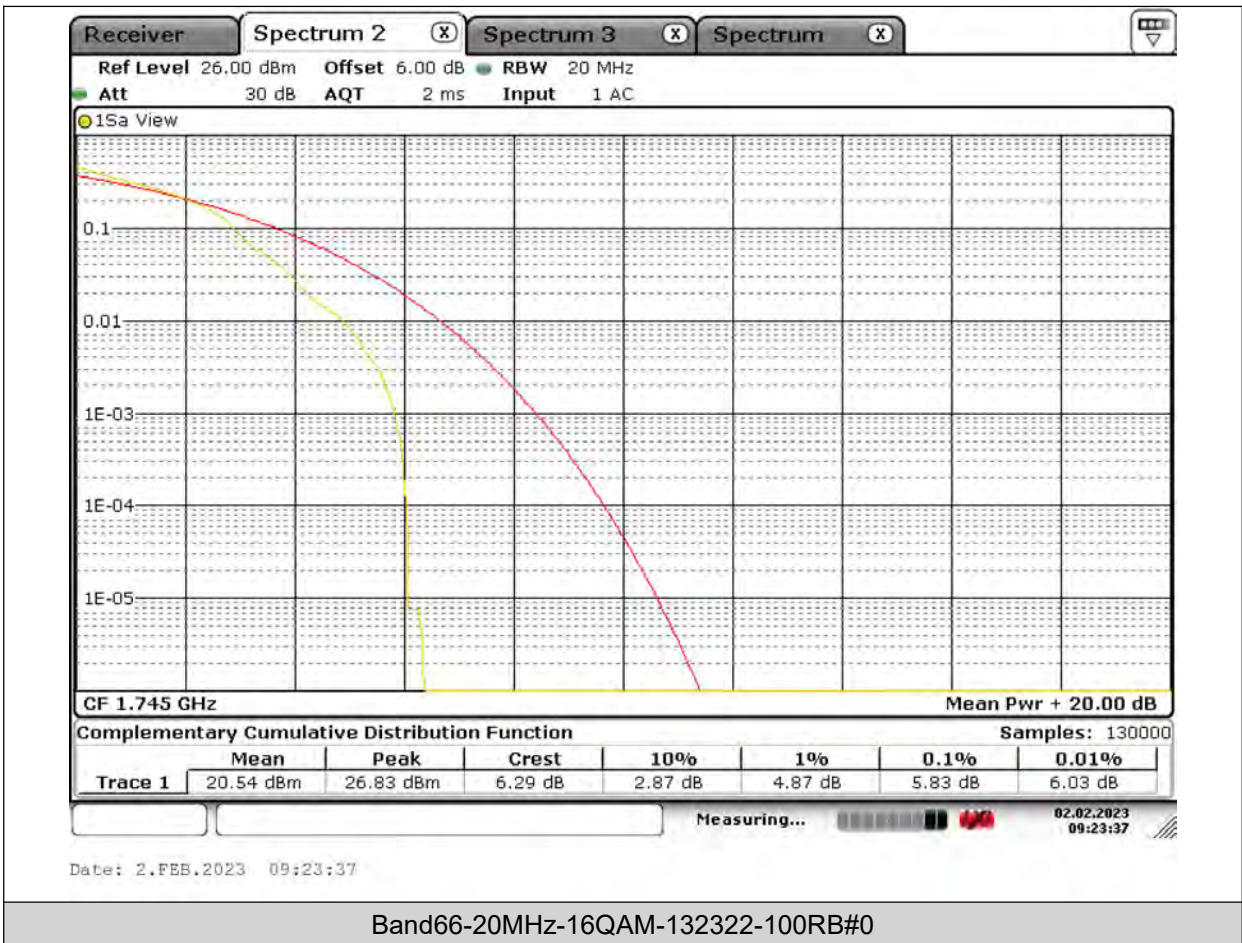

BUREAU VERITAS

Test Report No.: PSU-QSU2309010210RF03