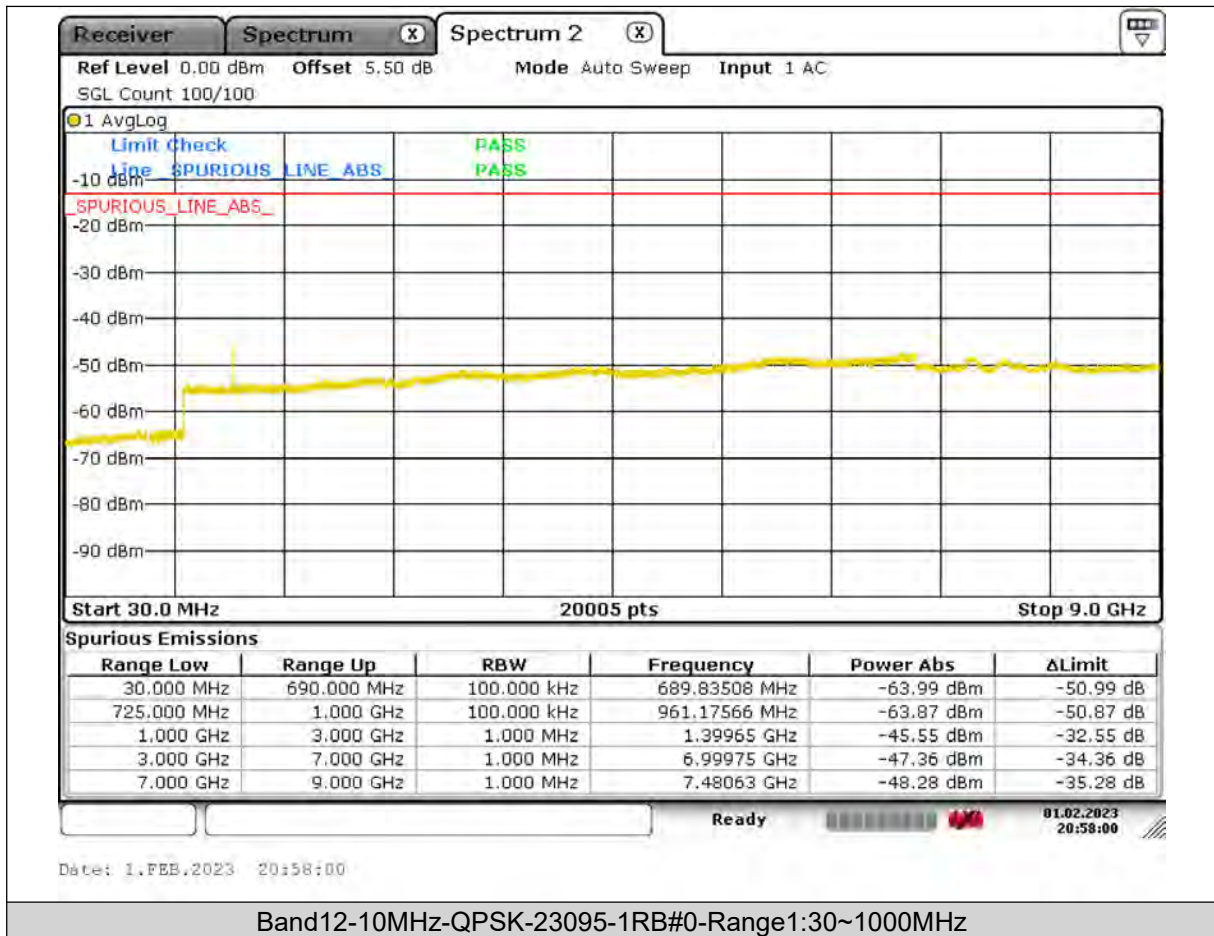

BUREAU
VERITAS

Test Report No.: PSU-QSU2309010210RF03