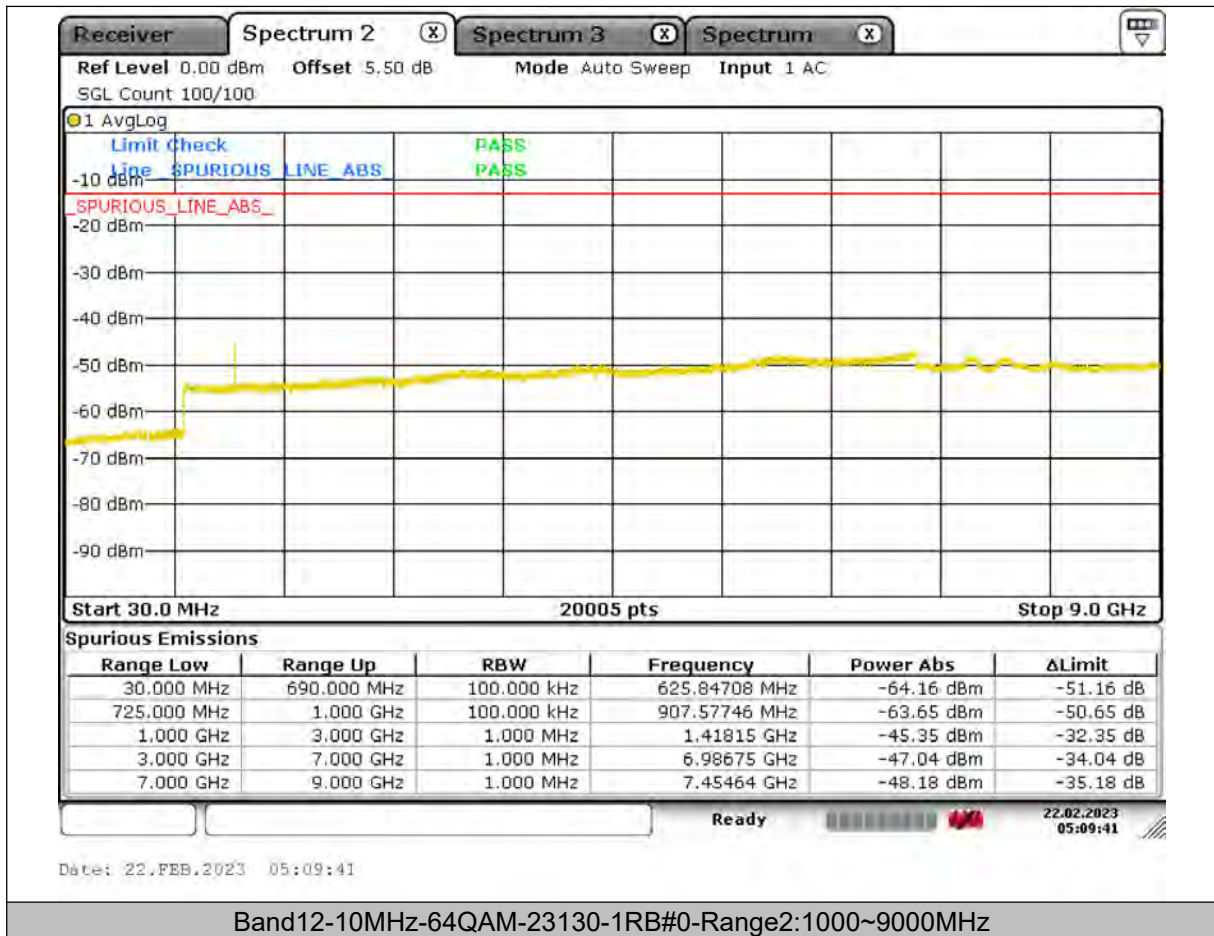

Test Report No.: PSU-QSU2309010210RF03

BUREAU
VERITAS

Test Report No.: PSU-QSU2309010210RF03

BUREAU
VERITAS

Test Report No.: PSU-QSU2309010210RF03

BUREAU
VERITAS

Test Report No.: PSU-QSU2309010210RF03

FREQUENCY STABILITY