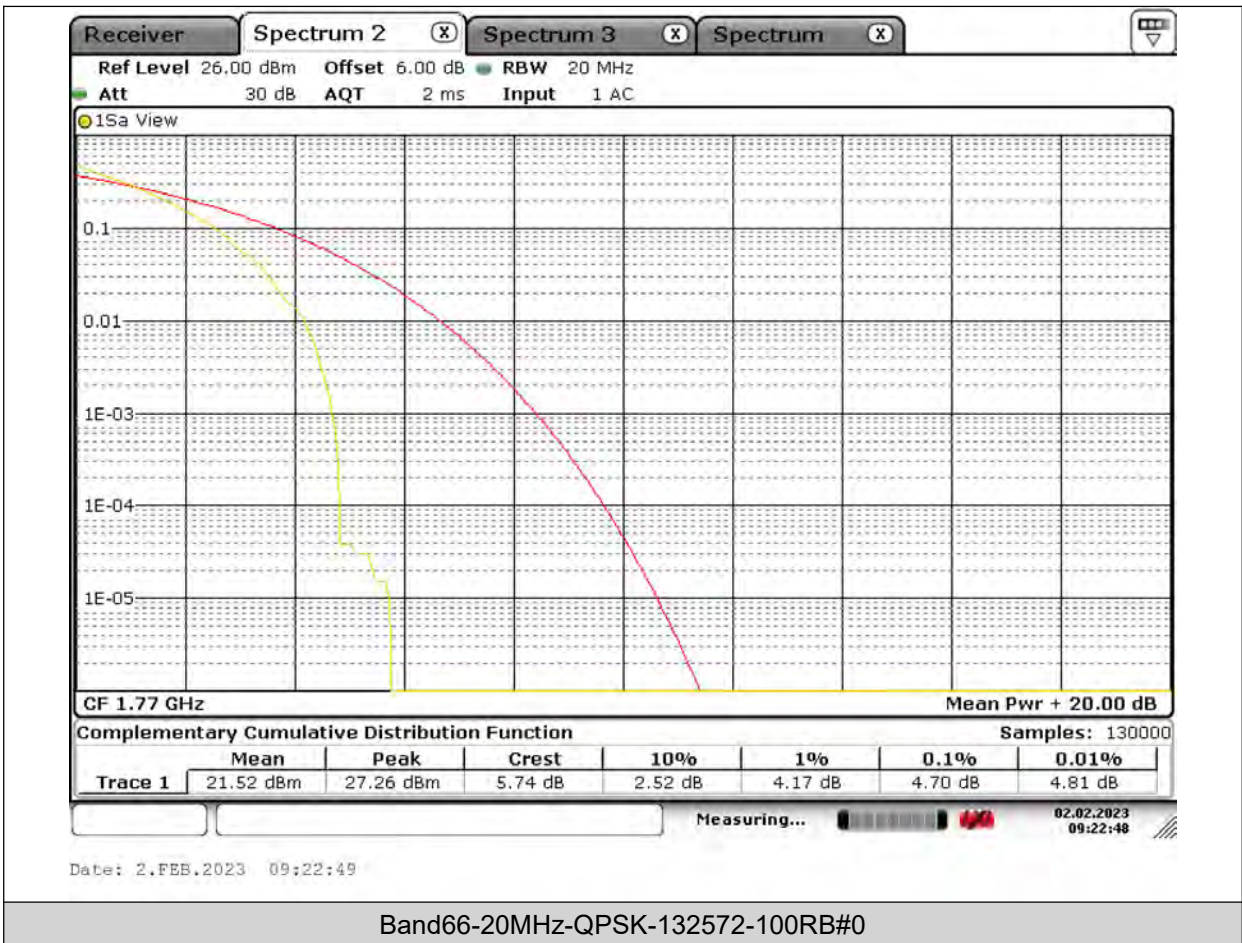

BUREAU VERITAS

Test Report No.: PSU-QSU2309010210RF03