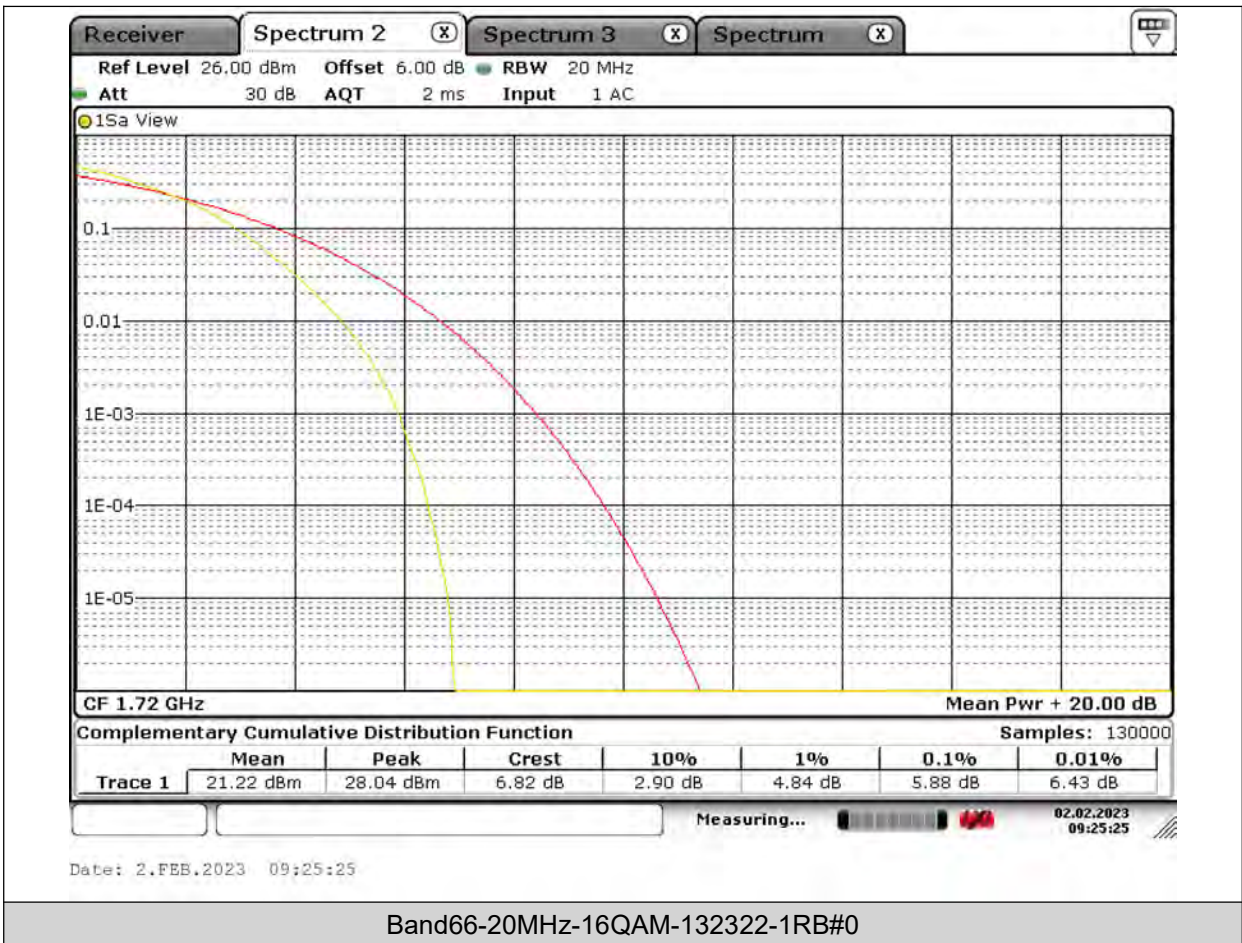

BUREAU VERITAS

Test Report No.: PSU-QSU2309010210RF03