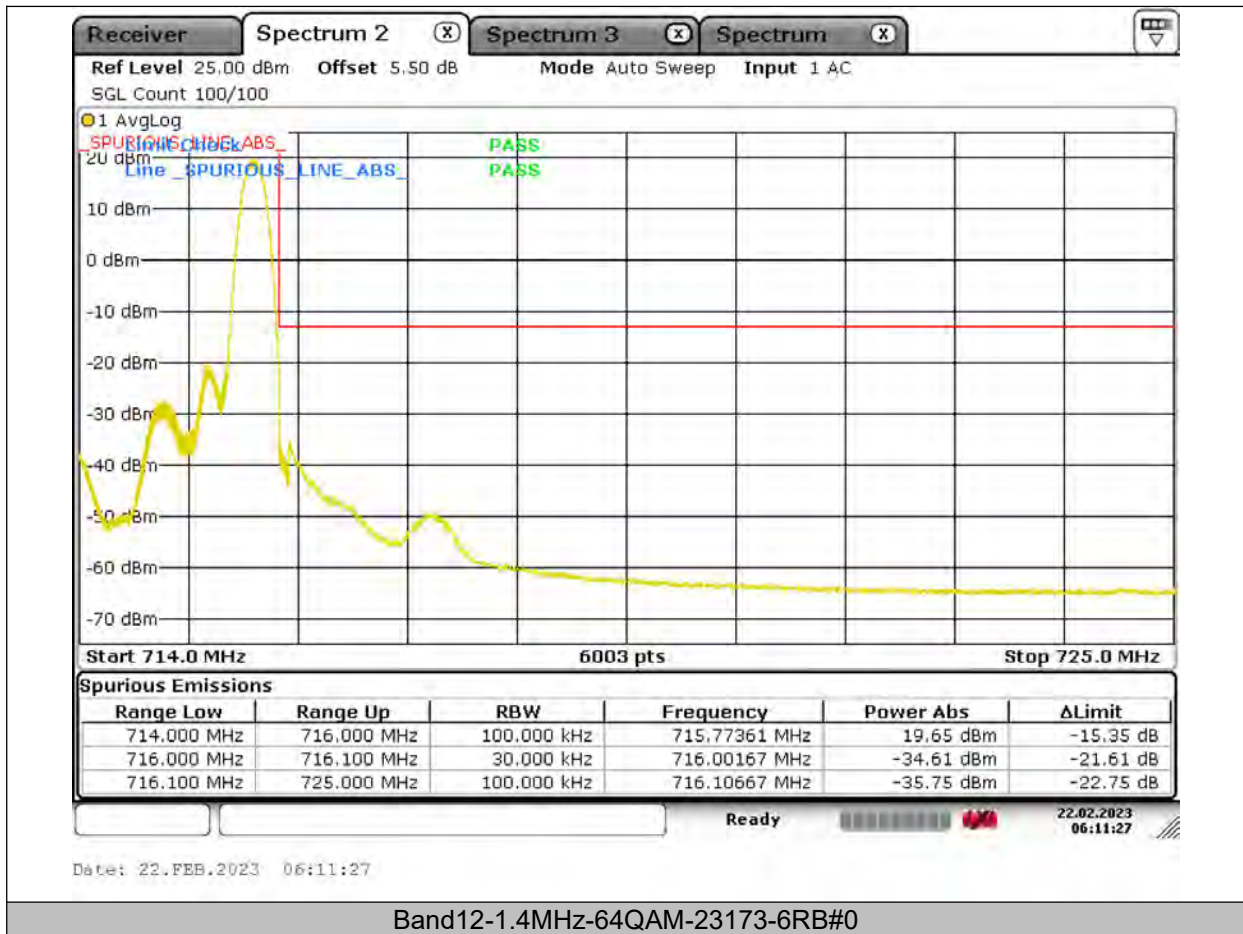

BUREAU VERITAS

Test Report No.: PSU-QSU2309010210RF03

BUREAU VERITAS

Test Report No.: PSU-QSU2309010210RF03

BUREAU VERITAS

Test Report No.: PSU-QSU2309010210RF03

BUREAU
VERITAS

Test Report No.: PSU-QSU2309010210RF03