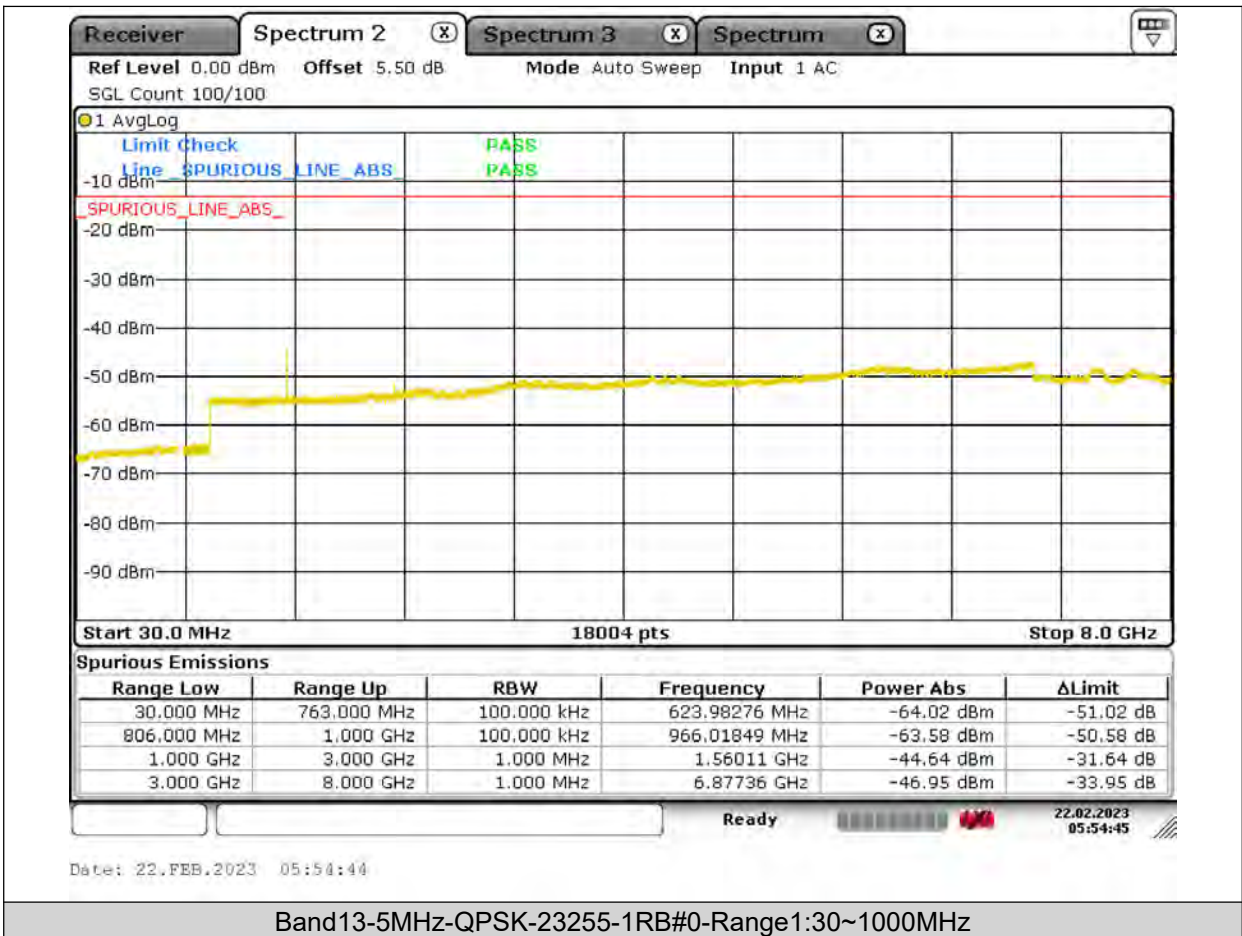

BUREAU VERITAS

Test Report No.: PSU-QSU2309010210RF03