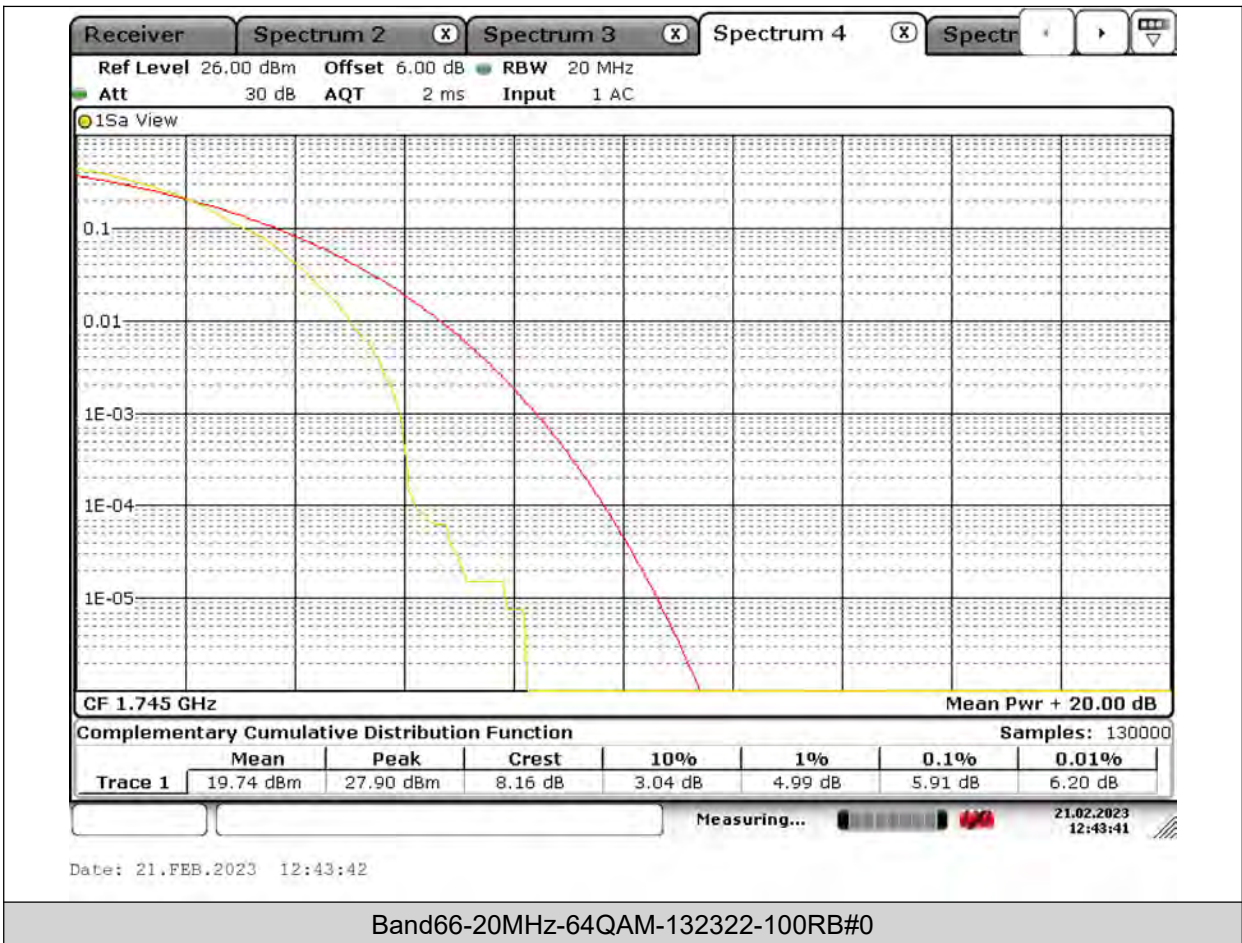

Band66-20MHz-64QAM-132072-1RB#0

BUREAU VERITAS

Test Report No.: PSU-QSU2309010210RF03

BUREAU VERITAS

Test Report No.: PSU-QSU2309010210RF03

BUREAU VERITAS

Test Report No.: PSU-QSU2309010210RF03

BUREAU VERITAS