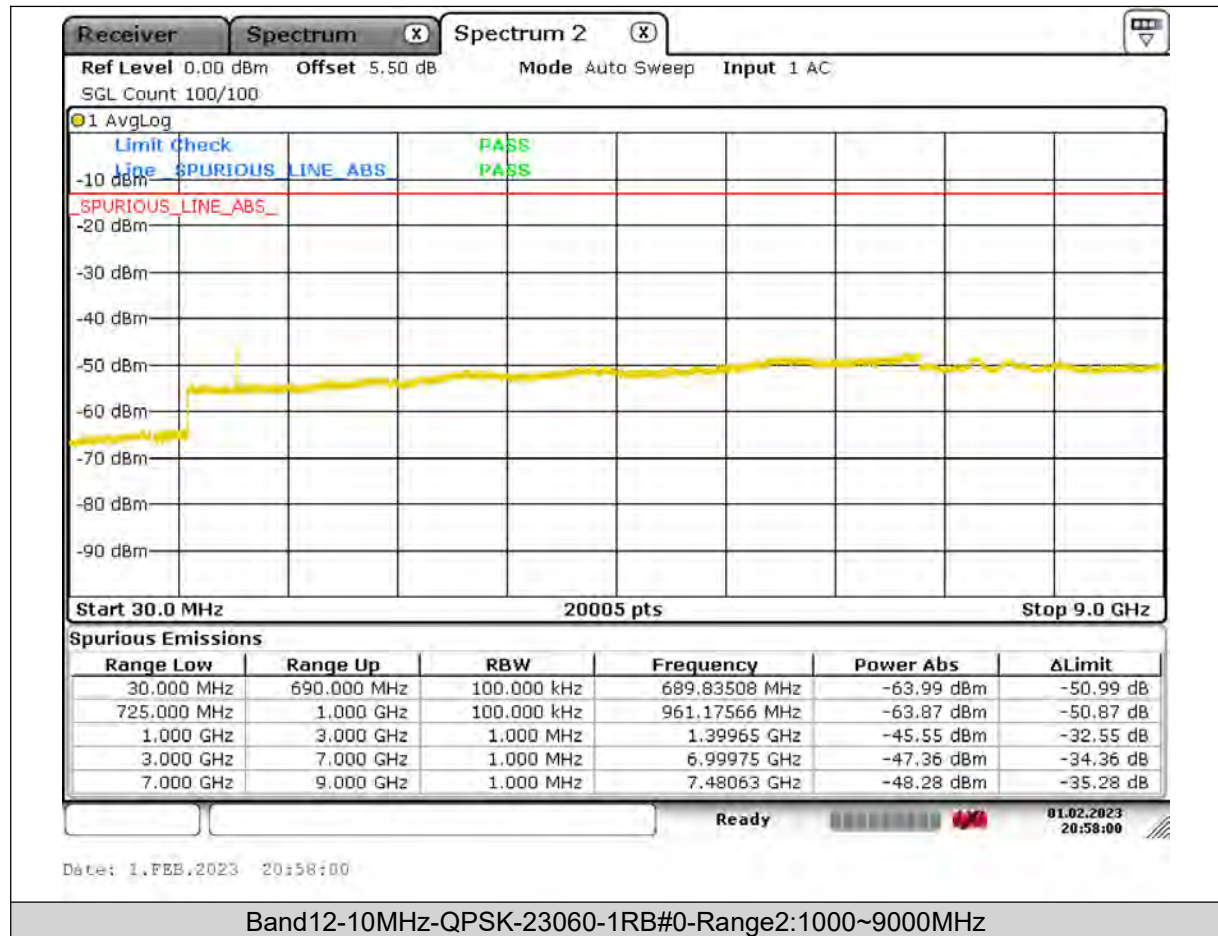

BUREAU VERITAS

Test Report No.: PSU-QSU2309010210RF03