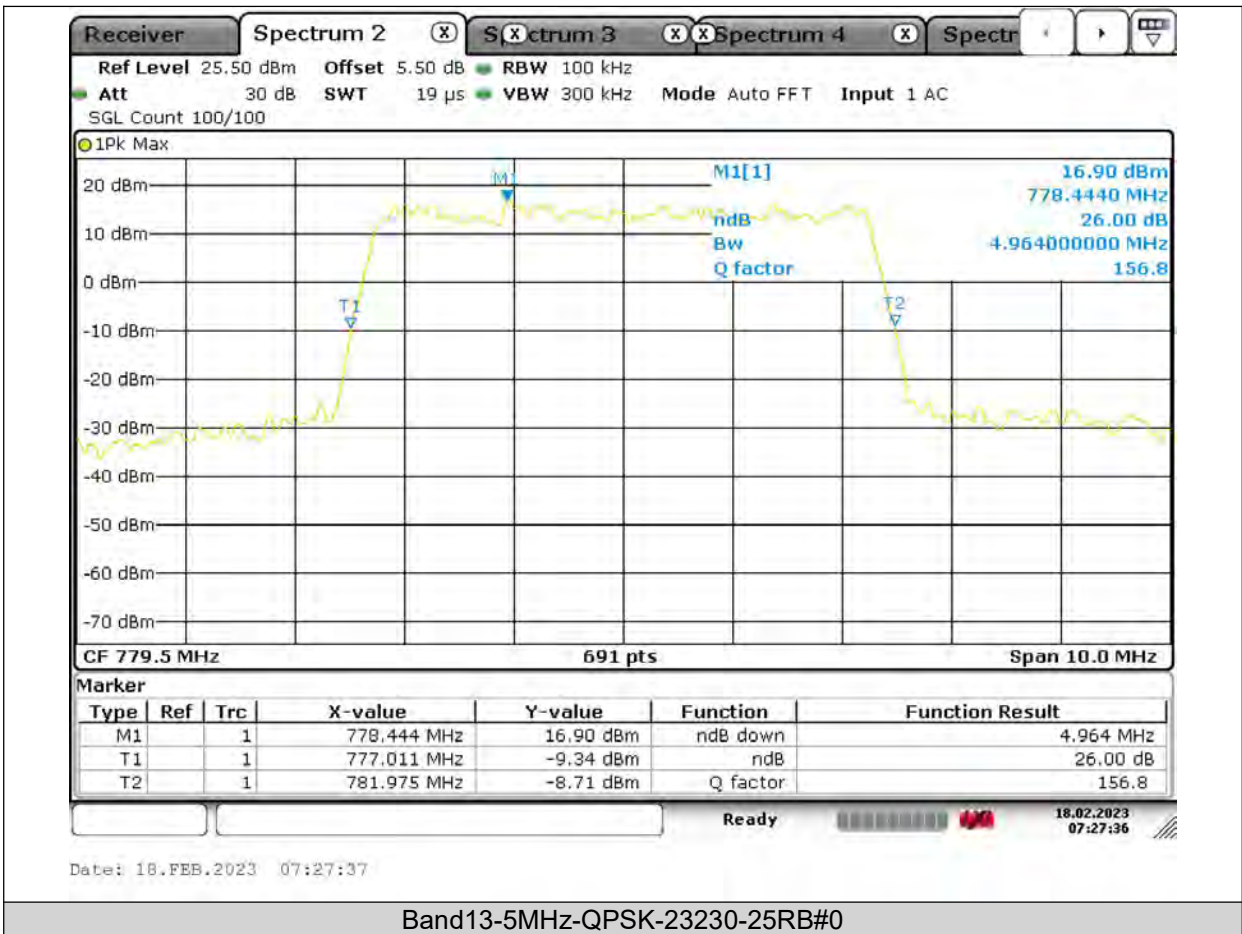

26dB Bandwidth

Band13-5MHz-QPSK-23205-25RB#0

BUREAU VERITAS

Test Report No.: PSU-QSU2309010210RF03

**BUREAU
VERITAS**

Test Report No.: PSU-QSU2309010210RF03

BUREAU
VERITAS

Test Report No.: PSU-QSU2309010210RF03