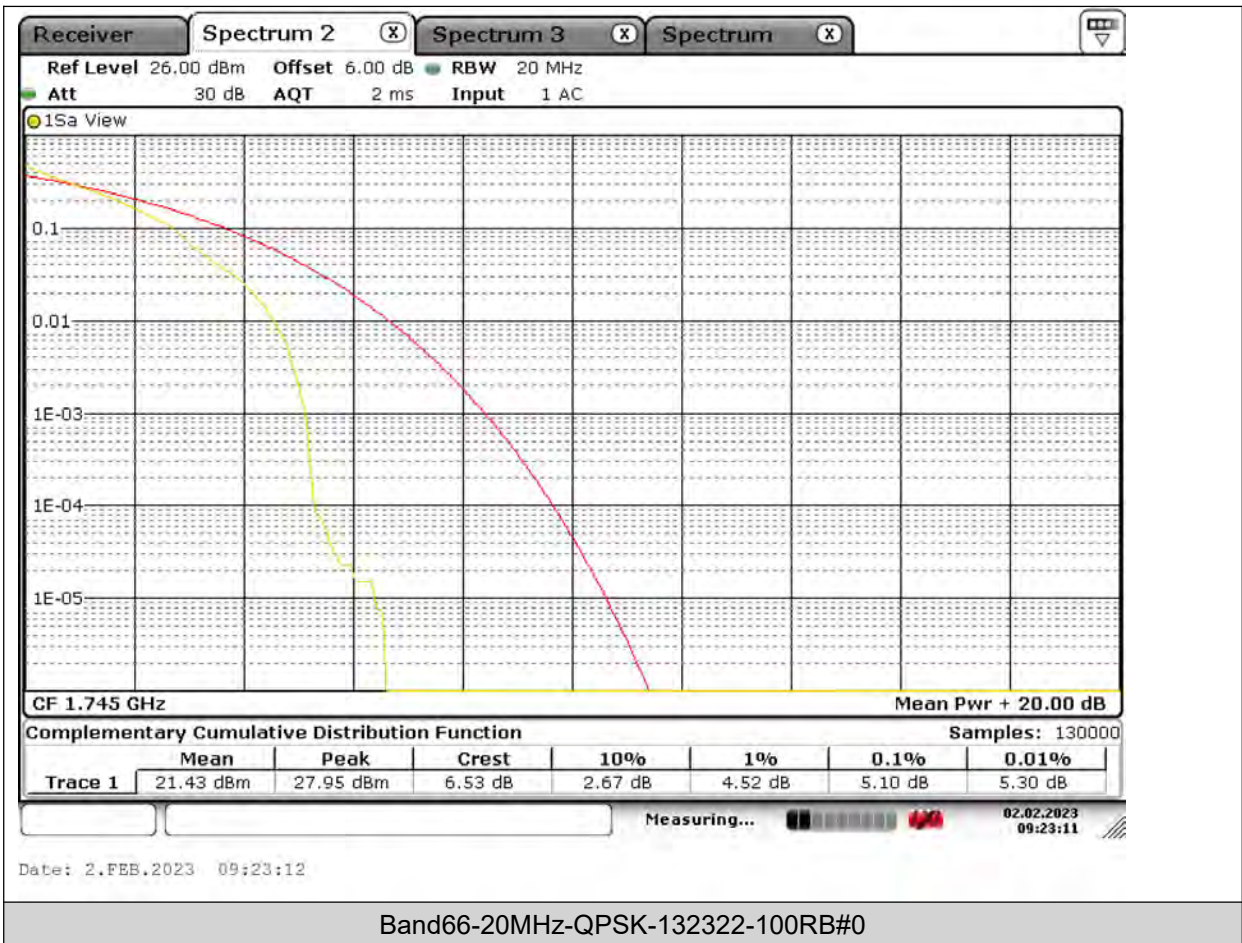

Test Report No.: PSU-QSU2309010210RF03

Test Graphs

BUREAU VERITAS

Test Report No.: PSU-QSU2309010210RF03

BUREAU VERITAS

Test Report No.: PSU-QSU2309010210RF03

BUREAU VERITAS

Test Report No.: PSU-QSU2309010210RF03