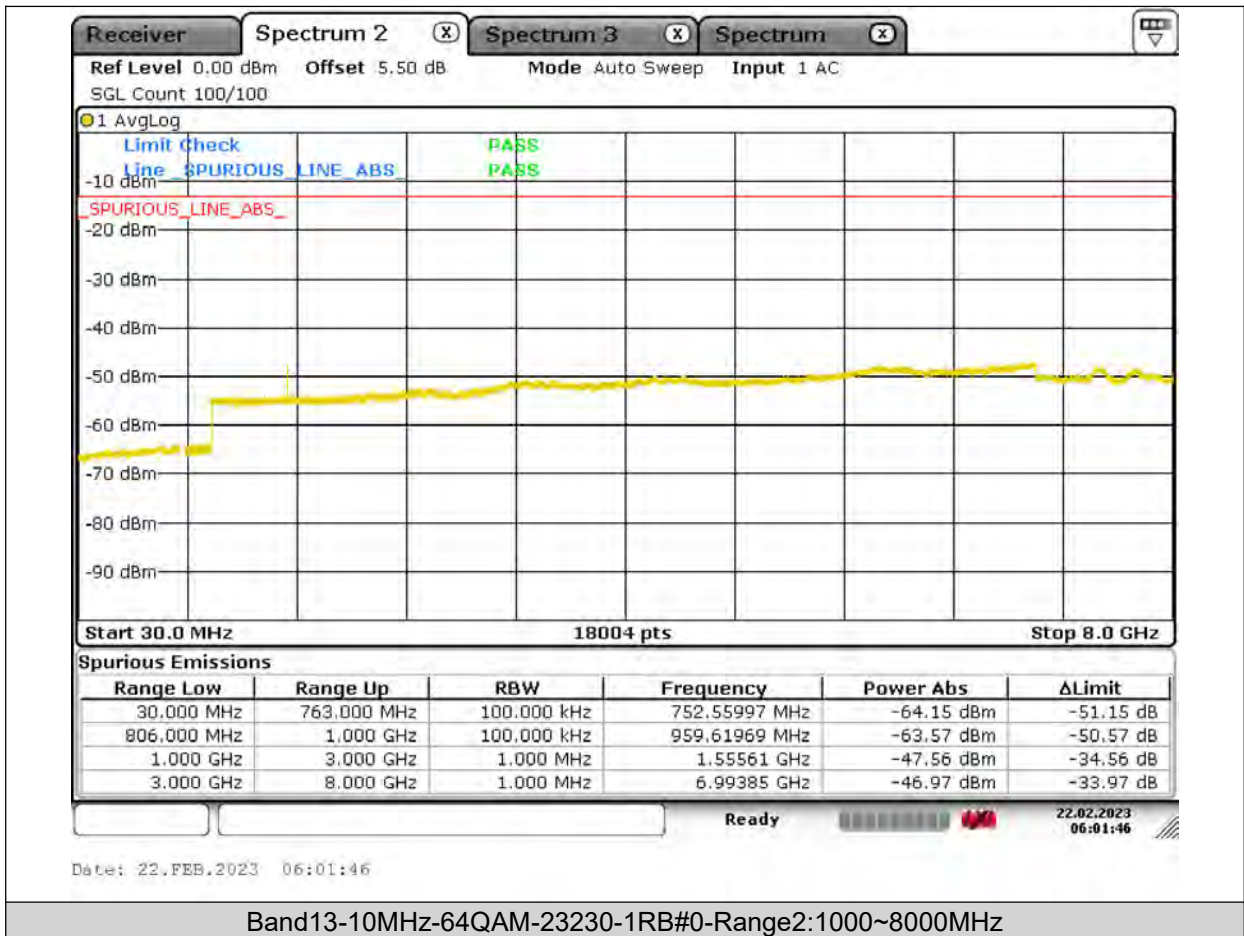

BUREAU
VERITAS

Test Report No.: PSU-QSU2309010210RF03

BUREAU
VERITAS

Test Report No.: PSU-QSU2309010210RF03

BUREAU
VERITAS

Test Report No.: PSU-QSU2309010210RF03

BUREAU
VERITAS

Test Report No.: PSU-QSU2309010210RF03