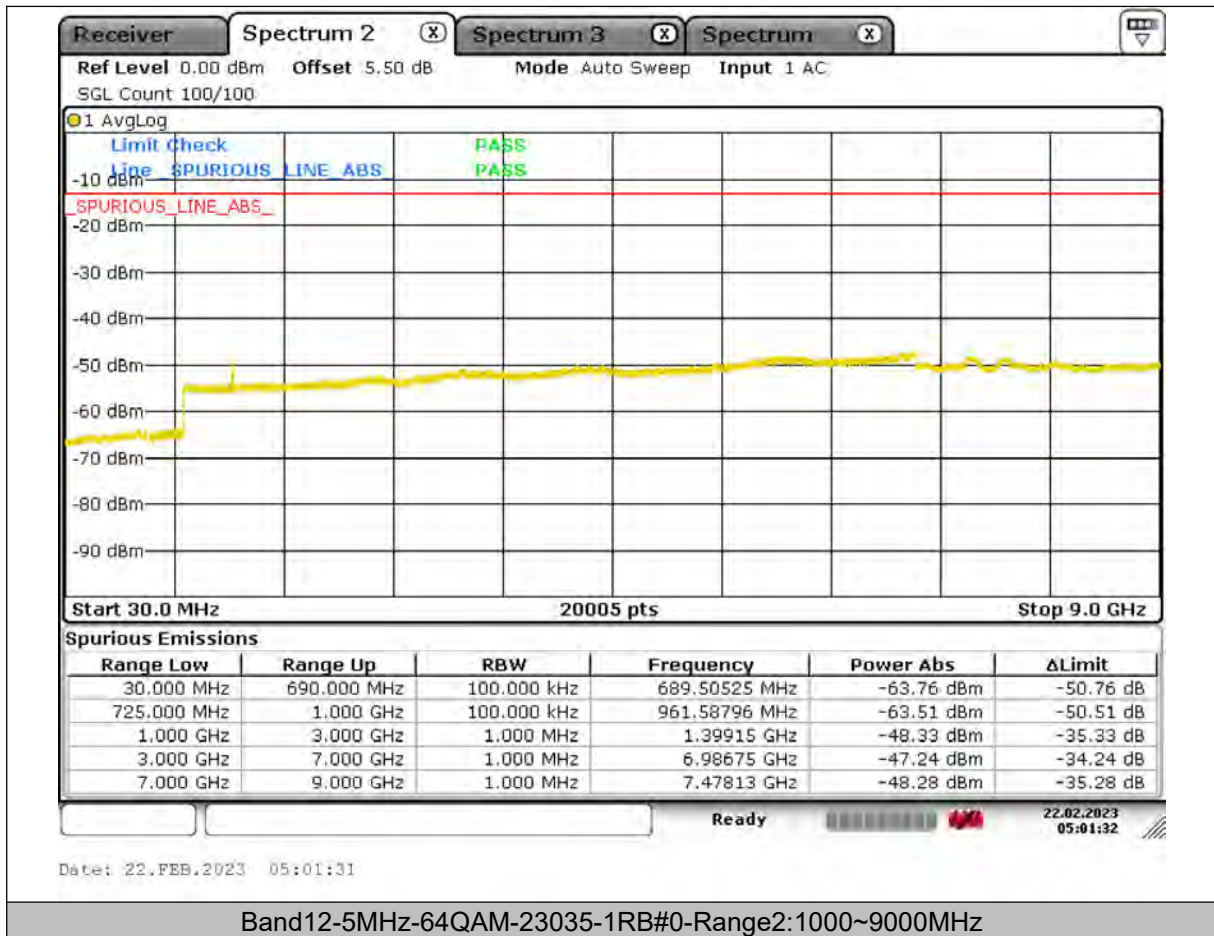

BUREAU
VERITAS

Test Report No.: PSU-QSU2309010210RF03