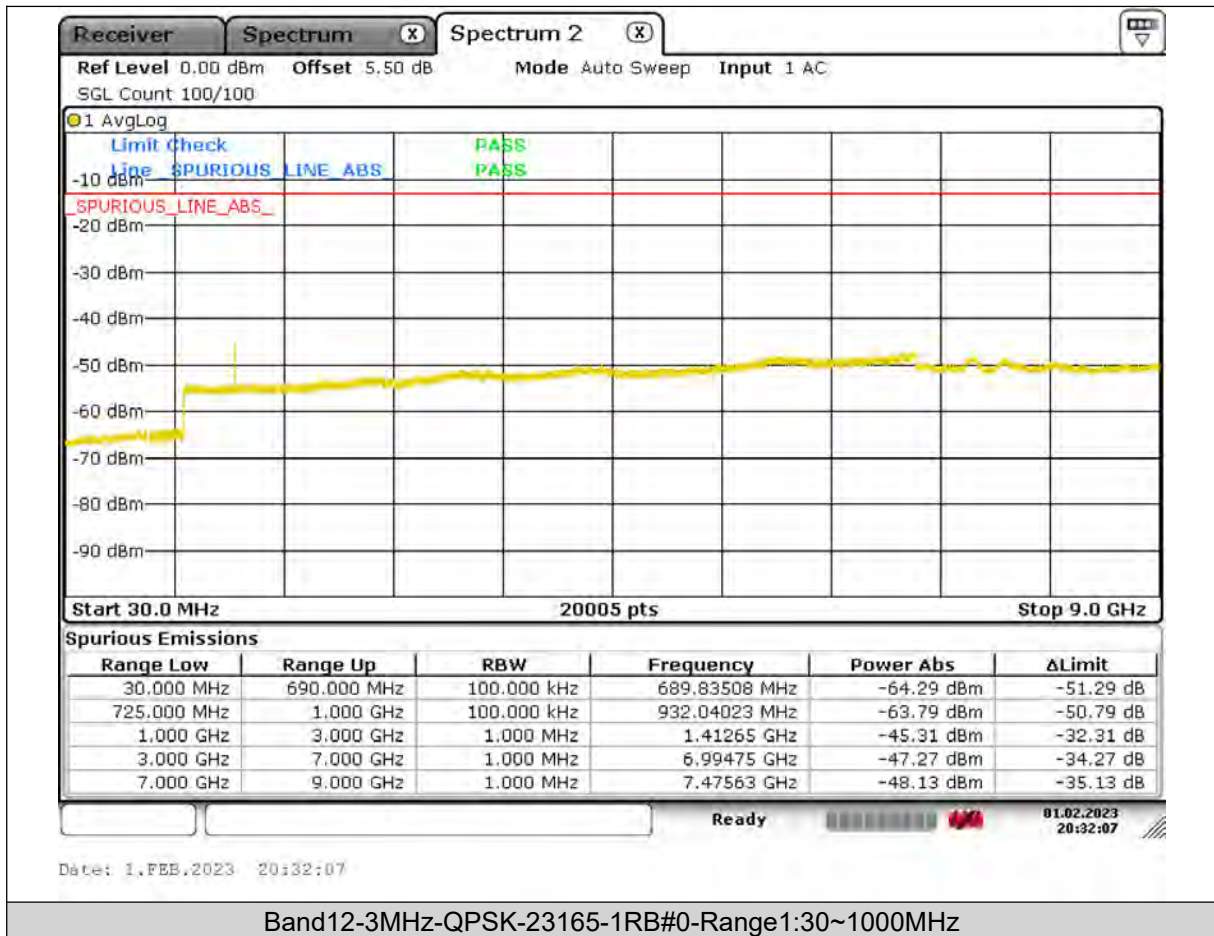

Test Report No.: PSU-QSU2309010210RF03

BUREAU
VERITAS

Test Report No.: PSU-QSU2309010210RF03

BUREAU VERITAS

Test Report No.: PSU-QSU2309010210RF03

BUREAU
VERITAS

Test Report No.: PSU-QSU2309010210RF03

BUREAU VERITAS