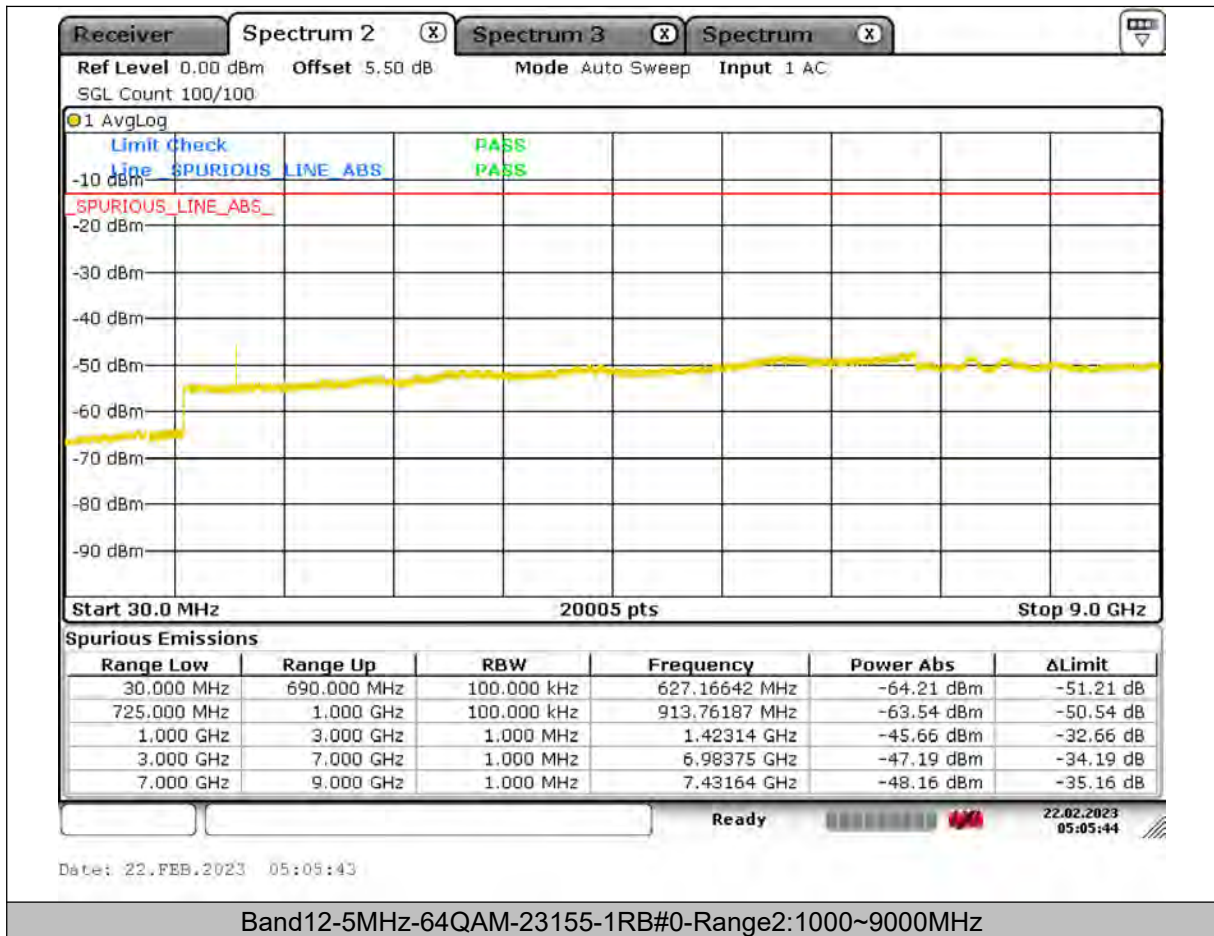

BUREAU
VERITAS

Test Report No.: PSU-QSU2309010210RF03