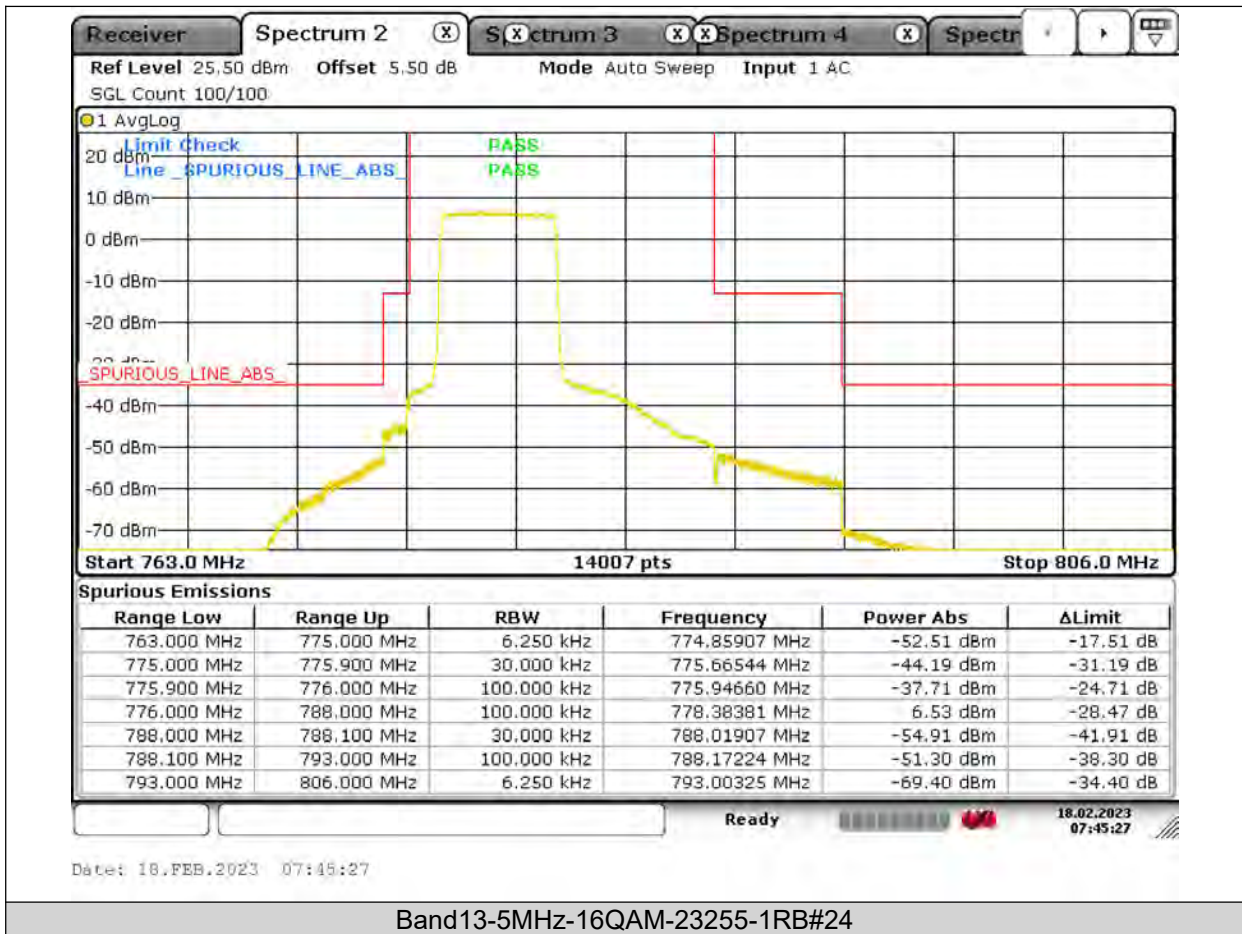

BUREAU
VERITAS

Test Report No.: PSU-QSU2309010210RF03