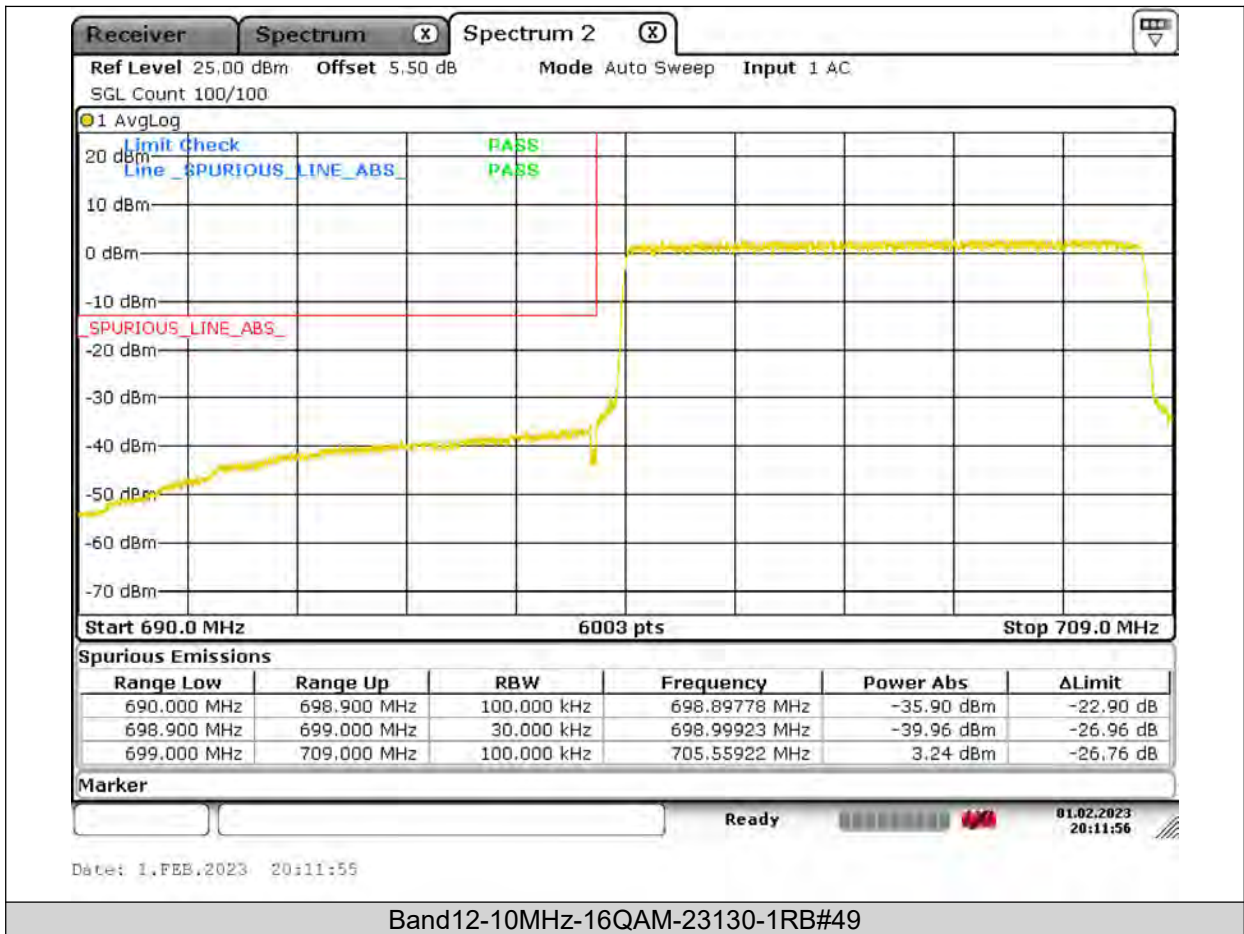

BUREAU VERITAS

Test Report No.: PSU-QSU2309010210RF03

BUREAU VERITAS

Test Report No.: PSU-QSU2309010210RF03

BUREAU
VERITAS

Test Report No.: PSU-QSU2309010210RF03

BUREAU
VERITAS

Test Report No.: PSU-QSU2309010210RF03