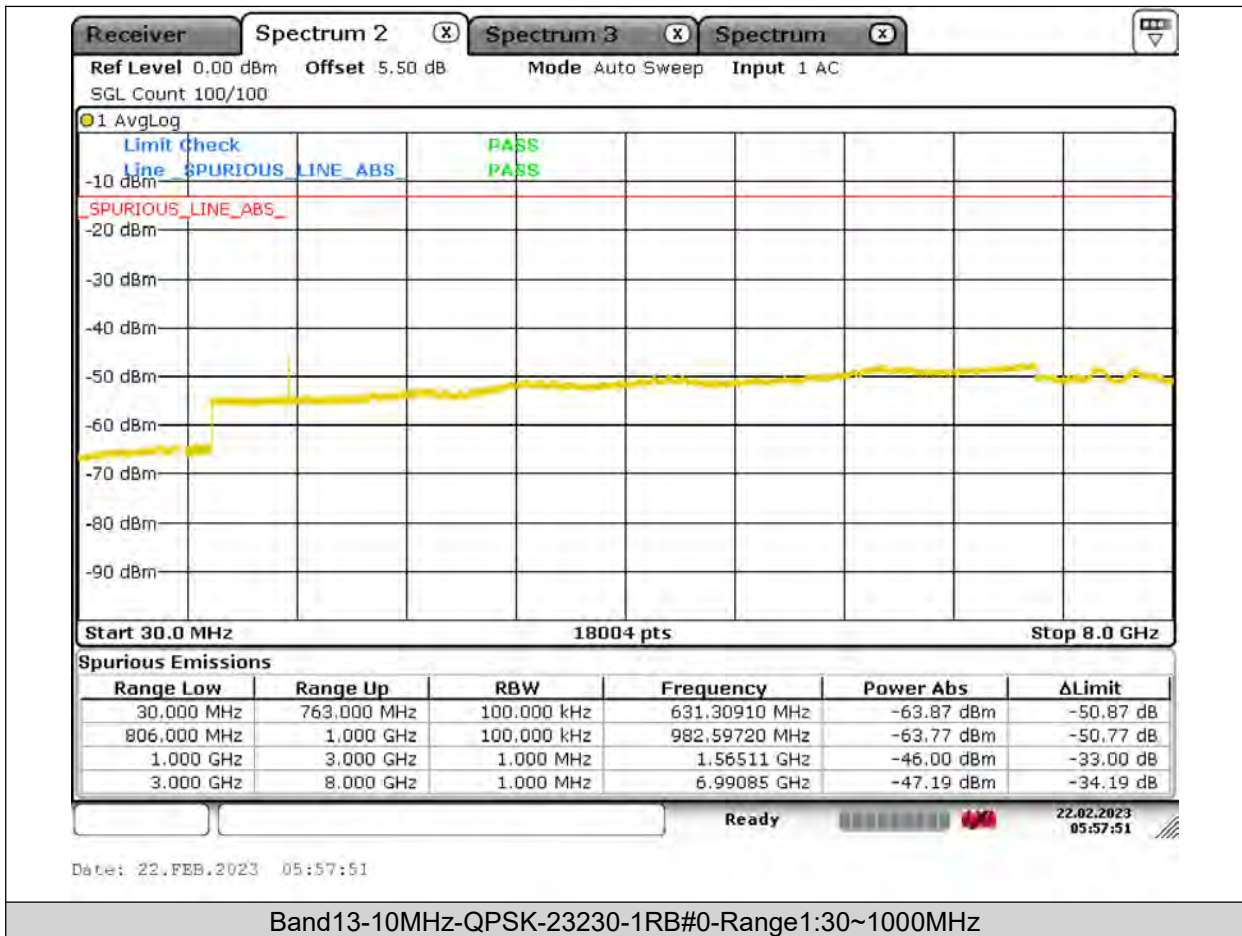

BUREAU
VERITAS

Test Report No.: PSU-QSU2309010210RF03