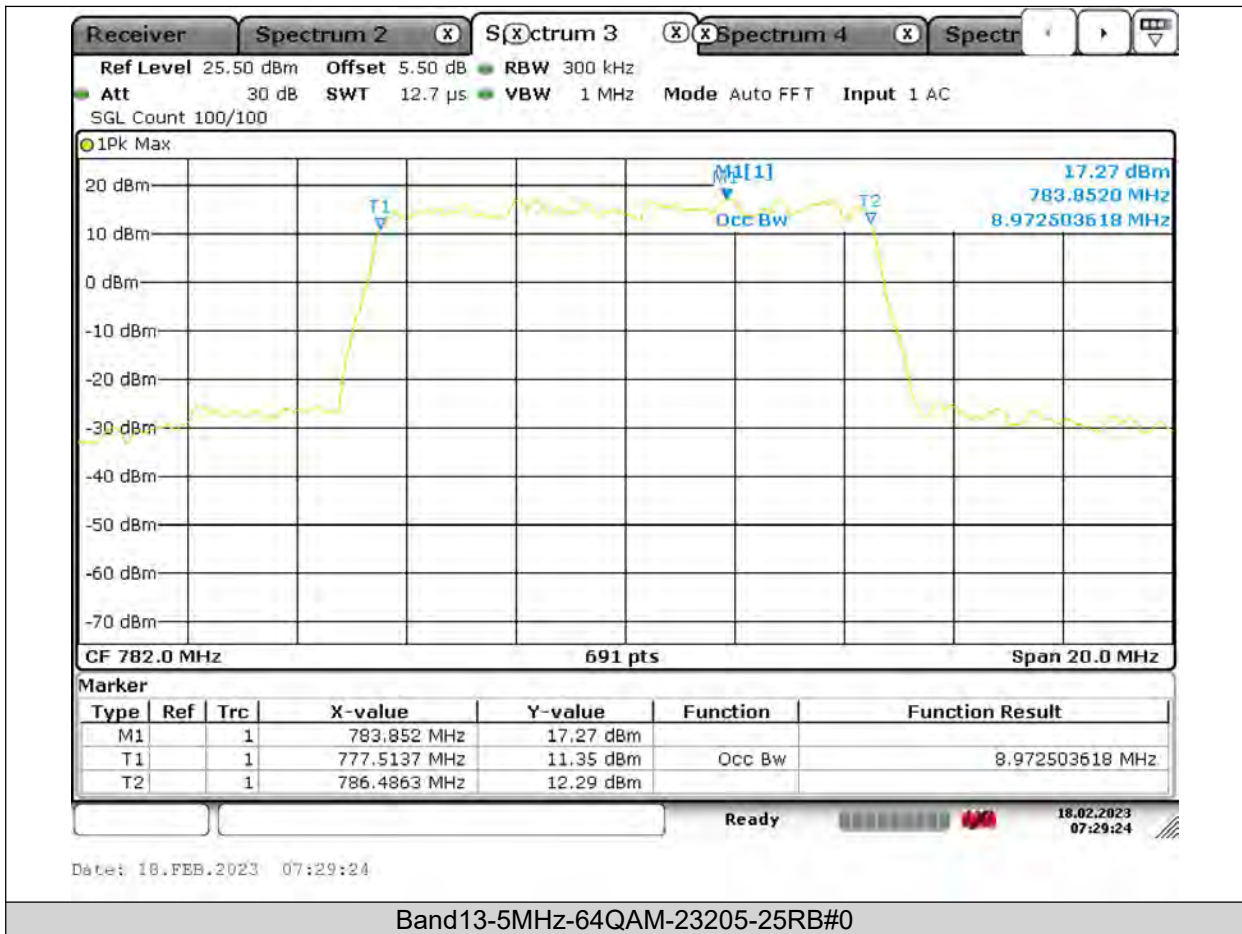

BUREAU
VERITAS

Test Report No.: PSU-QSU2309010210RF03