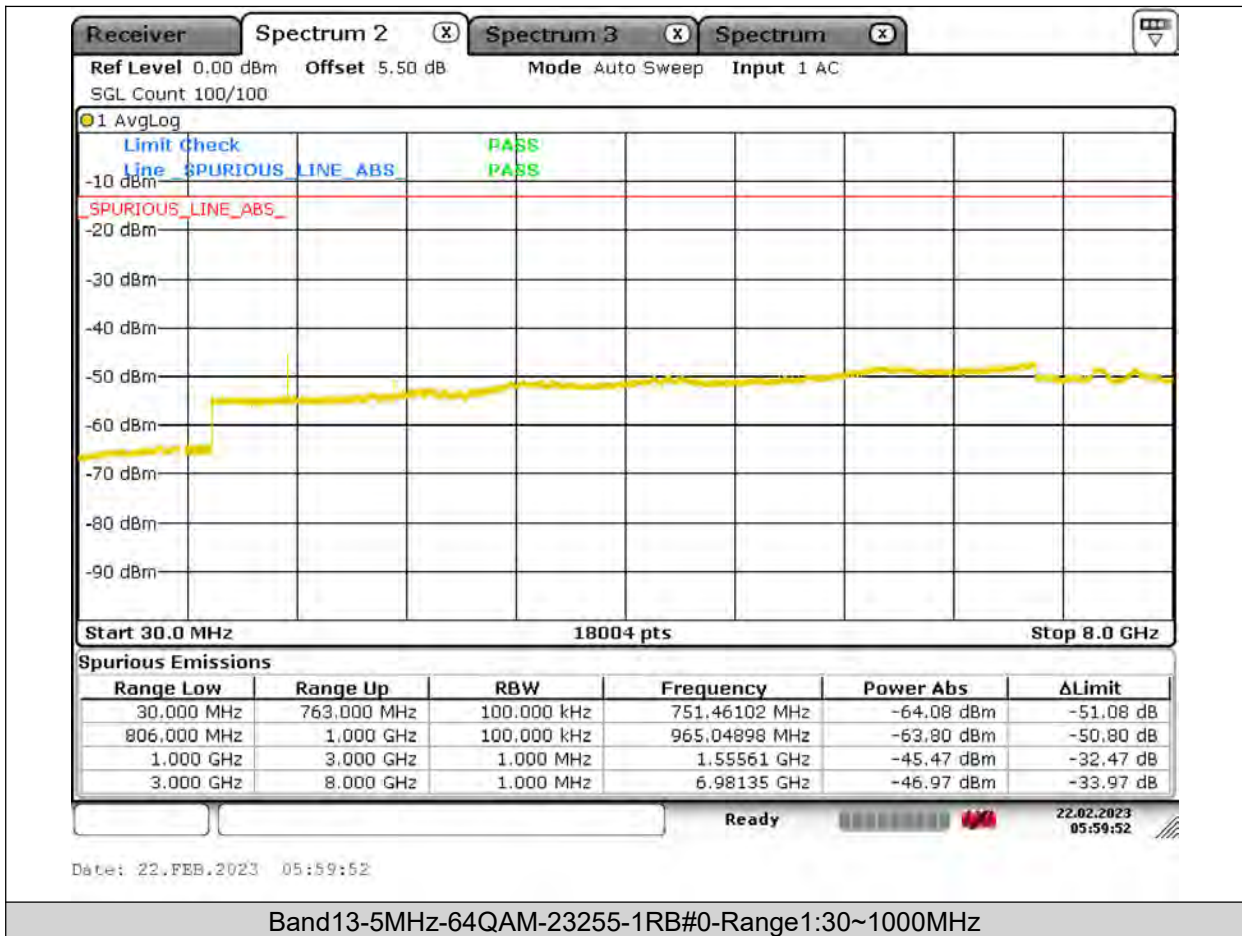

BUREAU
VERITAS

Test Report No.: PSU-QSU2309010210RF03