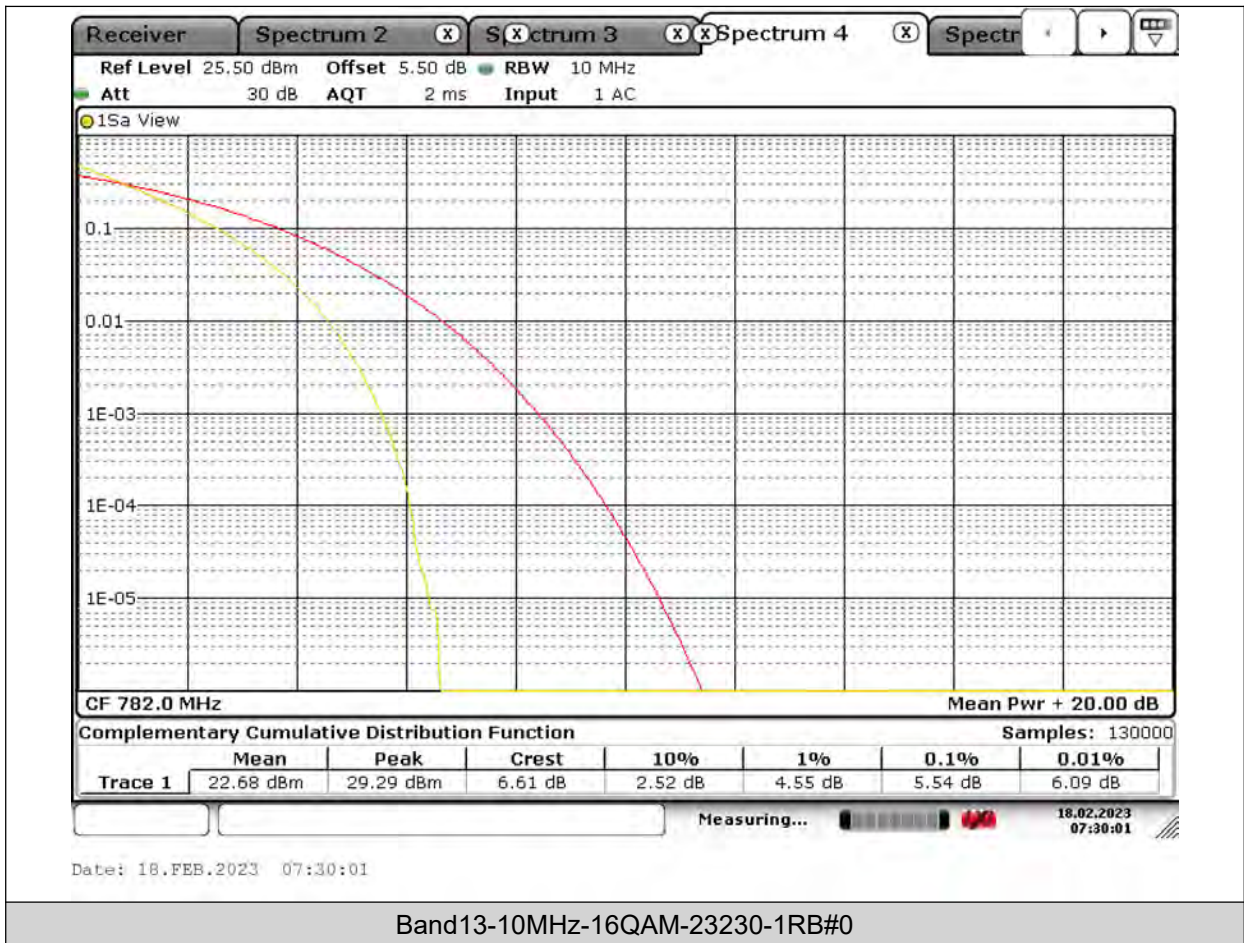

Test Report No.: PSU-QSU2309010210RF03

Test Graphs

BUREAU VERITAS

Test Report No.: PSU-QSU2309010210RF03

BUREAU VERITAS

Test Report No.: PSU-QSU2309010210RF03

BUREAU VERITAS

Test Report No.: PSU-QSU2309010210RF03