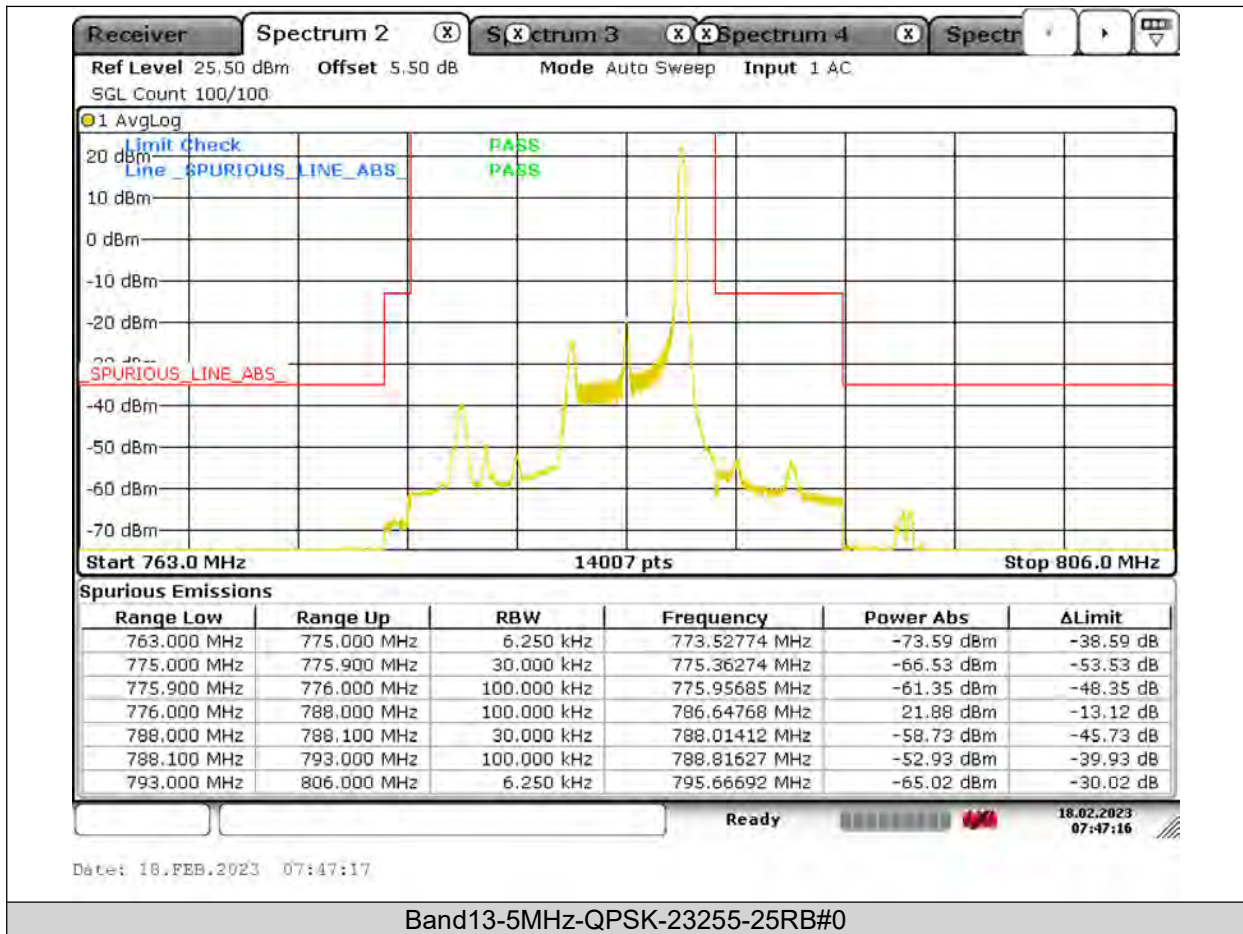

Test Report No.: PSU-QSU2309010210RF03

Test Graphs

BUREAU
VERITAS

Test Report No.: PSU-QSU2309010210RF03

BUREAU
VERITAS

Test Report No.: PSU-QSU2309010210RF03

BUREAU VERITAS

Test Report No.: PSU-QSU2309010210RF03