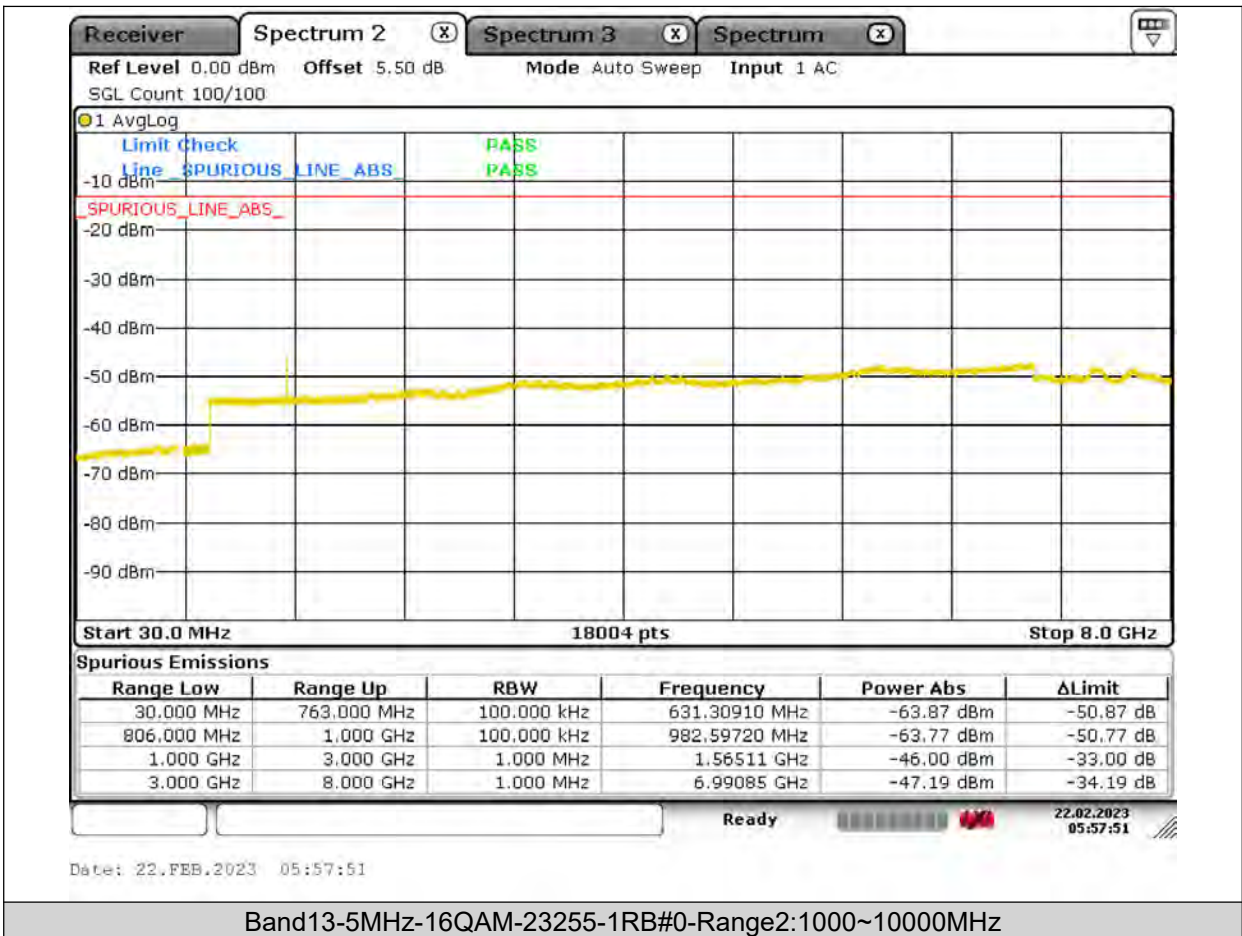

BUREAU VERITAS

Test Report No.: PSU-QSU2309010210RF03