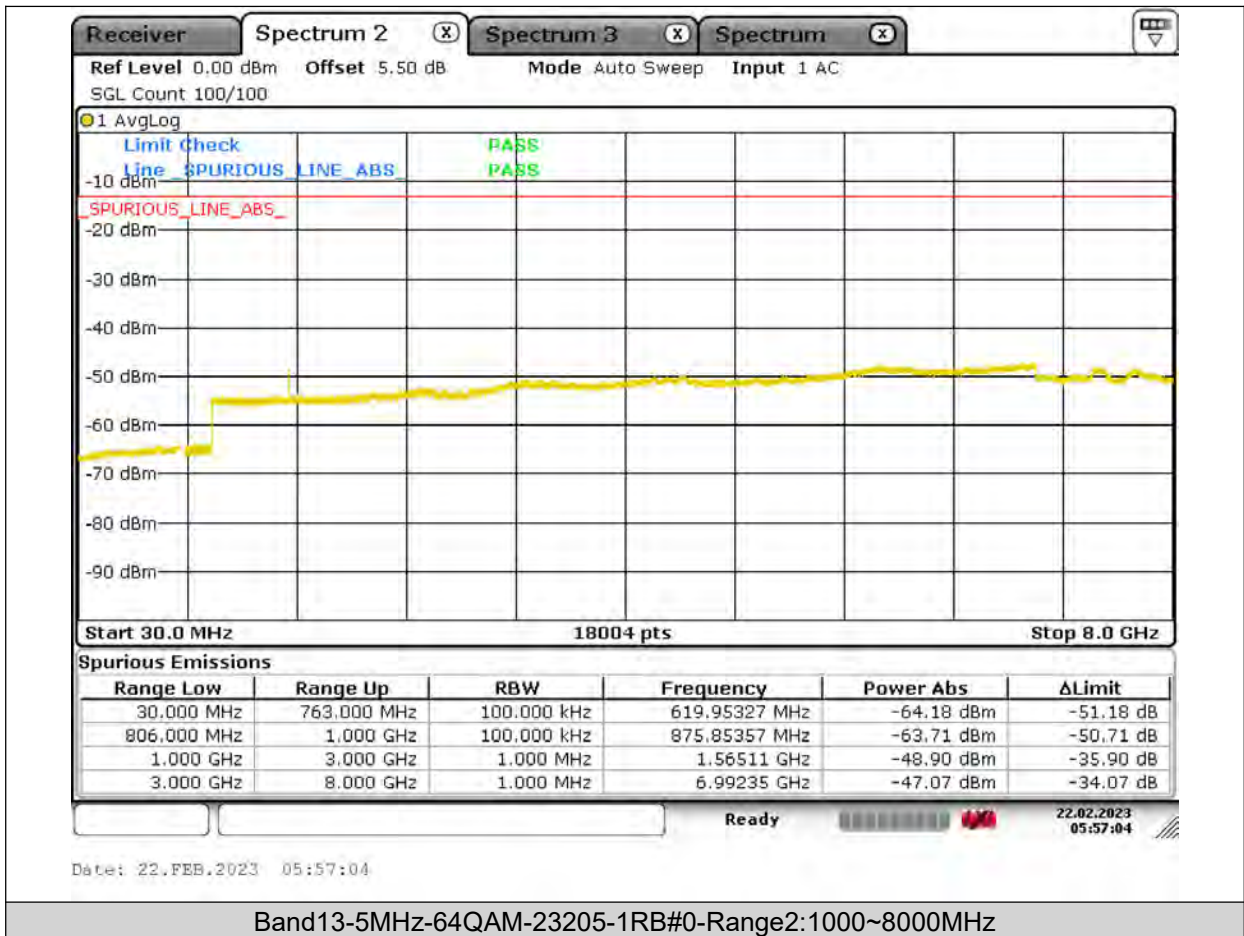

BUREAU
VERITAS

Test Report No.: PSU-QSU2309010210RF03

BUREAU
VERITAS

Test Report No.: PSU-QSU2309010210RF03

BUREAU
VERITAS

Test Report No.: PSU-QSU2309010210RF03

BUREAU
VERITAS

Test Report No.: PSU-QSU2309010210RF03