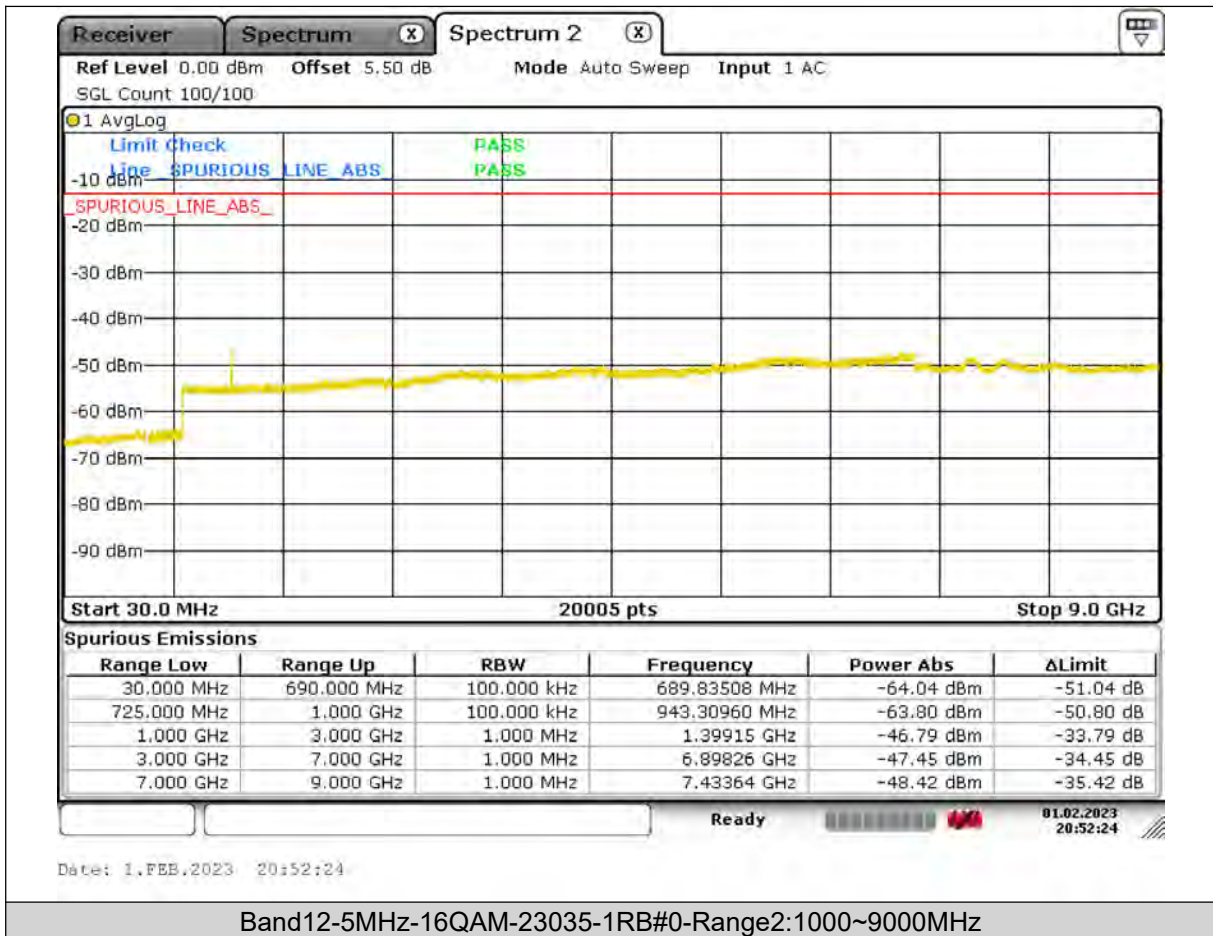

Test Report No.: PSU-QSU2309010210RF03

BUREAU
VERITAS

Test Report No.: PSU-QSU2309010210RF03

BUREAU
VERITAS

Test Report No.: PSU-QSU2309010210RF03

BUREAU VERITAS

Test Report No.: PSU-QSU2309010210RF03

BUREAU
VERITAS