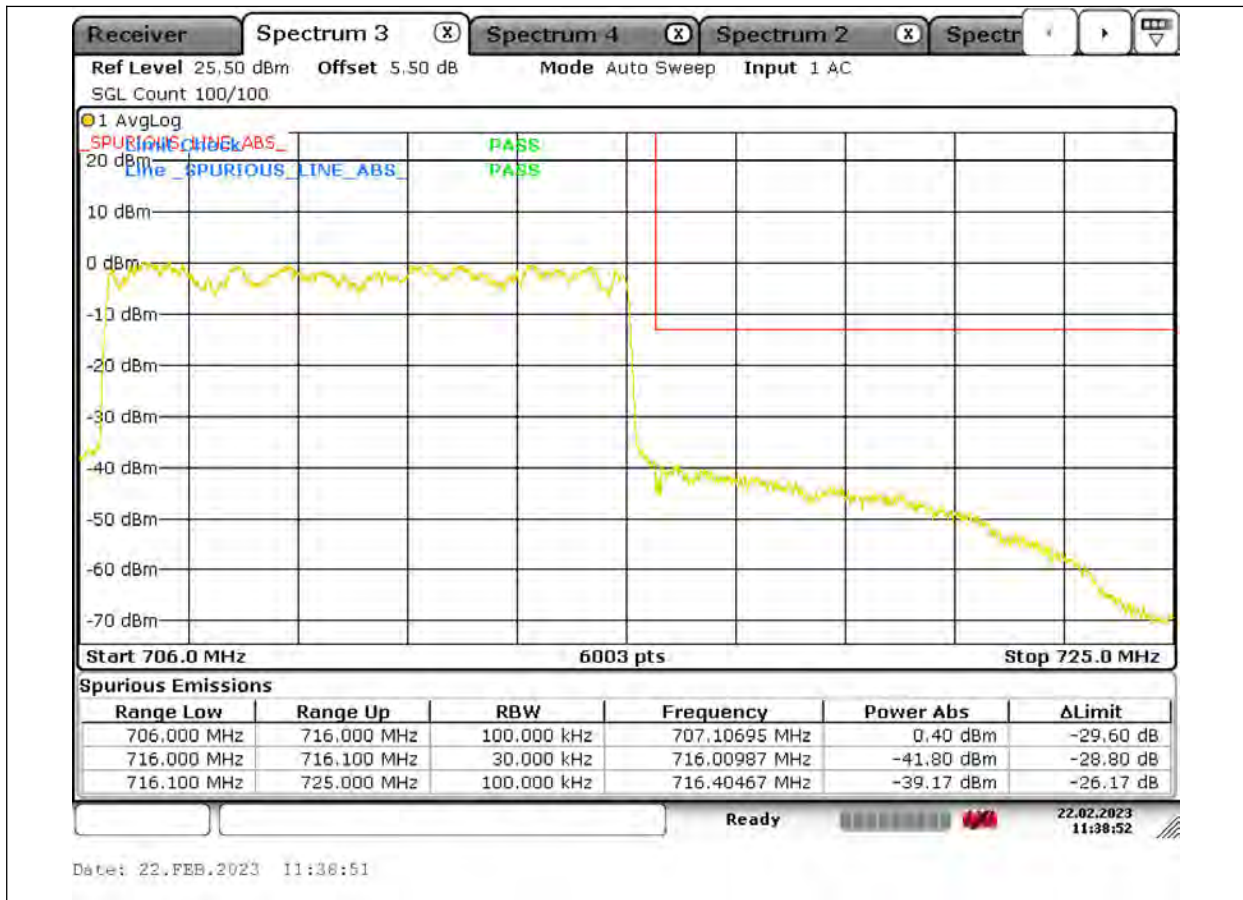

BUREAU
VERITAS

Test Report No.: PSU-QSU2309010210RF03

BUREAU VERITAS

Test Report No.: PSU-QSU2309010210RF03

BUREAU VERITAS

Test Report No.: PSU-QSU2309010210RF03

Test Report No.: PSU-QSU2309010210RF03

CONDUCTED SPURIOUS EMISSION