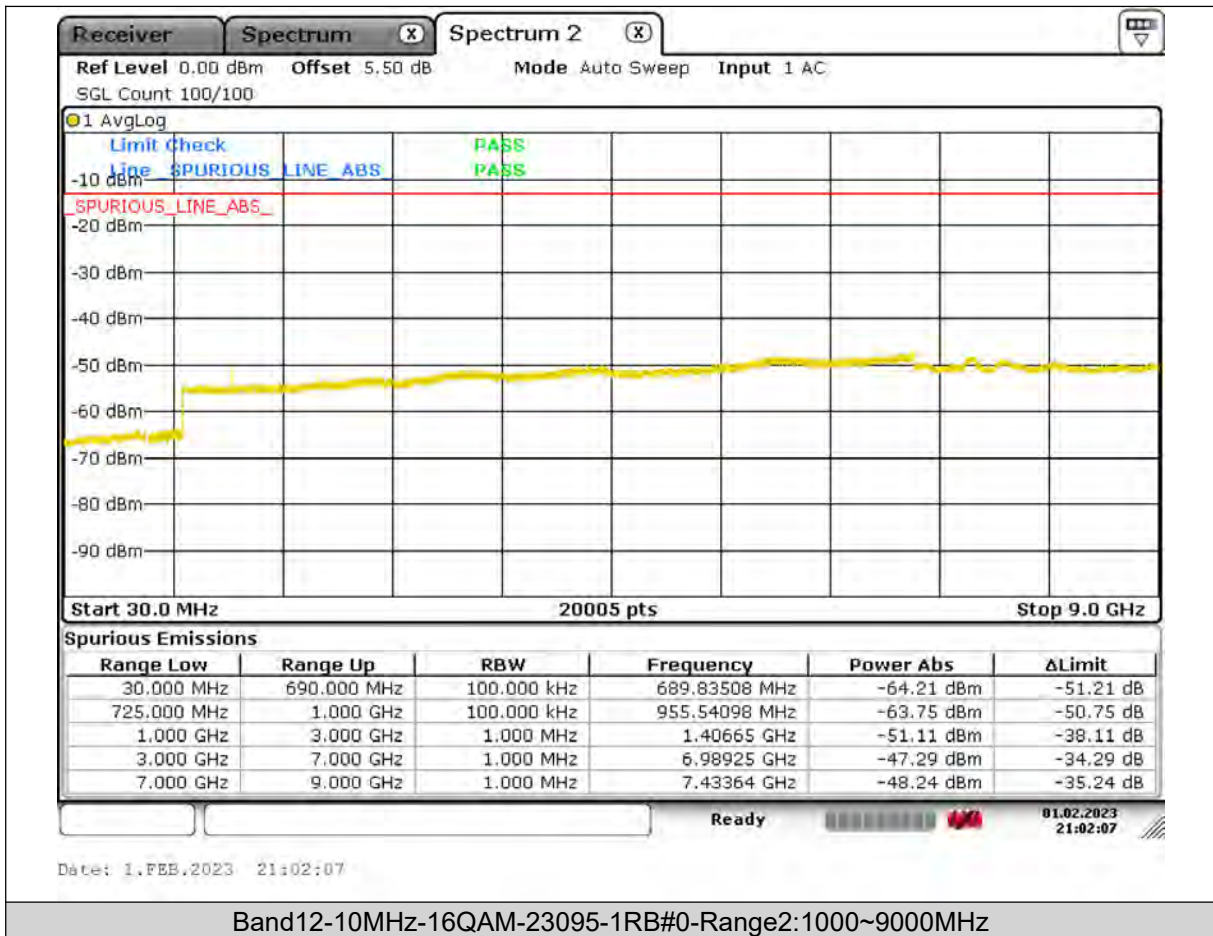

BUREAU
VERITAS

Test Report No.: PSU-QSU2309010210RF03