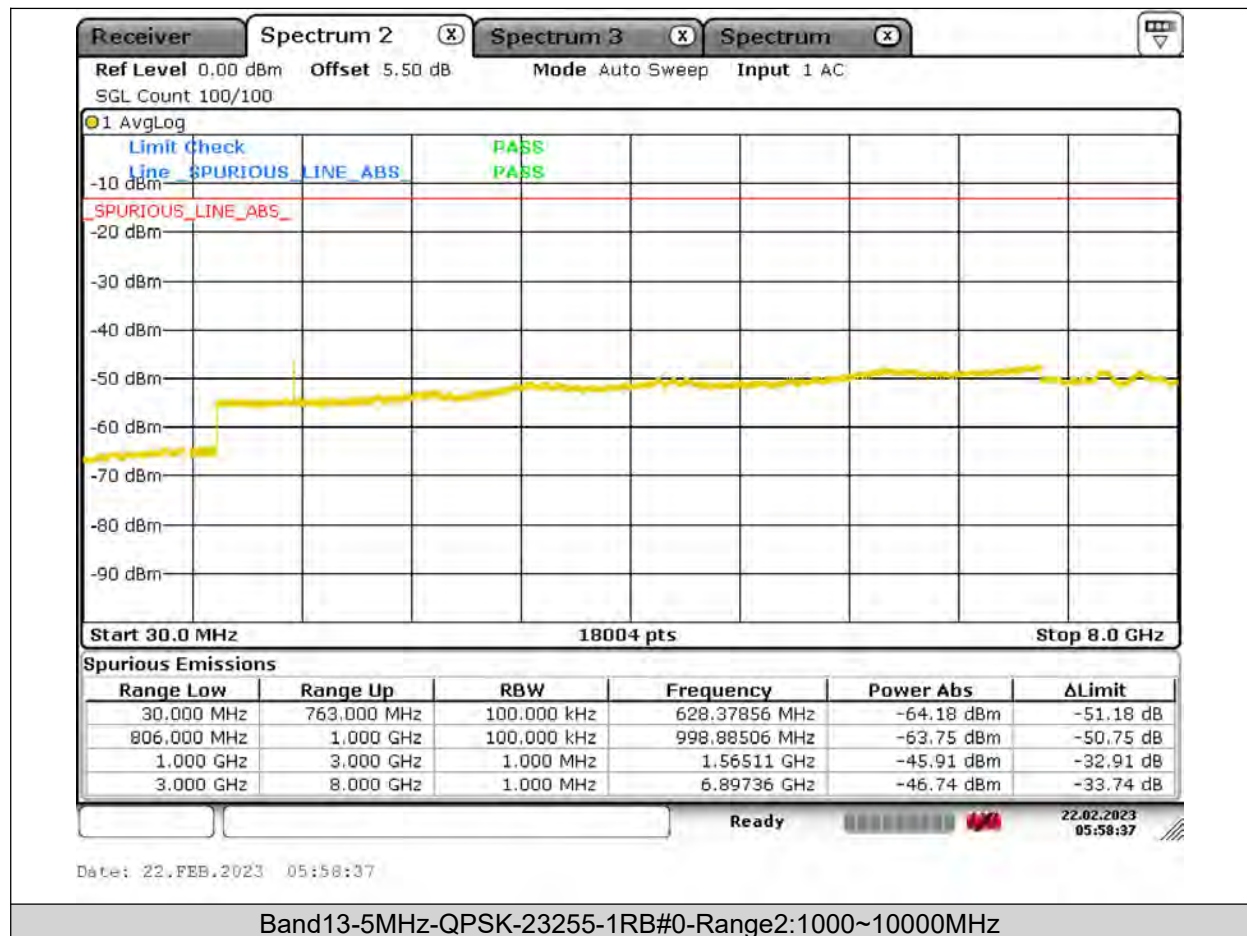

BUREAU
VERITAS

Test Report No.: PSU-QSU2309010210RF03