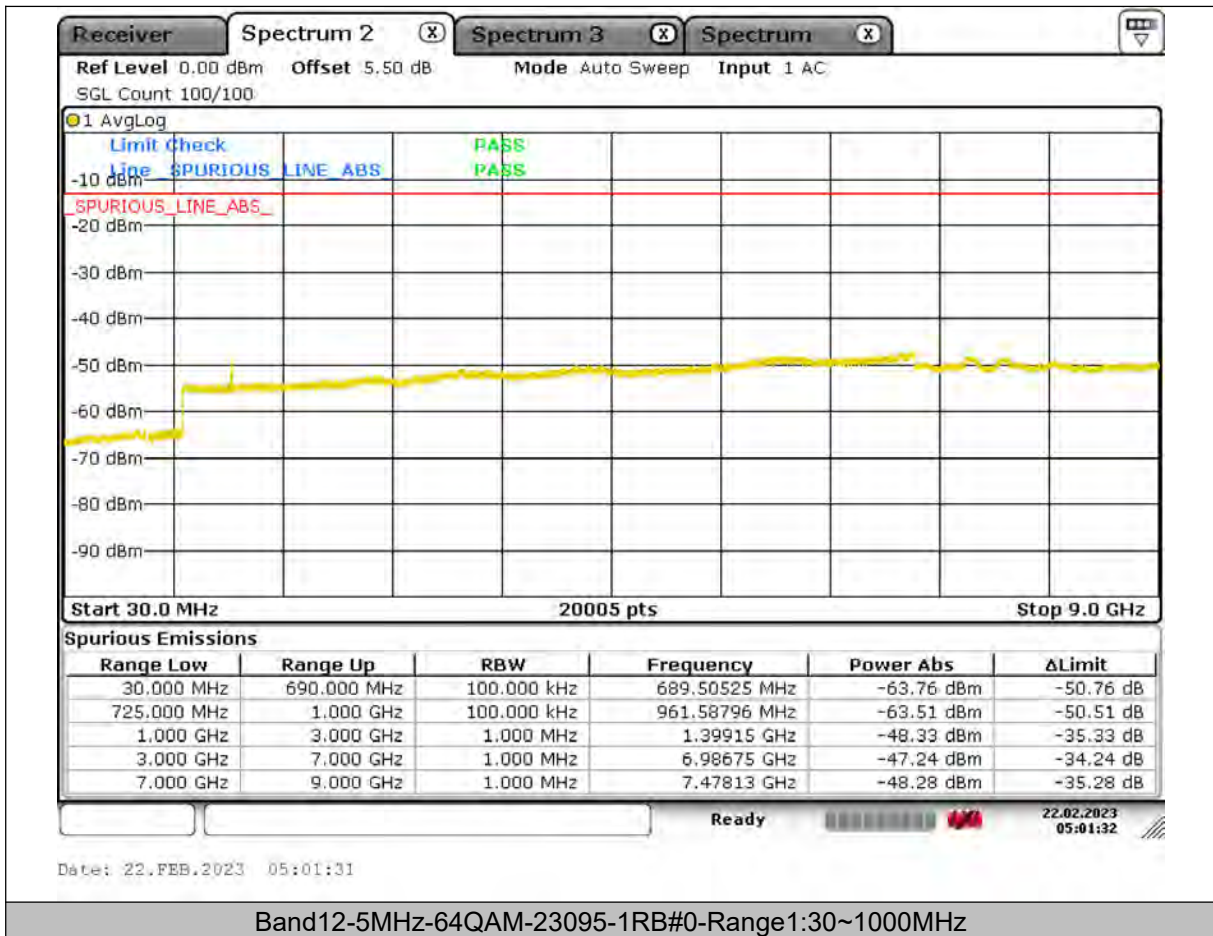

BUREAU VERITAS

Test Report No.: PSU-QSU2309010210RF03