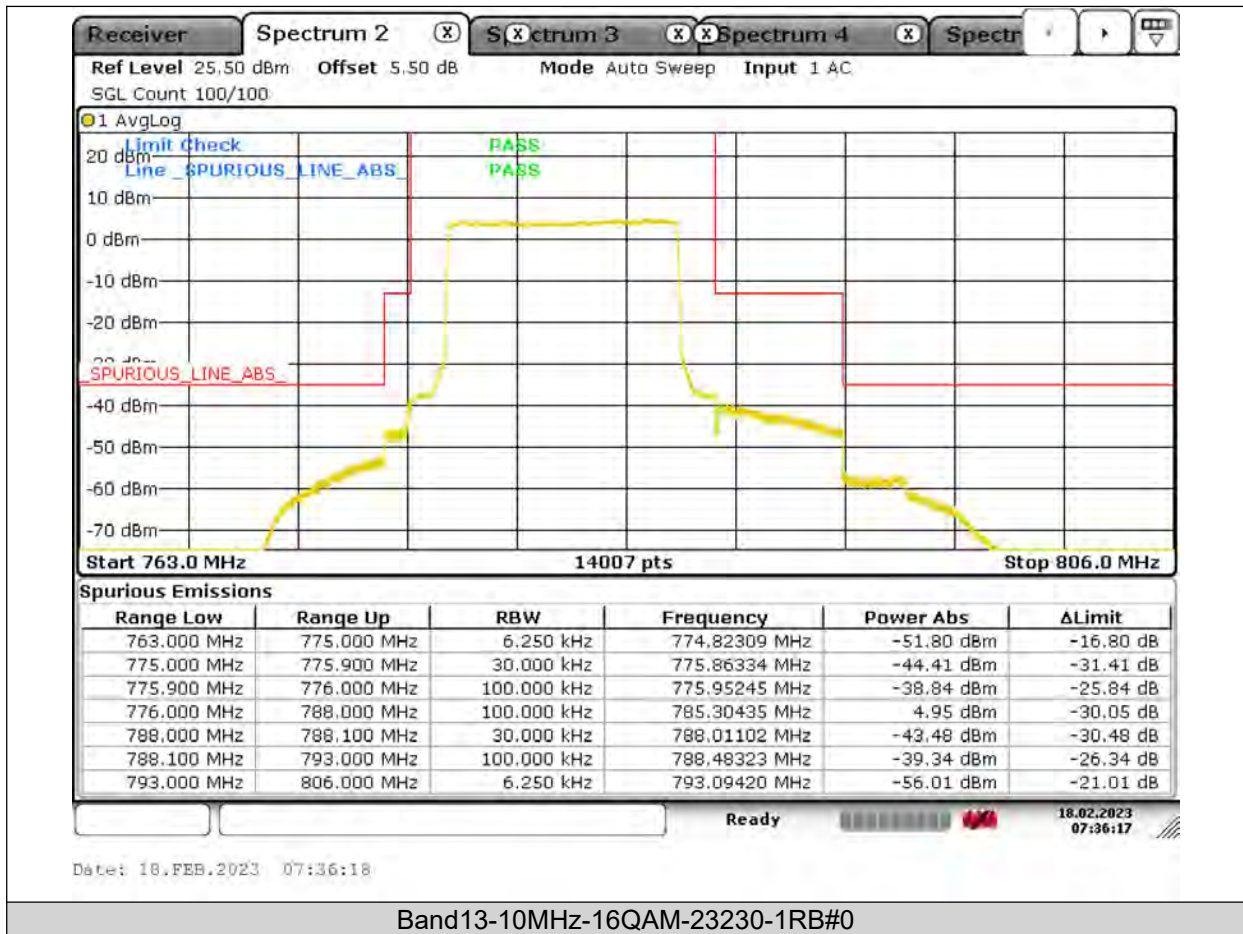

BUREAU VERITAS

Test Report No.: PSU-QSU2309010210RF03

BUREAU
VERITAS

Test Report No.: PSU-QSU2309010210RF03

BUREAU
VERITAS

Test Report No.: PSU-QSU2309010210RF03

BUREAU VERITAS

Test Report No.: PSU-QSU2309010210RF03