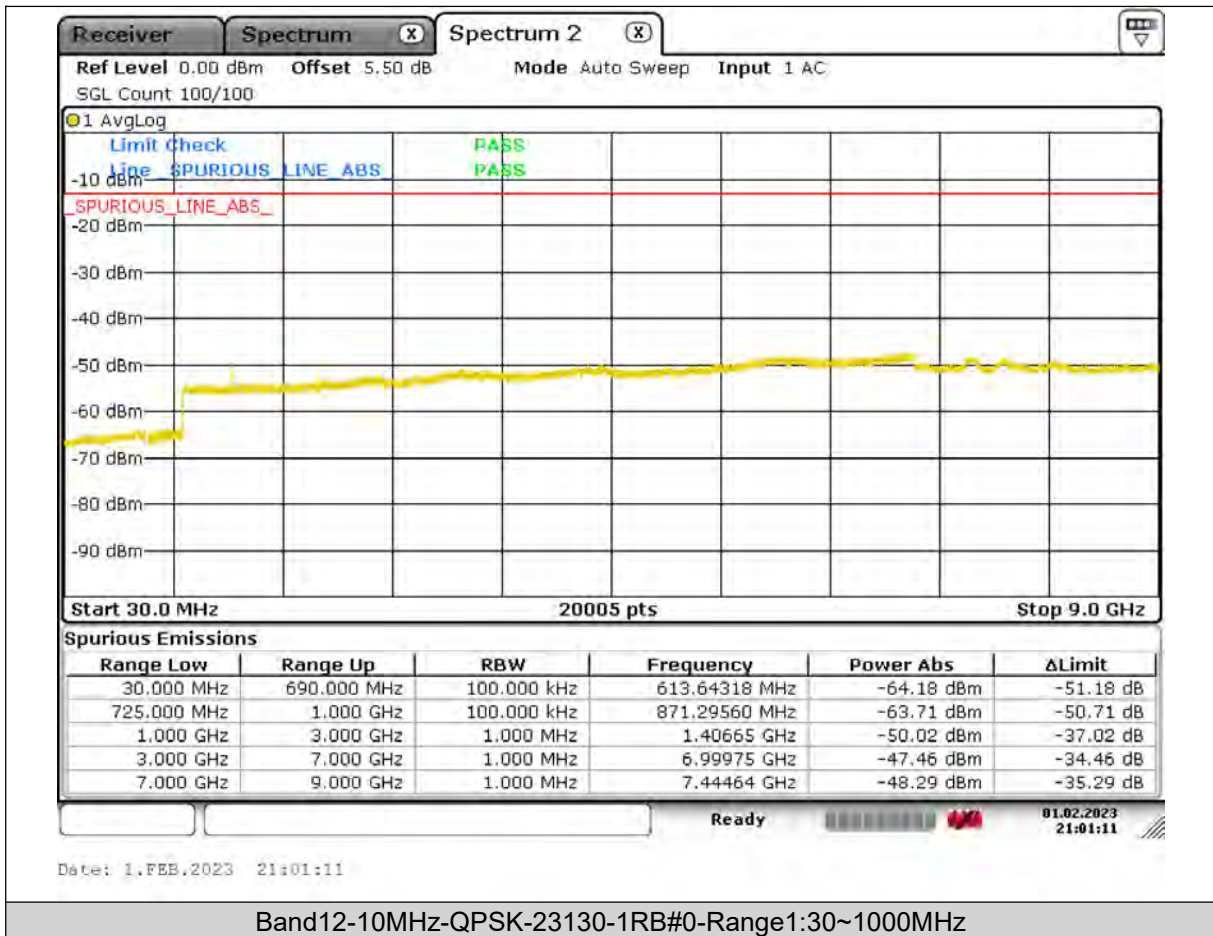

Test Report No.: PSU-QSU2309010210RF03

BUREAU
VERITAS

Test Report No.: PSU-QSU2309010210RF03

BUREAU
VERITAS

Test Report No.: PSU-QSU2309010210RF03

BUREAU
VERITAS

Test Report No.: PSU-QSU2309010210RF03

BUREAU
VERITAS