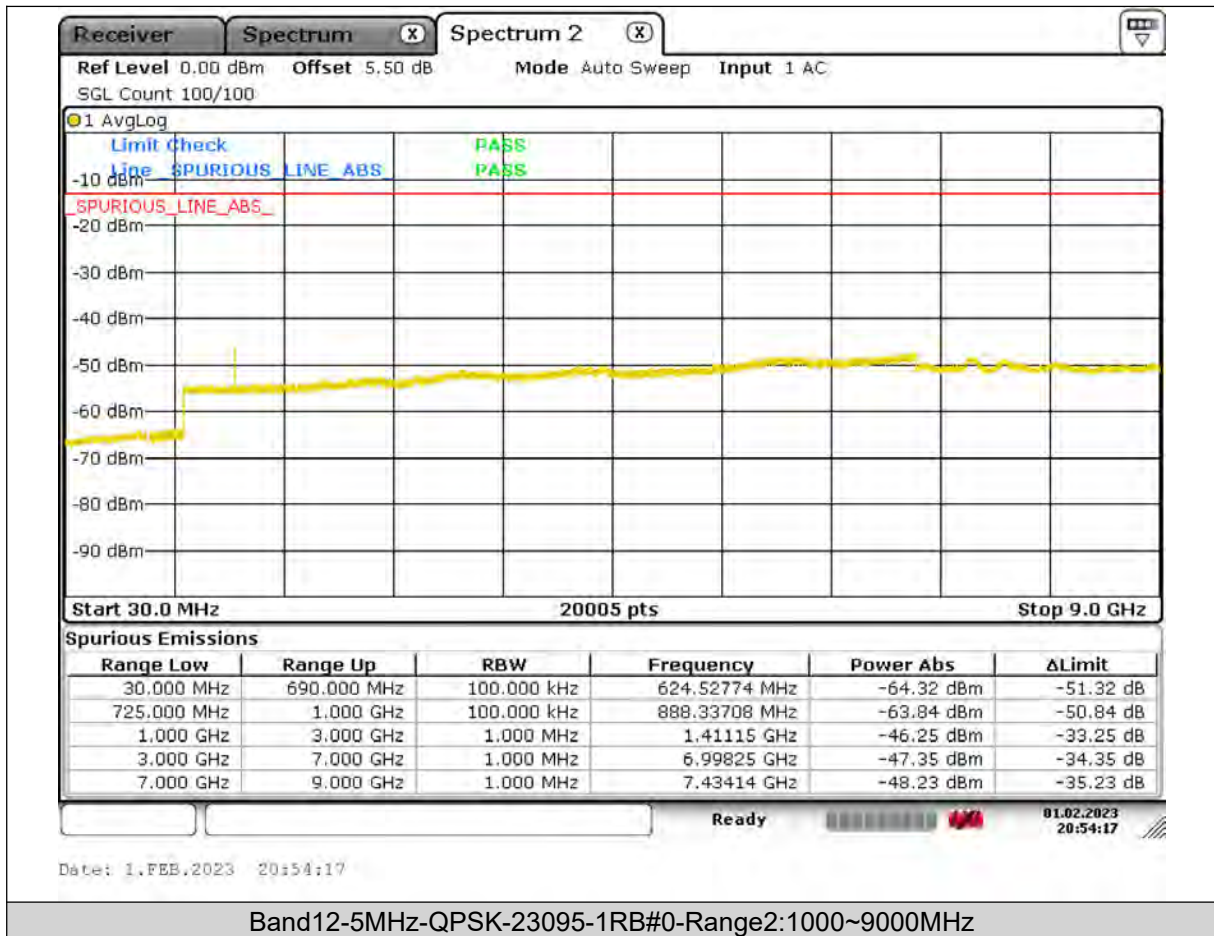

Test Report No.: PSU-QSU2309010210RF03

BUREAU
VERITAS

Test Report No.: PSU-QSU2309010210RF03

BUREAU
VERITAS

Test Report No.: PSU-QSU2309010210RF03

BUREAU
VERITAS

Test Report No.: PSU-QSU2309010210RF03

BUREAU
VERITAS