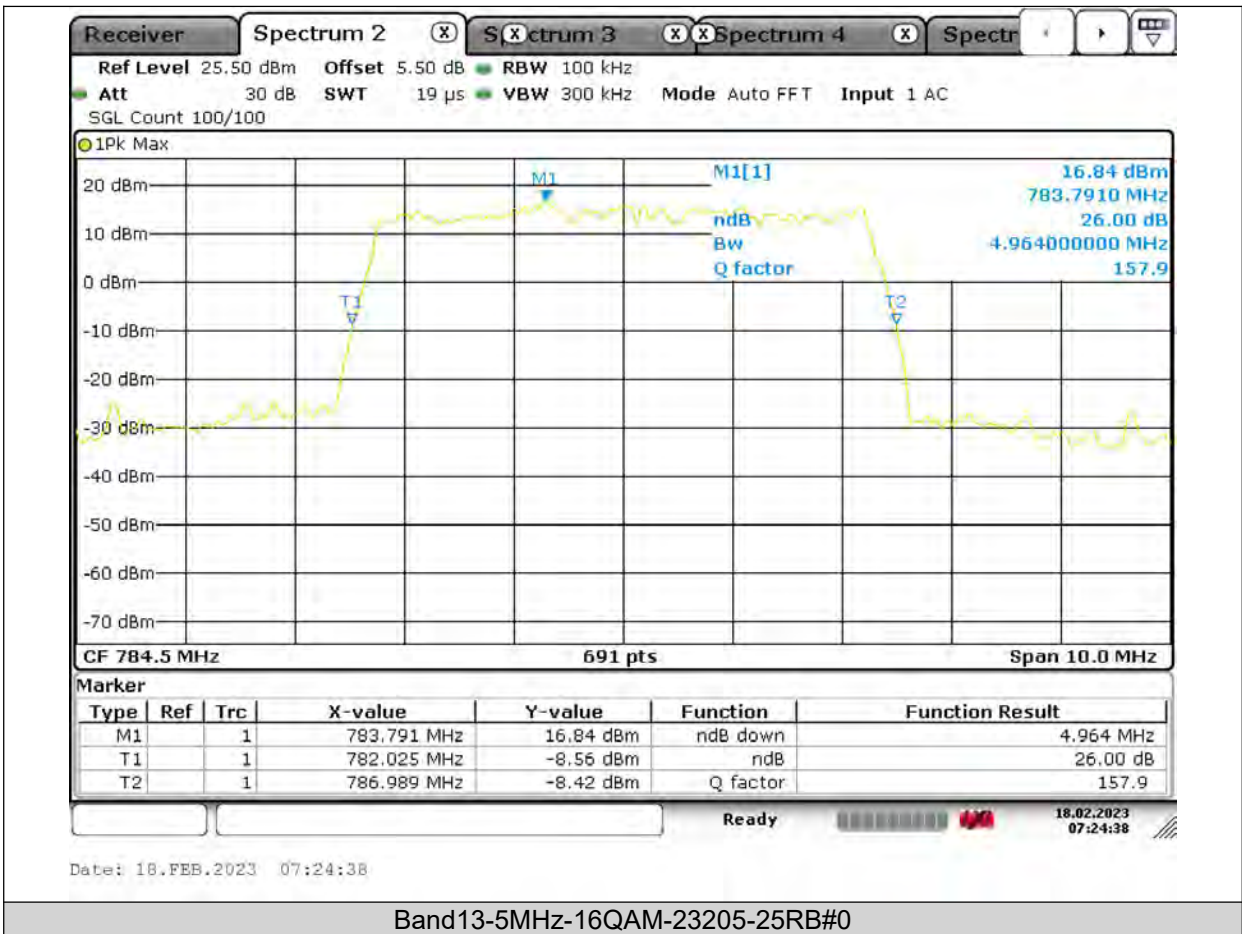

26dB Bandwidth

Band13-5MHz-QPSK-23205-25RB#0

BUREAU VERITAS

Test Report No.: PSU-QSU2309010210RF03

**BUREAU
VERITAS**

Test Report No.: PSU-QSU2309010210RF03

BUREAU
VERITAS

Test Report No.: PSU-QSU2309010210RF03