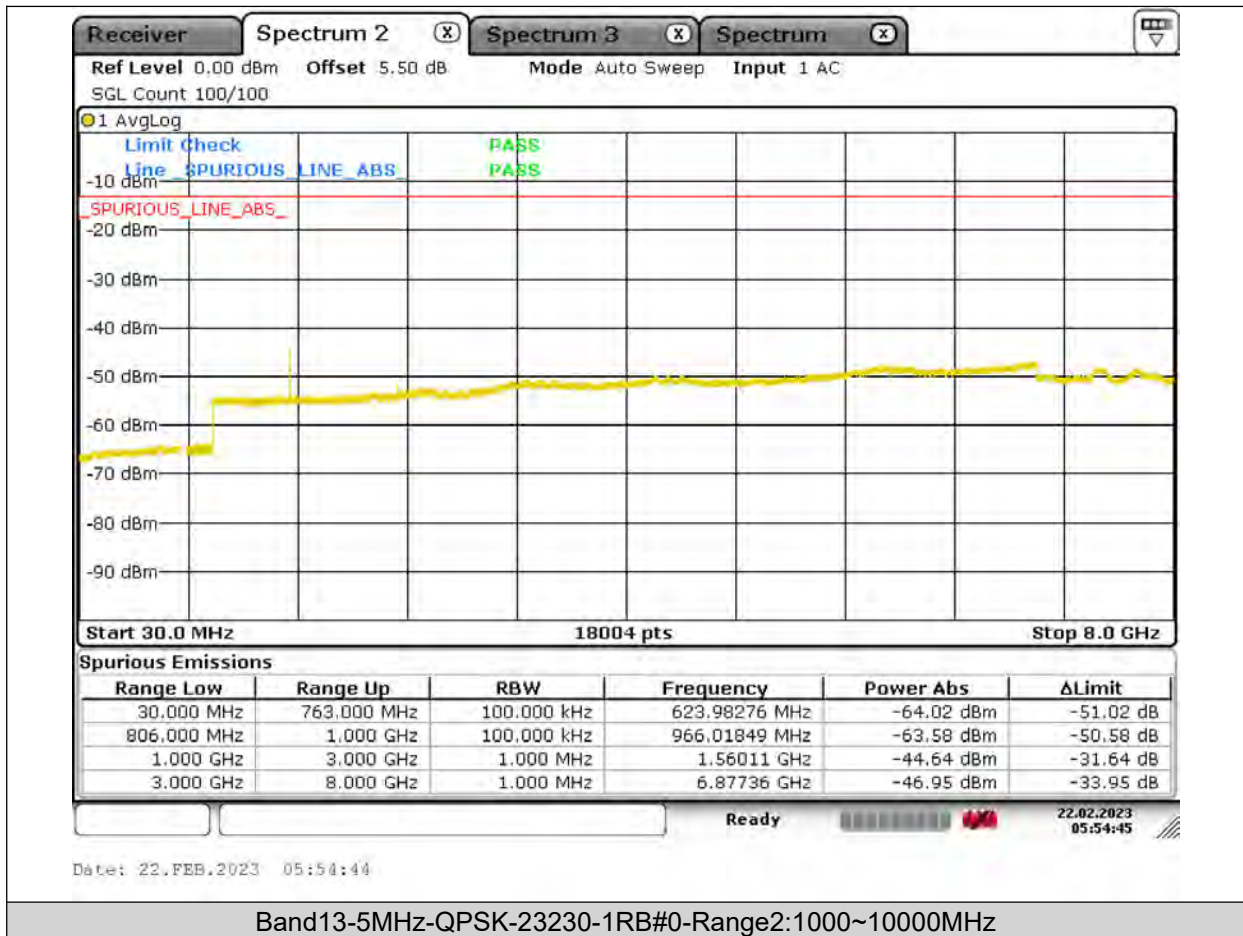

Test Graphs

Band13-5MHz-QPSK-23205-1RB#0-Range1:30~1000MHz

BUREAU
VERITAS

Test Report No.: PSU-QSU2309010210RF03

BUREAU VERITAS

Test Report No.: PSU-QSU2309010210RF03

BUREAU
VERITAS

Test Report No.: PSU-QSU2309010210RF03