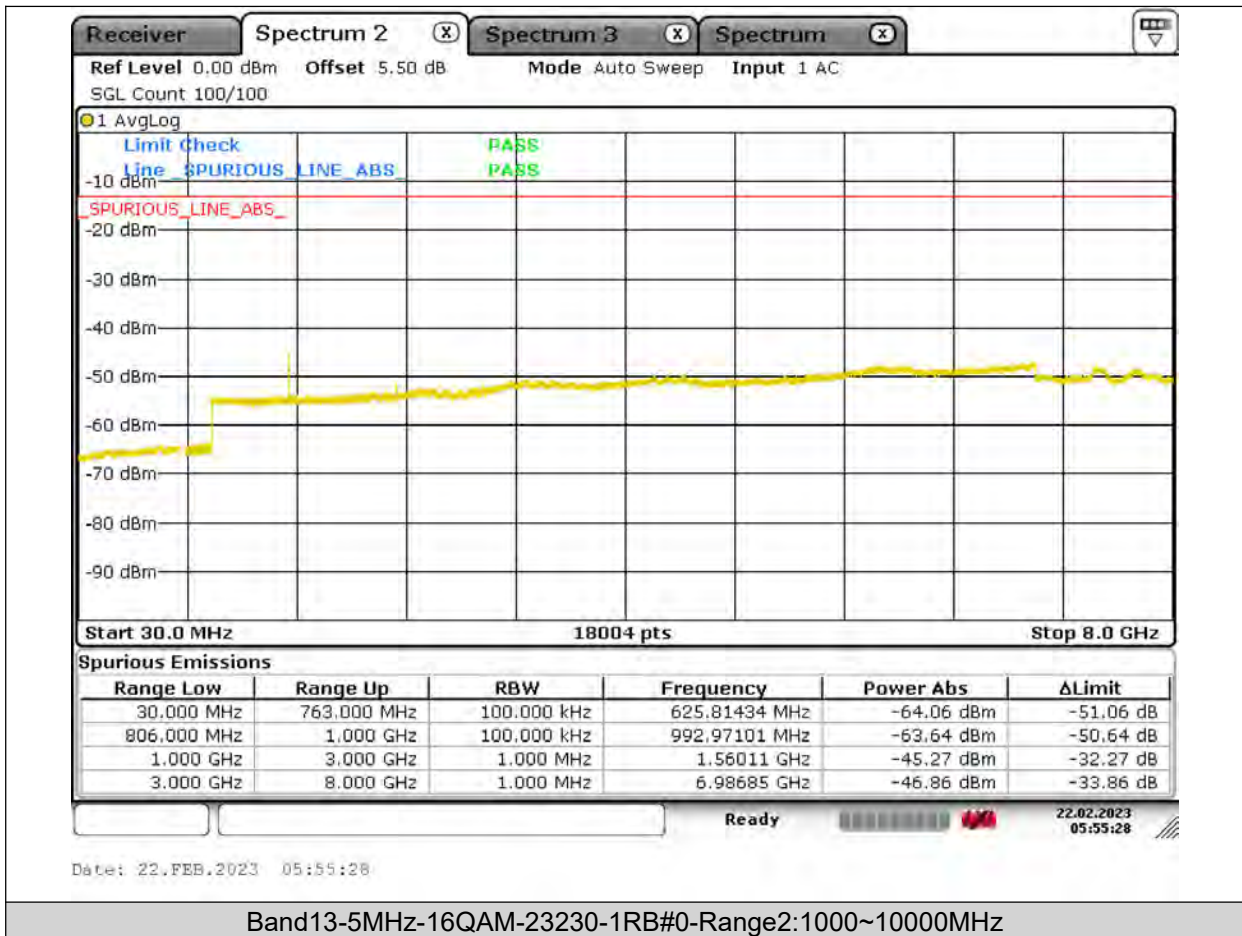

BUREAU
VERITAS

Test Report No.: PSU-QSU2309010210RF03

BUREAU
VERITAS

Test Report No.: PSU-QSU2309010210RF03

BUREAU VERITAS

Test Report No.: PSU-QSU2309010210RF03

BUREAU VERITAS

Test Report No.: PSU-QSU2309010210RF03