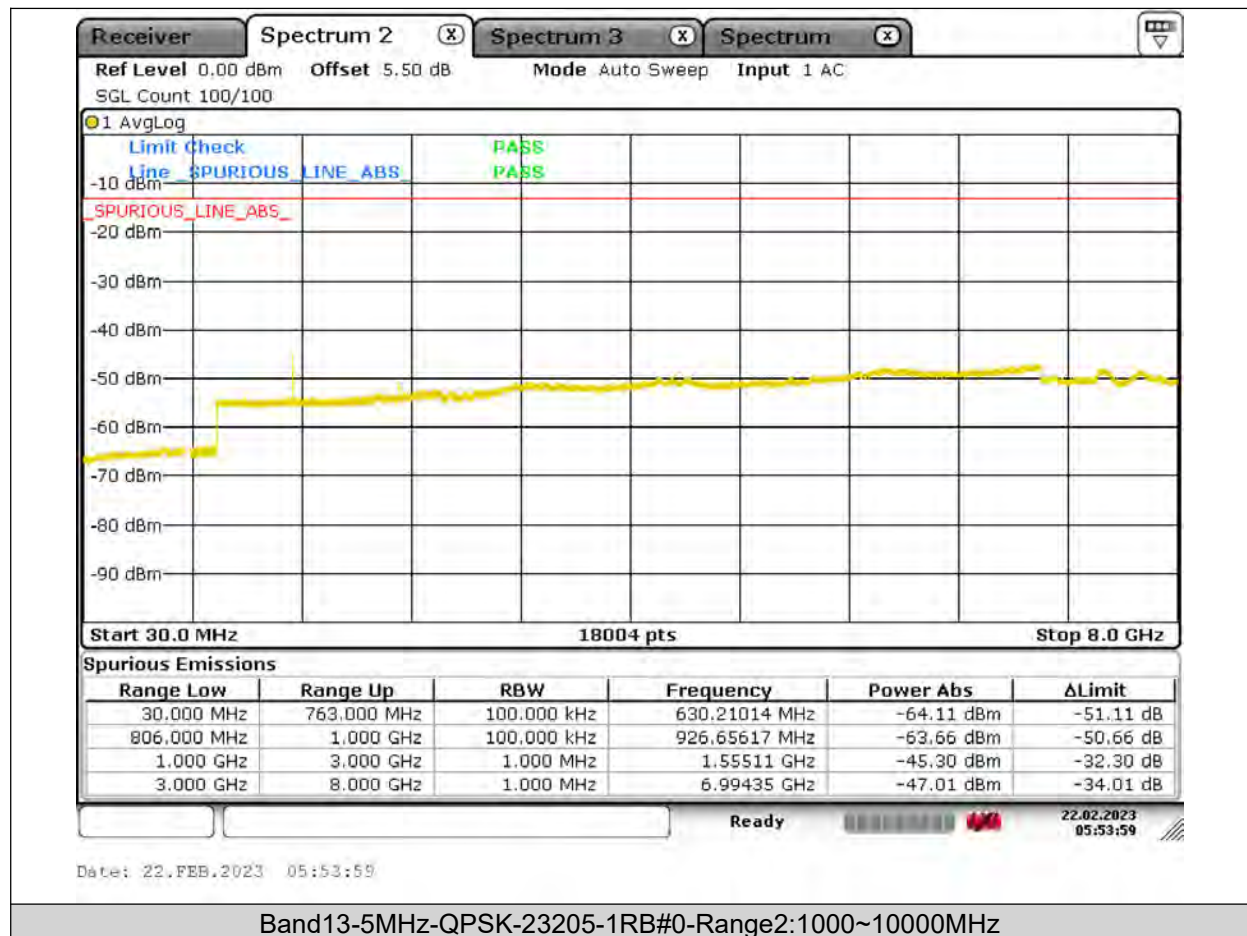

BUREAU
VERITAS

Test Report No.: PSU-QSU2309010210RF03