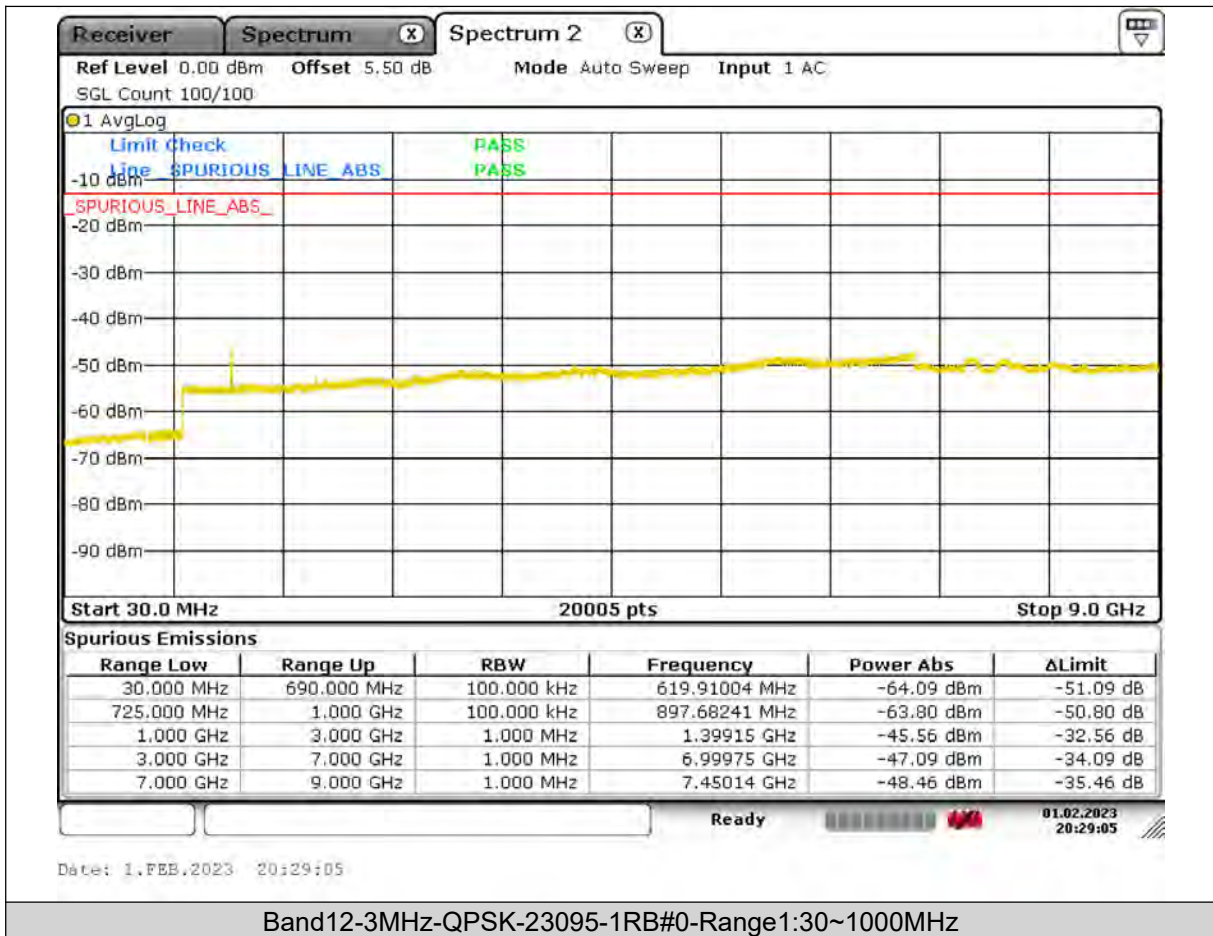

BUREAU
VERITAS

Test Report No.: PSU-QSU2309010210RF03