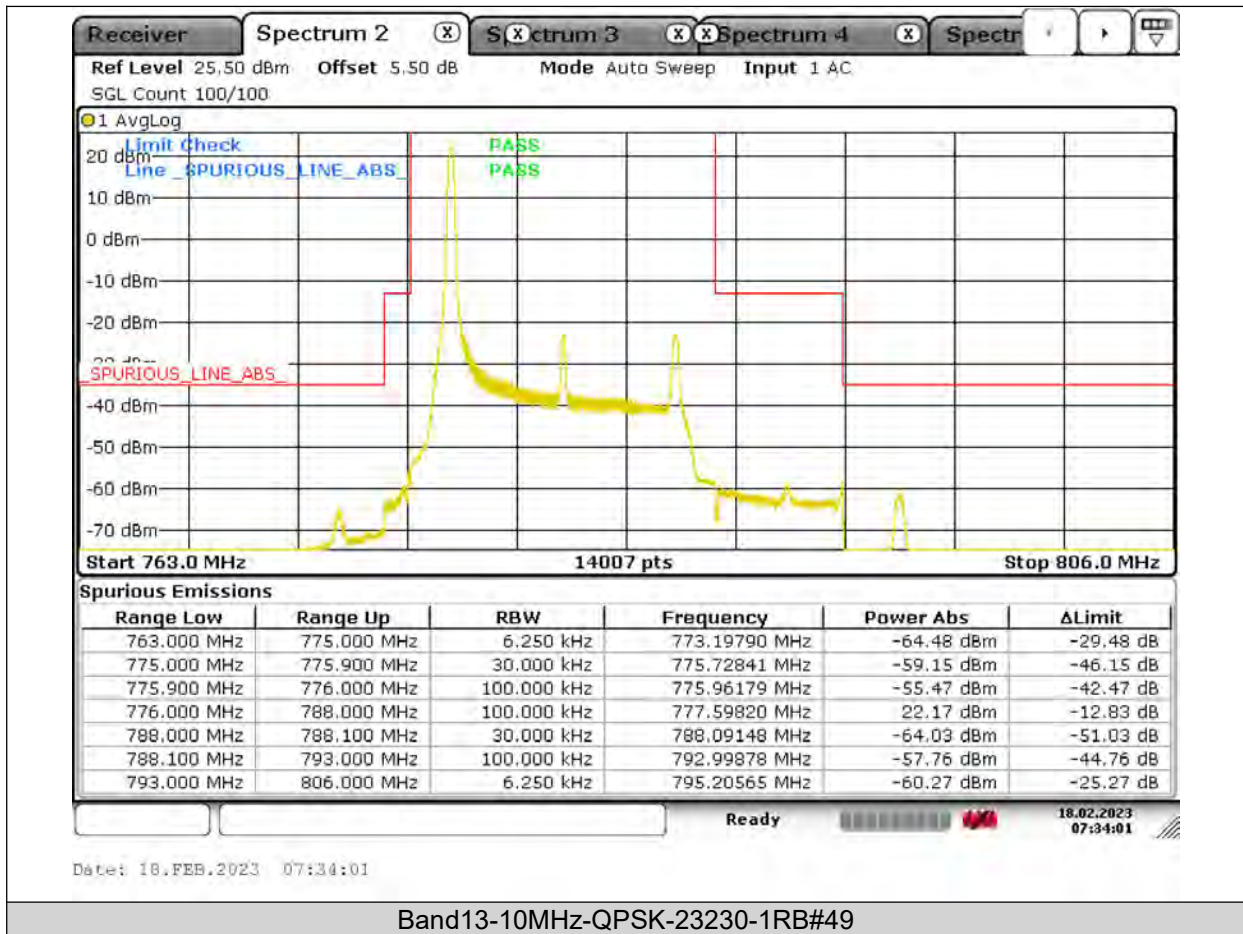

BUREAU VERITAS

Test Report No.: PSU-QSU2309010210RF03