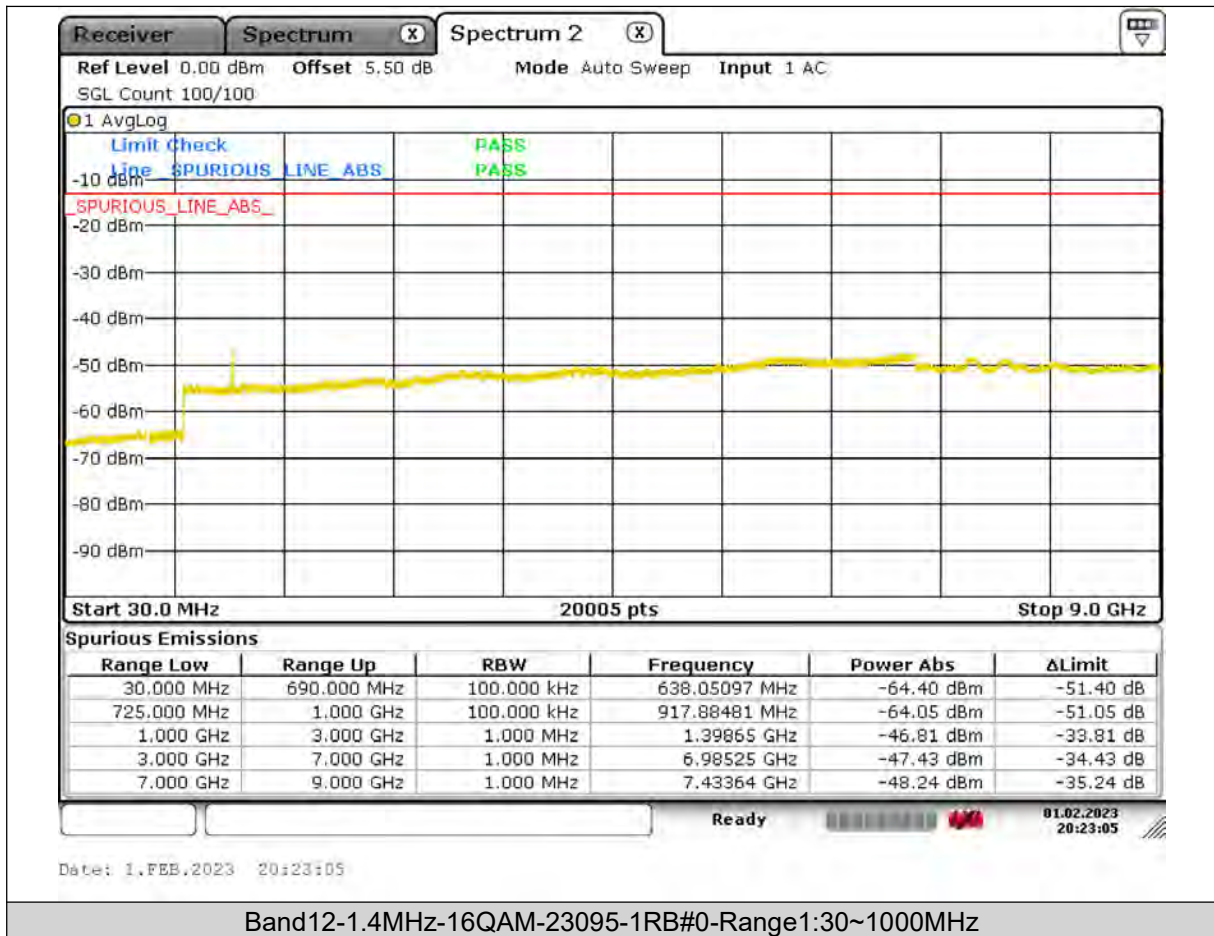

Test Report No.: PSU-QSU2309010210RF03

BUREAU VERITAS

Test Report No.: PSU-QSU2309010210RF03

BUREAU
VERITAS

Test Report No.: PSU-QSU2309010210RF03

BUREAU
VERITAS

Test Report No.: PSU-QSU2309010210RF03

BUREAU
VERITAS