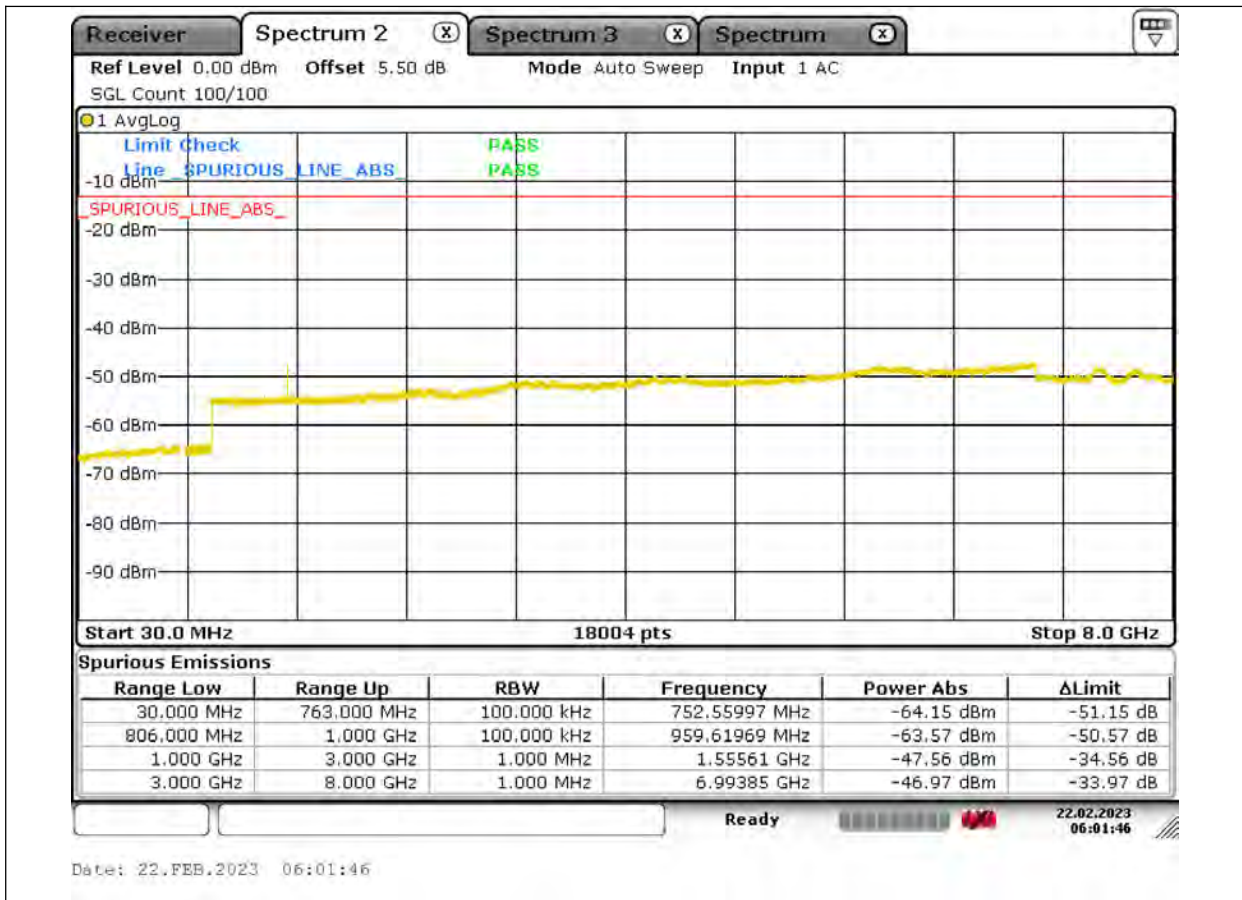

BUREAU
VERITAS

Test Report No.: PSU-QSU2309010210RF03