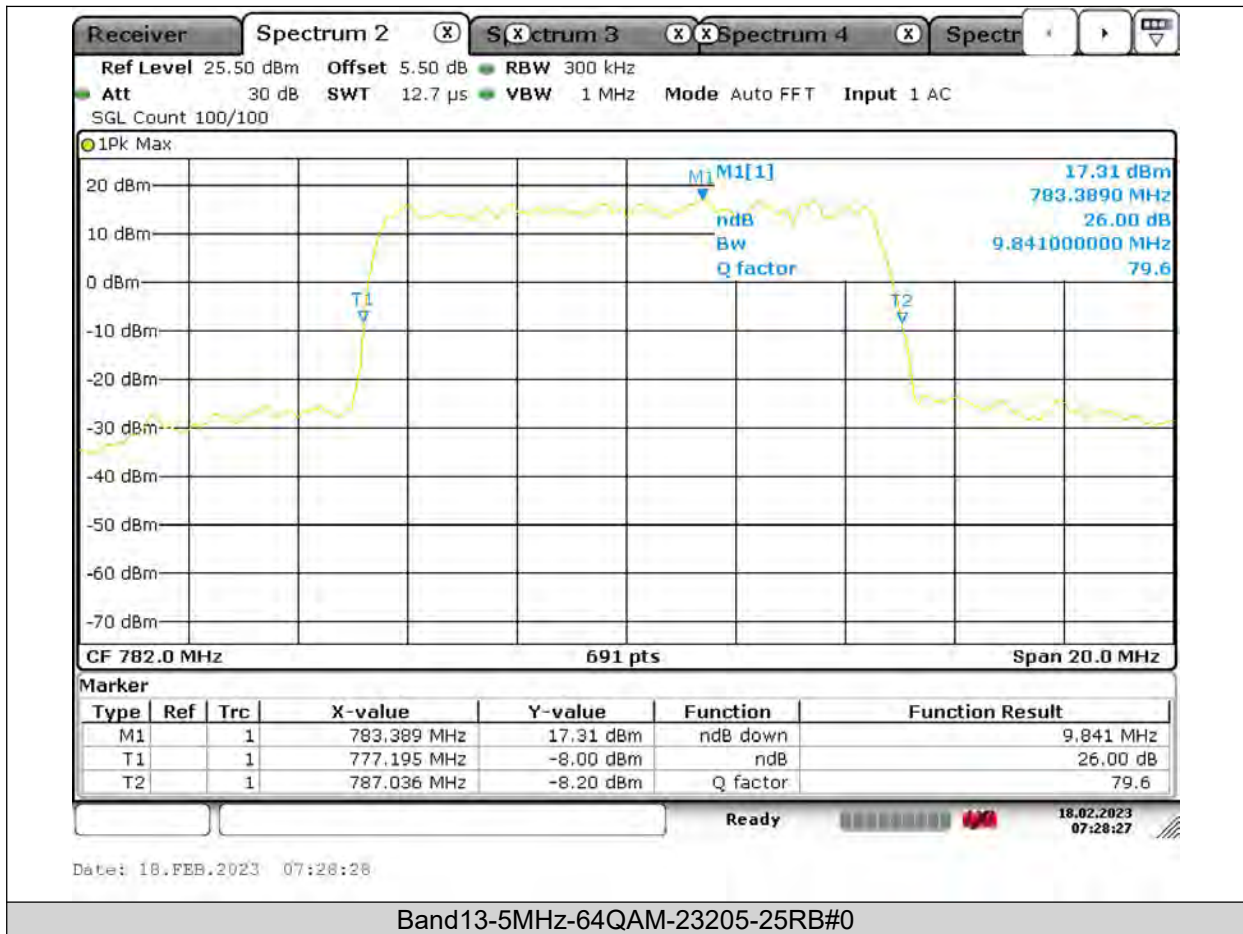

BUREAU VERITAS

Test Report No.: PSU-QSU2309010210RF03