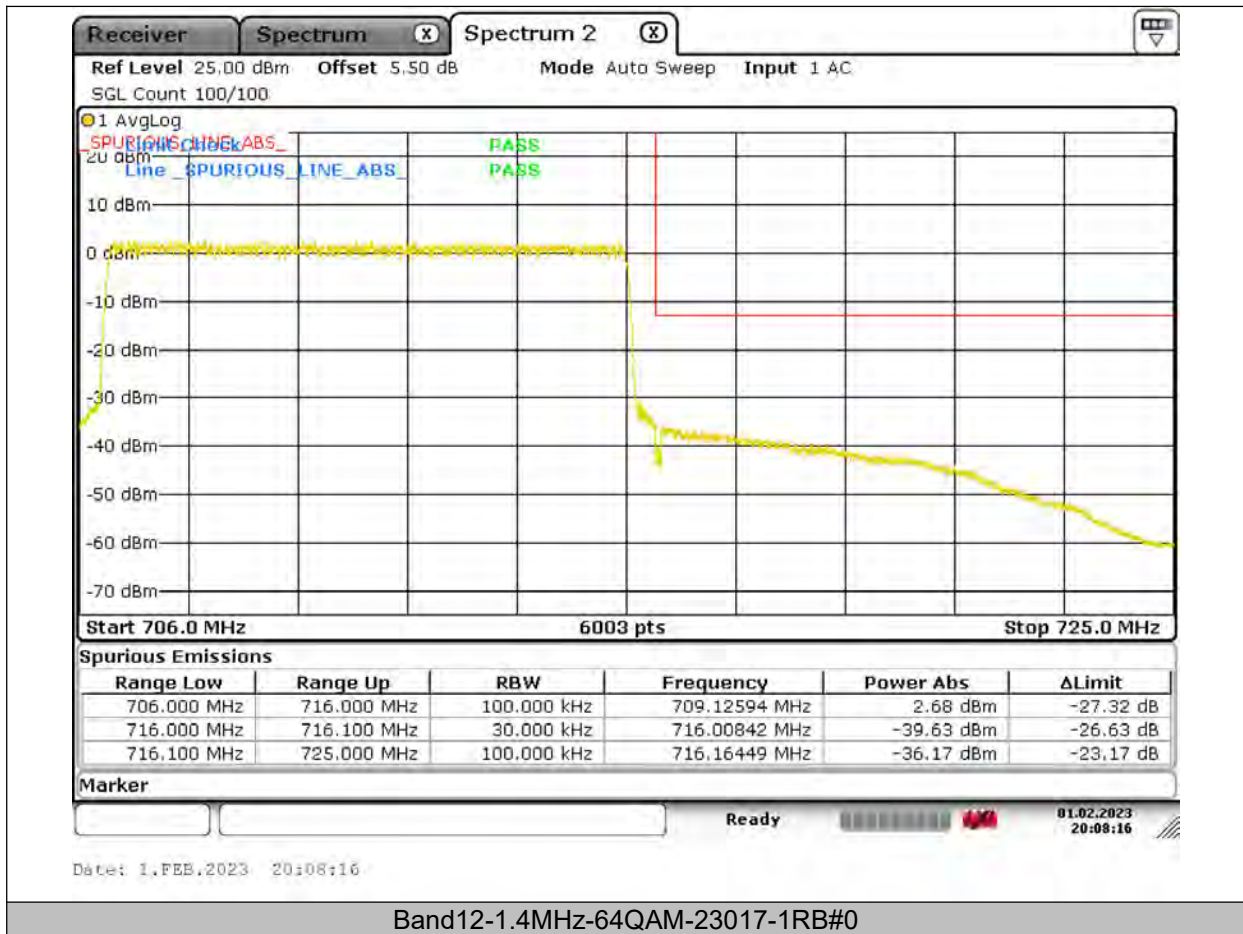

BUREAU VERITAS

Test Report No.: PSU-QSU2309010210RF03

BUREAU VERITAS

Test Report No.: PSU-QSU2309010210RF03

BUREAU
VERITAS

Test Report No.: PSU-QSU2309010210RF03

BUREAU
VERITAS

Test Report No.: PSU-QSU2309010210RF03