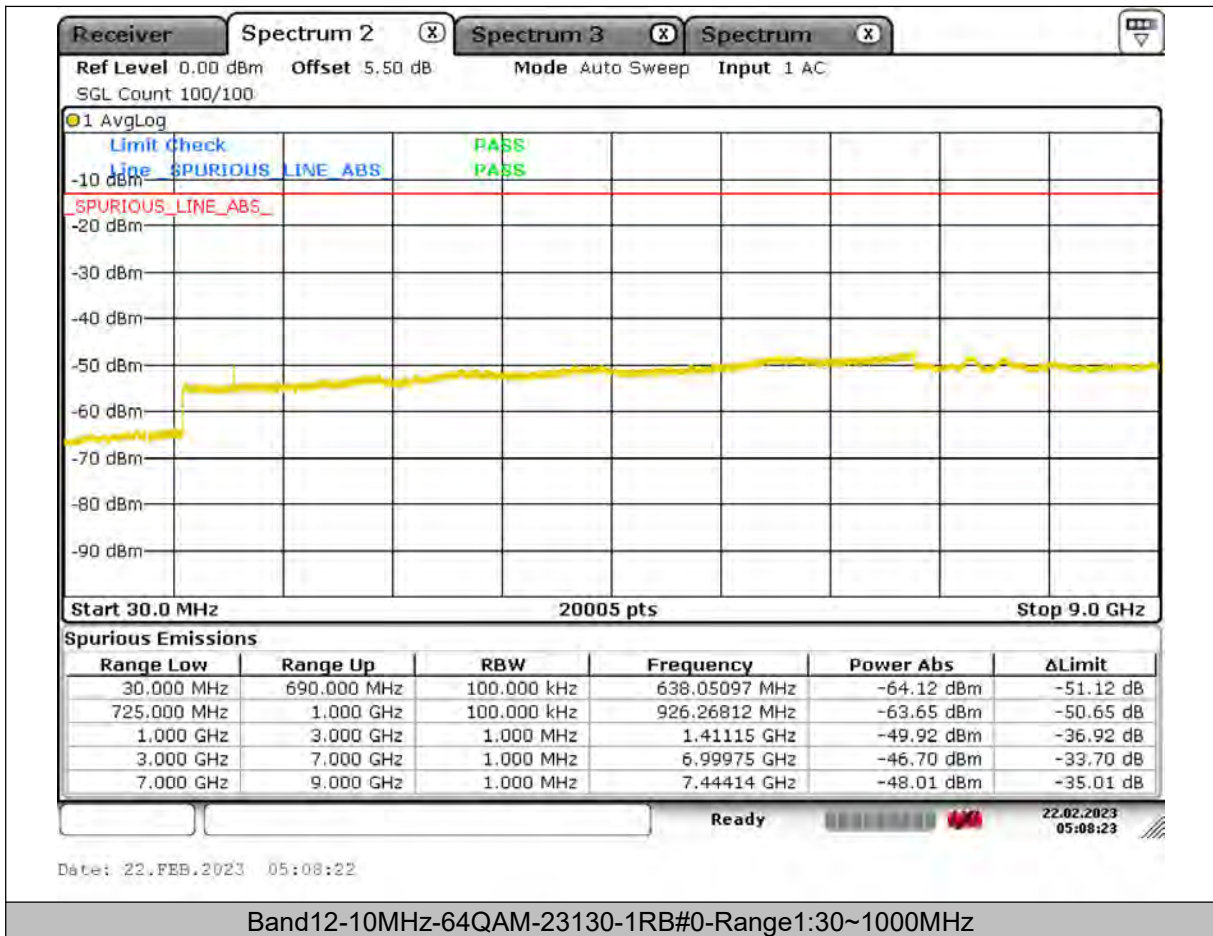

BUREAU
VERITAS

Test Report No.: PSU-QSU2309010210RF03