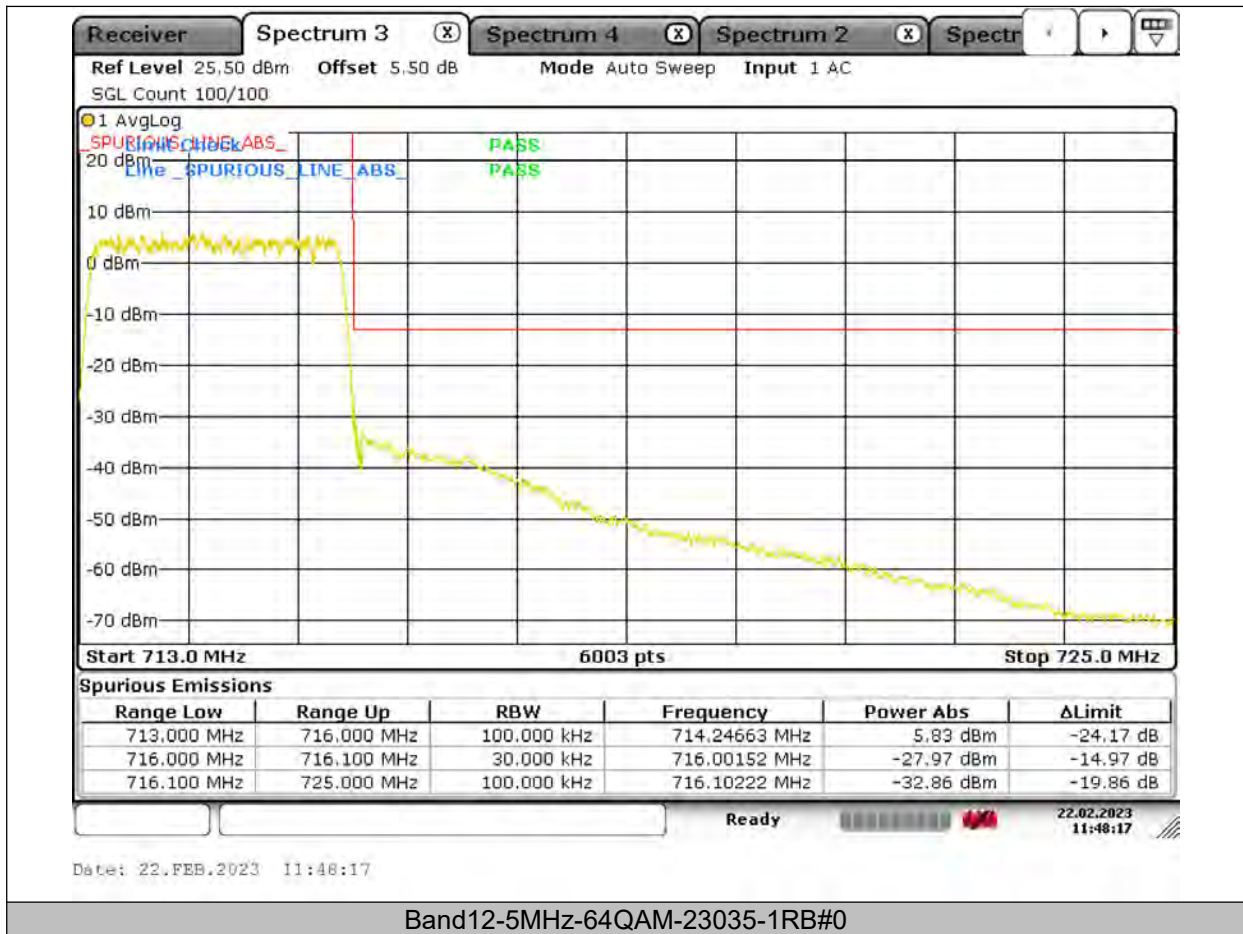

BUREAU VERITAS

Test Report No.: PSU-QSU2309010210RF03

BUREAU VERITAS

Test Report No.: PSU-QSU2309010210RF03

BUREAU VERITAS

Test Report No.: PSU-QSU2309010210RF03

BUREAU VERITAS

Test Report No.: PSU-QSU2309010210RF03