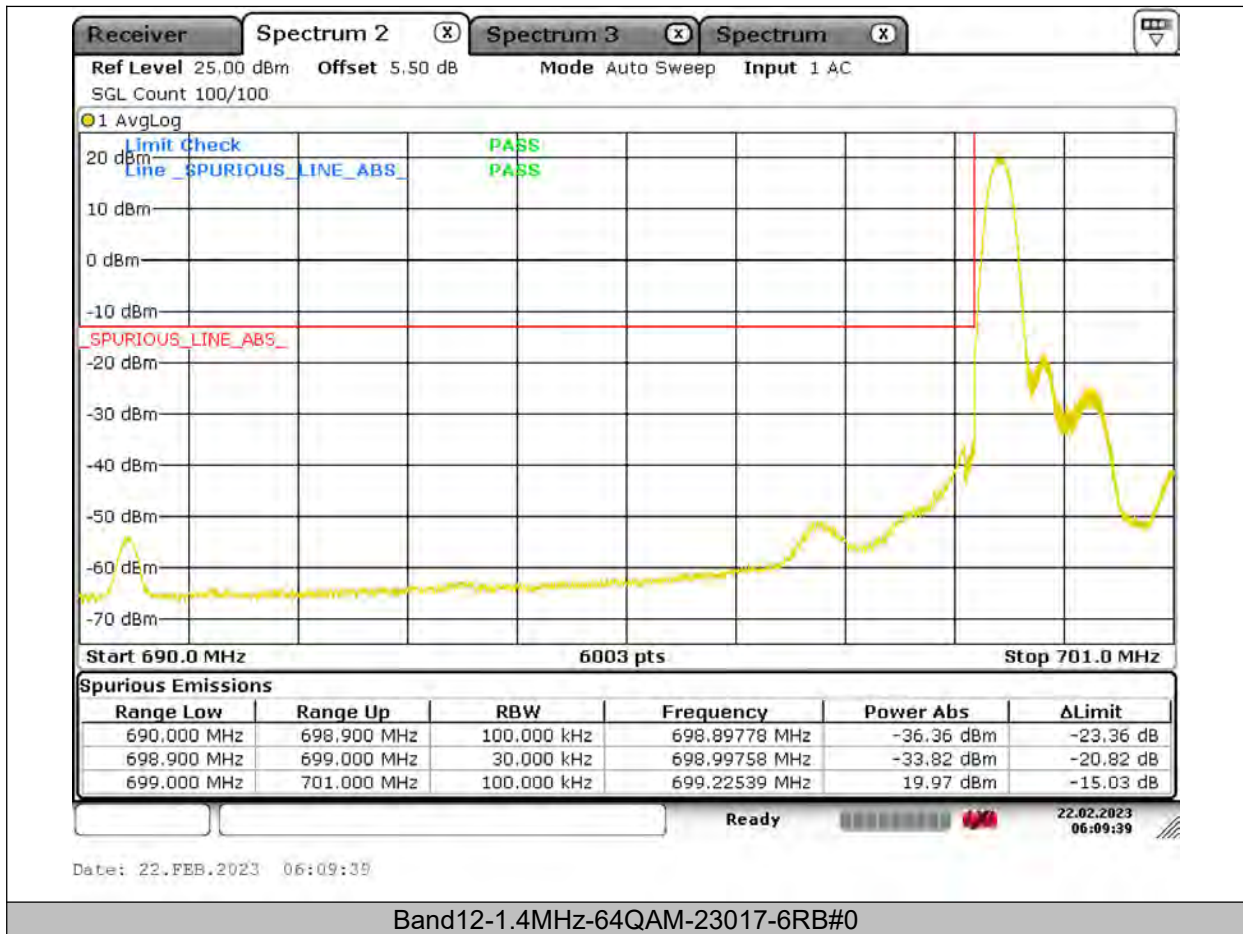

BUREAU VERITAS

Test Report No.: PSU-QSU2309010210RF03

BUREAU VERITAS

Test Report No.: PSU-QSU2309010210RF03

BUREAU
VERITAS

Test Report No.: PSU-QSU2309010210RF03

BUREAU
VERITAS

Test Report No.: PSU-QSU2309010210RF03