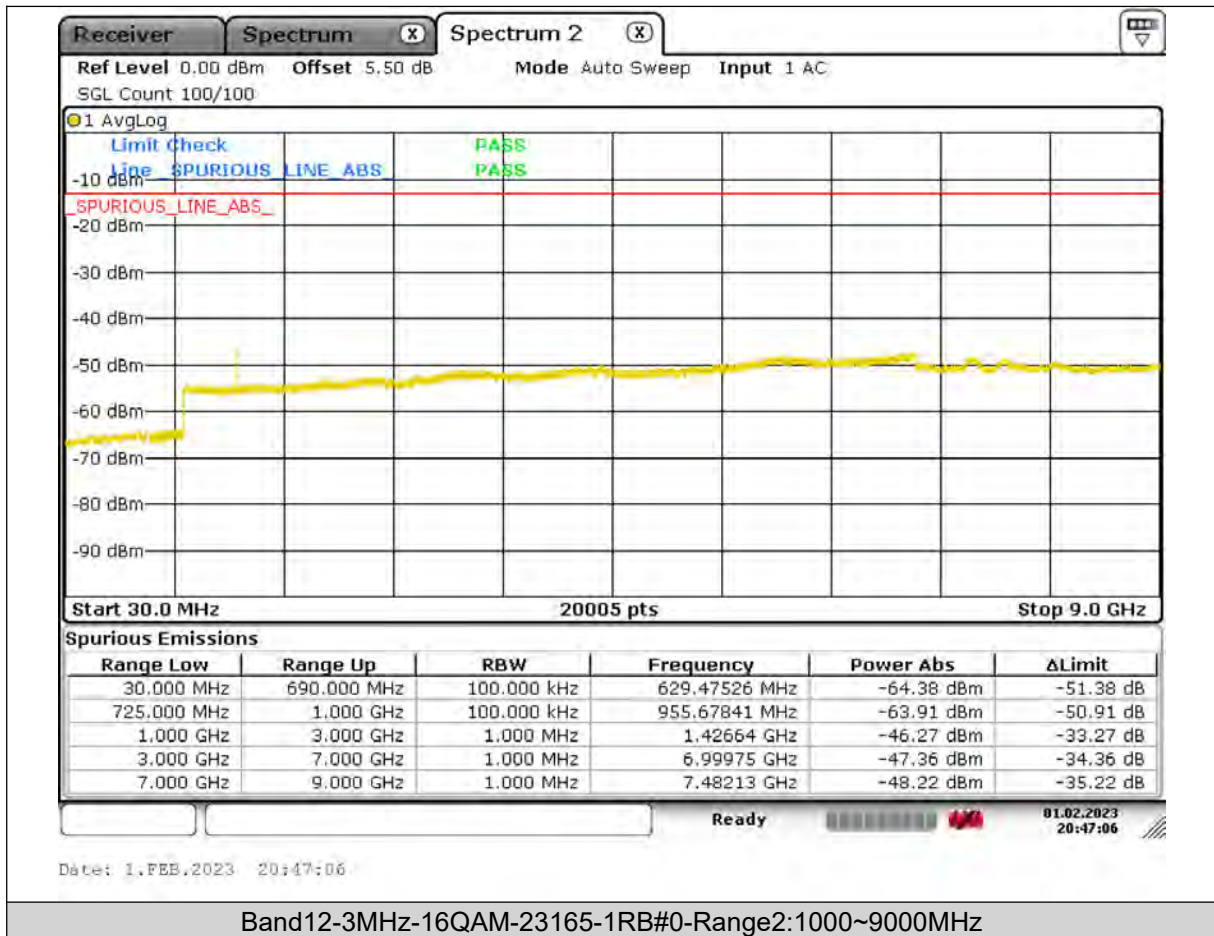

Test Report No.: PSU-QSU2309010210RF03

BUREAU
VERITAS

Test Report No.: PSU-QSU2309010210RF03

BUREAU
VERITAS

Test Report No.: PSU-QSU2309010210RF03

BUREAU
VERITAS

Test Report No.: PSU-QSU2309010210RF03

BUREAU VERITAS