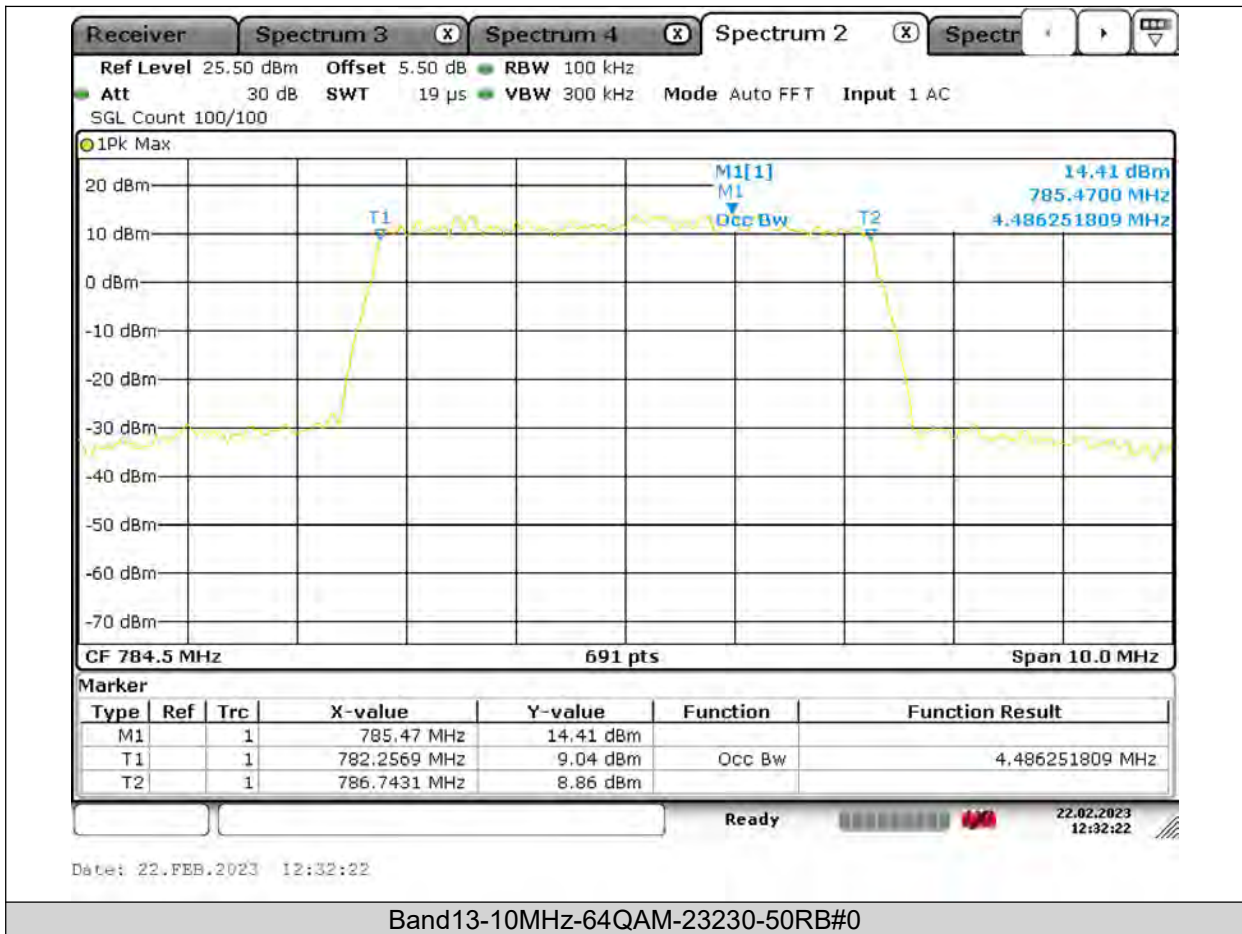

BUREAU
VERITAS

Test Report No.: PSU-QSU2309010210RF03