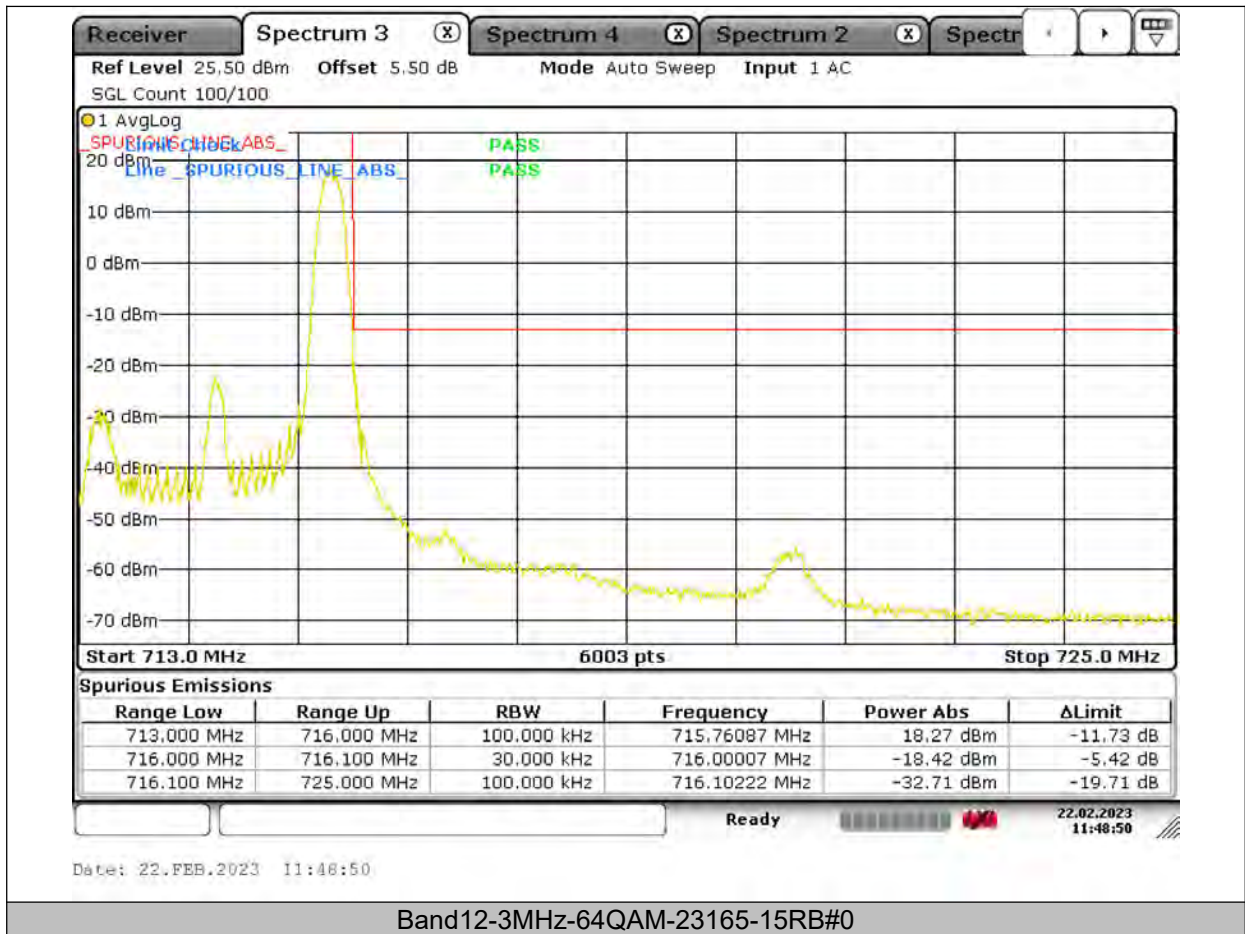

BUREAU VERITAS

Test Report No.: PSU-QSU2309010210RF03

BUREAU VERITAS

Test Report No.: PSU-QSU2309010210RF03

BUREAU VERITAS

Test Report No.: PSU-QSU2309010210RF03

BUREAU VERITAS

Test Report No.: PSU-QSU2309010210RF03