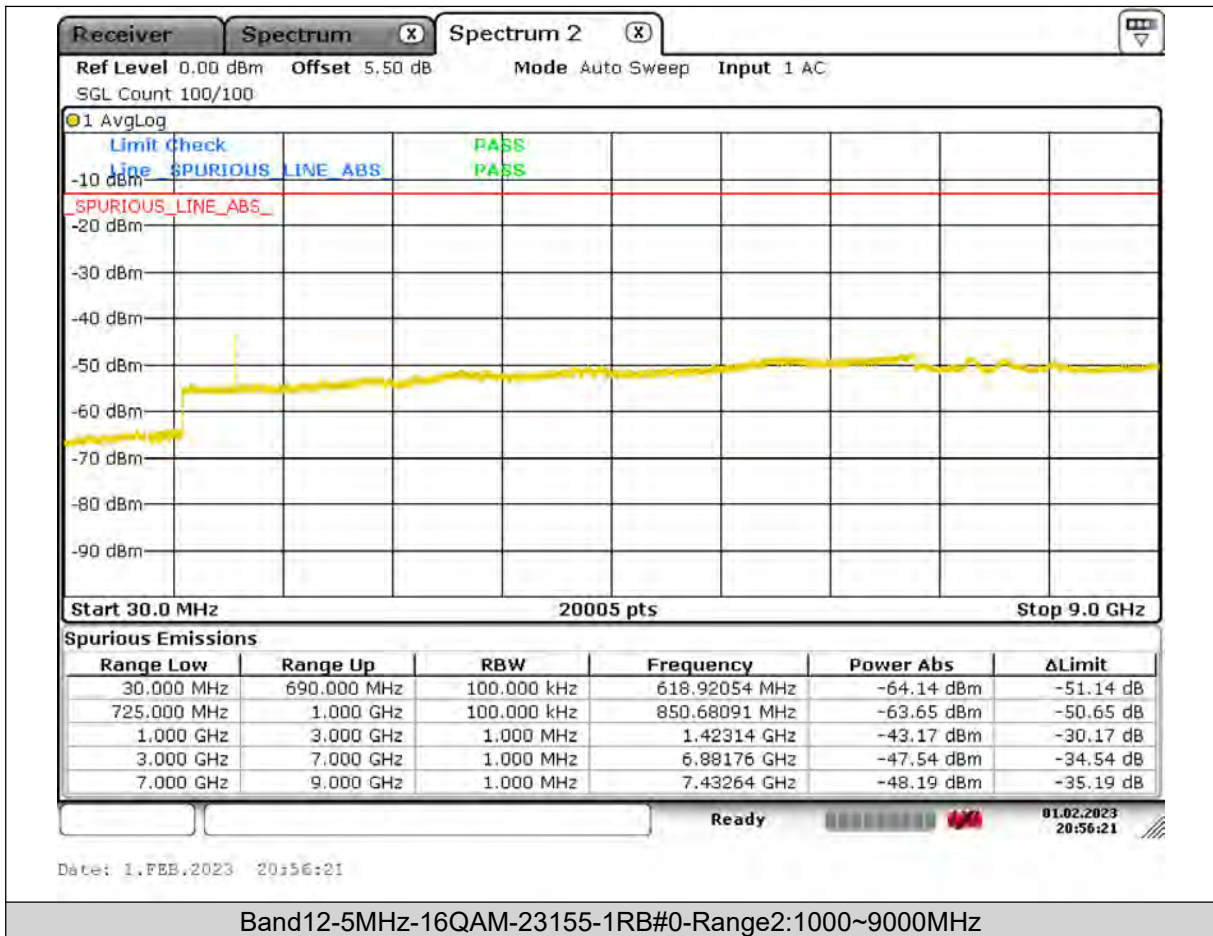

Test Report No.: PSU-QSU2309010210RF03

BUREAU
VERITAS

Test Report No.: PSU-QSU2309010210RF03

BUREAU VERITAS

Test Report No.: PSU-QSU2309010210RF03

BUREAU
VERITAS

Test Report No.: PSU-QSU2309010210RF03

BUREAU VERITAS