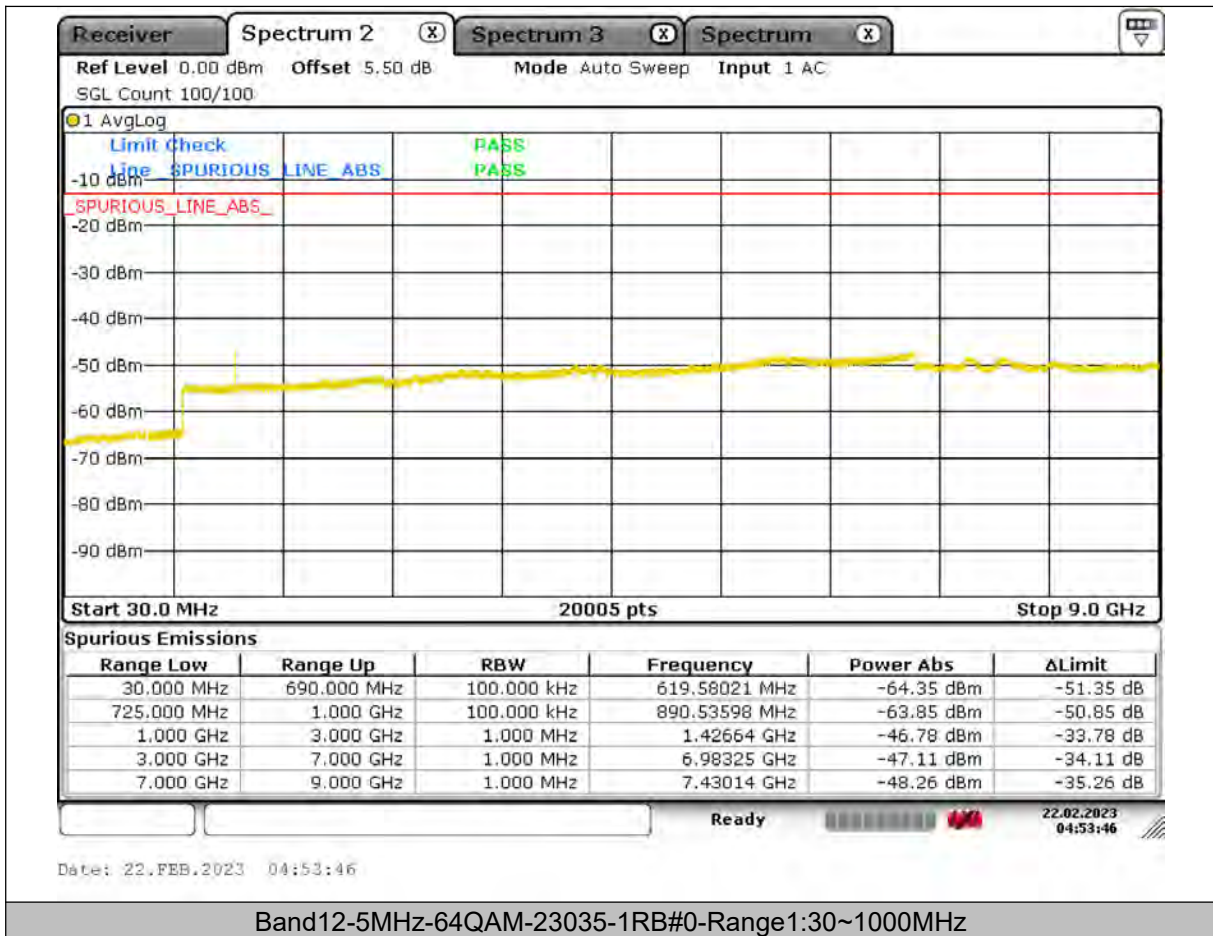

Test Report No.: PSU-QSU2309010210RF03

BUREAU
VERITAS

Test Report No.: PSU-QSU2309010210RF03

BUREAU VERITAS

Test Report No.: PSU-QSU2309010210RF03

BUREAU VERITAS

Test Report No.: PSU-QSU2309010210RF03

BUREAU
VERITAS