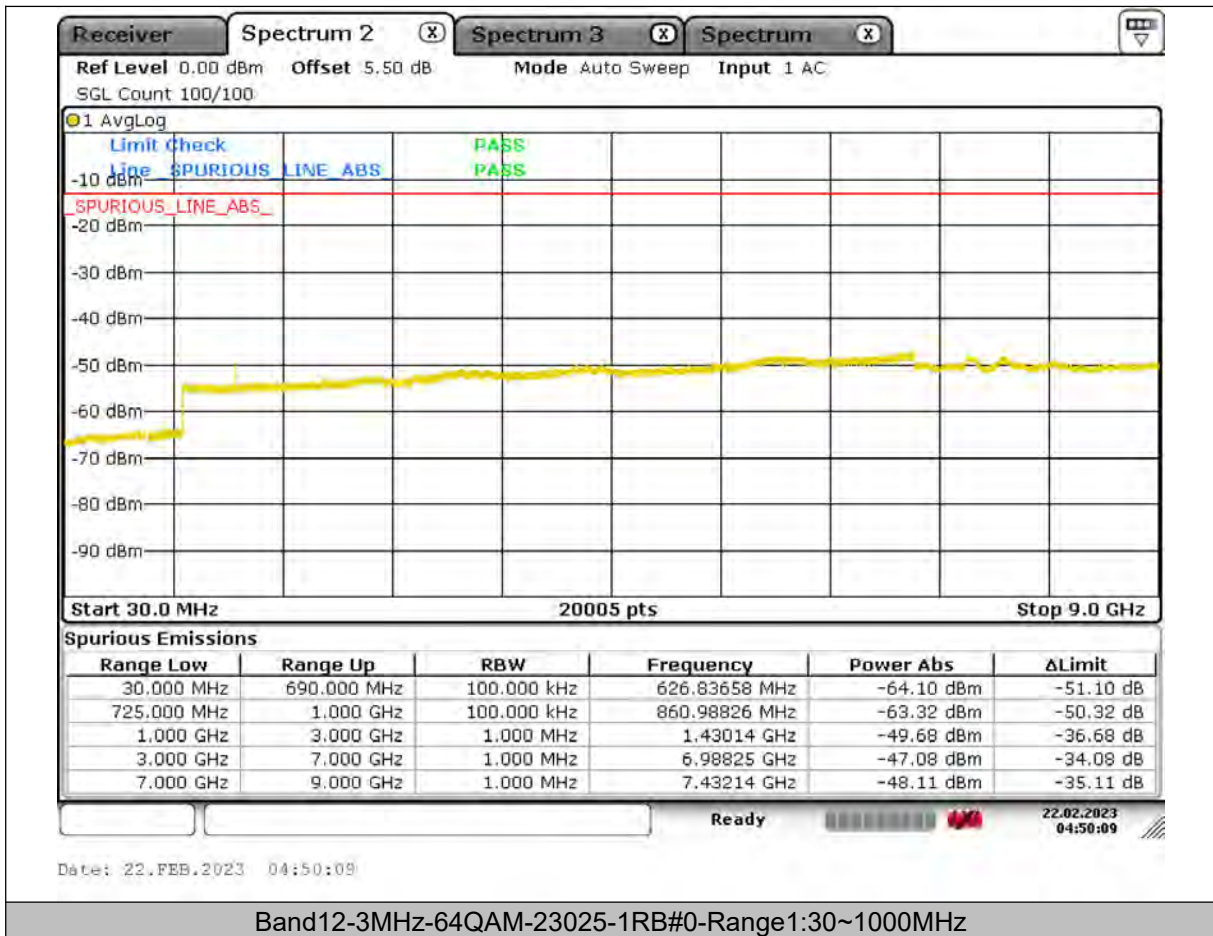

BUREAU
VERITAS

Test Report No.: PSU-QSU2309010210RF03