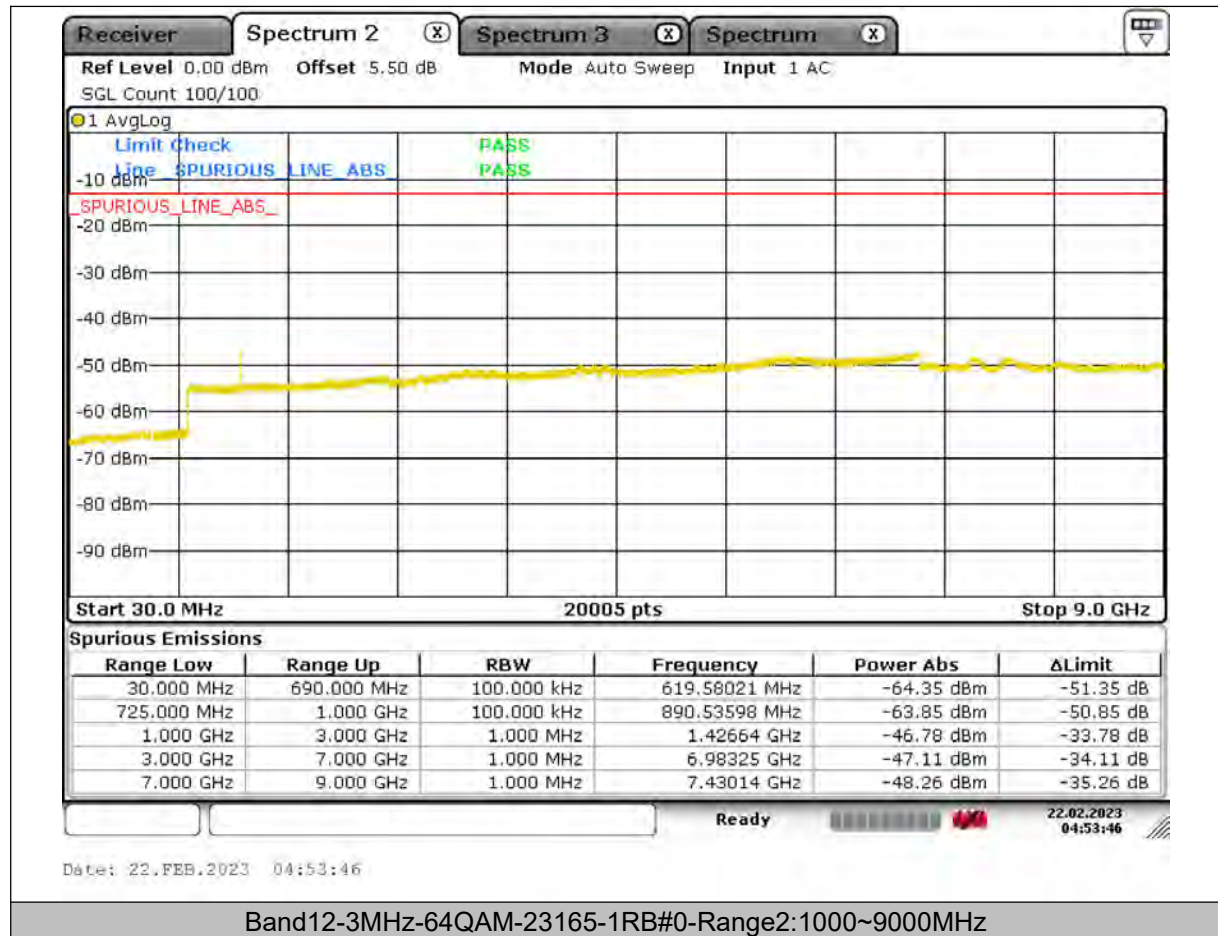

Test Report No.: PSU-QSU2309010210RF03

BUREAU
VERITAS

Test Report No.: PSU-QSU2309010210RF03

BUREAU VERITAS

Test Report No.: PSU-QSU2309010210RF03

BUREAU VERITAS

Test Report No.: PSU-QSU2309010210RF03

BUREAU
VERITAS