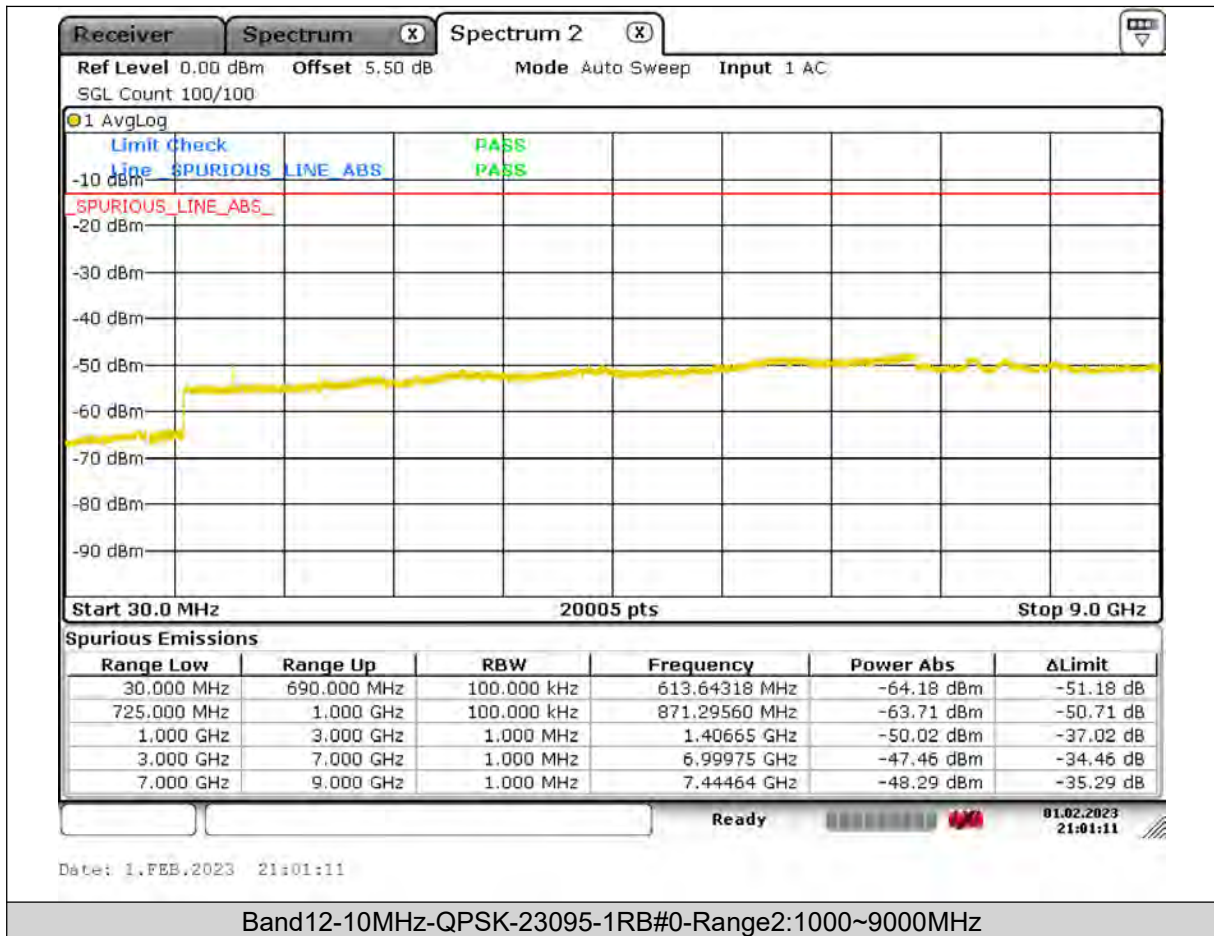

Test Report No.: PSU-QSU2309010210RF03

BUREAU
VERITAS

Test Report No.: PSU-QSU2309010210RF03

BUREAU
VERITAS

Test Report No.: PSU-QSU2309010210RF03

BUREAU
VERITAS

Test Report No.: PSU-QSU2309010210RF03

BUREAU
VERITAS