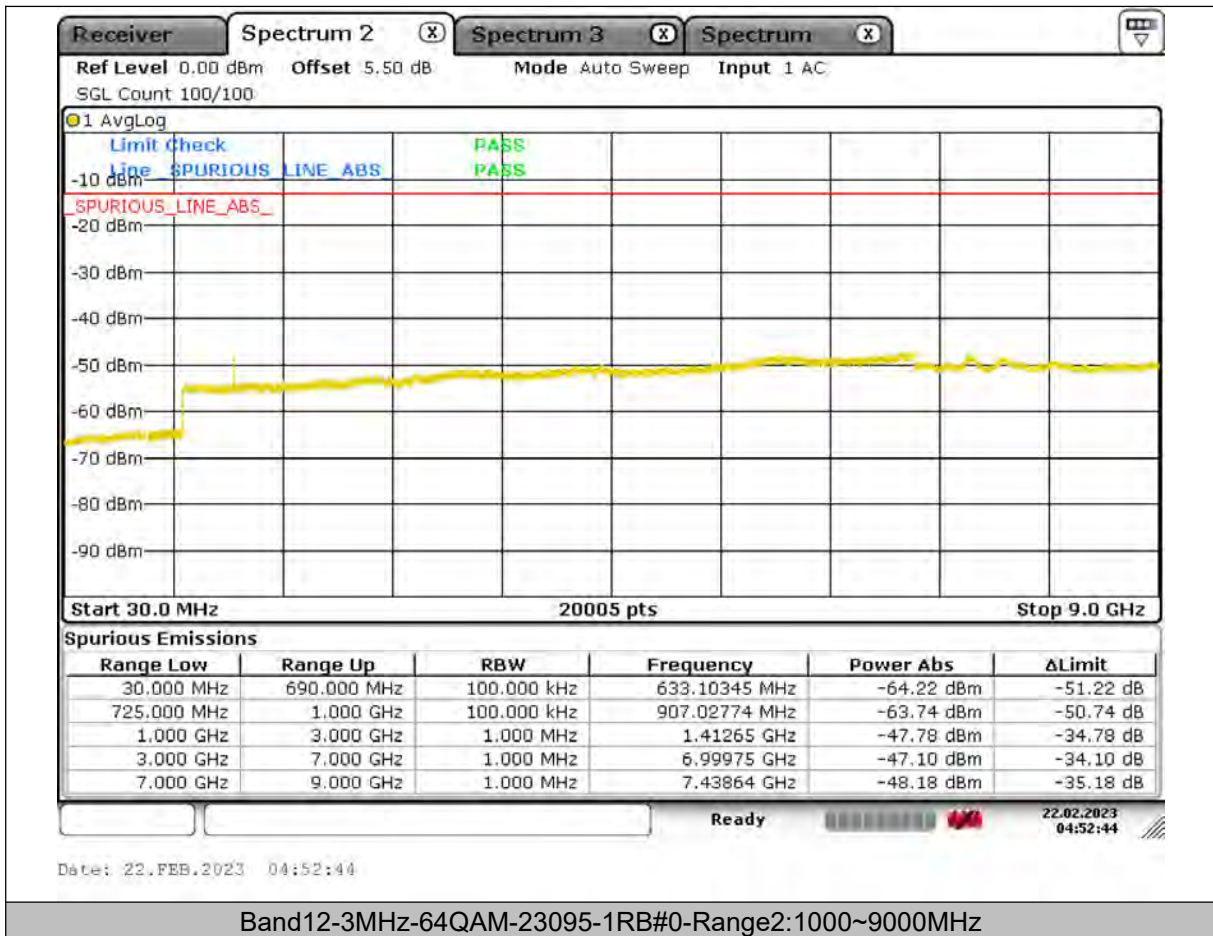

BUREAU
VERITAS

Test Report No.: PSU-QSU2309010210RF03