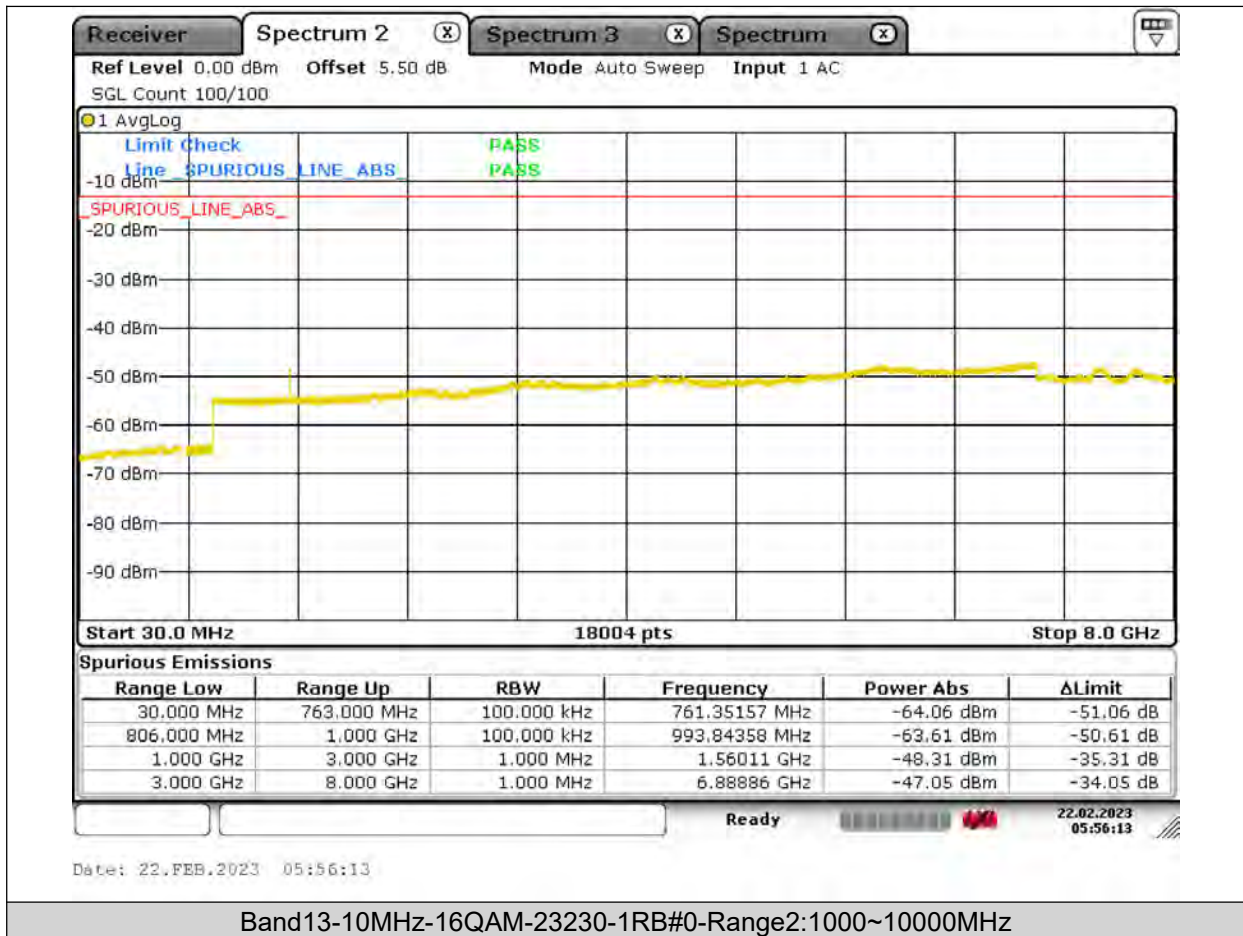

BUREAU
VERITAS

Test Report No.: PSU-QSU2309010210RF03

BUREAU
VERITAS

Test Report No.: PSU-QSU2309010210RF03

BUREAU
VERITAS

Test Report No.: PSU-QSU2309010210RF03

BUREAU
VERITAS

Test Report No.: PSU-QSU2309010210RF03