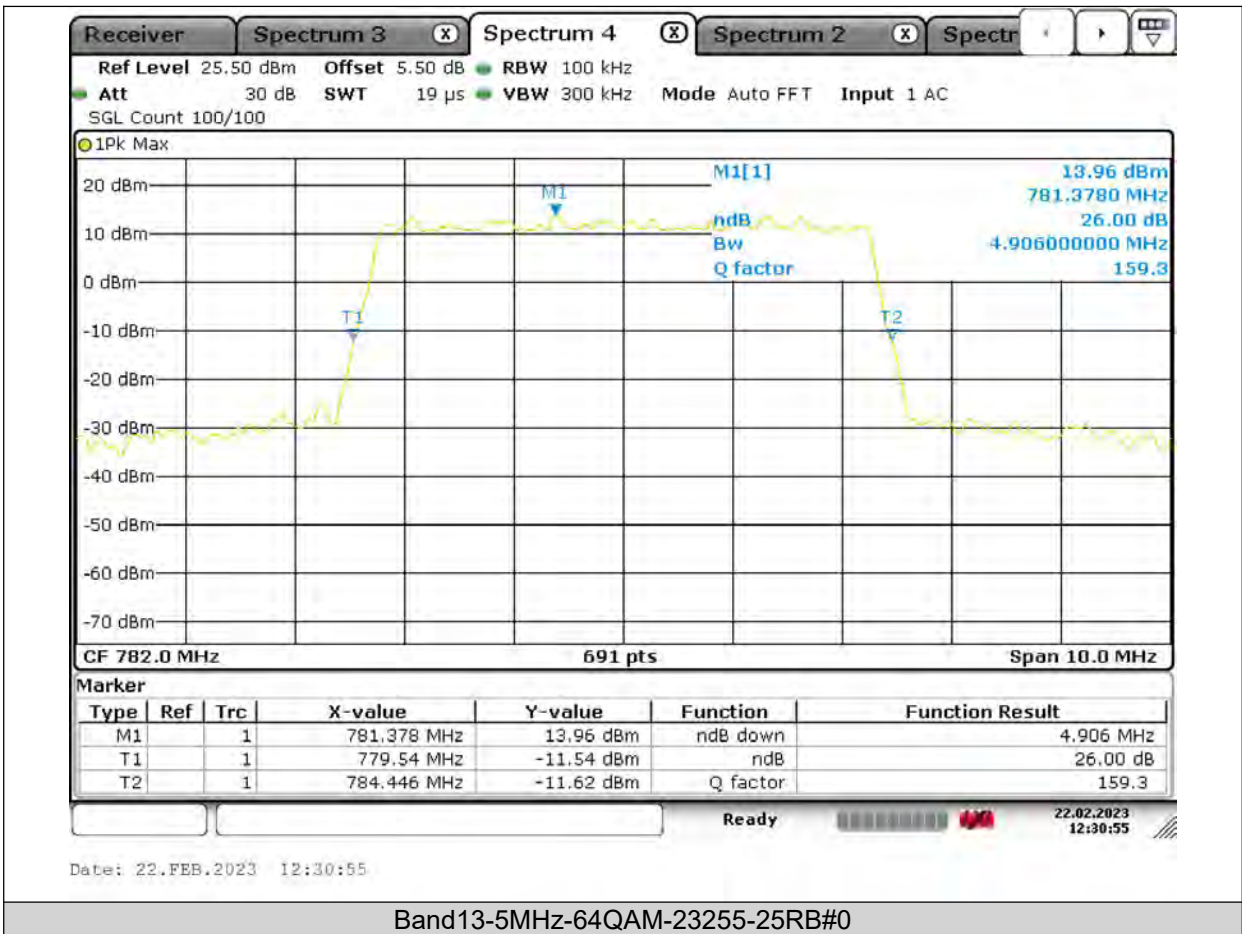

BUREAU VERITAS

Test Report No.: PSU-QSU2309010210RF03