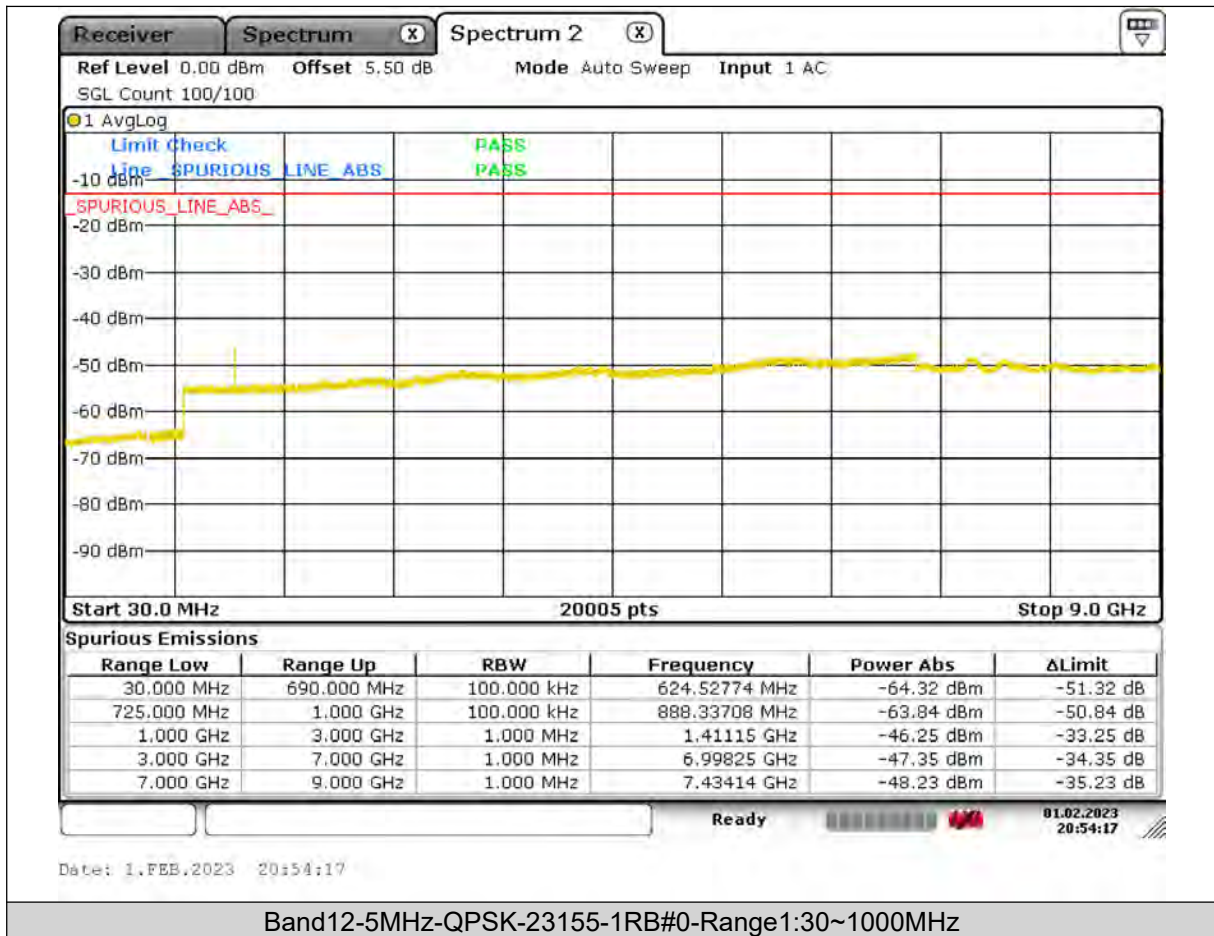

Test Report No.: PSU-QSU2309010210RF03

BUREAU
VERITAS

Test Report No.: PSU-QSU2309010210RF03

BUREAU
VERITAS

Test Report No.: PSU-QSU2309010210RF03

BUREAU
VERITAS

Test Report No.: PSU-QSU2309010210RF03

BUREAU
VERITAS