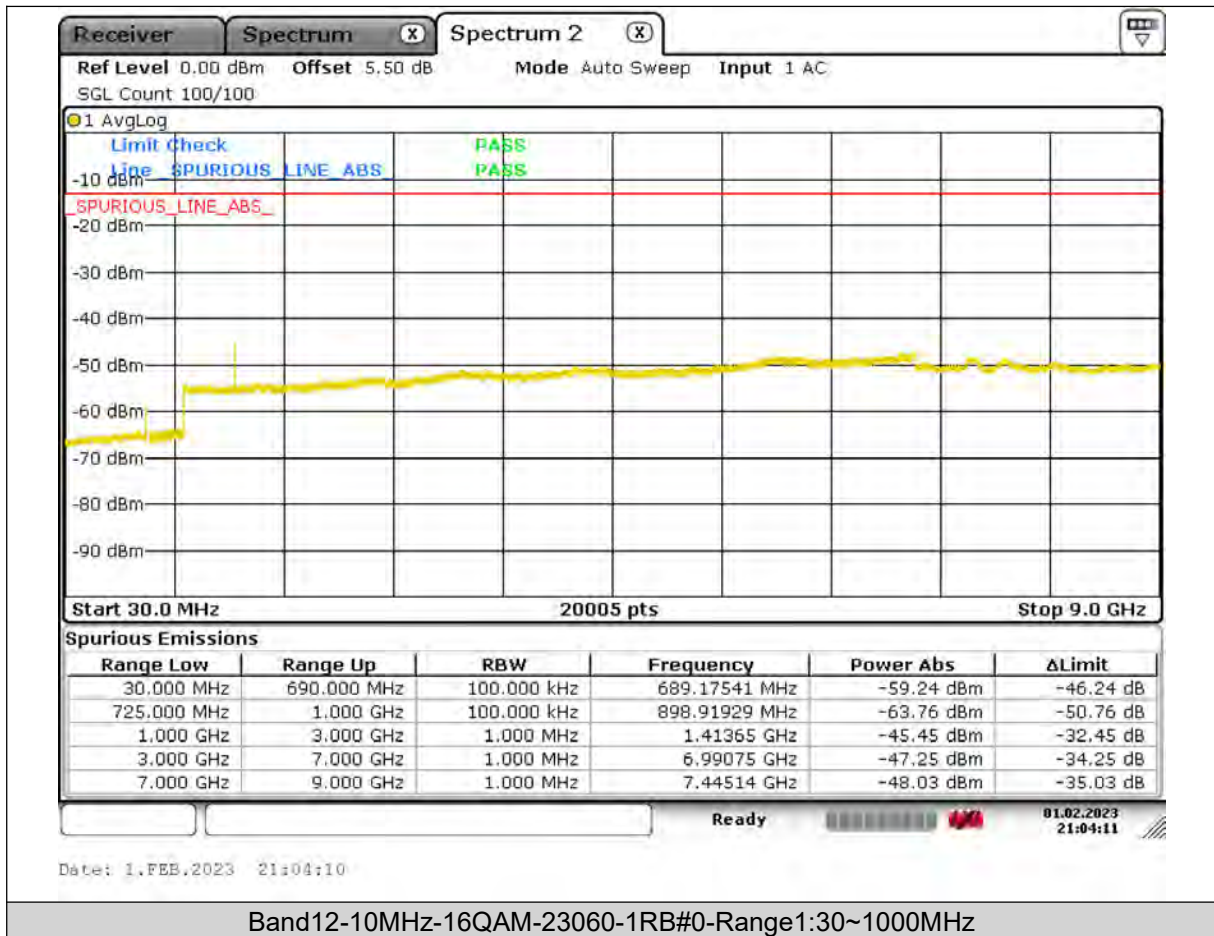

BUREAU
VERITAS

Test Report No.: PSU-QSU2309010210RF03