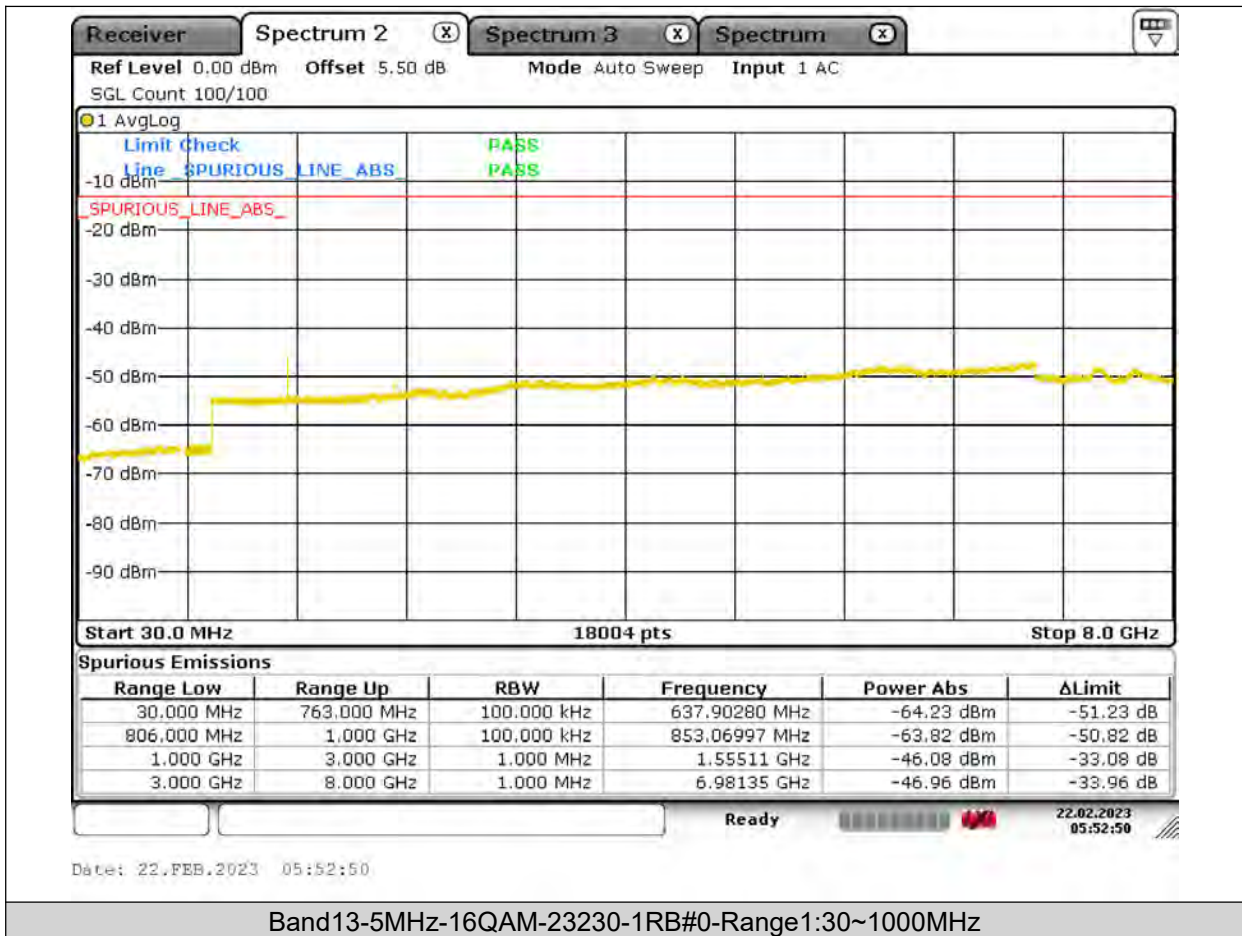

BUREAU
VERITAS

Test Report No.: PSU-QSU2309010210RF03