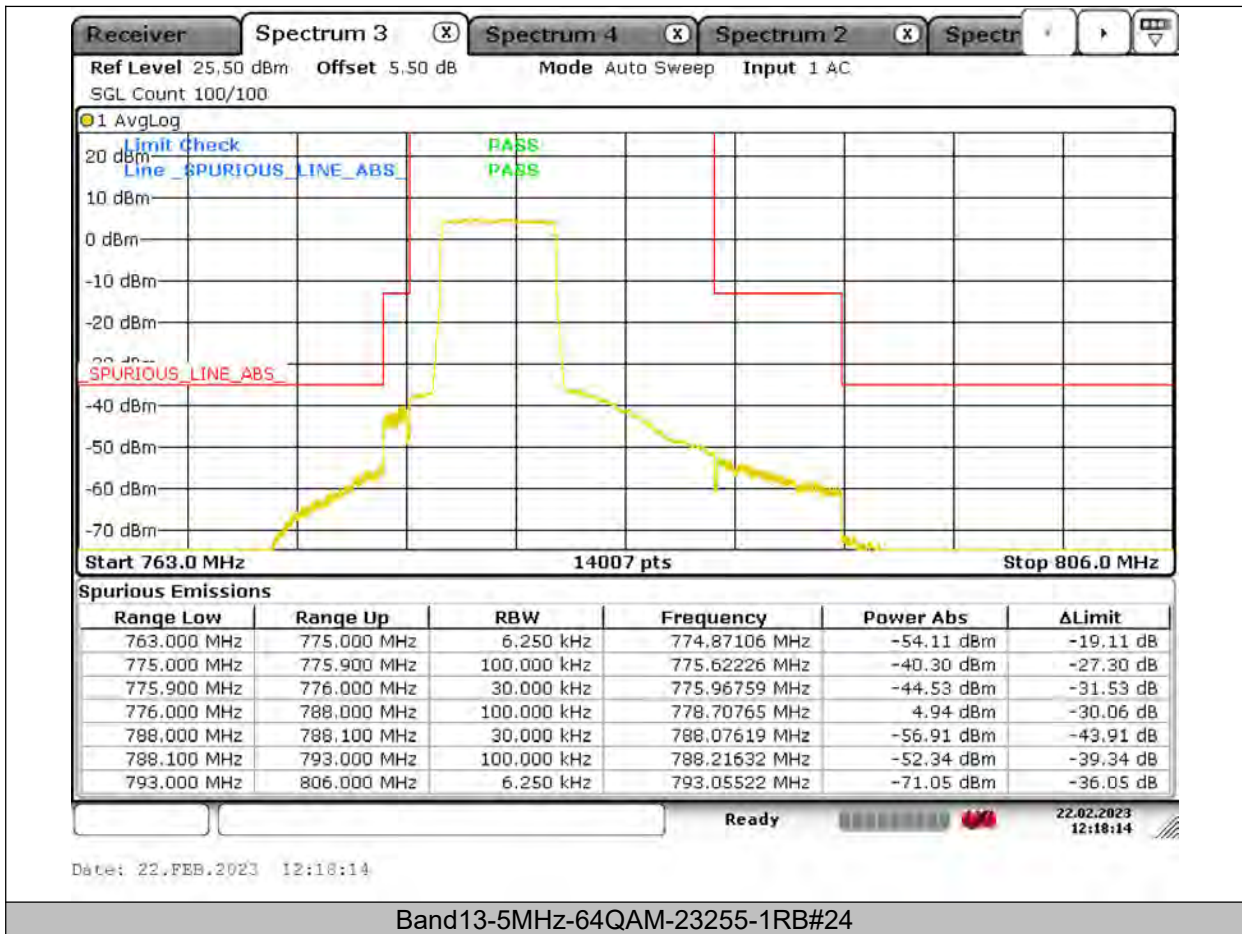

BUREAU
VERITAS

Test Report No.: PSU-QSU2309010210RF03

BUREAU
VERITAS

Test Report No.: PSU-QSU2309010210RF03

BUREAU
VERITAS

Test Report No.: PSU-QSU2309010210RF03

BUREAU
VERITAS

Test Report No.: PSU-QSU2309010210RF03