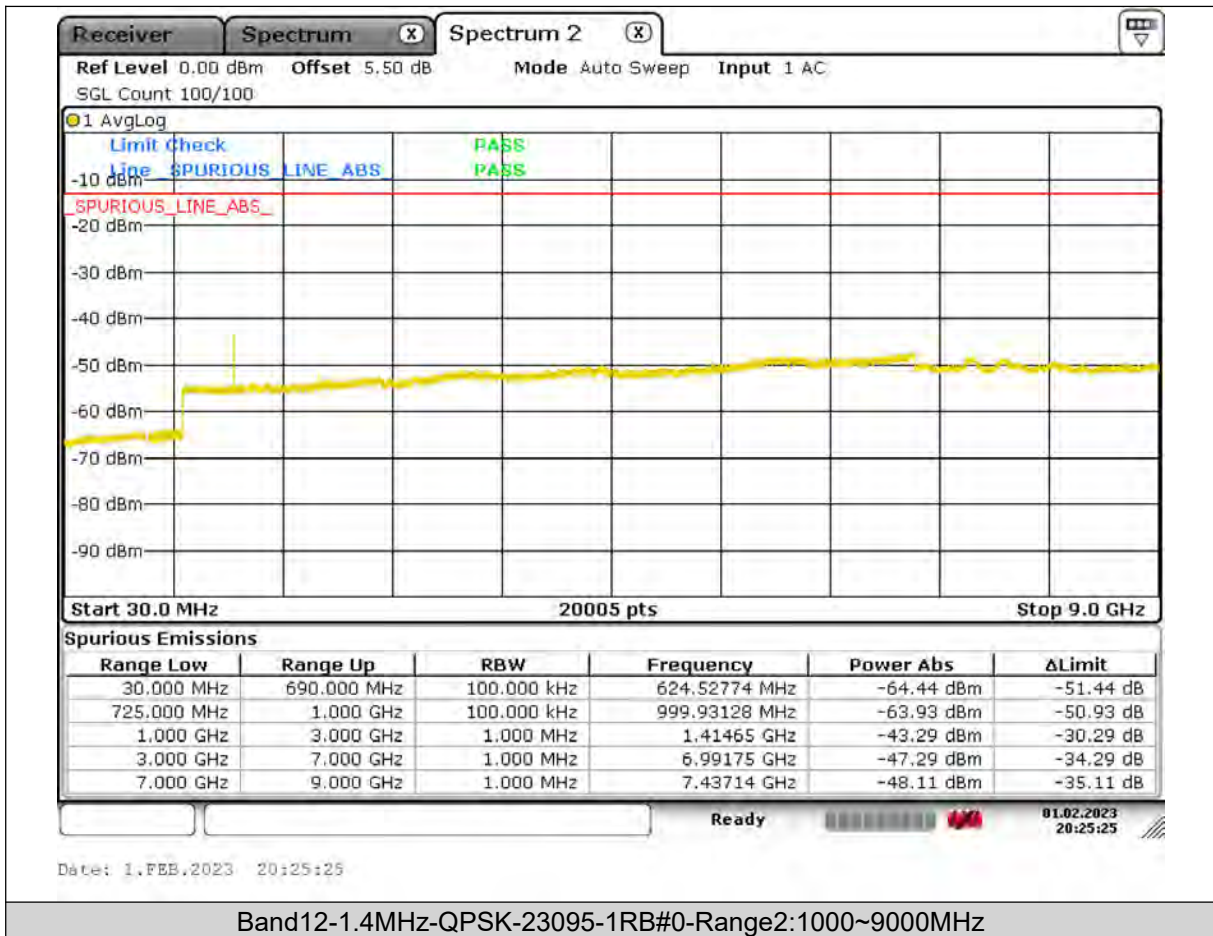

Test Graphs

BUREAU
VERITAS

Test Report No.: PSU-QSU2309010210RF03

BUREAU
VERITAS

Test Report No.: PSU-QSU2309010210RF03

BUREAU VERITAS

Test Report No.: PSU-QSU2309010210RF03

BUREAU
VERITAS