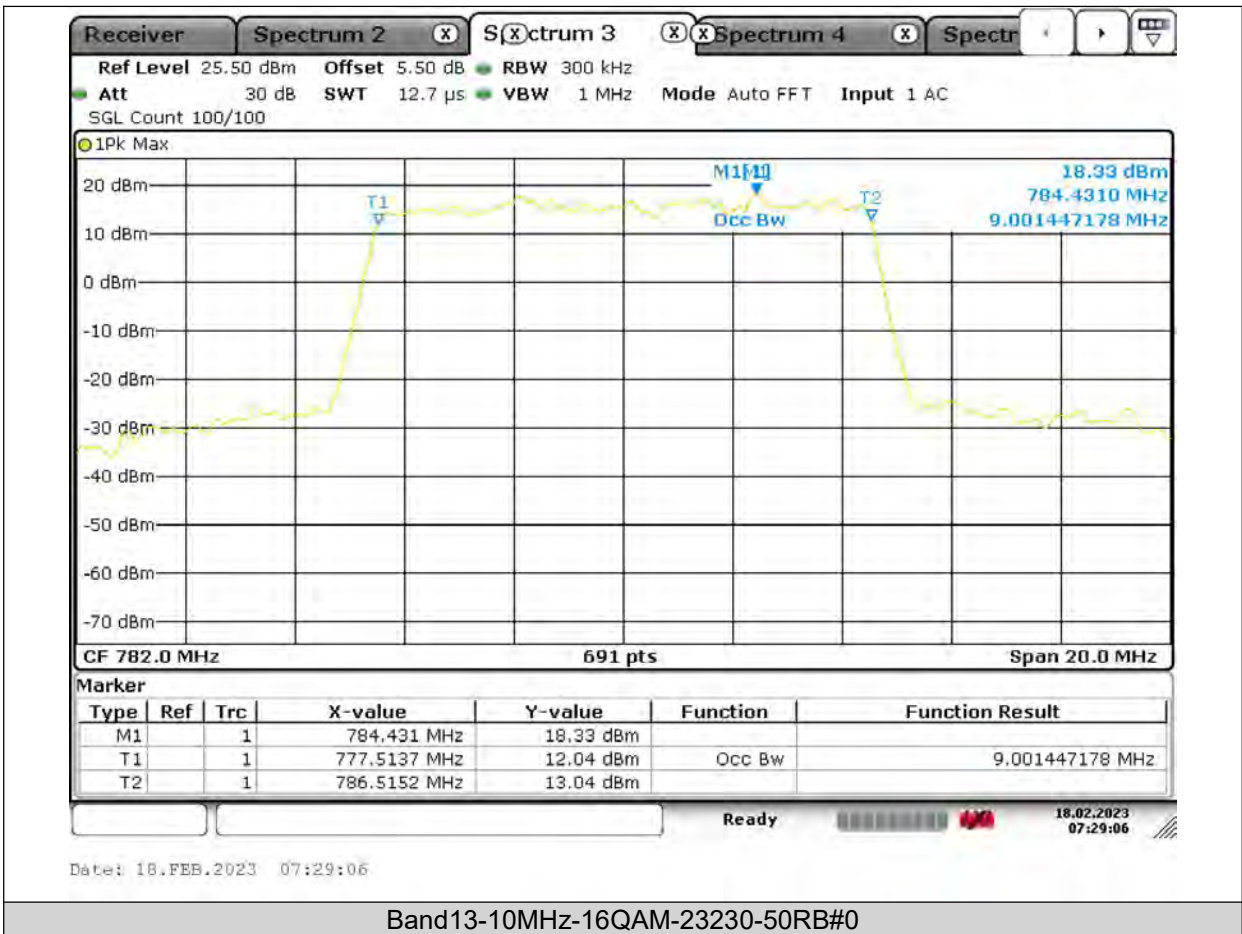

BUREAU
VERITAS

Test Report No.: PSU-QSU2309010210RF03