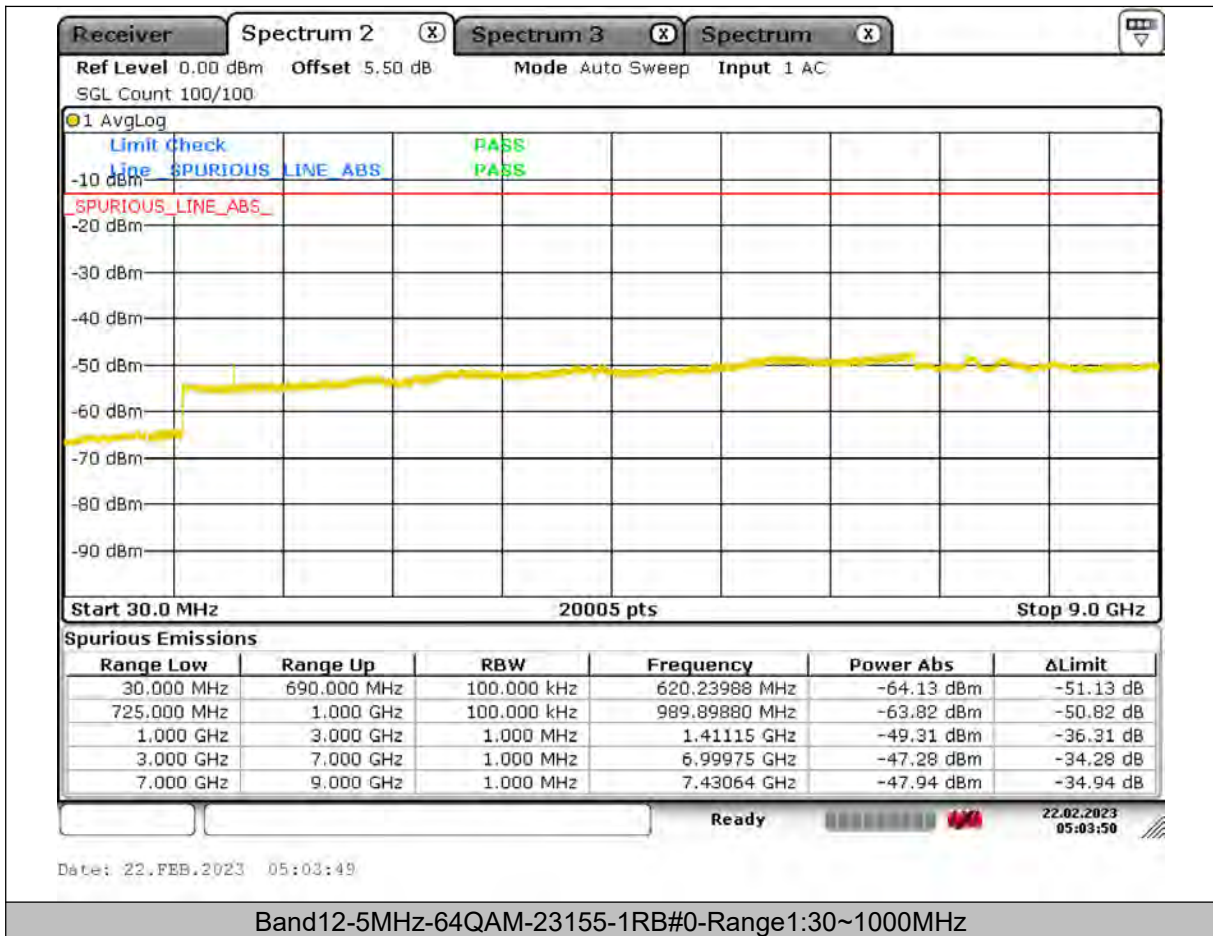

Test Report No.: PSU-QSU2309010210RF03

BUREAU VERITAS

Test Report No.: PSU-QSU2309010210RF03

BUREAU
VERITAS

Test Report No.: PSU-QSU2309010210RF03

BUREAU
VERITAS

Test Report No.: PSU-QSU2309010210RF03

BUREAU
VERITAS