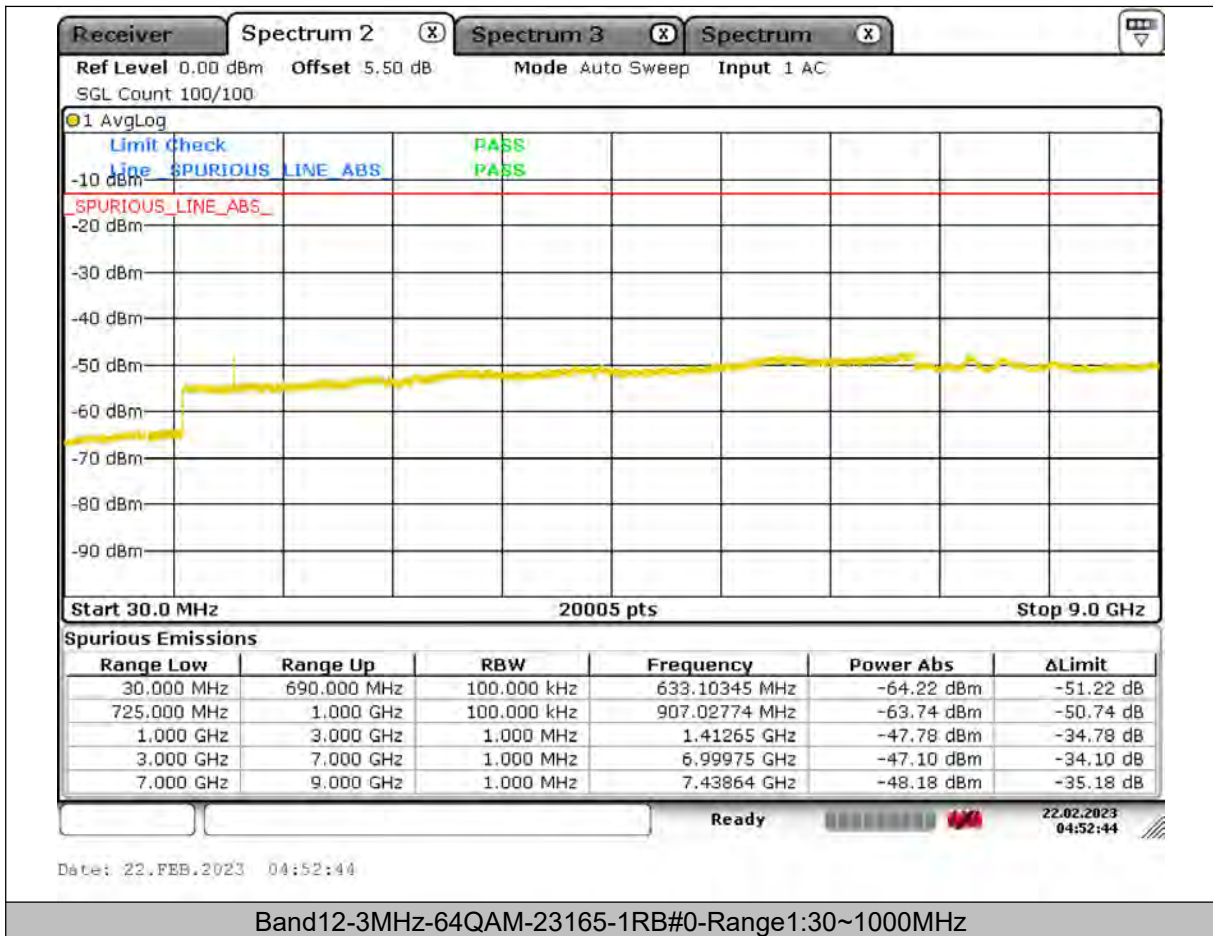

BUREAU
VERITAS

Test Report No.: PSU-QSU2309010210RF03