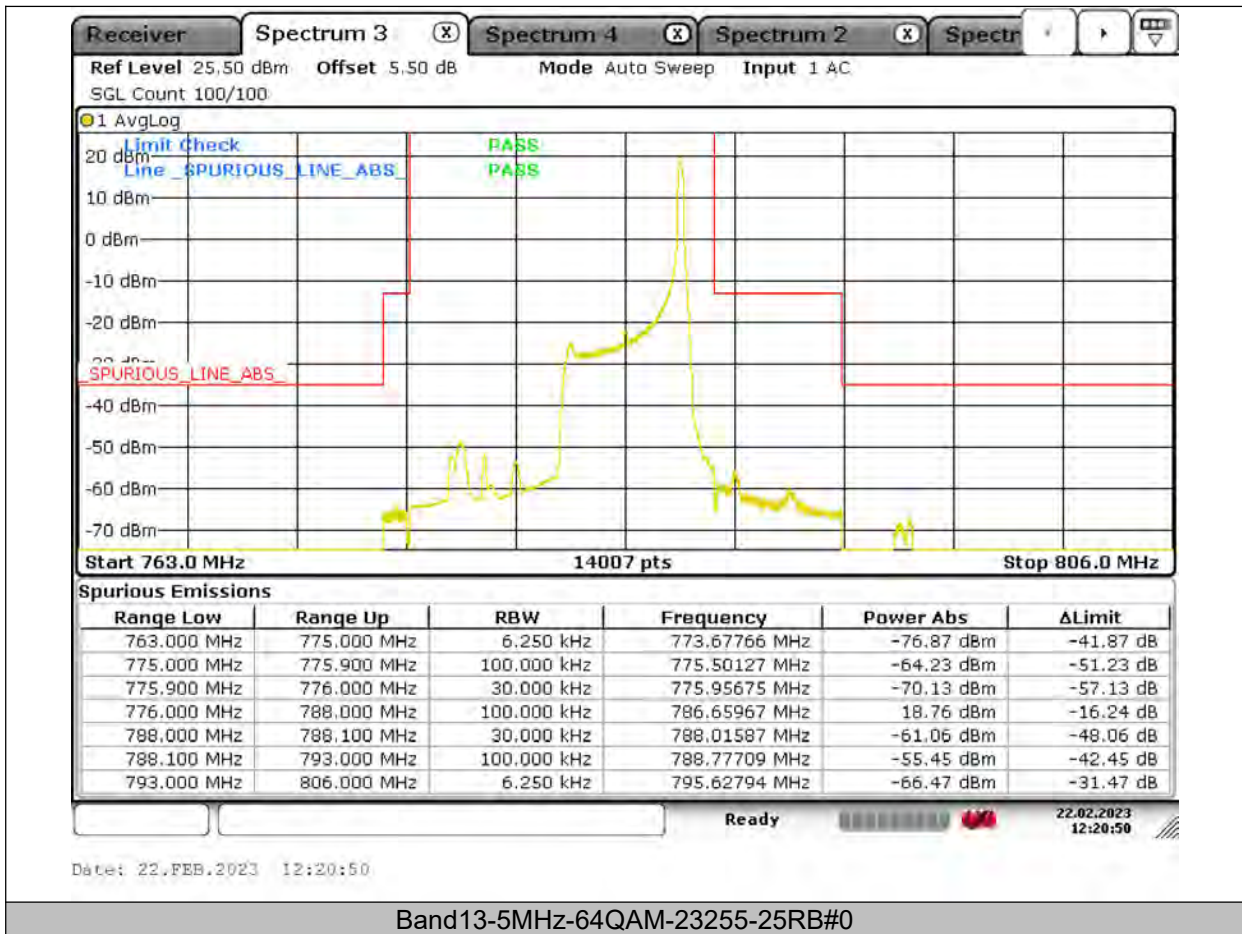

BUREAU
VERITAS

Test Report No.: PSU-QSU2309010210RF03