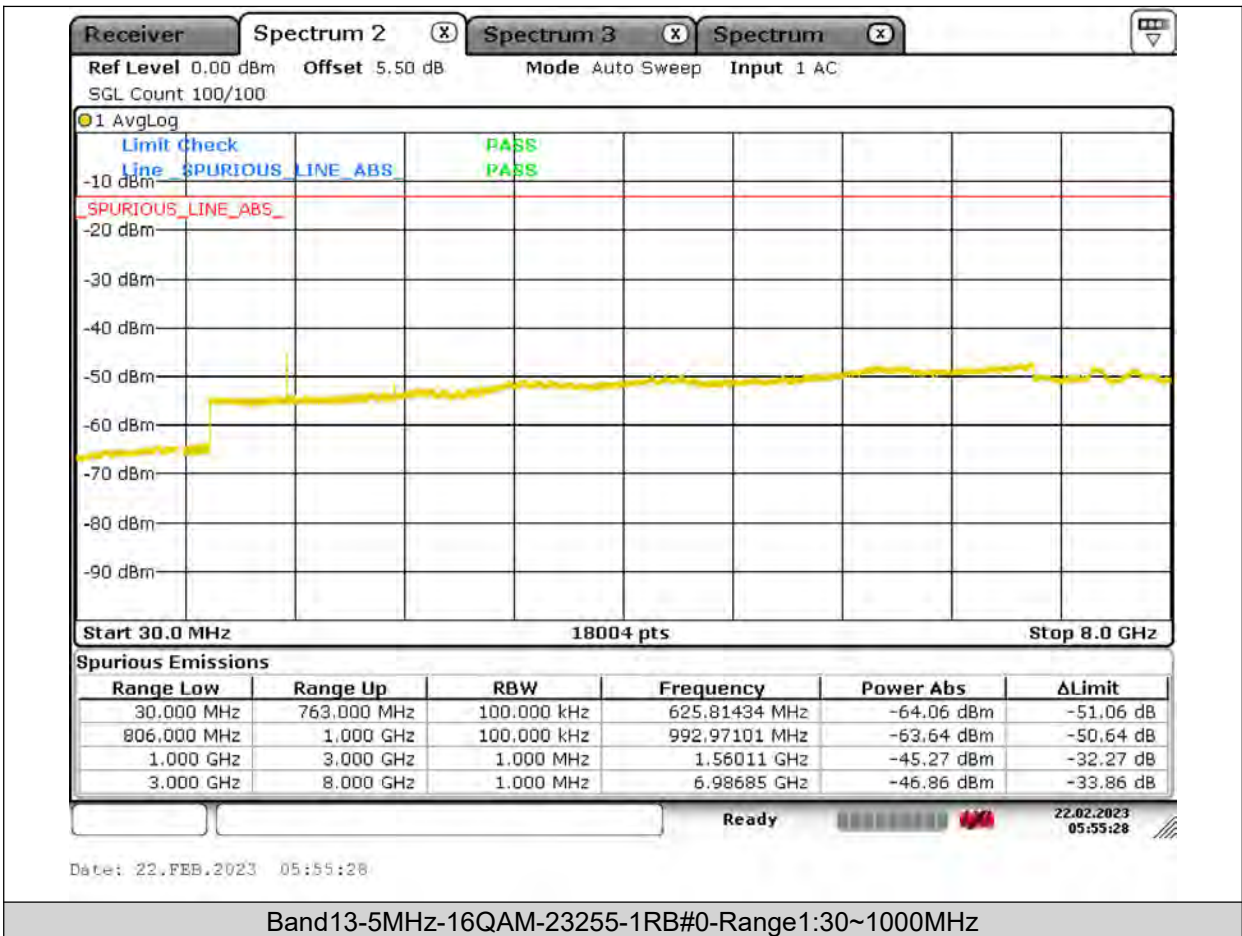

BUREAU VERITAS

Test Report No.: PSU-QSU2309010210RF03