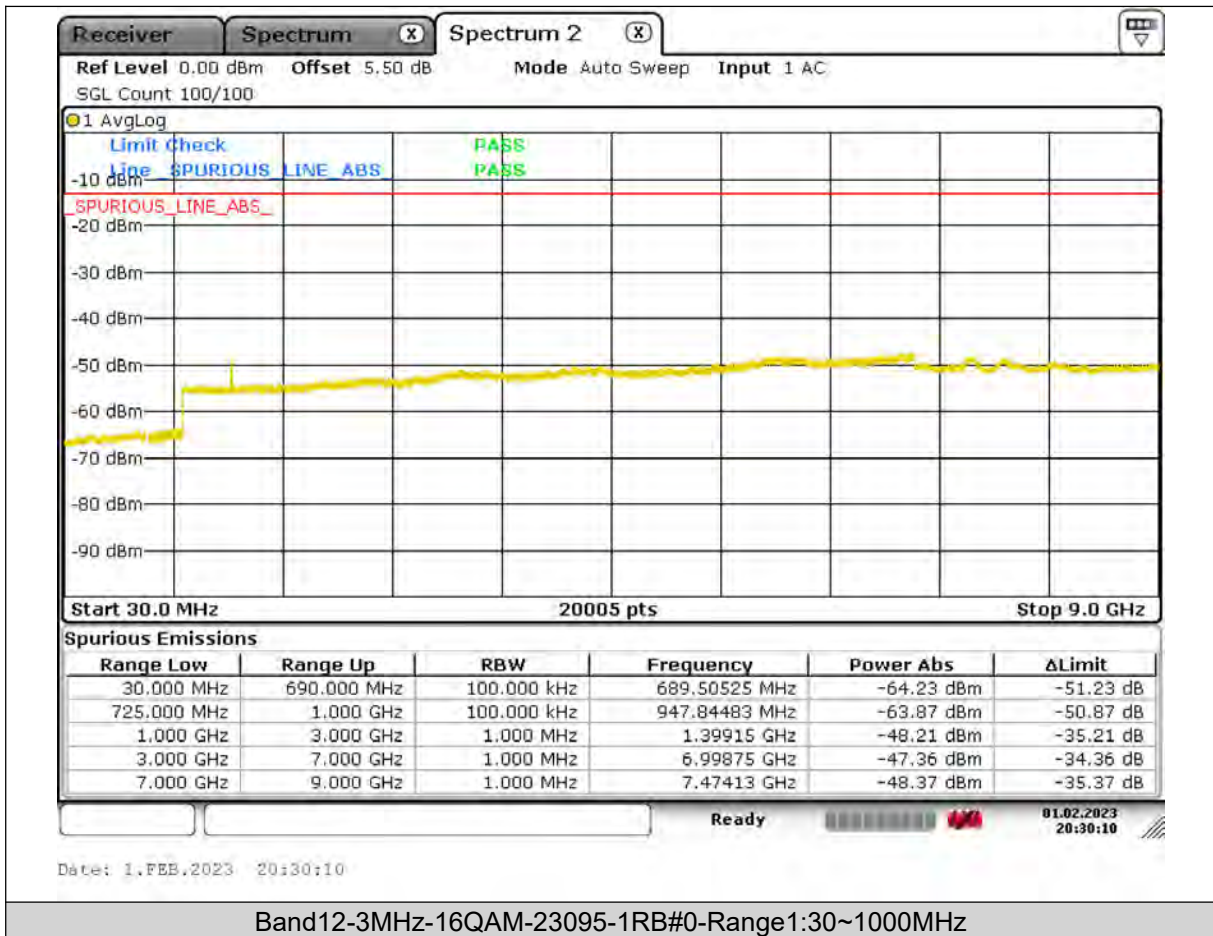

Test Report No.: PSU-QSU2309010210RF03

BUREAU
VERITAS

Test Report No.: PSU-QSU2309010210RF03

BUREAU
VERITAS

Test Report No.: PSU-QSU2309010210RF03

BUREAU VERITAS

Test Report No.: PSU-QSU2309010210RF03

BUREAU
VERITAS