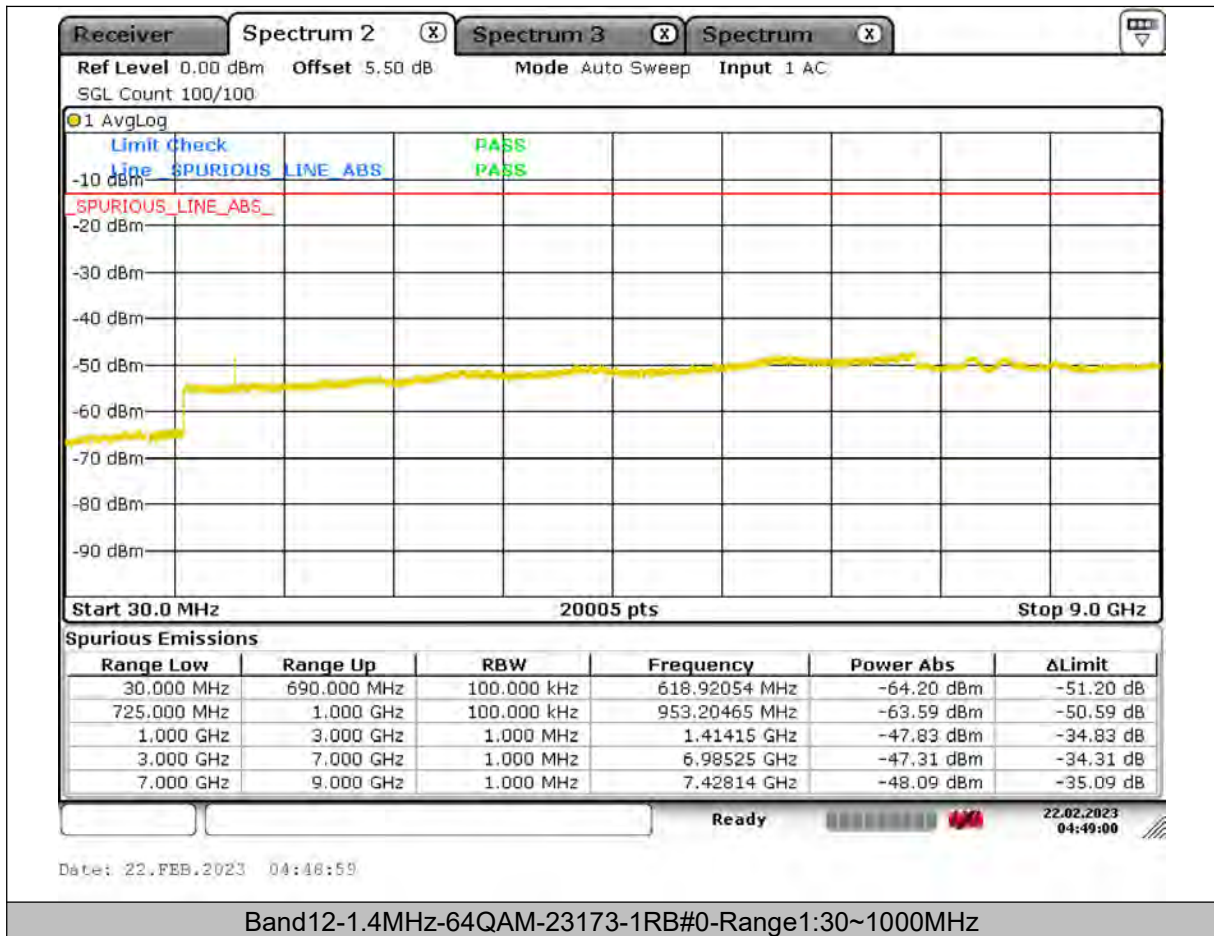

Test Report No.: PSU-QSU2309010210RF03

BUREAU
VERITAS

Test Report No.: PSU-QSU2309010210RF03

BUREAU VERITAS

Test Report No.: PSU-QSU2309010210RF03

BUREAU VERITAS

Test Report No.: PSU-QSU2309010210RF03

BUREAU
VERITAS