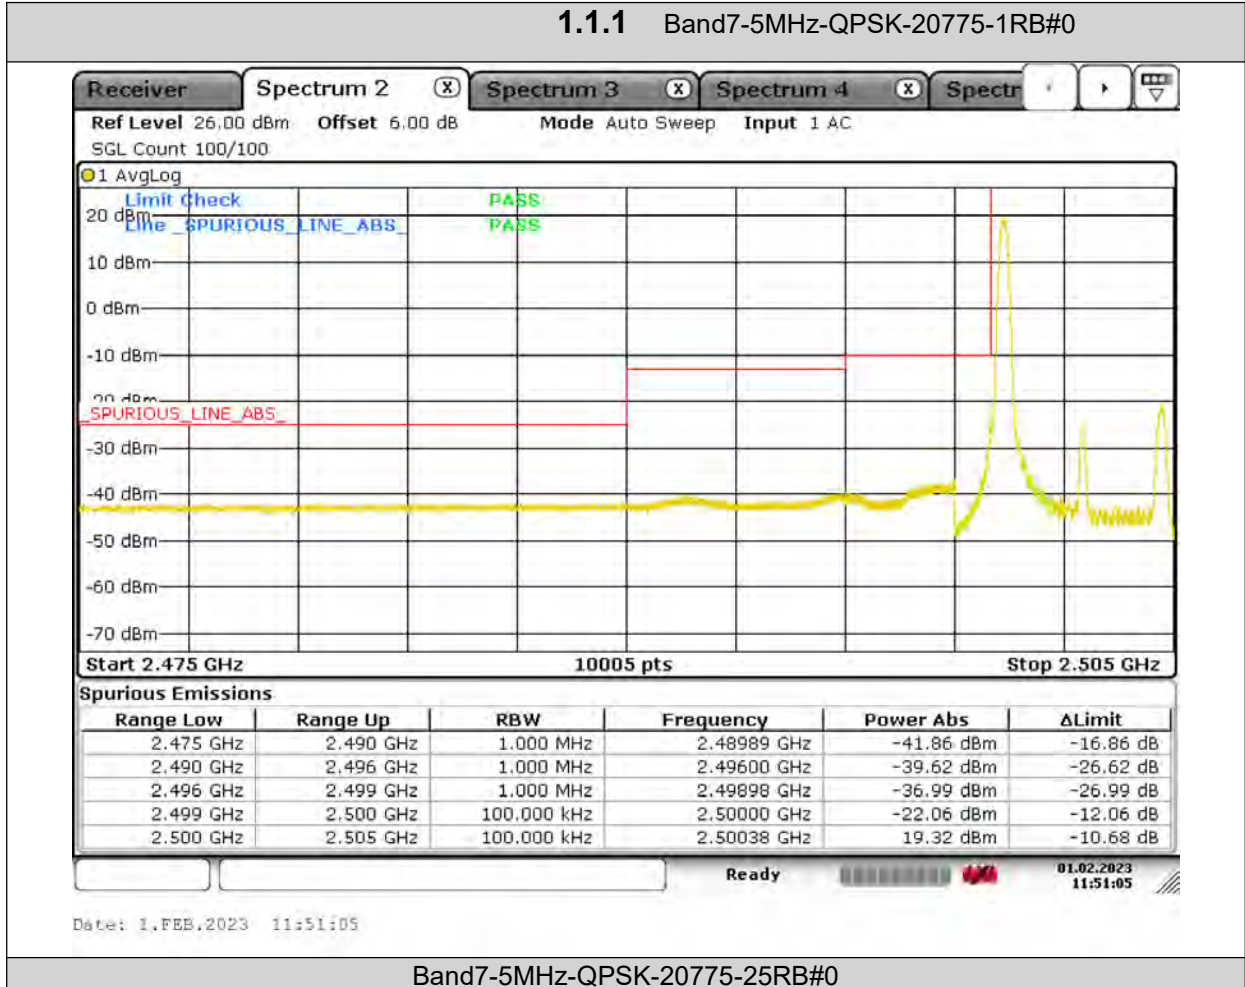

Test Report No.: PSU-QSU2309010210RF03

Test Graphs