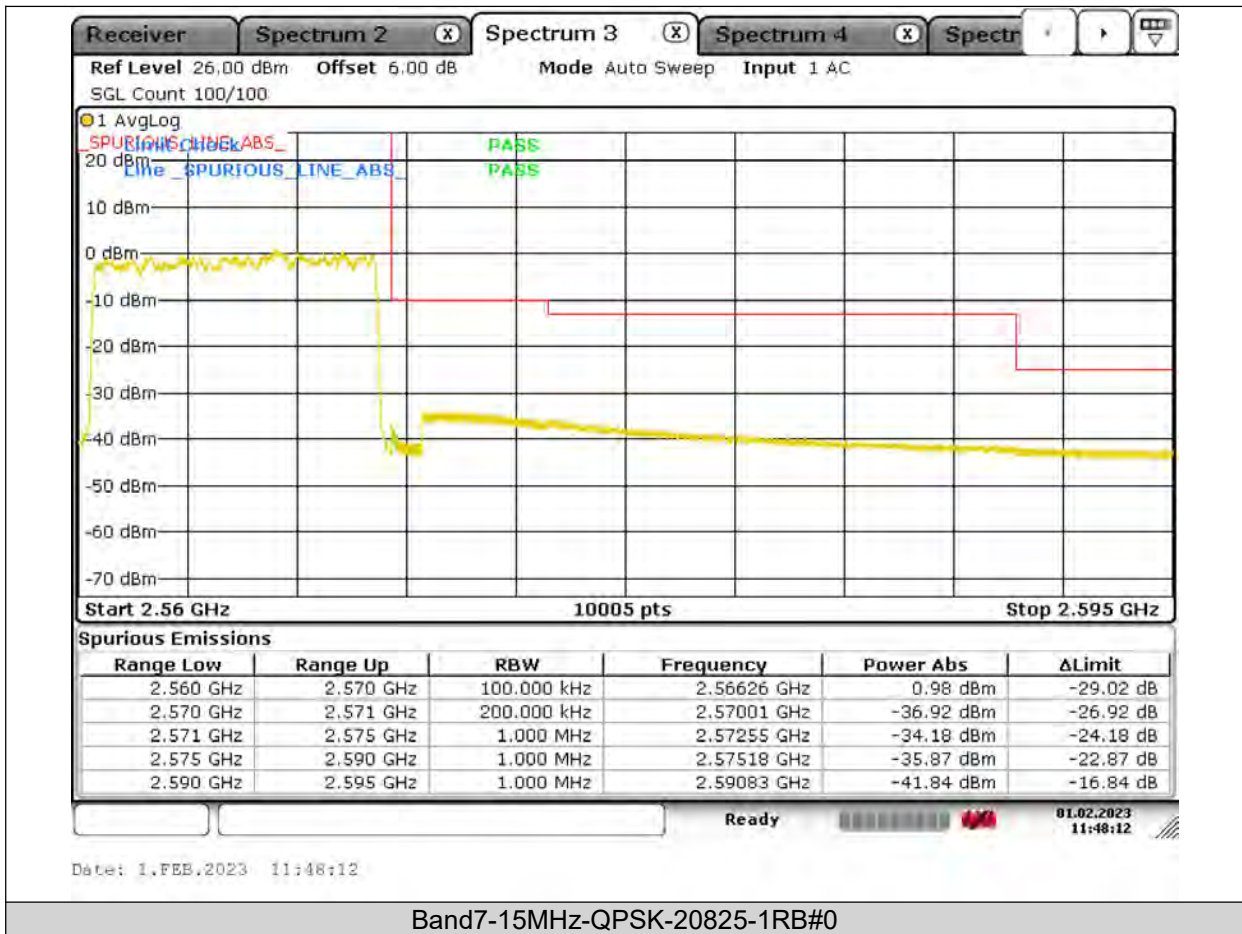

BUREAU
VERITAS

Test Report No.: PSU-QSU2309010210RF03

BUREAU VERITAS

Test Report No.: PSU-QSU2309010210RF03

BUREAU VERITAS

Test Report No.: PSU-QSU2309010210RF03

BUREAU
VERITAS

Test Report No.: PSU-QSU2309010210RF03