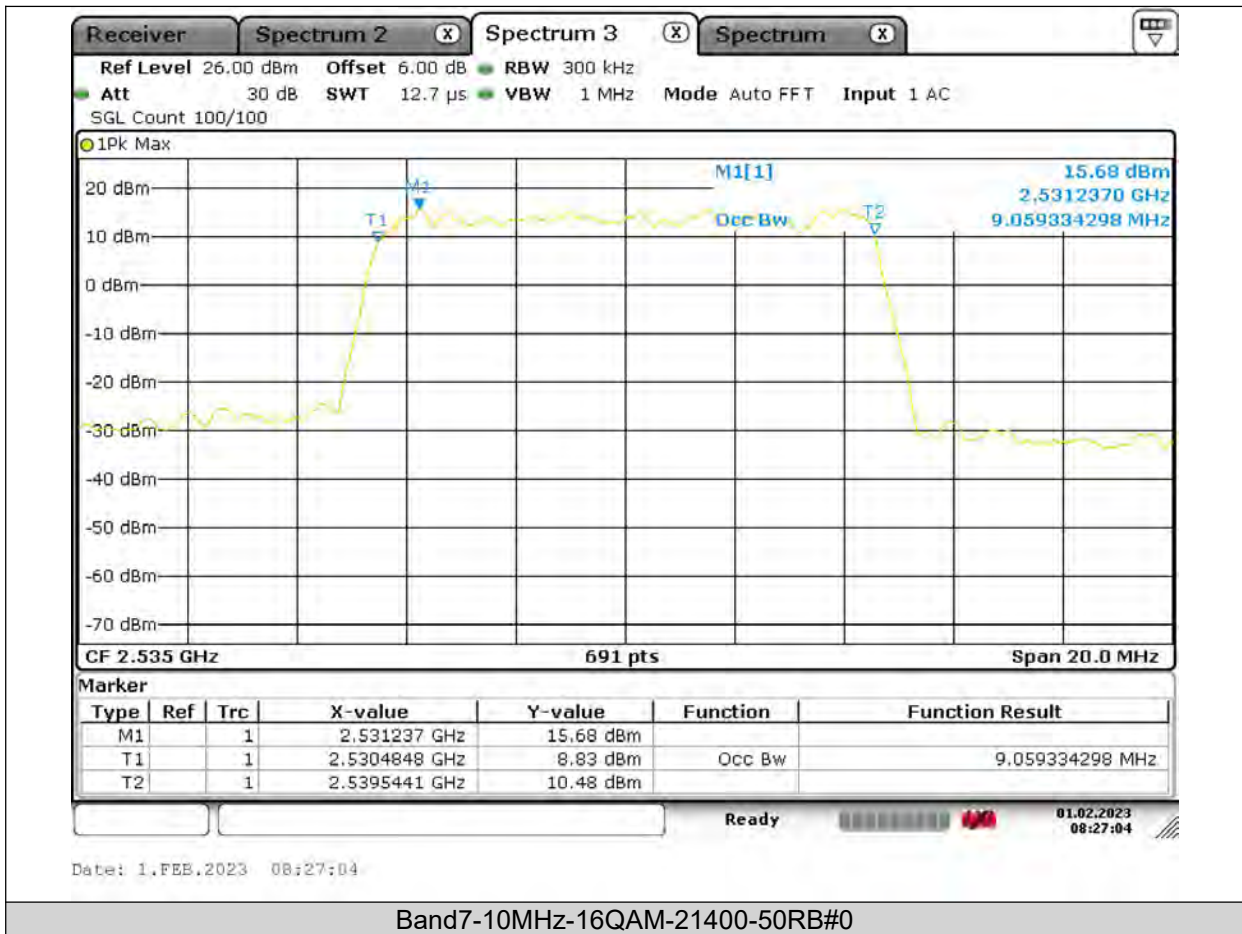

Test Report No.: PSU-QSU2309010210RF03

BUREAU VERITAS

Test Report No.: PSU-QSU2309010210RF03

BUREAU
VERITAS

Test Report No.: PSU-QSU2309010210RF03

BUREAU
VERITAS

Test Report No.: PSU-QSU2309010210RF03

BUREAU VERITAS