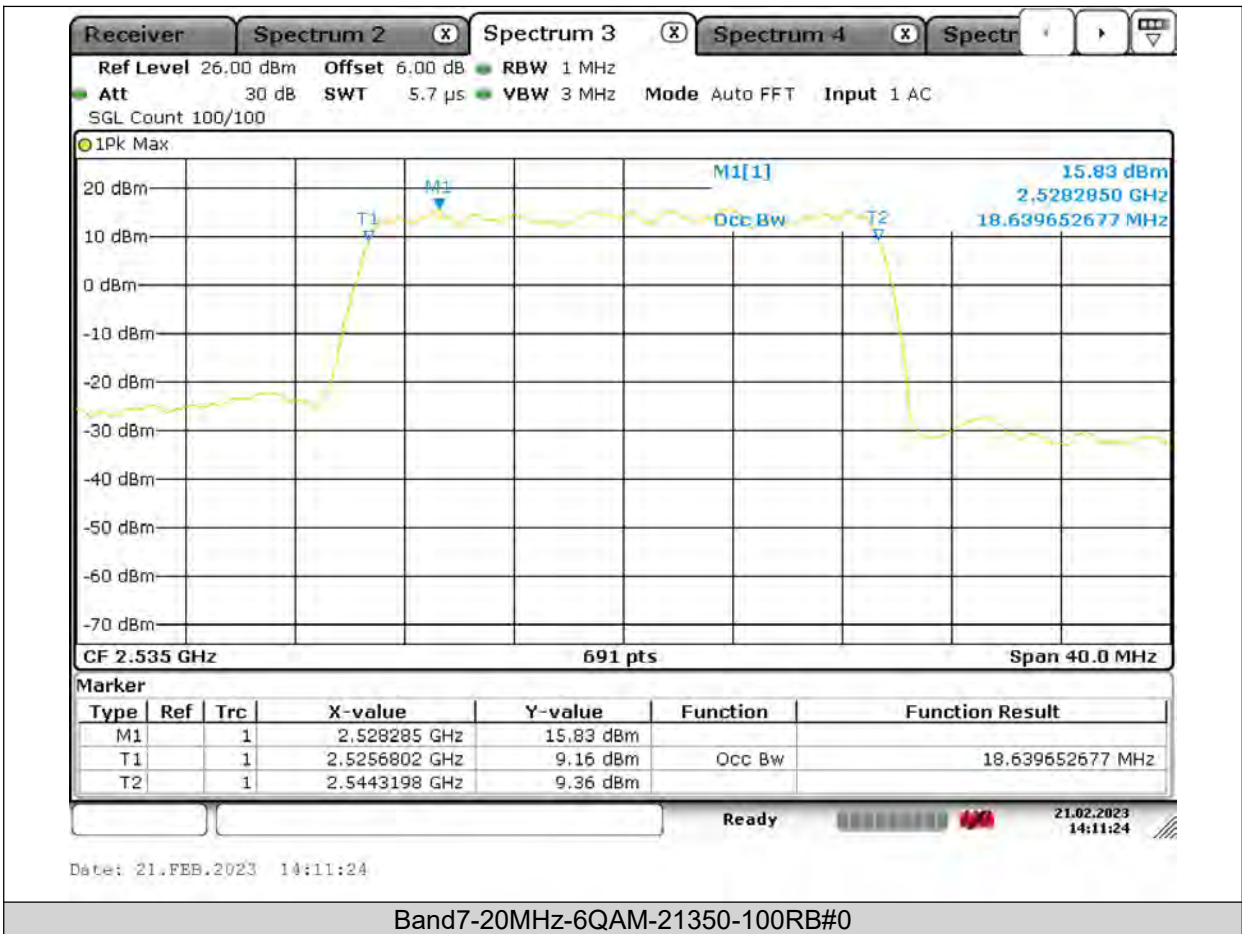

BUREAU VERITAS

Test Report No.: PSU-QSU2309010210RF03

Date: 21.FEB.2023 14:11:44

Band7-20MHz-64QAM-21100-100RB#0

BUREAU VERITAS

Test Report No.: PSU-QSU2309010210RF03

BUREAU
VERITAS

Test Report No.: PSU-QSU2309010210RF03