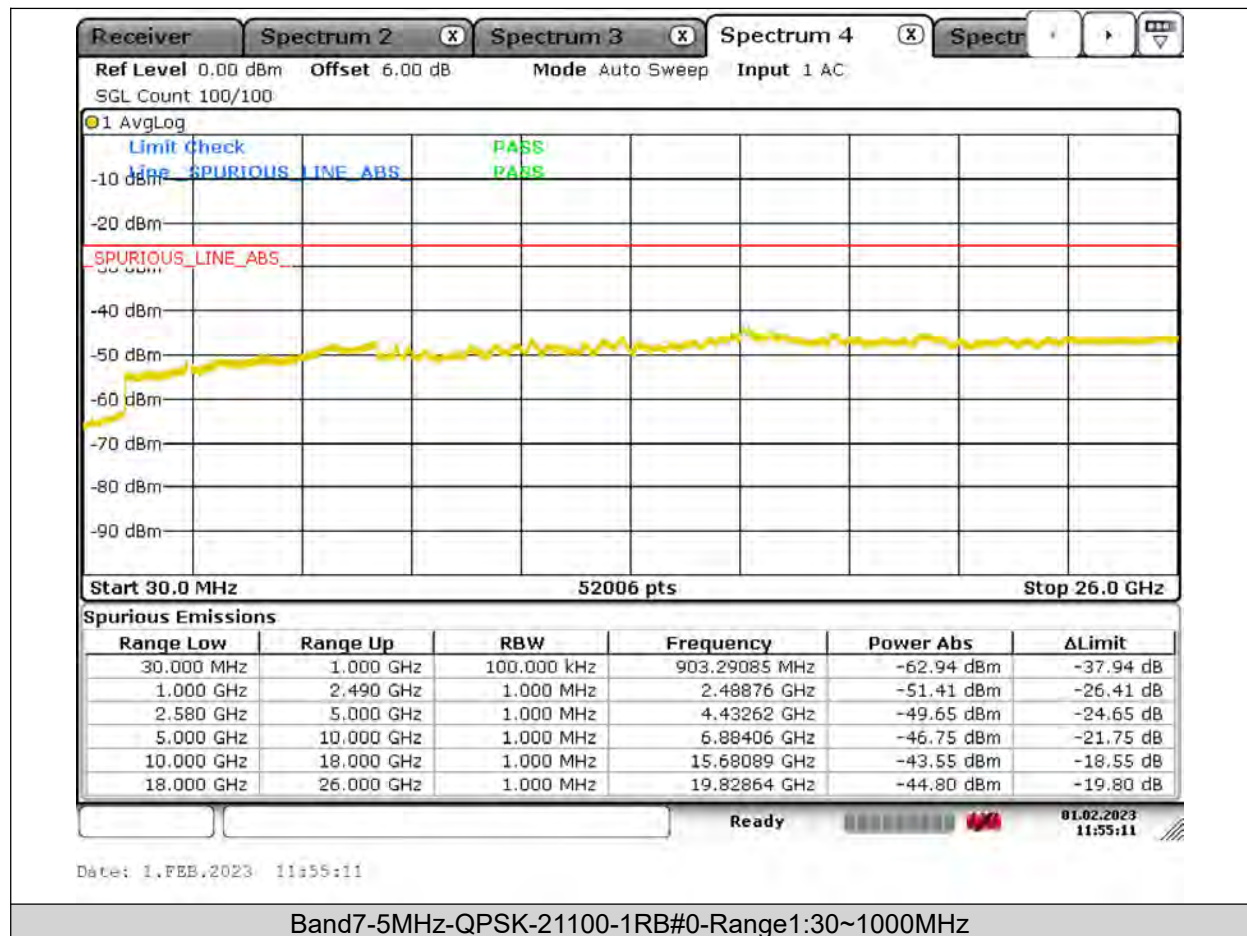

Test Report No.: PSU-QSU2309010210RF03

Test Graphs

BUREAU
VERITAS

Test Report No.: PSU-QSU2309010210RF03

BUREAU
VERITAS

Test Report No.: PSU-QSU2309010210RF03

BUREAU
VERITAS

Test Report No.: PSU-QSU2309010210RF03