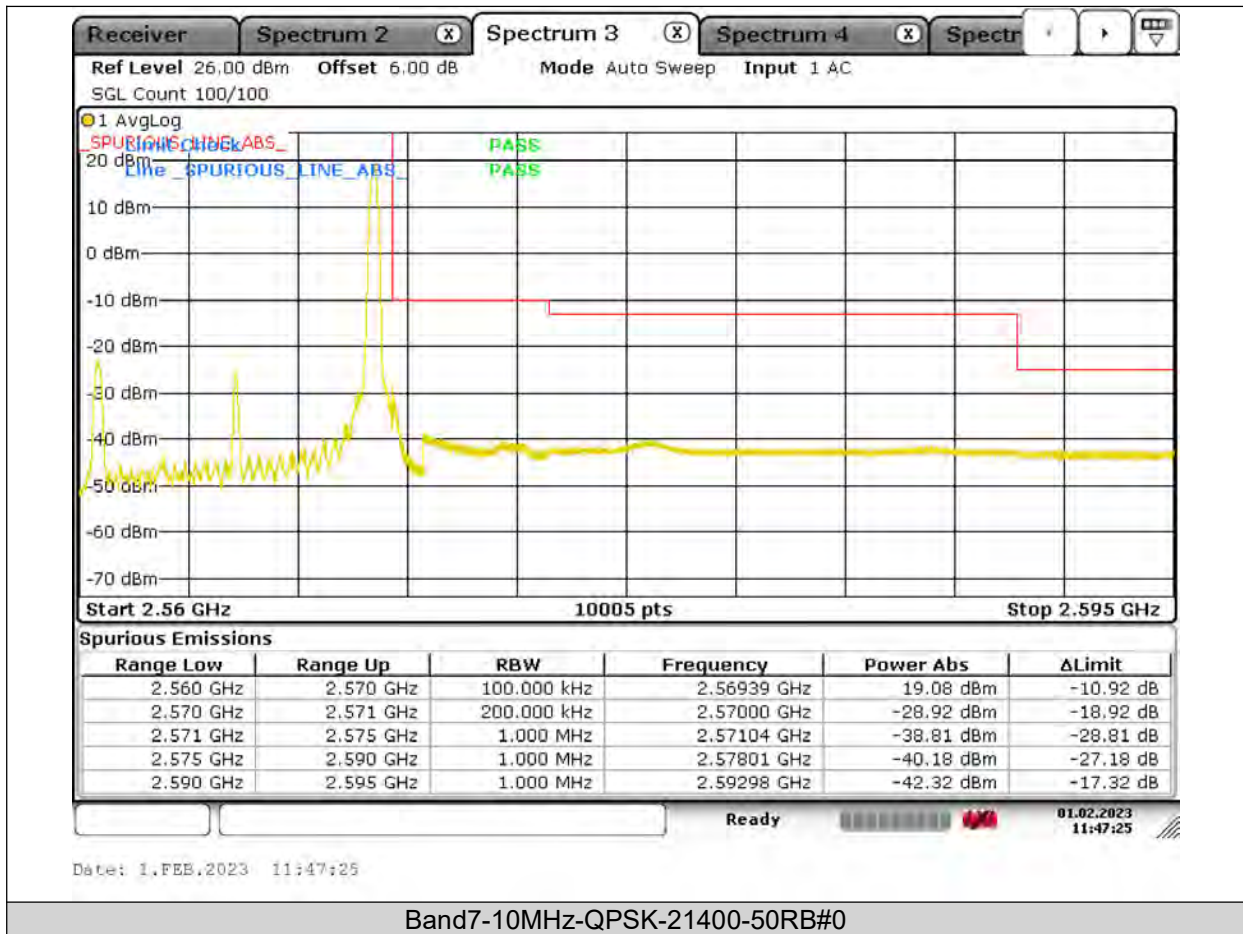

BUREAU VERITAS

Test Report No.: PSU-QSU2309010210RF03