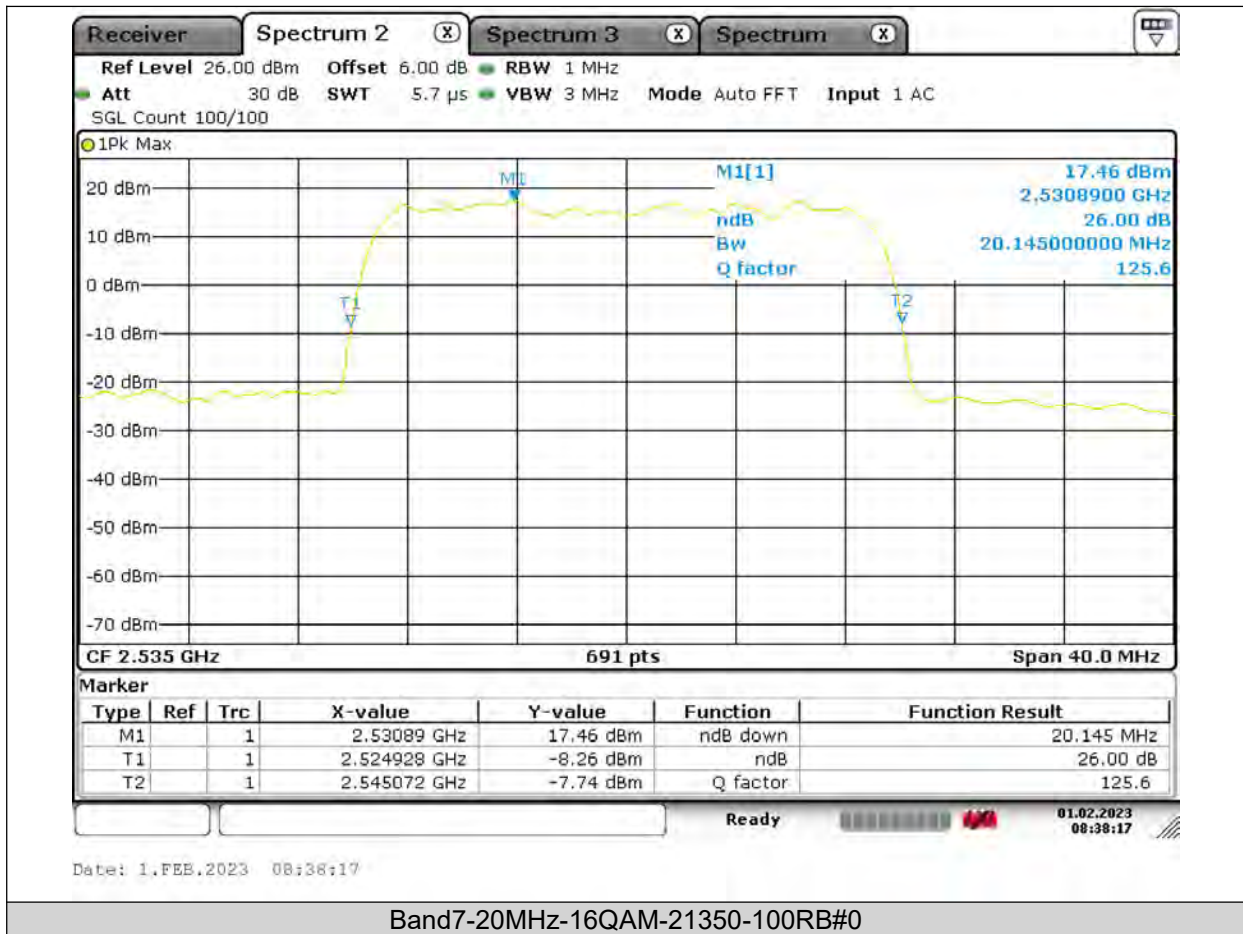

BUREAU
VERITAS

Test Report No.: PSU-QSU2309010210RF03

BUREAU
VERITAS

Test Report No.: PSU-QSU2309010210RF03

BUREAU VERITAS

Test Report No.: PSU-QSU2309010210RF03

Band7-5MHz-64QAM-20775-25RB#0

BUREAU
VERITAS