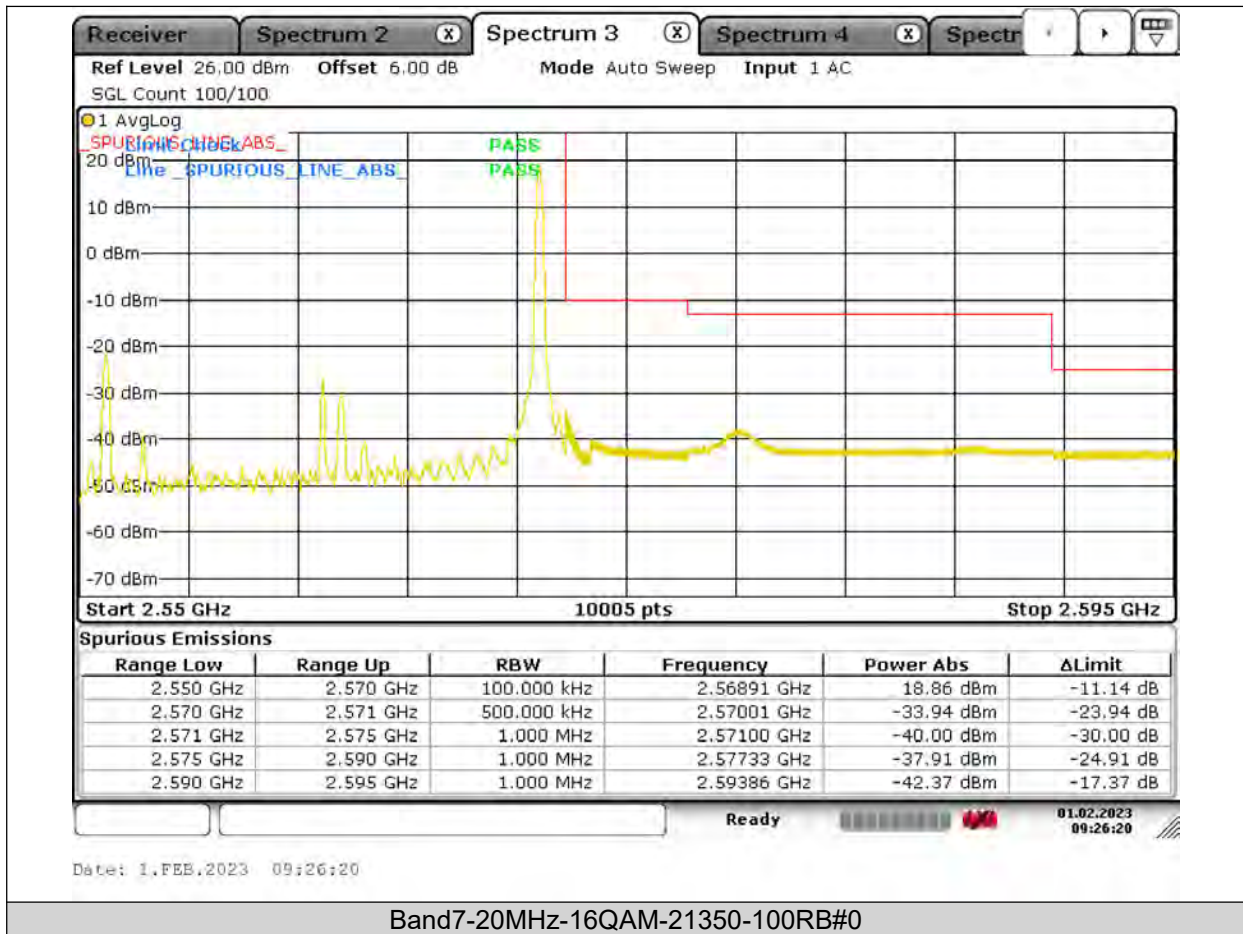

BUREAU
VERITAS

Test Report No.: PSU-QSU2309010210RF03

BUREAU
VERITAS

Test Report No.: PSU-QSU2309010210RF03

BUREAU
VERITAS

Test Report No.: PSU-QSU2309010210RF03

BUREAU VERITAS

Test Report No.: PSU-QSU2309010210RF03