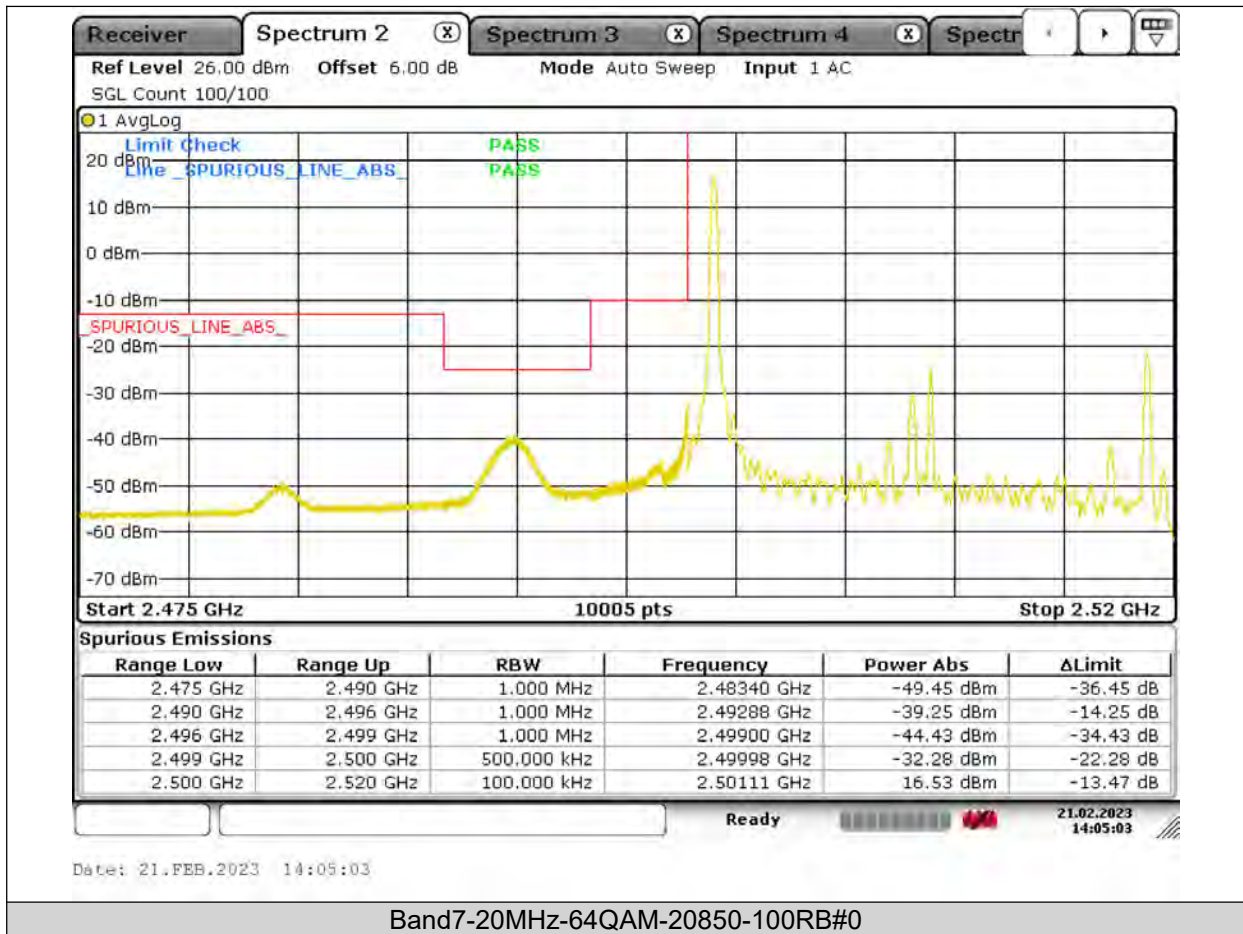

BUREAU VERITAS

Test Report No.: PSU-QSU2309010210RF03