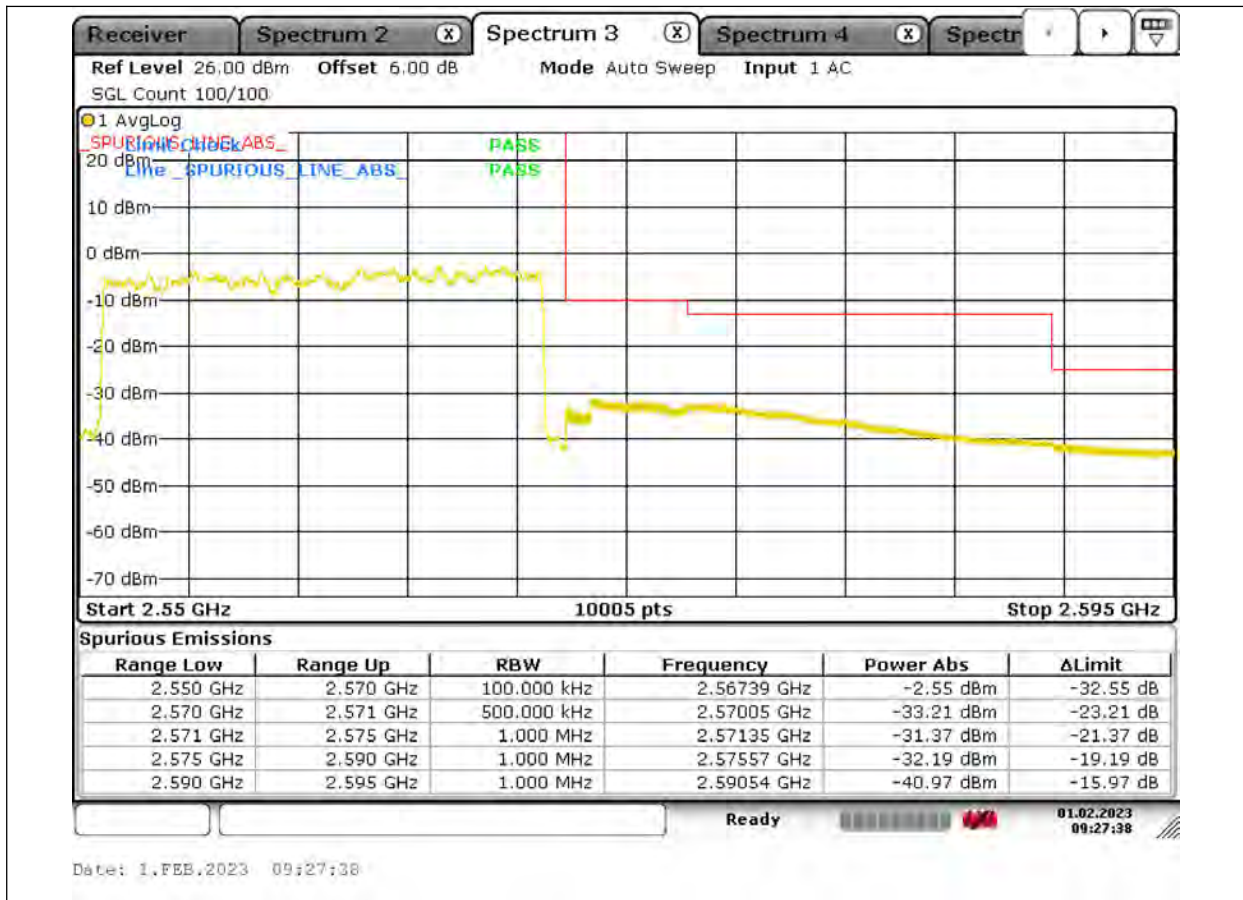

BUREAU
VERITAS

Test Report No.: PSU-QSU2309010210RF03

BUREAU
VERITAS

Test Report No.: PSU-QSU2309010210RF03

BUREAU
VERITAS

Test Report No.: PSU-QSU2309010210RF03

BUREAU VERITAS

Test Report No.: PSU-QSU2309010210RF03