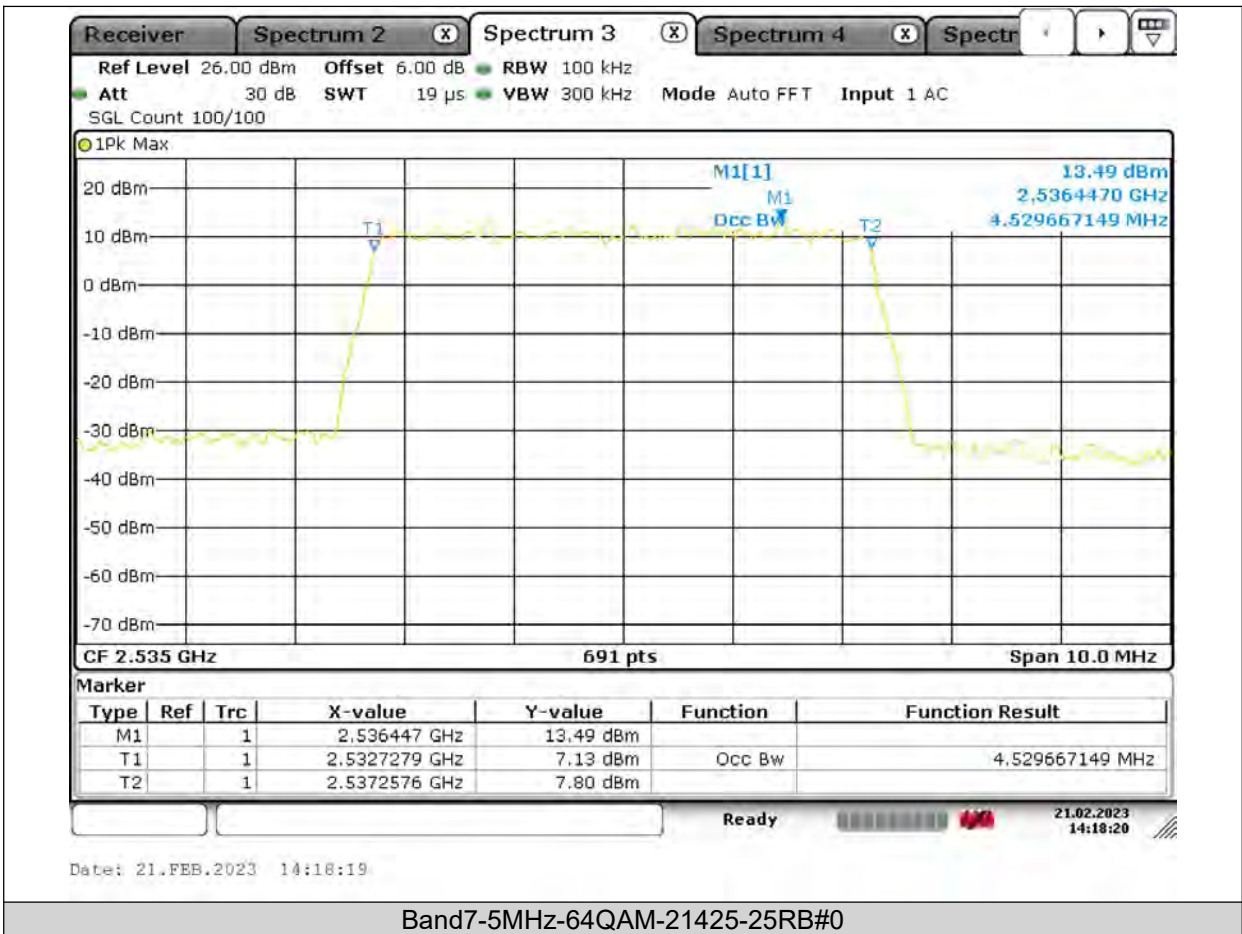

BUREAU VERITAS

Test Report No.: PSU-QSU2309010210RF03