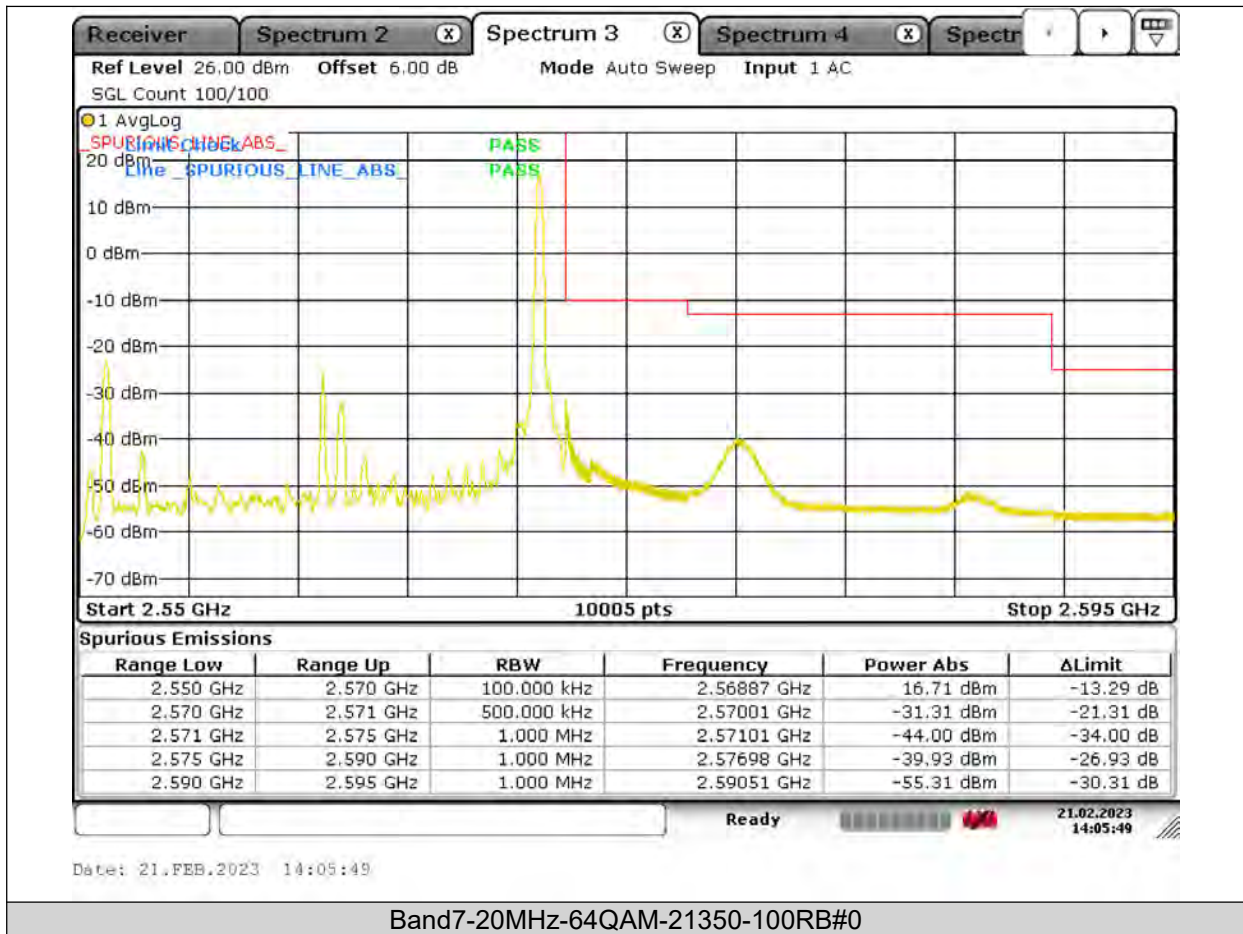

Test Report No.: PSU-QSU2309010210RF03

BUREAU VERITAS

Test Report No.: PSU-QSU2309010210RF03

BUREAU
VERITAS

Test Report No.: PSU-QSU2309010210RF03

BUREAU
VERITAS

Test Report No.: PSU-QSU2309010210RF03

**BUREAU
VERITAS**