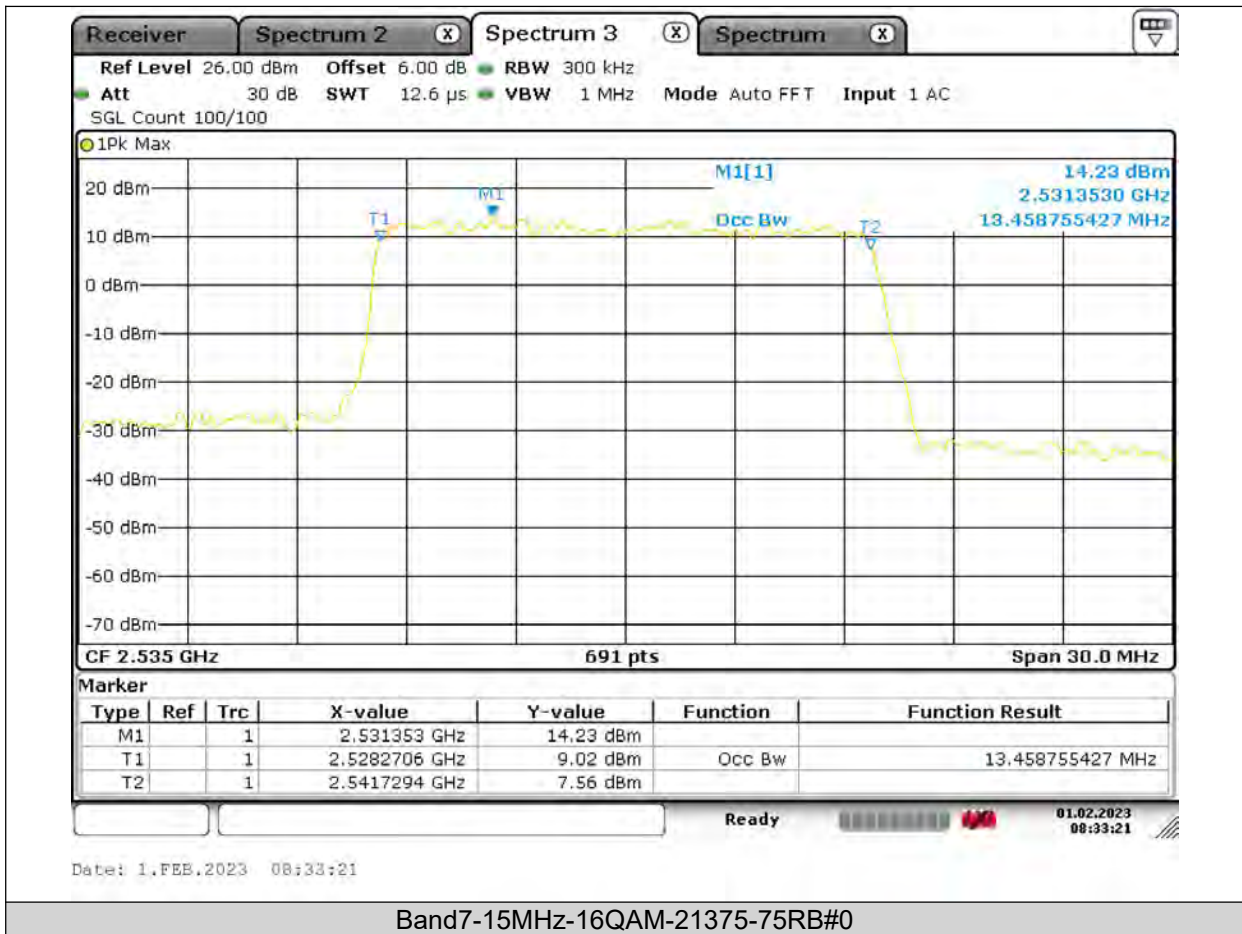

BUREAU
VERITAS

Test Report No.: PSU-QSU2309010210RF03