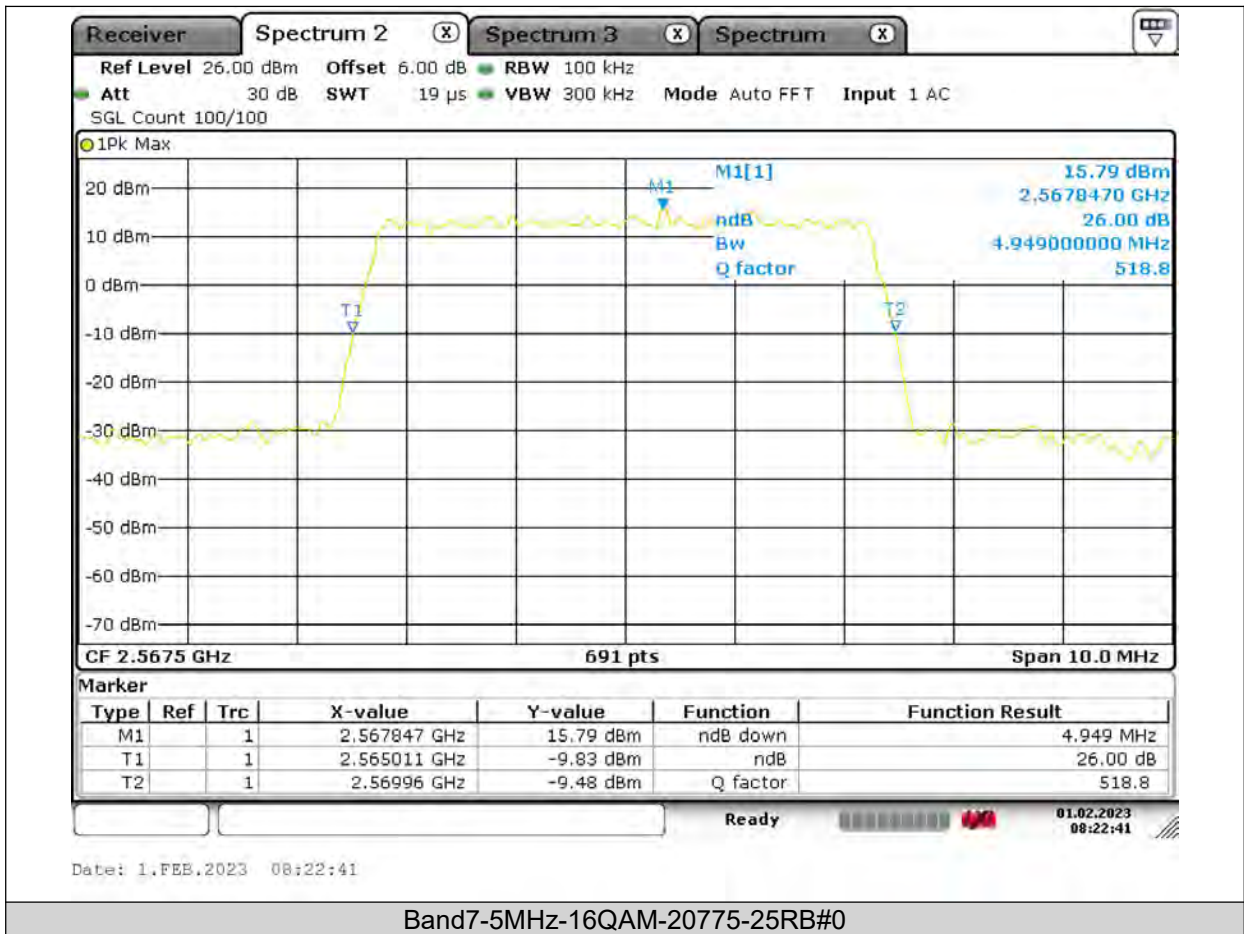

Test Report No.: PSU-QSU2309010210RF03

26dB Bandwidth

BUREAU VERITAS

Test Report No.: PSU-QSU2309010210RF03

BUREAU VERITAS

Test Report No.: PSU-QSU2309010210RF03

**BUREAU
VERITAS**

Test Report No.: PSU-QSU2309010210RF03