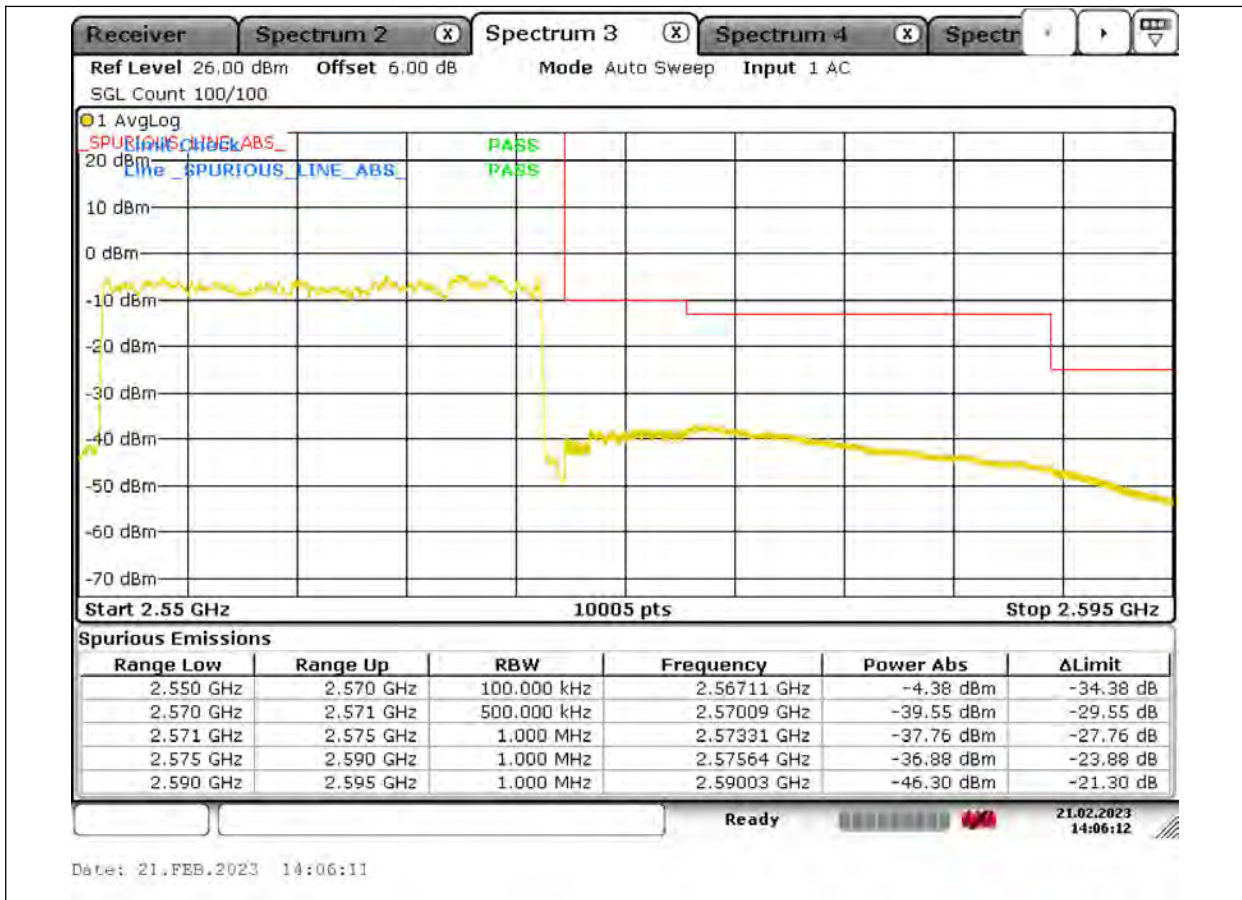

**BUREAU
VERITAS**

Test Report No.: PSU-QSU2309010210RF03