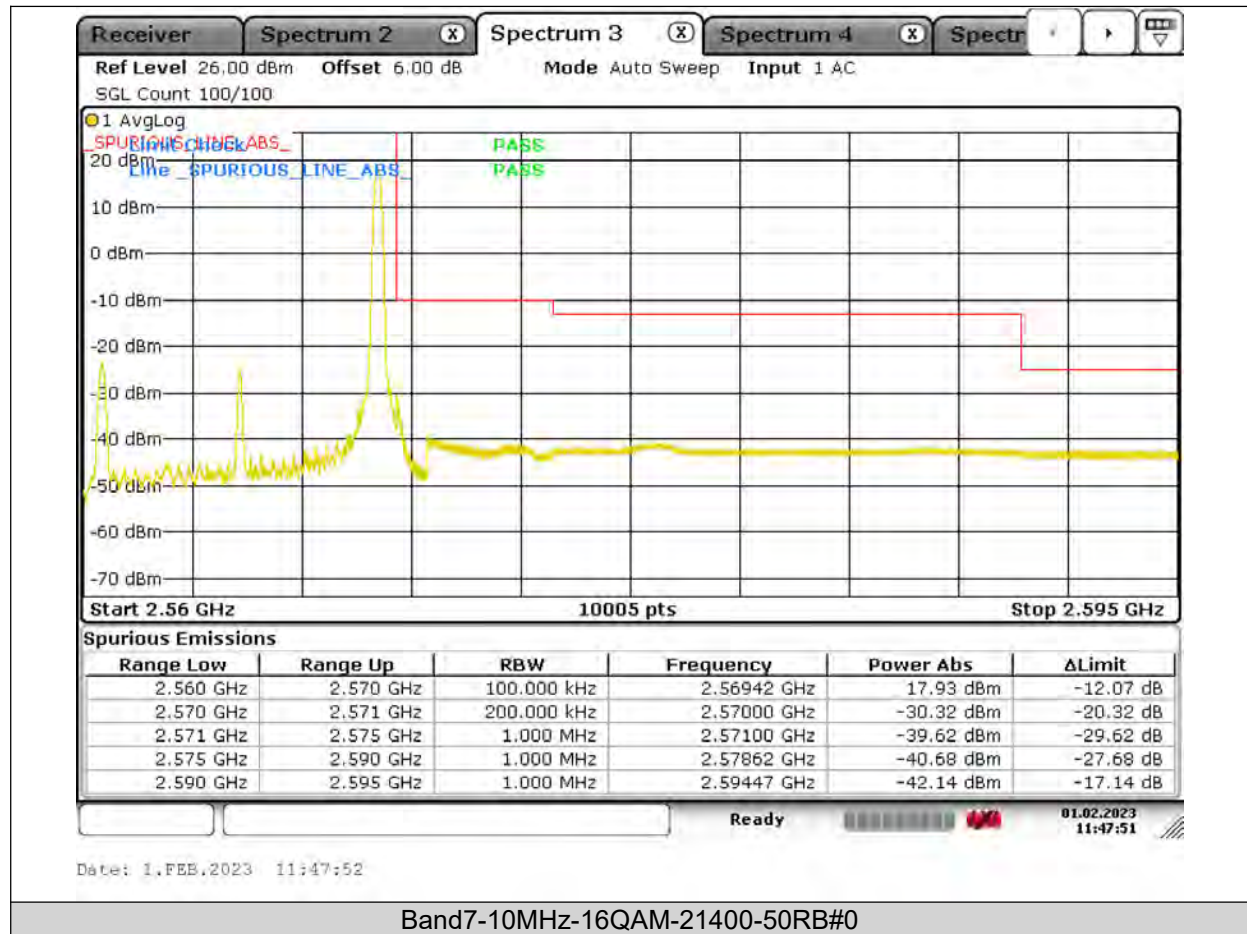

BUREAU
VERITAS

Test Report No.: PSU-QSU2309010210RF03

BUREAU VERITAS

Test Report No.: PSU-QSU2309010210RF03

BUREAU VERITAS

Test Report No.: PSU-QSU2309010210RF03

BUREAU
VERITAS

Test Report No.: PSU-QSU2309010210RF03