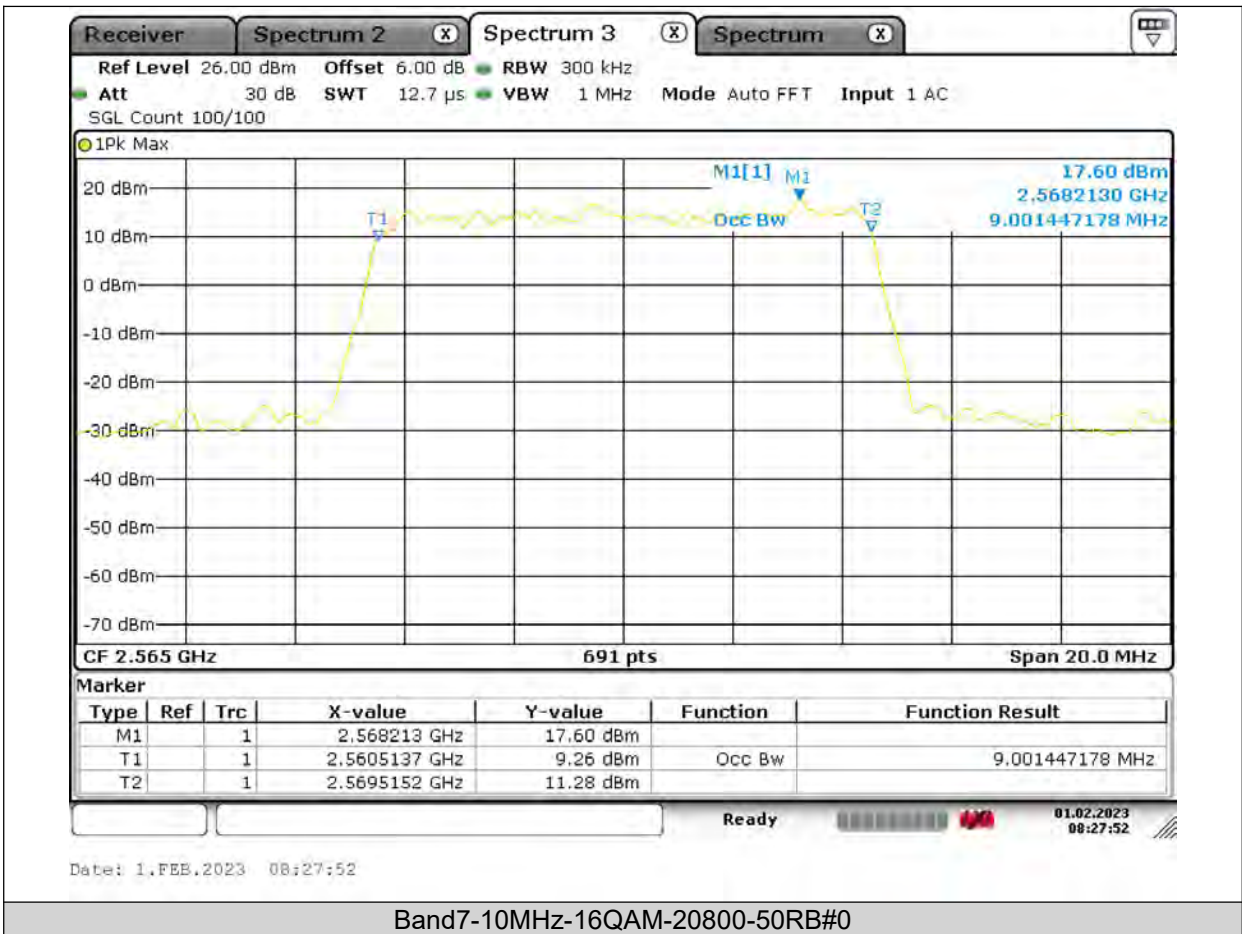

BUREAU VERITAS

Test Report No.: PSU-QSU2309010210RF03