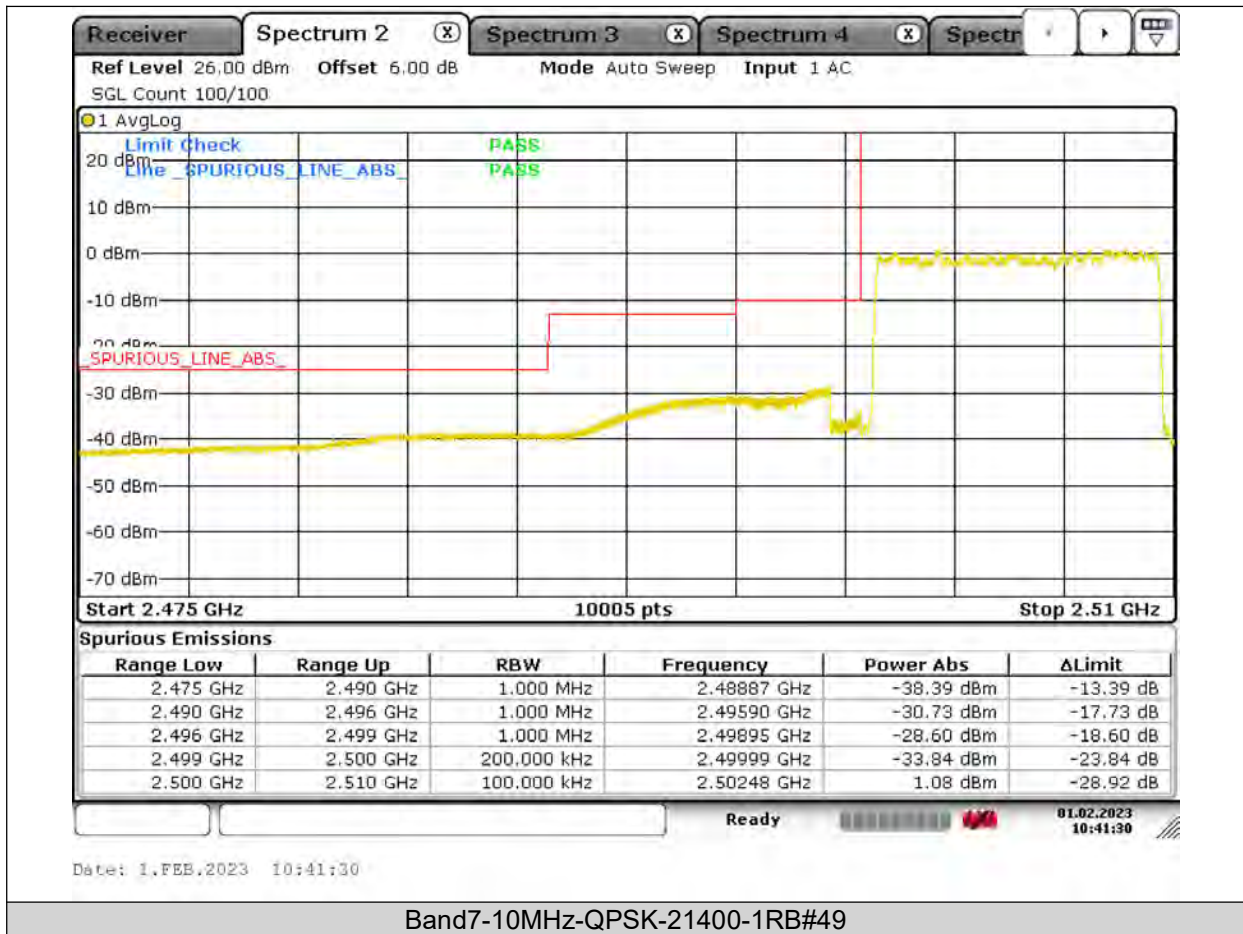

BUREAU
VERITAS

Test Report No.: PSU-QSU2309010210RF03