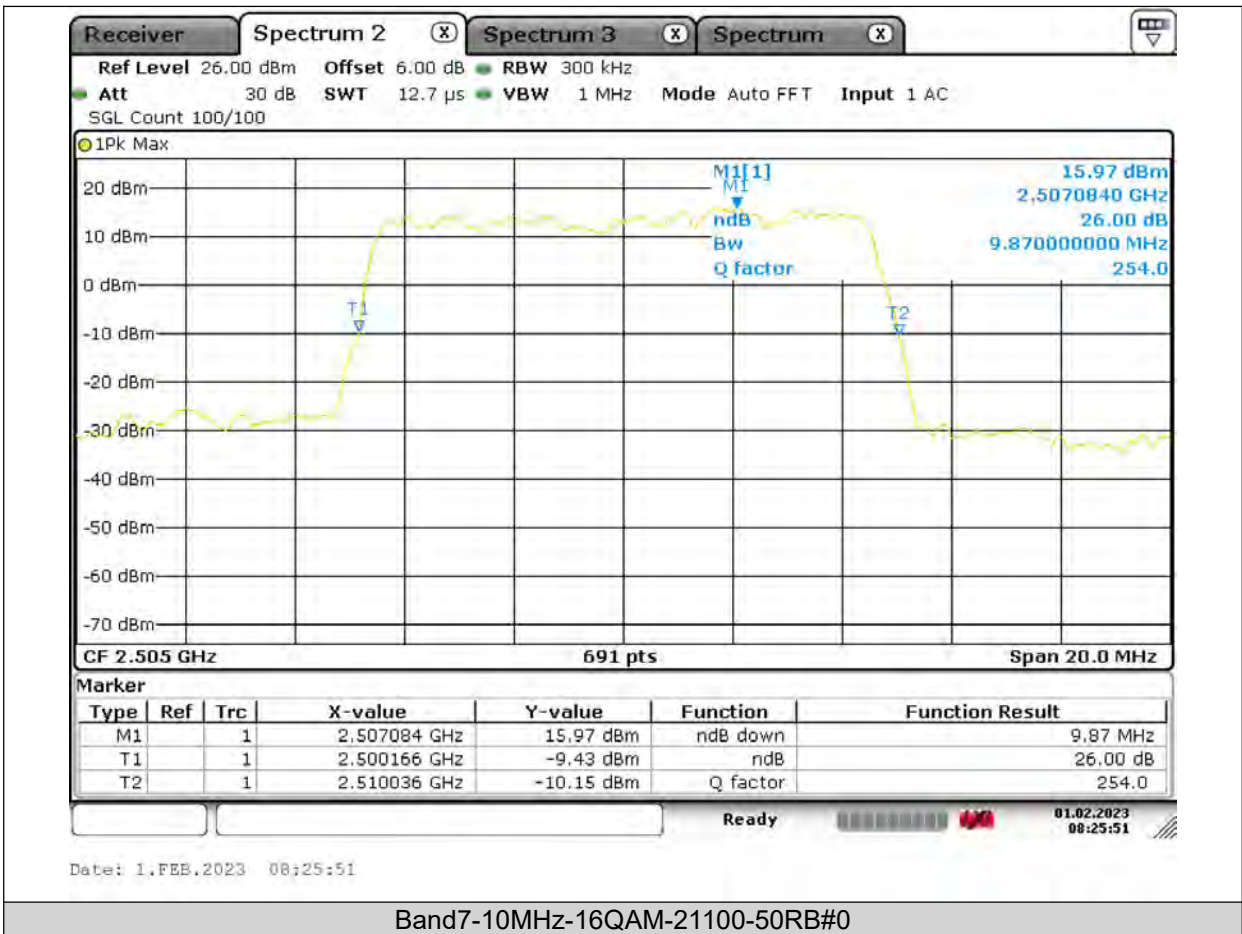

BUREAU VERITAS

Test Report No.: PSU-QSU2309010210RF03