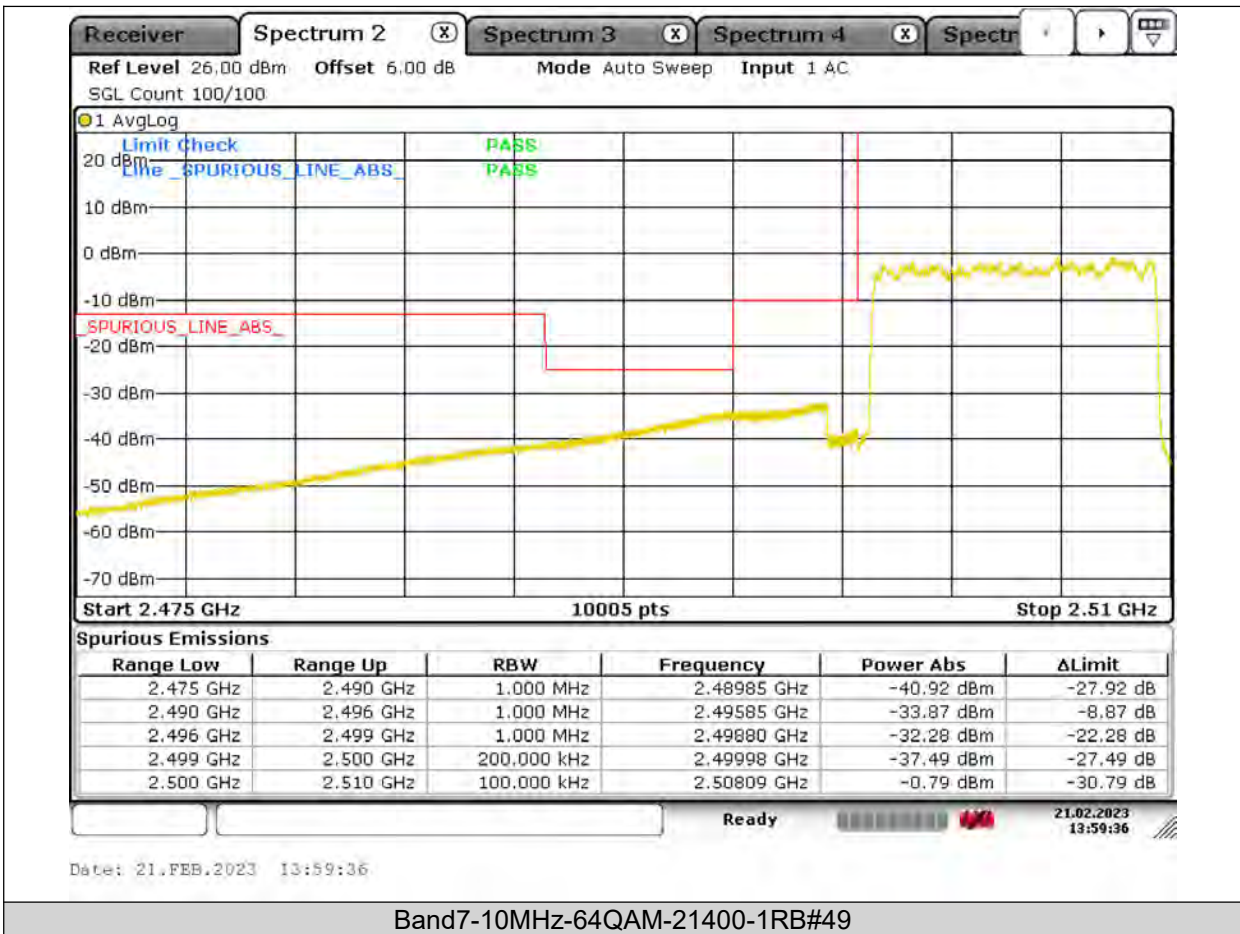

Test Report No.: PSU-QSU2309010210RF03

BUREAU
VERITAS

Test Report No.: PSU-QSU2309010210RF03

BUREAU VERITAS

Test Report No.: PSU-QSU2309010210RF03

BUREAU
VERITAS

Test Report No.: PSU-QSU2309010210RF03

BUREAU VERITAS