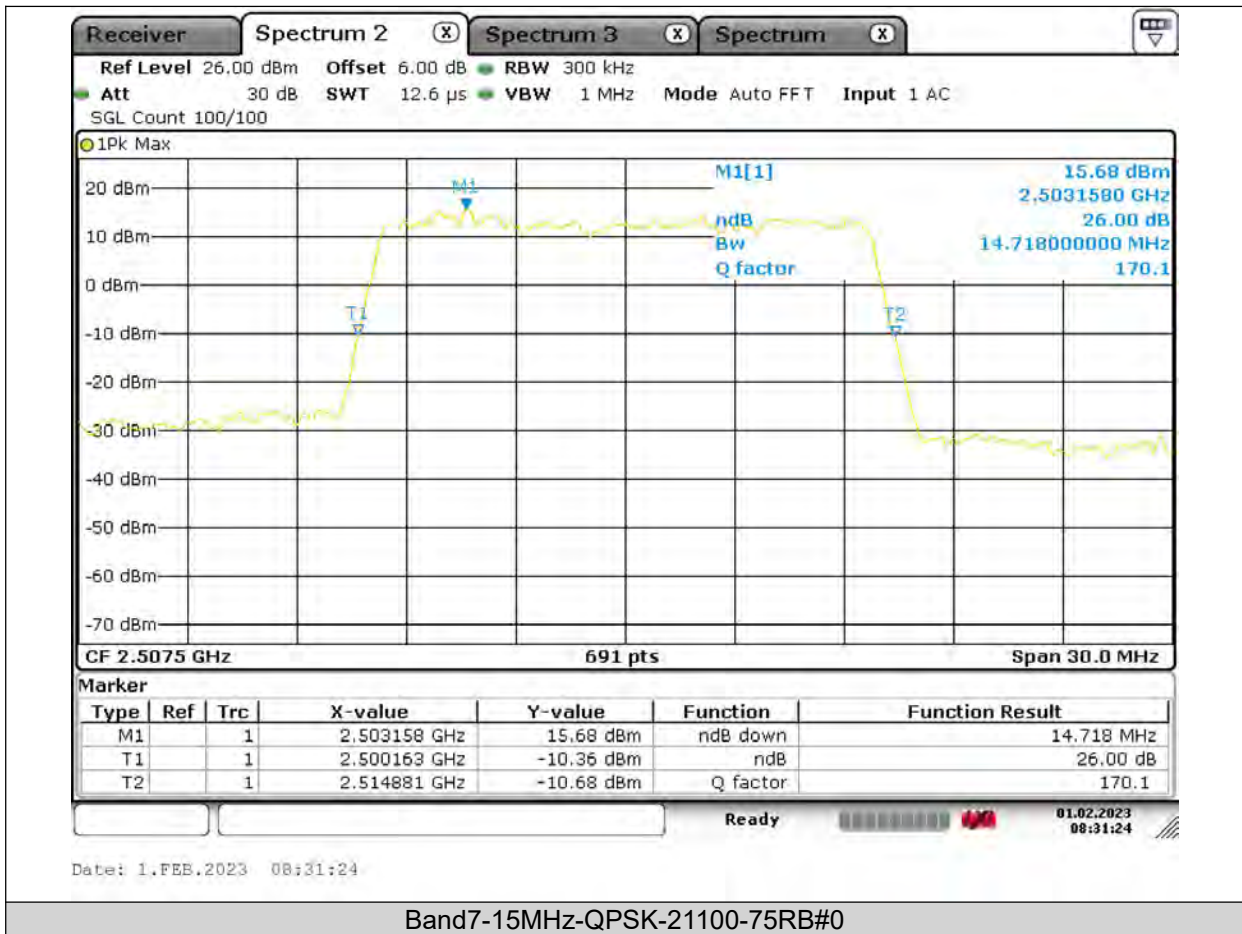

BUREAU
VERITAS

Test Report No.: PSU-QSU2309010210RF03