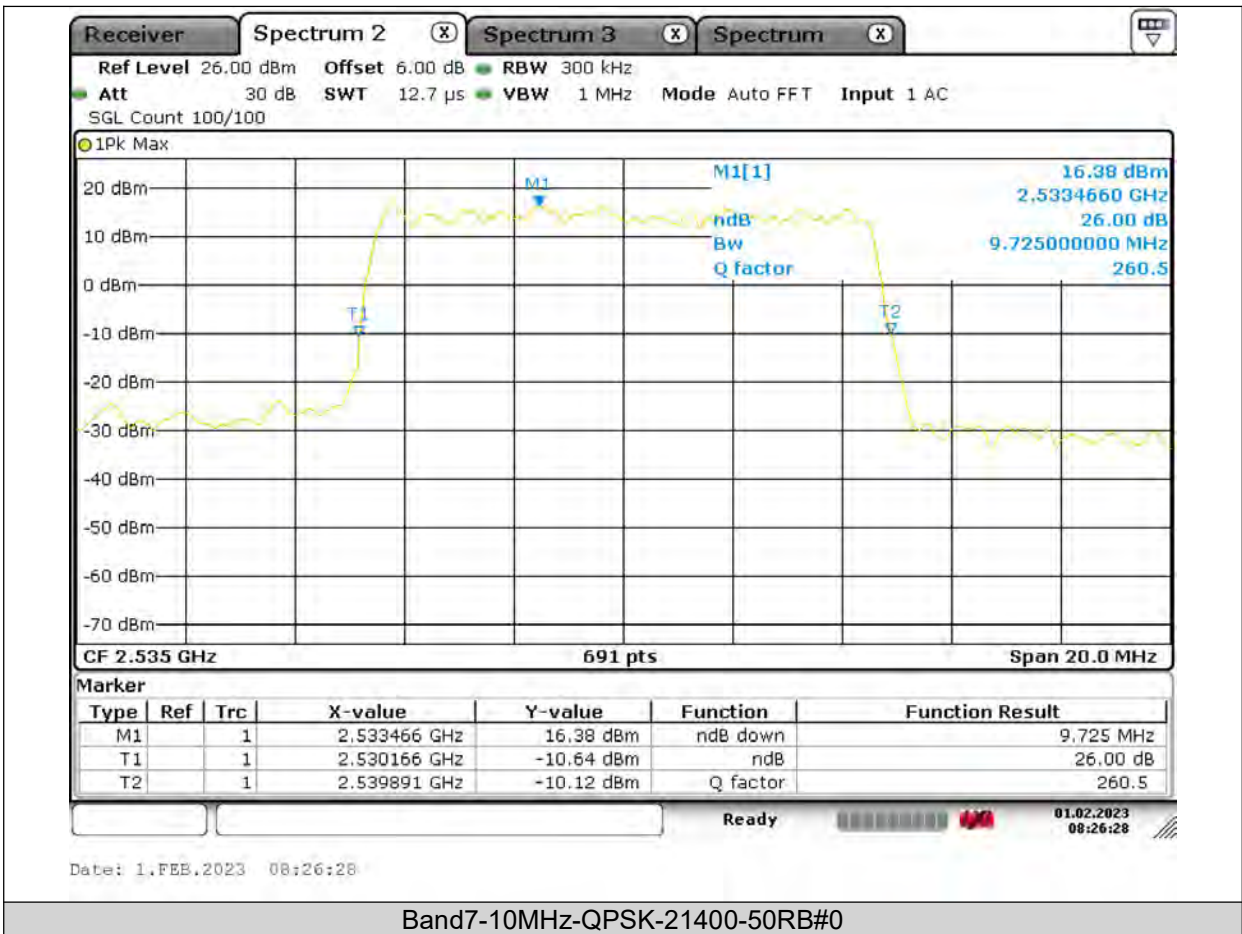

BUREAU VERITAS

Test Report No.: PSU-QSU2309010210RF03