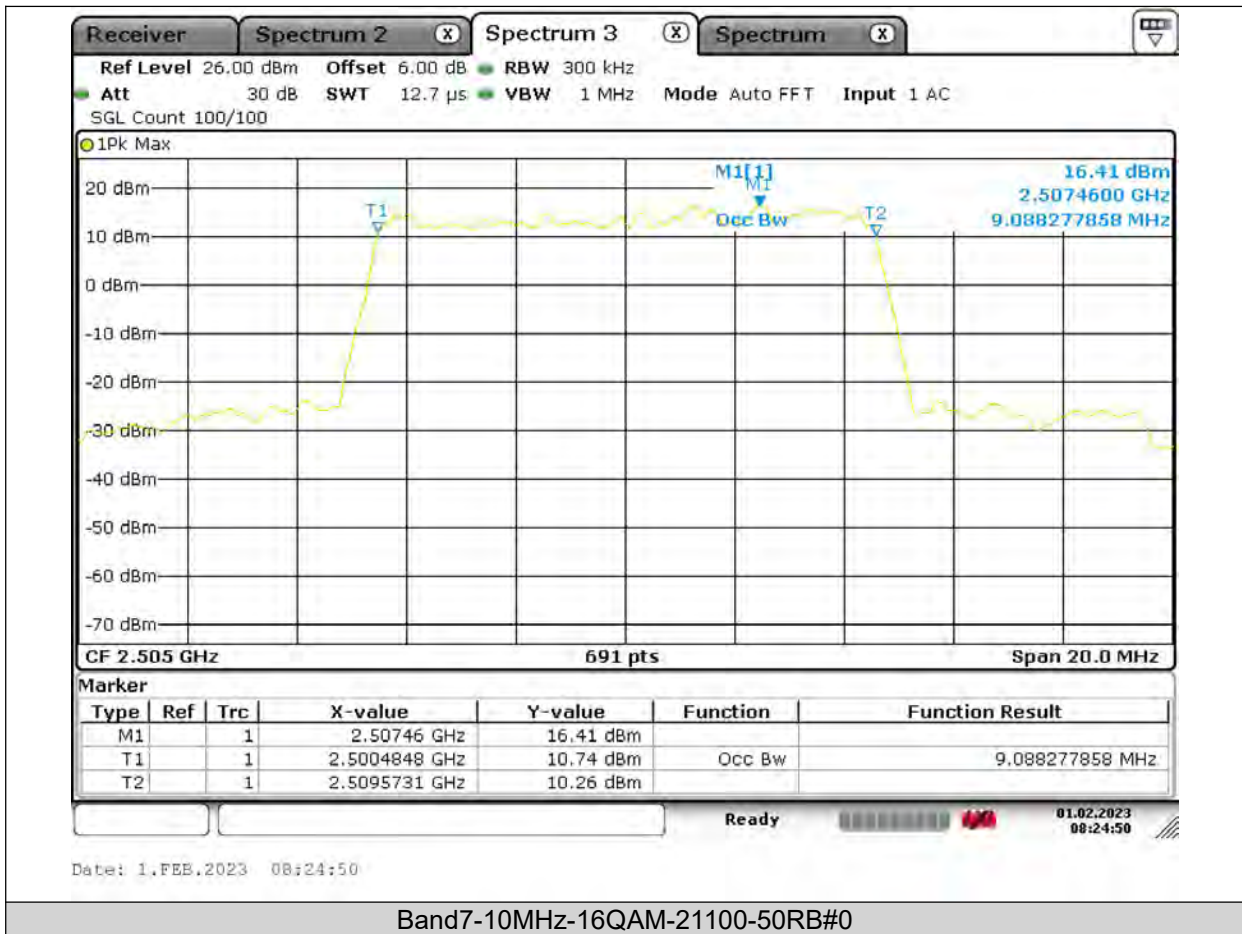

Test Report No.: PSU-QSU2309010210RF03

BUREAU VERITAS

Test Report No.: PSU-QSU2309010210RF03

BUREAU
VERITAS

Test Report No.: PSU-QSU2309010210RF03

BUREAU
VERITAS

Test Report No.: PSU-QSU2309010210RF03

BUREAU VERITAS