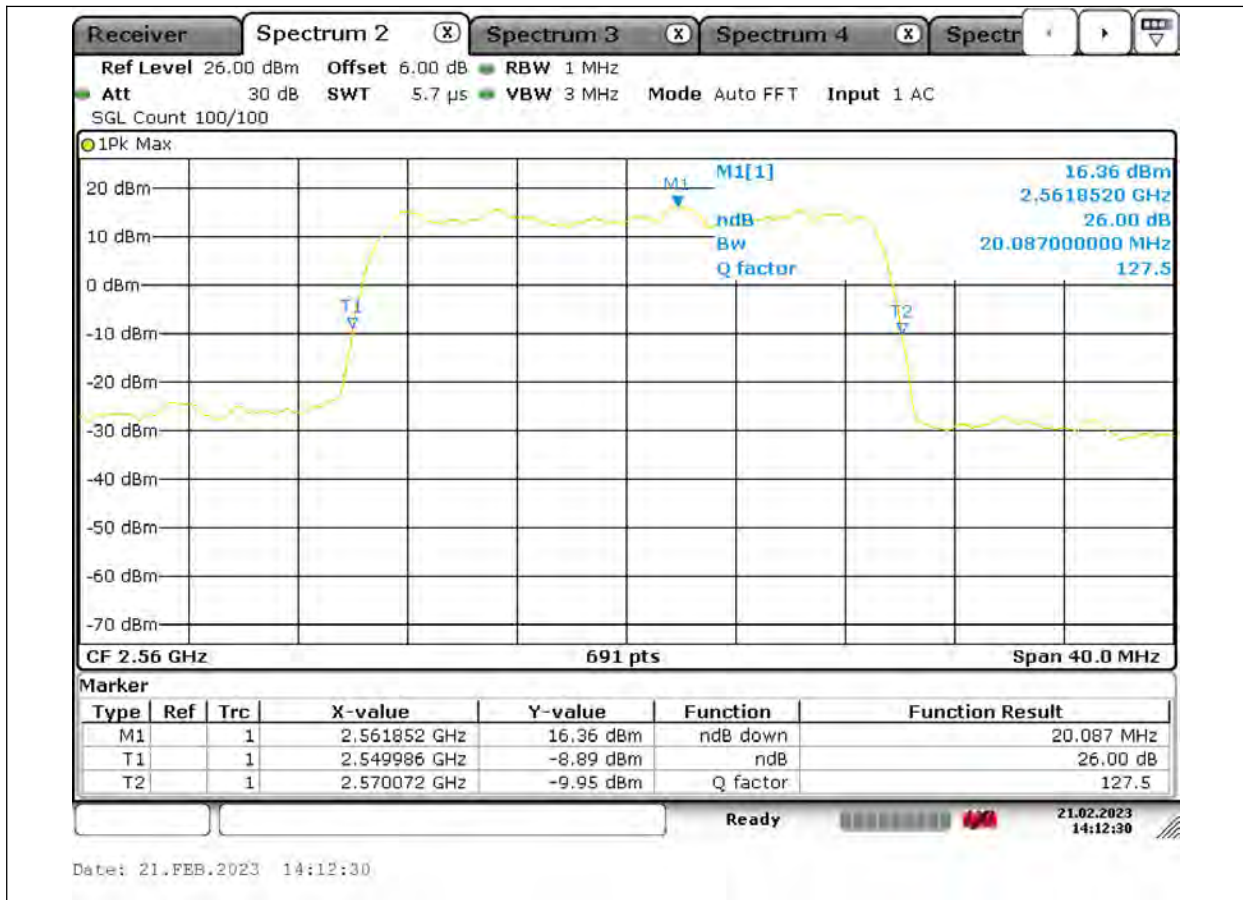

Test Report No.: PSU-QSU2309010210RF03

BUREAU VERITAS

Test Report No.: PSU-QSU2309010210RF03

BUREAU VERITAS

Test Report No.: PSU-QSU2309010210RF03

**BUREAU
VERITAS**

Test Report No.: PSU-QSU2309010210RF03

BAND EDGE