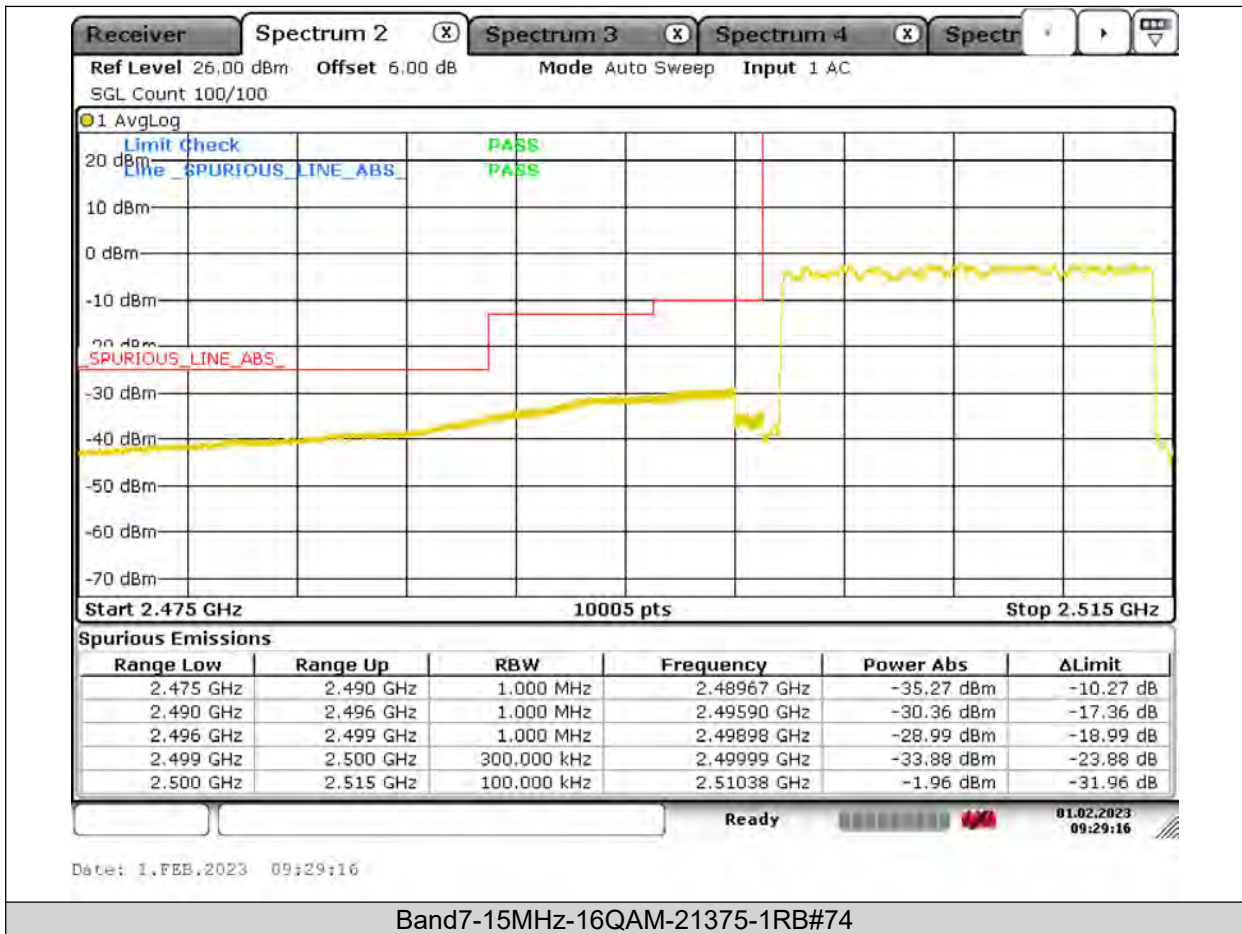

BUREAU
VERITAS

Test Report No.: PSU-QSU2309010210RF03

BUREAU VERITAS

Test Report No.: PSU-QSU2309010210RF03

BUREAU VERITAS

Test Report No.: PSU-QSU2309010210RF03

BUREAU VERITAS

Test Report No.: PSU-QSU2309010210RF03