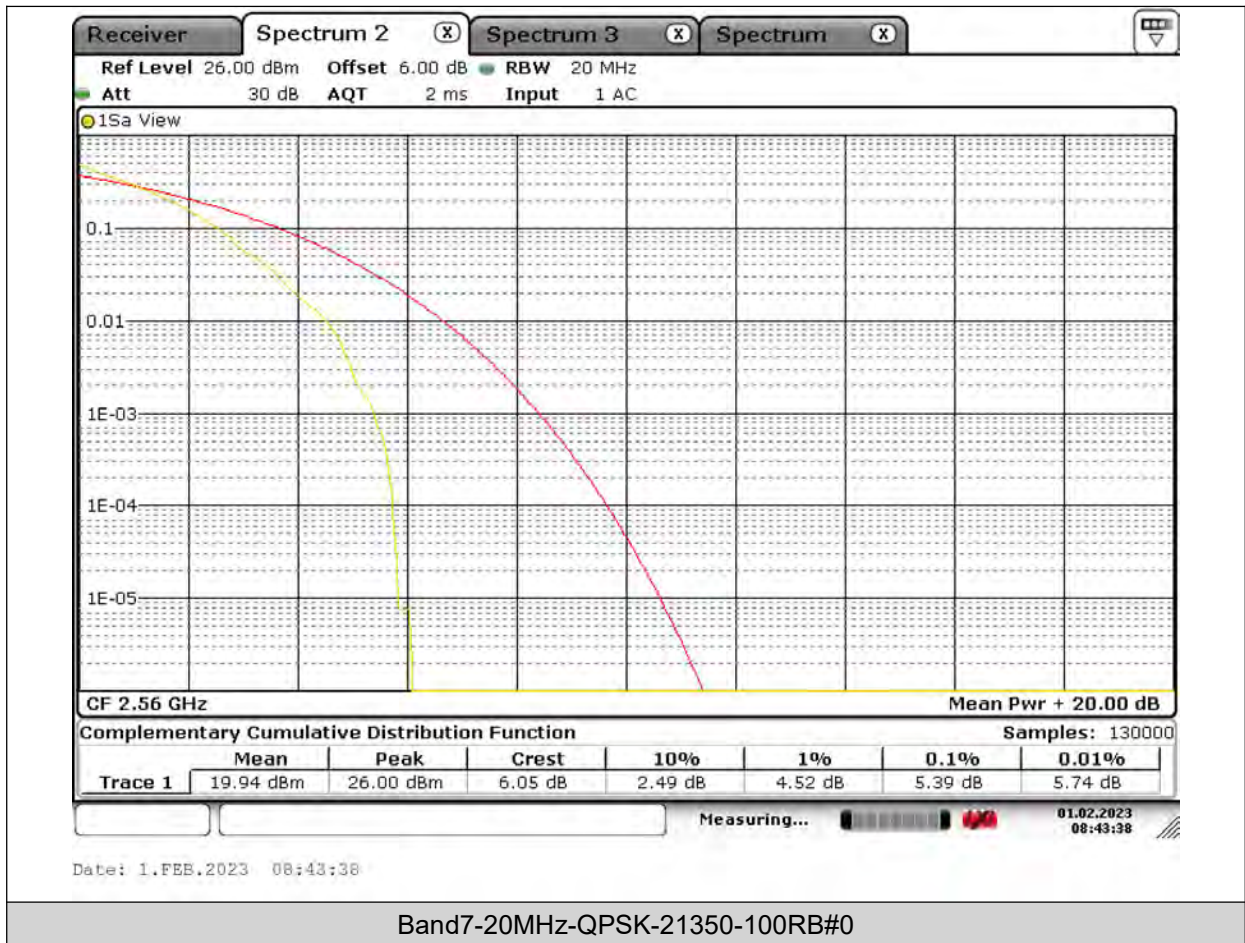

BUREAU VERITAS

Test Report No.: PSU-QSU2309010210RF03