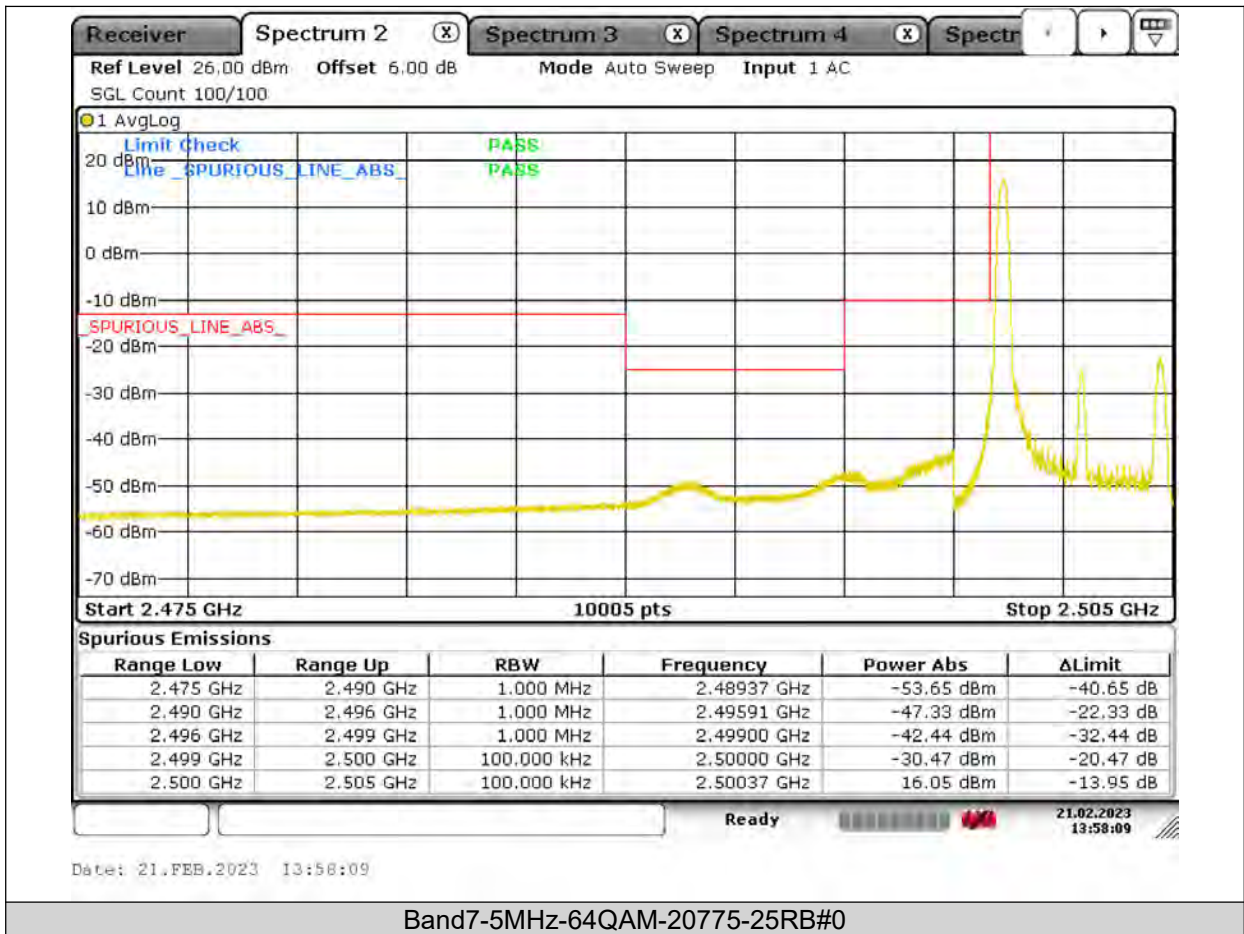

BUREAU
VERITAS

Test Report No.: PSU-QSU2309010210RF03