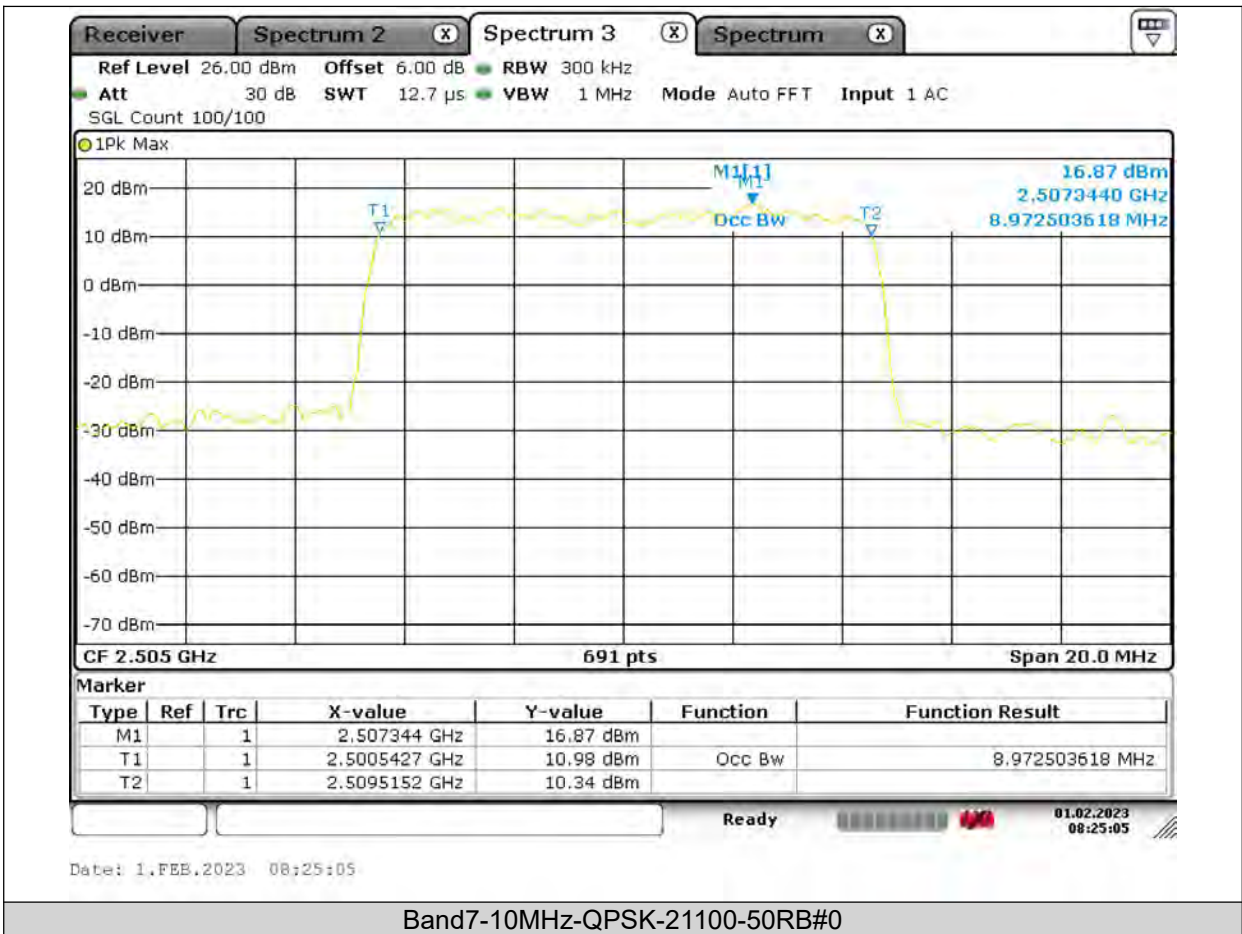

BUREAU VERITAS

Test Report No.: PSU-QSU2309010210RF03