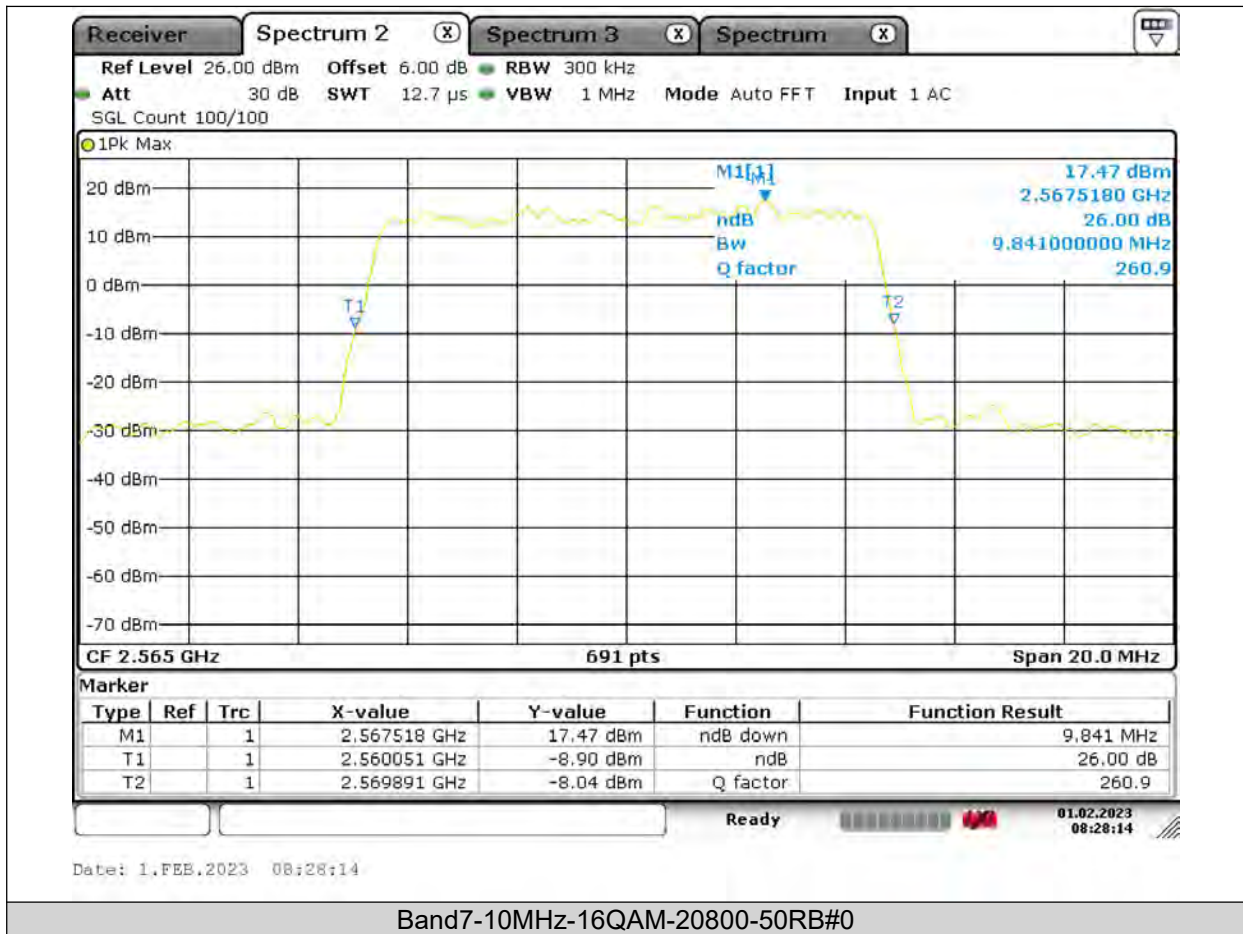

BUREAU
VERITAS

Test Report No.: PSU-QSU2309010210RF03