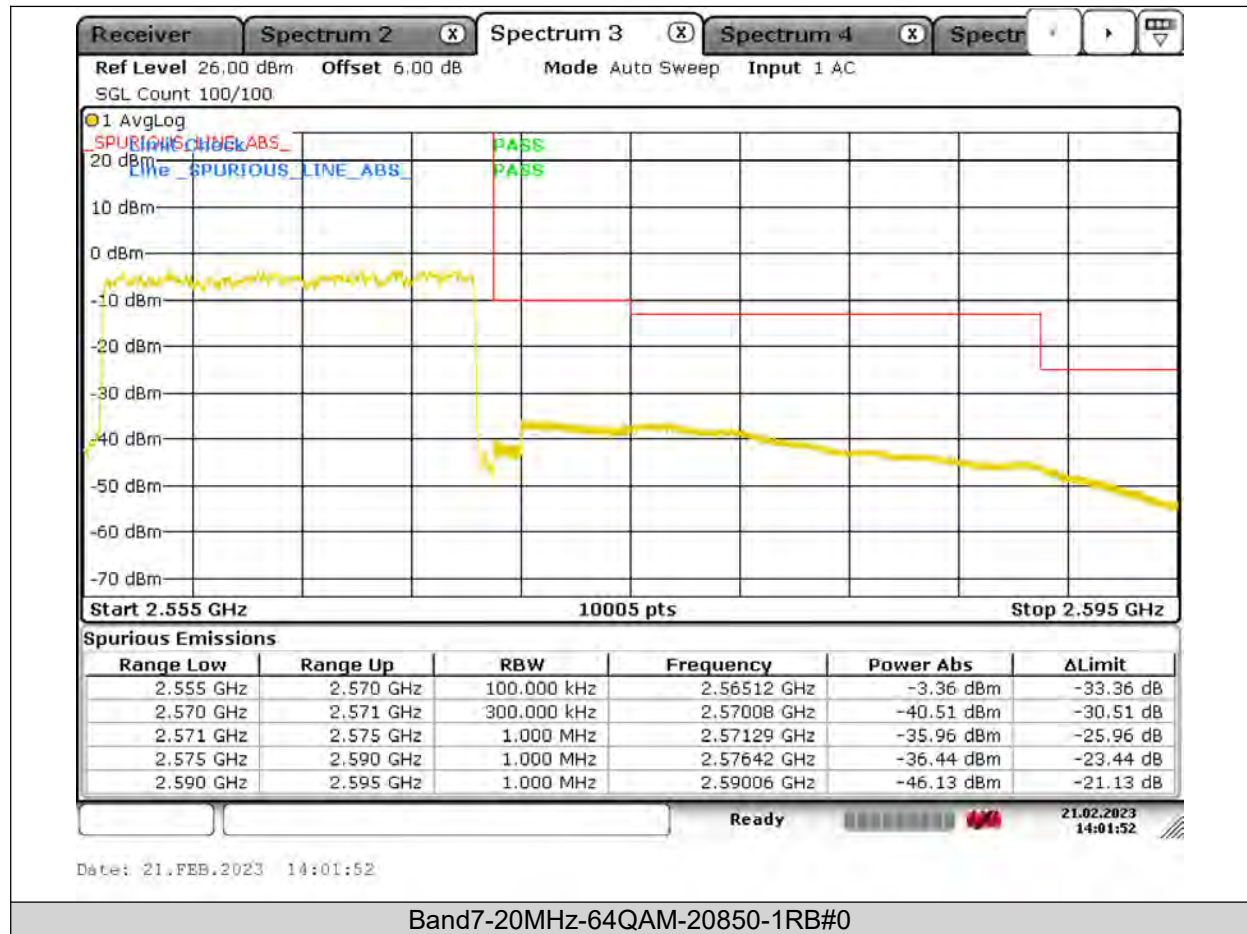

BUREAU VERITAS

Test Report No.: PSU-QSU2309010210RF03