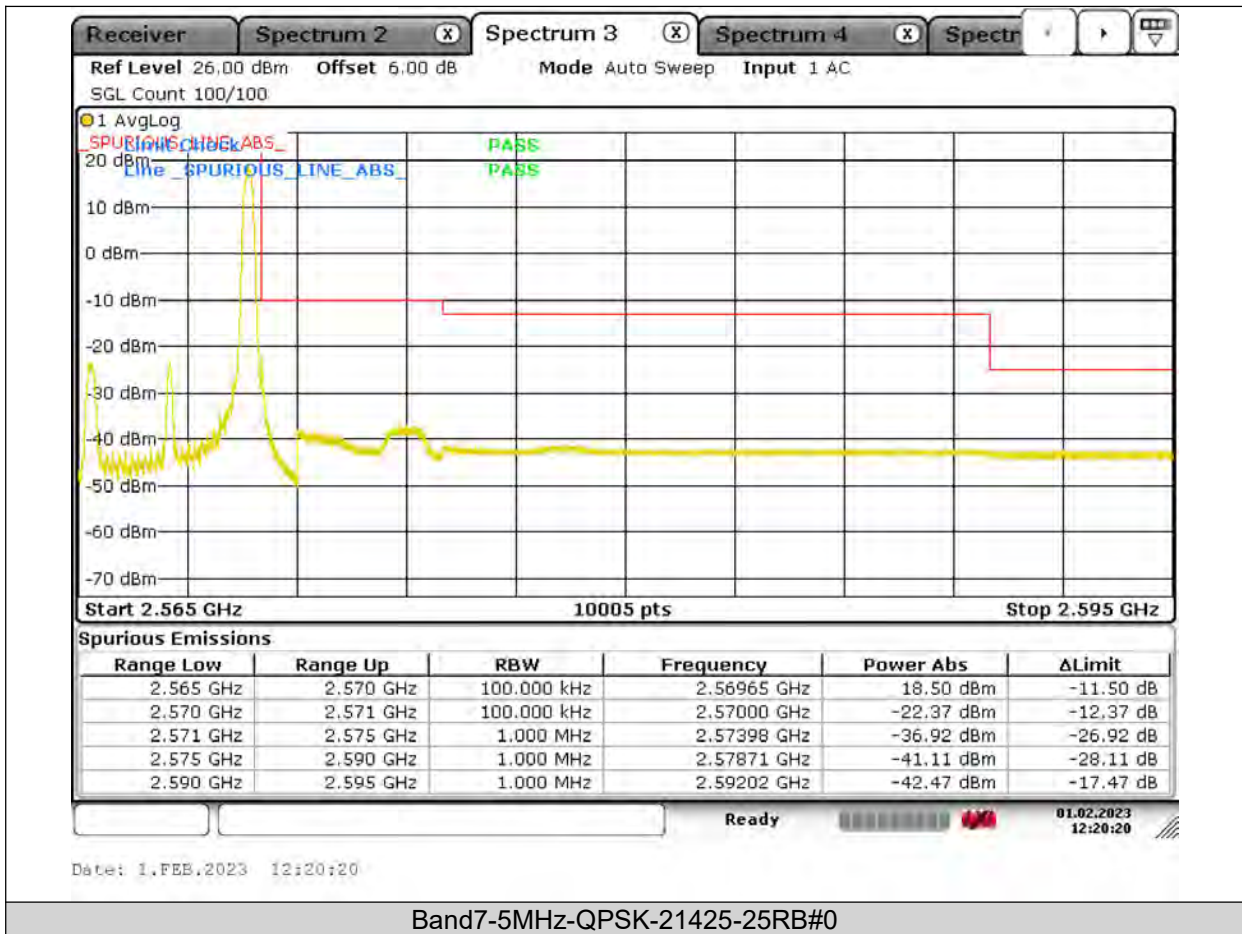

Test Report No.: PSU-QSU2309010210RF03

Test Graphs

BUREAU VERITAS

Test Report No.: PSU-QSU2309010210RF03

BUREAU VERITAS

Test Report No.: PSU-QSU2309010210RF03

BUREAU
VERITAS

Test Report No.: PSU-QSU2309010210RF03