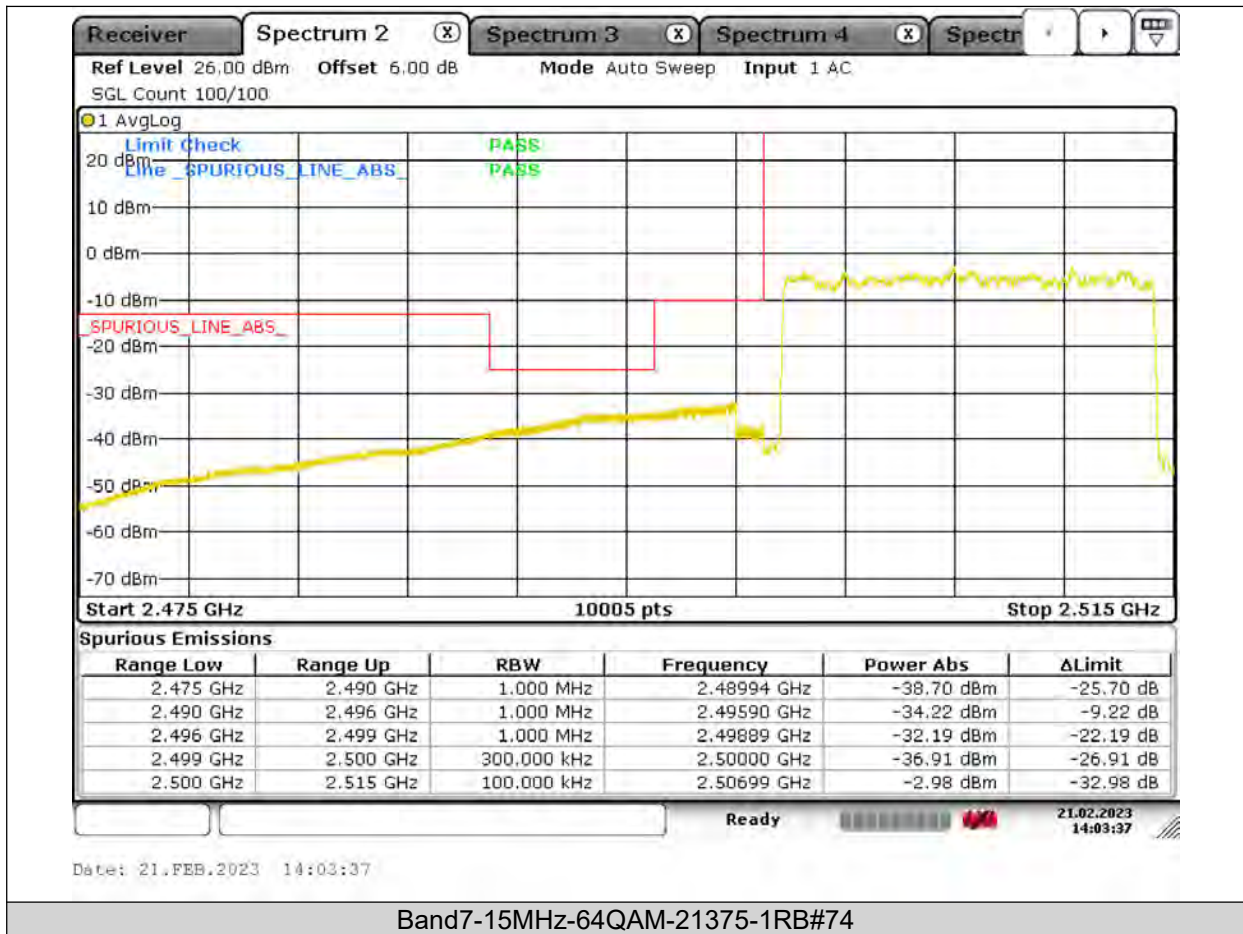

Test Report No.: PSU-QSU2309010210RF03

BUREAU
VERITAS

Test Report No.: PSU-QSU2309010210RF03

BUREAU
VERITAS

Test Report No.: PSU-QSU2309010210RF03

BUREAU
VERITAS

Test Report No.: PSU-QSU2309010210RF03

BUREAU VERITAS