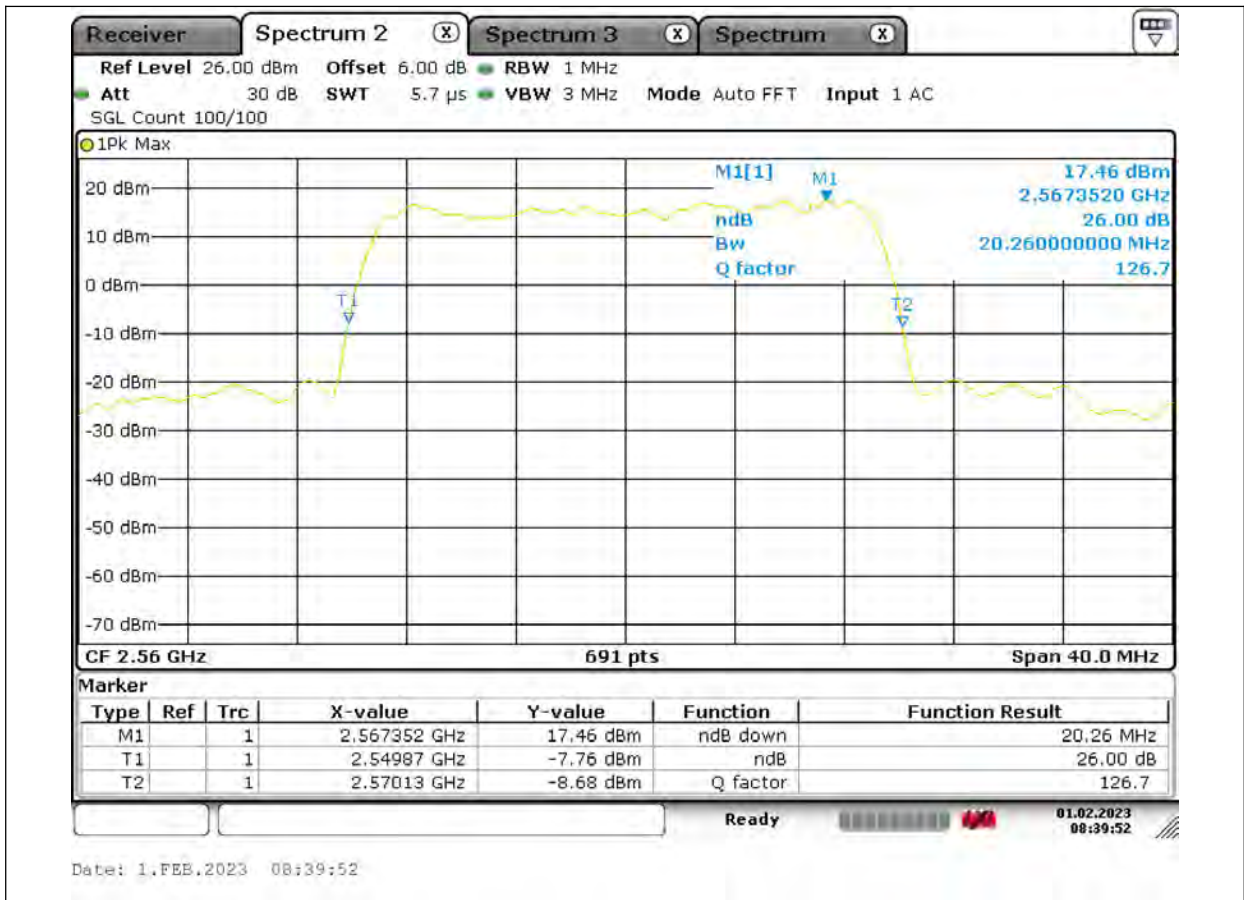

BUREAU VERITAS

Test Report No.: PSU-QSU2309010210RF03

Band7-5MHz-64QAM-20775-25RB#0