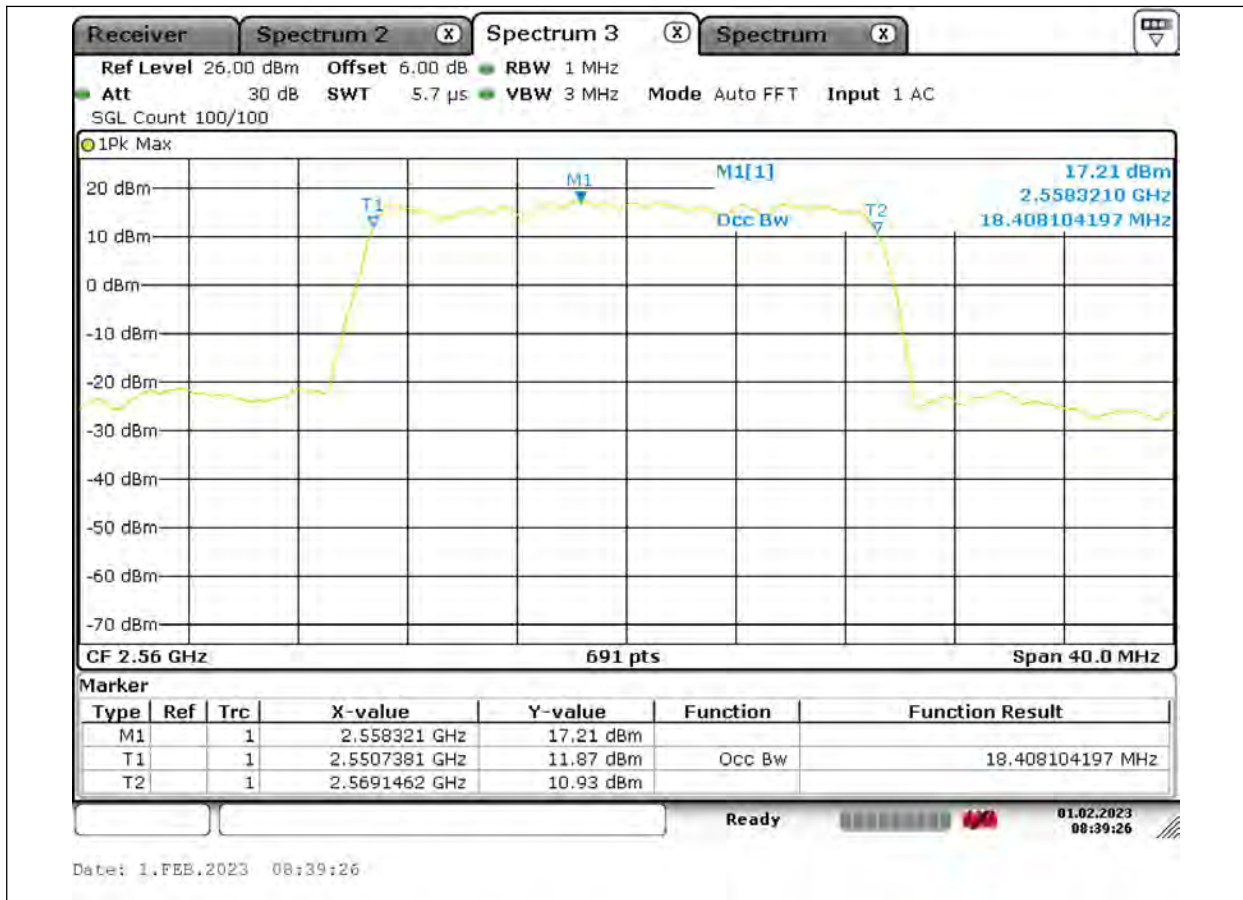

Test Report No.: PSU-QSU2309010210RF03

Date: 1.FEB.2023 08:38:31

Band7-20MHz-16QAM-21350-100RB#0

BUREAU
VERITAS

Test Report No.: PSU-QSU2309010210RF03

Band7-5MHz-64QAM-20775-25RB#0

BUREAU VERITAS

Test Report No.: PSU-QSU2309010210RF03