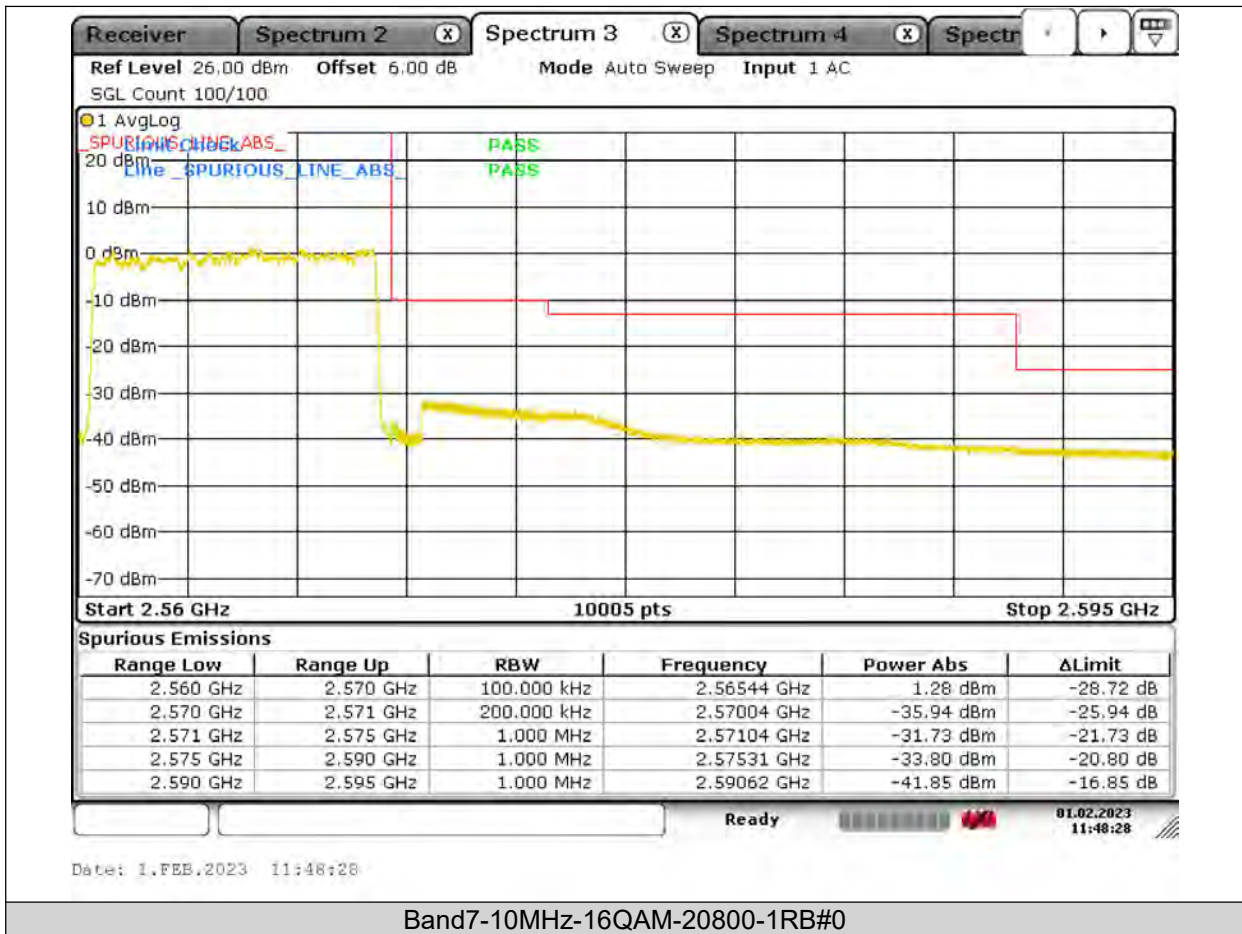

BUREAU VERITAS

Test Report No.: PSU-QSU2309010210RF03