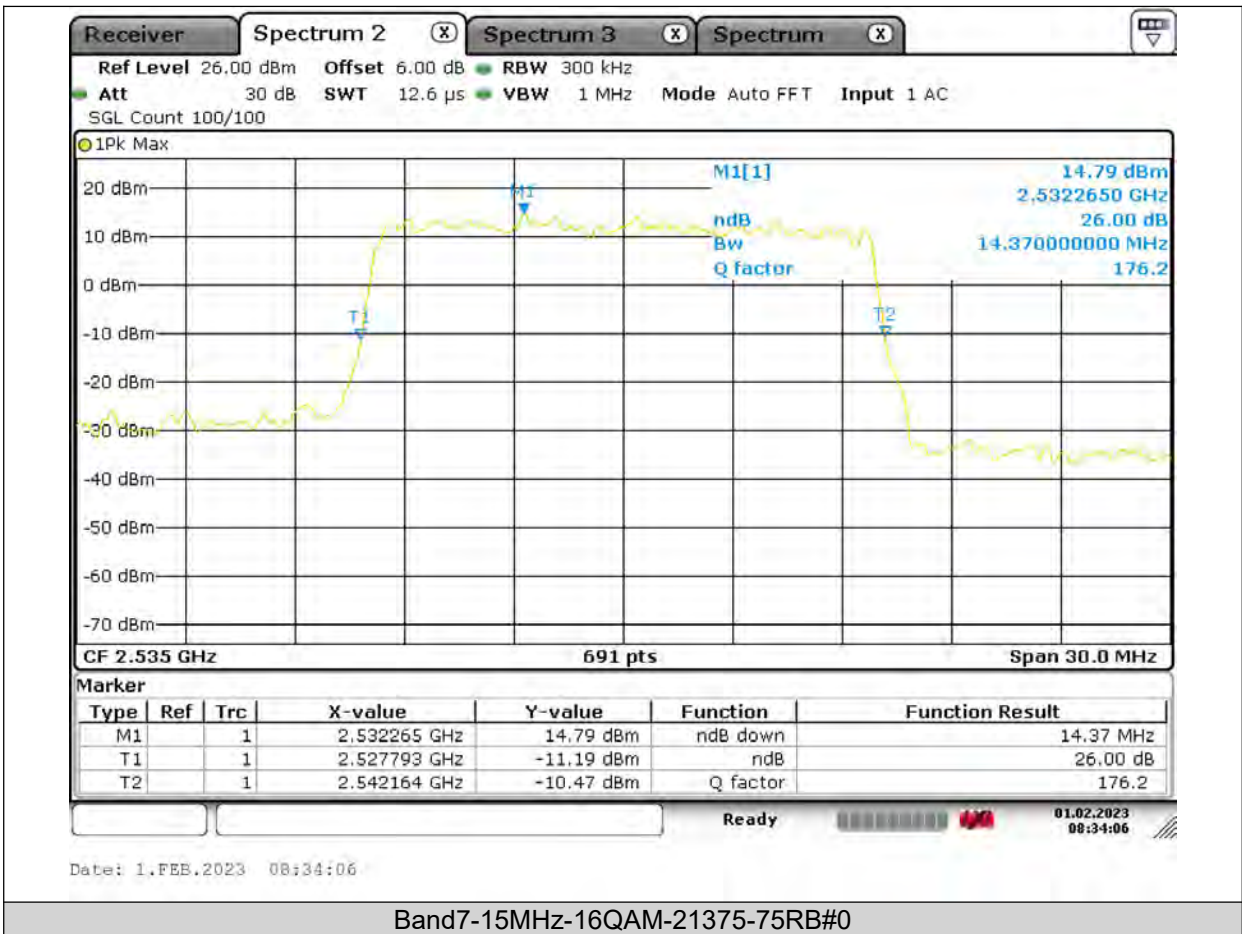

BUREAU VERITAS

Test Report No.: PSU-QSU2309010210RF03