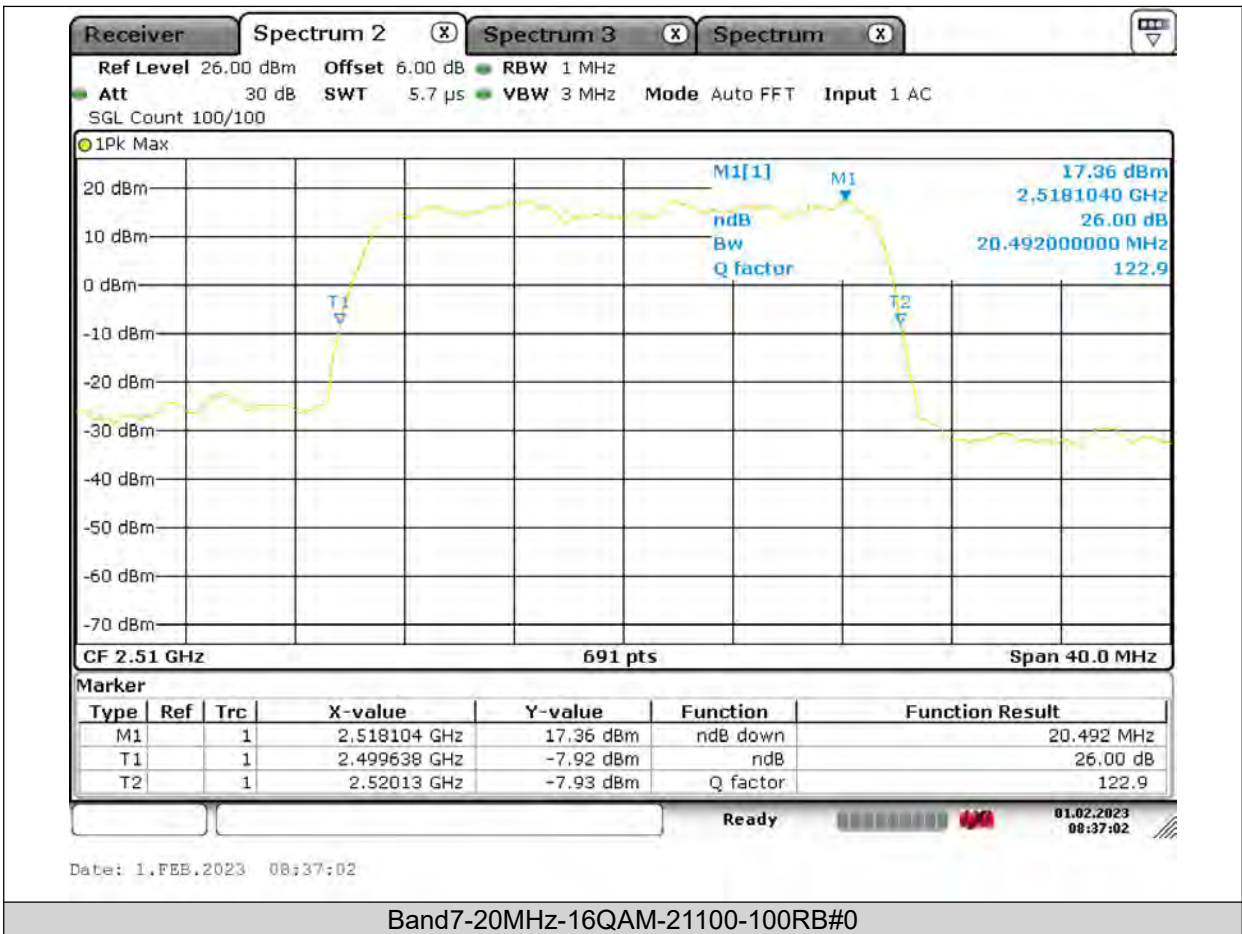

BUREAU
VERITAS

Test Report No.: PSU-QSU2309010210RF03