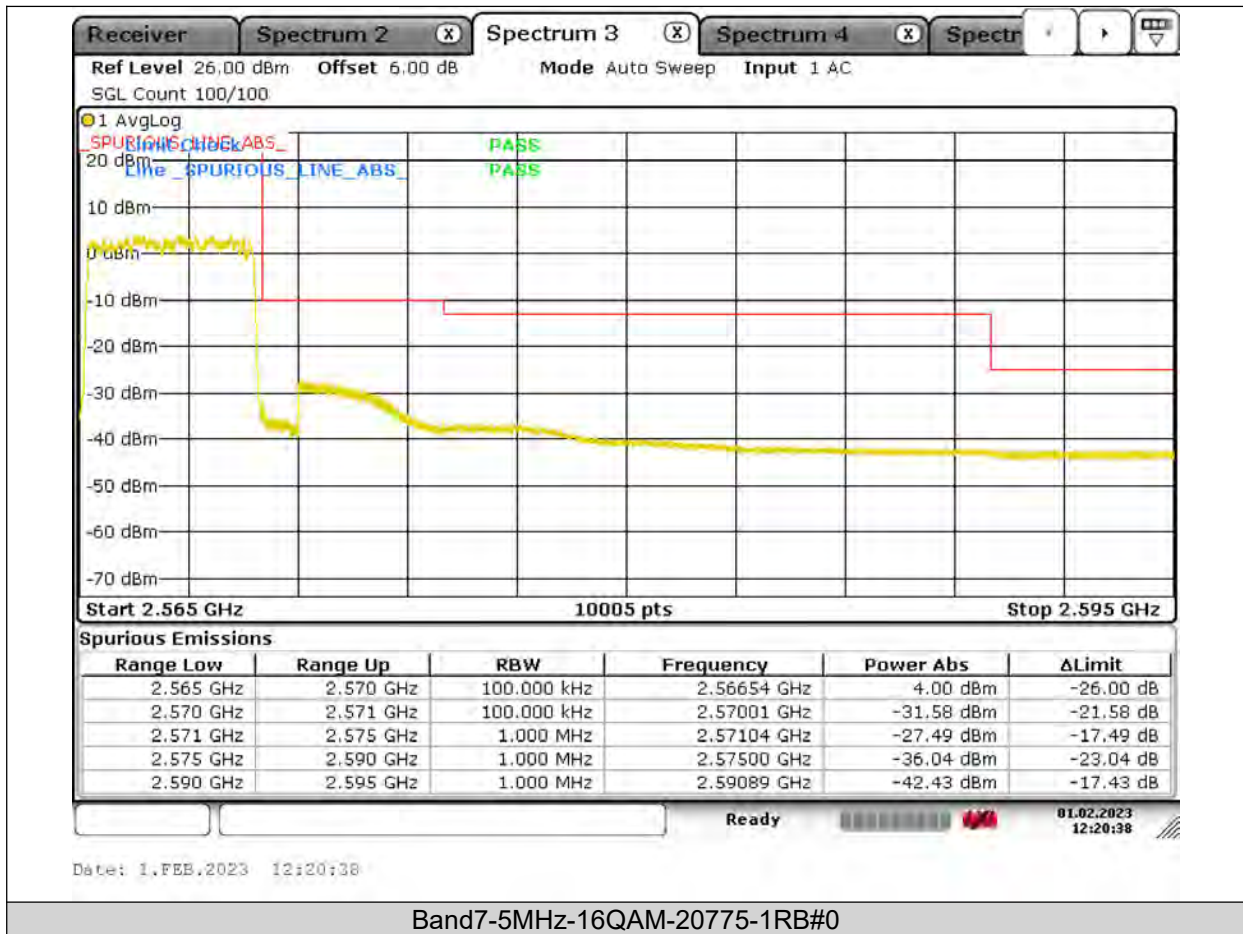

Test Report No.: PSU-QSU2309010210RF03

Test Graphs

BUREAU VERITAS

Test Report No.: PSU-QSU2309010210RF03

BUREAU VERITAS

Test Report No.: PSU-QSU2309010210RF03

BUREAU
VERITAS

Test Report No.: PSU-QSU2309010210RF03