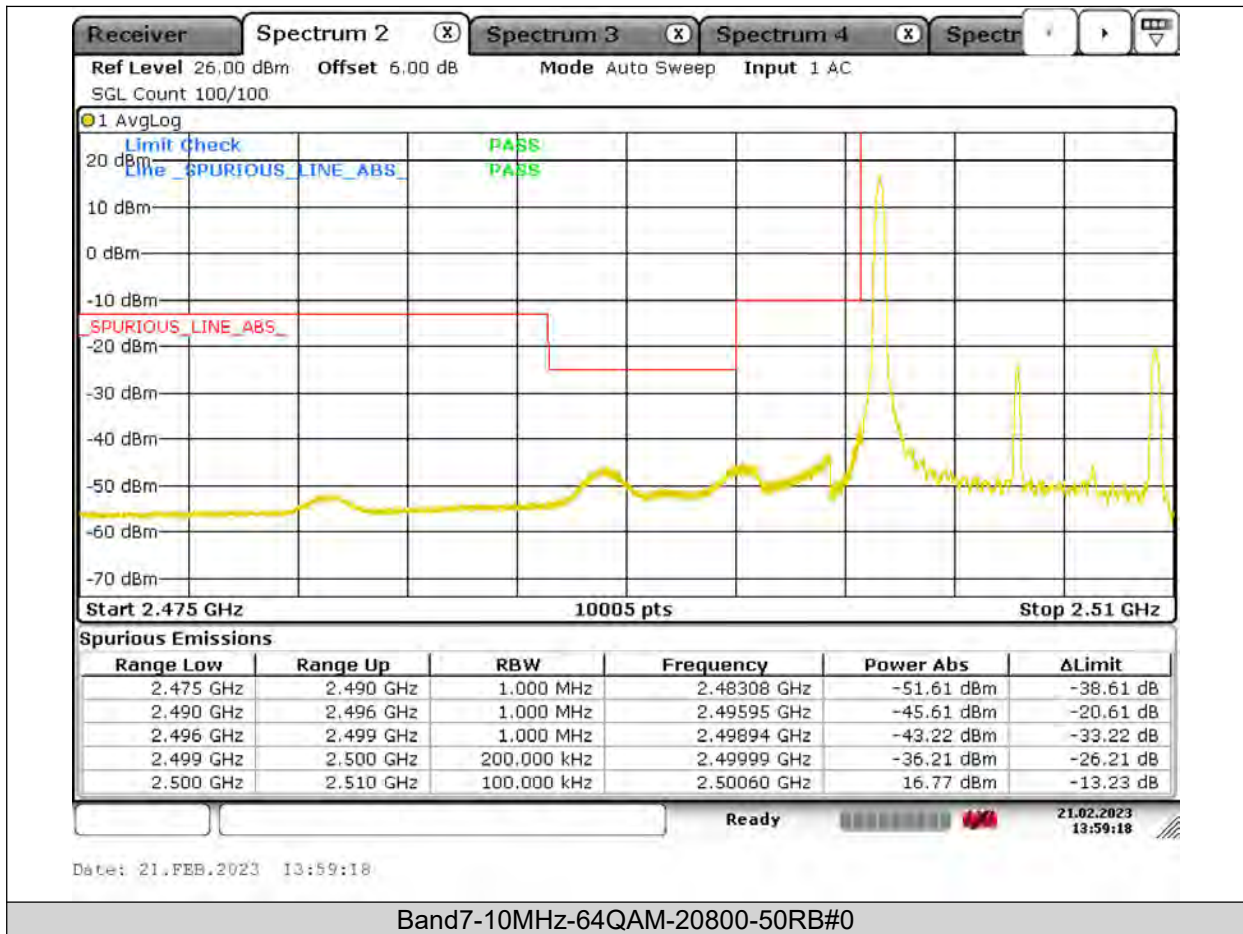

BUREAU
VERITAS

Test Report No.: PSU-QSU2309010210RF03