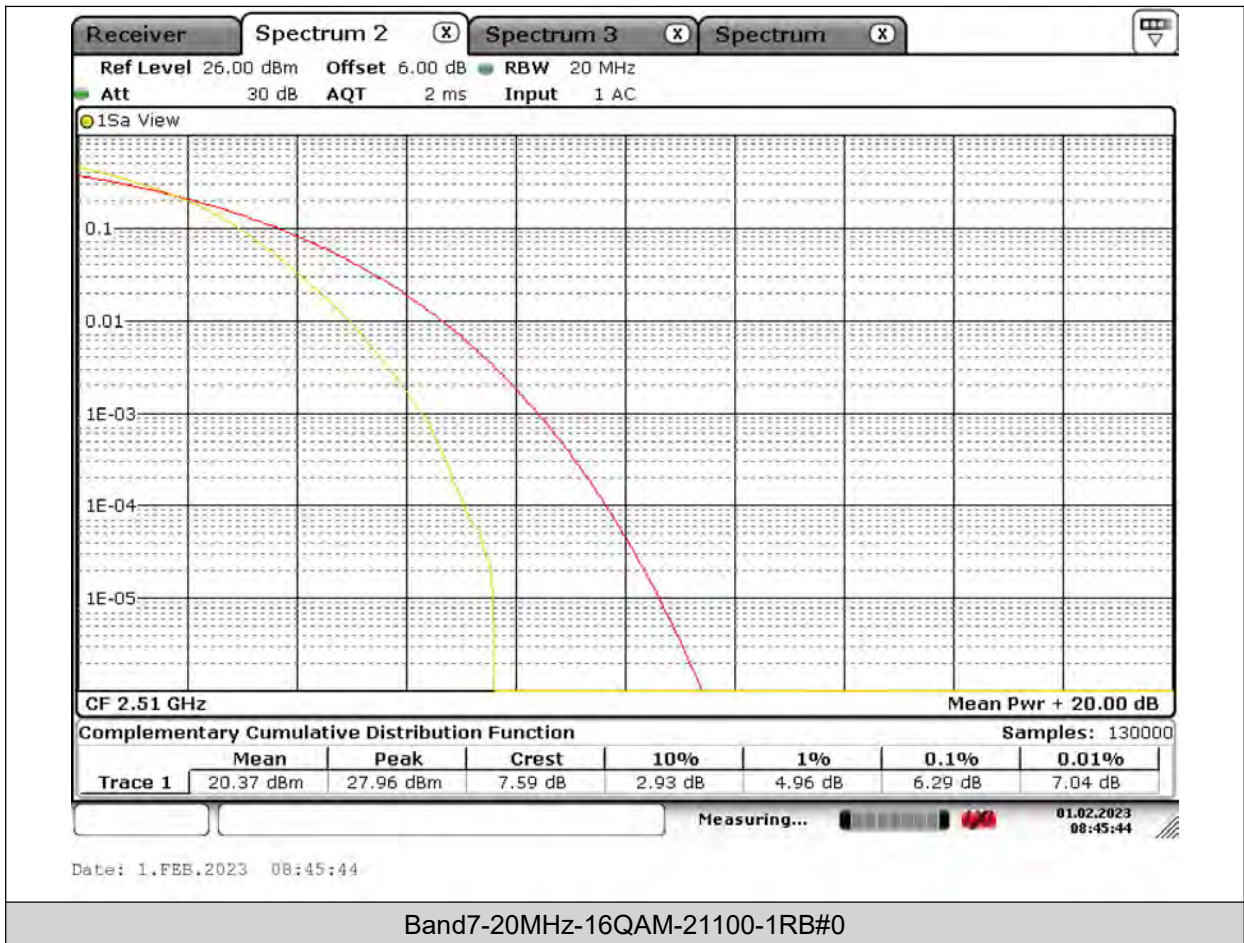

BUREAU VERITAS

Test Report No.: PSU-QSU2309010210RF03