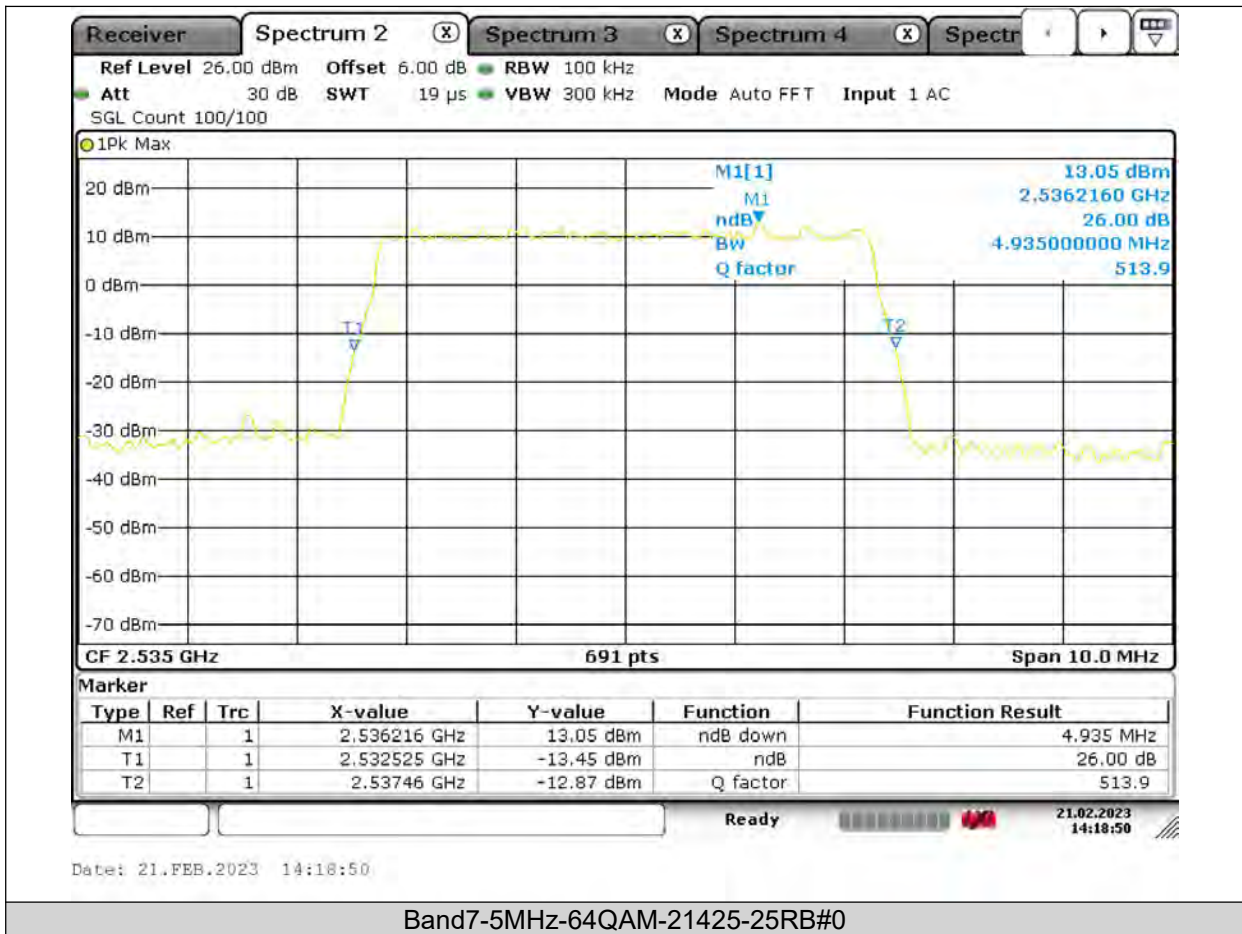

BUREAU
VERITAS

Test Report No.: PSU-QSU2309010210RF03