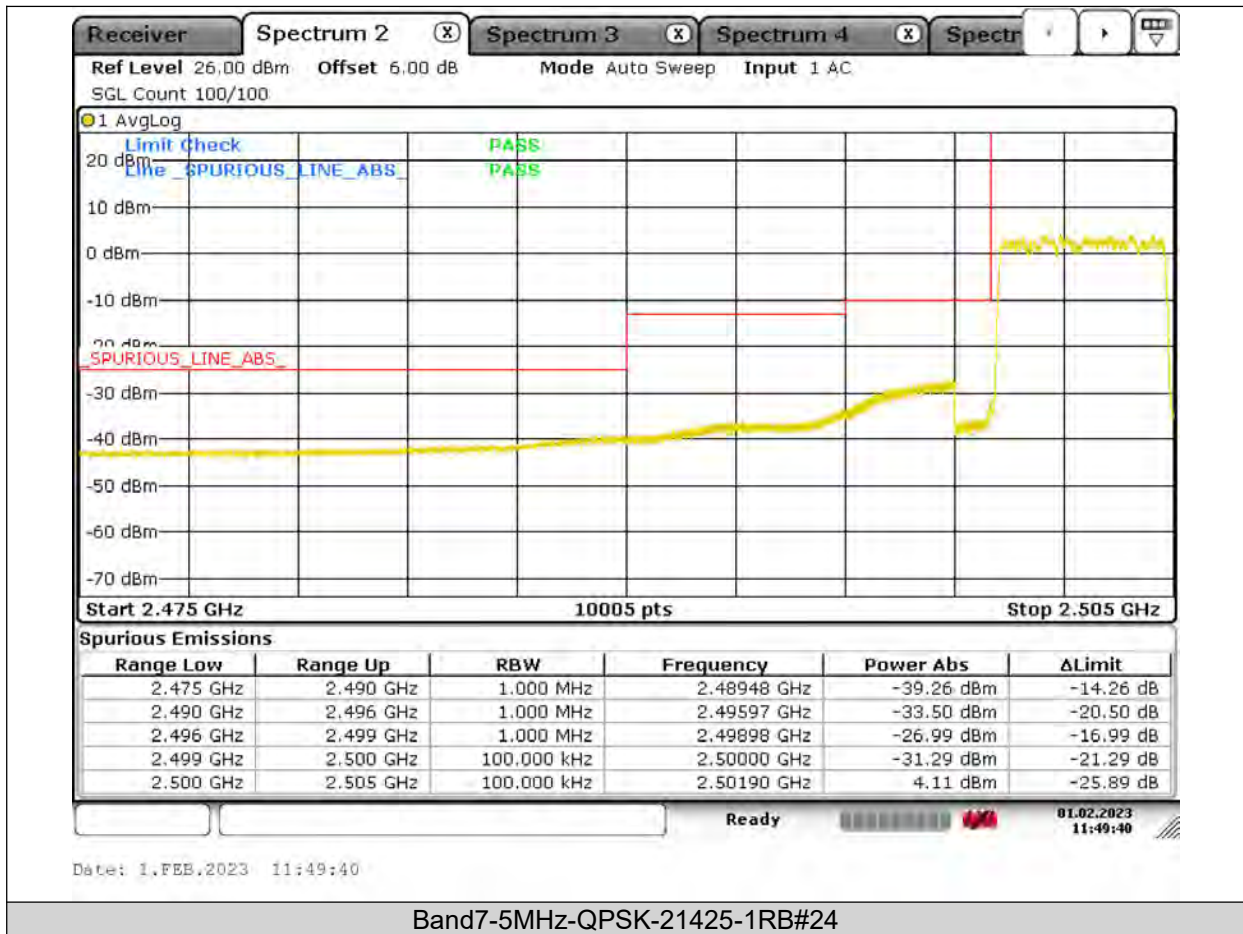

Test Report No.: PSU-QSU2309010210RF03

Test Graphs

BUREAU VERITAS

Test Report No.: PSU-QSU2309010210RF03

BUREAU VERITAS

Test Report No.: PSU-QSU2309010210RF03

BUREAU
VERITAS

Test Report No.: PSU-QSU2309010210RF03