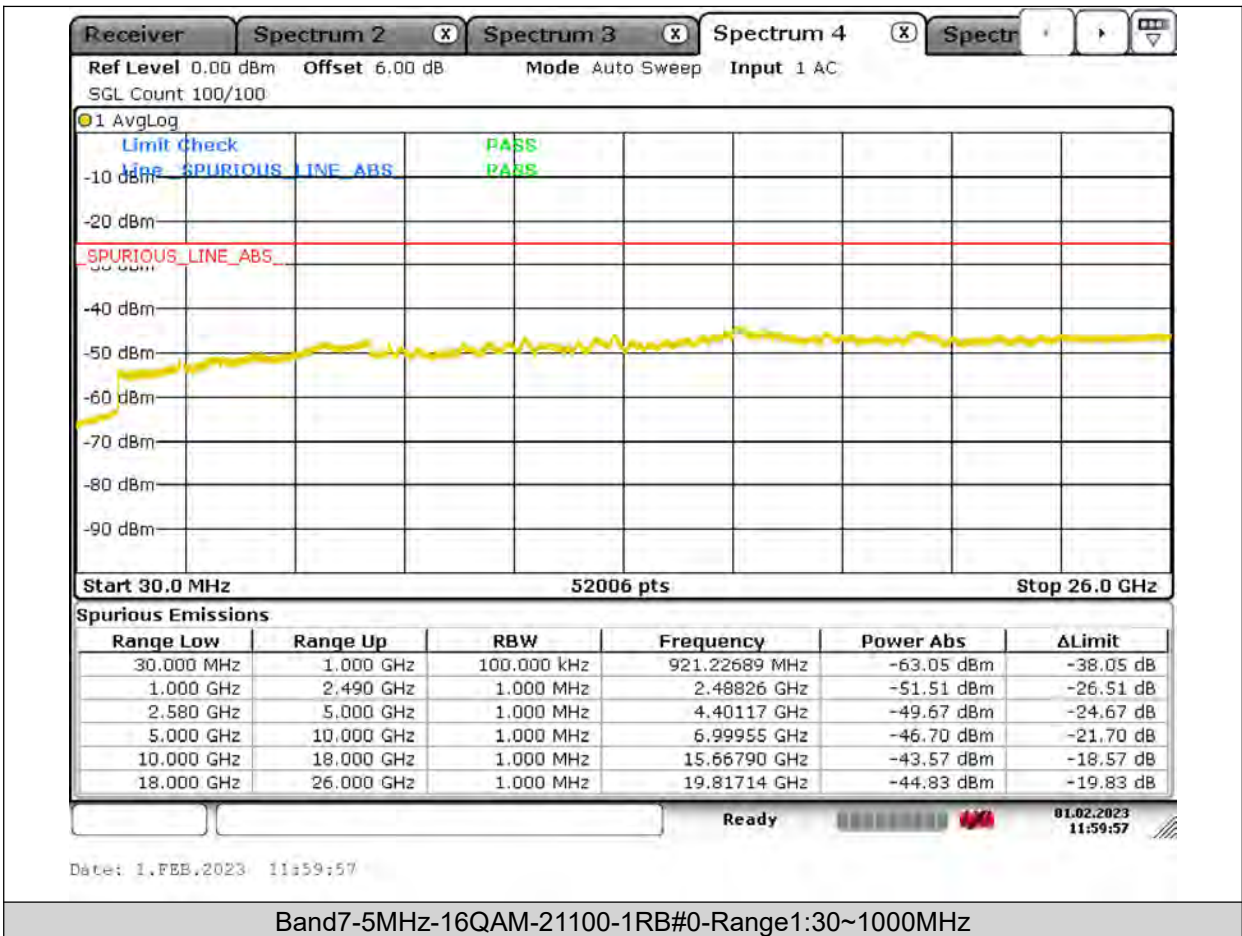

BUREAU
VERITAS

Test Report No.: PSU-QSU2309010210RF03