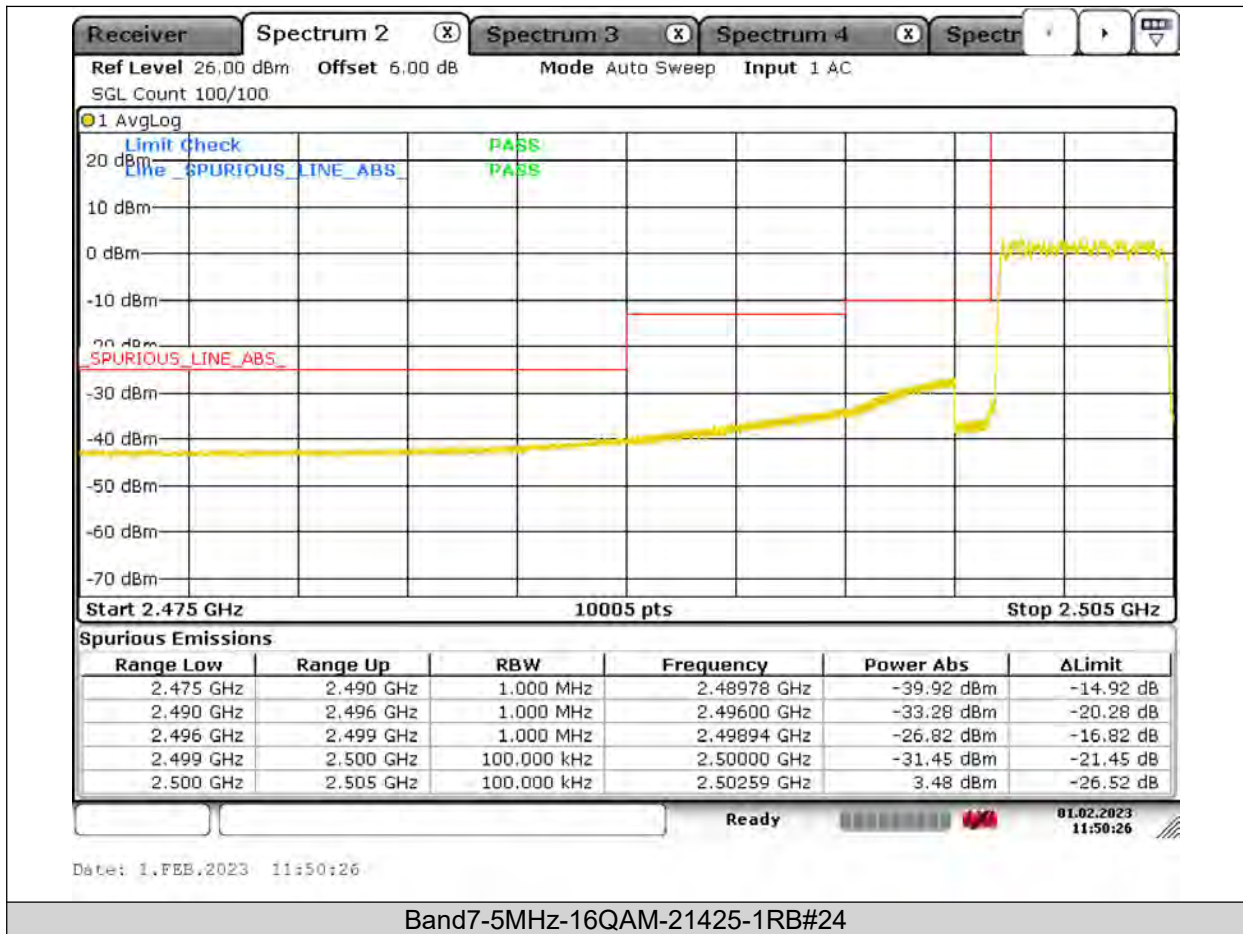

BUREAU
VERITAS

Test Report No.: PSU-QSU2309010210RF03