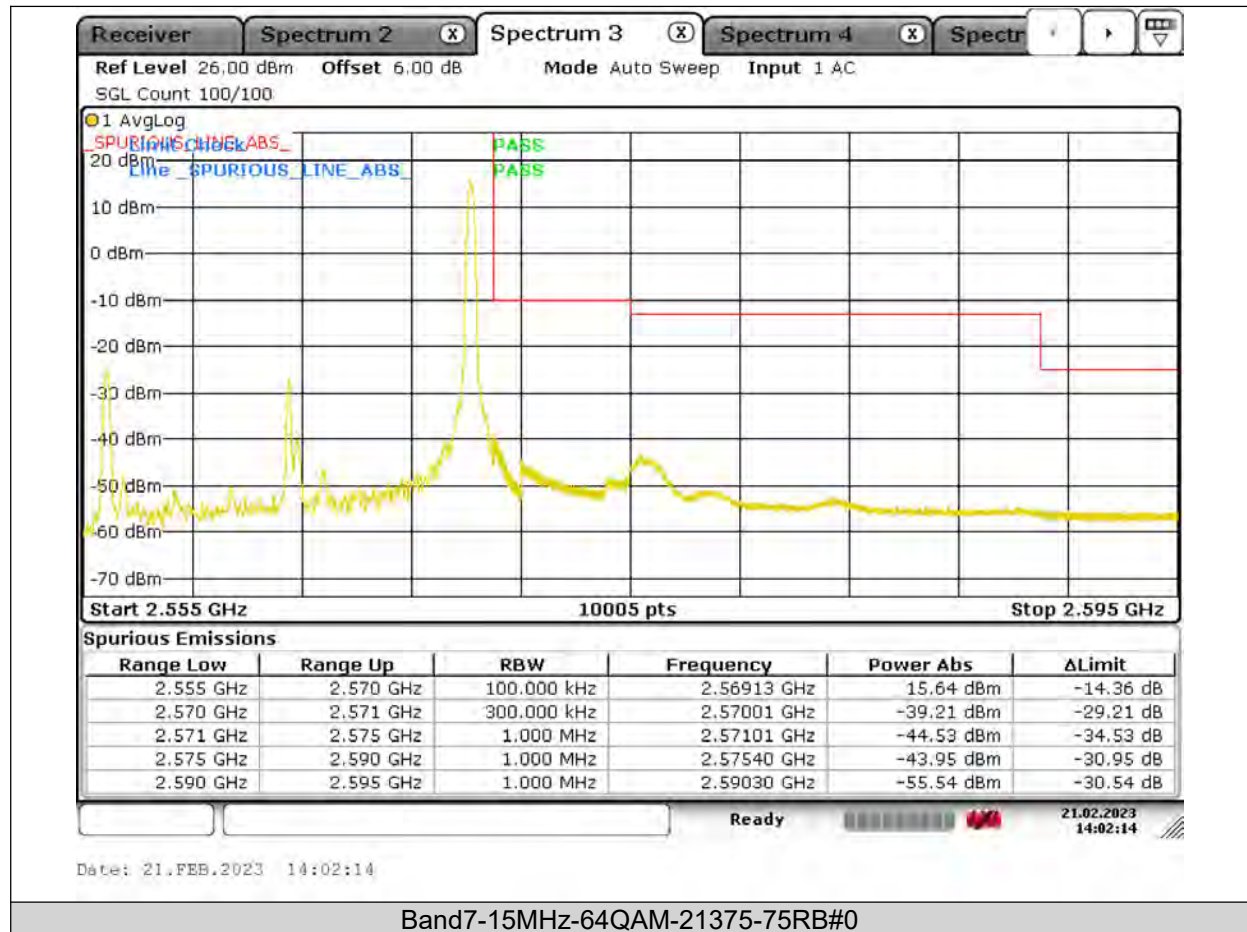

Test Report No.: PSU-QSU2309010210RF03

BUREAU
VERITAS

Test Report No.: PSU-QSU2309010210RF03

BUREAU
VERITAS

Test Report No.: PSU-QSU2309010210RF03

BUREAU
VERITAS

Test Report No.: PSU-QSU2309010210RF03

BUREAU VERITAS