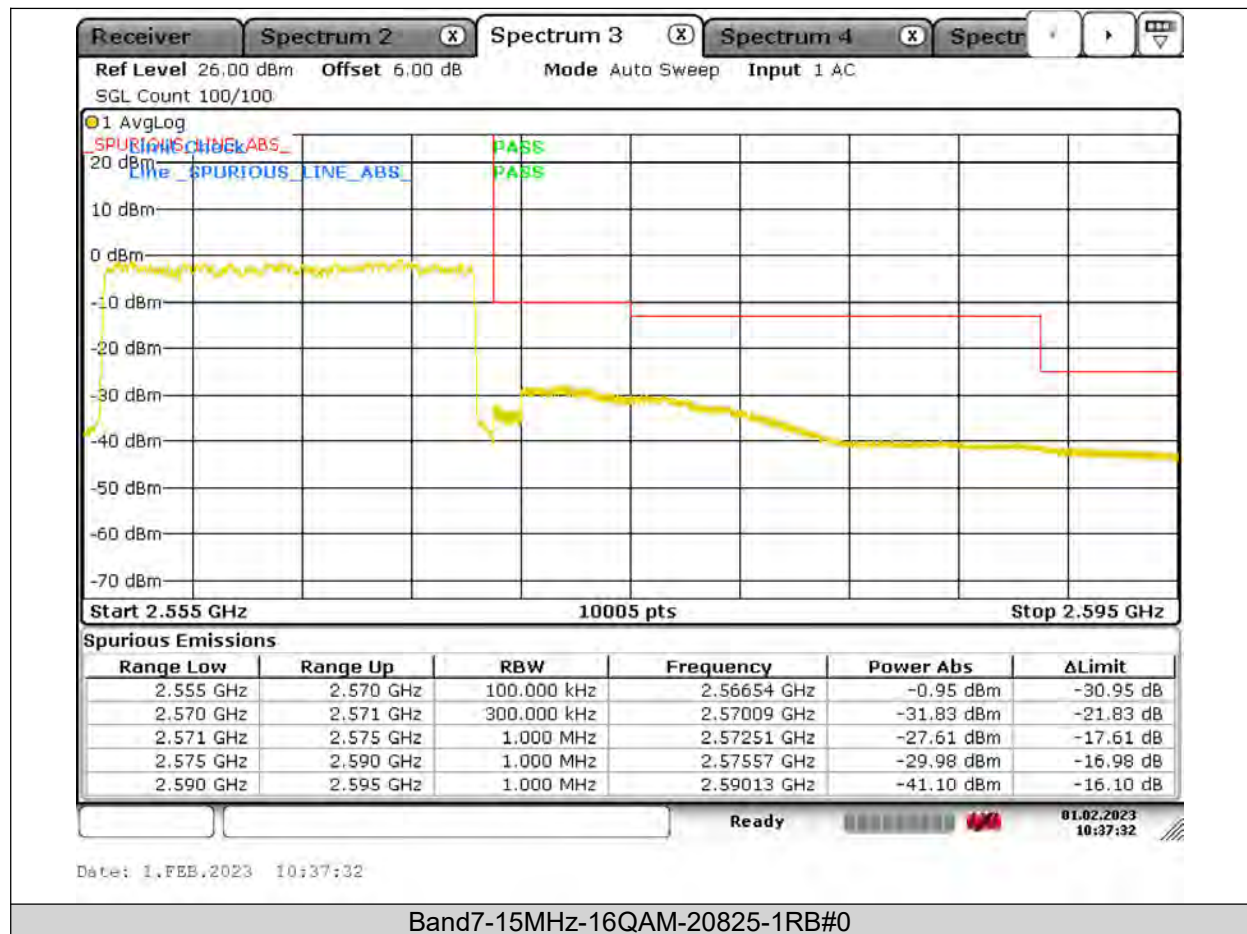

BUREAU
VERITAS

Test Report No.: PSU-QSU2309010210RF03

BUREAU VERITAS

Test Report No.: PSU-QSU2309010210RF03

BUREAU VERITAS

Test Report No.: PSU-QSU2309010210RF03

BUREAU
VERITAS

Test Report No.: PSU-QSU2309010210RF03