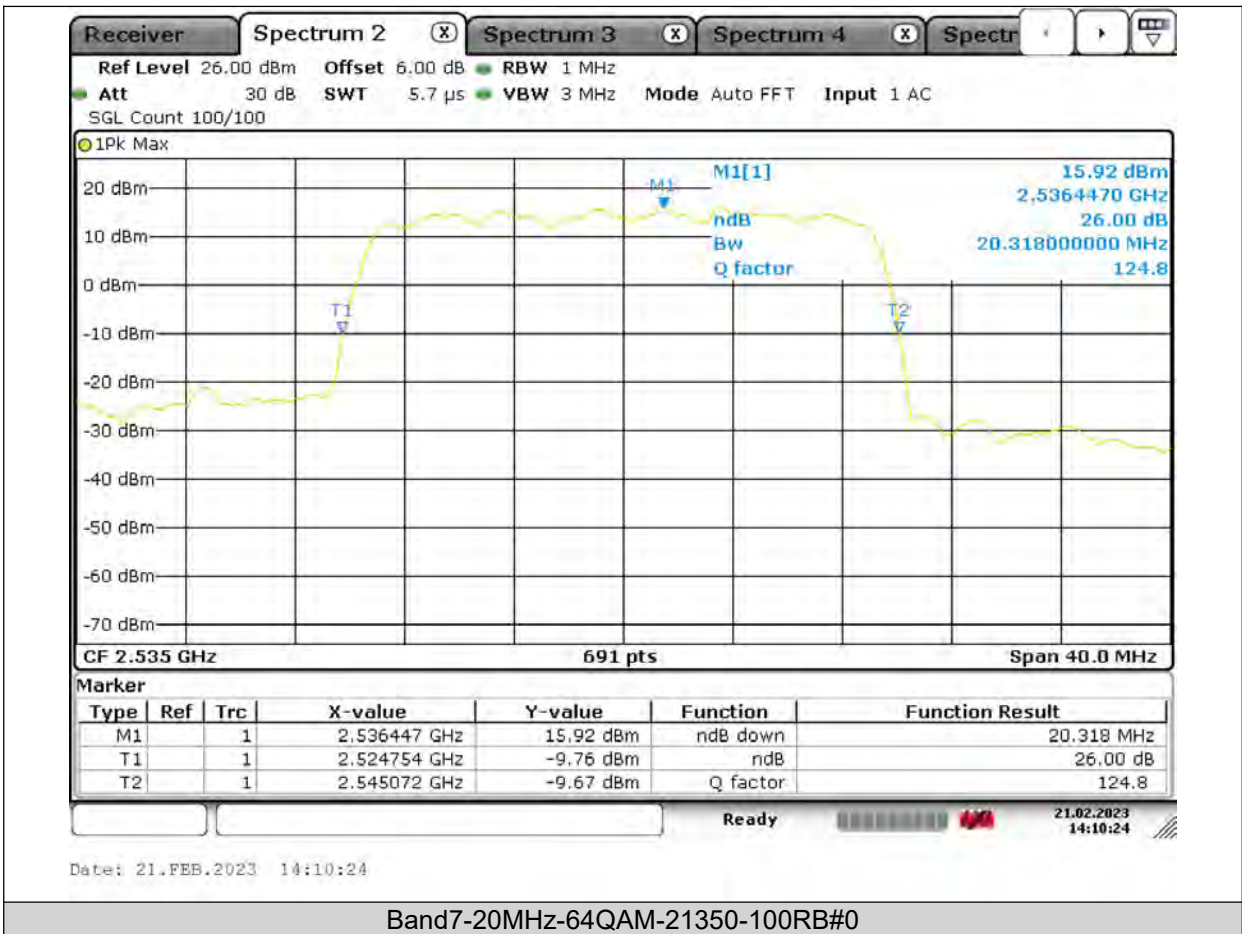

Test Report No.: PSU-QSU2309010210RF03

BUREAU VERITAS

Test Report No.: PSU-QSU2309010210RF03

BUREAU VERITAS

Test Report No.: PSU-QSU2309010210RF03

**BUREAU
VERITAS**

Test Report No.: PSU-QSU2309010210RF03

BAND EDGE