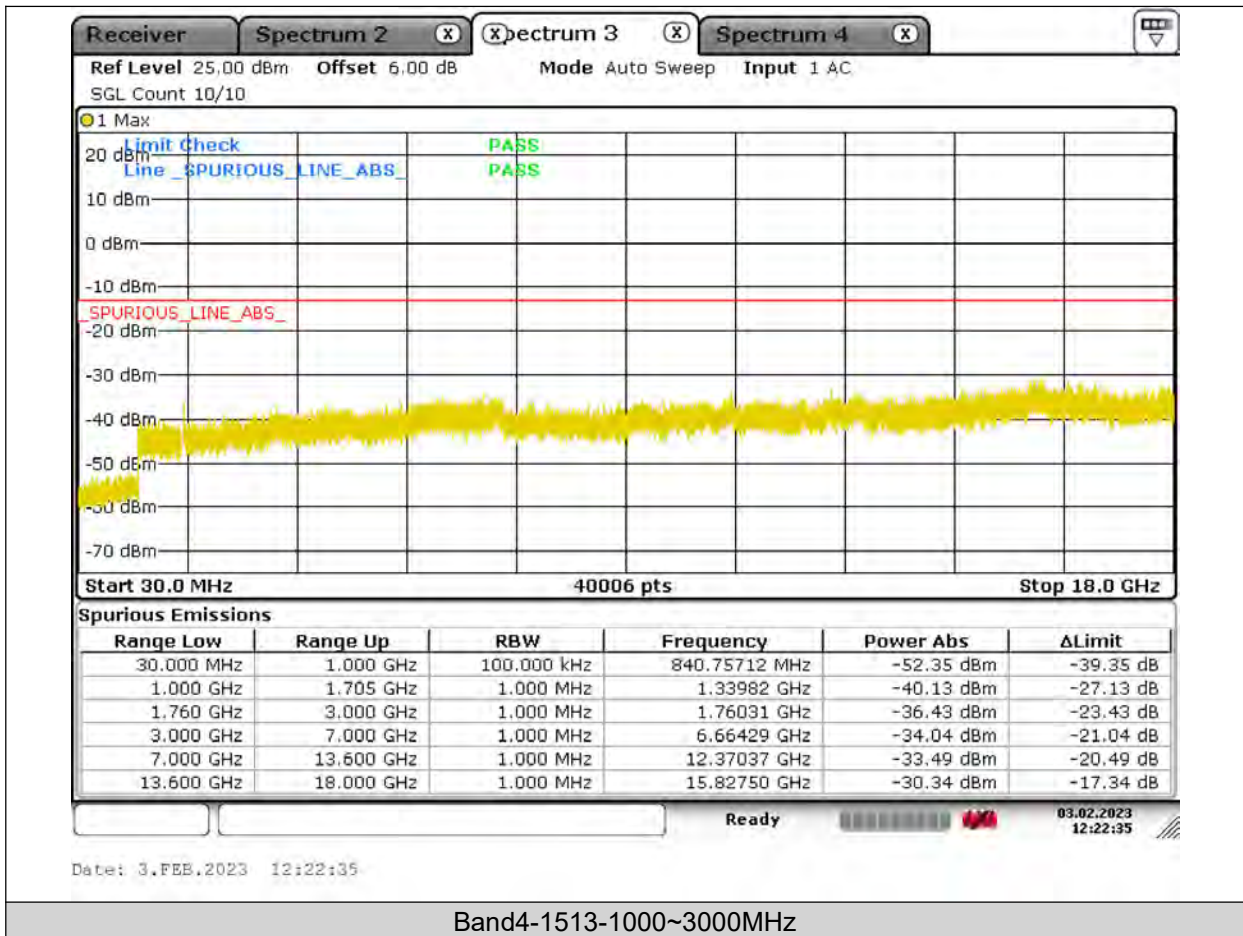

BUREAU
VERITAS

Test Report No.: PSU-QSU2309010210RF03

BUREAU VERITAS

Test Report No.: PSU-QSU2309010210RF03

BUREAU
VERITAS

Test Report No.: PSU-QSU2309010210RF03

FREQUENCY STABILITY

Test Result