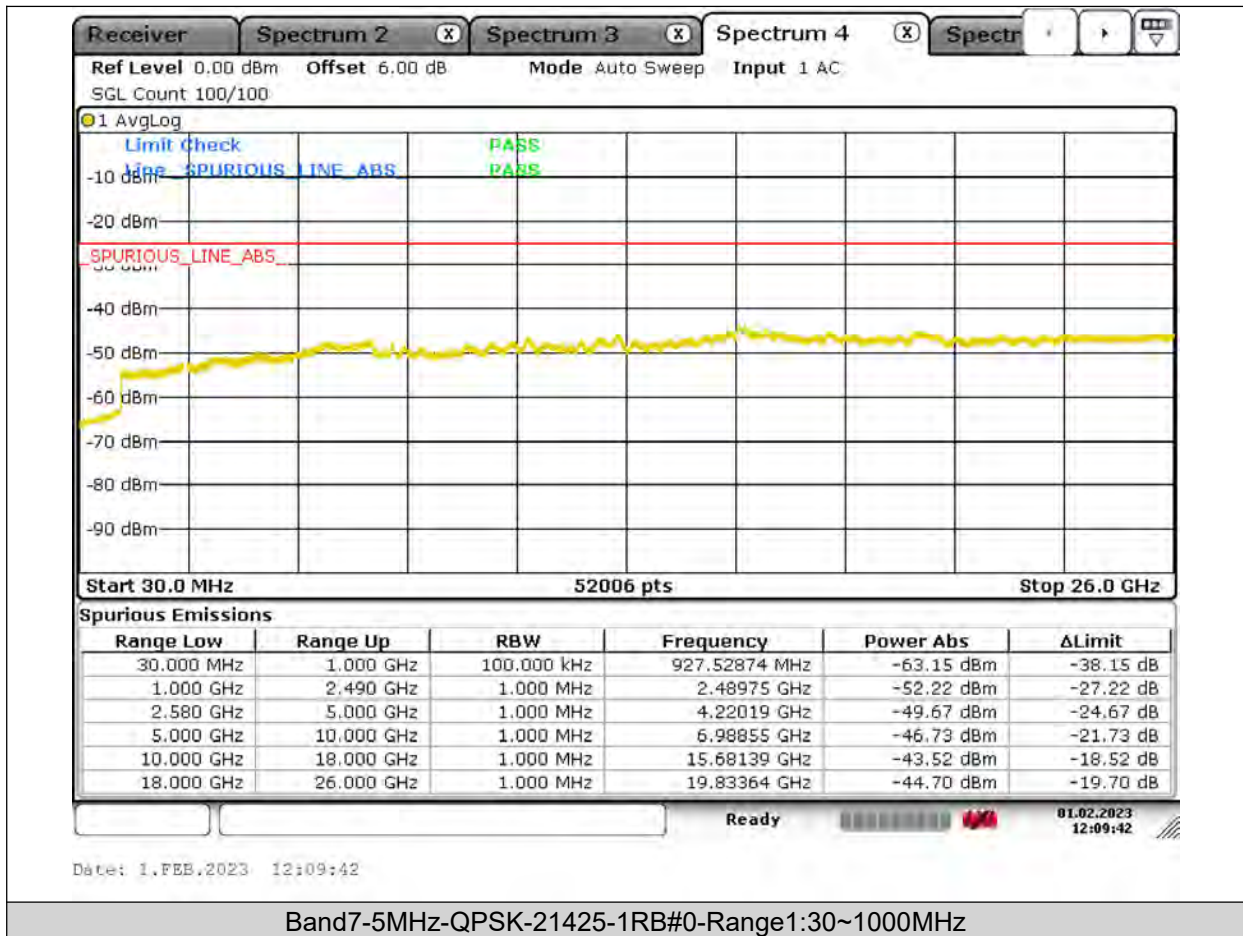

Test Report No.: PSU-QSU2309010210RF03

Test Graphs

BUREAU
VERITAS

Test Report No.: PSU-QSU2309010210RF03

BUREAU
VERITAS

Test Report No.: PSU-QSU2309010210RF03

BUREAU
VERITAS

Test Report No.: PSU-QSU2309010210RF03