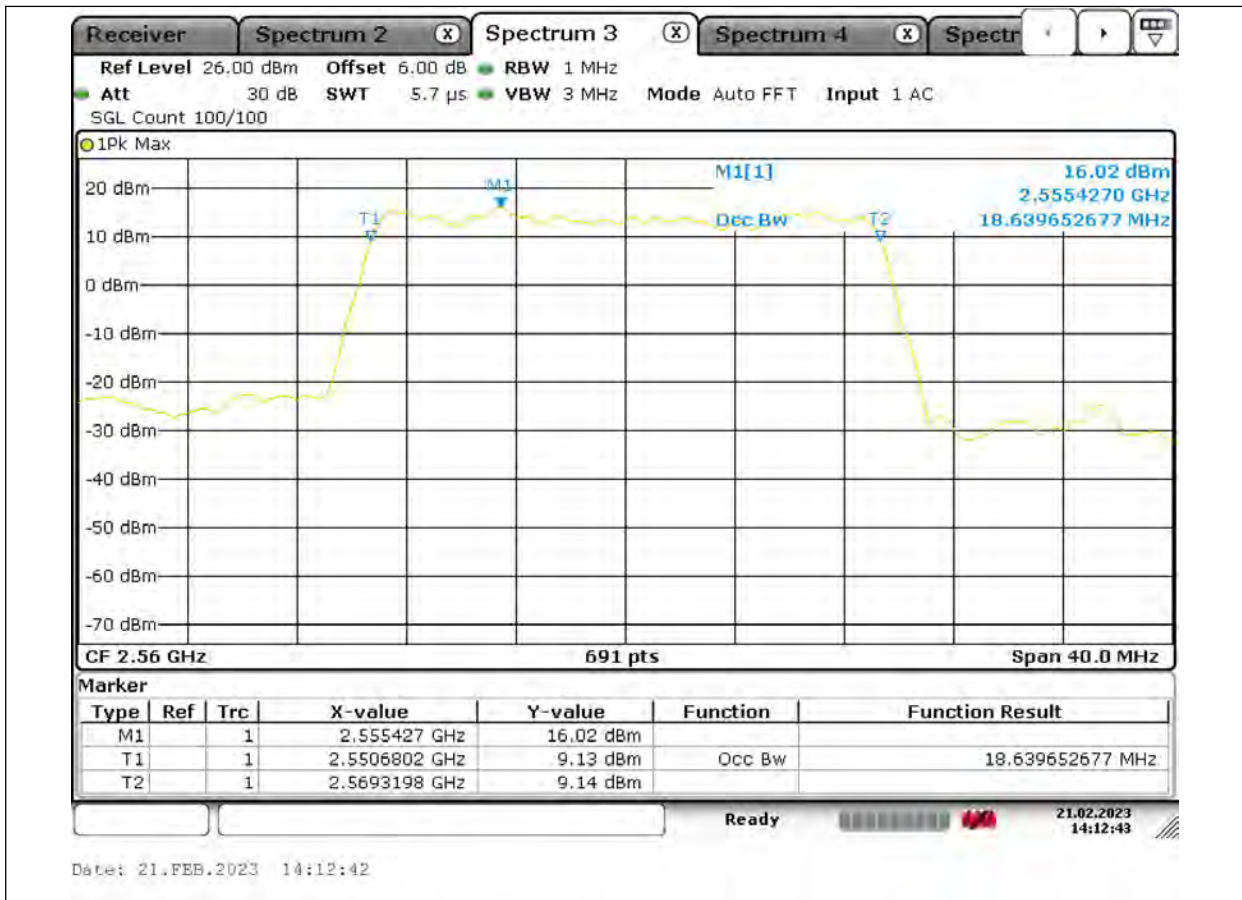

Test Report No.: PSU-QSU2309010210RF03

26dB Bandwidth

BUREAU VERITAS

Test Report No.: PSU-QSU2309010210RF03

BUREAU VERITAS

Test Report No.: PSU-QSU2309010210RF03

**BUREAU
VERITAS**

Test Report No.: PSU-QSU2309010210RF03