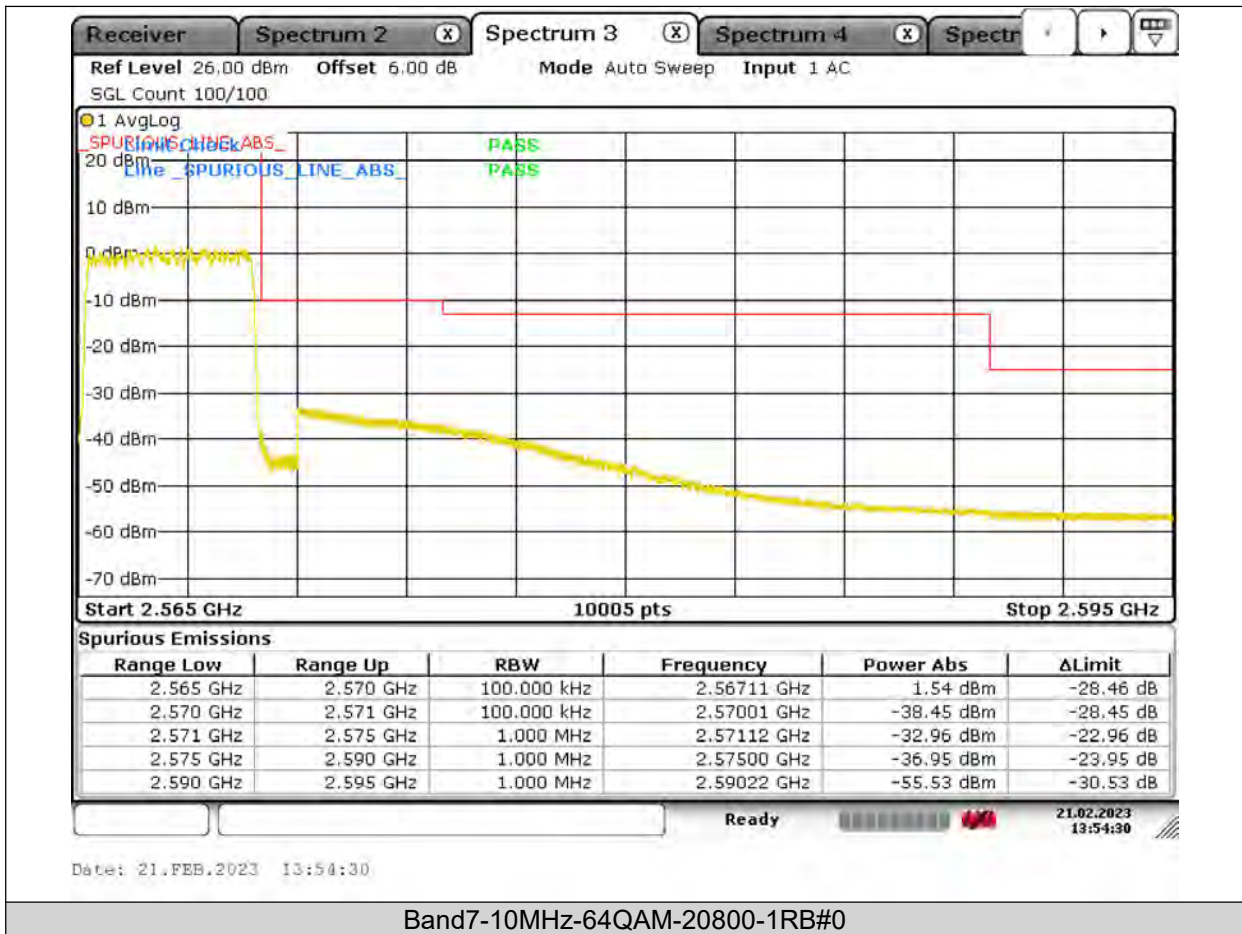

BUREAU VERITAS

Test Report No.: PSU-QSU2309010210RF03