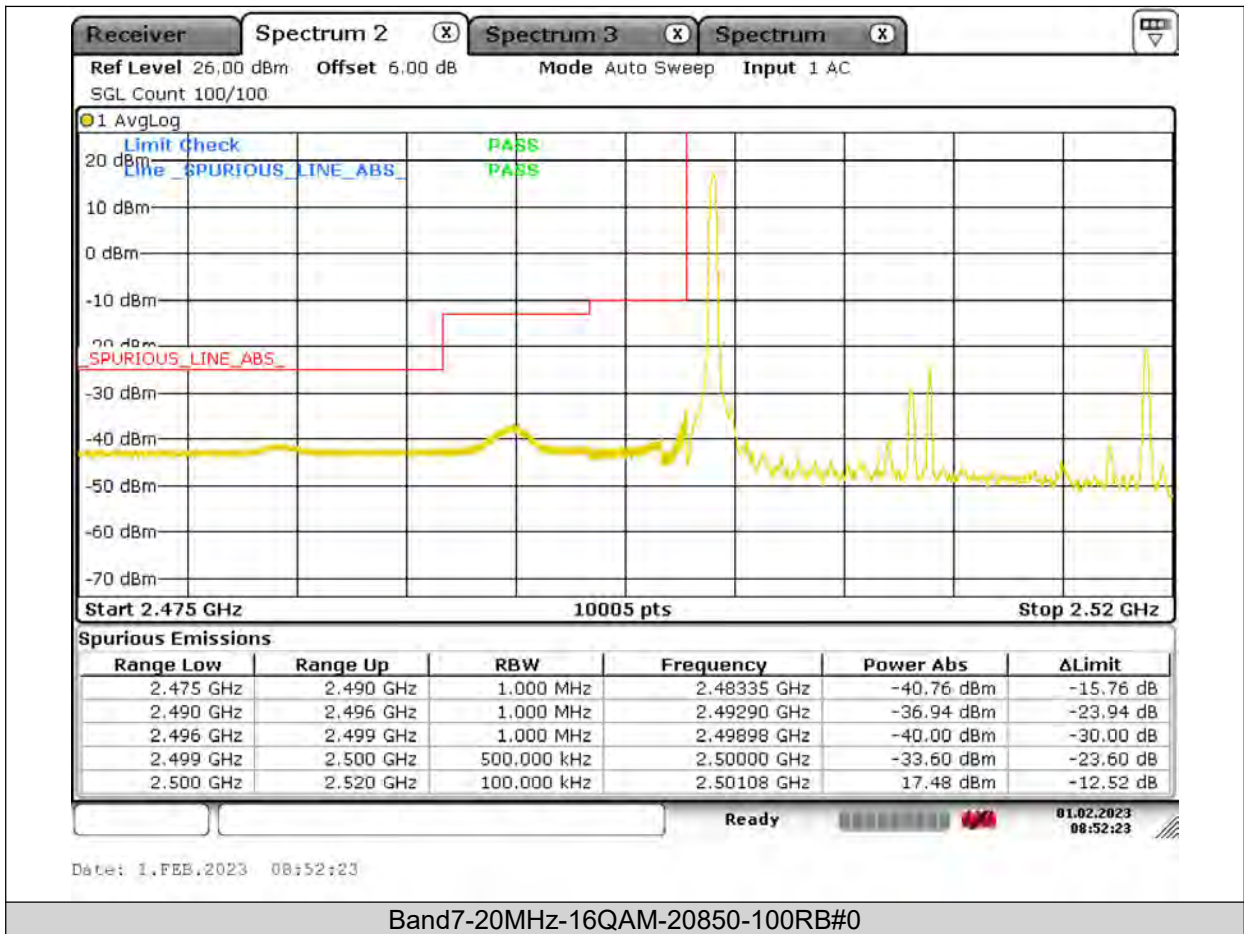

BUREAU
VERITAS

Test Report No.: PSU-QSU2309010210RF03