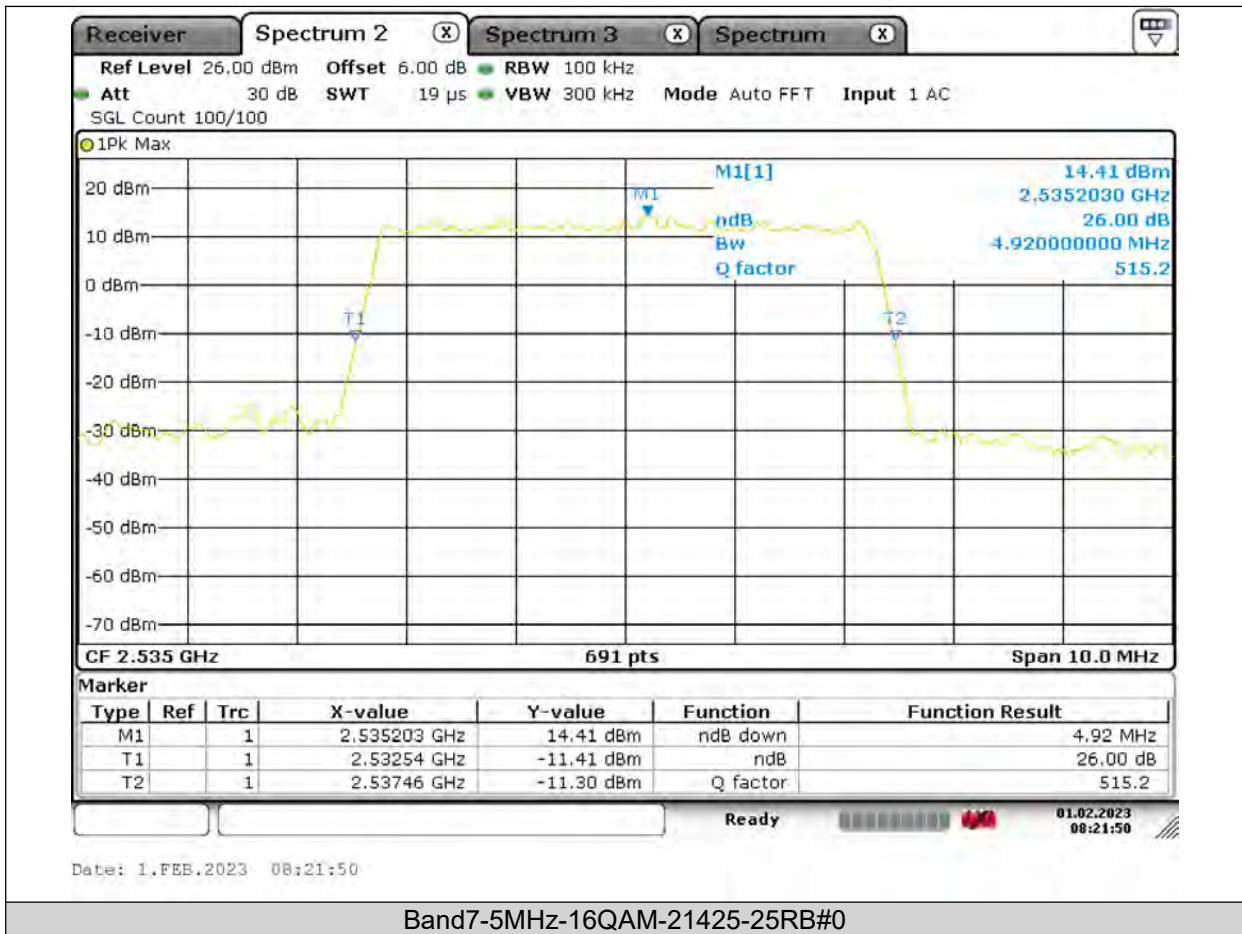

Test Report No.: PSU-QSU2309010210RF03

26dB Bandwidth

BUREAU VERITAS

Test Report No.: PSU-QSU2309010210RF03

BUREAU VERITAS

Test Report No.: PSU-QSU2309010210RF03

**BUREAU
VERITAS**

Test Report No.: PSU-QSU2309010210RF03