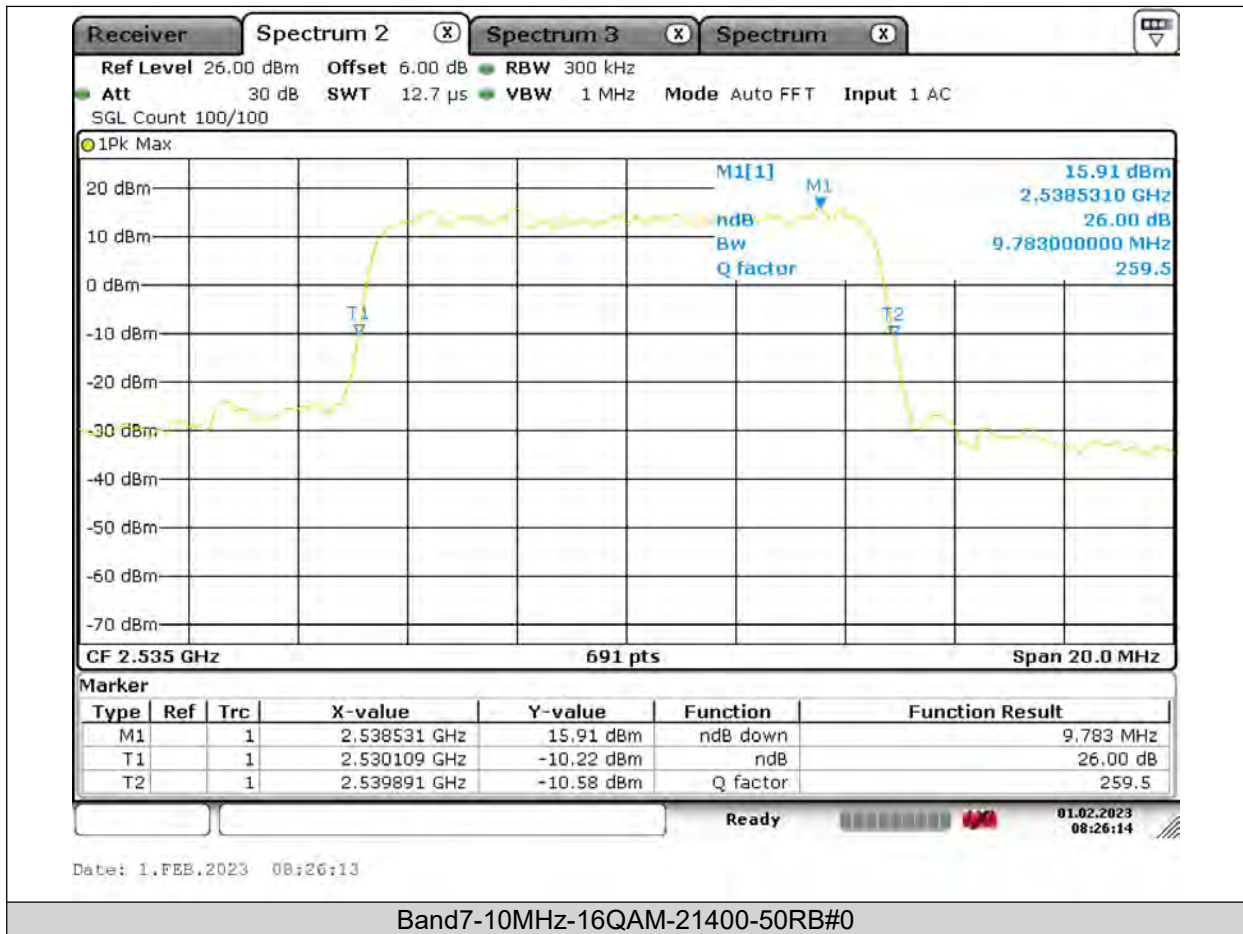

BUREAU
VERITAS

Test Report No.: PSU-QSU2309010210RF03