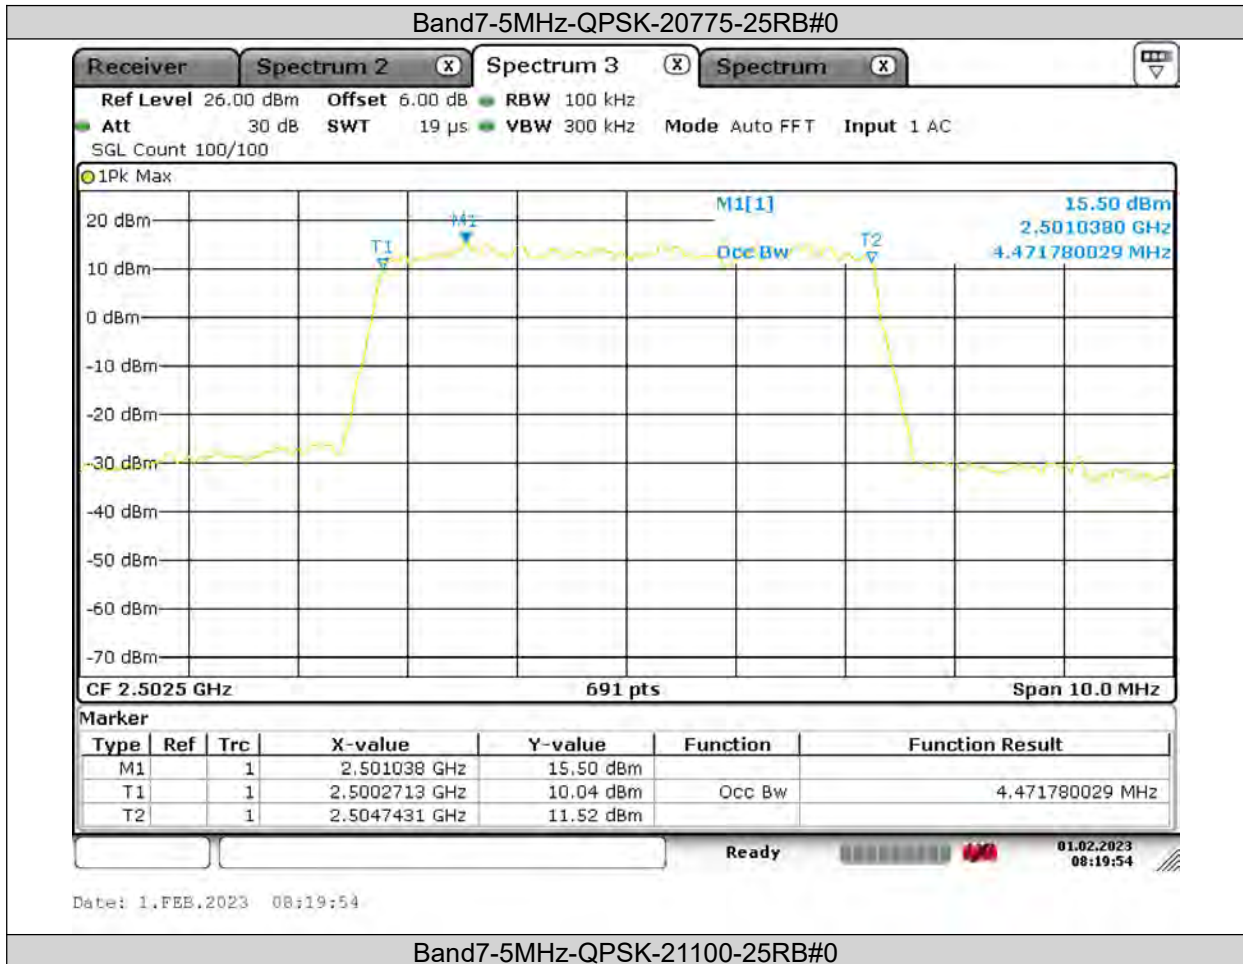

Test Report No.: PSU-QSU2309010210RF03

Test Graphs

Occupied Bandwidth