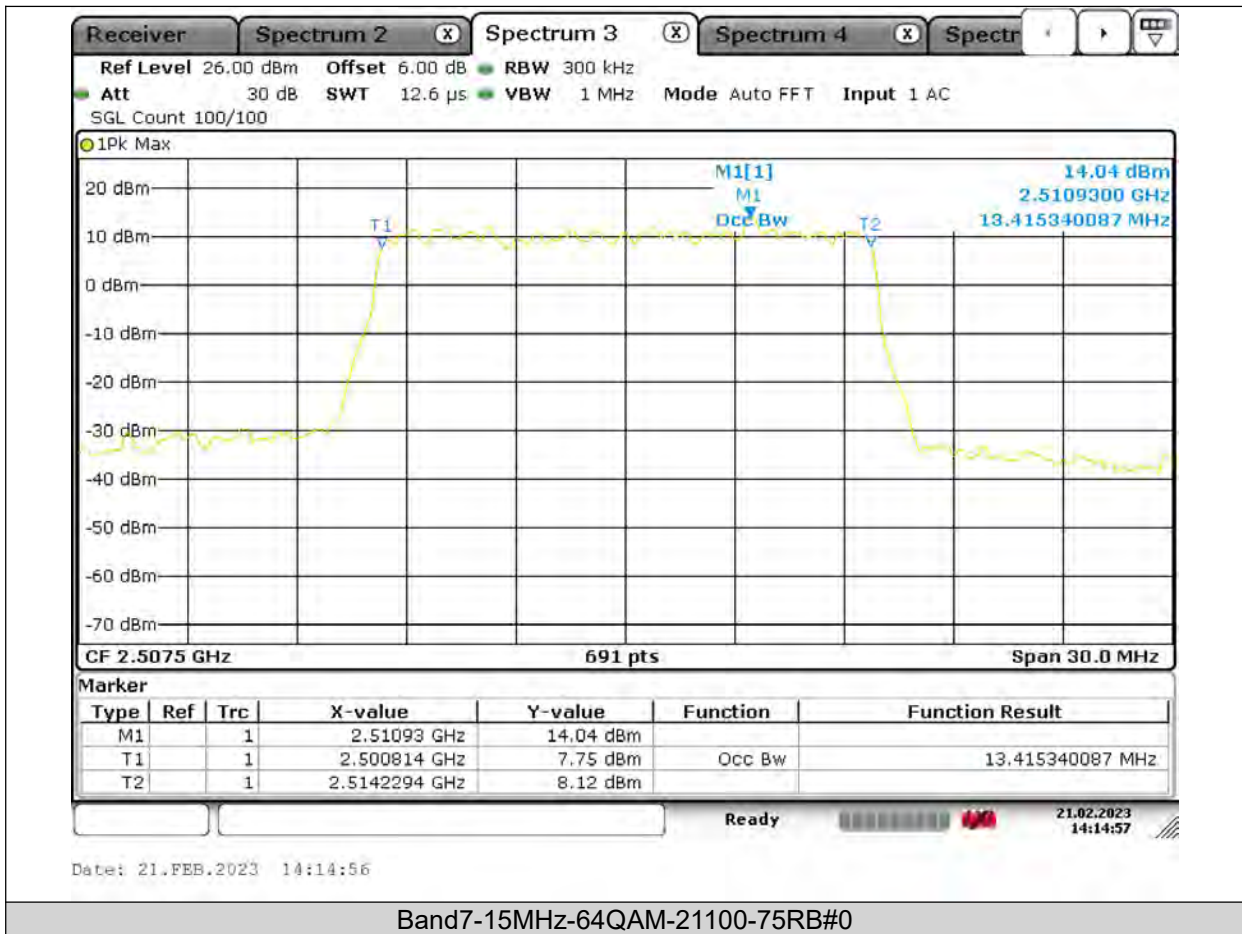

BUREAU
VERITAS

Test Report No.: PSU-QSU2309010210RF03

**BUREAU
VERITAS**

Test Report No.: PSU-QSU2309010210RF03

BUREAU
VERITAS

Test Report No.: PSU-QSU2309010210RF03

BUREAU
VERITAS

Test Report No.: PSU-QSU2309010210RF03