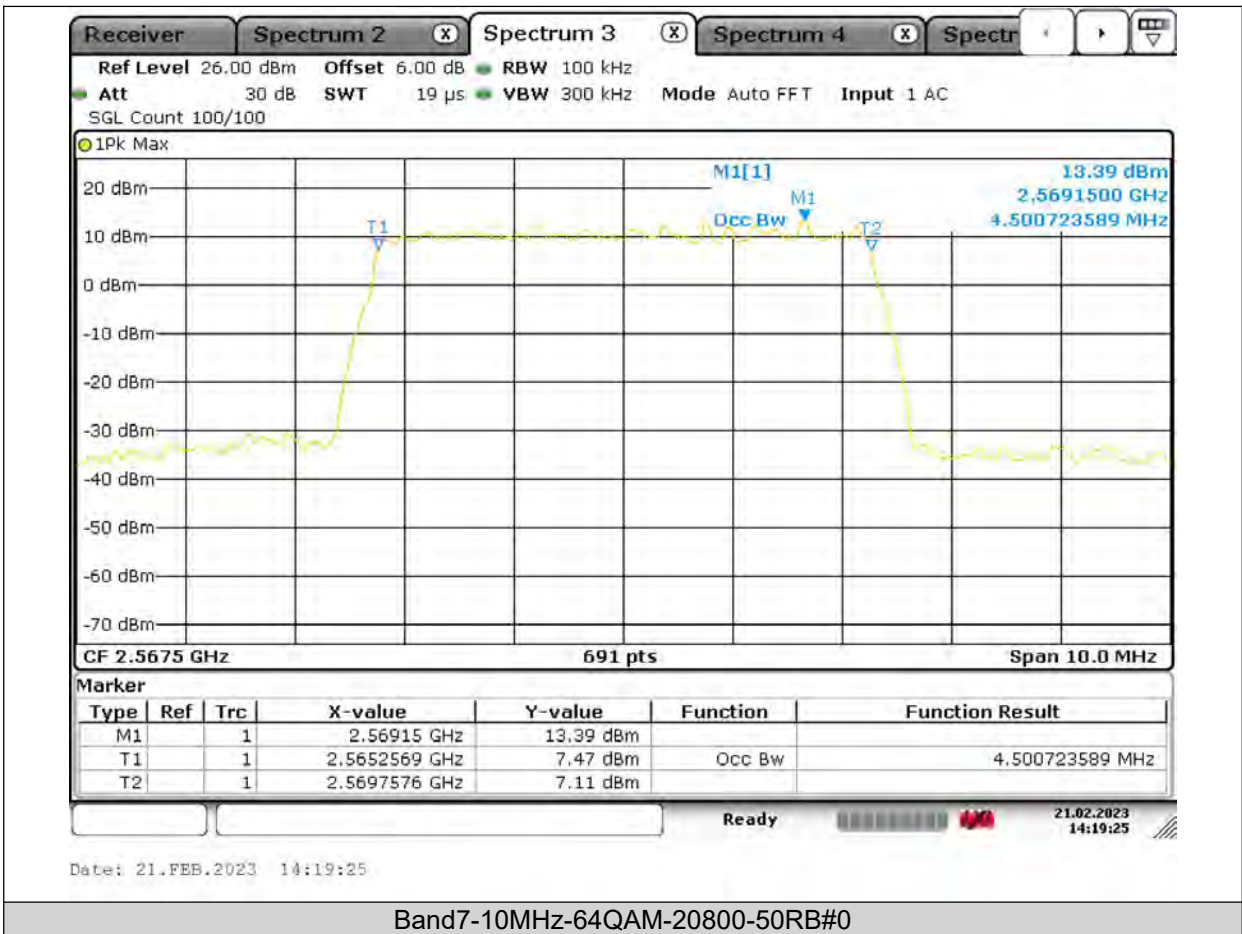

BUREAU
VERITAS

Test Report No.: PSU-QSU2309010210RF03