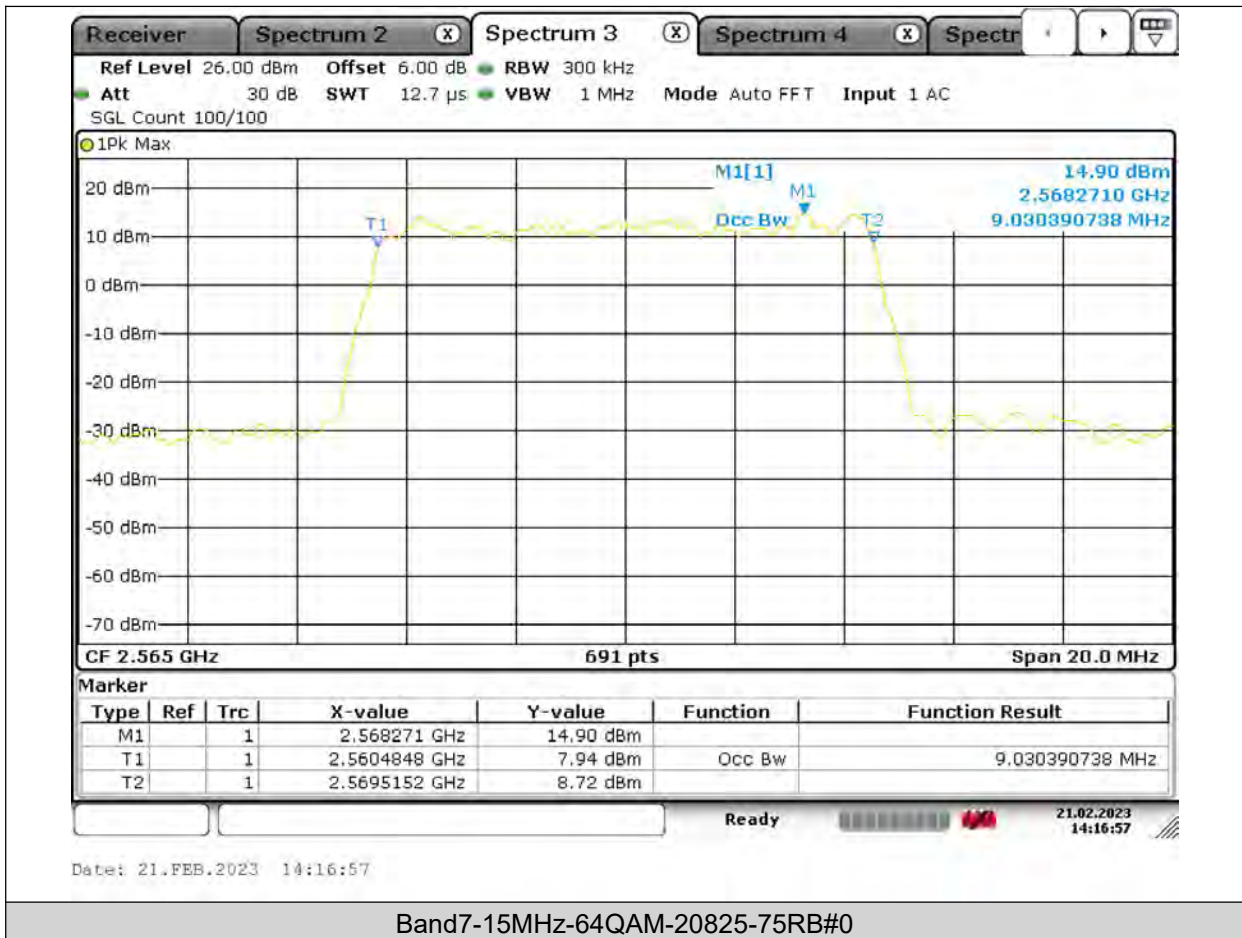

BUREAU
VERITAS

Test Report No.: PSU-QSU2309010210RF03