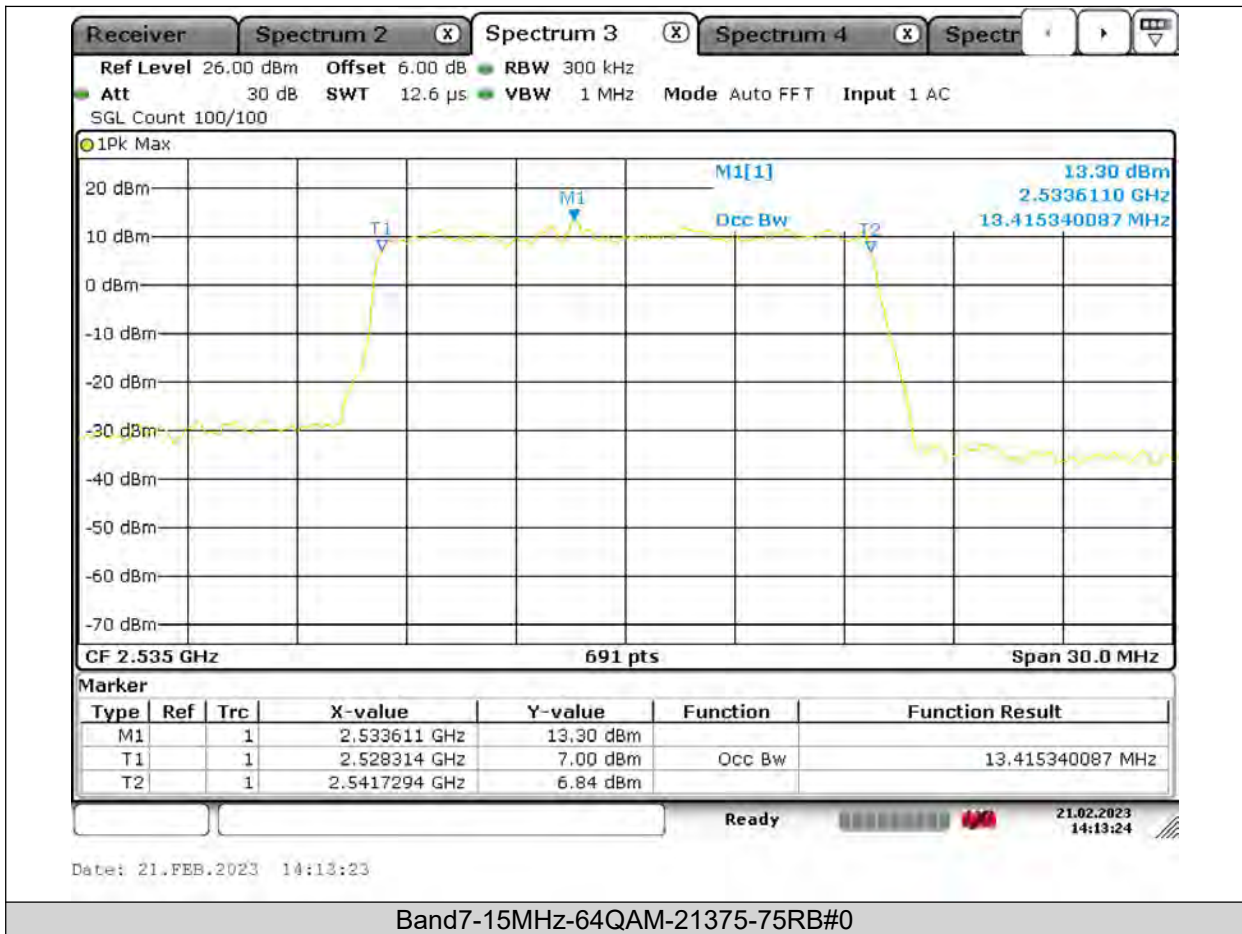

BUREAU
VERITAS

Test Report No.: PSU-QSU2309010210RF03

**BUREAU
VERITAS**

Test Report No.: PSU-QSU2309010210RF03

BUREAU
VERITAS

Test Report No.: PSU-QSU2309010210RF03

BUREAU
VERITAS

Test Report No.: PSU-QSU2309010210RF03