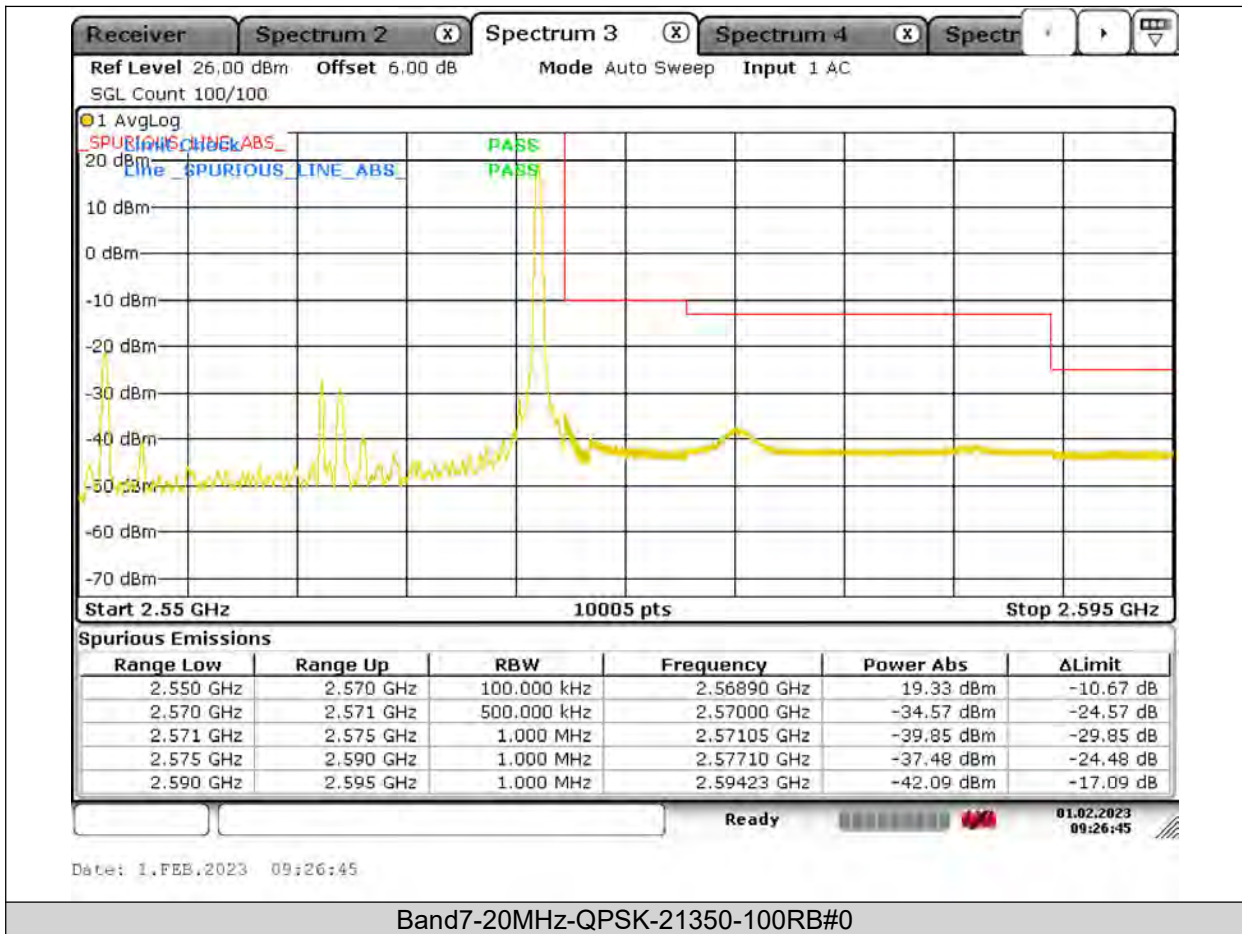

BUREAU
VERITAS

Test Report No.: PSU-QSU2309010210RF03

BUREAU VERITAS

Test Report No.: PSU-QSU2309010210RF03

BUREAU
VERITAS

Test Report No.: PSU-QSU2309010210RF03

BUREAU VERITAS

Test Report No.: PSU-QSU2309010210RF03