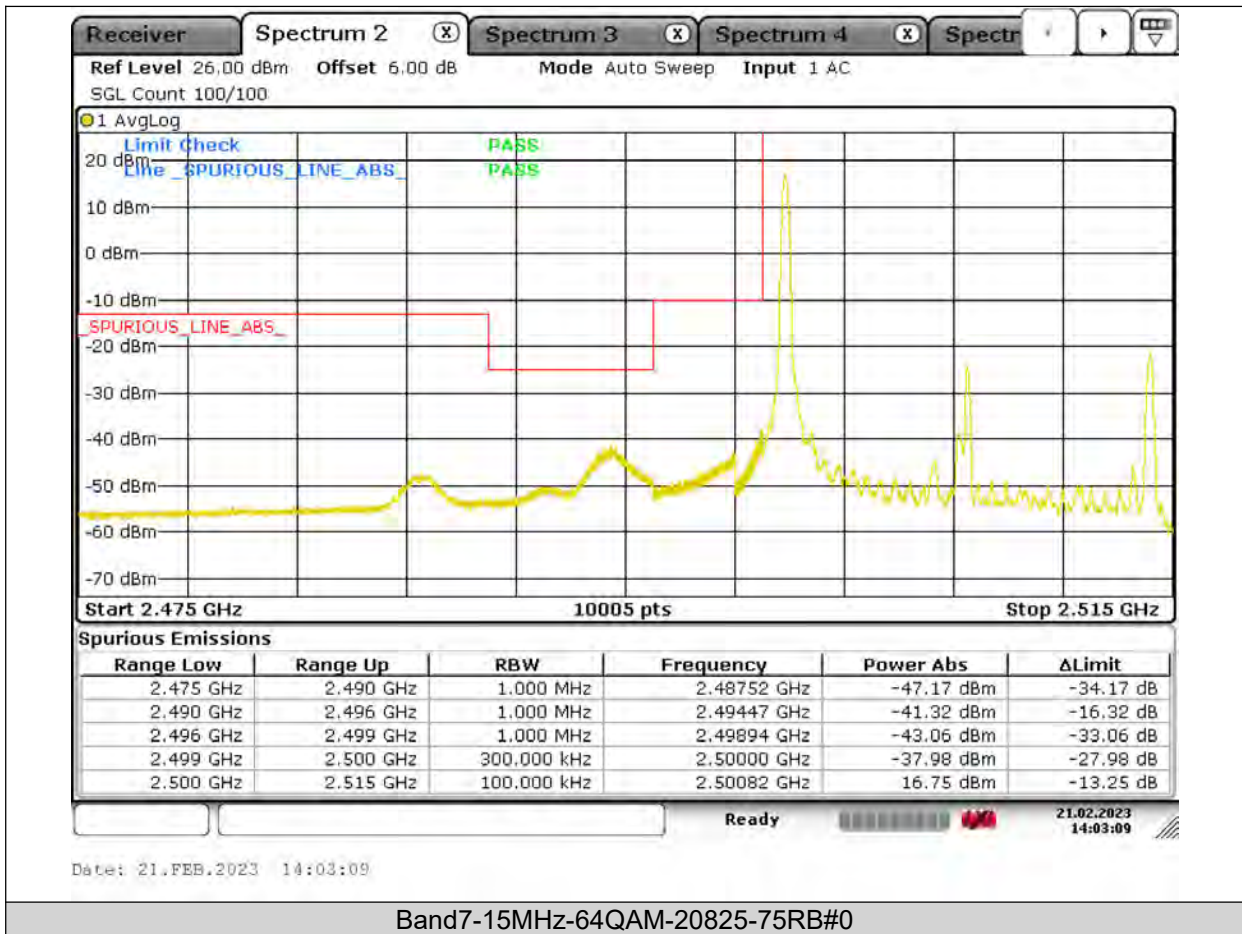

BUREAU
VERITAS

Test Report No.: PSU-QSU2309010210RF03