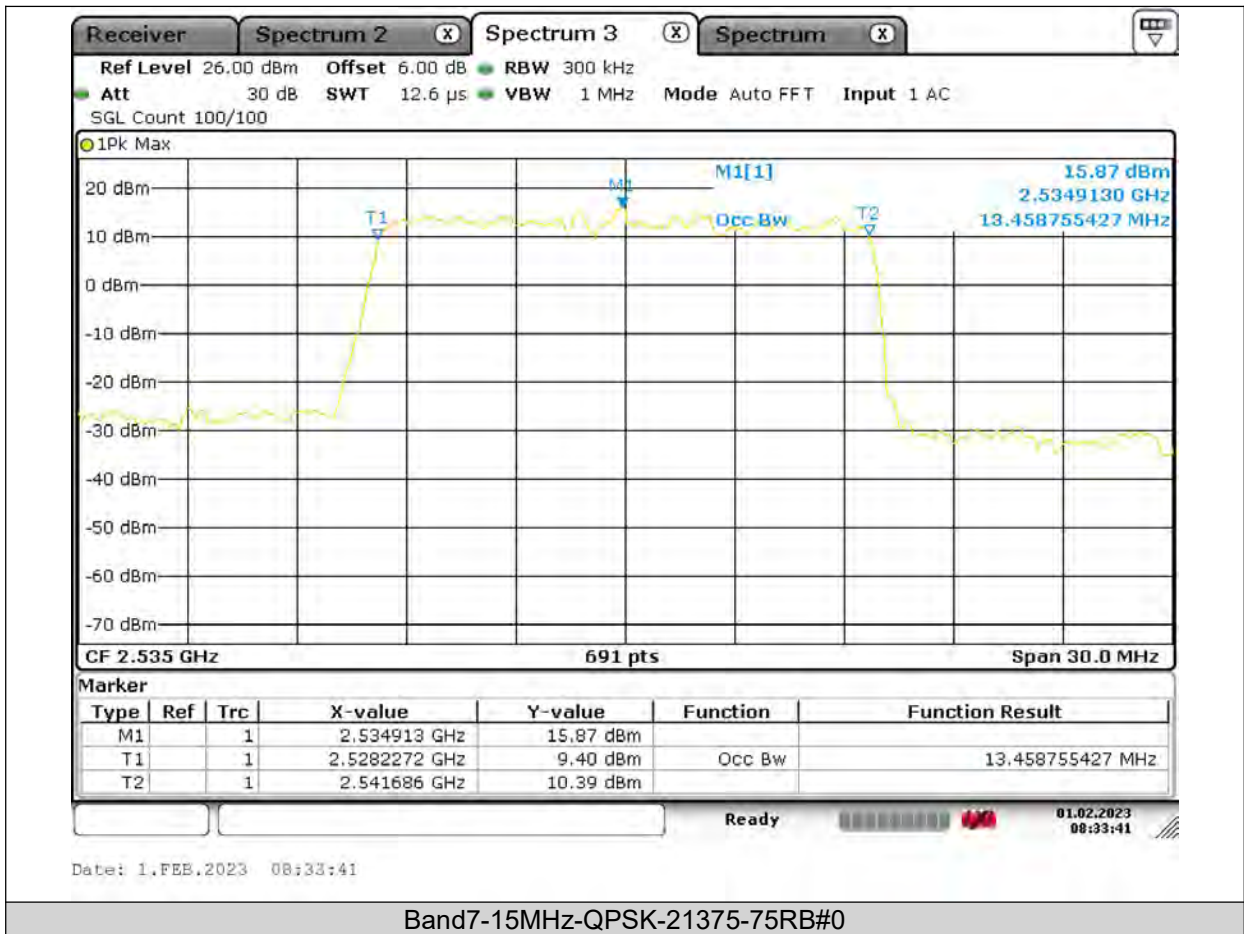

Test Report No.: PSU-QSU2309010210RF03

BUREAU
VERITAS

Test Report No.: PSU-QSU2309010210RF03

BUREAU VERITAS

Test Report No.: PSU-QSU2309010210RF03

BUREAU VERITAS

Test Report No.: PSU-QSU2309010210RF03

BUREAU VERITAS