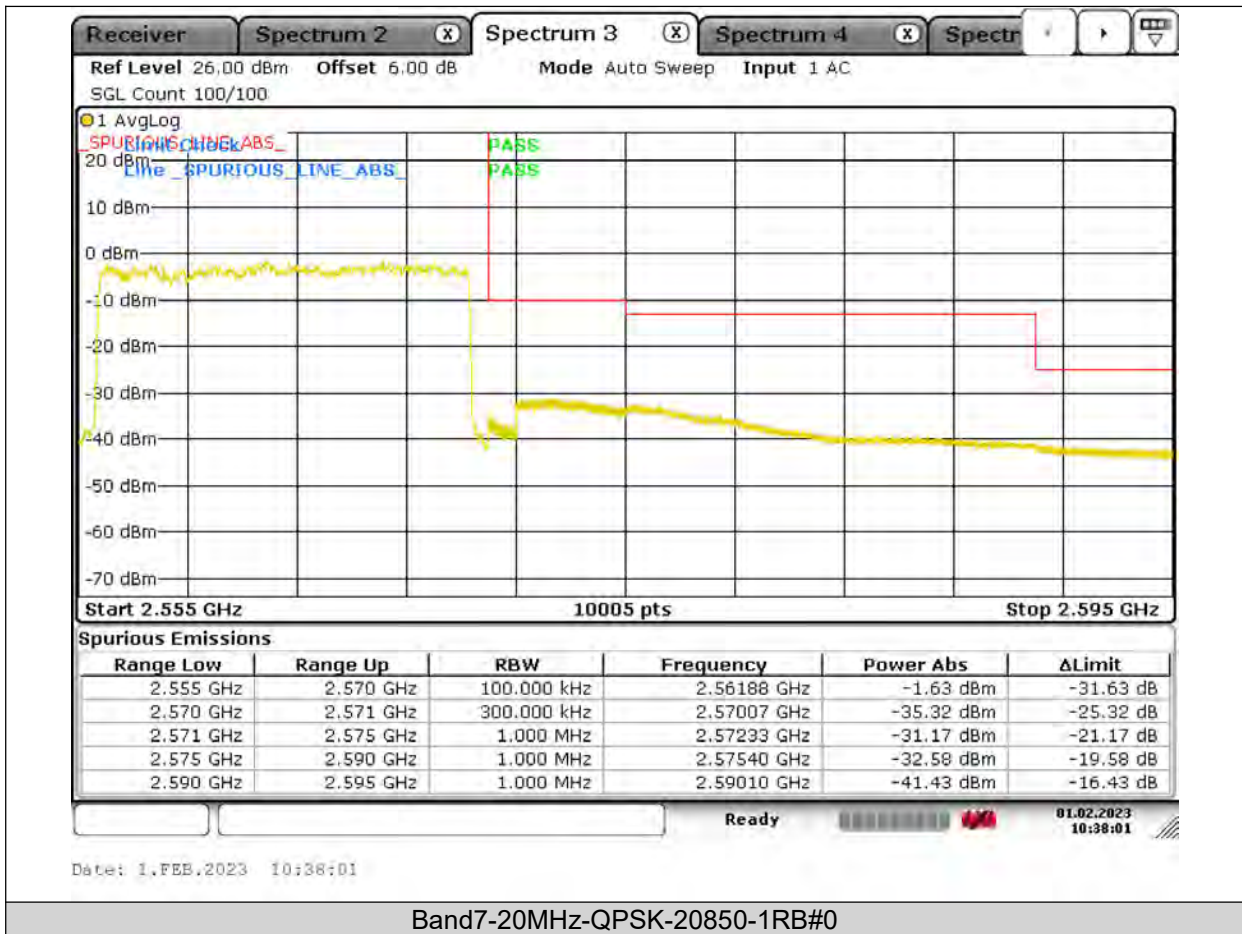

BUREAU
VERITAS

Test Report No.: PSU-QSU2309010210RF03

BUREAU VERITAS

Test Report No.: PSU-QSU2309010210RF03

BUREAU VERITAS

Test Report No.: PSU-QSU2309010210RF03

BUREAU VERITAS

Test Report No.: PSU-QSU2309010210RF03