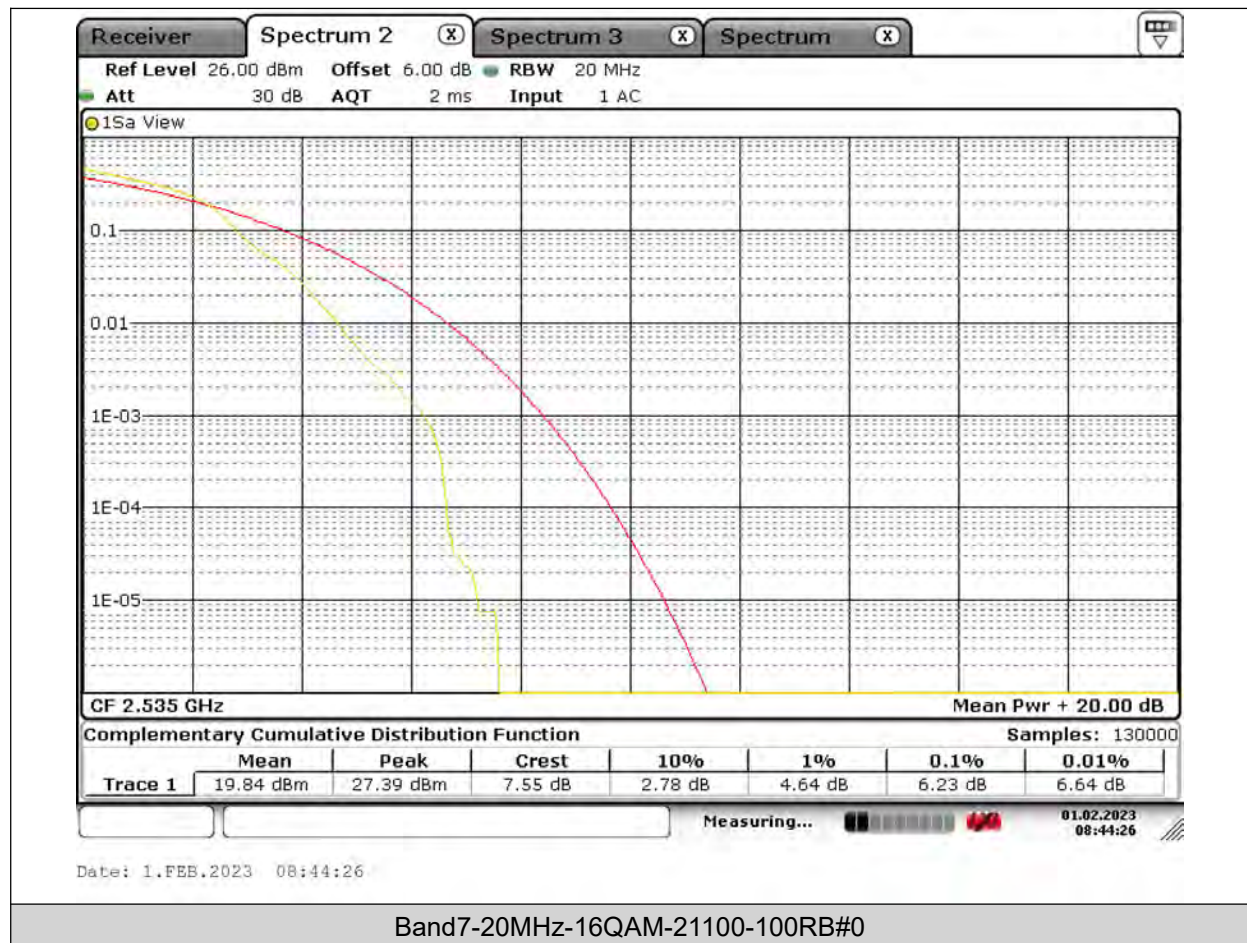

BUREAU VERITAS

Test Report No.: PSU-QSU2309010210RF03