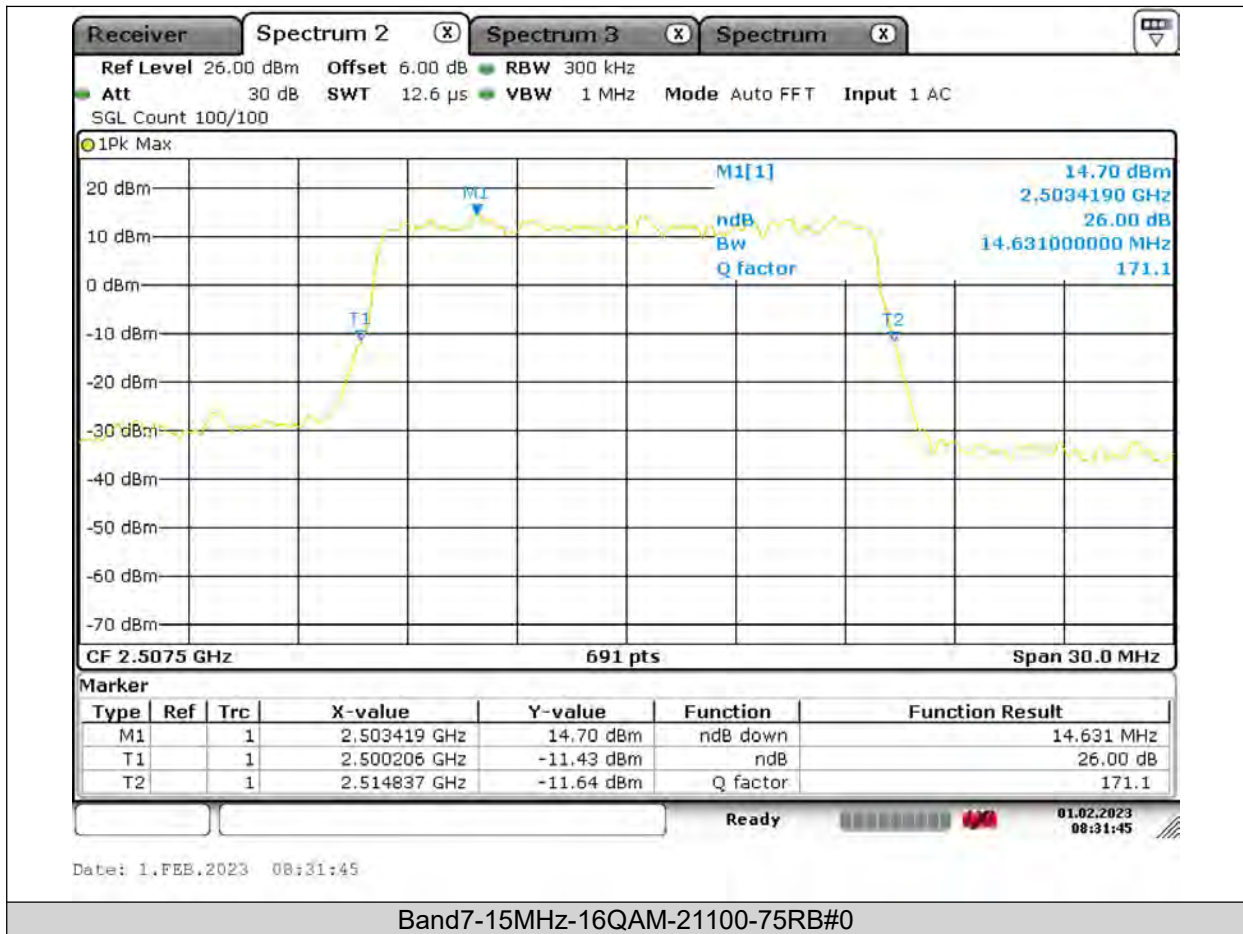

BUREAU VERITAS

Test Report No.: PSU-QSU2309010210RF03