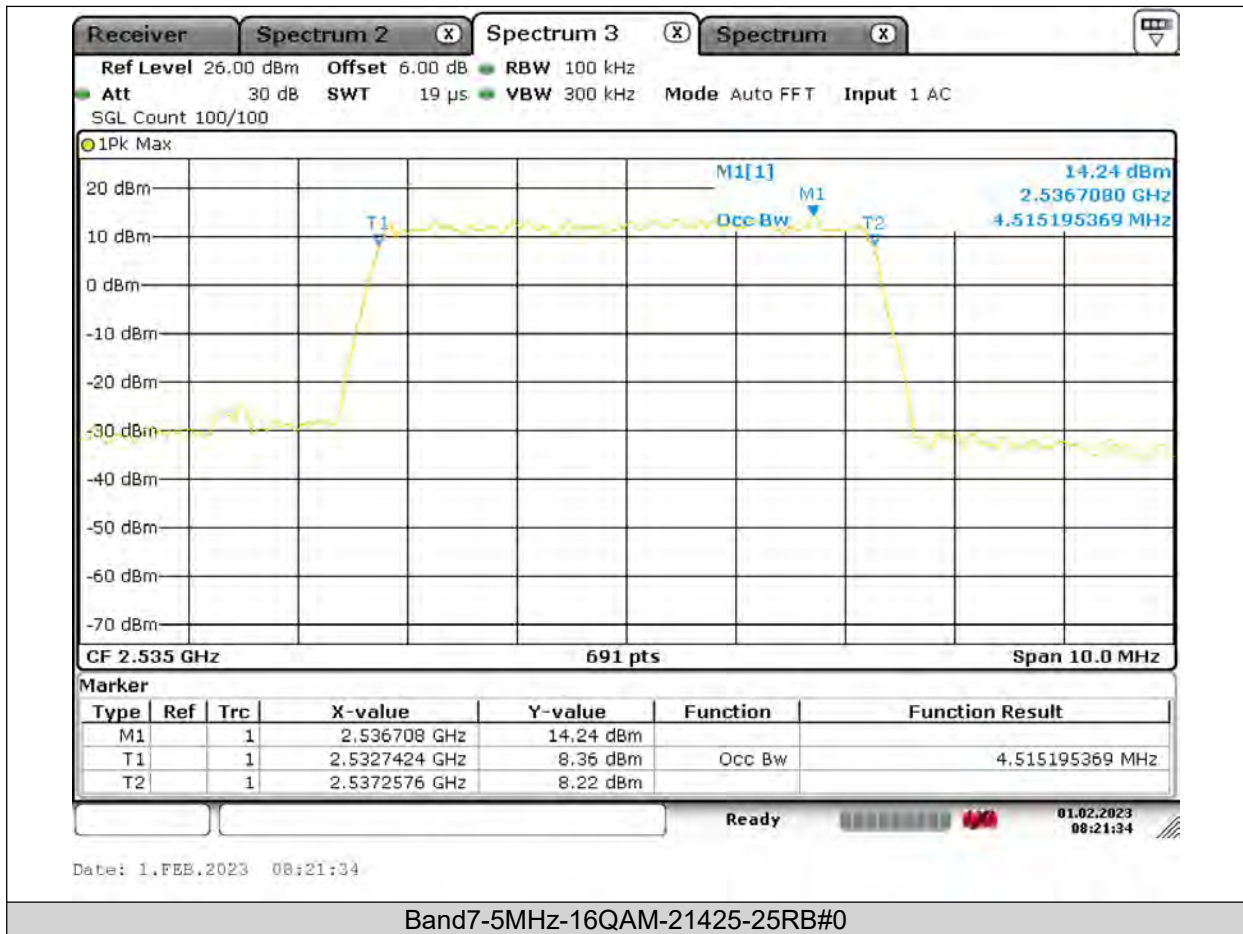

BUREAU
VERITAS

Test Report No.: PSU-QSU2309010210RF03