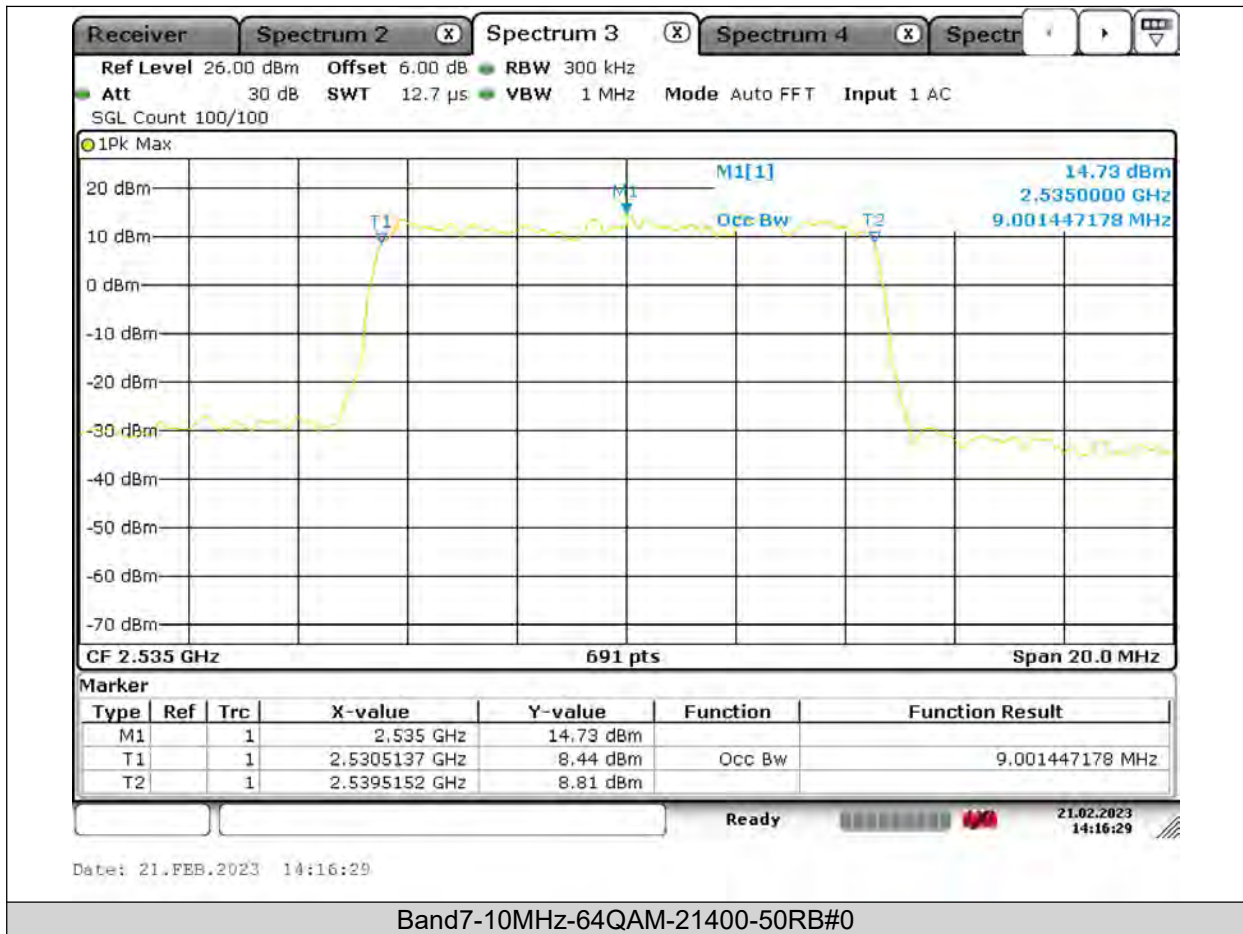

BUREAU
VERITAS

Test Report No.: PSU-QSU2309010210RF03