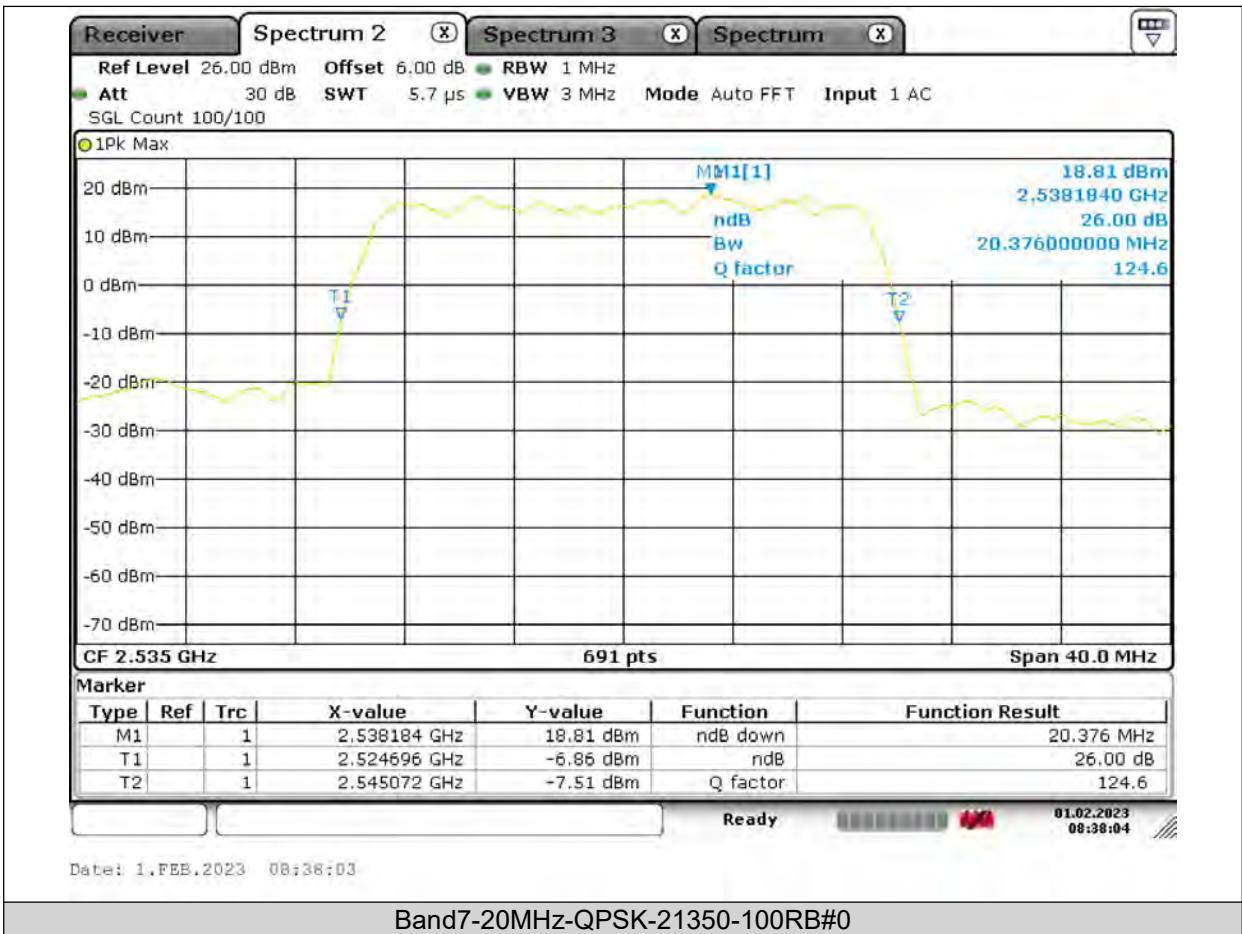

BUREAU VERITAS

Test Report No.: PSU-QSU2309010210RF03