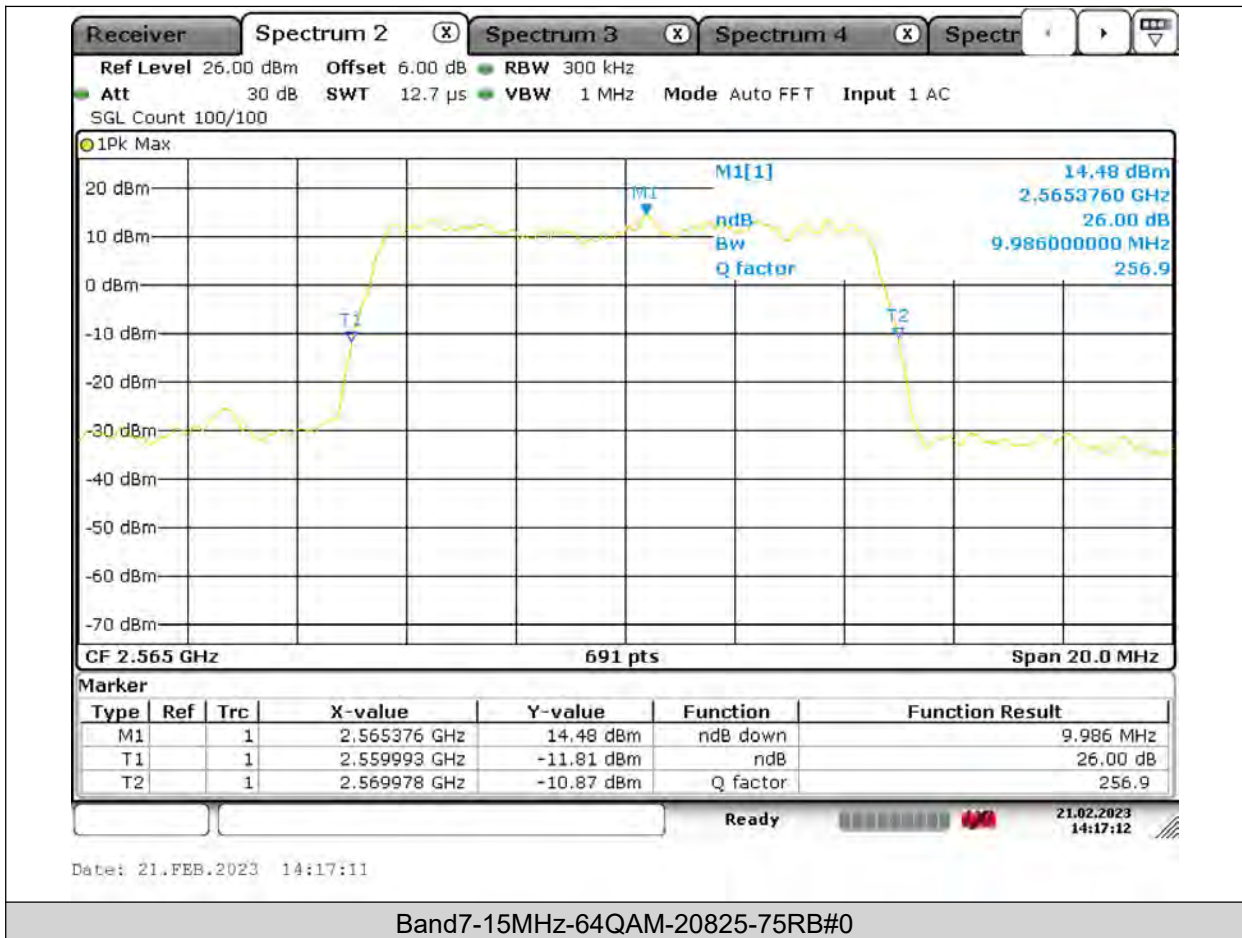

BUREAU VERITAS

Test Report No.: PSU-QSU2309010210RF03