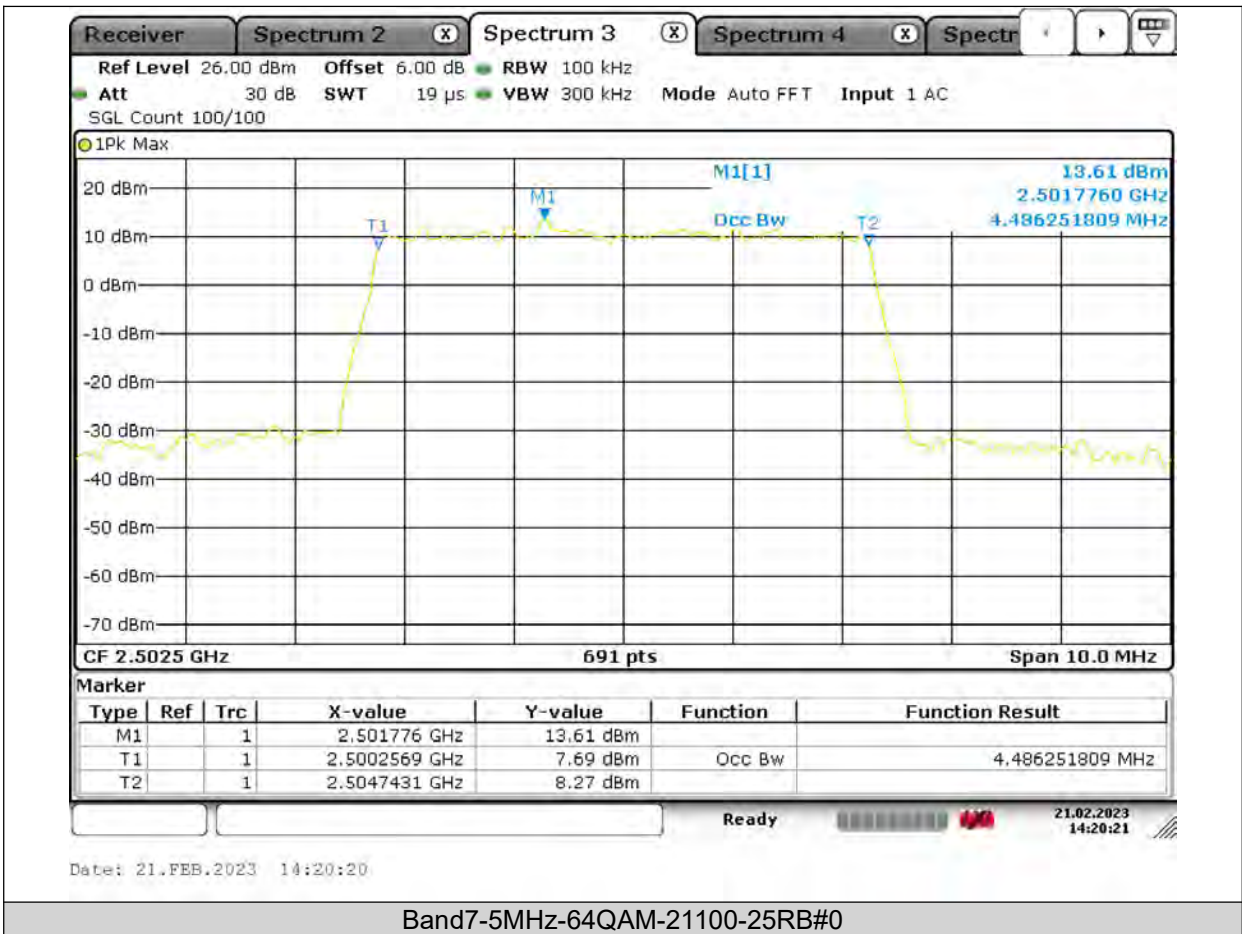

Test Report No.: PSU-QSU2309010210RF03

Date: 1.FEB.2023 08:38:31

Band7-20MHz-16QAM-21350-100RB#0

BUREAU
VERITAS

Test Report No.: PSU-QSU2309010210RF03

Band7-5MHz-64QAM-20775-25RB#0

BUREAU VERITAS

Test Report No.: PSU-QSU2309010210RF03