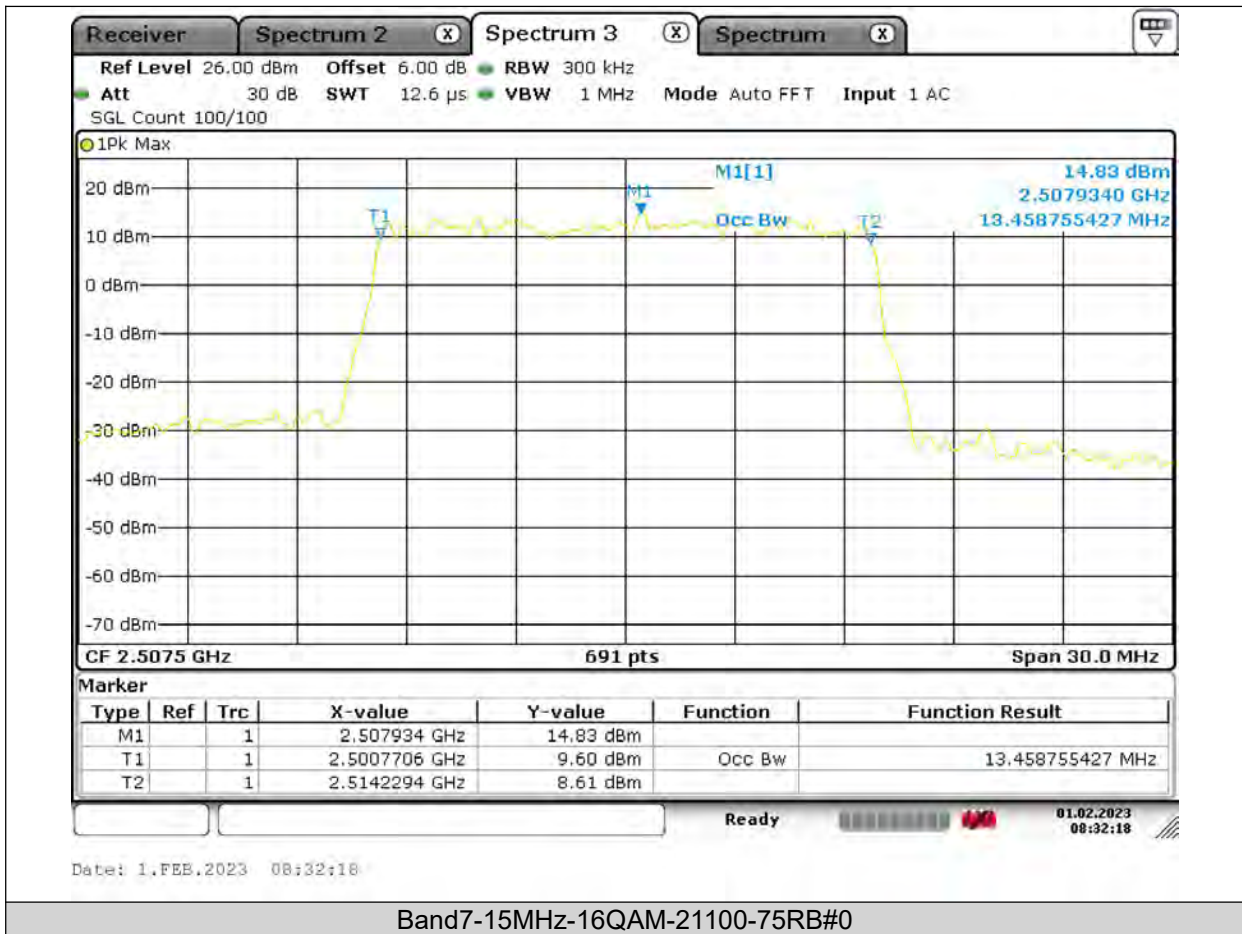

BUREAU VERITAS

Test Report No.: PSU-QSU2309010210RF03