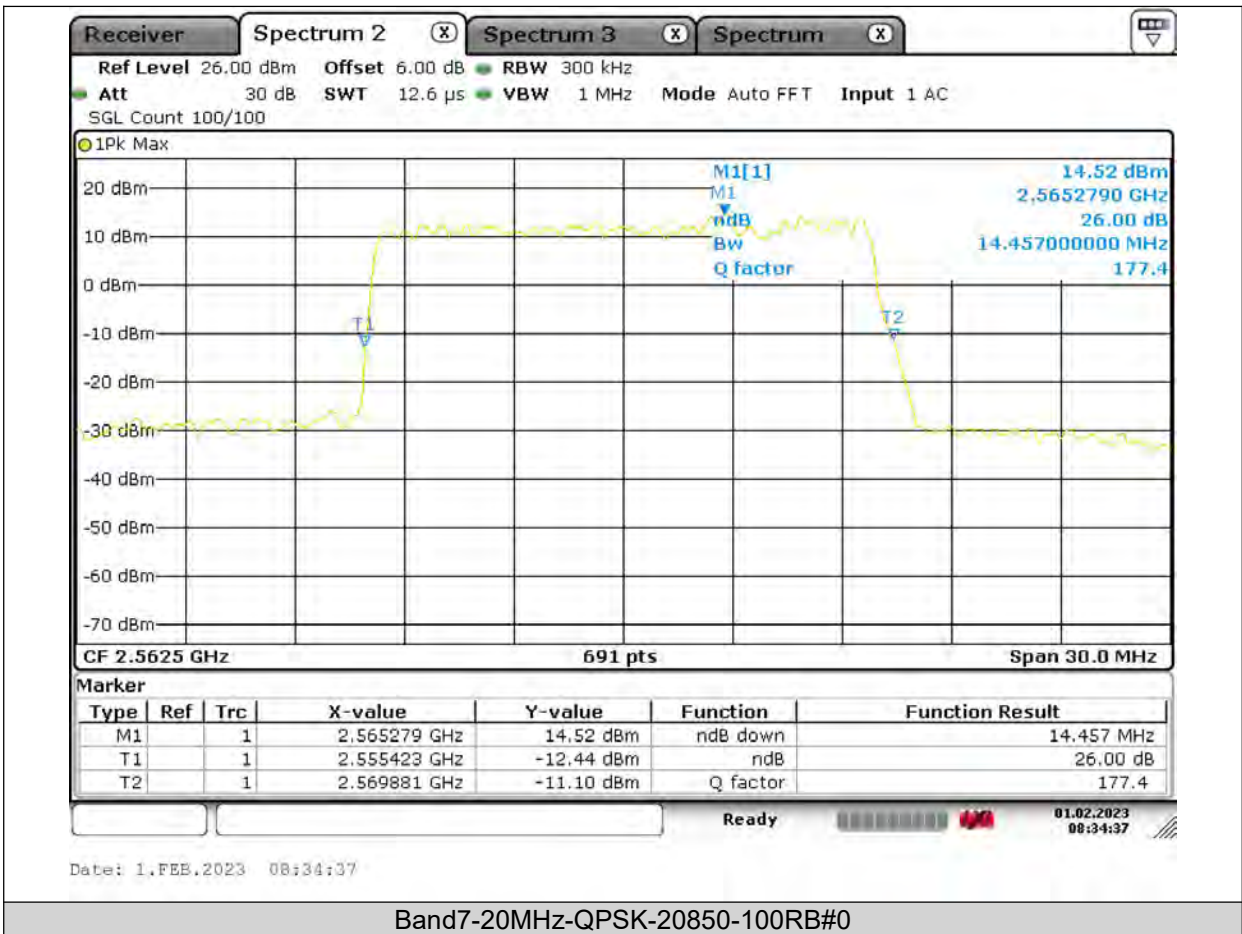

BUREAU VERITAS

Test Report No.: PSU-QSU2309010210RF03