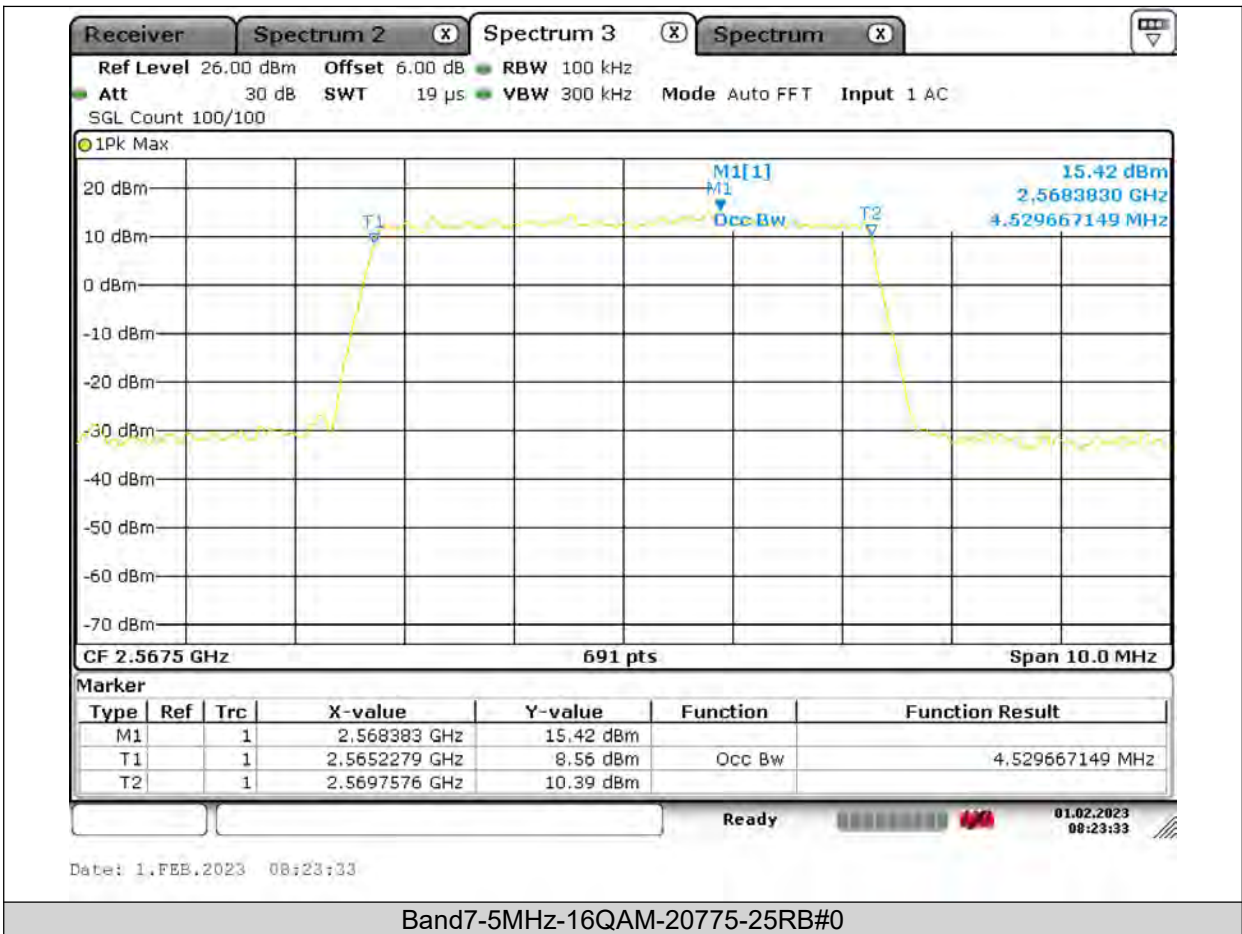

Test Report No.: PSU-QSU2309010210RF03

Test Graphs

Occupied Bandwidth

BUREAU VERITAS

Test Report No.: PSU-QSU2309010210RF03

BUREAU VERITAS

Test Report No.: PSU-QSU2309010210RF03

BUREAU VERITAS