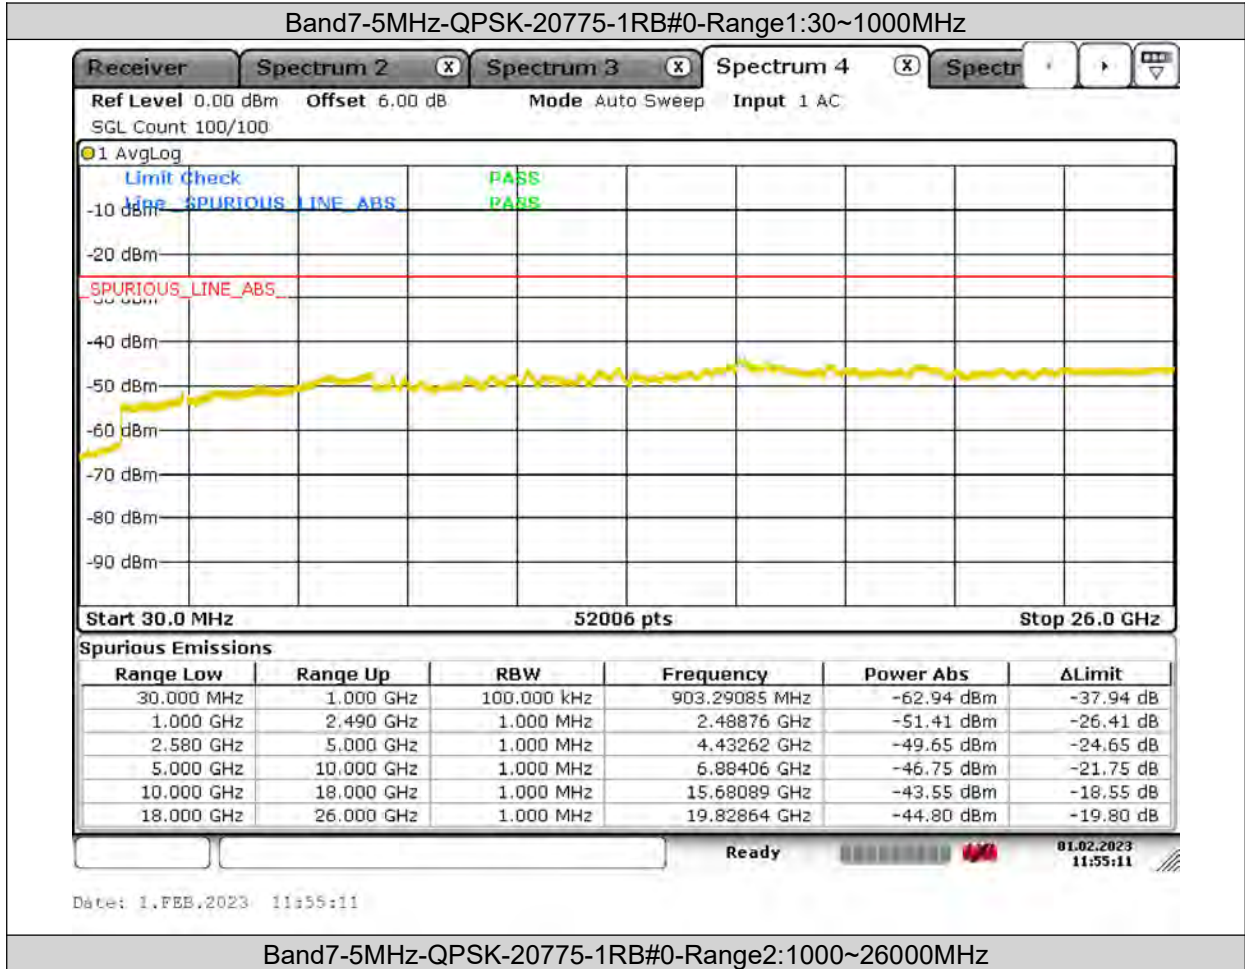

Test Report No.: PSU-QSU2309010210RF03

Test Graphs