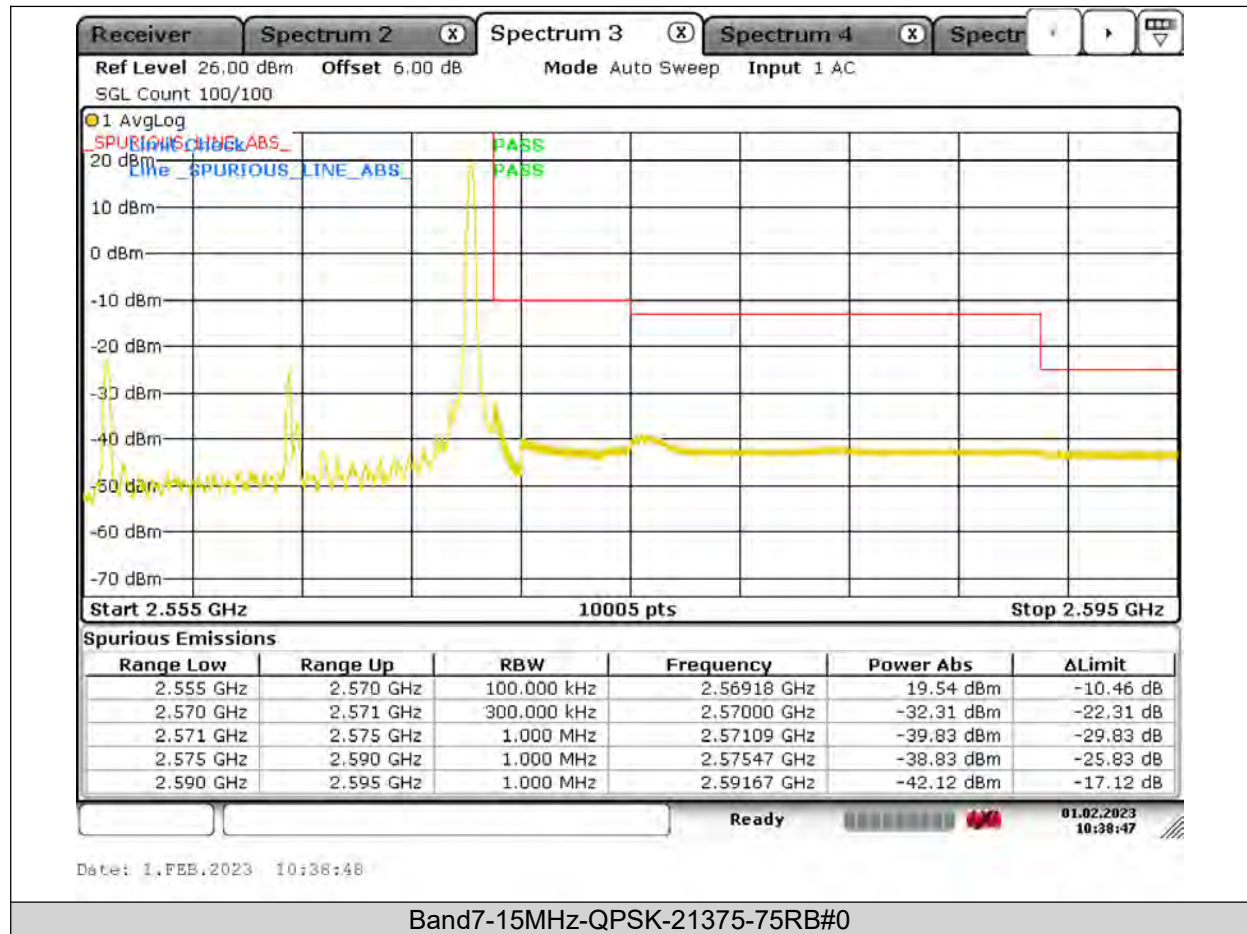

BUREAU
VERITAS

Test Report No.: PSU-QSU2309010210RF03

BUREAU VERITAS

Test Report No.: PSU-QSU2309010210RF03

BUREAU VERITAS

Test Report No.: PSU-QSU2309010210RF03

BUREAU
VERITAS

Test Report No.: PSU-QSU2309010210RF03