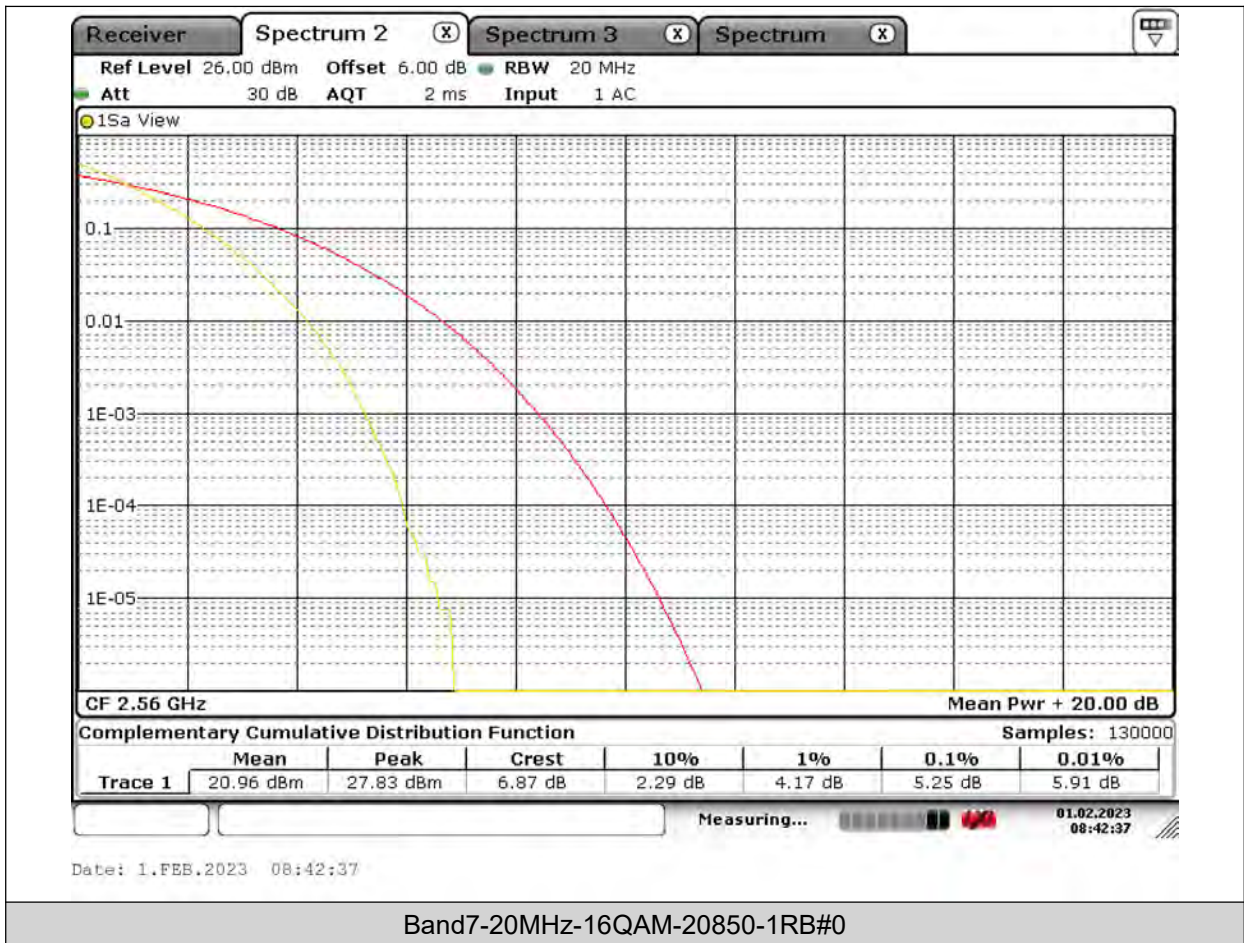

BUREAU VERITAS

Test Report No.: PSU-QSU2309010210RF03