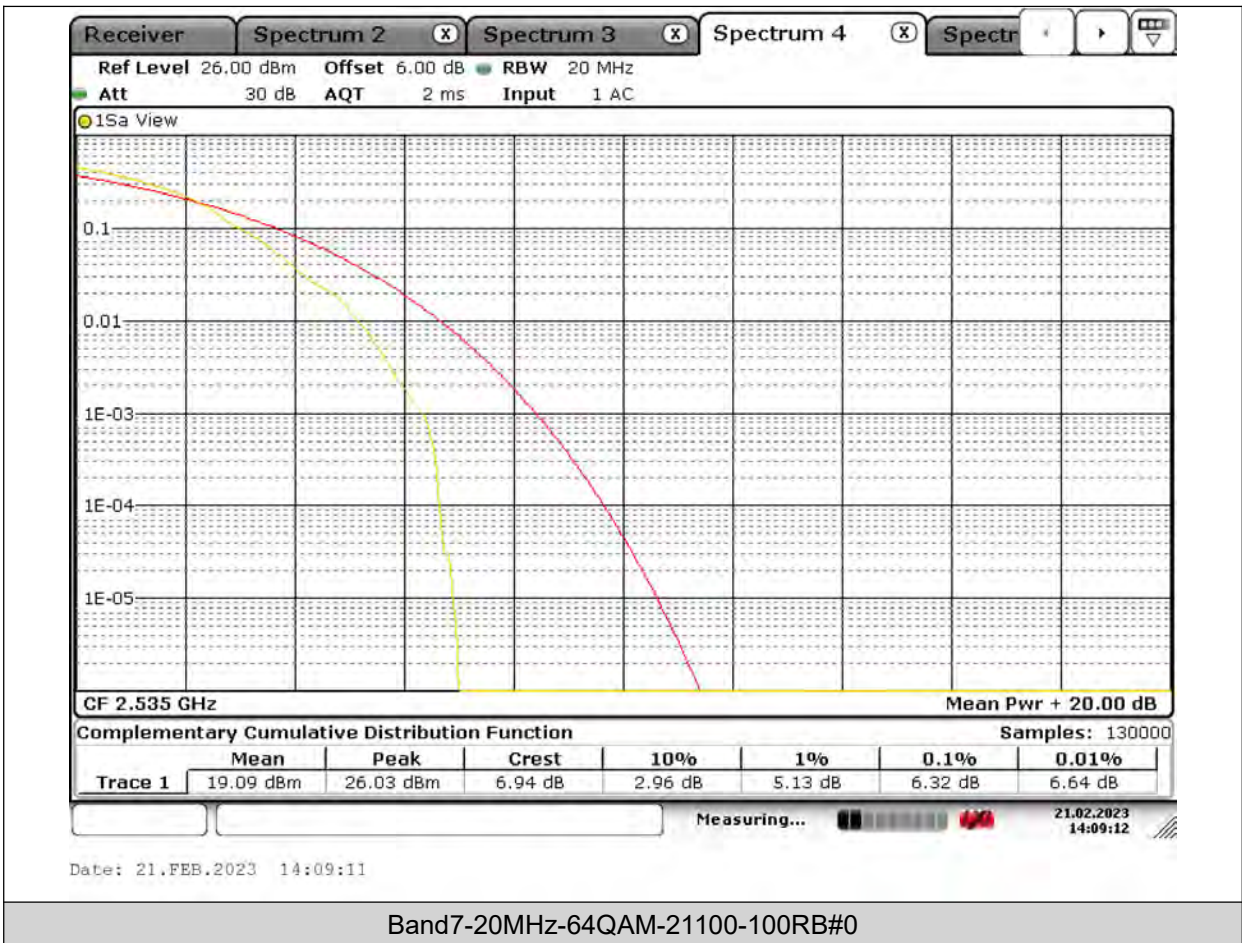

Band7-20MHz-64QAM-20850-1RB#0

BUREAU VERITAS

Test Report No.: PSU-QSU2309010210RF03

BUREAU VERITAS

Test Report No.: PSU-QSU2309010210RF03

BUREAU VERITAS

Test Report No.: PSU-QSU2309010210RF03

BUREAU VERITAS