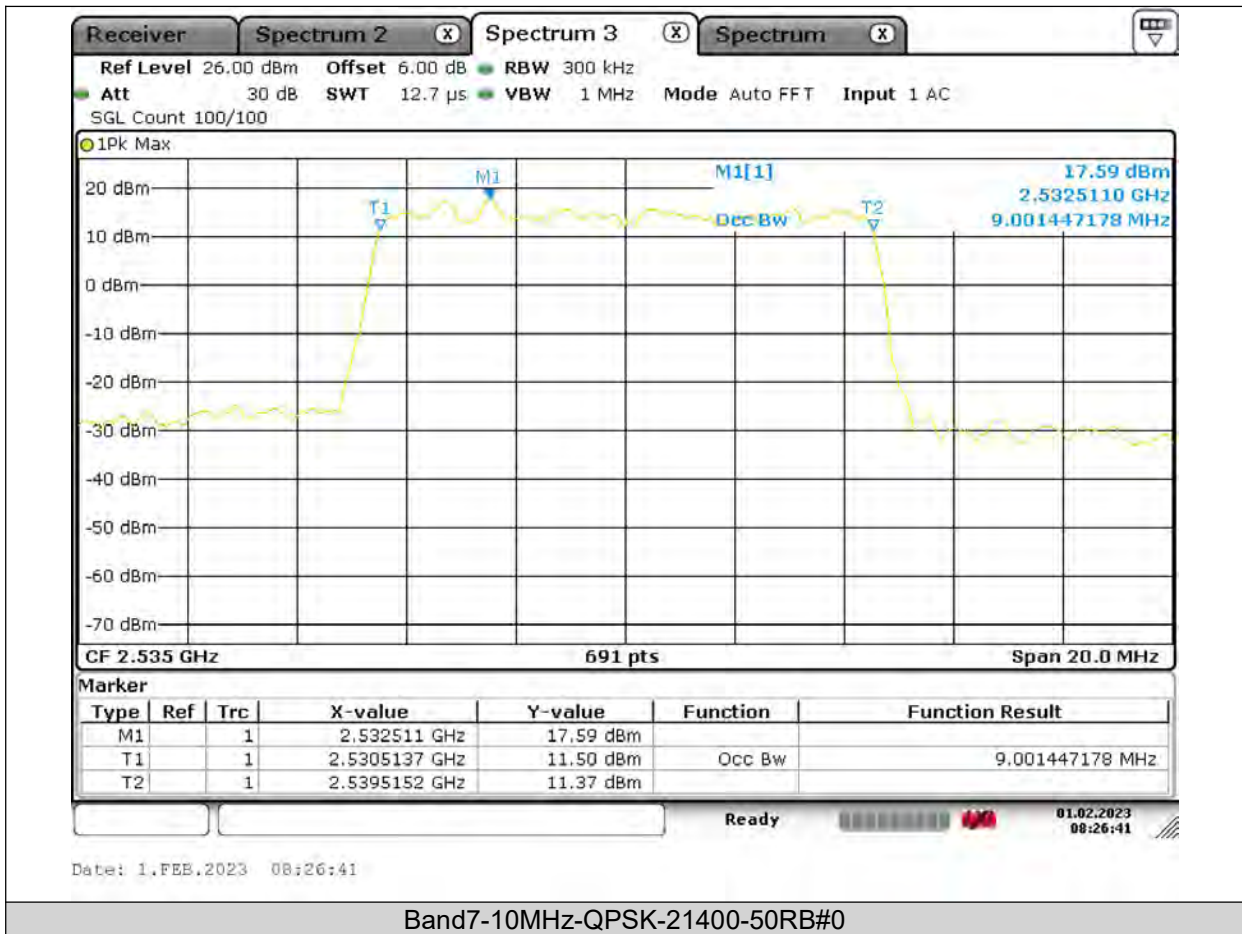

BUREAU
VERITAS

Test Report No.: PSU-QSU2309010210RF03