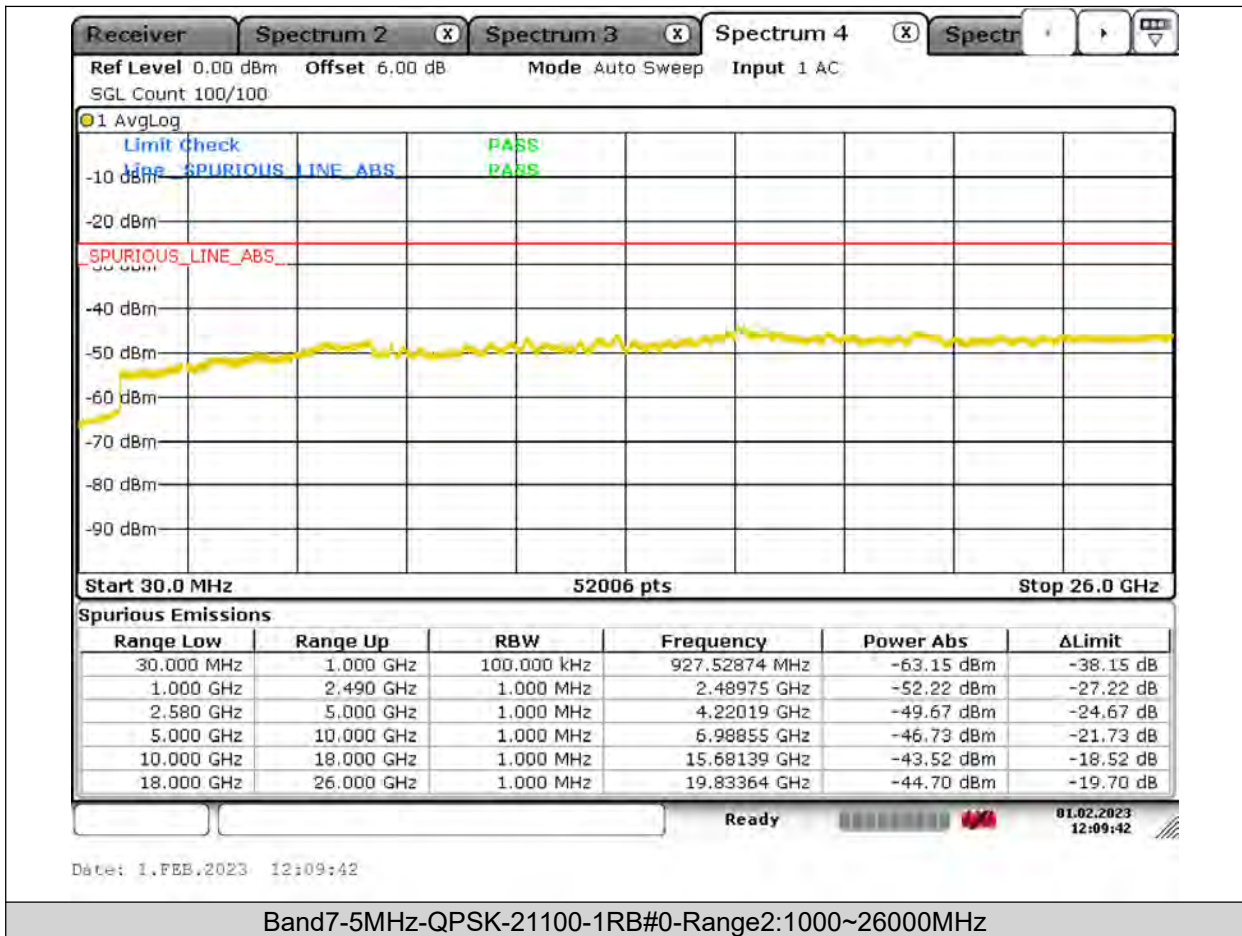

Test Report No.: PSU-QSU2309010210RF03

Test Graphs

BUREAU
VERITAS

Test Report No.: PSU-QSU2309010210RF03

BUREAU
VERITAS

Test Report No.: PSU-QSU2309010210RF03

BUREAU
VERITAS

Test Report No.: PSU-QSU2309010210RF03