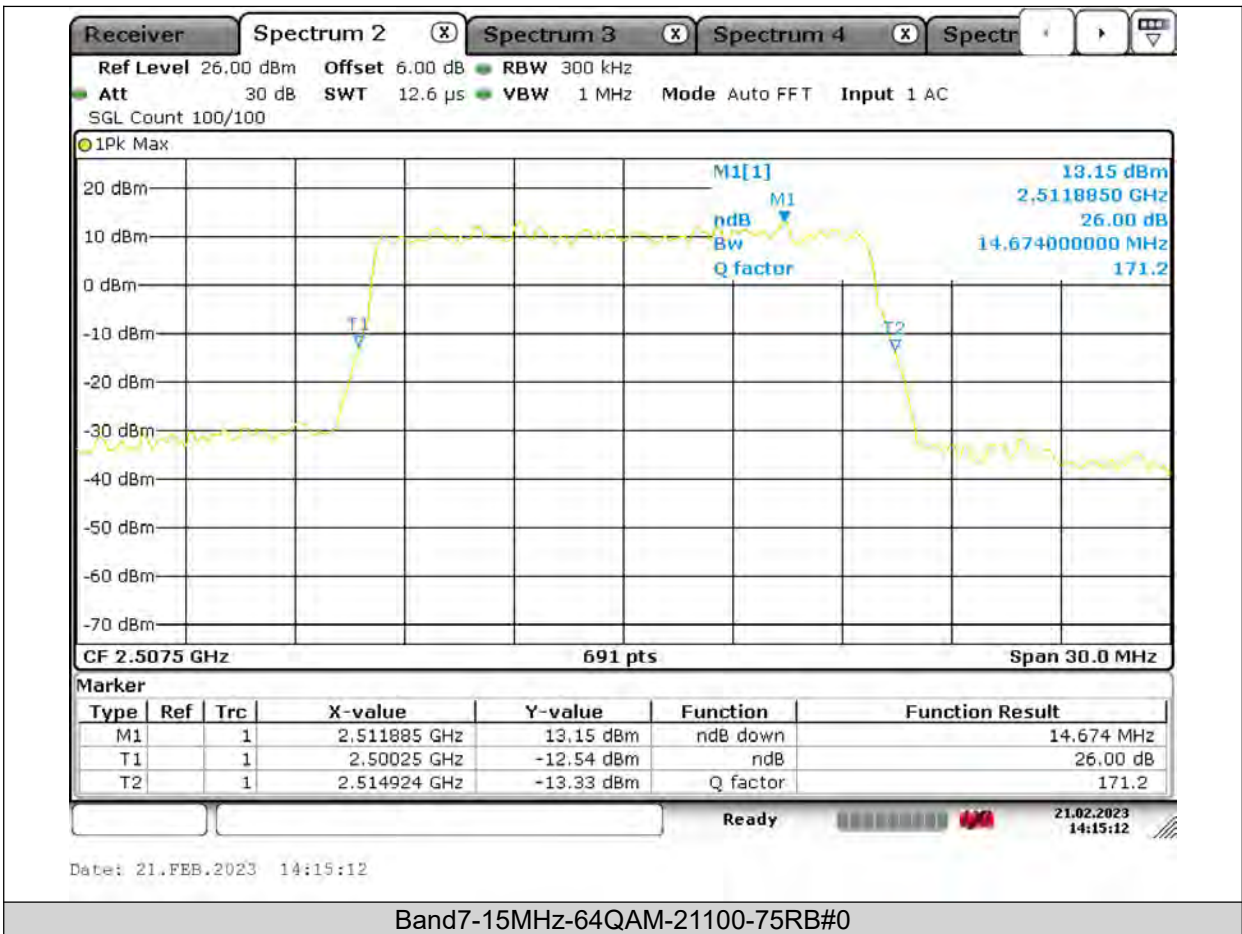

BUREAU VERITAS

Test Report No.: PSU-QSU2309010210RF03