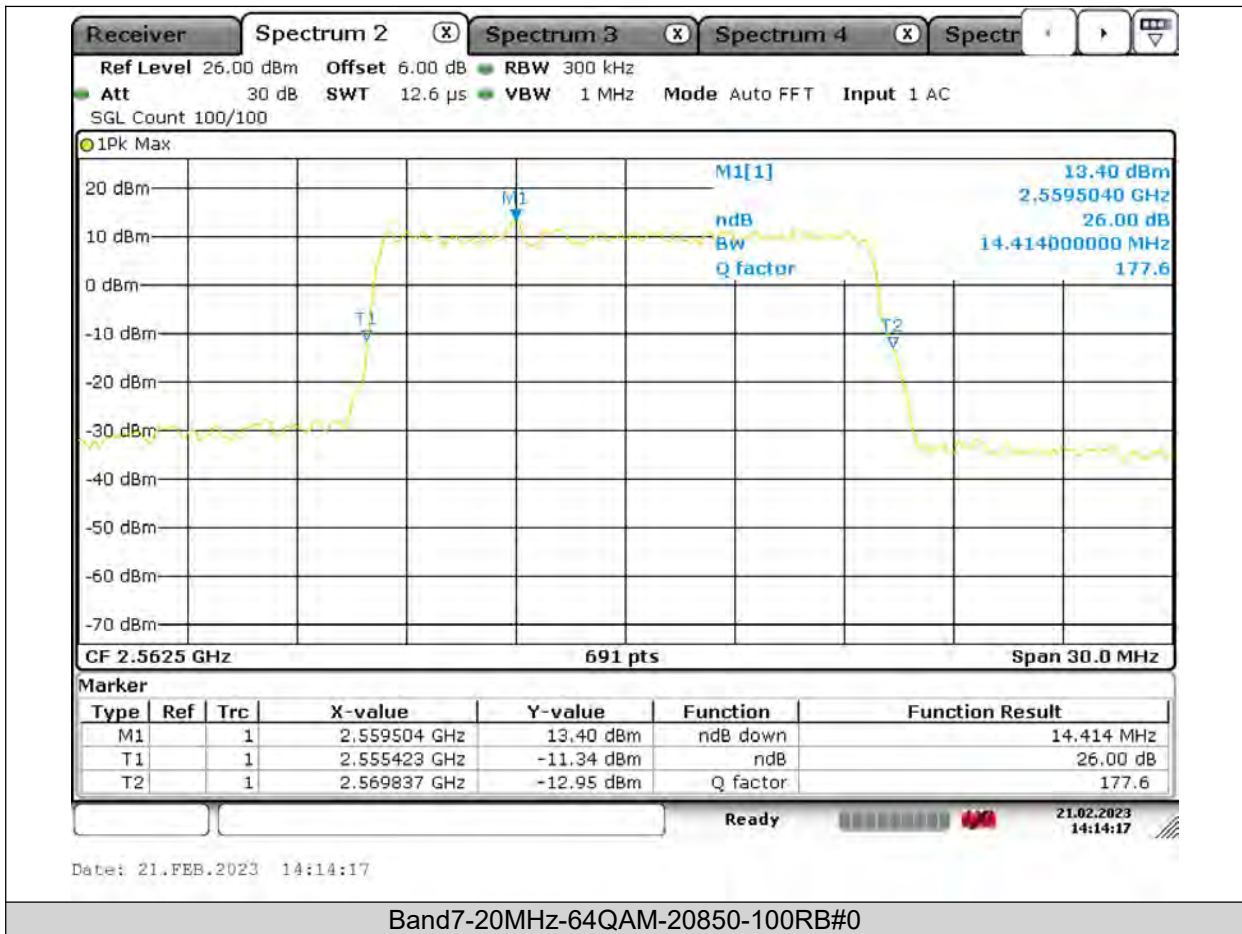

Test Report No.: PSU-QSU2309010210RF03

BUREAU VERITAS

Test Report No.: PSU-QSU2309010210RF03

BUREAU VERITAS

Test Report No.: PSU-QSU2309010210RF03

**BUREAU
VERITAS**

Test Report No.: PSU-QSU2309010210RF03

BAND EDGE