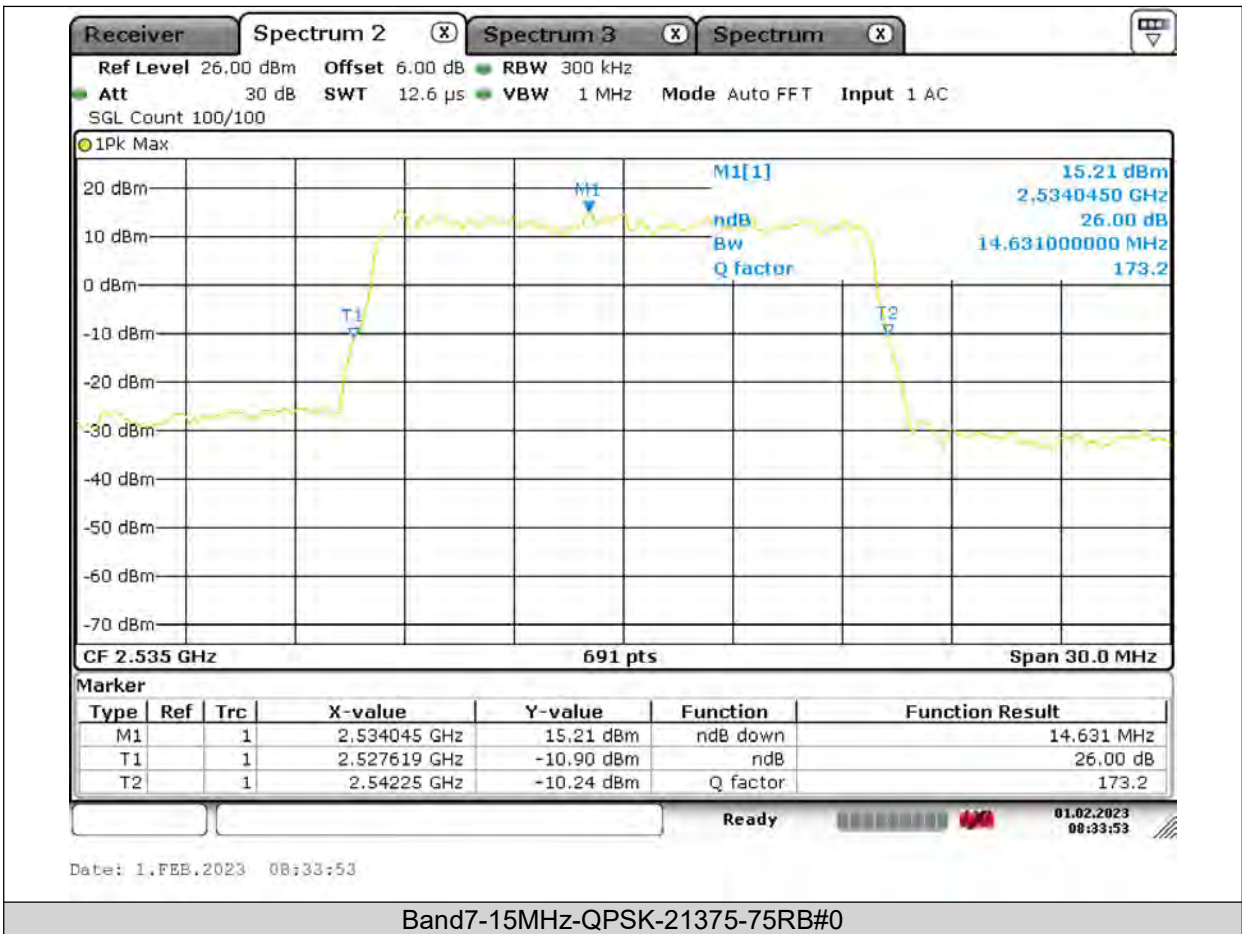

BUREAU VERITAS

Test Report No.: PSU-QSU2309010210RF03