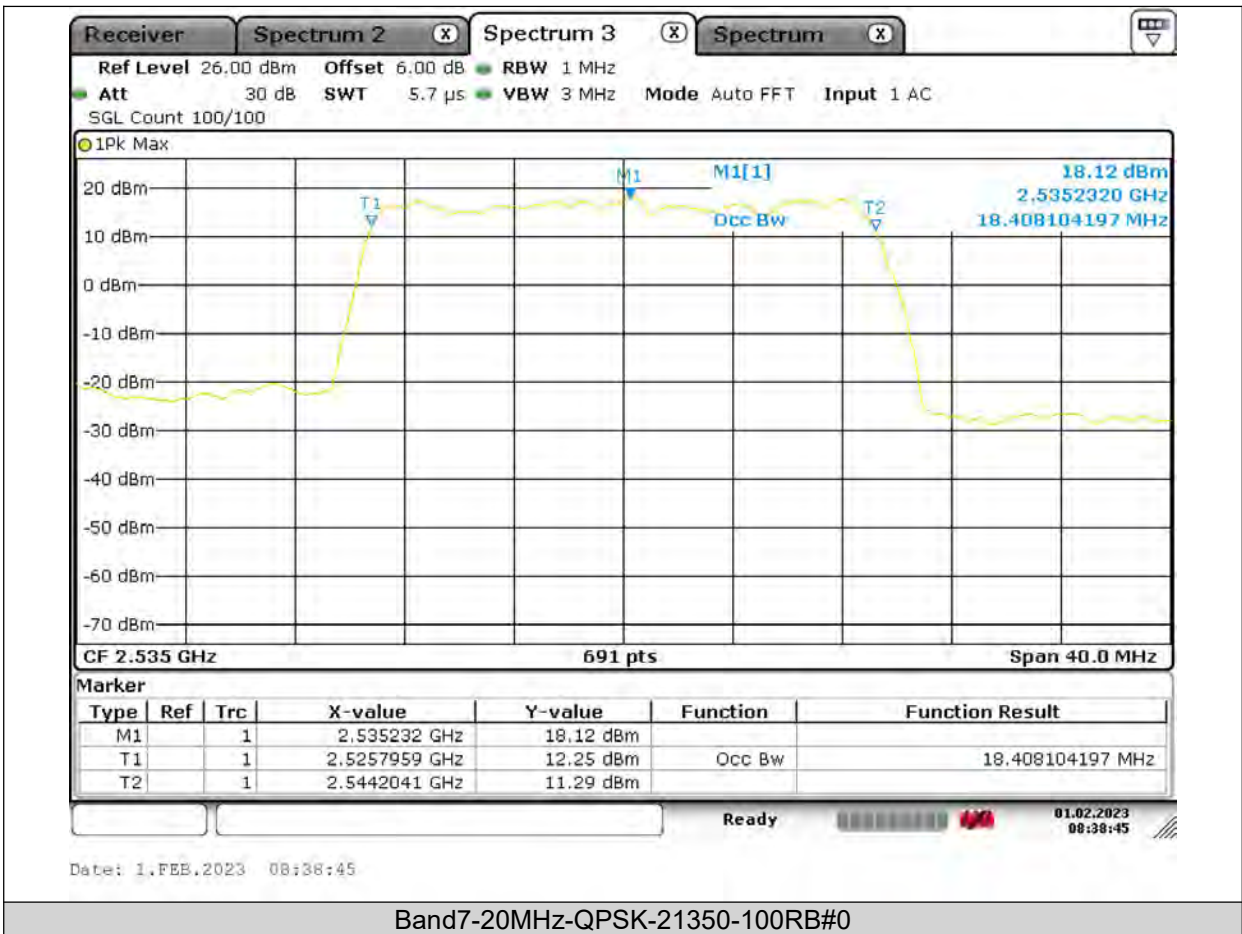

BUREAU
VERITAS

Test Report No.: PSU-QSU2309010210RF03