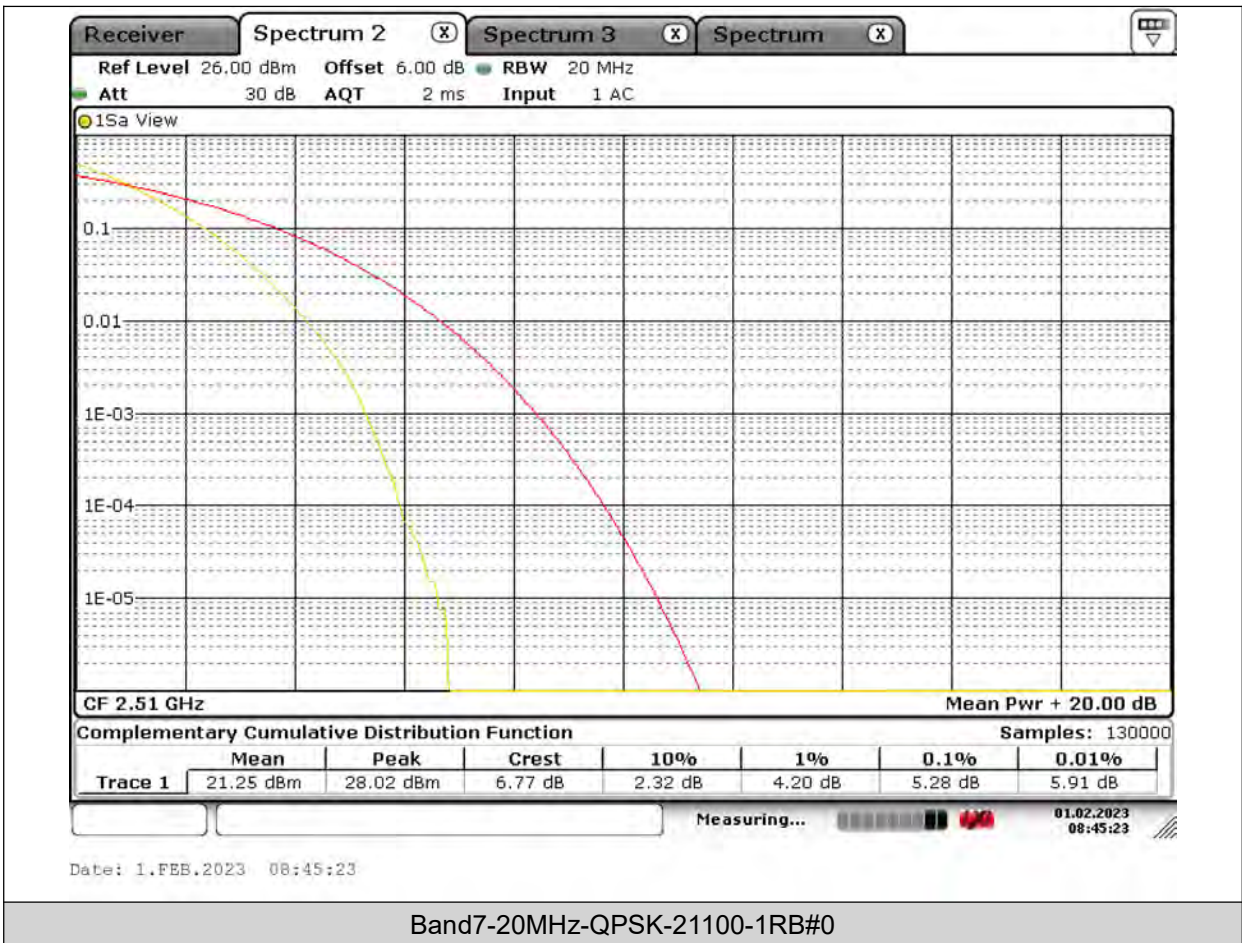

BUREAU VERITAS

Test Report No.: PSU-QSU2309010210RF03