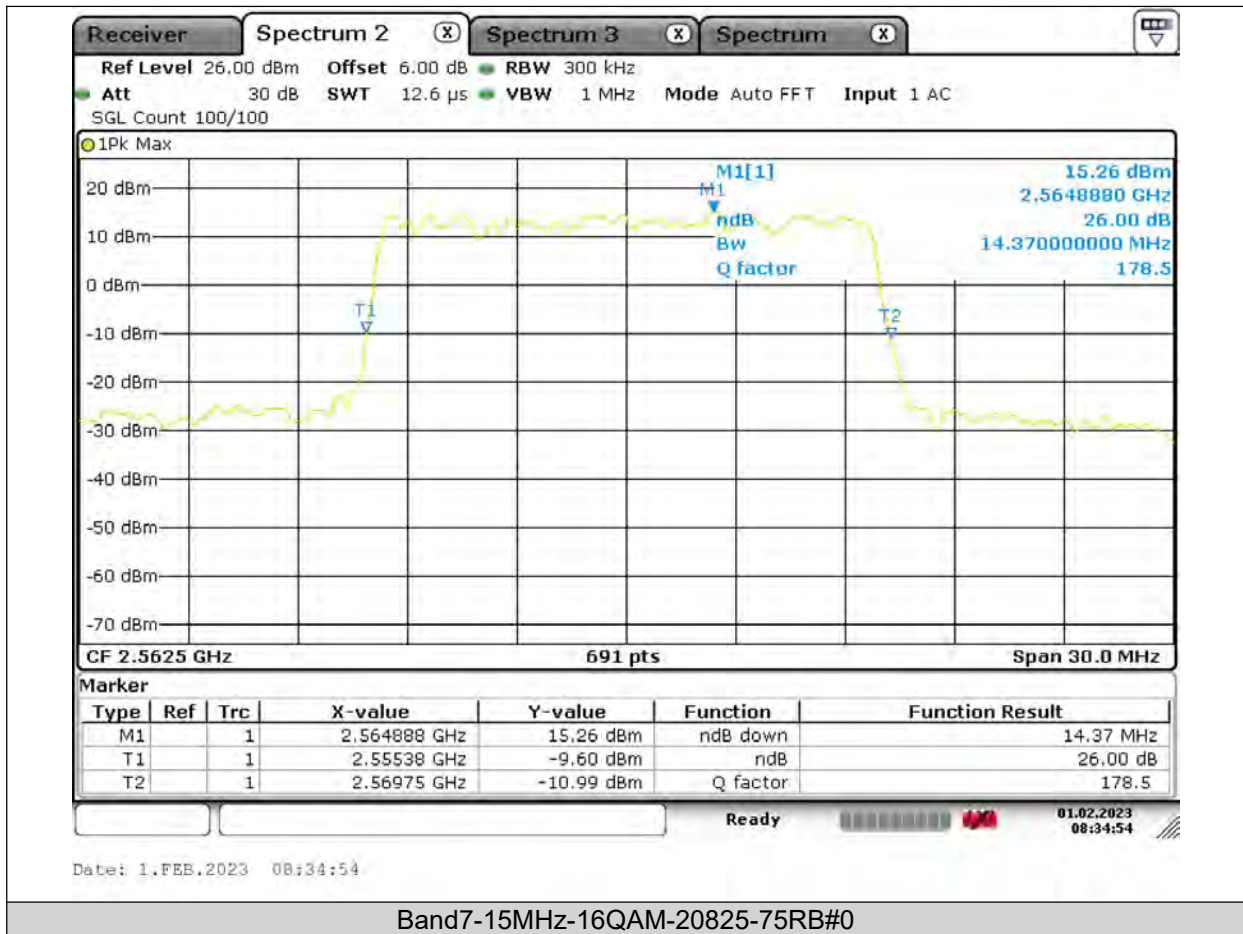

BUREAU VERITAS

Test Report No.: PSU-QSU2309010210RF03