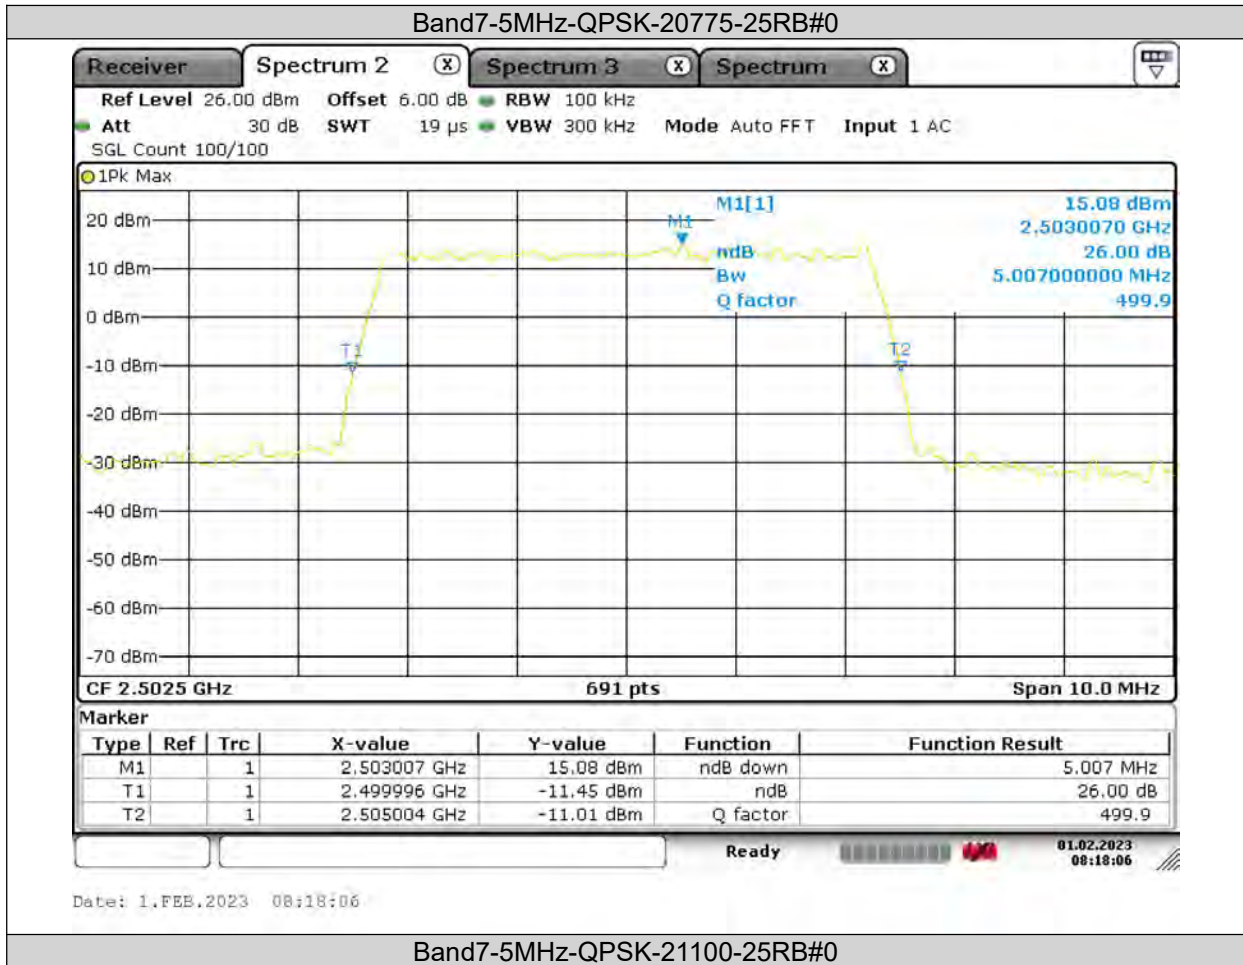

Test Report No.: PSU-QSU2309010210RF03

26dB Bandwidth