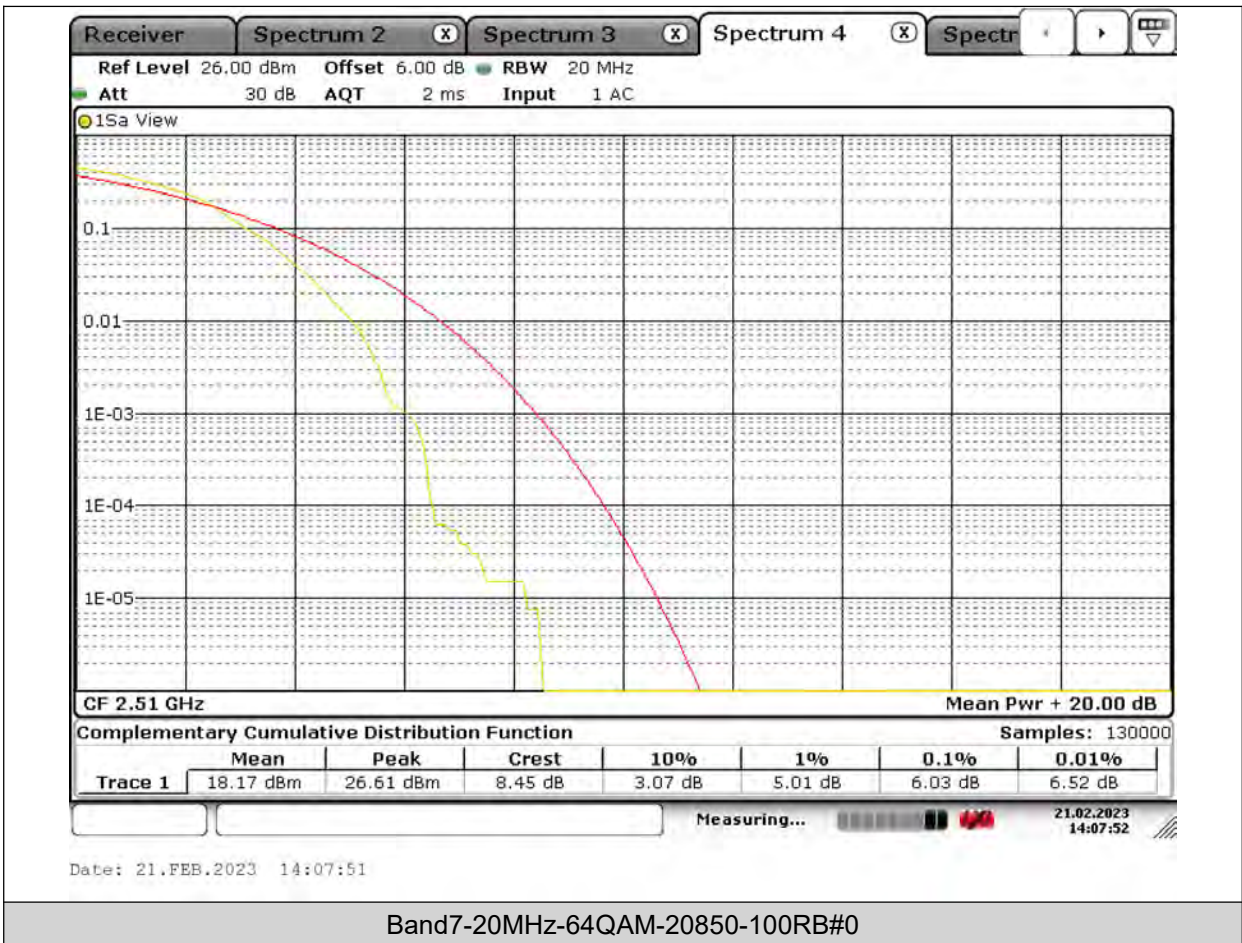

BUREAU VERITAS

Test Report No.: PSU-QSU2309010210RF03