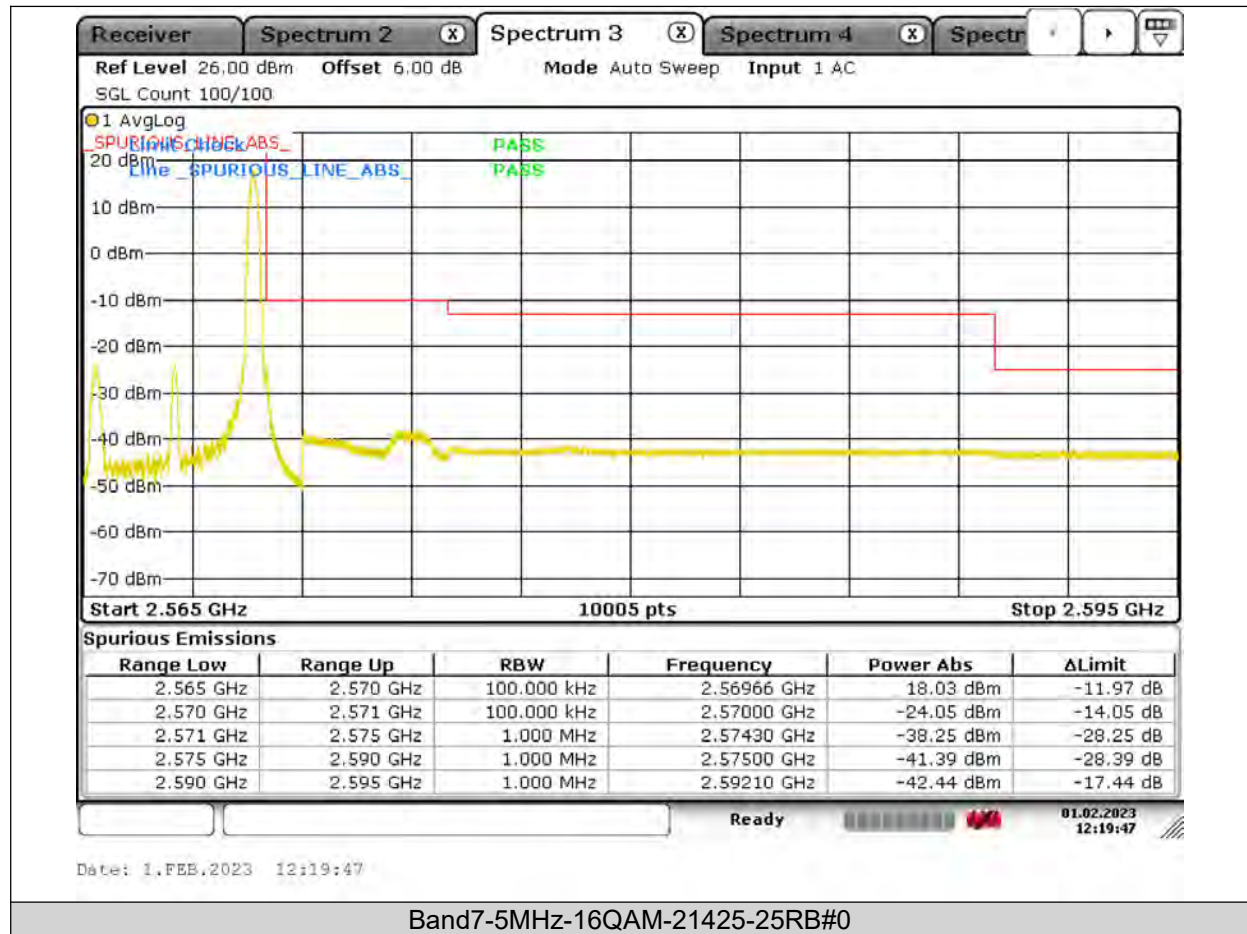

BUREAU
VERITAS

Test Report No.: PSU-QSU2309010210RF03