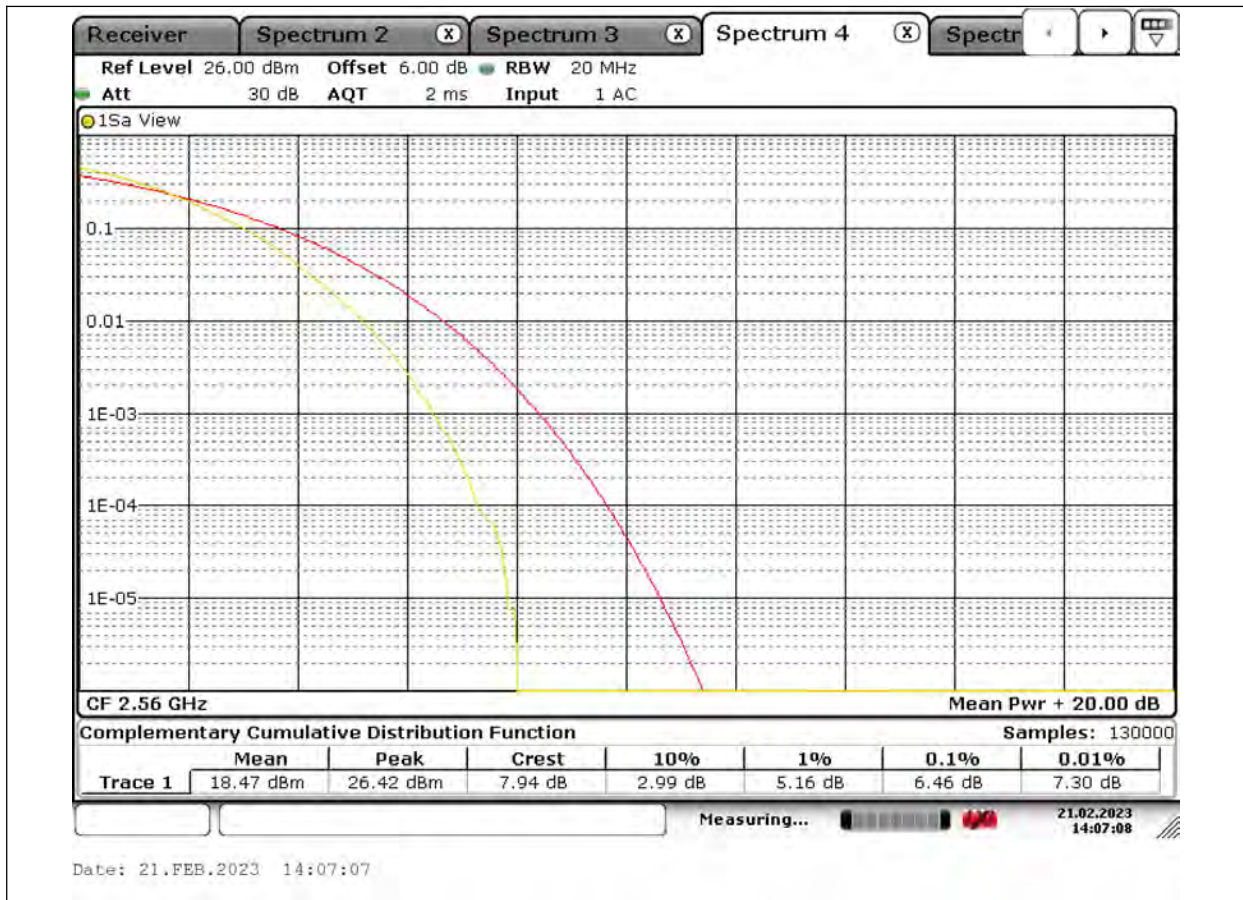

Test Report No.: PSU-QSU2309010210RF03

BUREAU VERITAS

Test Report No.: PSU-QSU2309010210RF03

BUREAU VERITAS

Test Report No.: PSU-QSU2309010210RF03

26DB BANDWIDTH AND OCCUPIED BANDWIDTH

Test Result

Band	Bandwidth	Modulation	Channel	RB Configuration	Occupied Bandwidth (MHz)	26dB Bandwidth (MHz)	Verdict
Band7	5MHz	QPSK	20775	25RB#0	4.472	5.007	PASS
Band7	5MHz	QPSK	21100	25RB#0	4.501	4.877	PASS
Band7	5MHz	QPSK	21425	25RB#0	4.530	4.949	PASS
Band7	5MHz	16QAM	20775	25RB#0	4.486	4.964	PASS
Band7	5MHz	16QAM	21100	25RB#0	4.515	4.920	PASS
Band7	5MHz	16QAM	21425	25RB#0	4.486	4.949	PASS
Band7	10MHz	QPSK	20800	50RB#0	9.073	9.841	PASS
Band7	10MHz	QPSK	21100	50RB#0	9.001	9.725	PASS
Band7	10MHz	QPSK	21400	50RB#0	9.001	9.841	PASS
Band7	10MHz	16QAM	20800	50RB#0	9.088	9.870	PASS
Band7	10MHz	16QAM	21100	50RB#0	9.059	9.783	PASS
Band7	10MHz	16QAM	21400	50RB#0	9.001	9.754	PASS
Band7	15MHz	QPSK	20825	75RB#0	14.415	14.718	PASS
Band7	15MHz	QPSK	21100	75RB#0	14.459	14.631	PASS
Band7	15MHz	QPSK	21375	75RB#0	14.459	14.370	PASS
Band7	15MHz	16QAM	20825	75RB#0	14.459	14.631	PASS
Band7	15MHz	16QAM	21100	75RB#0	14.459	14.370	PASS
Band7	15MHz	16QAM	21375	75RB#0	14.459	14.457	PASS
Band7	20MHz	QPSK	20850	100RB#0	18.408	20.402	PASS
Band7	20MHz	QPSK	21100	100RB#0	18.408	20.376	PASS
Band7	20MHz	QPSK	21350	100RB#0	18.408	20.492	PASS
Band7	20MHz	16QAM	20850	100RB#0	18.177	20.492	PASS
Band7	20MHz	16QAM	21100	100RB#0	18.640	20.145	PASS
Band7	20MHz	16QAM	21350	100RB#0	18.408	20.260	PASS