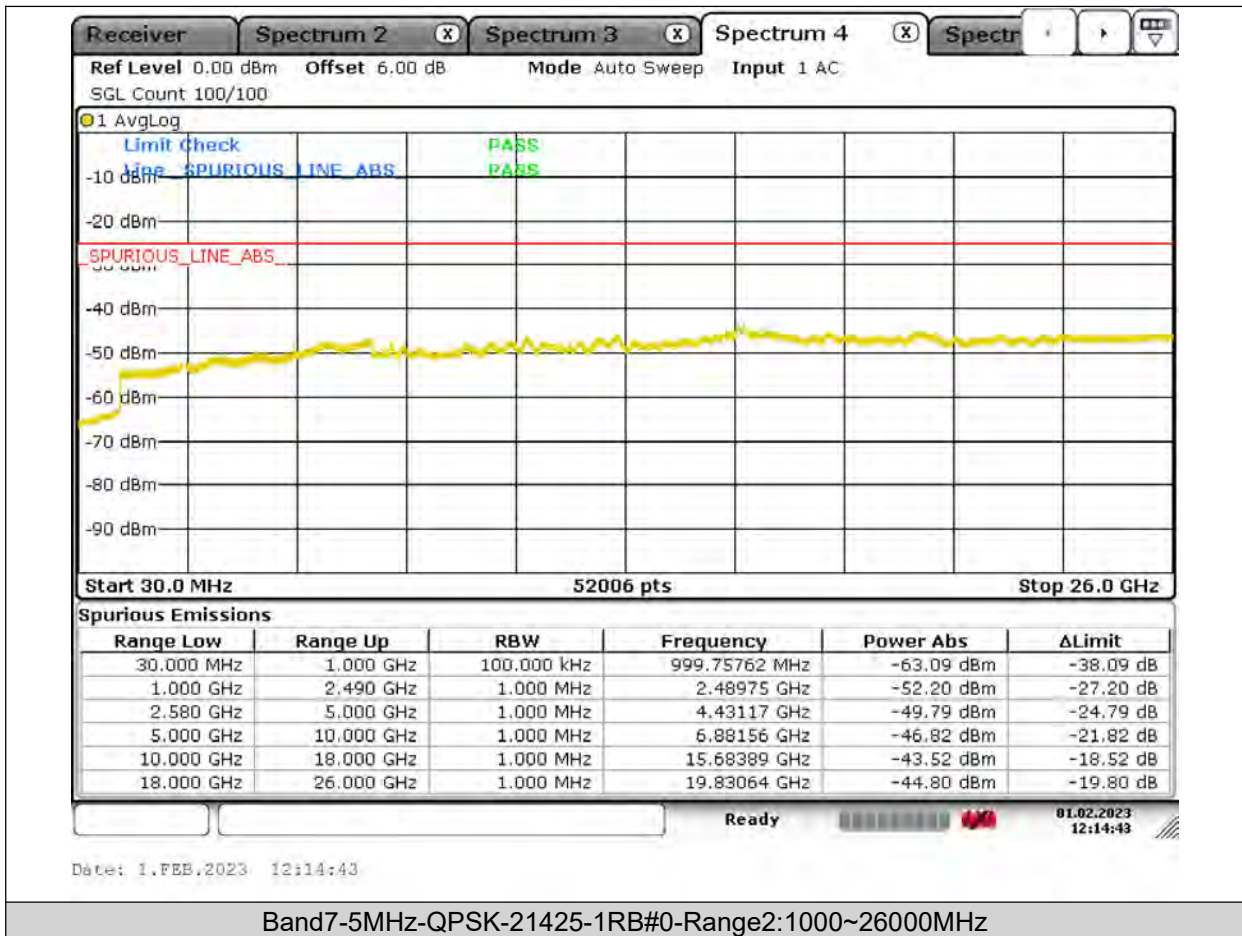

BUREAU
VERITAS

Test Report No.: PSU-QSU2309010210RF03