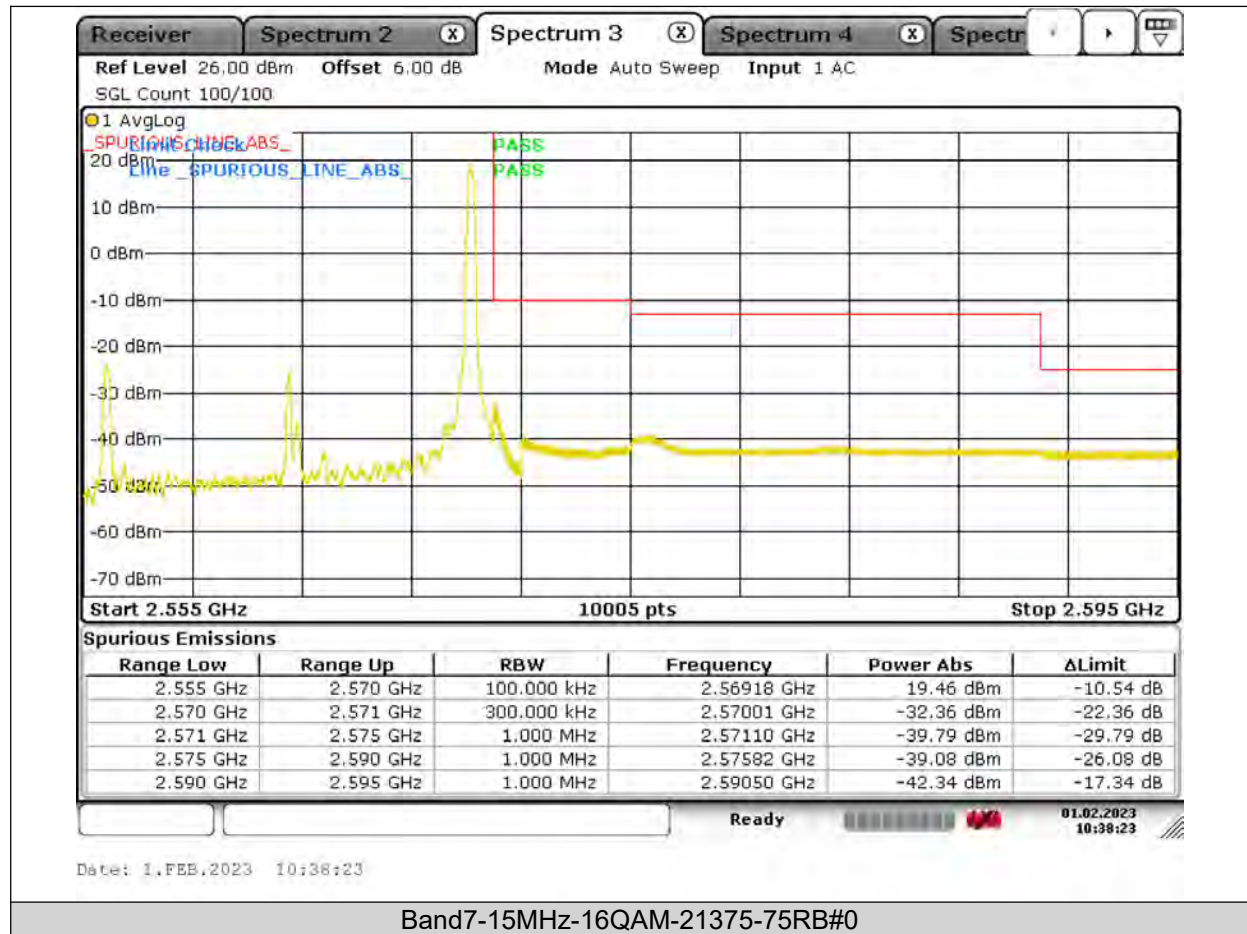

BUREAU
VERITAS

Test Report No.: PSU-QSU2309010210RF03

BUREAU VERITAS

Test Report No.: PSU-QSU2309010210RF03

BUREAU VERITAS

Test Report No.: PSU-QSU2309010210RF03

BUREAU VERITAS

Test Report No.: PSU-QSU2309010210RF03