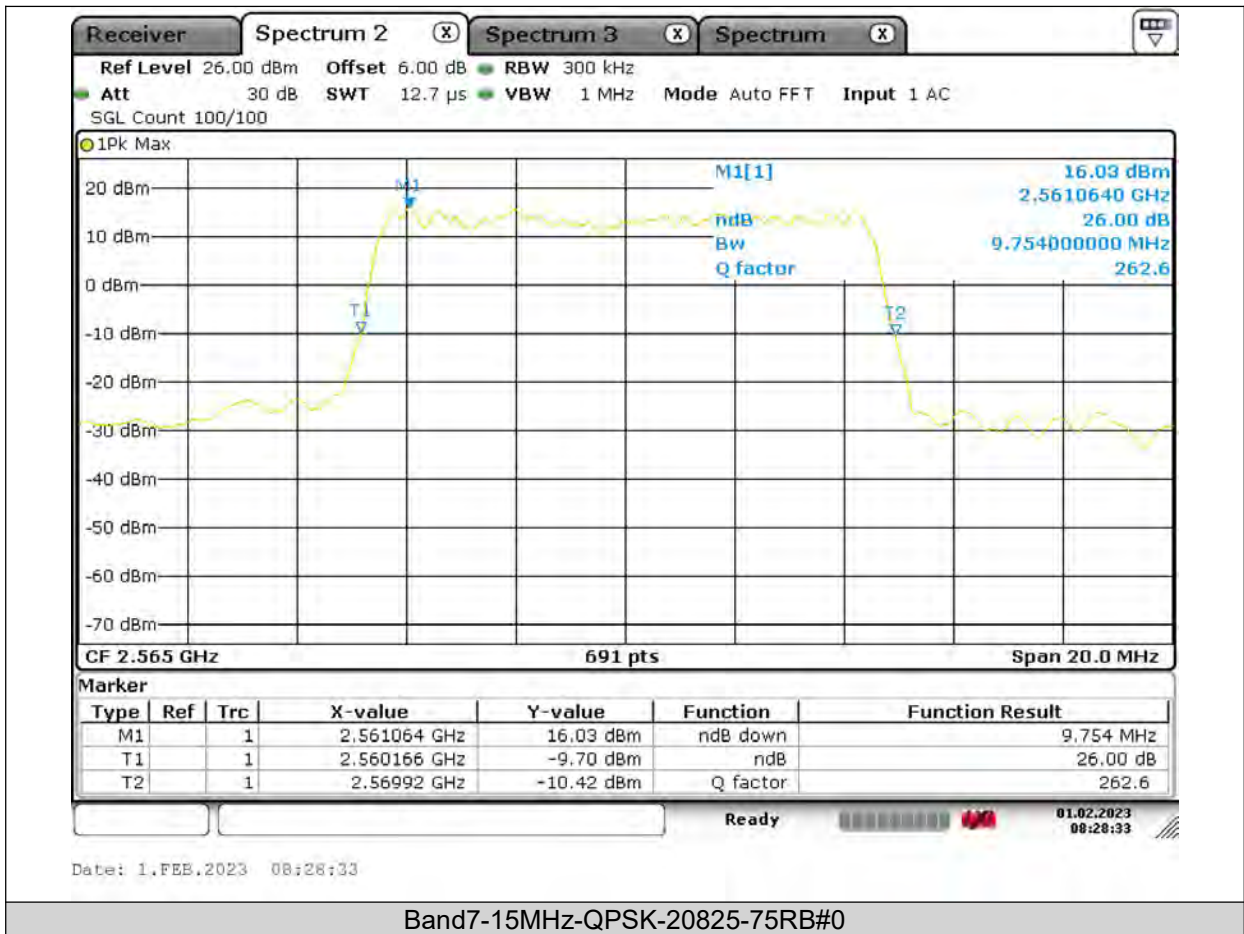

BUREAU VERITAS

Test Report No.: PSU-QSU2309010210RF03

BUREAU
VERITAS

Test Report No.: PSU-QSU2309010210RF03

BUREAU VERITAS

Test Report No.: PSU-QSU2309010210RF03

BUREAU
VERITAS

Test Report No.: PSU-QSU2309010210RF03