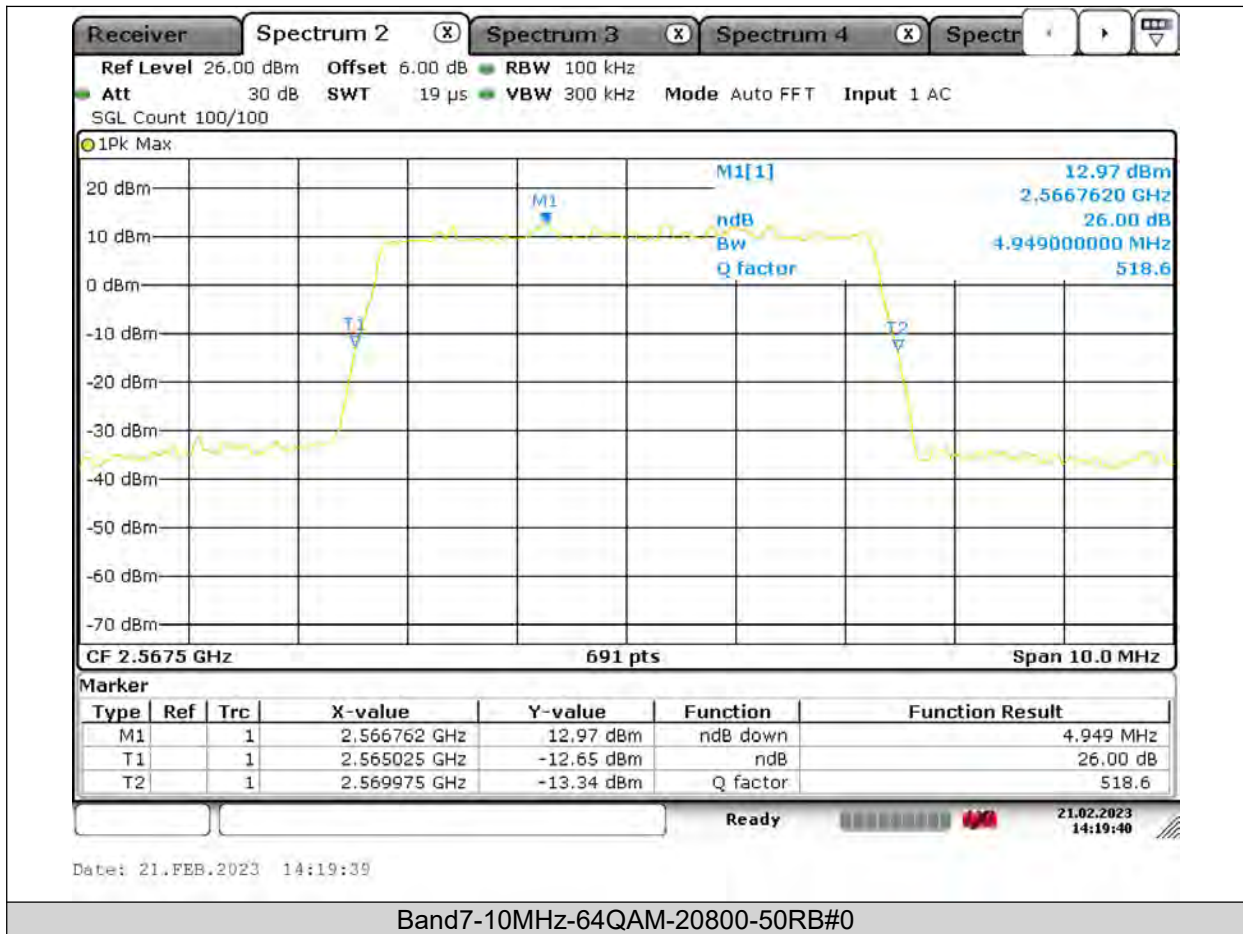

BUREAU VERITAS

Test Report No.: PSU-QSU2309010210RF03