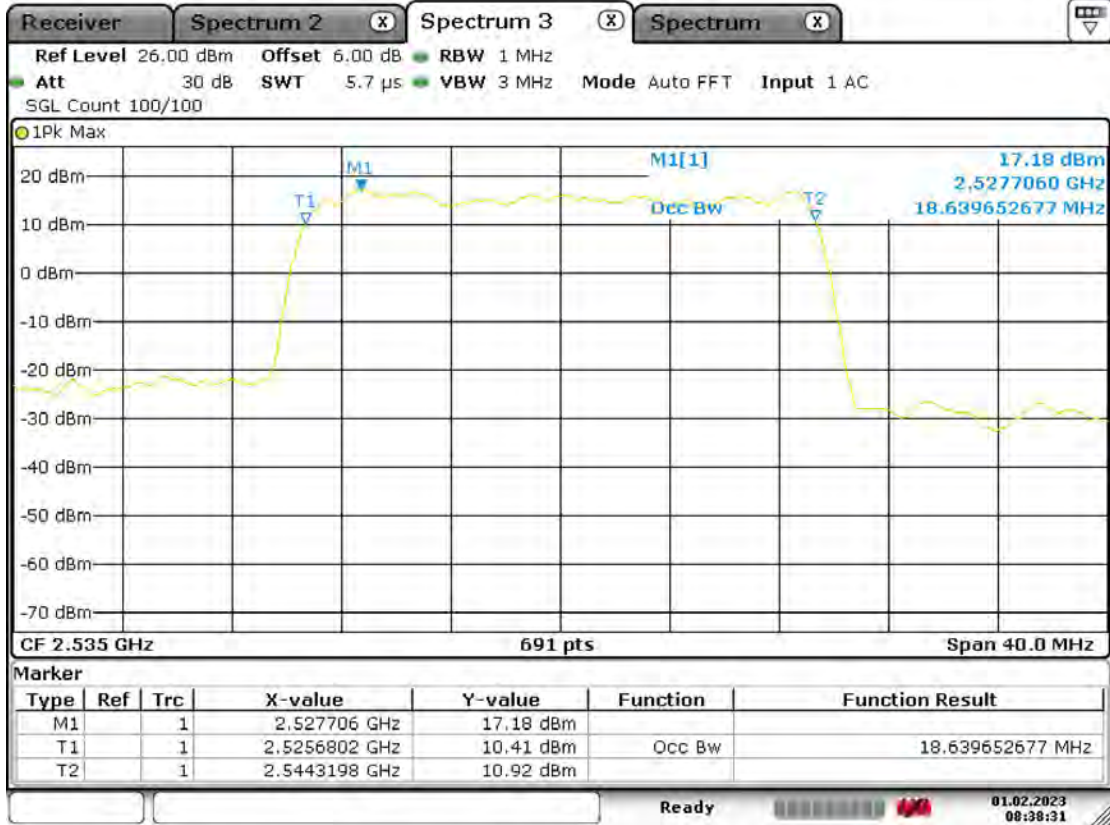

BUREAU VERITAS

Test Report No.: PSU-QSU2309010210RF03

Date: 1.FEB.2023 08:38:31

Band7-20MHz-16QAM-21350-100RB#0