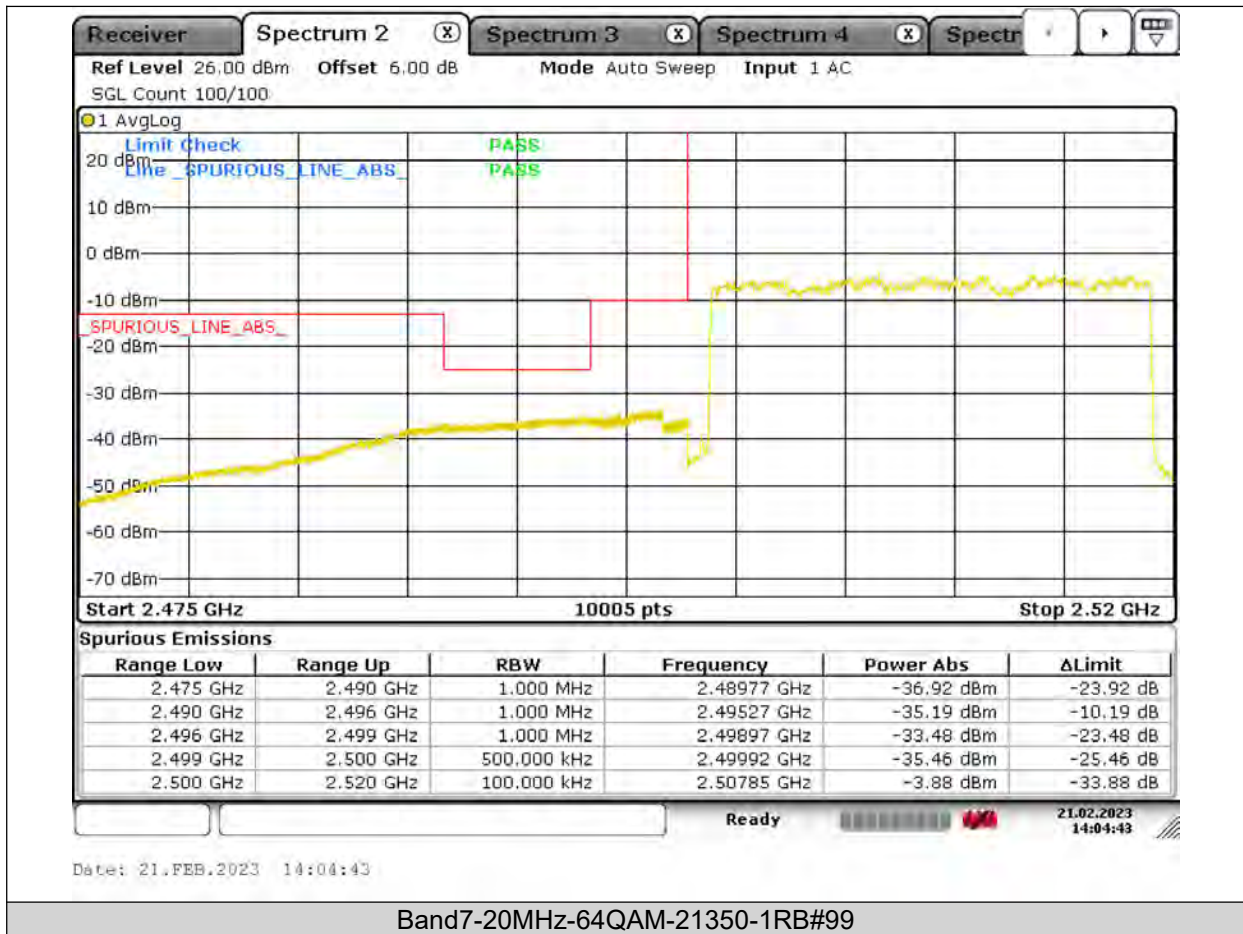

Test Report No.: PSU-QSU2309010210RF03

BUREAU VERITAS

Test Report No.: PSU-QSU2309010210RF03

BUREAU
VERITAS

Test Report No.: PSU-QSU2309010210RF03

BUREAU
VERITAS

Test Report No.: PSU-QSU2309010210RF03

**BUREAU
VERITAS**