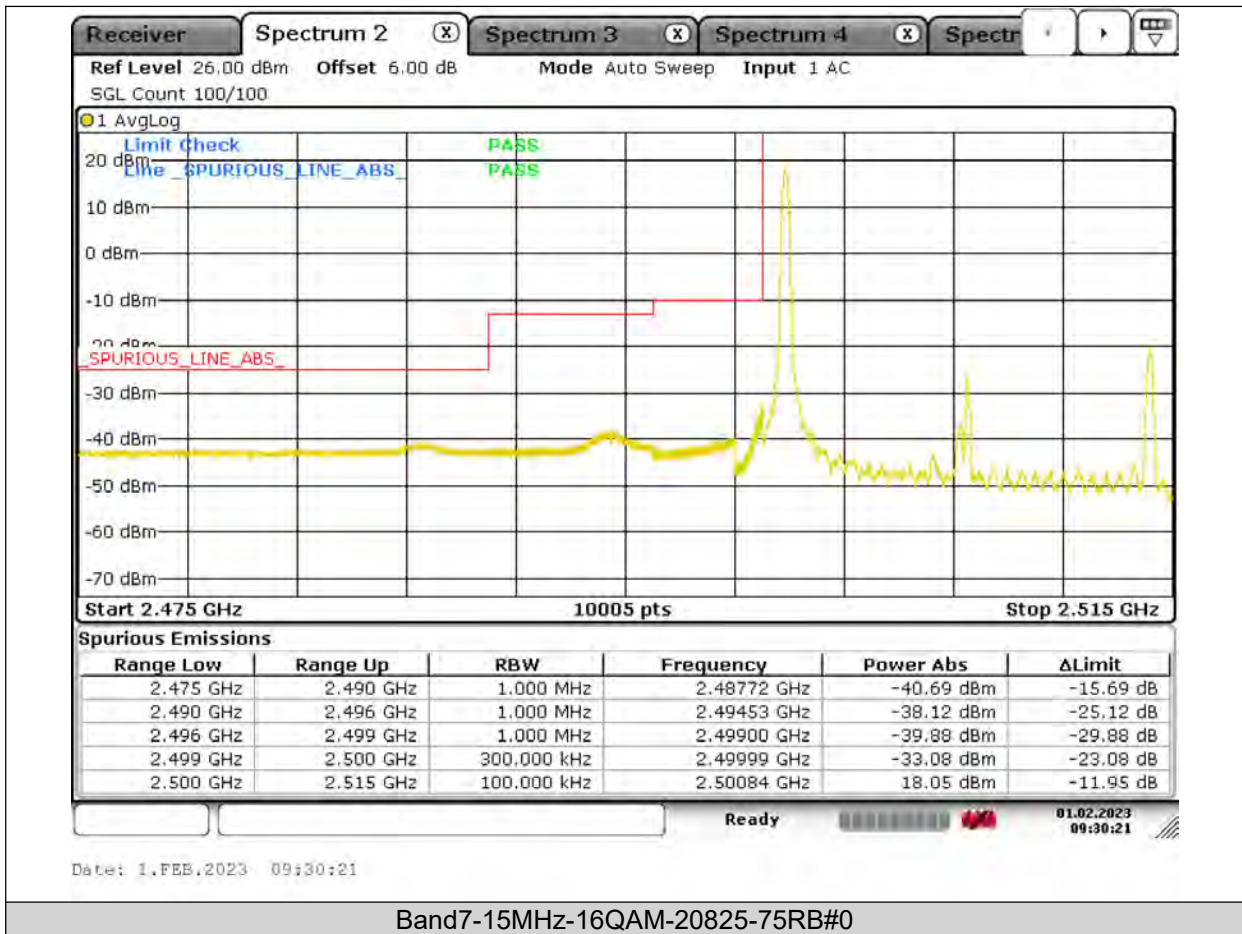

BUREAU
VERITAS

Test Report No.: PSU-QSU2309010210RF03