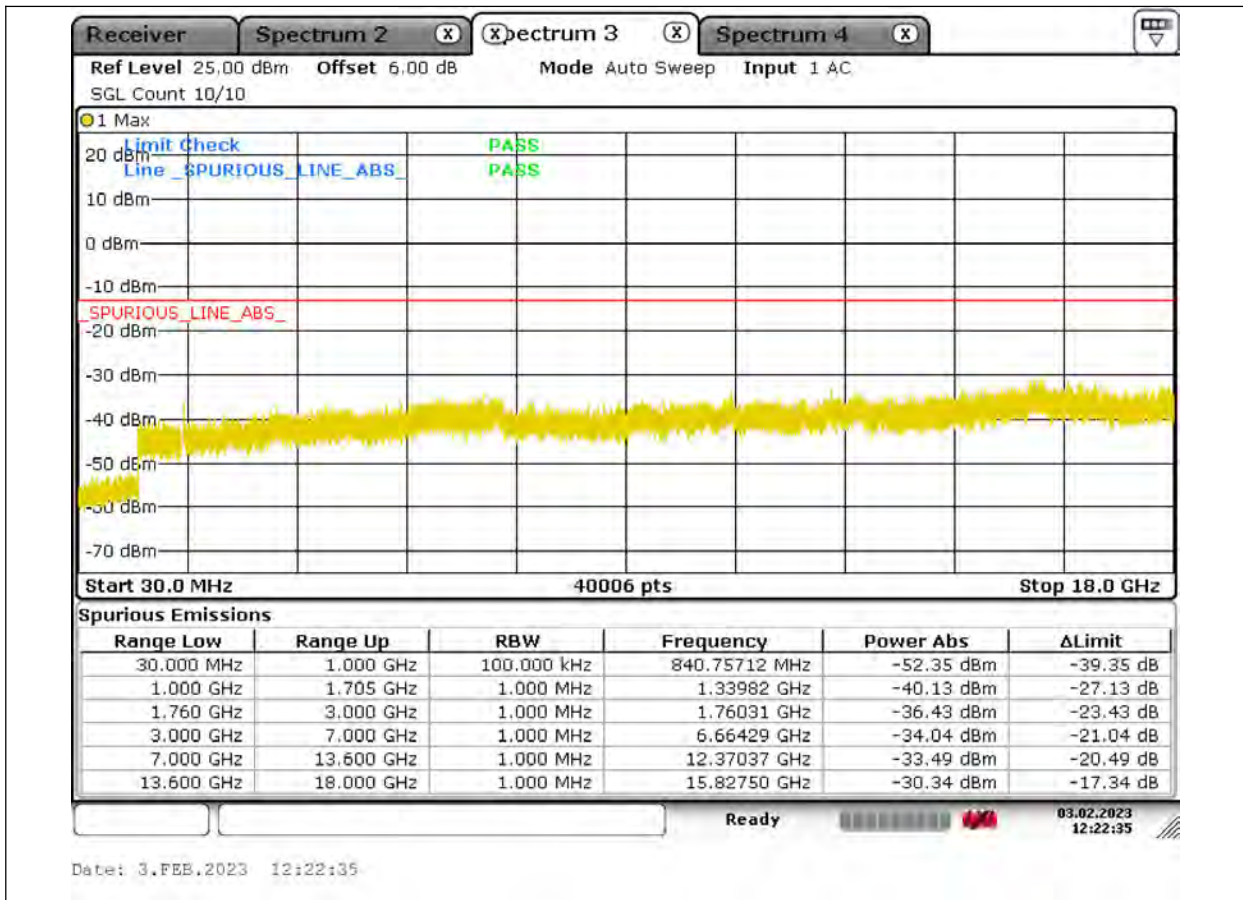

BUREAU
VERITAS

Test Report No.: PSU-QSU2309010210RF03

BUREAU VERITAS

Test Report No.: PSU-QSU2309010210RF03

BUREAU
VERITAS

Test Report No.: PSU-QSU2309010210RF03

FREQUENCY STABILITY

Test Result