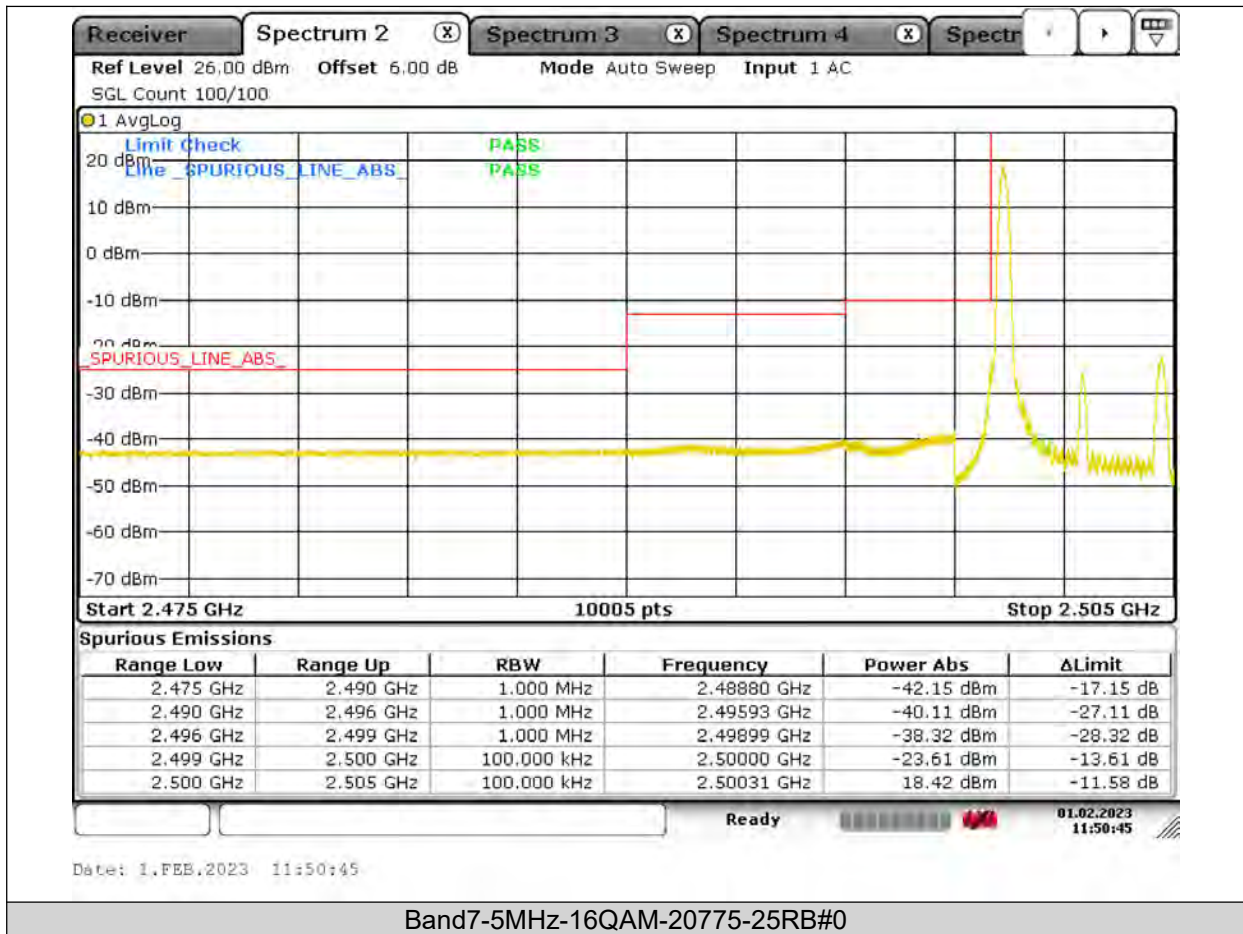

BUREAU VERITAS

Test Report No.: PSU-QSU2309010210RF03