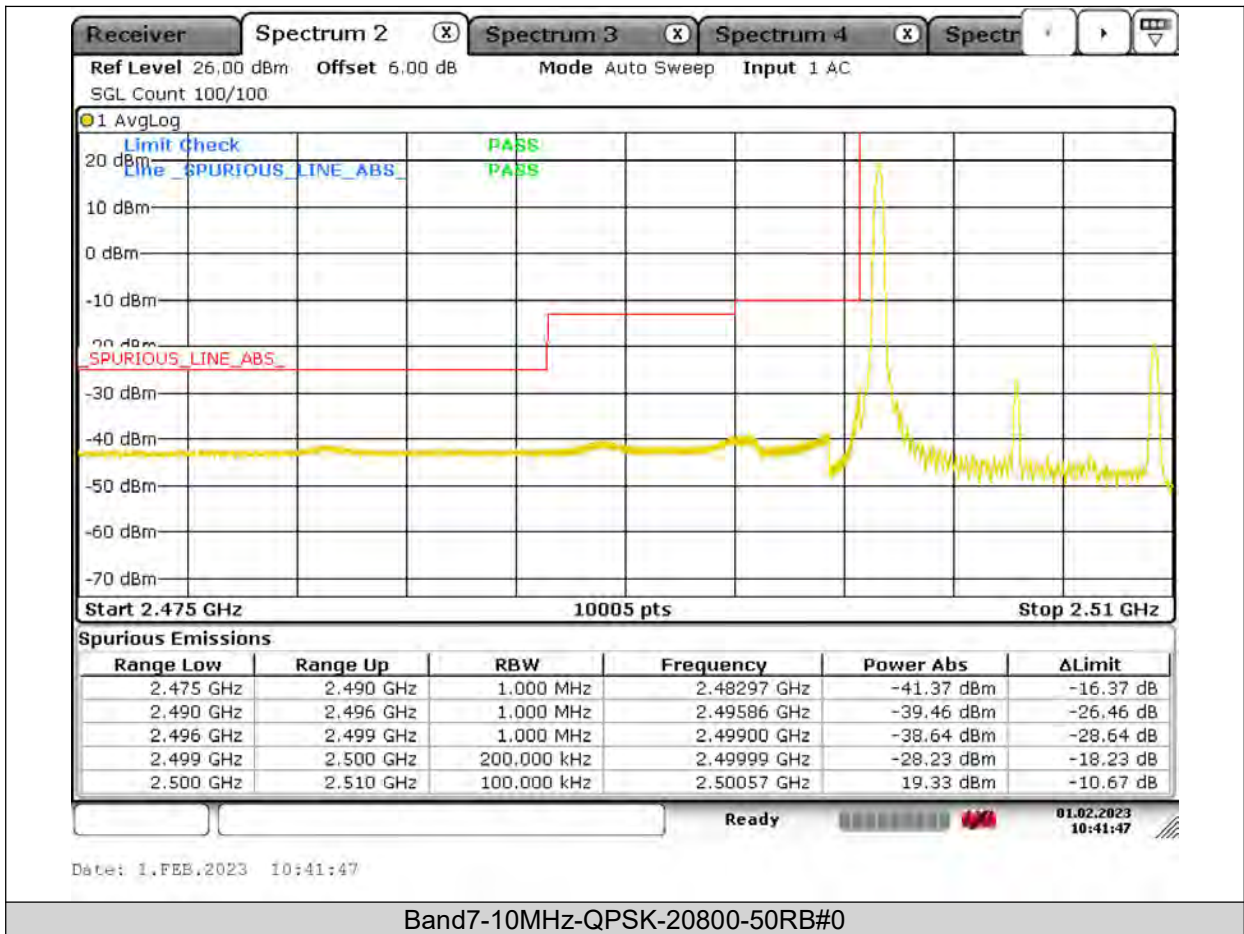

BUREAU VERITAS

Test Report No.: PSU-QSU2309010210RF03