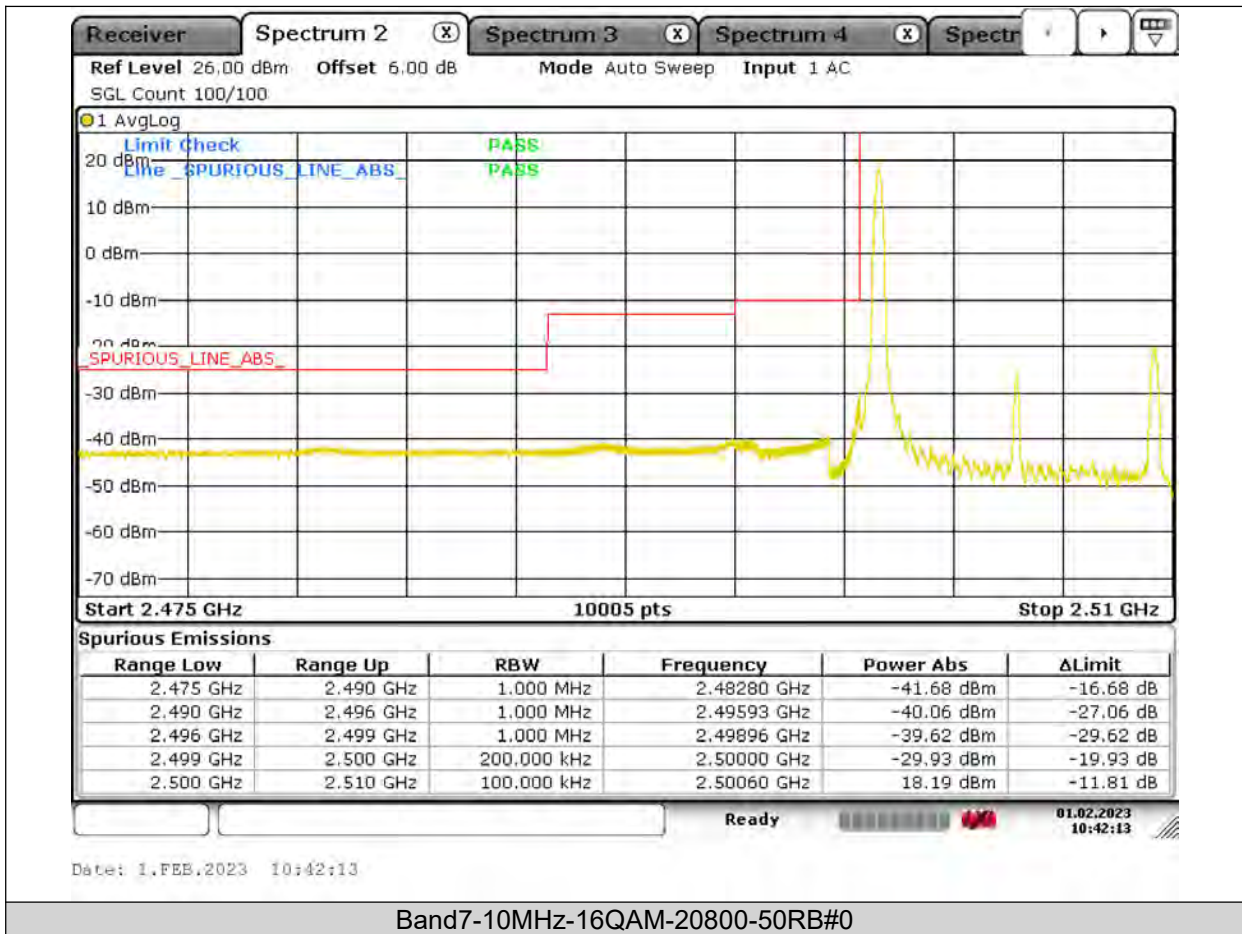

BUREAU
VERITAS

Test Report No.: PSU-QSU2309010210RF03