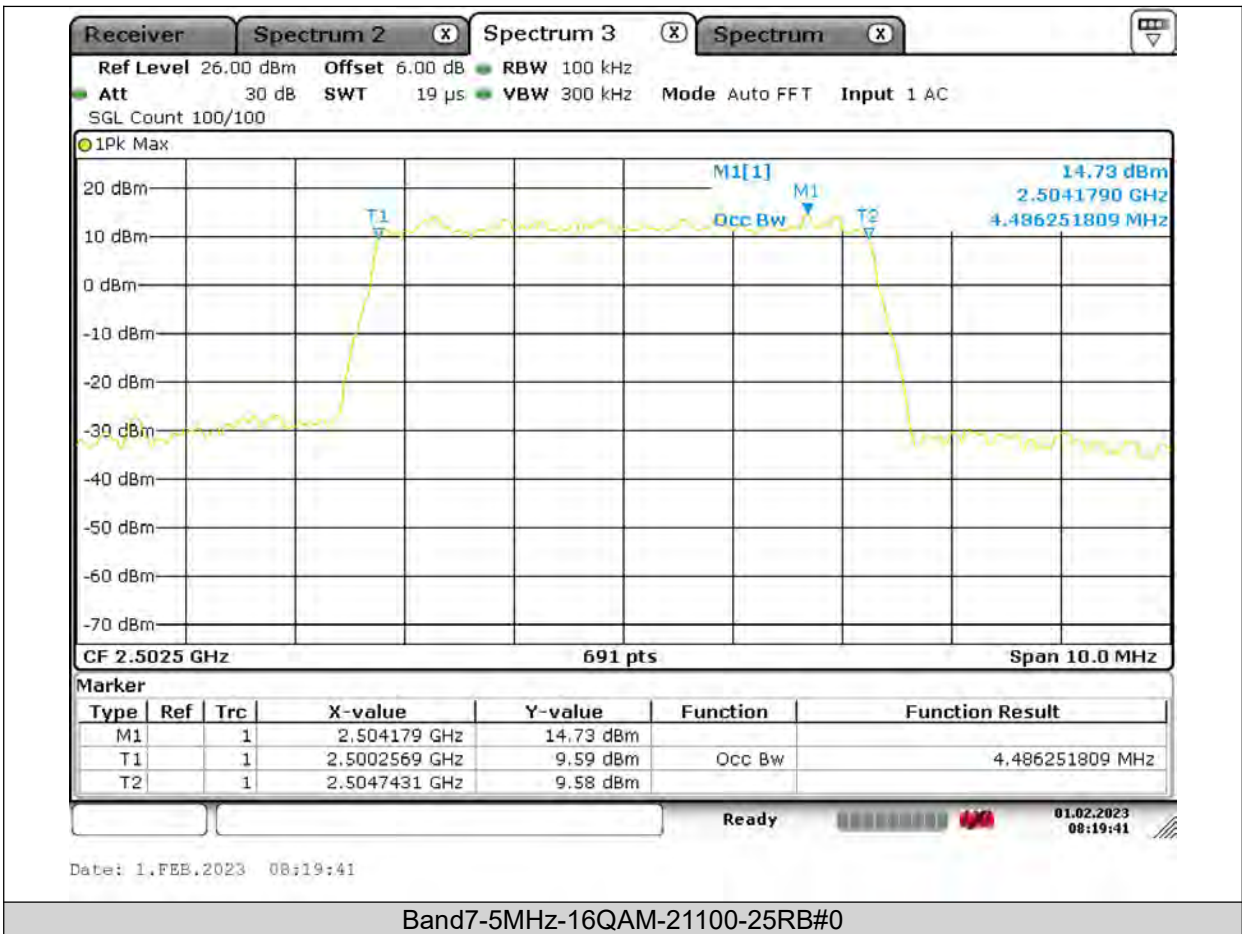

BUREAU VERITAS

Test Report No.: PSU-QSU2309010210RF03