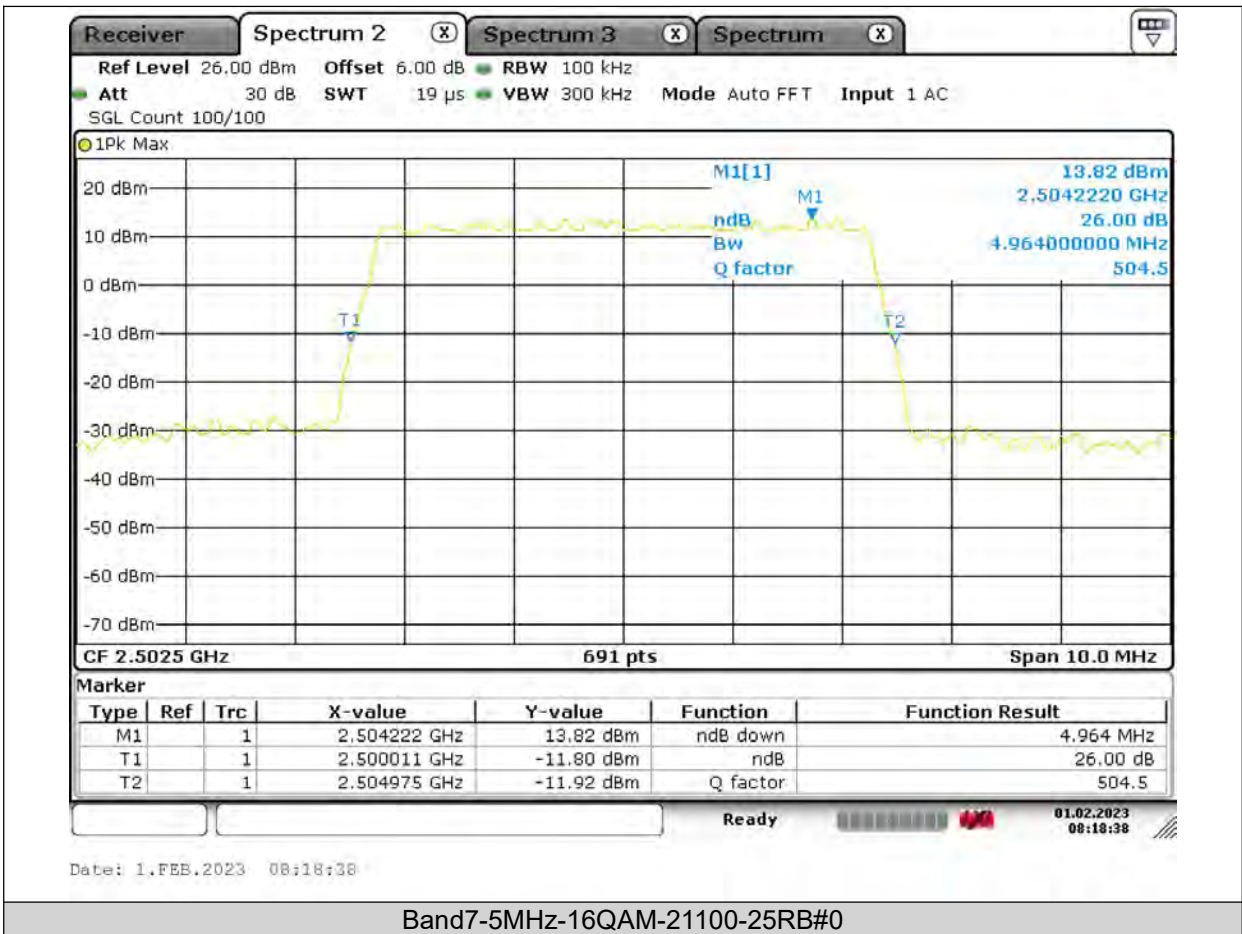

Test Report No.: PSU-QSU2309010210RF03

26dB Bandwidth

BUREAU VERITAS

Test Report No.: PSU-QSU2309010210RF03

BUREAU VERITAS

Test Report No.: PSU-QSU2309010210RF03

**BUREAU
VERITAS**

Test Report No.: PSU-QSU2309010210RF03