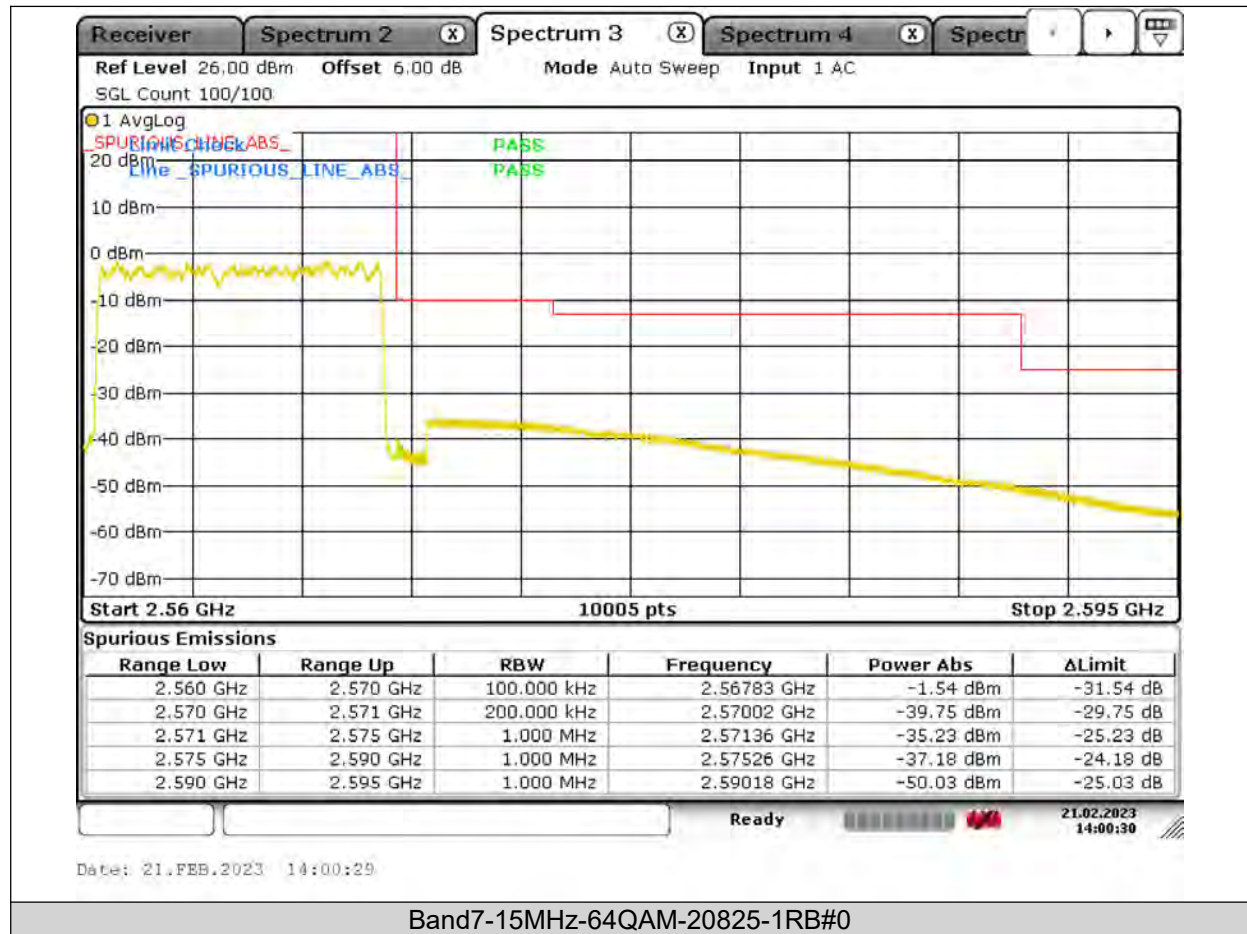

BUREAU VERITAS

Test Report No.: PSU-QSU2309010210RF03