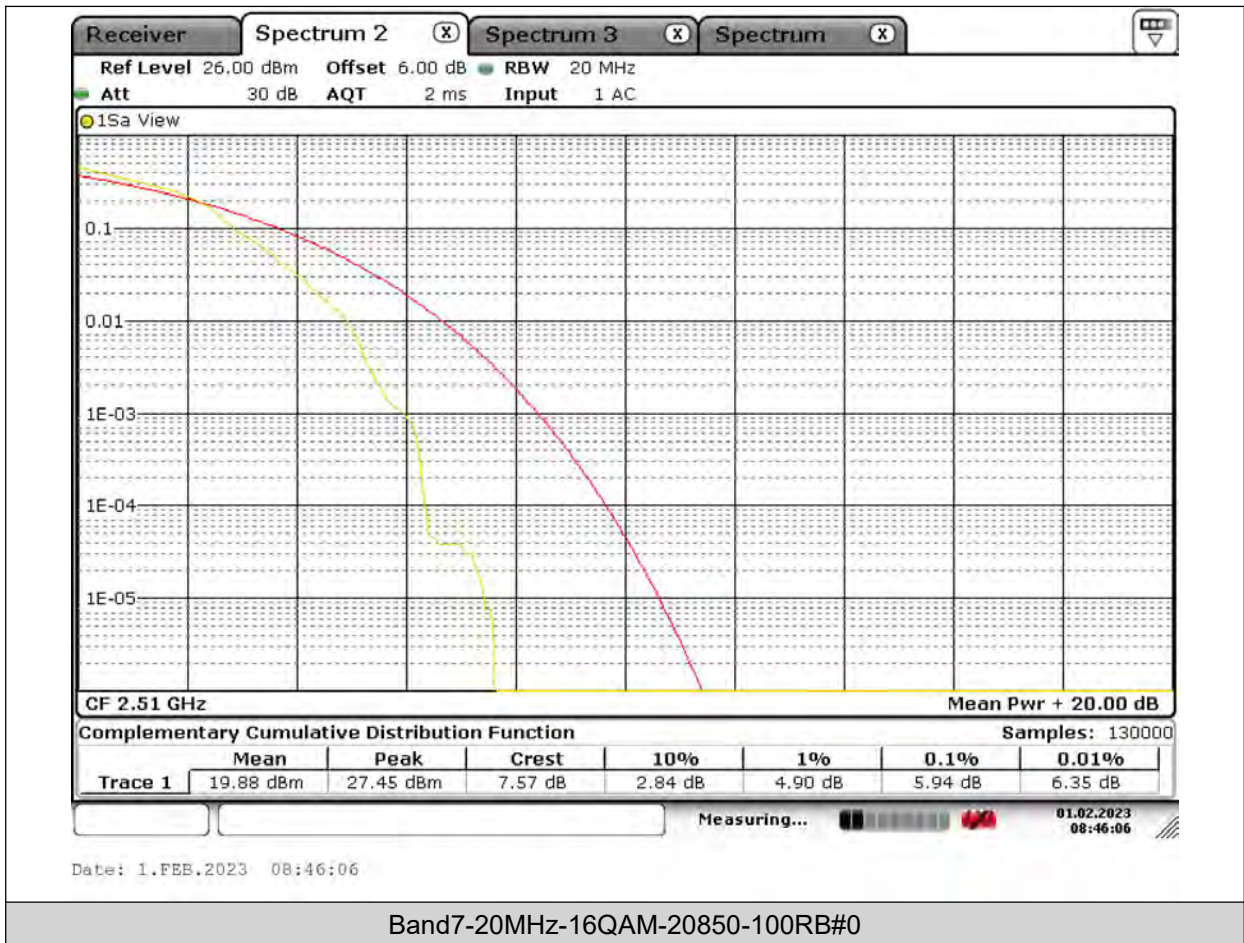

BUREAU VERITAS

Test Report No.: PSU-QSU2309010210RF03