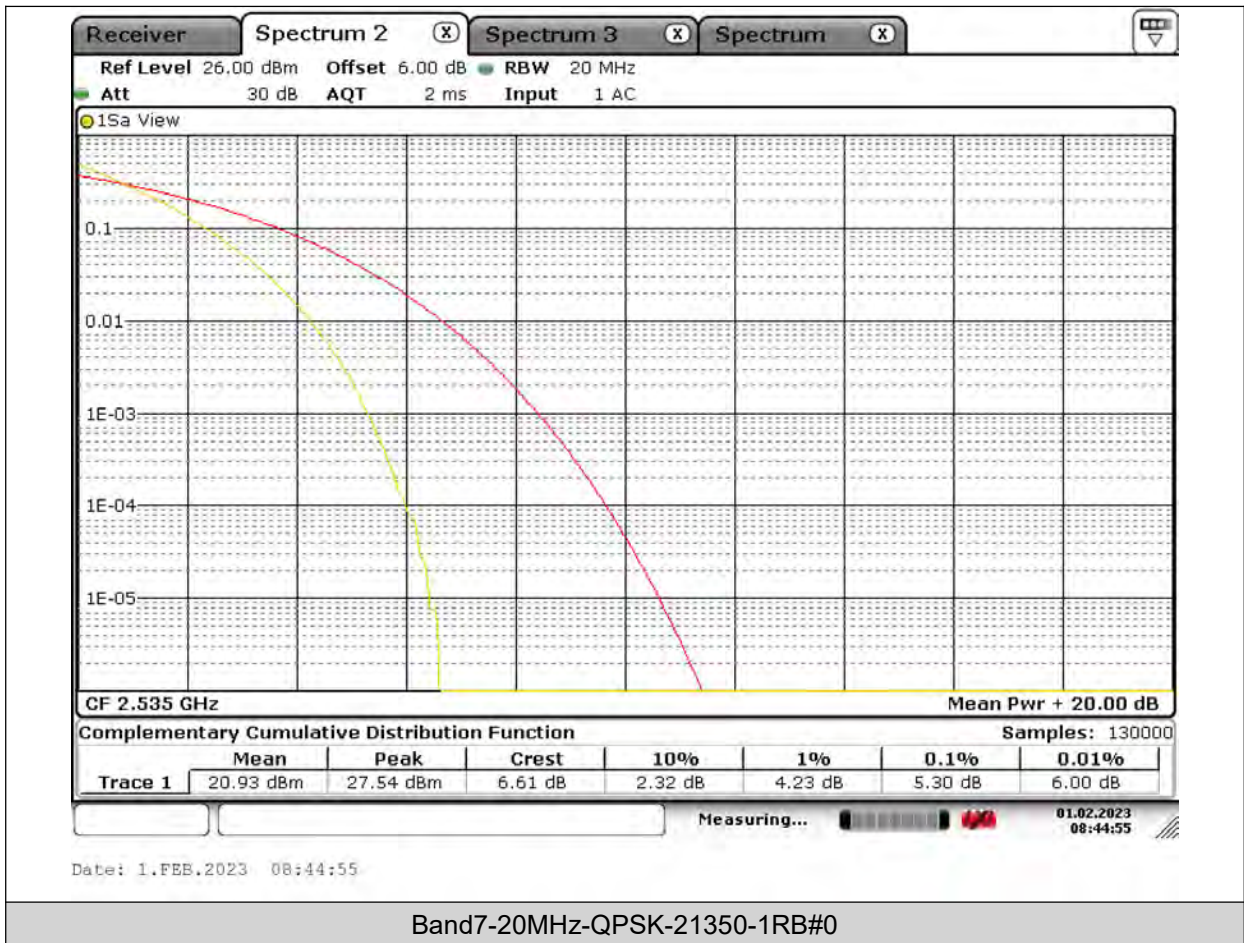

BUREAU VERITAS

Test Report No.: PSU-QSU2309010210RF03