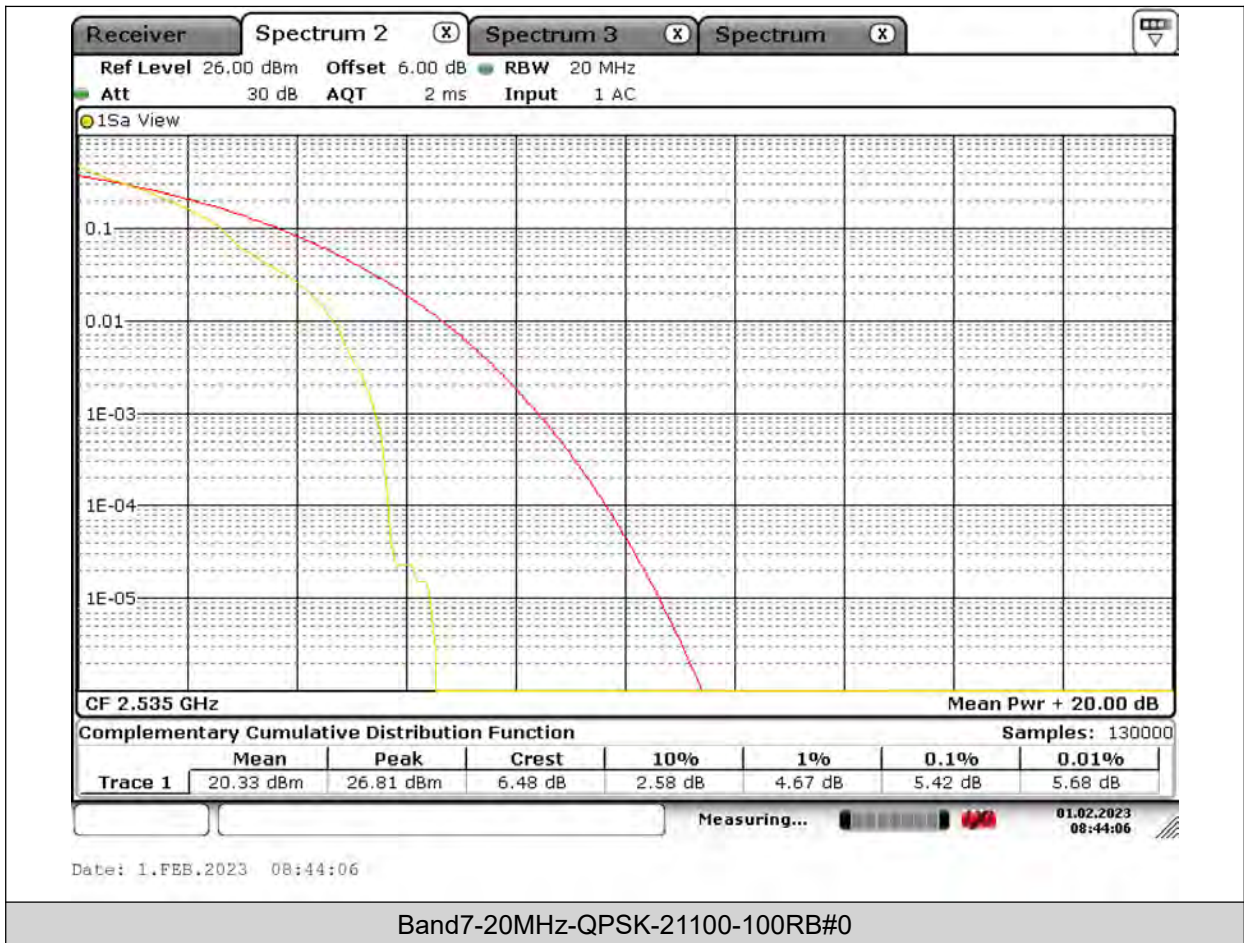

BUREAU VERITAS

Test Report No.: PSU-QSU2309010210RF03