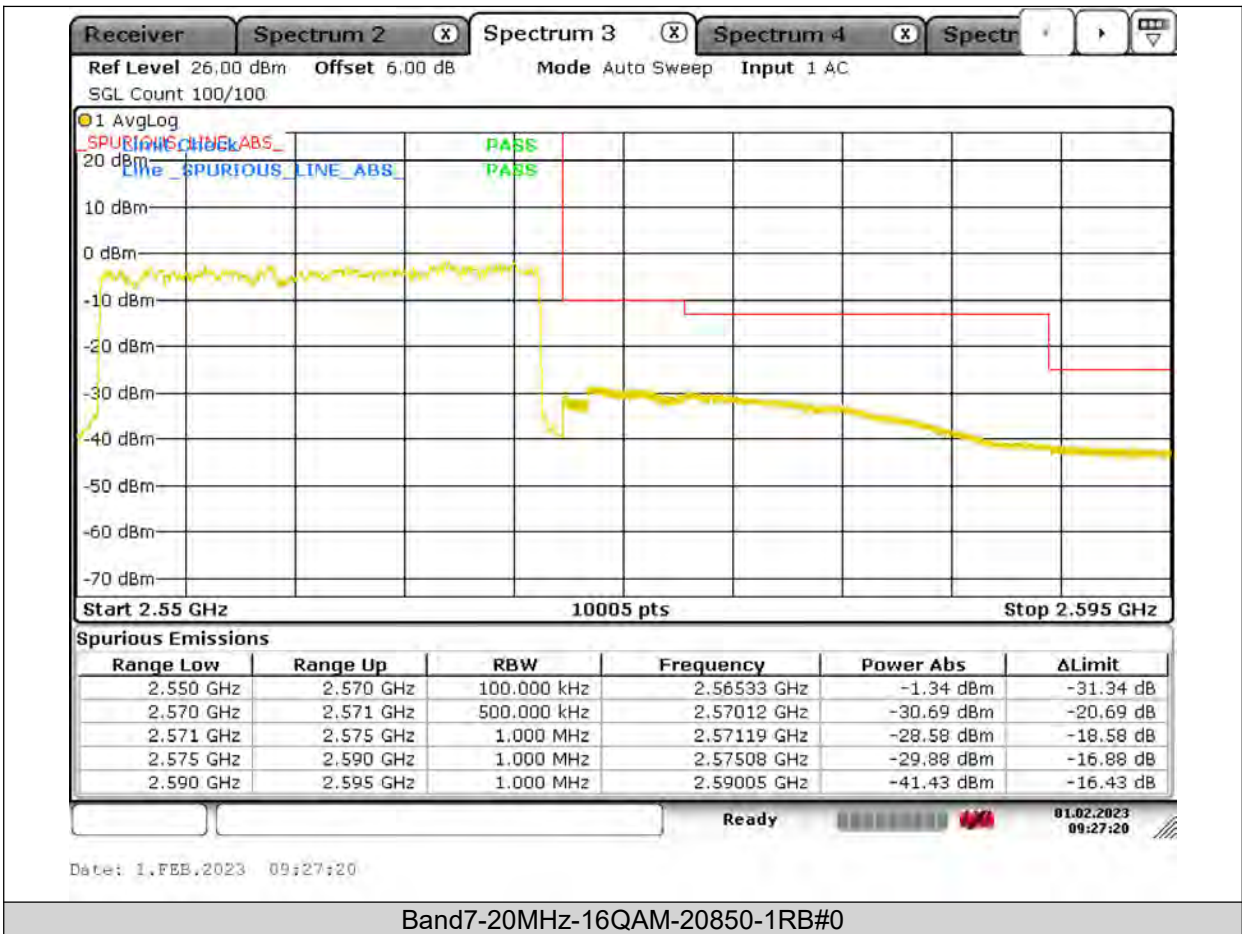

BUREAU
VERITAS

Test Report No.: PSU-QSU2309010210RF03

BUREAU VERITAS

Test Report No.: PSU-QSU2309010210RF03

BUREAU
VERITAS

Test Report No.: PSU-QSU2309010210RF03

BUREAU VERITAS

Test Report No.: PSU-QSU2309010210RF03