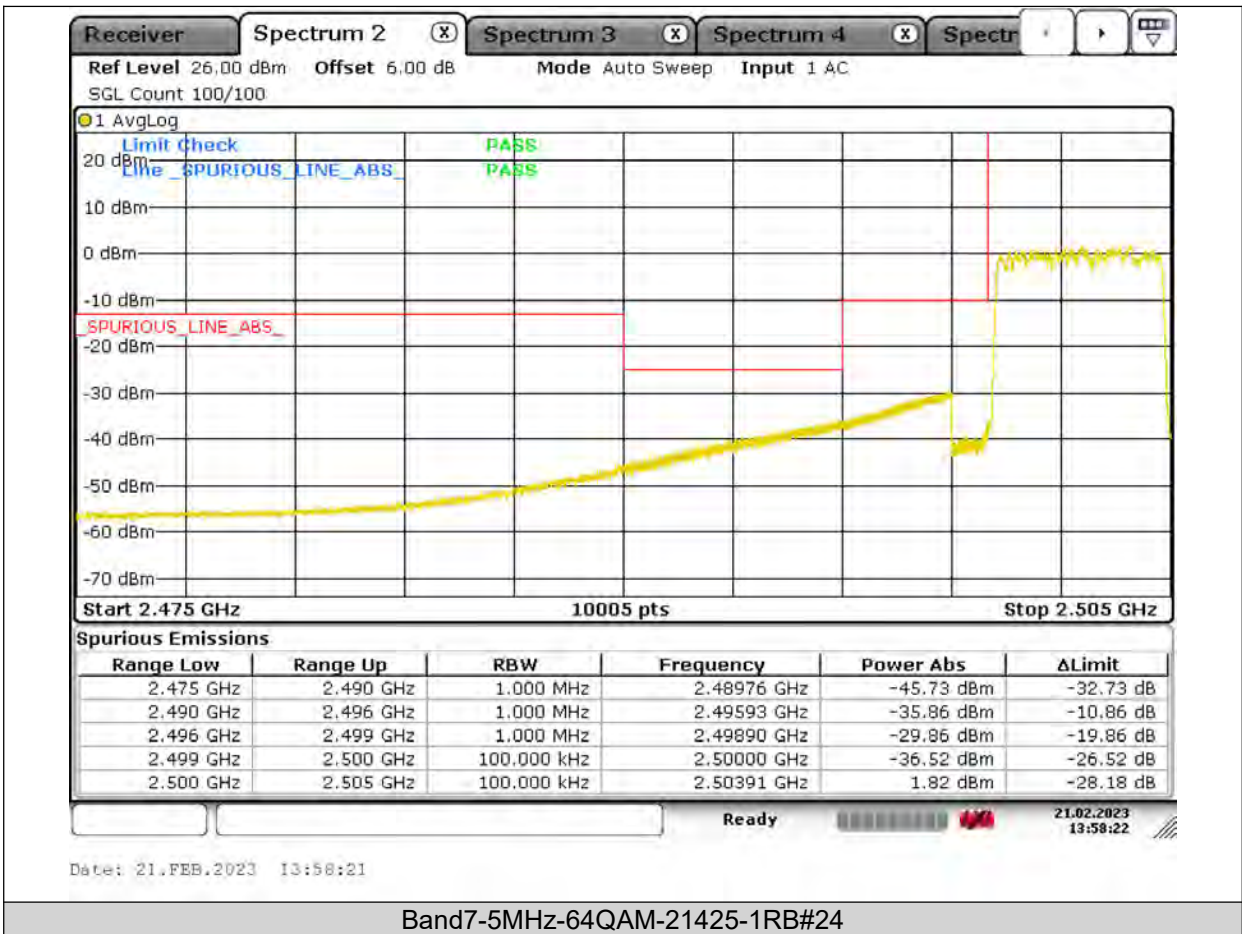

Band7-5MHz-64QAM-20775-1RB#0

BUREAU
VERITAS

Test Report No.: PSU-QSU2309010210RF03

BUREAU VERITAS

Test Report No.: PSU-QSU2309010210RF03

BUREAU
VERITAS

Test Report No.: PSU-QSU2309010210RF03

BUREAU VERITAS