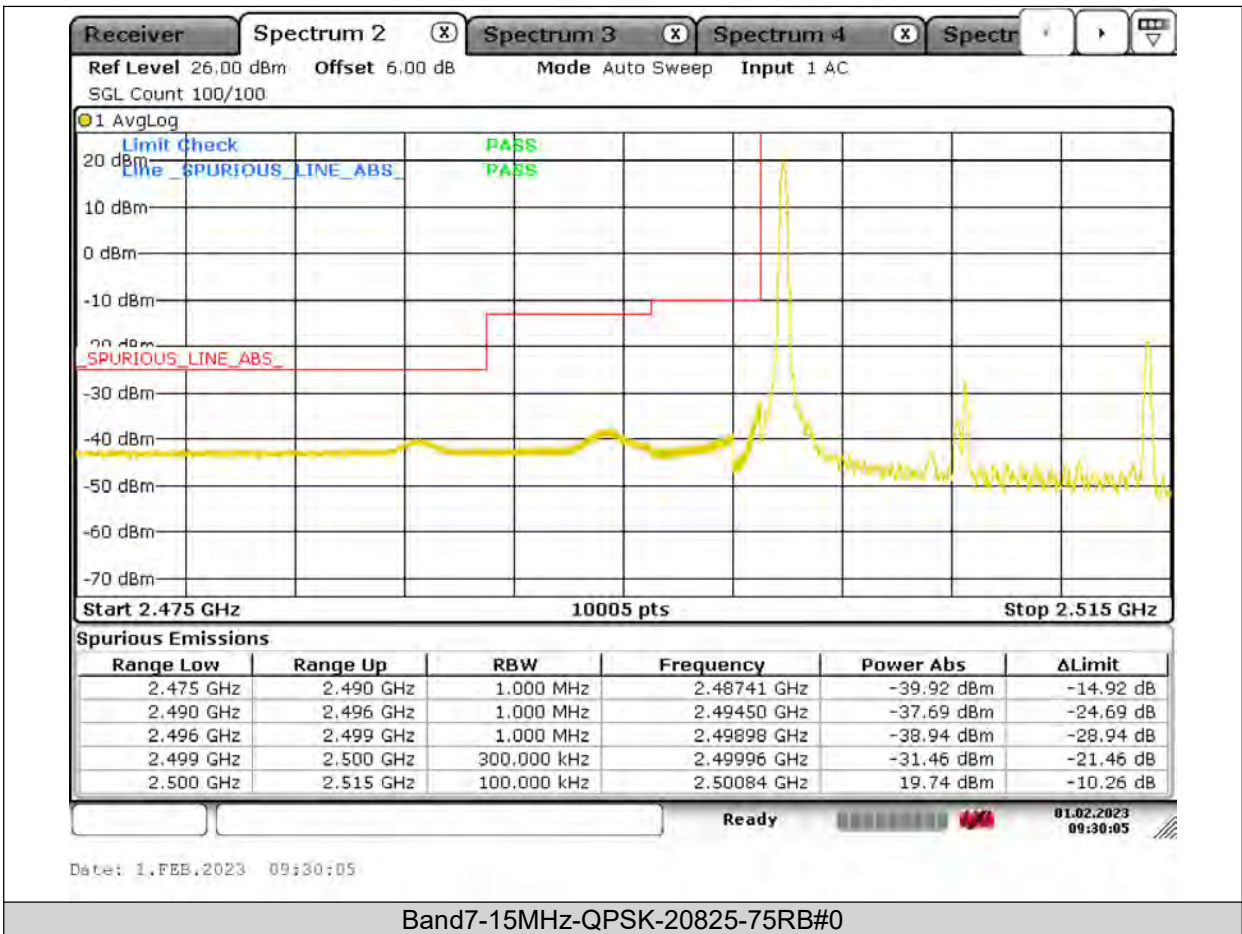

BUREAU
VERITAS

Test Report No.: PSU-QSU2309010210RF03