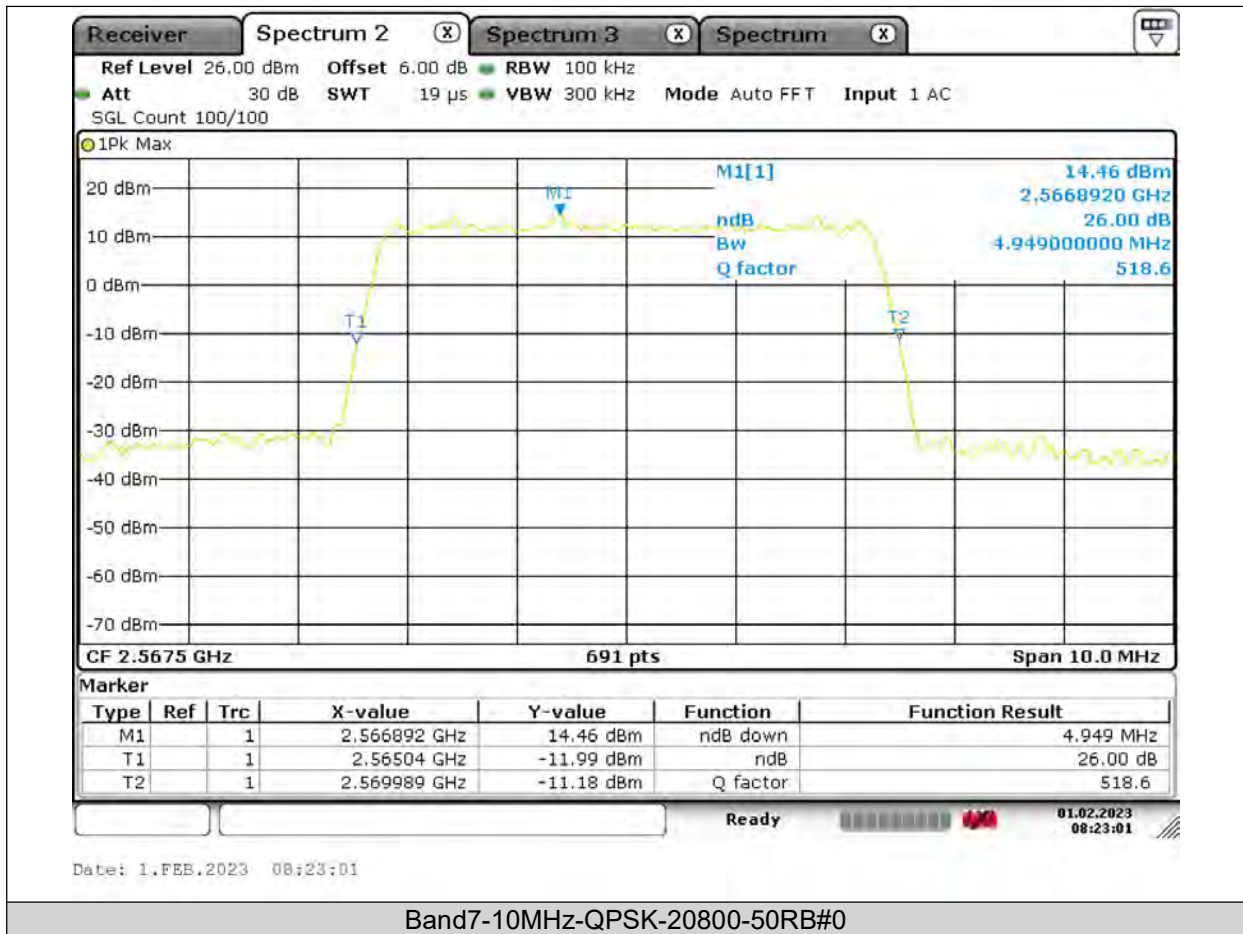

BUREAU VERITAS

Test Report No.: PSU-QSU2309010210RF03