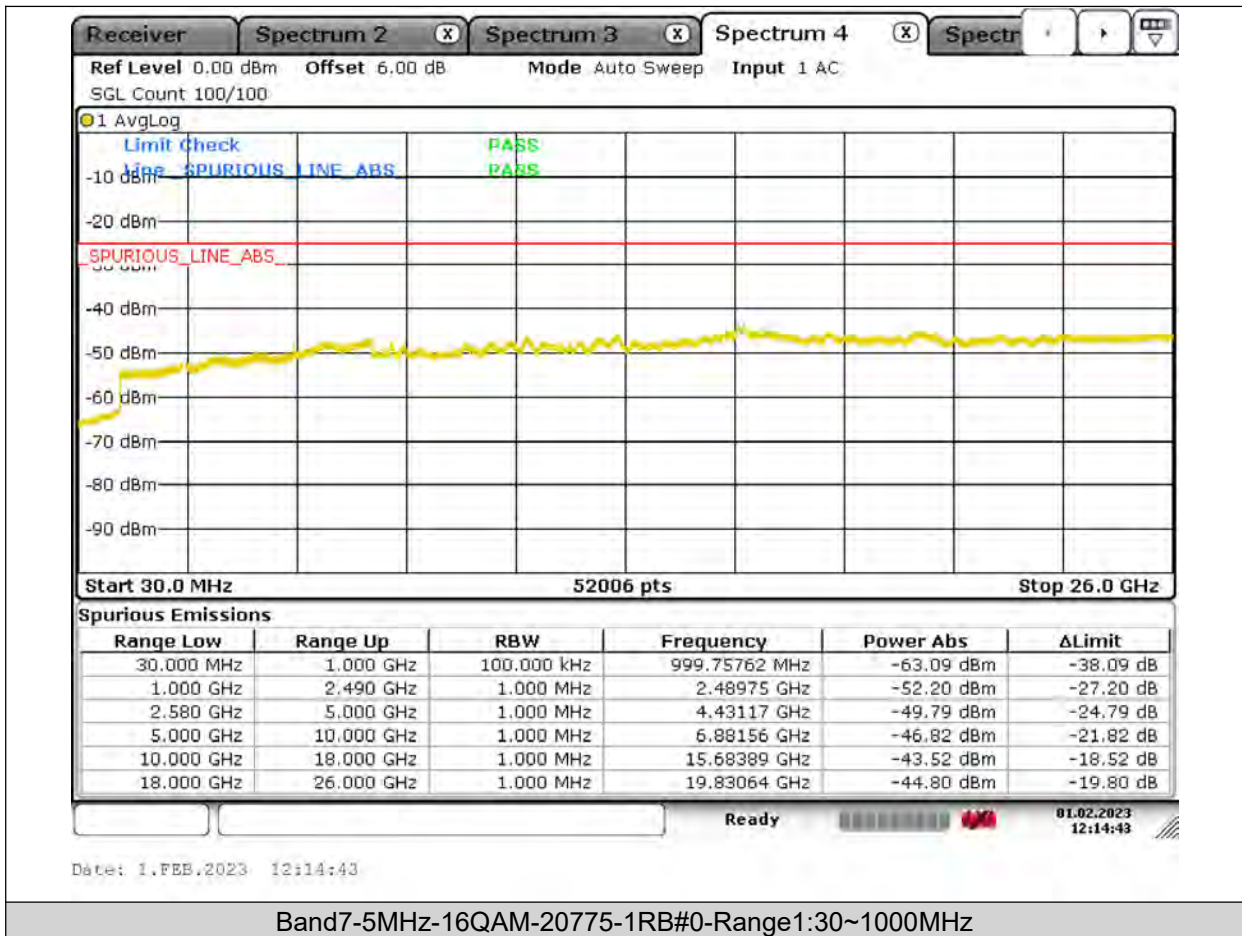

BUREAU
VERITAS

Test Report No.: PSU-QSU2309010210RF03