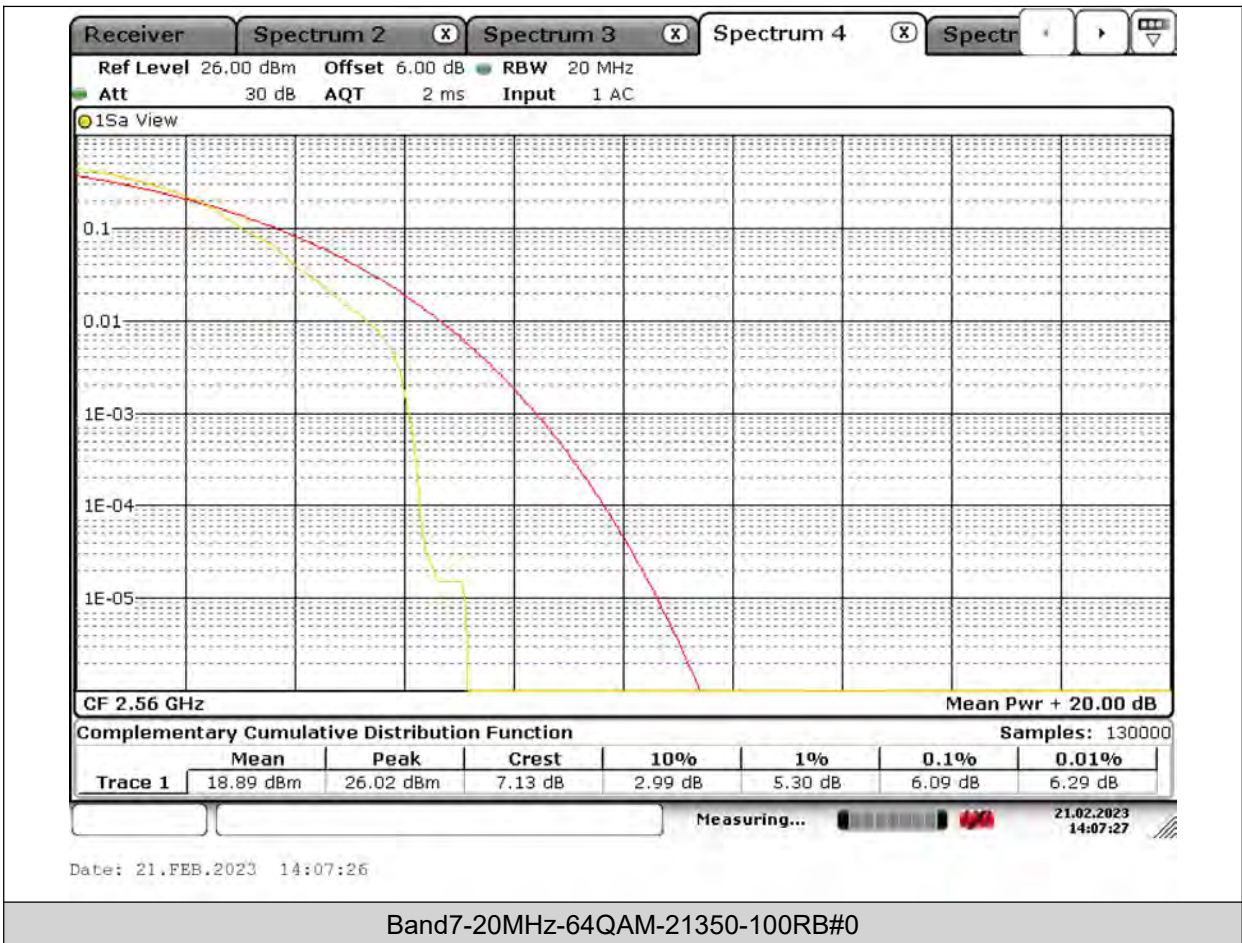

BUREAU VERITAS

Test Report No.: PSU-QSU2309010210RF03