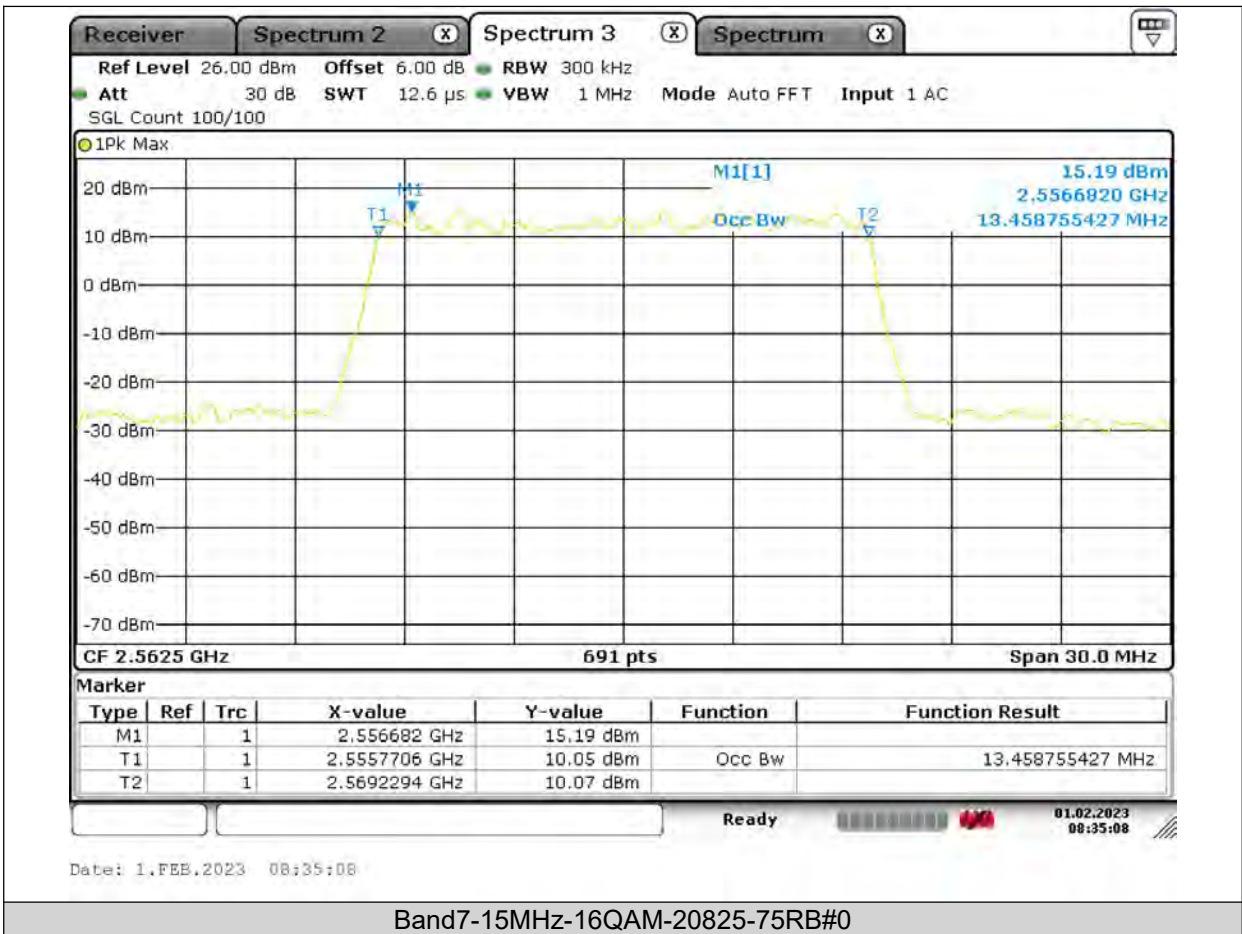

Test Report No.: PSU-QSU2309010210RF03

BUREAU
VERITAS

Test Report No.: PSU-QSU2309010210RF03

BUREAU VERITAS

Test Report No.: PSU-QSU2309010210RF03

BUREAU VERITAS

Test Report No.: PSU-QSU2309010210RF03

BUREAU VERITAS