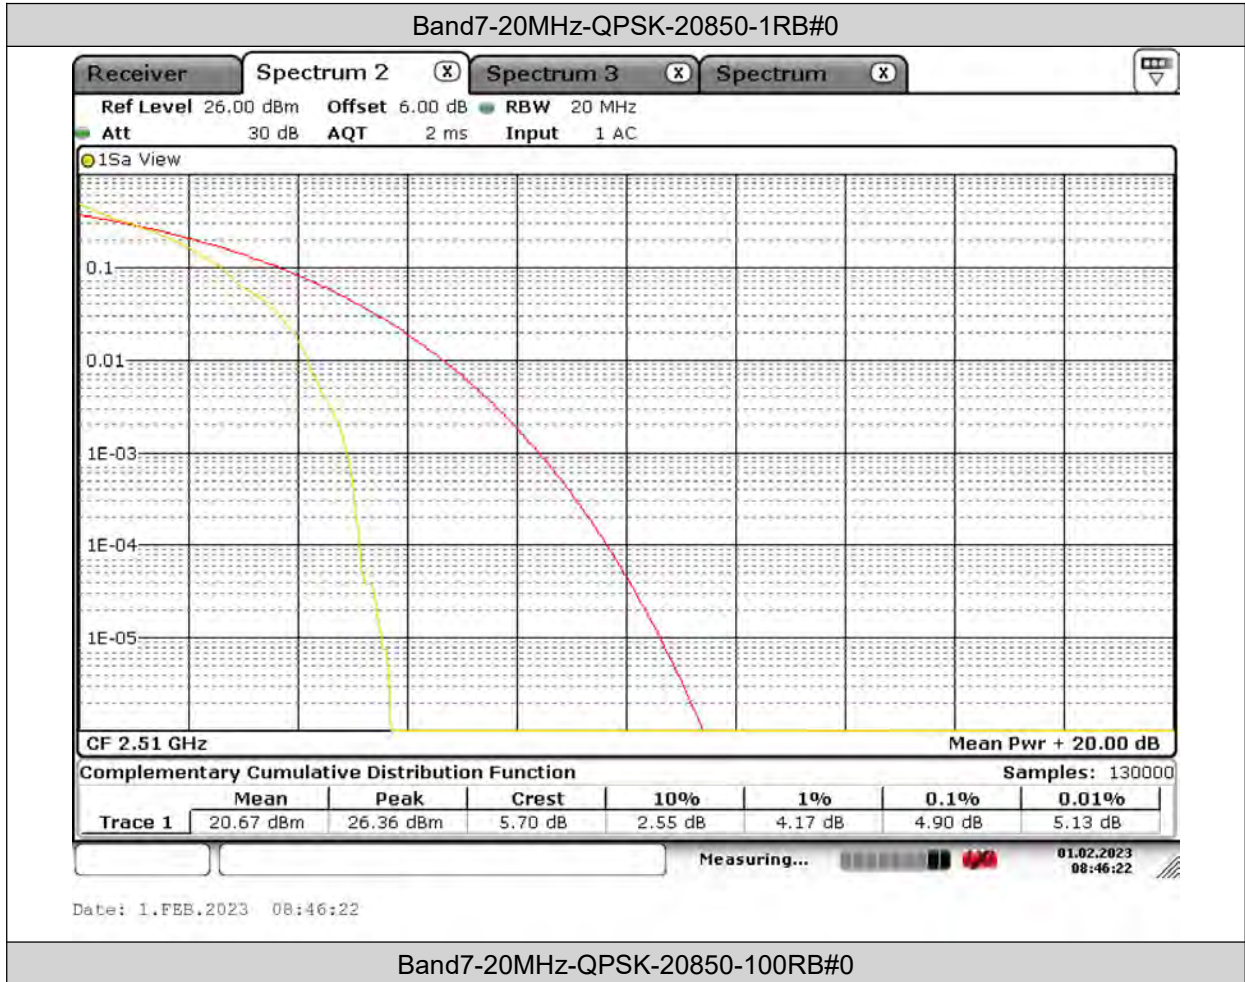

Test Report No.: PSU-QSU2309010210RF03

Test Graphs