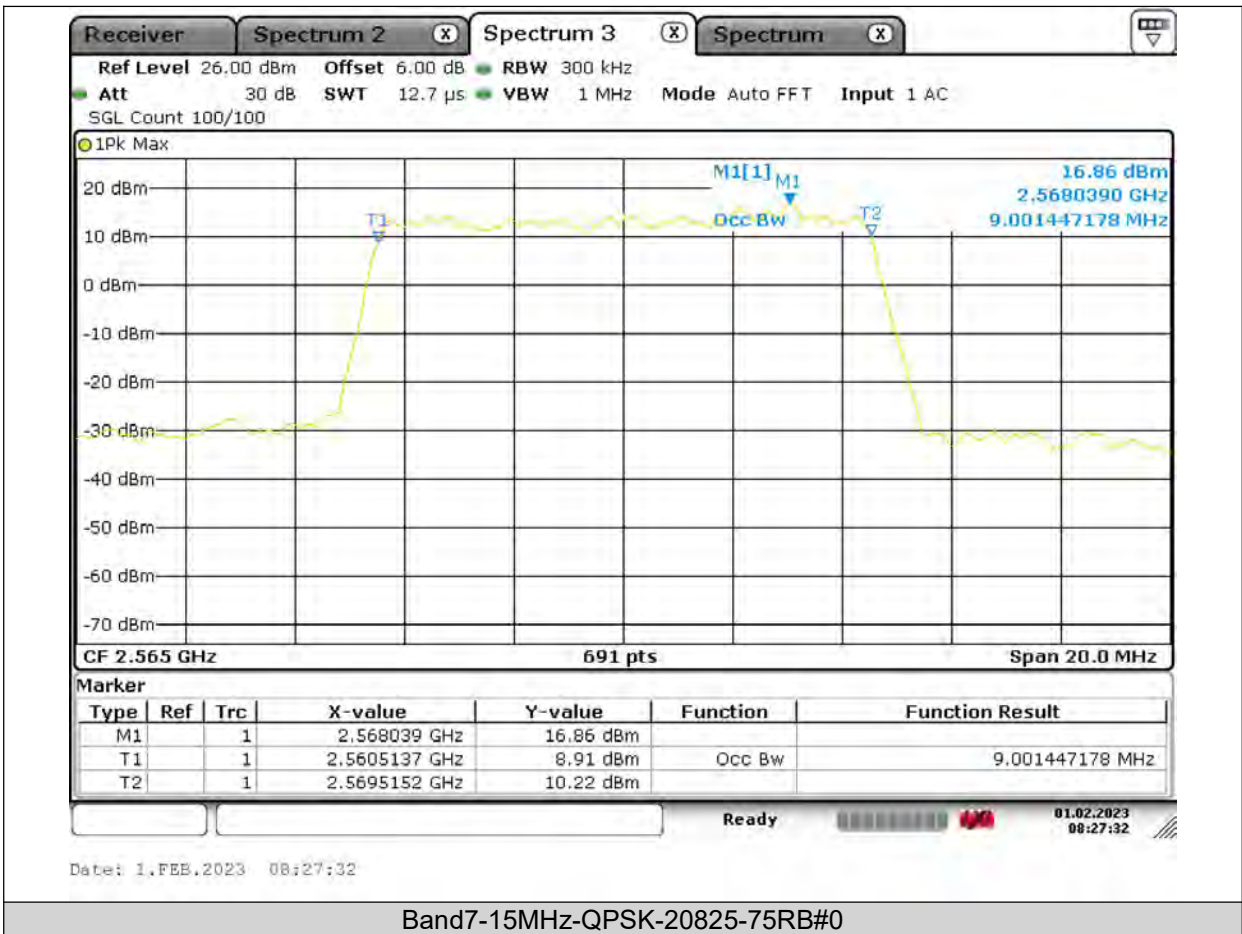

BUREAU VERITAS

Test Report No.: PSU-QSU2309010210RF03