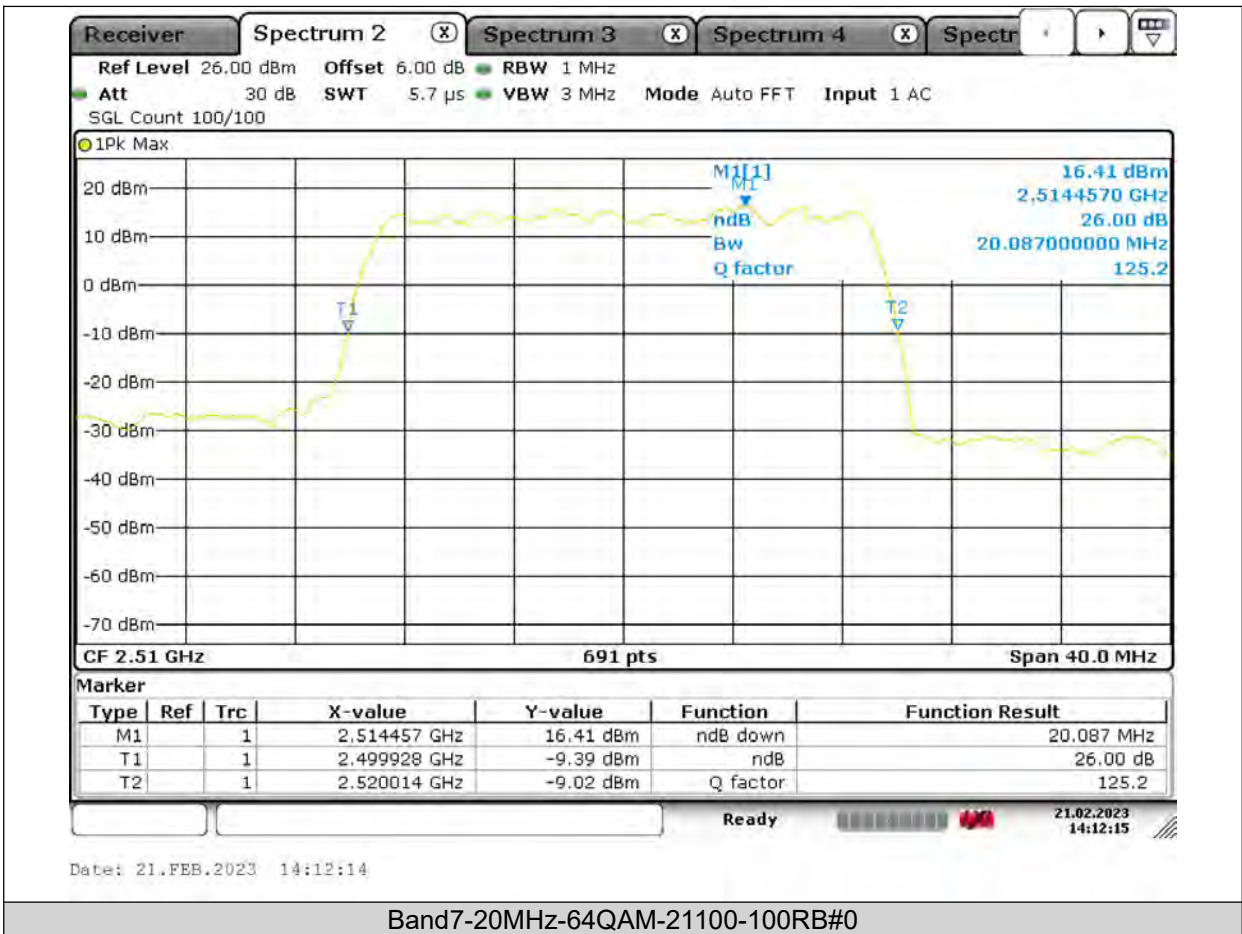

BUREAU VERITAS

Test Report No.: PSU-QSU2309010210RF03