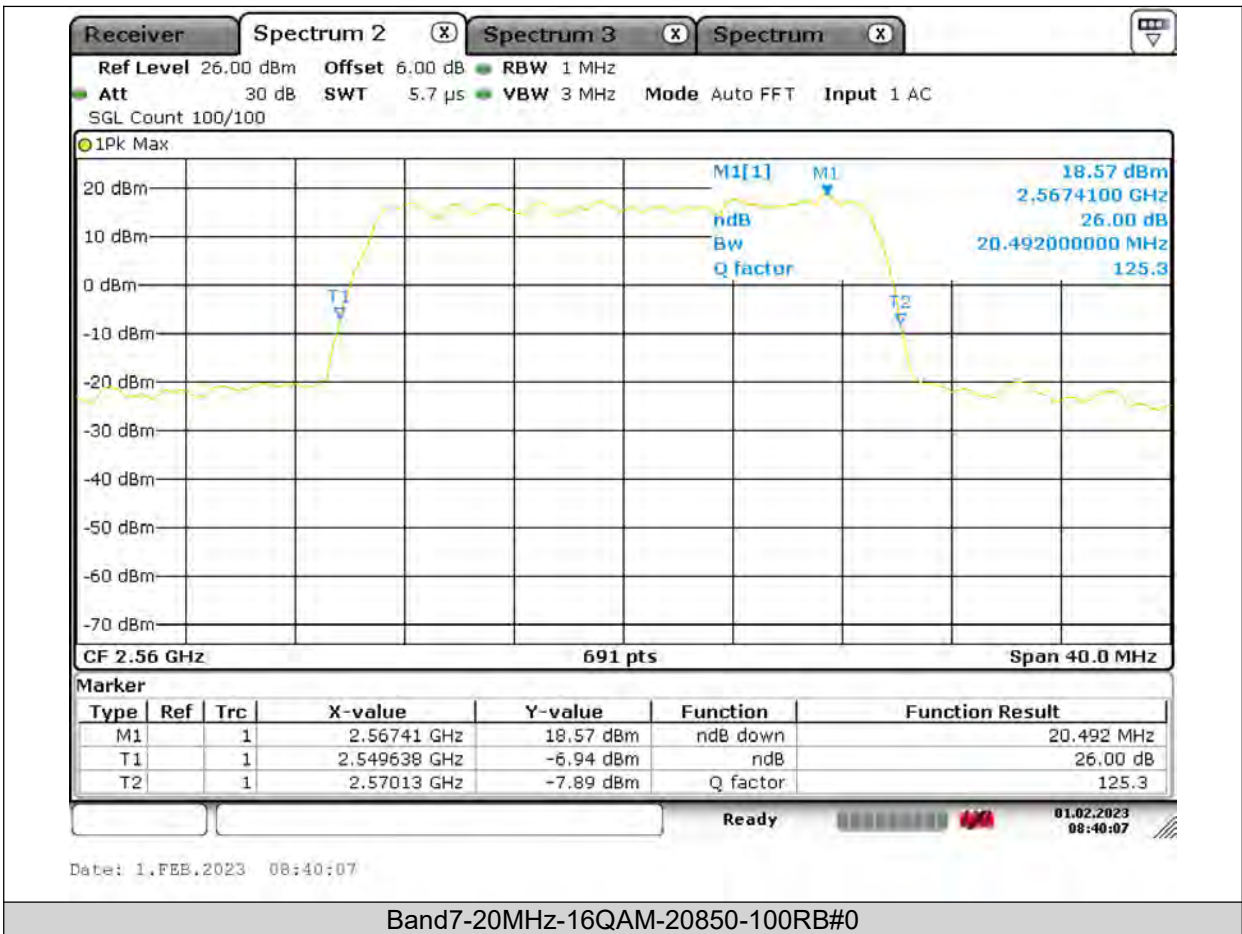

BUREAU VERITAS

Test Report No.: PSU-QSU2309010210RF03