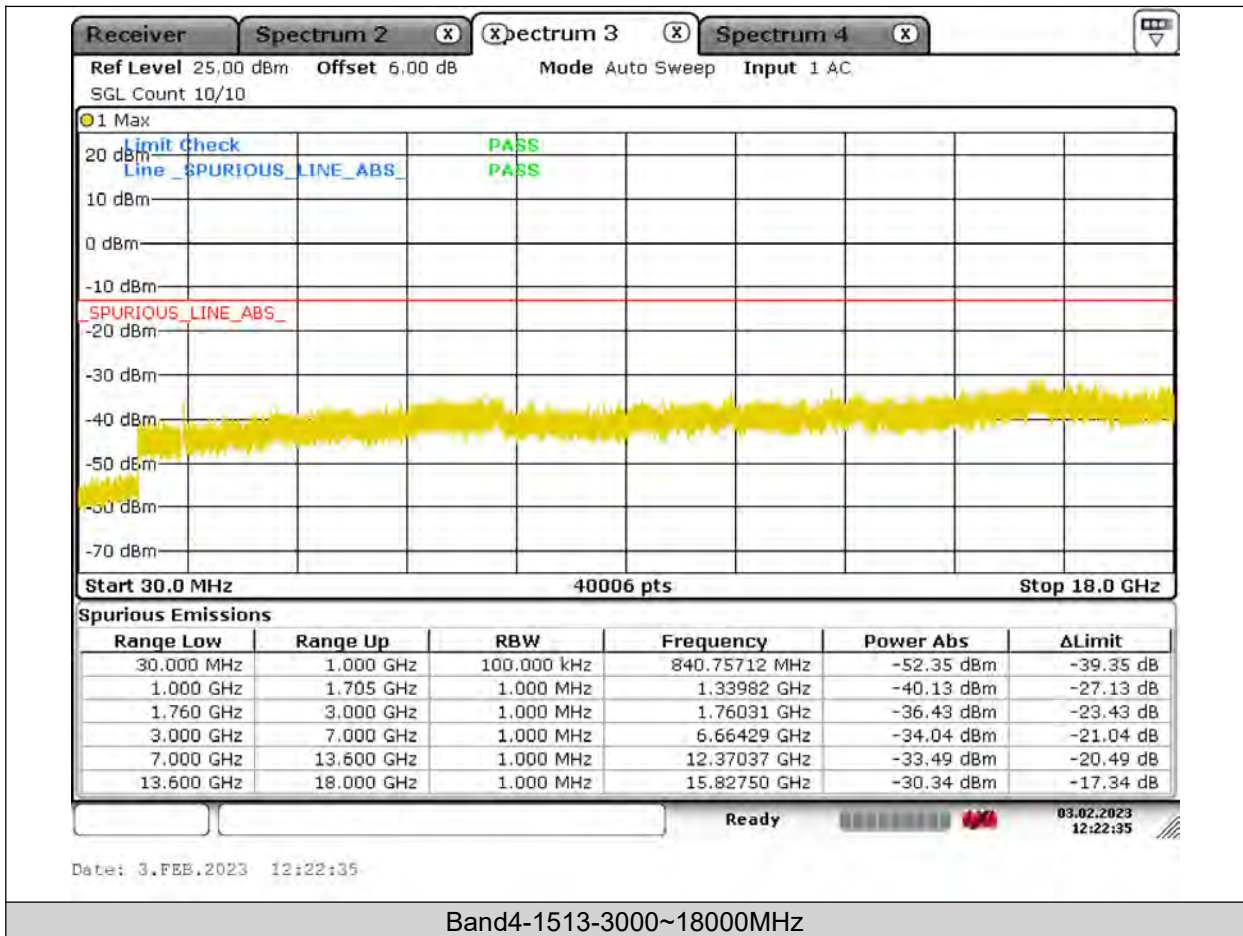

BUREAU
VERITAS

Test Report No.: PSU-QSU2309010210RF03

BUREAU VERITAS

Test Report No.: PSU-QSU2309010210RF03

BUREAU
VERITAS

Test Report No.: PSU-QSU2309010210RF03

FREQUENCY STABILITY

Test Result