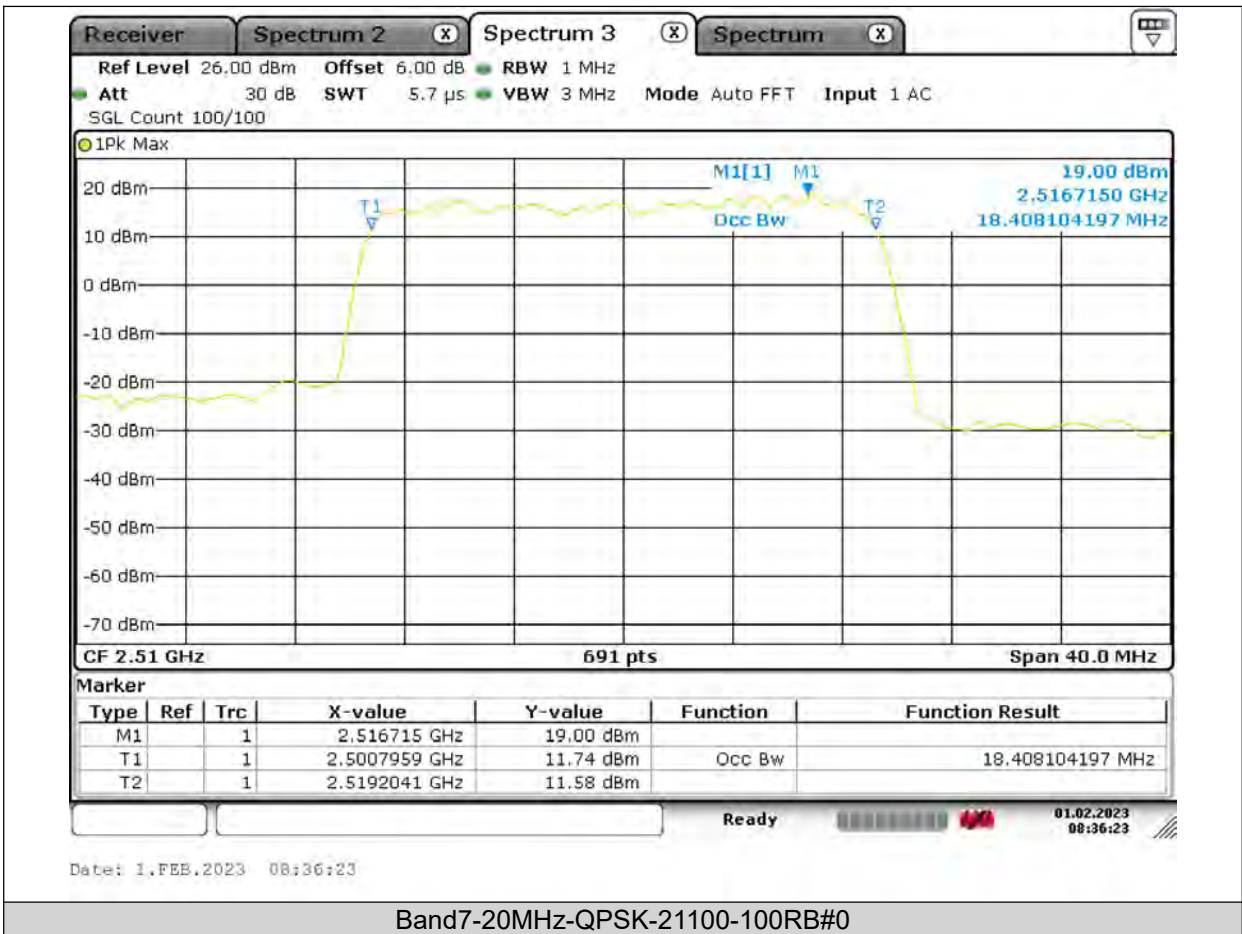

BUREAU VERITAS

Test Report No.: PSU-QSU2309010210RF03