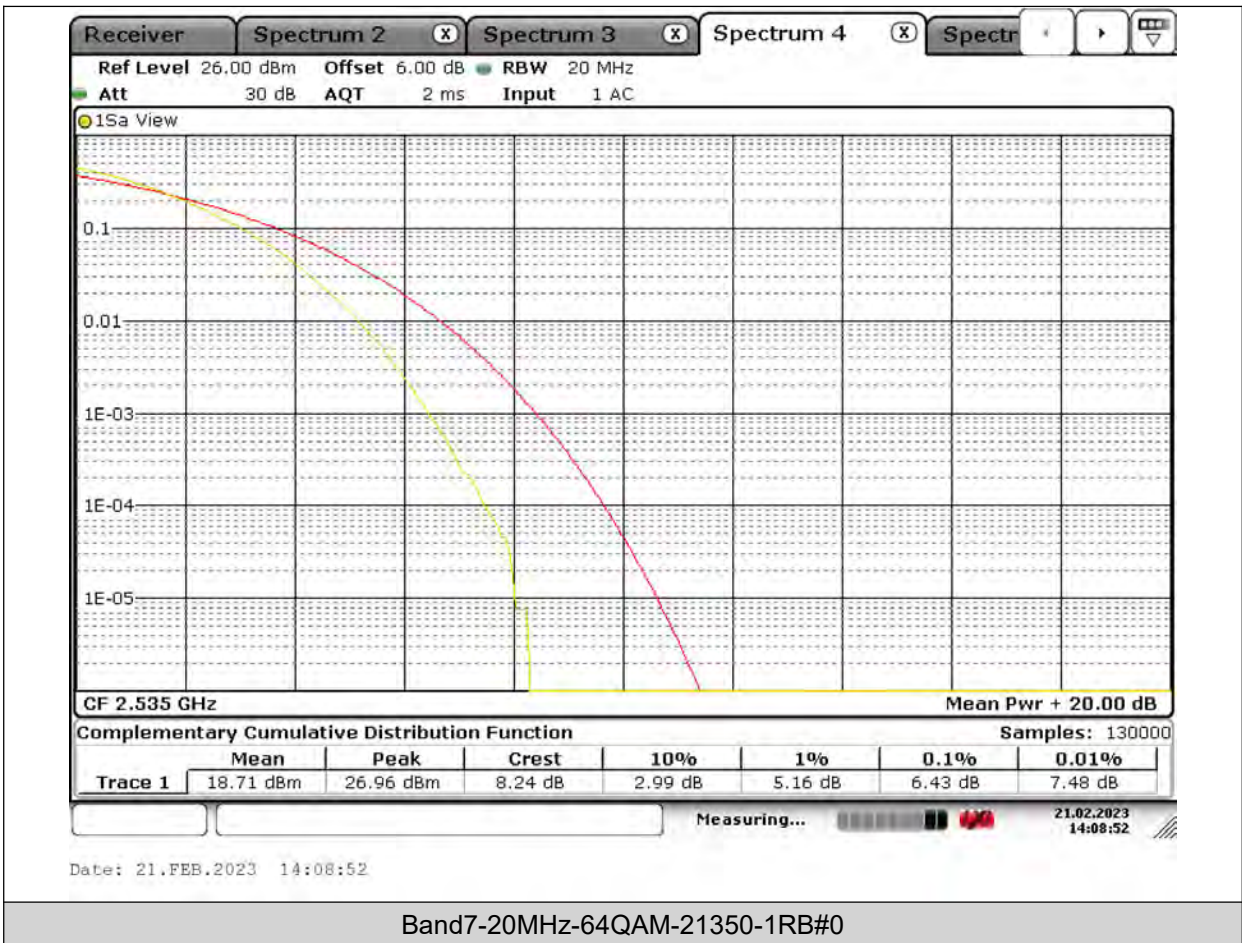

BUREAU VERITAS

Test Report No.: PSU-QSU2309010210RF03