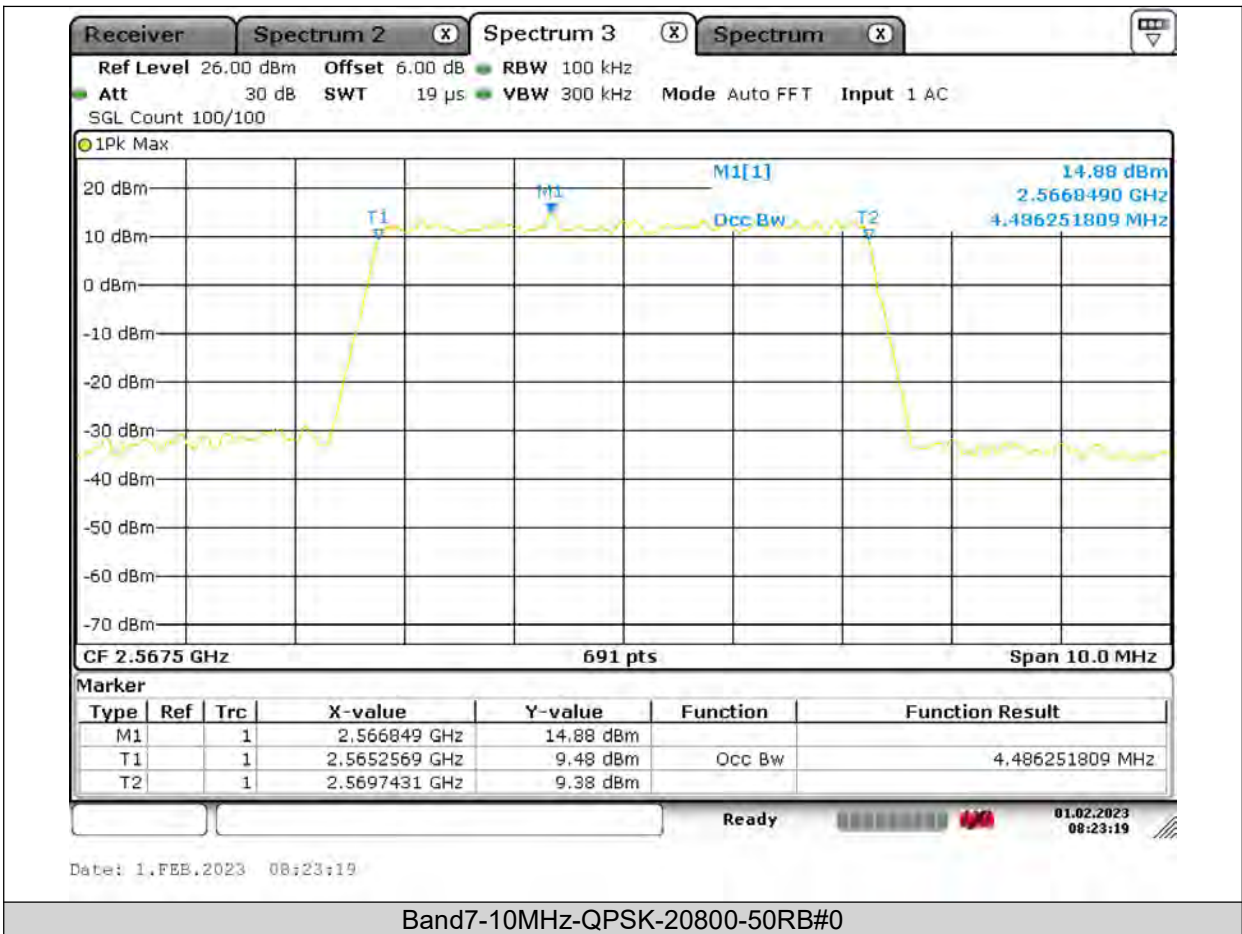

BUREAU VERITAS

Test Report No.: PSU-QSU2309010210RF03