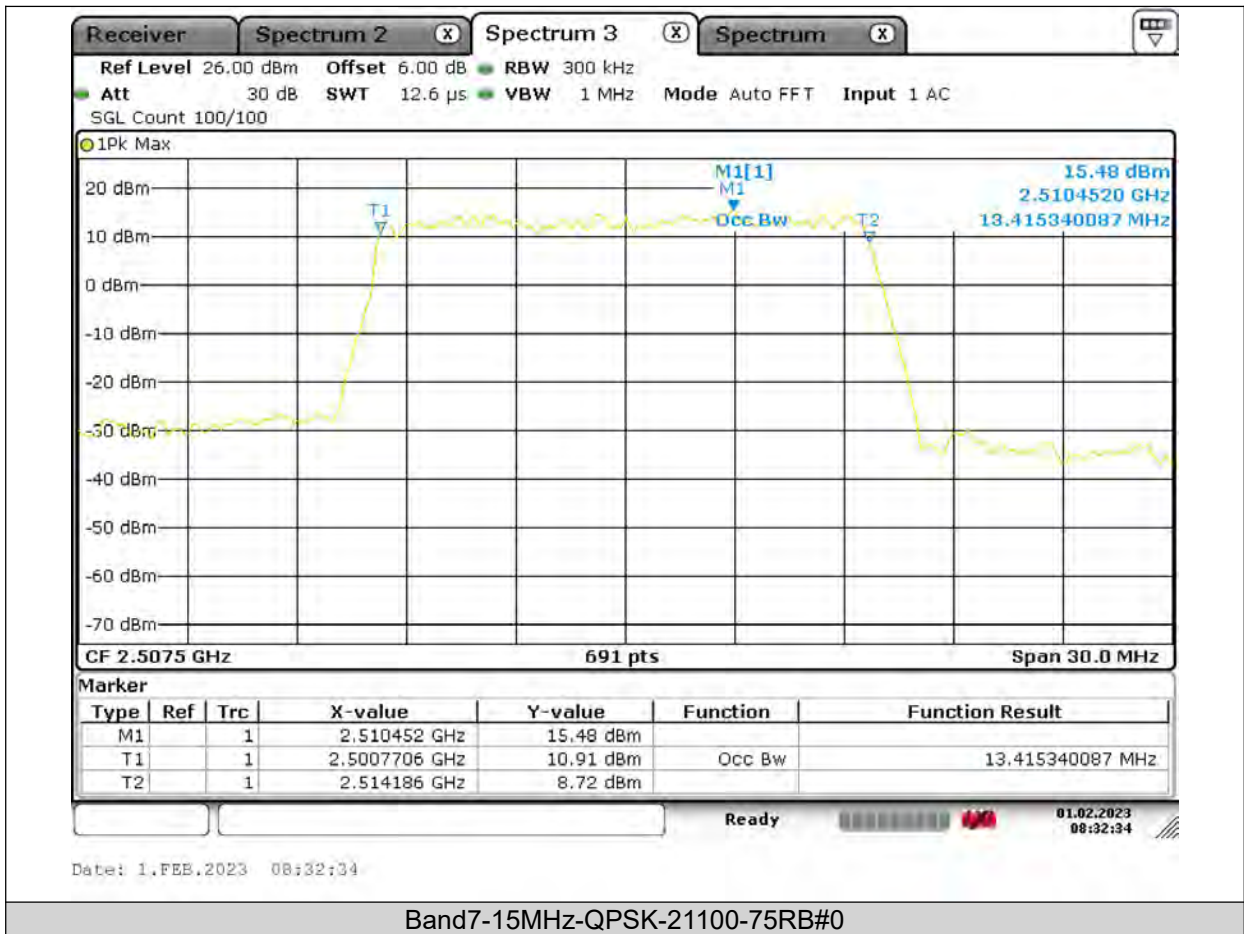

BUREAU
VERITAS

Test Report No.: PSU-QSU2309010210RF03