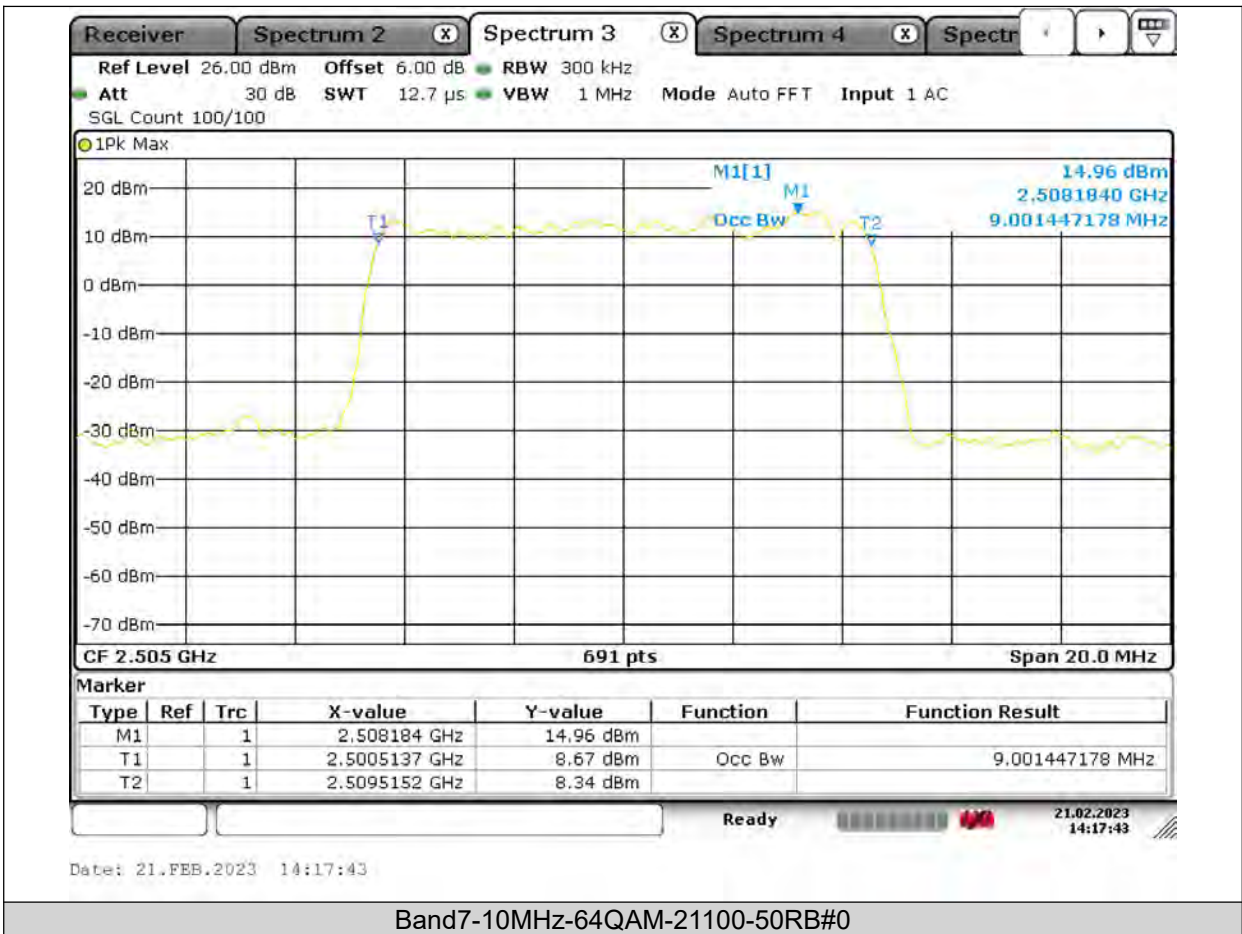

BUREAU
VERITAS

Test Report No.: PSU-QSU2309010210RF03