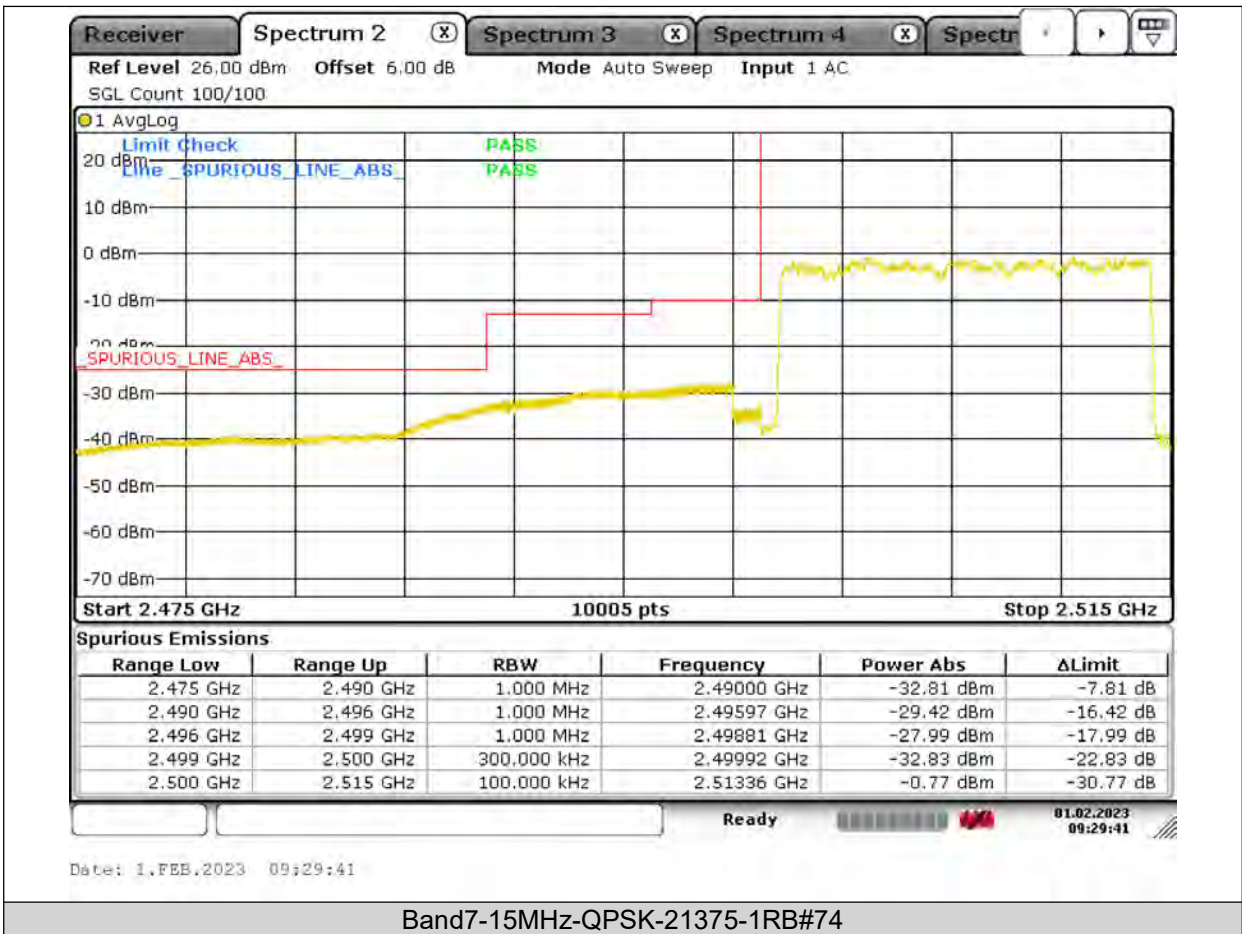

BUREAU
VERITAS

Test Report No.: PSU-QSU2309010210RF03

BUREAU VERITAS

Test Report No.: PSU-QSU2309010210RF03

BUREAU VERITAS

Test Report No.: PSU-QSU2309010210RF03

BUREAU
VERITAS

Test Report No.: PSU-QSU2309010210RF03