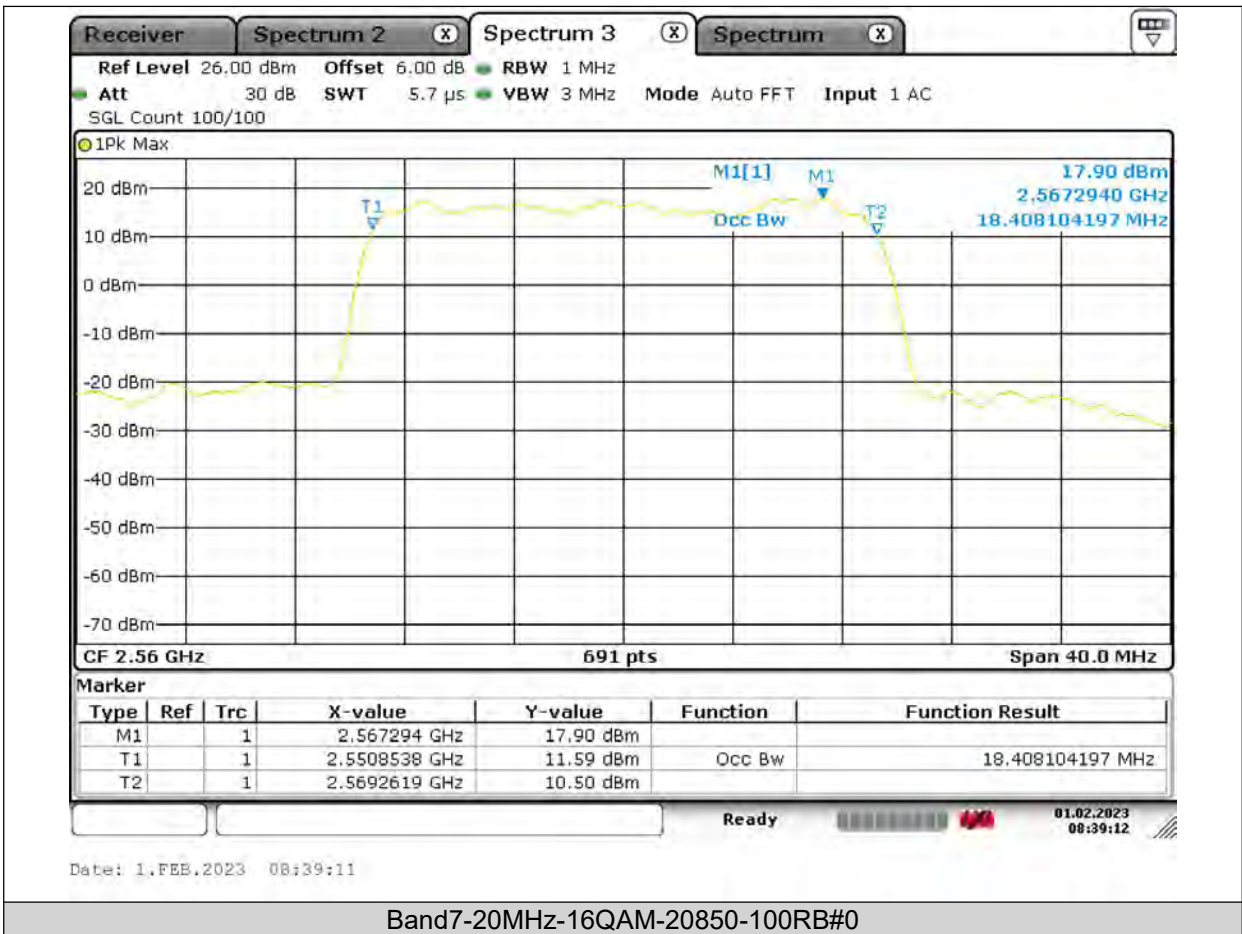

BUREAU VERITAS

Test Report No.: PSU-QSU2309010210RF03