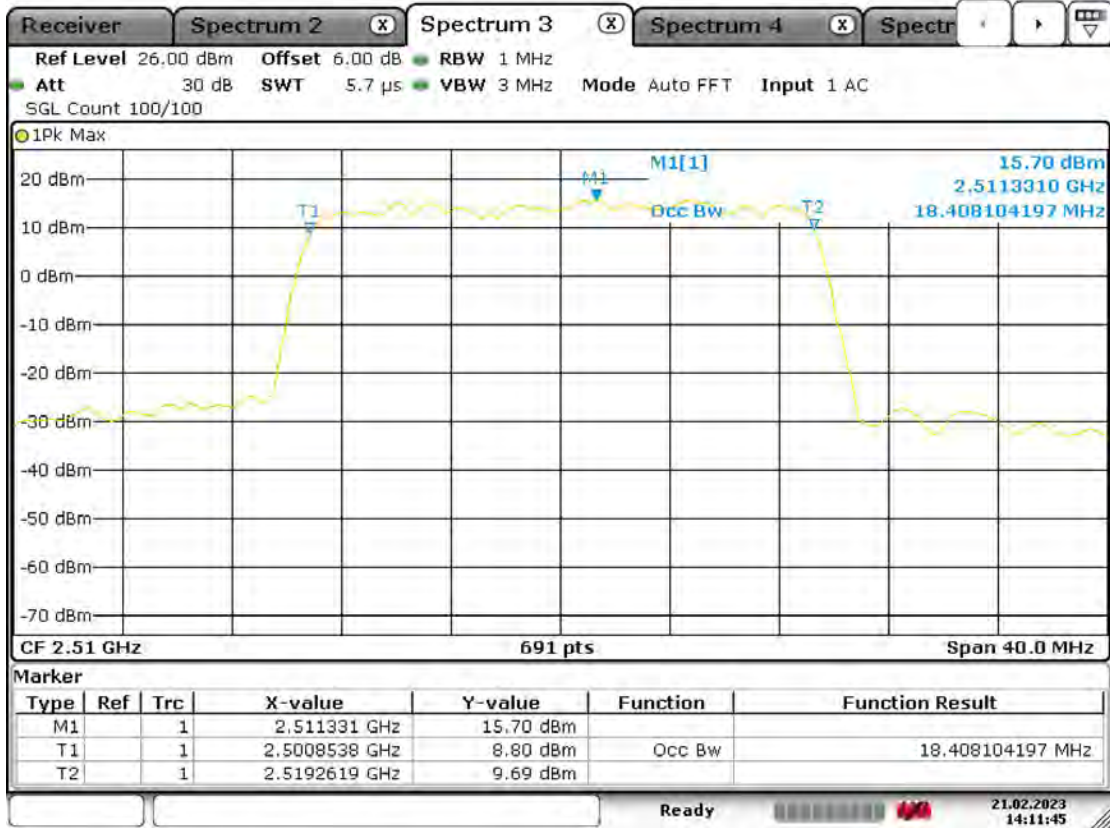

BUREAU VERITAS

Test Report No.: PSU-QSU2309010210RF03

Date: 21.FEB.2023 14:11:44

Band7-20MHz-64QAM-21100-100RB#0