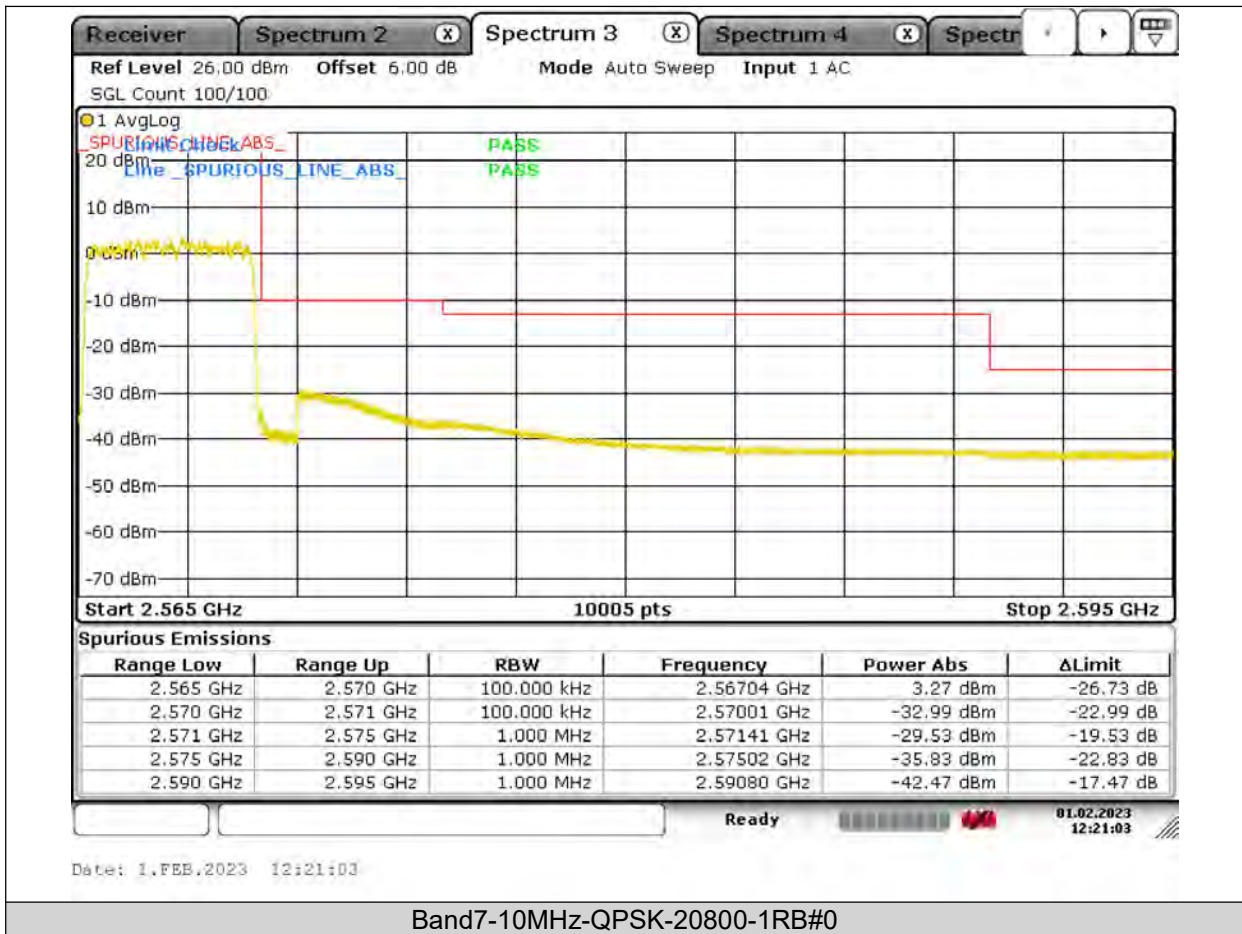

BUREAU VERITAS

Test Report No.: PSU-QSU2309010210RF03