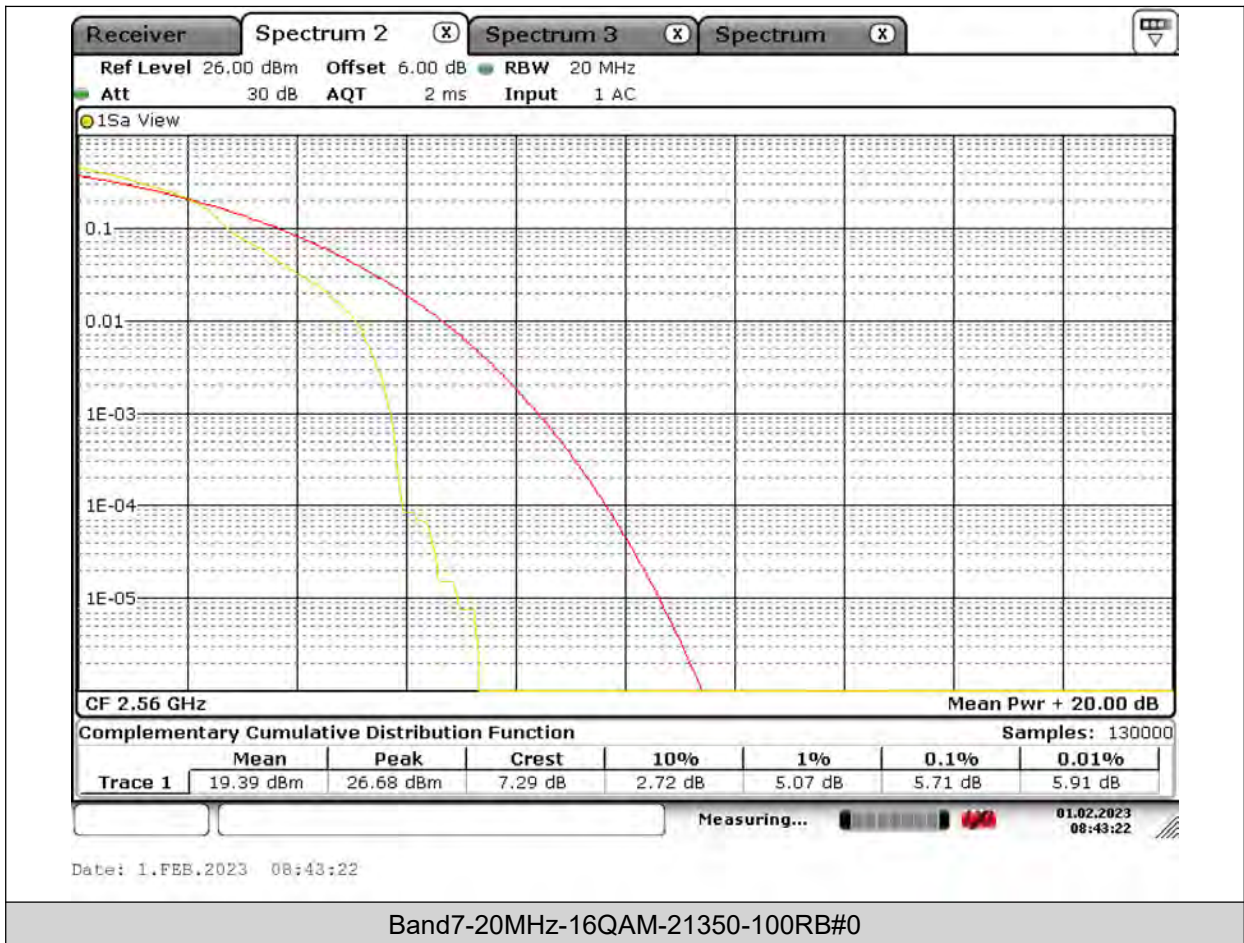

BUREAU VERITAS

Test Report No.: PSU-QSU2309010210RF03