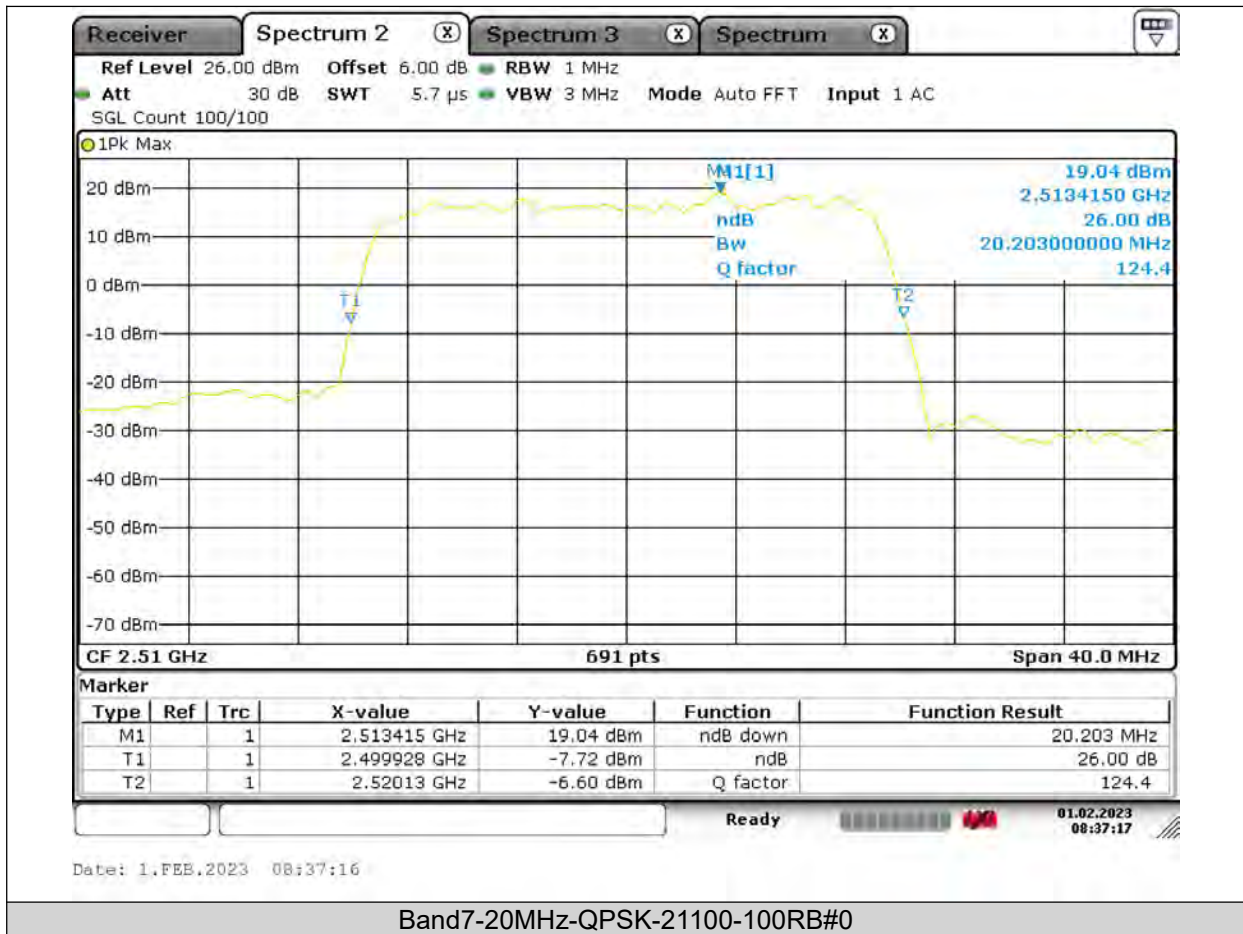

BUREAU VERITAS

Test Report No.: PSU-QSU2309010210RF03