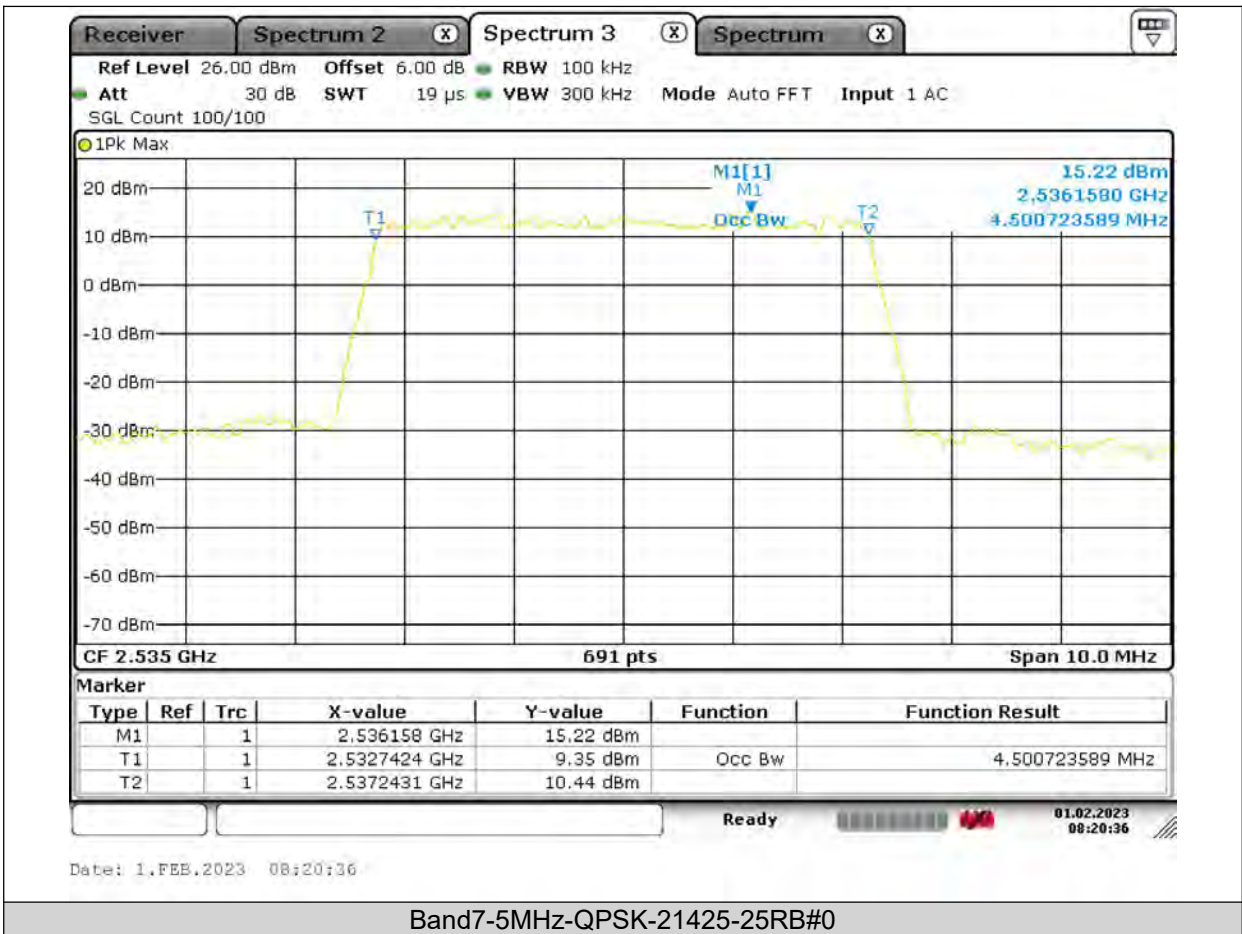

Test Report No.: PSU-QSU2309010210RF03

Test Graphs

Occupied Bandwidth

BUREAU VERITAS

Test Report No.: PSU-QSU2309010210RF03

BUREAU VERITAS

Test Report No.: PSU-QSU2309010210RF03

BUREAU VERITAS