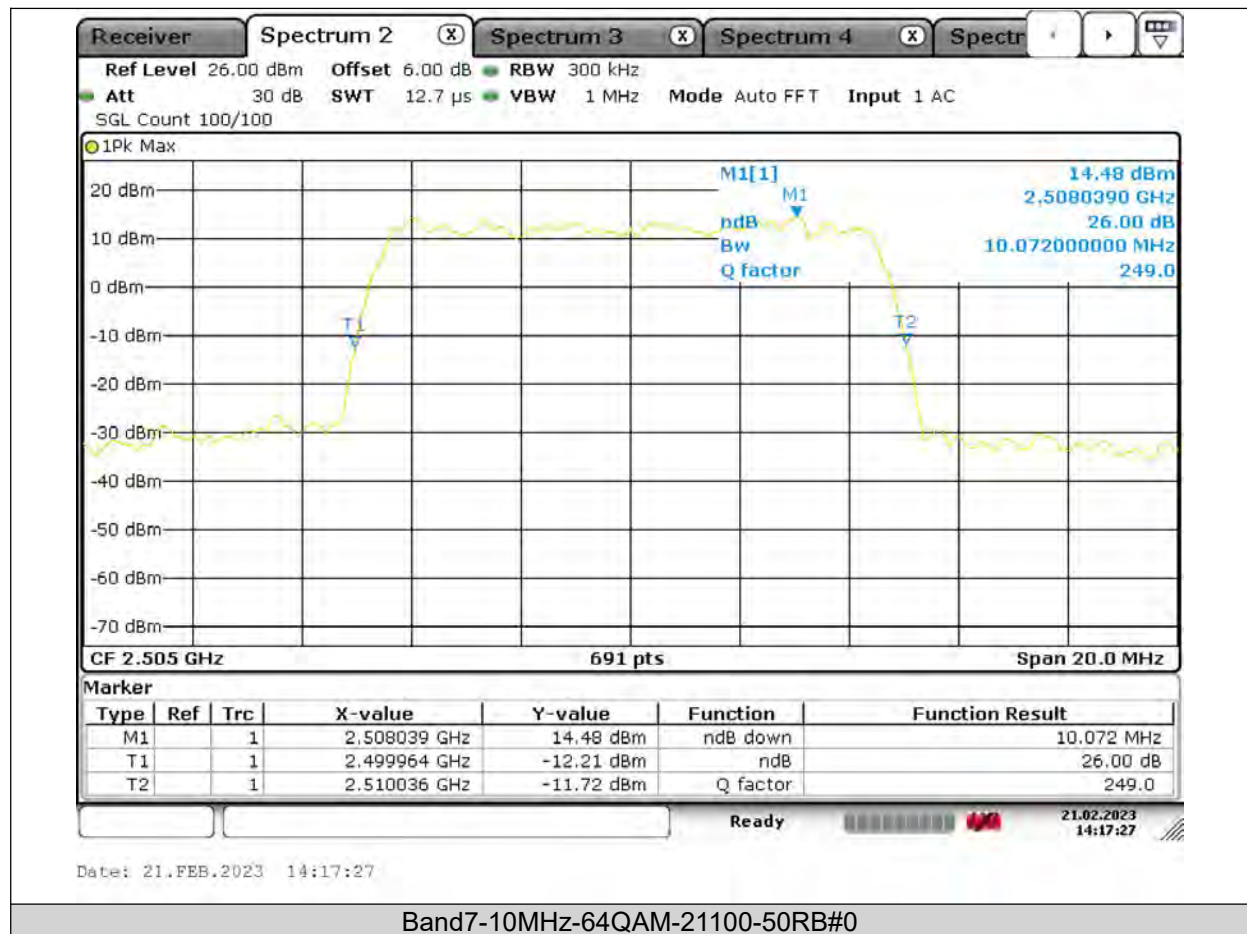

BUREAU VERITAS

Test Report No.: PSU-QSU2309010210RF03