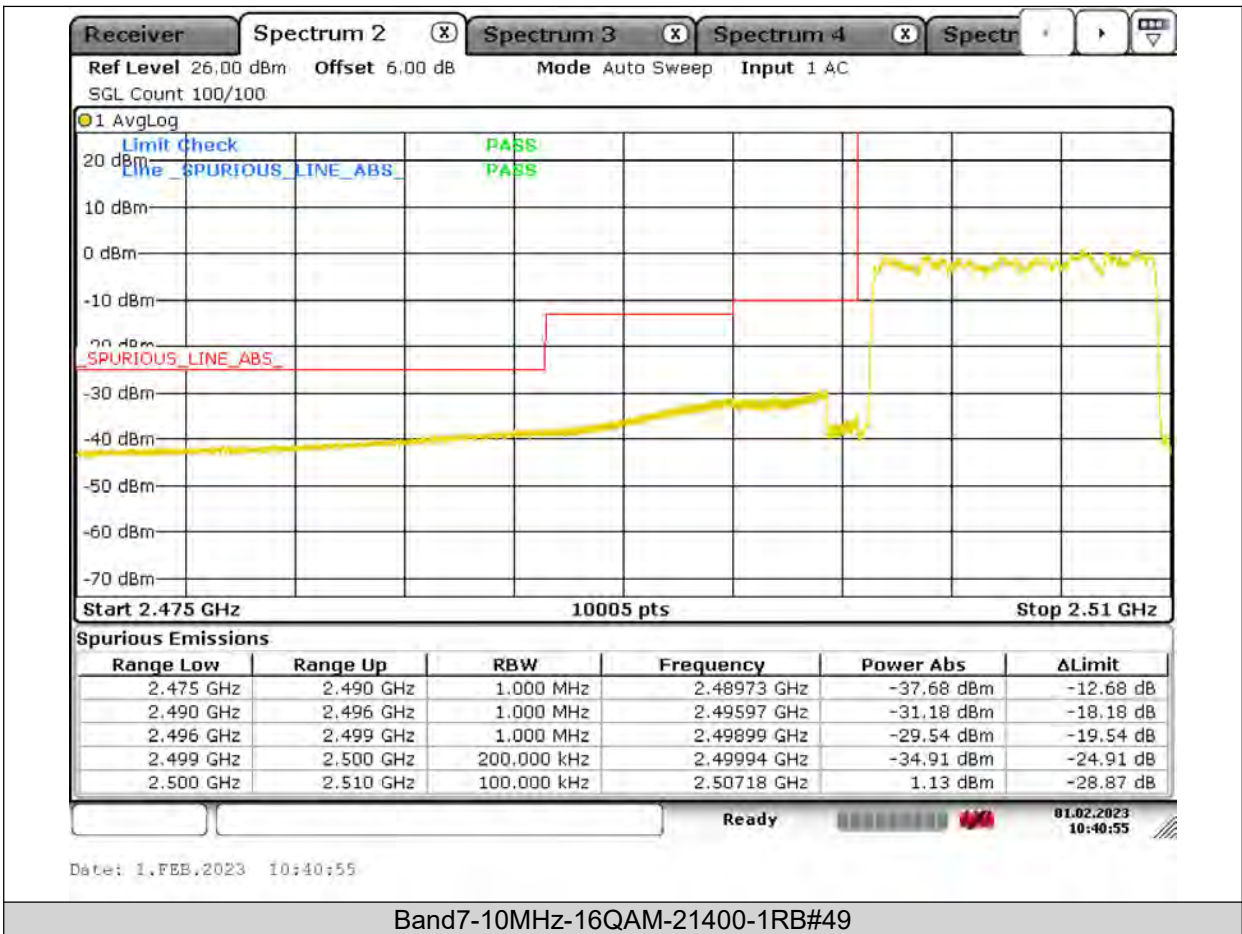

BUREAU
VERITAS

Test Report No.: PSU-QSU2309010210RF03

BUREAU VERITAS

Test Report No.: PSU-QSU2309010210RF03

BUREAU VERITAS

Test Report No.: PSU-QSU2309010210RF03

BUREAU
VERITAS

Test Report No.: PSU-QSU2309010210RF03