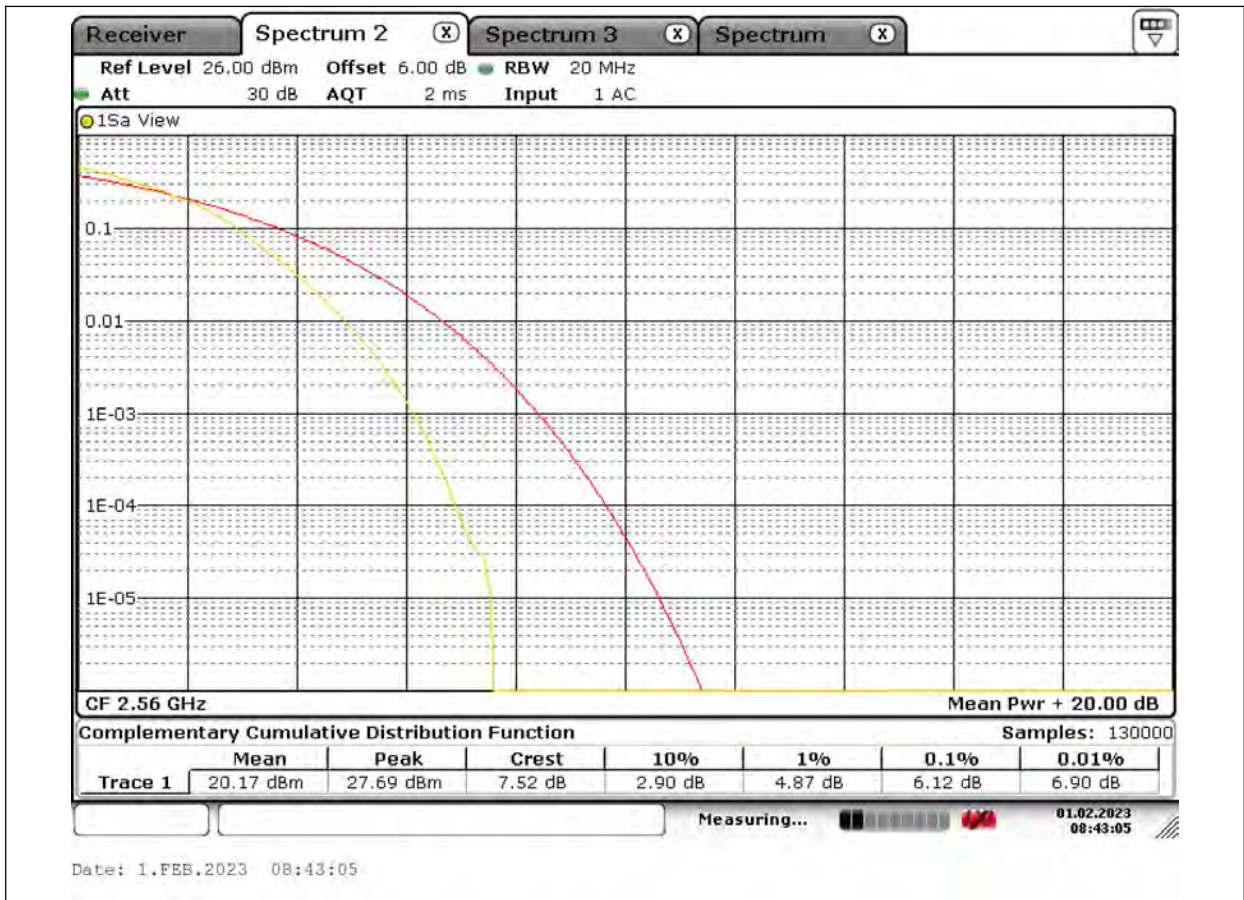

BUREAU VERITAS

Test Report No.: PSU-QSU2309010210RF03

Band7-20MHz-64QAM-20850-1RB#0