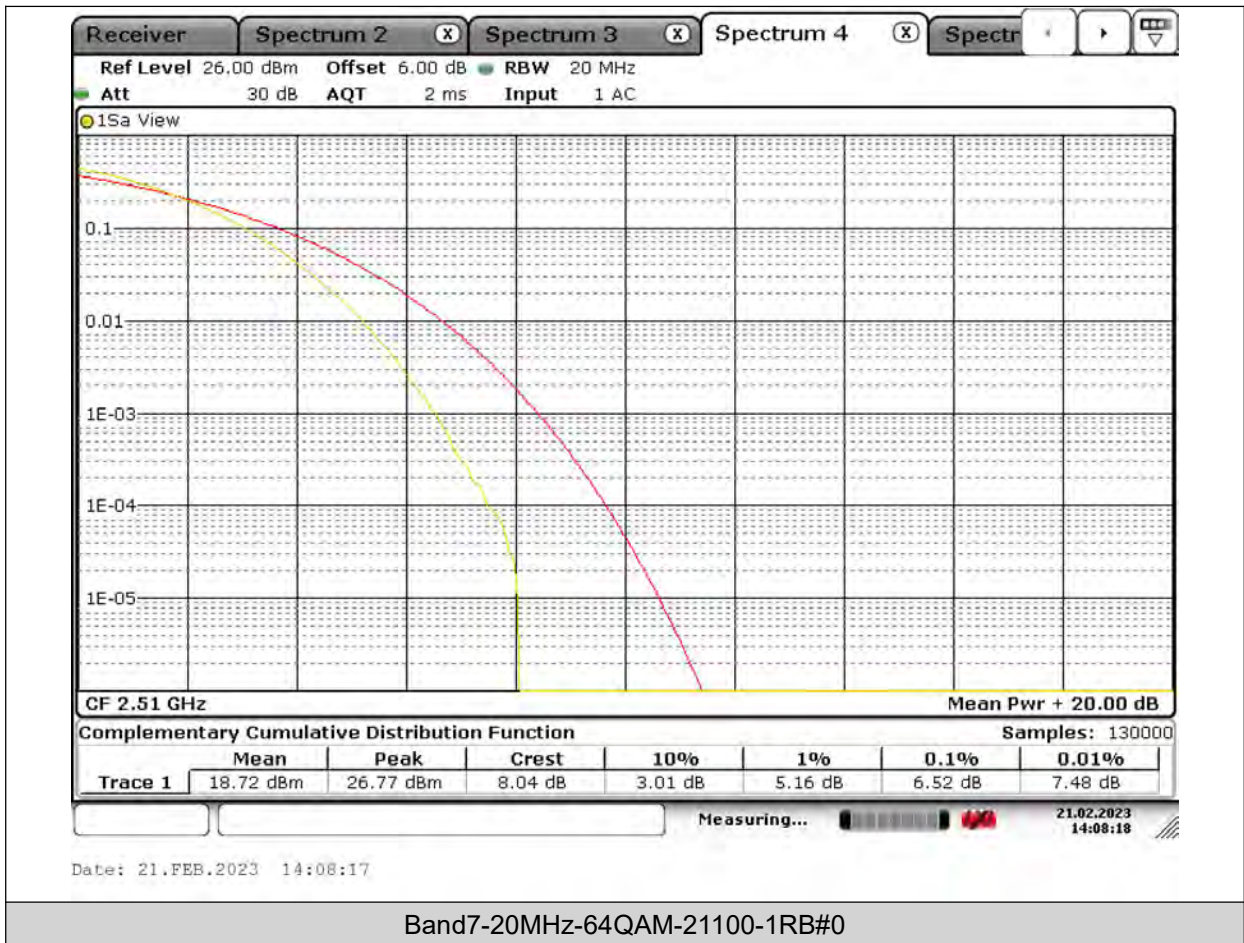

Band7-20MHz-64QAM-20850-1RB#0

BUREAU VERITAS

Test Report No.: PSU-QSU2309010210RF03

BUREAU VERITAS

Test Report No.: PSU-QSU2309010210RF03

BUREAU VERITAS

Test Report No.: PSU-QSU2309010210RF03

BUREAU VERITAS