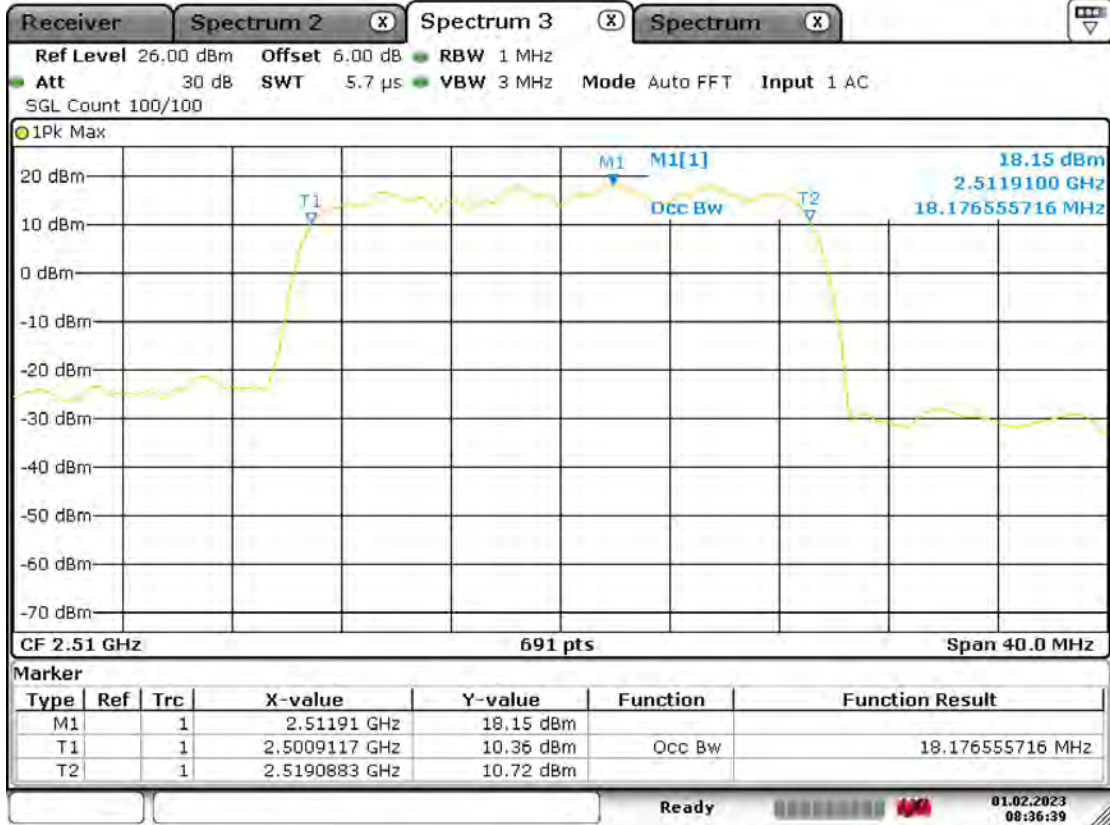

Test Report No.: PSU-QSU2309010210RF03

BUREAU VERITAS

Test Report No.: PSU-QSU2309010210RF03

BUREAU VERITAS

Test Report No.: PSU-QSU2309010210RF03

Date: 1.FEB.2023 08:36:39

Band7-20MHz-16QAM-21100-100RB#0

BUREAU VERITAS