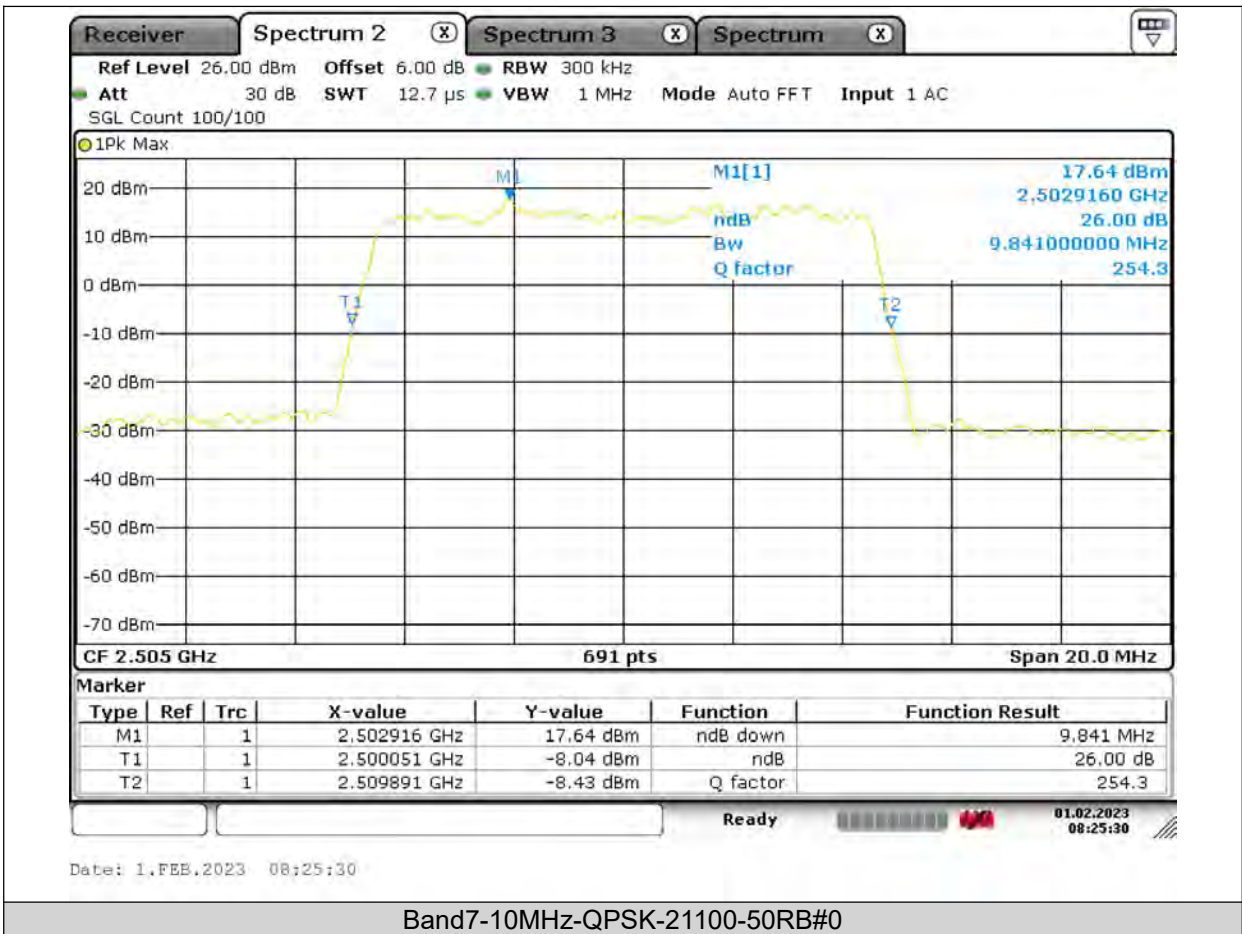

BUREAU VERITAS

Test Report No.: PSU-QSU2309010210RF03