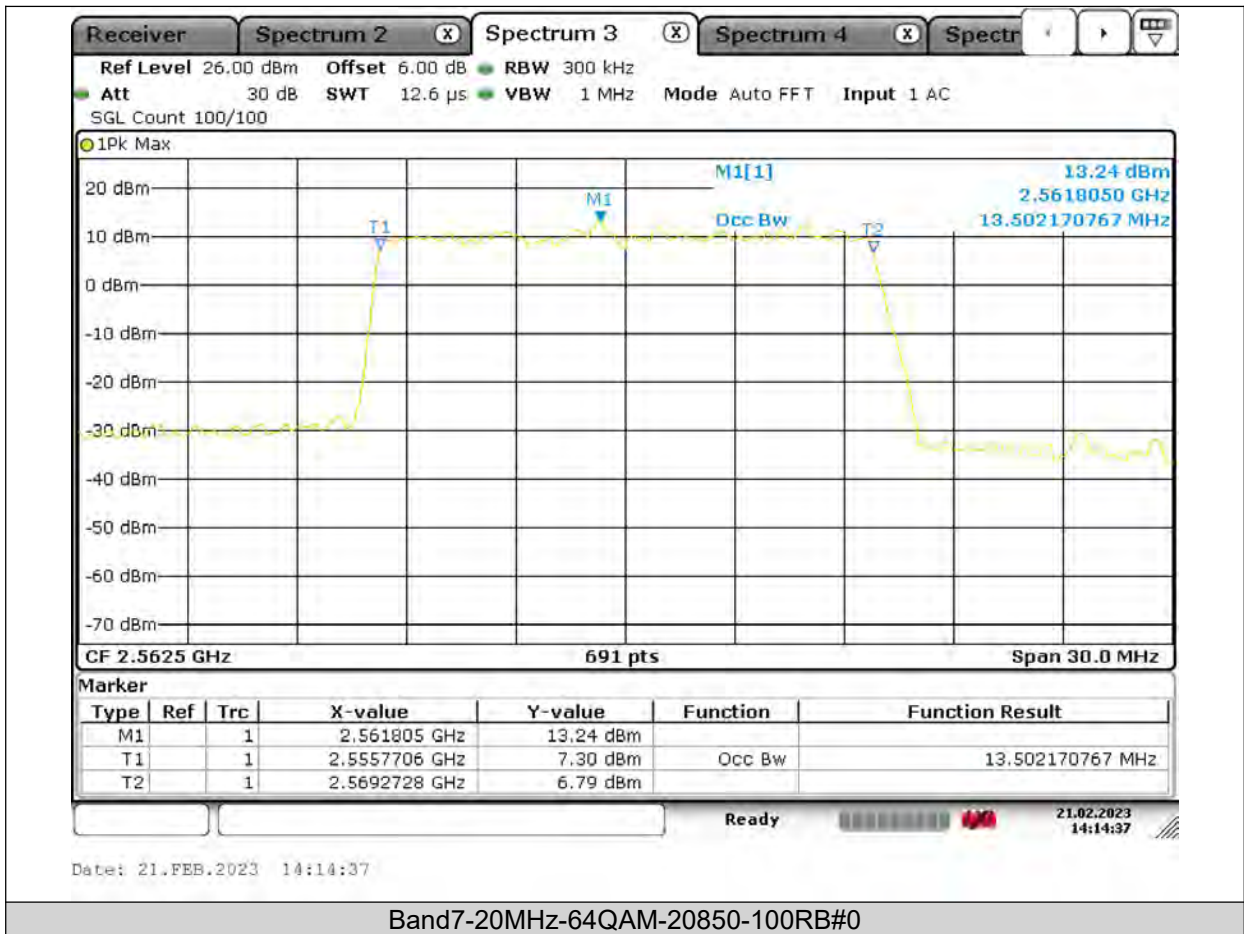

BUREAU
VERITAS

Test Report No.: PSU-QSU2309010210RF03

**BUREAU
VERITAS**

Test Report No.: PSU-QSU2309010210RF03

BUREAU
VERITAS

Test Report No.: PSU-QSU2309010210RF03

BUREAU
VERITAS

Test Report No.: PSU-QSU2309010210RF03