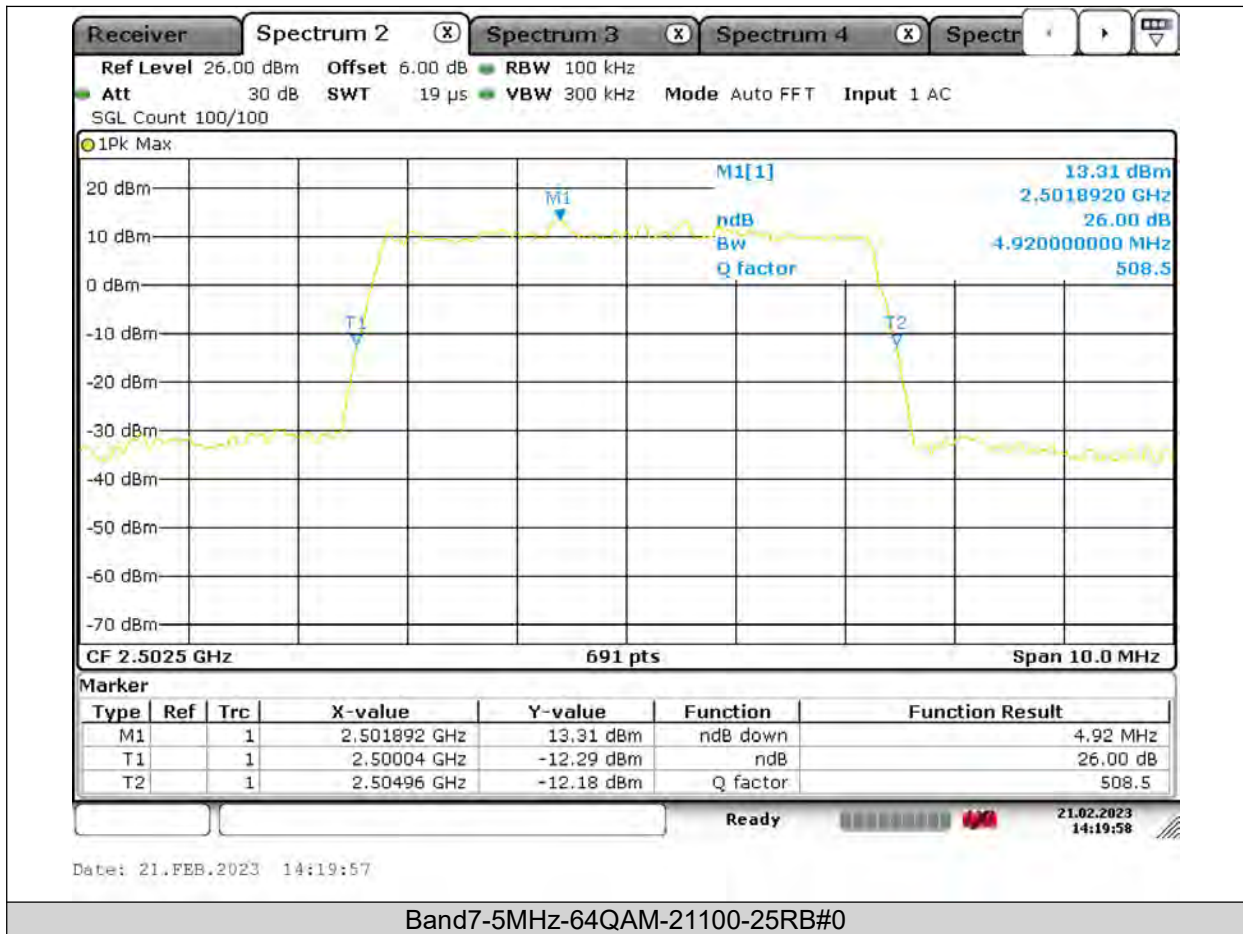

BUREAU
VERITAS

Test Report No.: PSU-QSU2309010210RF03