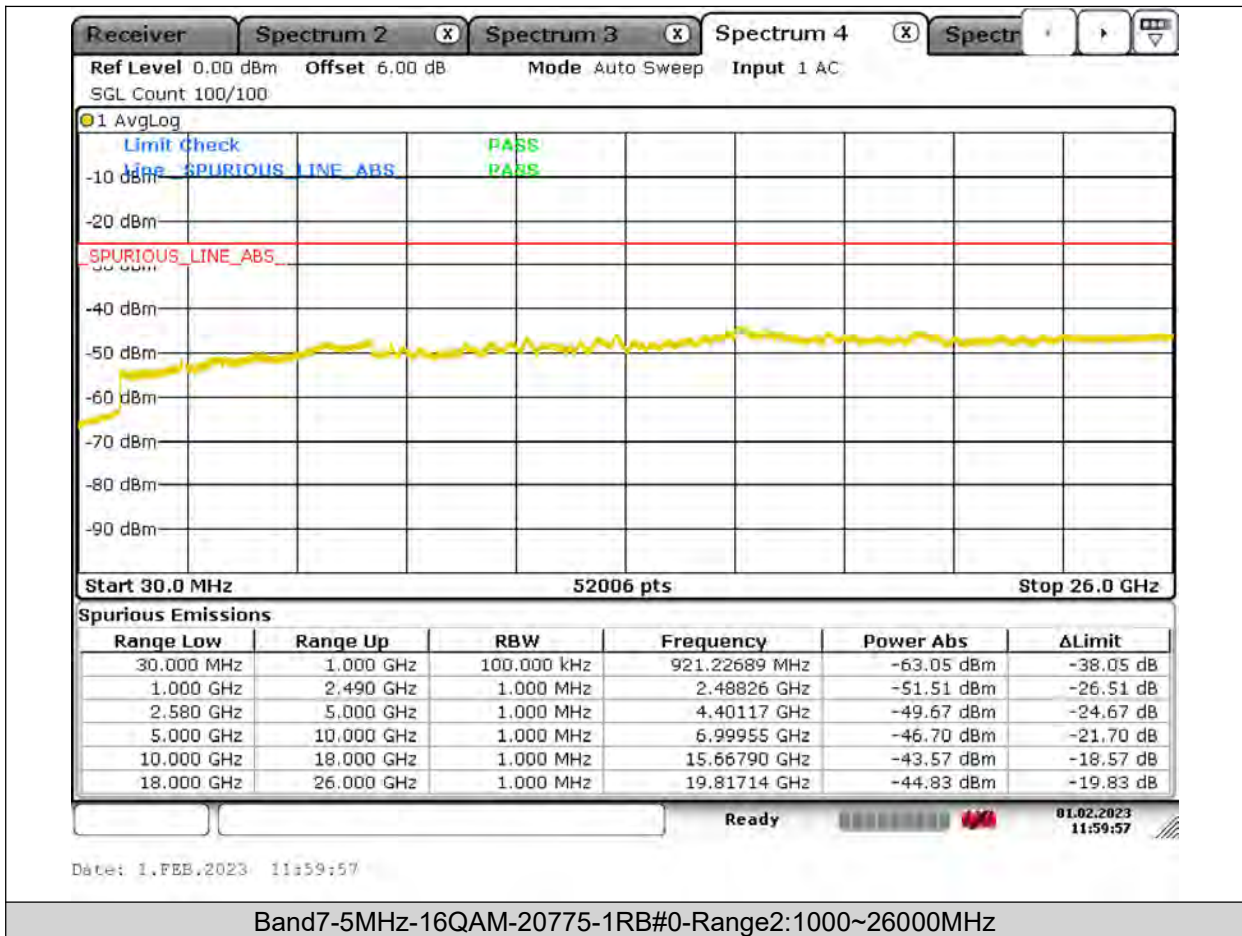

BUREAU
VERITAS

Test Report No.: PSU-QSU2309010210RF03