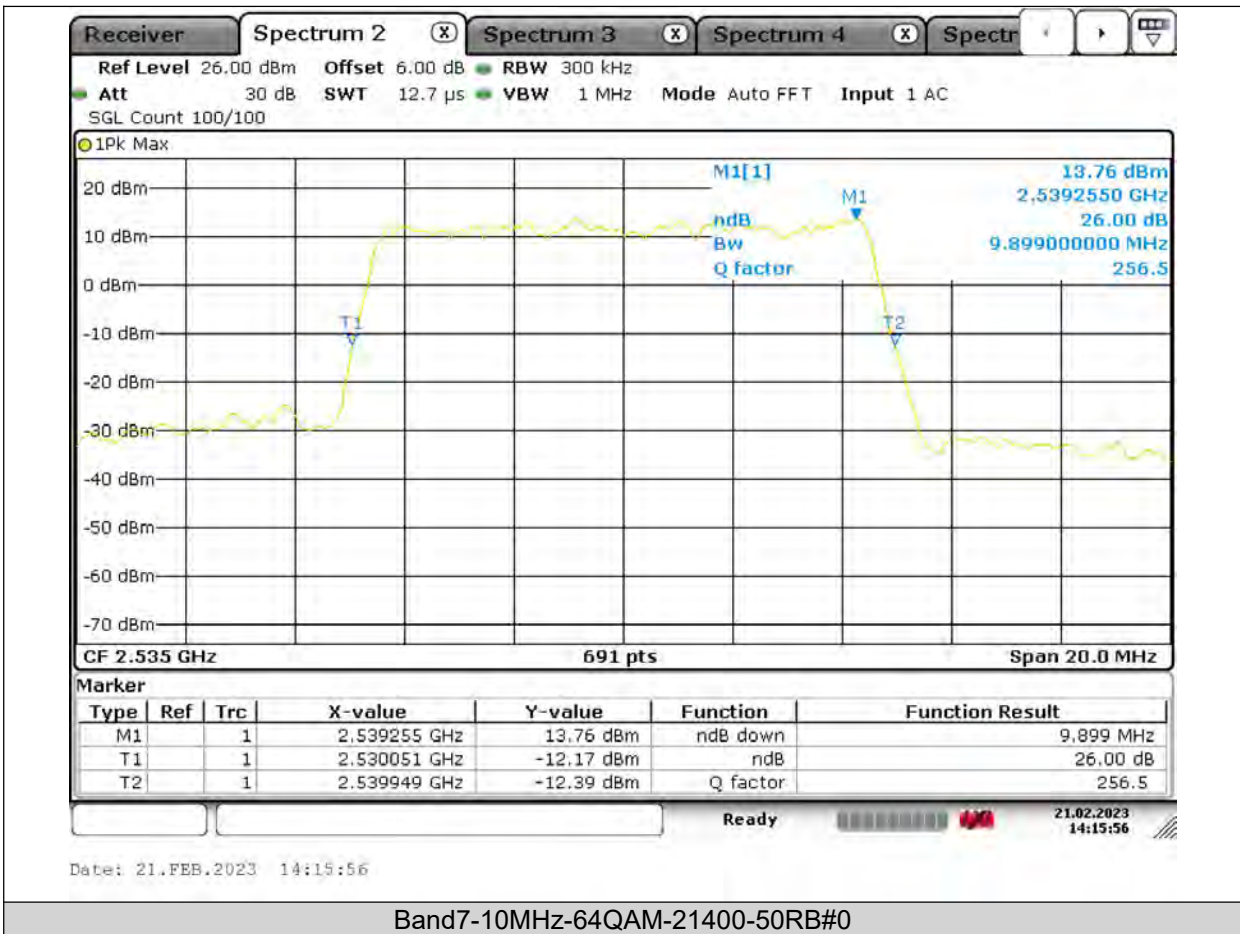

BUREAU
VERITAS

Test Report No.: PSU-QSU2309010210RF03