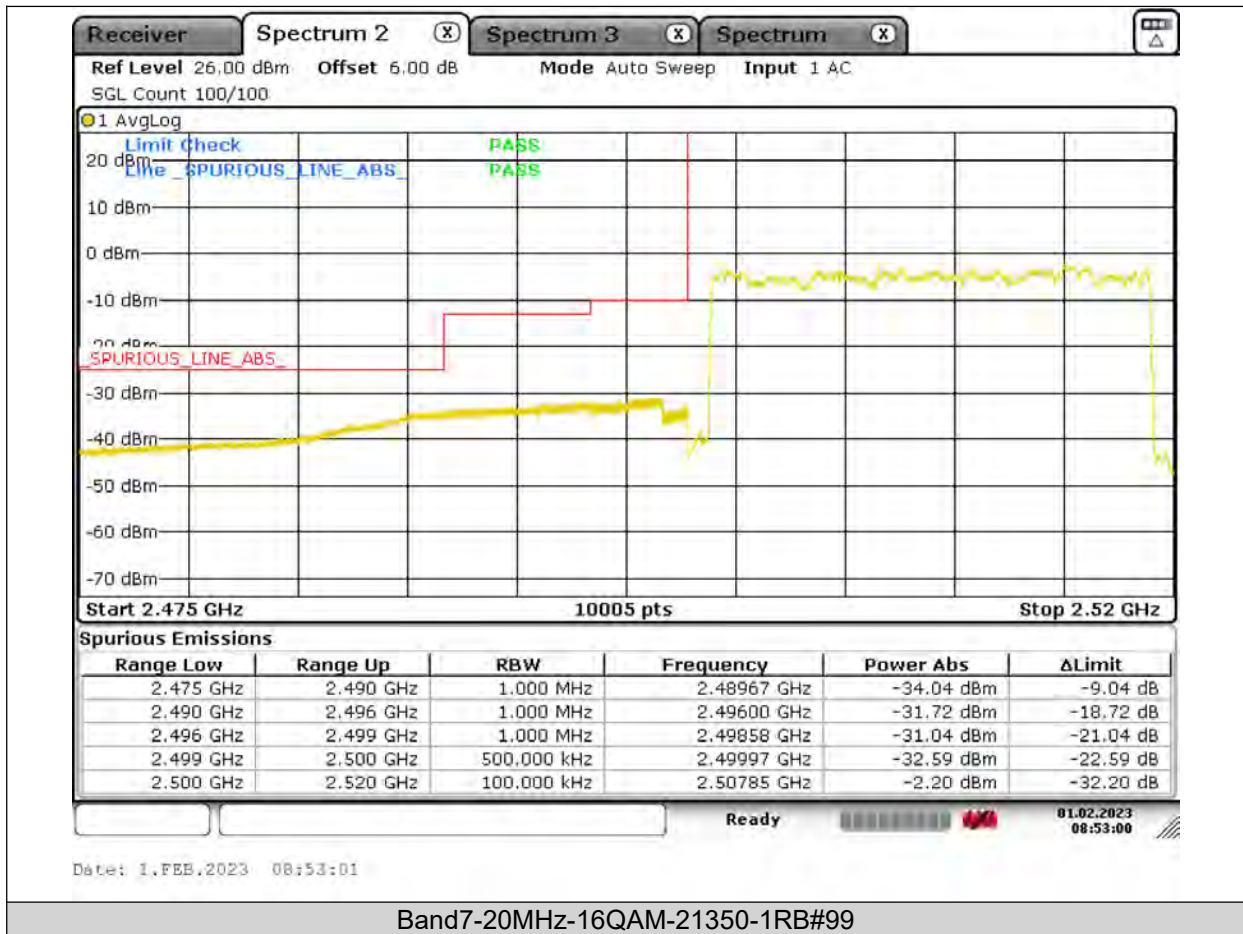

BUREAU
VERITAS

Test Report No.: PSU-QSU2309010210RF03

BUREAU
VERITAS

Test Report No.: PSU-QSU2309010210RF03

BUREAU
VERITAS

Test Report No.: PSU-QSU2309010210RF03

BUREAU VERITAS

Test Report No.: PSU-QSU2309010210RF03