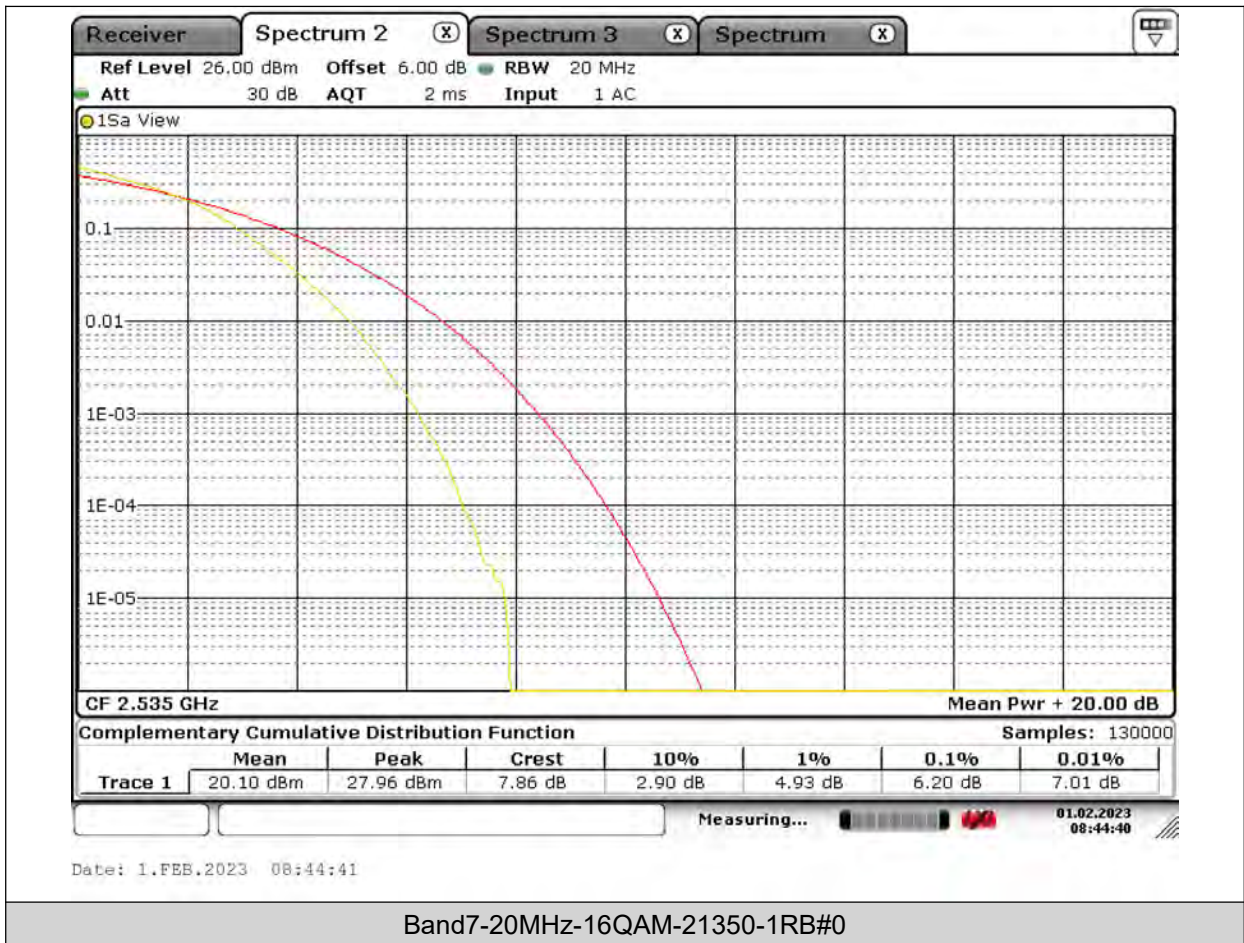

BUREAU VERITAS

Test Report No.: PSU-QSU2309010210RF03