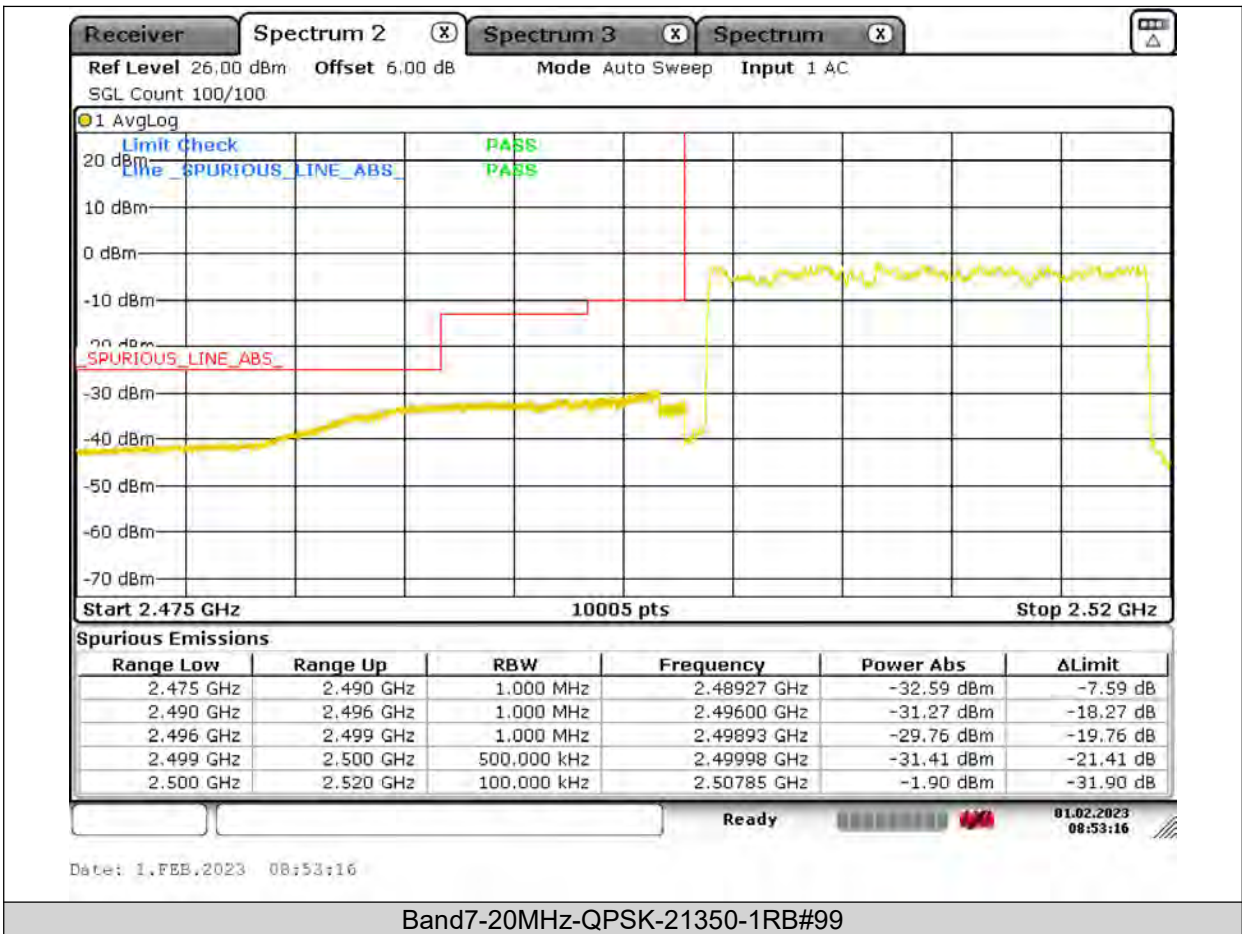

BUREAU
VERITAS

Test Report No.: PSU-QSU2309010210RF03

BUREAU VERITAS

Test Report No.: PSU-QSU2309010210RF03

BUREAU
VERITAS

Test Report No.: PSU-QSU2309010210RF03

BUREAU VERITAS

Test Report No.: PSU-QSU2309010210RF03