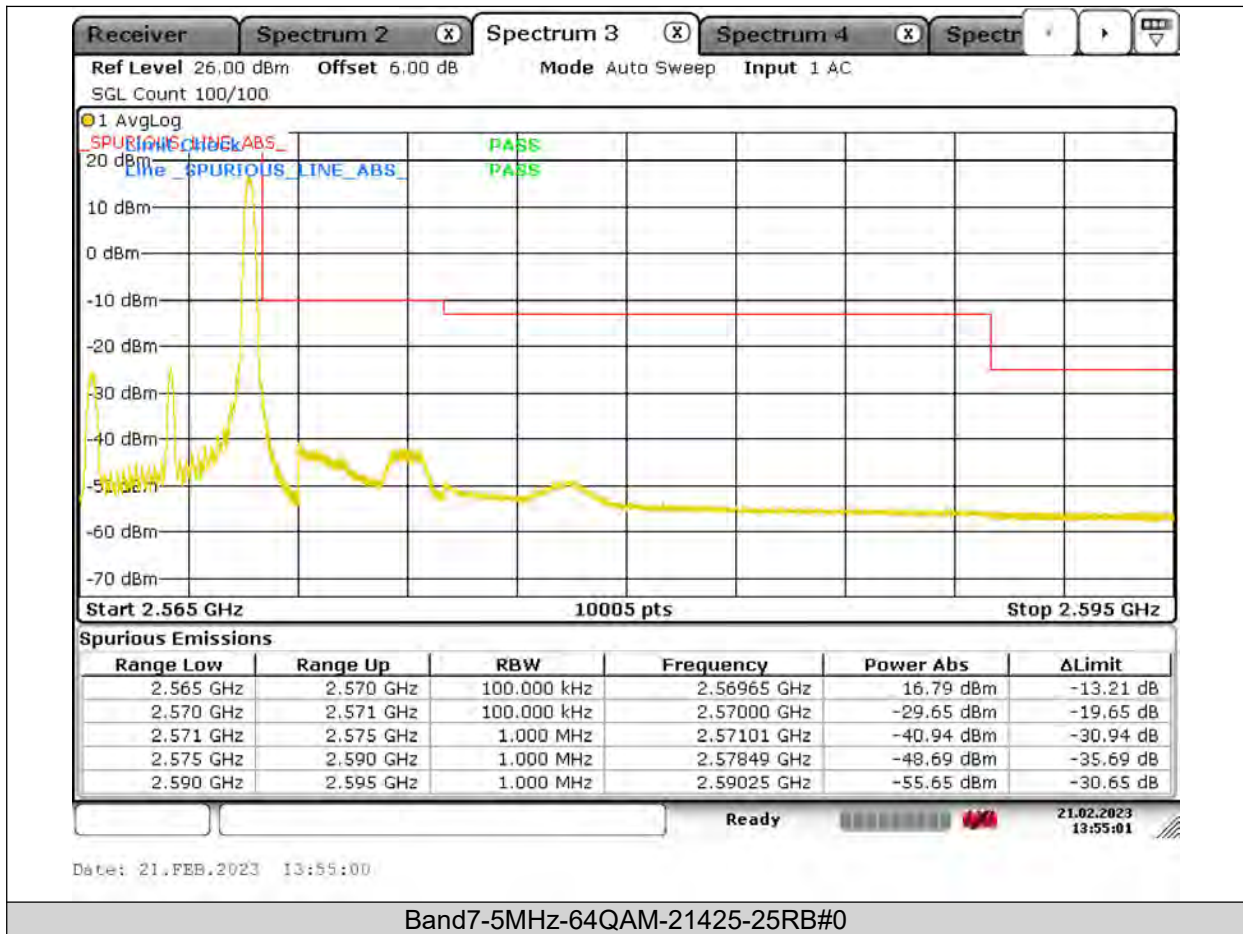

Band7-5MHz-64QAM-20775-1RB#0

BUREAU
VERITAS

Test Report No.: PSU-QSU2309010210RF03

BUREAU VERITAS

Test Report No.: PSU-QSU2309010210RF03

BUREAU
VERITAS

Test Report No.: PSU-QSU2309010210RF03

BUREAU VERITAS