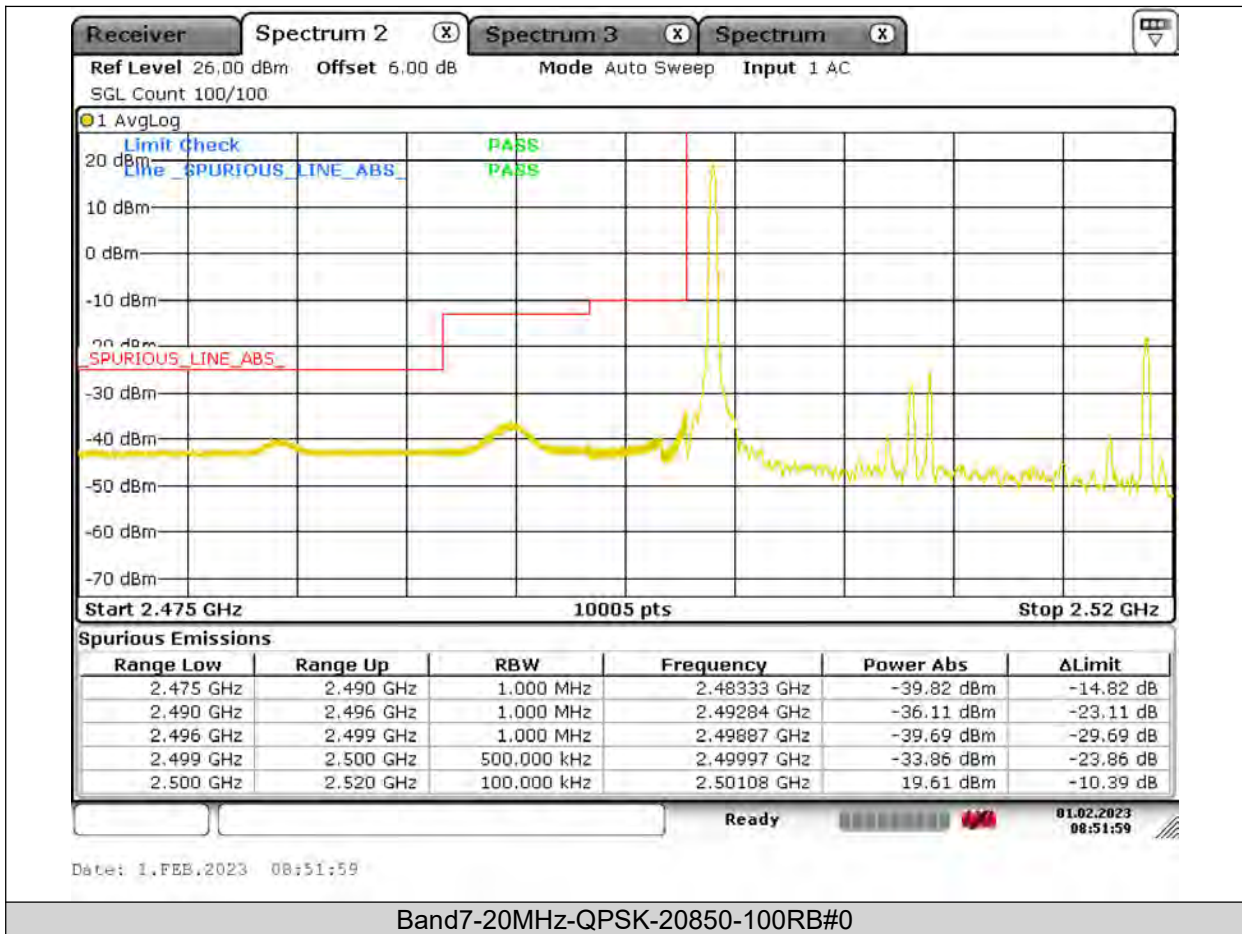

BUREAU
VERITAS

Test Report No.: PSU-QSU2309010210RF03