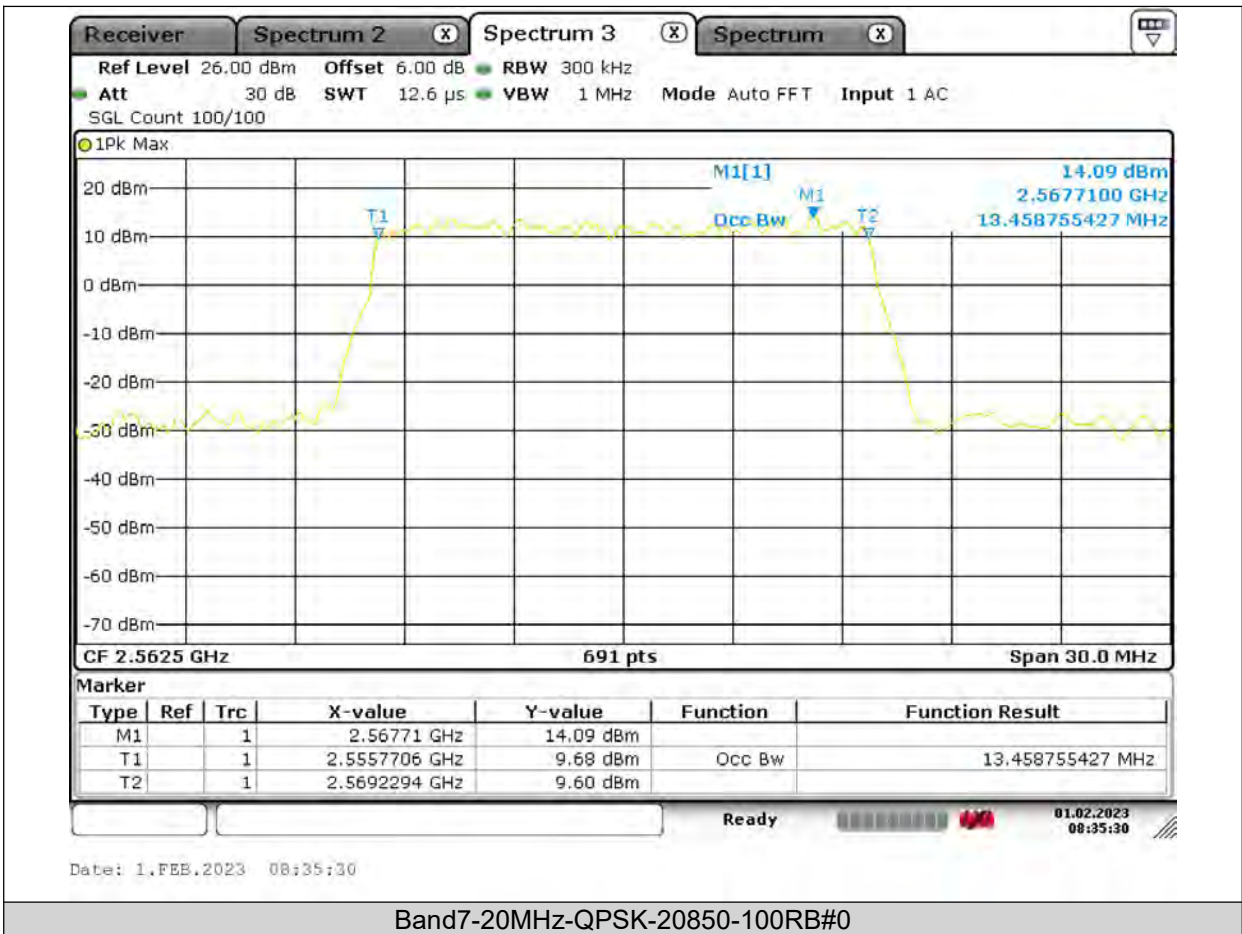

Test Report No.: PSU-QSU2309010210RF03

BUREAU
VERITAS

Test Report No.: PSU-QSU2309010210RF03

BUREAU VERITAS

Test Report No.: PSU-QSU2309010210RF03

BUREAU VERITAS

Test Report No.: PSU-QSU2309010210RF03

BUREAU
VERITAS