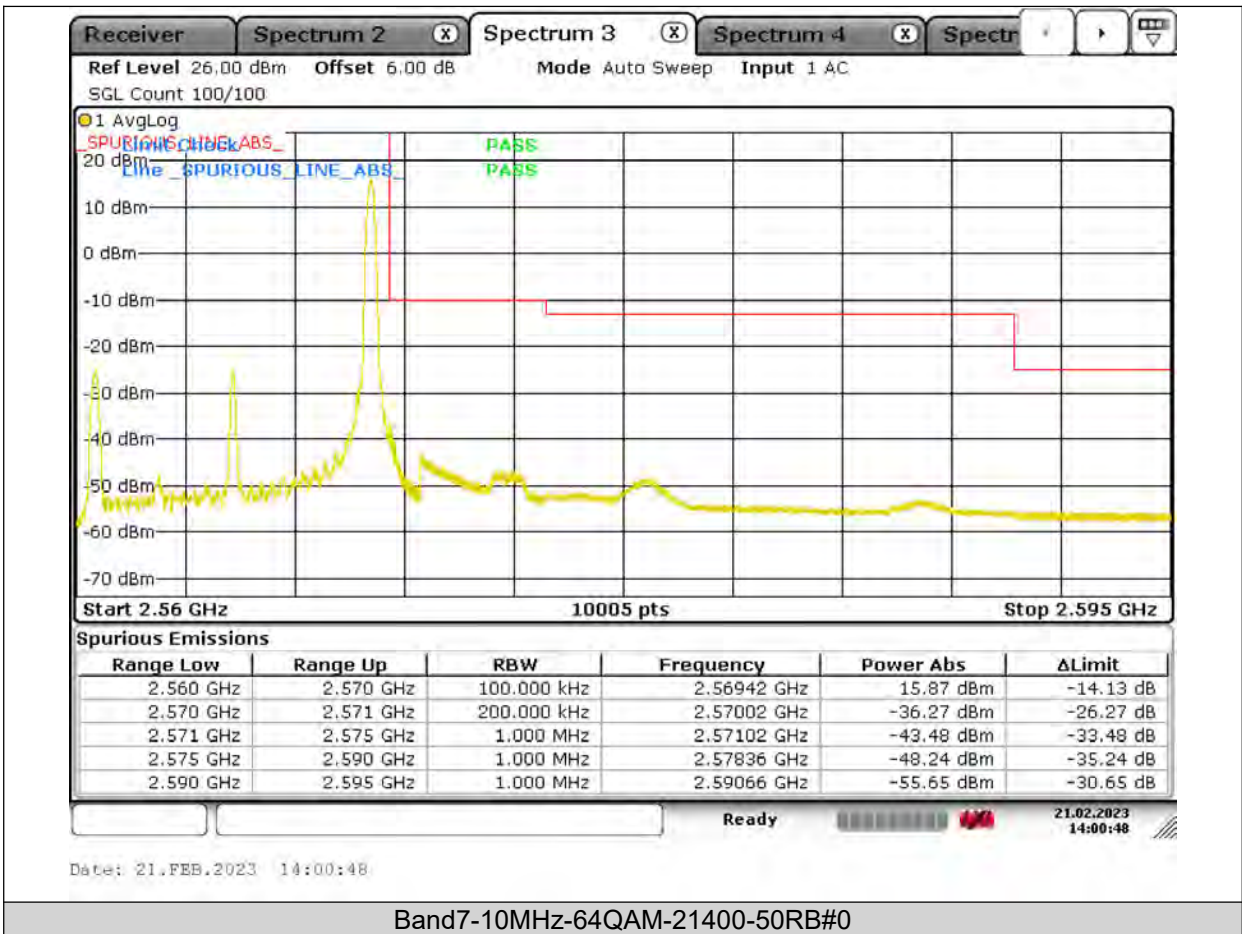

Test Report No.: PSU-QSU2309010210RF03

BUREAU
VERITAS

Test Report No.: PSU-QSU2309010210RF03

BUREAU VERITAS

Test Report No.: PSU-QSU2309010210RF03

BUREAU
VERITAS

Test Report No.: PSU-QSU2309010210RF03

BUREAU VERITAS