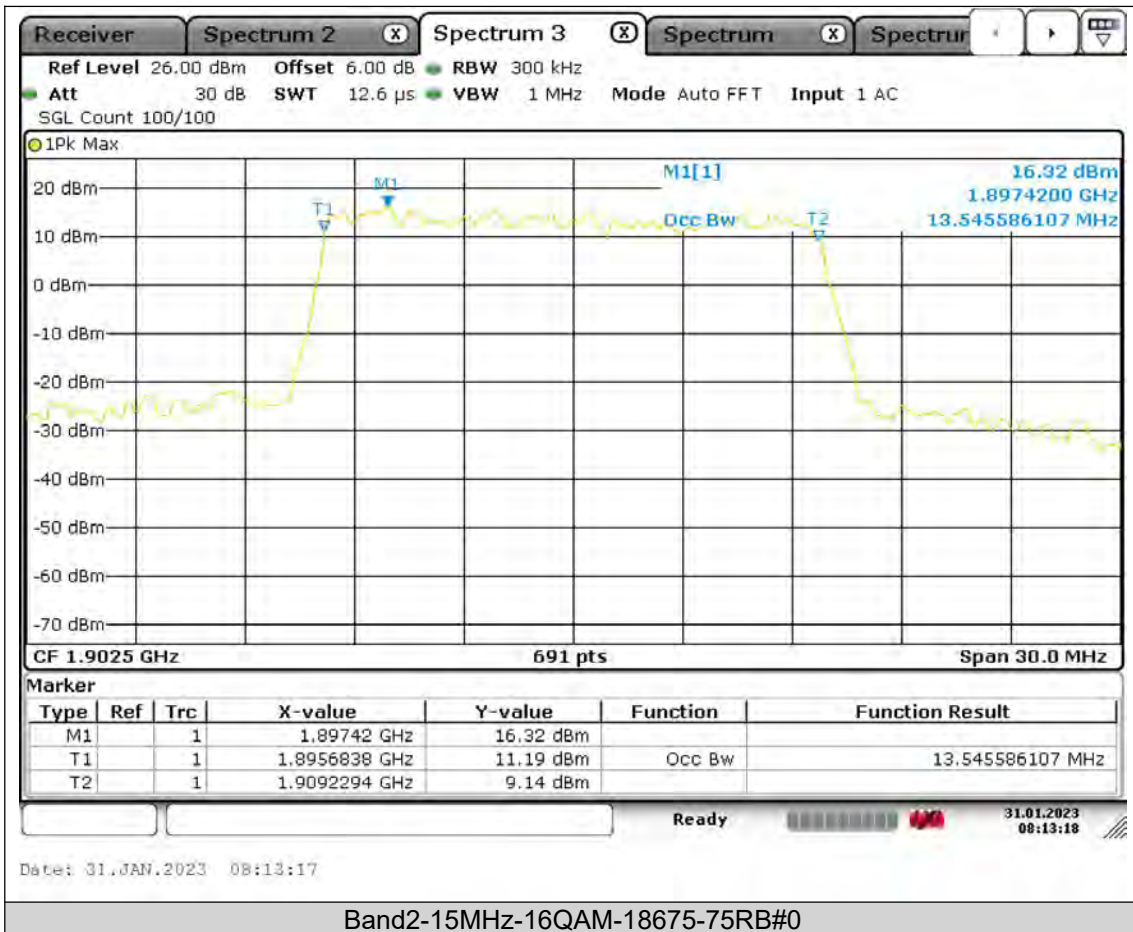

BUREAU
VERITAS

Test Report No.: PSU-QSU2309010210RF02