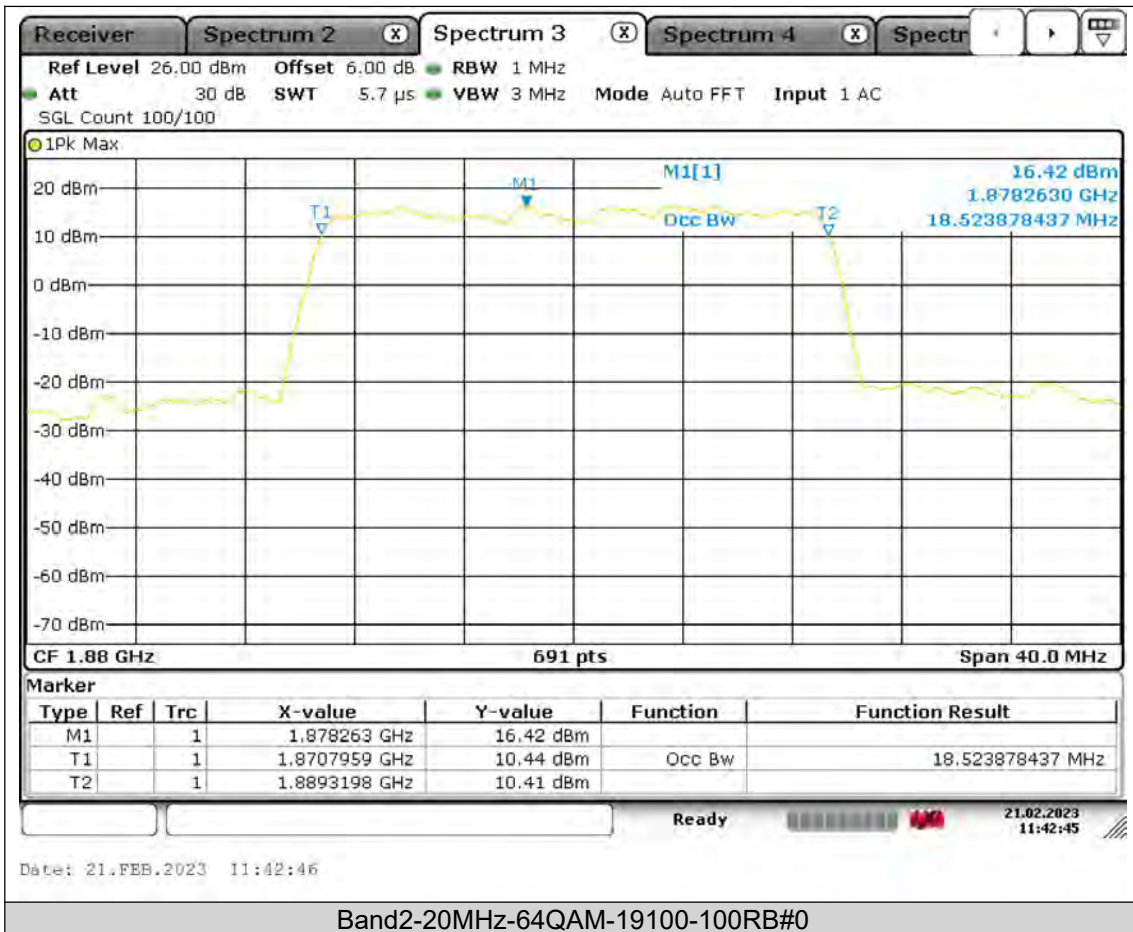

BUREAU
VERITAS

Test Report No.: PSU-QSU2309010210RF02