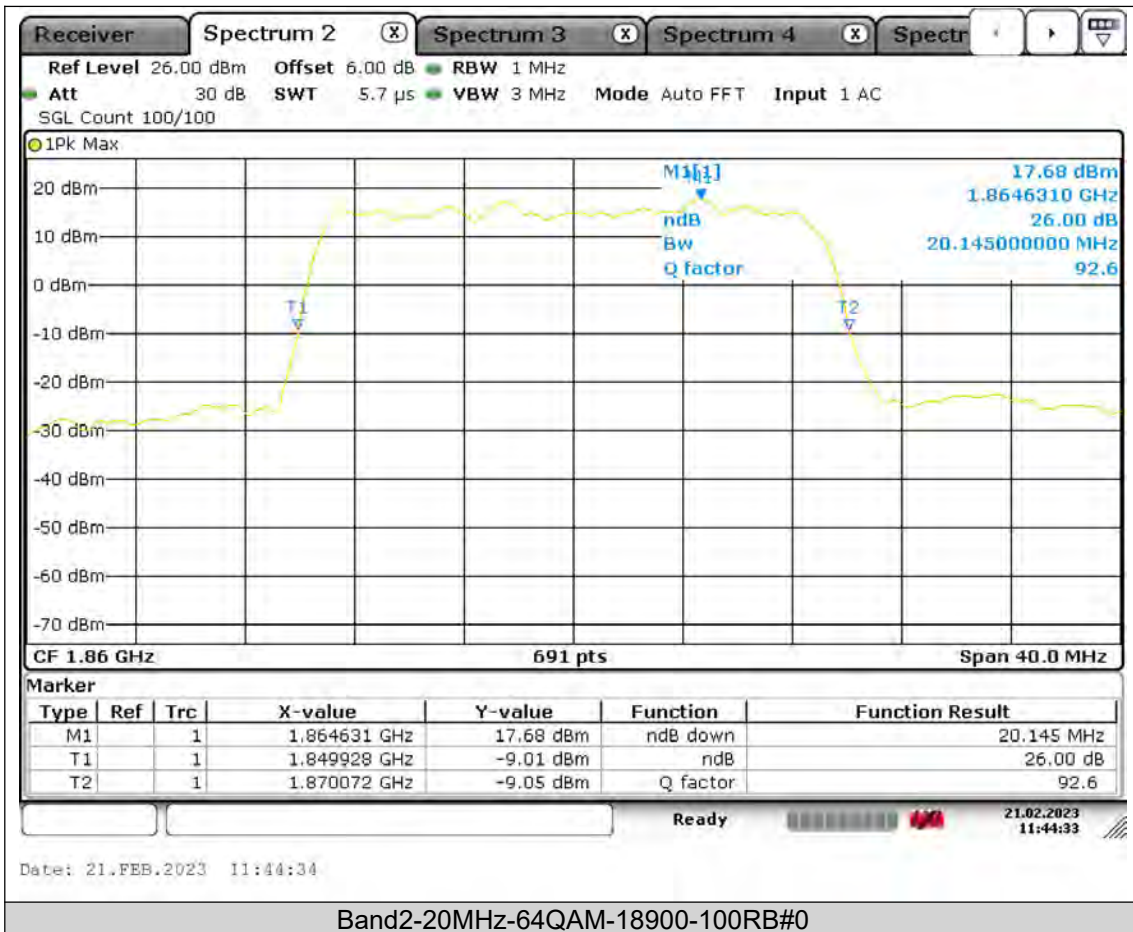

BUREAU
VERITAS

Test Report No.: PSU-QSU2309010210RF02