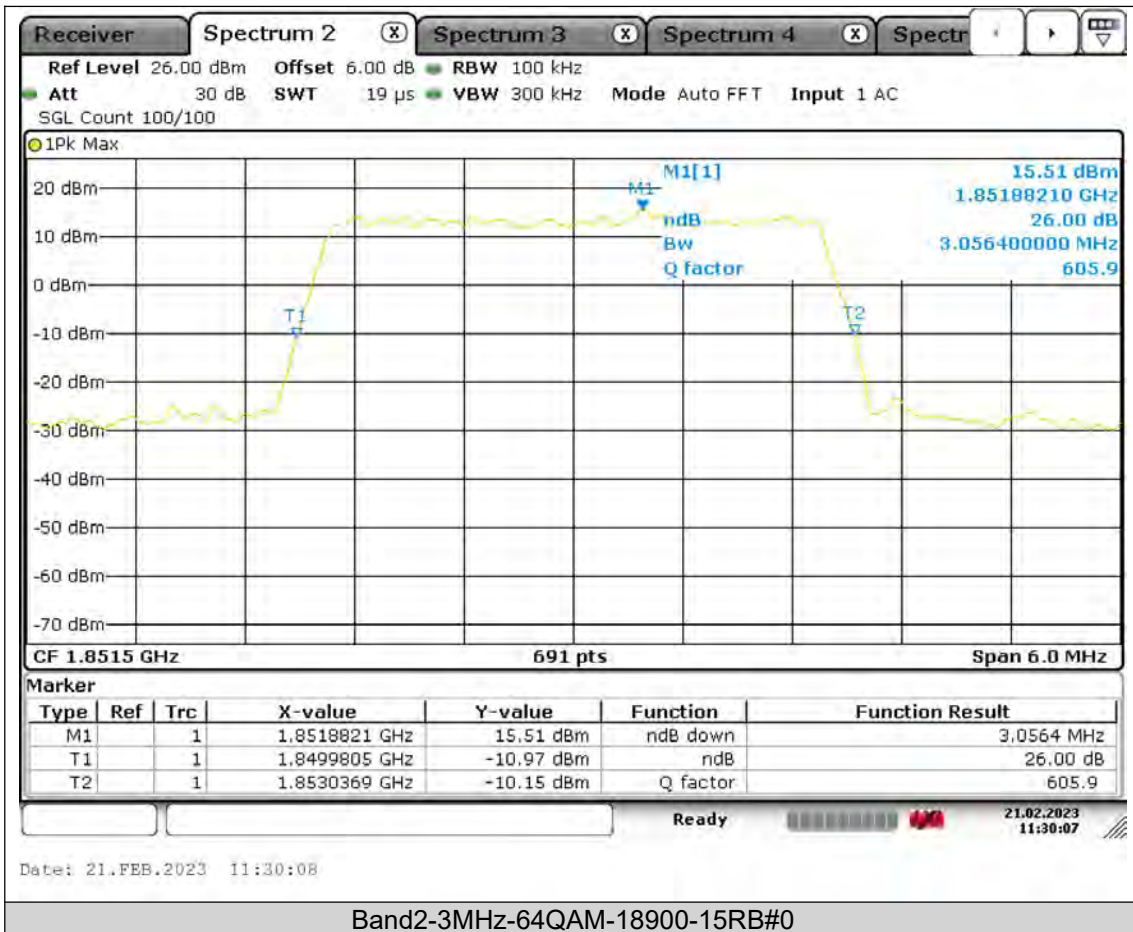

**BUREAU
VERITAS**

Test Report No.: PSU-QSU2309010210RF02

BUREAU
VERITAS

Test Report No.: PSU-QSU2309010210RF02

BUREAU
VERITAS

Test Report No.: PSU-QSU2309010210RF02

BUREAU
VERITAS

Test Report No.: PSU-QSU2309010210RF02