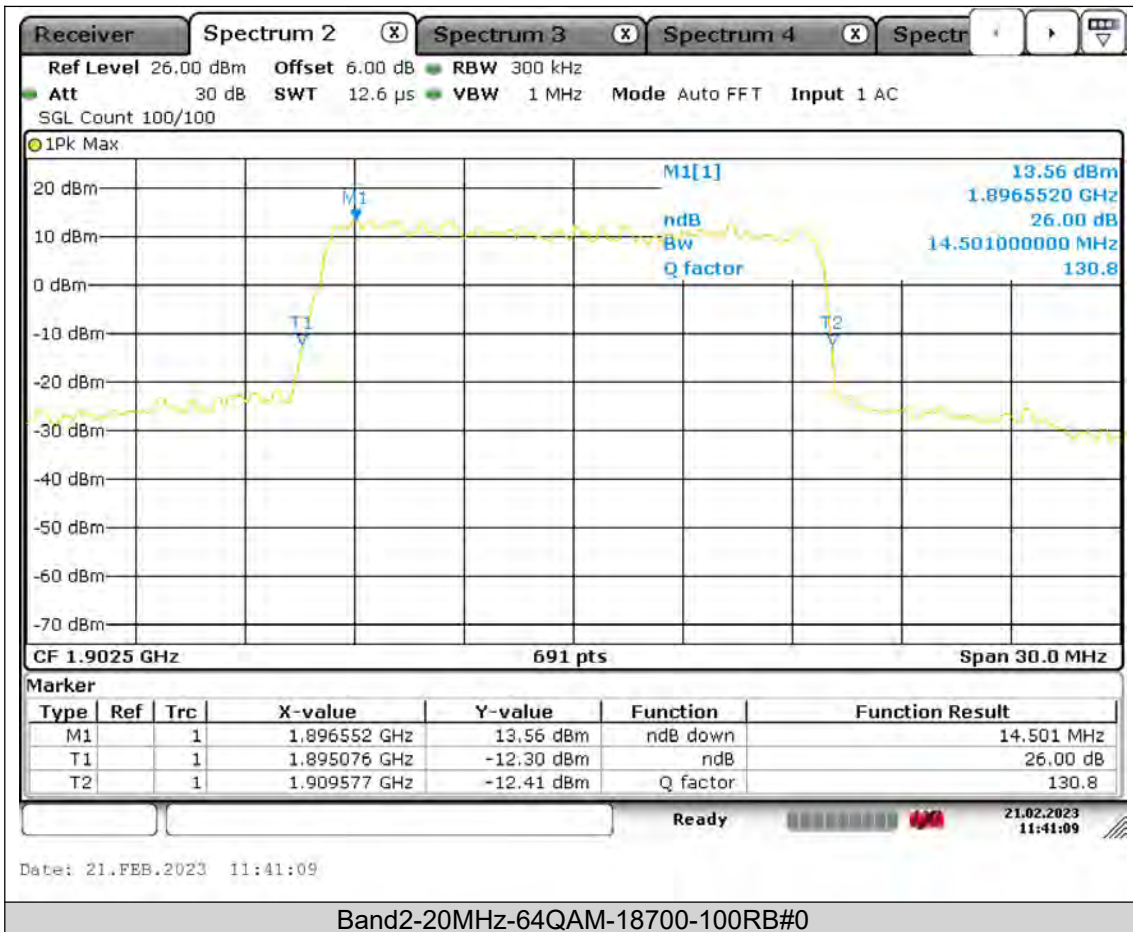

BUREAU
VERITAS

Test Report No.: PSU-QSU2309010210RF02