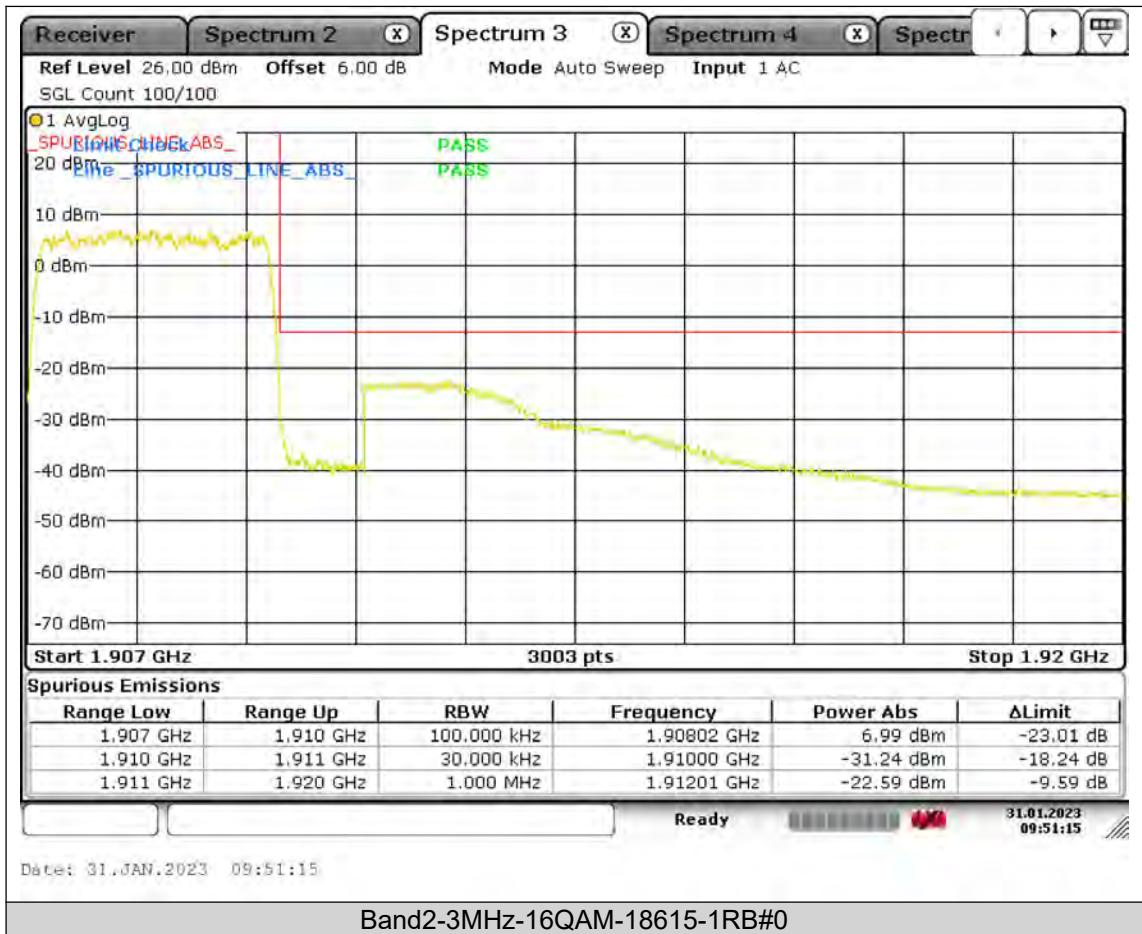

Test Report No.: PSU-QSU2309010210RF02

BUREAU
VERITAS

Test Report No.: PSU-QSU2309010210RF02

BUREAU
VERITAS

Test Report No.: PSU-QSU2309010210RF02

BUREAU
VERITAS

Test Report No.: PSU-QSU2309010210RF02

BUREAU
VERITAS