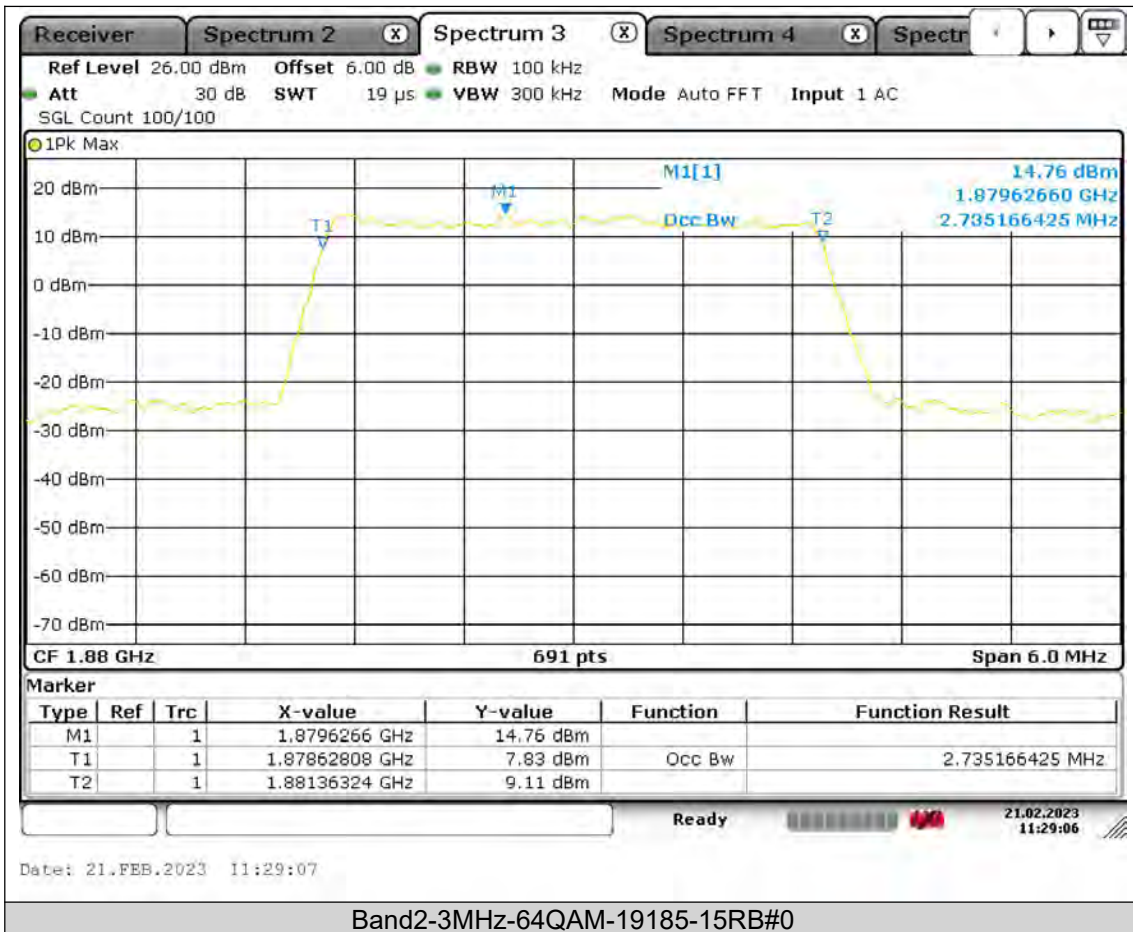

Test Report No.: PSU-QSU2309010210RF02

BUREAU
VERITAS

Test Report No.: PSU-QSU2309010210RF02

**BUREAU
VERITAS**

Test Report No.: PSU-QSU2309010210RF02

BUREAU
VERITAS

Test Report No.: PSU-QSU2309010210RF02

BUREAU
VERITAS