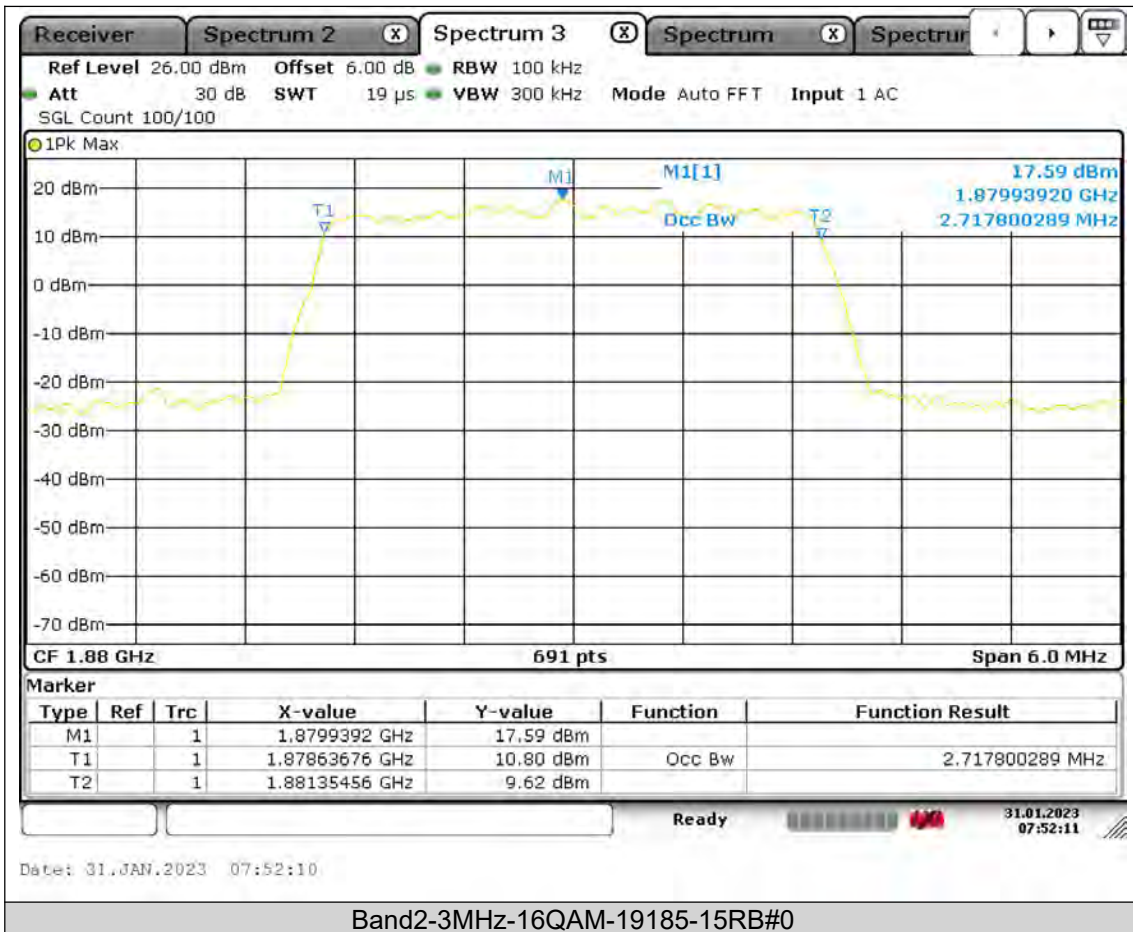

BUREAU
VERITAS

Test Report No.: PSU-QSU2309010210RF02