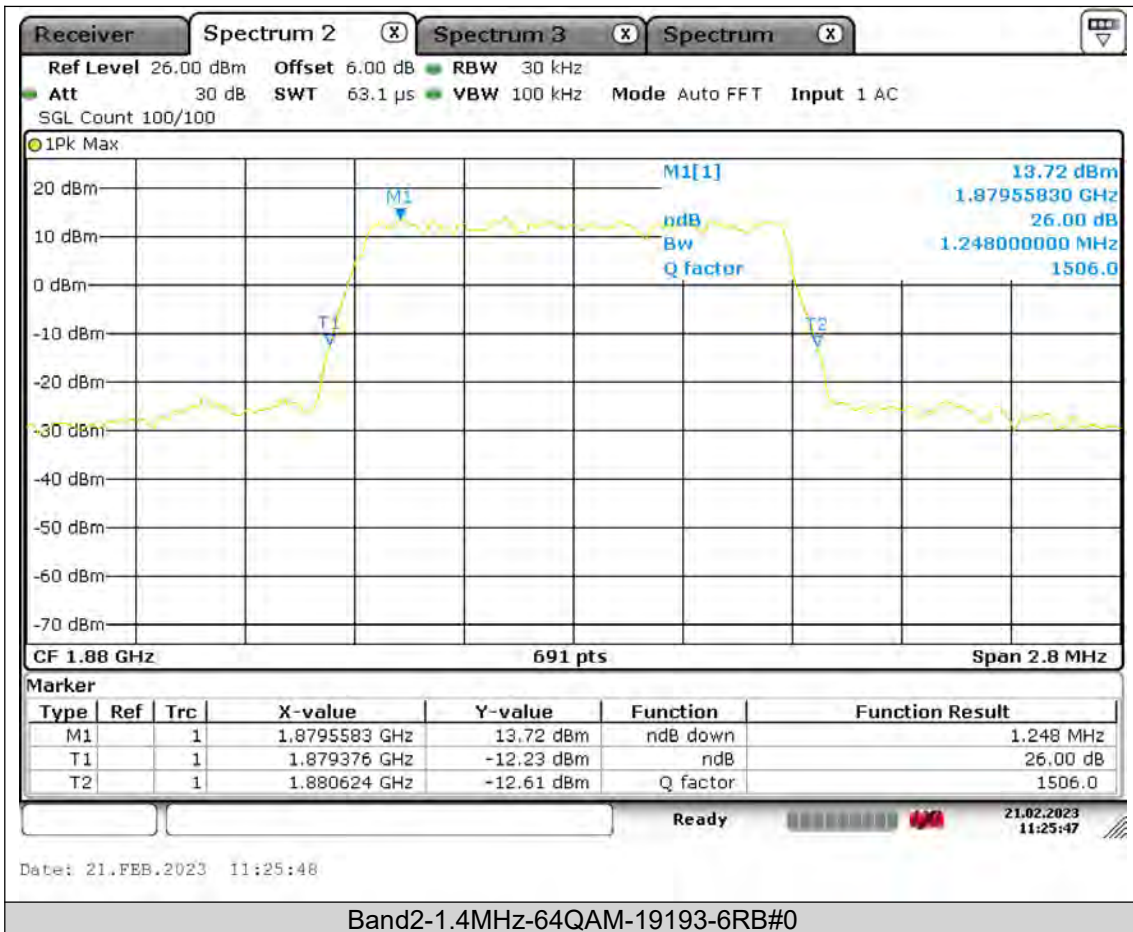

Test Report No.: PSU-QSU2309010210RF02

BUREAU
VERITAS

Test Report No.: PSU-QSU2309010210RF02

Band2-1.4MHz-64QAM-18607-6RB#0

BUREAU
VERITAS

Test Report No.: PSU-QSU2309010210RF02

BUREAU
VERITAS

Test Report No.: PSU-QSU2309010210RF02