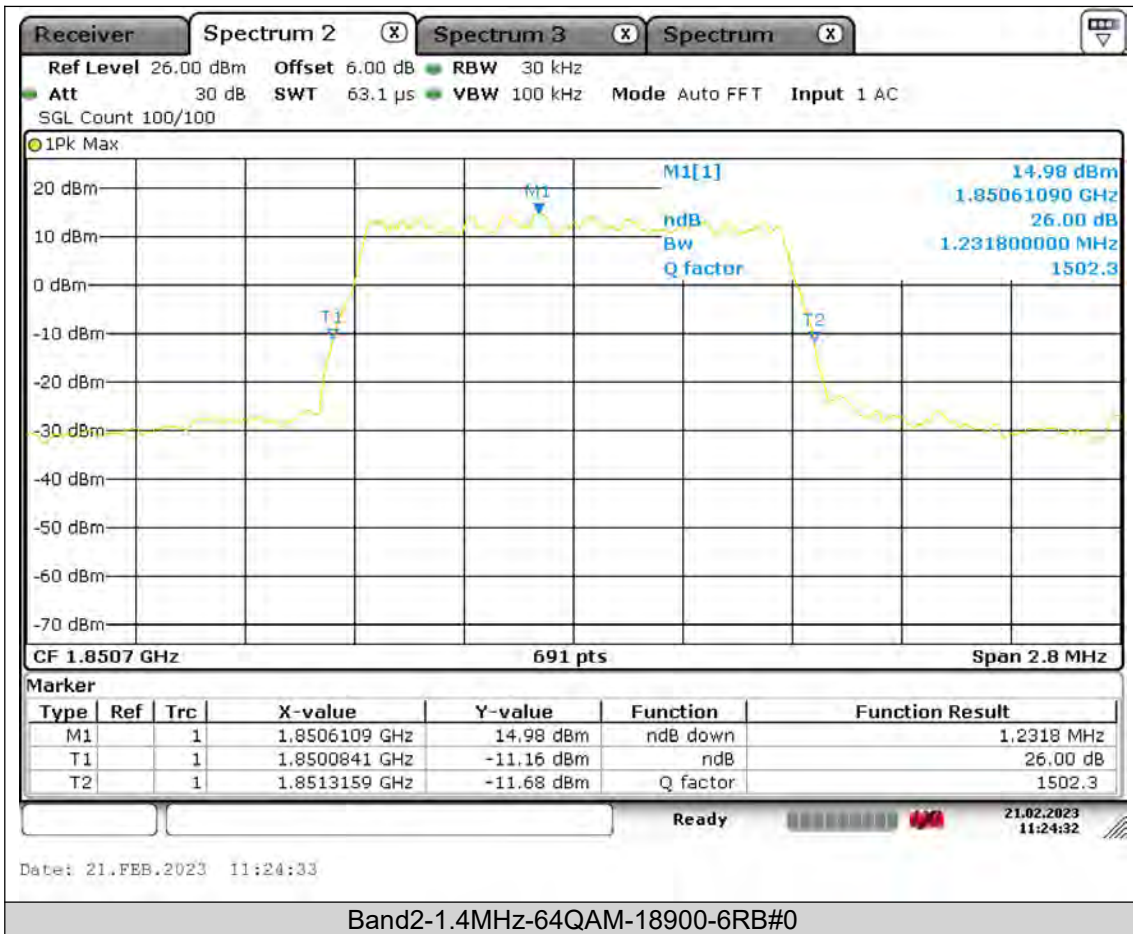

Test Report No.: PSU-QSU2309010210RF02

BUREAU
VERITAS

Test Report No.: PSU-QSU2309010210RF02

Band2-1.4MHz-64QAM-18607-6RB#0

BUREAU
VERITAS

Test Report No.: PSU-QSU2309010210RF02

BUREAU
VERITAS

Test Report No.: PSU-QSU2309010210RF02