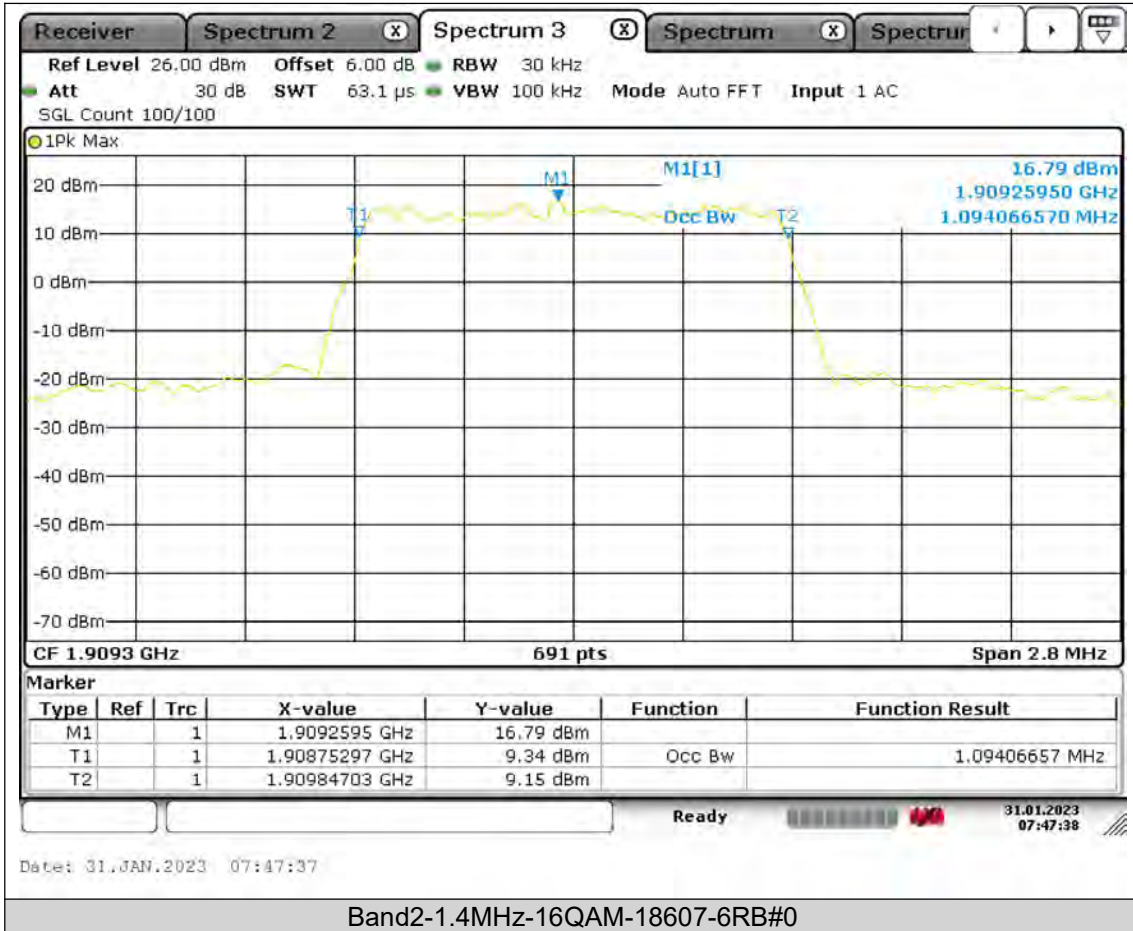

**BUREAU
VERITAS**

Test Report No.: PSU-QSU2309010210RF02

BUREAU
VERITAS

Test Report No.: PSU-QSU2309010210RF02

BUREAU
VERITAS

Test Report No.: PSU-QSU2309010210RF02

BUREAU
VERITAS

Test Report No.: PSU-QSU2309010210RF02