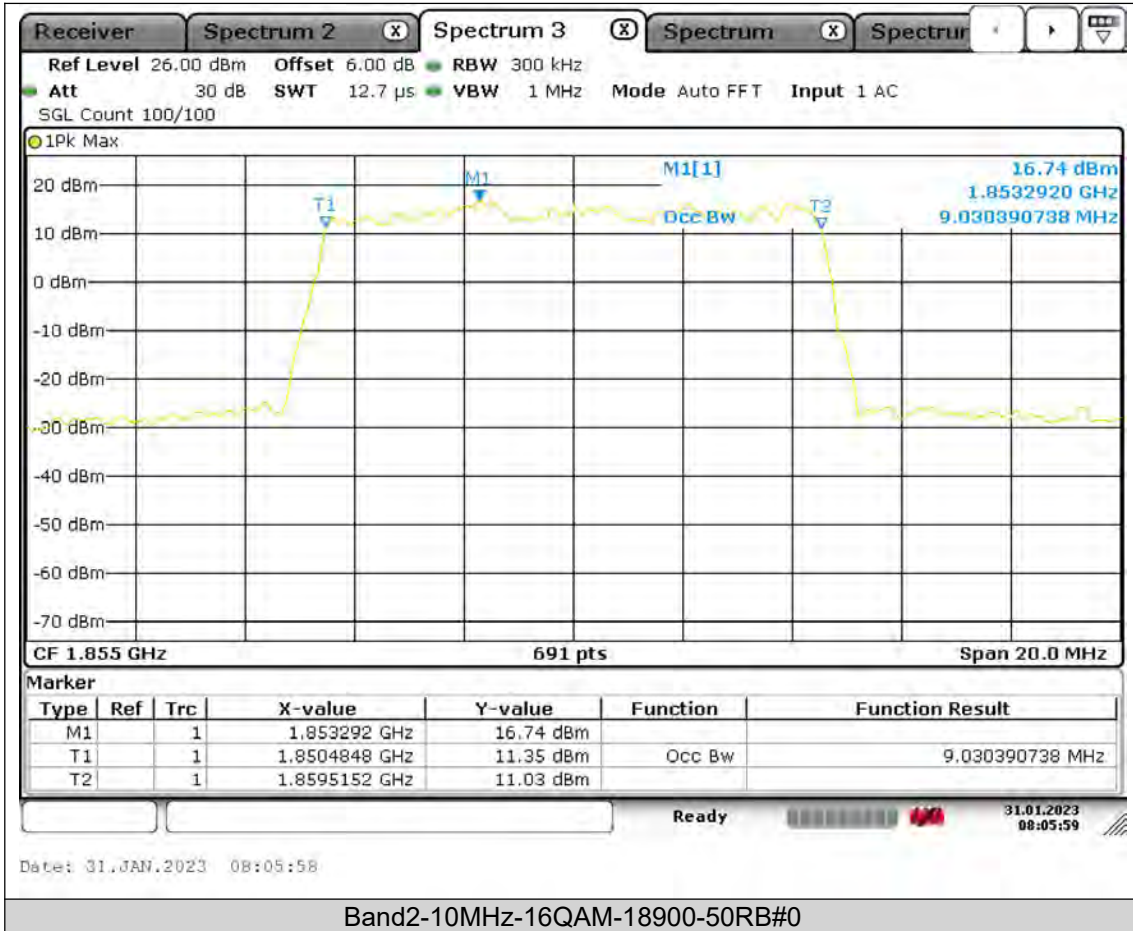

**BUREAU
VERITAS**

Test Report No.: PSU-QSU2309010210RF02

BUREAU
VERITAS

Test Report No.: PSU-QSU2309010210RF02

BUREAU
VERITAS

Test Report No.: PSU-QSU2309010210RF02

BUREAU
VERITAS

Test Report No.: PSU-QSU2309010210RF02