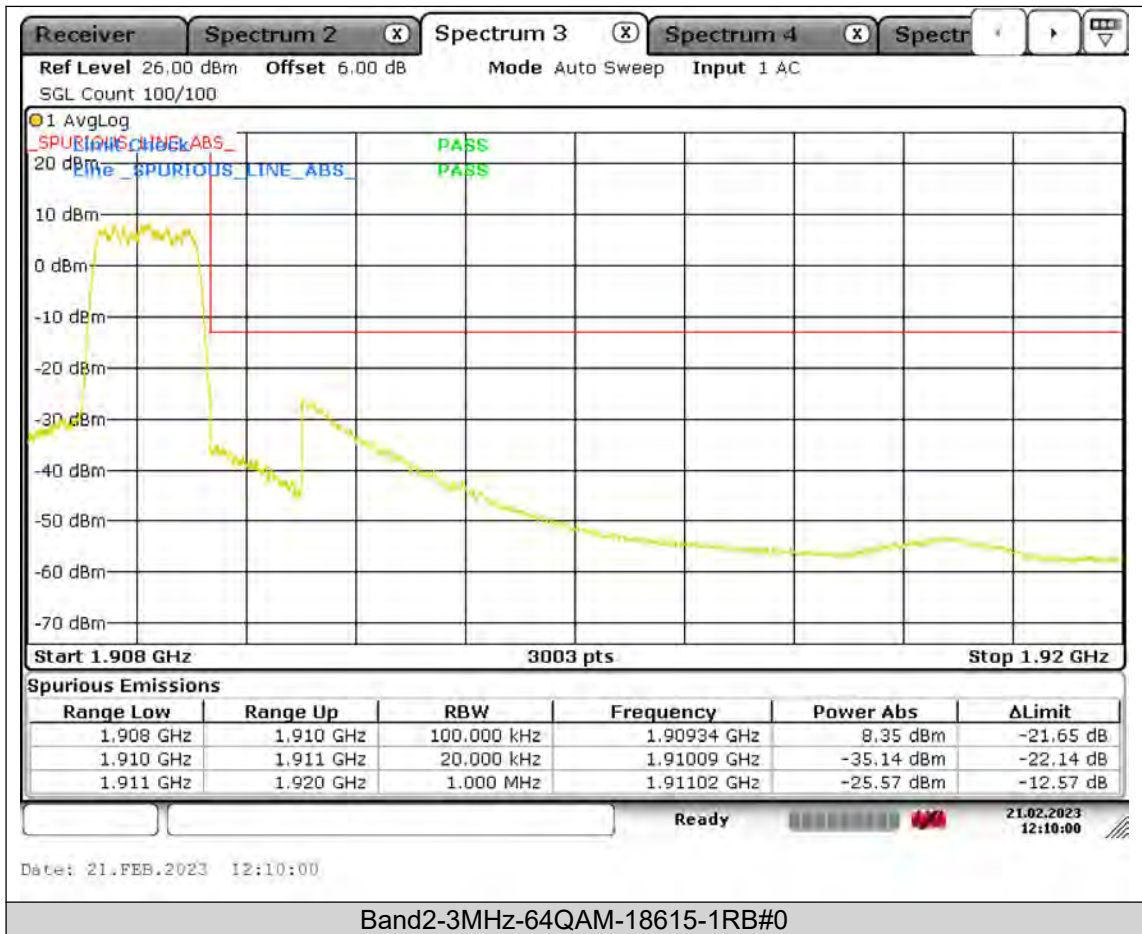

Test Report No.: PSU-QSU2309010210RF02

BUREAU
VERITAS

Test Report No.: PSU-QSU2309010210RF02

BUREAU
VERITAS

Test Report No.: PSU-QSU2309010210RF02

BUREAU
VERITAS

Test Report No.: PSU-QSU2309010210RF02

BUREAU
VERITAS