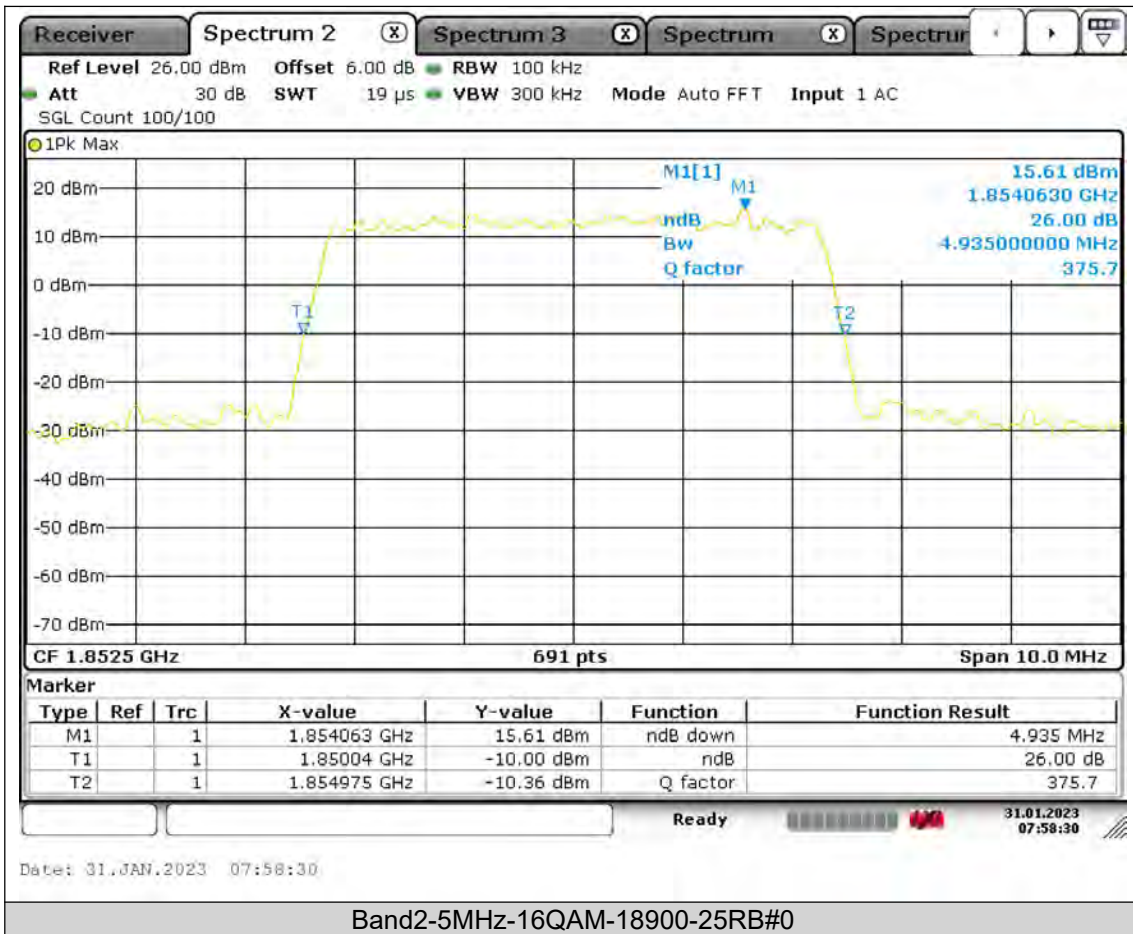

BUREAU
VERITAS

Test Report No.: PSU-QSU2309010210RF02