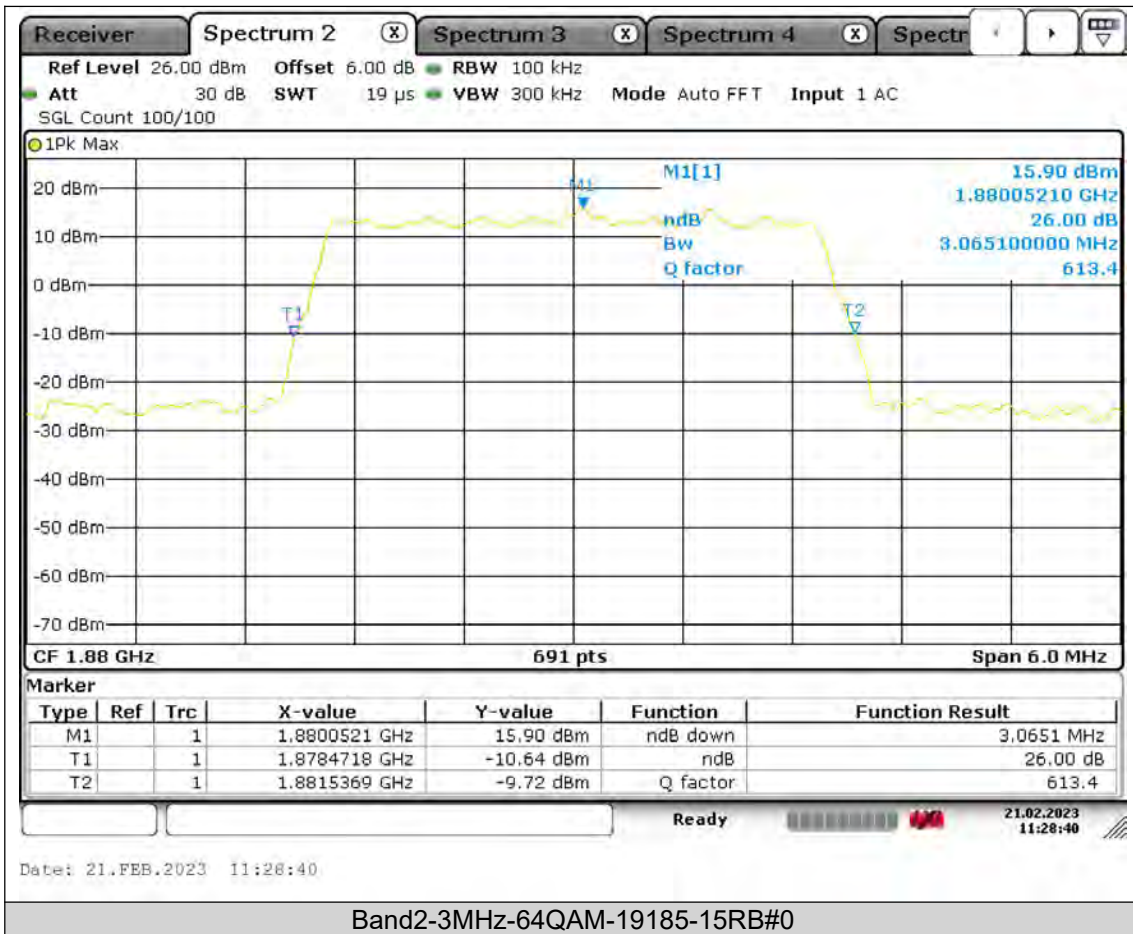

**BUREAU
VERITAS**

Test Report No.: PSU-QSU2309010210RF02

BUREAU
VERITAS

Test Report No.: PSU-QSU2309010210RF02

BUREAU
VERITAS

Test Report No.: PSU-QSU2309010210RF02

BUREAU
VERITAS

Test Report No.: PSU-QSU2309010210RF02