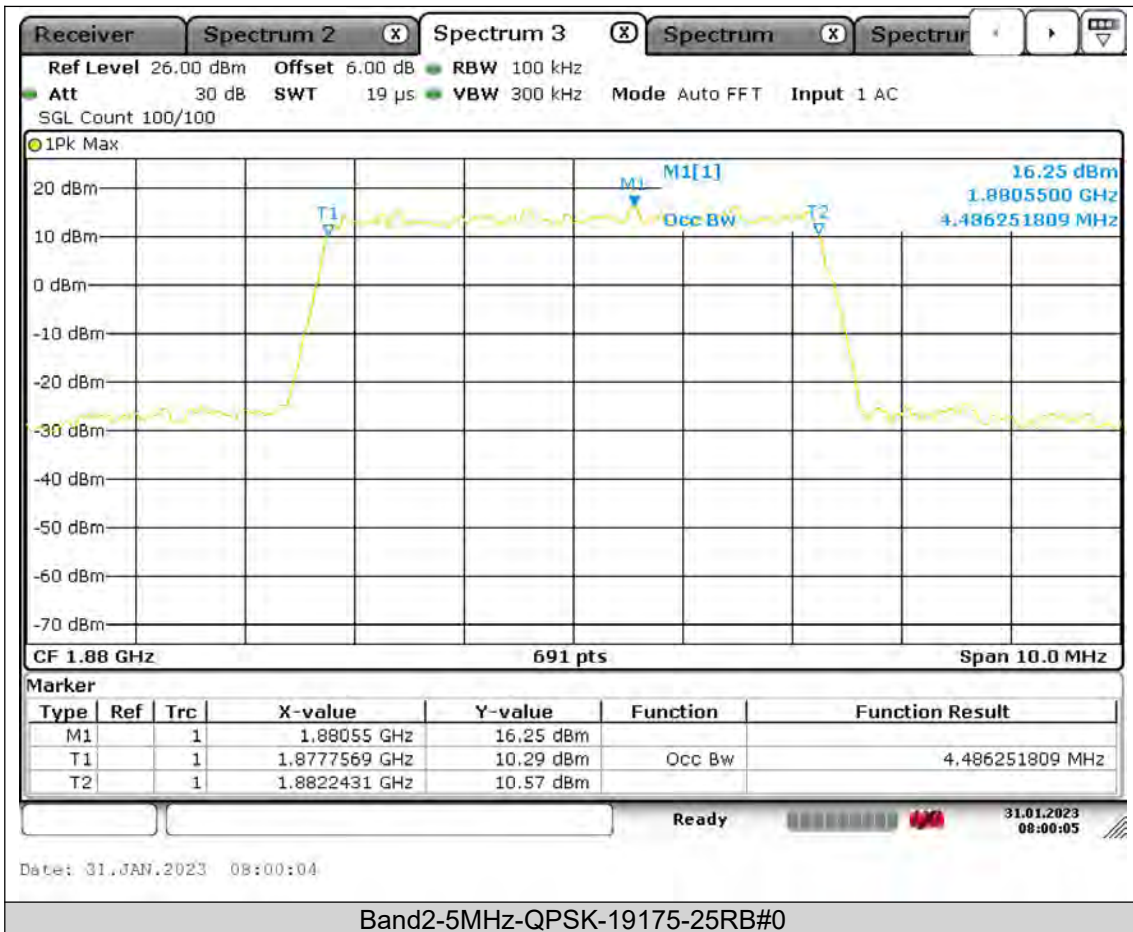

BUREAU
VERITAS

Test Report No.: PSU-QSU2309010210RF02

**BUREAU
VERITAS**

Test Report No.: PSU-QSU2309010210RF02

BUREAU
VERITAS

Test Report No.: PSU-QSU2309010210RF02

BUREAU VERITAS

Test Report No.: PSU-QSU2309010210RF02