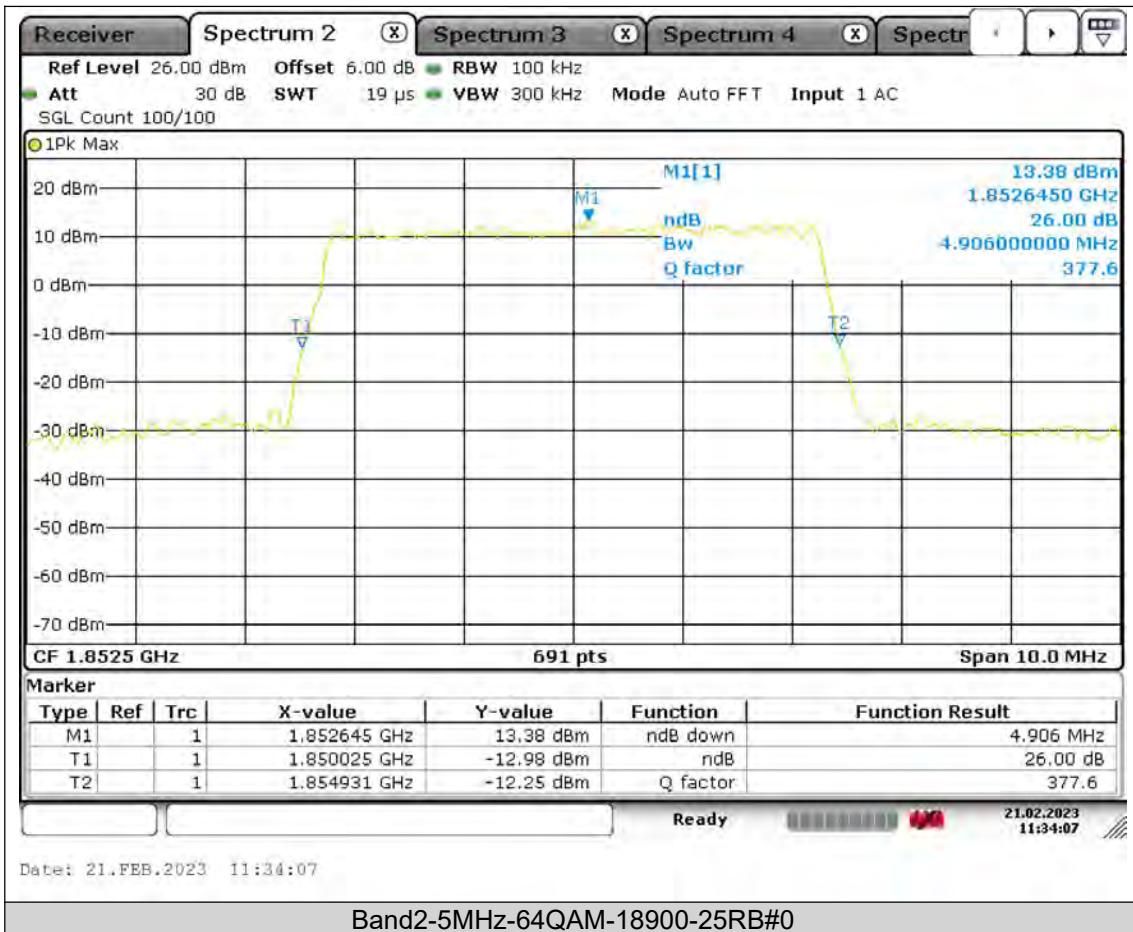

BUREAU
VERITAS

Test Report No.: PSU-QSU2309010210RF02