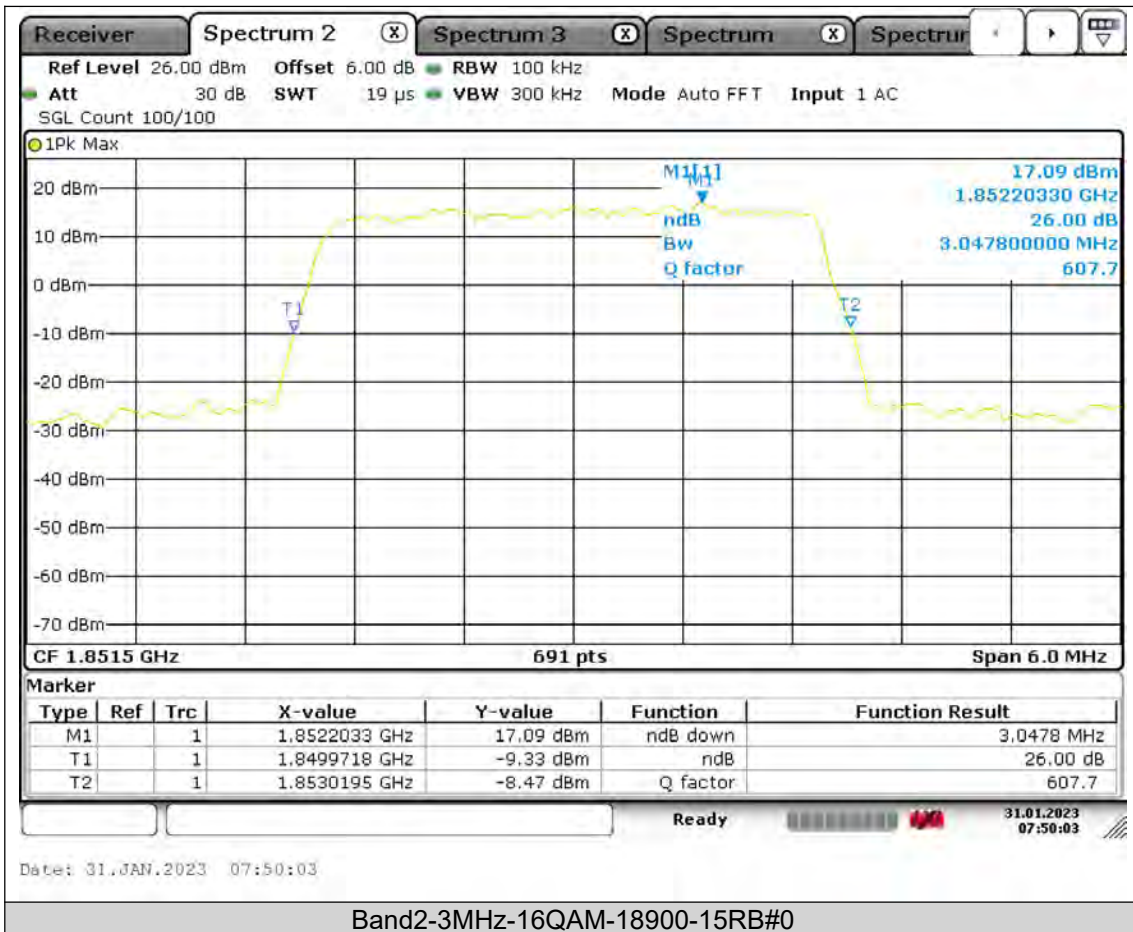

Test Report No.: PSU-QSU2309010210RF02

BUREAU
VERITAS

Test Report No.: PSU-QSU2309010210RF02

BUREAU
VERITAS

Test Report No.: PSU-QSU2309010210RF02

BUREAU
VERITAS

Test Report No.: PSU-QSU2309010210RF02

BUREAU
VERITAS