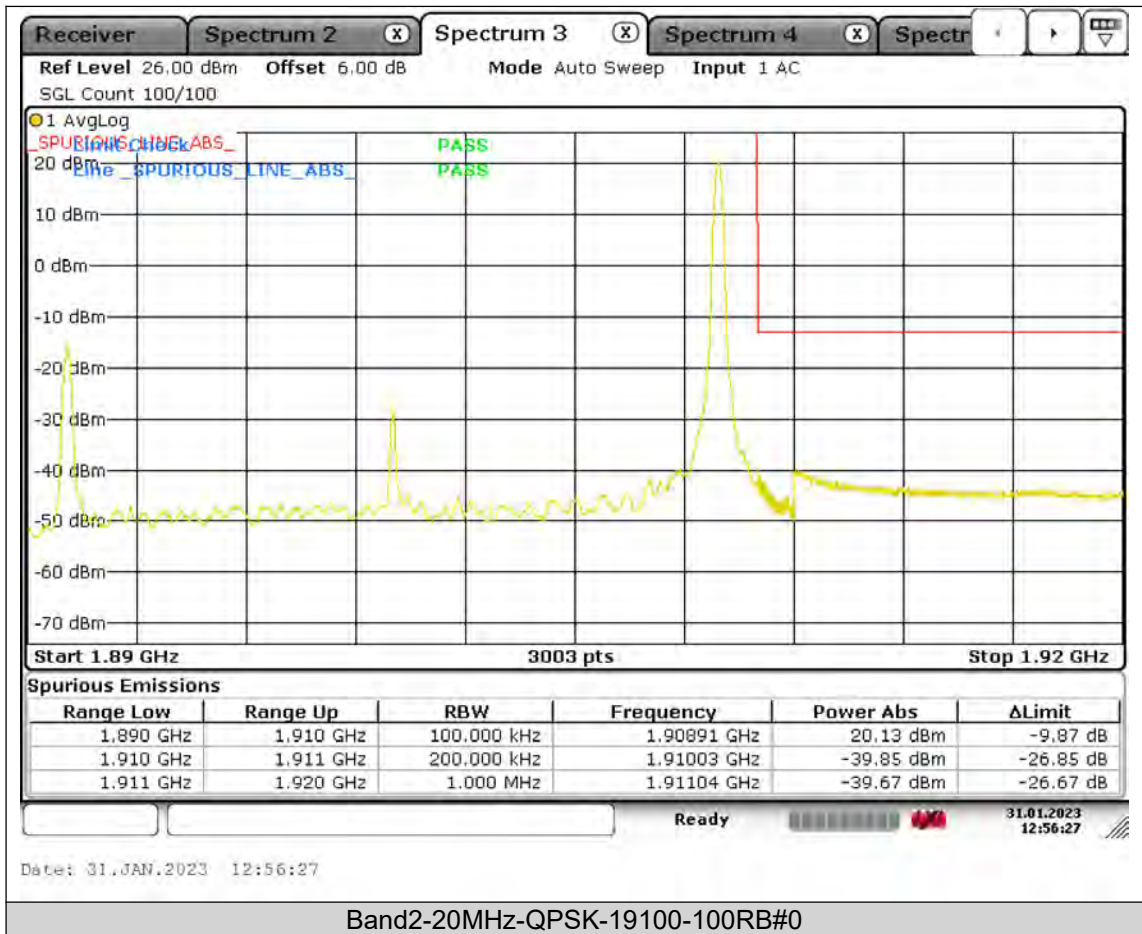

Test Report No.: PSU-QSU2309010210RF02

BUREAU
VERITAS

Test Report No.: PSU-QSU2309010210RF02

BUREAU
VERITAS

Test Report No.: PSU-QSU2309010210RF02

BUREAU
VERITAS

Test Report No.: PSU-QSU2309010210RF02

BUREAU
VERITAS