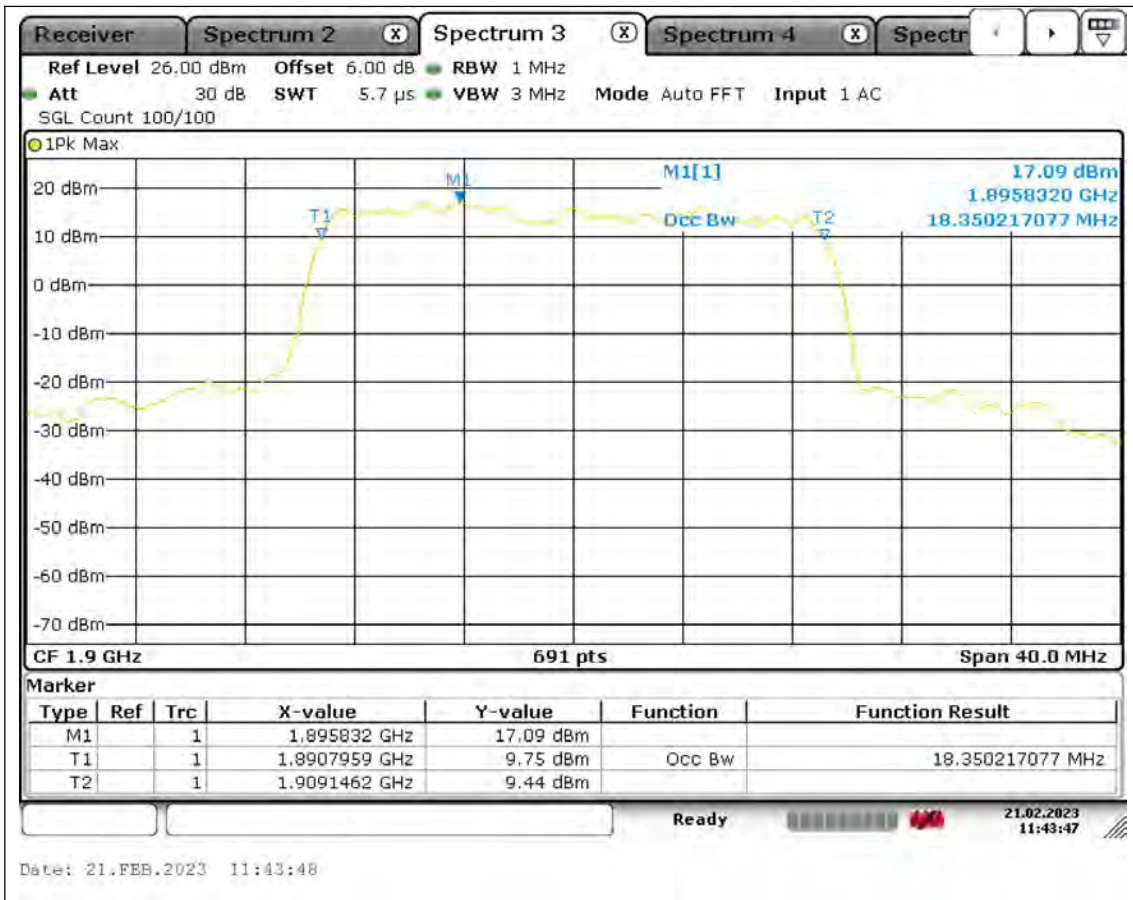

Test Report No.: PSU-QSU2309010210RF02

26dB Bandwidth

Band2-1.4MHz-QPSK-18607-6RB#0

BUREAU
VERITAS

Test Report No.: PSU-QSU2309010210RF02

BUREAU
VERITAS

Test Report No.: PSU-QSU2309010210RF02

BUREAU
VERITAS