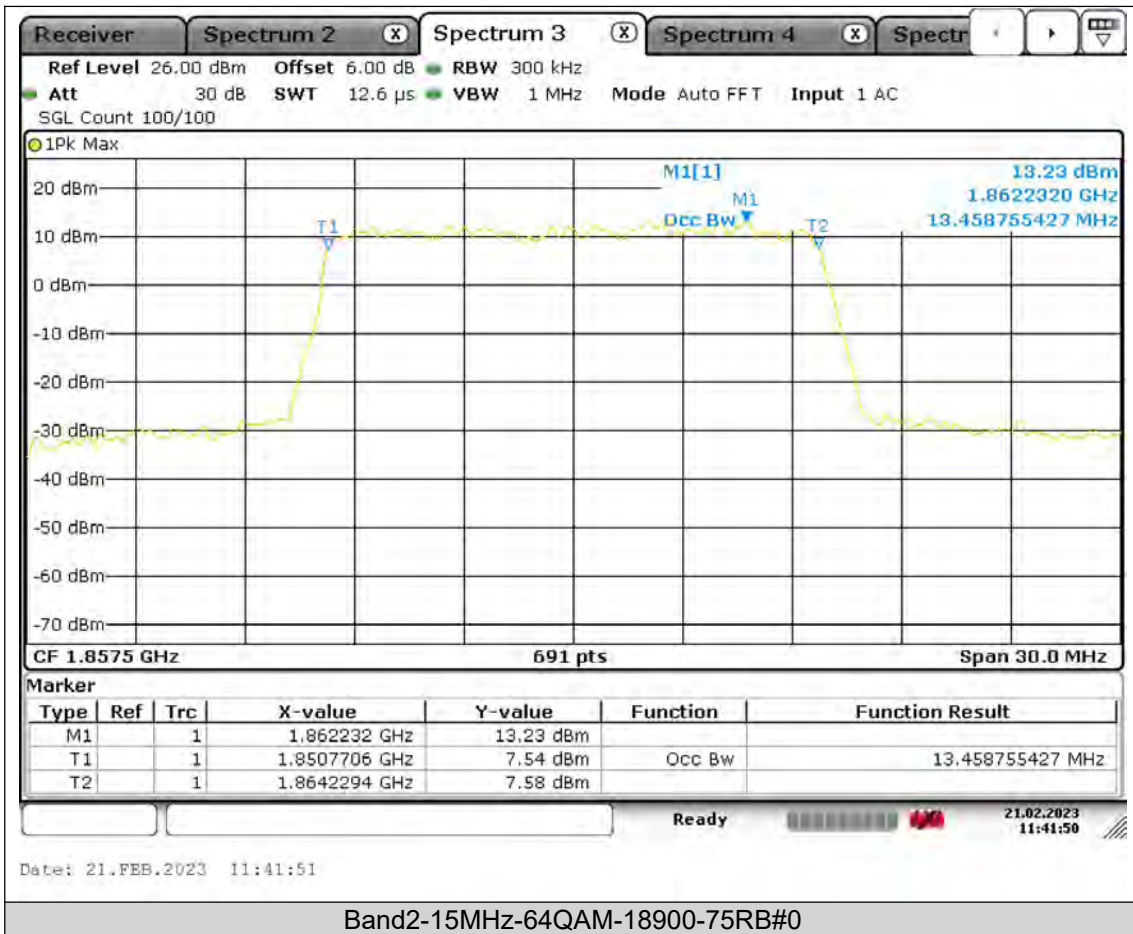

Test Report No.: PSU-QSU2309010210RF02

BUREAU
VERITAS

Test Report No.: PSU-QSU2309010210RF02

BUREAU
VERITAS

Test Report No.: PSU-QSU2309010210RF02

**BUREAU
VERITAS**

Test Report No.: PSU-QSU2309010210RF02

BUREAU
VERITAS