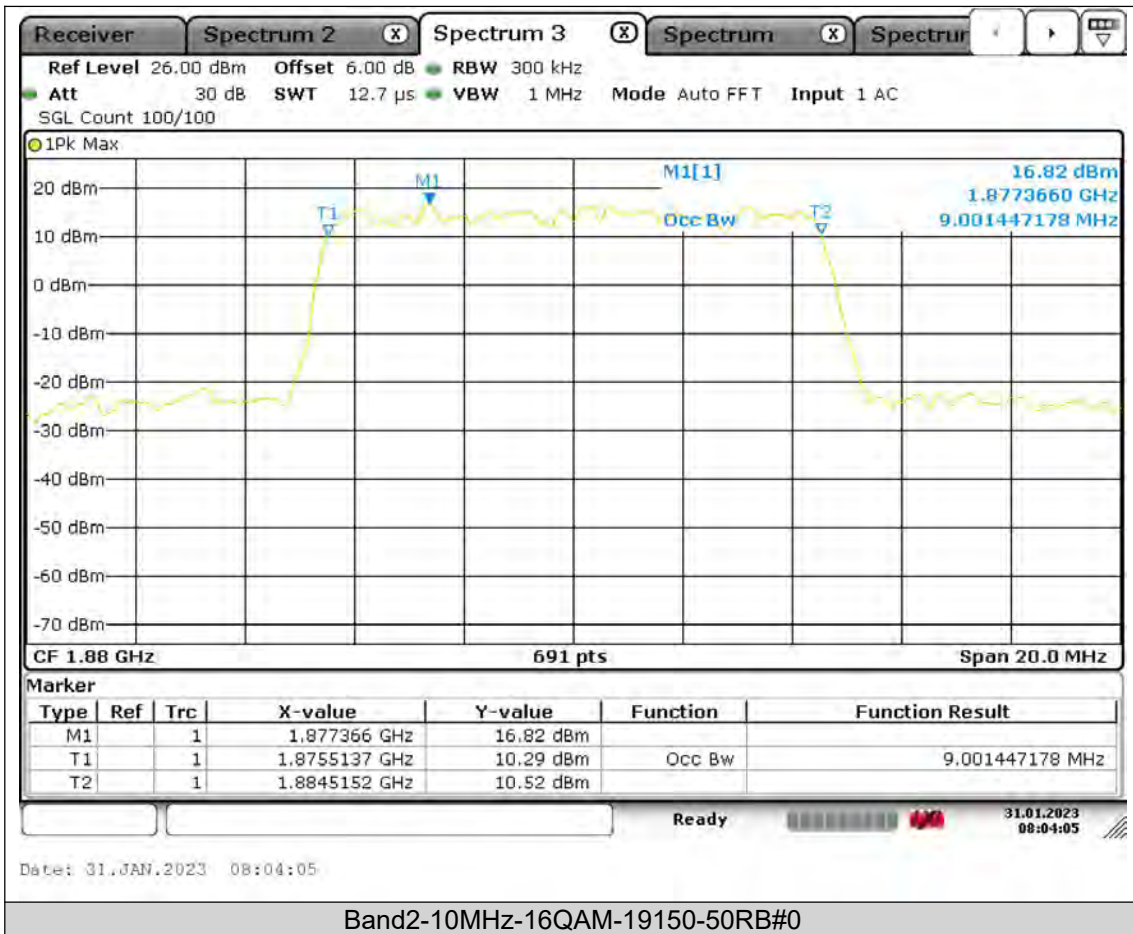

BUREAU
VERITAS

Test Report No.: PSU-QSU2309010210RF02