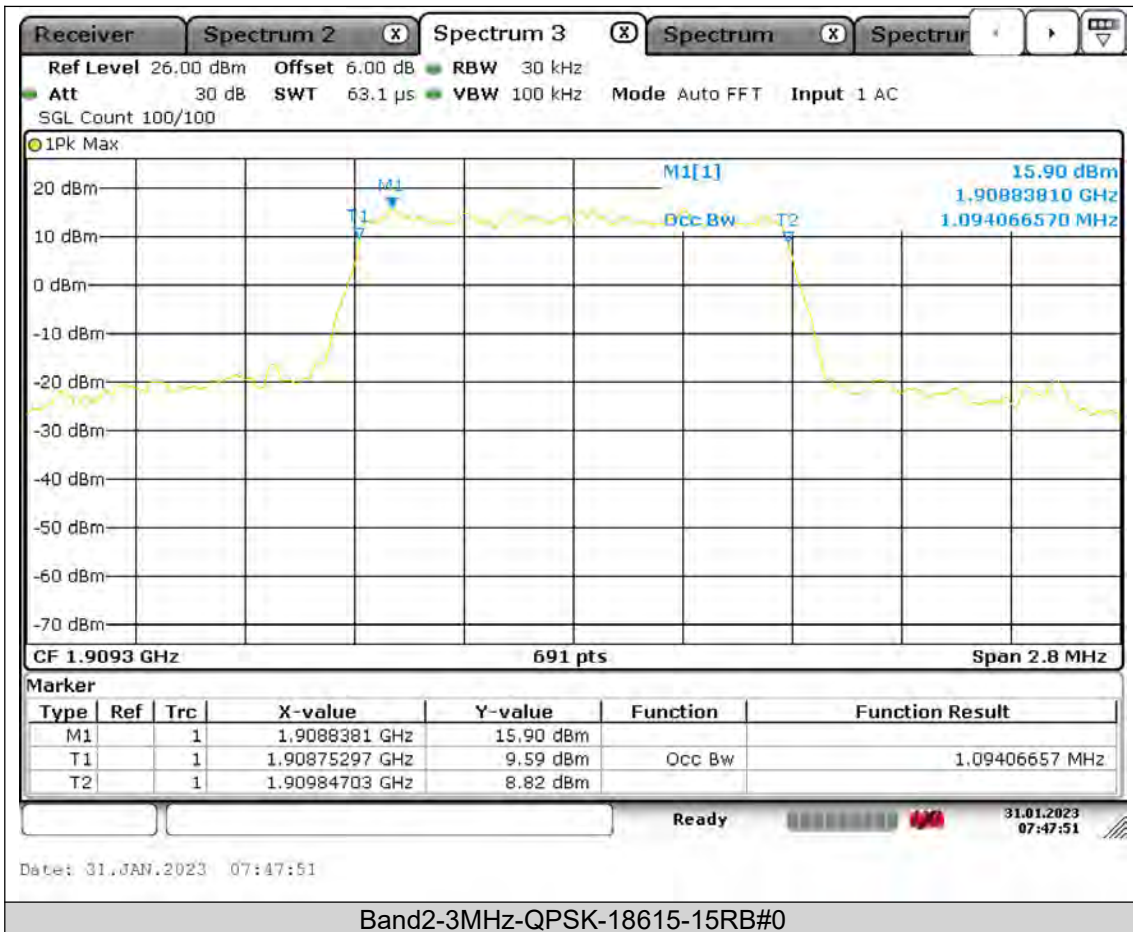

**BUREAU
VERITAS**

Test Report No.: PSU-QSU2309010210RF02

BUREAU
VERITAS

Test Report No.: PSU-QSU2309010210RF02

BUREAU
VERITAS

Test Report No.: PSU-QSU2309010210RF02

BUREAU
VERITAS

Test Report No.: PSU-QSU2309010210RF02