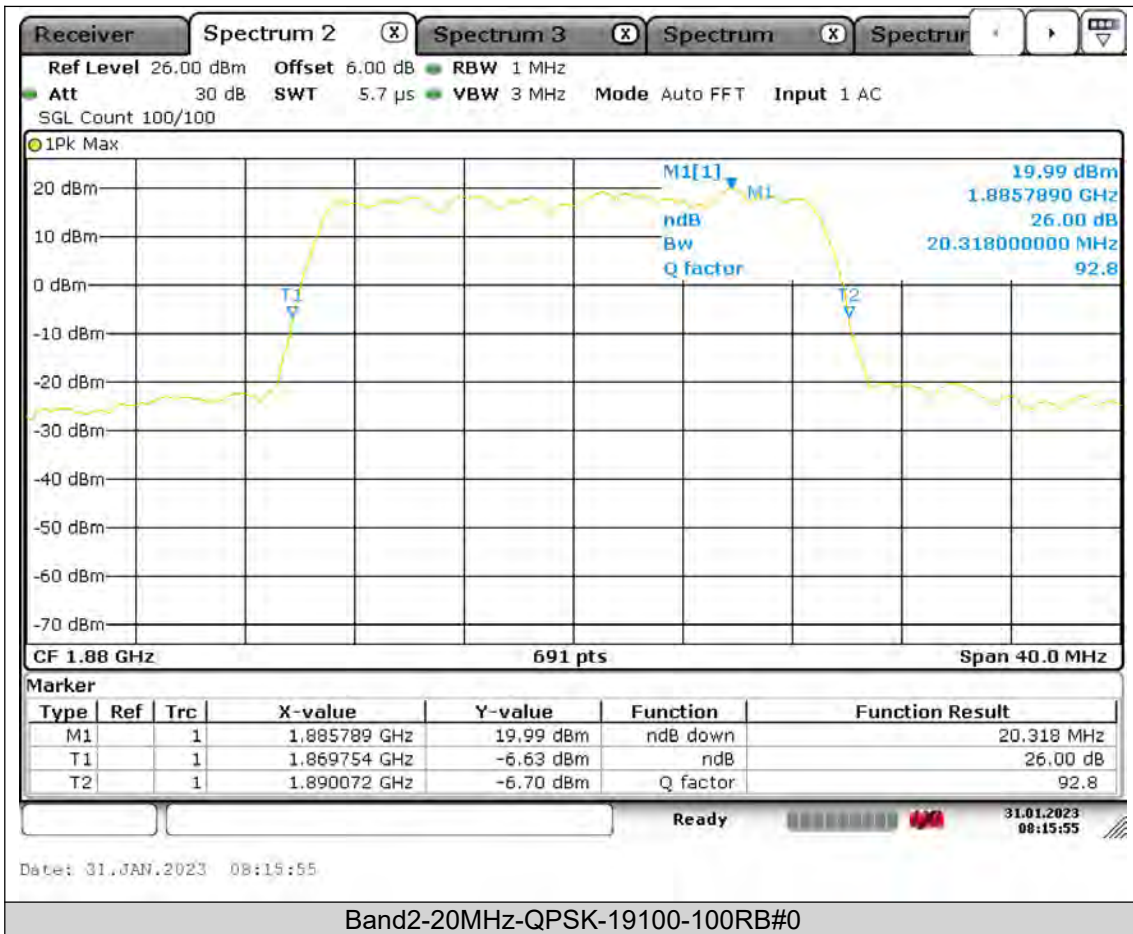

BUREAU
VERITAS

Test Report No.: PSU-QSU2309010210RF02