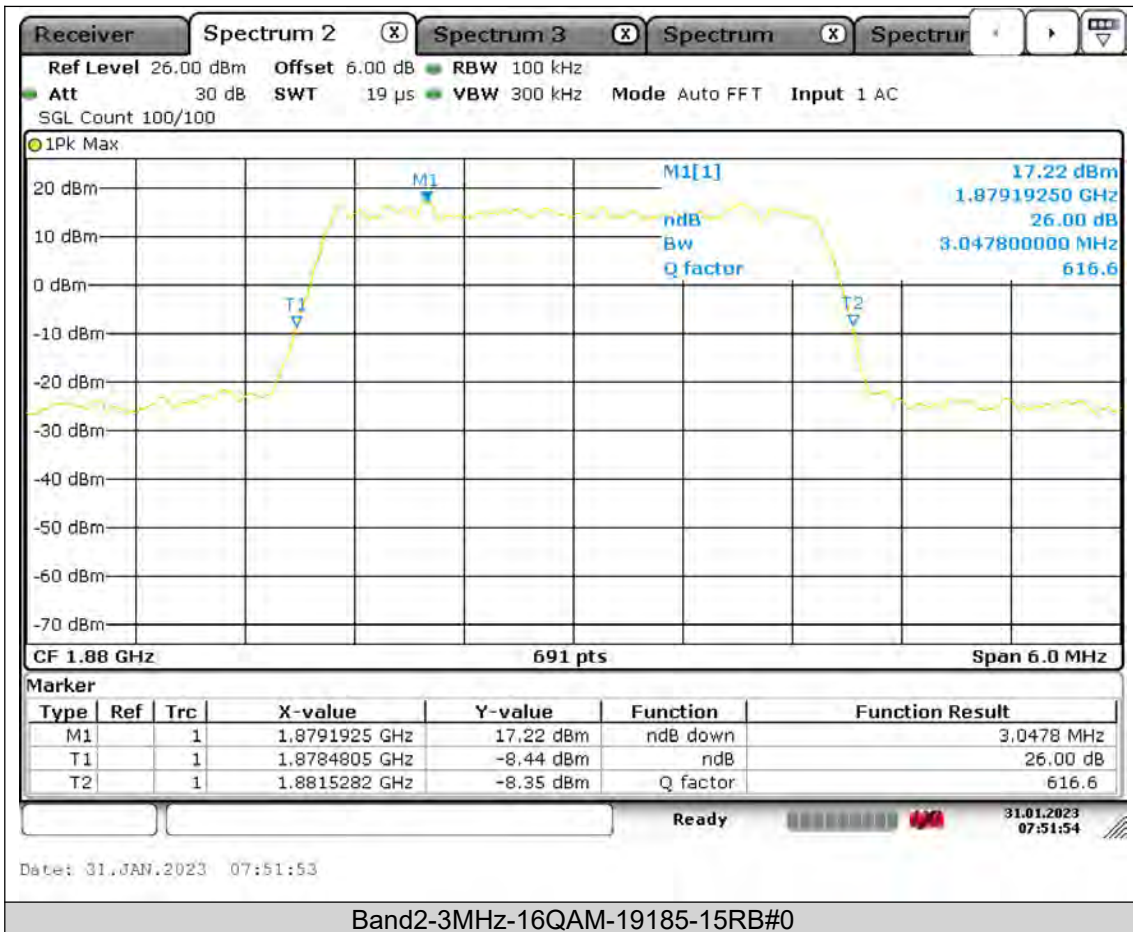

BUREAU
VERITAS

Test Report No.: PSU-QSU2309010210RF02