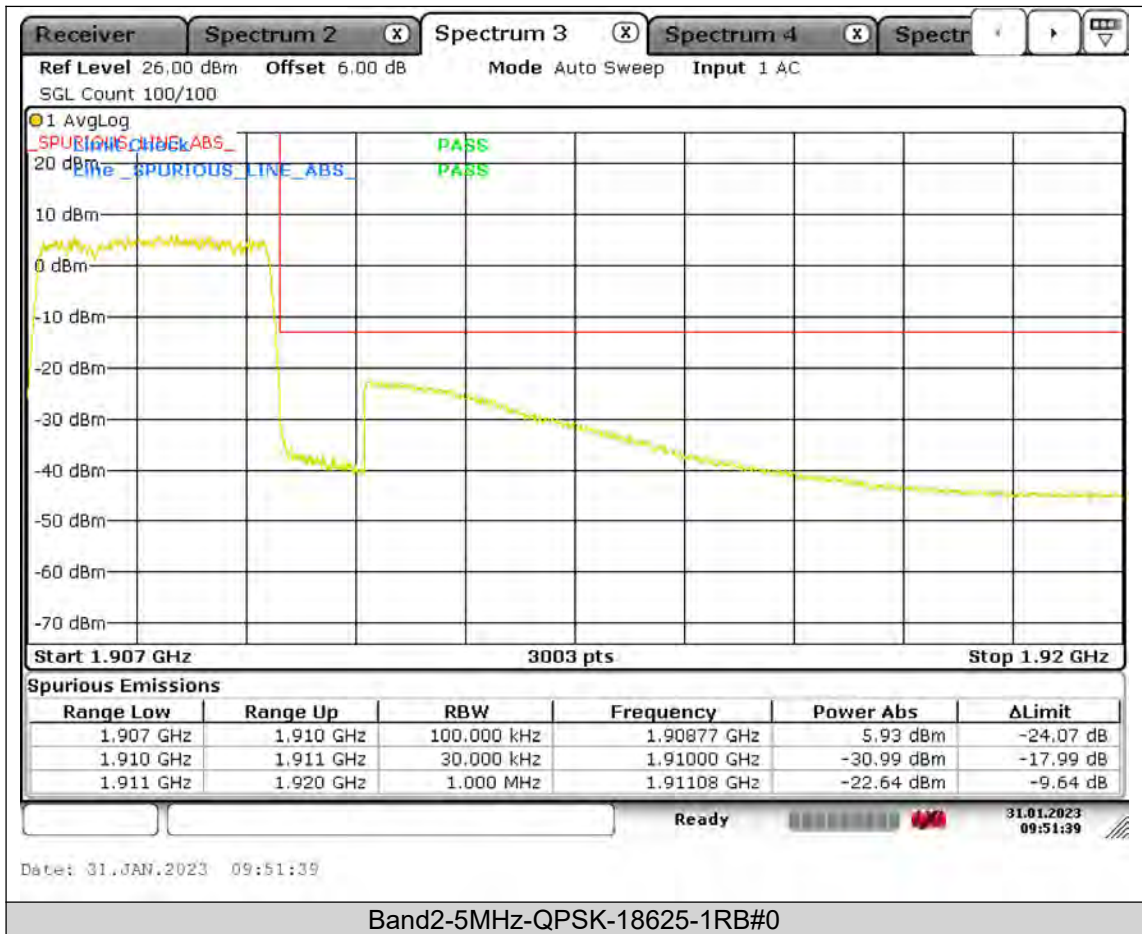

Test Report No.: PSU-QSU2309010210RF02

BUREAU
VERITAS

Test Report No.: PSU-QSU2309010210RF02

BUREAU
VERITAS

Test Report No.: PSU-QSU2309010210RF02

BUREAU
VERITAS

Test Report No.: PSU-QSU2309010210RF02

BUREAU
VERITAS