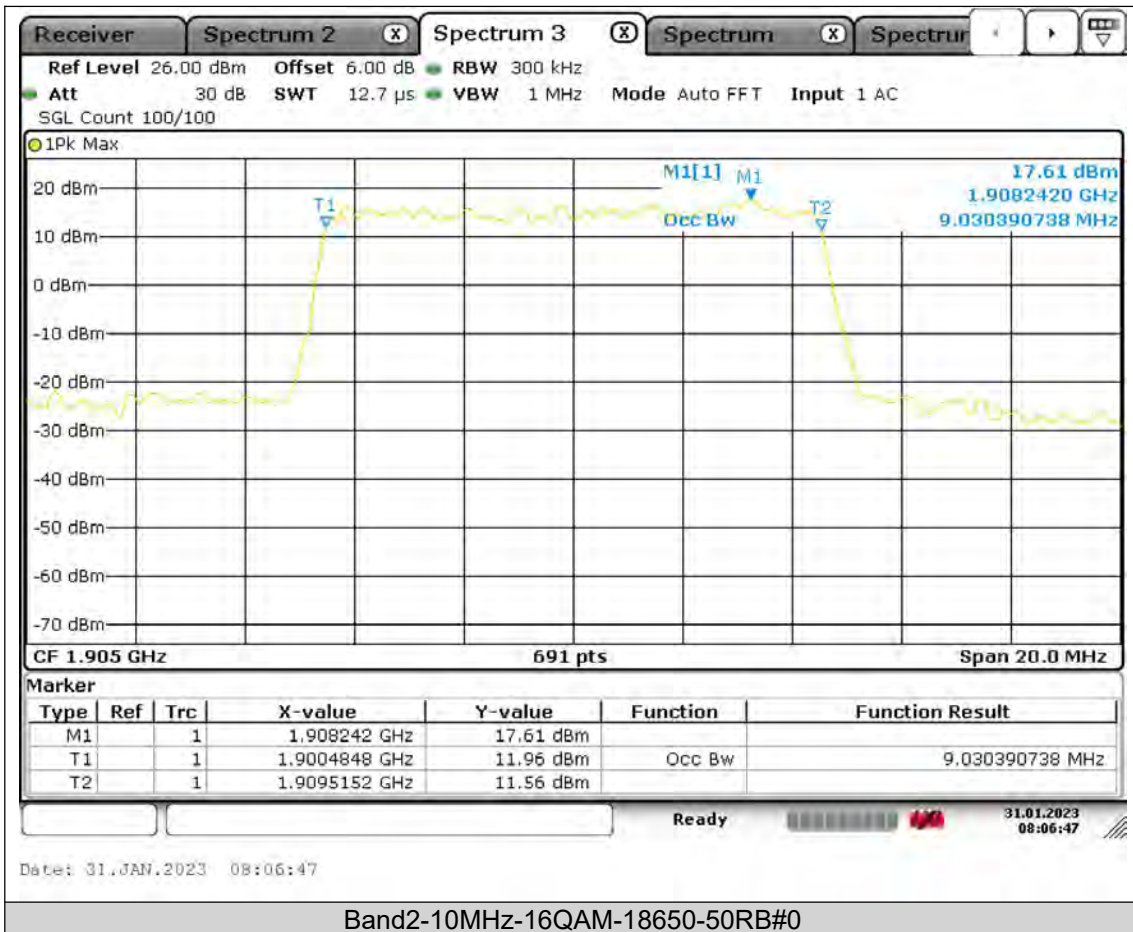

**BUREAU
VERITAS**

Test Report No.: PSU-QSU2309010210RF02

BUREAU
VERITAS

Test Report No.: PSU-QSU2309010210RF02

BUREAU
VERITAS

Test Report No.: PSU-QSU2309010210RF02

BUREAU
VERITAS

Test Report No.: PSU-QSU2309010210RF02