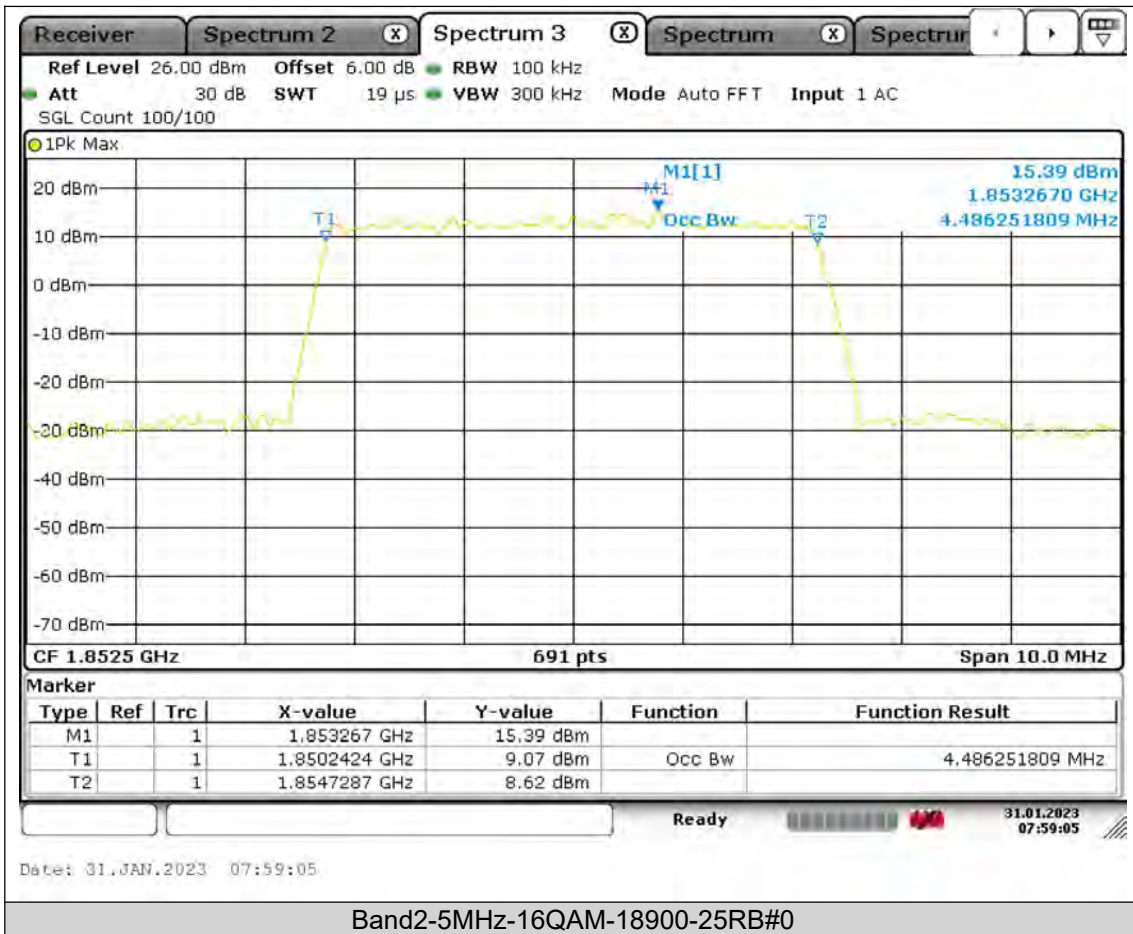

**BUREAU
VERITAS**

Test Report No.: PSU-QSU2309010210RF02

**BUREAU
VERITAS**

Test Report No.: PSU-QSU2309010210RF02

**BUREAU
VERITAS**

Test Report No.: PSU-QSU2309010210RF02

BUREAU
VERITAS

Test Report No.: PSU-QSU2309010210RF02