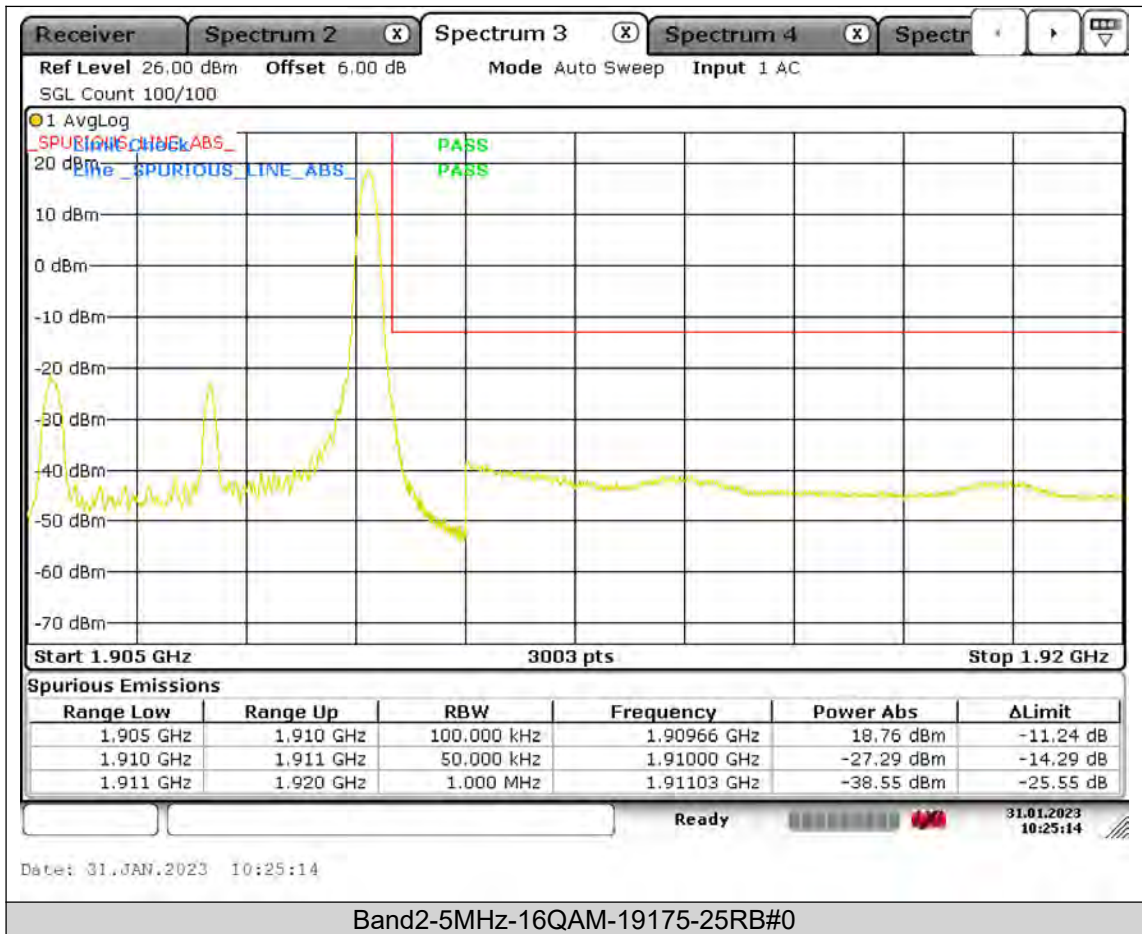

Test Report No.: PSU-QSU2309010210RF02

BUREAU
VERITAS

Test Report No.: PSU-QSU2309010210RF02

BUREAU
VERITAS

Test Report No.: PSU-QSU2309010210RF02

BUREAU
VERITAS

Test Report No.: PSU-QSU2309010210RF02

BUREAU
VERITAS