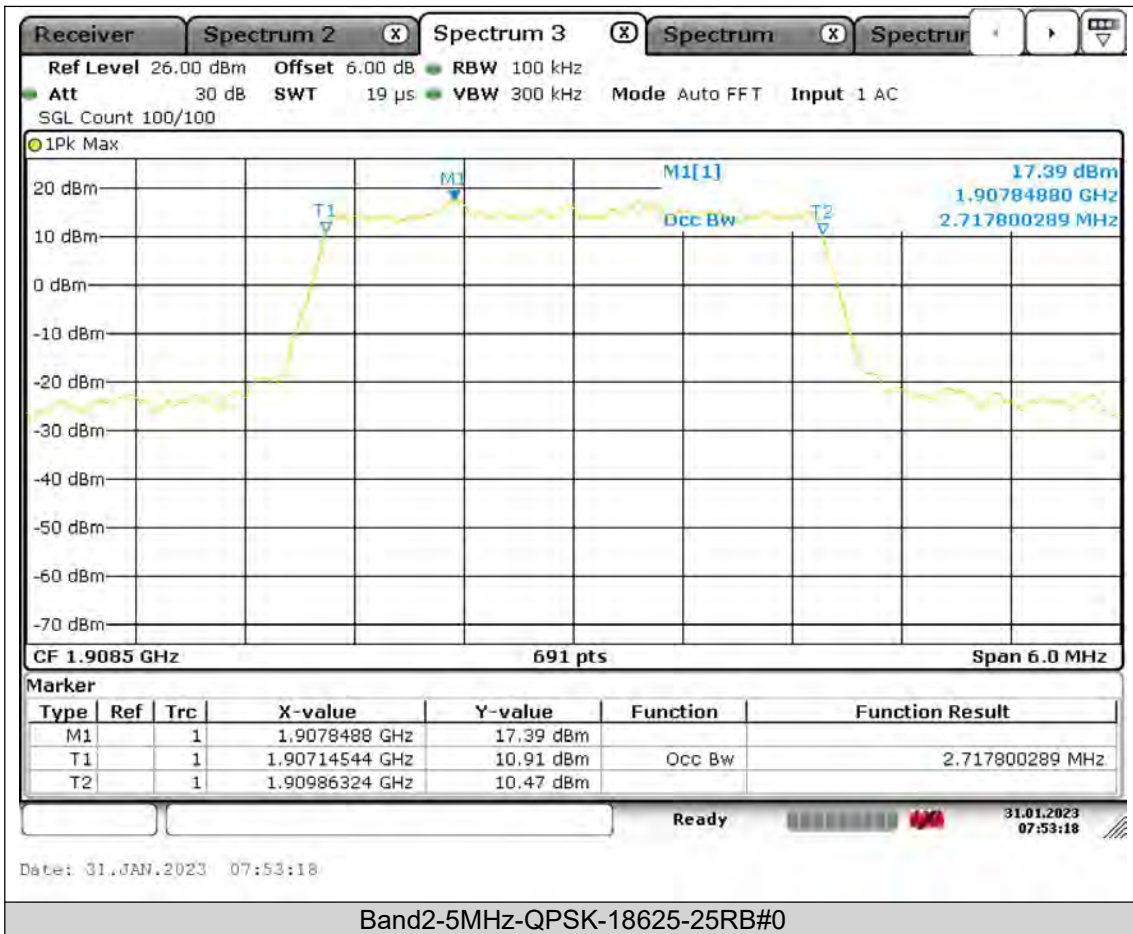

BUREAU
VERITAS

Test Report No.: PSU-QSU2309010210RF02

**BUREAU
VERITAS**

Test Report No.: PSU-QSU2309010210RF02

BUREAU
VERITAS

Test Report No.: PSU-QSU2309010210RF02

BUREAU VERITAS

Test Report No.: PSU-QSU2309010210RF02