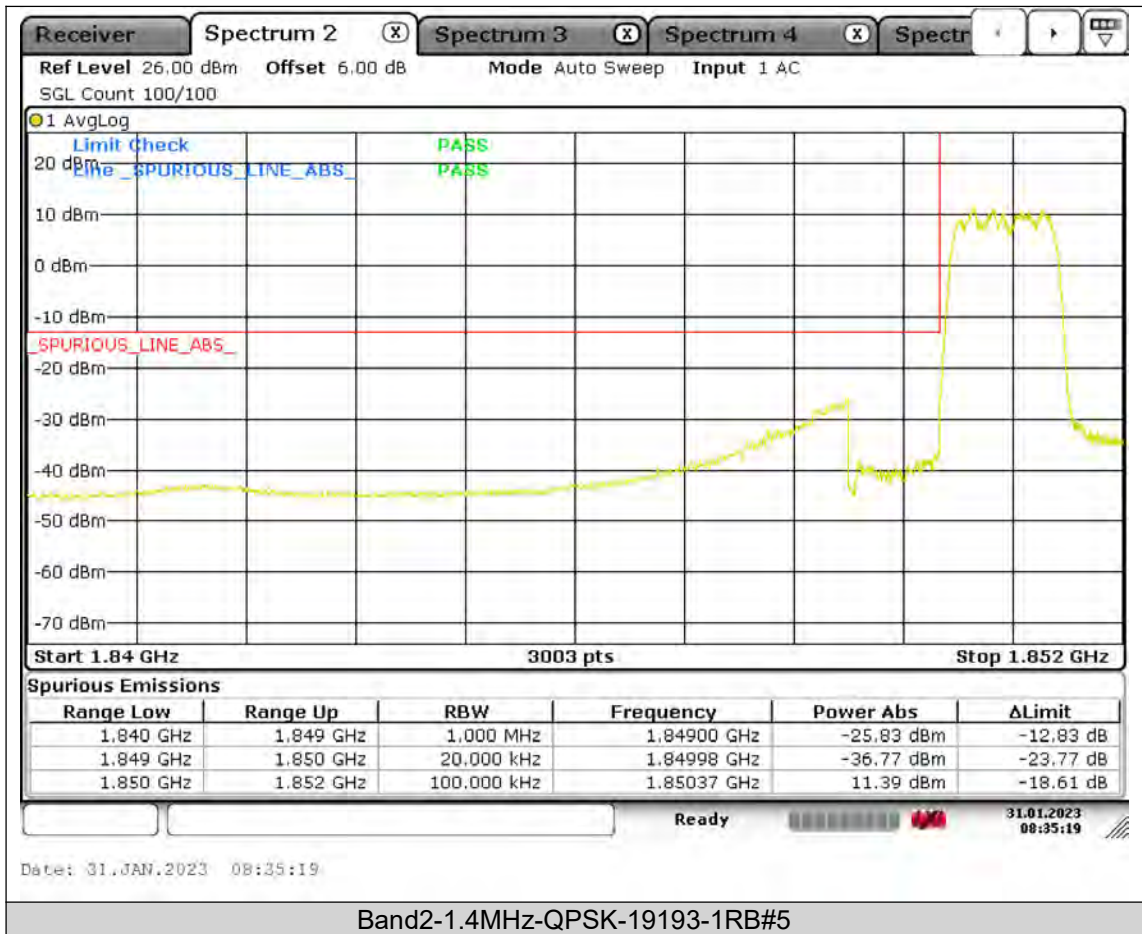

BUREAU
VERITAS

Test Report No.: PSU-QSU2309010210RF02