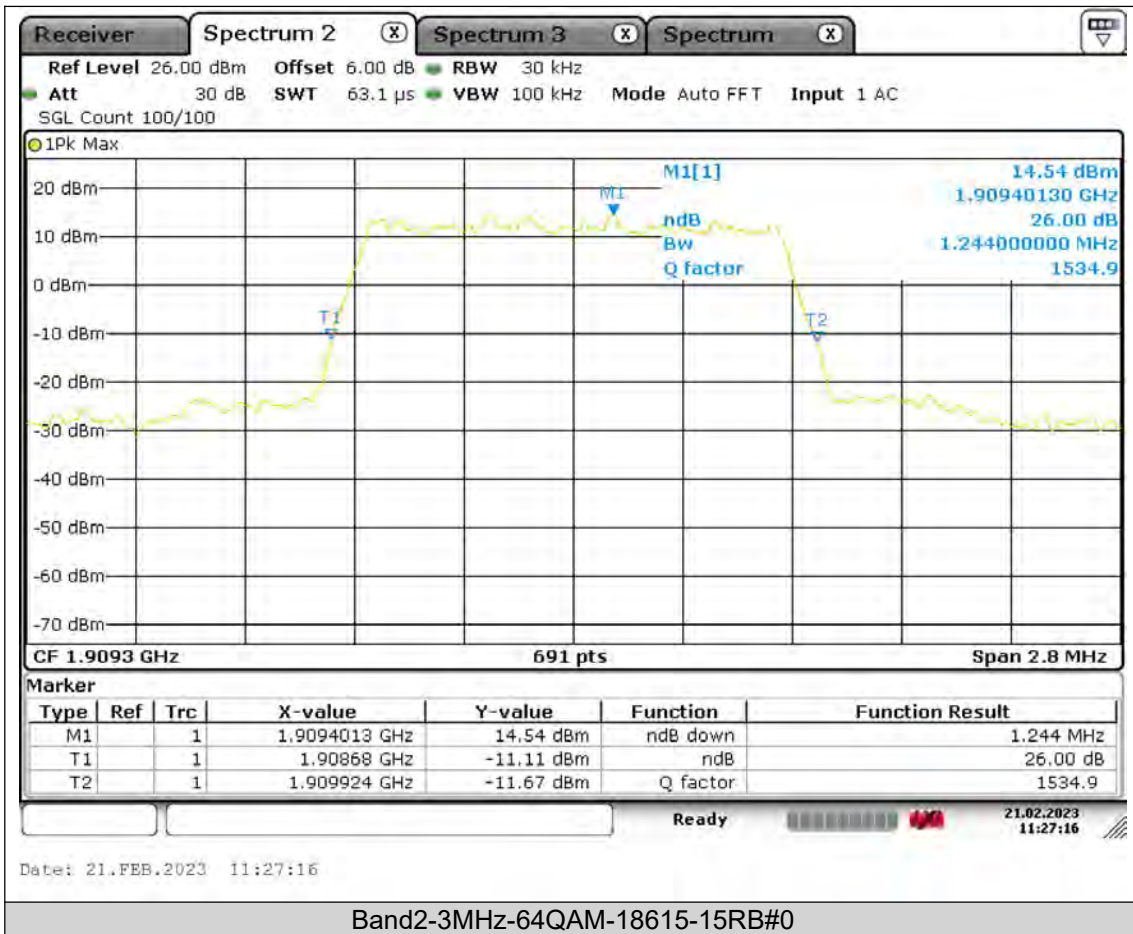

**BUREAU
VERITAS**

Test Report No.: PSU-QSU2309010210RF02