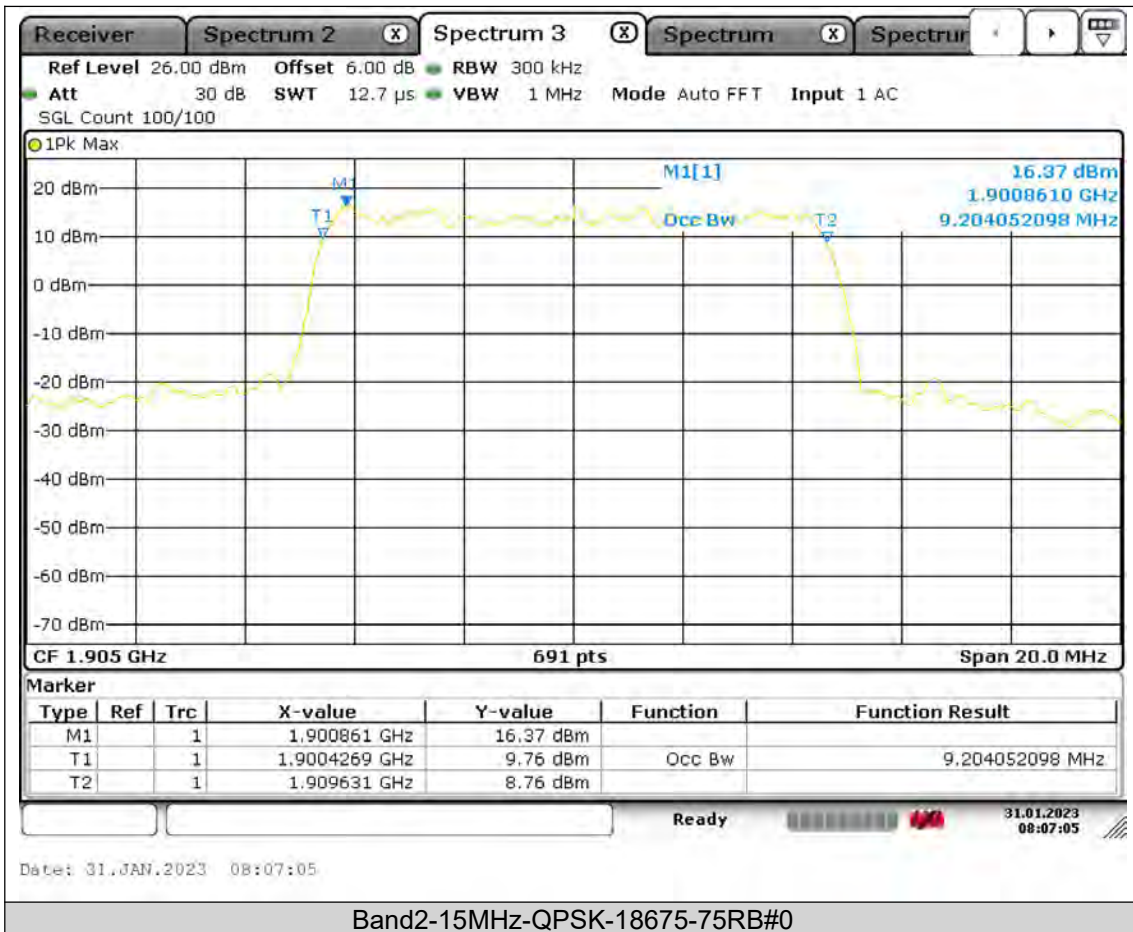

BUREAU
VERITAS

Test Report No.: PSU-QSU2309010210RF02

BUREAU VERITAS

Test Report No.: PSU-QSU2309010210RF02

BUREAU
VERITAS

Test Report No.: PSU-QSU2309010210RF02

BUREAU
VERITAS

Test Report No.: PSU-QSU2309010210RF02