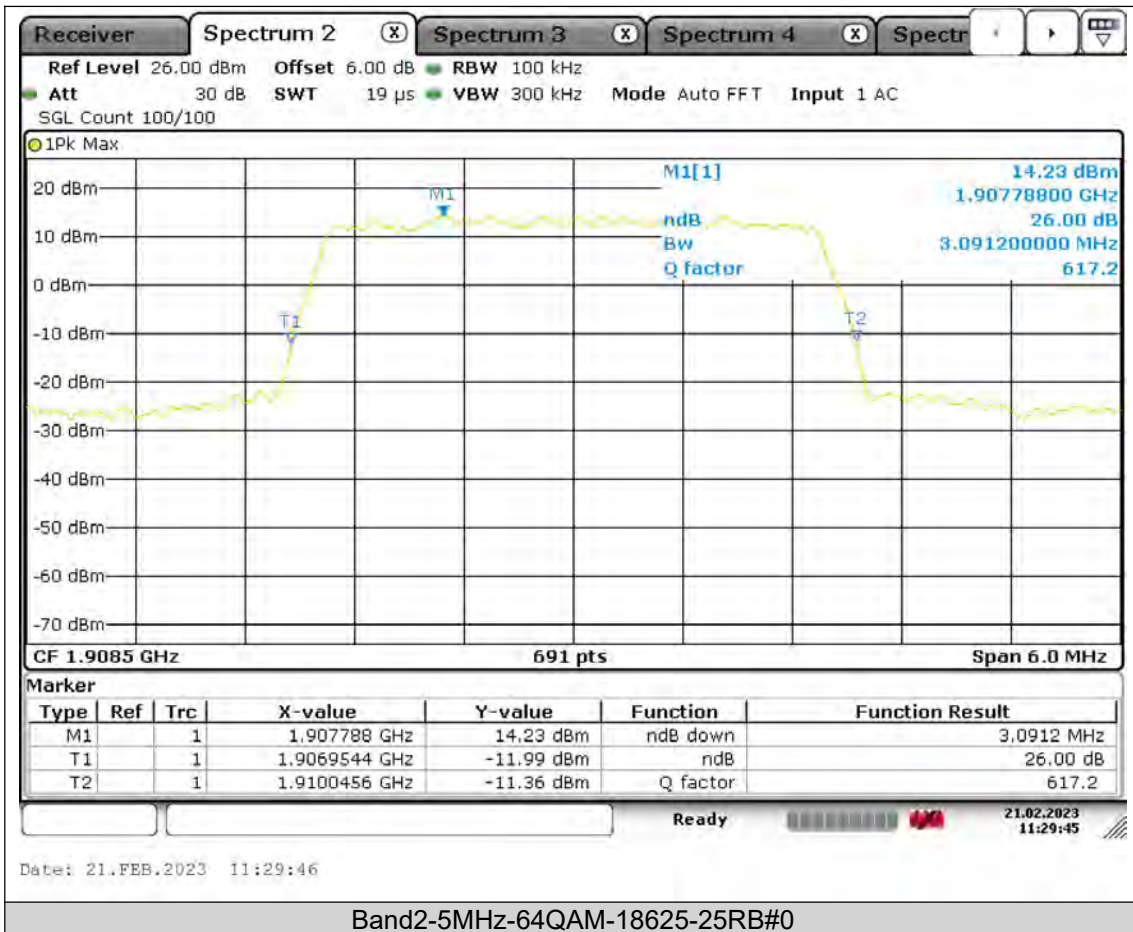

**BUREAU
VERITAS**

Test Report No.: PSU-QSU2309010210RF02

BUREAU
VERITAS

Test Report No.: PSU-QSU2309010210RF02

BUREAU
VERITAS

Test Report No.: PSU-QSU2309010210RF02

BUREAU
VERITAS

Test Report No.: PSU-QSU2309010210RF02