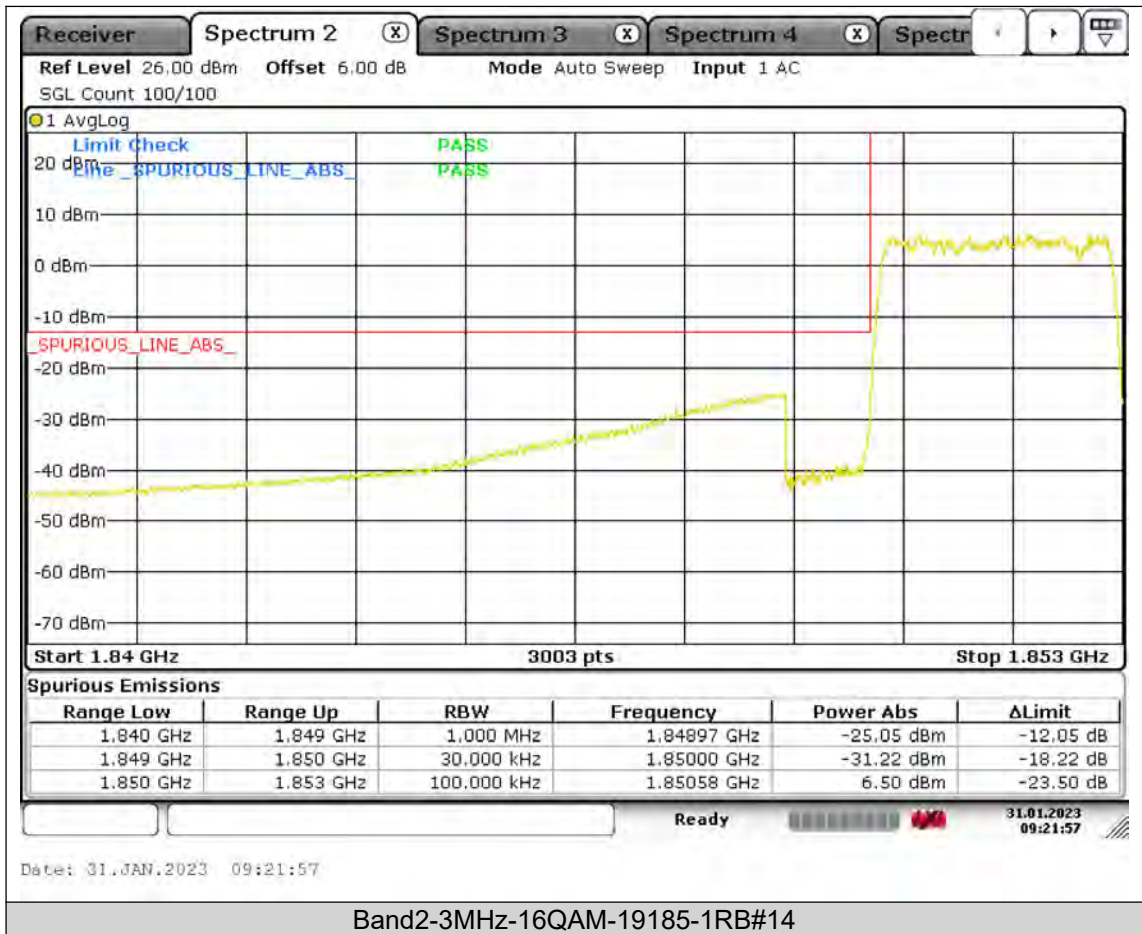

BUREAU
VERITAS

Test Report No.: PSU-QSU2309010210RF02