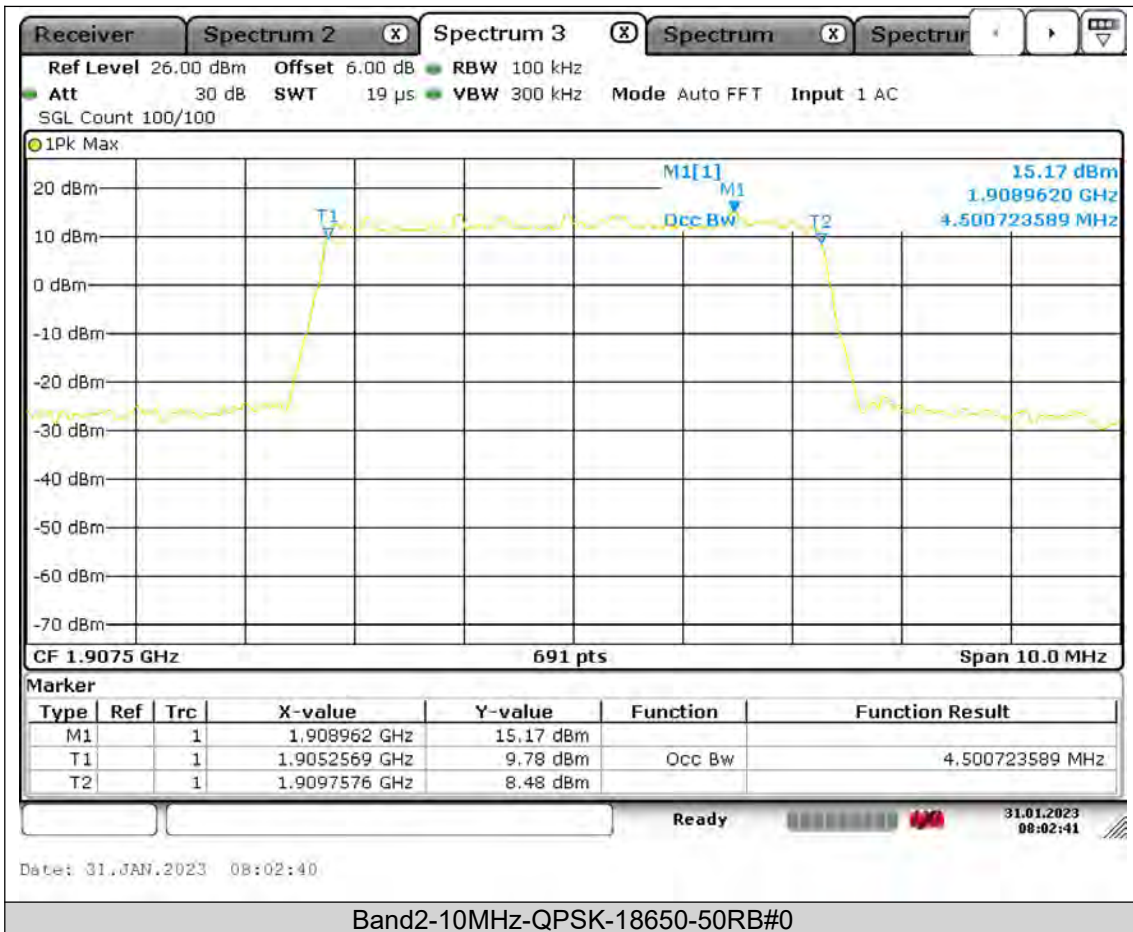

**BUREAU
VERITAS**

Test Report No.: PSU-QSU2309010210RF02

**BUREAU
VERITAS**

Test Report No.: PSU-QSU2309010210RF02

**BUREAU
VERITAS**

Test Report No.: PSU-QSU2309010210RF02

BUREAU
VERITAS

Test Report No.: PSU-QSU2309010210RF02