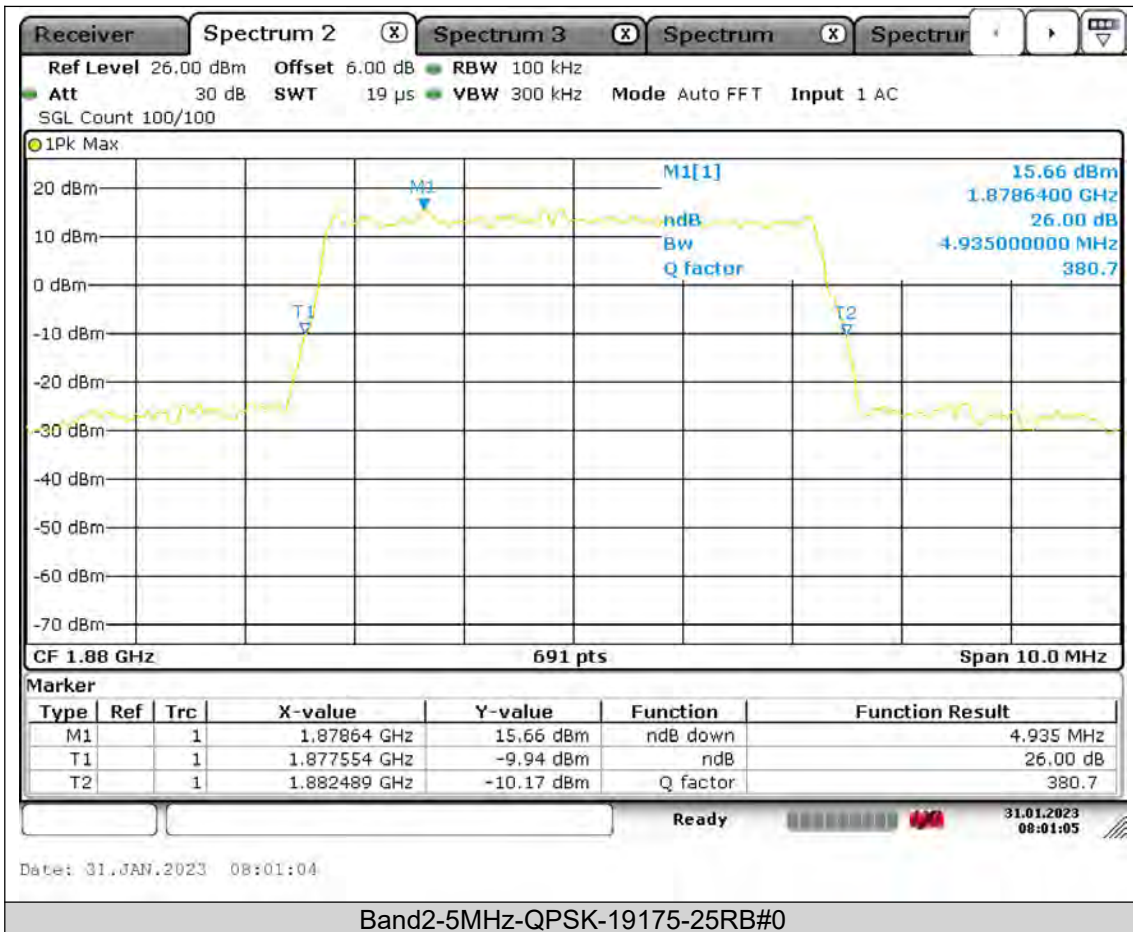

Test Report No.: PSU-QSU2309010210RF02

BUREAU
VERITAS

Test Report No.: PSU-QSU2309010210RF02

BUREAU
VERITAS

Test Report No.: PSU-QSU2309010210RF02

BUREAU
VERITAS

Test Report No.: PSU-QSU2309010210RF02

BUREAU
VERITAS