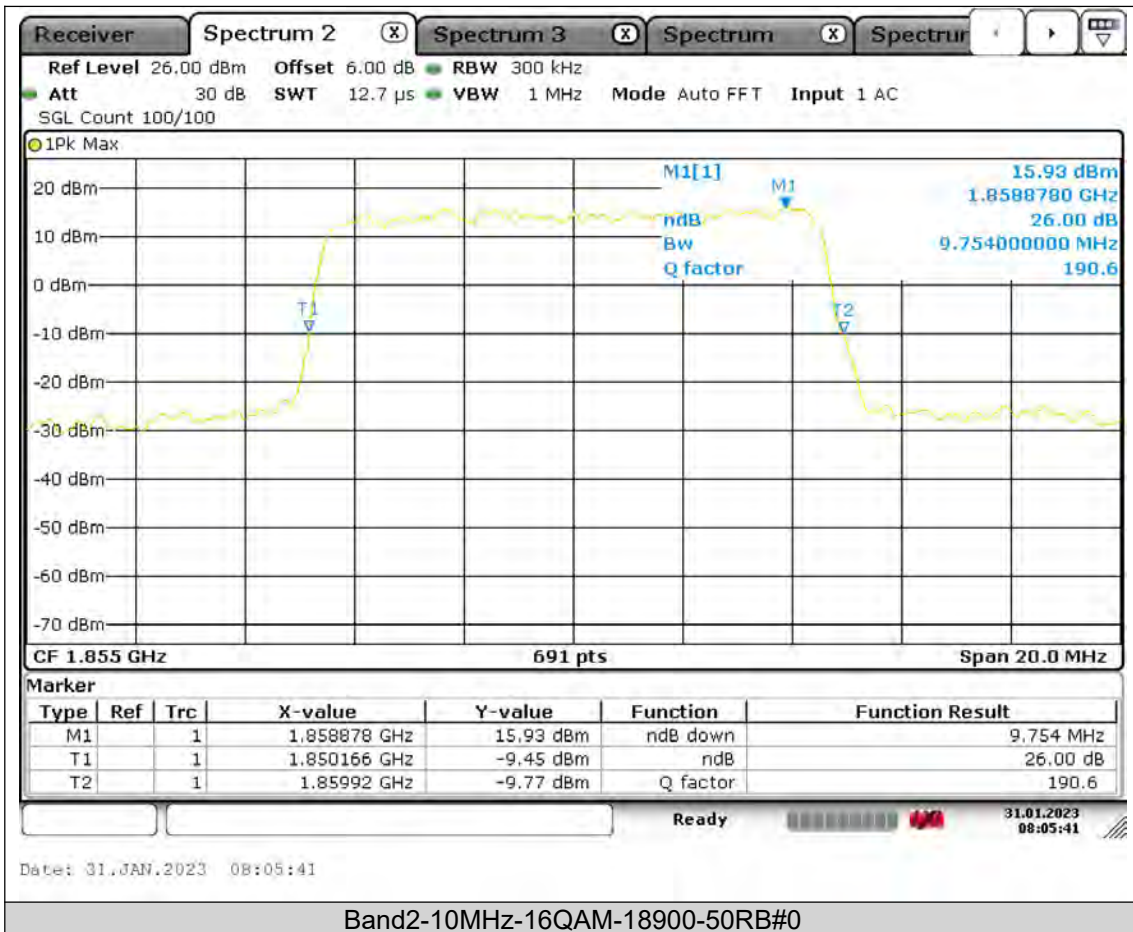

Test Report No.: PSU-QSU2309010210RF02

BUREAU
VERITAS

Test Report No.: PSU-QSU2309010210RF02

BUREAU
VERITAS

Test Report No.: PSU-QSU2309010210RF02

BUREAU
VERITAS

Test Report No.: PSU-QSU2309010210RF02

BUREAU
VERITAS