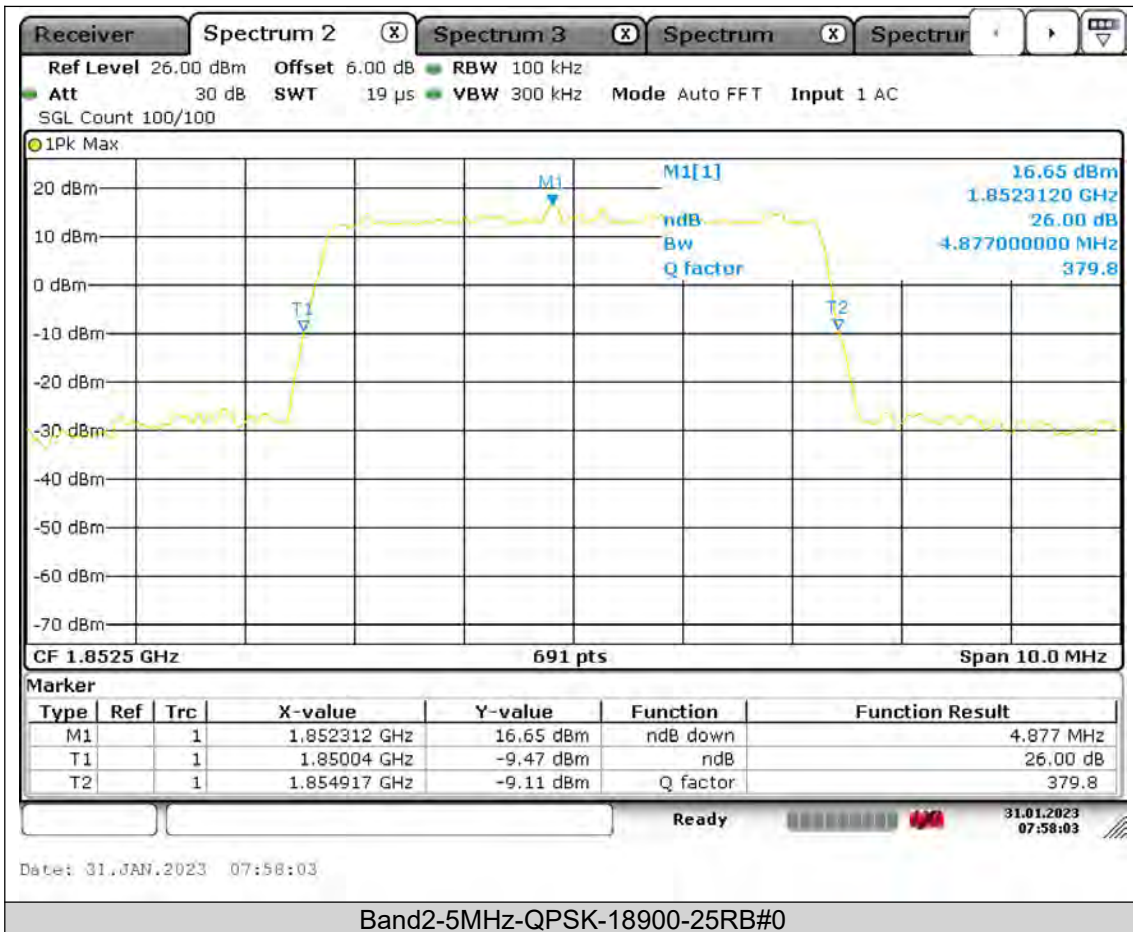

Test Report No.: PSU-QSU2309010210RF02

BUREAU
VERITAS

Test Report No.: PSU-QSU2309010210RF02

BUREAU
VERITAS

Test Report No.: PSU-QSU2309010210RF02

BUREAU
VERITAS

Test Report No.: PSU-QSU2309010210RF02

BUREAU
VERITAS