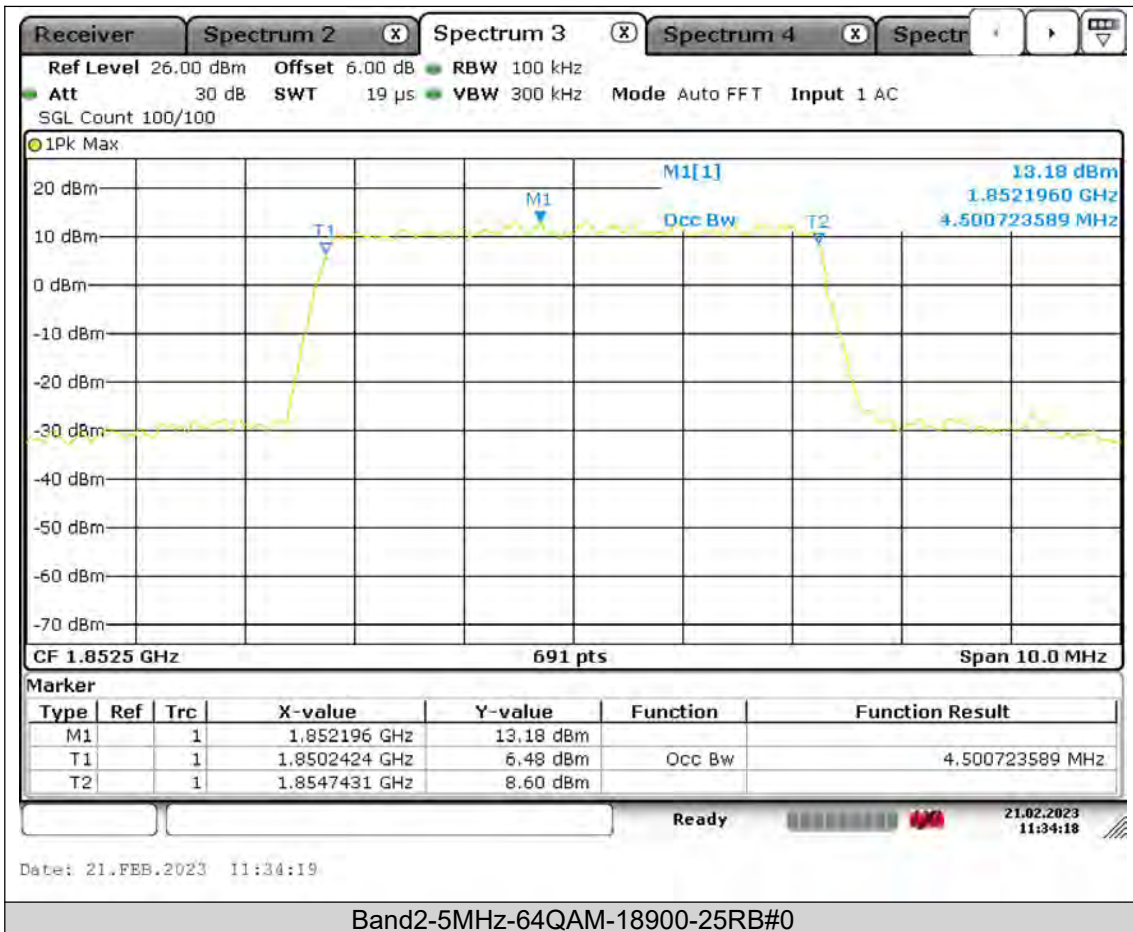

BUREAU
VERITAS

Test Report No.: PSU-QSU2309010210RF02