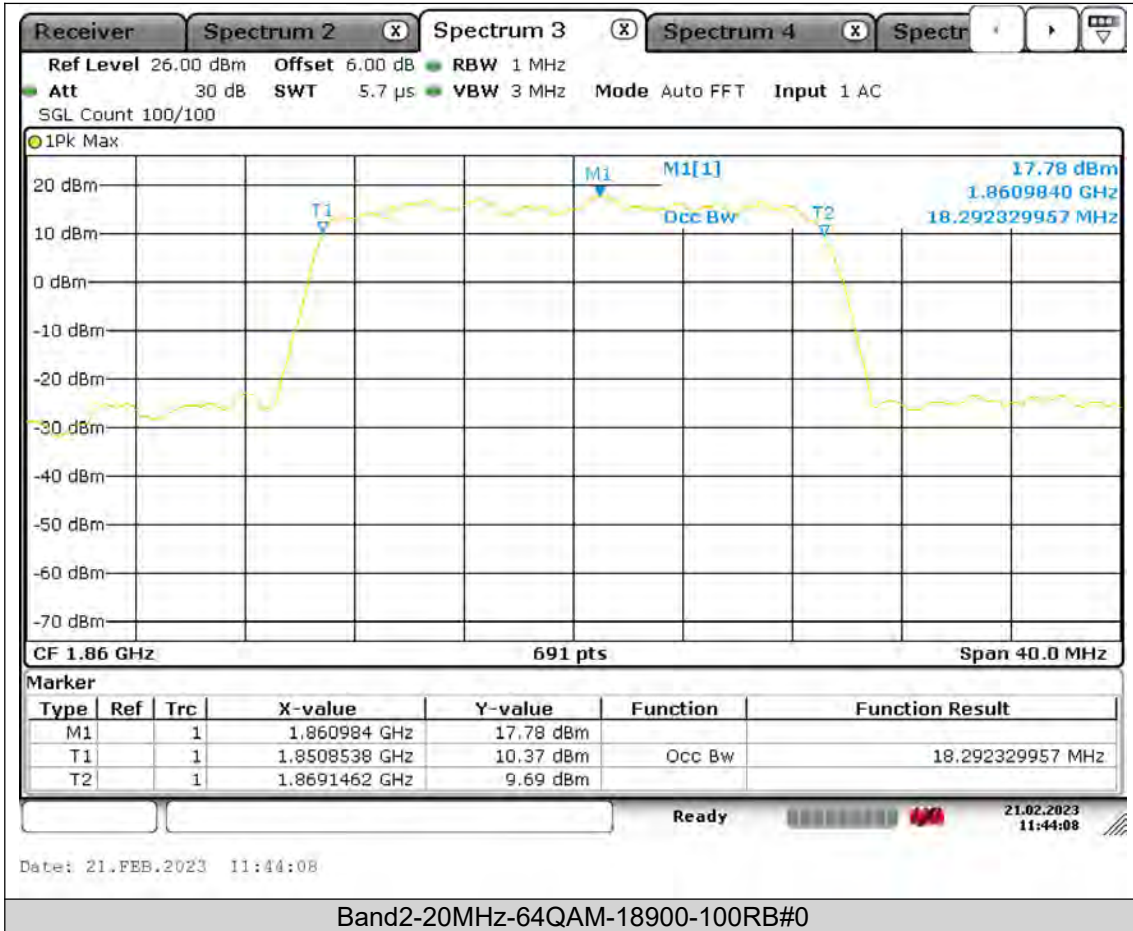

BUREAU
VERITAS

Test Report No.: PSU-QSU2309010210RF02