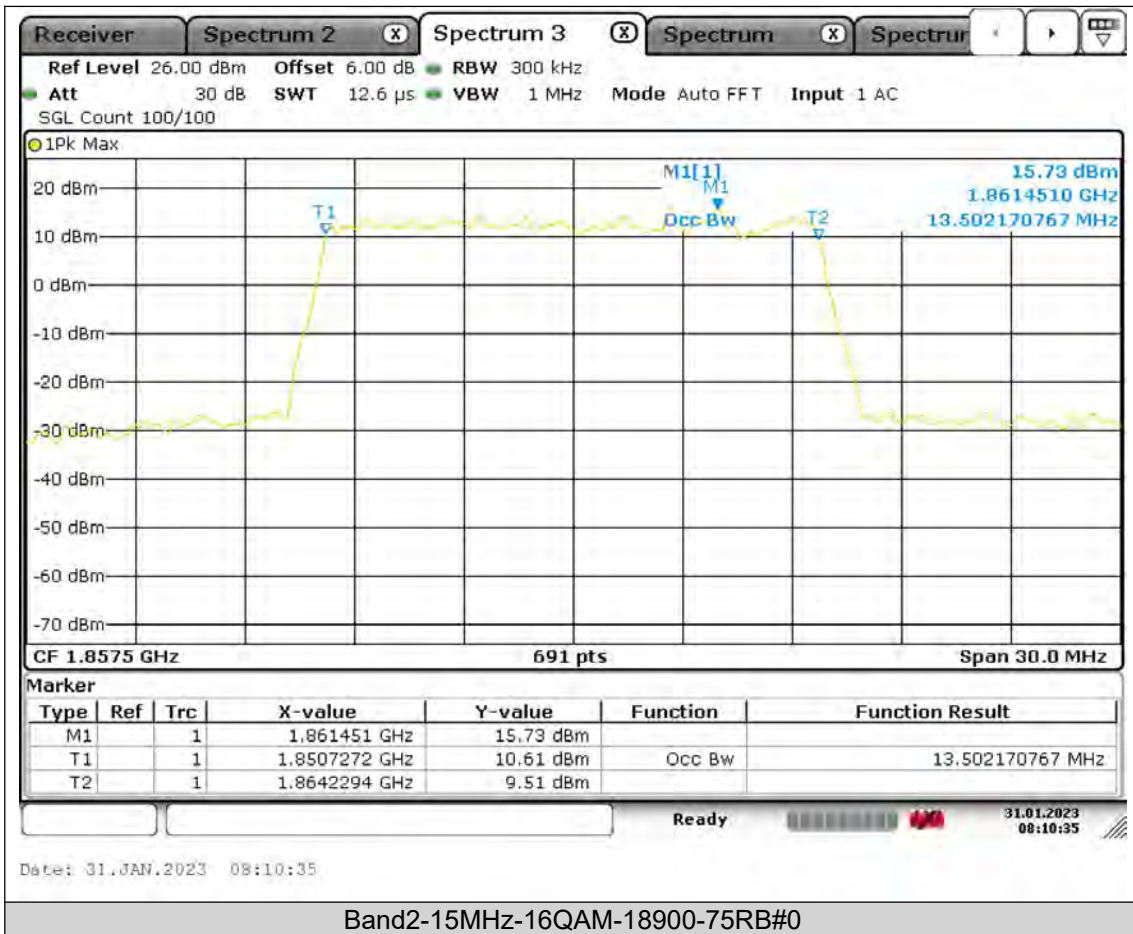

BUREAU
VERITAS

Test Report No.: PSU-QSU2309010210RF02

BUREAU
VERITAS

Test Report No.: PSU-QSU2309010210RF02

BUREAU
VERITAS

Test Report No.: PSU-QSU2309010210RF02

BUREAU
VERITAS

Test Report No.: PSU-QSU2309010210RF02