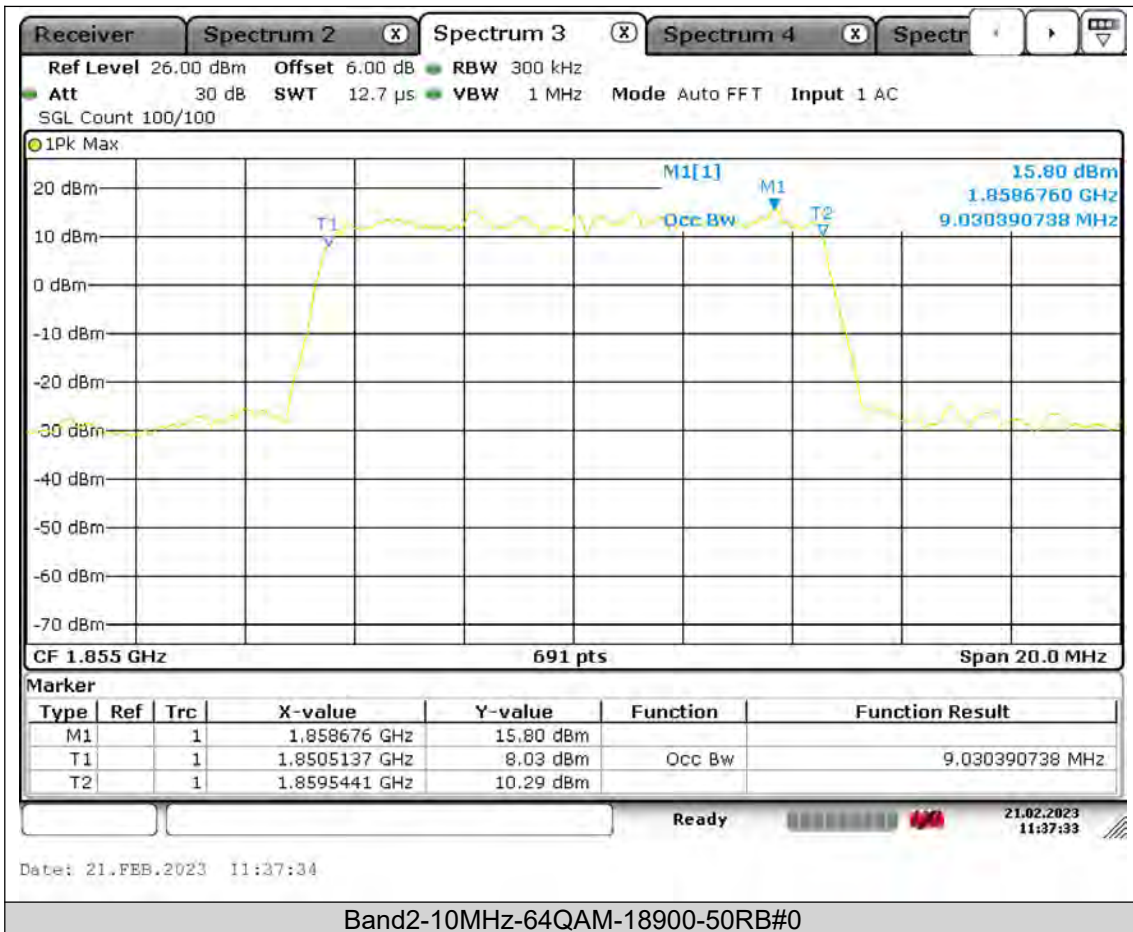

BUREAU
VERITAS

Test Report No.: PSU-QSU2309010210RF02