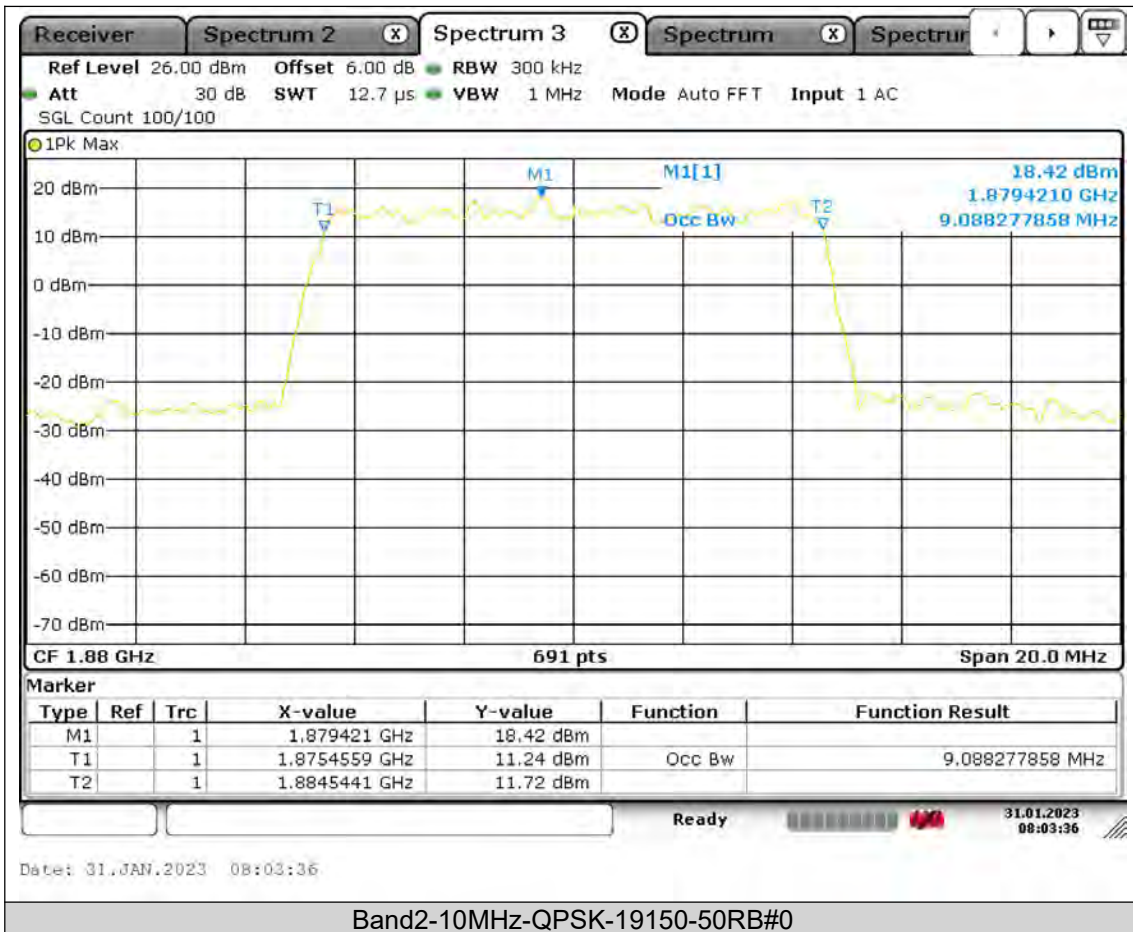

**BUREAU
VERITAS**

Test Report No.: PSU-QSU2309010210RF02

BUREAU
VERITAS

Test Report No.: PSU-QSU2309010210RF02

BUREAU
VERITAS

Test Report No.: PSU-QSU2309010210RF02

BUREAU
VERITAS

Test Report No.: PSU-QSU2309010210RF02