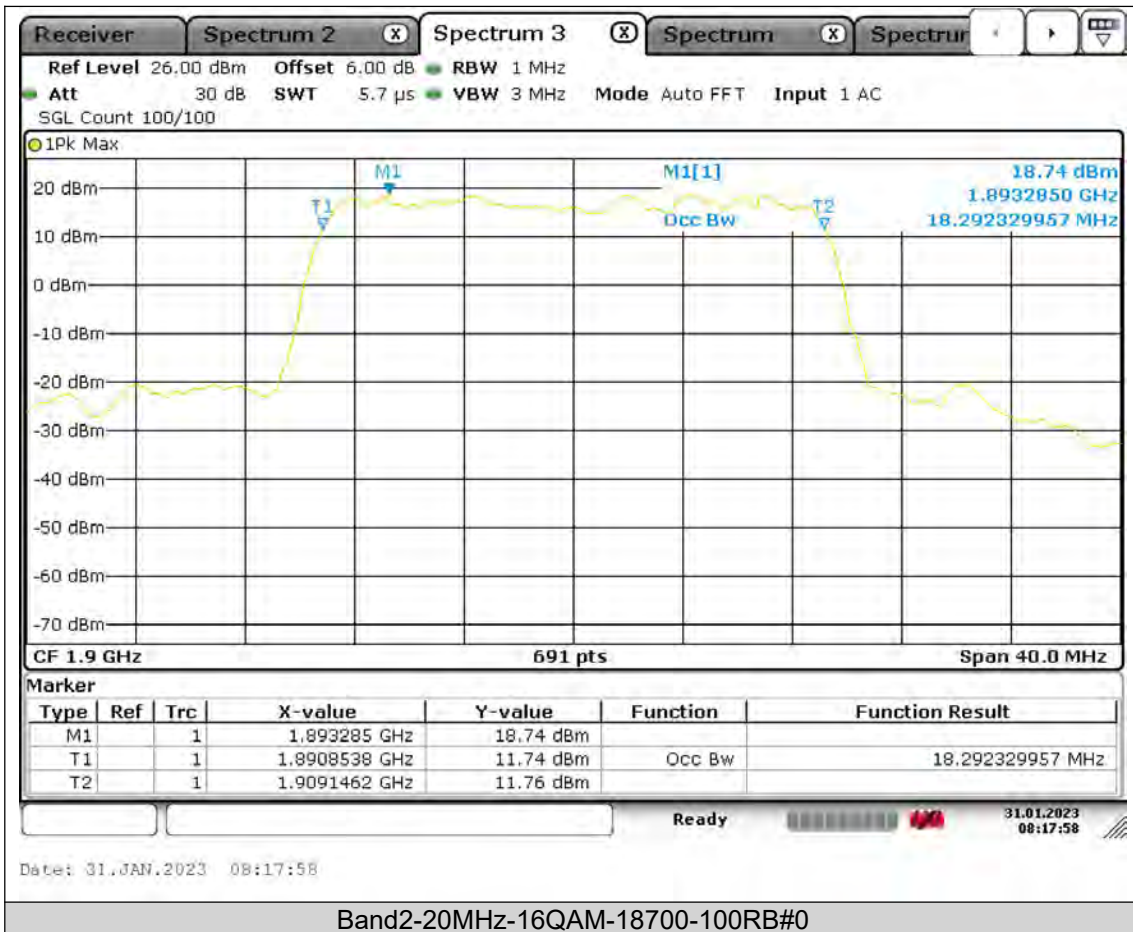

BUREAU
VERITAS

Test Report No.: PSU-QSU2309010210RF02

BUREAU
VERITAS

Test Report No.: PSU-QSU2309010210RF02

BUREAU
VERITAS

Test Report No.: PSU-QSU2309010210RF02

BUREAU
VERITAS

Test Report No.: PSU-QSU2309010210RF02