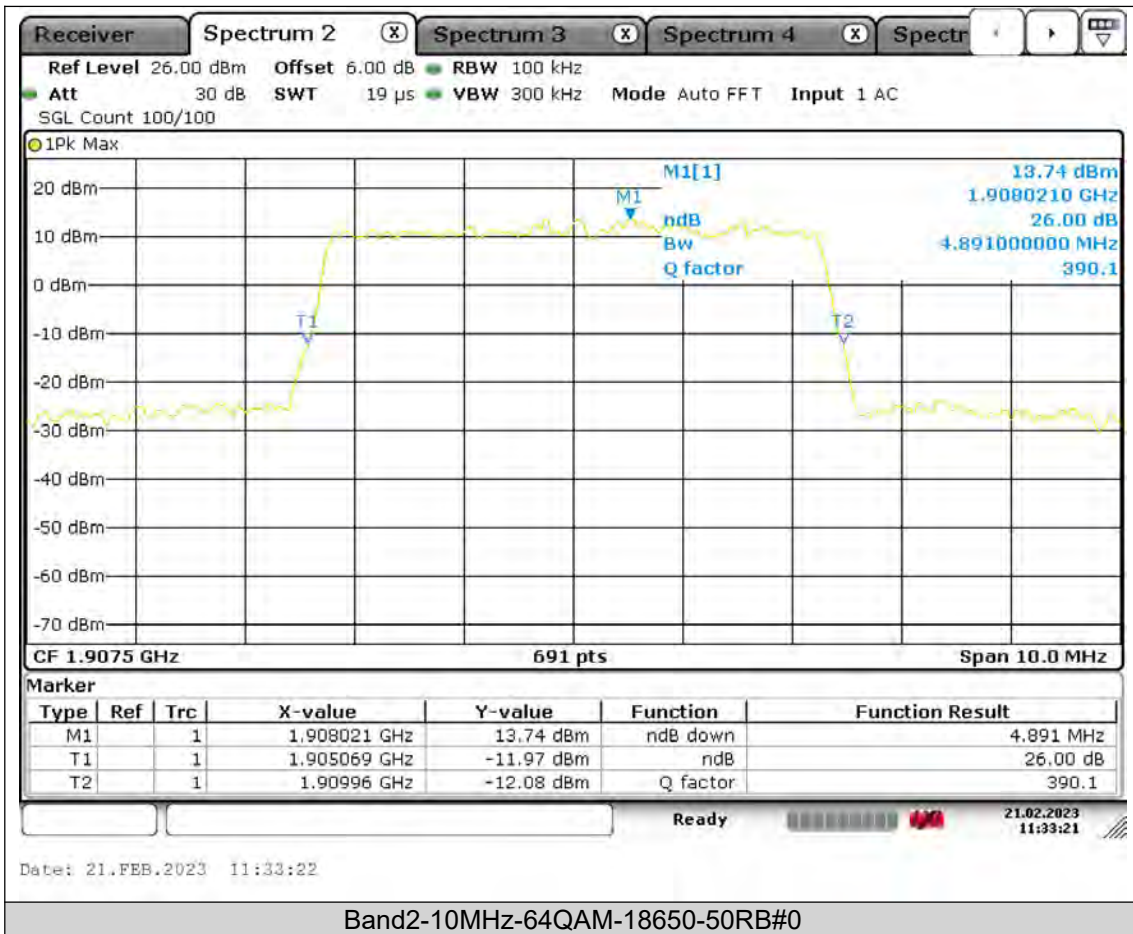

BUREAU
VERITAS

Test Report No.: PSU-QSU2309010210RF02

BUREAU
VERITAS

Test Report No.: PSU-QSU2309010210RF02

BUREAU
VERITAS

Test Report No.: PSU-QSU2309010210RF02

BUREAU
VERITAS

Test Report No.: PSU-QSU2309010210RF02