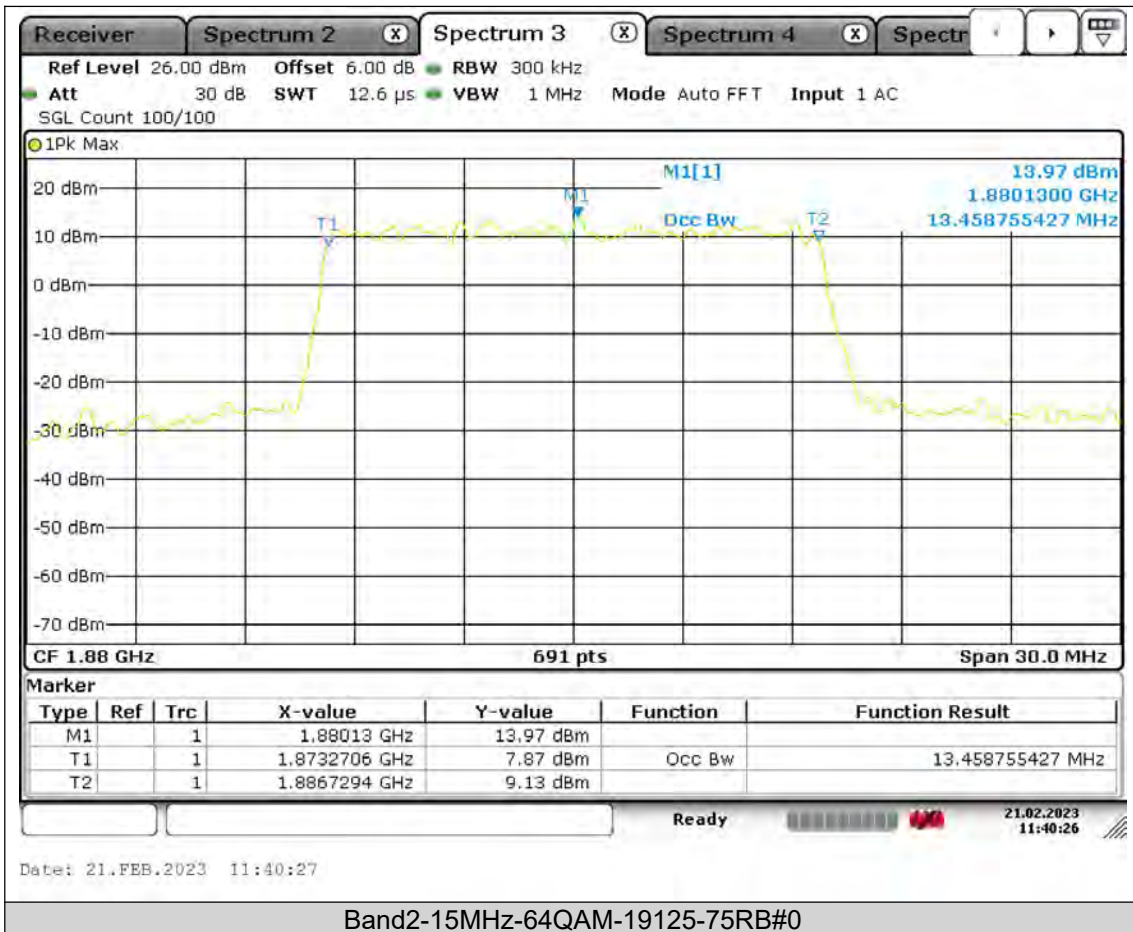

BUREAU
VERITAS

Test Report No.: PSU-QSU2309010210RF02