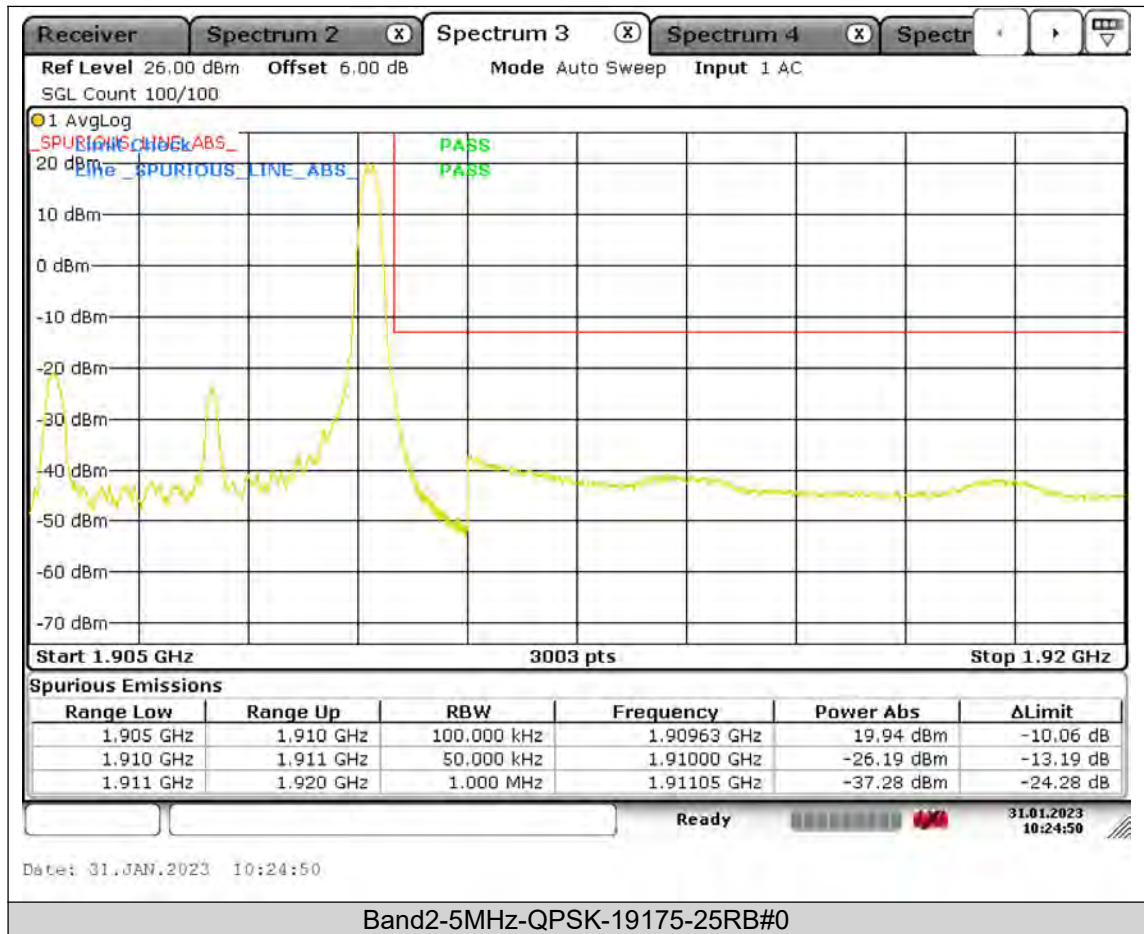

Test Report No.: PSU-QSU2309010210RF02

BUREAU
VERITAS

Test Report No.: PSU-QSU2309010210RF02

BUREAU
VERITAS

Test Report No.: PSU-QSU2309010210RF02

BUREAU
VERITAS

Test Report No.: PSU-QSU2309010210RF02

BUREAU
VERITAS