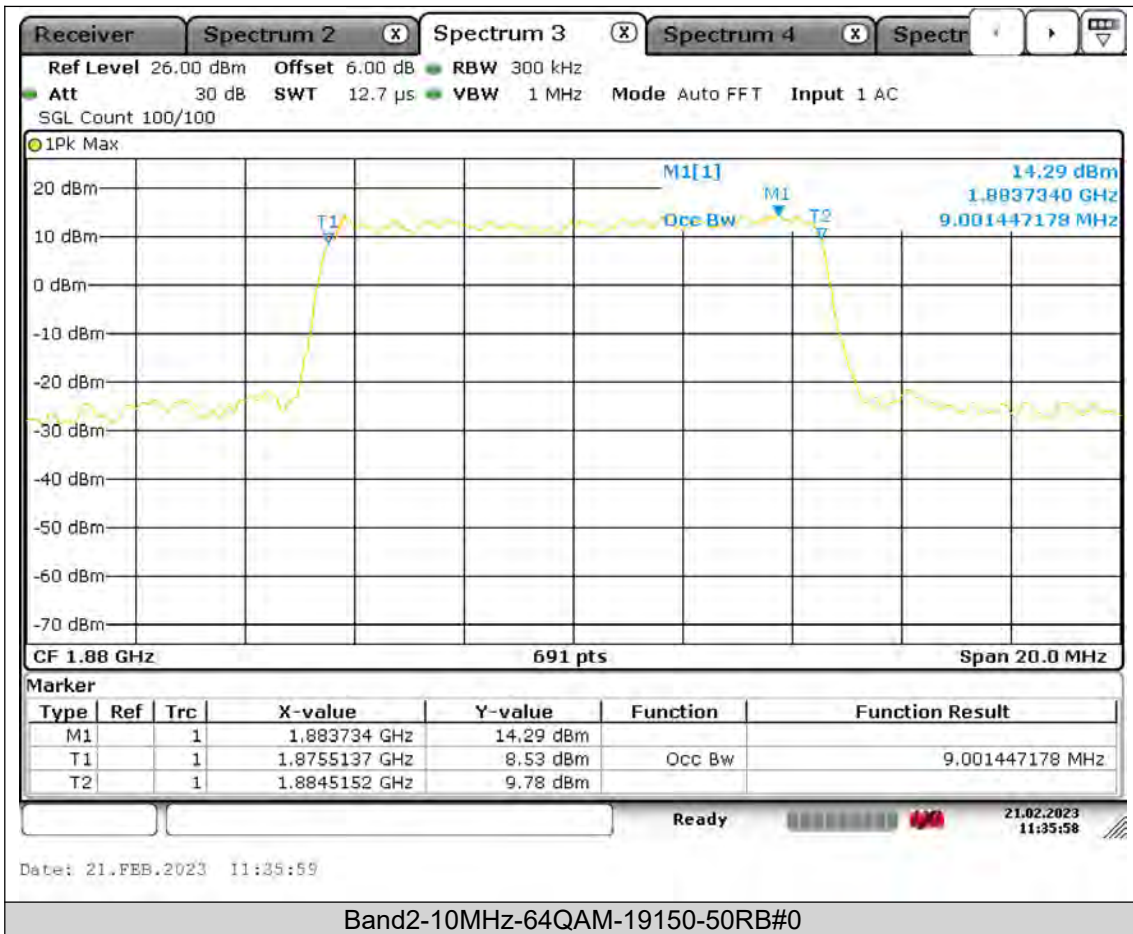

BUREAU
VERITAS

Test Report No.: PSU-QSU2309010210RF02