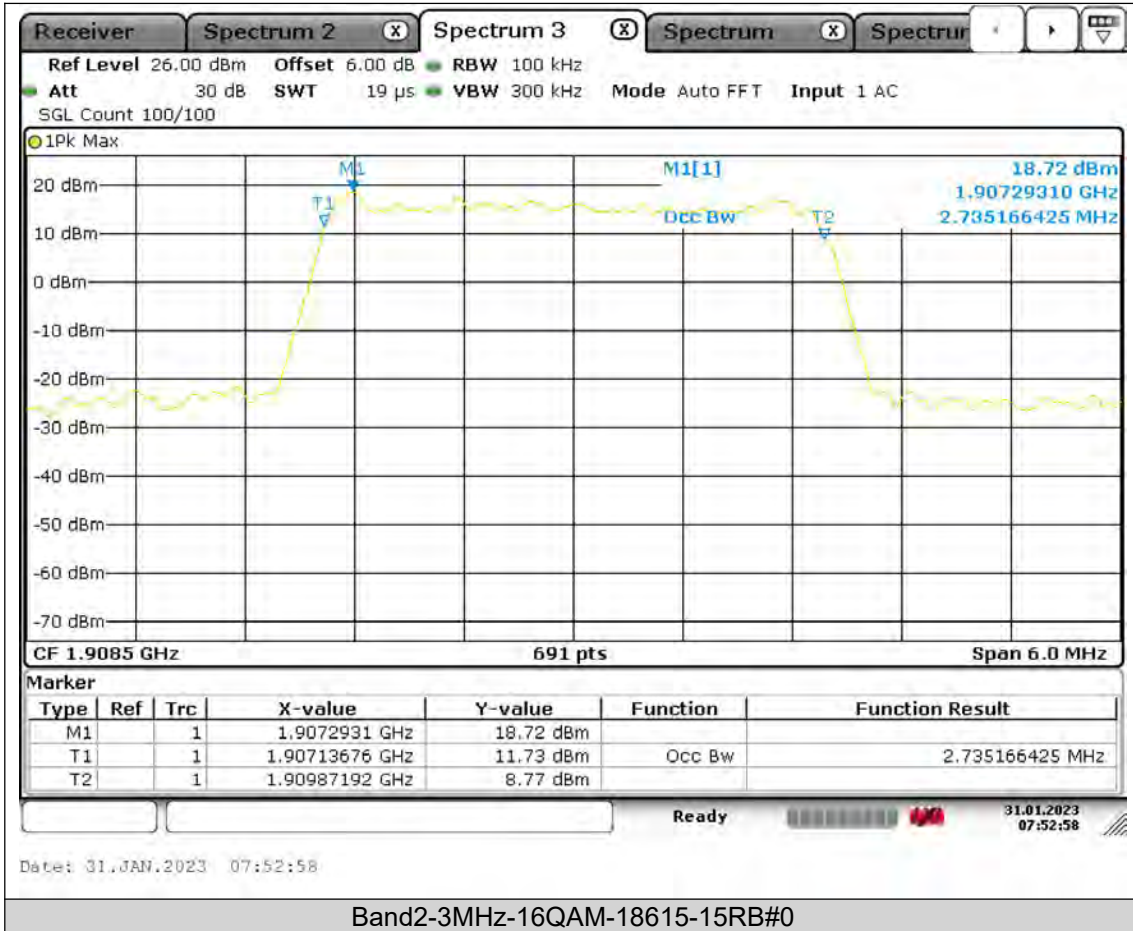

BUREAU
VERITAS

Test Report No.: PSU-QSU2309010210RF02

BUREAU
VERITAS

Test Report No.: PSU-QSU2309010210RF02

BUREAU
VERITAS

Test Report No.: PSU-QSU2309010210RF02

BUREAU
VERITAS

Test Report No.: PSU-QSU2309010210RF02