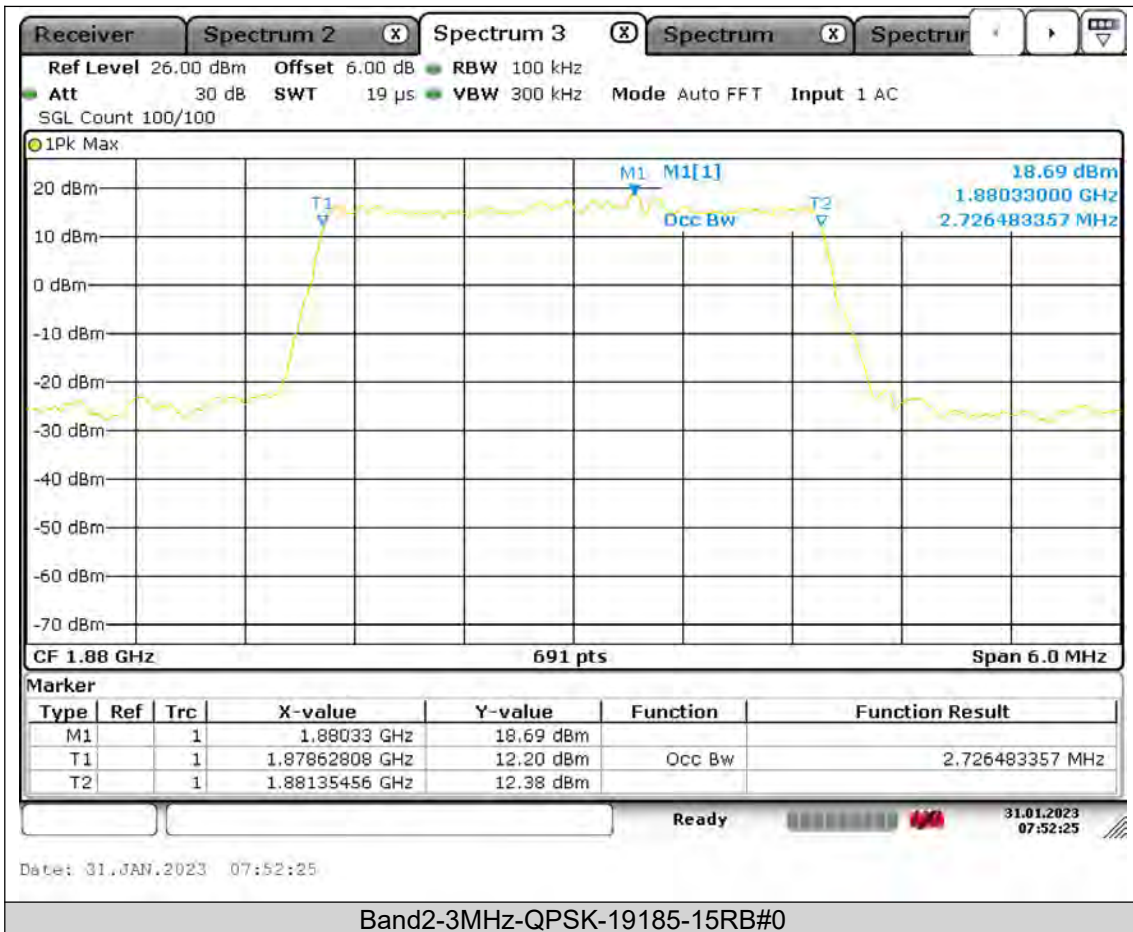

BUREAU
VERITAS

Test Report No.: PSU-QSU2309010210RF02

BUREAU
VERITAS

Test Report No.: PSU-QSU2309010210RF02

BUREAU
VERITAS

Test Report No.: PSU-QSU2309010210RF02

BUREAU
VERITAS

Test Report No.: PSU-QSU2309010210RF02