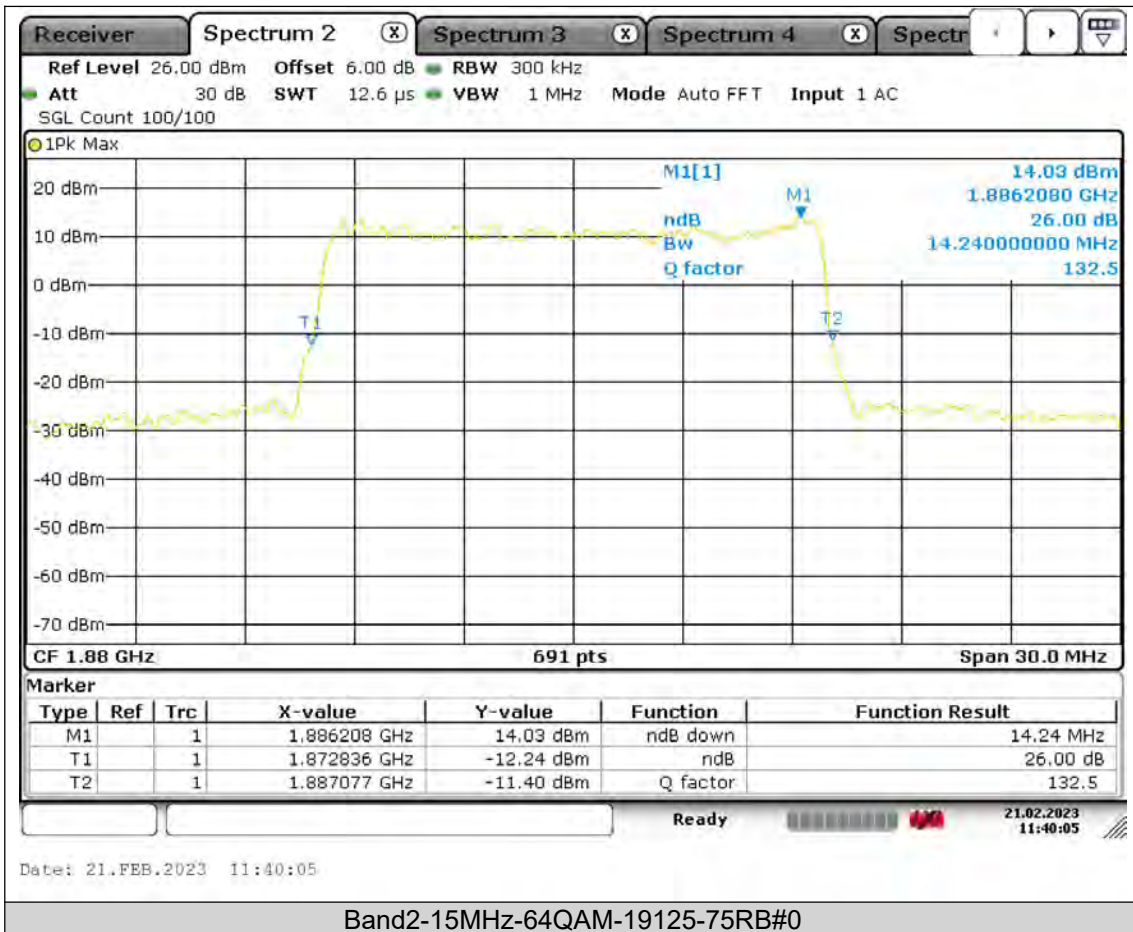

BUREAU
VERITAS

Test Report No.: PSU-QSU2309010210RF02

BUREAU
VERITAS

Test Report No.: PSU-QSU2309010210RF02

BUREAU
VERITAS

Test Report No.: PSU-QSU2309010210RF02

BUREAU
VERITAS

Test Report No.: PSU-QSU2309010210RF02