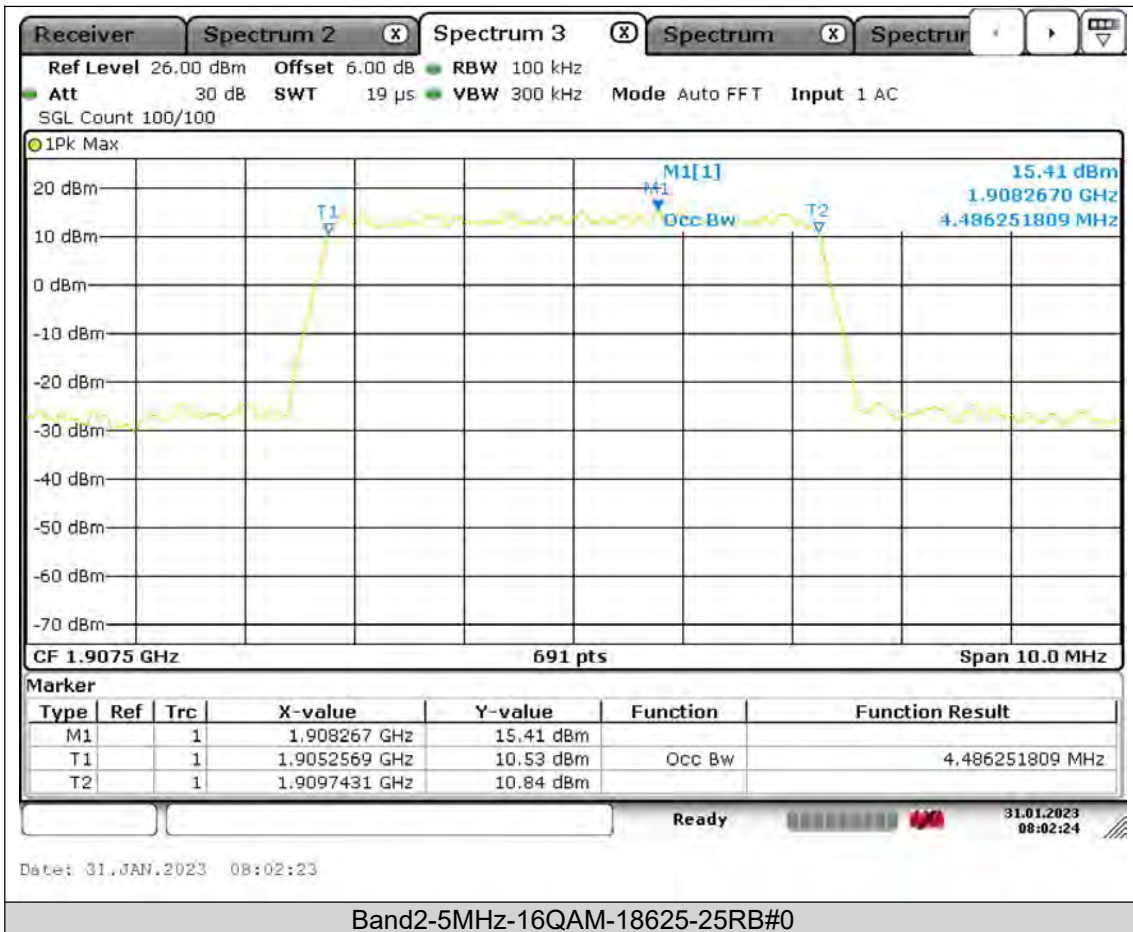

**BUREAU
VERITAS**

Test Report No.: PSU-QSU2309010210RF02