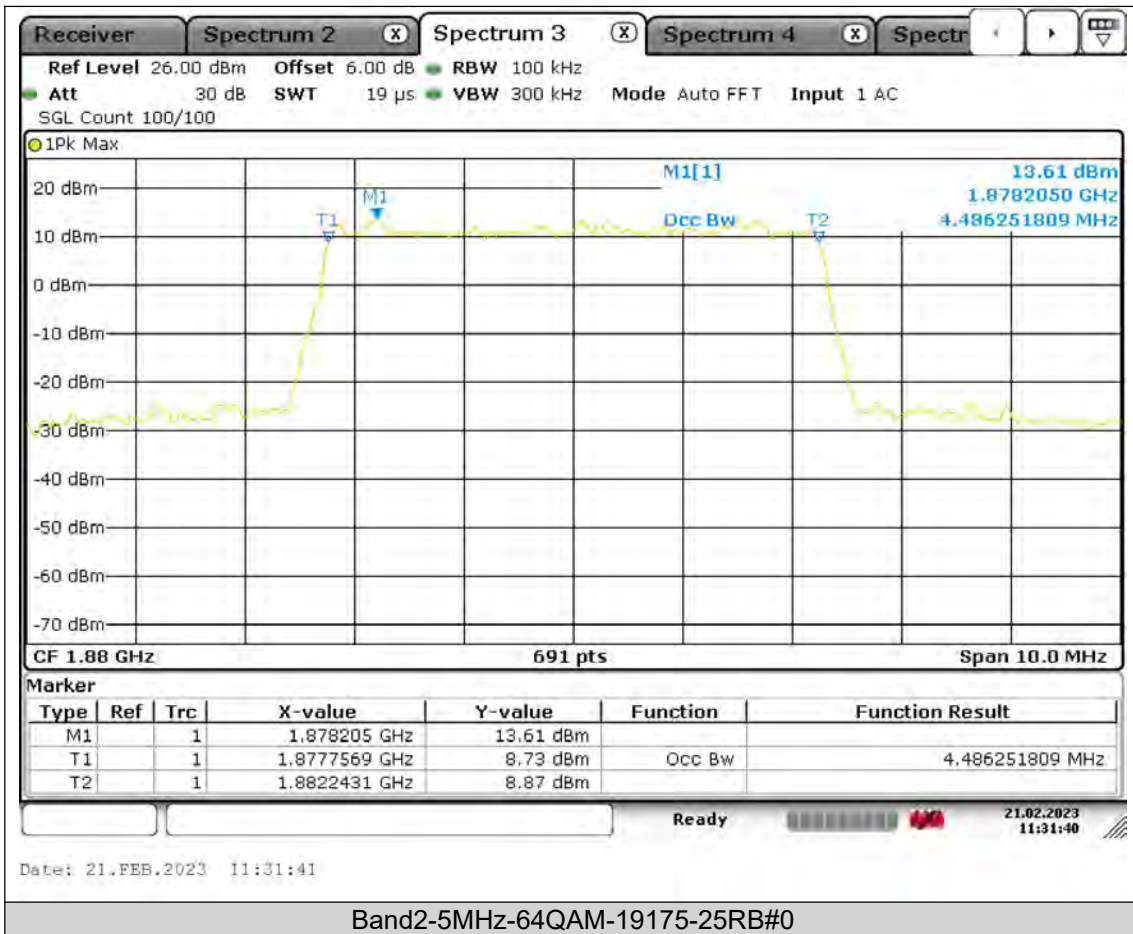

Test Report No.: PSU-QSU2309010210RF02

BUREAU
VERITAS

Test Report No.: PSU-QSU2309010210RF02

**BUREAU
VERITAS**

Test Report No.: PSU-QSU2309010210RF02

BUREAU
VERITAS

Test Report No.: PSU-QSU2309010210RF02

BUREAU
VERITAS