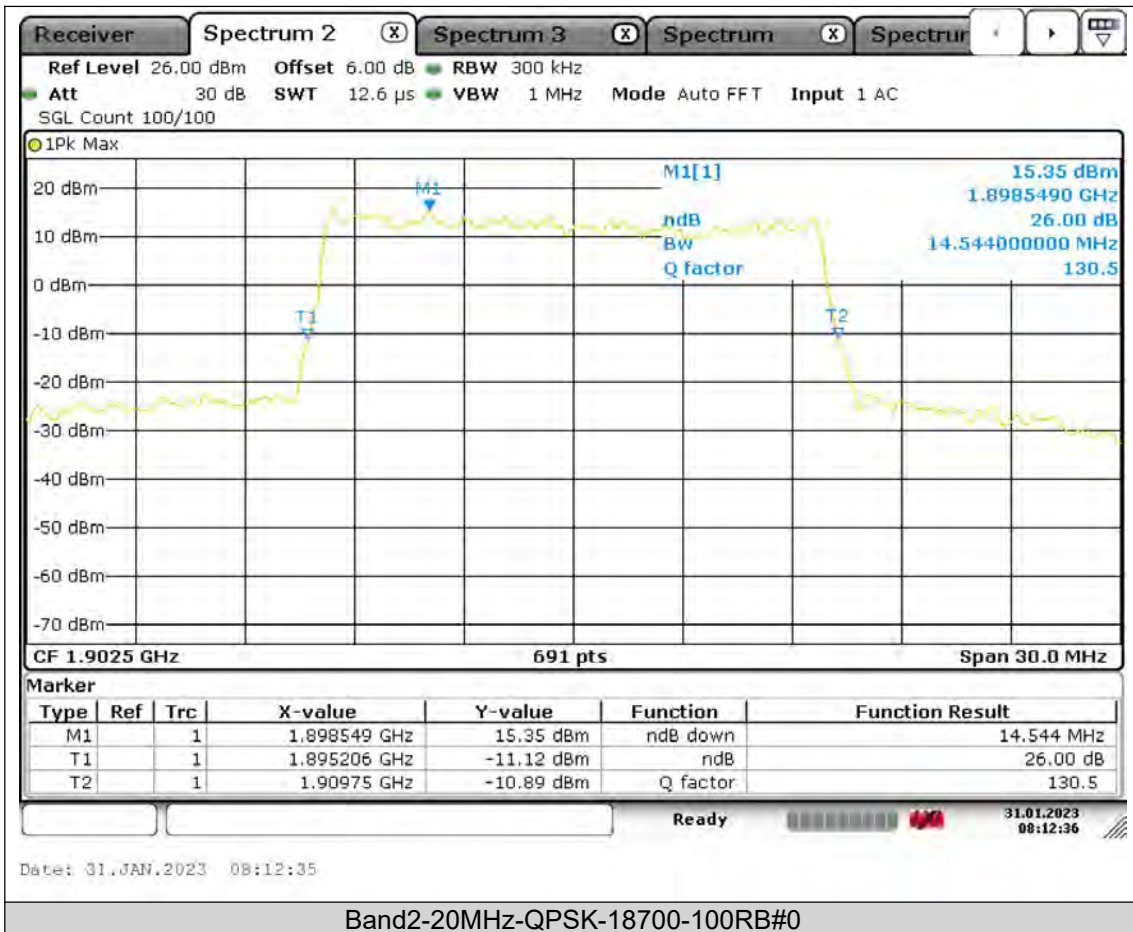

Test Report No.: PSU-QSU2309010210RF02

BUREAU
VERITAS

Test Report No.: PSU-QSU2309010210RF02

BUREAU
VERITAS

Test Report No.: PSU-QSU2309010210RF02

BUREAU
VERITAS

Test Report No.: PSU-QSU2309010210RF02

BUREAU
VERITAS