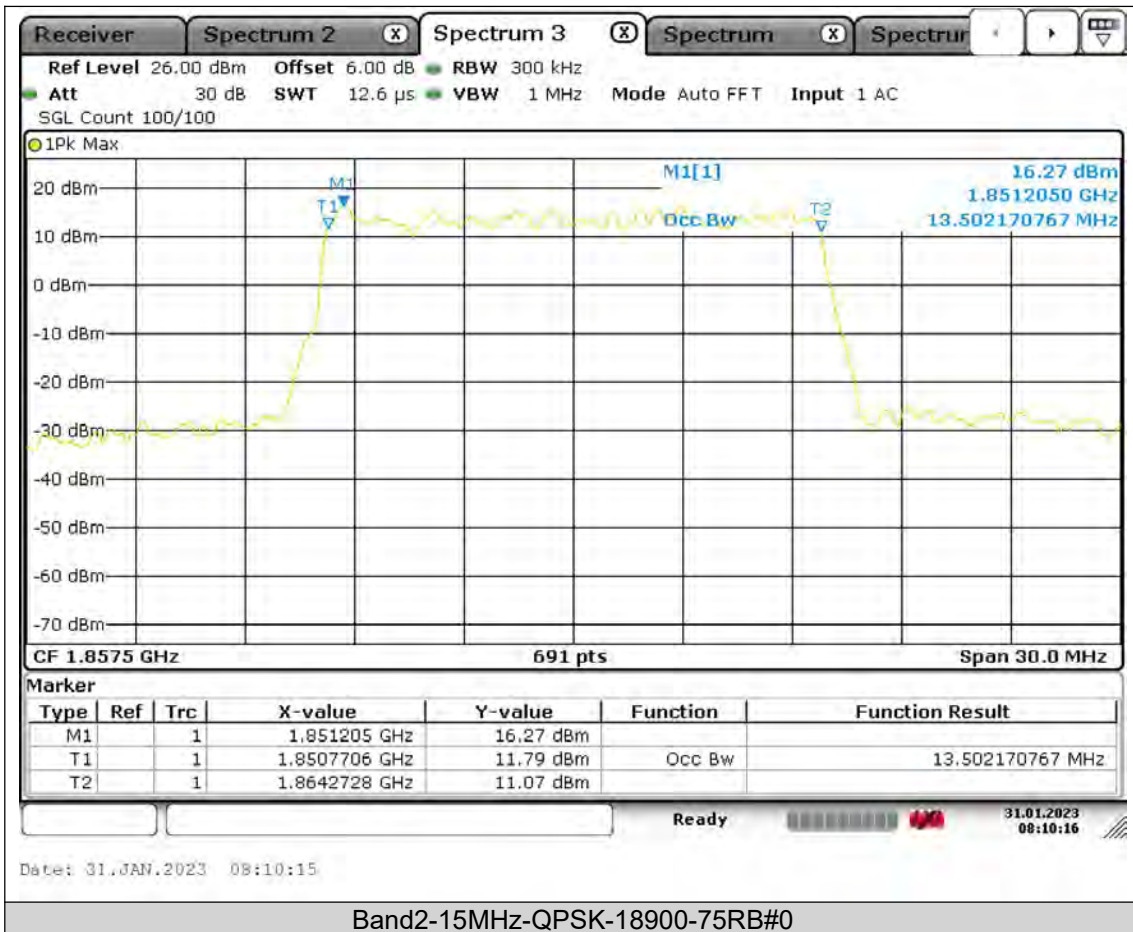

BUREAU
VERITAS

Test Report No.: PSU-QSU2309010210RF02

BUREAU VERITAS

Test Report No.: PSU-QSU2309010210RF02

BUREAU
VERITAS

Test Report No.: PSU-QSU2309010210RF02

BUREAU
VERITAS

Test Report No.: PSU-QSU2309010210RF02