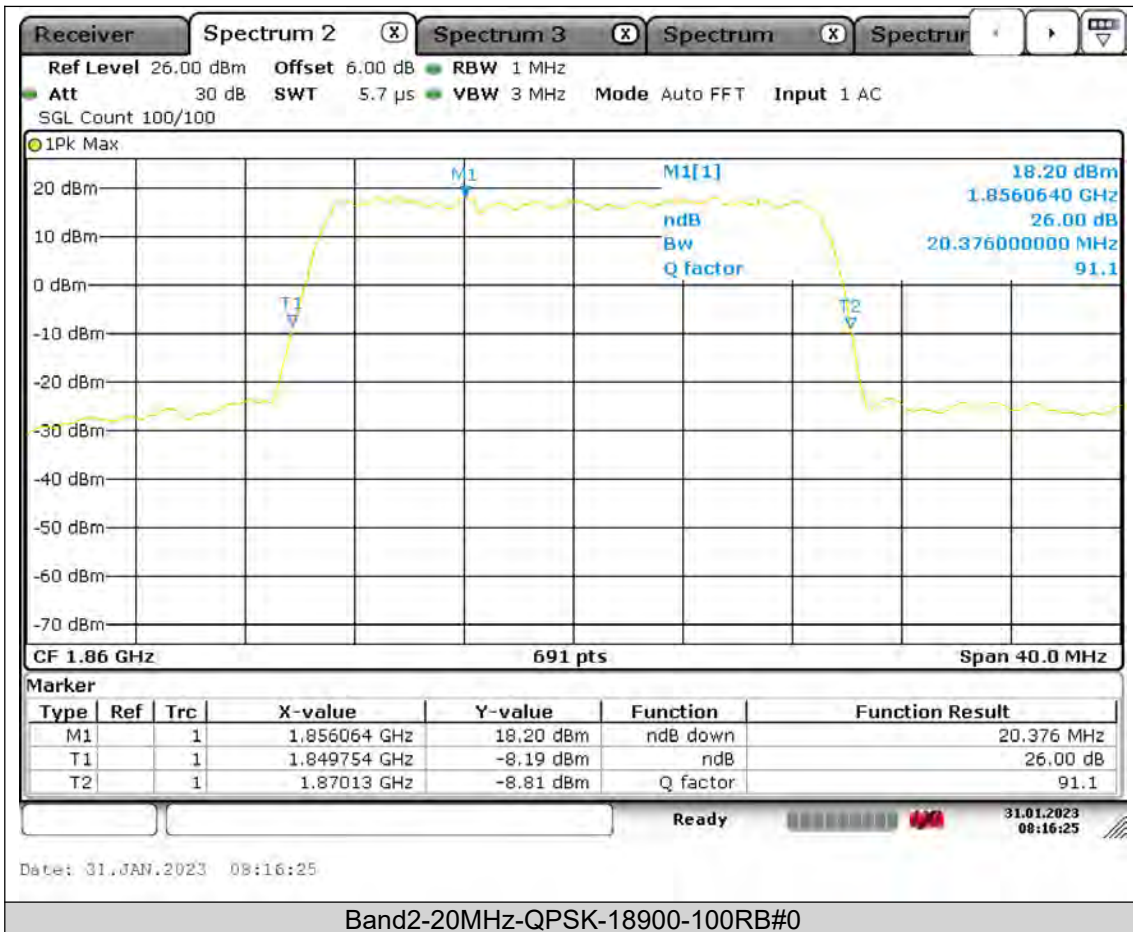

BUREAU
VERITAS

Test Report No.: PSU-QSU2309010210RF02