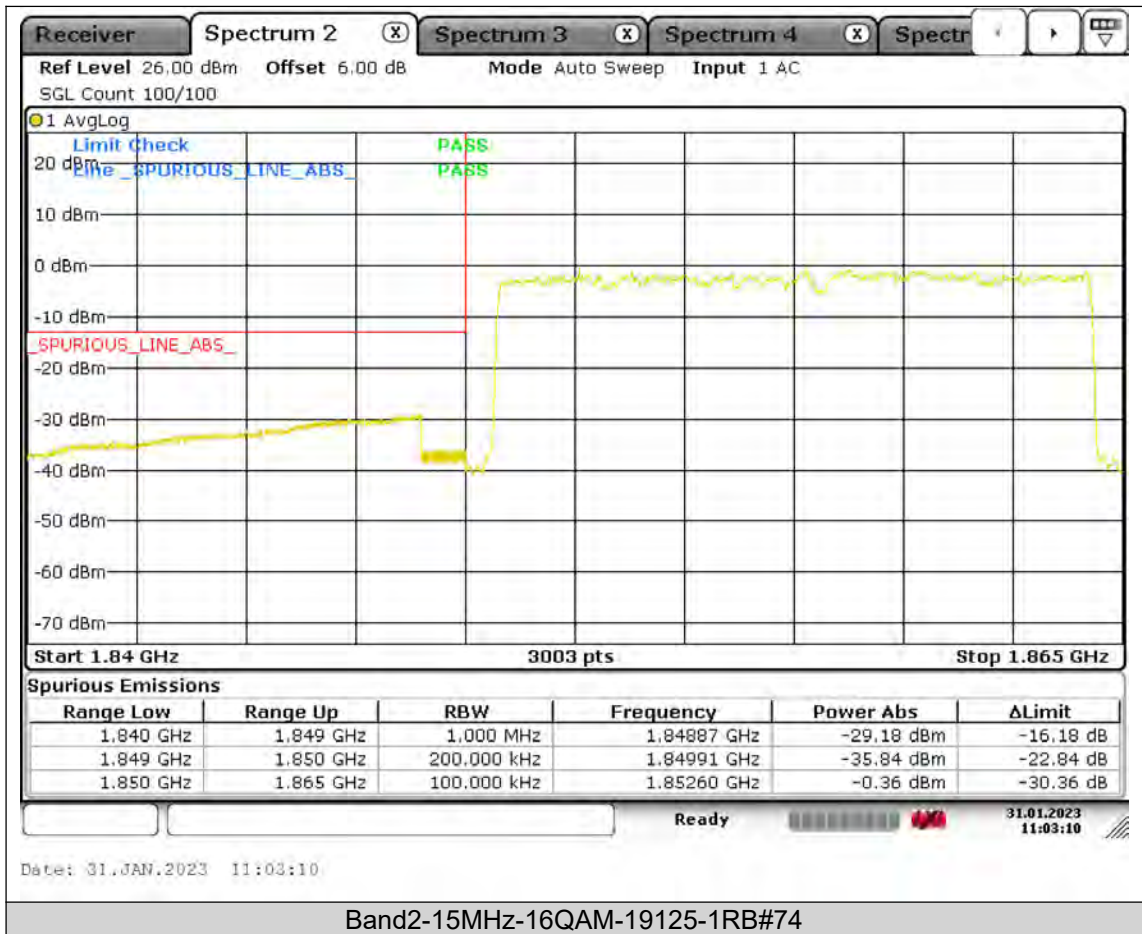

BUREAU
VERITAS

Test Report No.: PSU-QSU2309010210RF02