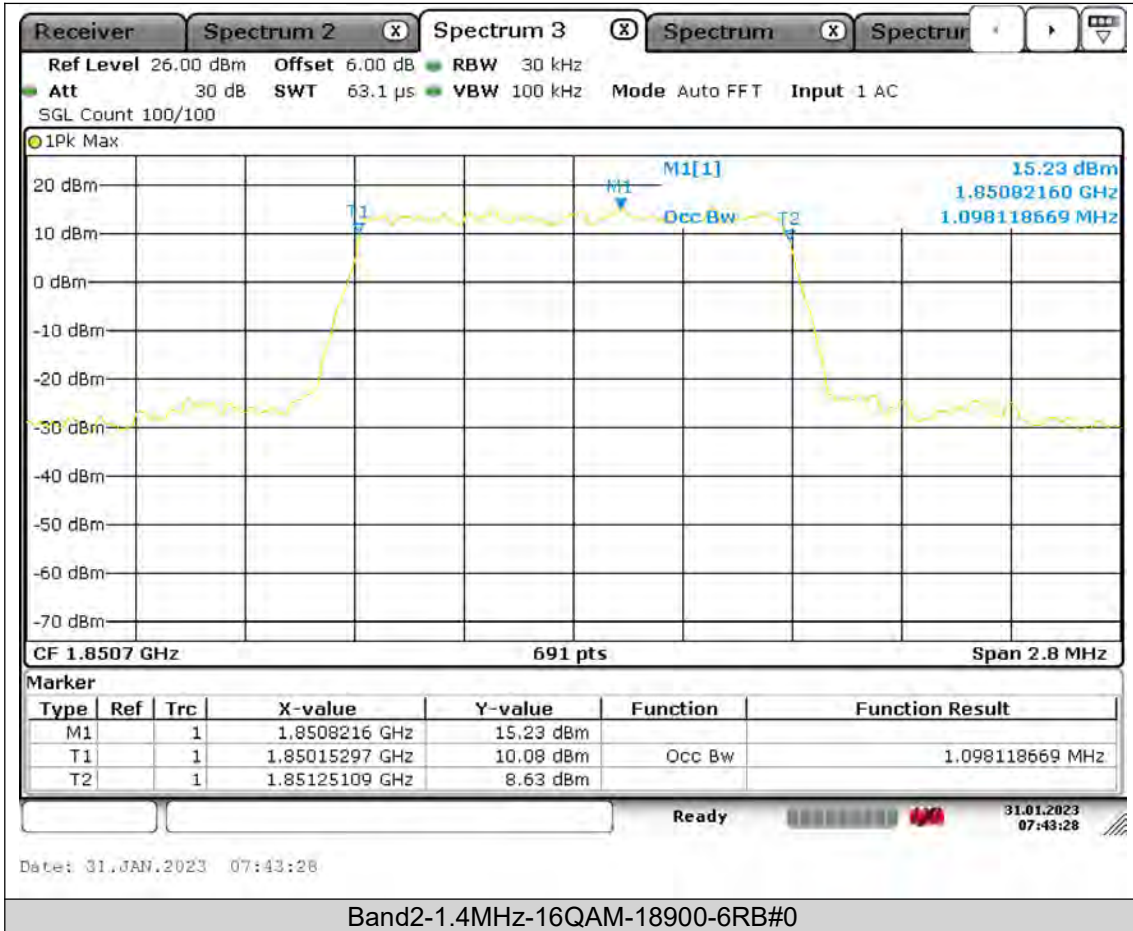

**BUREAU
VERITAS**

Test Report No.: PSU-QSU2309010210RF02

BUREAU
VERITAS

Test Report No.: PSU-QSU2309010210RF02

BUREAU
VERITAS

Test Report No.: PSU-QSU2309010210RF02

BUREAU
VERITAS

Test Report No.: PSU-QSU2309010210RF02