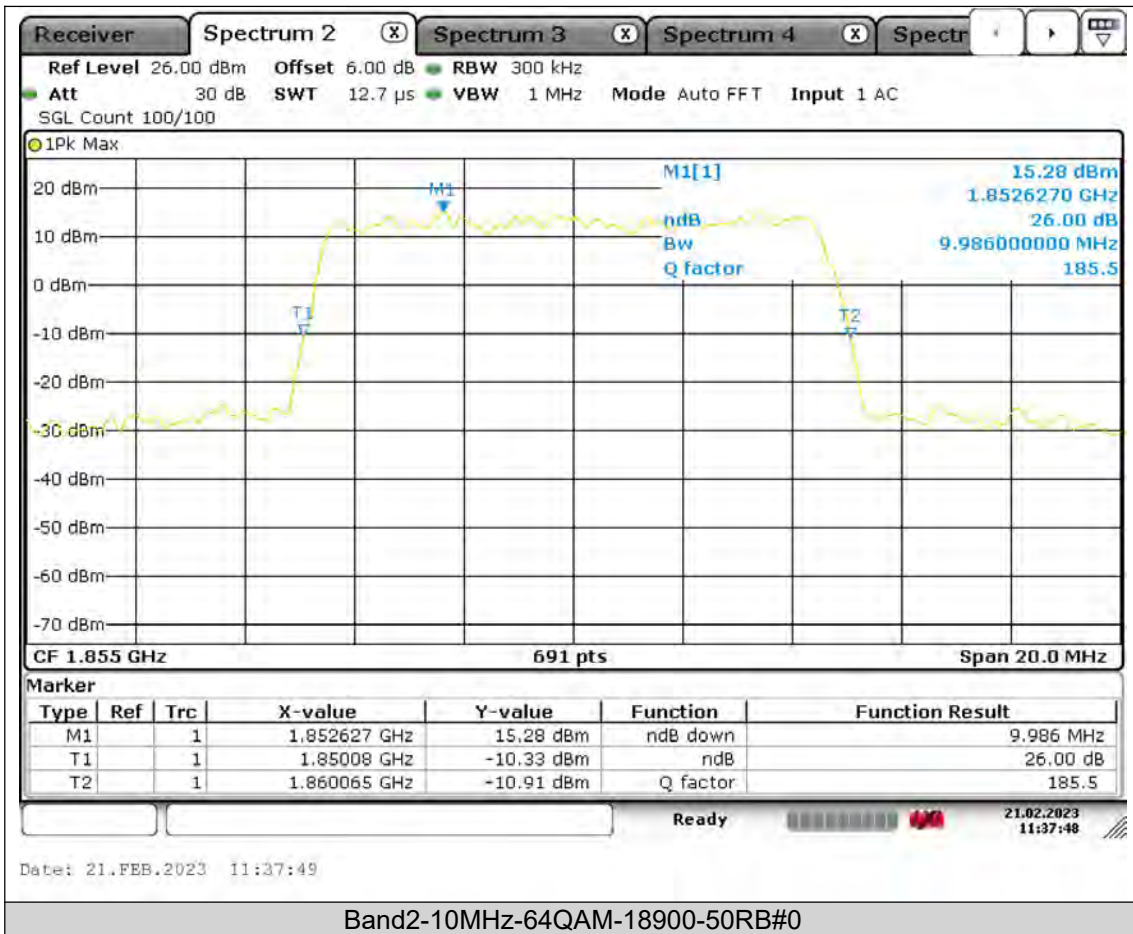

BUREAU
VERITAS

Test Report No.: PSU-QSU2309010210RF02

BUREAU
VERITAS

Test Report No.: PSU-QSU2309010210RF02

BUREAU
VERITAS

Test Report No.: PSU-QSU2309010210RF02

BUREAU
VERITAS

Test Report No.: PSU-QSU2309010210RF02