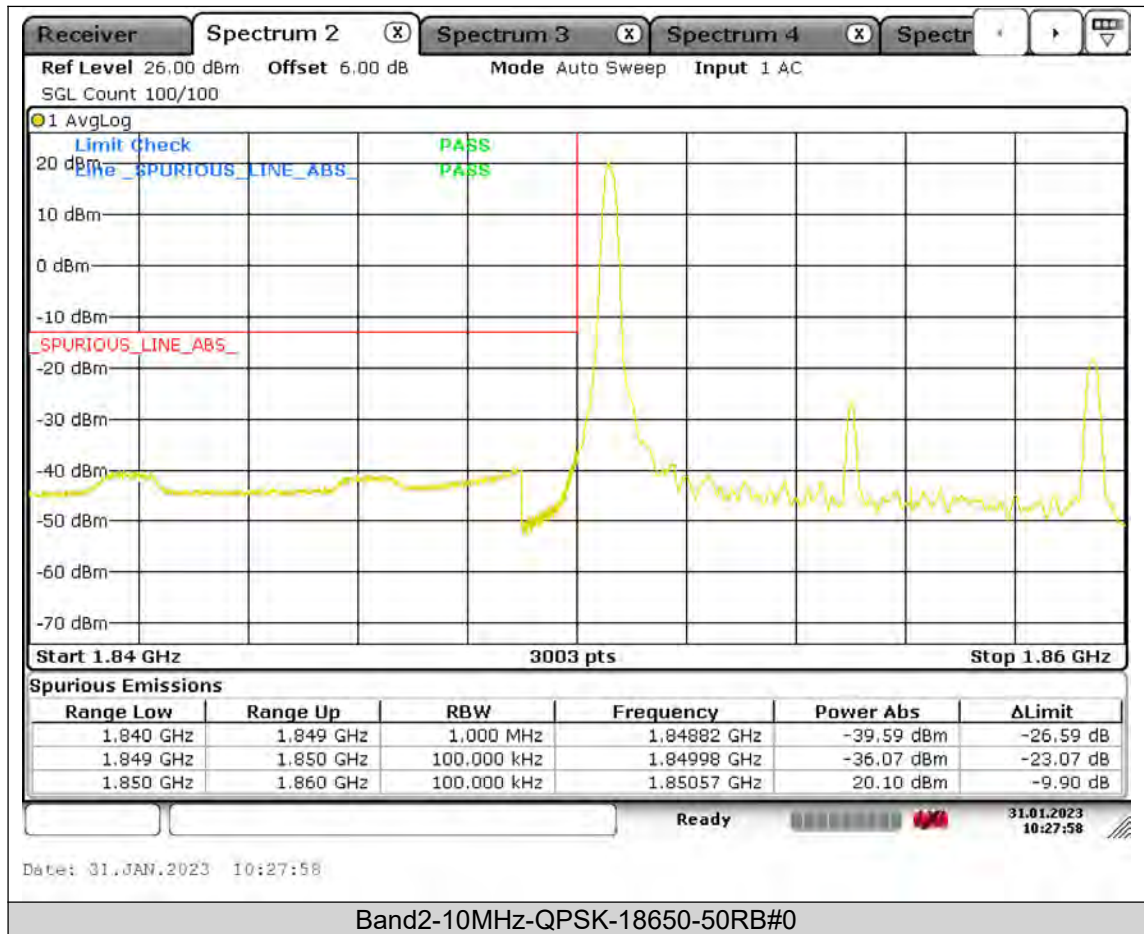

BUREAU
VERITAS

Test Report No.: PSU-QSU2309010210RF02