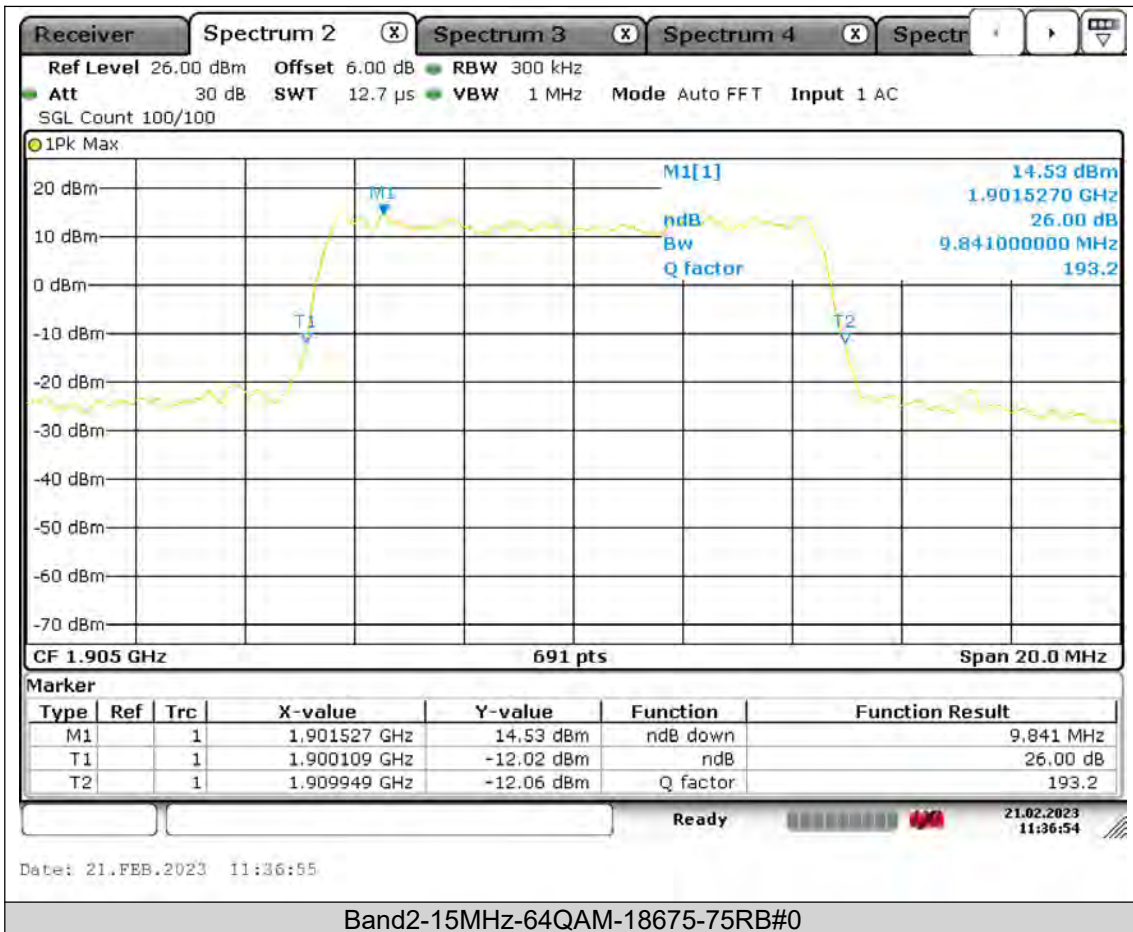

BUREAU
VERITAS

Test Report No.: PSU-QSU2309010210RF02

BUREAU
VERITAS

Test Report No.: PSU-QSU2309010210RF02

BUREAU
VERITAS

Test Report No.: PSU-QSU2309010210RF02

BUREAU
VERITAS

Test Report No.: PSU-QSU2309010210RF02