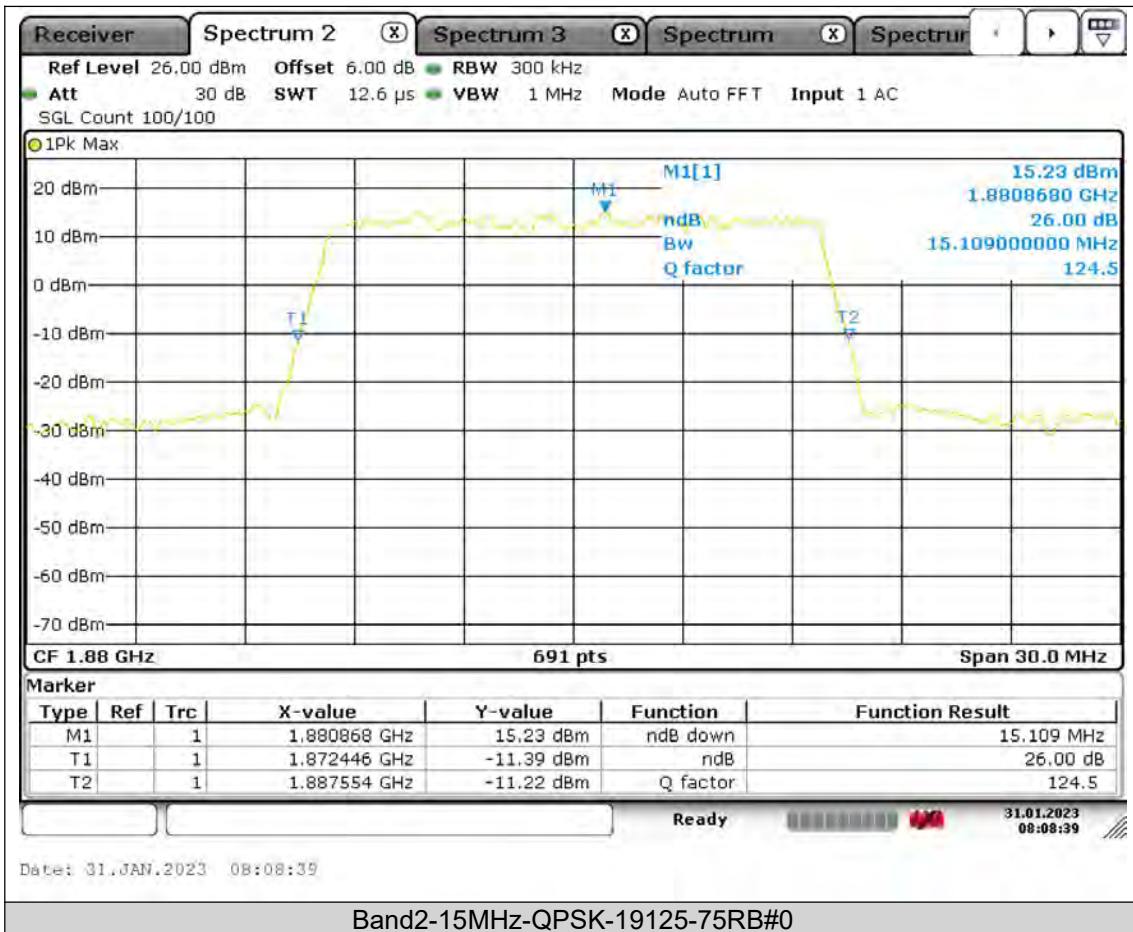

Test Report No.: PSU-QSU2309010210RF02

BUREAU
VERITAS

Test Report No.: PSU-QSU2309010210RF02

BUREAU
VERITAS

Test Report No.: PSU-QSU2309010210RF02

BUREAU
VERITAS

Test Report No.: PSU-QSU2309010210RF02

BUREAU
VERITAS