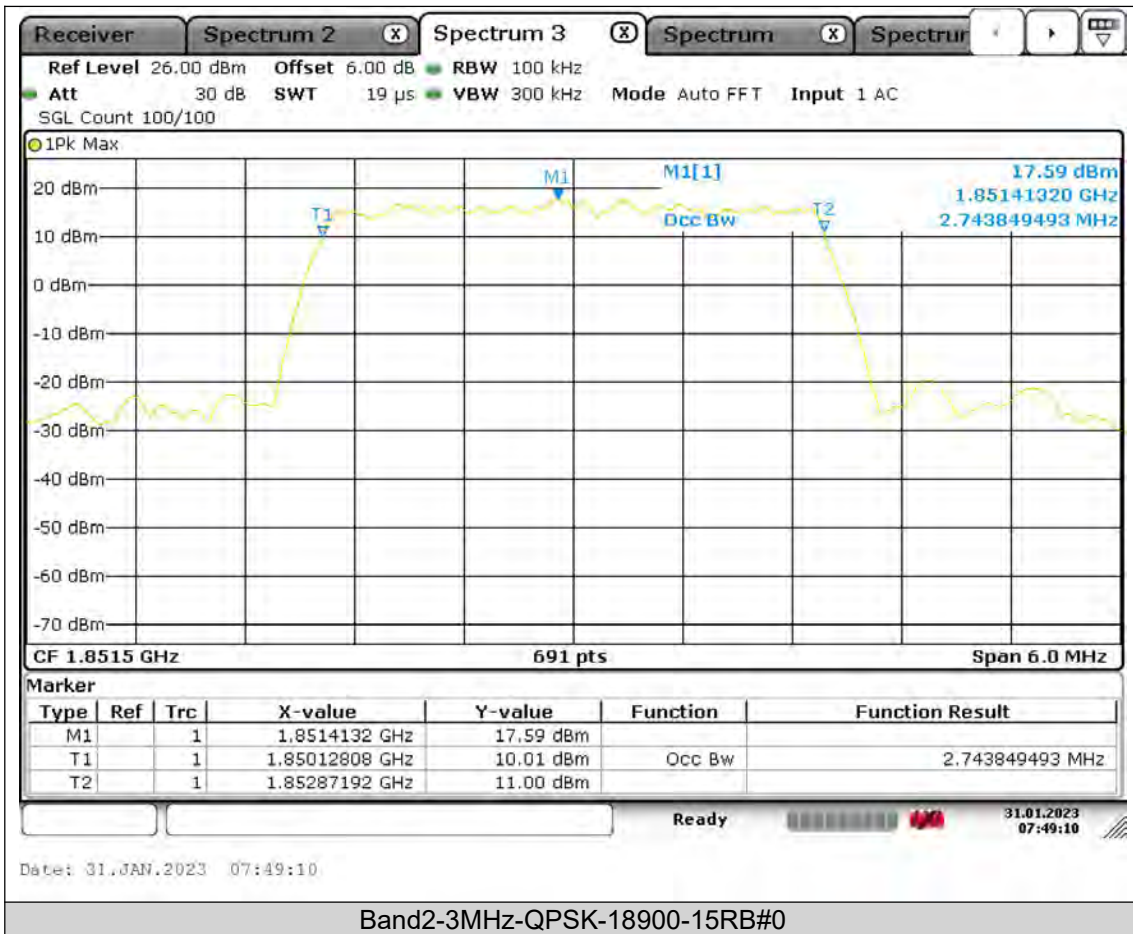

BUREAU
VERITAS

Test Report No.: PSU-QSU2309010210RF02