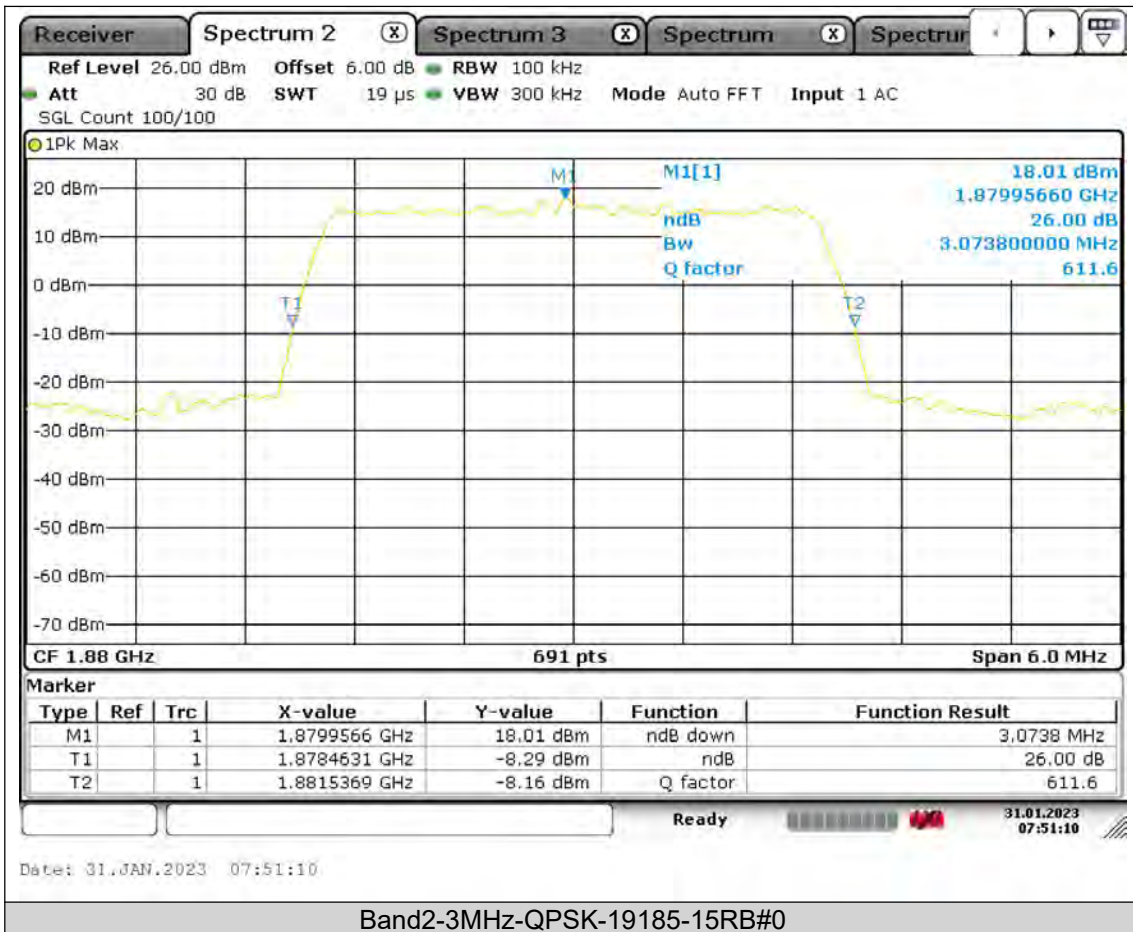

BUREAU
VERITAS

Test Report No.: PSU-QSU2309010210RF02