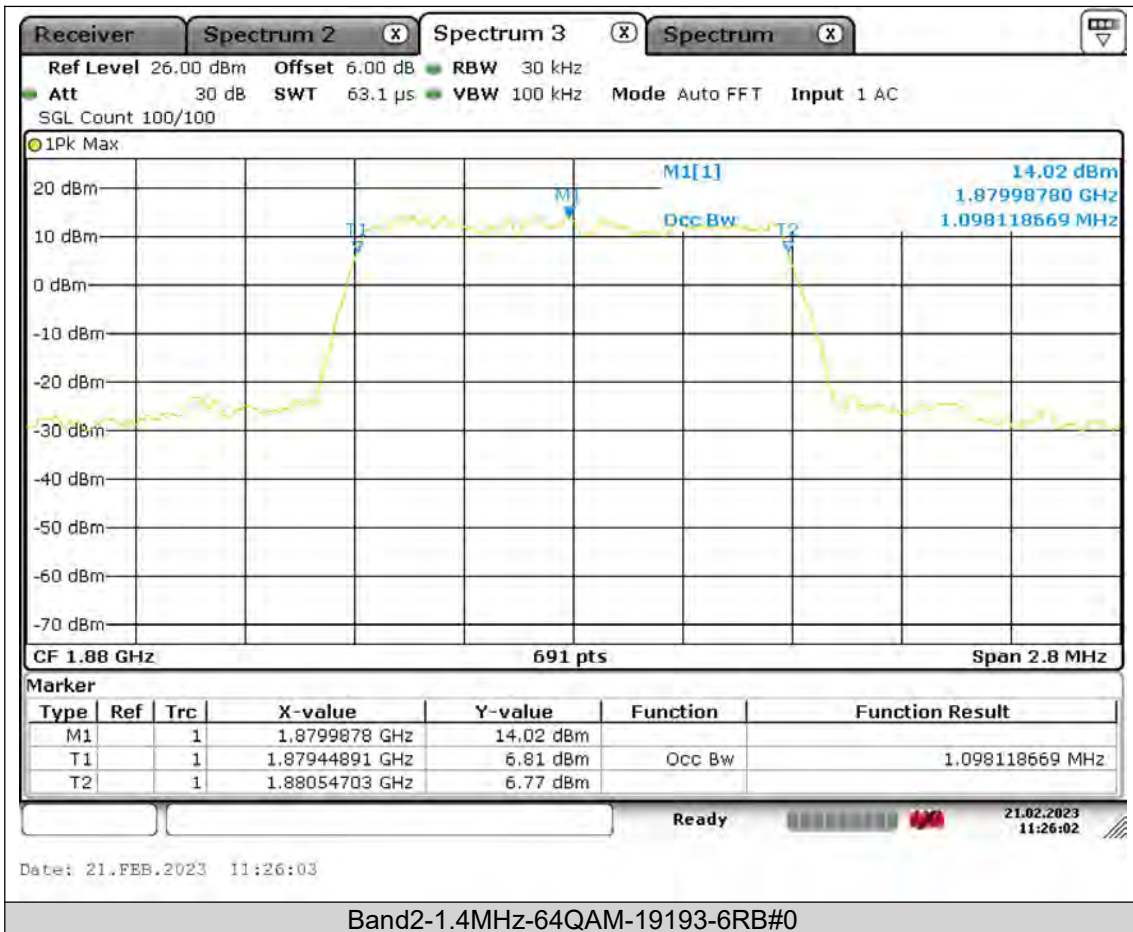

BUREAU
VERITAS

Test Report No.: PSU-QSU2309010210RF02