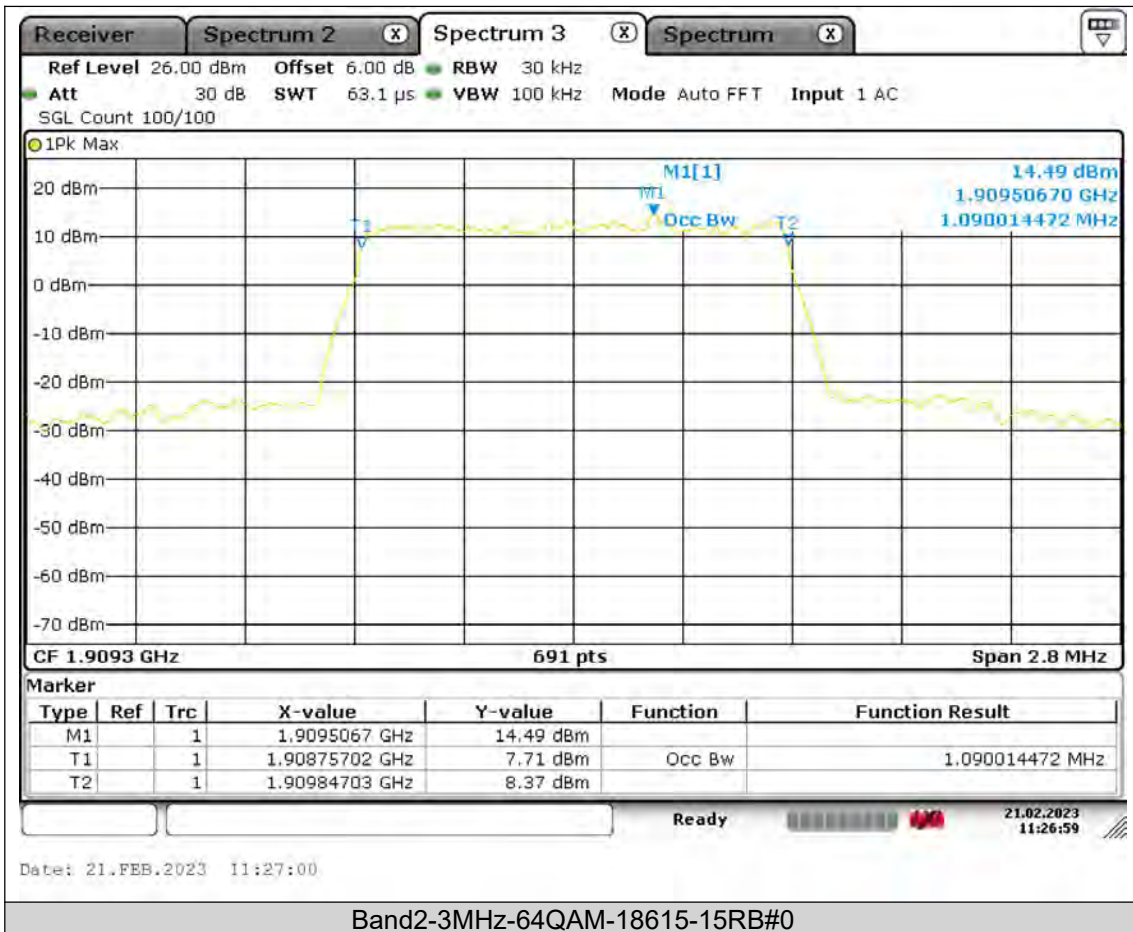

BUREAU
VERITAS

Test Report No.: PSU-QSU2309010210RF02