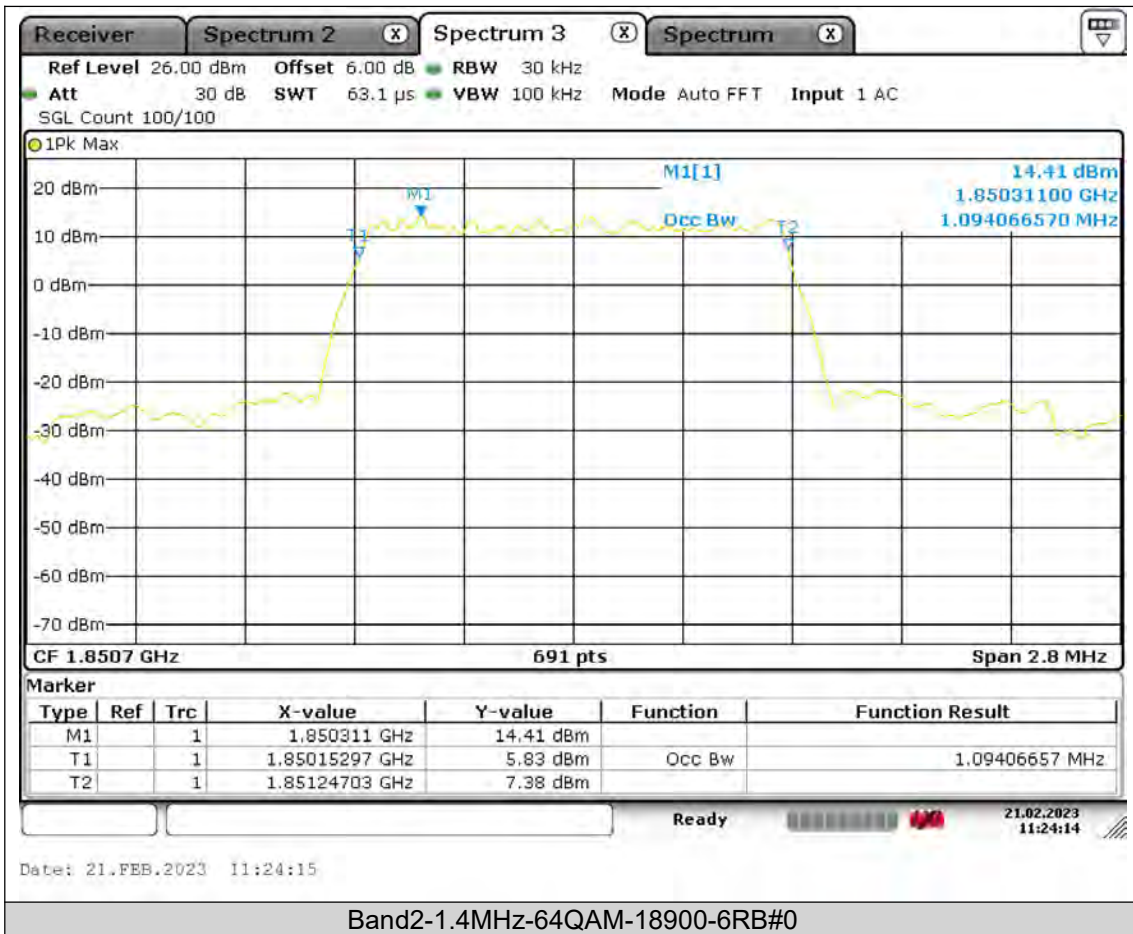

BUREAU
VERITAS

Test Report No.: PSU-QSU2309010210RF02

BUREAU
VERITAS

Test Report No.: PSU-QSU2309010210RF02

Band2-1.4MHz-64QAM-18607-6RB#0

BUREAU
VERITAS

Test Report No.: PSU-QSU2309010210RF02

BUREAU
VERITAS