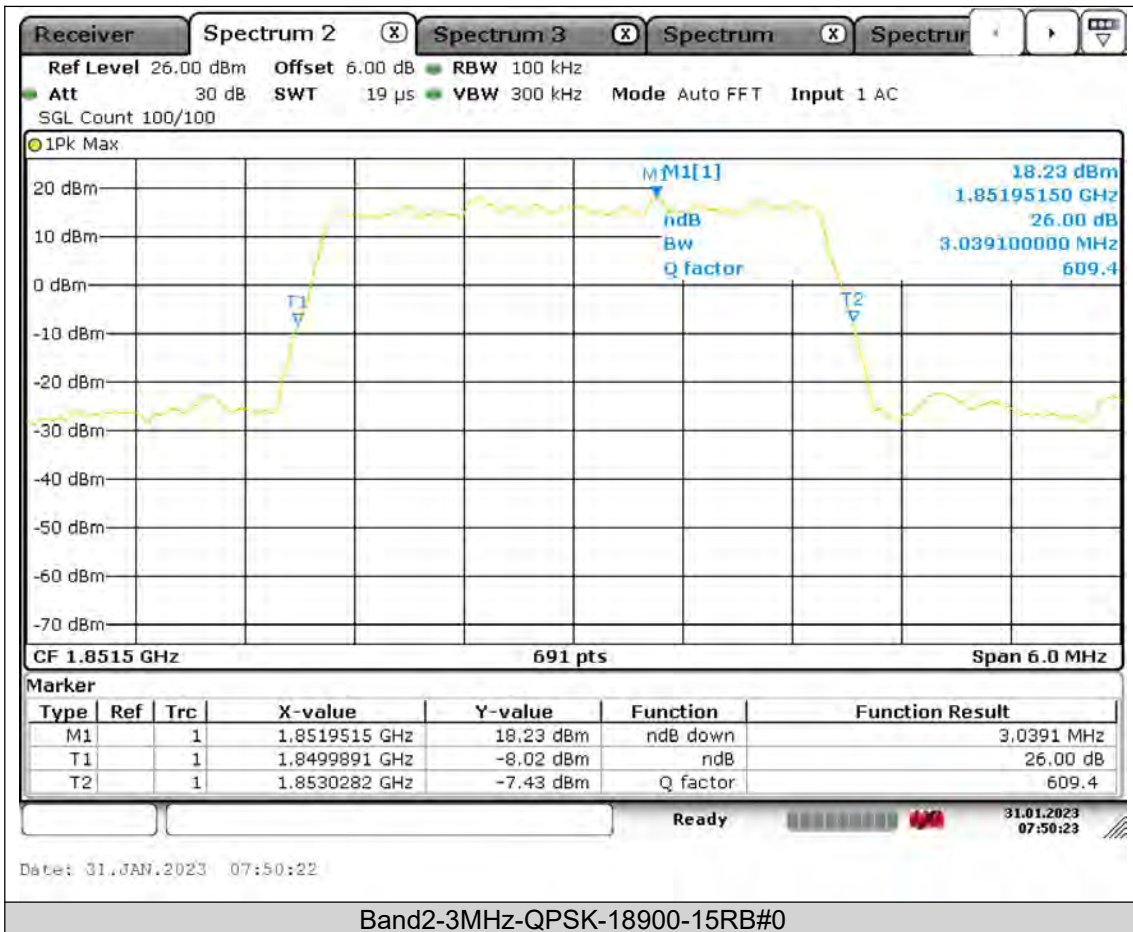

BUREAU
VERITAS

Test Report No.: PSU-QSU2309010210RF02