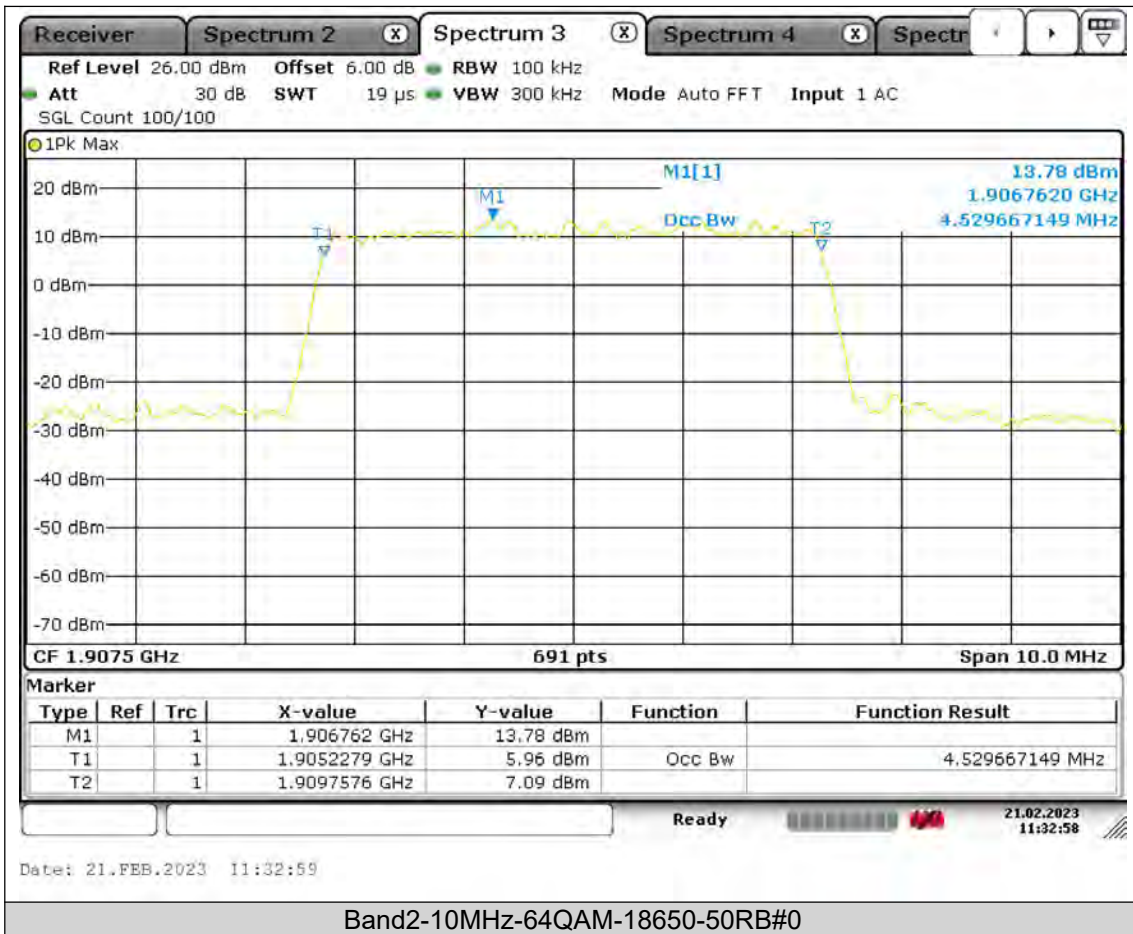

Test Report No.: PSU-QSU2309010210RF02

BUREAU
VERITAS

Test Report No.: PSU-QSU2309010210RF02

**BUREAU
VERITAS**

Test Report No.: PSU-QSU2309010210RF02

BUREAU
VERITAS

Test Report No.: PSU-QSU2309010210RF02

BUREAU
VERITAS