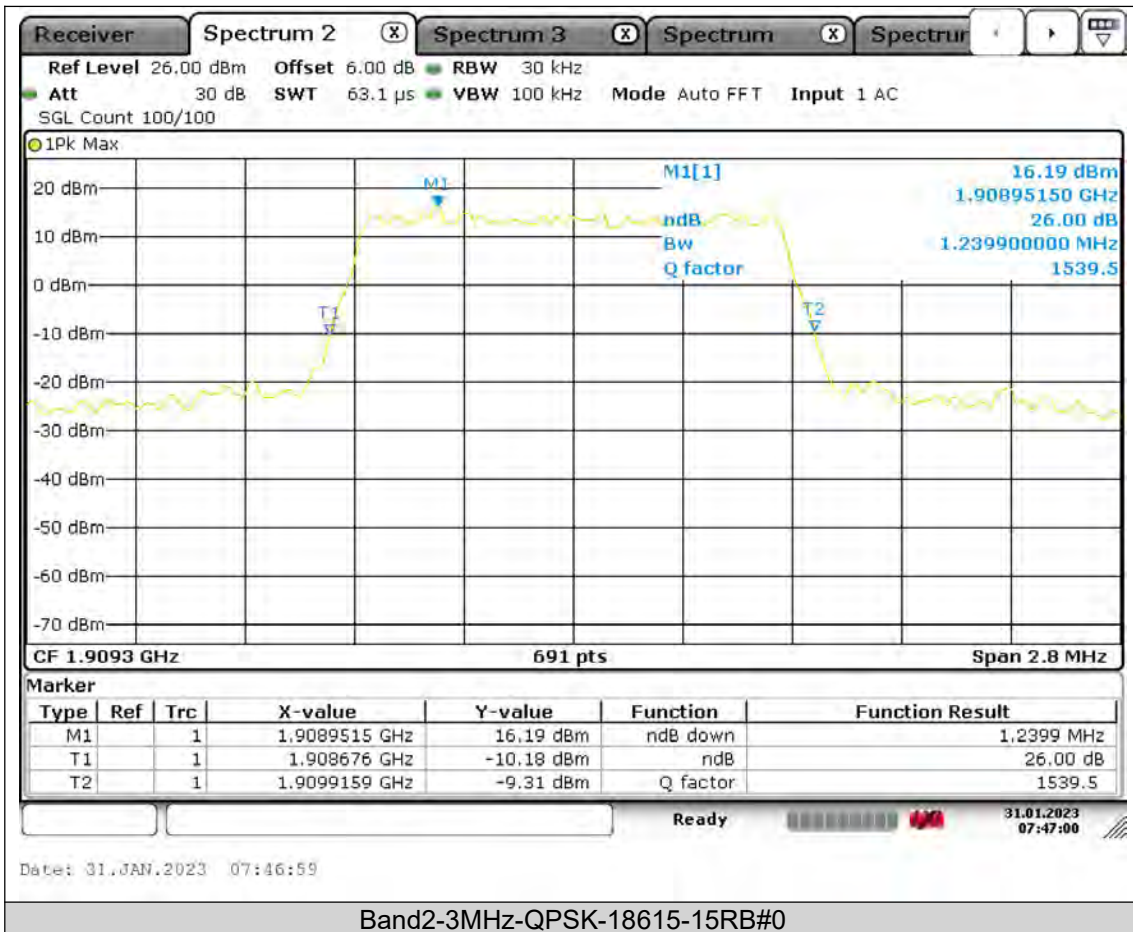

BUREAU
VERITAS

Test Report No.: PSU-QSU2309010210RF02