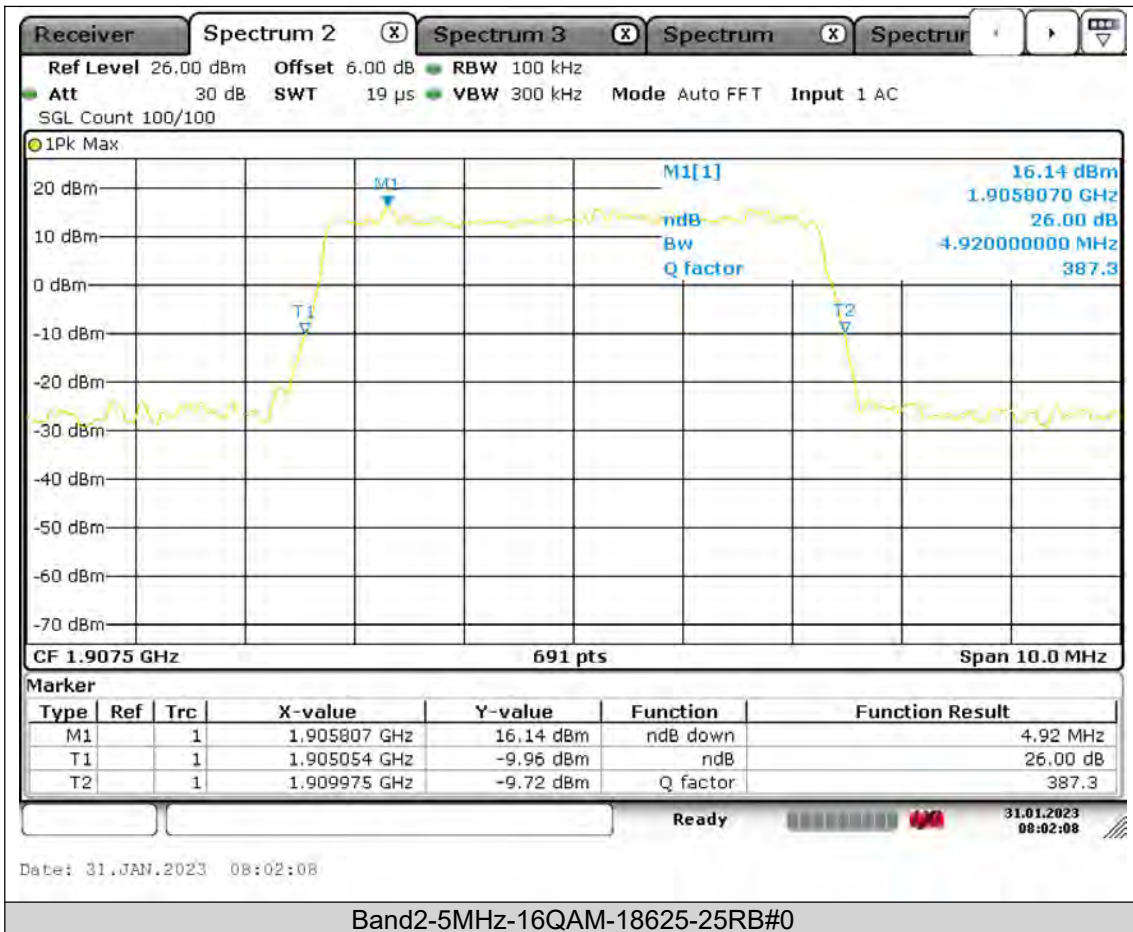

BUREAU
VERITAS

Test Report No.: PSU-QSU2309010210RF02