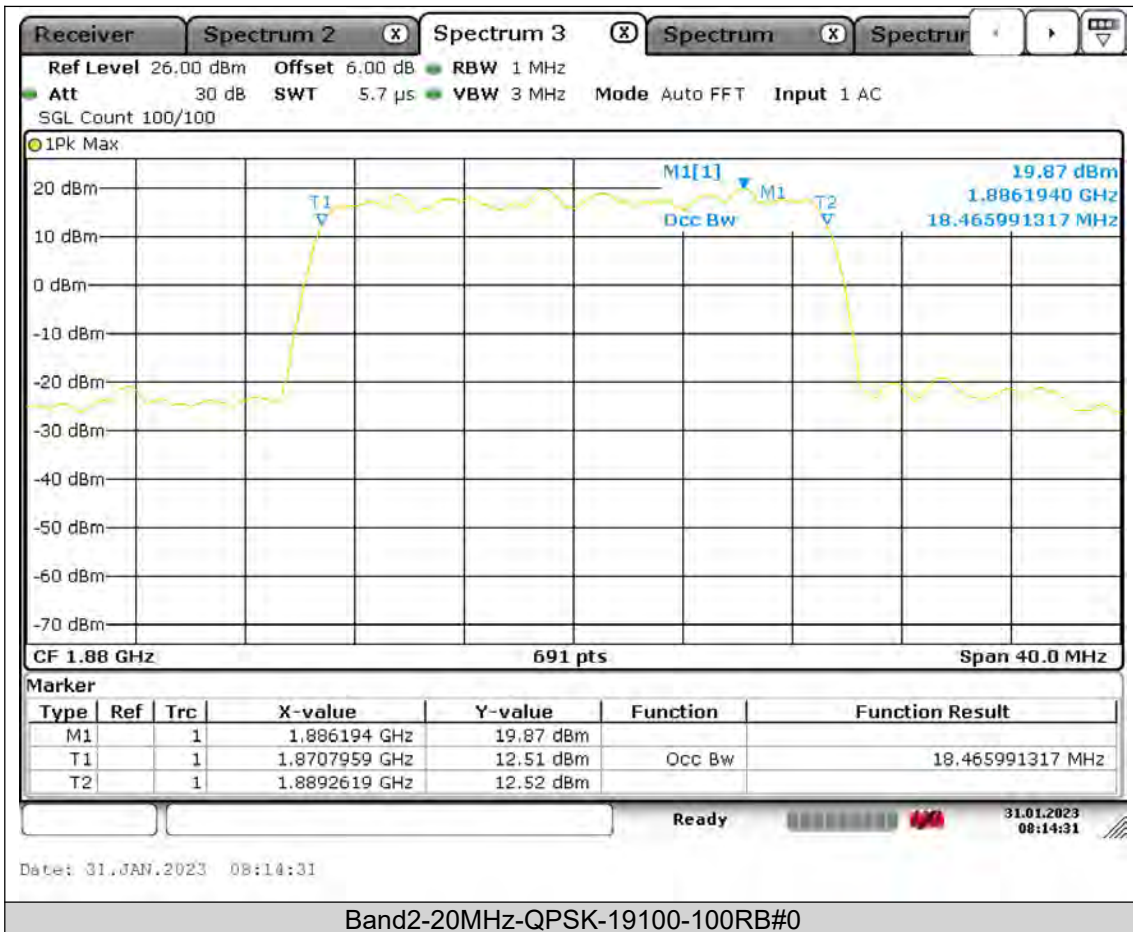

BUREAU
VERITAS

Test Report No.: PSU-QSU2309010210RF02

BUREAU
VERITAS

Test Report No.: PSU-QSU2309010210RF02

BUREAU
VERITAS

Test Report No.: PSU-QSU2309010210RF02

BUREAU
VERITAS

Test Report No.: PSU-QSU2309010210RF02