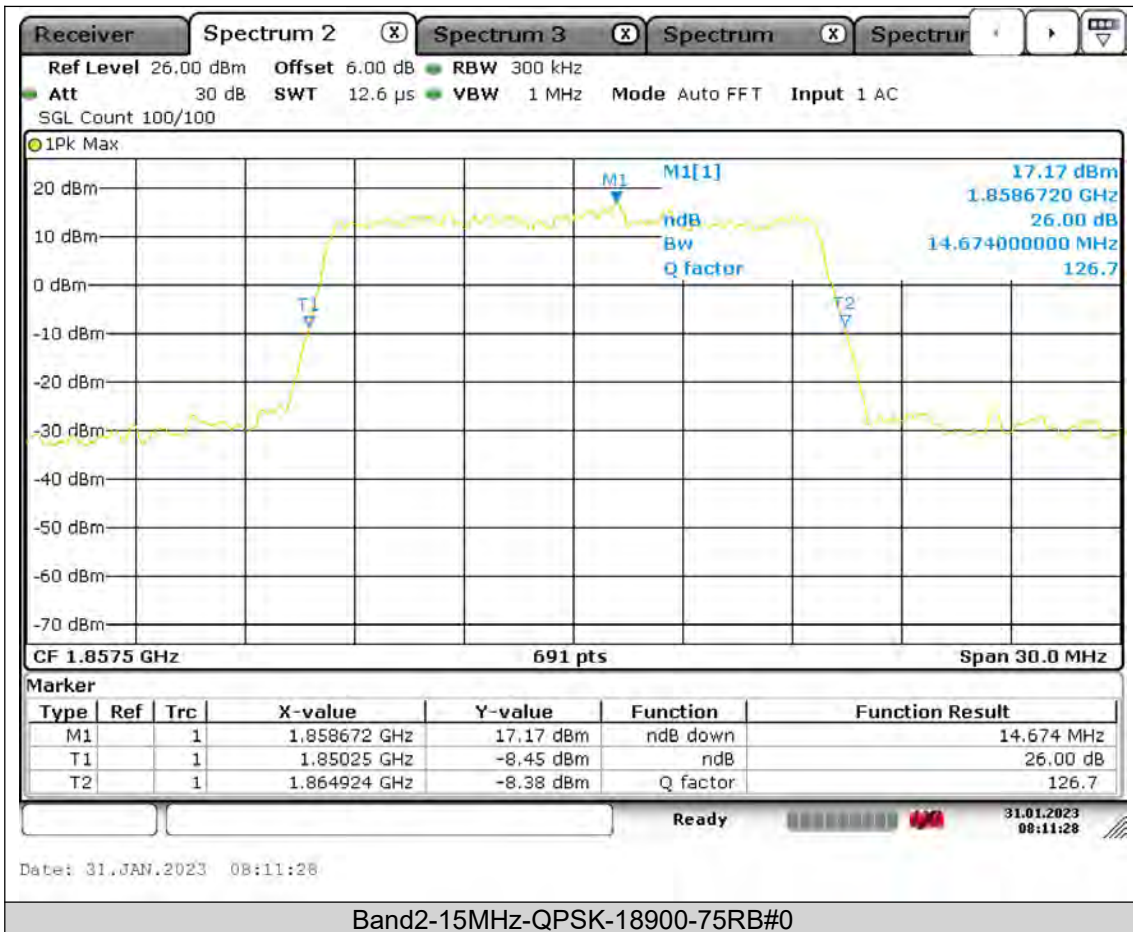

Test Report No.: PSU-QSU2309010210RF02

BUREAU
VERITAS

Test Report No.: PSU-QSU2309010210RF02

BUREAU
VERITAS

Test Report No.: PSU-QSU2309010210RF02

BUREAU
VERITAS

Test Report No.: PSU-QSU2309010210RF02

BUREAU
VERITAS