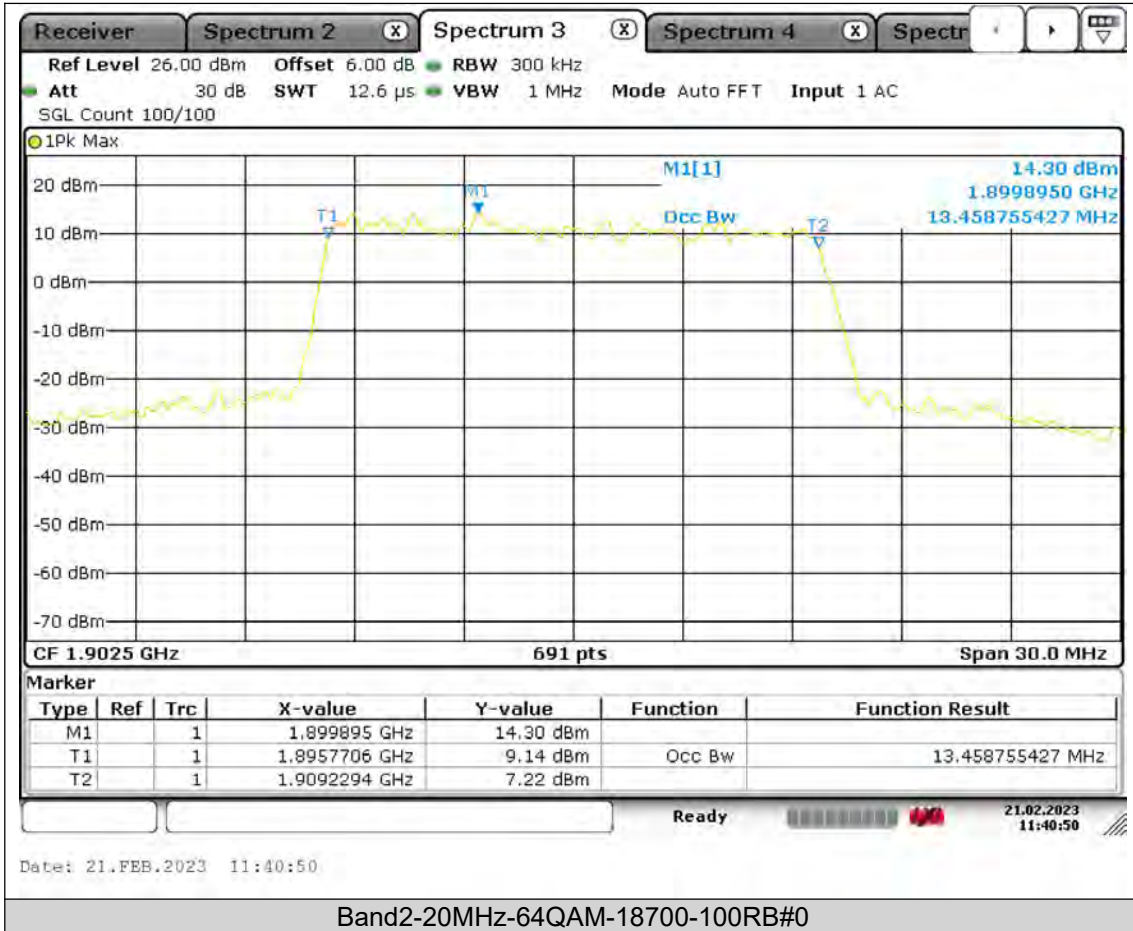

BUREAU
VERITAS

Test Report No.: PSU-QSU2309010210RF02