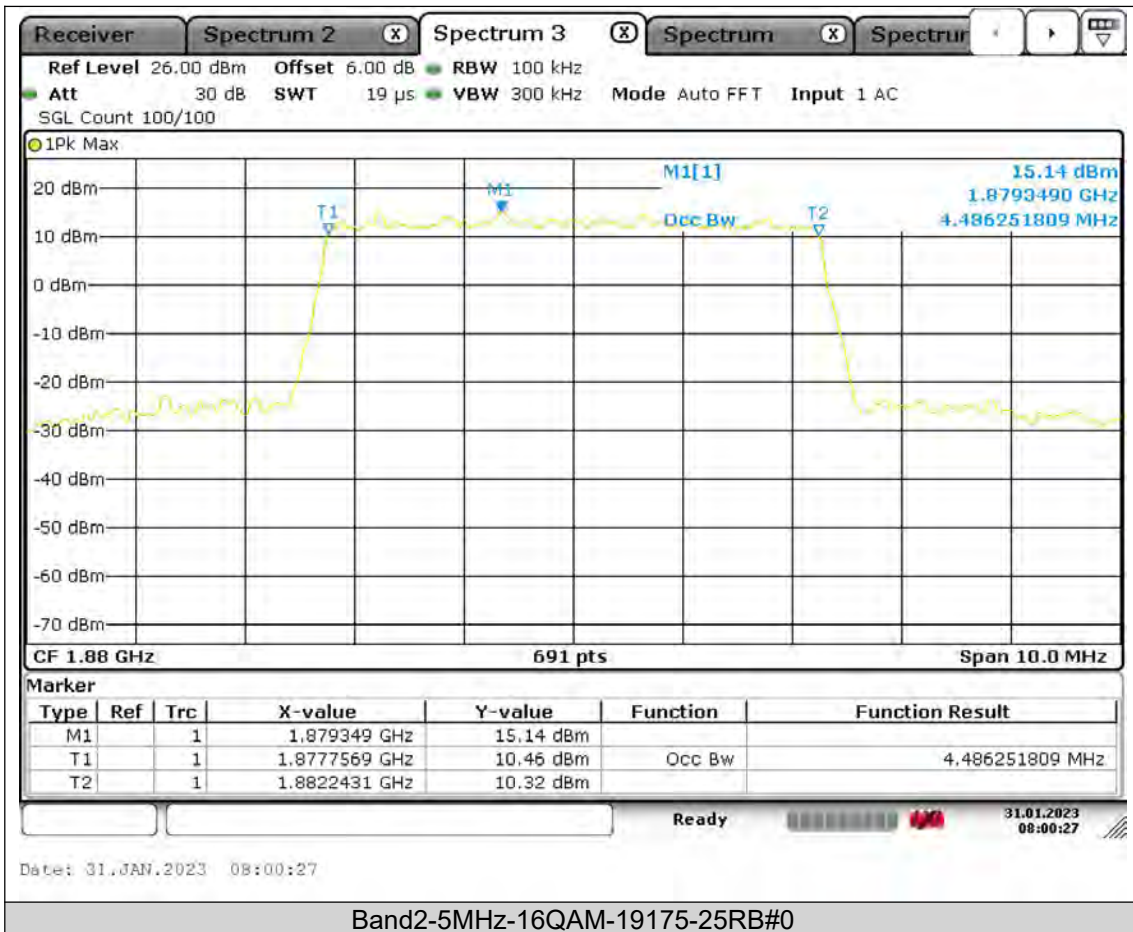

**BUREAU
VERITAS**

Test Report No.: PSU-QSU2309010210RF02

**BUREAU
VERITAS**

Test Report No.: PSU-QSU2309010210RF02

**BUREAU
VERITAS**

Test Report No.: PSU-QSU2309010210RF02

BUREAU
VERITAS

Test Report No.: PSU-QSU2309010210RF02