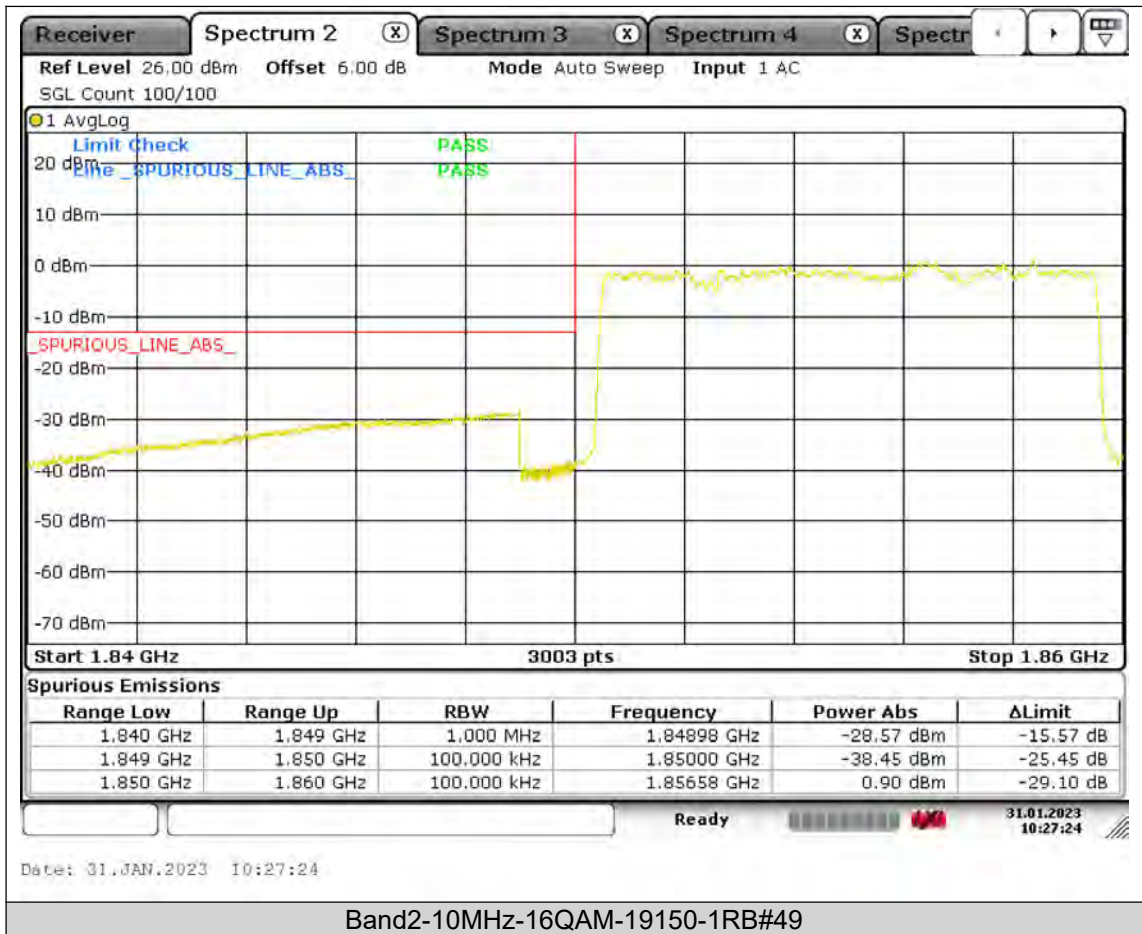

BUREAU
VERITAS

Test Report No.: PSU-QSU2309010210RF02