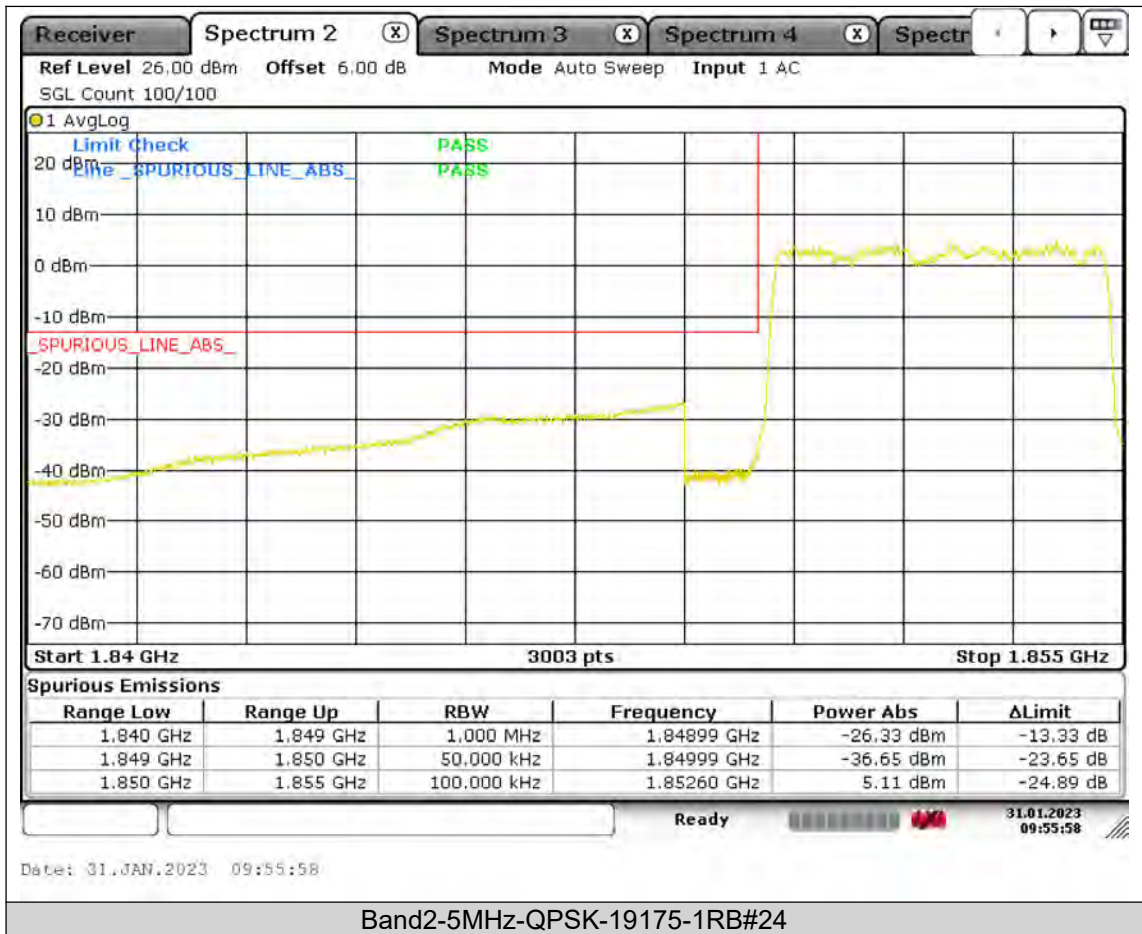

BUREAU
VERITAS

Test Report No.: PSU-QSU2309010210RF02