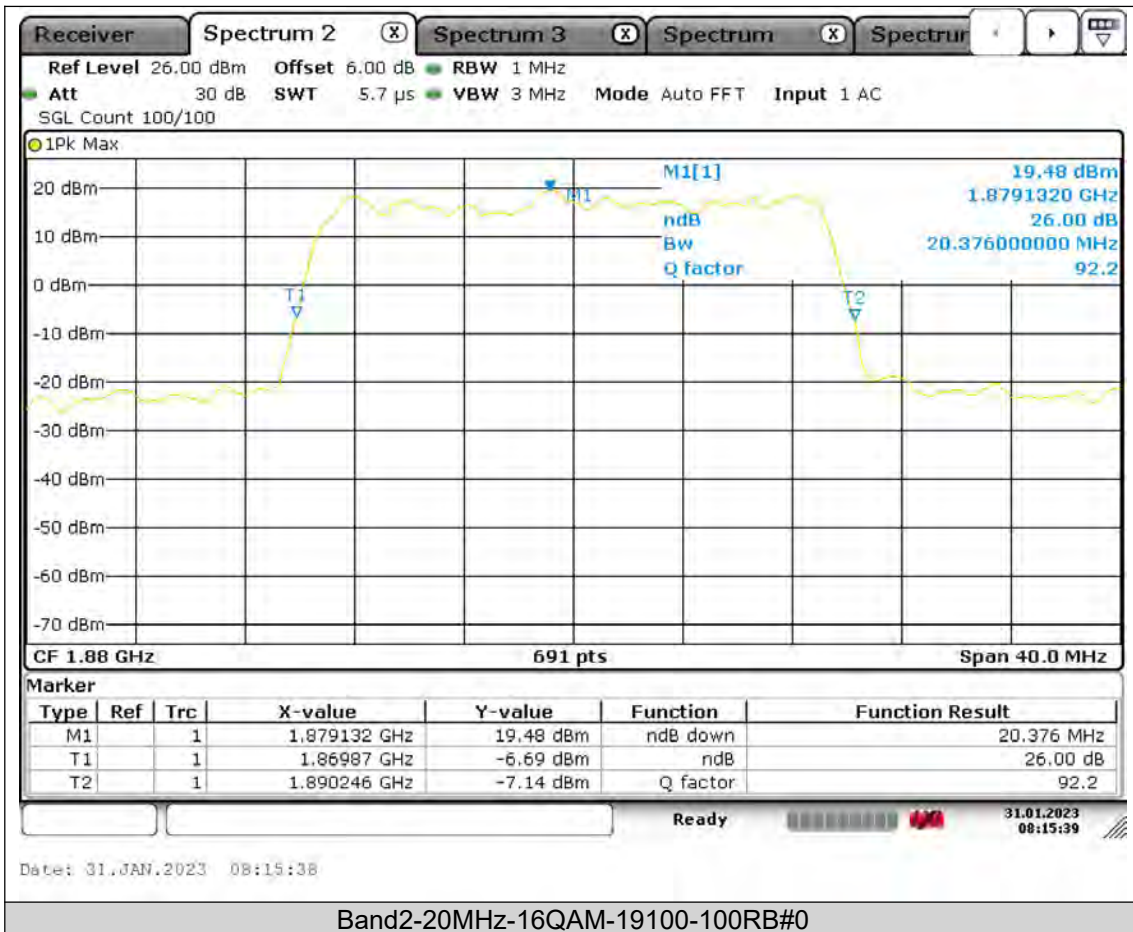

BUREAU
VERITAS

Test Report No.: PSU-QSU2309010210RF02