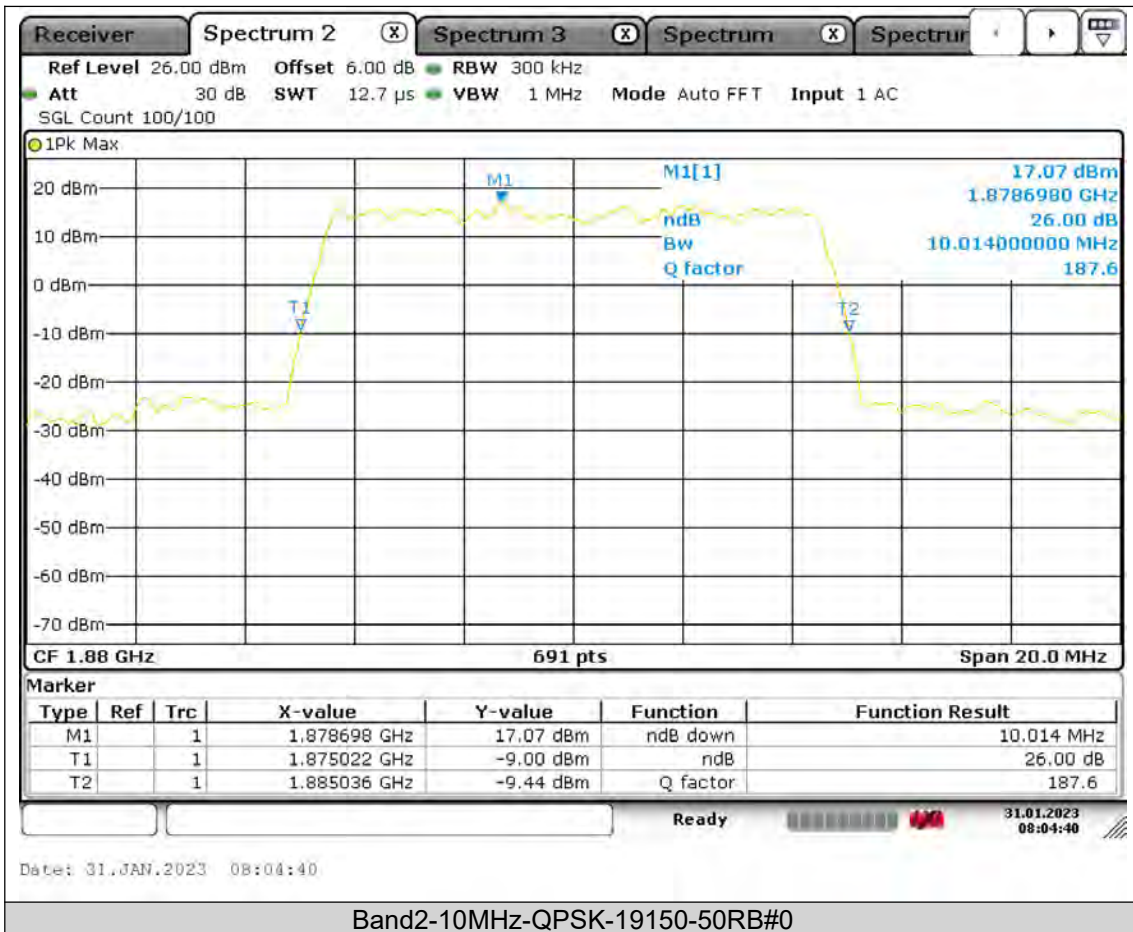

BUREAU
VERITAS

Test Report No.: PSU-QSU2309010210RF02