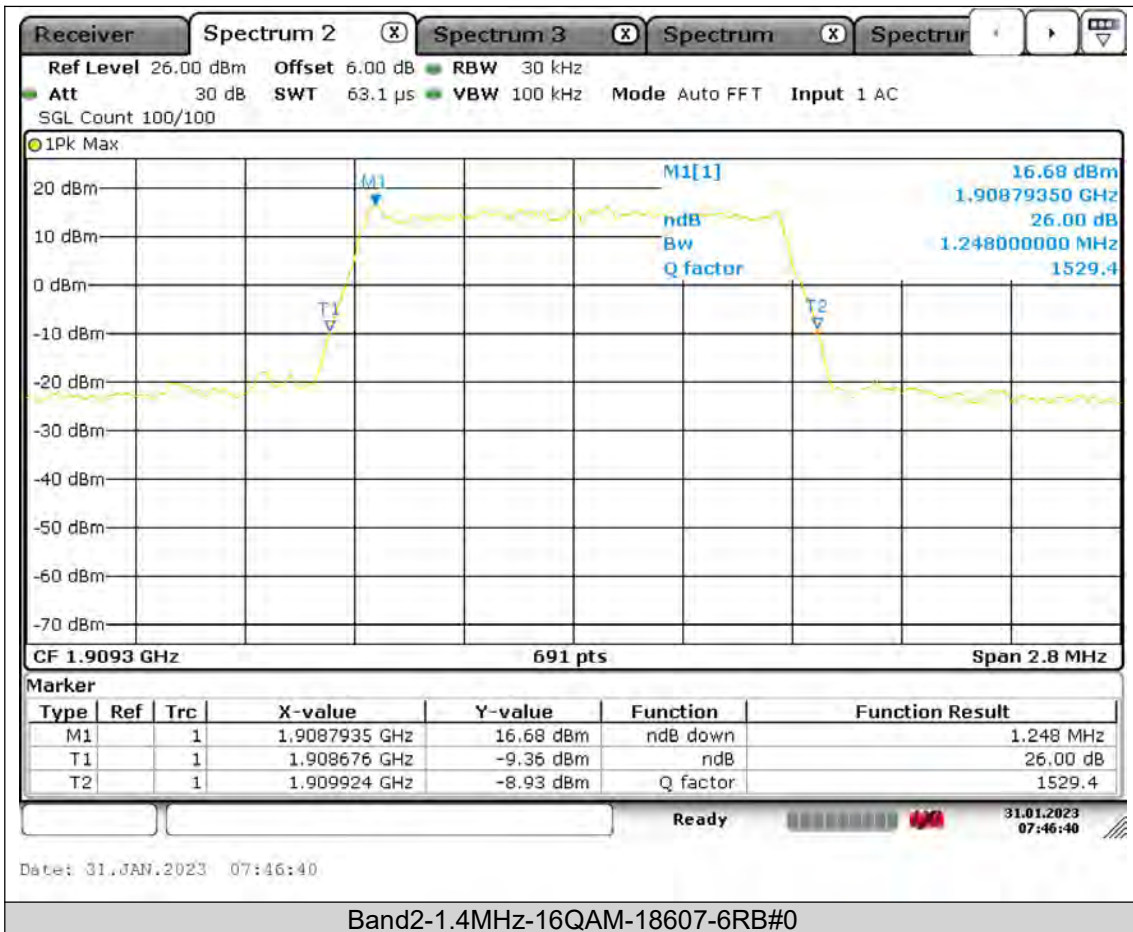

BUREAU
VERITAS

Test Report No.: PSU-QSU2309010210RF02