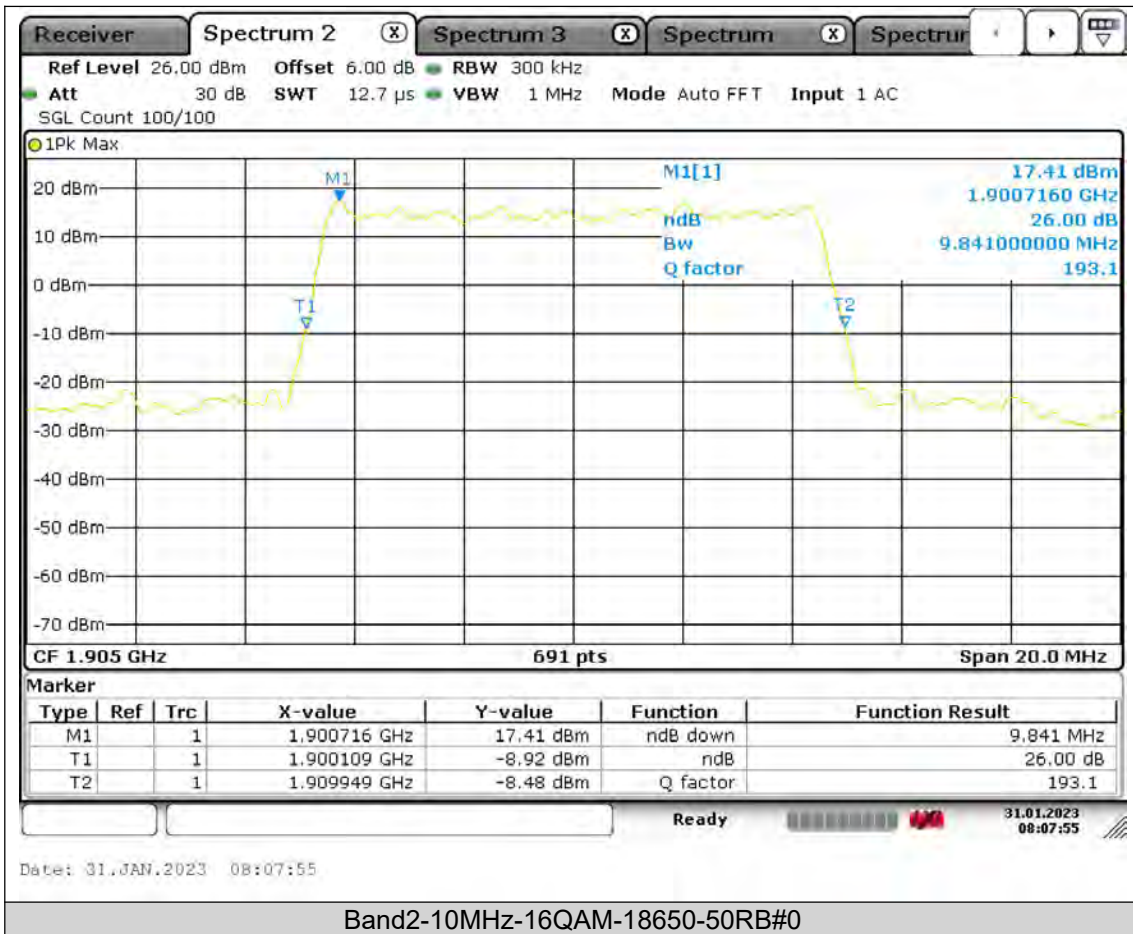

Test Report No.: PSU-QSU2309010210RF02

BUREAU
VERITAS

Test Report No.: PSU-QSU2309010210RF02

BUREAU
VERITAS

Test Report No.: PSU-QSU2309010210RF02

BUREAU
VERITAS

Test Report No.: PSU-QSU2309010210RF02

BUREAU
VERITAS