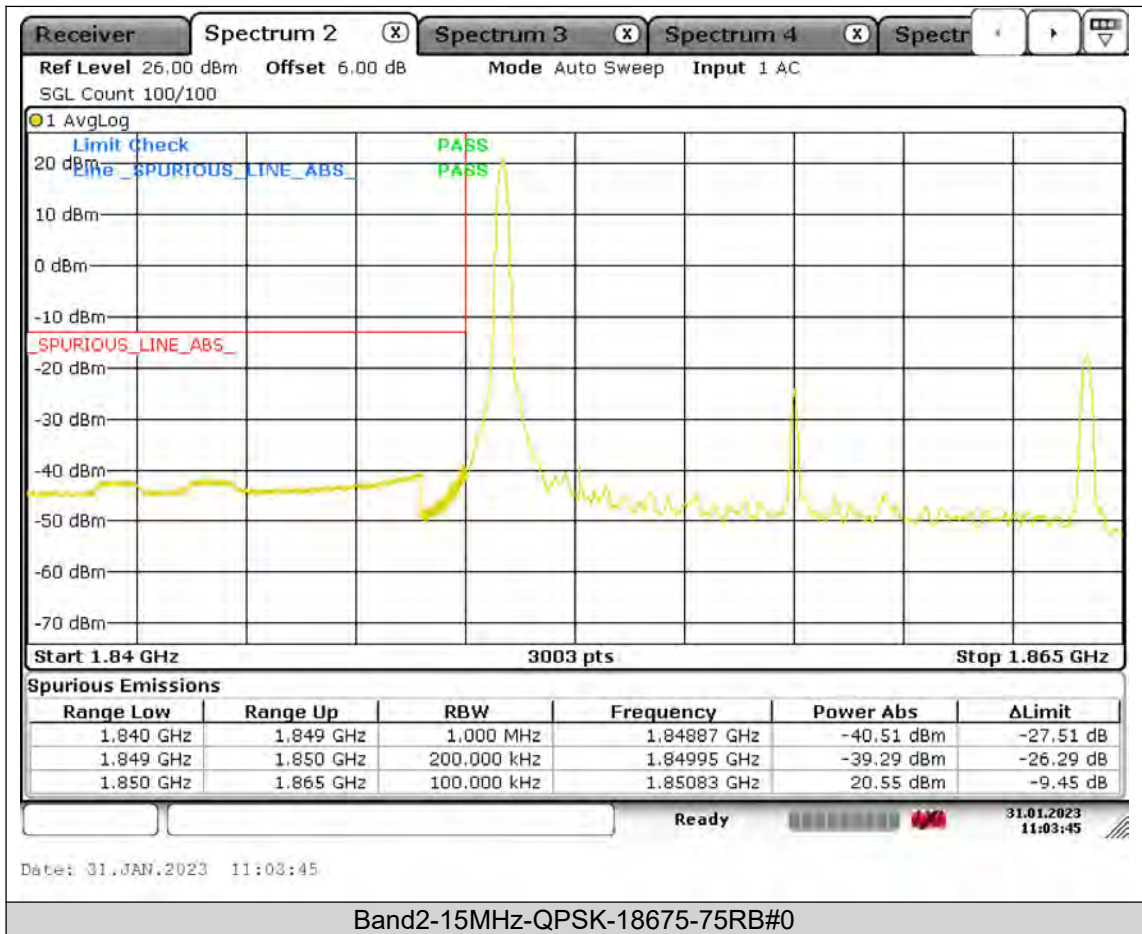

BUREAU
VERITAS

Test Report No.: PSU-QSU2309010210RF02