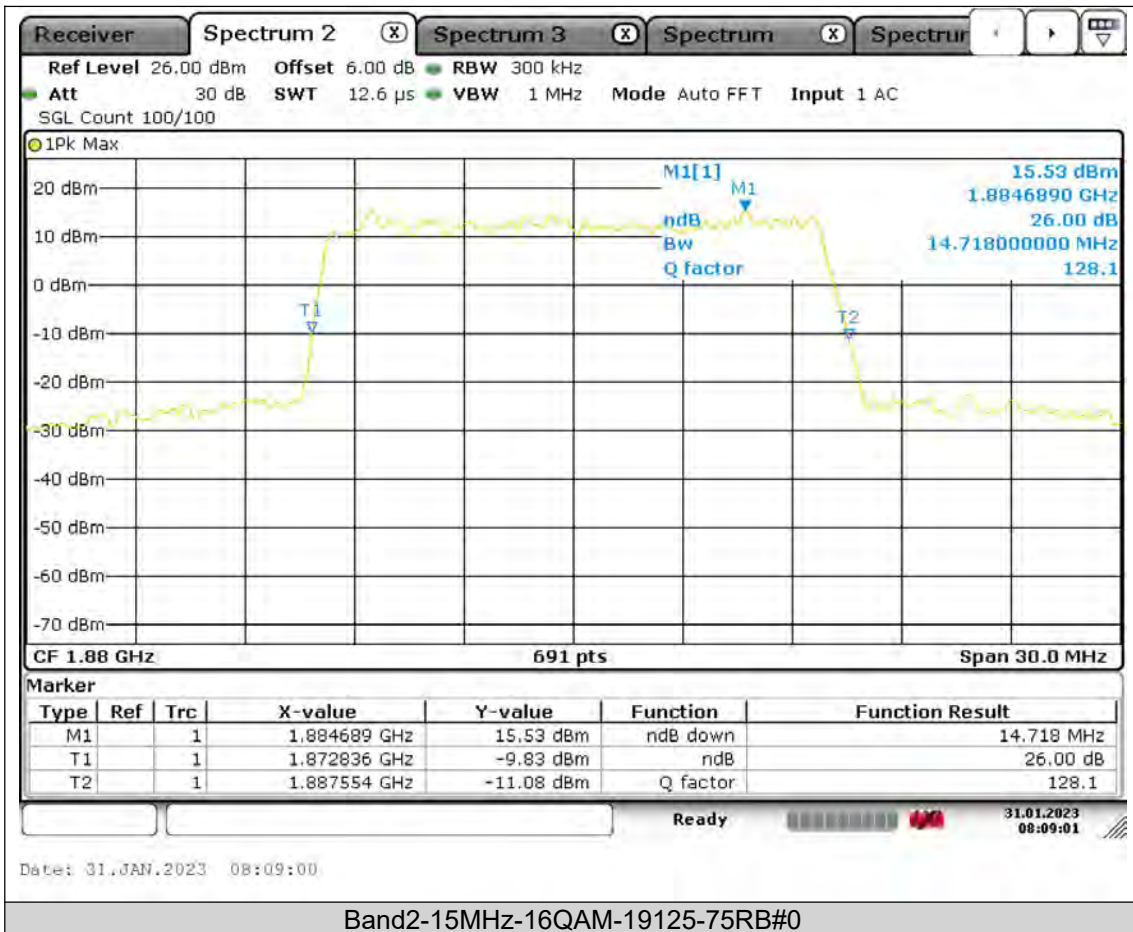

Test Report No.: PSU-QSU2309010210RF02

BUREAU
VERITAS

Test Report No.: PSU-QSU2309010210RF02

BUREAU
VERITAS

Test Report No.: PSU-QSU2309010210RF02

BUREAU
VERITAS

Test Report No.: PSU-QSU2309010210RF02

BUREAU
VERITAS