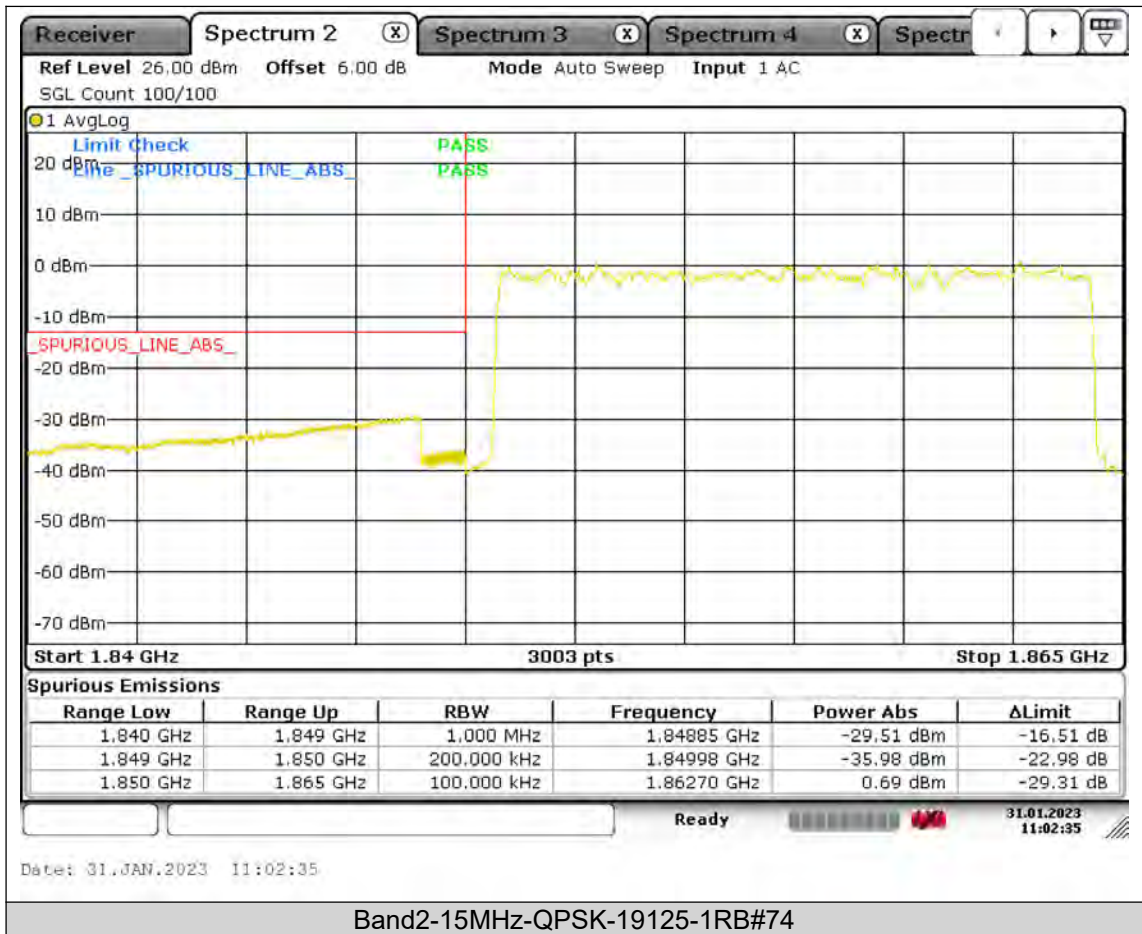

BUREAU
VERITAS

Test Report No.: PSU-QSU2309010210RF02