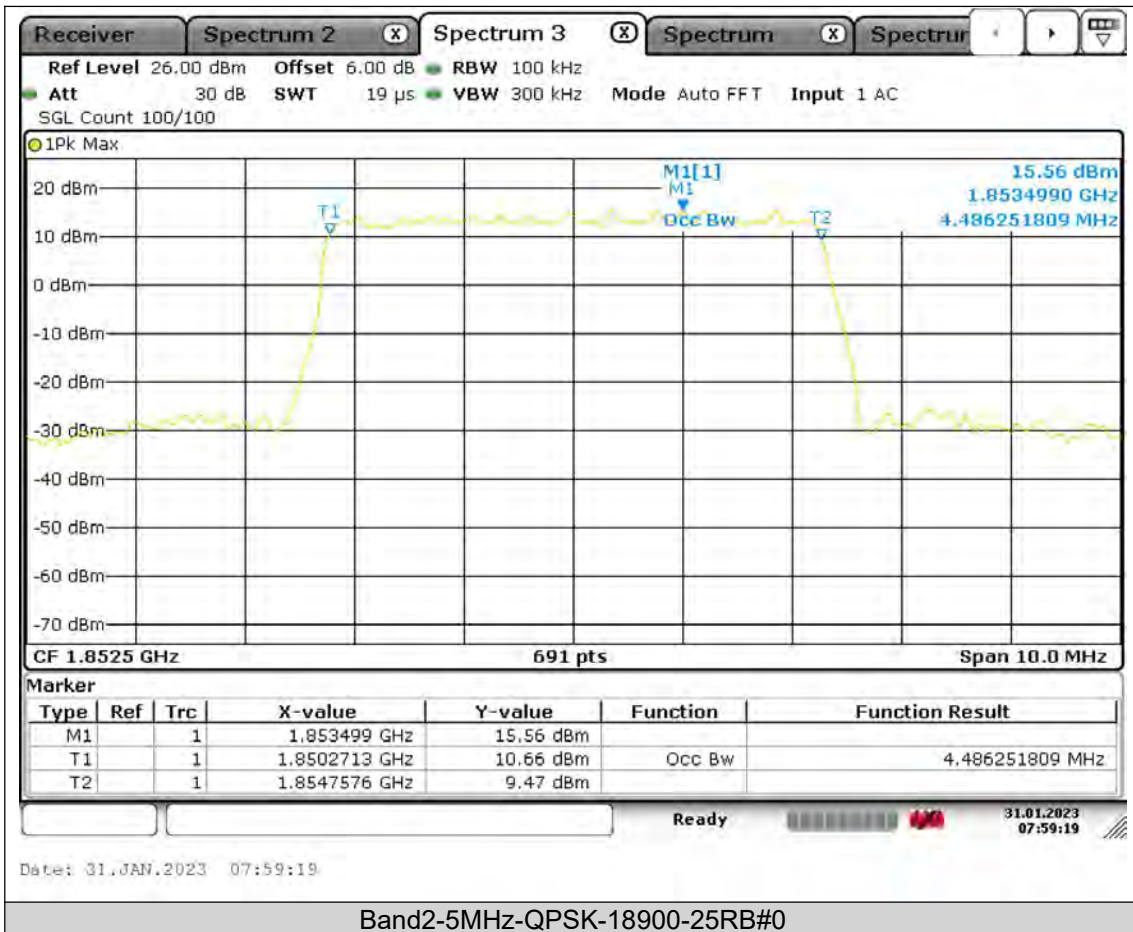

BUREAU
VERITAS

Test Report No.: PSU-QSU2309010210RF02

**BUREAU
VERITAS**

Test Report No.: PSU-QSU2309010210RF02

BUREAU
VERITAS

Test Report No.: PSU-QSU2309010210RF02

BUREAU VERITAS

Test Report No.: PSU-QSU2309010210RF02