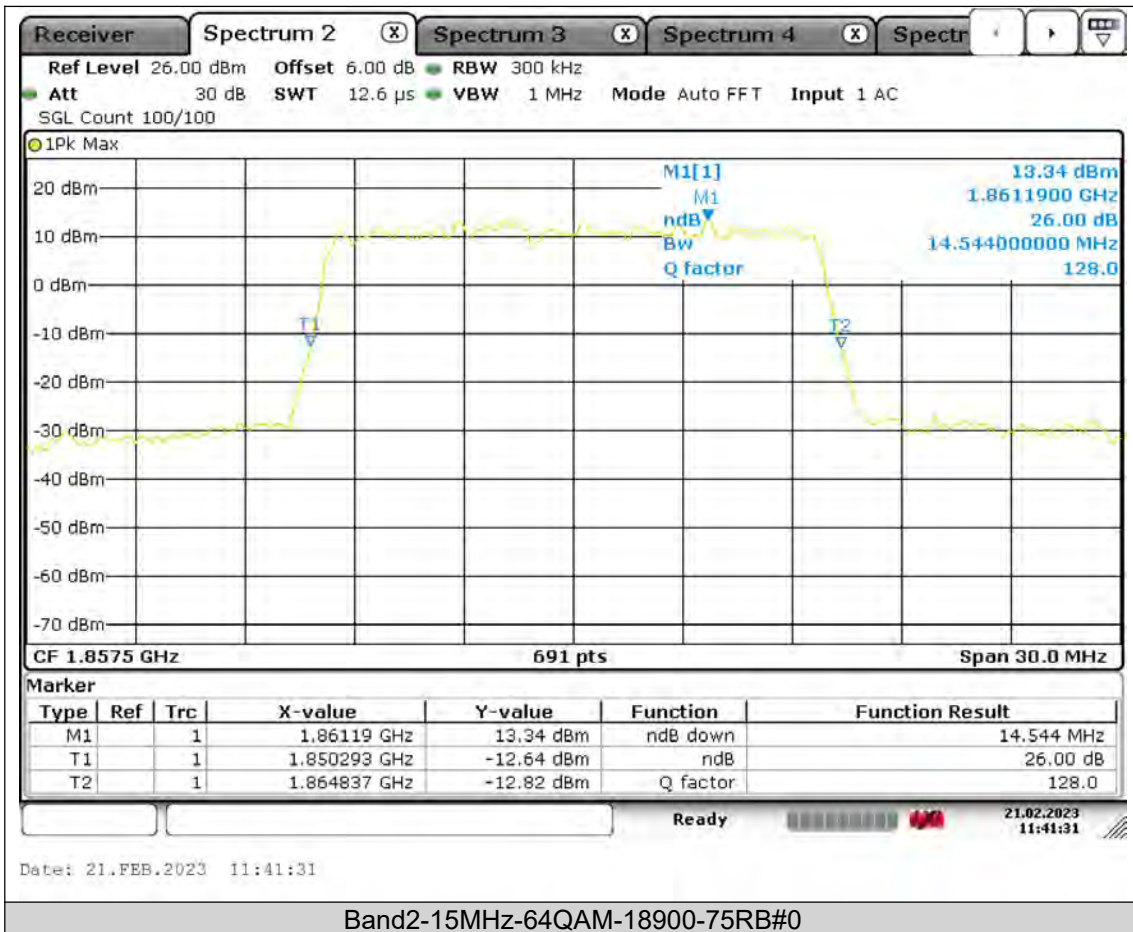

BUREAU
VERITAS

Test Report No.: PSU-QSU2309010210RF02

BUREAU
VERITAS

Test Report No.: PSU-QSU2309010210RF02

BUREAU
VERITAS

Test Report No.: PSU-QSU2309010210RF02

BUREAU
VERITAS

Test Report No.: PSU-QSU2309010210RF02