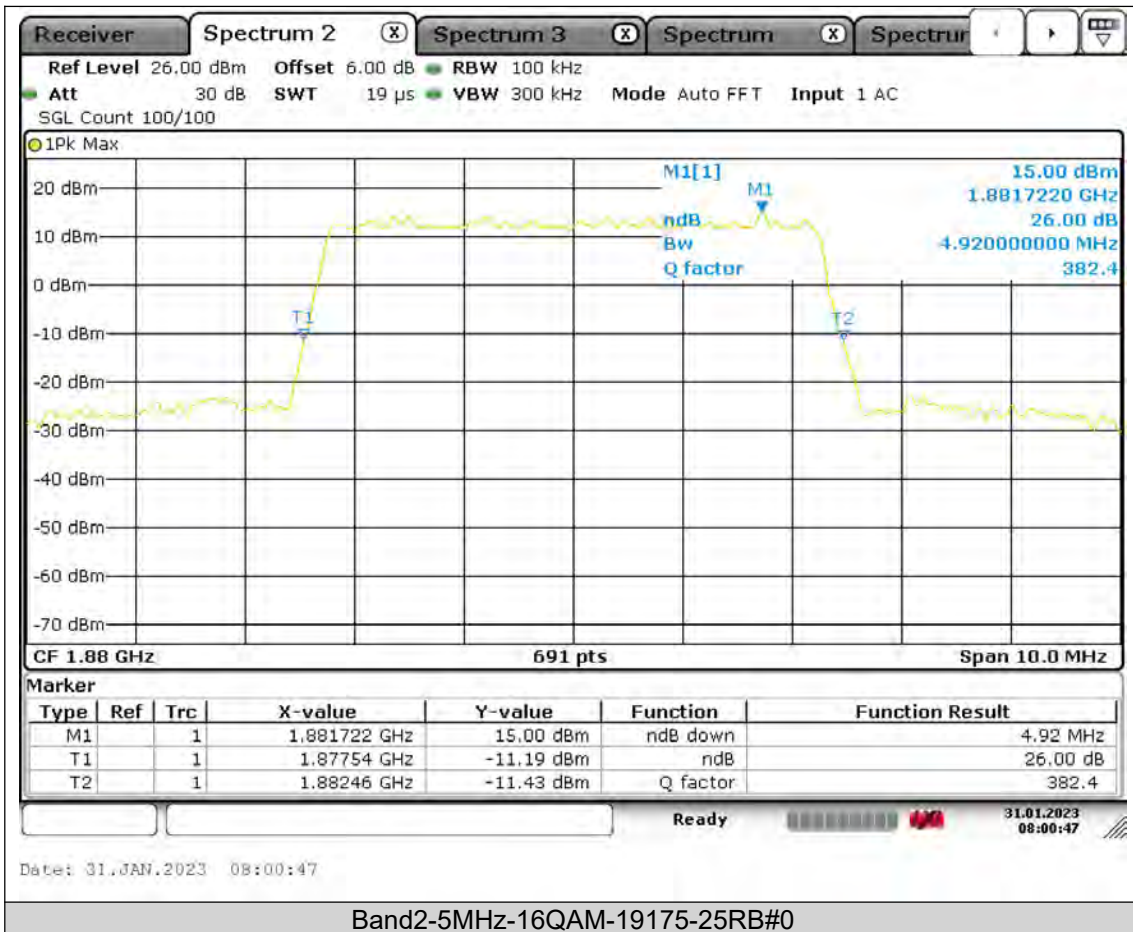

Test Report No.: PSU-QSU2309010210RF02

BUREAU
VERITAS

Test Report No.: PSU-QSU2309010210RF02

**BUREAU
VERITAS**

Test Report No.: PSU-QSU2309010210RF02

BUREAU
VERITAS

Test Report No.: PSU-QSU2309010210RF02

BUREAU
VERITAS