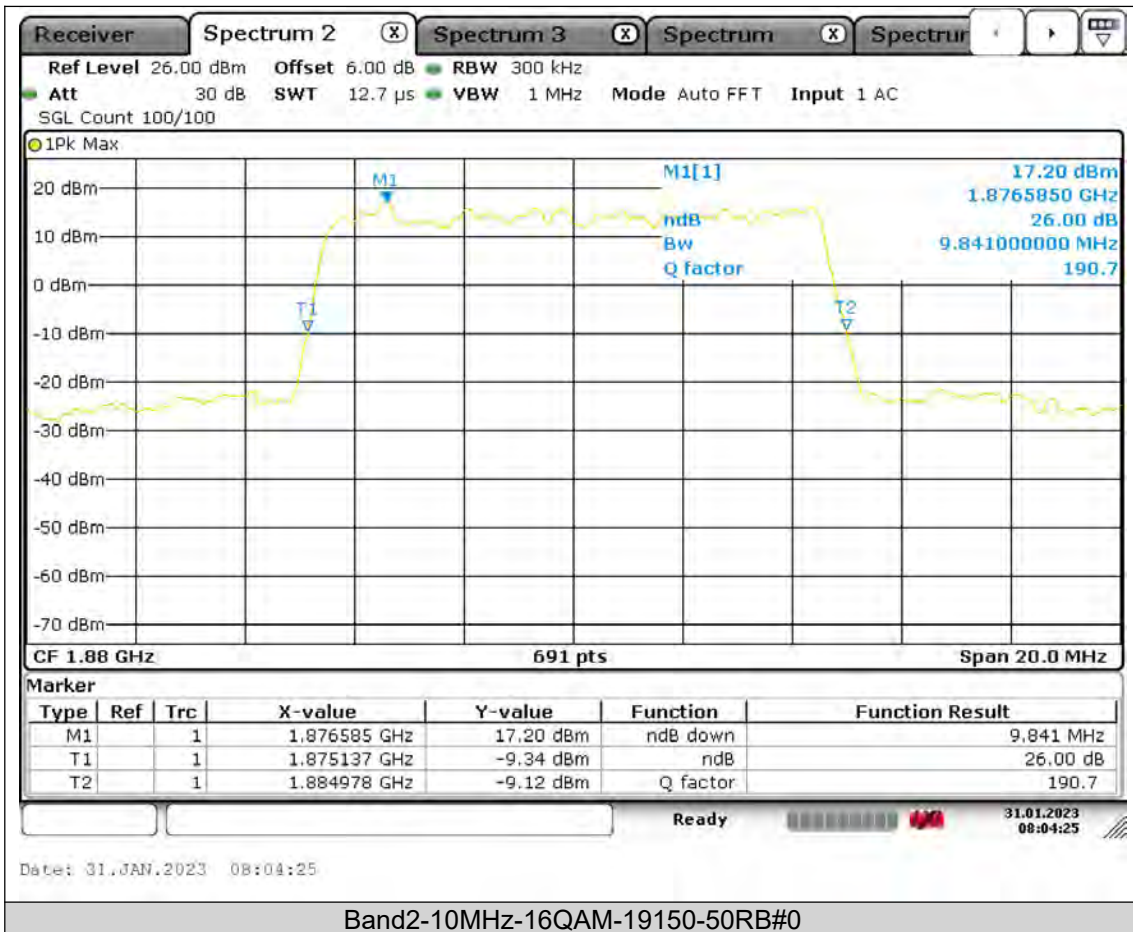

BUREAU
VERITAS

Test Report No.: PSU-QSU2309010210RF02