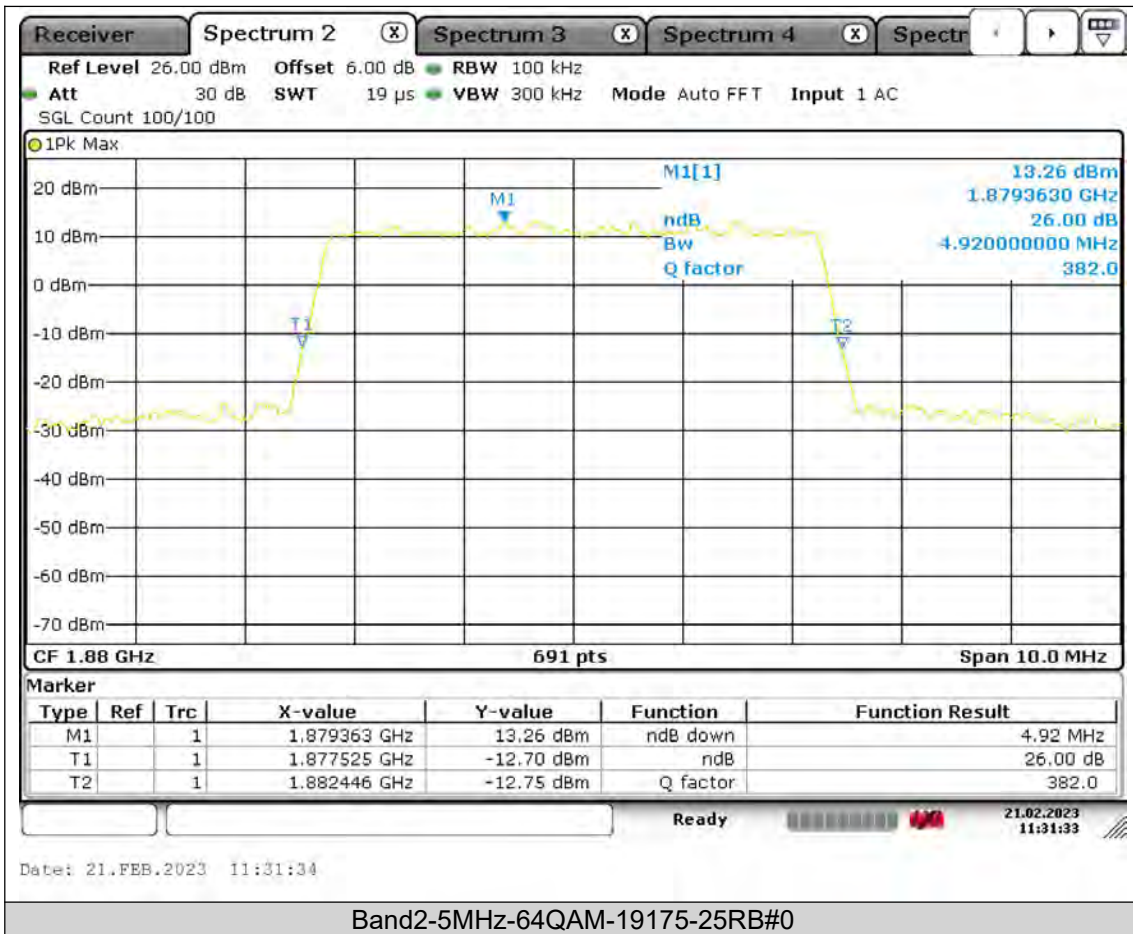

BUREAU
VERITAS

Test Report No.: PSU-QSU2309010210RF02

BUREAU
VERITAS

Test Report No.: PSU-QSU2309010210RF02

BUREAU
VERITAS

Test Report No.: PSU-QSU2309010210RF02

BUREAU
VERITAS

Test Report No.: PSU-QSU2309010210RF02