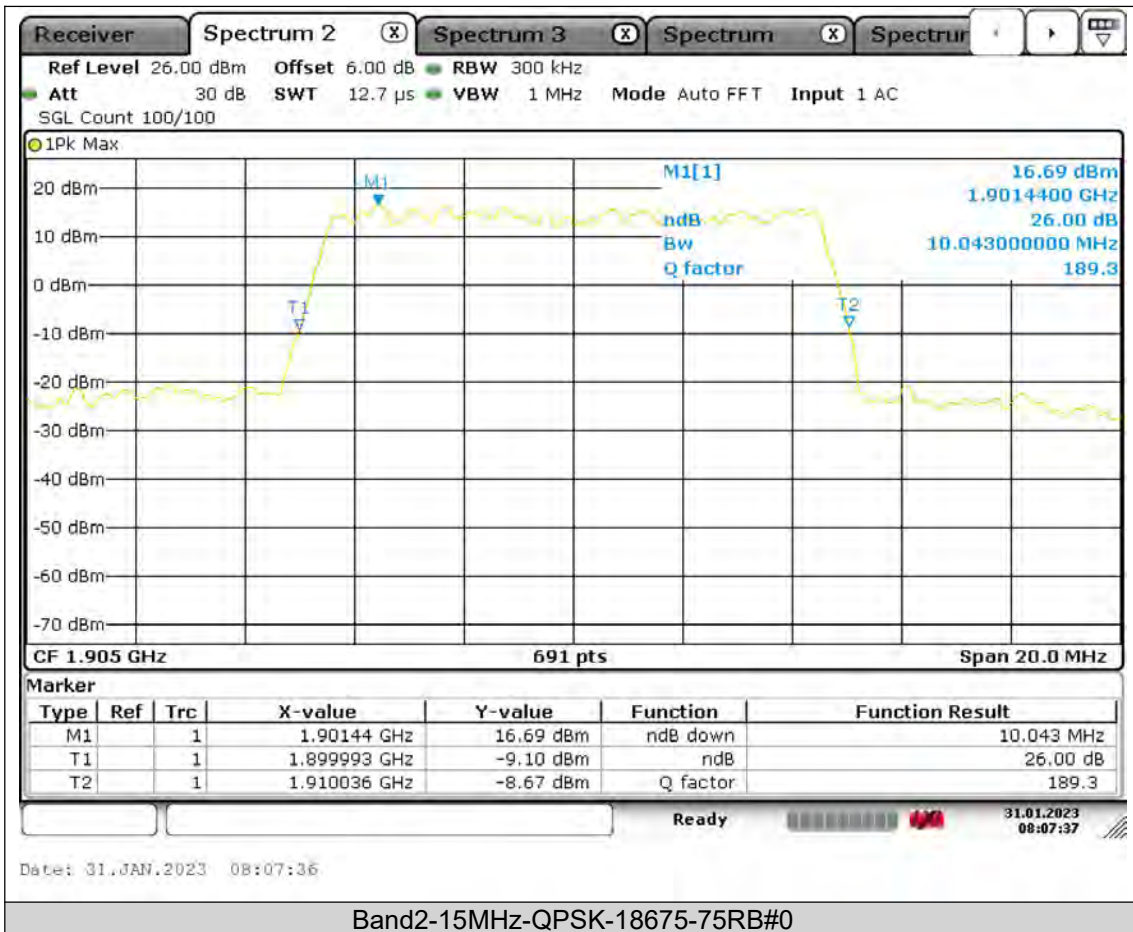

BUREAU
VERITAS

Test Report No.: PSU-QSU2309010210RF02