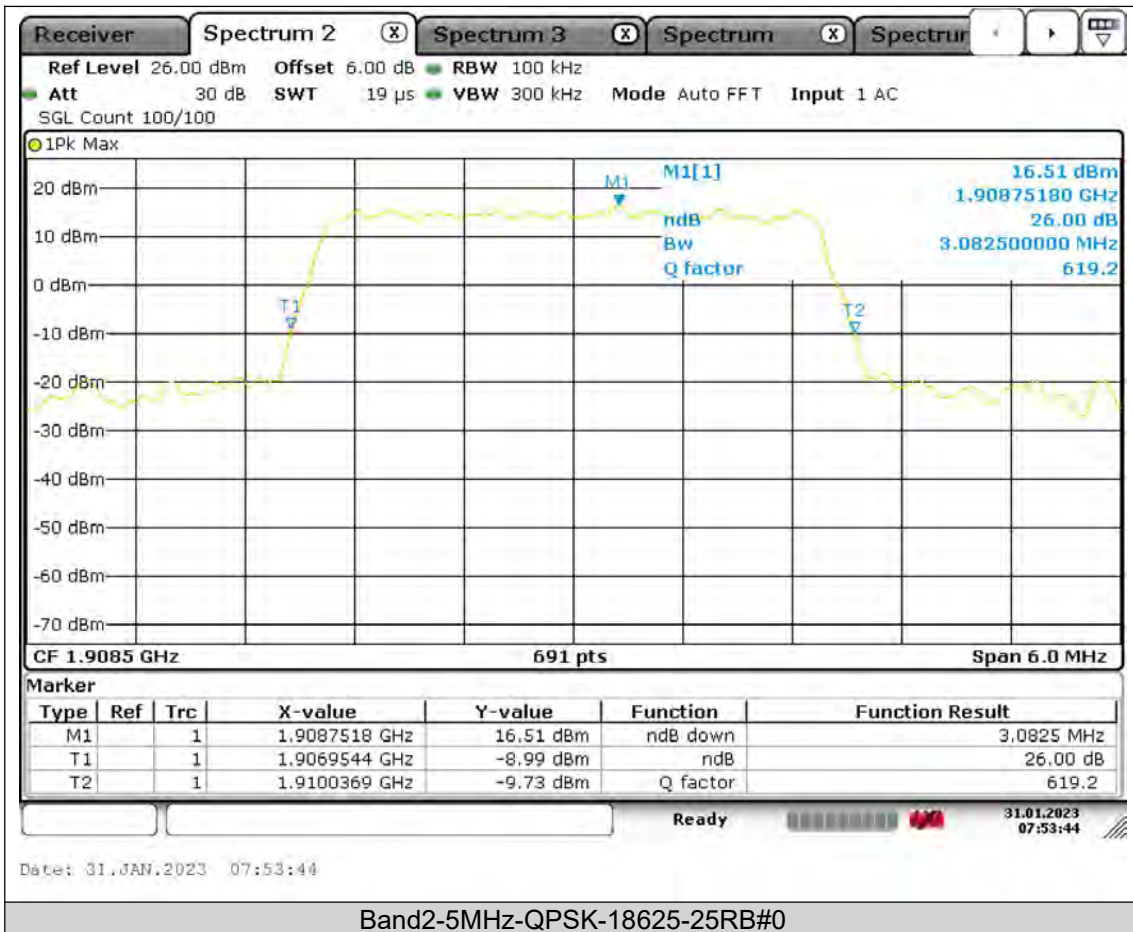

BUREAU
VERITAS

Test Report No.: PSU-QSU2309010210RF02