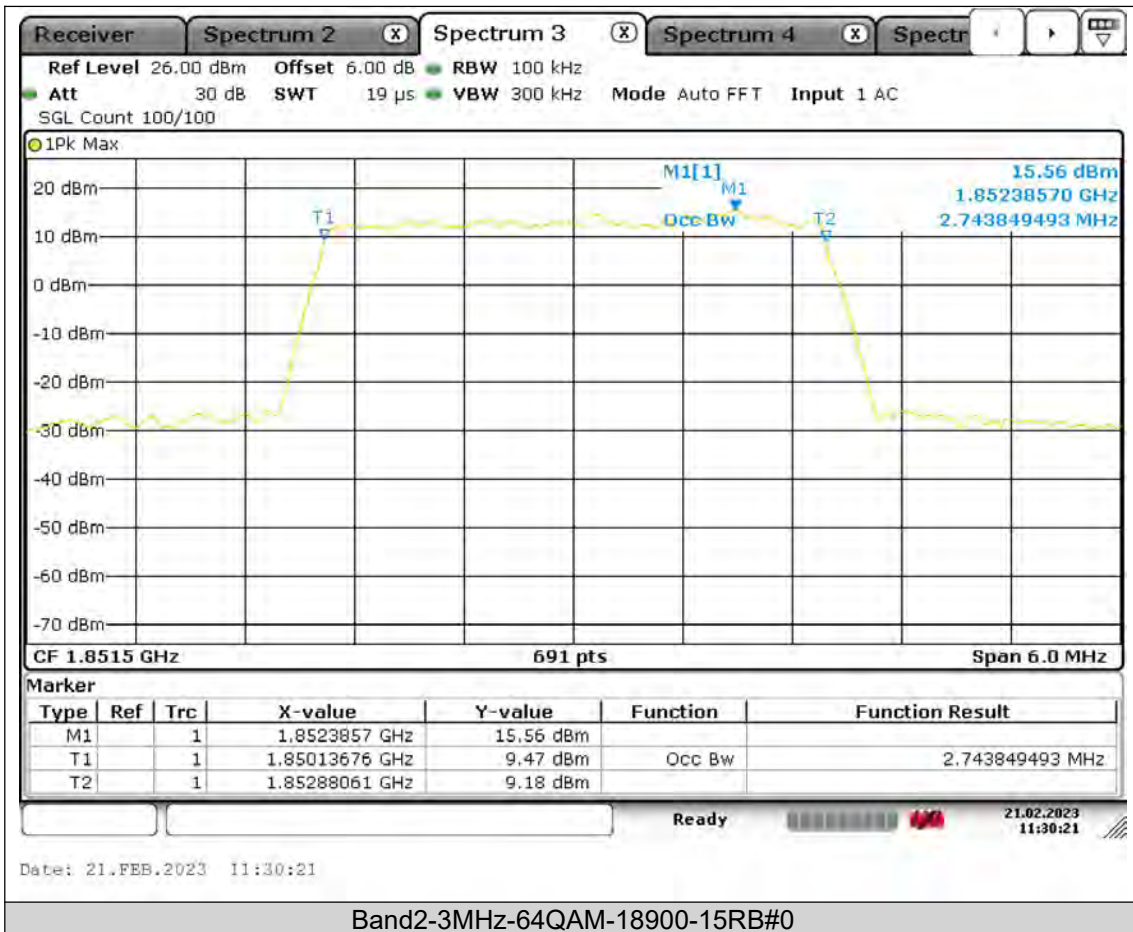

Test Report No.: PSU-QSU2309010210RF02

BUREAU
VERITAS

Test Report No.: PSU-QSU2309010210RF02

**BUREAU
VERITAS**

Test Report No.: PSU-QSU2309010210RF02

BUREAU
VERITAS

Test Report No.: PSU-QSU2309010210RF02

BUREAU
VERITAS