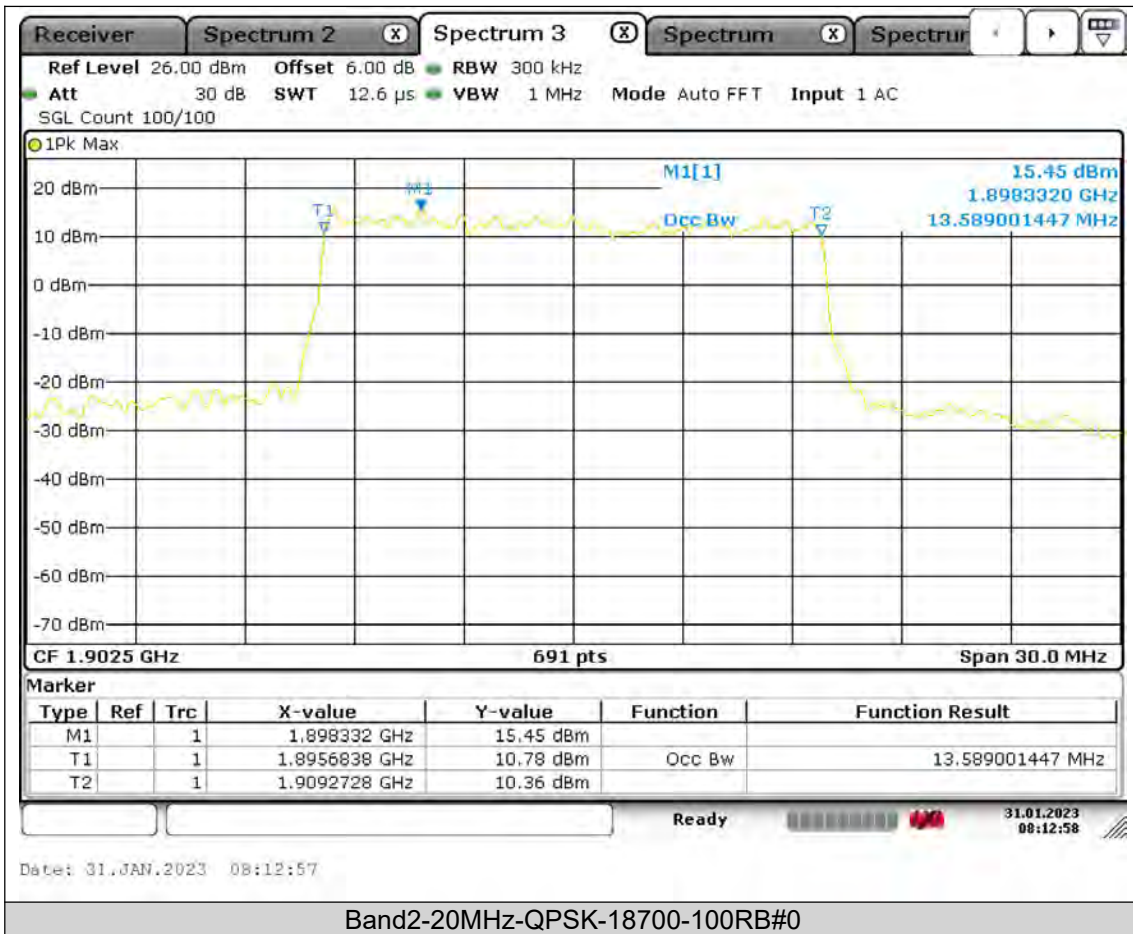

BUREAU
VERITAS

Test Report No.: PSU-QSU2309010210RF02

BUREAU
VERITAS

Test Report No.: PSU-QSU2309010210RF02

BUREAU
VERITAS

Test Report No.: PSU-QSU2309010210RF02

BUREAU
VERITAS

Test Report No.: PSU-QSU2309010210RF02