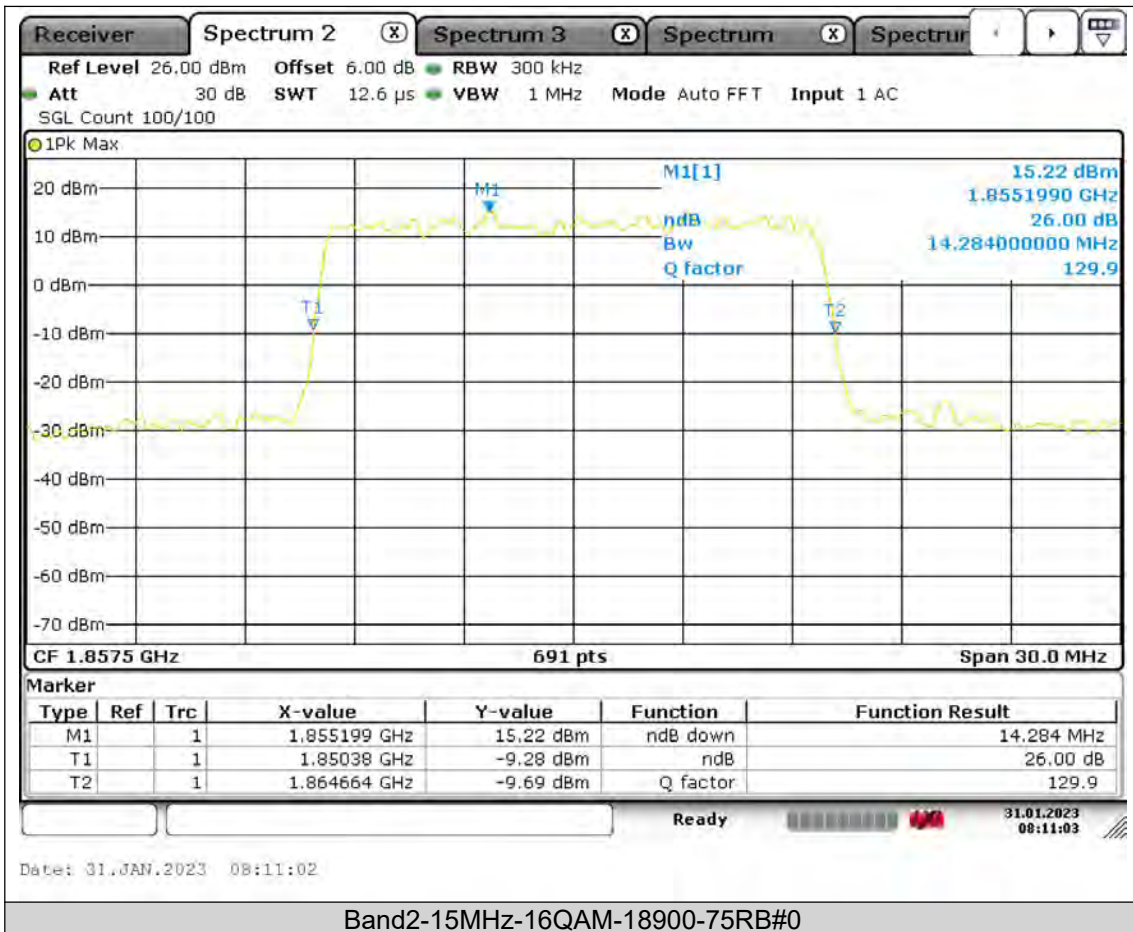

BUREAU
VERITAS

Test Report No.: PSU-QSU2309010210RF02