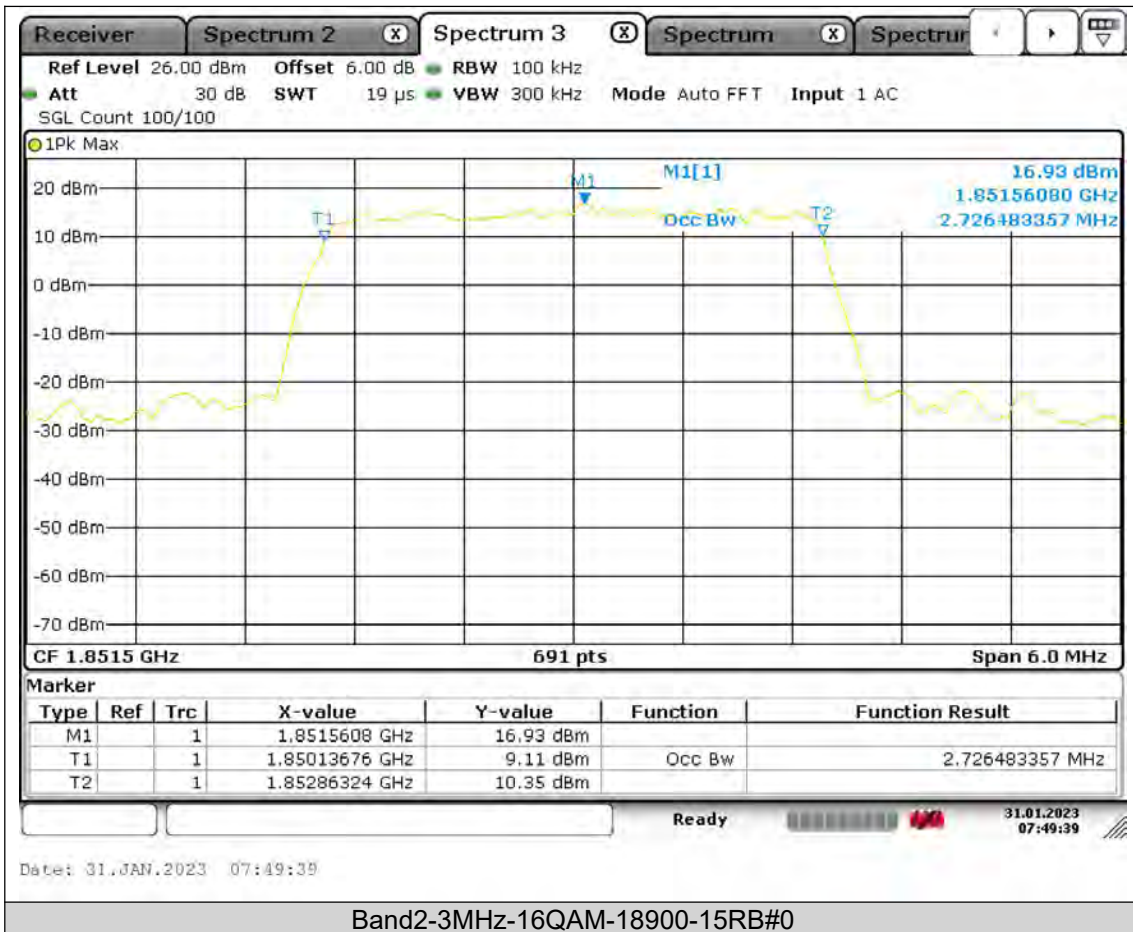

BUREAU
VERITAS

Test Report No.: PSU-QSU2309010210RF02

BUREAU
VERITAS

Test Report No.: PSU-QSU2309010210RF02

BUREAU
VERITAS

Test Report No.: PSU-QSU2309010210RF02

BUREAU
VERITAS

Test Report No.: PSU-QSU2309010210RF02