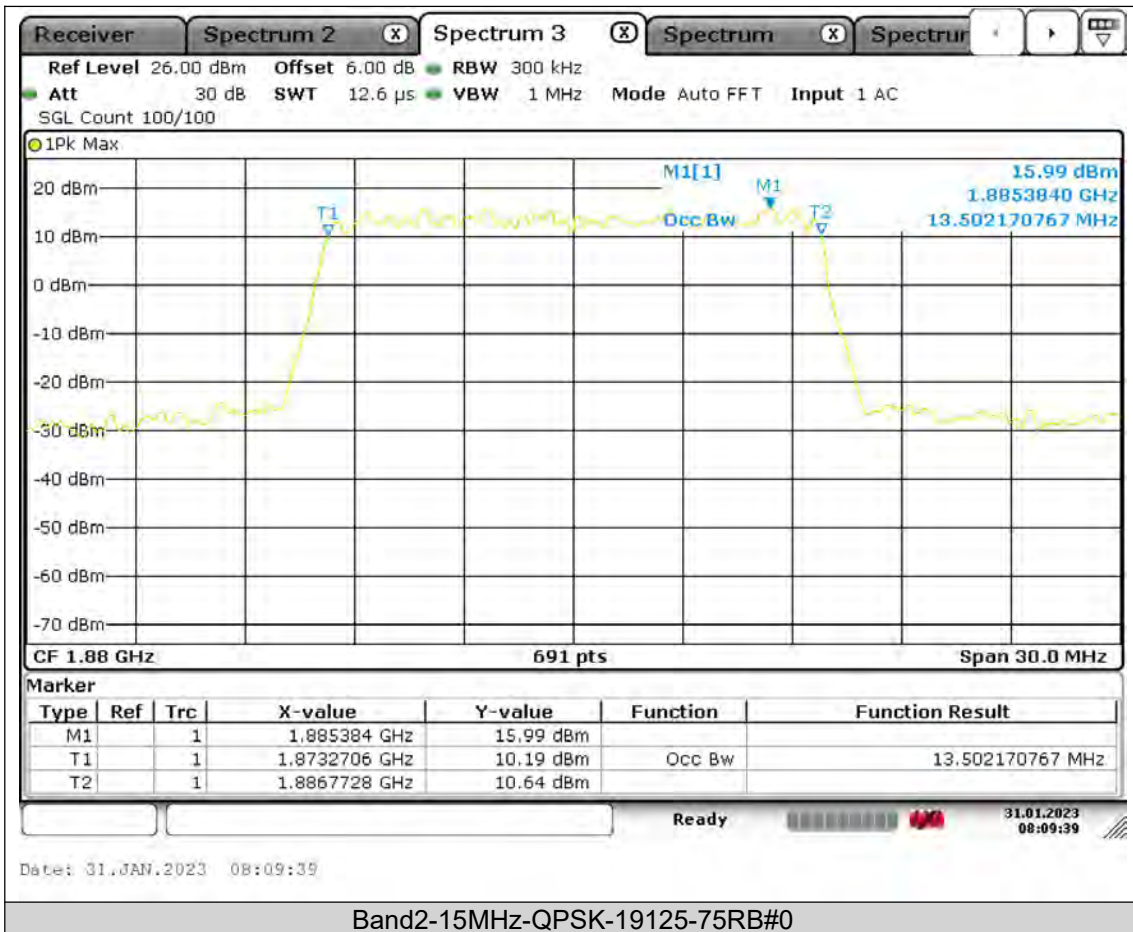

BUREAU
VERITAS

Test Report No.: PSU-QSU2309010210RF02

BUREAU VERITAS

Test Report No.: PSU-QSU2309010210RF02

BUREAU
VERITAS

Test Report No.: PSU-QSU2309010210RF02

BUREAU
VERITAS

Test Report No.: PSU-QSU2309010210RF02