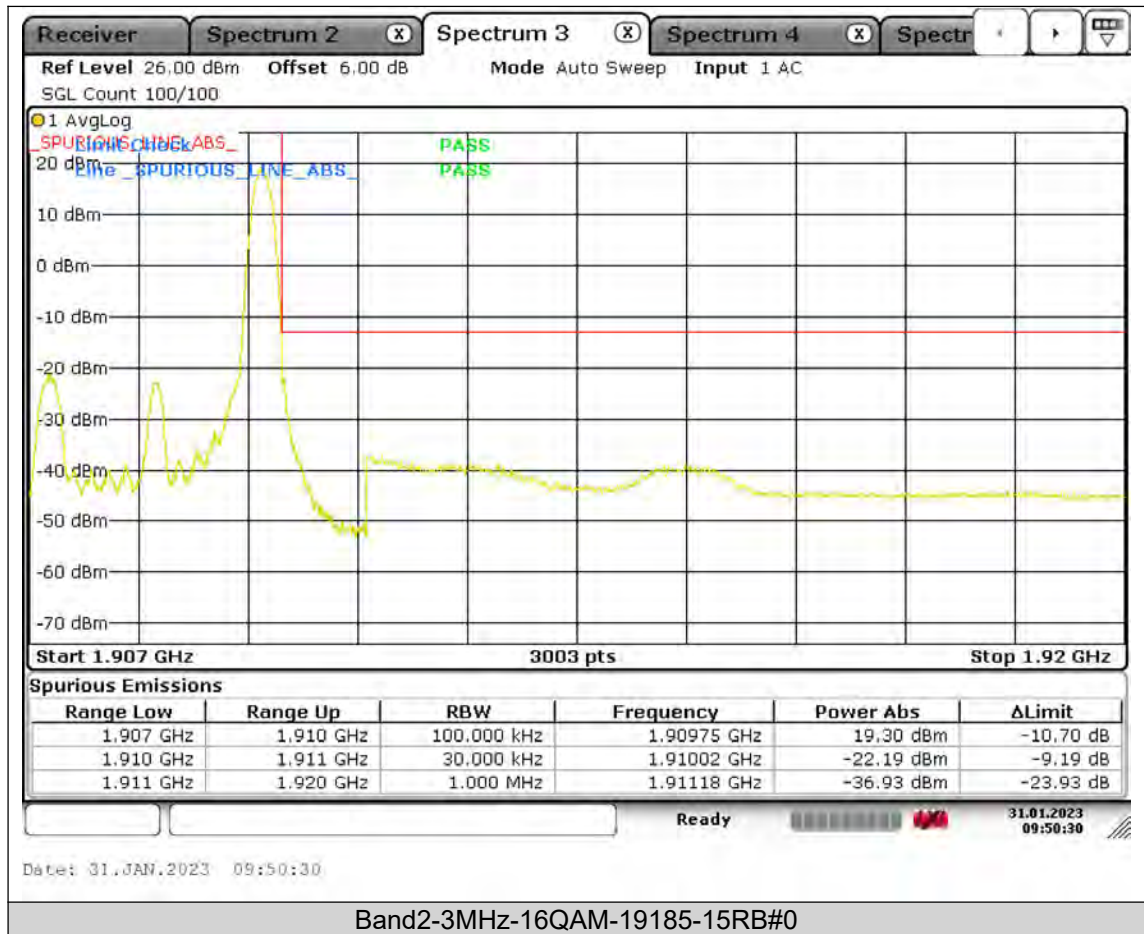

Test Report No.: PSU-QSU2309010210RF02

BUREAU
VERITAS

Test Report No.: PSU-QSU2309010210RF02

BUREAU
VERITAS

Test Report No.: PSU-QSU2309010210RF02

BUREAU
VERITAS

Test Report No.: PSU-QSU2309010210RF02

BUREAU
VERITAS