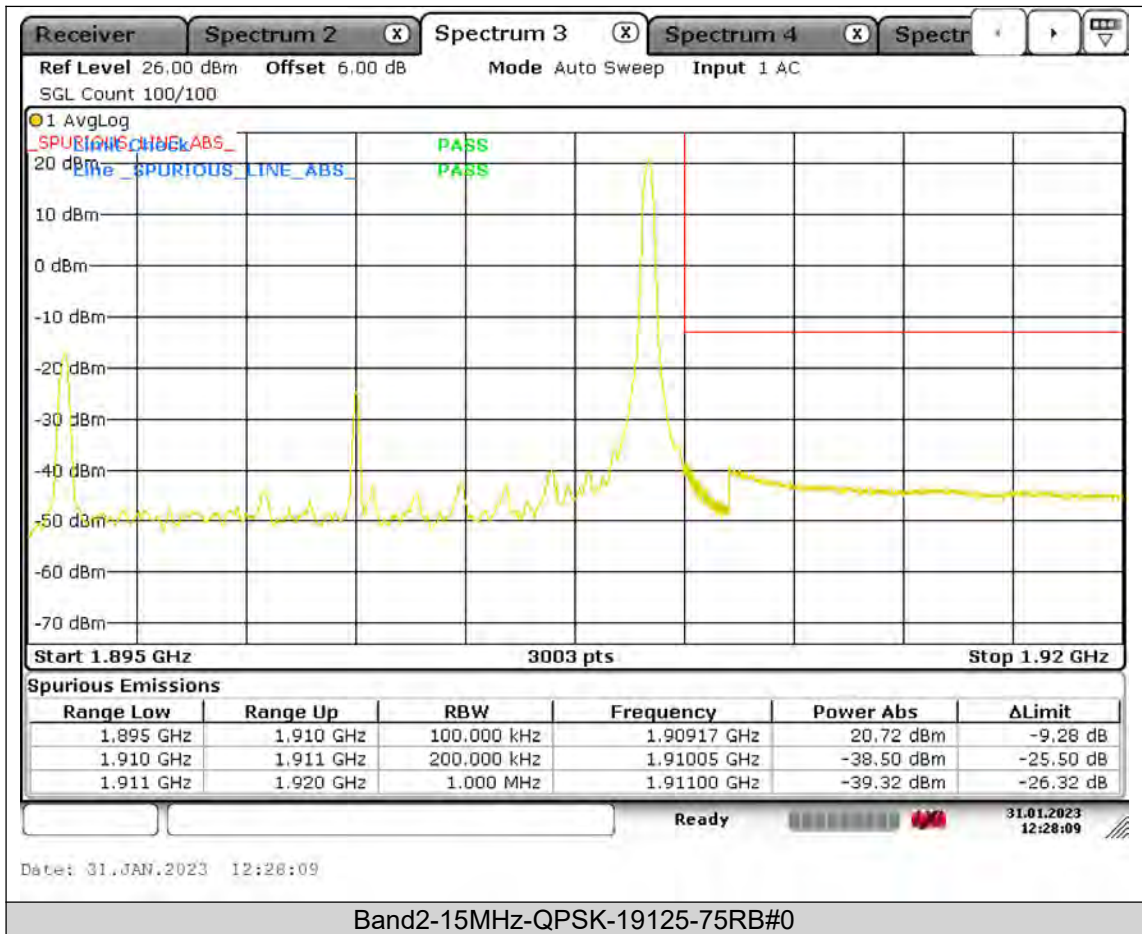

Test Report No.: PSU-QSU2309010210RF02

BUREAU
VERITAS

Test Report No.: PSU-QSU2309010210RF02

BUREAU
VERITAS

Test Report No.: PSU-QSU2309010210RF02

BUREAU
VERITAS

Test Report No.: PSU-QSU2309010210RF02

BUREAU
VERITAS