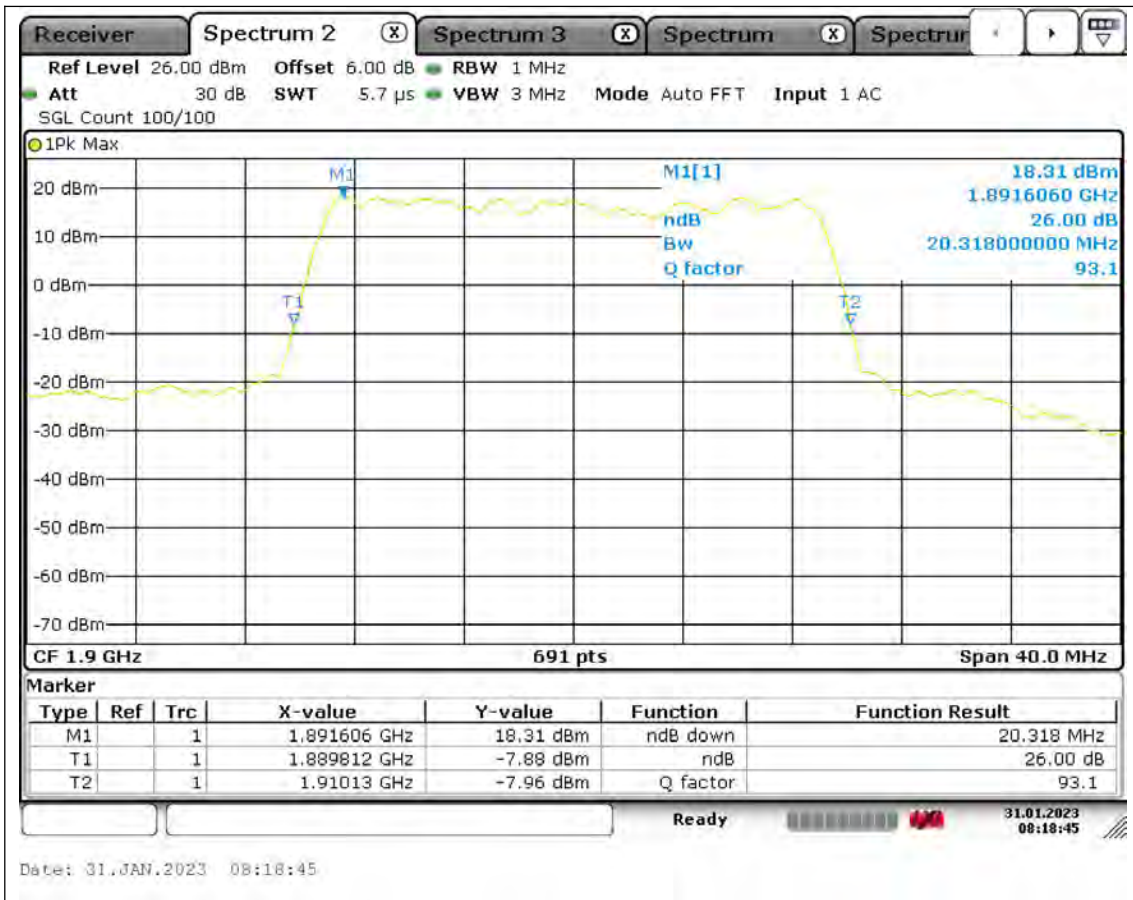

BUREAU
VERITAS

Test Report No.: PSU-QSU2309010210RF02

Band2-1.4MHz-64QAM-18607-6RB#0