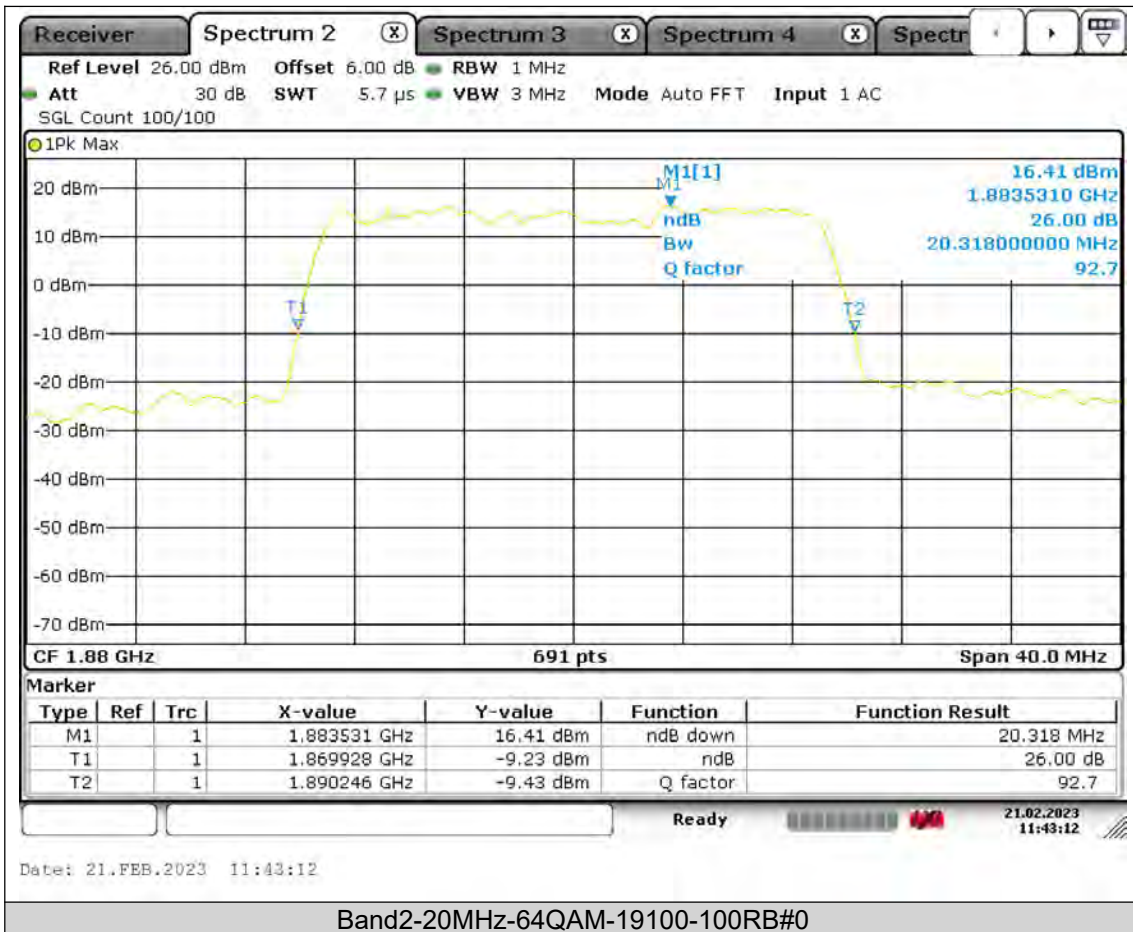

BUREAU
VERITAS

Test Report No.: PSU-QSU2309010210RF02