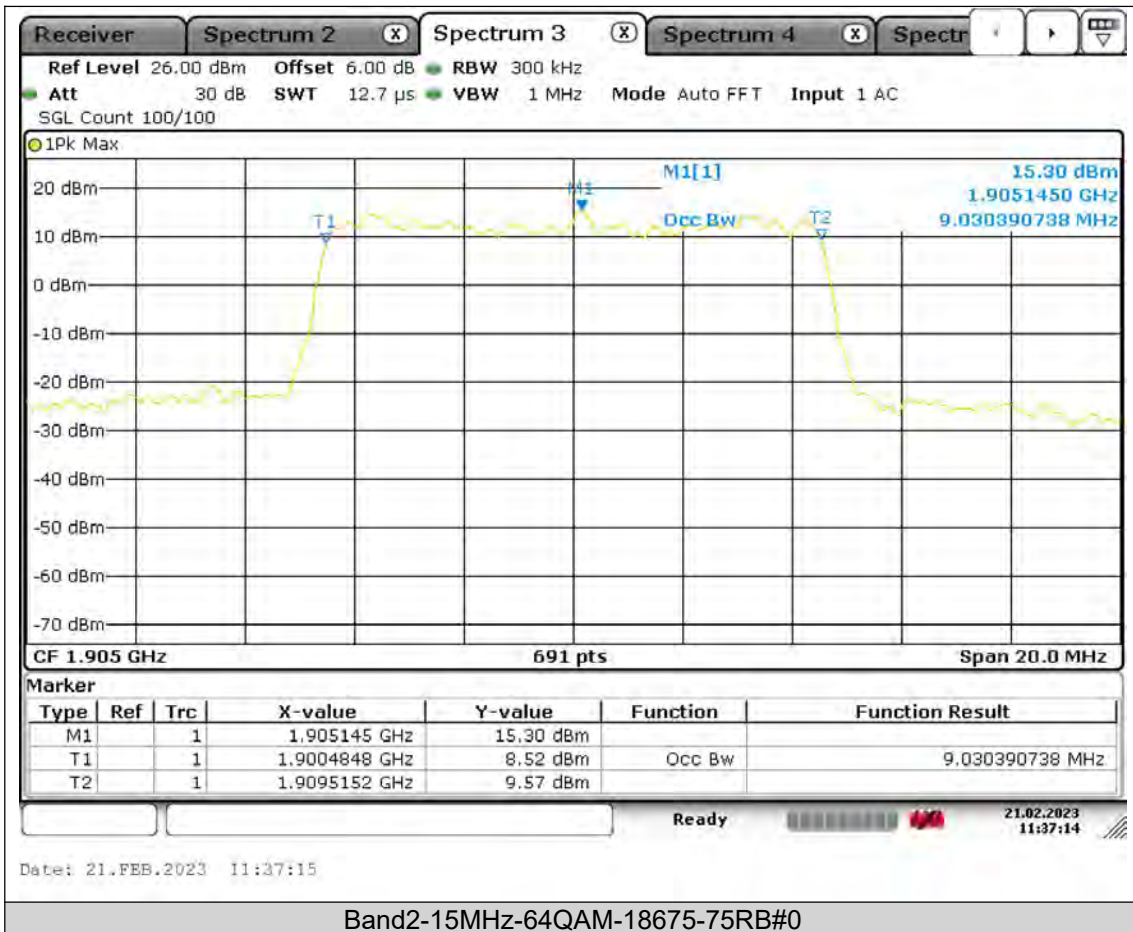

Test Report No.: PSU-QSU2309010210RF02

BUREAU
VERITAS

Test Report No.: PSU-QSU2309010210RF02

BUREAU
VERITAS

Test Report No.: PSU-QSU2309010210RF02

**BUREAU
VERITAS**

Test Report No.: PSU-QSU2309010210RF02

BUREAU
VERITAS