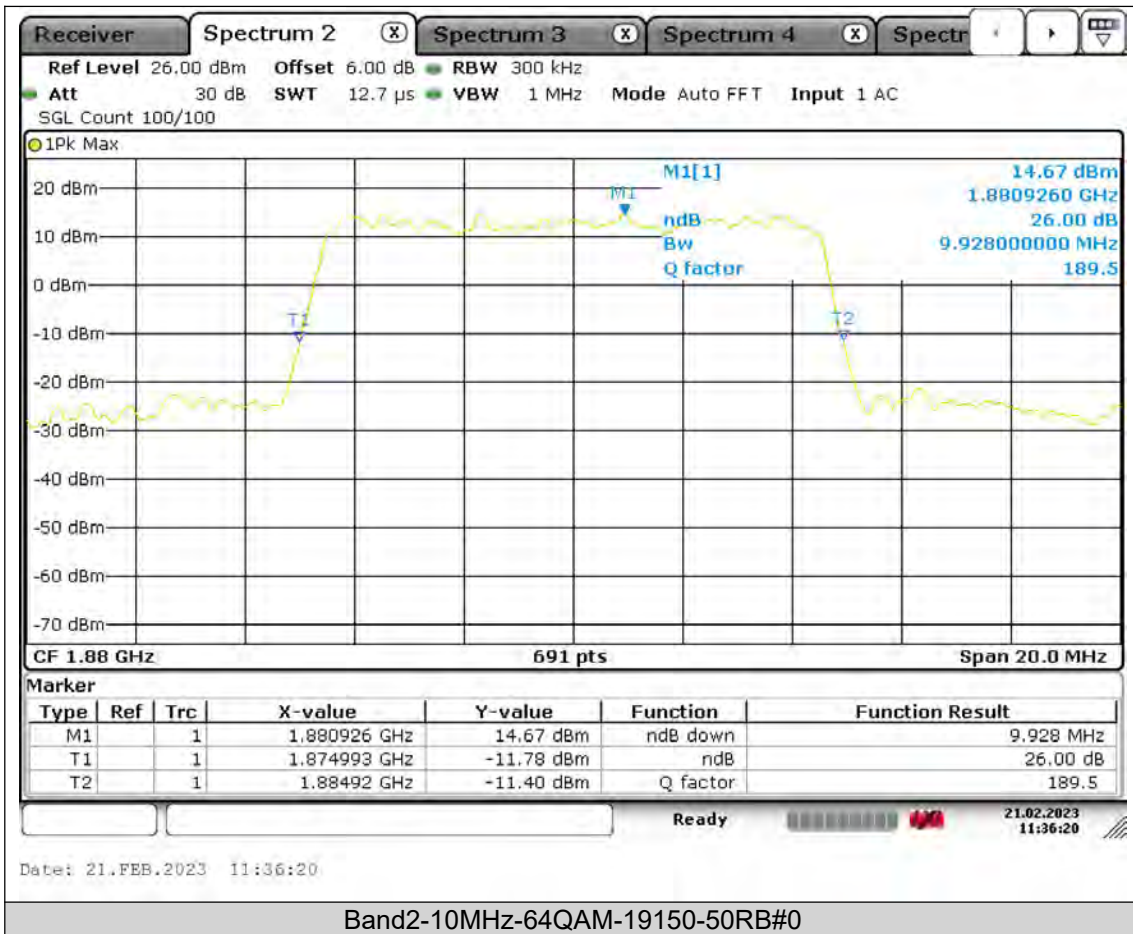

BUREAU
VERITAS

Test Report No.: PSU-QSU2309010210RF02