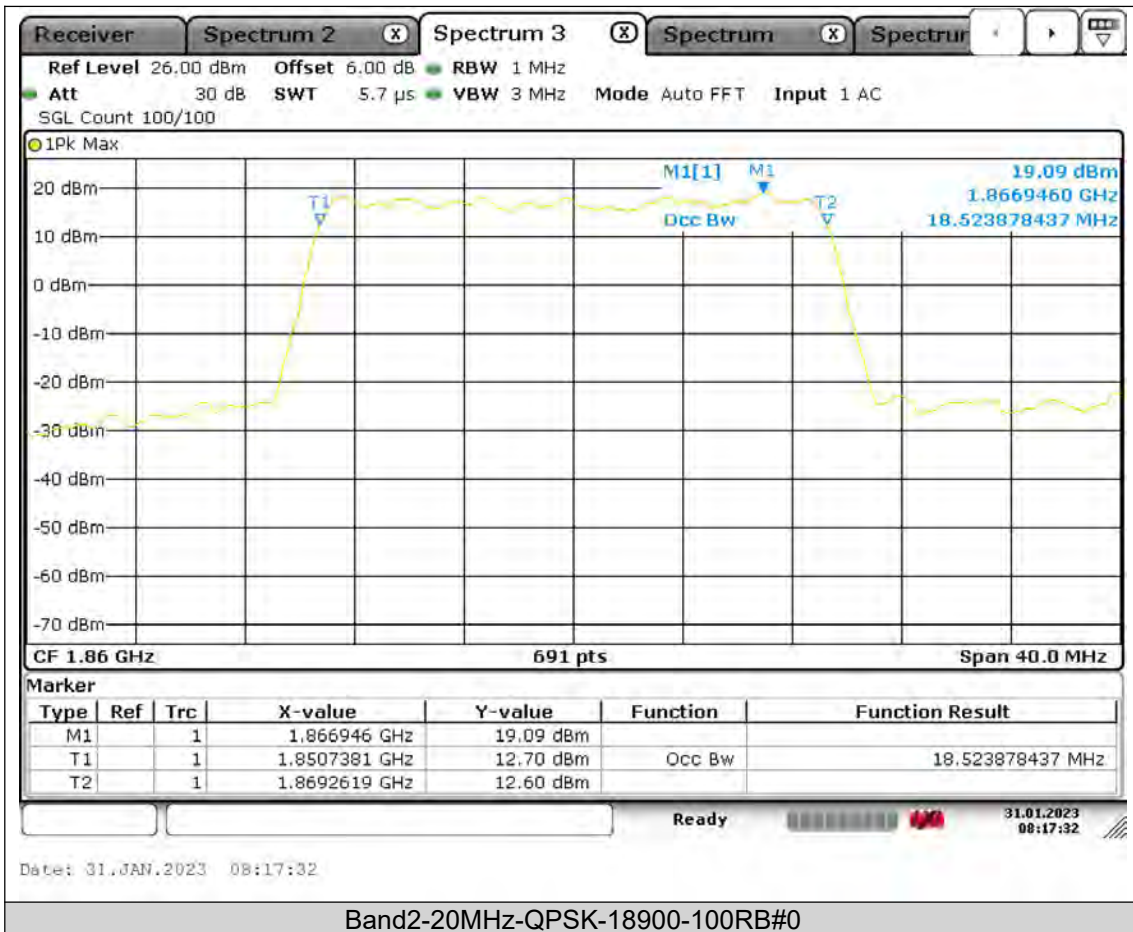

BUREAU
VERITAS

Test Report No.: PSU-QSU2309010210RF02