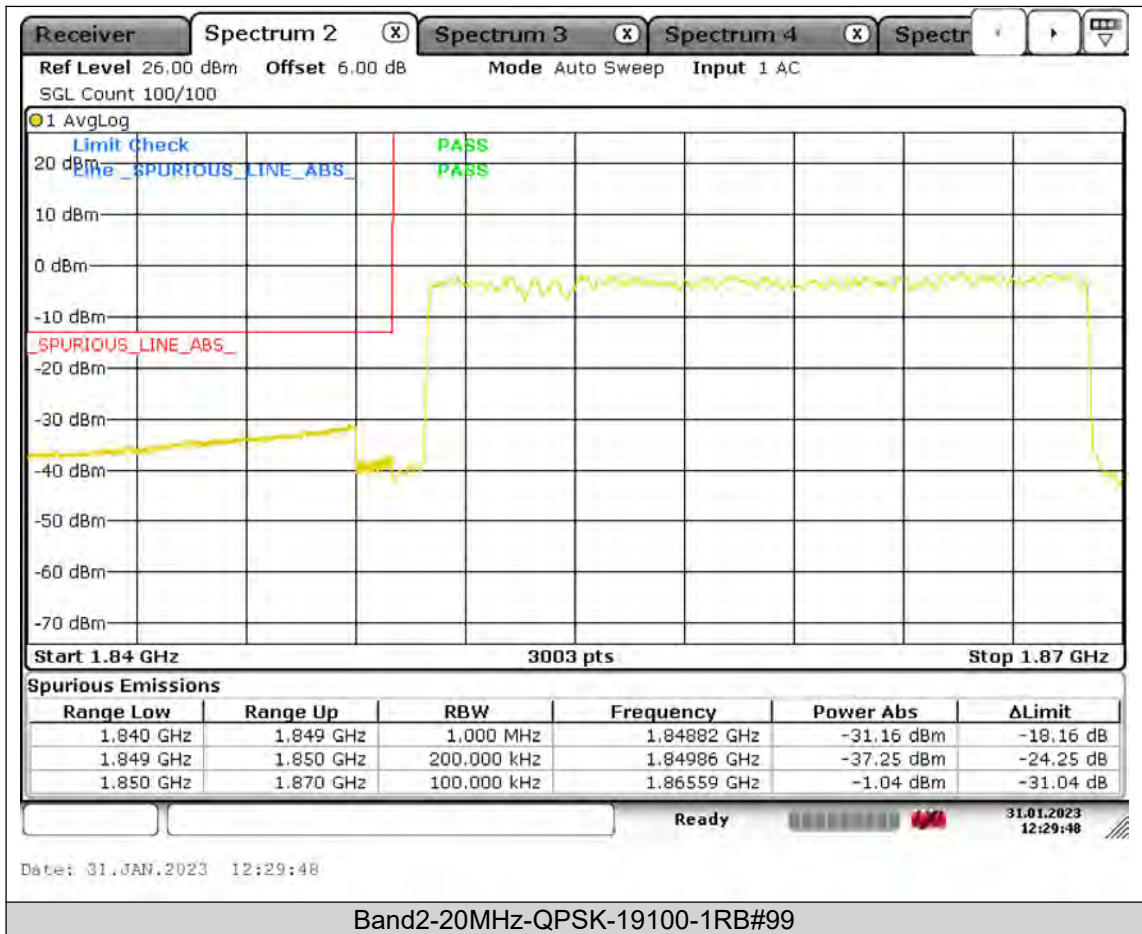

BUREAU
VERITAS

Test Report No.: PSU-QSU2309010210RF02