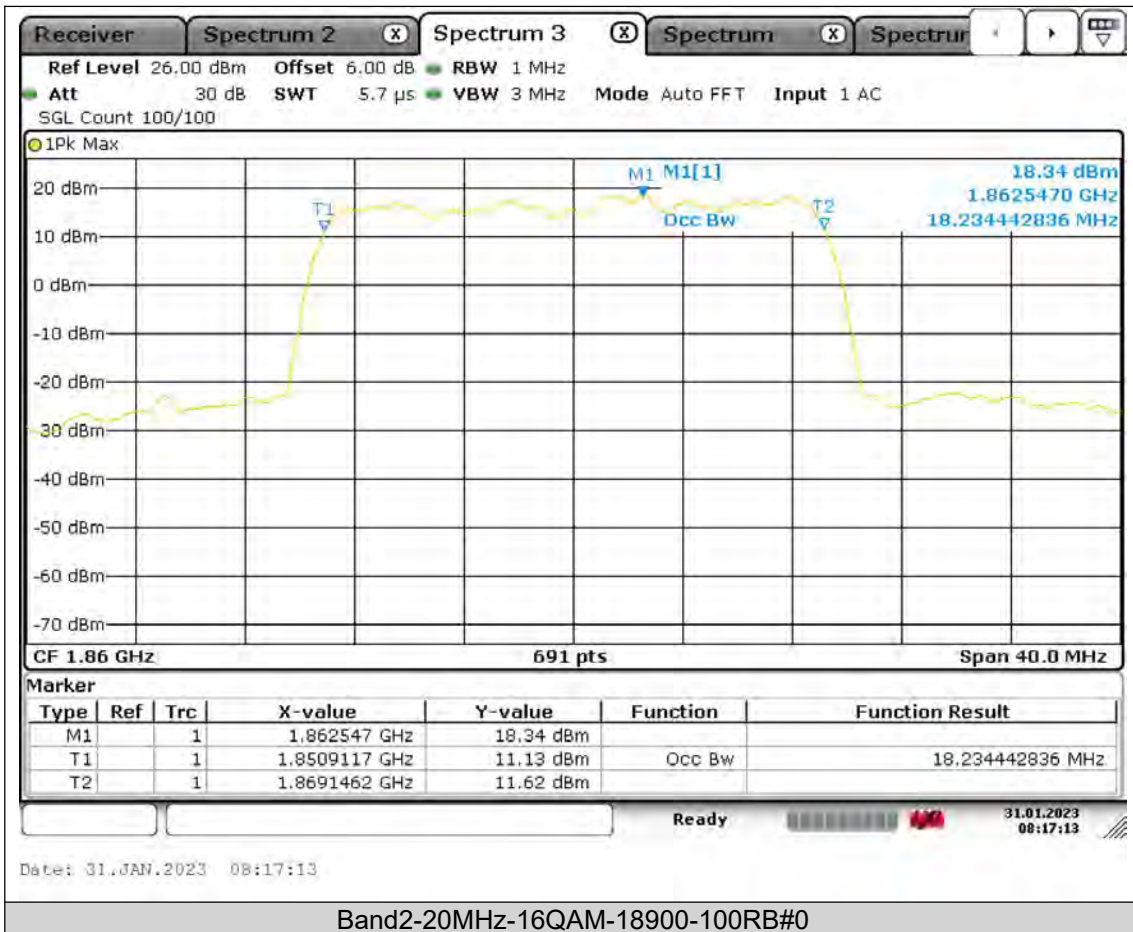

BUREAU
VERITAS

Test Report No.: PSU-QSU2309010210RF02

BUREAU
VERITAS

Test Report No.: PSU-QSU2309010210RF02

BUREAU
VERITAS

Test Report No.: PSU-QSU2309010210RF02

BUREAU
VERITAS

Test Report No.: PSU-QSU2309010210RF02