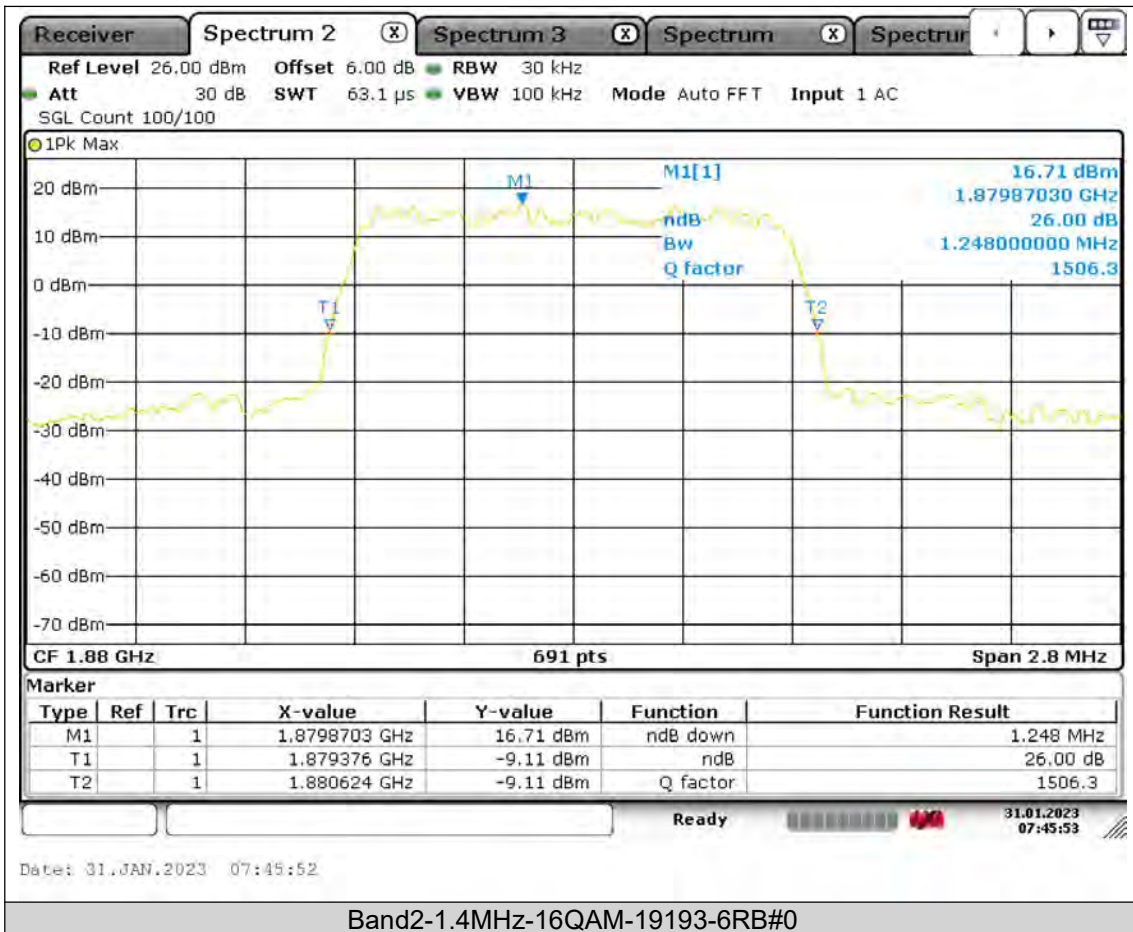

BUREAU
VERITAS

Test Report No.: PSU-QSU2309010210RF02