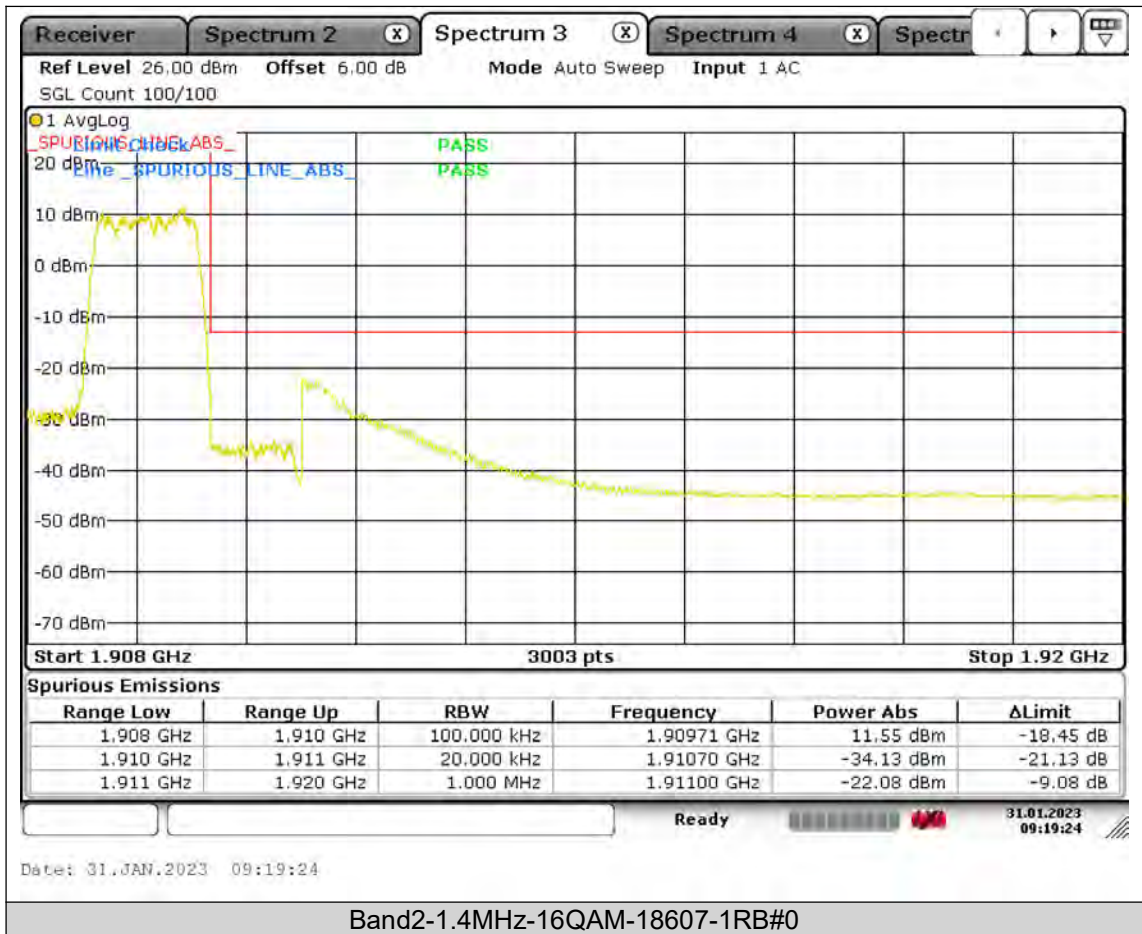

Test Graphs

BUREAU
VERITAS

Test Report No.: PSU-QSU2309010210RF02

BUREAU
VERITAS

Test Report No.: PSU-QSU2309010210RF02

BUREAU
VERITAS

Test Report No.: PSU-QSU2309010210RF02

BUREAU
VERITAS