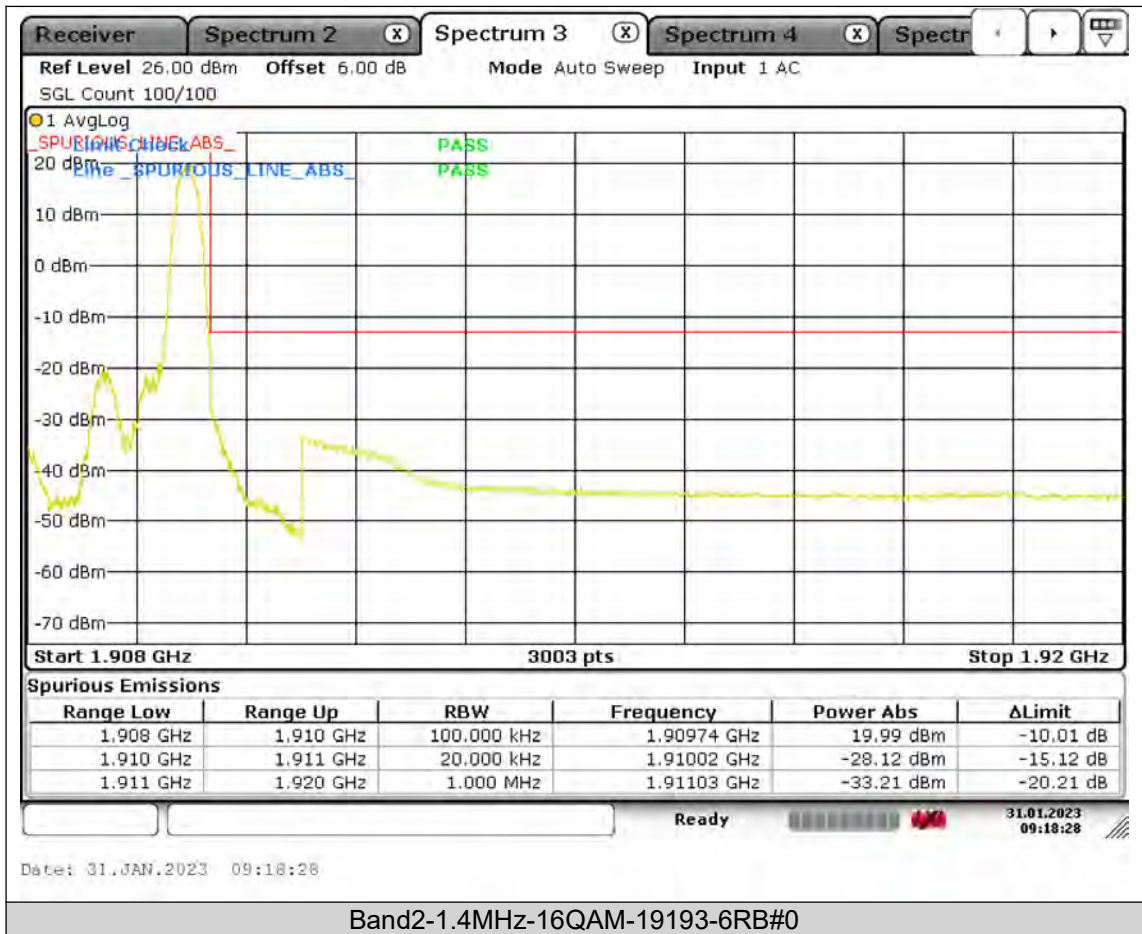

Test Report No.: PSU-QSU2309010210RF02

BUREAU
VERITAS

Test Report No.: PSU-QSU2309010210RF02

BUREAU
VERITAS

Test Report No.: PSU-QSU2309010210RF02

BUREAU
VERITAS

Test Report No.: PSU-QSU2309010210RF02

BUREAU
VERITAS