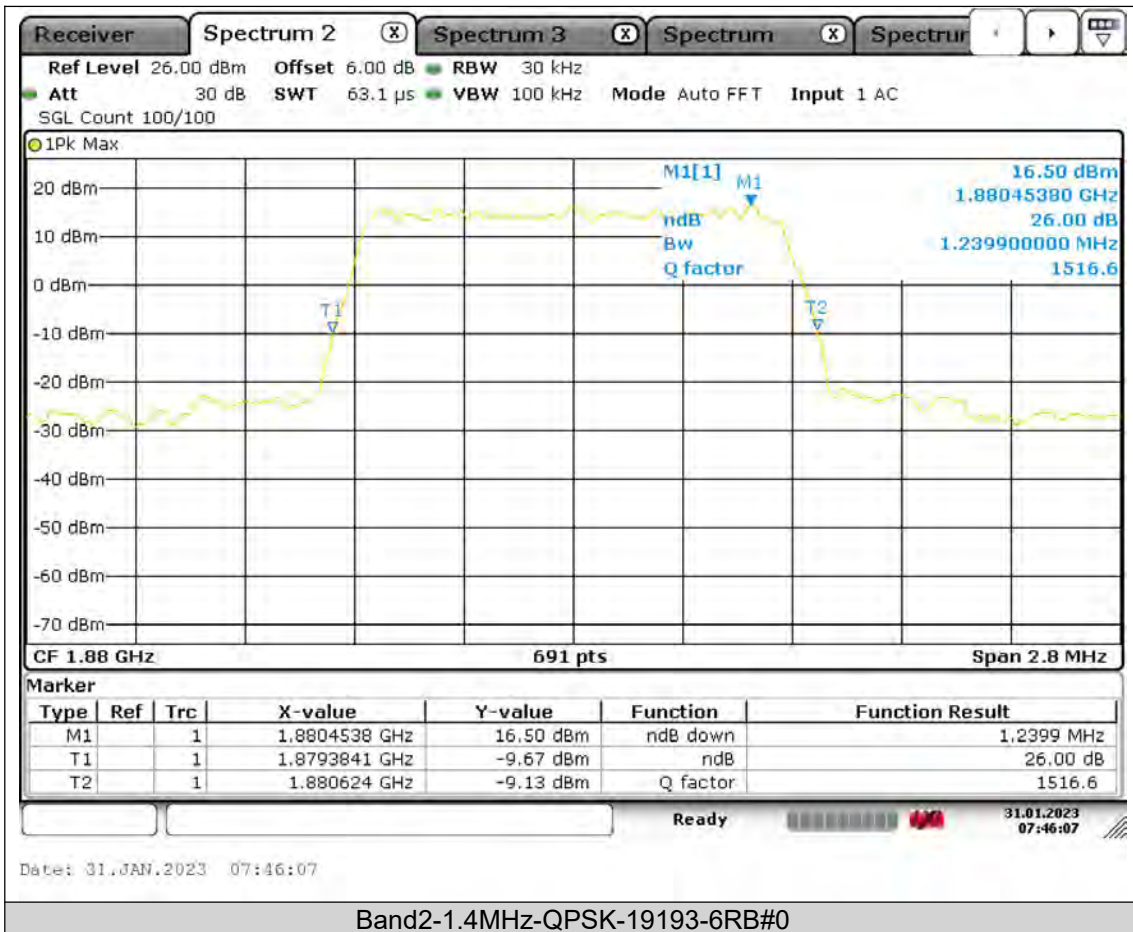

Test Report No.: PSU-QSU2309010210RF02

26dB Bandwidth

Band2-1.4MHz-QPSK-18607-6RB#0

BUREAU
VERITAS

Test Report No.: PSU-QSU2309010210RF02

BUREAU
VERITAS

Test Report No.: PSU-QSU2309010210RF02

BUREAU
VERITAS