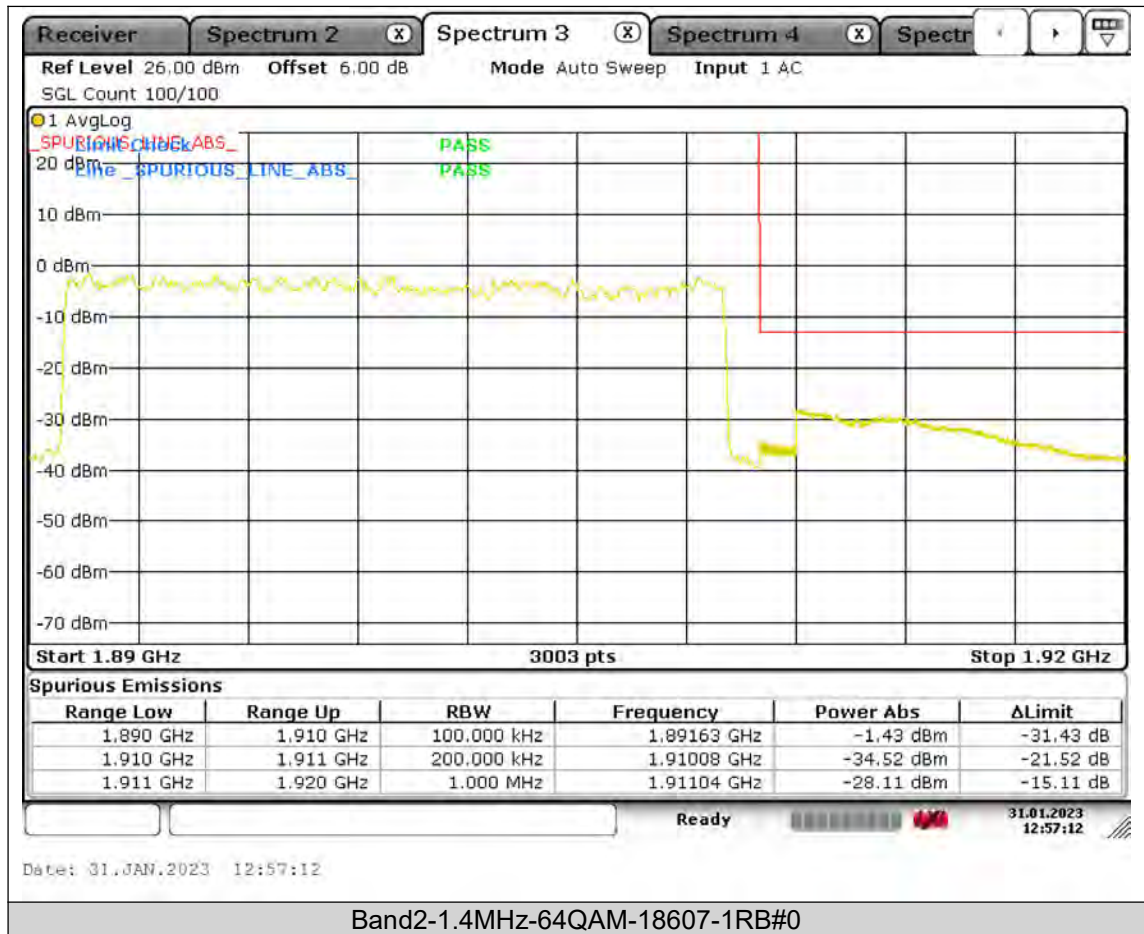

Test Report No.: PSU-QSU2309010210RF02

BUREAU
VERITAS

Test Report No.: PSU-QSU2309010210RF02

BUREAU
VERITAS

Test Report No.: PSU-QSU2309010210RF02

BUREAU
VERITAS

Test Report No.: PSU-QSU2309010210RF02

BUREAU VERITAS