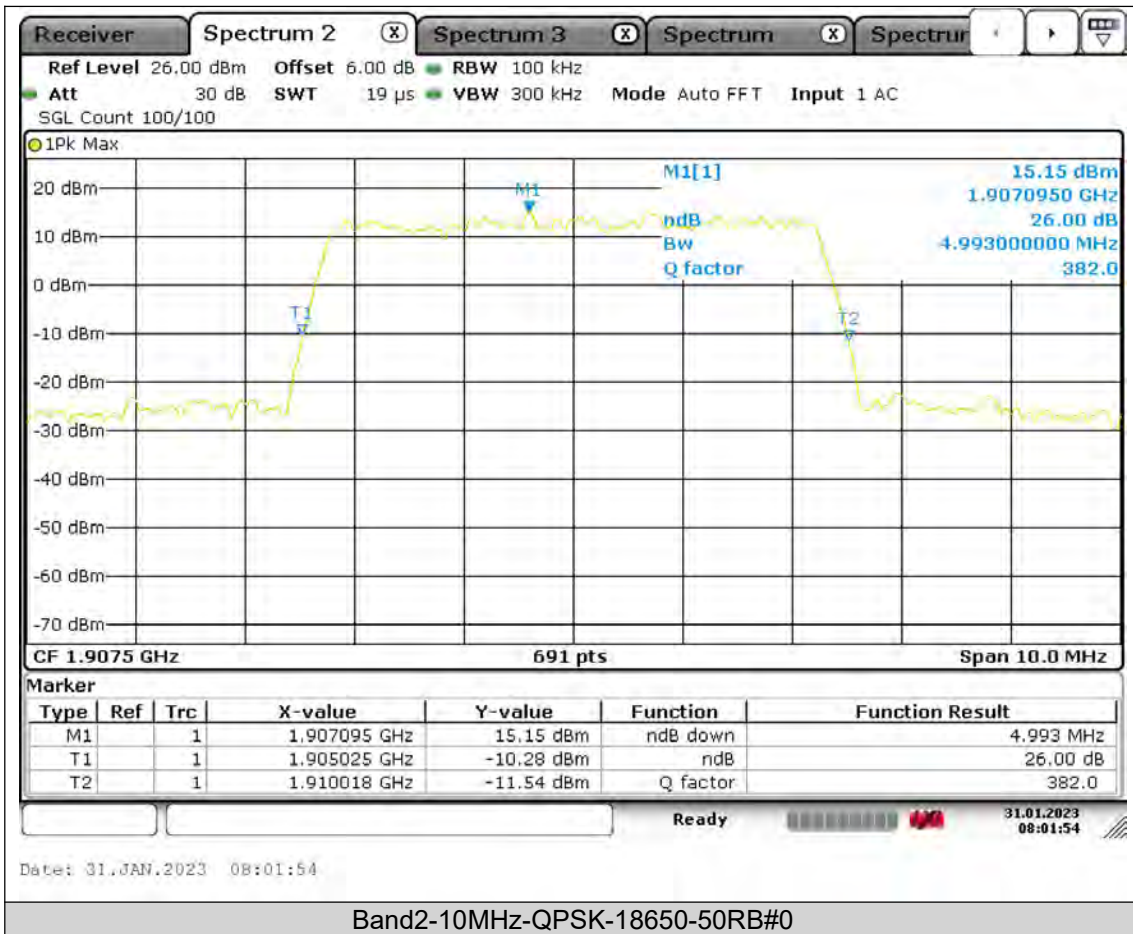

Test Report No.: PSU-QSU2309010210RF02

BUREAU
VERITAS

Test Report No.: PSU-QSU2309010210RF02

**BUREAU
VERITAS**

Test Report No.: PSU-QSU2309010210RF02

BUREAU
VERITAS

Test Report No.: PSU-QSU2309010210RF02

BUREAU
VERITAS