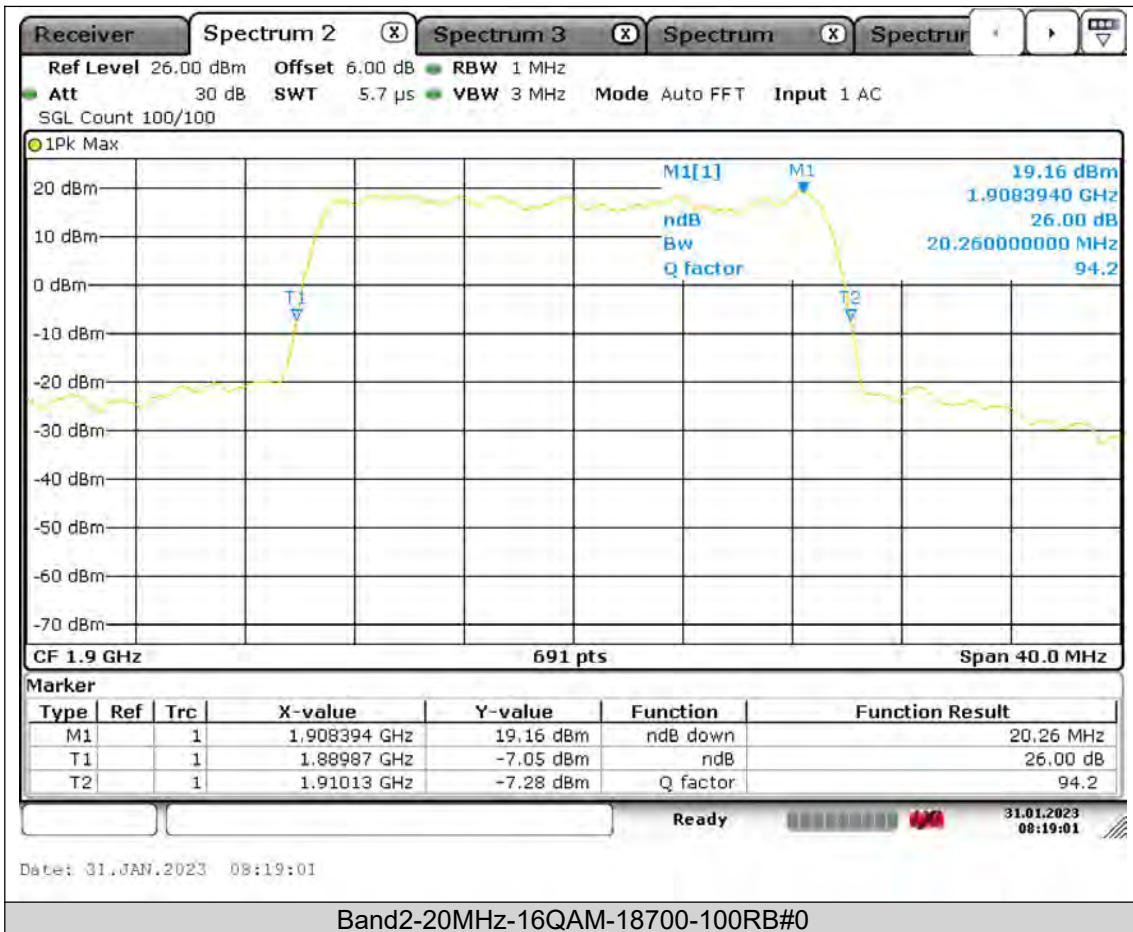

Test Report No.: PSU-QSU2309010210RF02

BUREAU
VERITAS

Test Report No.: PSU-QSU2309010210RF02

BUREAU
VERITAS

Test Report No.: PSU-QSU2309010210RF02

BUREAU
VERITAS

Test Report No.: PSU-QSU2309010210RF02

BUREAU
VERITAS