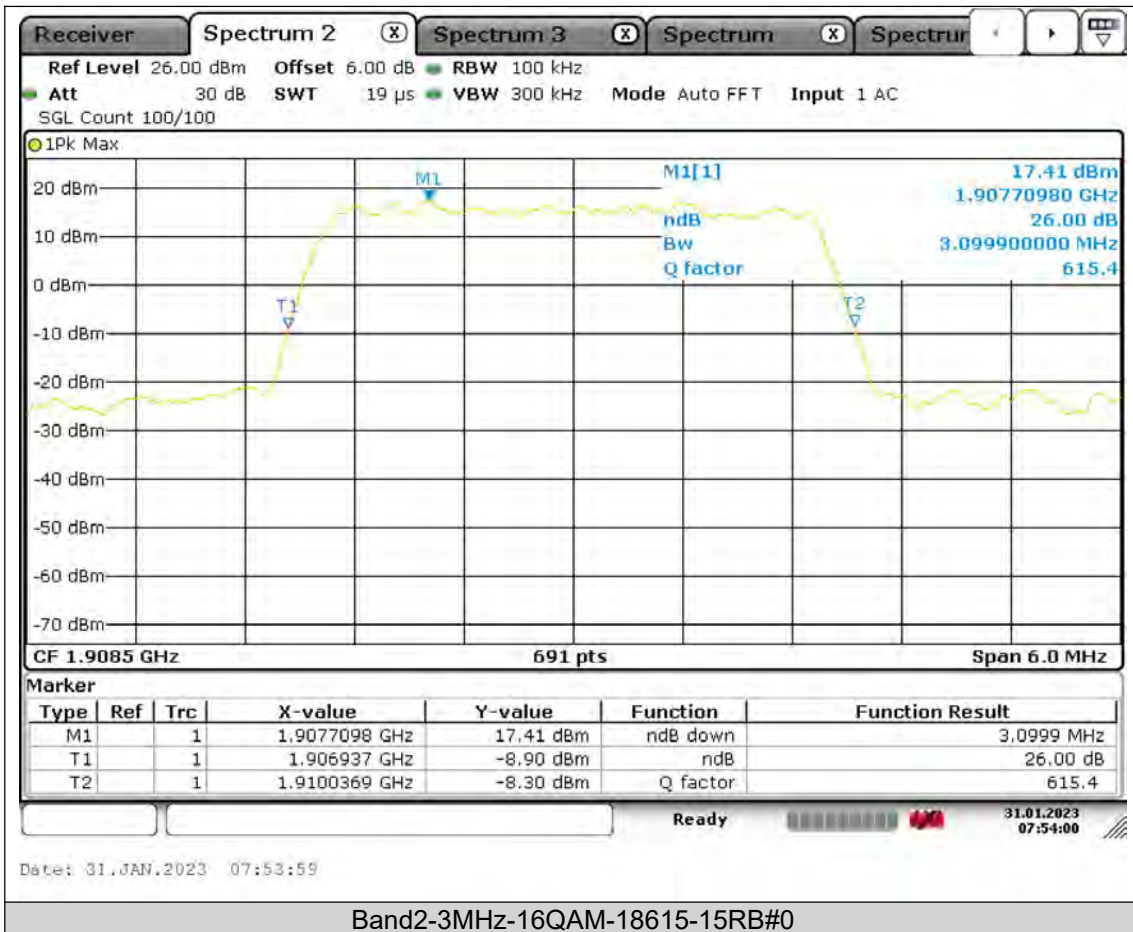

Test Report No.: PSU-QSU2309010210RF02

BUREAU
VERITAS

Test Report No.: PSU-QSU2309010210RF02

BUREAU
VERITAS

Test Report No.: PSU-QSU2309010210RF02

BUREAU
VERITAS

Test Report No.: PSU-QSU2309010210RF02

BUREAU
VERITAS