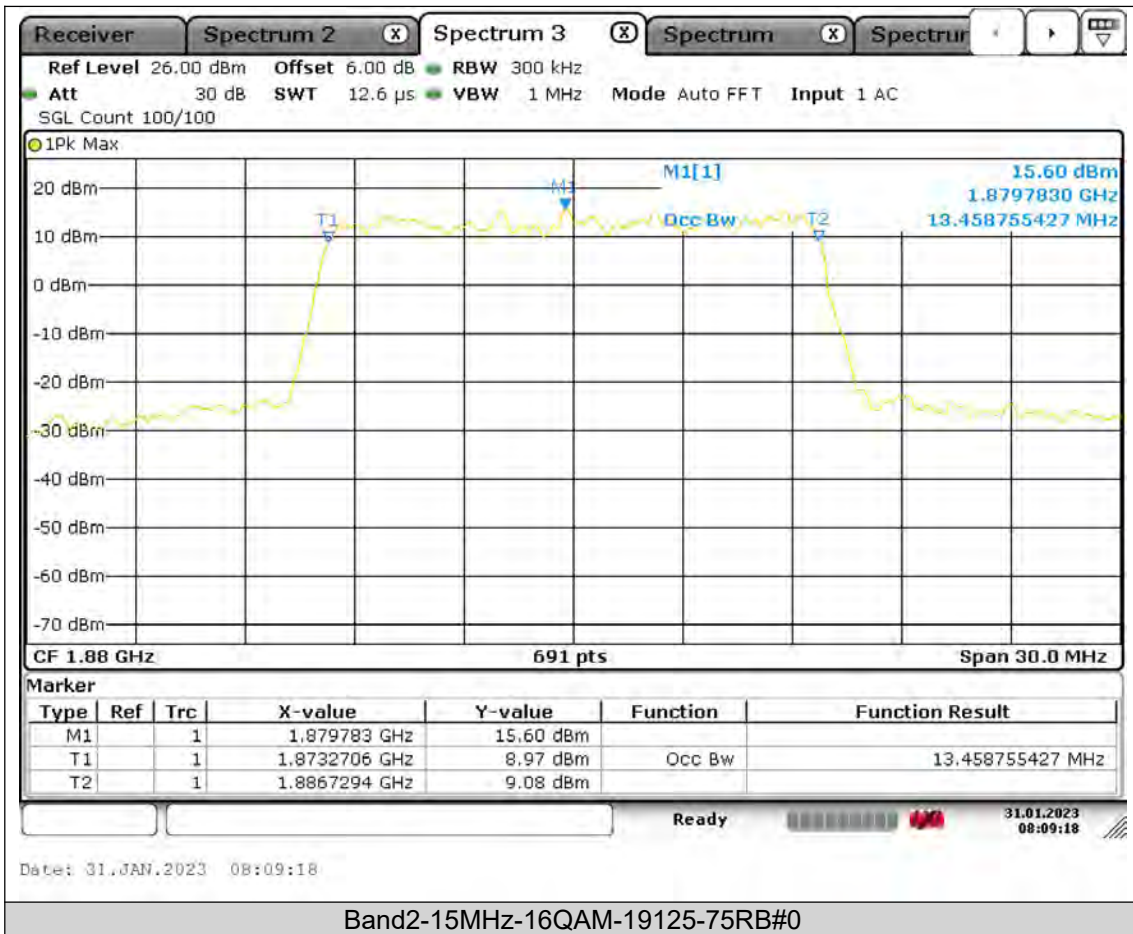

BUREAU
VERITAS

Test Report No.: PSU-QSU2309010210RF02

BUREAU
VERITAS

Test Report No.: PSU-QSU2309010210RF02

BUREAU
VERITAS

Test Report No.: PSU-QSU2309010210RF02

BUREAU
VERITAS

Test Report No.: PSU-QSU2309010210RF02