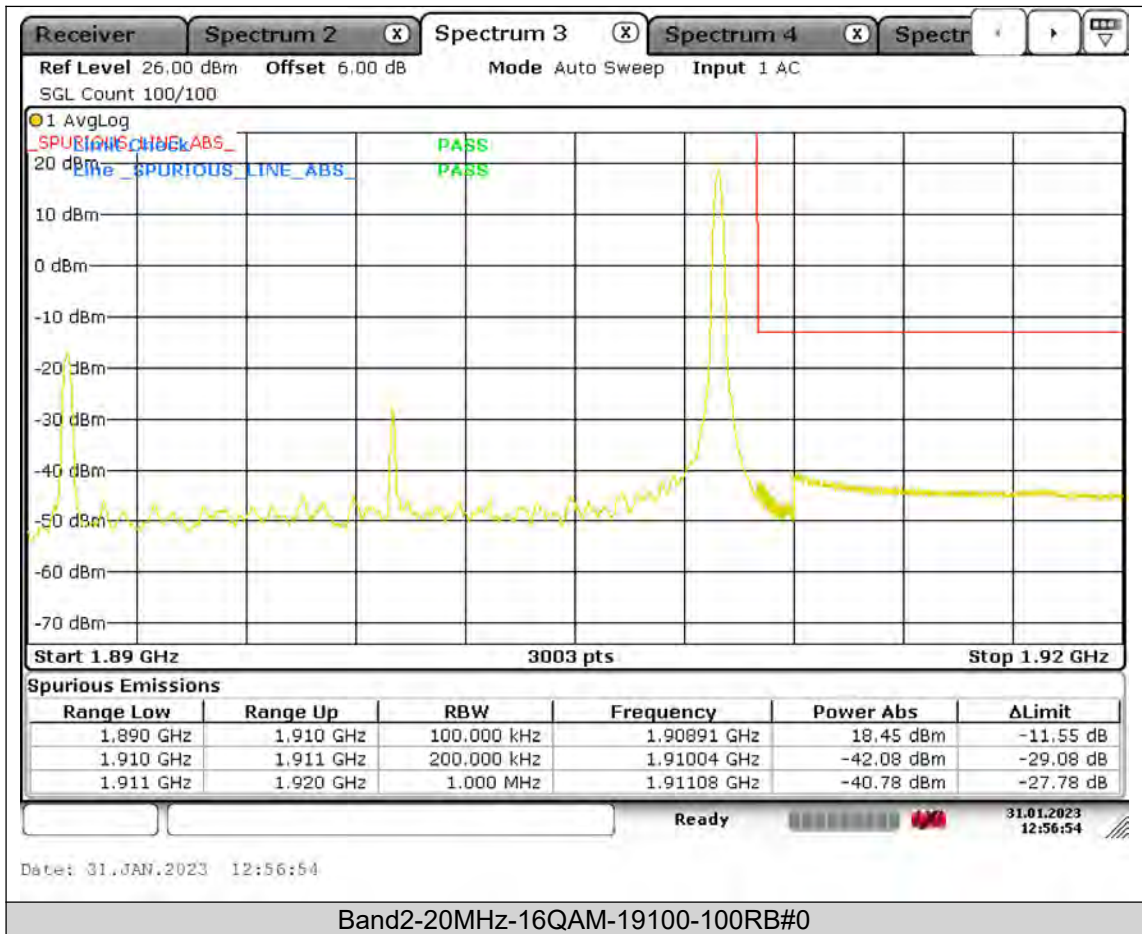

Test Report No.: PSU-QSU2309010210RF02

BUREAU
VERITAS

Test Report No.: PSU-QSU2309010210RF02

BUREAU
VERITAS

Test Report No.: PSU-QSU2309010210RF02

BUREAU
VERITAS

Test Report No.: PSU-QSU2309010210RF02

BUREAU VERITAS