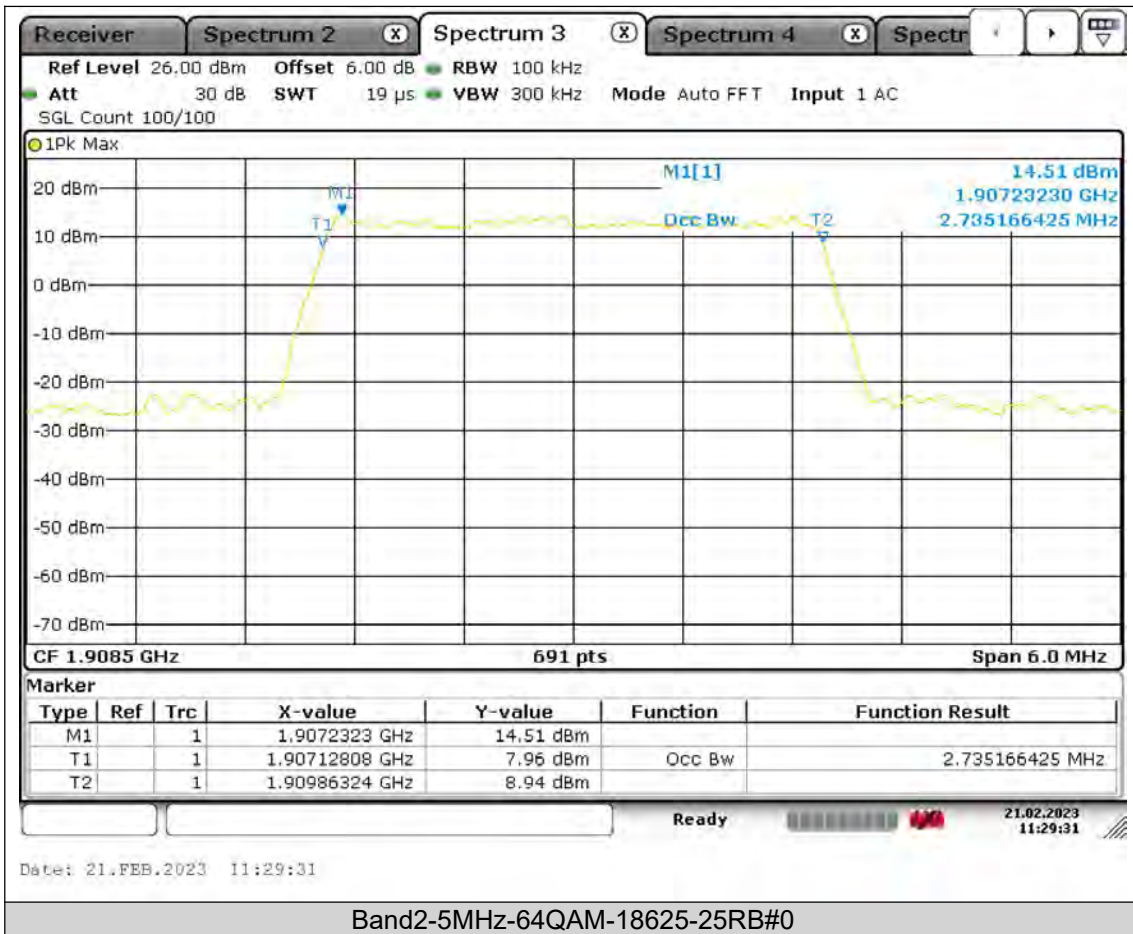

BUREAU
VERITAS

Test Report No.: PSU-QSU2309010210RF02