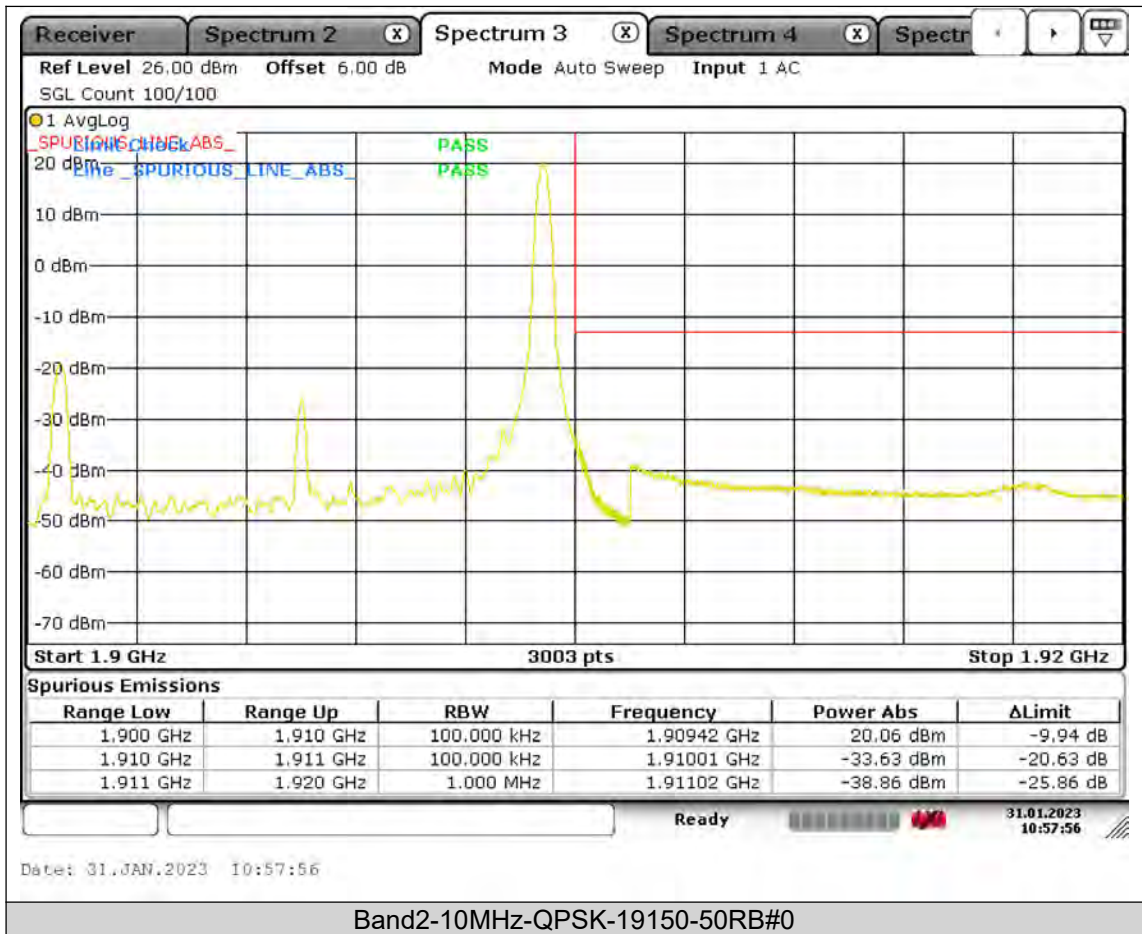

Test Report No.: PSU-QSU2309010210RF02

BUREAU
VERITAS

Test Report No.: PSU-QSU2309010210RF02

BUREAU
VERITAS

Test Report No.: PSU-QSU2309010210RF02

BUREAU
VERITAS

Test Report No.: PSU-QSU2309010210RF02

BUREAU VERITAS