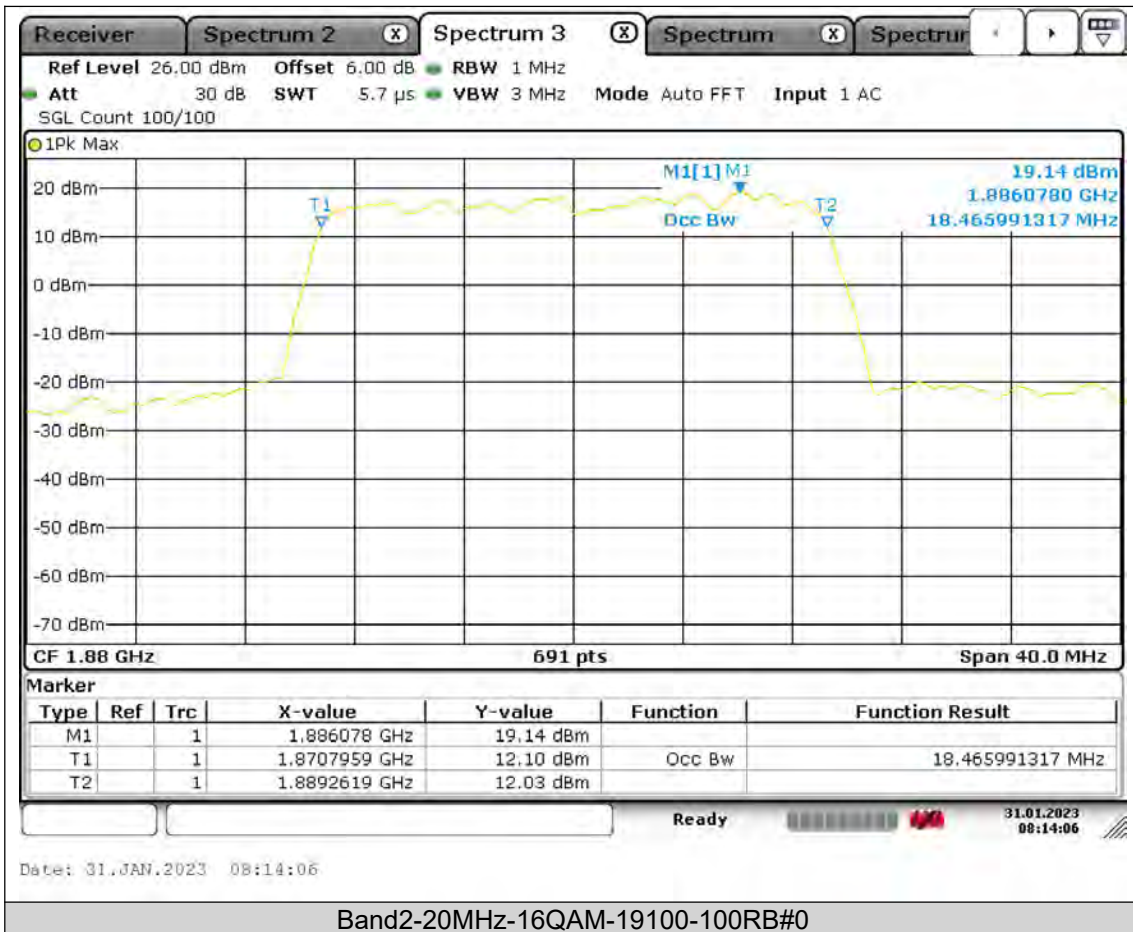

BUREAU
VERITAS

Test Report No.: PSU-QSU2309010210RF02