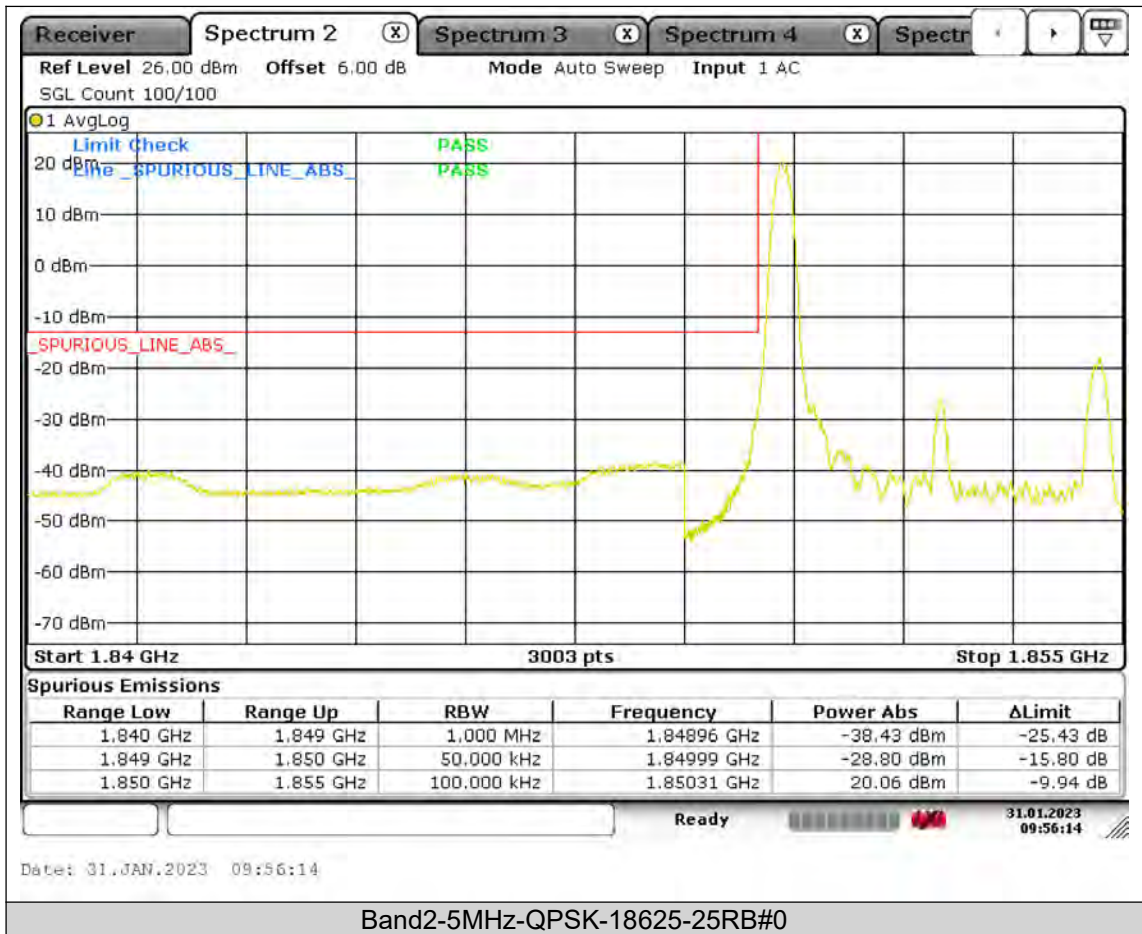

BUREAU
VERITAS

Test Report No.: PSU-QSU2309010210RF02