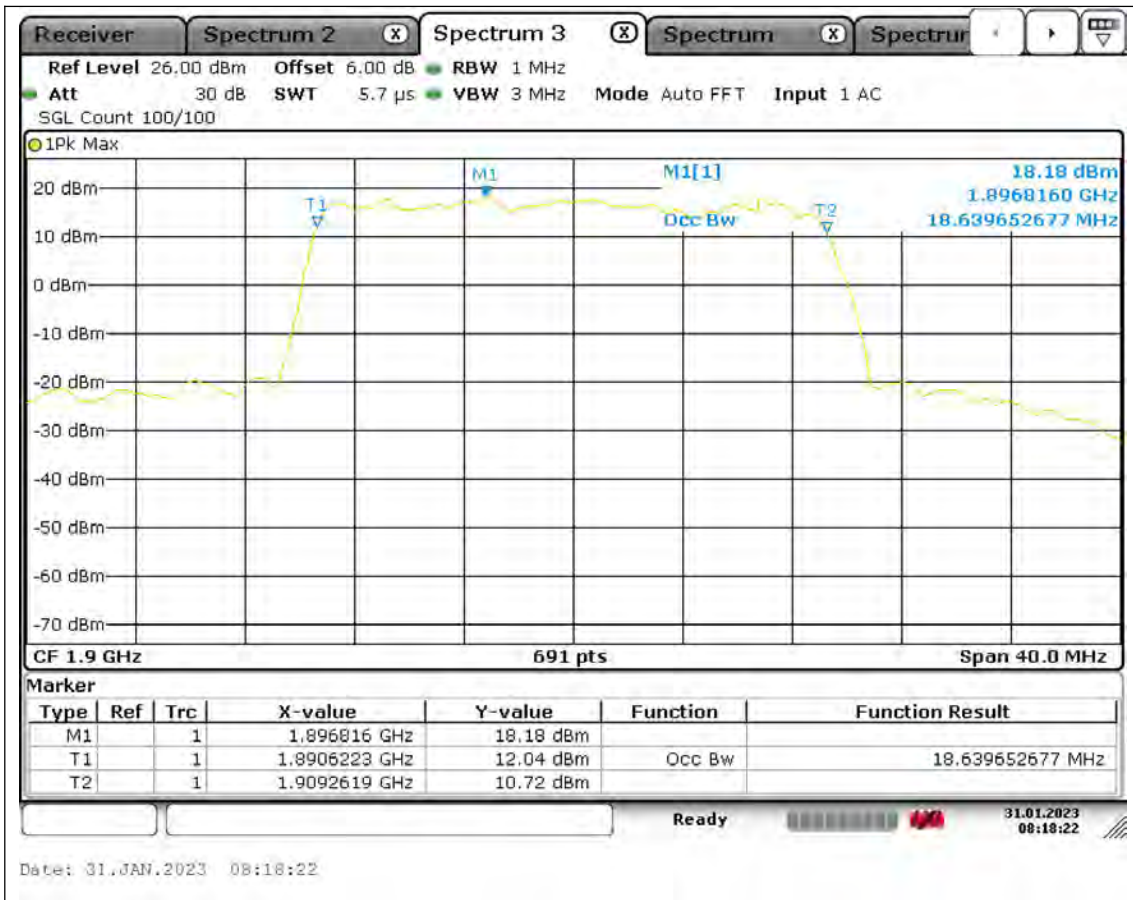

BUREAU
VERITAS

Test Report No.: PSU-QSU2309010210RF02

BUREAU
VERITAS

Test Report No.: PSU-QSU2309010210RF02

Band2-1.4MHz-64QAM-18607-6RB#0

BUREAU
VERITAS

Test Report No.: PSU-QSU2309010210RF02

BUREAU
VERITAS