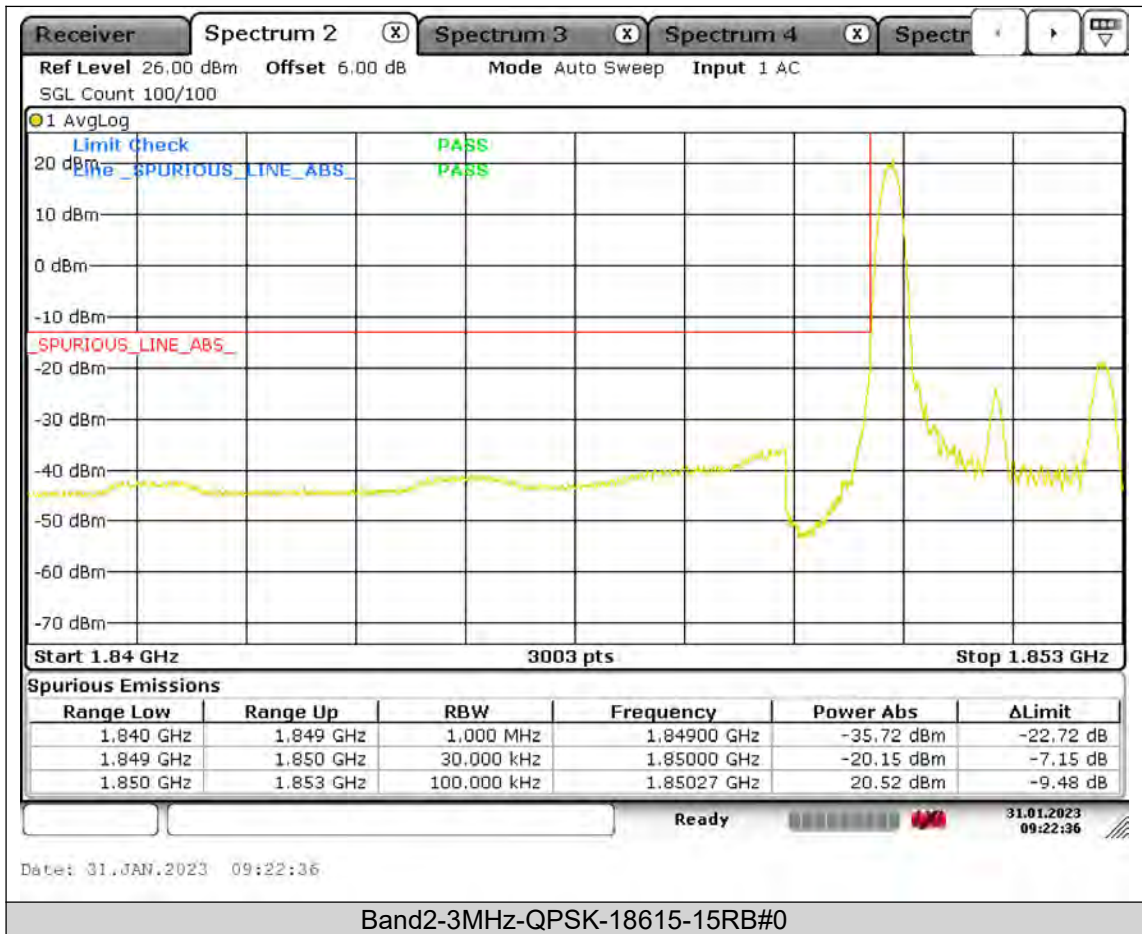

BUREAU
VERITAS

Test Report No.: PSU-QSU2309010210RF02