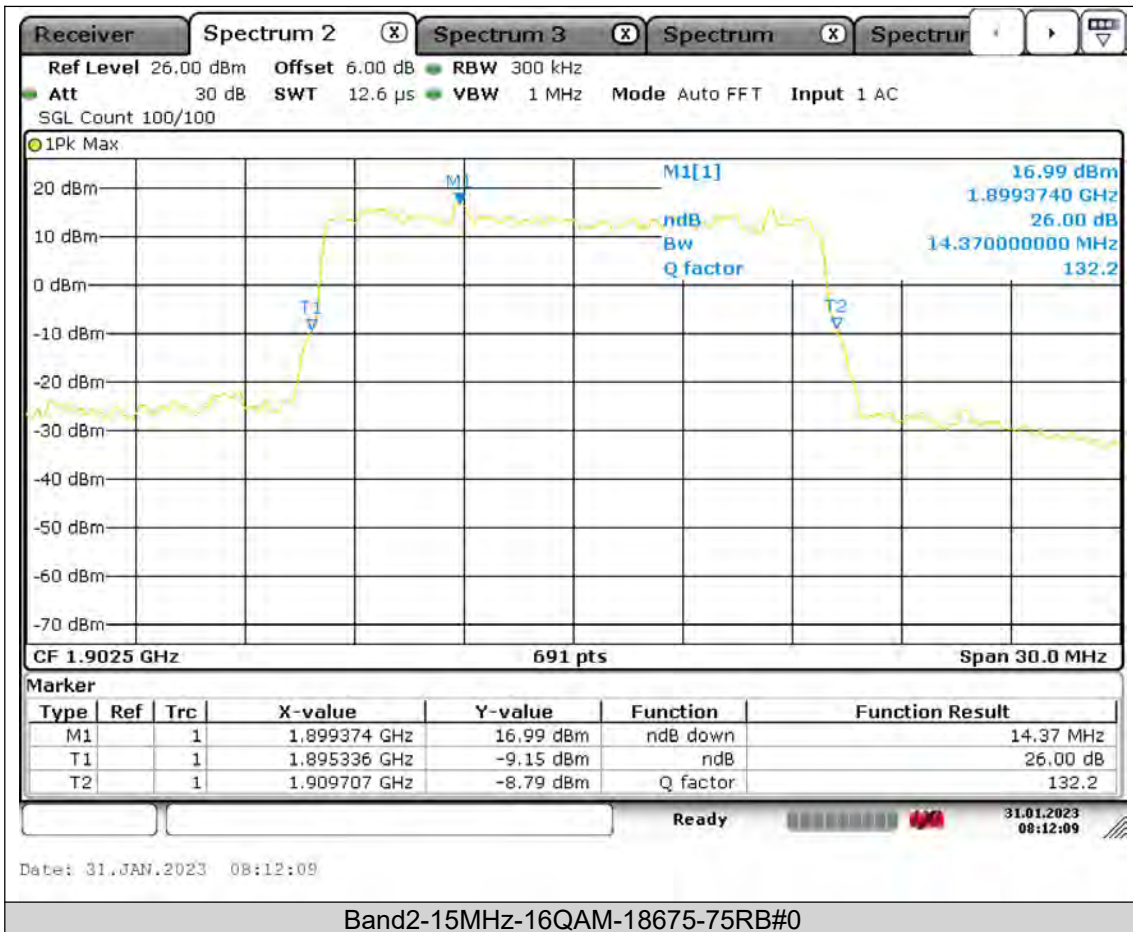

BUREAU
VERITAS

Test Report No.: PSU-QSU2309010210RF02