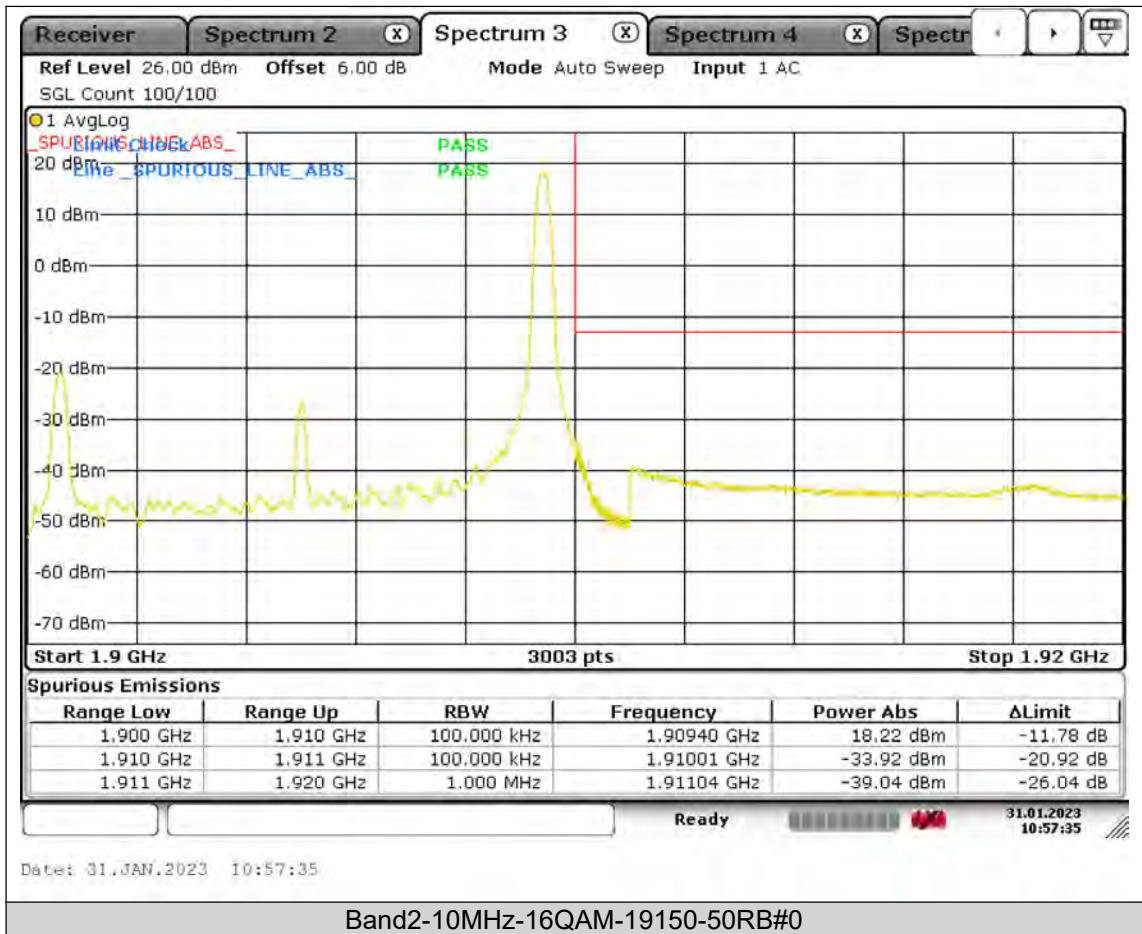

Test Report No.: PSU-QSU2309010210RF02

BUREAU
VERITAS

Test Report No.: PSU-QSU2309010210RF02

BUREAU VERITAS

Test Report No.: PSU-QSU2309010210RF02

BUREAU
VERITAS

Test Report No.: PSU-QSU2309010210RF02

BUREAU
VERITAS