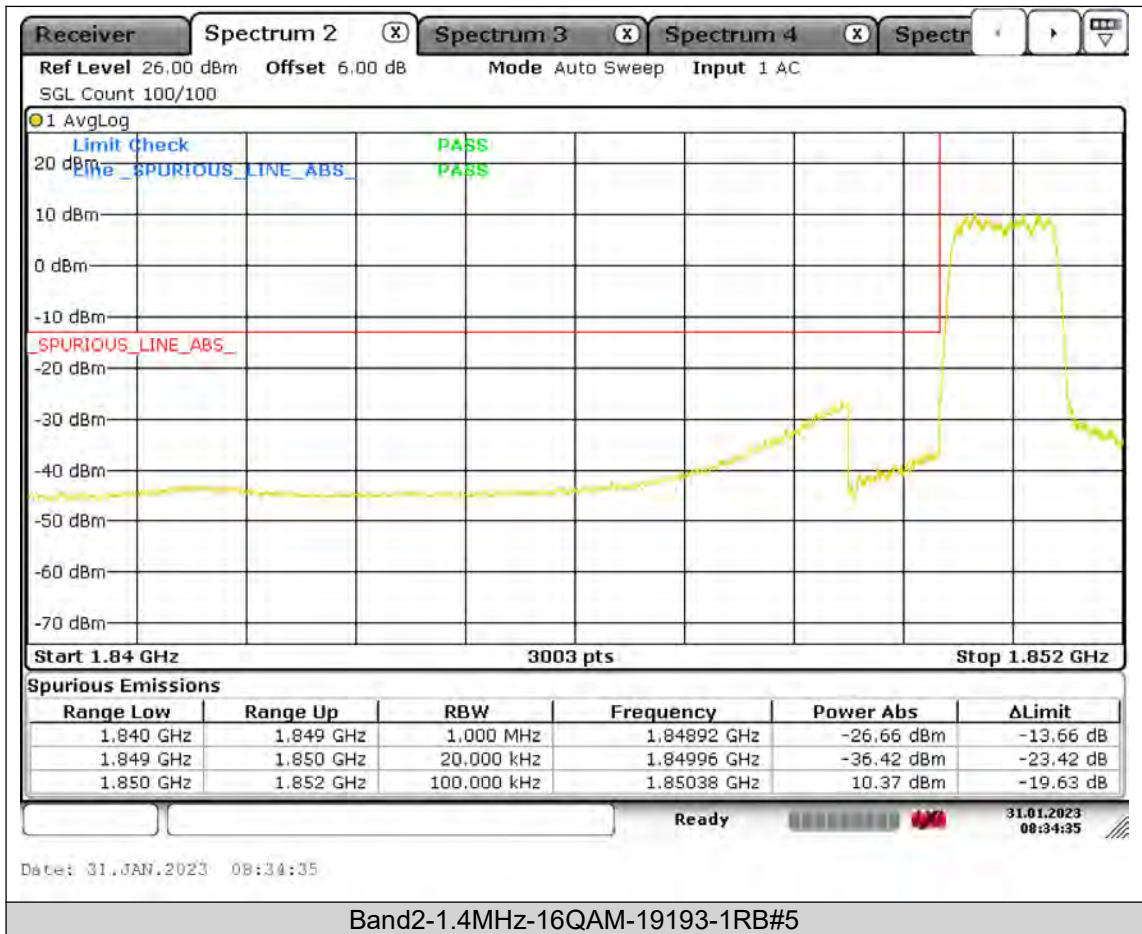

BUREAU
VERITAS

Test Report No.: PSU-QSU2309010210RF02