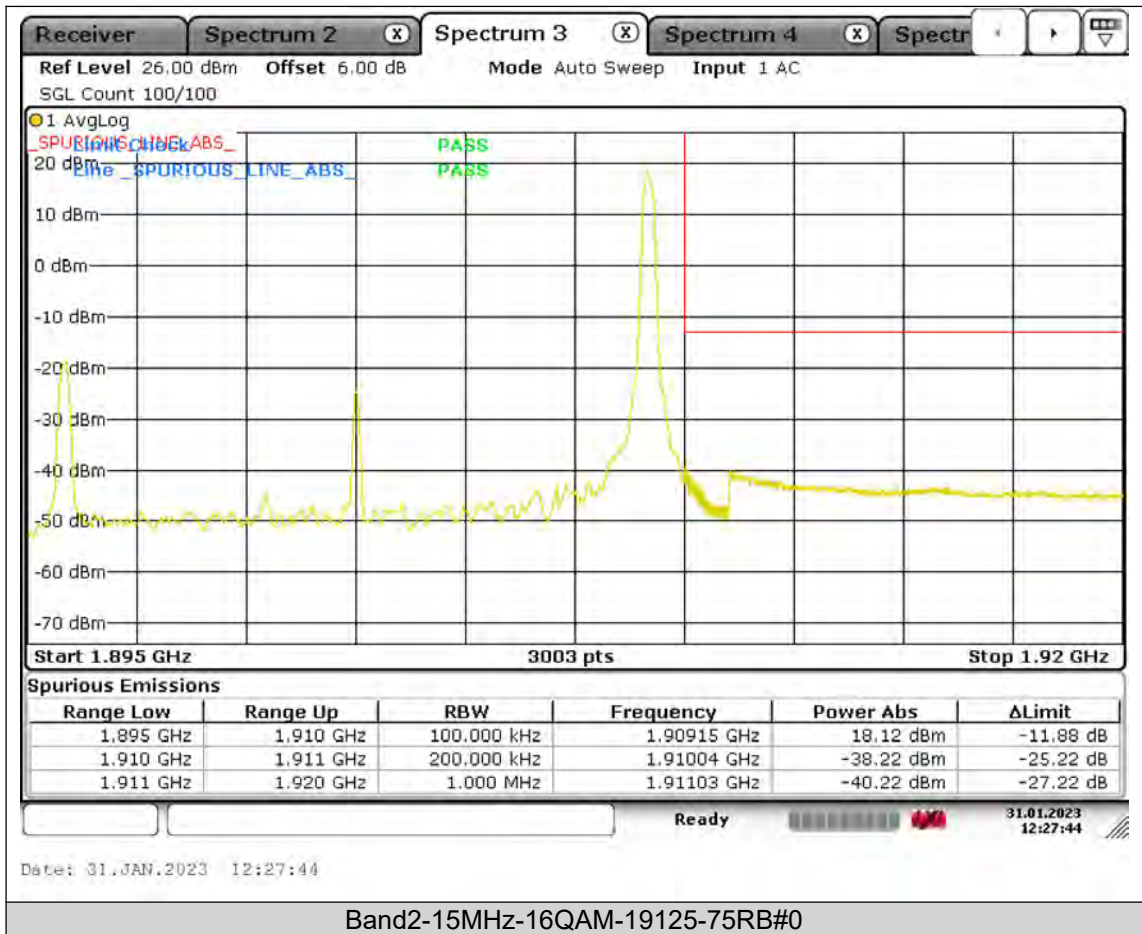

Test Report No.: PSU-QSU2309010210RF02

BUREAU
VERITAS

Test Report No.: PSU-QSU2309010210RF02

BUREAU
VERITAS

Test Report No.: PSU-QSU2309010210RF02

BUREAU
VERITAS

Test Report No.: PSU-QSU2309010210RF02

BUREAU
VERITAS