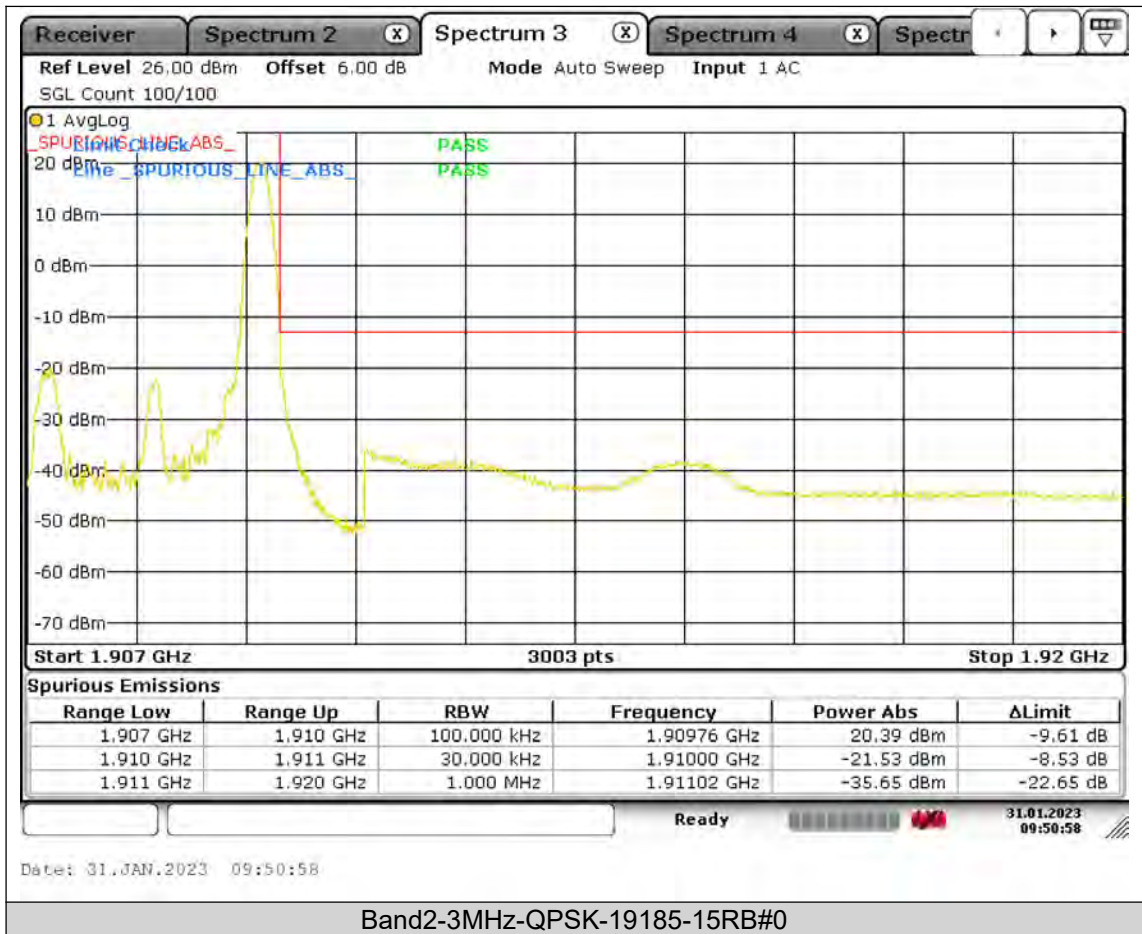

Test Report No.: PSU-QSU2309010210RF02

BUREAU
VERITAS

Test Report No.: PSU-QSU2309010210RF02

BUREAU
VERITAS

Test Report No.: PSU-QSU2309010210RF02

BUREAU
VERITAS

Test Report No.: PSU-QSU2309010210RF02

BUREAU
VERITAS