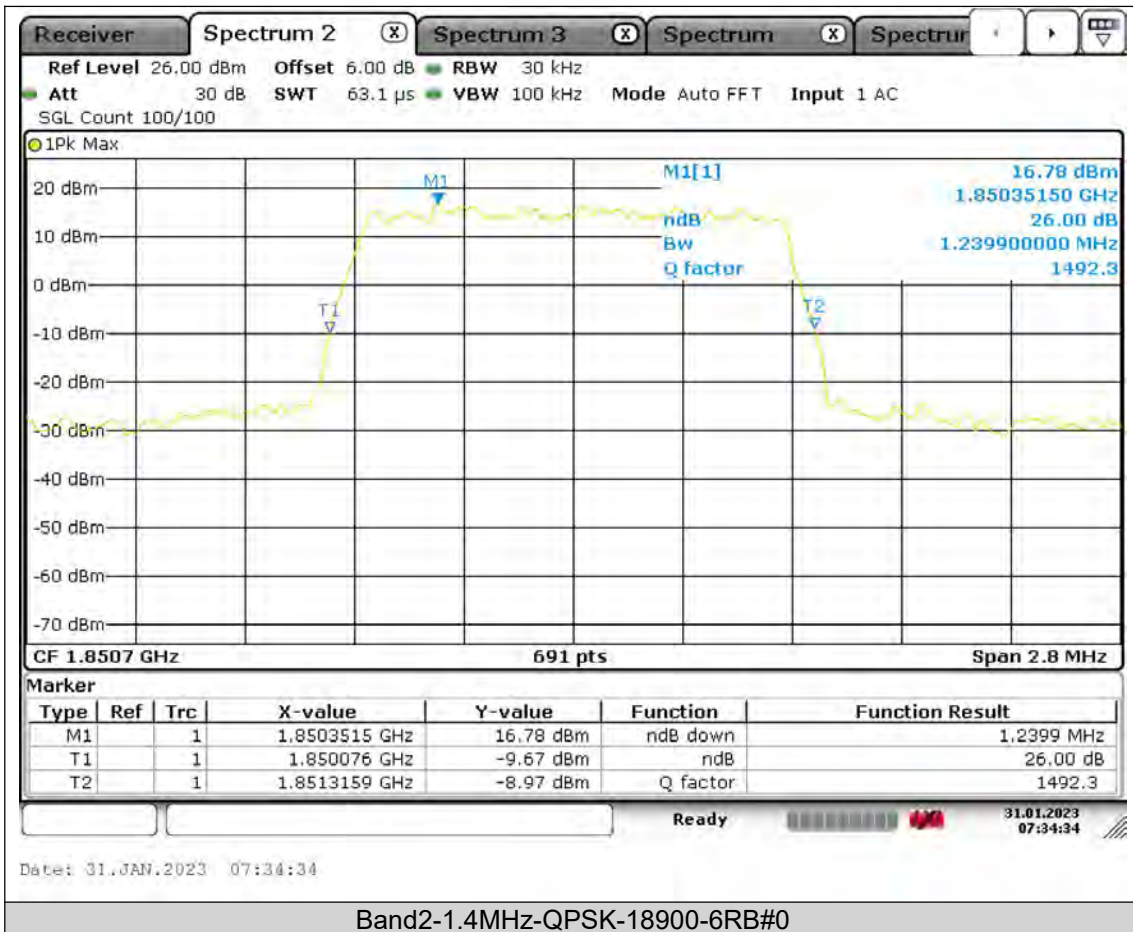

Test Report No.: PSU-QSU2309010210RF02

26dB Bandwidth

Band2-1.4MHz-QPSK-18607-6RB#0

BUREAU
VERITAS

Test Report No.: PSU-QSU2309010210RF02

BUREAU
VERITAS

Test Report No.: PSU-QSU2309010210RF02

BUREAU
VERITAS