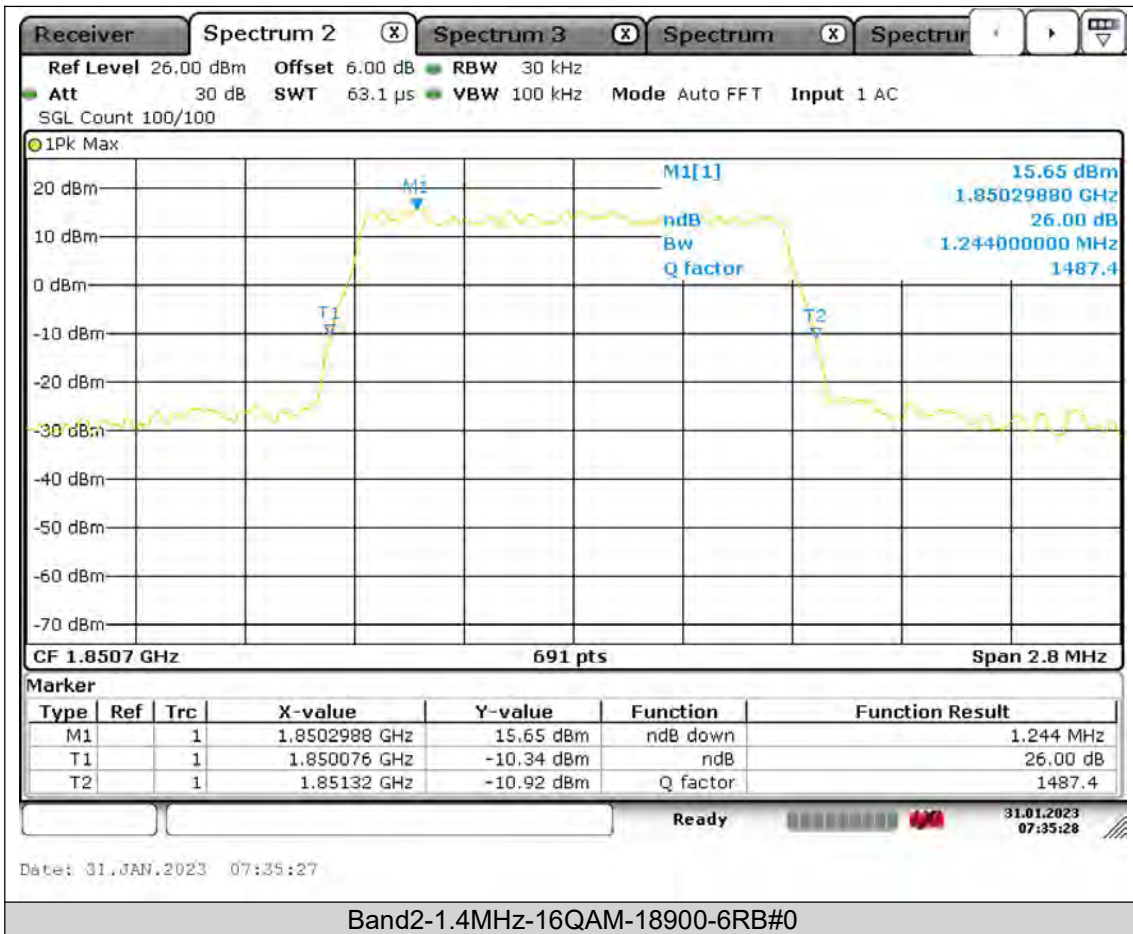

BUREAU
VERITAS

Test Report No.: PSU-QSU2309010210RF02