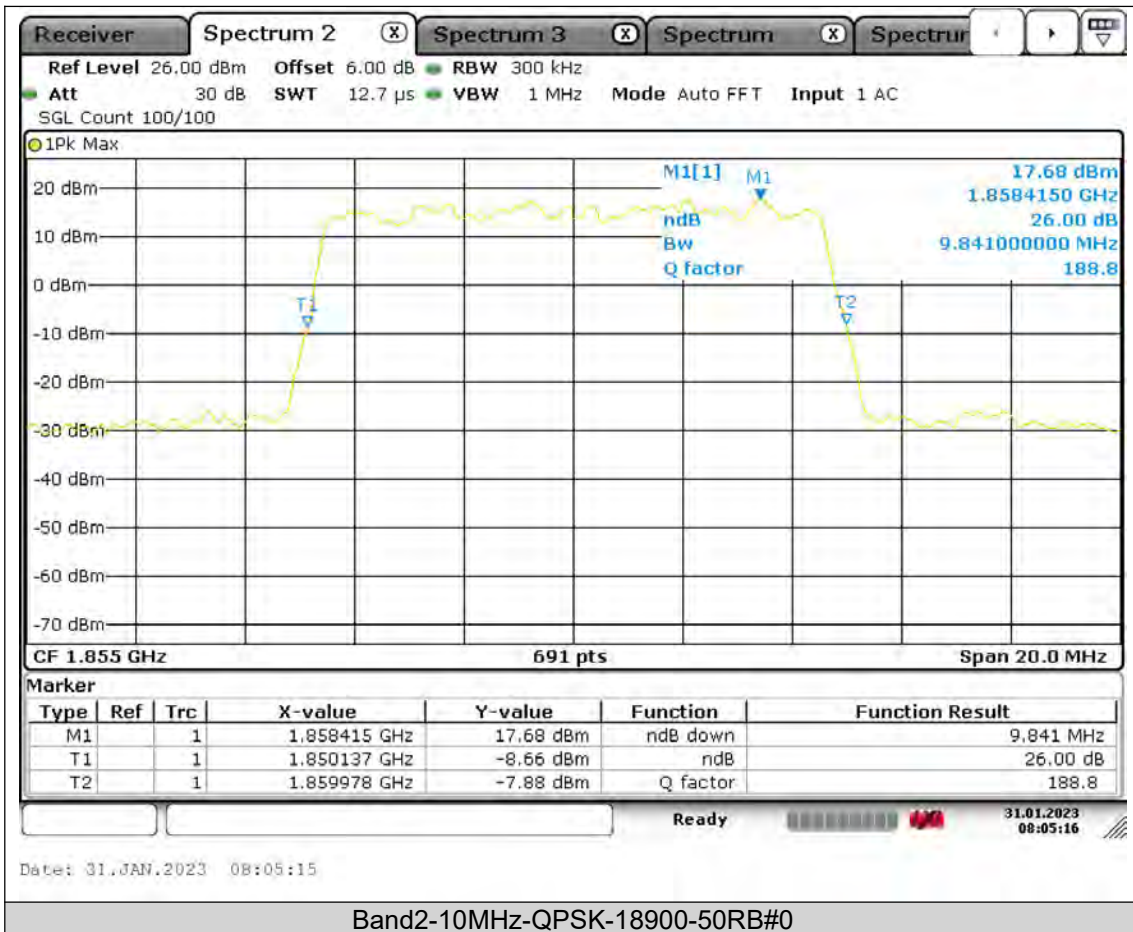

BUREAU
VERITAS

Test Report No.: PSU-QSU2309010210RF02