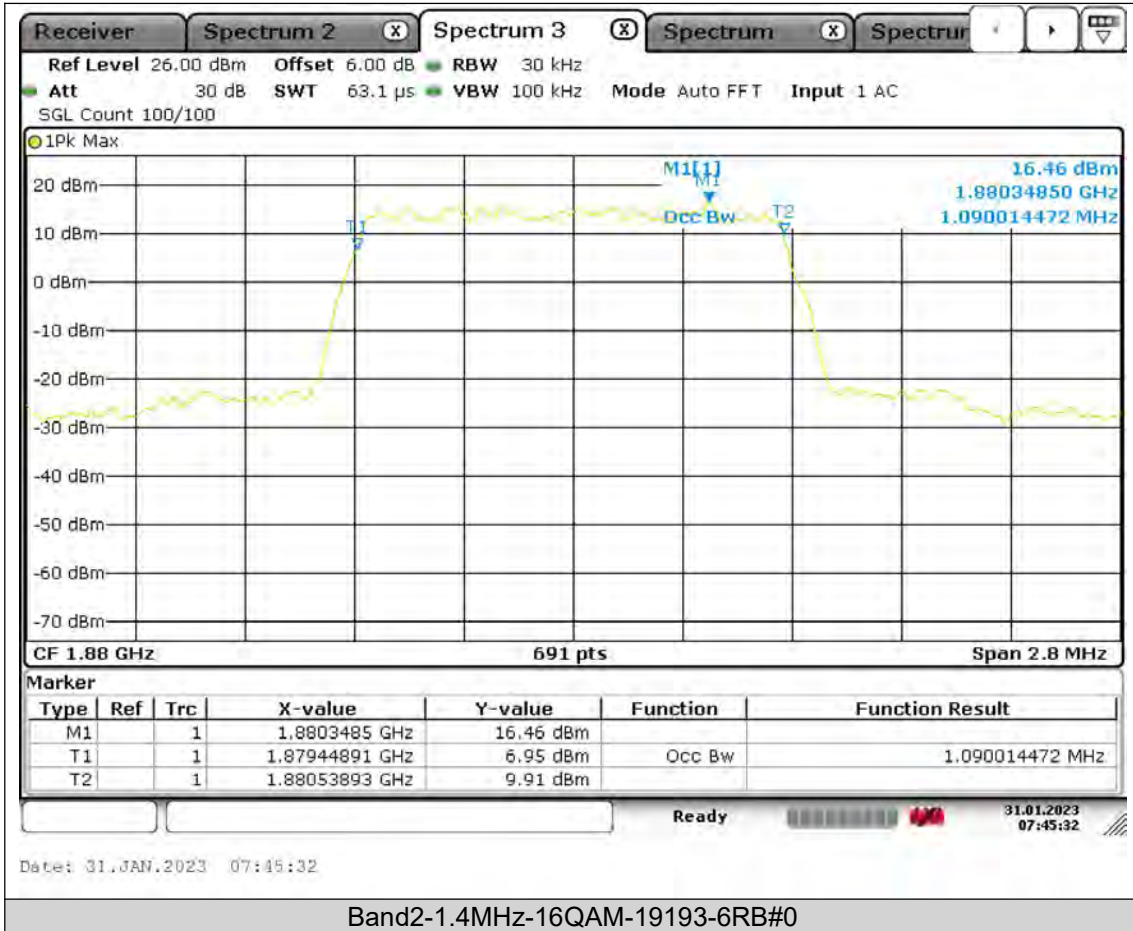

**BUREAU
VERITAS**

Test Report No.: PSU-QSU2309010210RF02

BUREAU
VERITAS

Test Report No.: PSU-QSU2309010210RF02

BUREAU
VERITAS

Test Report No.: PSU-QSU2309010210RF02

BUREAU
VERITAS

Test Report No.: PSU-QSU2309010210RF02