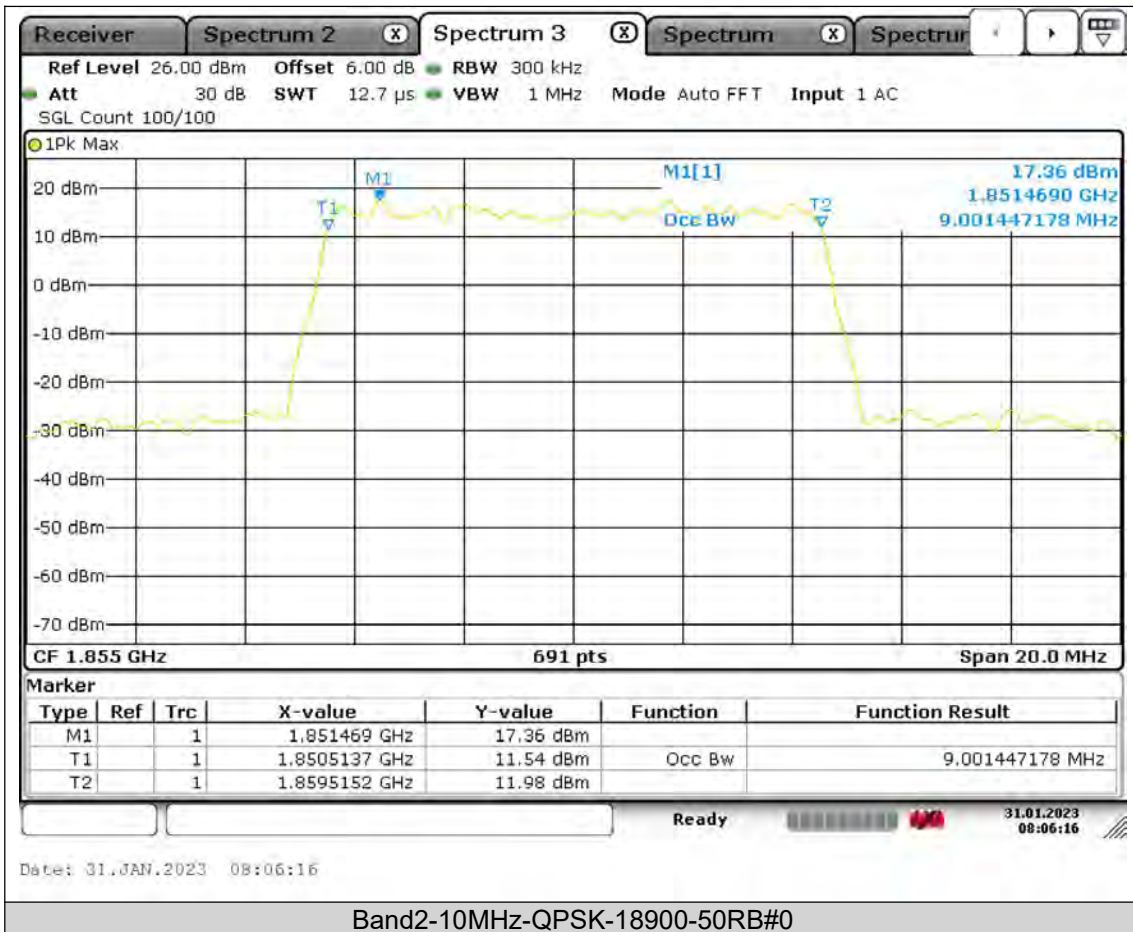

**BUREAU
VERITAS**

Test Report No.: PSU-QSU2309010210RF02