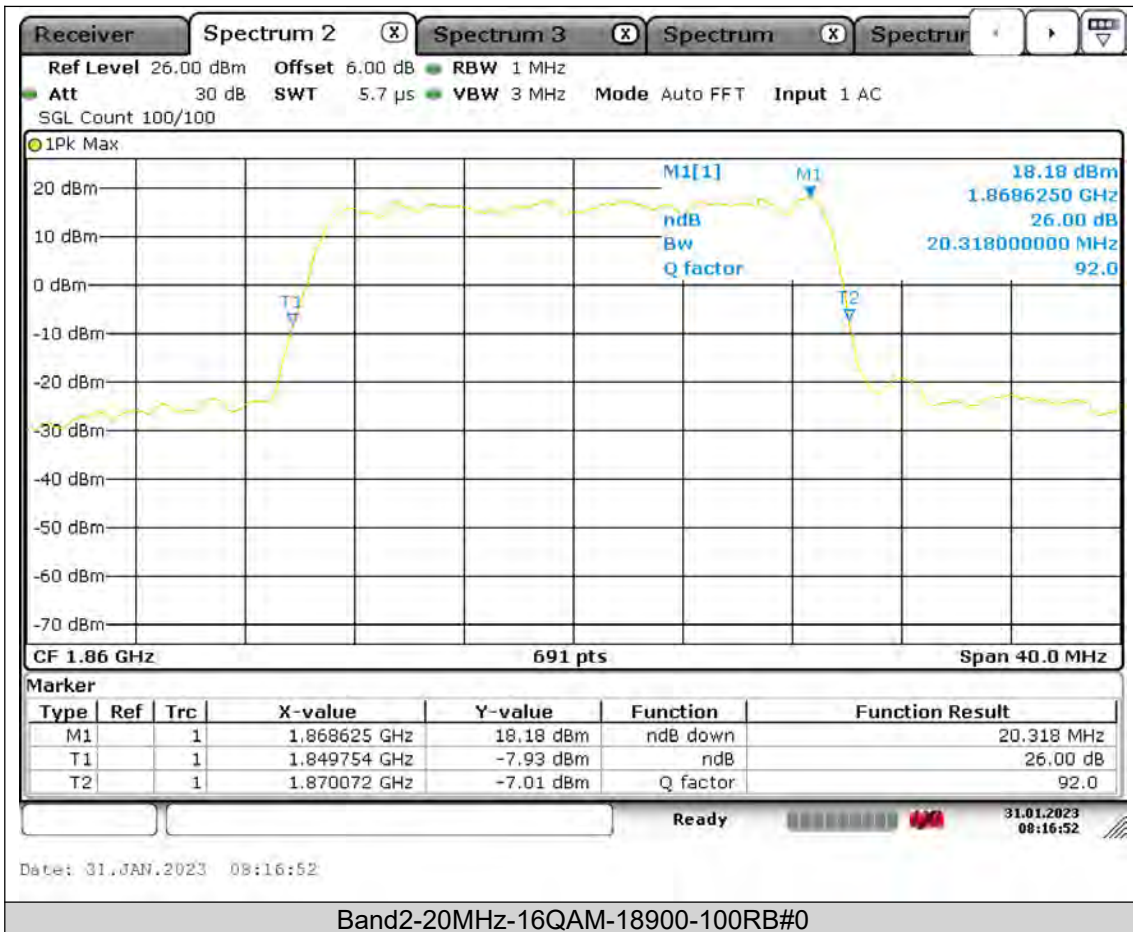

Test Report No.: PSU-QSU2309010210RF02

BUREAU
VERITAS

Test Report No.: PSU-QSU2309010210RF02

BUREAU
VERITAS

Test Report No.: PSU-QSU2309010210RF02

BUREAU
VERITAS

Test Report No.: PSU-QSU2309010210RF02

BUREAU
VERITAS