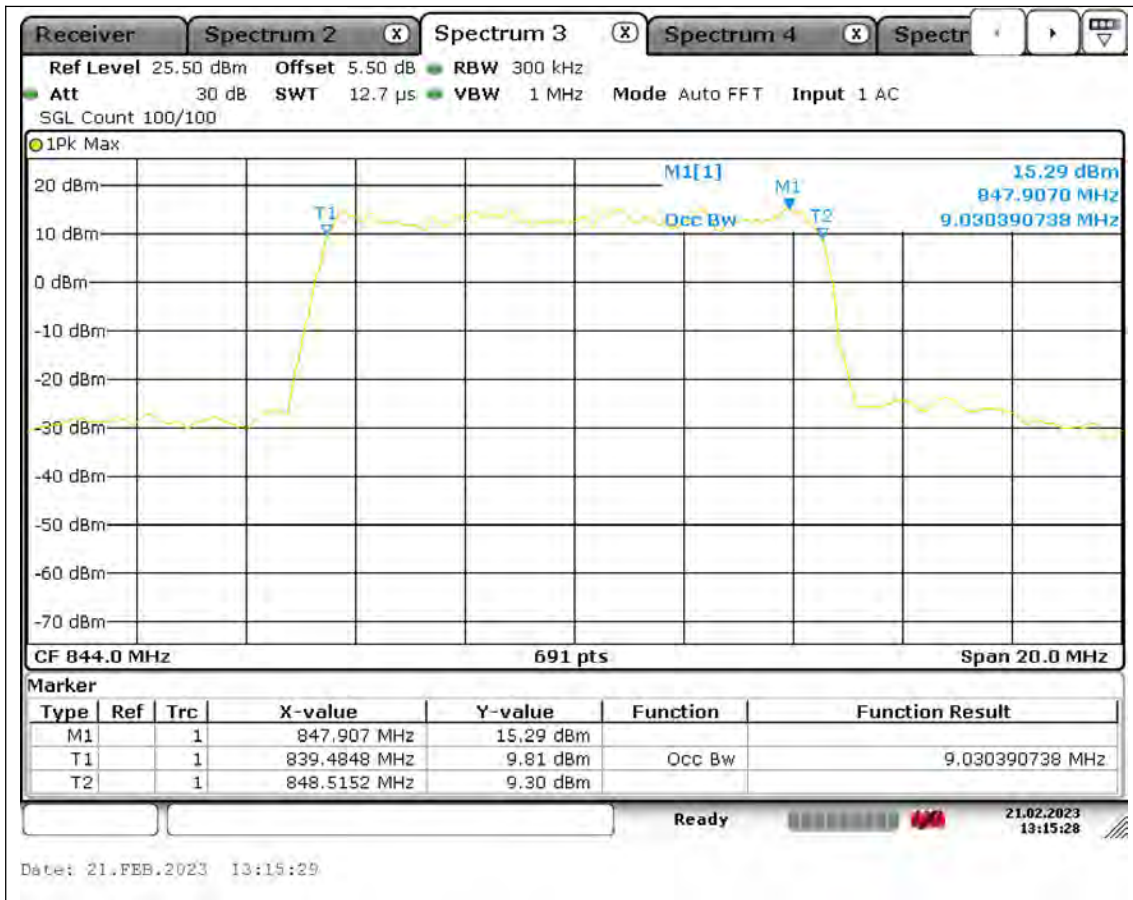

BUREAU
VERITAS

Test Report No.: PSU-QSU2309010210RF01

BUREAU
VERITAS

Test Report No.: PSU-QSU2309010210RF01

BUREAU VERITAS

Test Report No.: PSU-QSU2309010210RF01

26DB Bandwidth

Band5-1.4MHz-QPSK-20407-6RB#0