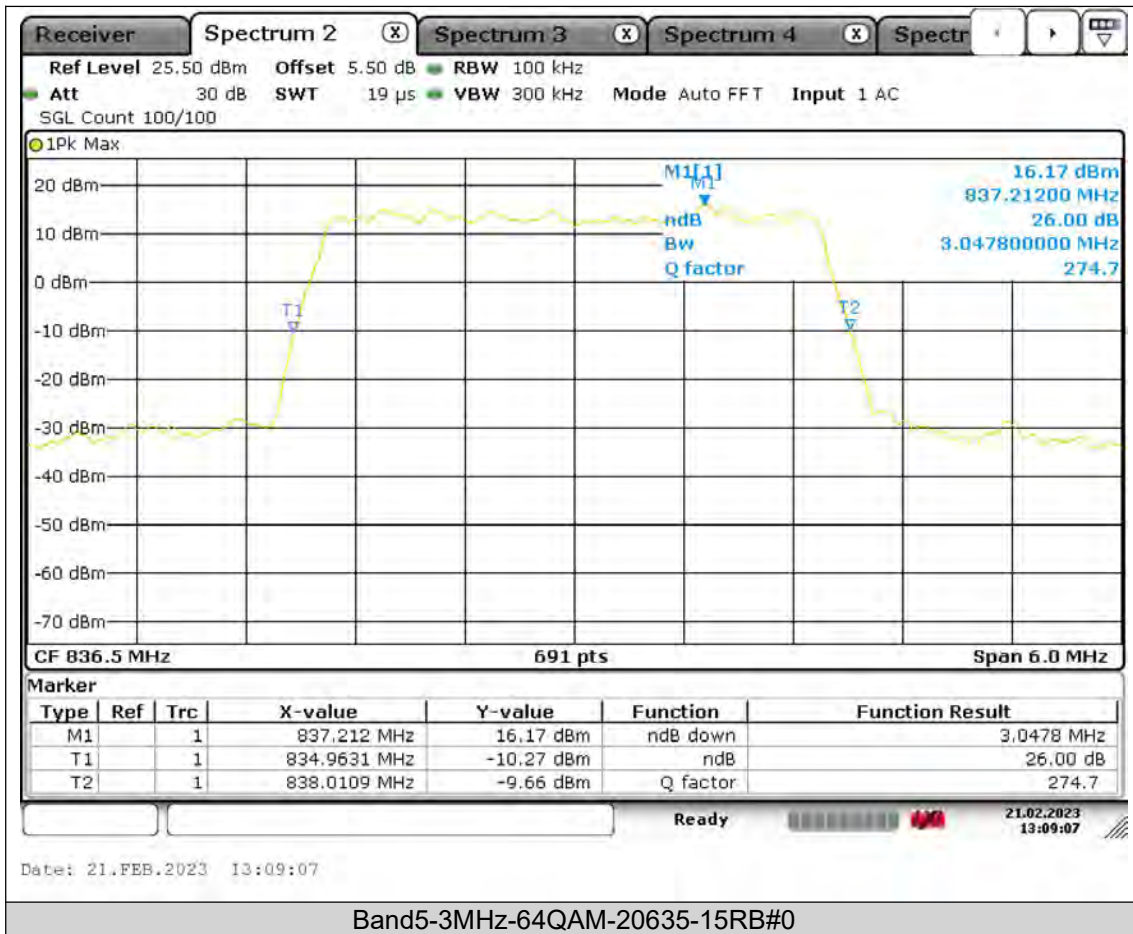

BUREAU
VERITAS

Test Report No.: PSU-QSU2309010210RF01