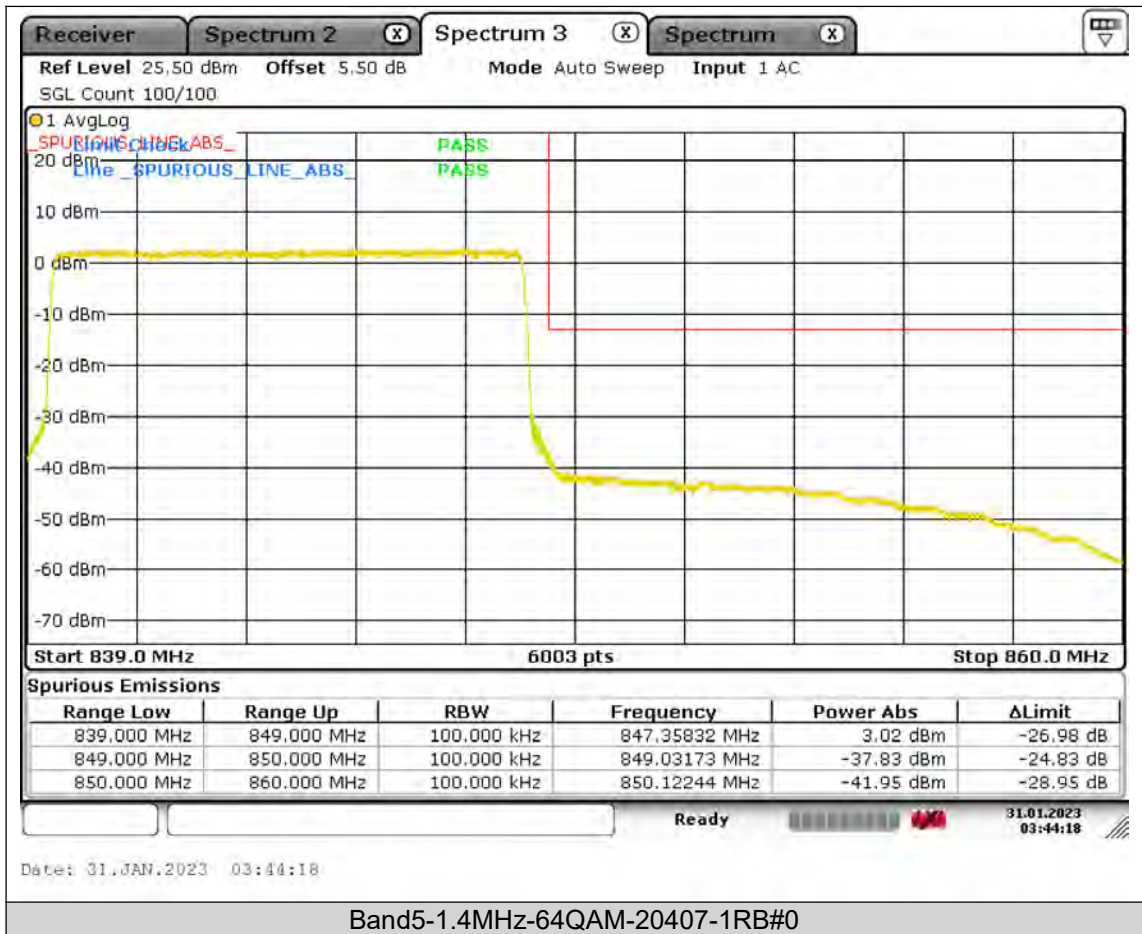

Test Report No.: PSU-QSU2309010210RF01

BUREAU
VERITAS

Test Report No.: PSU-QSU2309010210RF01

BUREAU
VERITAS

Test Report No.: PSU-QSU2309010210RF01

BUREAU
VERITAS

Test Report No.: PSU-QSU2309010210RF01

BUREAU
VERITAS