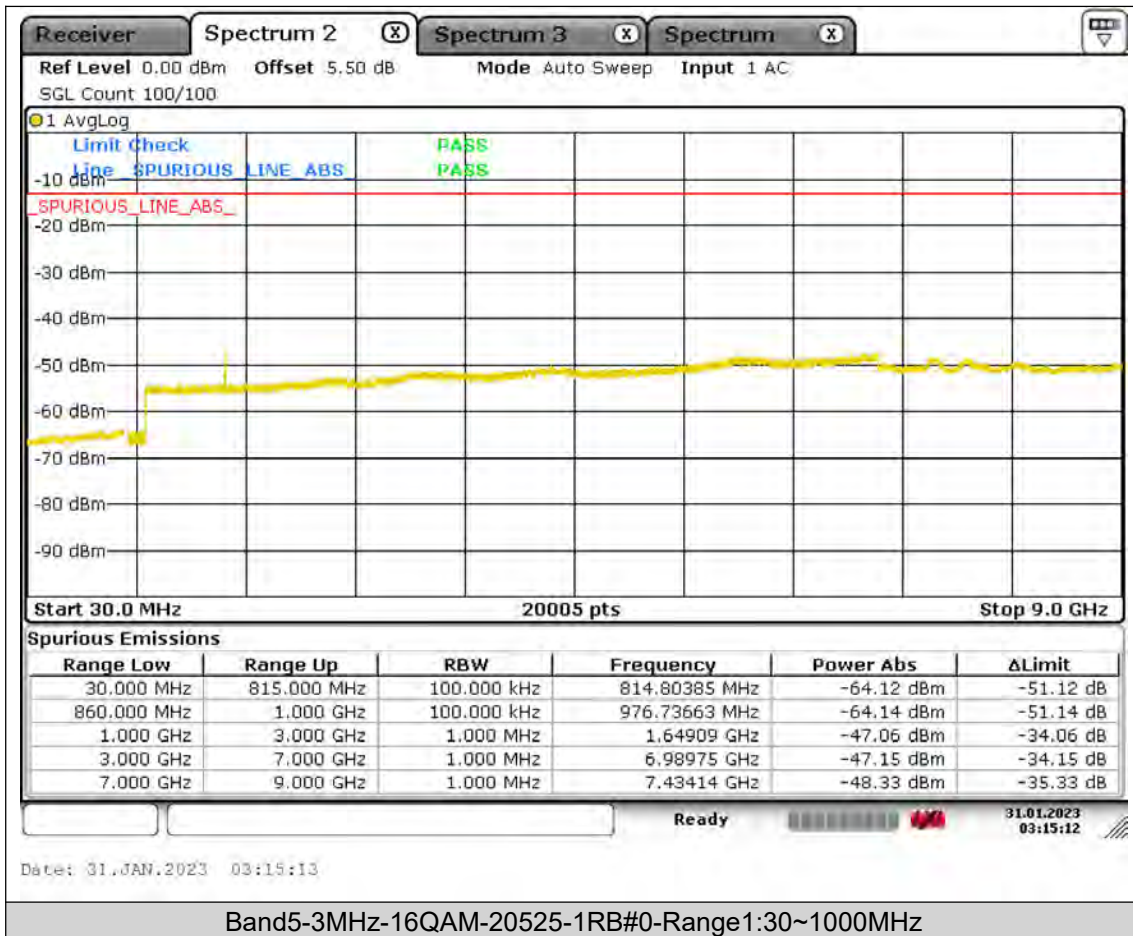

BUREAU
VERITAS

Test Report No.: PSU-QSU2309010210RF01