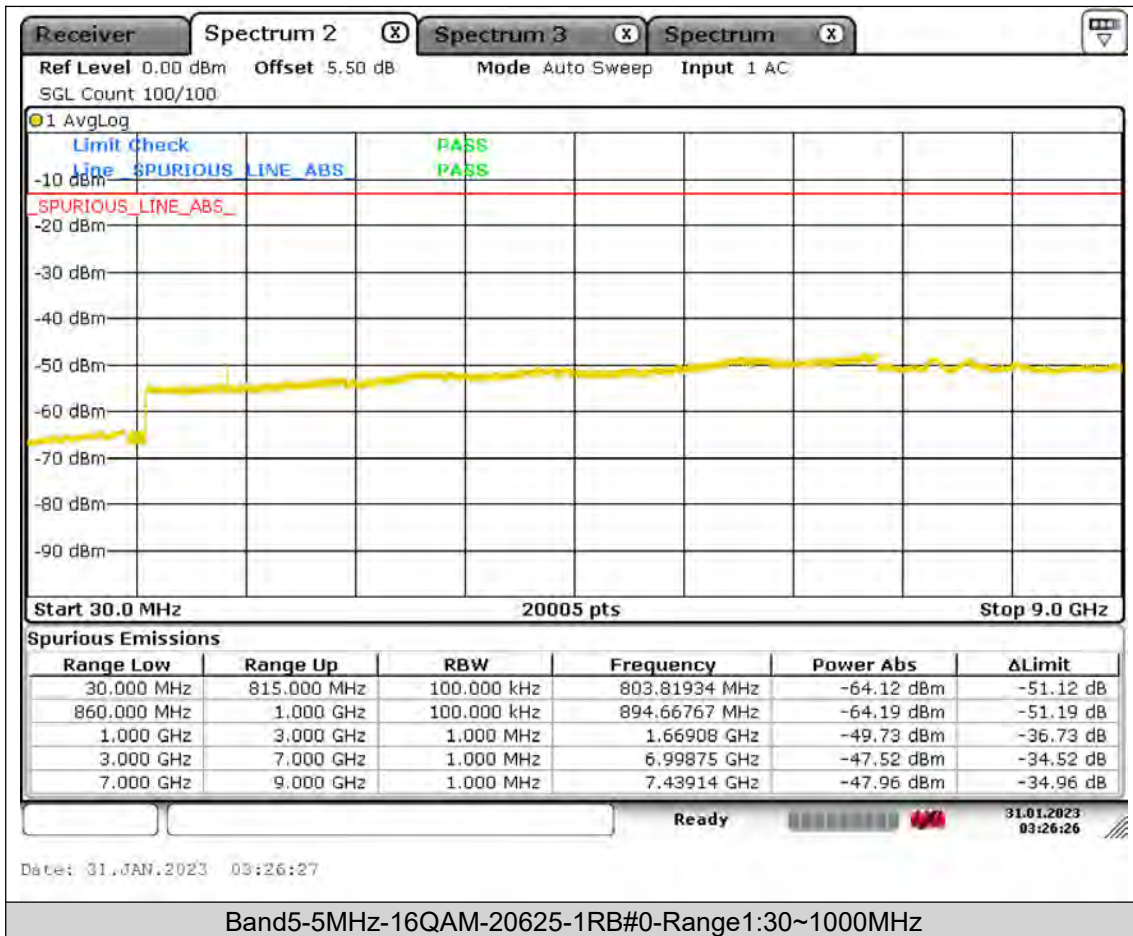

Test Report No.: PSU-QSU2309010210RF01

BUREAU
VERITAS

Test Report No.: PSU-QSU2309010210RF01

BUREAU
VERITAS

Test Report No.: PSU-QSU2309010210RF01

BUREAU
VERITAS

Test Report No.: PSU-QSU2309010210RF01

BUREAU
VERITAS