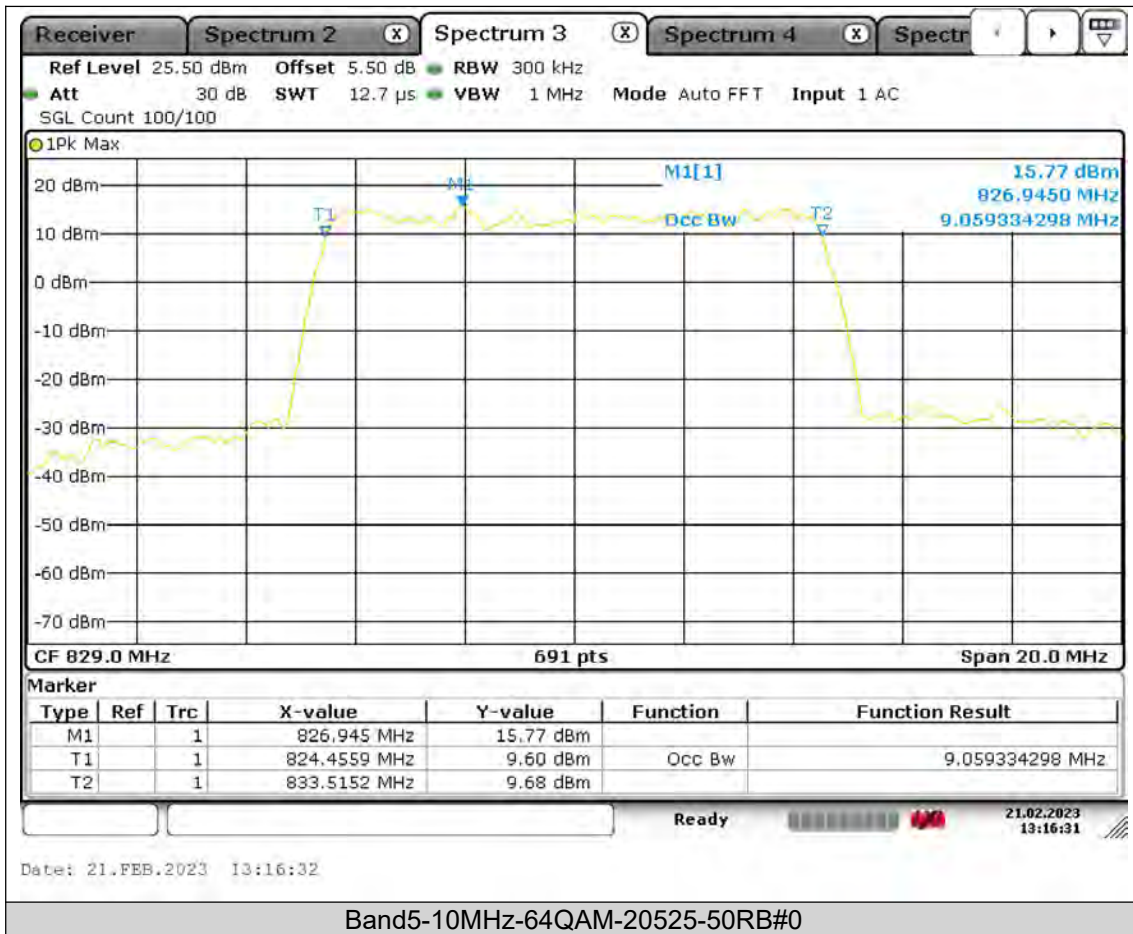

BUREAU
VERITAS

Test Report No.: PSU-QSU2309010210RF01

BUREAU
VERITAS

Test Report No.: PSU-QSU2309010210RF01

BUREAU VERITAS

Test Report No.: PSU-QSU2309010210RF01

26DB Bandwidth

Band5-1.4MHz-QPSK-20407-6RB#0