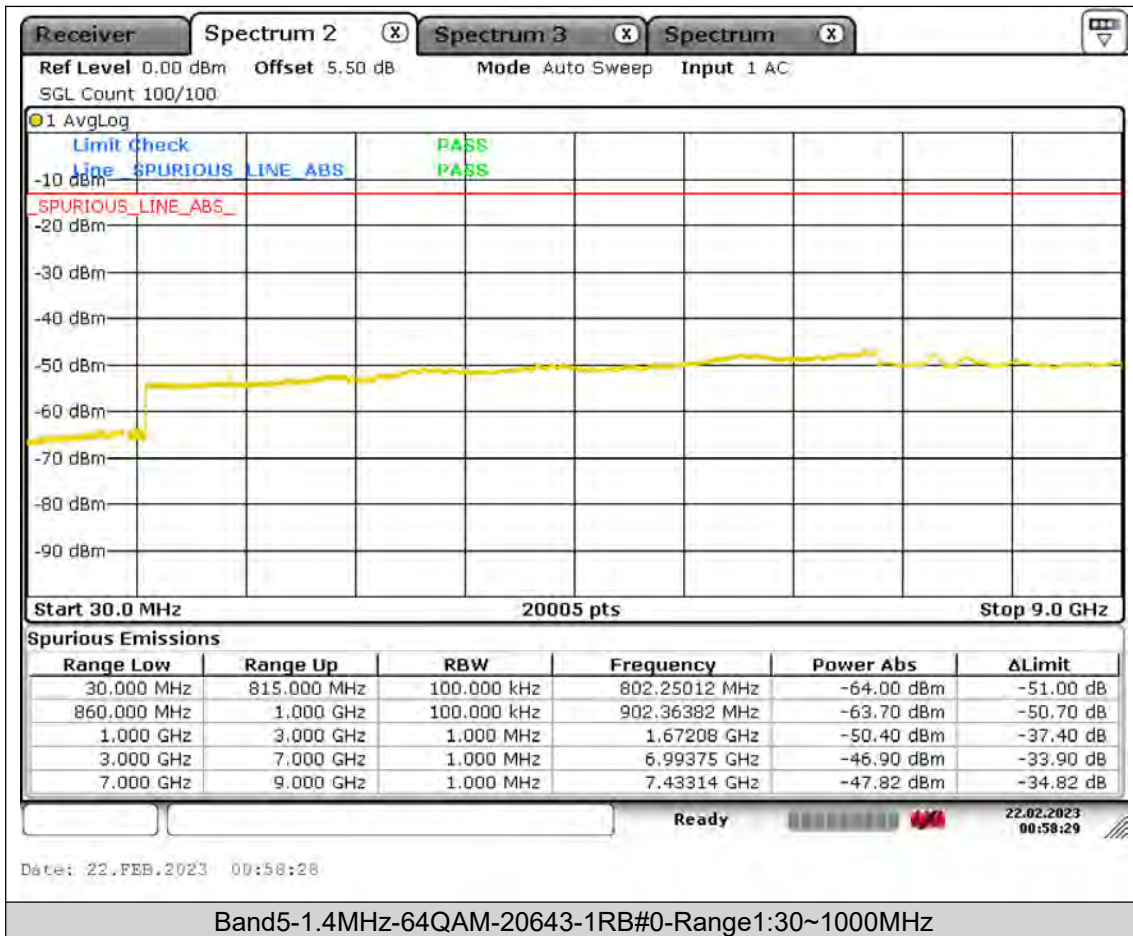

BUREAU
VERITAS

Test Report No.: PSU-QSU2309010210RF01