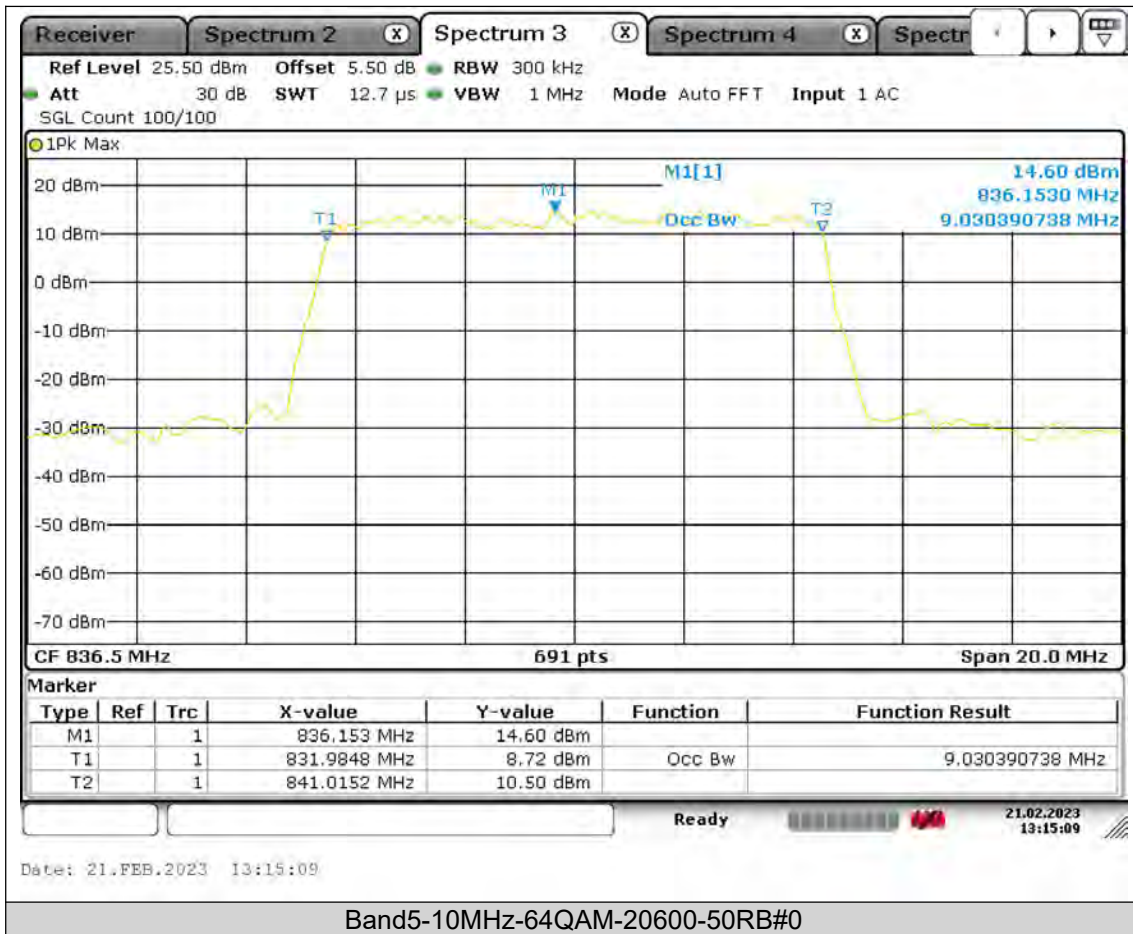

BUREAU
VERITAS

Test Report No.: PSU-QSU2309010210RF01

BUREAU
VERITAS

Test Report No.: PSU-QSU2309010210RF01

BUREAU VERITAS

Test Report No.: PSU-QSU2309010210RF01

26DB Bandwidth

Band5-1.4MHz-QPSK-20407-6RB#0