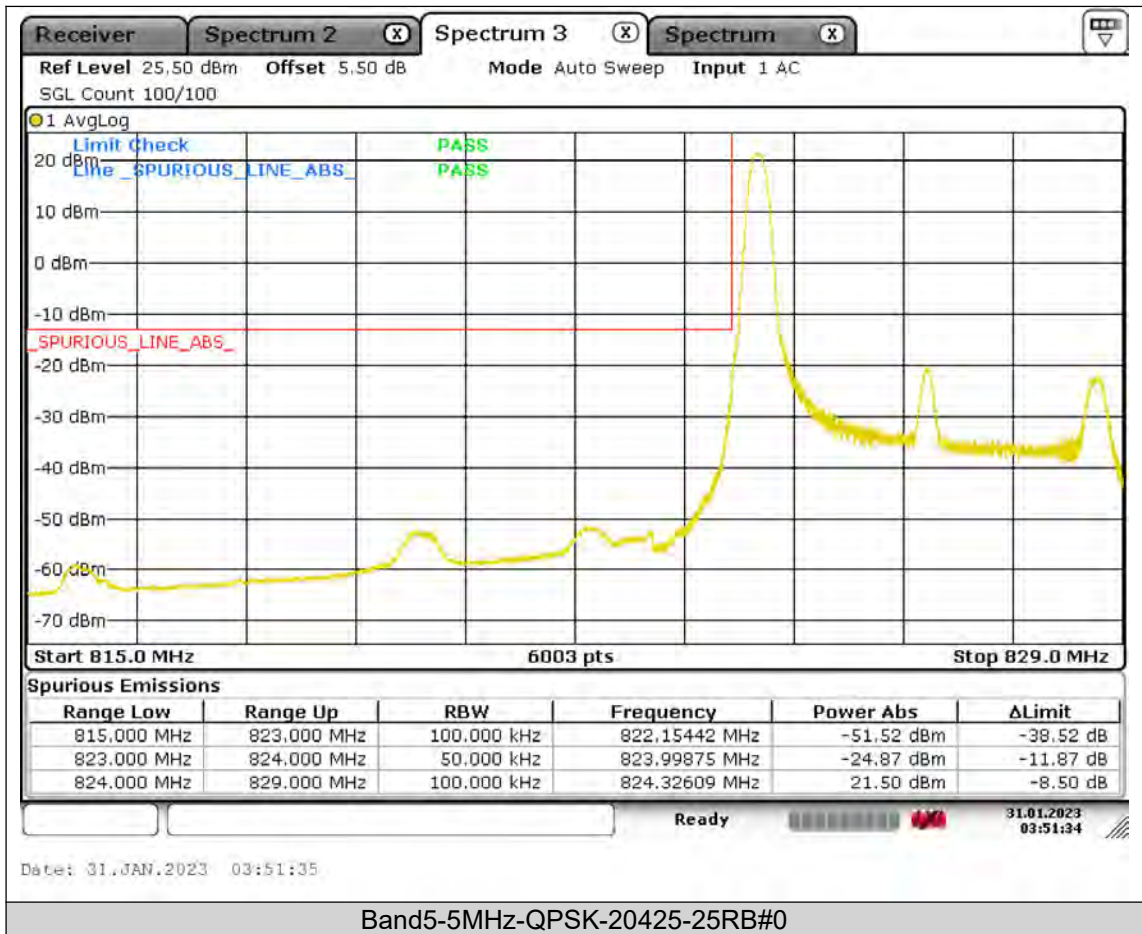

Test Report No.: PSU-QSU2309010210RF01

BUREAU
VERITAS

Test Report No.: PSU-QSU2309010210RF01

BUREAU
VERITAS

Test Report No.: PSU-QSU2309010210RF01

BUREAU VERITAS

Test Report No.: PSU-QSU2309010210RF01

BUREAU
VERITAS