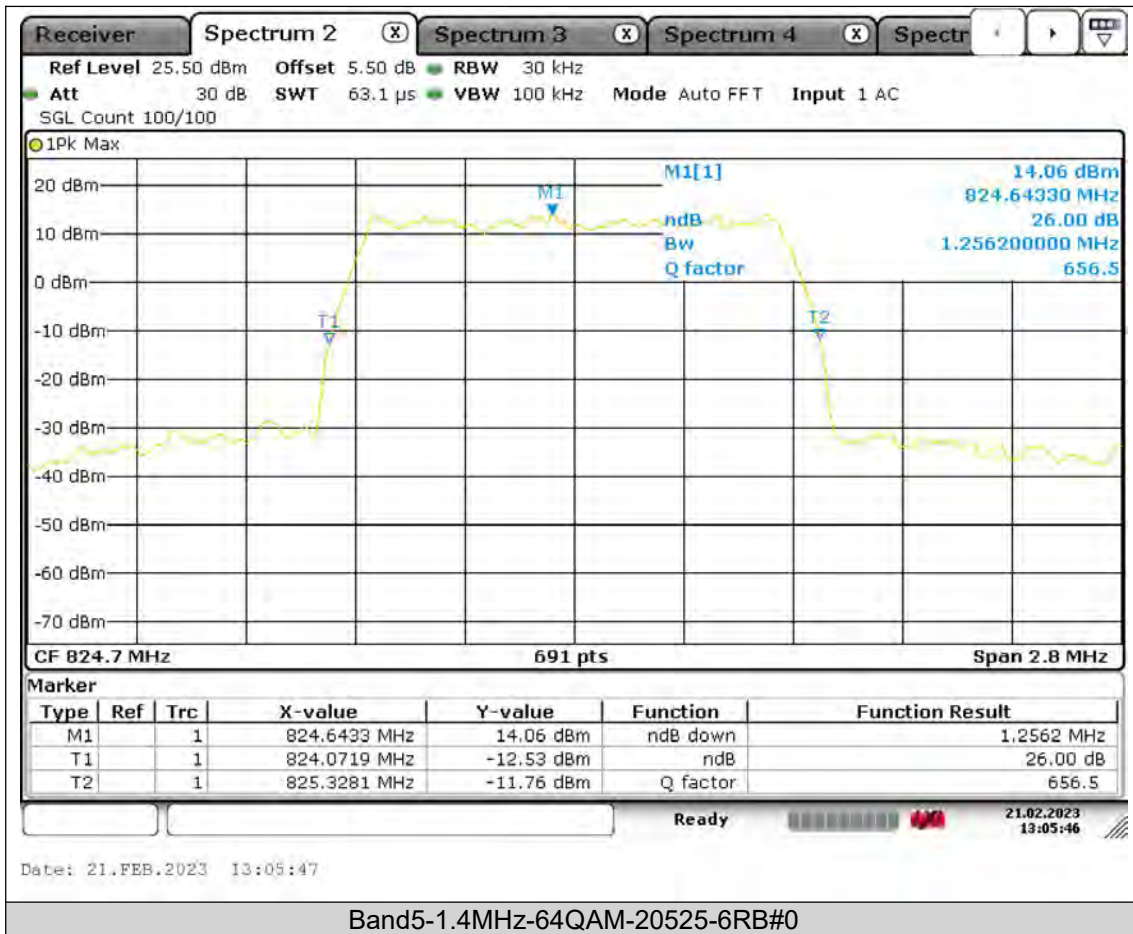

BUREAU
VERITAS

Test Report No.: PSU-QSU2309010210RF01