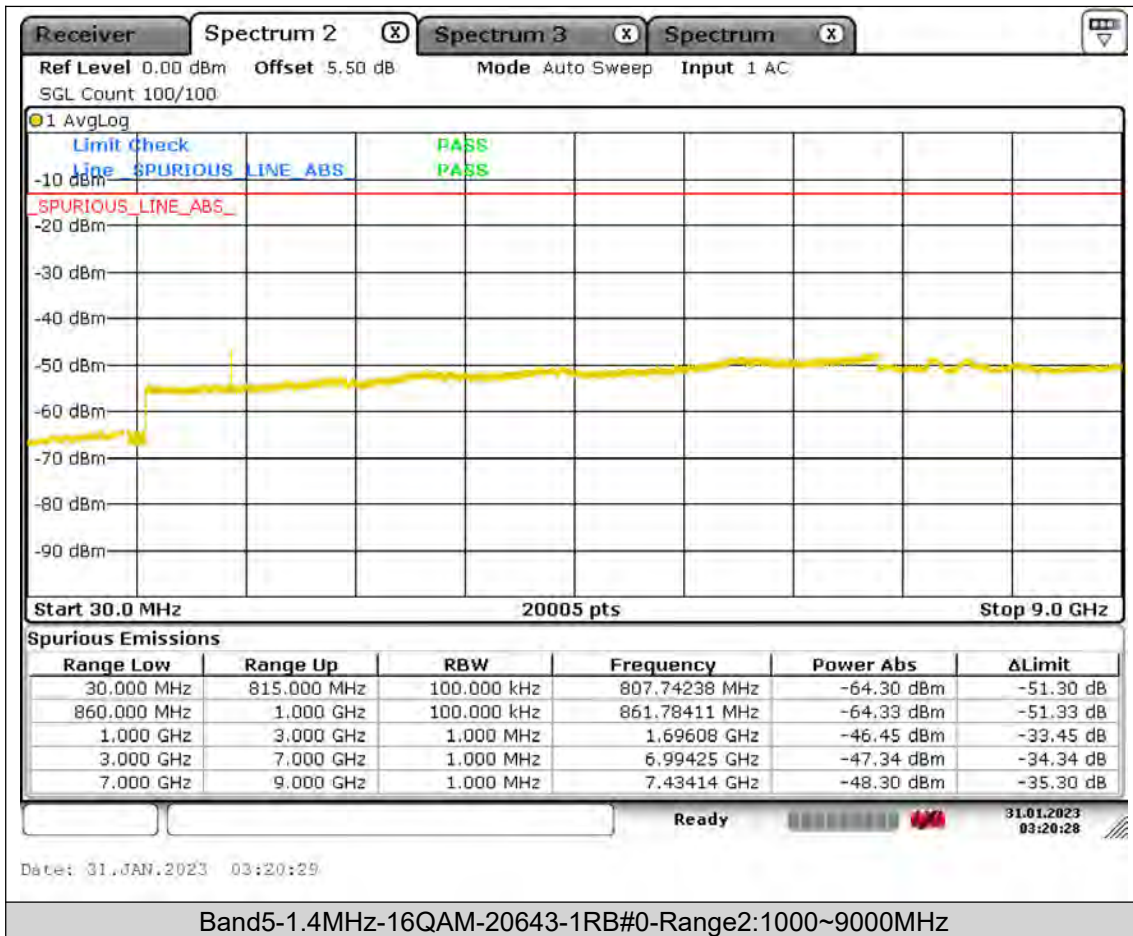

Test Report No.: PSU-QSU2309010210RF01

BUREAU
VERITAS

Test Report No.: PSU-QSU2309010210RF01

BUREAU
VERITAS

Test Report No.: PSU-QSU2309010210RF01

BUREAU
VERITAS

Test Report No.: PSU-QSU2309010210RF01

BUREAU
VERITAS