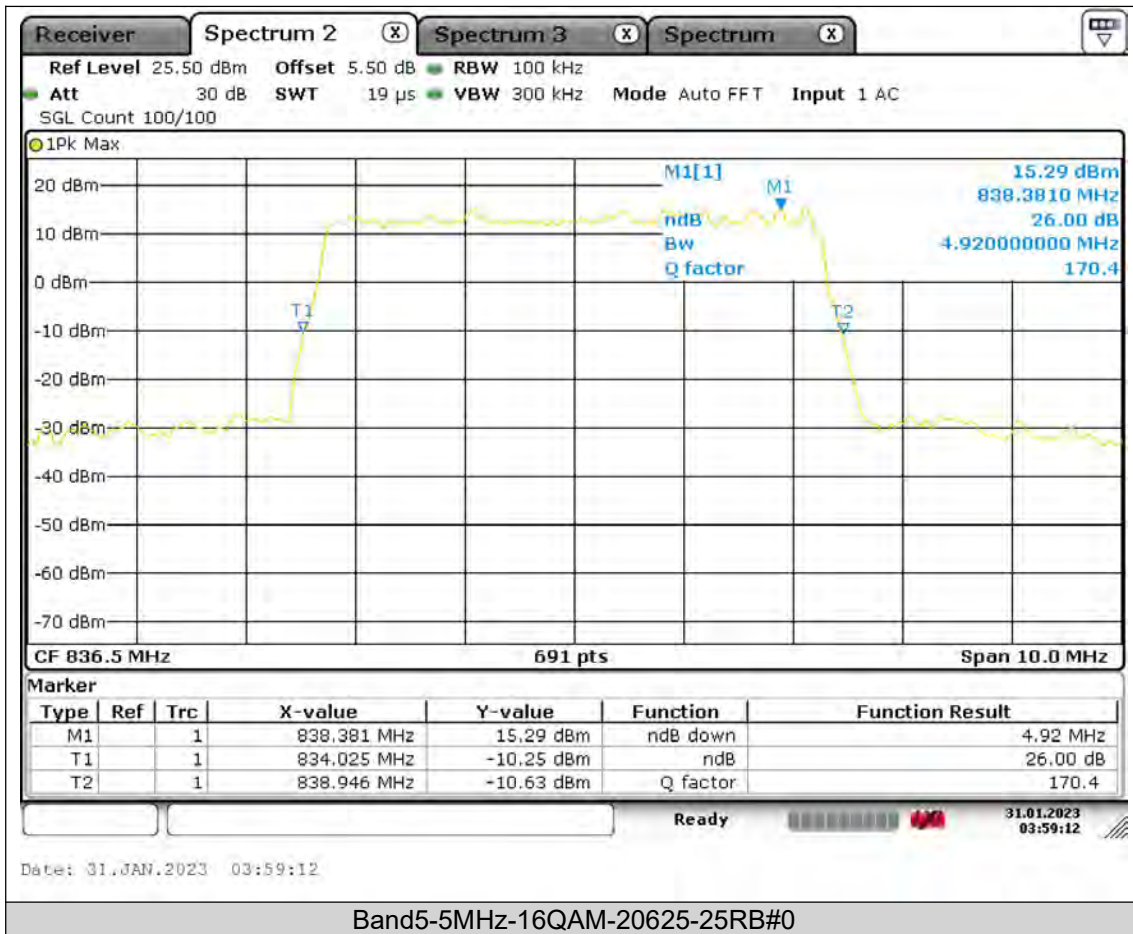

BUREAU
VERITAS

Test Report No.: PSU-QSU2309010210RF01