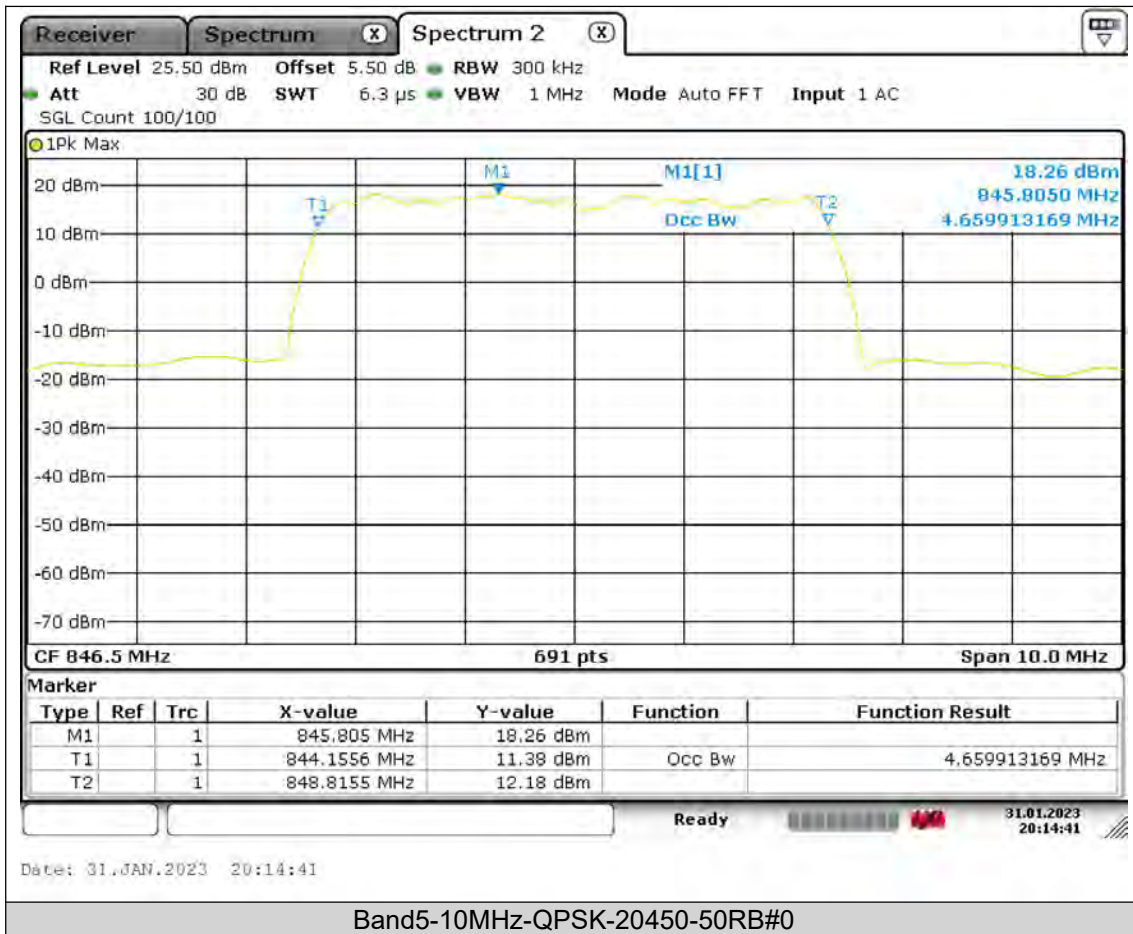

BUREAU
VERITAS

Test Report No.: PSU-QSU2309010210RF01

BUREAU
VERITAS

Test Report No.: PSU-QSU2309010210RF01

BUREAU
VERITAS

Test Report No.: PSU-QSU2309010210RF01

BUREAU
VERITAS

Test Report No.: PSU-QSU2309010210RF01