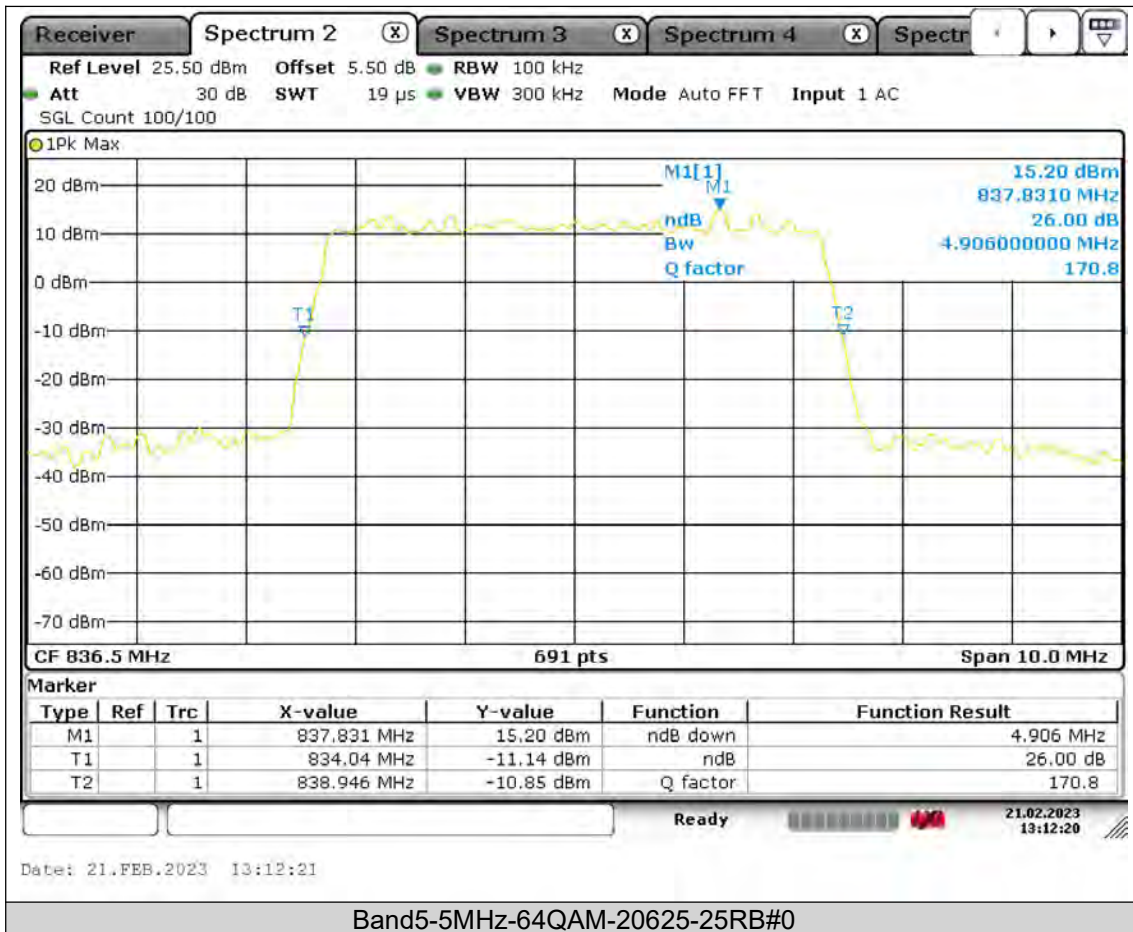

BUREAU
VERITAS

Test Report No.: PSU-QSU2309010210RF01

BUREAU
VERITAS

Test Report No.: PSU-QSU2309010210RF01

BUREAU VERITAS

Test Report No.: PSU-QSU2309010210RF01

BUREAU
VERITAS

Test Report No.: PSU-QSU2309010210RF01