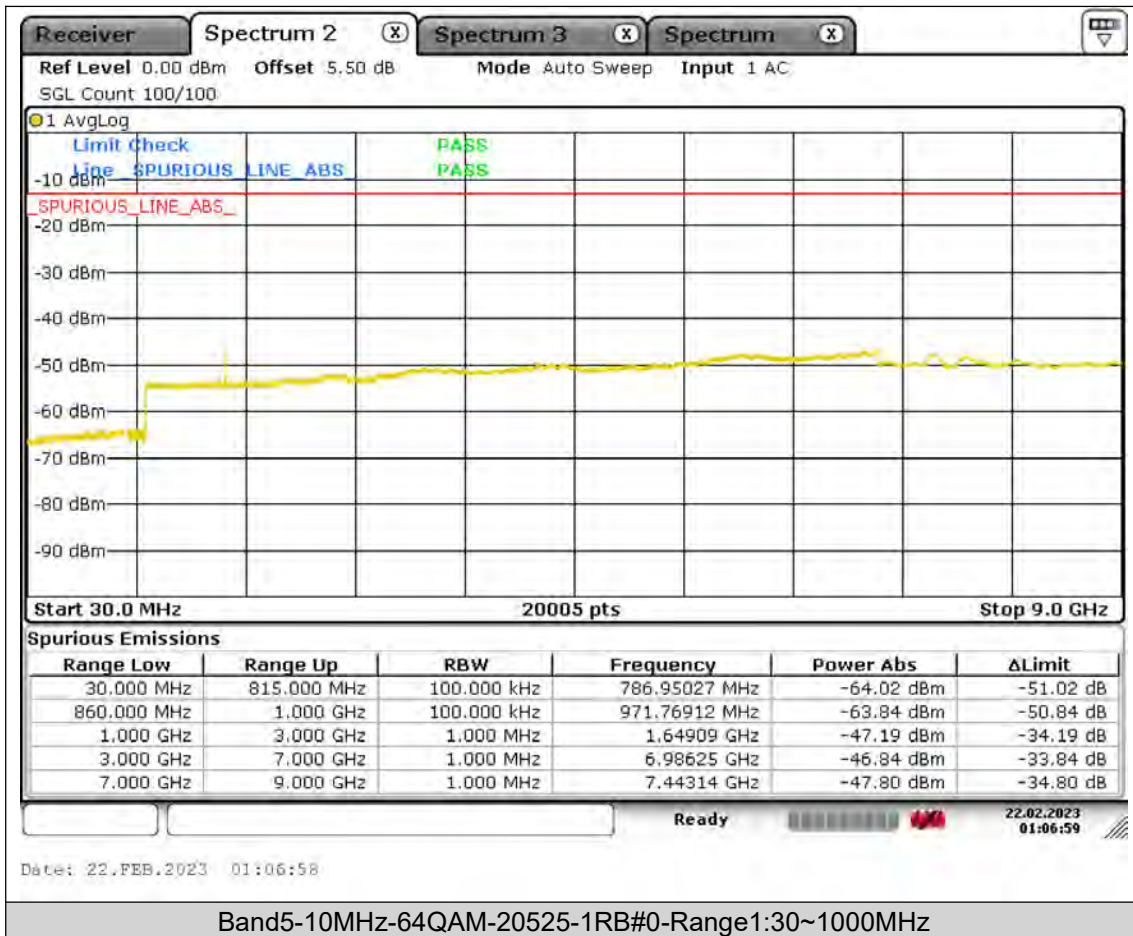

BUREAU
VERITAS

Test Report No.: PSU-QSU2309010210RF01