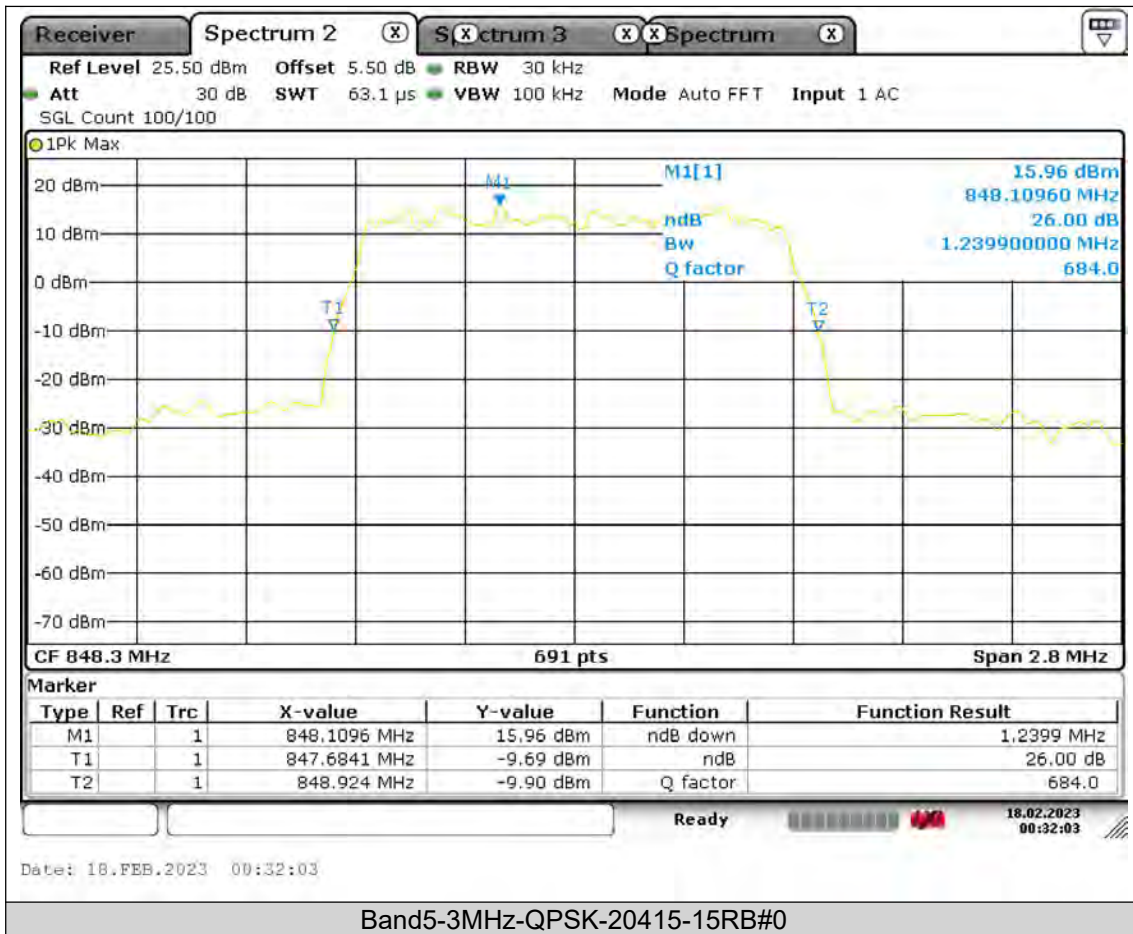

BUREAU
VERITAS

Test Report No.: PSU-QSU2309010210RF01

BUREAU
VERITAS

Test Report No.: PSU-QSU2309010210RF01

BUREAU
VERITAS

Test Report No.: PSU-QSU2309010210RF01

BUREAU
VERITAS

Test Report No.: PSU-QSU2309010210RF01