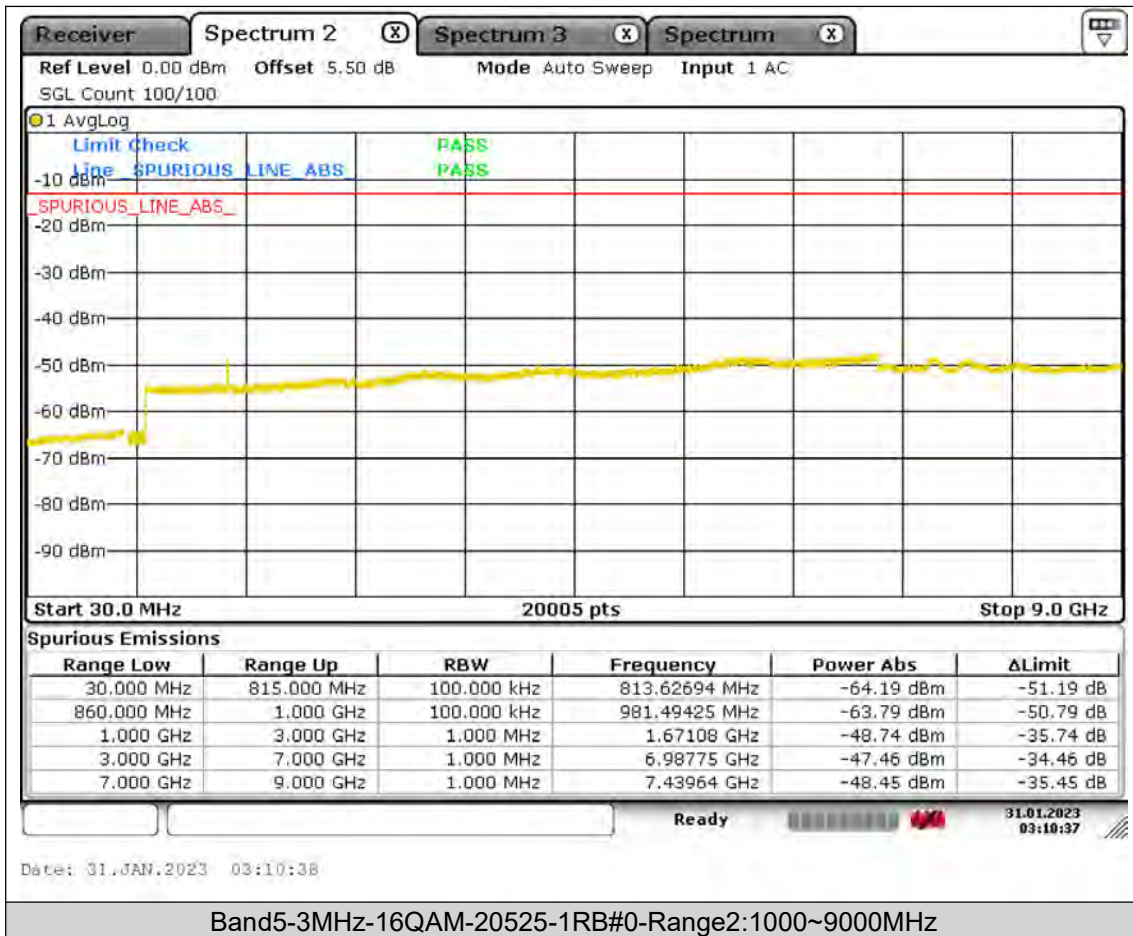

BUREAU
VERITAS

Test Report No.: PSU-QSU2309010210RF01