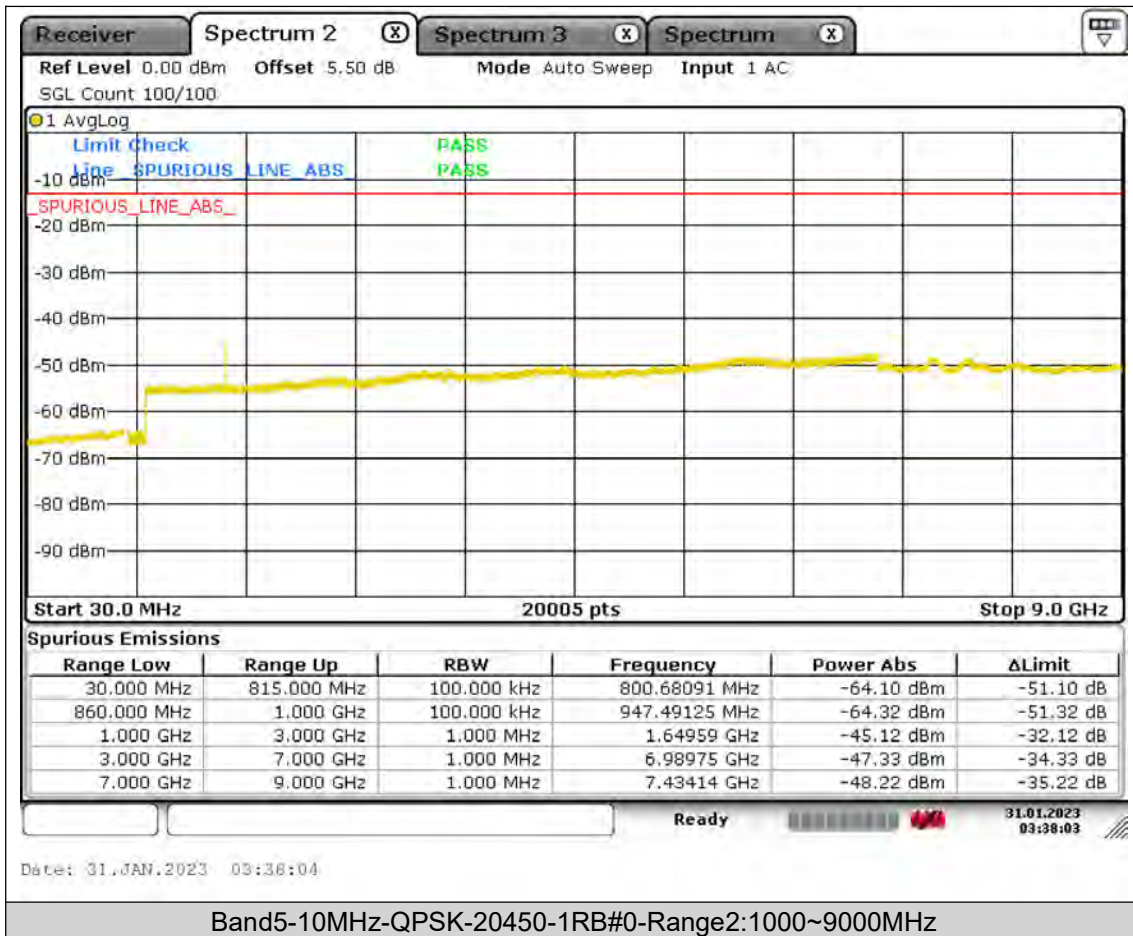

BUREAU
VERITAS

Test Report No.: PSU-QSU2309010210RF01