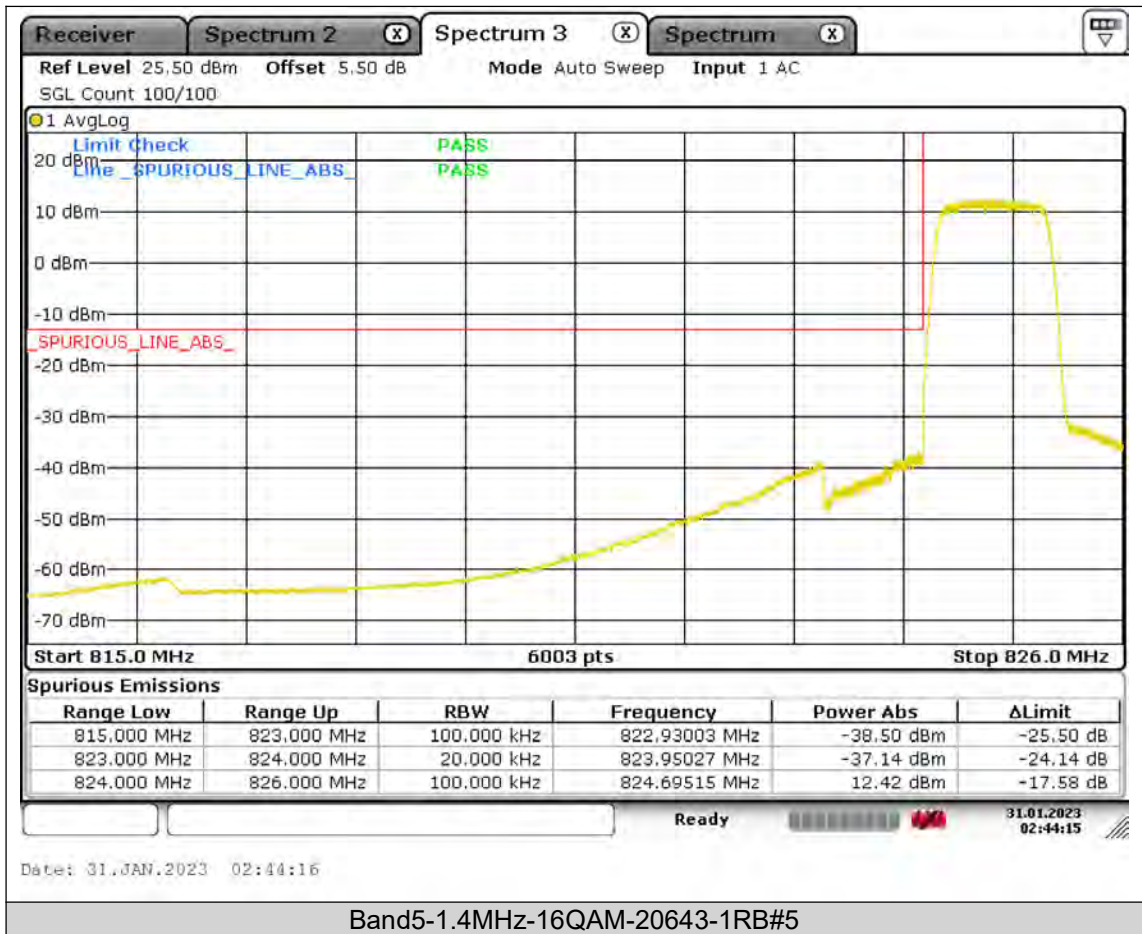

BUREAU
VERITAS

Test Report No.: PSU-QSU2309010210RF01