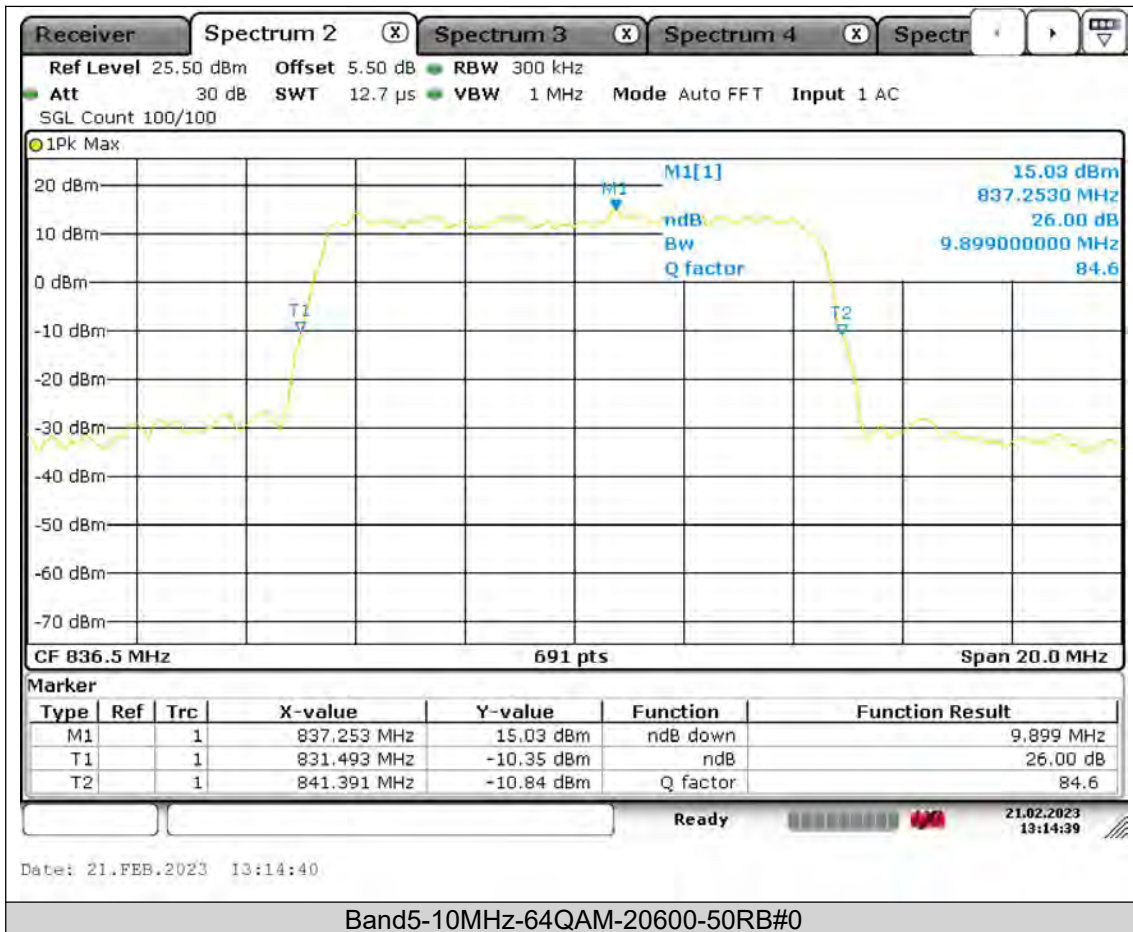

BUREAU
VERITAS

Test Report No.: PSU-QSU2309010210RF01

BUREAU
VERITAS

Test Report No.: PSU-QSU2309010210RF01

BUREAU
VERITAS

Test Report No.: PSU-QSU2309010210RF01

BUREAU
VERITAS

Test Report No.: PSU-QSU2309010210RF01