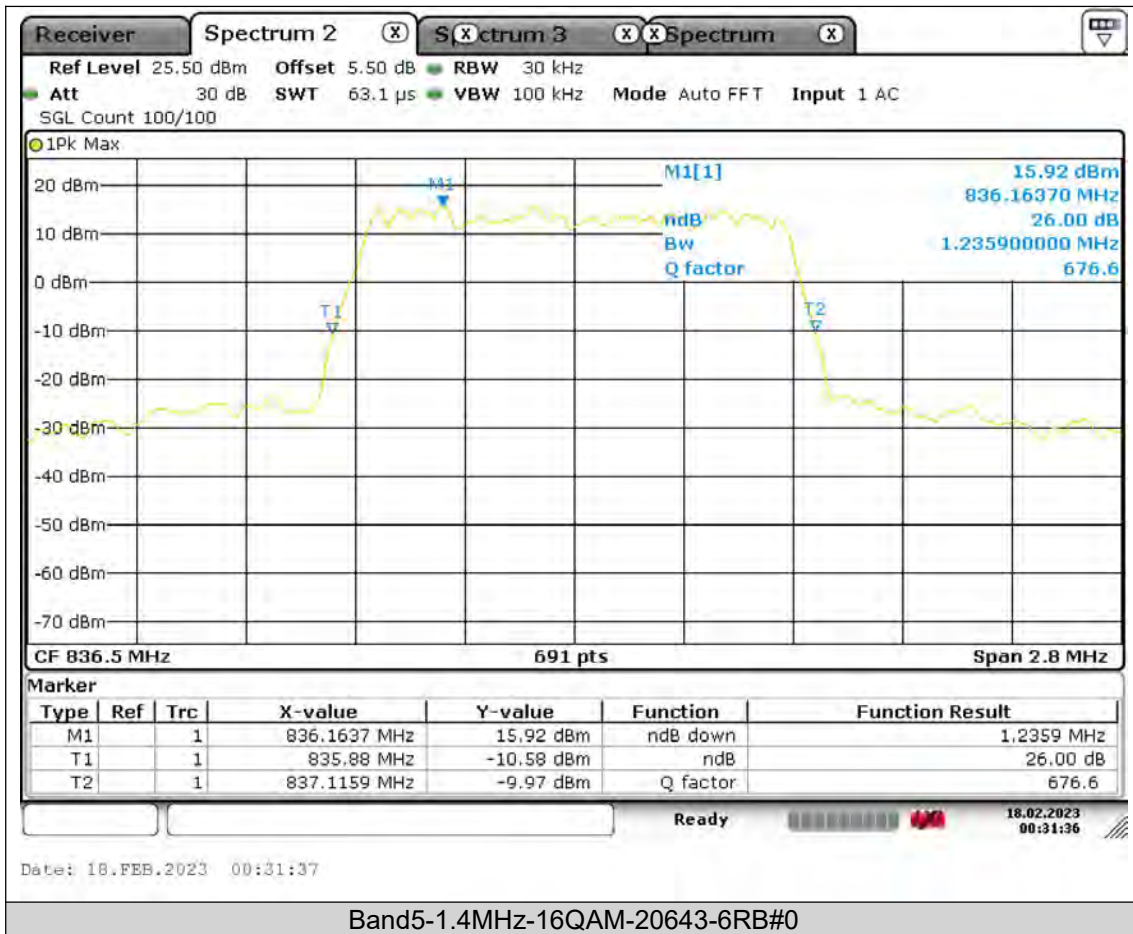

BUREAU
VERITAS

Test Report No.: PSU-QSU2309010210RF01