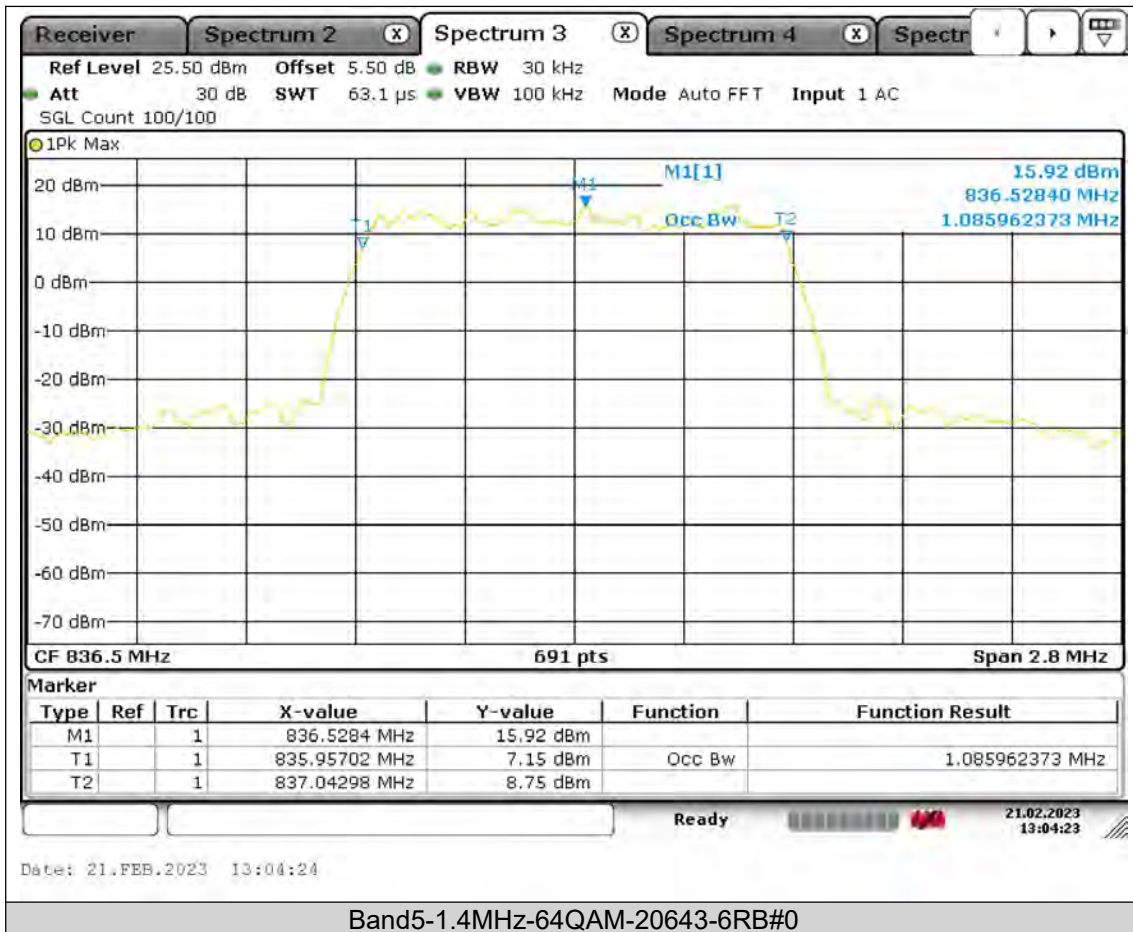

BUREAU
VERITAS

Test Report No.: PSU-QSU2309010210RF01