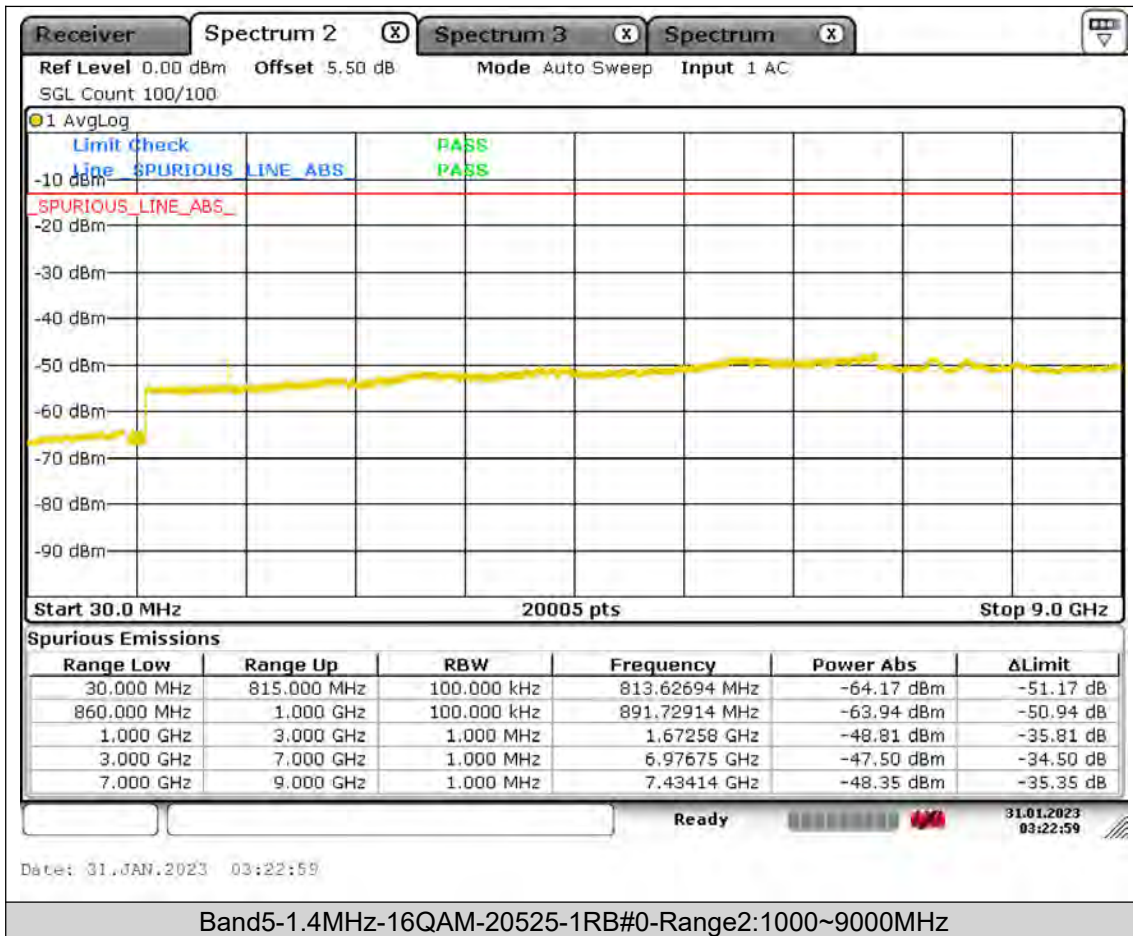

BUREAU
VERITAS

Test Report No.: PSU-QSU2309010210RF01