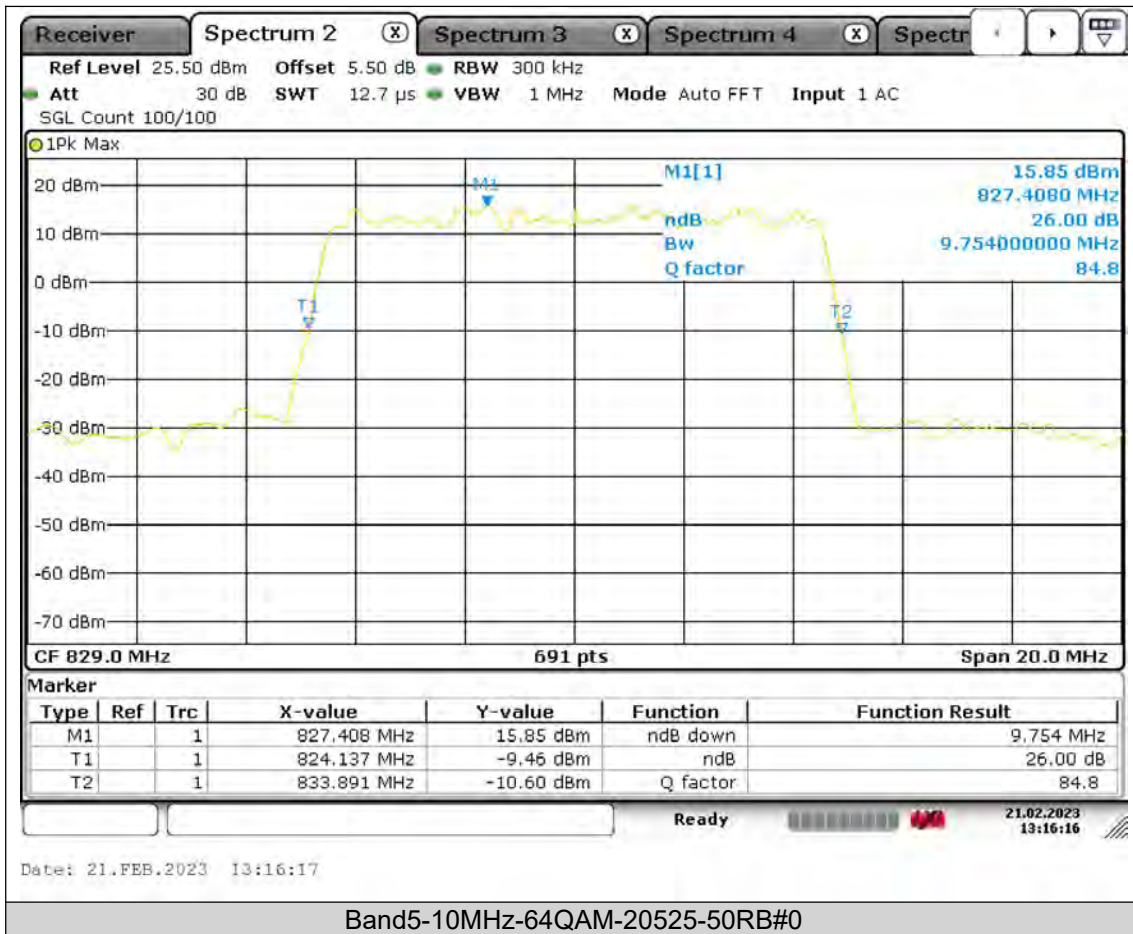

BUREAU
VERITAS

Test Report No.: PSU-QSU2309010210RF01

BUREAU
VERITAS

Test Report No.: PSU-QSU2309010210RF01

BUREAU
VERITAS

Test Report No.: PSU-QSU2309010210RF01

BUREAU
VERITAS

Test Report No.: PSU-QSU2309010210RF01