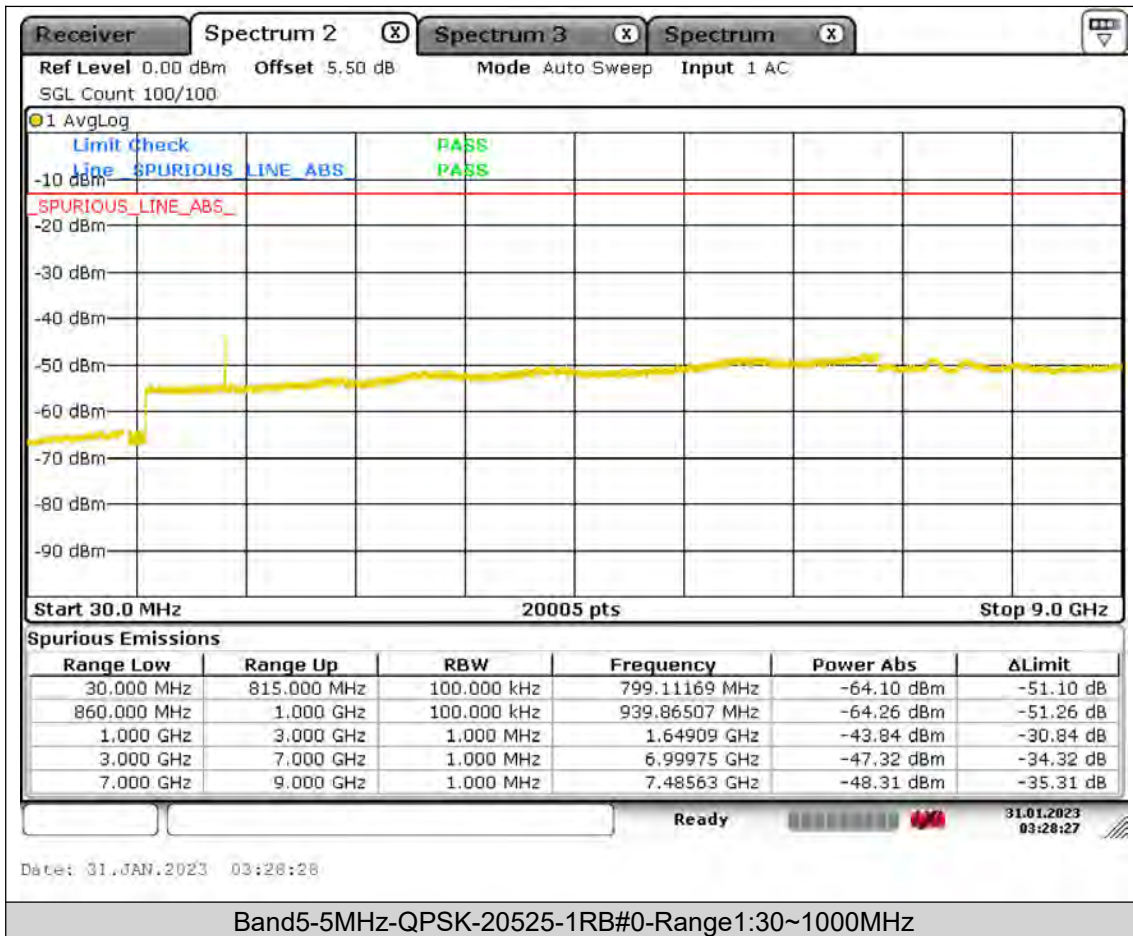

Test Report No.: PSU-QSU2309010210RF01

BUREAU
VERITAS

Test Report No.: PSU-QSU2309010210RF01

BUREAU
VERITAS

Test Report No.: PSU-QSU2309010210RF01

BUREAU
VERITAS

Test Report No.: PSU-QSU2309010210RF01

BUREAU
VERITAS