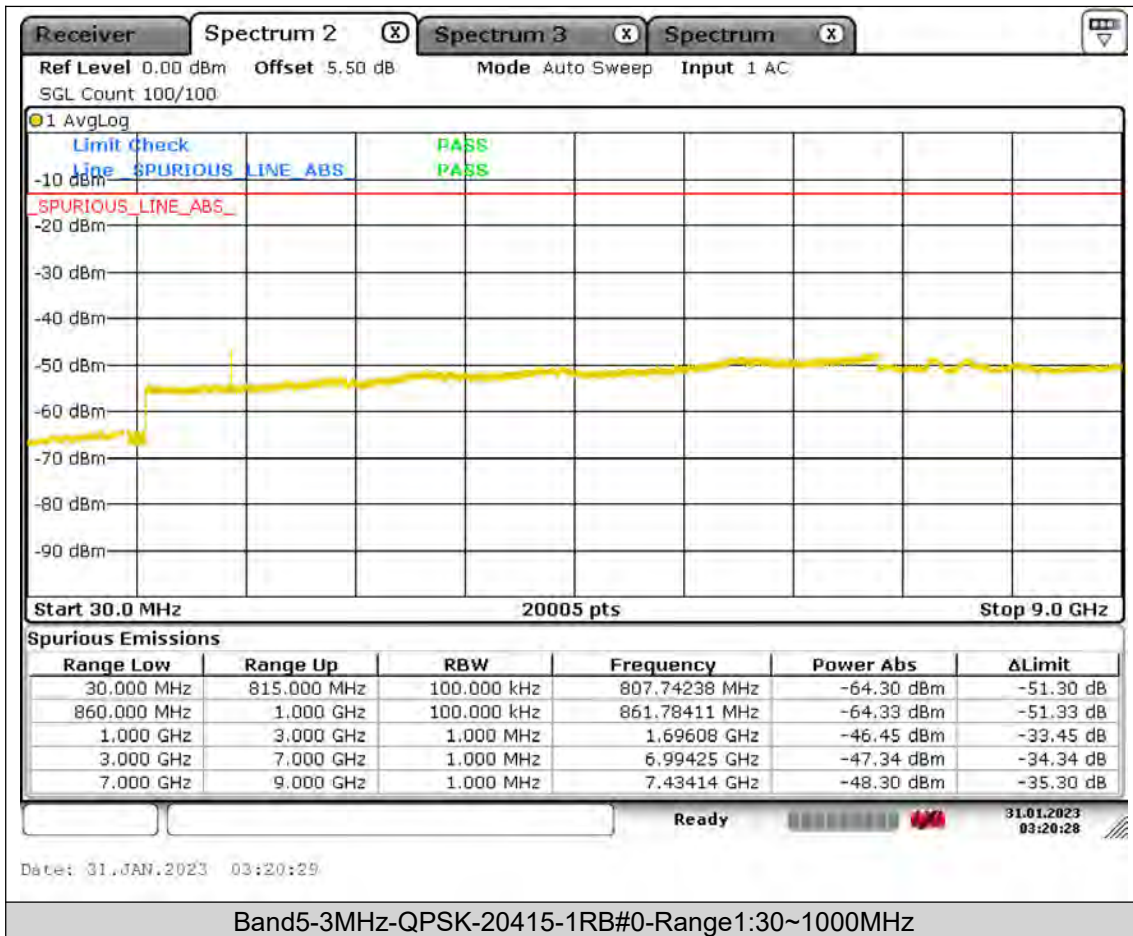

BUREAU
VERITAS

Test Report No.: PSU-QSU2309010210RF01