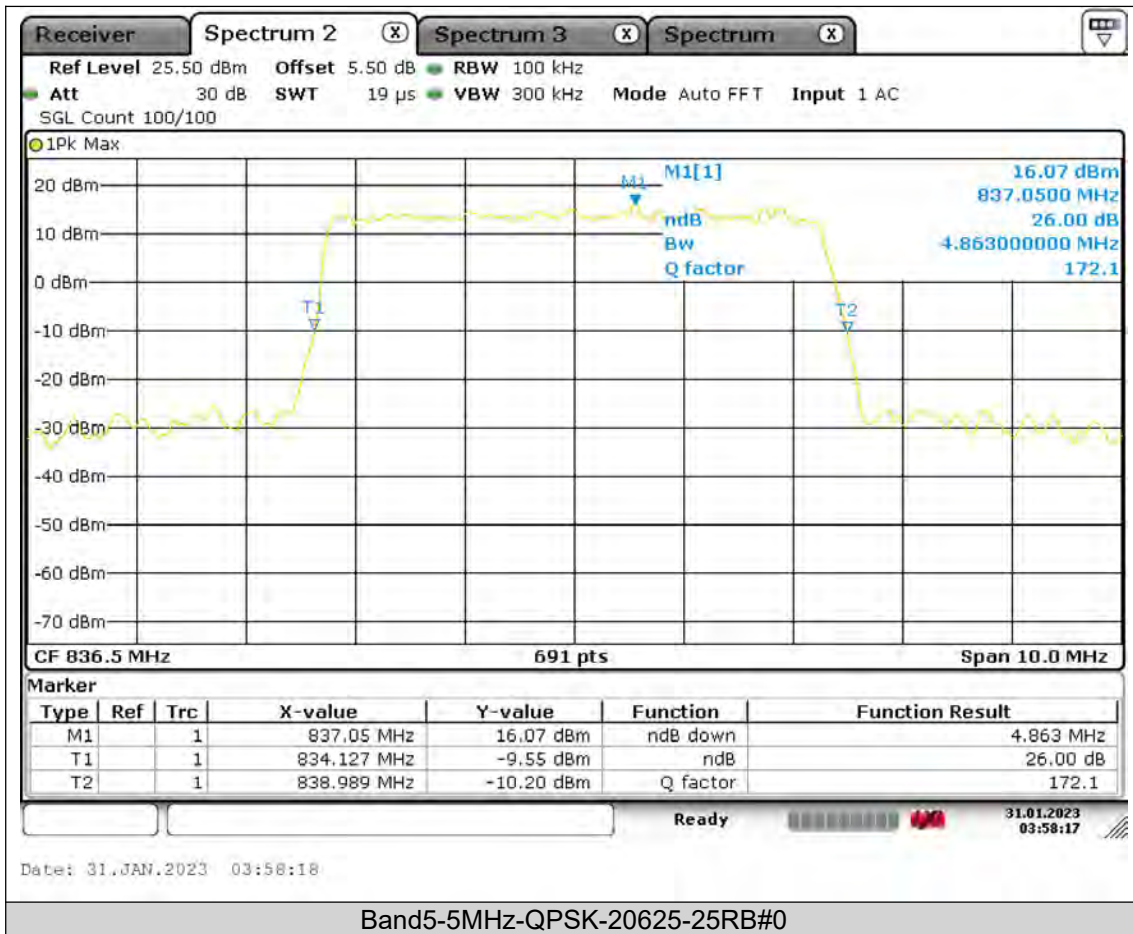

BUREAU
VERITAS

Test Report No.: PSU-QSU2309010210RF01

BUREAU
VERITAS

Test Report No.: PSU-QSU2309010210RF01

BUREAU
VERITAS

Test Report No.: PSU-QSU2309010210RF01

BUREAU
VERITAS

Test Report No.: PSU-QSU2309010210RF01