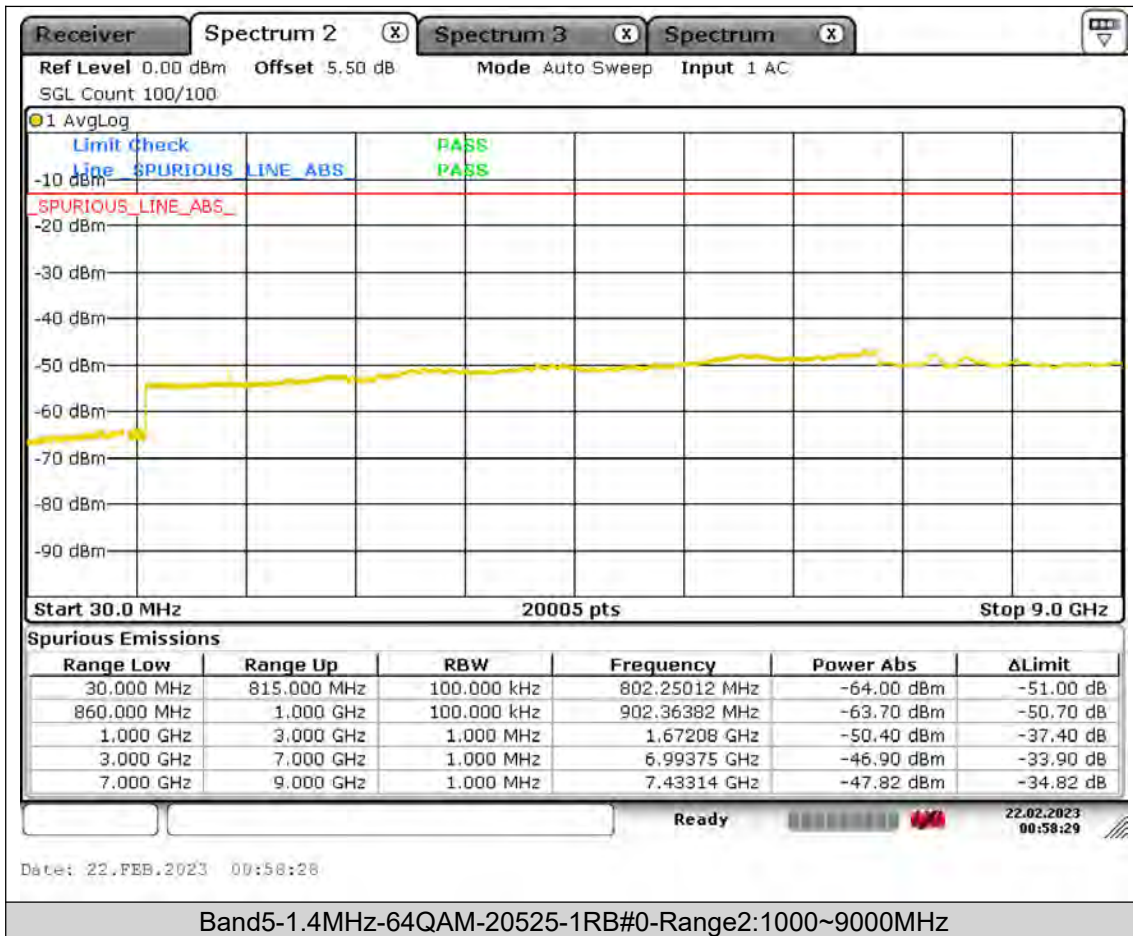

BUREAU
VERITAS

Test Report No.: PSU-QSU2309010210RF01