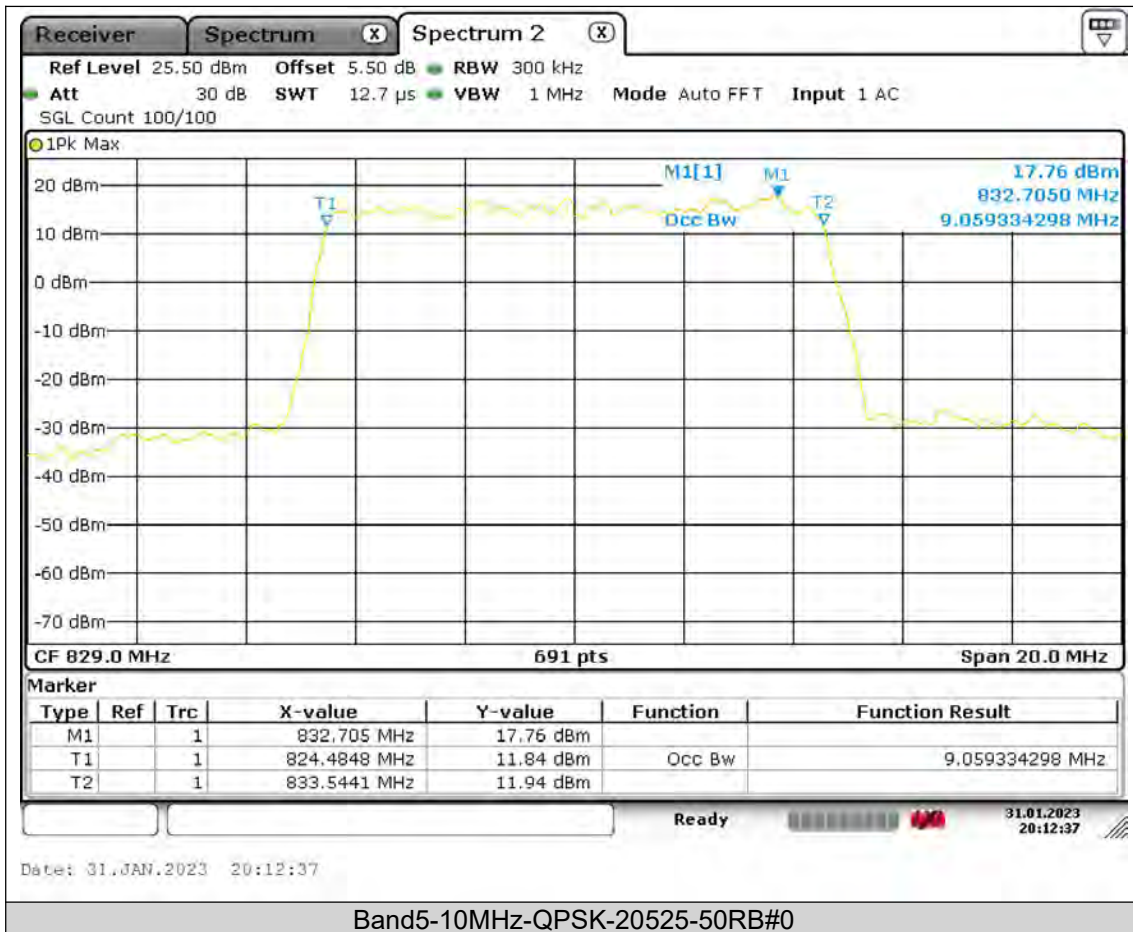

BUREAU
VERITAS

Test Report No.: PSU-QSU2309010210RF01

BUREAU
VERITAS

Test Report No.: PSU-QSU2309010210RF01

BUREAU
VERITAS

Test Report No.: PSU-QSU2309010210RF01

BUREAU
VERITAS

Test Report No.: PSU-QSU2309010210RF01