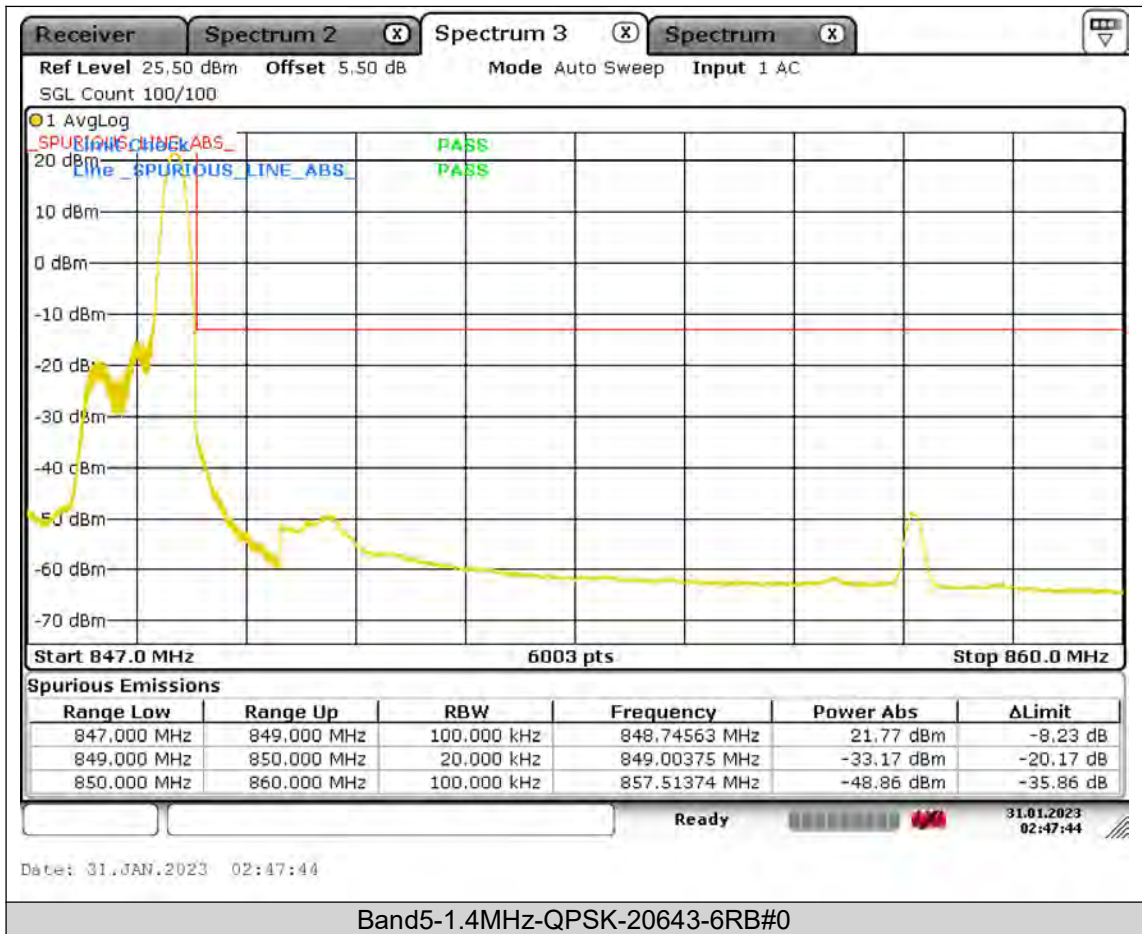

BUREAU
VERITAS

Test Report No.: PSU-QSU2309010210RF01