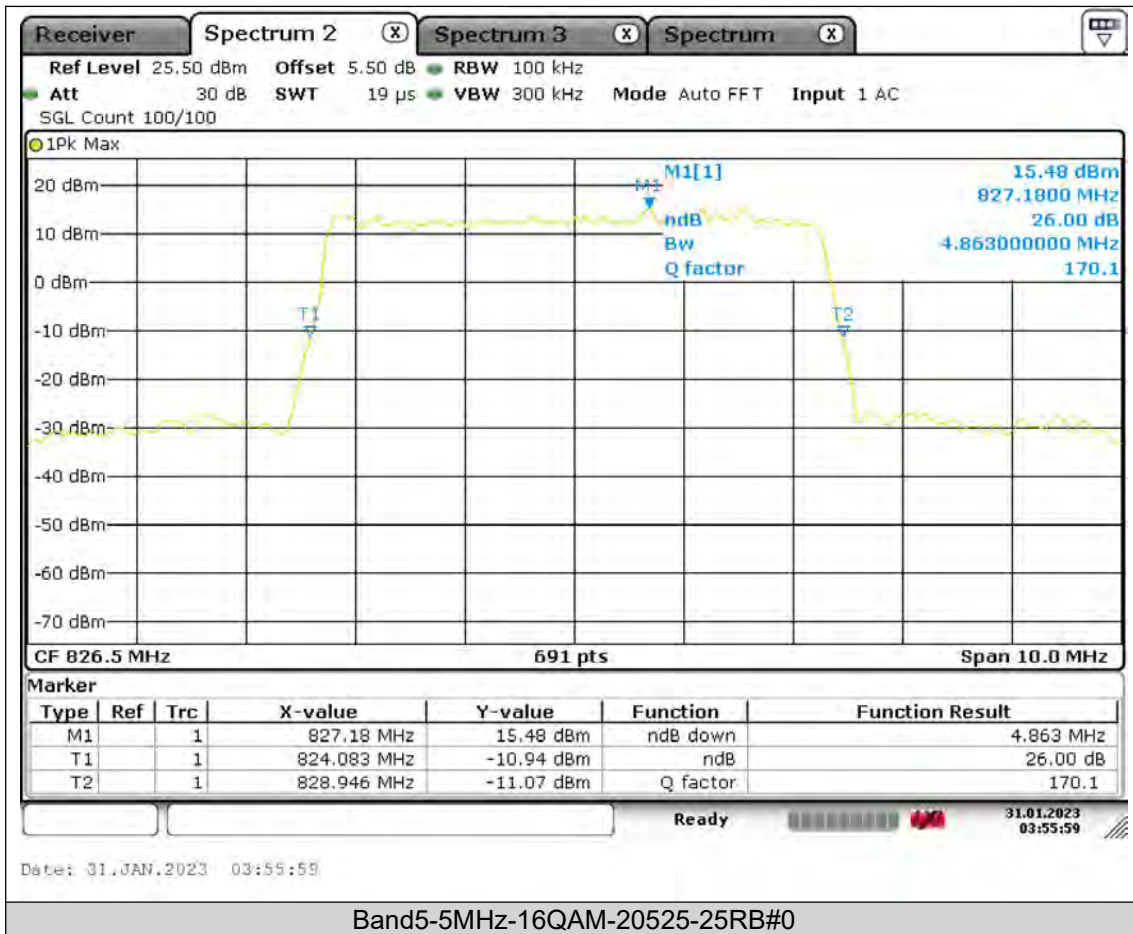

BUREAU
VERITAS

Test Report No.: PSU-QSU2309010210RF01

BUREAU
VERITAS

Test Report No.: PSU-QSU2309010210RF01

BUREAU
VERITAS

Test Report No.: PSU-QSU2309010210RF01

BUREAU
VERITAS

Test Report No.: PSU-QSU2309010210RF01