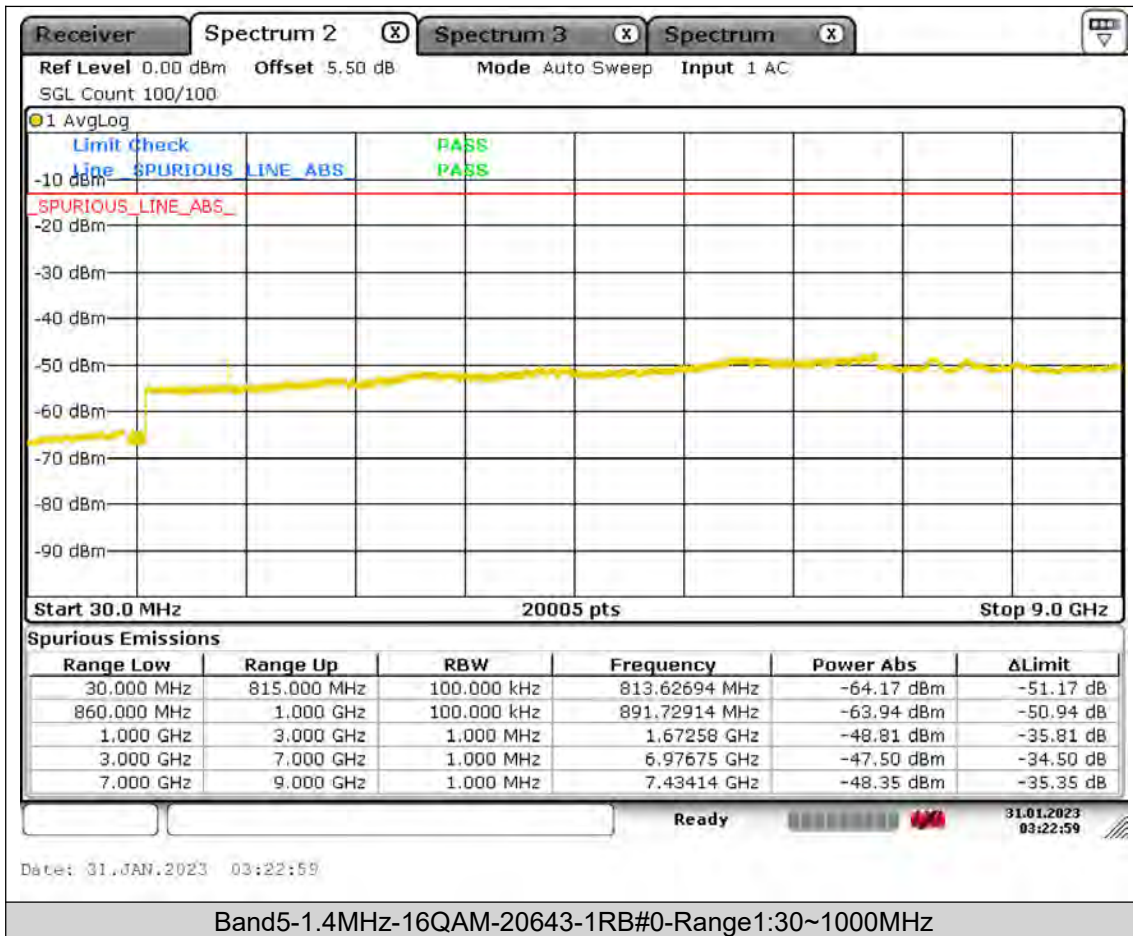

Test Report No.: PSU-QSU2309010210RF01

BUREAU
VERITAS

Test Report No.: PSU-QSU2309010210RF01

BUREAU
VERITAS

Test Report No.: PSU-QSU2309010210RF01

BUREAU
VERITAS

Test Report No.: PSU-QSU2309010210RF01

BUREAU
VERITAS