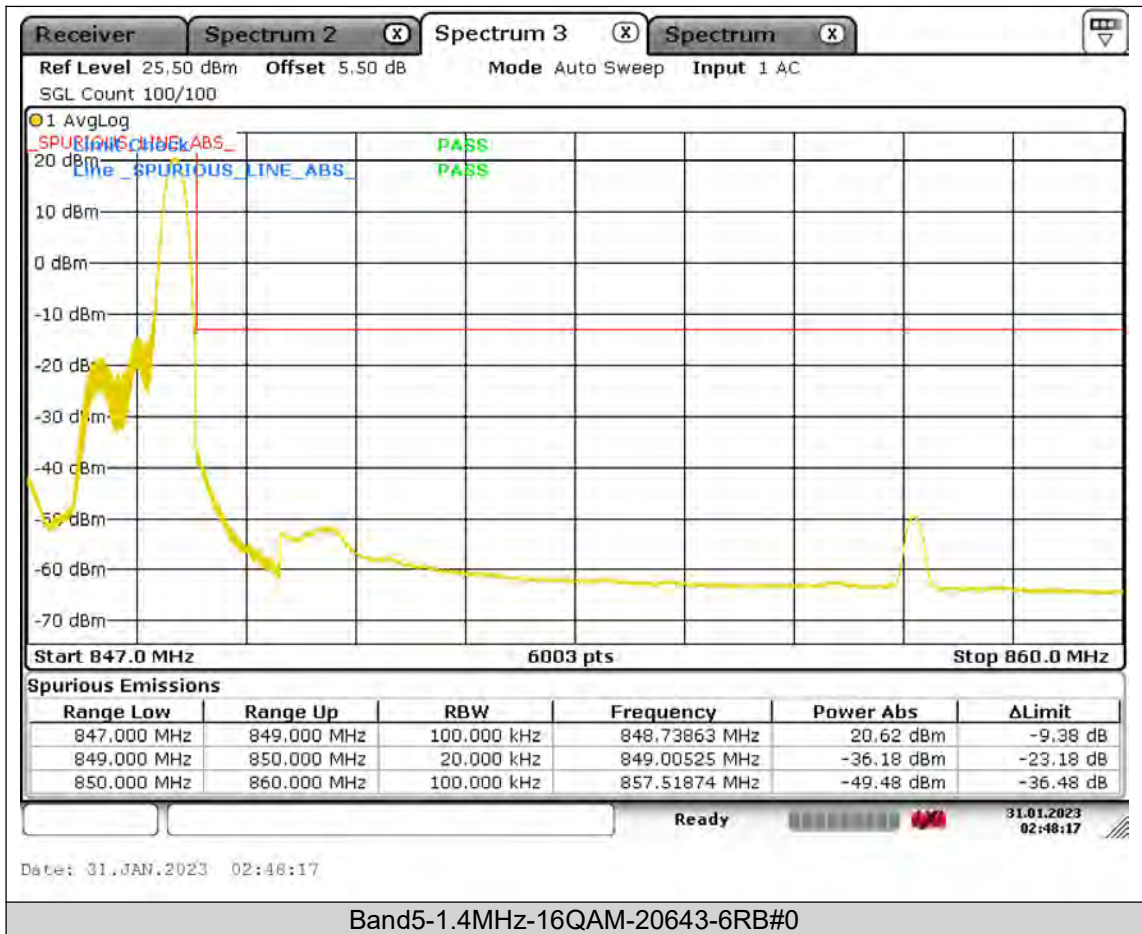

BUREAU
VERITAS

Test Report No.: PSU-QSU2309010210RF01