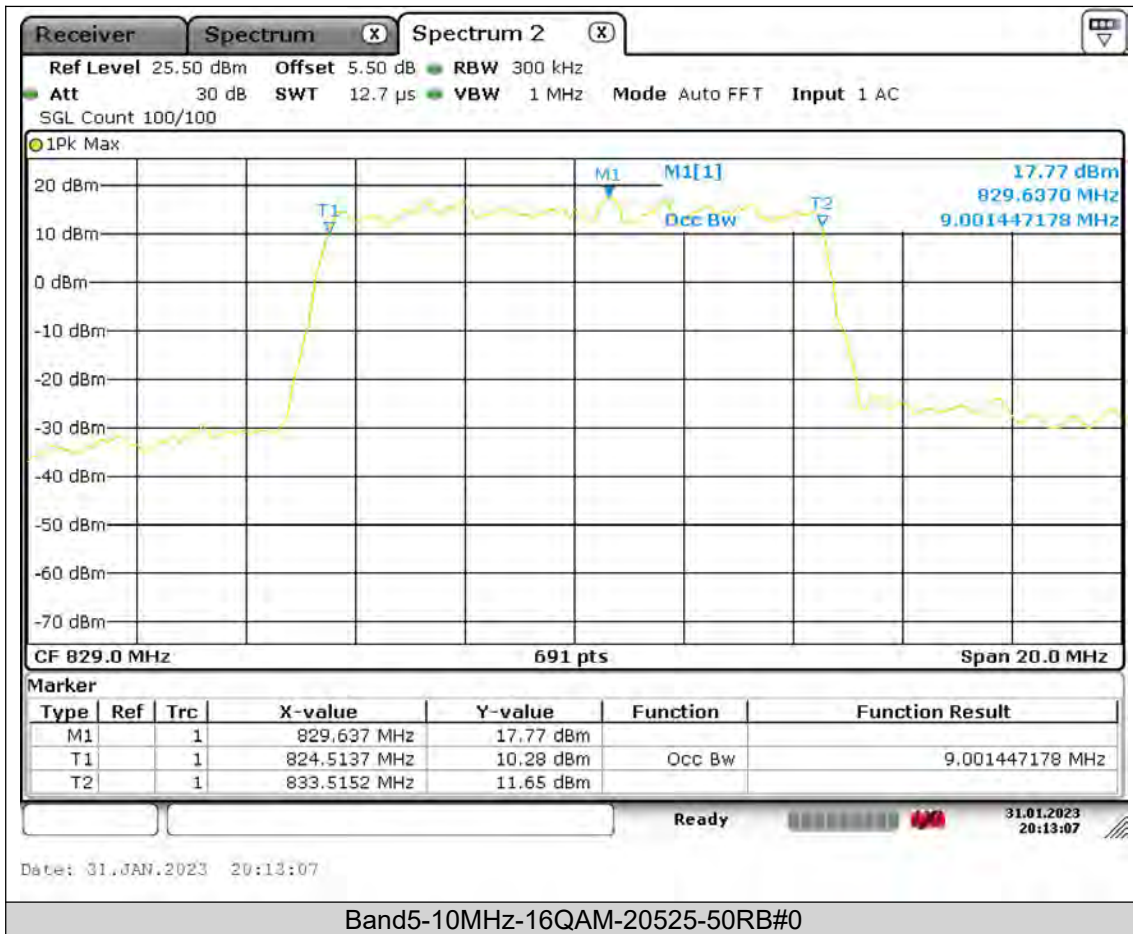

BUREAU
VERITAS

Test Report No.: PSU-QSU2309010210RF01