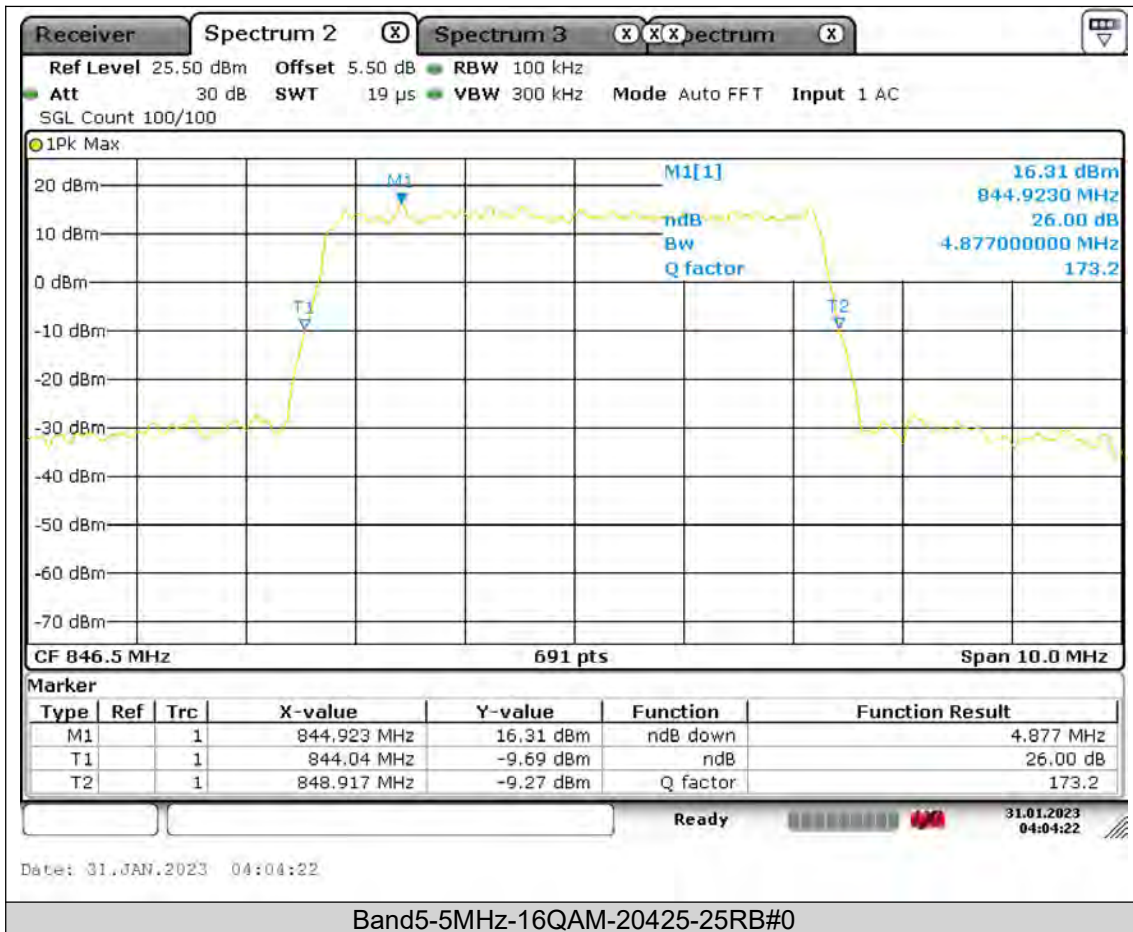

BUREAU
VERITAS

Test Report No.: PSU-QSU2309010210RF01

BUREAU
VERITAS

Test Report No.: PSU-QSU2309010210RF01

BUREAU
VERITAS

Test Report No.: PSU-QSU2309010210RF01

BUREAU
VERITAS

Test Report No.: PSU-QSU2309010210RF01