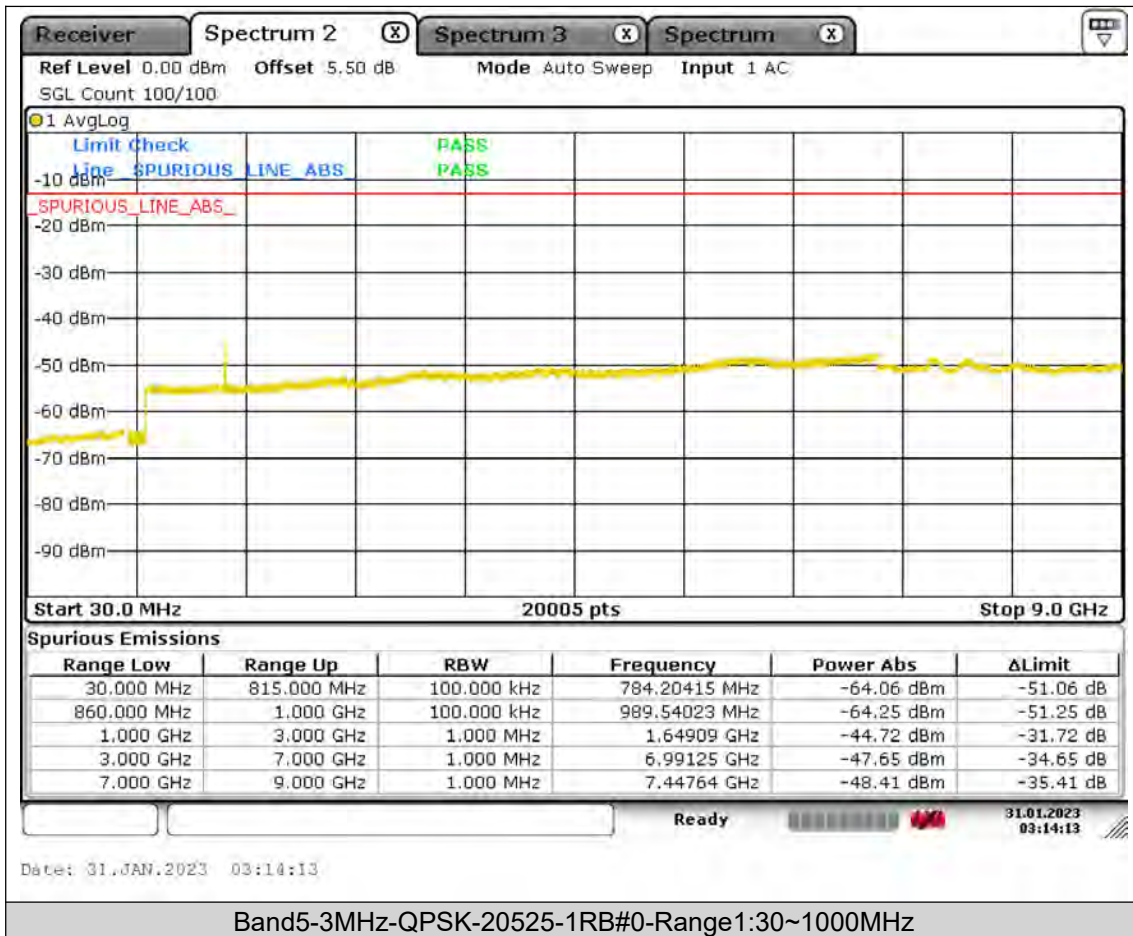

Test Report No.: PSU-QSU2309010210RF01

BUREAU
VERITAS

Test Report No.: PSU-QSU2309010210RF01

BUREAU
VERITAS

Test Report No.: PSU-QSU2309010210RF01

BUREAU
VERITAS

Test Report No.: PSU-QSU2309010210RF01

BUREAU
VERITAS