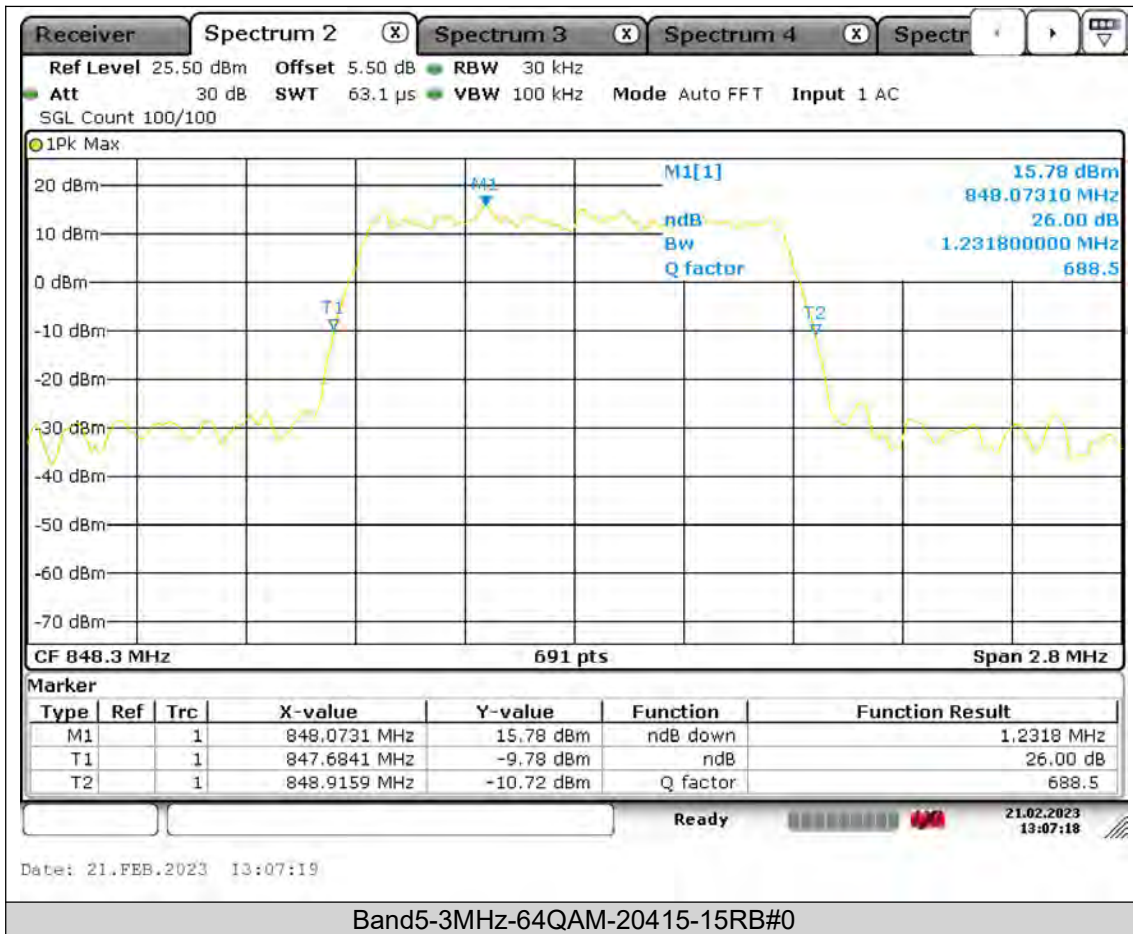

BUREAU
VERITAS

Test Report No.: PSU-QSU2309010210RF01

BUREAU
VERITAS

Test Report No.: PSU-QSU2309010210RF01

BUREAU
VERITAS

Test Report No.: PSU-QSU2309010210RF01

BUREAU
VERITAS

Test Report No.: PSU-QSU2309010210RF01