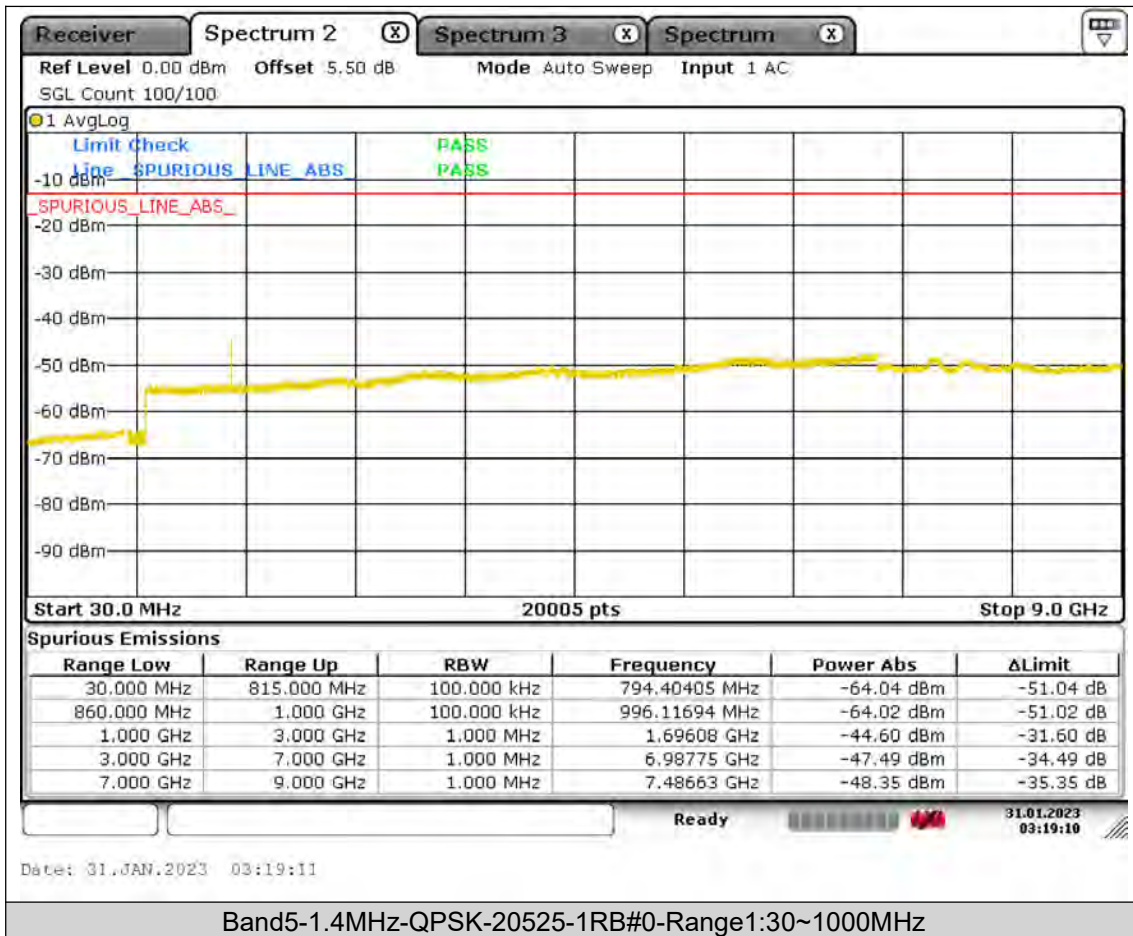

BUREAU
VERITAS

Test Report No.: PSU-QSU2309010210RF01

Test Graphs

BUREAU
VERITAS

Test Report No.: PSU-QSU2309010210RF01

BUREAU
VERITAS

Test Report No.: PSU-QSU2309010210RF01

BUREAU
VERITAS