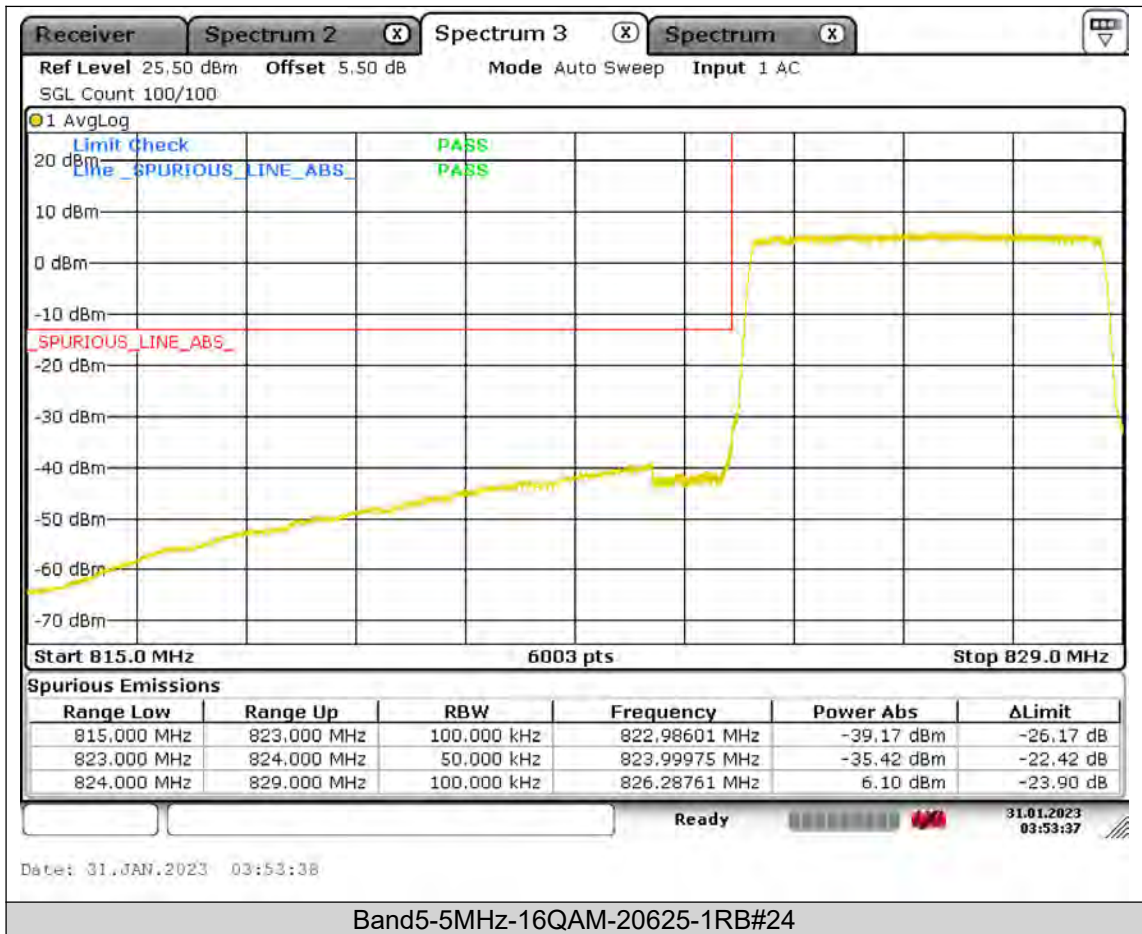

BUREAU VERITAS

Test Report No.: PSU-QSU2309010210RF01