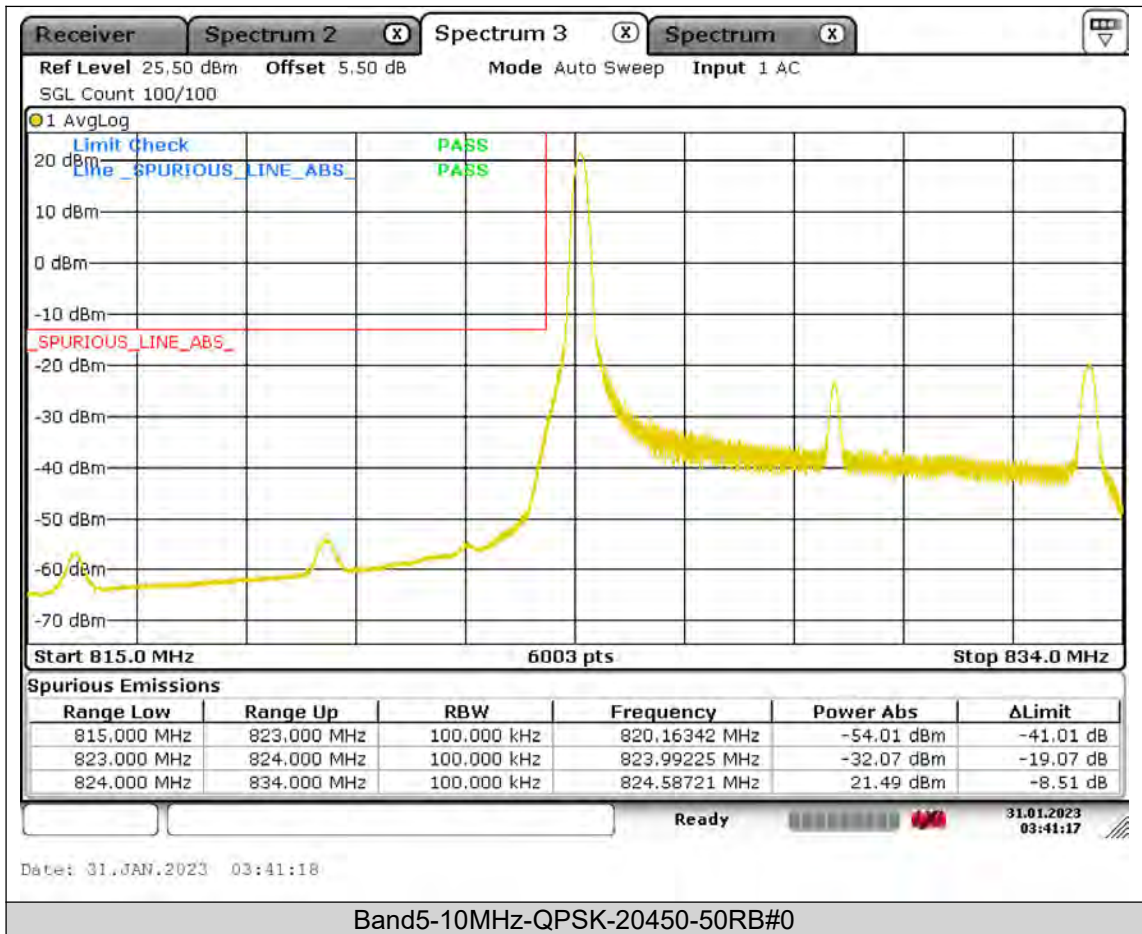

Test Report No.: PSU-QSU2309010210RF01

BUREAU
VERITAS

Test Report No.: PSU-QSU2309010210RF01

BUREAU
VERITAS

Test Report No.: PSU-QSU2309010210RF01

BUREAU
VERITAS

Test Report No.: PSU-QSU2309010210RF01

BUREAU
VERITAS