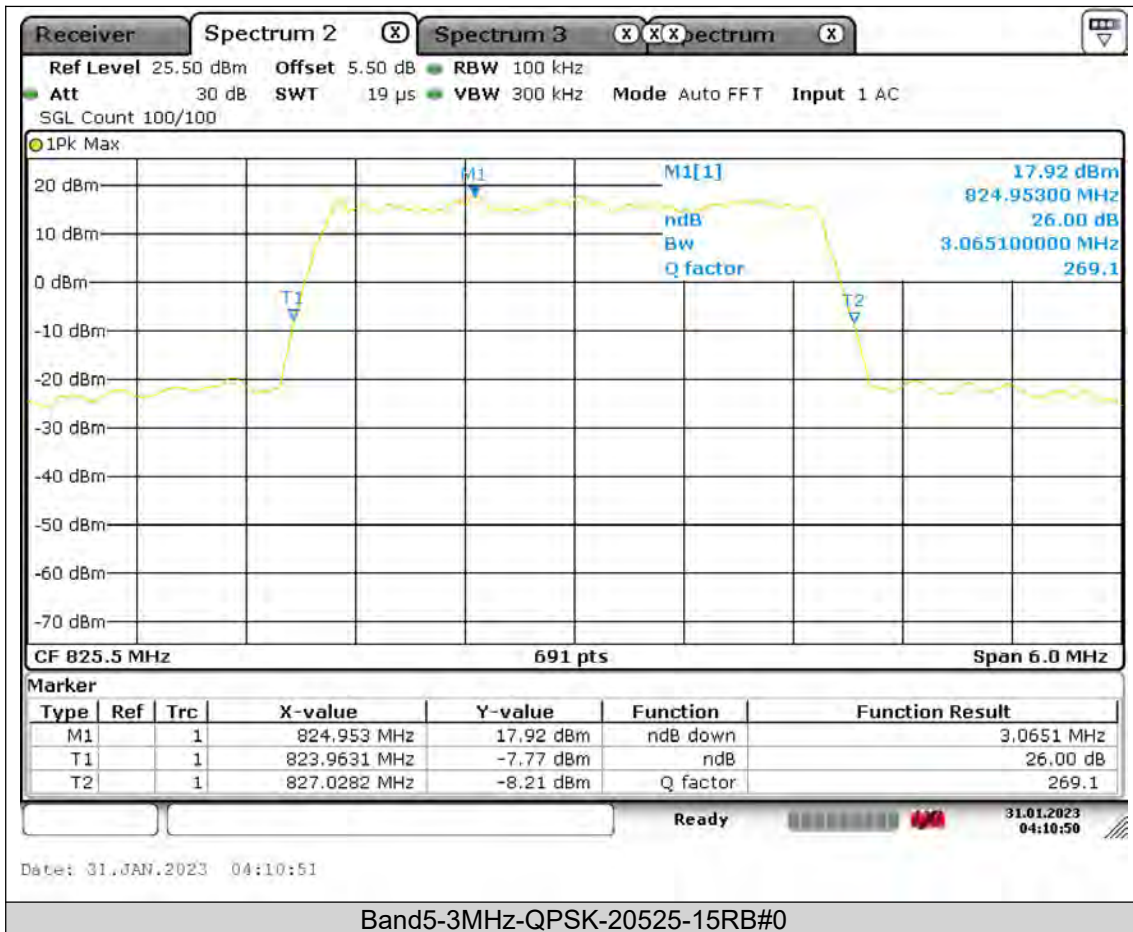

BUREAU
VERITAS

Test Report No.: PSU-QSU2309010210RF01

BUREAU
VERITAS

Test Report No.: PSU-QSU2309010210RF01

BUREAU
VERITAS

Test Report No.: PSU-QSU2309010210RF01

BUREAU
VERITAS

Test Report No.: PSU-QSU2309010210RF01