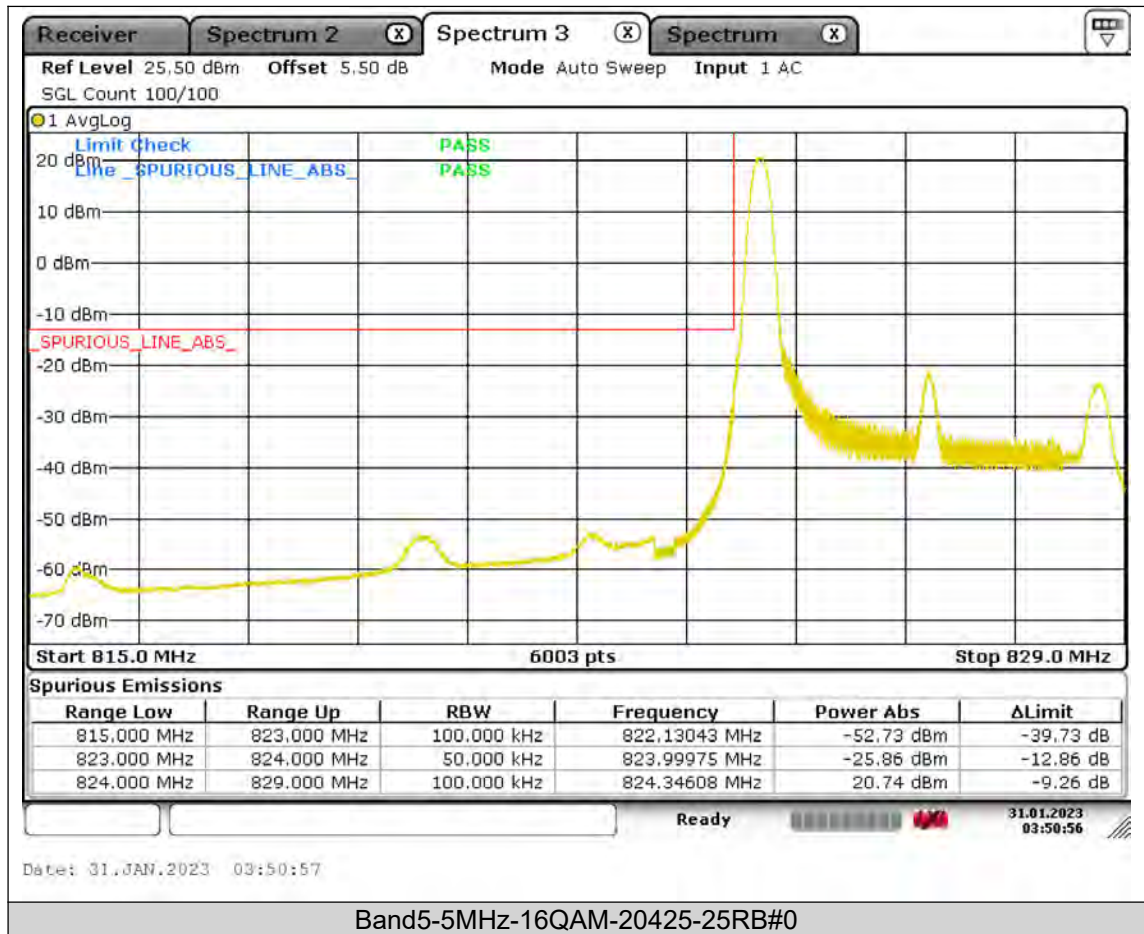

Test Report No.: PSU-QSU2309010210RF01

BUREAU
VERITAS

Test Report No.: PSU-QSU2309010210RF01

BUREAU
VERITAS

Test Report No.: PSU-QSU2309010210RF01

BUREAU
VERITAS

Test Report No.: PSU-QSU2309010210RF01

BUREAU VERITAS