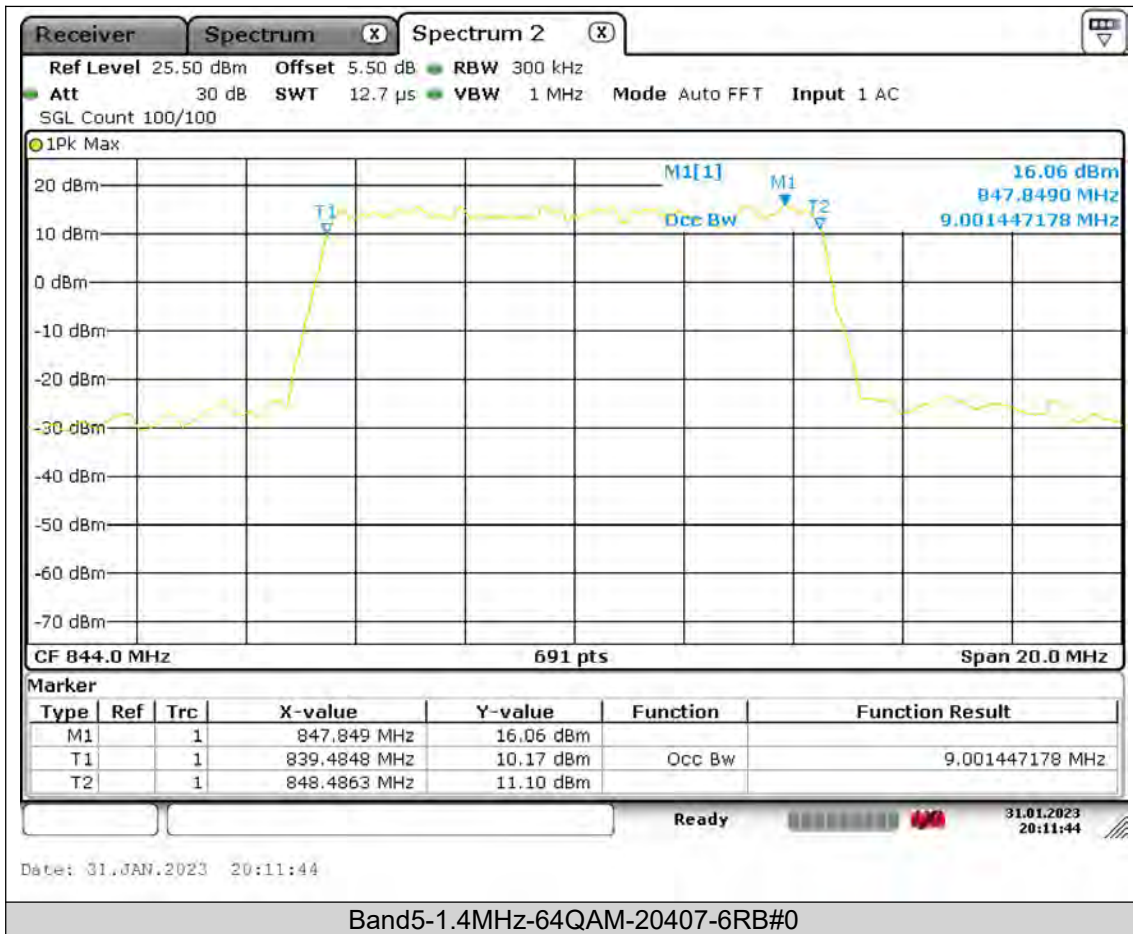

BUREAU
VERITAS

Test Report No.: PSU-QSU2309010210RF01

BUREAU
VERITAS

Test Report No.: PSU-QSU2309010210RF01

BUREAU
VERITAS

Test Report No.: PSU-QSU2309010210RF01

BUREAU
VERITAS

Test Report No.: PSU-QSU2309010210RF01