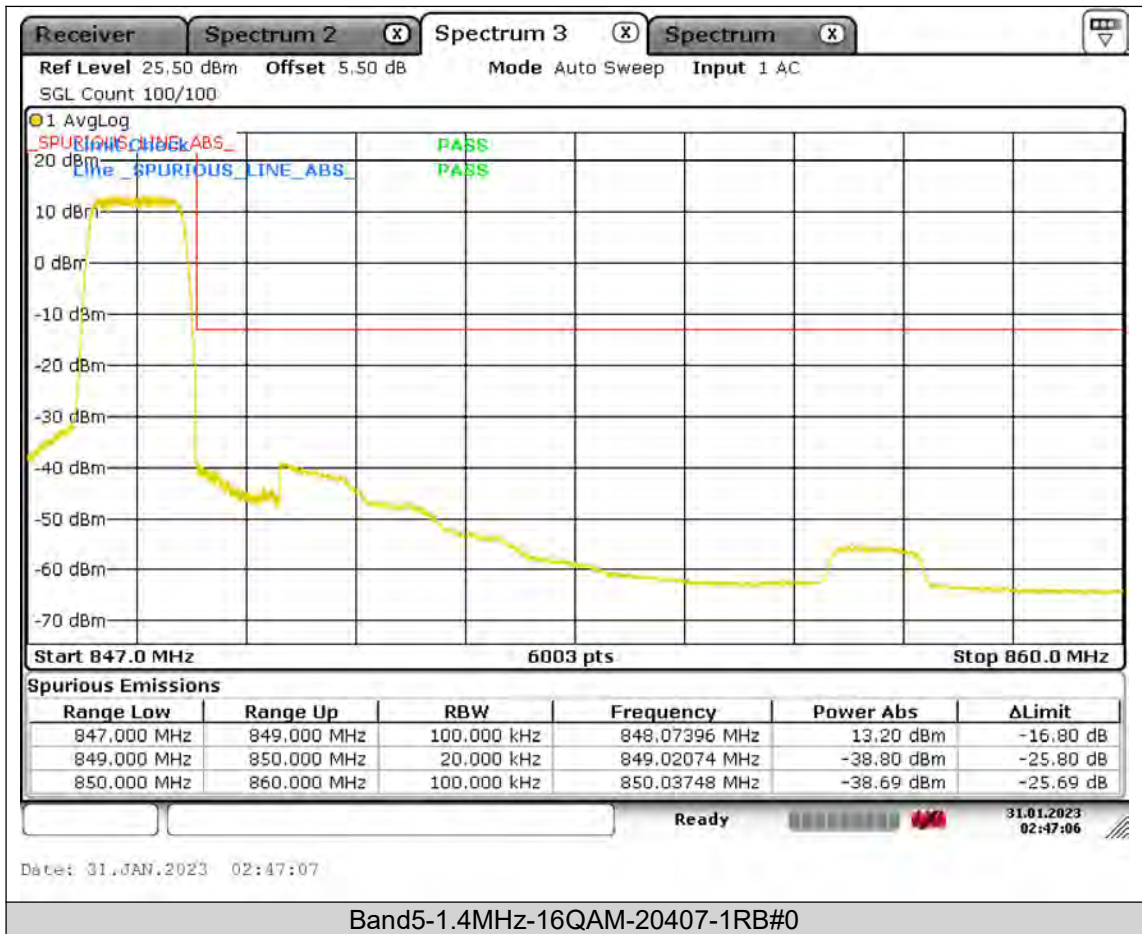

BUREAU
VERITAS

Test Report No.: PSU-QSU2309010210RF01