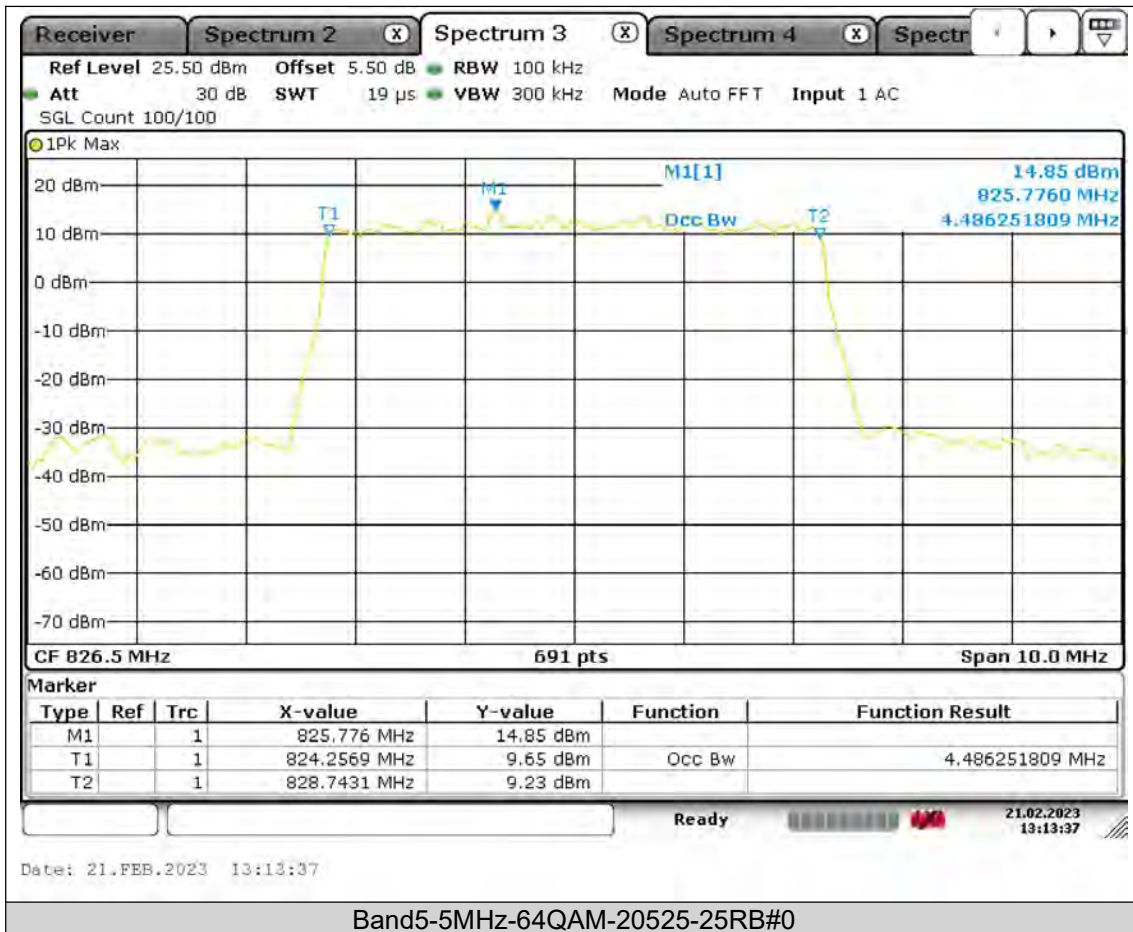

BUREAU
VERITAS

Test Report No.: PSU-QSU2309010210RF01