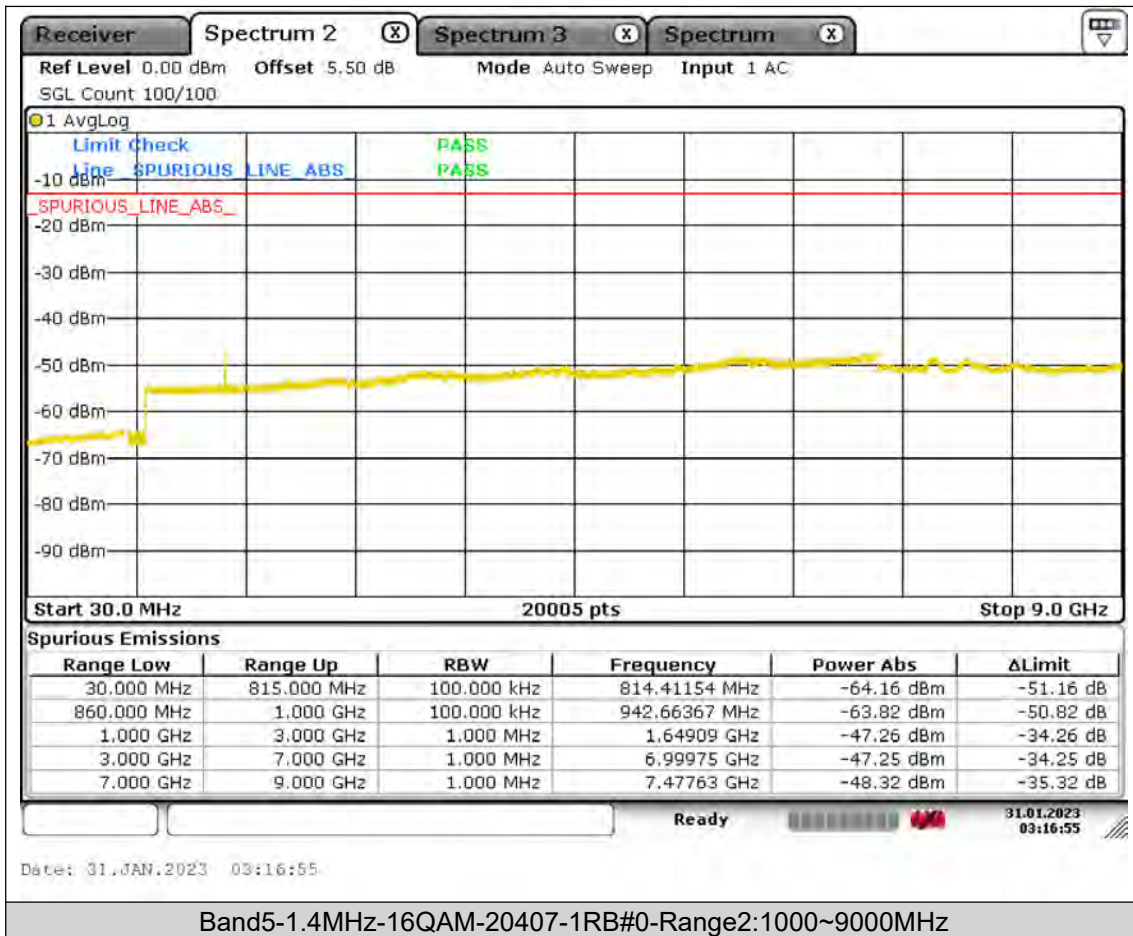

Test Report No.: PSU-QSU2309010210RF01

BUREAU
VERITAS

Test Report No.: PSU-QSU2309010210RF01

BUREAU VERITAS

Test Report No.: PSU-QSU2309010210RF01

BUREAU
VERITAS

Test Report No.: PSU-QSU2309010210RF01

BUREAU
VERITAS