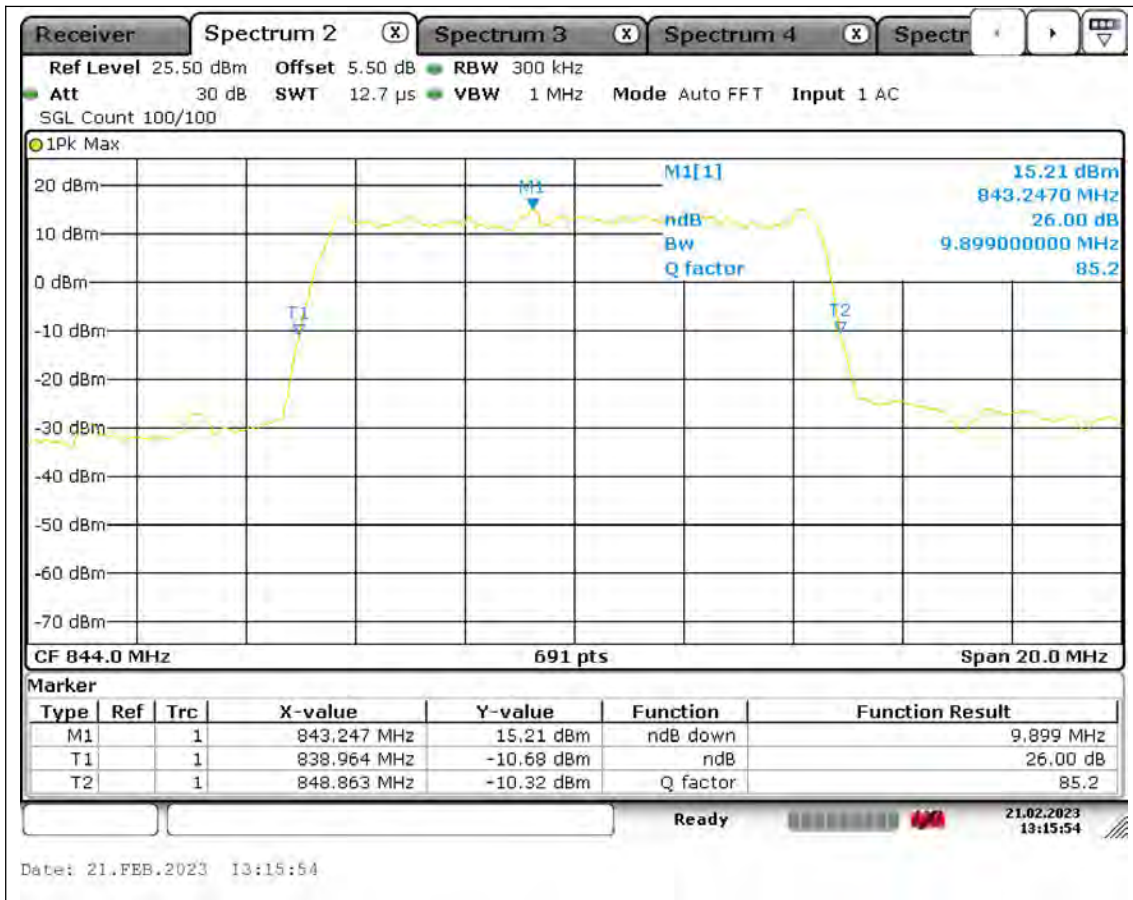

BUREAU
VERITAS

Test Report No.: PSU-QSU2309010210RF01

BUREAU
VERITAS

Test Report No.: PSU-QSU2309010210RF01

BUREAU
VERITAS

Test Report No.: PSU-QSU2309010210RF01

BUREAU
VERITAS

Test Report No.: PSU-QSU2309010210RF01