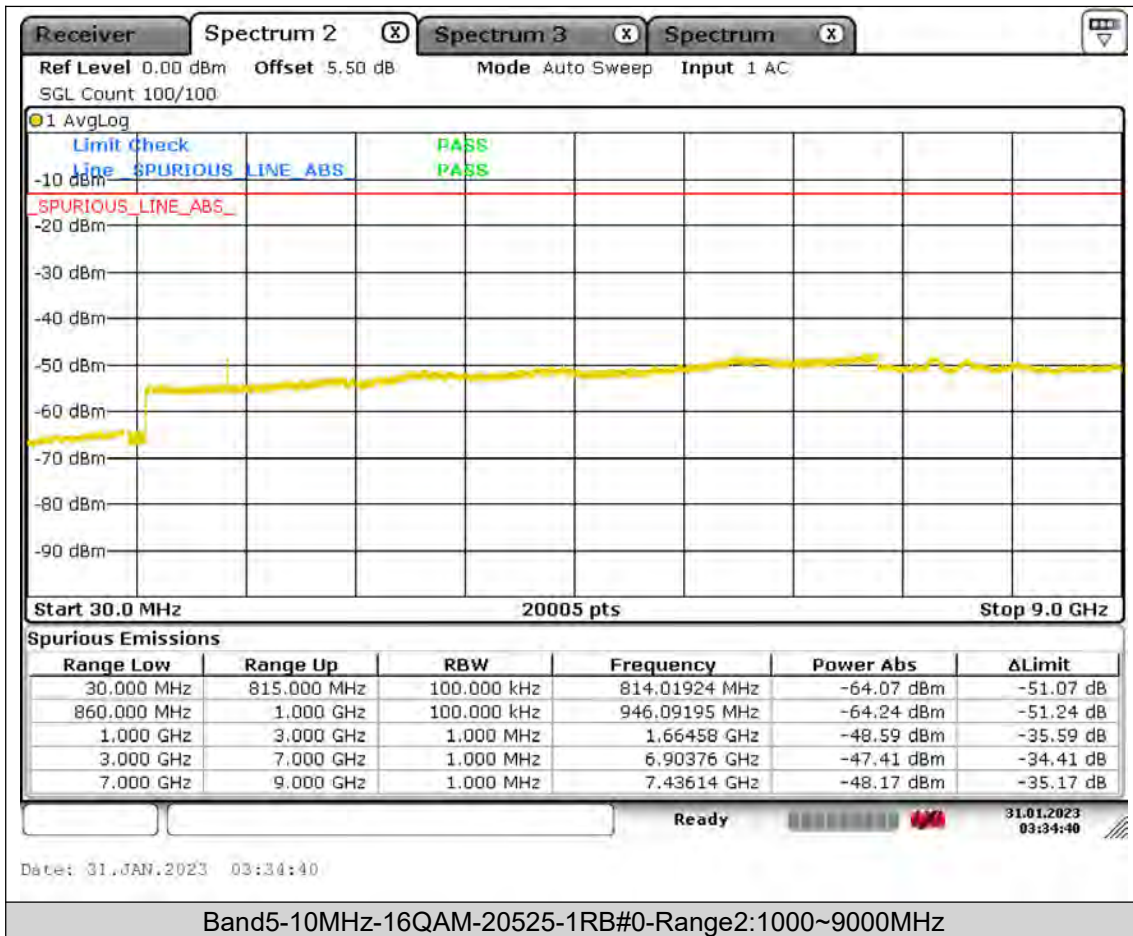

BUREAU
VERITAS

Test Report No.: PSU-QSU2309010210RF01

Band5-10MHz-16QAM-20525-1RB#0-Range2:1000~9000MHz