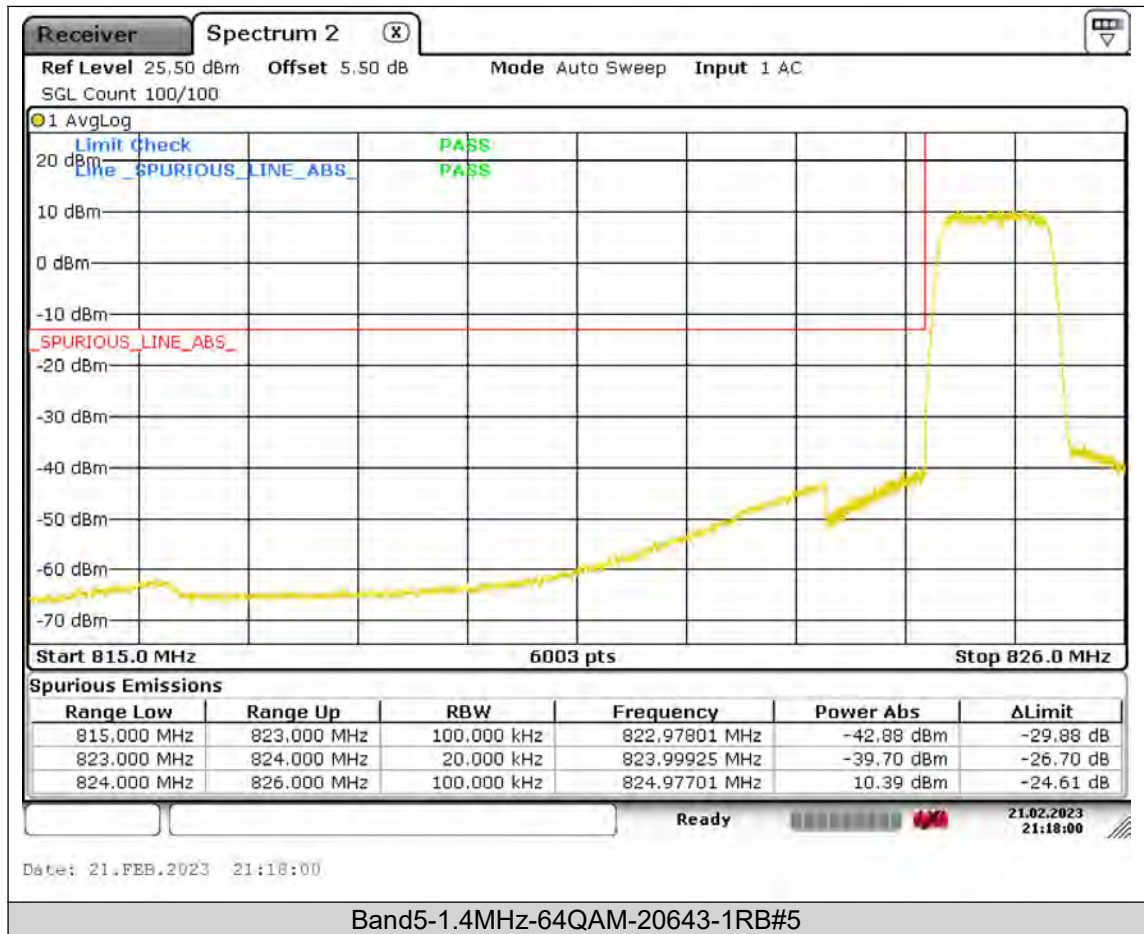

BUREAU
VERITAS

Test Report No.: PSU-QSU2309010210RF01