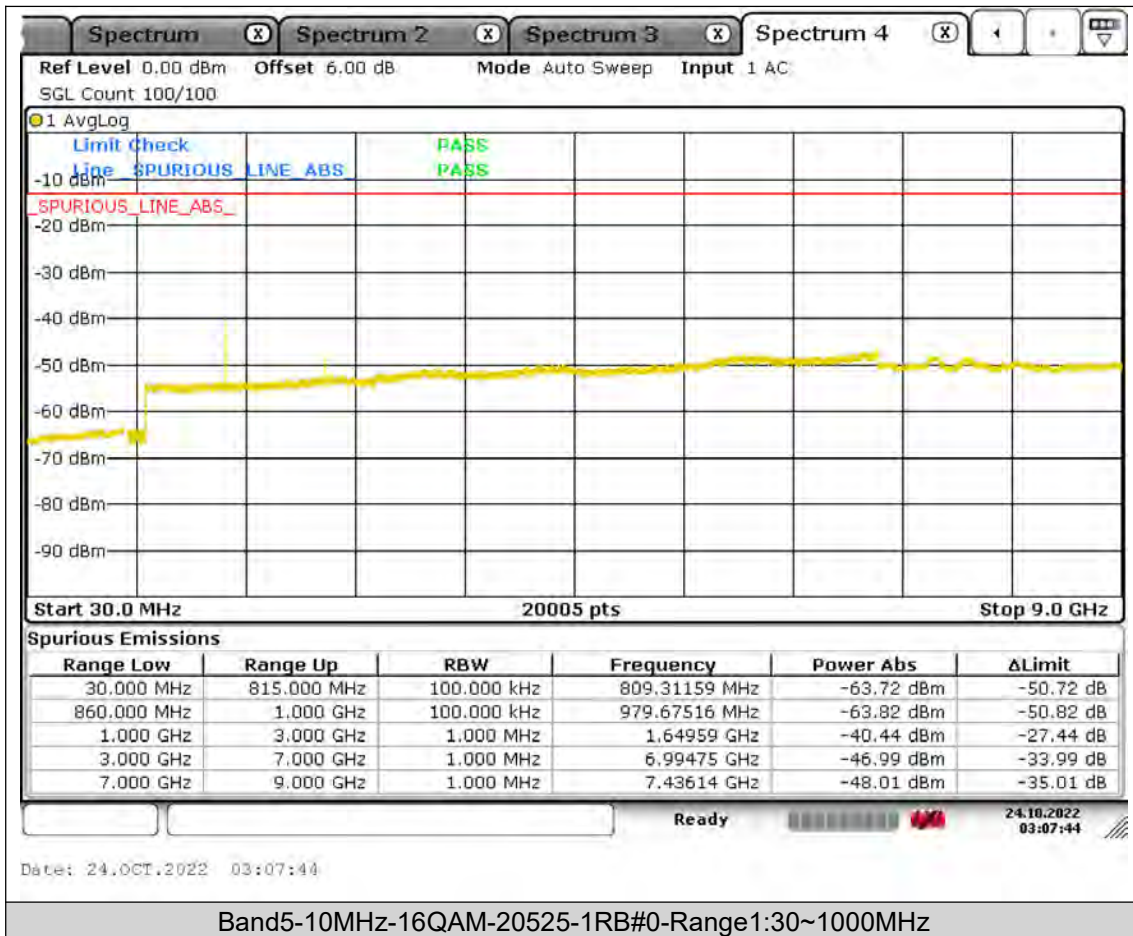

BUREAU
VERITAS

Test Report No.: PSU-QSU2309010210RF01