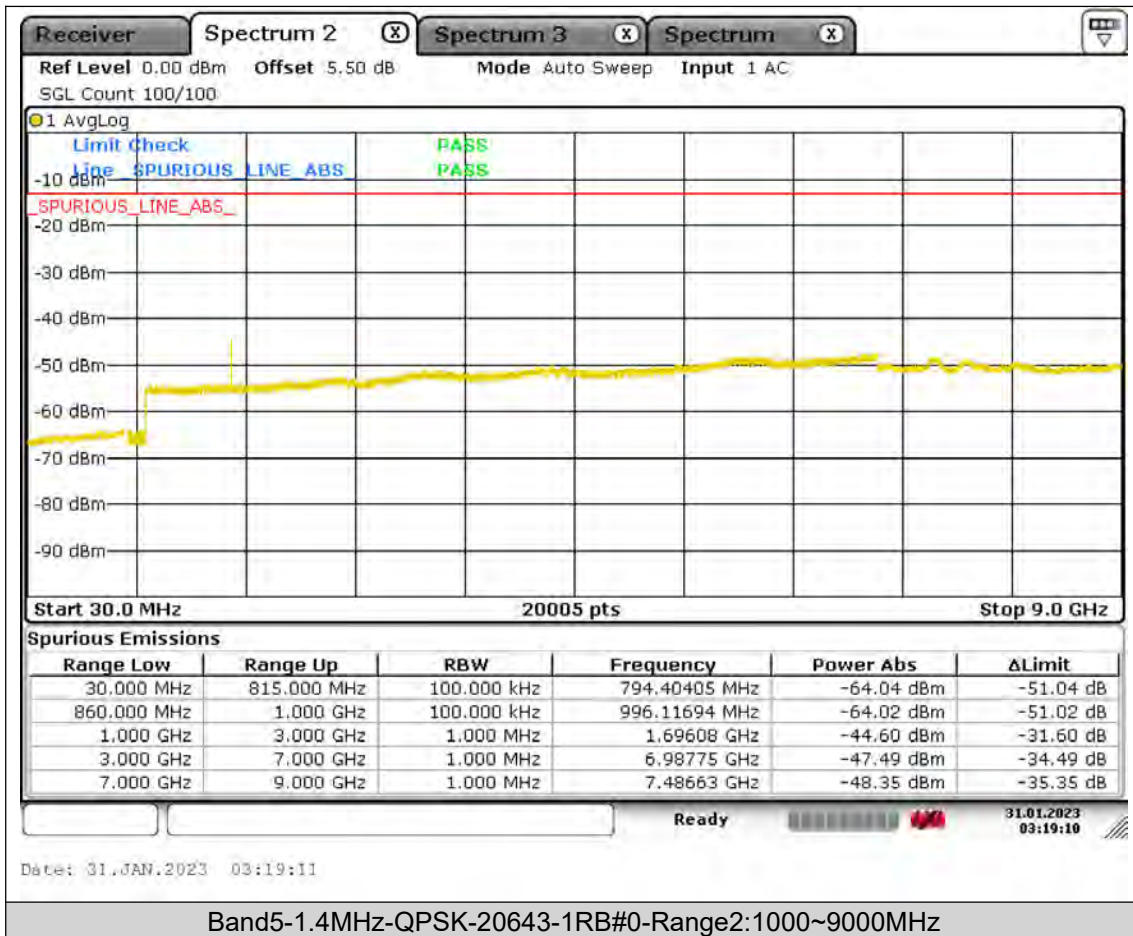

BUREAU
VERITAS

Test Report No.: PSU-QSU2309010210RF01