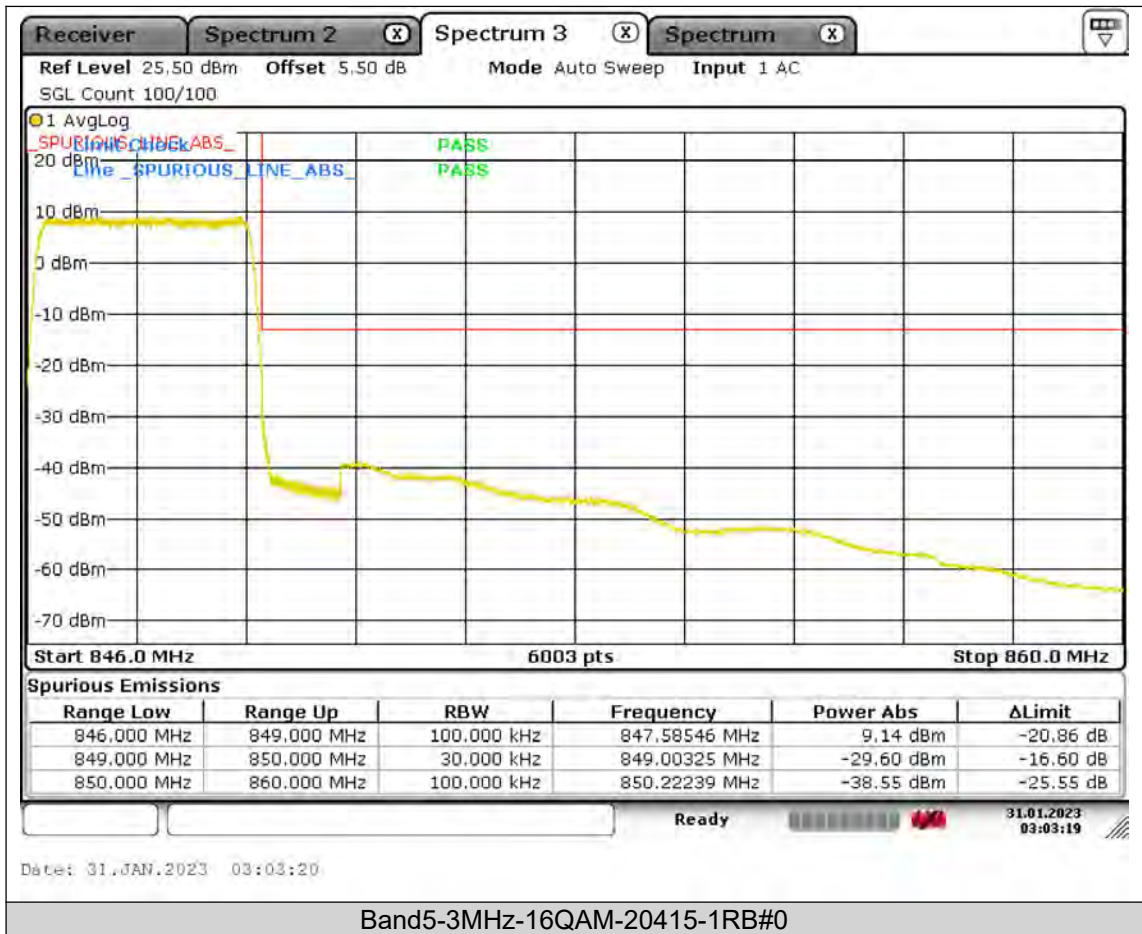

Test Report No.: PSU-QSU2309010210RF01

BUREAU
VERITAS

Test Report No.: PSU-QSU2309010210RF01

BUREAU
VERITAS

Test Report No.: PSU-QSU2309010210RF01

**BUREAU
VERITAS**

Test Report No.: PSU-QSU2309010210RF01

BUREAU
VERITAS