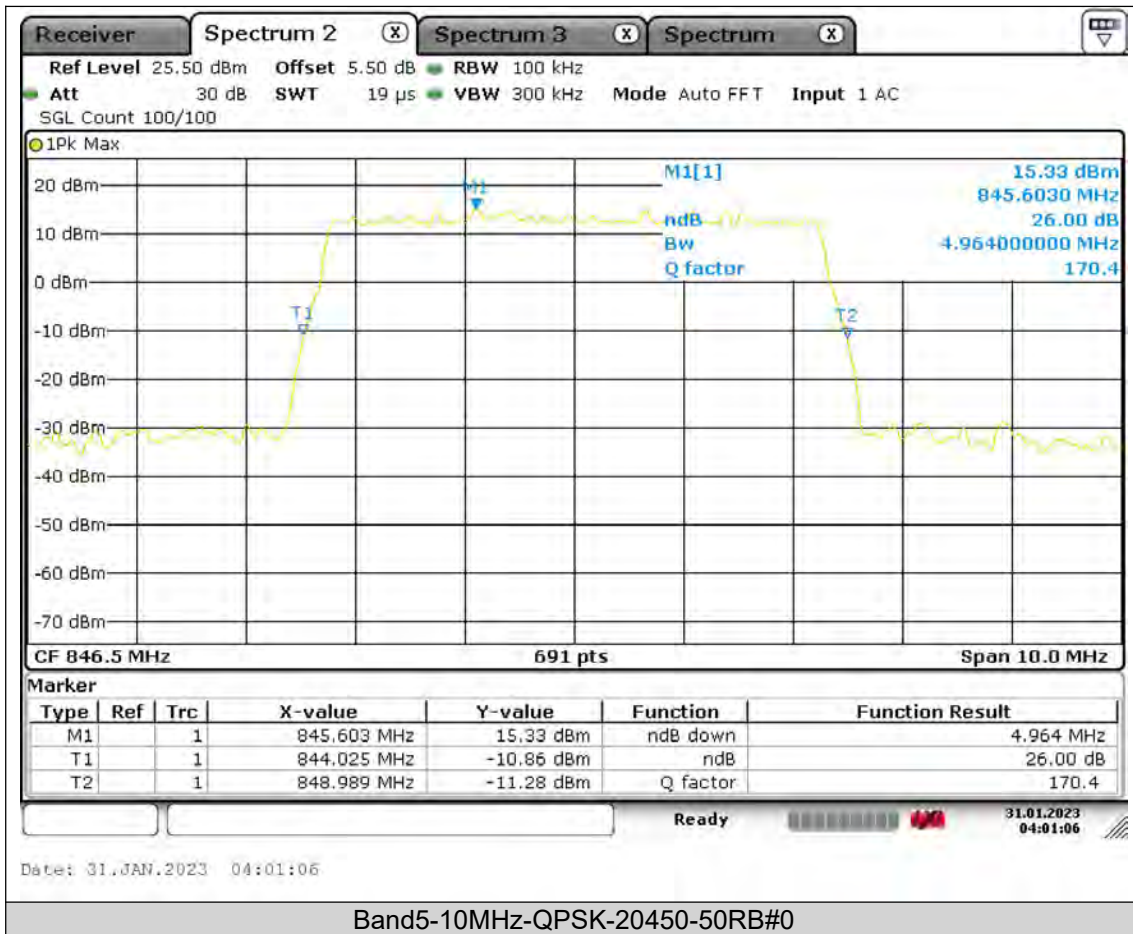

BUREAU
VERITAS

Test Report No.: PSU-QSU2309010210RF01

BUREAU
VERITAS

Test Report No.: PSU-QSU2309010210RF01

BUREAU
VERITAS

Test Report No.: PSU-QSU2309010210RF01

BUREAU
VERITAS

Test Report No.: PSU-QSU2309010210RF01