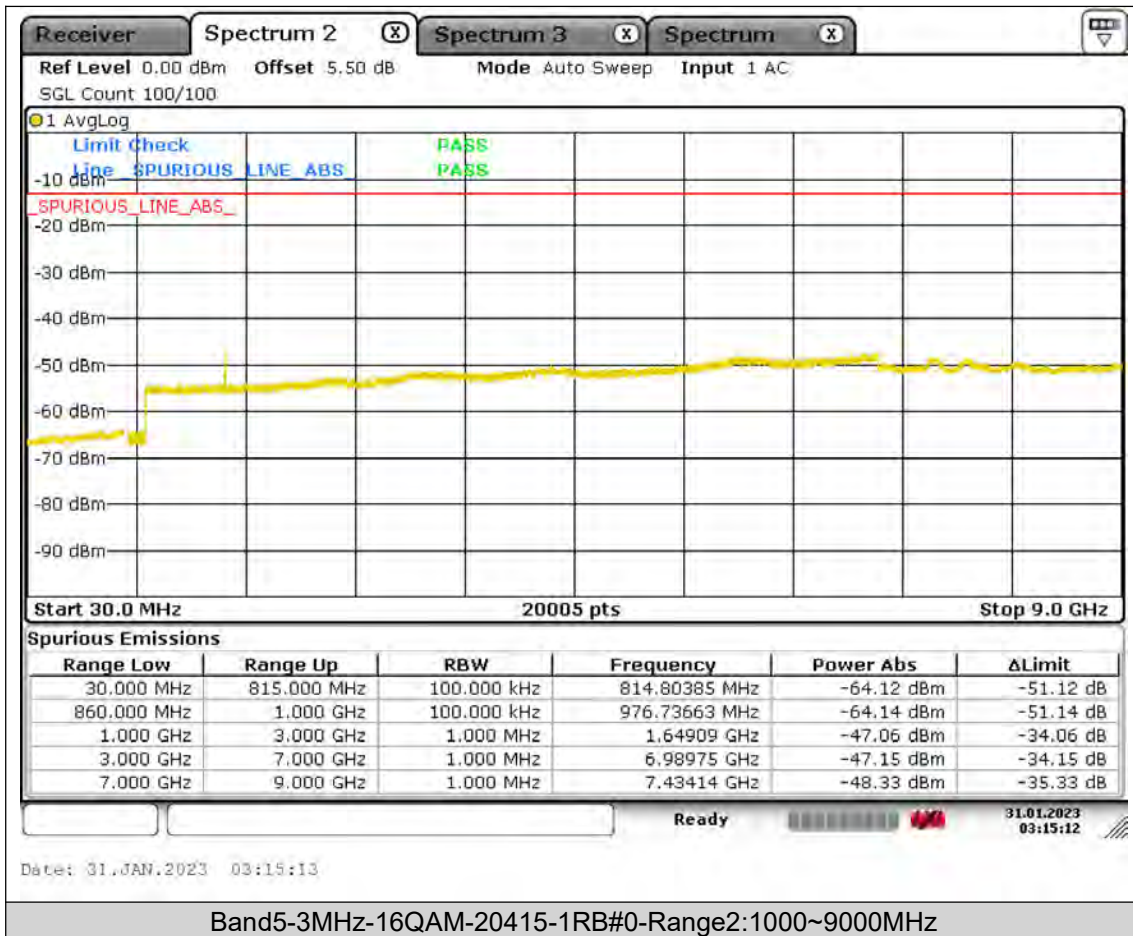

Test Report No.: PSU-QSU2309010210RF01

BUREAU
VERITAS

Test Report No.: PSU-QSU2309010210RF01

BUREAU
VERITAS

Test Report No.: PSU-QSU2309010210RF01

BUREAU
VERITAS

Test Report No.: PSU-QSU2309010210RF01

BUREAU
VERITAS