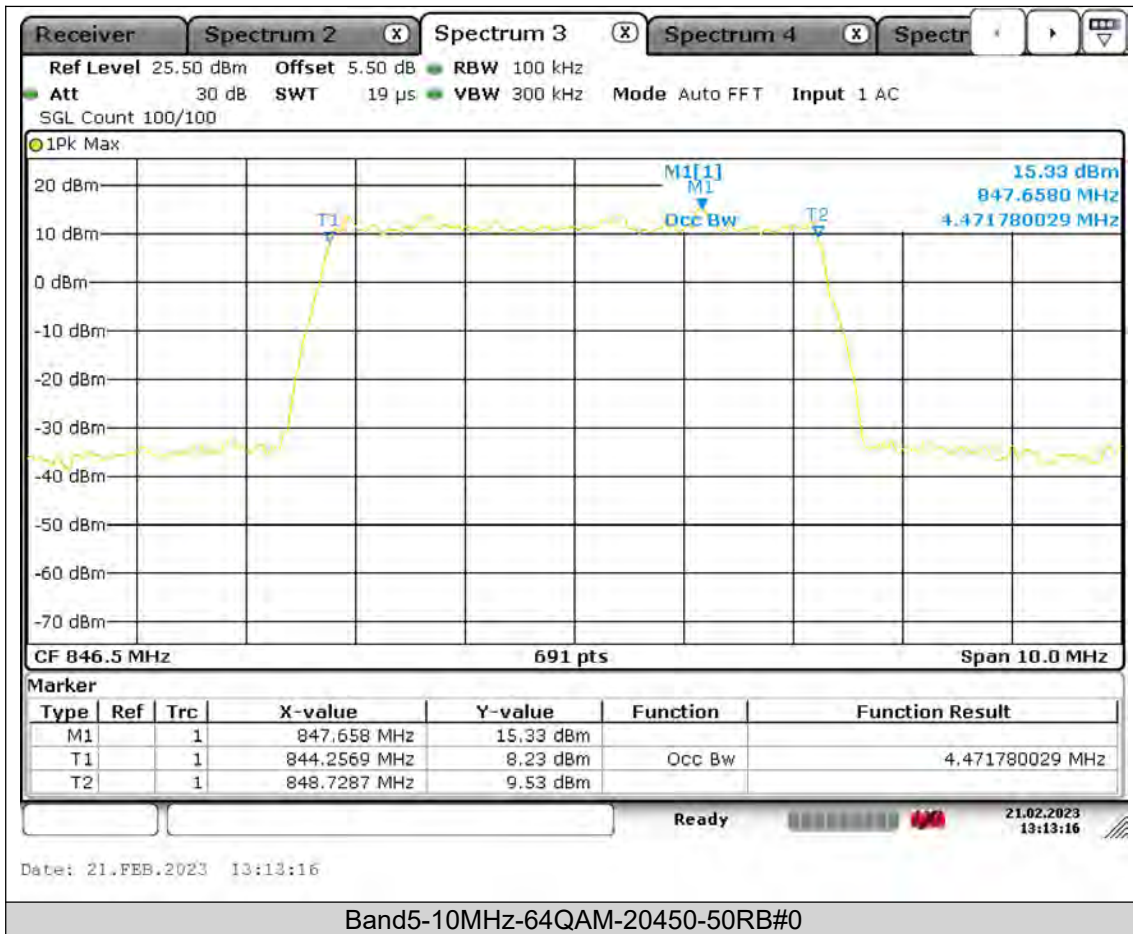

BUREAU
VERITAS

Test Report No.: PSU-QSU2309010210RF01

BUREAU
VERITAS

Test Report No.: PSU-QSU2309010210RF01

BUREAU VERITAS

Test Report No.: PSU-QSU2309010210RF01

26DB Bandwidth

Band5-1.4MHz-QPSK-20407-6RB#0