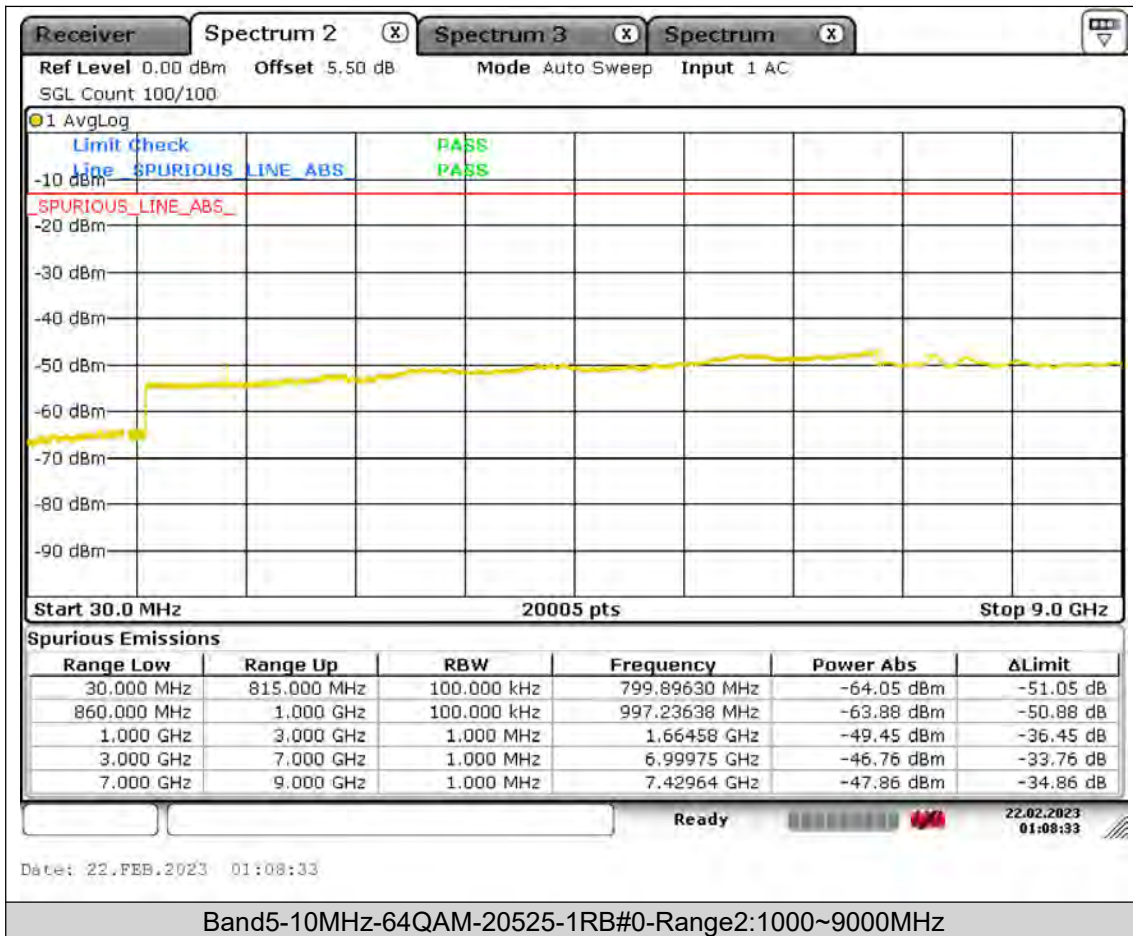

Test Report No.: PSU-QSU2309010210RF01

BUREAU
VERITAS

Test Report No.: PSU-QSU2309010210RF01

BUREAU
VERITAS

Test Report No.: PSU-QSU2309010210RF01

BUREAU
VERITAS

Test Report No.: PSU-QSU2309010210RF01

BUREAU
VERITAS