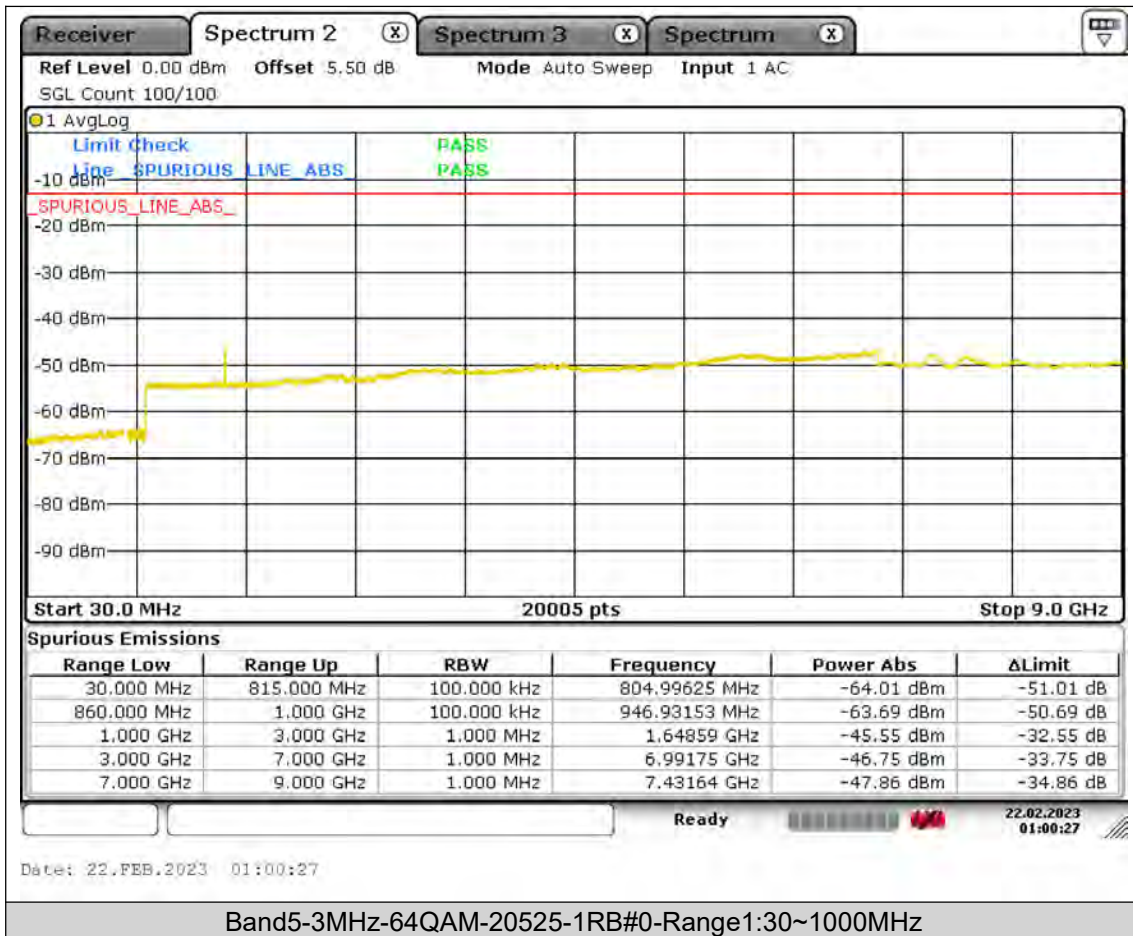

BUREAU
VERITAS

Test Report No.: PSU-QSU2309010210RF01