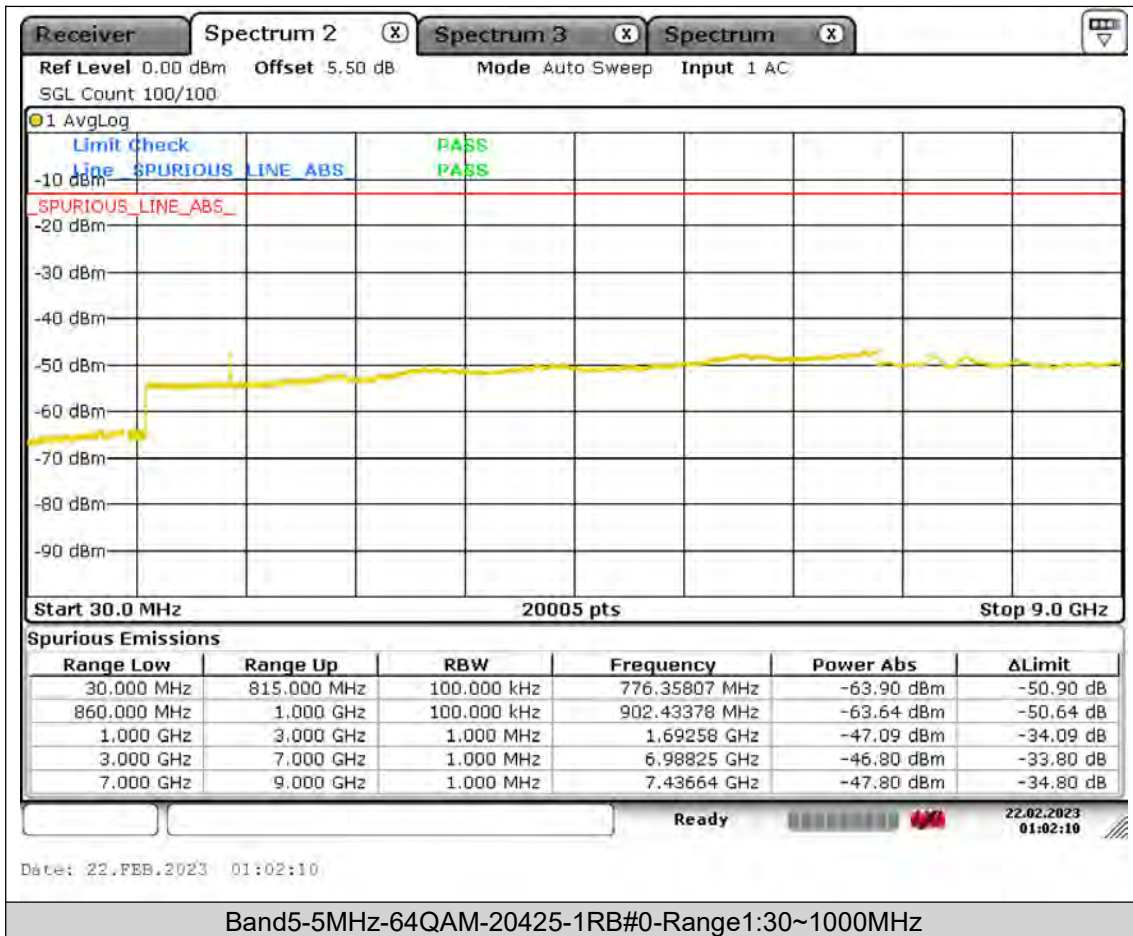

BUREAU
VERITAS

Test Report No.: PSU-QSU2309010210RF01