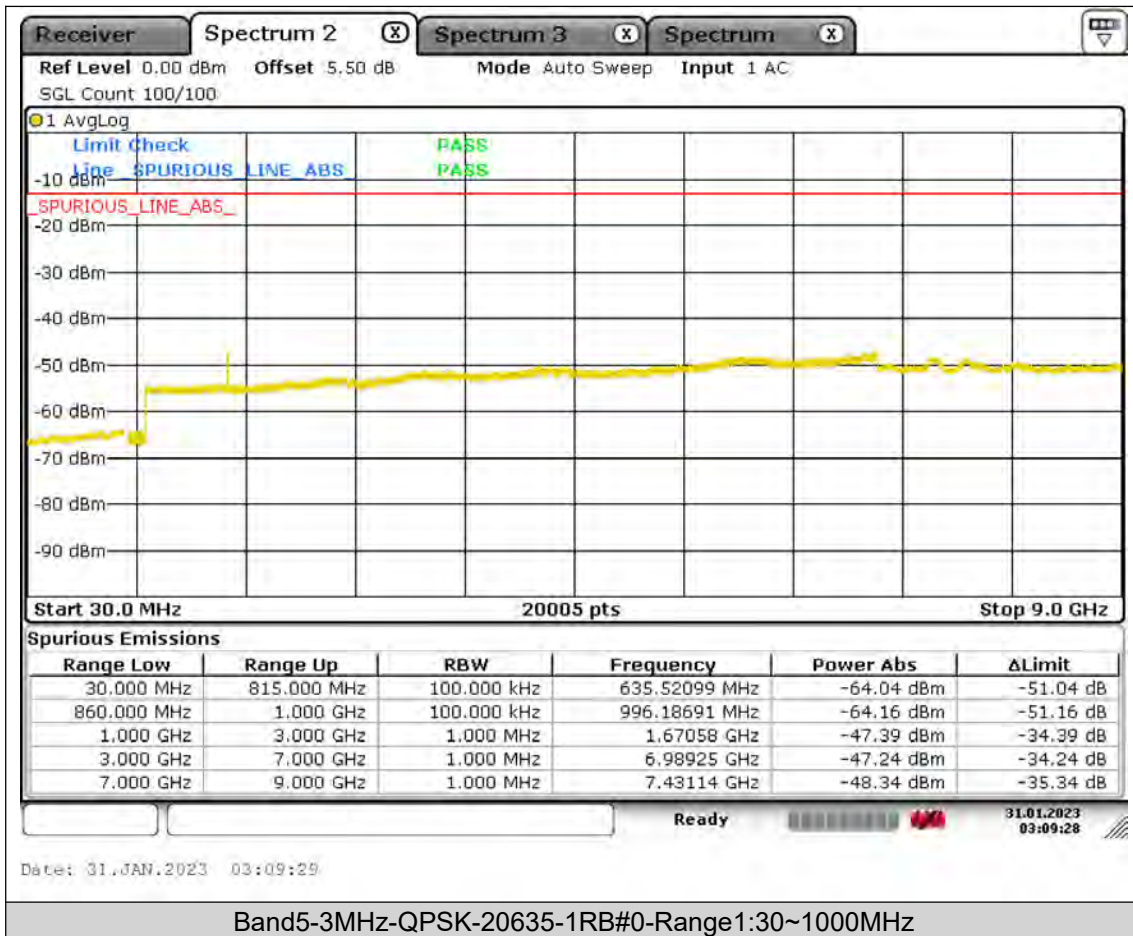

BUREAU
VERITAS

Test Report No.: PSU-QSU2309010210RF01