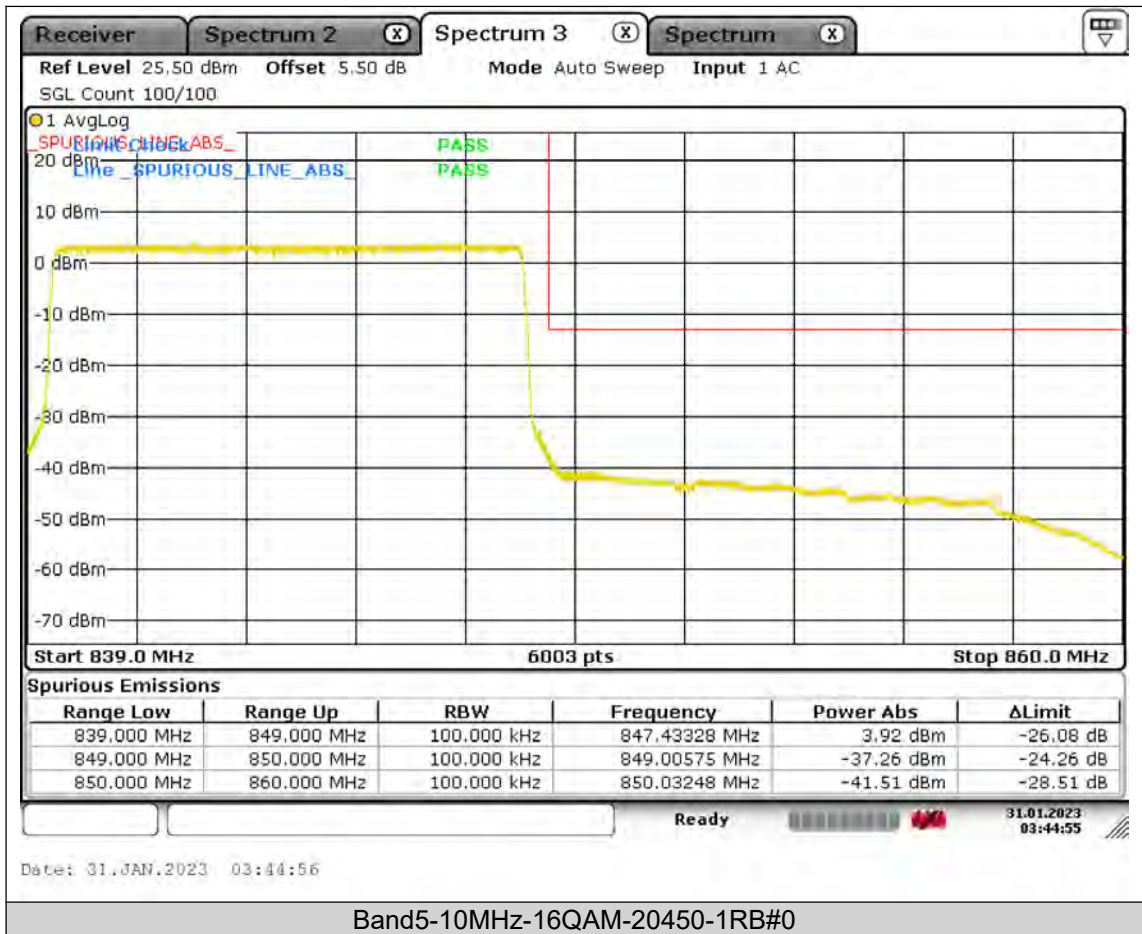

Test Report No.: PSU-QSU2309010210RF01

BUREAU
VERITAS

Test Report No.: PSU-QSU2309010210RF01

BUREAU
VERITAS

Test Report No.: PSU-QSU2309010210RF01

BUREAU
VERITAS

Test Report No.: PSU-QSU2309010210RF01

BUREAU
VERITAS