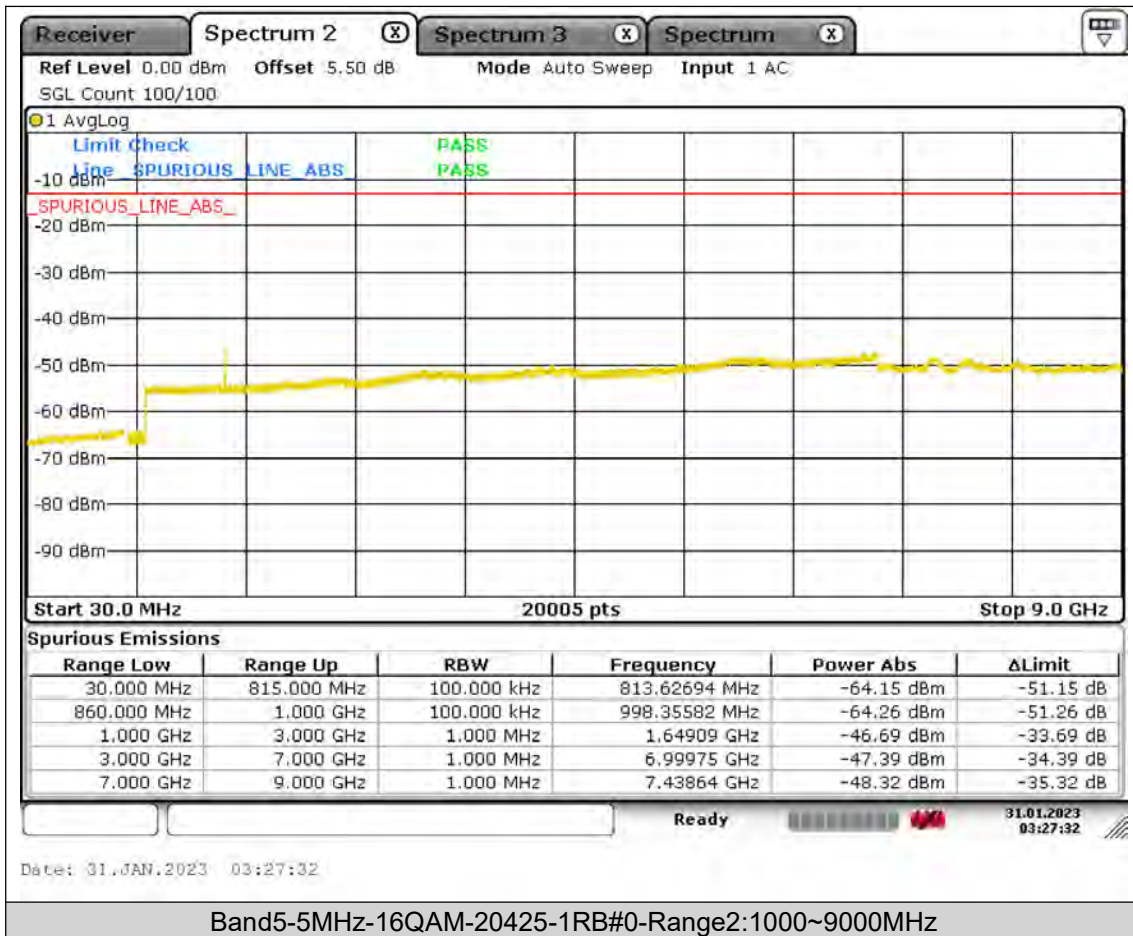

Test Report No.: PSU-QSU2309010210RF01

BUREAU
VERITAS

Test Report No.: PSU-QSU2309010210RF01

BUREAU
VERITAS

Test Report No.: PSU-QSU2309010210RF01

BUREAU
VERITAS

Test Report No.: PSU-QSU2309010210RF01

BUREAU
VERITAS