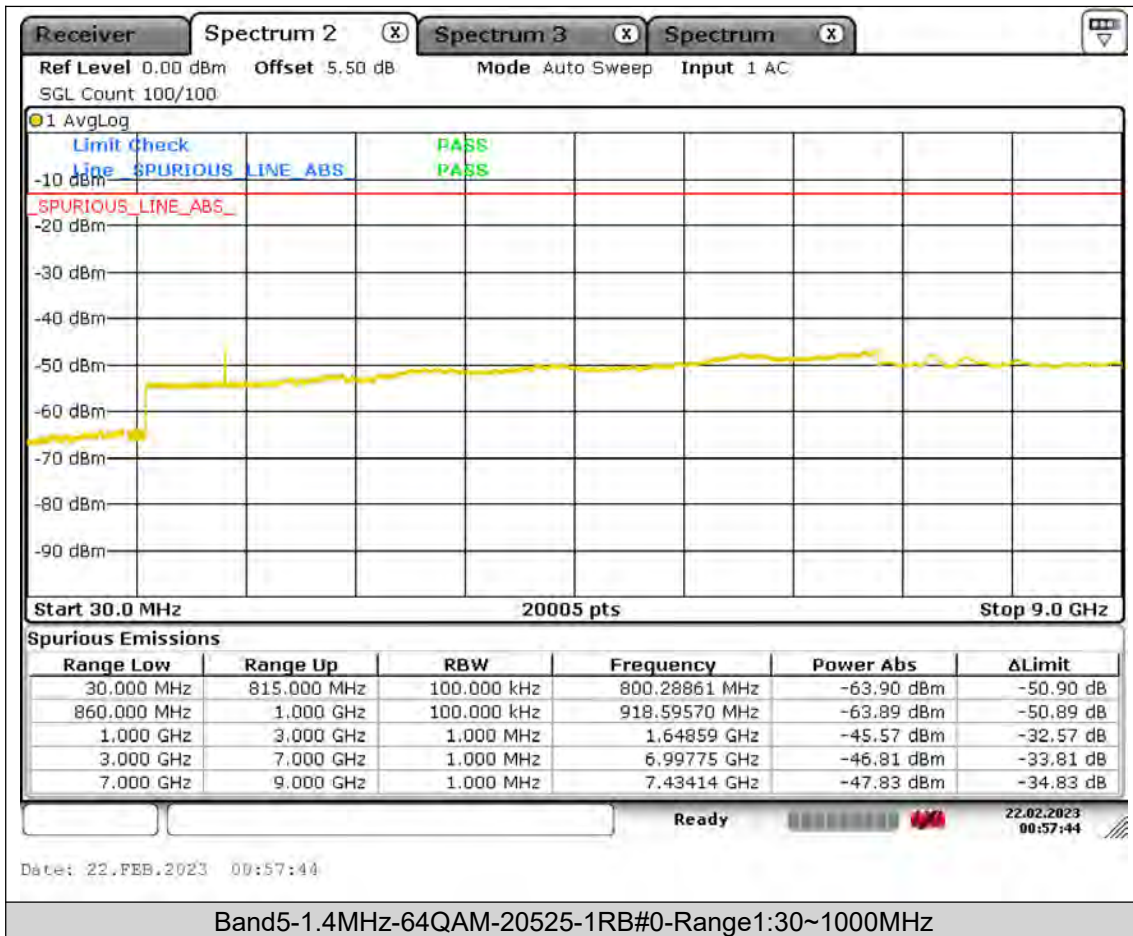

Test Report No.: PSU-QSU2309010210RF01

BUREAU
VERITAS

Test Report No.: PSU-QSU2309010210RF01

BUREAU
VERITAS

Test Report No.: PSU-QSU2309010210RF01

BUREAU
VERITAS

Test Report No.: PSU-QSU2309010210RF01

BUREAU
VERITAS