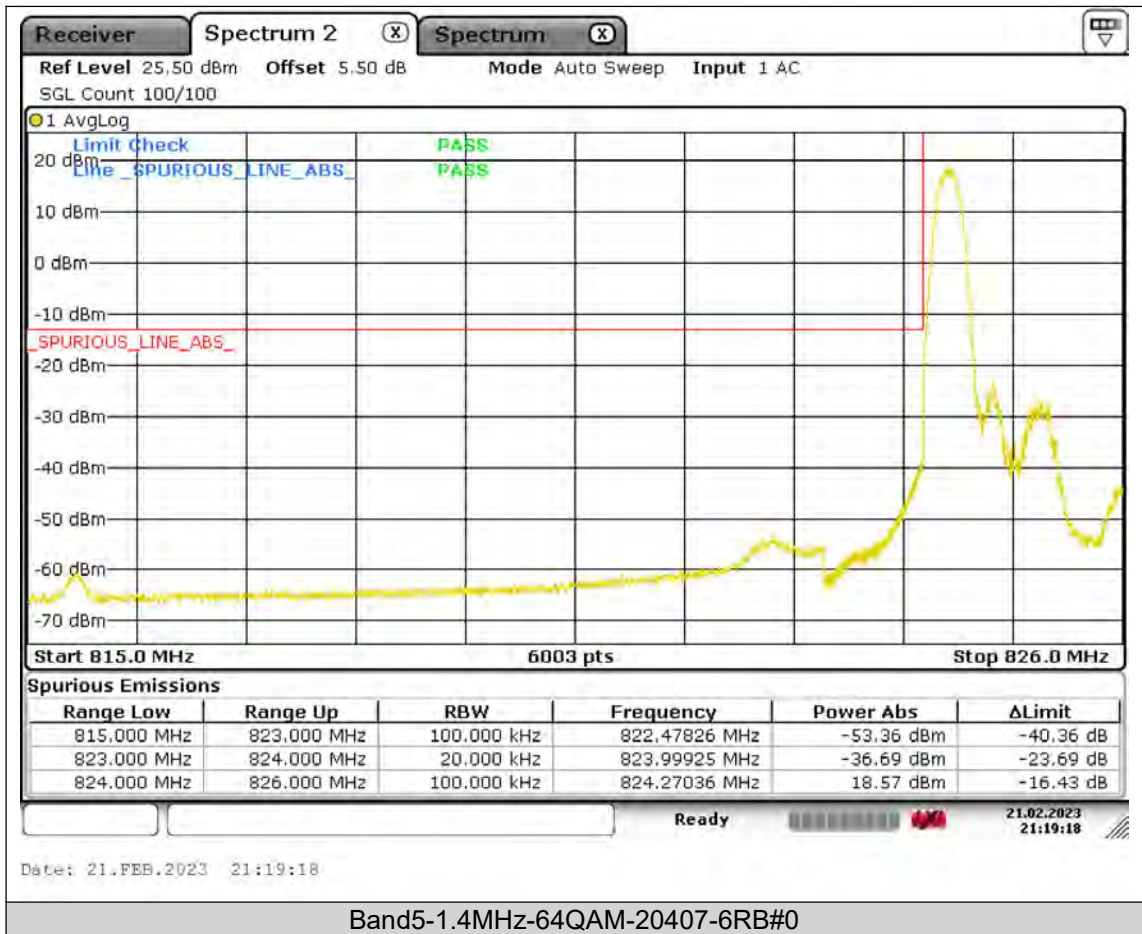

Test Report No.: PSU-QSU2309010210RF01

BUREAU
VERITAS

Test Report No.: PSU-QSU2309010210RF01

BUREAU
VERITAS

Test Report No.: PSU-QSU2309010210RF01

BUREAU
VERITAS

Test Report No.: PSU-QSU2309010210RF01

BUREAU
VERITAS