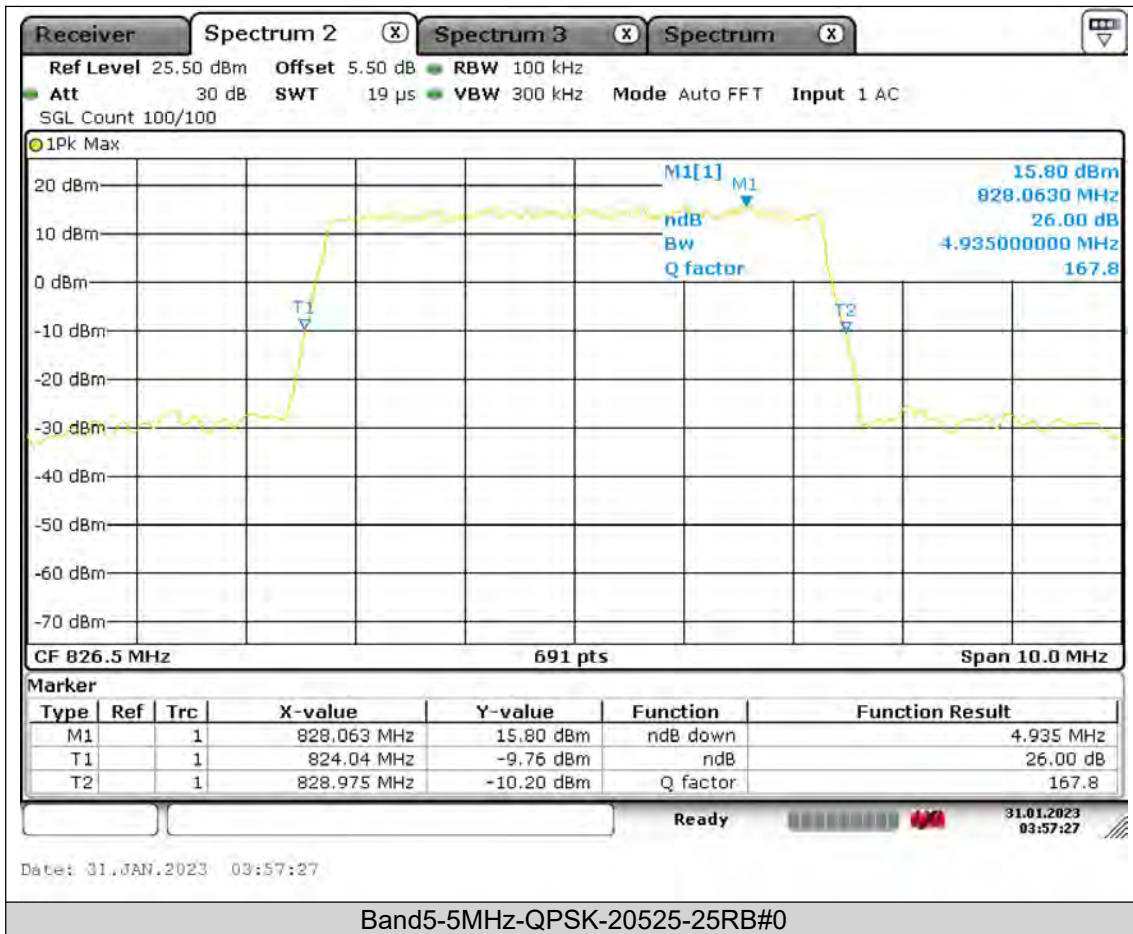

BUREAU
VERITAS

Test Report No.: PSU-QSU2309010210RF01