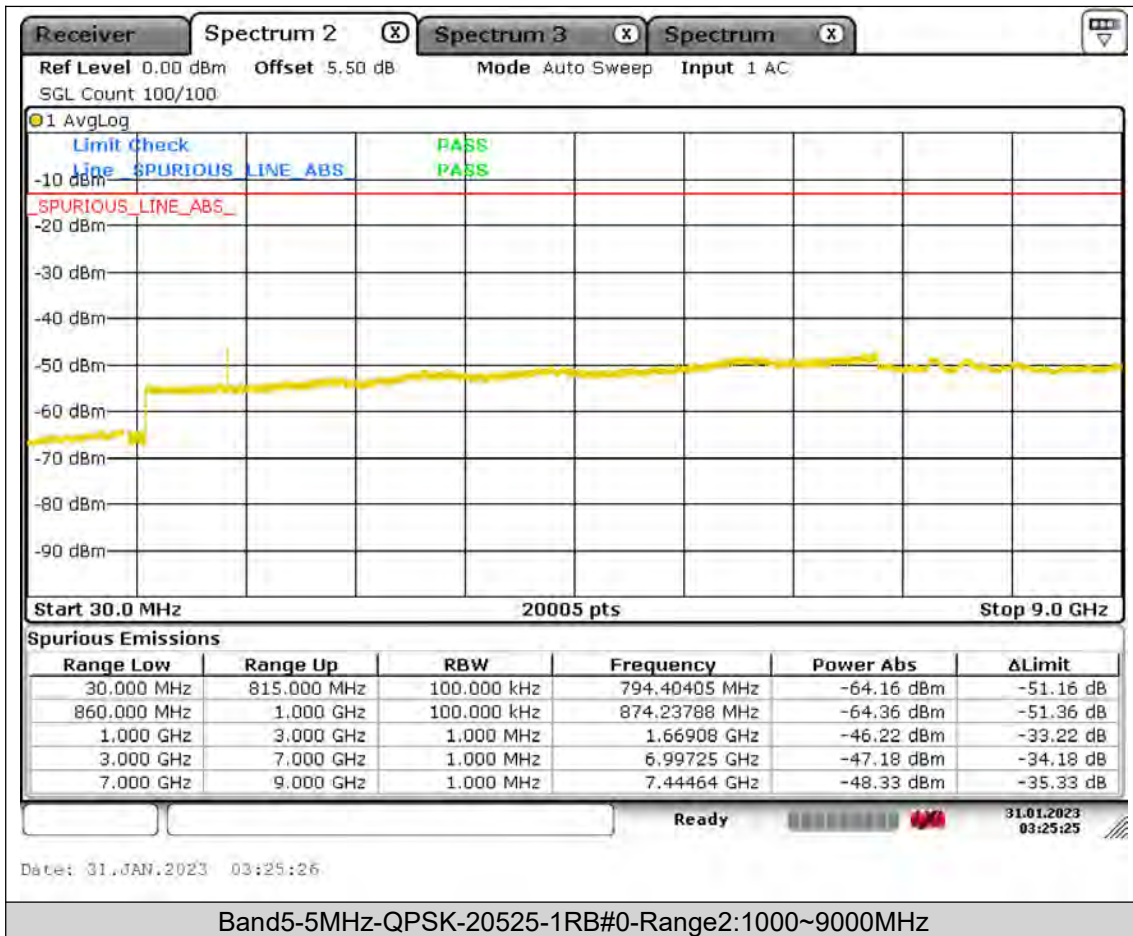

Test Report No.: PSU-QSU2309010210RF01

BUREAU
VERITAS

Test Report No.: PSU-QSU2309010210RF01

BUREAU
VERITAS

Test Report No.: PSU-QSU2309010210RF01

BUREAU
VERITAS

Test Report No.: PSU-QSU2309010210RF01

BUREAU
VERITAS