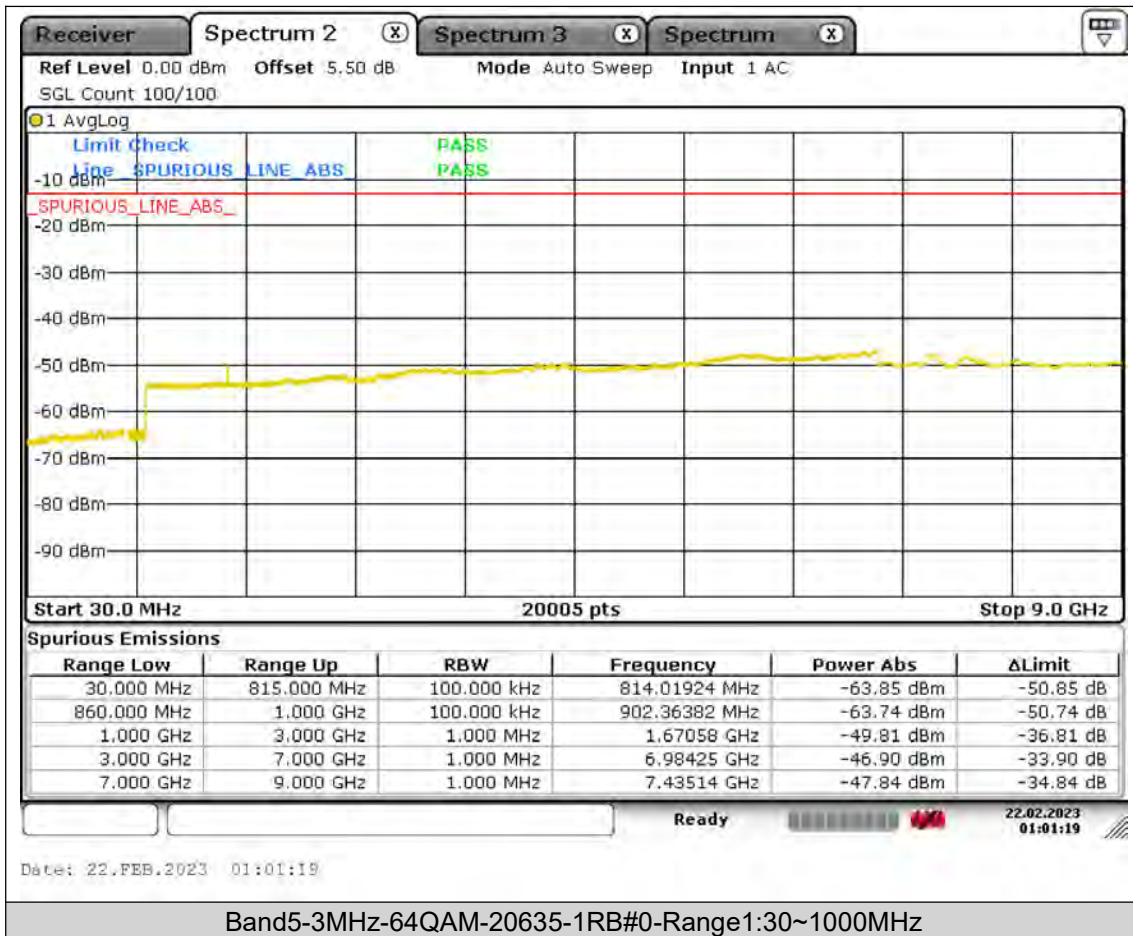

Test Report No.: PSU-QSU2309010210RF01

BUREAU
VERITAS

Test Report No.: PSU-QSU2309010210RF01

BUREAU
VERITAS

Test Report No.: PSU-QSU2309010210RF01

BUREAU
VERITAS

Test Report No.: PSU-QSU2309010210RF01

BUREAU
VERITAS