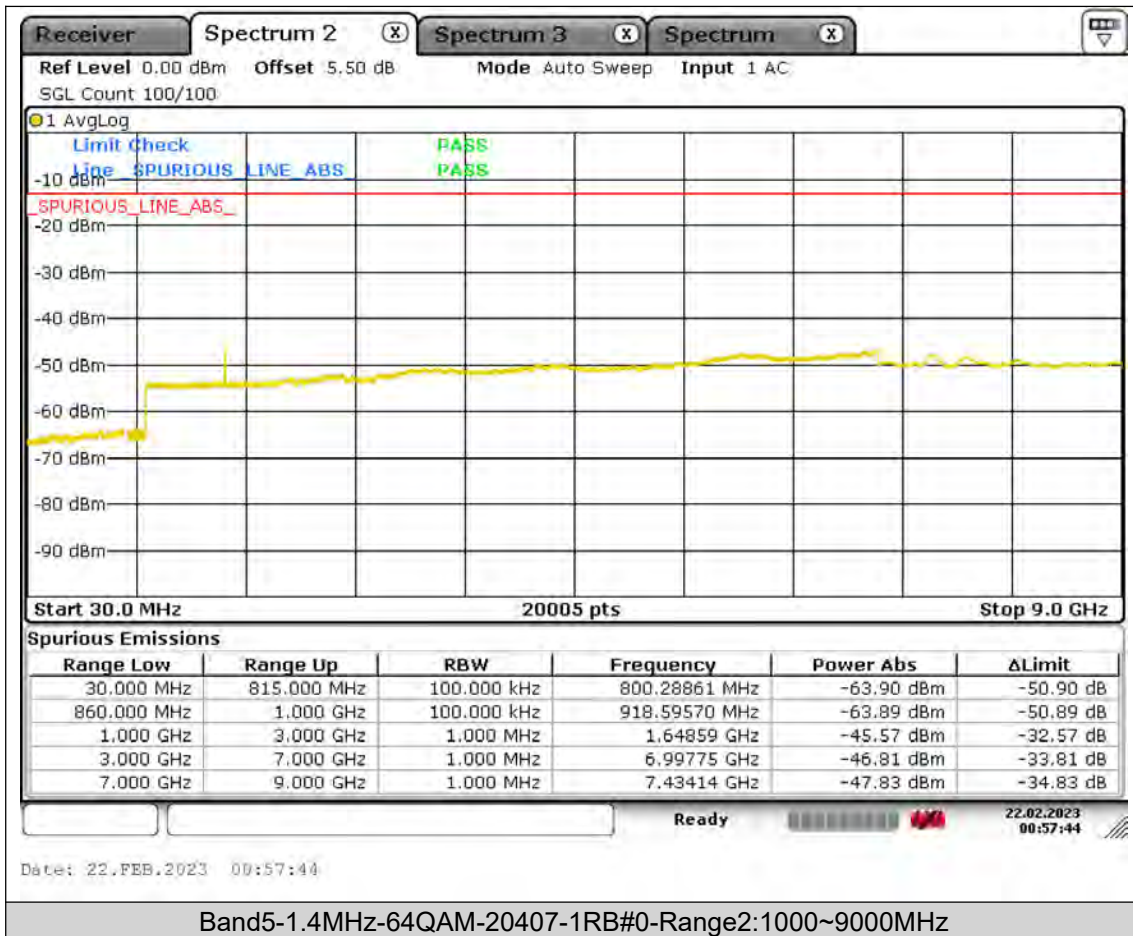

Test Report No.: PSU-QSU2309010210RF01

BUREAU
VERITAS

Test Report No.: PSU-QSU2309010210RF01

BUREAU
VERITAS

Test Report No.: PSU-QSU2309010210RF01

BUREAU
VERITAS

Test Report No.: PSU-QSU2309010210RF01

BUREAU
VERITAS