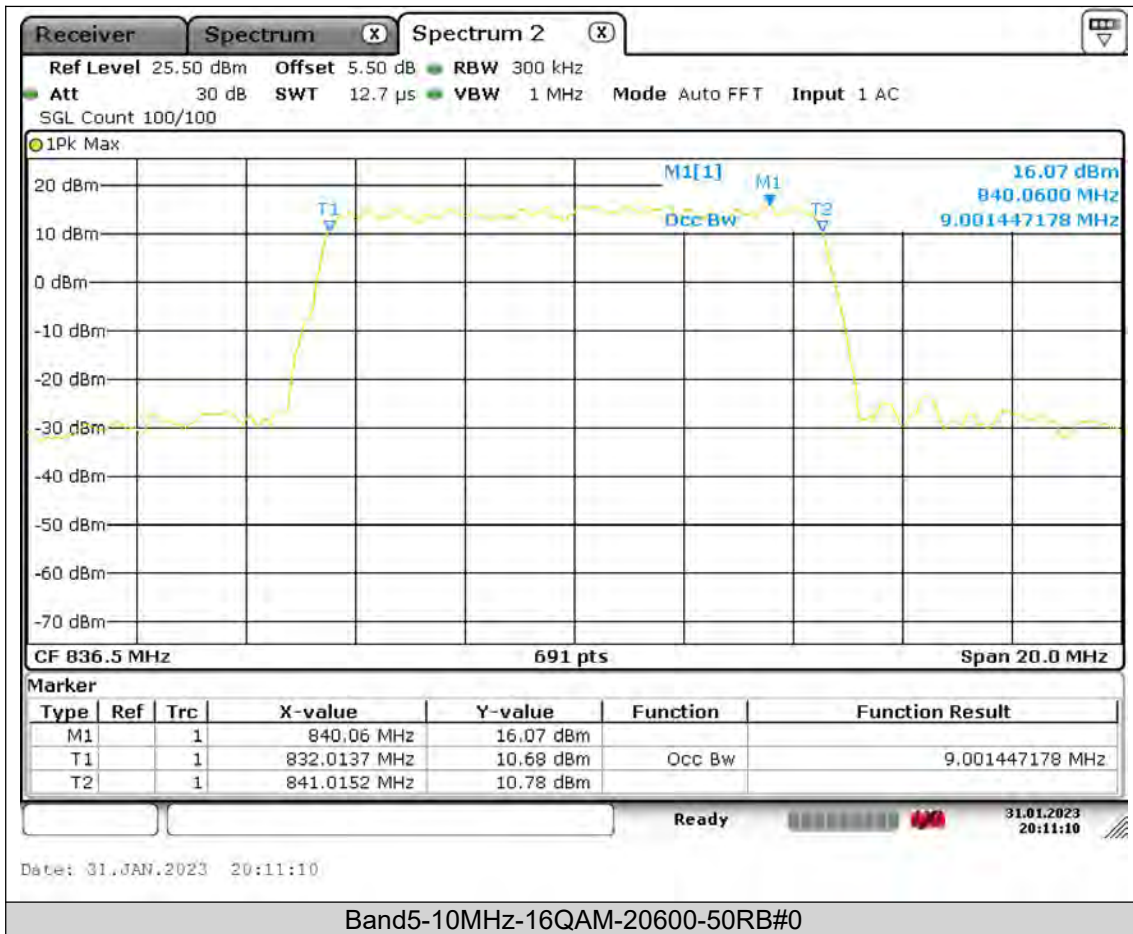

BUREAU
VERITAS

Test Report No.: PSU-QSU2309010210RF01

BUREAU
VERITAS

Test Report No.: PSU-QSU2309010210RF01

BUREAU
VERITAS

Test Report No.: PSU-QSU2309010210RF01

BUREAU
VERITAS

Test Report No.: PSU-QSU2309010210RF01