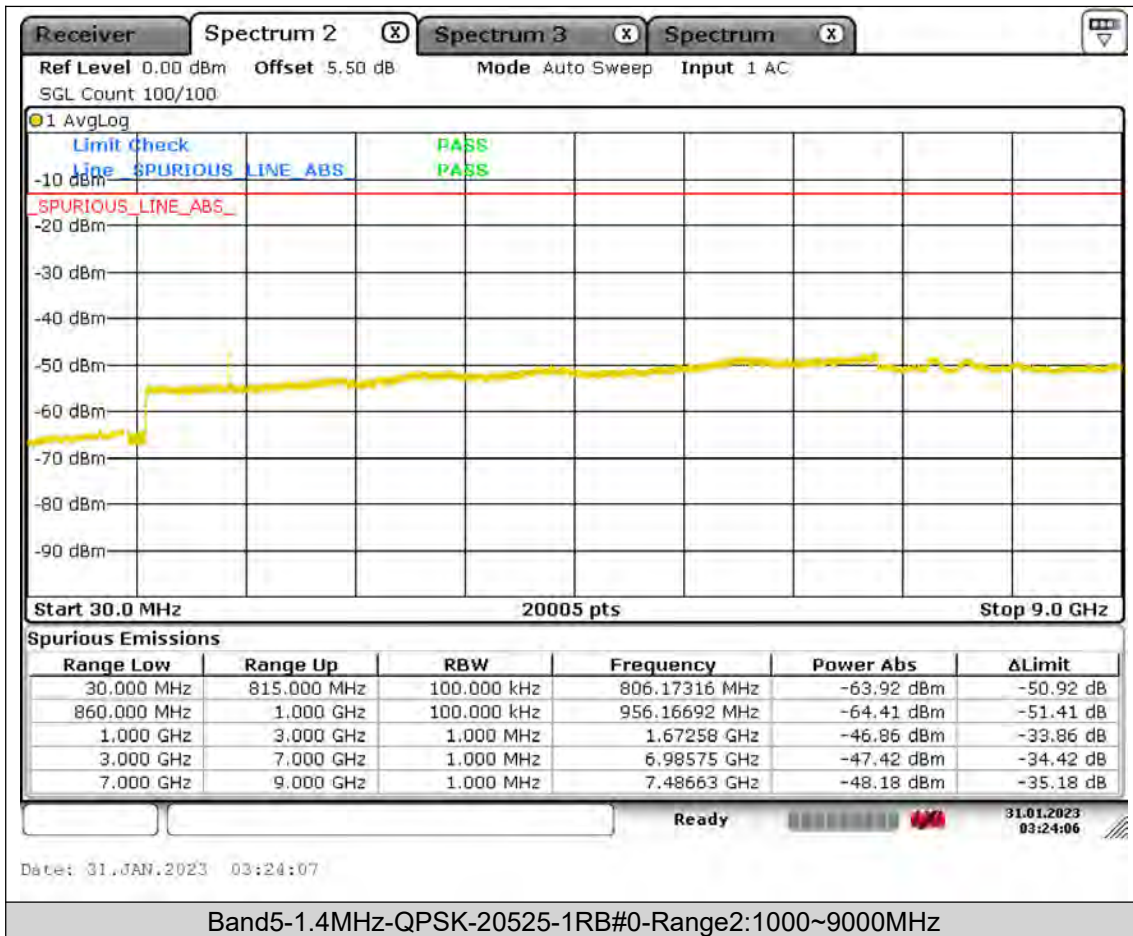

BUREAU
VERITAS

Test Report No.: PSU-QSU2309010210RF01

Test Graphs

BUREAU
VERITAS

Test Report No.: PSU-QSU2309010210RF01

BUREAU
VERITAS

Test Report No.: PSU-QSU2309010210RF01

BUREAU
VERITAS