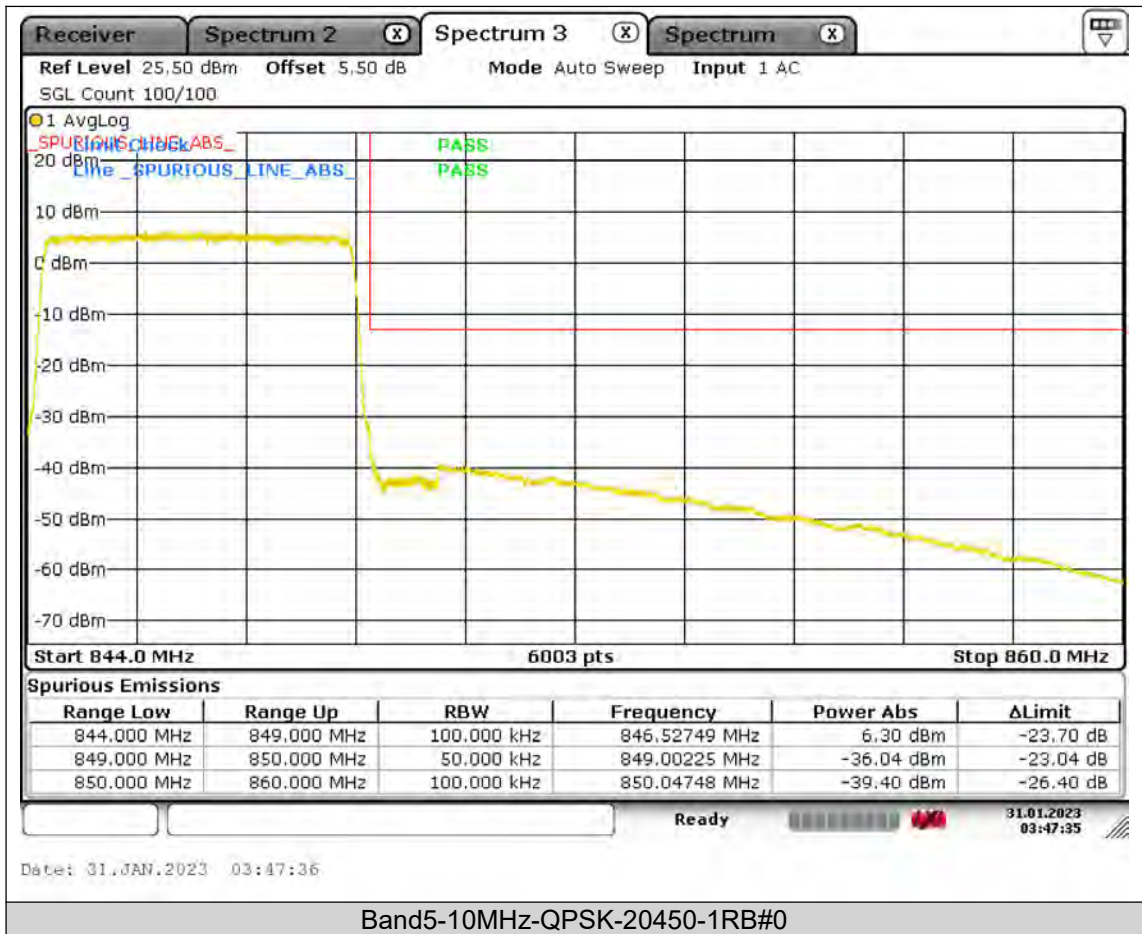

Test Report No.: PSU-QSU2309010210RF01

BUREAU
VERITAS

Test Report No.: PSU-QSU2309010210RF01

BUREAU
VERITAS

Test Report No.: PSU-QSU2309010210RF01

BUREAU
VERITAS

Test Report No.: PSU-QSU2309010210RF01

BUREAU
VERITAS