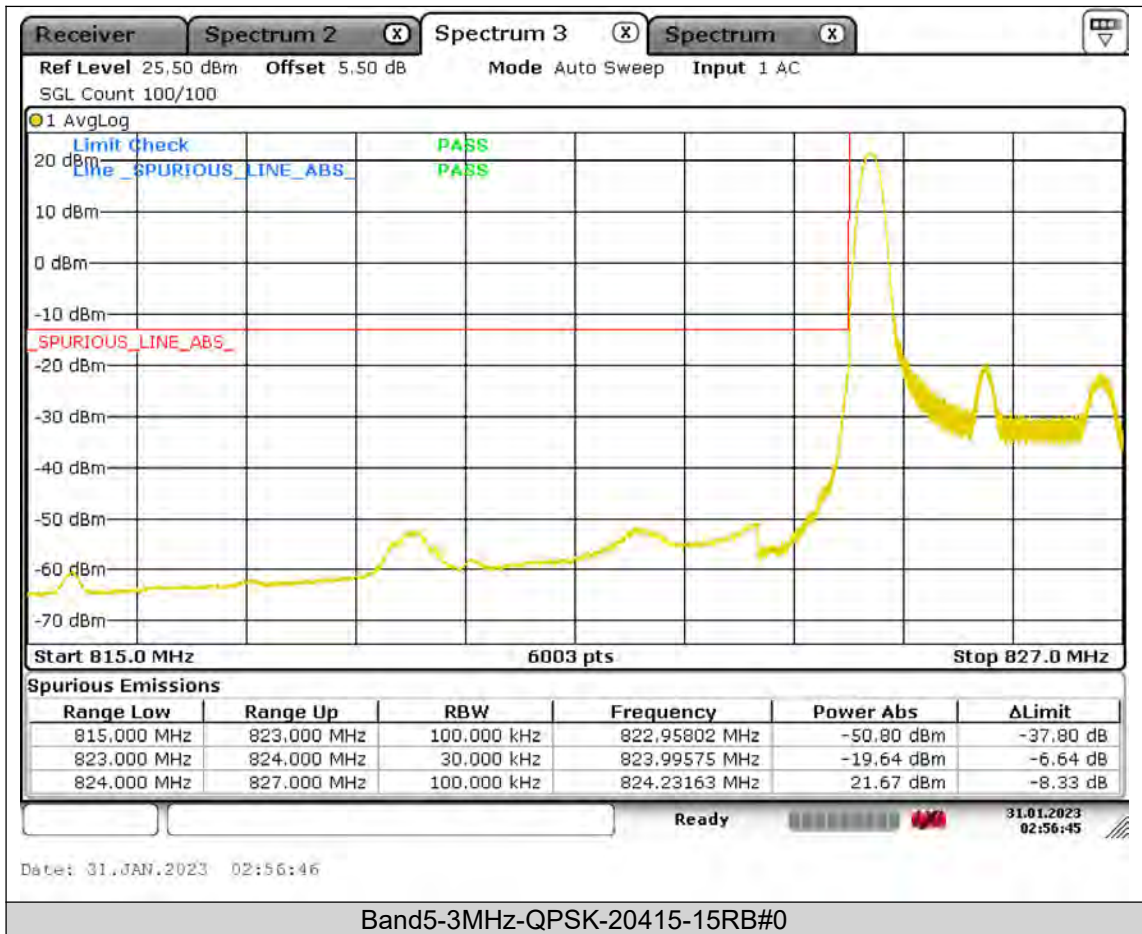

Test Report No.: PSU-QSU2309010210RF01

BUREAU
VERITAS

Test Report No.: PSU-QSU2309010210RF01

BUREAU
VERITAS

Test Report No.: PSU-QSU2309010210RF01

**BUREAU
VERITAS**

Test Report No.: PSU-QSU2309010210RF01

BUREAU
VERITAS