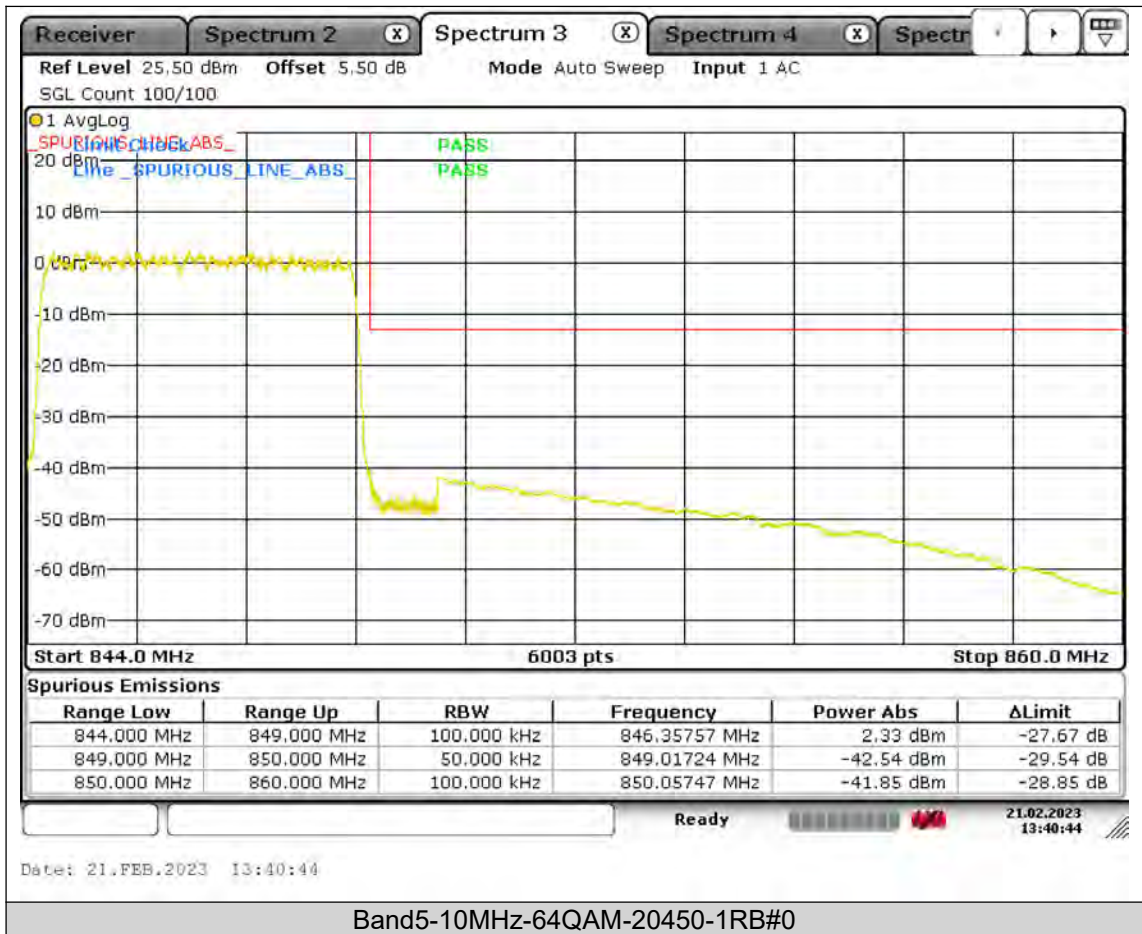

Test Report No.: PSU-QSU2309010210RF01

BUREAU
VERITAS

Test Report No.: PSU-QSU2309010210RF01

BUREAU VERITAS

Test Report No.: PSU-QSU2309010210RF01

BUREAU VERITAS

Test Report No.: PSU-QSU2309010210RF01

BUREAU
VERITAS