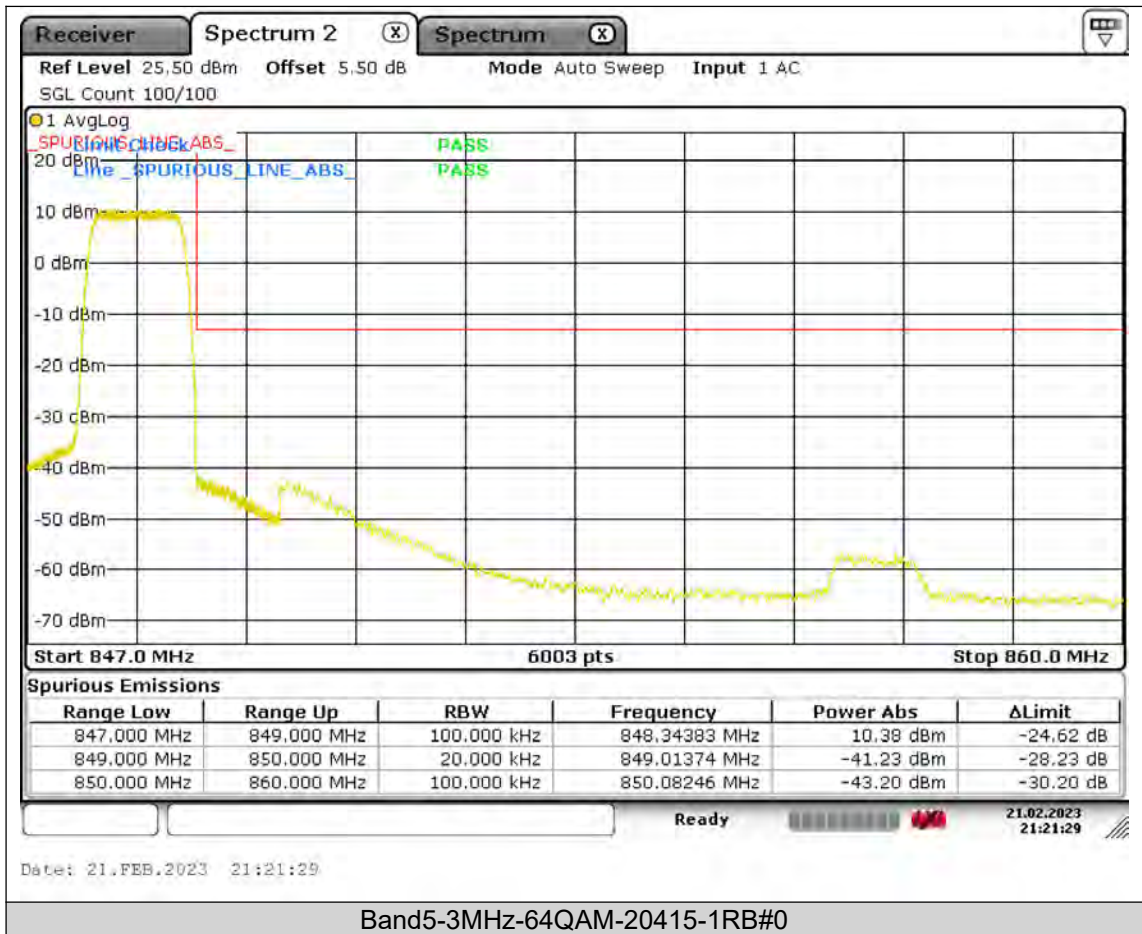

Test Report No.: PSU-QSU2309010210RF01

BUREAU
VERITAS

Test Report No.: PSU-QSU2309010210RF01

BUREAU VERITAS

Test Report No.: PSU-QSU2309010210RF01

BUREAU
VERITAS

Test Report No.: PSU-QSU2309010210RF01

BUREAU
VERITAS