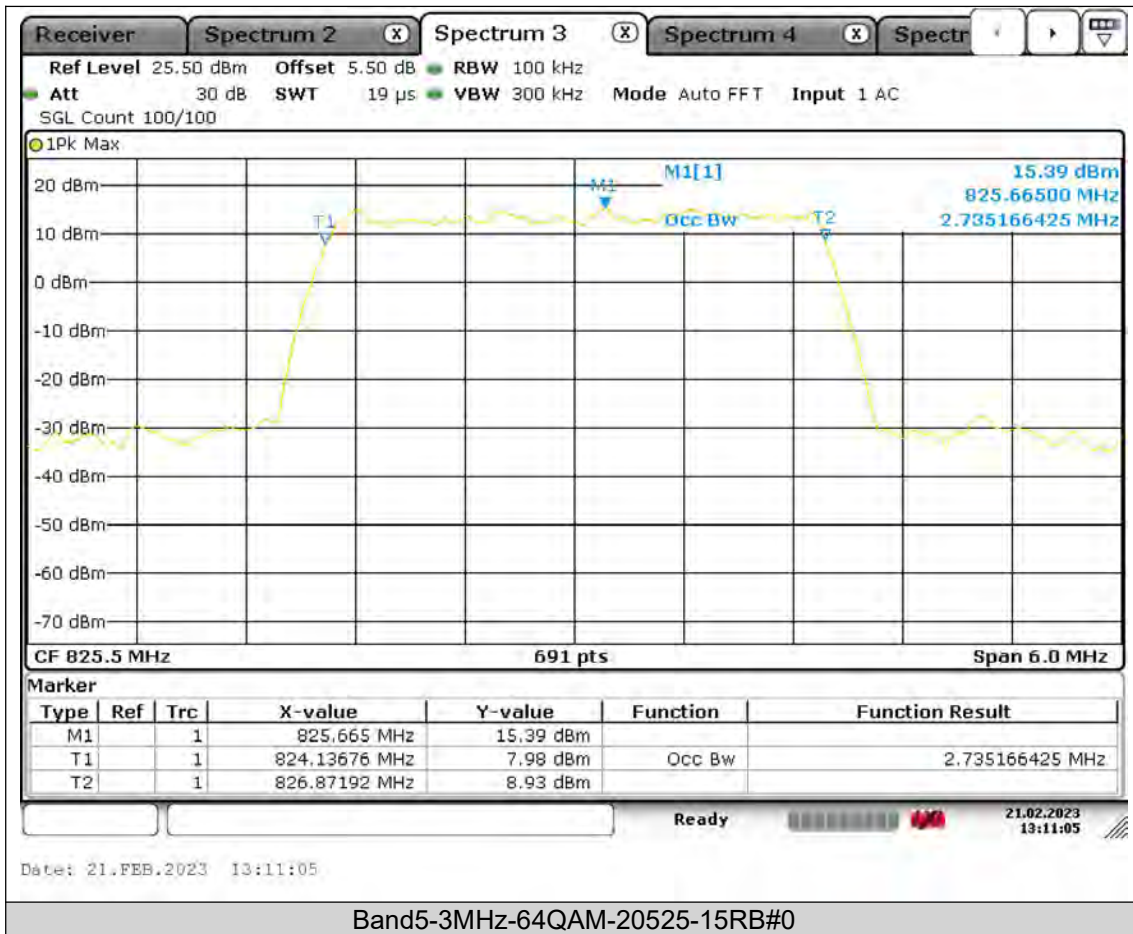

BUREAU
VERITAS

Test Report No.: PSU-QSU2309010210RF01

BUREAU
VERITAS

Test Report No.: PSU-QSU2309010210RF01

BUREAU
VERITAS

Test Report No.: PSU-QSU2309010210RF01

BUREAU
VERITAS

Test Report No.: PSU-QSU2309010210RF01