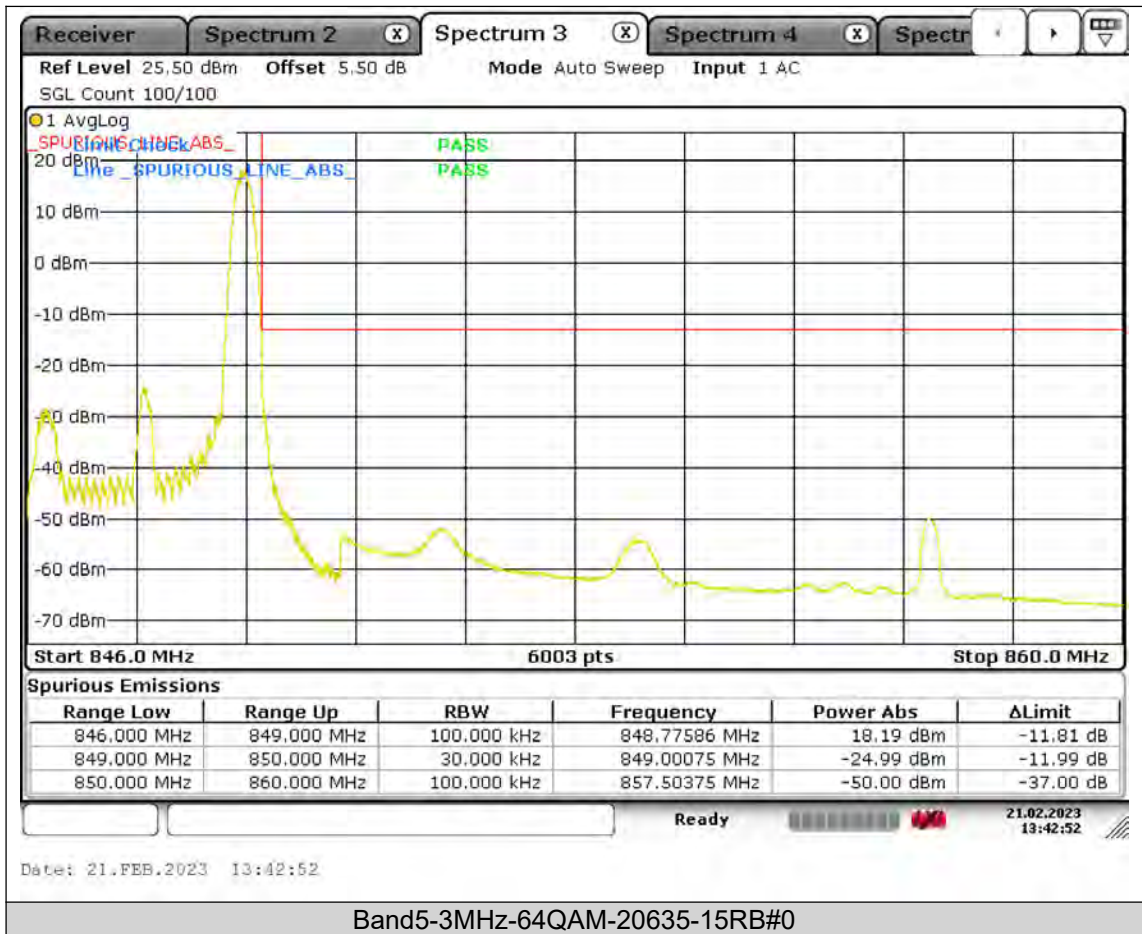

BUREAU
VERITAS

Test Report No.: PSU-QSU2309010210RF01