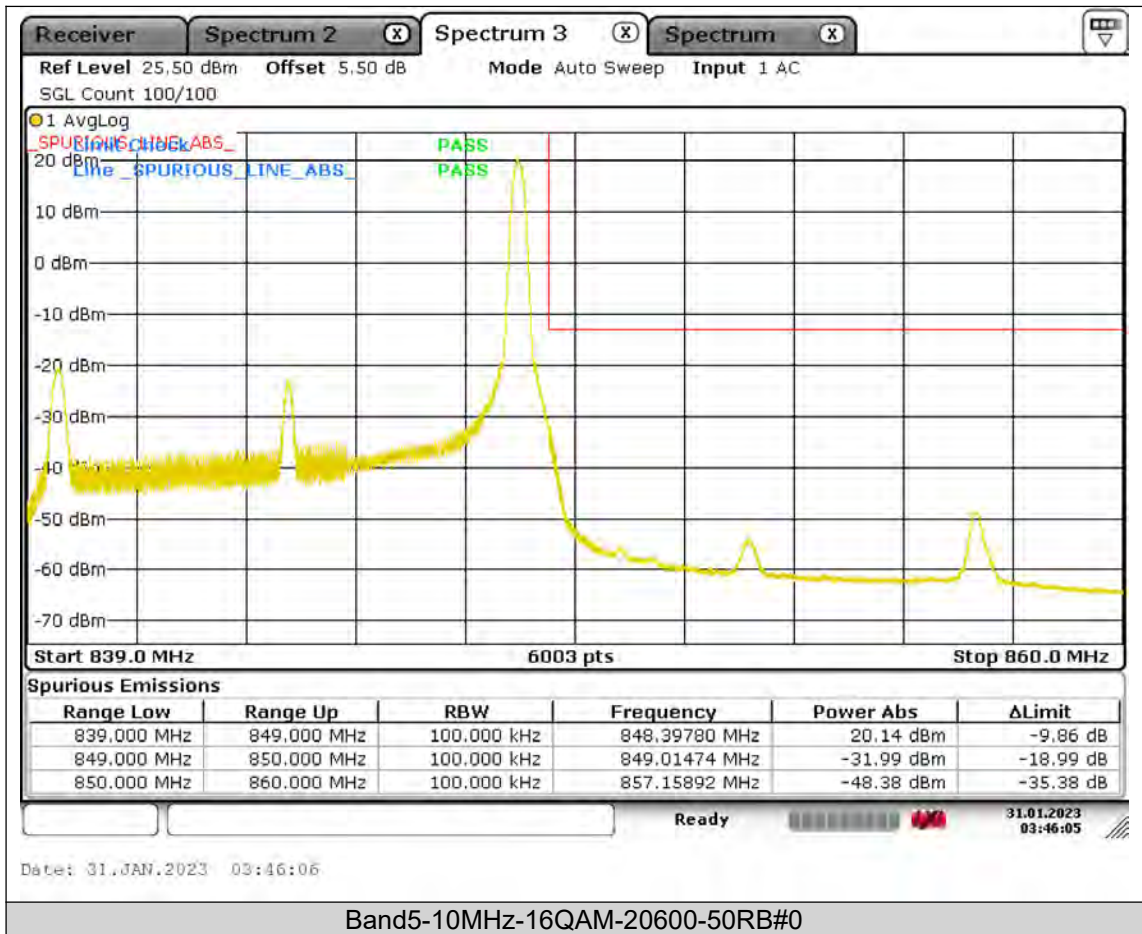

BUREAU
VERITAS

Test Report No.: PSU-QSU2309010210RF01