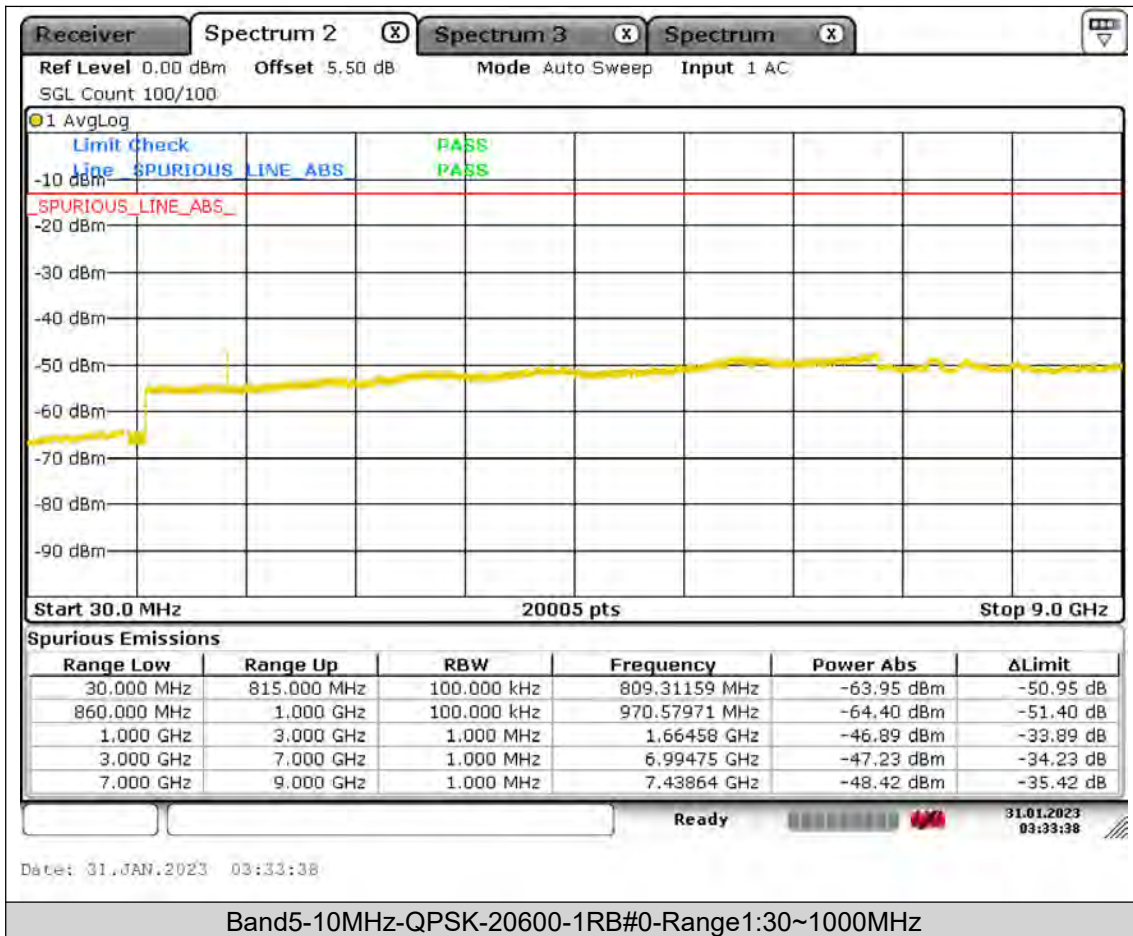

BUREAU
VERITAS

Test Report No.: PSU-QSU2309010210RF01