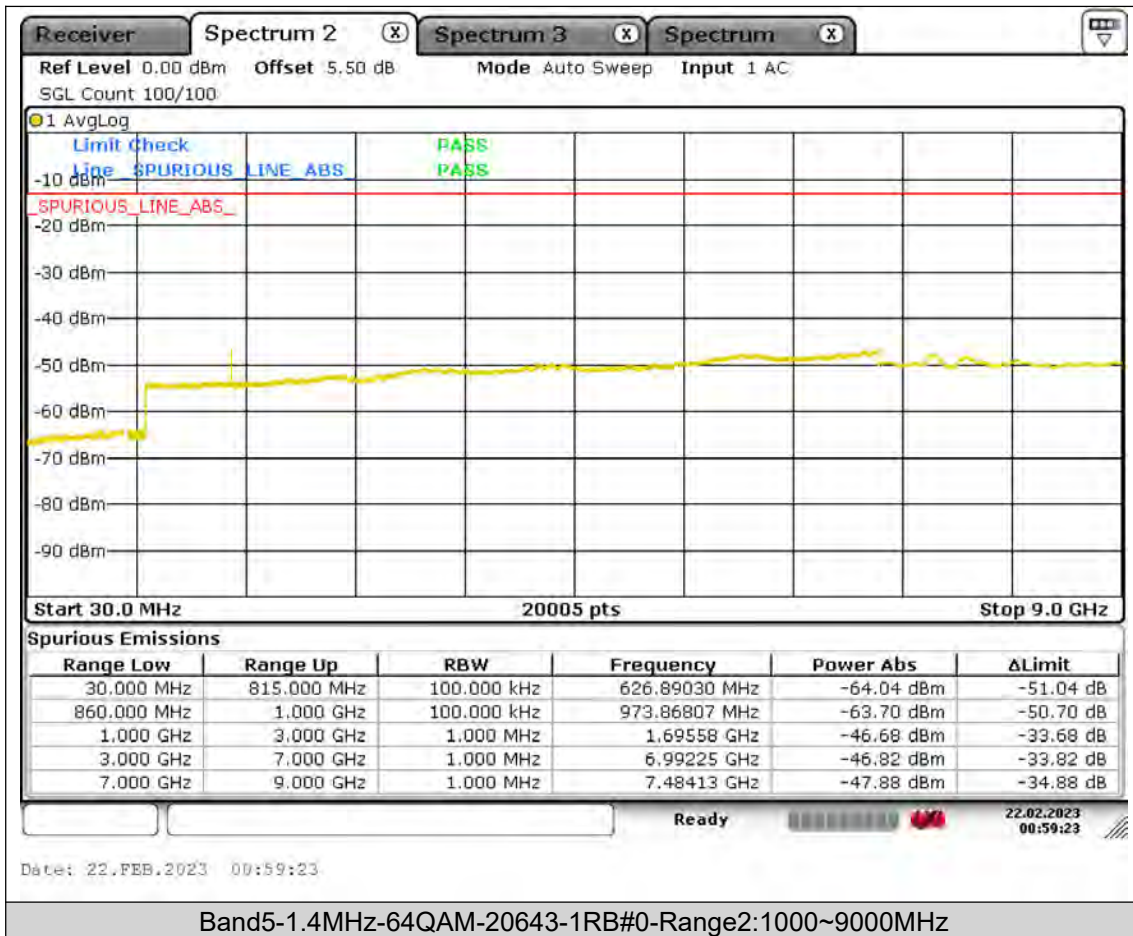

Test Report No.: PSU-QSU2309010210RF01

BUREAU
VERITAS

Test Report No.: PSU-QSU2309010210RF01

BUREAU
VERITAS

Test Report No.: PSU-QSU2309010210RF01

BUREAU
VERITAS

Test Report No.: PSU-QSU2309010210RF01

BUREAU
VERITAS