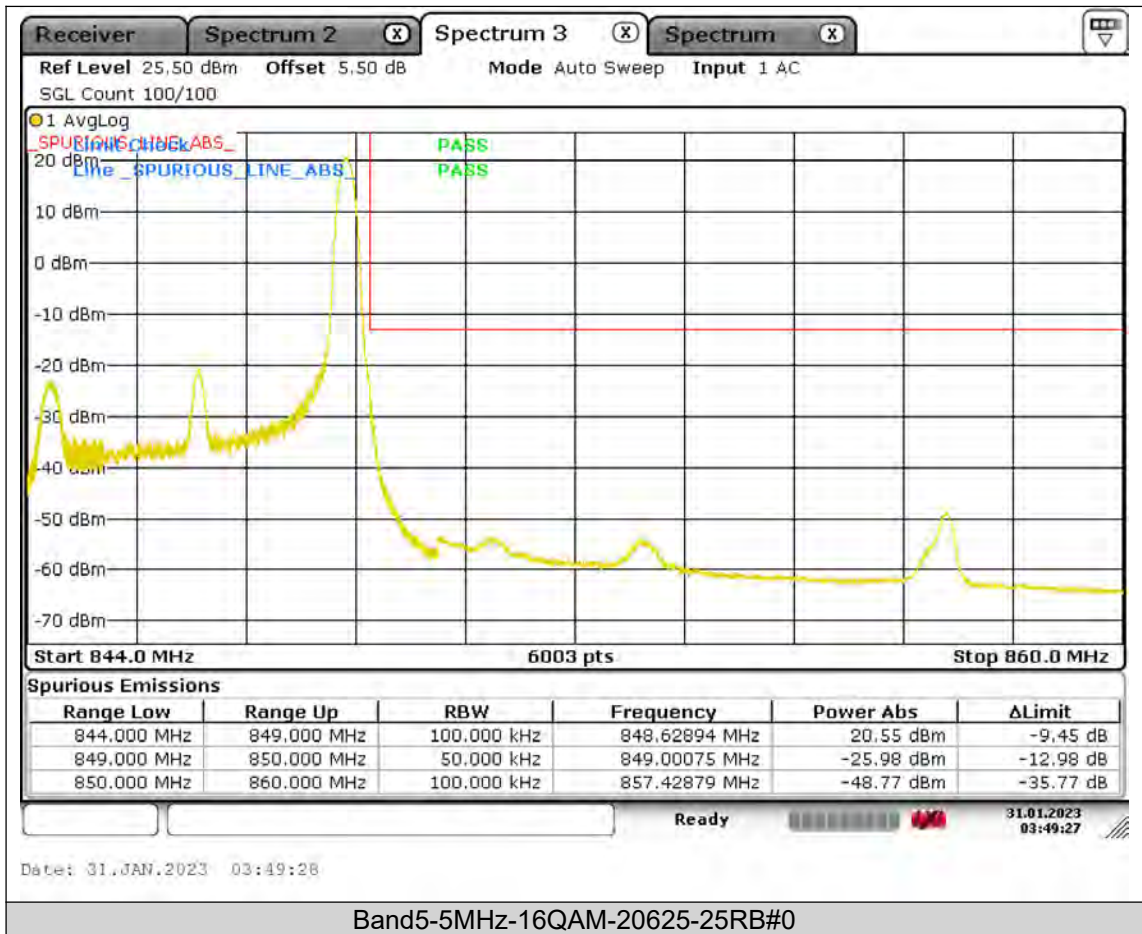

BUREAU
VERITAS

Test Report No.: PSU-QSU2309010210RF01