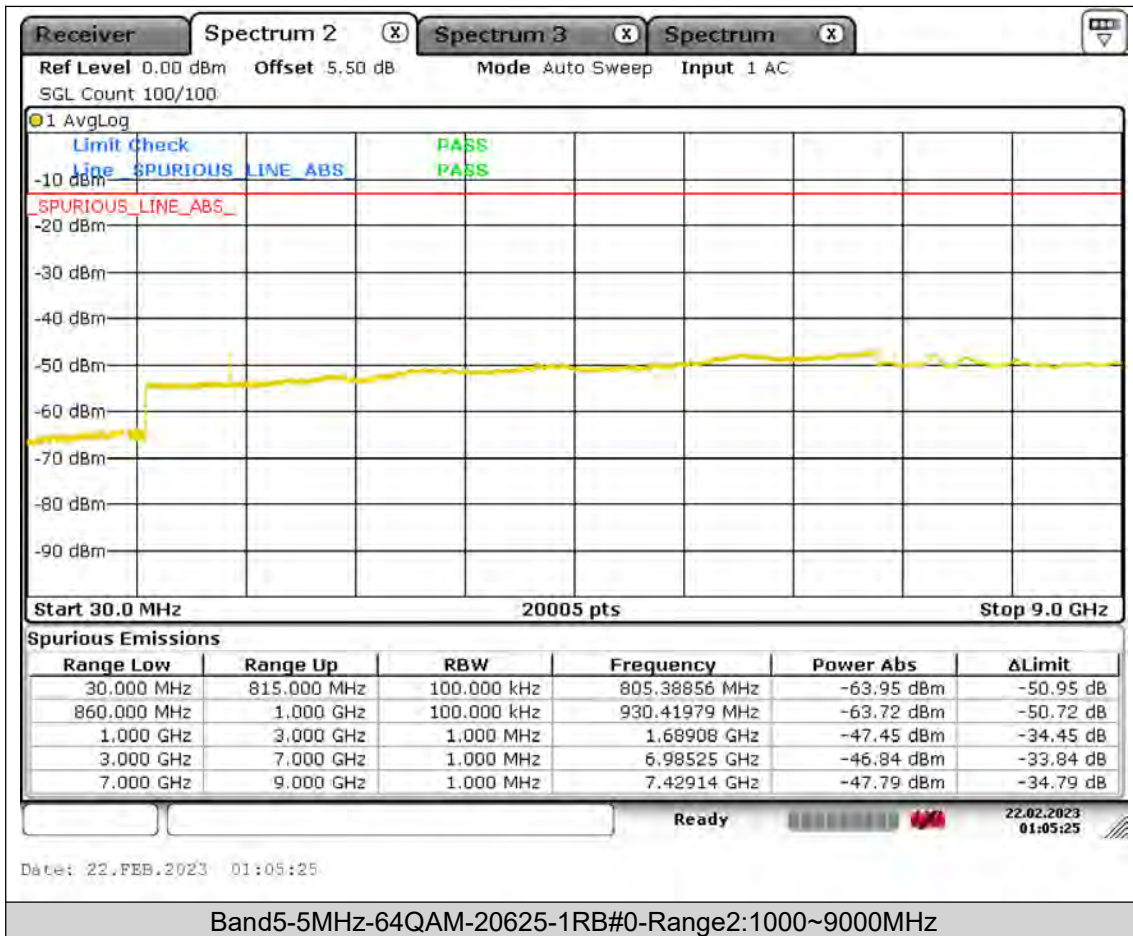

Test Report No.: PSU-QSU2309010210RF01

BUREAU
VERITAS

Test Report No.: PSU-QSU2309010210RF01

BUREAU
VERITAS

Test Report No.: PSU-QSU2309010210RF01

BUREAU
VERITAS

Test Report No.: PSU-QSU2309010210RF01

BUREAU
VERITAS