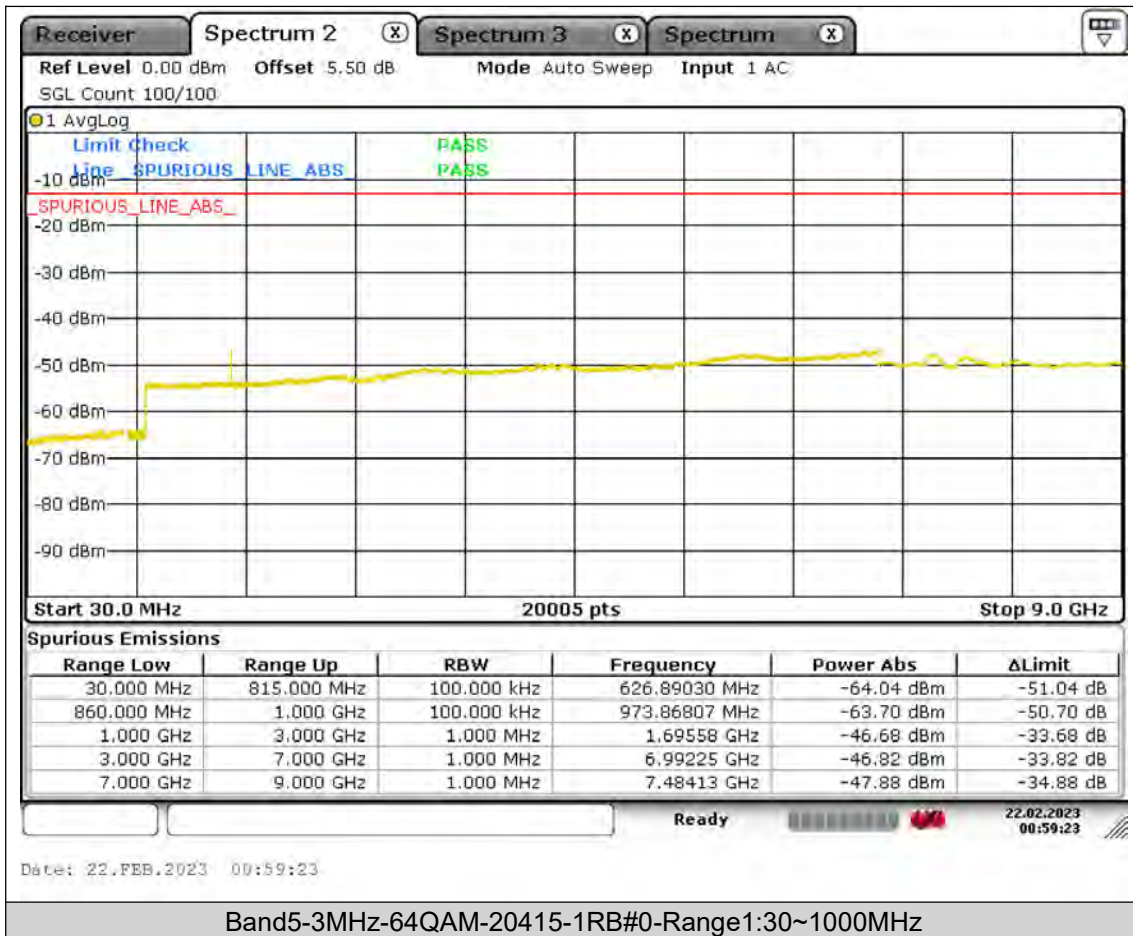

Test Report No.: PSU-QSU2309010210RF01

BUREAU
VERITAS

Test Report No.: PSU-QSU2309010210RF01

BUREAU
VERITAS

Test Report No.: PSU-QSU2309010210RF01

BUREAU
VERITAS

Test Report No.: PSU-QSU2309010210RF01

BUREAU
VERITAS