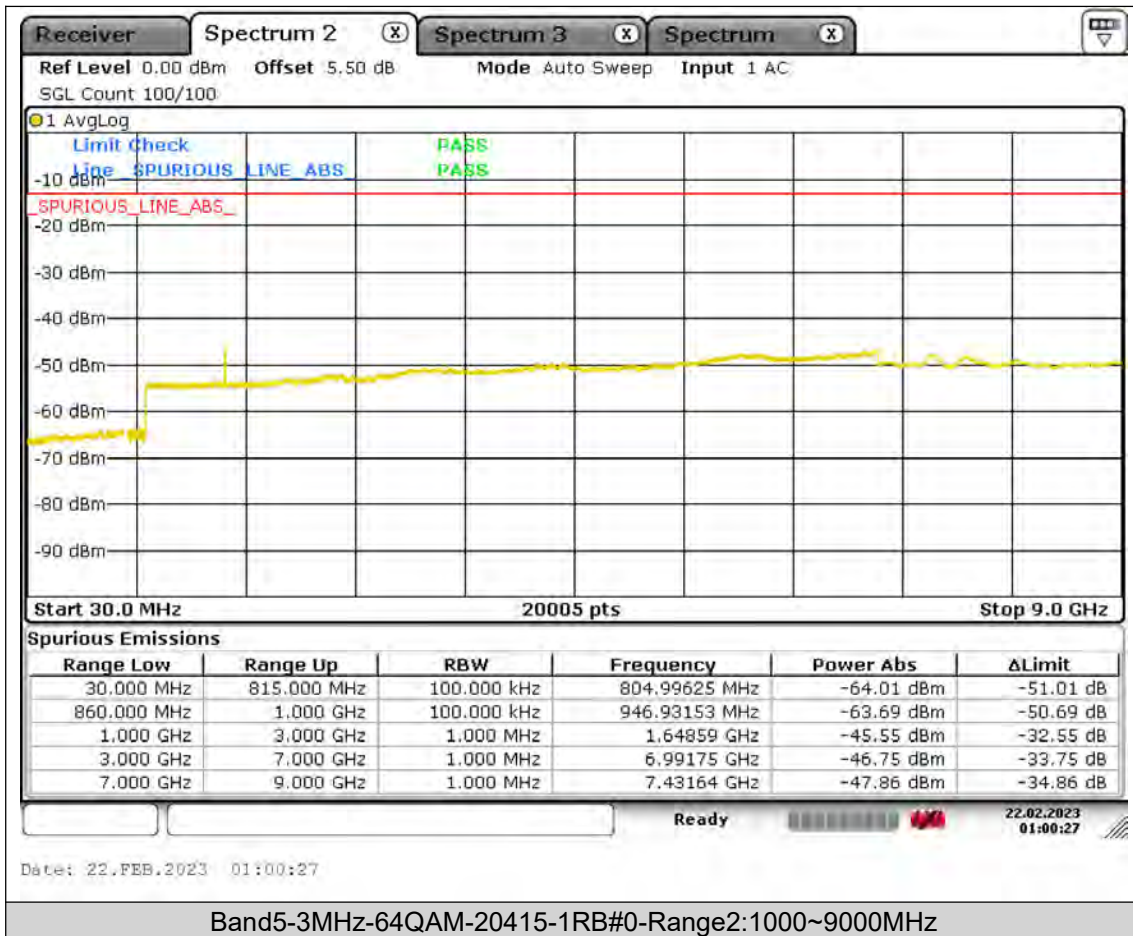

BUREAU
VERITAS

Test Report No.: PSU-QSU2309010210RF01