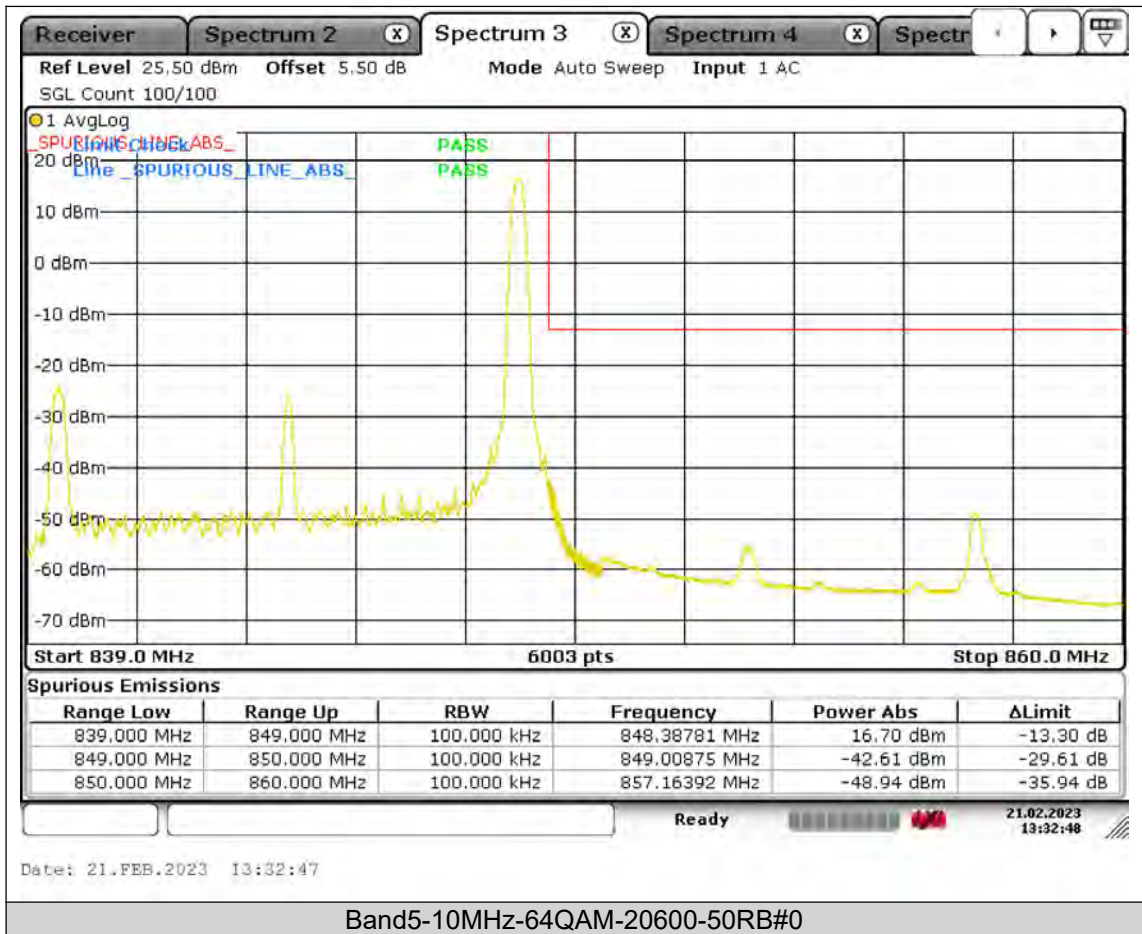

BUREAU
VERITAS

Test Report No.: PSU-QSU2309010210RF01