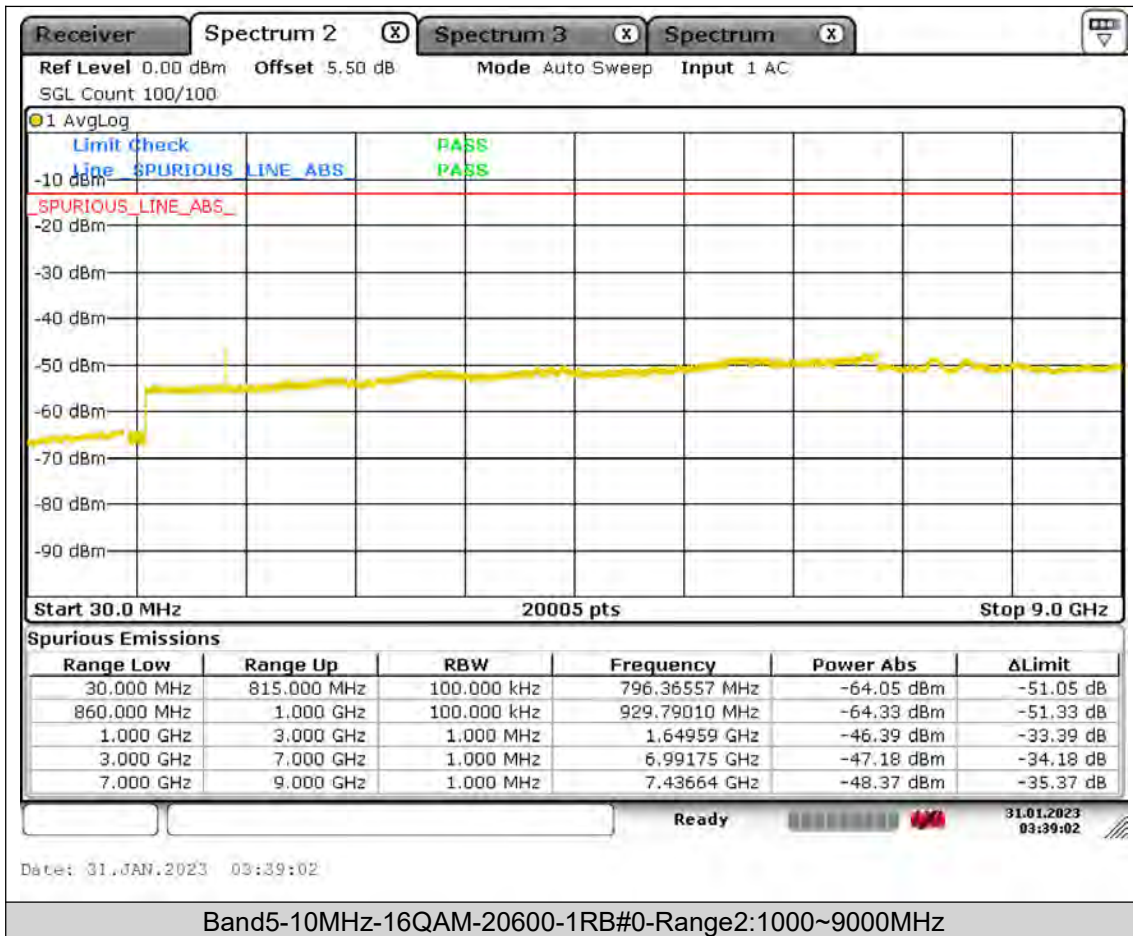

BUREAU
VERITAS

Test Report No.: PSU-QSU2309010210RF01