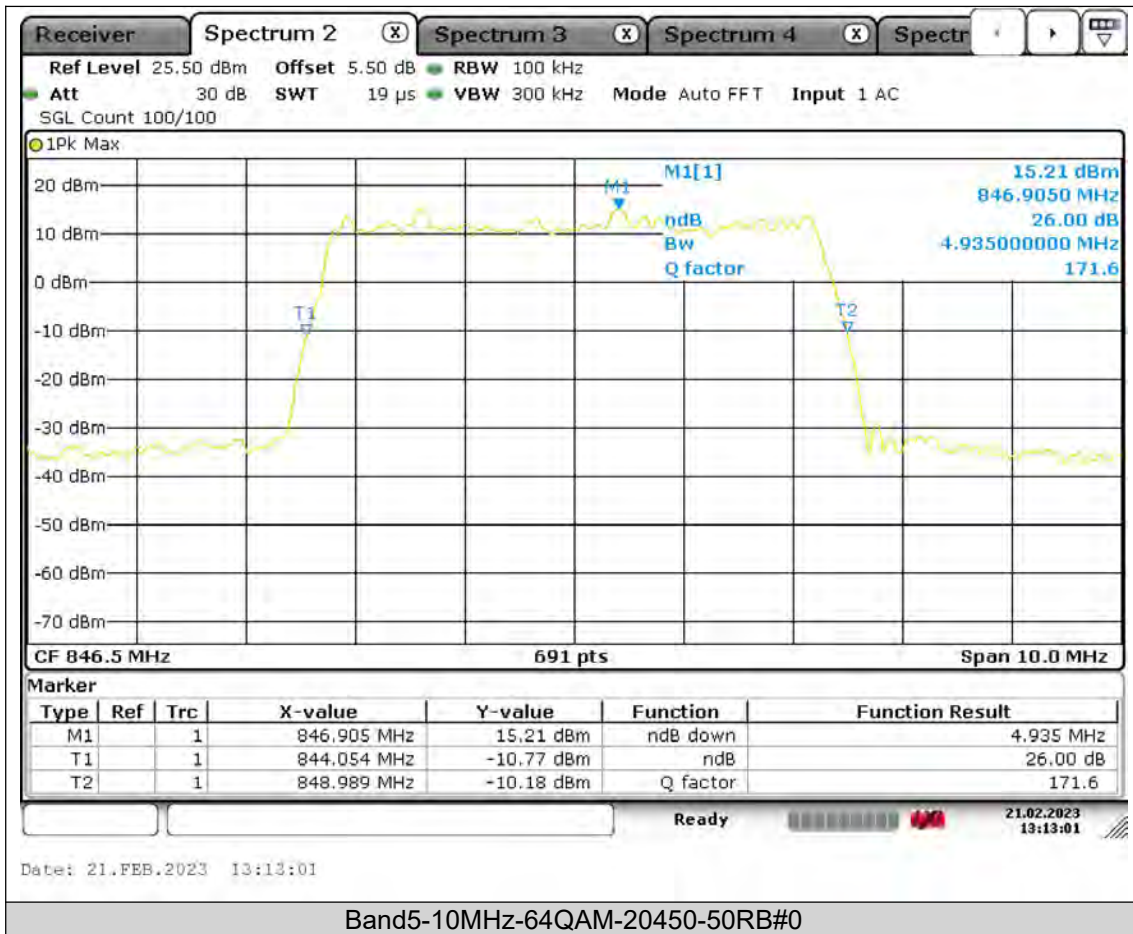

BUREAU
VERITAS

Test Report No.: PSU-QSU2309010210RF01