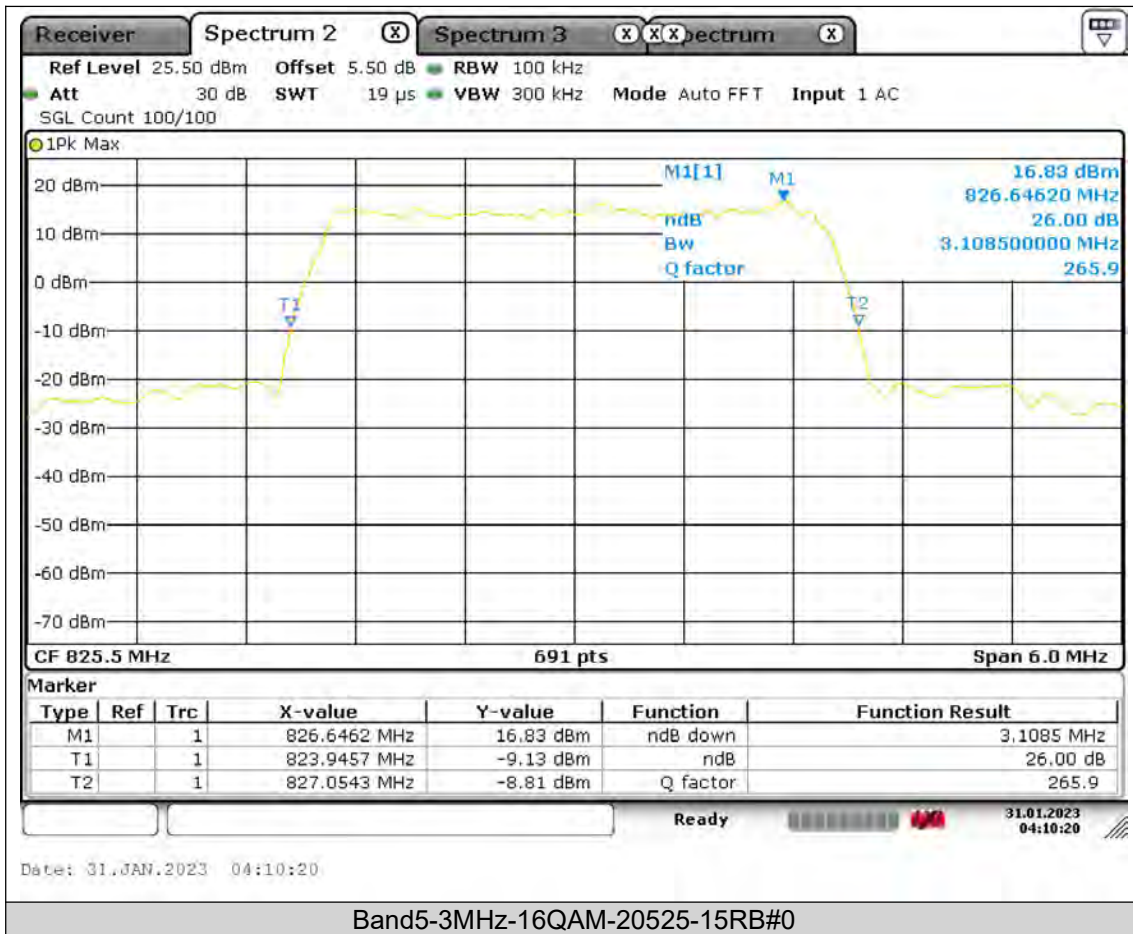

BUREAU
VERITAS

Test Report No.: PSU-QSU2309010210RF01

BUREAU
VERITAS

Test Report No.: PSU-QSU2309010210RF01

BUREAU
VERITAS

Test Report No.: PSU-QSU2309010210RF01

BUREAU
VERITAS

Test Report No.: PSU-QSU2309010210RF01