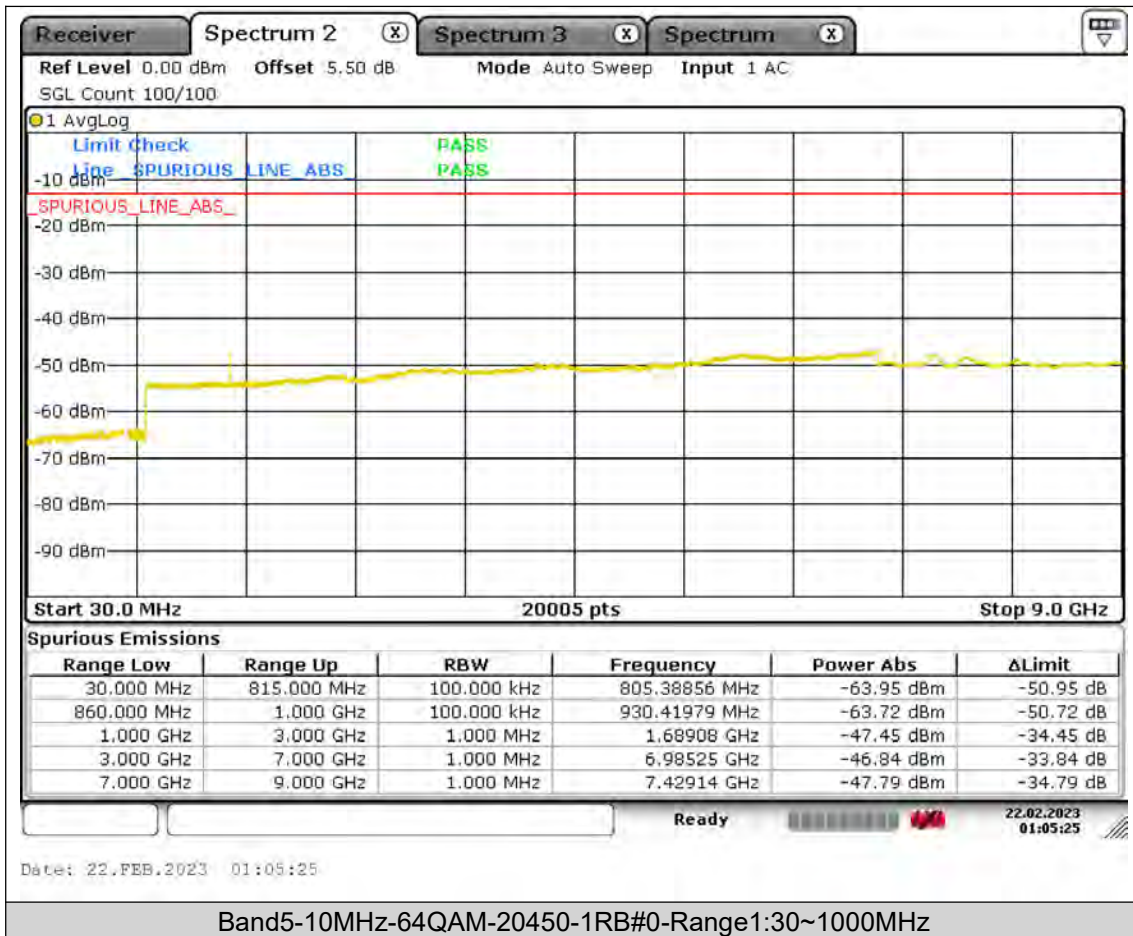

Test Report No.: PSU-QSU2309010210RF01

BUREAU
VERITAS

Test Report No.: PSU-QSU2309010210RF01

BUREAU
VERITAS

Test Report No.: PSU-QSU2309010210RF01

BUREAU
VERITAS

Test Report No.: PSU-QSU2309010210RF01

BUREAU
VERITAS