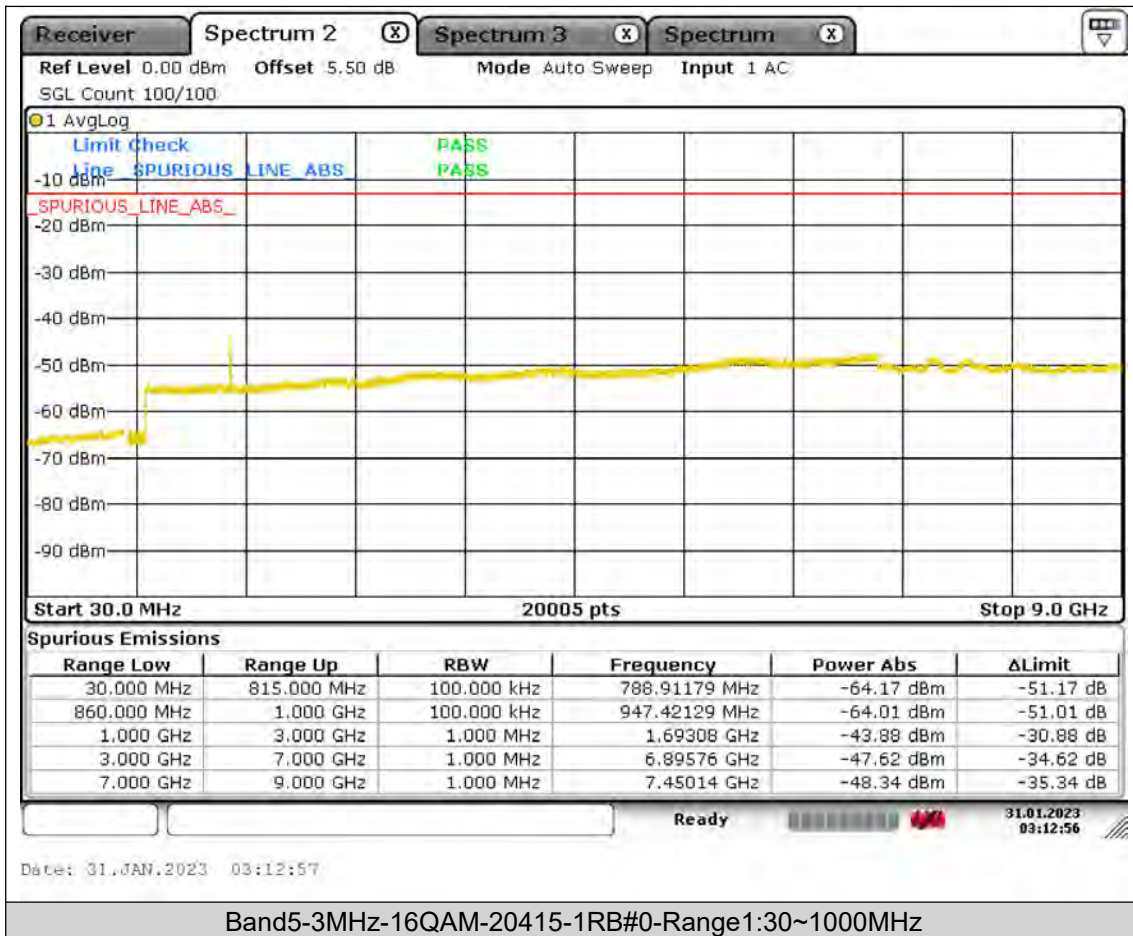

Test Report No.: PSU-QSU2309010210RF01

BUREAU
VERITAS

Test Report No.: PSU-QSU2309010210RF01

BUREAU
VERITAS

Test Report No.: PSU-QSU2309010210RF01

BUREAU
VERITAS

Test Report No.: PSU-QSU2309010210RF01

BUREAU
VERITAS