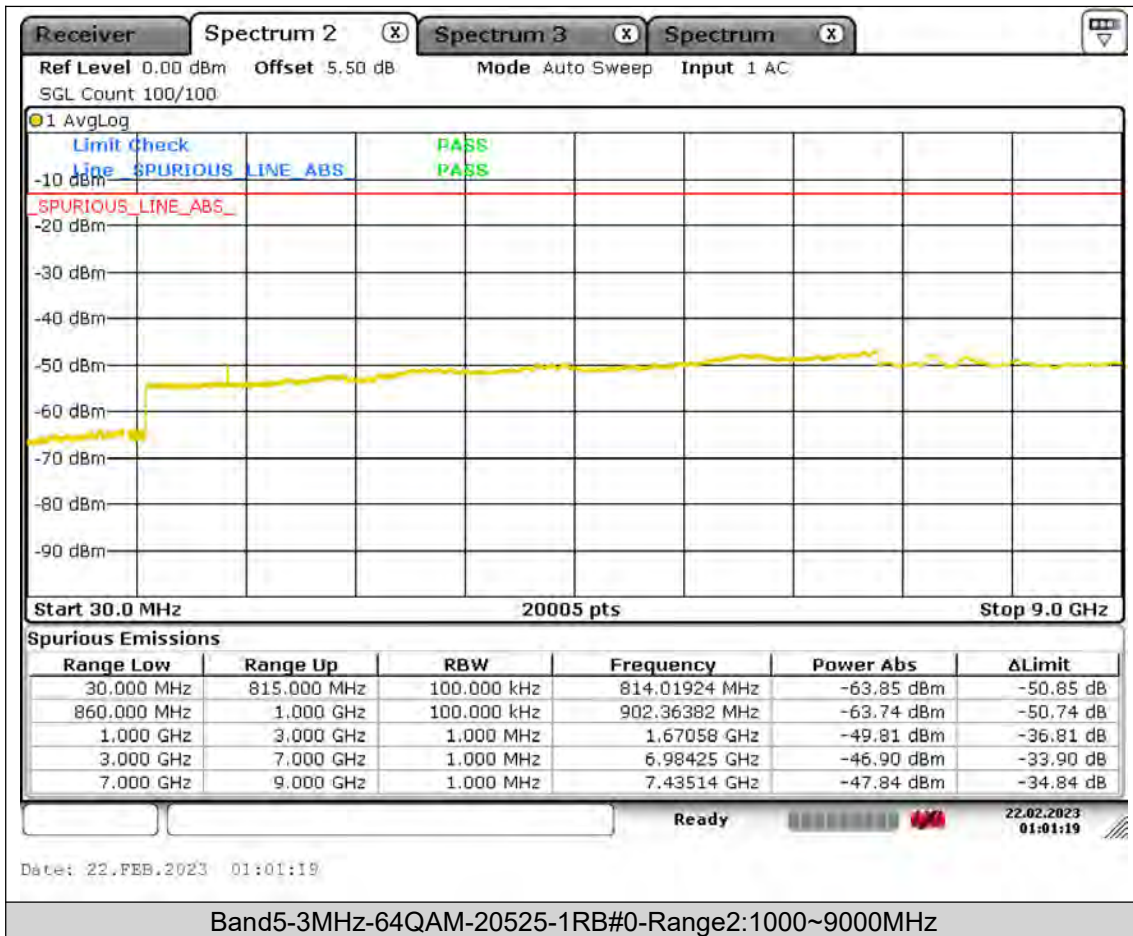

Test Report No.: PSU-QSU2309010210RF01

BUREAU
VERITAS

Test Report No.: PSU-QSU2309010210RF01

BUREAU
VERITAS

Test Report No.: PSU-QSU2309010210RF01

BUREAU
VERITAS

Test Report No.: PSU-QSU2309010210RF01

BUREAU
VERITAS