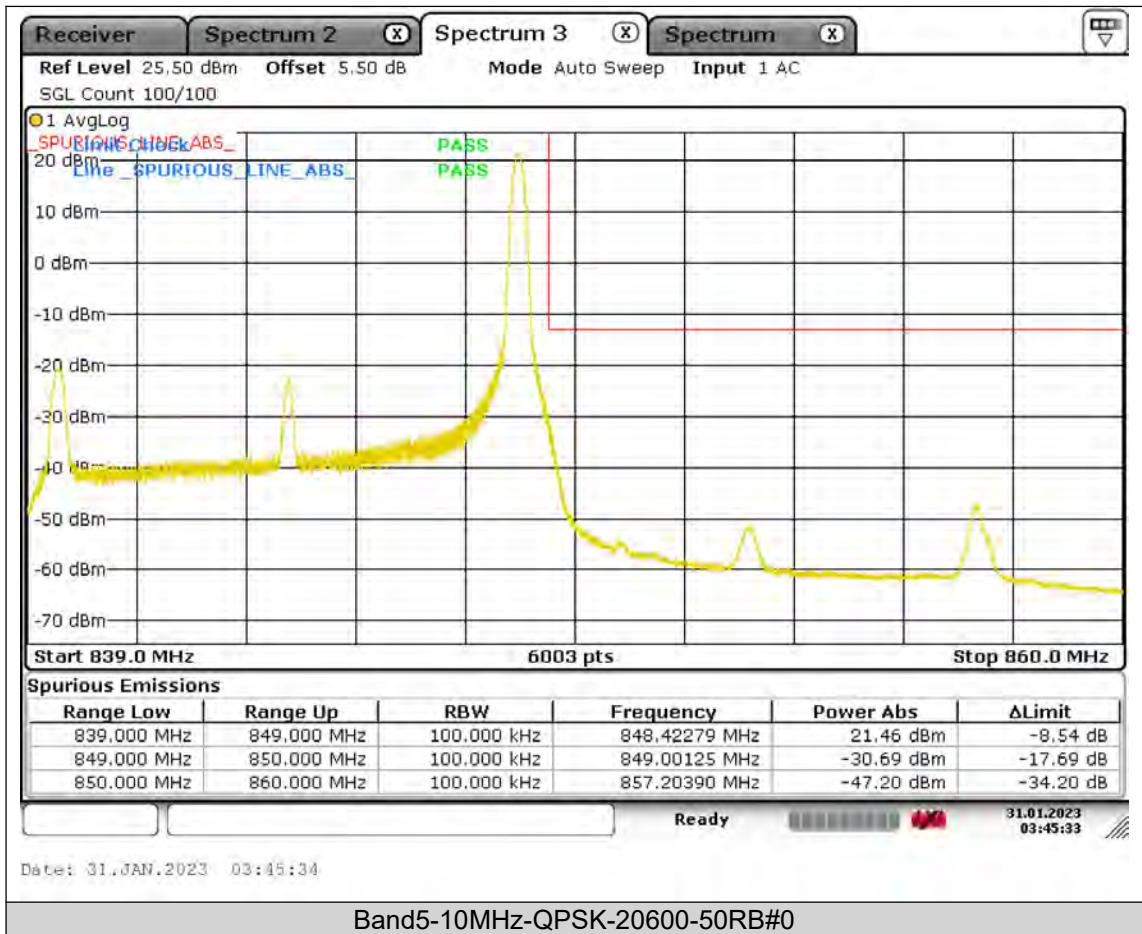

BUREAU
VERITAS

Test Report No.: PSU-QSU2309010210RF01