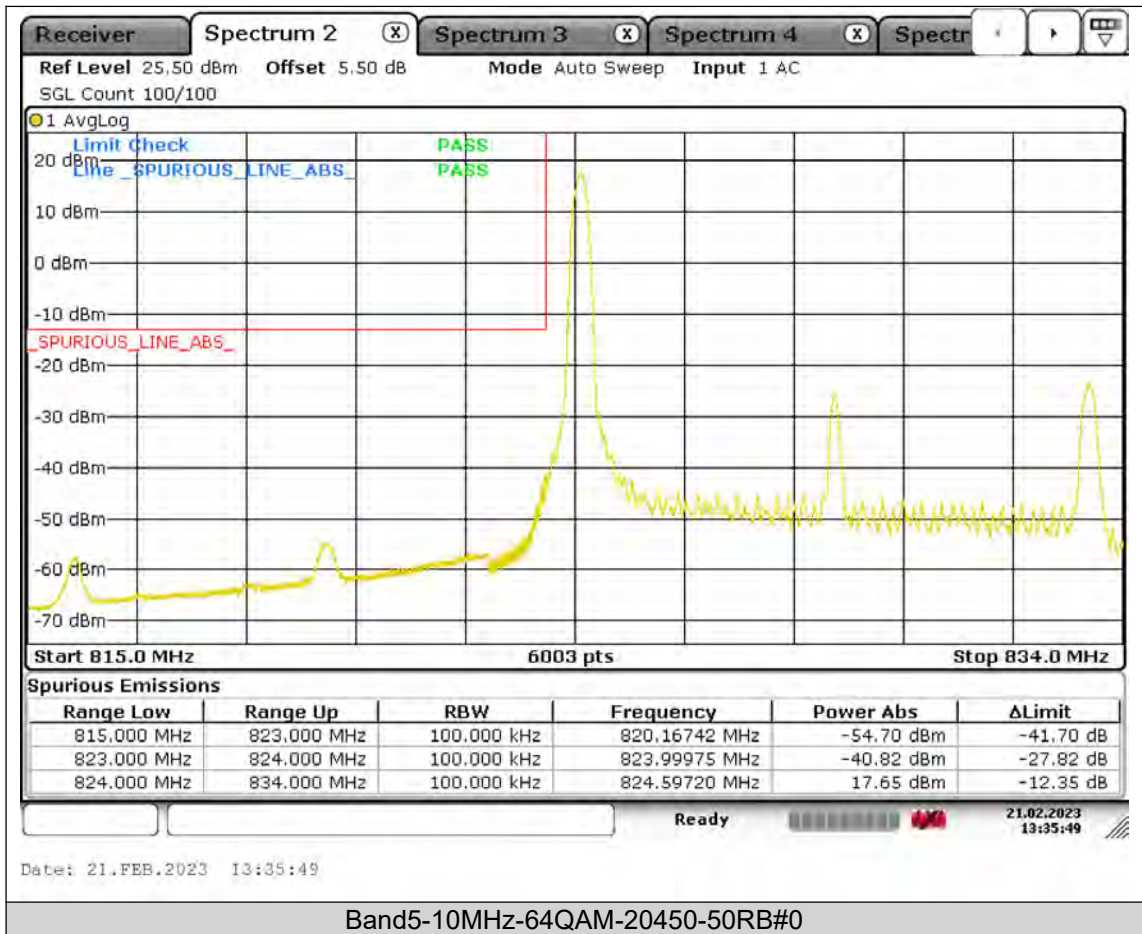

Test Report No.: PSU-QSU2309010210RF01

BUREAU
VERITAS

Test Report No.: PSU-QSU2309010210RF01

BUREAU VERITAS

Test Report No.: PSU-QSU2309010210RF01

BUREAU VERITAS

Test Report No.: PSU-QSU2309010210RF01

BUREAU
VERITAS