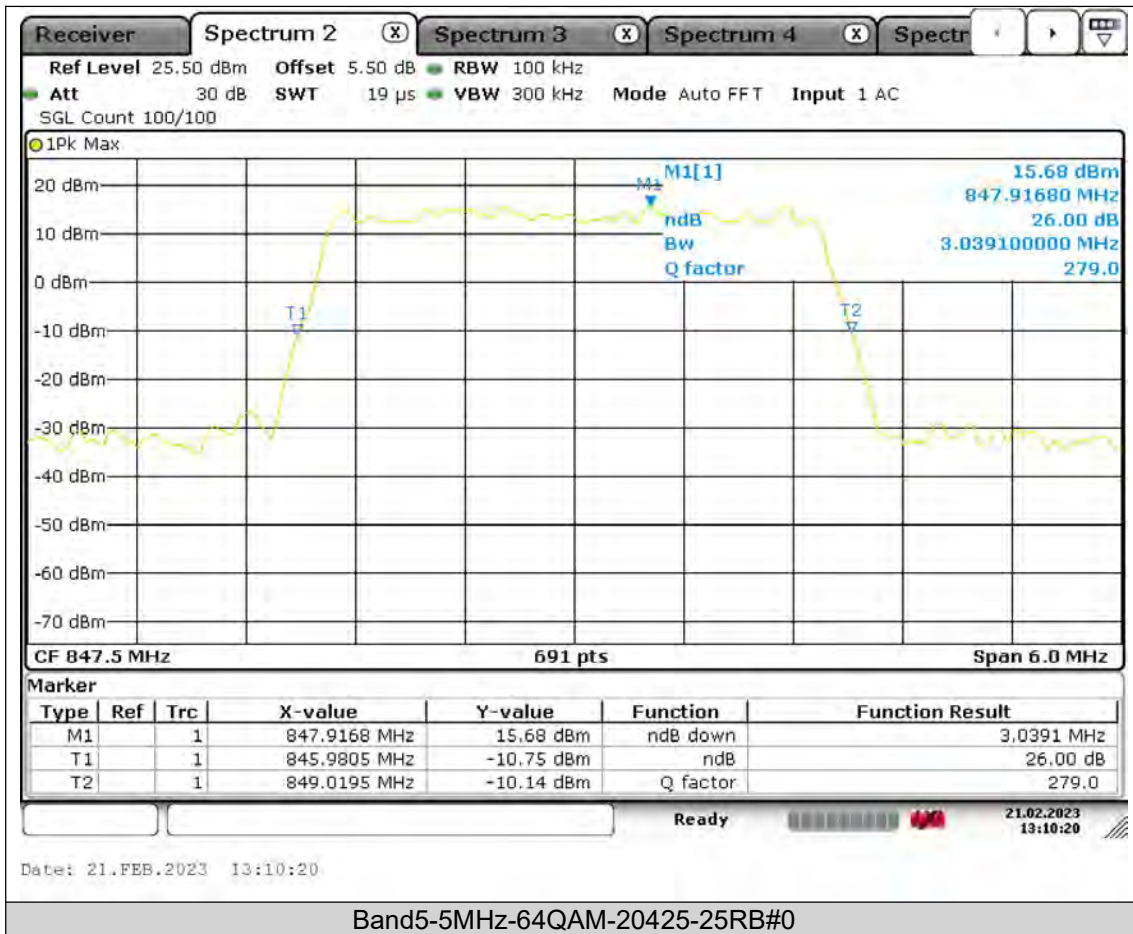

BUREAU
VERITAS

Test Report No.: PSU-QSU2309010210RF01

BUREAU
VERITAS

Test Report No.: PSU-QSU2309010210RF01

BUREAU VERITAS

Test Report No.: PSU-QSU2309010210RF01

BUREAU
VERITAS

Test Report No.: PSU-QSU2309010210RF01