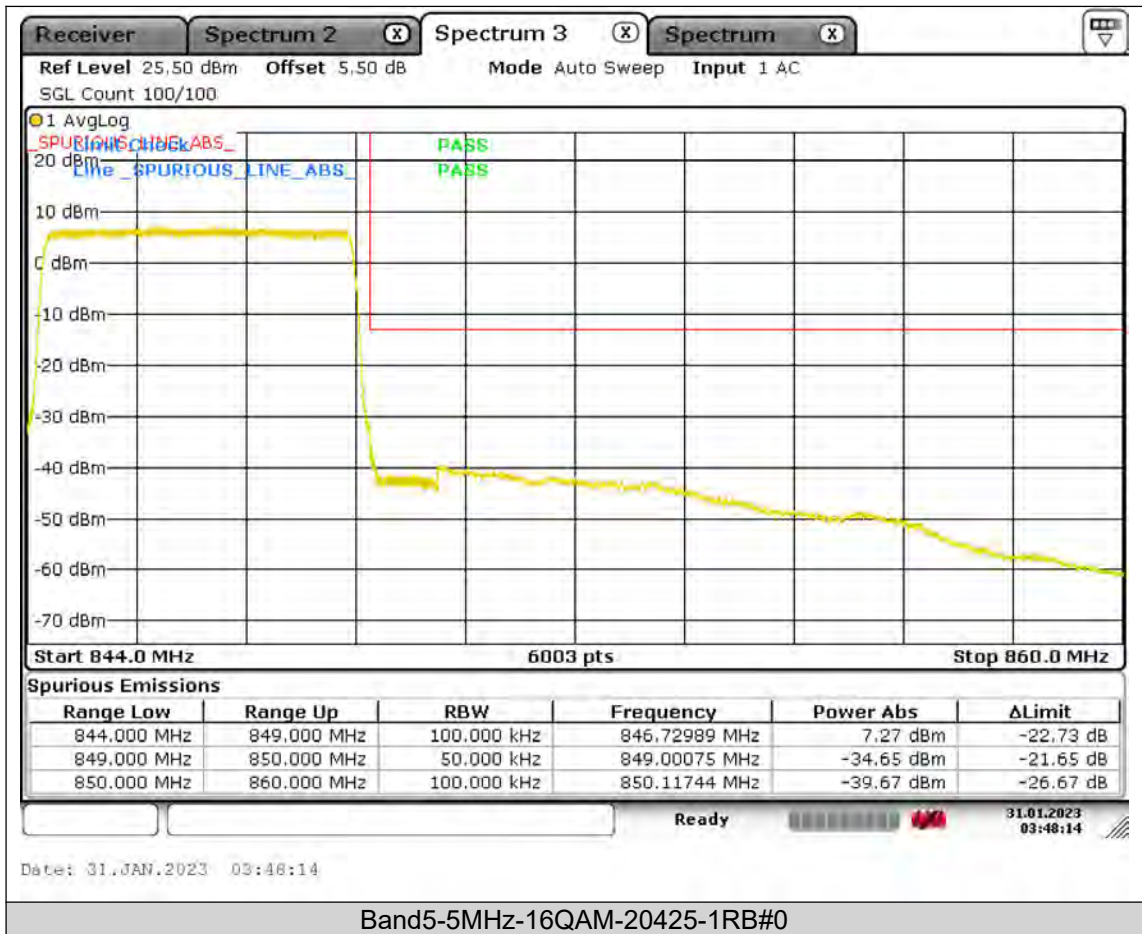

Test Report No.: PSU-QSU2309010210RF01

BUREAU
VERITAS

Test Report No.: PSU-QSU2309010210RF01

BUREAU
VERITAS

Test Report No.: PSU-QSU2309010210RF01

BUREAU
VERITAS

Test Report No.: PSU-QSU2309010210RF01

BUREAU VERITAS