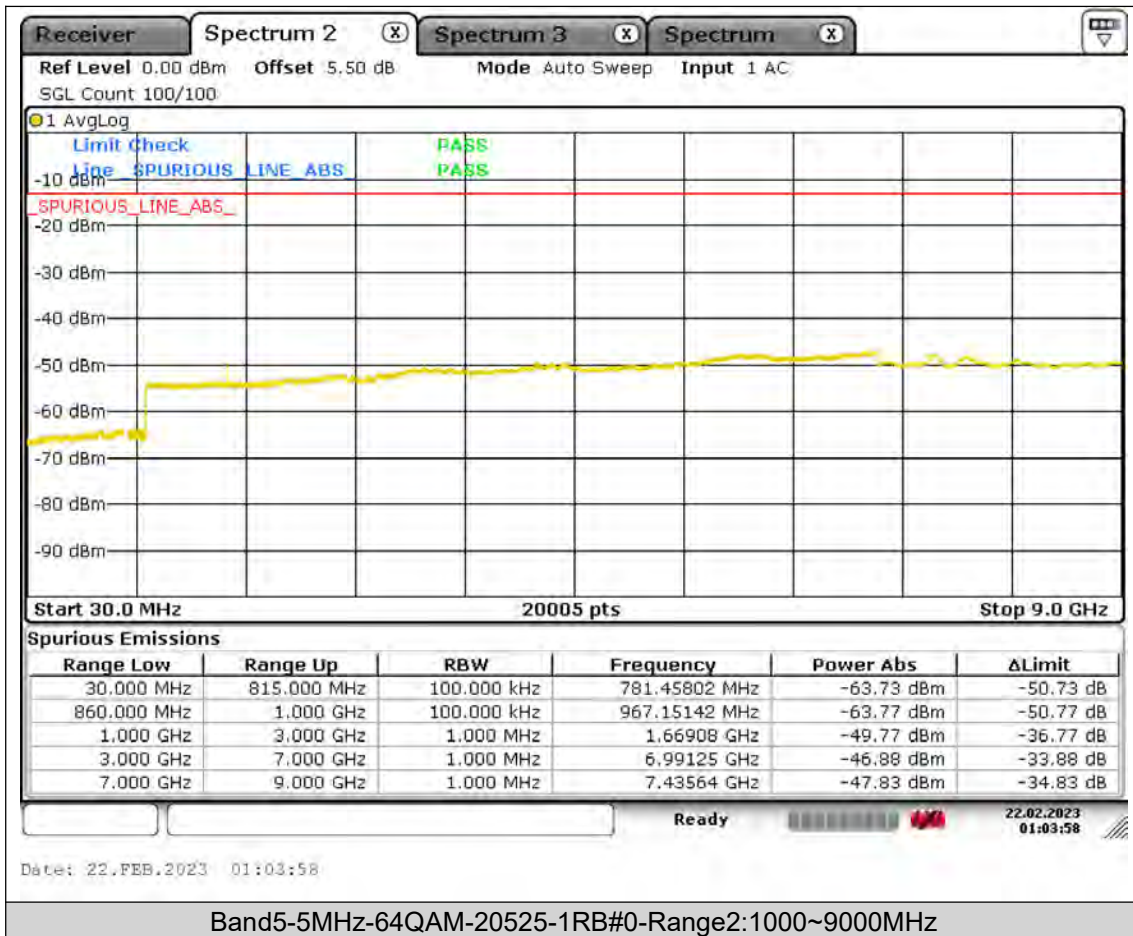

BUREAU
VERITAS

Test Report No.: PSU-QSU2309010210RF01