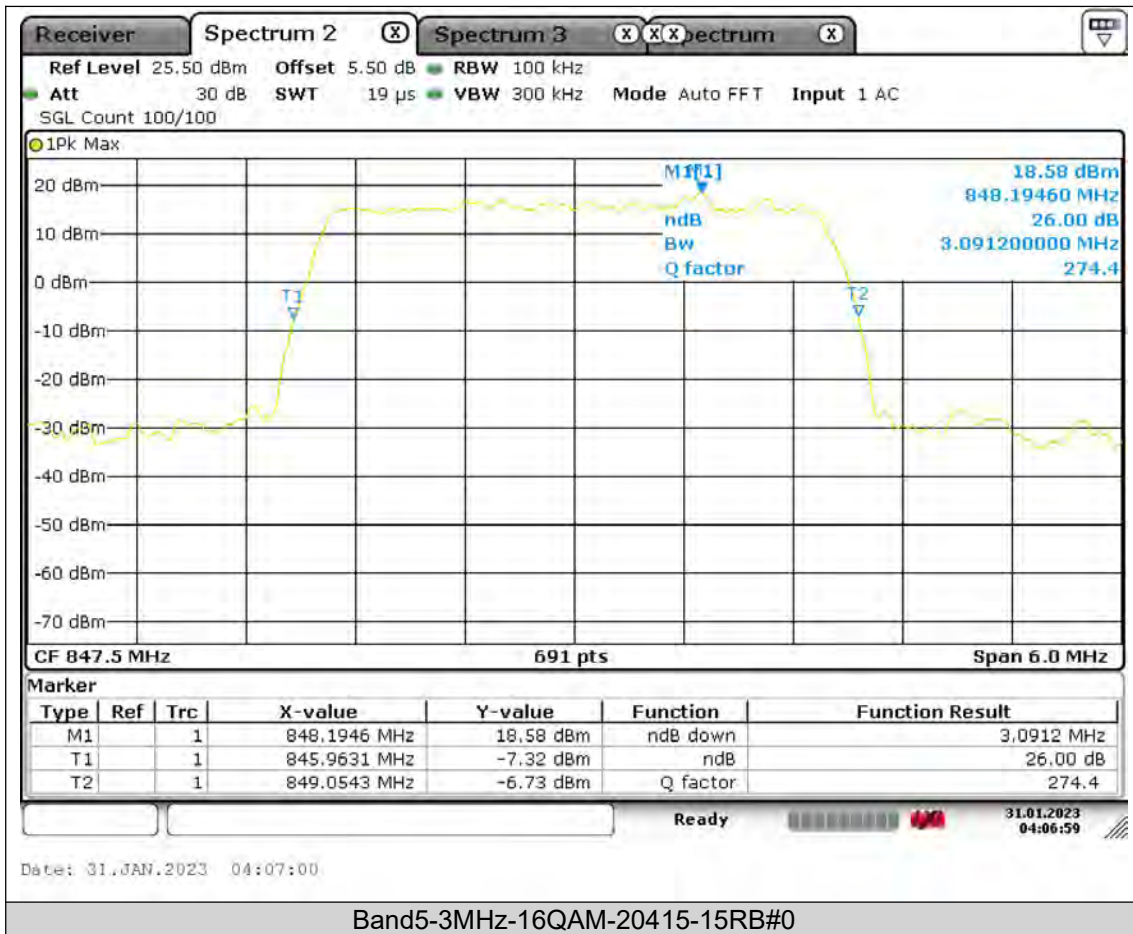

BUREAU
VERITAS

Test Report No.: PSU-QSU2309010210RF01