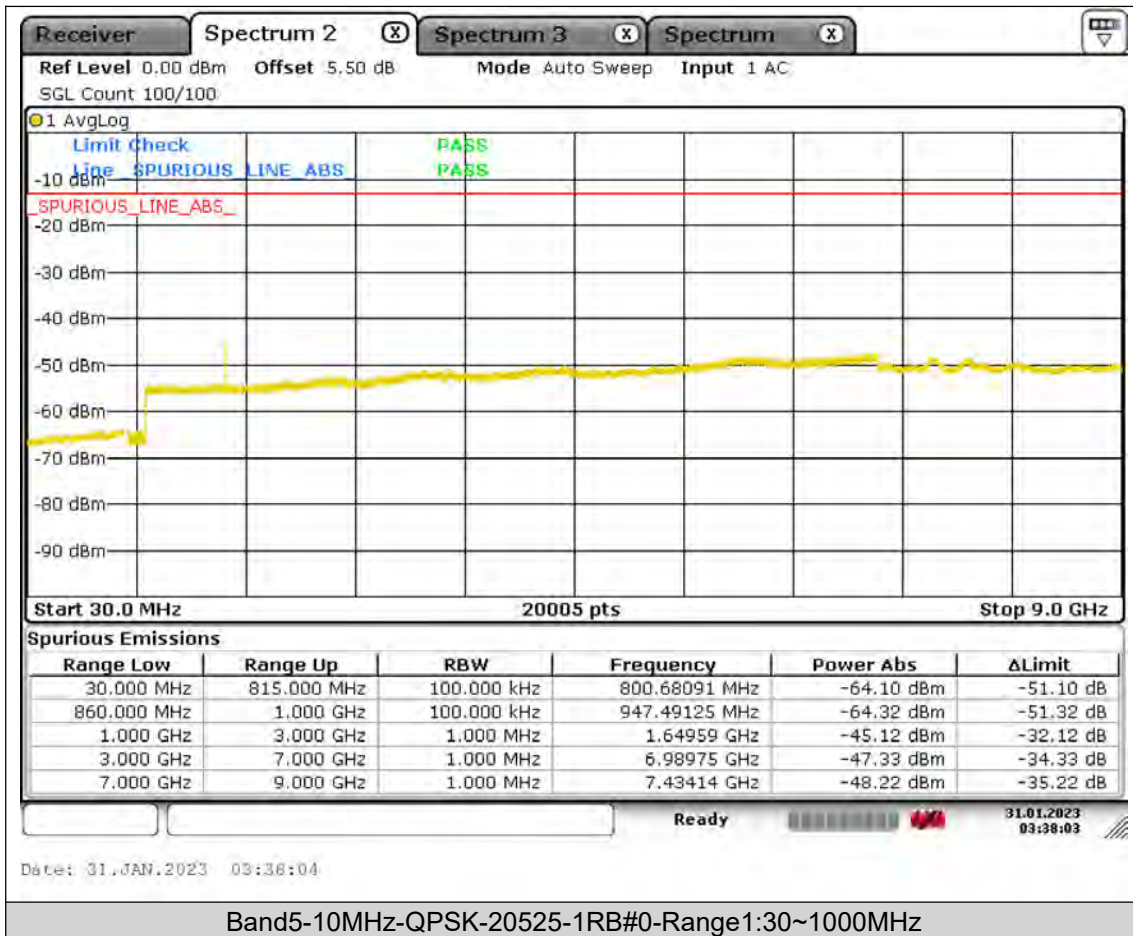

Test Report No.: PSU-QSU2309010210RF01

BUREAU
VERITAS

Test Report No.: PSU-QSU2309010210RF01

BUREAU
VERITAS

Test Report No.: PSU-QSU2309010210RF01

BUREAU
VERITAS

Test Report No.: PSU-QSU2309010210RF01

BUREAU
VERITAS