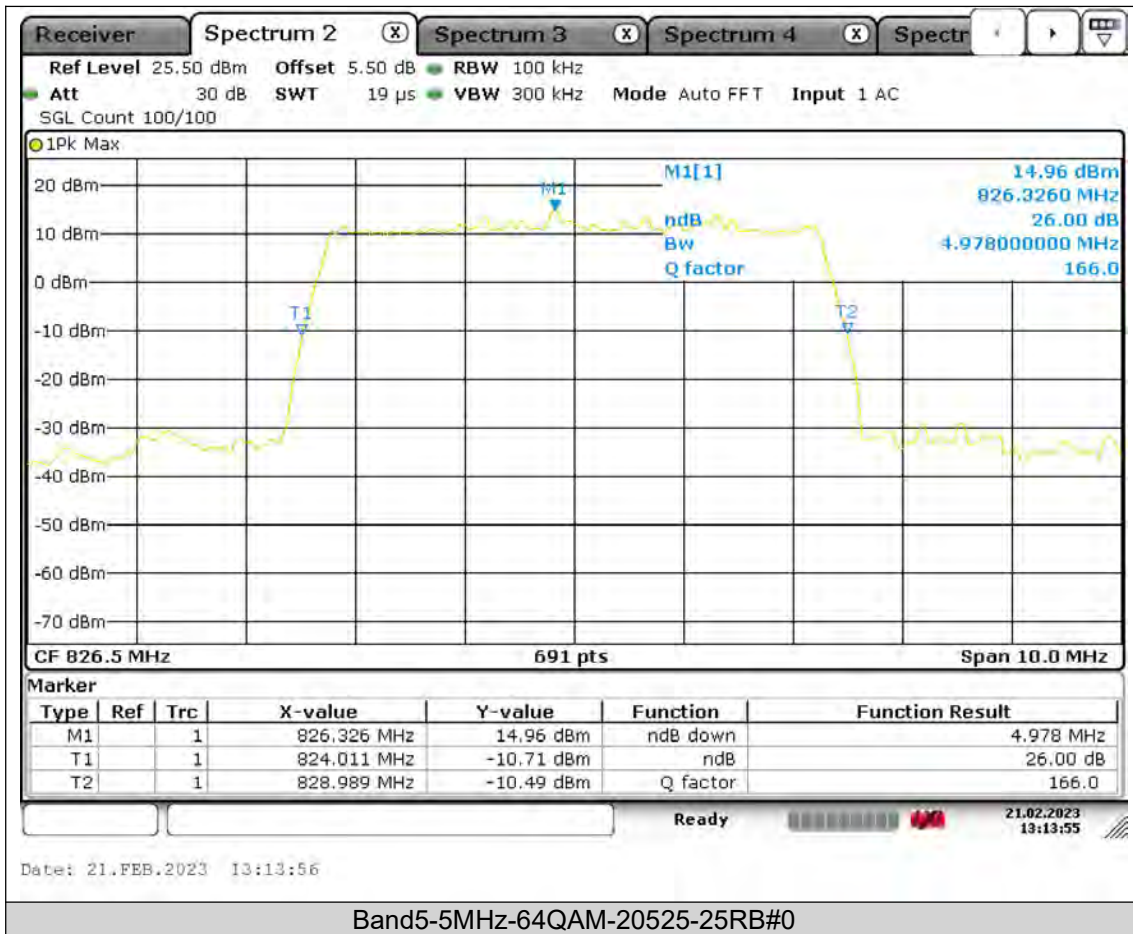

BUREAU
VERITAS

Test Report No.: PSU-QSU2309010210RF01

BUREAU
VERITAS

Test Report No.: PSU-QSU2309010210RF01

BUREAU VERITAS

Test Report No.: PSU-QSU2309010210RF01

BUREAU
VERITAS

Test Report No.: PSU-QSU2309010210RF01