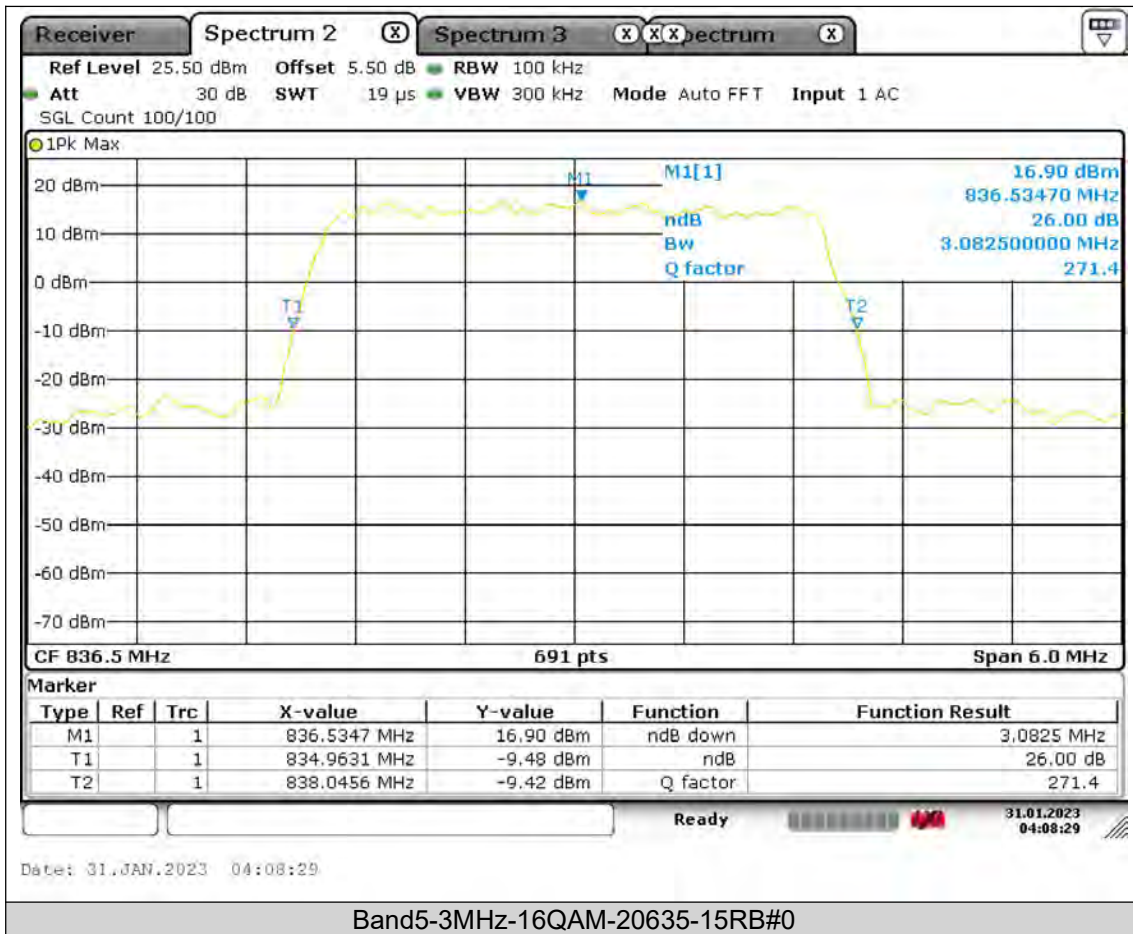

BUREAU
VERITAS

Test Report No.: PSU-QSU2309010210RF01

BUREAU
VERITAS

Test Report No.: PSU-QSU2309010210RF01

BUREAU
VERITAS

Test Report No.: PSU-QSU2309010210RF01

BUREAU
VERITAS

Test Report No.: PSU-QSU2309010210RF01