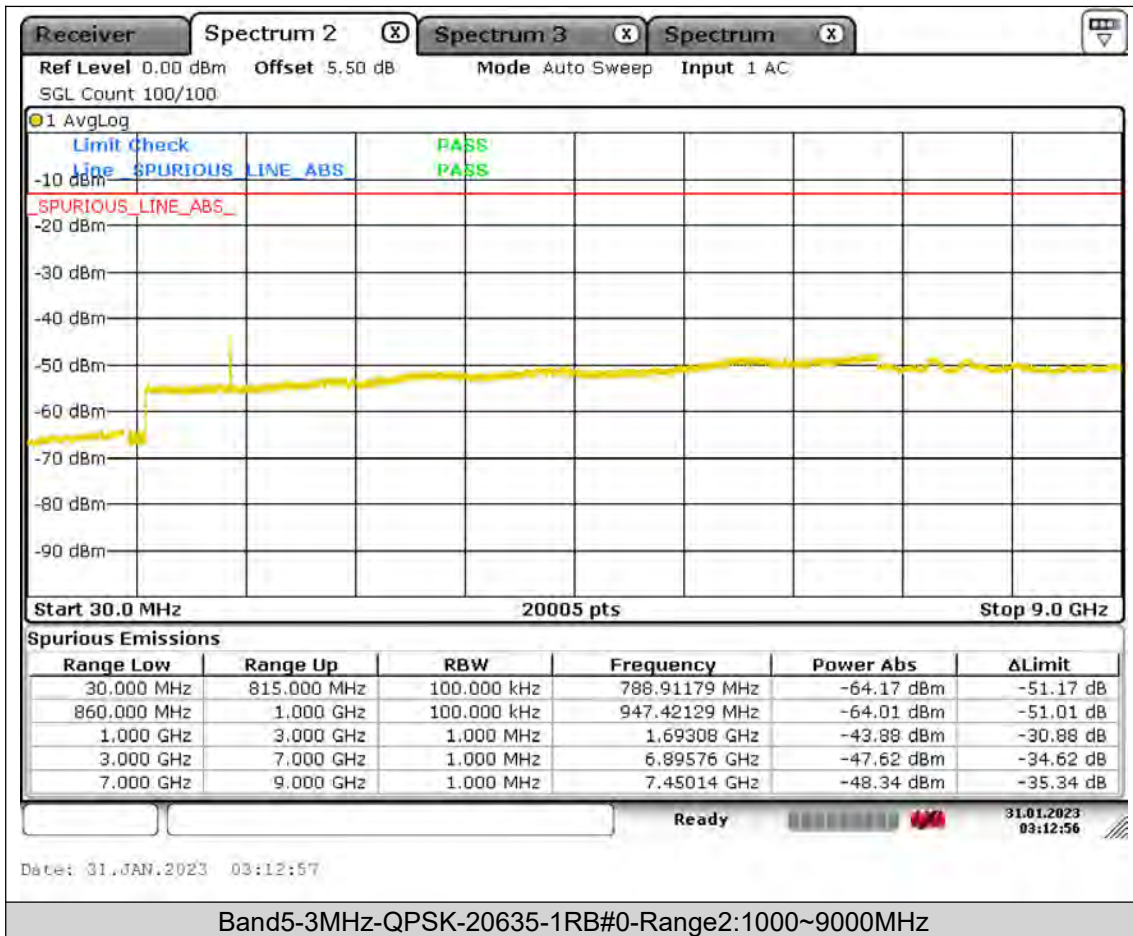

BUREAU
VERITAS

Test Report No.: PSU-QSU2309010210RF01