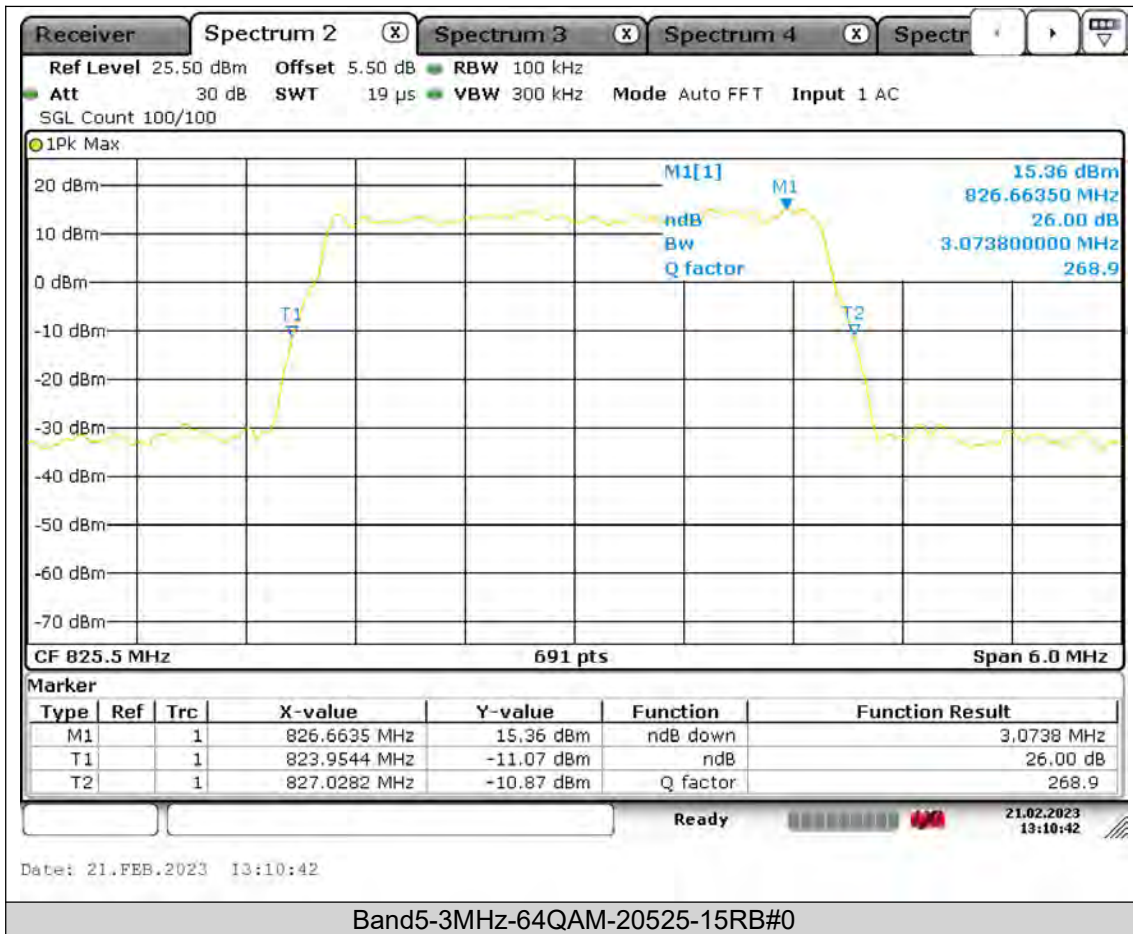

BUREAU
VERITAS

Test Report No.: PSU-QSU2309010210RF01

BUREAU
VERITAS

Test Report No.: PSU-QSU2309010210RF01

BUREAU
VERITAS

Test Report No.: PSU-QSU2309010210RF01

BUREAU
VERITAS

Test Report No.: PSU-QSU2309010210RF01