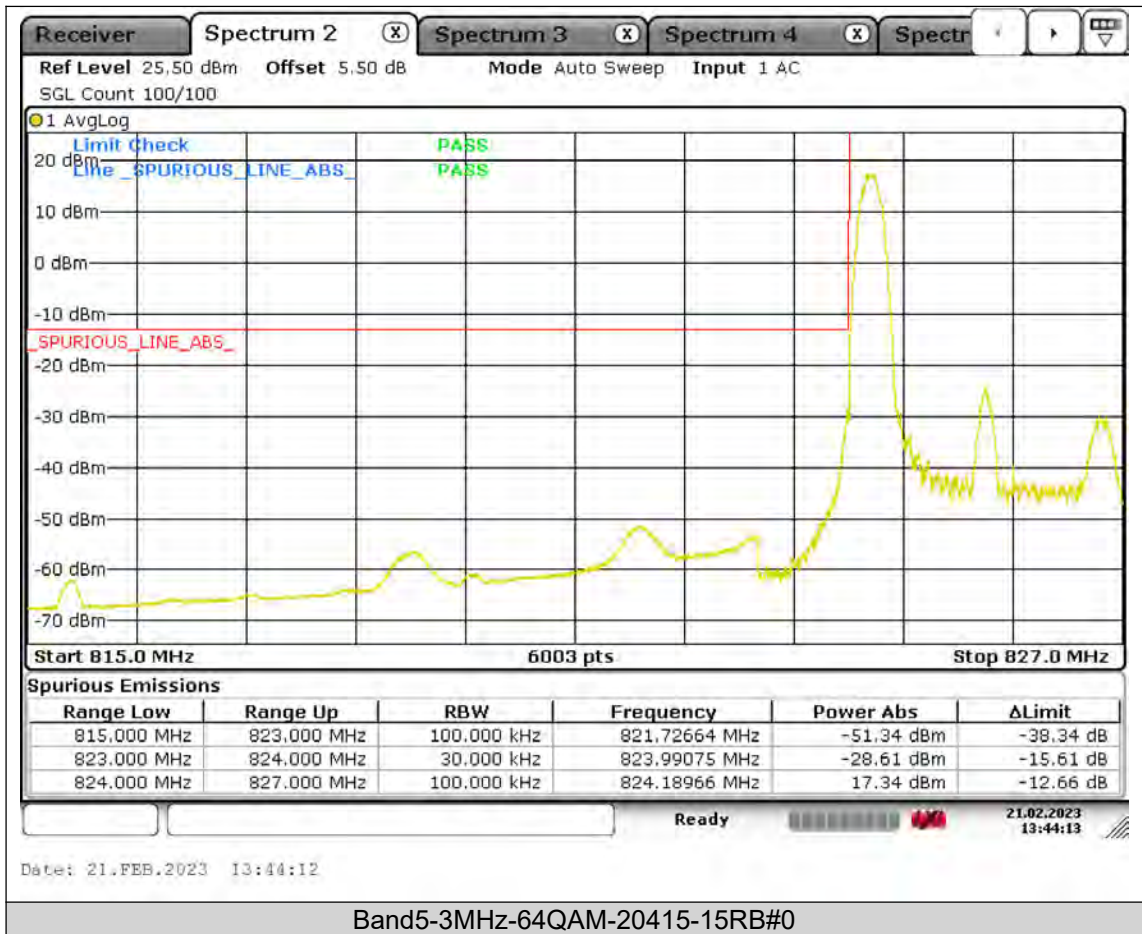

Test Report No.: PSU-QSU2309010210RF01

BUREAU
VERITAS

Test Report No.: PSU-QSU2309010210RF01

BUREAU VERITAS

Test Report No.: PSU-QSU2309010210RF01

BUREAU
VERITAS

Test Report No.: PSU-QSU2309010210RF01

BUREAU
VERITAS