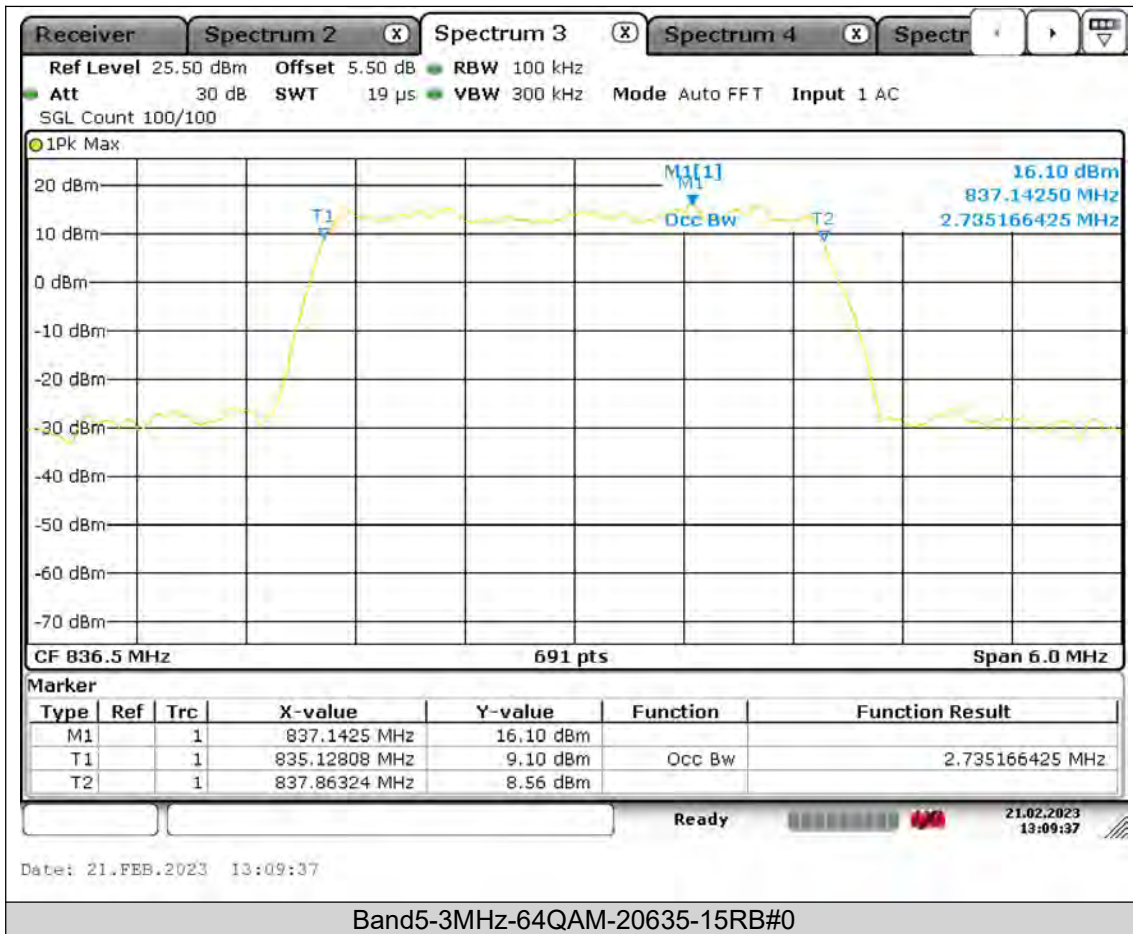

BUREAU
VERITAS

Test Report No.: PSU-QSU2309010210RF01

BUREAU
VERITAS

Test Report No.: PSU-QSU2309010210RF01

BUREAU
VERITAS

Test Report No.: PSU-QSU2309010210RF01

BUREAU
VERITAS

Test Report No.: PSU-QSU2309010210RF01