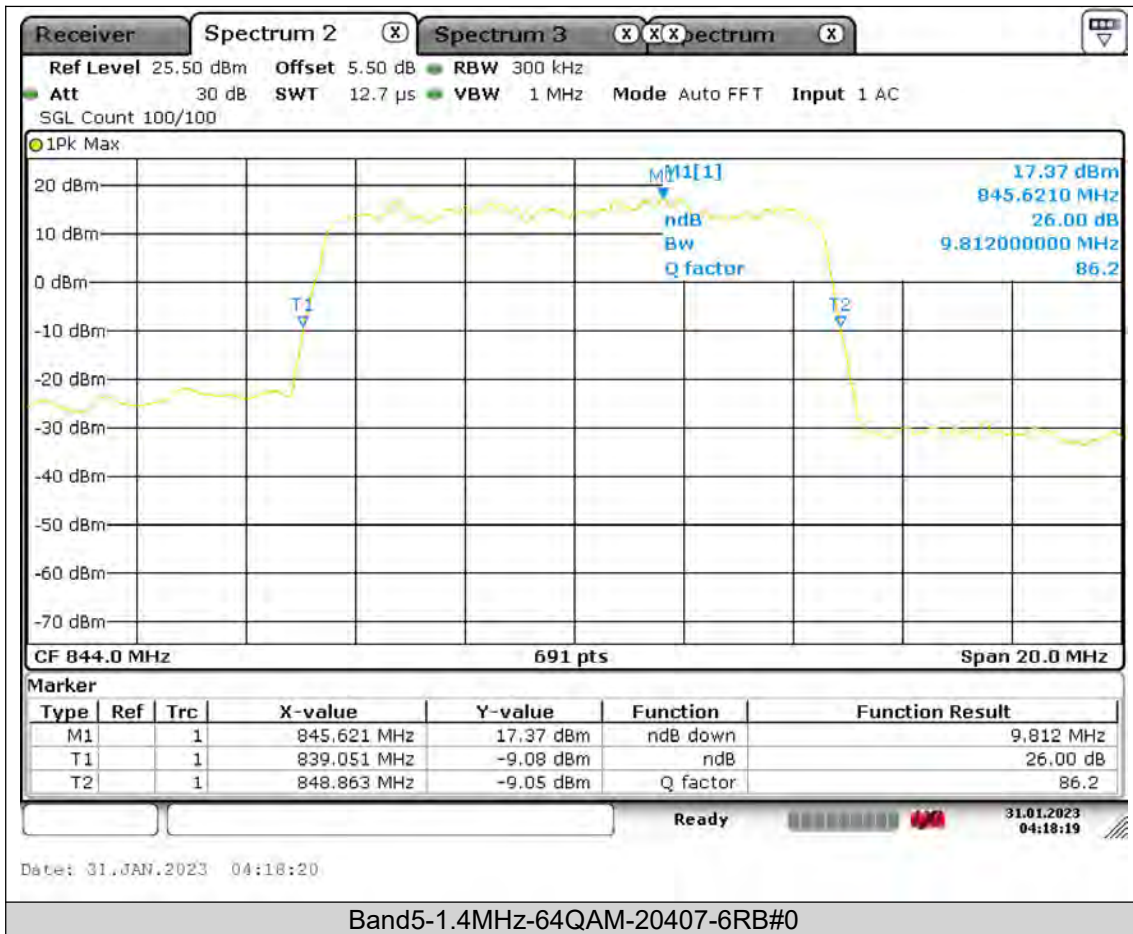

BUREAU
VERITAS

Test Report No.: PSU-QSU2309010210RF01

BUREAU
VERITAS

Test Report No.: PSU-QSU2309010210RF01

BUREAU
VERITAS

Test Report No.: PSU-QSU2309010210RF01

BUREAU
VERITAS

Test Report No.: PSU-QSU2309010210RF01