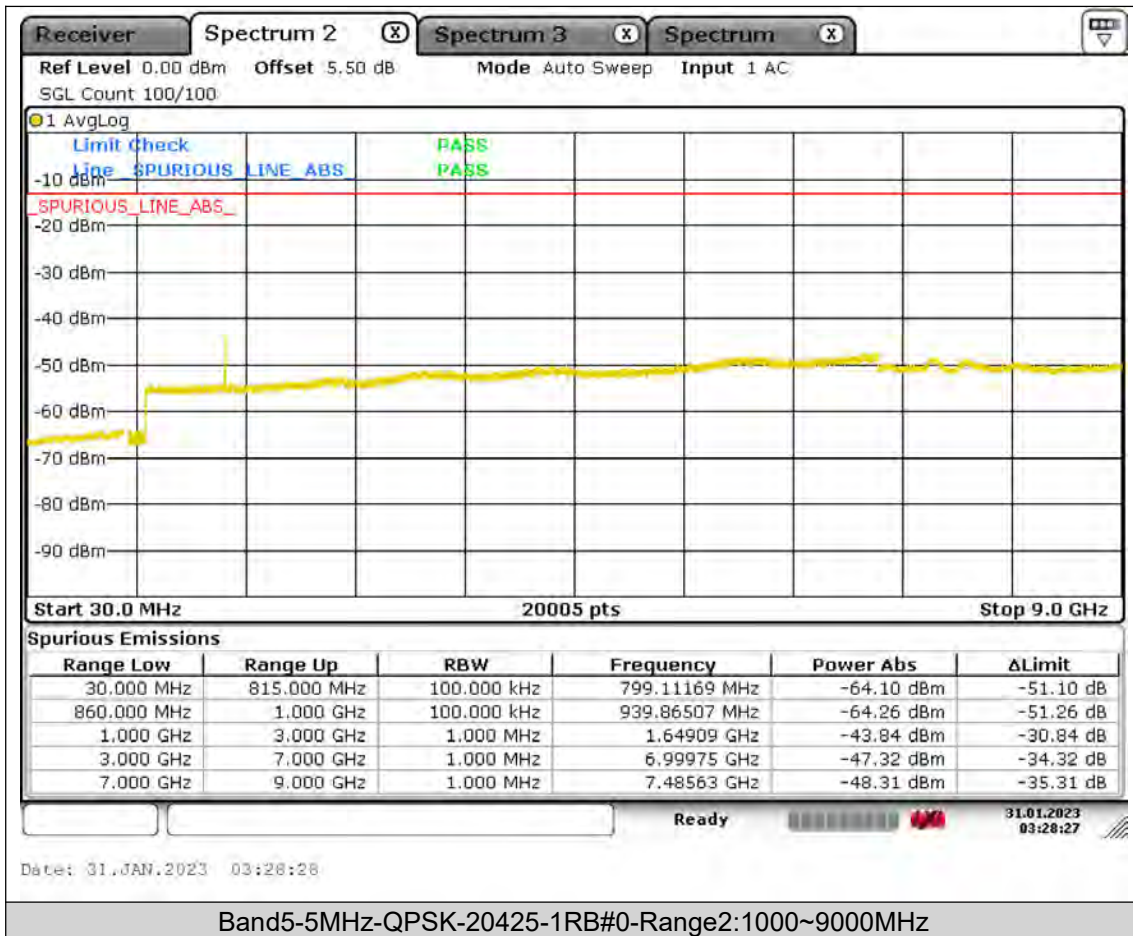

BUREAU
VERITAS

Test Report No.: PSU-QSU2309010210RF01