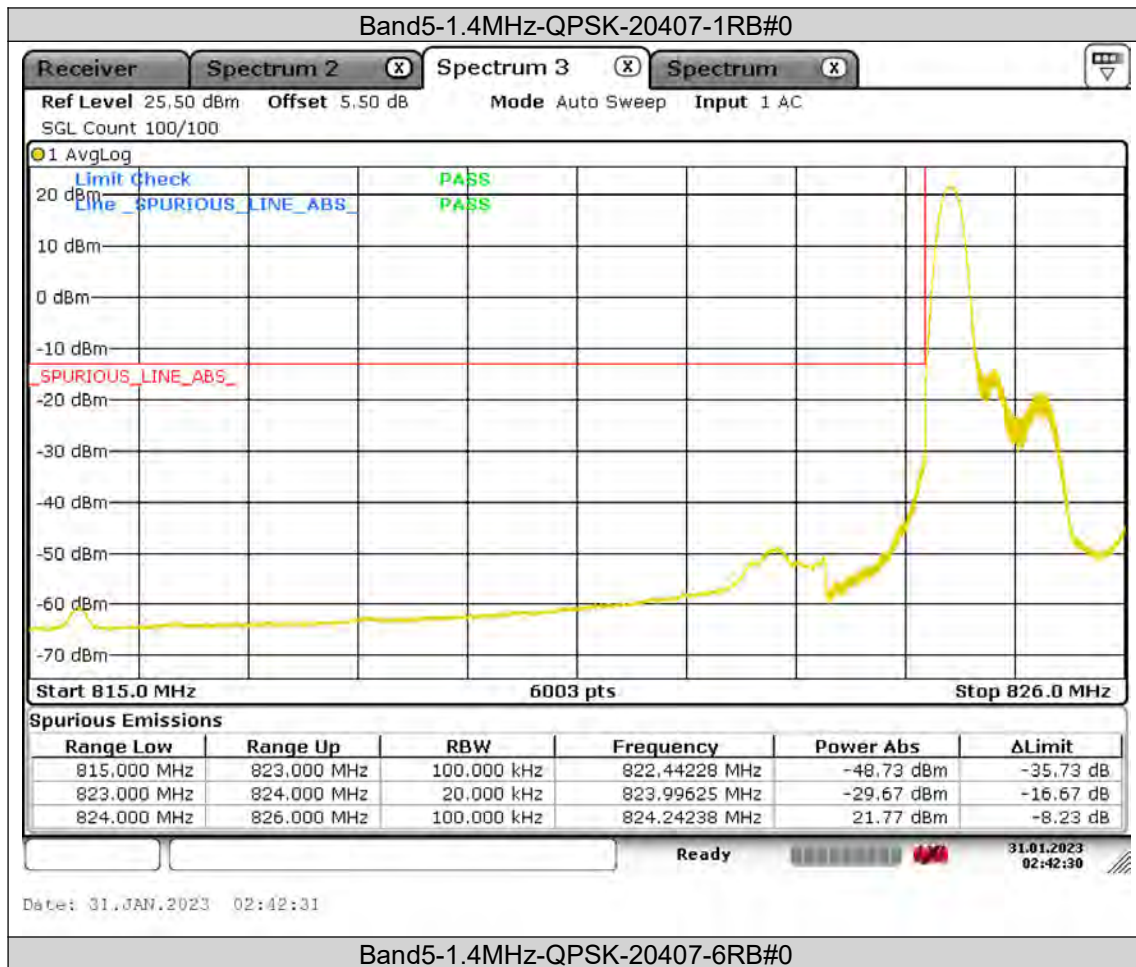

**BUREAU
VERITAS**

Test Report No.: PSU-QSU2309010210RF01

Band5	10MHz	64QAM	20450	50RB#0	-41.41	PASS
Band5	10MHz	64QAM	20600	1RB#49	-42.61	PASS
Band5	10MHz	64QAM	20600	50RB#0	-43.43	PASS

Test Graphs