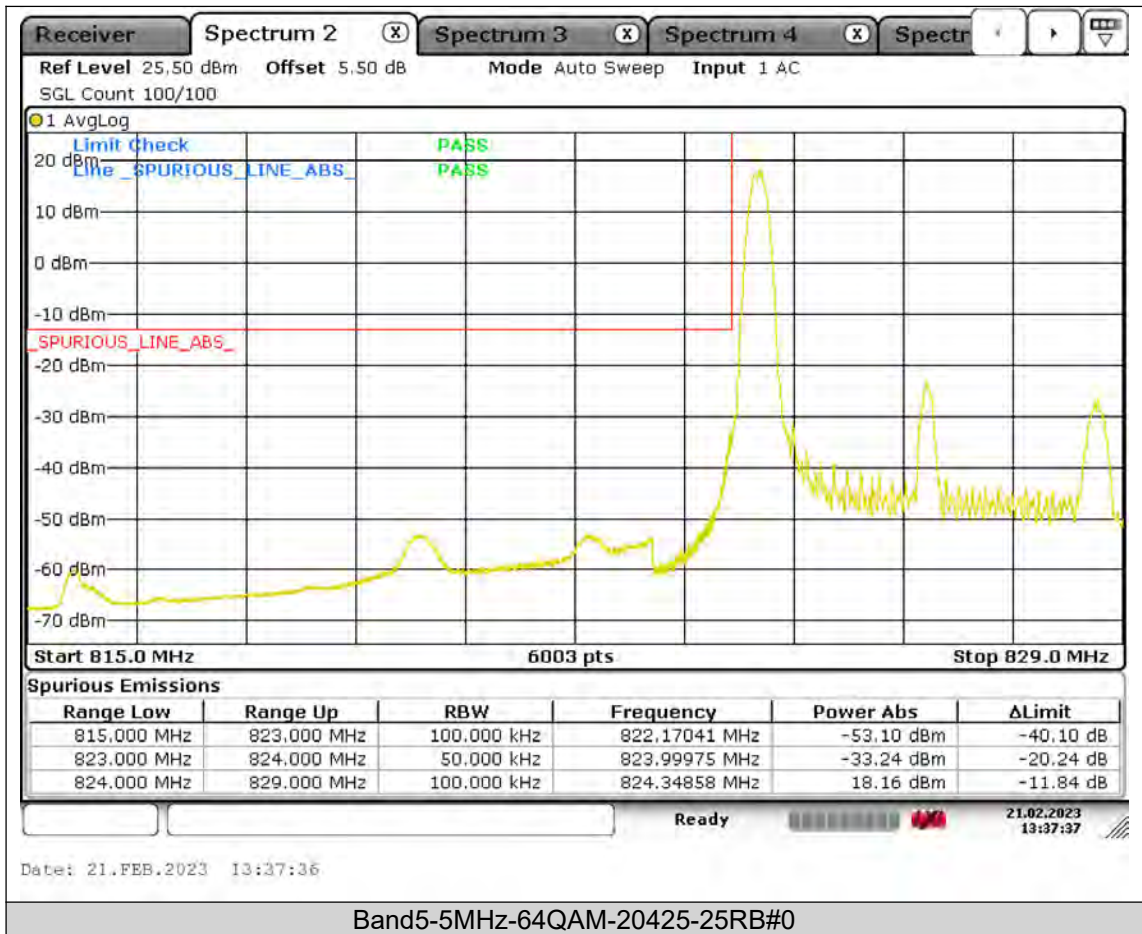

Test Report No.: PSU-QSU2309010210RF01

BUREAU
VERITAS

Test Report No.: PSU-QSU2309010210RF01

BUREAU
VERITAS

Test Report No.: PSU-QSU2309010210RF01

BUREAU
VERITAS

Test Report No.: PSU-QSU2309010210RF01

BUREAU
VERITAS