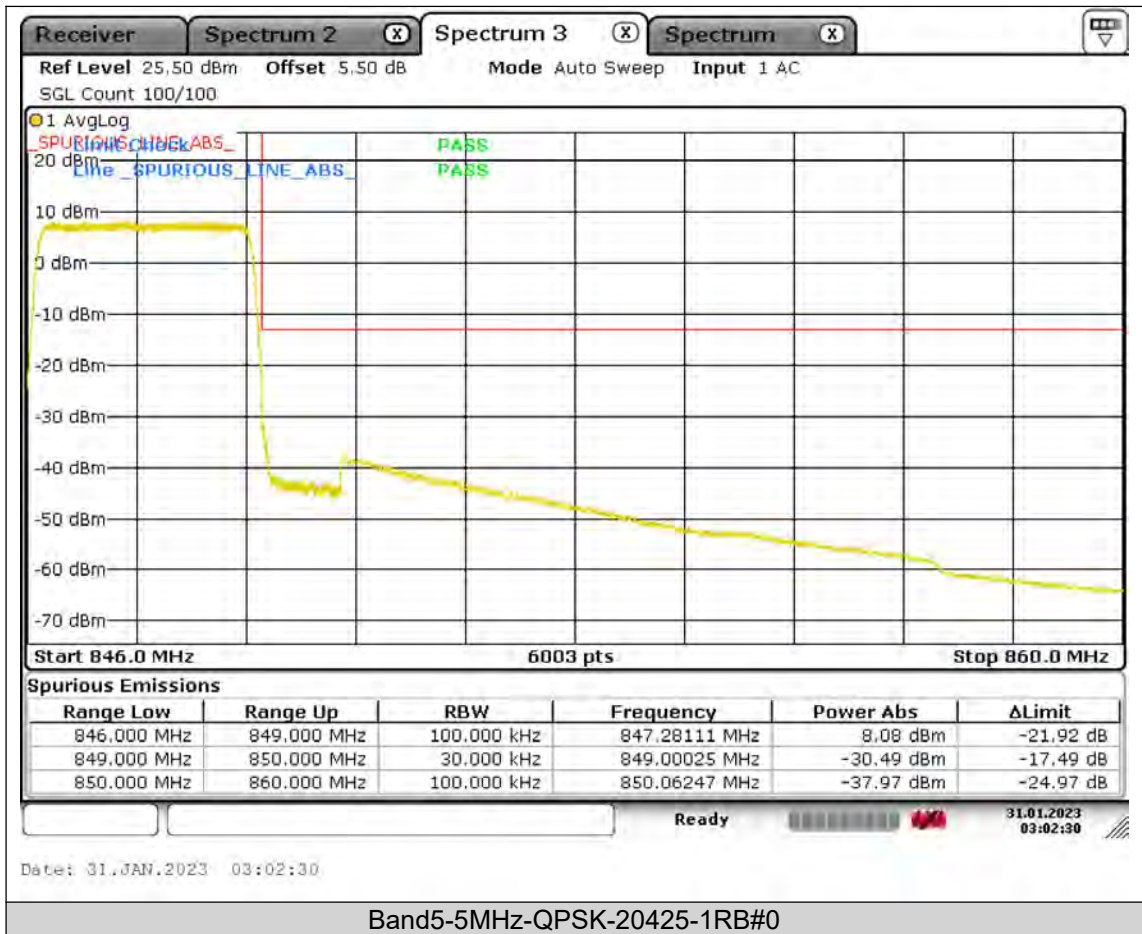

Test Report No.: PSU-QSU2309010210RF01

BUREAU
VERITAS

Test Report No.: PSU-QSU2309010210RF01

BUREAU
VERITAS

Test Report No.: PSU-QSU2309010210RF01

BUREAU VERITAS

Test Report No.: PSU-QSU2309010210RF01

BUREAU
VERITAS