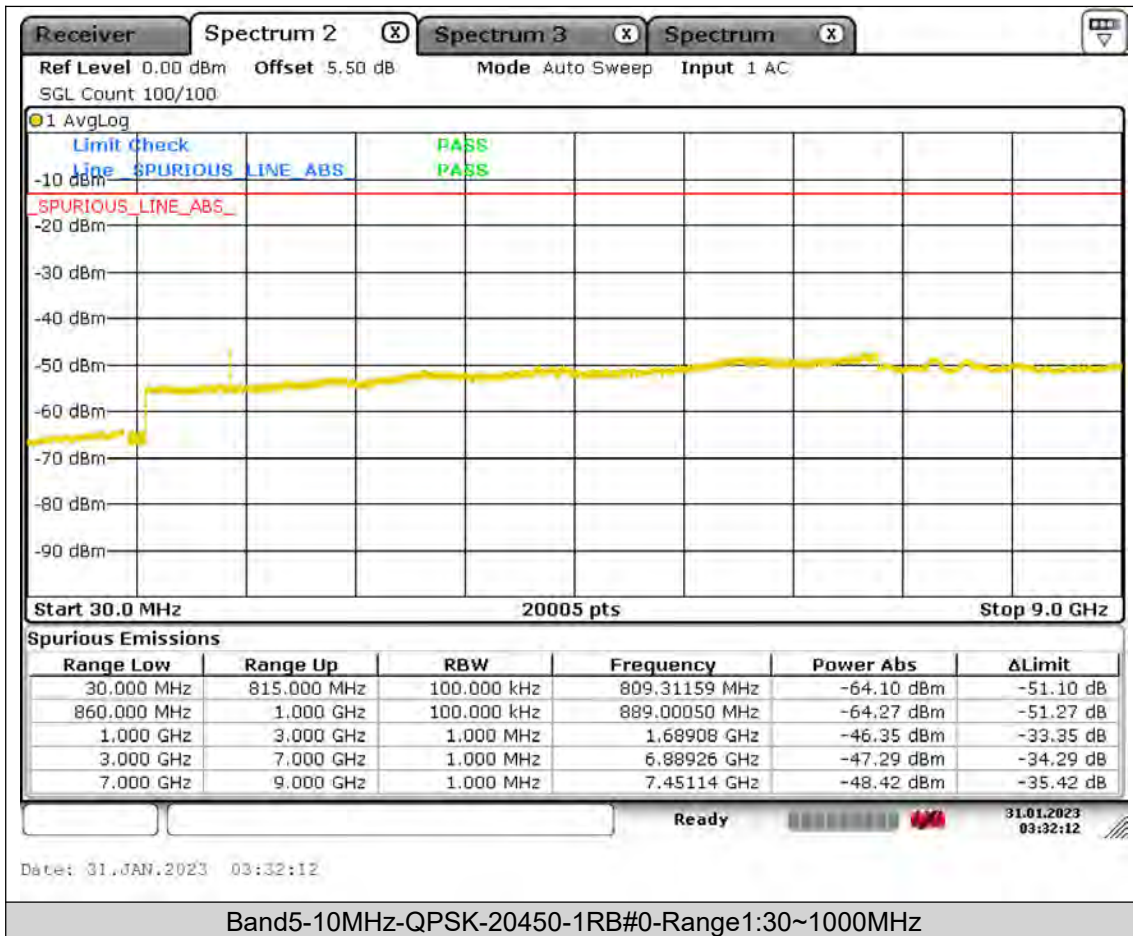

BUREAU
VERITAS

Test Report No.: PSU-QSU2309010210RF01