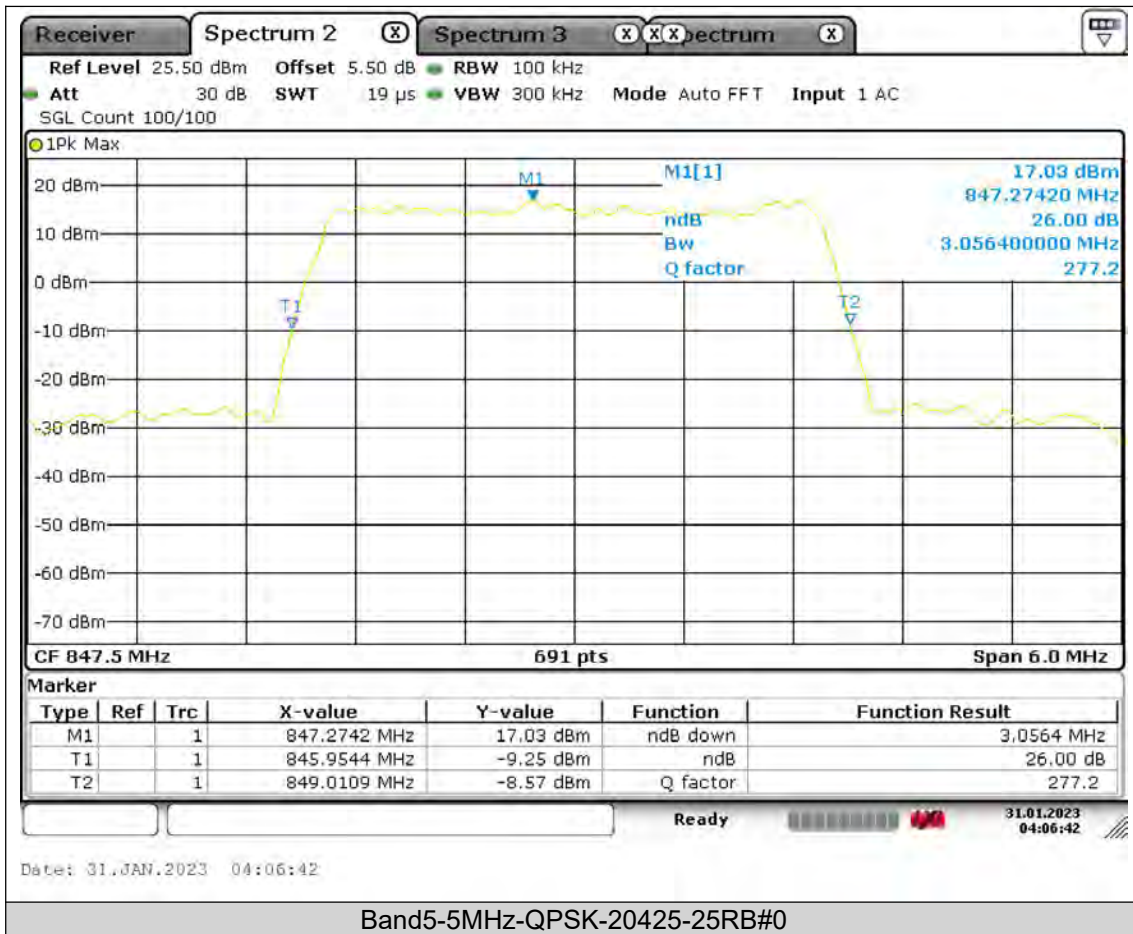

BUREAU
VERITAS

Test Report No.: PSU-QSU2309010210RF01

BUREAU
VERITAS

Test Report No.: PSU-QSU2309010210RF01

BUREAU
VERITAS

Test Report No.: PSU-QSU2309010210RF01

BUREAU
VERITAS

Test Report No.: PSU-QSU2309010210RF01