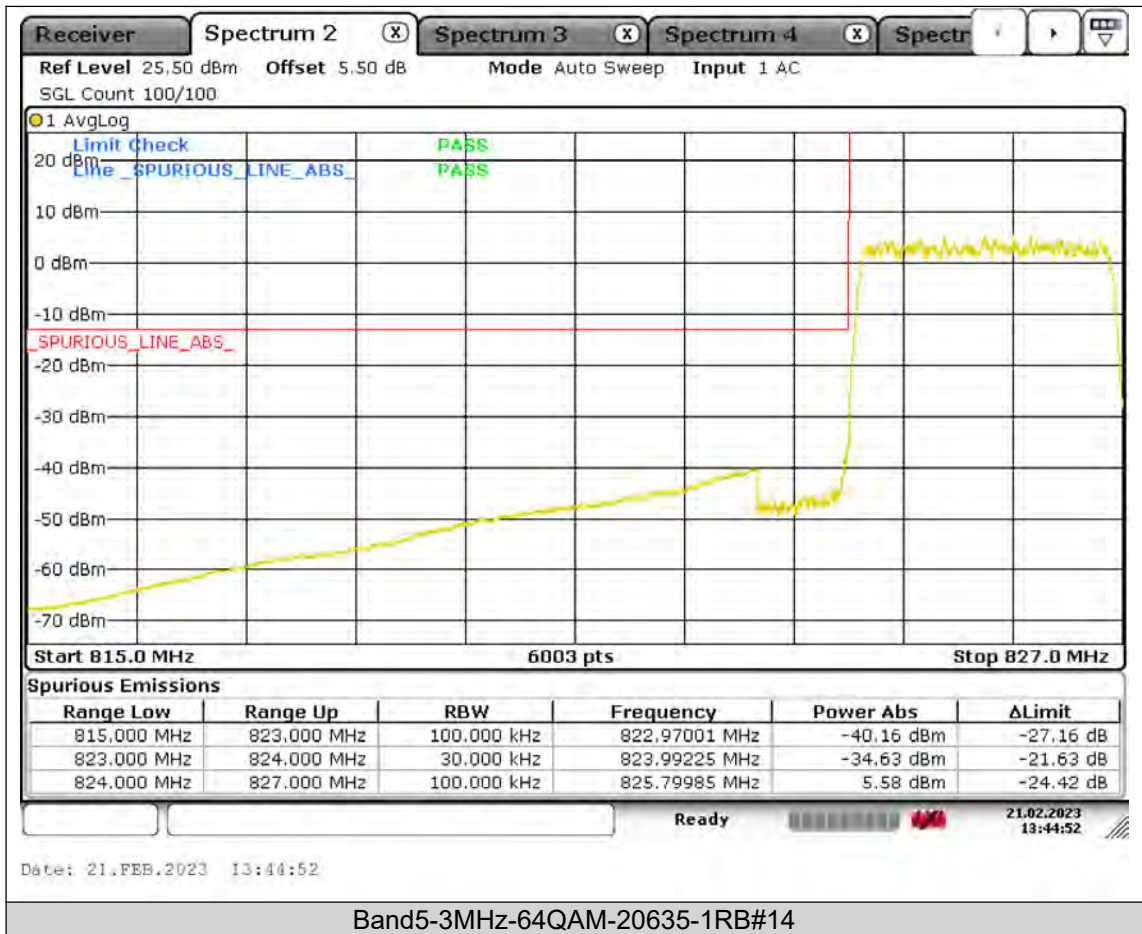

BUREAU
VERITAS

Test Report No.: PSU-QSU2309010210RF01