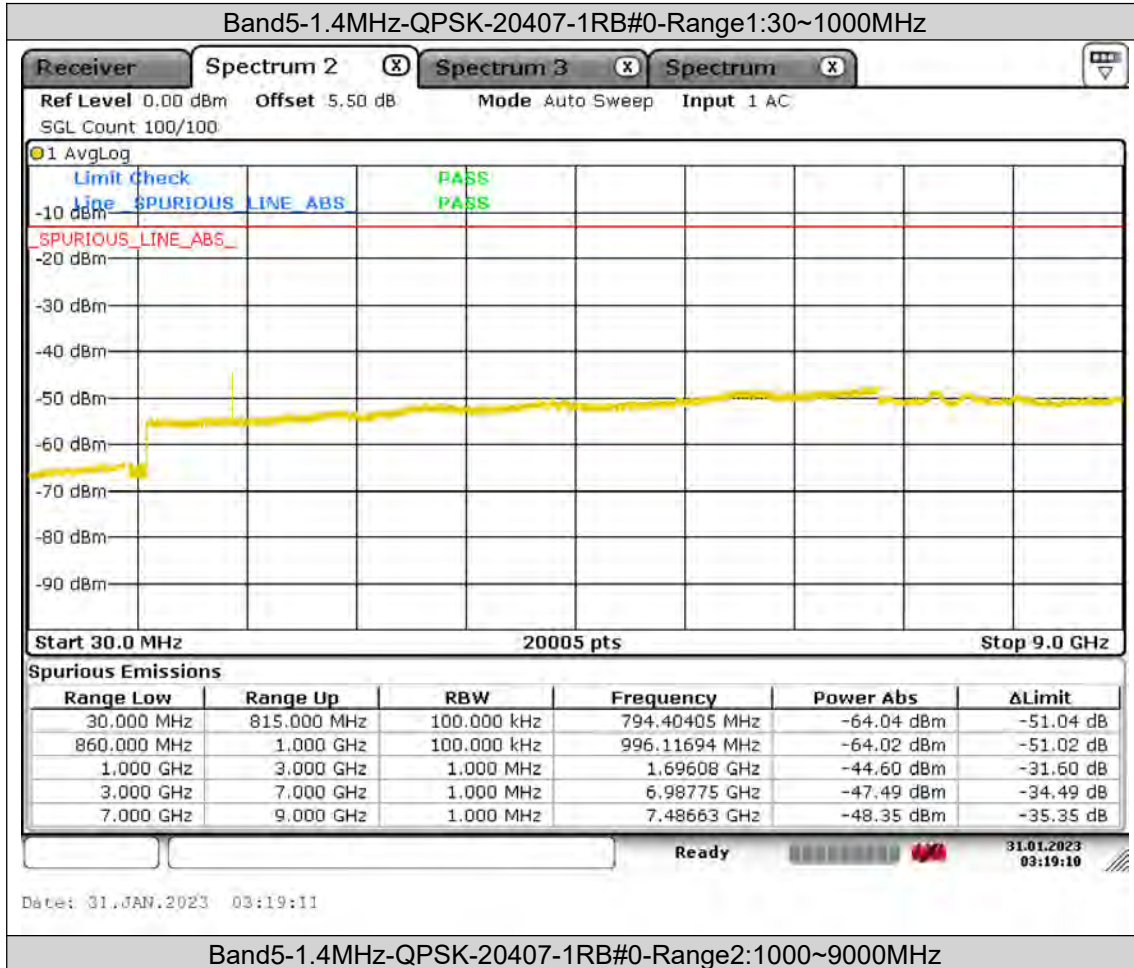

BUREAU
VERITAS

Test Report No.: PSU-QSU2309010210RF01

Test Graphs