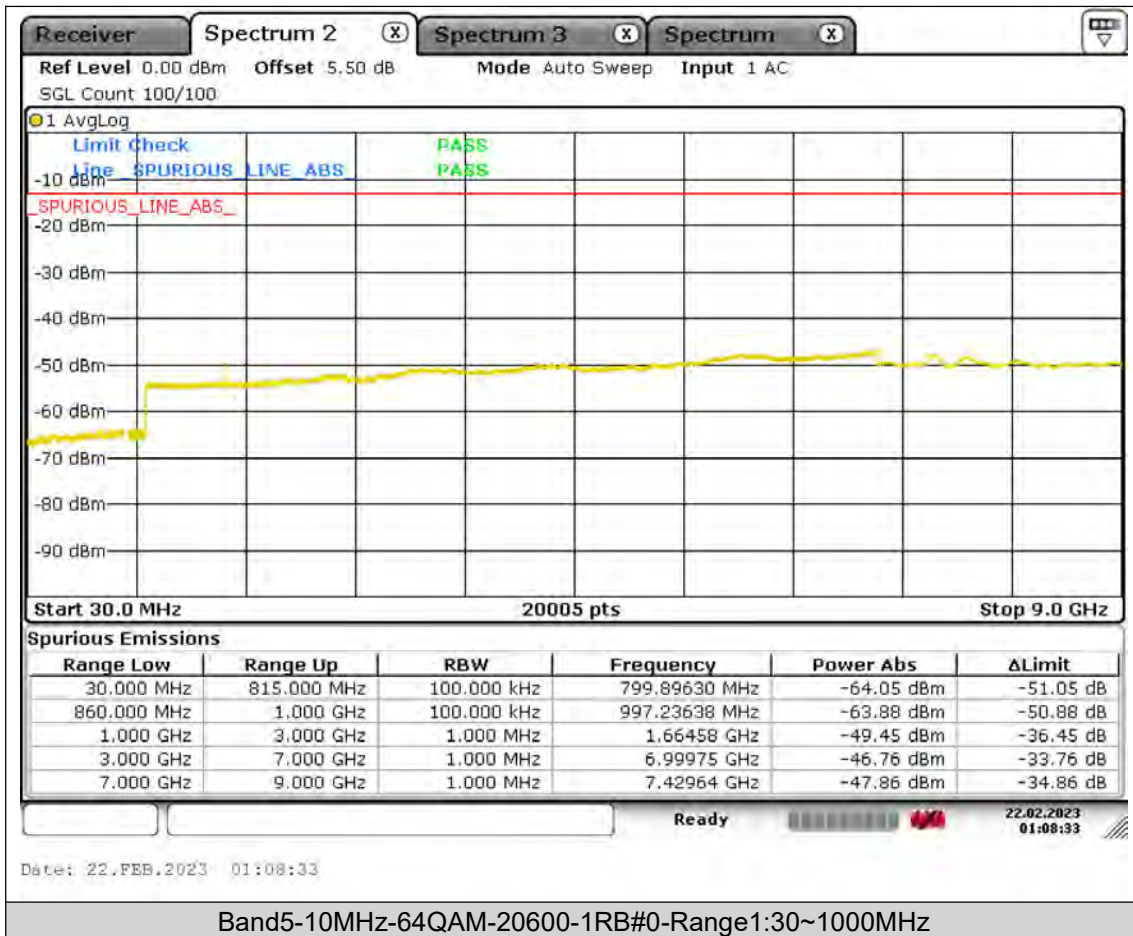

Test Report No.: PSU-QSU2309010210RF01

BUREAU
VERITAS

Test Report No.: PSU-QSU2309010210RF01

BUREAU
VERITAS

Test Report No.: PSU-QSU2309010210RF01

BUREAU
VERITAS

Test Report No.: PSU-QSU2309010210RF01

BUREAU
VERITAS