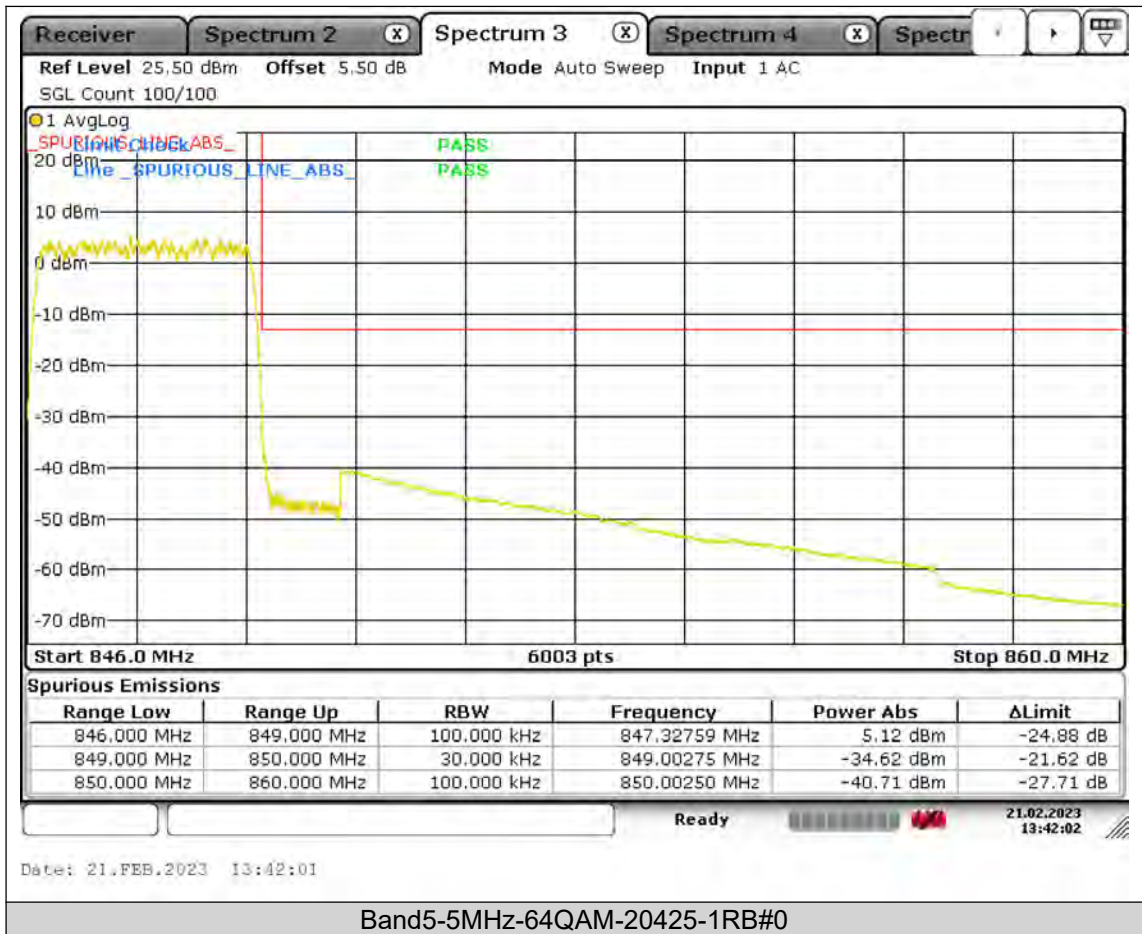

Test Report No.: PSU-QSU2309010210RF01

BUREAU
VERITAS

Test Report No.: PSU-QSU2309010210RF01

BUREAU
VERITAS

Test Report No.: PSU-QSU2309010210RF01

BUREAU
VERITAS

Test Report No.: PSU-QSU2309010210RF01

BUREAU
VERITAS