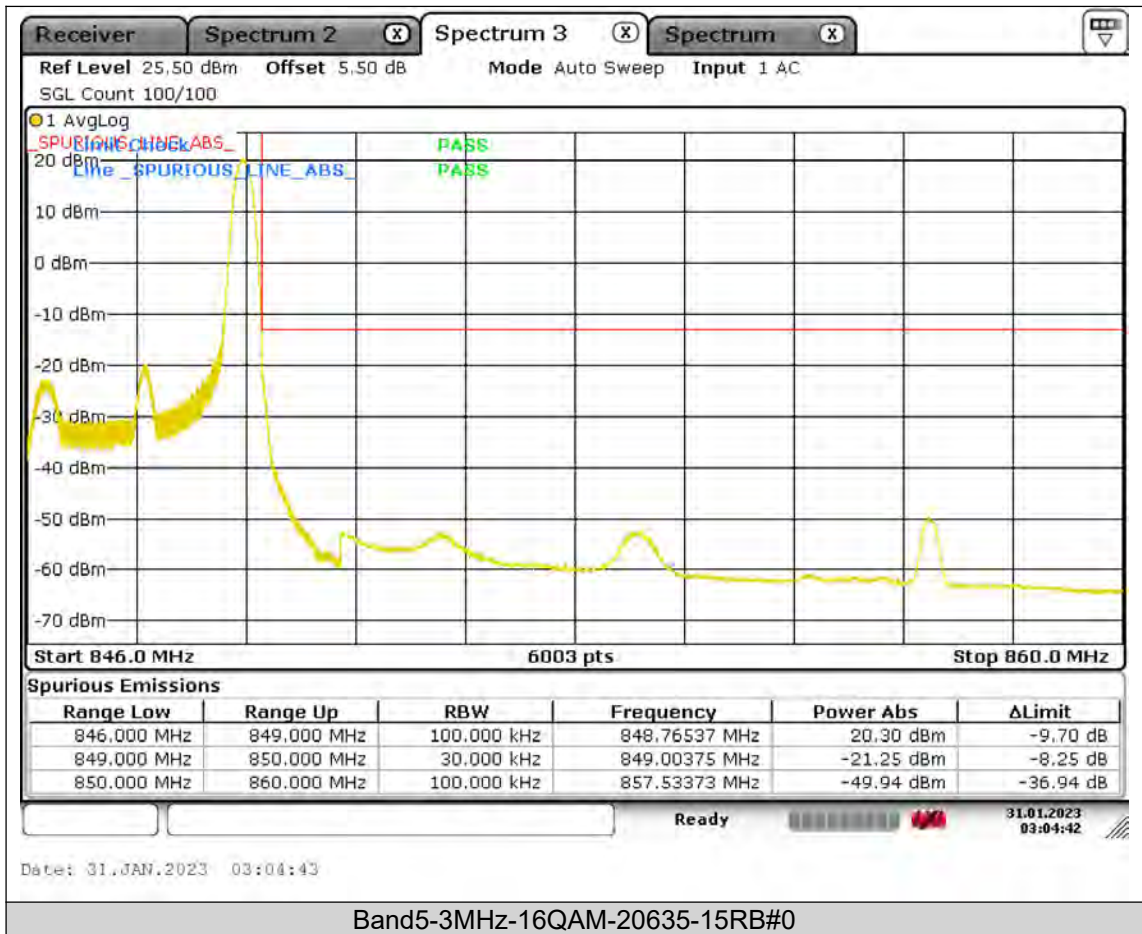

BUREAU
VERITAS

Test Report No.: PSU-QSU2309010210RF01