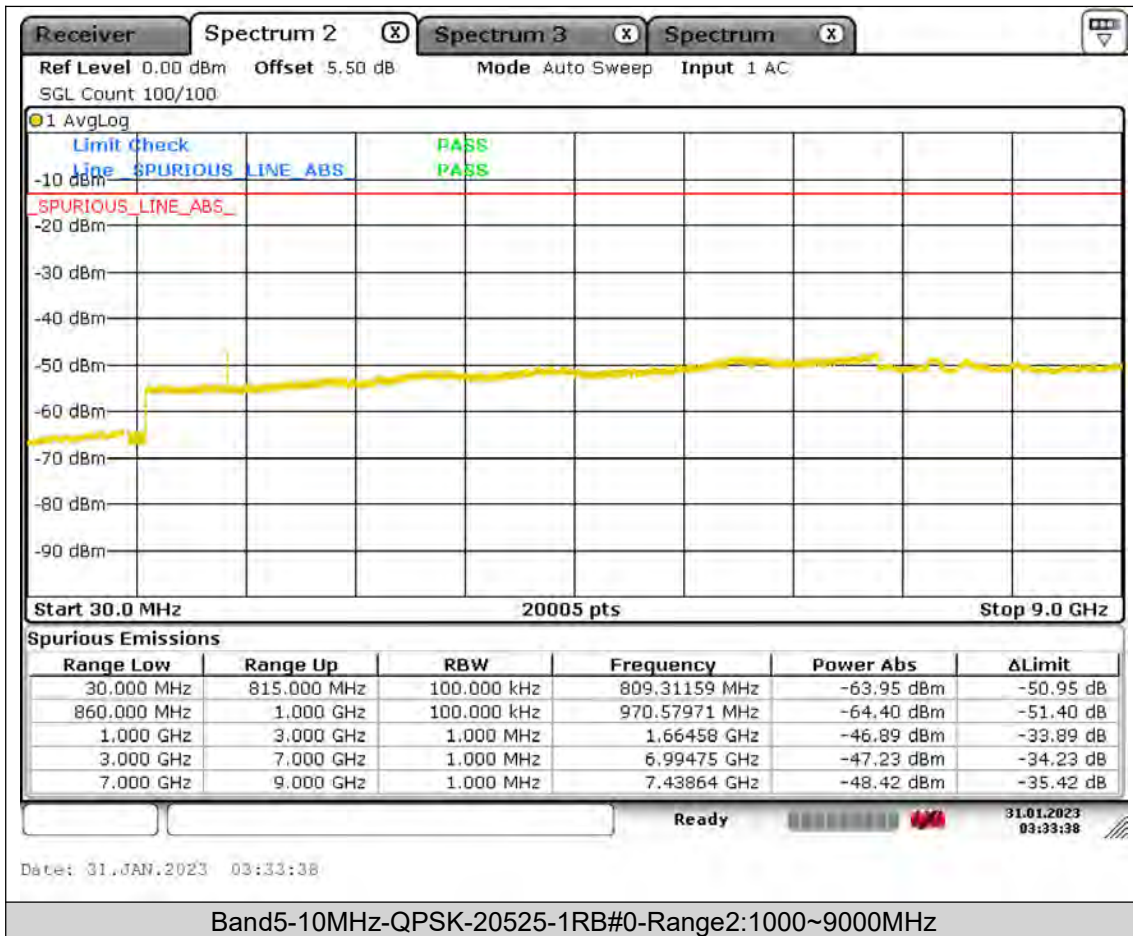

Test Report No.: PSU-QSU2309010210RF01

BUREAU
VERITAS

Test Report No.: PSU-QSU2309010210RF01

BUREAU
VERITAS

Test Report No.: PSU-QSU2309010210RF01

BUREAU
VERITAS

Test Report No.: PSU-QSU2309010210RF01

BUREAU
VERITAS