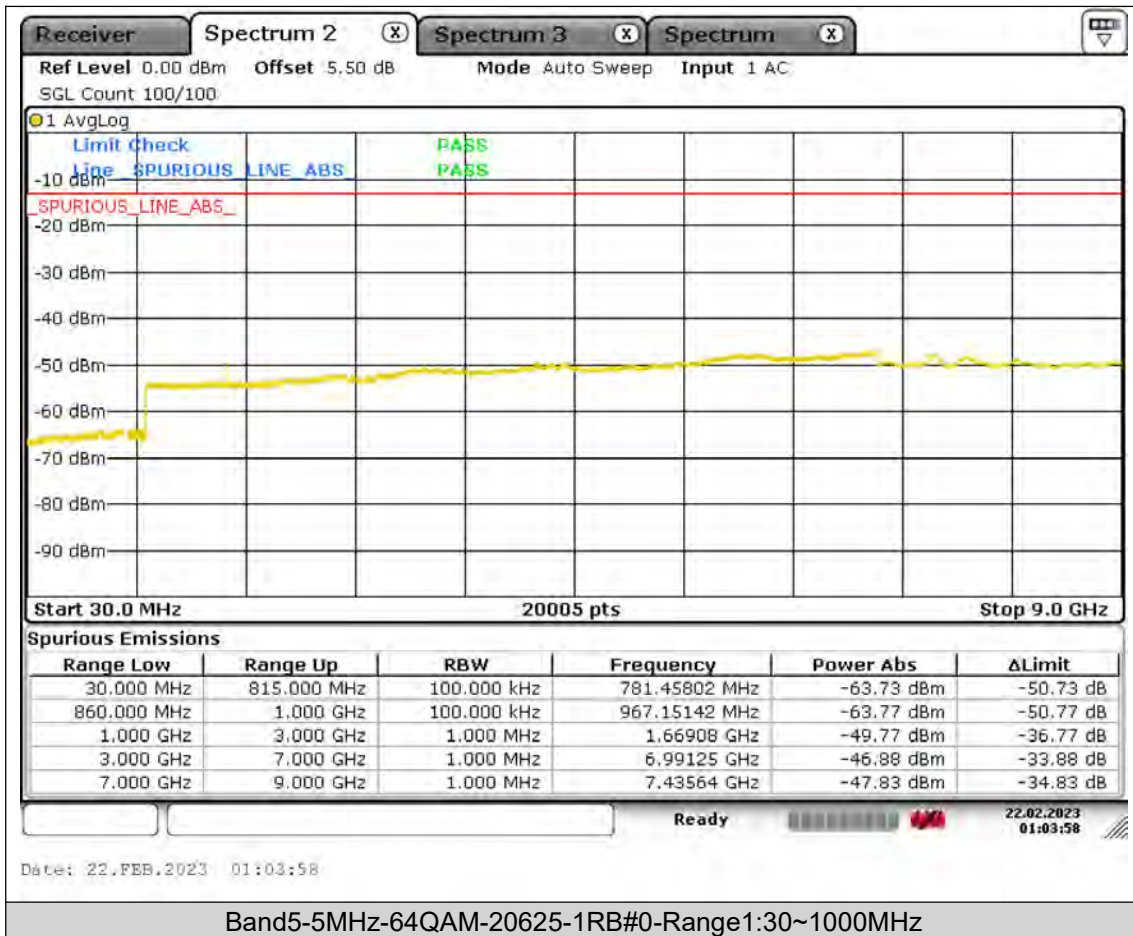

BUREAU
VERITAS

Test Report No.: PSU-QSU2309010210RF01