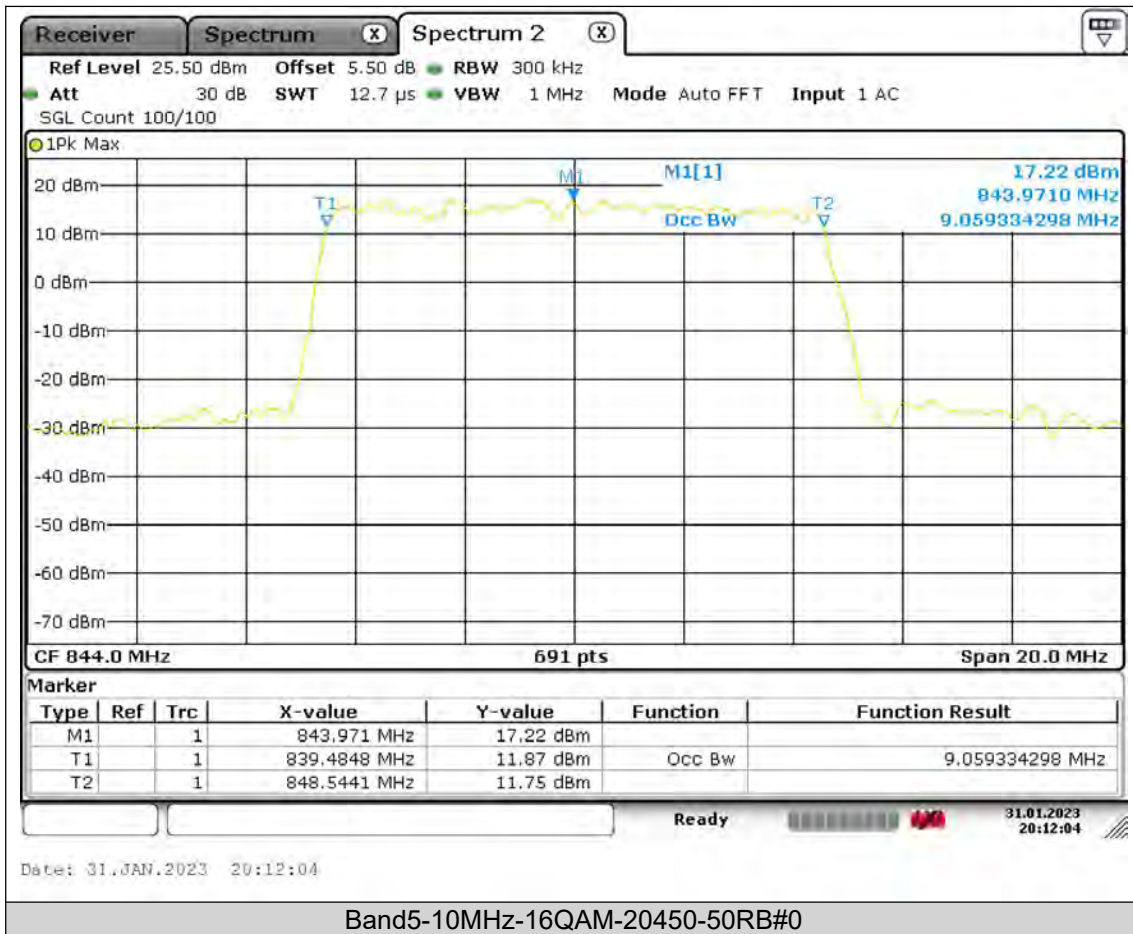

BUREAU
VERITAS

Test Report No.: PSU-QSU2309010210RF01

BUREAU
VERITAS

Test Report No.: PSU-QSU2309010210RF01

BUREAU
VERITAS

Test Report No.: PSU-QSU2309010210RF01

BUREAU
VERITAS

Test Report No.: PSU-QSU2309010210RF01