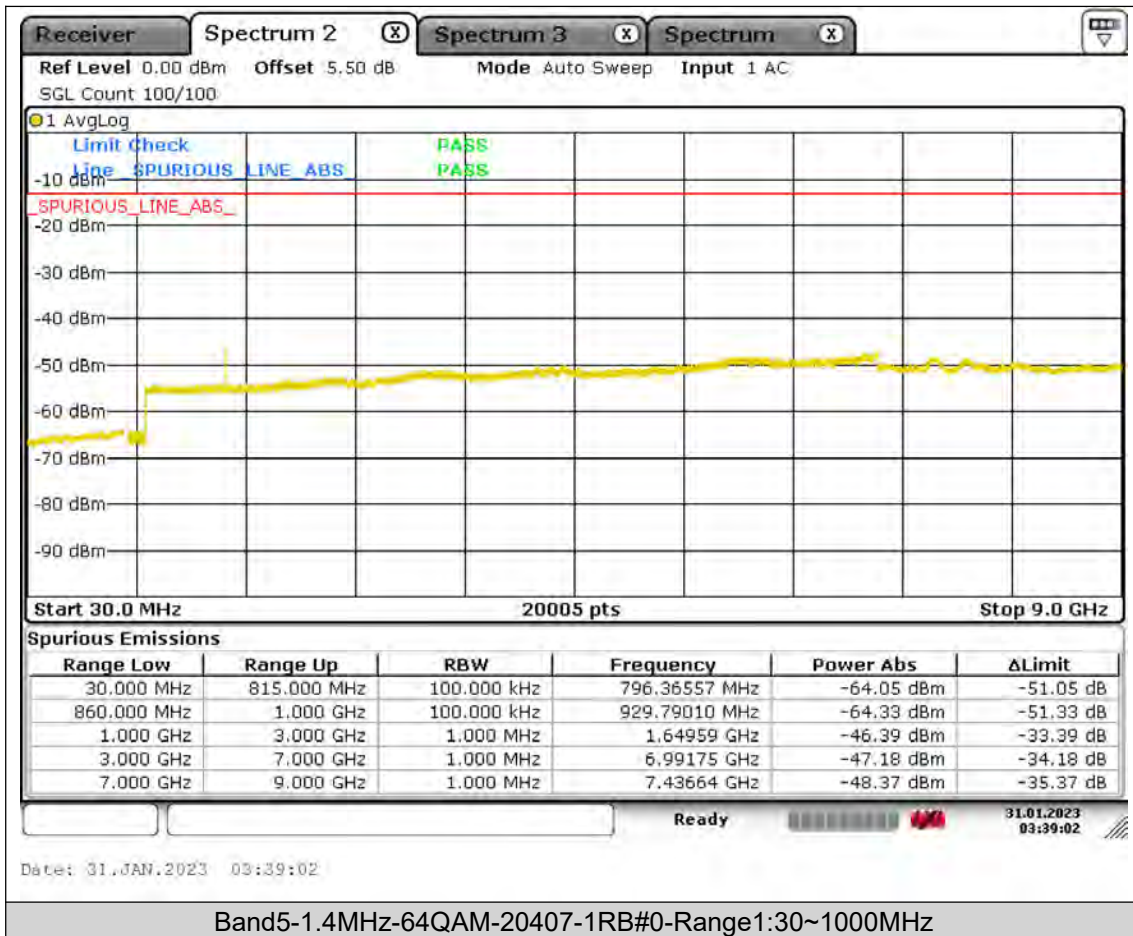

BUREAU
VERITAS

Test Report No.: PSU-QSU2309010210RF01