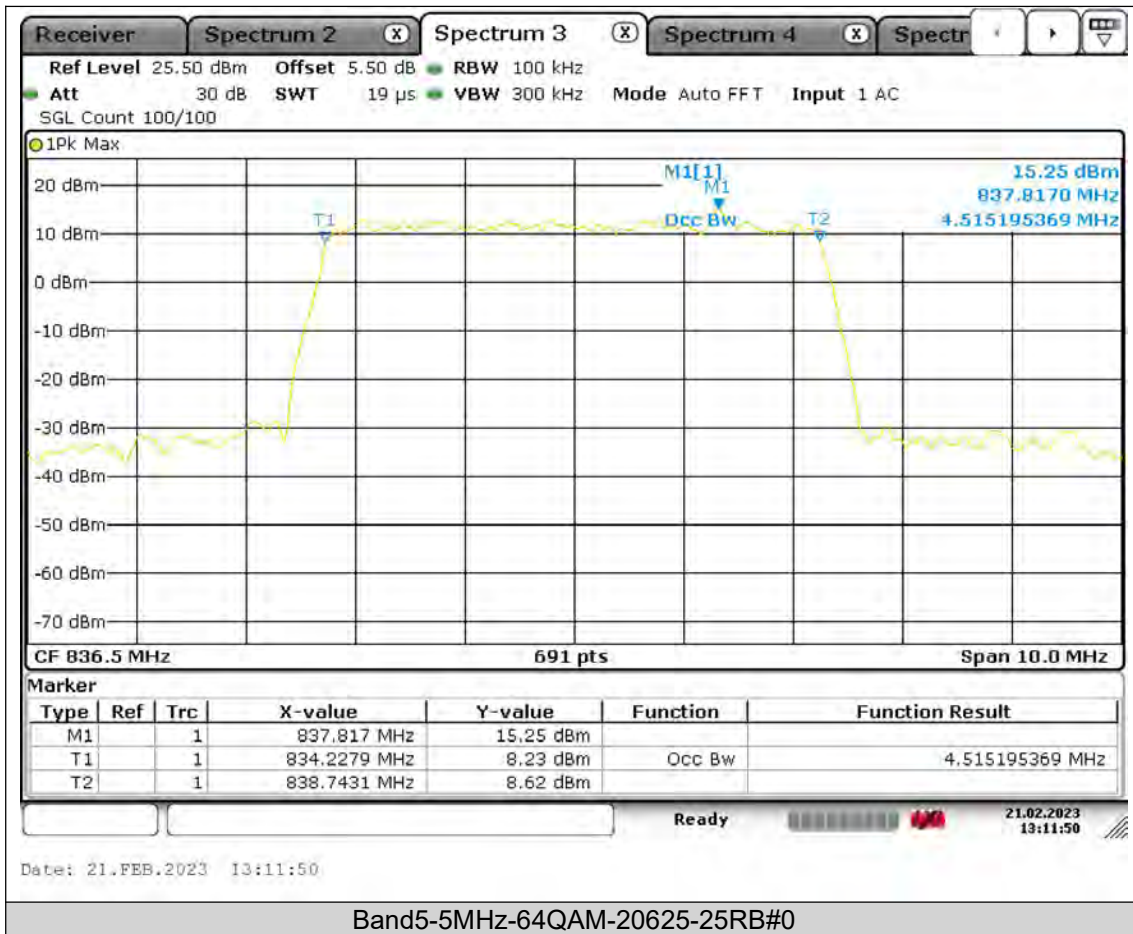

BUREAU VERITAS

Test Report No.: PSU-QSU2309010210RF01