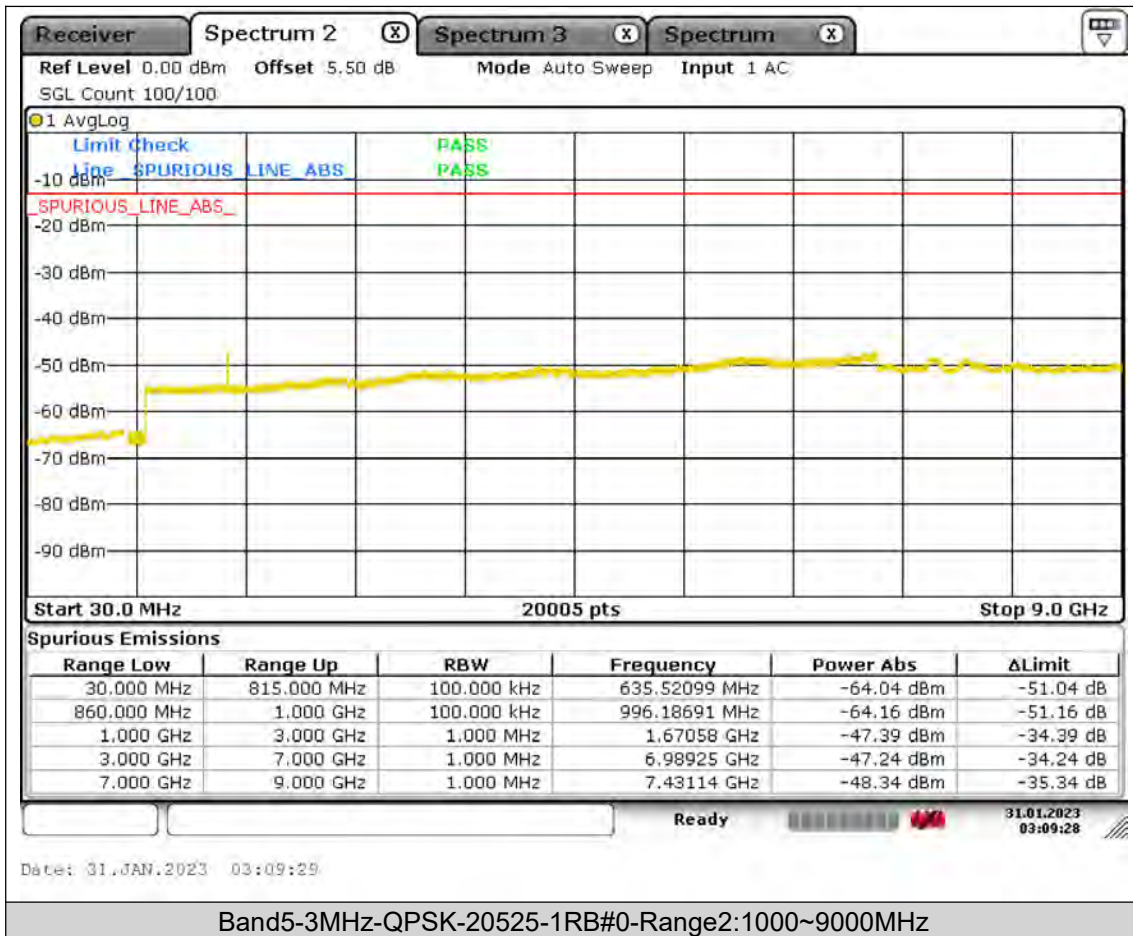

Test Report No.: PSU-QSU2309010210RF01

BUREAU
VERITAS

Test Report No.: PSU-QSU2309010210RF01

BUREAU
VERITAS

Test Report No.: PSU-QSU2309010210RF01

BUREAU
VERITAS

Test Report No.: PSU-QSU2309010210RF01

BUREAU
VERITAS