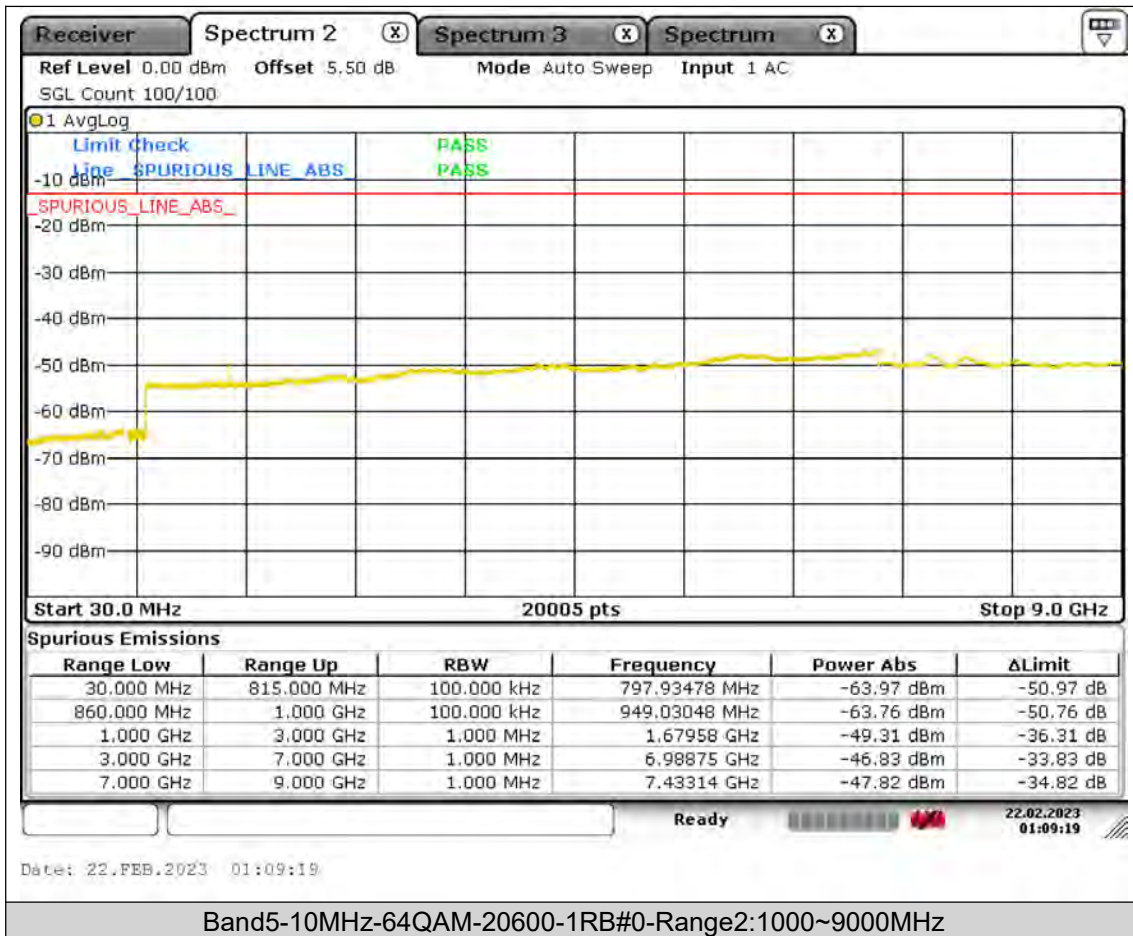

BUREAU
VERITAS

Test Report No.: PSU-QSU2309010210RF01