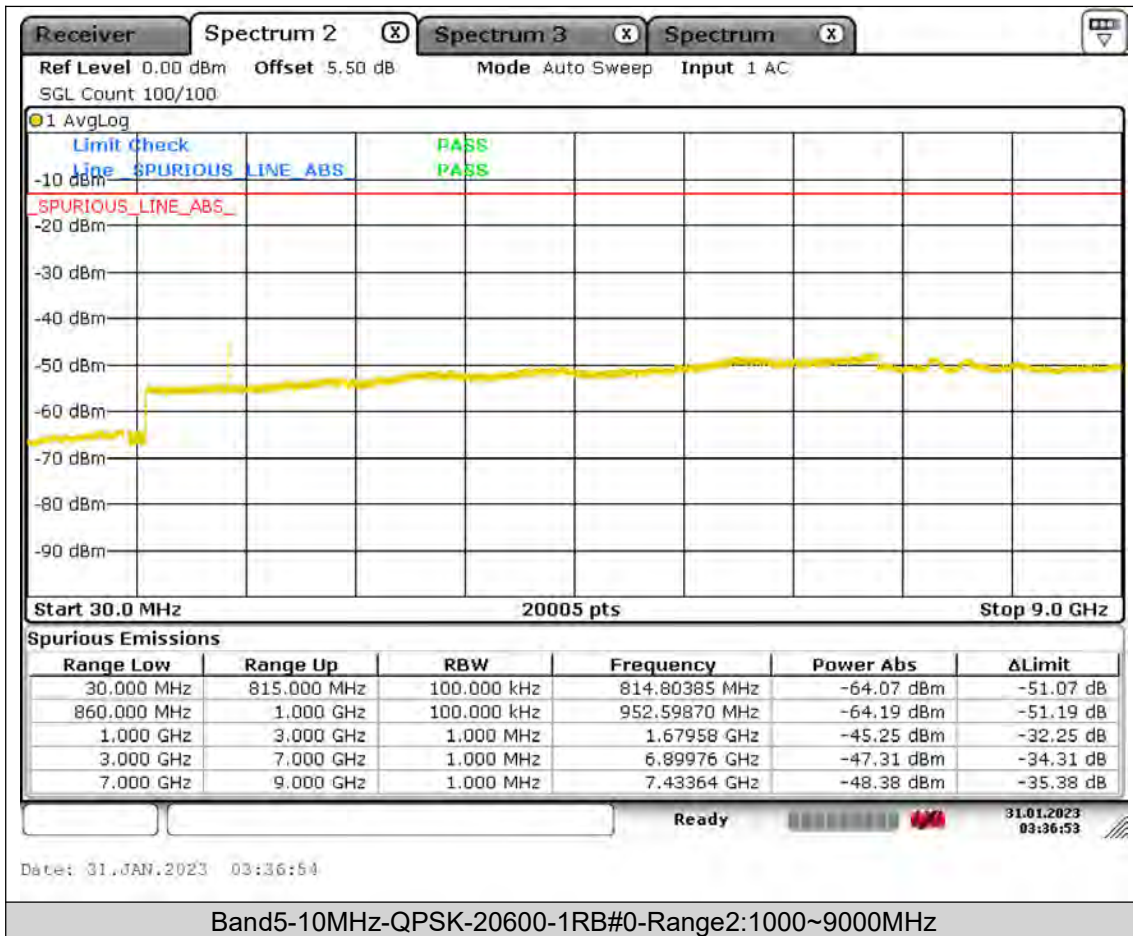

BUREAU
VERITAS

Test Report No.: PSU-QSU2309010210RF01