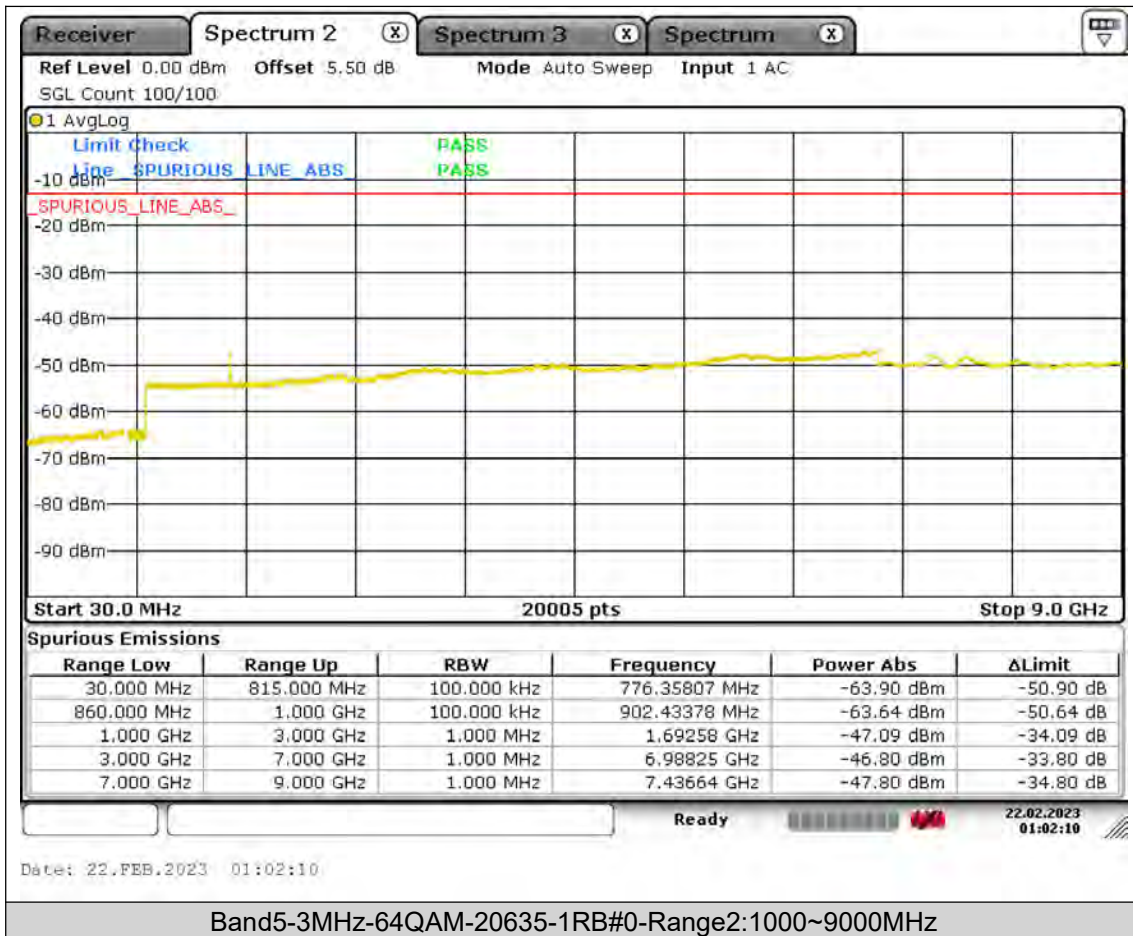

BUREAU
VERITAS

Test Report No.: PSU-QSU2309010210RF01