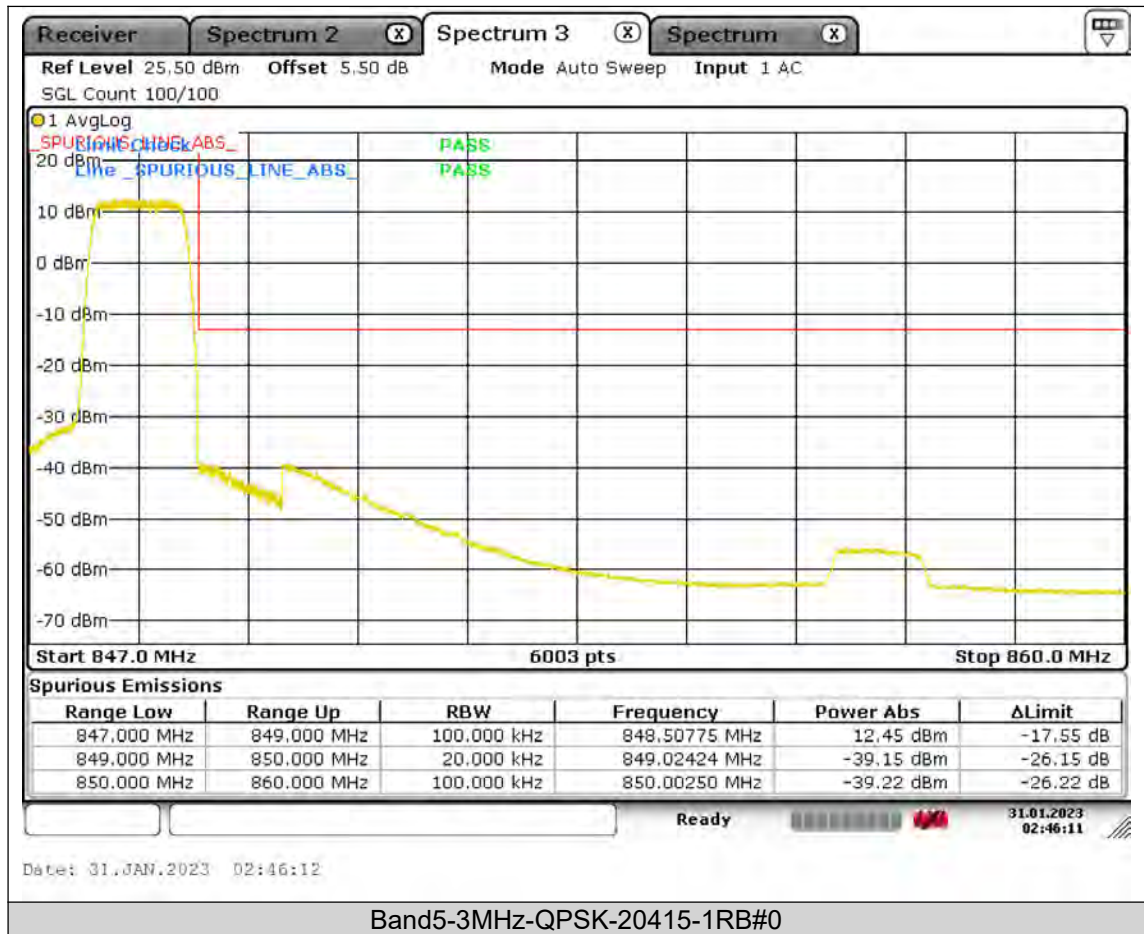

Test Report No.: PSU-QSU2309010210RF01

BUREAU
VERITAS

Test Report No.: PSU-QSU2309010210RF01

BUREAU
VERITAS

Test Report No.: PSU-QSU2309010210RF01

**BUREAU
VERITAS**

Test Report No.: PSU-QSU2309010210RF01

BUREAU
VERITAS