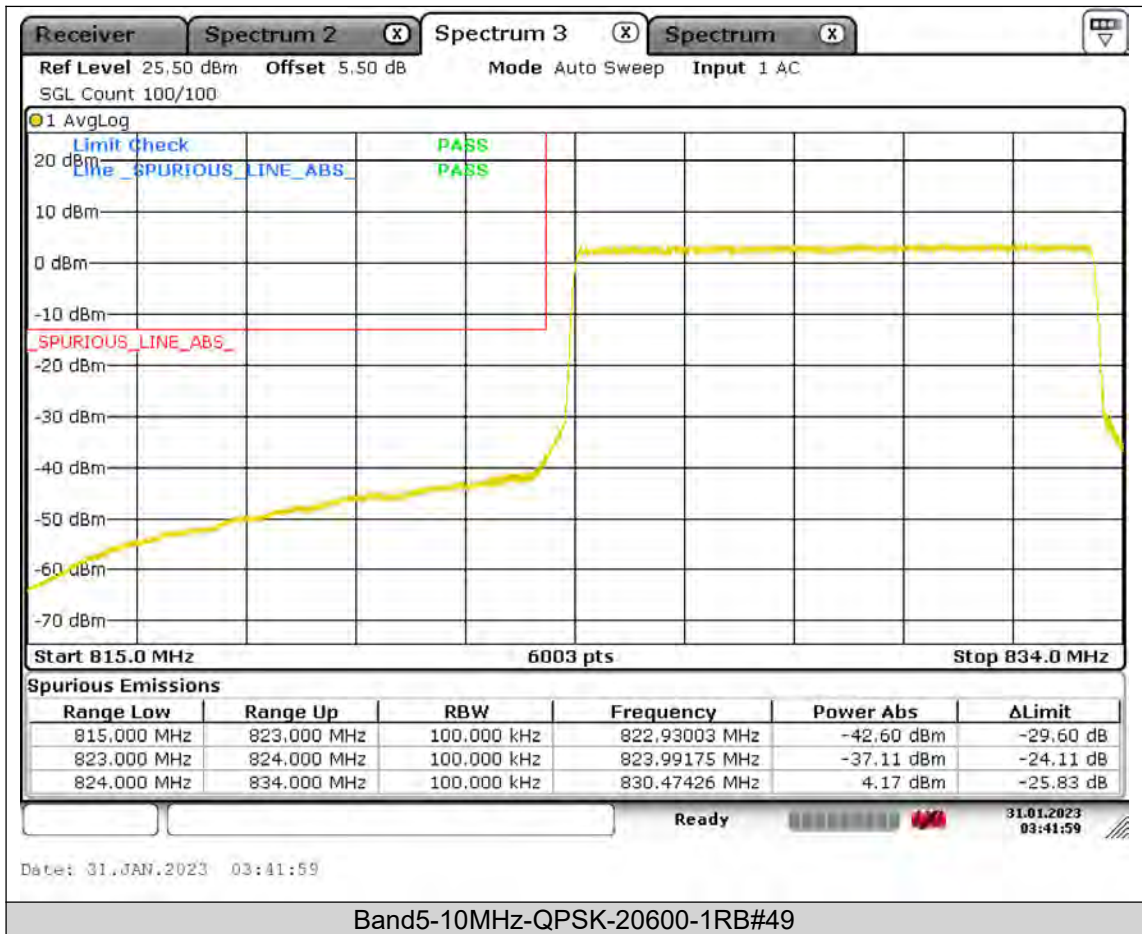

BUREAU
VERITAS

Test Report No.: PSU-QSU2309010210RF01