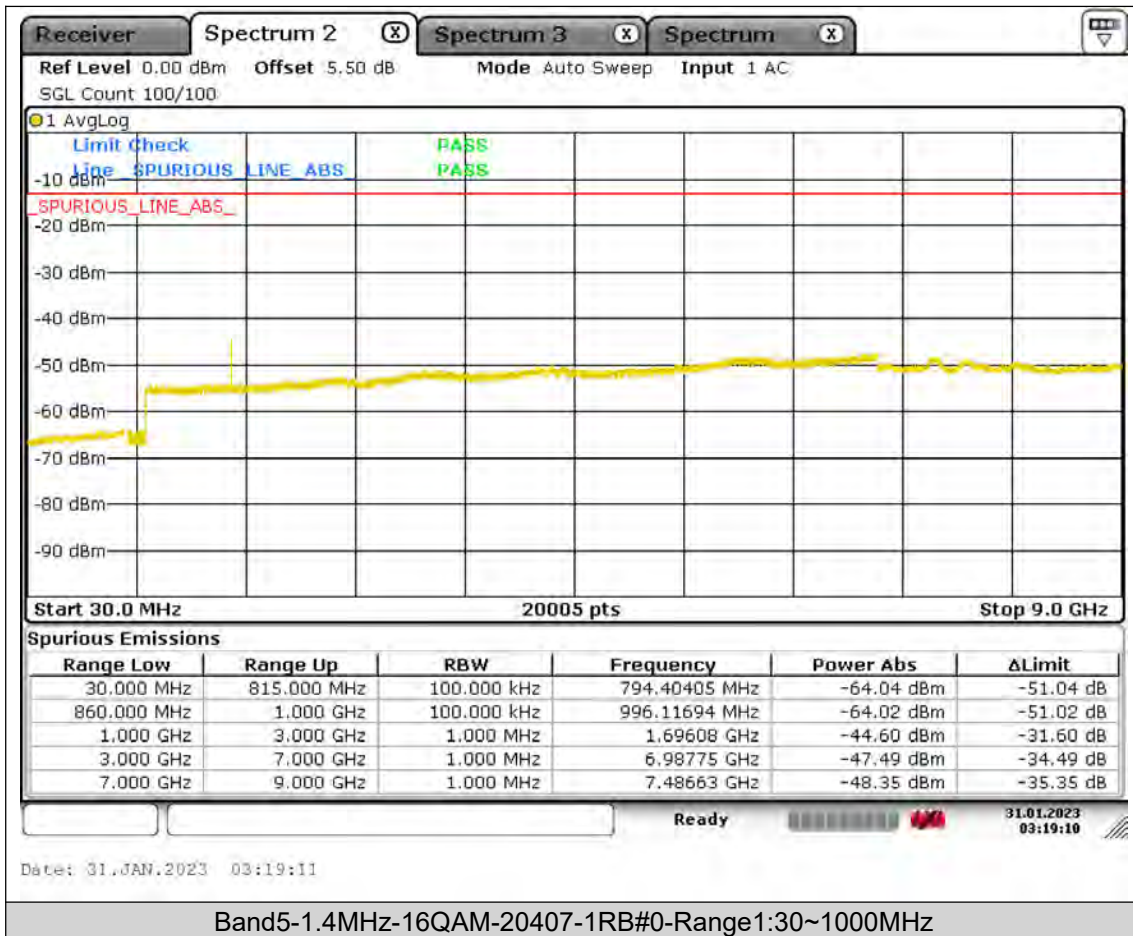

Test Report No.: PSU-QSU2309010210RF01

BUREAU
VERITAS

Test Report No.: PSU-QSU2309010210RF01

BUREAU VERITAS

Test Report No.: PSU-QSU2309010210RF01

BUREAU
VERITAS

Test Report No.: PSU-QSU2309010210RF01

BUREAU
VERITAS