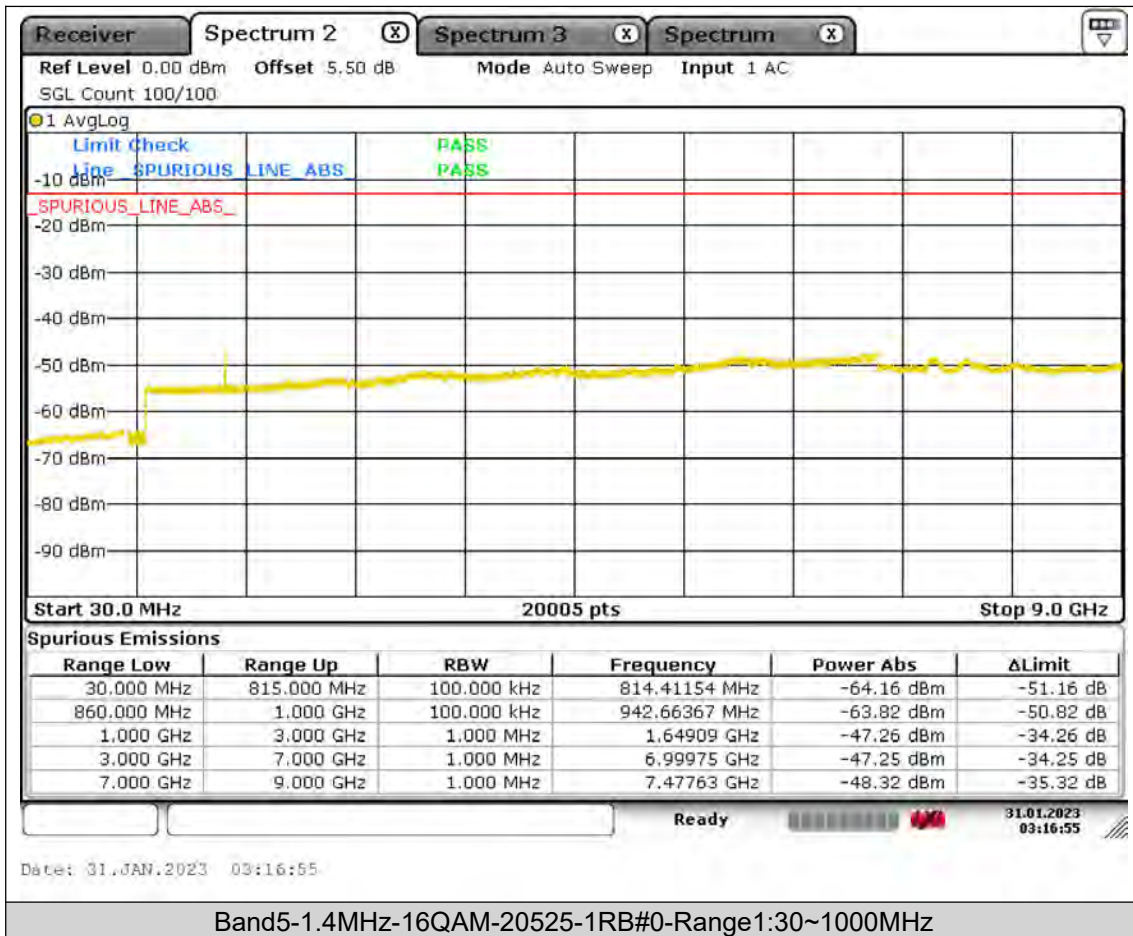

BUREAU
VERITAS

Test Report No.: PSU-QSU2309010210RF01