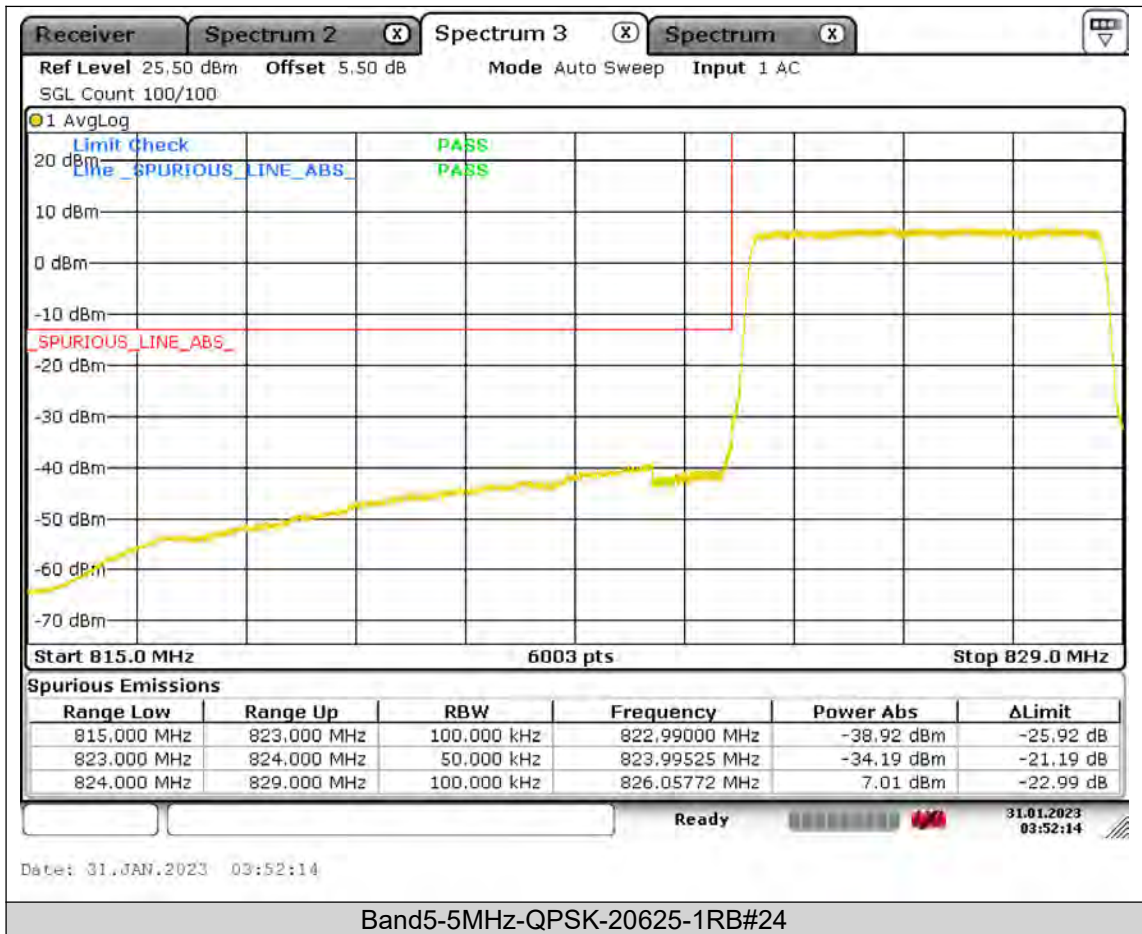

BUREAU
VERITAS

Test Report No.: PSU-QSU2309010210RF01