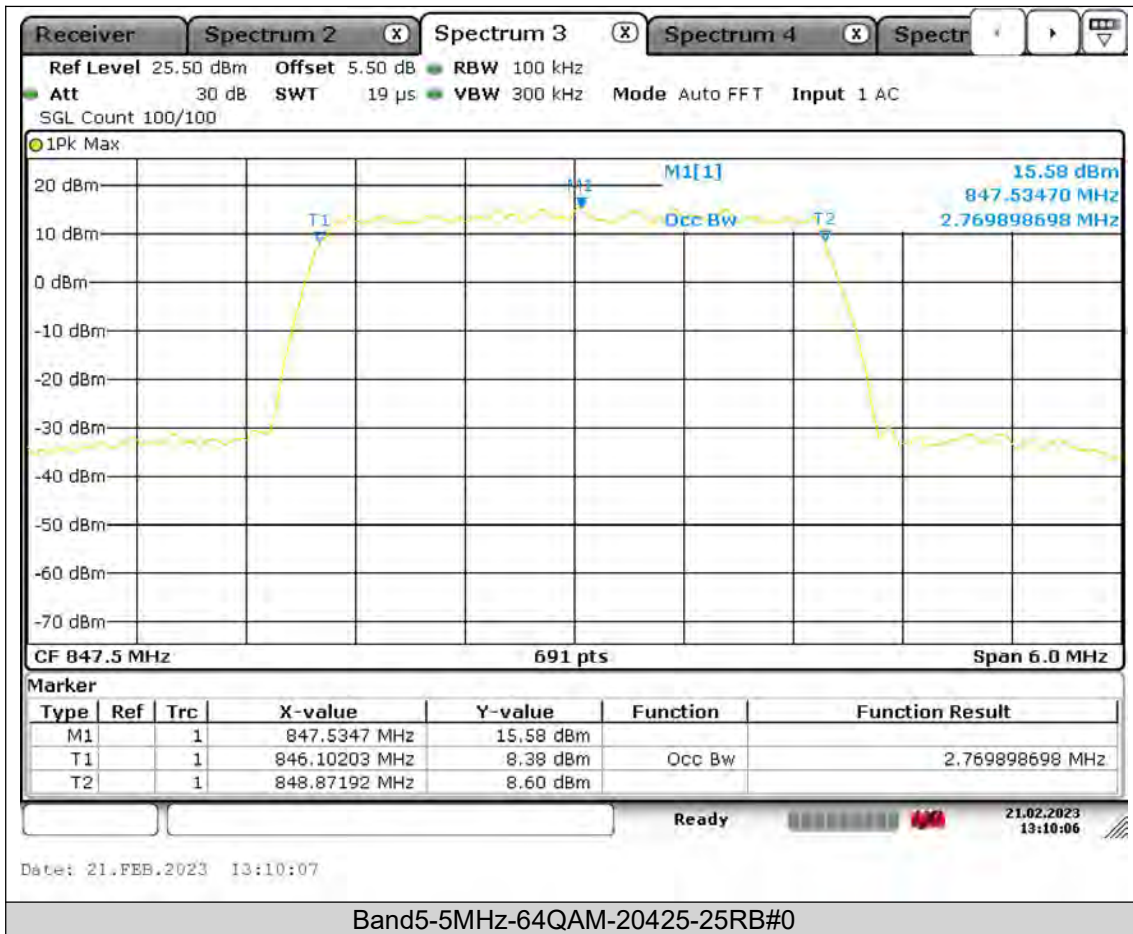

BUREAU
VERITAS

Test Report No.: PSU-QSU2309010210RF01