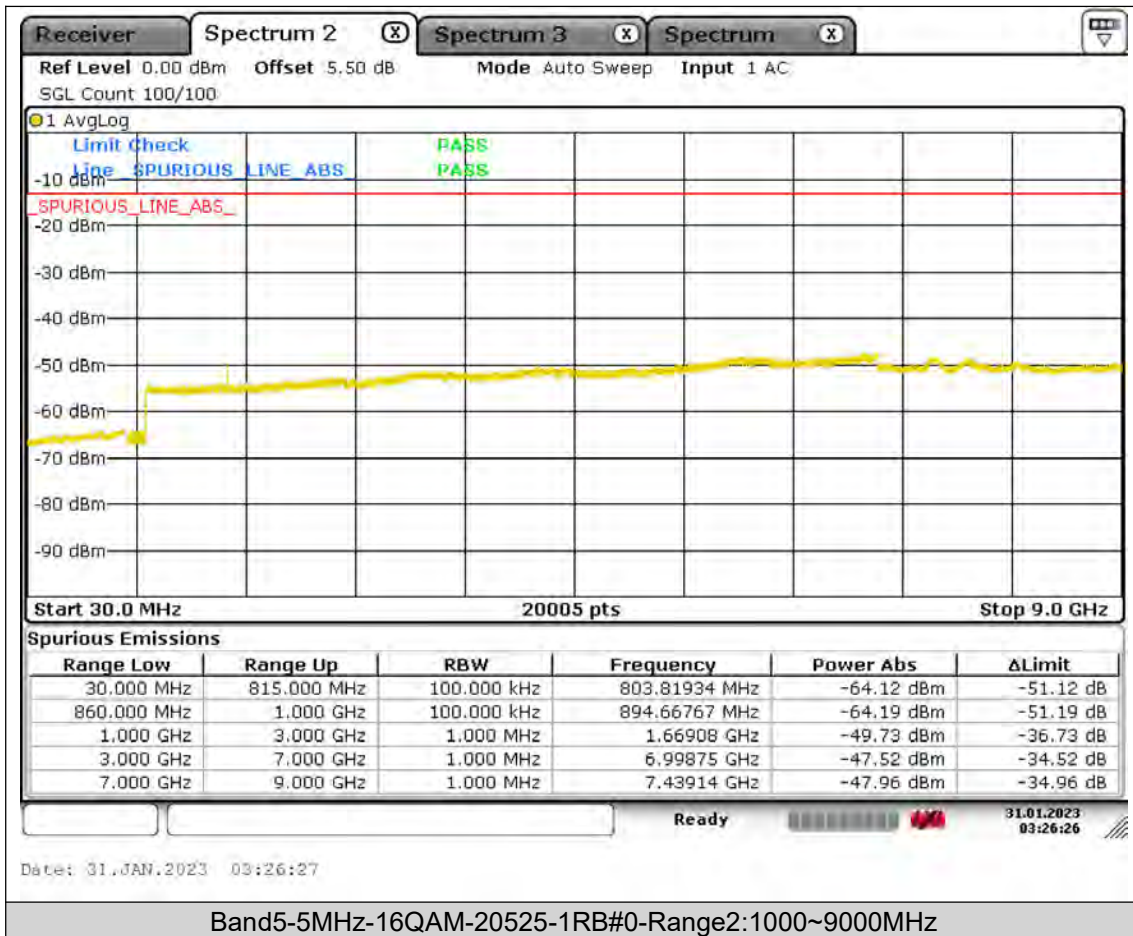

BUREAU
VERITAS

Test Report No.: PSU-QSU2309010210RF01