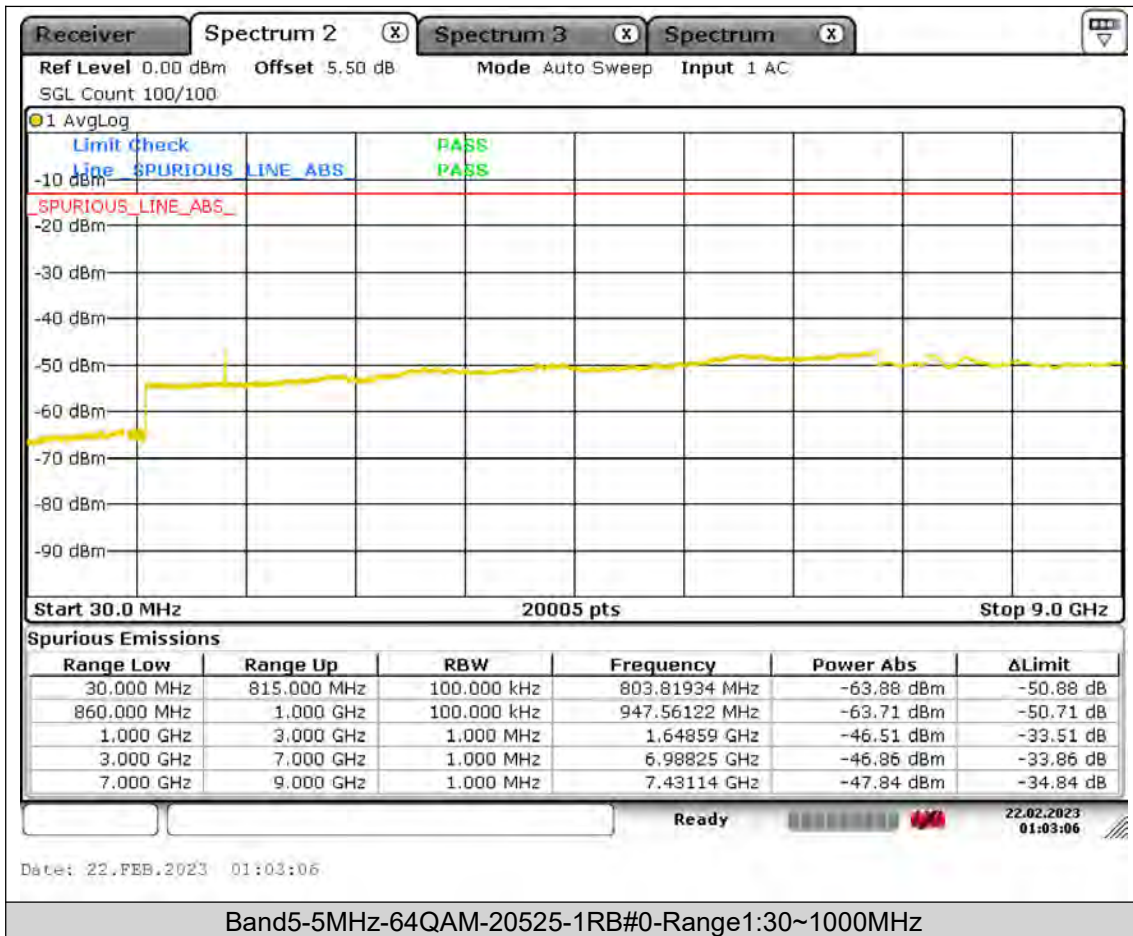

Test Report No.: PSU-QSU2309010210RF01

BUREAU
VERITAS

Test Report No.: PSU-QSU2309010210RF01

BUREAU
VERITAS

Test Report No.: PSU-QSU2309010210RF01

BUREAU
VERITAS

Test Report No.: PSU-QSU2309010210RF01

BUREAU
VERITAS