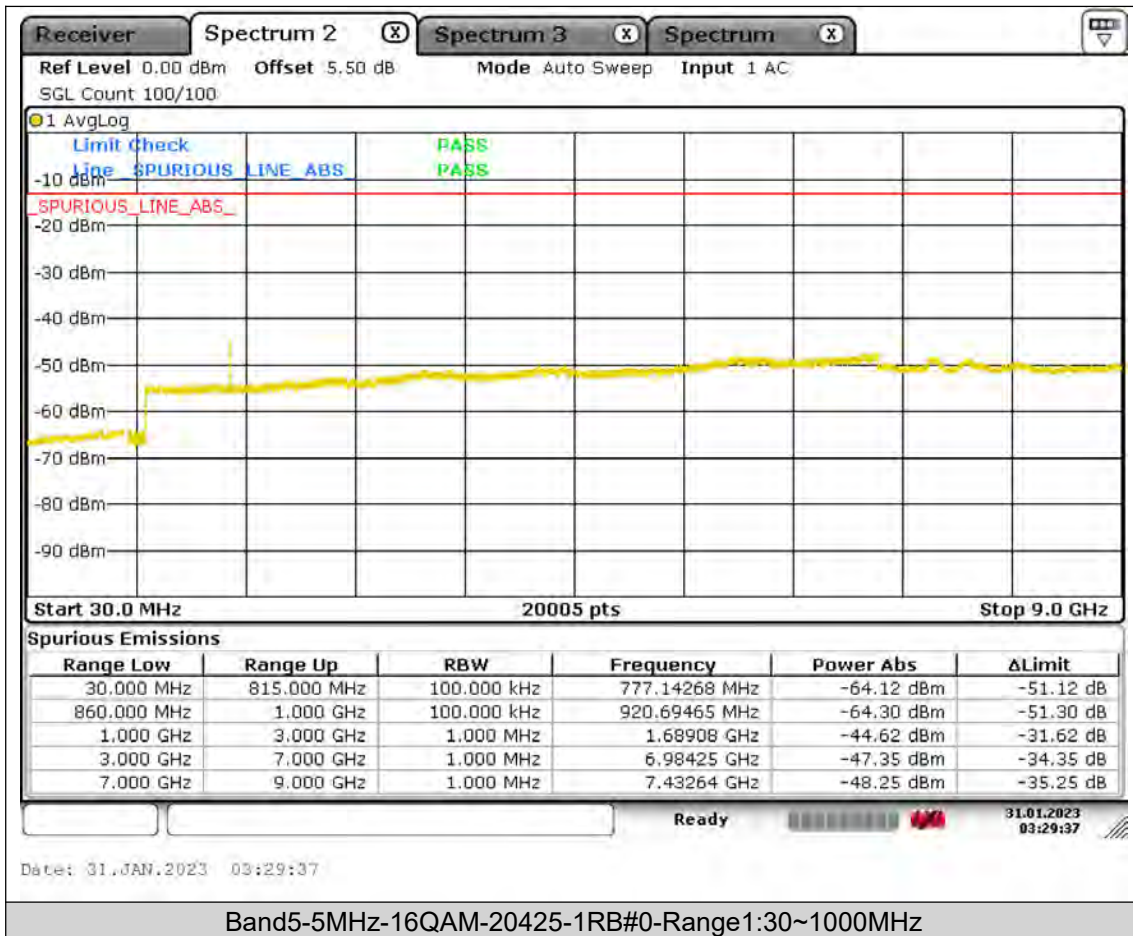

Test Report No.: PSU-QSU2309010210RF01

BUREAU
VERITAS

Test Report No.: PSU-QSU2309010210RF01

BUREAU
VERITAS

Test Report No.: PSU-QSU2309010210RF01

BUREAU
VERITAS

Test Report No.: PSU-QSU2309010210RF01

BUREAU
VERITAS