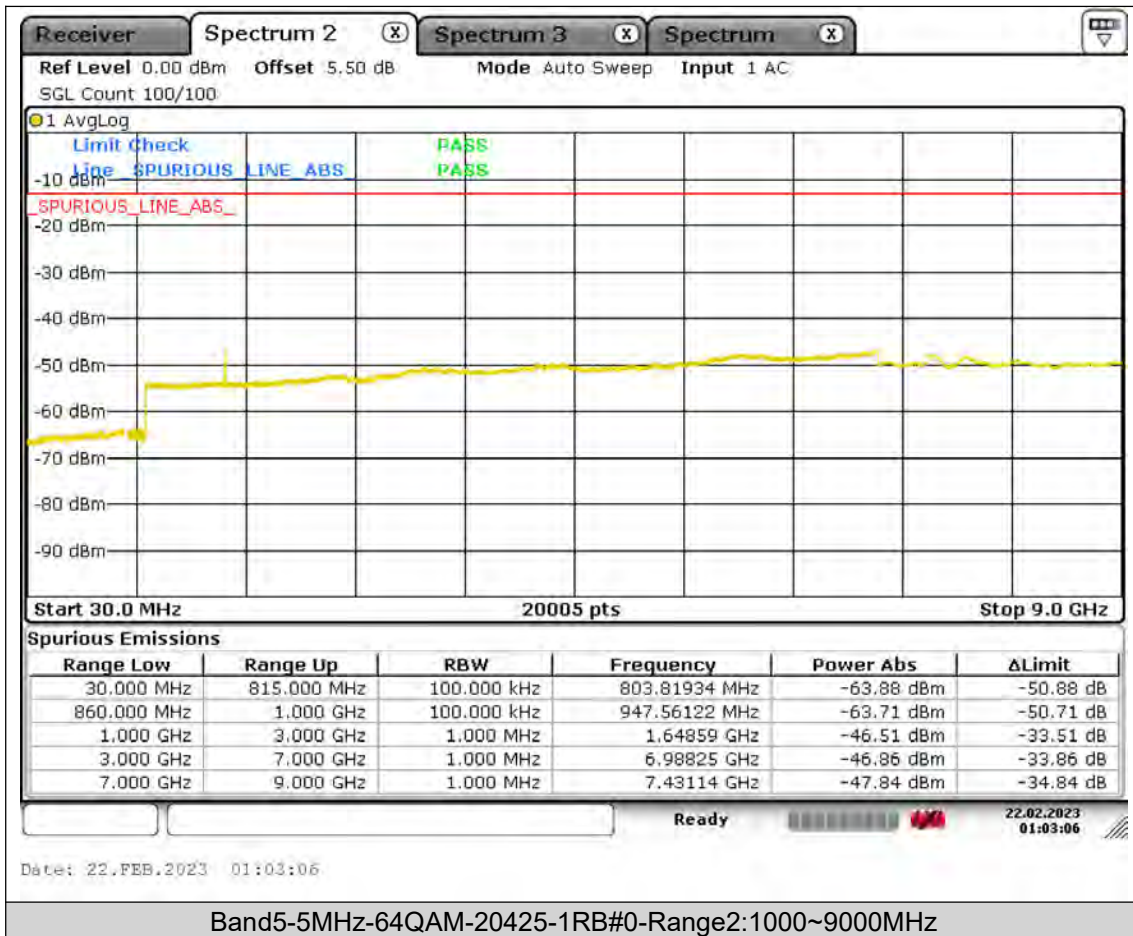

Test Report No.: PSU-QSU2309010210RF01

BUREAU
VERITAS

Test Report No.: PSU-QSU2309010210RF01

BUREAU
VERITAS

Test Report No.: PSU-QSU2309010210RF01

BUREAU
VERITAS

Test Report No.: PSU-QSU2309010210RF01

BUREAU
VERITAS