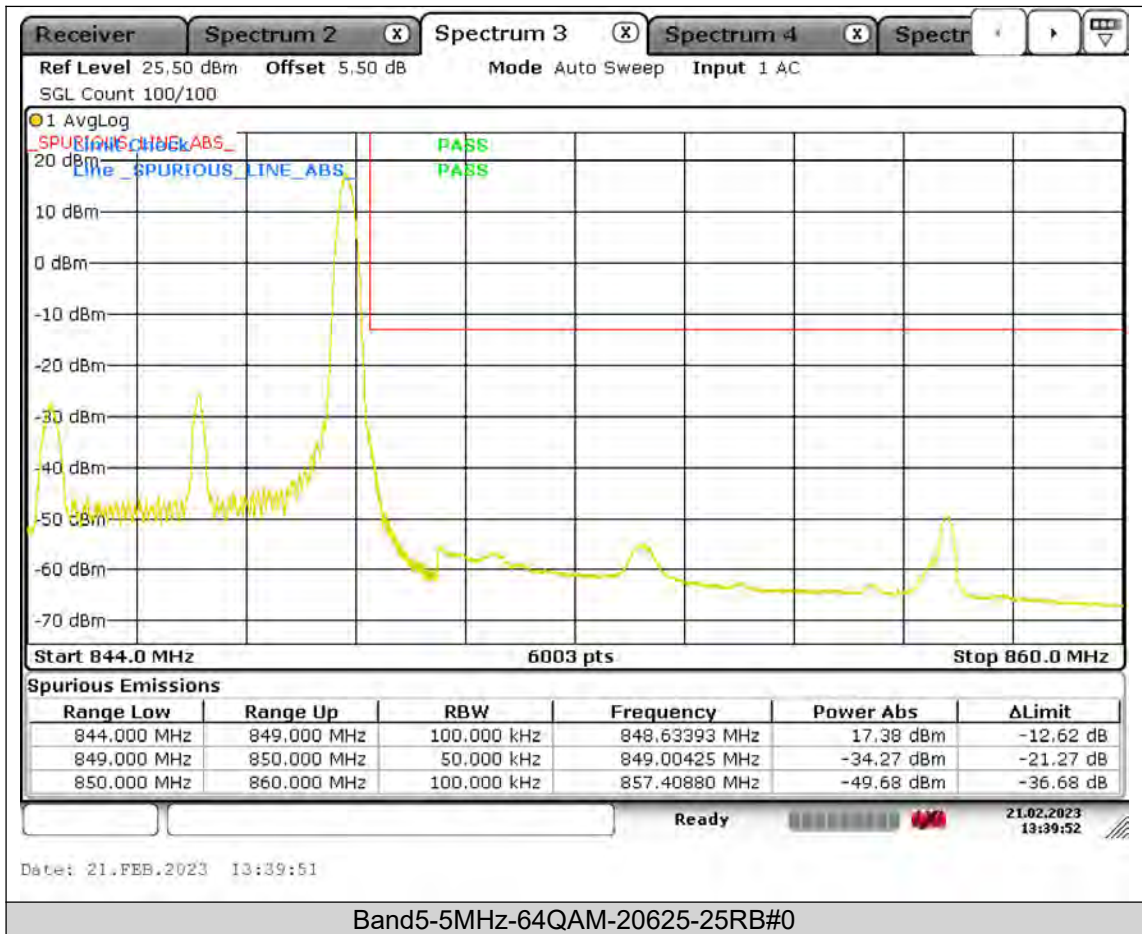

BUREAU
VERITAS

Test Report No.: PSU-QSU2309010210RF01