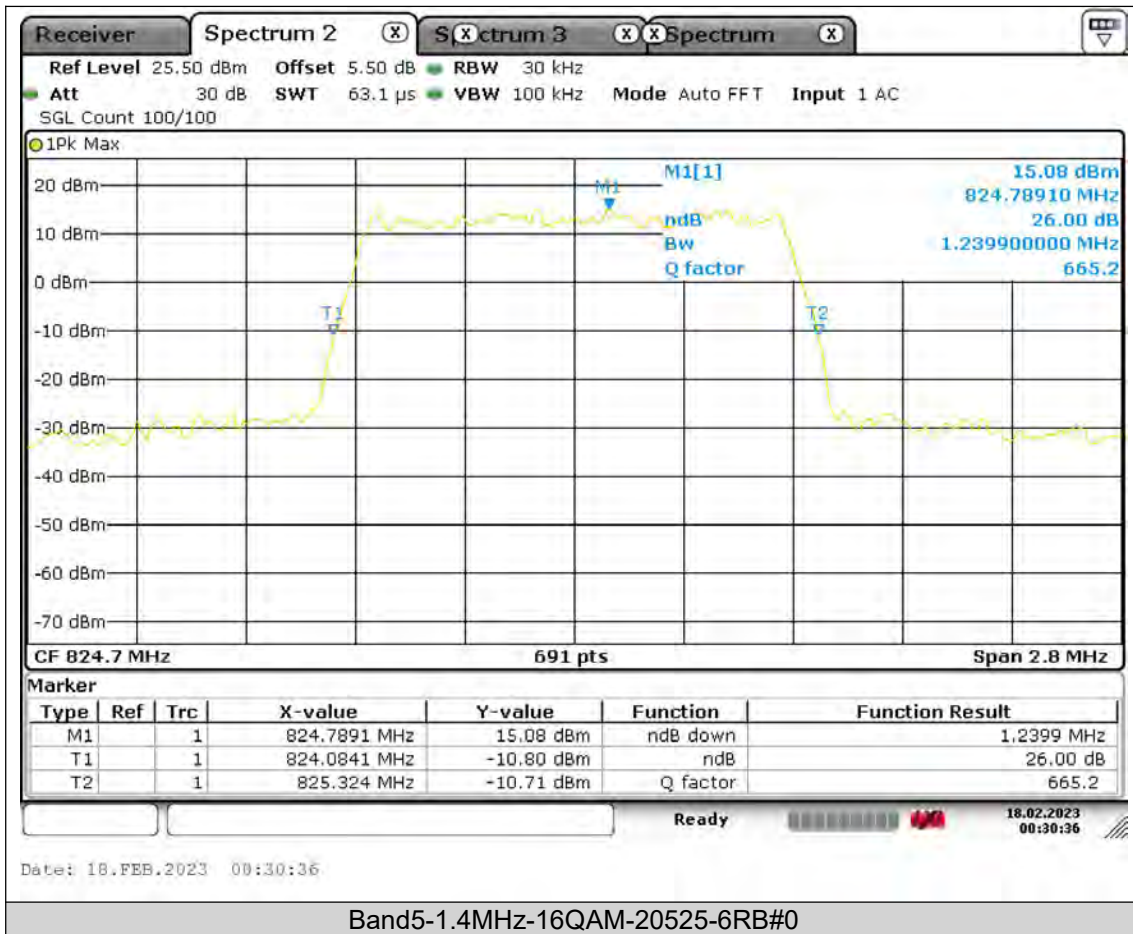

BUREAU
VERITAS

Test Report No.: PSU-QSU2309010210RF01