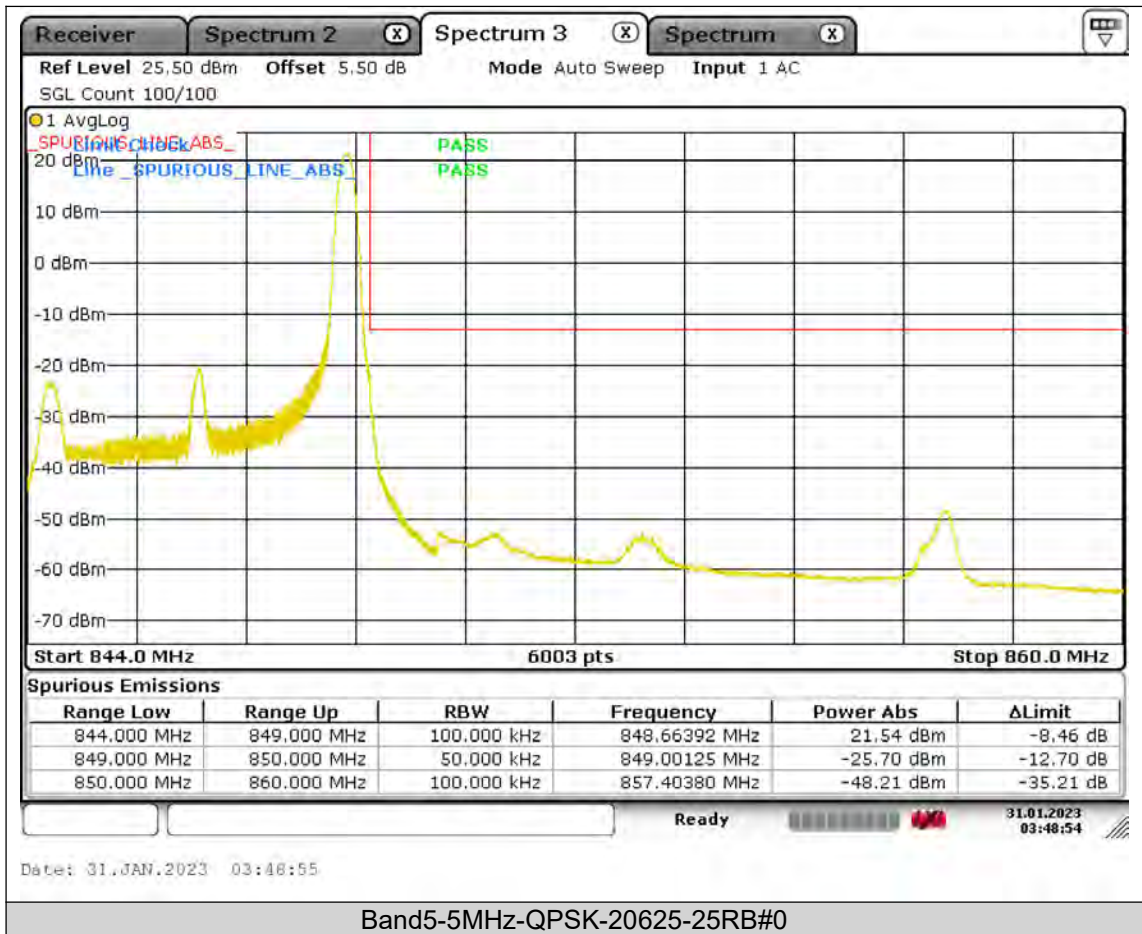

BUREAU
VERITAS

Test Report No.: PSU-QSU2309010210RF01