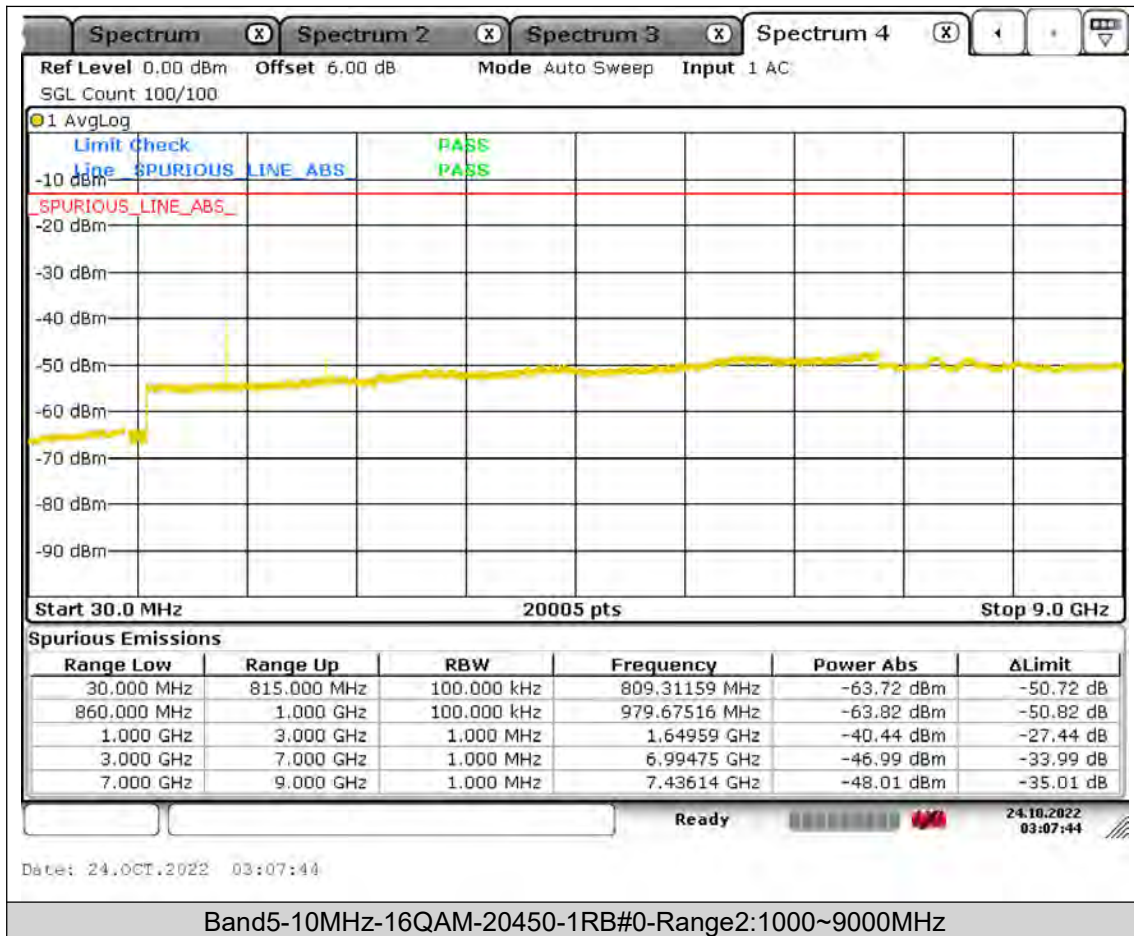

Test Report No.: PSU-QSU2309010210RF01

BUREAU
VERITAS

Test Report No.: PSU-QSU2309010210RF01

BUREAU
VERITAS

Test Report No.: PSU-QSU2309010210RF01

BUREAU
VERITAS

Test Report No.: PSU-QSU2309010210RF01

BUREAU
VERITAS