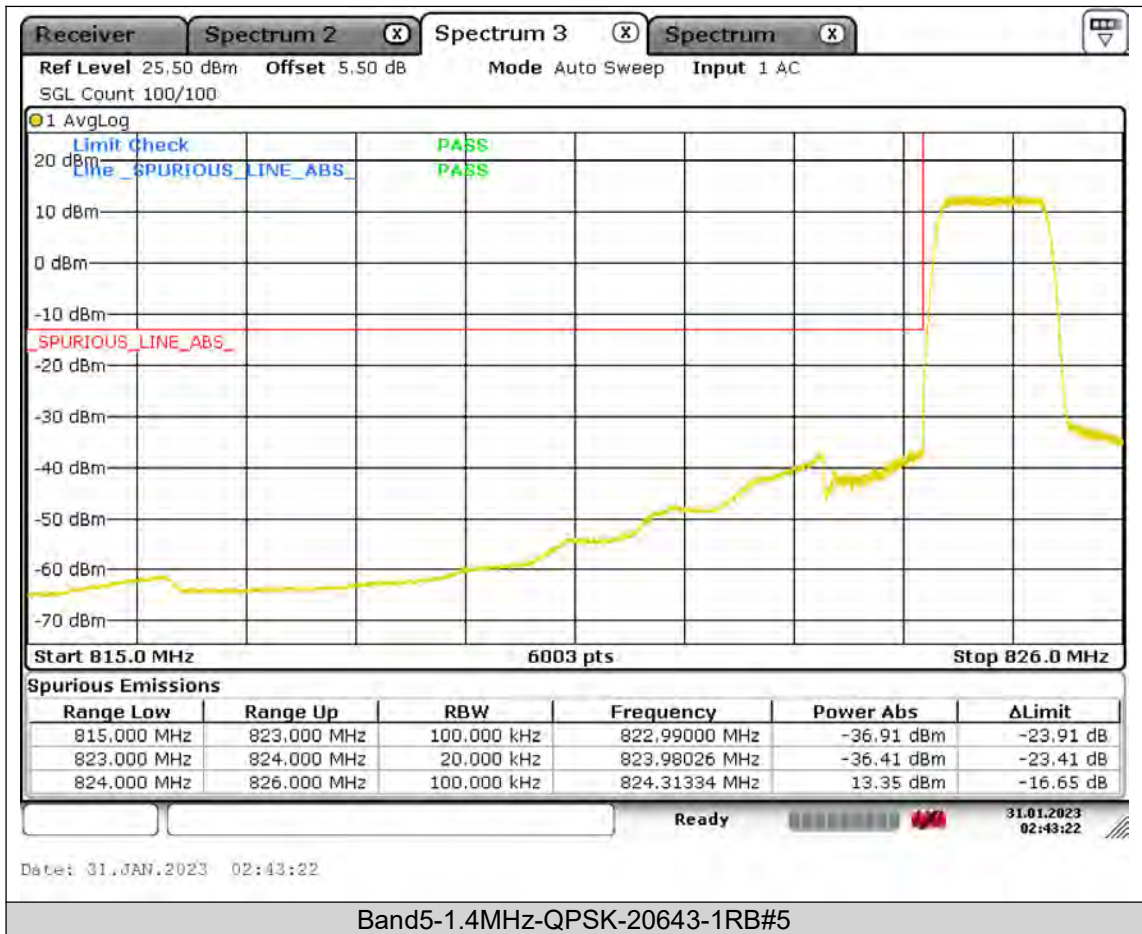

BUREAU
VERITAS

Test Report No.: PSU-QSU2309010210RF01