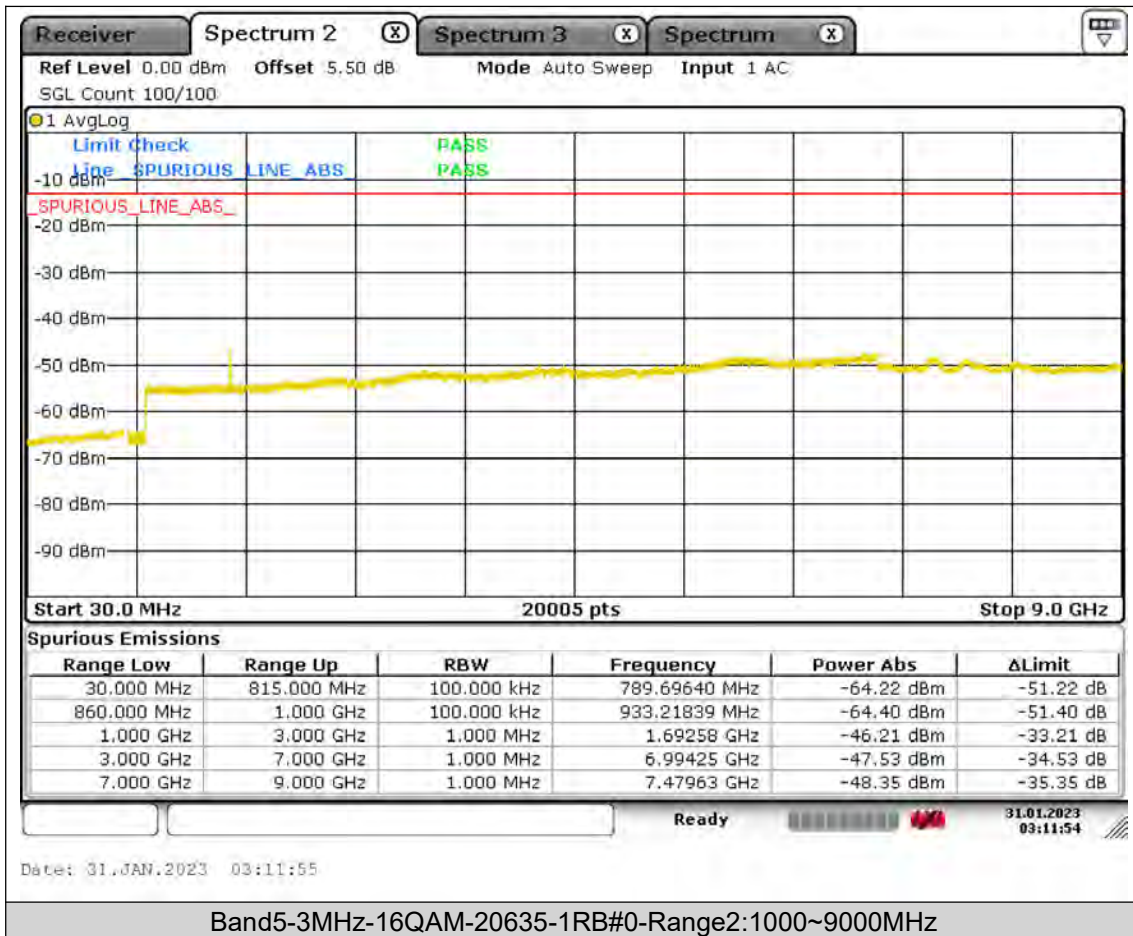

Test Report No.: PSU-QSU2309010210RF01

BUREAU
VERITAS

Test Report No.: PSU-QSU2309010210RF01

BUREAU
VERITAS

Test Report No.: PSU-QSU2309010210RF01

BUREAU
VERITAS

Test Report No.: PSU-QSU2309010210RF01

BUREAU
VERITAS