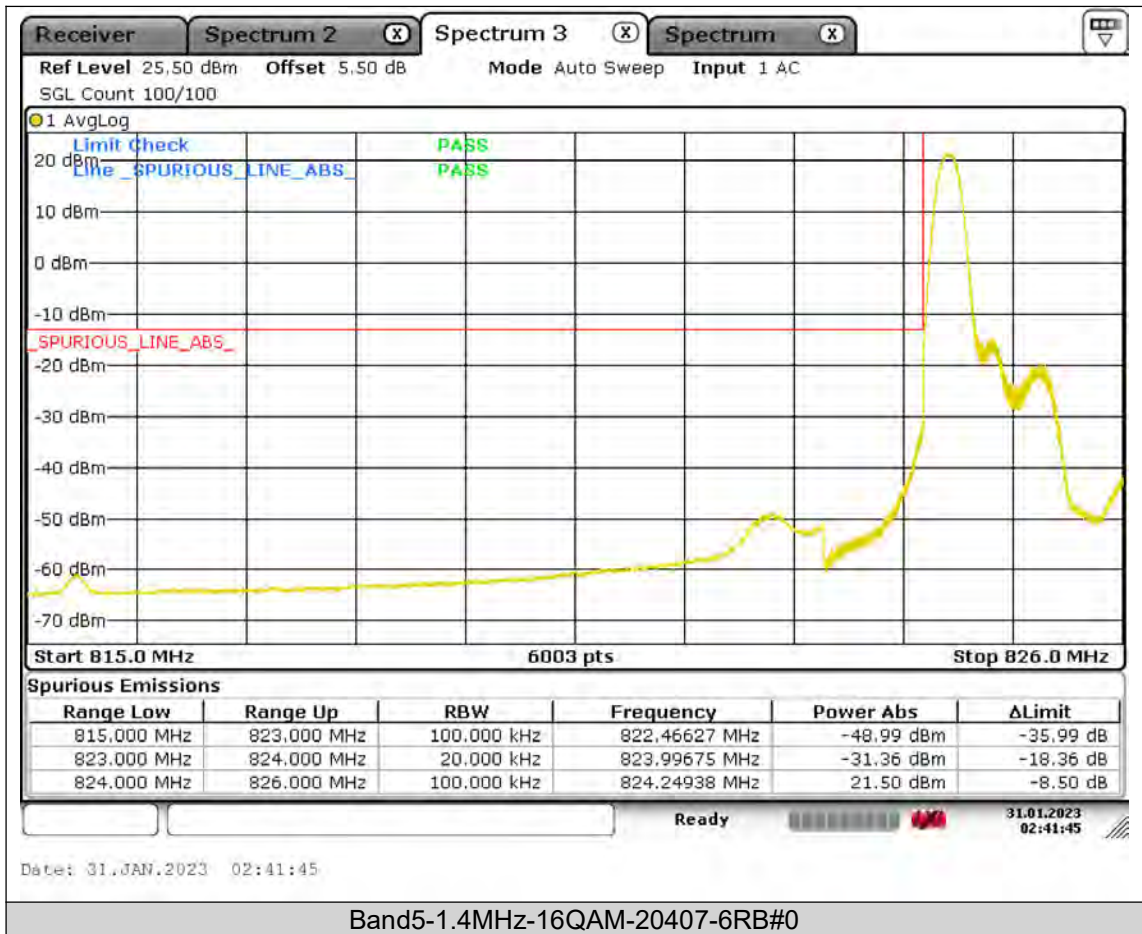

BUREAU
VERITAS

Test Report No.: PSU-QSU2309010210RF01