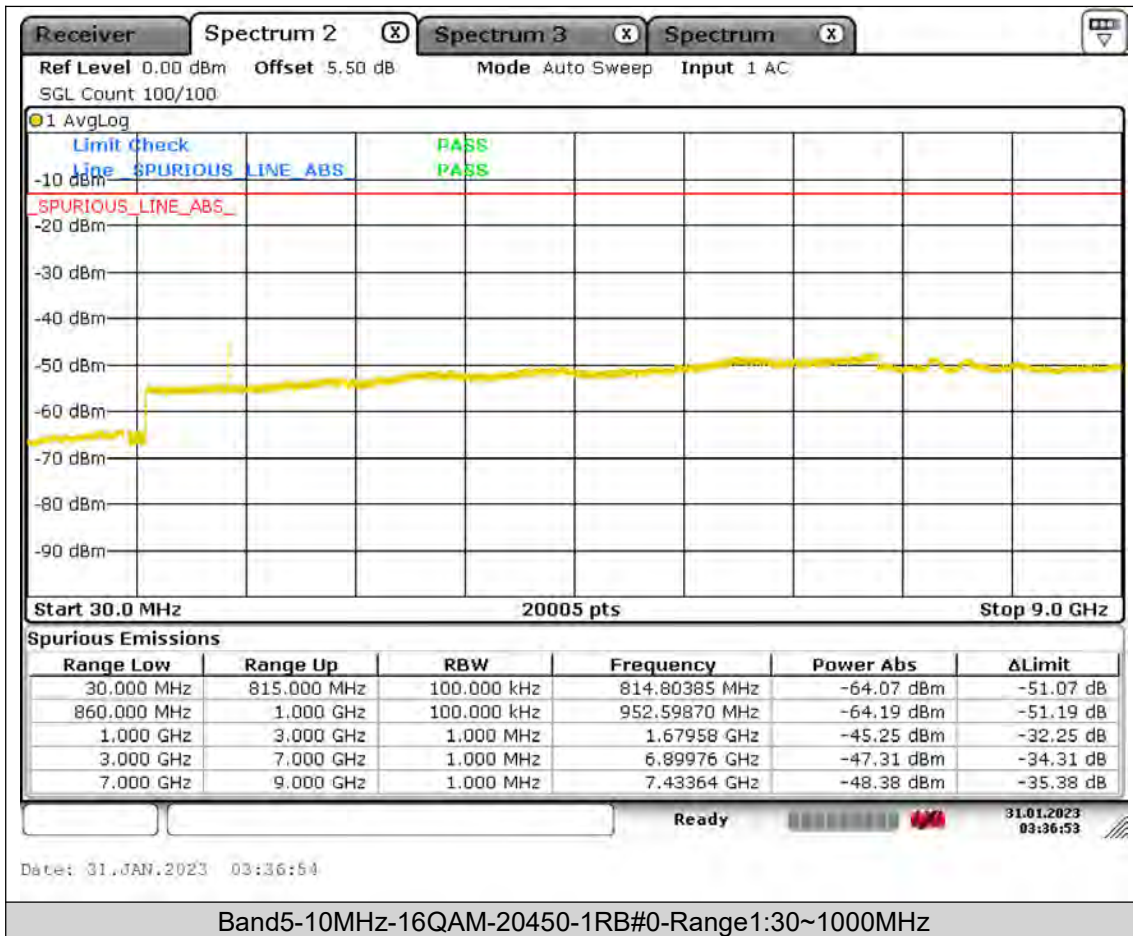

Test Report No.: PSU-QSU2309010210RF01

BUREAU
VERITAS

Test Report No.: PSU-QSU2309010210RF01

BUREAU
VERITAS

Test Report No.: PSU-QSU2309010210RF01

BUREAU
VERITAS

Test Report No.: PSU-QSU2309010210RF01

BUREAU
VERITAS