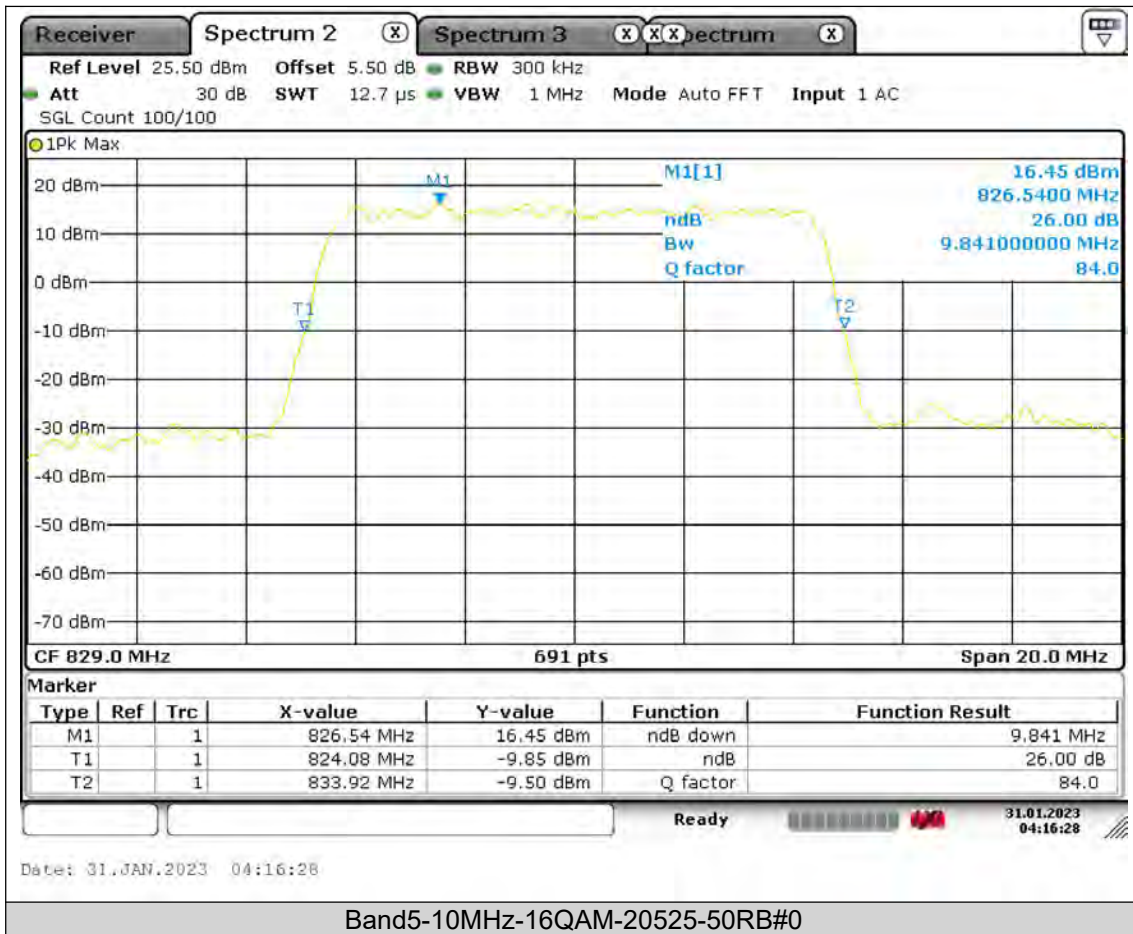

BUREAU
VERITAS

Test Report No.: PSU-QSU2309010210RF01

BUREAU
VERITAS

Test Report No.: PSU-QSU2309010210RF01

BUREAU
VERITAS

Test Report No.: PSU-QSU2309010210RF01

BUREAU
VERITAS

Test Report No.: PSU-QSU2309010210RF01