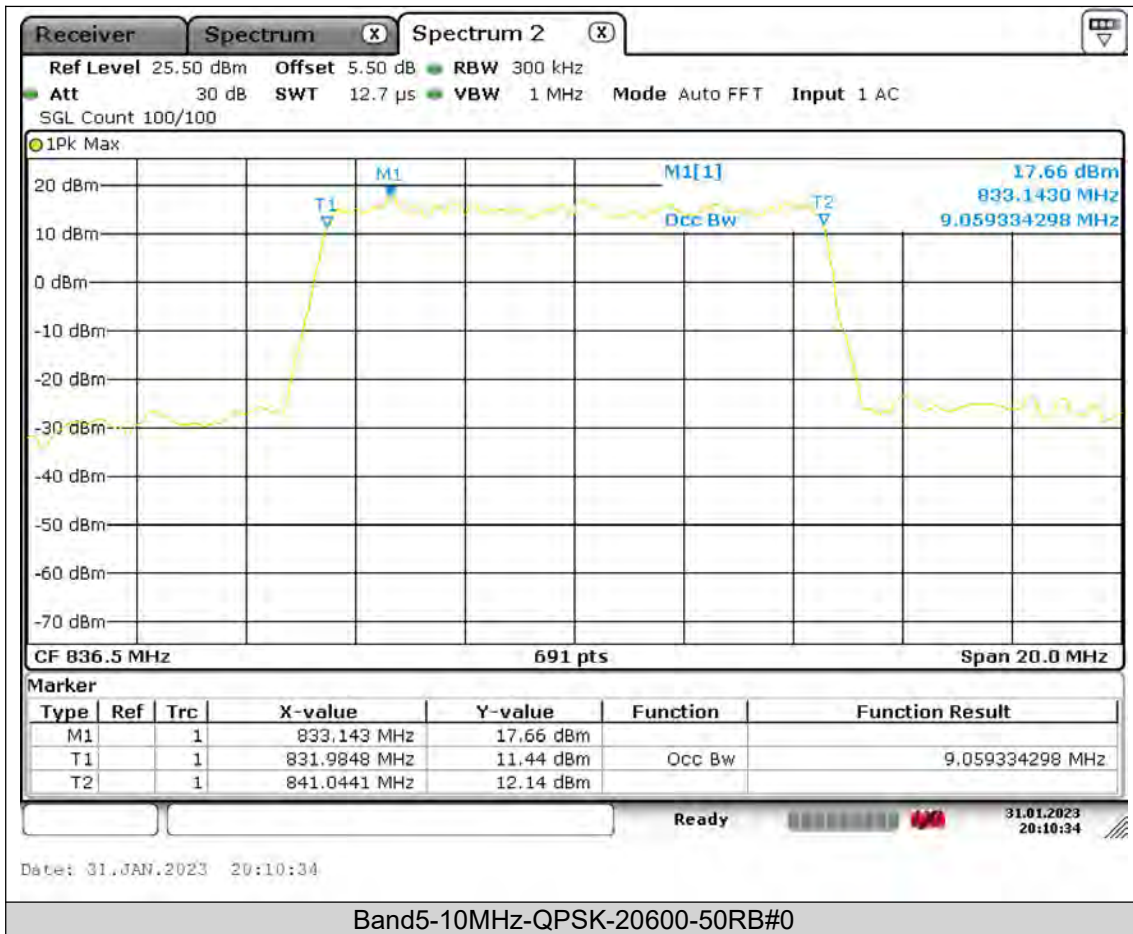

BUREAU
VERITAS

Test Report No.: PSU-QSU2309010210RF01

BUREAU
VERITAS

Test Report No.: PSU-QSU2309010210RF01

BUREAU
VERITAS

Test Report No.: PSU-QSU2309010210RF01

BUREAU
VERITAS

Test Report No.: PSU-QSU2309010210RF01