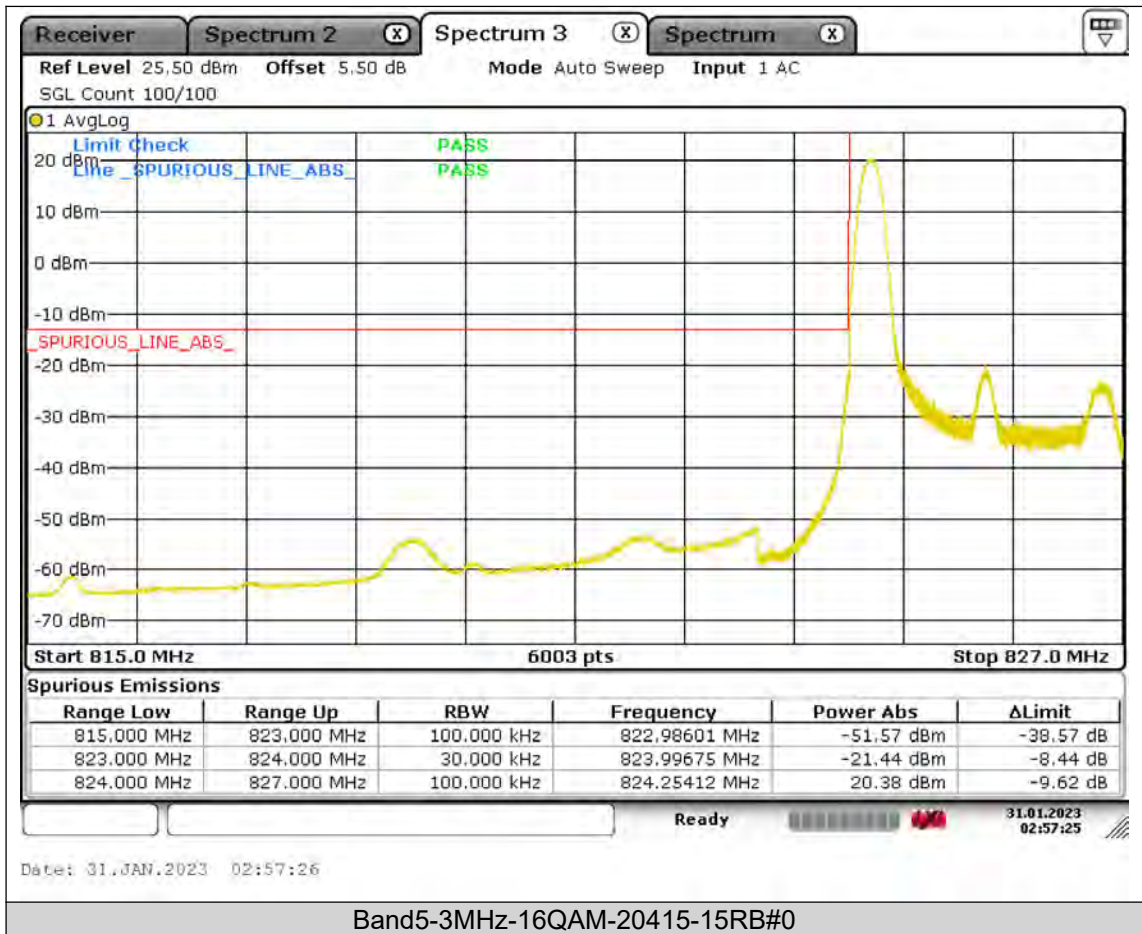

Test Report No.: PSU-QSU2309010210RF01

BUREAU
VERITAS

Test Report No.: PSU-QSU2309010210RF01

BUREAU
VERITAS

Test Report No.: PSU-QSU2309010210RF01

**BUREAU
VERITAS**

Test Report No.: PSU-QSU2309010210RF01

BUREAU
VERITAS