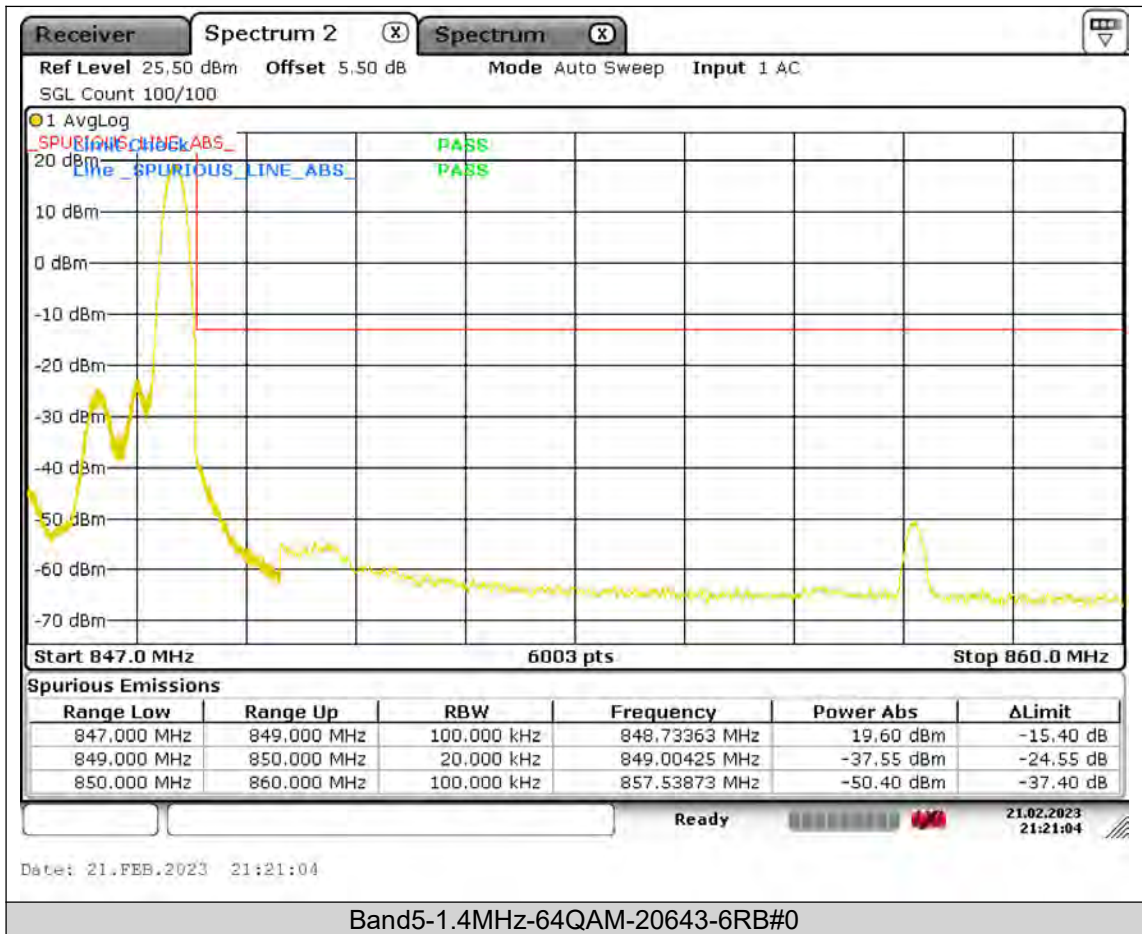

BUREAU
VERITAS

Test Report No.: PSU-QSU2309010210RF01