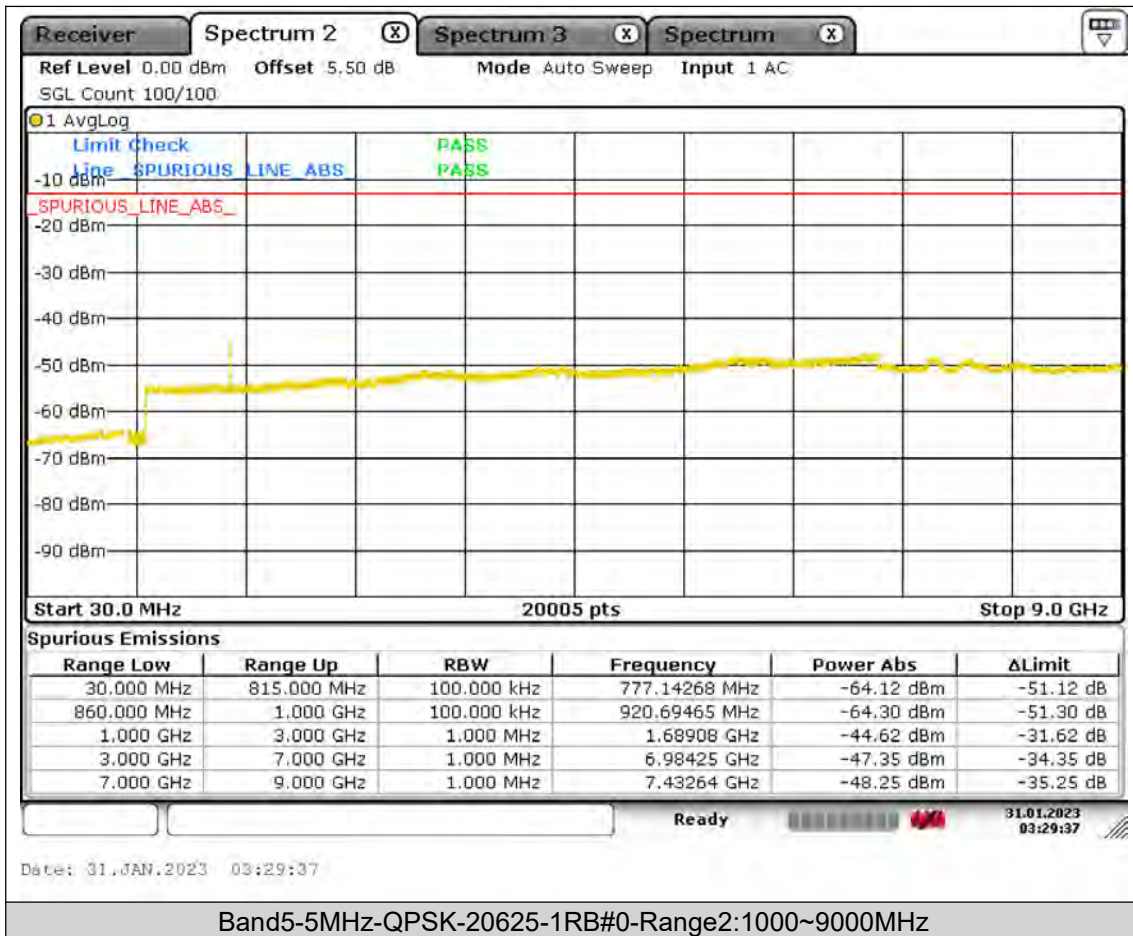

BUREAU
VERITAS

Test Report No.: PSU-QSU2309010210RF01