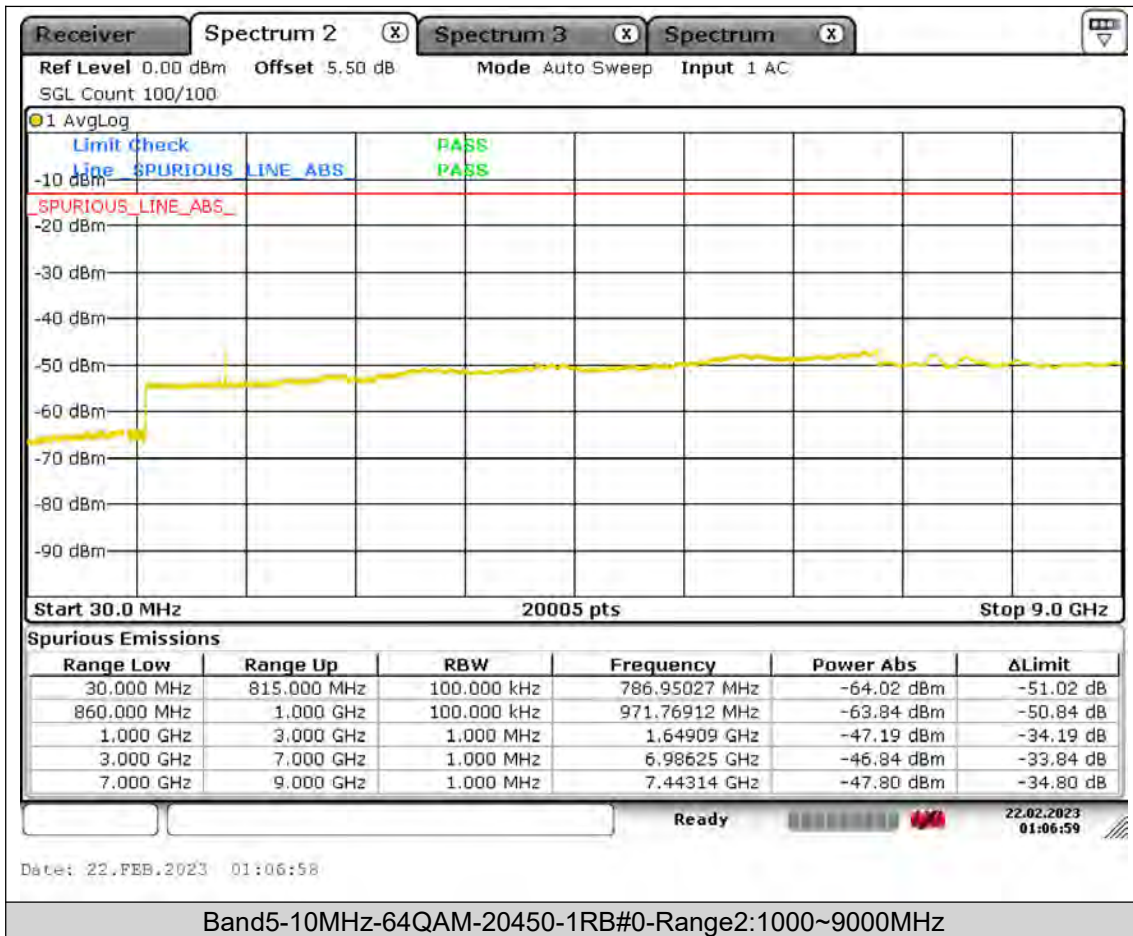

BUREAU
VERITAS

Test Report No.: PSU-QSU2309010210RF01