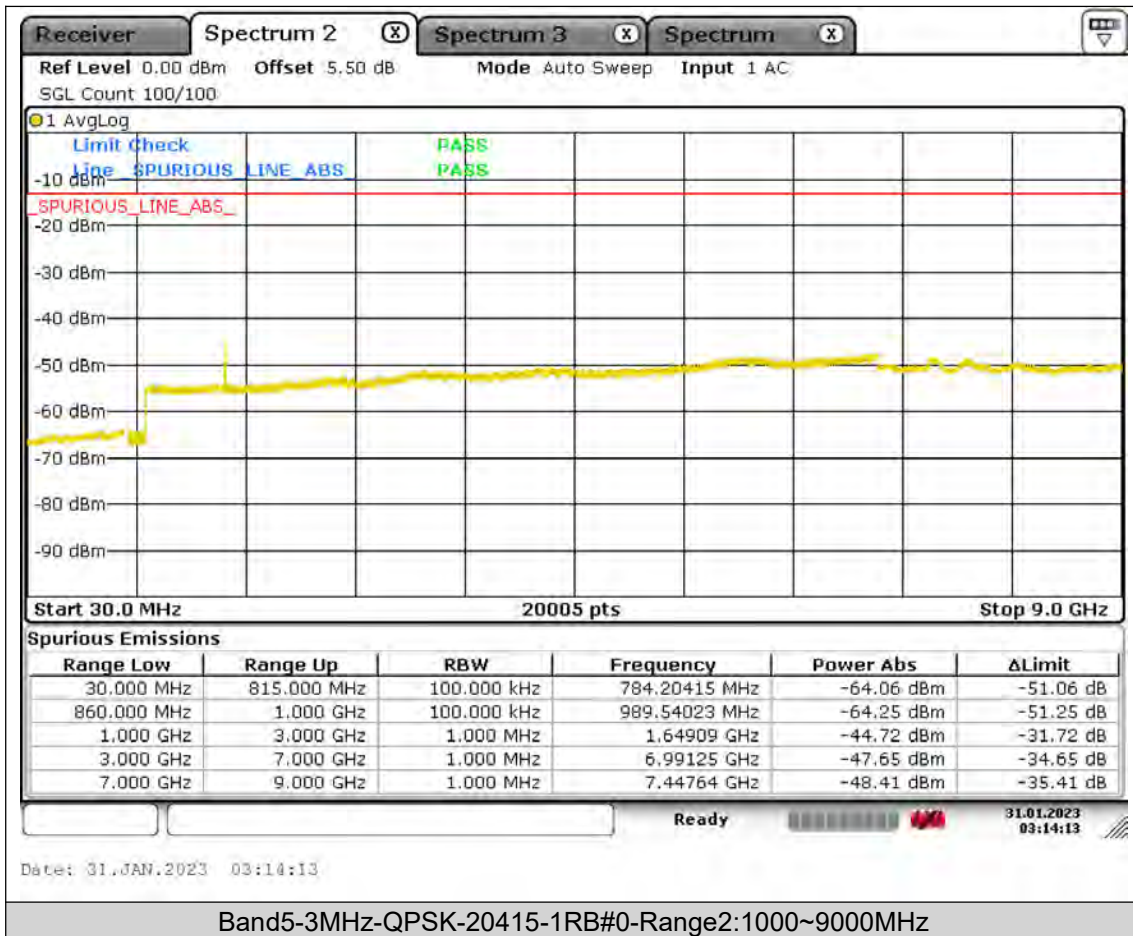

BUREAU
VERITAS

Test Report No.: PSU-QSU2309010210RF01