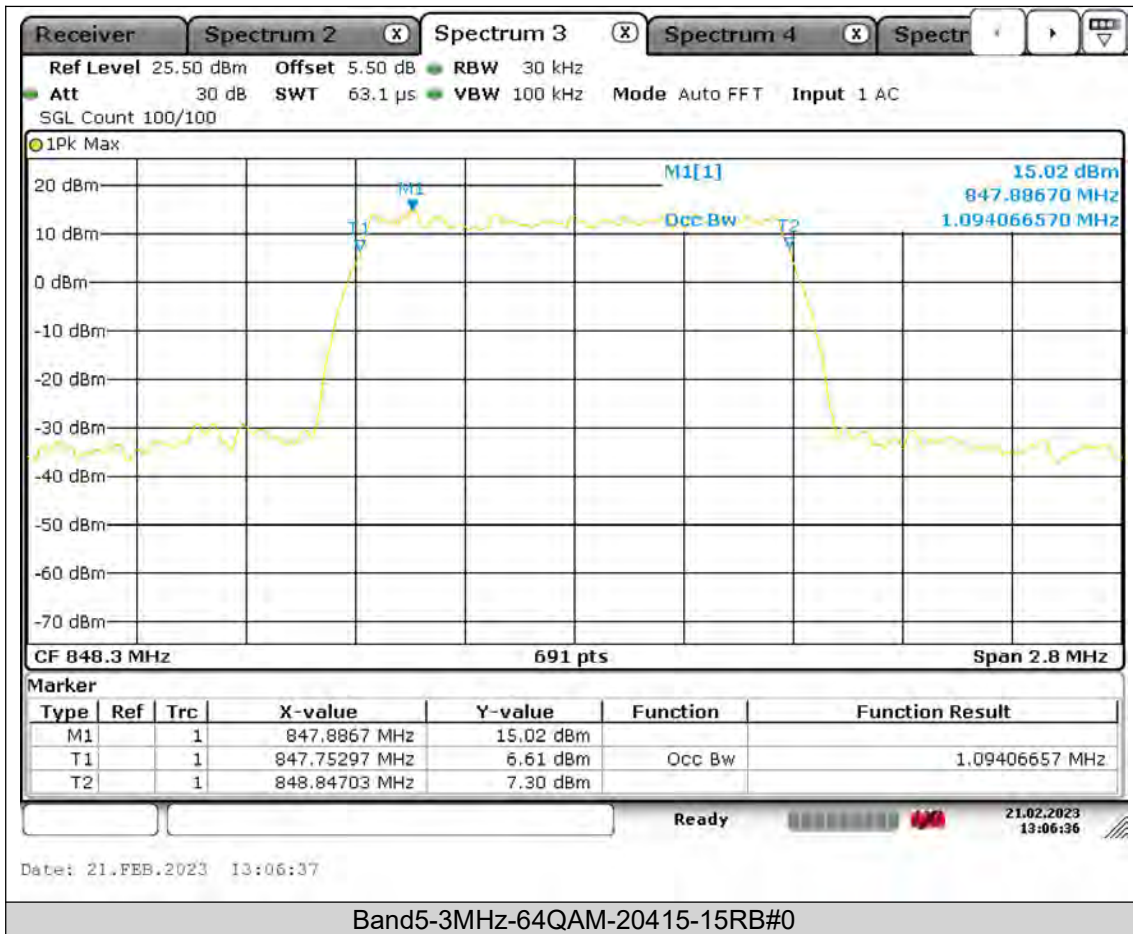

BUREAU
VERITAS

Test Report No.: PSU-QSU2309010210RF01

BUREAU
VERITAS

Test Report No.: PSU-QSU2309010210RF01

BUREAU
VERITAS

Test Report No.: PSU-QSU2309010210RF01

BUREAU
VERITAS

Test Report No.: PSU-QSU2309010210RF01