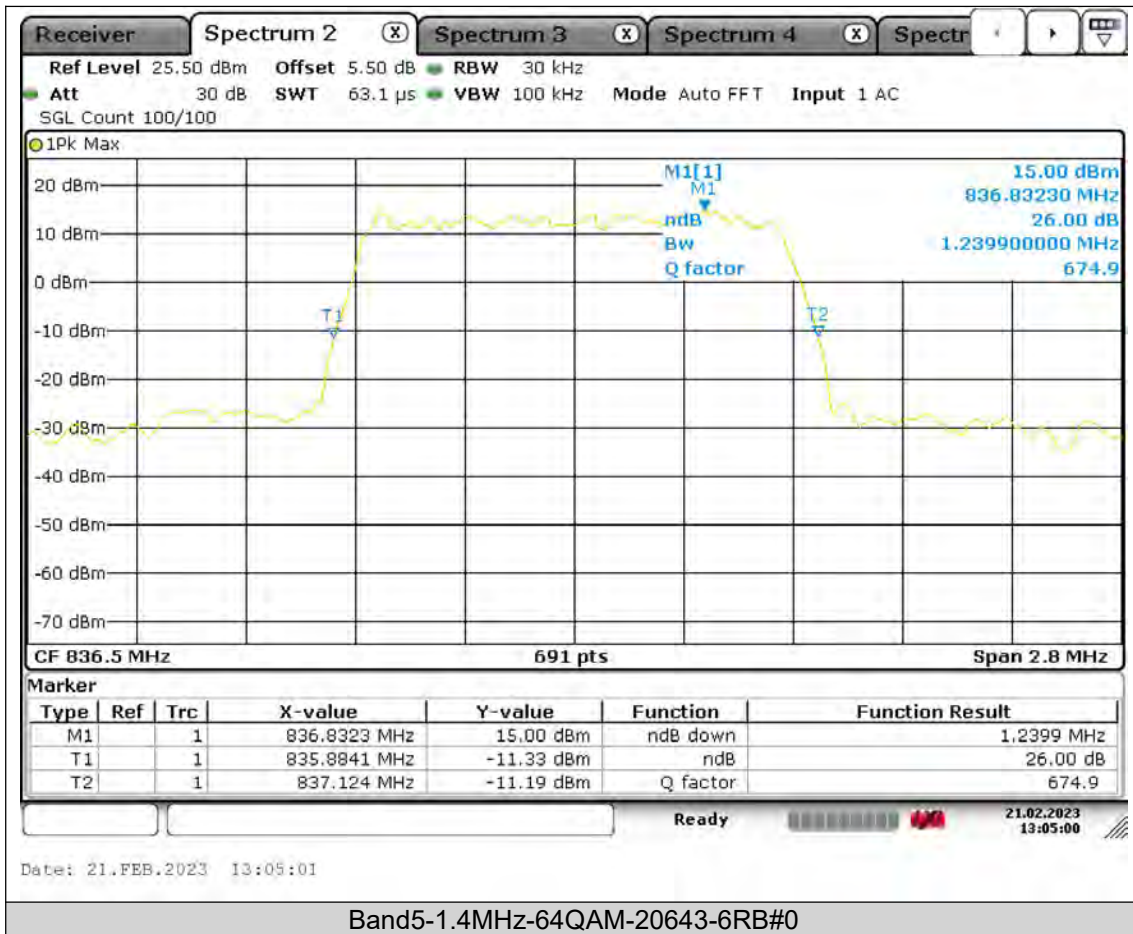

BUREAU
VERITAS

Test Report No.: PSU-QSU2309010210RF01

BUREAU
VERITAS

Test Report No.: PSU-QSU2309010210RF01

BUREAU
VERITAS

Test Report No.: PSU-QSU2309010210RF01

BUREAU
VERITAS

Test Report No.: PSU-QSU2309010210RF01