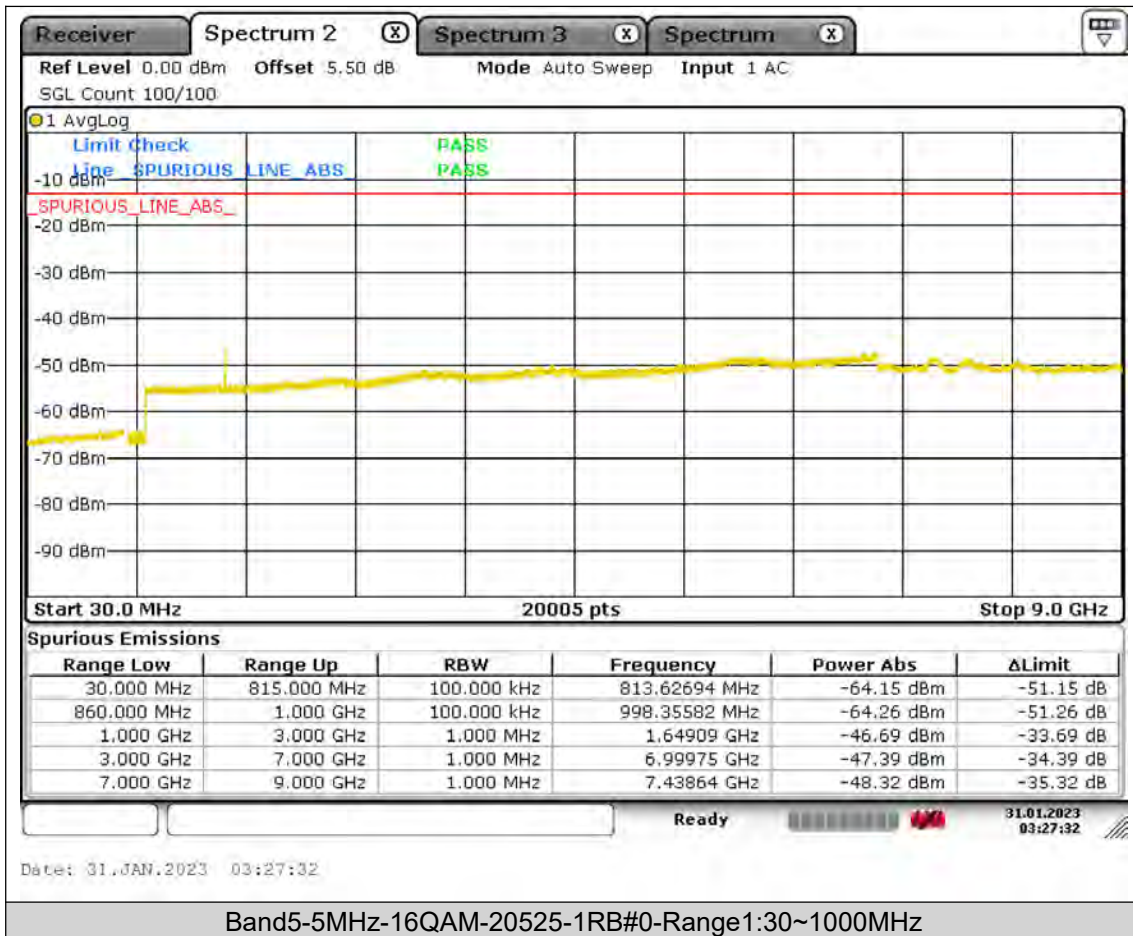

BUREAU
VERITAS

Test Report No.: PSU-QSU2309010210RF01