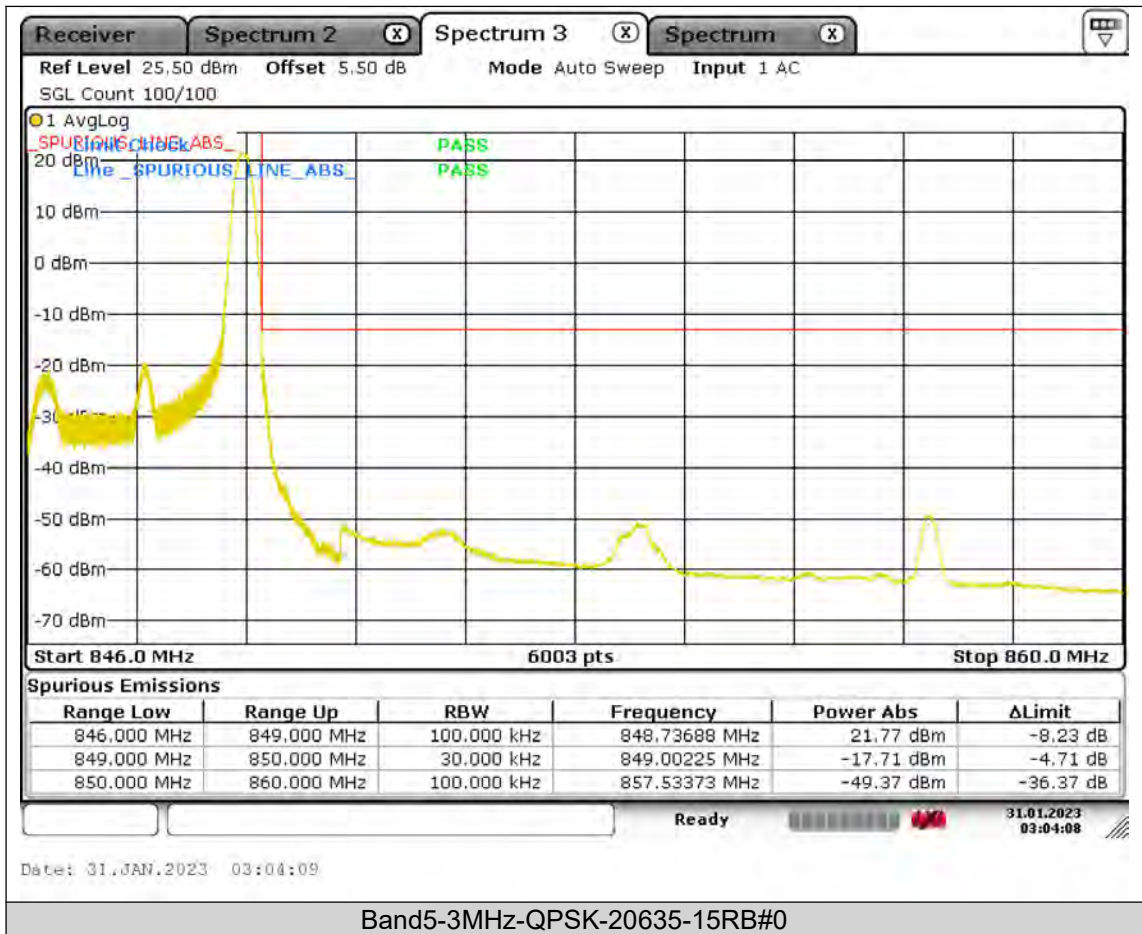

BUREAU
VERITAS

Test Report No.: PSU-QSU2309010210RF01