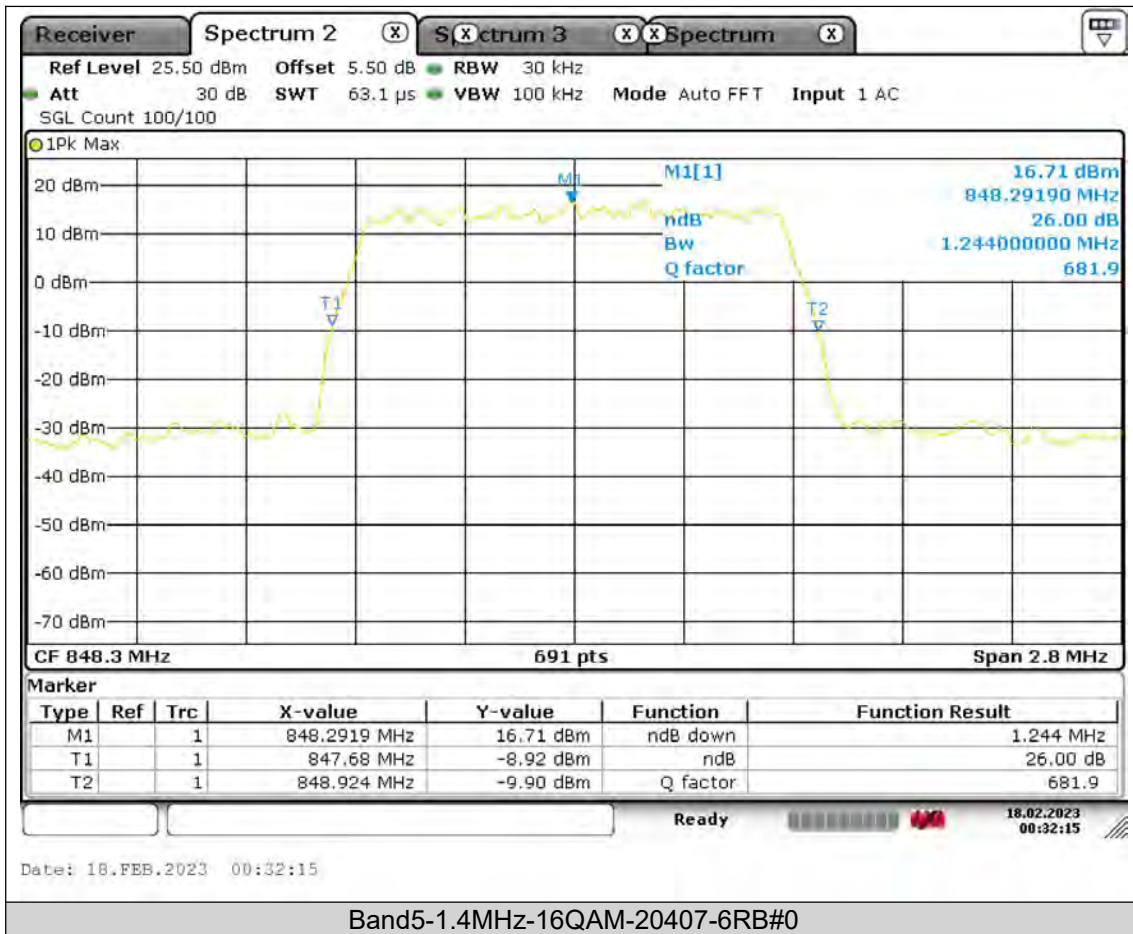

BUREAU
VERITAS

Test Report No.: PSU-QSU2309010210RF01