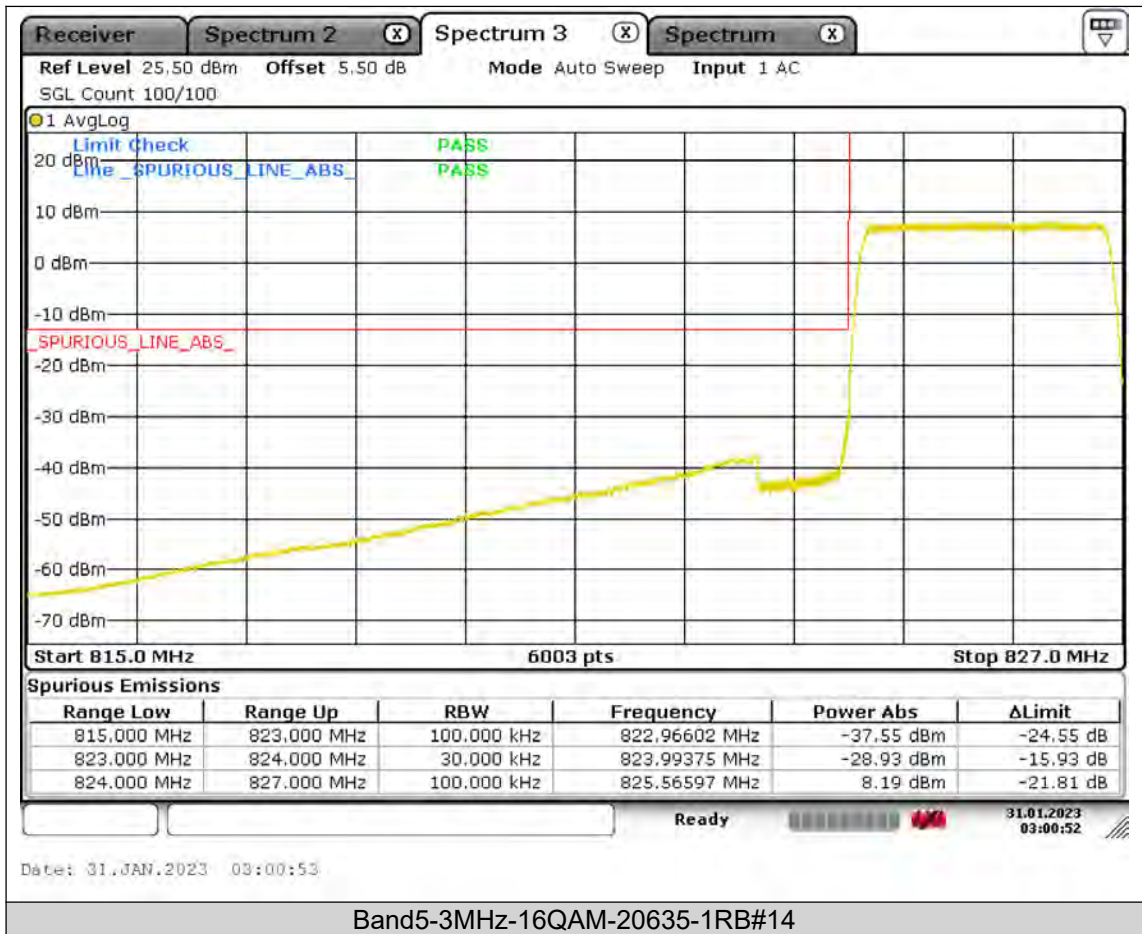

BUREAU
VERITAS

Test Report No.: PSU-QSU2309010210RF01