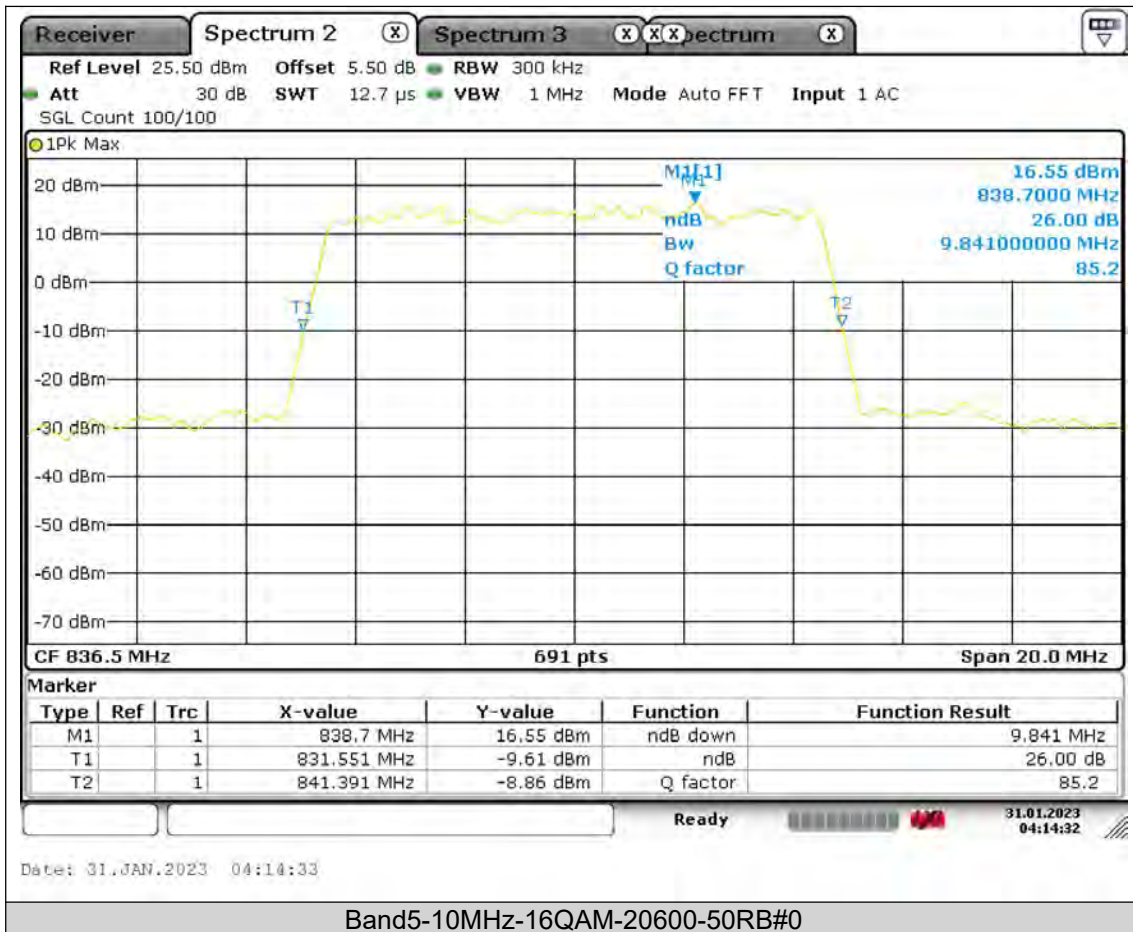

BUREAU
VERITAS

Test Report No.: PSU-QSU2309010210RF01

BUREAU
VERITAS

Test Report No.: PSU-QSU2309010210RF01

BUREAU
VERITAS

Test Report No.: PSU-QSU2309010210RF01

BUREAU
VERITAS

Test Report No.: PSU-QSU2309010210RF01