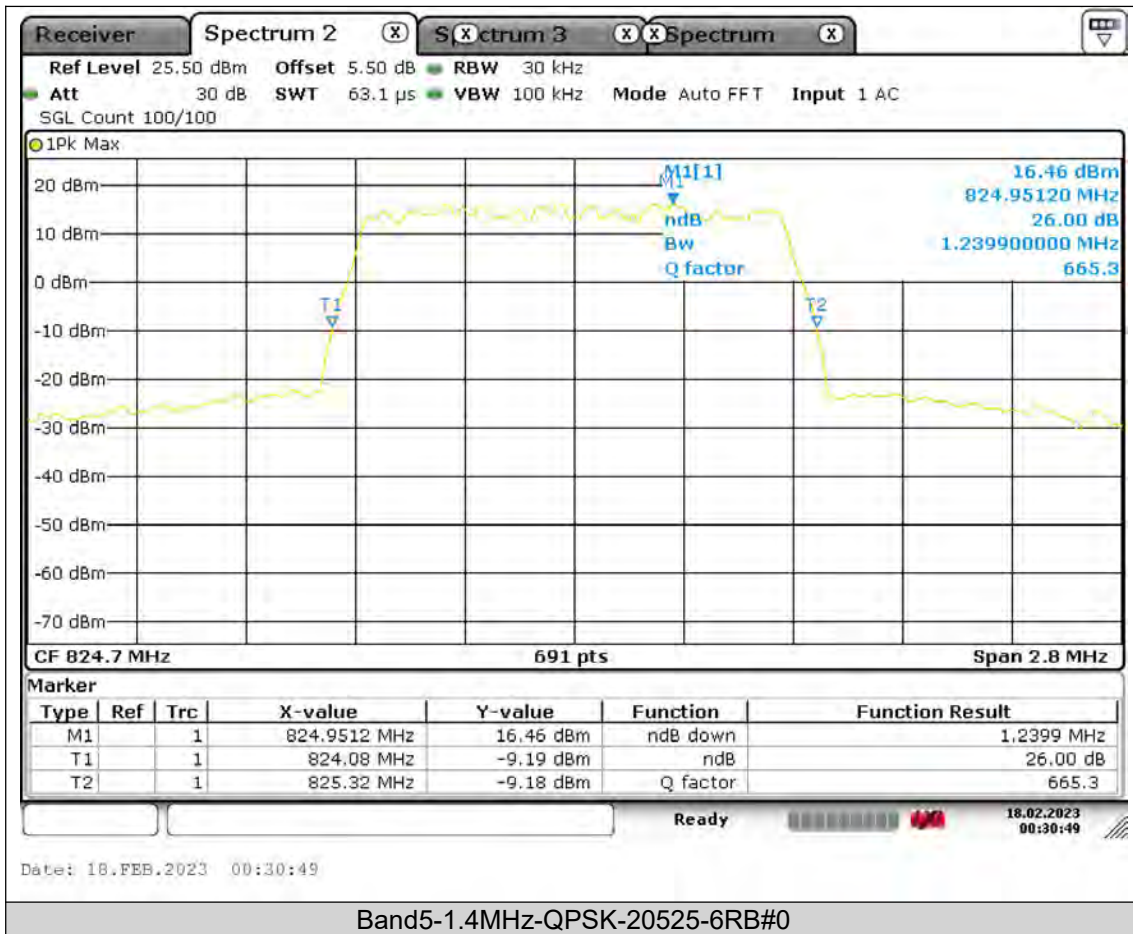

BUREAU
VERITAS

Test Report No.: PSU-QSU2309010210RF01