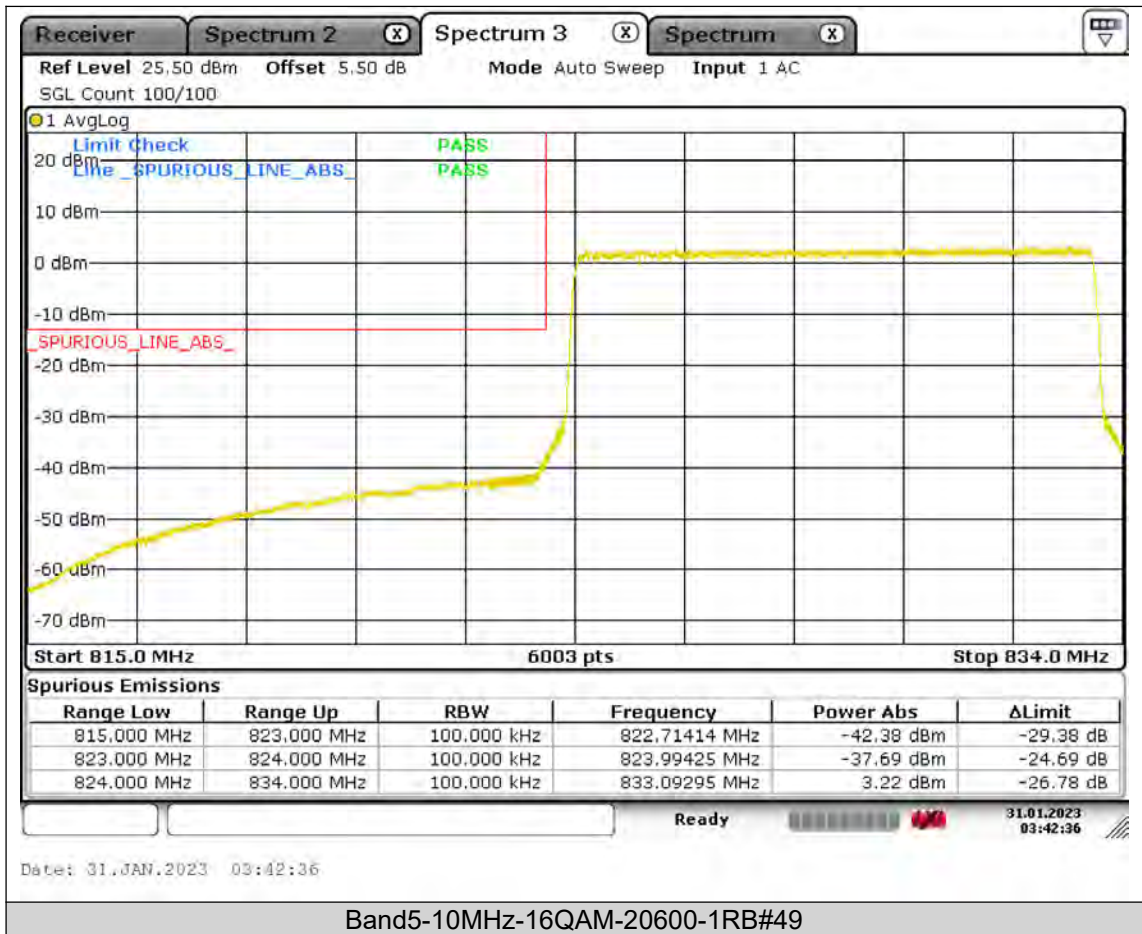

BUREAU
VERITAS

Test Report No.: PSU-QSU2309010210RF01