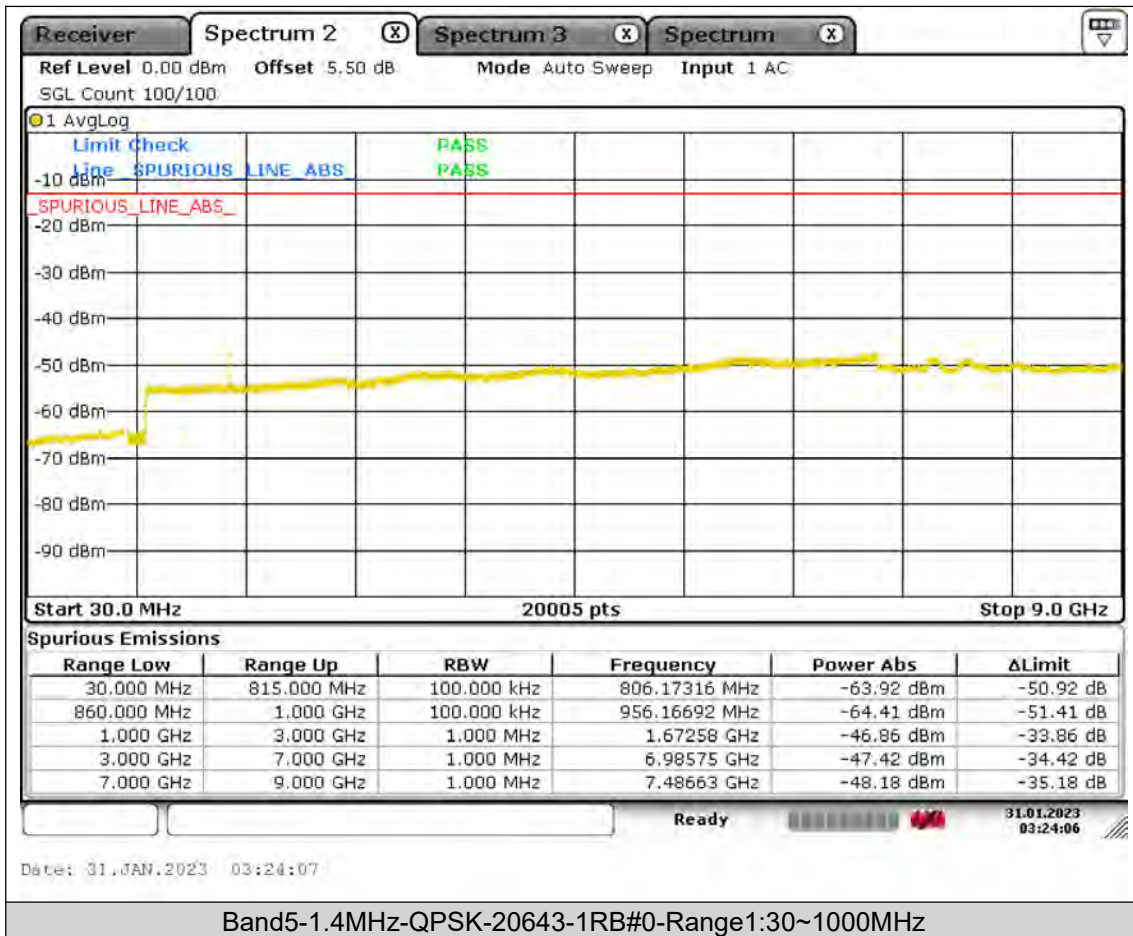

BUREAU
VERITAS

Test Report No.: PSU-QSU2309010210RF01