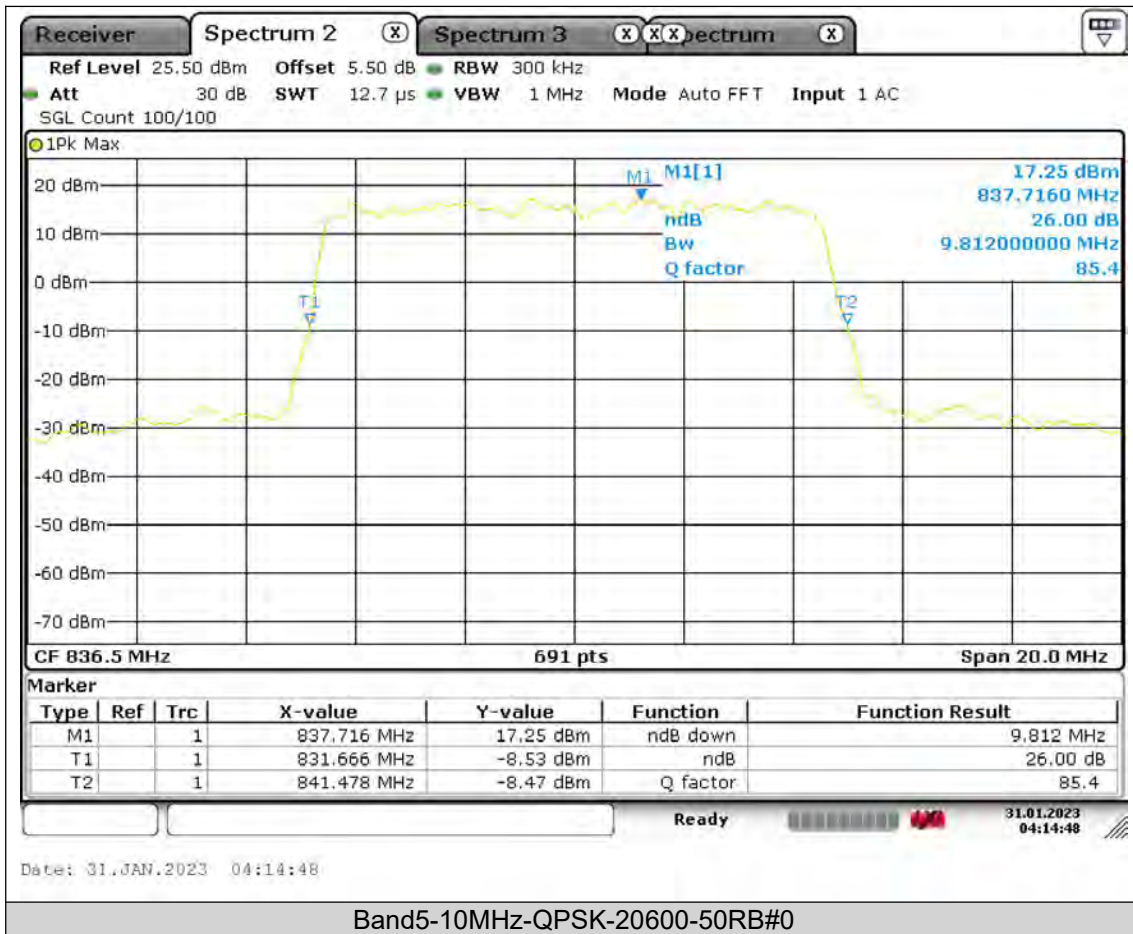

BUREAU
VERITAS

Test Report No.: PSU-QSU2309010210RF01

BUREAU
VERITAS

Test Report No.: PSU-QSU2309010210RF01

BUREAU
VERITAS

Test Report No.: PSU-QSU2309010210RF01

BUREAU
VERITAS

Test Report No.: PSU-QSU2309010210RF01