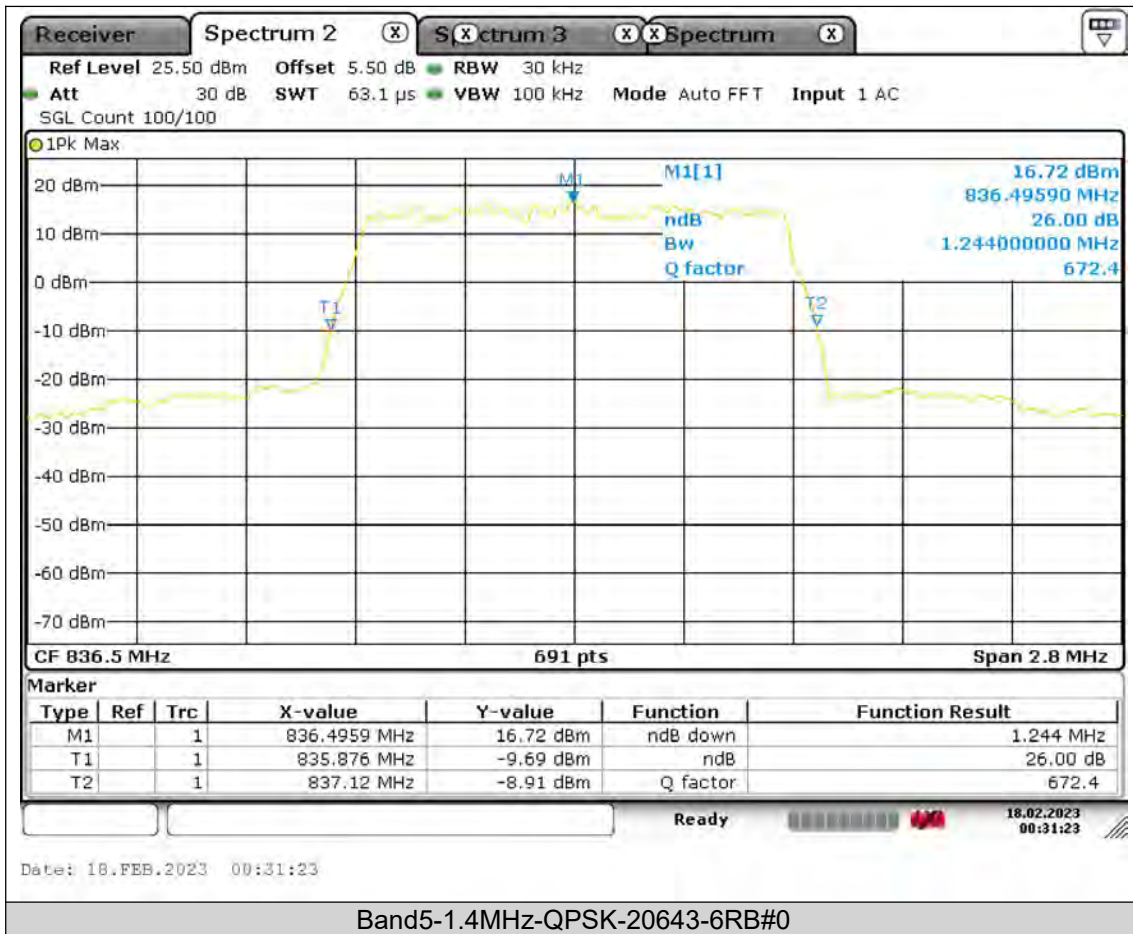

BUREAU
VERITAS

Test Report No.: PSU-QSU2309010210RF01