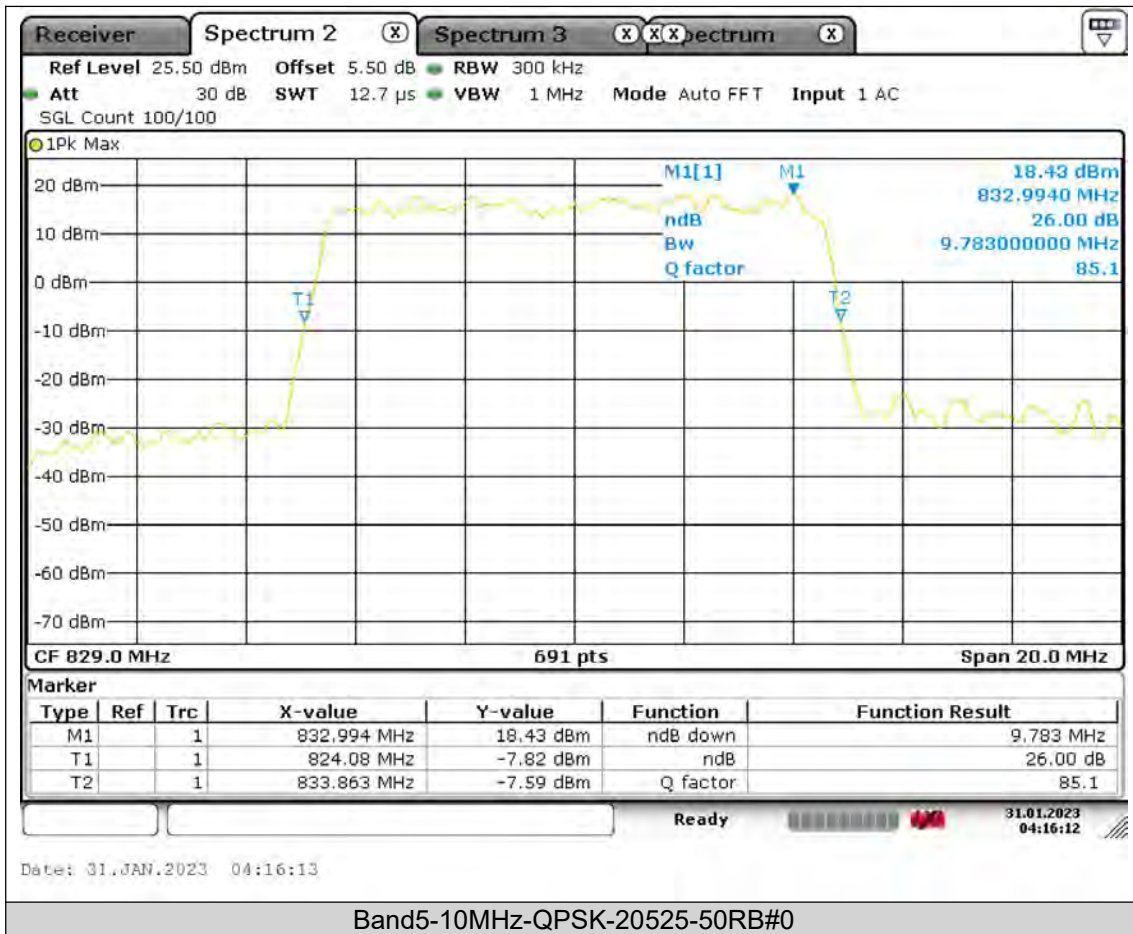

BUREAU
VERITAS

Test Report No.: PSU-QSU2309010210RF01

BUREAU
VERITAS

Test Report No.: PSU-QSU2309010210RF01

BUREAU
VERITAS

Test Report No.: PSU-QSU2309010210RF01

BUREAU
VERITAS

Test Report No.: PSU-QSU2309010210RF01