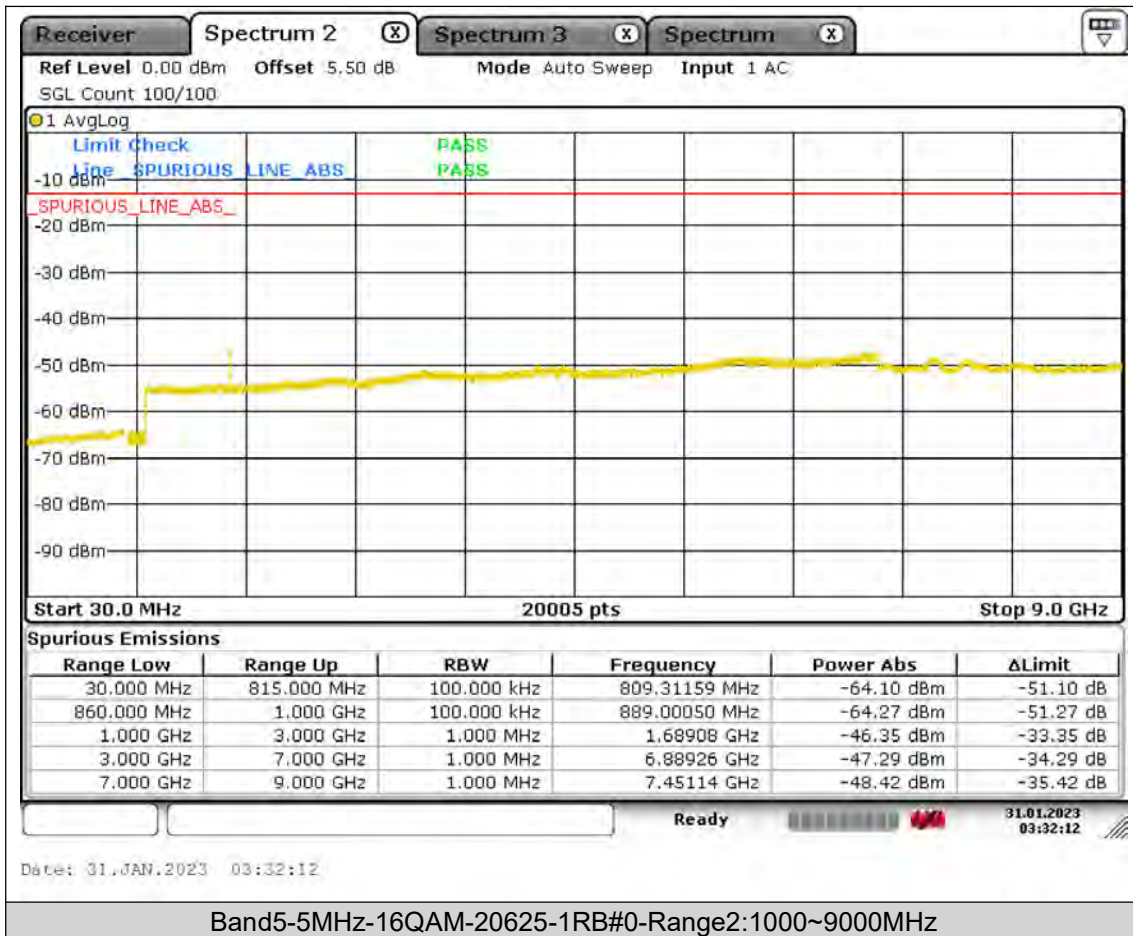

Test Report No.: PSU-QSU2309010210RF01

BUREAU
VERITAS

Test Report No.: PSU-QSU2309010210RF01

BUREAU
VERITAS

Test Report No.: PSU-QSU2309010210RF01

BUREAU
VERITAS

Test Report No.: PSU-QSU2309010210RF01

BUREAU
VERITAS