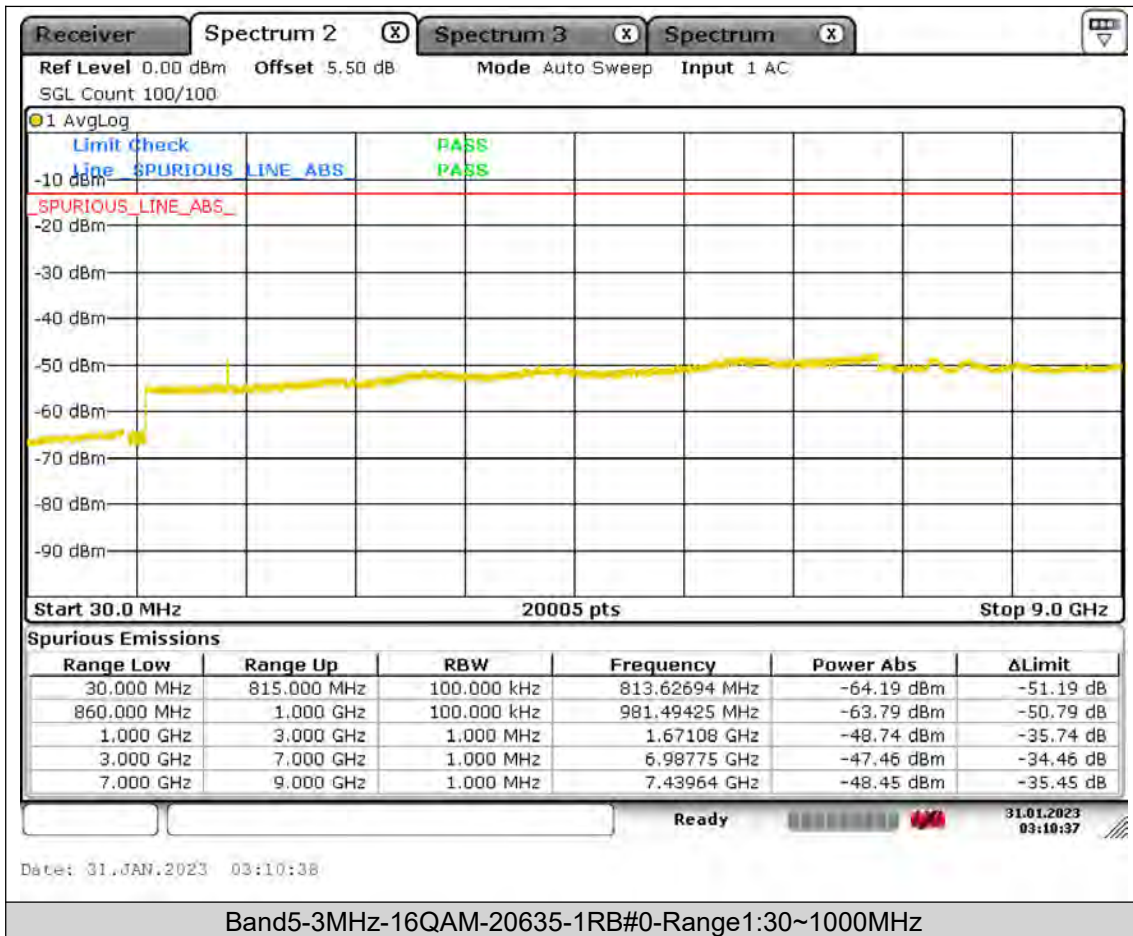

Test Report No.: PSU-QSU2309010210RF01

BUREAU
VERITAS

Test Report No.: PSU-QSU2309010210RF01

BUREAU
VERITAS

Test Report No.: PSU-QSU2309010210RF01

BUREAU
VERITAS

Test Report No.: PSU-QSU2309010210RF01

BUREAU
VERITAS