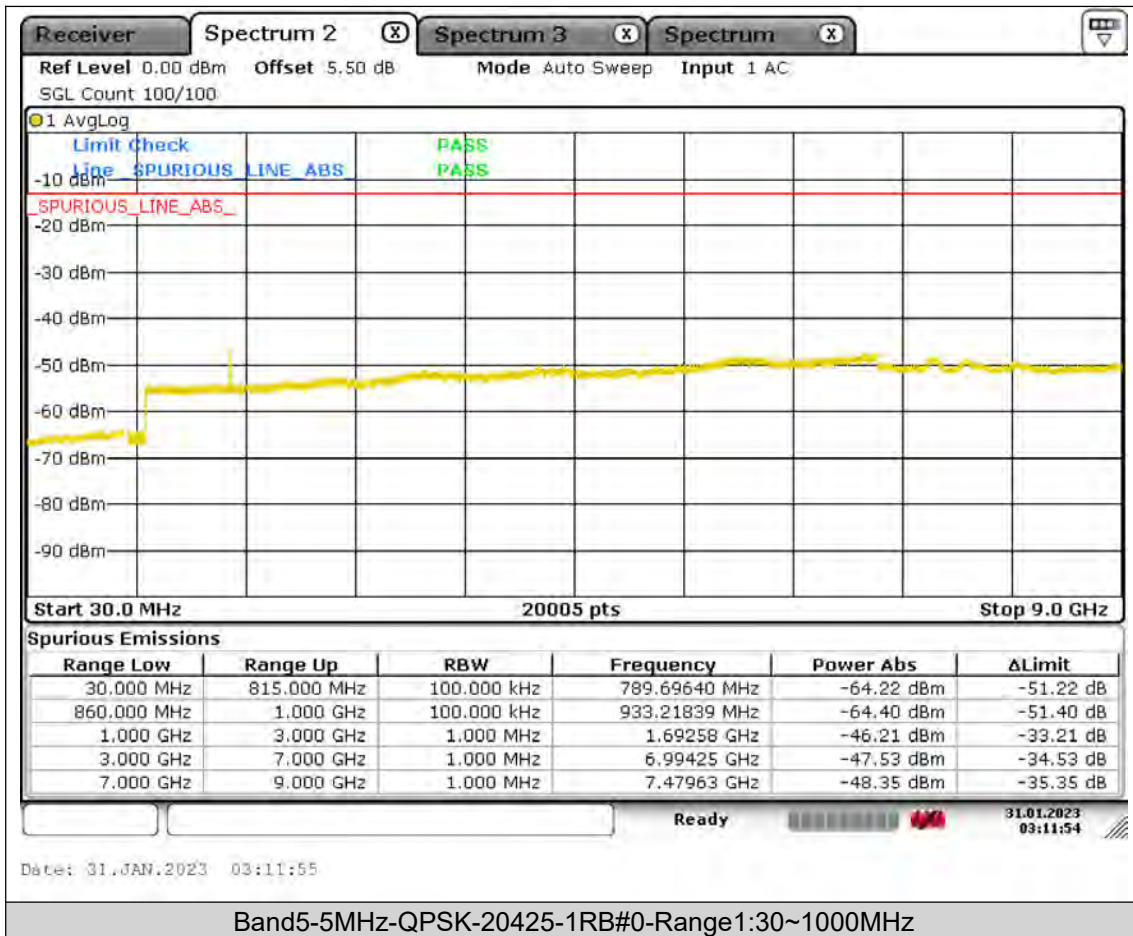

BUREAU
VERITAS

Test Report No.: PSU-QSU2309010210RF01