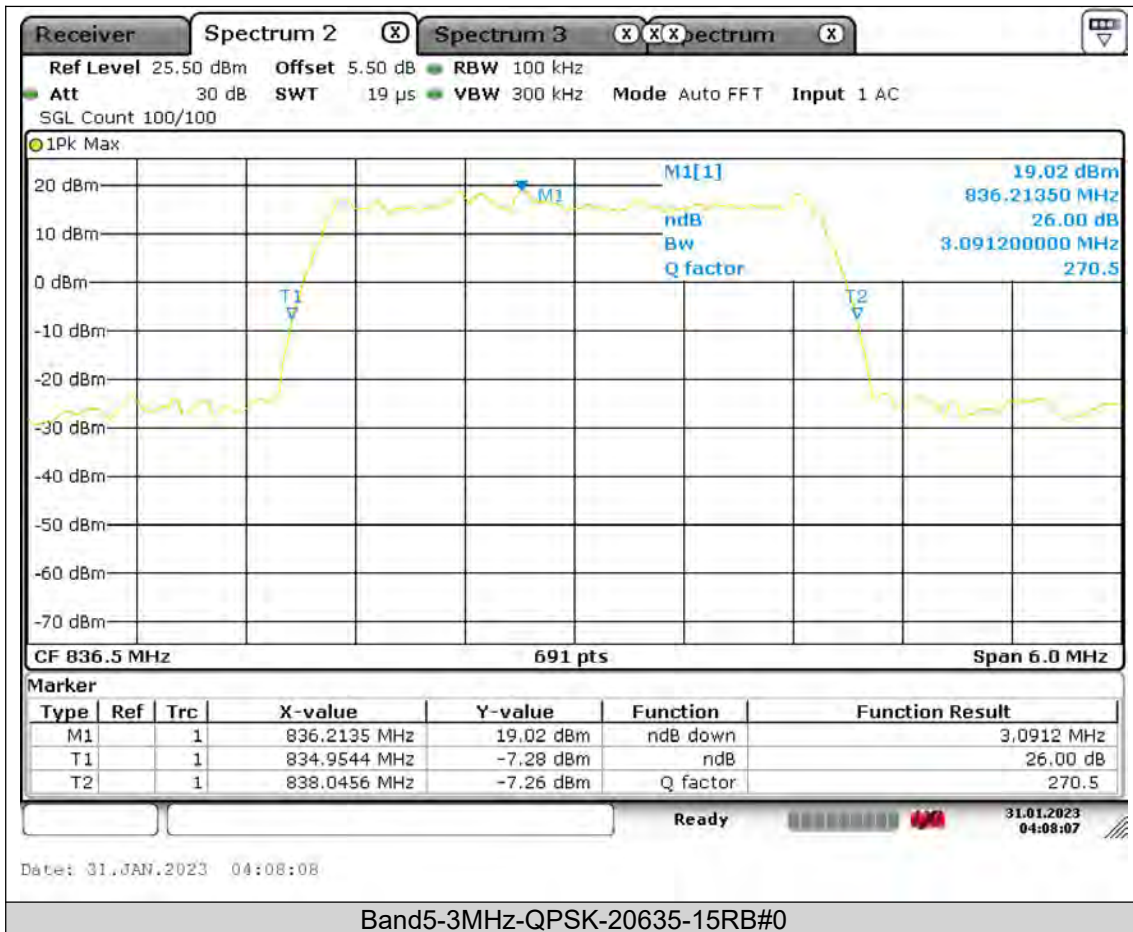

BUREAU
VERITAS

Test Report No.: PSU-QSU2309010210RF01

BUREAU
VERITAS

Test Report No.: PSU-QSU2309010210RF01

BUREAU
VERITAS

Test Report No.: PSU-QSU2309010210RF01

BUREAU
VERITAS

Test Report No.: PSU-QSU2309010210RF01