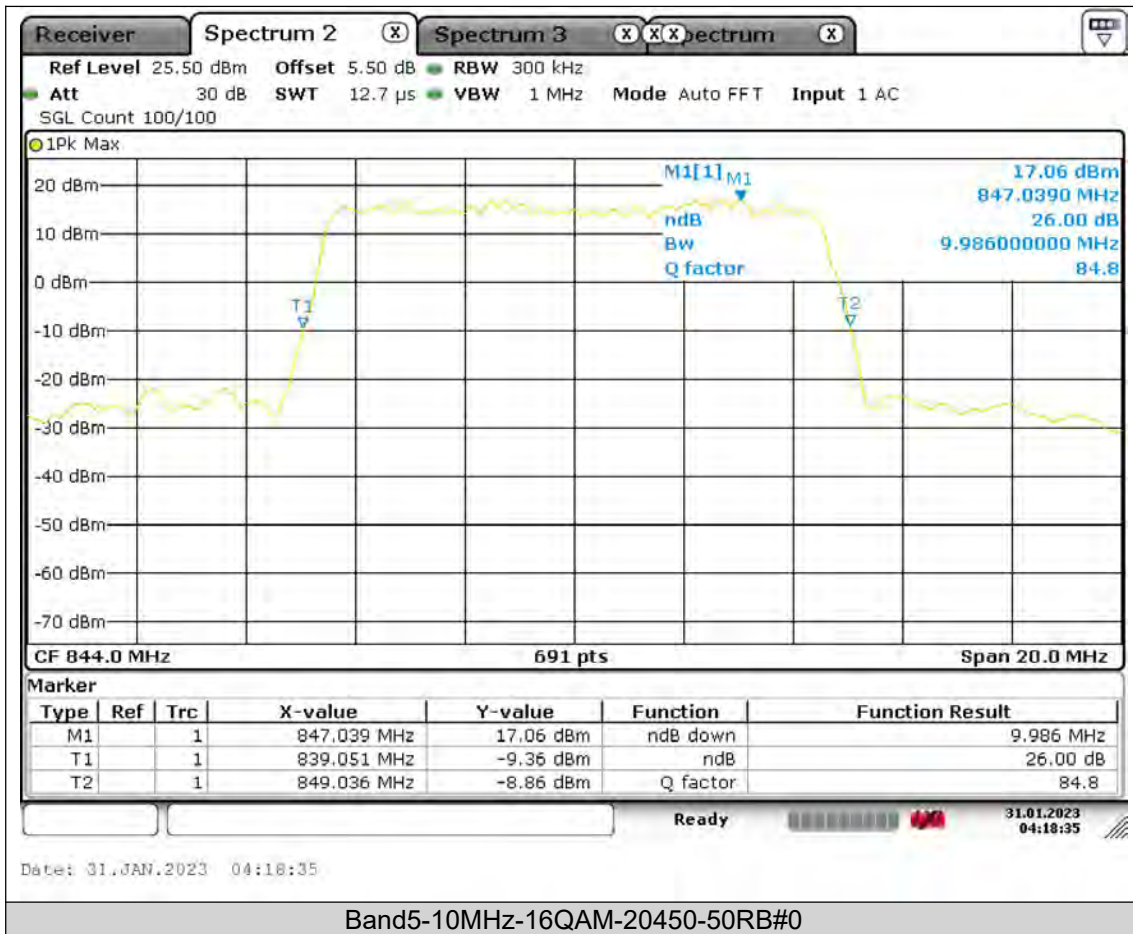

BUREAU
VERITAS

Test Report No.: PSU-QSU2309010210RF01