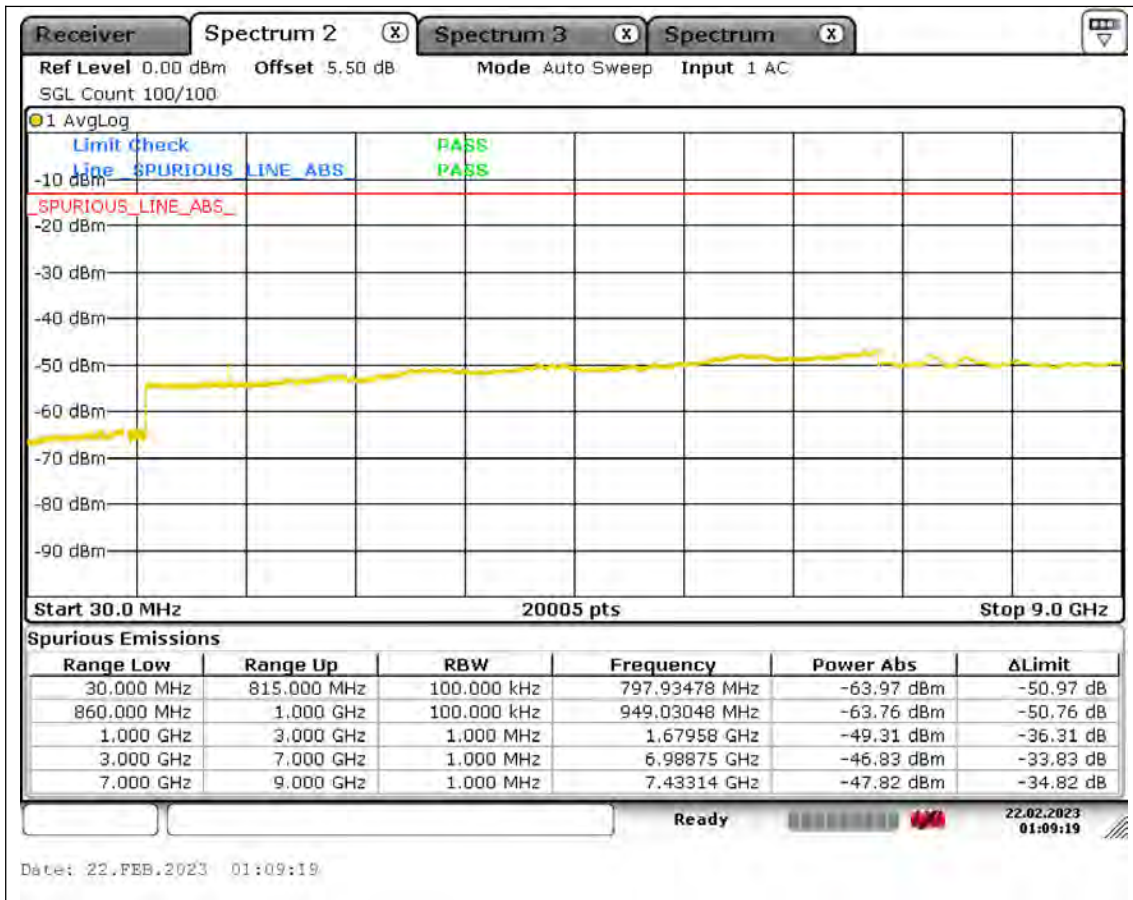

BUREAU
VERITAS

Test Report No.: PSU-QSU2309010210RF01