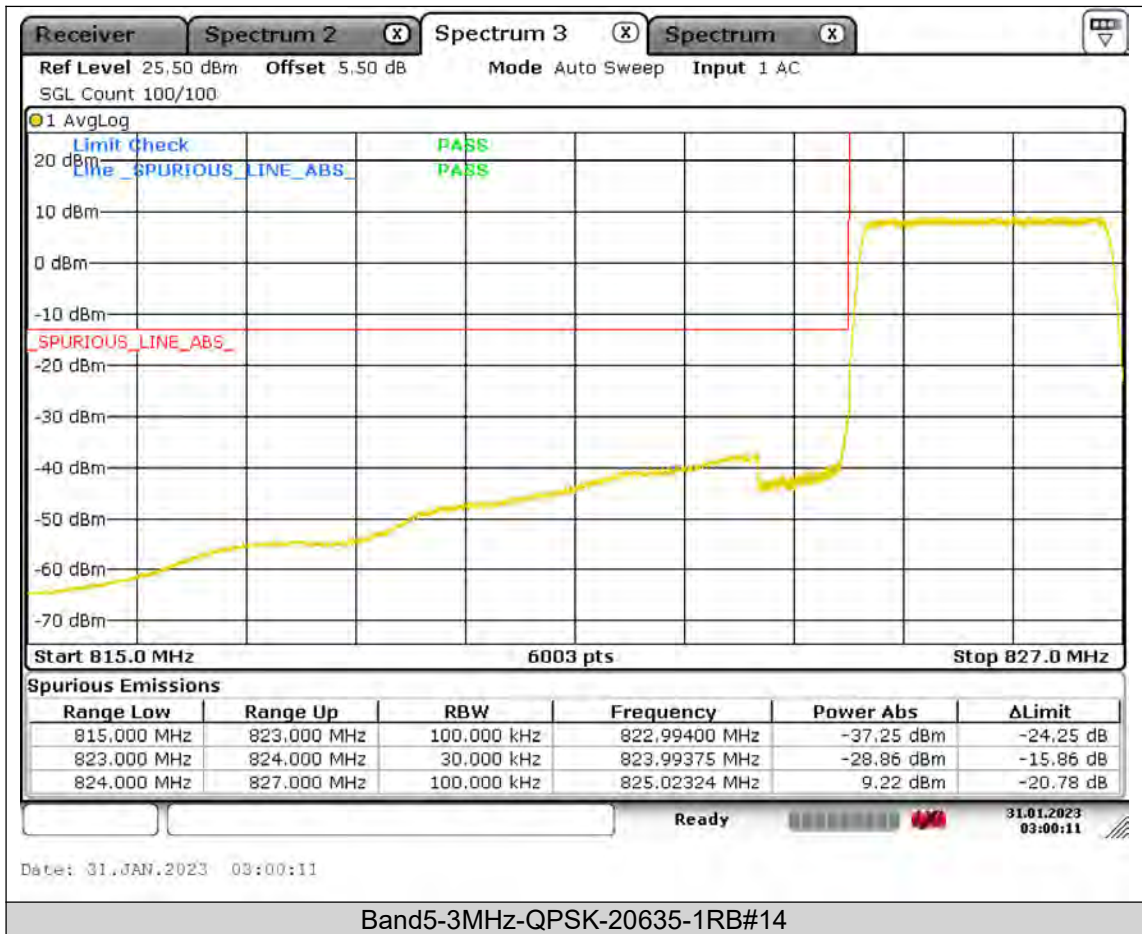

BUREAU
VERITAS

Test Report No.: PSU-QSU2309010210RF01