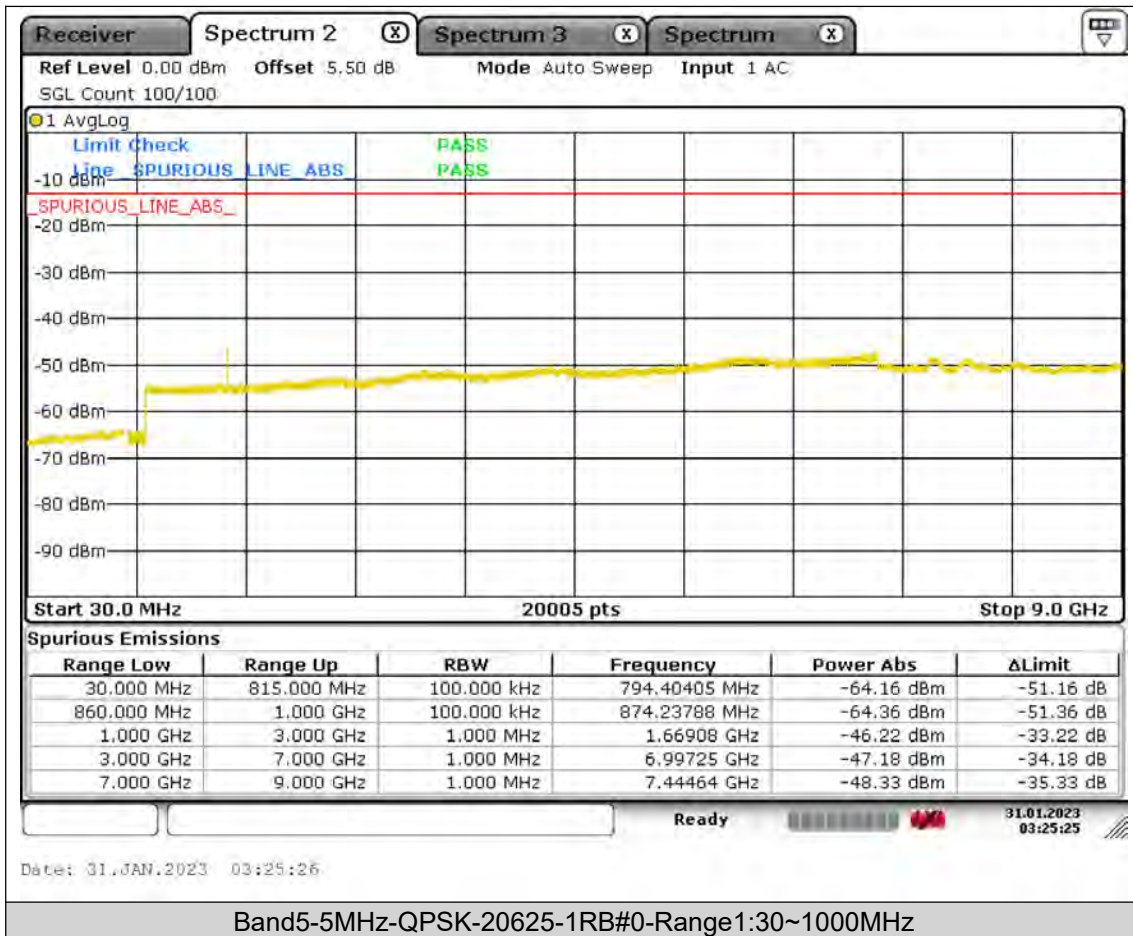

BUREAU
VERITAS

Test Report No.: PSU-QSU2309010210RF01