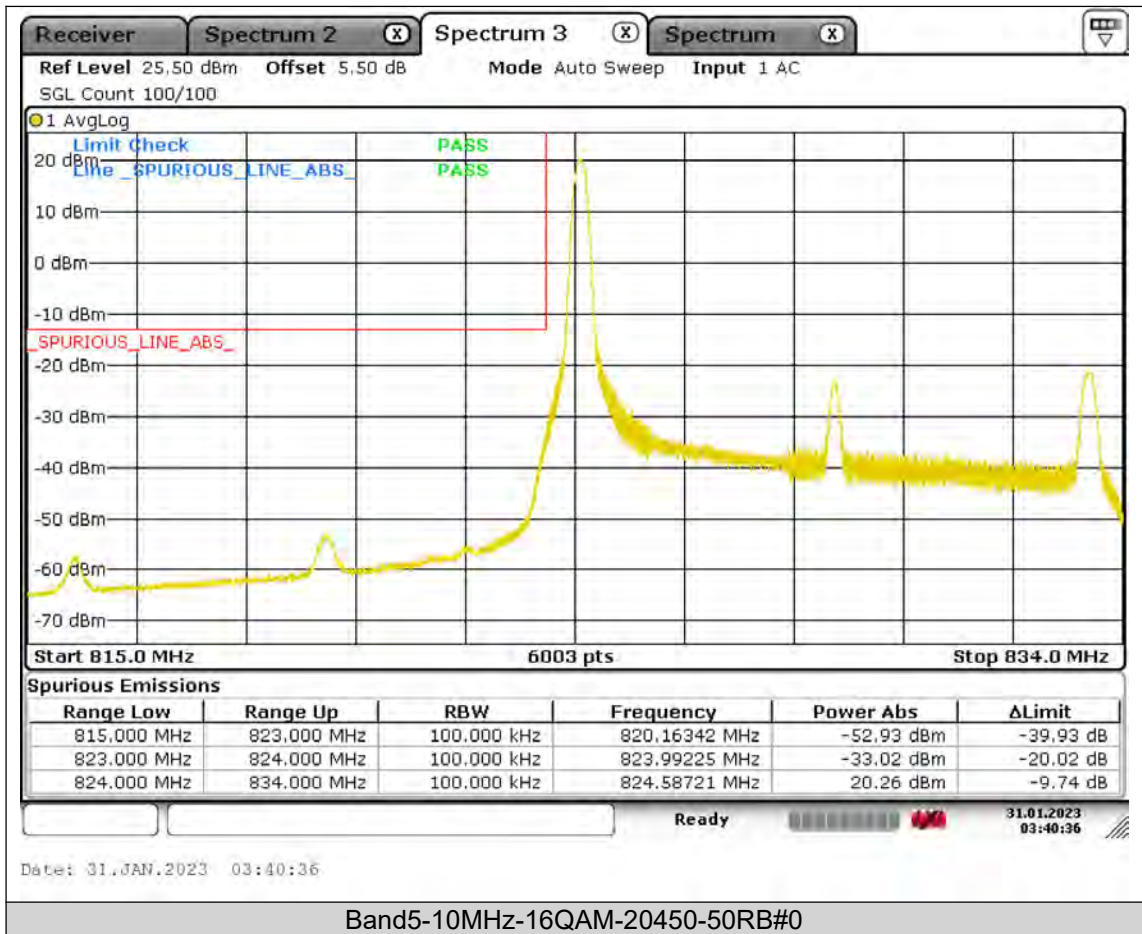

Test Report No.: PSU-QSU2309010210RF01

BUREAU
VERITAS

Test Report No.: PSU-QSU2309010210RF01

BUREAU
VERITAS

Test Report No.: PSU-QSU2309010210RF01

BUREAU
VERITAS

Test Report No.: PSU-QSU2309010210RF01

BUREAU
VERITAS