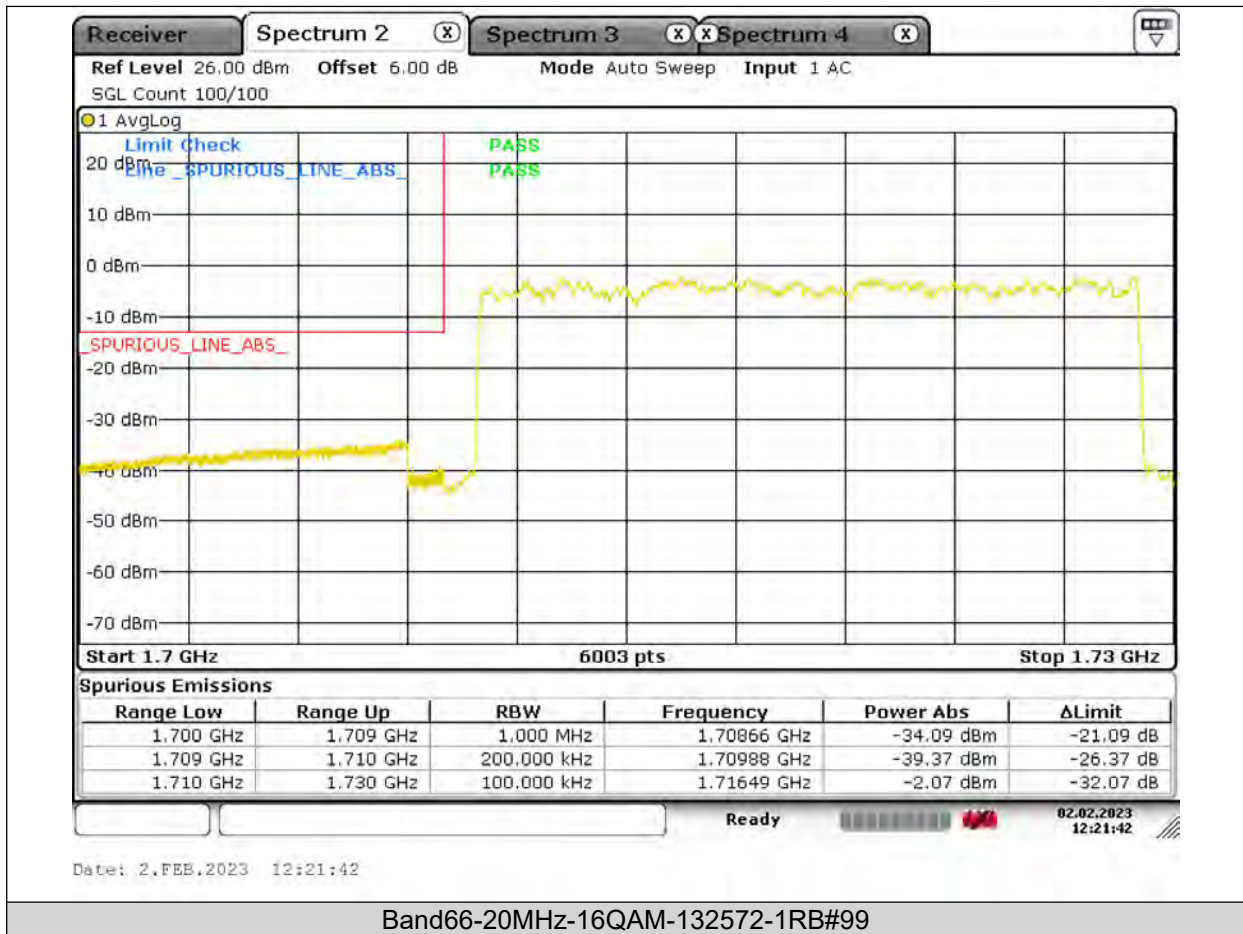

BUREAU VERITAS

Test Report No.: PSU-QSU2309010110RF03

BUREAU VERITAS

Test Report No.: PSU-QSU2309010110RF03

BUREAU VERITAS

Test Report No.: PSU-QSU2309010110RF03

BUREAU VERITAS

Test Report No.: PSU-QSU2309010110RF03