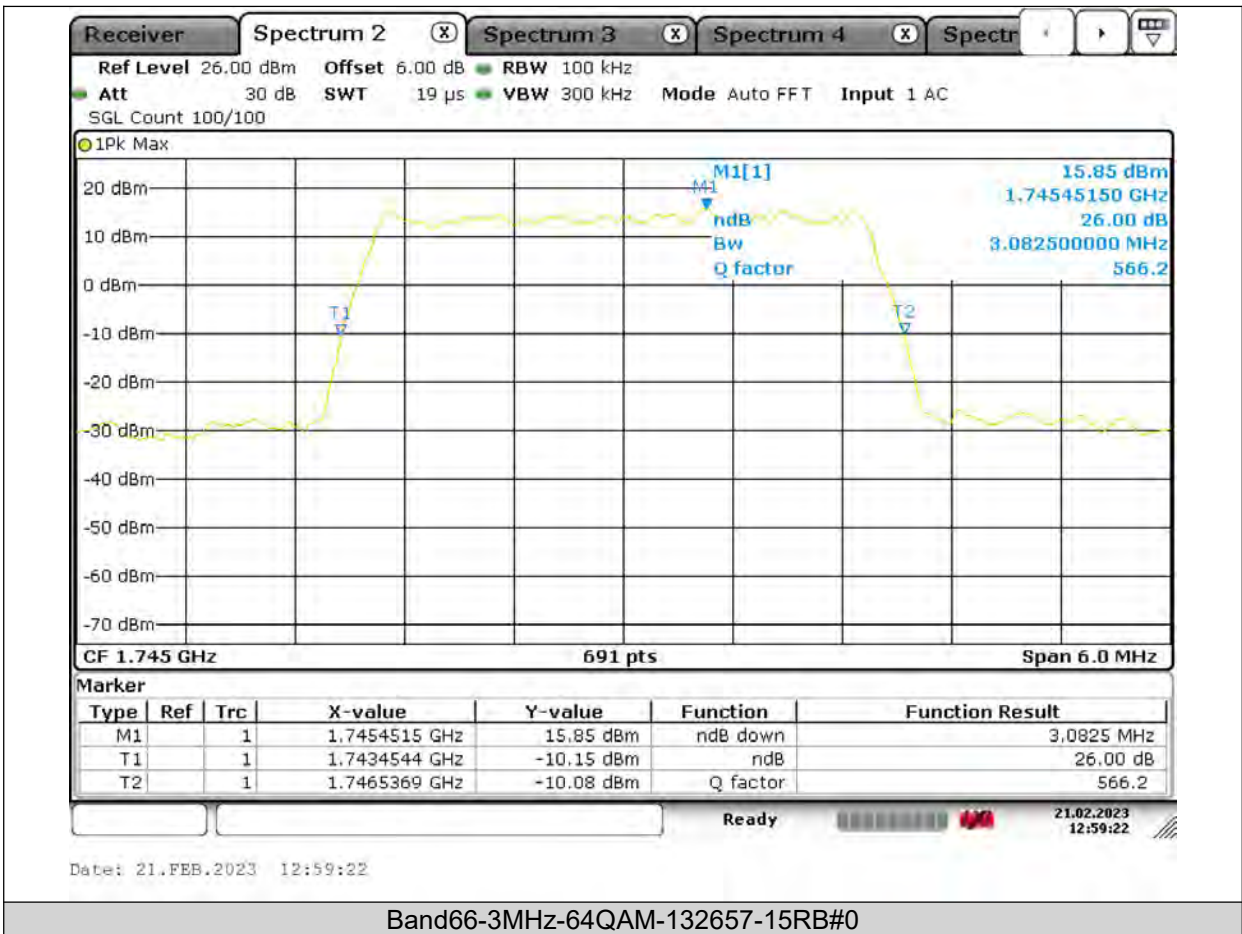

BUREAU VERITAS

Test Report No.: PSU-QSU2309010110RF03