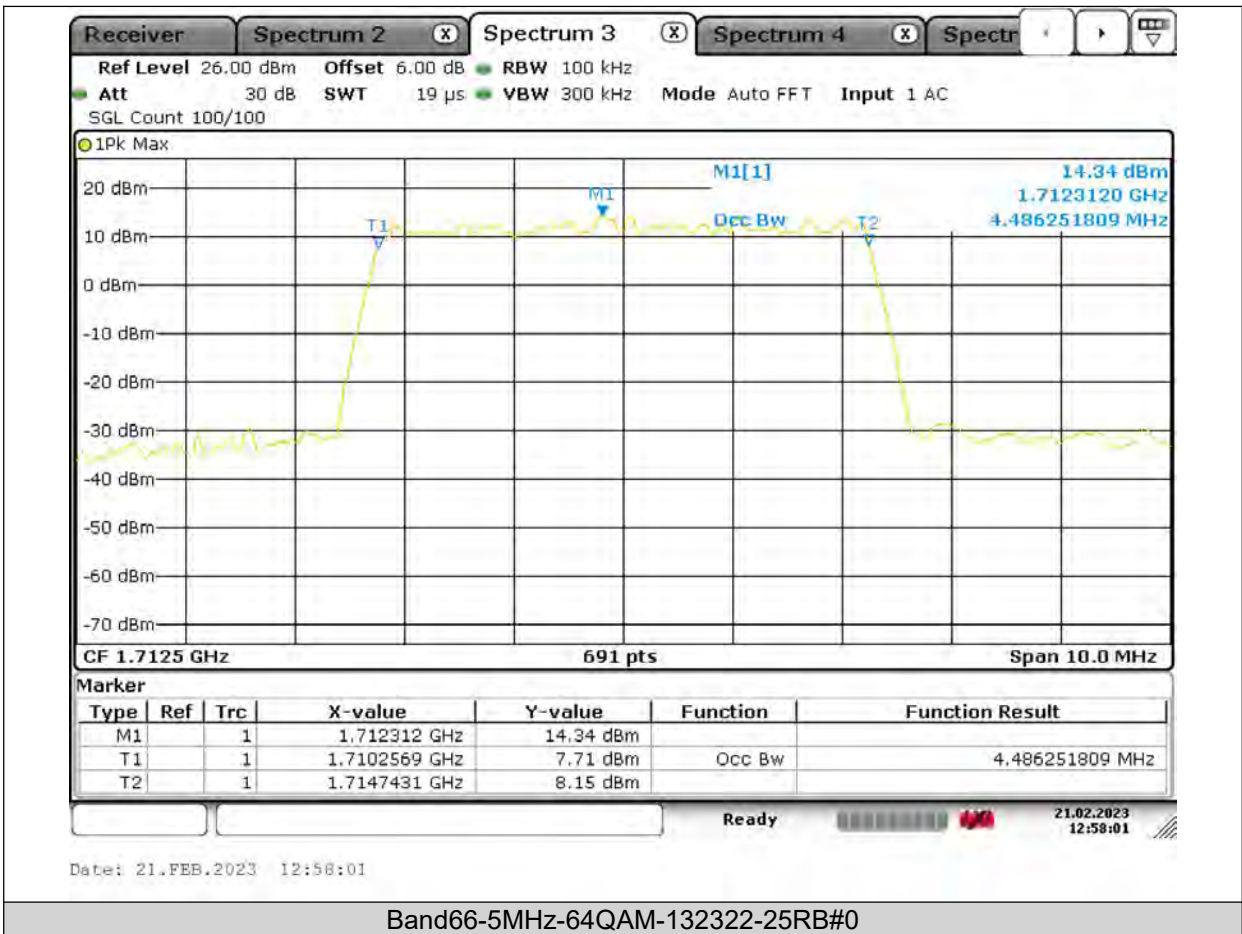

BUREAU
VERITAS

Test Report No.: PSU-QSU2309010110RF03