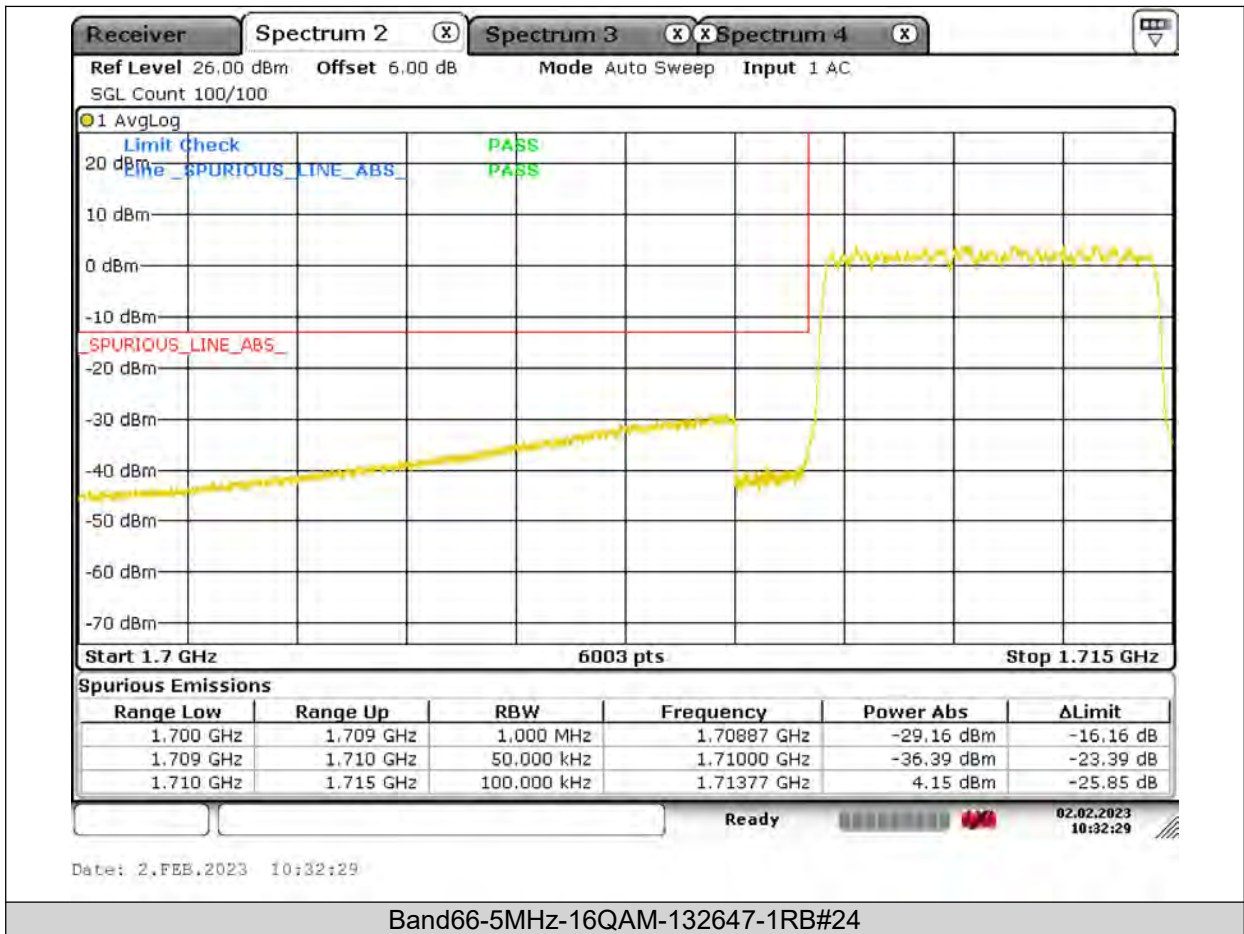

BUREAU VERITAS

Test Report No.: PSU-QSU2309010110RF03

BUREAU VERITAS

Test Report No.: PSU-QSU2309010110RF03

BUREAU
VERITAS

Test Report No.: PSU-QSU2309010110RF03

BUREAU
VERITAS

Test Report No.: PSU-QSU2309010110RF03