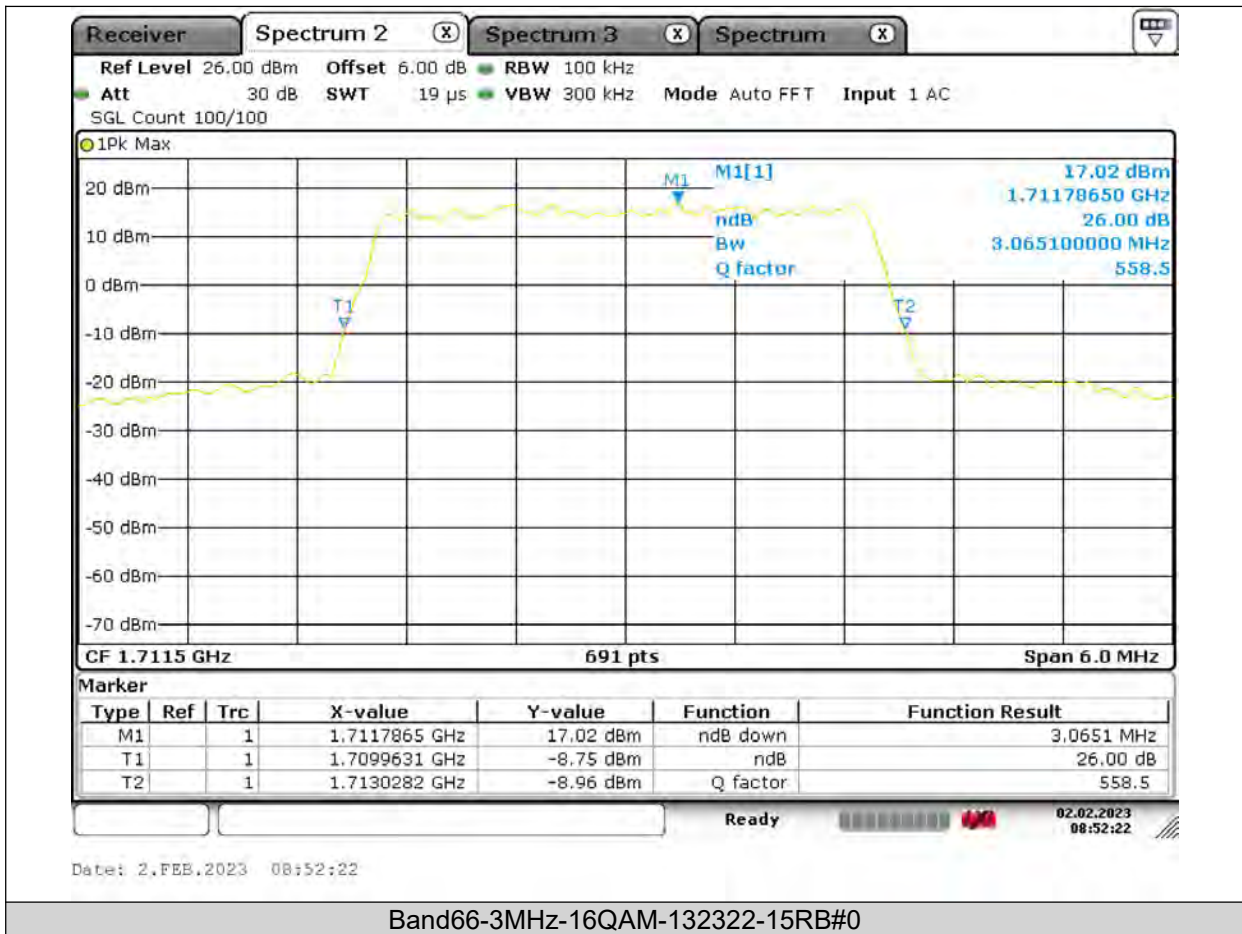

**BUREAU
VERITAS**

Test Report No.: PSU-QSU2309010110RF03