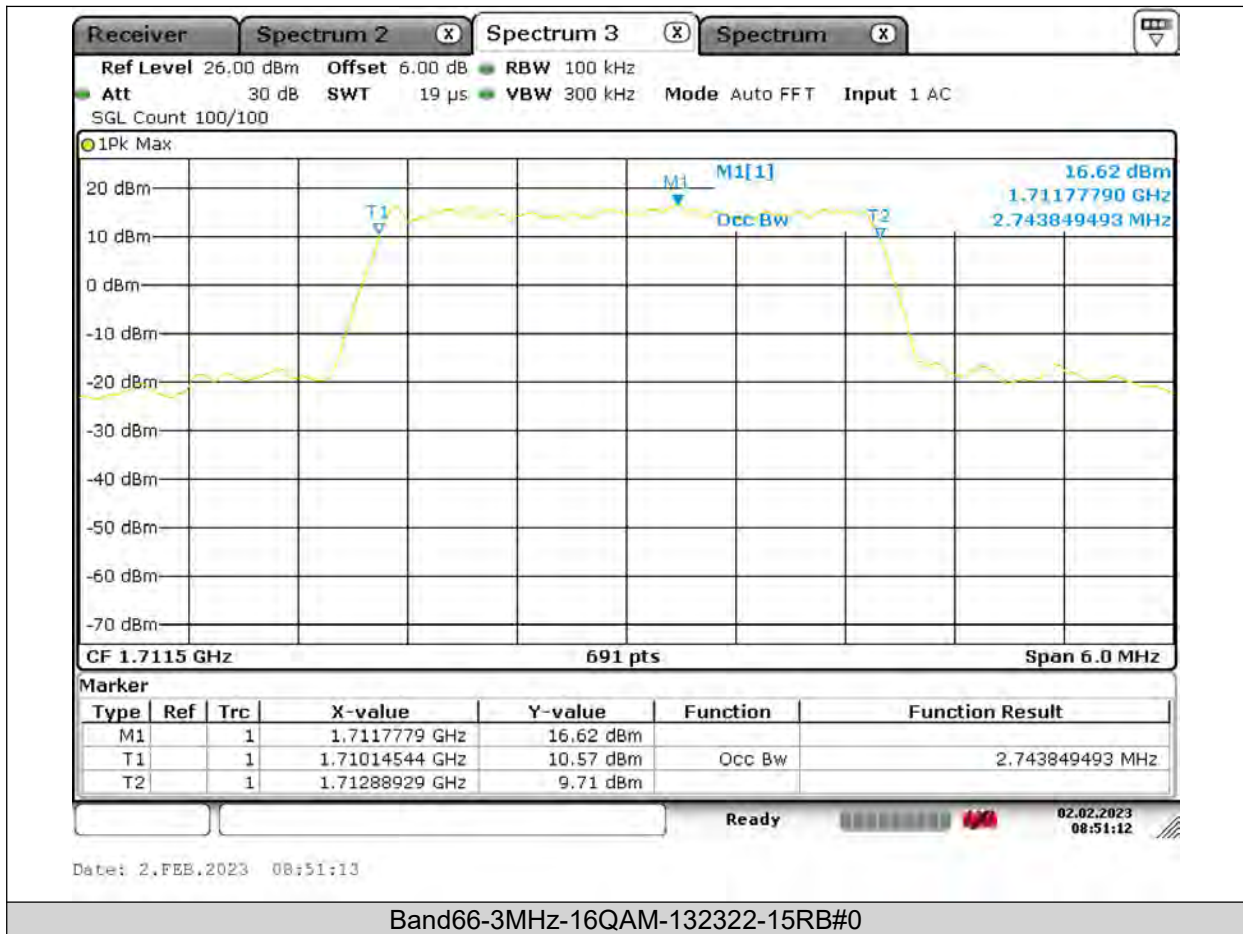

BUREAU VERITAS

Test Report No.: PSU-QSU2309010110RF03

BUREAU VERITAS

Test Report No.: PSU-QSU2309010110RF03

BUREAU VERITAS

Test Report No.: PSU-QSU2309010110RF03

BUREAU VERITAS

Test Report No.: PSU-QSU2309010110RF03