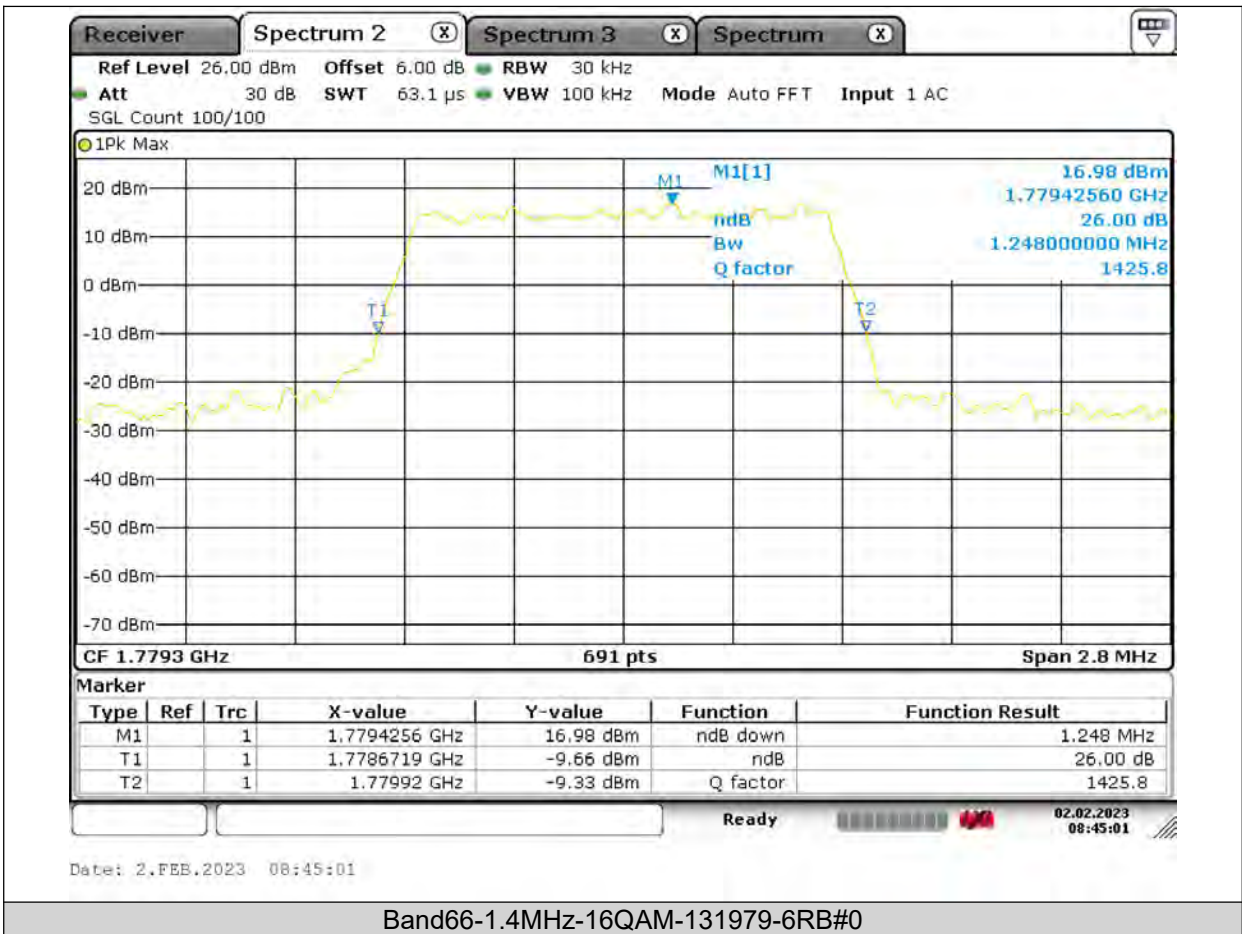

26dB Bandwidth

**BUREAU
VERITAS**

Test Report No.: PSU-QSU2309010110RF03

BUREAU VERITAS

Test Report No.: PSU-QSU2309010110RF03

BUREAU
VERITAS

Test Report No.: PSU-QSU2309010110RF03

BUREAU VERITAS