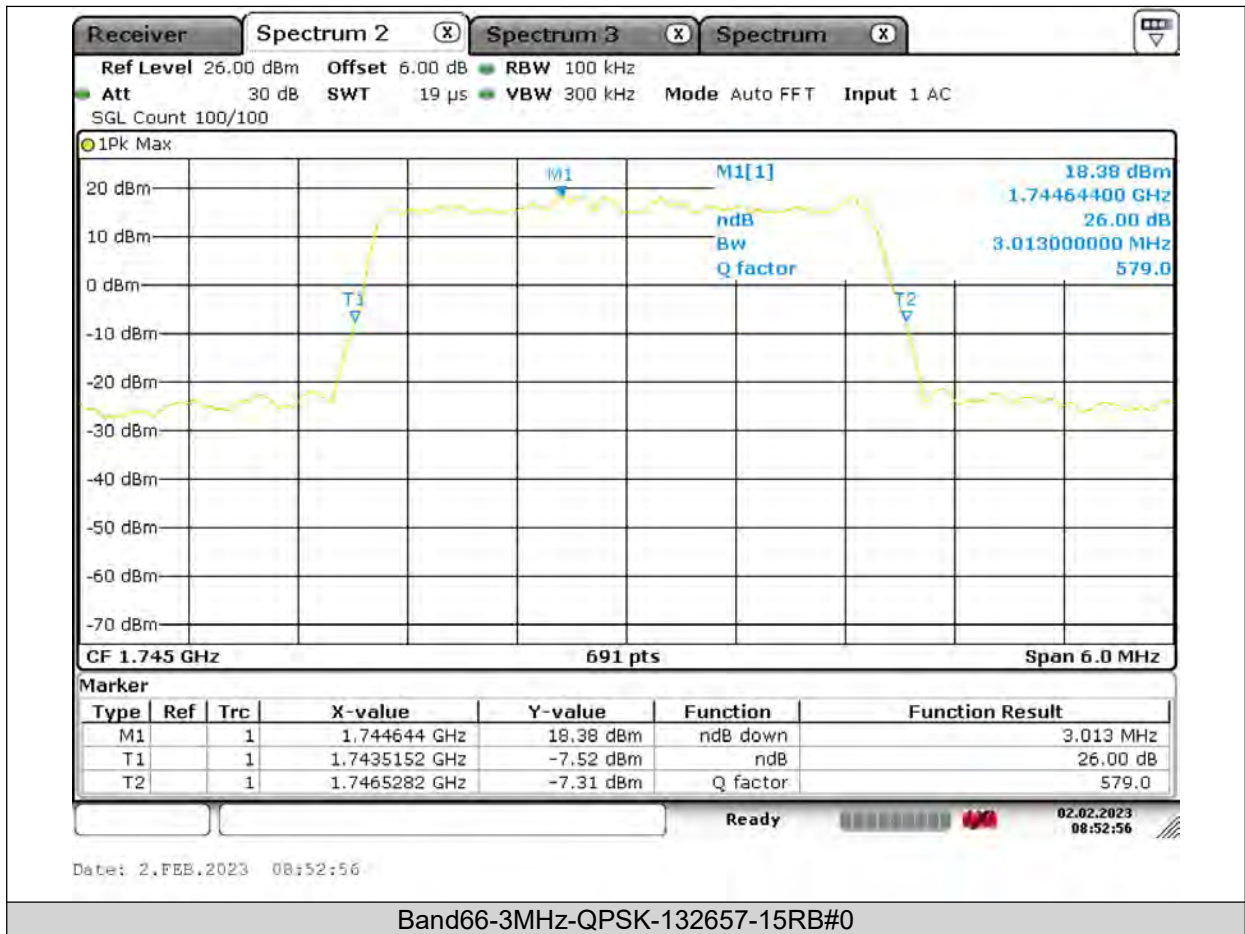

BUREAU
VERITAS

Test Report No.: PSU-QSU2309010110RF03