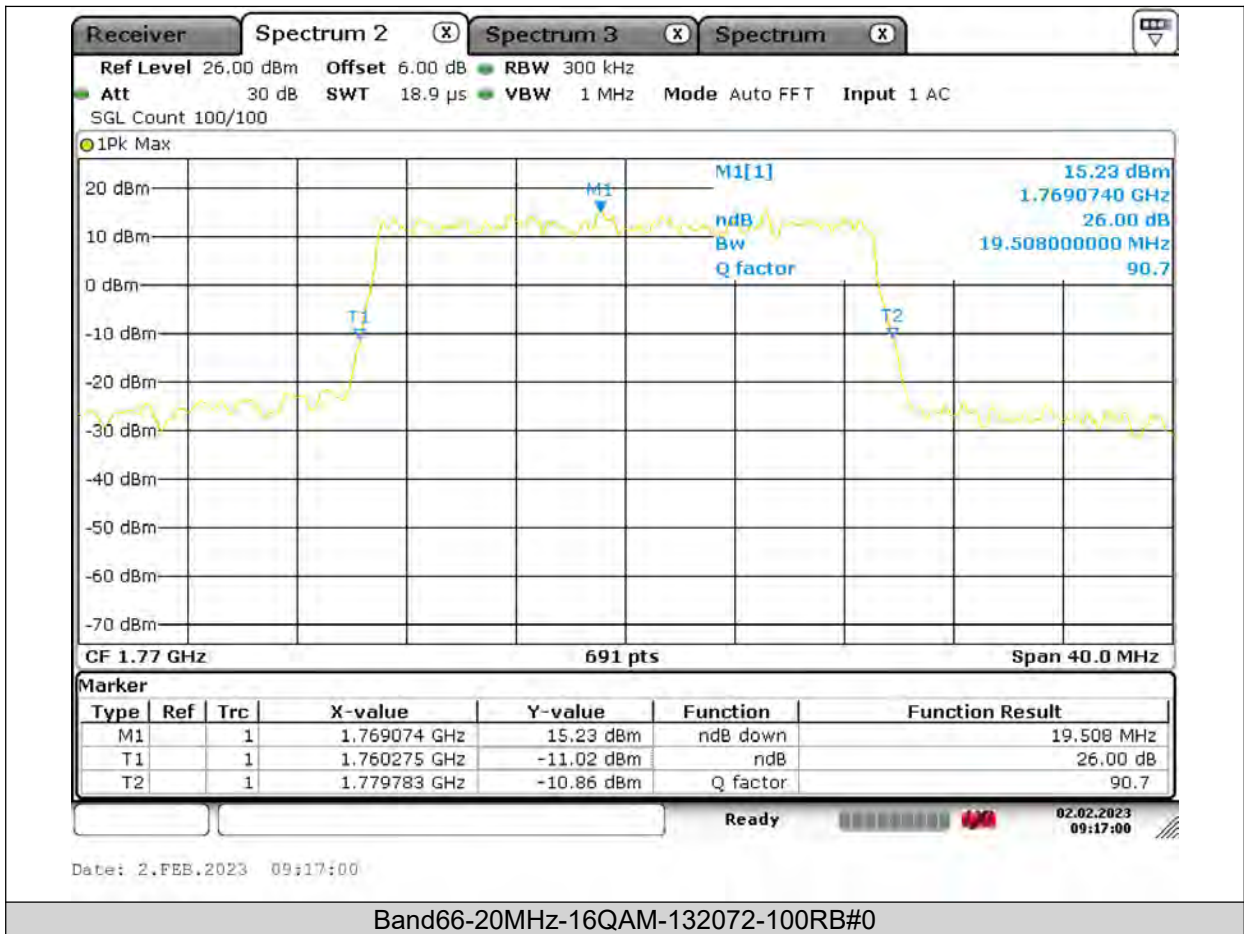

BUREAU VERITAS

Test Report No.: PSU-QSU2309010110RF03