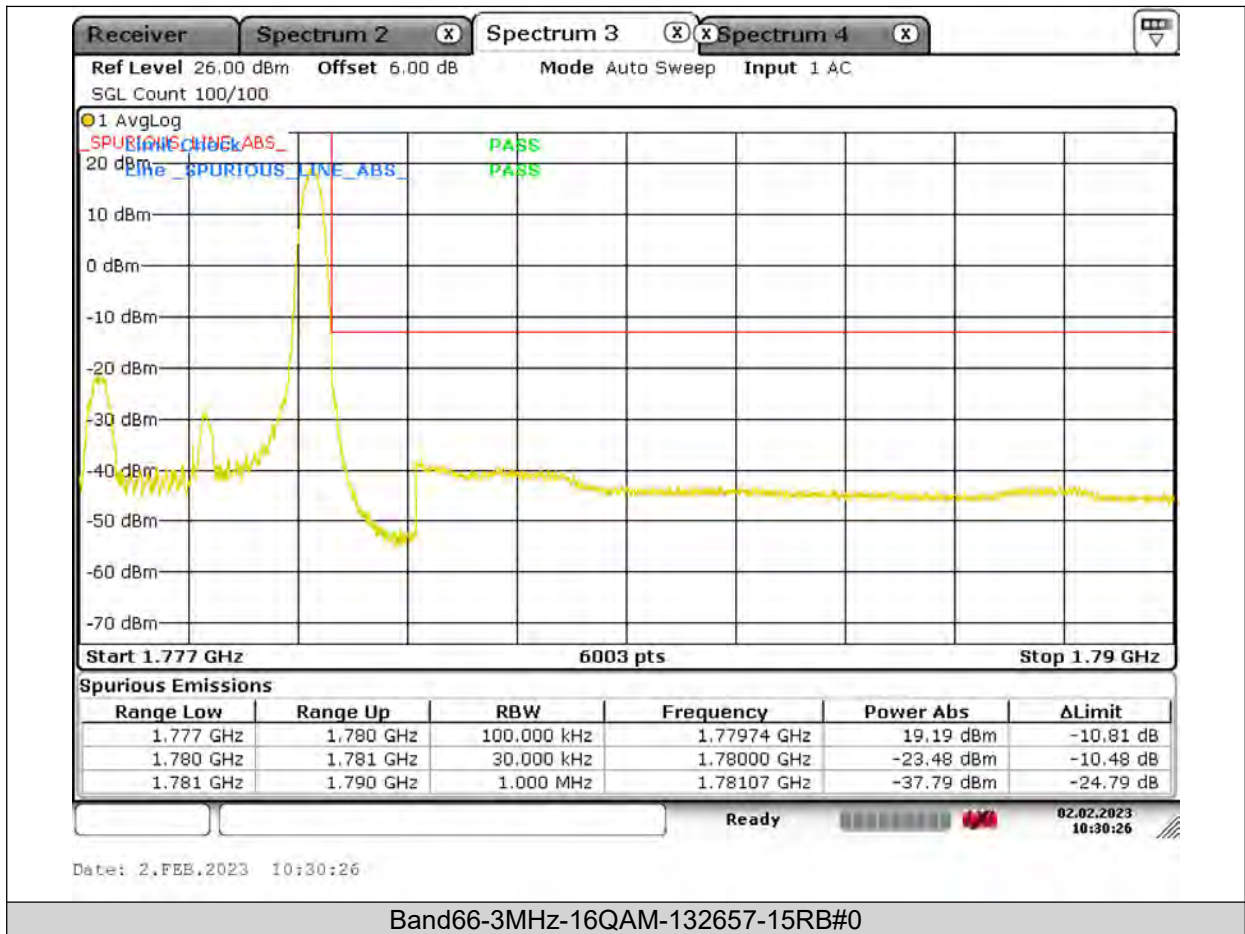

BUREAU VERITAS

Test Report No.: PSU-QSU2309010110RF03