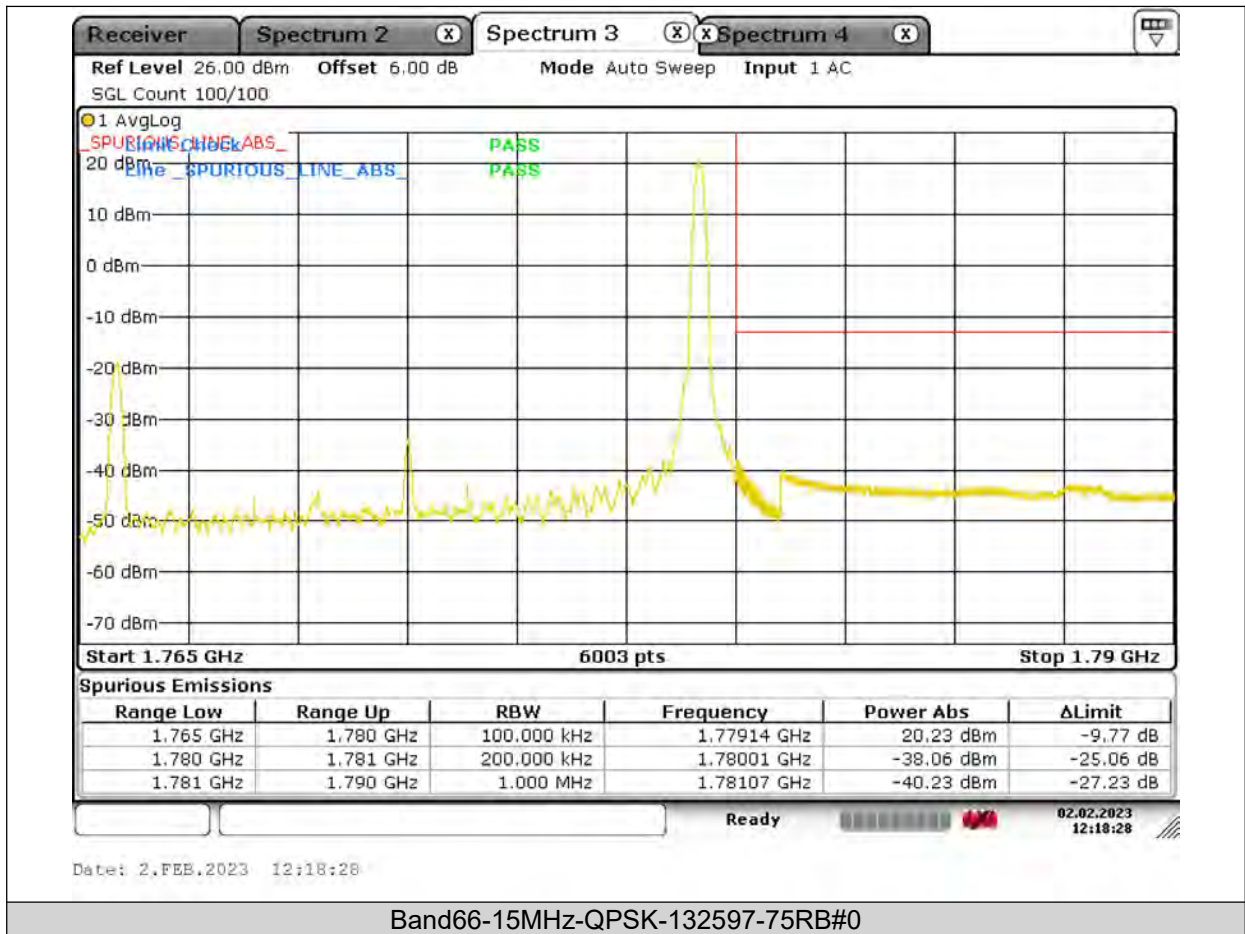

BUREAU
VERITAS

Test Report No.: PSU-QSU2309010110RF03