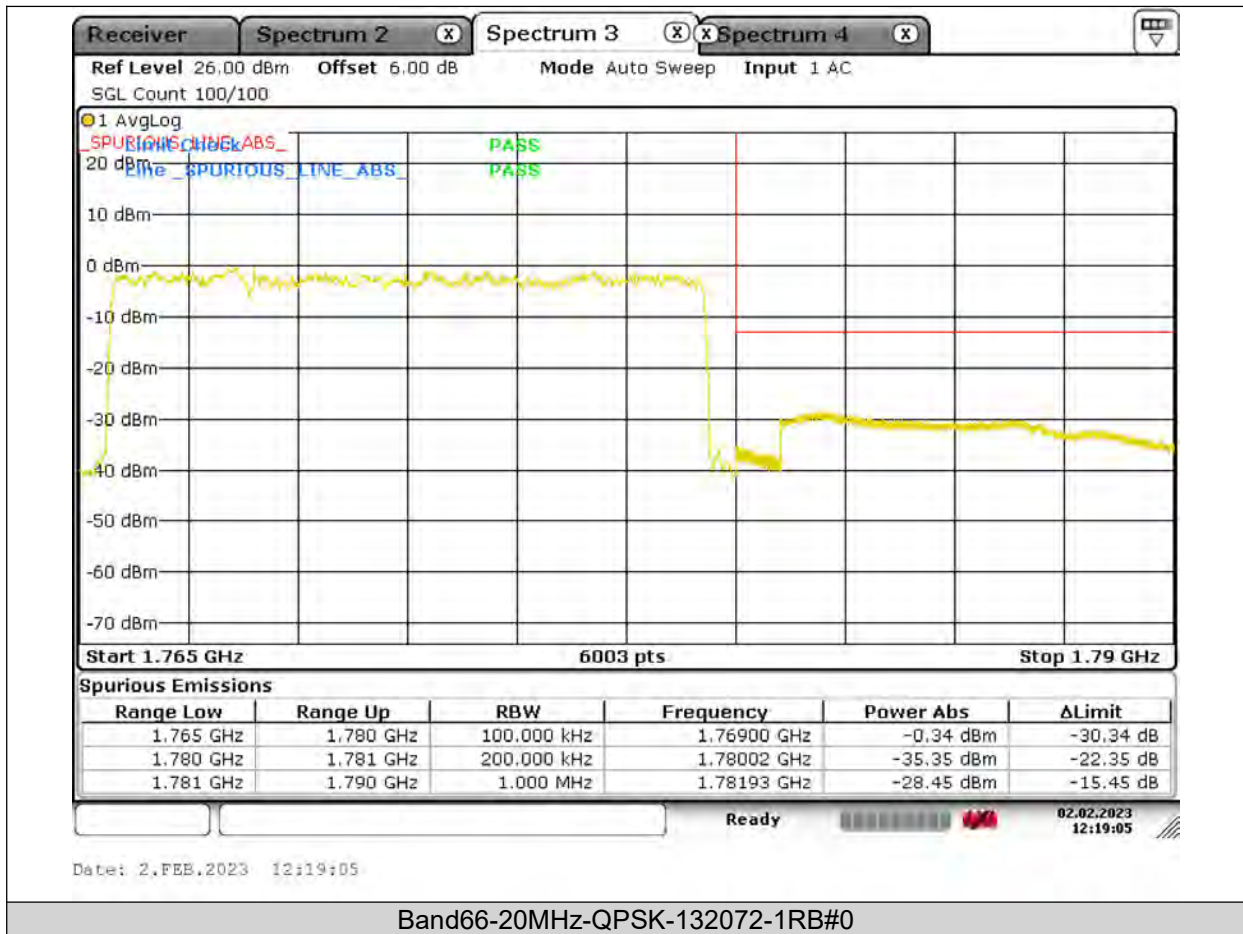

BUREAU VERITAS

Test Report No.: PSU-QSU2309010110RF03

BUREAU
VERITAS

Test Report No.: PSU-QSU2309010110RF03

BUREAU VERITAS

Test Report No.: PSU-QSU2309010110RF03

BUREAU VERITAS

Test Report No.: PSU-QSU2309010110RF03