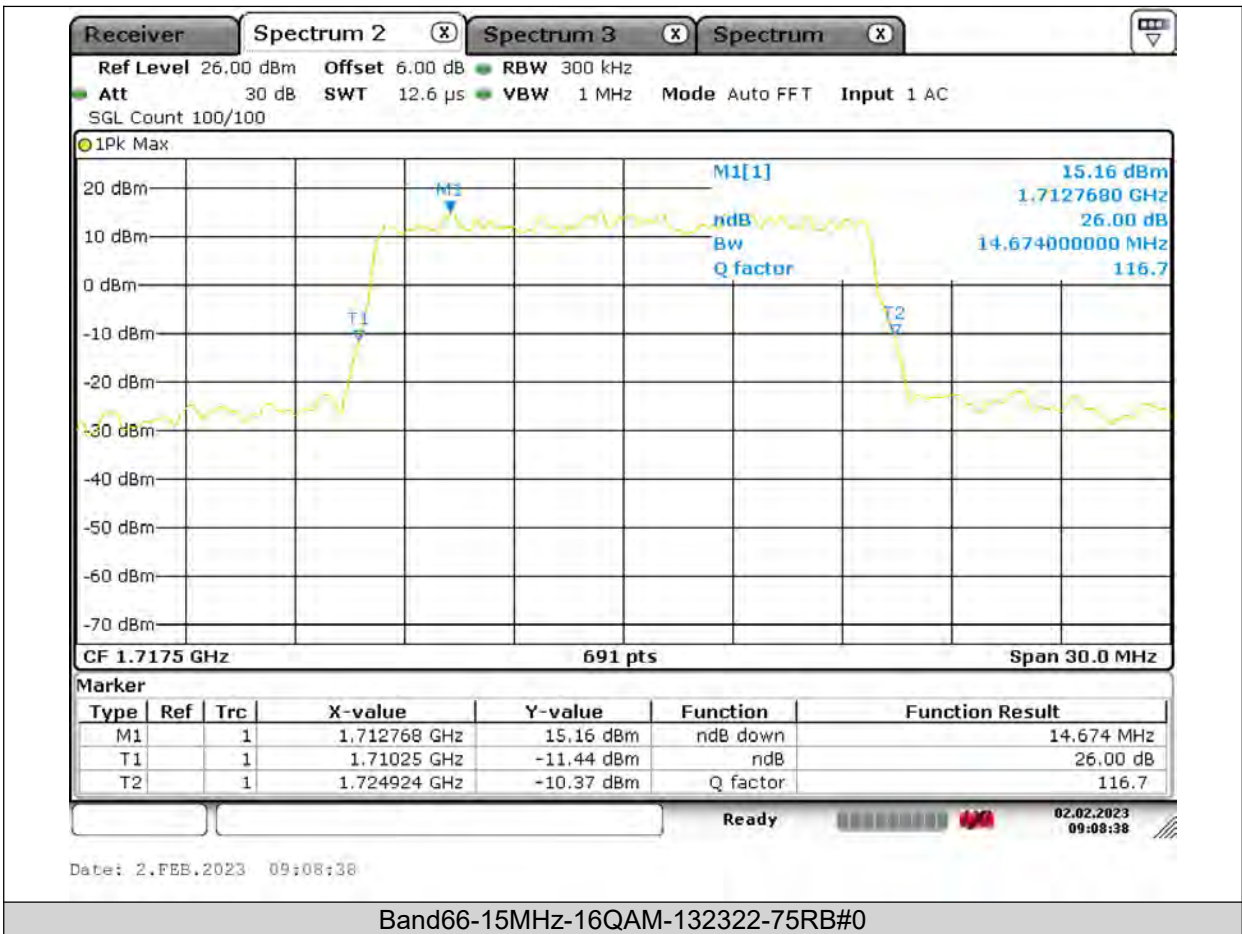

Test Report No.: PSU-QSU2309010110RF03

BUREAU VERITAS

Test Report No.: PSU-QSU2309010110RF03

BUREAU VERITAS

Test Report No.: PSU-QSU2309010110RF03

BUREAU VERITAS

Test Report No.: PSU-QSU2309010110RF03

BUREAU
VERITAS