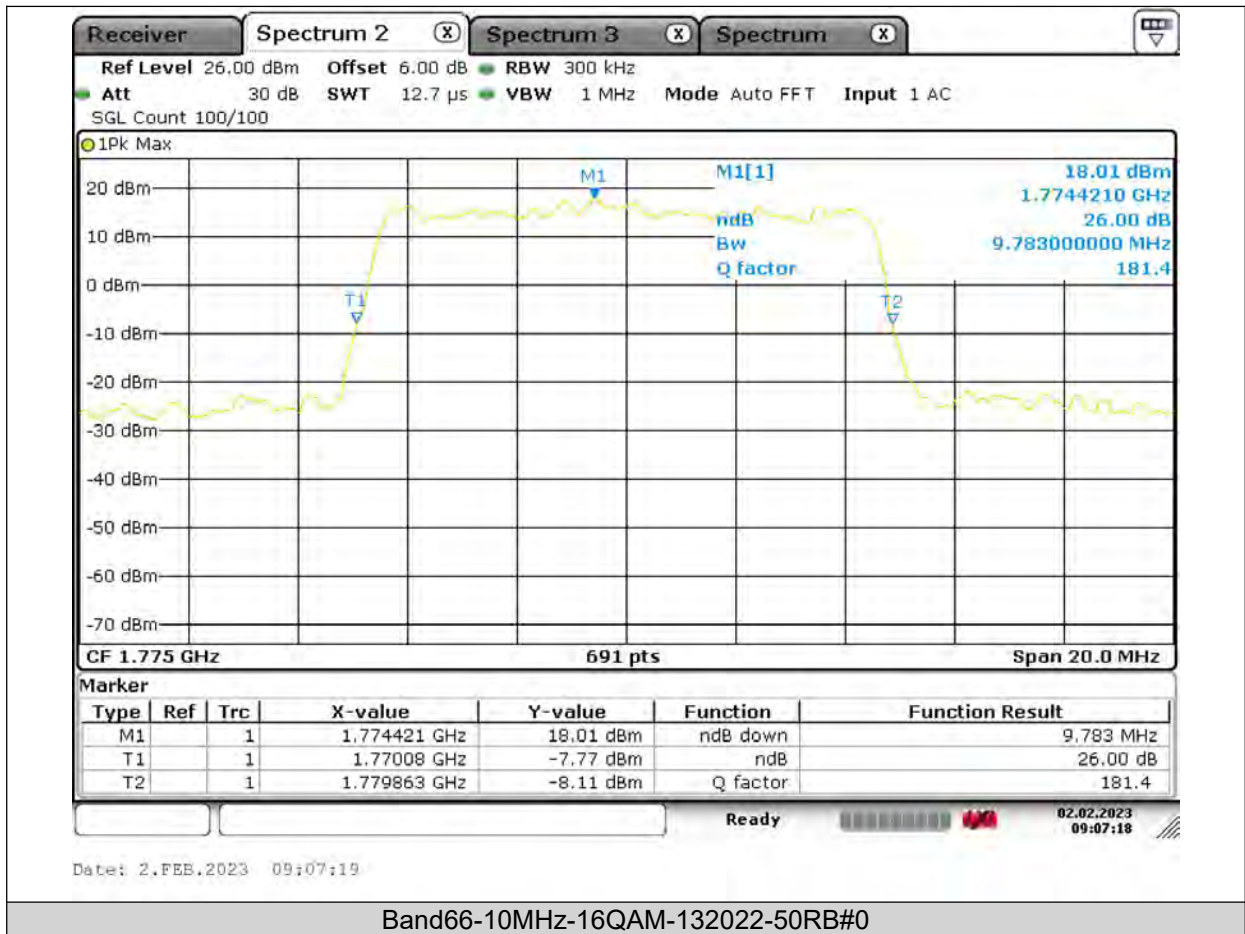

BUREAU VERITAS

Test Report No.: PSU-QSU2309010110RF03