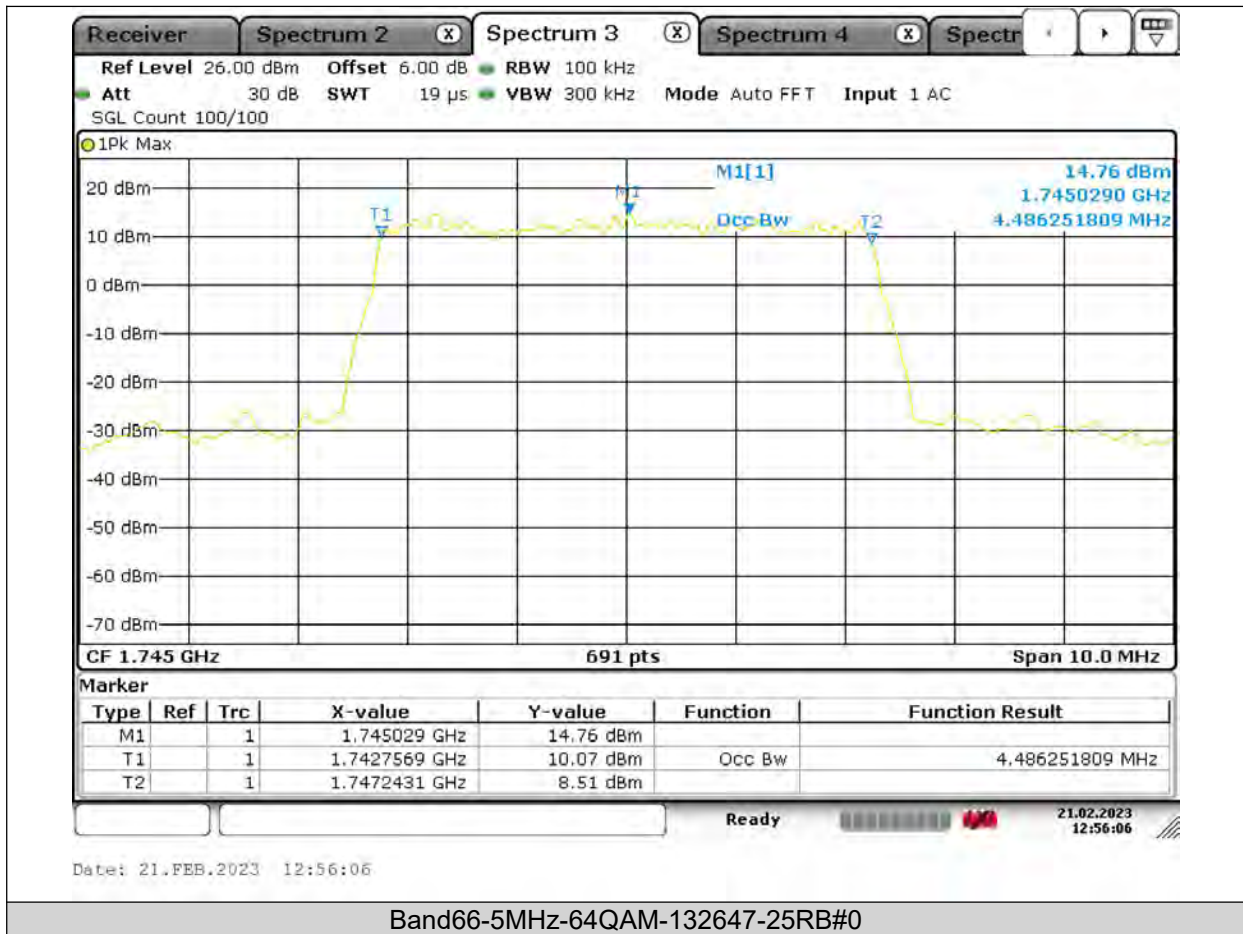

BUREAU
VERITAS

Test Report No.: PSU-QSU2309010110RF03