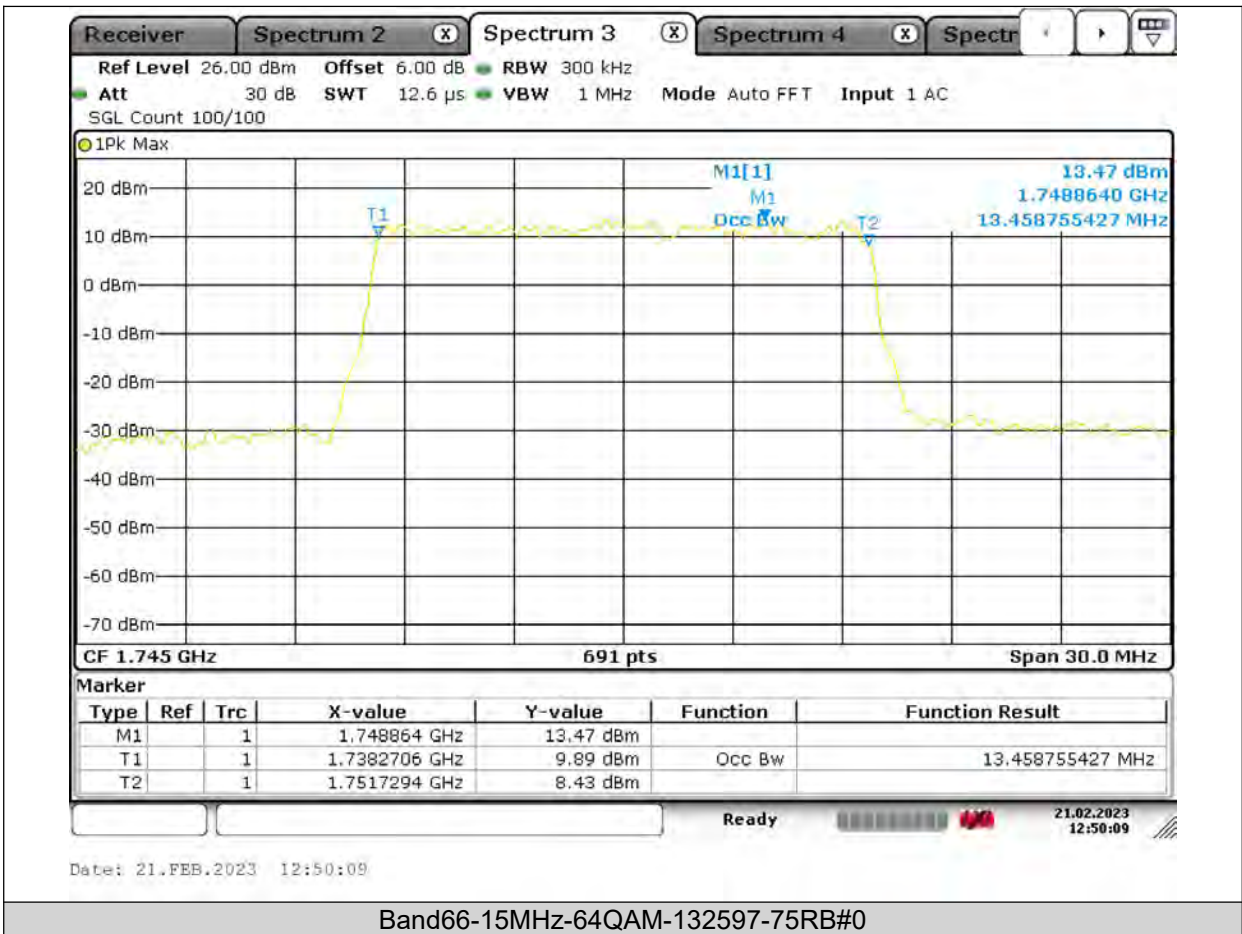

Test Report No.: PSU-QSU2309010110RF03

BUREAU VERITAS

Test Report No.: PSU-QSU2309010110RF03

BUREAU VERITAS

Test Report No.: PSU-QSU2309010110RF03

BUREAU
VERITAS

Test Report No.: PSU-QSU2309010110RF03

BUREAU VERITAS