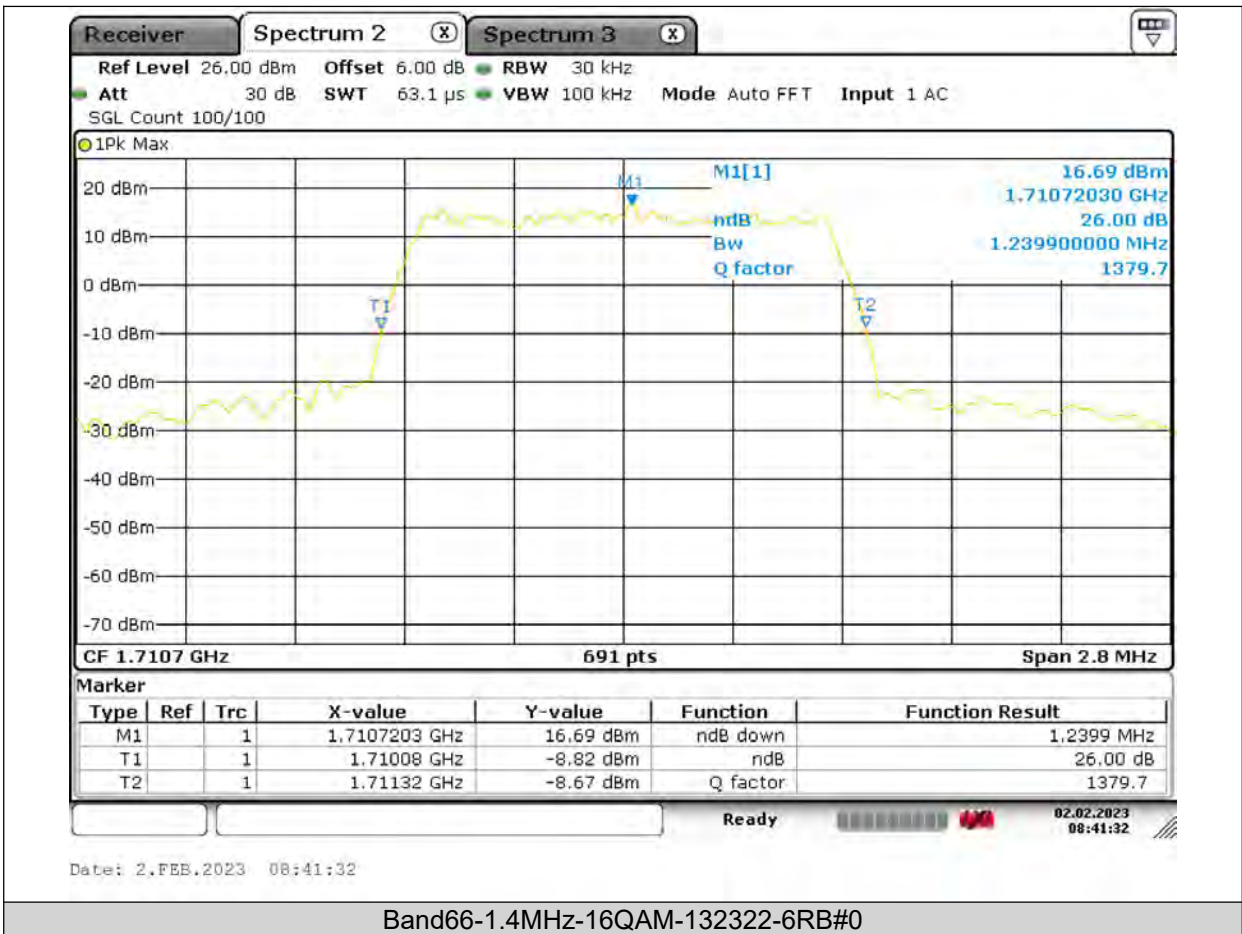

26dB Bandwidth

**BUREAU
VERITAS**

Test Report No.: PSU-QSU2309010110RF03

BUREAU VERITAS

Test Report No.: PSU-QSU2309010110RF03

BUREAU
VERITAS

Test Report No.: PSU-QSU2309010110RF03

BUREAU VERITAS