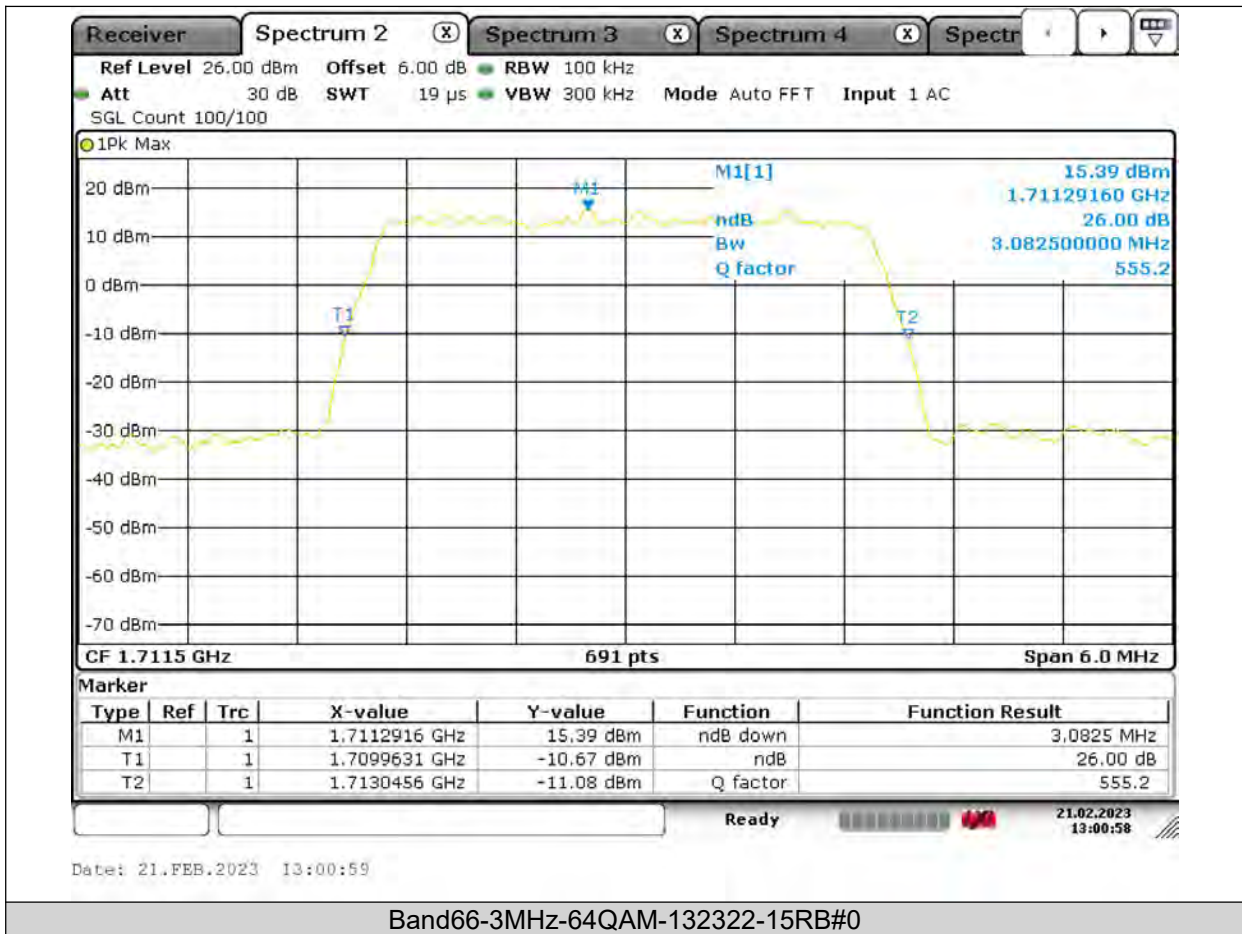

BUREAU VERITAS

Test Report No.: PSU-QSU2309010110RF03

BUREAU VERITAS

Test Report No.: PSU-QSU2309010110RF03

BUREAU
VERITAS

Test Report No.: PSU-QSU2309010110RF03

BUREAU
VERITAS

Test Report No.: PSU-QSU2309010110RF03