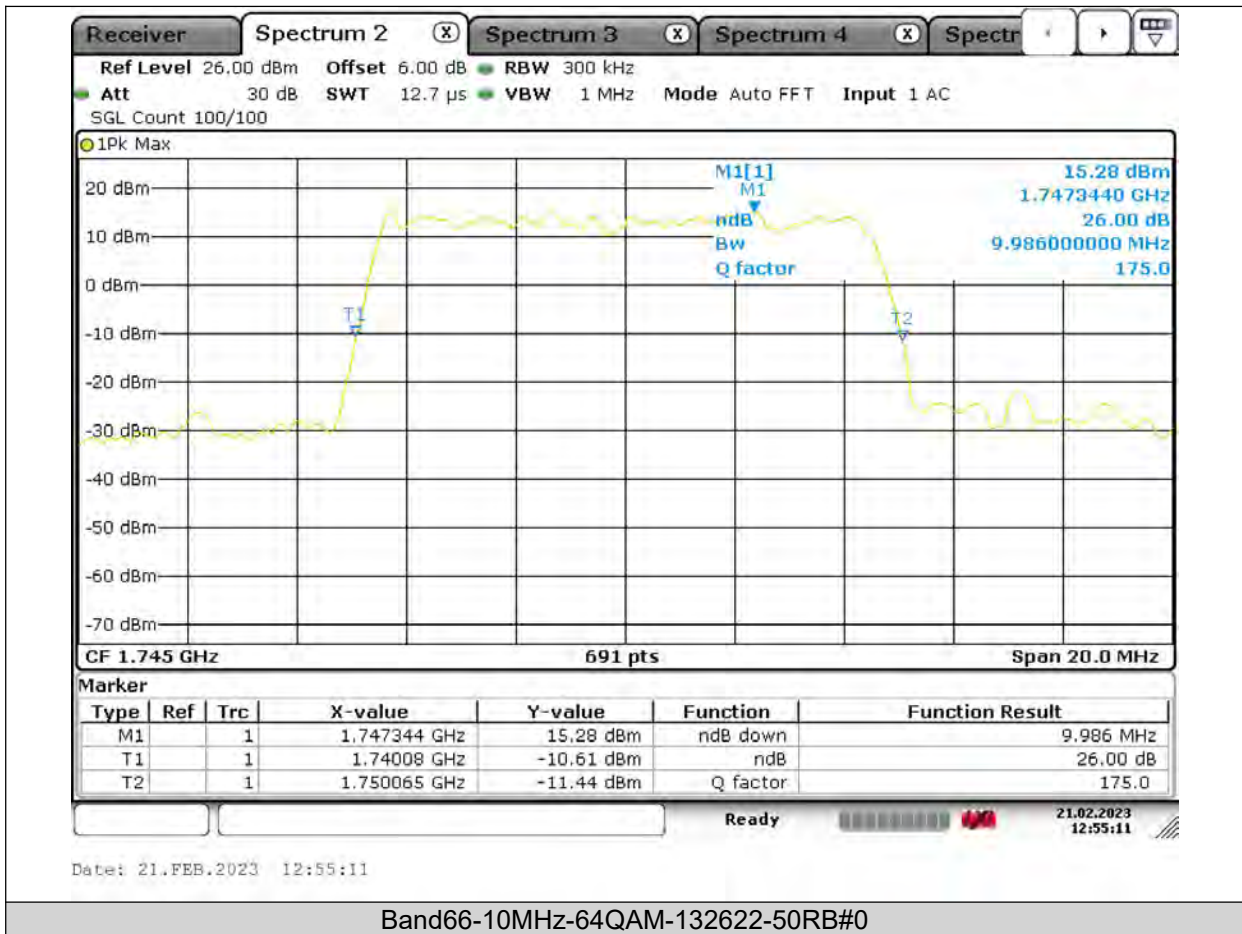

BUREAU
VERITAS

Test Report No.: PSU-QSU2309010110RF03

BUREAU VERITAS

Test Report No.: PSU-QSU2309010110RF03

BUREAU
VERITAS

Test Report No.: PSU-QSU2309010110RF03

BUREAU
VERITAS

Test Report No.: PSU-QSU2309010110RF03