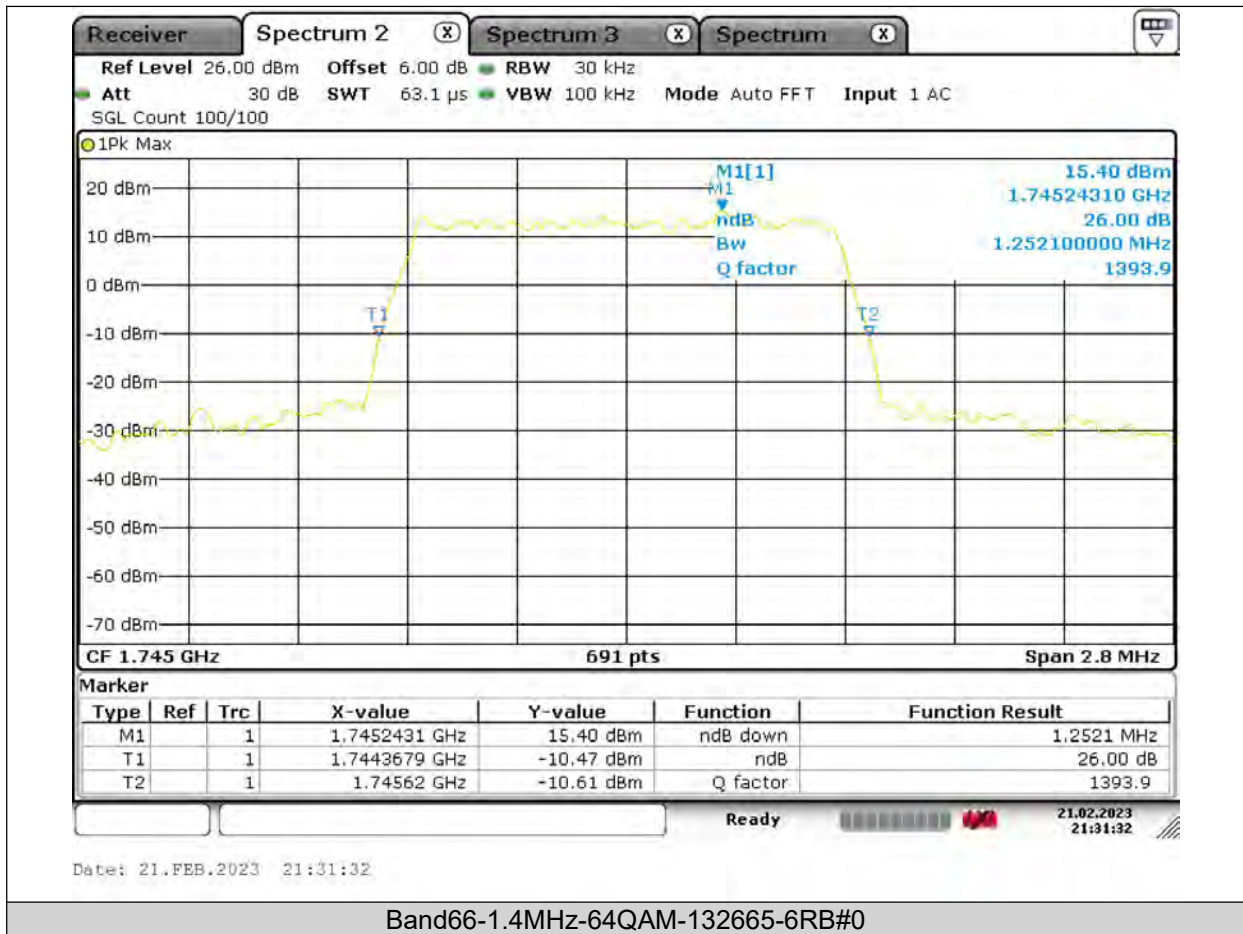

BUREAU VERITAS

Test Report No.: PSU-QSU2309010110RF03

BUREAU VERITAS

Test Report No.: PSU-QSU2309010110RF03

BUREAU
VERITAS

Test Report No.: PSU-QSU2309010110RF03

BUREAU
VERITAS

Test Report No.: PSU-QSU2309010110RF03