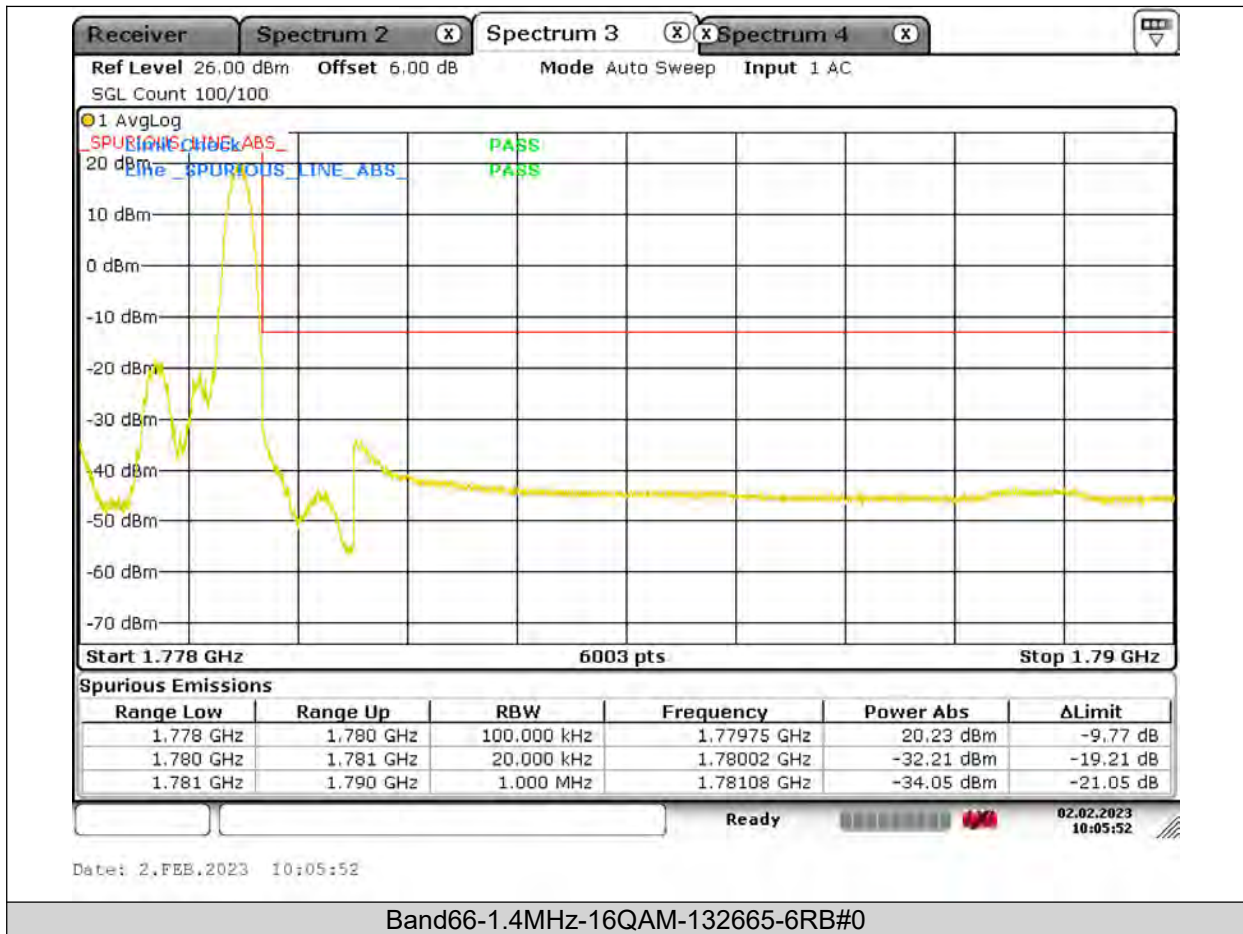

BUREAU
VERITAS

Test Report No.: PSU-QSU2309010110RF03