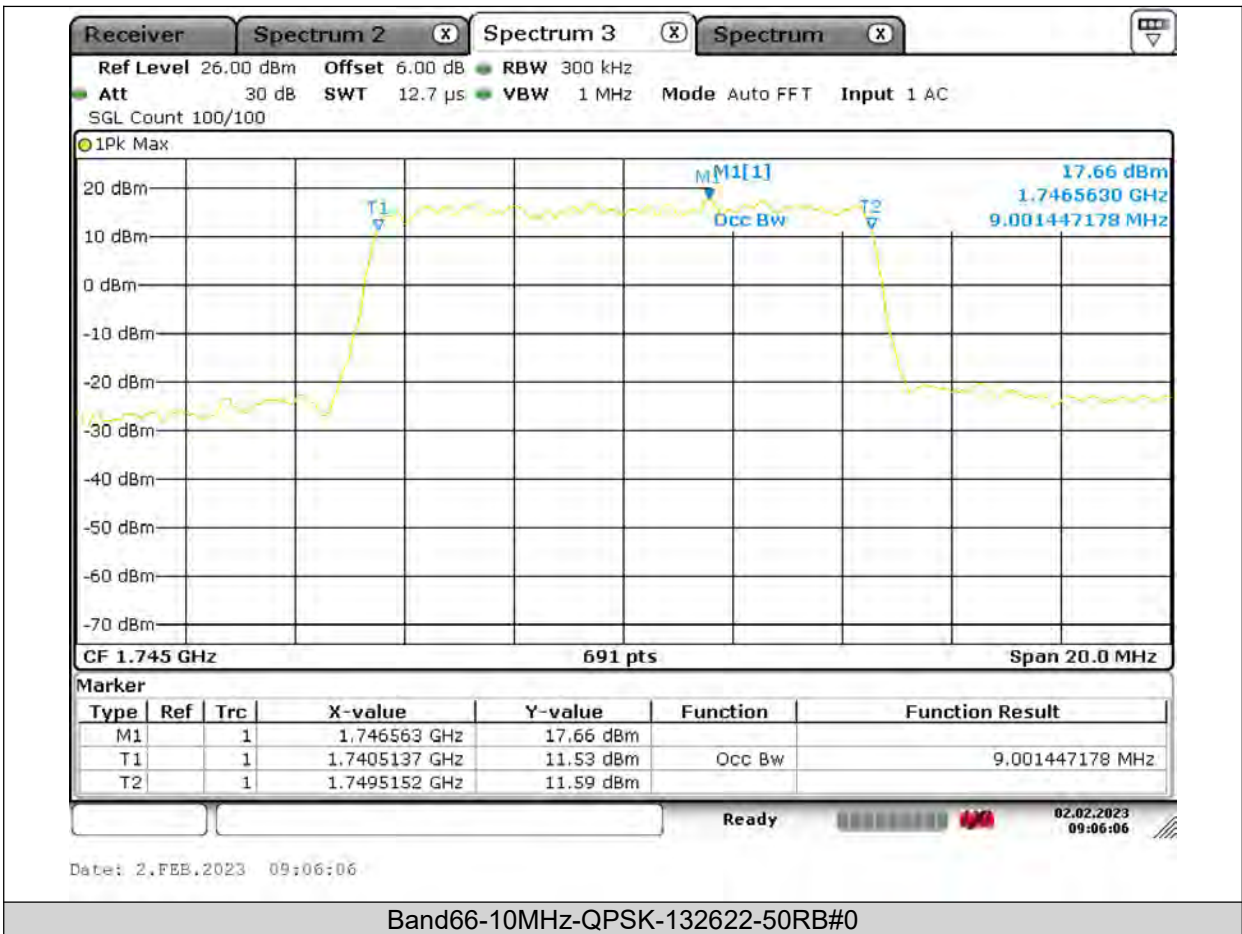

BUREAU VERITAS

Test Report No.: PSU-QSU2309010110RF03

BUREAU VERITAS

Test Report No.: PSU-QSU2309010110RF03

BUREAU VERITAS

Test Report No.: PSU-QSU2309010110RF03

BUREAU VERITAS

Test Report No.: PSU-QSU2309010110RF03