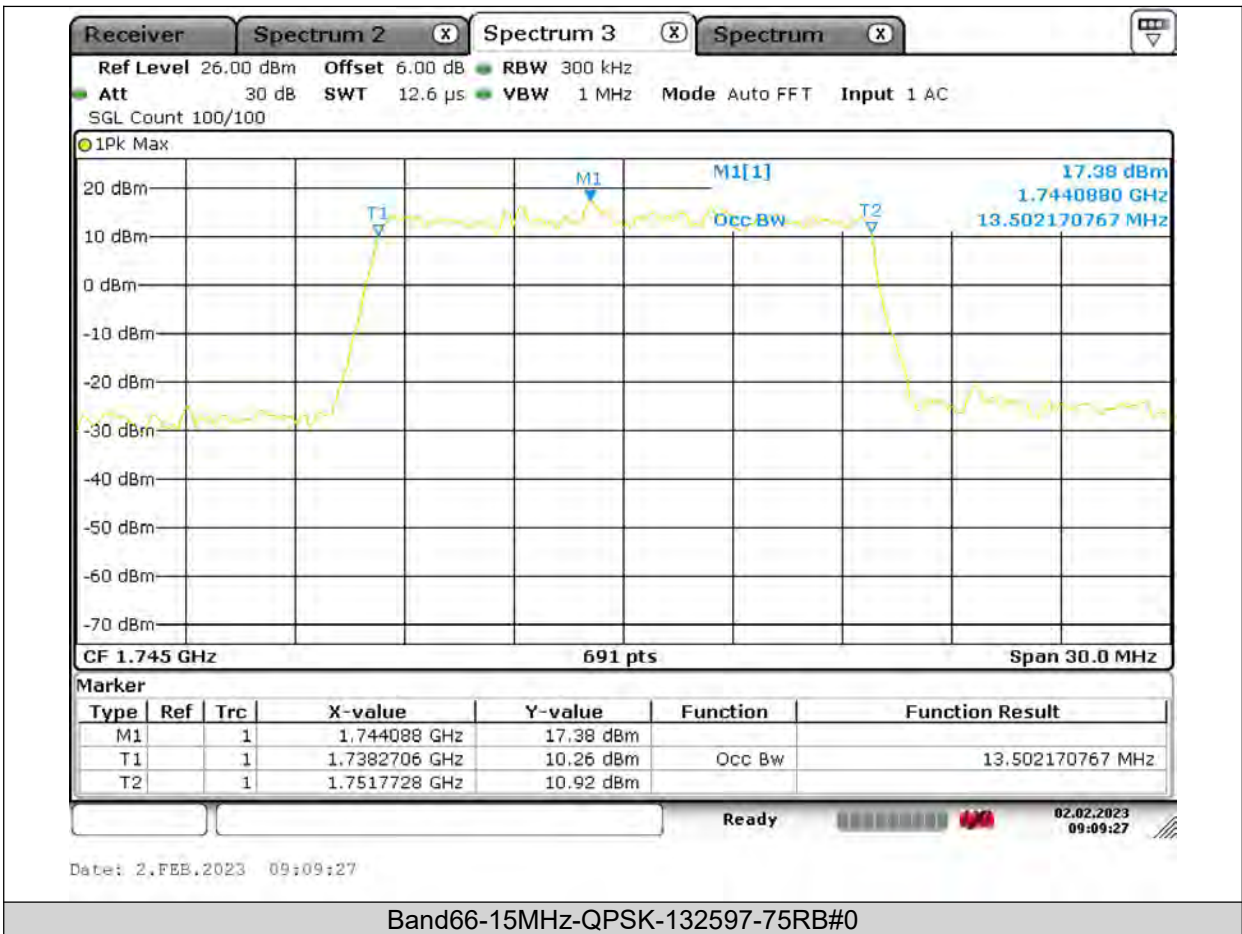

BUREAU
VERITAS

Test Report No.: PSU-QSU2309010110RF03

BUREAU
VERITAS

Test Report No.: PSU-QSU2309010110RF03

BUREAU VERITAS

Test Report No.: PSU-QSU2309010110RF03

BUREAU VERITAS

Test Report No.: PSU-QSU2309010110RF03