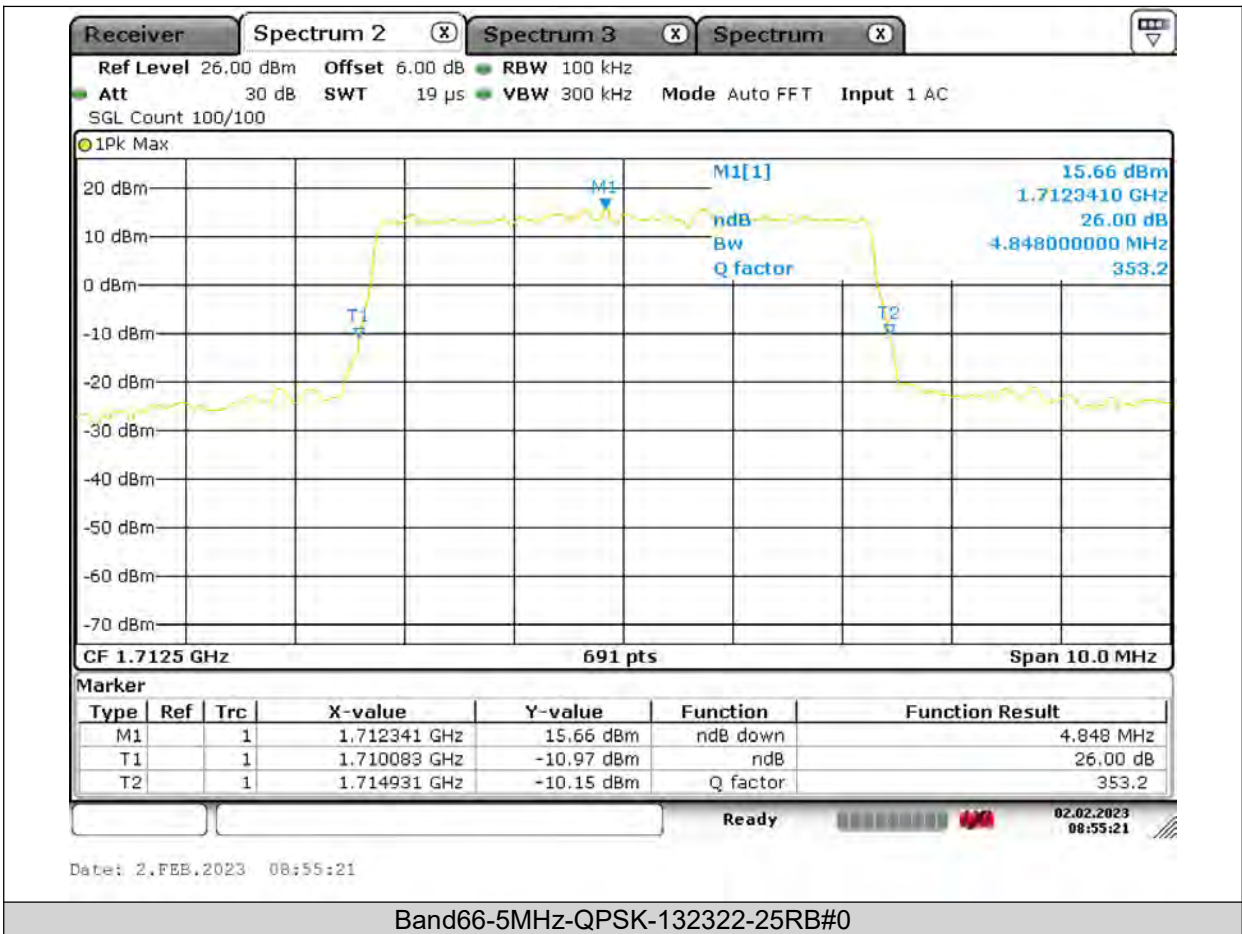

**BUREAU
VERITAS**

Test Report No.: PSU-QSU2309010110RF03