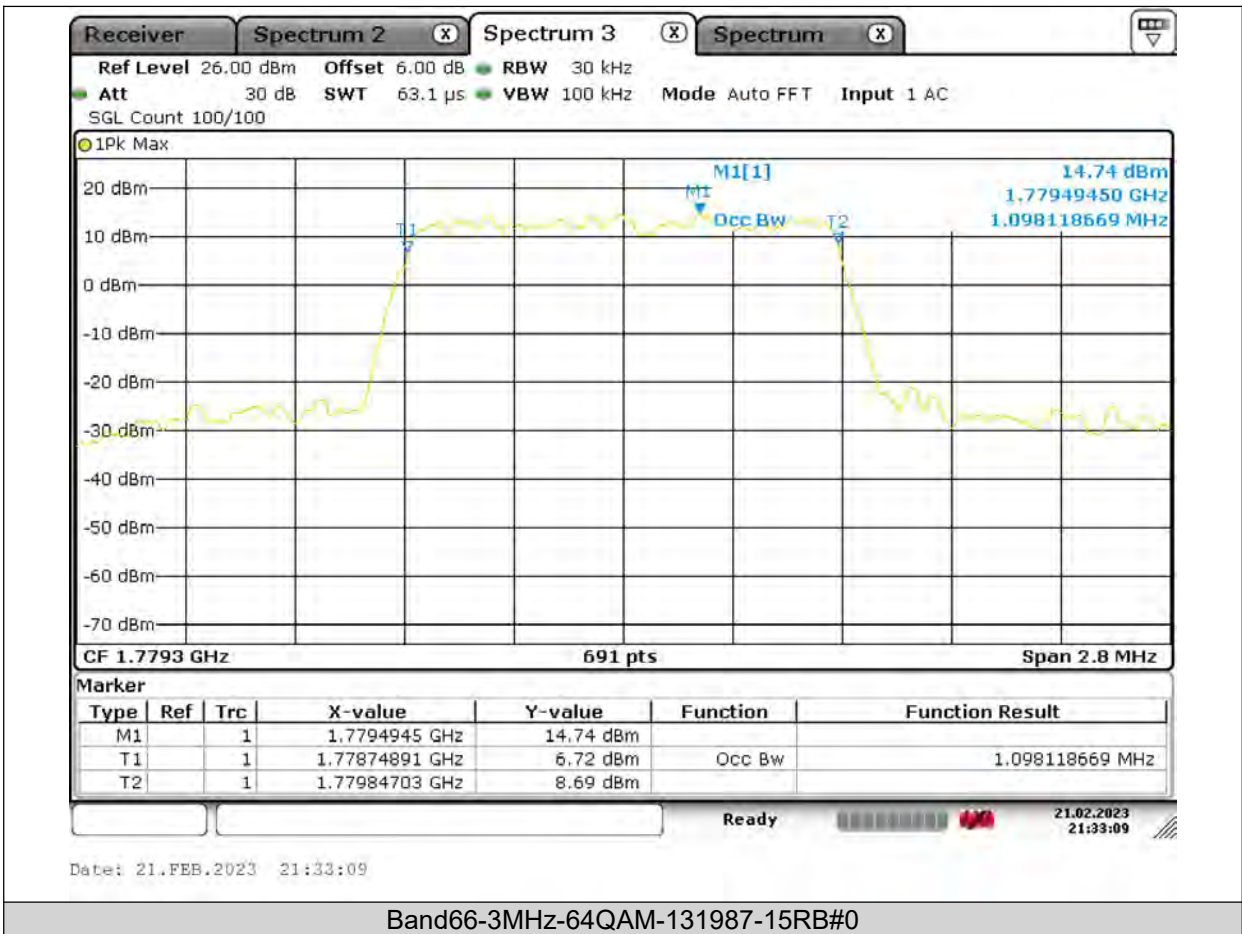

BUREAU VERITAS

Test Report No.: PSU-QSU2309010110RF03