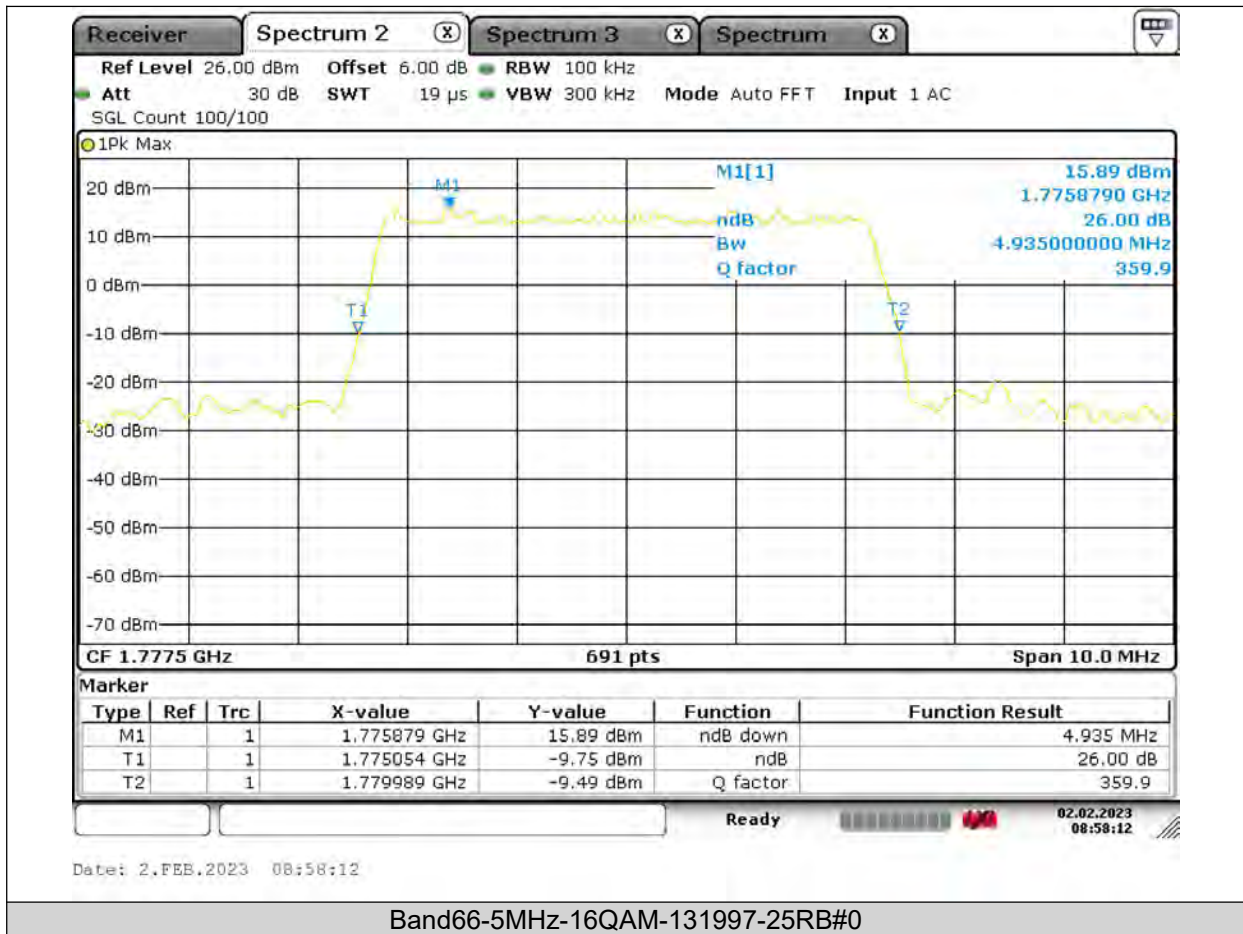

Test Report No.: PSU-QSU2309010110RF03

BUREAU VERITAS

Test Report No.: PSU-QSU2309010110RF03

BUREAU VERITAS

Test Report No.: PSU-QSU2309010110RF03

BUREAU VERITAS

Test Report No.: PSU-QSU2309010110RF03

BUREAU VERITAS