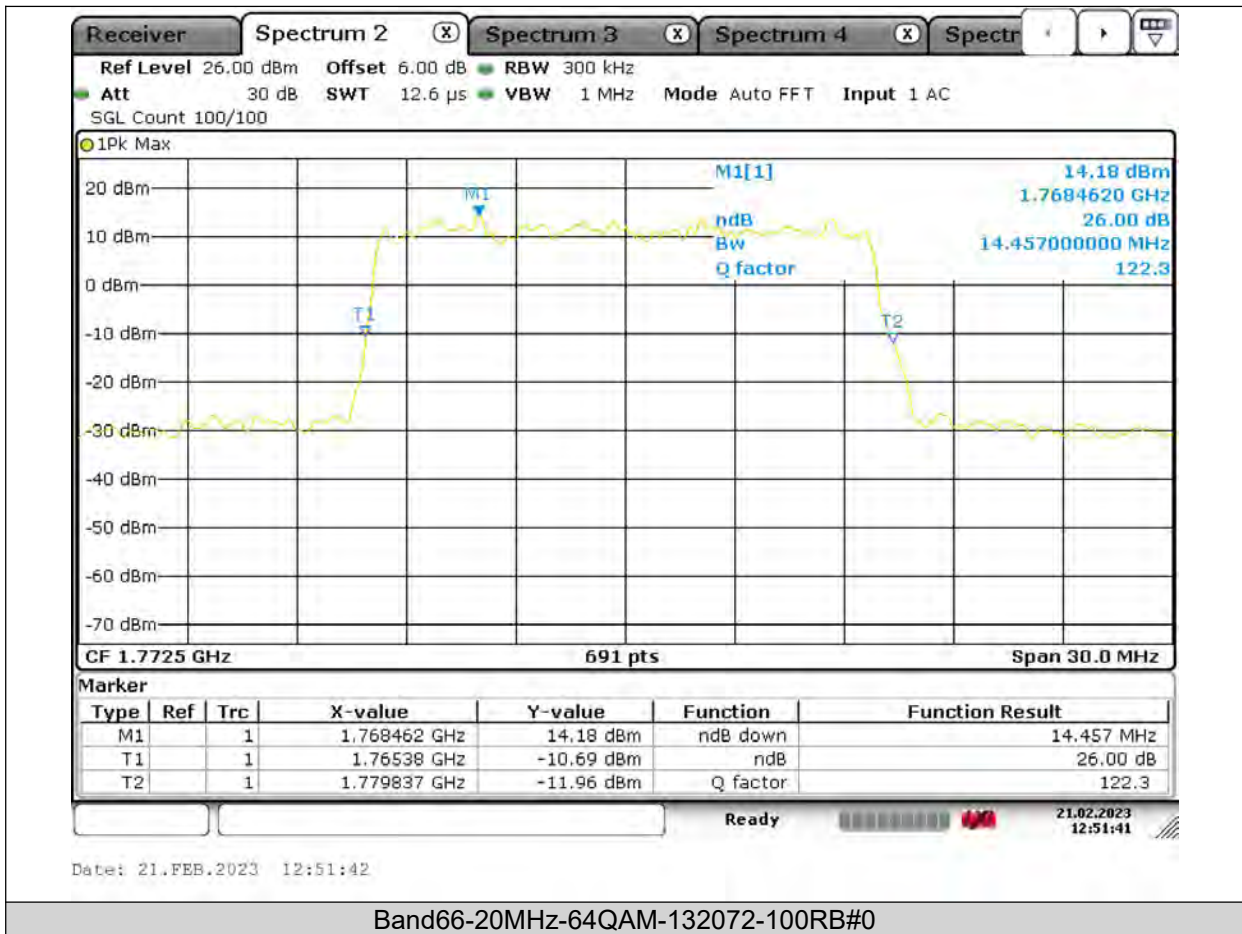

BUREAU
VERITAS

Test Report No.: PSU-QSU2309010110RF03

BUREAU
VERITAS

Test Report No.: PSU-QSU2309010110RF03

BUREAU
VERITAS

Test Report No.: PSU-QSU2309010110RF03

BUREAU
VERITAS

Test Report No.: PSU-QSU2309010110RF03