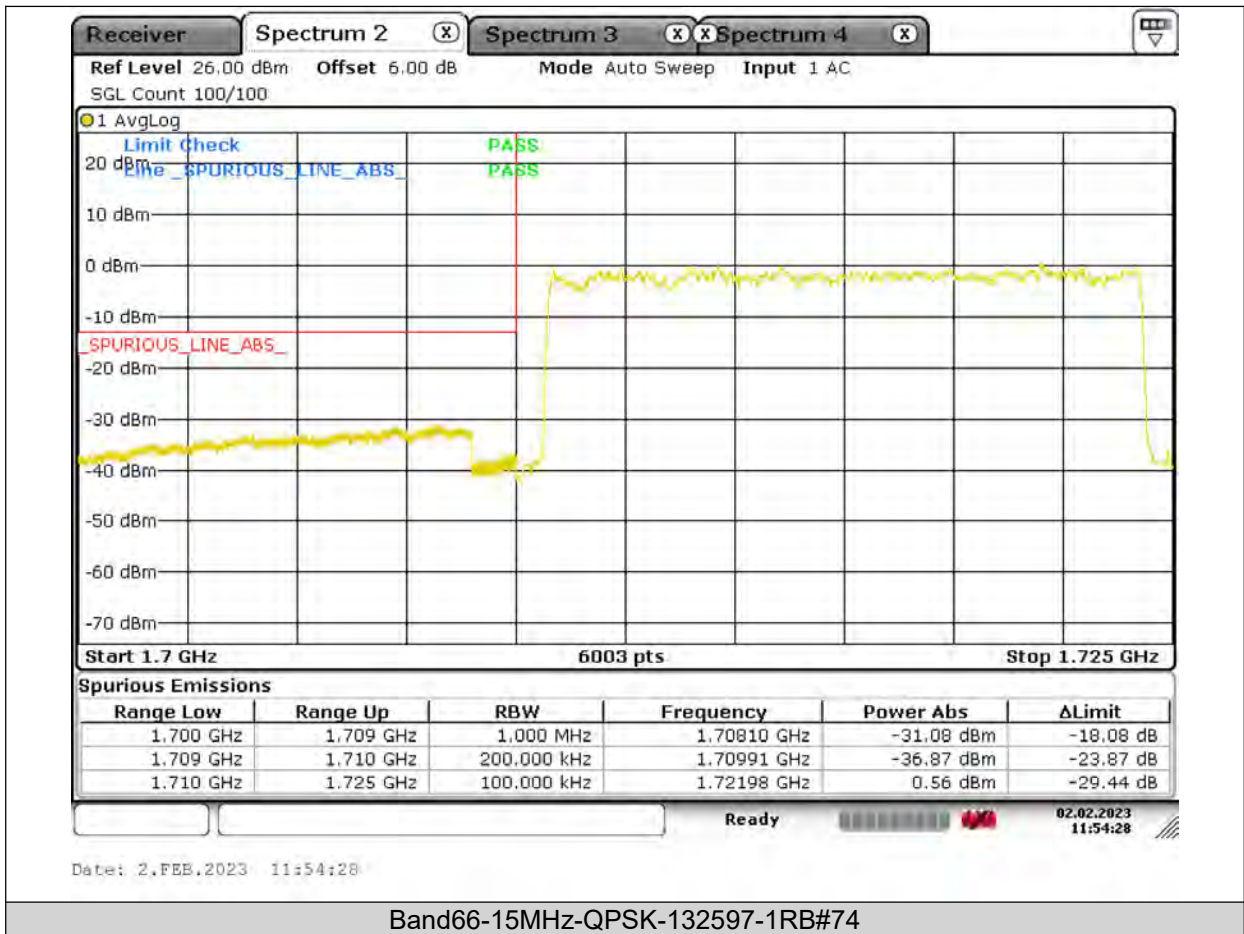

BUREAU
VERITAS

Test Report No.: PSU-QSU2309010110RF03

BUREAU
VERITAS

Test Report No.: PSU-QSU2309010110RF03

BUREAU VERITAS

Test Report No.: PSU-QSU2309010110RF03

BUREAU VERITAS

Test Report No.: PSU-QSU2309010110RF03