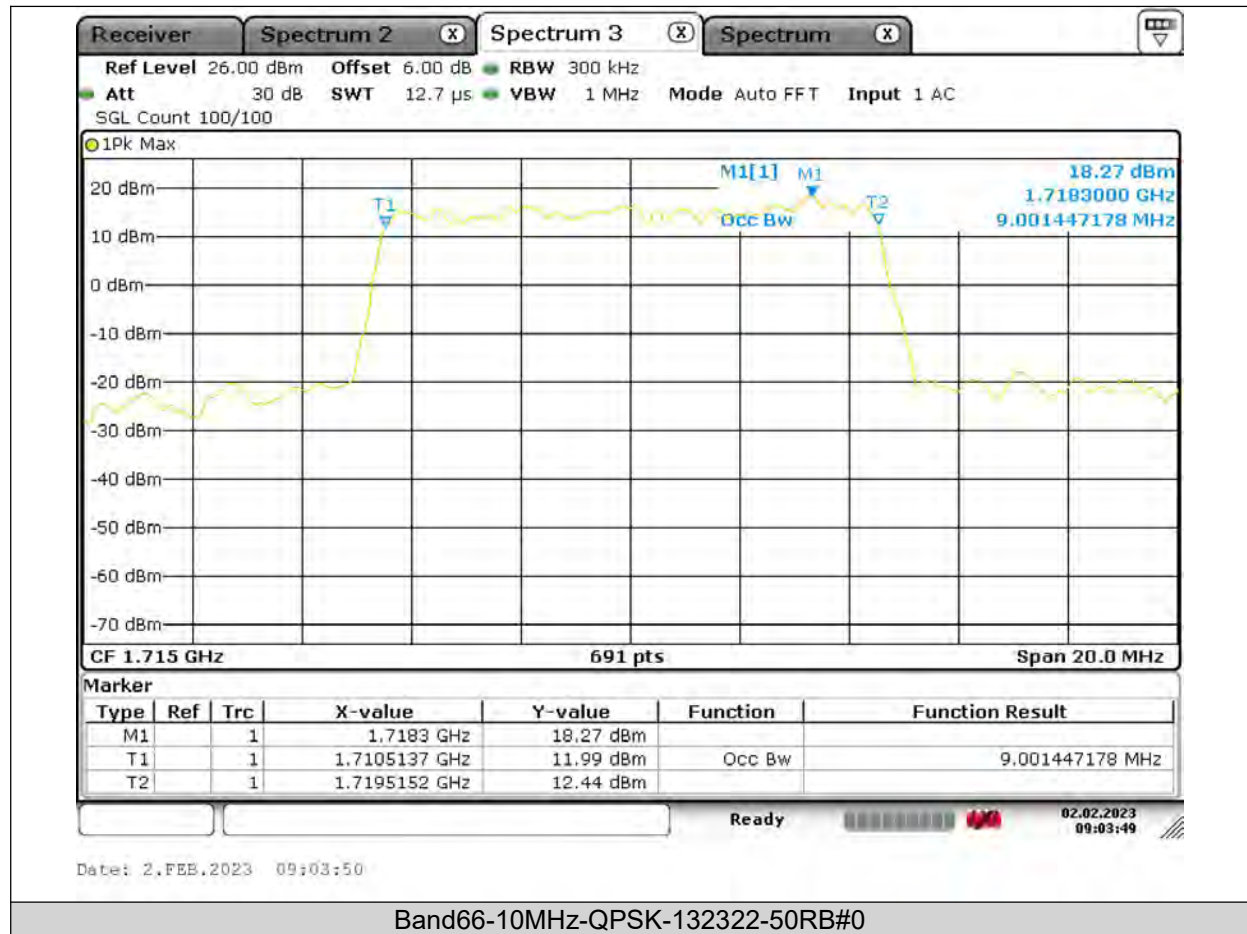

BUREAU VERITAS

Test Report No.: PSU-QSU2309010110RF03

BUREAU VERITAS

Test Report No.: PSU-QSU2309010110RF03

BUREAU VERITAS

Test Report No.: PSU-QSU2309010110RF03

BUREAU VERITAS

Test Report No.: PSU-QSU2309010110RF03