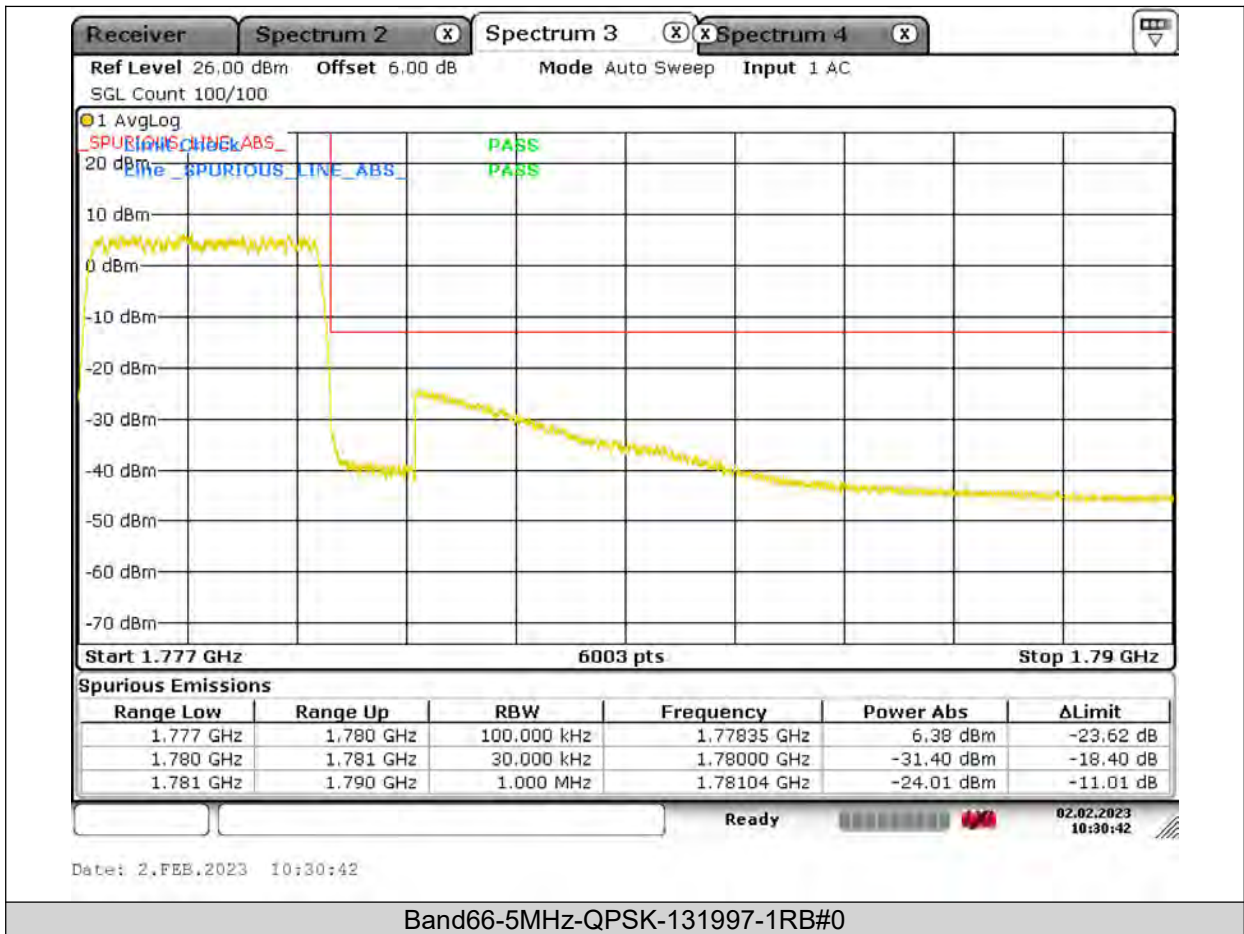

BUREAU VERITAS

Test Report No.: PSU-QSU2309010110RF03

BUREAU VERITAS

Test Report No.: PSU-QSU2309010110RF03

BUREAU VERITAS

Test Report No.: PSU-QSU2309010110RF03

BUREAU VERITAS

Test Report No.: PSU-QSU2309010110RF03