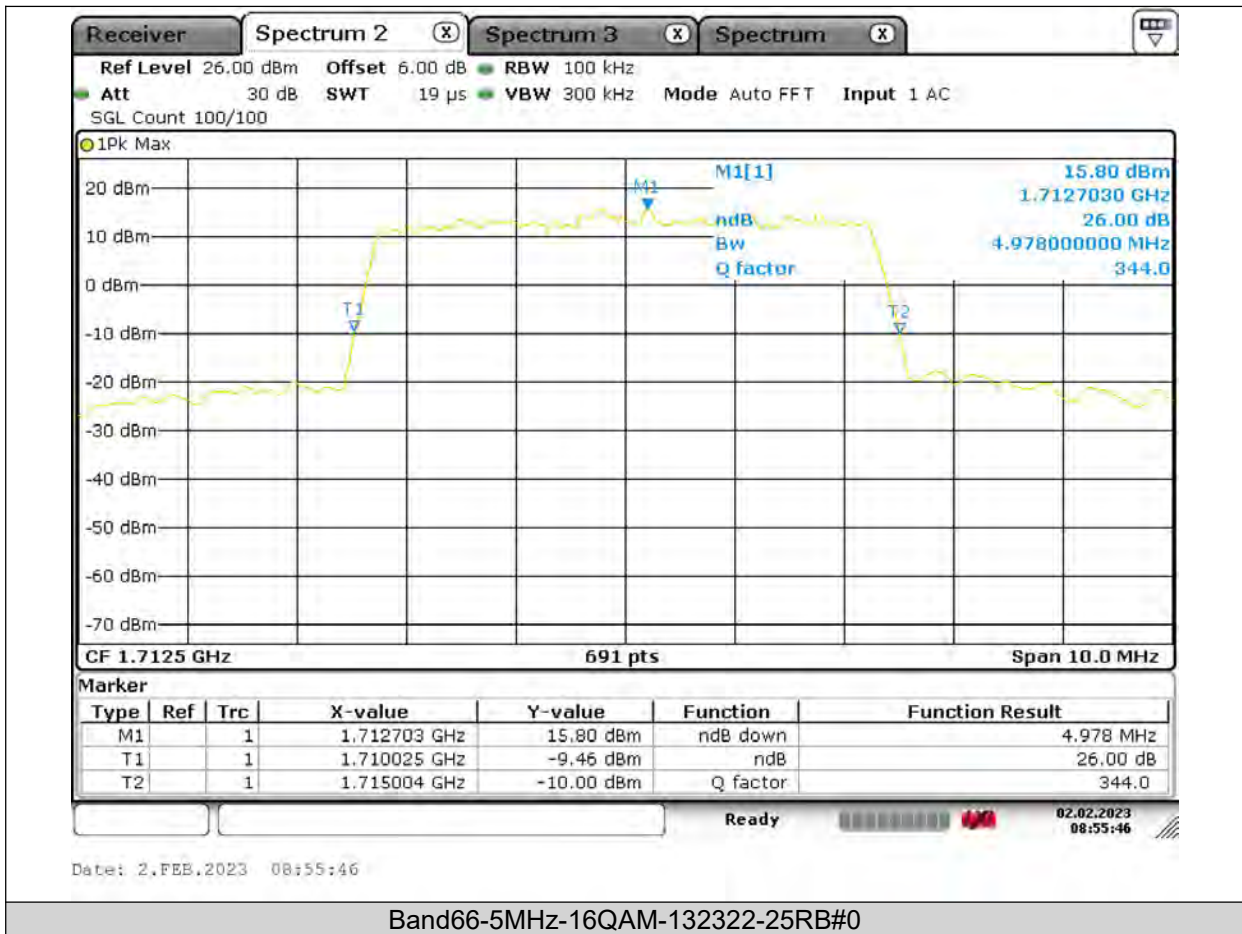

Test Report No.: PSU-QSU2309010110RF03

BUREAU VERITAS

Test Report No.: PSU-QSU2309010110RF03

BUREAU VERITAS

Test Report No.: PSU-QSU2309010110RF03

BUREAU VERITAS

Test Report No.: PSU-QSU2309010110RF03

BUREAU VERITAS