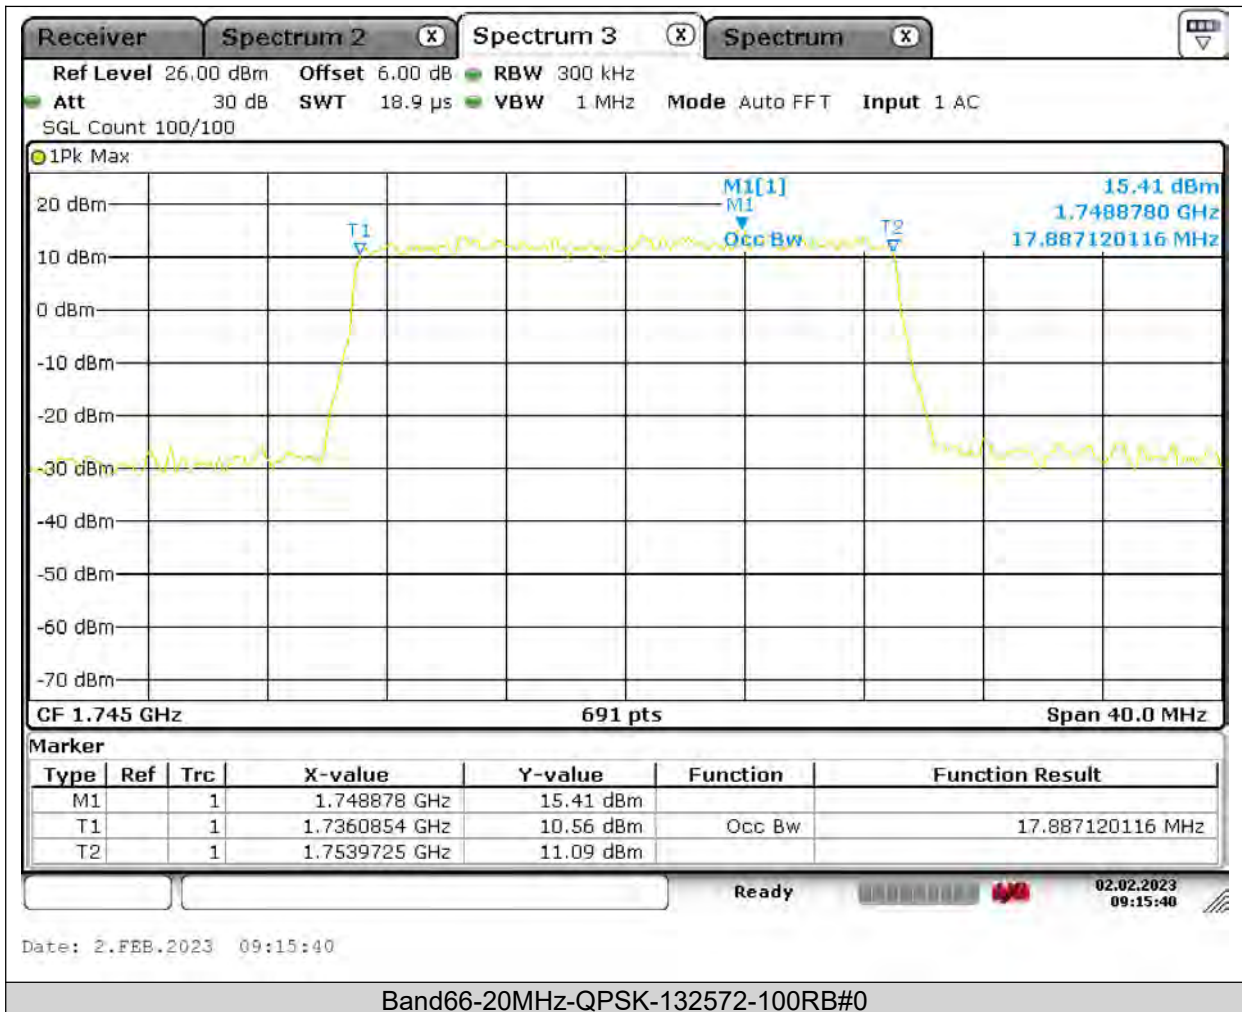

BUREAU
VERITAS

Test Report No.: PSU-QSU2309010110RF03