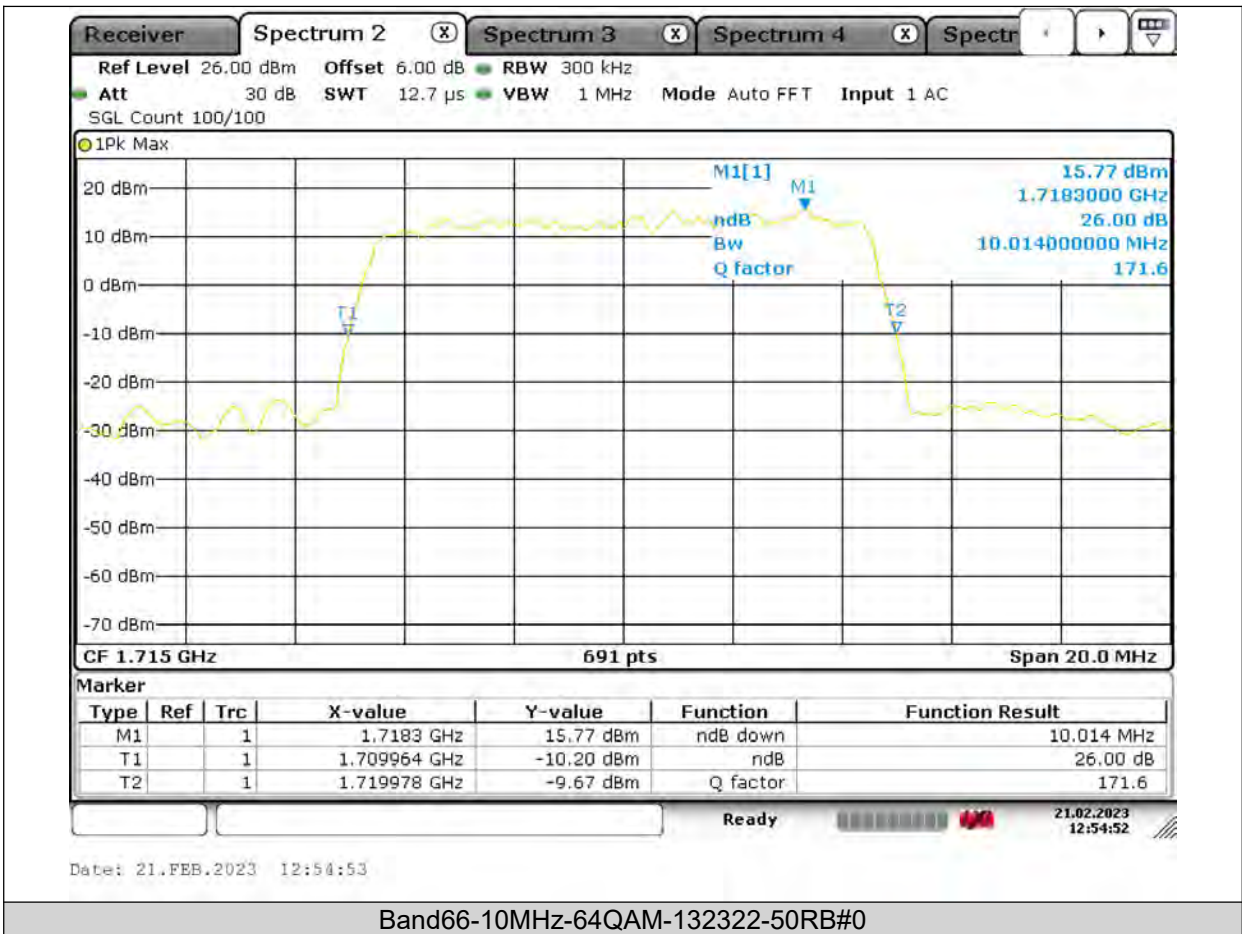

BUREAU
VERITAS

Test Report No.: PSU-QSU2309010110RF03

BUREAU VERITAS

Test Report No.: PSU-QSU2309010110RF03

BUREAU
VERITAS

Test Report No.: PSU-QSU2309010110RF03

BUREAU
VERITAS

Test Report No.: PSU-QSU2309010110RF03