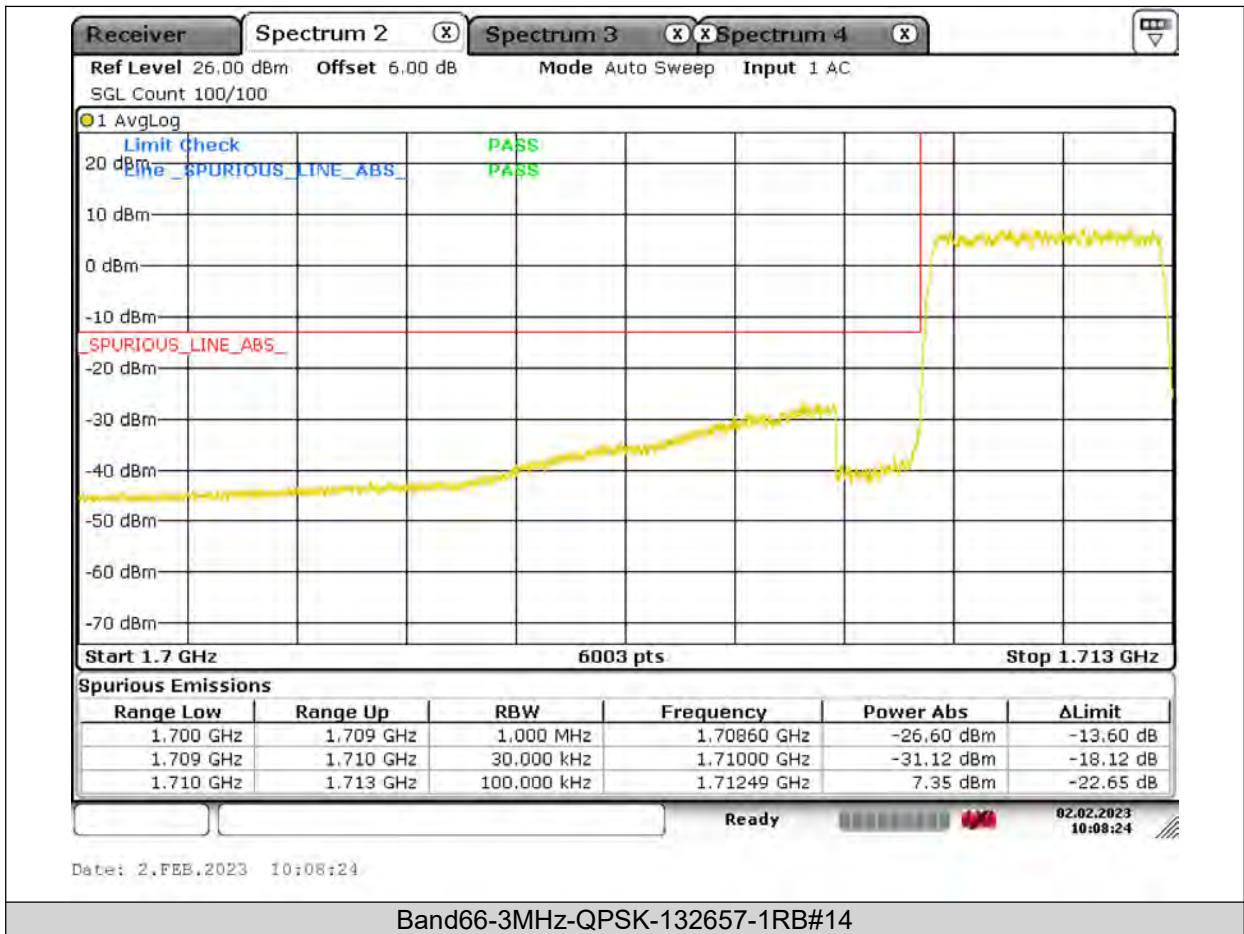

BUREAU
VERITAS

Test Report No.: PSU-QSU2309010110RF03

BUREAU VERITAS

Test Report No.: PSU-QSU2309010110RF03

BUREAU
VERITAS

Test Report No.: PSU-QSU2309010110RF03

BUREAU VERITAS

Test Report No.: PSU-QSU2309010110RF03