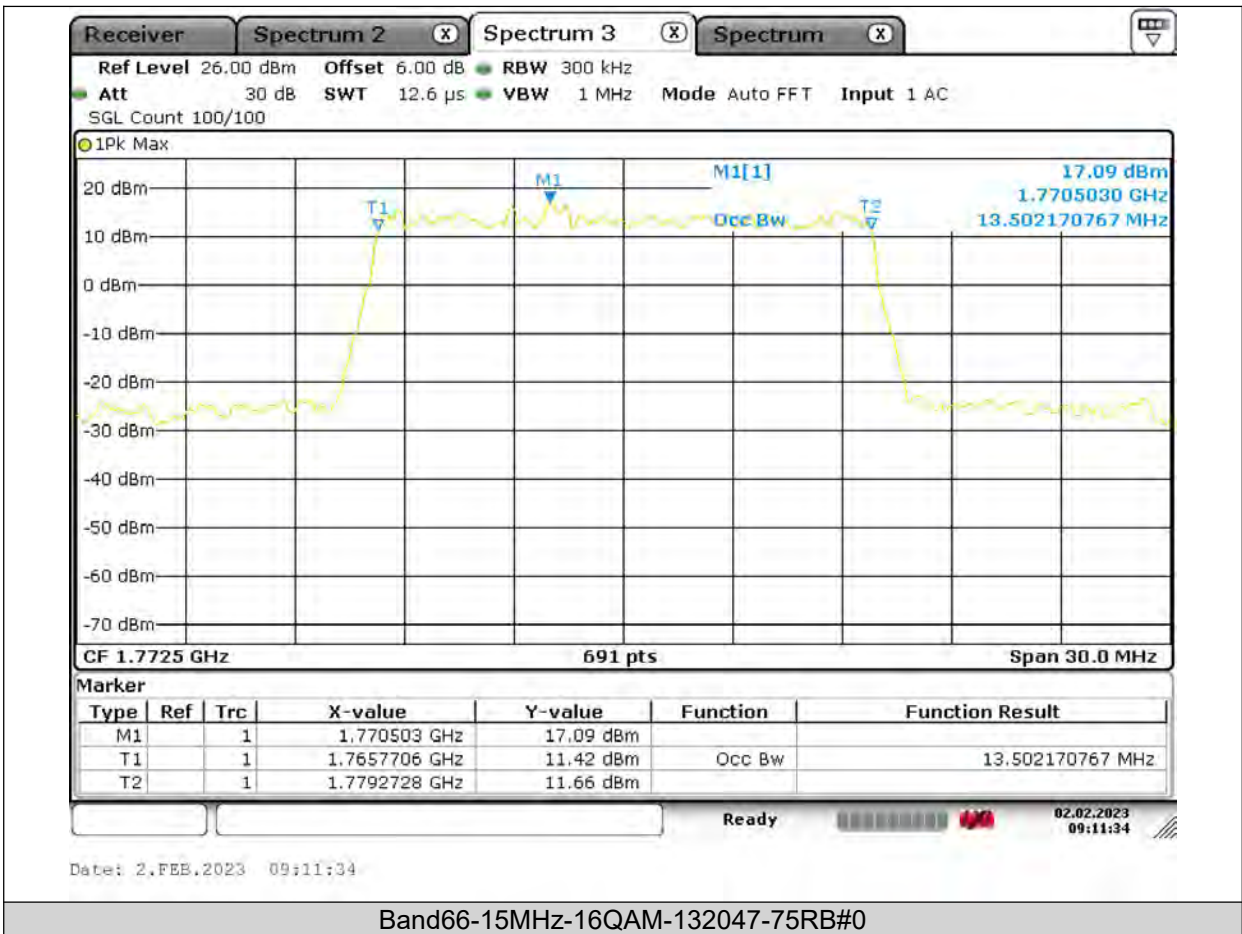

BUREAU
VERITAS

Test Report No.: PSU-QSU2309010110RF03

BUREAU
VERITAS

Test Report No.: PSU-QSU2309010110RF03

BUREAU VERITAS

Test Report No.: PSU-QSU2309010110RF03

BUREAU VERITAS

Test Report No.: PSU-QSU2309010110RF03