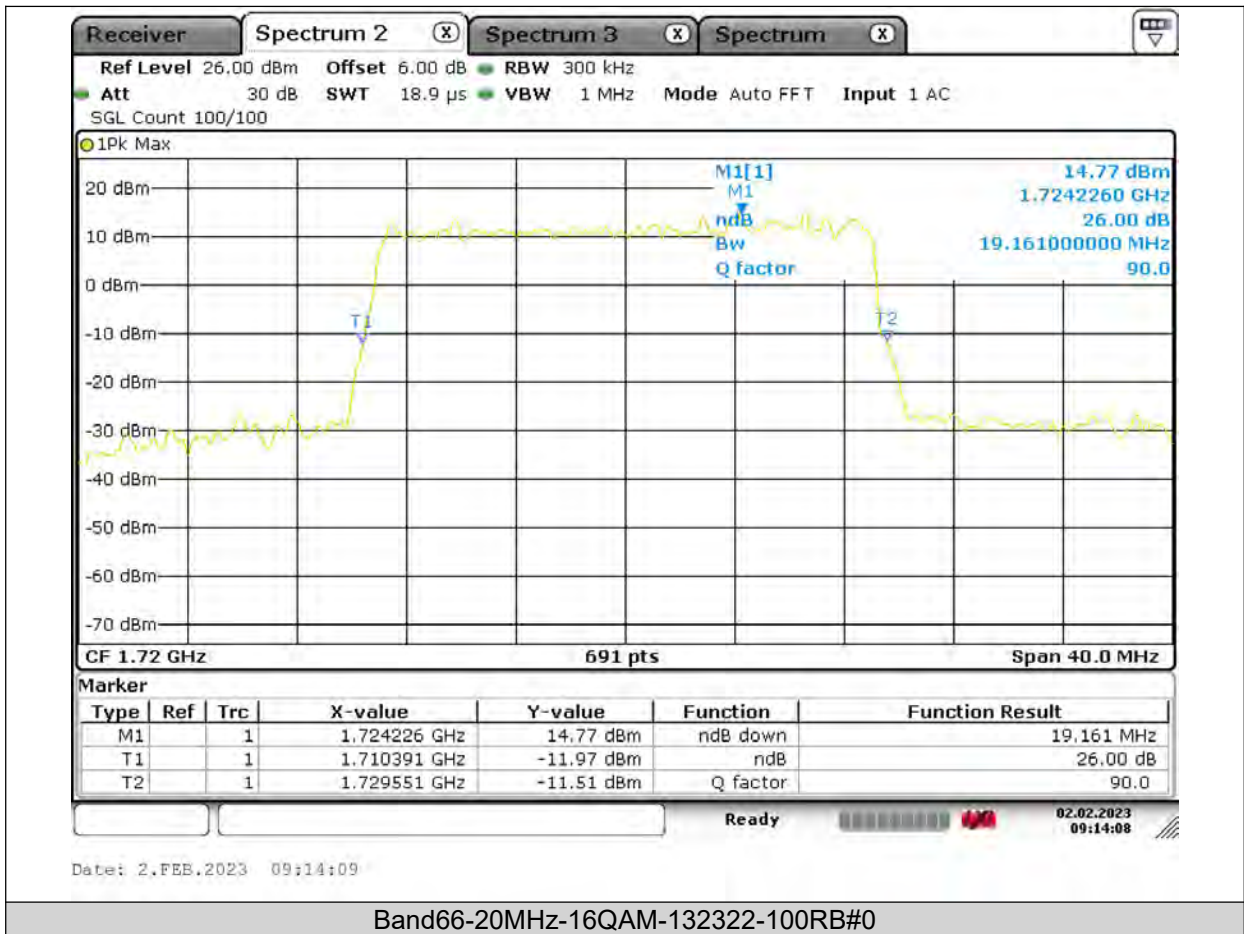

BUREAU
VERITAS

Test Report No.: PSU-QSU2309010110RF03