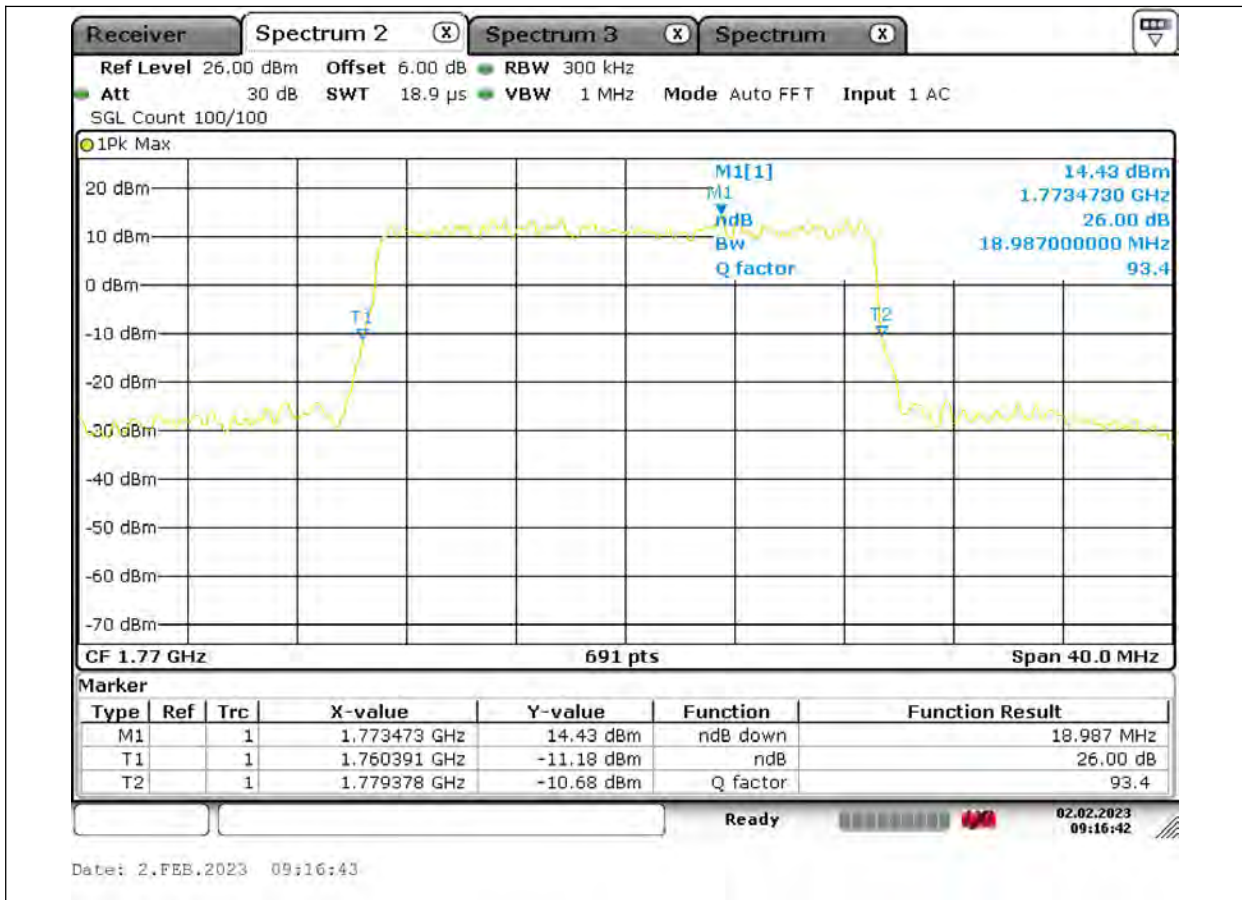

Test Report No.: PSU-QSU2309010110RF03

BUREAU
VERITAS

Test Report No.: PSU-QSU2309010110RF03

BUREAU
VERITAS

Test Report No.: PSU-QSU2309010110RF03

BUREAU VERITAS

Test Report No.: PSU-QSU2309010110RF03

Band66-1.4MHz-64QAM-131979-6RB#0