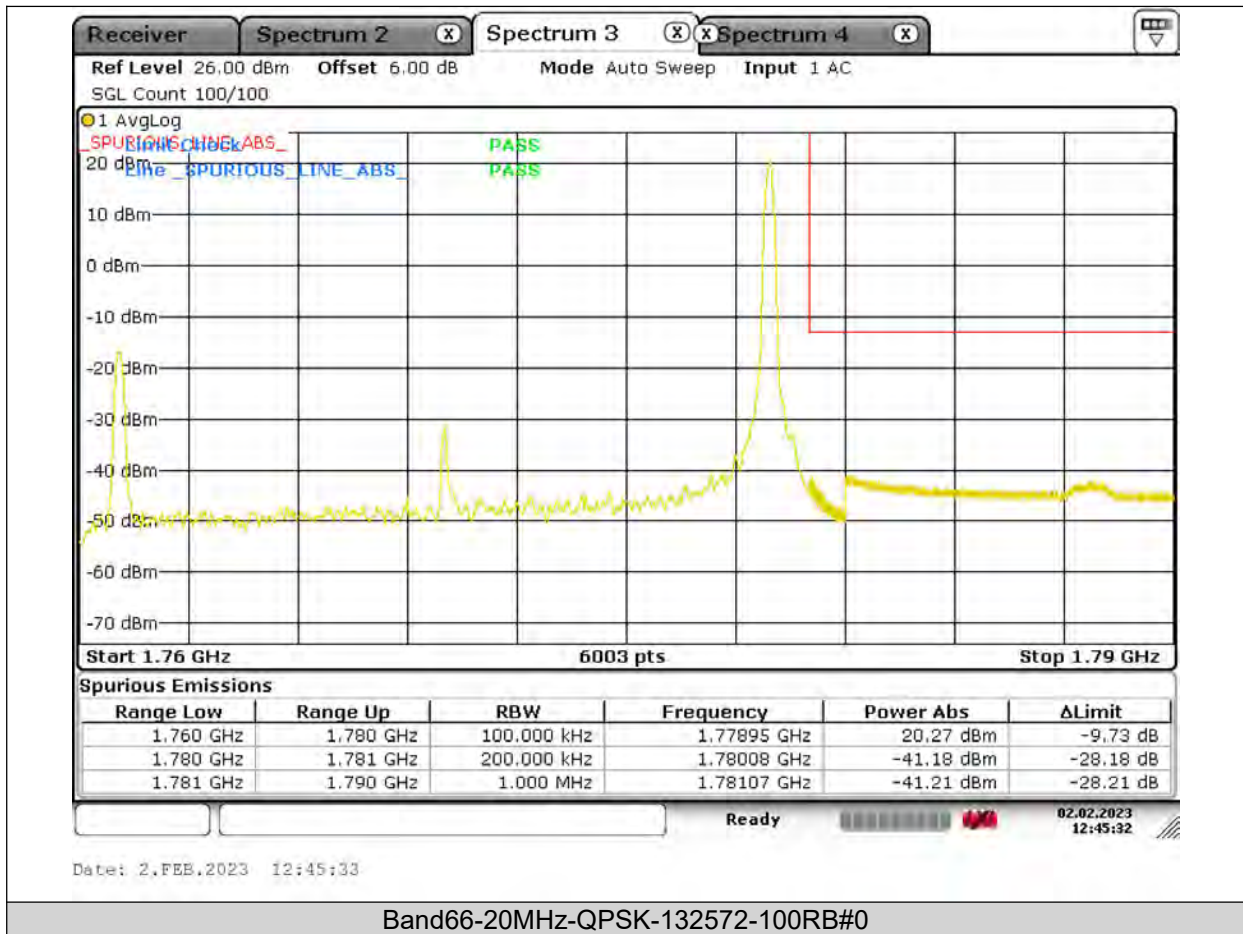

BUREAU VERITAS

Test Report No.: PSU-QSU2309010110RF03