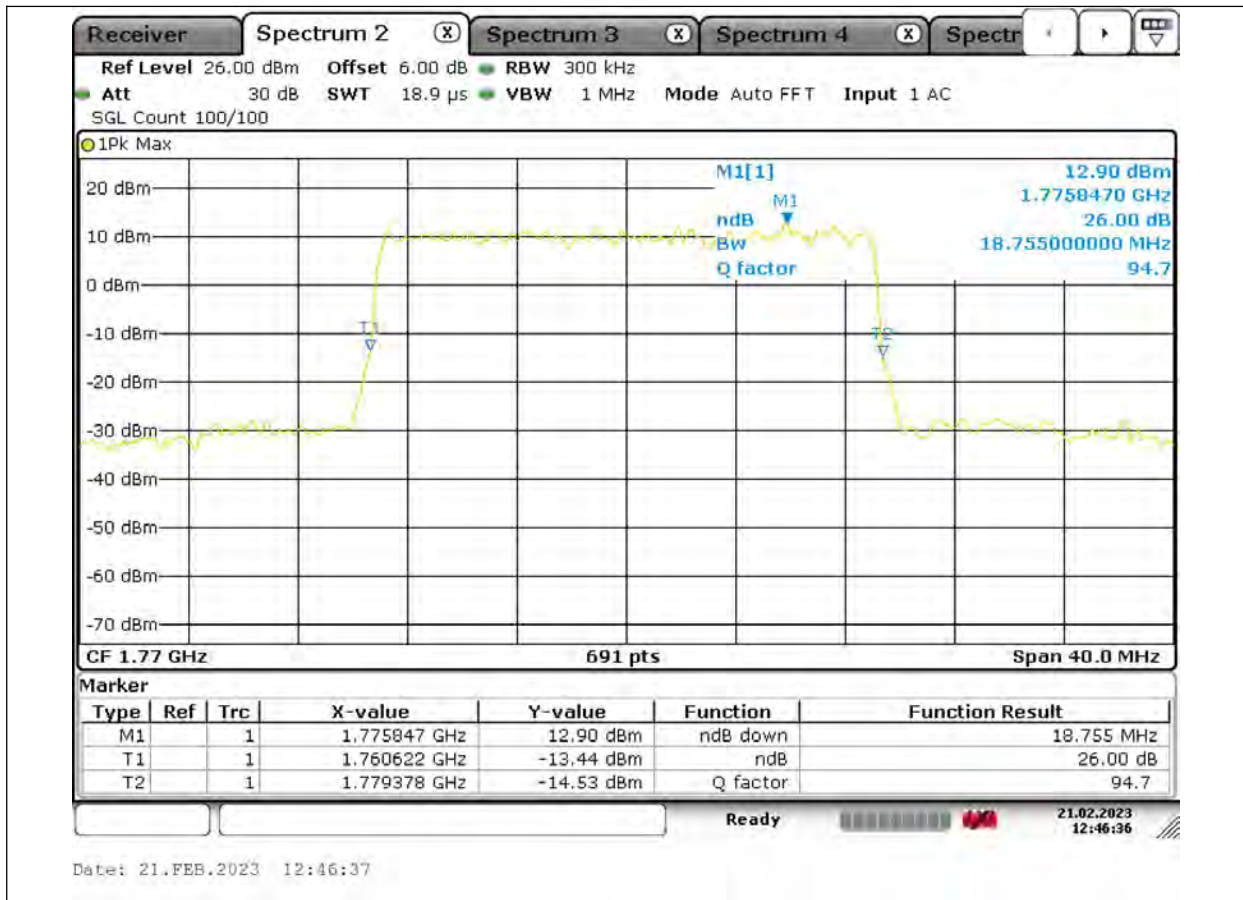

BUREAU
VERITAS

Test Report No.: PSU-QSU2309010110RF03

BUREAU VERITAS

Test Report No.: PSU-QSU2309010110RF03

BAND EDGE

Test Result

Band	Bandwidth	Modulation	Channel	RB Configuration	Result(dBm)	Verdict
Band66	1.4MHz	QPSK	131979	1RB#0	-28.32	PASS
Band66	1.4MHz	QPSK	131979	6RB#0	-28.11	PASS
Band66	1.4MHz	QPSK	132665	1RB#5	-29.97	PASS
Band66	1.4MHz	QPSK	132665	6RB#0	-25.71	PASS
Band66	1.4MHz	16QAM	131979	1RB#0	-31.50	PASS
Band66	1.4MHz	16QAM	131979	6RB#0	-29.89	PASS
Band66	1.4MHz	16QAM	132665	1RB#5	-32.21	PASS
Band66	1.4MHz	16QAM	132665	6RB#0	-29.89	PASS
Band66	3MHz	QPSK	131987	1RB#0	-20.02	PASS
Band66	3MHz	QPSK	131987	15RB#0	-26.60	PASS
Band66	3MHz	QPSK	132657	1RB#14	-21.93	PASS
Band66	3MHz	QPSK	132657	15RB#0	-24.01	PASS
Band66	3MHz	16QAM	131987	1RB#0	-20.65	PASS
Band66	3MHz	16QAM	131987	15RB#0	-24.01	PASS
Band66	3MHz	16QAM	132657	1RB#14	-23.48	PASS
Band66	3MHz	16QAM	132657	15RB#0	-28.63	PASS
Band66	5MHz	QPSK	131997	1RB#0	-28.52	PASS
Band66	5MHz	QPSK	131997	25RB#0	-27.5	PASS