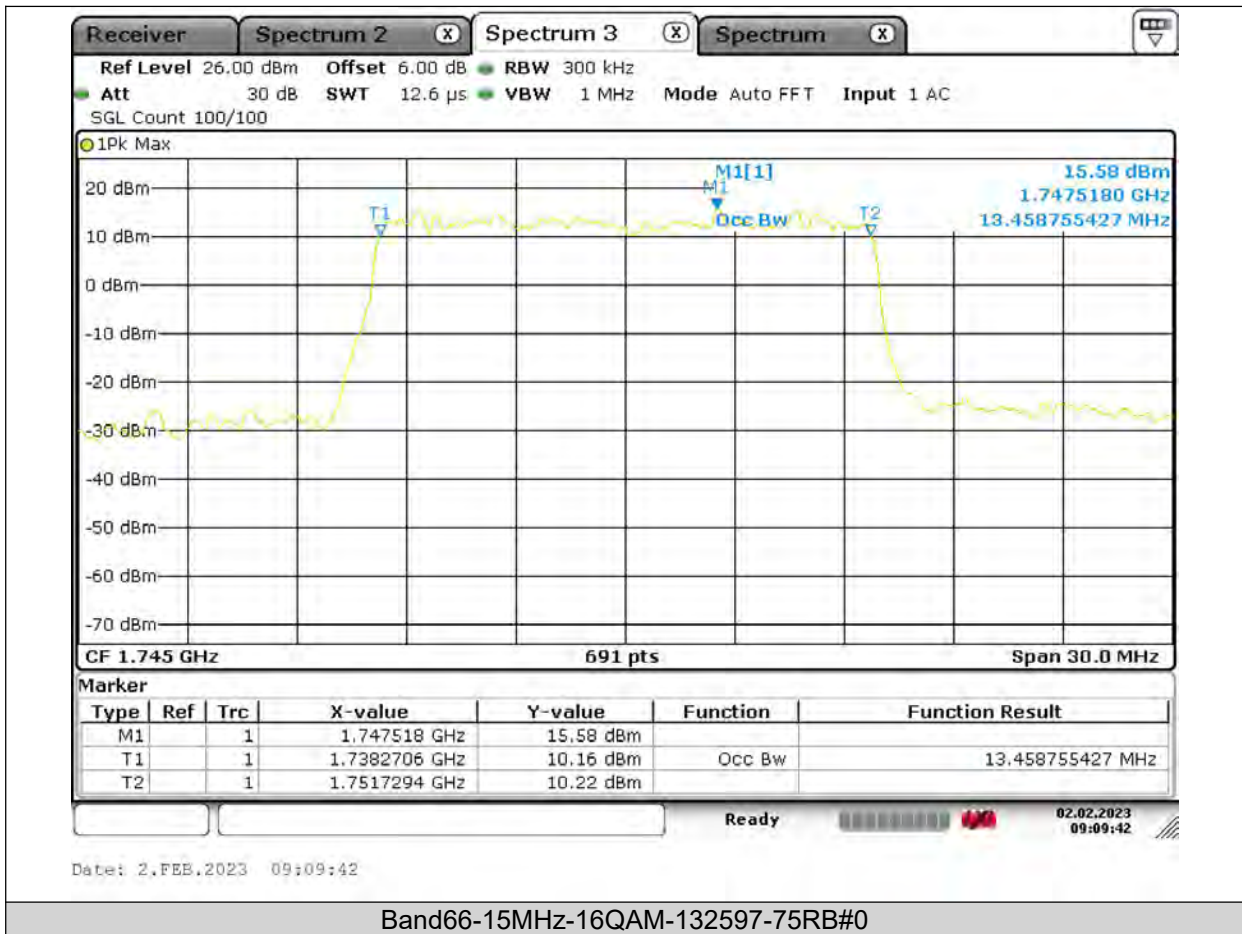

BUREAU VERITAS

Test Report No.: PSU-QSU2309010110RF03

BUREAU
VERITAS

Test Report No.: PSU-QSU2309010110RF03

BUREAU VERITAS

Test Report No.: PSU-QSU2309010110RF03

BUREAU VERITAS

Test Report No.: PSU-QSU2309010110RF03