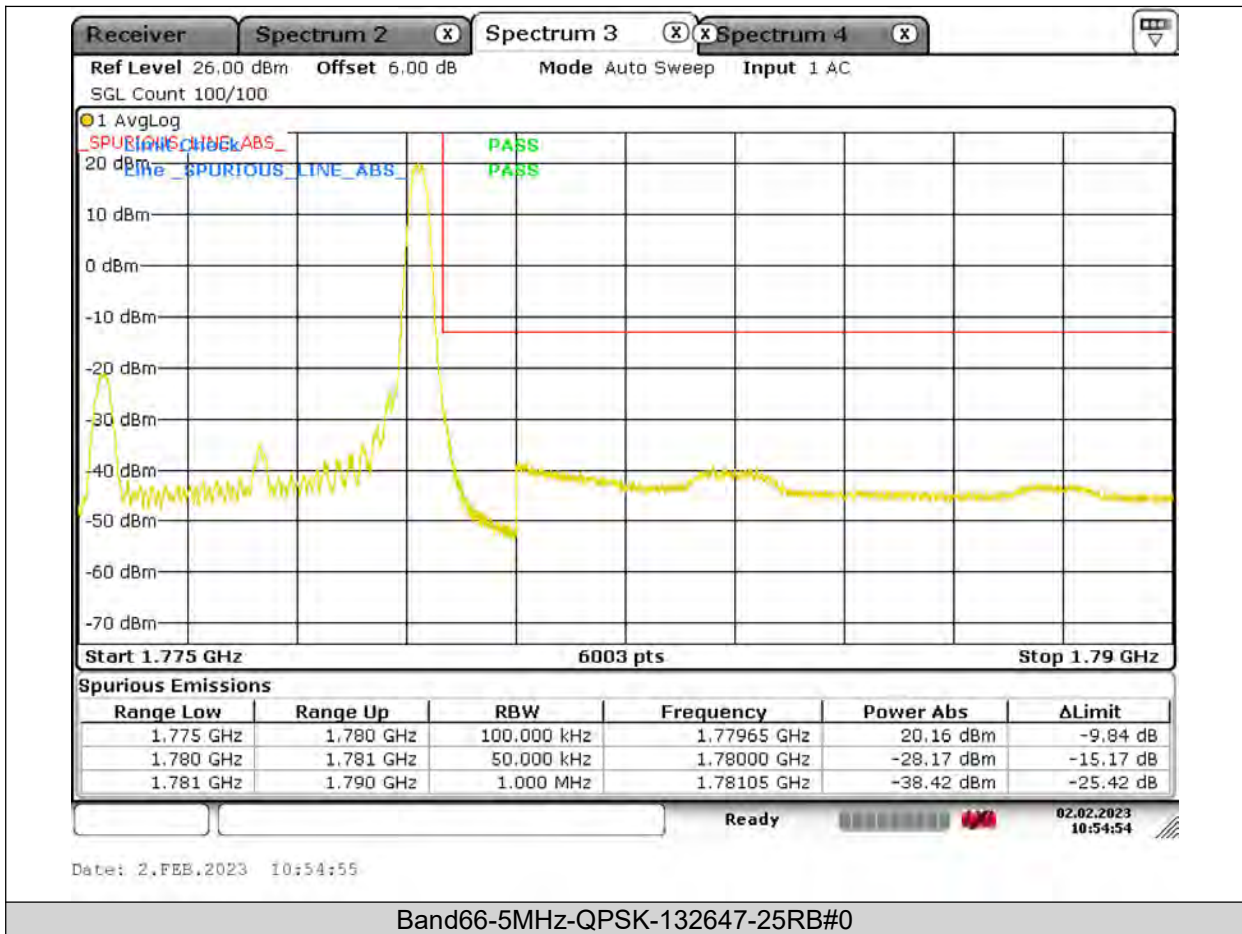

BUREAU VERITAS

Test Report No.: PSU-QSU2309010110RF03