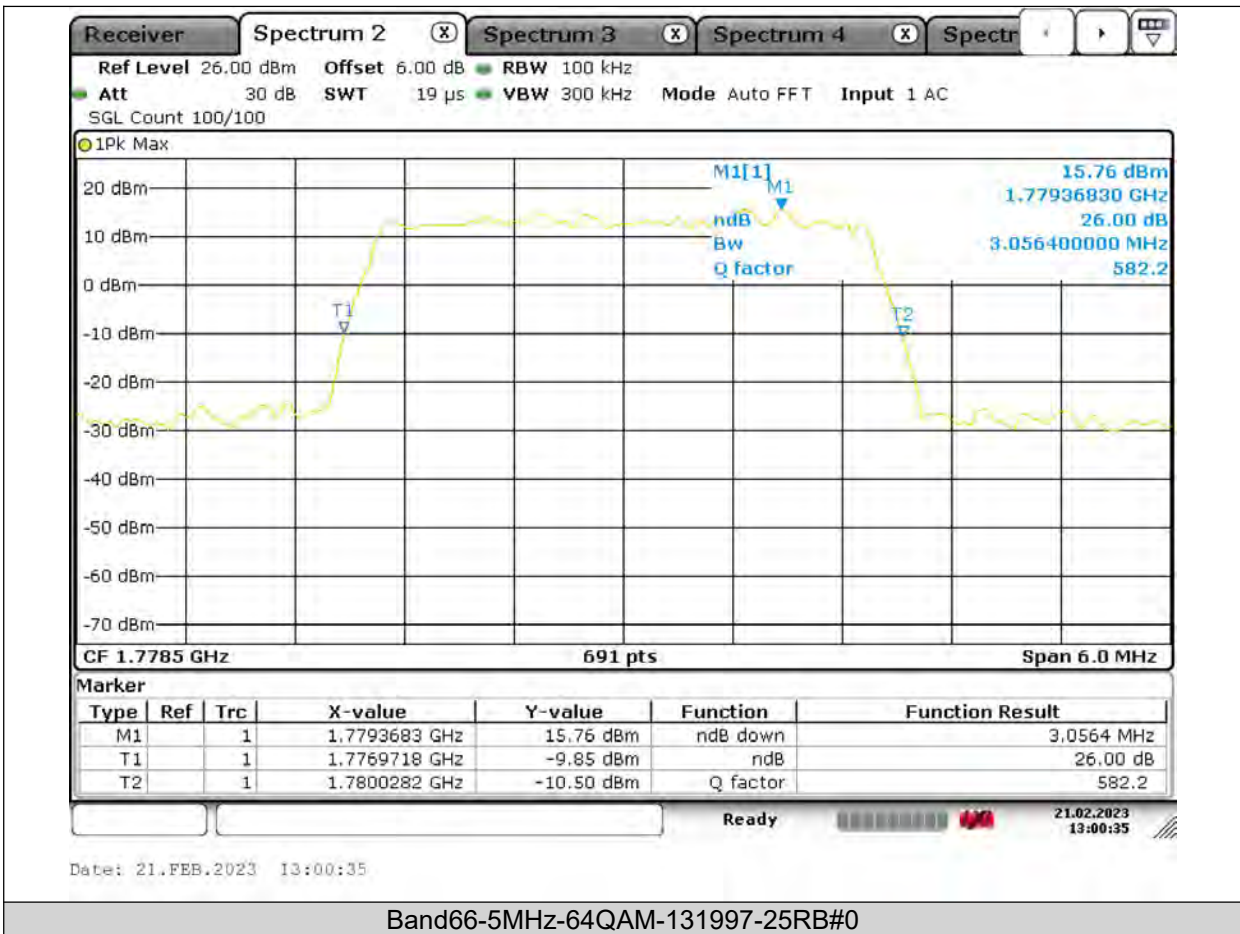

BUREAU VERITAS

Test Report No.: PSU-QSU2309010110RF03

BUREAU VERITAS

Test Report No.: PSU-QSU2309010110RF03

BUREAU VERITAS

Test Report No.: PSU-QSU2309010110RF03

BUREAU VERITAS

Test Report No.: PSU-QSU2309010110RF03