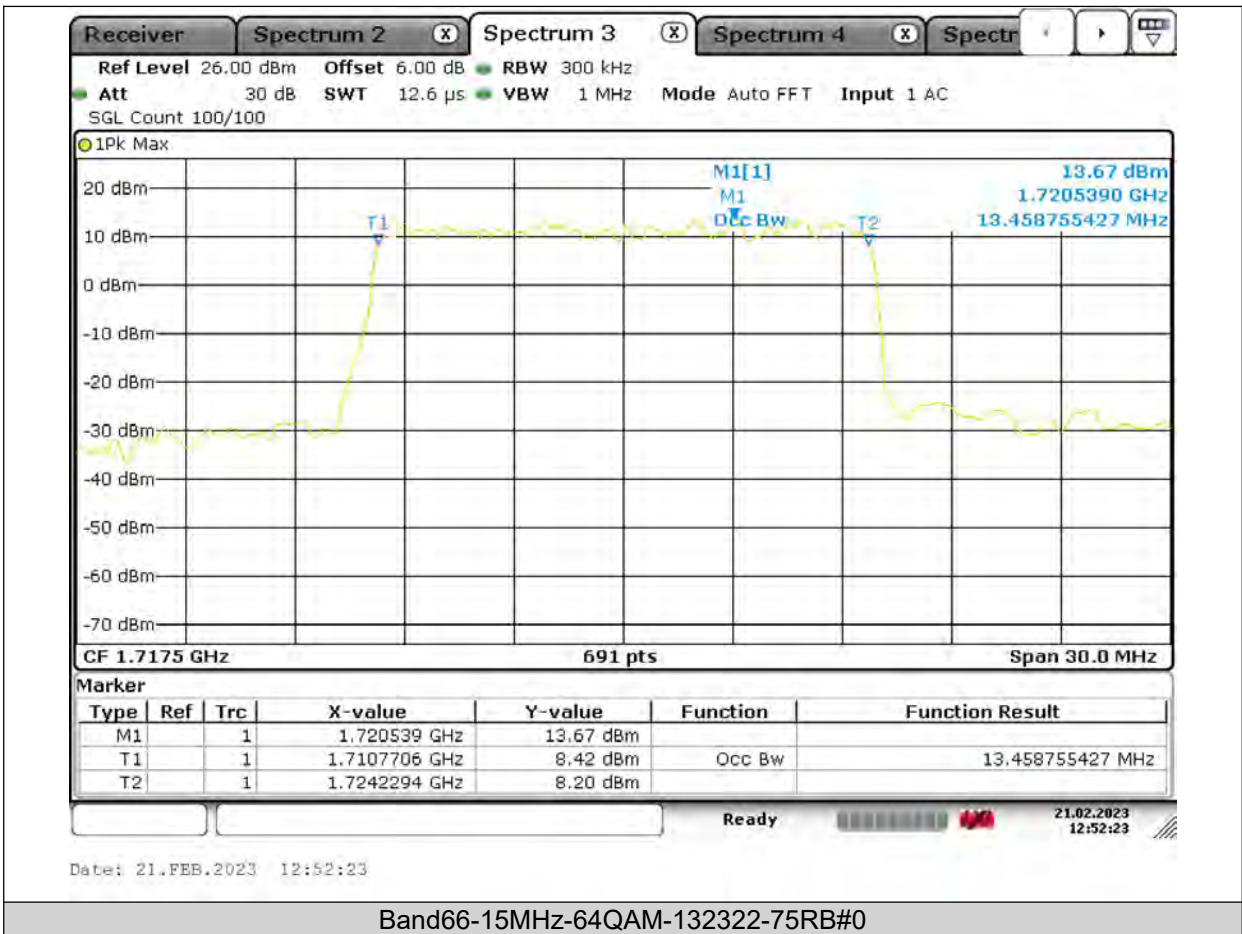

Test Report No.: PSU-QSU2309010110RF03

BUREAU VERITAS

Test Report No.: PSU-QSU2309010110RF03

BUREAU VERITAS

Test Report No.: PSU-QSU2309010110RF03

BUREAU
VERITAS

Test Report No.: PSU-QSU2309010110RF03

BUREAU VERITAS