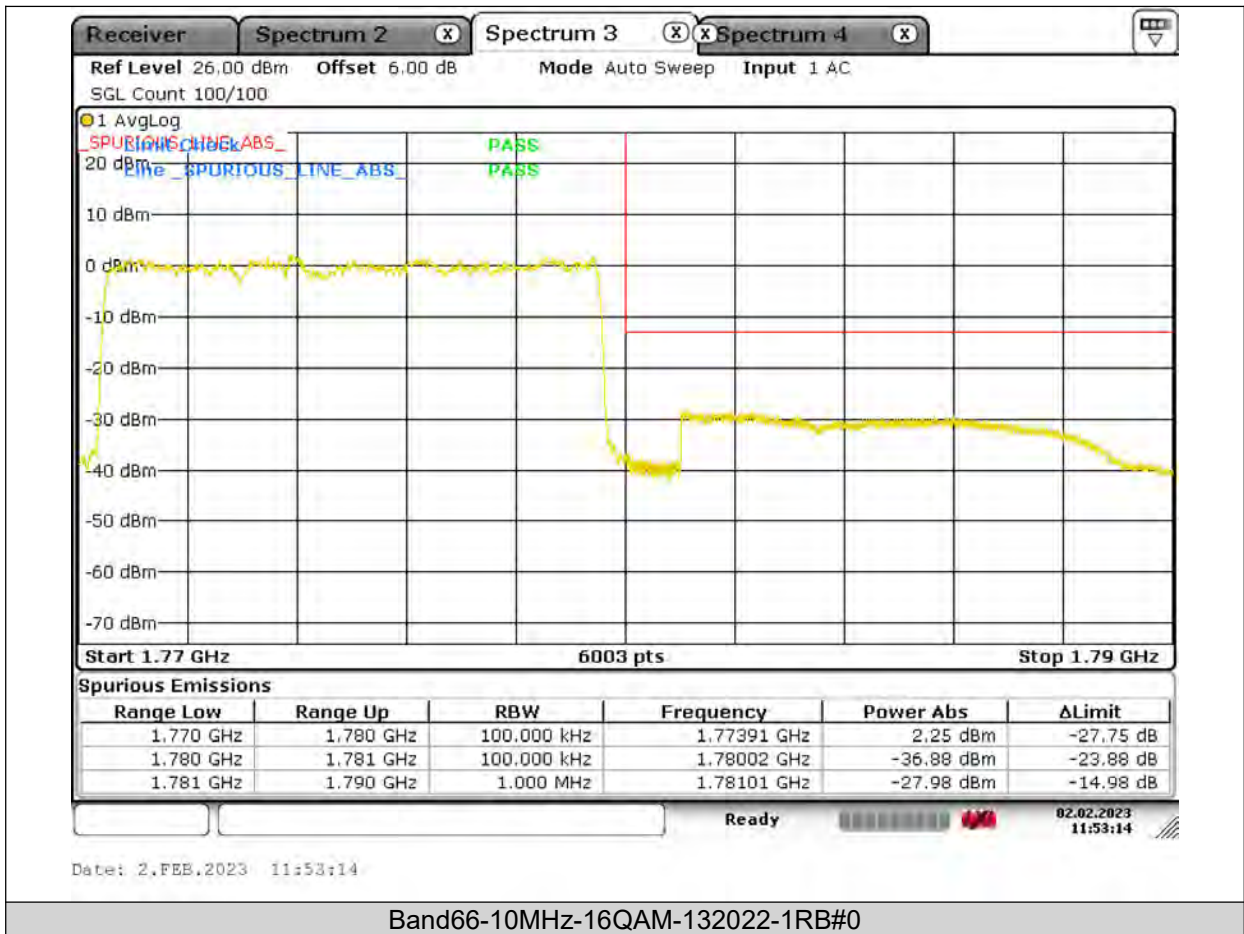

BUREAU VERITAS

Test Report No.: PSU-QSU2309010110RF03

BUREAU VERITAS

Test Report No.: PSU-QSU2309010110RF03

BUREAU VERITAS

Test Report No.: PSU-QSU2309010110RF03

BUREAU VERITAS

Test Report No.: PSU-QSU2309010110RF03