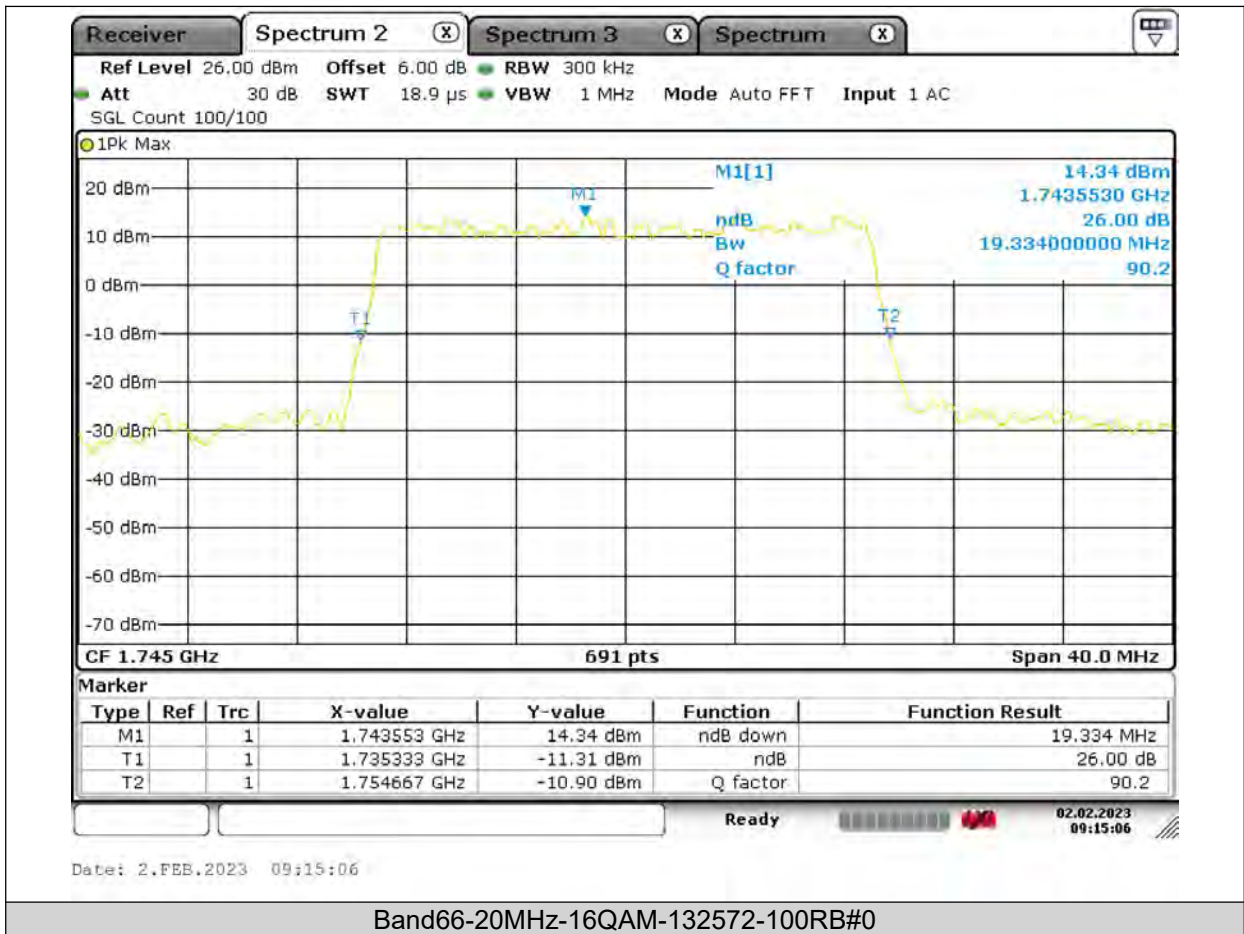

Test Report No.: PSU-QSU2309010110RF03

BUREAU
VERITAS

Test Report No.: PSU-QSU2309010110RF03

BUREAU
VERITAS

Test Report No.: PSU-QSU2309010110RF03

BUREAU VERITAS

Test Report No.: PSU-QSU2309010110RF03

Band66-1.4MHz-64QAM-131979-6RB#0