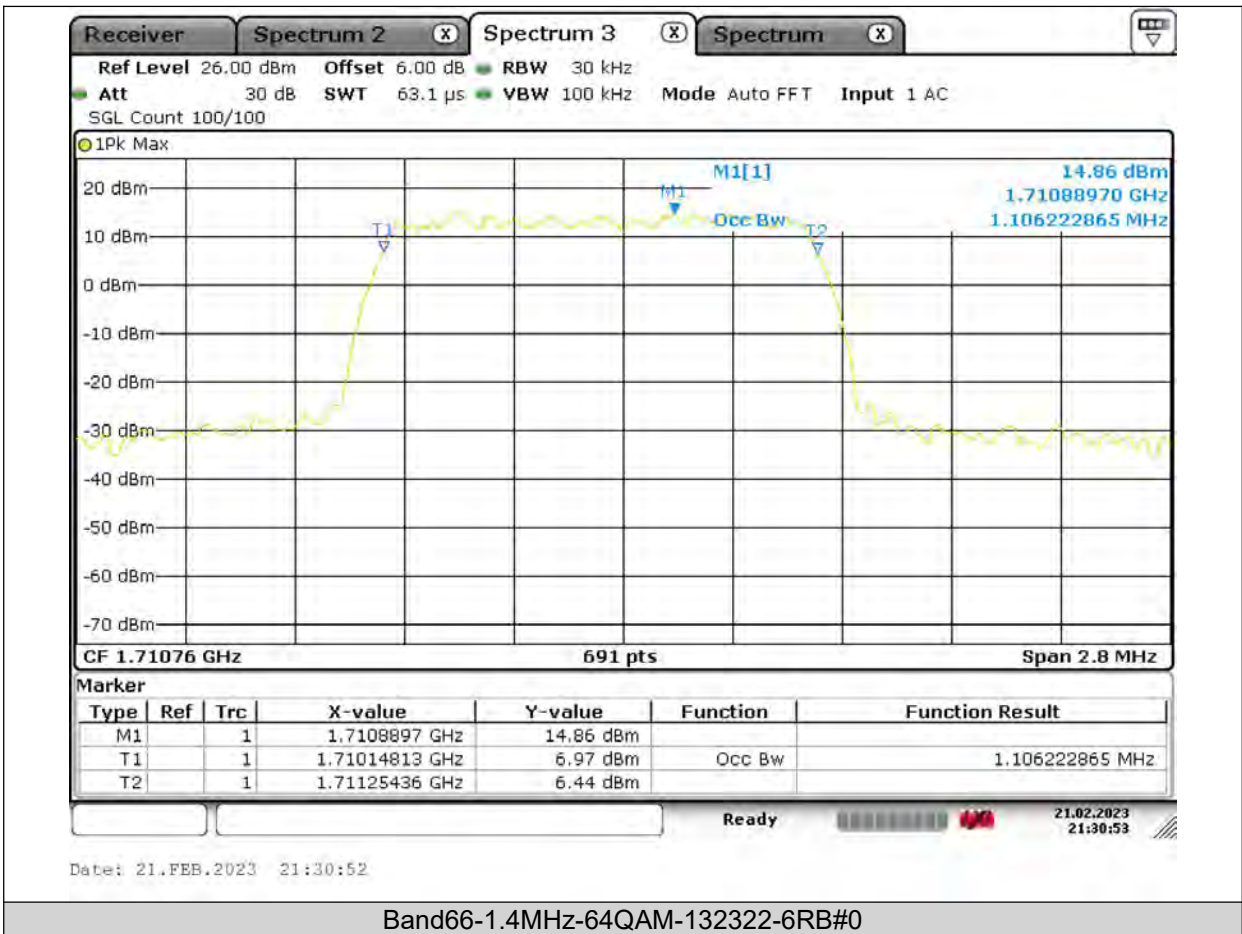

BUREAU VERITAS

Test Report No.: PSU-QSU2309010110RF03

Band66-1.4MHz-64QAM-131979-6RB#0

BUREAU VERITAS

Test Report No.: PSU-QSU2309010110RF03

BUREAU
VERITAS

Test Report No.: PSU-QSU2309010110RF03

BUREAU VERITAS