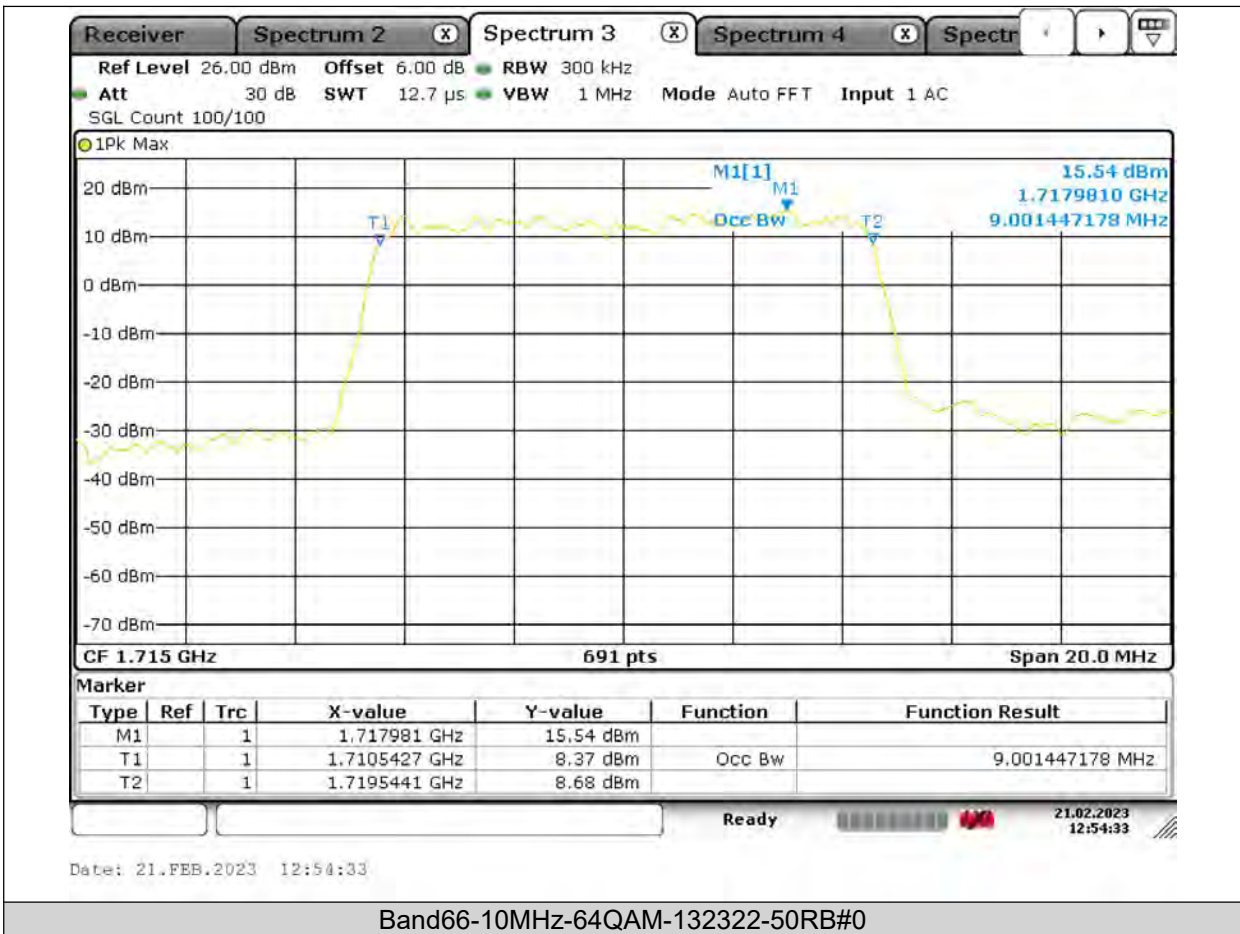

Test Report No.: PSU-QSU2309010110RF03

BUREAU
VERITAS

Test Report No.: PSU-QSU2309010110RF03

BUREAU VERITAS

Test Report No.: PSU-QSU2309010110RF03

BUREAU
VERITAS

Test Report No.: PSU-QSU2309010110RF03

BUREAU
VERITAS