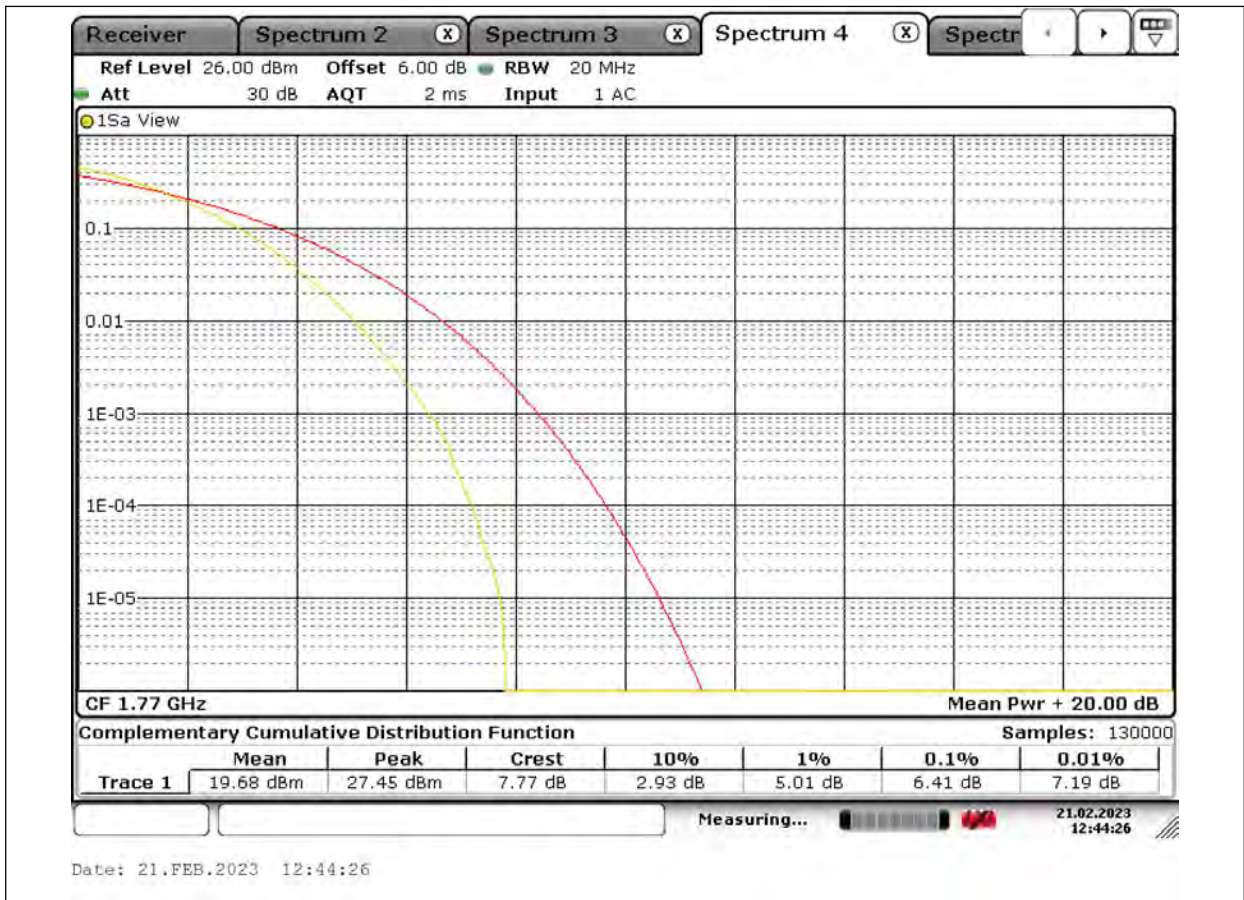

BUREAU VERITAS

Test Report No.: PSU-QSU2309010110RF03

Test Report No.: PSU-QSU2309010110RF03

26DB BANDWIDTH AND OCCUPIED BANDWIDTH

Test Result

Band	Bandwidth	Modulation	Channel	RB Configuration	Occupied Bandwidth (MHz)	26dB Bandwidth (MHz)	Verdict
Band66	1.4MHz	QPSK	131979	6RB#0	1.094	1.240	PASS
Band66	1.4MHz	QPSK	132322	6RB#0	1.102	1.256	PASS
Band66	1.4MHz	QPSK	132665	6RB#0	1.090	1.248	PASS
Band66	1.4MHz	16QAM	131979	6RB#0	1.098	1.240	PASS
Band66	1.4MHz	16QAM	132322	6RB#0	1.090	12.44	PASS
Band66	1.4MHz	16QAM	132665	6RB#0	1.114	1.248	PASS
Band66	3MHz	QPSK	131987	15RB#0	2.718	3.030	PASS
Band66	3MHz	QPSK	132322	15RB#0	2.753	3.013	PASS
Band66	3MHz	QPSK	132657	15RB#0	2.735	3.022	PASS
Band66	3MHz	16QAM	131987	15RB#0	2.743	3.065	PASS
Band66	3MHz	16QAM	132322	15RB#0	2.726	3.117	PASS
Band66	3MHz	16QAM	132657	15RB#0	2.709	3.065	PASS
Band66	5MHz	QPSK	131997	25RB#0	4.515	4.848	PASS
Band66	5MHz	QPSK	132322	25RB#0	4.500	4.920	PASS
Band66	5MHz	QPSK	132647	25RB#0	4.500	4.935	PASS
Band66	5MHz	16QAM	131997	25RB#0	4.500	4.978	PASS
Band66	5MHz	16QAM	132322	25RB#0	4.544	4.949	PASS
Band66	5MHz	16QAM	132647	25RB#0	4.486	4.891	PASS
Band66	10MHz	QPSK	132022	50RB#0	9.001	9.928	PASS
Band66	10MHz	QPSK	132322	50RB#0	9.001	9.957	PASS
Band66	10MHz	QPSK	132622	50RB#0	9.059	9.783	PASS
Band66	10MHz	16QAM	132022	50RB#0	9.001	9.928	PASS
Band66	10MHz	16QAM	132322	50RB#0	9.001	9.899	PASS
Band66	10MHz	16QAM	132622	50RB#0	9.030	9.696	PASS
Band66	15MHz	QPSK	132047	75RB#0	13.502	14.544	PASS
Band66	15MHz	QPSK	132322	75RB#0	13.502	14.457	PASS
Band66	15MHz	QPSK	132597	75RB#0	13.502	14.891	PASS
Band66	15MHz	16QAM	132047	75RB#0	13.415	14.674	PASS
Band66	15MHz	16QAM	132322	75RB#0	13.458	14.153	PASS
Band66	15MHz	16QAM	132597	75RB#0	13.415	14.327	PASS
Band66	20MHz	QPSK	132072	100RB#0	17.945	19.219	PASS
Band66	20MHz	QPSK	132322	100RB#0	17.887	18.929	PASS
Band66	20MHz	QPSK	132572	100RB#0	17.829	19.508	PASS
Band66	20MHz	16QAM	132072	100RB#0	17.887	19.161	PASS
Band66	20MHz	16QAM	132322	100RB#0	17.887	19.334	PASS
Band66	20MHz	16QAM	132572	100RB#0	17.945	18.987	PASS