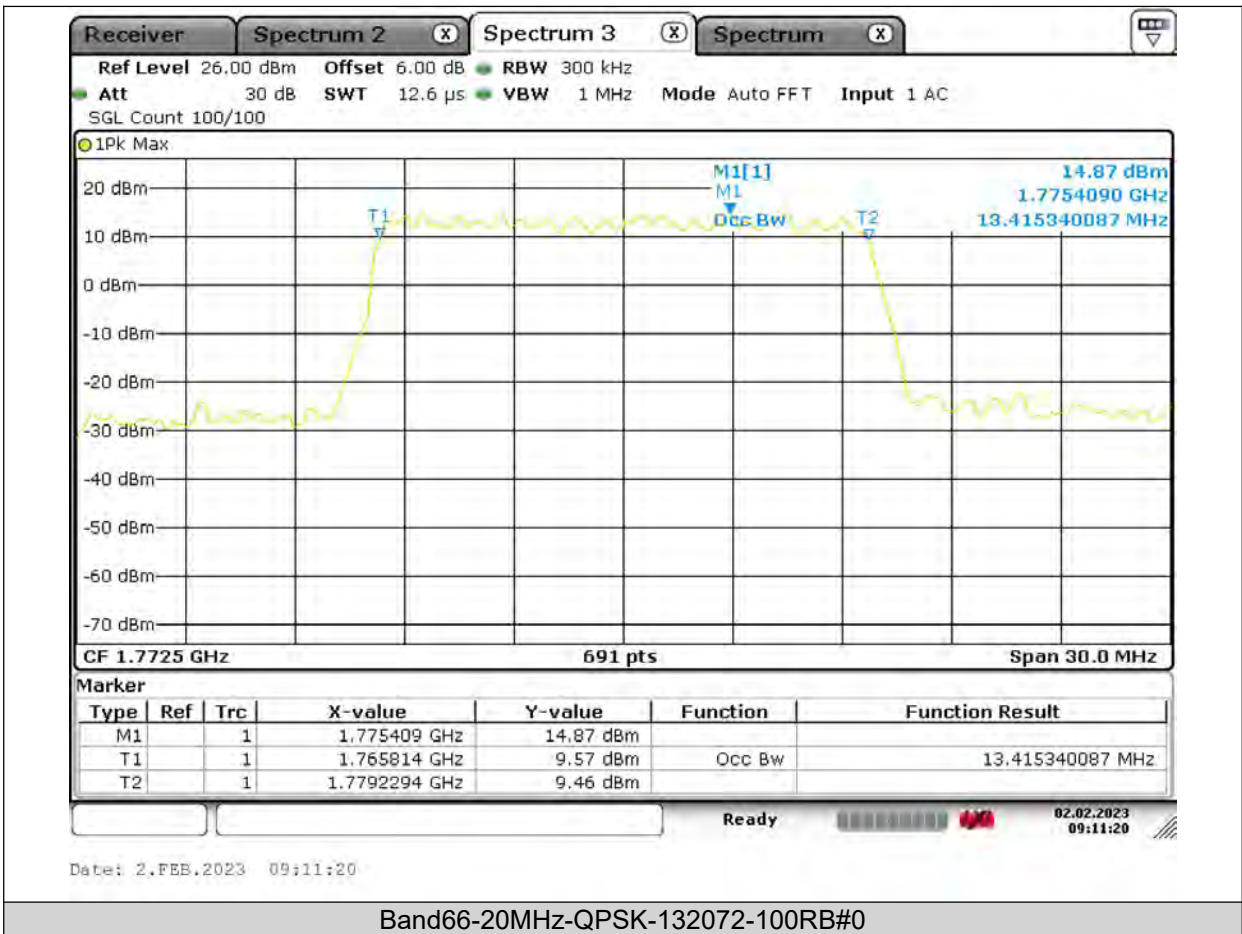

BUREAU VERITAS

Test Report No.: PSU-QSU2309010110RF03

BUREAU
VERITAS

Test Report No.: PSU-QSU2309010110RF03

BUREAU VERITAS

Test Report No.: PSU-QSU2309010110RF03

BUREAU VERITAS

Test Report No.: PSU-QSU2309010110RF03