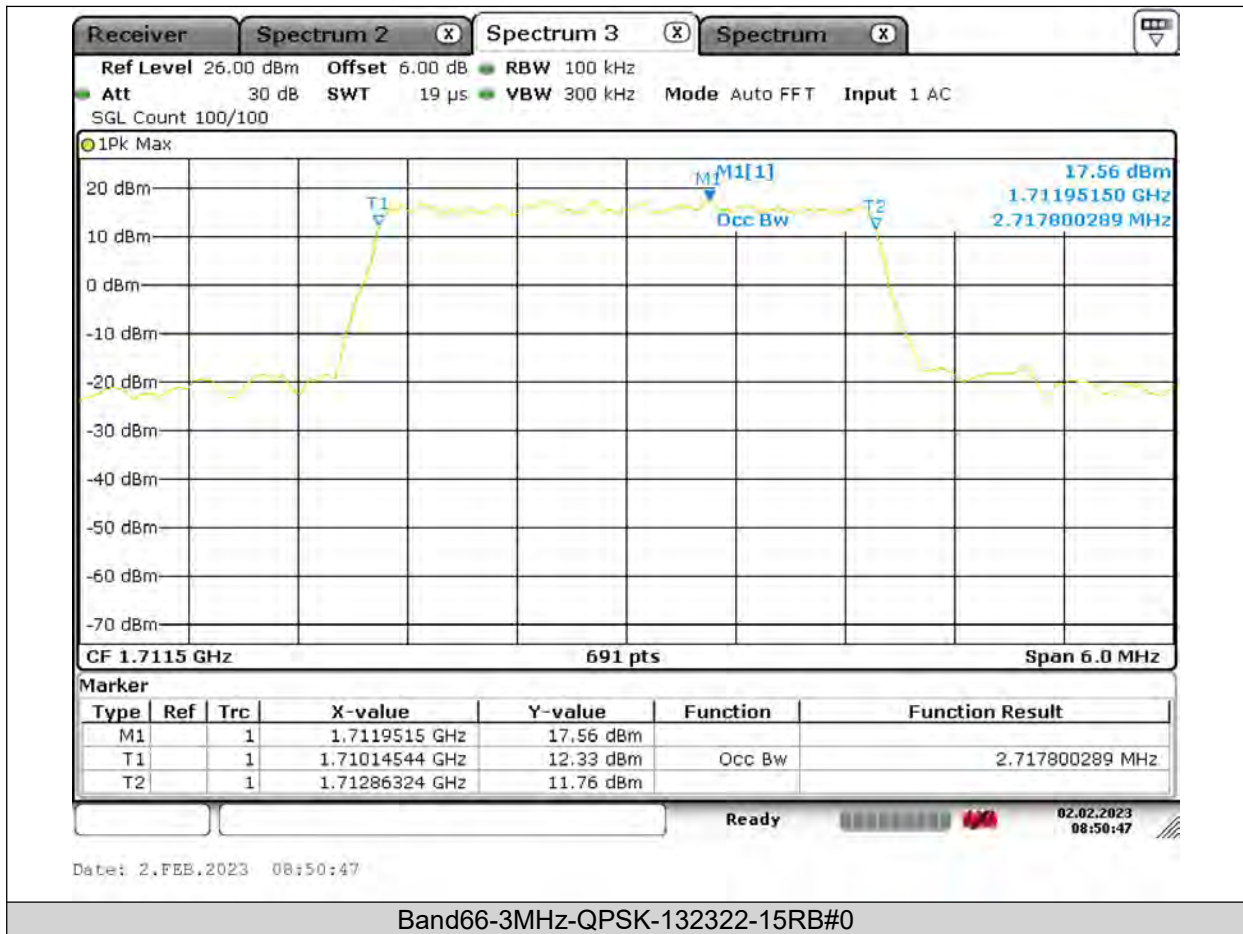

BUREAU VERITAS

Test Report No.: PSU-QSU2309010110RF03

BUREAU VERITAS

Test Report No.: PSU-QSU2309010110RF03

BUREAU VERITAS

Test Report No.: PSU-QSU2309010110RF03

BUREAU
VERITAS

Test Report No.: PSU-QSU2309010110RF03