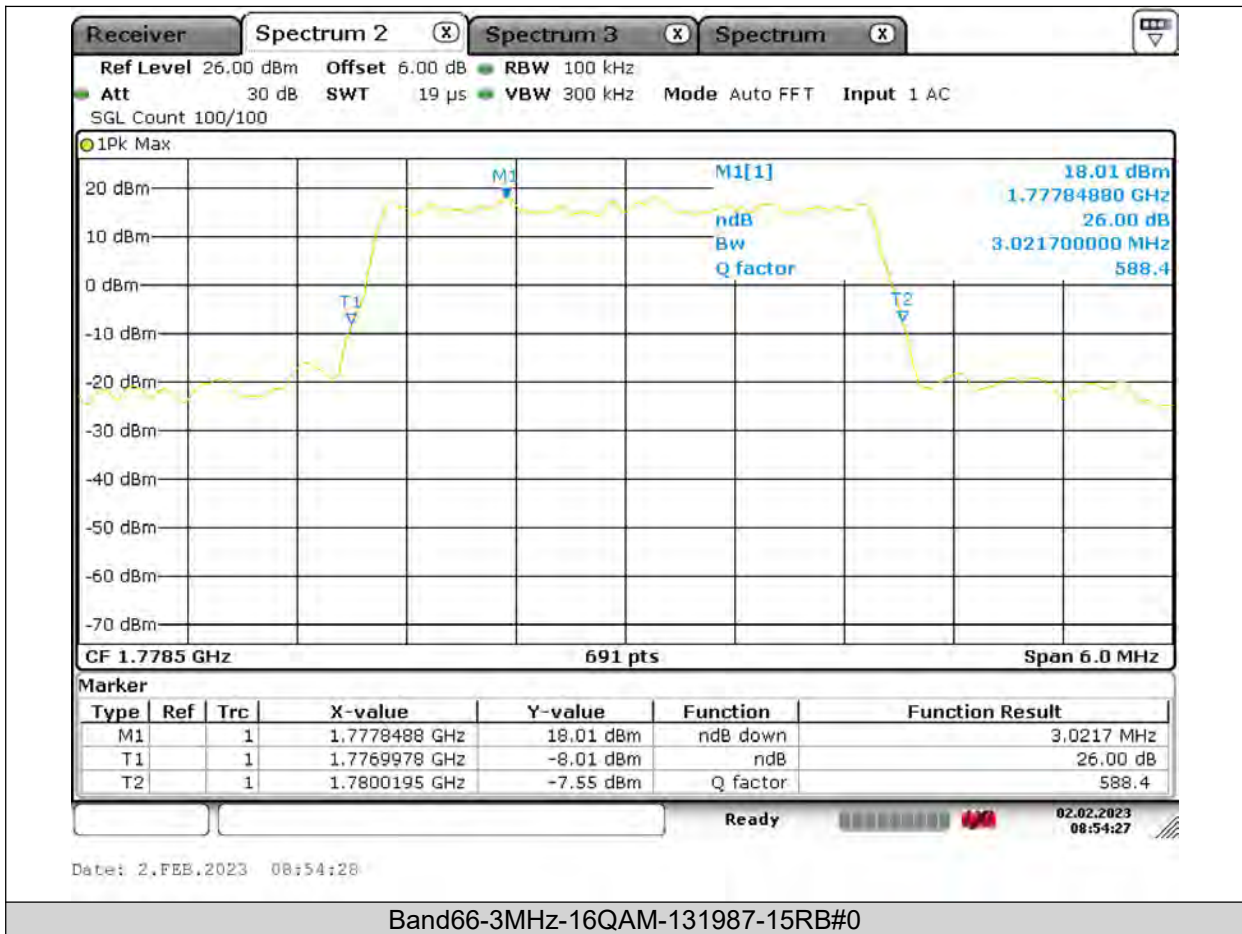

BUREAU
VERITAS

Test Report No.: PSU-QSU2309010110RF03