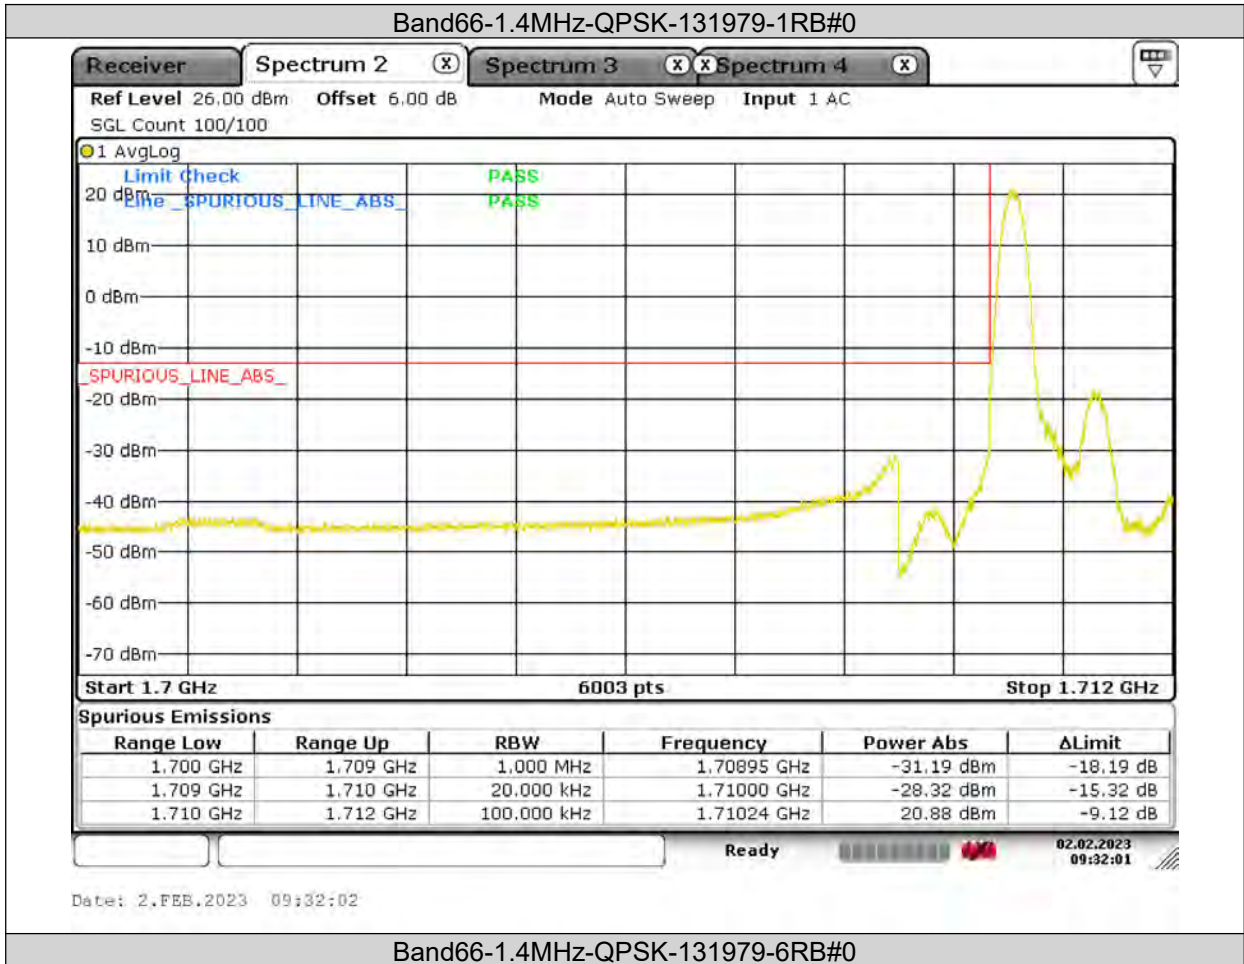

BUREAU
VERITAS

Test Report No.: PSU-QSU2309010110RF03

Band66	20MHz	64QAM	132572	1RB#99	-44.86	PASS
Band66	20MHz	64QAM	132572	100RB#0	-31.65	PASS

Test Graphs