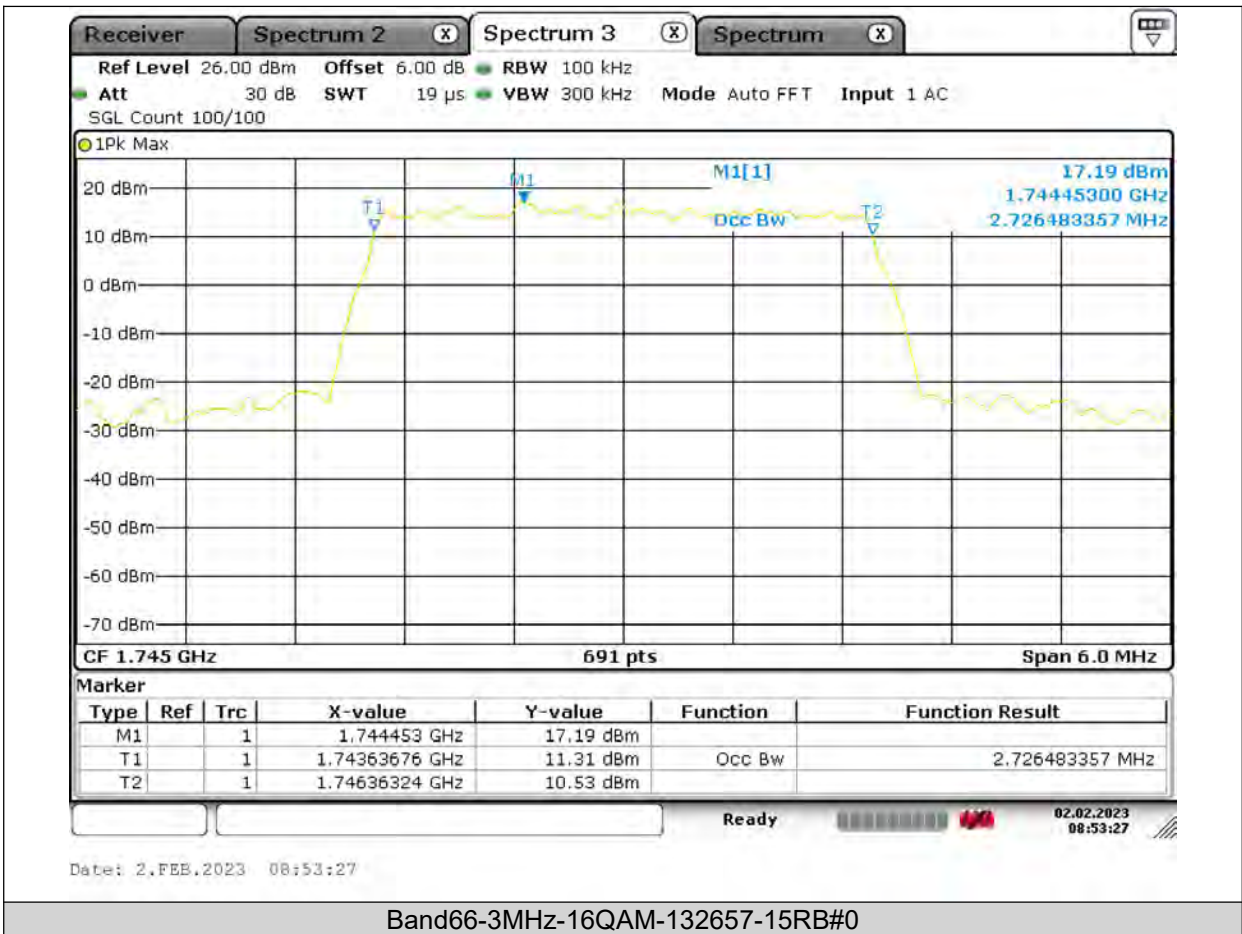

BUREAU VERITAS

Test Report No.: PSU-QSU2309010110RF03

BUREAU VERITAS

Test Report No.: PSU-QSU2309010110RF03

BUREAU VERITAS

Test Report No.: PSU-QSU2309010110RF03

BUREAU VERITAS

Test Report No.: PSU-QSU2309010110RF03