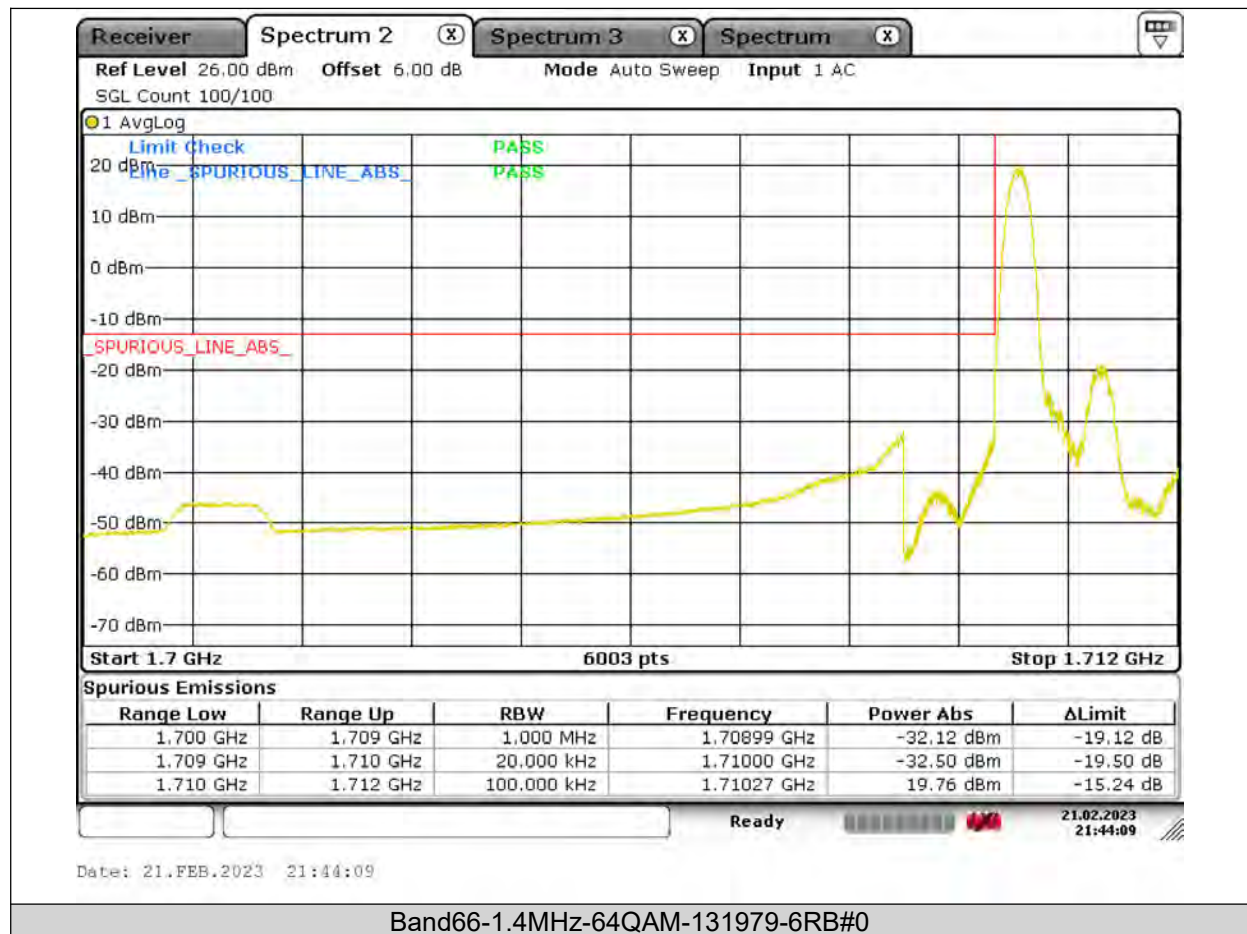

BUREAU
VERITAS

Test Report No.: PSU-QSU2309010110RF03

BUREAU VERITAS

Test Report No.: PSU-QSU2309010110RF03

Band66-1.4MHz-64QAM-131979-1RB#0

BUREAU VERITAS

Test Report No.: PSU-QSU2309010110RF03

BUREAU VERITAS