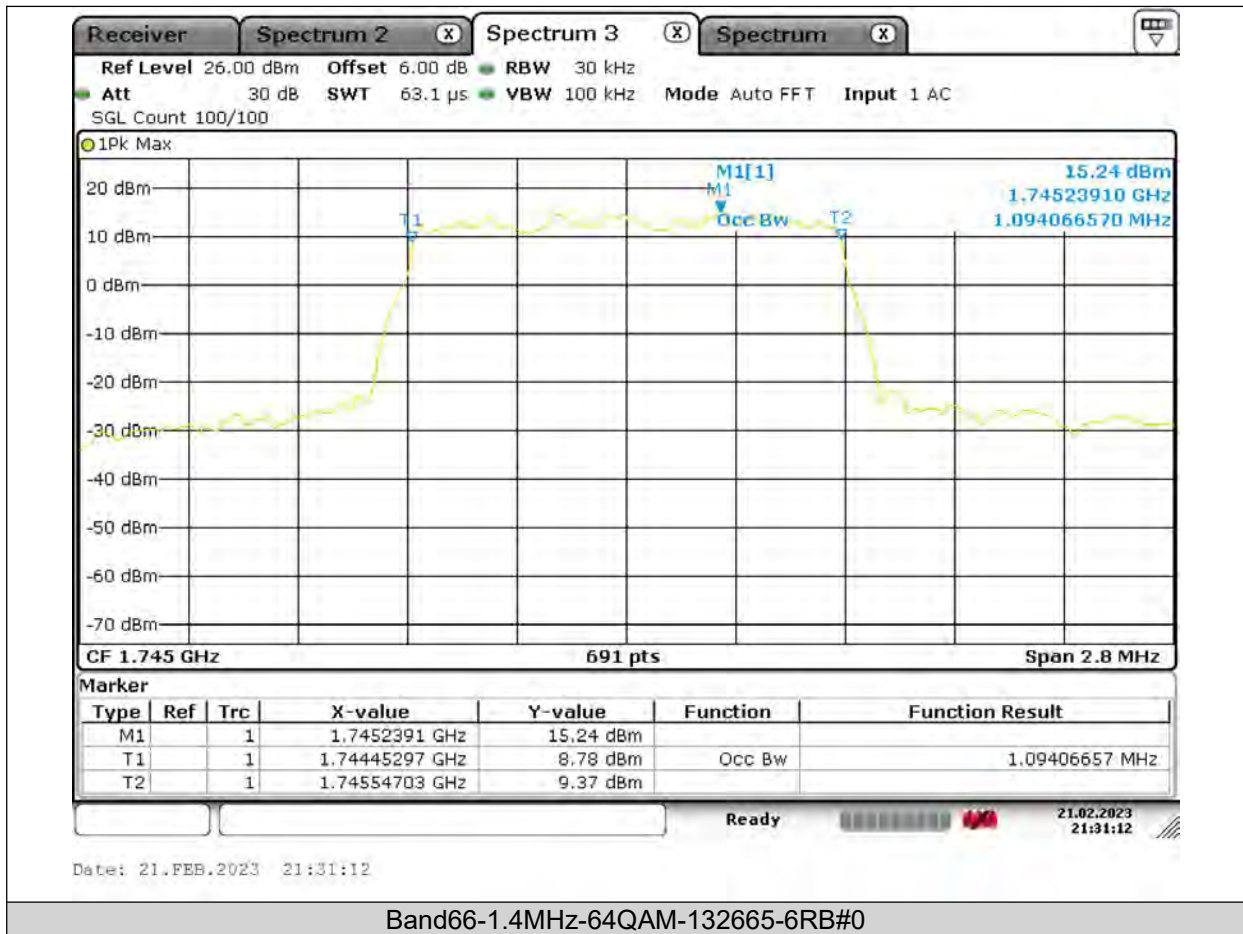

BUREAU VERITAS

Test Report No.: PSU-QSU2309010110RF03

Band66-1.4MHz-64QAM-131979-6RB#0

BUREAU VERITAS

Test Report No.: PSU-QSU2309010110RF03

BUREAU
VERITAS

Test Report No.: PSU-QSU2309010110RF03

BUREAU VERITAS