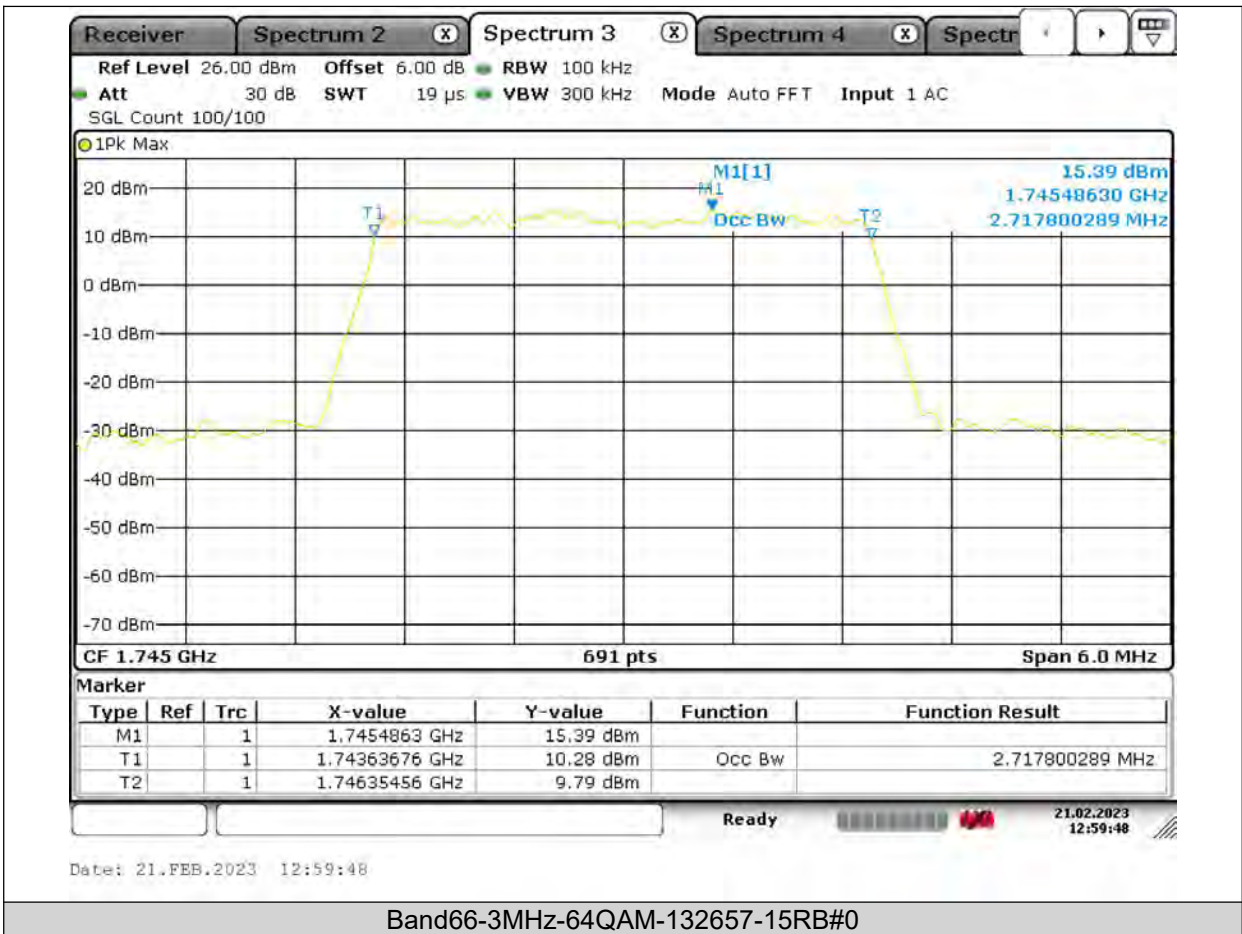

Test Report No.: PSU-QSU2309010110RF03

BUREAU VERITAS

Test Report No.: PSU-QSU2309010110RF03

BUREAU VERITAS

Test Report No.: PSU-QSU2309010110RF03

BUREAU
VERITAS

Test Report No.: PSU-QSU2309010110RF03

BUREAU
VERITAS