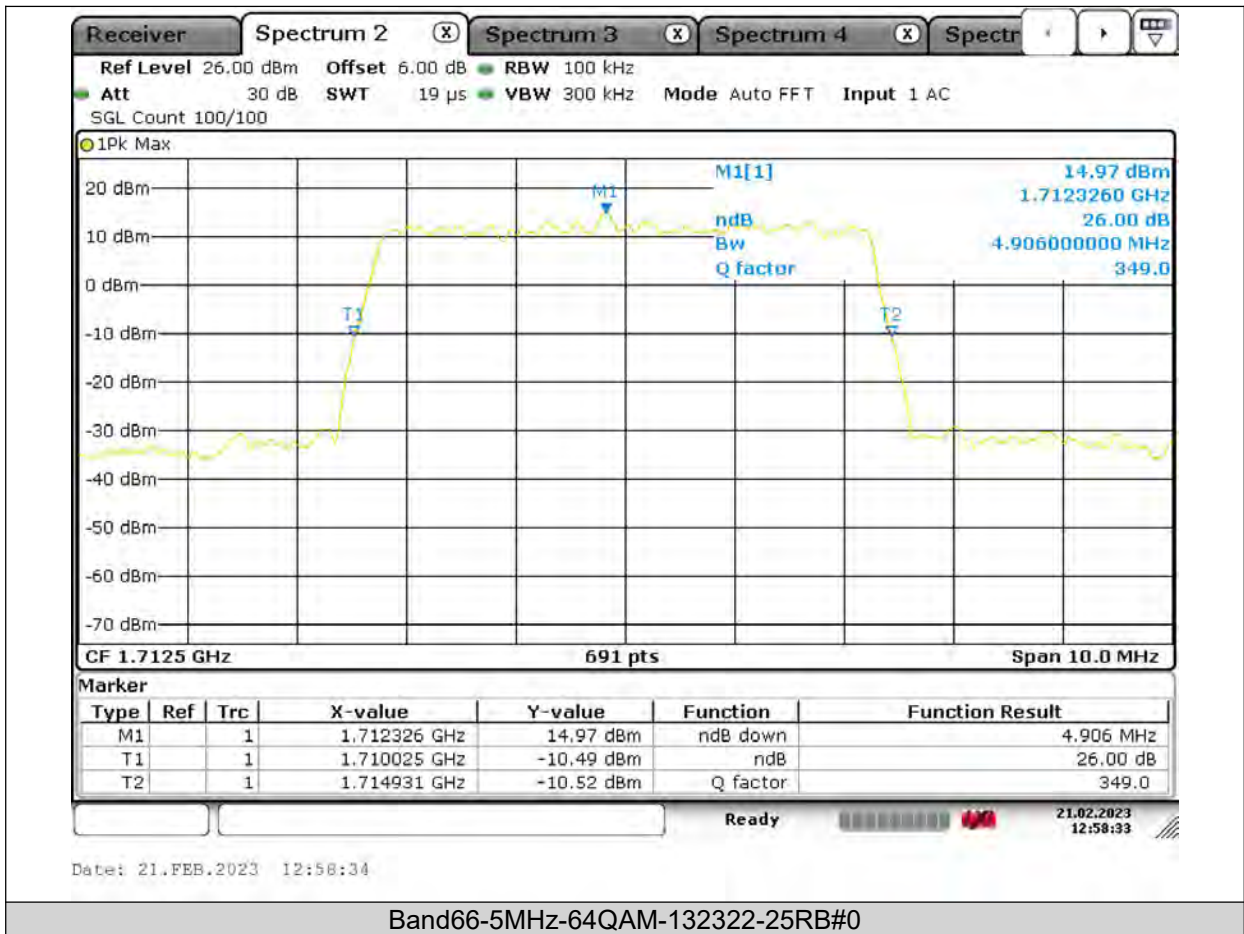

BUREAU VERITAS

Test Report No.: PSU-QSU2309010110RF03

BUREAU VERITAS

Test Report No.: PSU-QSU2309010110RF03

BUREAU VERITAS

Test Report No.: PSU-QSU2309010110RF03

BUREAU VERITAS

Test Report No.: PSU-QSU2309010110RF03