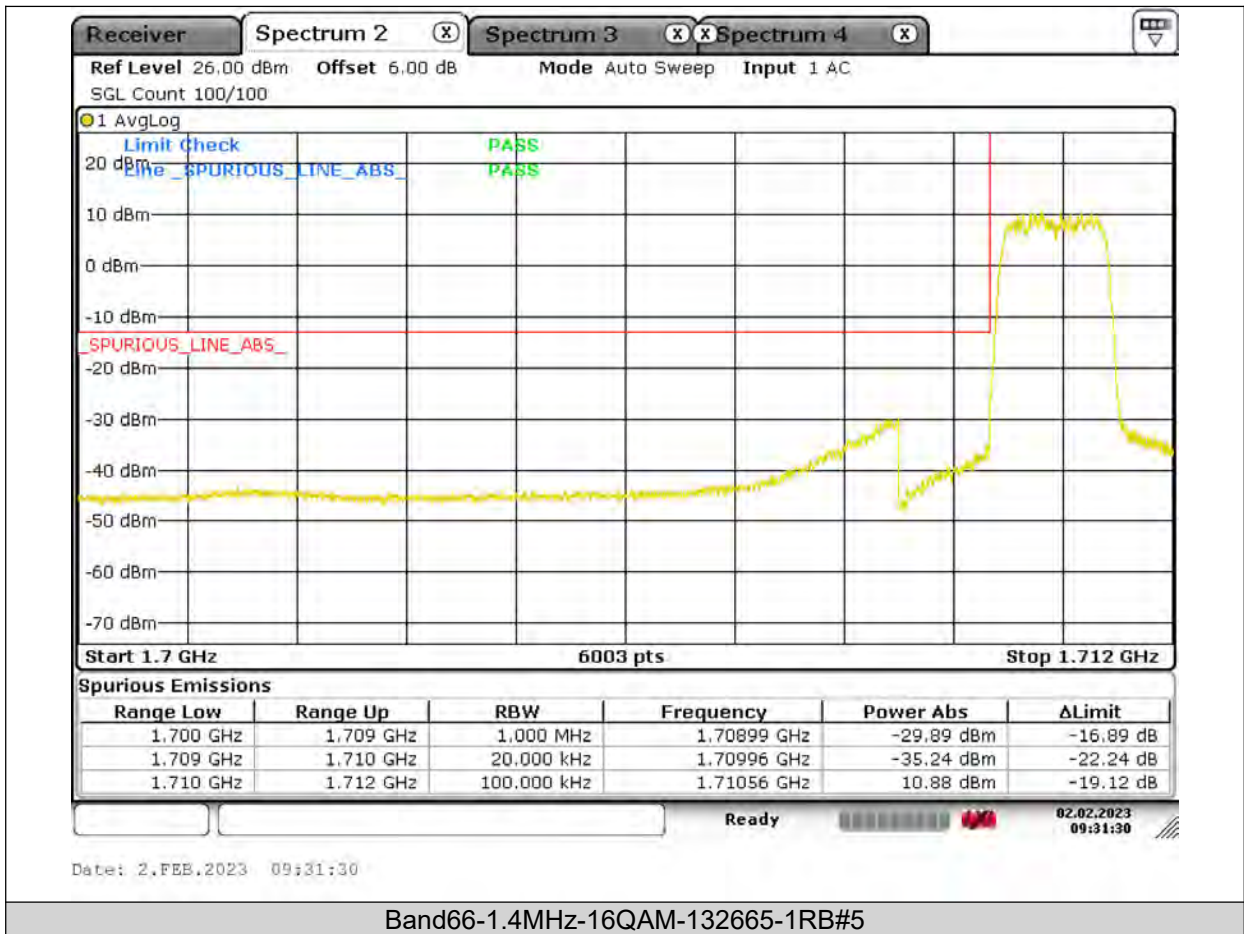

BUREAU VERITAS

Test Report No.: PSU-QSU2309010110RF03

BUREAU VERITAS

Test Report No.: PSU-QSU2309010110RF03

BUREAU VERITAS

Test Report No.: PSU-QSU2309010110RF03

BUREAU VERITAS

Test Report No.: PSU-QSU2309010110RF03