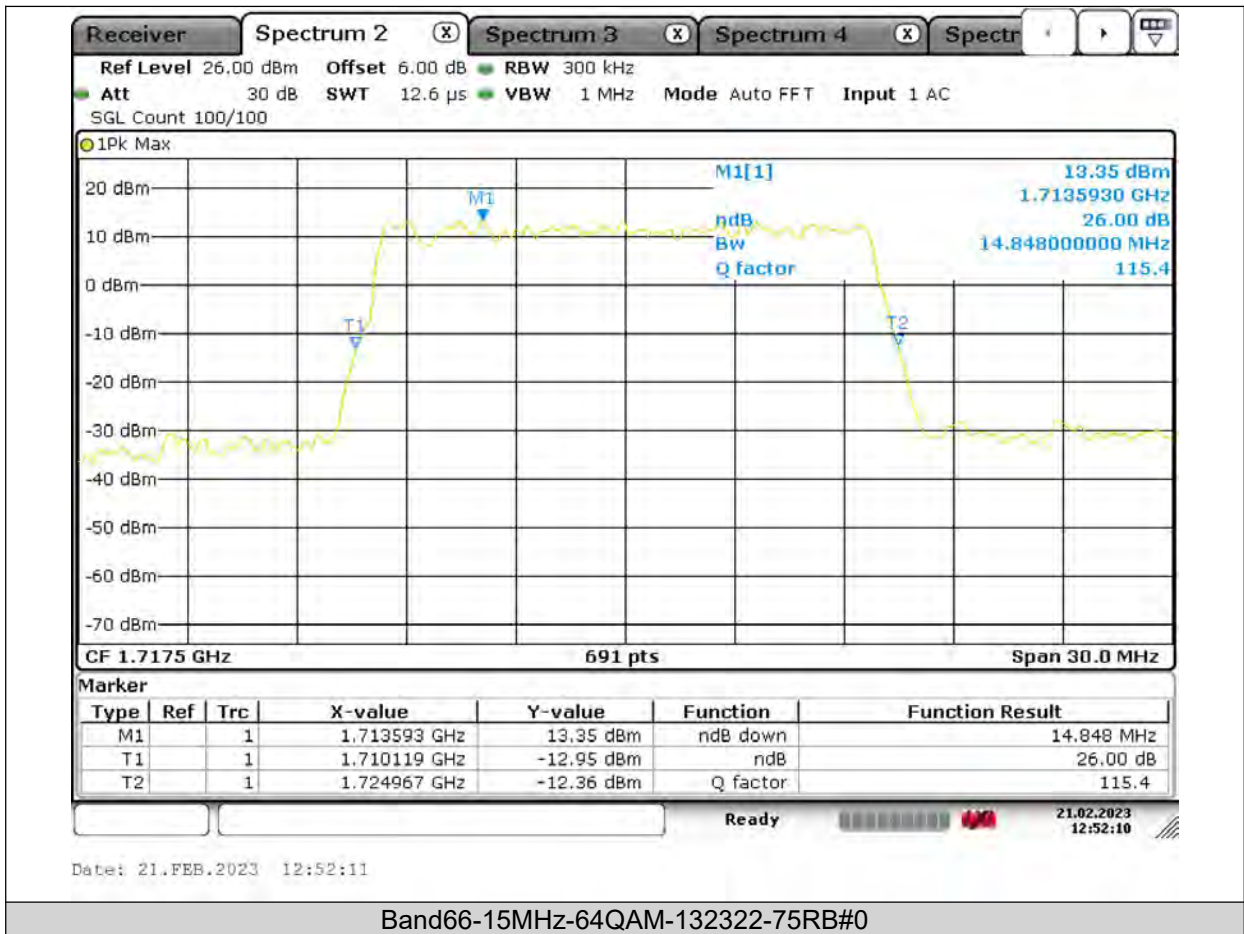

BUREAU
VERITAS

Test Report No.: PSU-QSU2309010110RF03