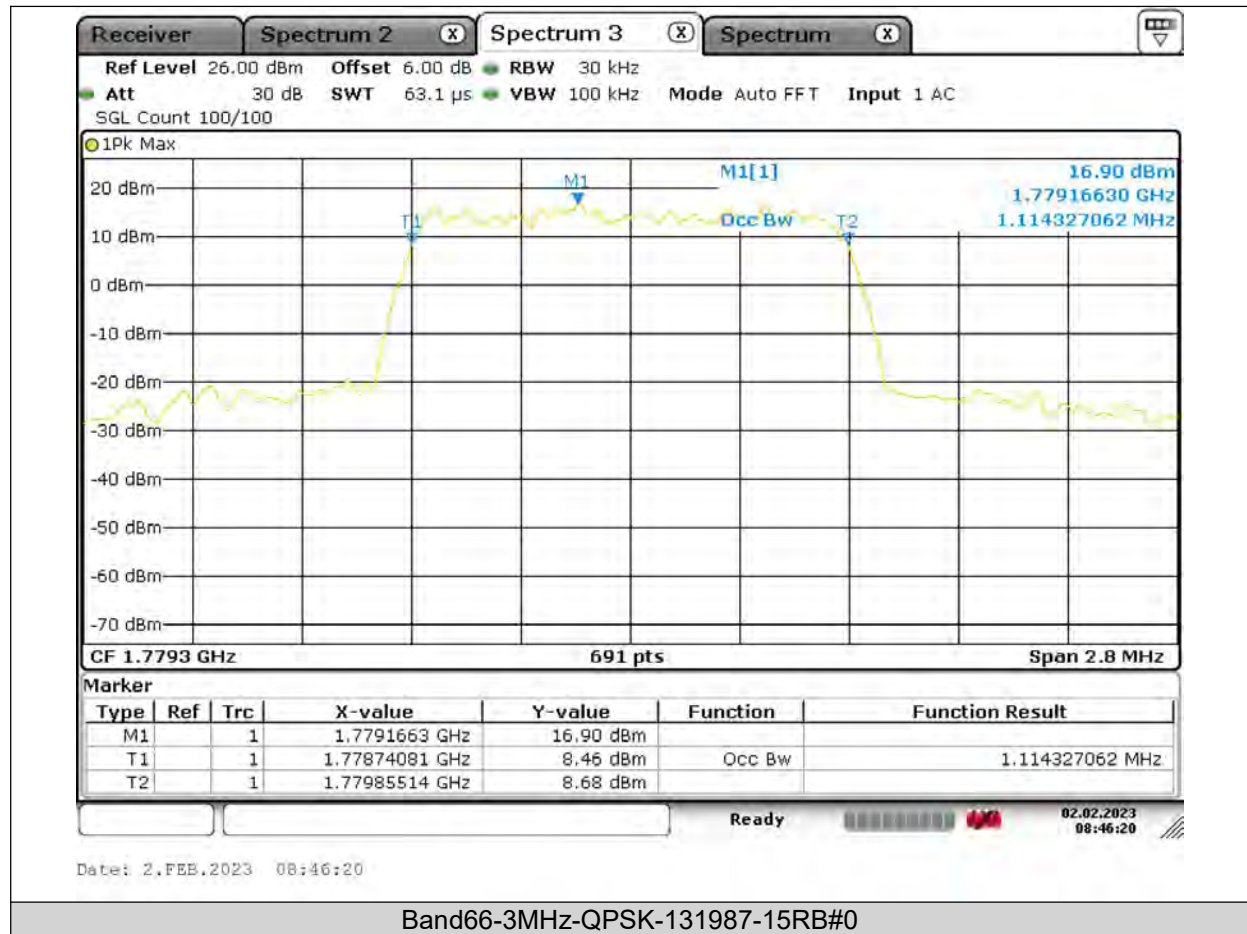

BUREAU VERITAS

Test Report No.: PSU-QSU2309010110RF03

BUREAU VERITAS

Test Report No.: PSU-QSU2309010110RF03

BUREAU VERITAS

Test Report No.: PSU-QSU2309010110RF03

BUREAU
VERITAS

Test Report No.: PSU-QSU2309010110RF03