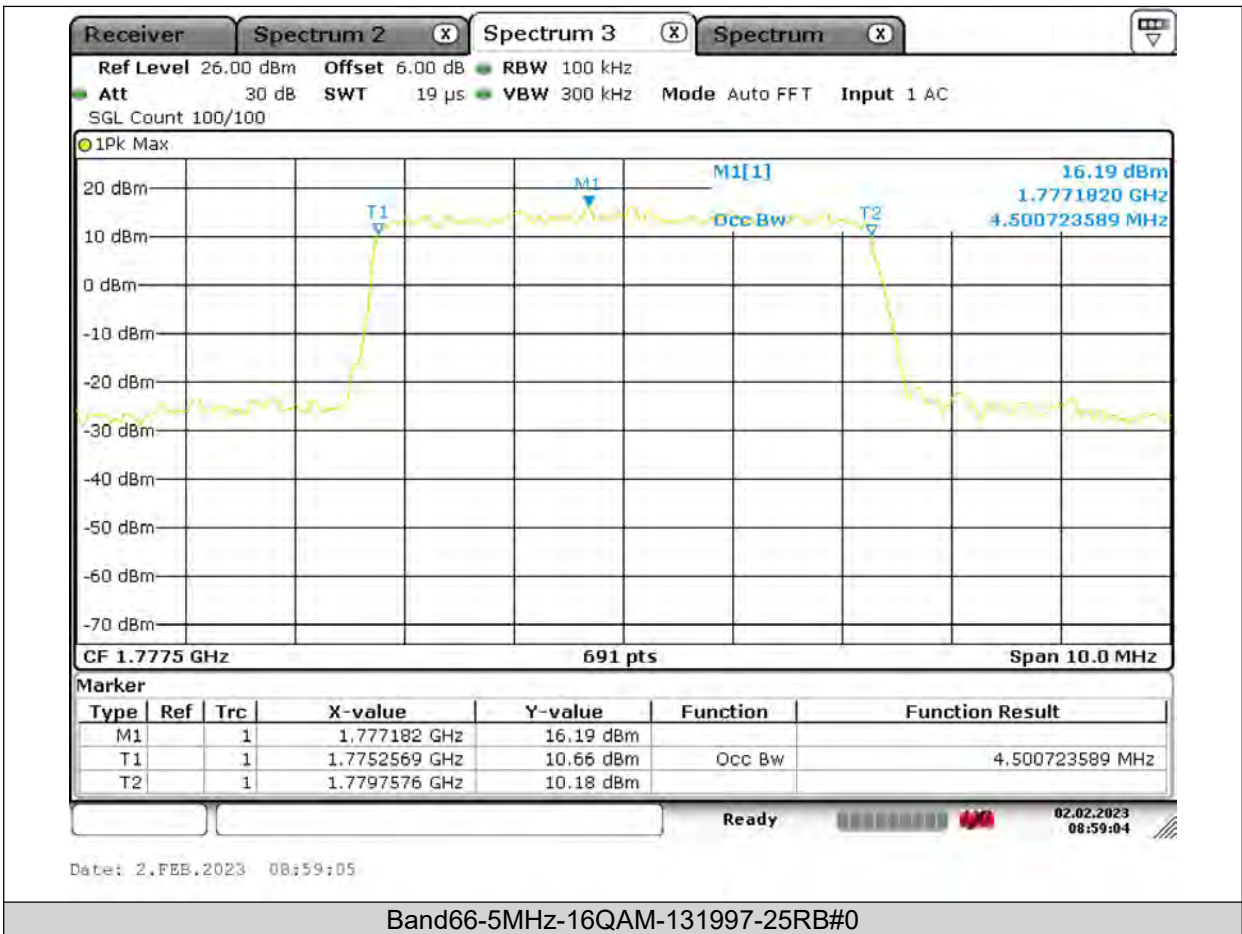

BUREAU VERITAS

Test Report No.: PSU-QSU2309010110RF03

BUREAU VERITAS

Test Report No.: PSU-QSU2309010110RF03

BUREAU VERITAS

Test Report No.: PSU-QSU2309010110RF03

BUREAU VERITAS

Test Report No.: PSU-QSU2309010110RF03