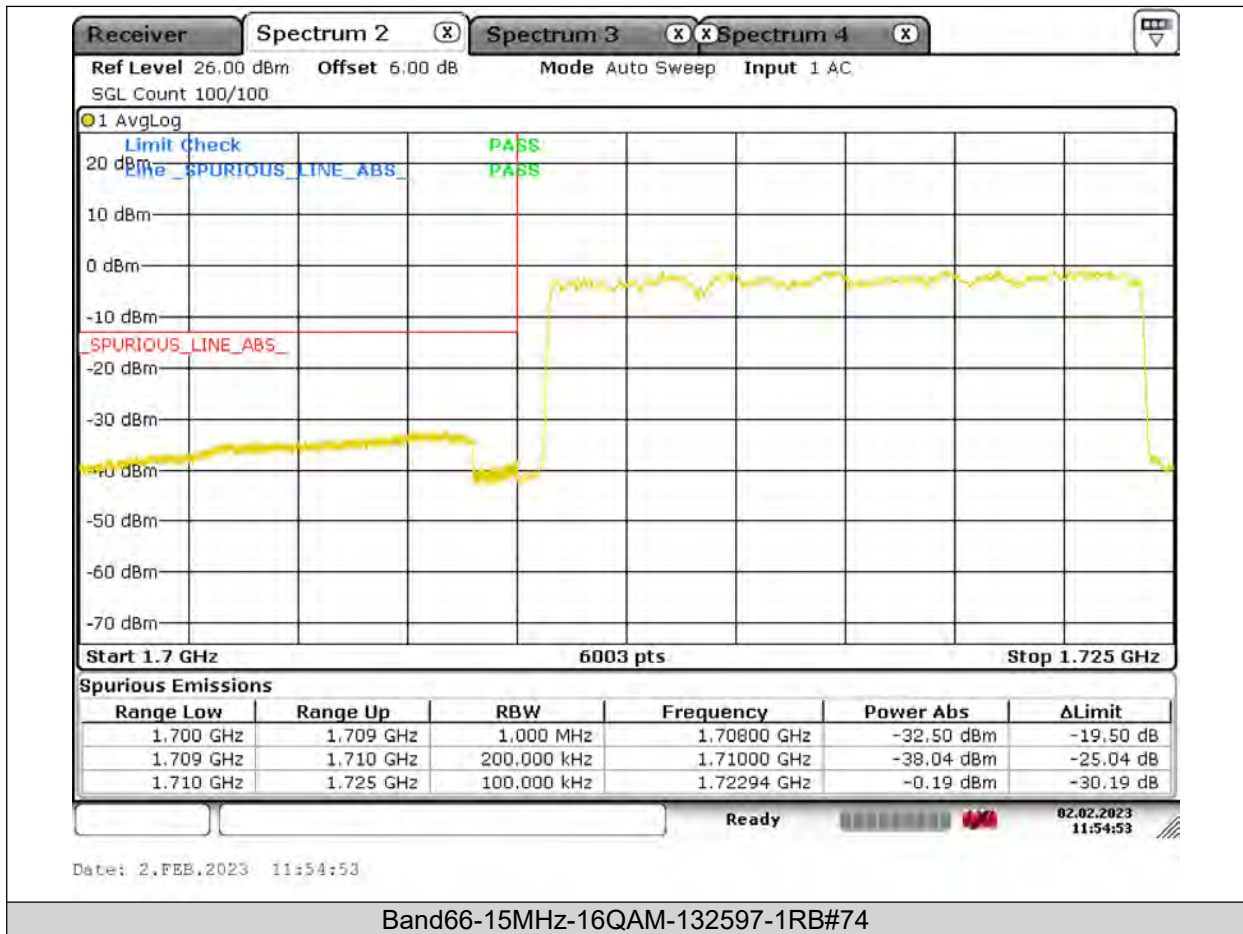

BUREAU
VERITAS

Test Report No.: PSU-QSU2309010110RF03

BUREAU
VERITAS

Test Report No.: PSU-QSU2309010110RF03

BUREAU VERITAS

Test Report No.: PSU-QSU2309010110RF03

BUREAU
VERITAS

Test Report No.: PSU-QSU2309010110RF03