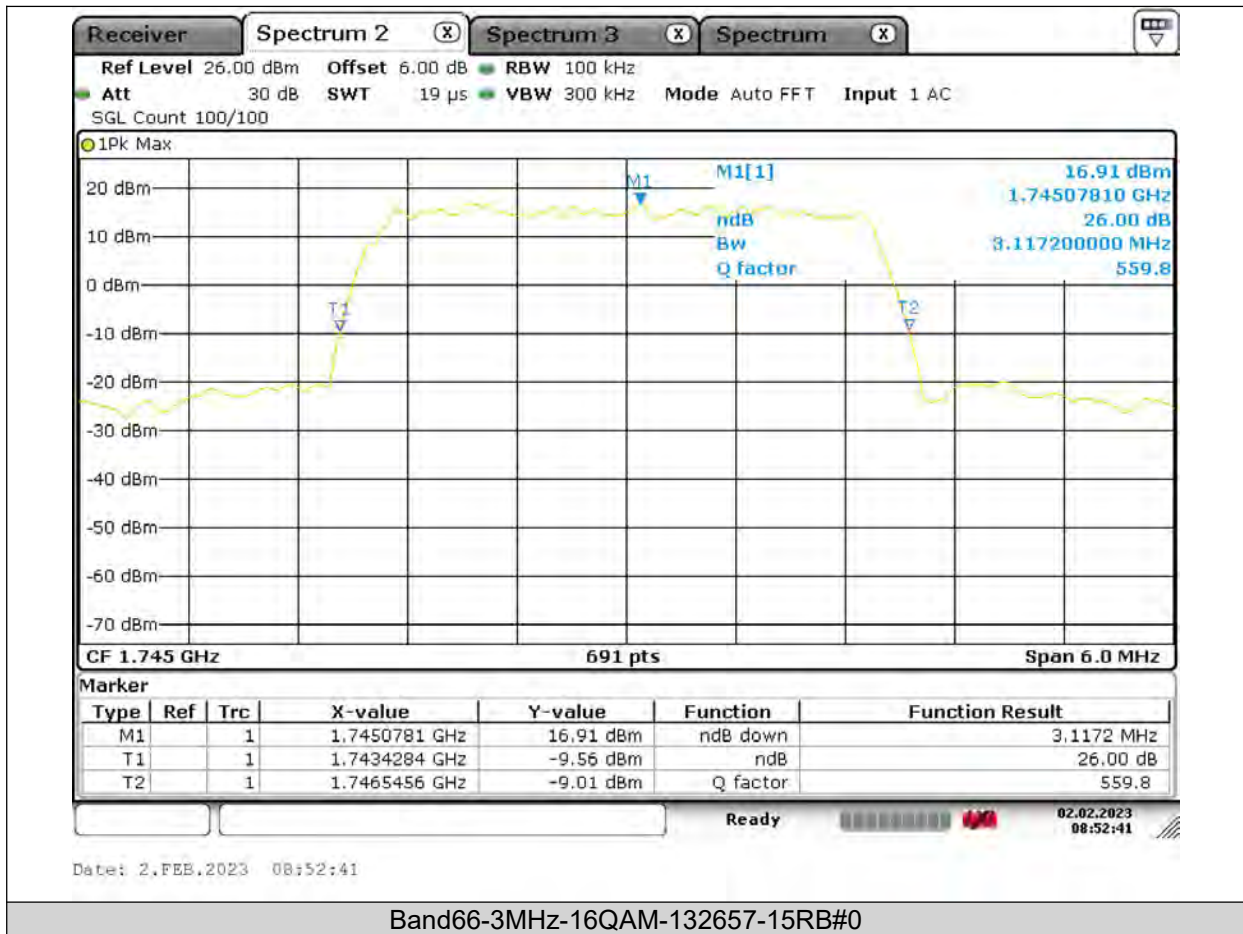

Test Report No.: PSU-QSU2309010110RF03

**BUREAU
VERITAS**

Test Report No.: PSU-QSU2309010110RF03

BUREAU
VERITAS

Test Report No.: PSU-QSU2309010110RF03

BUREAU VERITAS

Test Report No.: PSU-QSU2309010110RF03

**BUREAU
VERITAS**