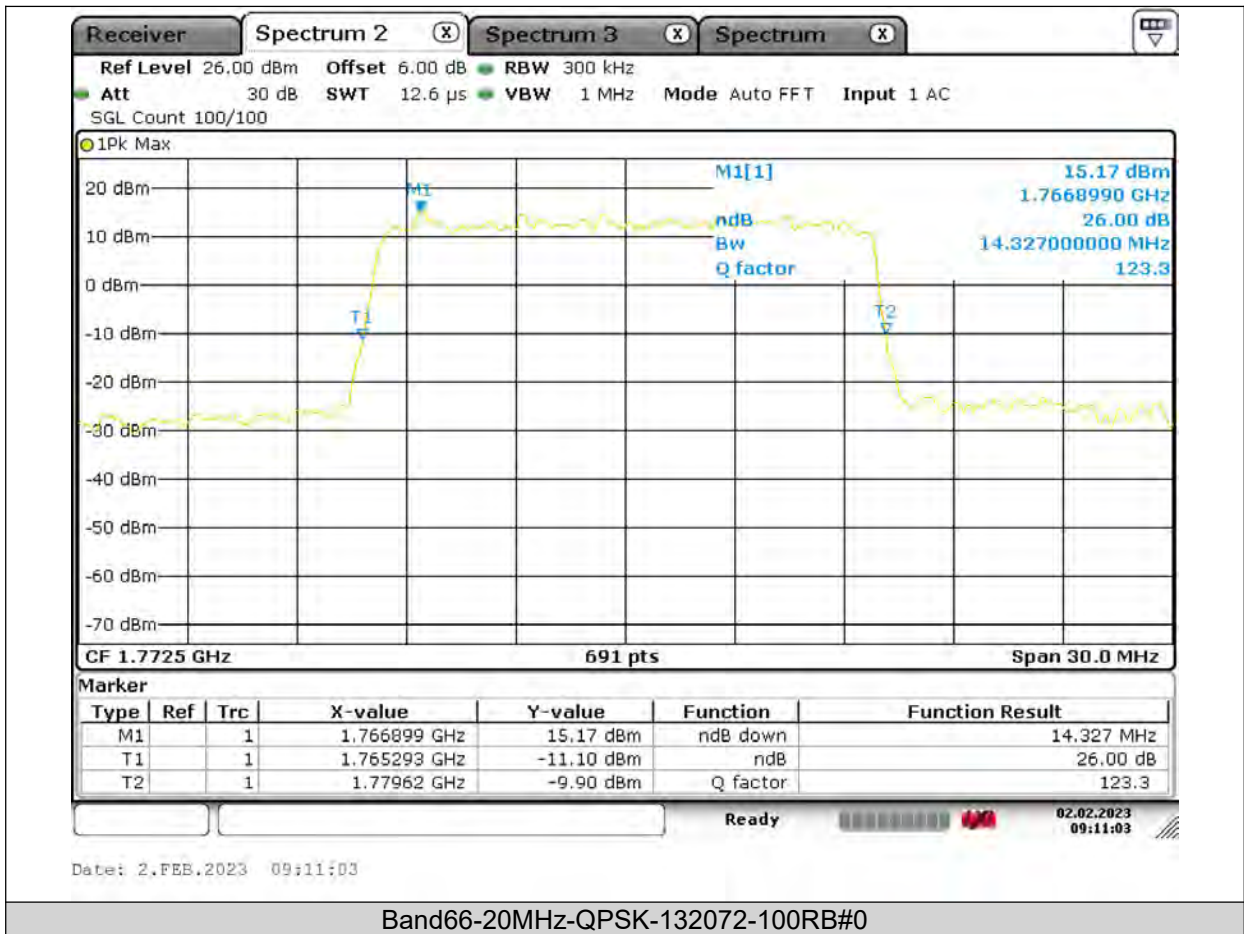

BUREAU VERITAS

Test Report No.: PSU-QSU2309010110RF03