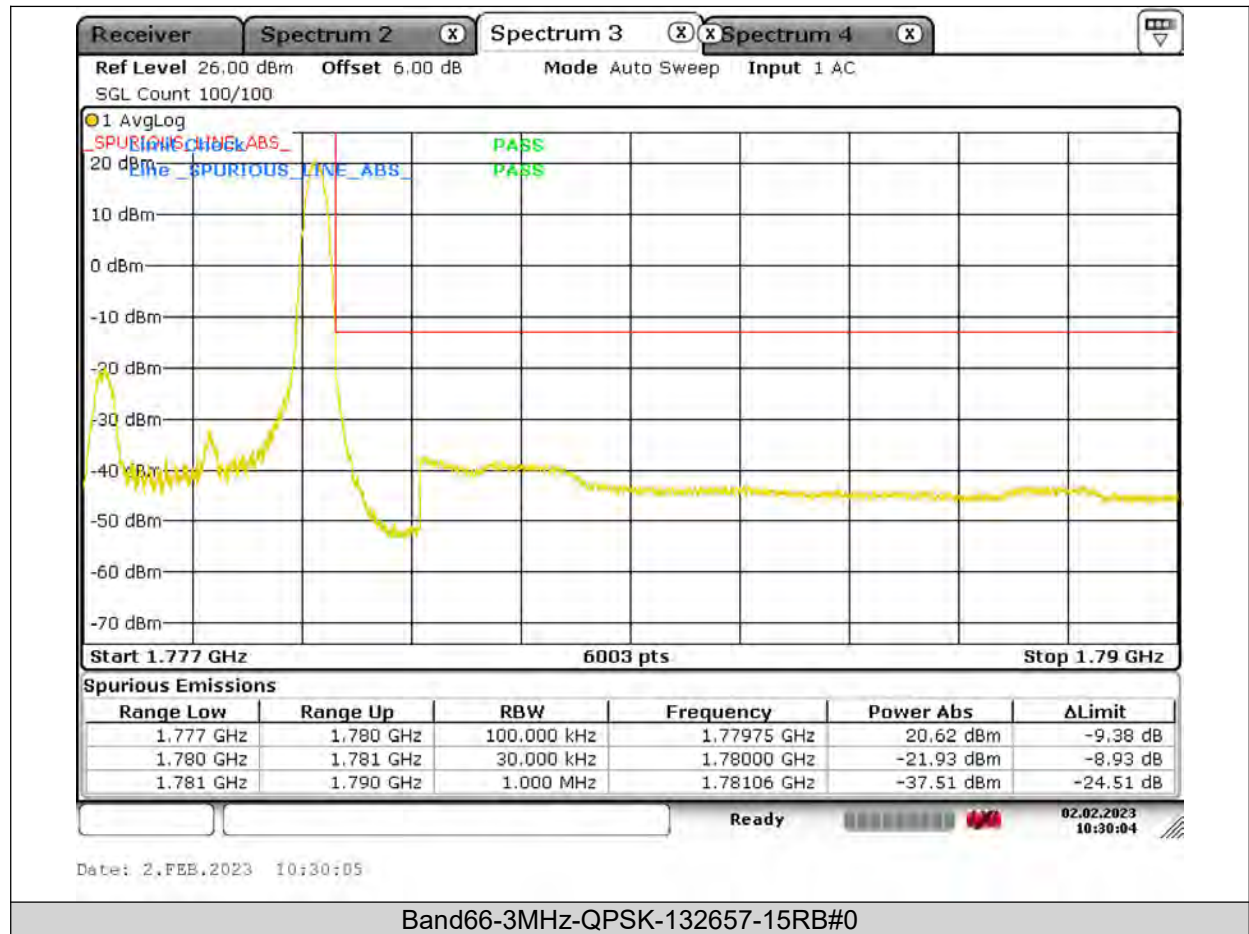

BUREAU VERITAS

Test Report No.: PSU-QSU2309010110RF03