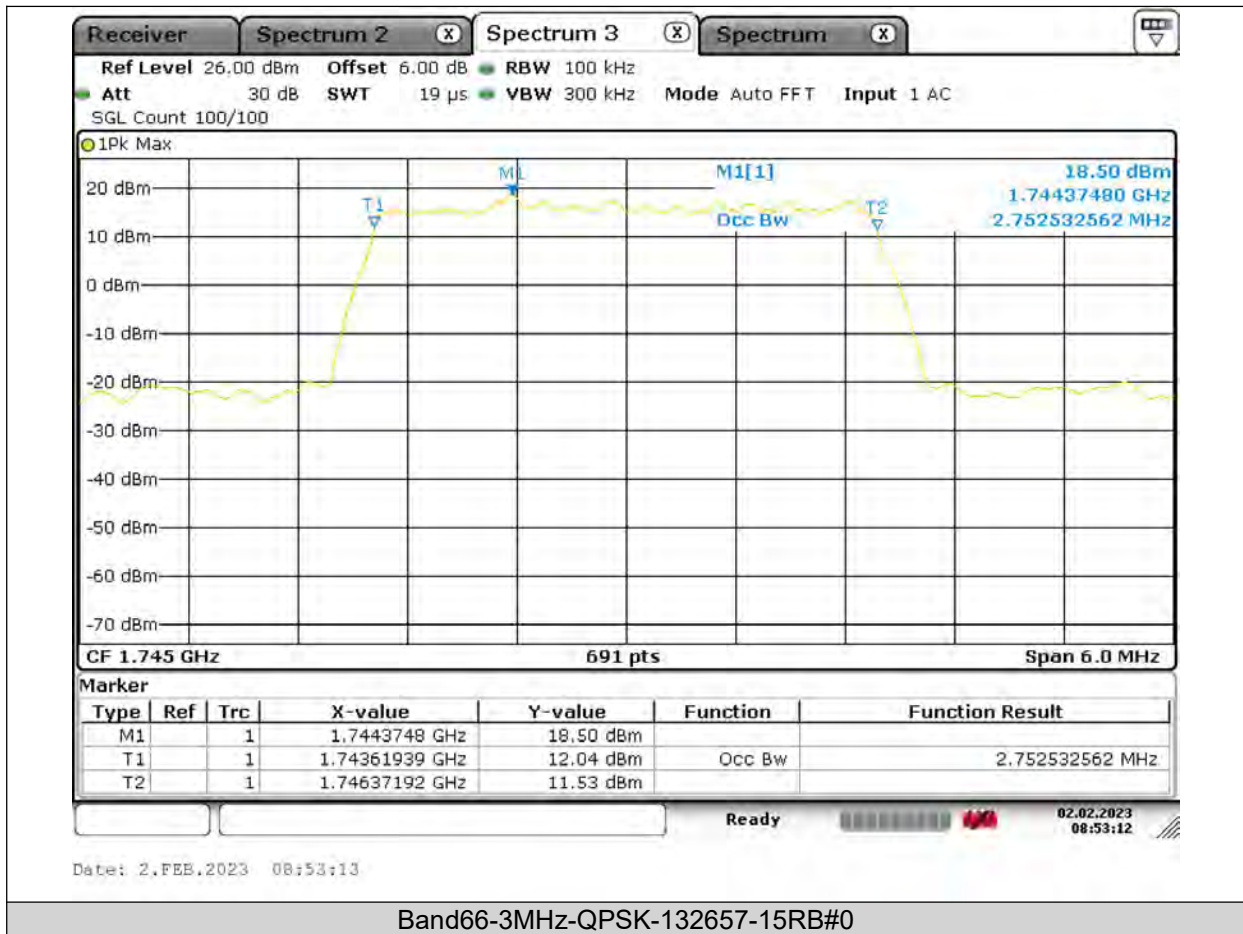

BUREAU VERITAS

Test Report No.: PSU-QSU2309010110RF03

BUREAU VERITAS

Test Report No.: PSU-QSU2309010110RF03

BUREAU VERITAS

Test Report No.: PSU-QSU2309010110RF03

BUREAU
VERITAS

Test Report No.: PSU-QSU2309010110RF03