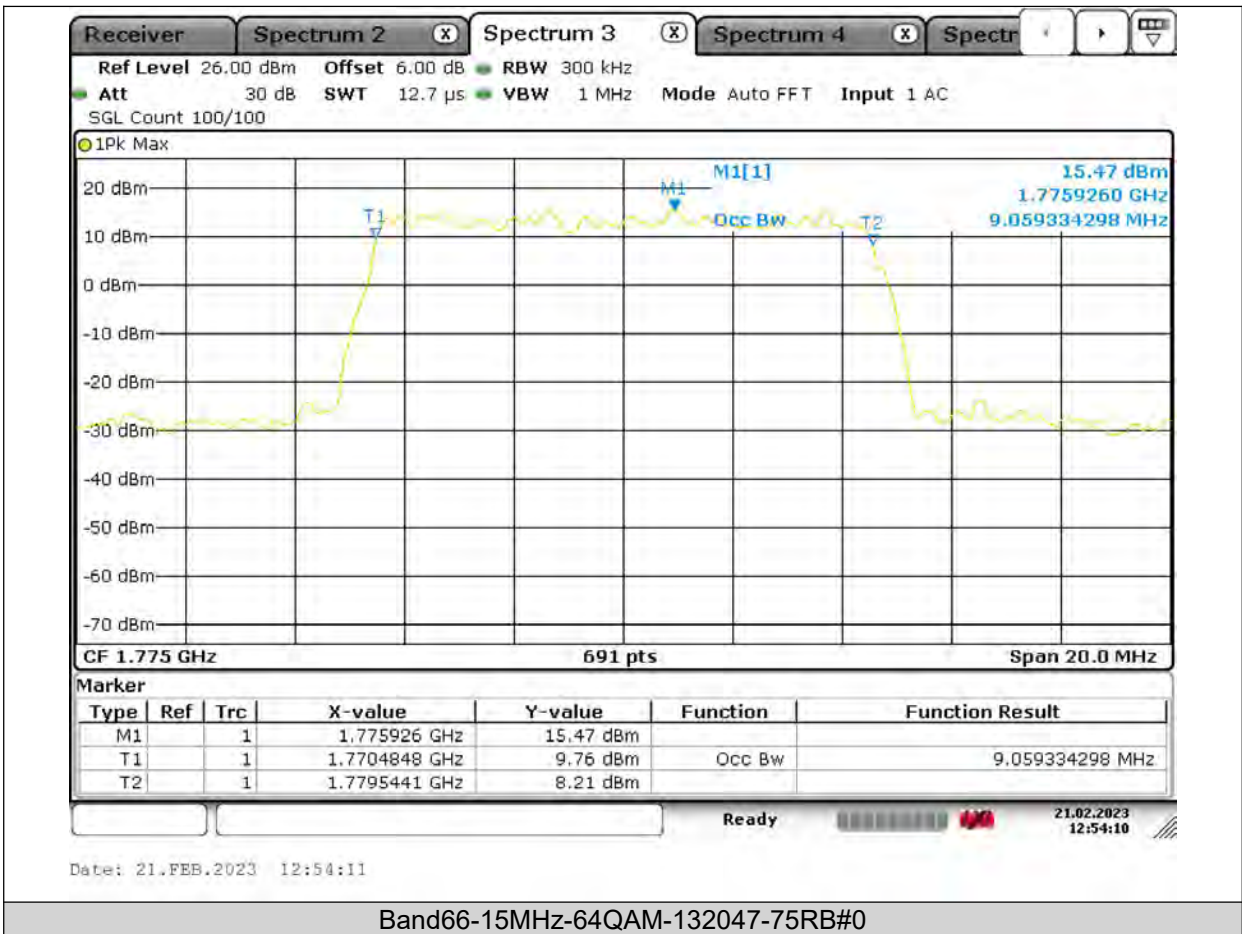

BUREAU VERITAS

Test Report No.: PSU-QSU2309010110RF03