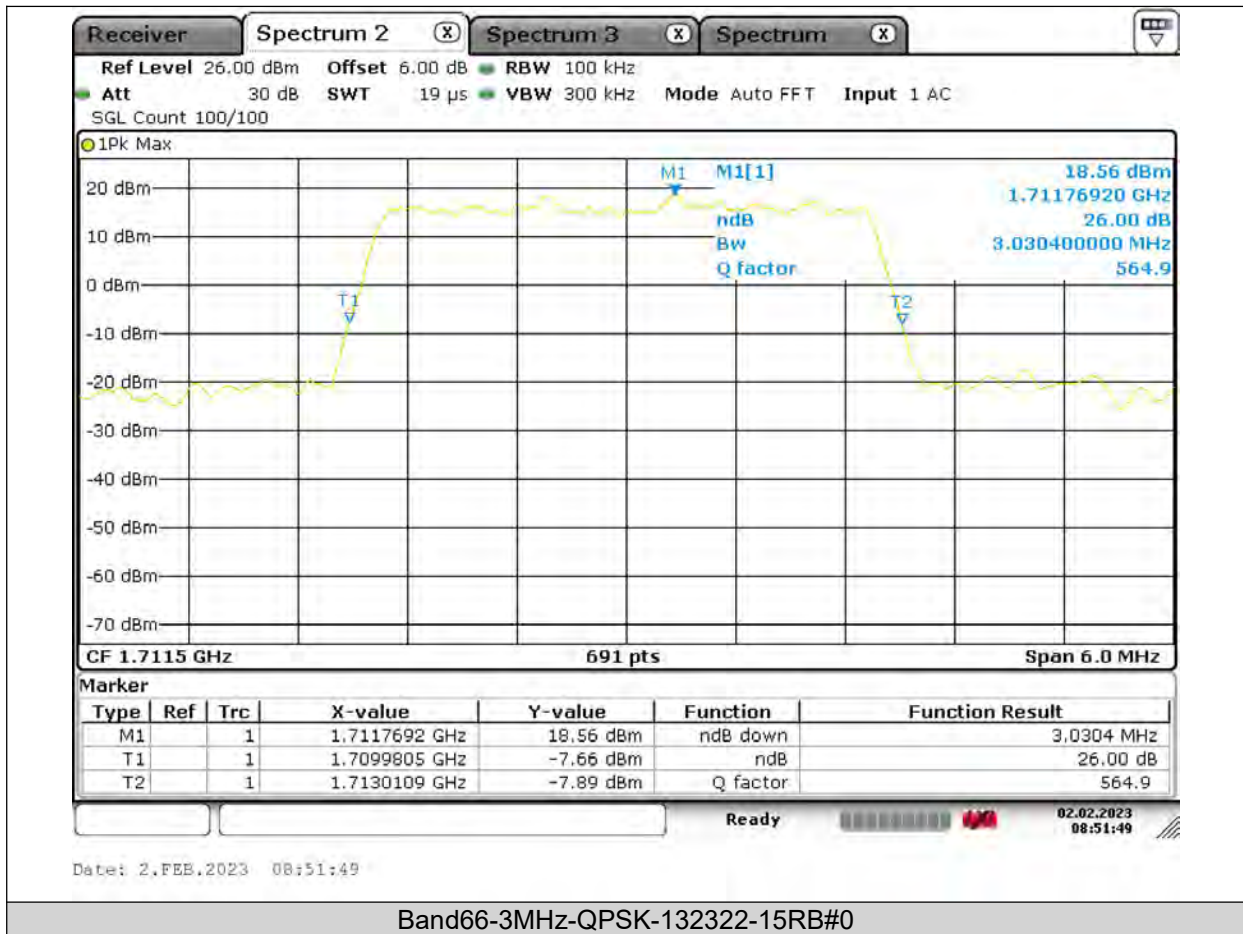

BUREAU
VERITAS

Test Report No.: PSU-QSU2309010110RF03