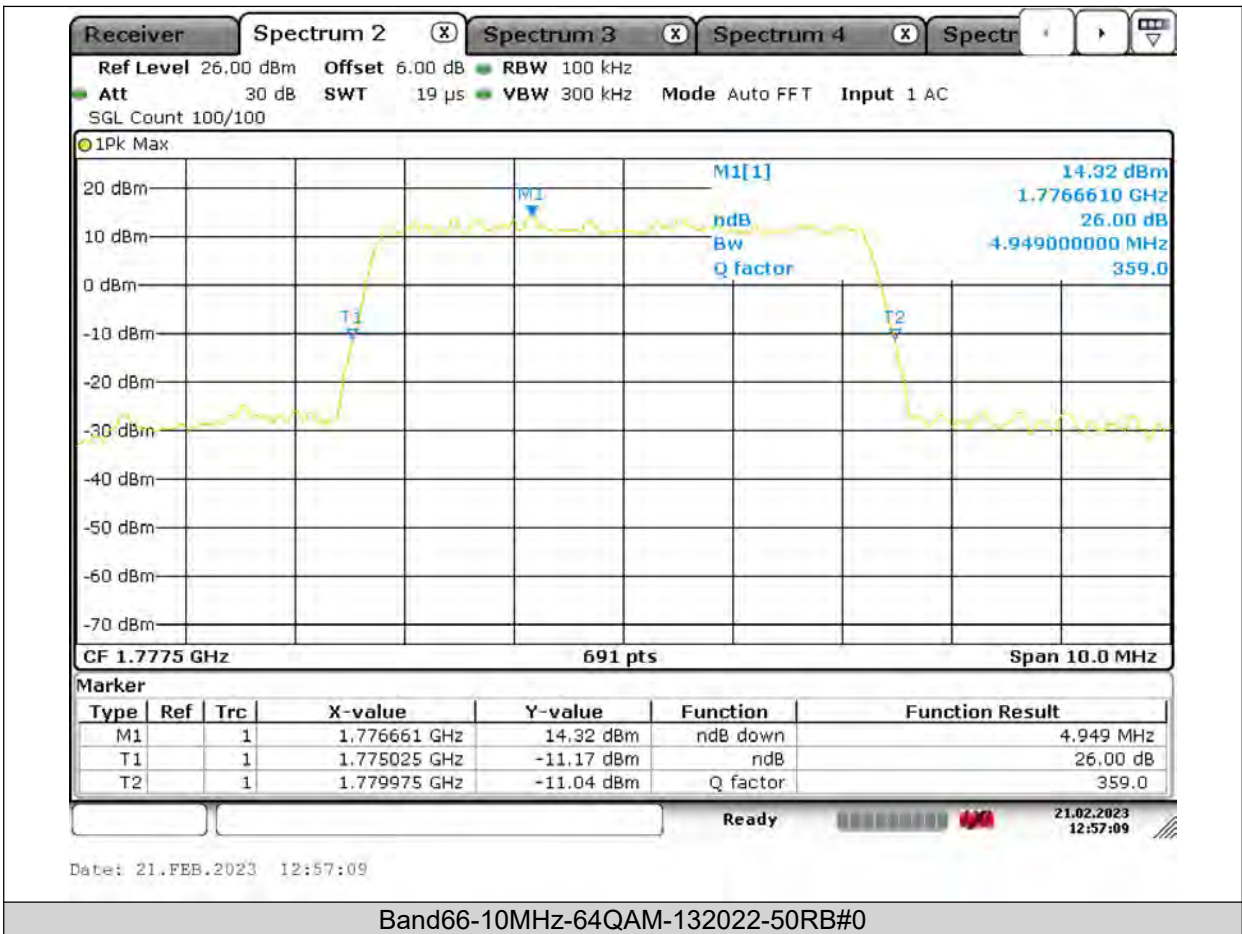

BUREAU
VERITAS

Test Report No.: PSU-QSU2309010110RF03