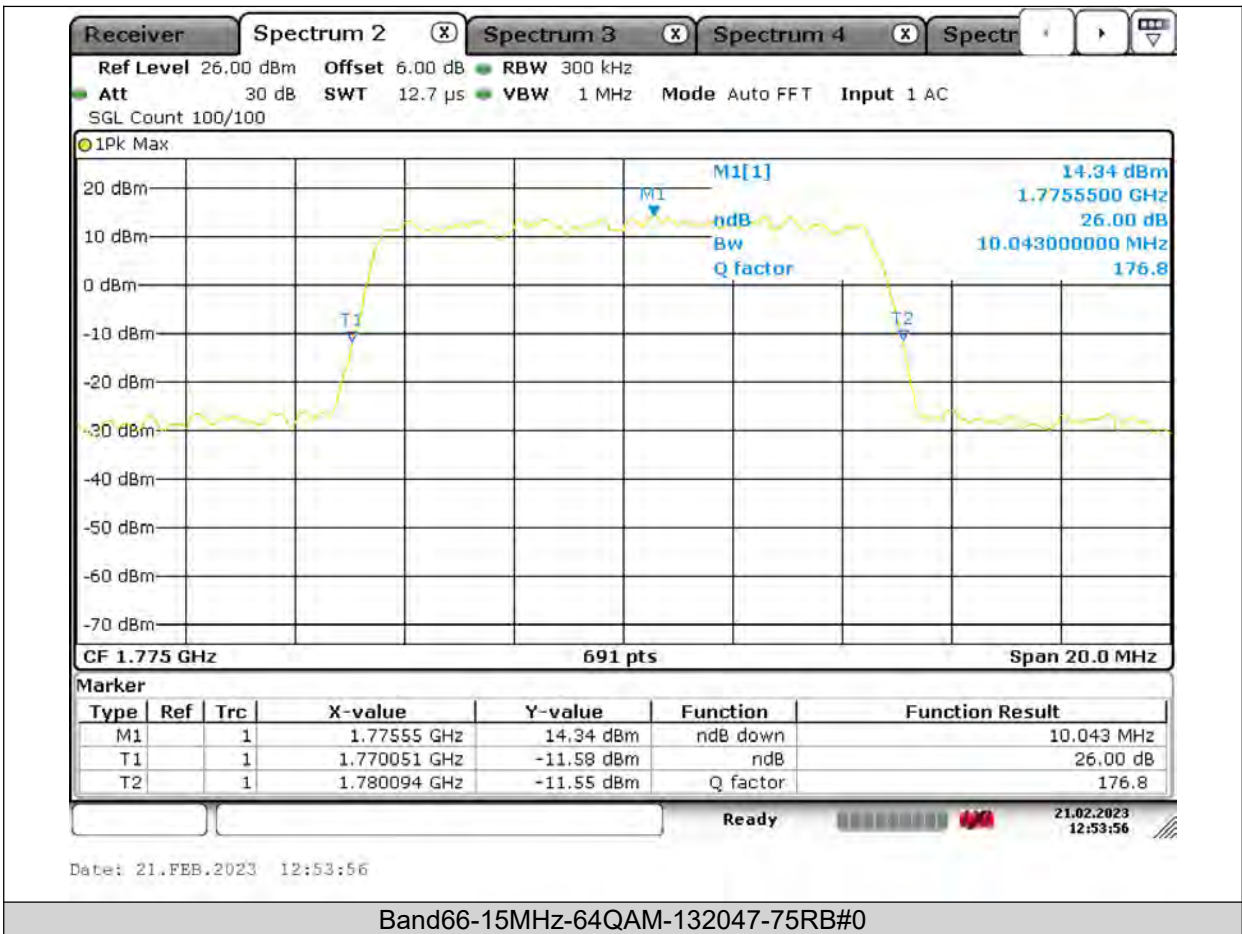

BUREAU
VERITAS

Test Report No.: PSU-QSU2309010110RF03

BUREAU VERITAS

Test Report No.: PSU-QSU2309010110RF03

BUREAU
VERITAS

Test Report No.: PSU-QSU2309010110RF03

BUREAU
VERITAS

Test Report No.: PSU-QSU2309010110RF03