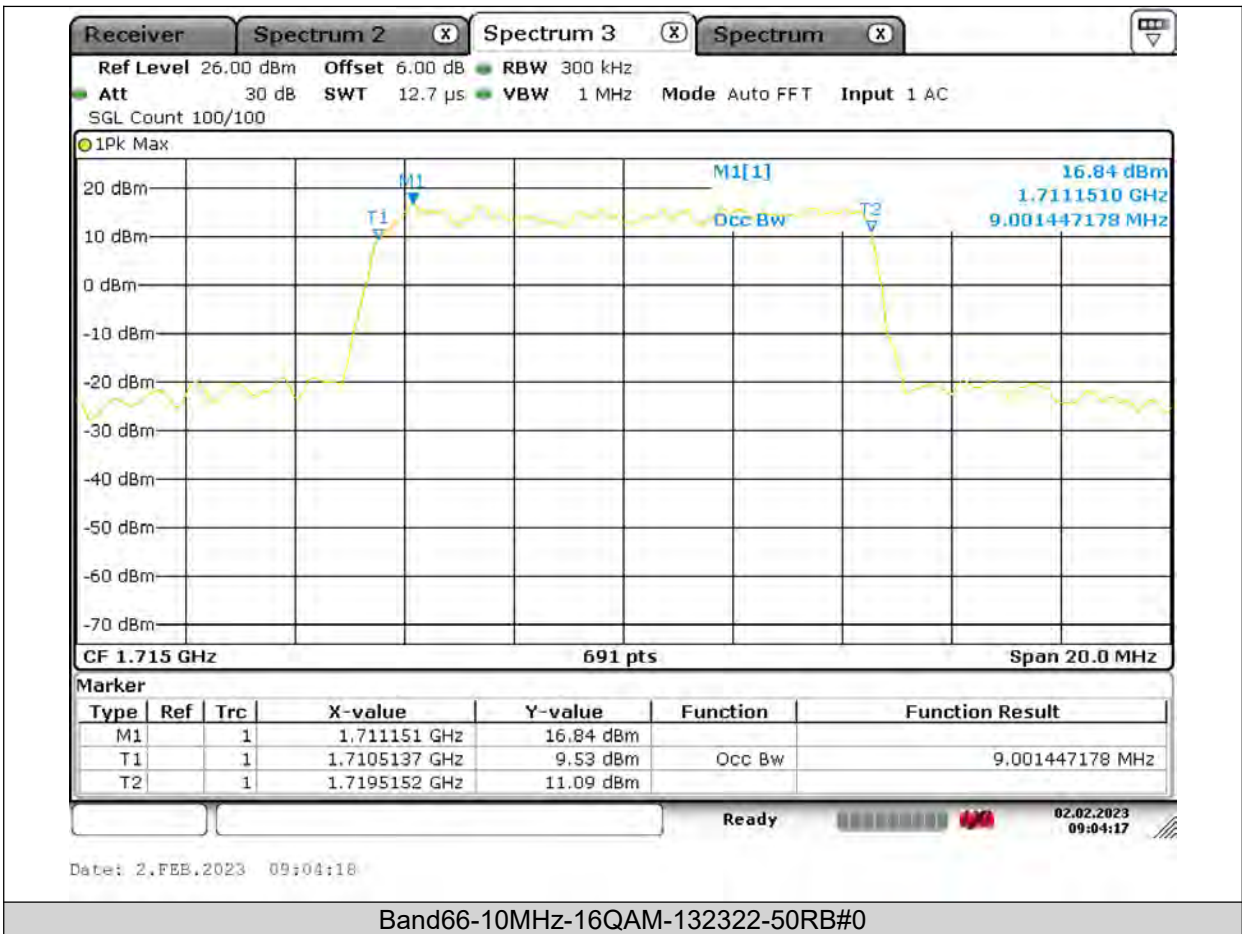

BUREAU VERITAS

Test Report No.: PSU-QSU2309010110RF03

Date: 2.FEB.2023 09:06:36

Band66-10MHz-16QAM-132022-50RB#0

BUREAU VERITAS

Test Report No.: PSU-QSU2309010110RF03

BUREAU VERITAS

Test Report No.: PSU-QSU2309010110RF03