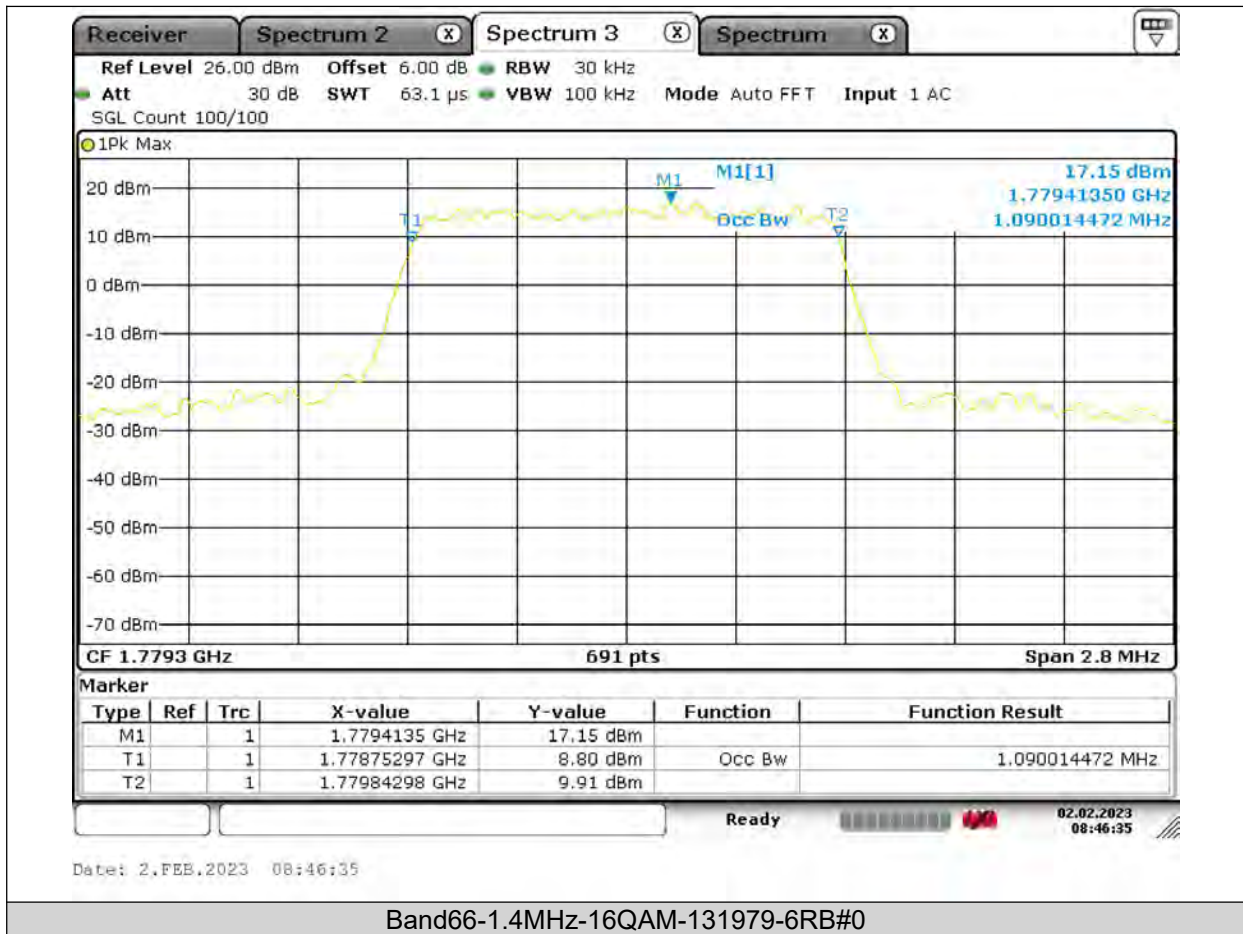

Test Report No.: PSU-QSU2309010110RF03

Test Graphs

BUREAU VERITAS

Test Report No.: PSU-QSU2309010110RF03

BUREAU
VERITAS

Test Report No.: PSU-QSU2309010110RF03

BUREAU
VERITAS

Test Report No.: PSU-QSU2309010110RF03