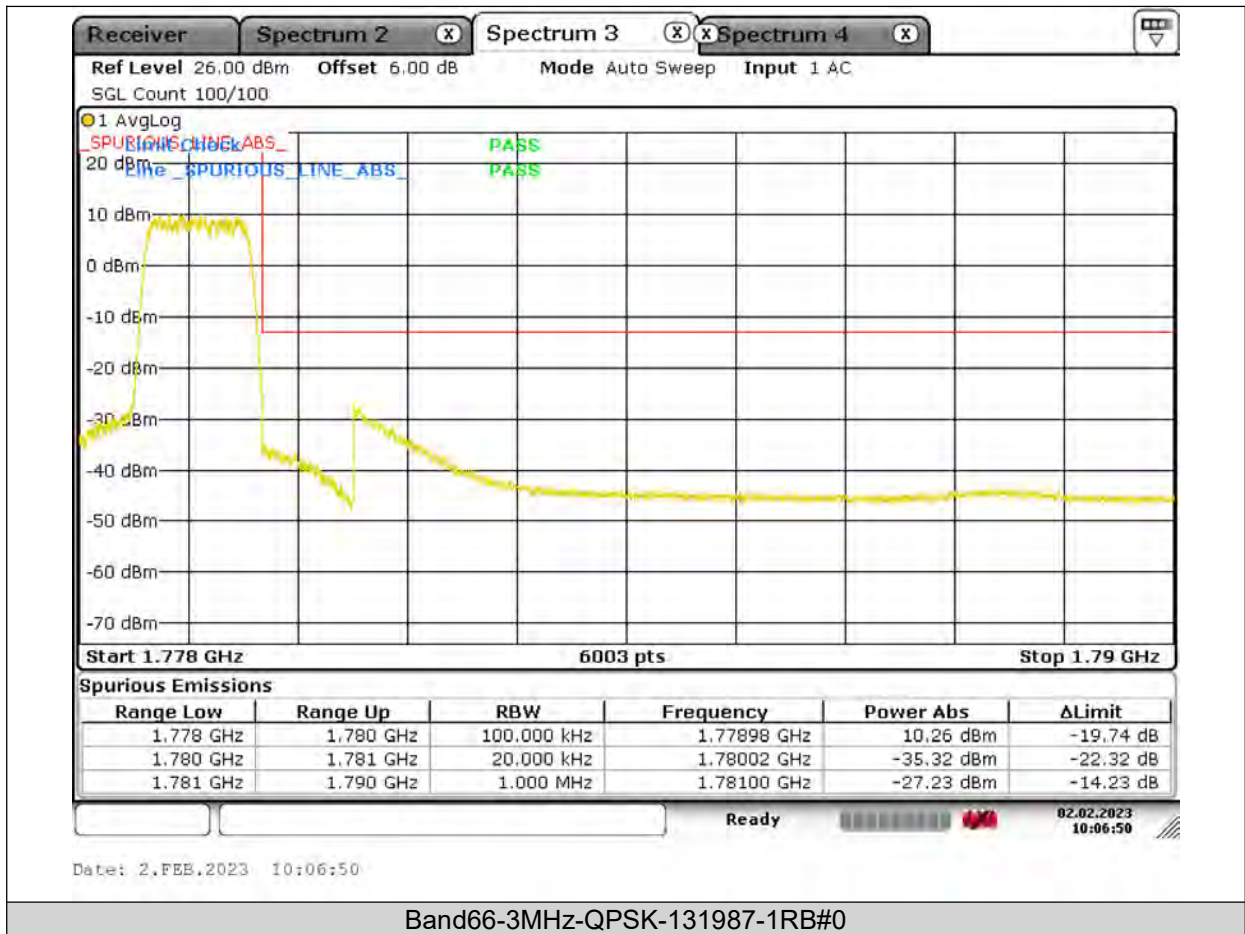

BUREAU
VERITAS

Test Report No.: PSU-QSU2309010110RF03

BUREAU VERITAS

Test Report No.: PSU-QSU2309010110RF03

BUREAU
VERITAS

Test Report No.: PSU-QSU2309010110RF03

BUREAU VERITAS

Test Report No.: PSU-QSU2309010110RF03