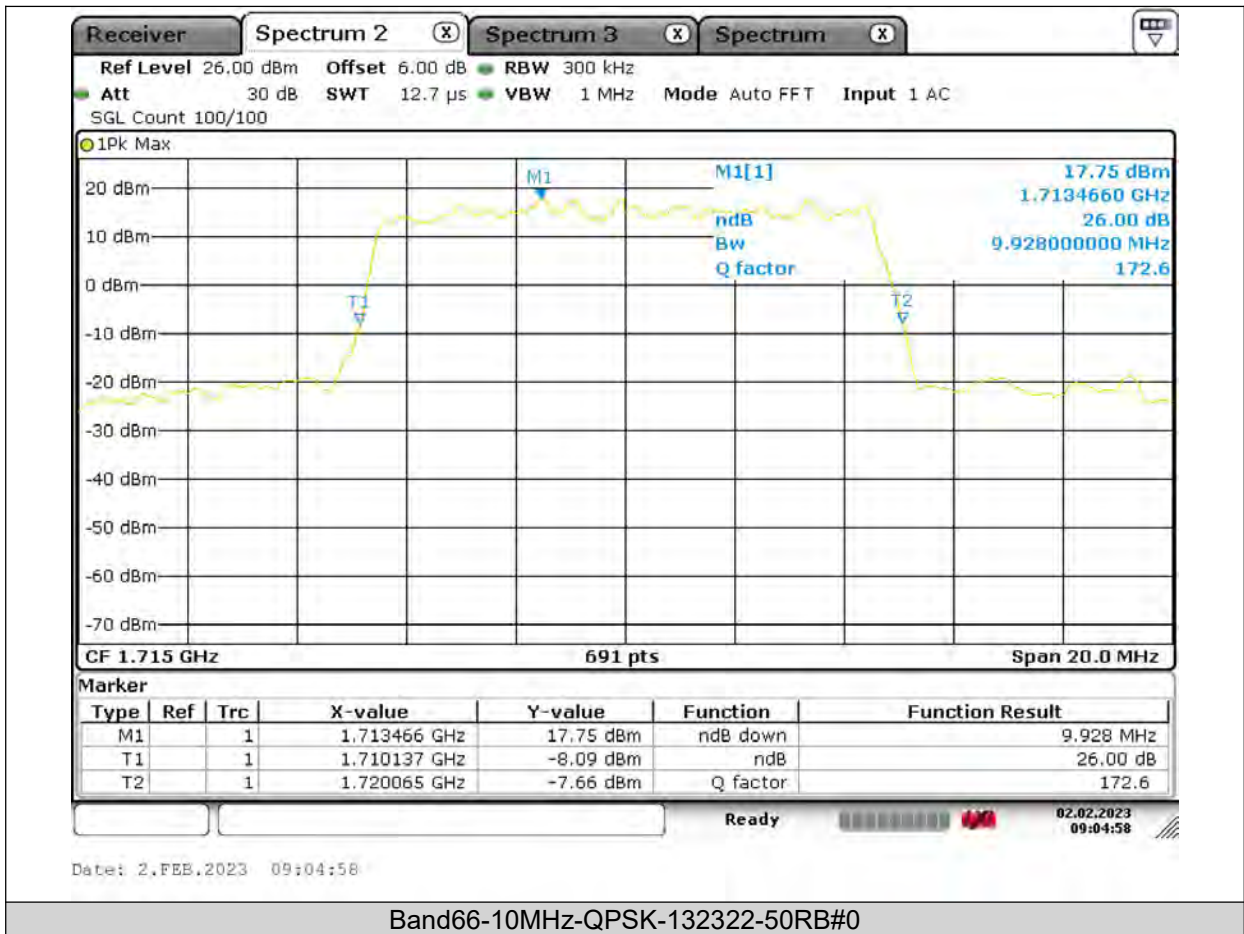

Test Report No.: PSU-QSU2309010110RF03

BUREAU VERITAS

Test Report No.: PSU-QSU2309010110RF03

BUREAU
VERITAS

Test Report No.: PSU-QSU2309010110RF03

BUREAU VERITAS

Test Report No.: PSU-QSU2309010110RF03

BUREAU VERITAS