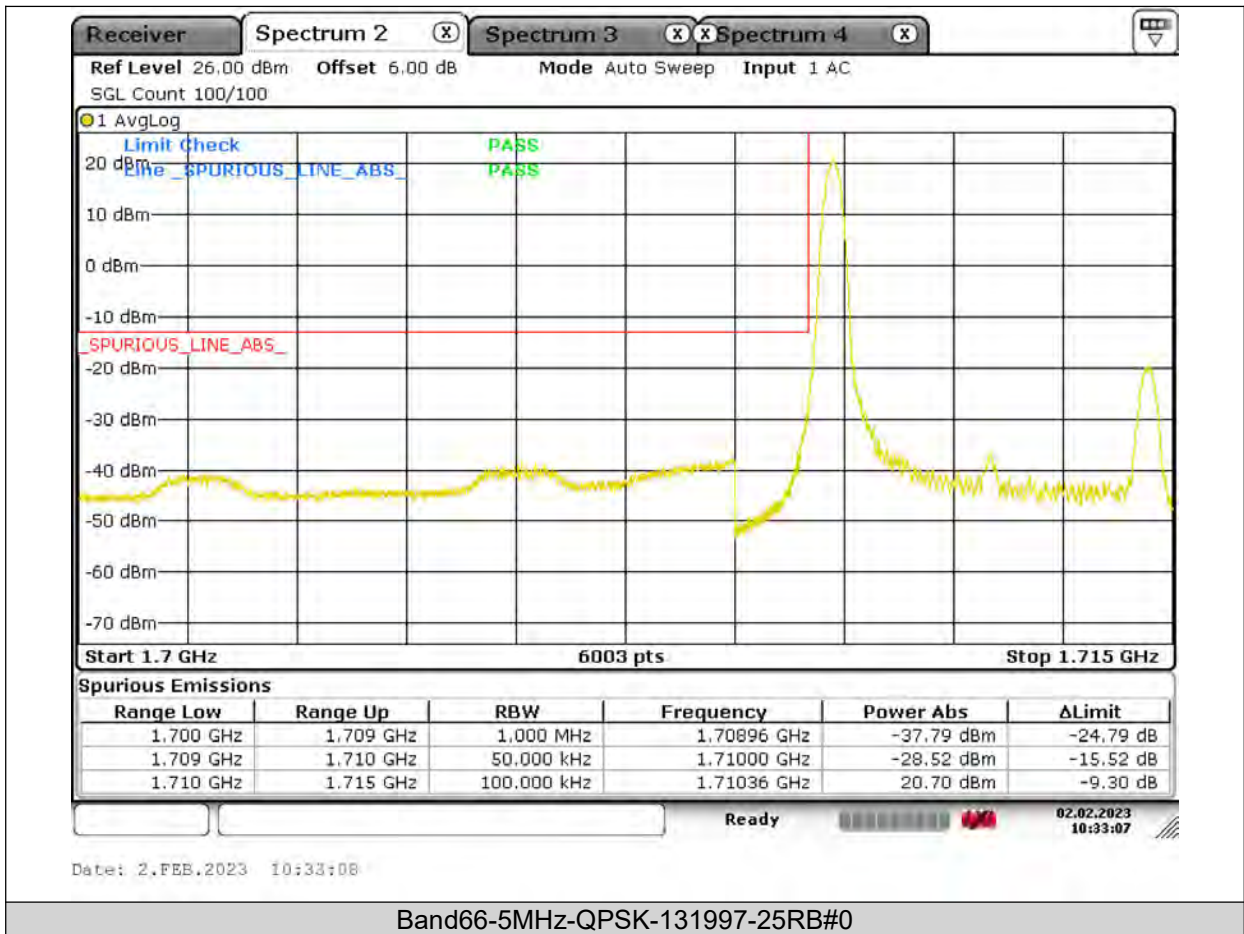

BUREAU VERITAS

Test Report No.: PSU-QSU2309010110RF03

BUREAU VERITAS

Test Report No.: PSU-QSU2309010110RF03

BUREAU VERITAS

Test Report No.: PSU-QSU2309010110RF03

BUREAU VERITAS

Test Report No.: PSU-QSU2309010110RF03