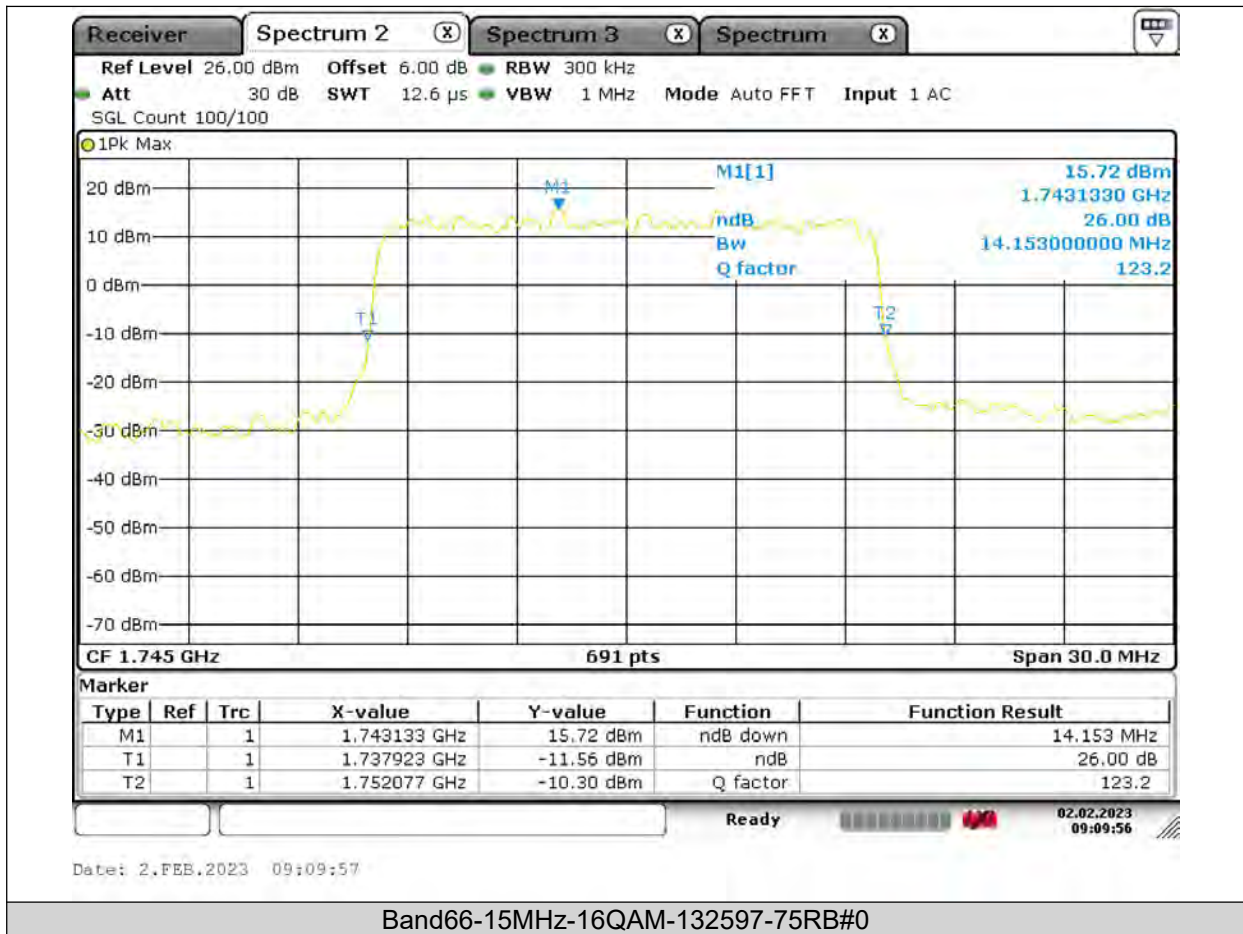

BUREAU
VERITAS

Test Report No.: PSU-QSU2309010110RF03