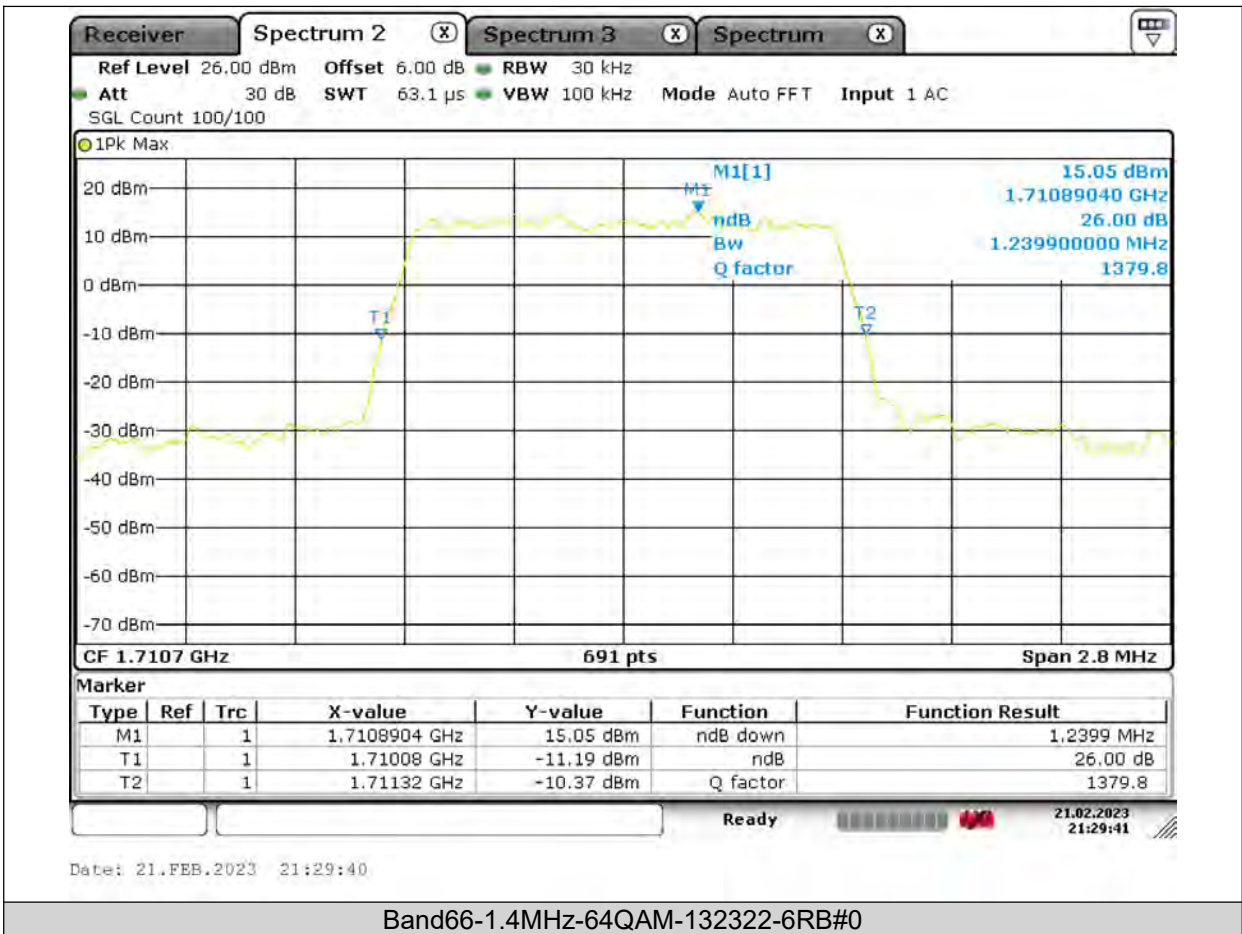

BUREAU VERITAS

Test Report No.: PSU-QSU2309010110RF03