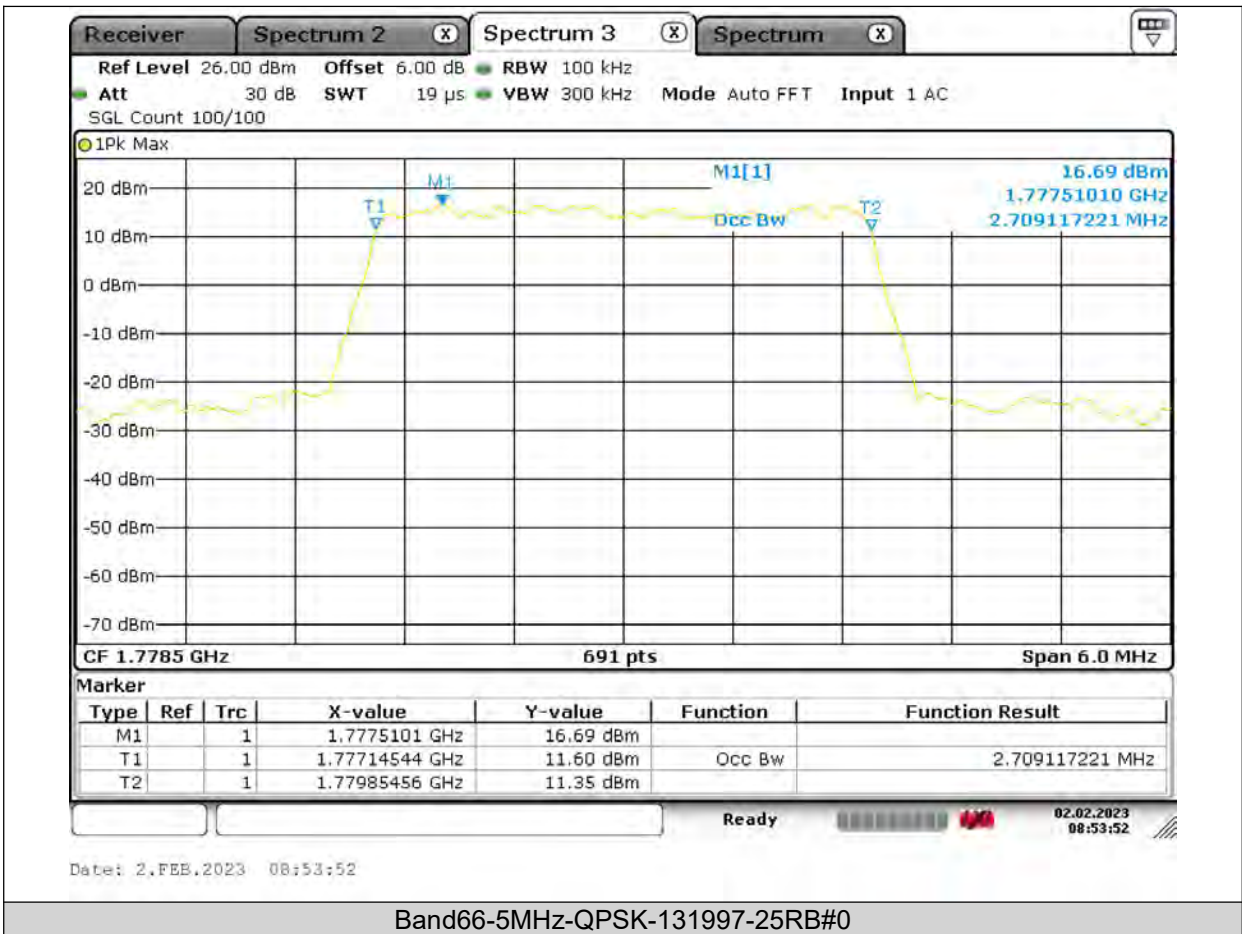

BUREAU VERITAS

Test Report No.: PSU-QSU2309010110RF03

BUREAU VERITAS

Test Report No.: PSU-QSU2309010110RF03

BUREAU VERITAS

Test Report No.: PSU-QSU2309010110RF03

BUREAU VERITAS

Test Report No.: PSU-QSU2309010110RF03