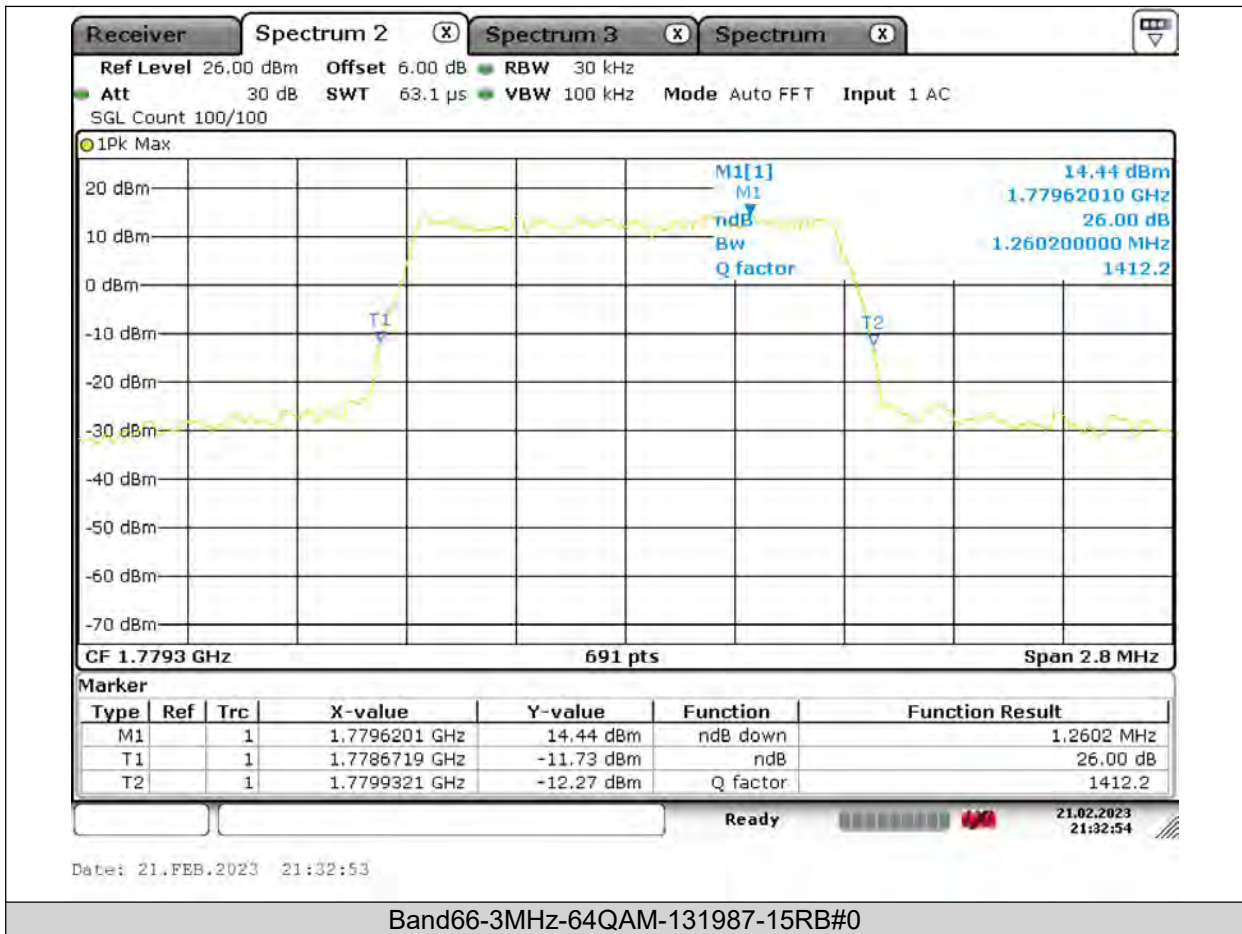

BUREAU VERITAS

Test Report No.: PSU-QSU2309010110RF03

BUREAU VERITAS

Test Report No.: PSU-QSU2309010110RF03

BUREAU
VERITAS

Test Report No.: PSU-QSU2309010110RF03

BUREAU
VERITAS

Test Report No.: PSU-QSU2309010110RF03