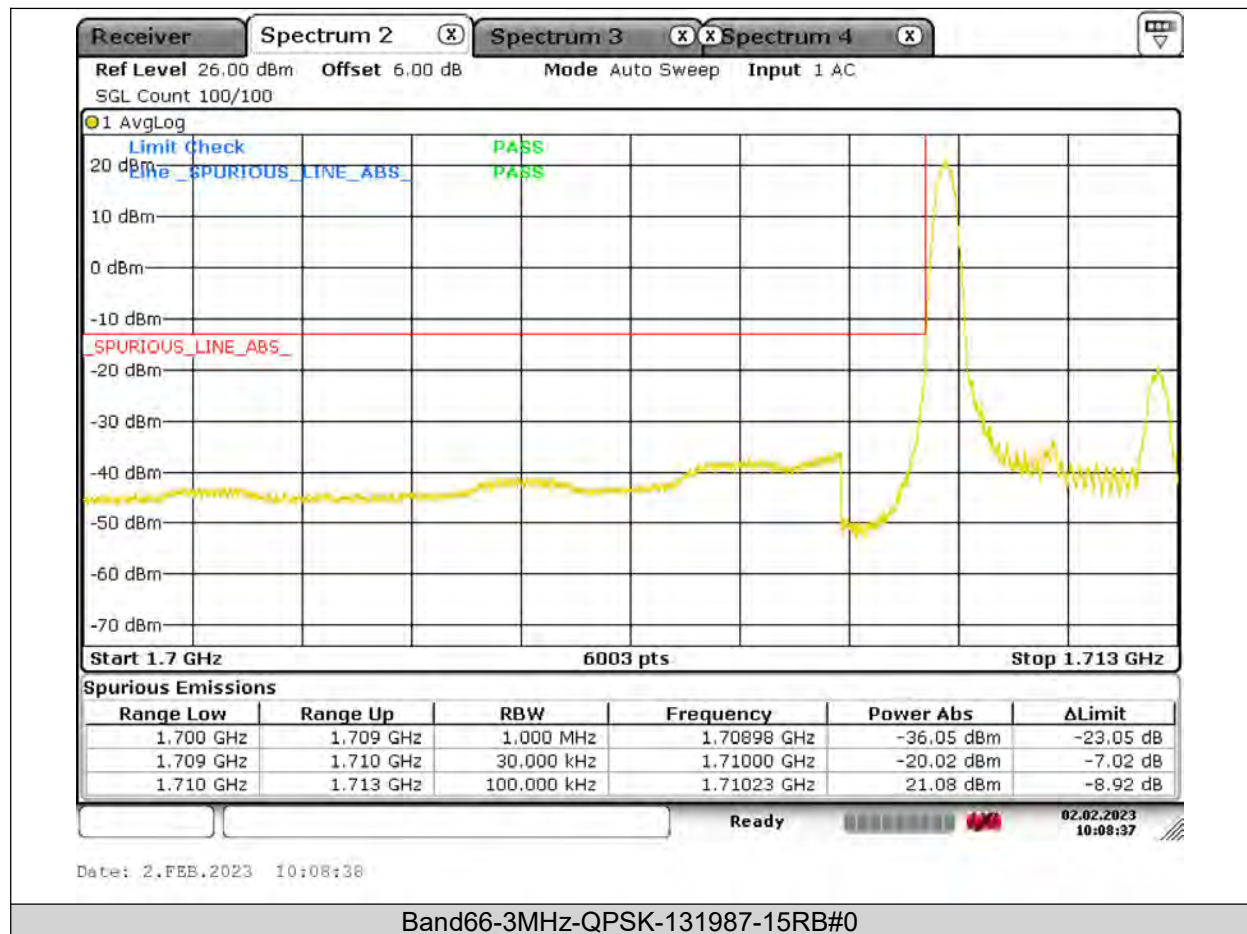

BUREAU
VERITAS

Test Report No.: PSU-QSU2309010110RF03

BUREAU VERITAS

Test Report No.: PSU-QSU2309010110RF03

BUREAU
VERITAS

Test Report No.: PSU-QSU2309010110RF03

BUREAU VERITAS

Test Report No.: PSU-QSU2309010110RF03