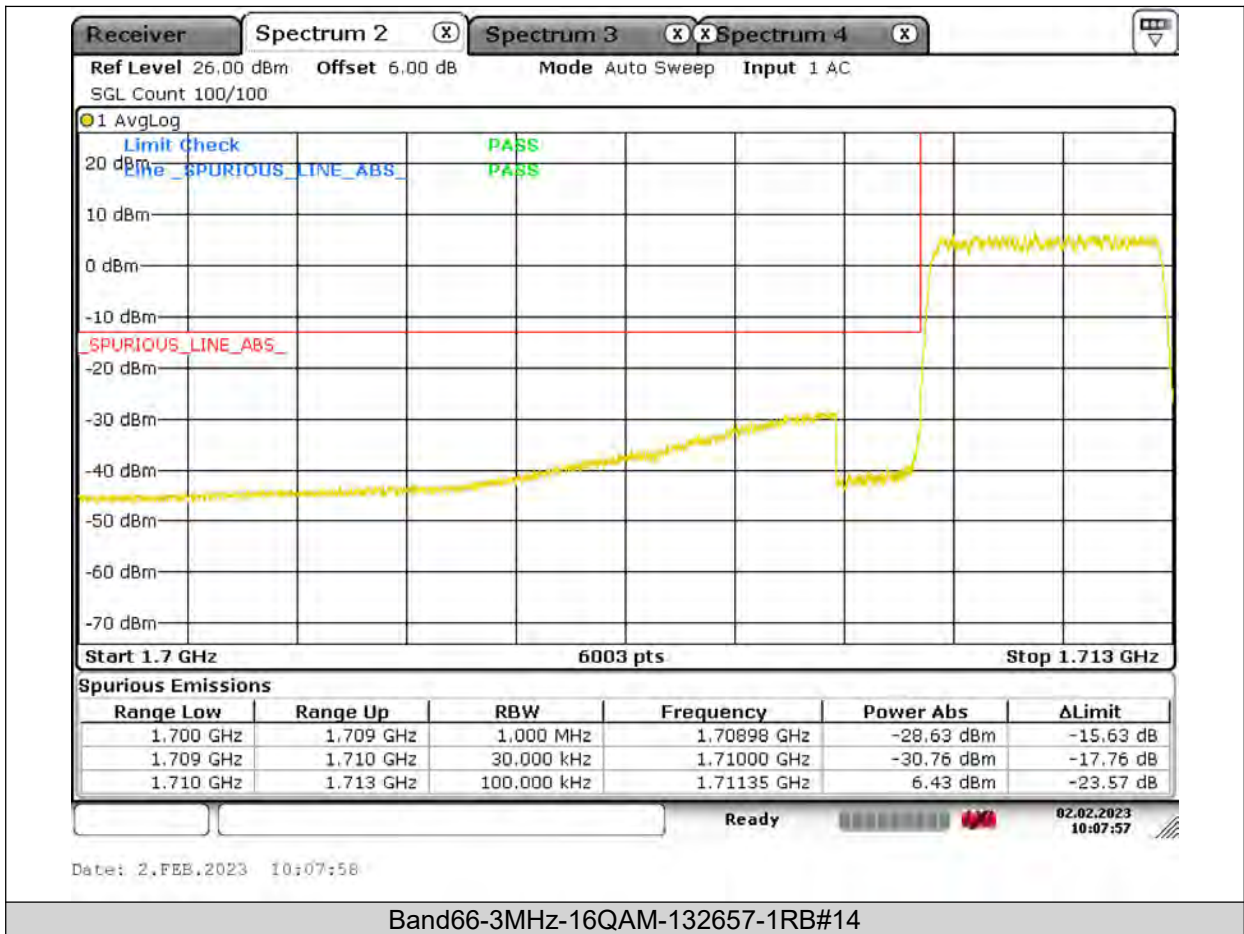

BUREAU VERITAS

Test Report No.: PSU-QSU2309010110RF03

BUREAU
VERITAS

Test Report No.: PSU-QSU2309010110RF03

BUREAU
VERITAS

Test Report No.: PSU-QSU2309010110RF03

BUREAU
VERITAS

Test Report No.: PSU-QSU2309010110RF03