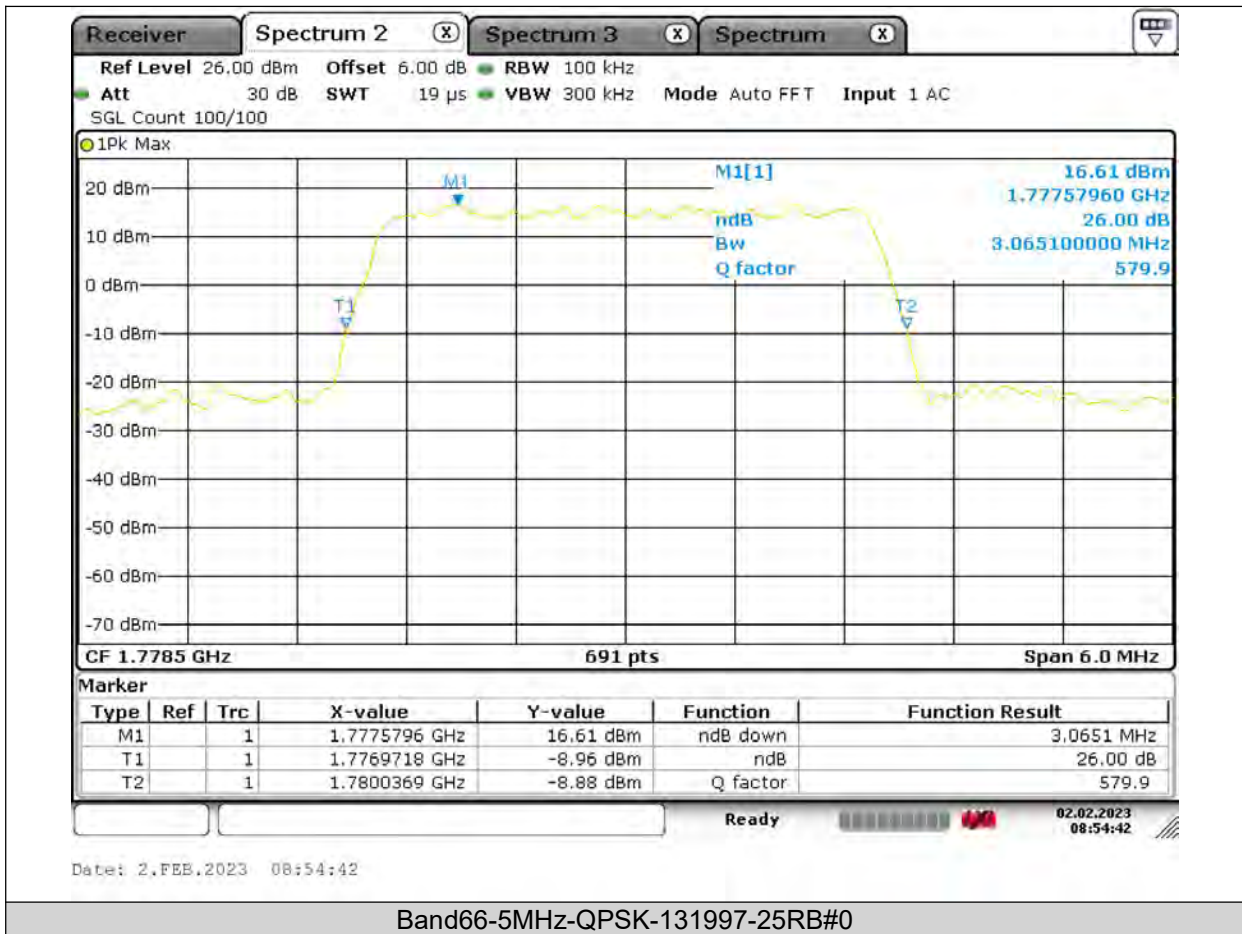

Test Report No.: PSU-QSU2309010110RF03

**BUREAU
VERITAS**

Test Report No.: PSU-QSU2309010110RF03

BUREAU
VERITAS

Test Report No.: PSU-QSU2309010110RF03

BUREAU VERITAS

Test Report No.: PSU-QSU2309010110RF03

**BUREAU
VERITAS**