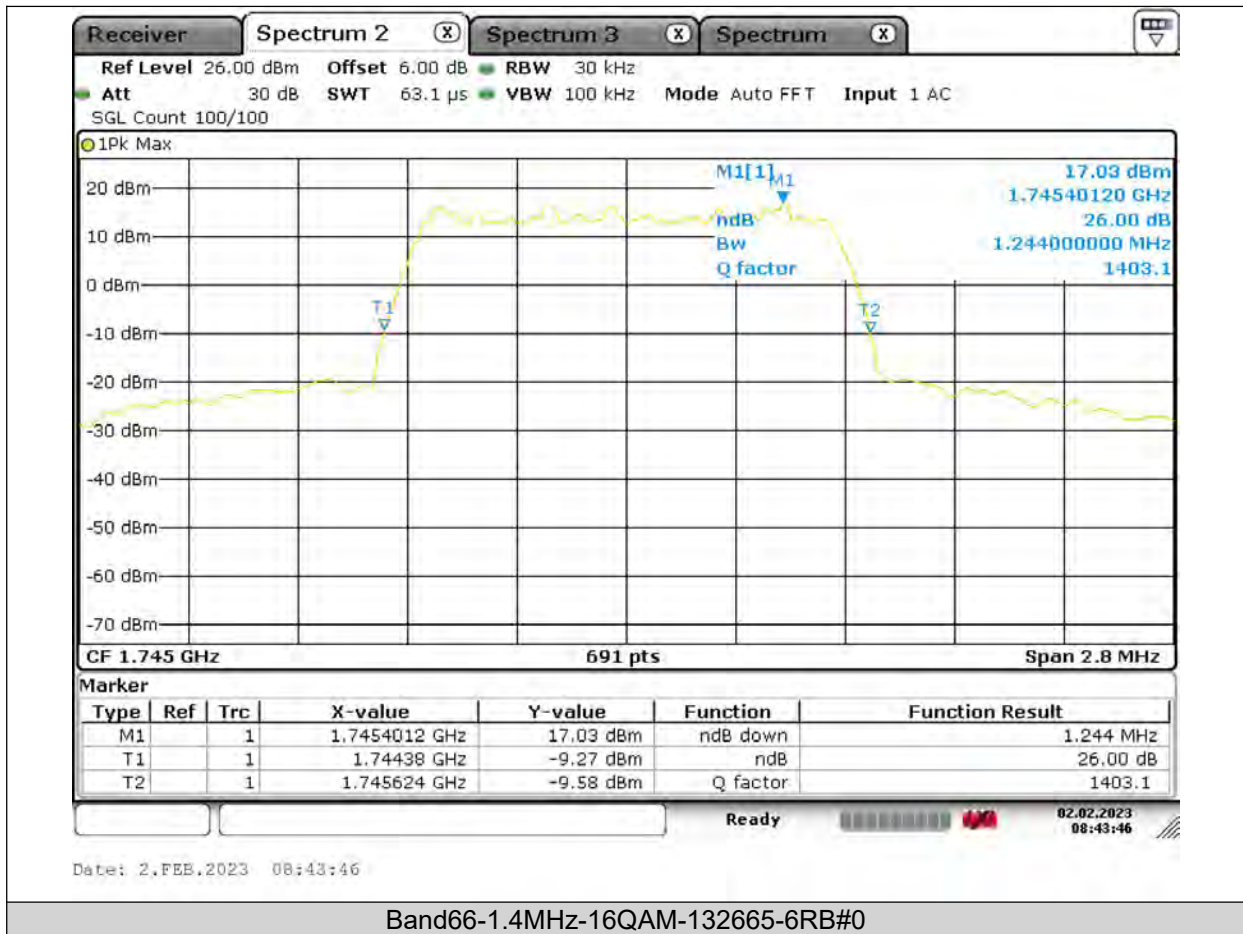

BUREAU VERITAS

Test Report No.: PSU-QSU2309010110RF03