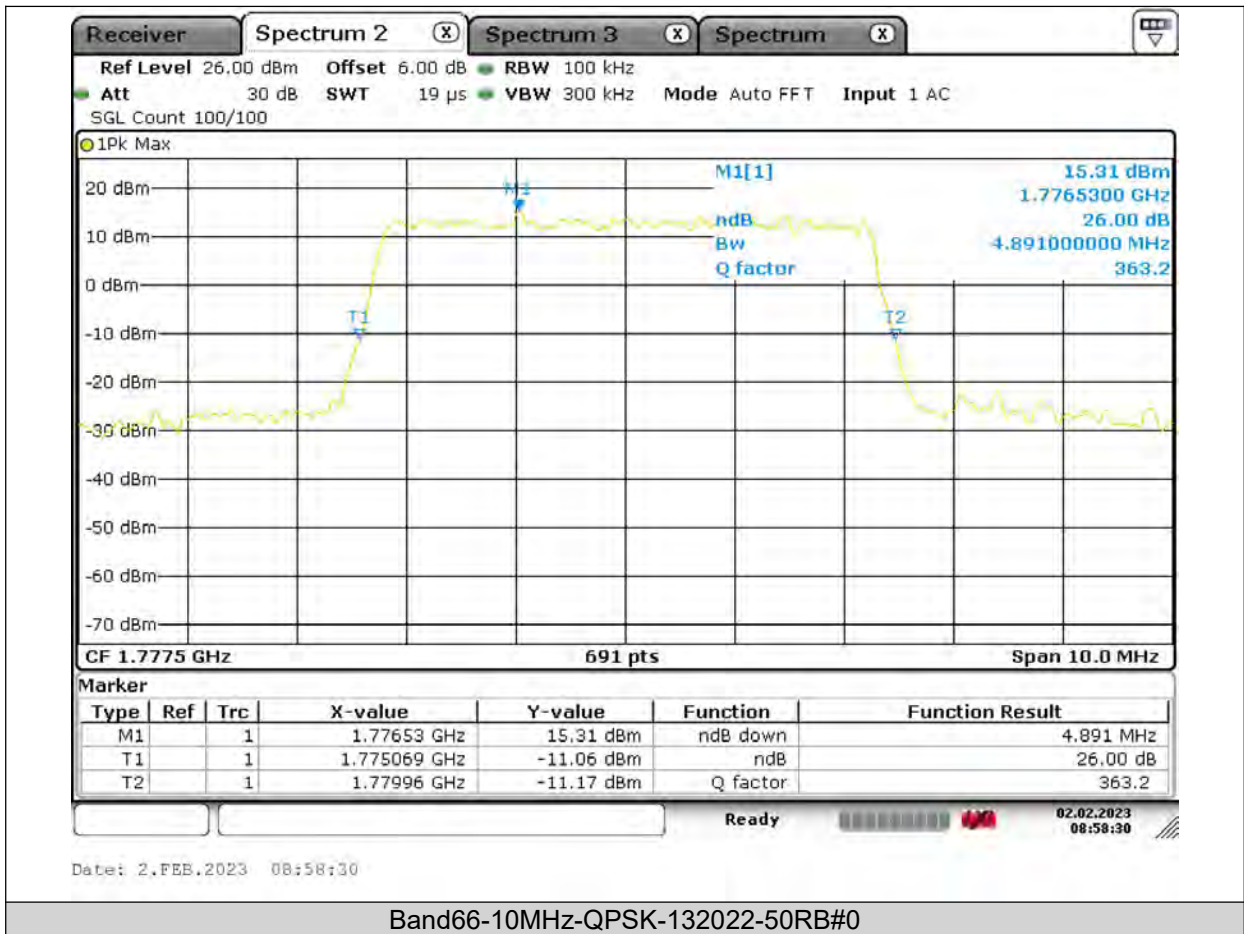

BUREAU VERITAS

Test Report No.: PSU-QSU2309010110RF03