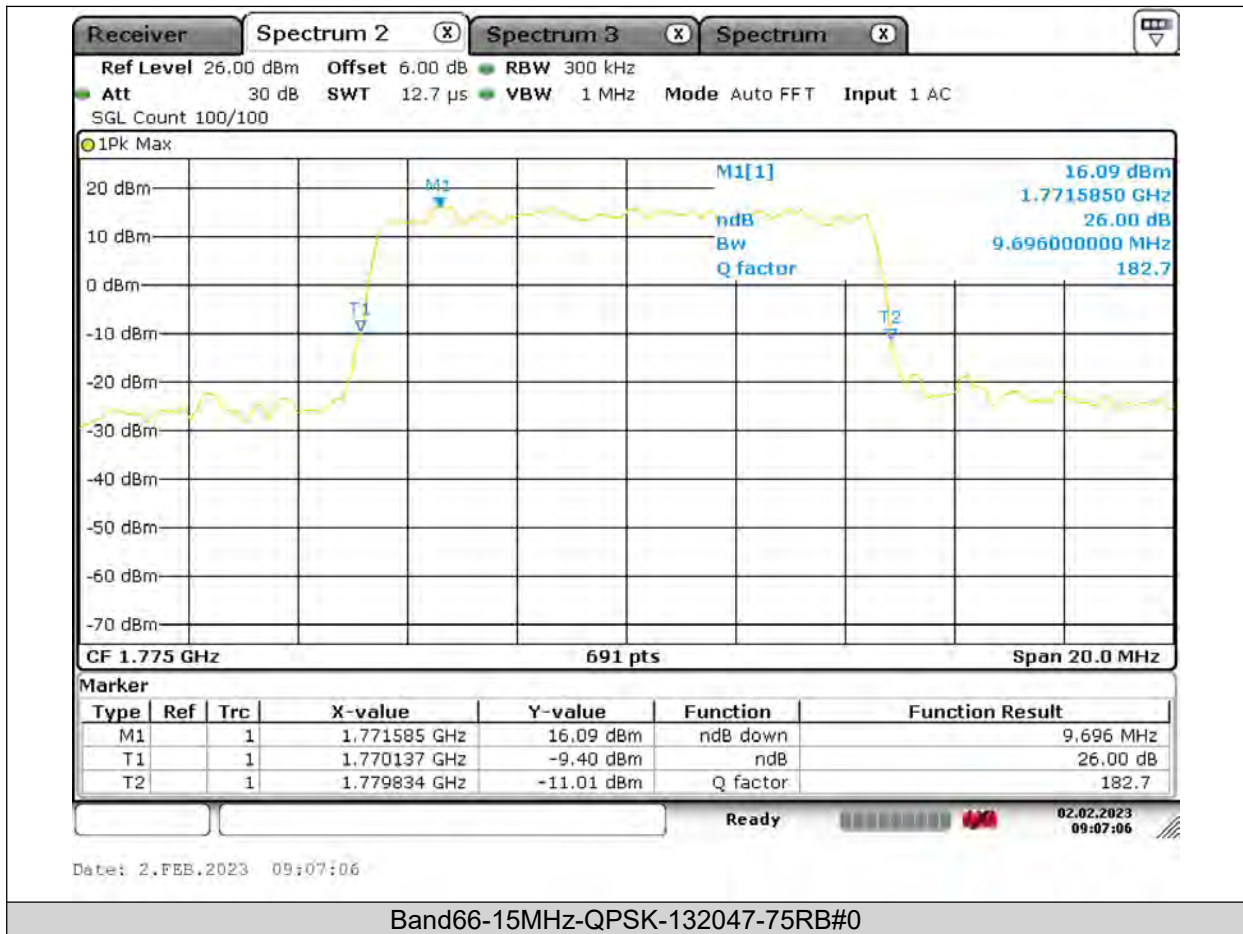

Test Report No.: PSU-QSU2309010110RF03

BUREAU VERITAS

Test Report No.: PSU-QSU2309010110RF03

BUREAU VERITAS

Test Report No.: PSU-QSU2309010110RF03

BUREAU VERITAS

Test Report No.: PSU-QSU2309010110RF03

BUREAU
VERITAS