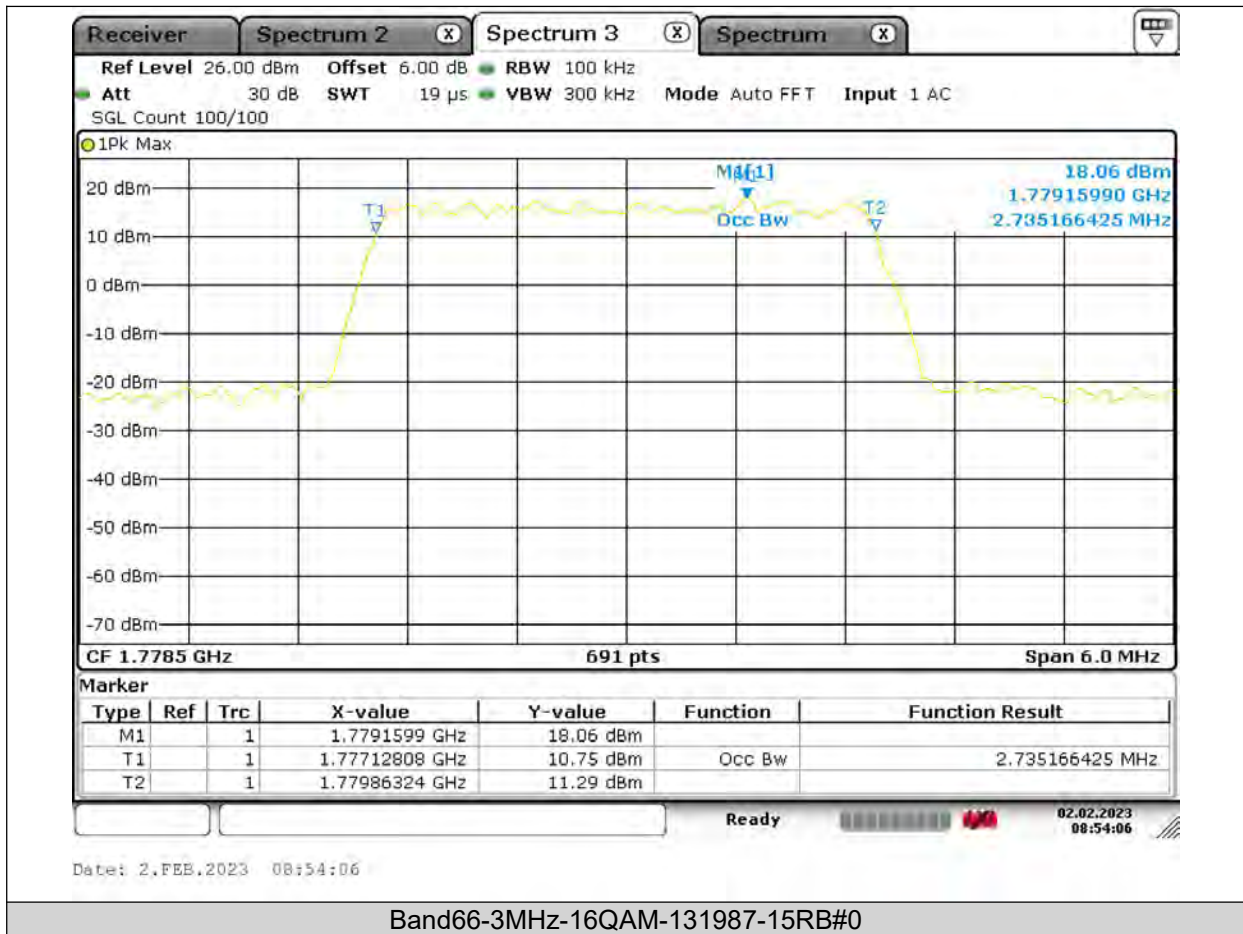

BUREAU VERITAS

Test Report No.: PSU-QSU2309010110RF03