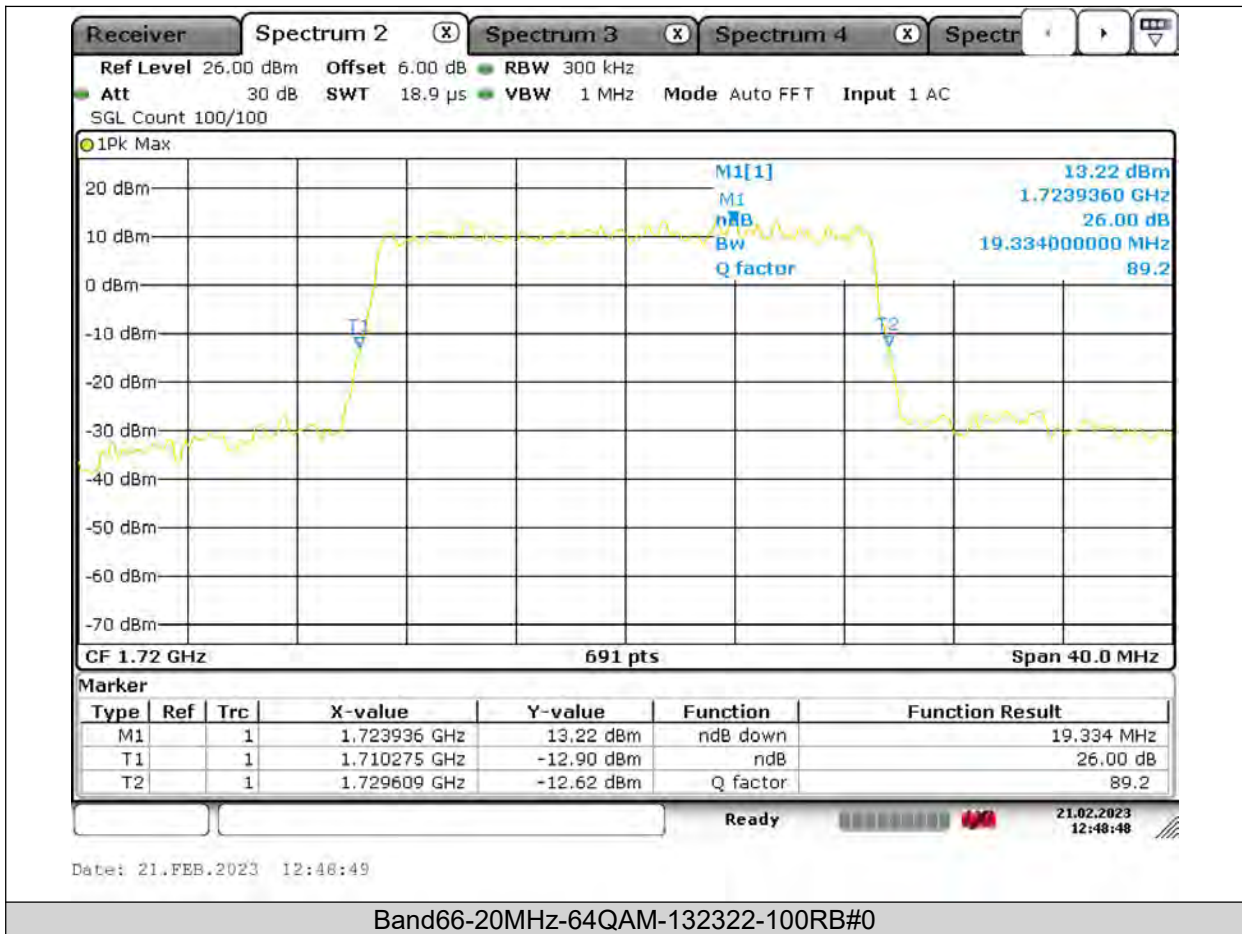

BUREAU
VERITAS

Test Report No.: PSU-QSU2309010110RF03

BUREAU
VERITAS

Test Report No.: PSU-QSU2309010110RF03

BUREAU
VERITAS

Test Report No.: PSU-QSU2309010110RF03

BUREAU
VERITAS

Test Report No.: PSU-QSU2309010110RF03