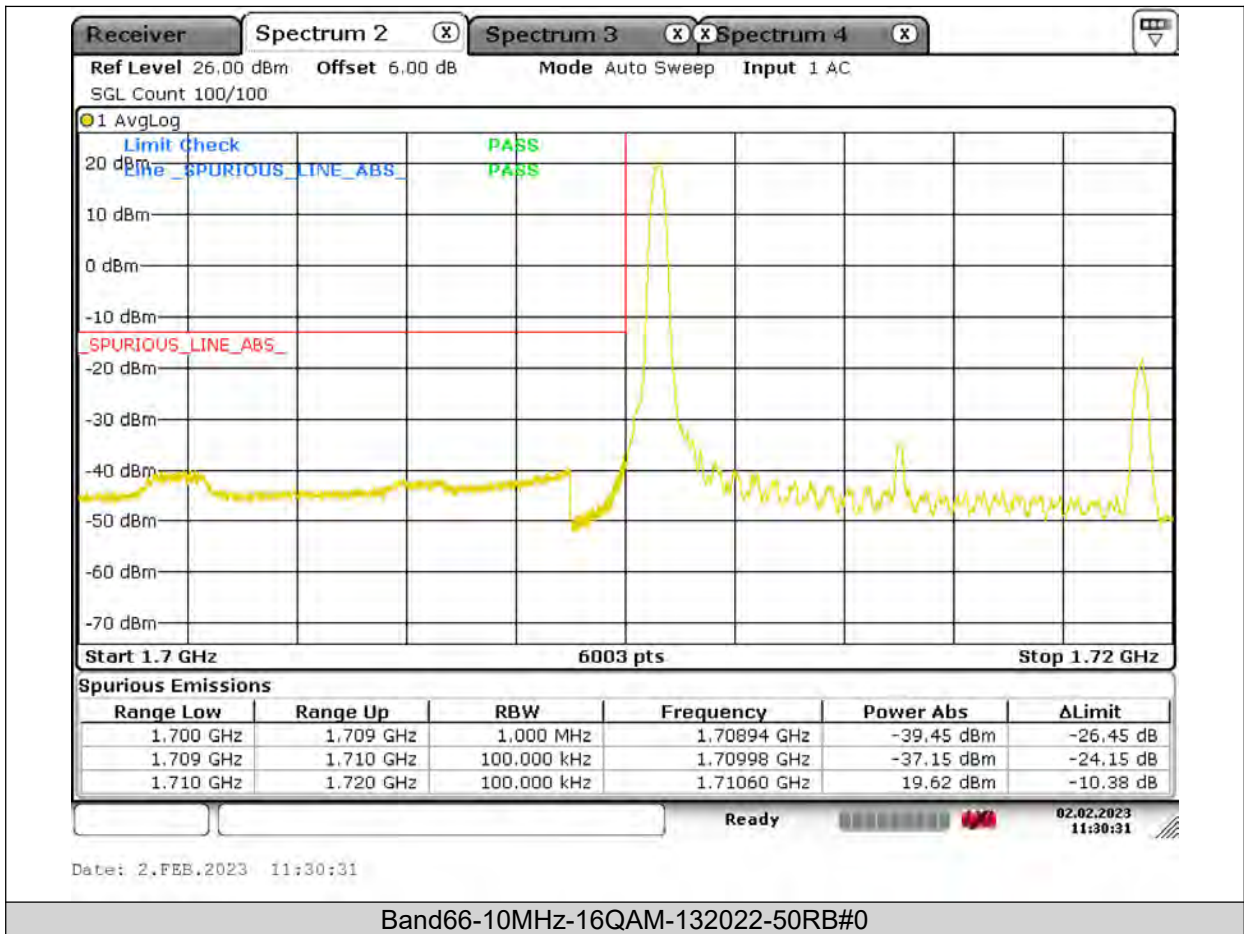

BUREAU VERITAS

Test Report No.: PSU-QSU2309010110RF03

BUREAU VERITAS

Test Report No.: PSU-QSU2309010110RF03

BUREAU VERITAS

Test Report No.: PSU-QSU2309010110RF03

BUREAU VERITAS

Test Report No.: PSU-QSU2309010110RF03