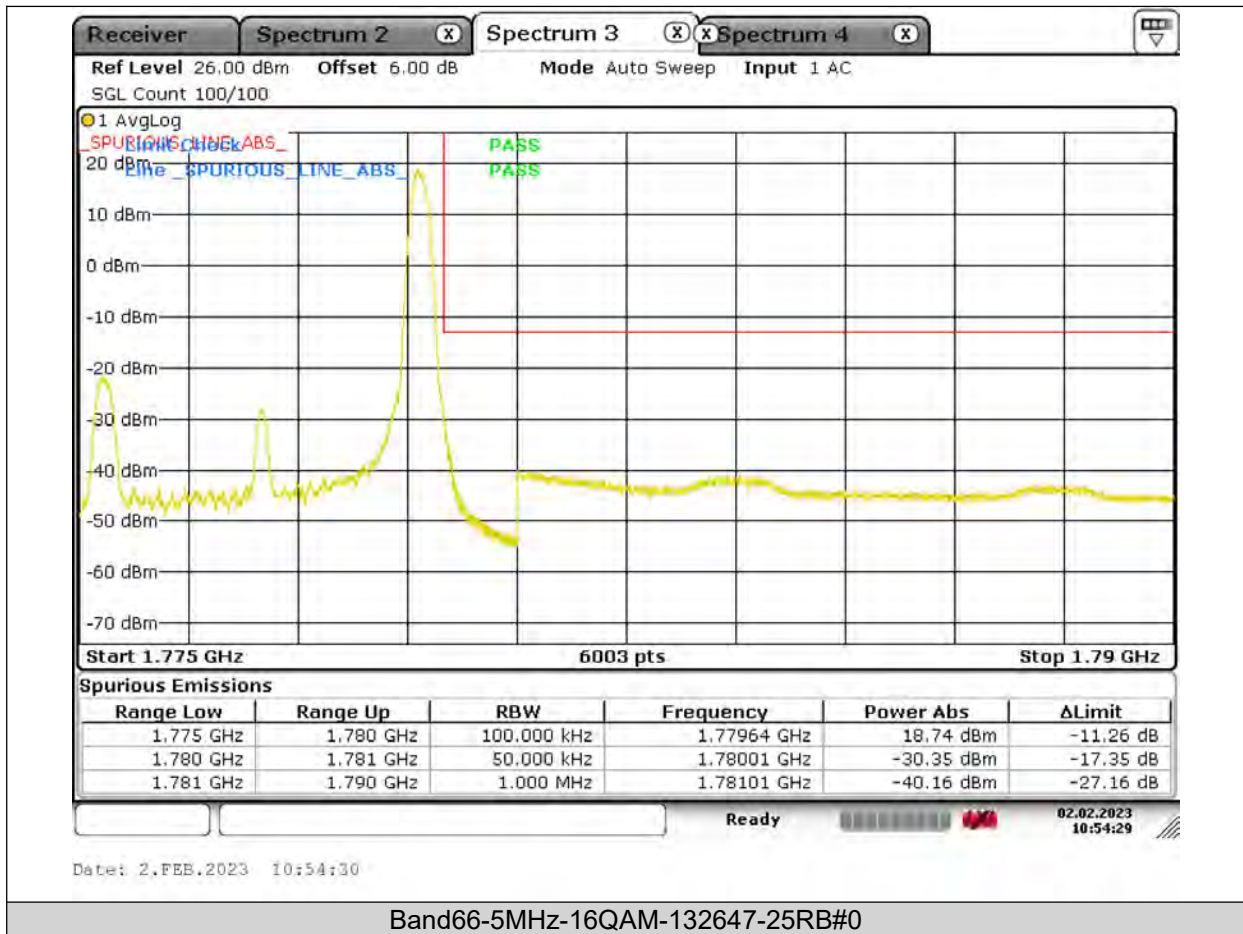

BUREAU
VERITAS

Test Report No.: PSU-QSU2309010110RF03