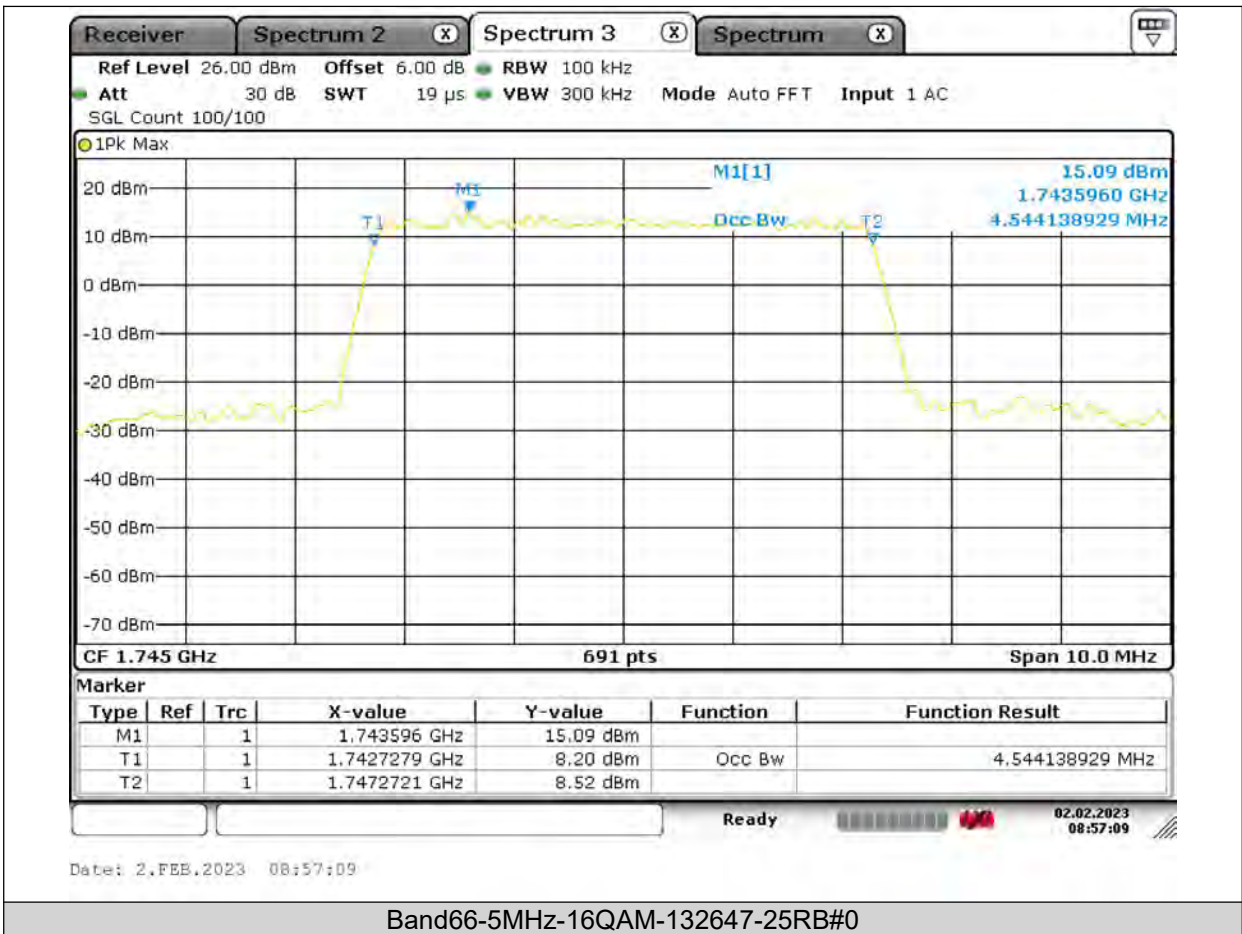

BUREAU VERITAS

Test Report No.: PSU-QSU2309010110RF03