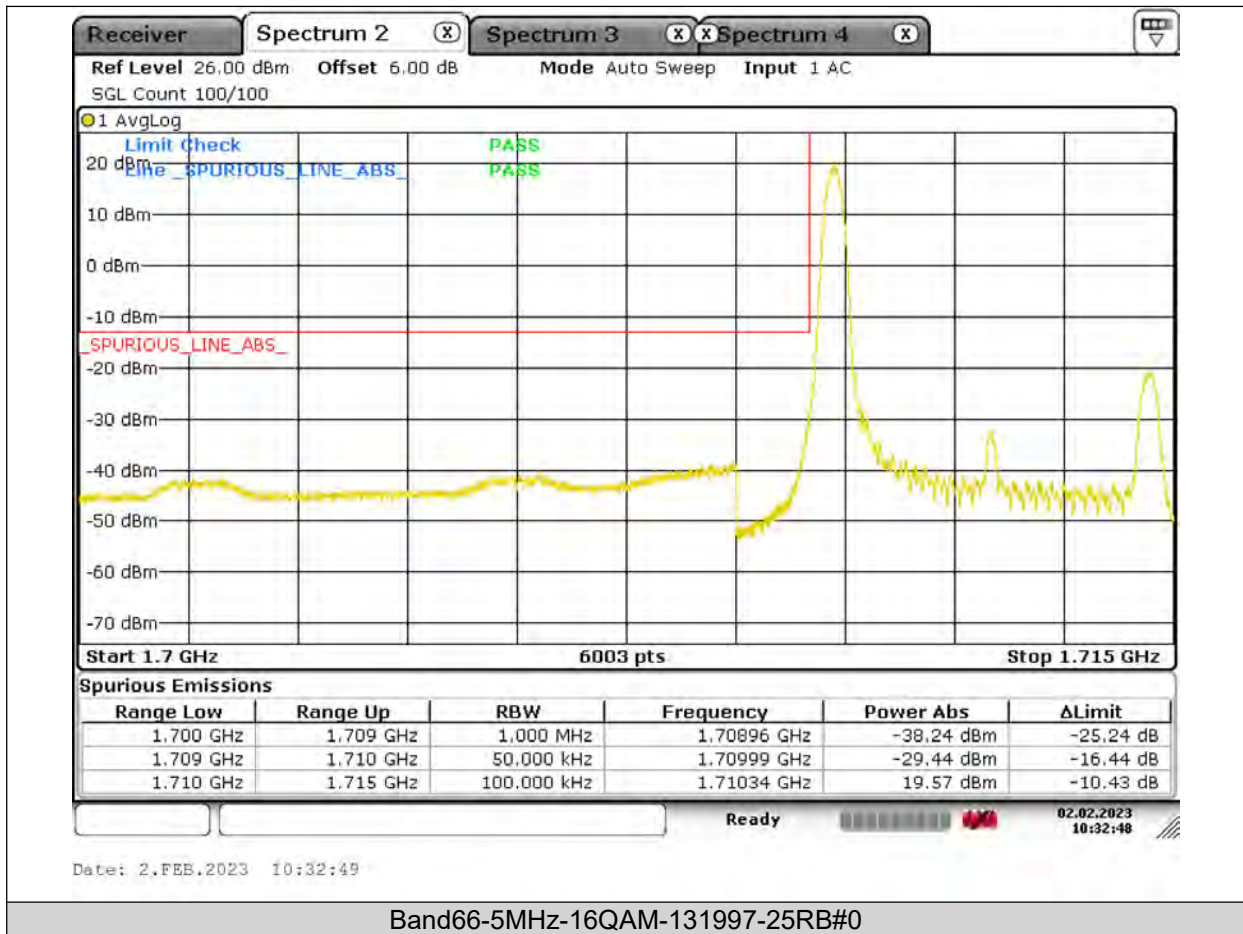

BUREAU VERITAS

Test Report No.: PSU-QSU2309010110RF03

BUREAU VERITAS

Test Report No.: PSU-QSU2309010110RF03

BUREAU
VERITAS

Test Report No.: PSU-QSU2309010110RF03

BUREAU
VERITAS

Test Report No.: PSU-QSU2309010110RF03