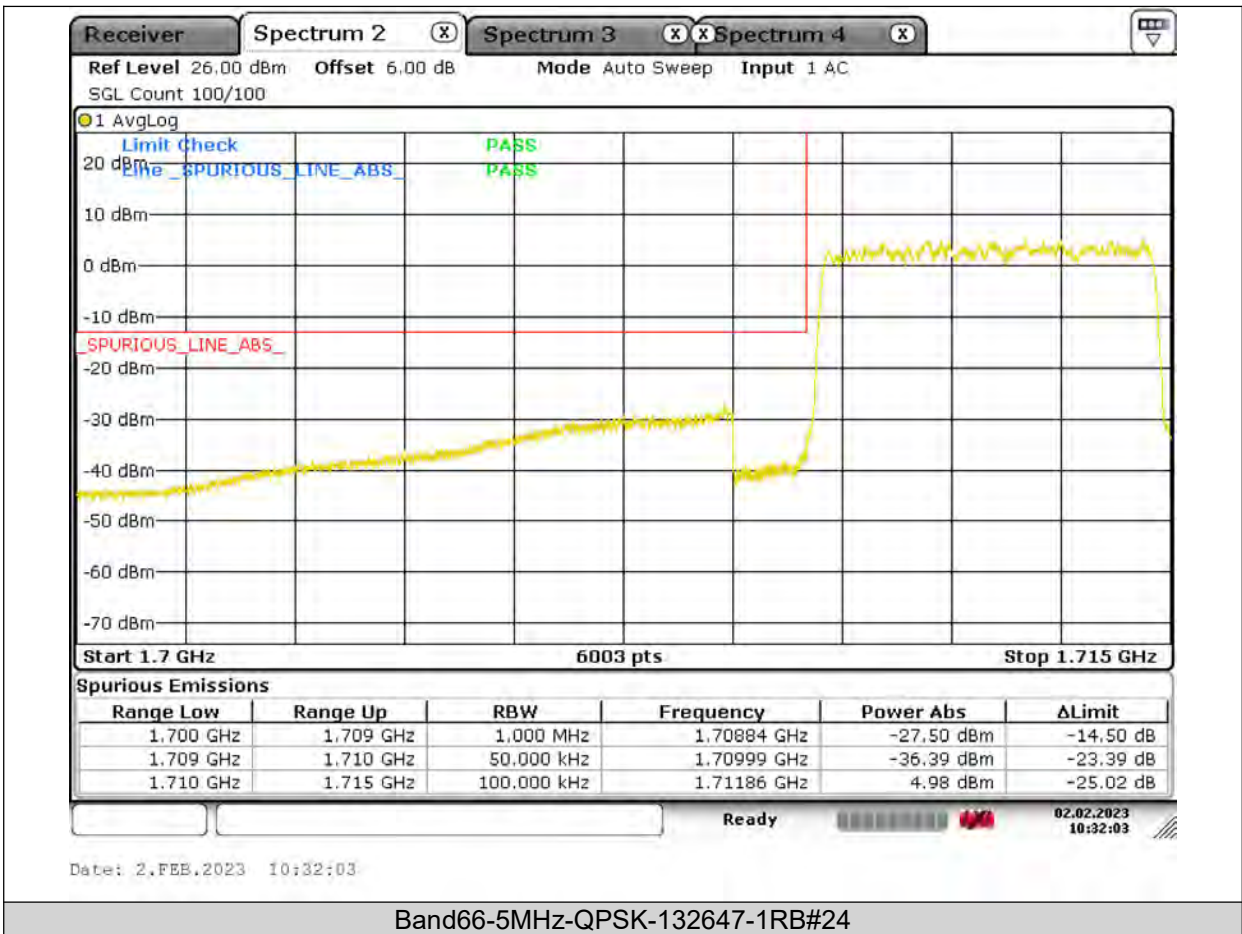

BUREAU VERITAS

Test Report No.: PSU-QSU2309010110RF03

BUREAU VERITAS

Test Report No.: PSU-QSU2309010110RF03

BUREAU VERITAS

Test Report No.: PSU-QSU2309010110RF03

BUREAU VERITAS

Test Report No.: PSU-QSU2309010110RF03