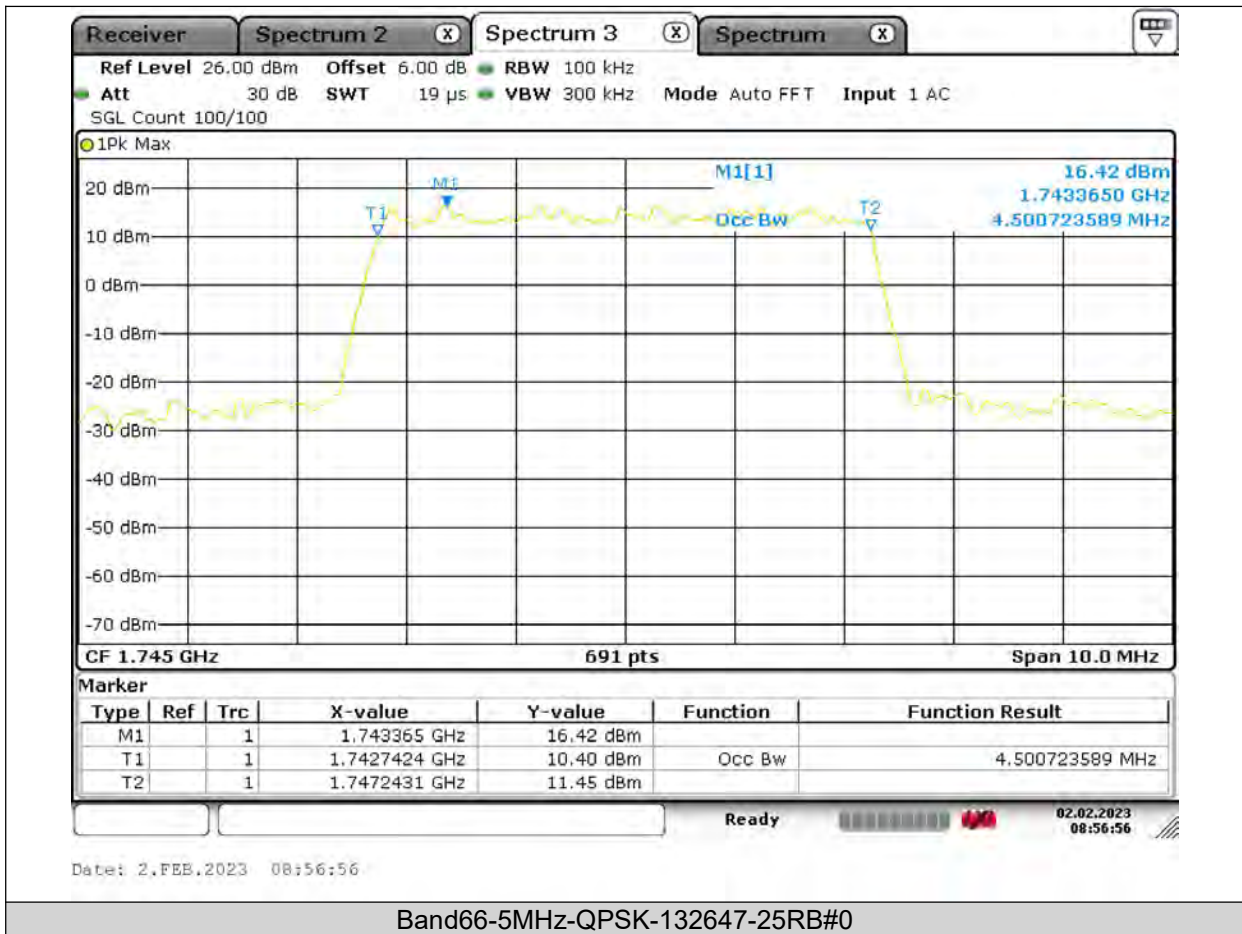

BUREAU VERITAS

Test Report No.: PSU-QSU2309010110RF03

BUREAU VERITAS

Test Report No.: PSU-QSU2309010110RF03

BUREAU VERITAS

Test Report No.: PSU-QSU2309010110RF03

BUREAU VERITAS

Test Report No.: PSU-QSU2309010110RF03