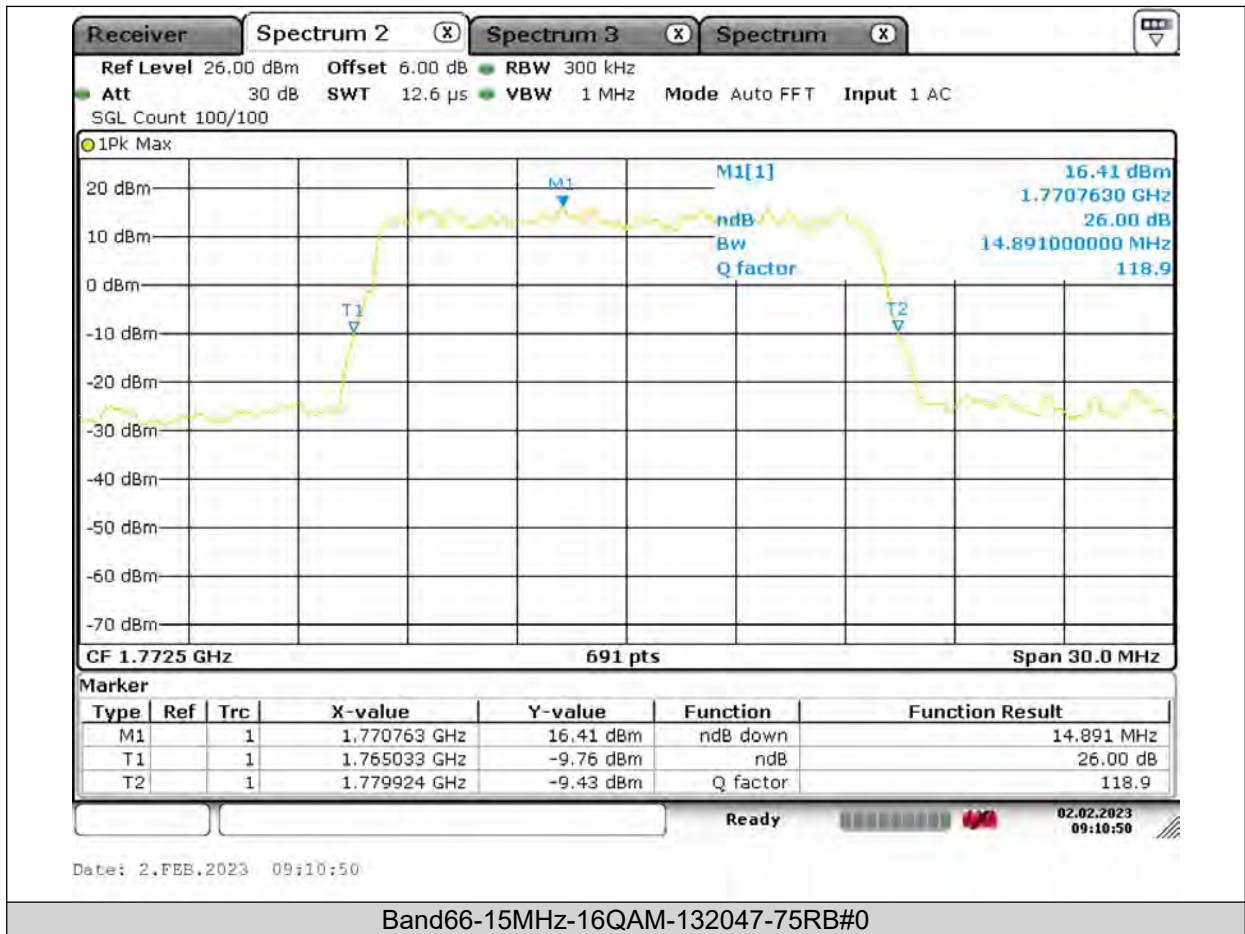

Test Report No.: PSU-QSU2309010110RF03

BUREAU VERITAS

Test Report No.: PSU-QSU2309010110RF03

BUREAU VERITAS

Test Report No.: PSU-QSU2309010110RF03

BUREAU VERITAS

Test Report No.: PSU-QSU2309010110RF03

BUREAU
VERITAS