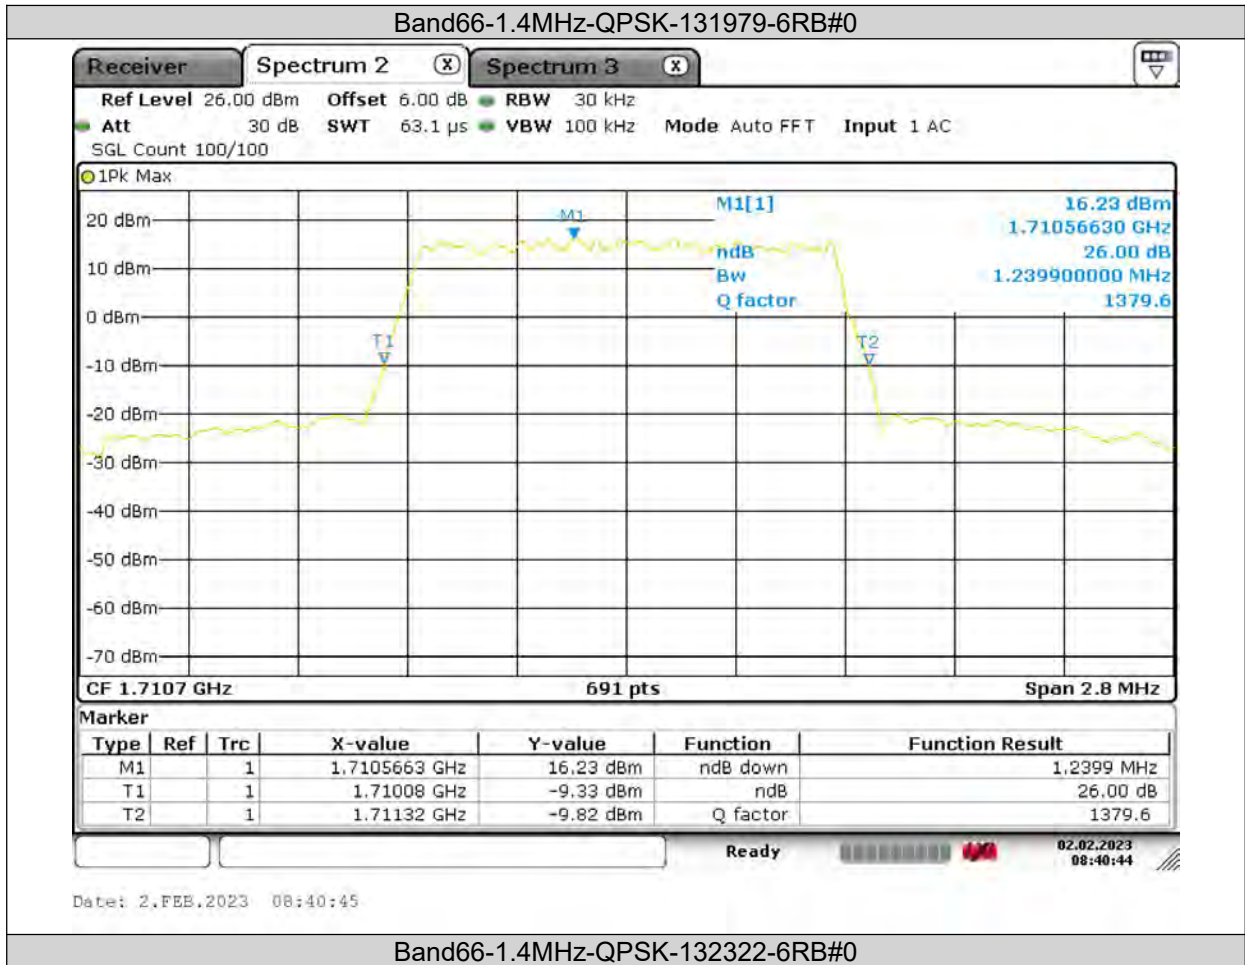

26dB Bandwidth

**BUREAU
VERITAS**

Test Report No.: PSU-QSU2309010110RF03

BUREAU VERITAS

Test Report No.: PSU-QSU2309010110RF03

BUREAU
VERITAS

Test Report No.: PSU-QSU2309010110RF03

BUREAU VERITAS