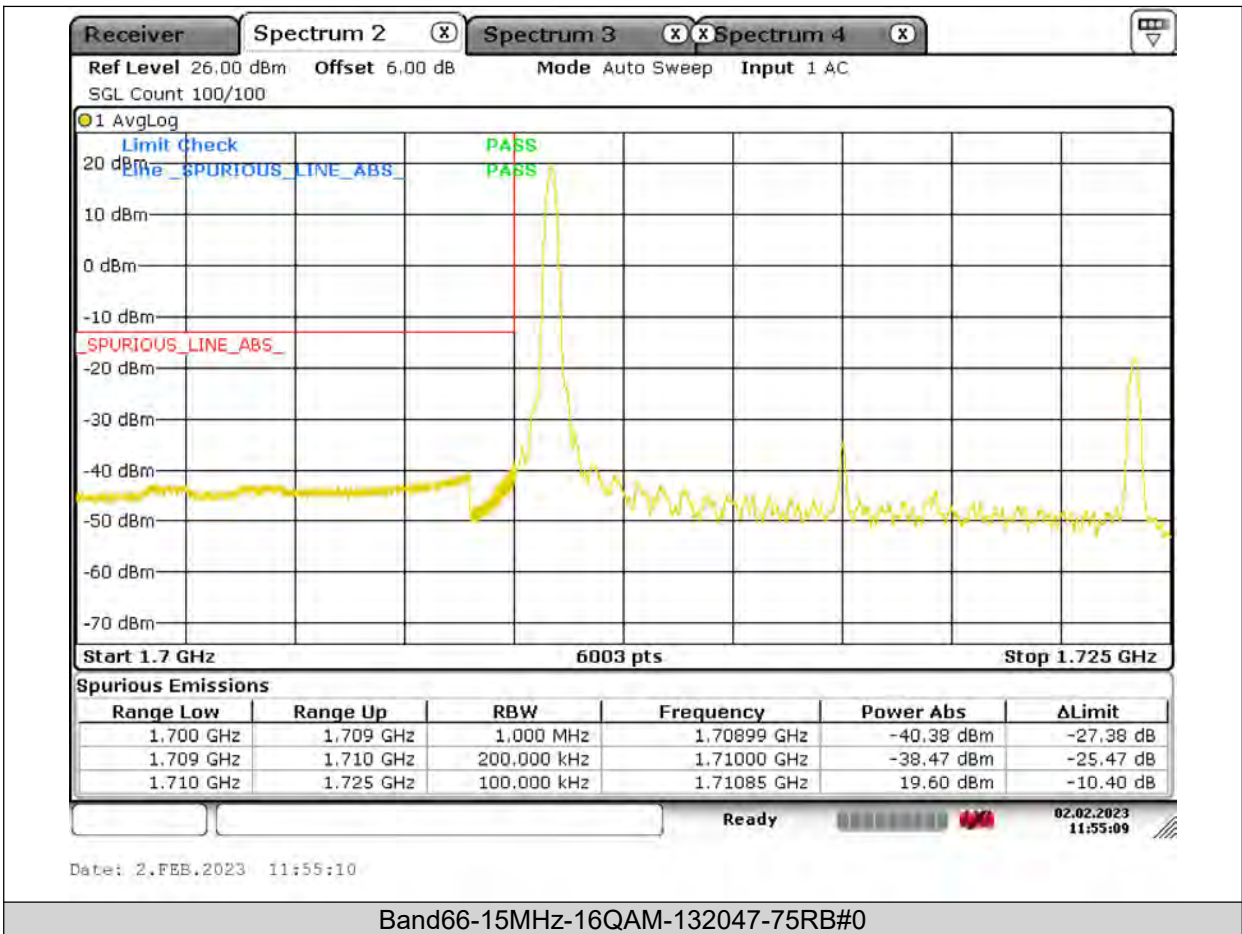

BUREAU
VERITAS

Test Report No.: PSU-QSU2309010110RF03

BUREAU
VERITAS

Test Report No.: PSU-QSU2309010110RF03

BUREAU VERITAS

Test Report No.: PSU-QSU2309010110RF03

BUREAU
VERITAS

Test Report No.: PSU-QSU2309010110RF03