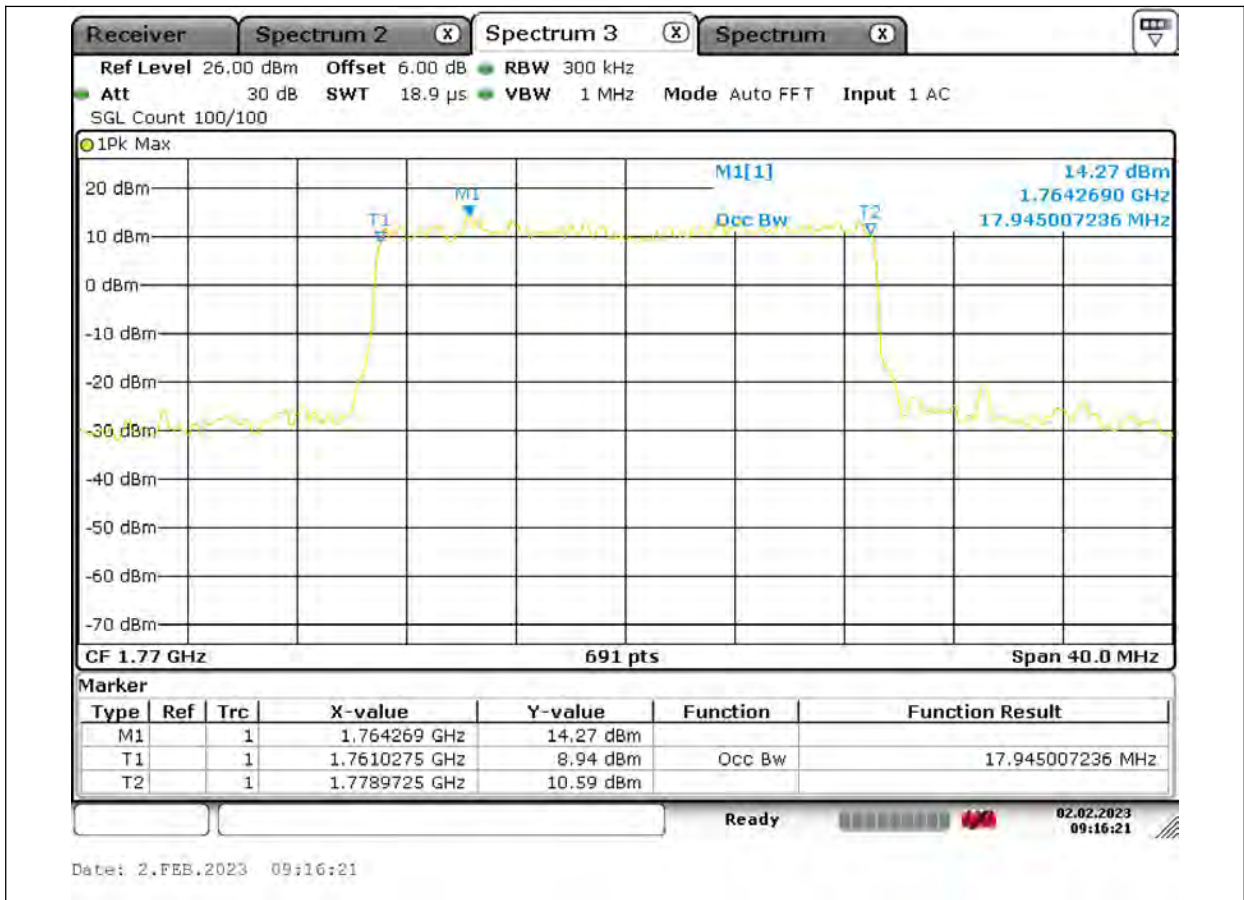

BUREAU VERITAS

Test Report No.: PSU-QSU2309010110RF03

Band66-1.4MHz-64QAM-131979-6RB#0