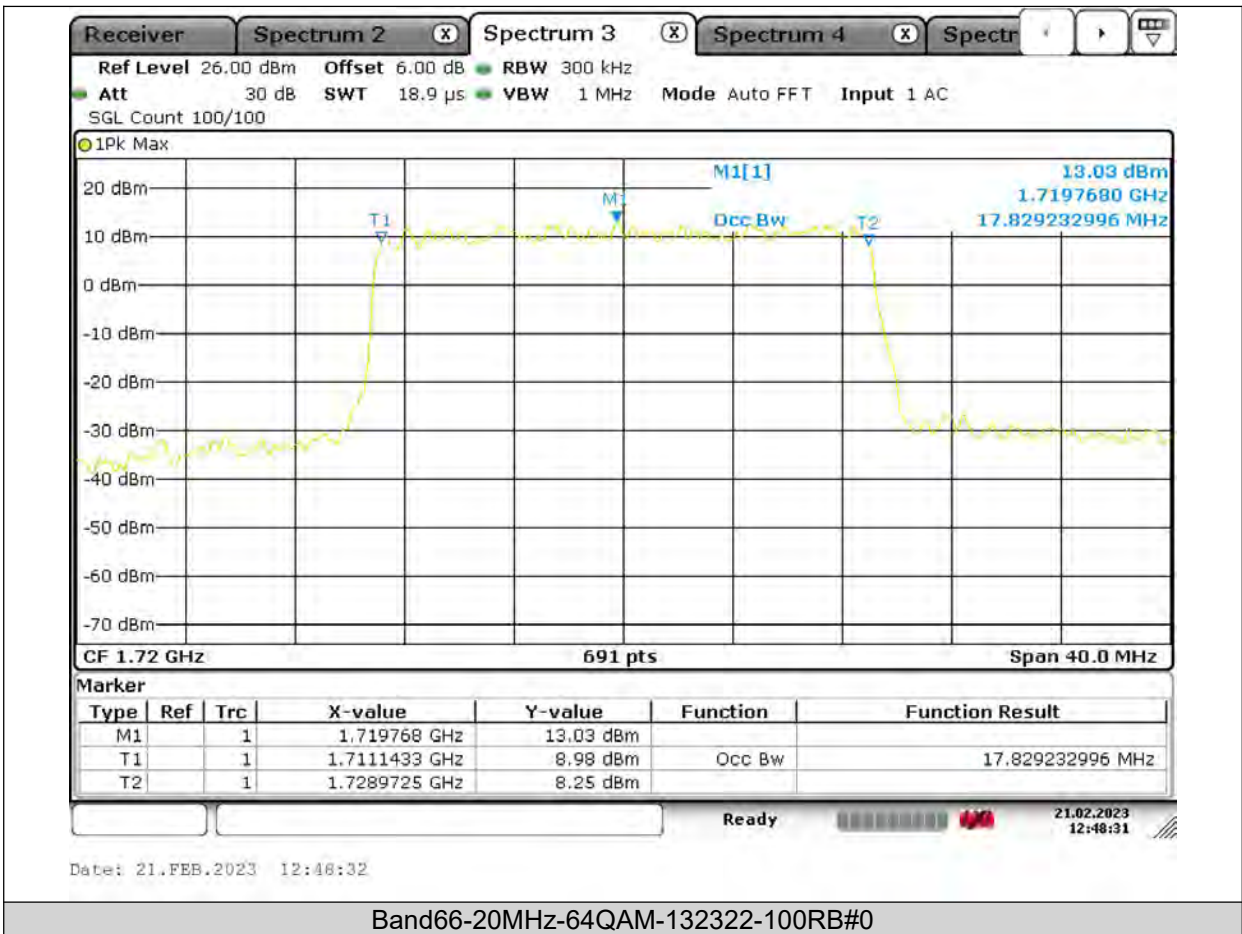

BUREAU
VERITAS

Test Report No.: PSU-QSU2309010110RF03