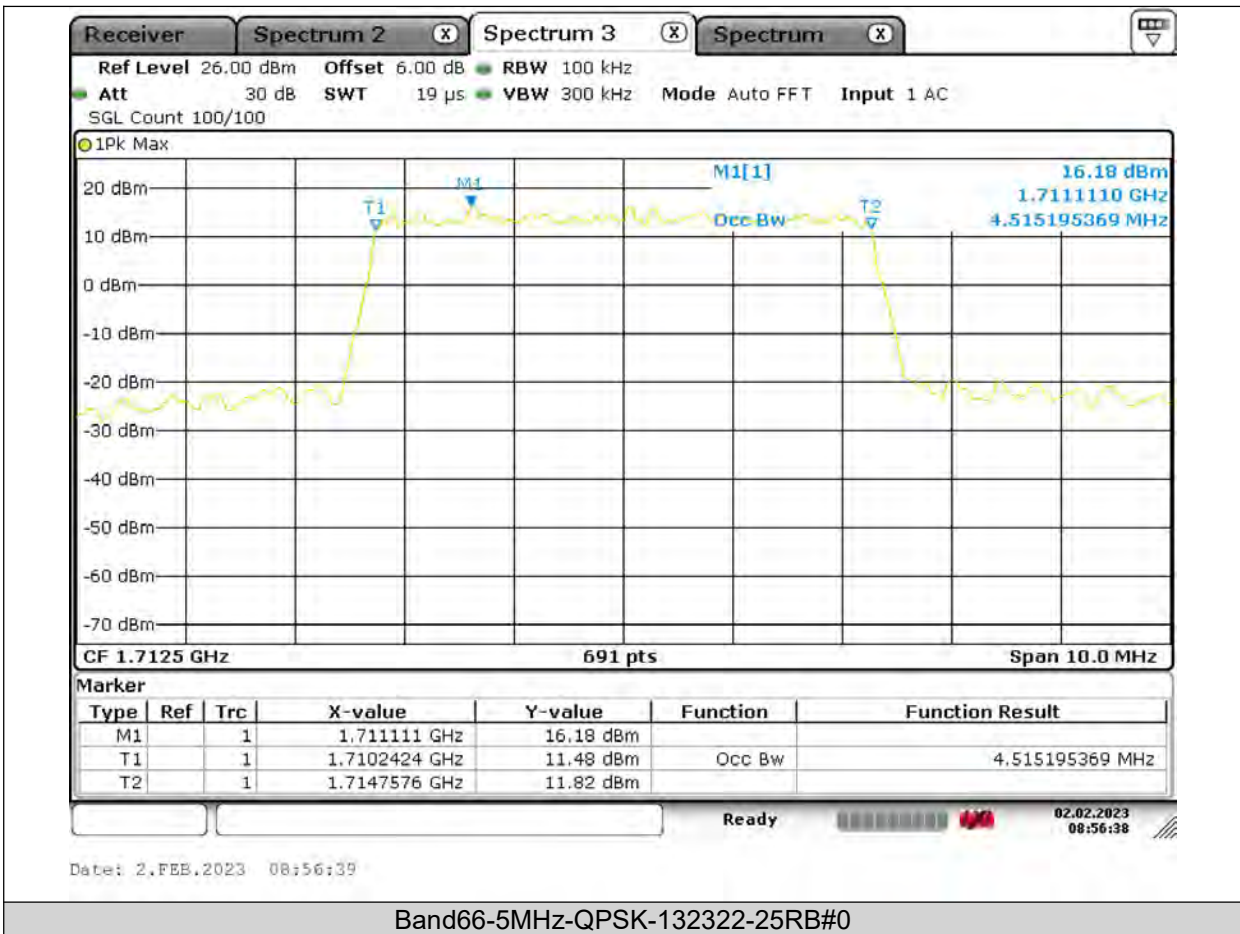

BUREAU VERITAS

Test Report No.: PSU-QSU2309010110RF03