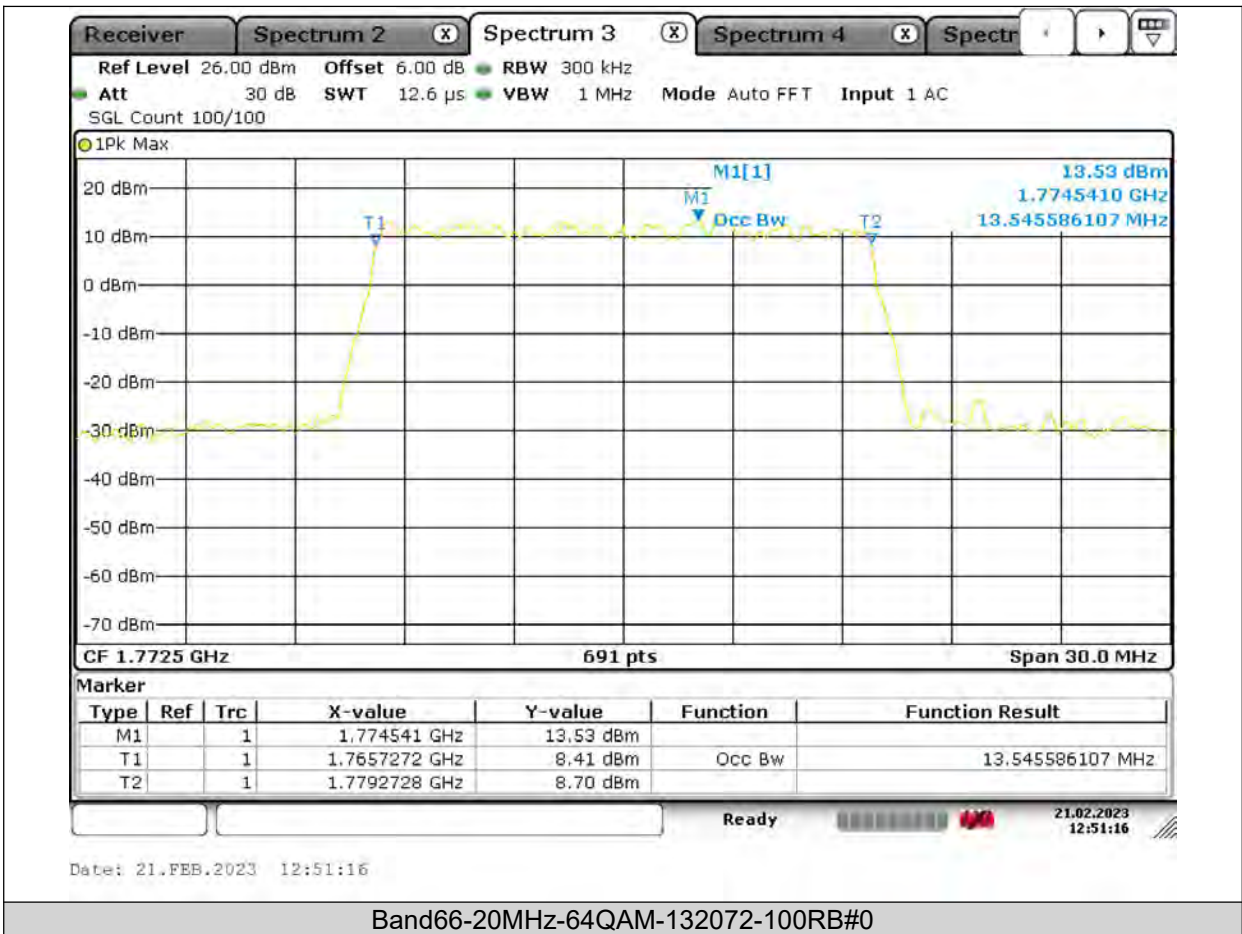

BUREAU VERITAS

Test Report No.: PSU-QSU2309010110RF03