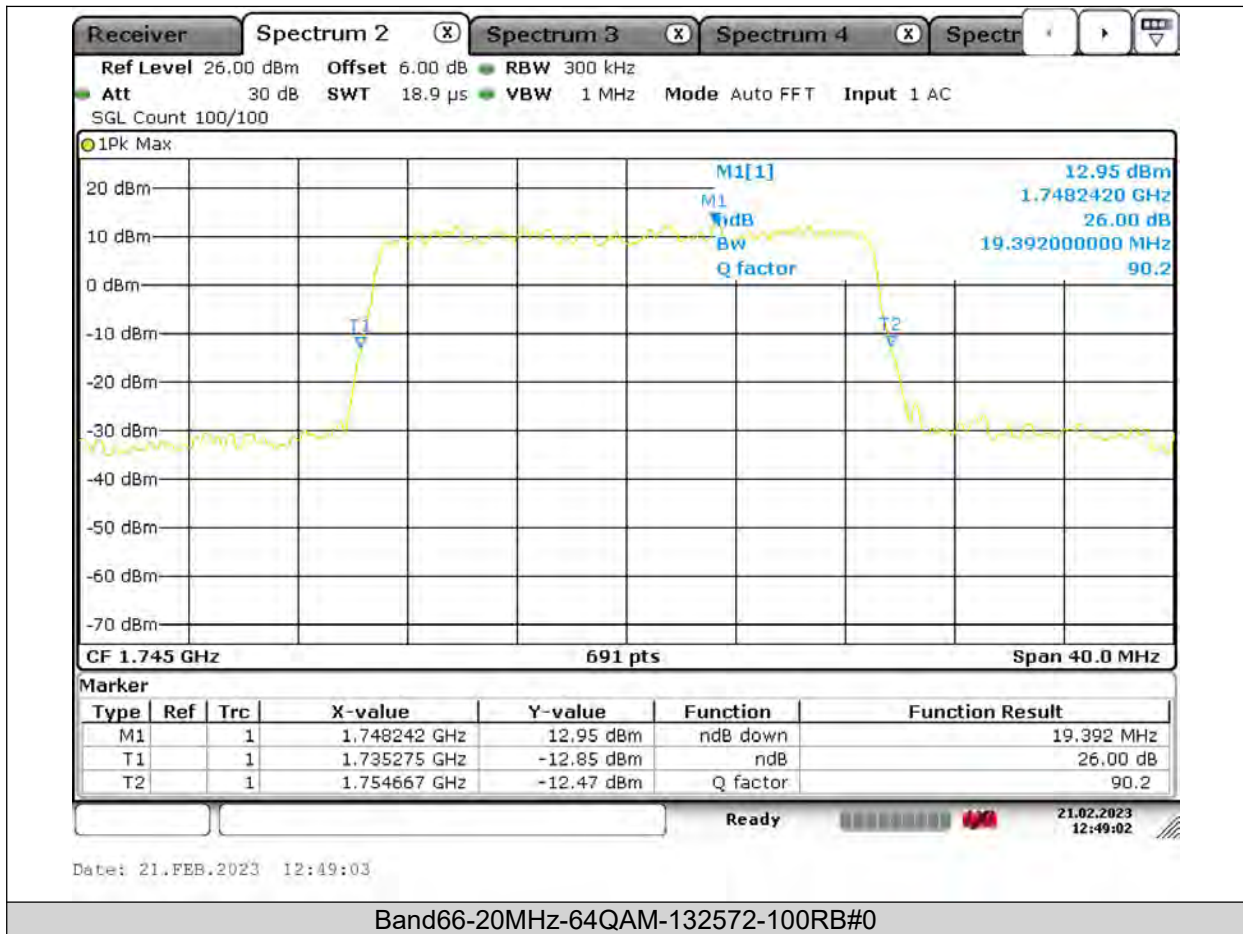

BUREAU
VERITAS

Test Report No.: PSU-QSU2309010110RF03