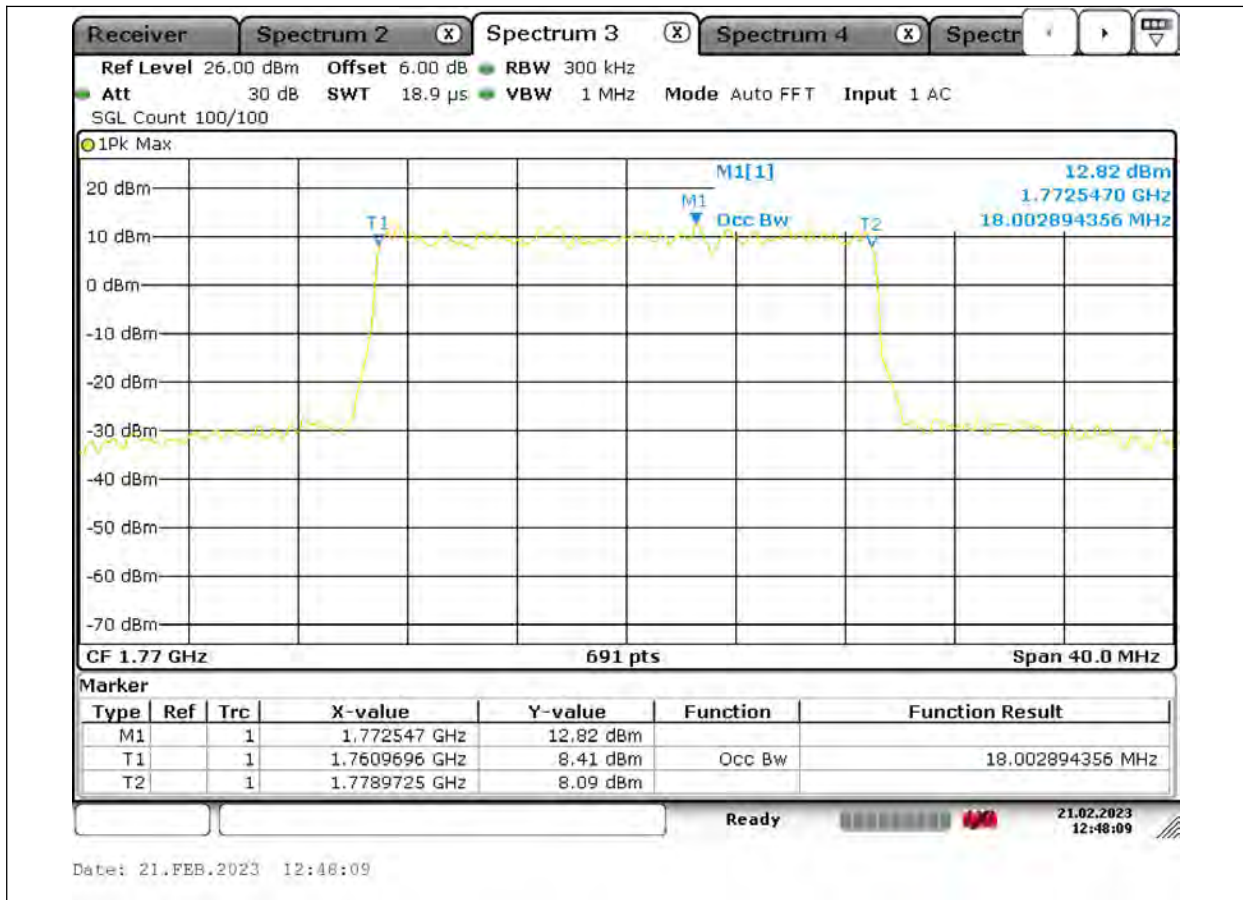

BUREAU
VERITAS

Test Report No.: PSU-QSU2309010110RF03