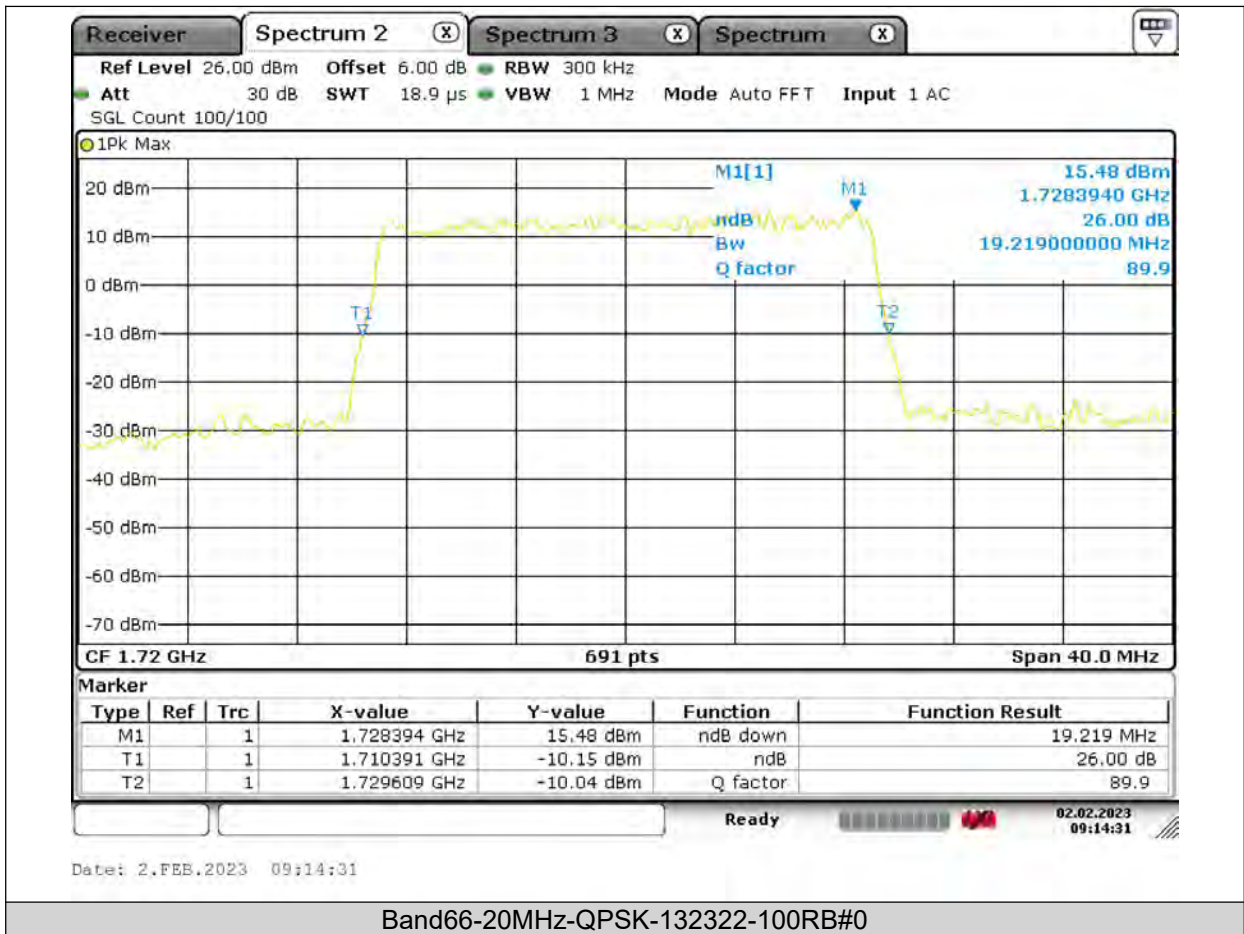

Test Report No.: PSU-QSU2309010110RF03

BUREAU VERITAS

Test Report No.: PSU-QSU2309010110RF03

BUREAU VERITAS

Test Report No.: PSU-QSU2309010110RF03

BUREAU VERITAS

Test Report No.: PSU-QSU2309010110RF03

BUREAU VERITAS