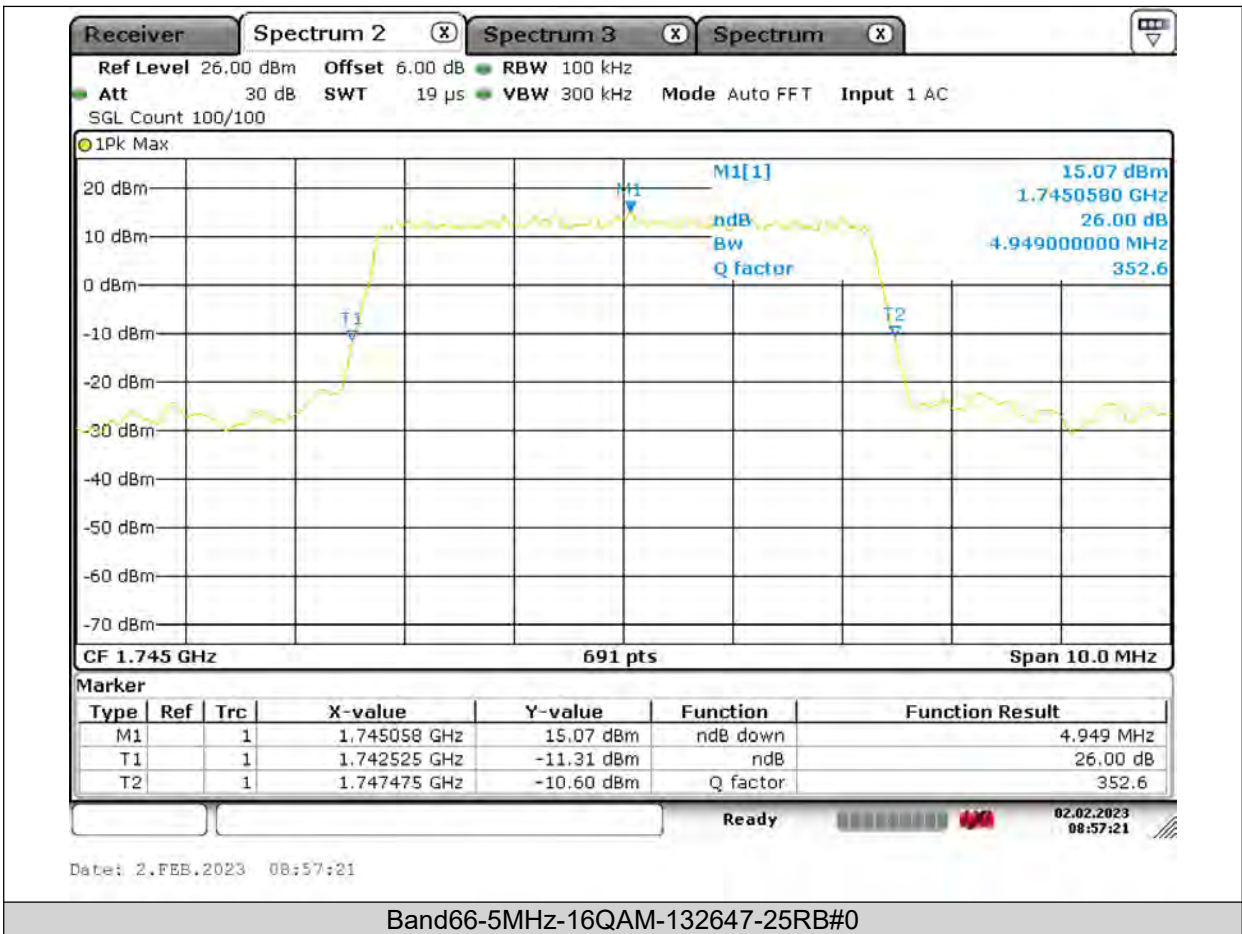

BUREAU VERITAS

Test Report No.: PSU-QSU2309010110RF03