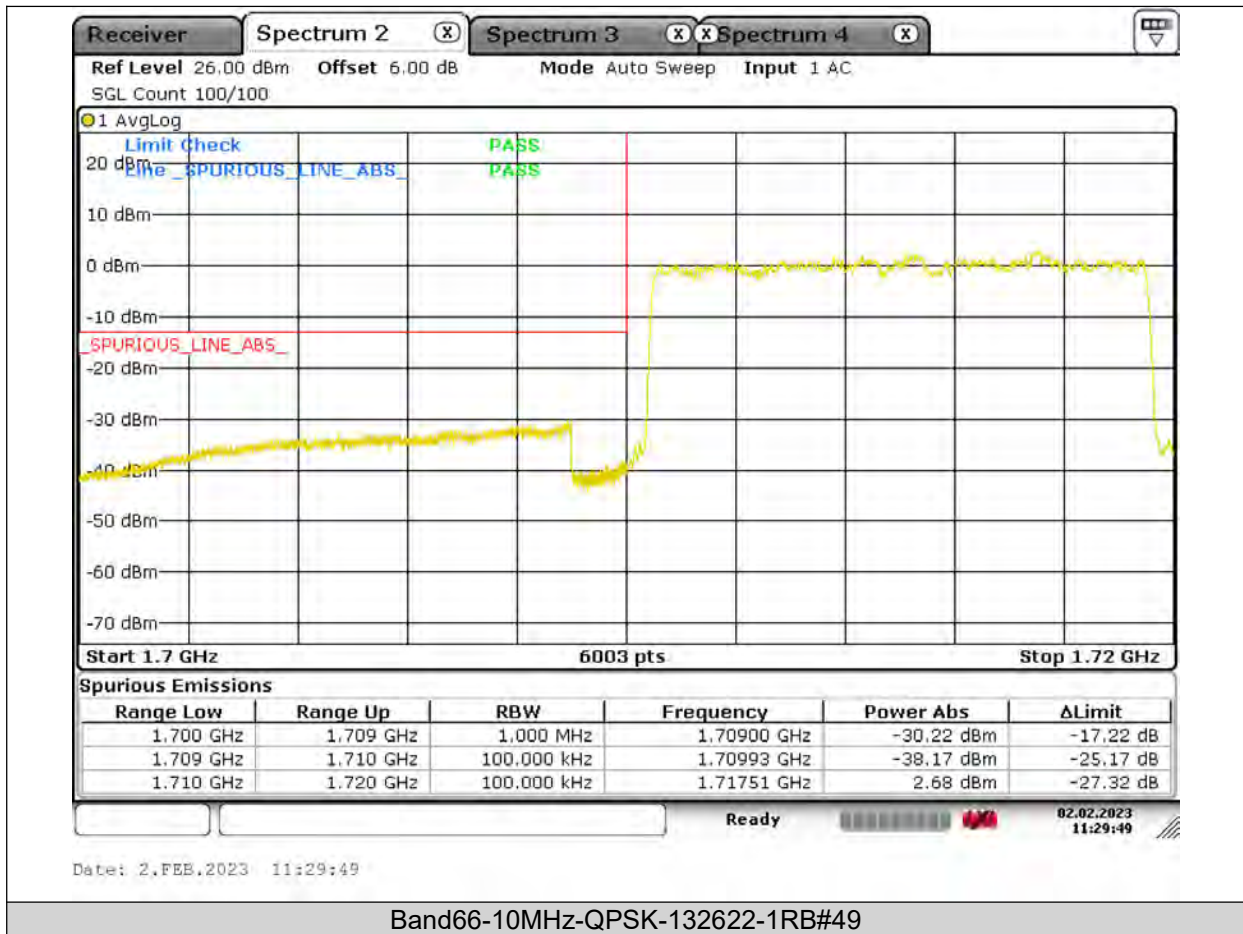

BUREAU
VERITAS

Test Report No.: PSU-QSU2309010110RF03

BUREAU VERITAS

Test Report No.: PSU-QSU2309010110RF03

BUREAU
VERITAS

Test Report No.: PSU-QSU2309010110RF03

BUREAU
VERITAS

Test Report No.: PSU-QSU2309010110RF03