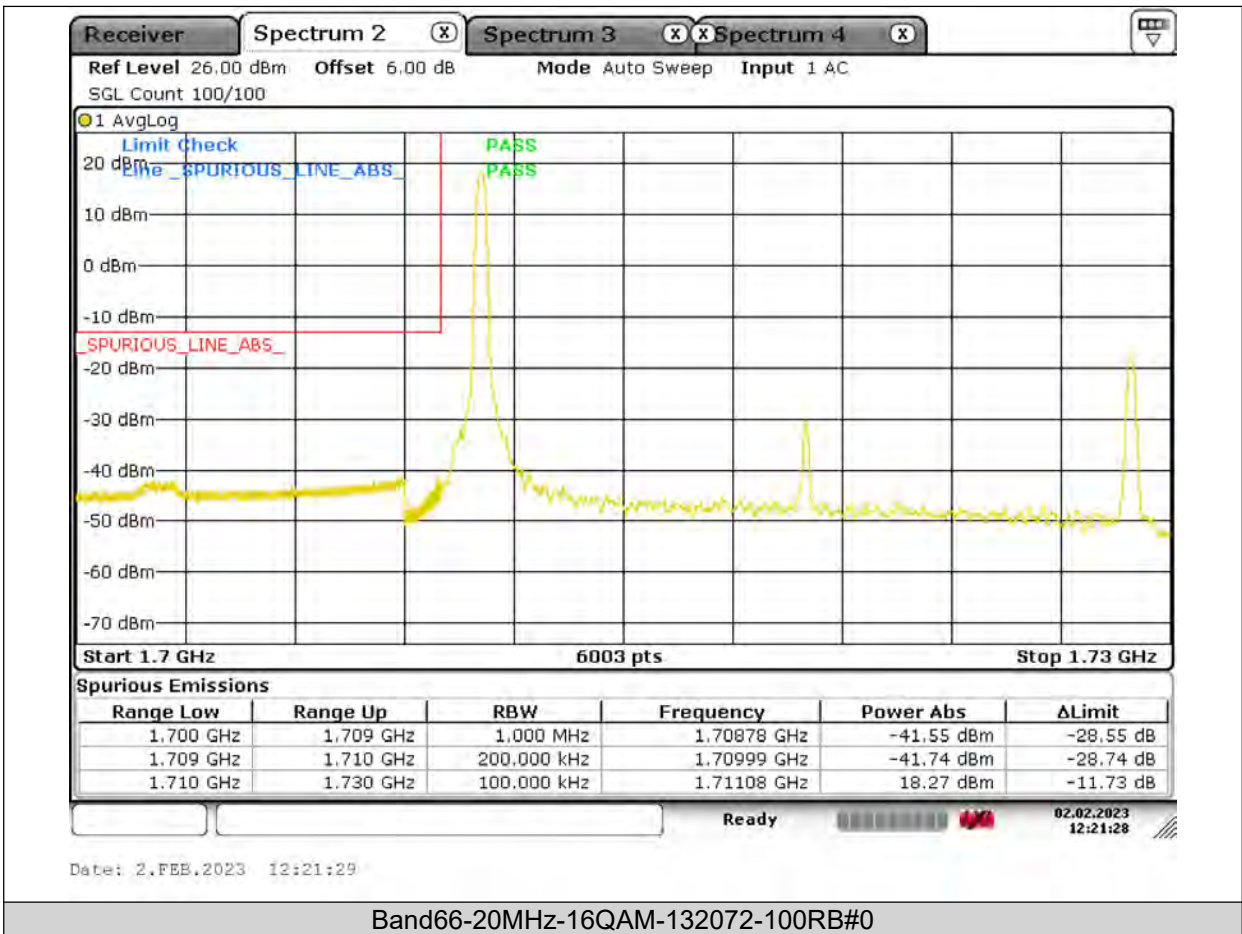

BUREAU VERITAS

Test Report No.: PSU-QSU2309010110RF03

BUREAU VERITAS

Test Report No.: PSU-QSU2309010110RF03

BUREAU VERITAS

Test Report No.: PSU-QSU2309010110RF03

BUREAU VERITAS

Test Report No.: PSU-QSU2309010110RF03