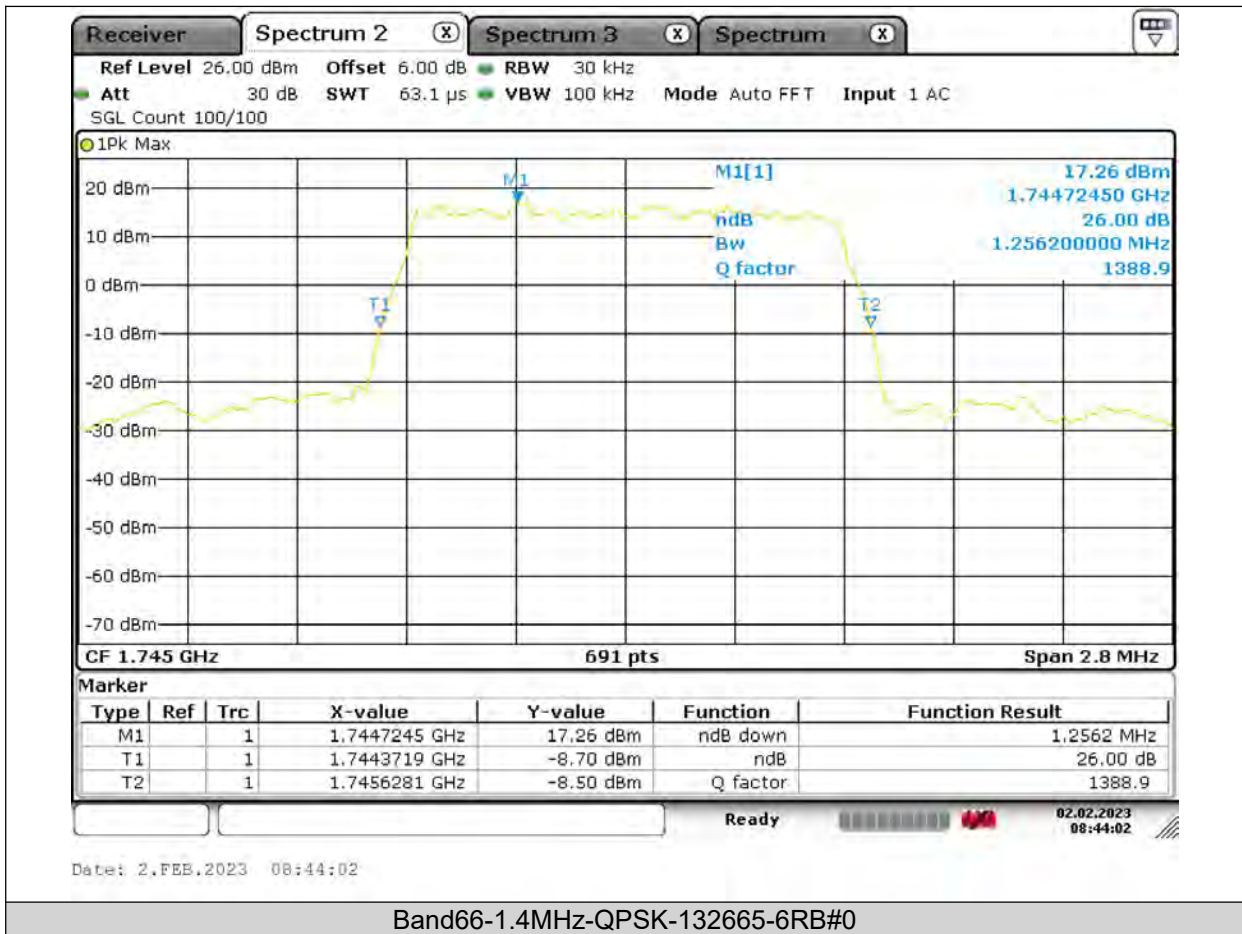

26dB Bandwidth

**BUREAU
VERITAS**

Test Report No.: PSU-QSU2309010110RF03

BUREAU VERITAS

Test Report No.: PSU-QSU2309010110RF03

BUREAU
VERITAS

Test Report No.: PSU-QSU2309010110RF03

BUREAU VERITAS