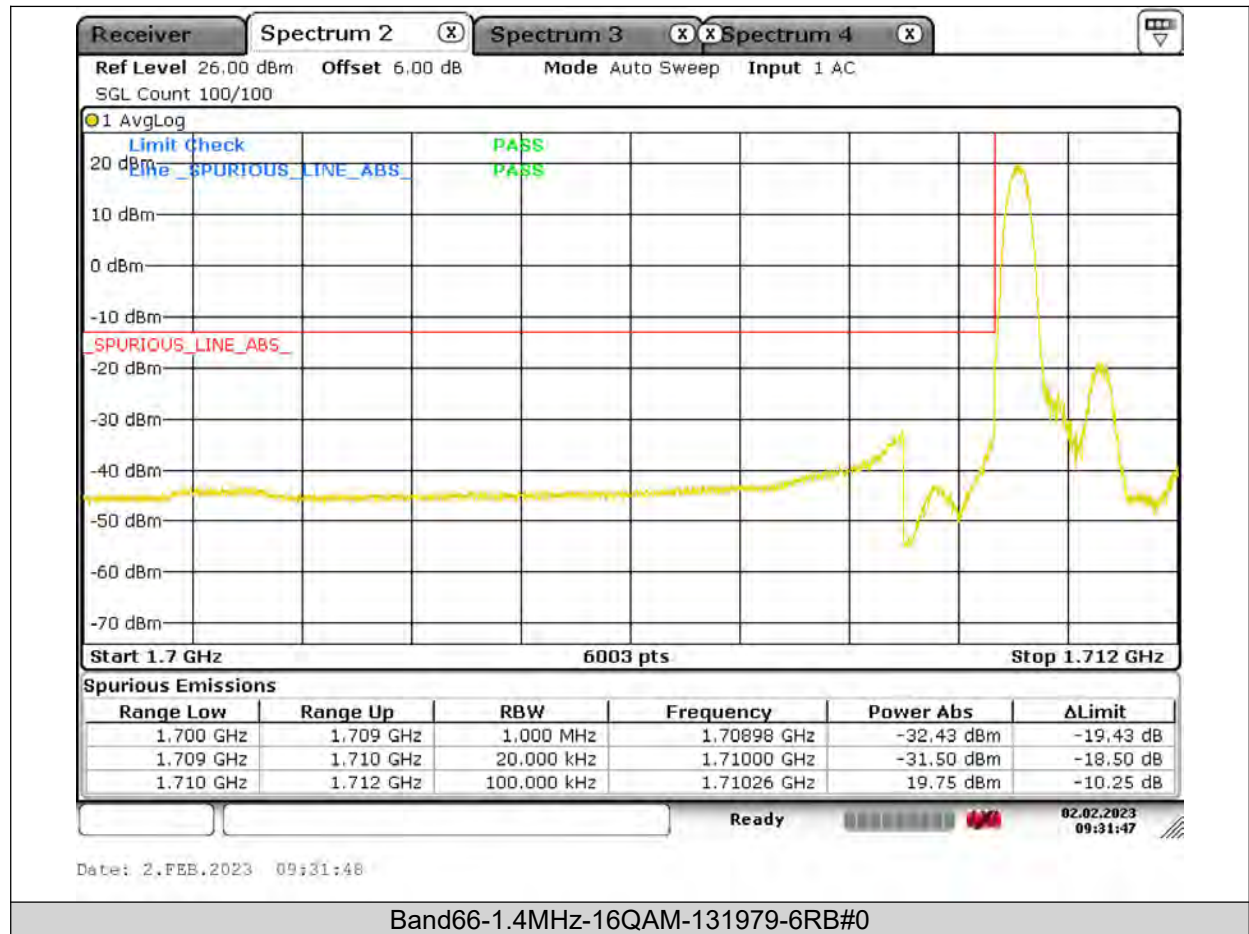

BUREAU VERITAS

Test Report No.: PSU-QSU2309010110RF03

BUREAU VERITAS

Test Report No.: PSU-QSU2309010110RF03

BUREAU VERITAS

Test Report No.: PSU-QSU2309010110RF03

BUREAU VERITAS

Test Report No.: PSU-QSU2309010110RF03