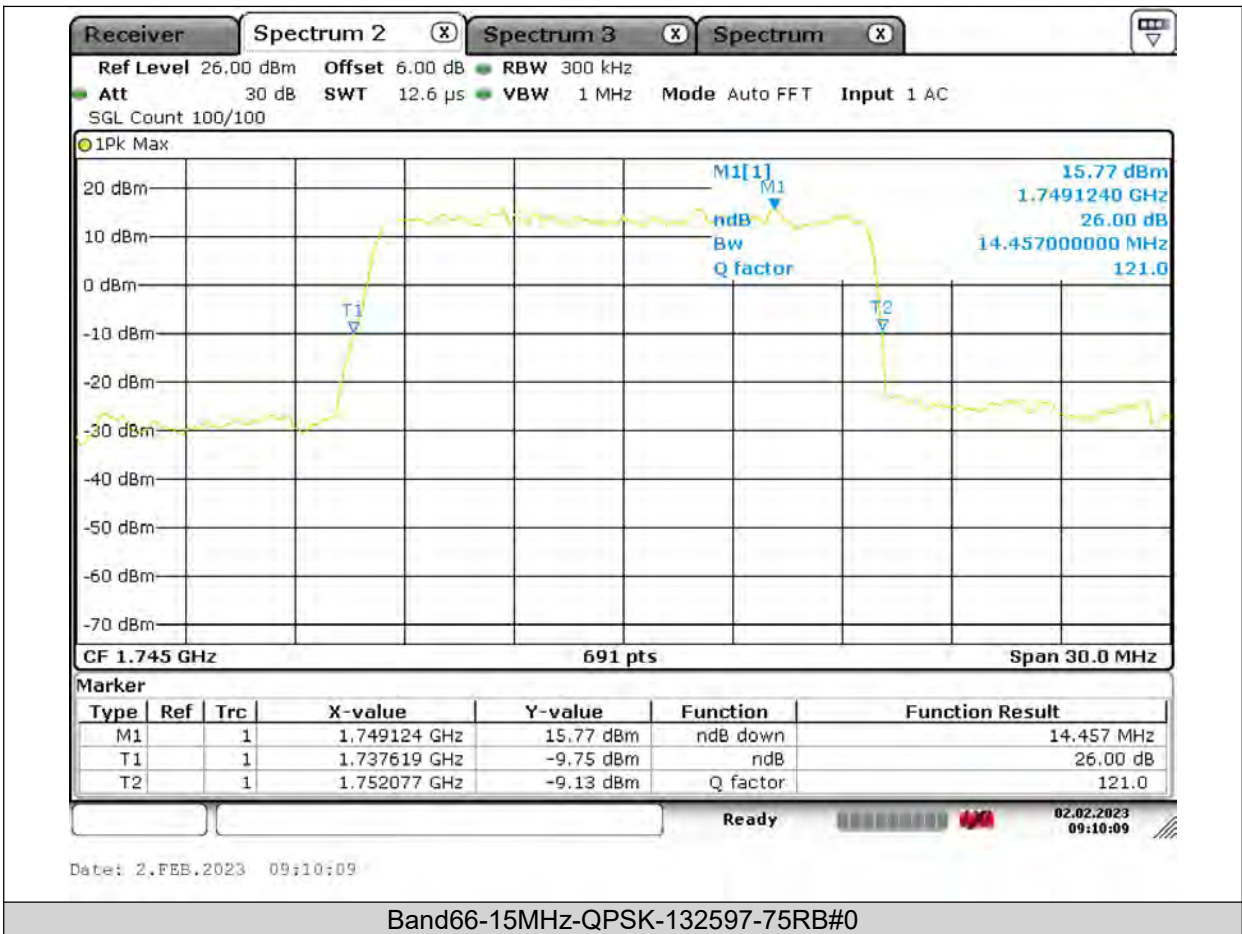

BUREAU VERITAS

Test Report No.: PSU-QSU2309010110RF03