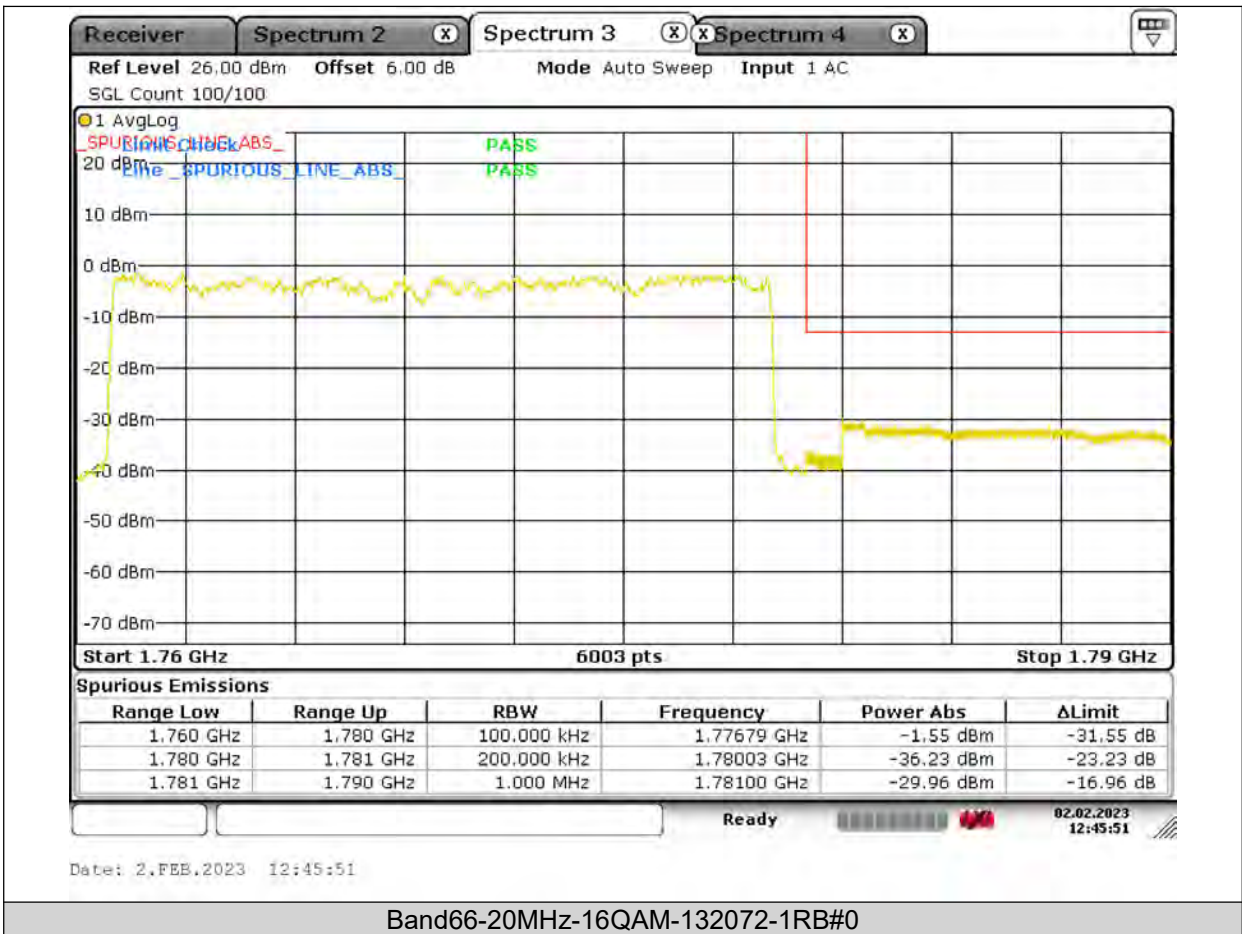

BUREAU VERITAS

Test Report No.: PSU-QSU2309010110RF03

BUREAU VERITAS

Test Report No.: PSU-QSU2309010110RF03

BUREAU VERITAS

Test Report No.: PSU-QSU2309010110RF03

BUREAU VERITAS

Test Report No.: PSU-QSU2309010110RF03