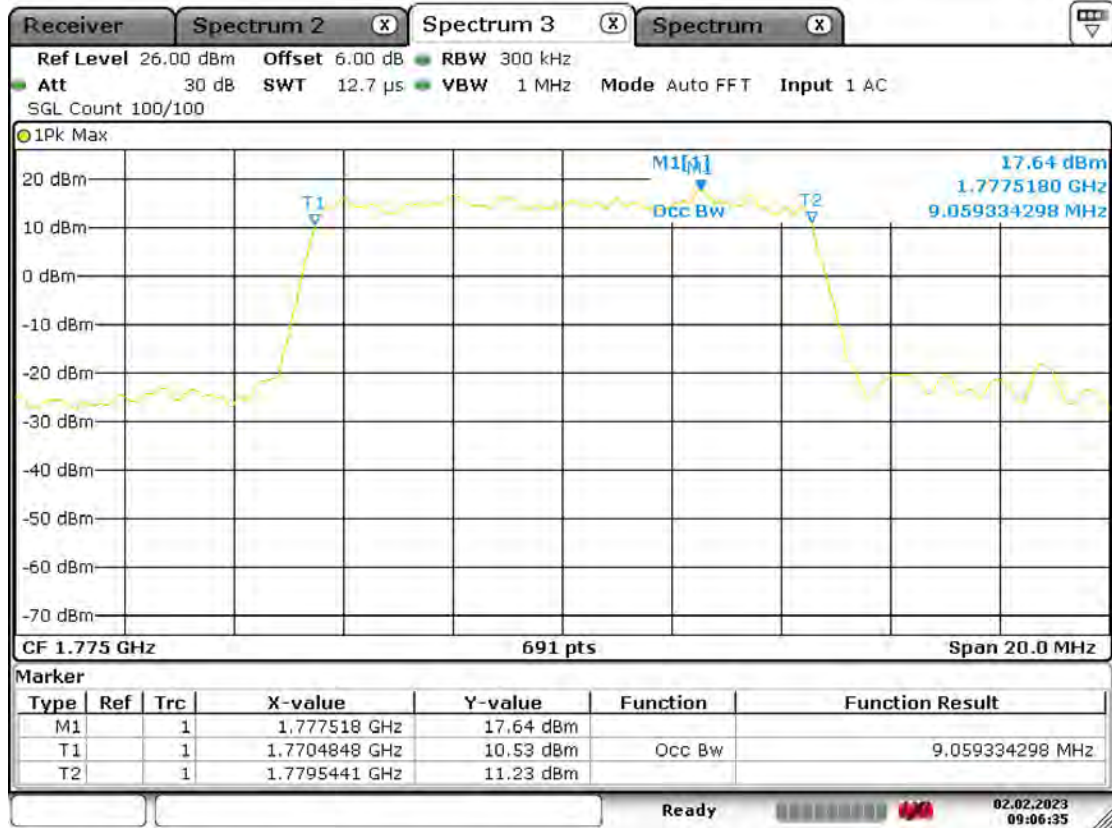

BUREAU VERITAS

Test Report No.: PSU-QSU2309010110RF03

Date: 2.FEB.2023 09:06:36

Band66-10MHz-16QAM-132022-50RB#0