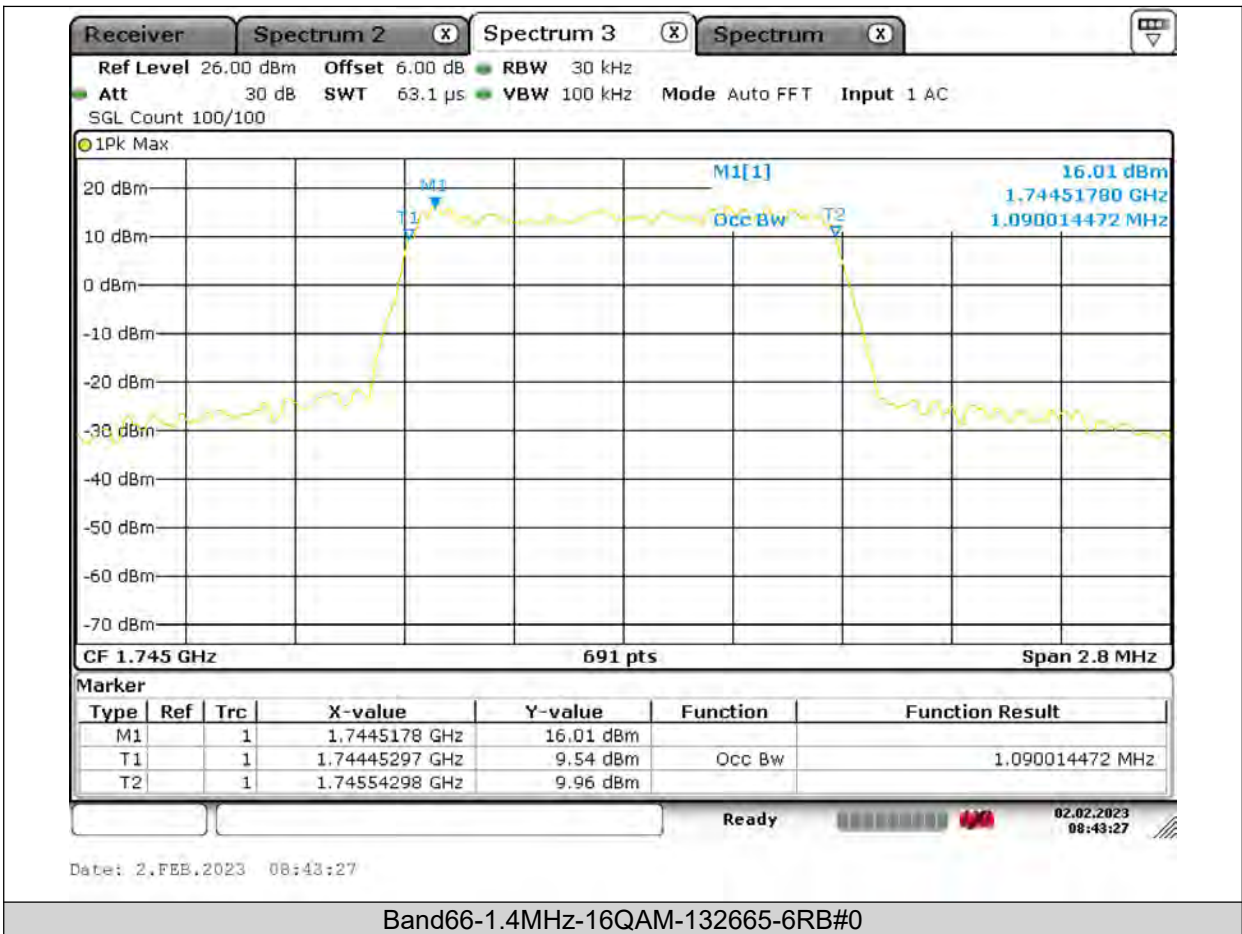

BUREAU VERITAS

Test Report No.: PSU-QSU2309010110RF03