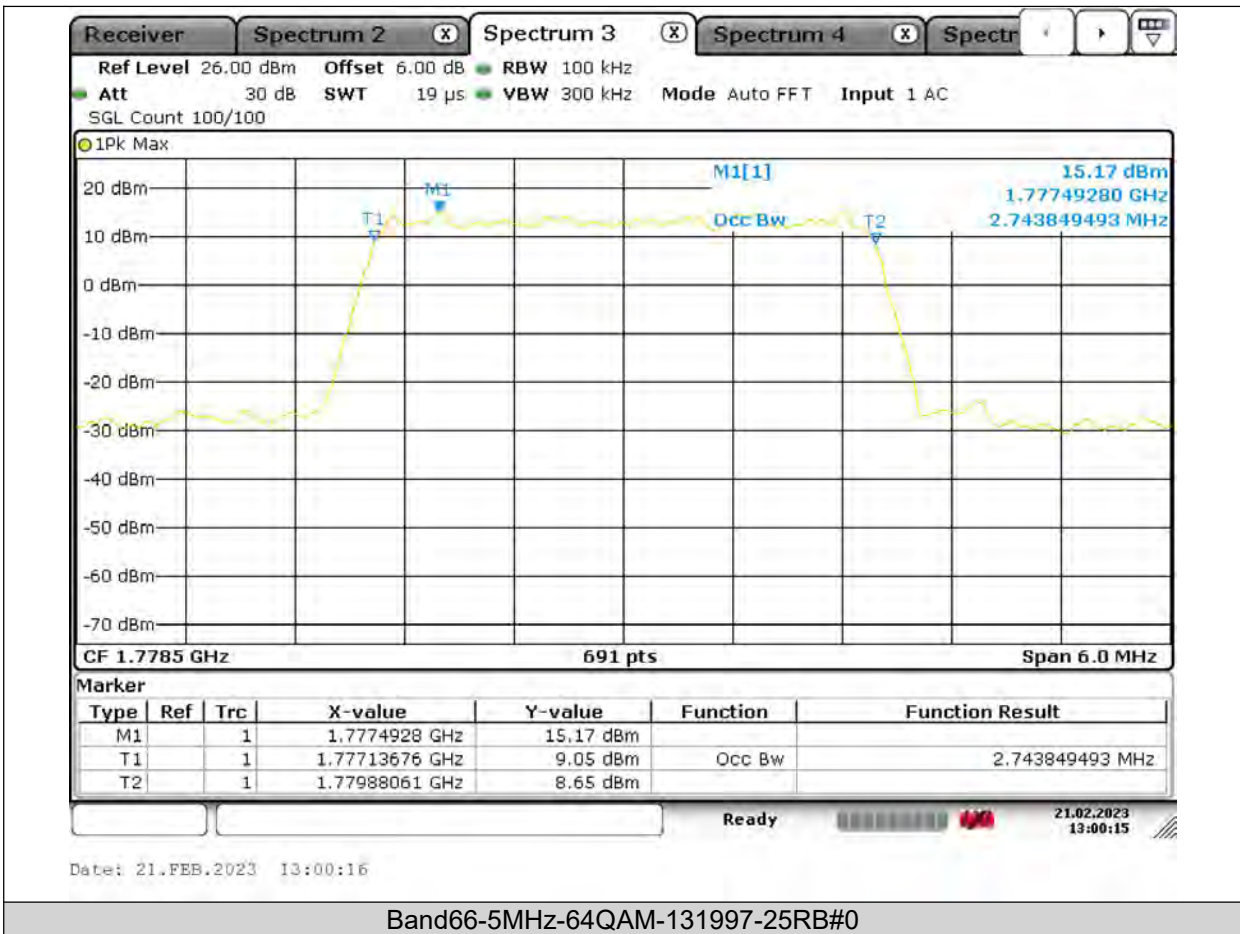

Test Report No.: PSU-QSU2309010110RF03

BUREAU VERITAS

Test Report No.: PSU-QSU2309010110RF03

BUREAU VERITAS

Test Report No.: PSU-QSU2309010110RF03

BUREAU
VERITAS

Test Report No.: PSU-QSU2309010110RF03

BUREAU
VERITAS