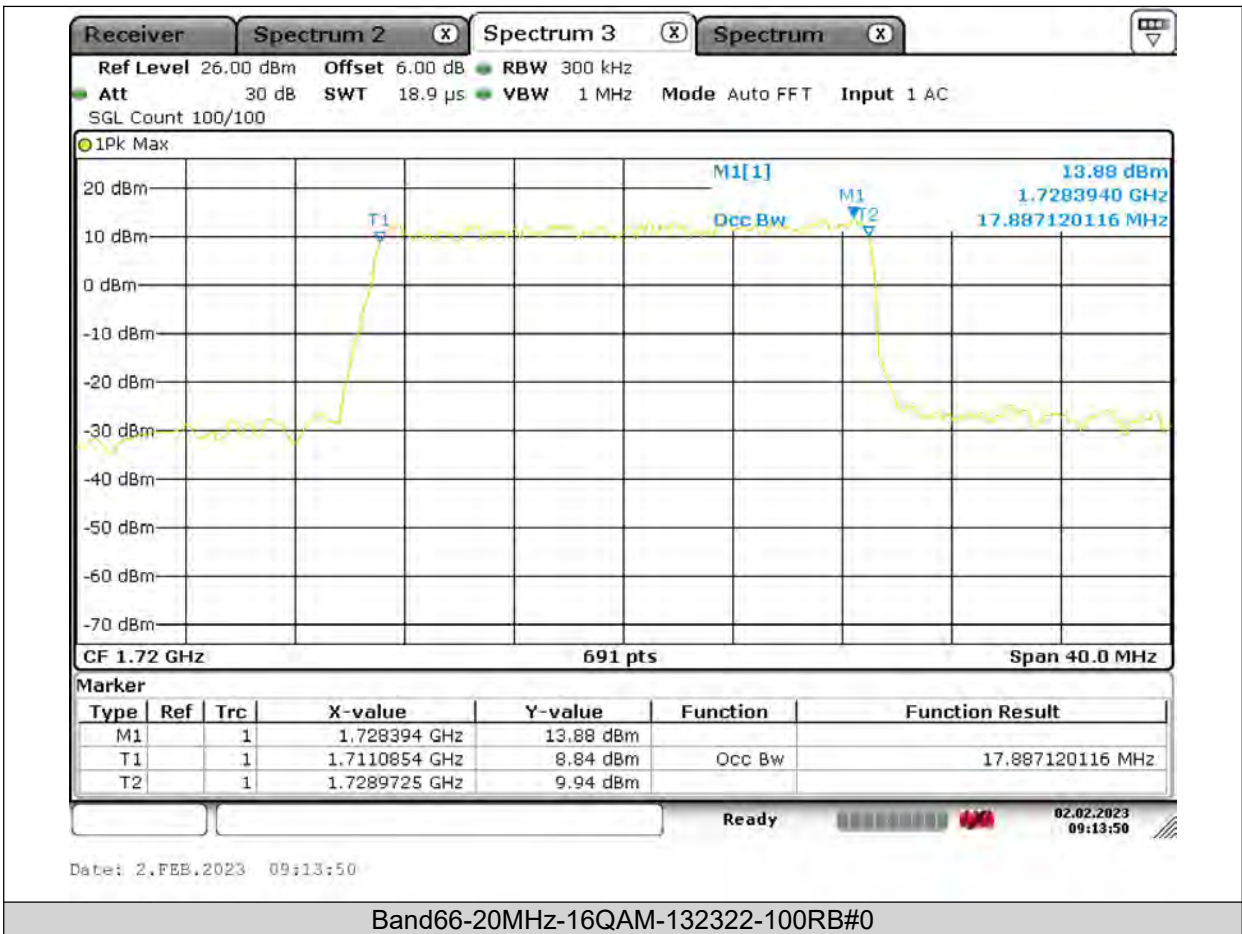

BUREAU
VERITAS

Test Report No.: PSU-QSU2309010110RF03

BUREAU VERITAS

Test Report No.: PSU-QSU2309010110RF03

BUREAU VERITAS

Test Report No.: PSU-QSU2309010110RF03

BUREAU
VERITAS

Test Report No.: PSU-QSU2309010110RF03