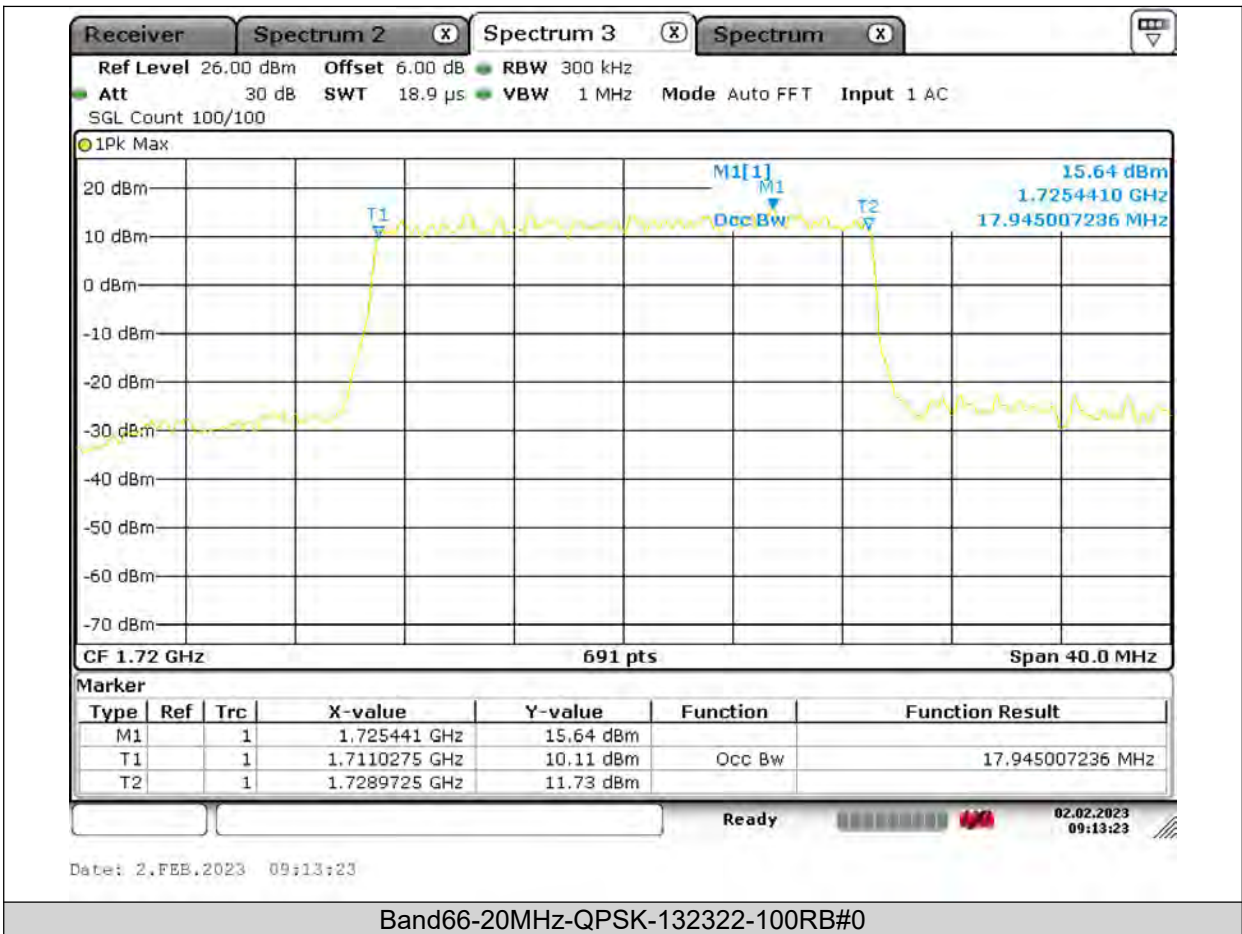

BUREAU VERITAS

Test Report No.: PSU-QSU2309010110RF03

BUREAU
VERITAS

Test Report No.: PSU-QSU2309010110RF03

BUREAU VERITAS

Test Report No.: PSU-QSU2309010110RF03

BUREAU VERITAS

Test Report No.: PSU-QSU2309010110RF03