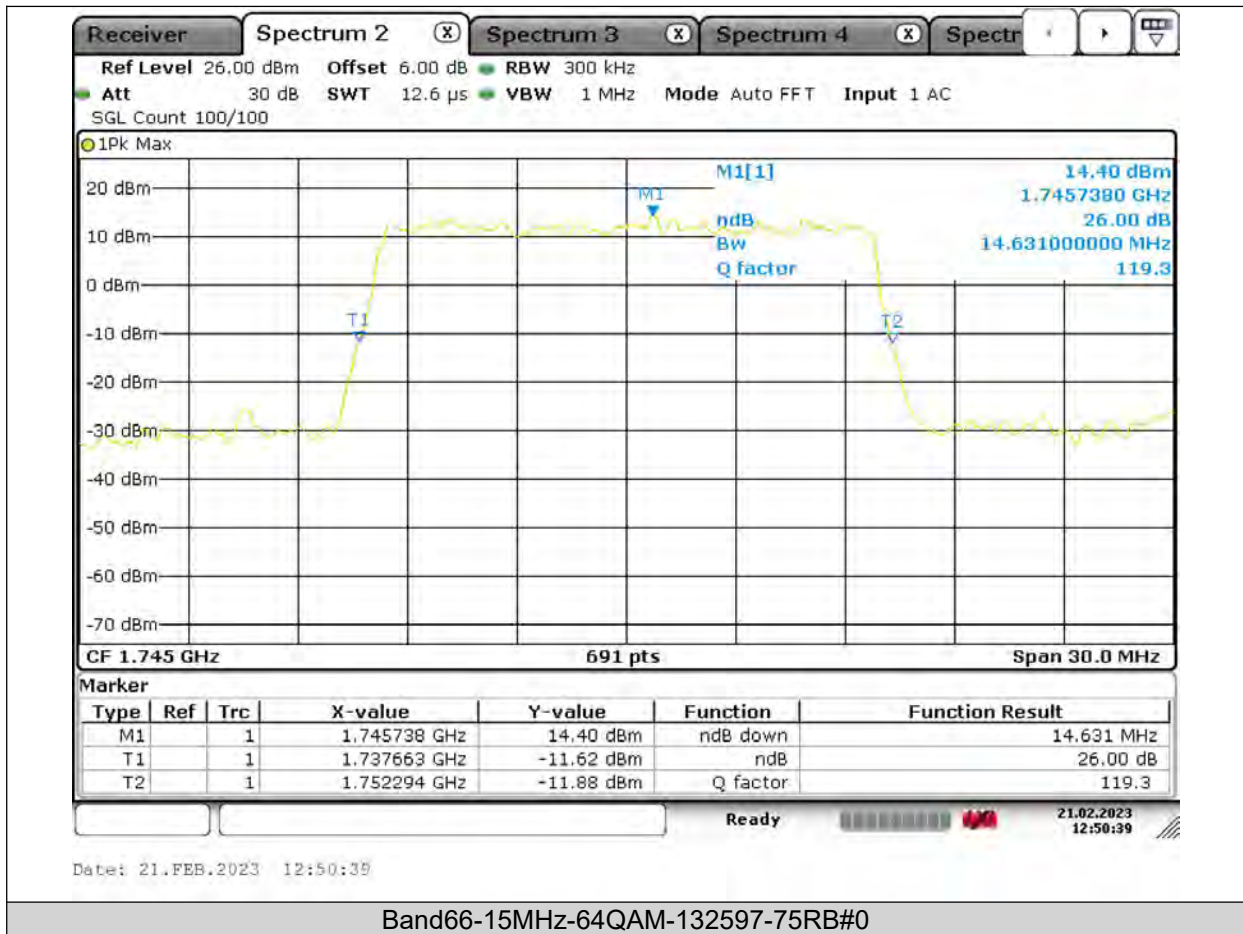

BUREAU
VERITAS

Test Report No.: PSU-QSU2309010110RF03