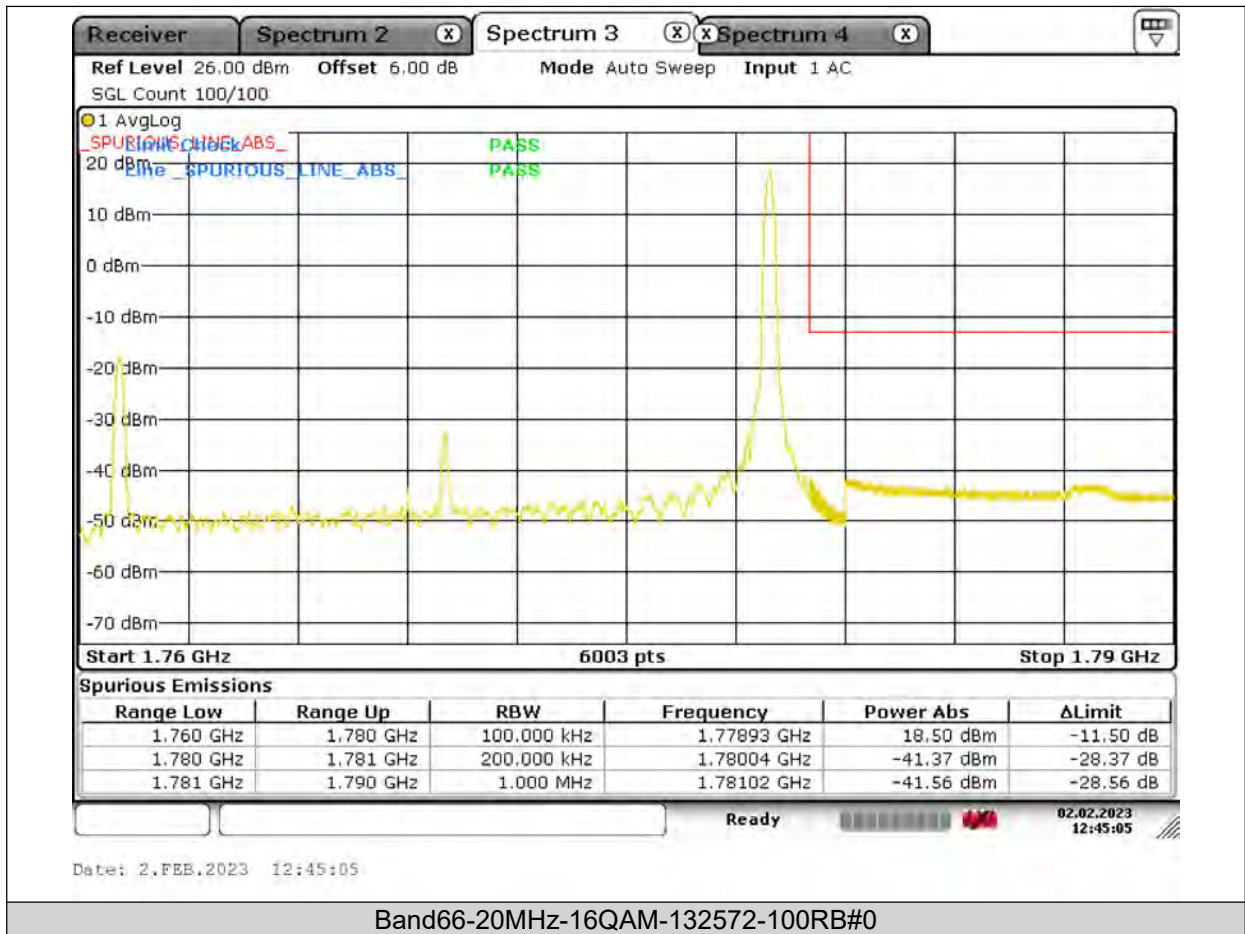

BUREAU
VERITAS

Test Report No.: PSU-QSU2309010110RF03