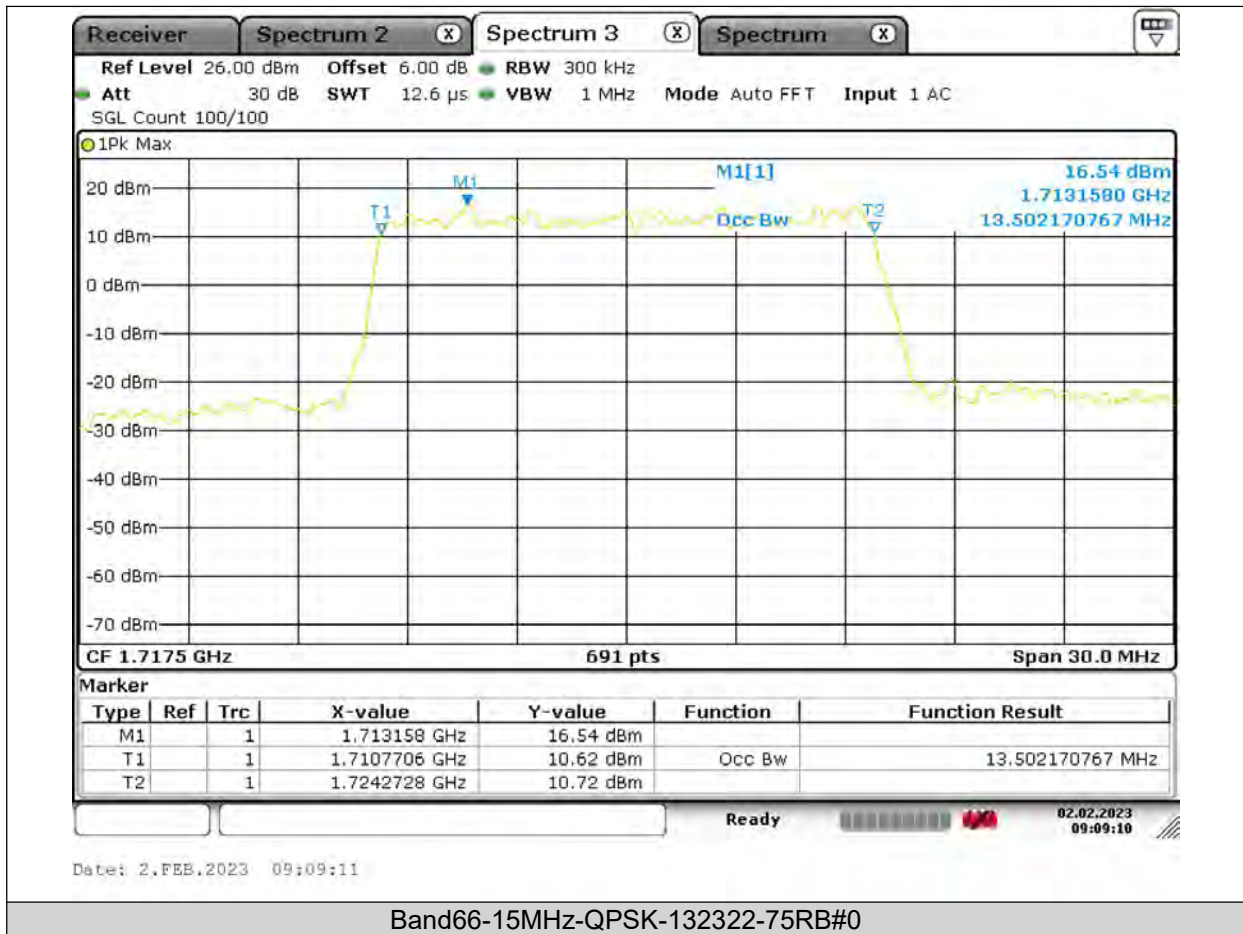

BUREAU
VERITAS

Test Report No.: PSU-QSU2309010110RF03

BUREAU
VERITAS

Test Report No.: PSU-QSU2309010110RF03

BUREAU VERITAS

Test Report No.: PSU-QSU2309010110RF03

BUREAU VERITAS

Test Report No.: PSU-QSU2309010110RF03