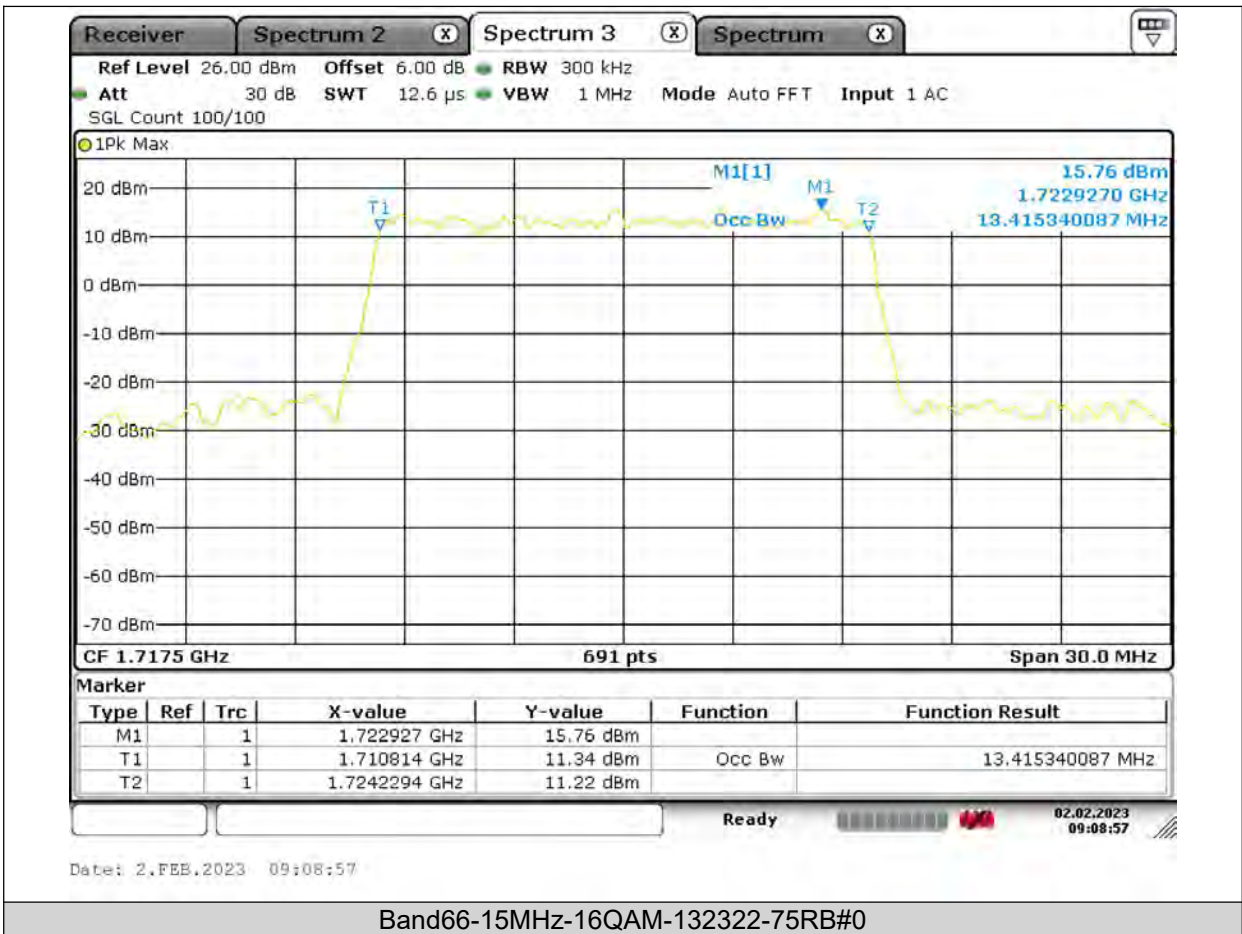

BUREAU VERITAS

Test Report No.: PSU-QSU2309010110RF03