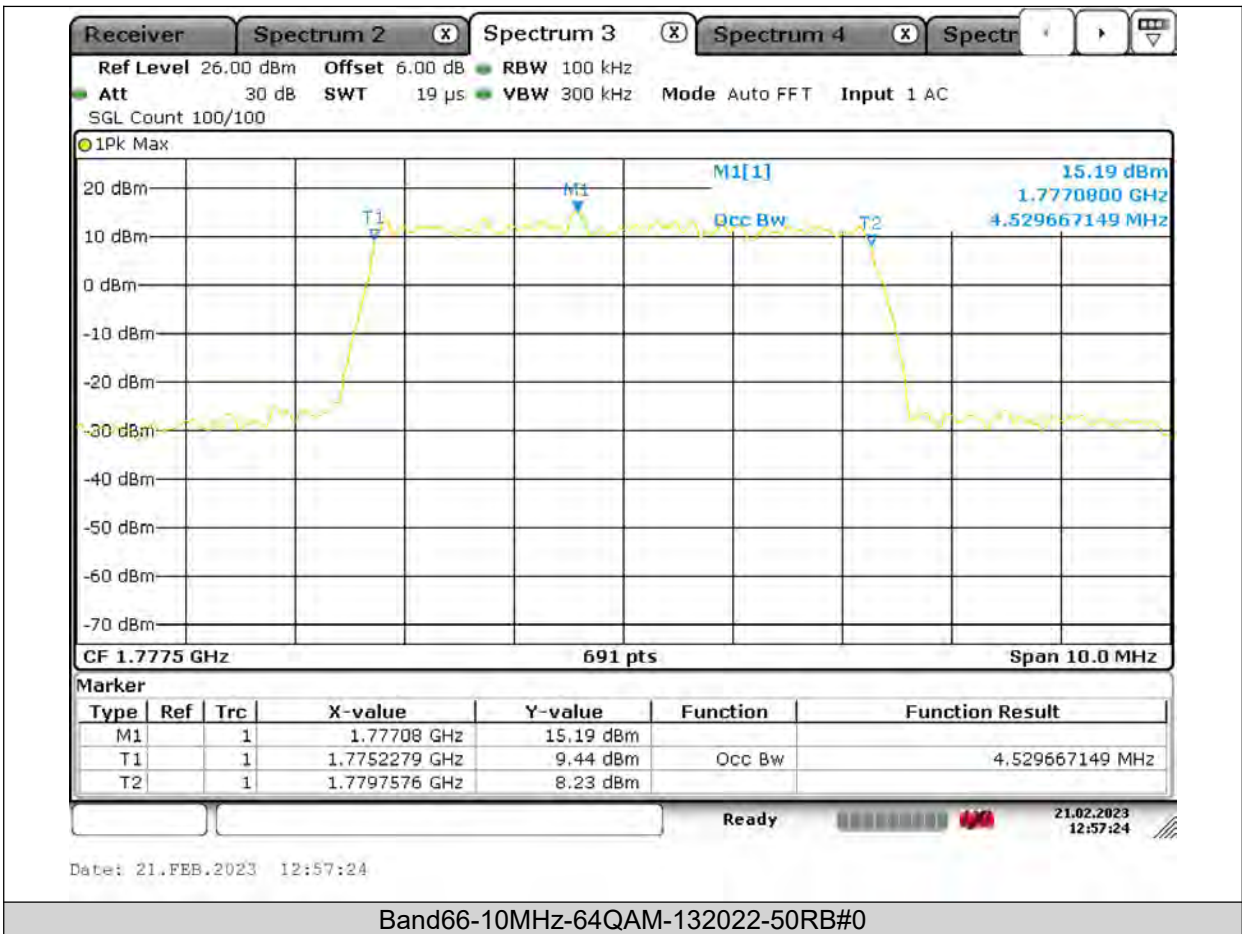

Test Report No.: PSU-QSU2309010110RF03

BUREAU
VERITAS

Test Report No.: PSU-QSU2309010110RF03

BUREAU VERITAS

Test Report No.: PSU-QSU2309010110RF03

BUREAU
VERITAS

Test Report No.: PSU-QSU2309010110RF03

BUREAU
VERITAS