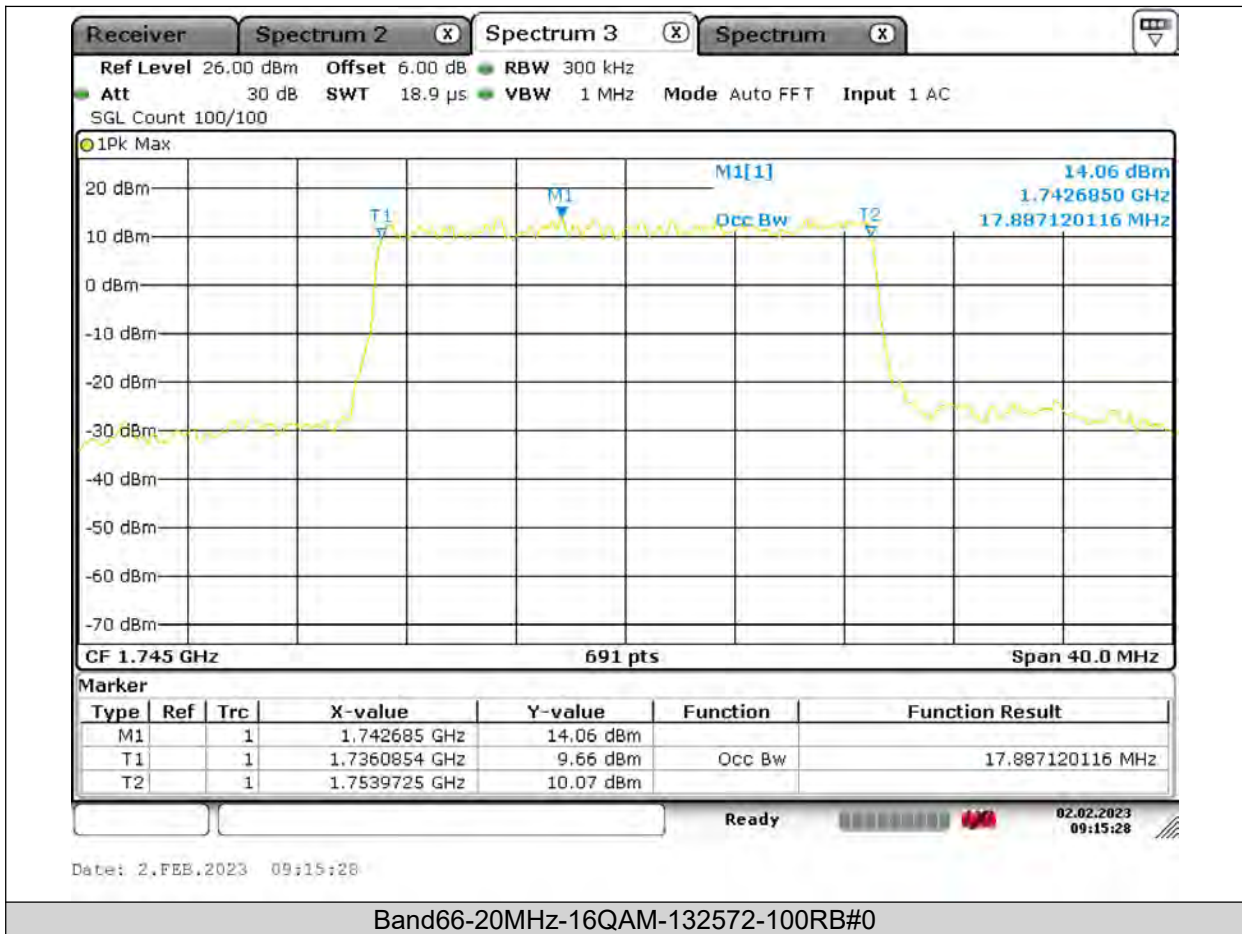

BUREAU
VERITAS

Test Report No.: PSU-QSU2309010110RF03

BUREAU VERITAS

Test Report No.: PSU-QSU2309010110RF03

BUREAU VERITAS

Test Report No.: PSU-QSU2309010110RF03

BUREAU
VERITAS

Test Report No.: PSU-QSU2309010110RF03