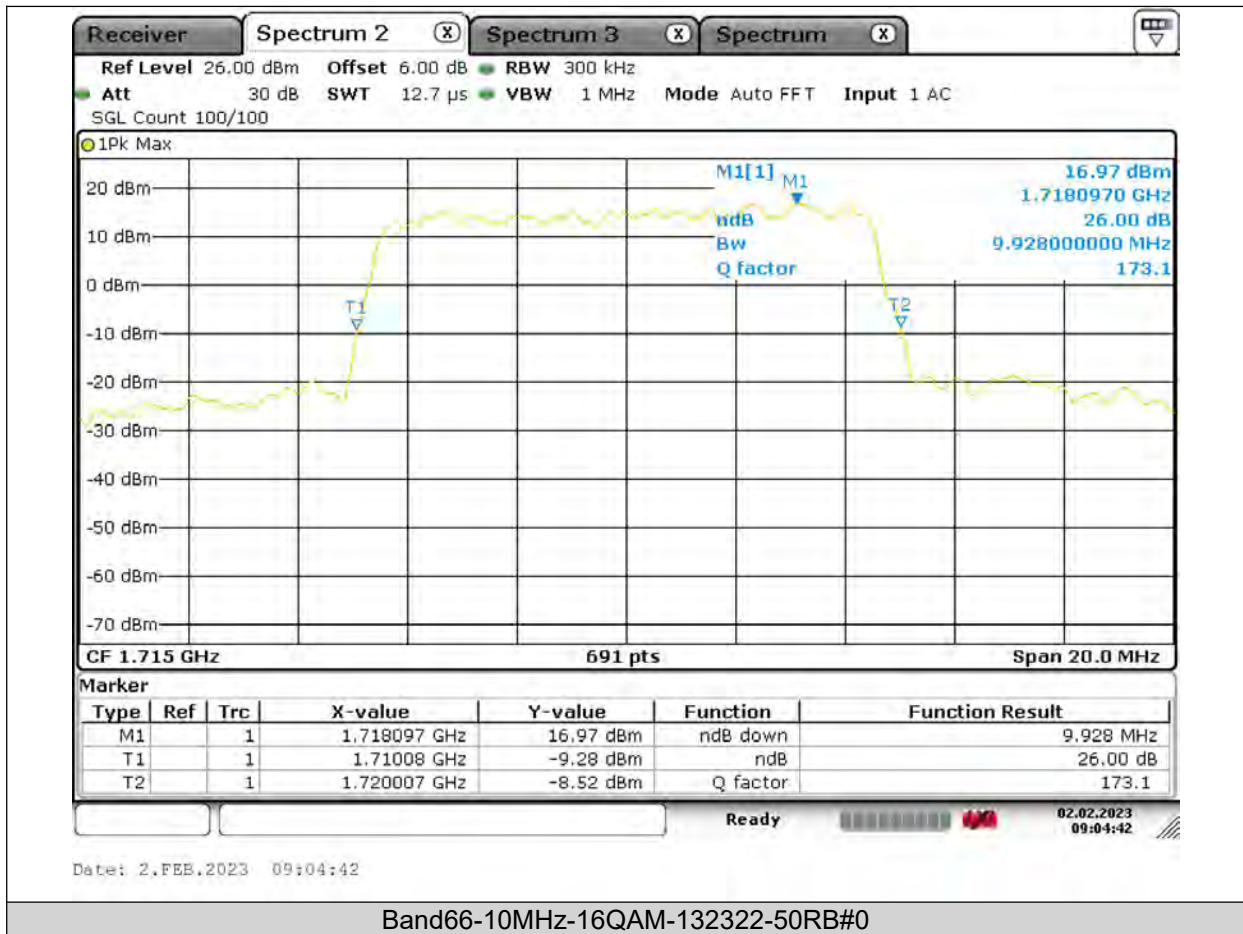

BUREAU VERITAS

Test Report No.: PSU-QSU2309010110RF03