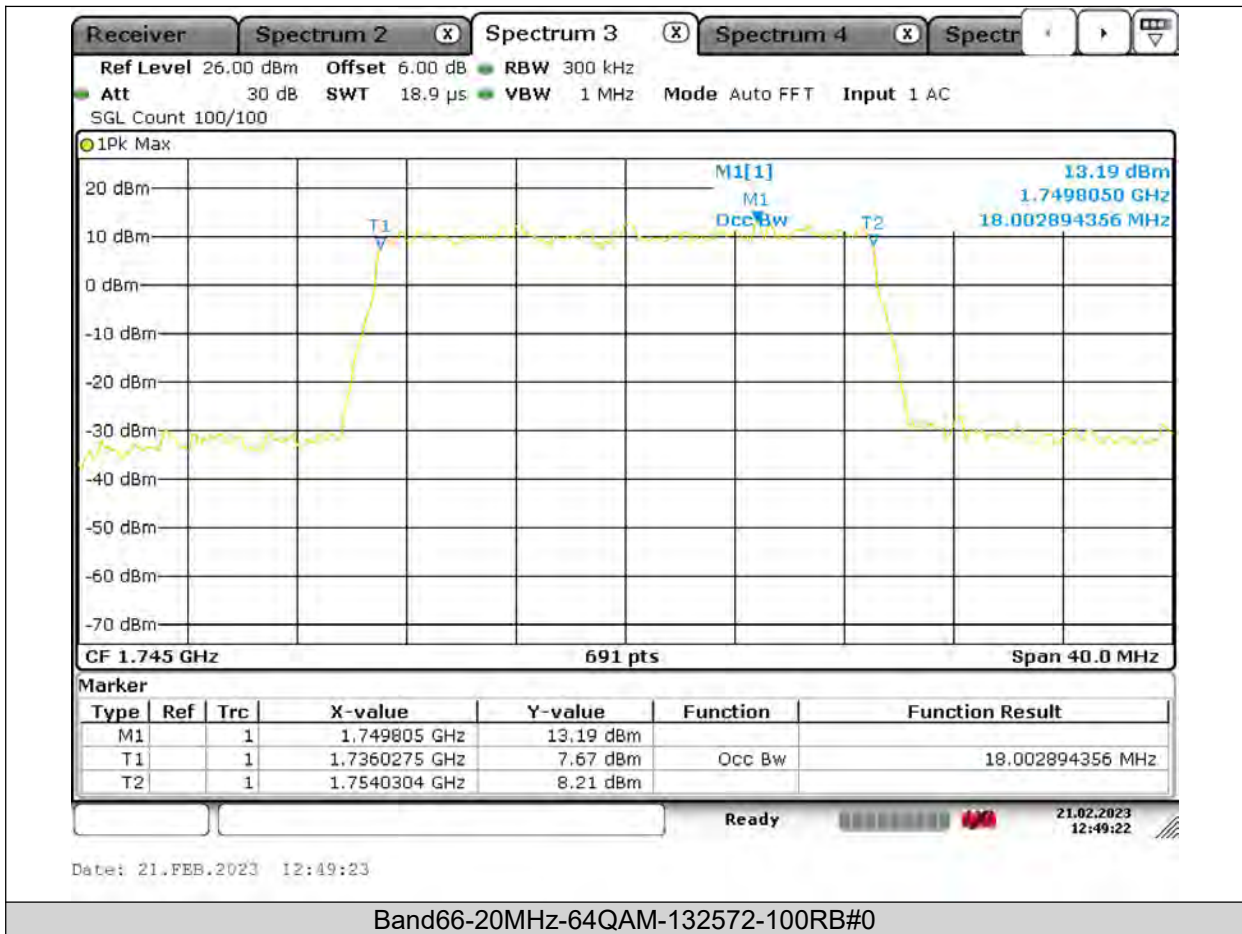

BUREAU
VERITAS

Test Report No.: PSU-QSU2309010110RF03