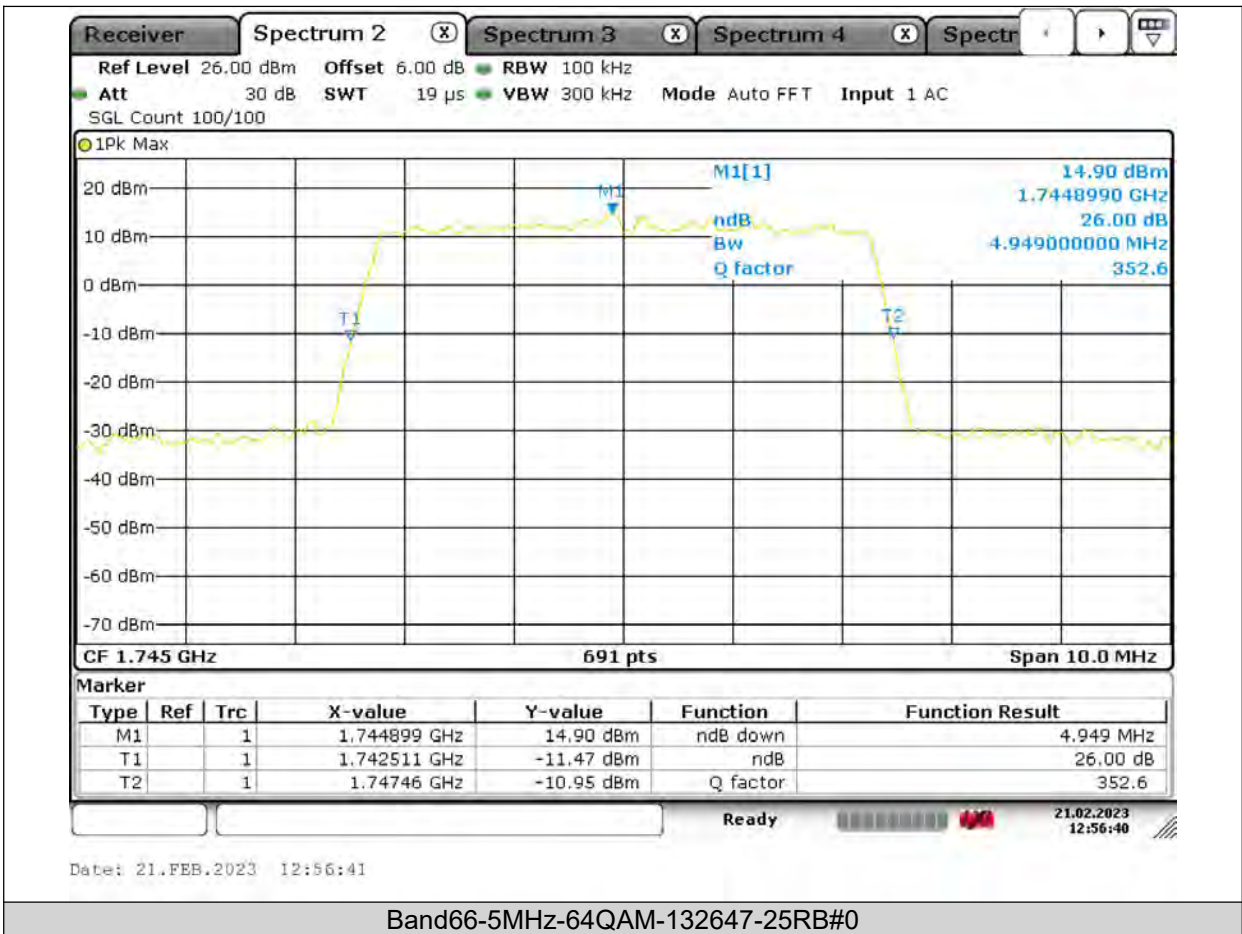

BUREAU VERITAS

Test Report No.: PSU-QSU2309010110RF03

BUREAU VERITAS

Test Report No.: PSU-QSU2309010110RF03

BUREAU VERITAS

Test Report No.: PSU-QSU2309010110RF03

BUREAU VERITAS

Test Report No.: PSU-QSU2309010110RF03