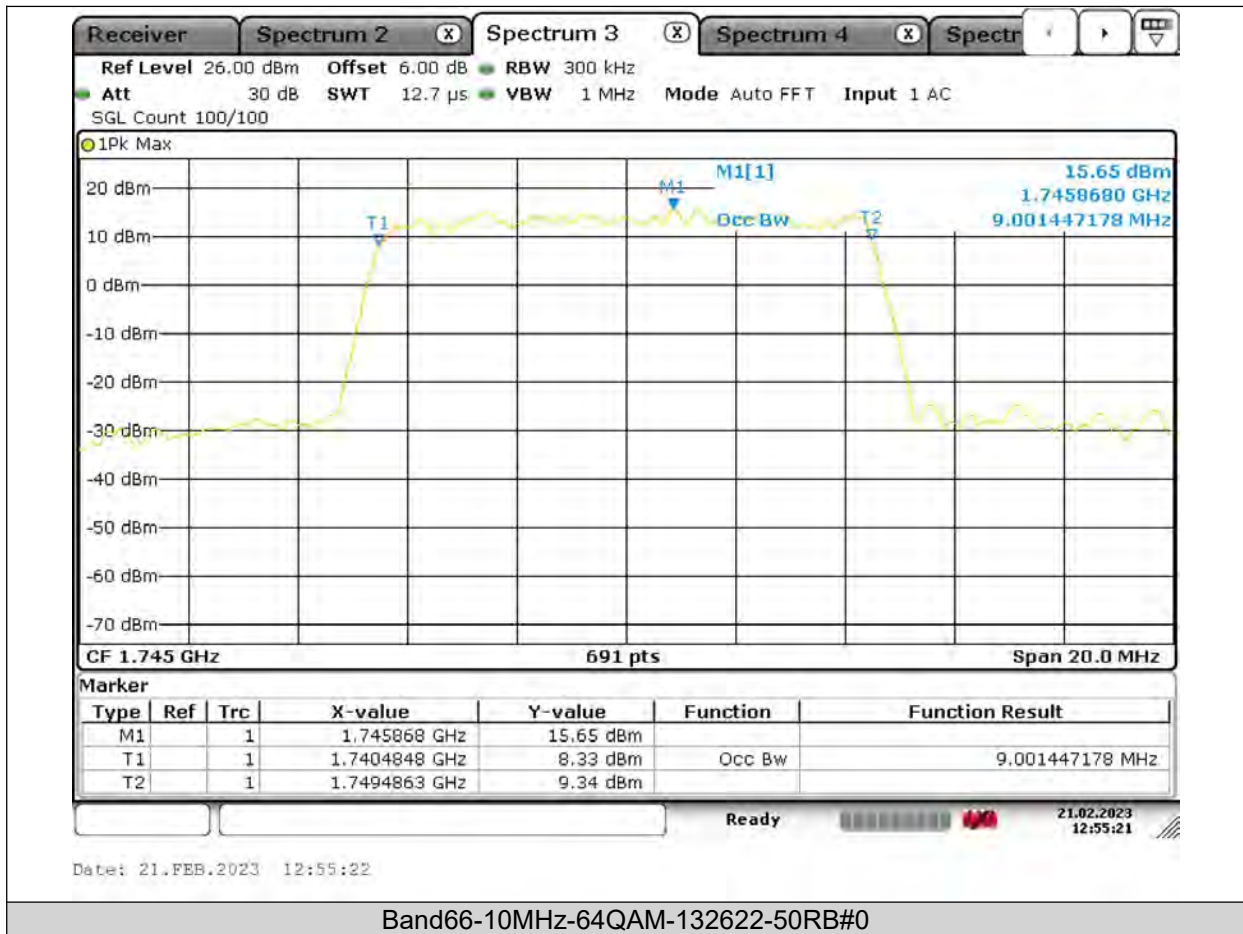

BUREAU
VERITAS

Test Report No.: PSU-QSU2309010110RF03