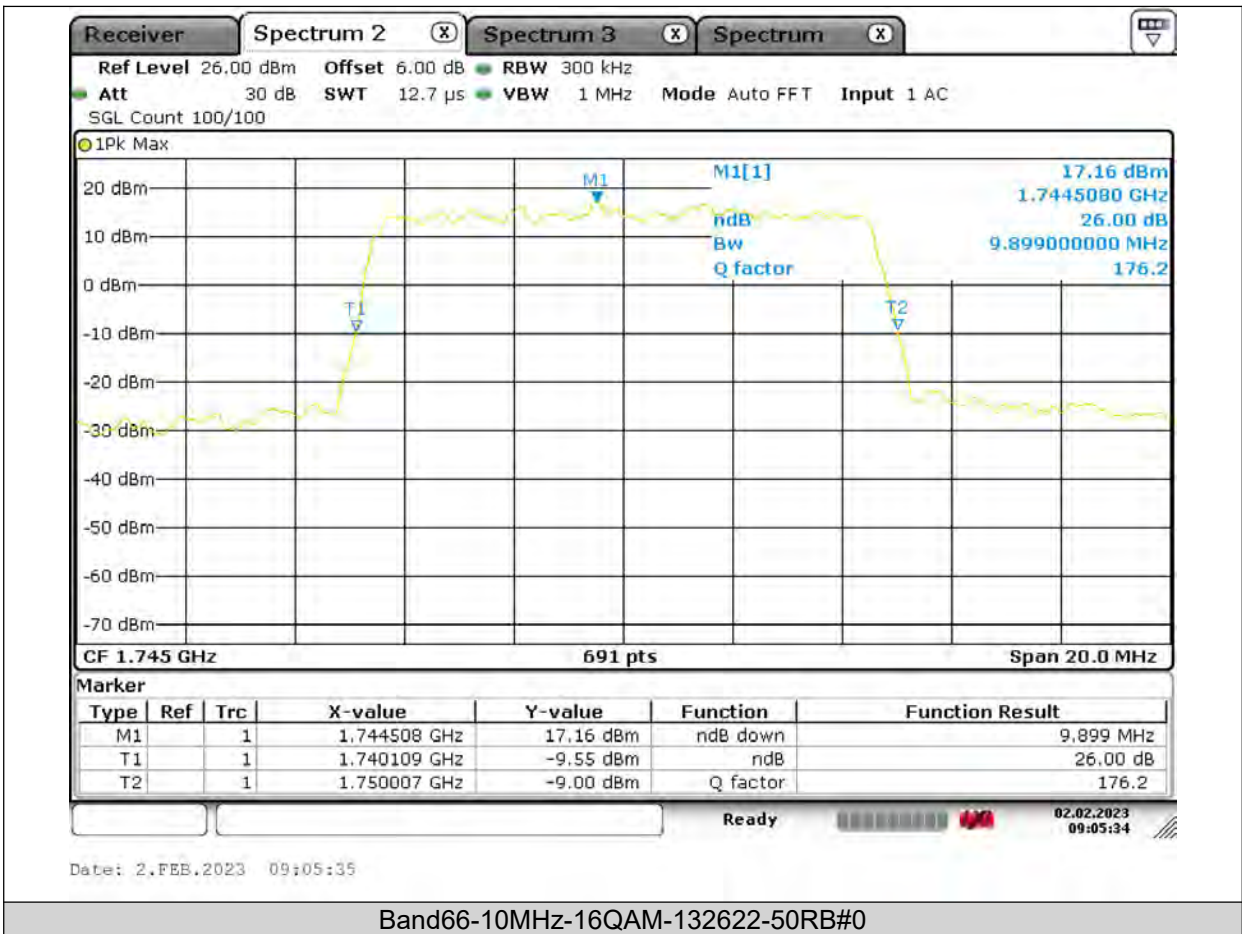

Test Report No.: PSU-QSU2309010110RF03

BUREAU VERITAS

Test Report No.: PSU-QSU2309010110RF03

BUREAU VERITAS

Test Report No.: PSU-QSU2309010110RF03

BUREAU VERITAS

Test Report No.: PSU-QSU2309010110RF03

BUREAU
VERITAS