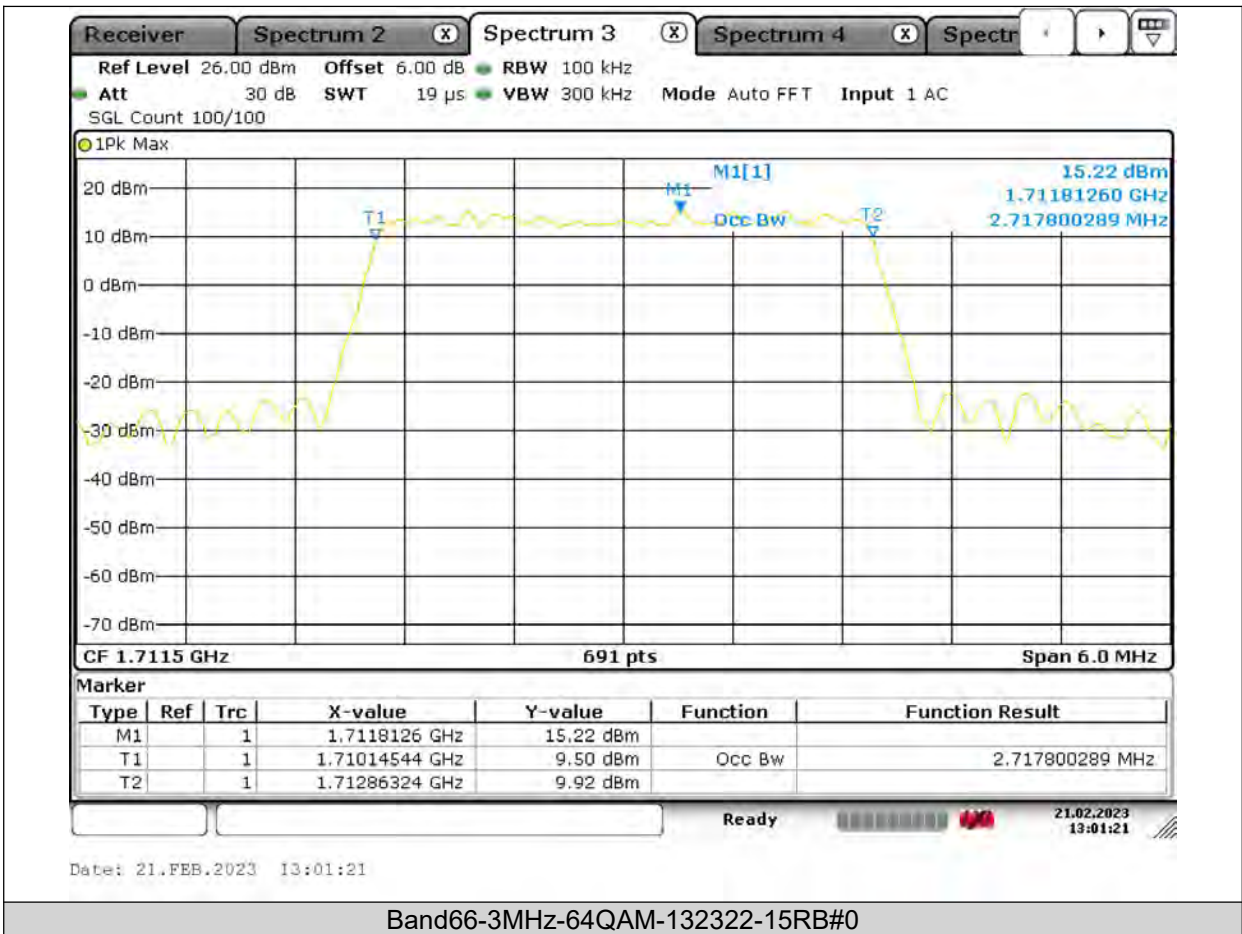

BUREAU VERITAS

Test Report No.: PSU-QSU2309010110RF03