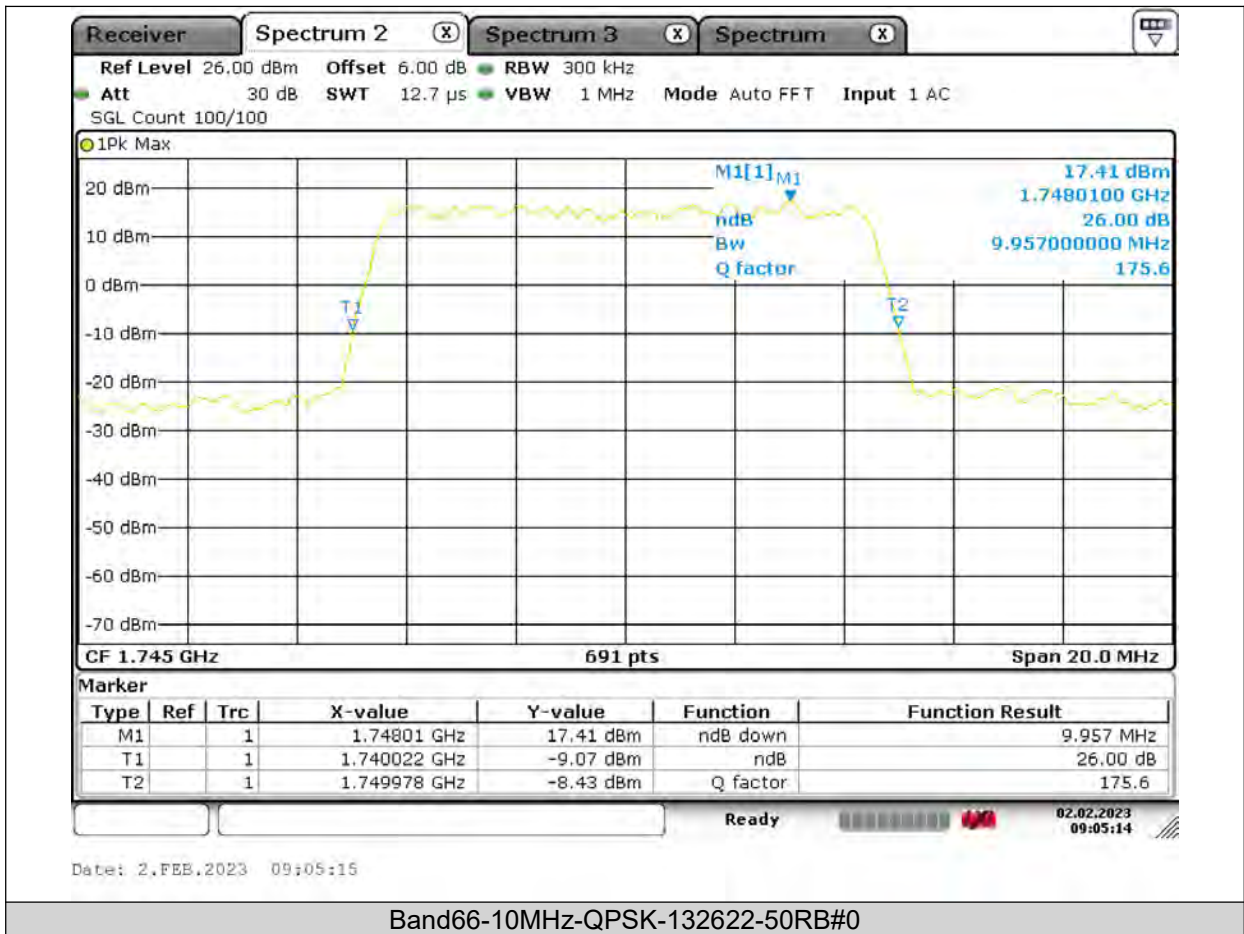

Test Report No.: PSU-QSU2309010110RF03

BUREAU VERITAS

Test Report No.: PSU-QSU2309010110RF03

BUREAU
VERITAS

Test Report No.: PSU-QSU2309010110RF03

BUREAU VERITAS

Test Report No.: PSU-QSU2309010110RF03

BUREAU VERITAS