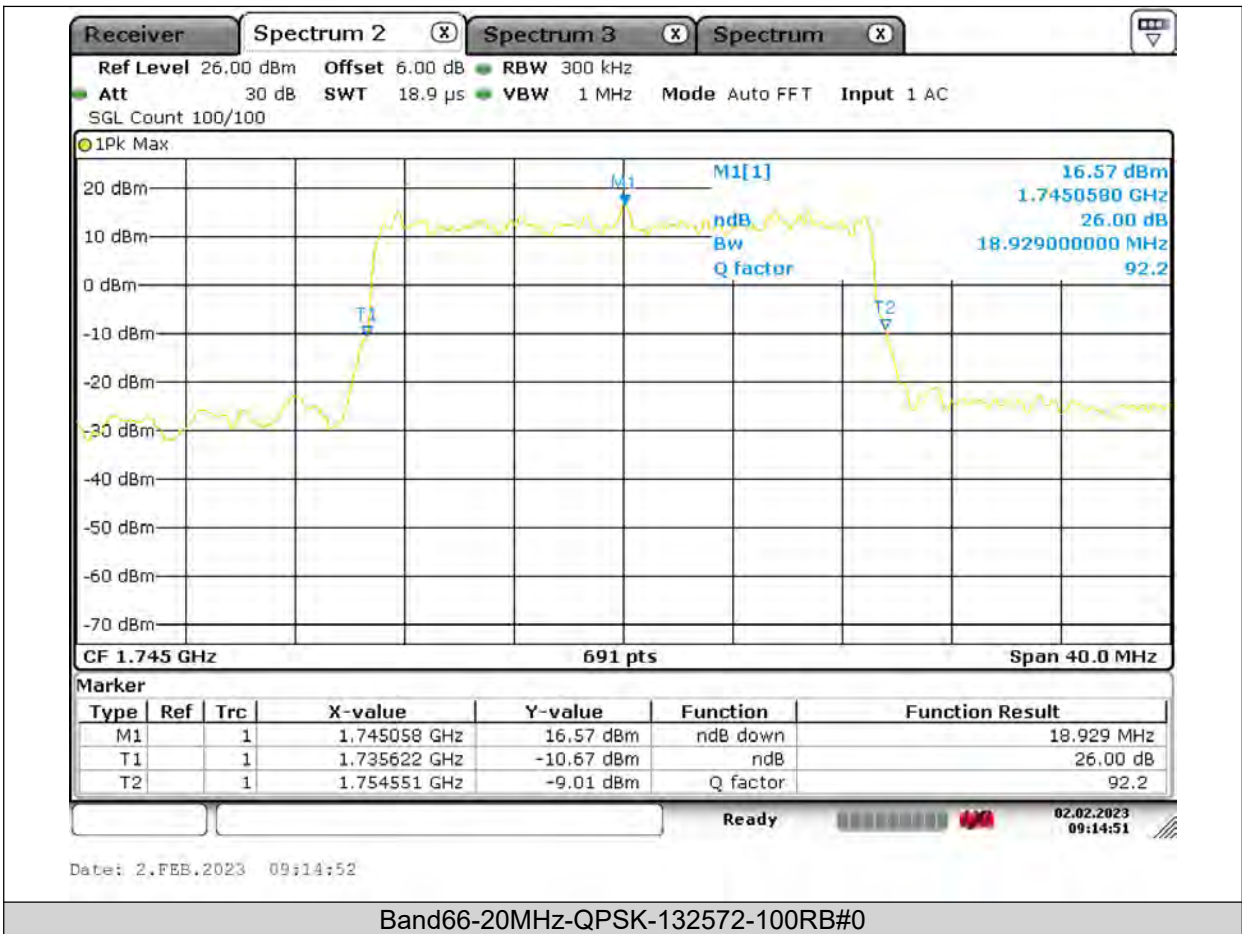

Test Report No.: PSU-QSU2309010110RF03

BUREAU VERITAS

Test Report No.: PSU-QSU2309010110RF03

BUREAU VERITAS

Test Report No.: PSU-QSU2309010110RF03

BUREAU VERITAS

Test Report No.: PSU-QSU2309010110RF03

BUREAU VERITAS