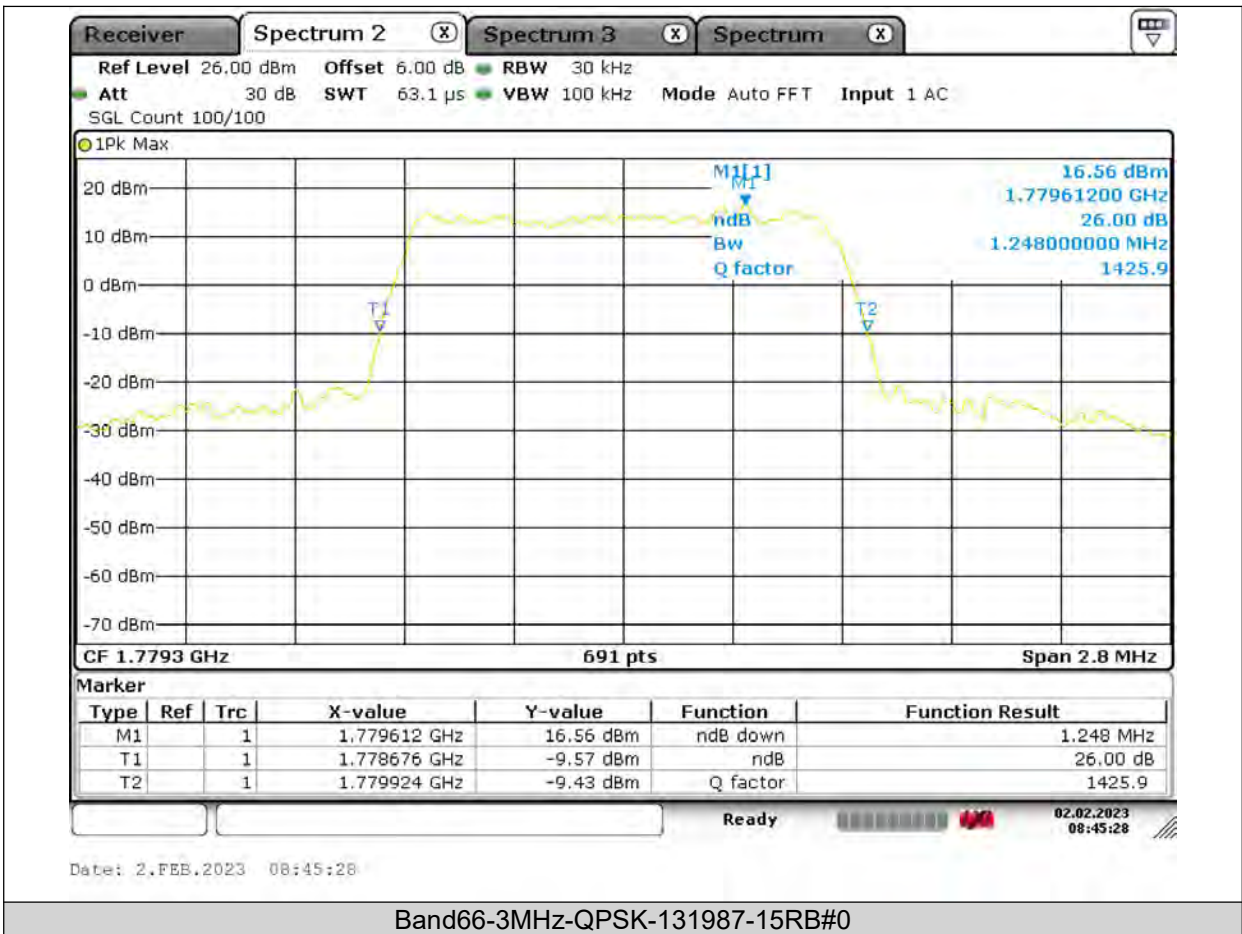

BUREAU VERITAS

Test Report No.: PSU-QSU2309010110RF03