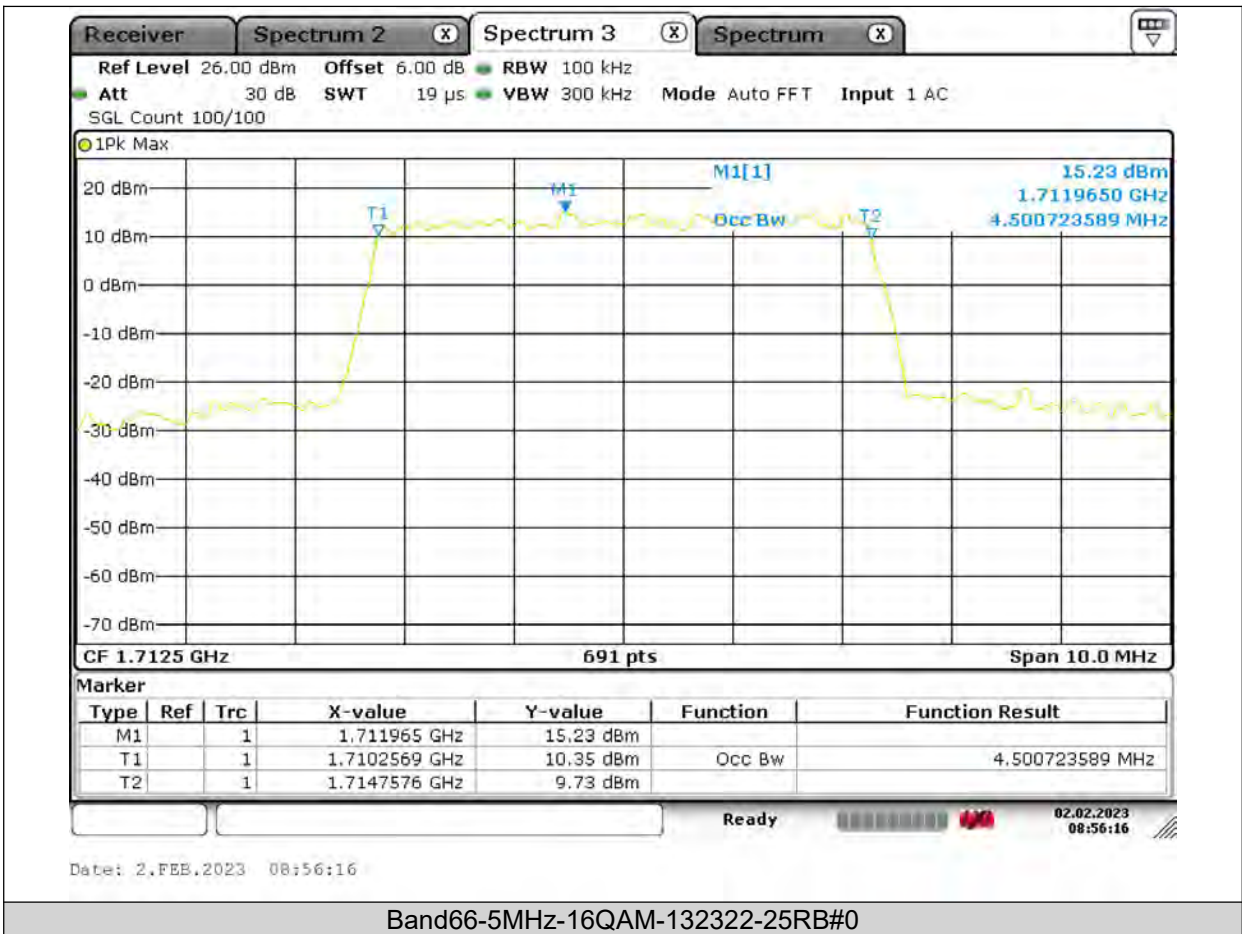

BUREAU VERITAS

Test Report No.: PSU-QSU2309010110RF03

BUREAU VERITAS

Test Report No.: PSU-QSU2309010110RF03

BUREAU VERITAS

Test Report No.: PSU-QSU2309010110RF03

BUREAU VERITAS

Test Report No.: PSU-QSU2309010110RF03