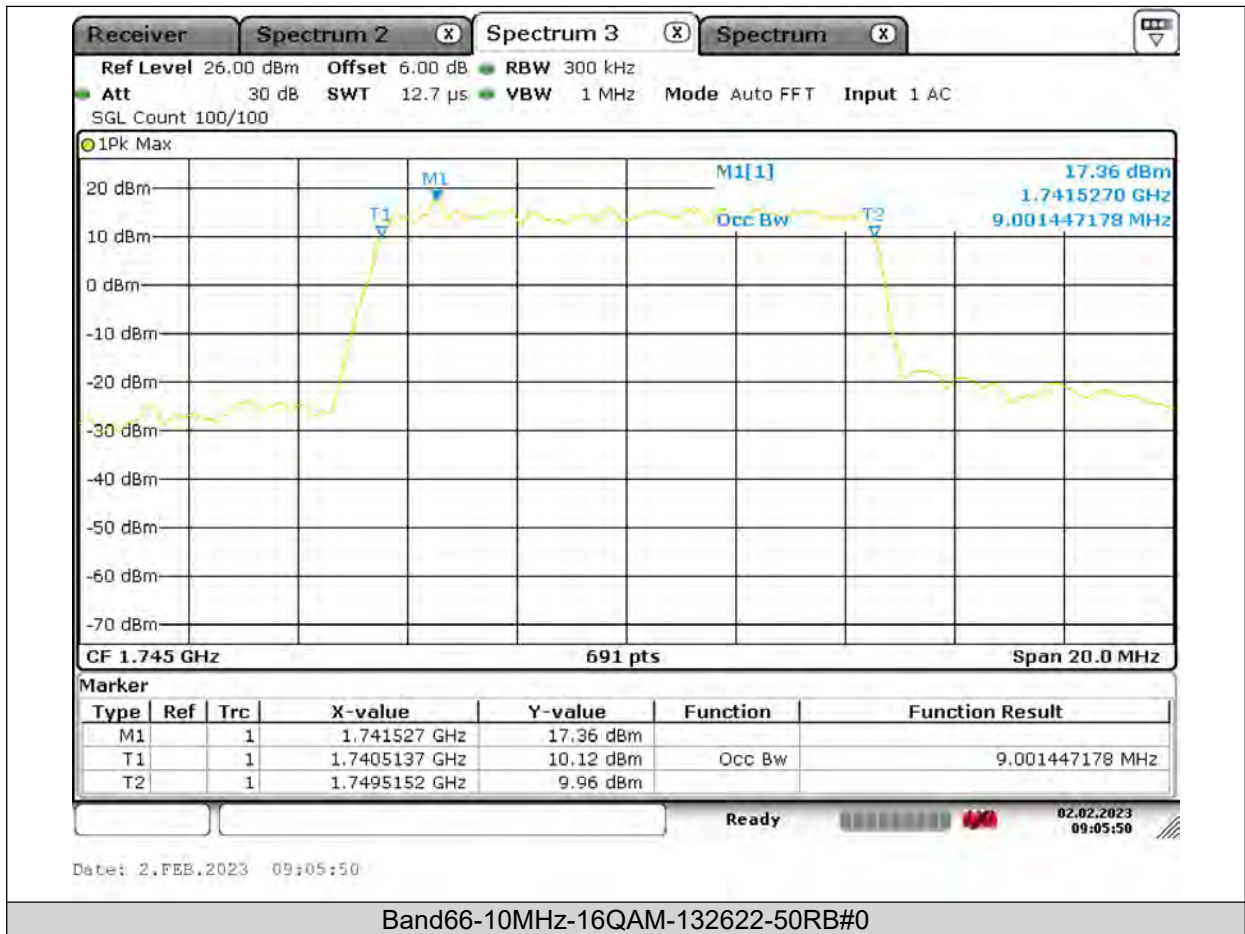

BUREAU VERITAS

Test Report No.: PSU-QSU2309010110RF03

Date: 2.FEB.2023 09:06:36

Band66-10MHz-16QAM-132022-50RB#0

BUREAU VERITAS

Test Report No.: PSU-QSU2309010110RF03

BUREAU VERITAS

Test Report No.: PSU-QSU2309010110RF03