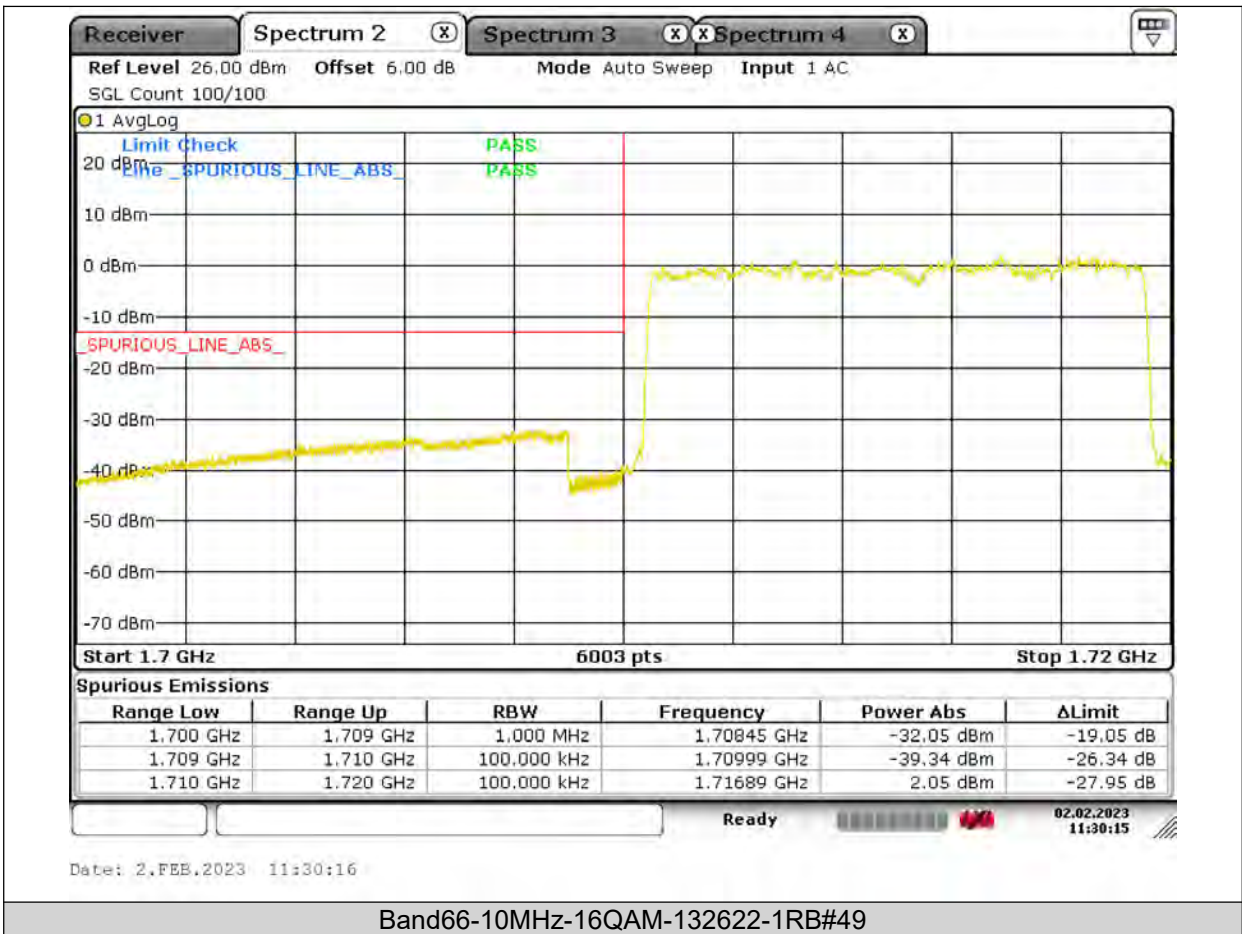

BUREAU VERITAS

Test Report No.: PSU-QSU2309010110RF03

BUREAU VERITAS

Test Report No.: PSU-QSU2309010110RF03

BUREAU VERITAS

Test Report No.: PSU-QSU2309010110RF03

BUREAU VERITAS

Test Report No.: PSU-QSU2309010110RF03