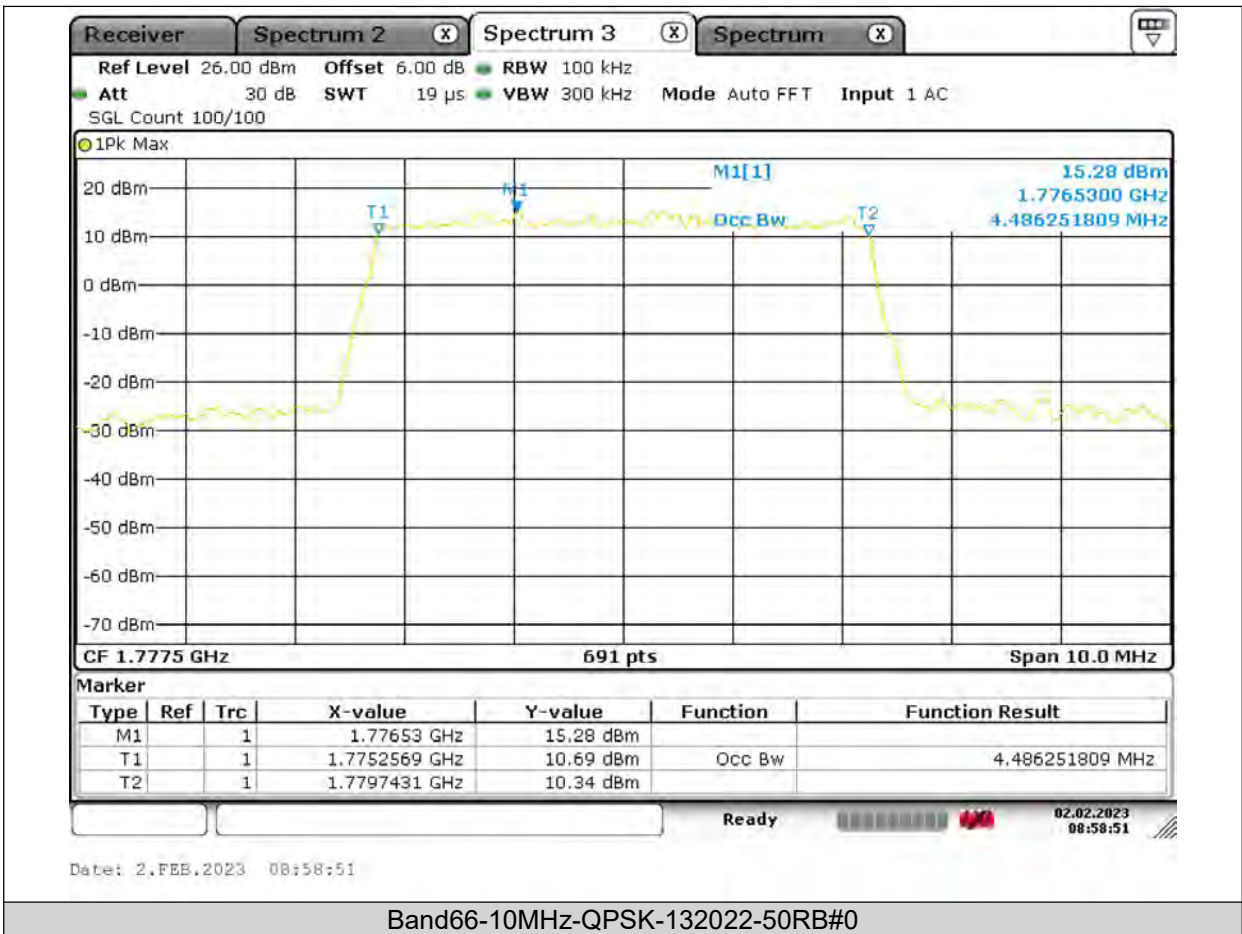

BUREAU VERITAS

Test Report No.: PSU-QSU2309010110RF03

BUREAU VERITAS

Test Report No.: PSU-QSU2309010110RF03

BUREAU VERITAS

Test Report No.: PSU-QSU2309010110RF03

BUREAU VERITAS

Test Report No.: PSU-QSU2309010110RF03