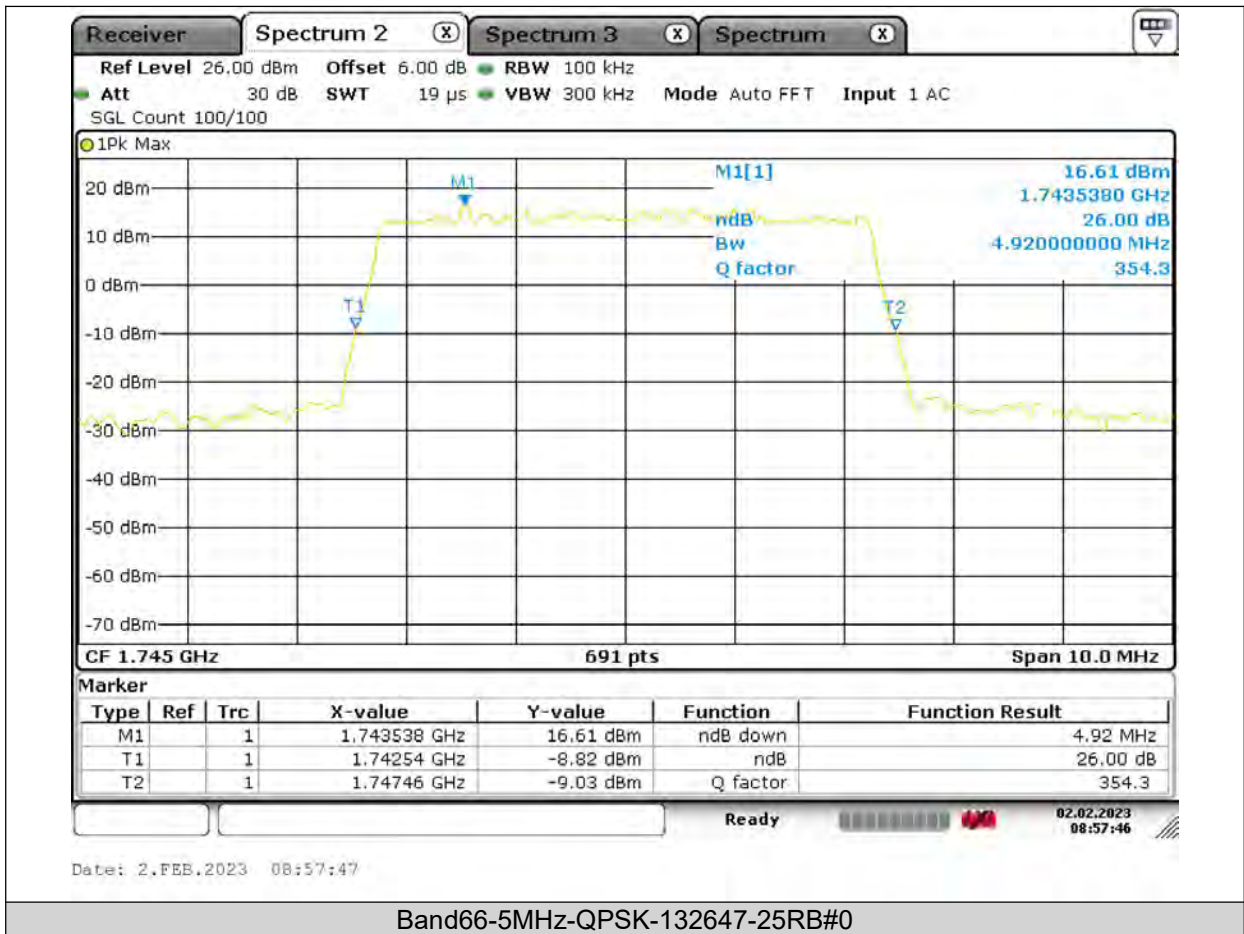

BUREAU VERITAS

Test Report No.: PSU-QSU2309010110RF03