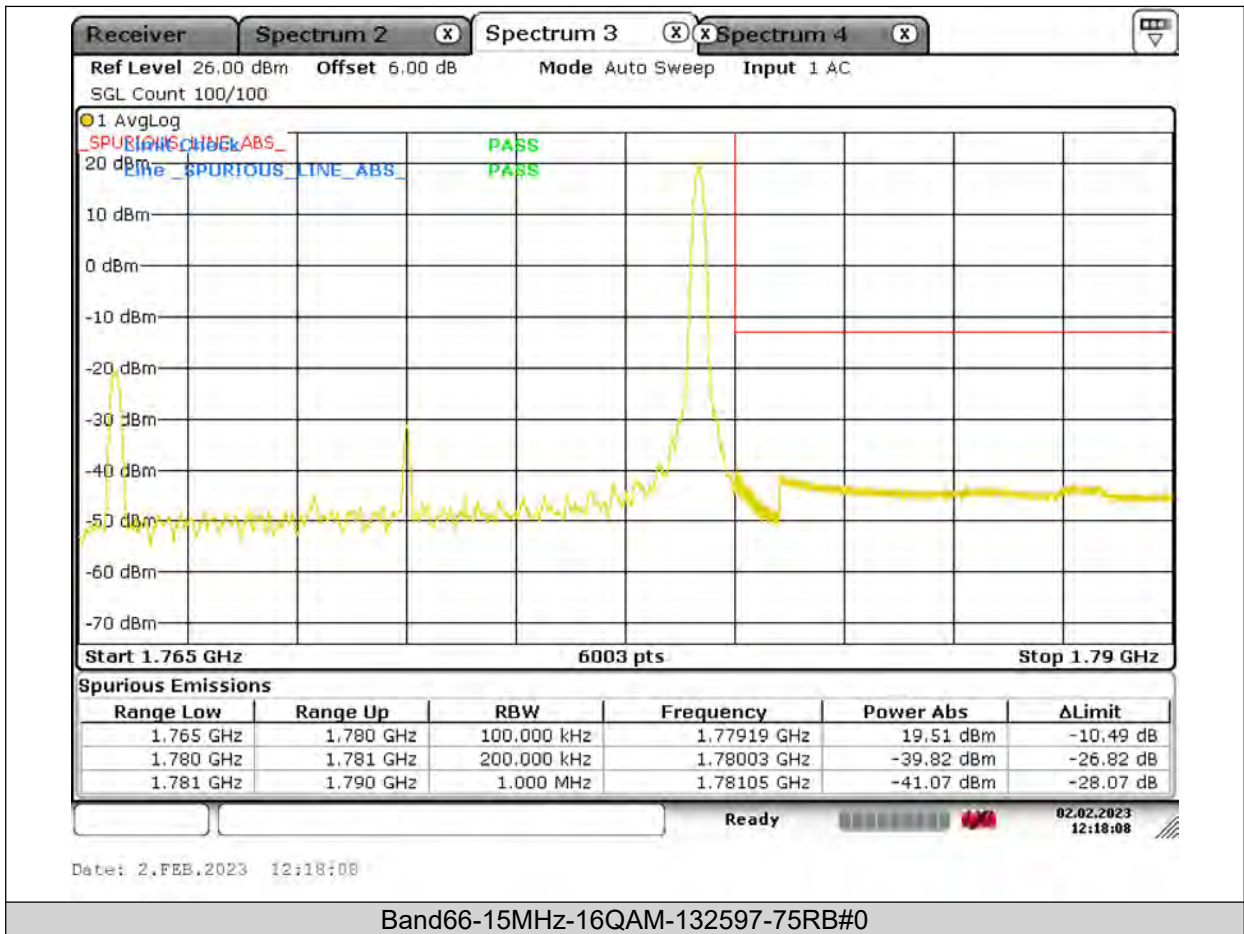

BUREAU VERITAS

Test Report No.: PSU-QSU2309010110RF03