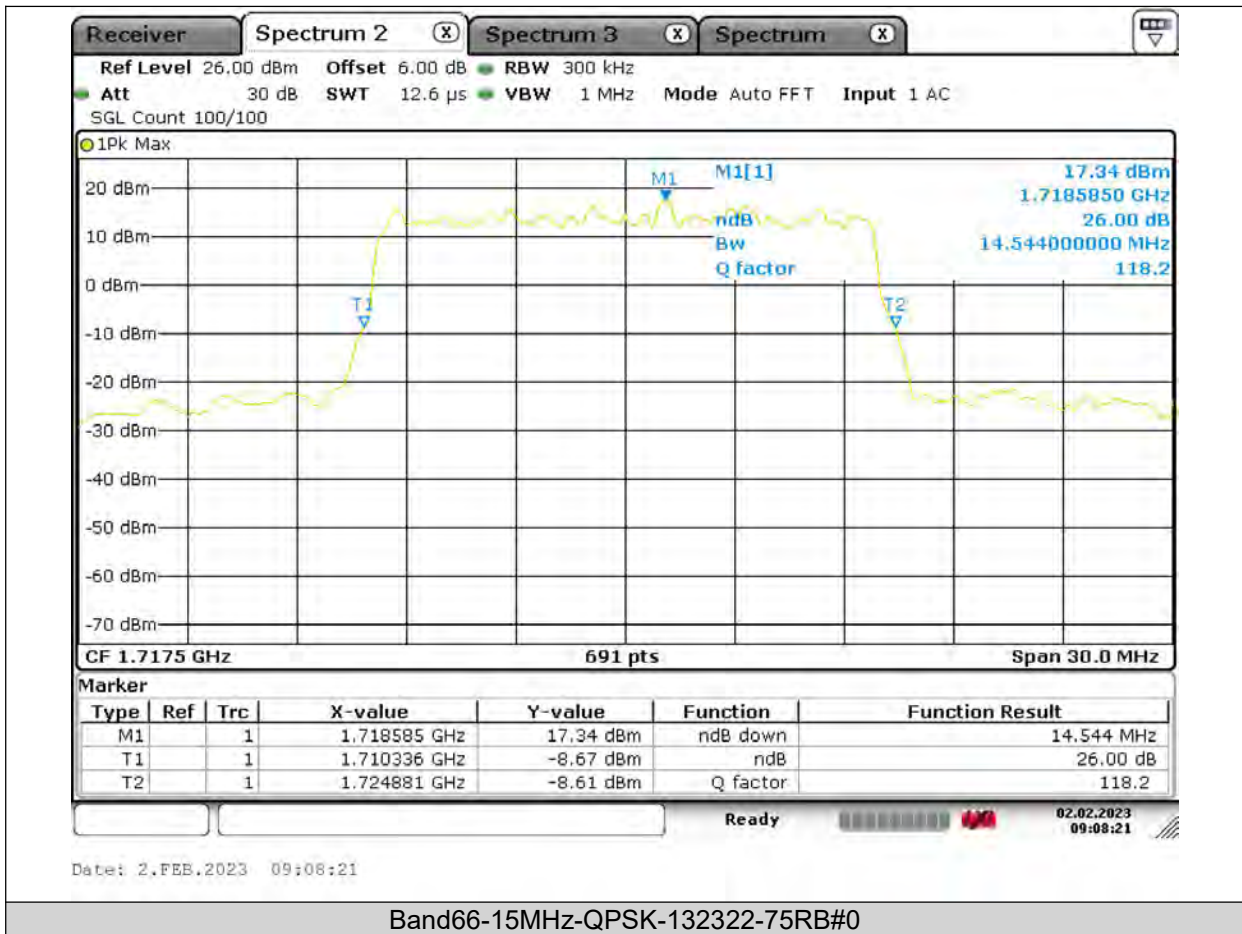

BUREAU
VERITAS

Test Report No.: PSU-QSU2309010110RF03