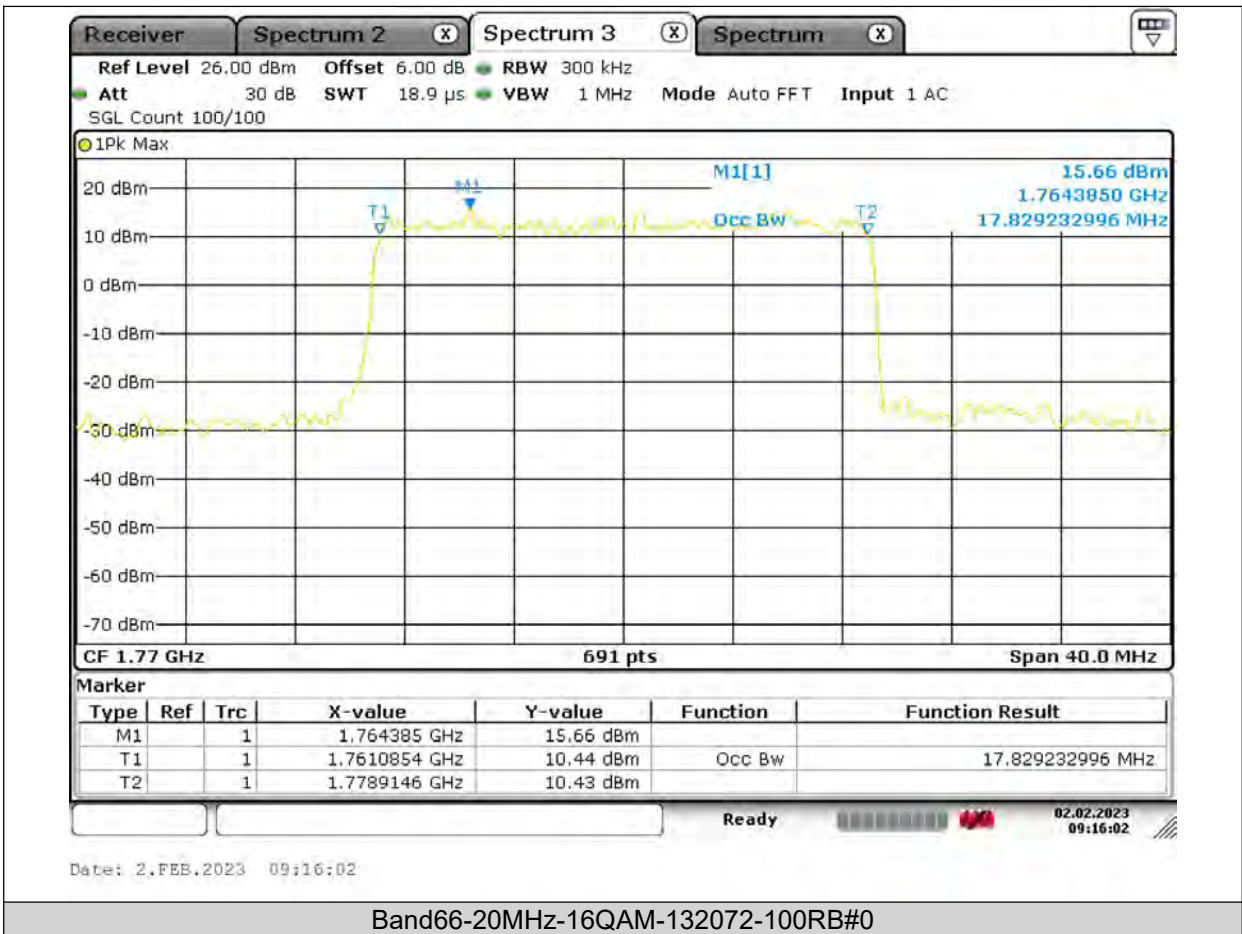

BUREAU
VERITAS

Test Report No.: PSU-QSU2309010110RF03

BUREAU VERITAS

Test Report No.: PSU-QSU2309010110RF03

BUREAU VERITAS

Test Report No.: PSU-QSU2309010110RF03

BUREAU
VERITAS

Test Report No.: PSU-QSU2309010110RF03