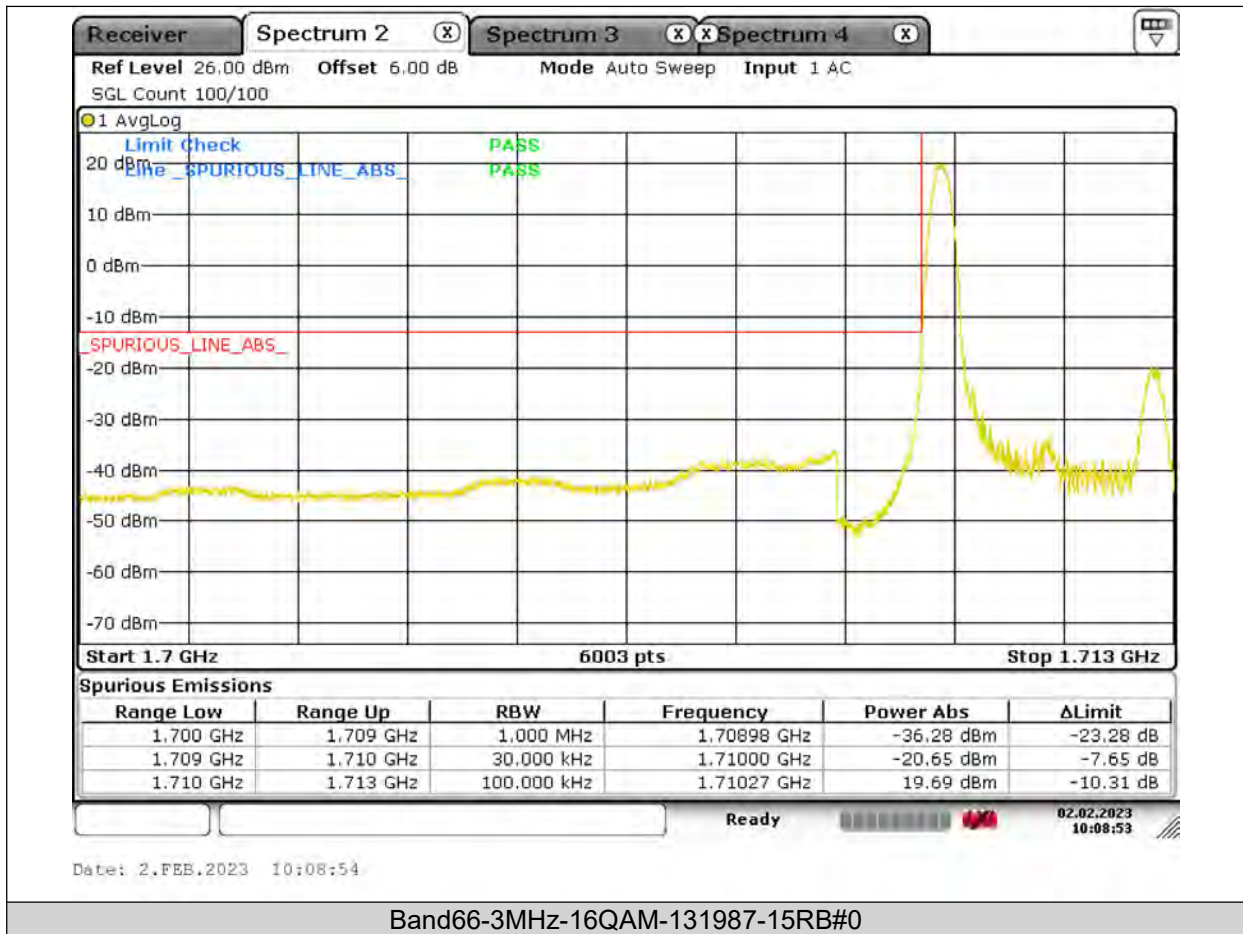

BUREAU VERITAS

Test Report No.: PSU-QSU2309010110RF03

BUREAU
VERITAS

Test Report No.: PSU-QSU2309010110RF03

BUREAU
VERITAS

Test Report No.: PSU-QSU2309010110RF03

BUREAU
VERITAS

Test Report No.: PSU-QSU2309010110RF03