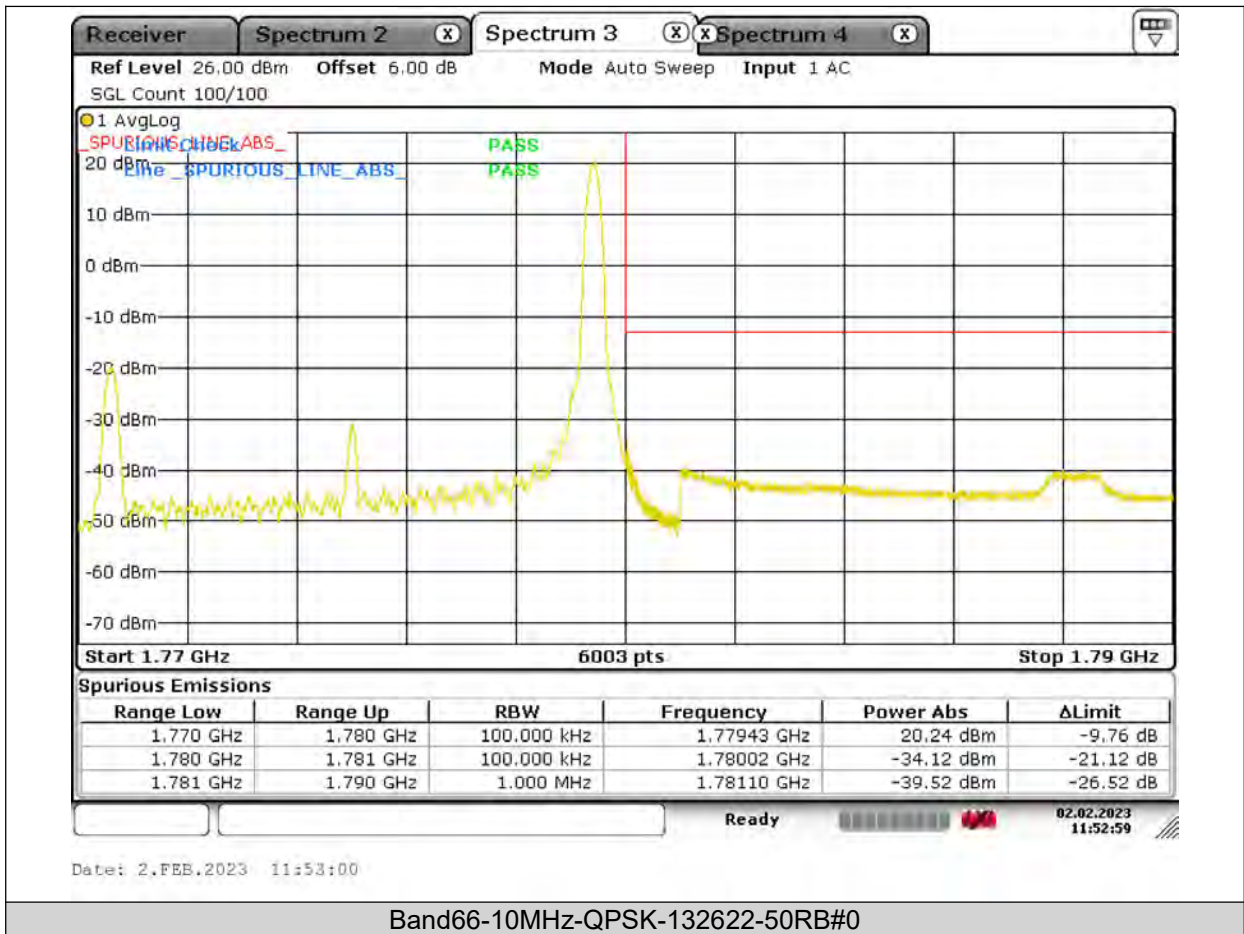

BUREAU VERITAS

Test Report No.: PSU-QSU2309010110RF03