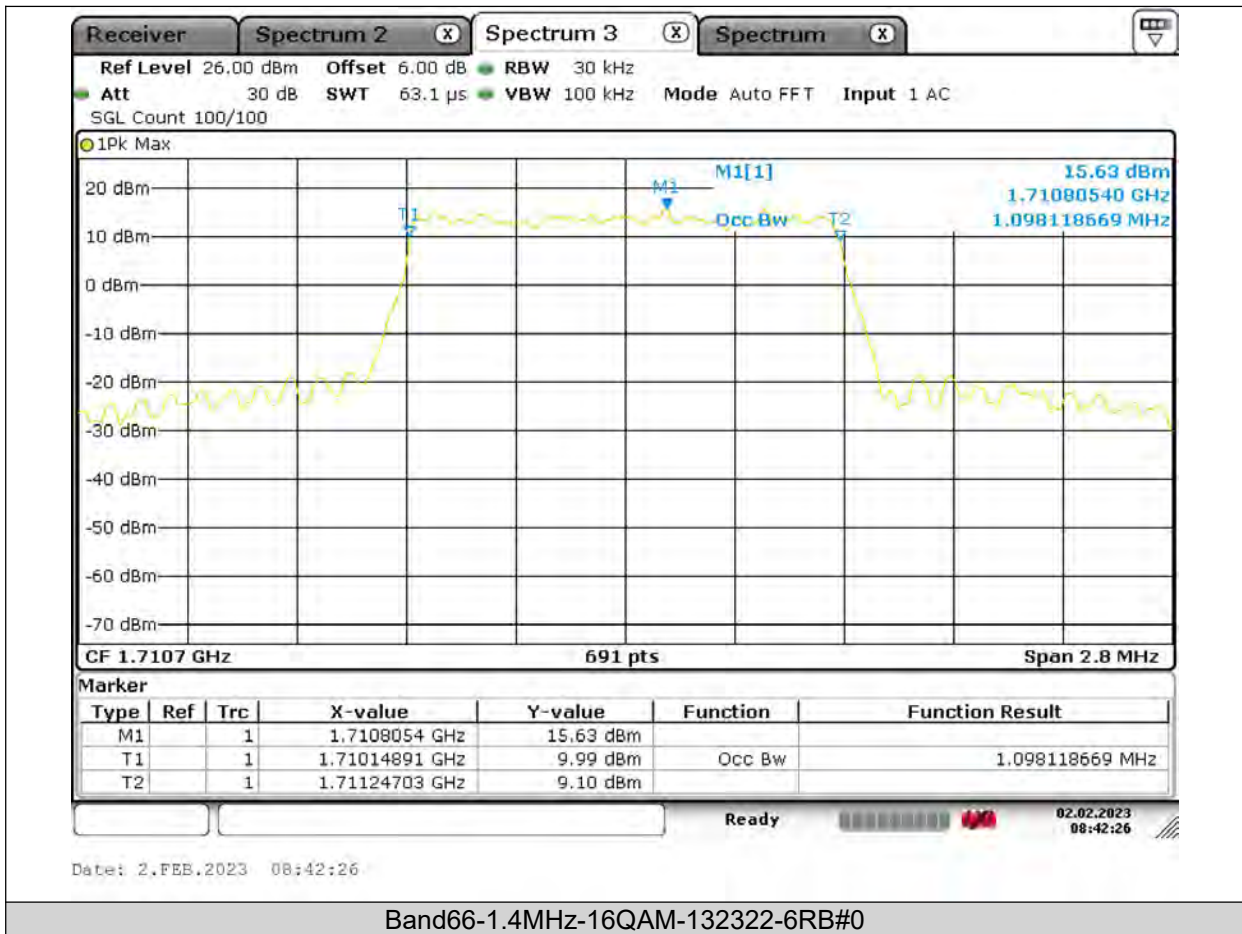

Test Report No.: PSU-QSU2309010110RF03

Test Graphs

BUREAU VERITAS

Test Report No.: PSU-QSU2309010110RF03

BUREAU
VERITAS

Test Report No.: PSU-QSU2309010110RF03

BUREAU
VERITAS

Test Report No.: PSU-QSU2309010110RF03