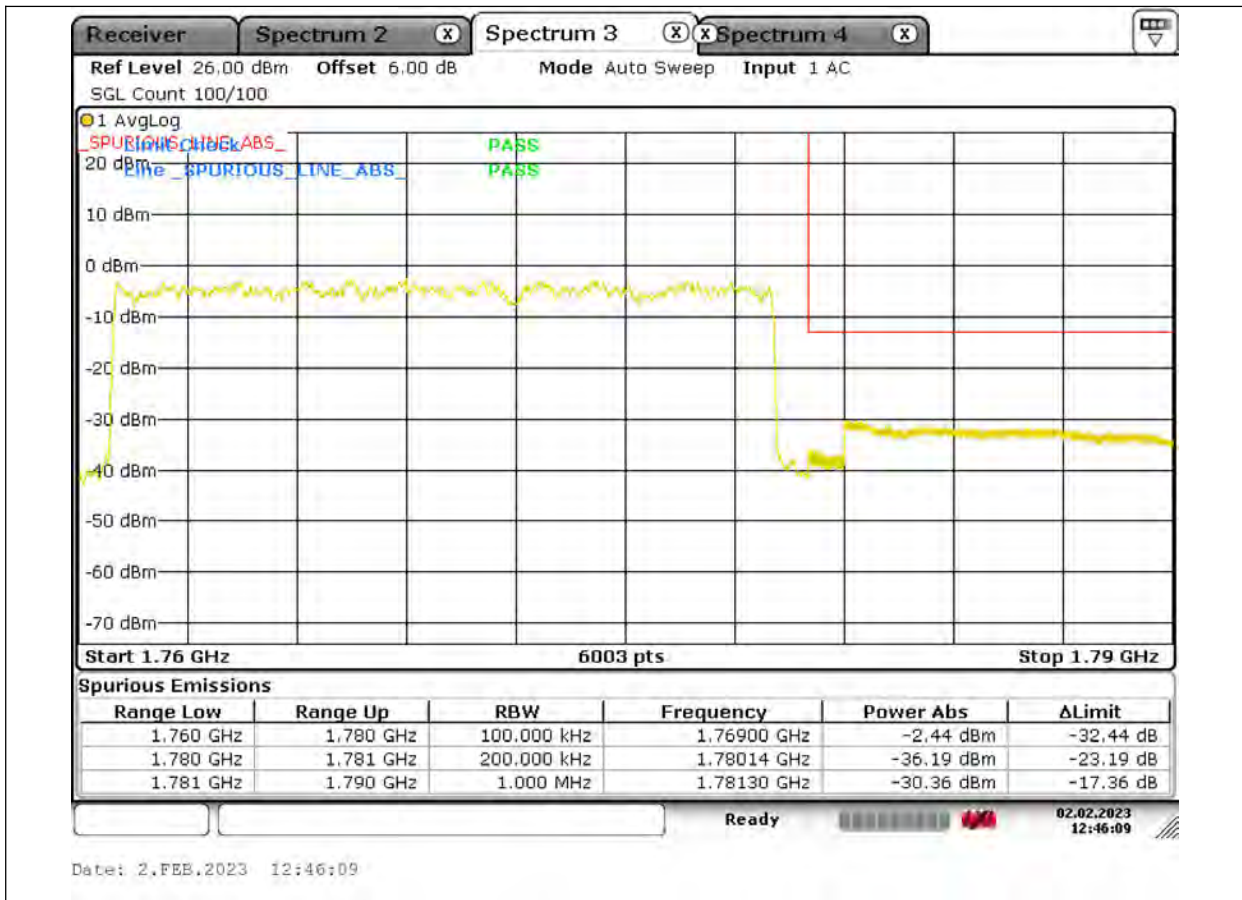

BUREAU
VERITAS

Test Report No.: PSU-QSU2309010110RF03

BUREAU VERITAS

Test Report No.: PSU-QSU2309010110RF03

Band66-1.4MHz-64QAM-131979-1RB#0

BUREAU VERITAS

Test Report No.: PSU-QSU2309010110RF03

BUREAU VERITAS