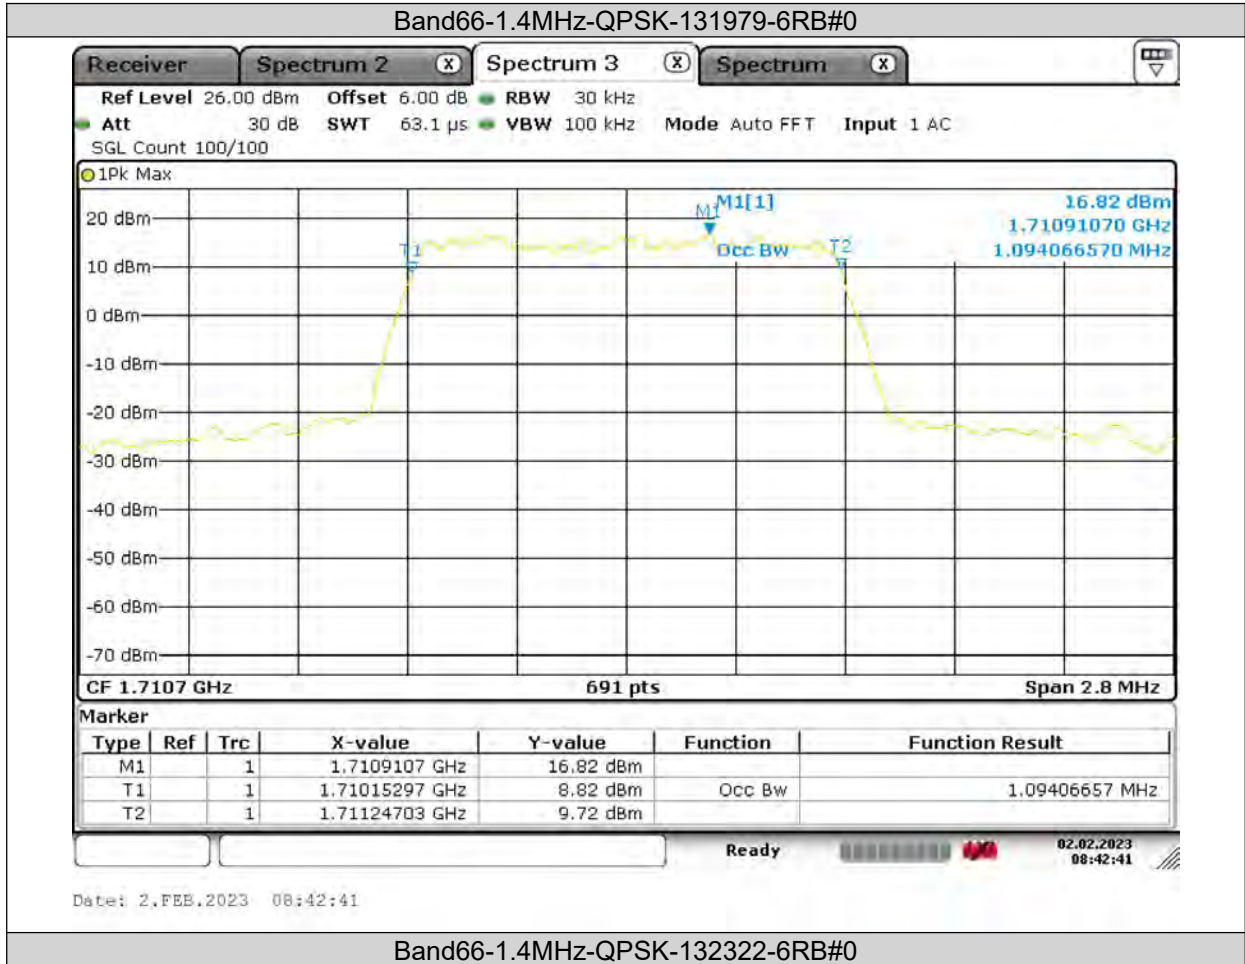

Test Report No.: PSU-QSU2309010110RF03

Test Graphs