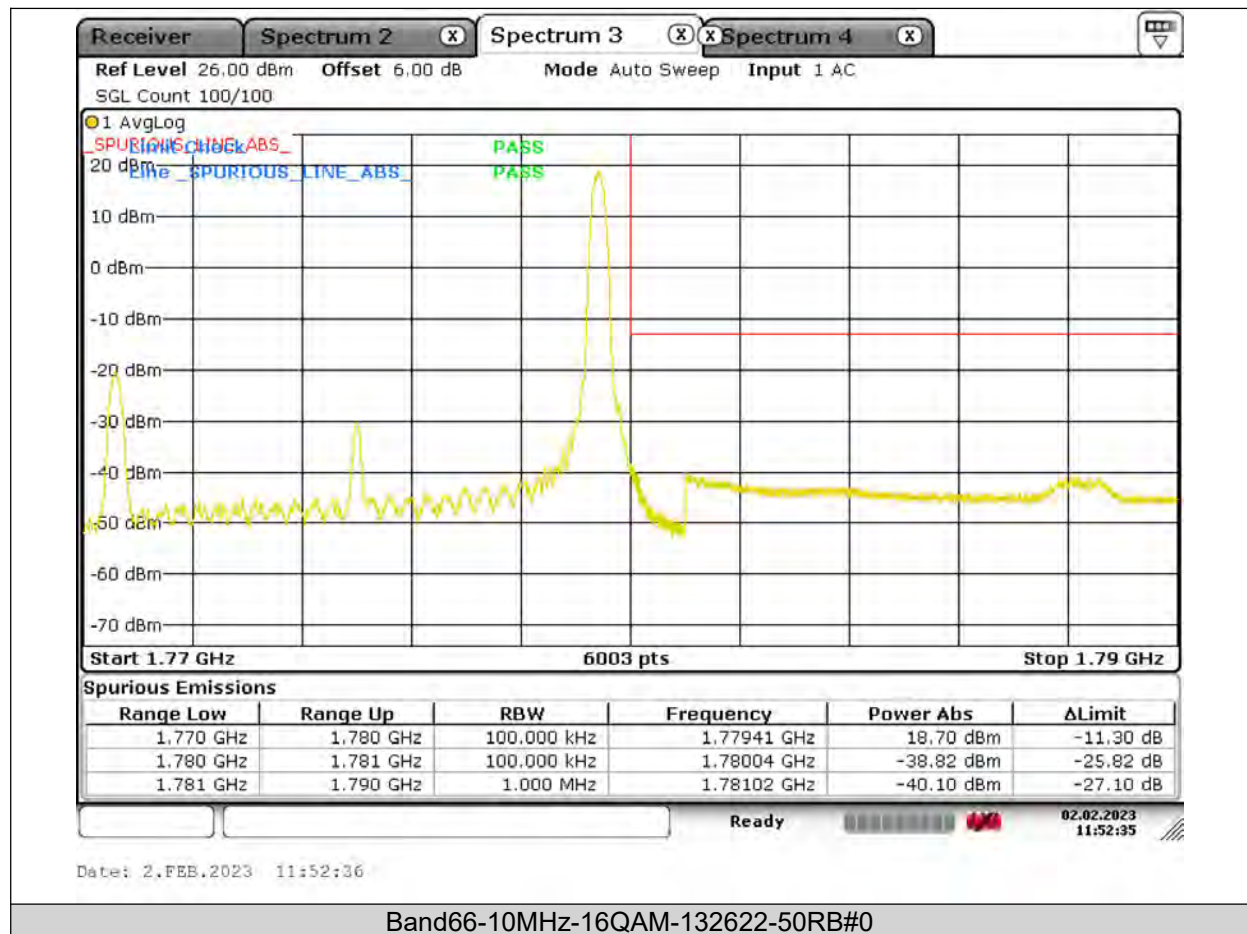

BUREAU
VERITAS

Test Report No.: PSU-QSU2309010110RF03