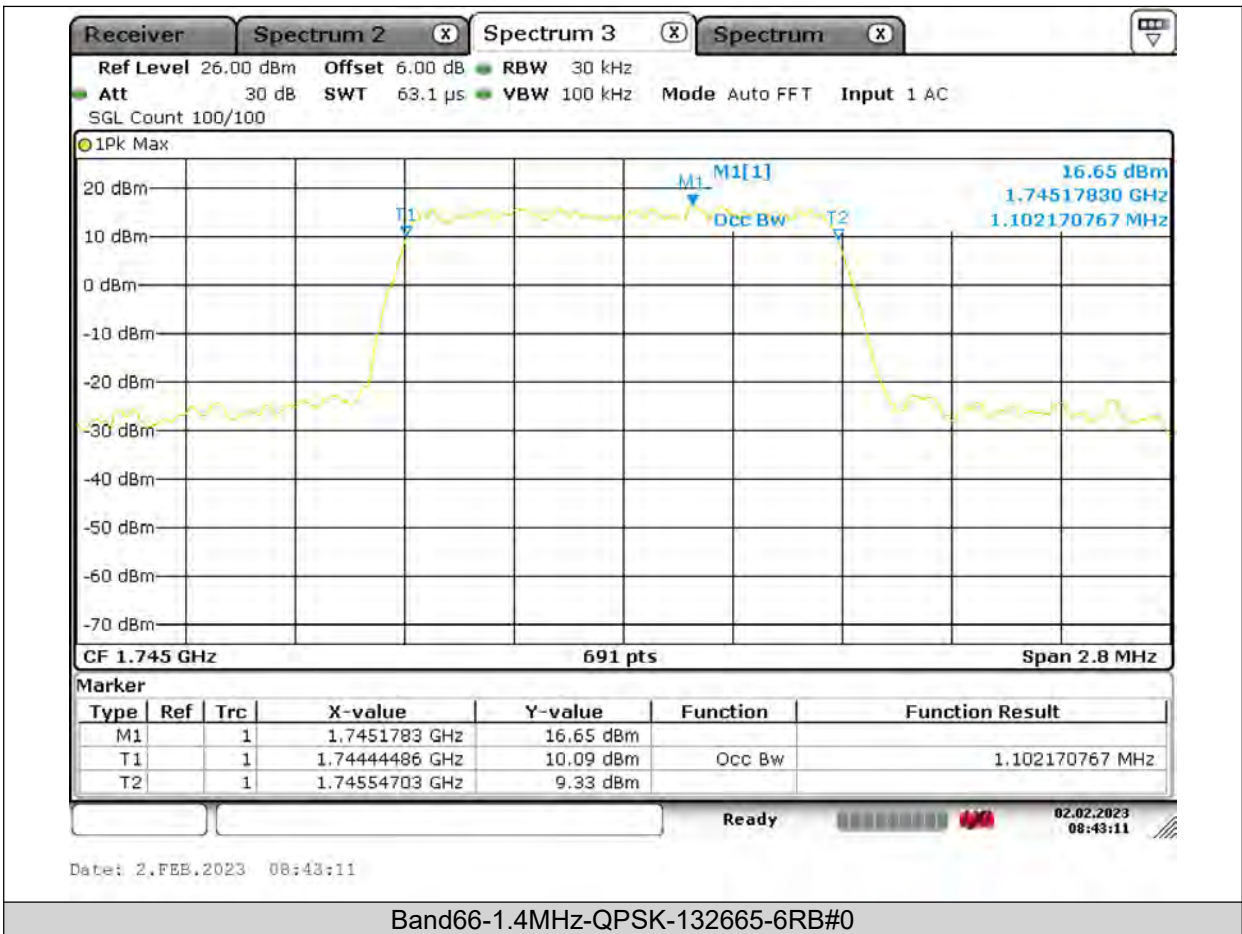

Test Report No.: PSU-QSU2309010110RF03

Test Graphs

BUREAU VERITAS

Test Report No.: PSU-QSU2309010110RF03

BUREAU
VERITAS

Test Report No.: PSU-QSU2309010110RF03

BUREAU
VERITAS

Test Report No.: PSU-QSU2309010110RF03