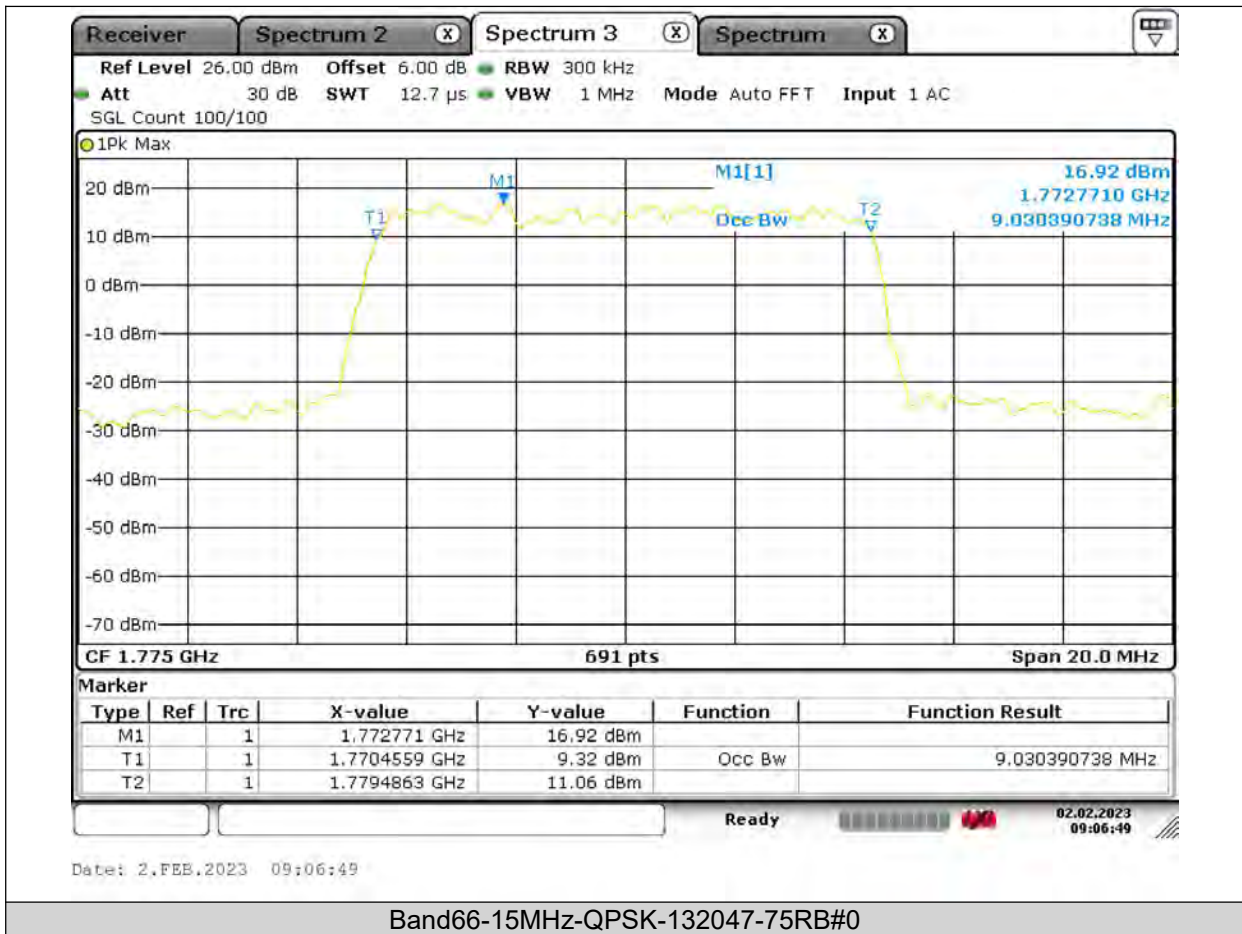

BUREAU
VERITAS

Test Report No.: PSU-QSU2309010110RF03