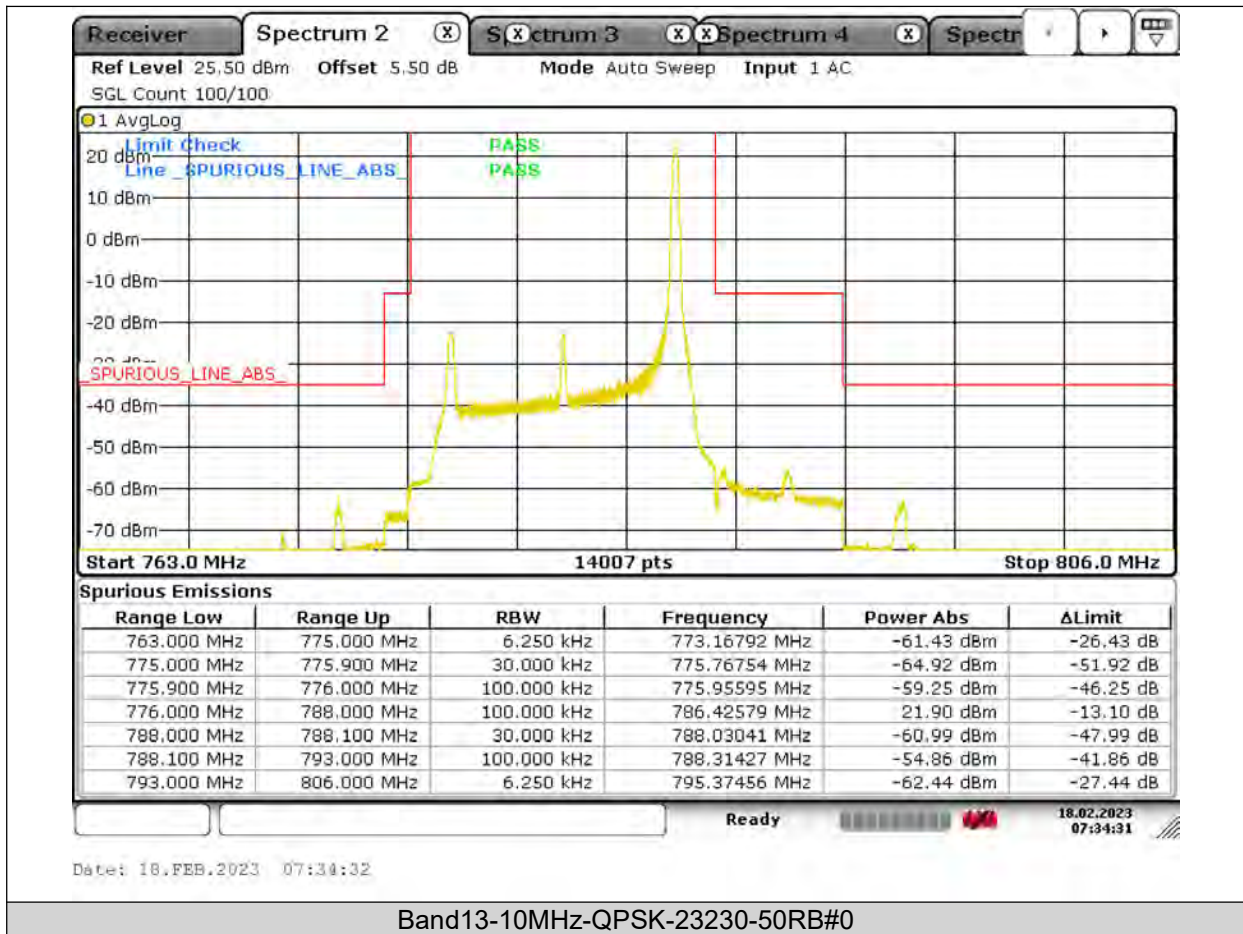

BUREAU
VERITAS

Test Report No.: PSU-QSU2309010110RF03

BUREAU
VERITAS

Test Report No.: PSU-QSU2309010110RF03

BUREAU
VERITAS

Test Report No.: PSU-QSU2309010110RF03

BUREAU
VERITAS

Test Report No.: PSU-QSU2309010110RF03