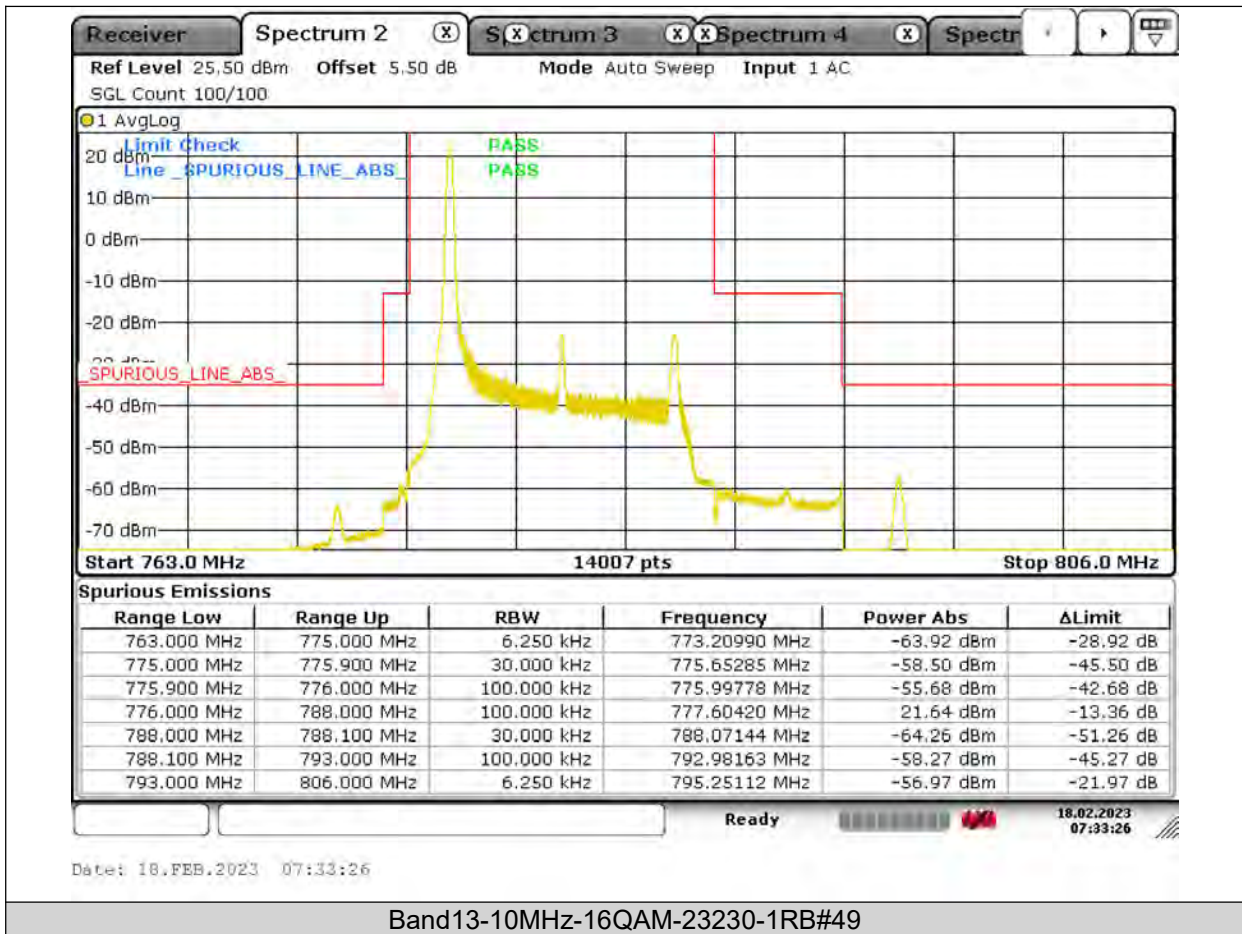

BUREAU
VERITAS

Test Report No.: PSU-QSU2309010110RF03

BUREAU
VERITAS

Test Report No.: PSU-QSU2309010110RF03

BUREAU
VERITAS

Test Report No.: PSU-QSU2309010110RF03

BUREAU
VERITAS

Test Report No.: PSU-QSU2309010110RF03