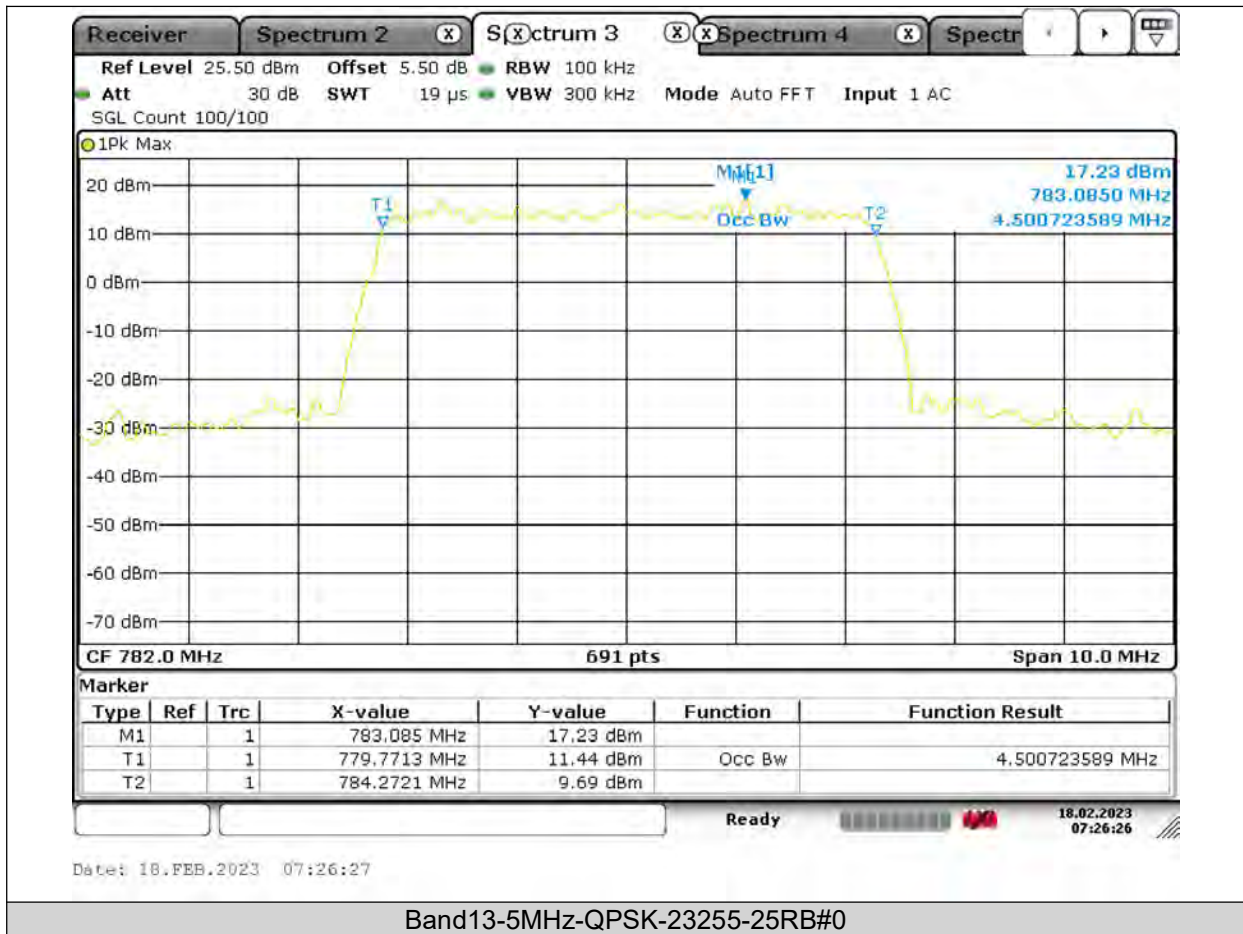

Test Report No.: PSU-QSU2309010110RF03

Test Graphs

BUREAU
VERITAS

Test Report No.: PSU-QSU2309010110RF03

BUREAU
VERITAS

Test Report No.: PSU-QSU2309010110RF03

BUREAU
VERITAS

Test Report No.: PSU-QSU2309010110RF03