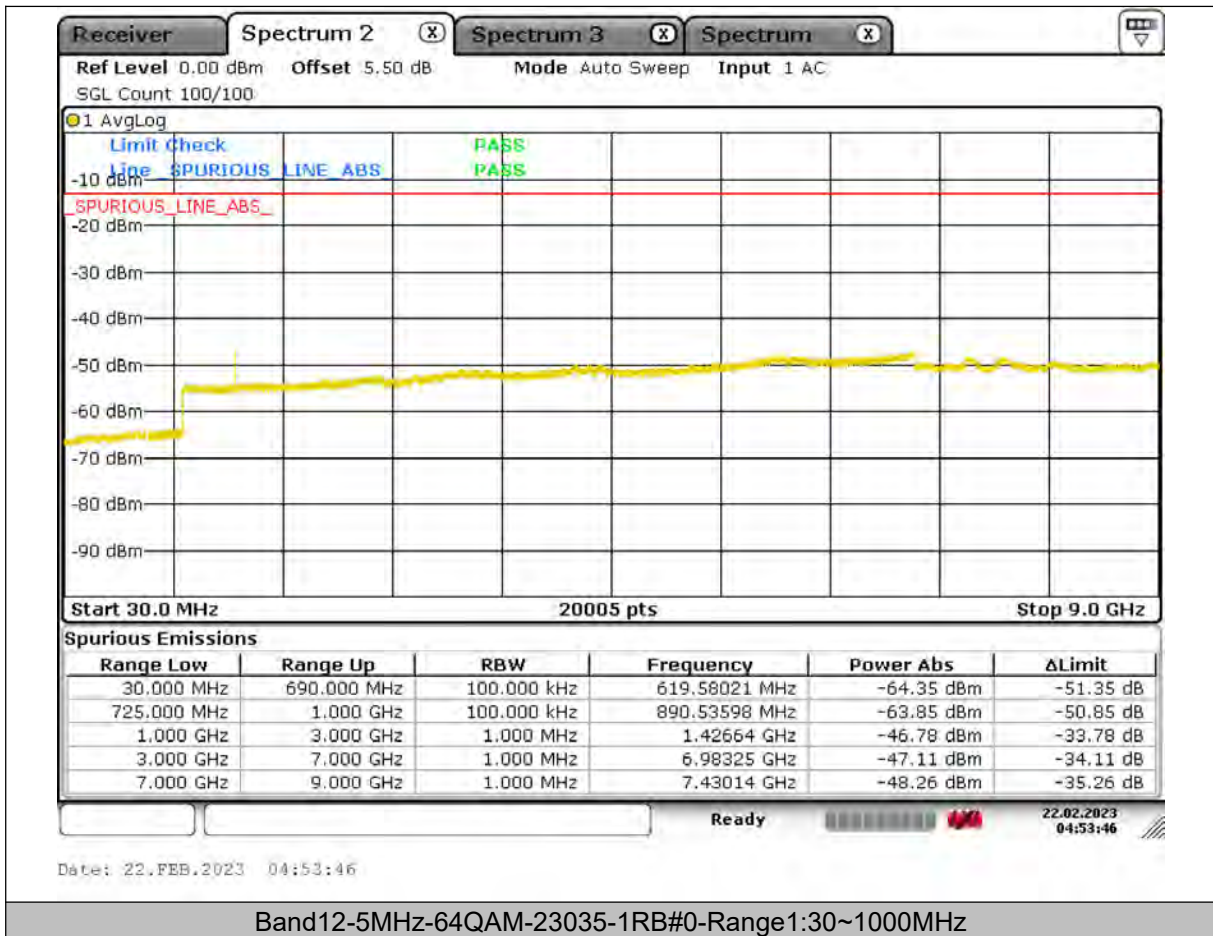

BUREAU
VERITAS

Test Report No.: PSU-QSU2309010110RF03

BUREAU
VERITAS

Test Report No.: PSU-QSU2309010110RF03

BUREAU
VERITAS

Test Report No.: PSU-QSU2309010110RF03

BUREAU VERITAS

Test Report No.: PSU-QSU2309010110RF03