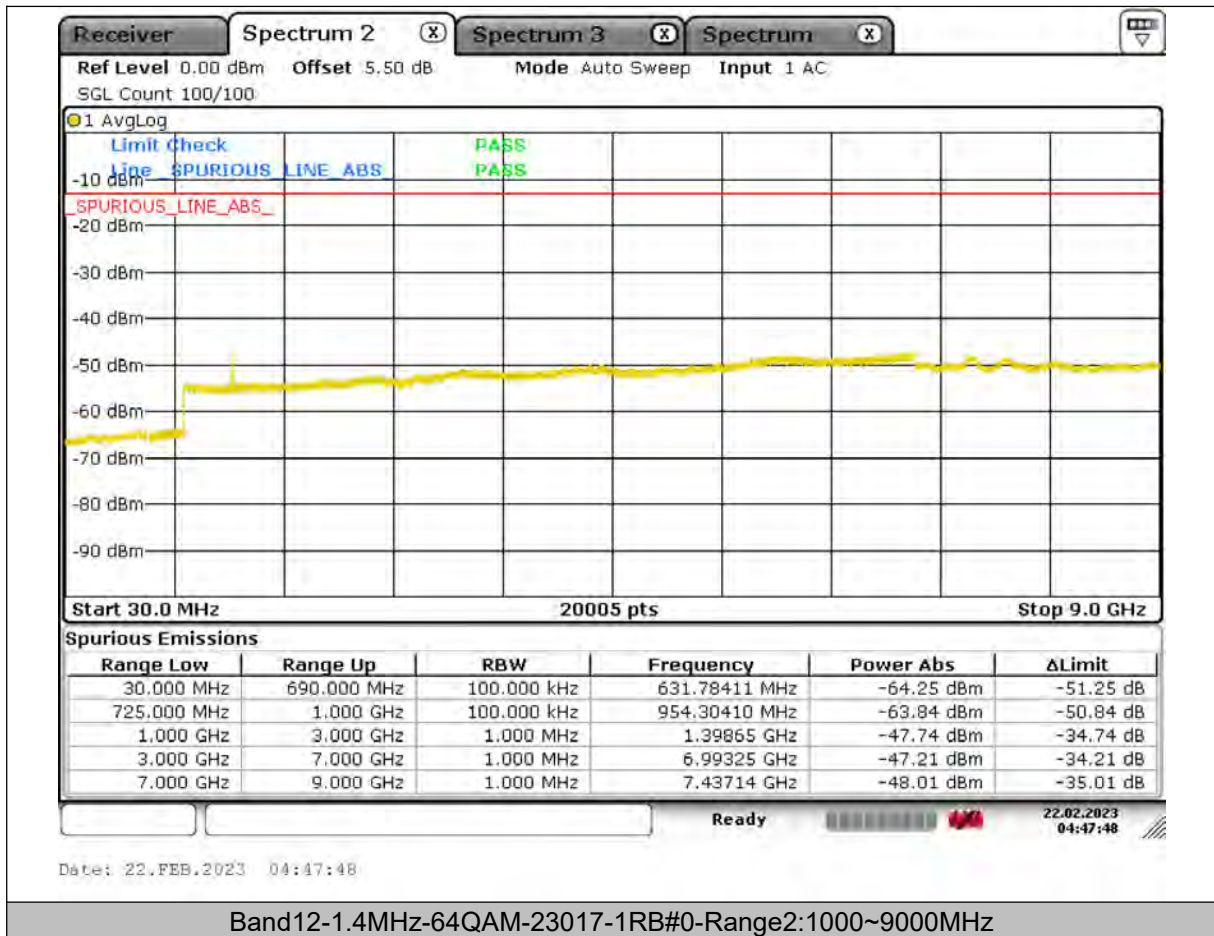

BUREAU
VERITAS

Test Report No.: PSU-QSU2309010110RF03