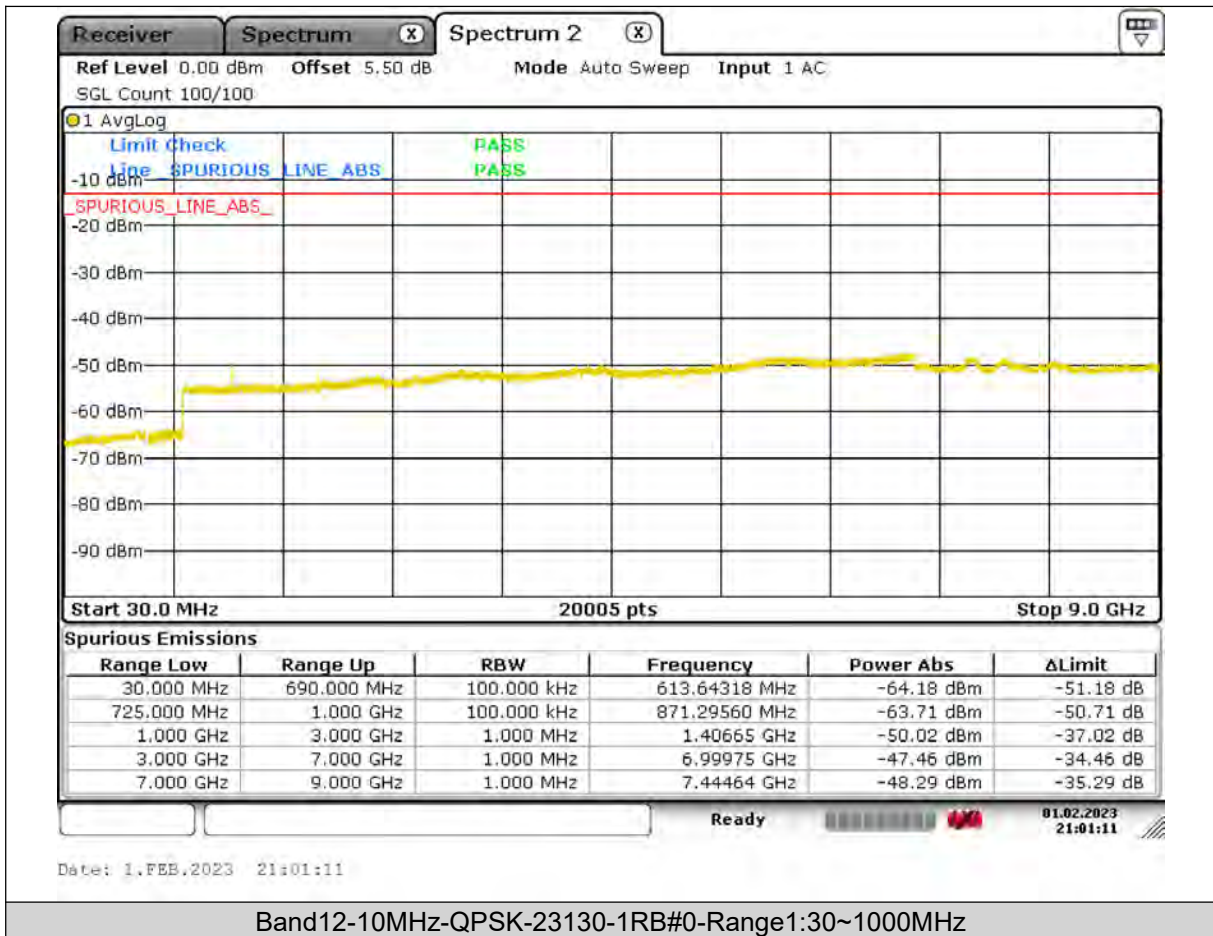

BUREAU
VERITAS

Test Report No.: PSU-QSU2309010110RF03

BUREAU
VERITAS

Test Report No.: PSU-QSU2309010110RF03

BUREAU
VERITAS

Test Report No.: PSU-QSU2309010110RF03

BUREAU
VERITAS

Test Report No.: PSU-QSU2309010110RF03