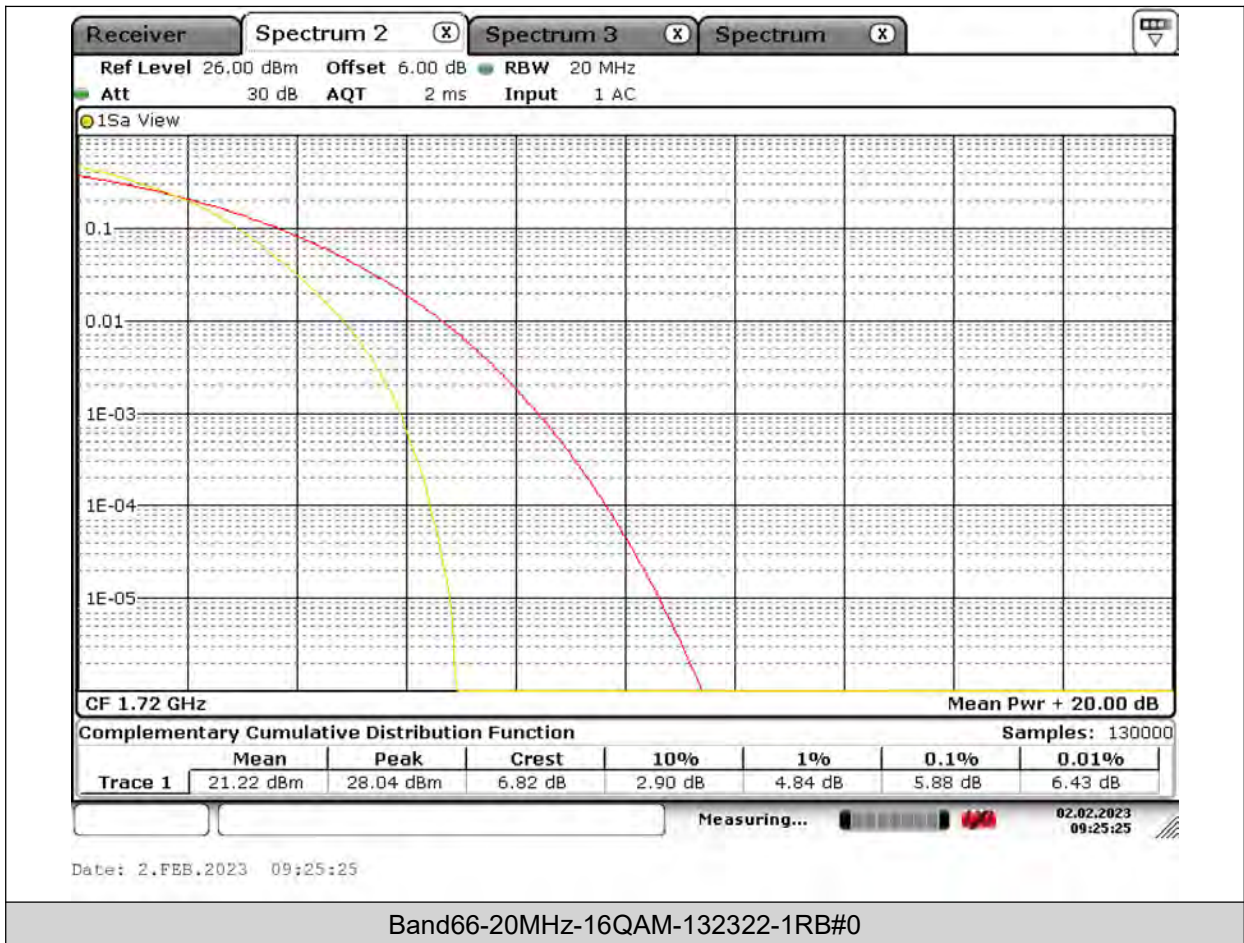

BUREAU VERITAS

Test Report No.: PSU-QSU2309010110RF03