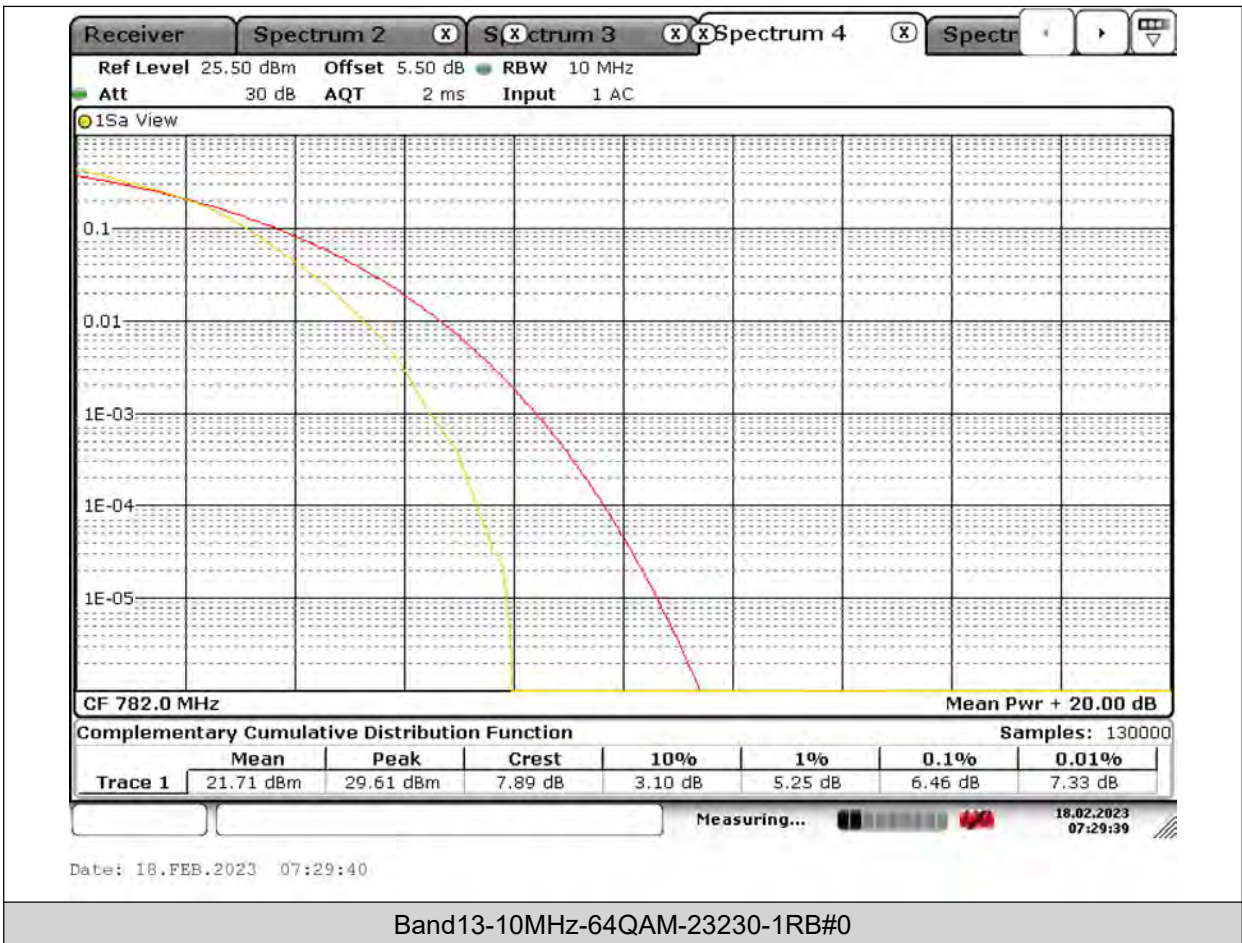

Test Report No.: PSU-QSU2309010110RF03

Test Graphs

BUREAU VERITAS

Test Report No.: PSU-QSU2309010110RF03

BUREAU VERITAS

Test Report No.: PSU-QSU2309010110RF03

BUREAU VERITAS

Test Report No.: PSU-QSU2309010110RF03