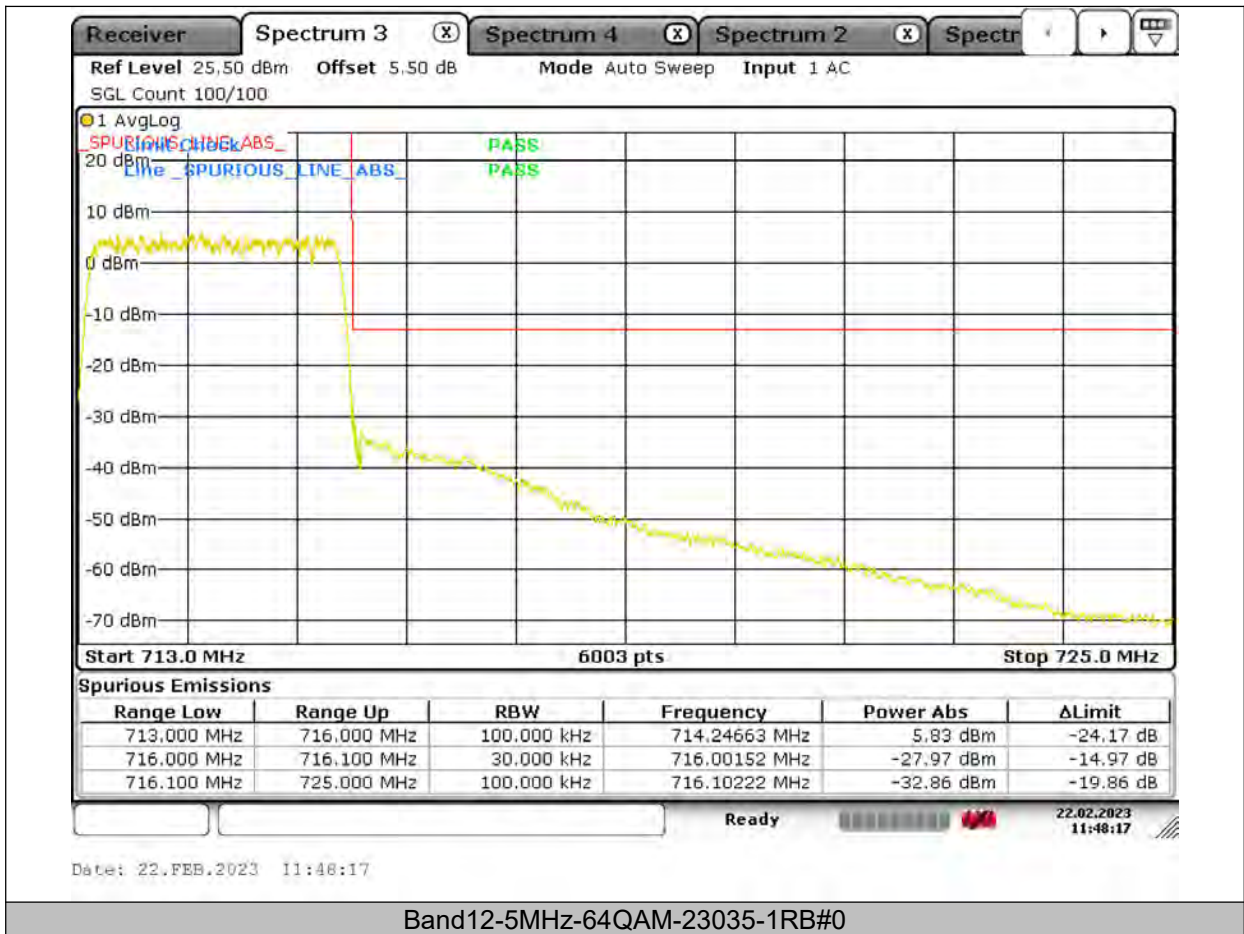

BUREAU VERITAS

Test Report No.: PSU-QSU2309010110RF03

BUREAU VERITAS

Test Report No.: PSU-QSU2309010110RF03

BUREAU VERITAS

Test Report No.: PSU-QSU2309010110RF03

BUREAU VERITAS

Test Report No.: PSU-QSU2309010110RF03