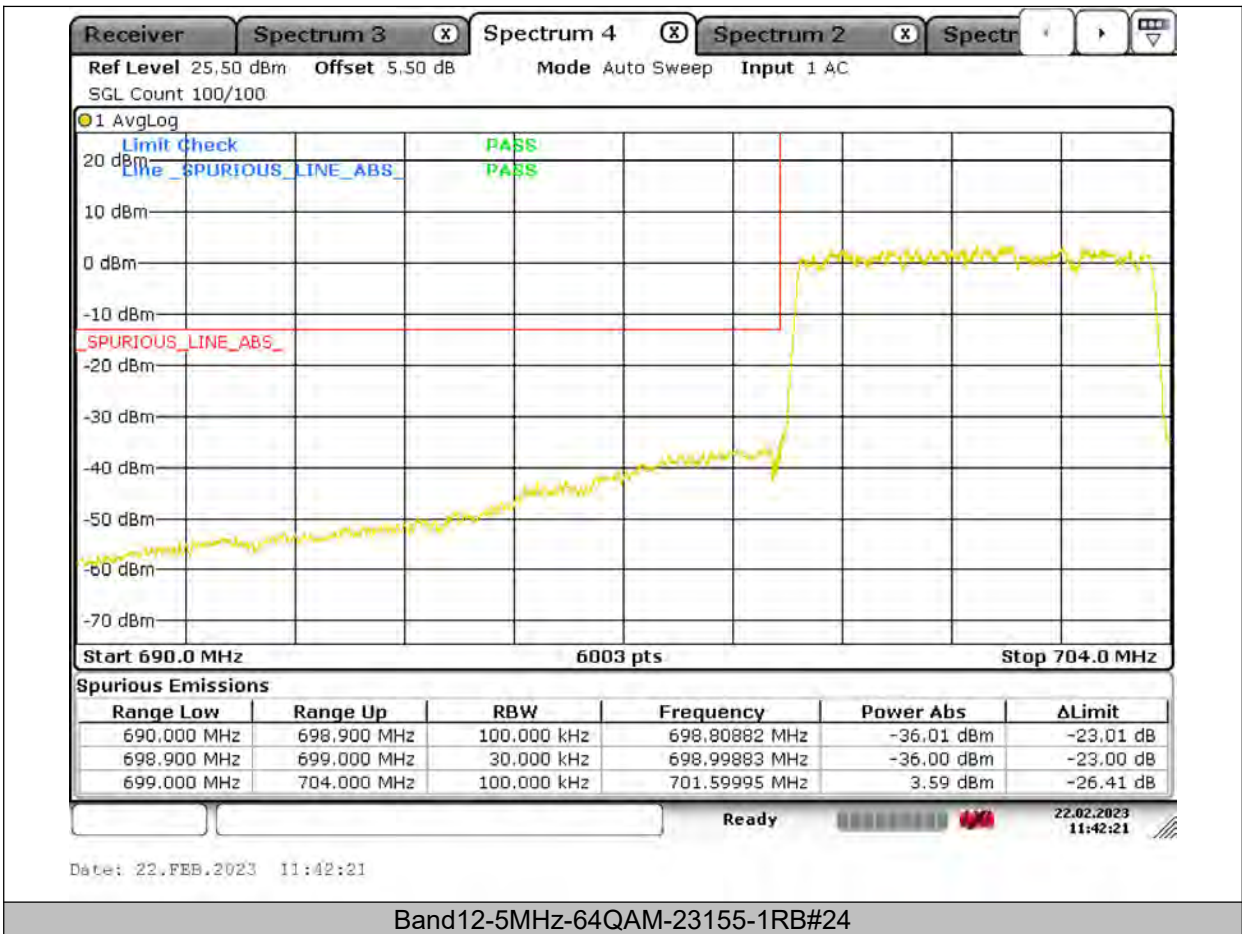

BUREAU VERITAS

Test Report No.: PSU-QSU2309010110RF03