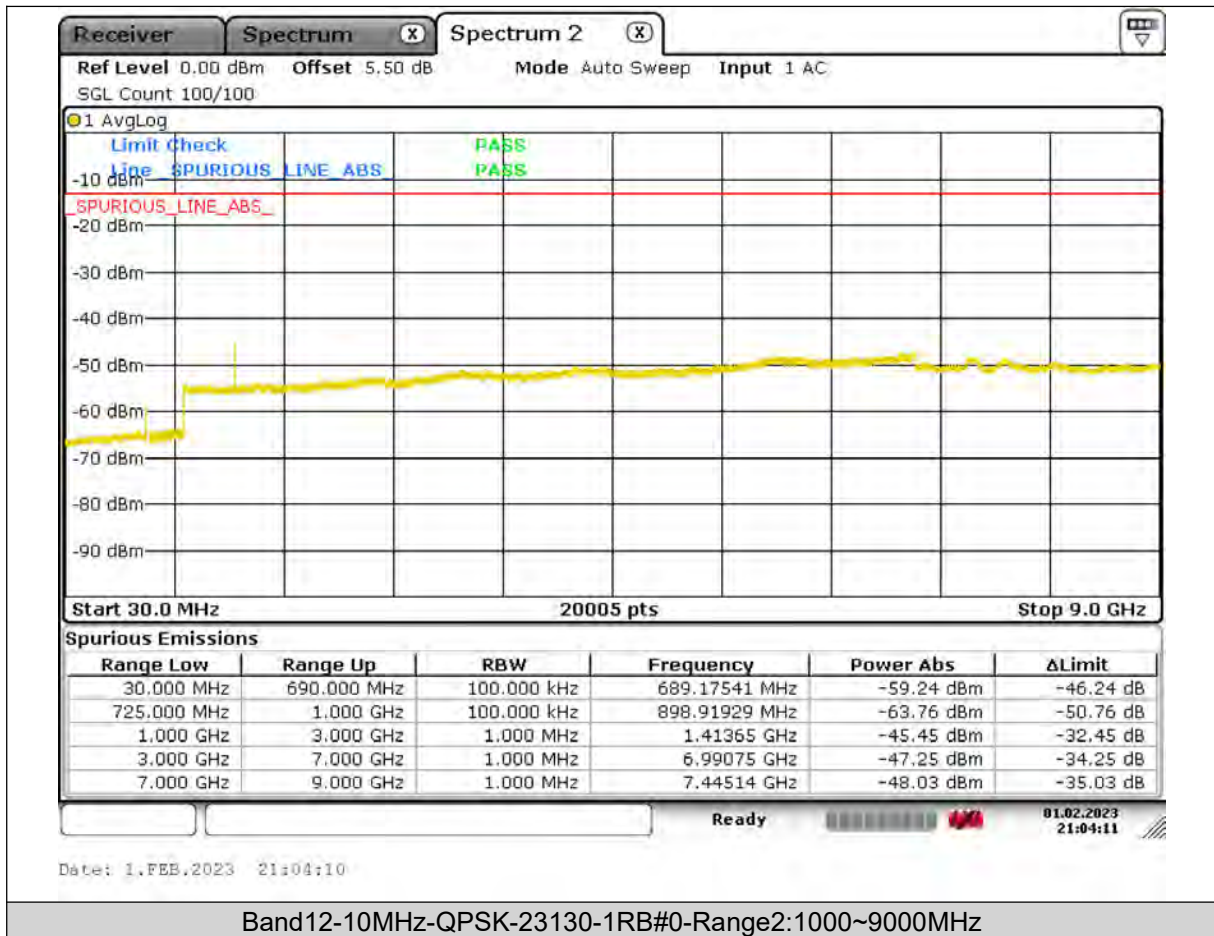

BUREAU
VERITAS

Test Report No.: PSU-QSU2309010110RF03