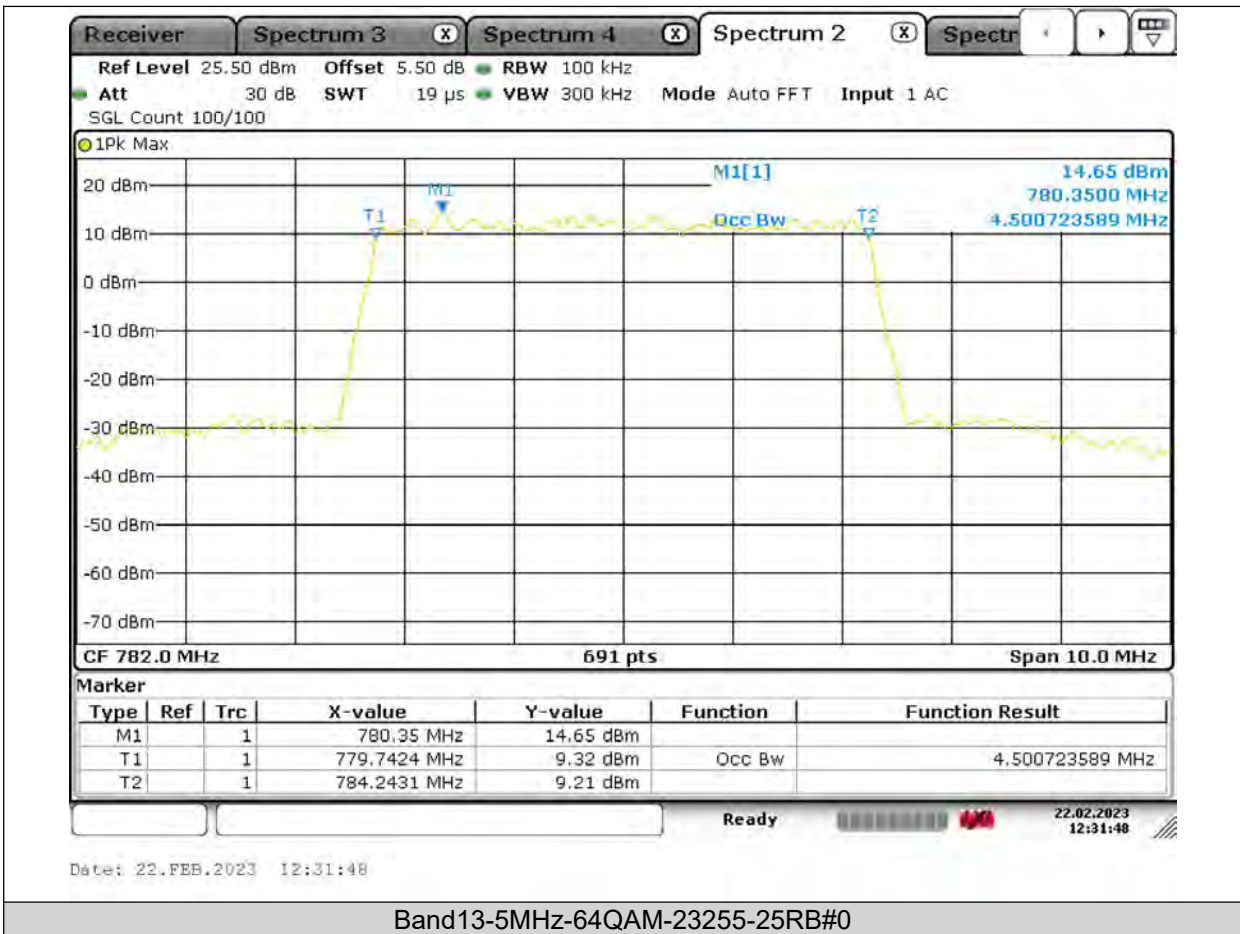

BUREAU
VERITAS

Test Report No.: PSU-QSU2309010110RF03