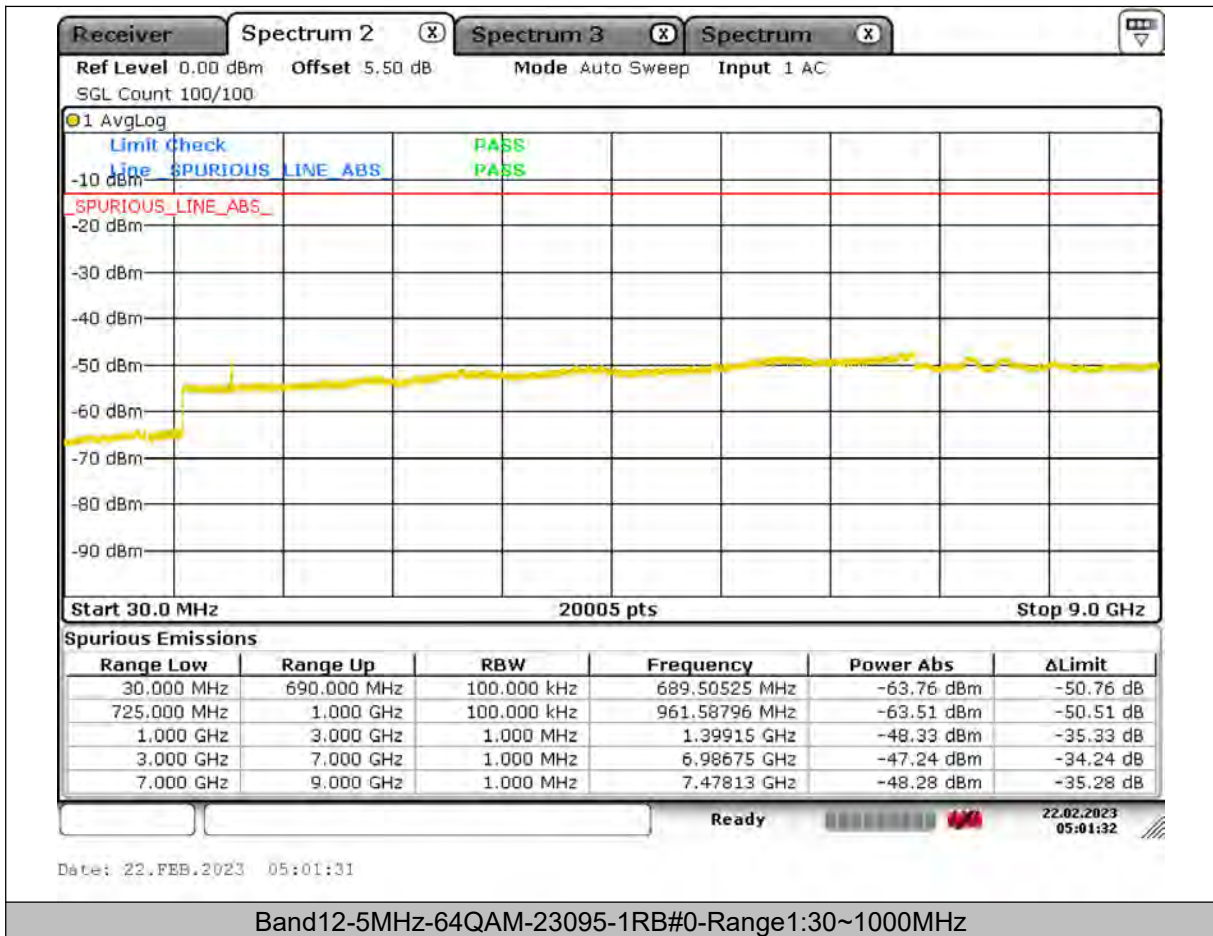

BUREAU
VERITAS

Test Report No.: PSU-QSU2309010110RF03

BUREAU
VERITAS

Test Report No.: PSU-QSU2309010110RF03

BUREAU
VERITAS

Test Report No.: PSU-QSU2309010110RF03

BUREAU VERITAS

Test Report No.: PSU-QSU2309010110RF03