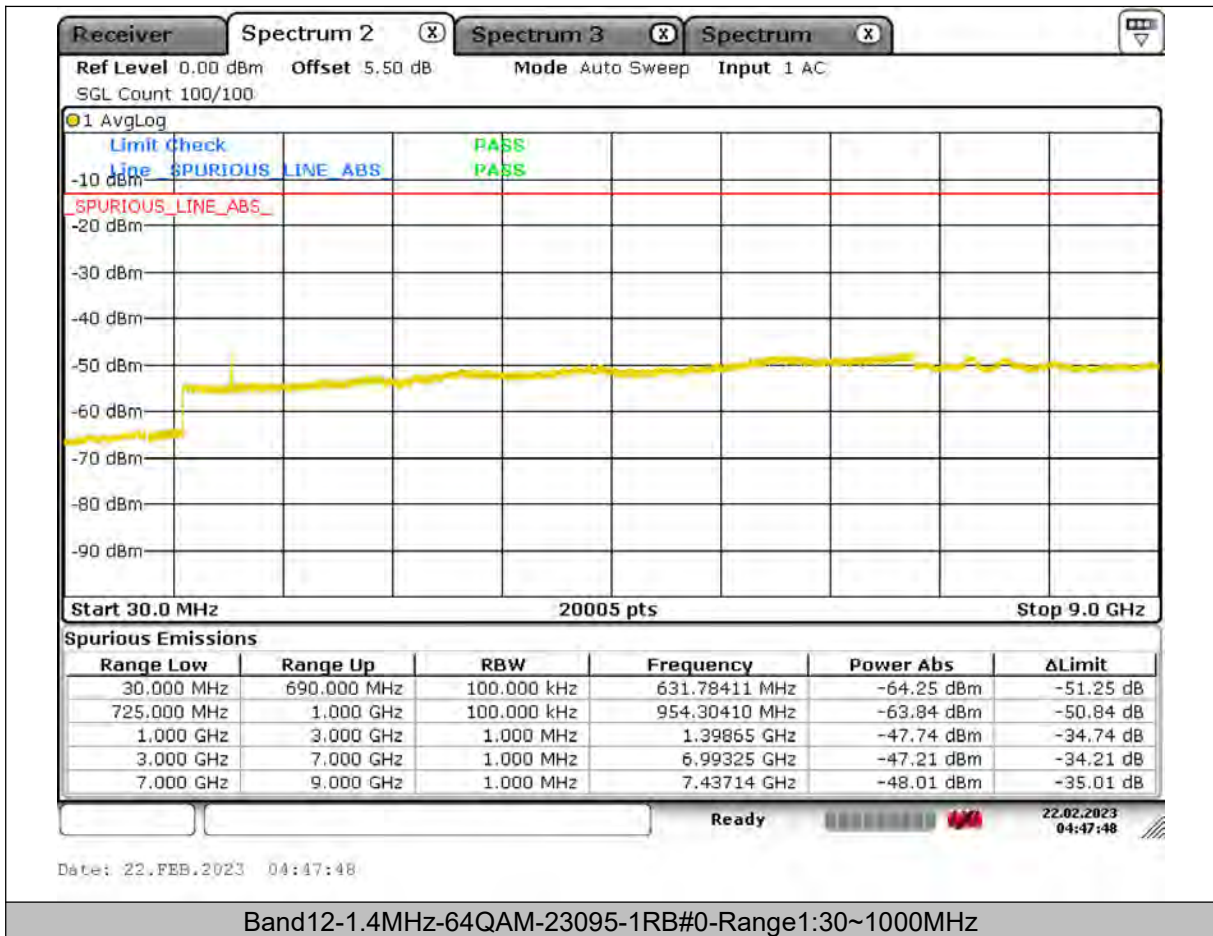

BUREAU
VERITAS

Test Report No.: PSU-QSU2309010110RF03

BUREAU
VERITAS

Test Report No.: PSU-QSU2309010110RF03

BUREAU
VERITAS

Test Report No.: PSU-QSU2309010110RF03

BUREAU VERITAS

Test Report No.: PSU-QSU2309010110RF03