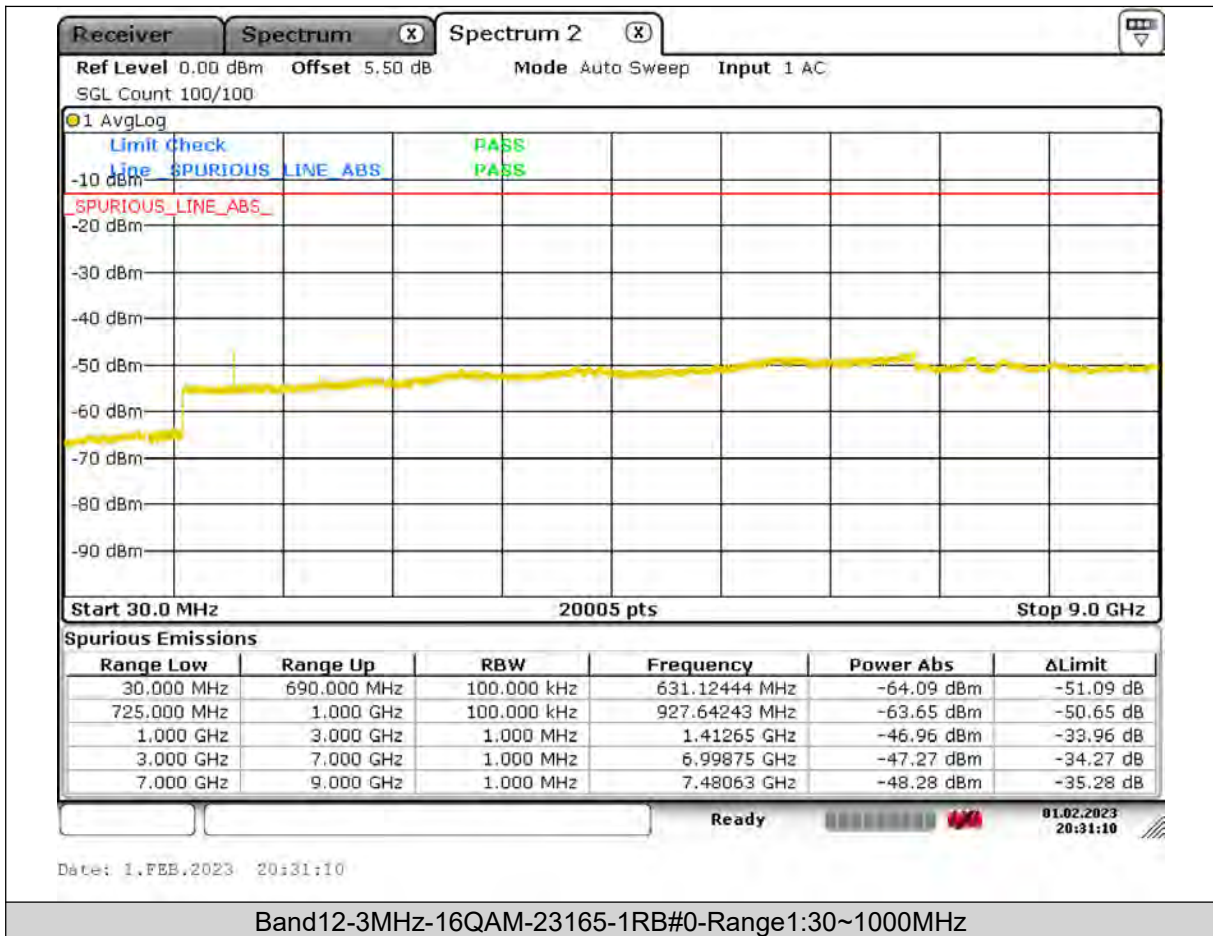

BUREAU VERITAS

Test Report No.: PSU-QSU2309010110RF03

BUREAU VERITAS

Test Report No.: PSU-QSU2309010110RF03

BUREAU
VERITAS

Test Report No.: PSU-QSU2309010110RF03

BUREAU
VERITAS

Test Report No.: PSU-QSU2309010110RF03