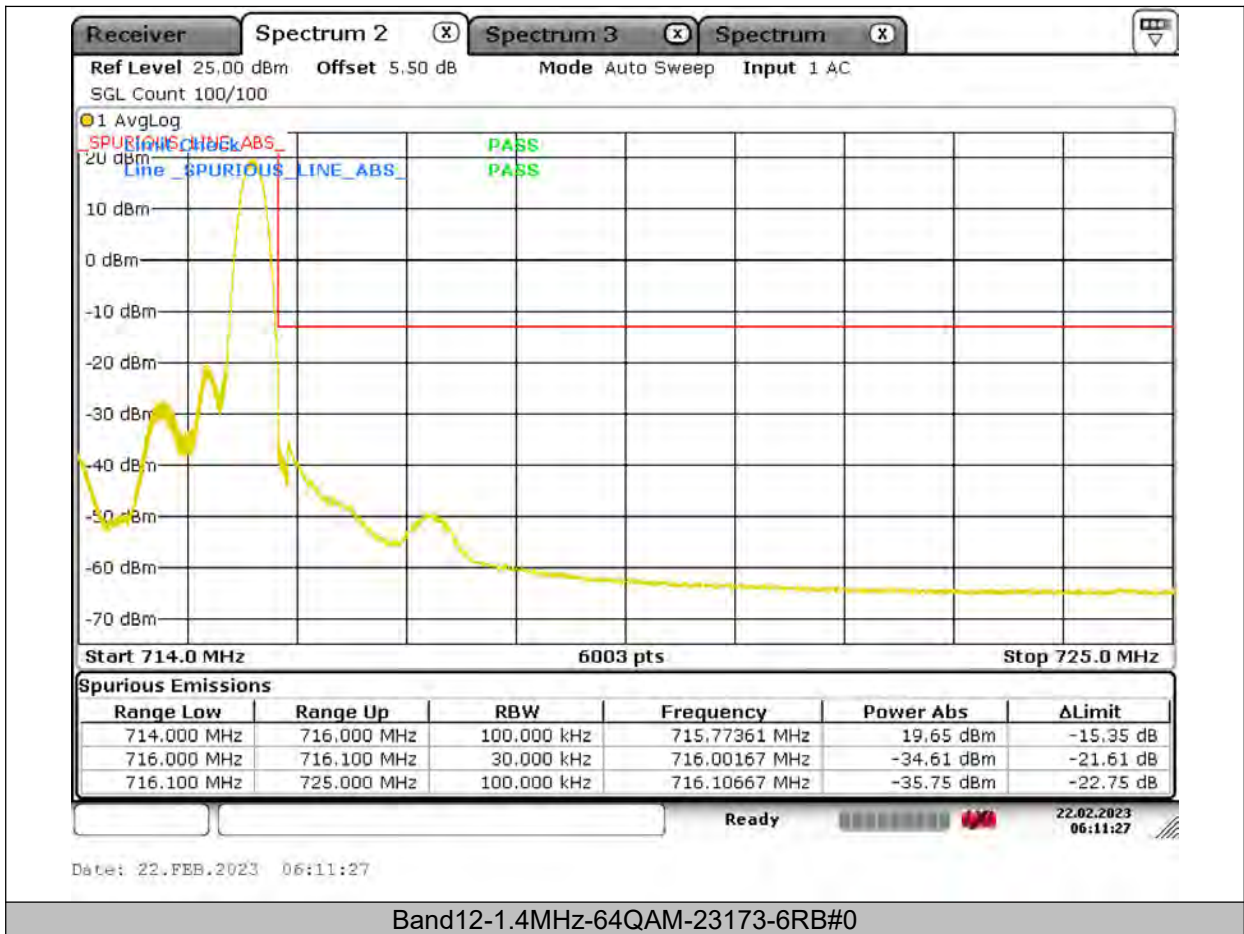

BUREAU VERITAS

Test Report No.: PSU-QSU2309010110RF03

BUREAU VERITAS

Test Report No.: PSU-QSU2309010110RF03

BUREAU VERITAS

Test Report No.: PSU-QSU2309010110RF03

BUREAU VERITAS

Test Report No.: PSU-QSU2309010110RF03