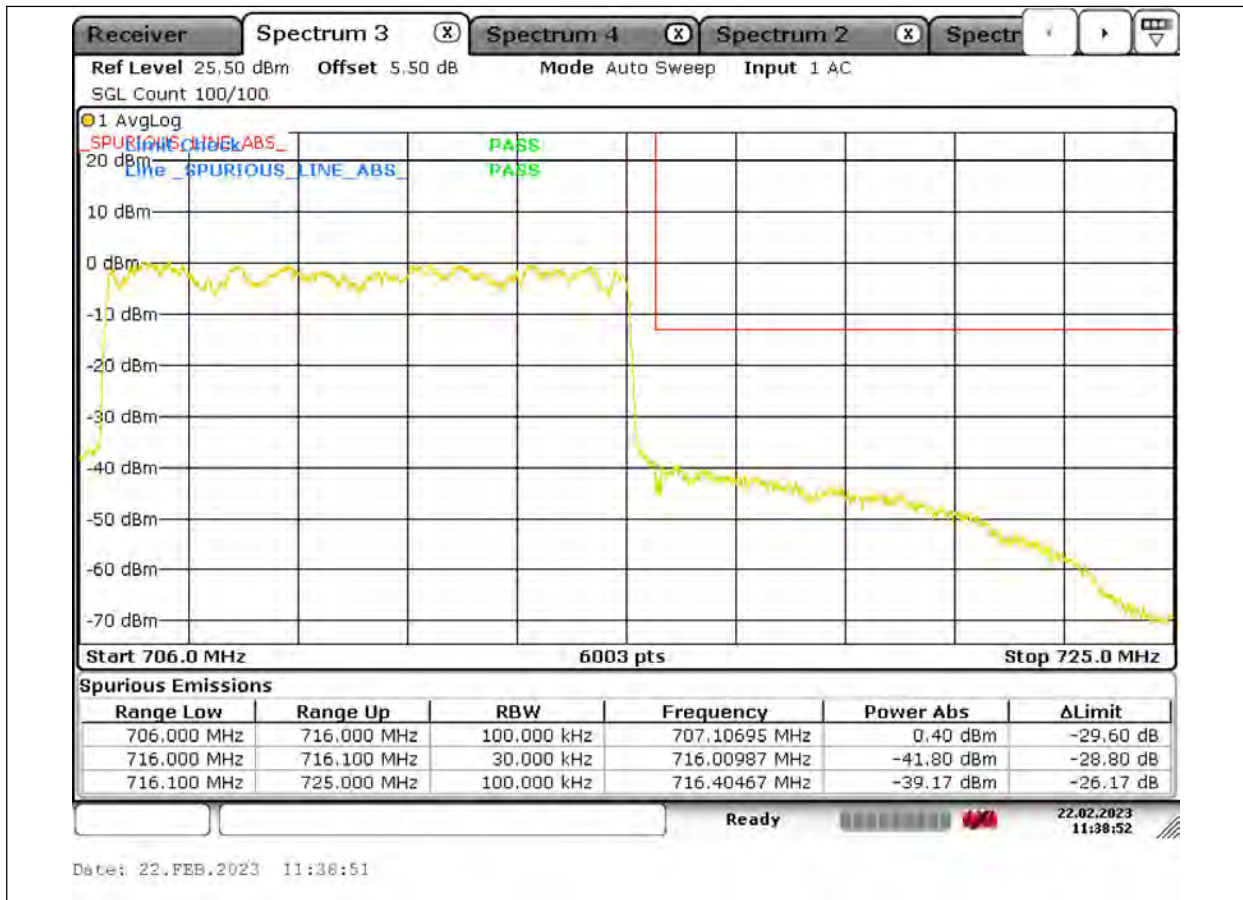

BUREAU
VERITAS

Test Report No.: PSU-QSU2309010110RF03

BUREAU VERITAS

Test Report No.: PSU-QSU2309010110RF03

BUREAU
VERITAS

Test Report No.: PSU-QSU2309010110RF03

Test Report No.: PSU-QSU2309010110RF03

CONDUCTED SPURIOUS EMISSION