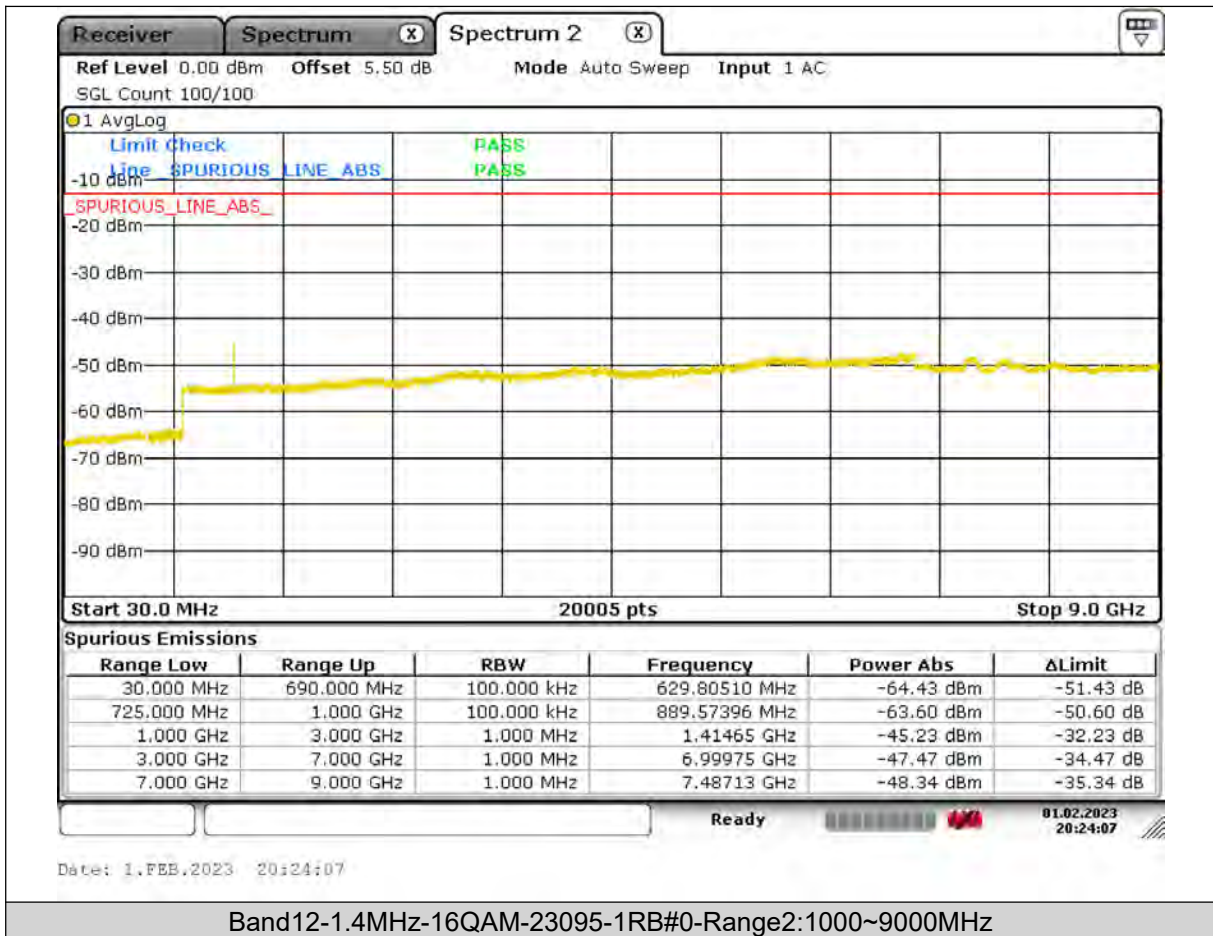

BUREAU
VERITAS

Test Report No.: PSU-QSU2309010110RF03