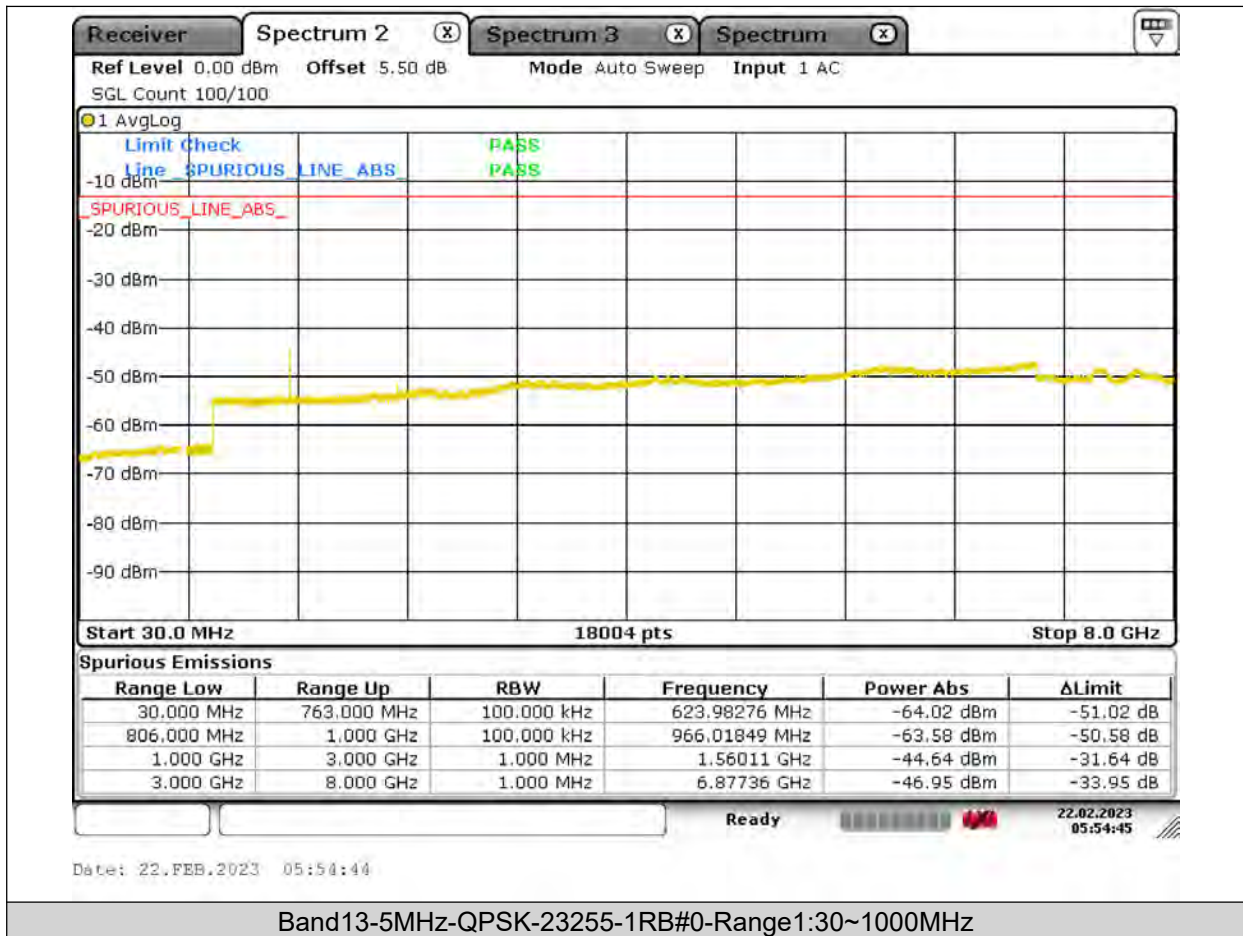

Test Report No.: PSU-QSU2309010110RF03

Test Graphs

BUREAU VERITAS

Test Report No.: PSU-QSU2309010110RF03

BUREAU
VERITAS

Test Report No.: PSU-QSU2309010110RF03

BUREAU VERITAS

Test Report No.: PSU-QSU2309010110RF03