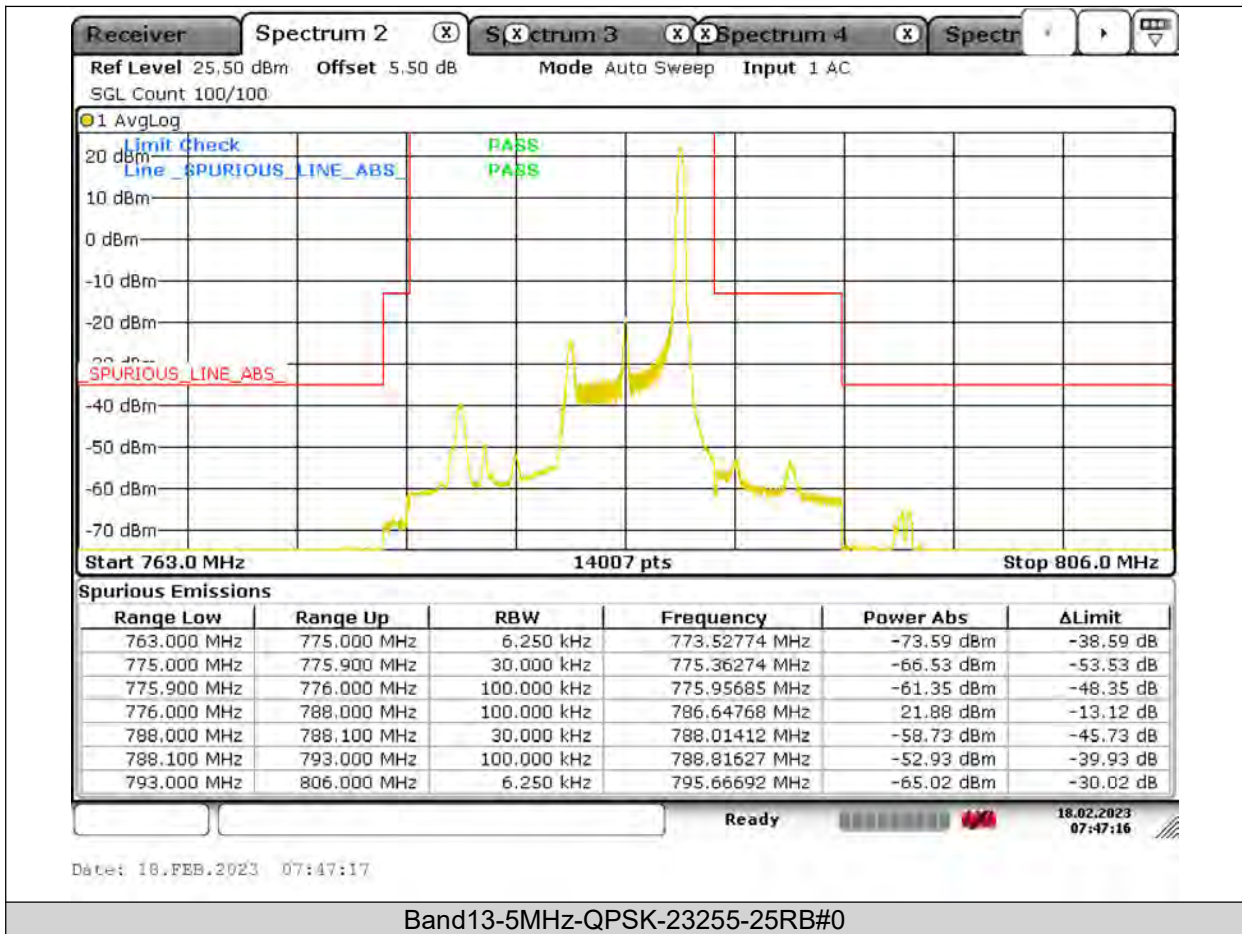

Test Report No.: PSU-QSU2309010110RF03

Test Graphs

BUREAU
VERITAS

Test Report No.: PSU-QSU2309010110RF03

BUREAU
VERITAS

Test Report No.: PSU-QSU2309010110RF03

BUREAU
VERITAS

Test Report No.: PSU-QSU2309010110RF03