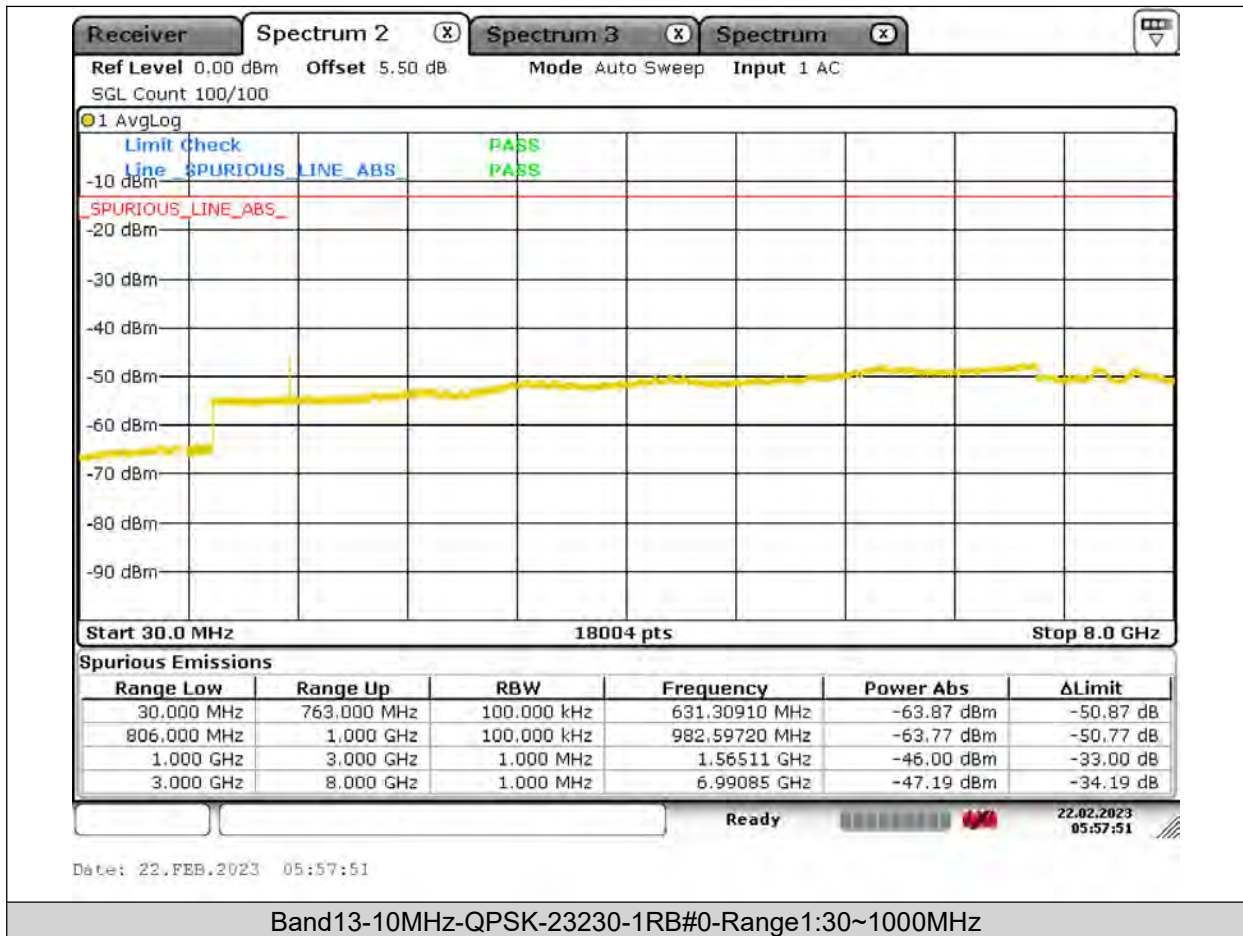

BUREAU
VERITAS

Test Report No.: PSU-QSU2309010110RF03

BUREAU VERITAS

Test Report No.: PSU-QSU2309010110RF03

BUREAU
VERITAS

Test Report No.: PSU-QSU2309010110RF03

BUREAU
VERITAS

Test Report No.: PSU-QSU2309010110RF03