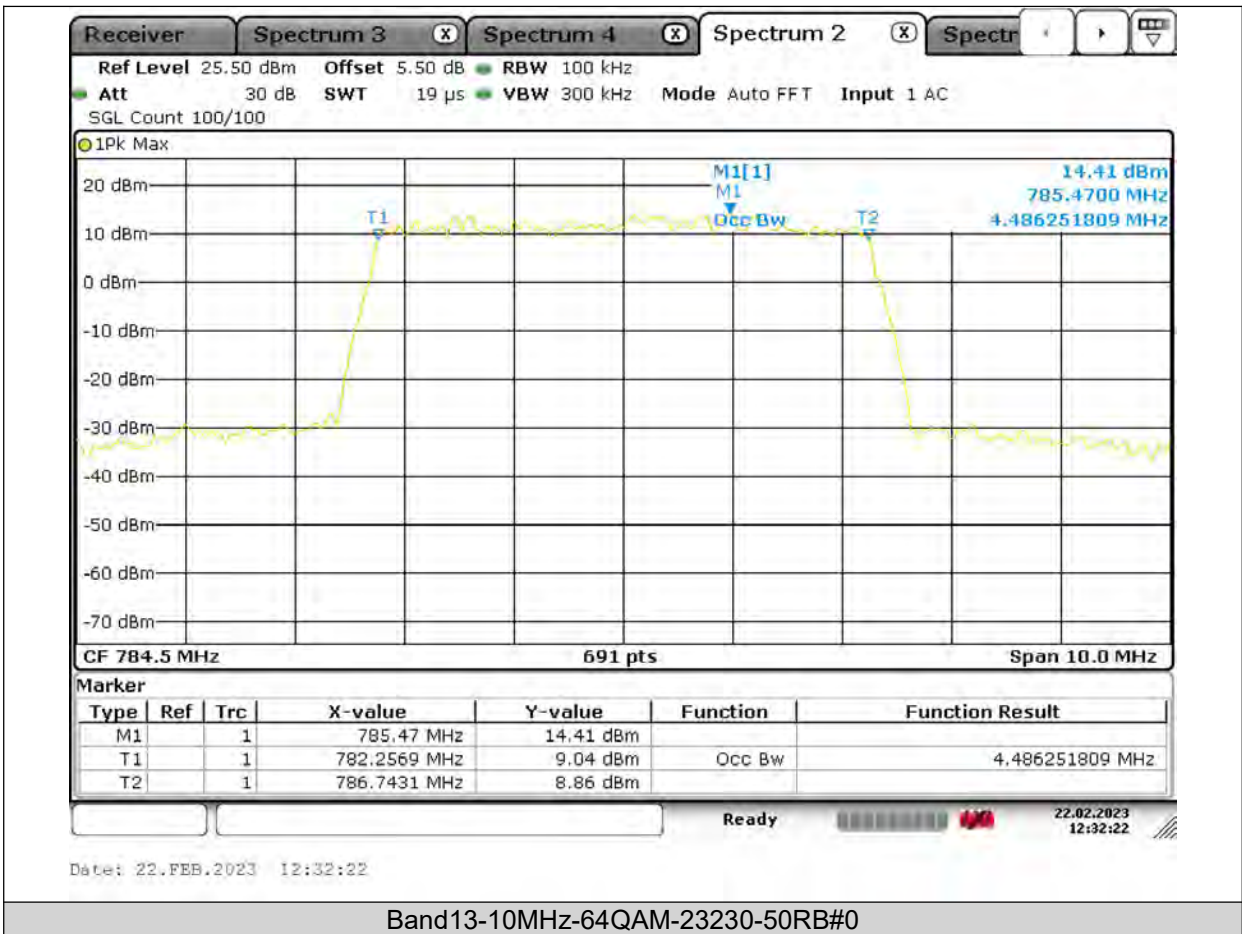

BUREAU VERITAS

Test Report No.: PSU-QSU2309010110RF03