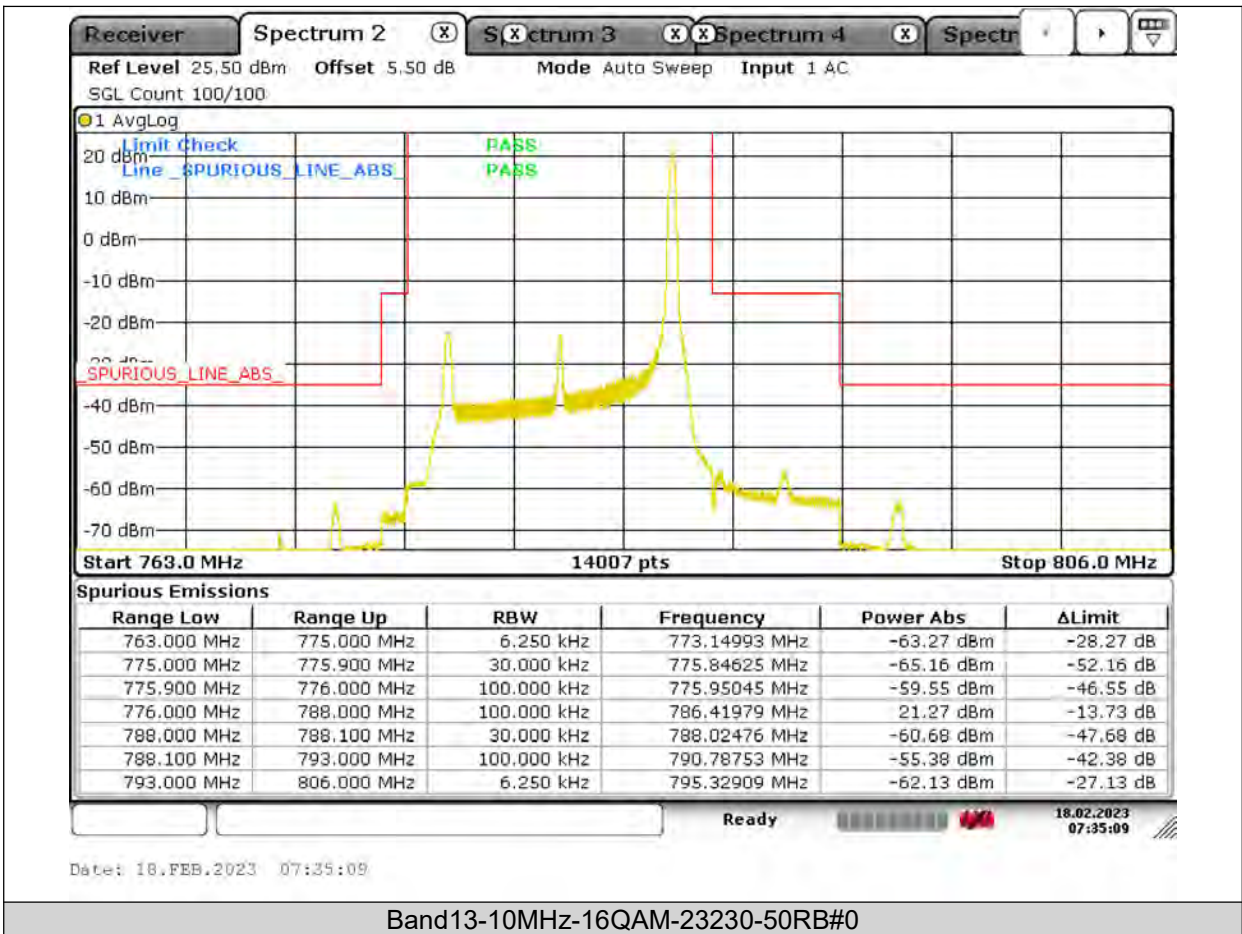

BUREAU VERITAS

Test Report No.: PSU-QSU2309010110RF03