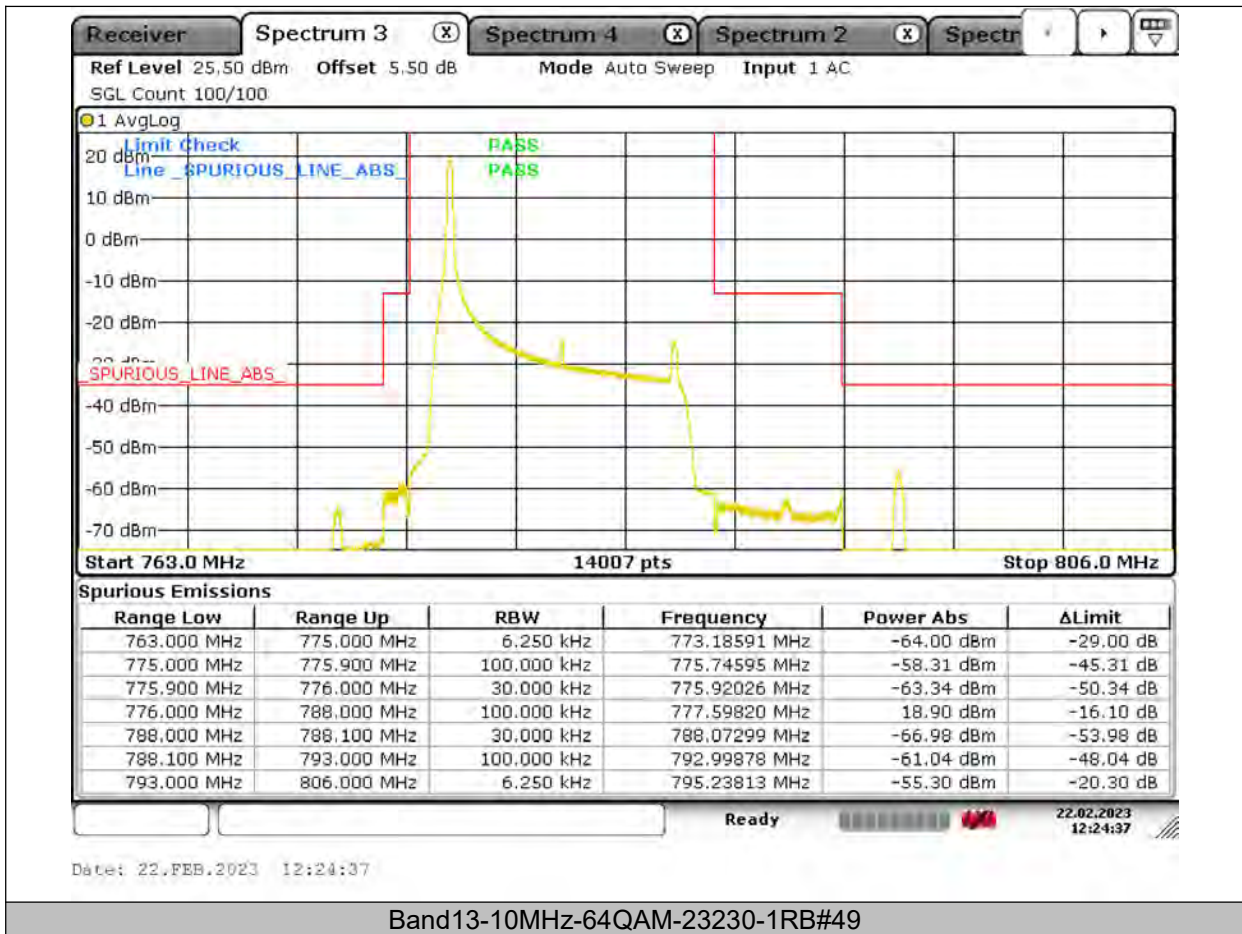

BUREAU
VERITAS

Test Report No.: PSU-QSU2309010110RF03