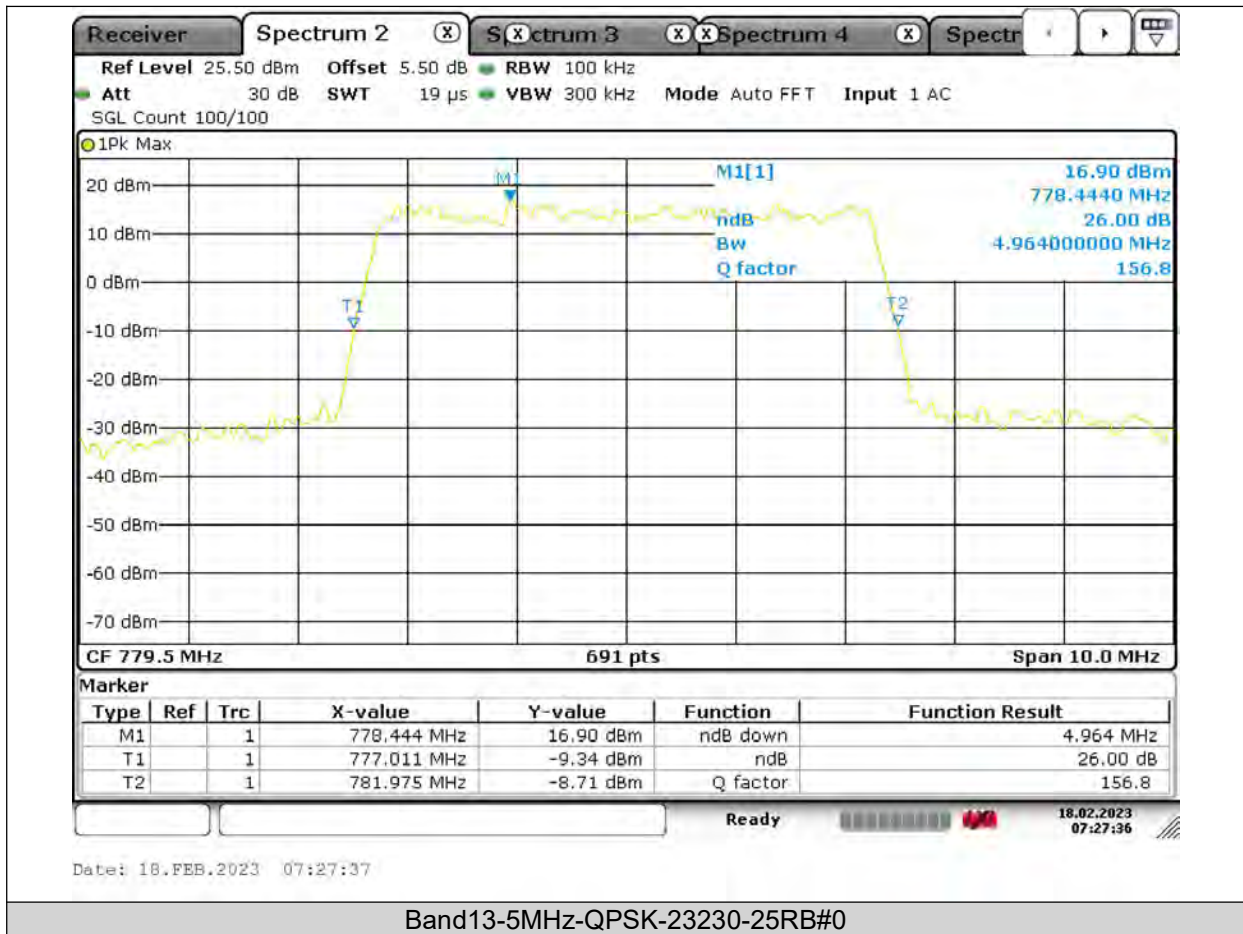

26dB Bandwidth

Band13-5MHz-QPSK-23205-25RB#0

BUREAU
VERITAS

Test Report No.: PSU-QSU2309010110RF03

BUREAU VERITAS

Test Report No.: PSU-QSU2309010110RF03

BUREAU VERITAS

Test Report No.: PSU-QSU2309010110RF03