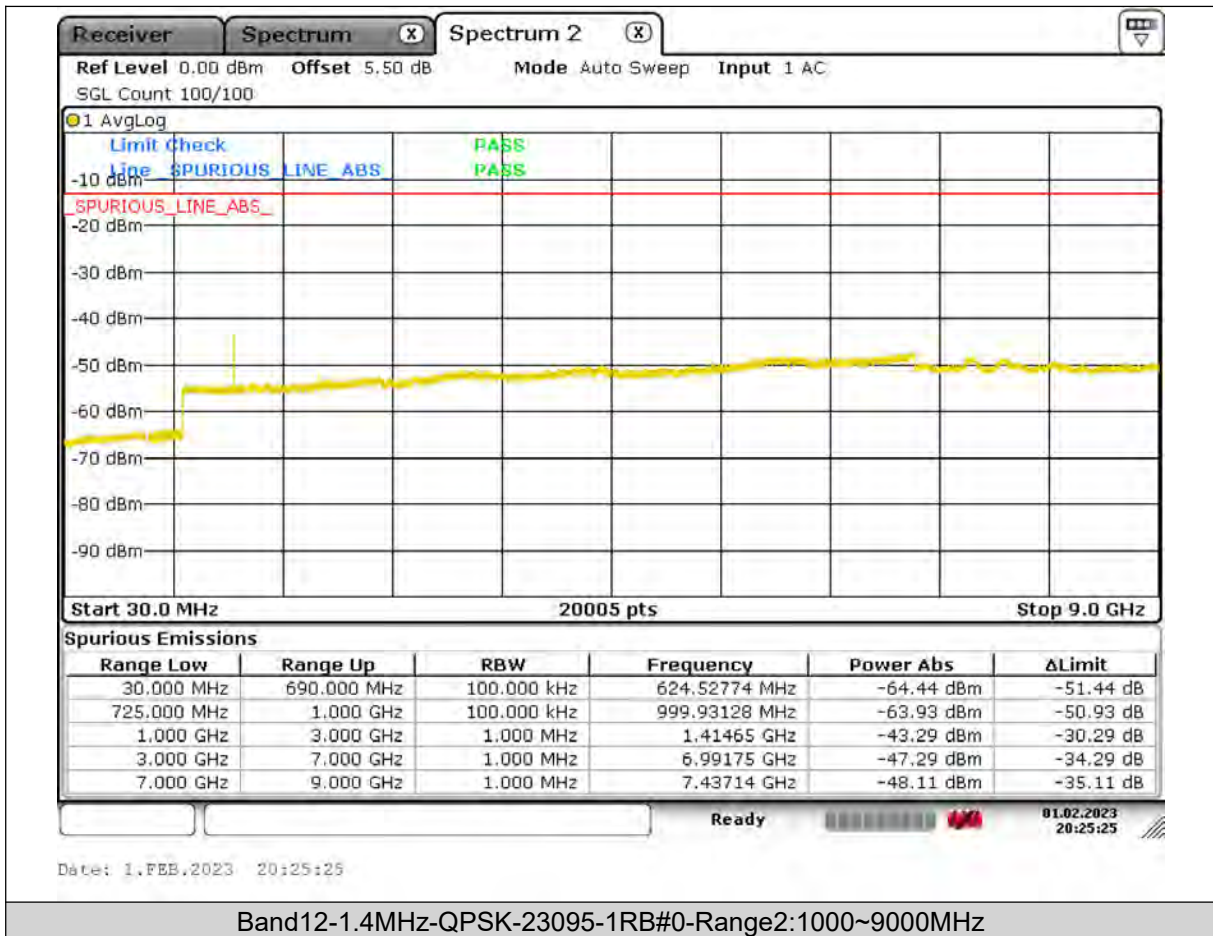

Test Report No.: PSU-QSU2309010110RF03

Test Graphs

BUREAU
VERITAS

Test Report No.: PSU-QSU2309010110RF03

BUREAU VERITAS

Test Report No.: PSU-QSU2309010110RF03

BUREAU
VERITAS

Test Report No.: PSU-QSU2309010110RF03