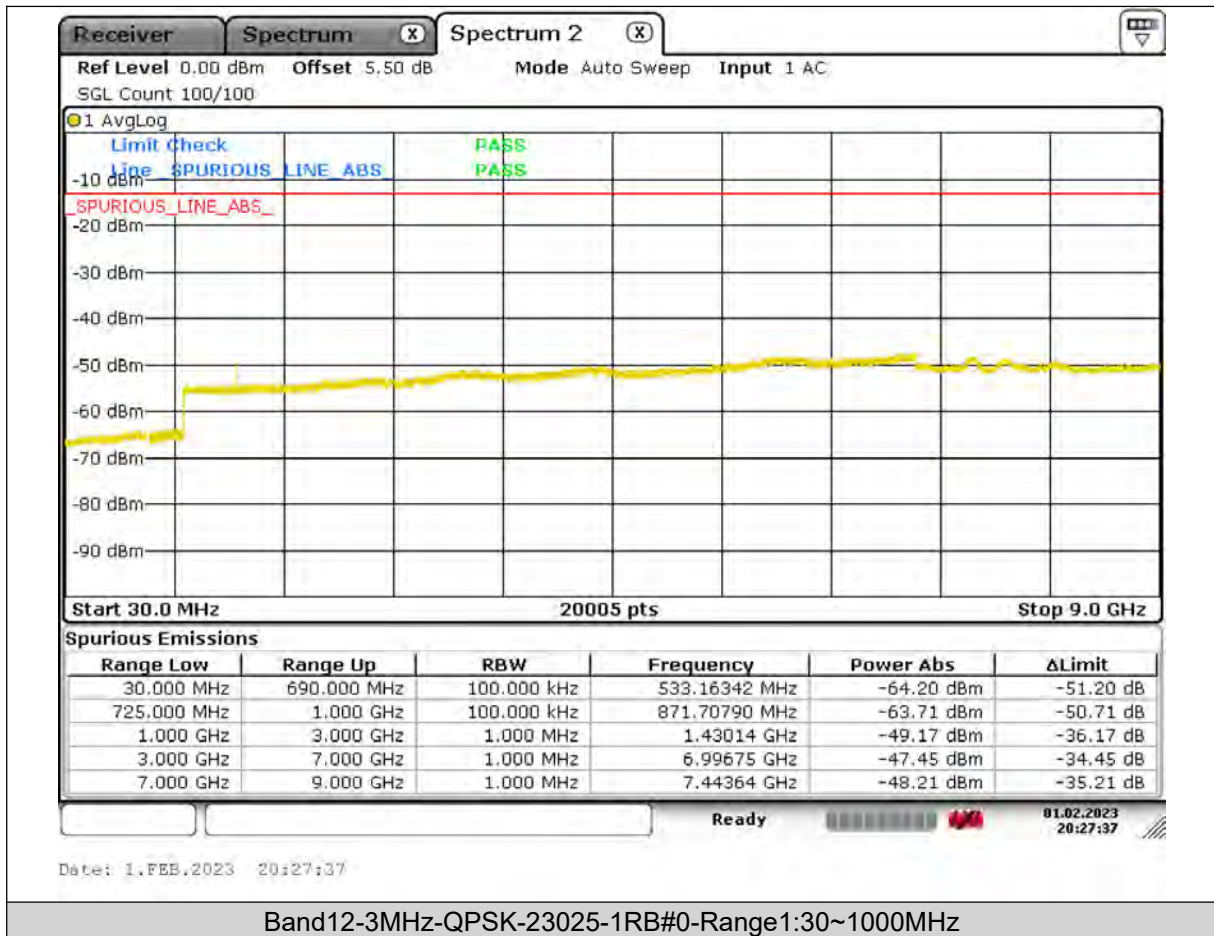

BUREAU
VERITAS

Test Report No.: PSU-QSU2309010110RF03

BUREAU VERITAS

Test Report No.: PSU-QSU2309010110RF03

BUREAU
VERITAS

Test Report No.: PSU-QSU2309010110RF03

BUREAU
VERITAS

Test Report No.: PSU-QSU2309010110RF03