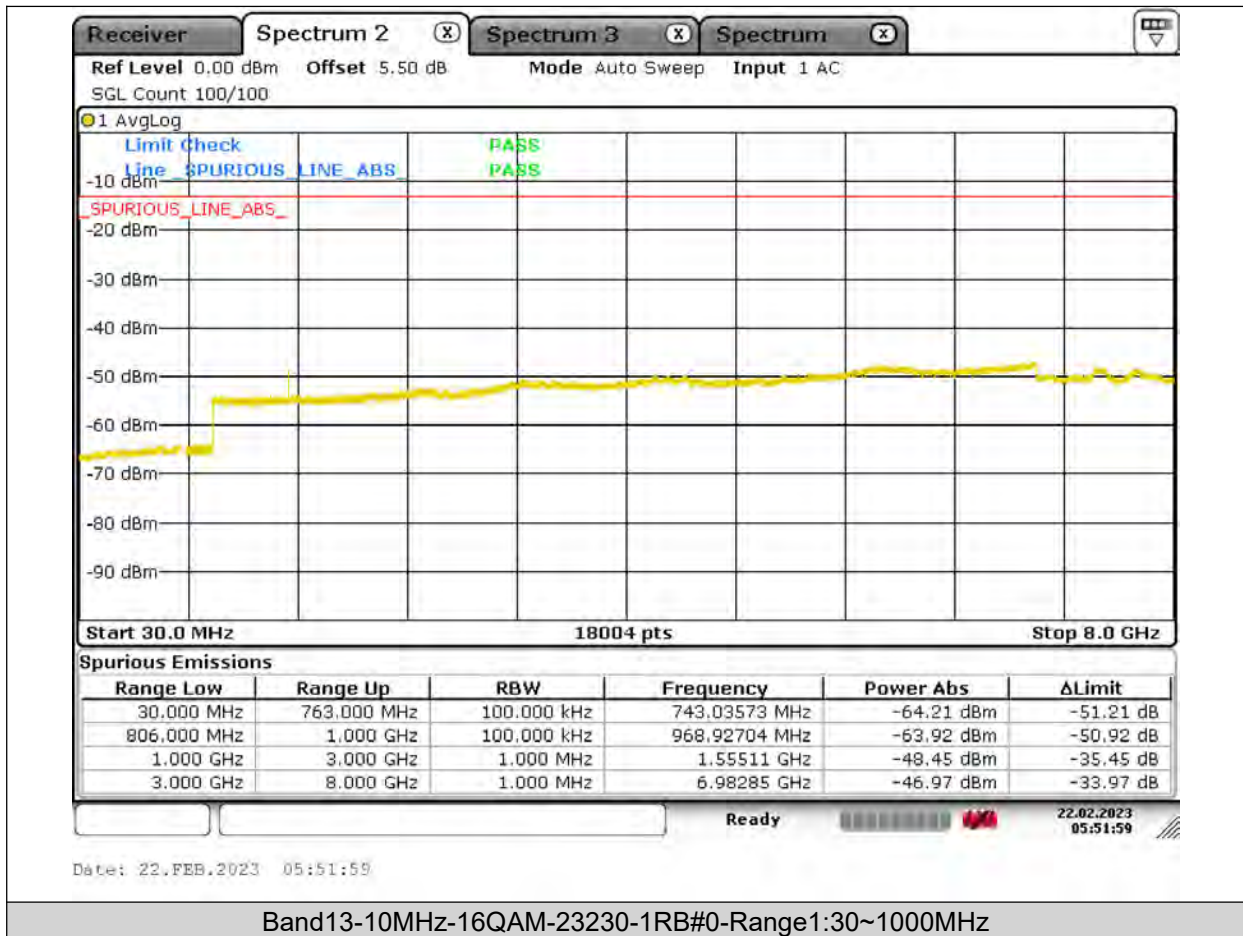

BUREAU
VERITAS

Test Report No.: PSU-QSU2309010110RF03

BUREAU
VERITAS

Test Report No.: PSU-QSU2309010110RF03

BUREAU VERITAS

Test Report No.: PSU-QSU2309010110RF03

BUREAU
VERITAS

Test Report No.: PSU-QSU2309010110RF03