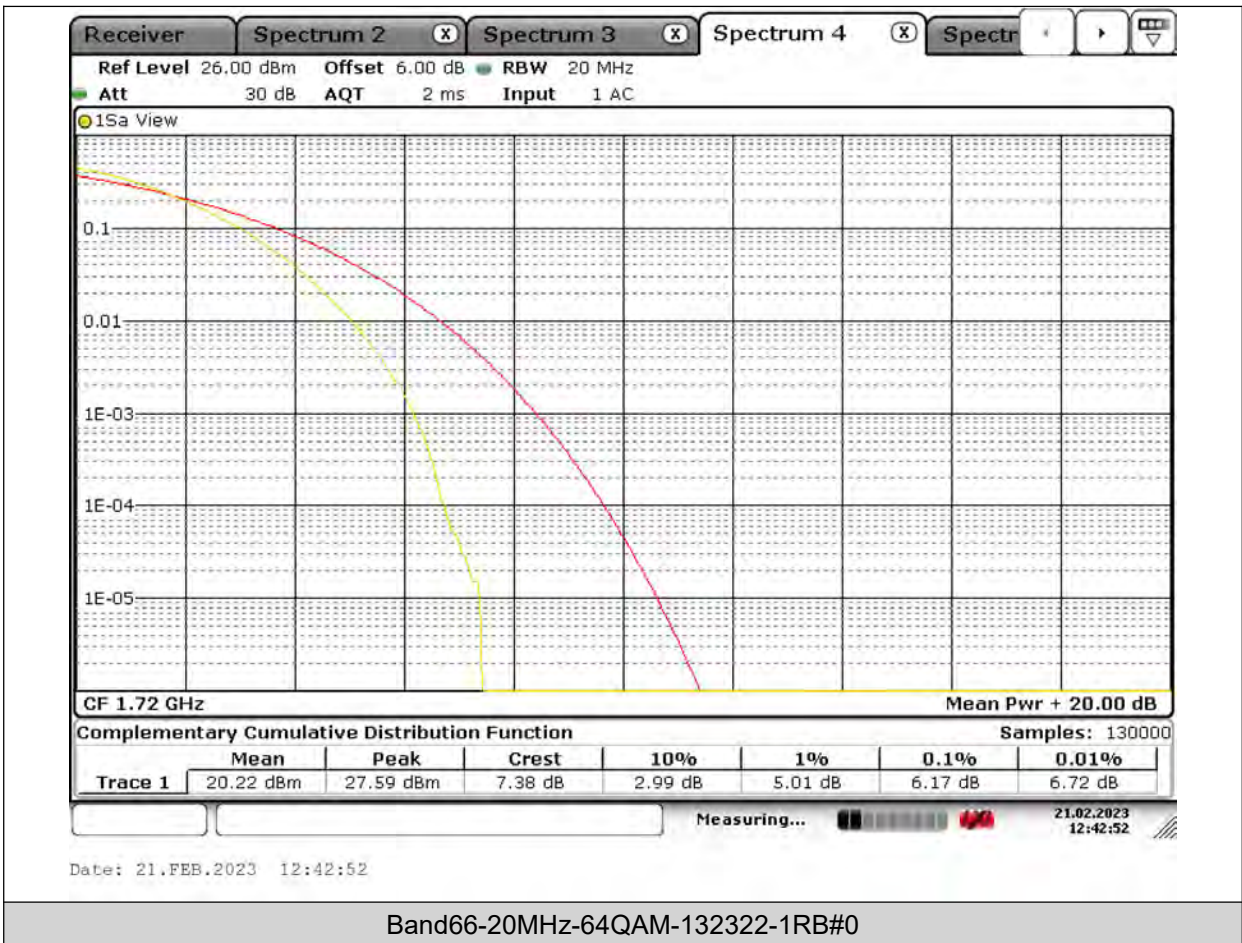

Band66-20MHz-64QAM-132072-1RB#0

BUREAU VERITAS

Test Report No.: PSU-QSU2309010110RF03

BUREAU VERITAS

Test Report No.: PSU-QSU2309010110RF03

BUREAU VERITAS

Test Report No.: PSU-QSU2309010110RF03

BUREAU VERITAS