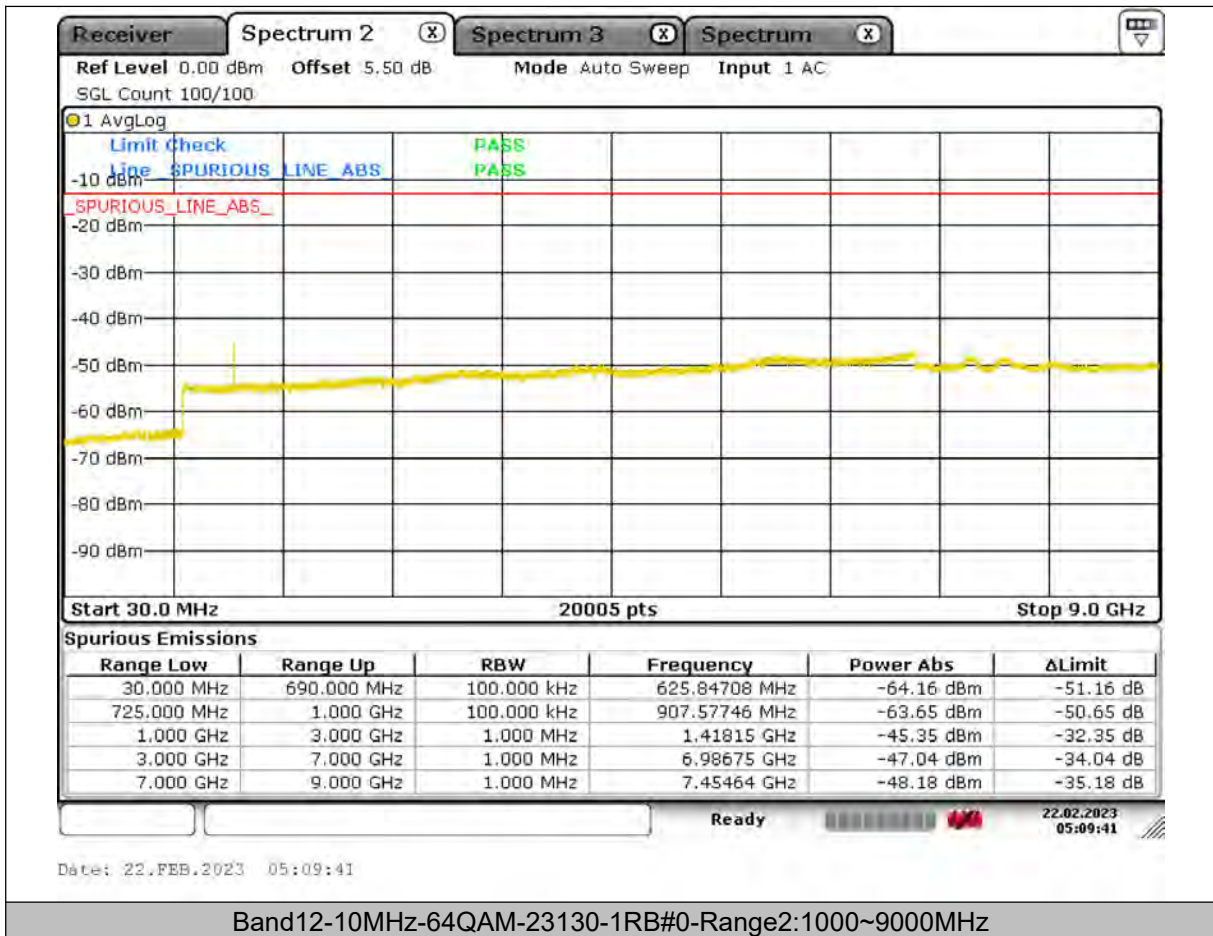

BUREAU VERITAS

Test Report No.: PSU-QSU2309010110RF03