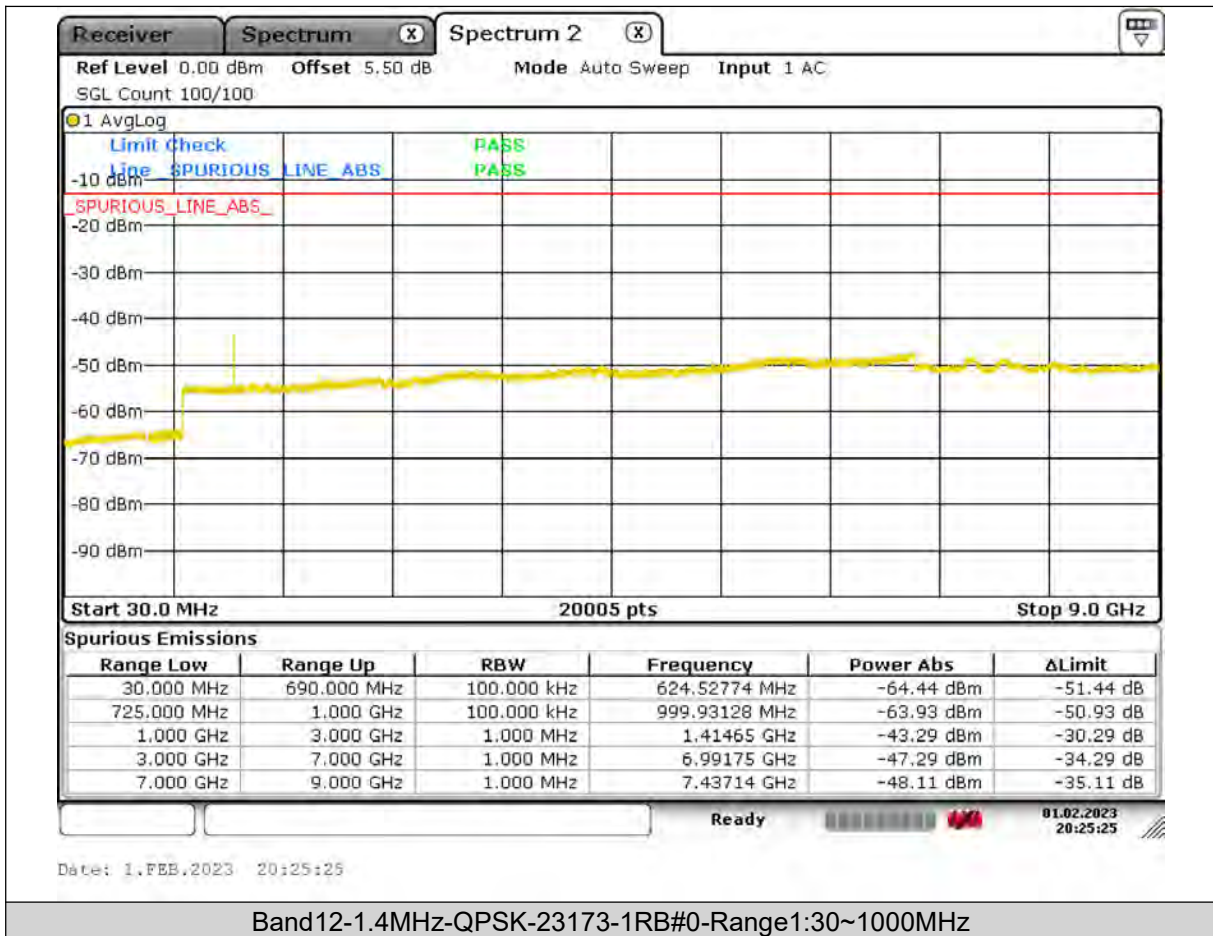

Test Report No.: PSU-QSU2309010110RF03

Test Graphs

BUREAU
VERITAS

Test Report No.: PSU-QSU2309010110RF03

BUREAU VERITAS

Test Report No.: PSU-QSU2309010110RF03

BUREAU
VERITAS

Test Report No.: PSU-QSU2309010110RF03