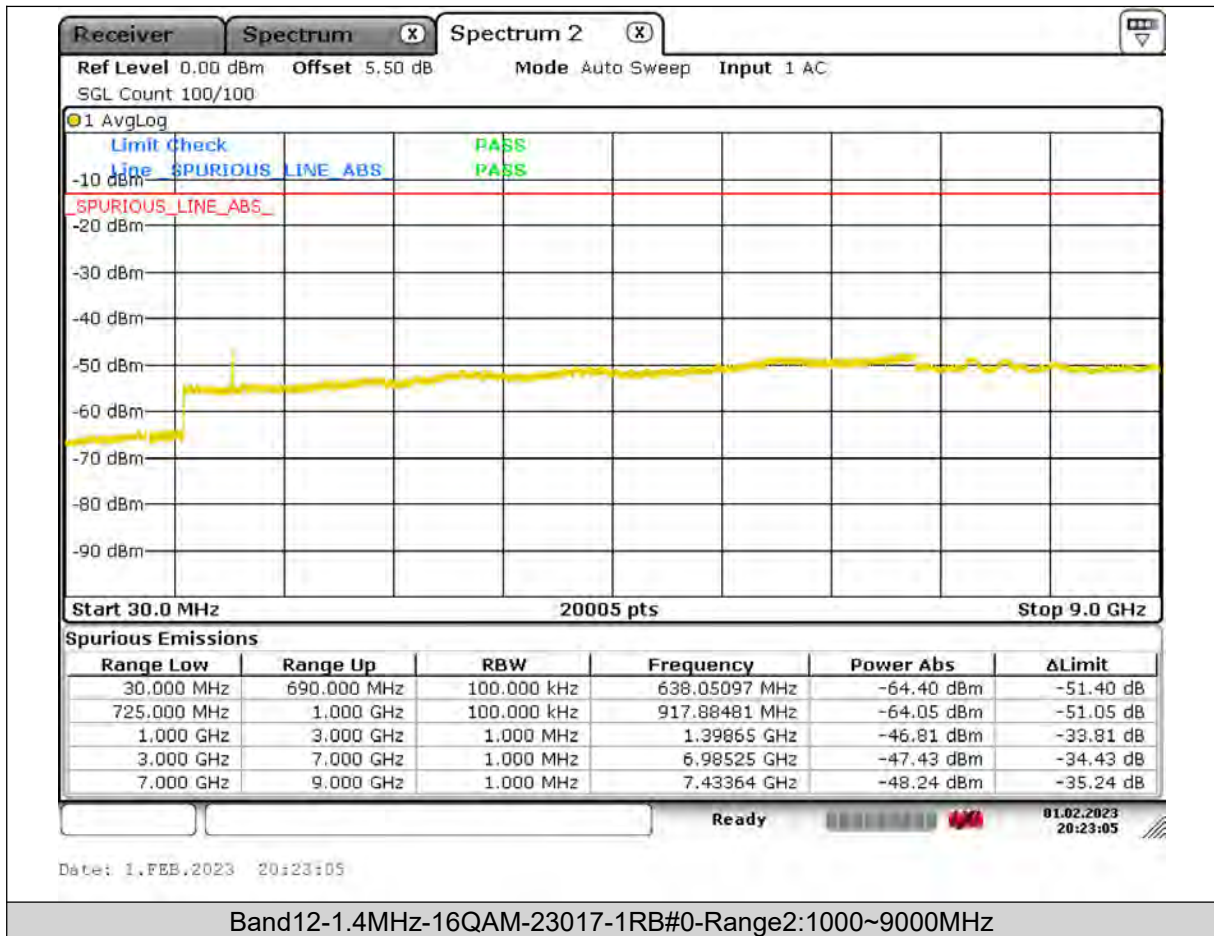

BUREAU
VERITAS

Test Report No.: PSU-QSU2309010110RF03

BUREAU
VERITAS

Test Report No.: PSU-QSU2309010110RF03

BUREAU
VERITAS

Test Report No.: PSU-QSU2309010110RF03

BUREAU
VERITAS

Test Report No.: PSU-QSU2309010110RF03