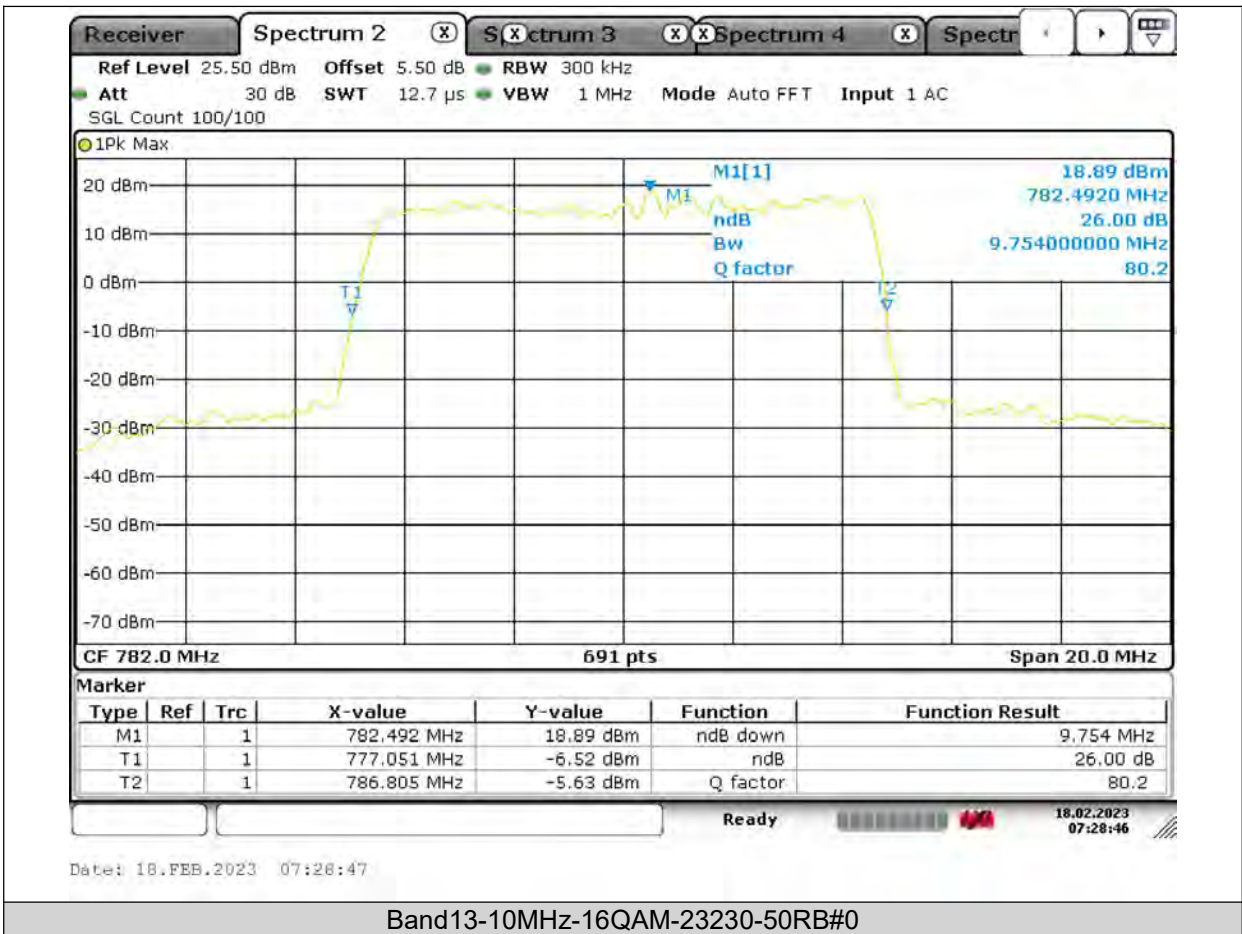

BUREAU VERITAS

Test Report No.: PSU-QSU2309010110RF03