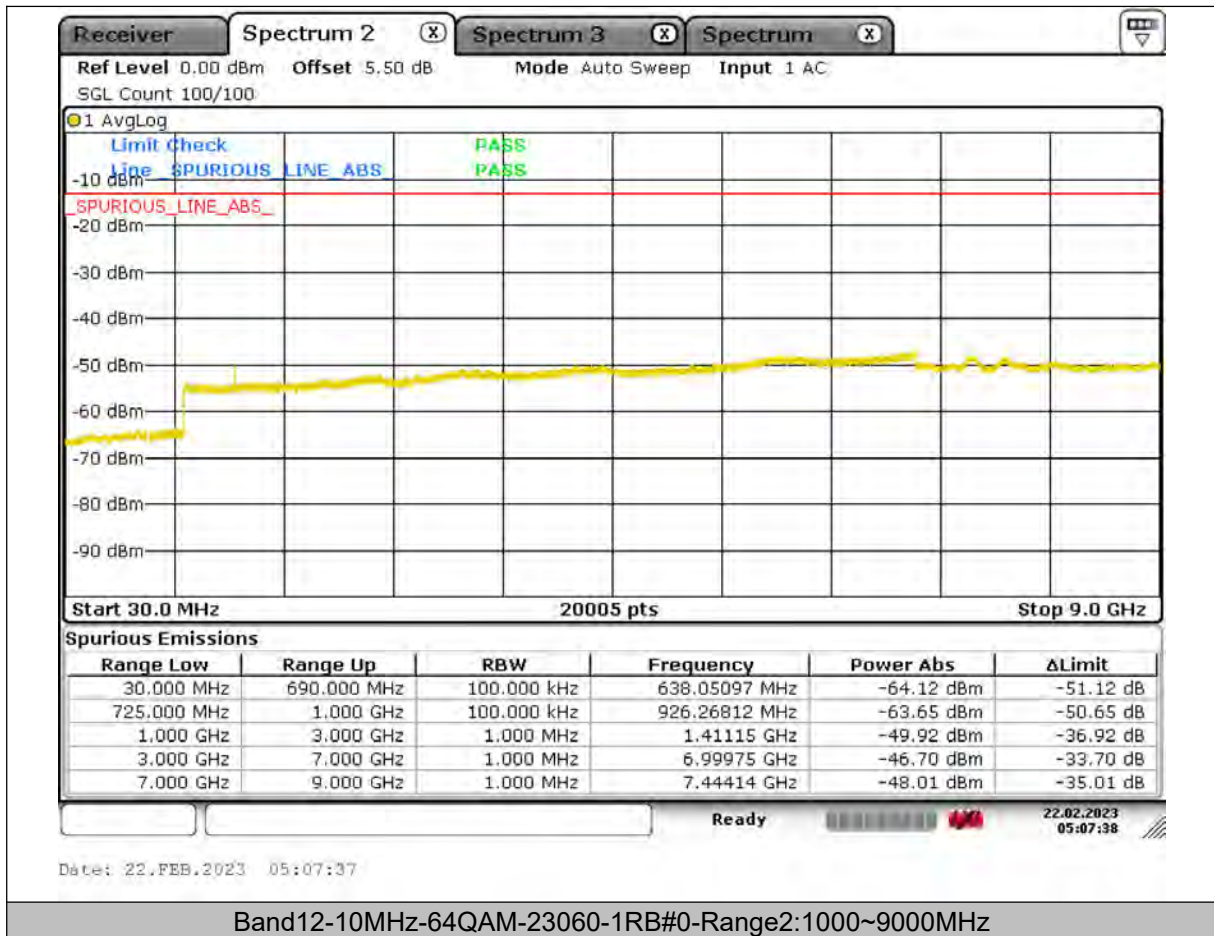

BUREAU
VERITAS

Test Report No.: PSU-QSU2309010110RF03

BUREAU
VERITAS

Test Report No.: PSU-QSU2309010110RF03

BUREAU
VERITAS

Test Report No.: PSU-QSU2309010110RF03

BUREAU
VERITAS

Test Report No.: PSU-QSU2309010110RF03