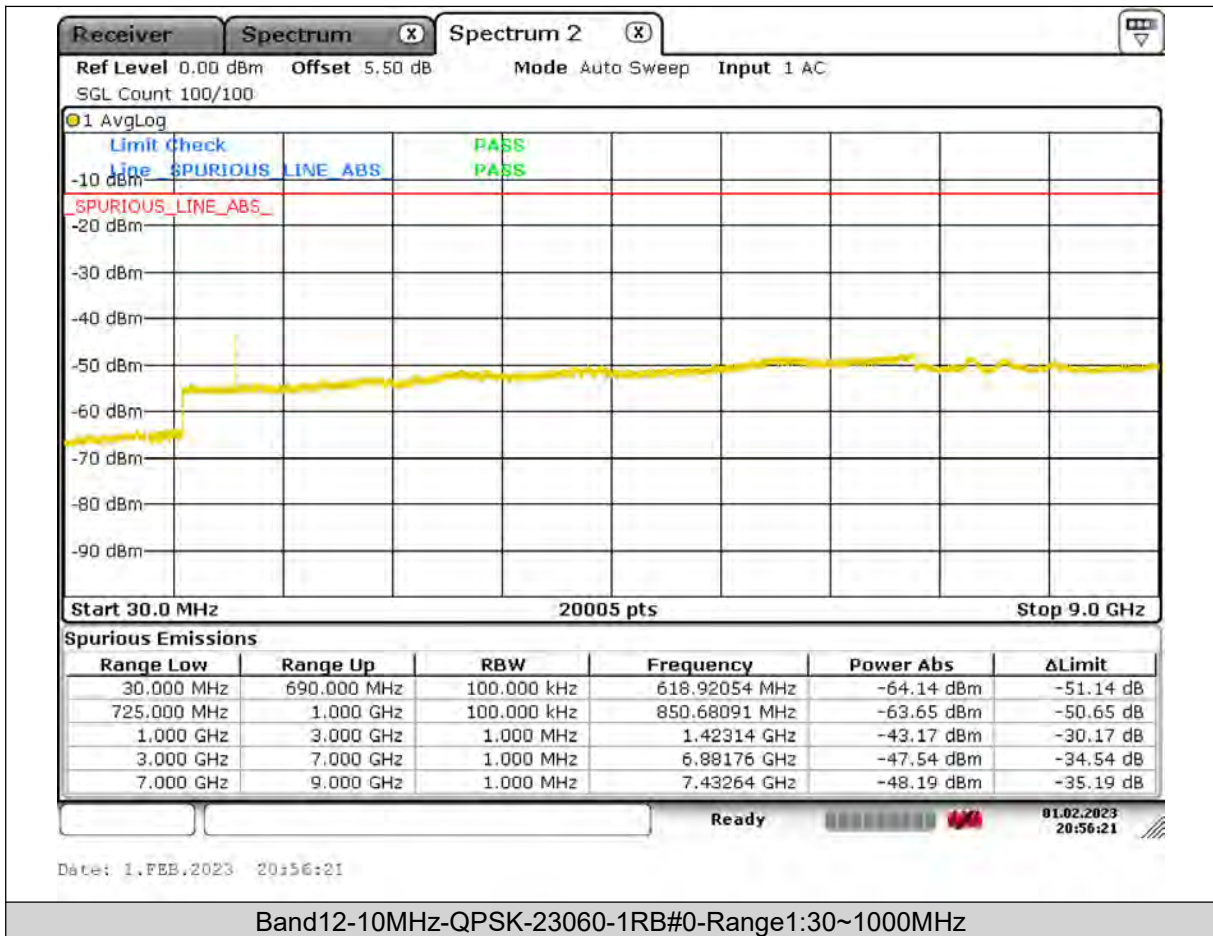

BUREAU
VERITAS

Test Report No.: PSU-QSU2309010110RF03

BUREAU
VERITAS

Test Report No.: PSU-QSU2309010110RF03

BUREAU VERITAS

Test Report No.: PSU-QSU2309010110RF03

BUREAU
VERITAS

Test Report No.: PSU-QSU2309010110RF03