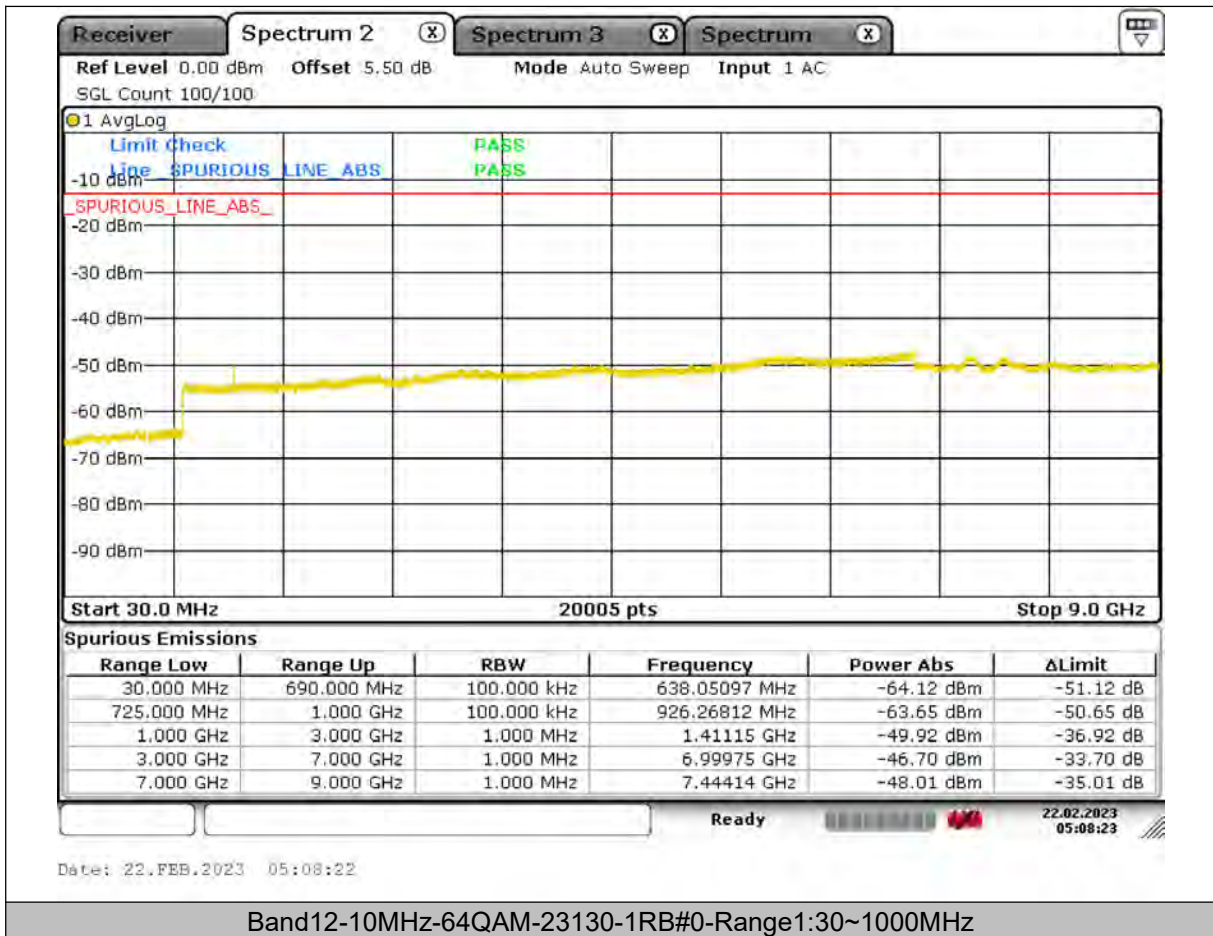

BUREAU
VERITAS

Test Report No.: PSU-QSU2309010110RF03