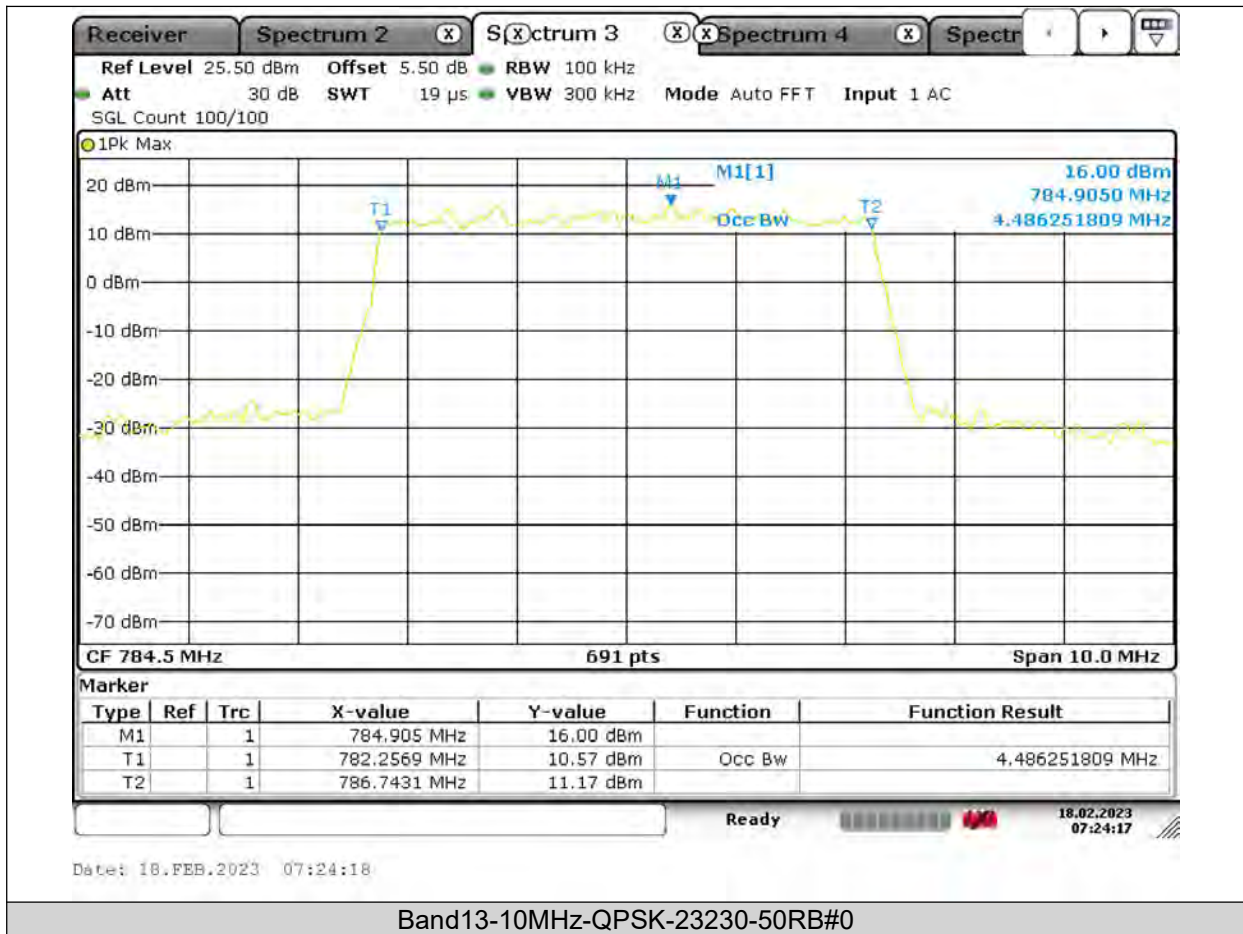

BUREAU VERITAS

Test Report No.: PSU-QSU2309010110RF03