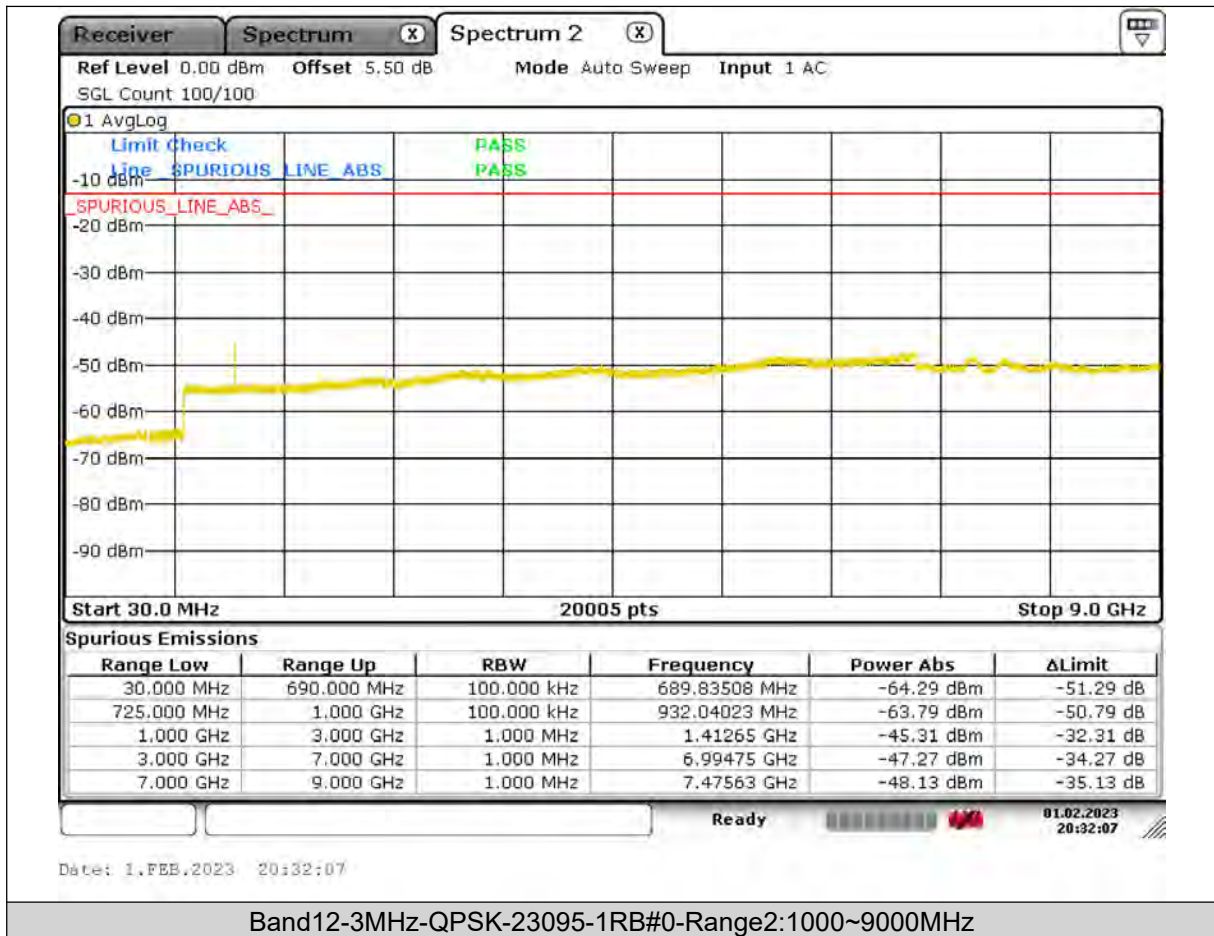

BUREAU VERITAS

Test Report No.: PSU-QSU2309010110RF03

BUREAU
VERITAS

Test Report No.: PSU-QSU2309010110RF03

BUREAU
VERITAS

Test Report No.: PSU-QSU2309010110RF03

BUREAU VERITAS

Test Report No.: PSU-QSU2309010110RF03