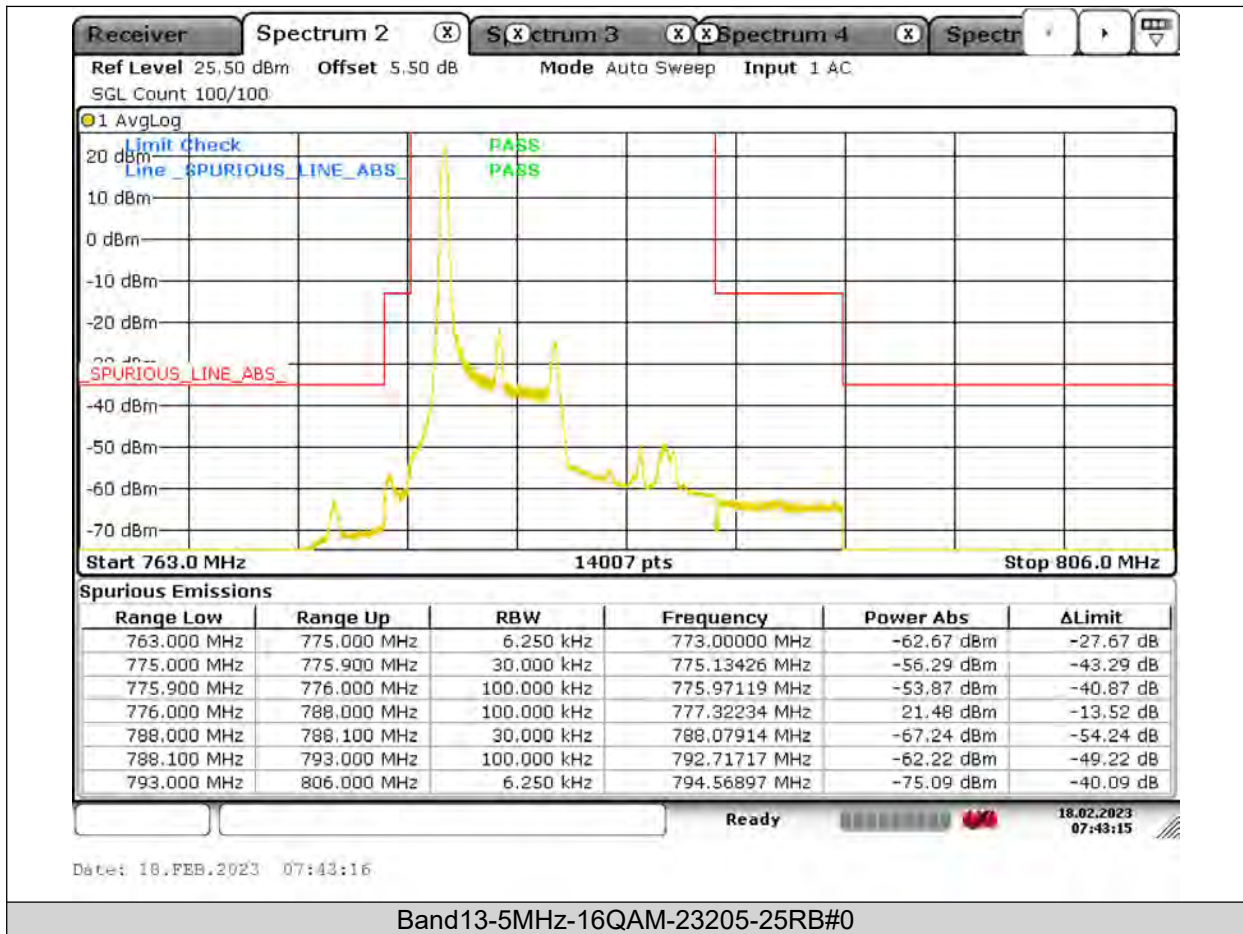

BUREAU VERITAS

Test Report No.: PSU-QSU2309010110RF03