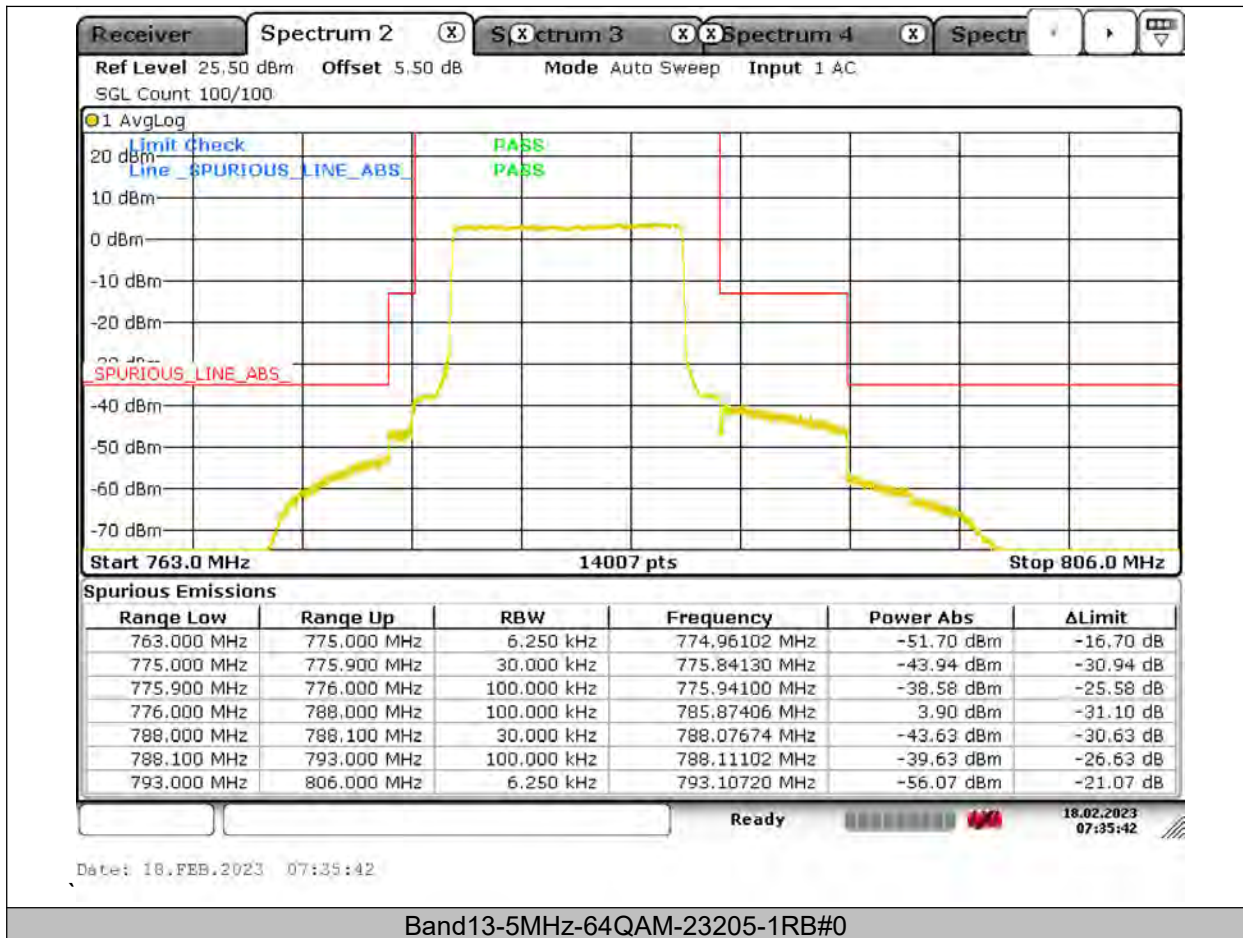

BUREAU VERITAS

Test Report No.: PSU-QSU2309010110RF03

BUREAU
VERITAS

Test Report No.: PSU-QSU2309010110RF03

BUREAU
VERITAS

Test Report No.: PSU-QSU2309010110RF03

BUREAU
VERITAS

Test Report No.: PSU-QSU2309010110RF03