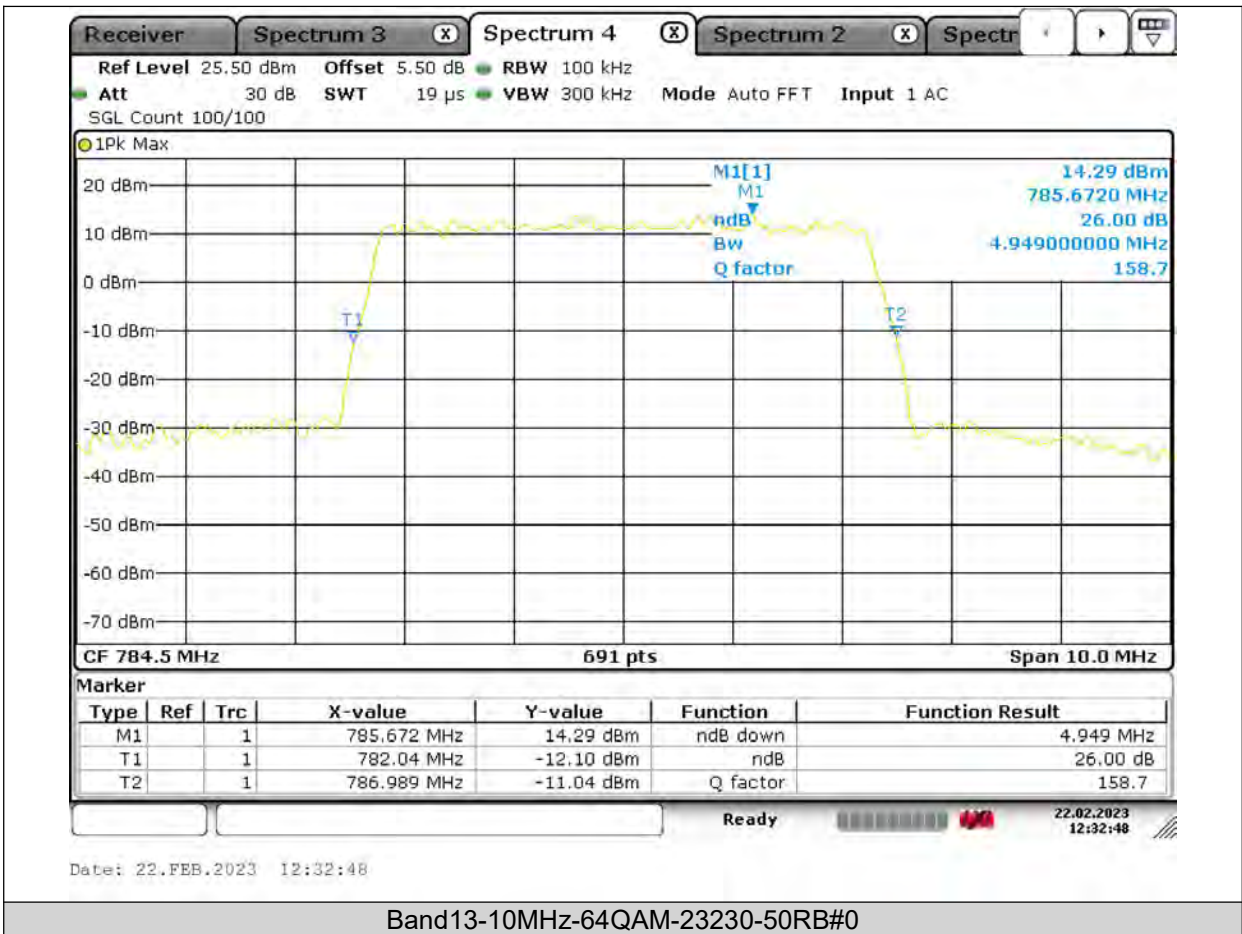

BUREAU VERITAS

Test Report No.: PSU-QSU2309010110RF03

BUREAU VERITAS

Test Report No.: PSU-QSU2309010110RF03

BUREAU VERITAS

Test Report No.: PSU-QSU2309010110RF03

BUREAU VERITAS

Test Report No.: PSU-QSU2309010110RF03