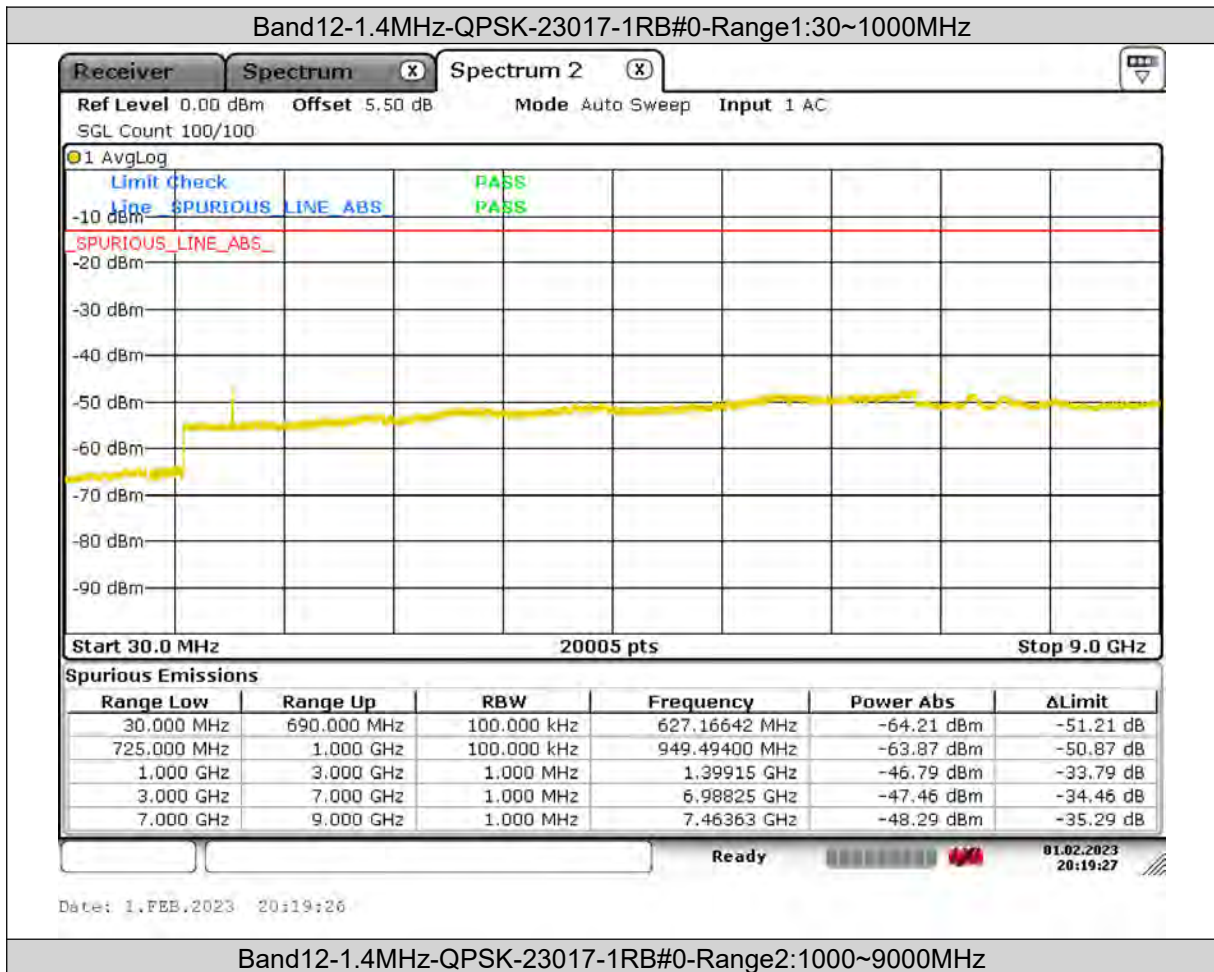

Test Report No.: PSU-QSU2309010110RF03

Test Graphs