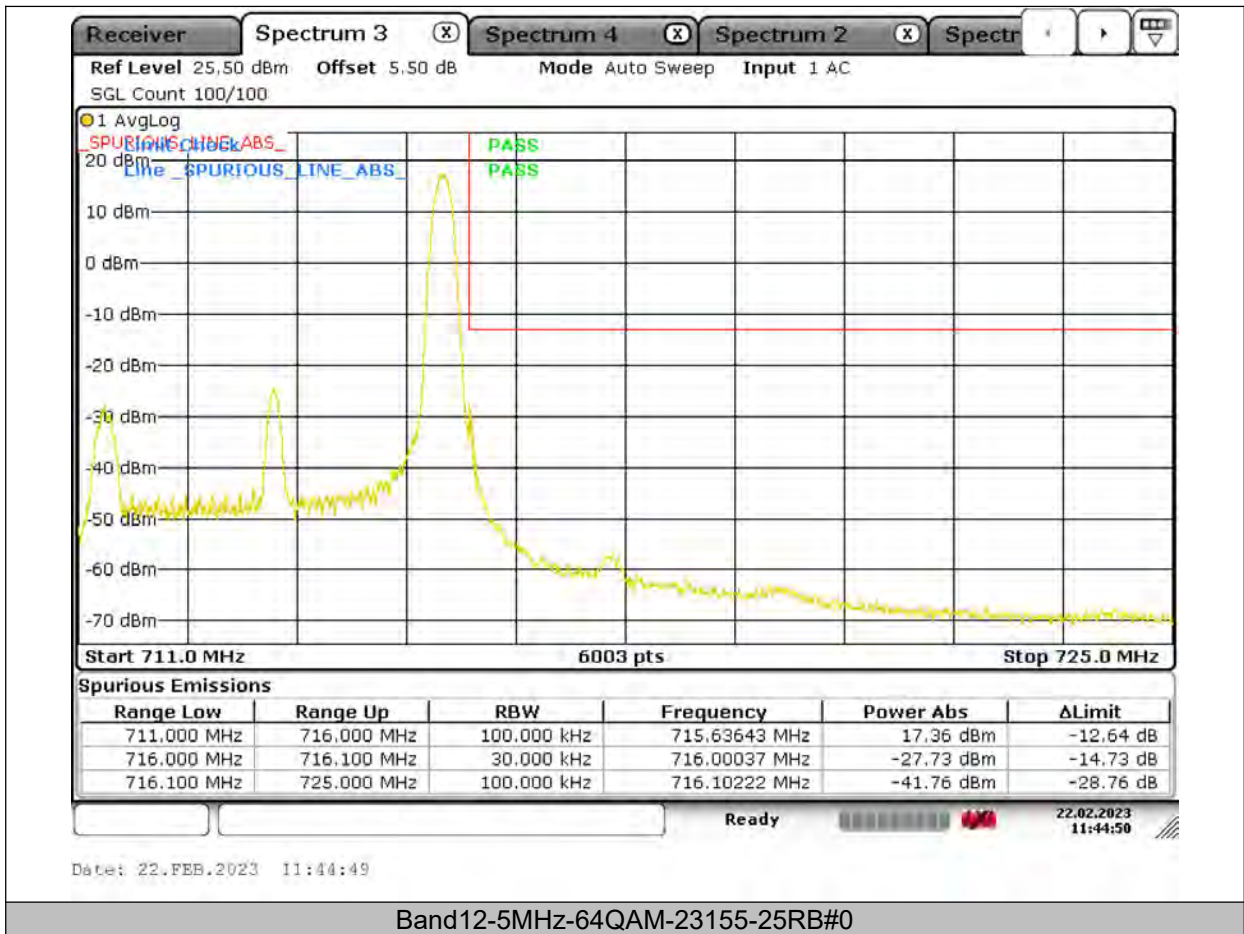

BUREAU VERITAS

Test Report No.: PSU-QSU2309010110RF03