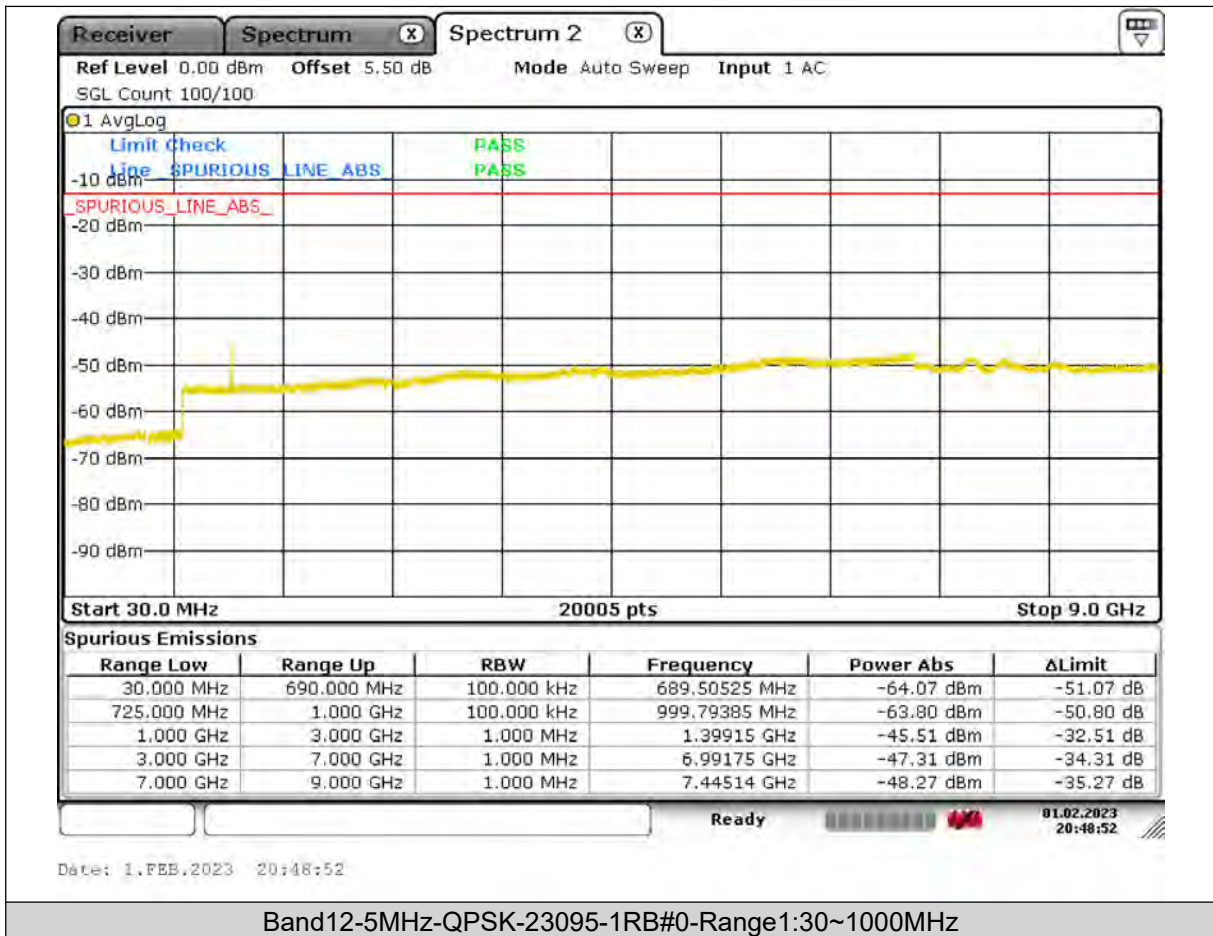

BUREAU
VERITAS

Test Report No.: PSU-QSU2309010110RF03

BUREAU
VERITAS

Test Report No.: PSU-QSU2309010110RF03

BUREAU VERITAS

Test Report No.: PSU-QSU2309010110RF03

BUREAU
VERITAS

Test Report No.: PSU-QSU2309010110RF03