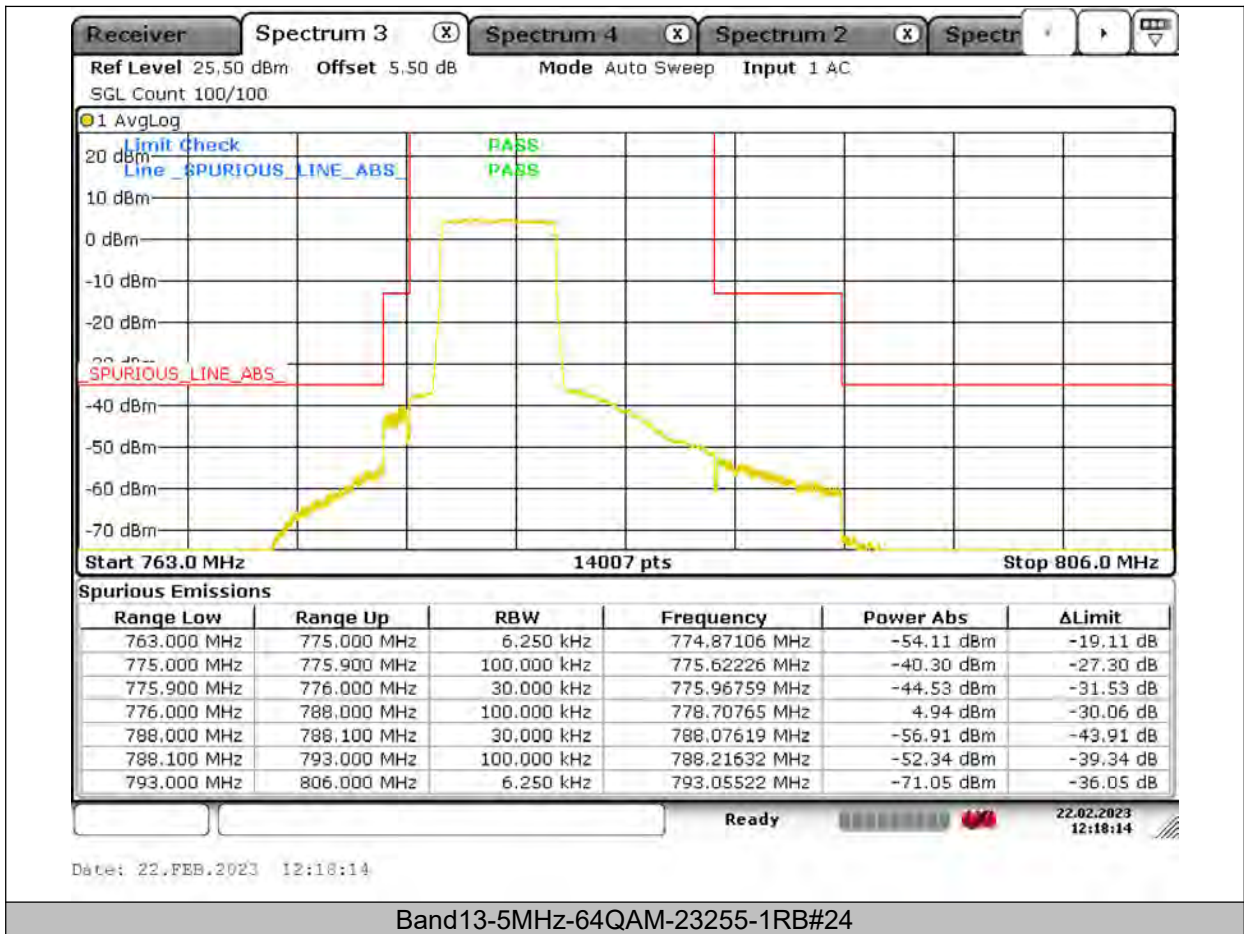

BUREAU VERITAS

Test Report No.: PSU-QSU2309010110RF03

BUREAU
VERITAS

Test Report No.: PSU-QSU2309010110RF03

BUREAU
VERITAS

Test Report No.: PSU-QSU2309010110RF03

BUREAU
VERITAS

Test Report No.: PSU-QSU2309010110RF03