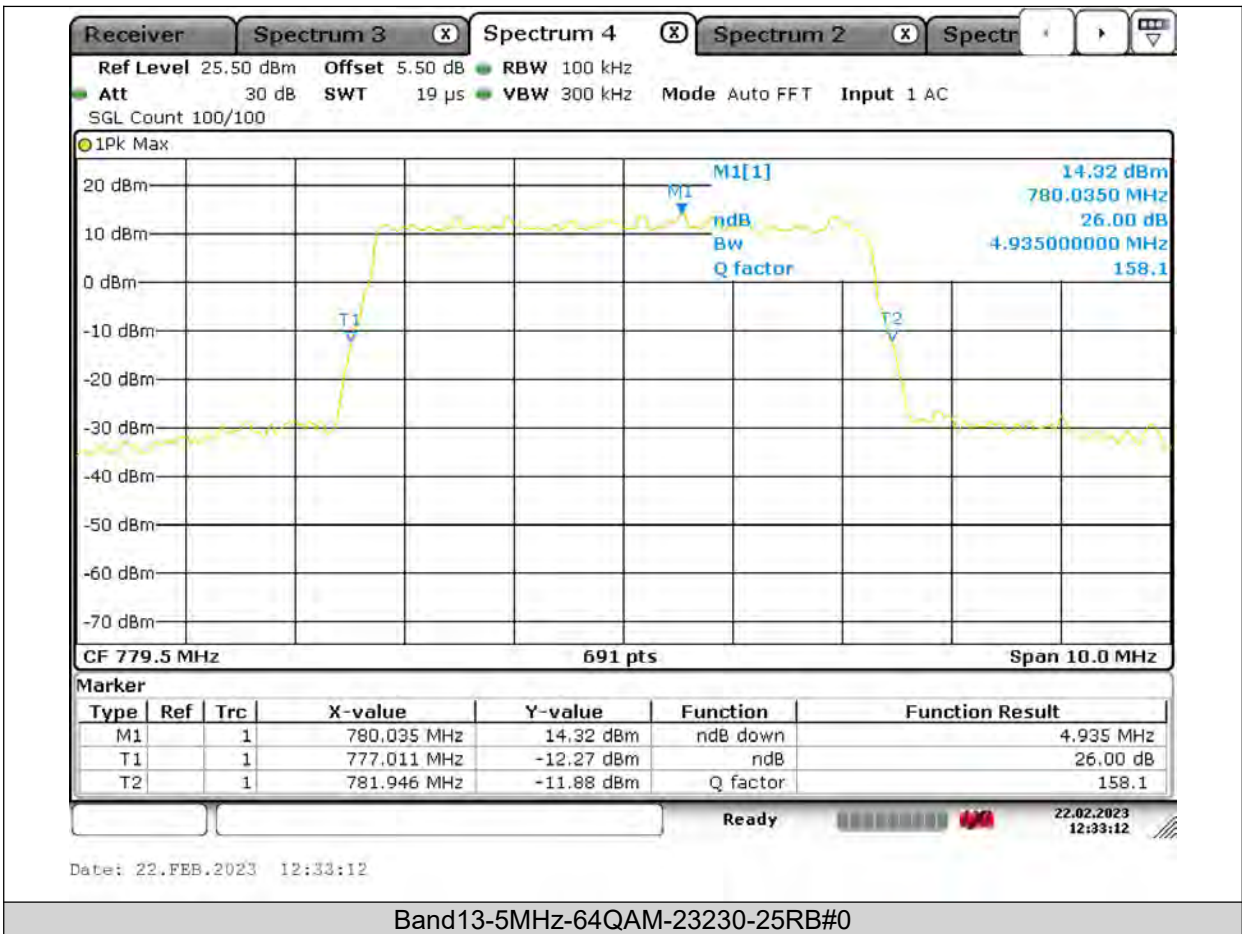

BUREAU VERITAS

Test Report No.: PSU-QSU2309010110RF03

BUREAU VERITAS

Test Report No.: PSU-QSU2309010110RF03

BUREAU VERITAS

Test Report No.: PSU-QSU2309010110RF03

BUREAU VERITAS

Test Report No.: PSU-QSU2309010110RF03