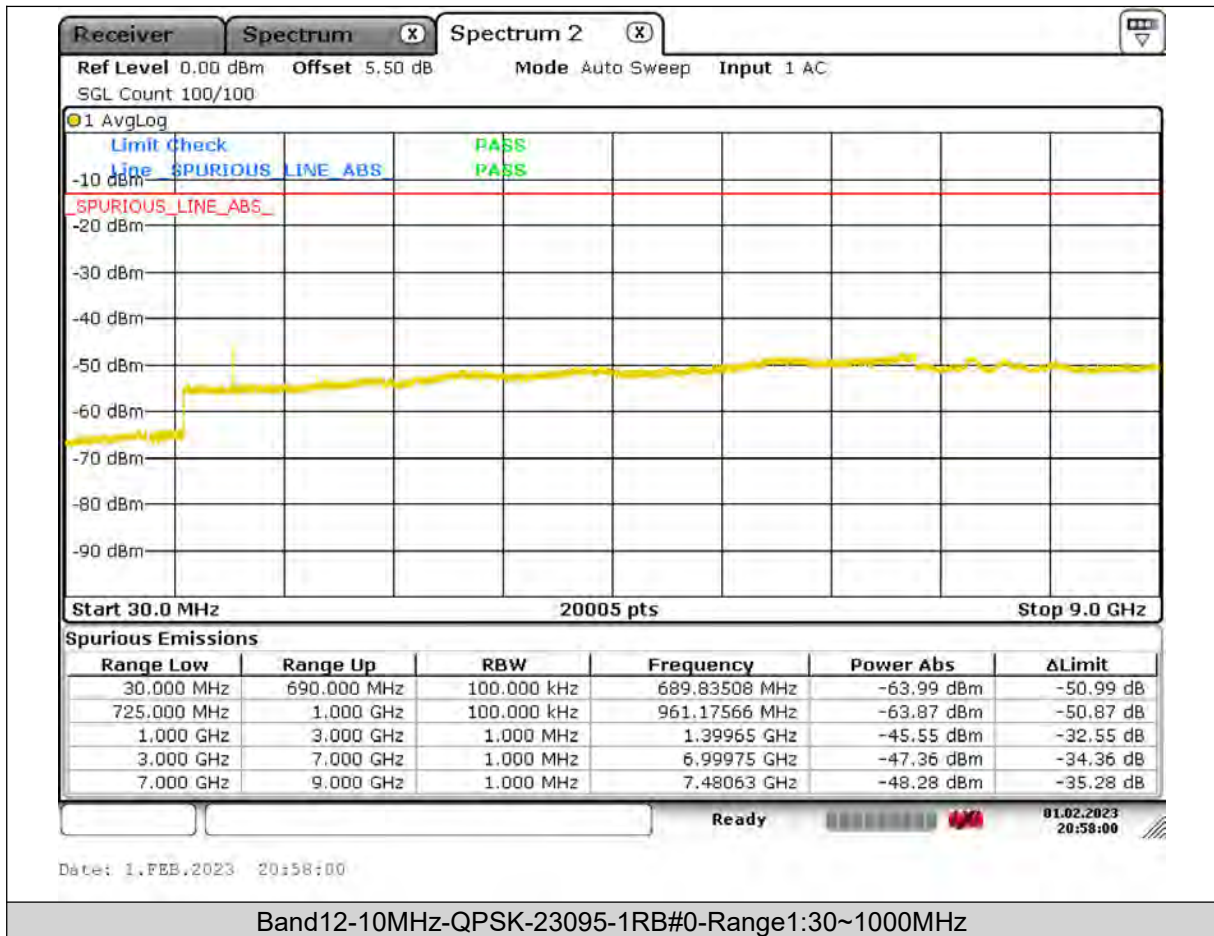

BUREAU
VERITAS

Test Report No.: PSU-QSU2309010110RF03

BUREAU
VERITAS

Test Report No.: PSU-QSU2309010110RF03

BUREAU
VERITAS

Test Report No.: PSU-QSU2309010110RF03

BUREAU
VERITAS

Test Report No.: PSU-QSU2309010110RF03