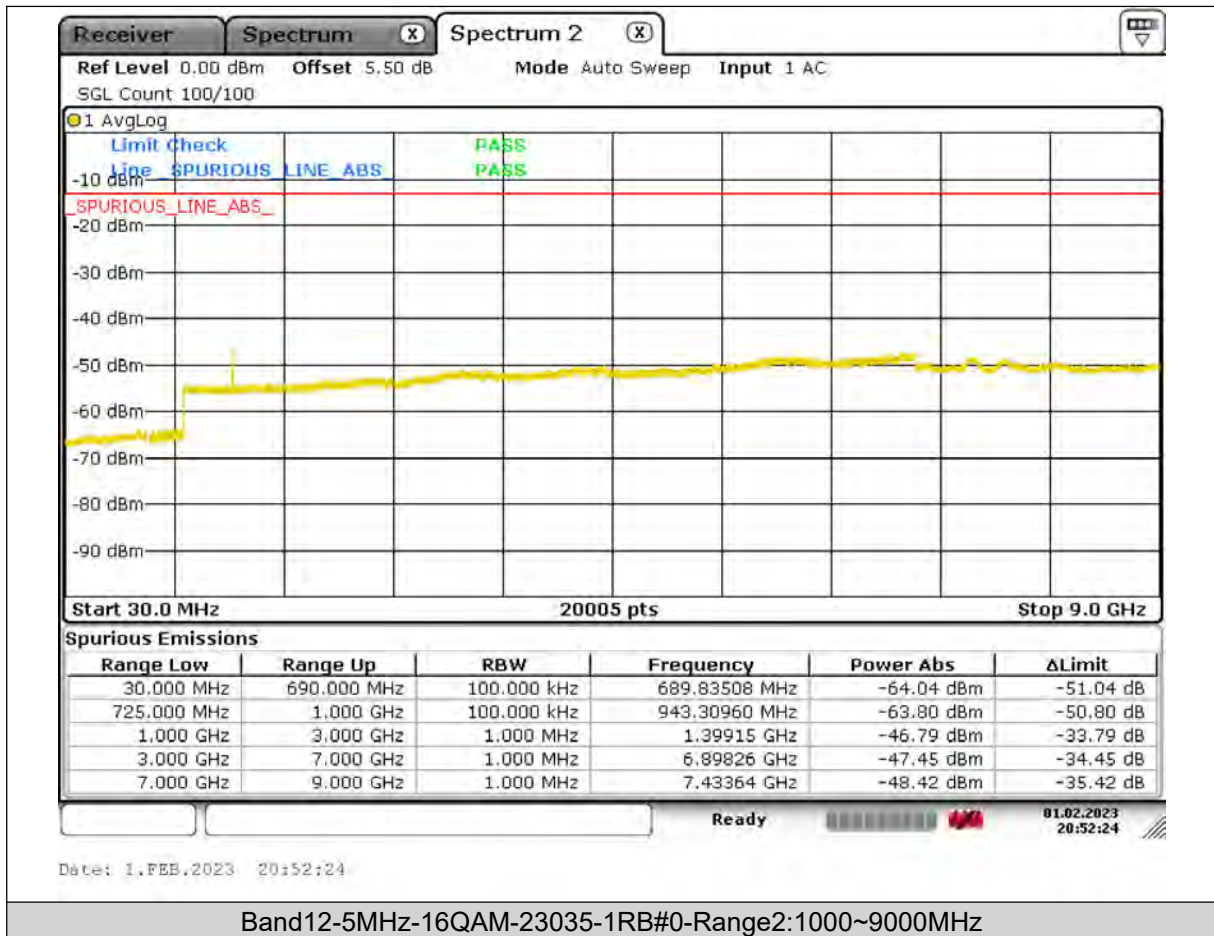

BUREAU
VERITAS

Test Report No.: PSU-QSU2309010110RF03

BUREAU
VERITAS

Test Report No.: PSU-QSU2309010110RF03

BUREAU
VERITAS

Test Report No.: PSU-QSU2309010110RF03

BUREAU
VERITAS

Test Report No.: PSU-QSU2309010110RF03