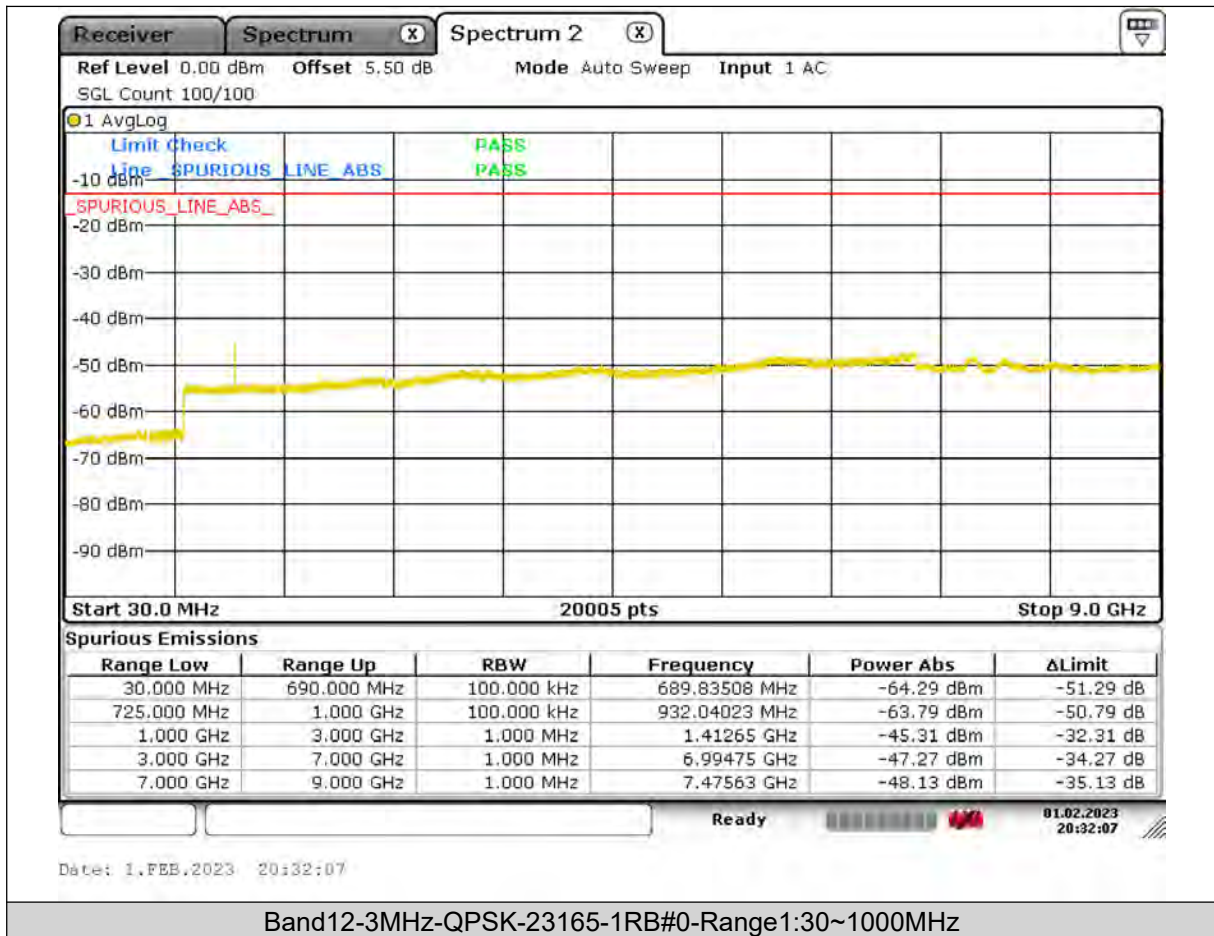

BUREAU VERITAS

Test Report No.: PSU-QSU2309010110RF03

BUREAU
VERITAS

Test Report No.: PSU-QSU2309010110RF03

BUREAU
VERITAS

Test Report No.: PSU-QSU2309010110RF03

BUREAU VERITAS

Test Report No.: PSU-QSU2309010110RF03