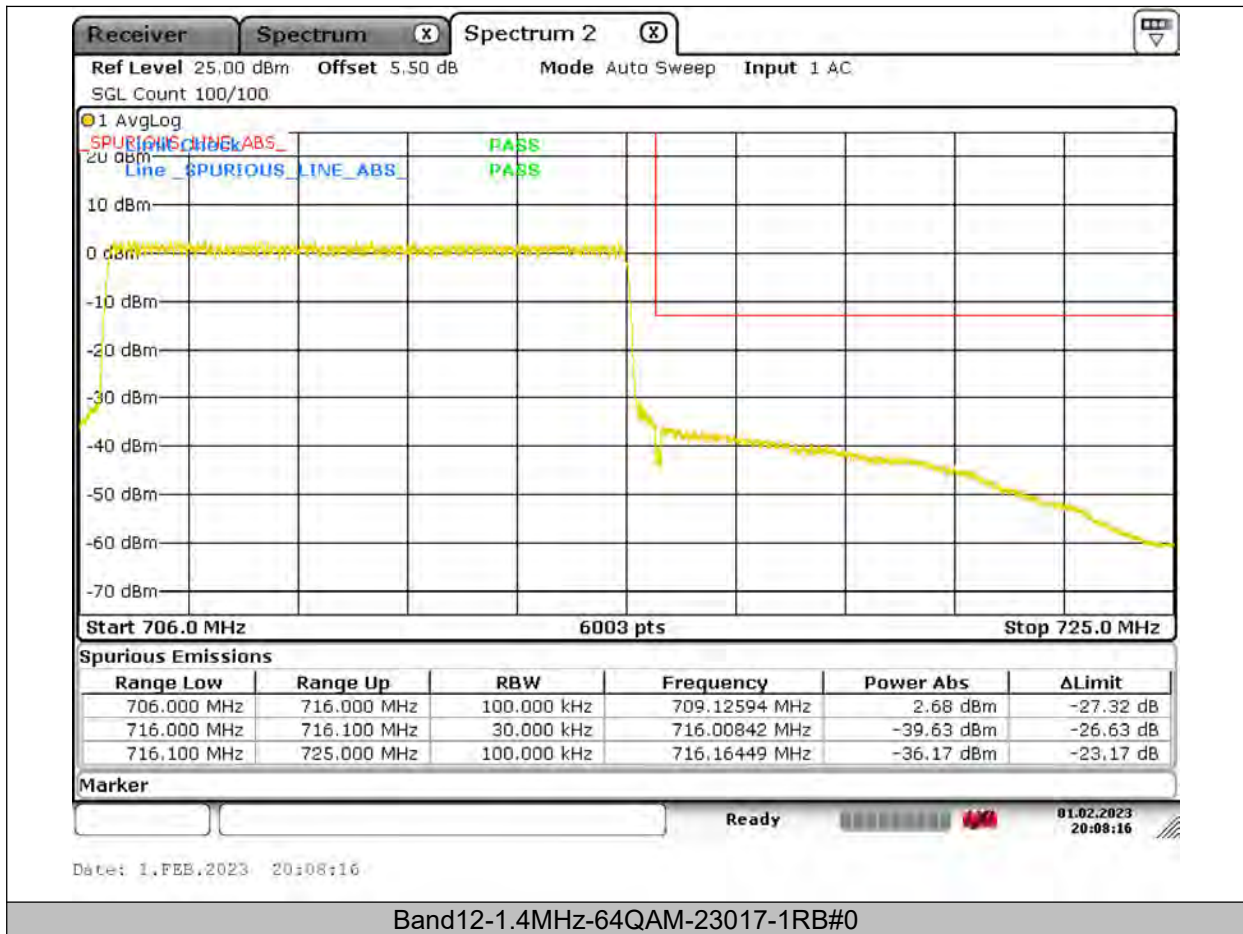

BUREAU VERITAS

Test Report No.: PSU-QSU2309010110RF03

BUREAU
VERITAS

Test Report No.: PSU-QSU2309010110RF03

BUREAU
VERITAS

Test Report No.: PSU-QSU2309010110RF03

BUREAU VERITAS

Test Report No.: PSU-QSU2309010110RF03