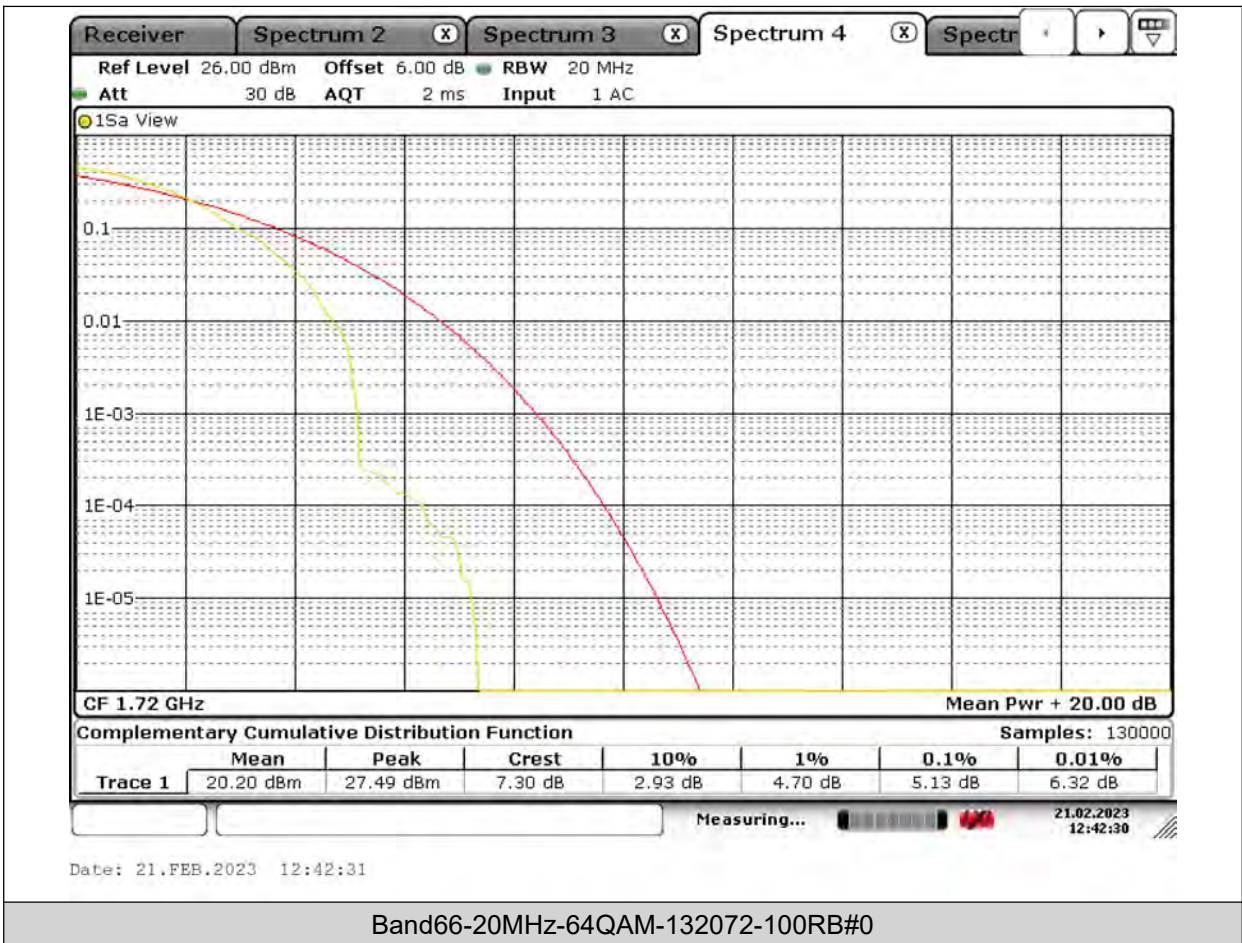

BUREAU VERITAS

Test Report No.: PSU-QSU2309010110RF03