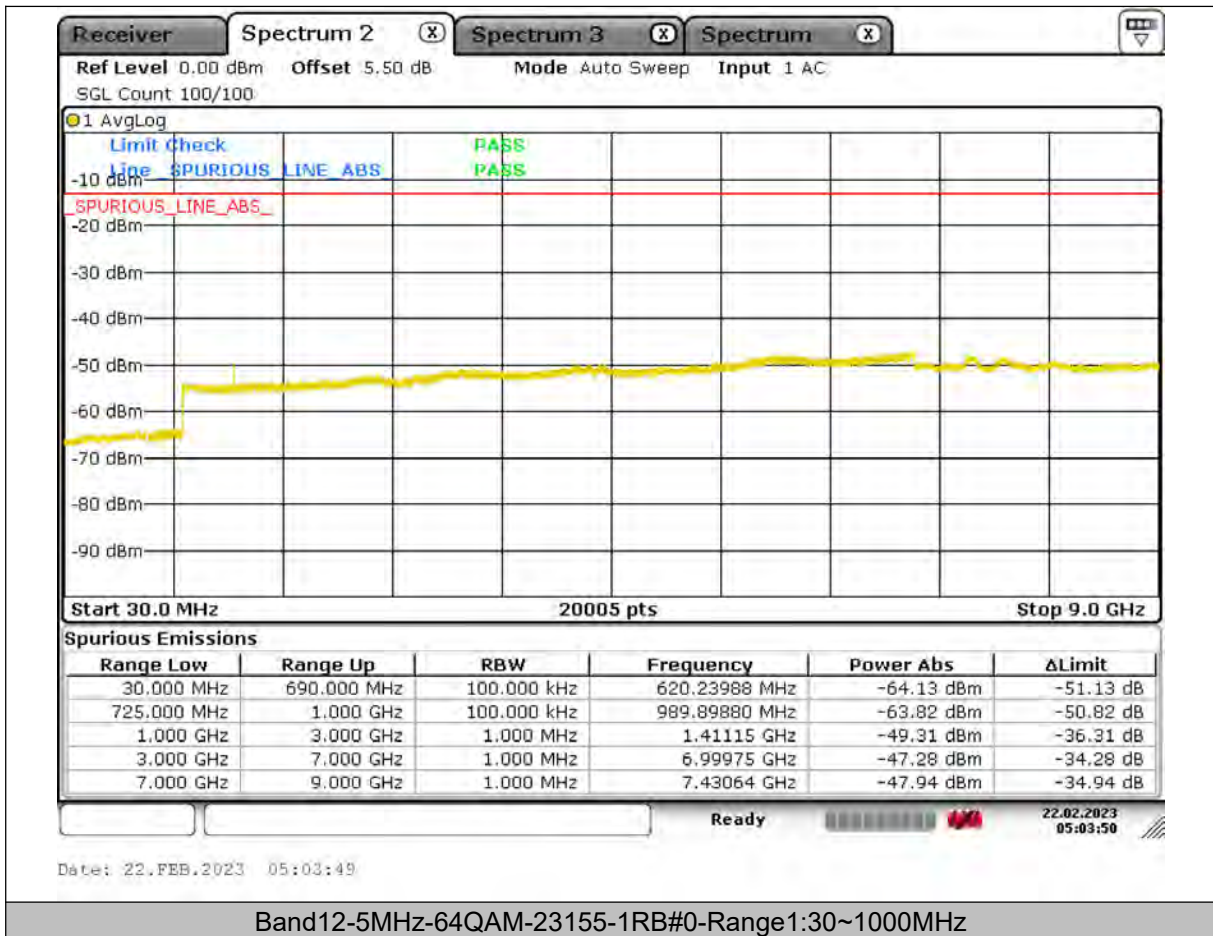

BUREAU
VERITAS

Test Report No.: PSU-QSU2309010110RF03

BUREAU
VERITAS

Test Report No.: PSU-QSU2309010110RF03

BUREAU
VERITAS

Test Report No.: PSU-QSU2309010110RF03

BUREAU VERITAS

Test Report No.: PSU-QSU2309010110RF03