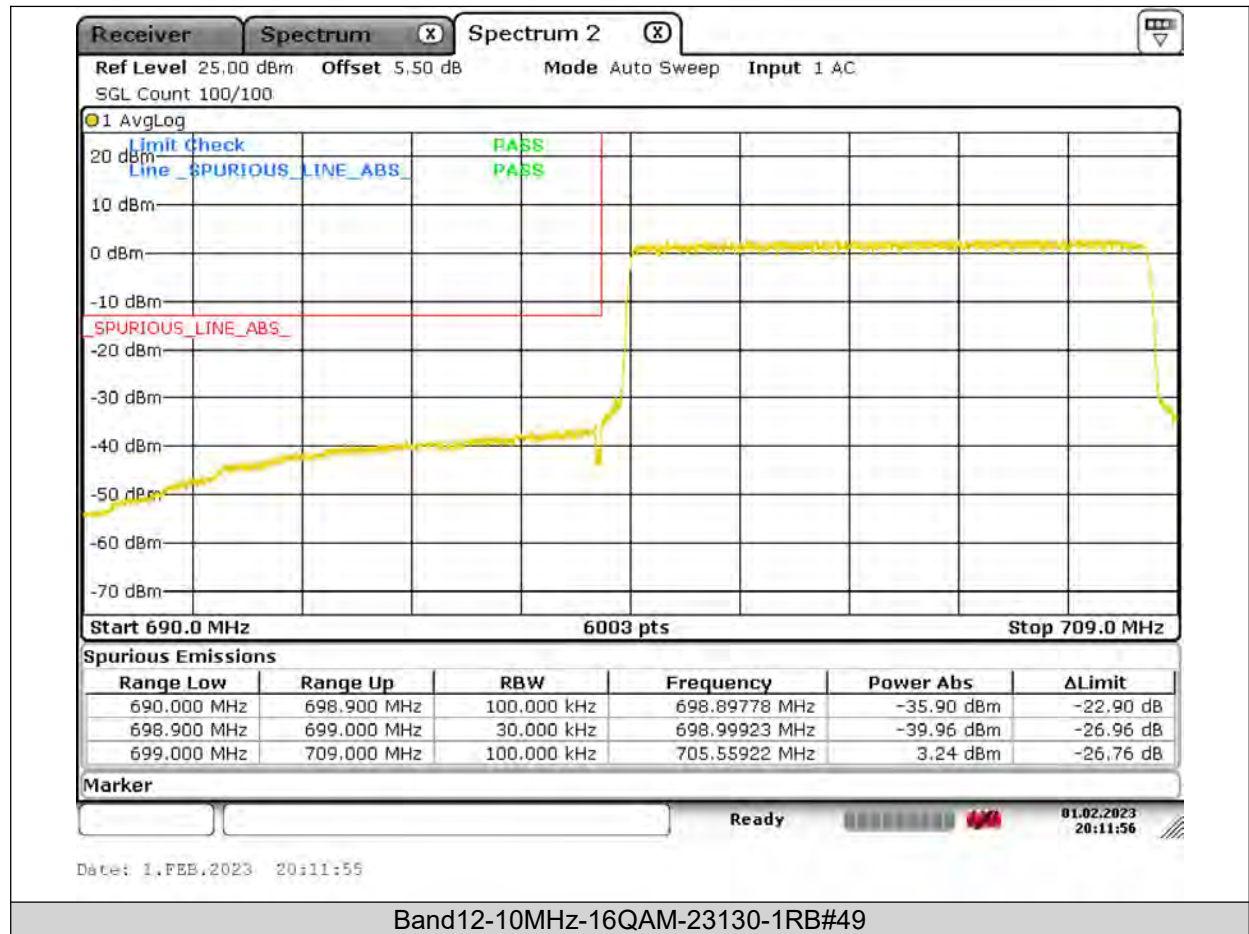

BUREAU VERITAS

Test Report No.: PSU-QSU2309010110RF03

BUREAU
VERITAS

Test Report No.: PSU-QSU2309010110RF03

BUREAU
VERITAS

Test Report No.: PSU-QSU2309010110RF03

BUREAU VERITAS

Test Report No.: PSU-QSU2309010110RF03