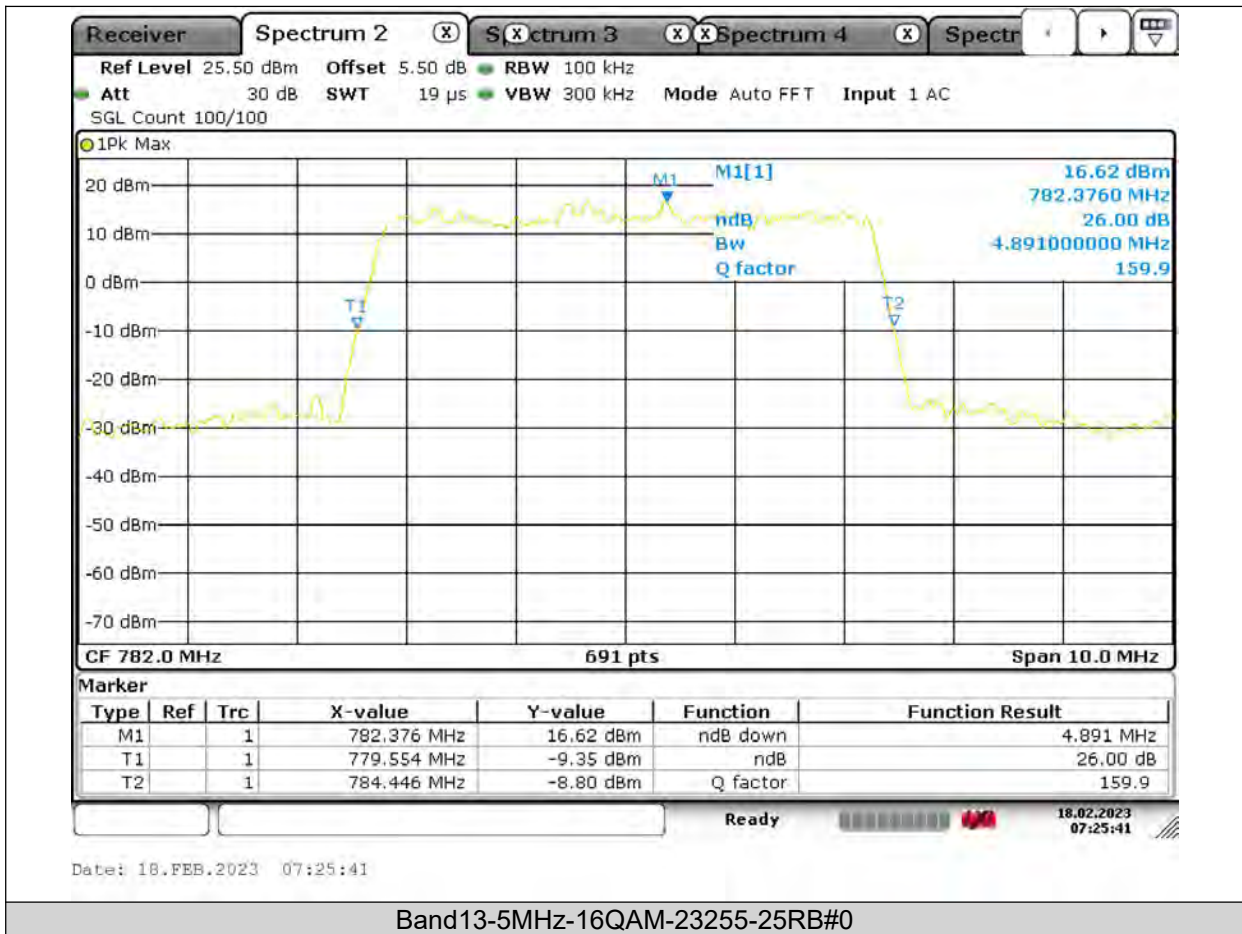

**BUREAU
VERITAS**

Test Report No.: PSU-QSU2309010110RF03