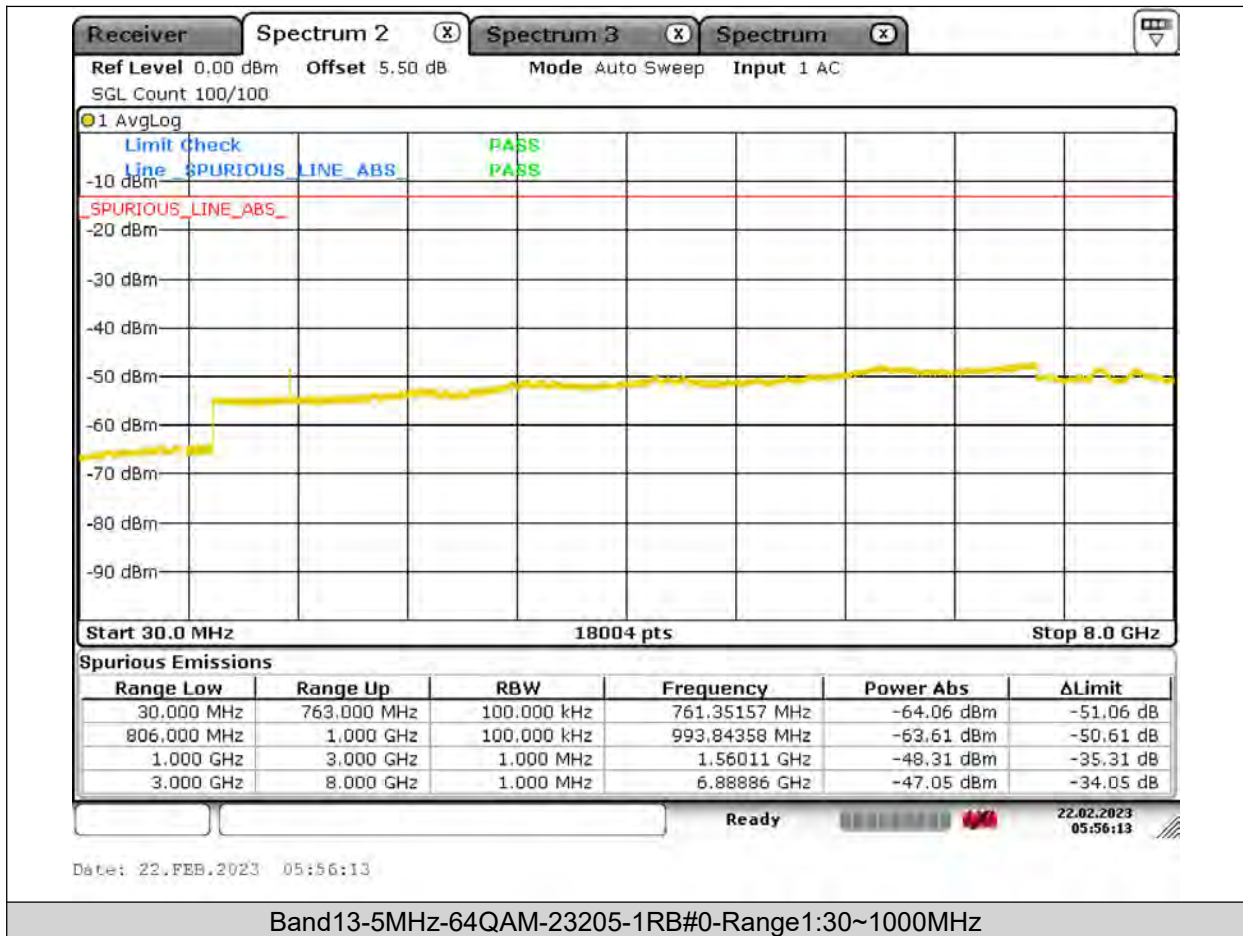

BUREAU
VERITAS

Test Report No.: PSU-QSU2309010110RF03

BUREAU
VERITAS

Test Report No.: PSU-QSU2309010110RF03

BUREAU VERITAS

Test Report No.: PSU-QSU2309010110RF03

BUREAU
VERITAS

Test Report No.: PSU-QSU2309010110RF03