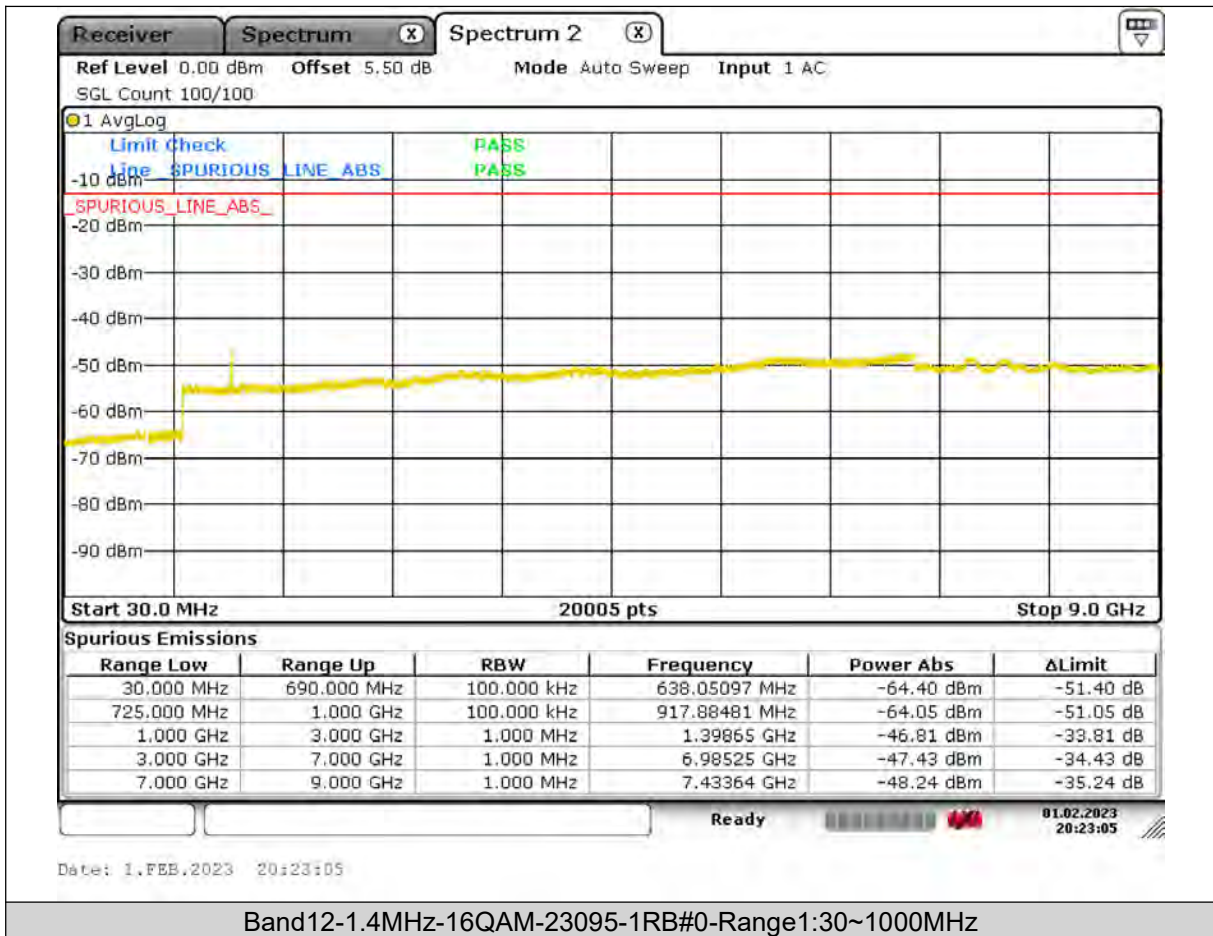

BUREAU
VERITAS

Test Report No.: PSU-QSU2309010110RF03

BUREAU
VERITAS

Test Report No.: PSU-QSU2309010110RF03

BUREAU
VERITAS

Test Report No.: PSU-QSU2309010110RF03

BUREAU
VERITAS

Test Report No.: PSU-QSU2309010110RF03