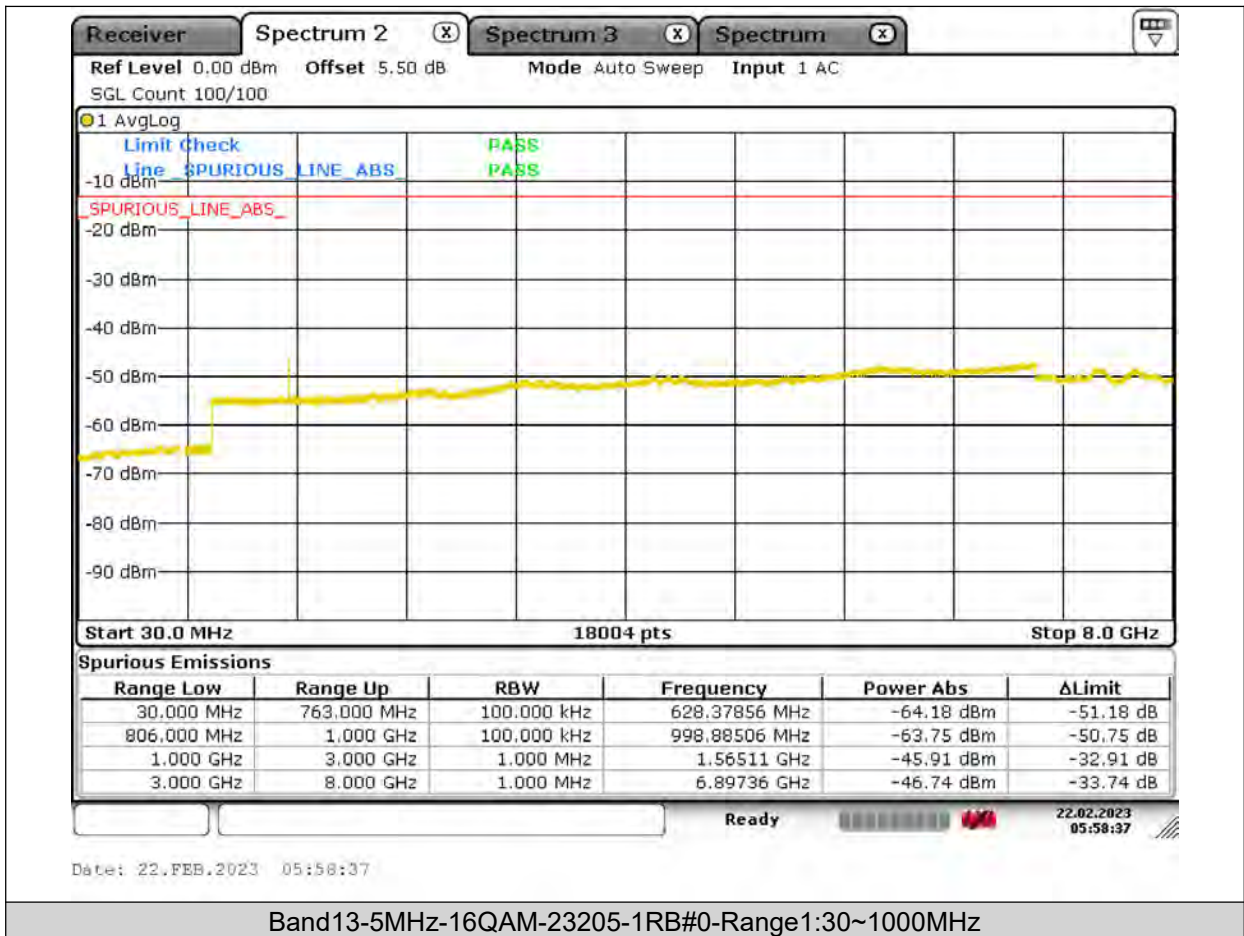

BUREAU VERITAS

Test Report No.: PSU-QSU2309010110RF03

BUREAU VERITAS

Test Report No.: PSU-QSU2309010110RF03

BUREAU VERITAS

Test Report No.: PSU-QSU2309010110RF03

BUREAU
VERITAS

Test Report No.: PSU-QSU2309010110RF03