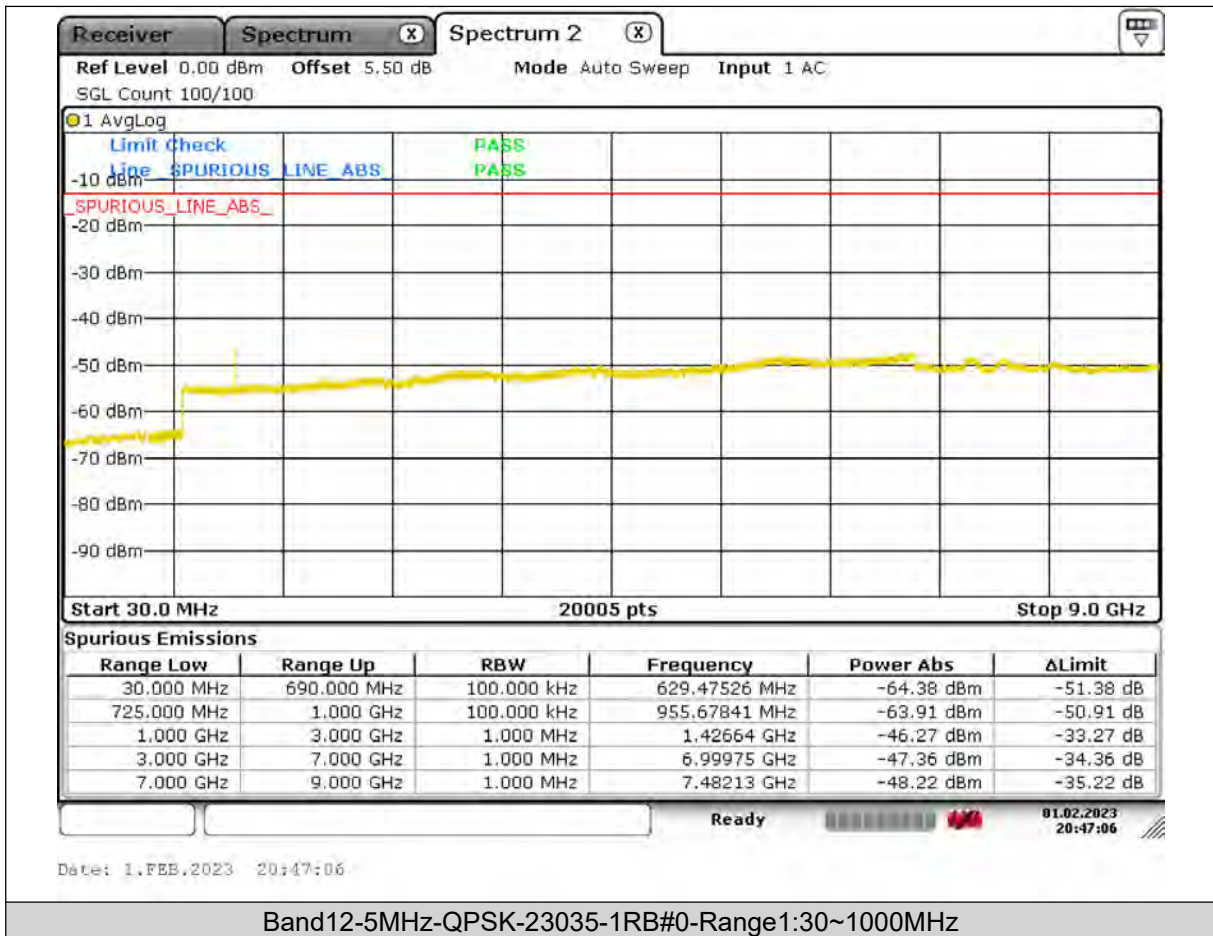

BUREAU VERITAS

Test Report No.: PSU-QSU2309010110RF03

BUREAU VERITAS

Test Report No.: PSU-QSU2309010110RF03

BUREAU
VERITAS

Test Report No.: PSU-QSU2309010110RF03

BUREAU
VERITAS

Test Report No.: PSU-QSU2309010110RF03