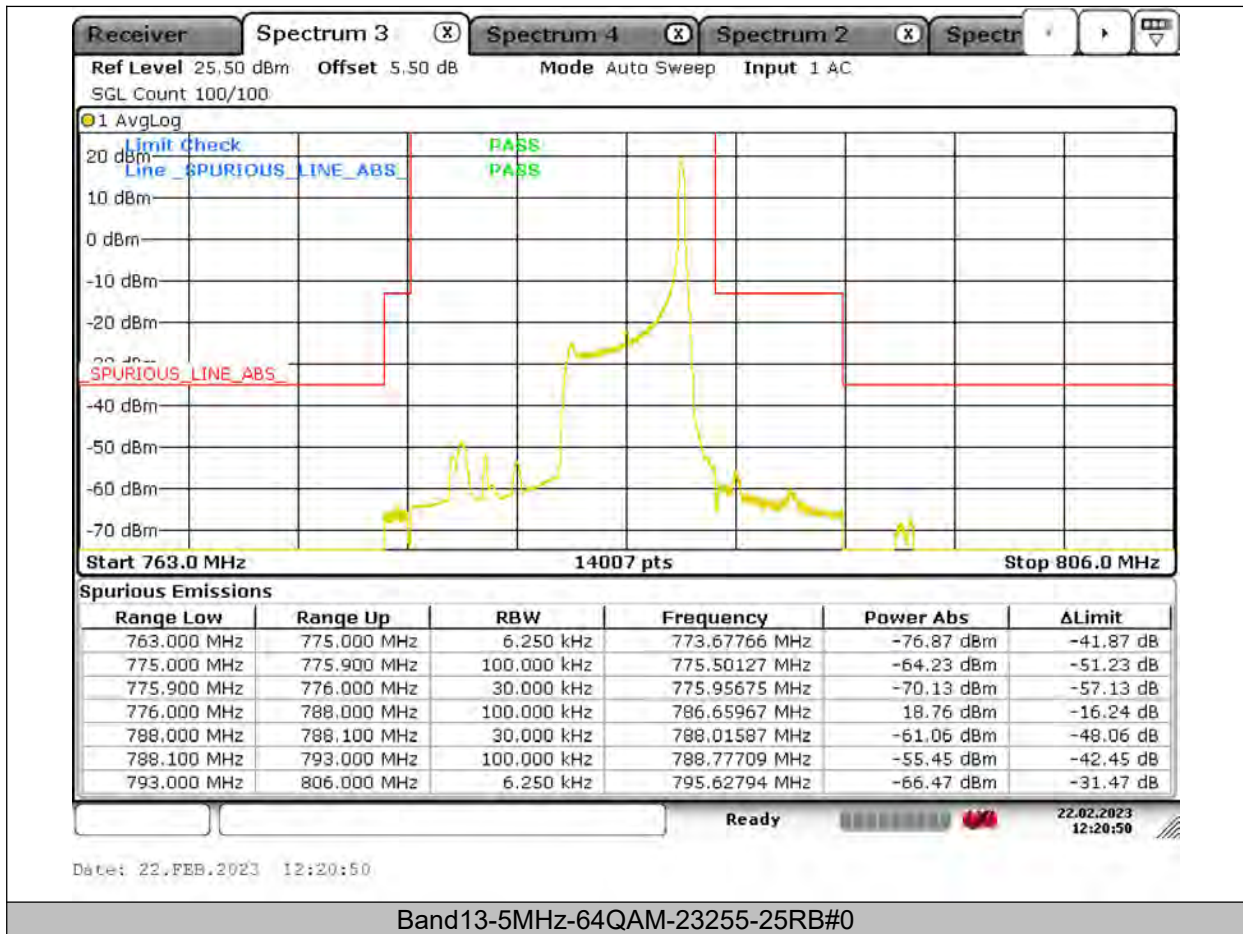

BUREAU
VERITAS

Test Report No.: PSU-QSU2309010110RF03