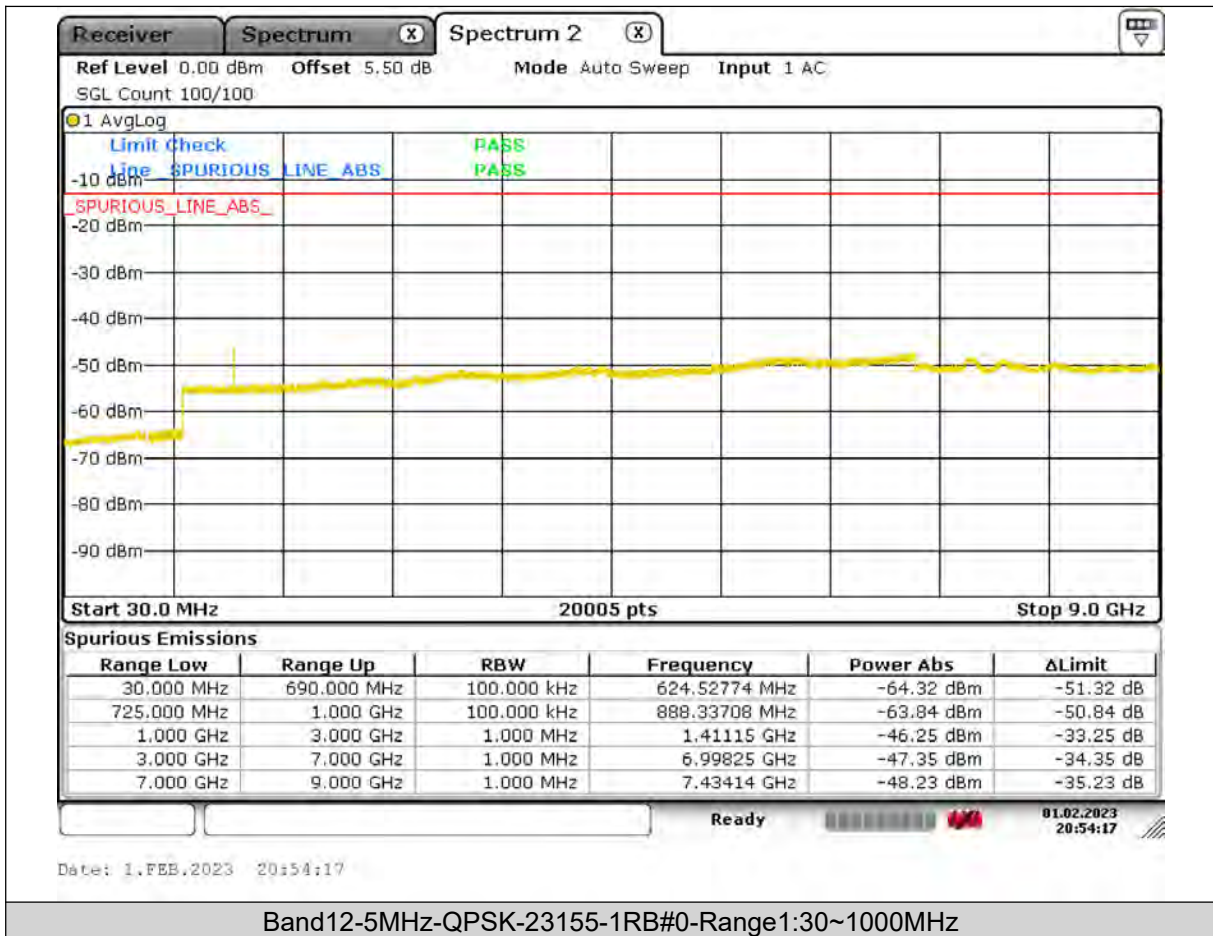

BUREAU
VERITAS

Test Report No.: PSU-QSU2309010110RF03

BUREAU
VERITAS

Test Report No.: PSU-QSU2309010110RF03

BUREAU VERITAS

Test Report No.: PSU-QSU2309010110RF03

BUREAU
VERITAS

Test Report No.: PSU-QSU2309010110RF03