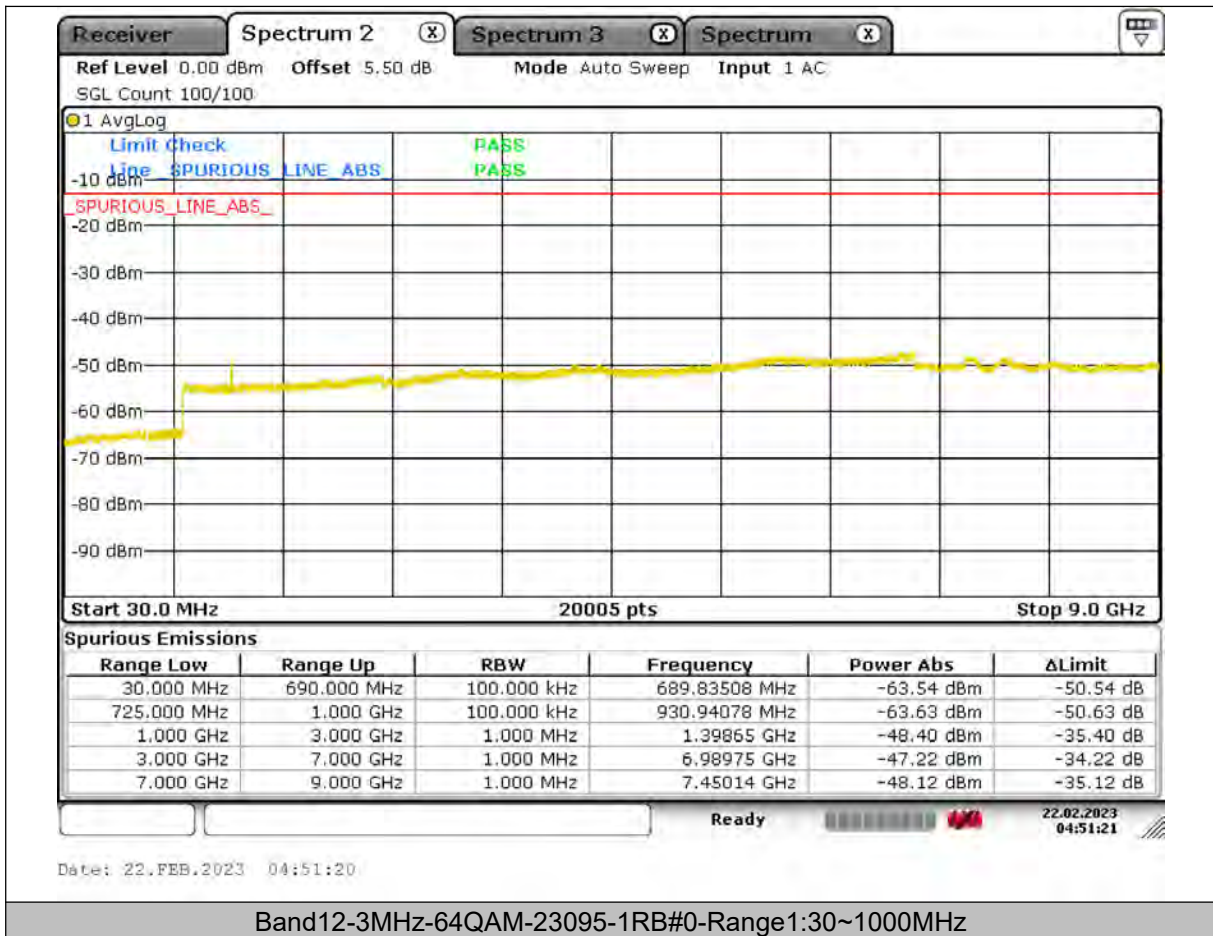

BUREAU
VERITAS

Test Report No.: PSU-QSU2309010110RF03

BUREAU
VERITAS

Test Report No.: PSU-QSU2309010110RF03

BUREAU
VERITAS

Test Report No.: PSU-QSU2309010110RF03

BUREAU
VERITAS

Test Report No.: PSU-QSU2309010110RF03