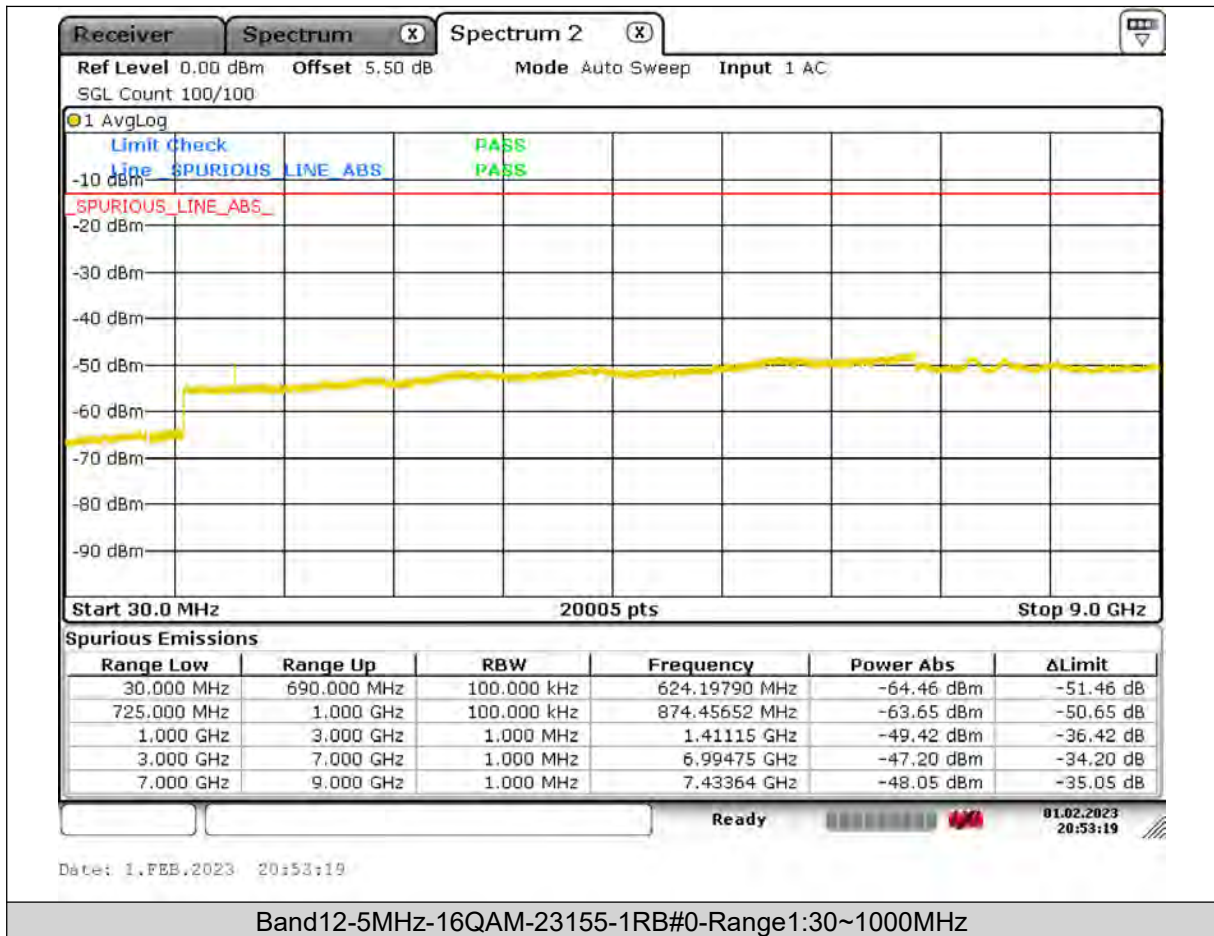

BUREAU
VERITAS

Test Report No.: PSU-QSU2309010110RF03

BUREAU
VERITAS

Test Report No.: PSU-QSU2309010110RF03

BUREAU VERITAS

Test Report No.: PSU-QSU2309010110RF03

BUREAU
VERITAS

Test Report No.: PSU-QSU2309010110RF03