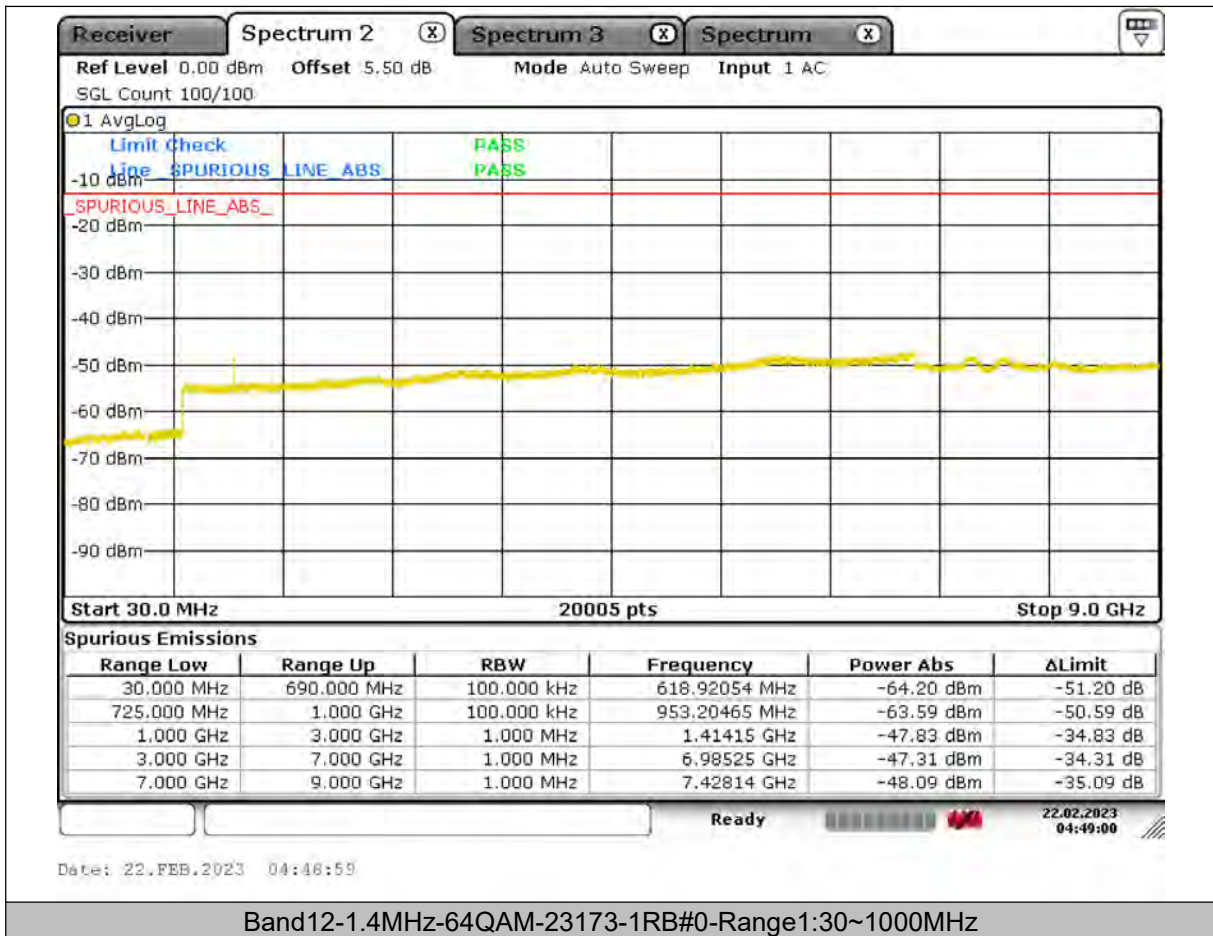

BUREAU
VERITAS

Test Report No.: PSU-QSU2309010110RF03

BUREAU
VERITAS

Test Report No.: PSU-QSU2309010110RF03

BUREAU
VERITAS

Test Report No.: PSU-QSU2309010110RF03

BUREAU VERITAS

Test Report No.: PSU-QSU2309010110RF03