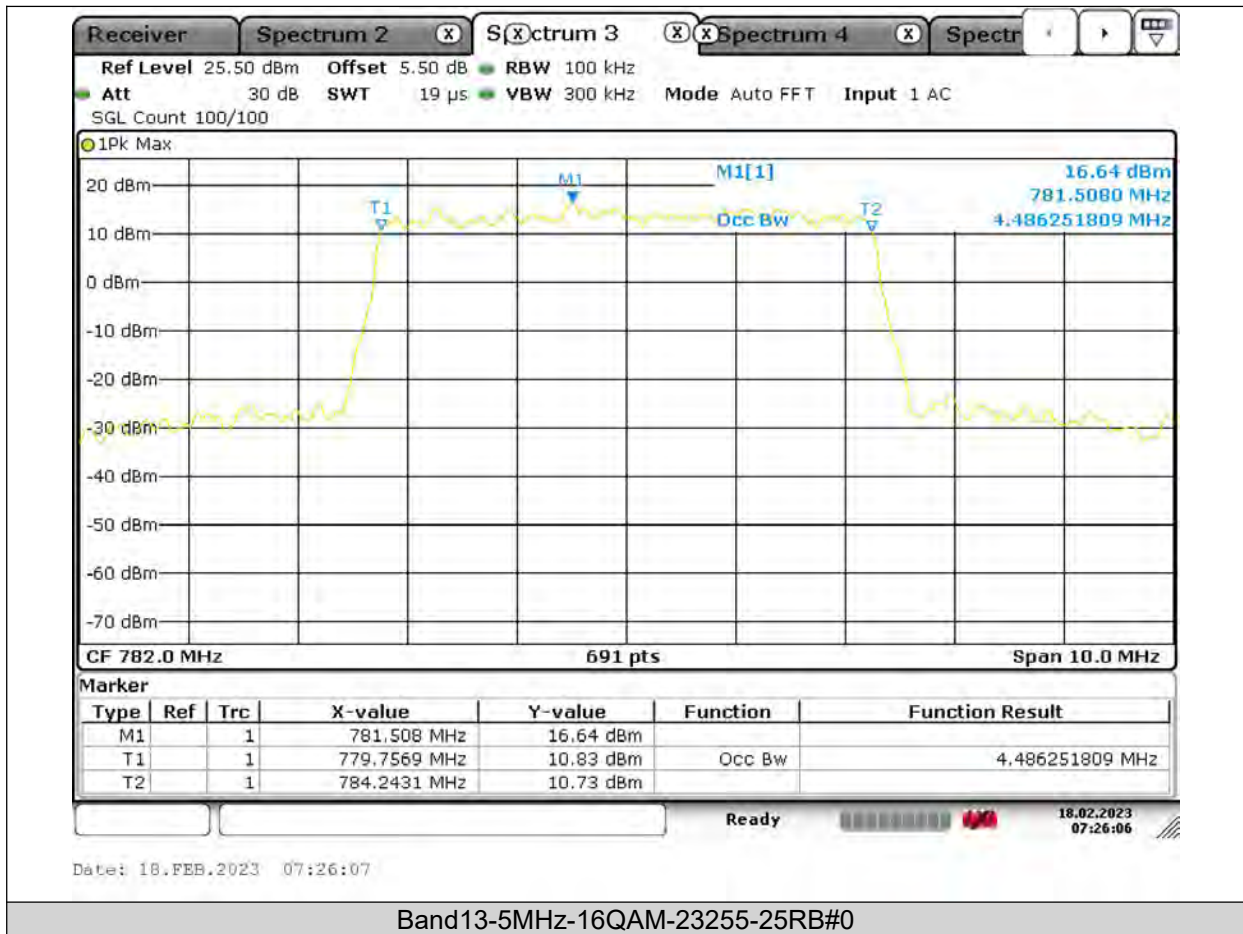

BUREAU
VERITAS

Test Report No.: PSU-QSU2309010110RF03