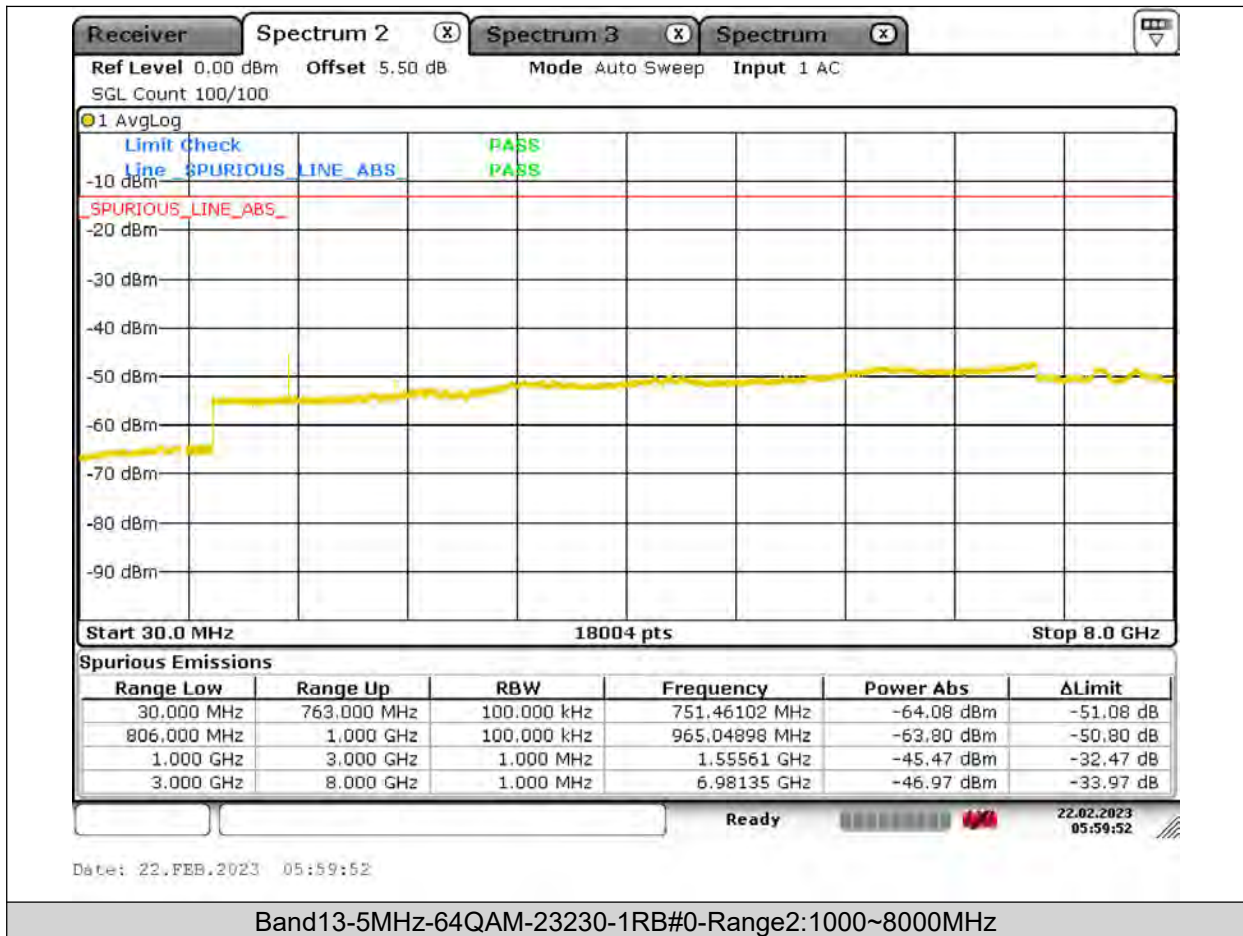

BUREAU
VERITAS

Test Report No.: PSU-QSU2309010110RF03

BUREAU VERITAS

Test Report No.: PSU-QSU2309010110RF03

BUREAU
VERITAS

Test Report No.: PSU-QSU2309010110RF03

BUREAU
VERITAS

Test Report No.: PSU-QSU2309010110RF03