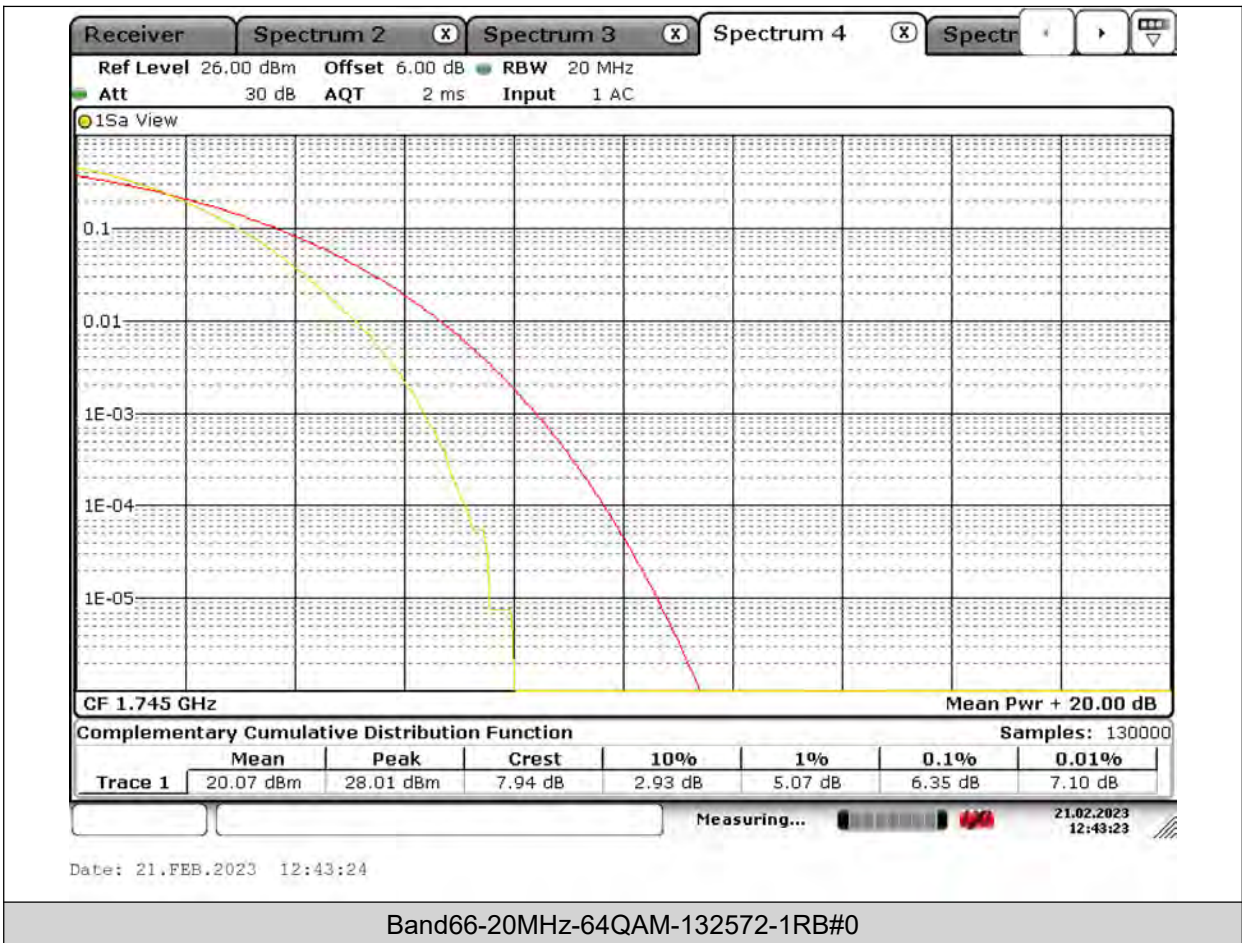

BUREAU VERITAS

Test Report No.: PSU-QSU2309010110RF03