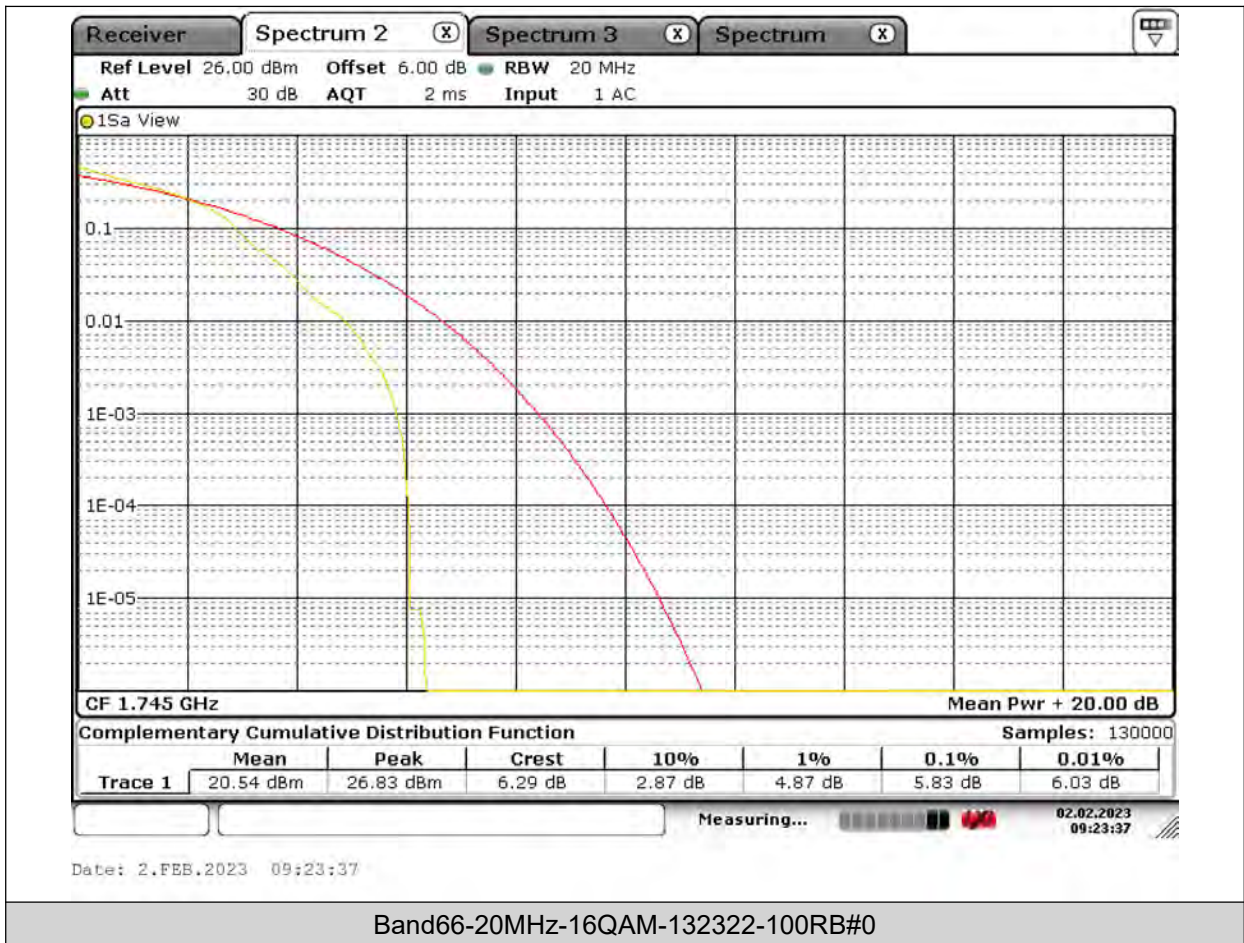

BUREAU
VERITAS

Test Report No.: PSU-QSU2309010110RF03