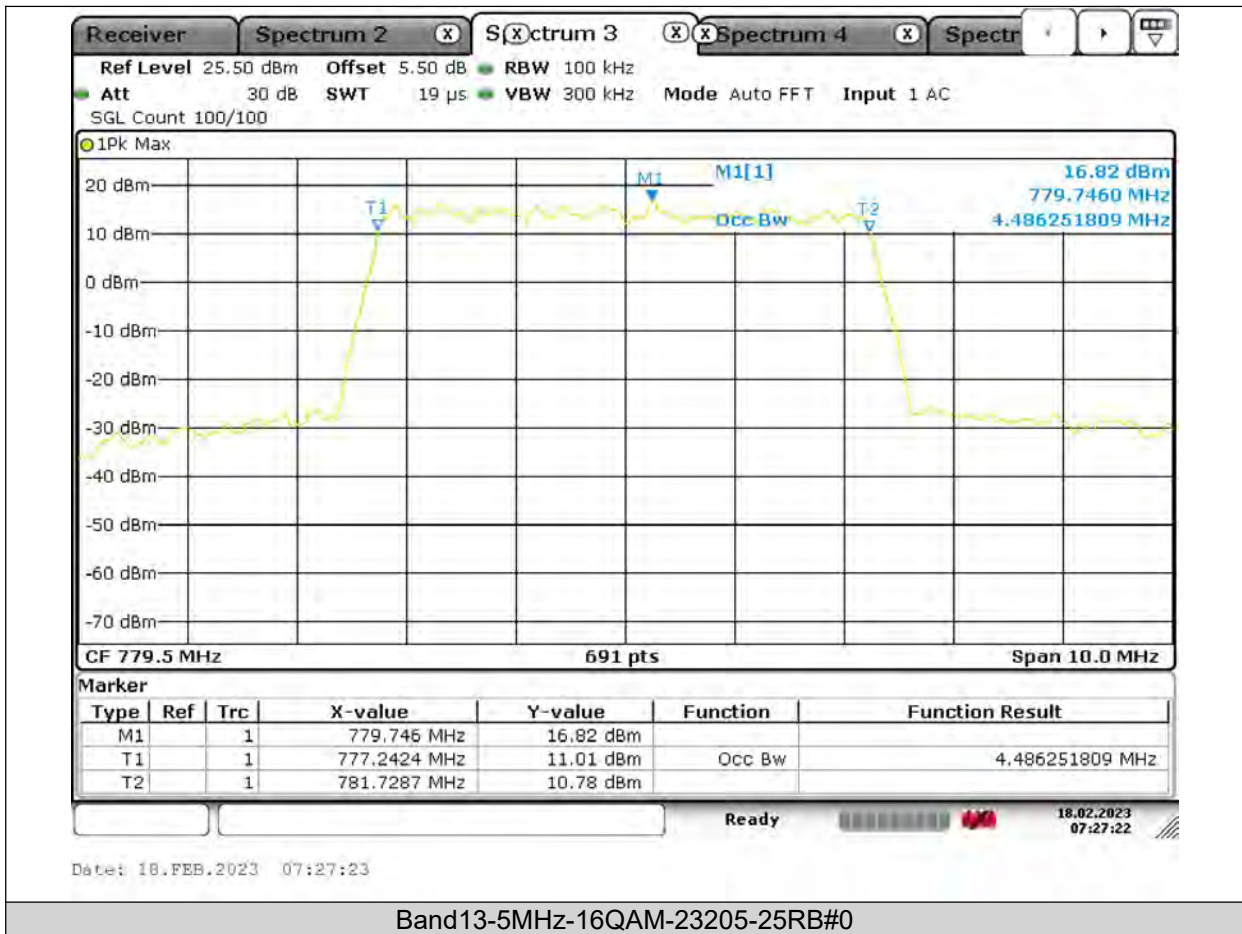

Test Report No.: PSU-QSU2309010110RF03

Test Graphs

BUREAU
VERITAS

Test Report No.: PSU-QSU2309010110RF03

BUREAU
VERITAS

Test Report No.: PSU-QSU2309010110RF03

BUREAU
VERITAS

Test Report No.: PSU-QSU2309010110RF03