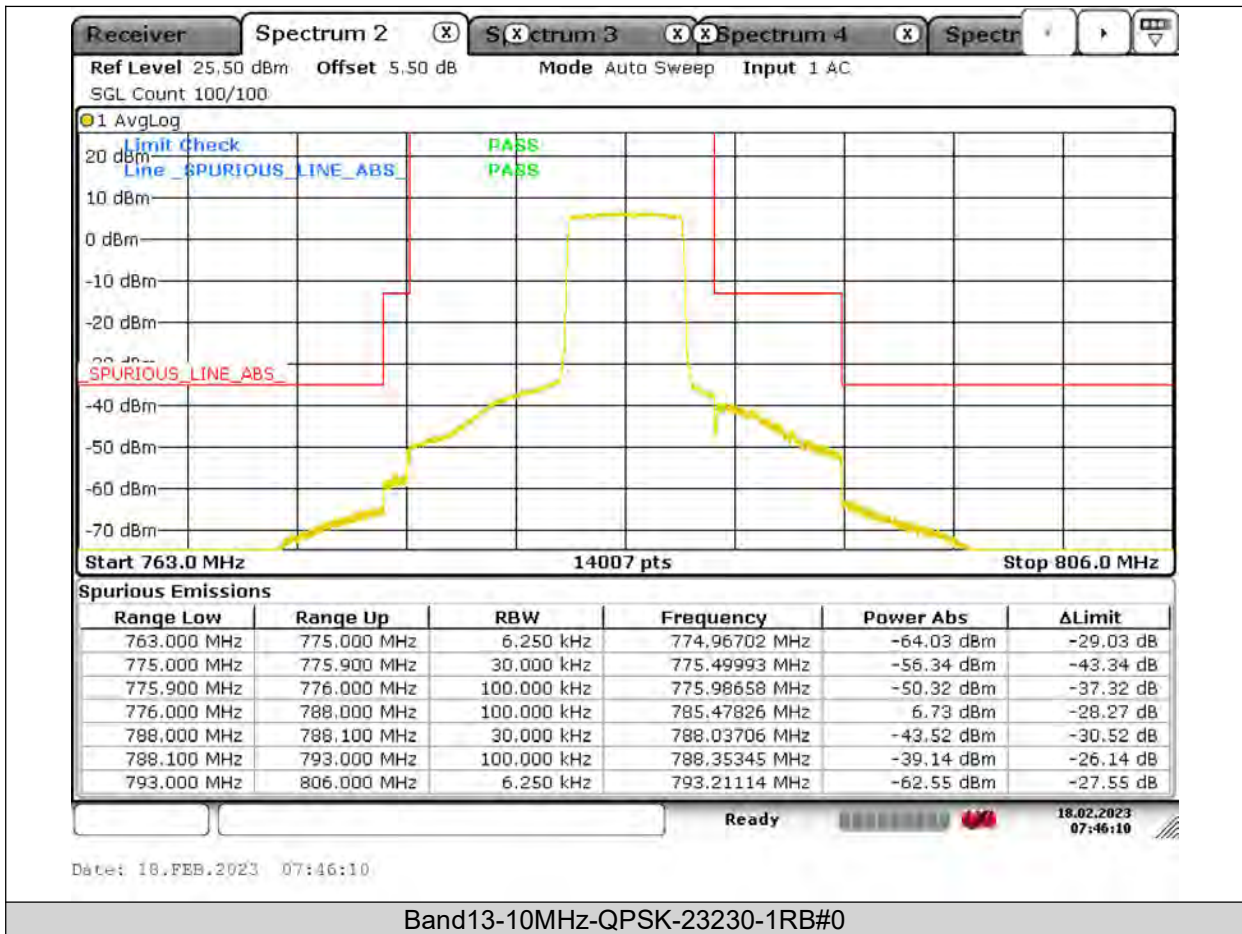

BUREAU VERITAS

Test Report No.: PSU-QSU2309010110RF03

BUREAU
VERITAS

Test Report No.: PSU-QSU2309010110RF03

BUREAU
VERITAS

Test Report No.: PSU-QSU2309010110RF03

BUREAU
VERITAS

Test Report No.: PSU-QSU2309010110RF03