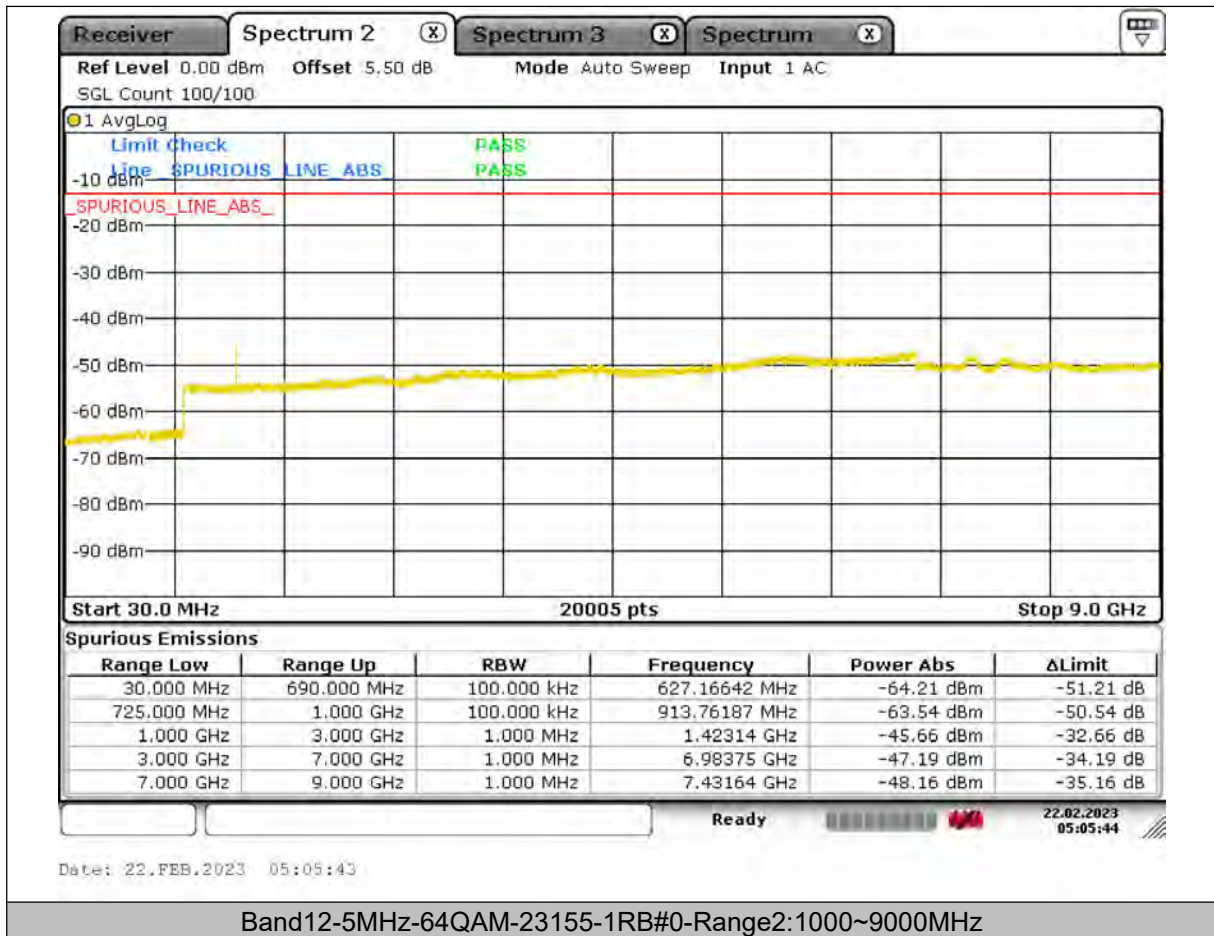

BUREAU
VERITAS

Test Report No.: PSU-QSU2309010110RF03