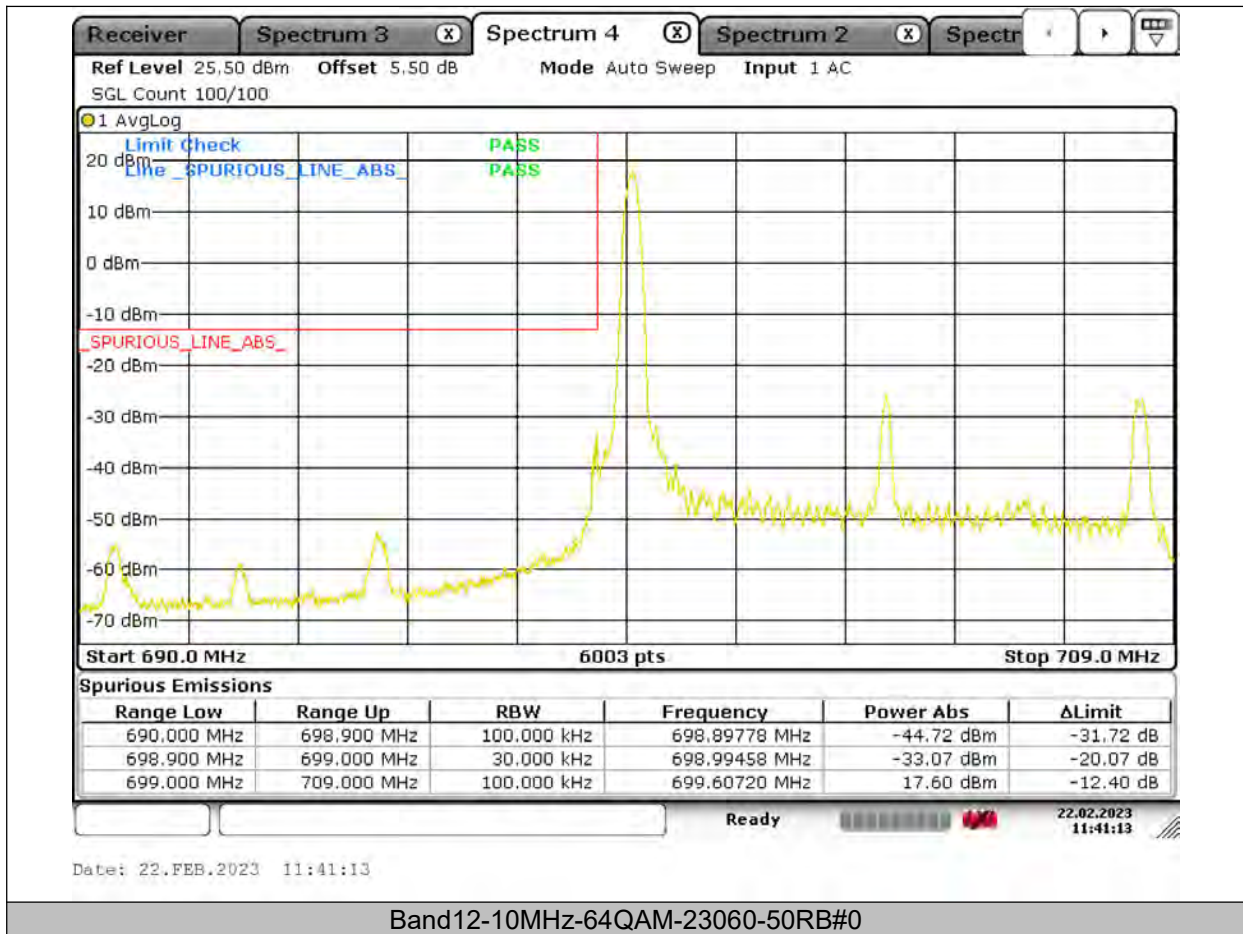

BUREAU
VERITAS

Test Report No.: PSU-QSU2309010110RF03

BUREAU VERITAS

Test Report No.: PSU-QSU2309010110RF03

BUREAU
VERITAS

Test Report No.: PSU-QSU2309010110RF03

Test Report No.: PSU-QSU2309010110RF03

CONDUCTED SPURIOUS EMISSION