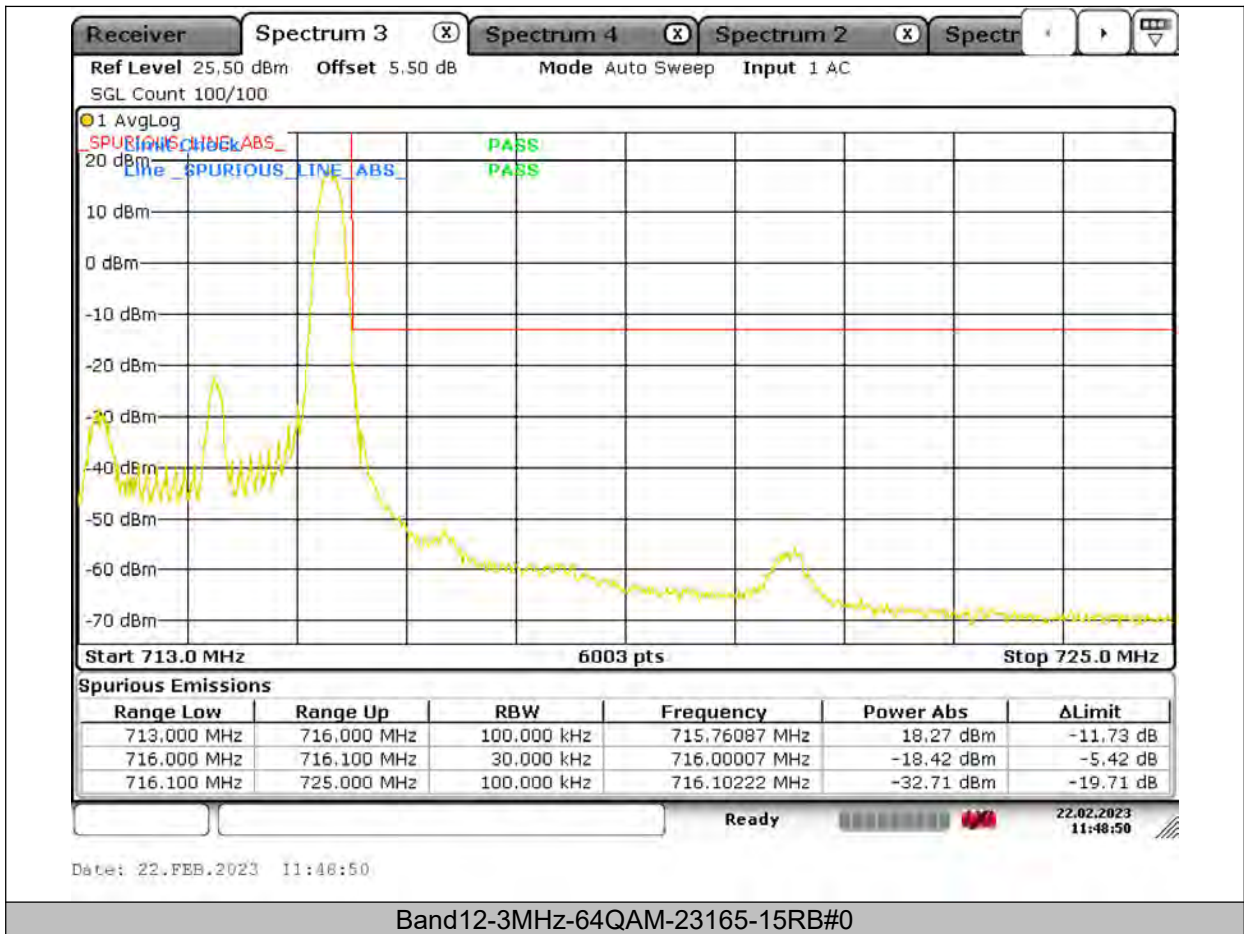

BUREAU VERITAS

Test Report No.: PSU-QSU2309010110RF03

BUREAU VERITAS

Test Report No.: PSU-QSU2309010110RF03

BUREAU VERITAS

Test Report No.: PSU-QSU2309010110RF03

BUREAU VERITAS

Test Report No.: PSU-QSU2309010110RF03