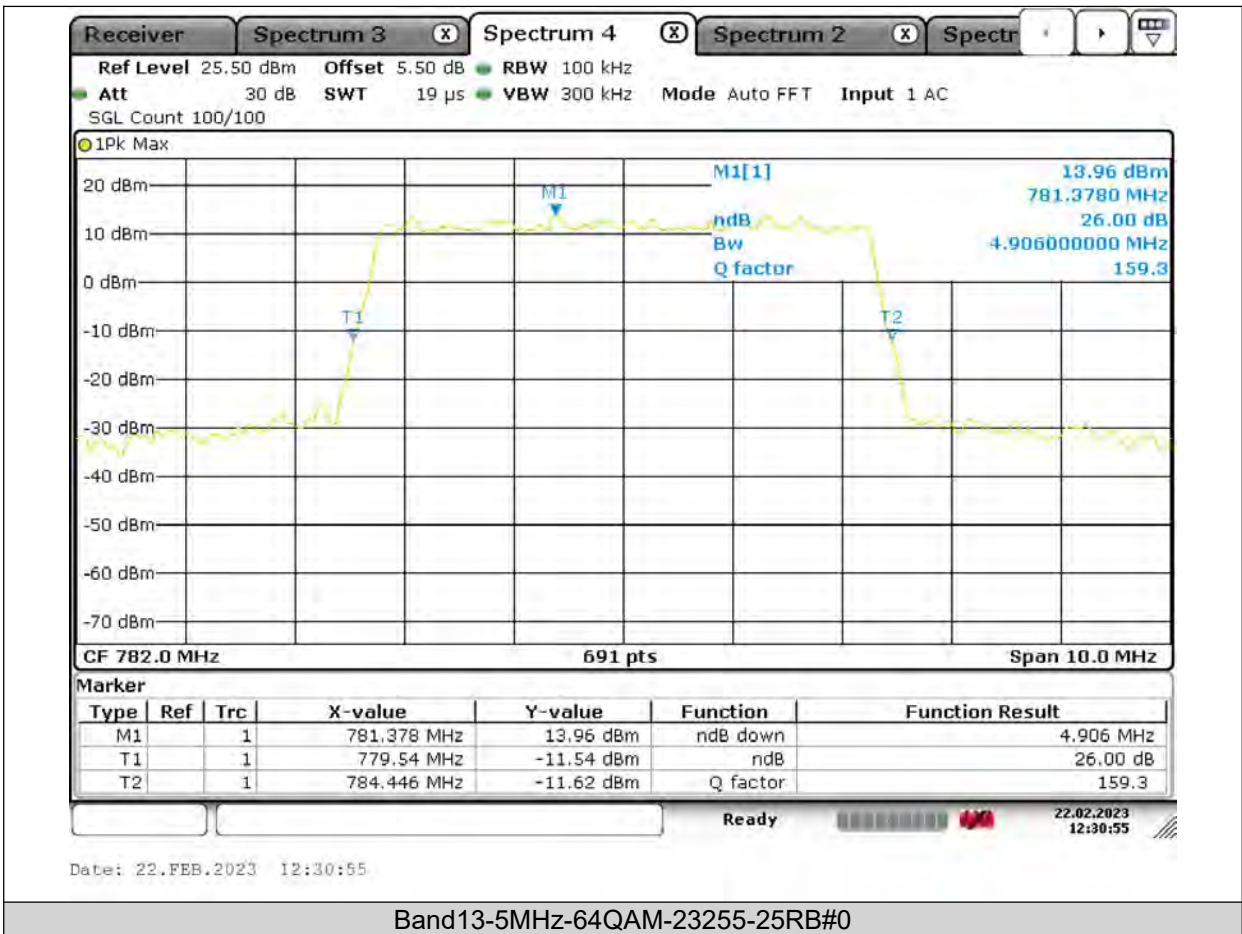

BUREAU VERITAS

Test Report No.: PSU-QSU2309010110RF03

BUREAU VERITAS

Test Report No.: PSU-QSU2309010110RF03

BUREAU VERITAS

Test Report No.: PSU-QSU2309010110RF03

BUREAU VERITAS

Test Report No.: PSU-QSU2309010110RF03