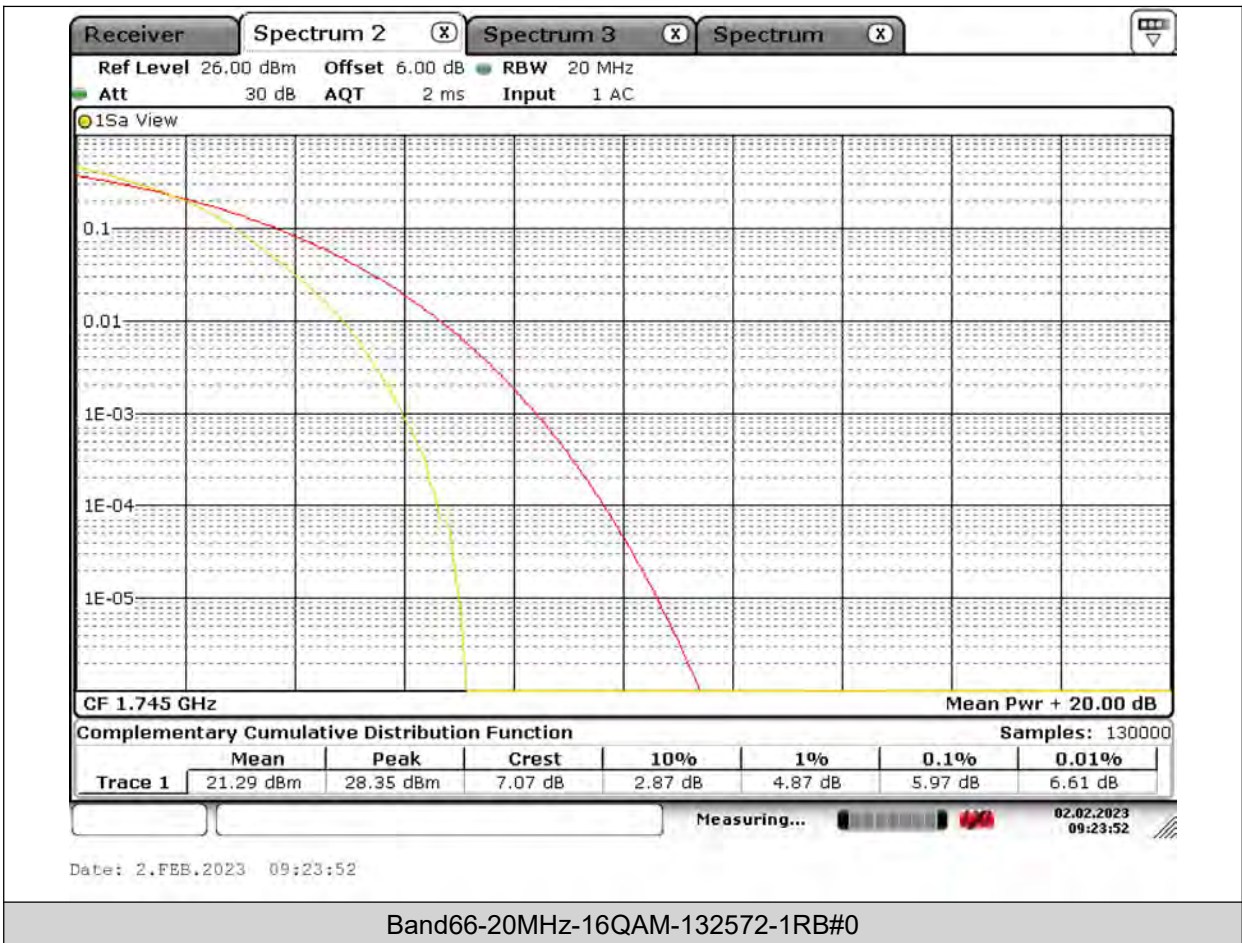

BUREAU
VERITAS

Test Report No.: PSU-QSU2309010110RF03

BUREAU VERITAS

Test Report No.: PSU-QSU2309010110RF03

BUREAU VERITAS

Test Report No.: PSU-QSU2309010110RF03

BUREAU VERITAS

Test Report No.: PSU-QSU2309010110RF03