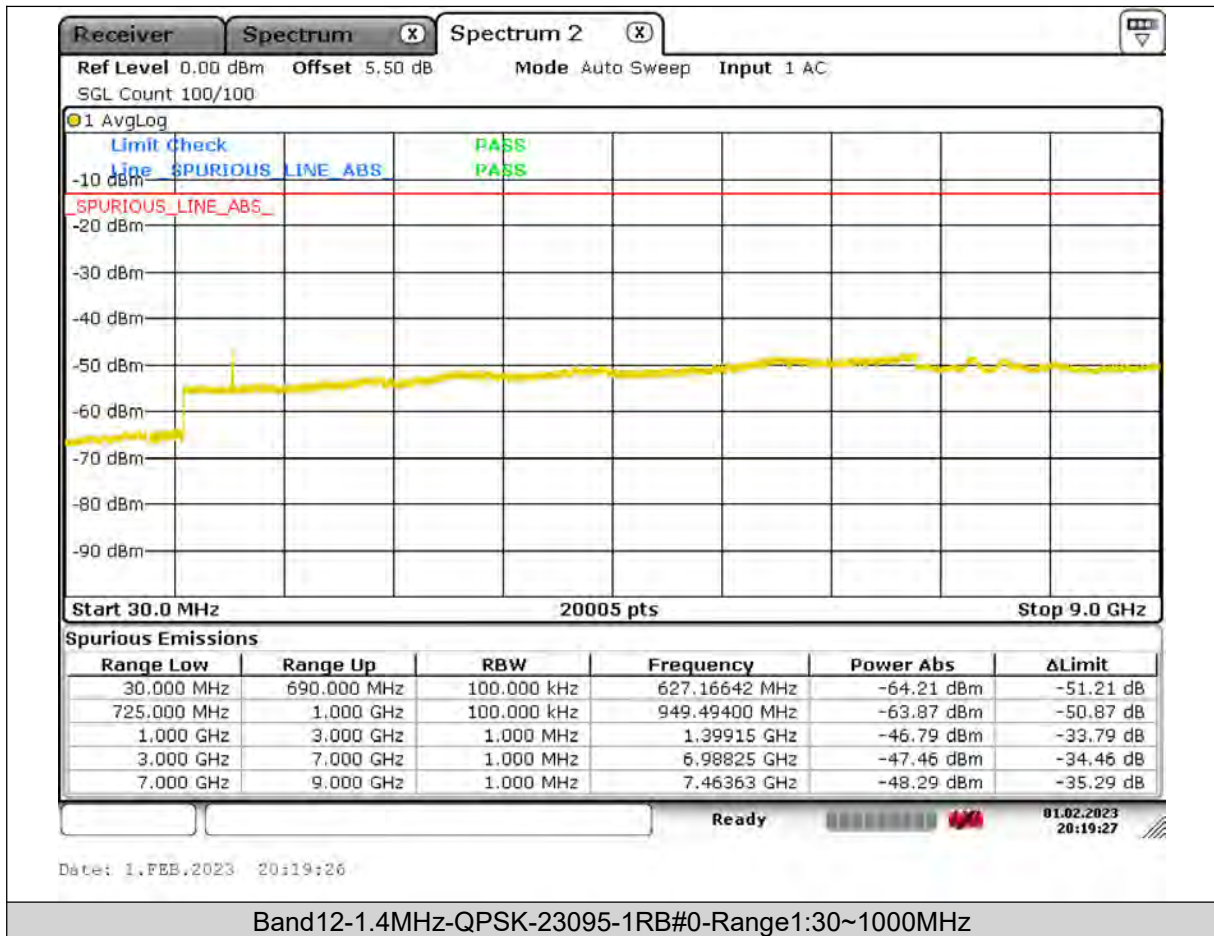

Test Report No.: PSU-QSU2309010110RF03

Test Graphs

BUREAU
VERITAS

Test Report No.: PSU-QSU2309010110RF03

BUREAU VERITAS

Test Report No.: PSU-QSU2309010110RF03

BUREAU
VERITAS

Test Report No.: PSU-QSU2309010110RF03