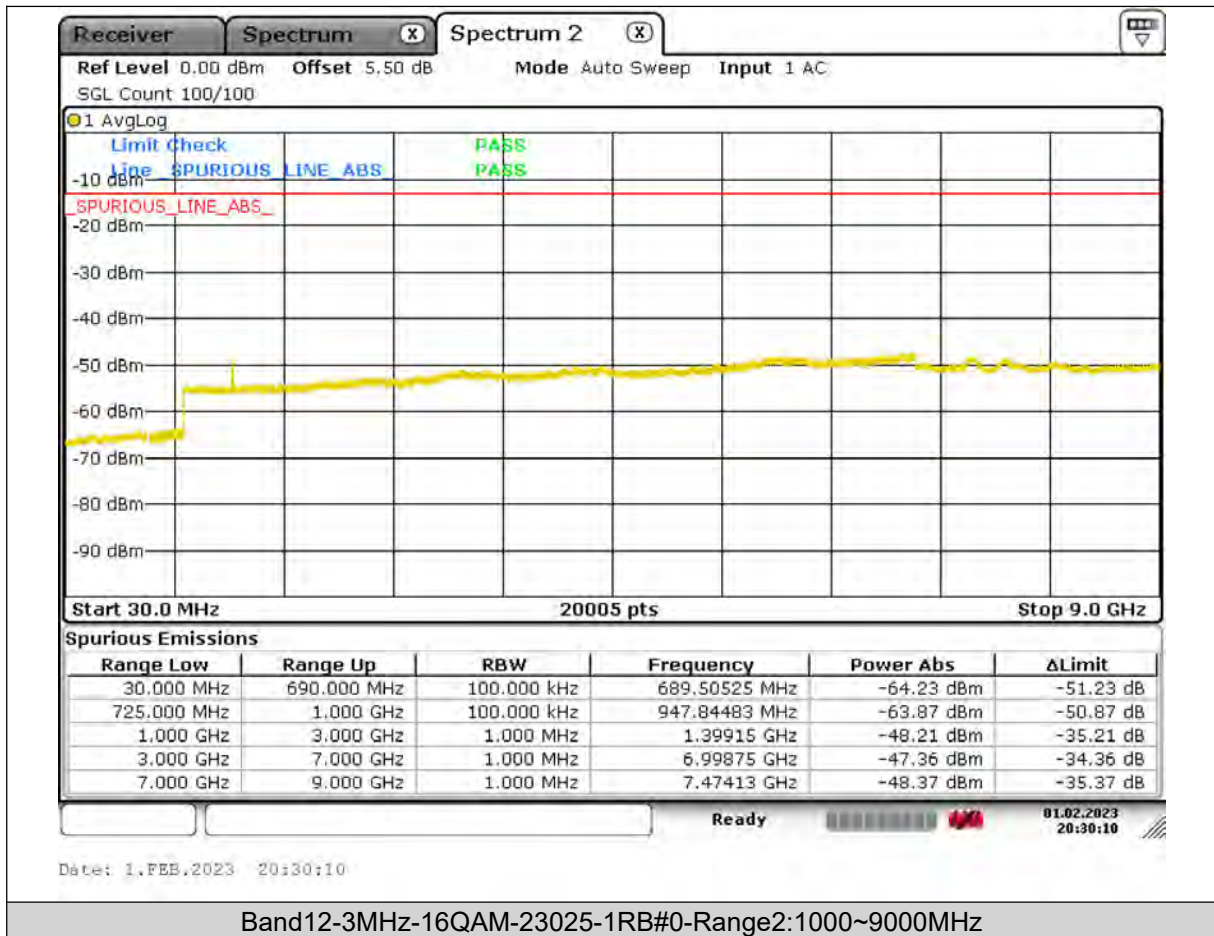

BUREAU
VERITAS

Test Report No.: PSU-QSU2309010110RF03

BUREAU
VERITAS

Test Report No.: PSU-QSU2309010110RF03

BUREAU VERITAS

Test Report No.: PSU-QSU2309010110RF03

BUREAU
VERITAS

Test Report No.: PSU-QSU2309010110RF03