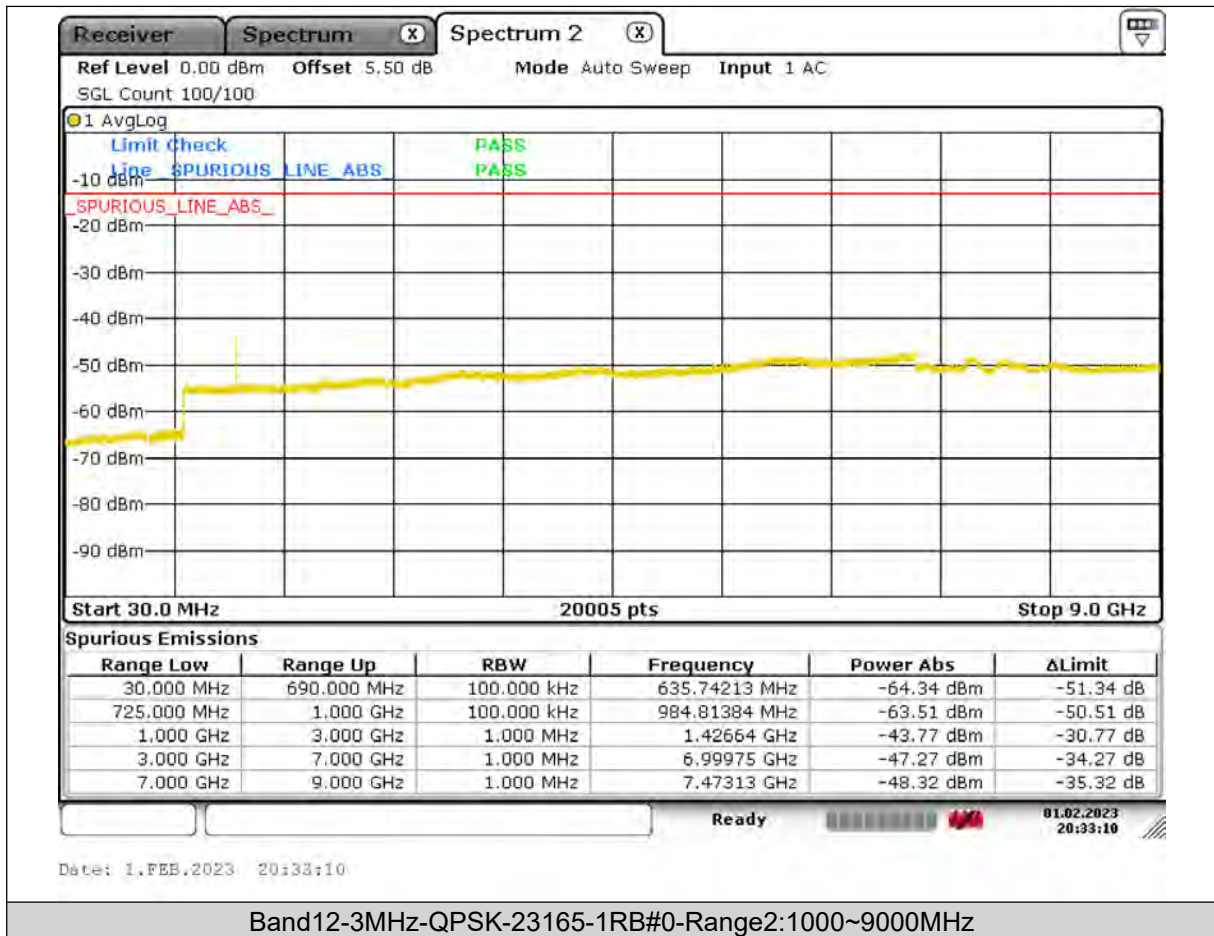

BUREAU
VERITAS

Test Report No.: PSU-QSU2309010110RF03