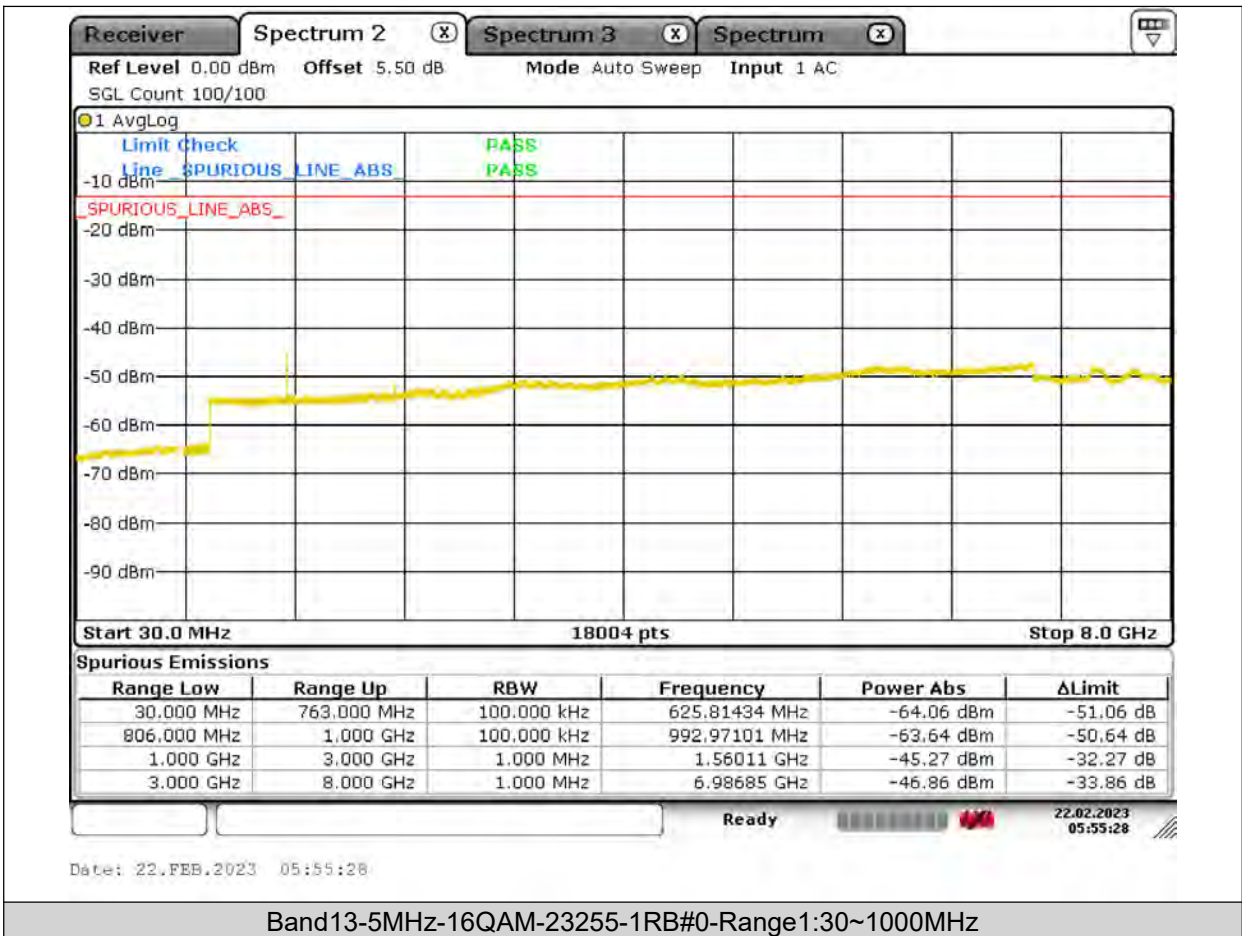

BUREAU
VERITAS

Test Report No.: PSU-QSU2309010110RF03

BUREAU VERITAS

Test Report No.: PSU-QSU2309010110RF03

BUREAU
VERITAS

Test Report No.: PSU-QSU2309010110RF03

BUREAU
VERITAS

Test Report No.: PSU-QSU2309010110RF03