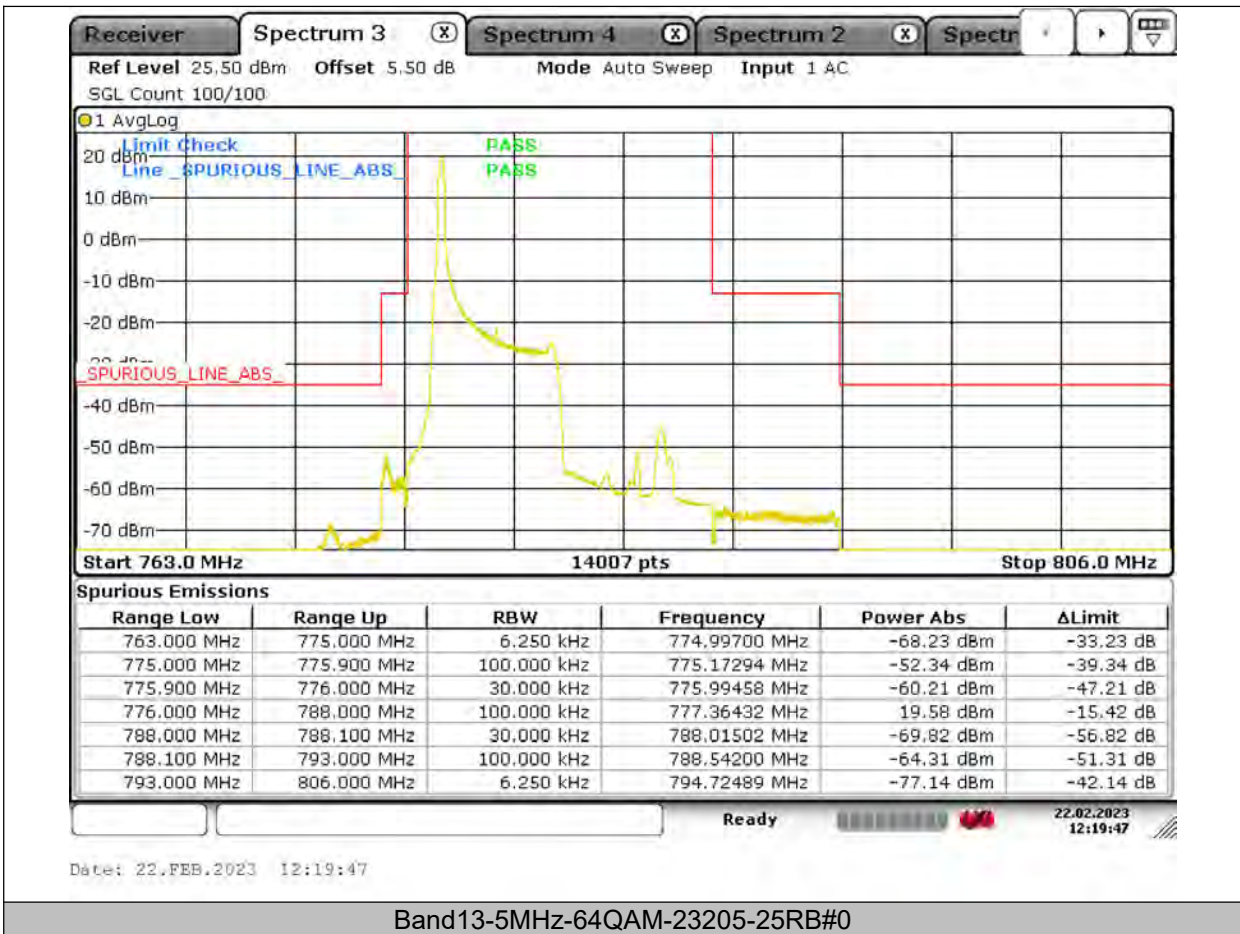

BUREAU VERITAS

Test Report No.: PSU-QSU2309010110RF03

BUREAU
VERITAS

Test Report No.: PSU-QSU2309010110RF03

BUREAU
VERITAS

Test Report No.: PSU-QSU2309010110RF03

BUREAU
VERITAS

Test Report No.: PSU-QSU2309010110RF03