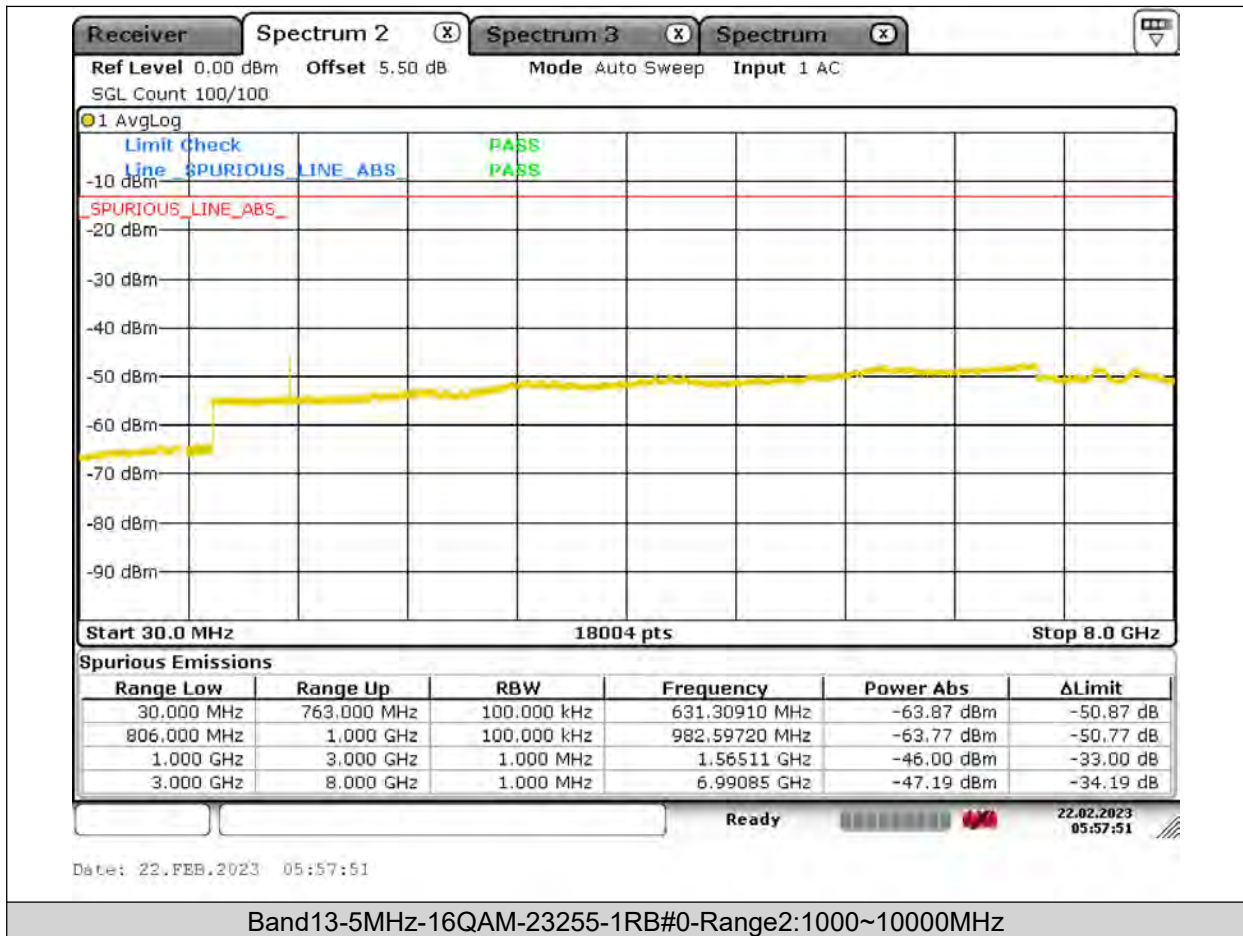

BUREAU
VERITAS

Test Report No.: PSU-QSU2309010110RF03

BUREAU VERITAS

Test Report No.: PSU-QSU2309010110RF03

BUREAU
VERITAS

Test Report No.: PSU-QSU2309010110RF03

BUREAU
VERITAS

Test Report No.: PSU-QSU2309010110RF03