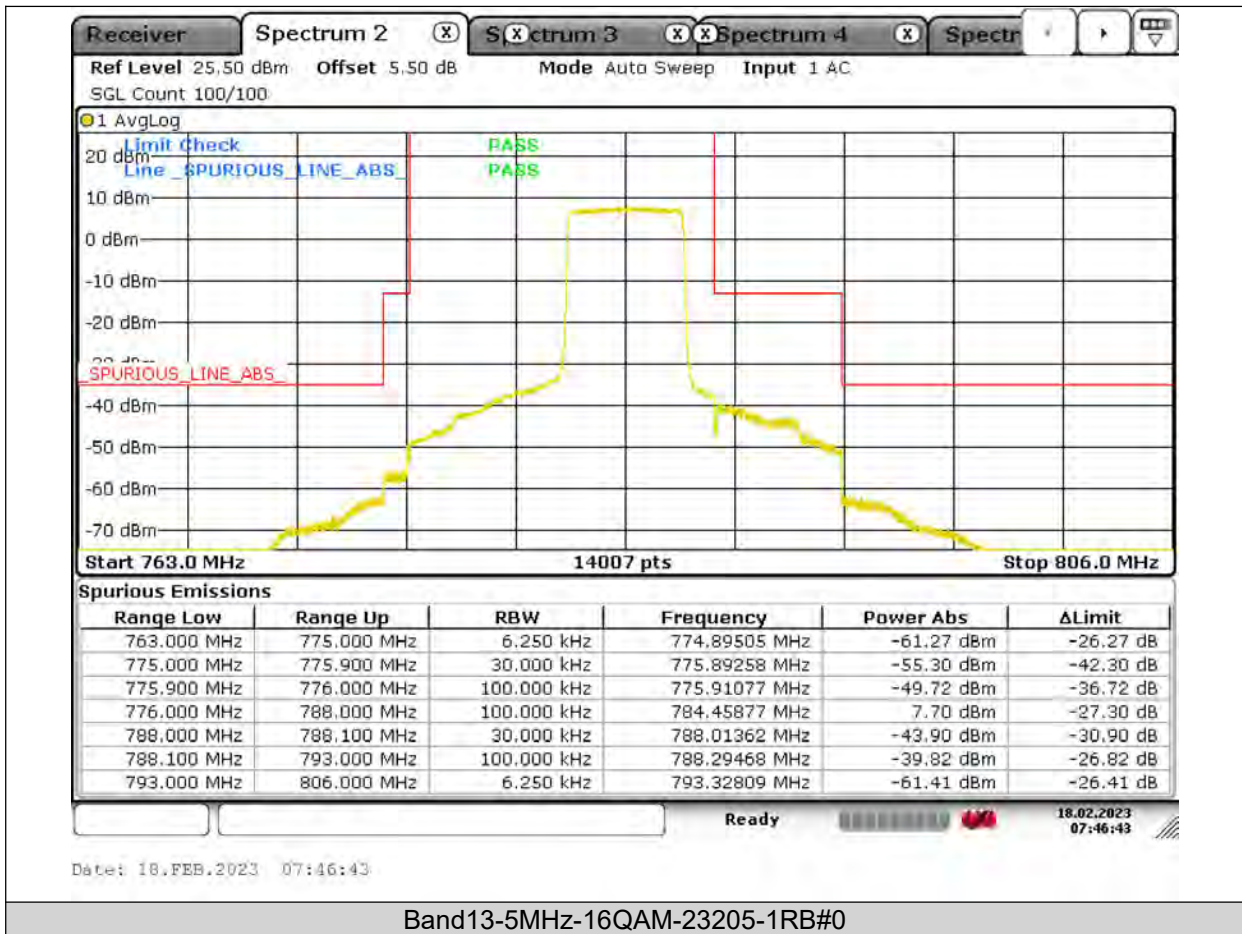

Test Report No.: PSU-QSU2309010110RF03

Test Graphs

BUREAU
VERITAS

Test Report No.: PSU-QSU2309010110RF03

BUREAU
VERITAS

Test Report No.: PSU-QSU2309010110RF03

BUREAU
VERITAS

Test Report No.: PSU-QSU2309010110RF03