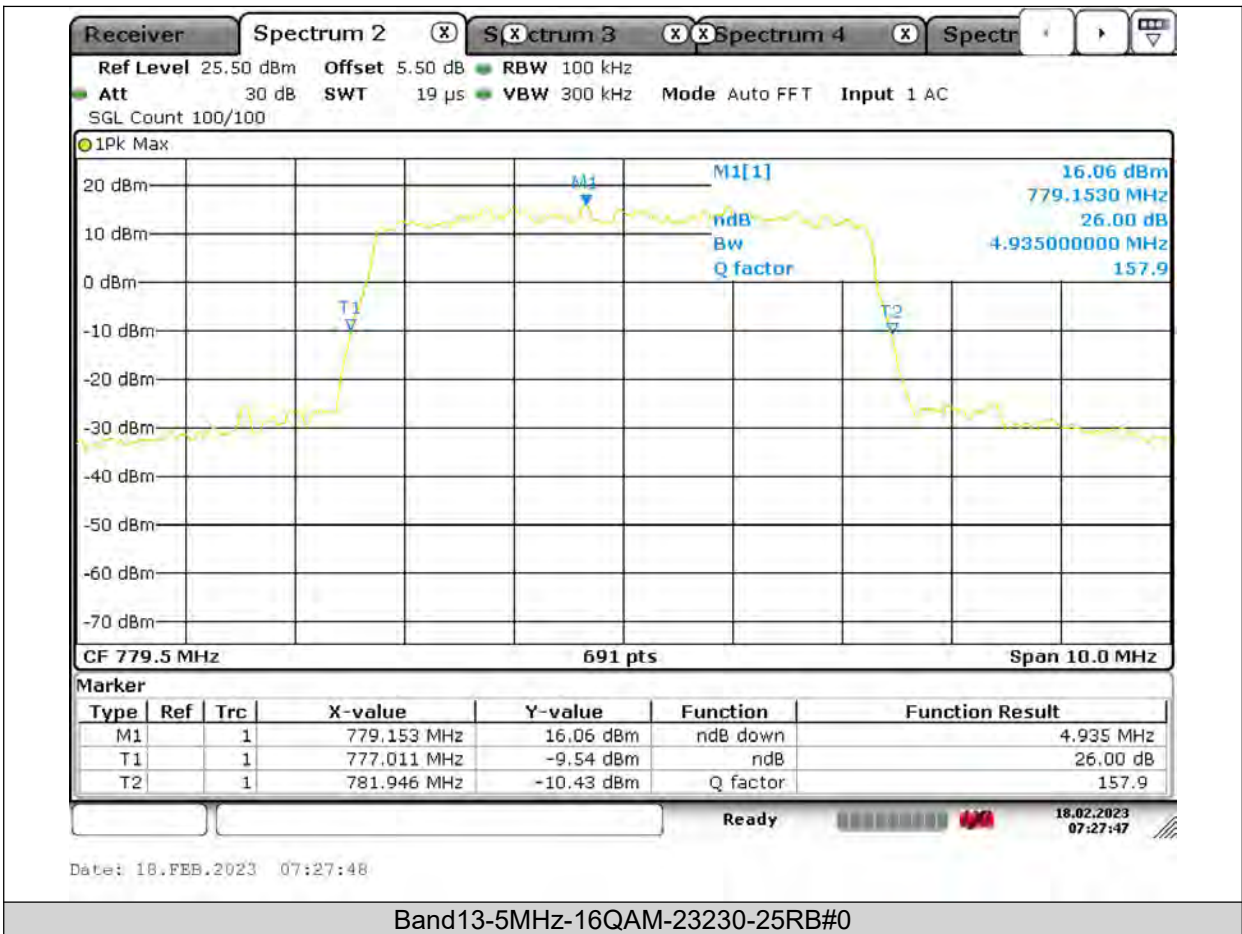

BUREAU VERITAS

Test Report No.: PSU-QSU2309010110RF03