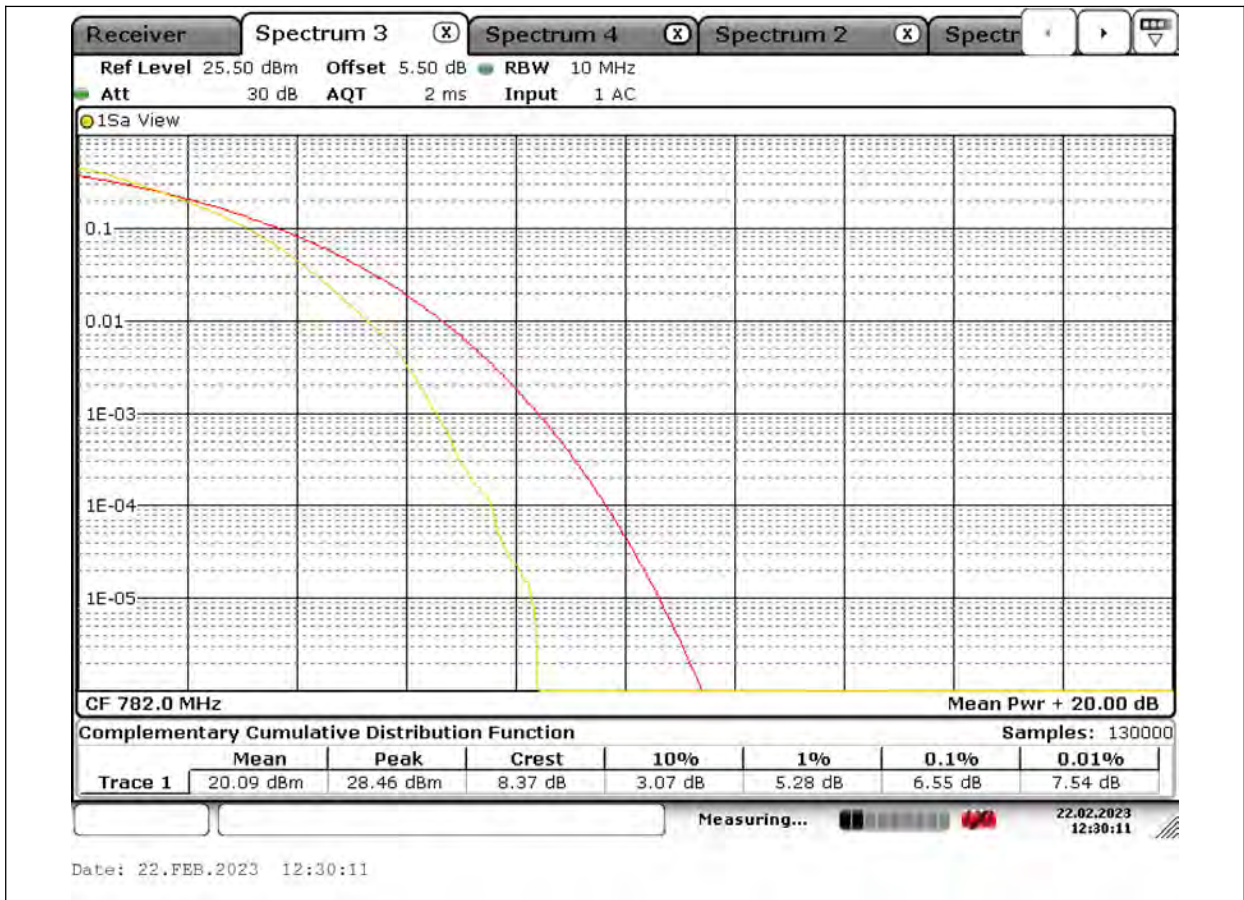

BUREAU VERITAS

Test Report No.: PSU-QSU2309010110RF03

BUREAU VERITAS

Test Report No.: PSU-QSU2309010110RF03

Test Report No.: PSU-QSU2309010110RF03

26DB BANDWIDTH AND OCCUPIED BANDWIDTH

Test Result

Band	Bandwidth	Modulation	Channel	RB Configuration	Occupied Bandwidth (MHz)	26dB Bandwidth (MHz)	Verdict
Band13	5MHz	QPSK	23205	25RB#0	4.486	4.964	PASS
Band13	5MHz	QPSK	23230	25RB#0	4.501	4.863	PASS
Band13	5MHz	QPSK	23255	25RB#0	4.486	4.964	PASS
Band13	5MHz	16QAM	23205	25RB#0	4.501	4.935	PASS
Band13	5MHz	16QAM	23230	25RB#0	4.486	4.891	PASS
Band13	5MHz	16QAM	23255	25RB#0	4.486	4.906	PASS
Band13	10MHz	QPSK	23230	50RB#0	9.001	9.754	PASS
Band13	10MHz	16QAM	23230	50RB#0	8.973	9.841	PASS
Band13	5MHz	64QAM	23205	25RB#0	4.501	4.906	PASS
Band13	5MHz	64QAM	23230	25RB#0	4.501	4.935	PASS
Band13	5MHz	64QAM	23255	25RB#0	4.486	4.949	PASS
Band13	10MHz	64QAM	23230	50RB#0	9.03	9.87	PASS