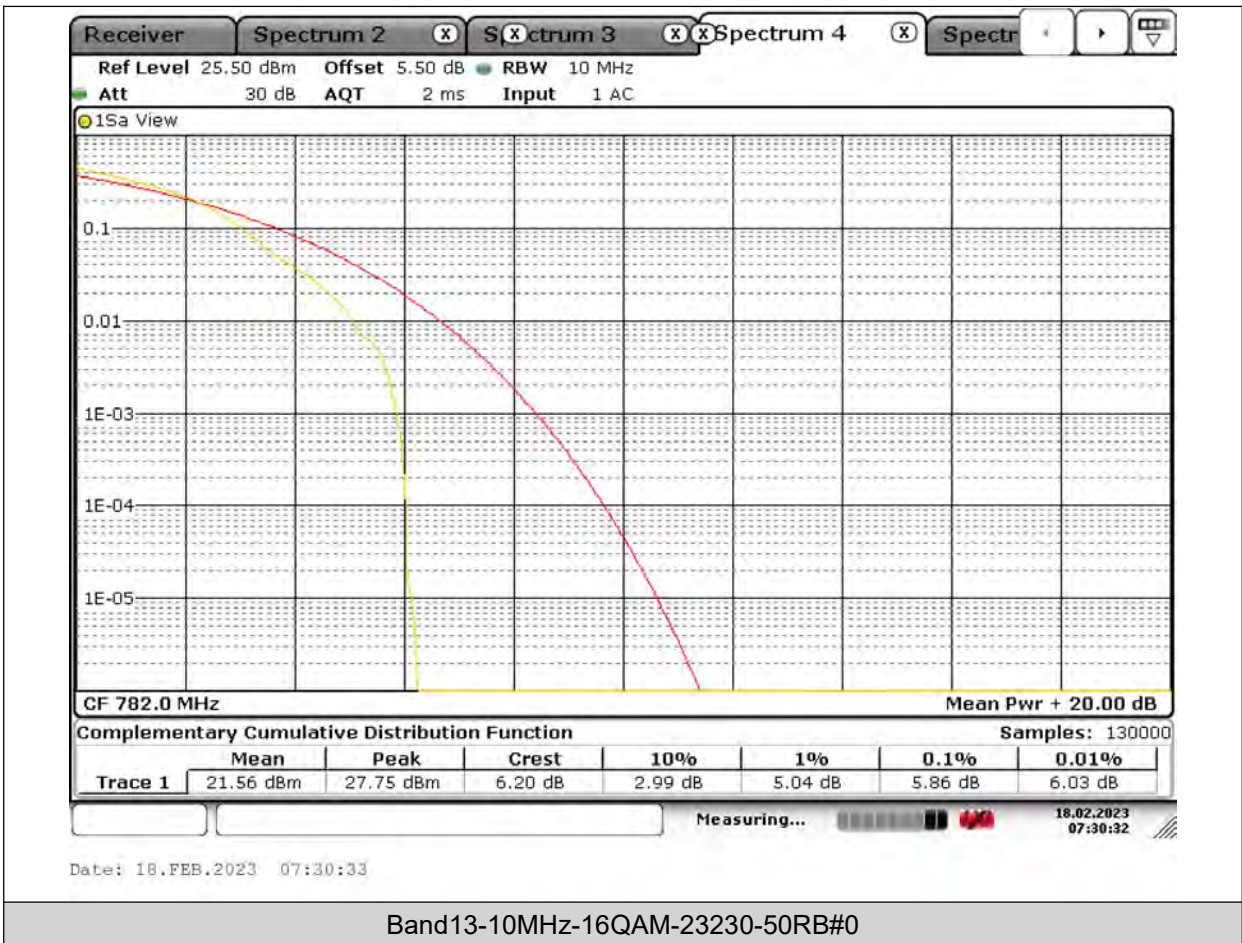

Test Report No.: PSU-QSU2309010110RF03

Test Graphs

BUREAU VERITAS

Test Report No.: PSU-QSU2309010110RF03

BUREAU VERITAS

Test Report No.: PSU-QSU2309010110RF03

BUREAU VERITAS

Test Report No.: PSU-QSU2309010110RF03