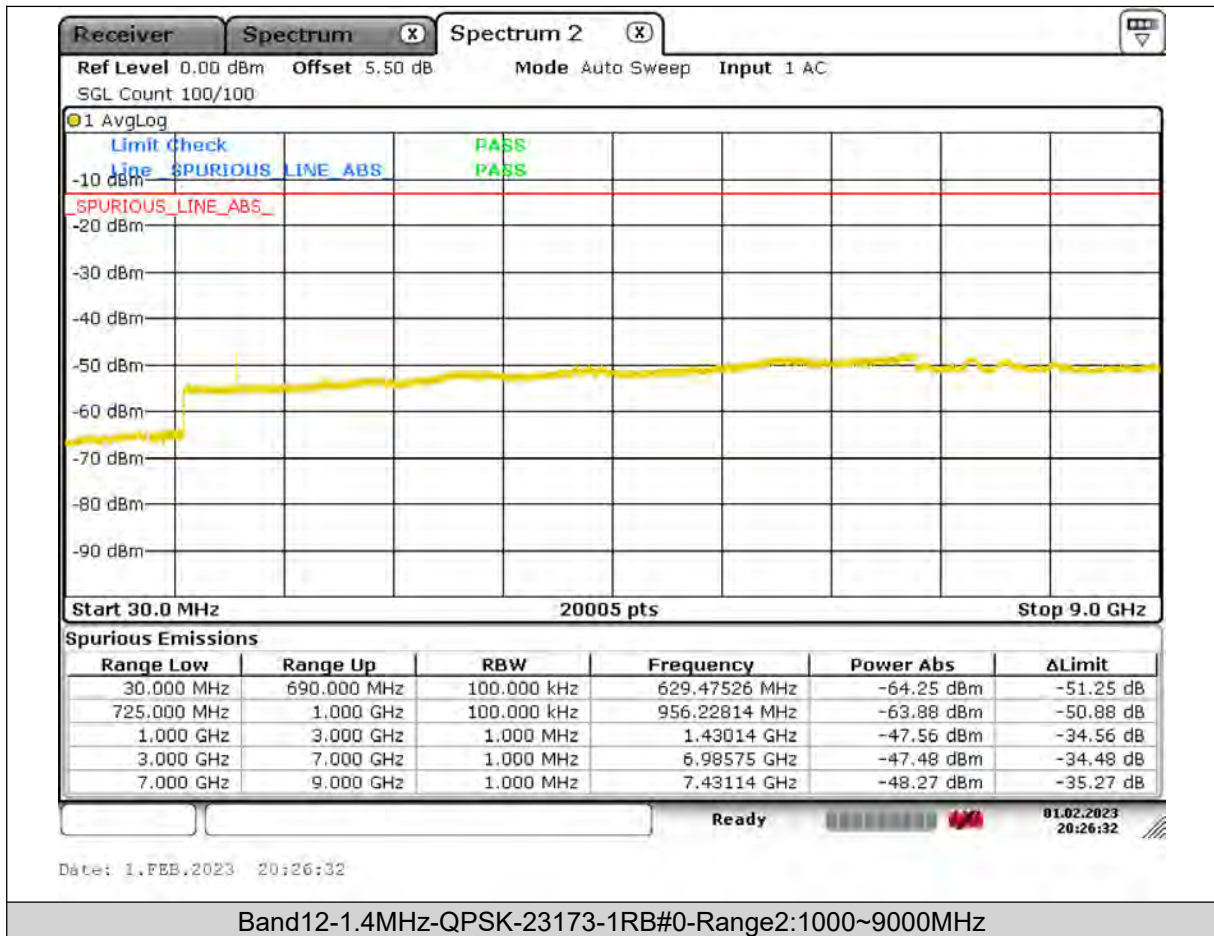

BUREAU
VERITAS

Test Report No.: PSU-QSU2309010110RF03