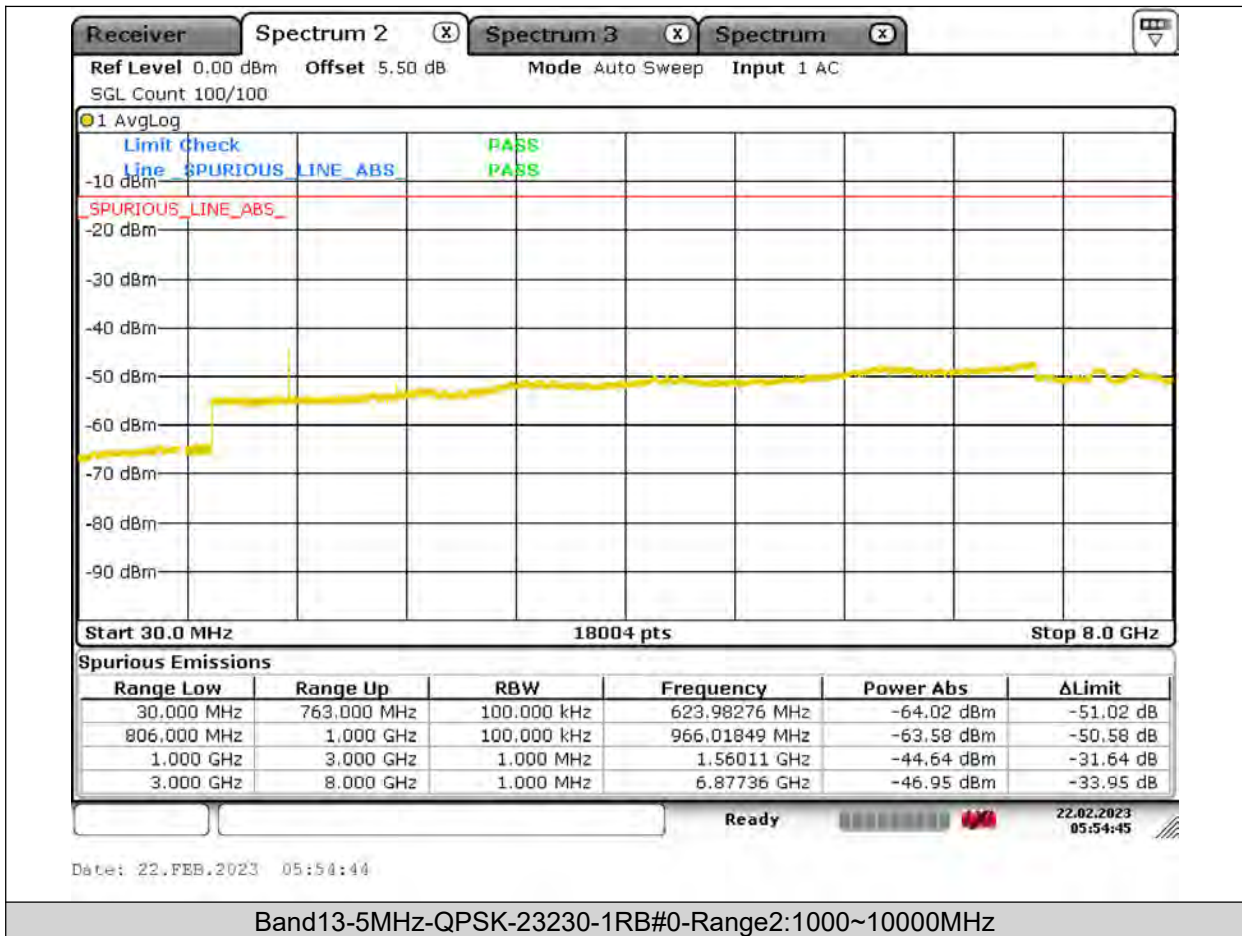

Test Report No.: PSU-QSU2309010110RF03

Test Graphs

BUREAU VERITAS

Test Report No.: PSU-QSU2309010110RF03

BUREAU
VERITAS

Test Report No.: PSU-QSU2309010110RF03

BUREAU VERITAS

Test Report No.: PSU-QSU2309010110RF03