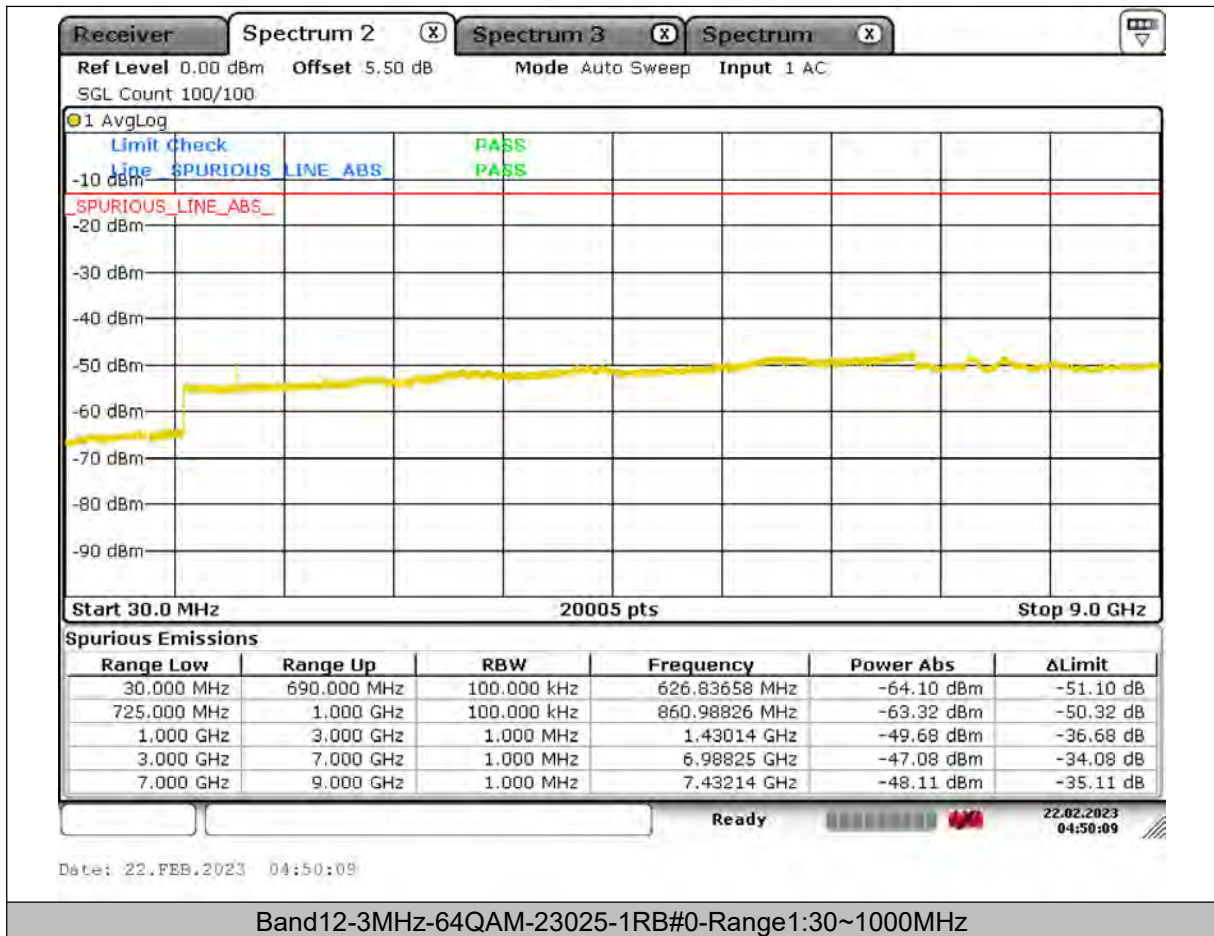

BUREAU
VERITAS

Test Report No.: PSU-QSU2309010110RF03

BUREAU
VERITAS

Test Report No.: PSU-QSU2309010110RF03

BUREAU
VERITAS

Test Report No.: PSU-QSU2309010110RF03

BUREAU
VERITAS

Test Report No.: PSU-QSU2309010110RF03