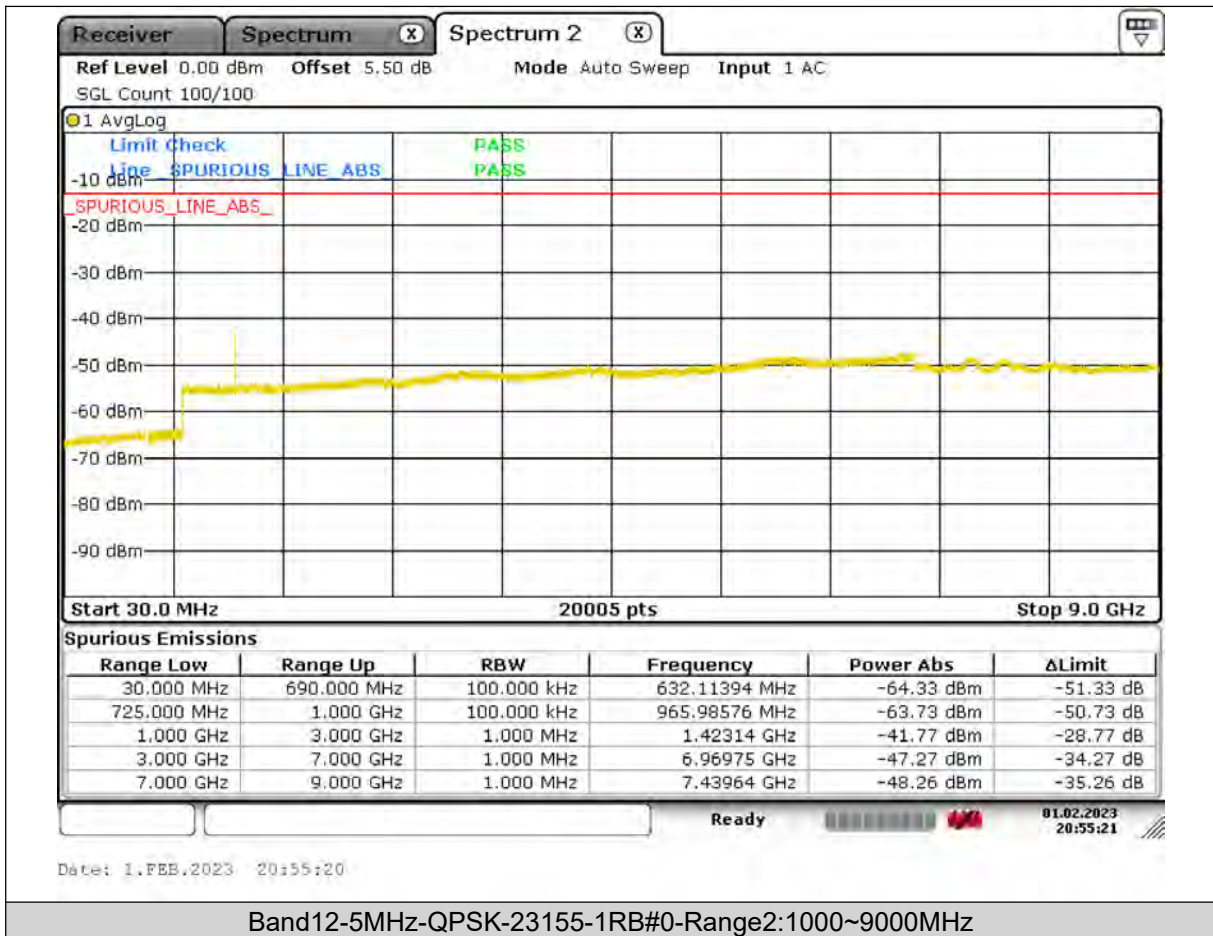

BUREAU
VERITAS

Test Report No.: PSU-QSU2309010110RF03