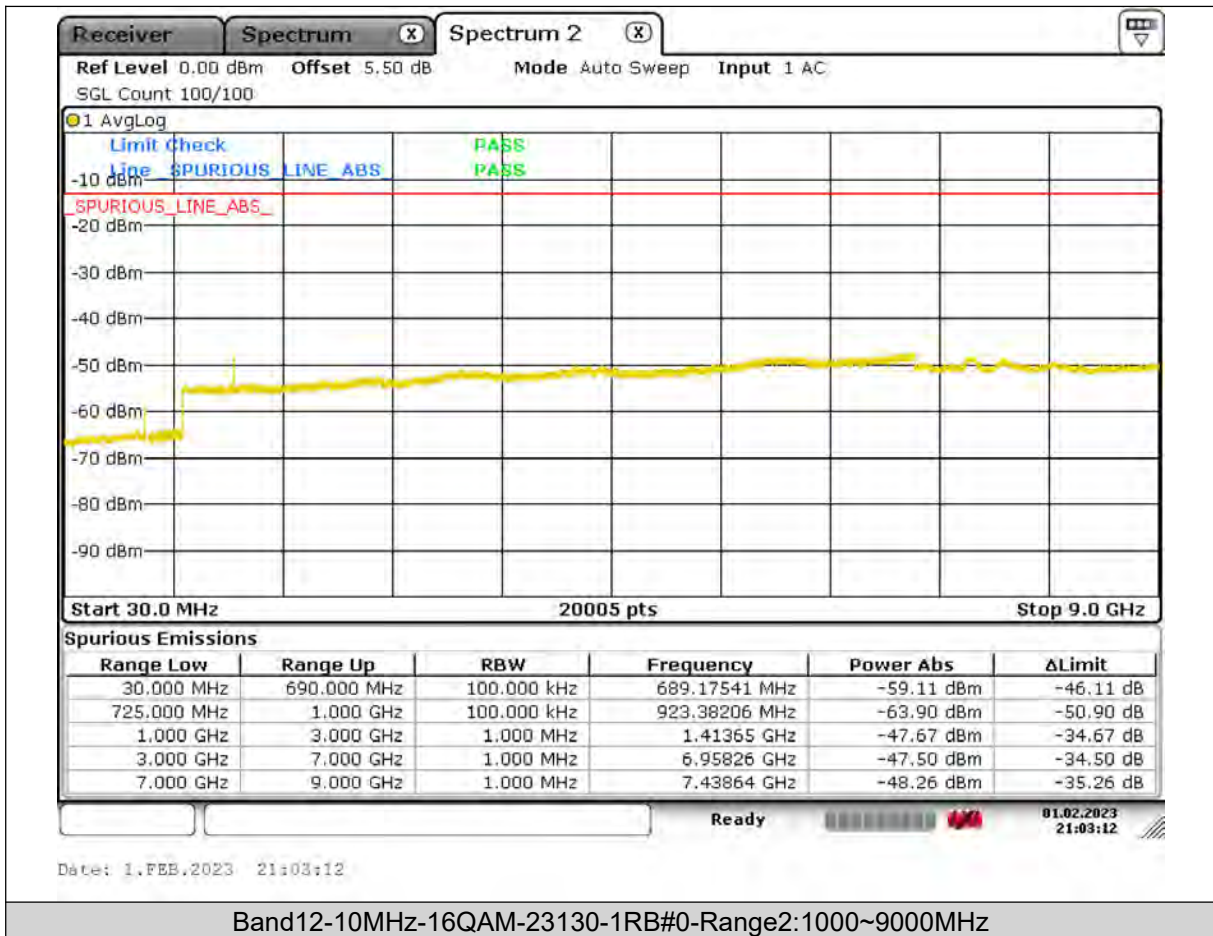

BUREAU
VERITAS

Test Report No.: PSU-QSU2309010110RF03

BUREAU
VERITAS

Test Report No.: PSU-QSU2309010110RF03

BUREAU
VERITAS

Test Report No.: PSU-QSU2309010110RF03

BUREAU
VERITAS

Test Report No.: PSU-QSU2309010110RF03