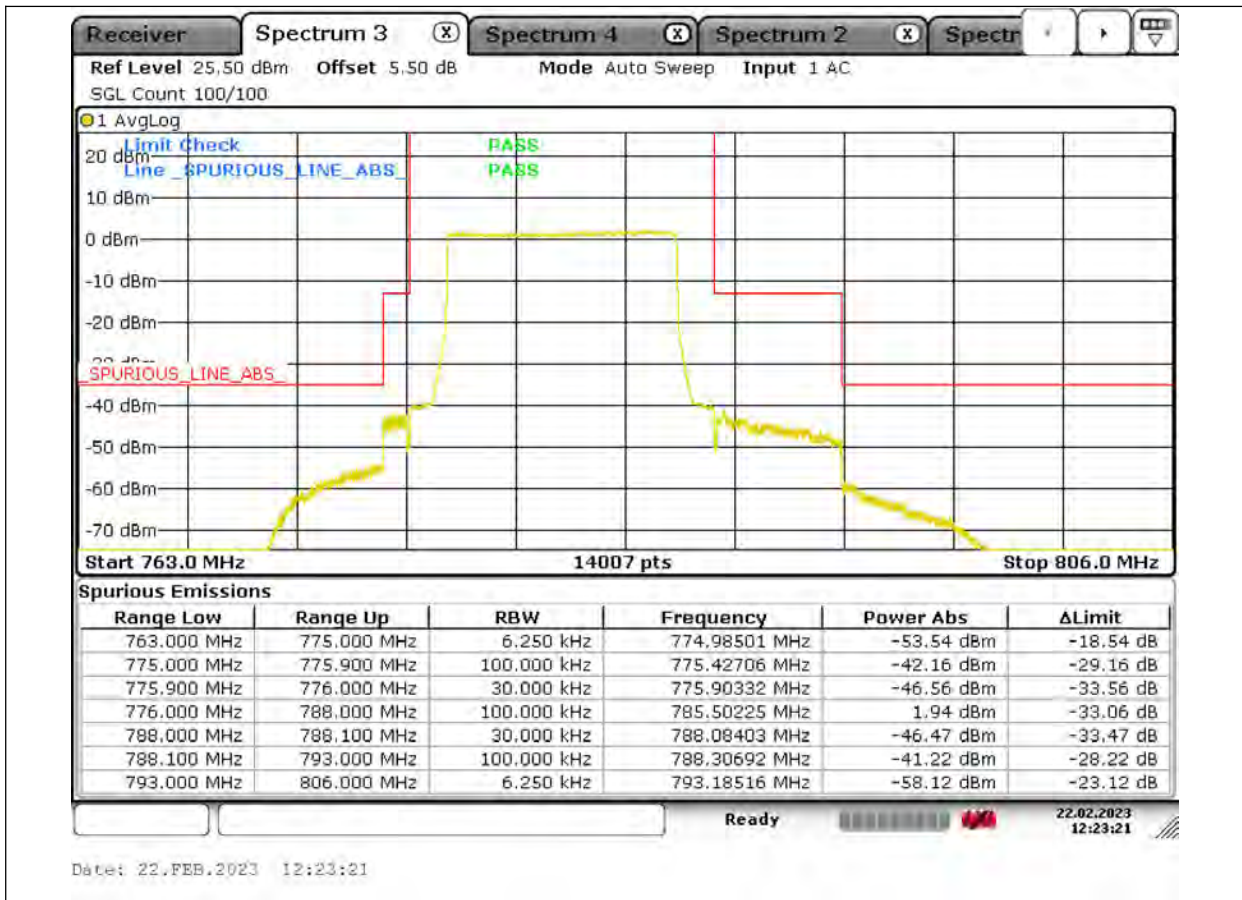

BUREAU
VERITAS

Test Report No.: PSU-QSU2309010110RF03