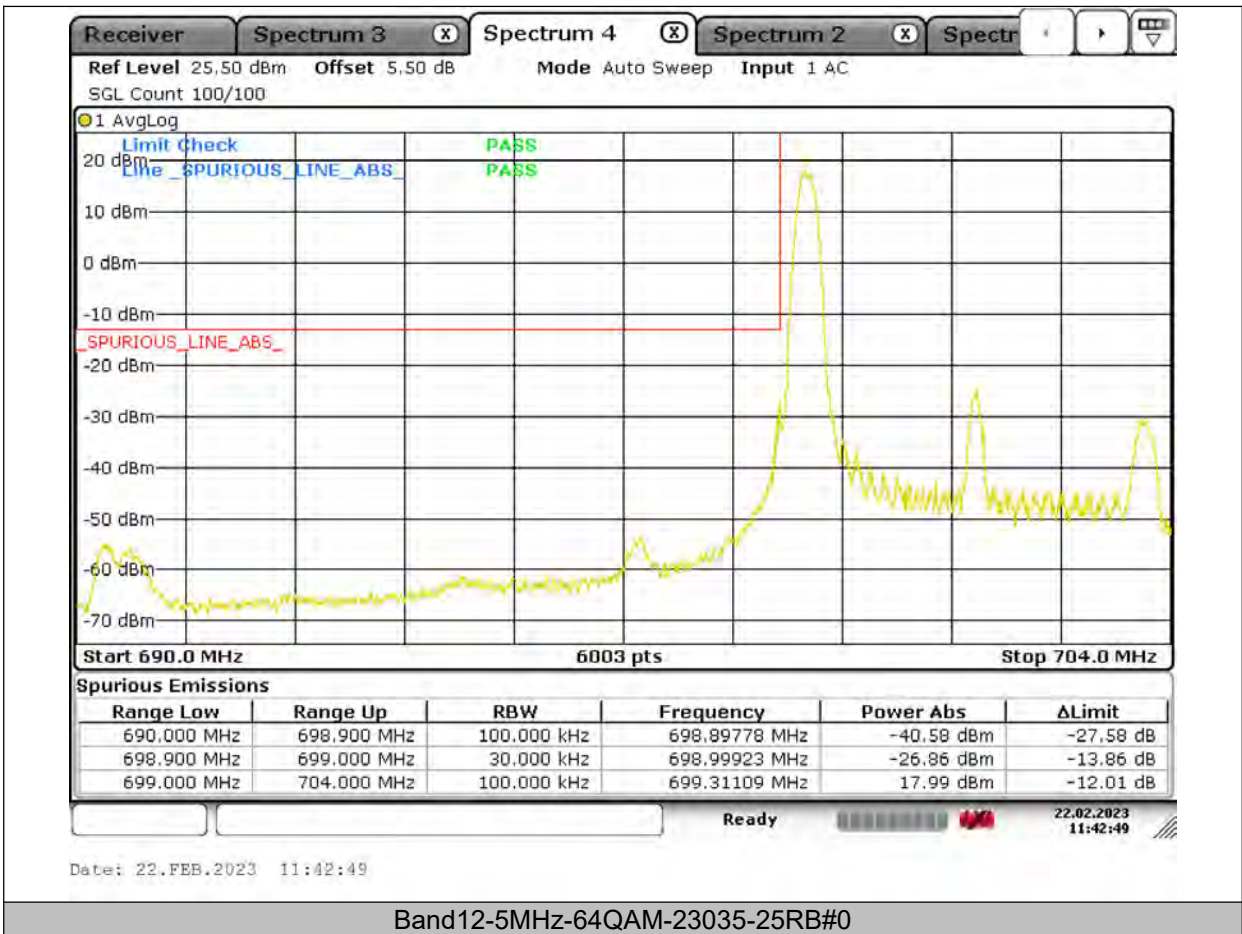

BUREAU VERITAS

Test Report No.: PSU-QSU2309010110RF03

BUREAU VERITAS

Test Report No.: PSU-QSU2309010110RF03

BUREAU VERITAS

Test Report No.: PSU-QSU2309010110RF03

BUREAU VERITAS

Test Report No.: PSU-QSU2309010110RF03