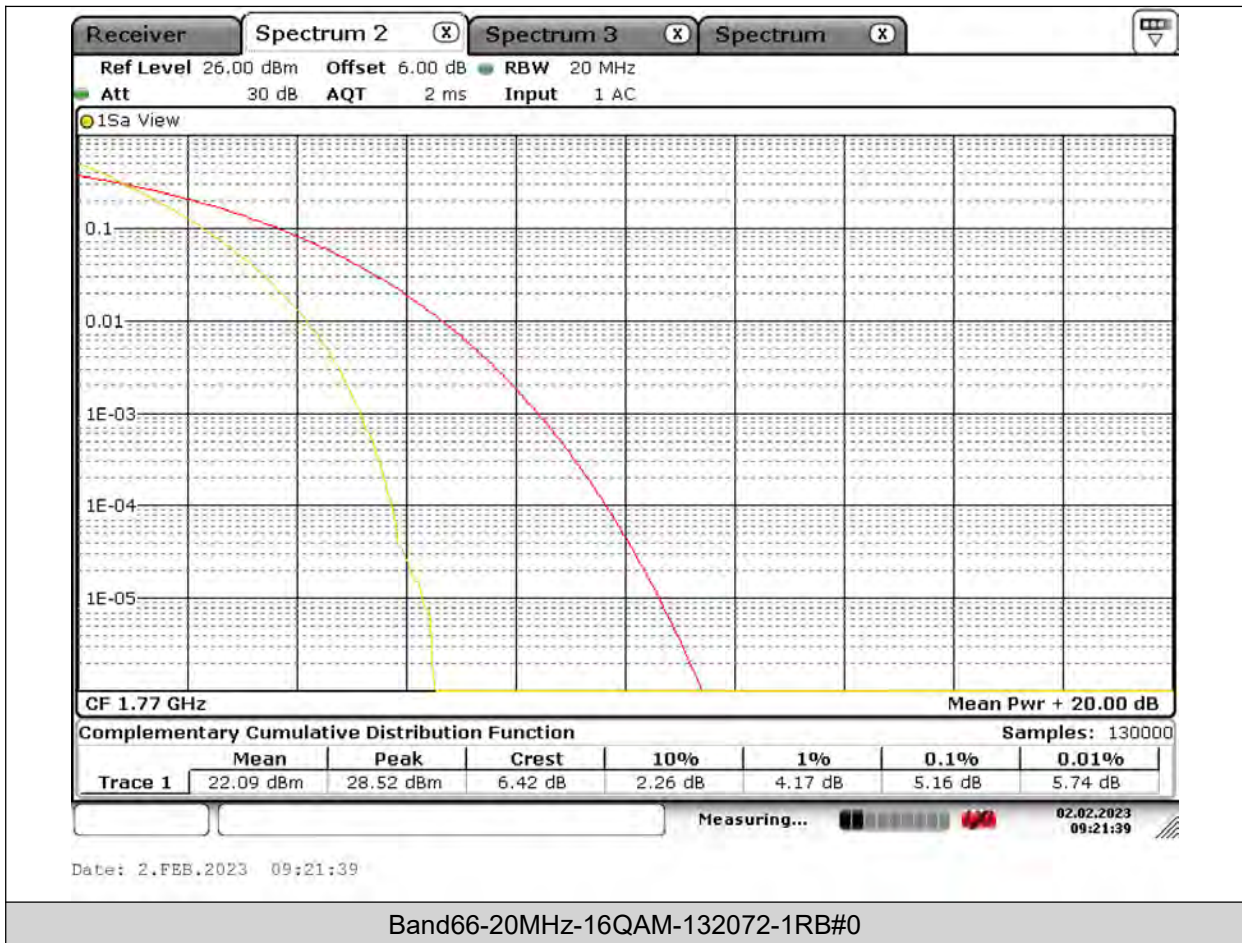

BUREAU VERITAS

Test Report No.: PSU-QSU2309010110RF03