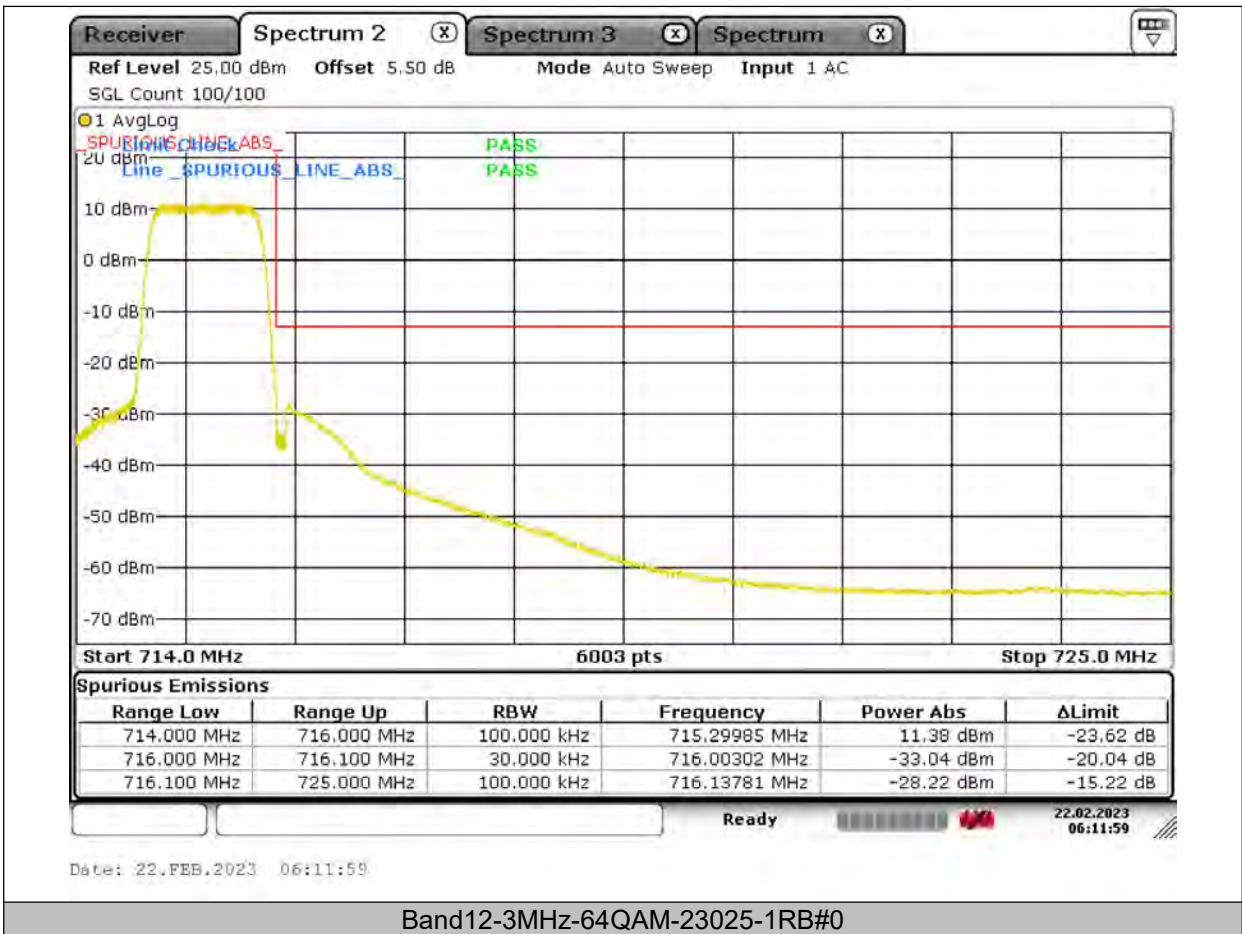

BUREAU VERITAS

Test Report No.: PSU-QSU2309010110RF03

BUREAU VERITAS

Test Report No.: PSU-QSU2309010110RF03

BUREAU VERITAS

Test Report No.: PSU-QSU2309010110RF03

BUREAU VERITAS

Test Report No.: PSU-QSU2309010110RF03