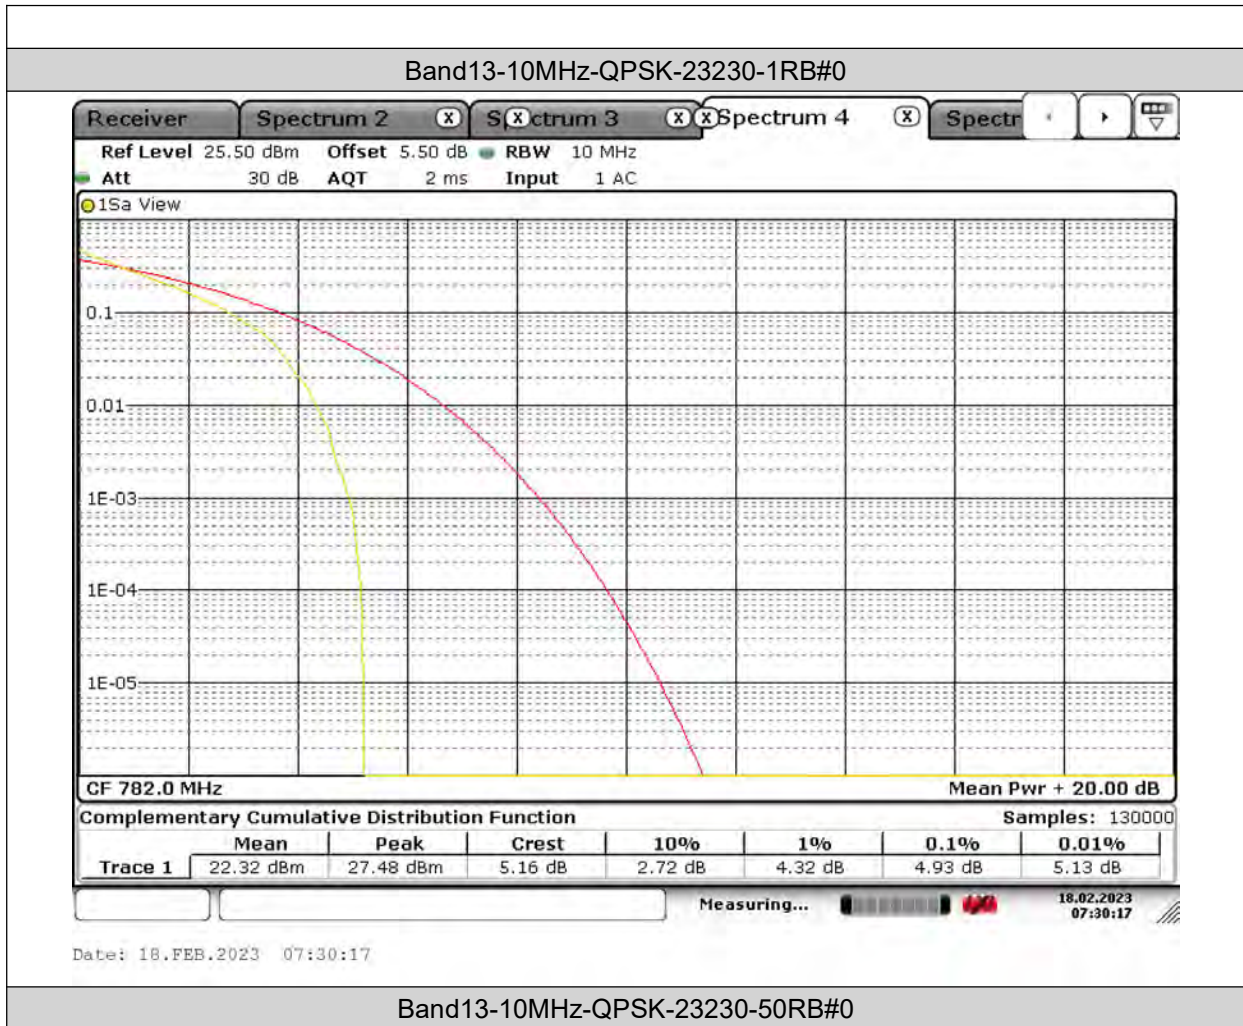

Test Report No.: PSU-QSU2309010110RF03

Test Graphs