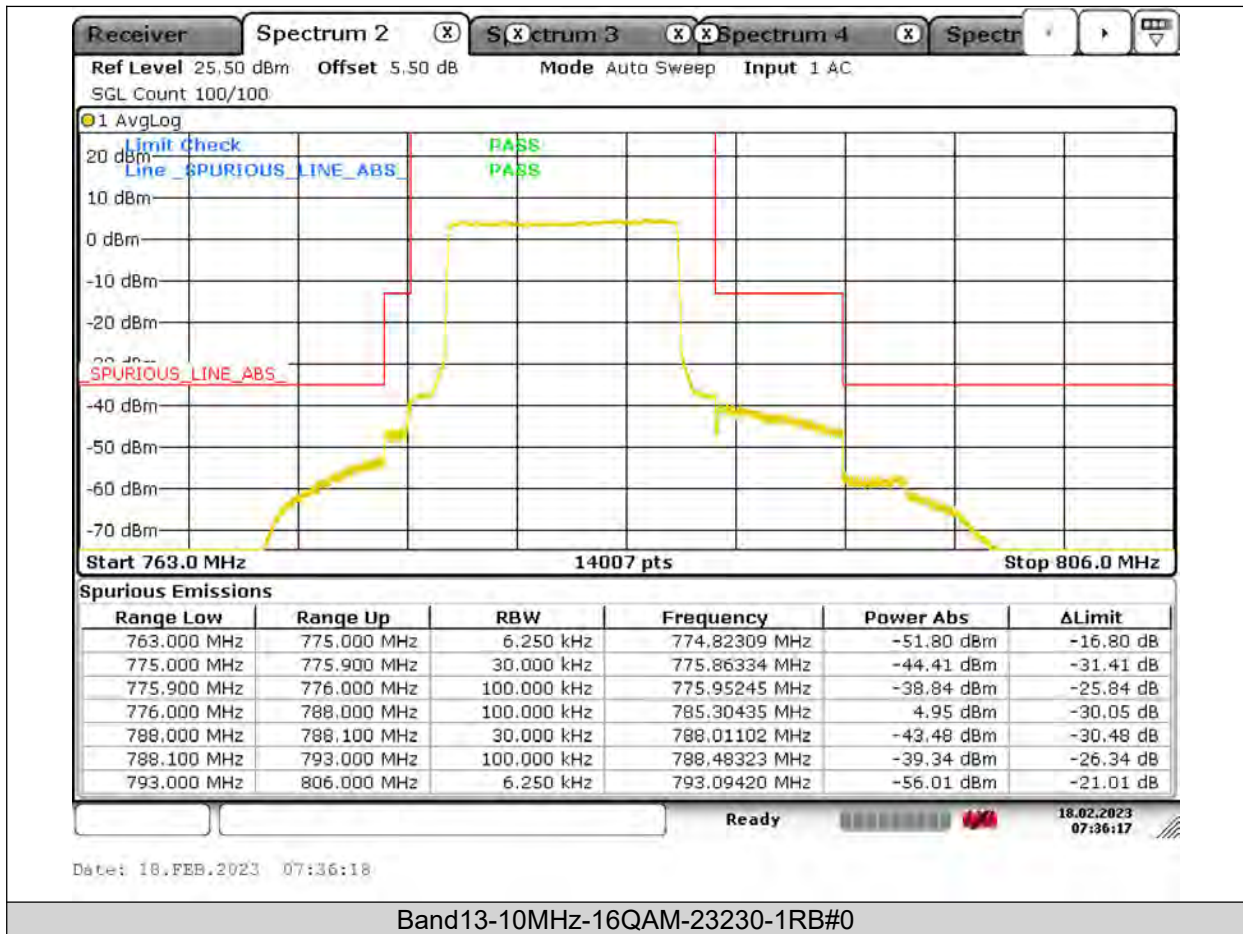

BUREAU
VERITAS

Test Report No.: PSU-QSU2309010110RF03

BUREAU
VERITAS

Test Report No.: PSU-QSU2309010110RF03

BUREAU
VERITAS

Test Report No.: PSU-QSU2309010110RF03

BUREAU
VERITAS

Test Report No.: PSU-QSU2309010110RF03