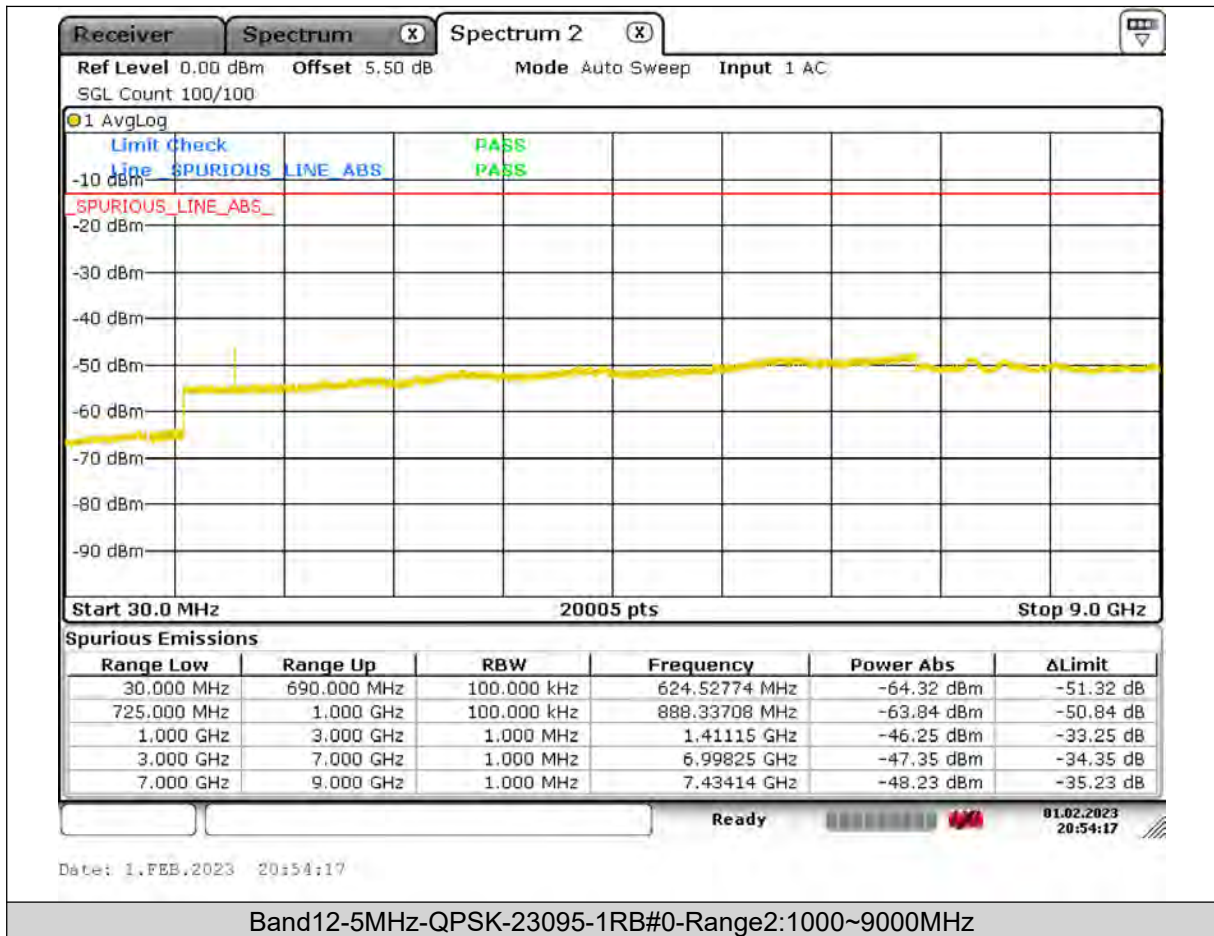

BUREAU
VERITAS

Test Report No.: PSU-QSU2309010110RF03

BUREAU
VERITAS

Test Report No.: PSU-QSU2309010110RF03

BUREAU VERITAS

Test Report No.: PSU-QSU2309010110RF03

BUREAU
VERITAS

Test Report No.: PSU-QSU2309010110RF03