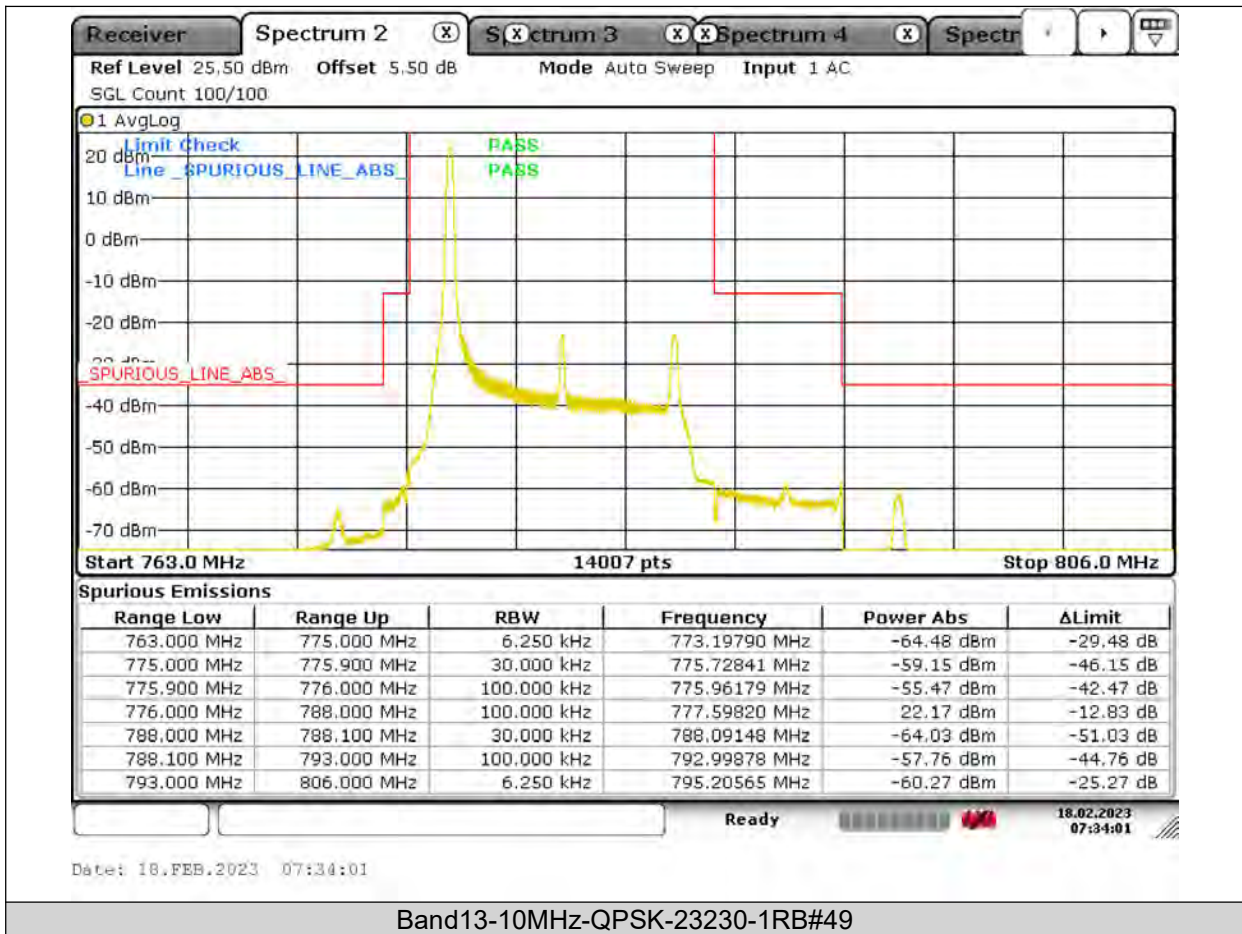

BUREAU
VERITAS

Test Report No.: PSU-QSU2309010110RF03