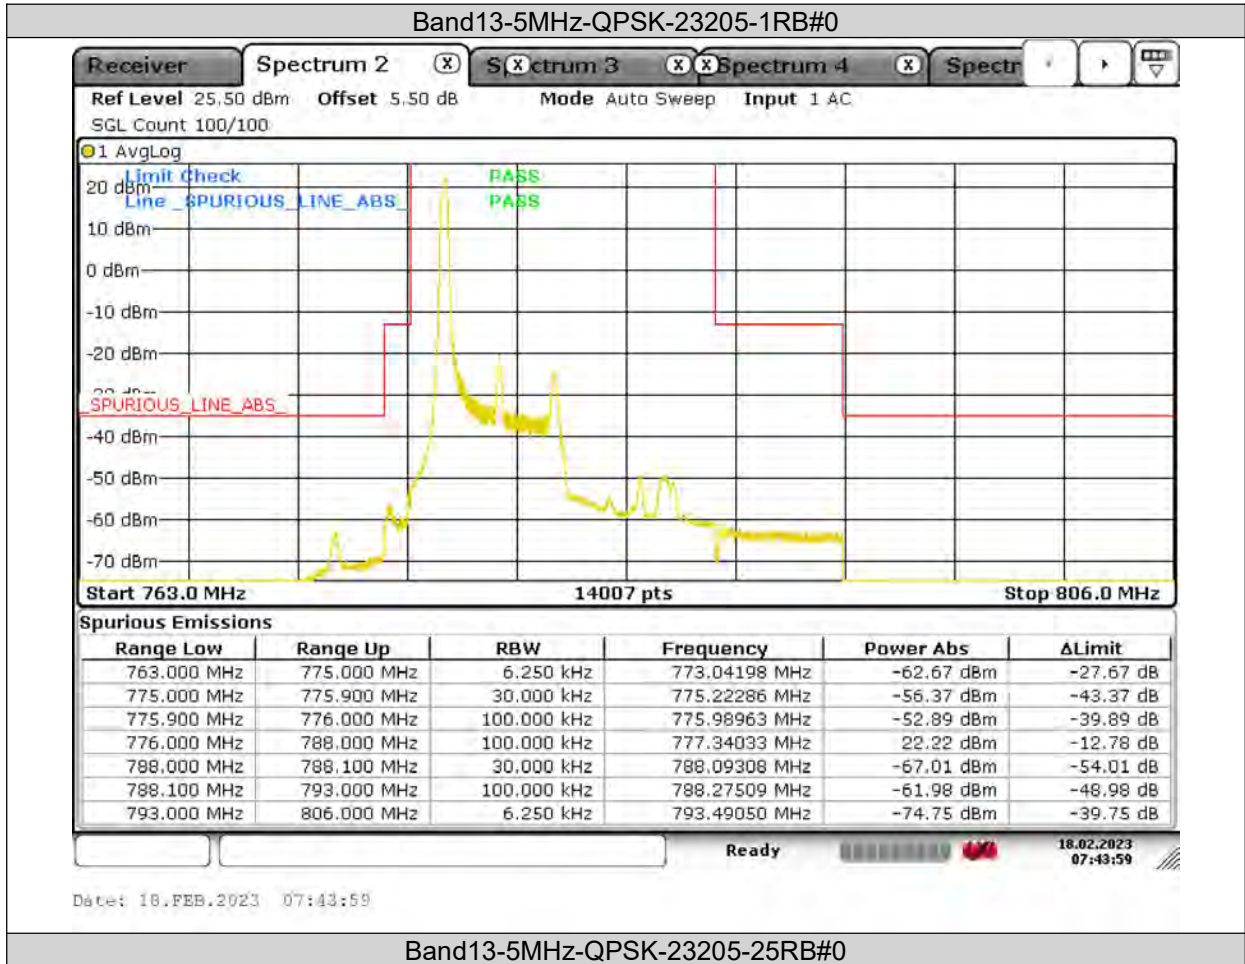

Test Report No.: PSU-QSU2309010110RF03

Test Graphs