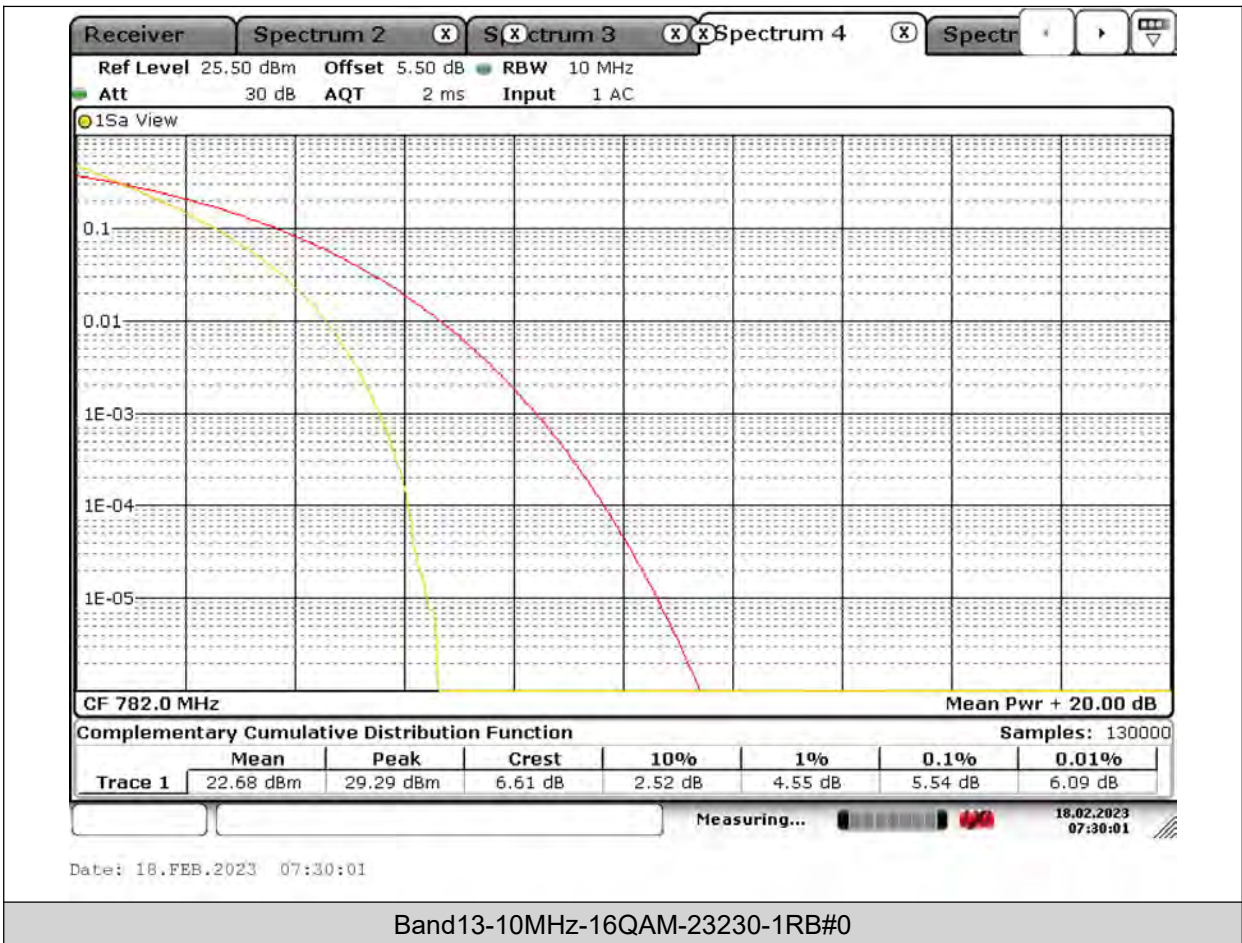

Test Report No.: PSU-QSU2309010110RF03

Test Graphs

BUREAU VERITAS

Test Report No.: PSU-QSU2309010110RF03

BUREAU VERITAS

Test Report No.: PSU-QSU2309010110RF03

BUREAU VERITAS

Test Report No.: PSU-QSU2309010110RF03