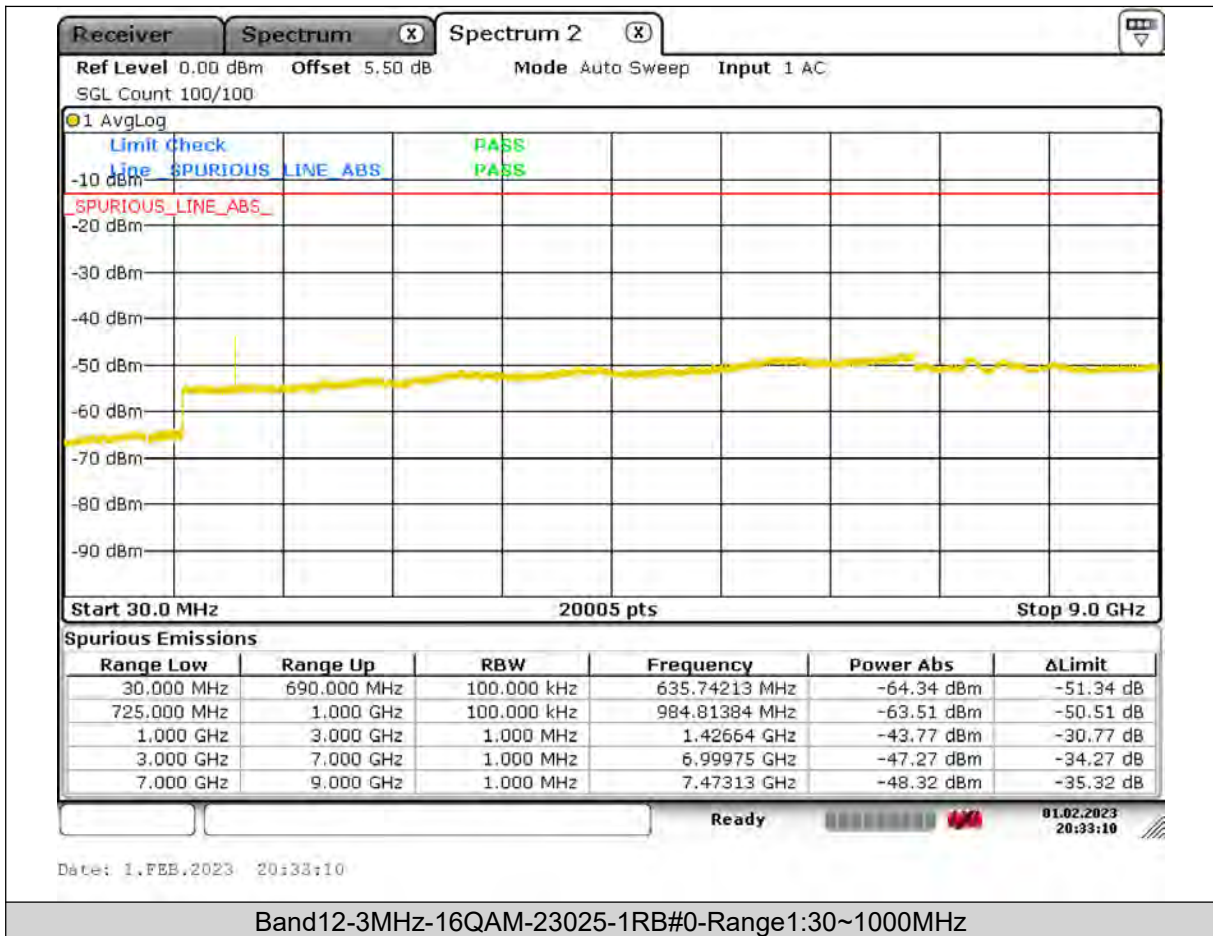

BUREAU
VERITAS

Test Report No.: PSU-QSU2309010110RF03

BUREAU
VERITAS

Test Report No.: PSU-QSU2309010110RF03

BUREAU VERITAS

Test Report No.: PSU-QSU2309010110RF03

BUREAU
VERITAS

Test Report No.: PSU-QSU2309010110RF03