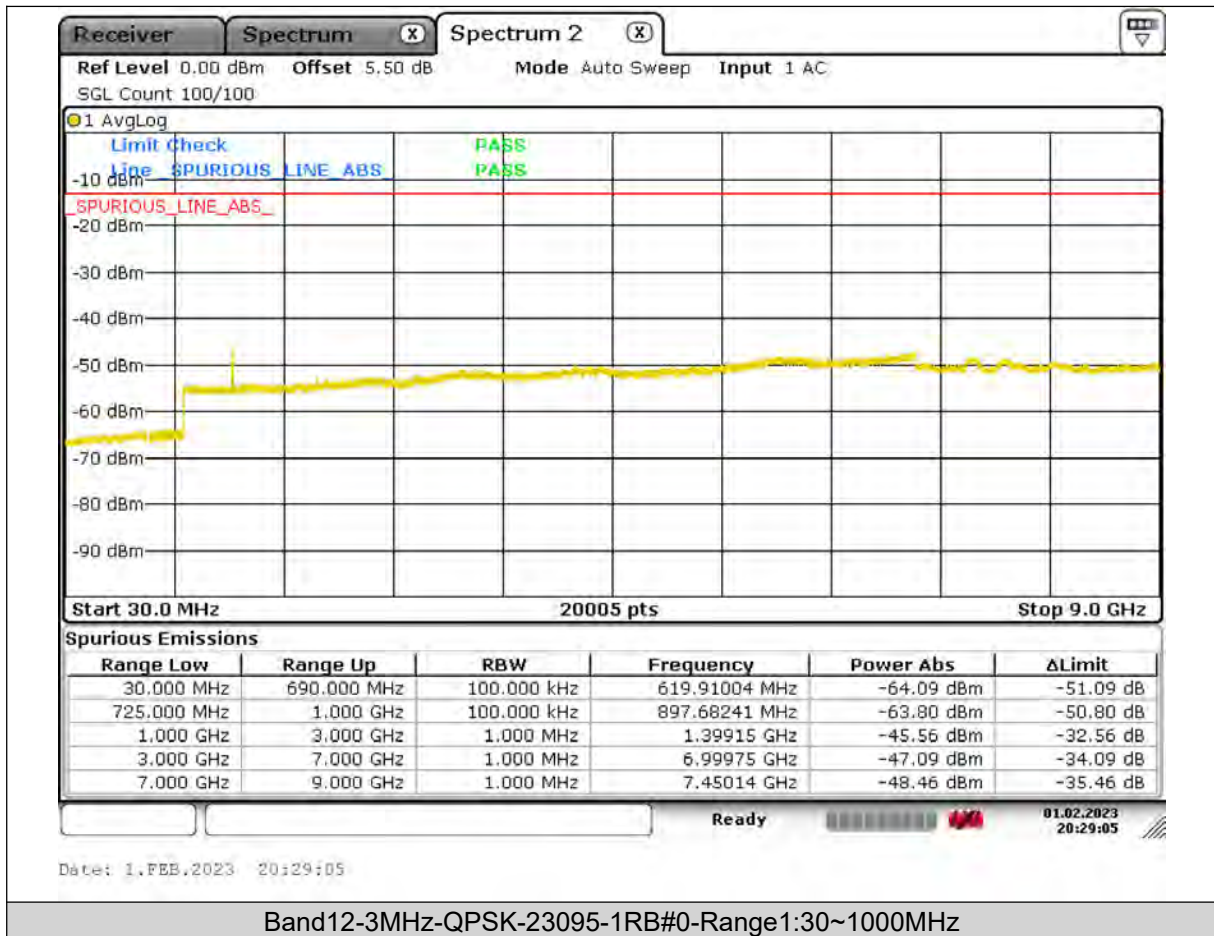

BUREAU VERITAS

Test Report No.: PSU-QSU2309010110RF03

BUREAU
VERITAS

Test Report No.: PSU-QSU2309010110RF03

BUREAU
VERITAS

Test Report No.: PSU-QSU2309010110RF03

BUREAU VERITAS

Test Report No.: PSU-QSU2309010110RF03