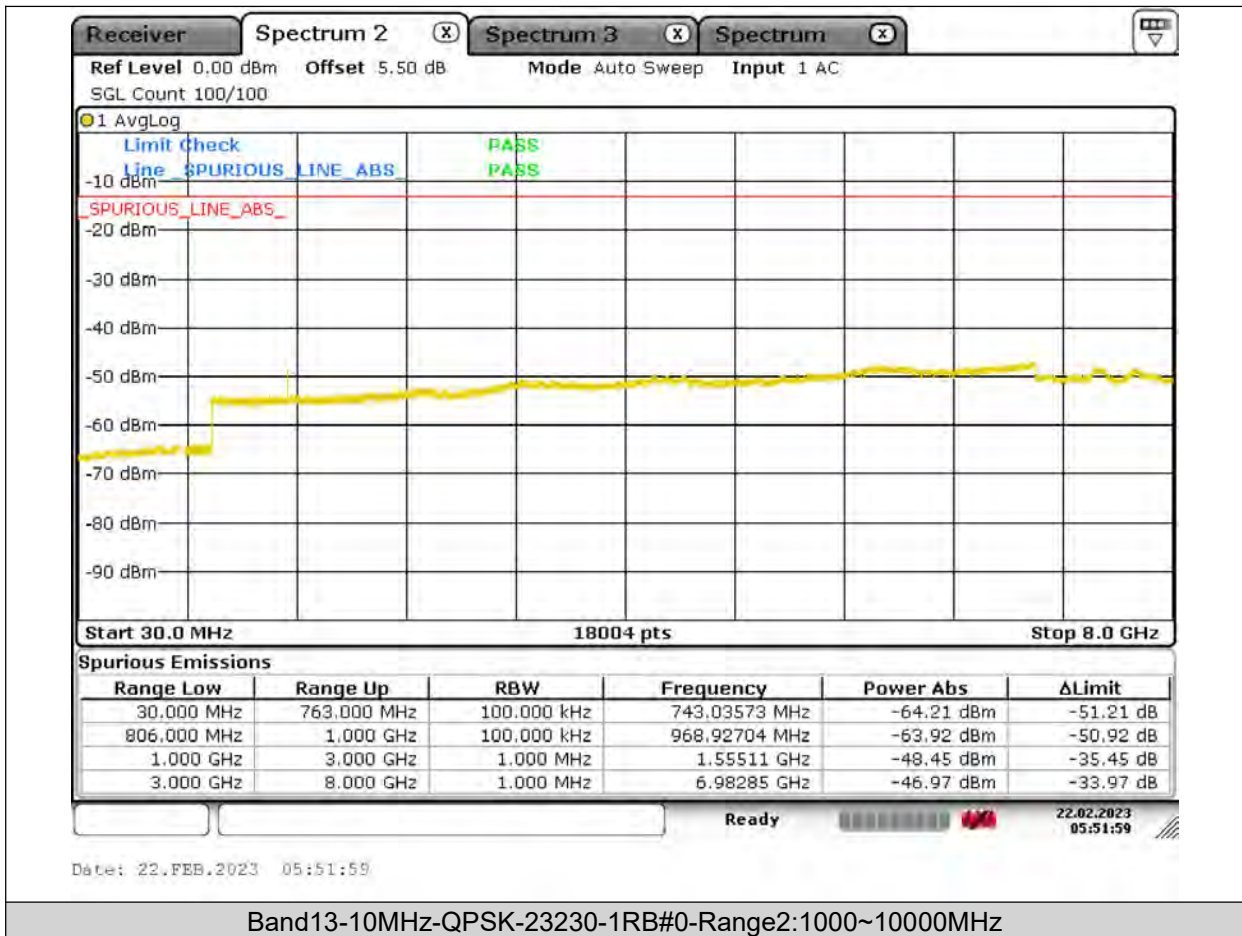

BUREAU
VERITAS

Test Report No.: PSU-QSU2309010110RF03