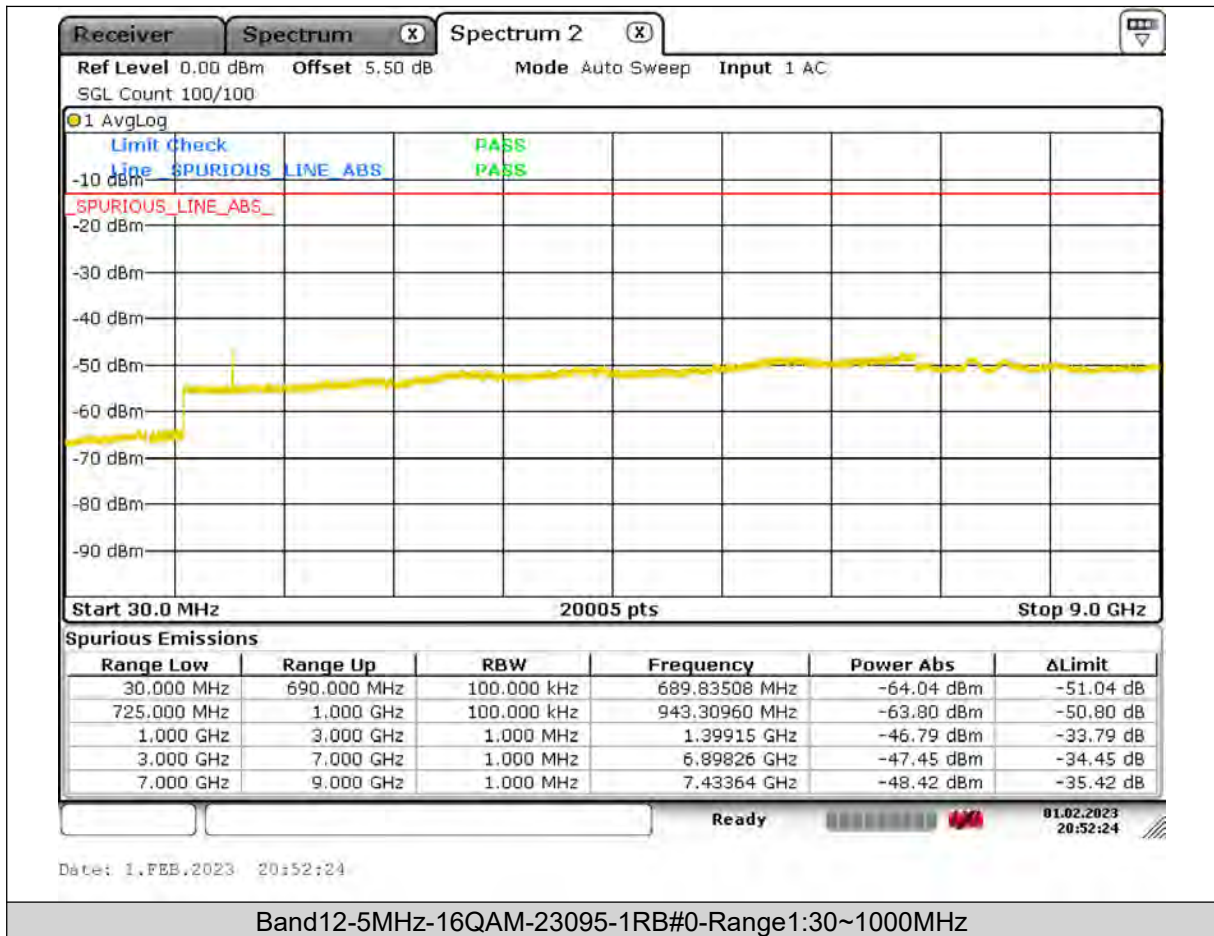

BUREAU
VERITAS

Test Report No.: PSU-QSU2309010110RF03

BUREAU
VERITAS

Test Report No.: PSU-QSU2309010110RF03

BUREAU
VERITAS

Test Report No.: PSU-QSU2309010110RF03

BUREAU
VERITAS

Test Report No.: PSU-QSU2309010110RF03