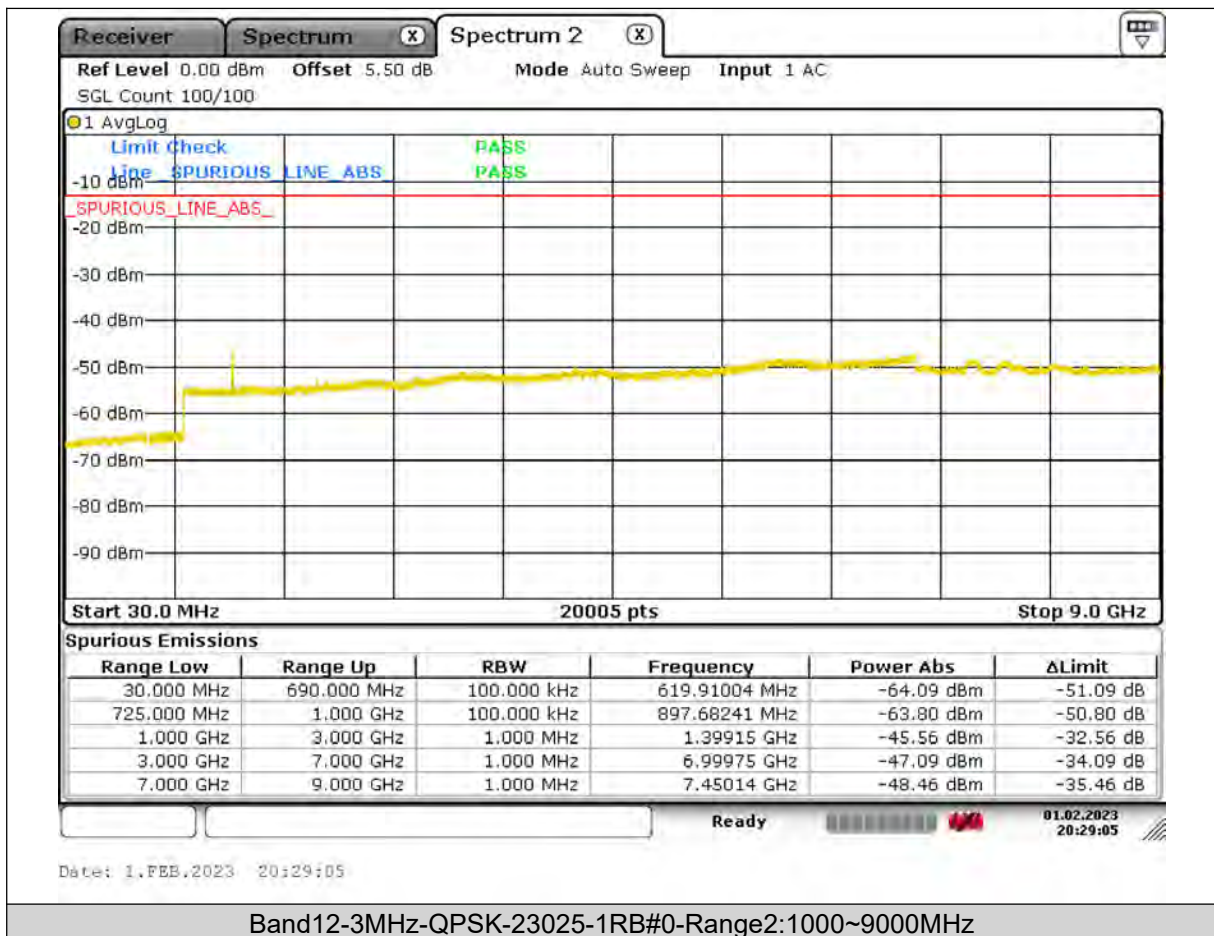

BUREAU VERITAS

Test Report No.: PSU-QSU2309010110RF03