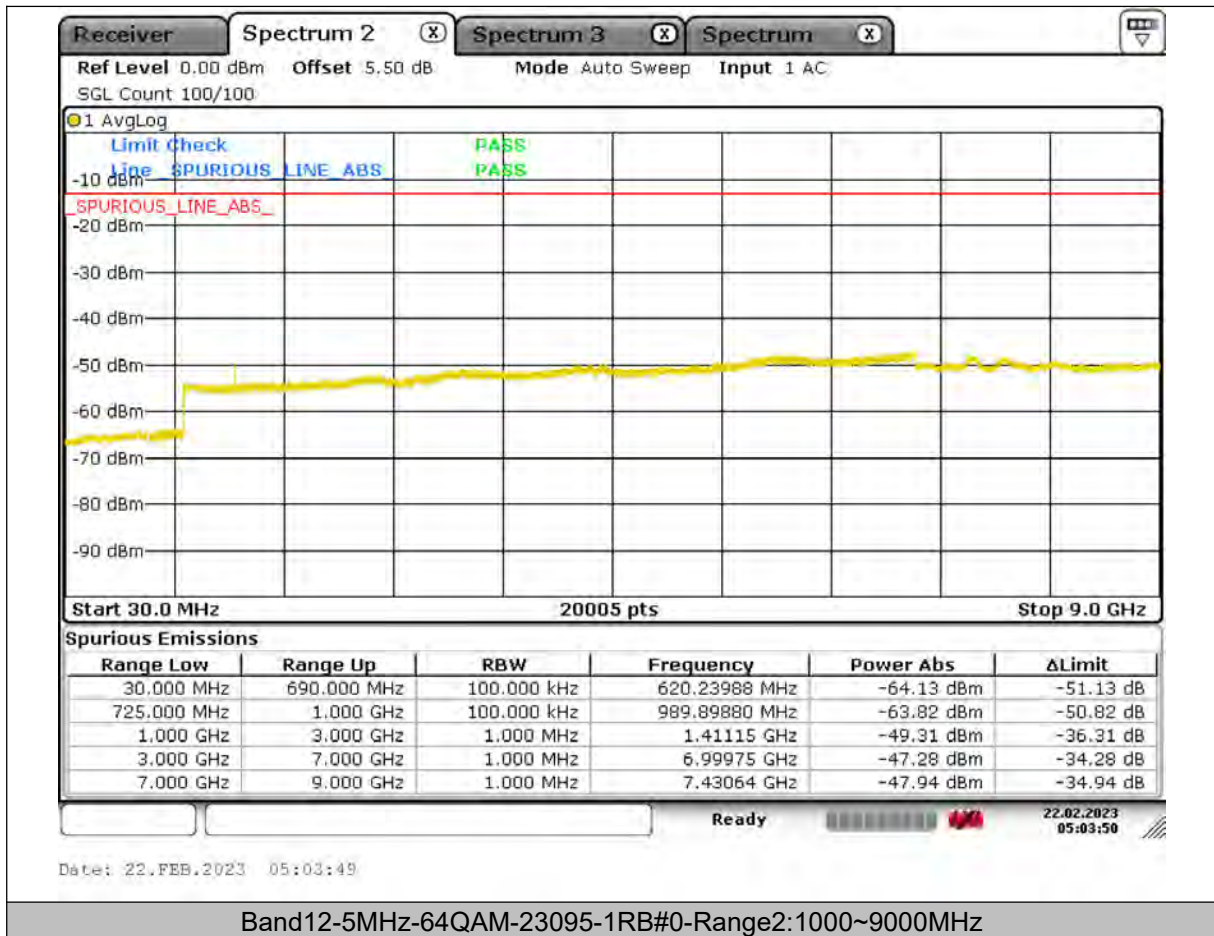

BUREAU
VERITAS

Test Report No.: PSU-QSU2309010110RF03

BUREAU
VERITAS

Test Report No.: PSU-QSU2309010110RF03

BUREAU
VERITAS

Test Report No.: PSU-QSU2309010110RF03

BUREAU VERITAS

Test Report No.: PSU-QSU2309010110RF03