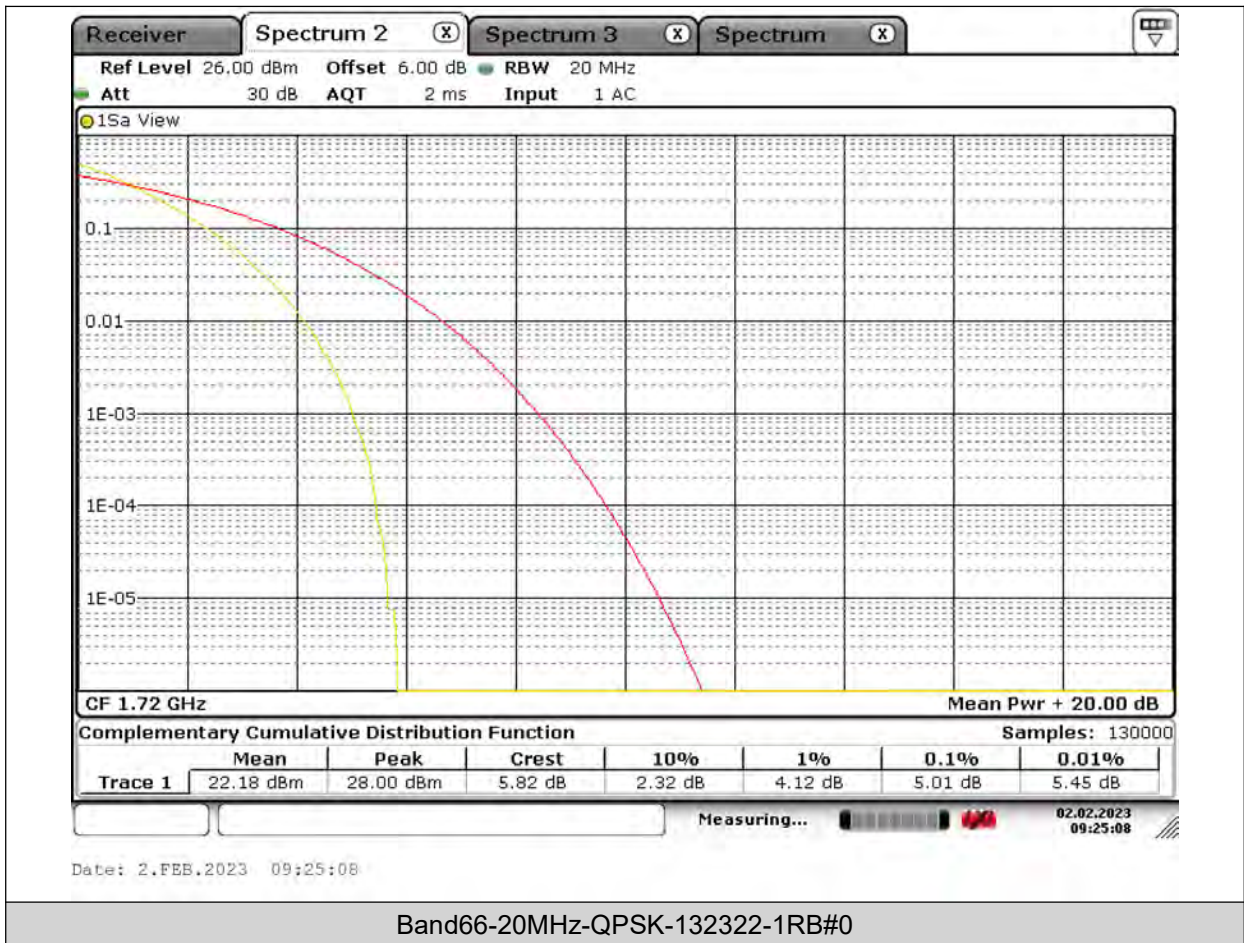

Test Report No.: PSU-QSU2309010110RF03

Test Graphs

BUREAU VERITAS

Test Report No.: PSU-QSU2309010110RF03

BUREAU
VERITAS

Test Report No.: PSU-QSU2309010110RF03

BUREAU VERITAS

Test Report No.: PSU-QSU2309010110RF03