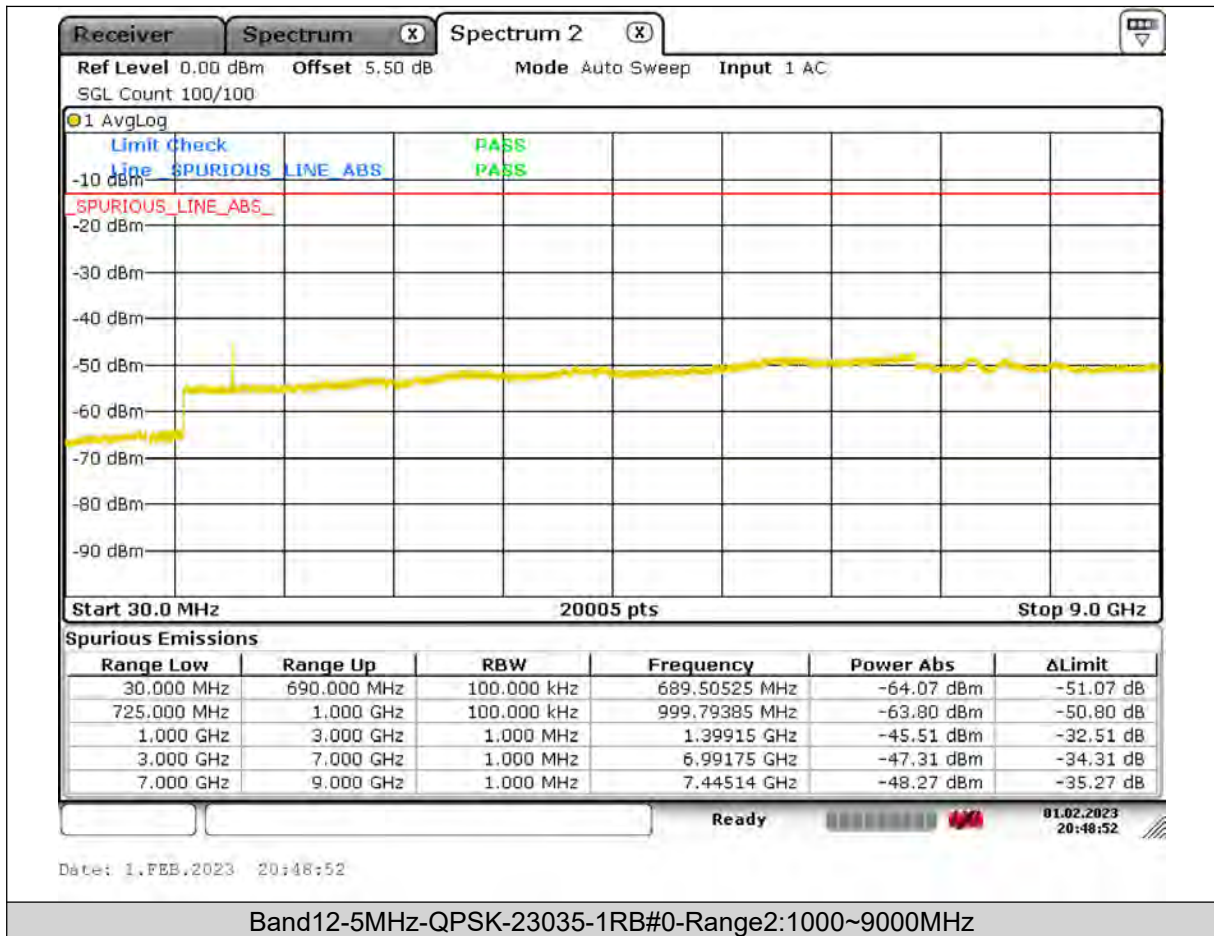

BUREAU
VERITAS

Test Report No.: PSU-QSU2309010110RF03