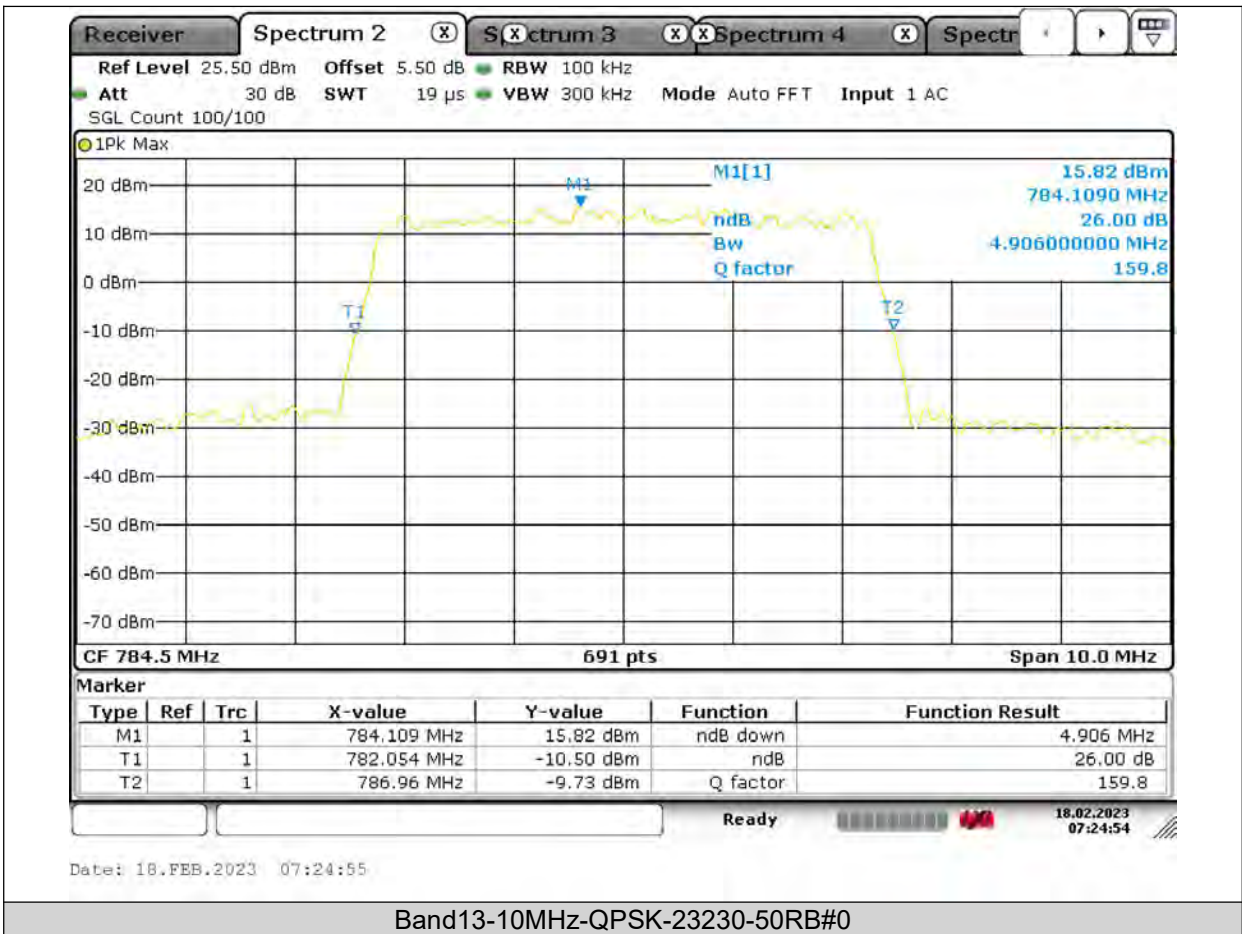

BUREAU VERITAS

Test Report No.: PSU-QSU2309010110RF03