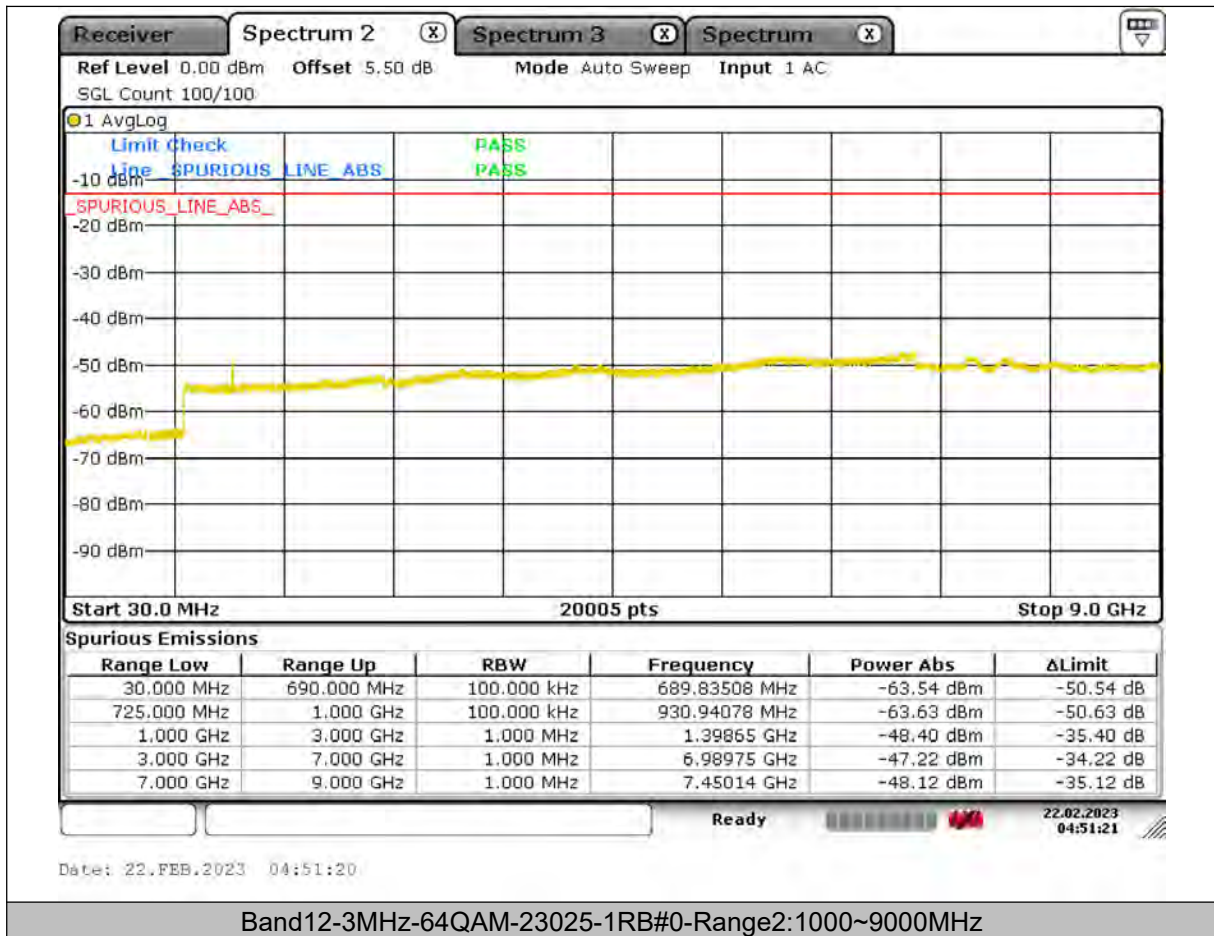

BUREAU
VERITAS

Test Report No.: PSU-QSU2309010110RF03

BUREAU
VERITAS

Test Report No.: PSU-QSU2309010110RF03

BUREAU
VERITAS

Test Report No.: PSU-QSU2309010110RF03

BUREAU
VERITAS

Test Report No.: PSU-QSU2309010110RF03