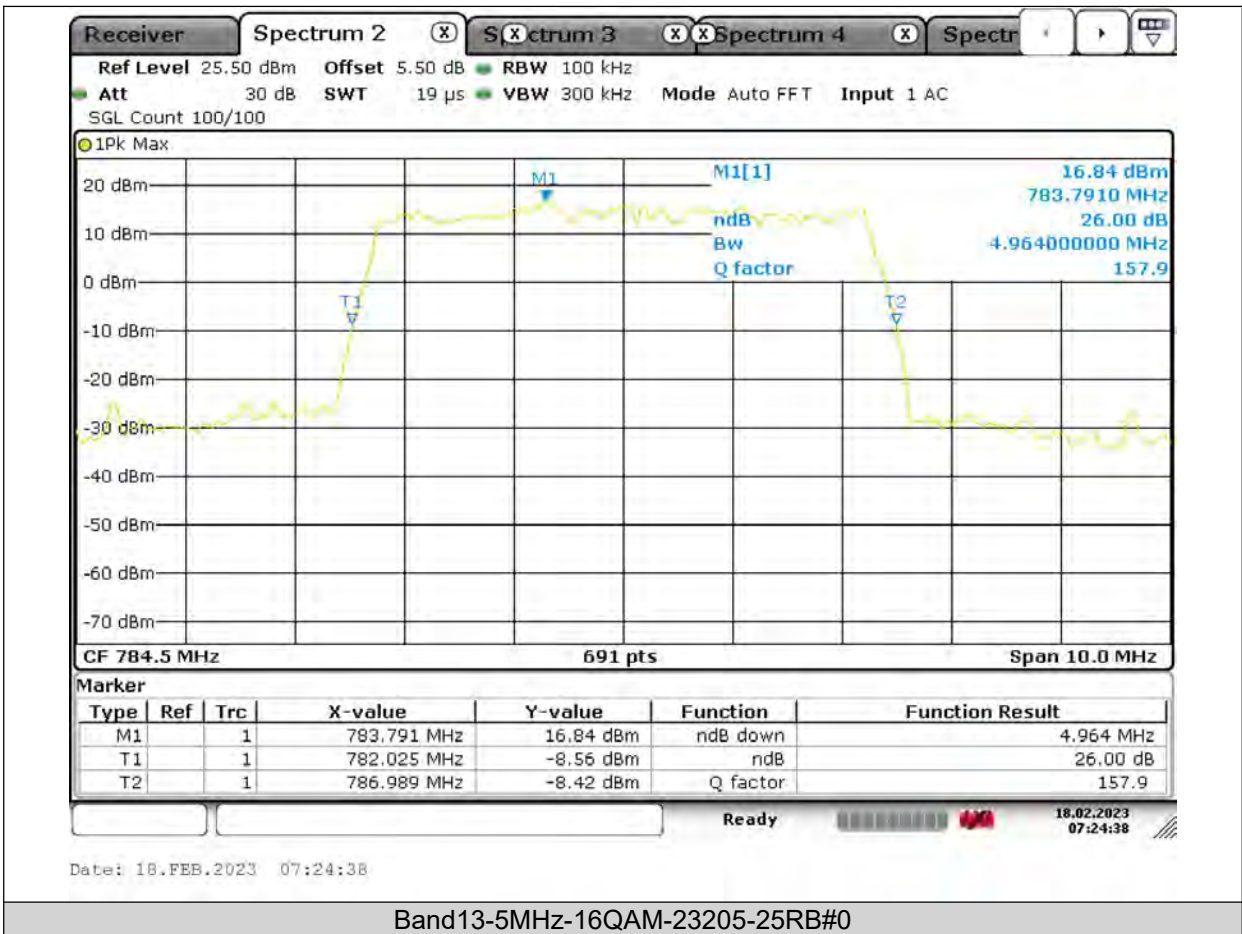

26dB Bandwidth

Band13-5MHz-QPSK-23205-25RB#0

BUREAU
VERITAS

Test Report No.: PSU-QSU2309010110RF03

BUREAU VERITAS

Test Report No.: PSU-QSU2309010110RF03

BUREAU VERITAS

Test Report No.: PSU-QSU2309010110RF03