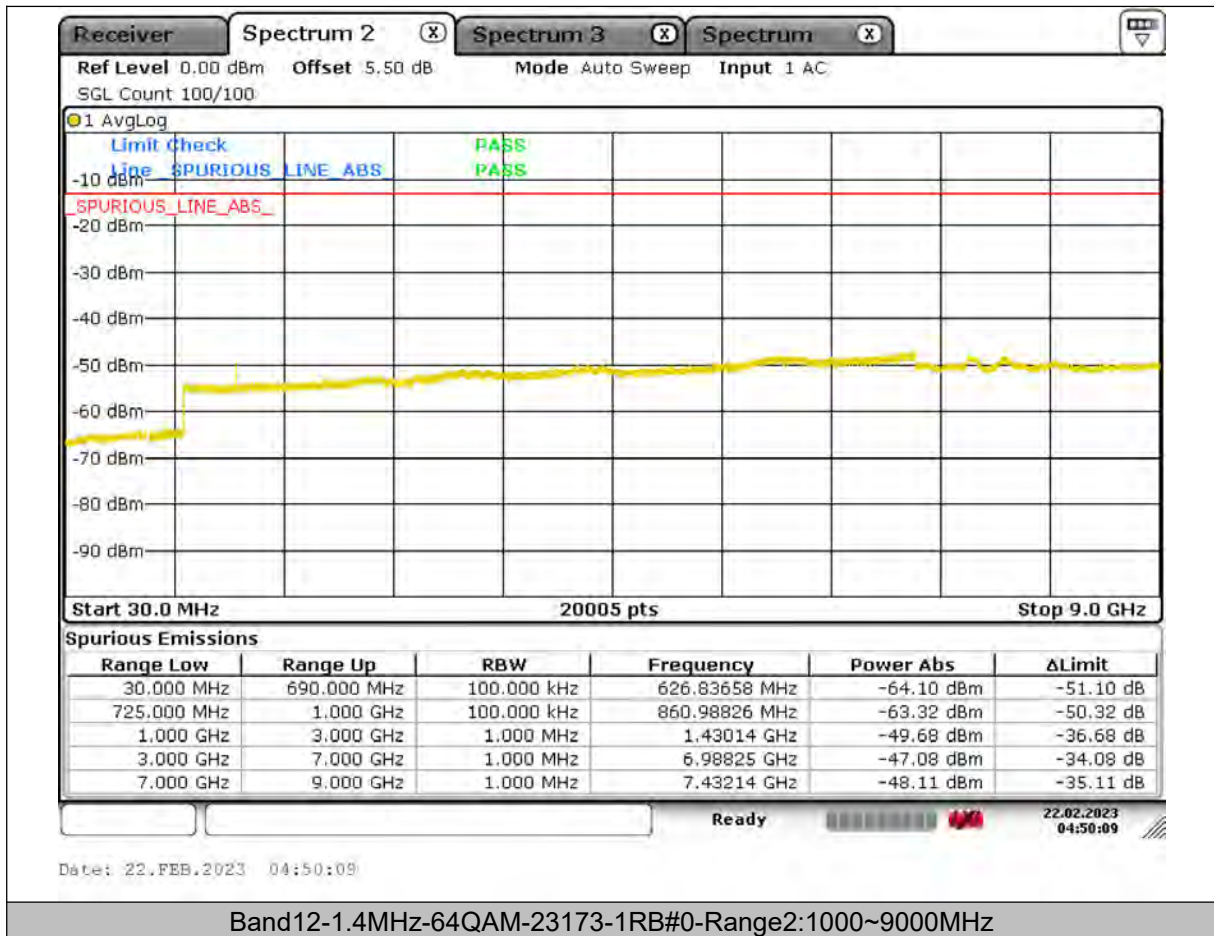

BUREAU
VERITAS

Test Report No.: PSU-QSU2309010110RF03