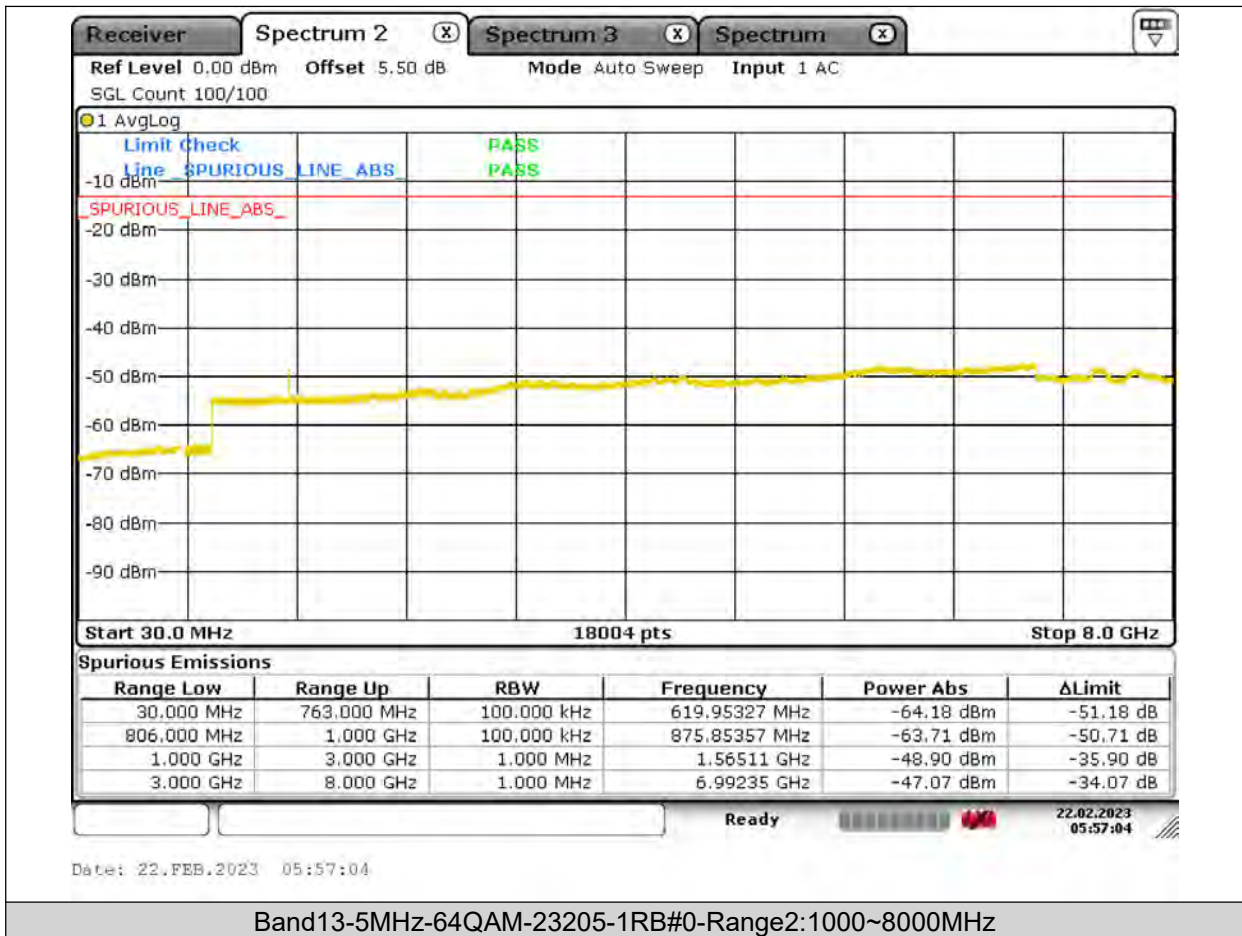

BUREAU
VERITAS

Test Report No.: PSU-QSU2309010110RF03