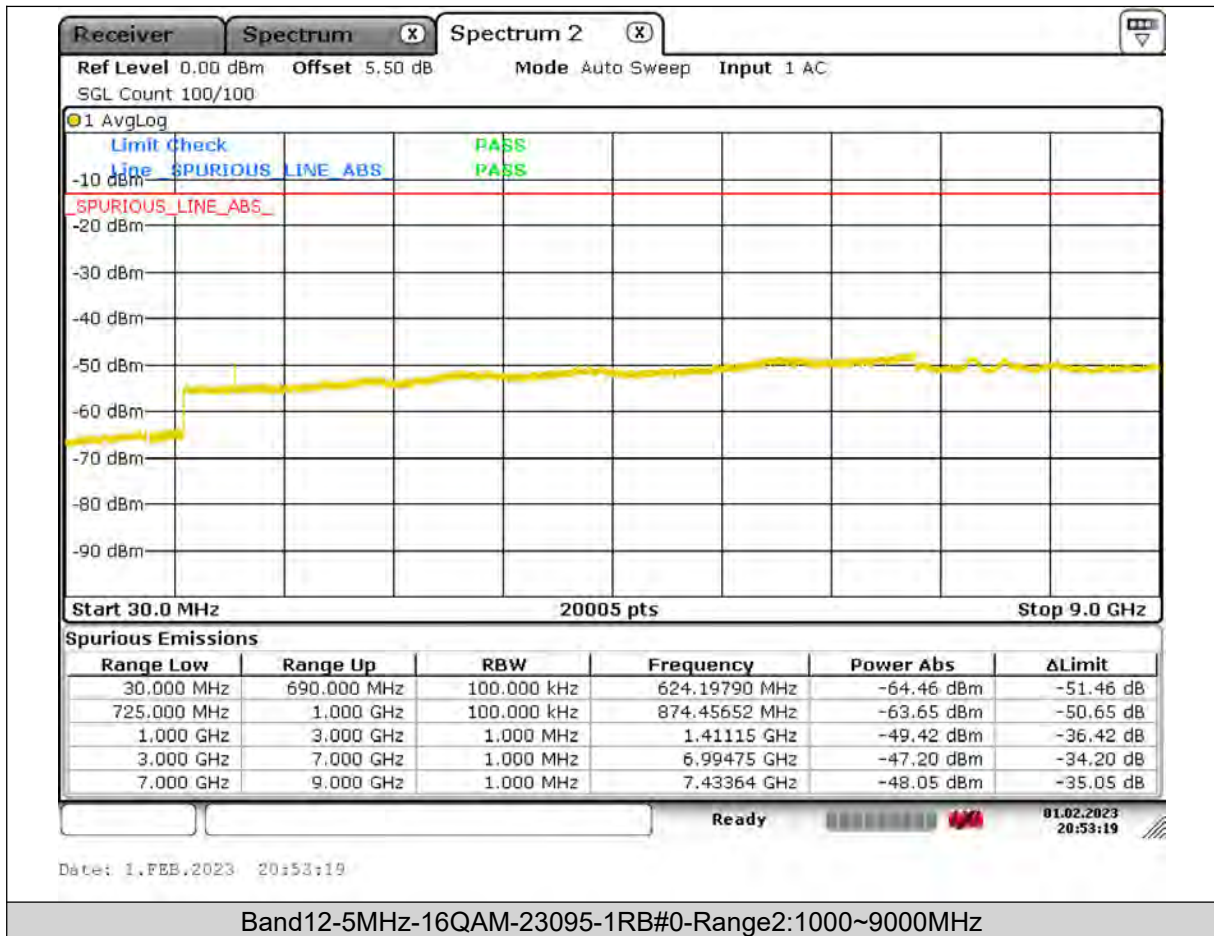

BUREAU
VERITAS

Test Report No.: PSU-QSU2309010110RF03