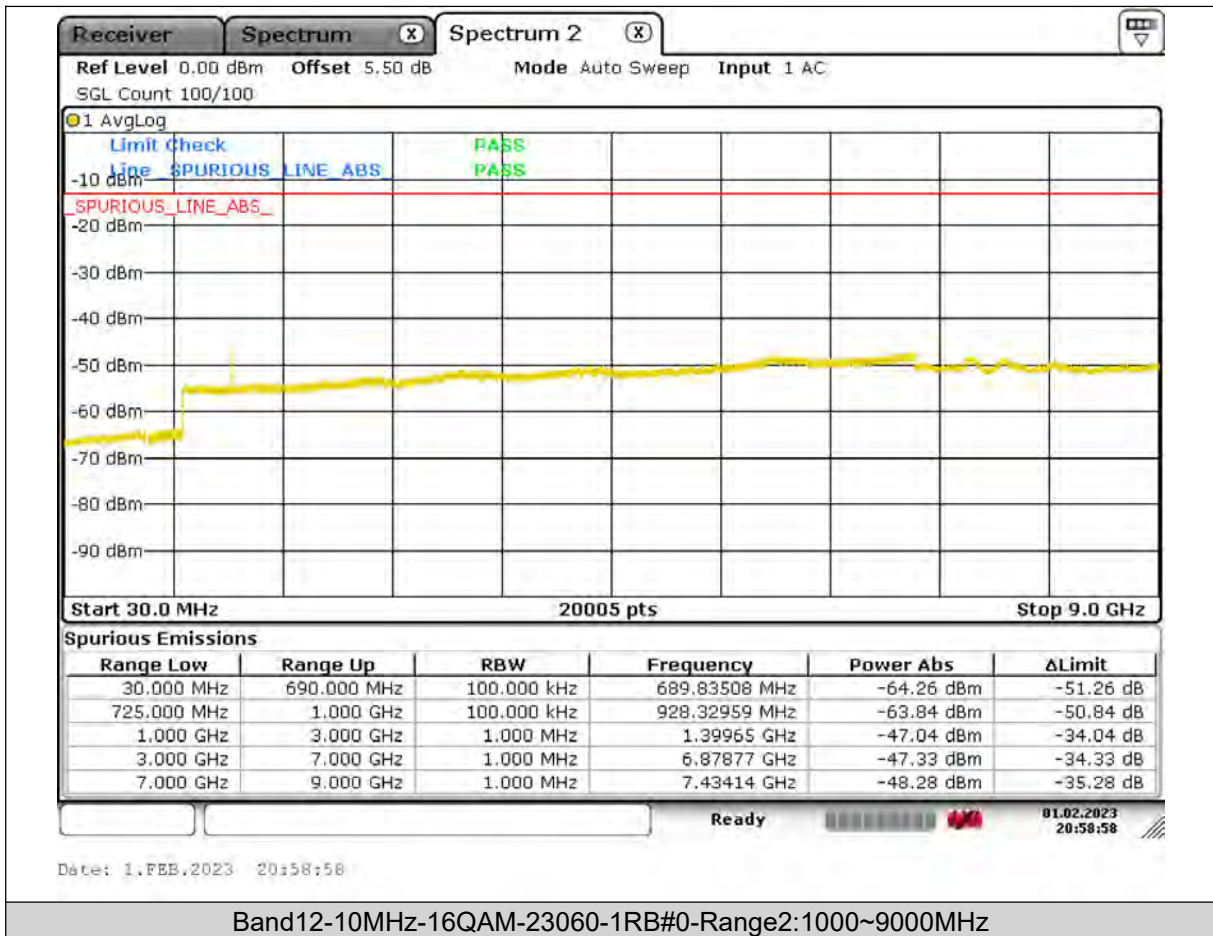

BUREAU
VERITAS

Test Report No.: PSU-QSU2309010110RF03

BUREAU
VERITAS

Test Report No.: PSU-QSU2309010110RF03

BUREAU
VERITAS

Test Report No.: PSU-QSU2309010110RF03

BUREAU
VERITAS

Test Report No.: PSU-QSU2309010110RF03