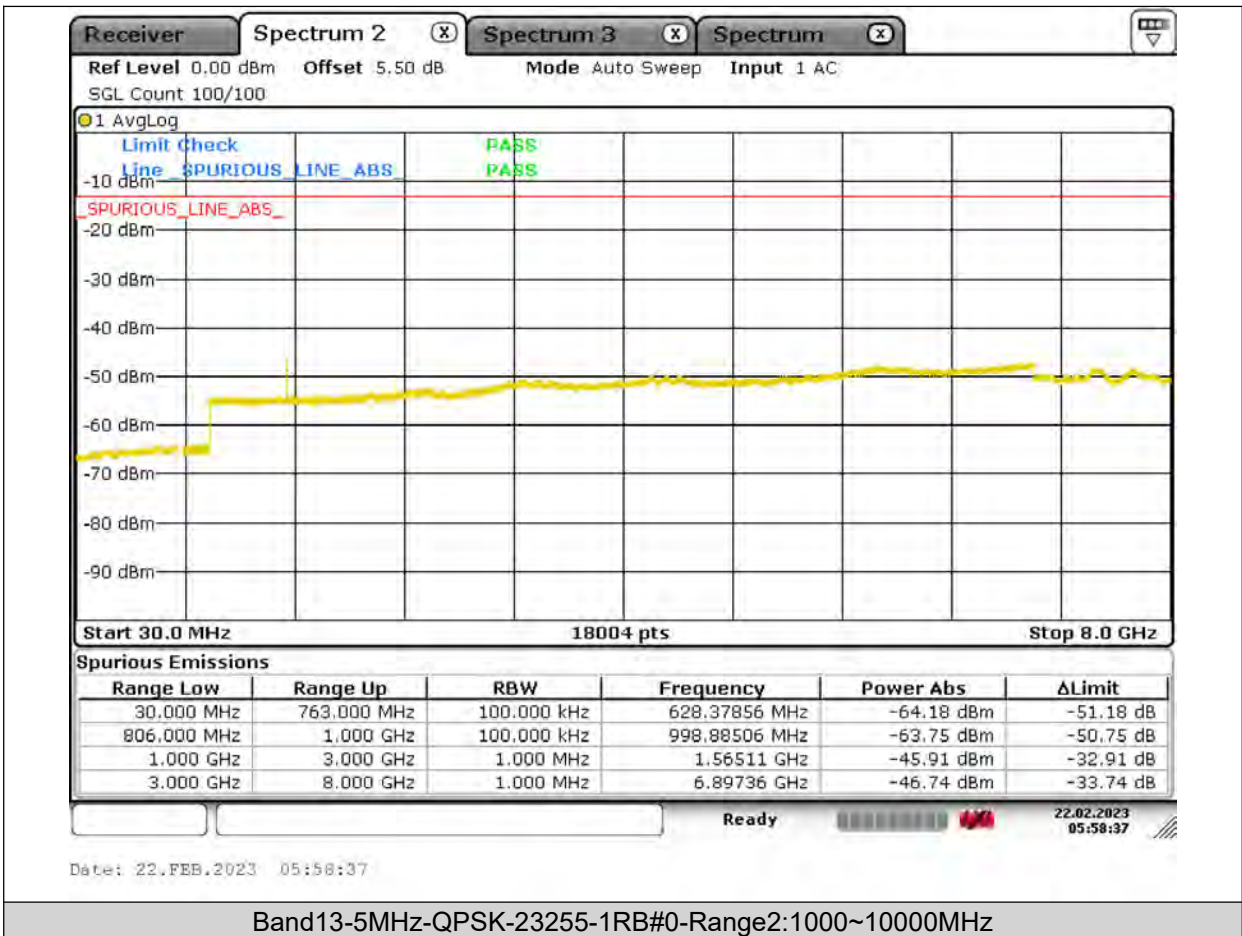

BUREAU VERITAS

Test Report No.: PSU-QSU2309010110RF03