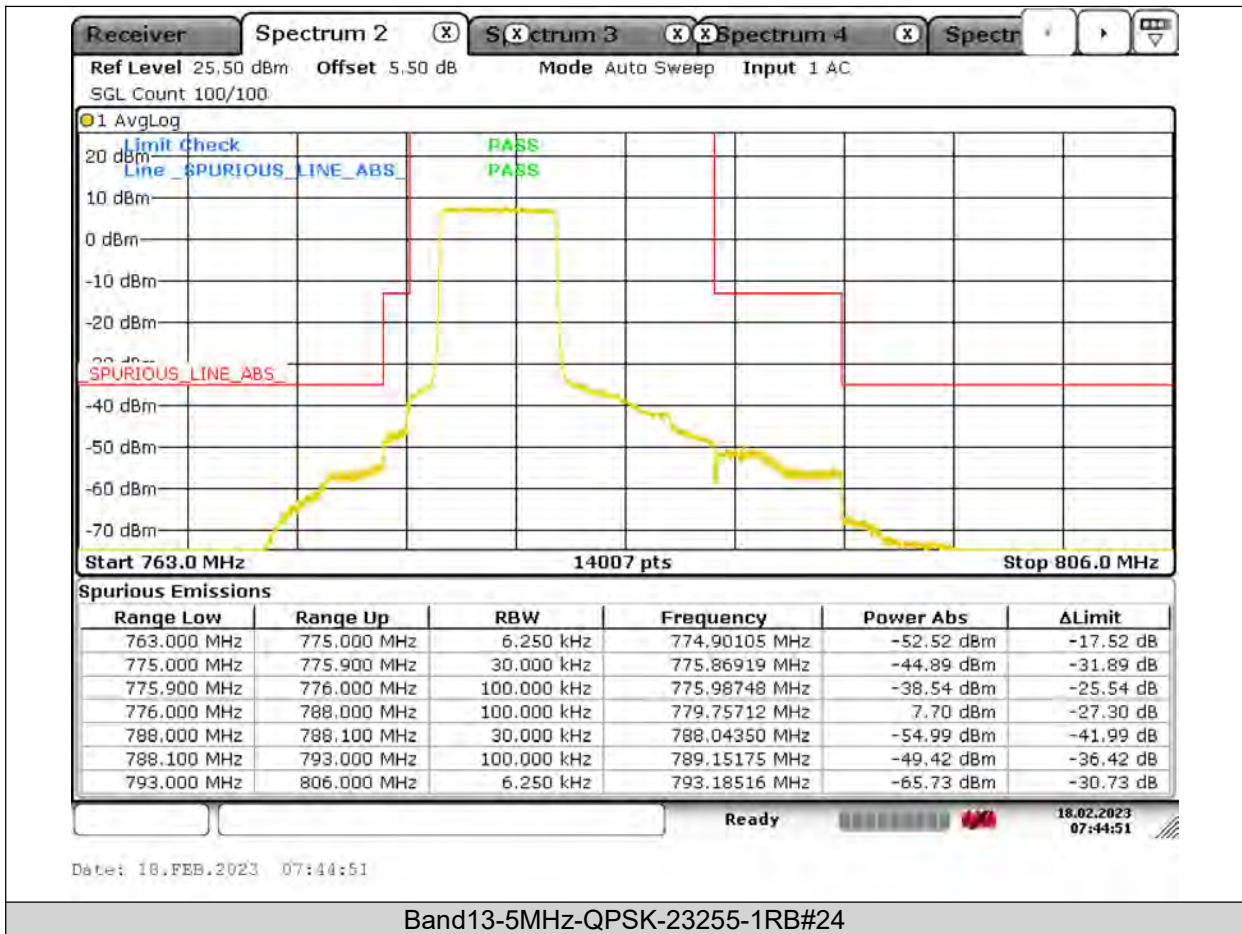

Test Report No.: PSU-QSU2309010110RF03

Test Graphs

BUREAU
VERITAS

Test Report No.: PSU-QSU2309010110RF03

BUREAU
VERITAS

Test Report No.: PSU-QSU2309010110RF03

BUREAU
VERITAS

Test Report No.: PSU-QSU2309010110RF03