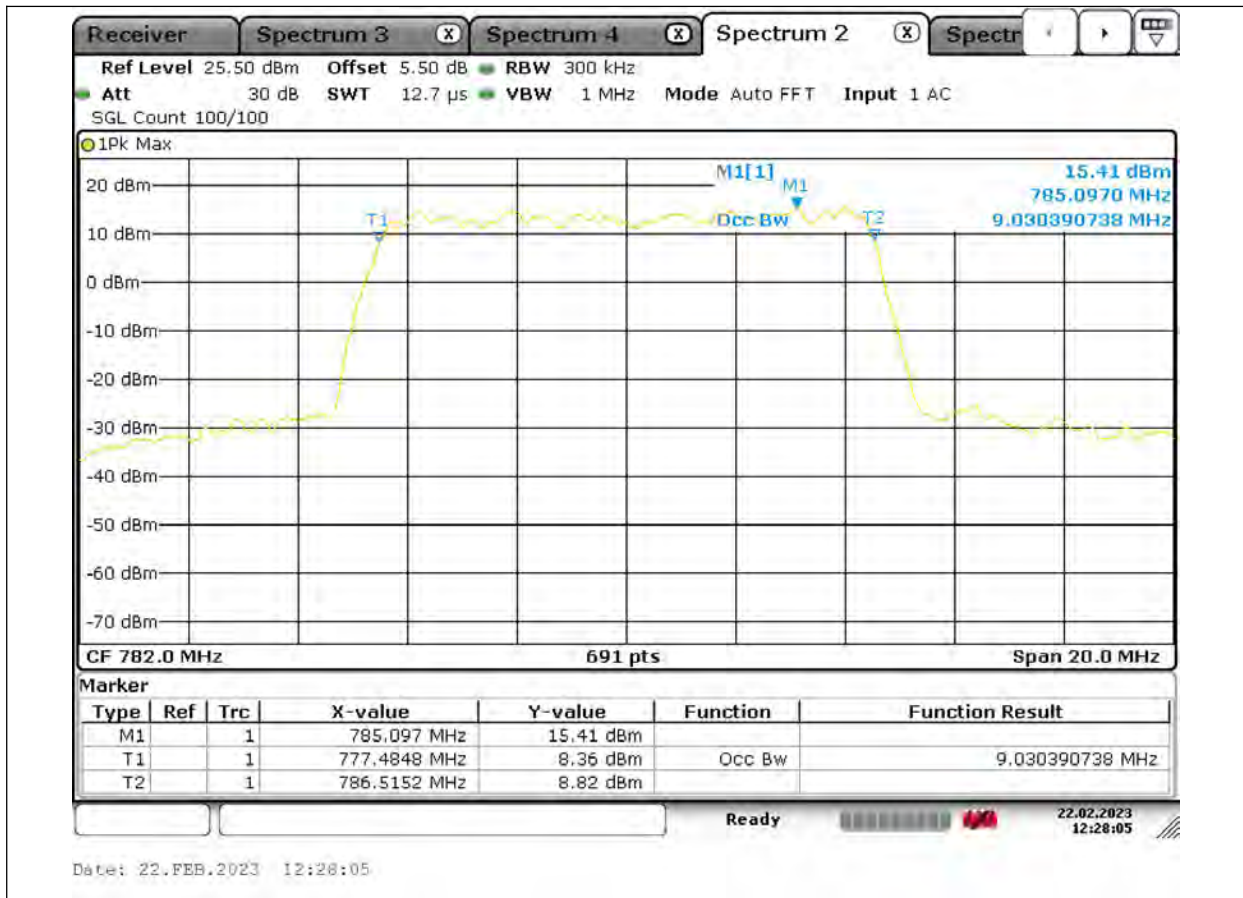

26dB Bandwidth

Band13-5MHz-QPSK-23205-25RB#0

BUREAU
VERITAS

Test Report No.: PSU-QSU2309010110RF03

BUREAU VERITAS

Test Report No.: PSU-QSU2309010110RF03

BUREAU VERITAS

Test Report No.: PSU-QSU2309010110RF03