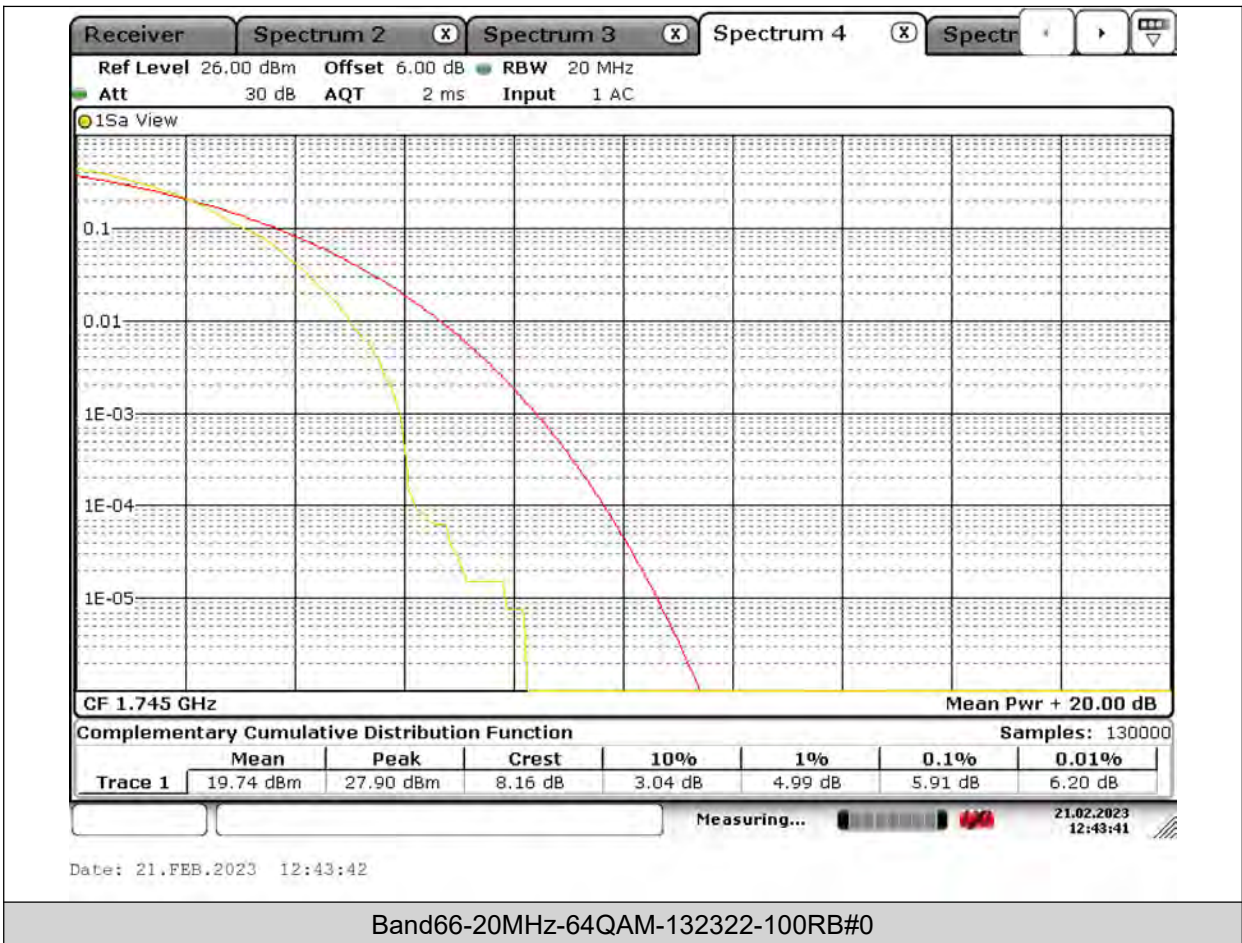

Band66-20MHz-64QAM-132072-1RB#0

BUREAU VERITAS

Test Report No.: PSU-QSU2309010110RF03

BUREAU VERITAS

Test Report No.: PSU-QSU2309010110RF03

BUREAU VERITAS

Test Report No.: PSU-QSU2309010110RF03

BUREAU VERITAS