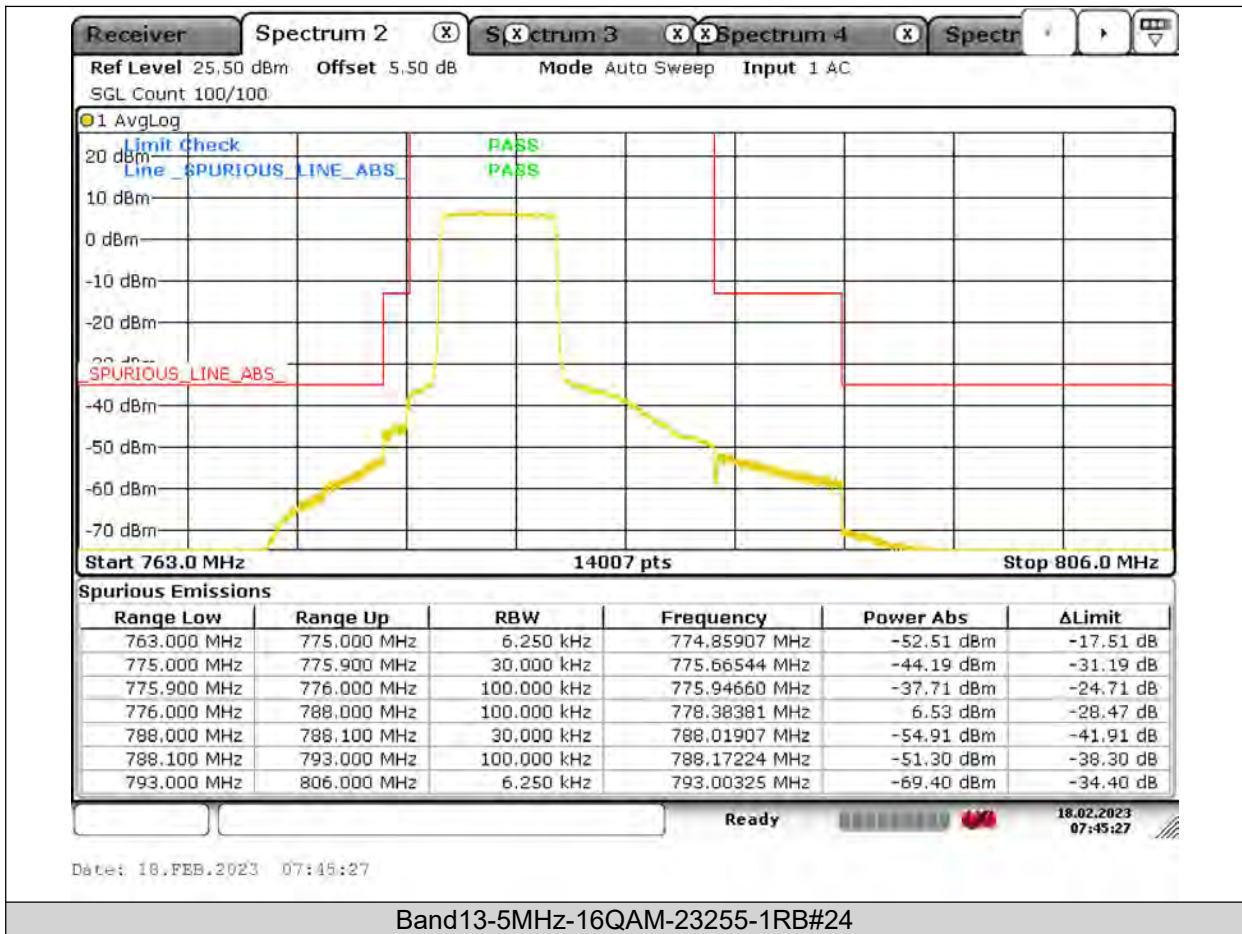

BUREAU
VERITAS

Test Report No.: PSU-QSU2309010110RF03