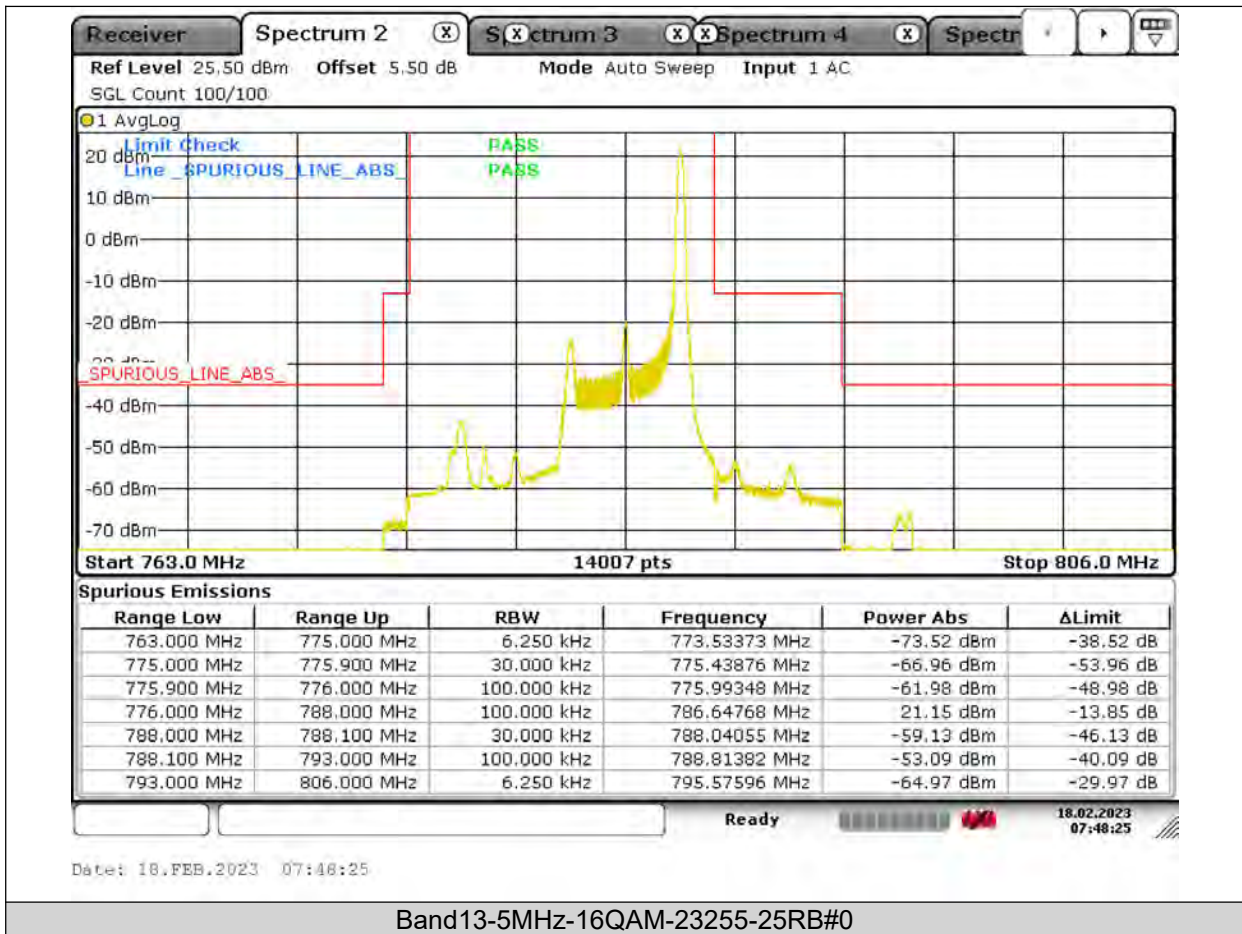

BUREAU VERITAS

Test Report No.: PSU-QSU2309010110RF03

BUREAU
VERITAS

Test Report No.: PSU-QSU2309010110RF03

BUREAU
VERITAS

Test Report No.: PSU-QSU2309010110RF03

BUREAU
VERITAS

Test Report No.: PSU-QSU2309010110RF03