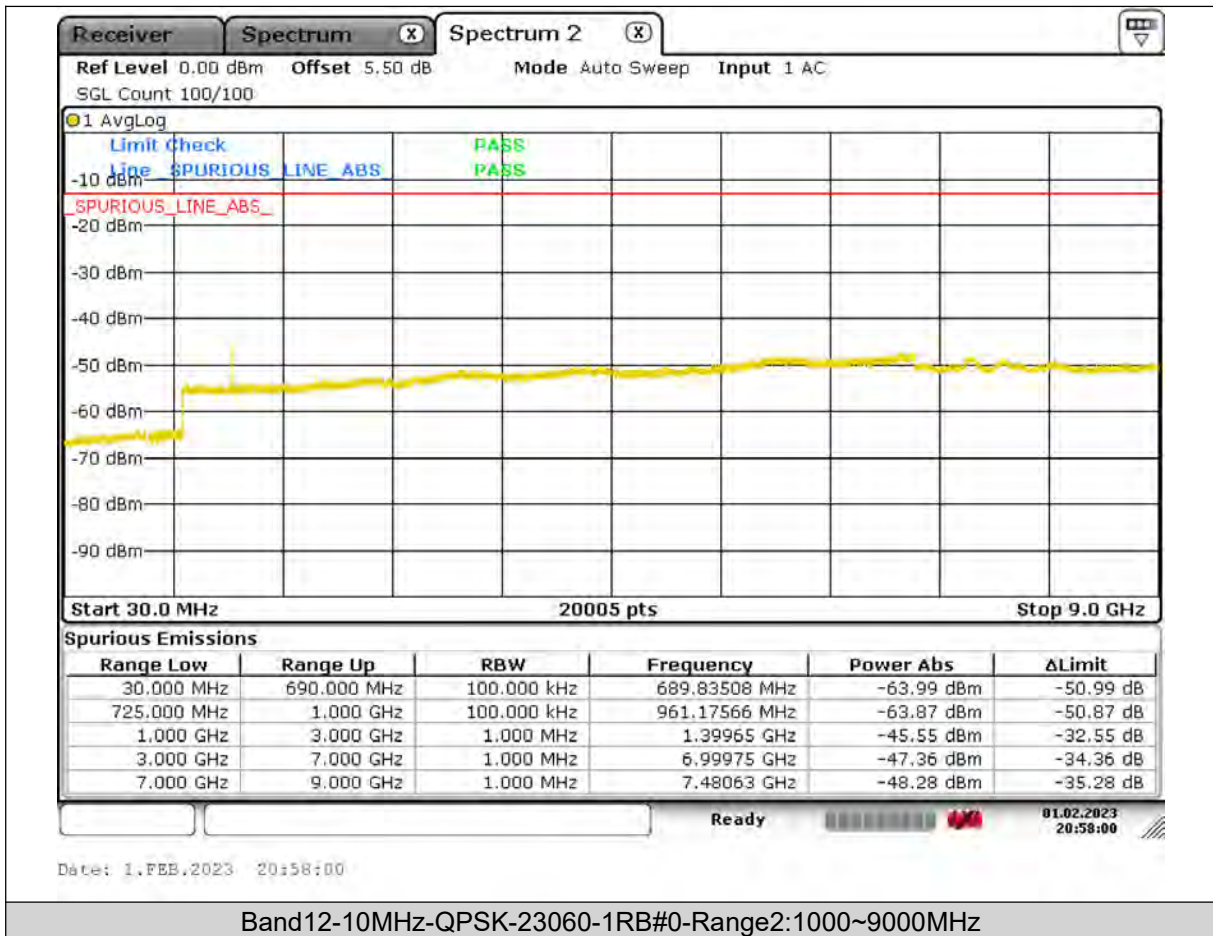

BUREAU
VERITAS

Test Report No.: PSU-QSU2309010110RF03