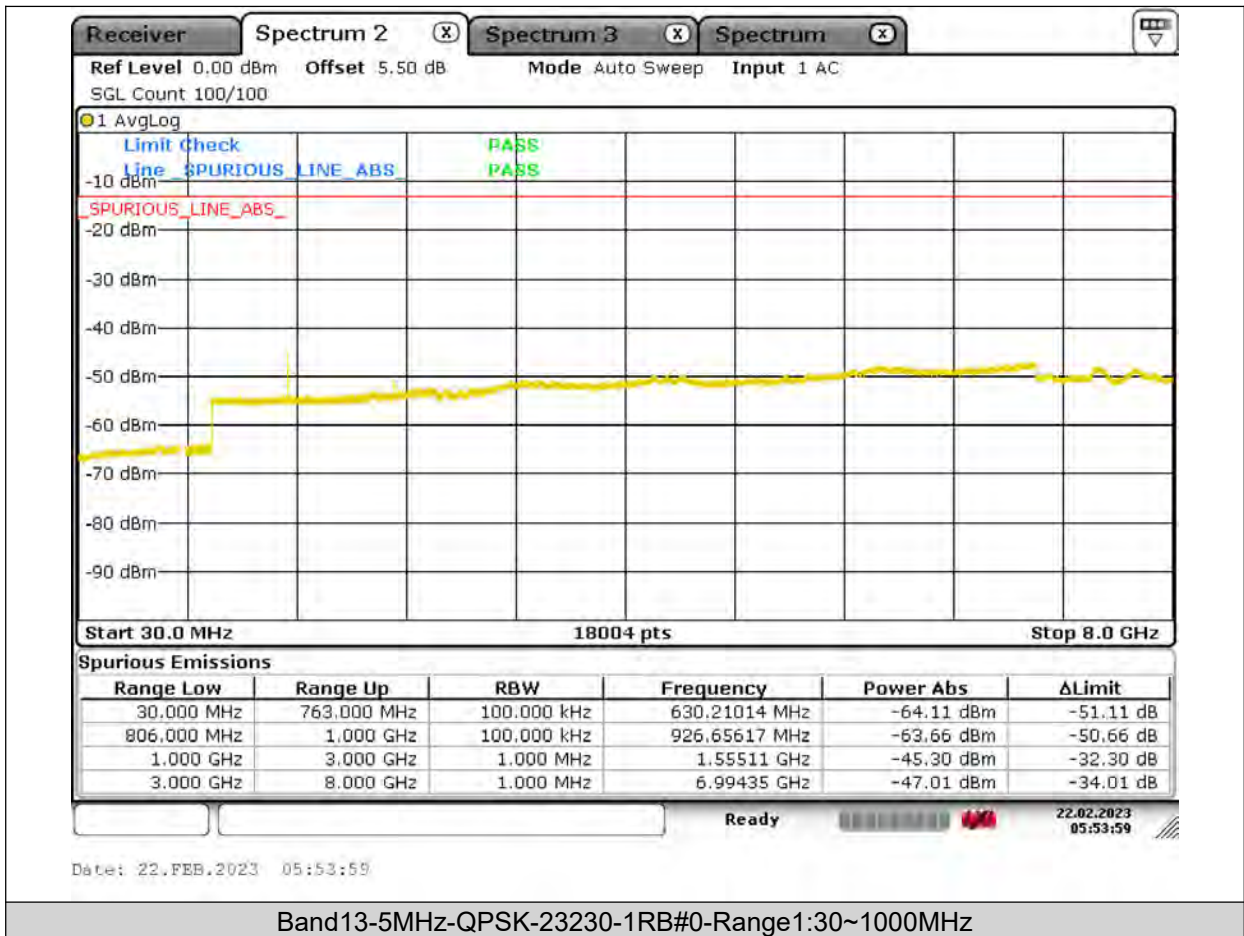

Test Report No.: PSU-QSU2309010110RF03

Test Graphs

BUREAU VERITAS

Test Report No.: PSU-QSU2309010110RF03

BUREAU
VERITAS

Test Report No.: PSU-QSU2309010110RF03

BUREAU VERITAS

Test Report No.: PSU-QSU2309010110RF03