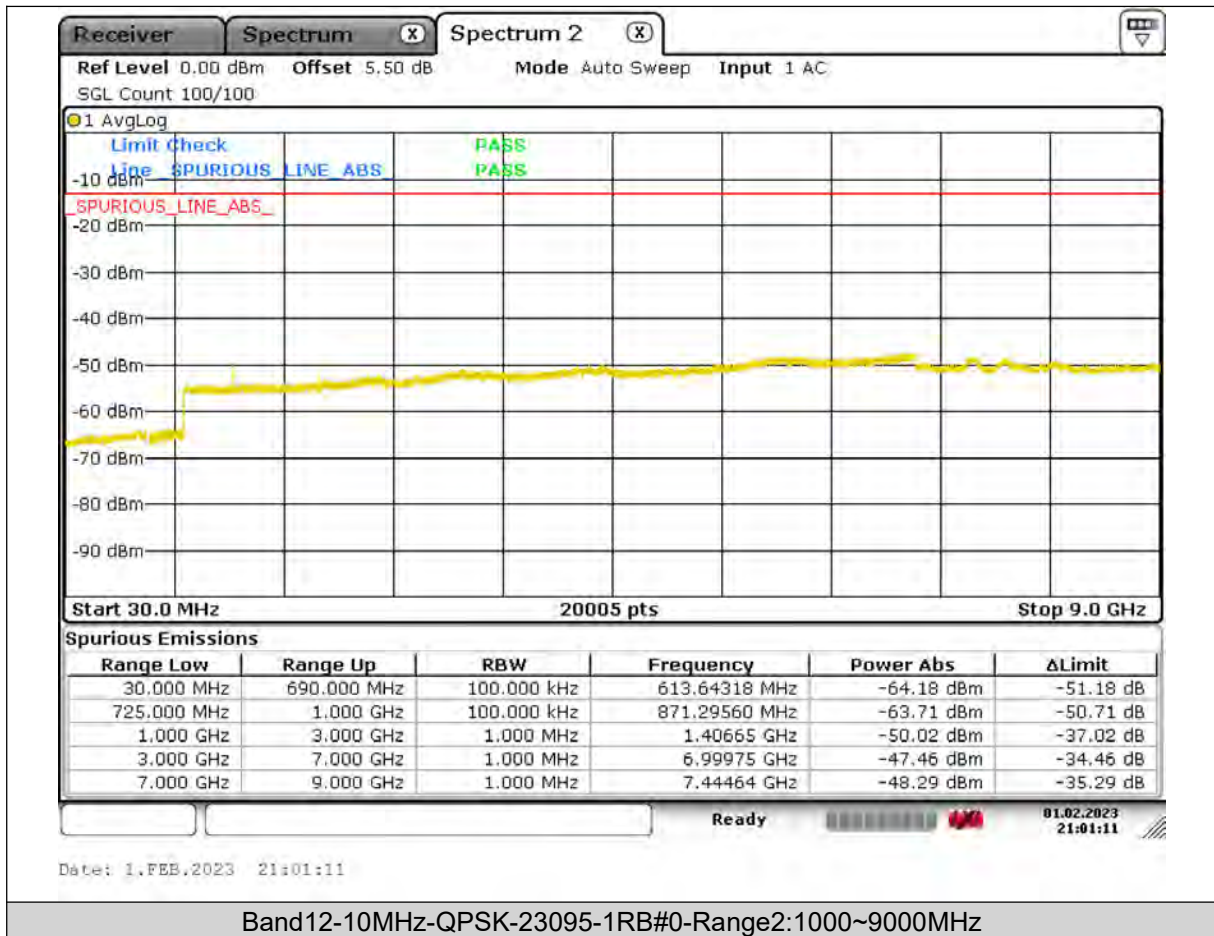

BUREAU
VERITAS

Test Report No.: PSU-QSU2309010110RF03

BUREAU
VERITAS

Test Report No.: PSU-QSU2309010110RF03

BUREAU
VERITAS

Test Report No.: PSU-QSU2309010110RF03

BUREAU
VERITAS

Test Report No.: PSU-QSU2309010110RF03