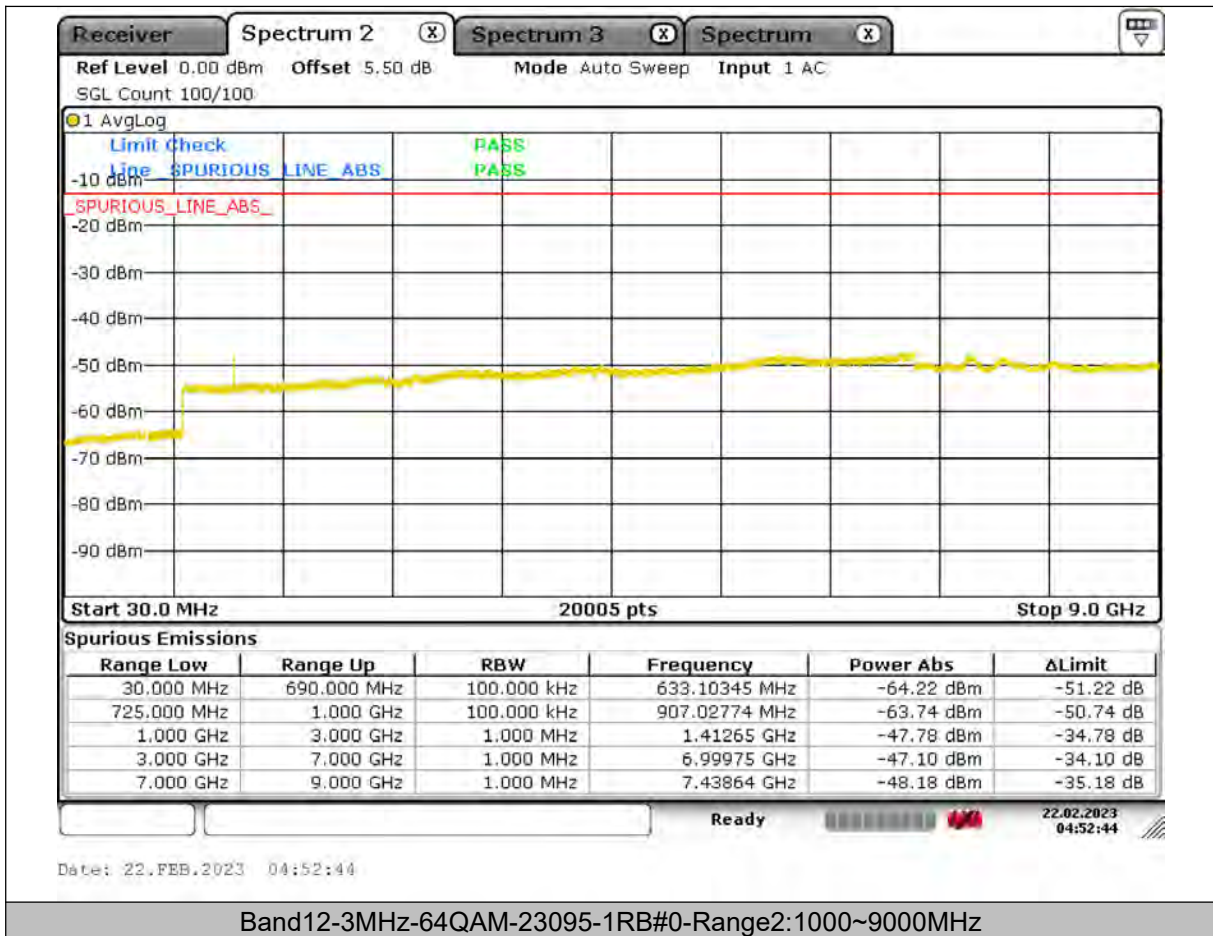

BUREAU
VERITAS

Test Report No.: PSU-QSU2309010110RF03