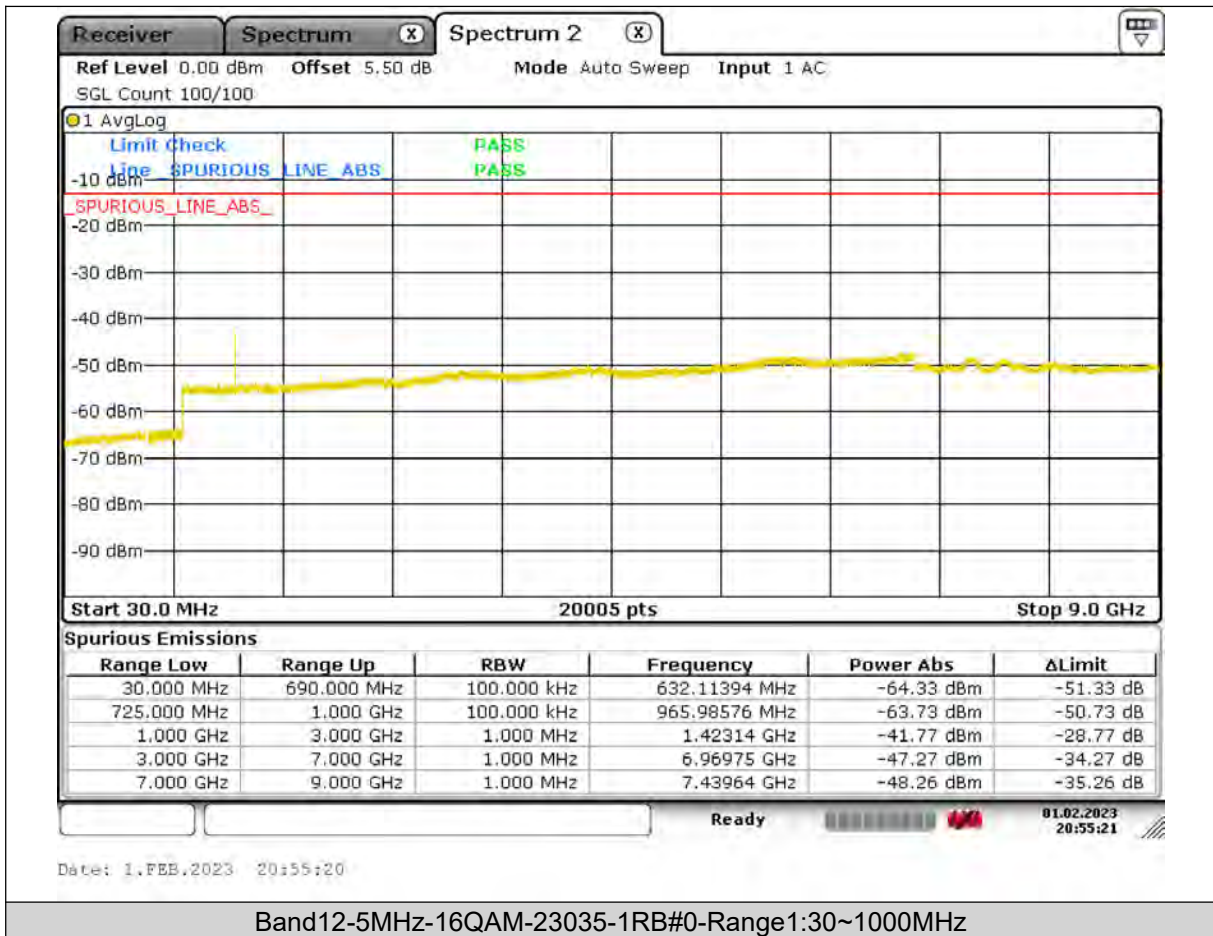

BUREAU
VERITAS

Test Report No.: PSU-QSU2309010110RF03

BUREAU
VERITAS

Test Report No.: PSU-QSU2309010110RF03

BUREAU
VERITAS

Test Report No.: PSU-QSU2309010110RF03

BUREAU
VERITAS

Test Report No.: PSU-QSU2309010110RF03