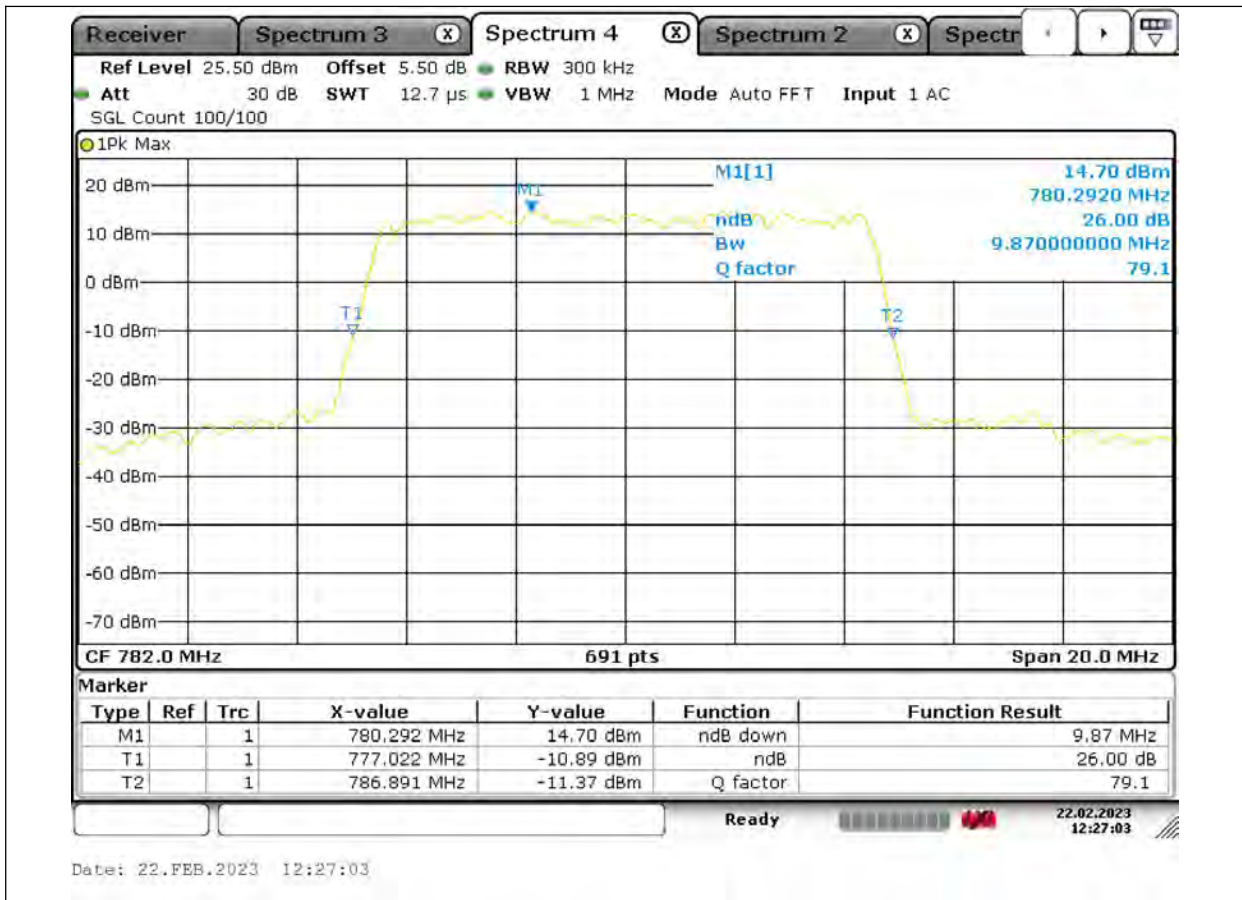

BUREAU VERITAS

Test Report No.: PSU-QSU2309010110RF03