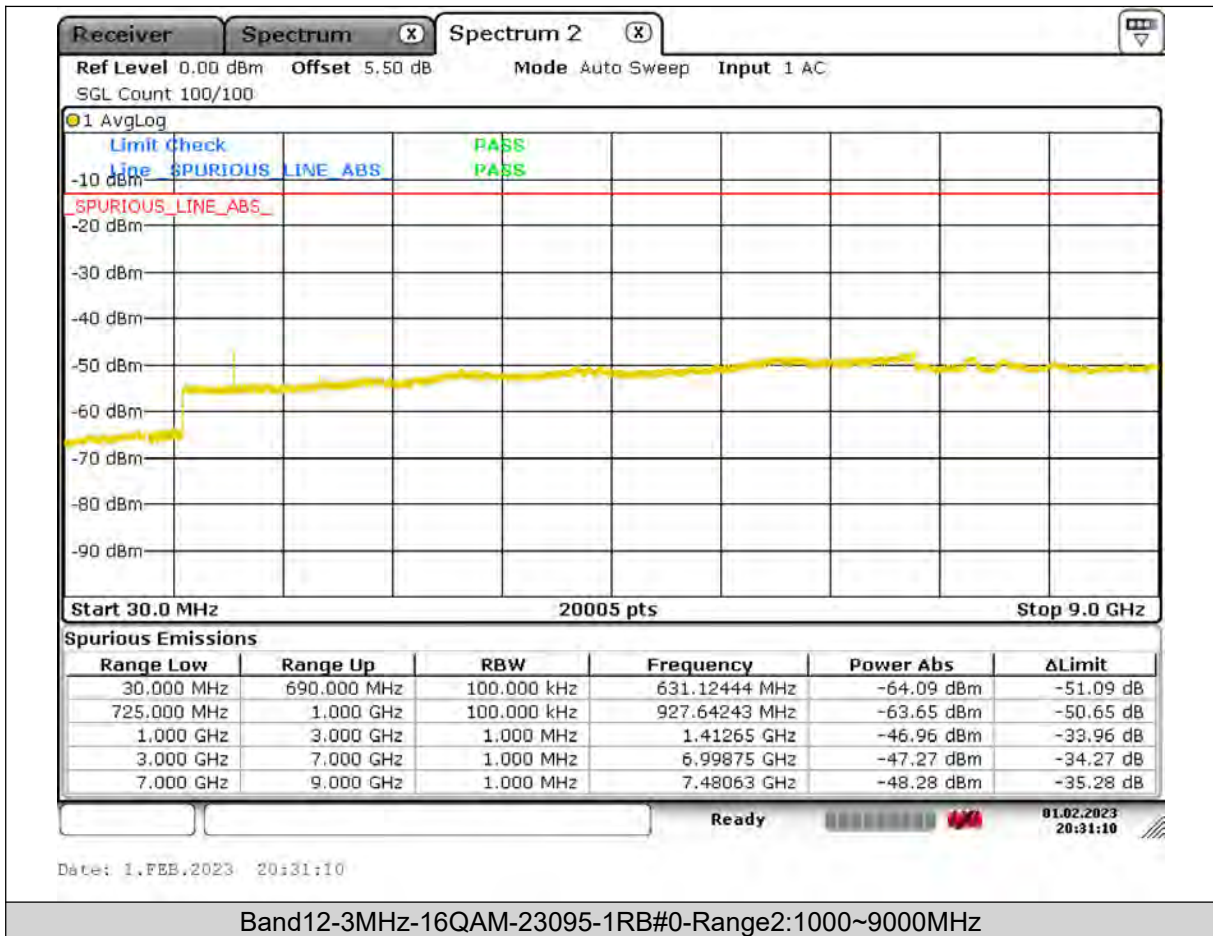

BUREAU VERITAS

Test Report No.: PSU-QSU2309010110RF03