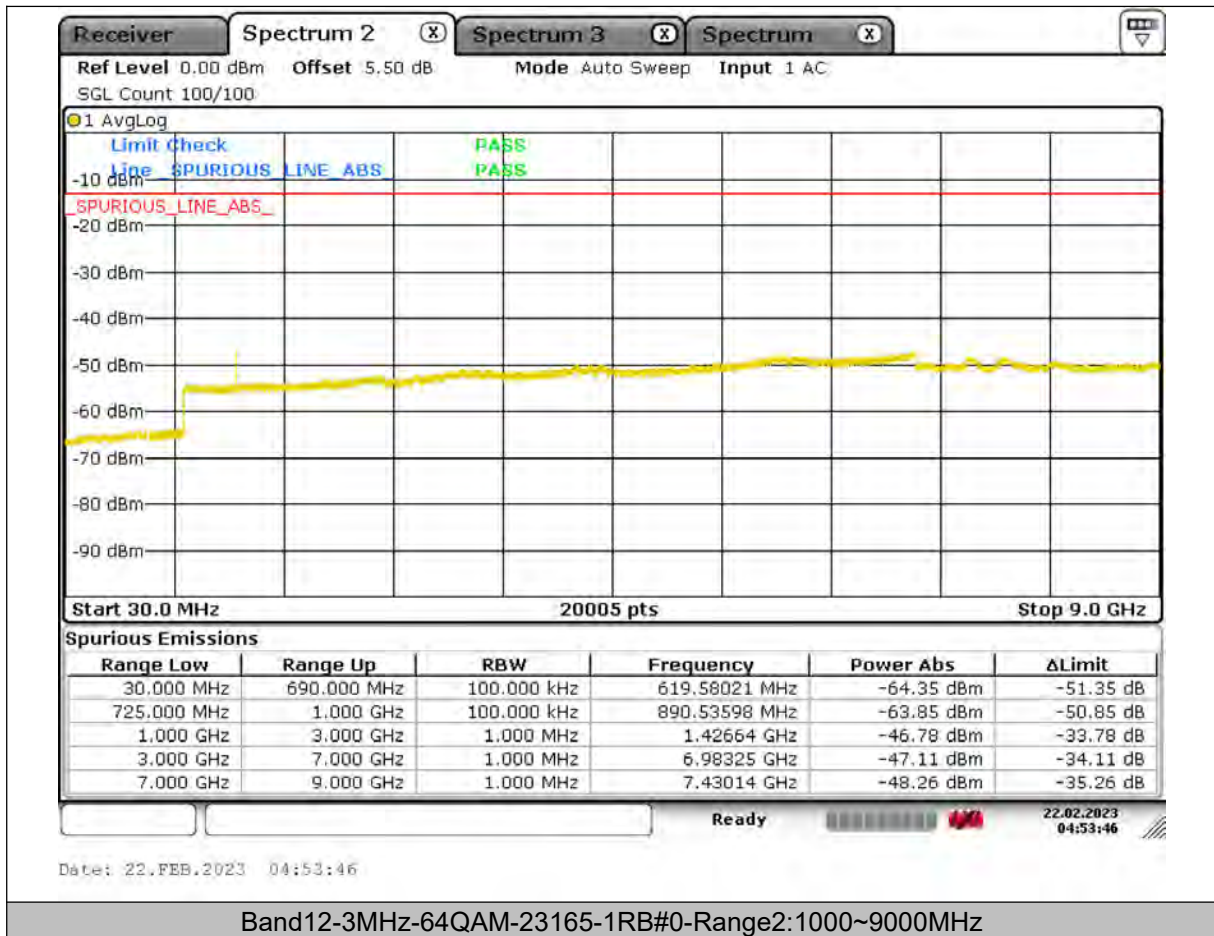

BUREAU
VERITAS

Test Report No.: PSU-QSU2309010110RF03

BUREAU
VERITAS

Test Report No.: PSU-QSU2309010110RF03

BUREAU
VERITAS

Test Report No.: PSU-QSU2309010110RF03

BUREAU VERITAS

Test Report No.: PSU-QSU2309010110RF03