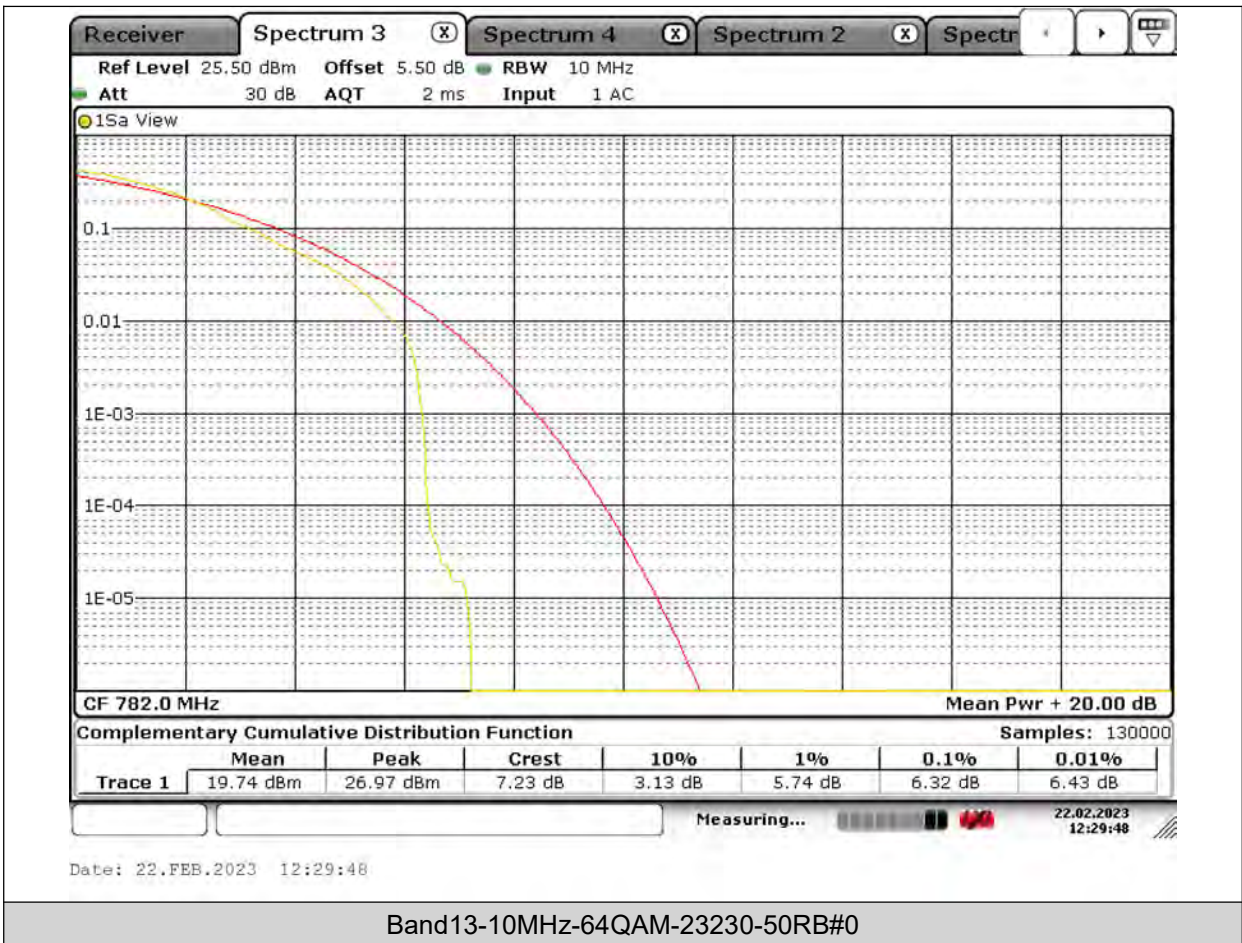

BUREAU VERITAS

Test Report No.: PSU-QSU2309010110RF03