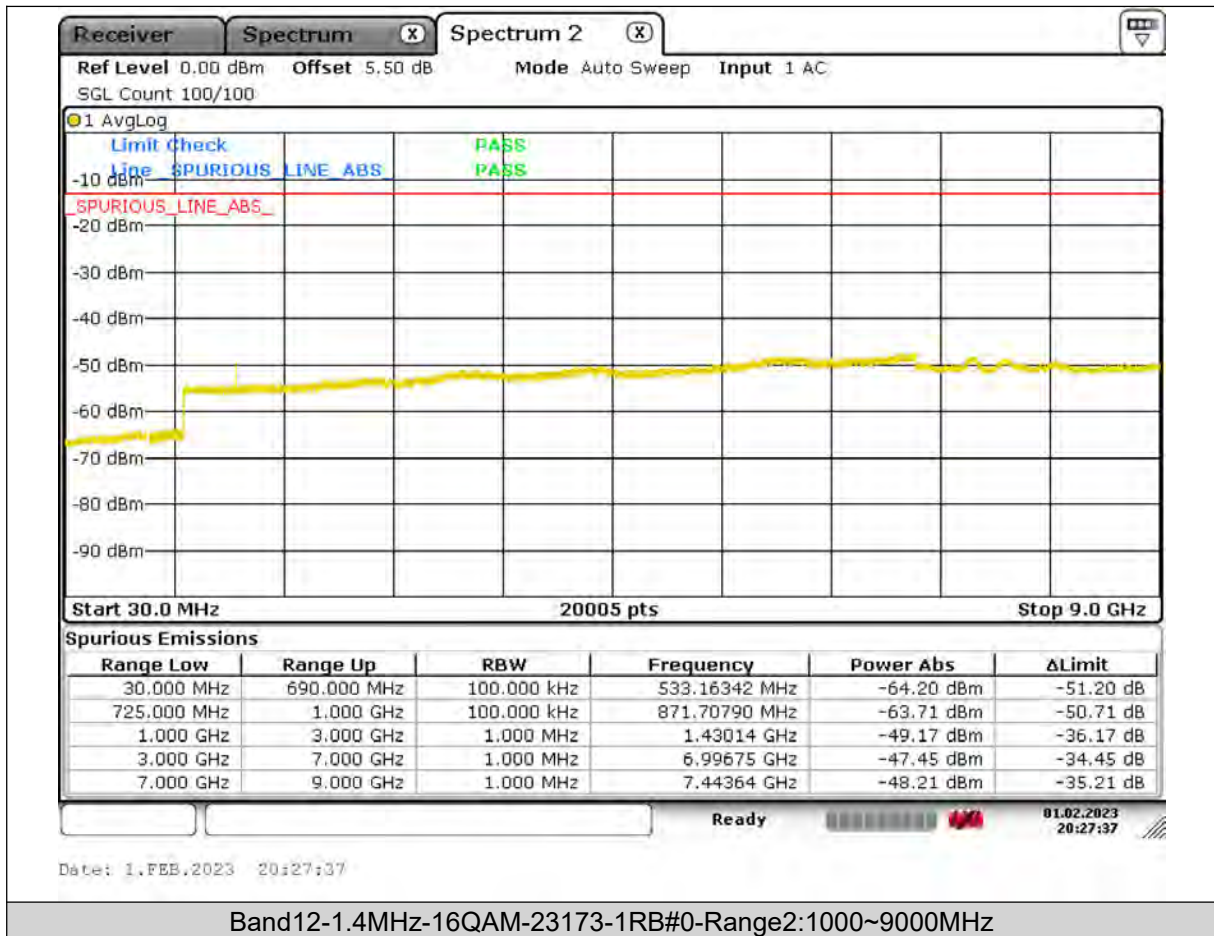

BUREAU
VERITAS

Test Report No.: PSU-QSU2309010110RF03

BUREAU VERITAS

Test Report No.: PSU-QSU2309010110RF03

BUREAU
VERITAS

Test Report No.: PSU-QSU2309010110RF03

BUREAU
VERITAS

Test Report No.: PSU-QSU2309010110RF03