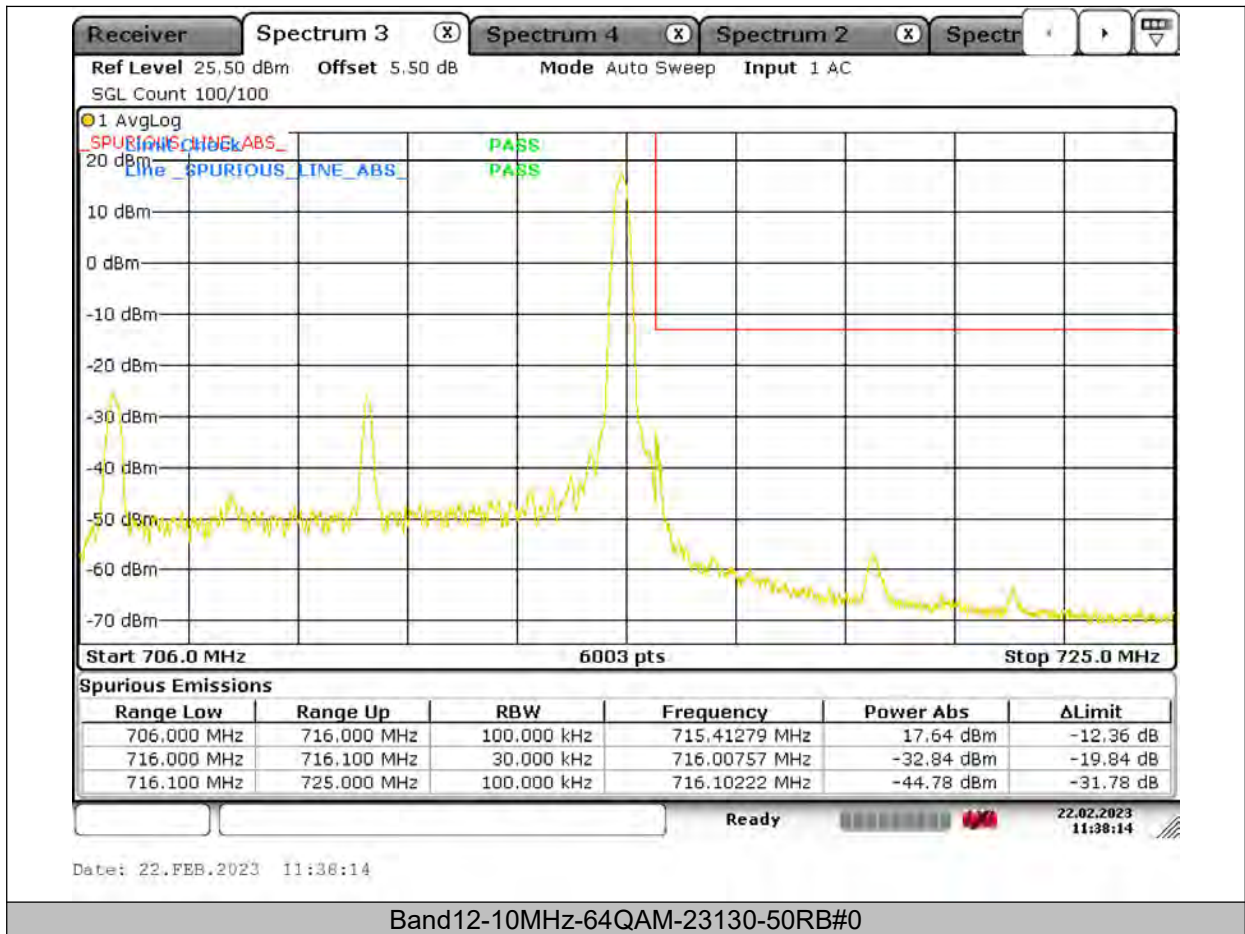

BUREAU
VERITAS

Test Report No.: PSU-QSU2309010110RF03

BUREAU VERITAS

Test Report No.: PSU-QSU2309010110RF03

BUREAU
VERITAS

Test Report No.: PSU-QSU2309010110RF03

Test Report No.: PSU-QSU2309010110RF03

CONDUCTED SPURIOUS EMISSION