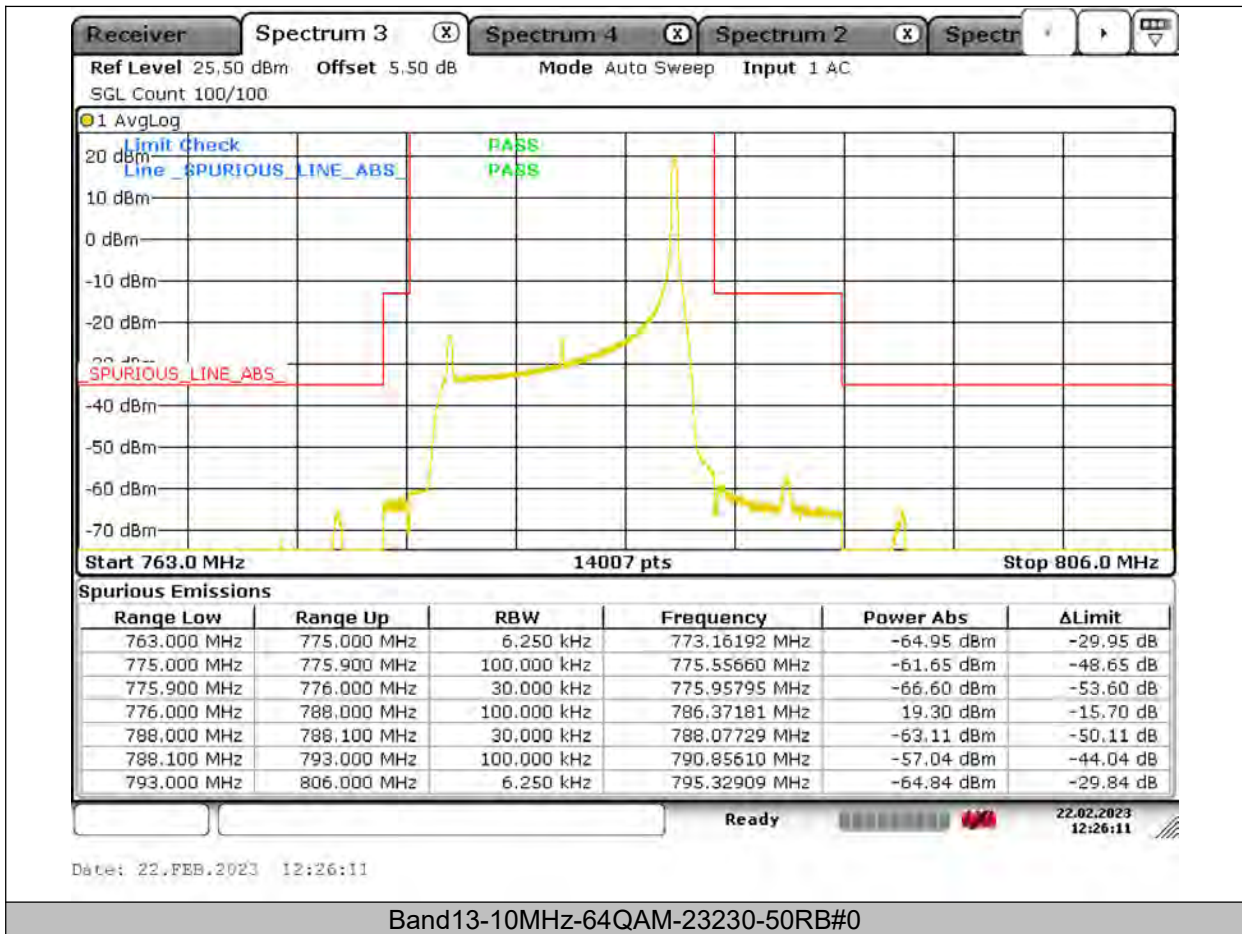

BUREAU
VERITAS

Test Report No.: PSU-QSU2309010110RF03