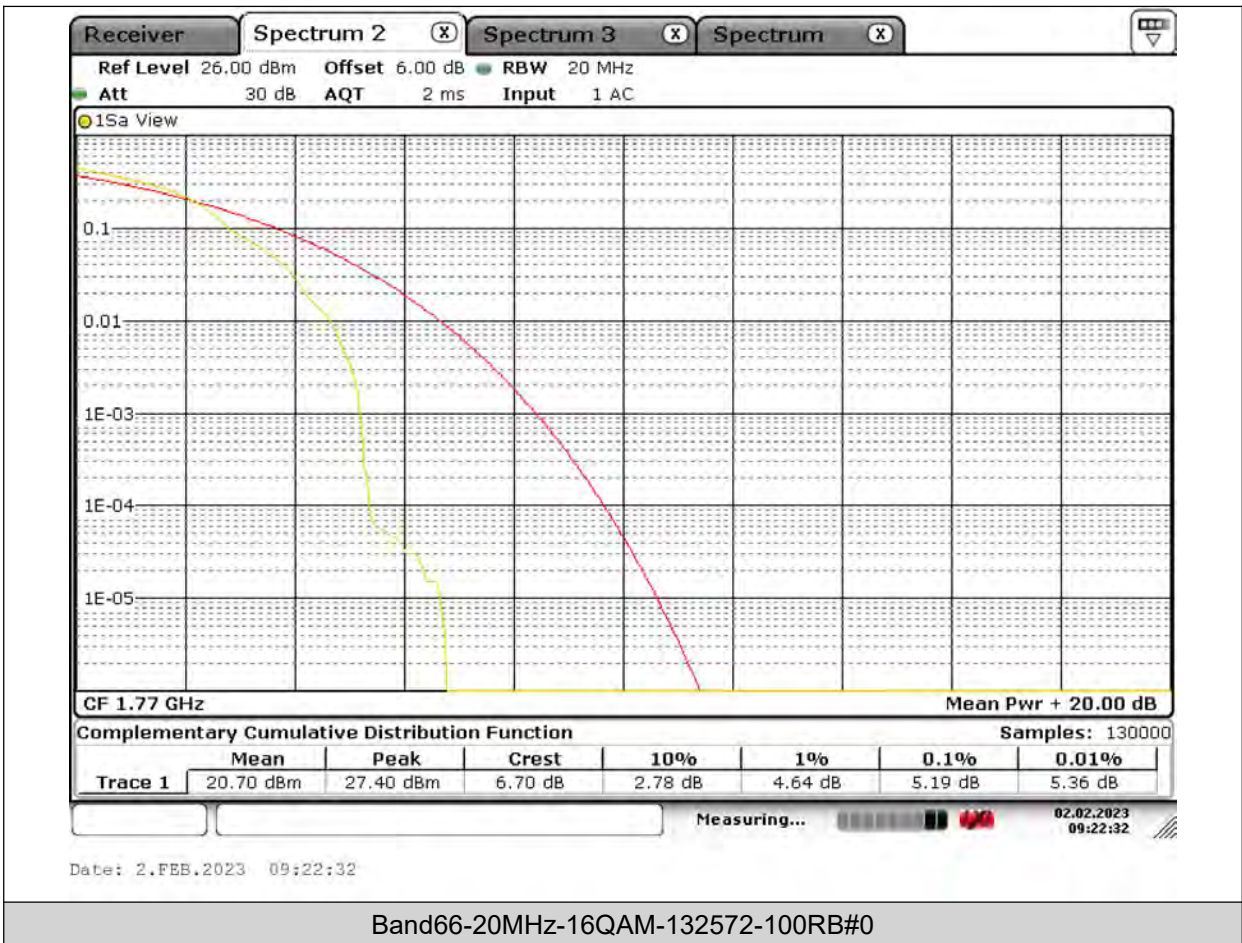

BUREAU
VERITAS

Test Report No.: PSU-QSU2309010110RF03

BUREAU VERITAS

Test Report No.: PSU-QSU2309010110RF03

BUREAU VERITAS

Test Report No.: PSU-QSU2309010110RF03

BUREAU VERITAS

Test Report No.: PSU-QSU2309010110RF03