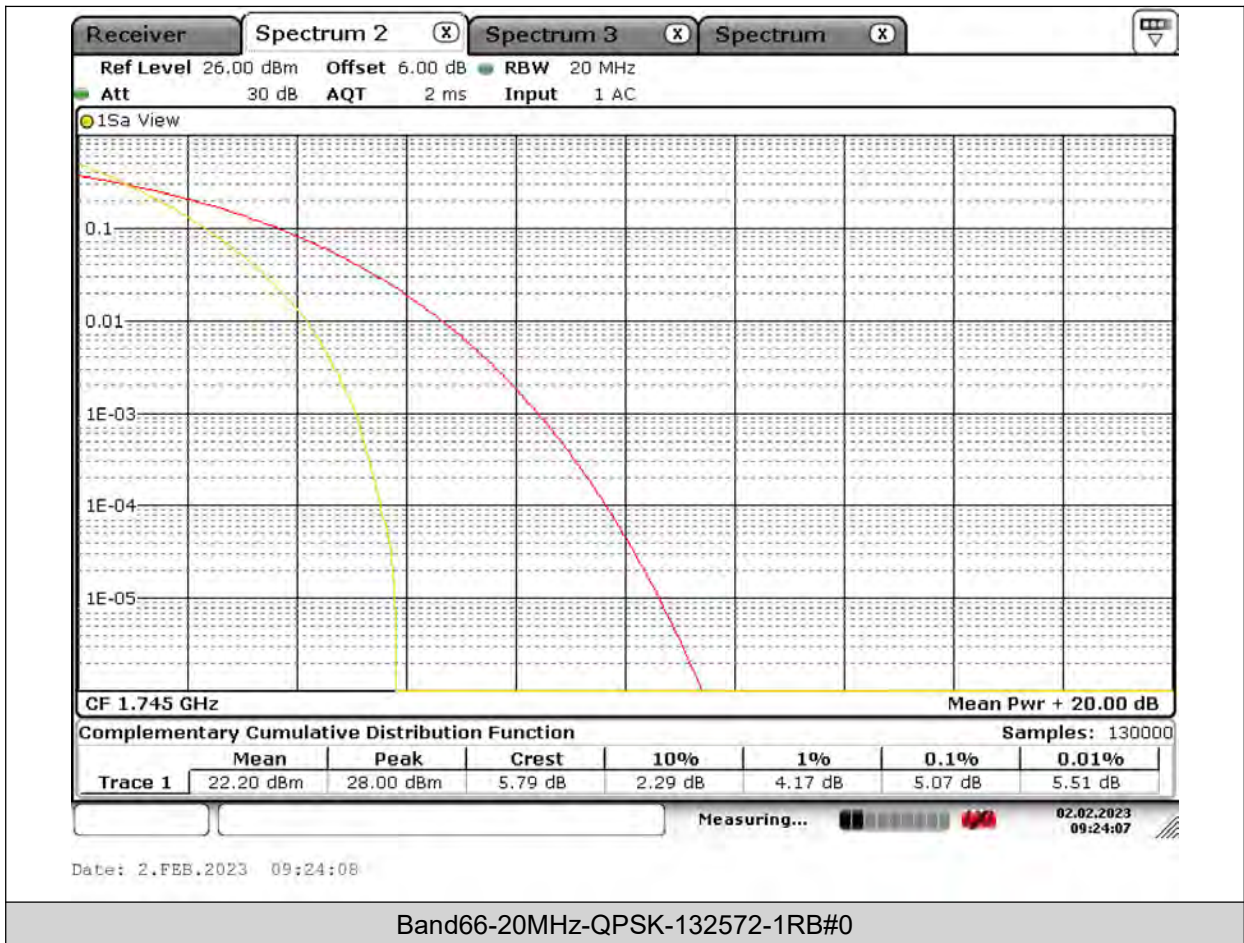

Test Report No.: PSU-QSU2309010110RF03

Test Graphs

BUREAU VERITAS

Test Report No.: PSU-QSU2309010110RF03

BUREAU
VERITAS

Test Report No.: PSU-QSU2309010110RF03

BUREAU VERITAS

Test Report No.: PSU-QSU2309010110RF03