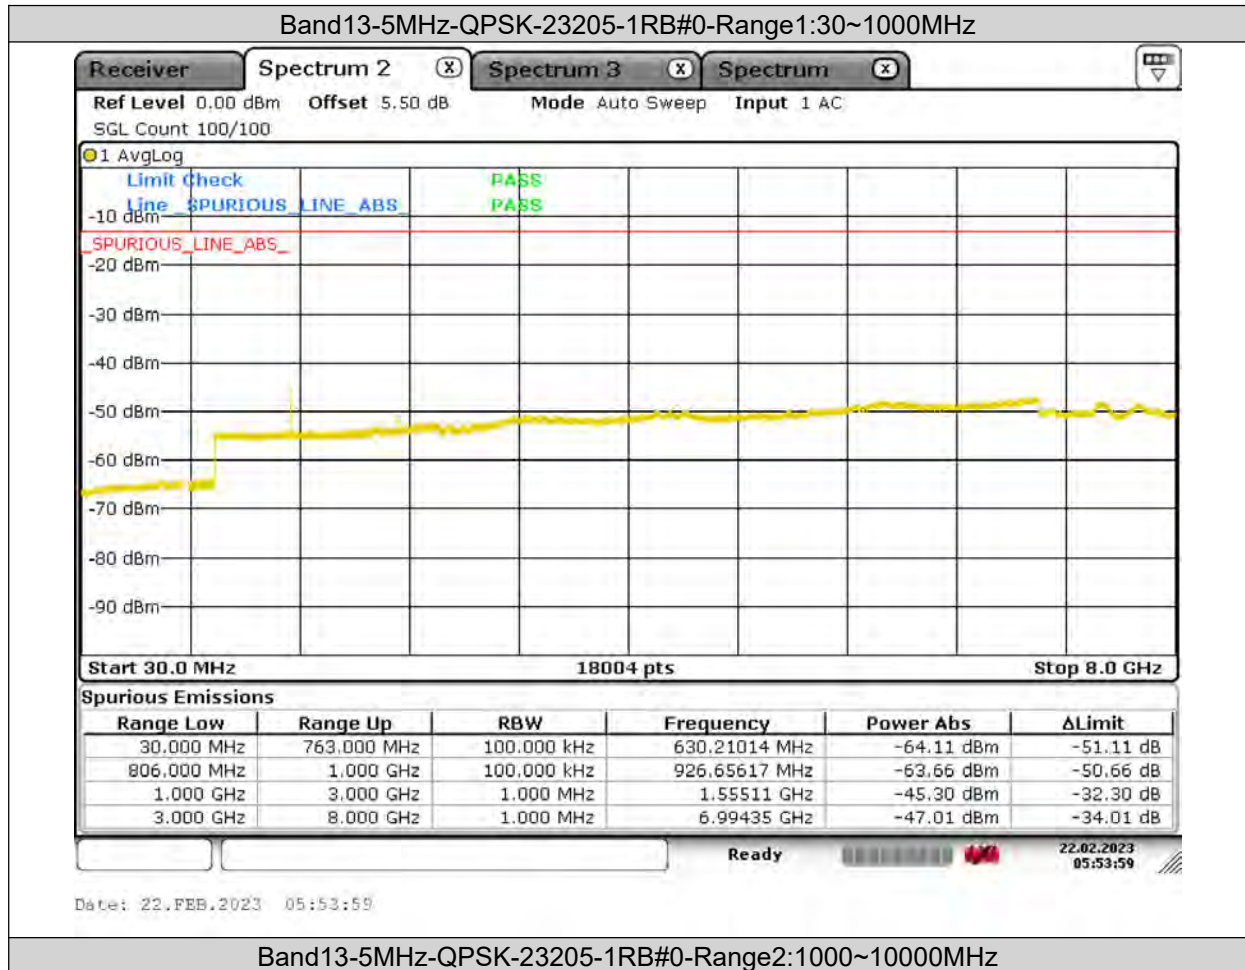

Test Report No.: PSU-QSU2309010110RF03

Test Graphs