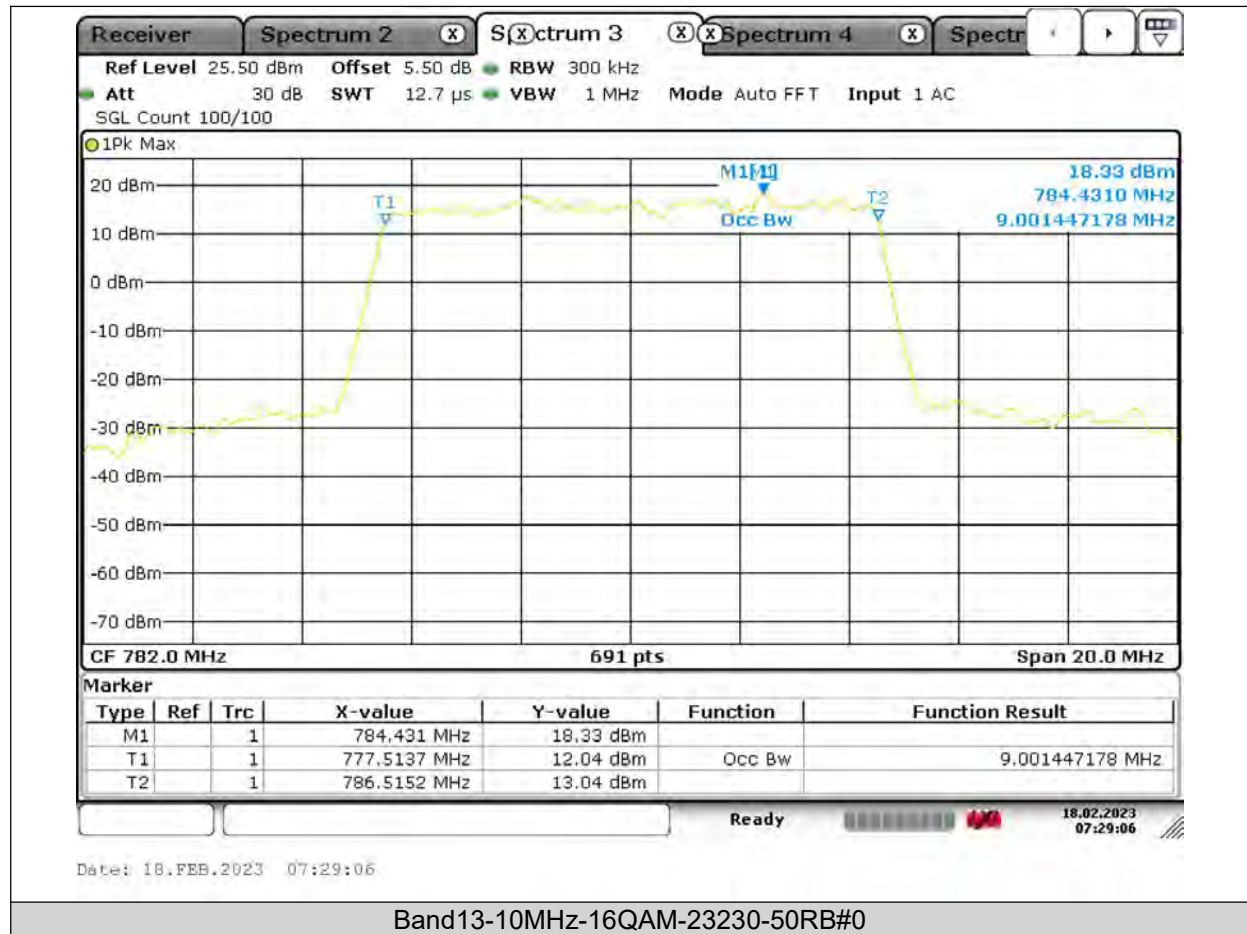

BUREAU
VERITAS

Test Report No.: PSU-QSU2309010110RF03