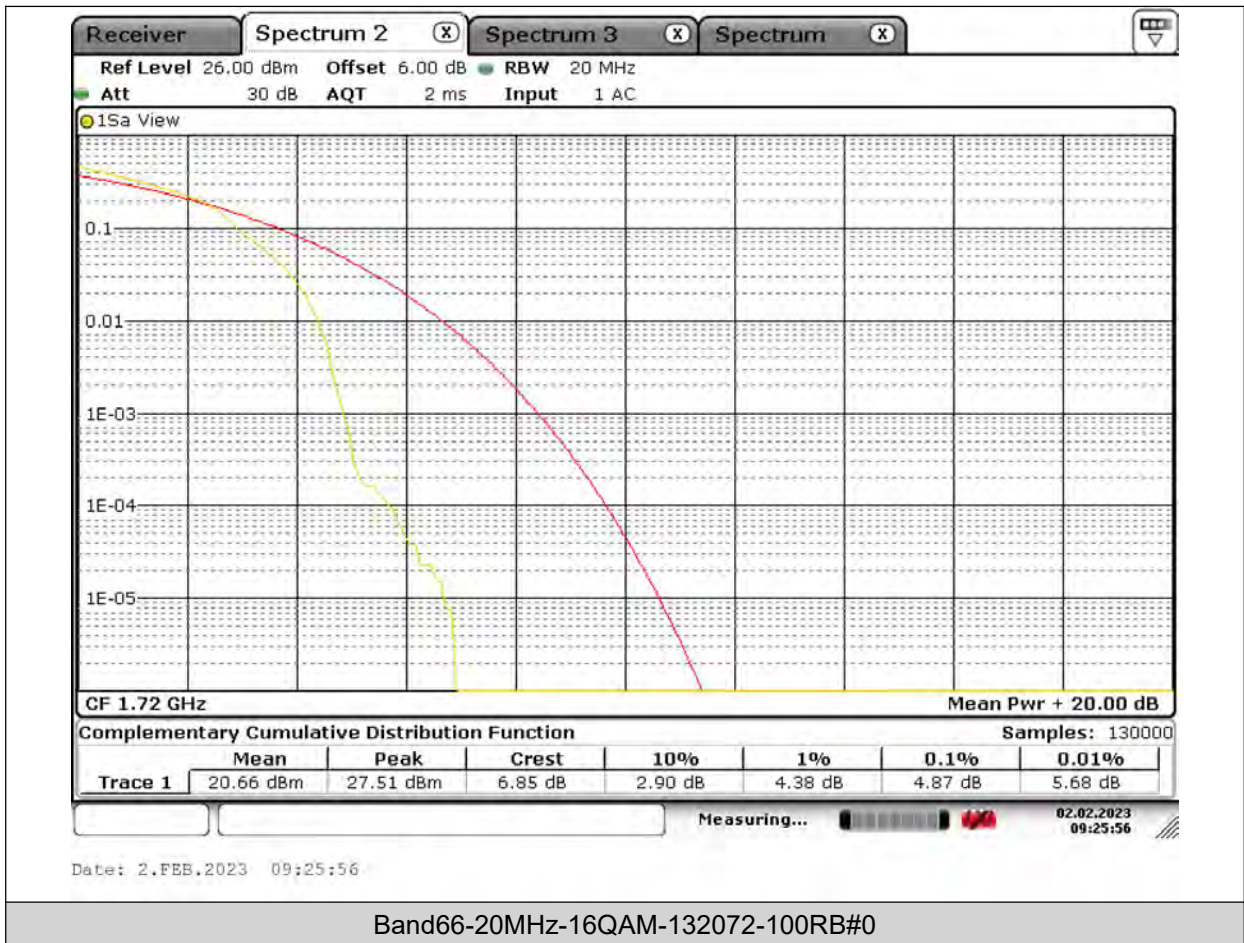

BUREAU VERITAS

Test Report No.: PSU-QSU2309010110RF03