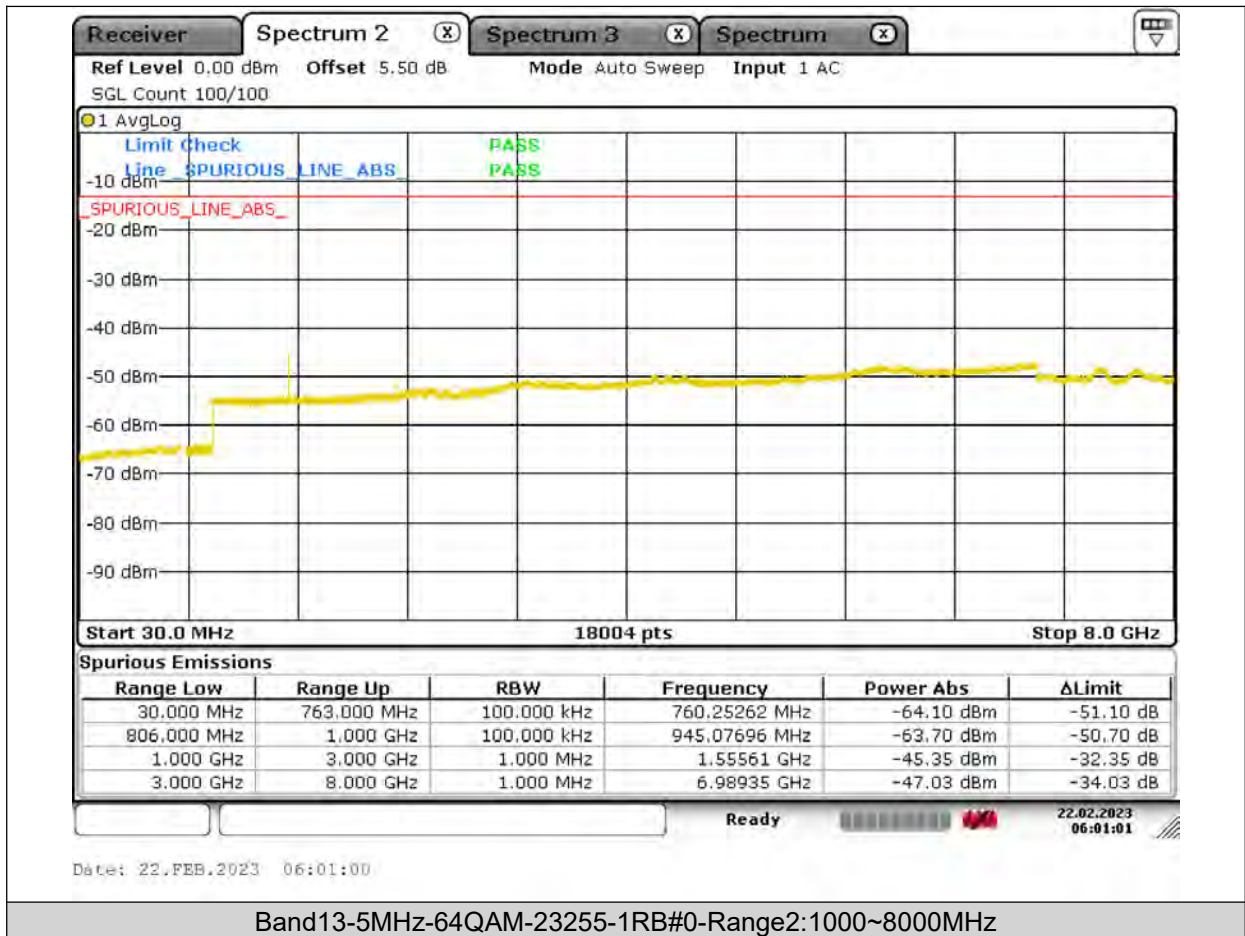

BUREAU
VERITAS

Test Report No.: PSU-QSU2309010110RF03