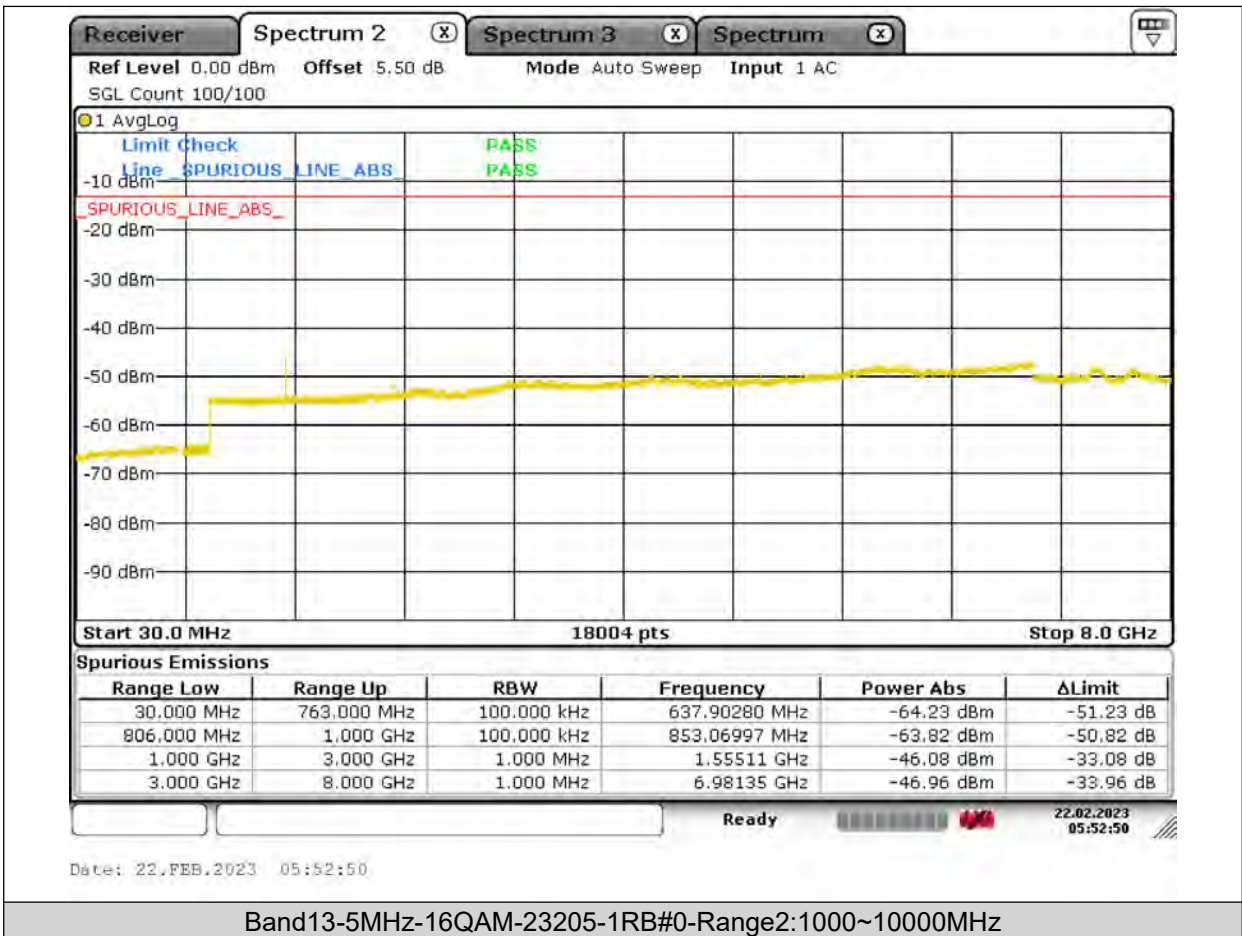

BUREAU VERITAS

Test Report No.: PSU-QSU2309010110RF03

BUREAU VERITAS

Test Report No.: PSU-QSU2309010110RF03

BUREAU VERITAS

Test Report No.: PSU-QSU2309010110RF03

BUREAU
VERITAS

Test Report No.: PSU-QSU2309010110RF03