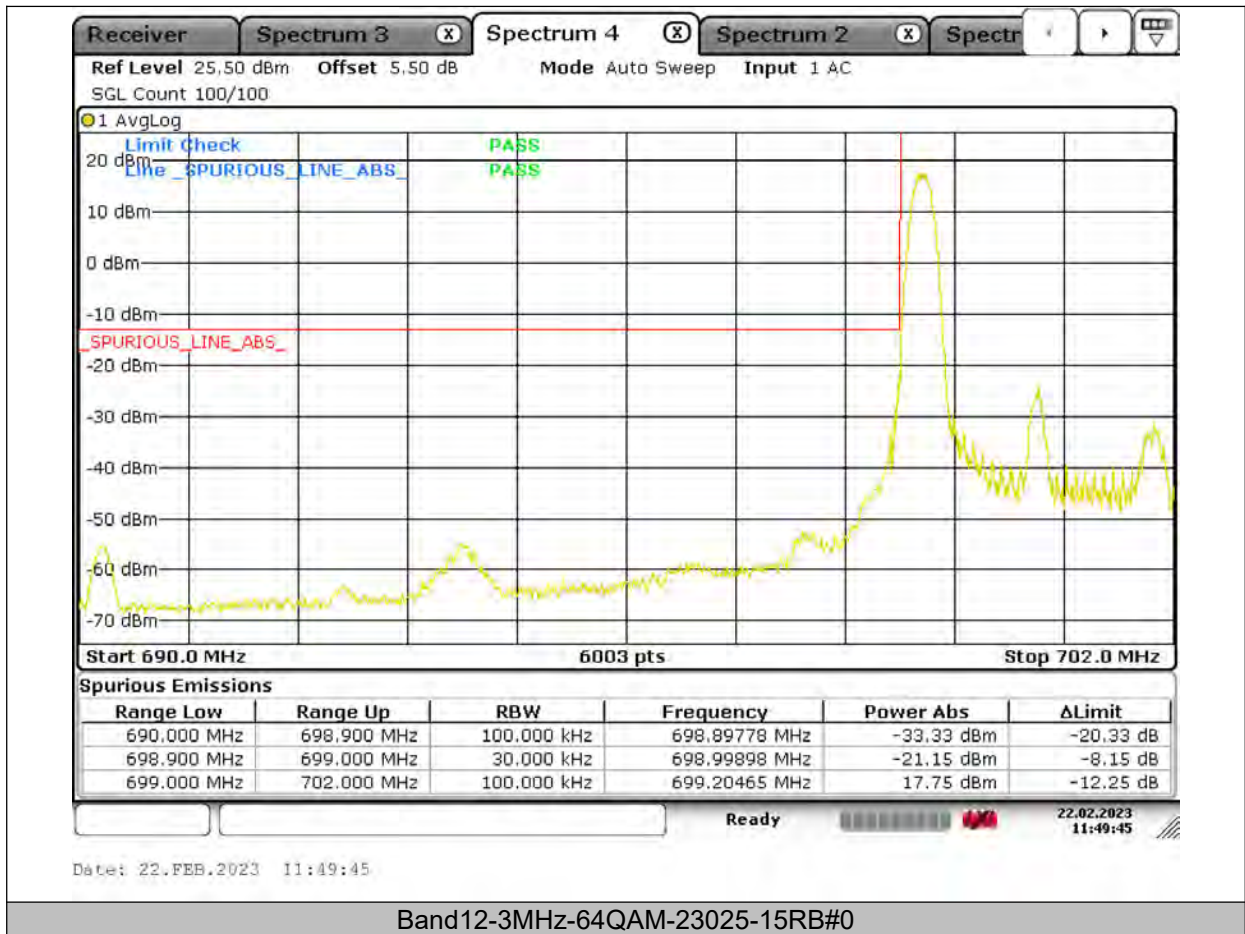

BUREAU VERITAS

Test Report No.: PSU-QSU2309010110RF03

BUREAU VERITAS

Test Report No.: PSU-QSU2309010110RF03

BUREAU VERITAS

Test Report No.: PSU-QSU2309010110RF03

BUREAU VERITAS

Test Report No.: PSU-QSU2309010110RF03