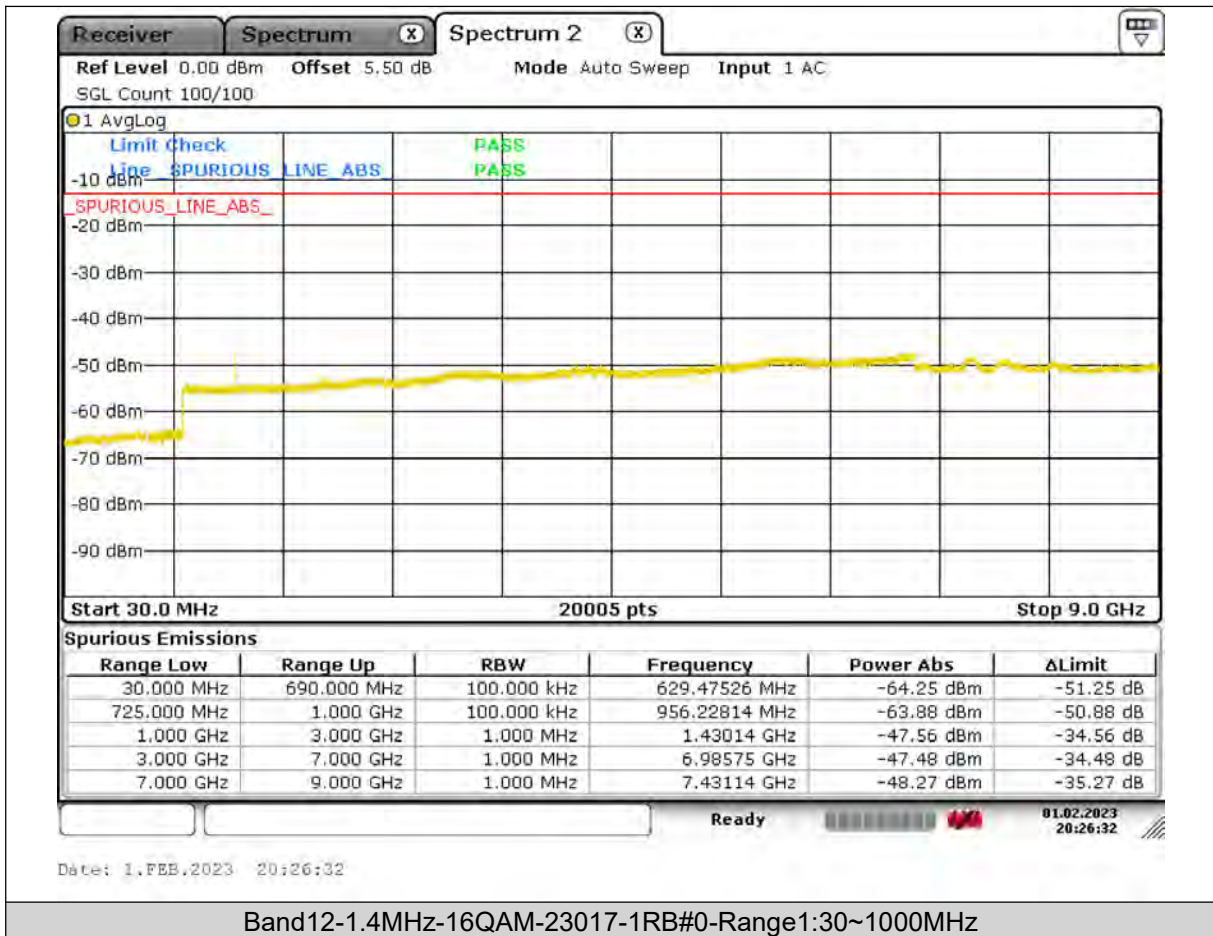

BUREAU
VERITAS

Test Report No.: PSU-QSU2309010110RF03

BUREAU
VERITAS

Test Report No.: PSU-QSU2309010110RF03

BUREAU
VERITAS

Test Report No.: PSU-QSU2309010110RF03

BUREAU
VERITAS

Test Report No.: PSU-QSU2309010110RF03