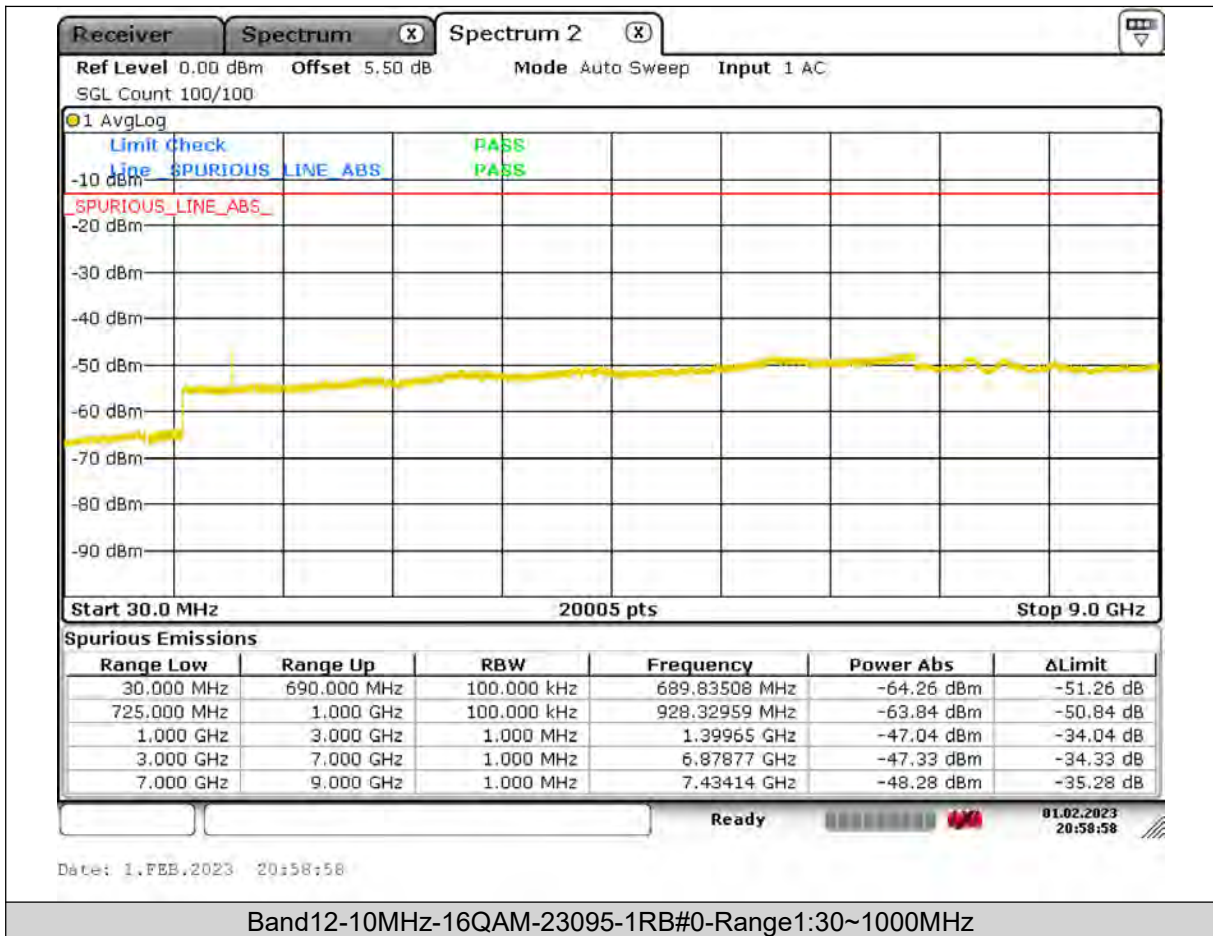

BUREAU
VERITAS

Test Report No.: PSU-QSU2309010110RF03

BUREAU
VERITAS

Test Report No.: PSU-QSU2309010110RF03

BUREAU
VERITAS

Test Report No.: PSU-QSU2309010110RF03

BUREAU
VERITAS

Test Report No.: PSU-QSU2309010110RF03