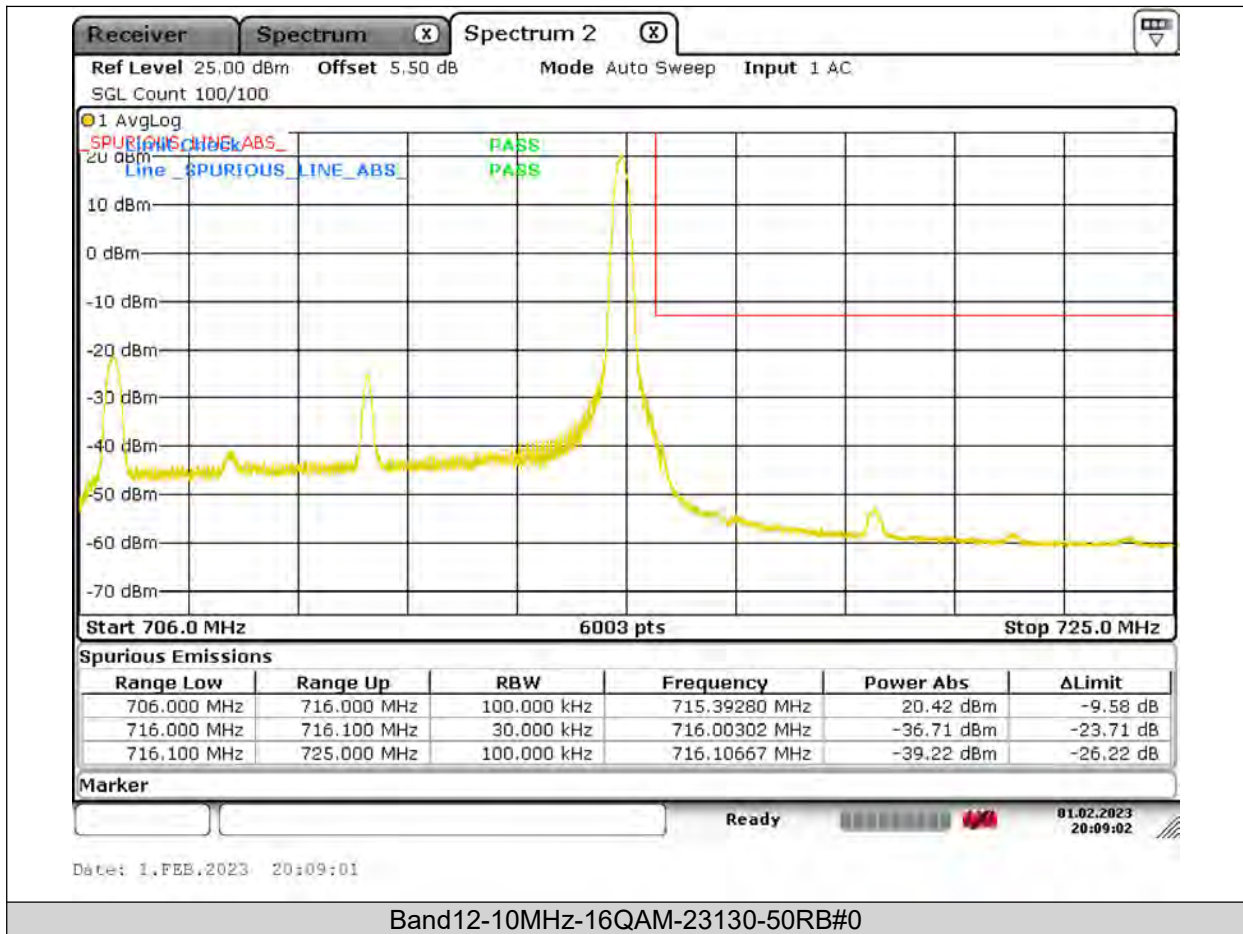

BUREAU VERITAS

Test Report No.: PSU-QSU2309010110RF03

BUREAU
VERITAS

Test Report No.: PSU-QSU2309010110RF03

BUREAU
VERITAS

Test Report No.: PSU-QSU2309010110RF03

BUREAU VERITAS

Test Report No.: PSU-QSU2309010110RF03