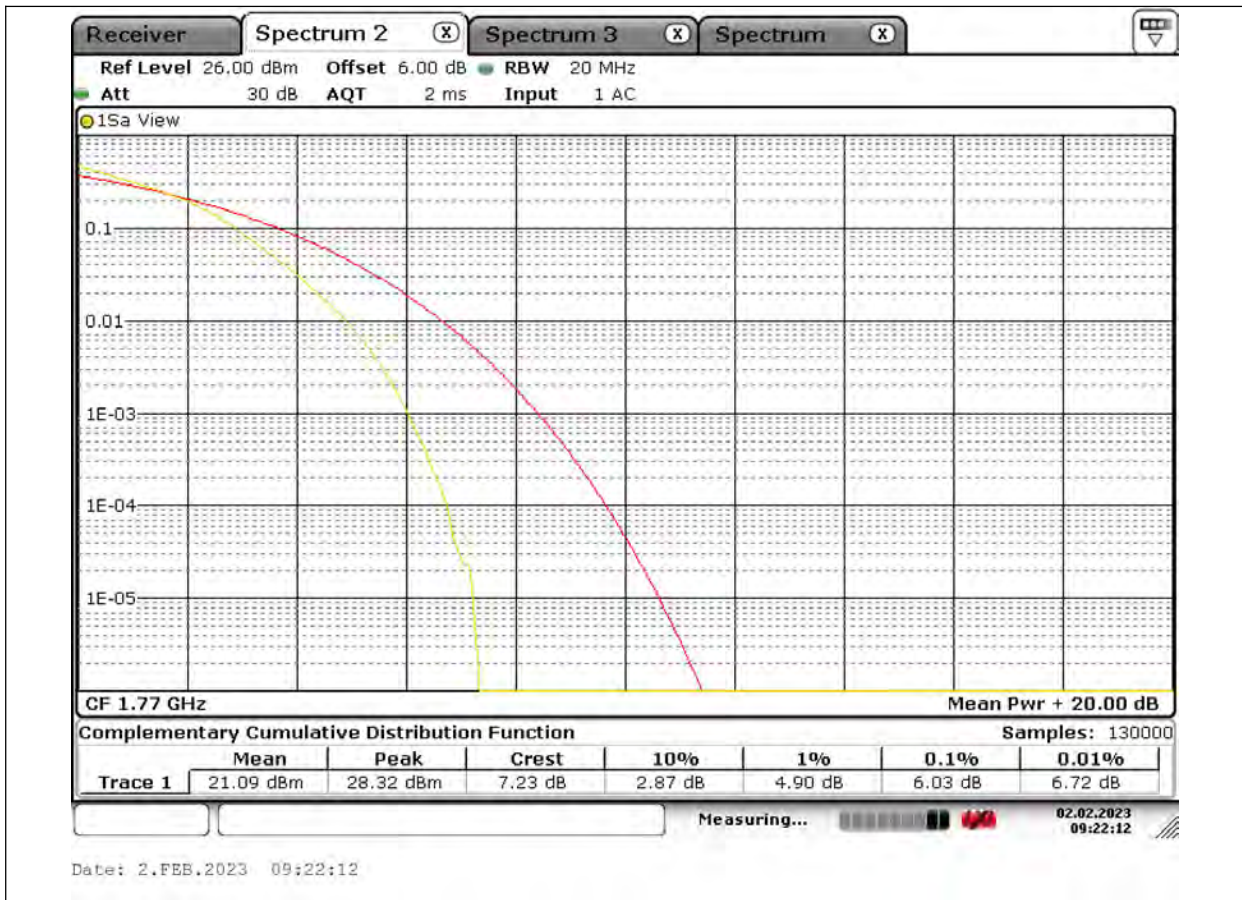

BUREAU
VERITAS

Test Report No.: PSU-QSU2309010110RF03

BUREAU VERITAS

Test Report No.: PSU-QSU2309010110RF03

BUREAU VERITAS

Test Report No.: PSU-QSU2309010110RF03

BUREAU VERITAS

Test Report No.: PSU-QSU2309010110RF03