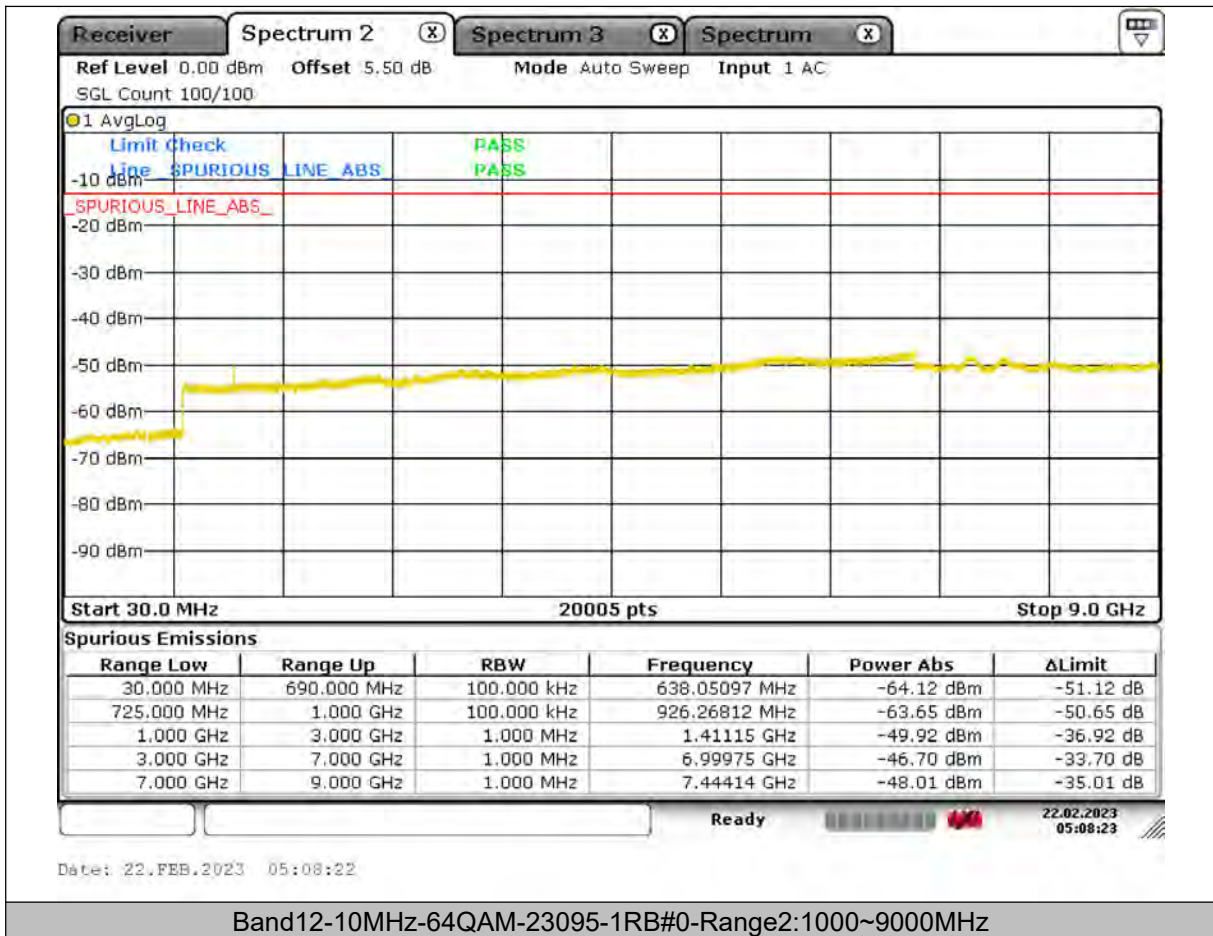

BUREAU VERITAS

Test Report No.: PSU-QSU2309010110RF03