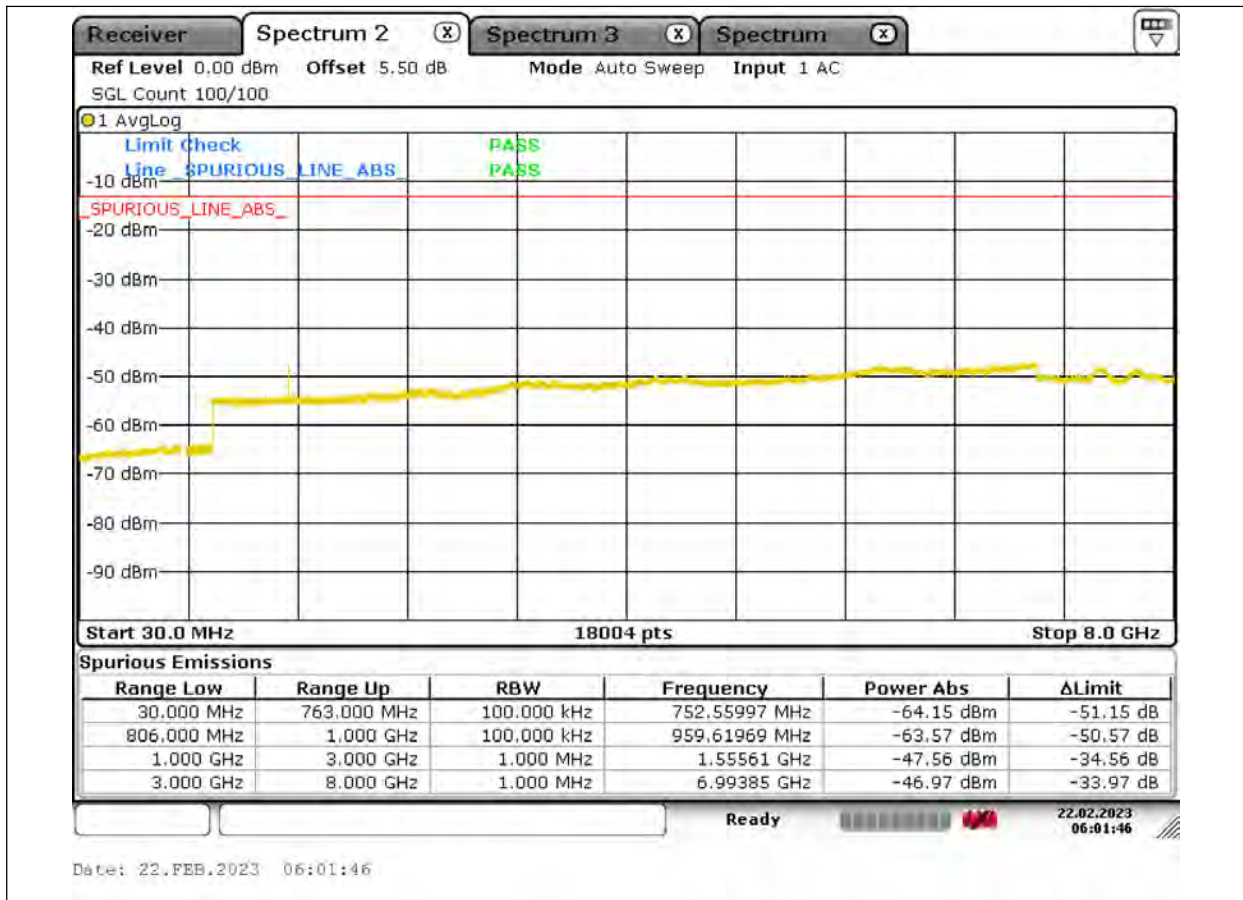

BUREAU
VERITAS

Test Report No.: PSU-QSU2309010110RF03

BUREAU
VERITAS

Test Report No.: PSU-QSU2309010110RF03

BUREAU
VERITAS

Test Report No.: PSU-QSU2309010110RF03

BUREAU
VERITAS

Test Report No.: PSU-QSU2309010110RF03