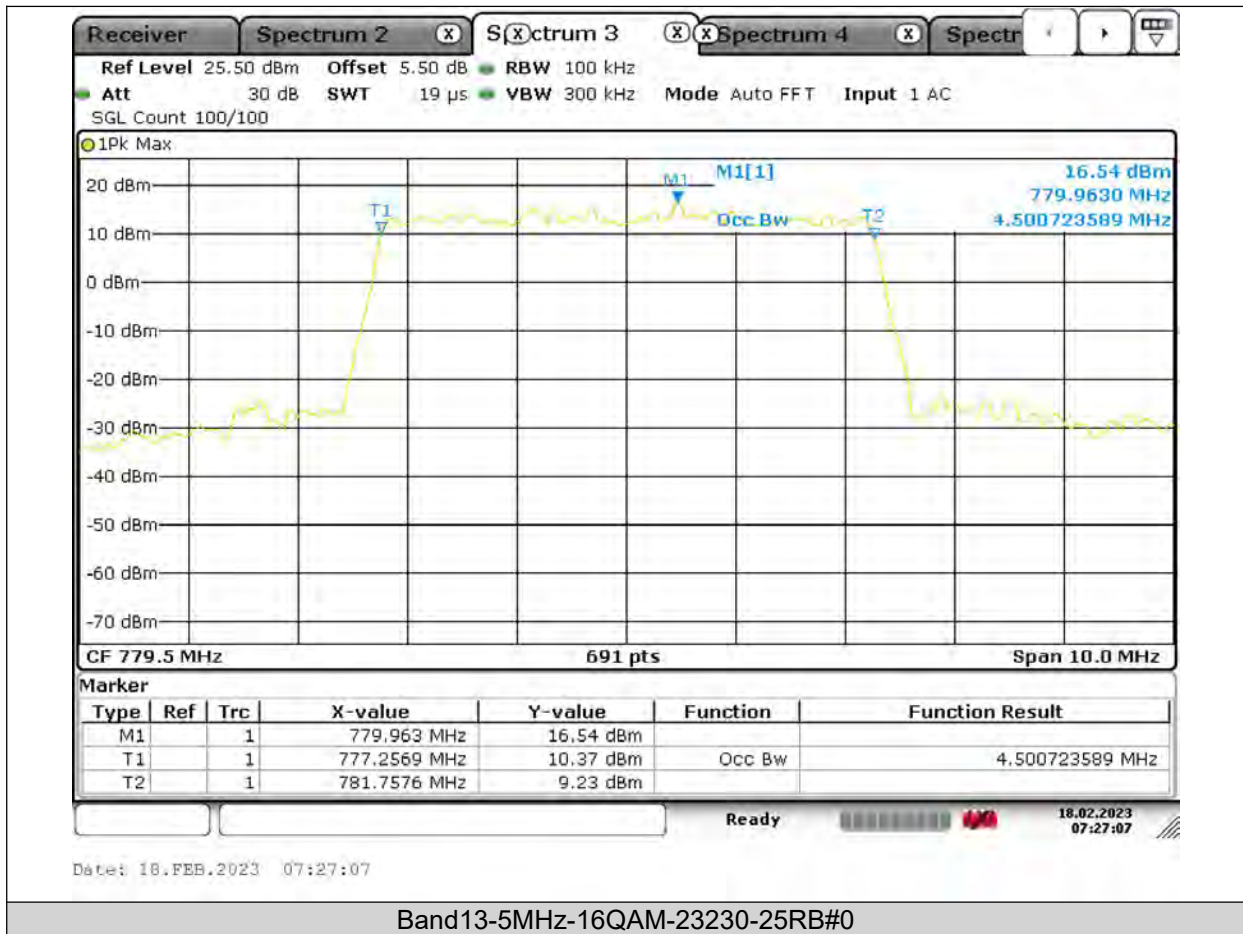

Test Report No.: PSU-QSU2309010110RF03

Test Graphs

BUREAU
VERITAS

Test Report No.: PSU-QSU2309010110RF03

BUREAU
VERITAS

Test Report No.: PSU-QSU2309010110RF03

BUREAU
VERITAS

Test Report No.: PSU-QSU2309010110RF03