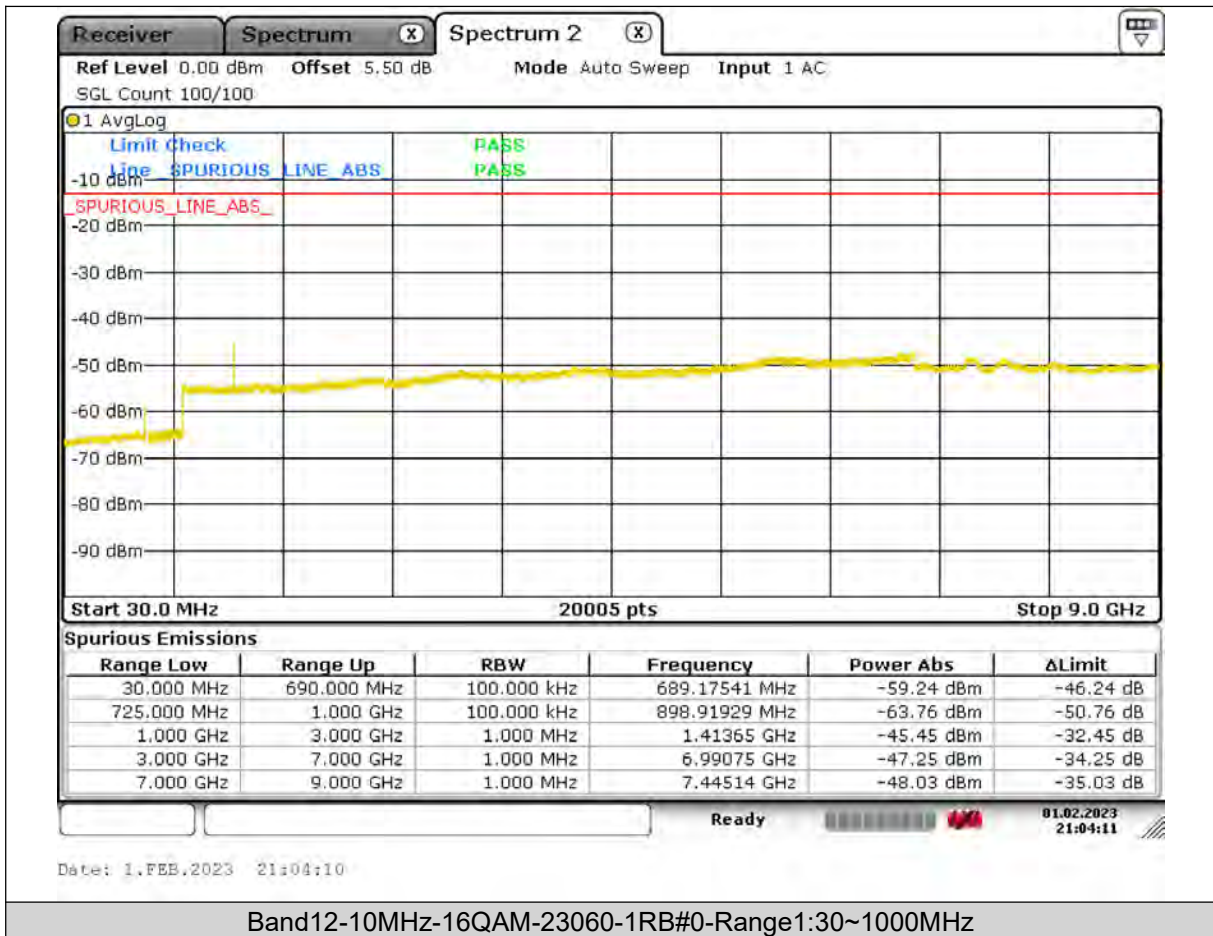

BUREAU
VERITAS

Test Report No.: PSU-QSU2309010110RF03

BUREAU
VERITAS

Test Report No.: PSU-QSU2309010110RF03

BUREAU
VERITAS

Test Report No.: PSU-QSU2309010110RF03

BUREAU
VERITAS

Test Report No.: PSU-QSU2309010110RF03