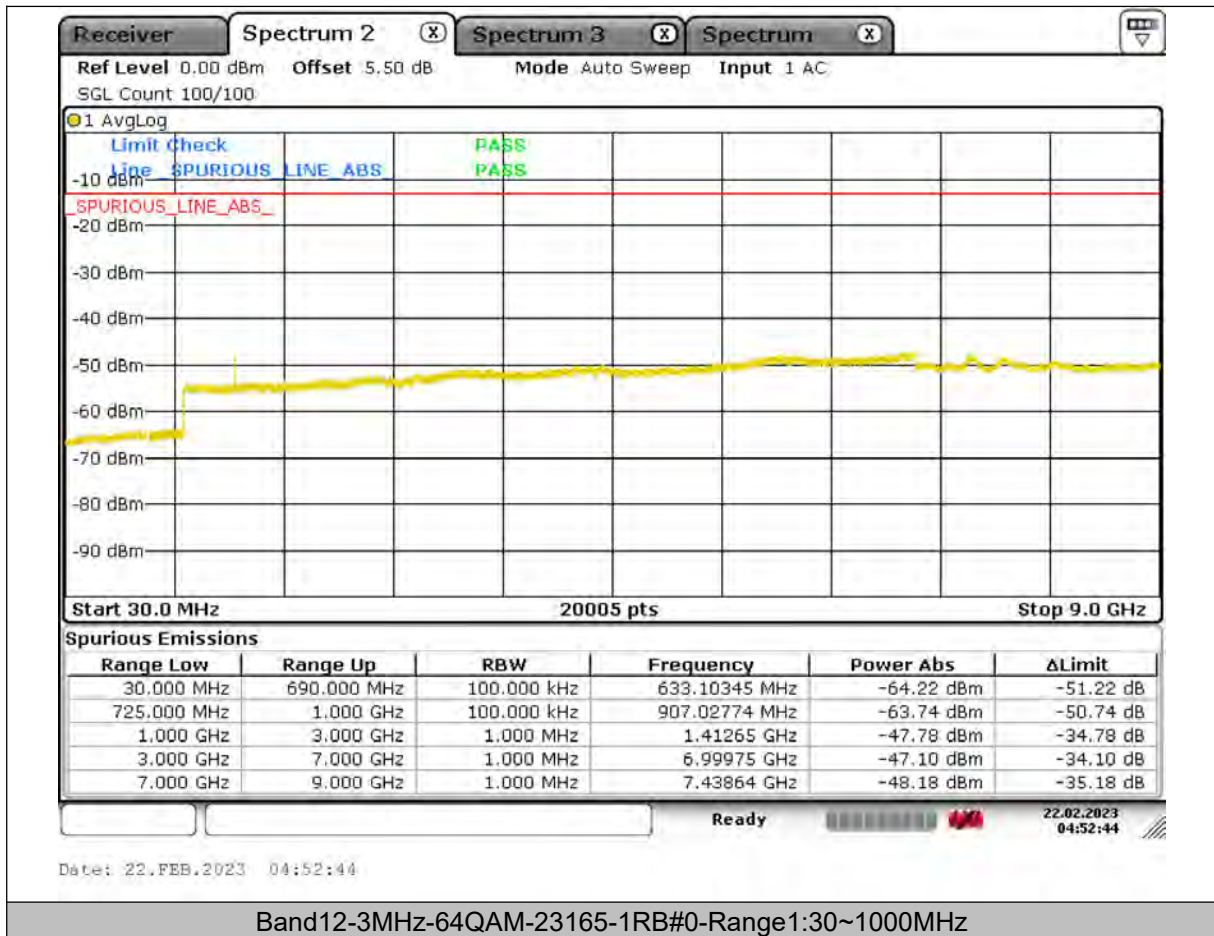

BUREAU
VERITAS

Test Report No.: PSU-QSU2309010110RF03

BUREAU
VERITAS

Test Report No.: PSU-QSU2309010110RF03

BUREAU
VERITAS

Test Report No.: PSU-QSU2309010110RF03

BUREAU VERITAS

Test Report No.: PSU-QSU2309010110RF03