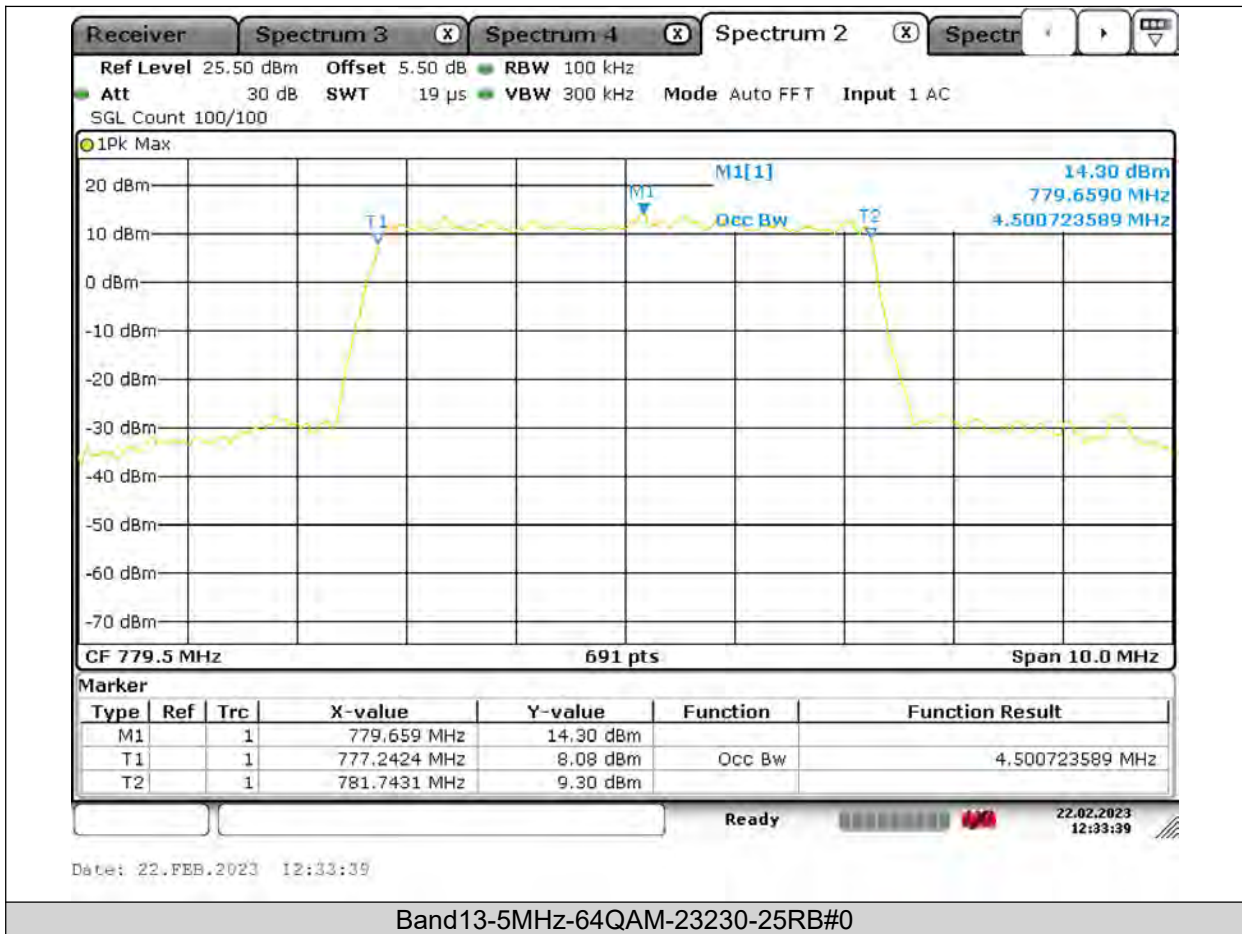

BUREAU
VERITAS

Test Report No.: PSU-QSU2309010110RF03