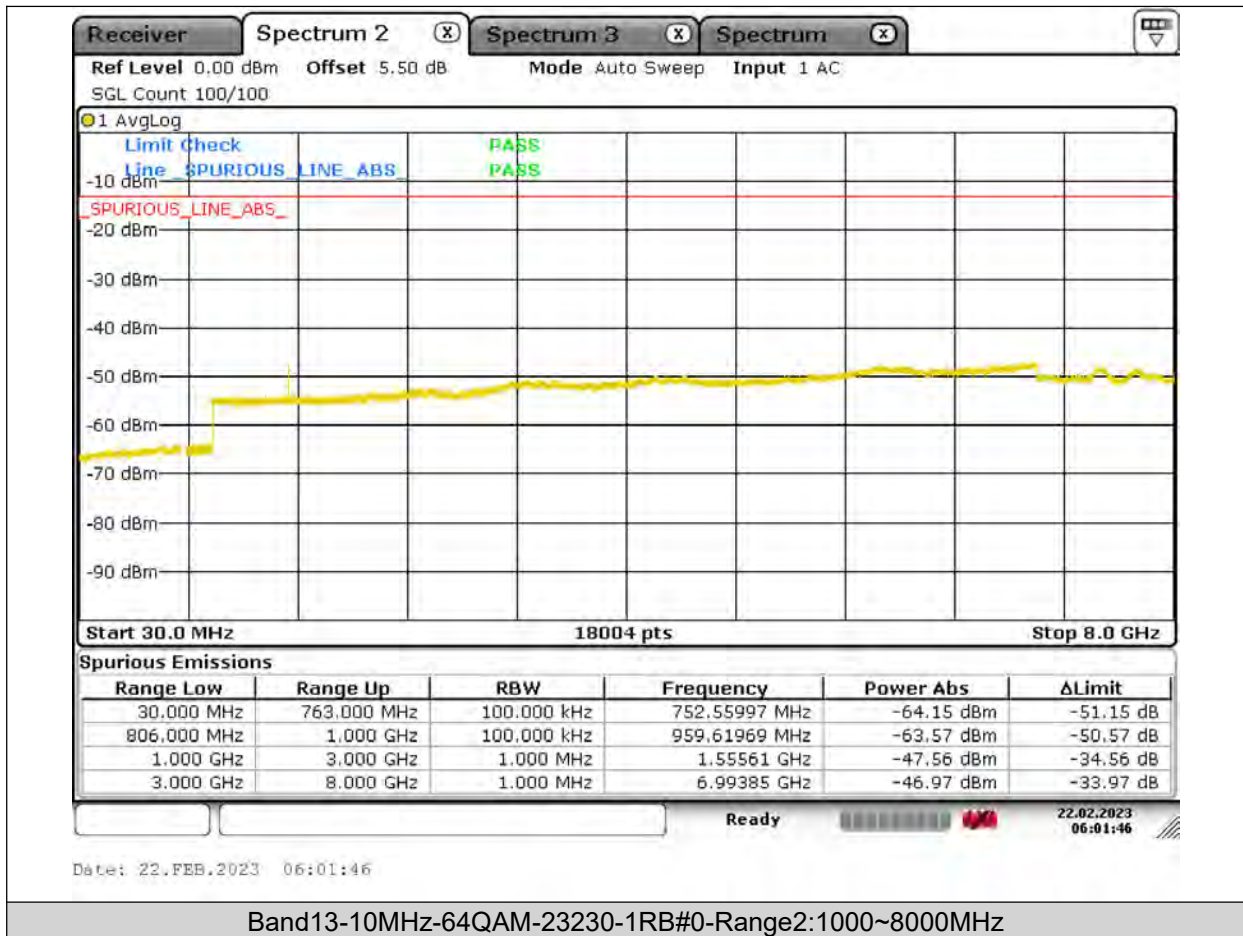

BUREAU
VERITAS

Test Report No.: PSU-QSU2309010110RF03

BUREAU
VERITAS

Test Report No.: PSU-QSU2309010110RF03

BUREAU
VERITAS

Test Report No.: PSU-QSU2309010110RF03

BUREAU
VERITAS

Test Report No.: PSU-QSU2309010110RF03