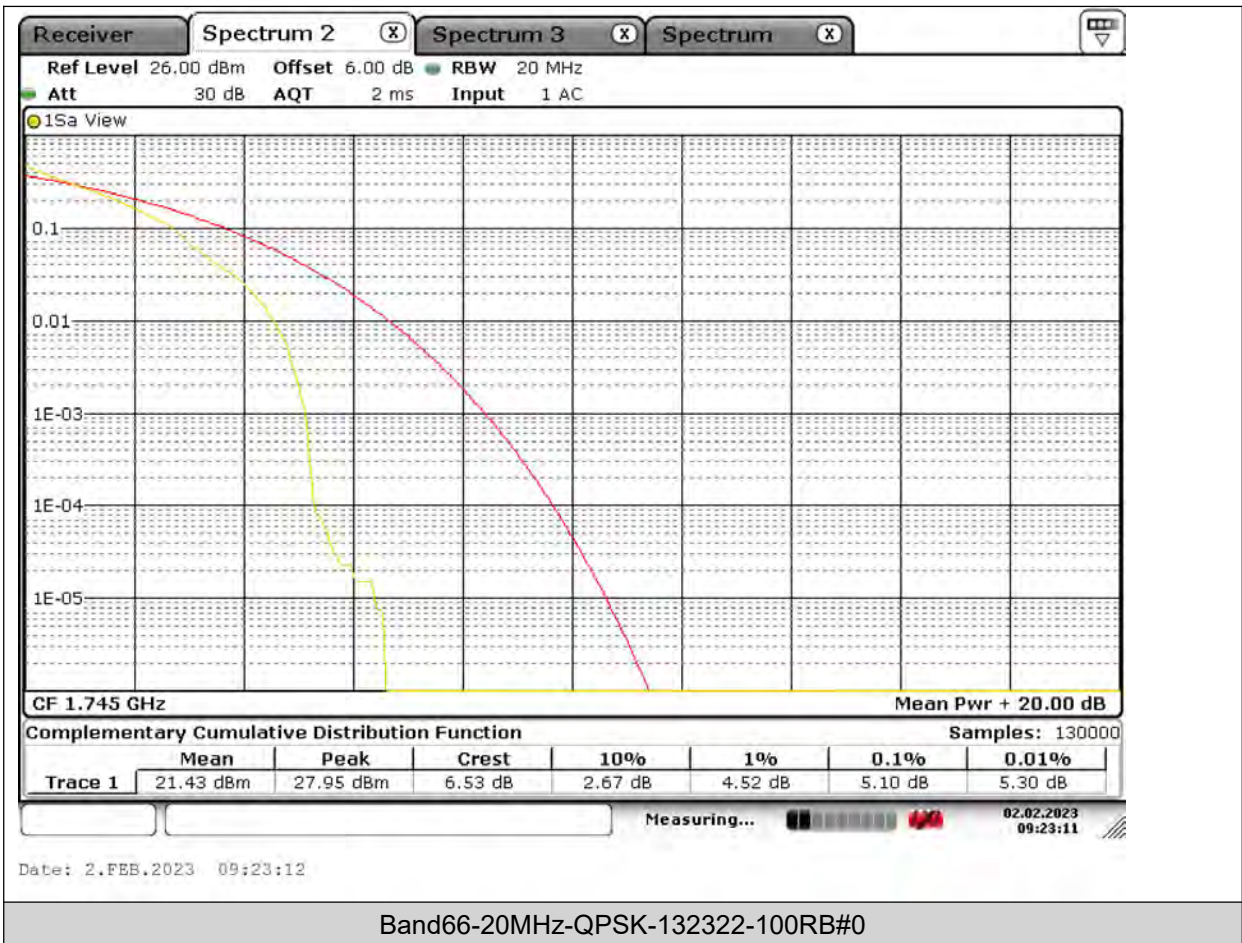

Test Report No.: PSU-QSU2309010110RF03

Test Graphs

BUREAU VERITAS

Test Report No.: PSU-QSU2309010110RF03

BUREAU
VERITAS

Test Report No.: PSU-QSU2309010110RF03

BUREAU VERITAS

Test Report No.: PSU-QSU2309010110RF03