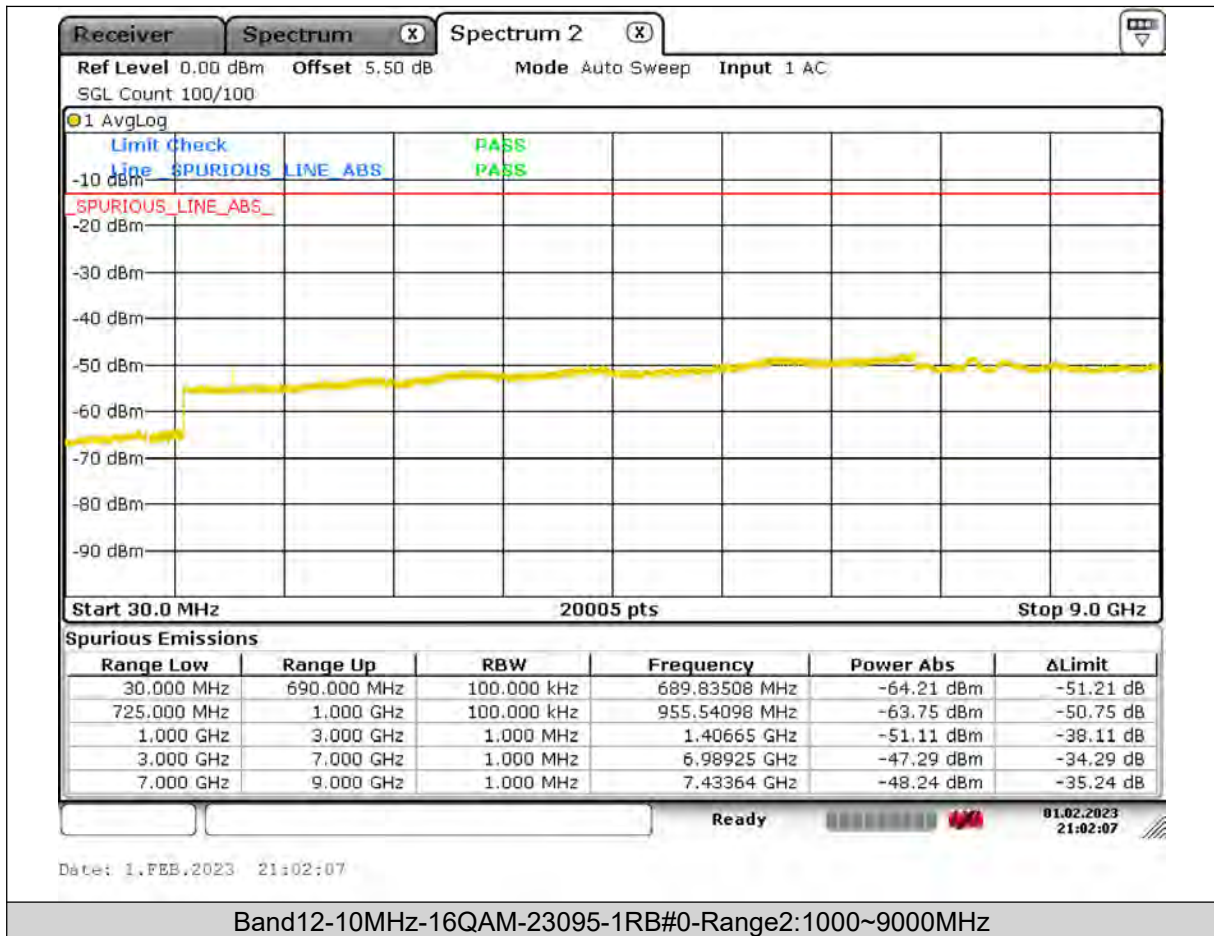

BUREAU
VERITAS

Test Report No.: PSU-QSU2309010110RF03