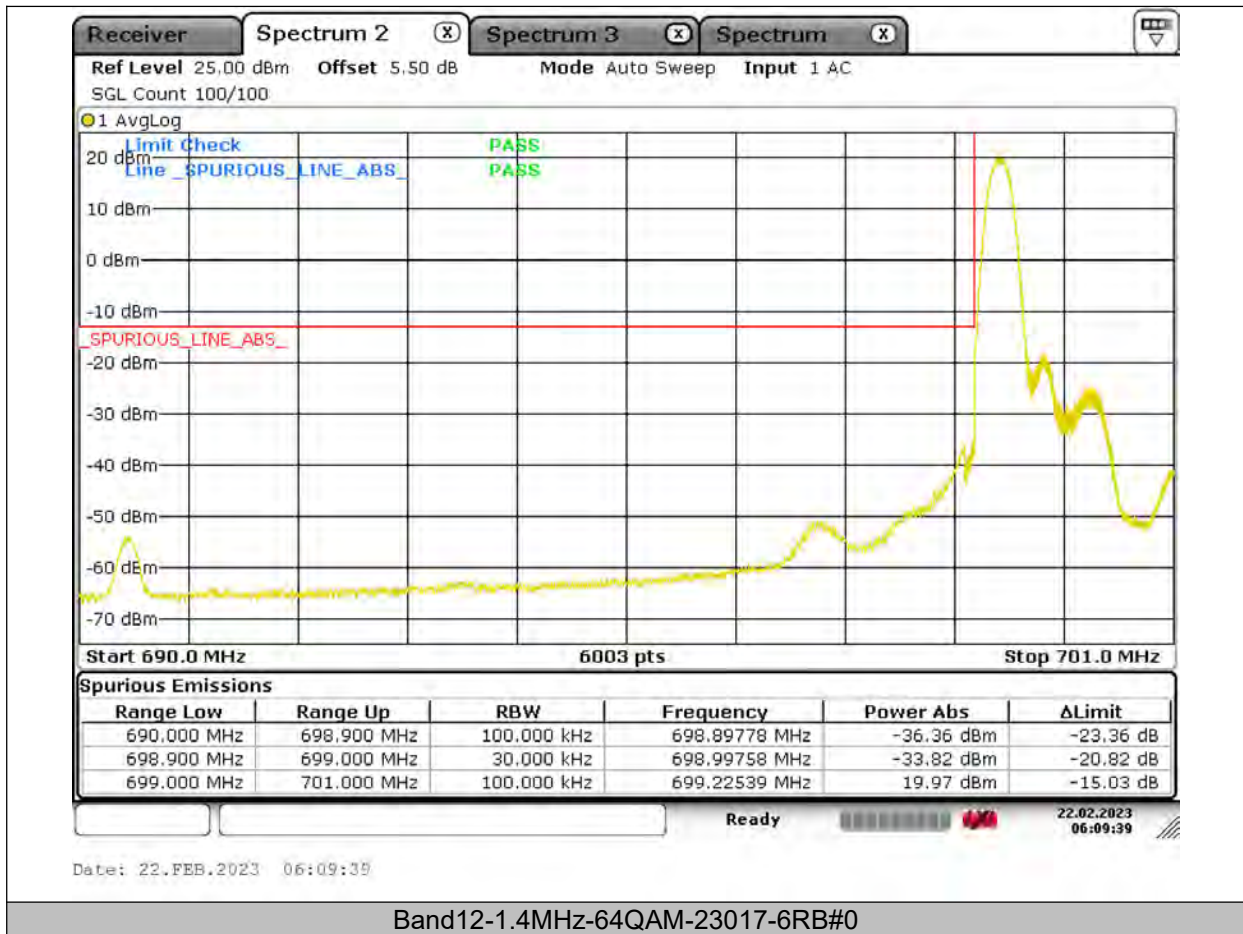

BUREAU VERITAS

Test Report No.: PSU-QSU2309010110RF03

BUREAU
VERITAS

Test Report No.: PSU-QSU2309010110RF03

BUREAU
VERITAS

Test Report No.: PSU-QSU2309010110RF03

BUREAU VERITAS

Test Report No.: PSU-QSU2309010110RF03