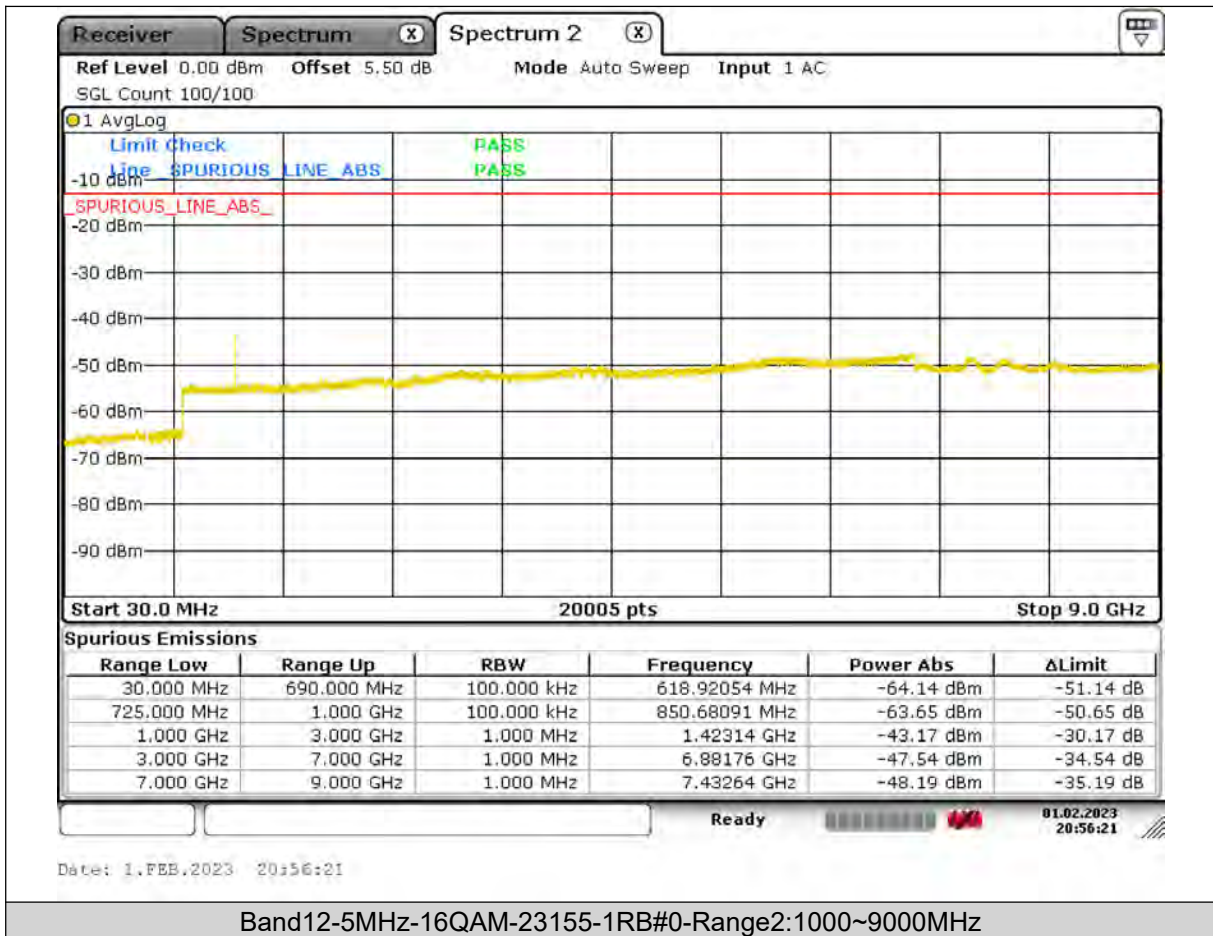

BUREAU
VERITAS

Test Report No.: PSU-QSU2309010110RF03

BUREAU
VERITAS

Test Report No.: PSU-QSU2309010110RF03

BUREAU VERITAS

Test Report No.: PSU-QSU2309010110RF03

BUREAU
VERITAS

Test Report No.: PSU-QSU2309010110RF03