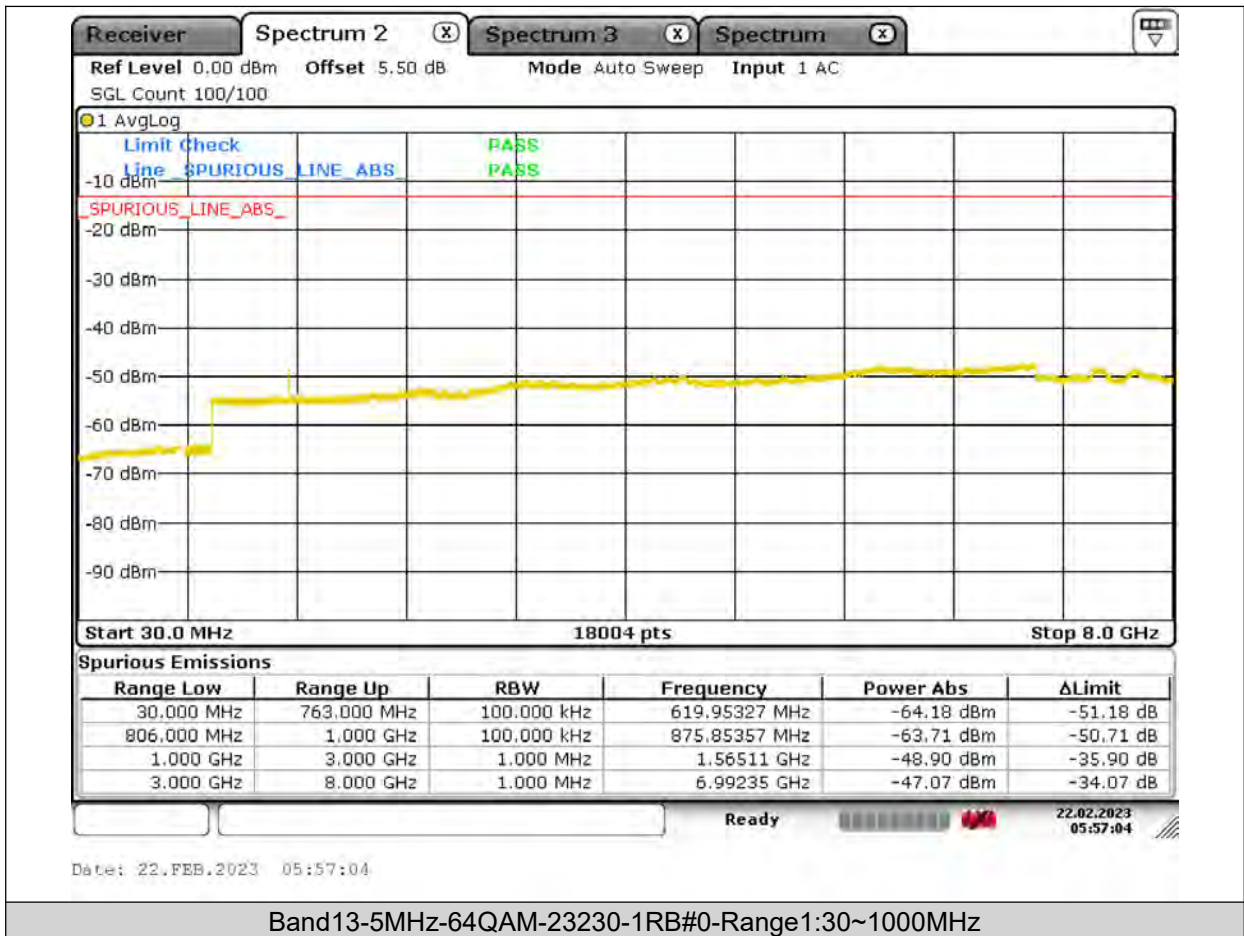

BUREAU
VERITAS

Test Report No.: PSU-QSU2309010110RF03

BUREAU VERITAS

Test Report No.: PSU-QSU2309010110RF03

BUREAU
VERITAS

Test Report No.: PSU-QSU2309010110RF03

BUREAU
VERITAS

Test Report No.: PSU-QSU2309010110RF03