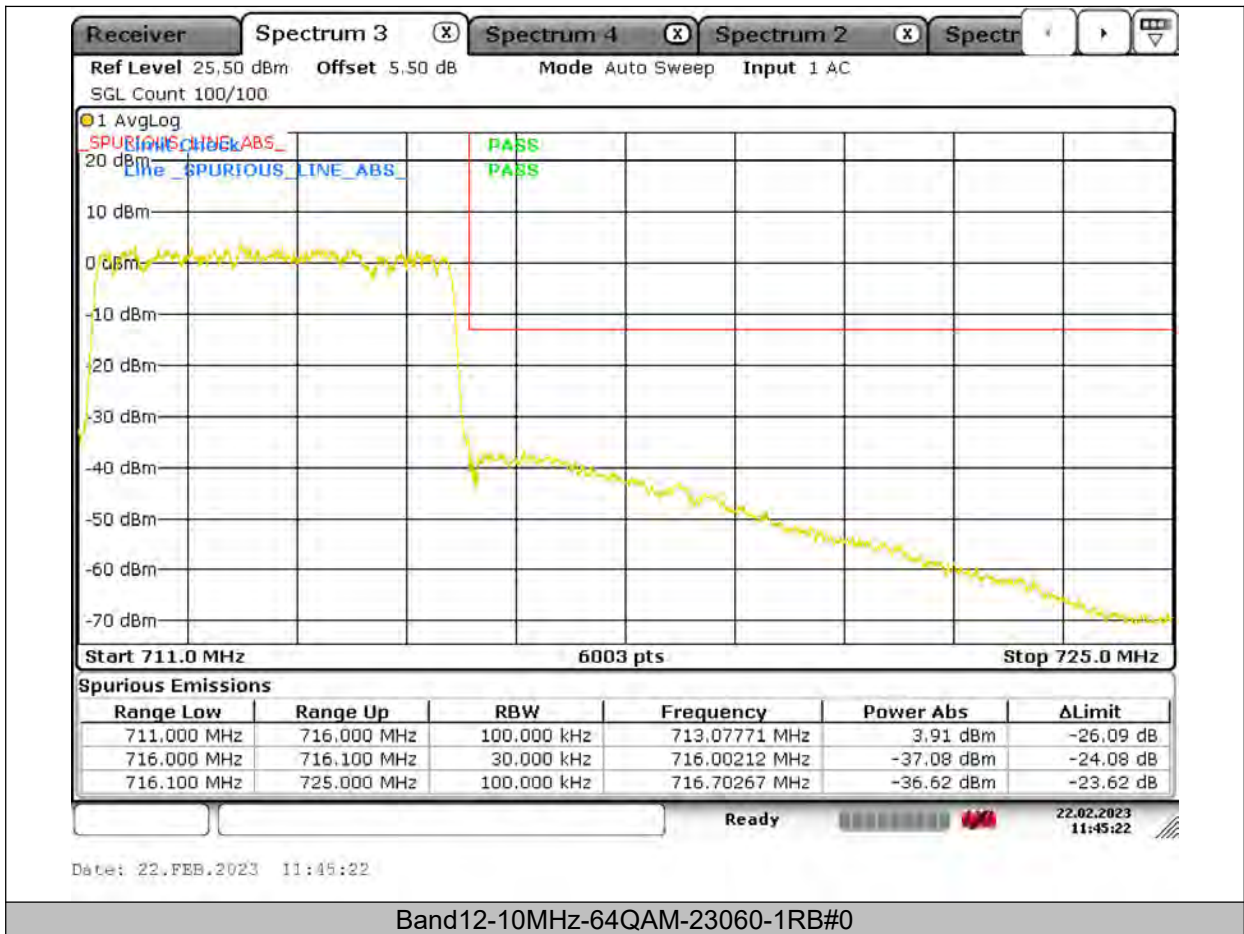

BUREAU VERITAS

Test Report No.: PSU-QSU2309010110RF03

BUREAU VERITAS

Test Report No.: PSU-QSU2309010110RF03

BUREAU VERITAS

Test Report No.: PSU-QSU2309010110RF03

BUREAU
VERITAS

Test Report No.: PSU-QSU2309010110RF03