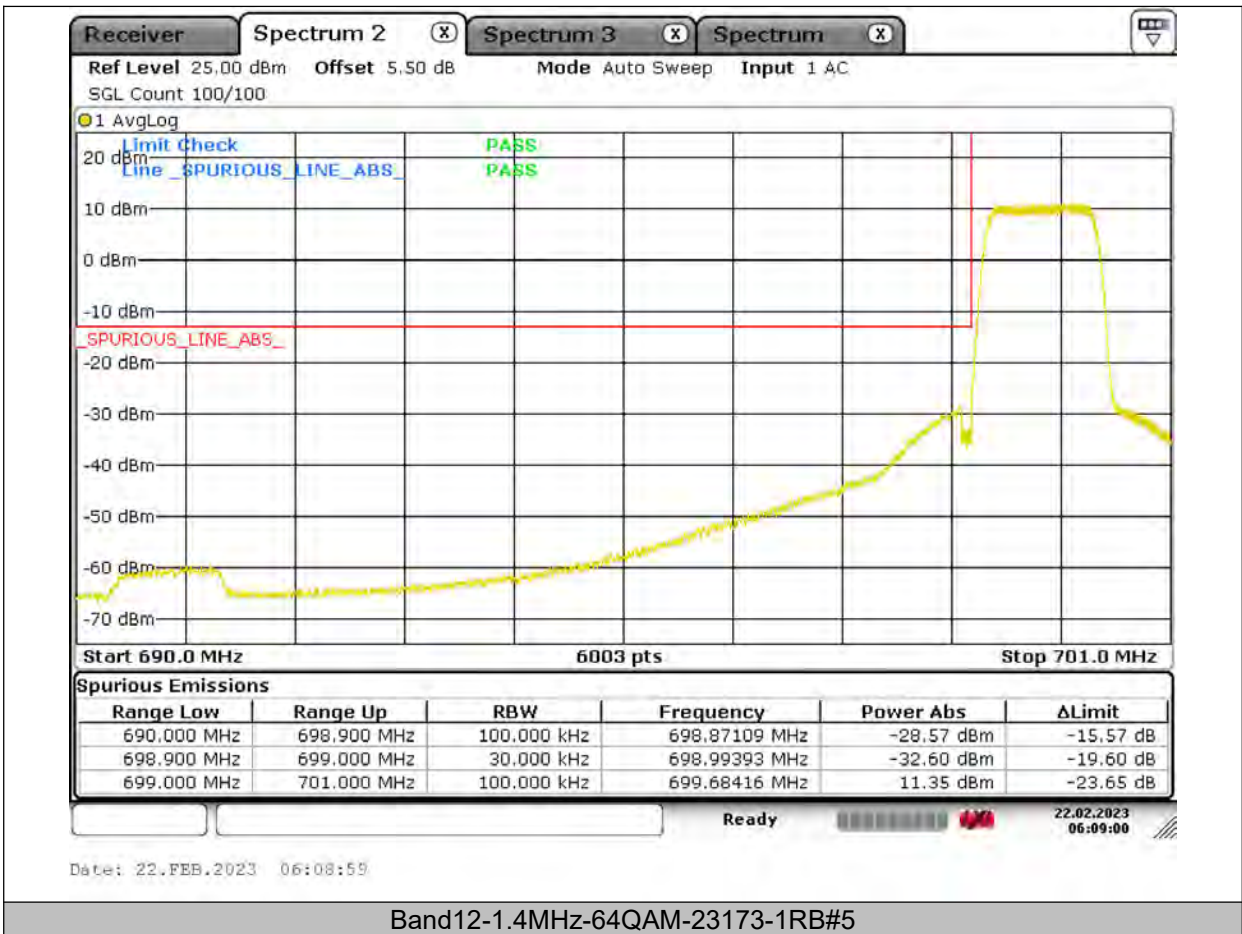

BUREAU VERITAS

Test Report No.: PSU-QSU2309010110RF03