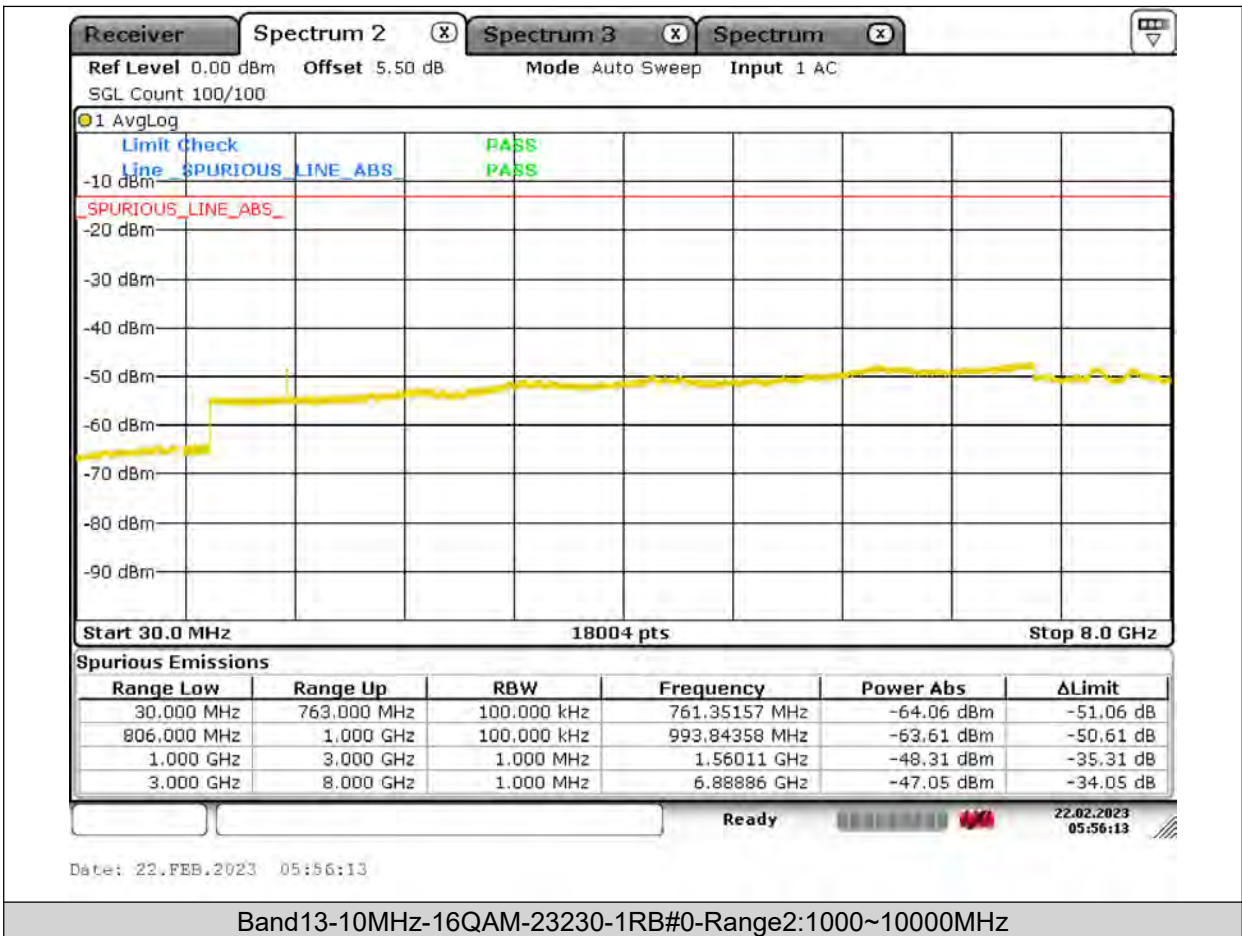

BUREAU
VERITAS

Test Report No.: PSU-QSU2309010110RF03

BUREAU
VERITAS

Test Report No.: PSU-QSU2309010110RF03

BUREAU VERITAS

Test Report No.: PSU-QSU2309010110RF03

BUREAU
VERITAS

Test Report No.: PSU-QSU2309010110RF03