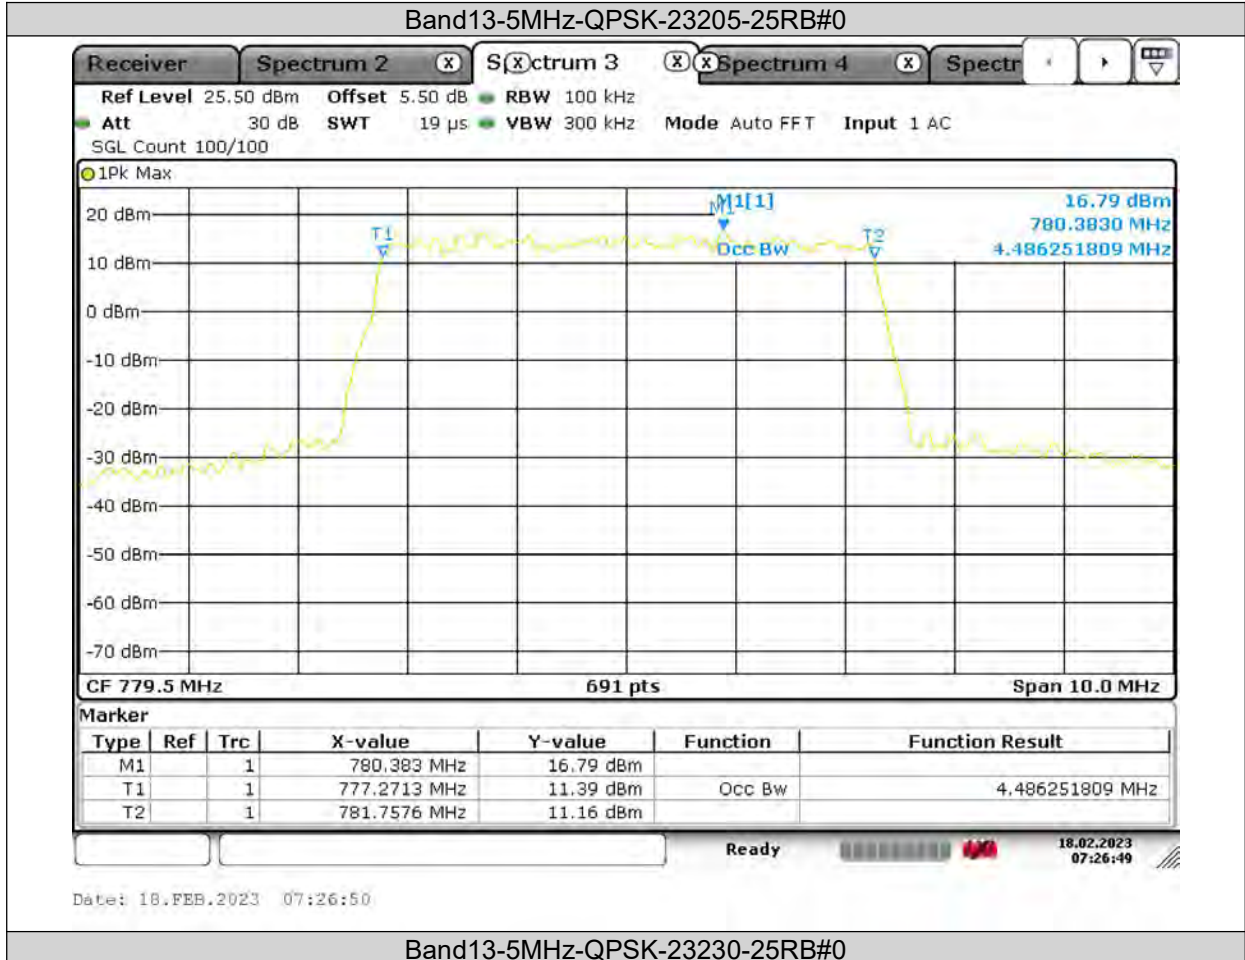

Test Report No.: PSU-QSU2309010110RF03

Test Graphs