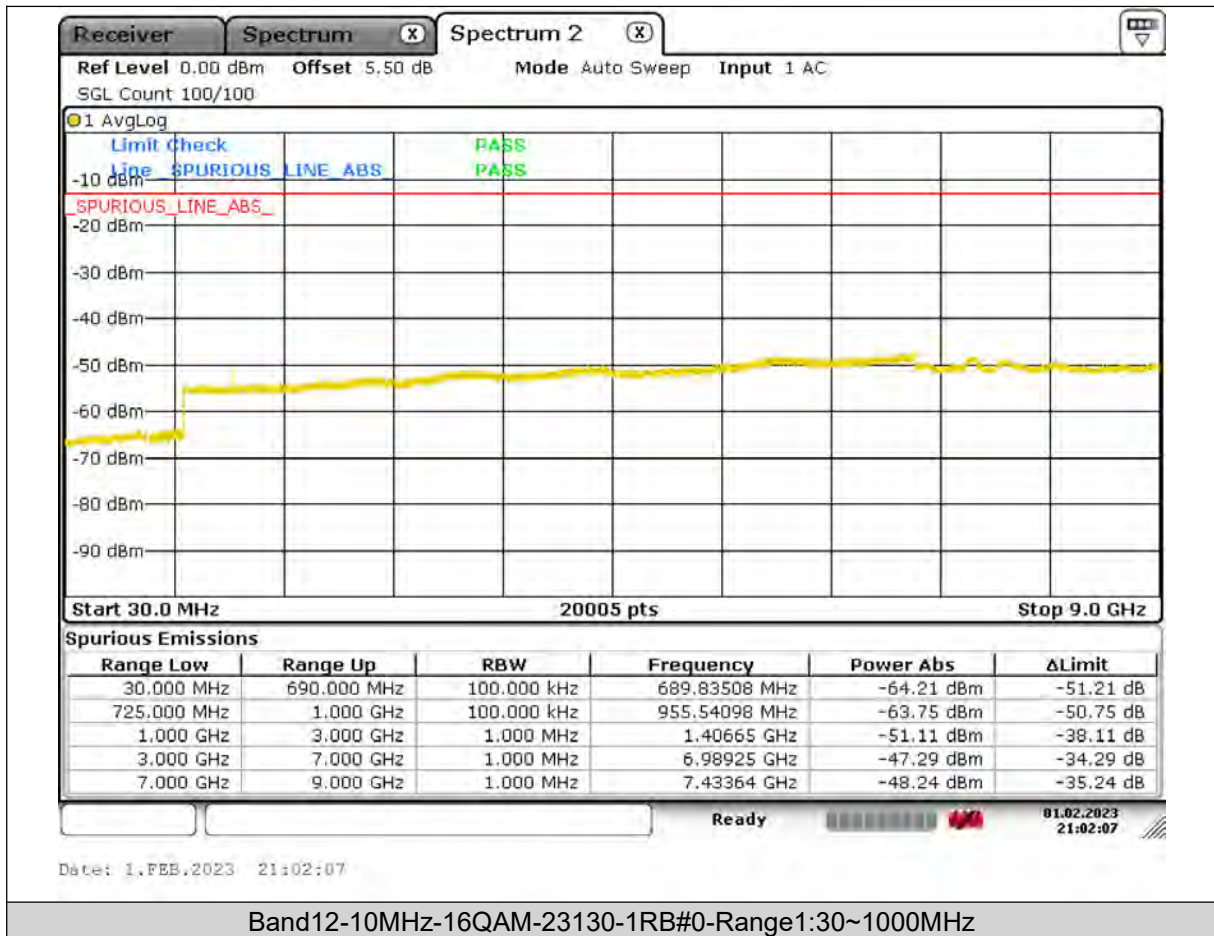

BUREAU
VERITAS

Test Report No.: PSU-QSU2309010110RF03

BUREAU
VERITAS

Test Report No.: PSU-QSU2309010110RF03

BUREAU
VERITAS

Test Report No.: PSU-QSU2309010110RF03

BUREAU
VERITAS

Test Report No.: PSU-QSU2309010110RF03