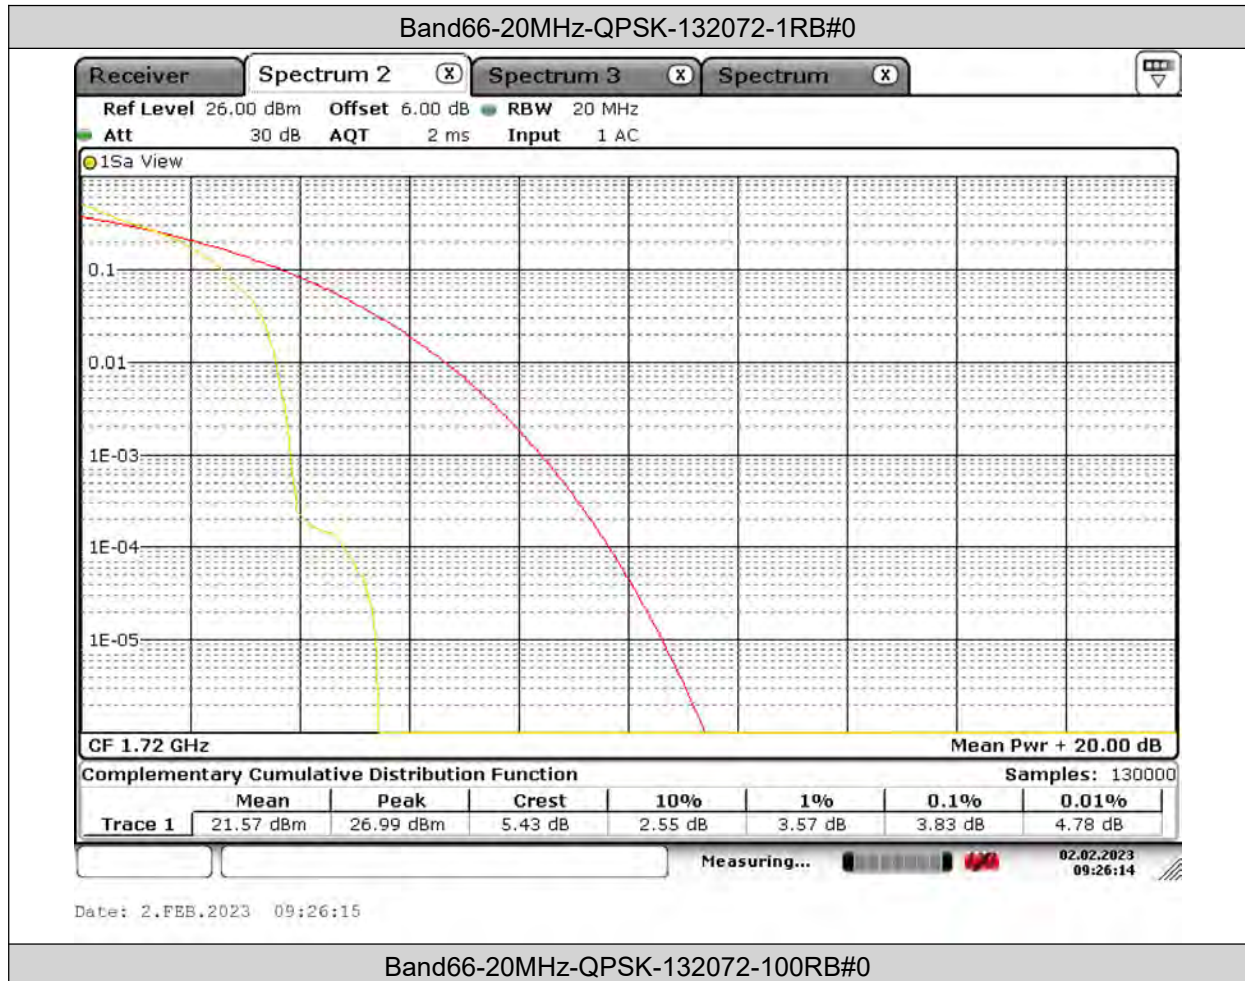

Test Report No.: PSU-QSU2309010110RF03

Test Graphs