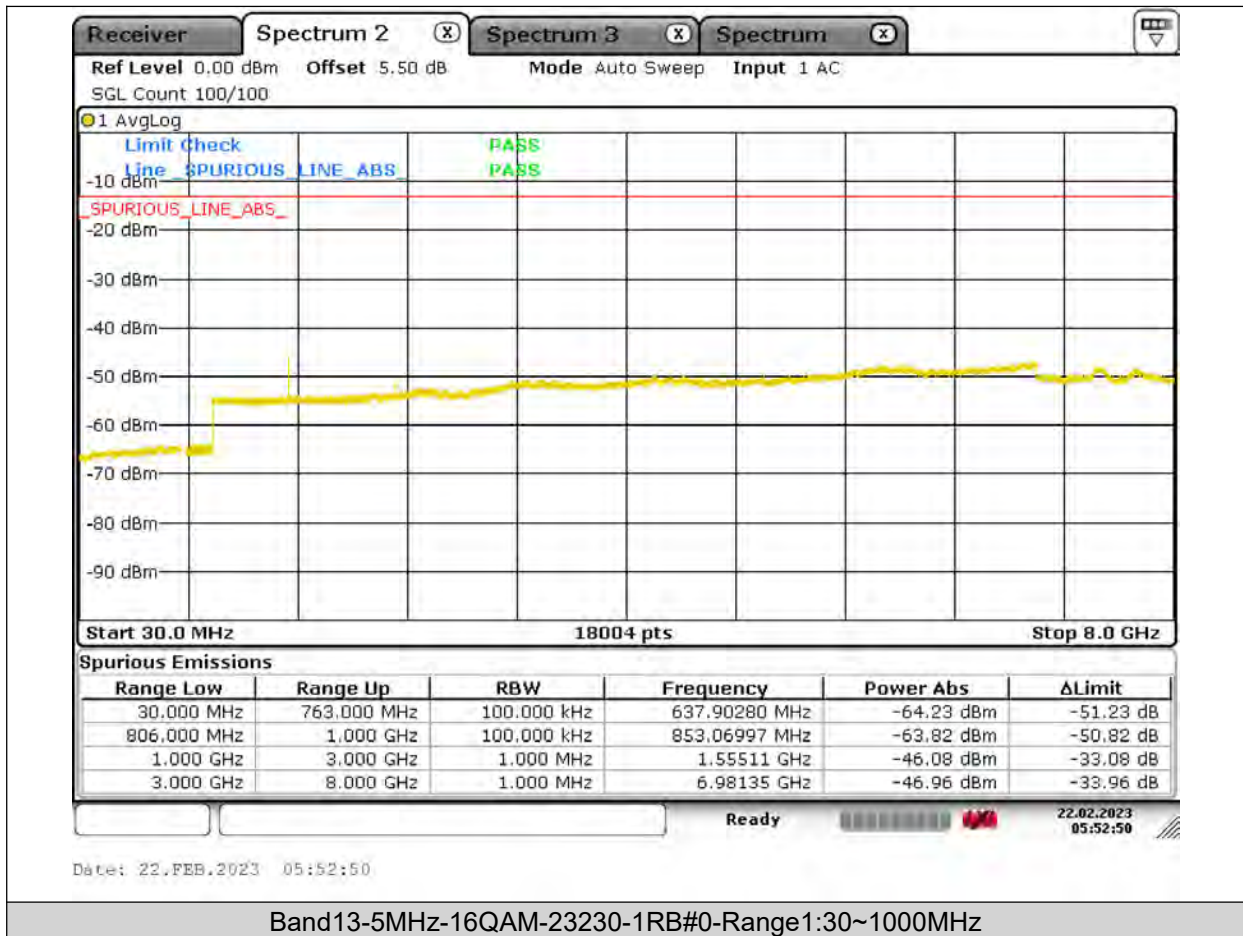

BUREAU VERITAS

Test Report No.: PSU-QSU2309010110RF03

BUREAU VERITAS

Test Report No.: PSU-QSU2309010110RF03

BUREAU VERITAS

Test Report No.: PSU-QSU2309010110RF03

BUREAU
VERITAS

Test Report No.: PSU-QSU2309010110RF03