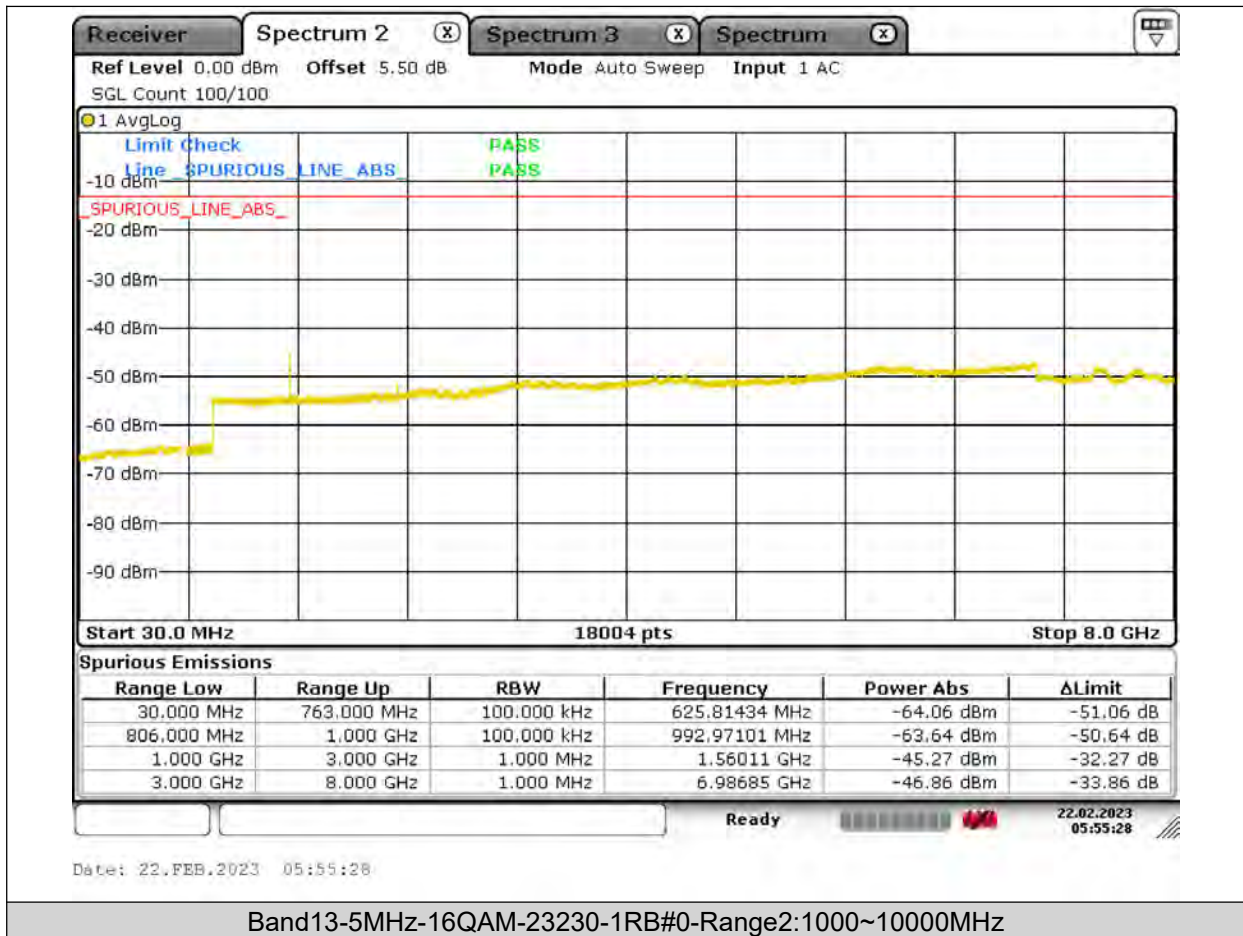

BUREAU
VERITAS

Test Report No.: PSU-QSU2309010110RF03