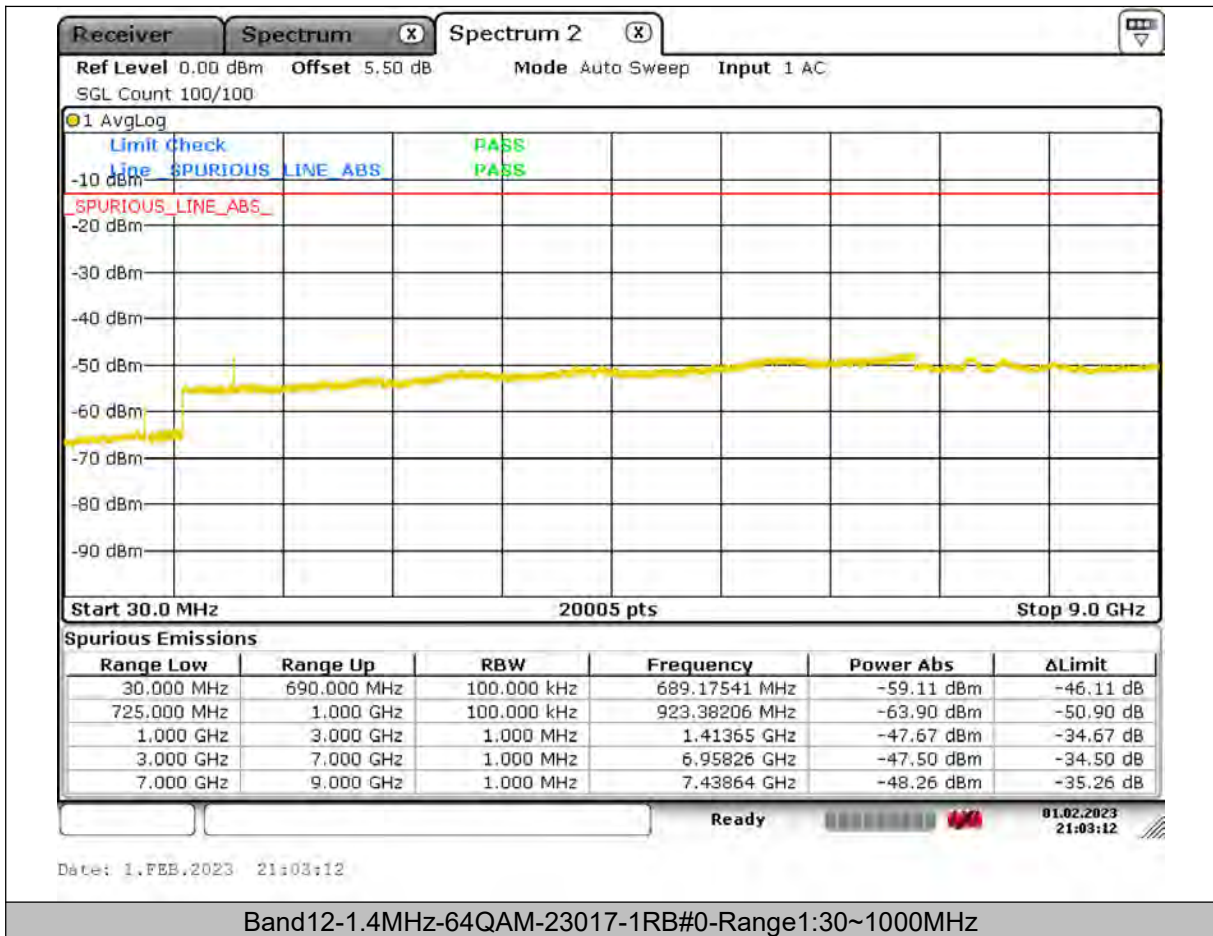

BUREAU
VERITAS

Test Report No.: PSU-QSU2309010110RF03

BUREAU
VERITAS

Test Report No.: PSU-QSU2309010110RF03

BUREAU
VERITAS

Test Report No.: PSU-QSU2309010110RF03

BUREAU
VERITAS

Test Report No.: PSU-QSU2309010110RF03