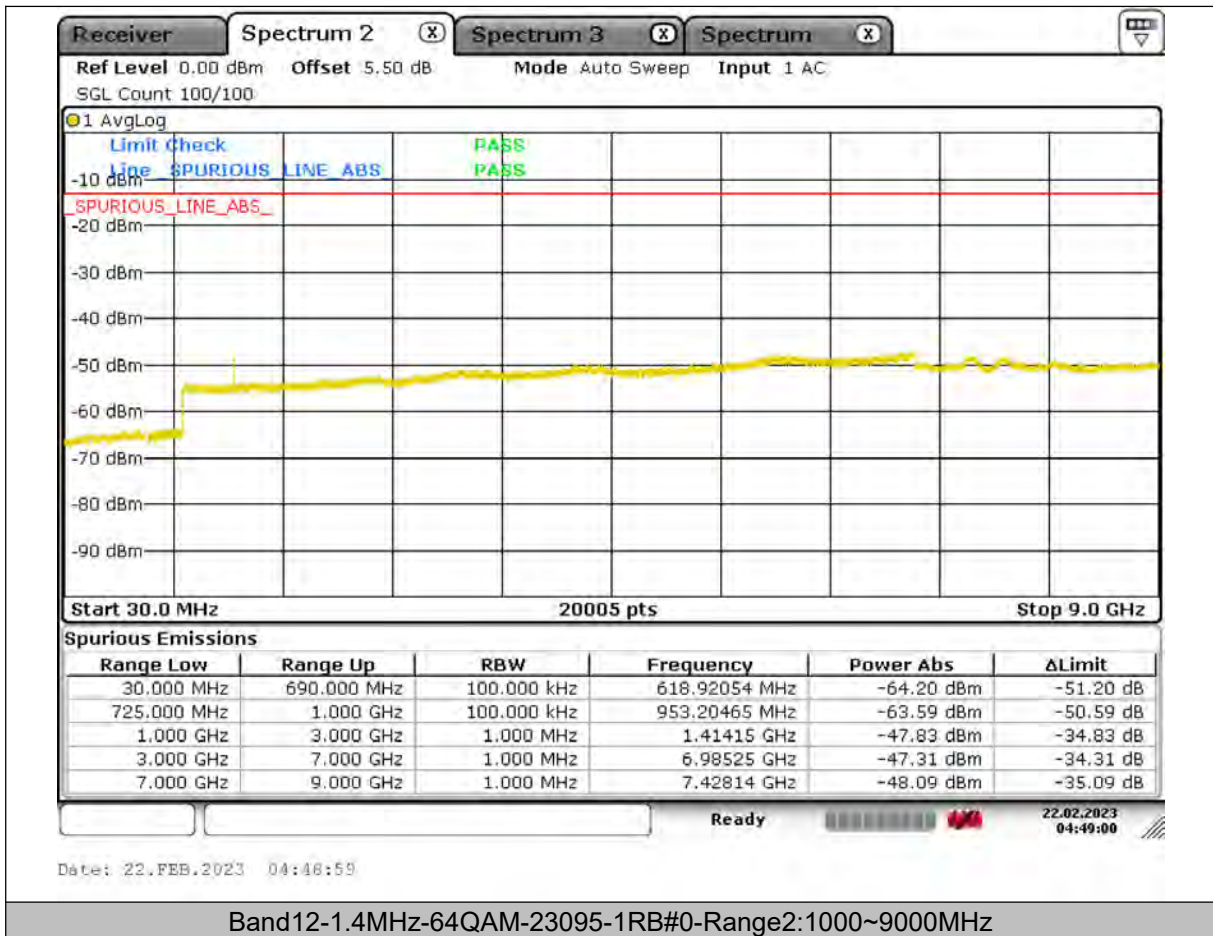

BUREAU
VERITAS

Test Report No.: PSU-QSU2309010110RF03

BUREAU
VERITAS

Test Report No.: PSU-QSU2309010110RF03

BUREAU
VERITAS

Test Report No.: PSU-QSU2309010110RF03

BUREAU VERITAS

Test Report No.: PSU-QSU2309010110RF03