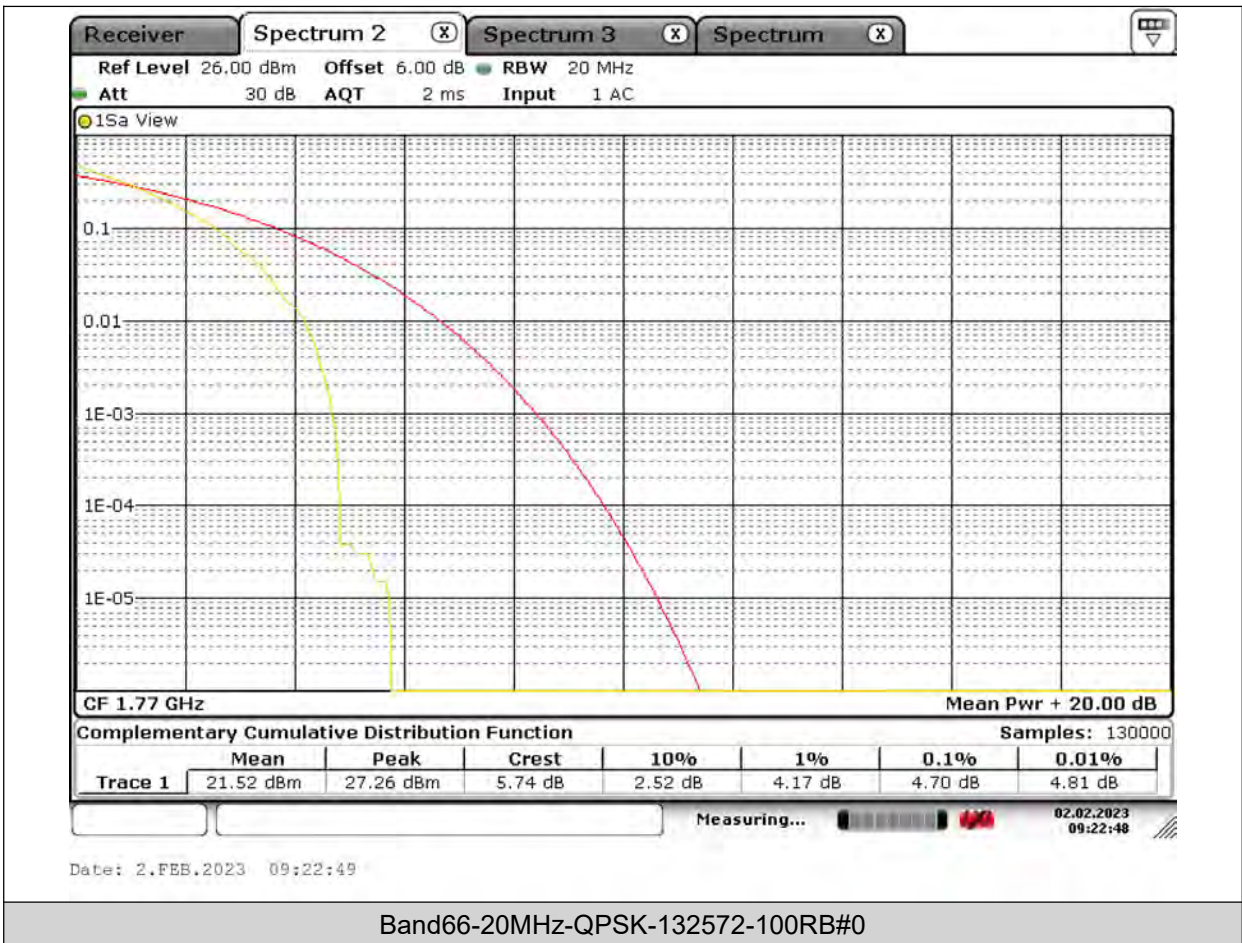

BUREAU VERITAS

Test Report No.: PSU-QSU2309010110RF03