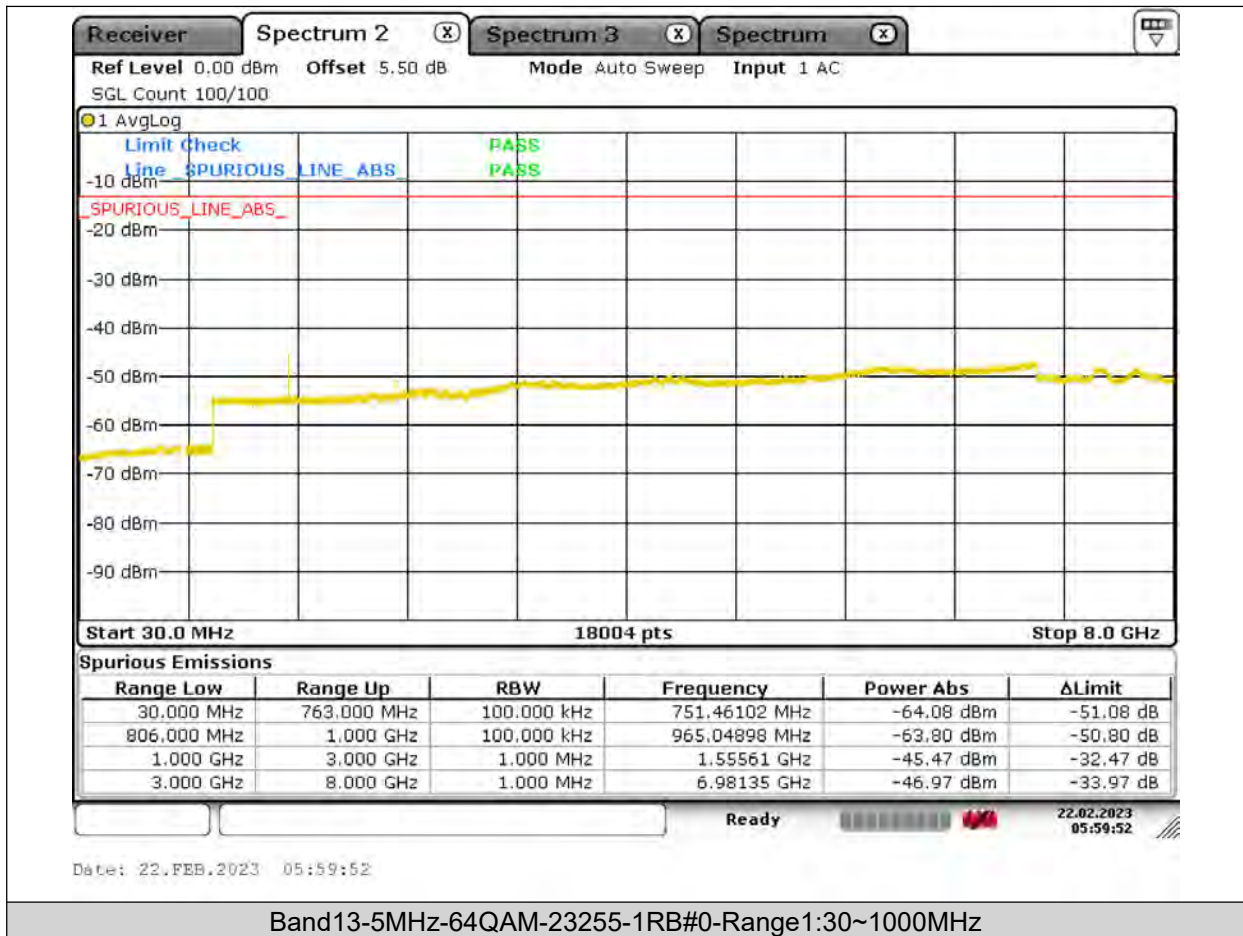

BUREAU
VERITAS

Test Report No.: PSU-QSU2309010110RF03

BUREAU VERITAS

Test Report No.: PSU-QSU2309010110RF03

BUREAU
VERITAS

Test Report No.: PSU-QSU2309010110RF03

BUREAU
VERITAS

Test Report No.: PSU-QSU2309010110RF03