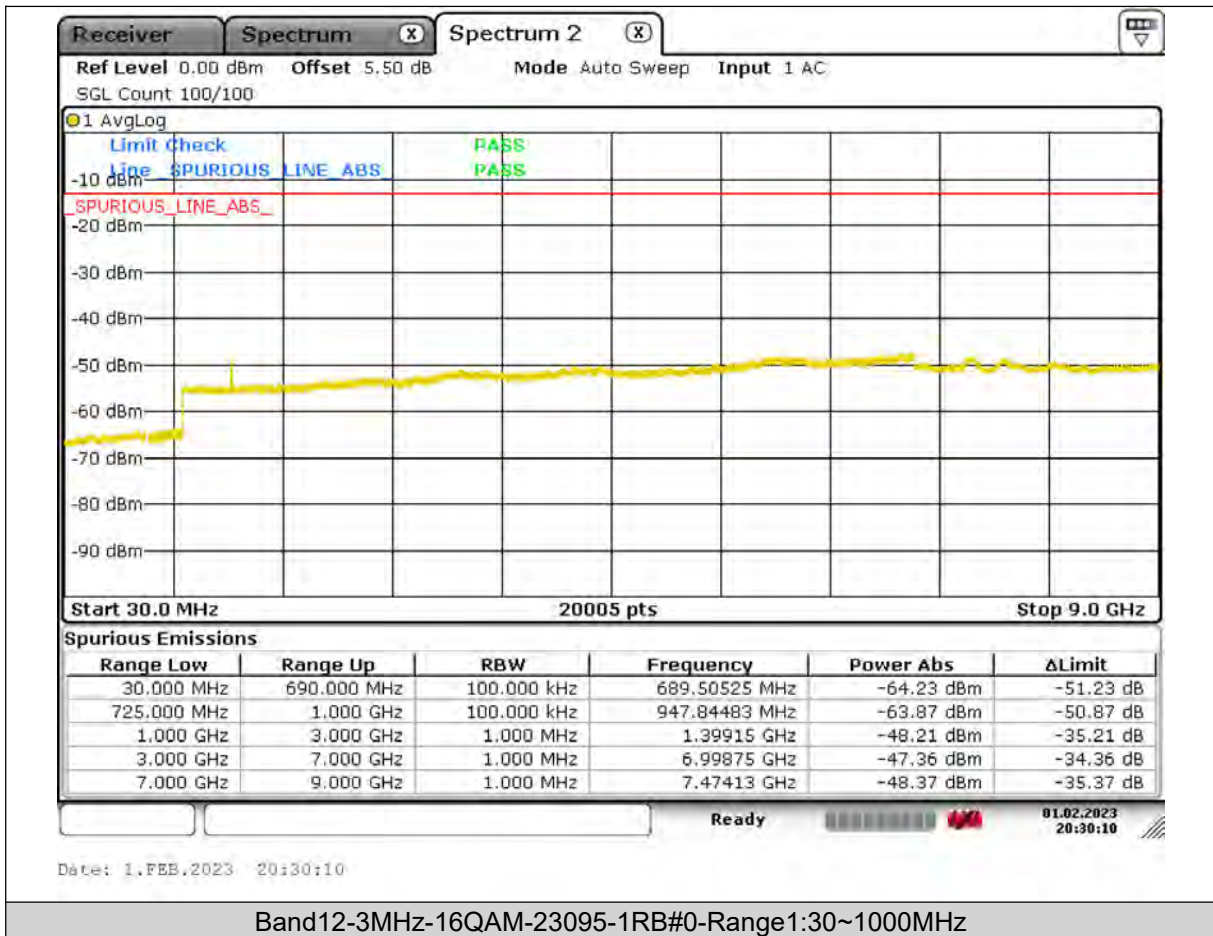

BUREAU
VERITAS

Test Report No.: PSU-QSU2309010110RF03

BUREAU
VERITAS

Test Report No.: PSU-QSU2309010110RF03

BUREAU VERITAS

Test Report No.: PSU-QSU2309010110RF03

BUREAU
VERITAS

Test Report No.: PSU-QSU2309010110RF03