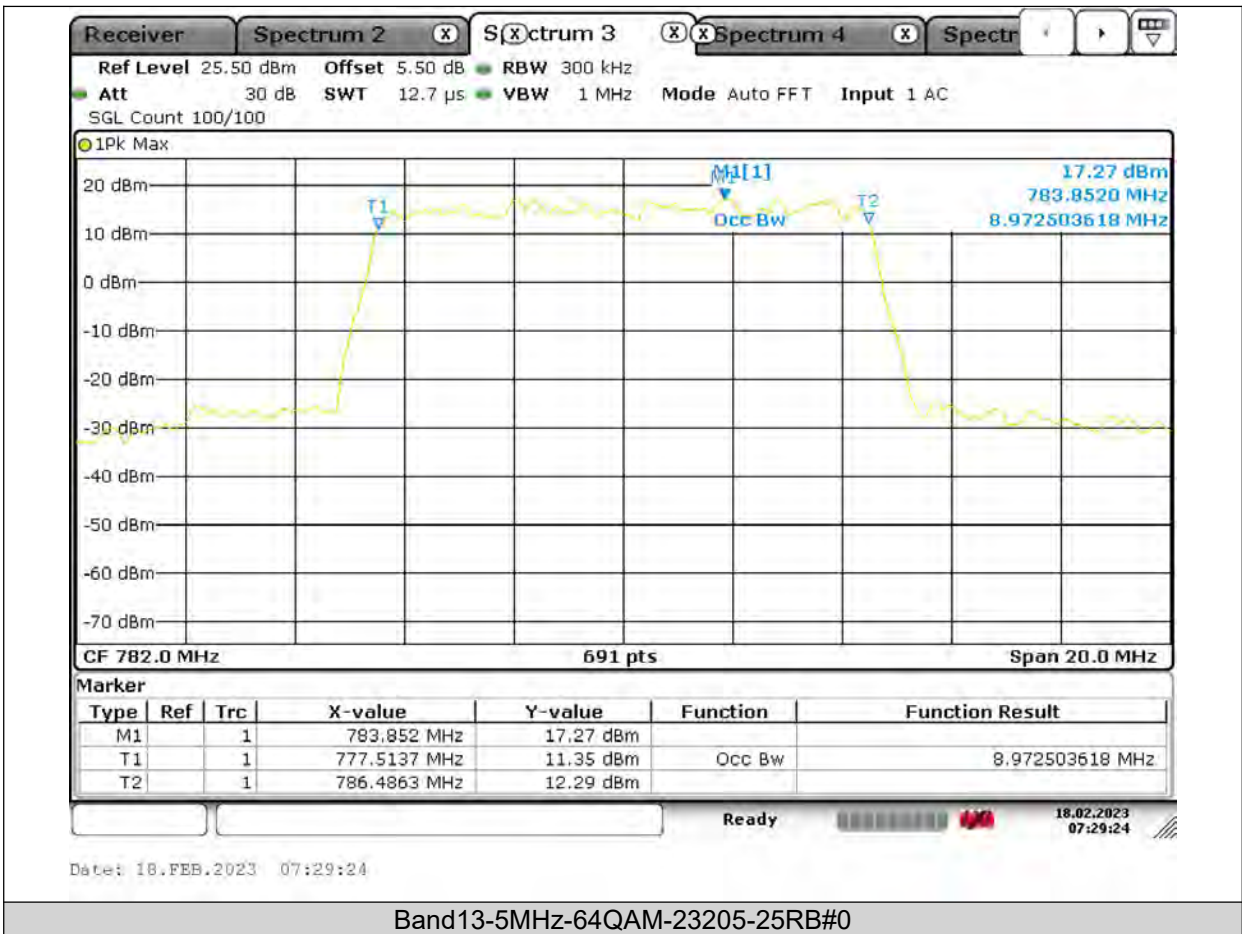

BUREAU VERITAS

Test Report No.: PSU-QSU2309010110RF03