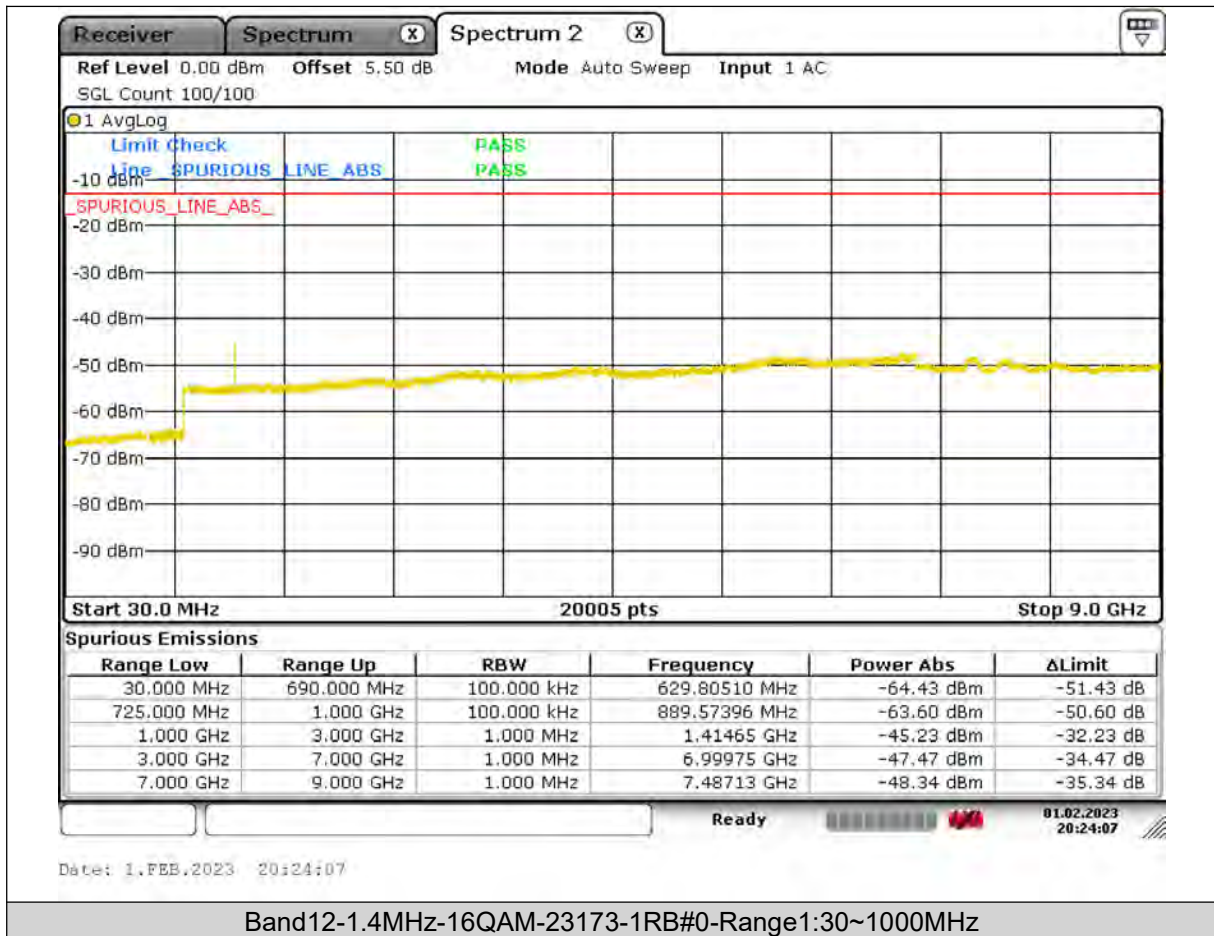

BUREAU
VERITAS

Test Report No.: PSU-QSU2309010110RF03

BUREAU VERITAS

Test Report No.: PSU-QSU2309010110RF03

BUREAU
VERITAS

Test Report No.: PSU-QSU2309010110RF03

BUREAU
VERITAS

Test Report No.: PSU-QSU2309010110RF03