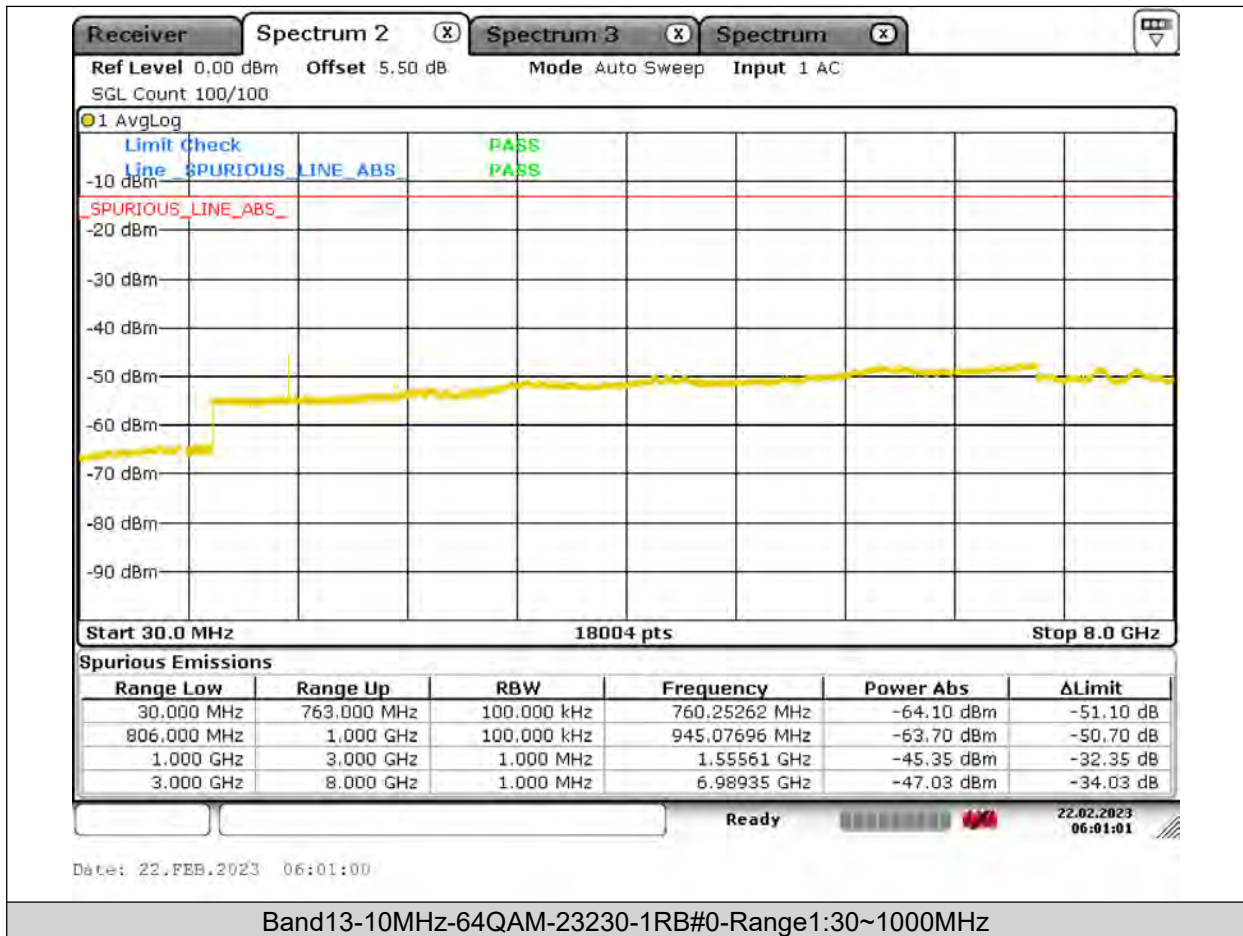

BUREAU
VERITAS

Test Report No.: PSU-QSU2309010110RF03

BUREAU
VERITAS

Test Report No.: PSU-QSU2309010110RF03

BUREAU
VERITAS

Test Report No.: PSU-QSU2309010110RF03

BUREAU
VERITAS

Test Report No.: PSU-QSU2309010110RF03