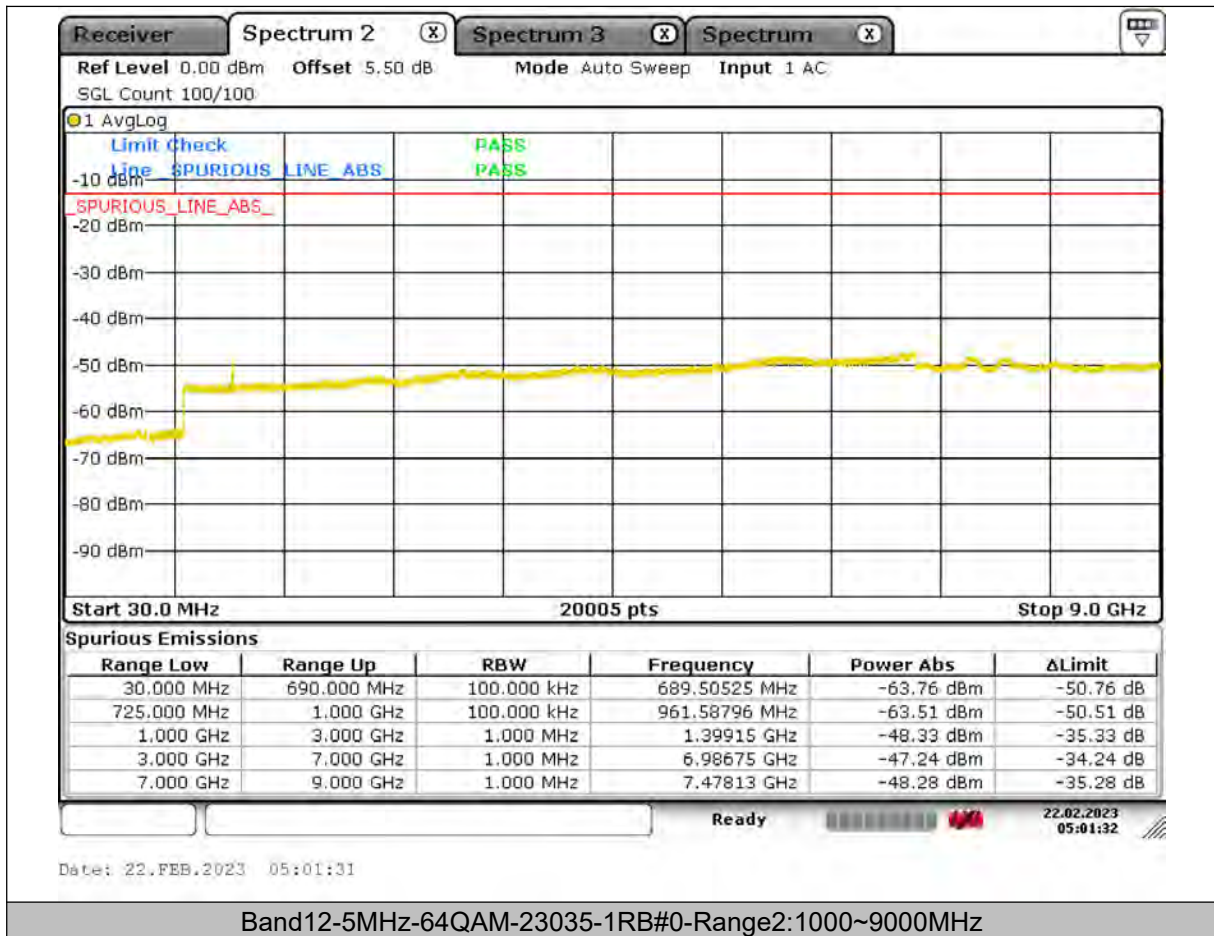

BUREAU
VERITAS

Test Report No.: PSU-QSU2309010110RF03