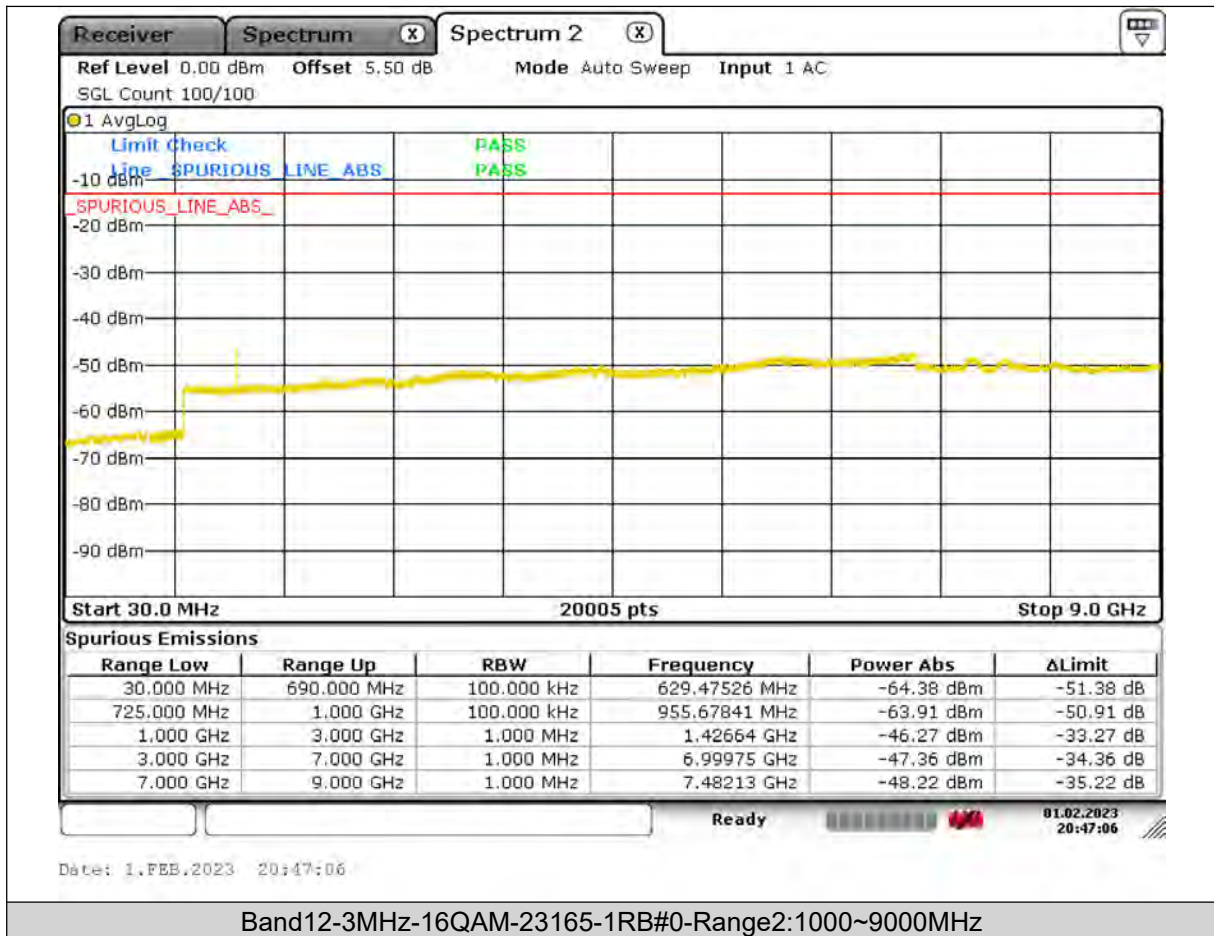

BUREAU VERITAS

Test Report No.: PSU-QSU2309010110RF03

BUREAU VERITAS

Test Report No.: PSU-QSU2309010110RF03

BUREAU
VERITAS

Test Report No.: PSU-QSU2309010110RF03

BUREAU
VERITAS

Test Report No.: PSU-QSU2309010110RF03