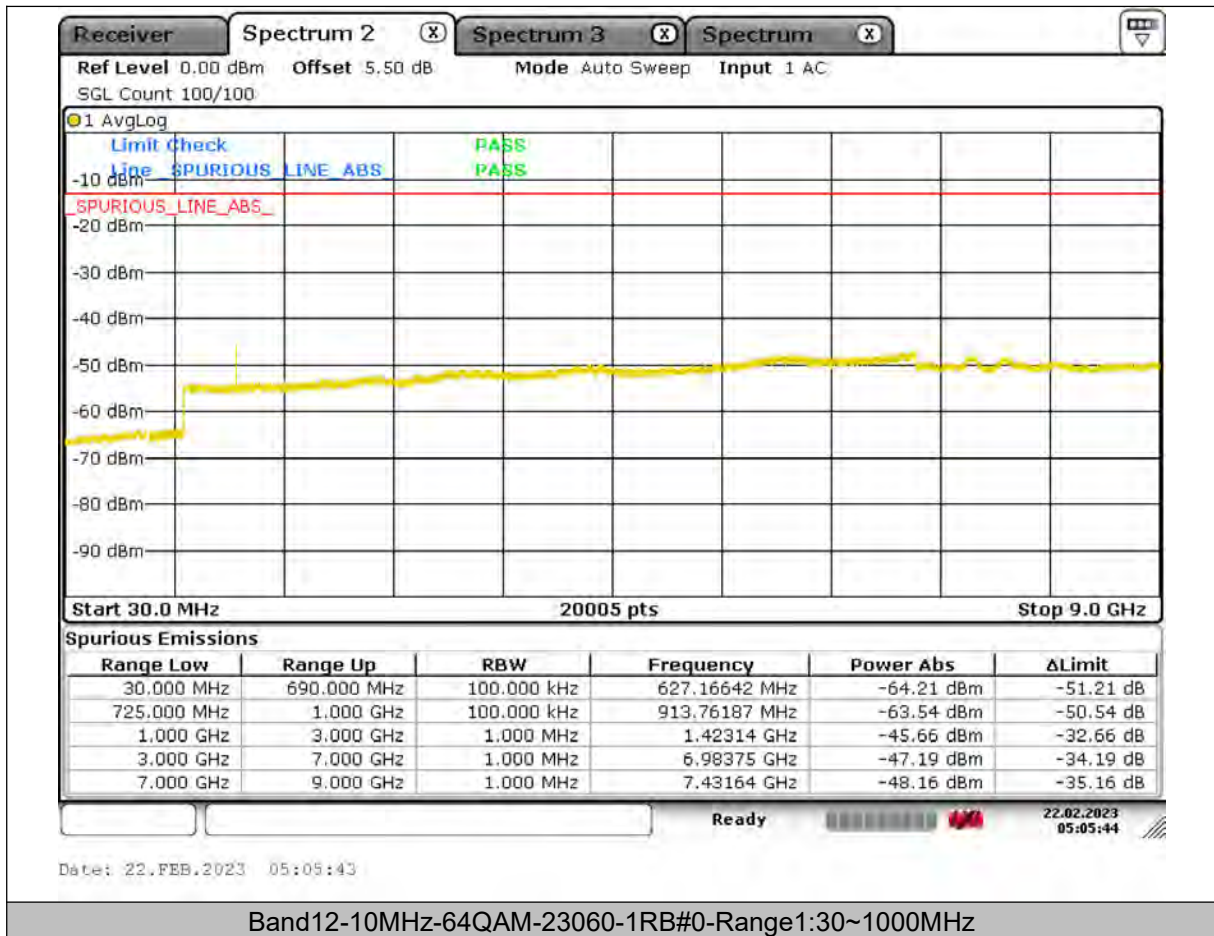

BUREAU
VERITAS

Test Report No.: PSU-QSU2309010110RF03

BUREAU
VERITAS

Test Report No.: PSU-QSU2309010110RF03

BUREAU
VERITAS

Test Report No.: PSU-QSU2309010110RF03

BUREAU
VERITAS

Test Report No.: PSU-QSU2309010110RF03