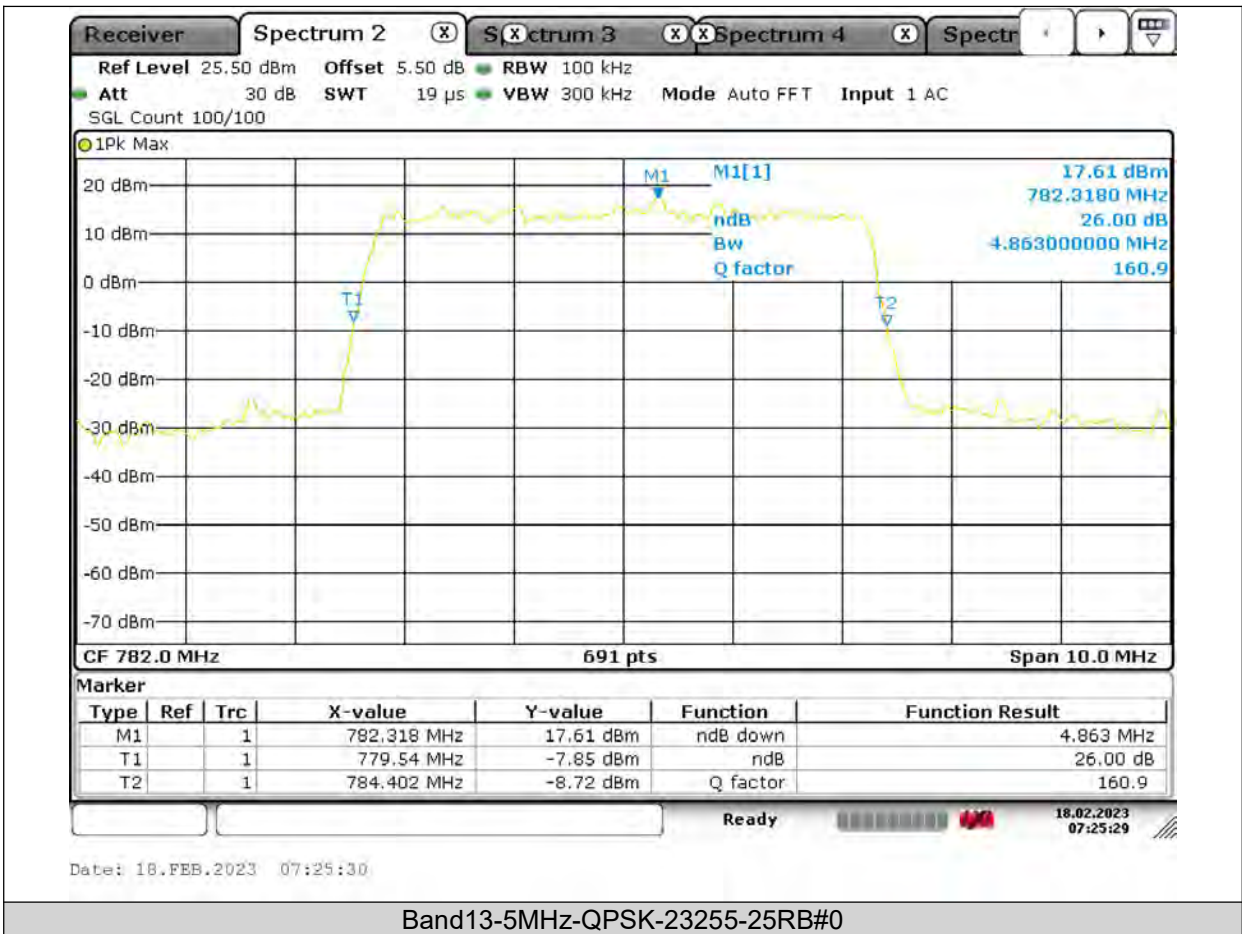

26dB Bandwidth

Band13-5MHz-QPSK-23205-25RB#0

BUREAU
VERITAS

Test Report No.: PSU-QSU2309010110RF03

BUREAU VERITAS

Test Report No.: PSU-QSU2309010110RF03

BUREAU VERITAS

Test Report No.: PSU-QSU2309010110RF03