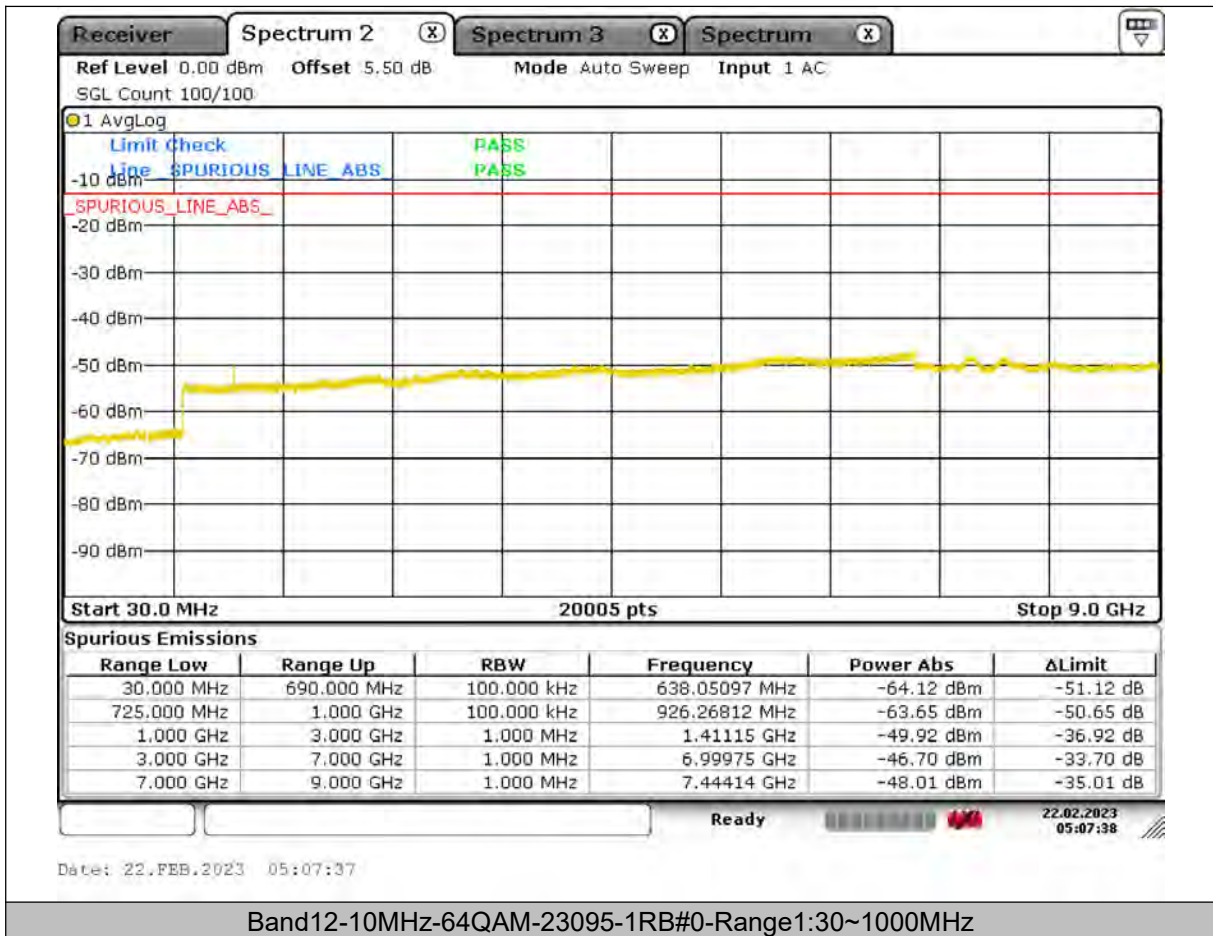

BUREAU
VERITAS

Test Report No.: PSU-QSU2309010110RF03

BUREAU
VERITAS

Test Report No.: PSU-QSU2309010110RF03

BUREAU
VERITAS

Test Report No.: PSU-QSU2309010110RF03

BUREAU
VERITAS

Test Report No.: PSU-QSU2309010110RF03