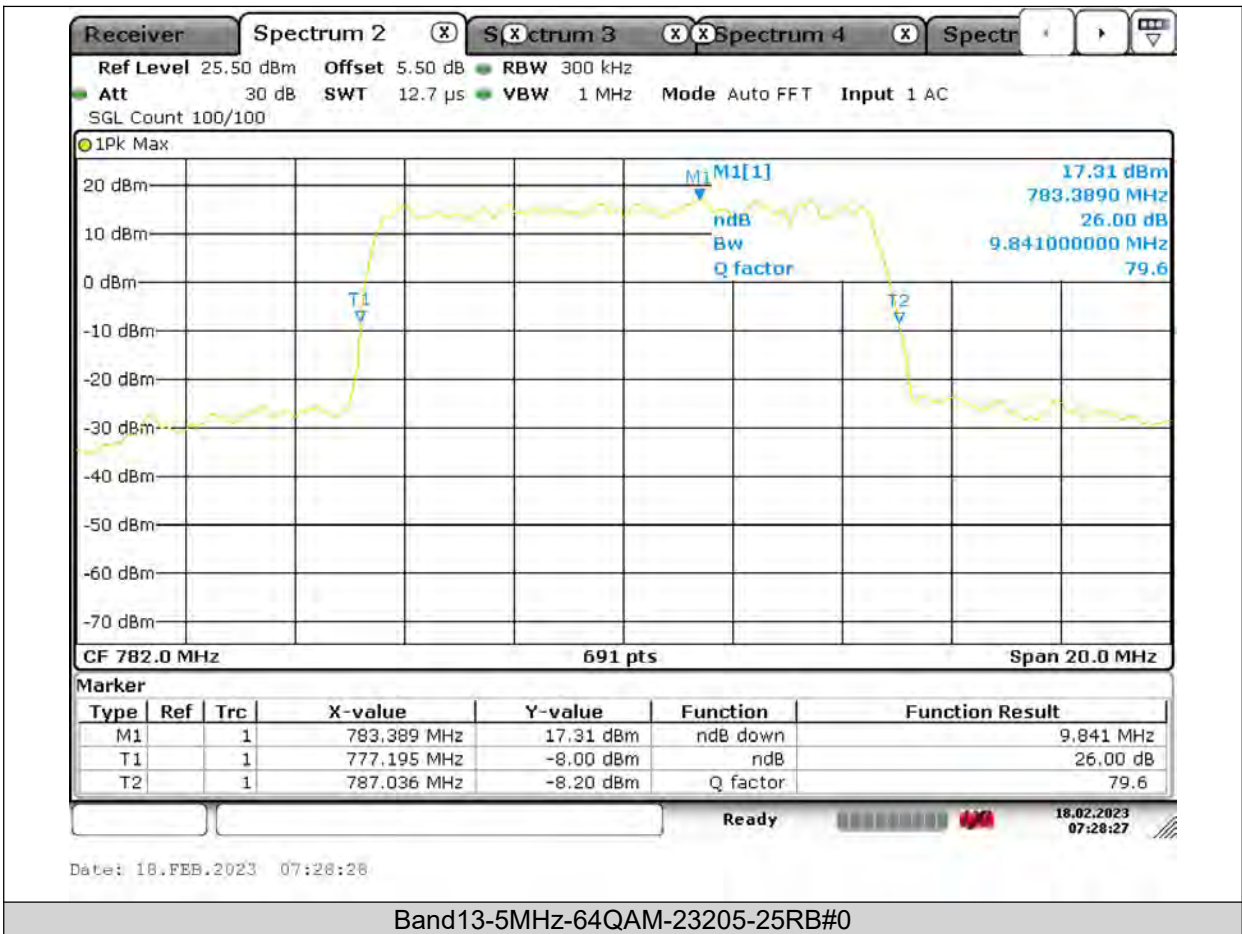

BUREAU VERITAS

Test Report No.: PSU-QSU2309010110RF03