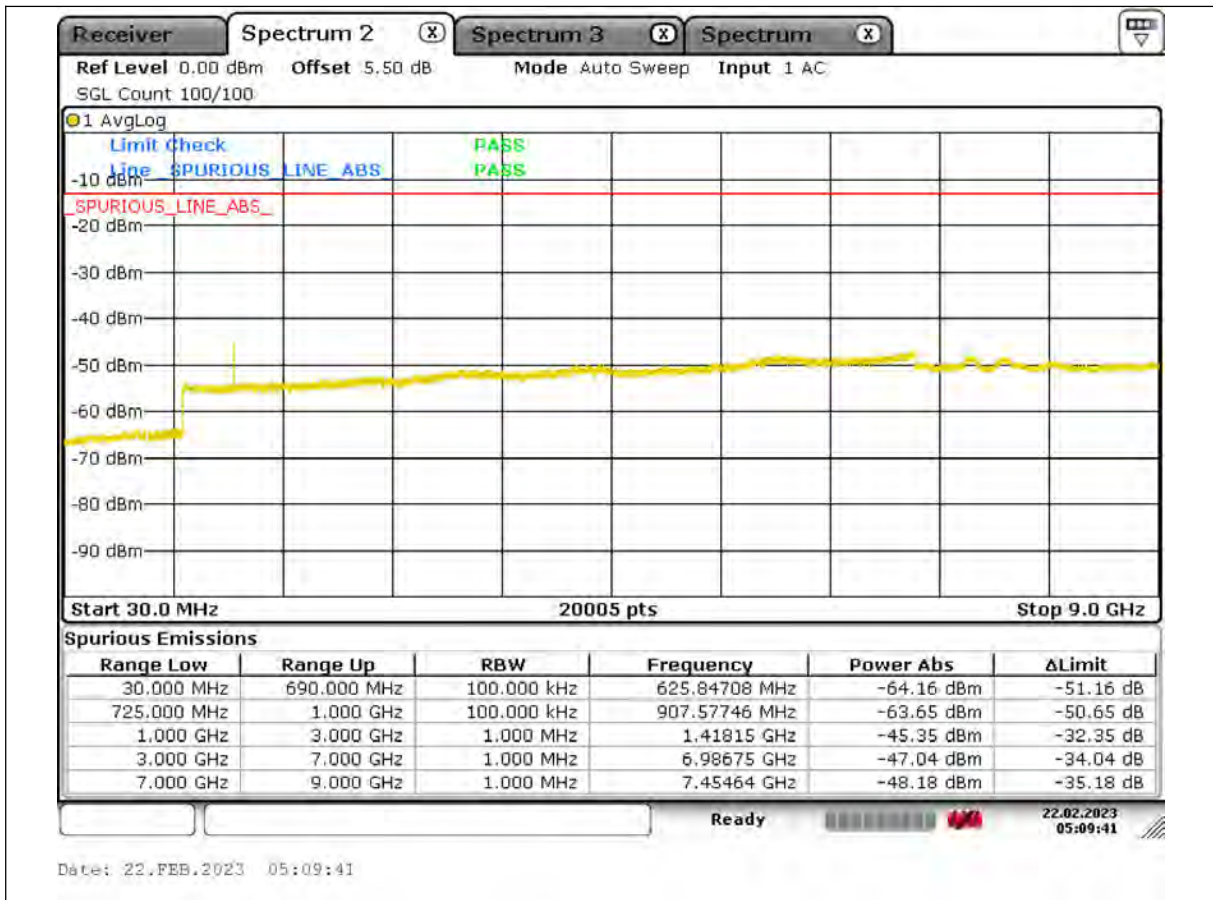

FREQUENCY STABILITY

Test Result

Voltage										
Band	Bandwidth	Modulation	Channel	RB Configure	Voltage [Vdc]	Temperature (°C)	Deviation (Hz)	Deviation (ppm)	Limit (ppm)	Verdict
Band12	10MHz	QPSK	23060	50RB#0	VL	NT	5.4	0.007670	±2.5	PASS
Band12	10MHz	QPSK	23060	50RB#0	VN	NT	-11.1	-0.015767	±2.5	PASS
Band12	10MHz	QPSK	23060	50RB#0	VH	NT	11.4	0.016193	±2.5	PASS
Band12	10MHz	QPSK	23095	50RB#0	VL	NT	3.8	0.005371	±2.5	PASS
Band12	10MHz	QPSK	23095	50RB#0	VN	NT	-4	-0.005654	±2.5	PASS
Band12	10MHz	QPSK	23095	50RB#0	VH	NT	7.4	0.010459	±2.5	PASS
Band12	10MHz	QPSK	23130	50RB#0	VL	NT	-8.1	-0.011392	±2.5	PASS
Band12	10MHz	QPSK	23130	50RB#0	VN	NT	-6.1	-0.008579	±2.5	PASS
Band12	10MHz	QPSK	23130	50RB#0	VH	NT	-11.6	-0.016315	±2.5	PASS
Band12	10MHz	16QAM	23060	50RB#0	VL	NT	-0.6	-0.000852	±2.5	PASS
Band12	10MHz	16QAM	23060	50RB#0	VN	NT	-5.7	-0.008097	±2.5	PASS
Band12	10MHz	16QAM	23060	50RB#0	VH	NT	-2.8	-0.003977	±2.5	PASS
Band12	10MHz	16QAM	23095	50RB#0	VL	NT	-11.4	-0.016113	±2.5	PASS
Band12	10MHz	16QAM	23095	50RB#0	VN	NT	6.1	0.008622	±2.5	PASS
Band12	10MHz	16QAM	23095	50RB#0	VH	NT	-12.3	-0.017385	±2.5	PASS
Band12	10MHz	16QAM	23130	50RB#0	VL	NT	11	0.015471	±2.5	PASS
Band12	10MHz	16QAM	23130	50RB#0	VN	NT	-13.5	-0.018987	±2.5	PASS
Band12	10MHz	16QAM	23130	50RB#0	VH	NT	4.8	0.006751	±2.5	PASS
Band12	10MHz	64QAM	23060	50RB#0	VL	NT	5.4	0.007670	±2.5	PASS
Band12	10MHz	64QAM	23060	50RB#0	VN	NT	-11.1	-0.015767	±2.5	PASS
Band12	10MHz	64QAM	23060	50RB#0	VH	NT	11.4	0.016193	±2.5	PASS
Band12	10MHz	64QAM	23095	50RB#0	VL	NT	3.8	0.005371	±2.5	PASS
Band12	10MHz	64QAM	23095	50RB#0	VN	NT	-4	-0.005654	±2.5	PASS
Band12	10MHz	64QAM	23095	50RB#0	VH	NT	7.4	0.010459	±2.5	PASS
Band12	10MHz	64QAM	23130	50RB#0	VL	NT	-8.1	-0.011392	±2.5	PASS
Band12	10MHz	64QAM	23130	50RB#0	VN	NT	-6.1	-0.008579	±2.5	PASS
Band12	10MHz	64QAM	23130	50RB#0	VH	NT	-11.6	-0.016315	±2.5	PASS