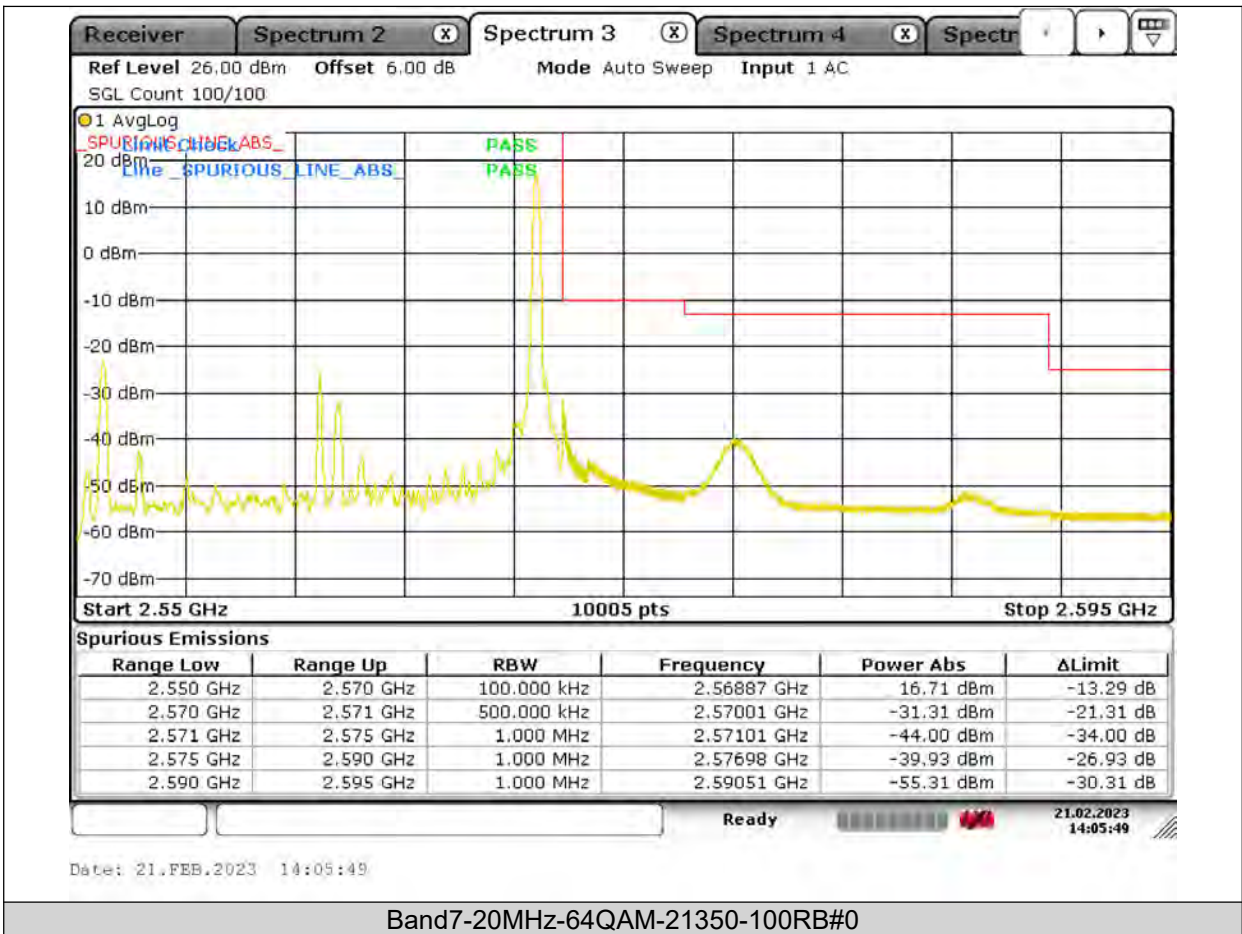

Test Report No.: PSU-QSU2309010110RF03

BUREAU VERITAS

Test Report No.: PSU-QSU2309010110RF03

BUREAU
VERITAS

Test Report No.: PSU-QSU2309010110RF03

BUREAU VERITAS

Test Report No.: PSU-QSU2309010110RF03

BUREAU VERITAS