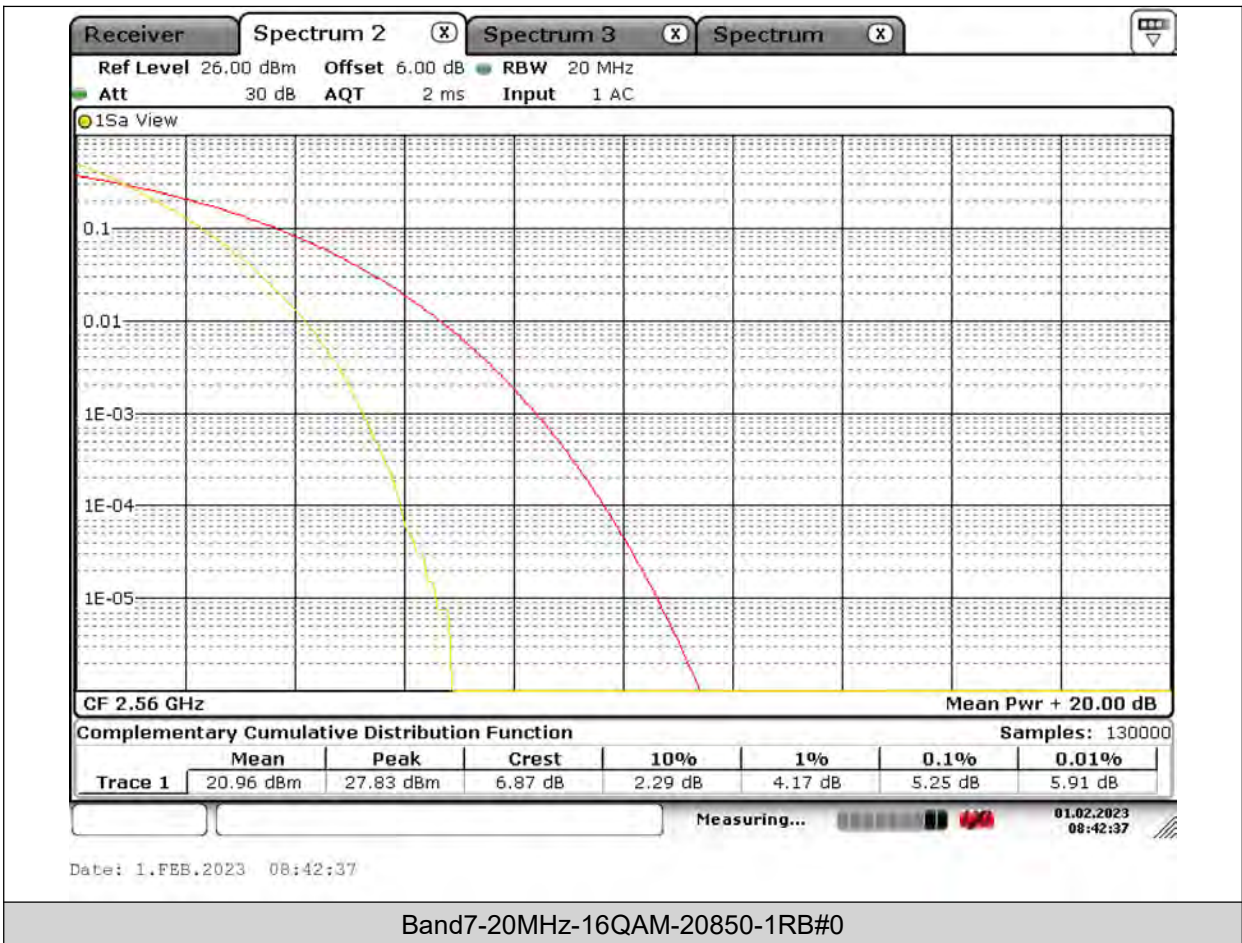

BUREAU VERITAS

Test Report No.: PSU-QSU2309010110RF03