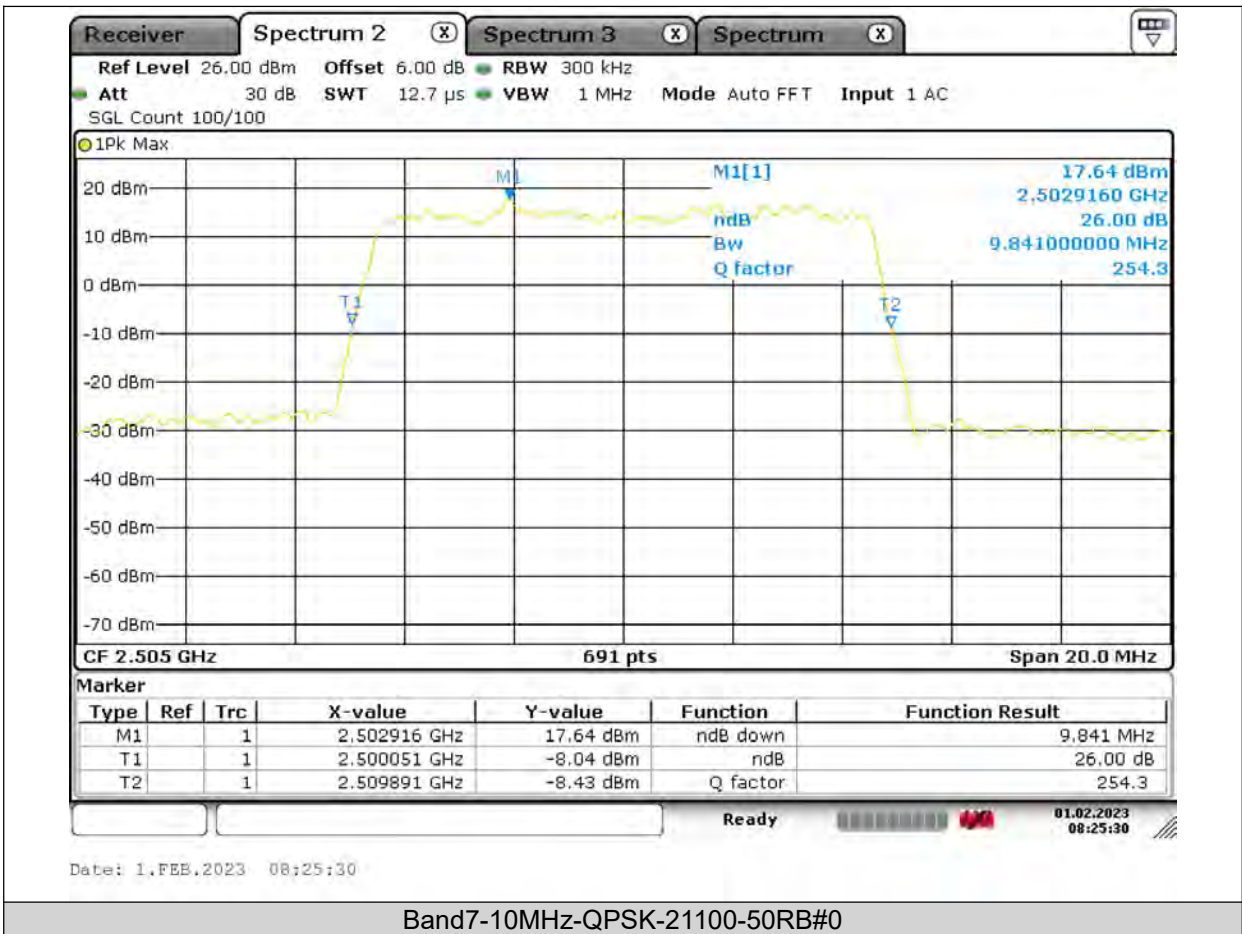

BUREAU VERITAS

Test Report No.: PSU-QSU2309010110RF03