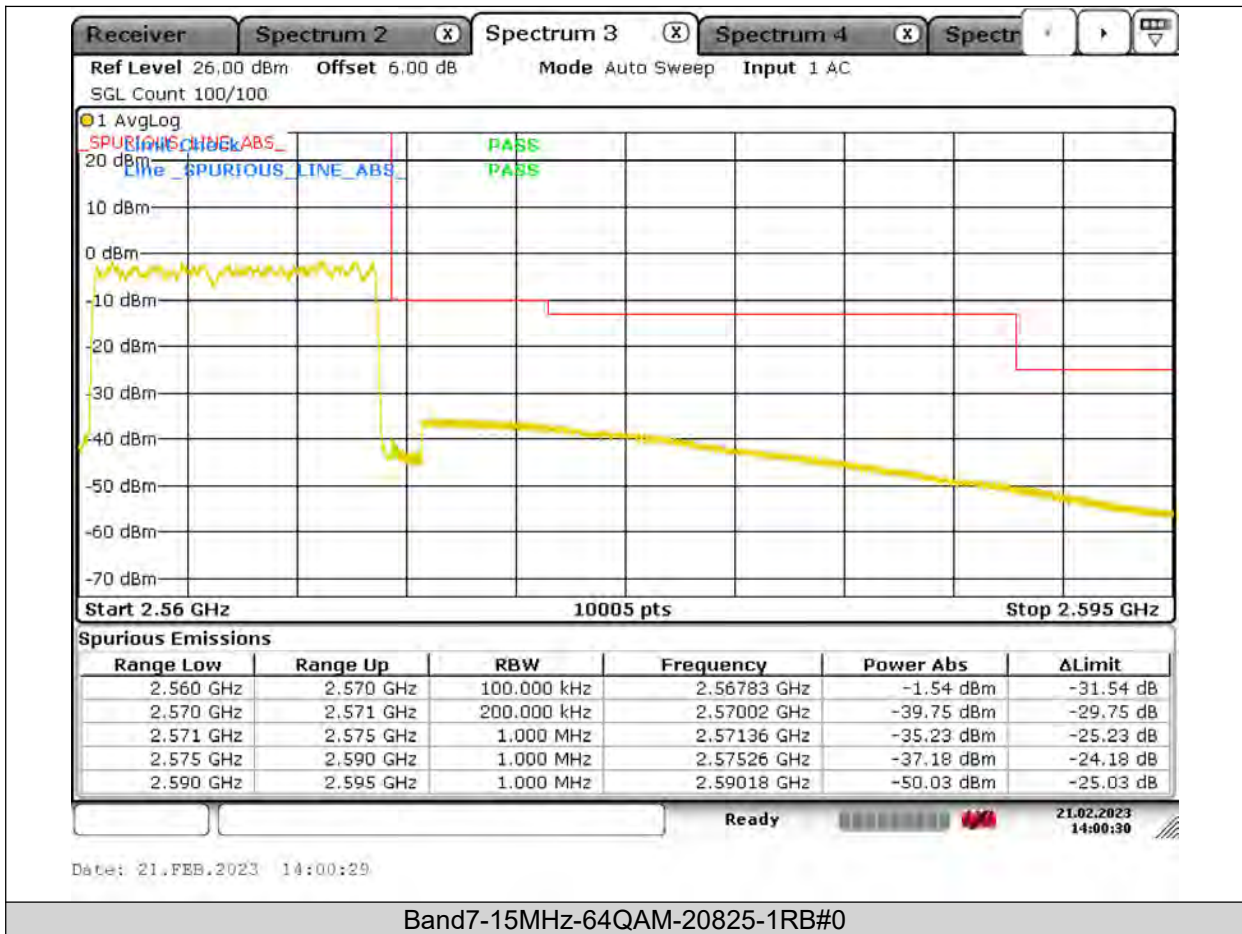

BUREAU
VERITAS

Test Report No.: PSU-QSU2309010110RF03