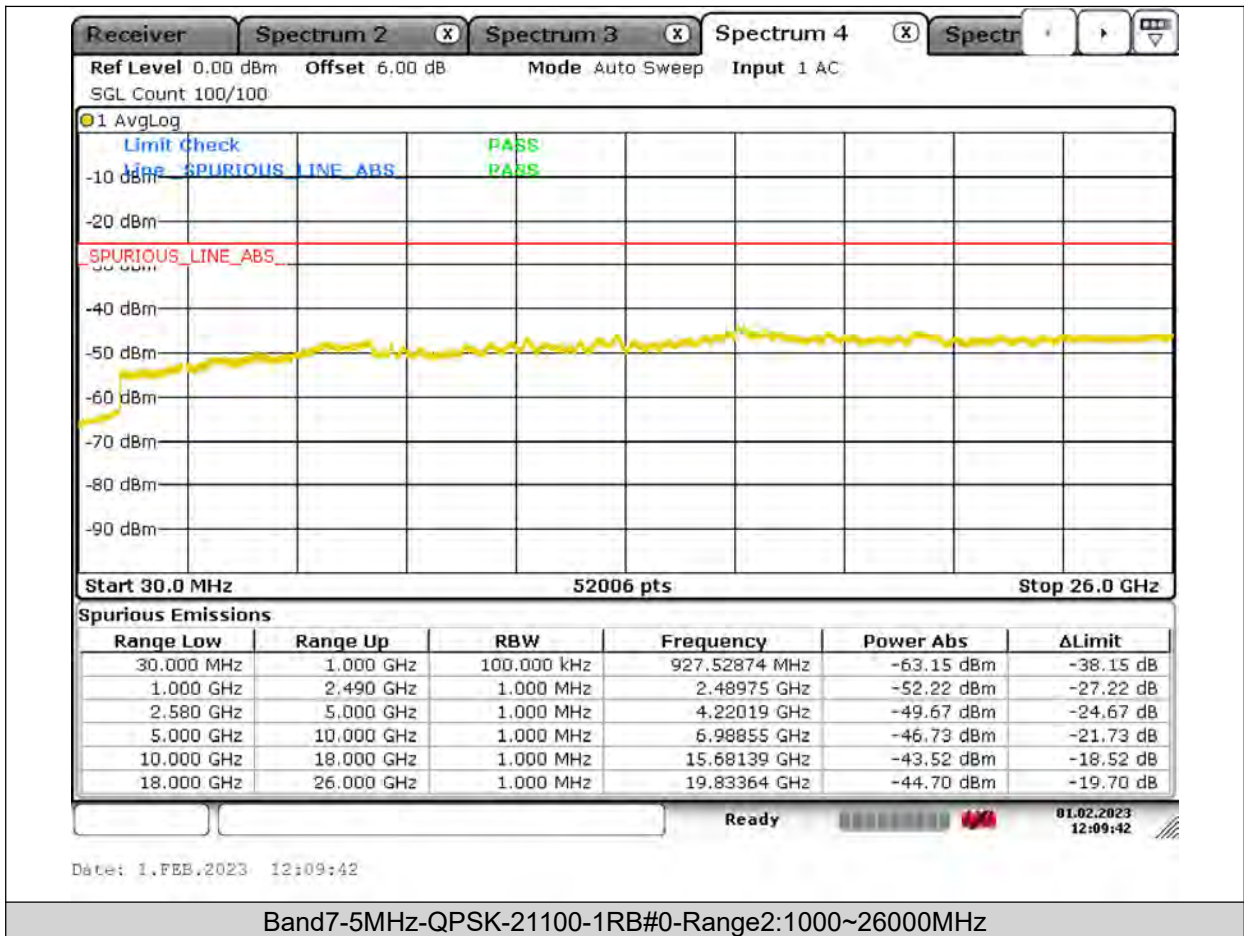

Test Report No.: PSU-QSU2309010110RF03

Test Graphs

BUREAU
VERITAS

Test Report No.: PSU-QSU2309010110RF03

BUREAU
VERITAS

Test Report No.: PSU-QSU2309010110RF03

BUREAU VERITAS

Test Report No.: PSU-QSU2309010110RF03