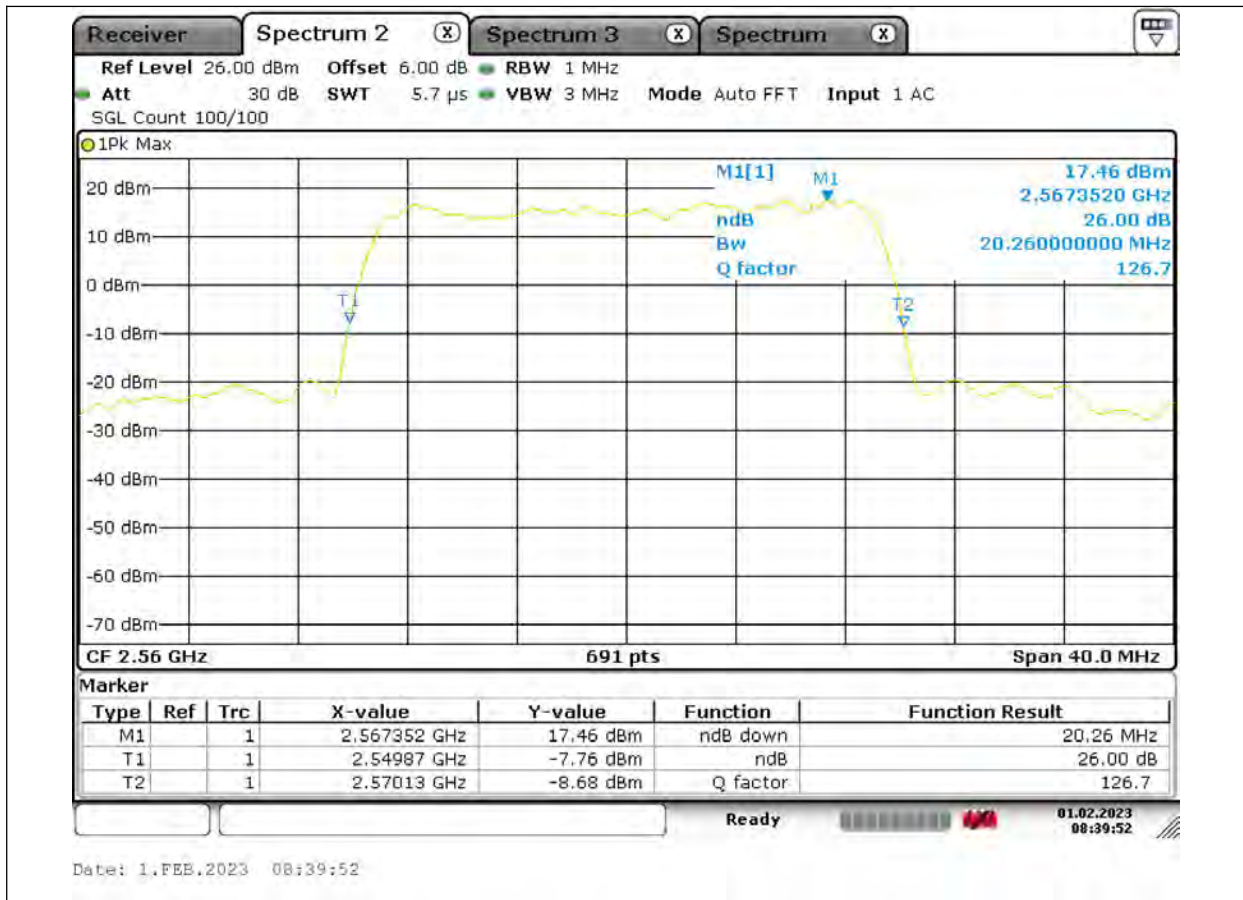

BUREAU VERITAS

Test Report No.: PSU-QSU2309010110RF03

Band7-5MHz-64QAM-20775-25RB#0