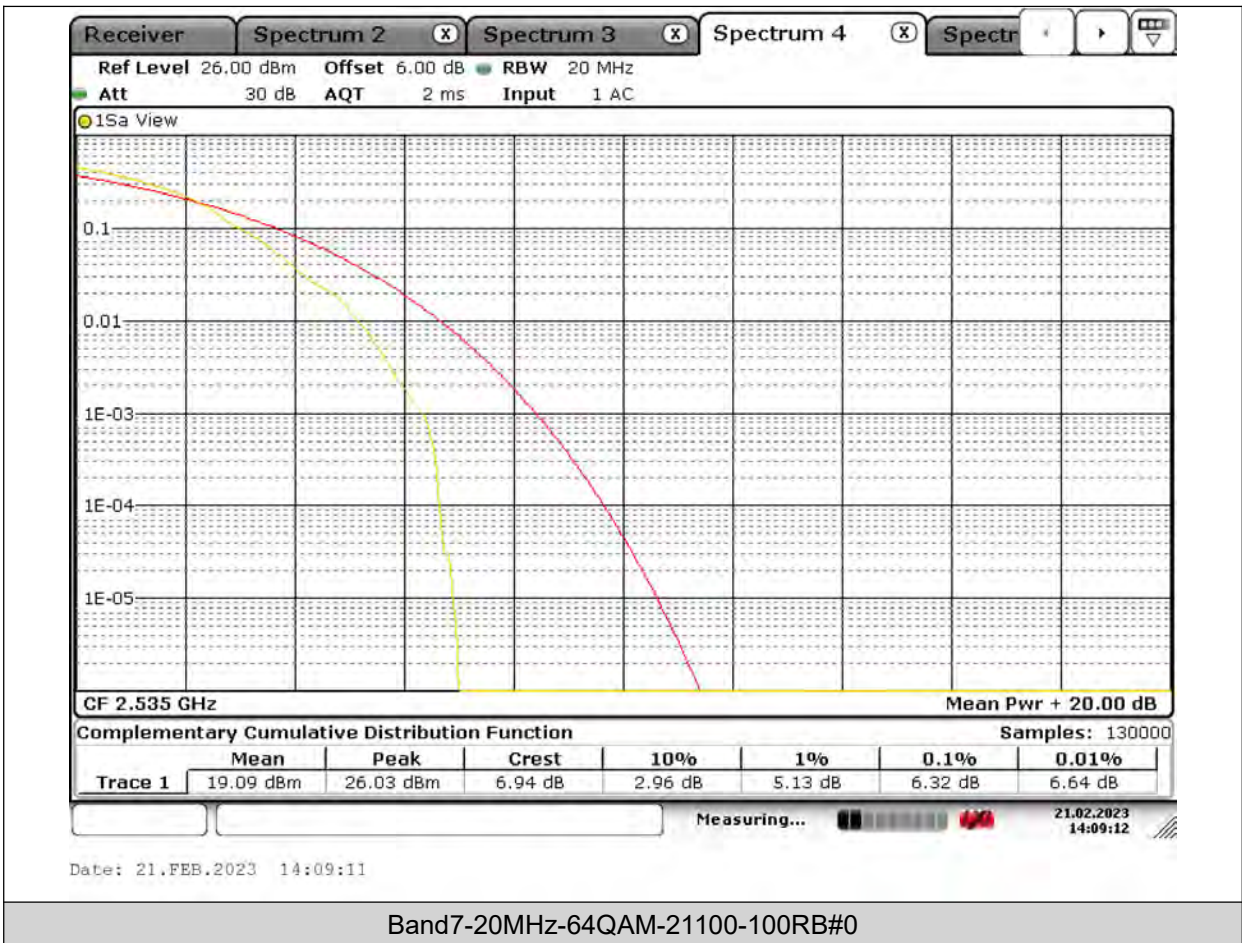

BUREAU VERITAS

Test Report No.: PSU-QSU2309010110RF03