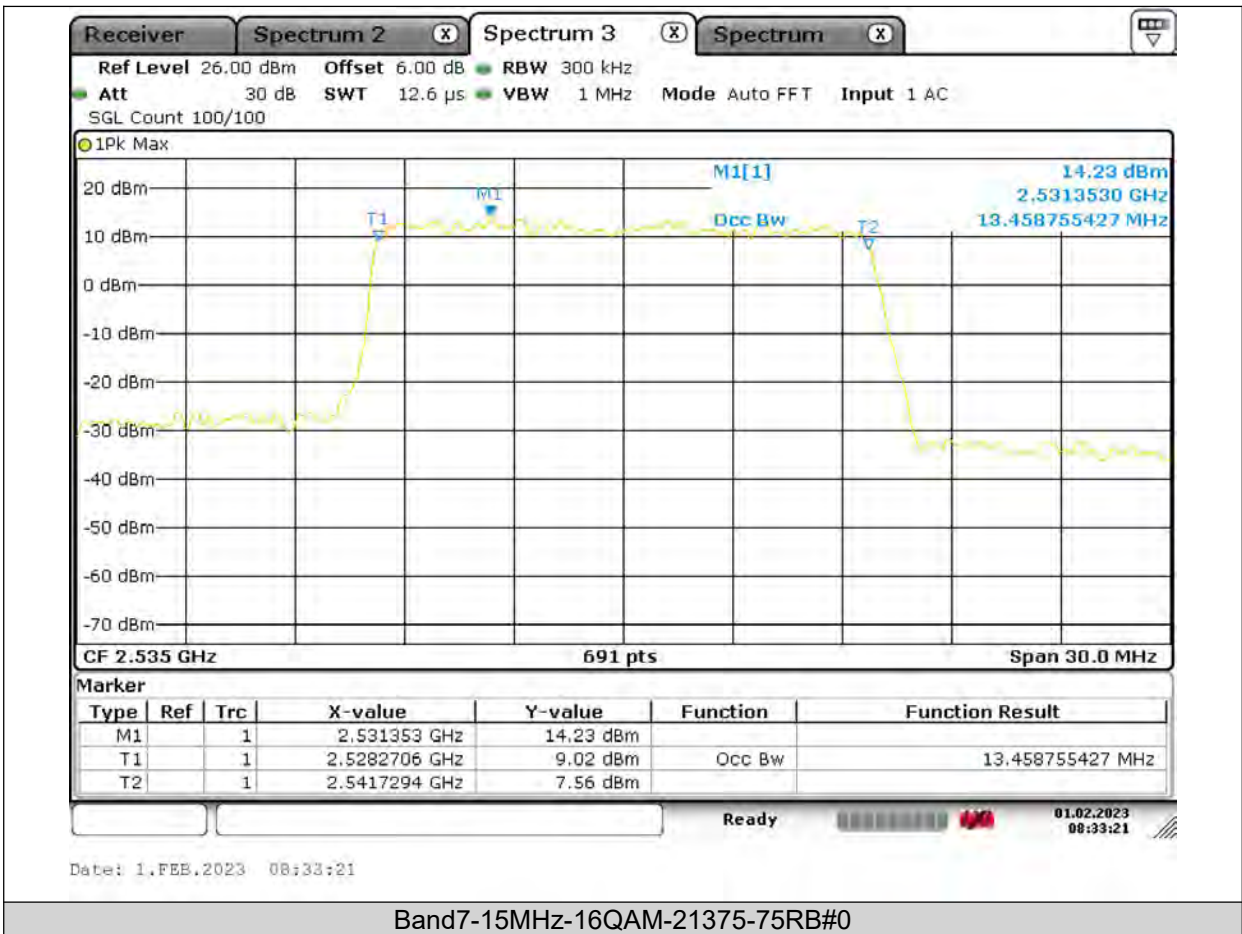

BUREAU VERITAS

Test Report No.: PSU-QSU2309010110RF03