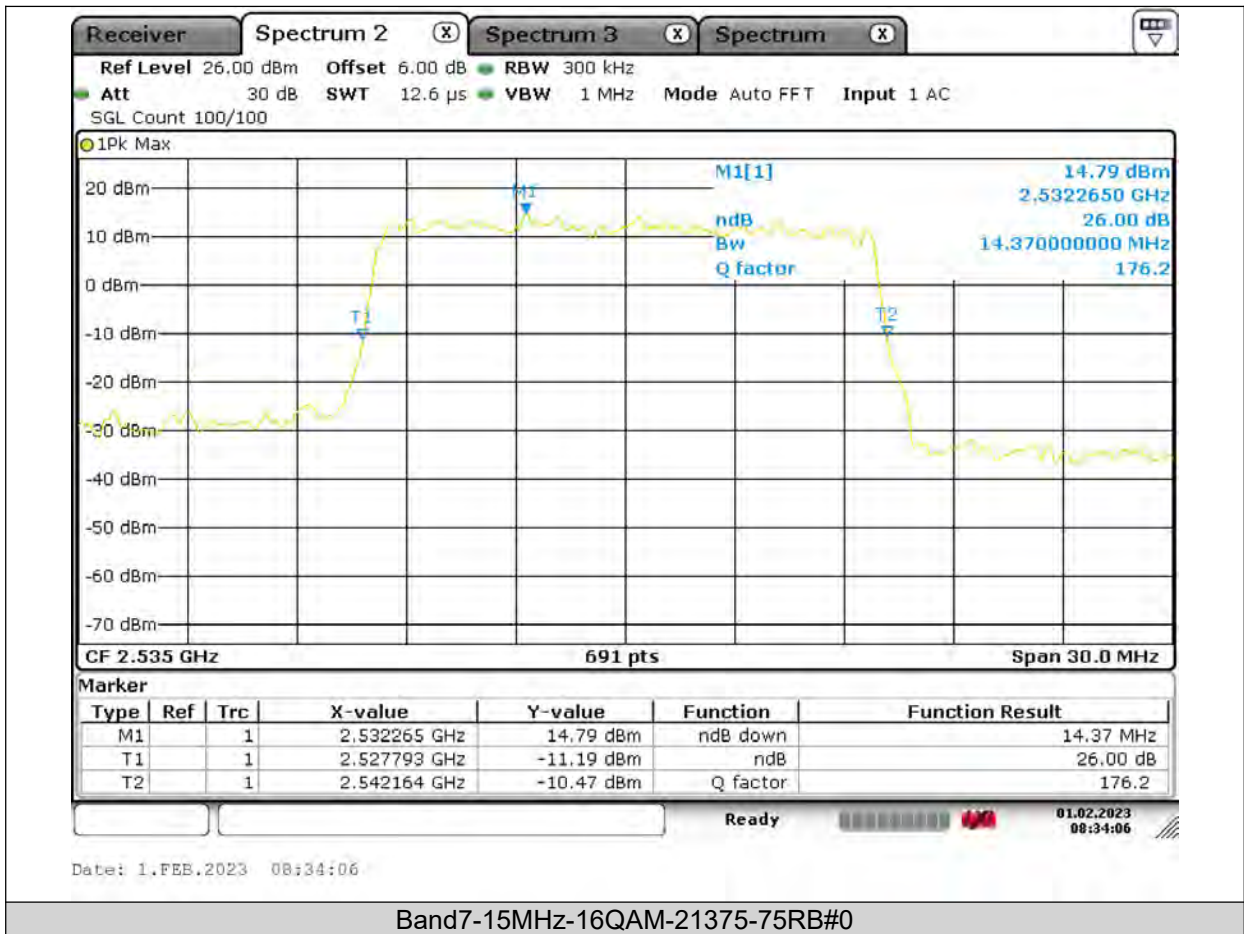

BUREAU
VERITAS

Test Report No.: PSU-QSU2309010110RF03