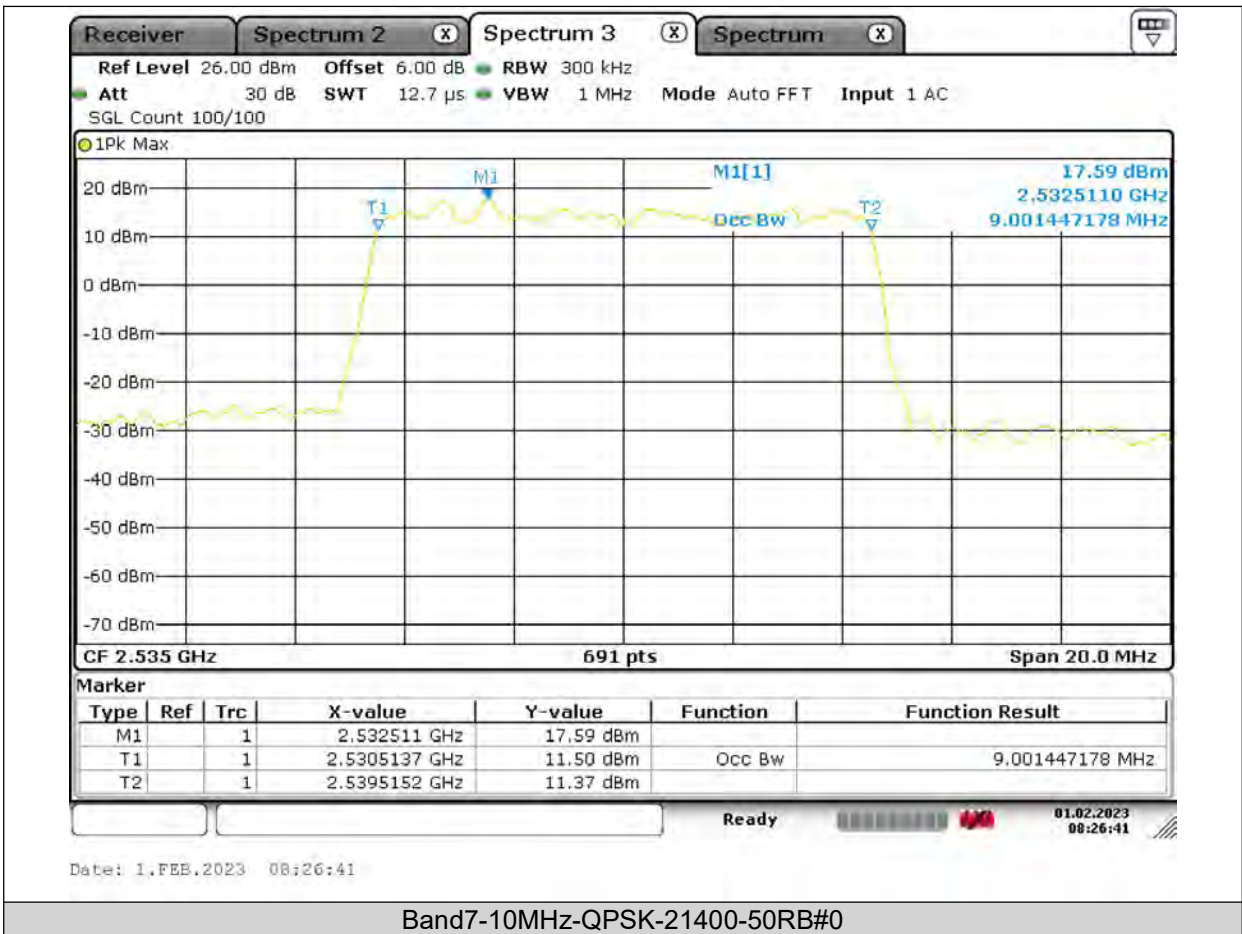

BUREAU VERITAS

Test Report No.: PSU-QSU2309010110RF03