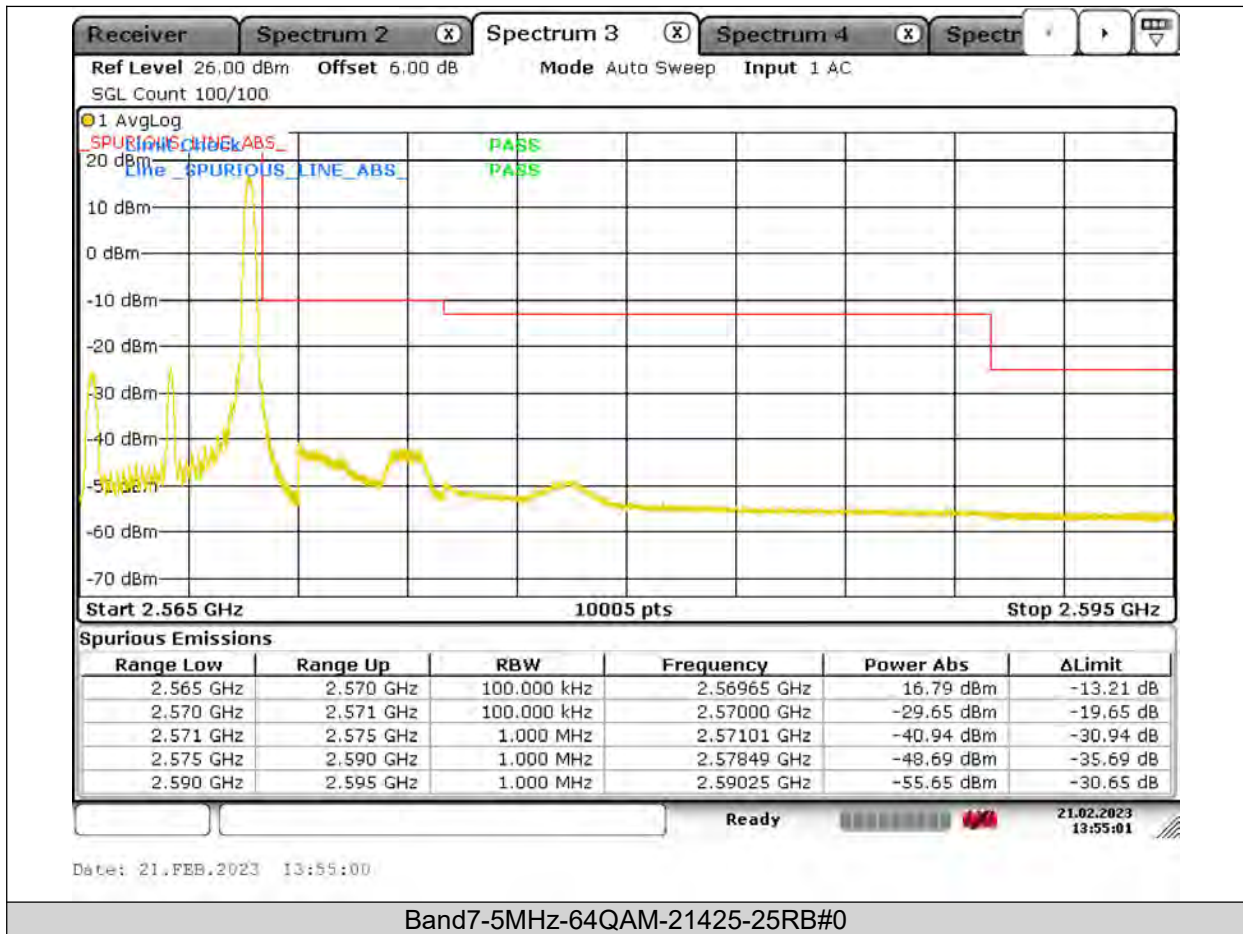

Band7-5MHz-64QAM-20775-1RB#0

BUREAU VERITAS

Test Report No.: PSU-QSU2309010110RF03

BUREAU
VERITAS

Test Report No.: PSU-QSU2309010110RF03

BUREAU
VERITAS

Test Report No.: PSU-QSU2309010110RF03

BUREAU VERITAS