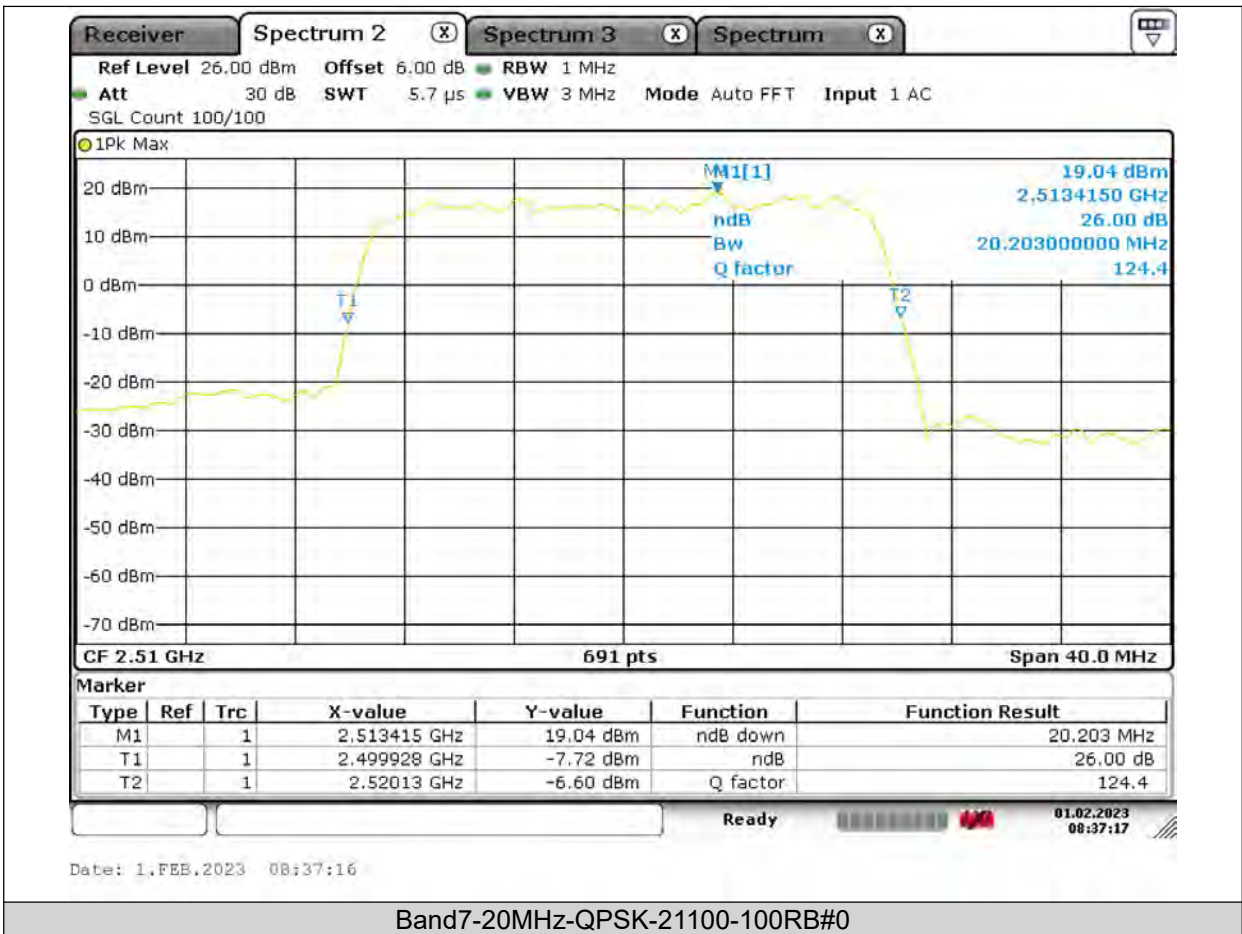

BUREAU VERITAS

Test Report No.: PSU-QSU2309010110RF03