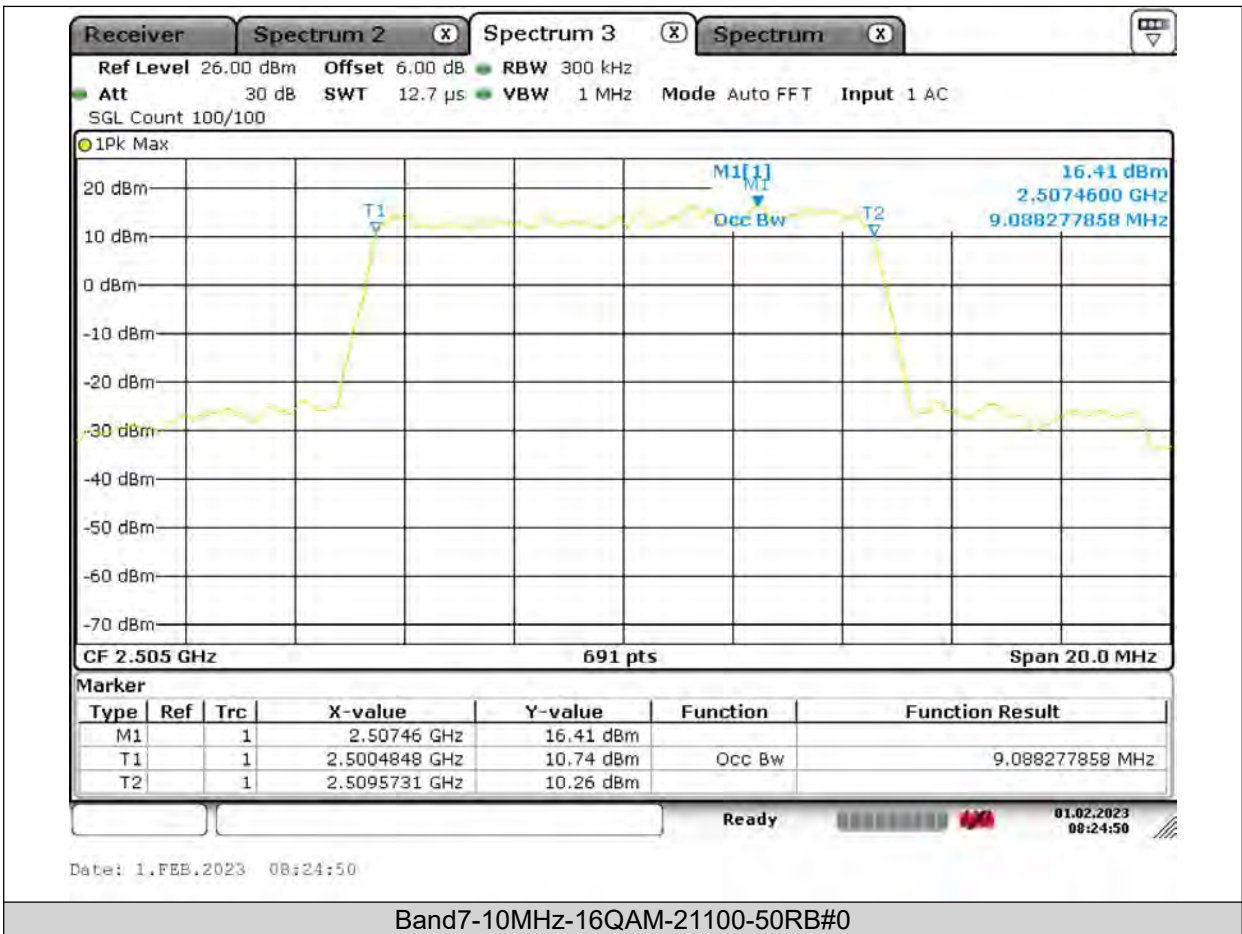

BUREAU VERITAS

Test Report No.: PSU-QSU2309010110RF03