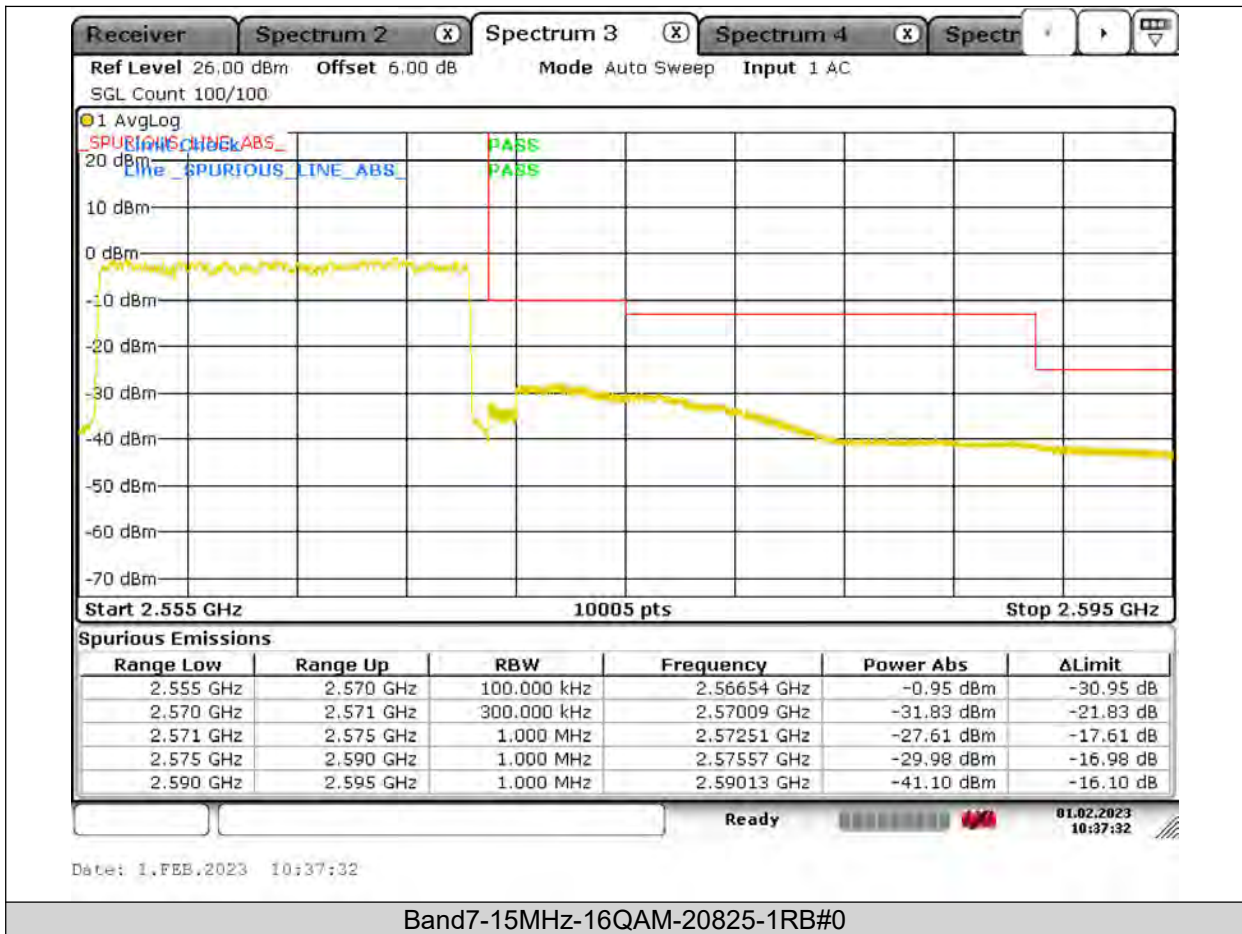

BUREAU VERITAS

Test Report No.: PSU-QSU2309010110RF03

BUREAU
VERITAS

Test Report No.: PSU-QSU2309010110RF03

BUREAU
VERITAS

Test Report No.: PSU-QSU2309010110RF03

BUREAU
VERITAS

Test Report No.: PSU-QSU2309010110RF03