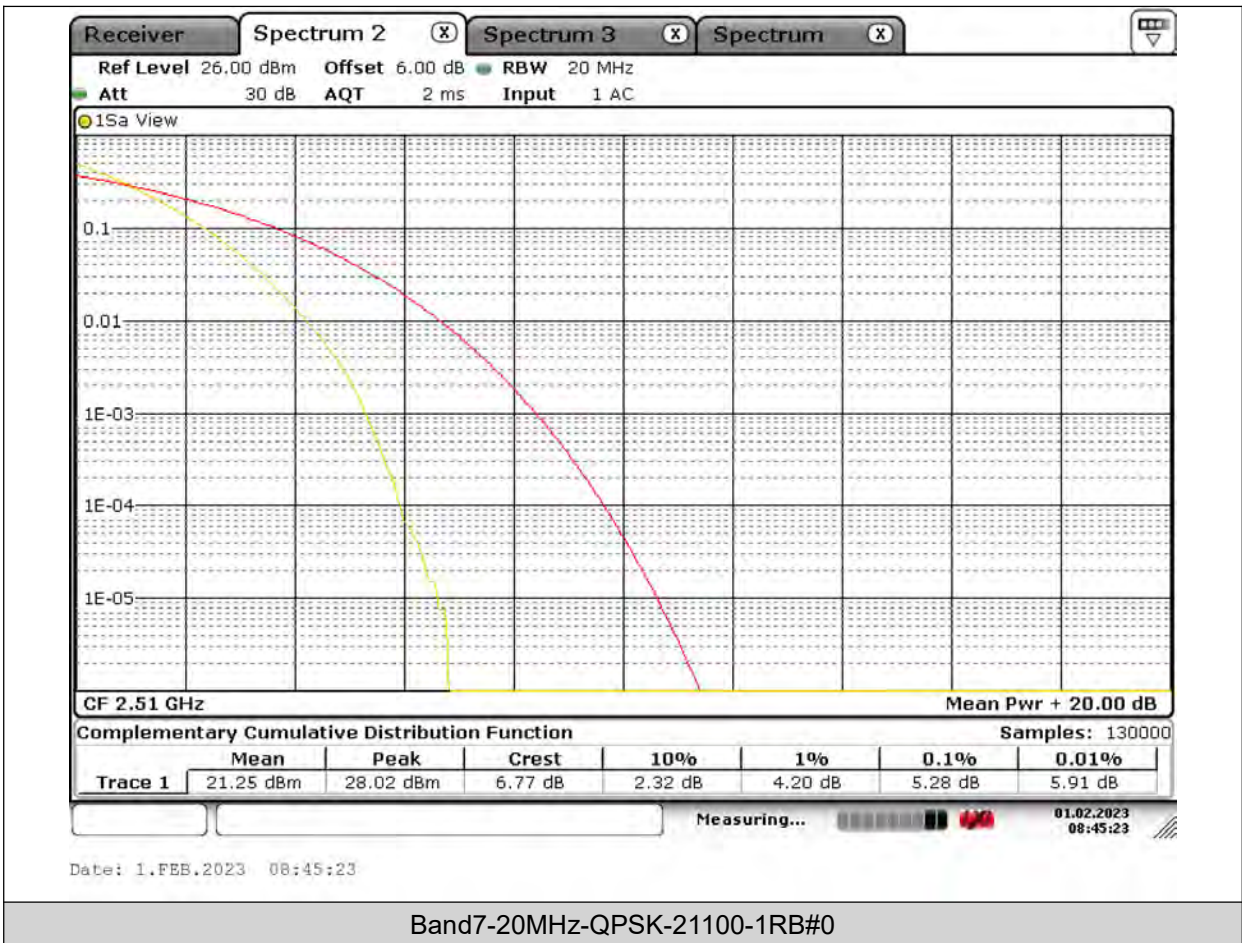

BUREAU VERITAS

Test Report No.: PSU-QSU2309010110RF03