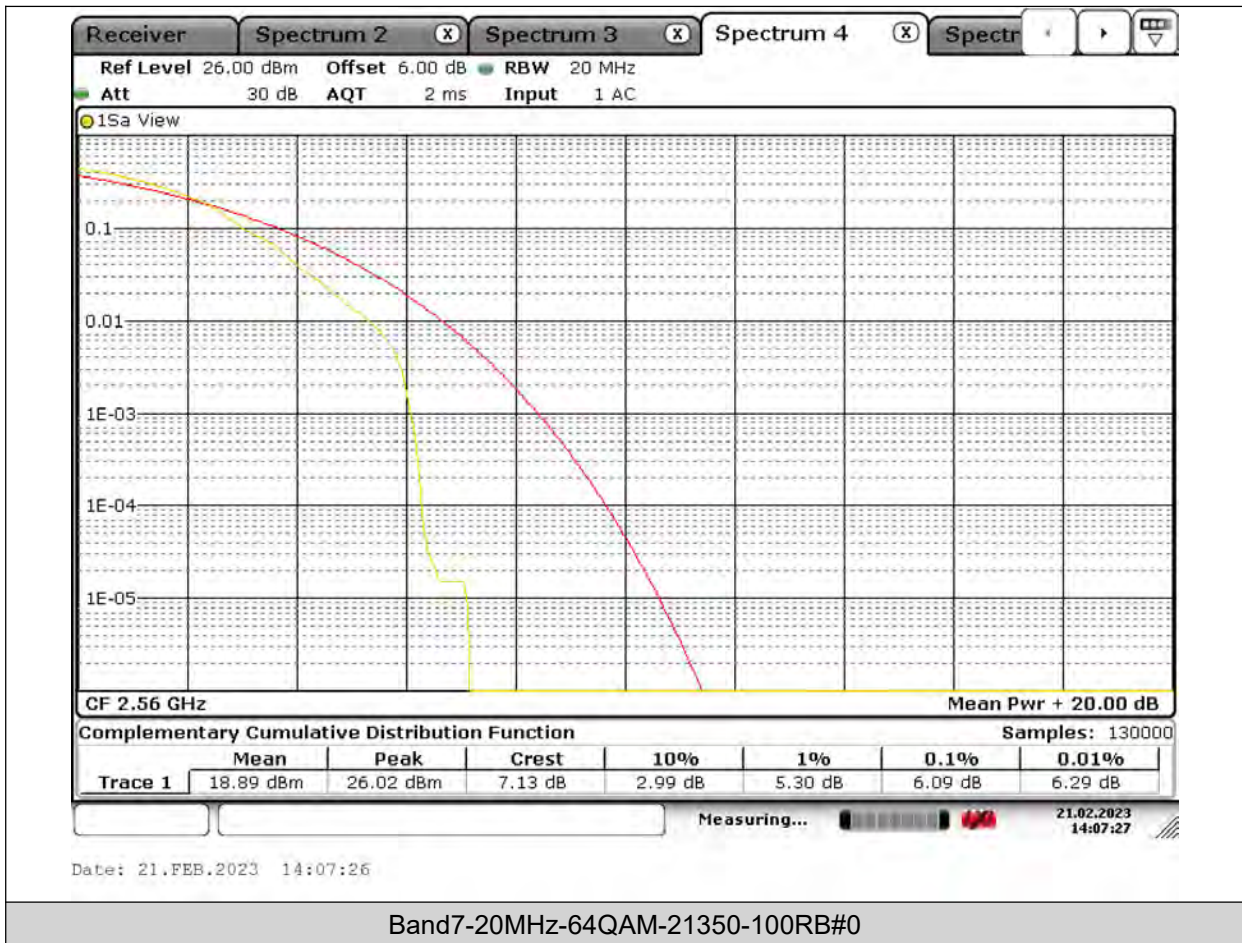

BUREAU VERITAS

Test Report No.: PSU-QSU2309010110RF03