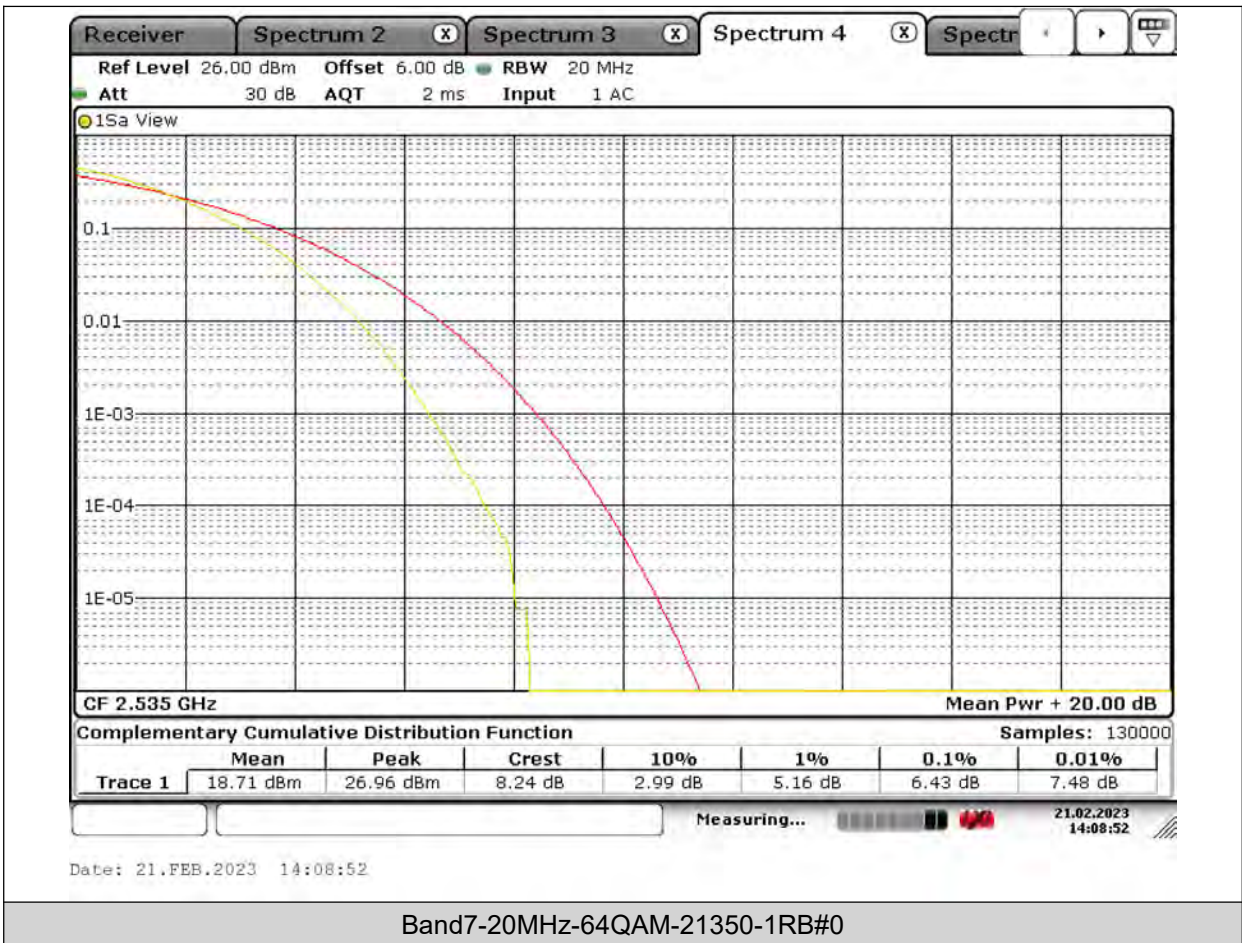

BUREAU VERITAS

Test Report No.: PSU-QSU2309010110RF03