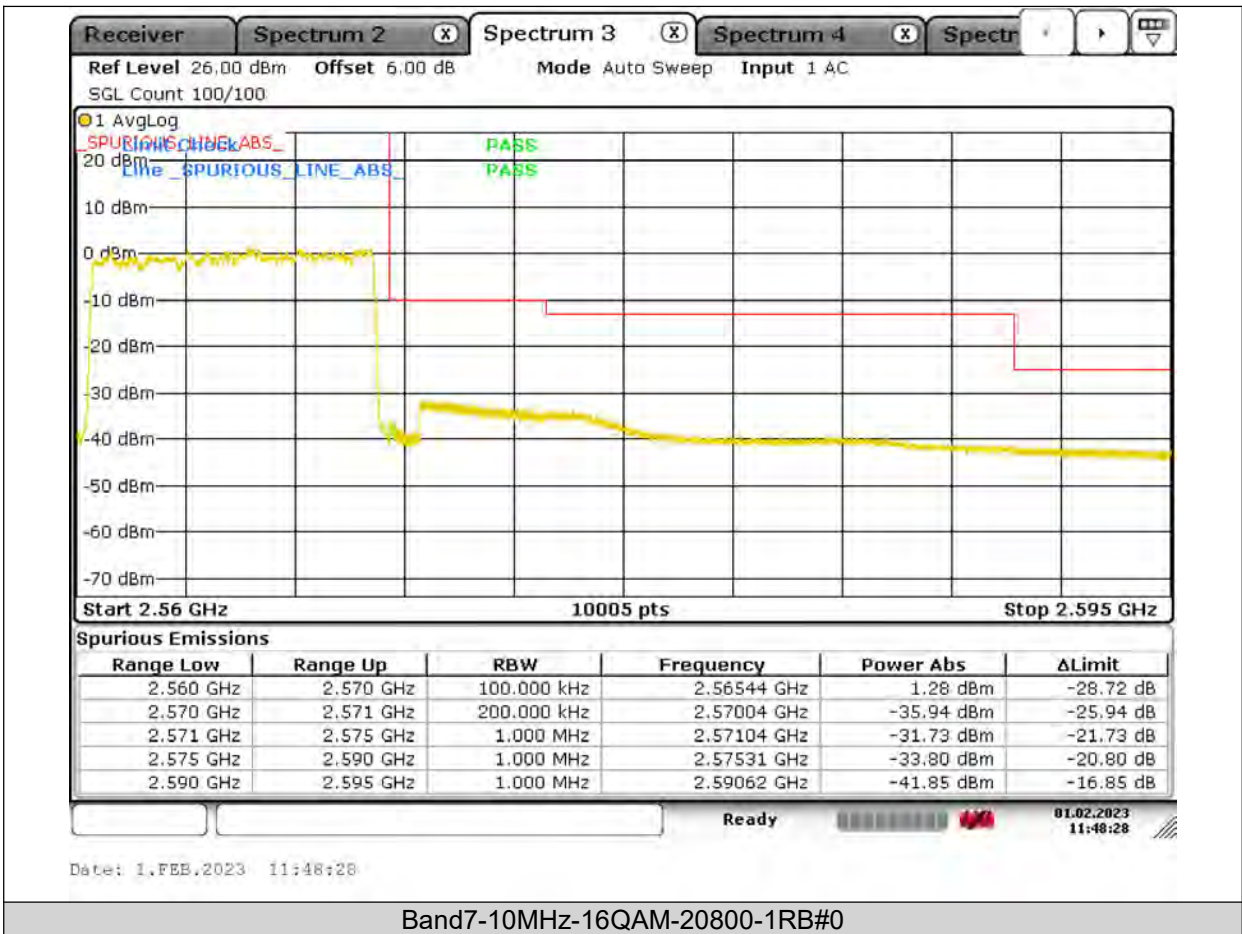

BUREAU VERITAS

Test Report No.: PSU-QSU2309010110RF03