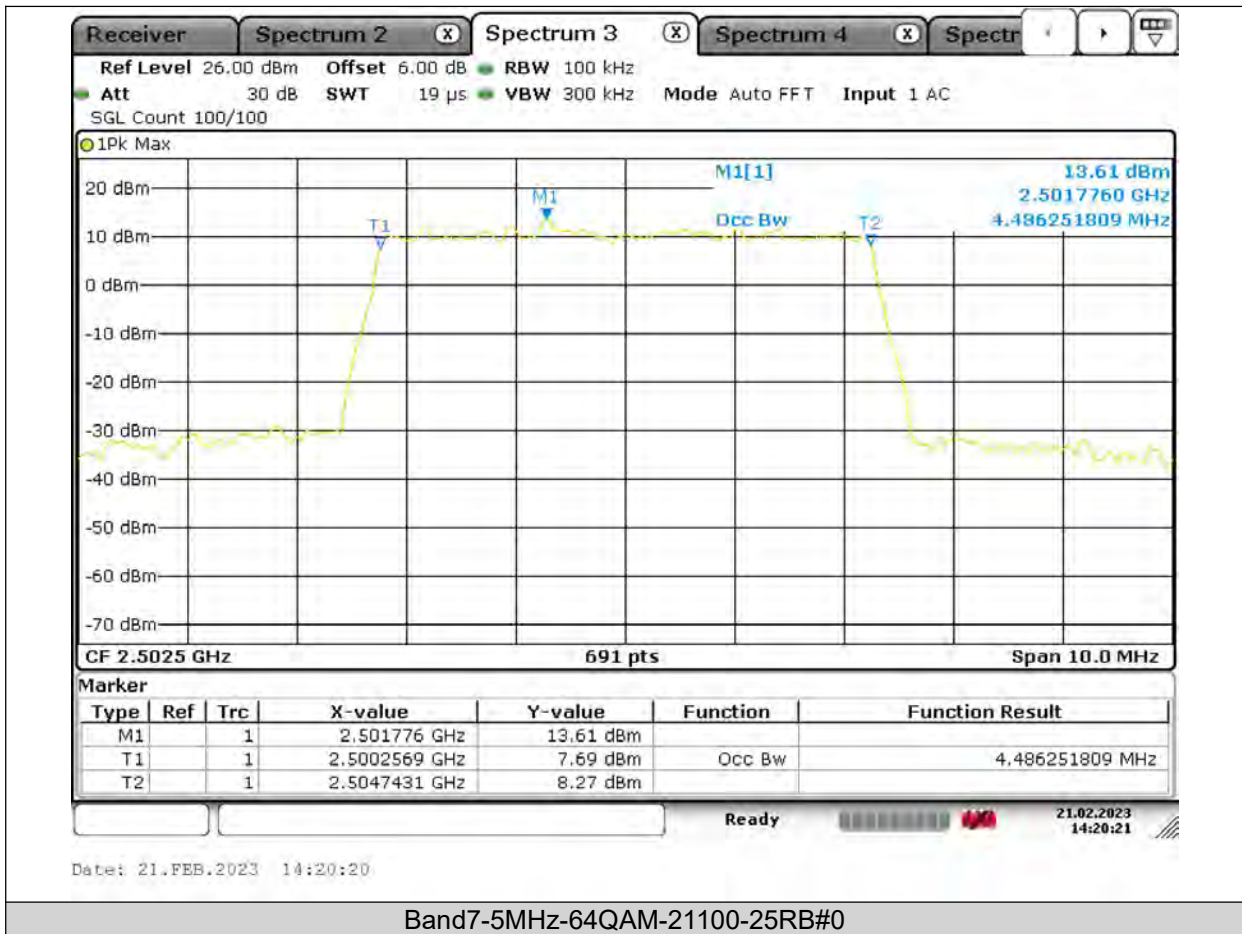

Band7-20MHz-16QAM-21100-100RB#0

BUREAU VERITAS

Test Report No.: PSU-QSU2309010110RF03

BUREAU VERITAS

Test Report No.: PSU-QSU2309010110RF03

Band7-5MHz-64QAM-20775-25RB#0

BUREAU
VERITAS

Test Report No.: PSU-QSU2309010110RF03