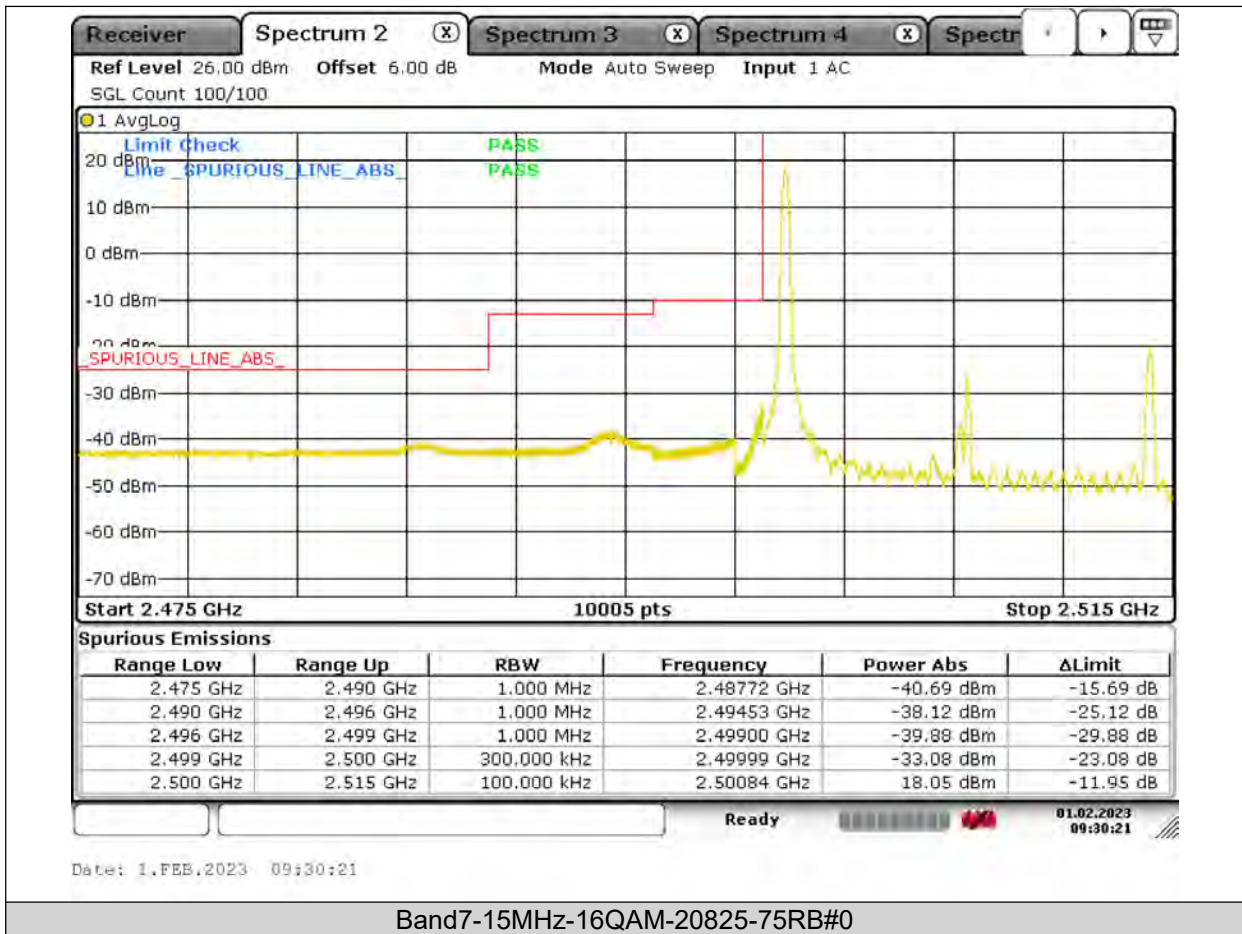

BUREAU
VERITAS

Test Report No.: PSU-QSU2309010110RF03