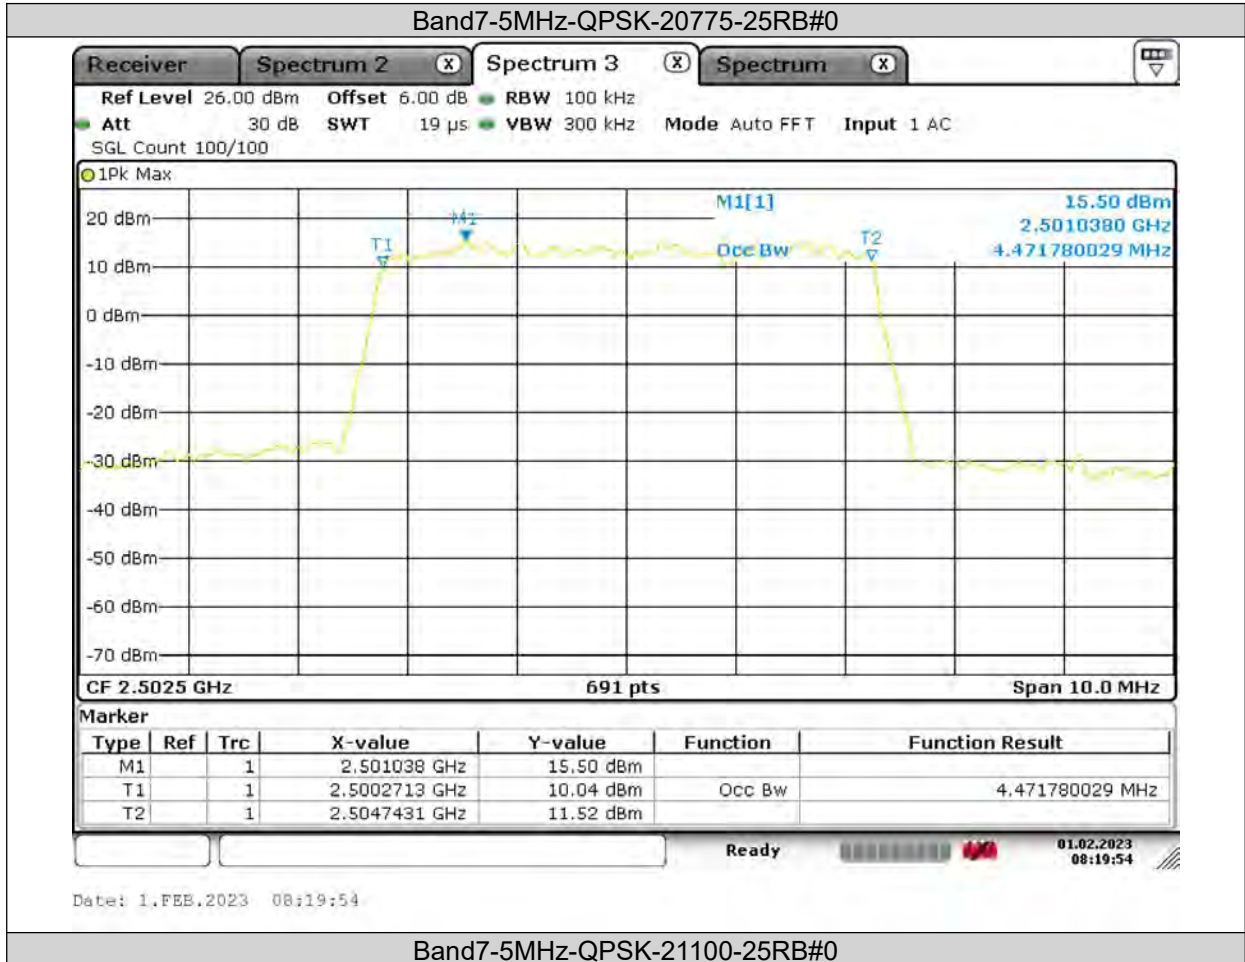

Test Report No.: PSU-QSU2309010110RF03

Test Graphs

Occupied Bandwidth