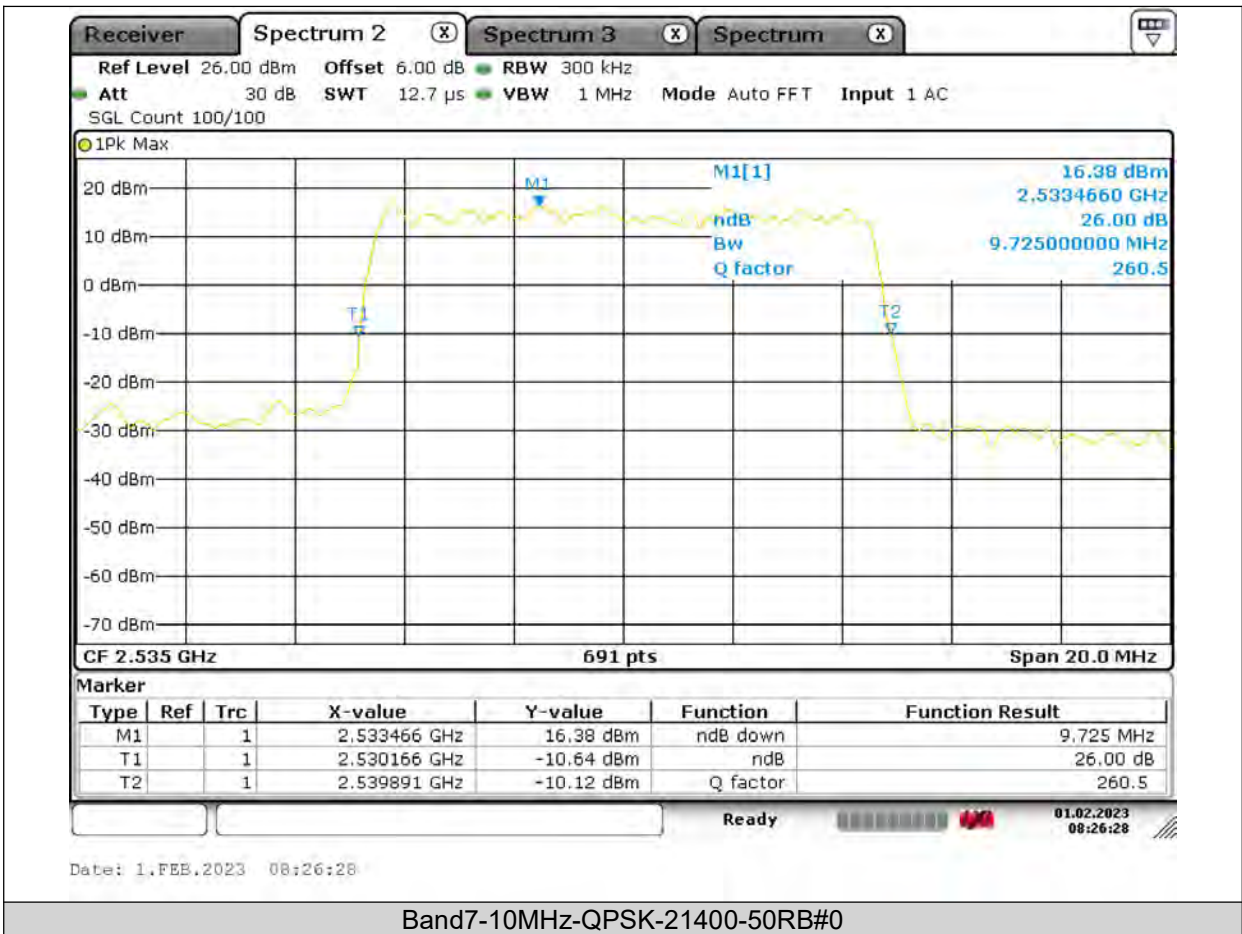

BUREAU VERITAS

Test Report No.: PSU-QSU2309010110RF03

BUREAU VERITAS

Test Report No.: PSU-QSU2309010110RF03

BUREAU VERITAS

Test Report No.: PSU-QSU2309010110RF03

BUREAU VERITAS

Test Report No.: PSU-QSU2309010110RF03