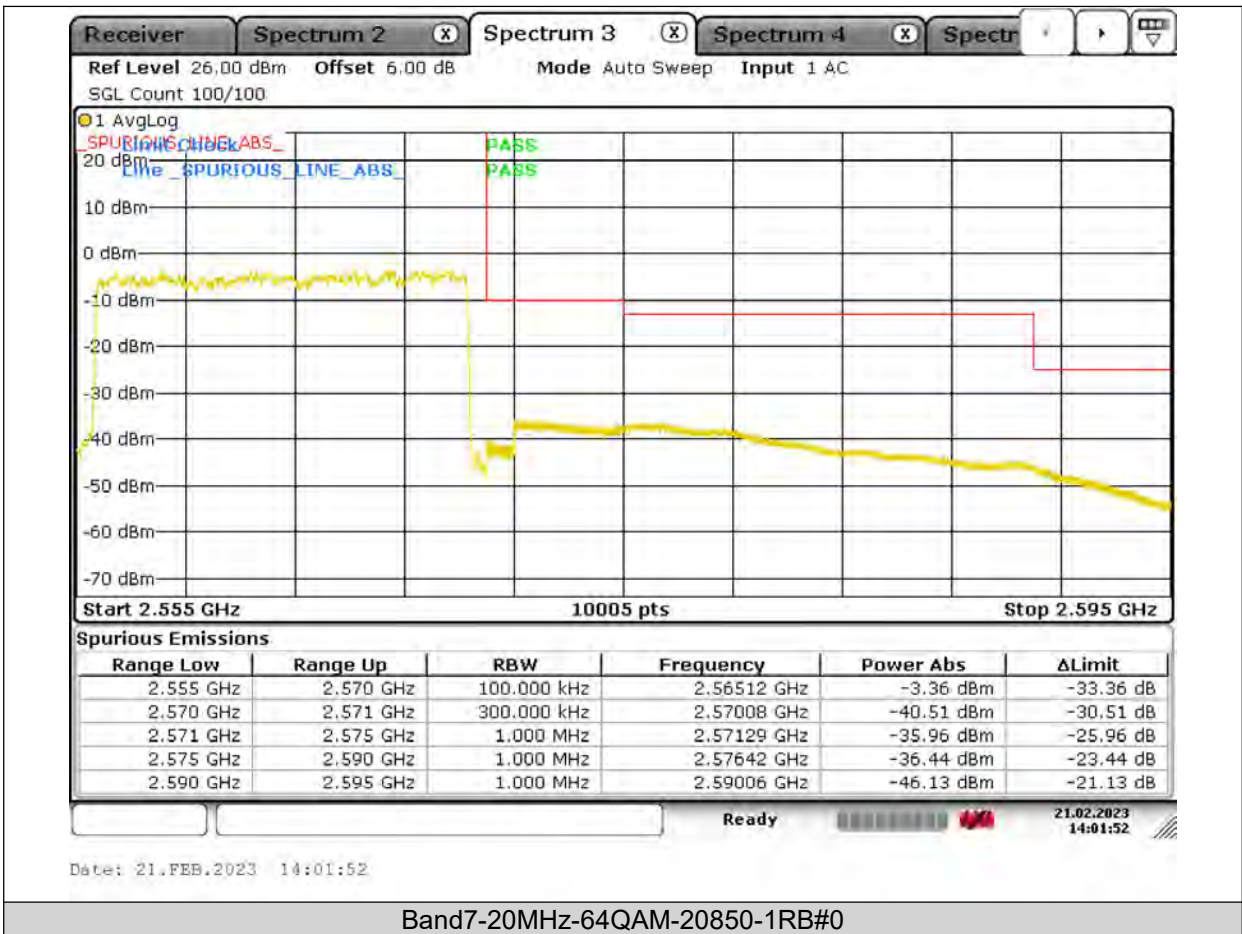

BUREAU VERITAS

Test Report No.: PSU-QSU2309010110RF03