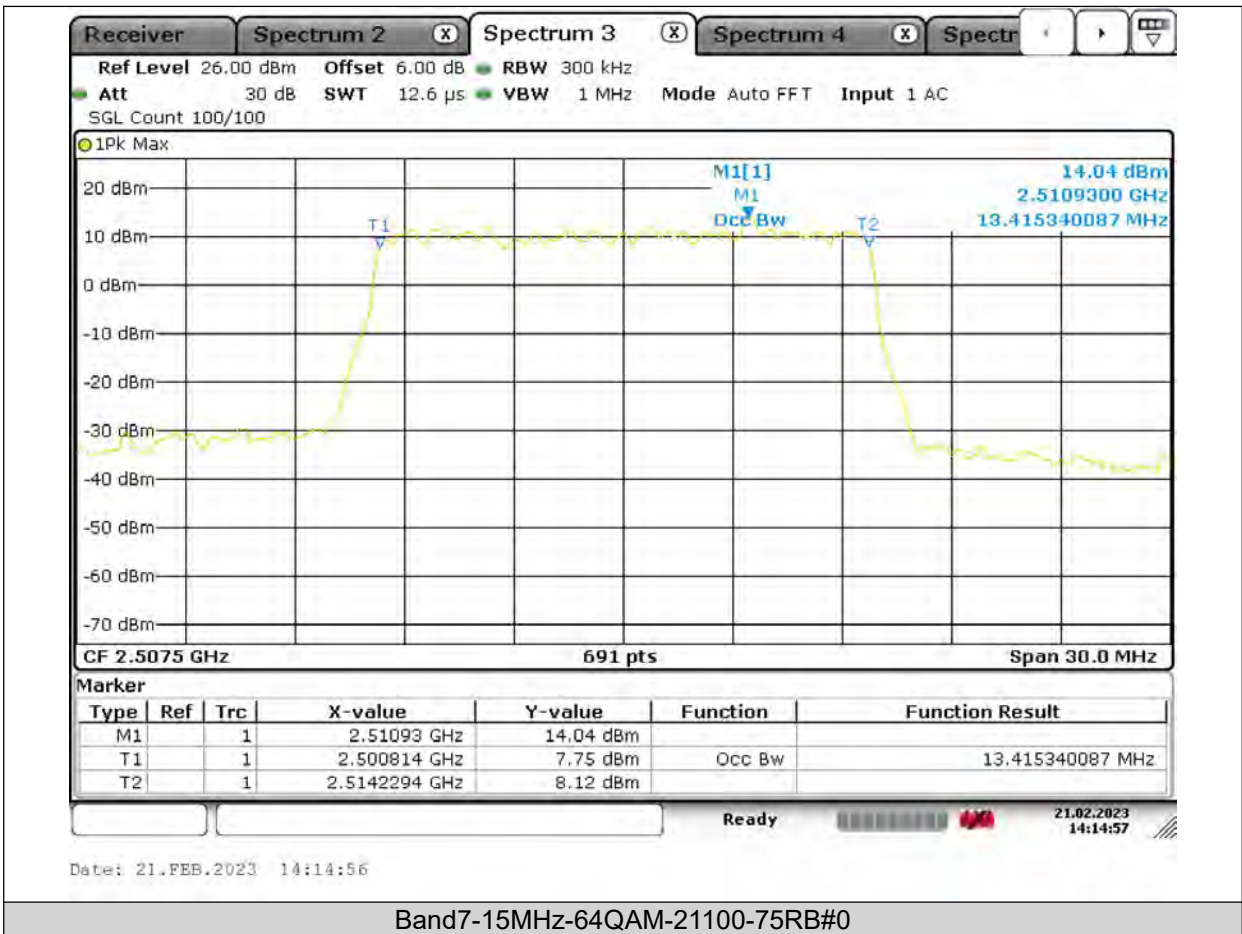

**BUREAU
VERITAS**

Test Report No.: PSU-QSU2309010110RF03