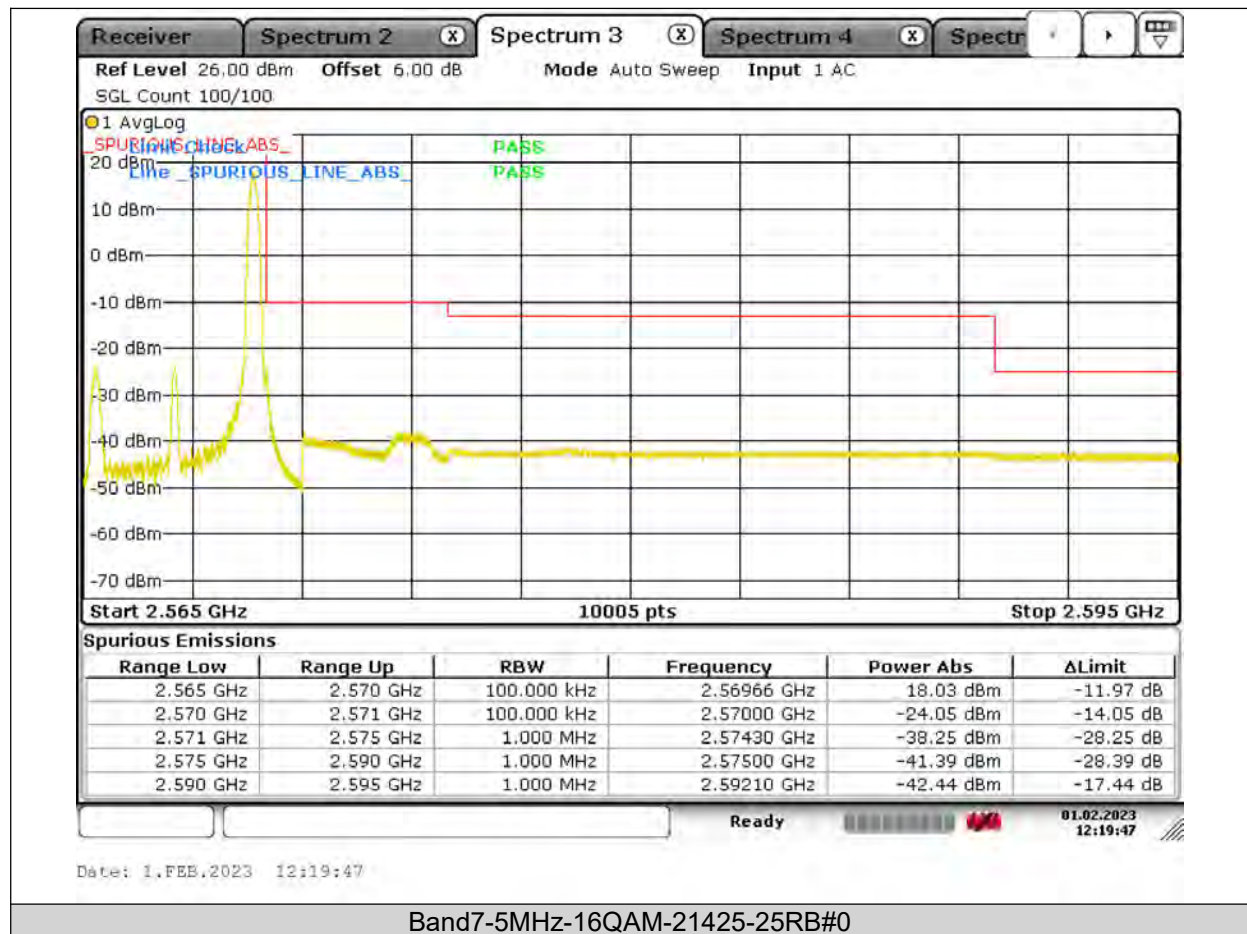

BUREAU
VERITAS

Test Report No.: PSU-QSU2309010110RF03