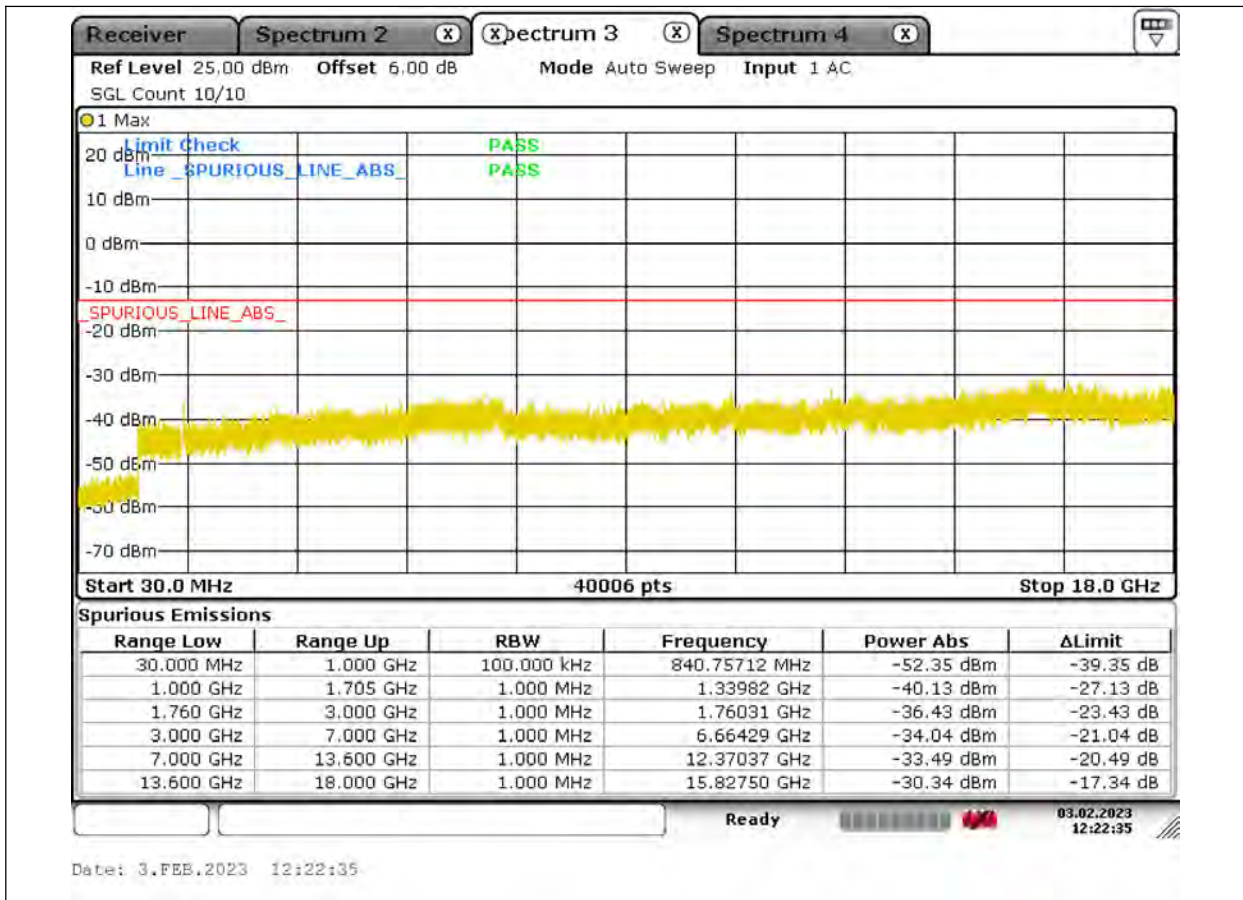

BUREAU
VERITAS

Test Report No.: PSU-QSU2309010110RF03

BUREAU VERITAS

Test Report No.: PSU-QSU2309010110RF03

Test Report No.: PSU-QSU2309010110RF03

FREQUENCY STABILITY

Test Result

Voltage							
Band	Channel	Voltage (Vdc)	Temperature (°C)	Deviation (Hz)	Deviation (ppm)	Limit (ppm)	Verdict
Band4	1312	VL	NT	9.79	0.005717	±2.5	PASS
Band4	1312	VN	NT	9.96	0.005816	±2.5	PASS
Band4	1312	VH	NT	-1.31	-0.000765	±2.5	PASS
Band4	1413	VL	NT	-3.53	-0.002020	±2.5	PASS
Band4	1413	VN	NT	-5.9	-0.003376	±2.5	PASS
Band4	1413	VH	NT	-2.52	-0.001442	±2.5	PASS
Band4	1513	VL	NT	-9.78	-0.005486	±2.5	PASS
Band4	1513	VN	NT	3	0.001683	±2.5	PASS
Band4	1513	VH	NT	-6.12	-0.003433	±2.5	PASS

**BUREAU
VERITAS**

Test Report No.: PSU-QSU2309010110RF03

Temperature							
Band	Channel	Voltage (Vdc)	Temperature (°C)	Deviation (Hz)	Deviation (ppm)	Limit (ppm)	Verdict
Band4	1712.4	NV	-30	0.74	0.000432	±2.5	PASS
Band4	1712.4	NV	-20	2.37	0.001384	±2.5	PASS
Band4	1712.4	NV	0	-5.09	-0.002972	±2.5	PASS
Band4	1712.4	NV	10	-5.39	-0.003148	±2.5	PASS
Band4	1712.4	NV	20	4.4	0.002569	±2.5	PASS
Band4	1712.4	NV	30	-1.23	-0.000718	±2.5	PASS
Band4	1712.4	NV	40	-6.75	-0.003942	±2.5	PASS
Band4	1712.4	NV	50	-1.68	-0.000981	±2.5	PASS
Band4	1747.6	NV	-30	-2.36	-0.001350	±2.5	PASS
Band4	1747.6	NV	-20	7.6	0.004349	±2.5	PASS
Band4	1747.6	NV	0	5.8	0.003319	±2.5	PASS
Band4	1747.6	NV	10	3.7	0.002117	±2.5	PASS
Band4	1747.6	NV	20	7.55	0.004320	±2.5	PASS
Band4	1747.6	NV	30	-8.22	-0.004704	±2.5	PASS
Band4	1747.6	NV	40	5.9	0.003376	±2.5	PASS
Band4	1747.6	NV	50	7.11	0.004068	±2.5	PASS
Band4	1782.6	NV	-30	2	0.001122	±2.5	PASS
Band4	1782.6	NV	-20	1.76	0.000987	±2.5	PASS
Band4	1782.6	NV	0	9.52	0.005341	±2.5	PASS
Band4	1782.6	NV	10	3.95	0.002216	±2.5	PASS
Band4	1782.6	NV	20	5	0.002805	±2.5	PASS
Band4	1782.6	NV	30	4.7	0.002637	±2.5	PASS
Band4	1782.6	NV	40	4.17	0.002339	±2.5	PASS
Band4	1782.6	NV	50	5	0.002805	±2.5	PASS