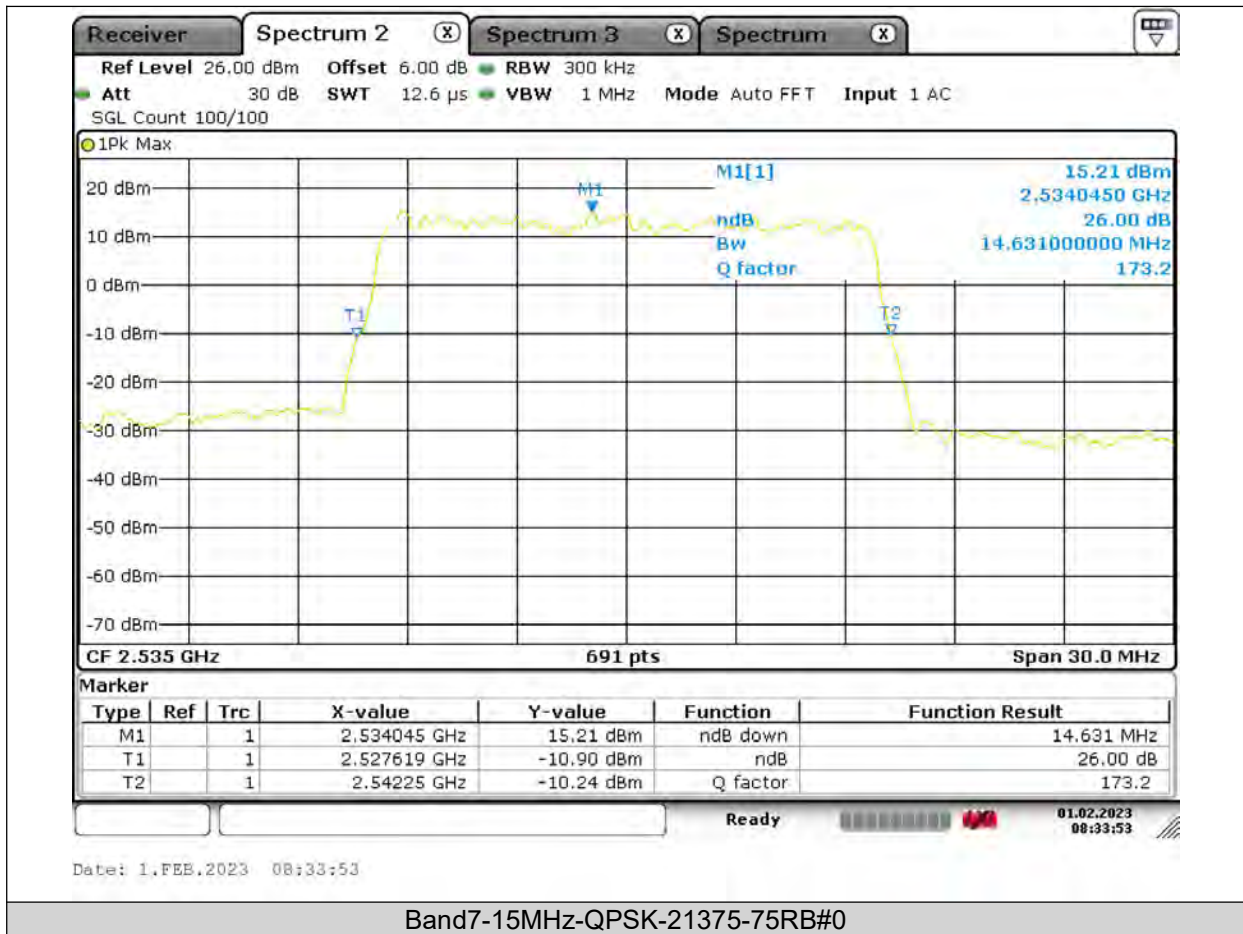

BUREAU VERITAS

Test Report No.: PSU-QSU2309010110RF03