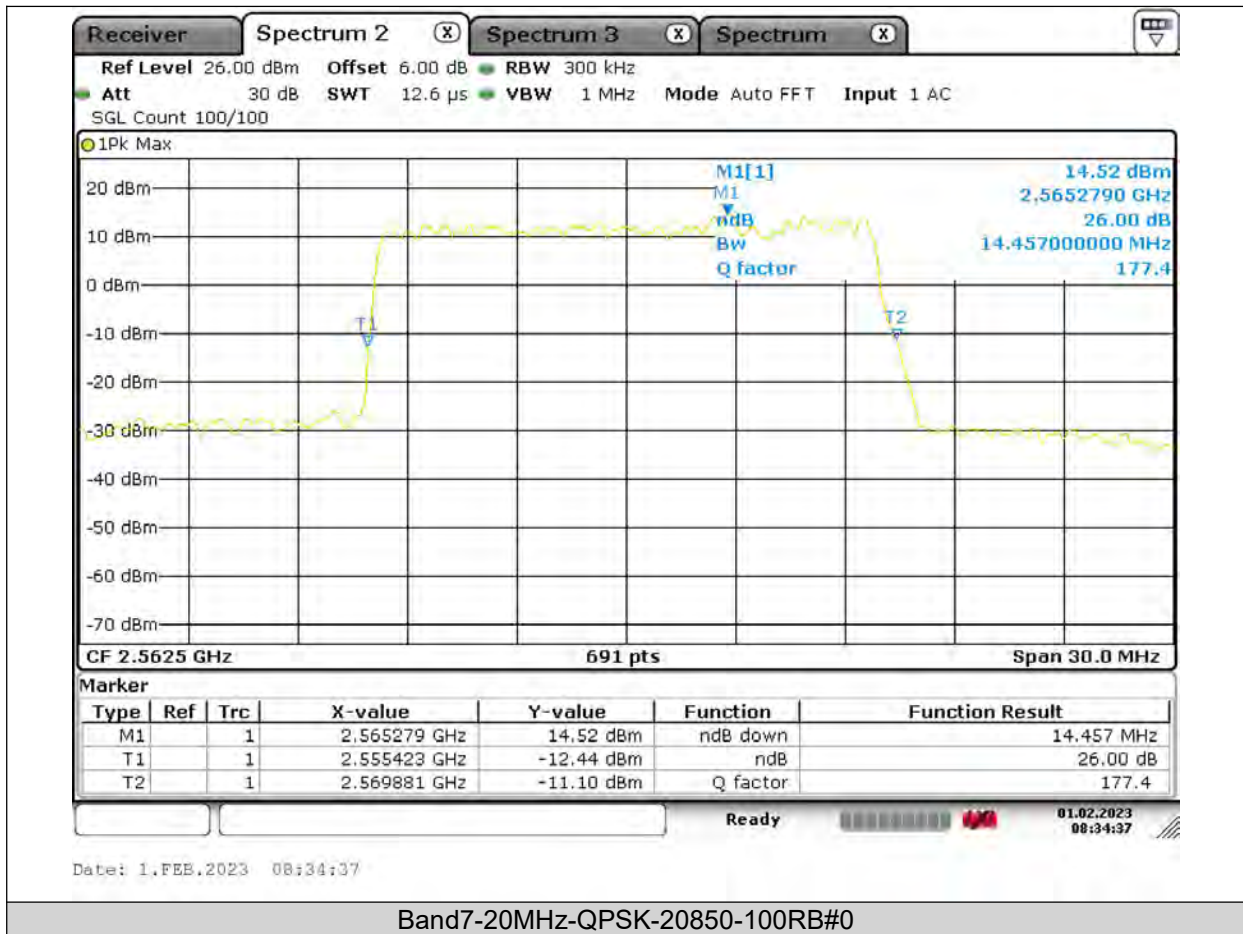

BUREAU VERITAS

Test Report No.: PSU-QSU2309010110RF03