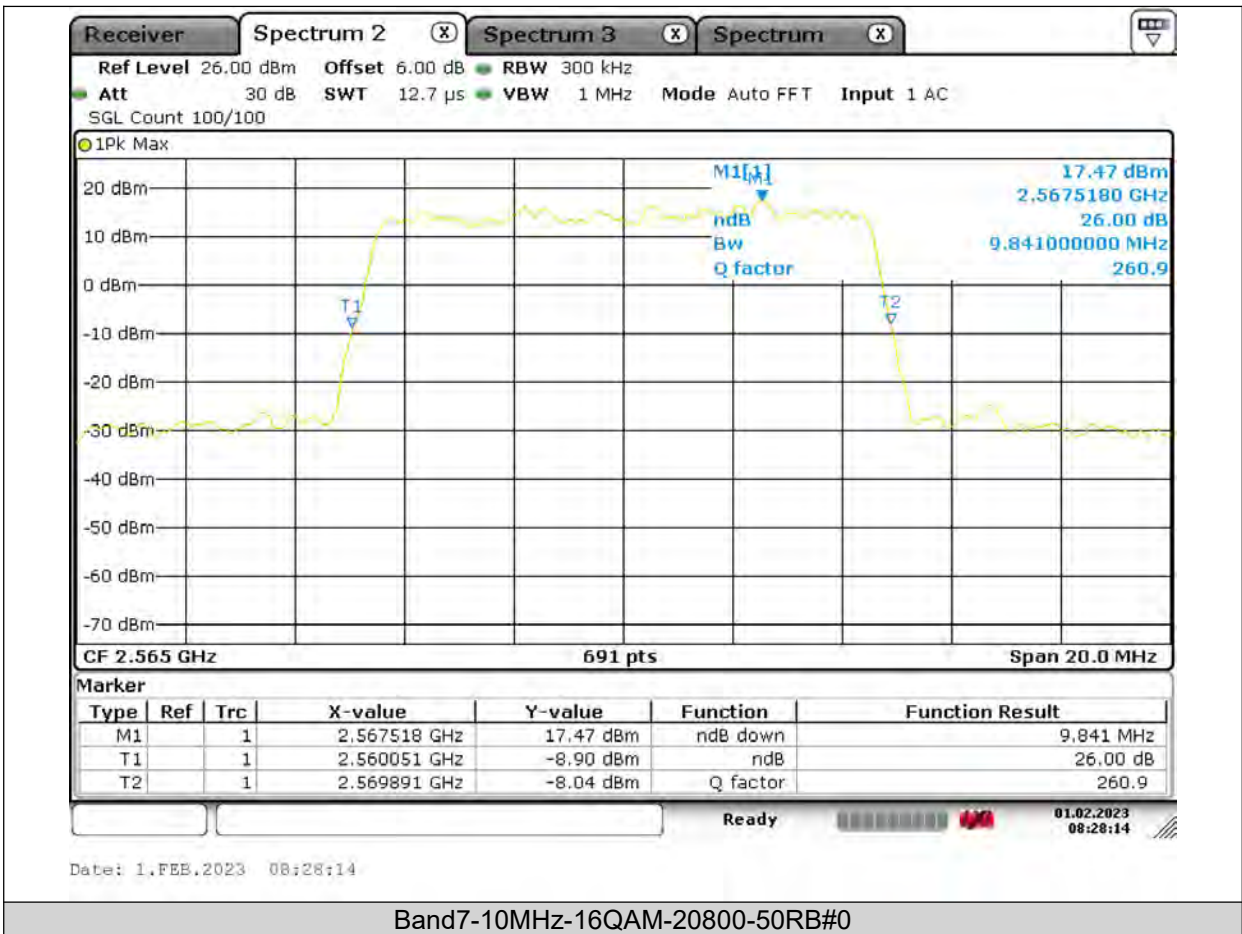

BUREAU VERITAS

Test Report No.: PSU-QSU2309010110RF03