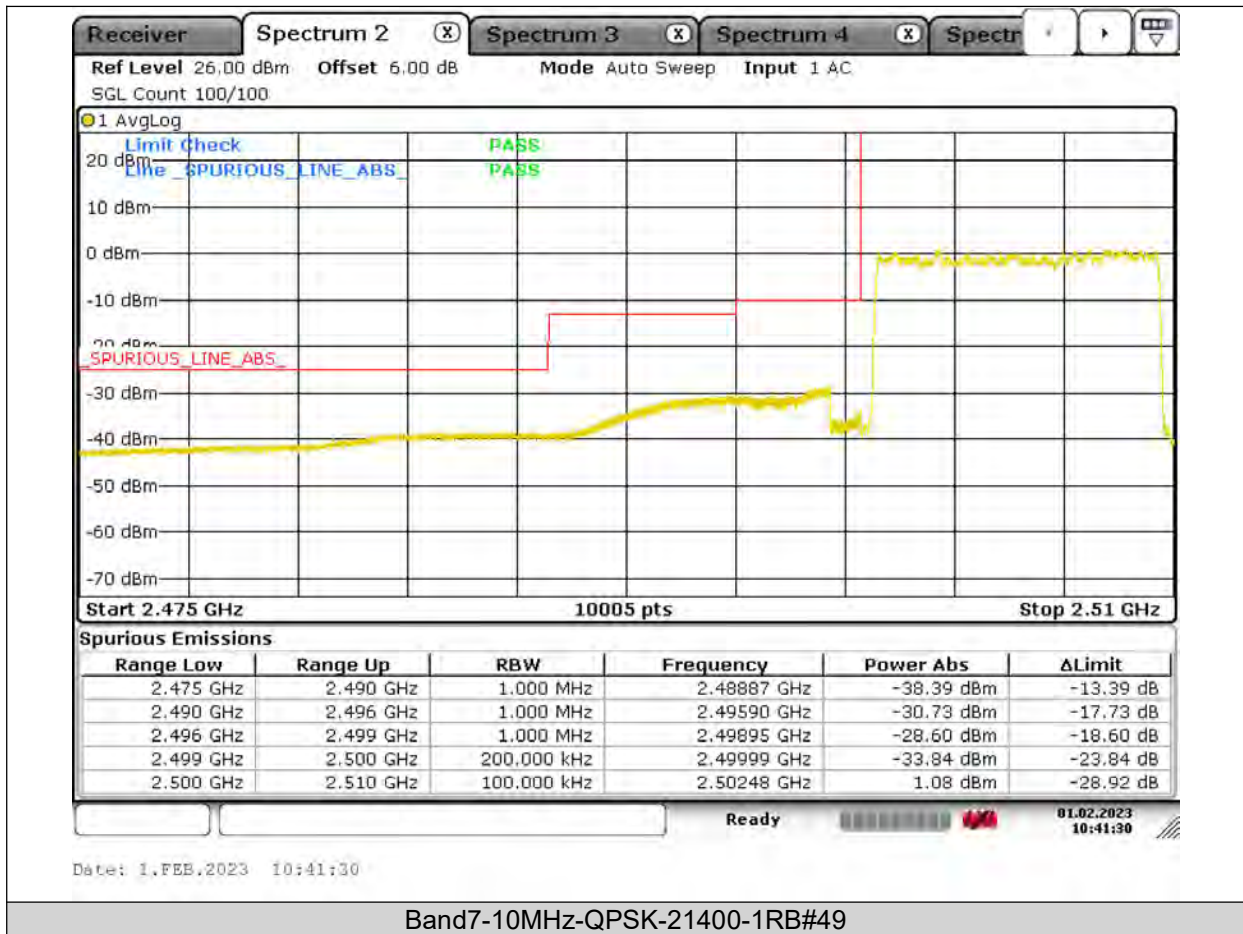

BUREAU
VERITAS

Test Report No.: PSU-QSU2309010110RF03