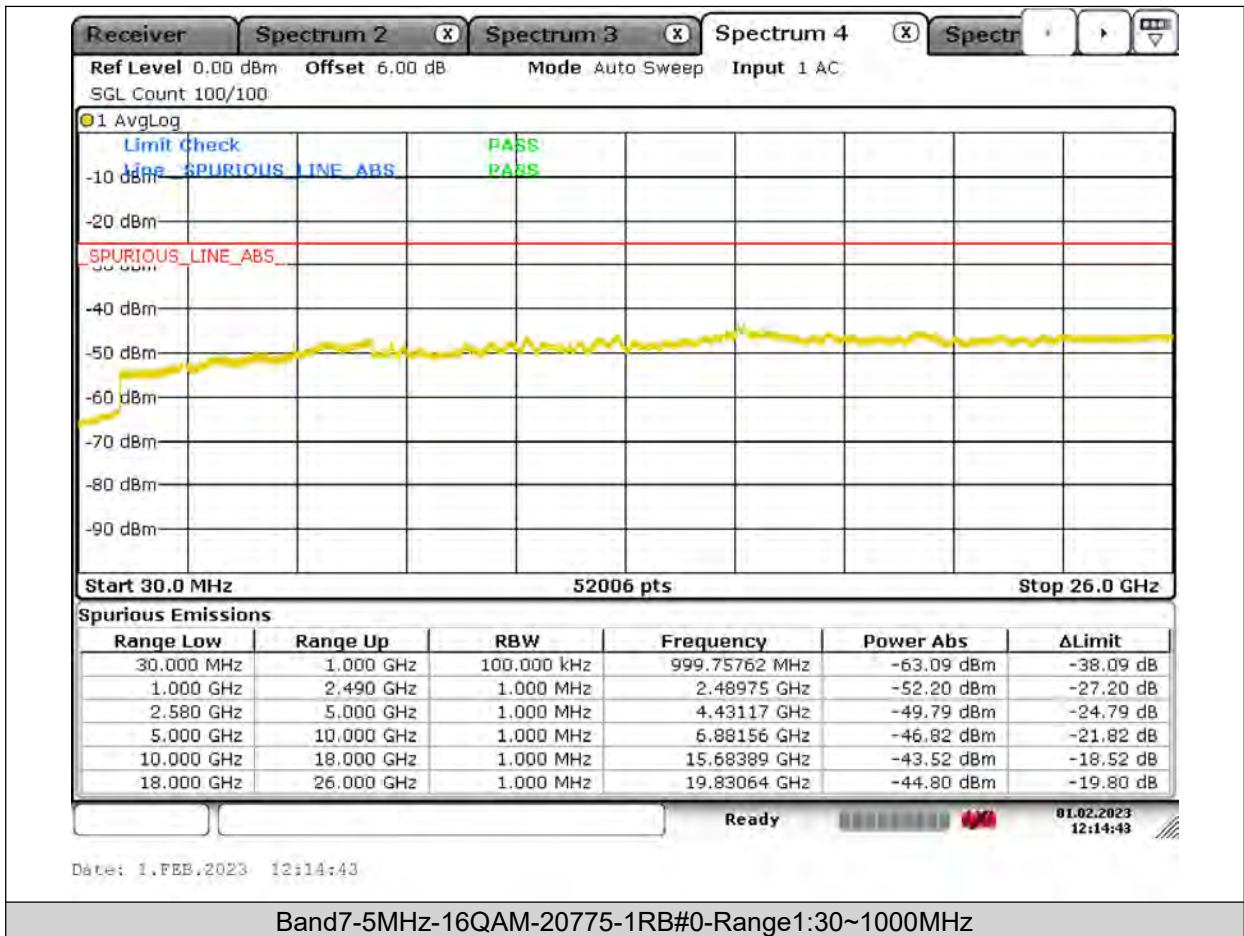

BUREAU VERITAS

Test Report No.: PSU-QSU2309010110RF03