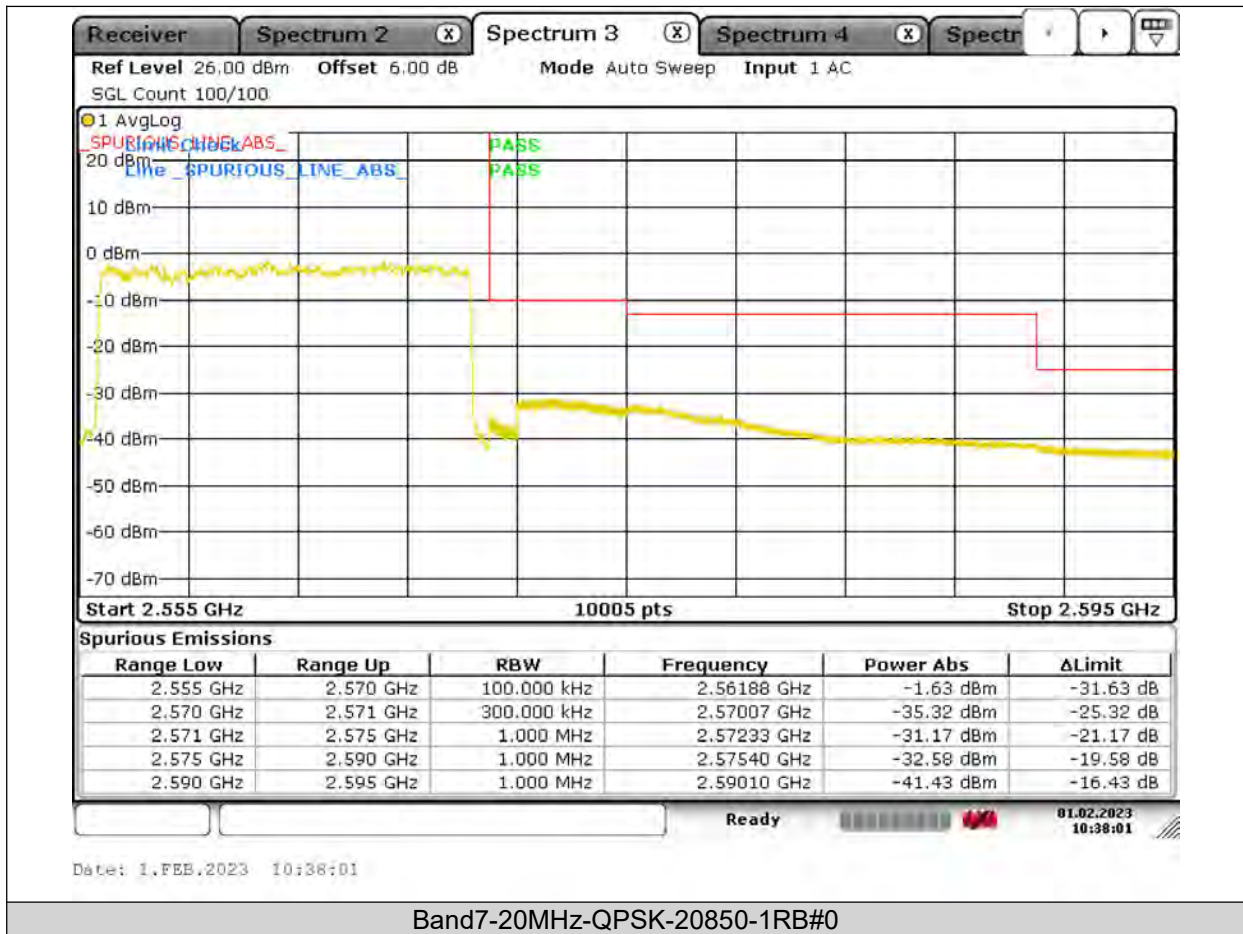

BUREAU
VERITAS

Test Report No.: PSU-QSU2309010110RF03

BUREAU
VERITAS

Test Report No.: PSU-QSU2309010110RF03

BUREAU
VERITAS

Test Report No.: PSU-QSU2309010110RF03

BUREAU
VERITAS

Test Report No.: PSU-QSU2309010110RF03