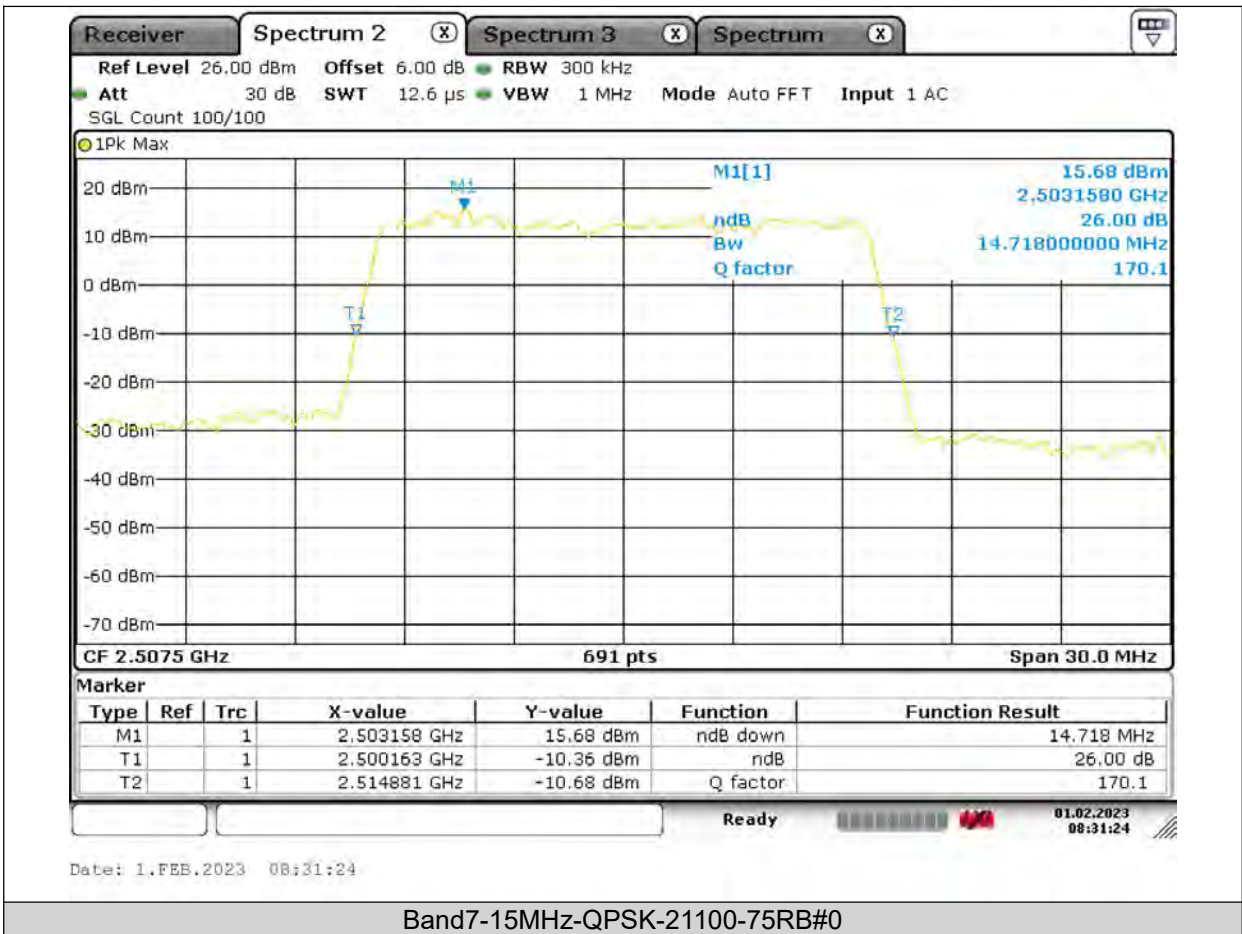

BUREAU VERITAS

Test Report No.: PSU-QSU2309010110RF03