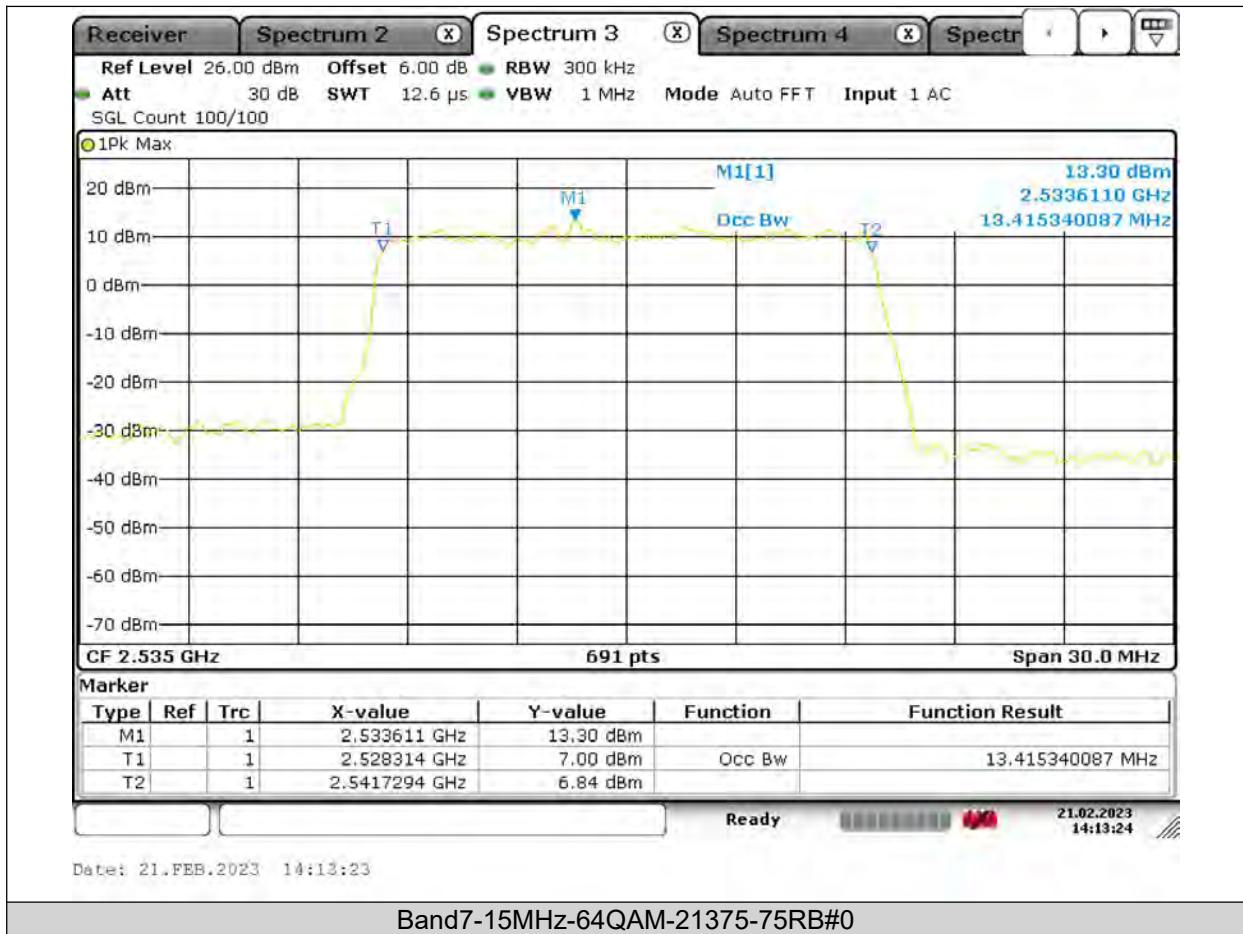

BUREAU
VERITAS

Test Report No.: PSU-QSU2309010110RF03