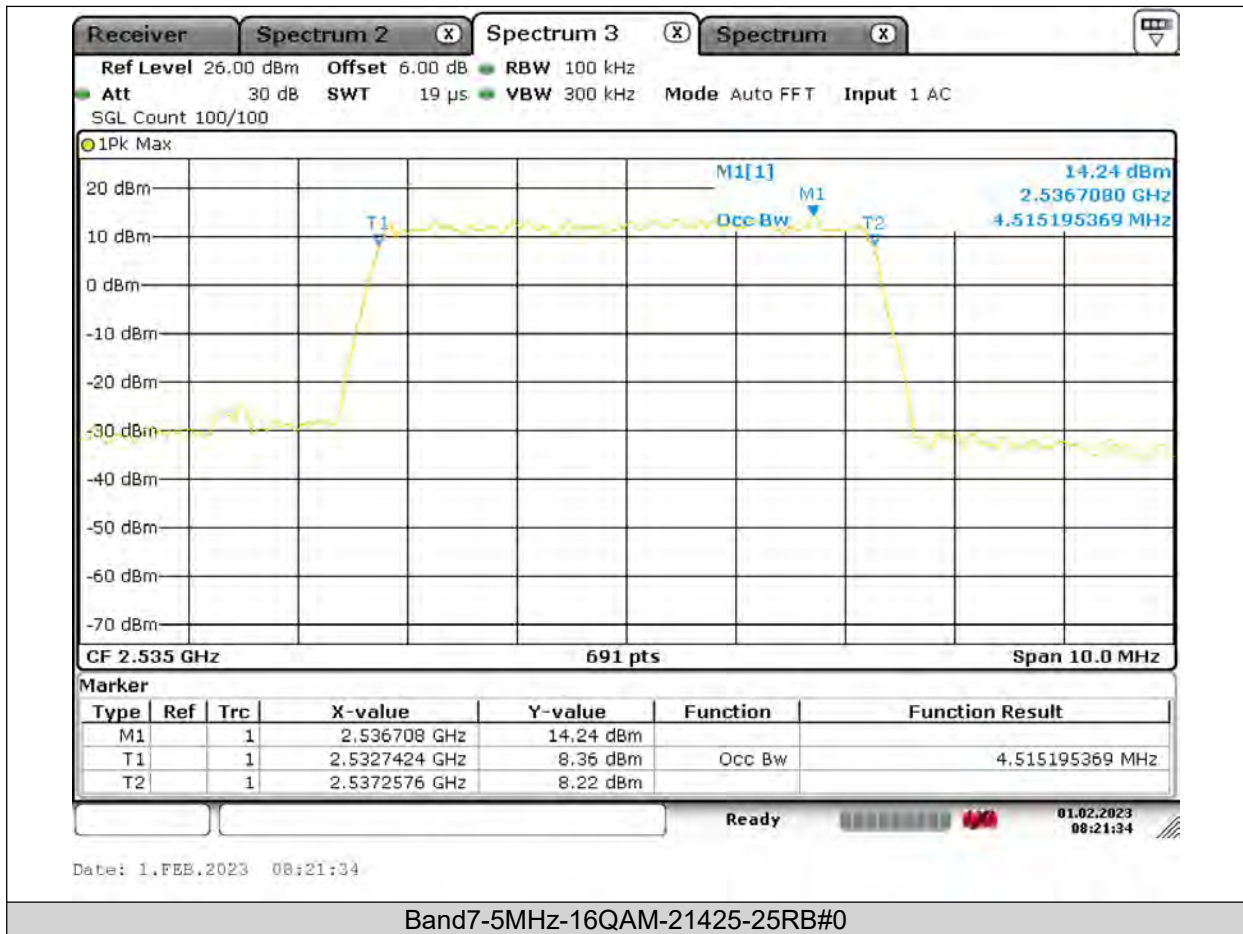

BUREAU VERITAS

Test Report No.: PSU-QSU2309010110RF03