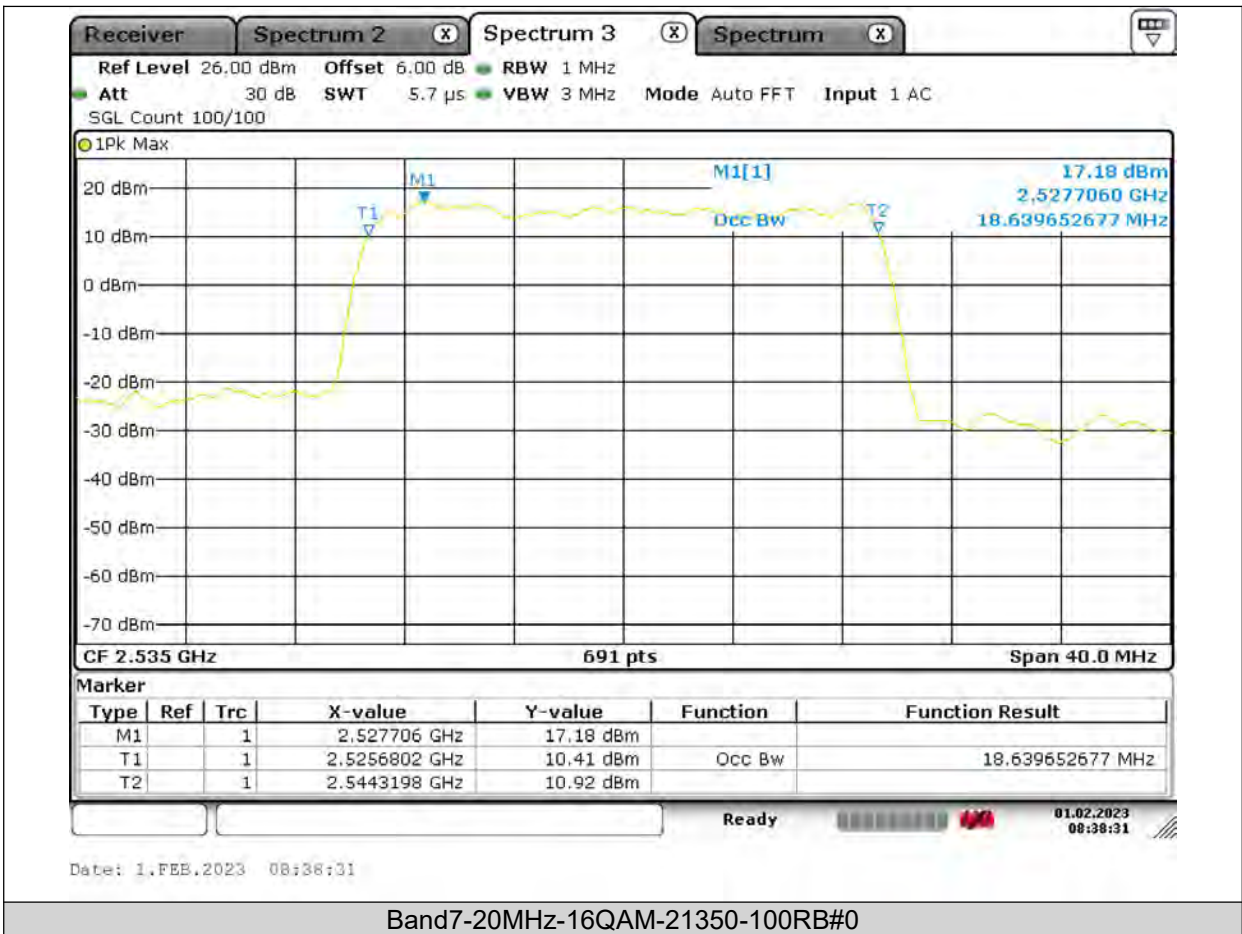

BUREAU VERITAS

Test Report No.: PSU-QSU2309010110RF03