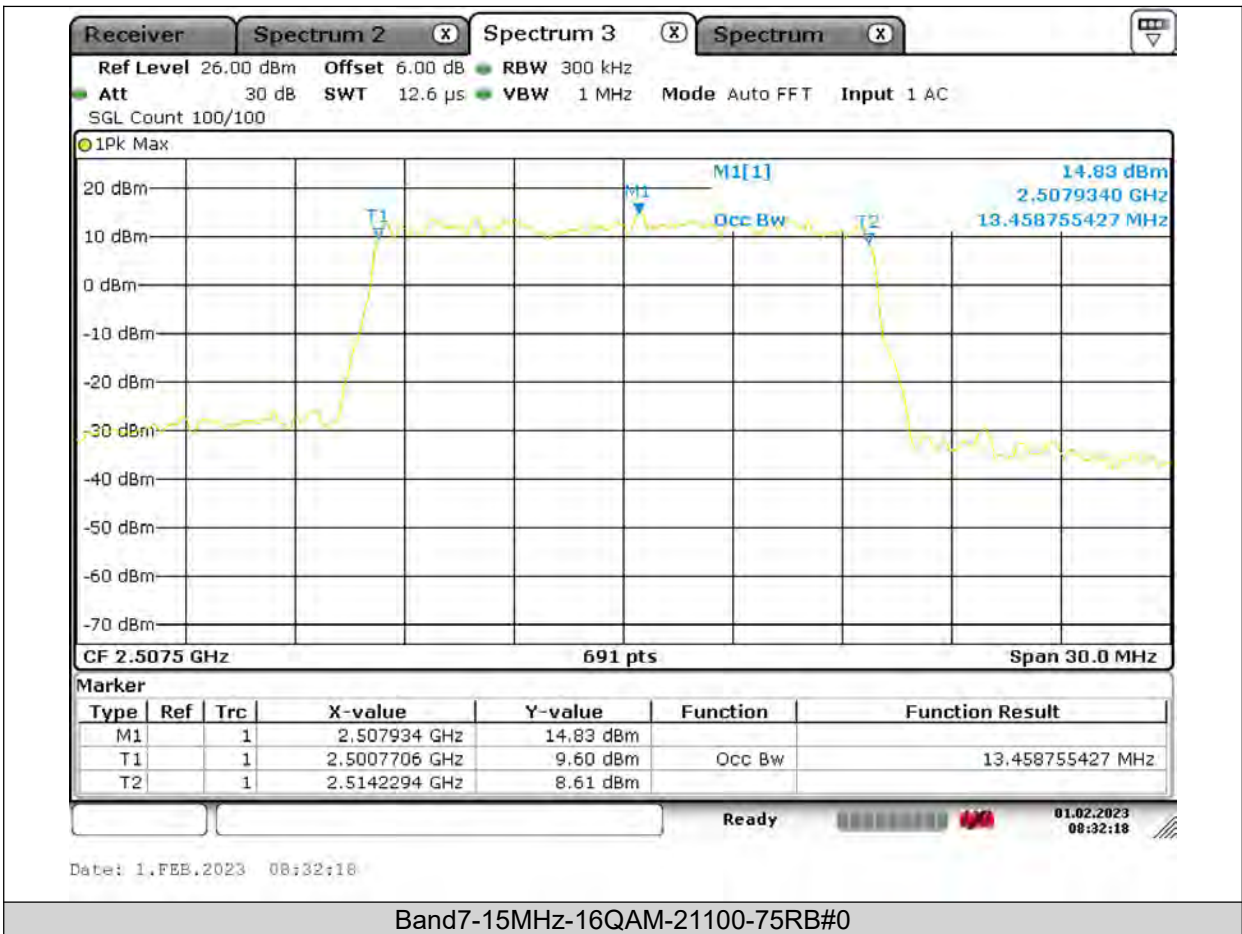

BUREAU VERITAS

Test Report No.: PSU-QSU2309010110RF03