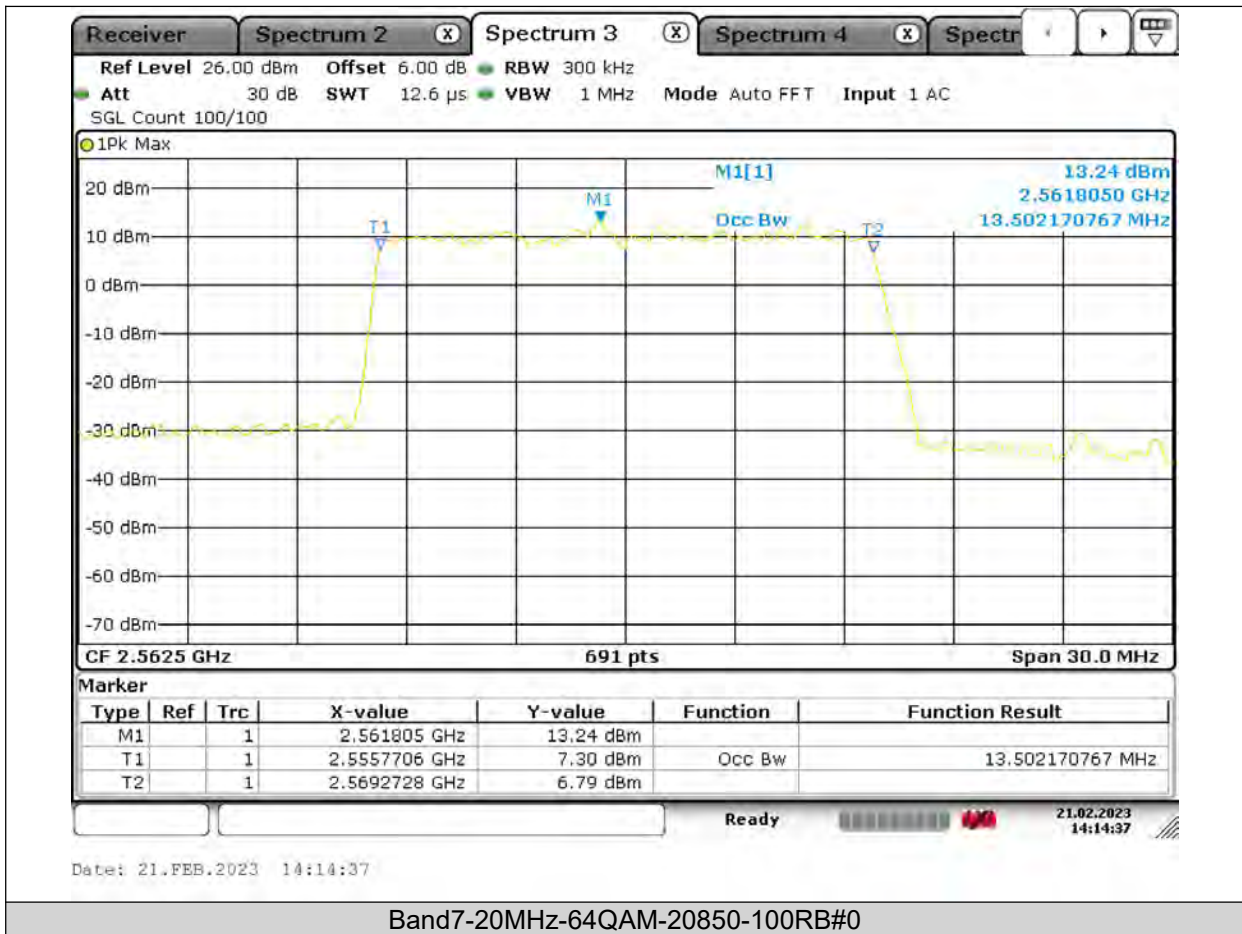

BUREAU
VERITAS

Test Report No.: PSU-QSU2309010110RF03

**BUREAU
VERITAS**

Test Report No.: PSU-QSU2309010110RF03

BUREAU
VERITAS

Test Report No.: PSU-QSU2309010110RF03

BUREAU
VERITAS

Test Report No.: PSU-QSU2309010110RF03