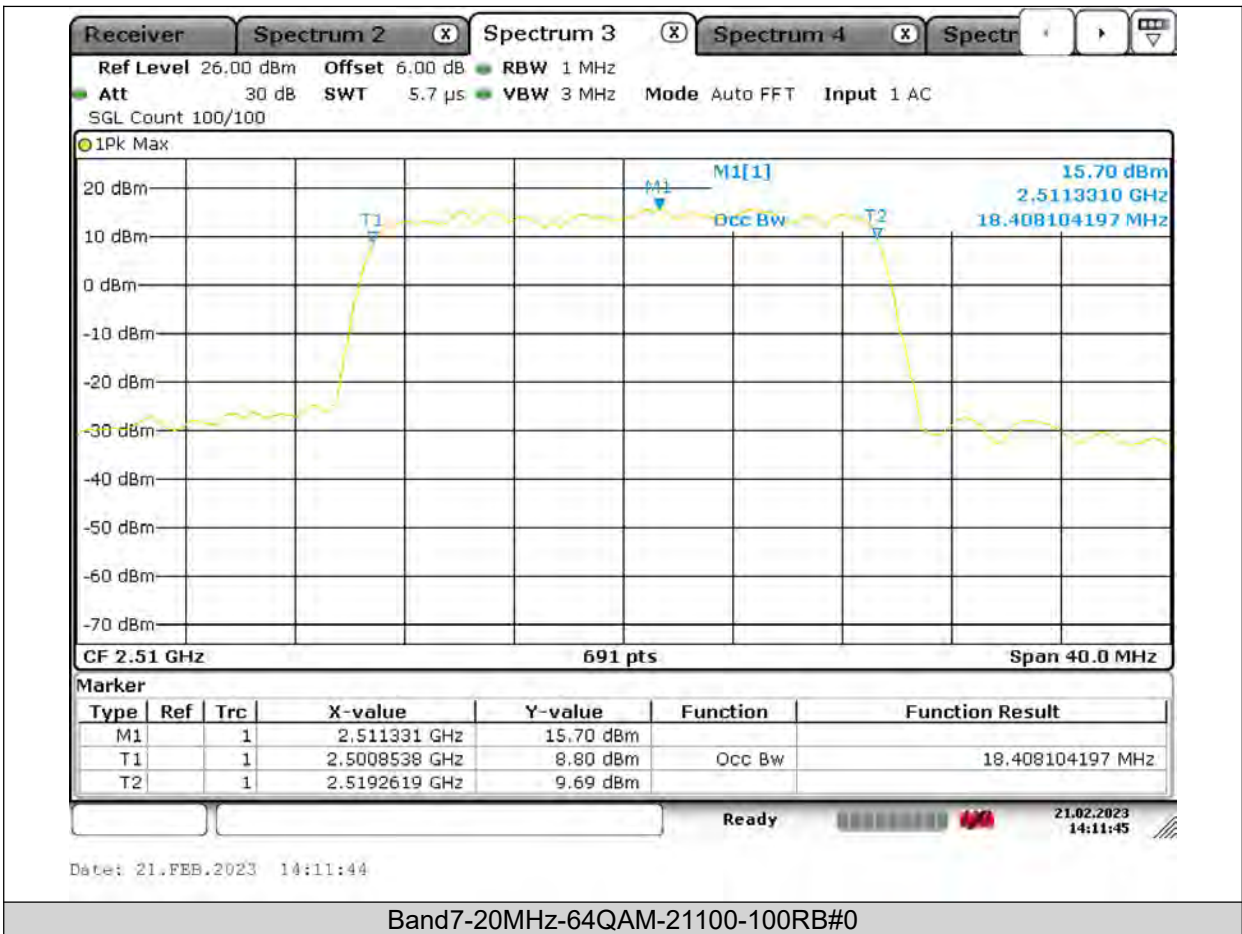

BUREAU VERITAS

Test Report No.: PSU-QSU2309010110RF03