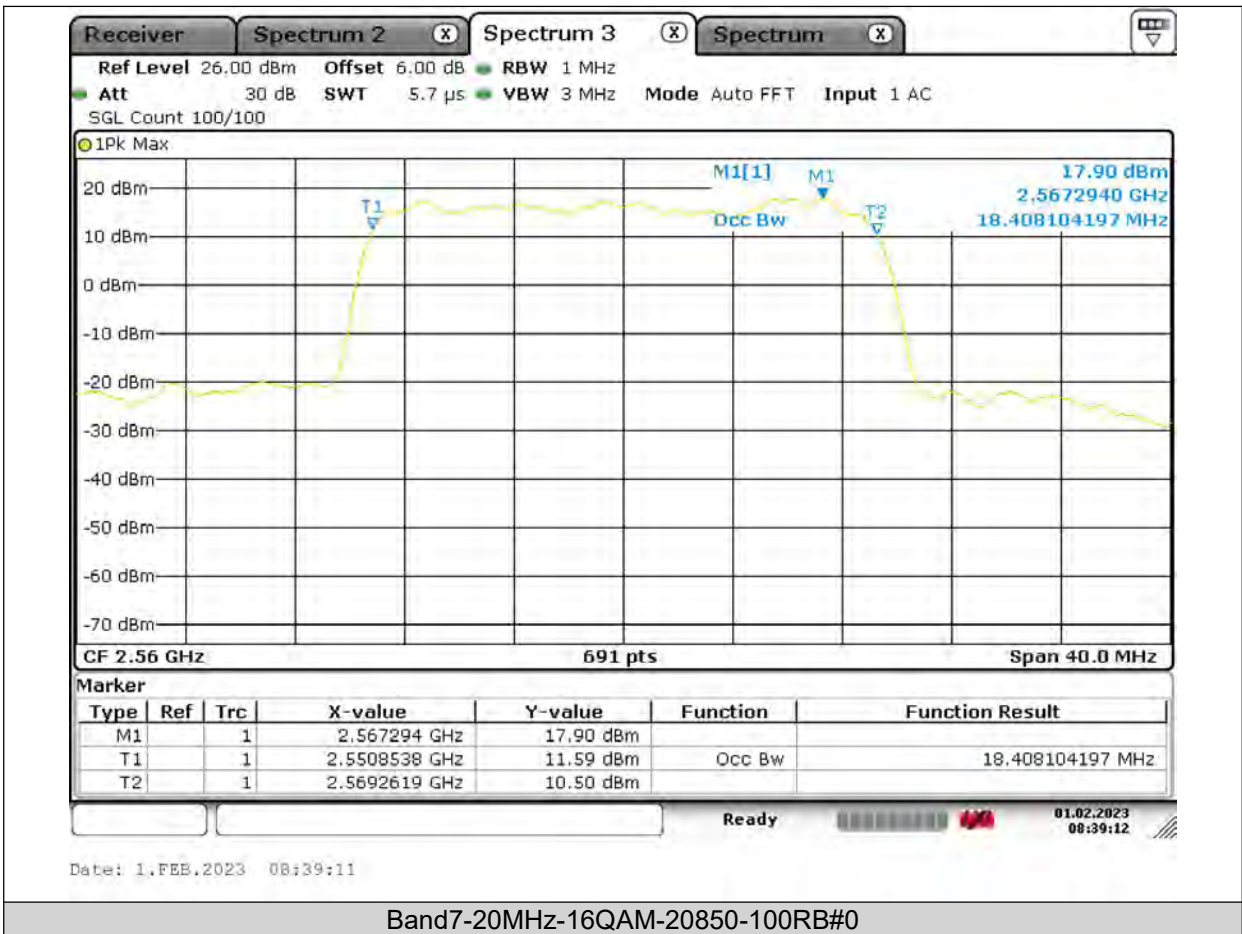

Test Report No.: PSU-QSU2309010110RF03

Date: 1.FEB.2023 08:38:45

Band7-20MHz-QPSK-21350-100RB#0

BUREAU VERITAS

Test Report No.: PSU-QSU2309010110RF03

BUREAU VERITAS

Test Report No.: PSU-QSU2309010110RF03

Date: 1.FEB.2023 08:36:39