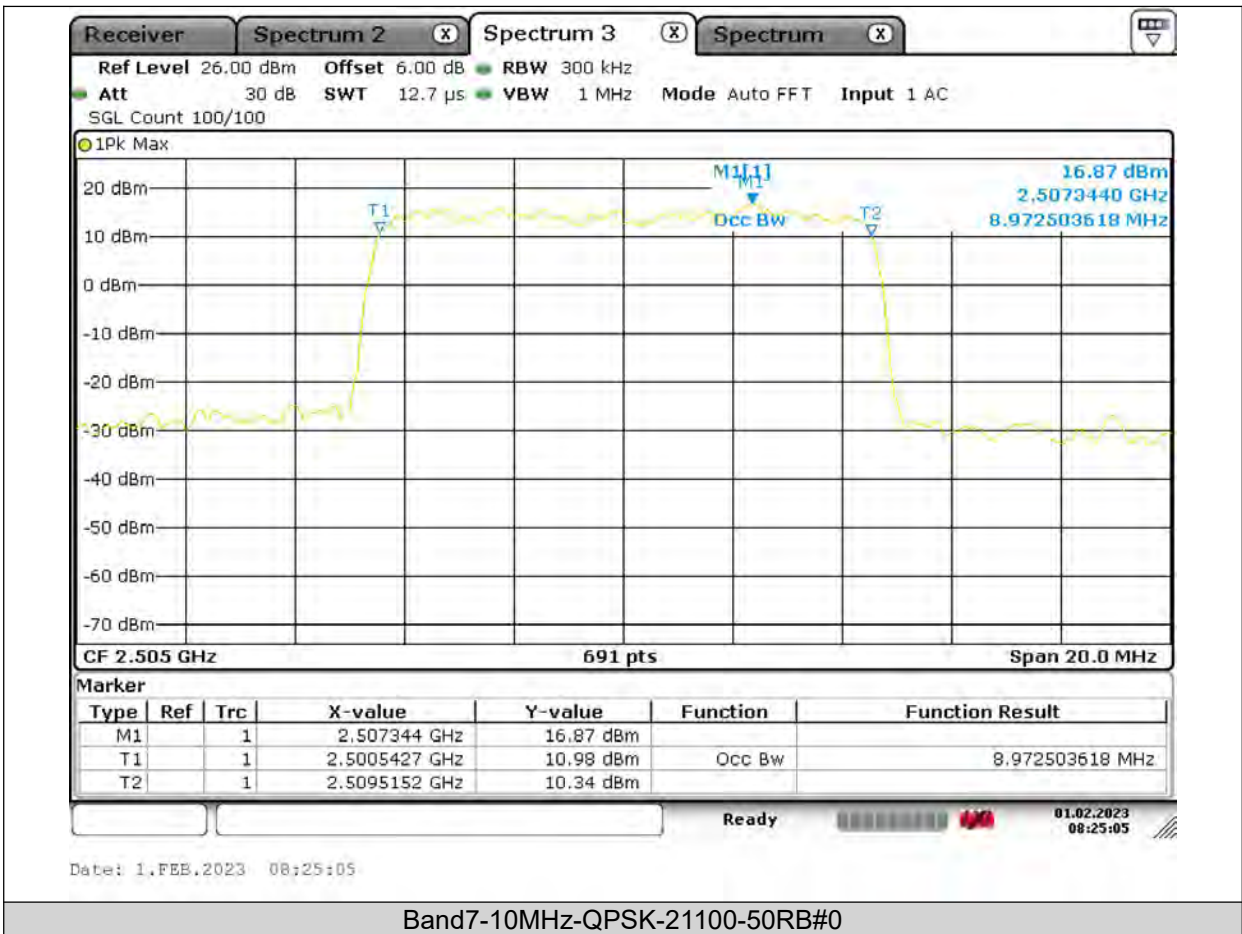

BUREAU VERITAS

Test Report No.: PSU-QSU2309010110RF03