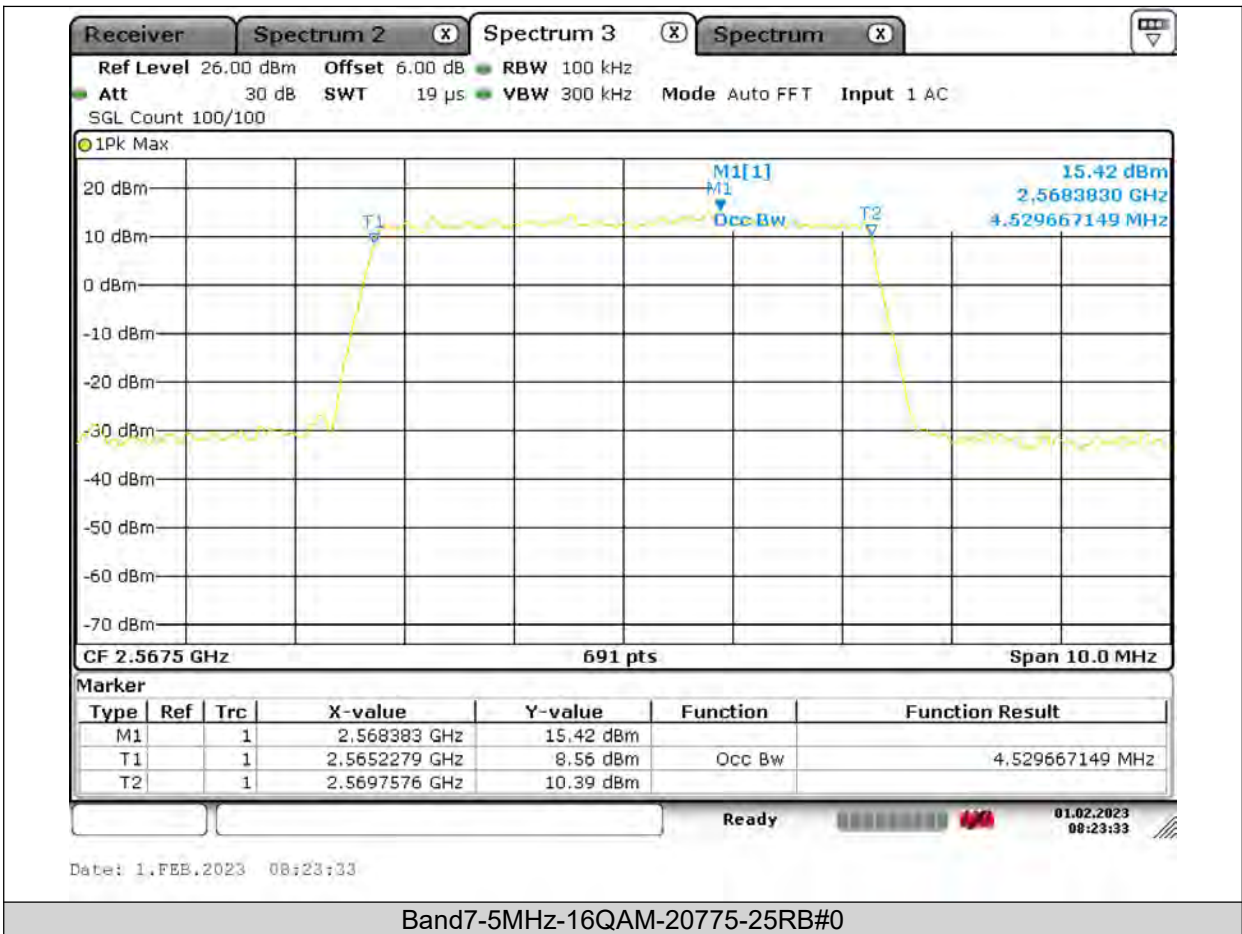

Test Report No.: PSU-QSU2309010110RF03

Test Graphs

Occupied Bandwidth

BUREAU
VERITAS

Test Report No.: PSU-QSU2309010110RF03

BUREAU VERITAS

Test Report No.: PSU-QSU2309010110RF03

BUREAU
VERITAS