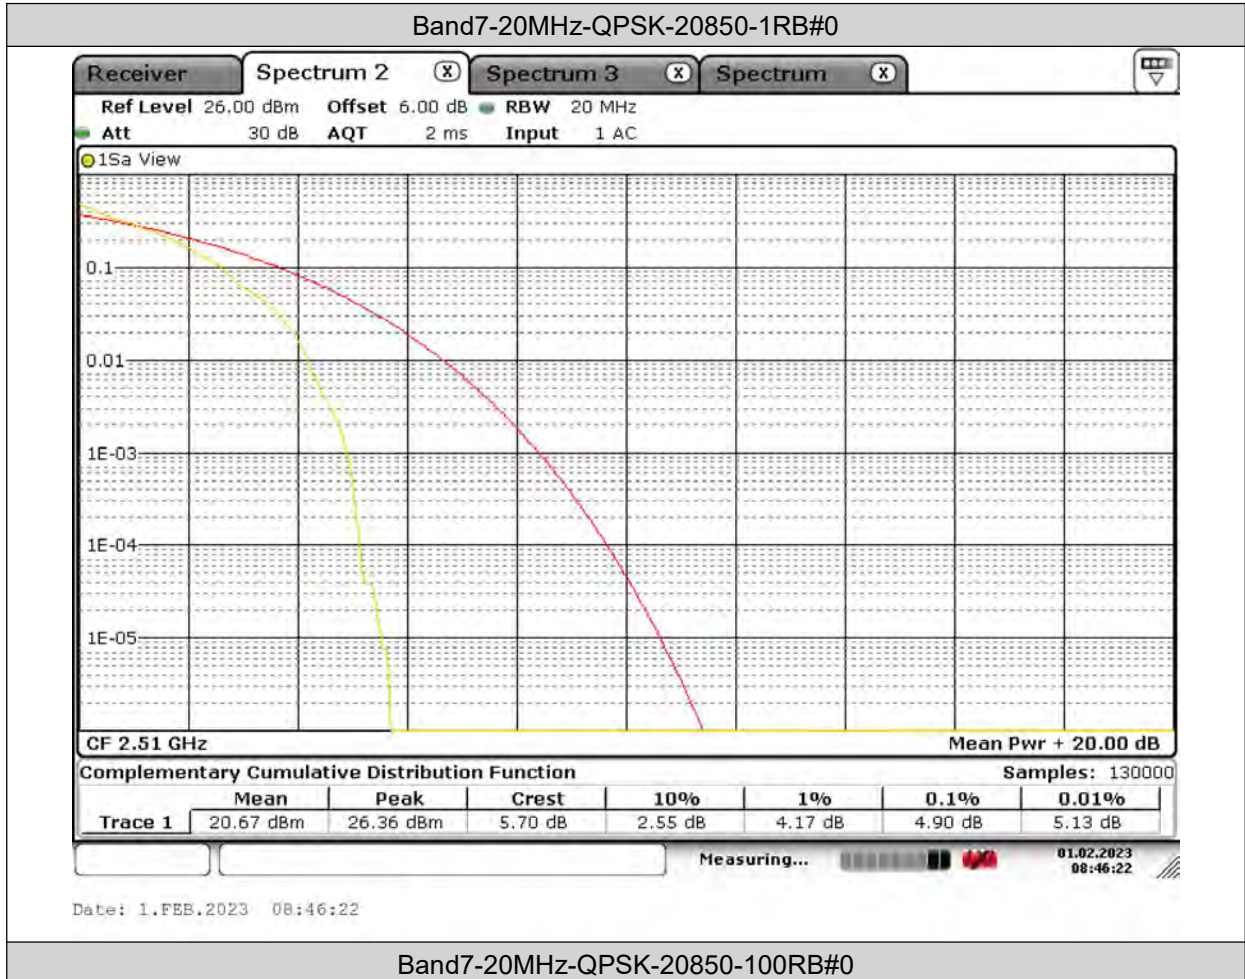

Test Report No.: PSU-QSU2309010110RF03

Test Graphs