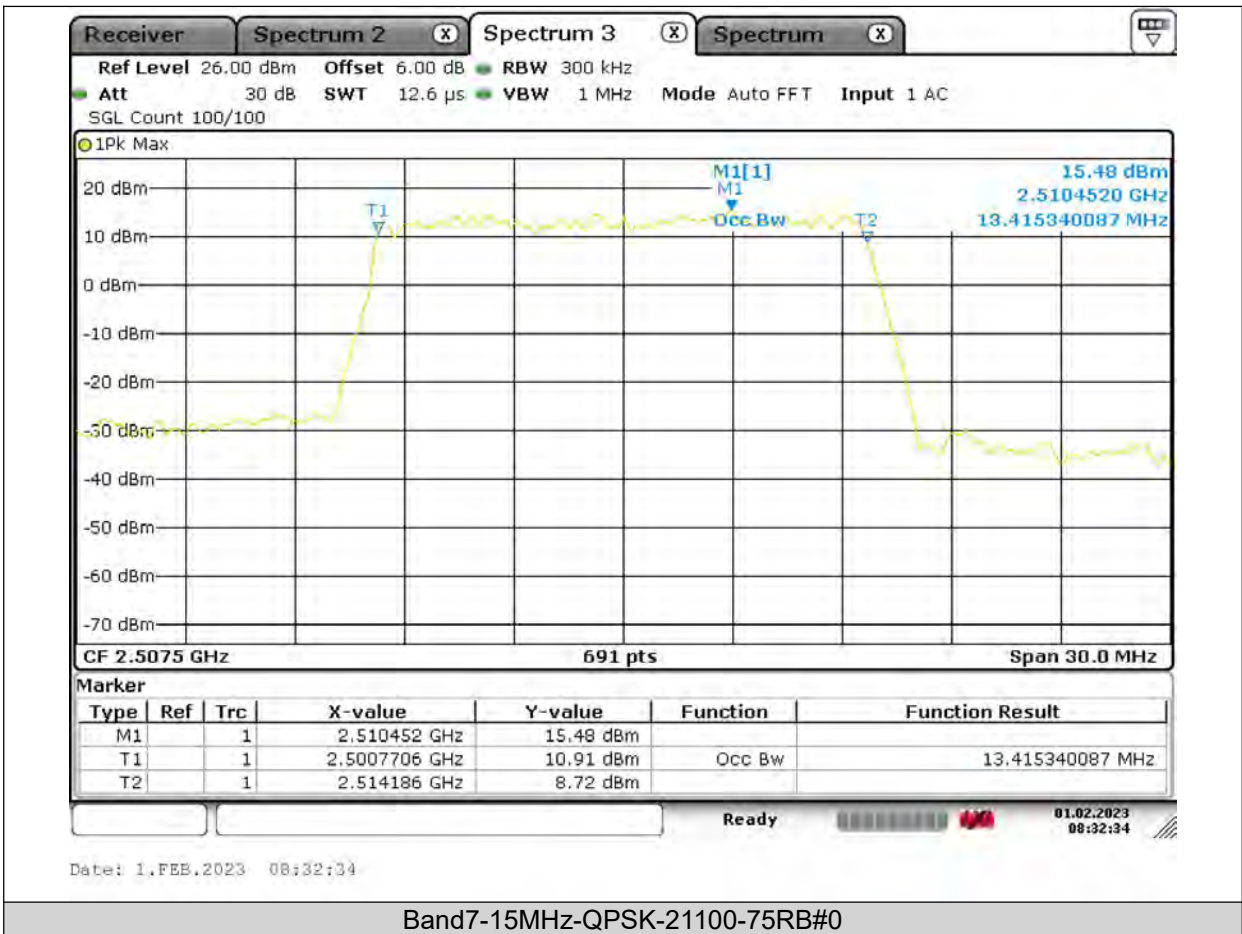

BUREAU VERITAS

Test Report No.: PSU-QSU2309010110RF03