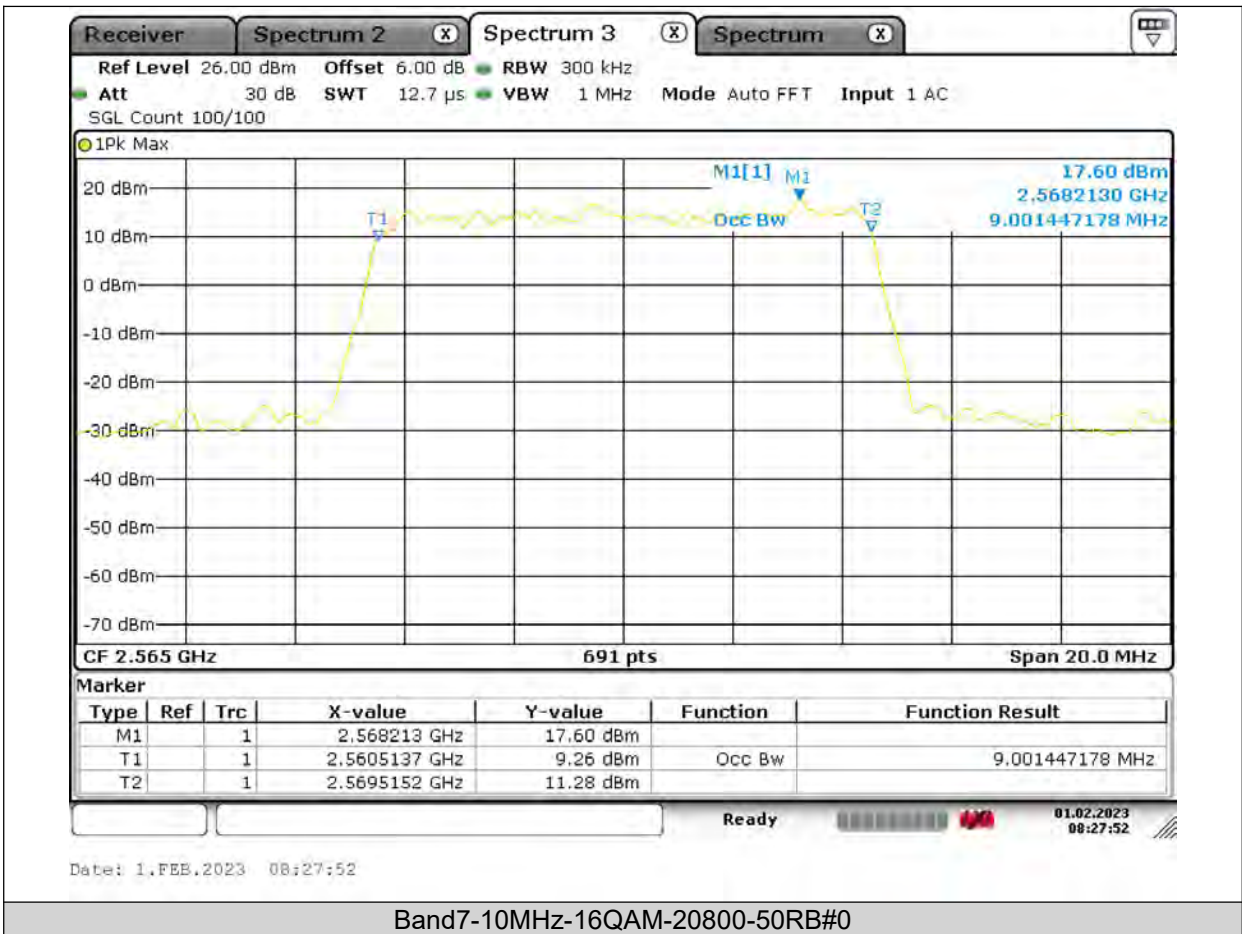

BUREAU VERITAS

Test Report No.: PSU-QSU2309010110RF03