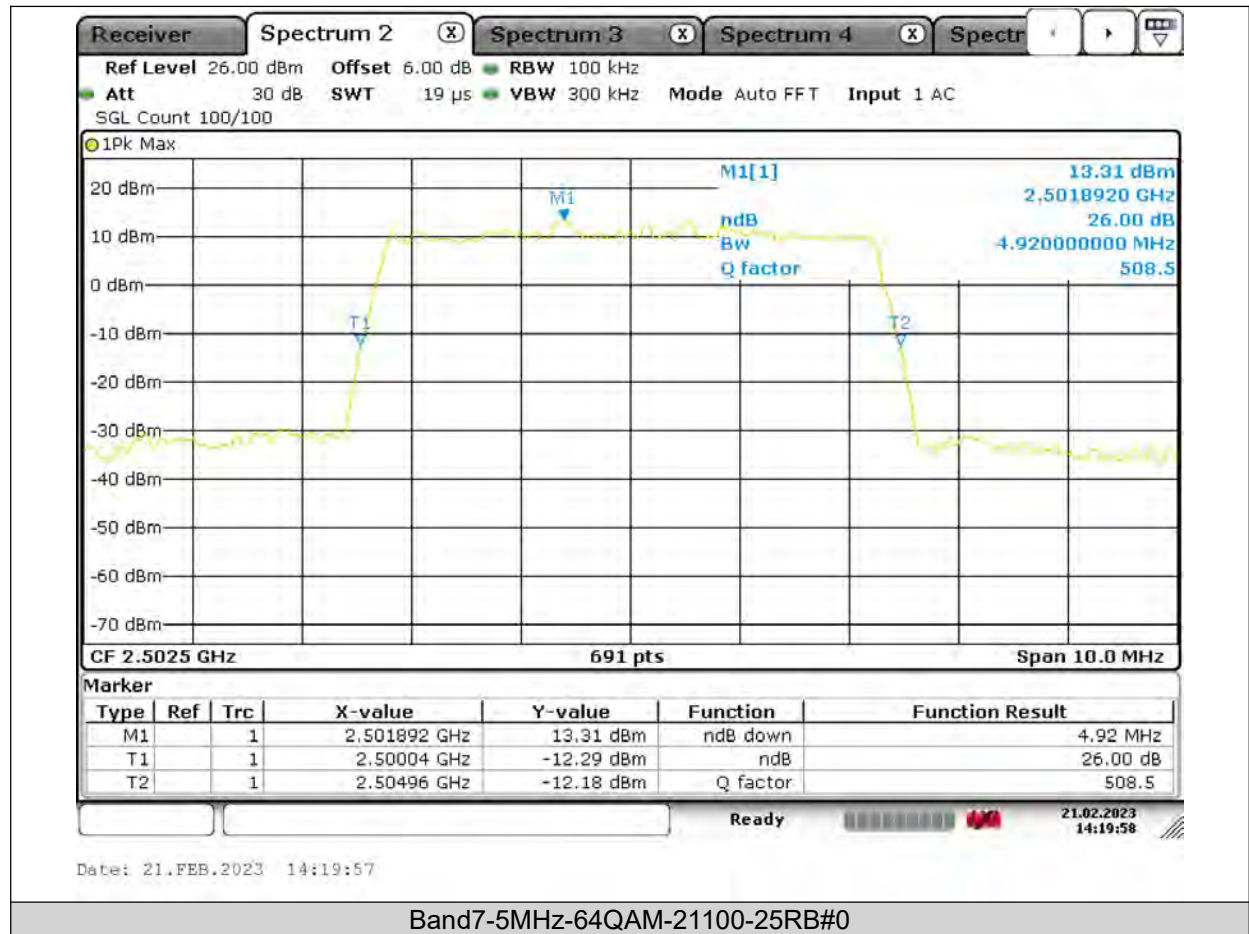

BUREAU VERITAS

Test Report No.: PSU-QSU2309010110RF03