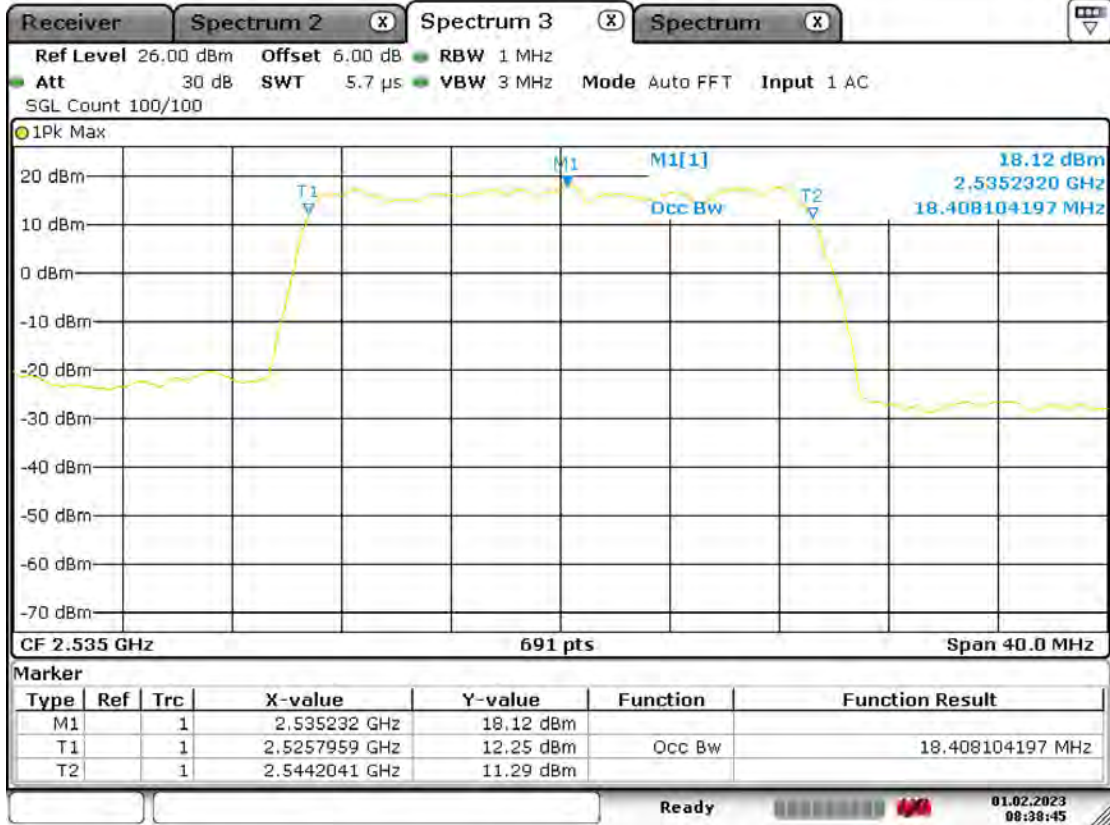

Test Report No.: PSU-QSU2309010110RF03

Date: 1.FEB.2023 08:38:45

Band7-20MHz-QPSK-21350-100RB#0

BUREAU VERITAS

Test Report No.: PSU-QSU2309010110RF03

BUREAU VERITAS

Test Report No.: PSU-QSU2309010110RF03

Date: 1.FEB.2023 08:36:39