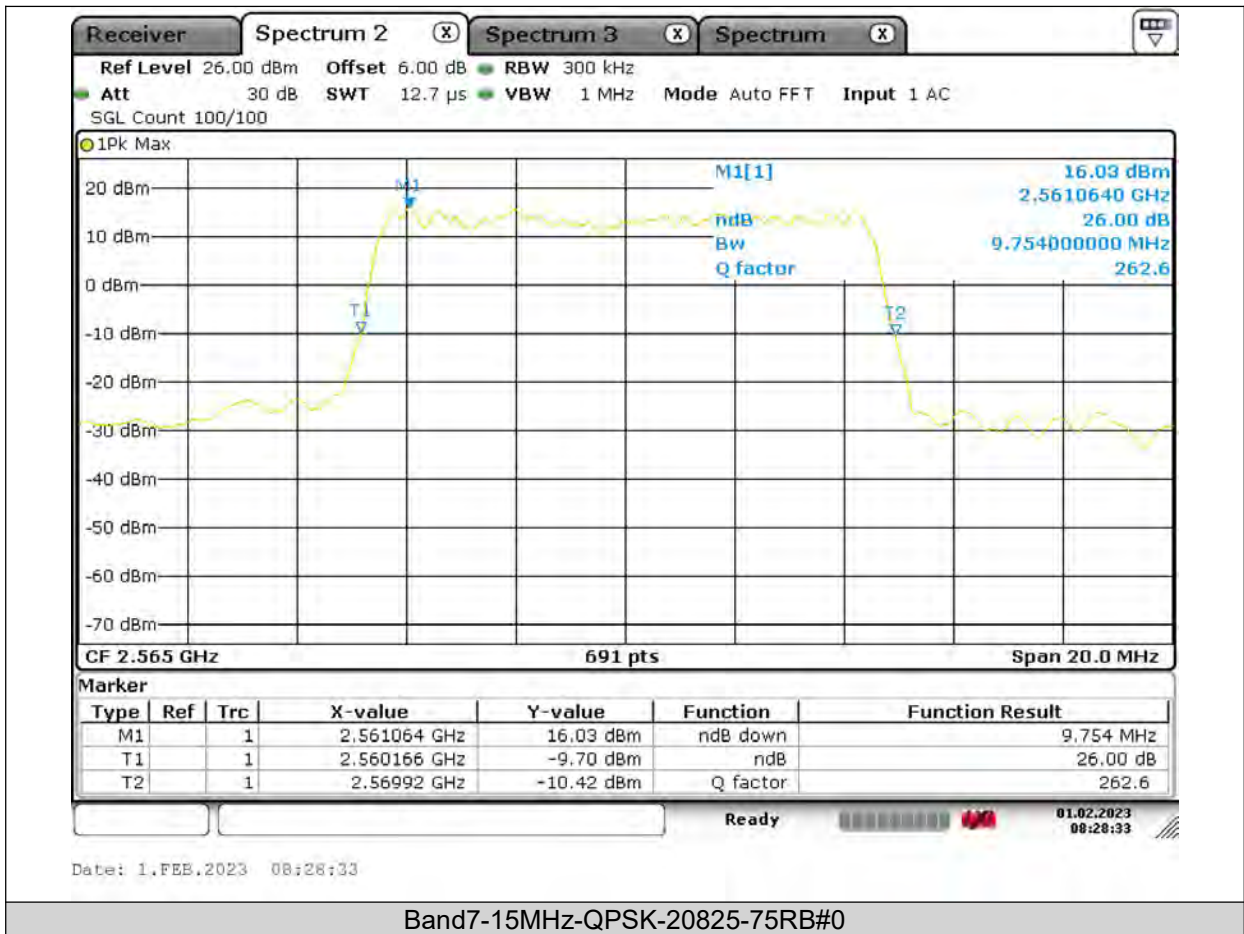

BUREAU VERITAS

Test Report No.: PSU-QSU2309010110RF03

BUREAU VERITAS

Test Report No.: PSU-QSU2309010110RF03

BUREAU VERITAS

Test Report No.: PSU-QSU2309010110RF03

BUREAU VERITAS

Test Report No.: PSU-QSU2309010110RF03