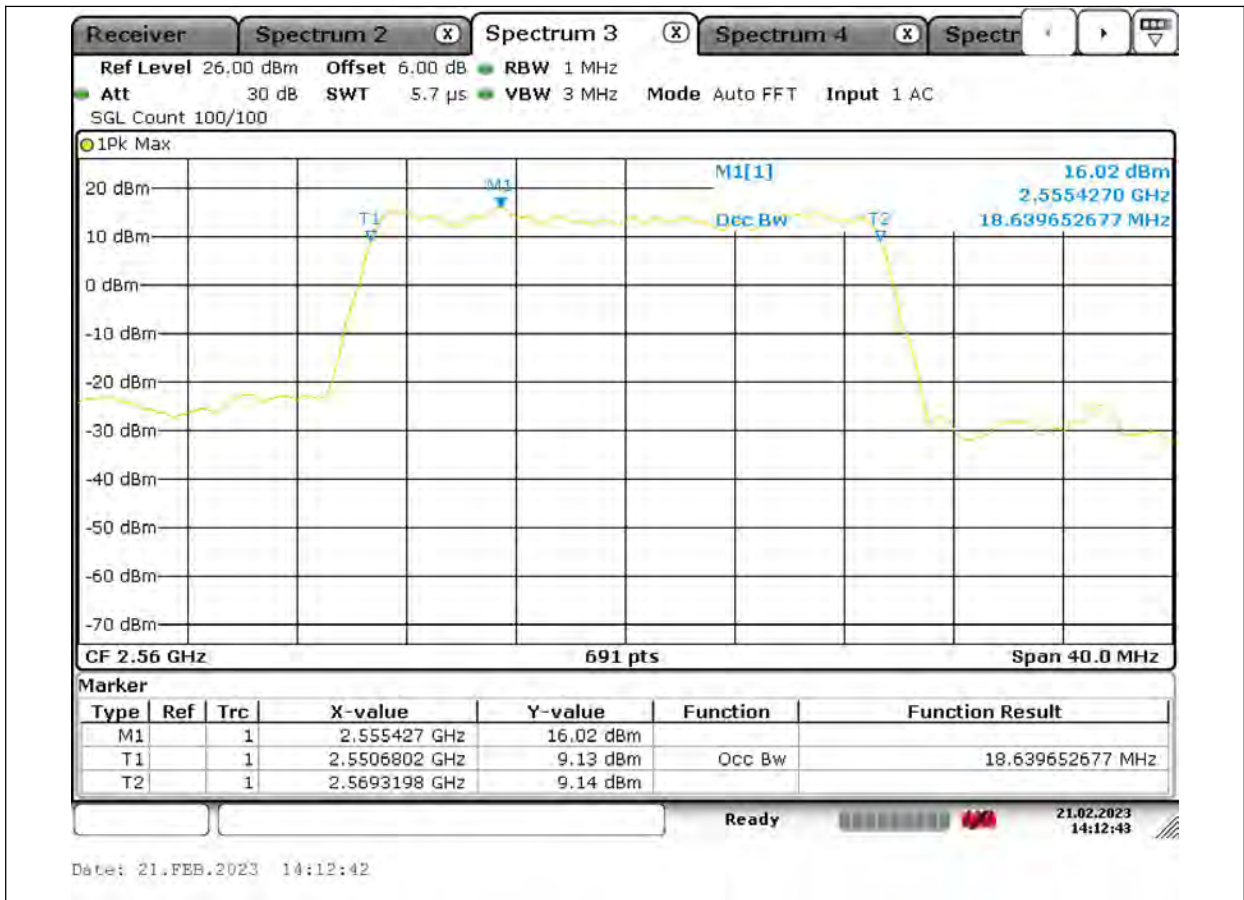

BUREAU VERITAS

Test Report No.: PSU-QSU2309010110RF03

BUREAU
VERITAS

Test Report No.: PSU-QSU2309010110RF03

BUREAU VERITAS

Test Report No.: PSU-QSU2309010110RF03

Test Report No.: PSU-QSU2309010110RF03

26dB Bandwidth