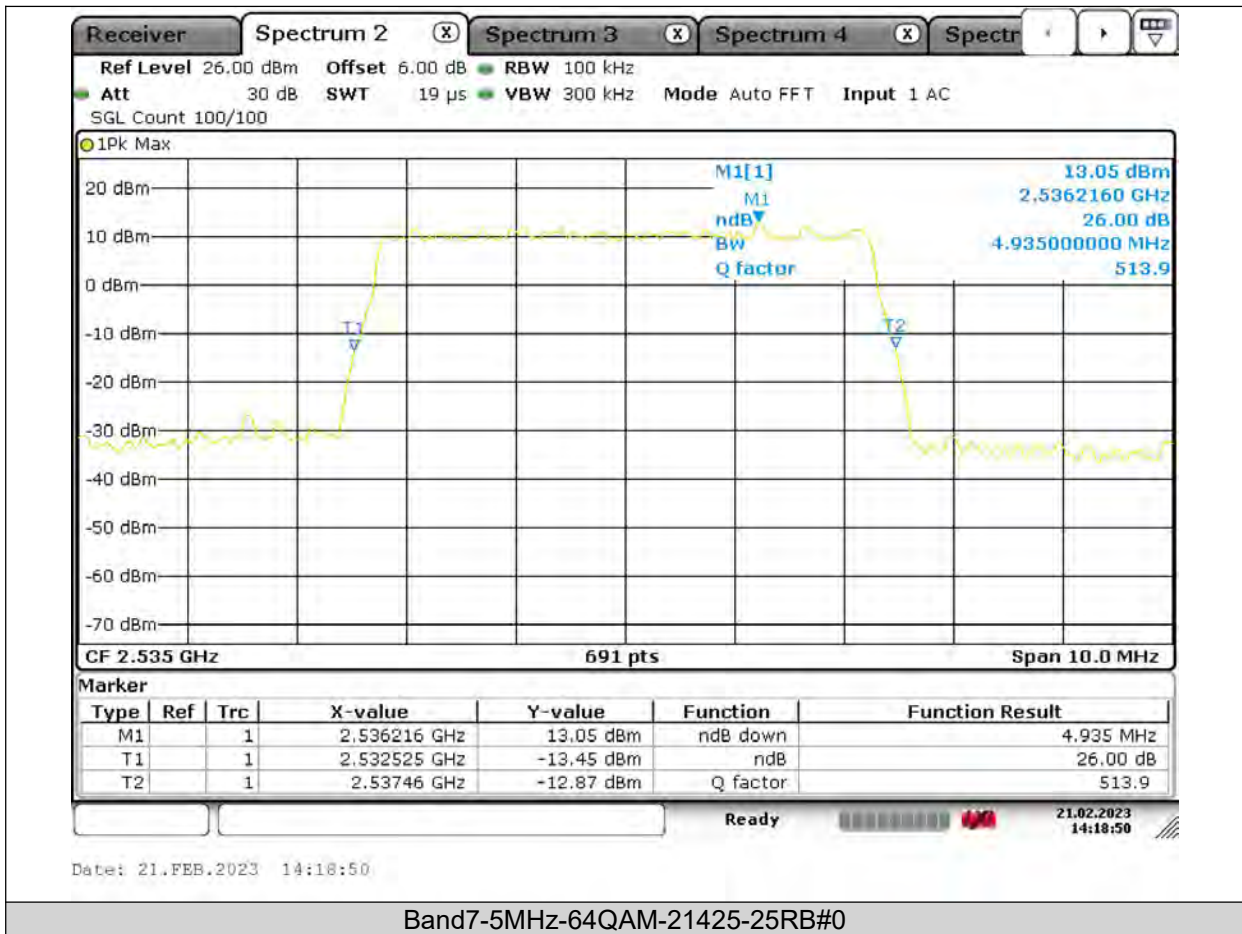

BUREAU
VERITAS

Test Report No.: PSU-QSU2309010110RF03