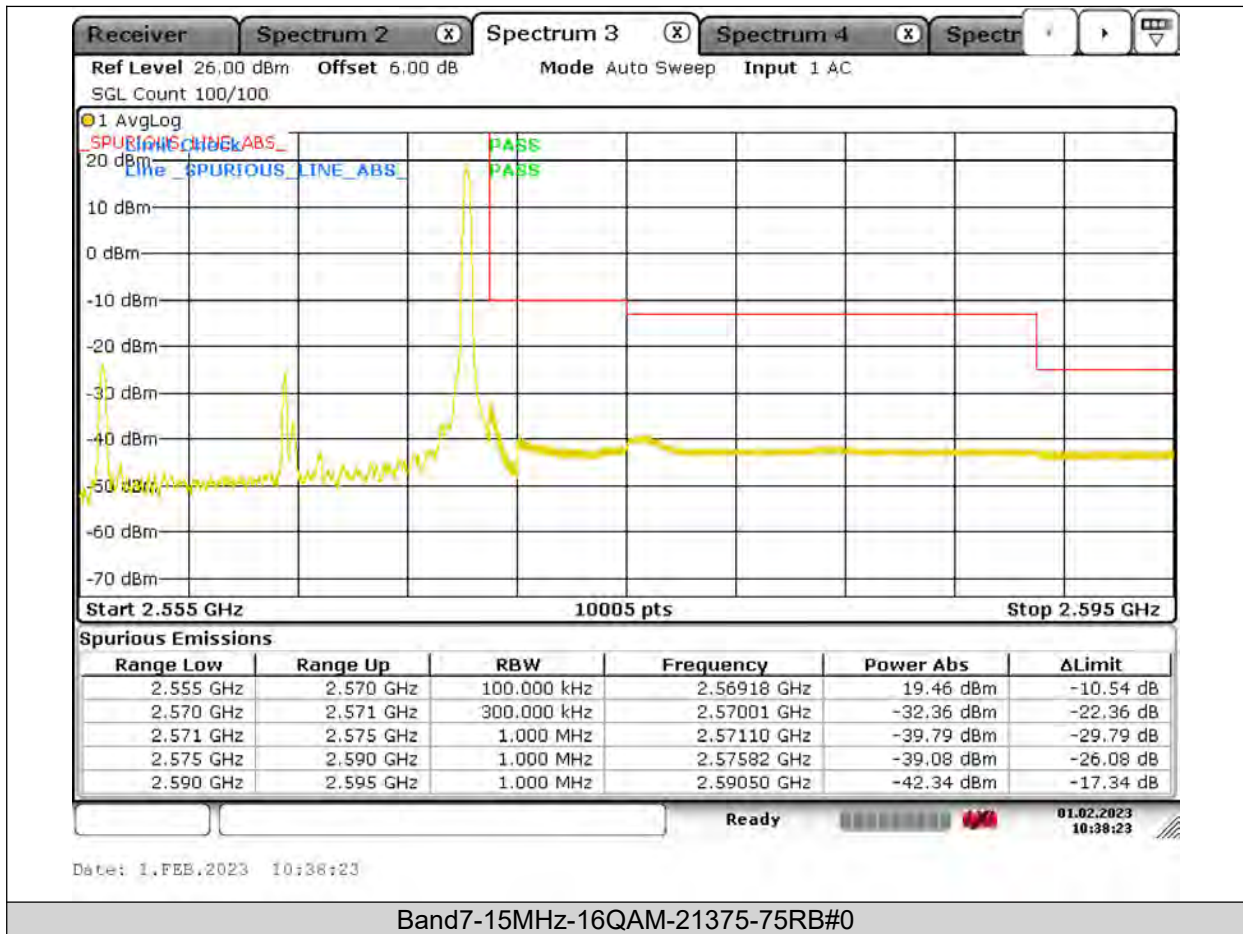

BUREAU
VERITAS

Test Report No.: PSU-QSU2309010110RF03

BUREAU
VERITAS

Test Report No.: PSU-QSU2309010110RF03

BUREAU
VERITAS

Test Report No.: PSU-QSU2309010110RF03

BUREAU
VERITAS

Test Report No.: PSU-QSU2309010110RF03