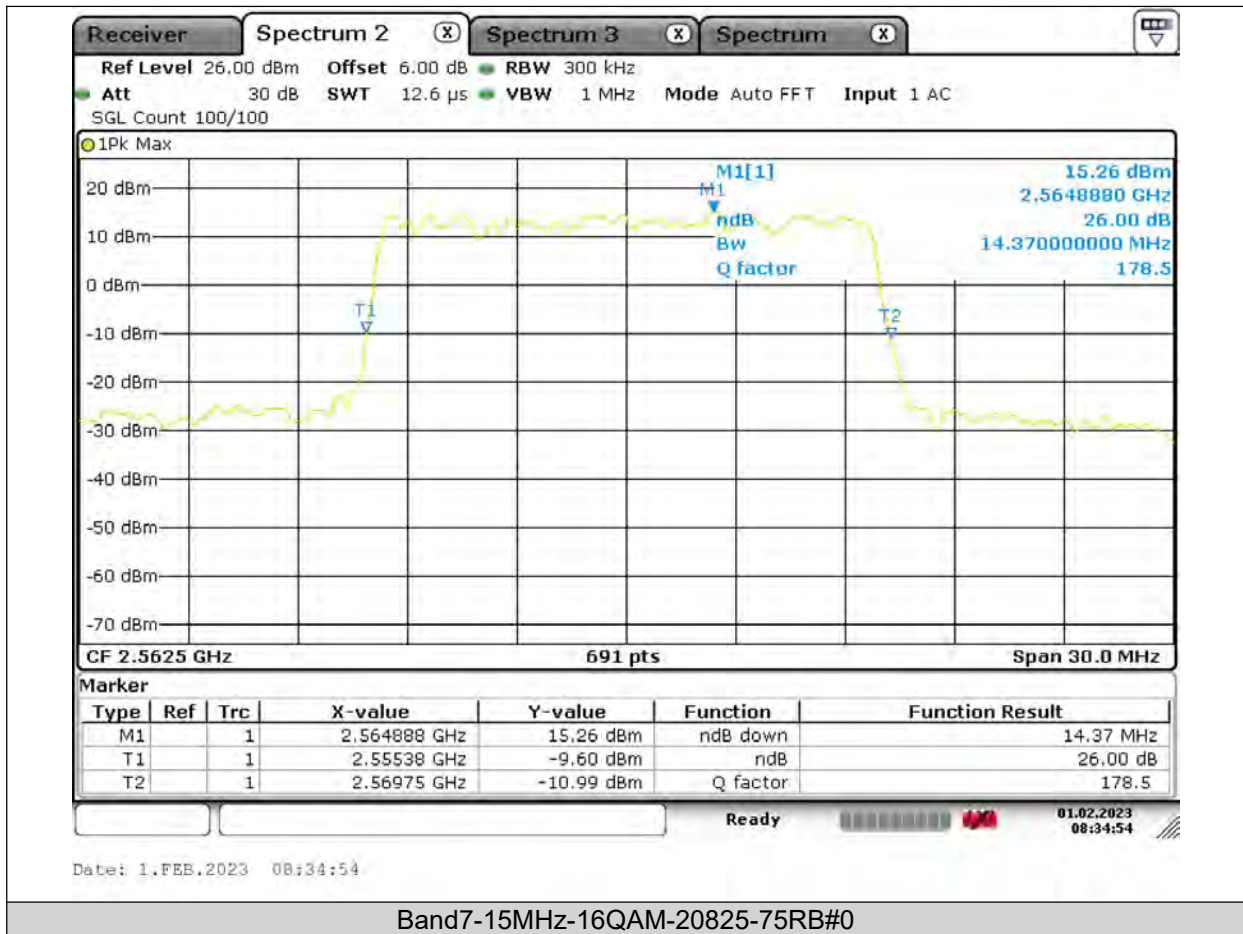

BUREAU VERITAS

Test Report No.: PSU-QSU2309010110RF03