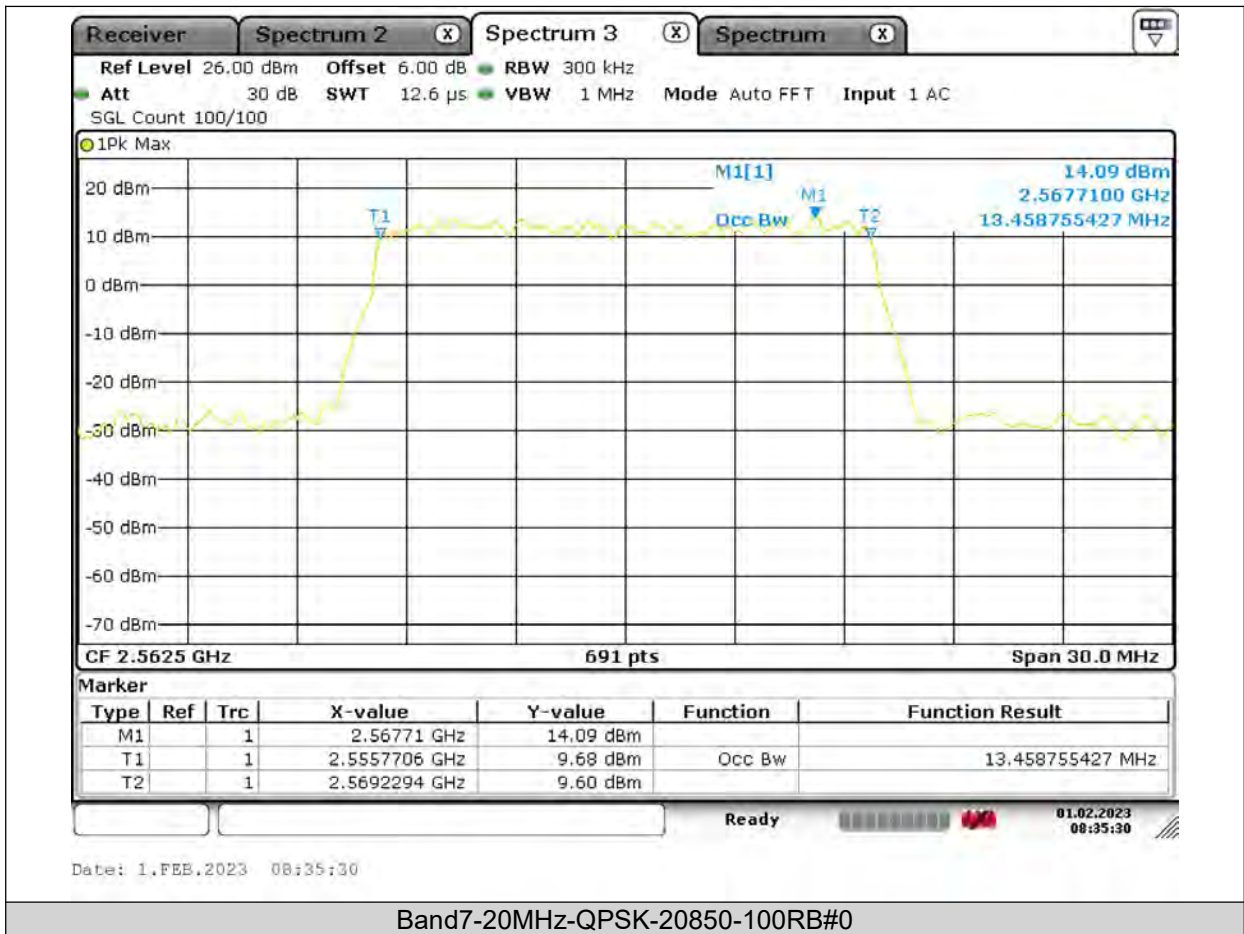

BUREAU
VERITAS

Test Report No.: PSU-QSU2309010110RF03