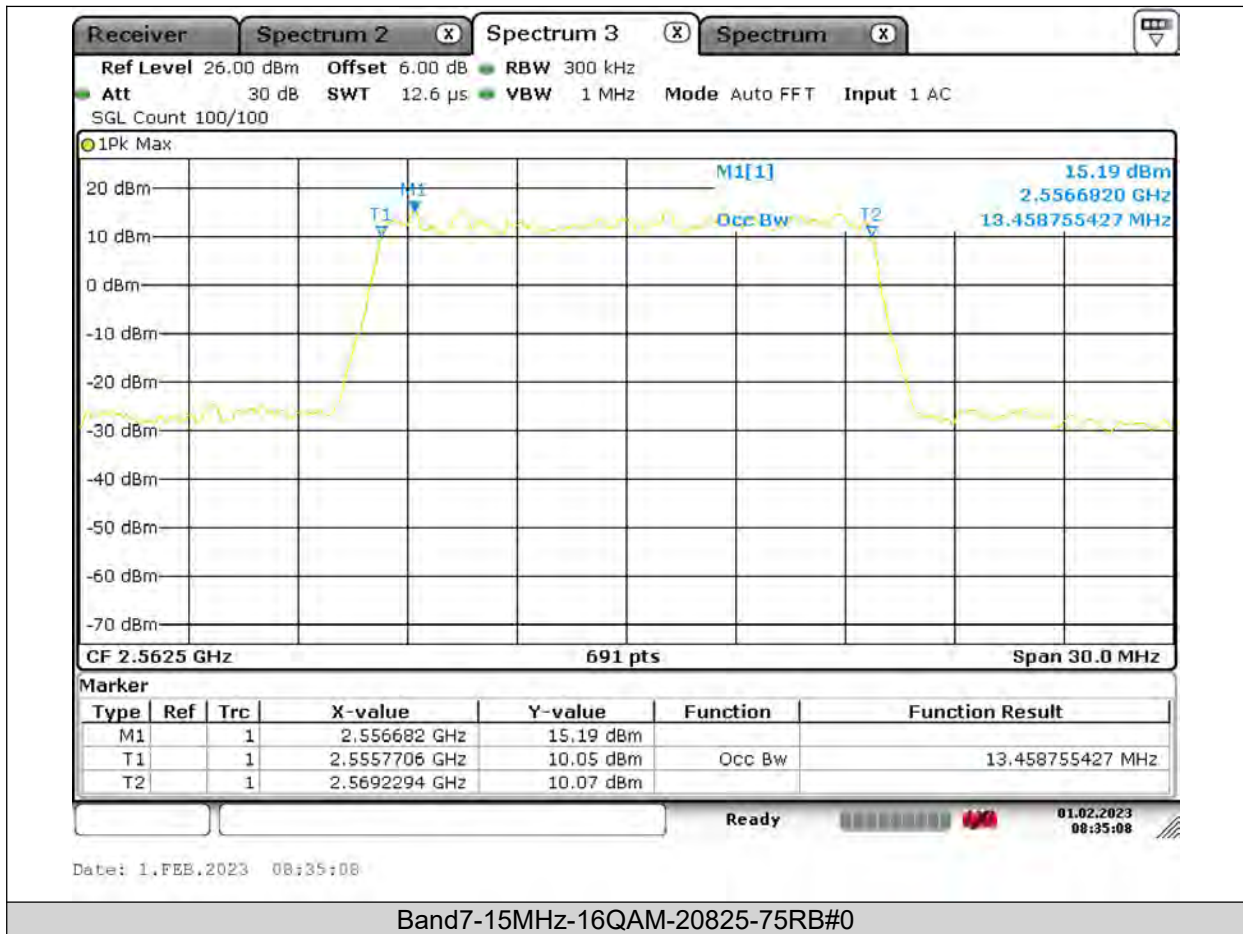

BUREAU
VERITAS

Test Report No.: PSU-QSU2309010110RF03