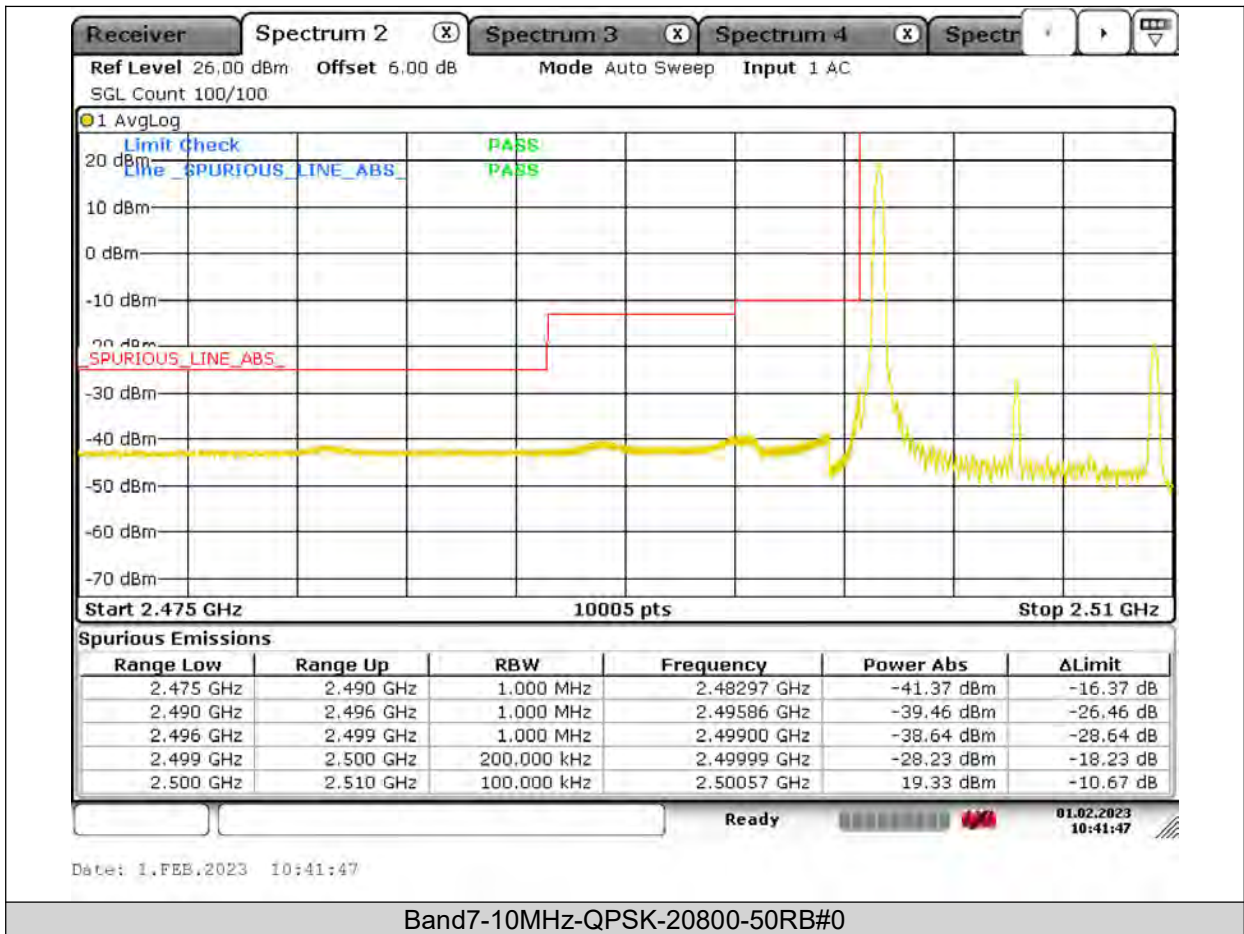

BUREAU
VERITAS

Test Report No.: PSU-QSU2309010110RF03