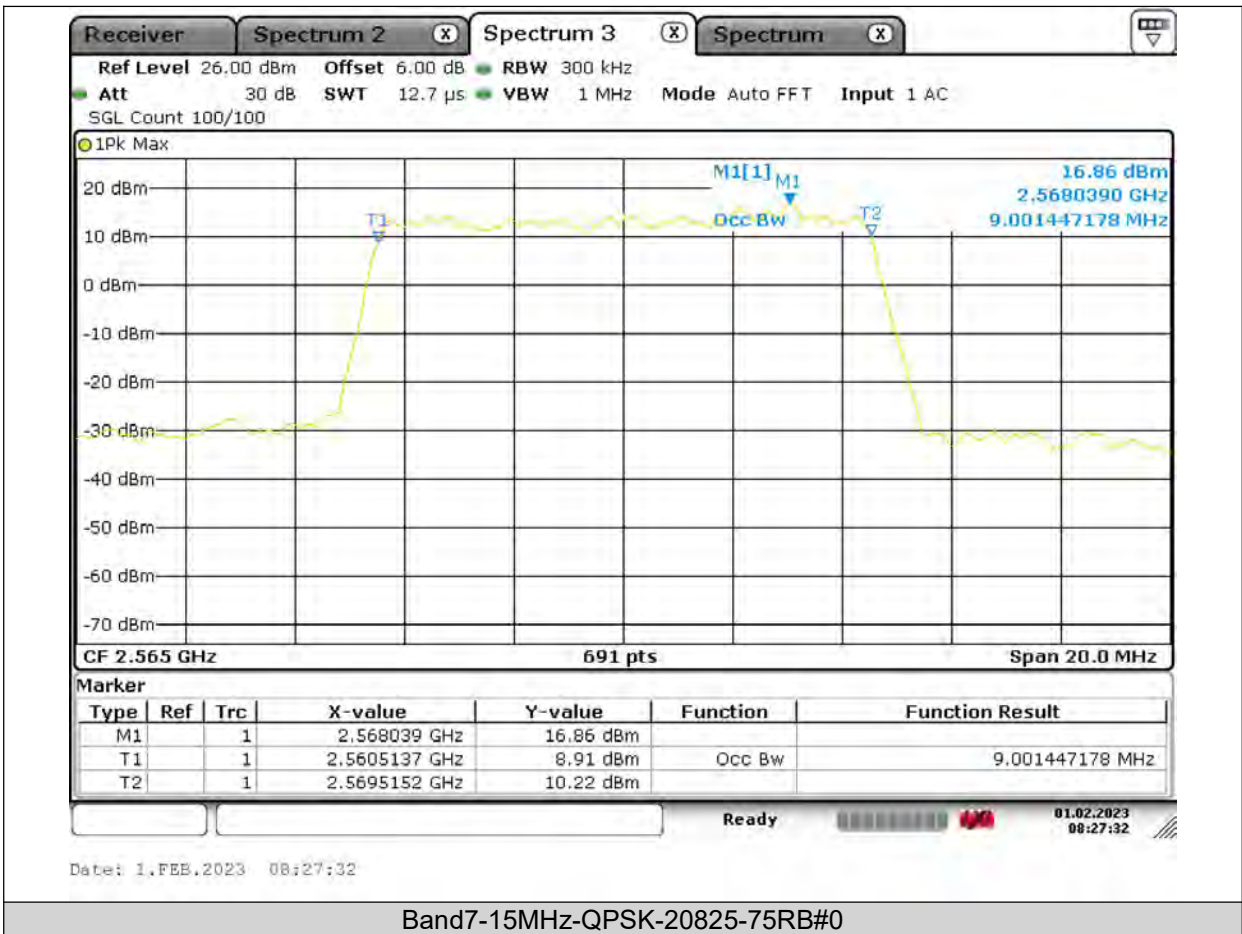

BUREAU VERITAS

Test Report No.: PSU-QSU2309010110RF03