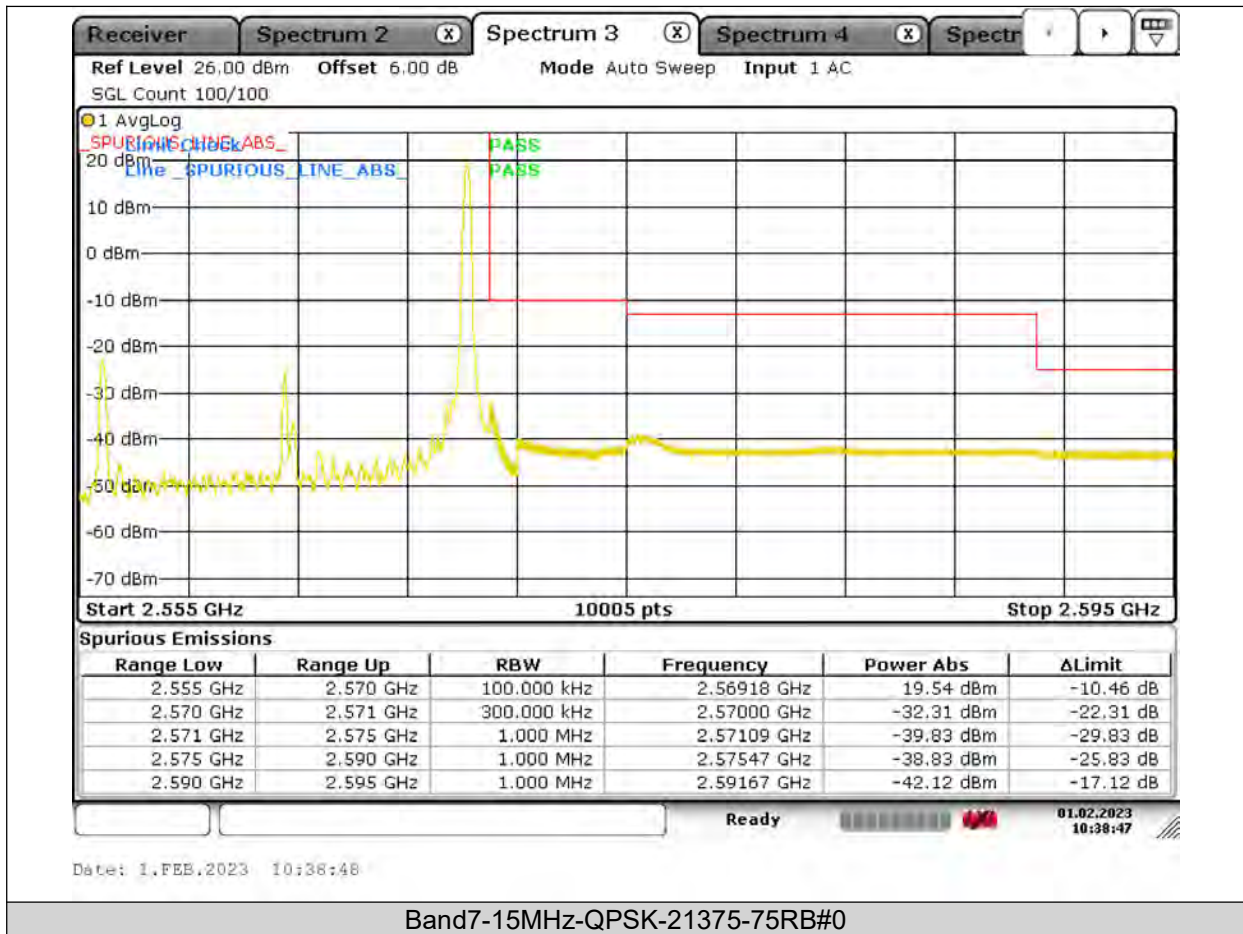

BUREAU VERITAS

Test Report No.: PSU-QSU2309010110RF03

BUREAU
VERITAS

Test Report No.: PSU-QSU2309010110RF03

BUREAU
VERITAS

Test Report No.: PSU-QSU2309010110RF03

BUREAU
VERITAS

Test Report No.: PSU-QSU2309010110RF03