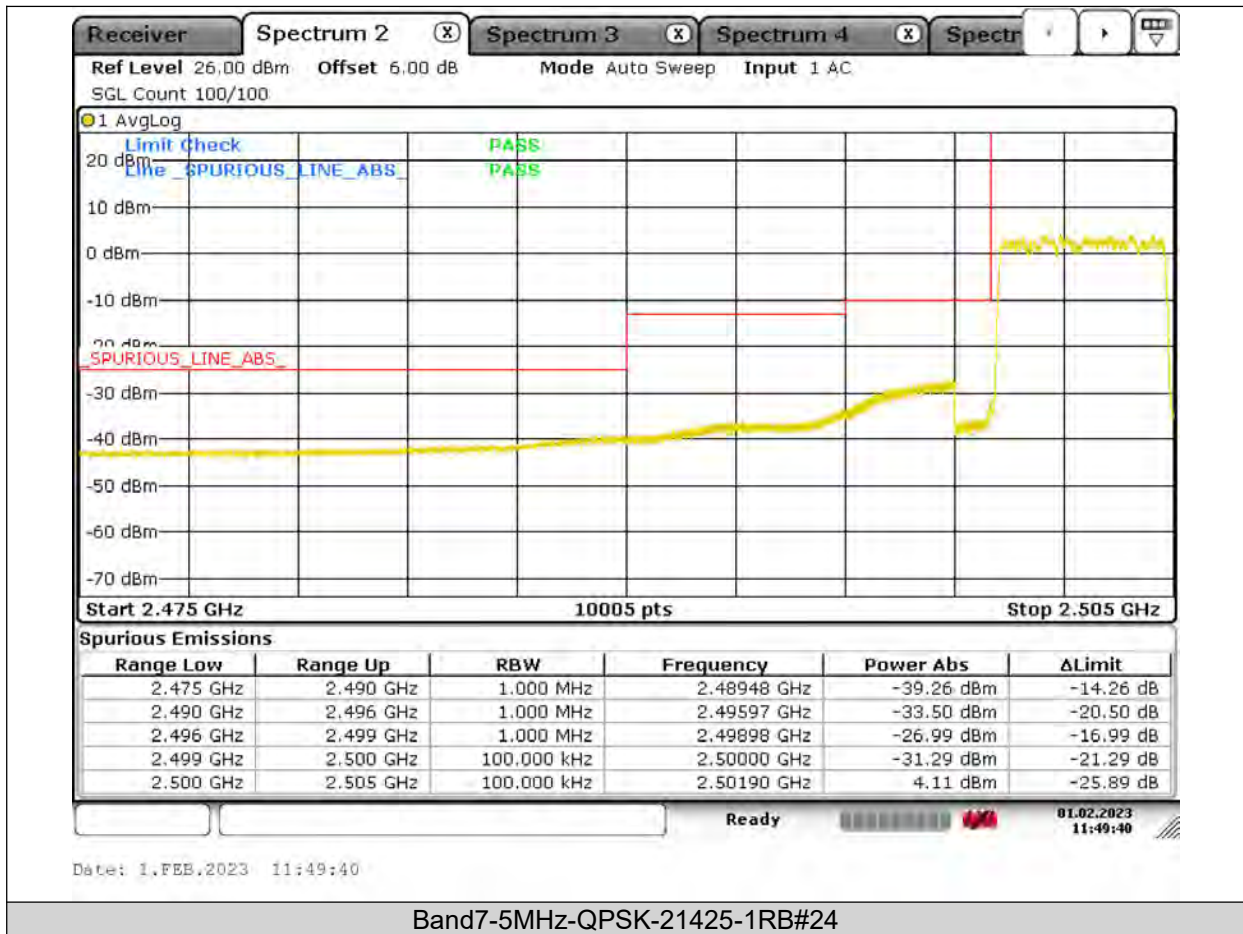

Test Report No.: PSU-QSU2309010110RF03

Test Graphs

BUREAU VERITAS

Test Report No.: PSU-QSU2309010110RF03

BUREAU
VERITAS

Test Report No.: PSU-QSU2309010110RF03

BUREAU VERITAS

Test Report No.: PSU-QSU2309010110RF03