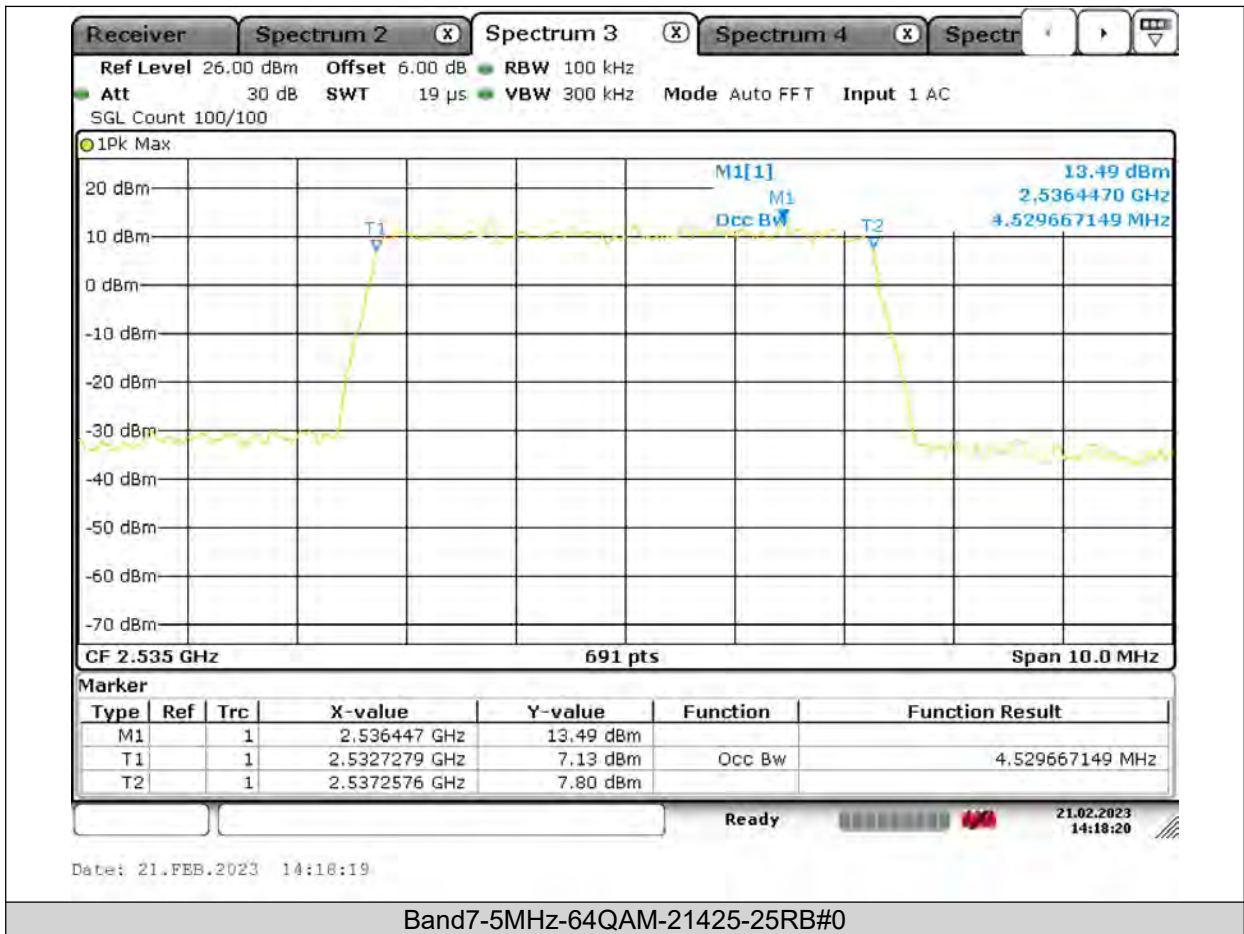

BUREAU VERITAS

Test Report No.: PSU-QSU2309010110RF03