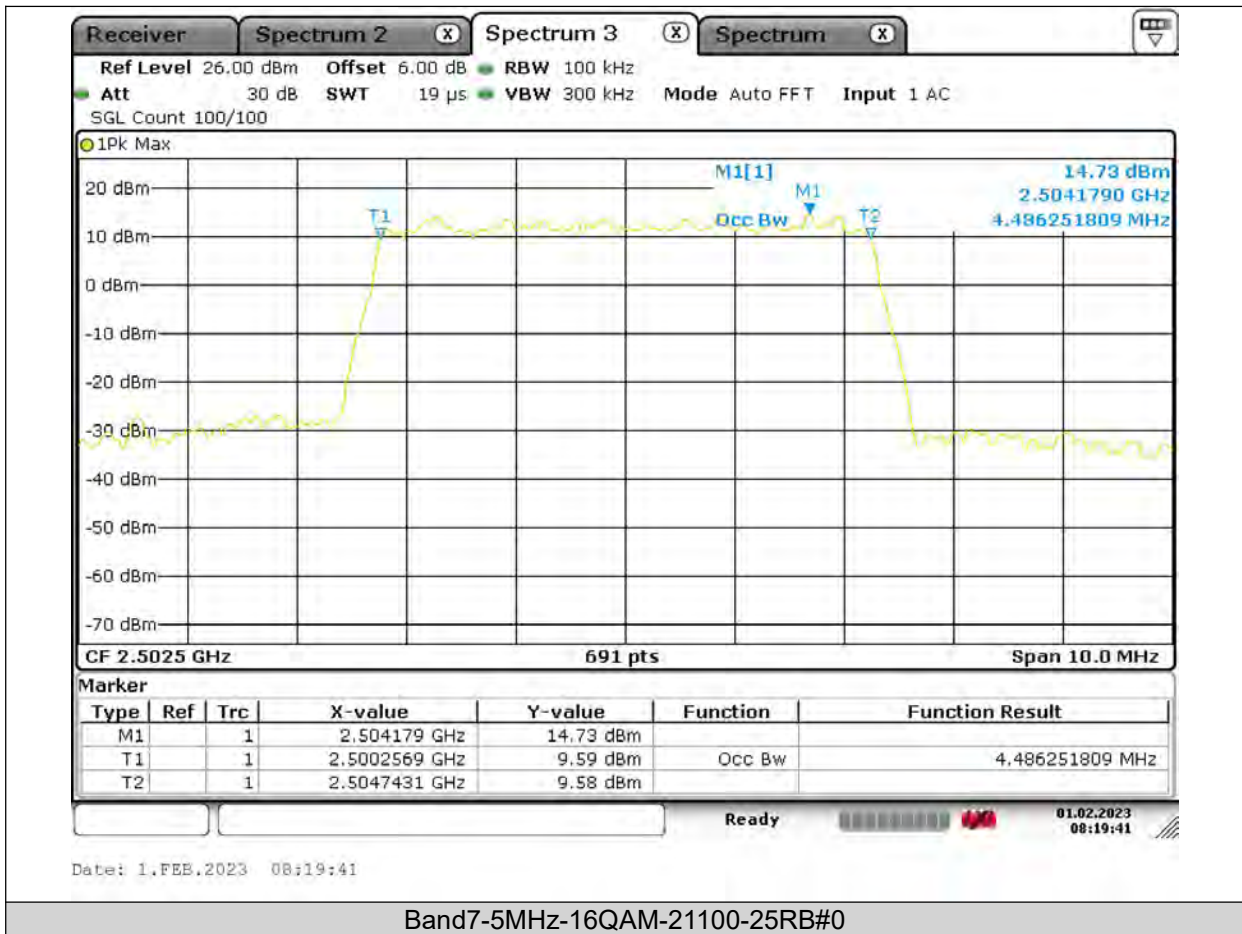

BUREAU
VERITAS

Test Report No.: PSU-QSU2309010110RF03