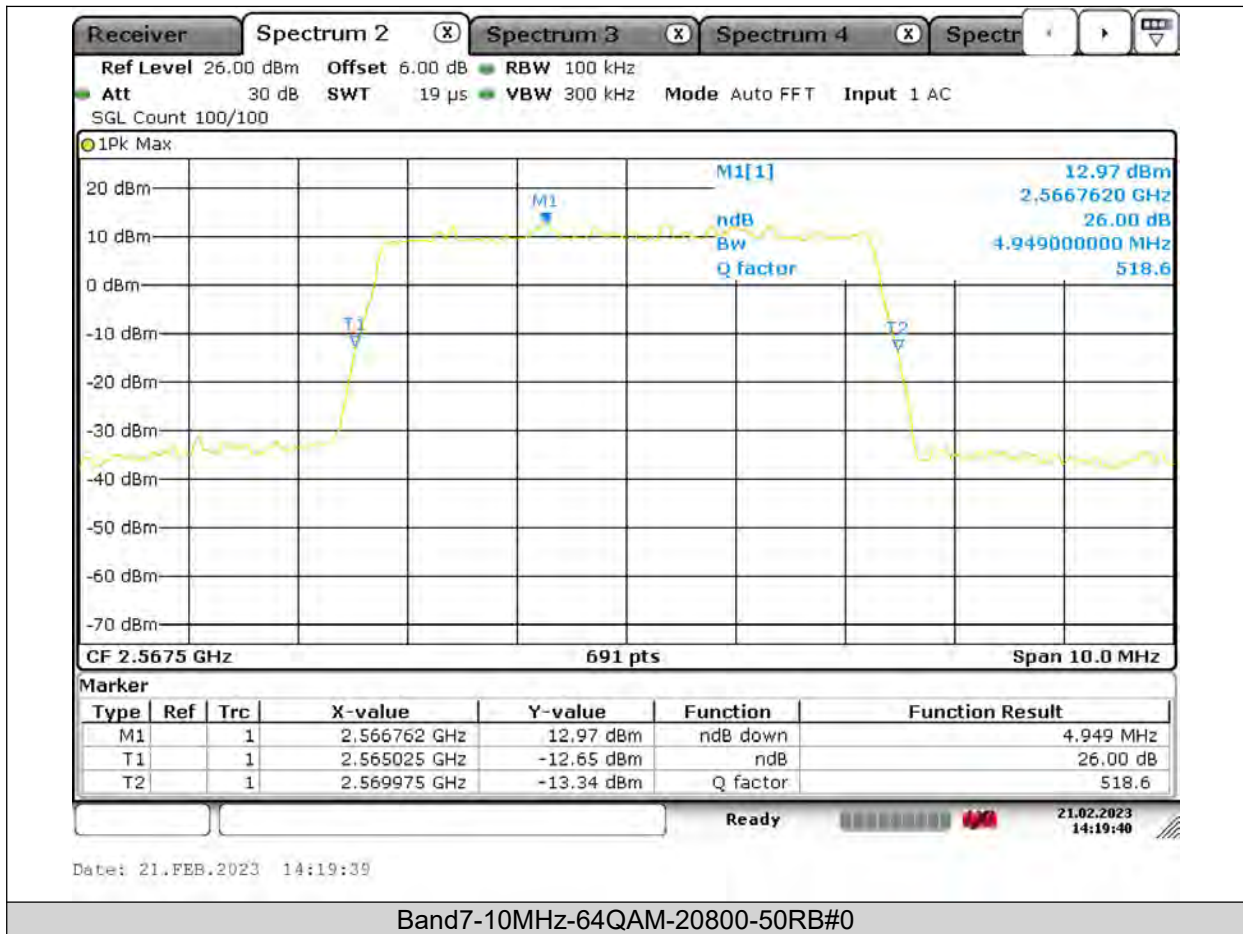

BUREAU
VERITAS

Test Report No.: PSU-QSU2309010110RF03