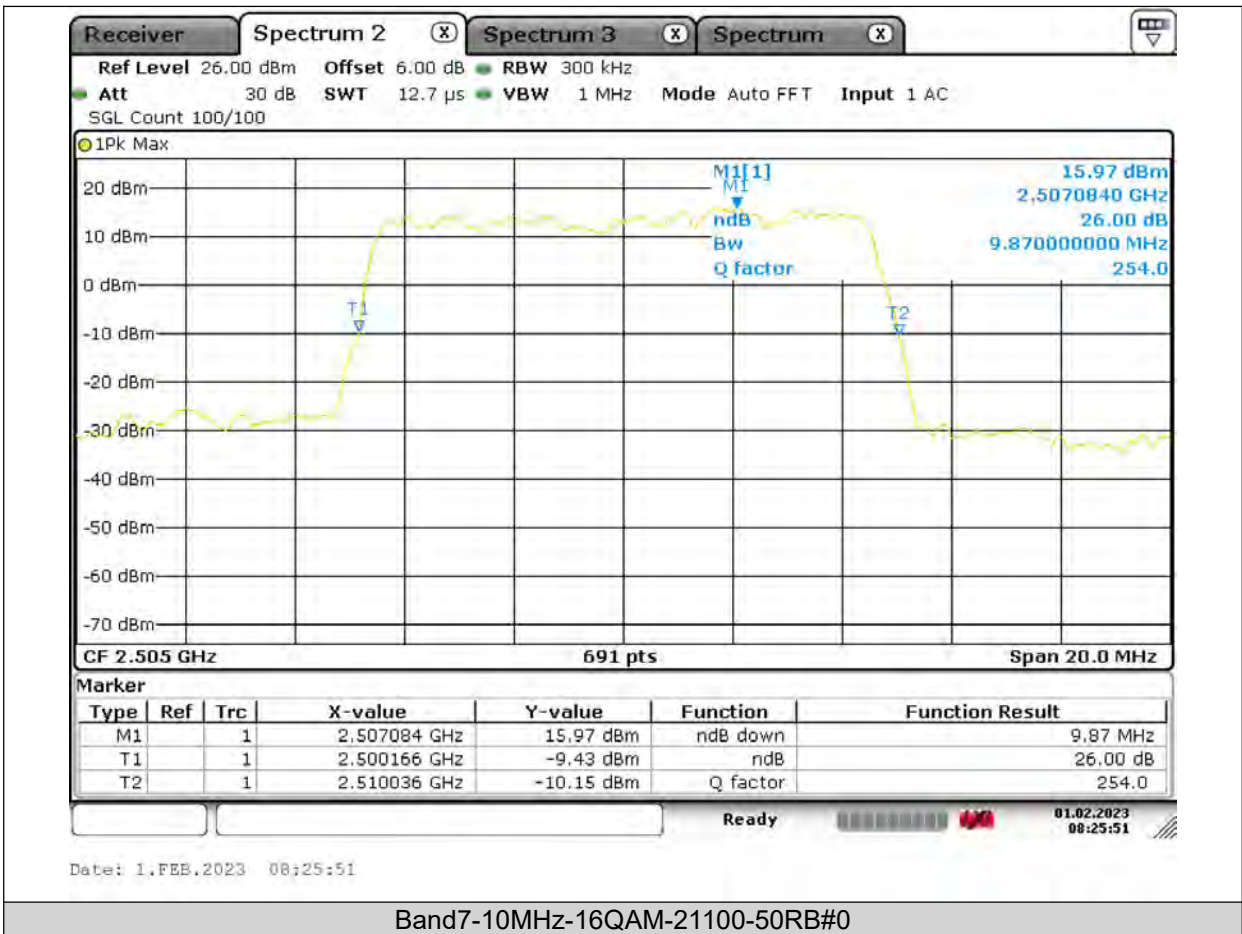

BUREAU VERITAS

Test Report No.: PSU-QSU2309010110RF03