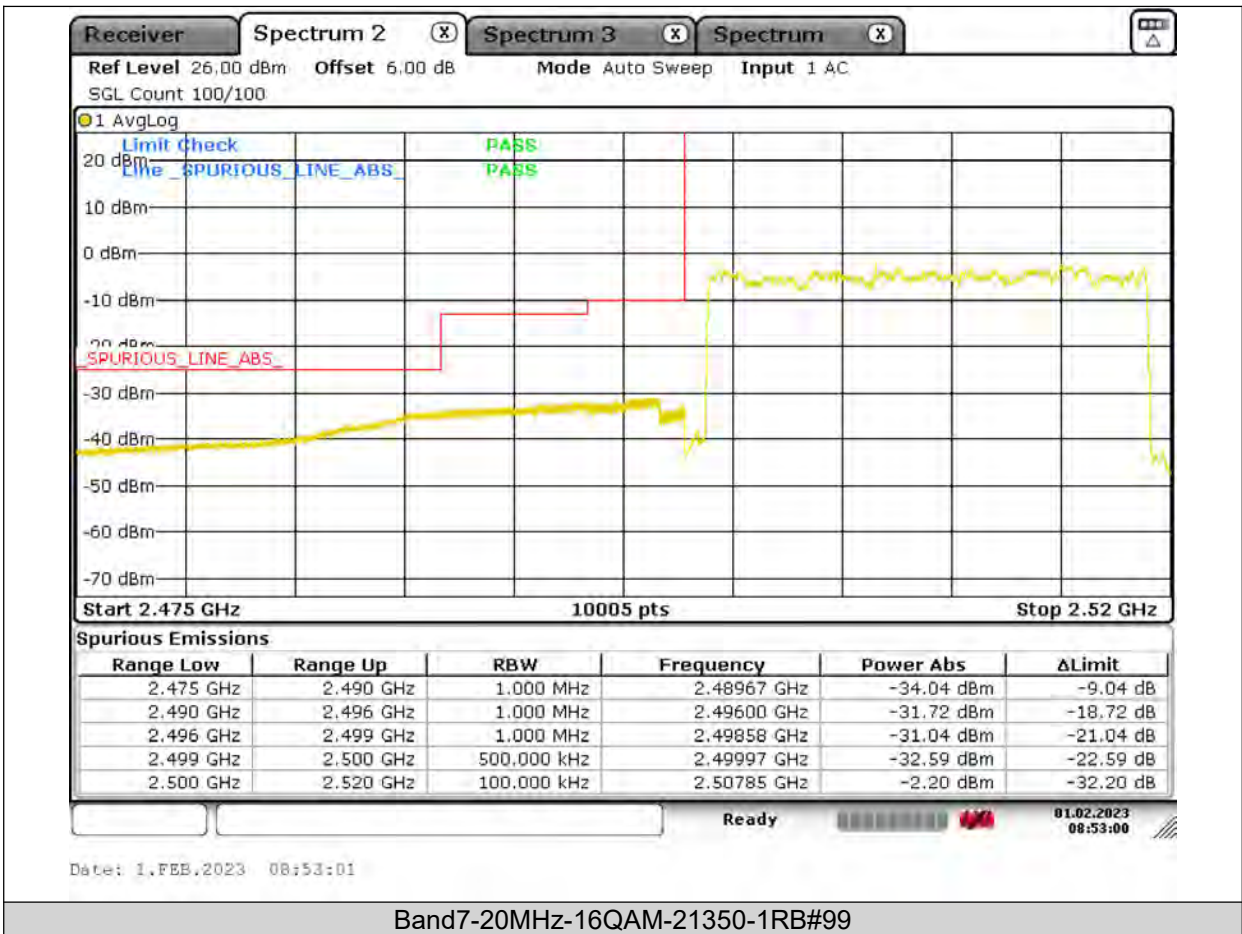

BUREAU
VERITAS

Test Report No.: PSU-QSU2309010110RF03

BUREAU
VERITAS

Test Report No.: PSU-QSU2309010110RF03

BUREAU
VERITAS

Test Report No.: PSU-QSU2309010110RF03

BUREAU VERITAS

Test Report No.: PSU-QSU2309010110RF03