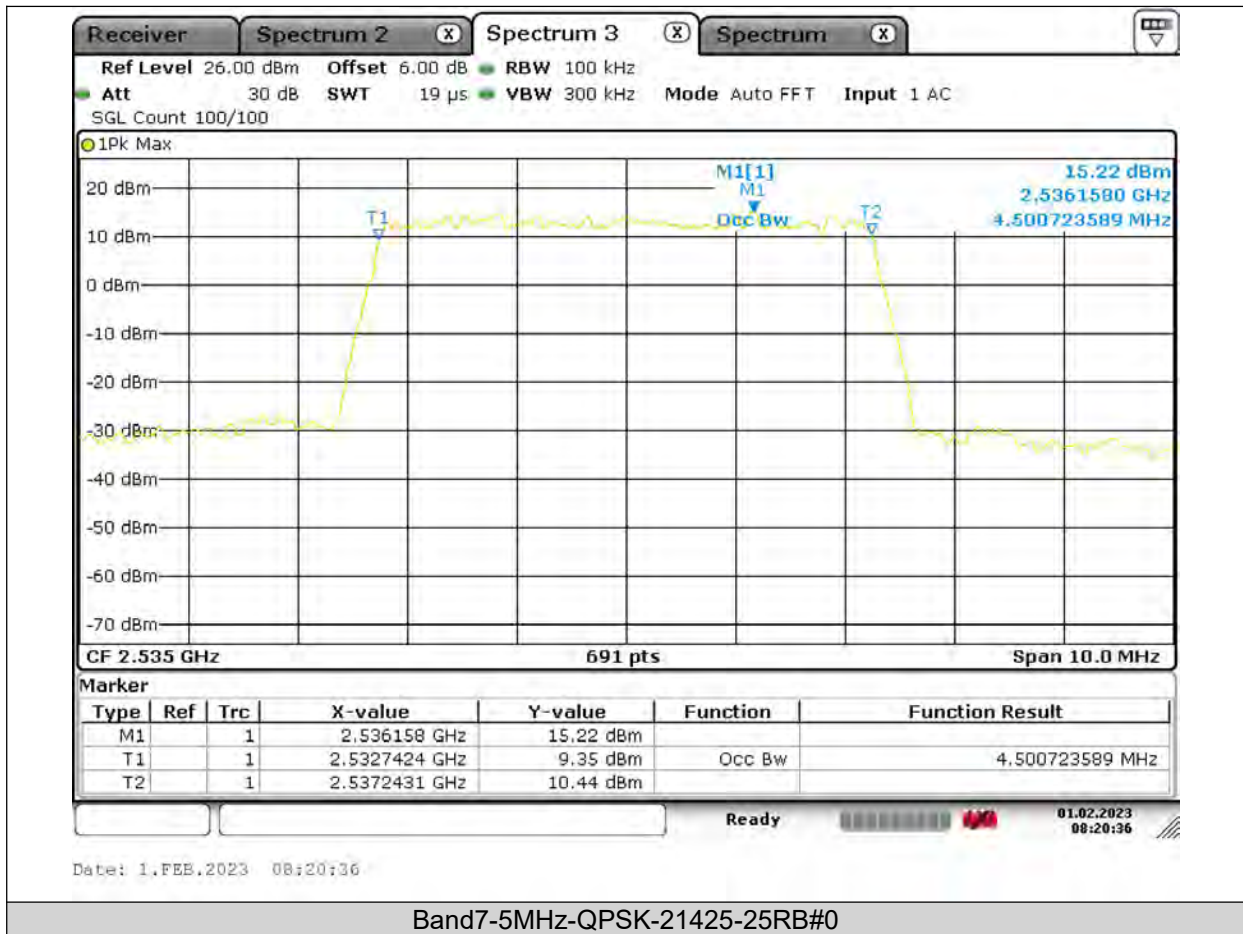

Test Report No.: PSU-QSU2309010110RF03

Test Graphs

Occupied Bandwidth

BUREAU
VERITAS

Test Report No.: PSU-QSU2309010110RF03

BUREAU VERITAS

Test Report No.: PSU-QSU2309010110RF03

BUREAU
VERITAS