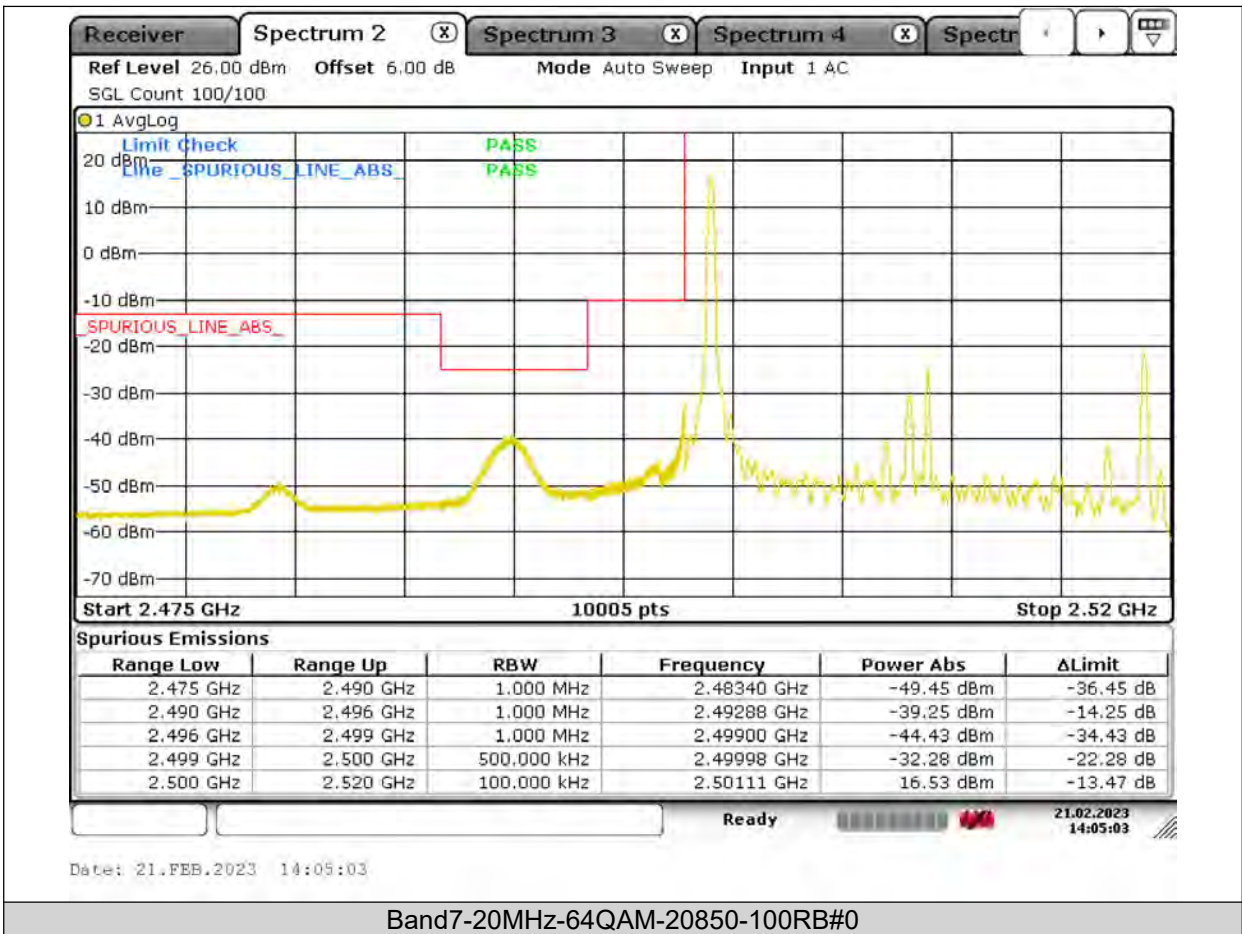

BUREAU VERITAS

Test Report No.: PSU-QSU2309010110RF03