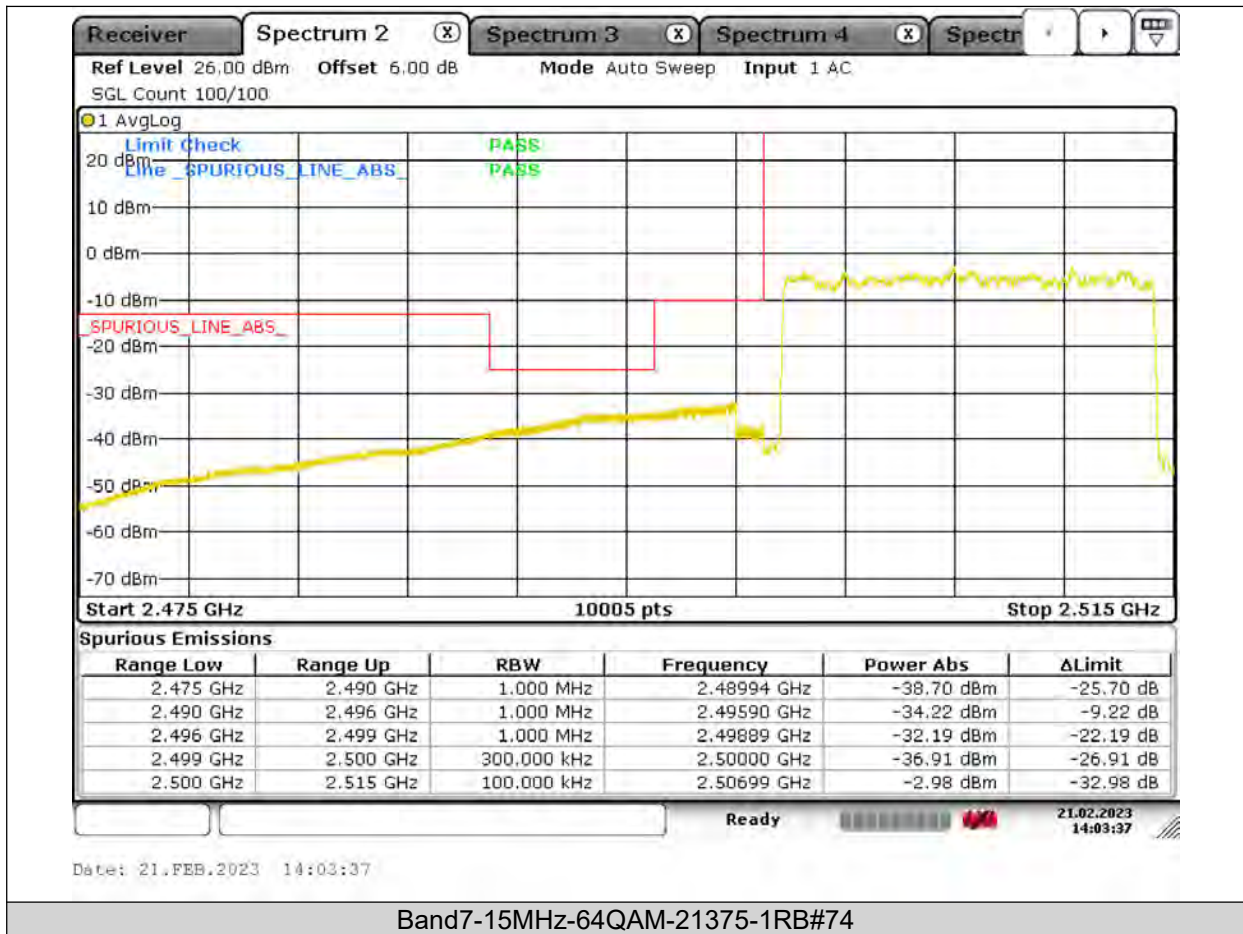

Test Report No.: PSU-QSU2309010110RF03

BUREAU
VERITAS

Test Report No.: PSU-QSU2309010110RF03

BUREAU
VERITAS

Test Report No.: PSU-QSU2309010110RF03

BUREAU
VERITAS

Test Report No.: PSU-QSU2309010110RF03

BUREAU VERITAS