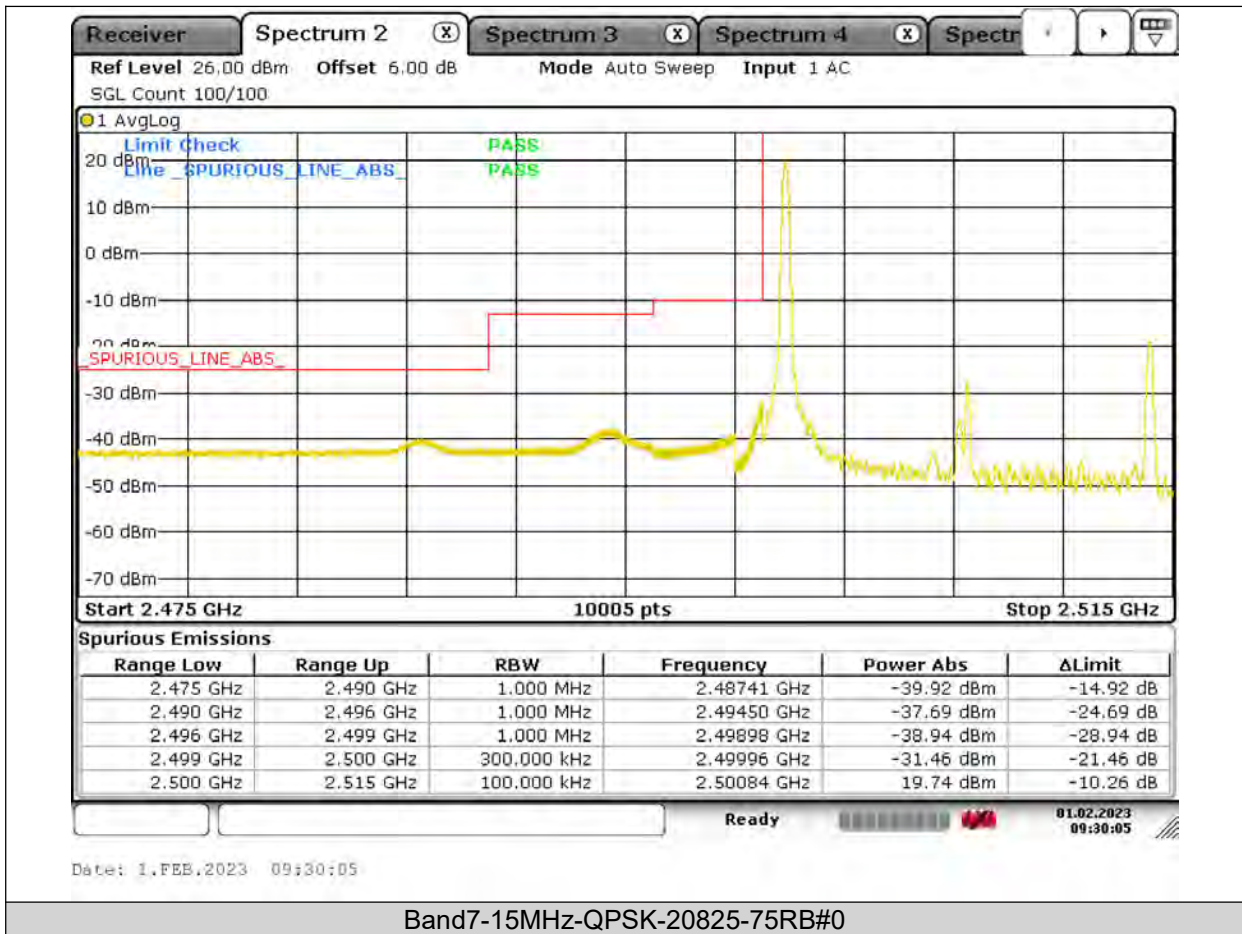

BUREAU VERITAS

Test Report No.: PSU-QSU2309010110RF03