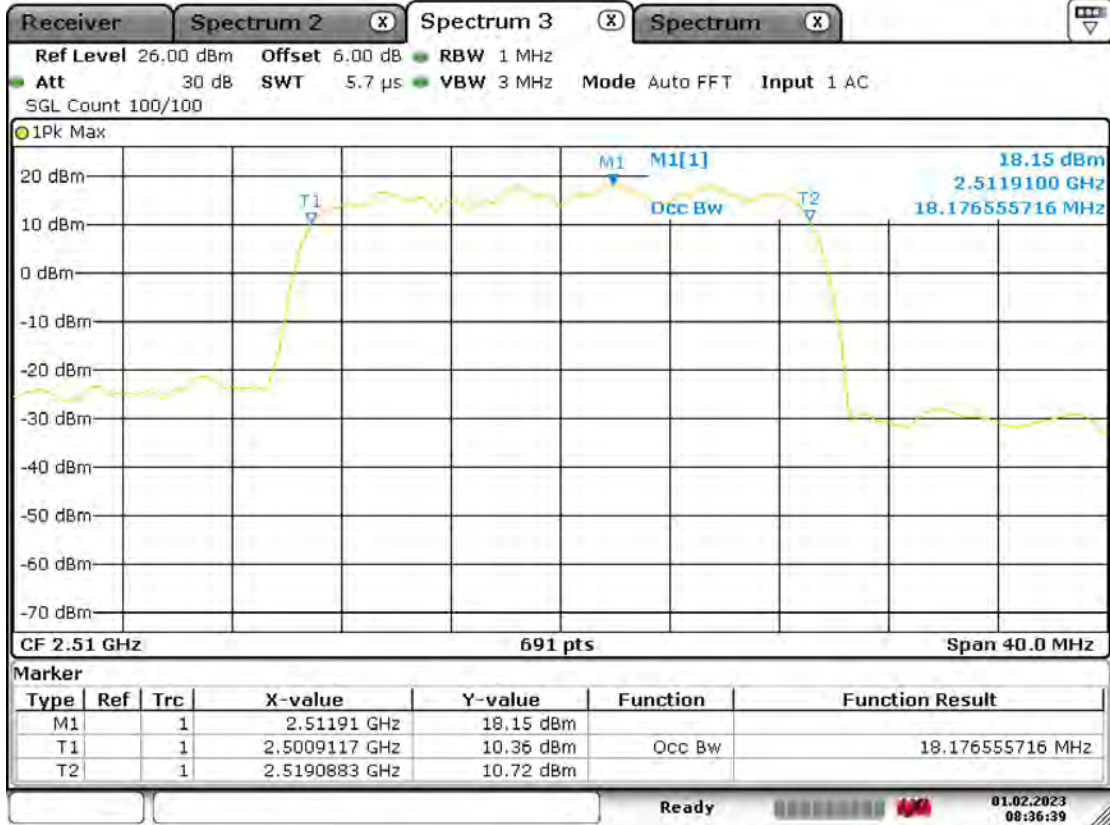

Test Report No.: PSU-QSU2309010110RF03

Date: 1.FEB.2023 08:38:45

Band7-20MHz-QPSK-21350-100RB#0

BUREAU VERITAS

Test Report No.: PSU-QSU2309010110RF03

BUREAU VERITAS

Test Report No.: PSU-QSU2309010110RF03

Date: 1.FEB.2023 08:36:39