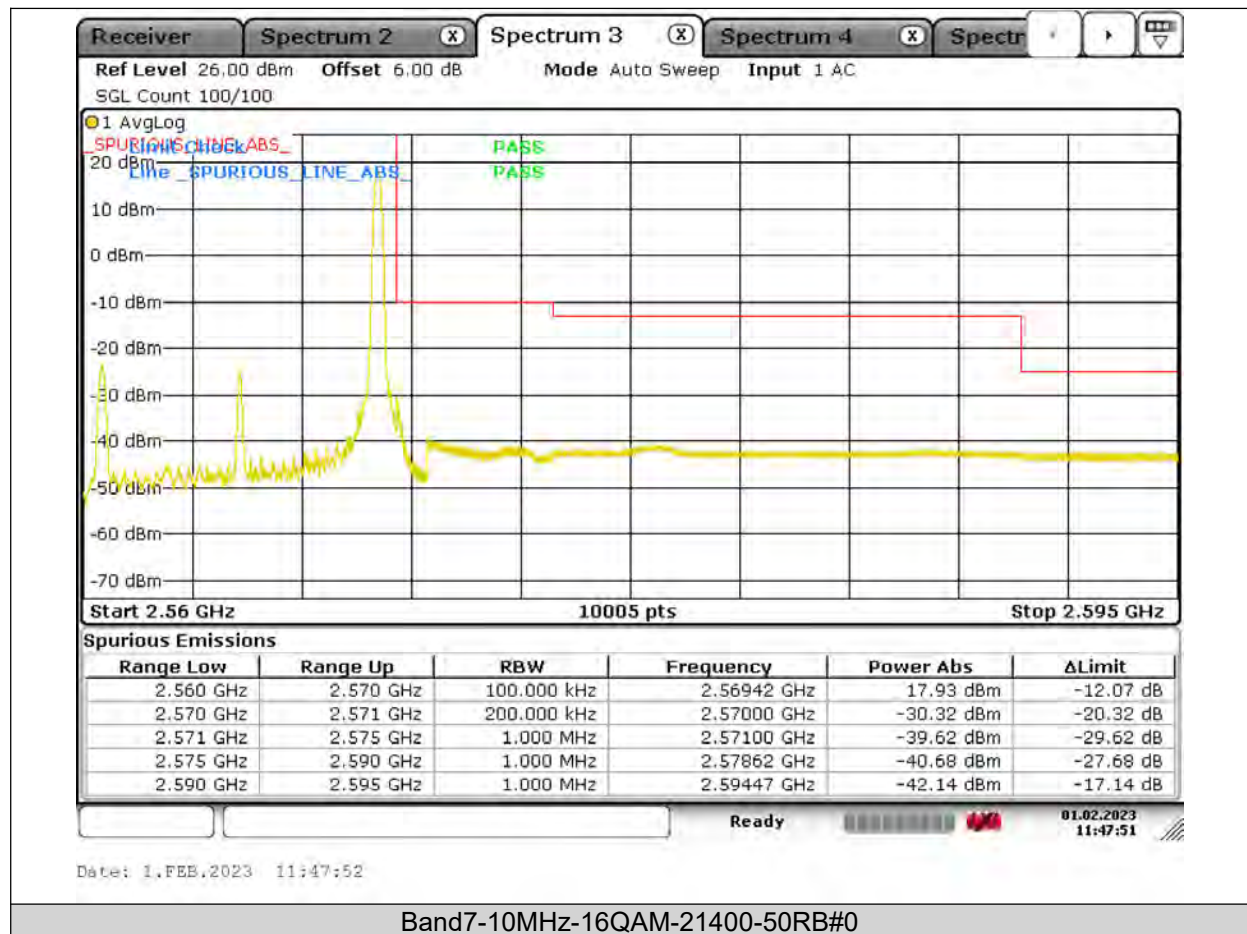

BUREAU
VERITAS

Test Report No.: PSU-QSU2309010110RF03