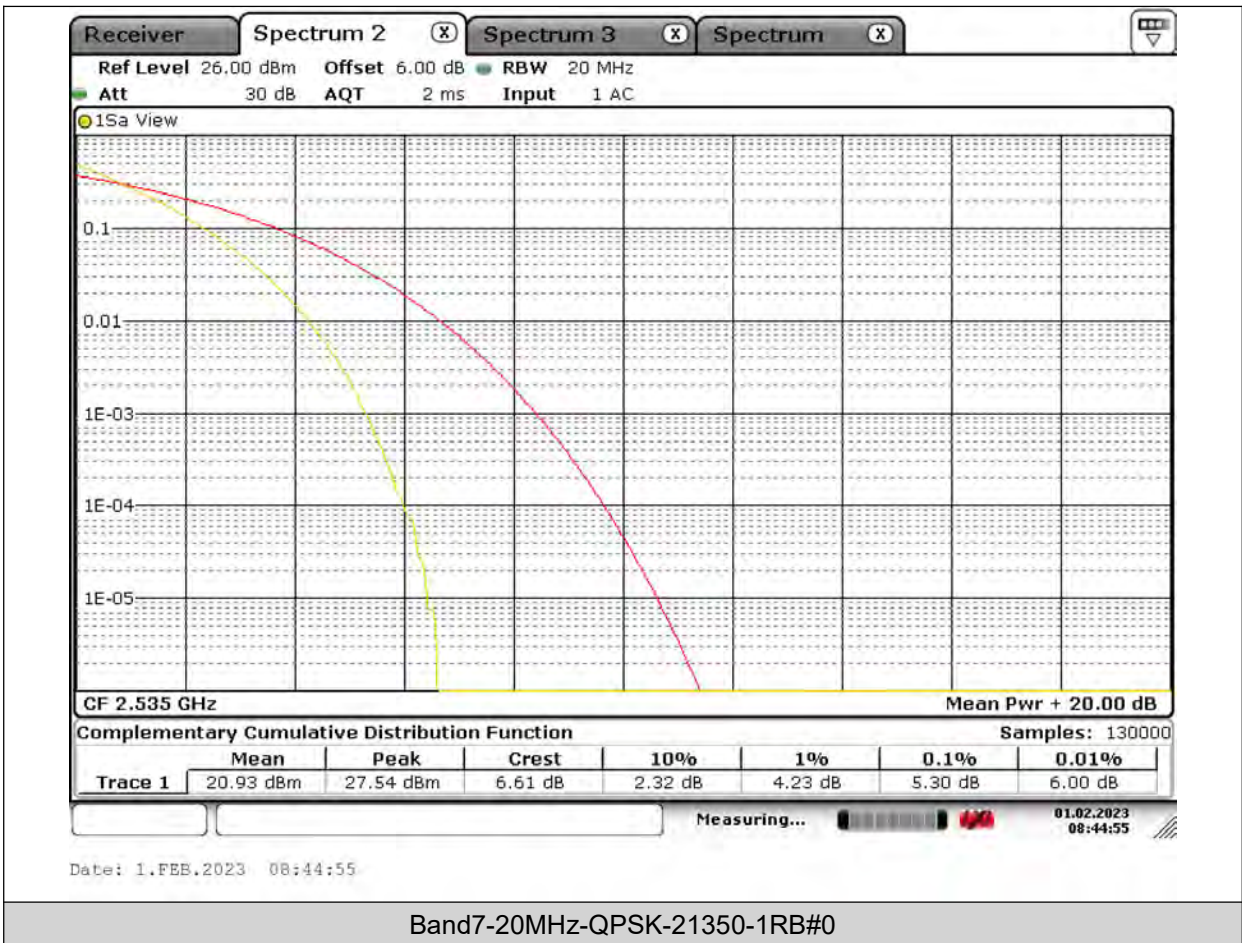

BUREAU VERITAS

Test Report No.: PSU-QSU2309010110RF03