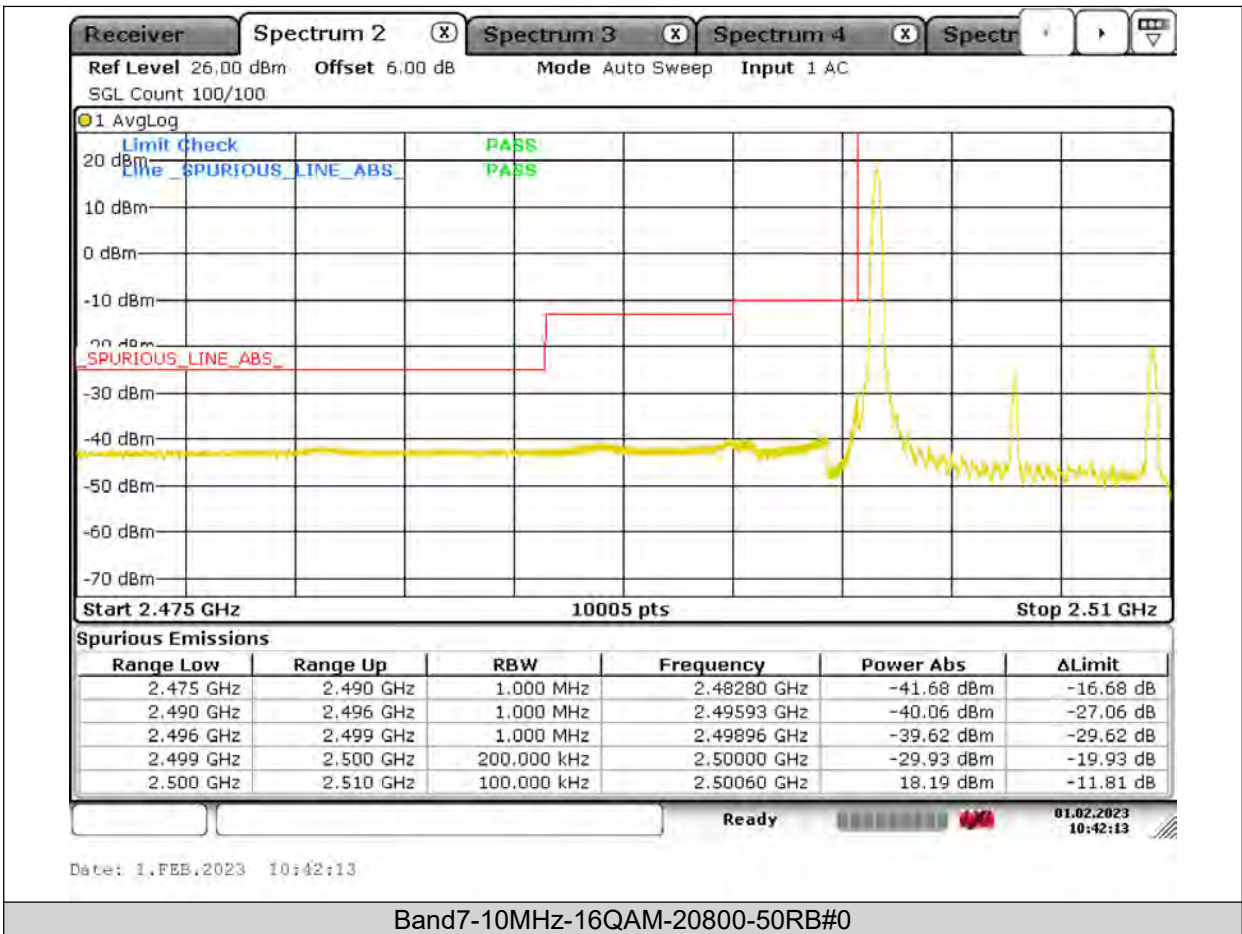

BUREAU VERITAS

Test Report No.: PSU-QSU2309010110RF03