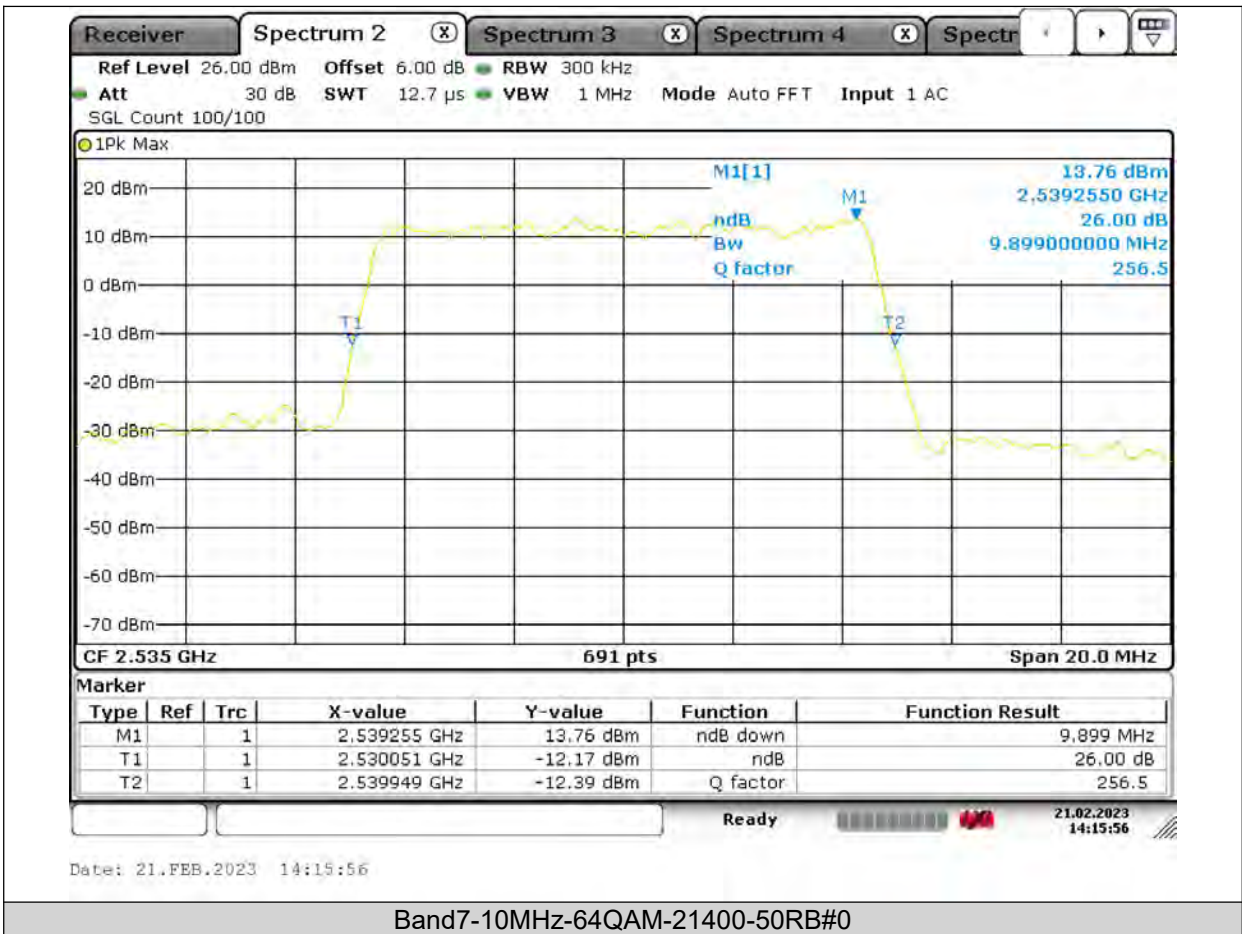

BUREAU VERITAS

Test Report No.: PSU-QSU2309010110RF03