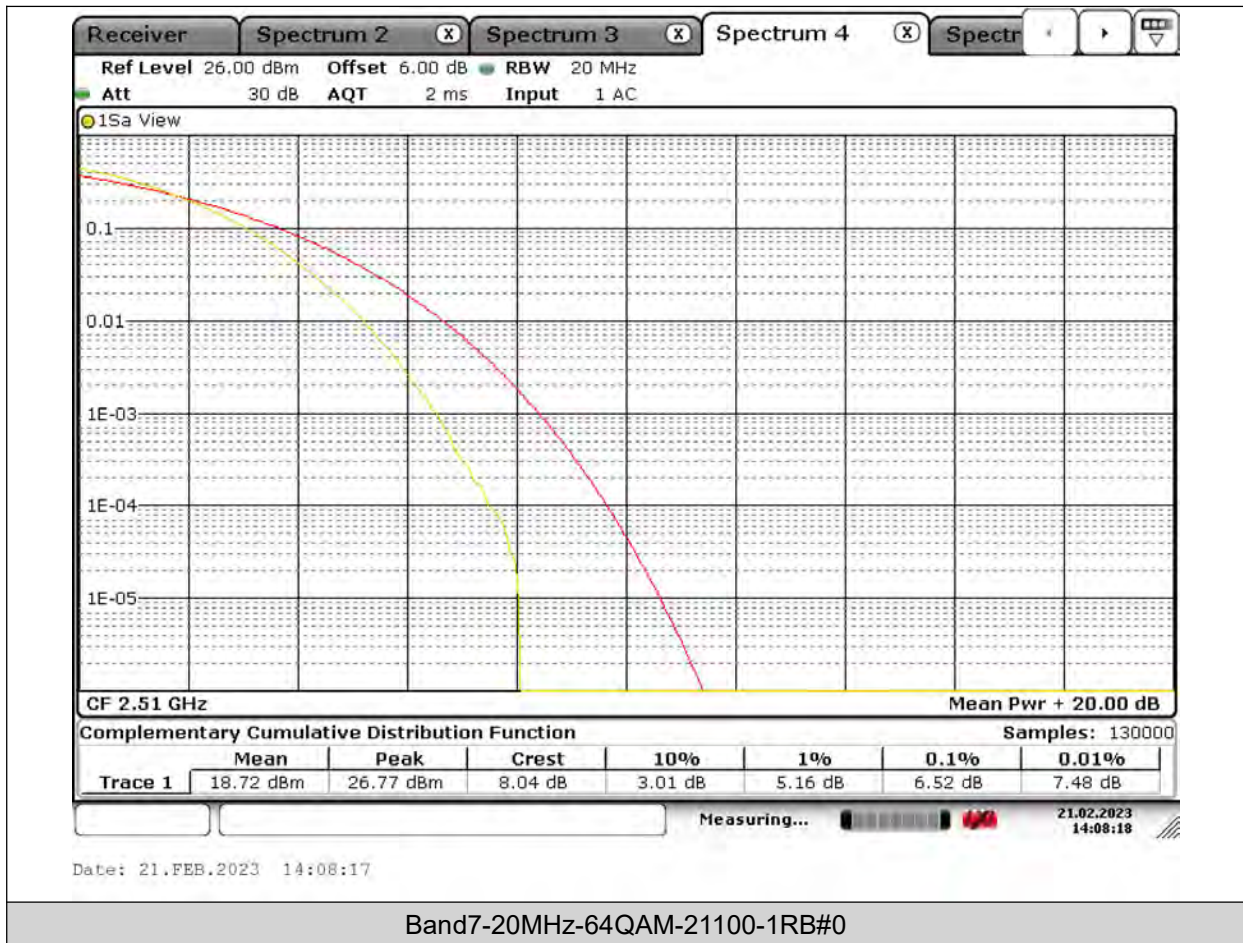

BUREAU VERITAS

Test Report No.: PSU-QSU2309010110RF03