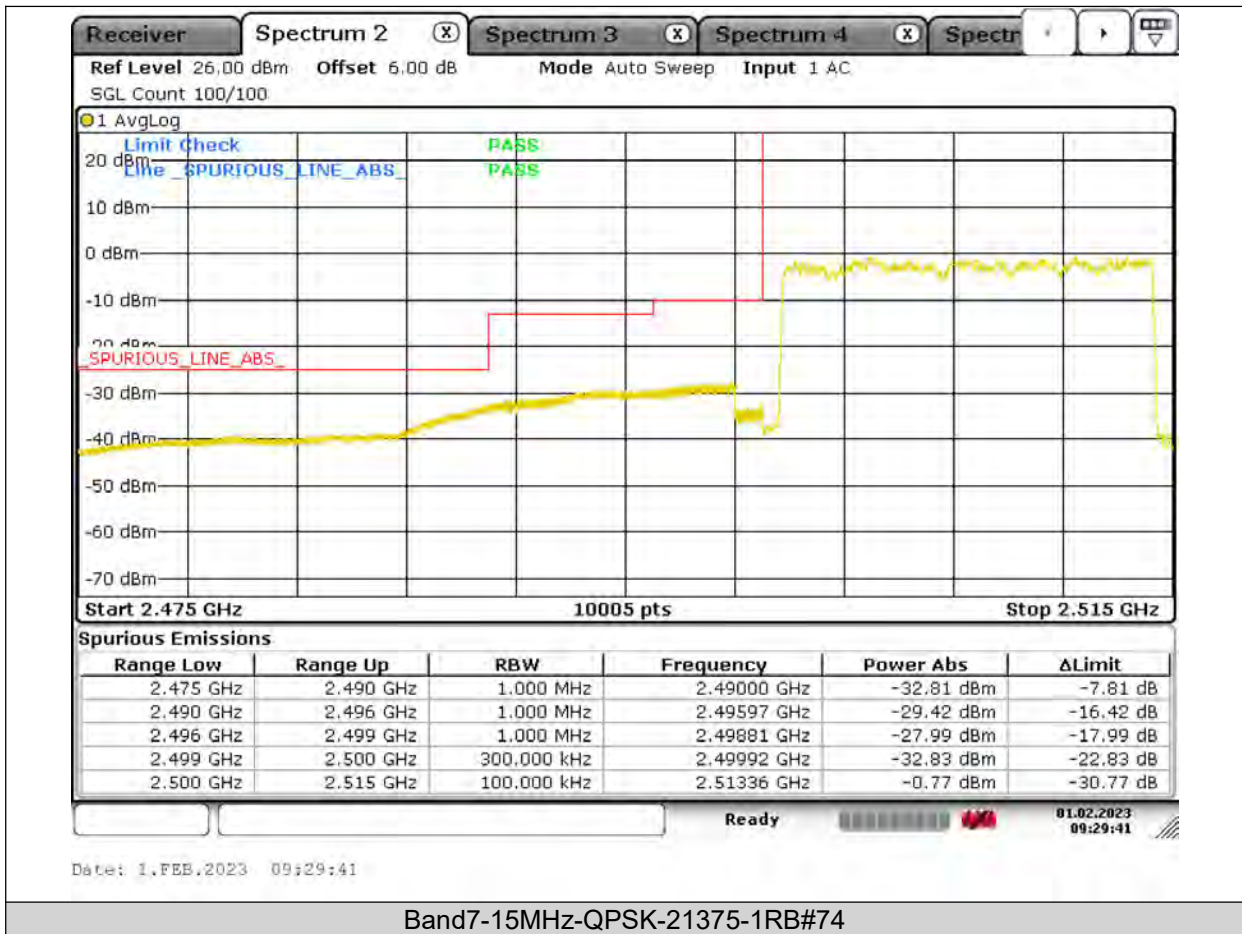

BUREAU VERITAS

Test Report No.: PSU-QSU2309010110RF03

BUREAU
VERITAS

Test Report No.: PSU-QSU2309010110RF03

BUREAU
VERITAS

Test Report No.: PSU-QSU2309010110RF03

BUREAU
VERITAS

Test Report No.: PSU-QSU2309010110RF03