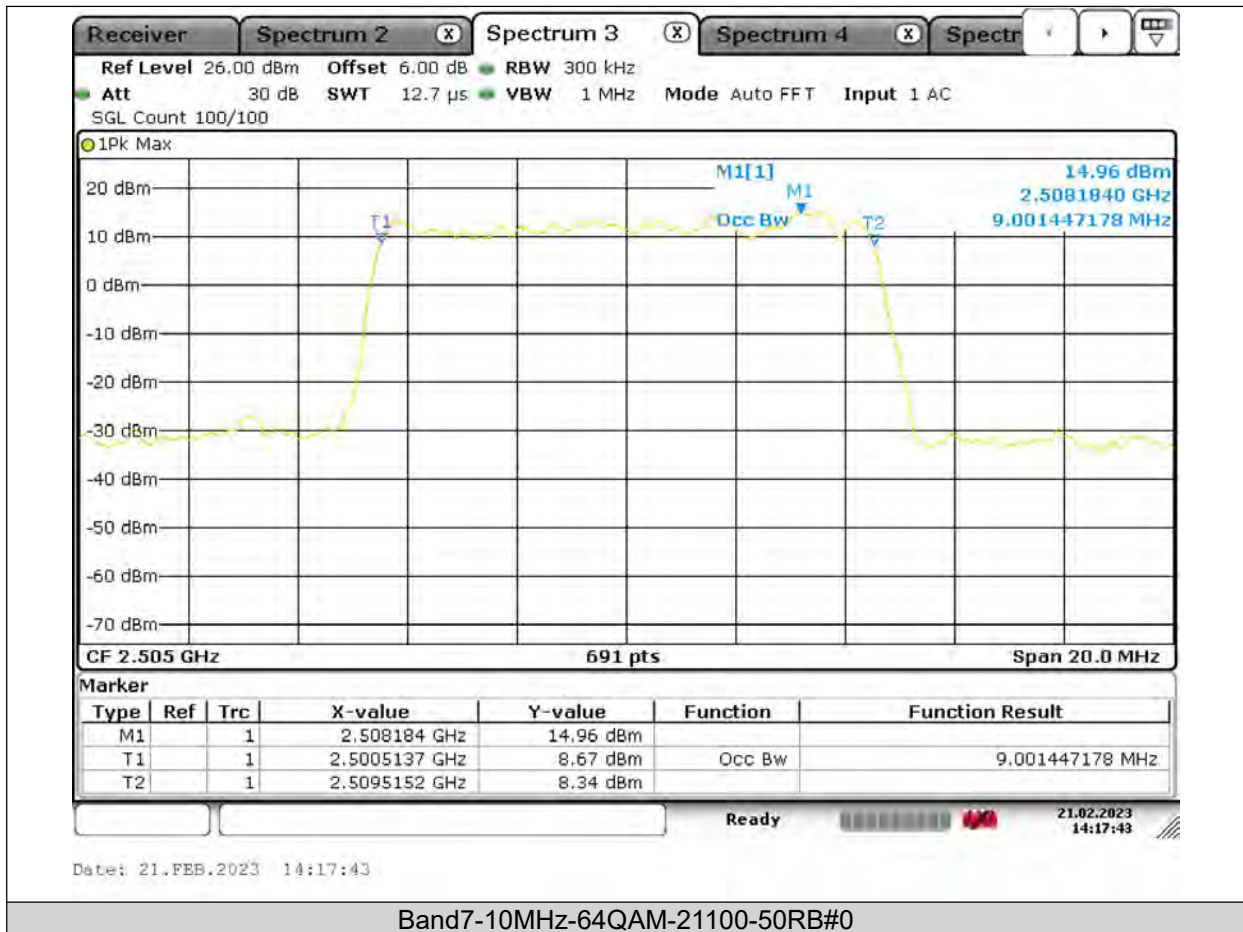

BUREAU
VERITAS

Test Report No.: PSU-QSU2309010110RF03