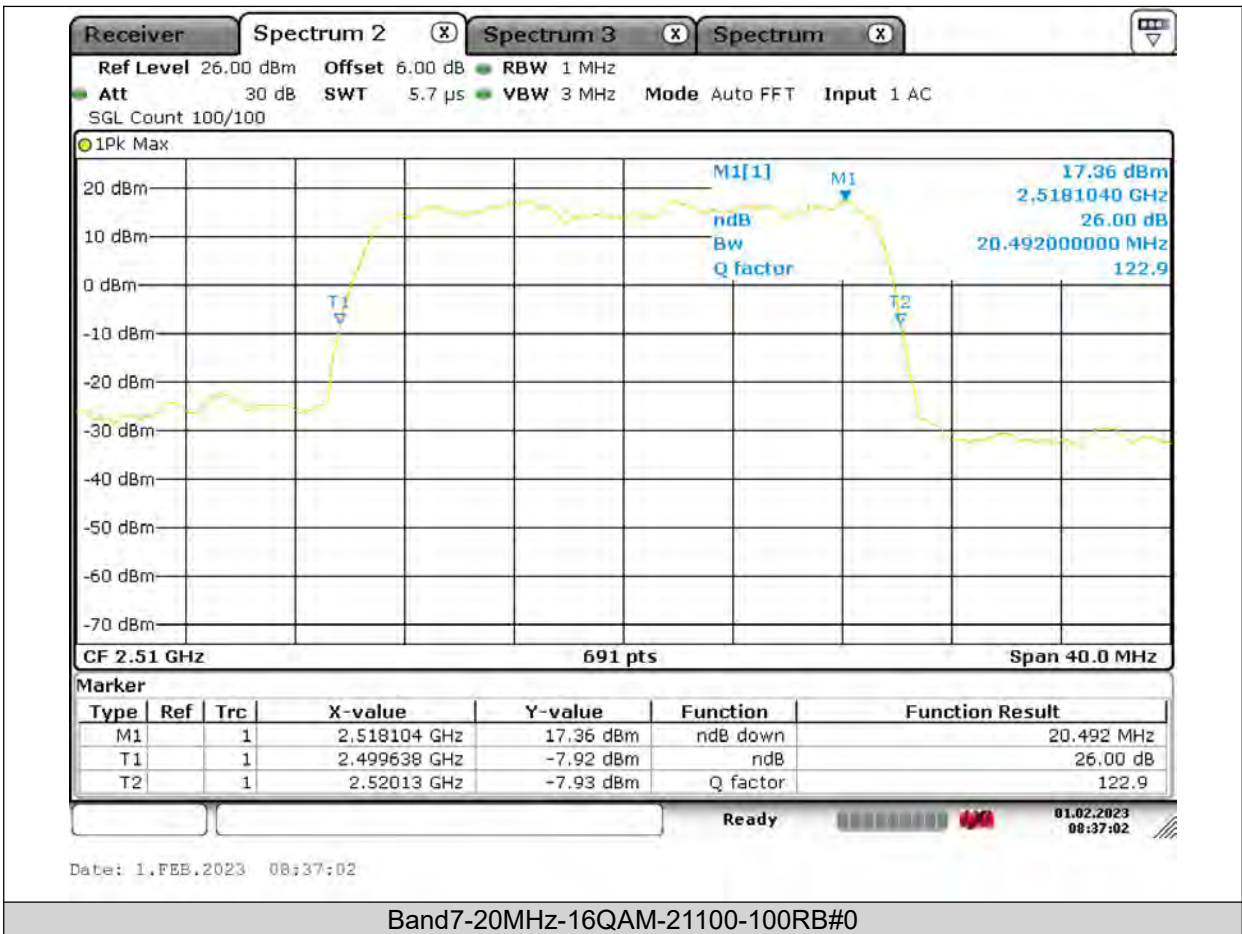

BUREAU VERITAS

Test Report No.: PSU-QSU2309010110RF03