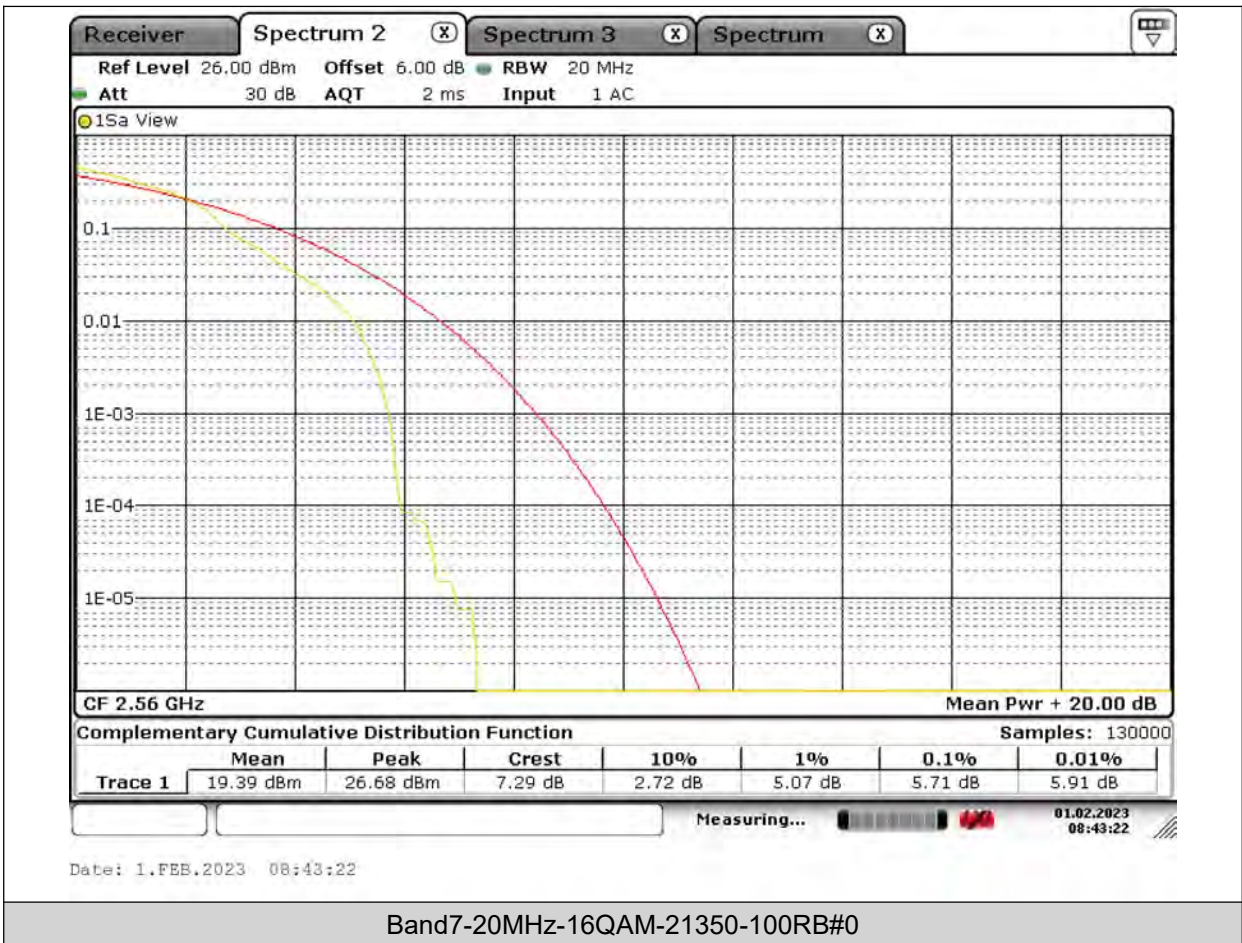

BUREAU VERITAS

Test Report No.: PSU-QSU2309010110RF03

BUREAU VERITAS

Test Report No.: PSU-QSU2309010110RF03

BUREAU VERITAS

Test Report No.: PSU-QSU2309010110RF03

Band7-20MHz-64QAM-20850-1RB#0

BUREAU VERITAS