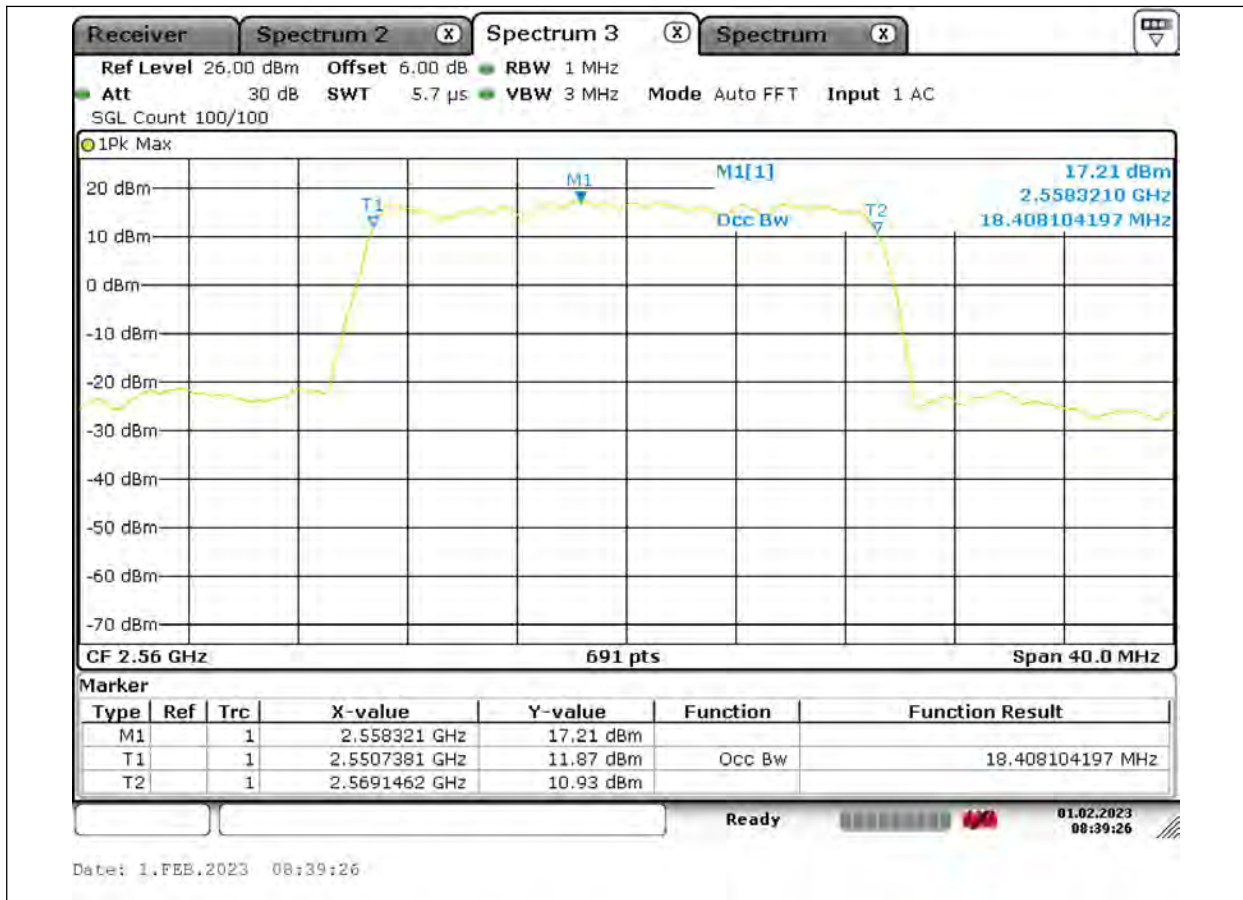

BUREAU VERITAS

Test Report No.: PSU-QSU2309010110RF03

Band7-5MHz-64QAM-20775-25RB#0