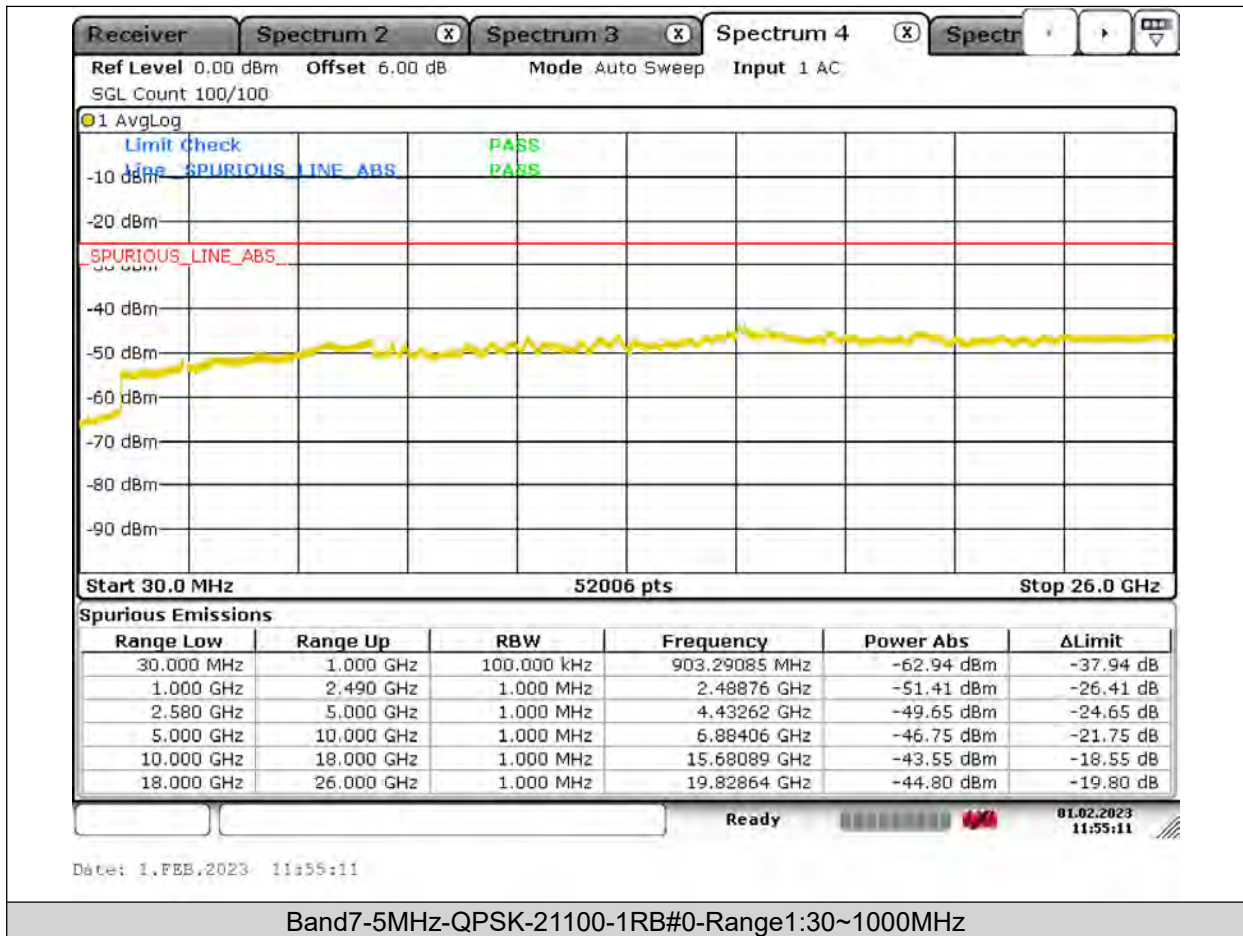

Test Report No.: PSU-QSU2309010110RF03

Test Graphs

BUREAU
VERITAS

Test Report No.: PSU-QSU2309010110RF03

BUREAU
VERITAS

Test Report No.: PSU-QSU2309010110RF03

BUREAU VERITAS

Test Report No.: PSU-QSU2309010110RF03