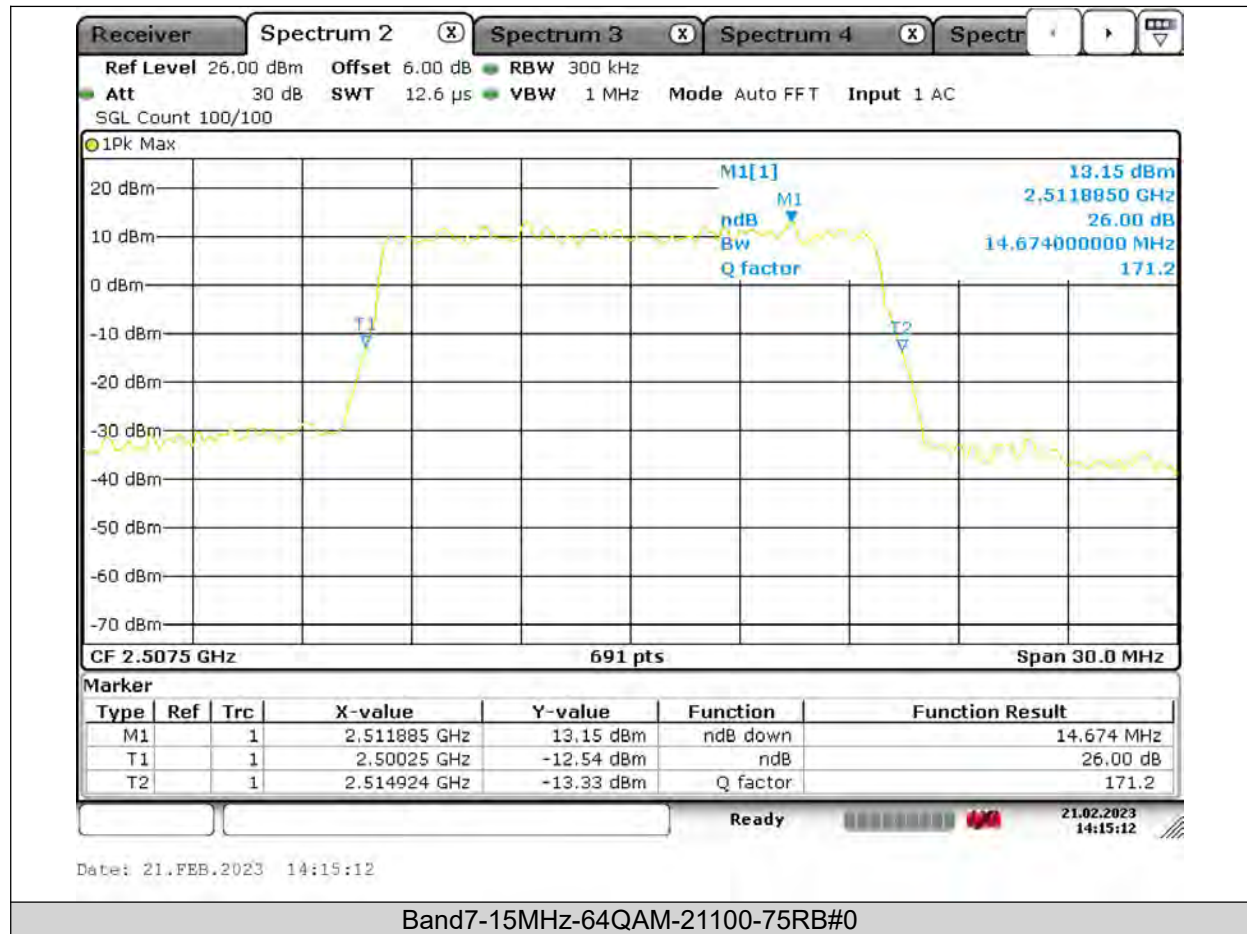

Test Report No.: PSU-QSU2309010110RF03

**BUREAU
VERITAS**

Test Report No.: PSU-QSU2309010110RF03

BUREAU VERITAS

Test Report No.: PSU-QSU2309010110RF03

BUREAU
VERITAS

Test Report No.: PSU-QSU2309010110RF03

BUREAU VERITAS