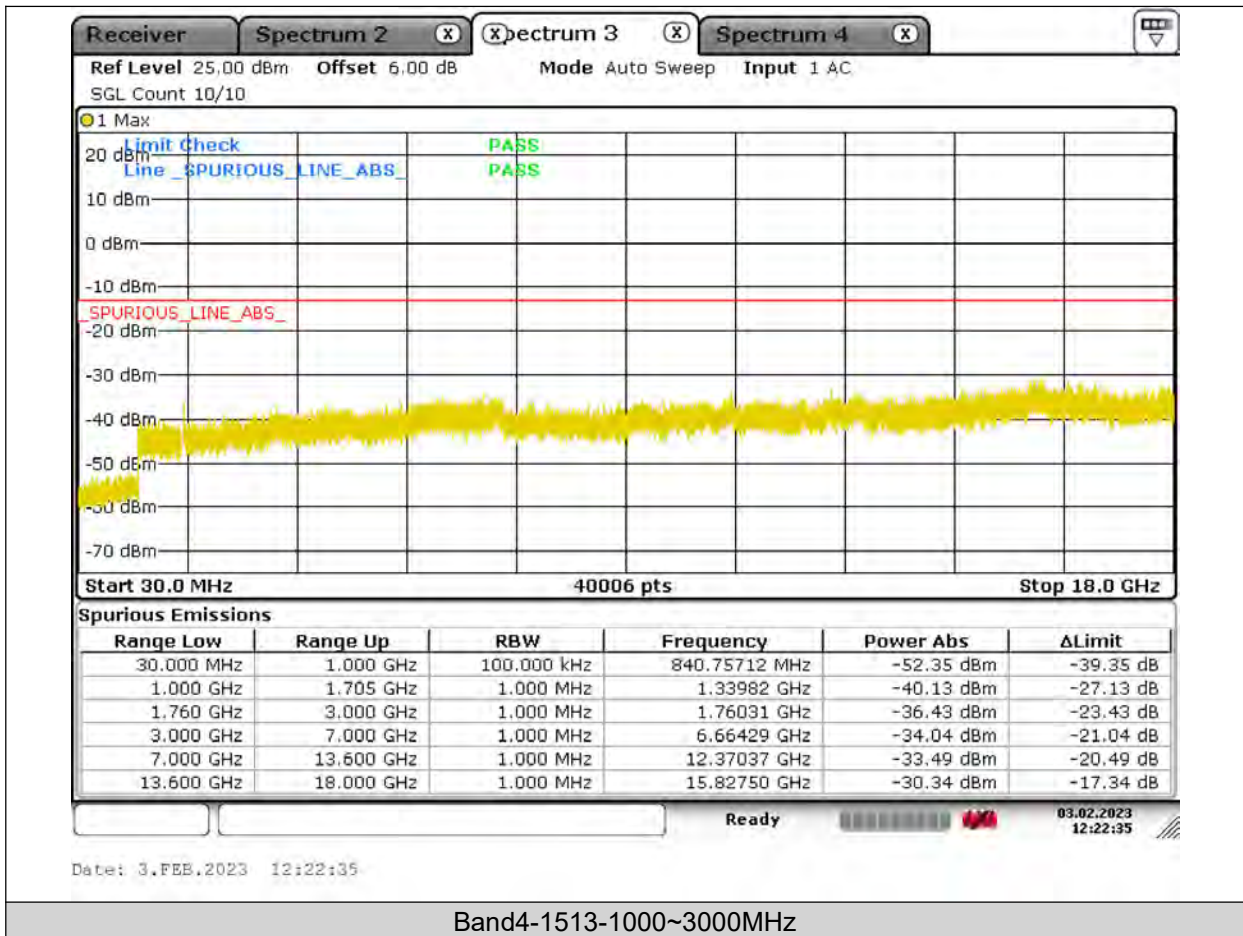

BUREAU
VERITAS

Test Report No.: PSU-QSU2309010110RF03

BUREAU VERITAS

Test Report No.: PSU-QSU2309010110RF03

Test Report No.: PSU-QSU2309010110RF03

FREQUENCY STABILITY

Test Result

Voltage							
Band	Channel	Voltage (Vdc)	Temperature (°C)	Deviation (Hz)	Deviation (ppm)	Limit (ppm)	Verdict
Band4	1312	VL	NT	9.79	0.005717	±2.5	PASS
Band4	1312	VN	NT	9.96	0.005816	±2.5	PASS
Band4	1312	VH	NT	-1.31	-0.000765	±2.5	PASS
Band4	1413	VL	NT	-3.53	-0.002020	±2.5	PASS
Band4	1413	VN	NT	-5.9	-0.003376	±2.5	PASS
Band4	1413	VH	NT	-2.52	-0.001442	±2.5	PASS
Band4	1513	VL	NT	-9.78	-0.005486	±2.5	PASS
Band4	1513	VN	NT	3	0.001683	±2.5	PASS
Band4	1513	VH	NT	-6.12	-0.003433	±2.5	PASS

**BUREAU
VERITAS**

Test Report No.: PSU-QSU2309010110RF03

Temperature							
Band	Channel	Voltage (Vdc)	Temperature (°C)	Deviation (Hz)	Deviation (ppm)	Limit (ppm)	Verdict
Band4	1712.4	NV	-30	0.74	0.000432	±2.5	PASS
Band4	1712.4	NV	-20	2.37	0.001384	±2.5	PASS
Band4	1712.4	NV	0	-5.09	-0.002972	±2.5	PASS
Band4	1712.4	NV	10	-5.39	-0.003148	±2.5	PASS
Band4	1712.4	NV	20	4.4	0.002569	±2.5	PASS
Band4	1712.4	NV	30	-1.23	-0.000718	±2.5	PASS
Band4	1712.4	NV	40	-6.75	-0.003942	±2.5	PASS
Band4	1712.4	NV	50	-1.68	-0.000981	±2.5	PASS
Band4	1747.6	NV	-30	-2.36	-0.001350	±2.5	PASS
Band4	1747.6	NV	-20	7.6	0.004349	±2.5	PASS
Band4	1747.6	NV	0	5.8	0.003319	±2.5	PASS
Band4	1747.6	NV	10	3.7	0.002117	±2.5	PASS
Band4	1747.6	NV	20	7.55	0.004320	±2.5	PASS
Band4	1747.6	NV	30	-8.22	-0.004704	±2.5	PASS
Band4	1747.6	NV	40	5.9	0.003376	±2.5	PASS
Band4	1747.6	NV	50	7.11	0.004068	±2.5	PASS
Band4	1782.6	NV	-30	2	0.001122	±2.5	PASS
Band4	1782.6	NV	-20	1.76	0.000987	±2.5	PASS
Band4	1782.6	NV	0	9.52	0.005341	±2.5	PASS
Band4	1782.6	NV	10	3.95	0.002216	±2.5	PASS
Band4	1782.6	NV	20	5	0.002805	±2.5	PASS
Band4	1782.6	NV	30	4.7	0.002637	±2.5	PASS
Band4	1782.6	NV	40	4.17	0.002339	±2.5	PASS
Band4	1782.6	NV	50	5	0.002805	±2.5	PASS