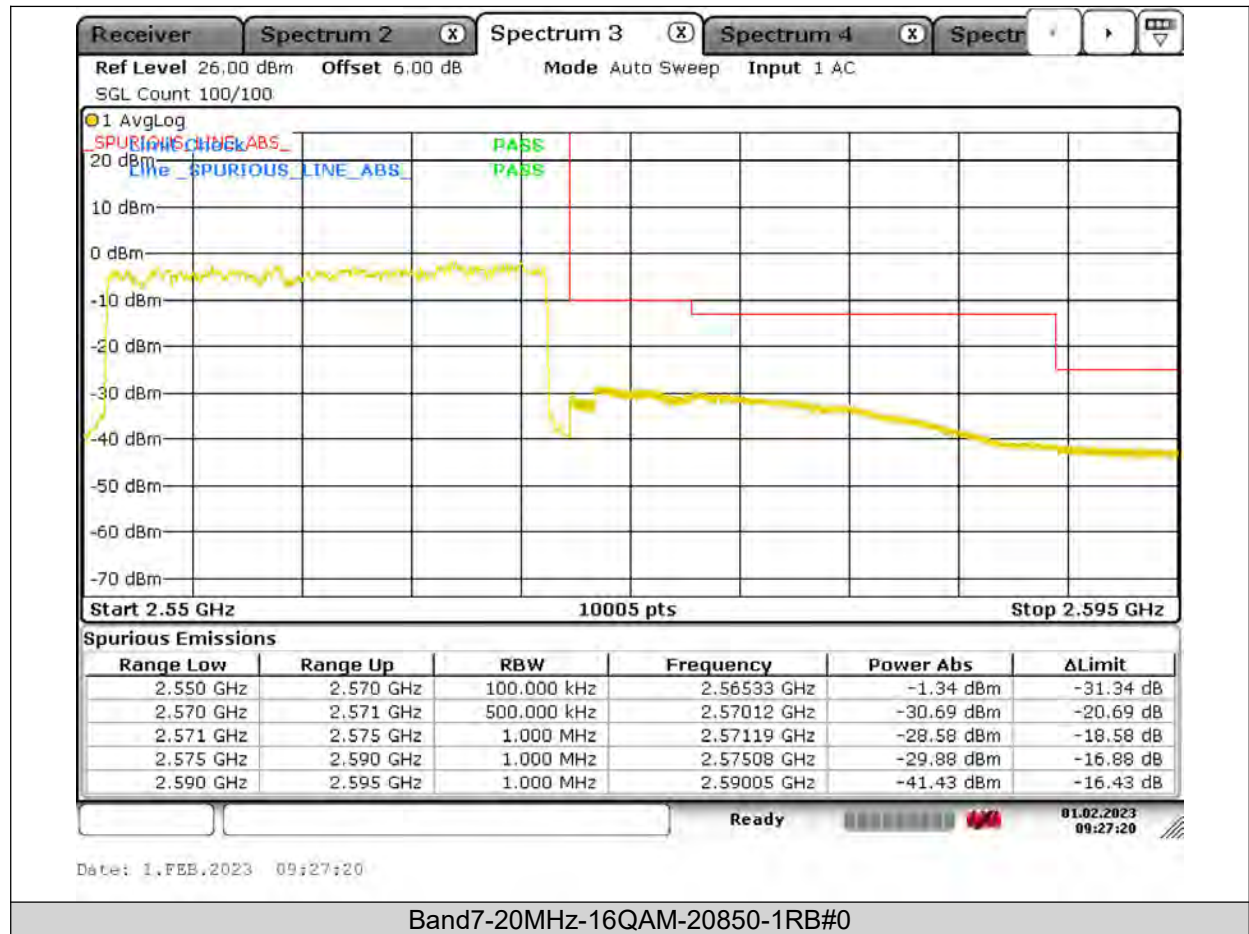

BUREAU
VERITAS

Test Report No.: PSU-QSU2309010110RF03

BUREAU
VERITAS

Test Report No.: PSU-QSU2309010110RF03

BUREAU
VERITAS

Test Report No.: PSU-QSU2309010110RF03

BUREAU VERITAS

Test Report No.: PSU-QSU2309010110RF03