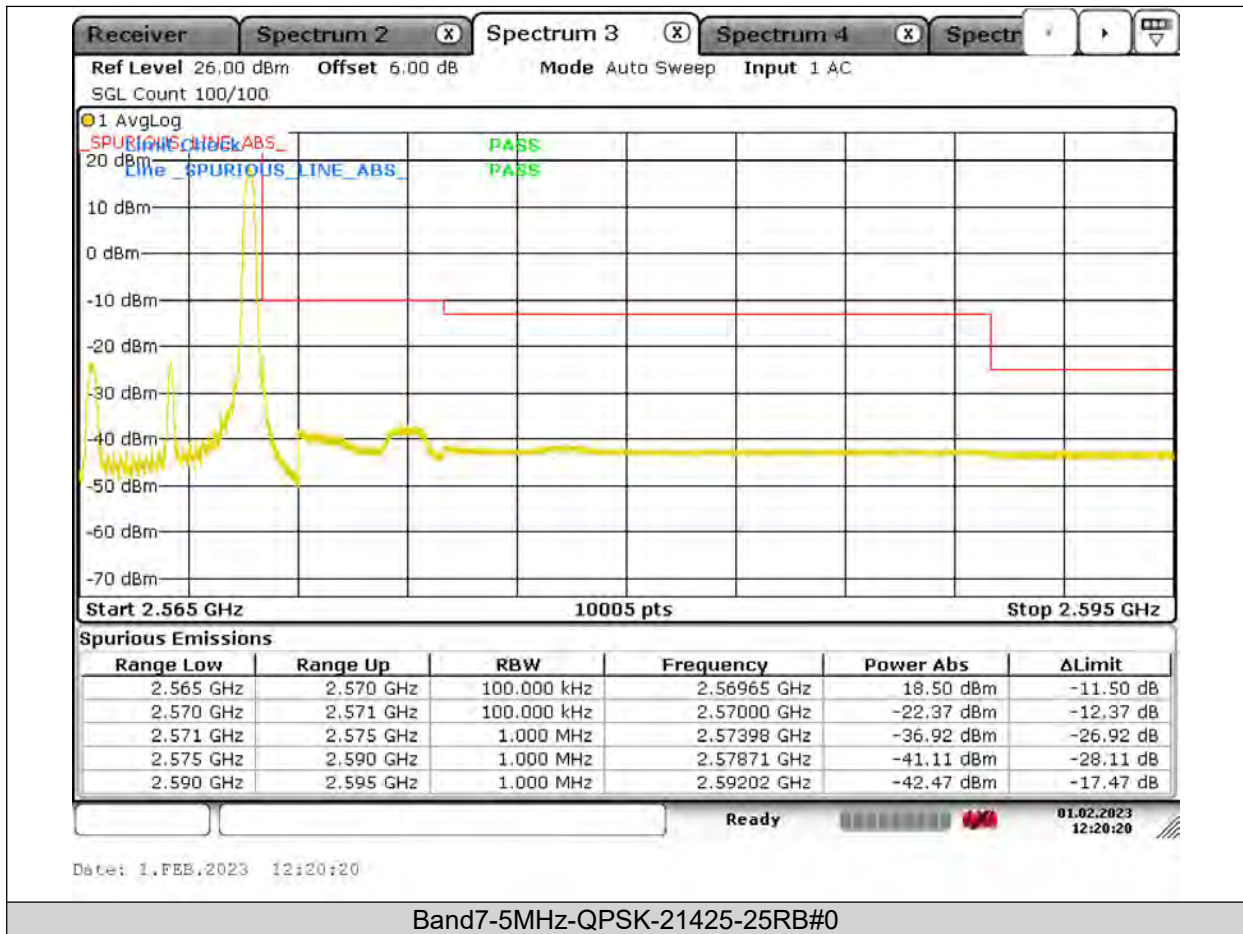

Test Report No.: PSU-QSU2309010110RF03

Test Graphs

BUREAU VERITAS

Test Report No.: PSU-QSU2309010110RF03

BUREAU
VERITAS

Test Report No.: PSU-QSU2309010110RF03

BUREAU VERITAS

Test Report No.: PSU-QSU2309010110RF03