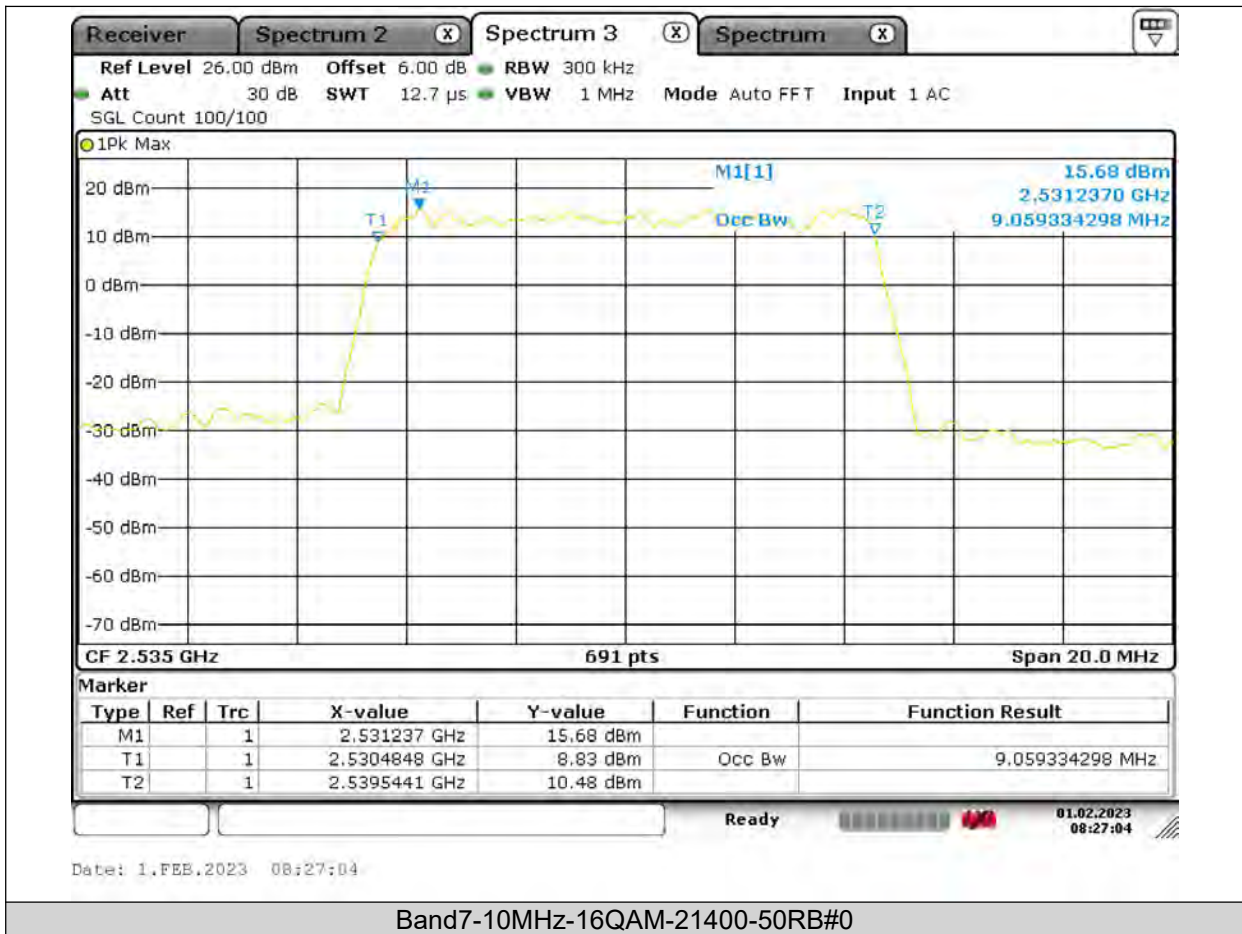

BUREAU
VERITAS

Test Report No.: PSU-QSU2309010110RF03