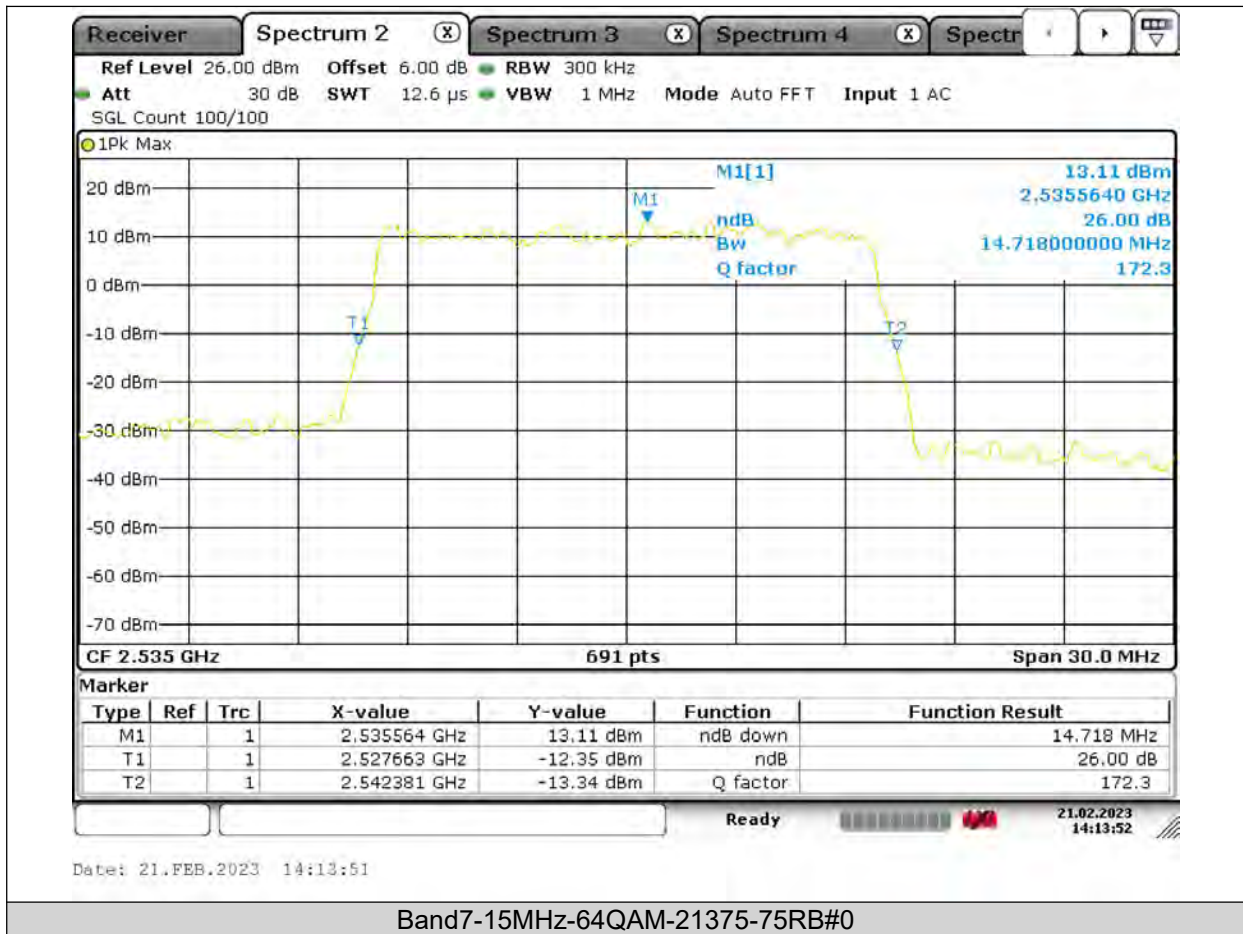

Test Report No.: PSU-QSU2309010110RF03

**BUREAU
VERITAS**

Test Report No.: PSU-QSU2309010110RF03

BUREAU VERITAS

Test Report No.: PSU-QSU2309010110RF03

BUREAU
VERITAS

Test Report No.: PSU-QSU2309010110RF03

BUREAU VERITAS