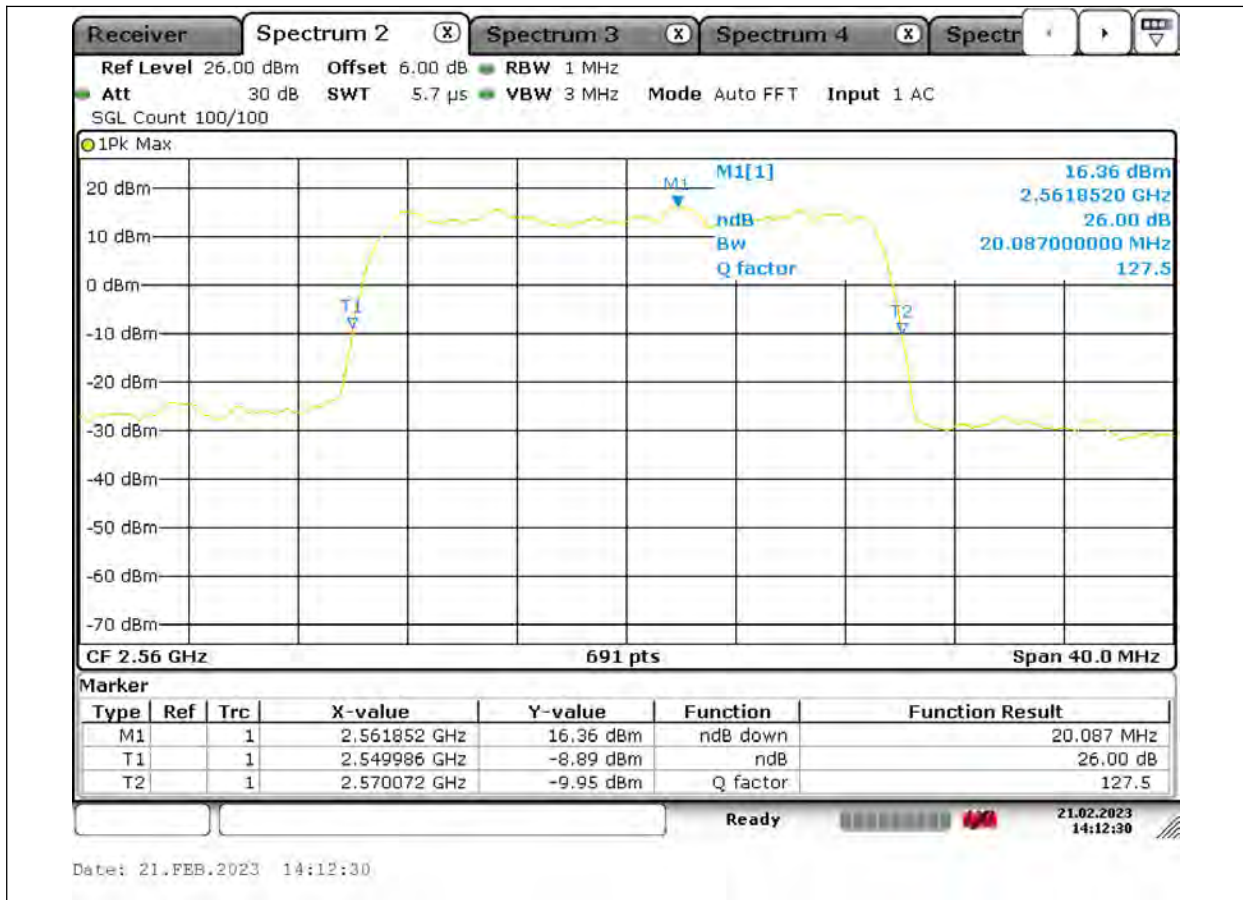

BAND EDGE

Test Result

Band	Bandwidth	Modulation	Channel	RB Configuration	Result(dBm)	Verdict
Band7	5MHz	QPSK	20775	1RB#0	-22.06	PASS
Band7	5MHz	QPSK	20775	25RB#0	-26.99	PASS
Band7	5MHz	QPSK	21425	1RB#24	-22.37	PASS
Band7	5MHz	QPSK	21425	25RB#0	-27.49	PASS
Band7	5MHz	16QAM	20775	1RB#0	-23.61	PASS
Band7	5MHz	16QAM	20775	25RB#0	-26.82	PASS
Band7	5MHz	16QAM	21425	1RB#24	-24.05	PASS
Band7	5MHz	16QAM	21425	25RB#0	-29.53	PASS
Band7	10MHz	QPSK	20800	1RB#0	-28.23	PASS
Band7	10MHz	QPSK	20800	50RB#0	-28.60	PASS
Band7	10MHz	QPSK	21400	1RB#49	-28.92	PASS
Band7	10MHz	QPSK	21400	50RB#0	-31.73	PASS
Band7	10MHz	16QAM	20800	1RB#0	-29.93	PASS
Band7	10MHz	16QAM	20800	50RB#0	-29.54	PASS
Band7	10MHz	16QAM	21400	1RB#49	-30.32	PASS
Band7	10MHz	16QAM	21400	50RB#0	-34.18	PASS
Band7	15MHz	QPSK	20825	1RB#0	-31.46	PASS
Band7	15MHz	QPSK	20825	75RB#0	-27.99	PASS