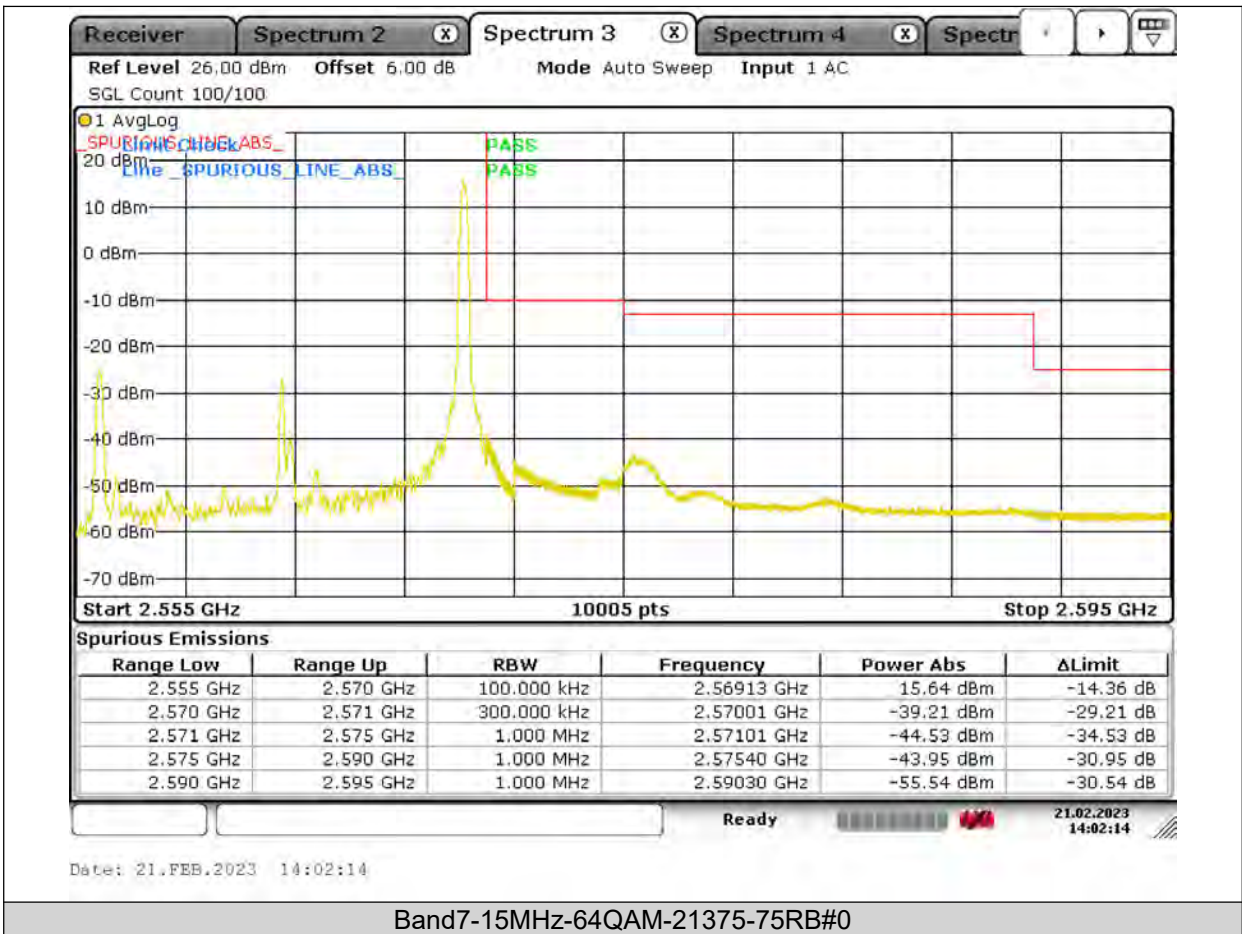

Test Report No.: PSU-QSU2309010110RF03

BUREAU
VERITAS

Test Report No.: PSU-QSU2309010110RF03

BUREAU
VERITAS

Test Report No.: PSU-QSU2309010110RF03

BUREAU
VERITAS

Test Report No.: PSU-QSU2309010110RF03

BUREAU VERITAS