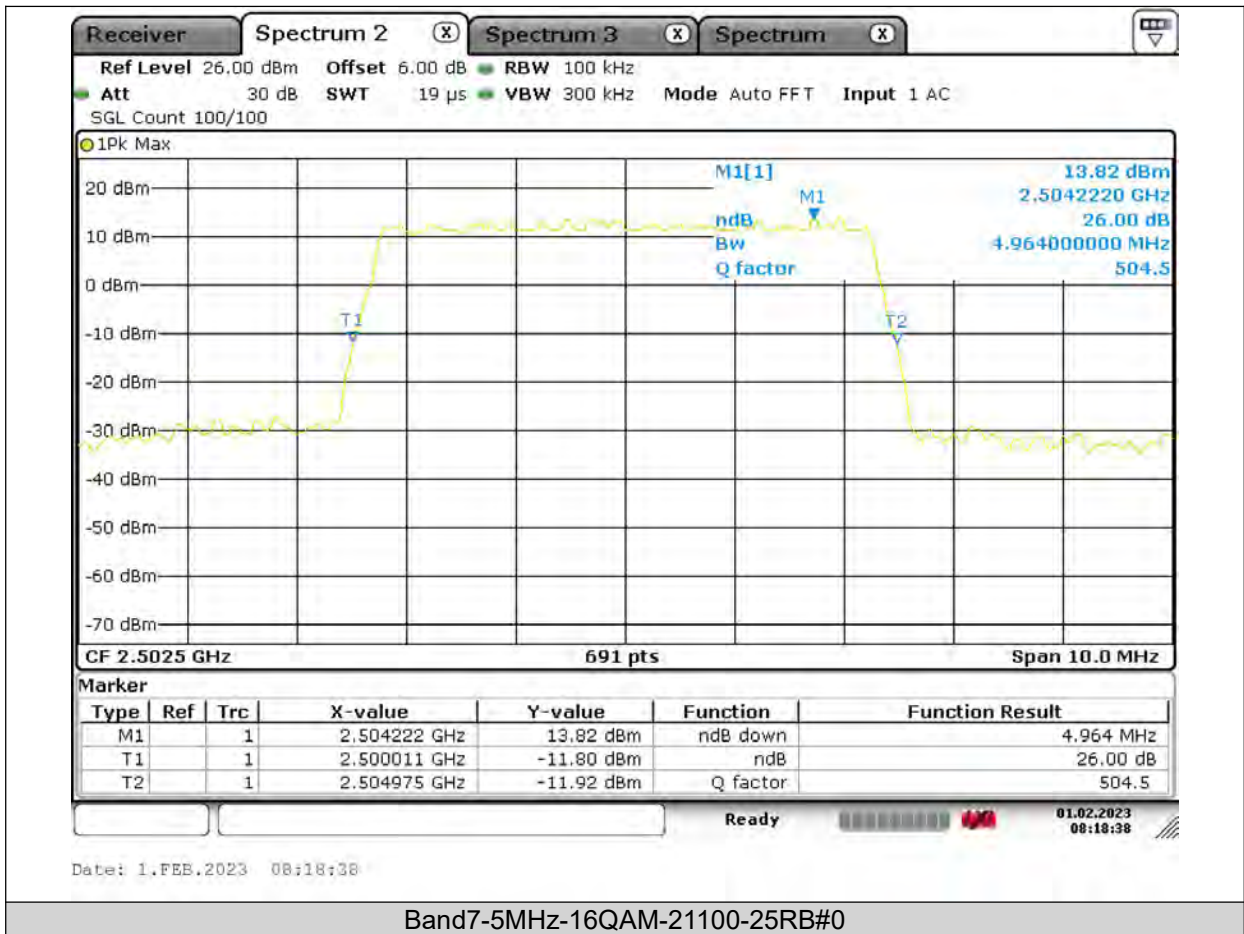

BUREAU VERITAS

Test Report No.: PSU-QSU2309010110RF03

BUREAU VERITAS

Test Report No.: PSU-QSU2309010110RF03

BUREAU VERITAS

Test Report No.: PSU-QSU2309010110RF03

BUREAU VERITAS

Test Report No.: PSU-QSU2309010110RF03