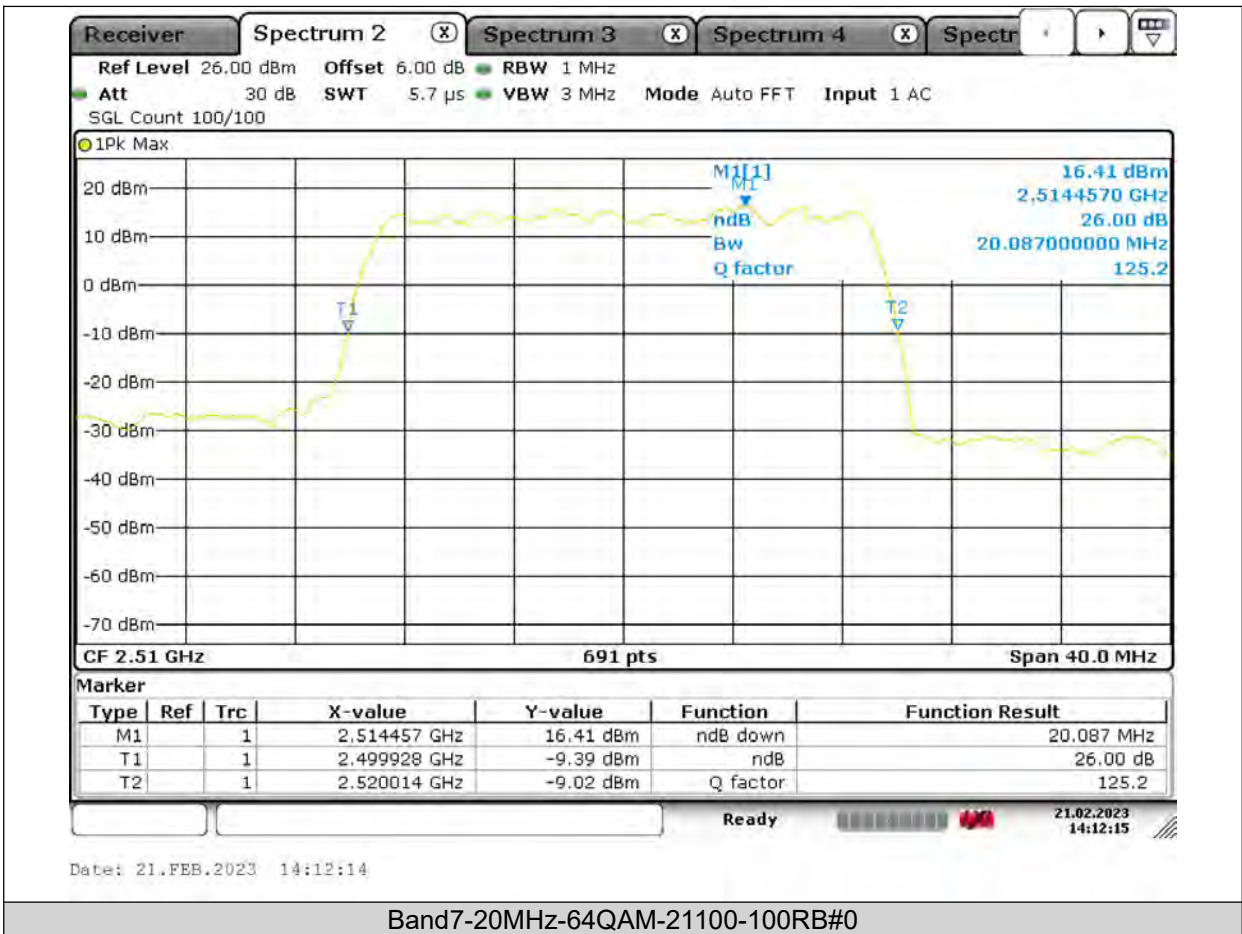

BUREAU VERITAS

Test Report No.: PSU-QSU2309010110RF03