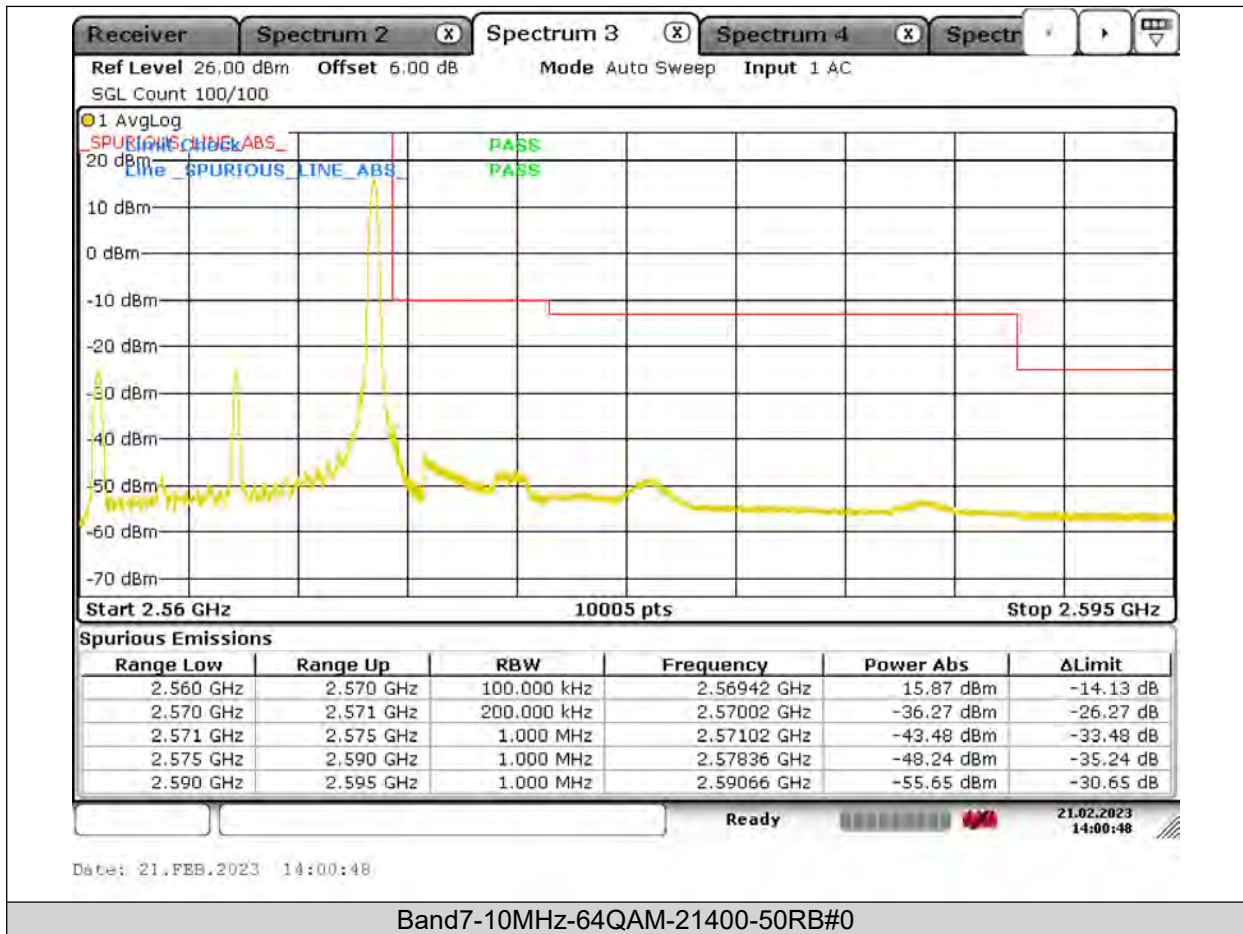

Test Report No.: PSU-QSU2309010110RF03

BUREAU
VERITAS

Test Report No.: PSU-QSU2309010110RF03

BUREAU
VERITAS

Test Report No.: PSU-QSU2309010110RF03

BUREAU VERITAS

Test Report No.: PSU-QSU2309010110RF03

BUREAU
VERITAS