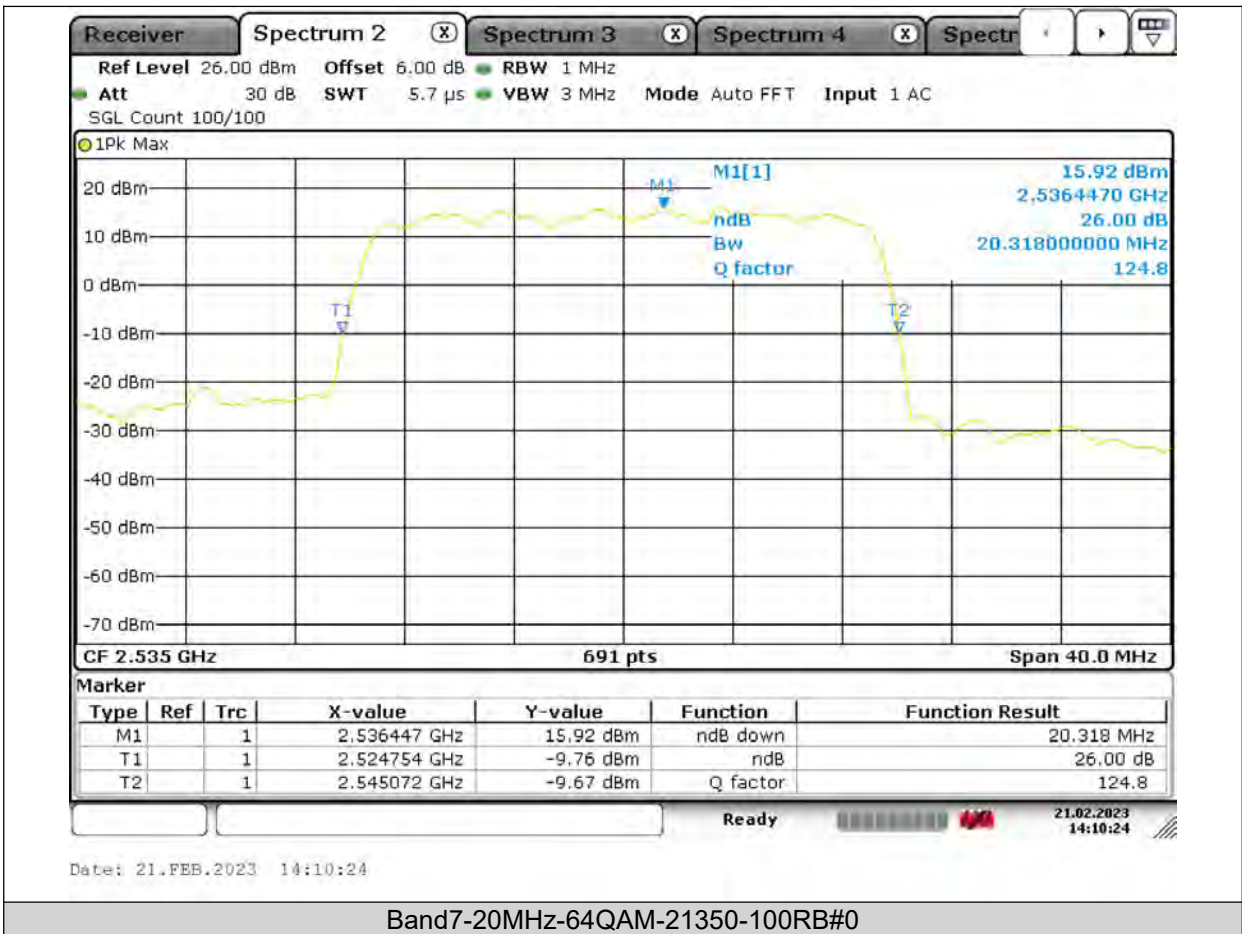

**BUREAU
VERITAS**

Test Report No.: PSU-QSU2309010110RF03