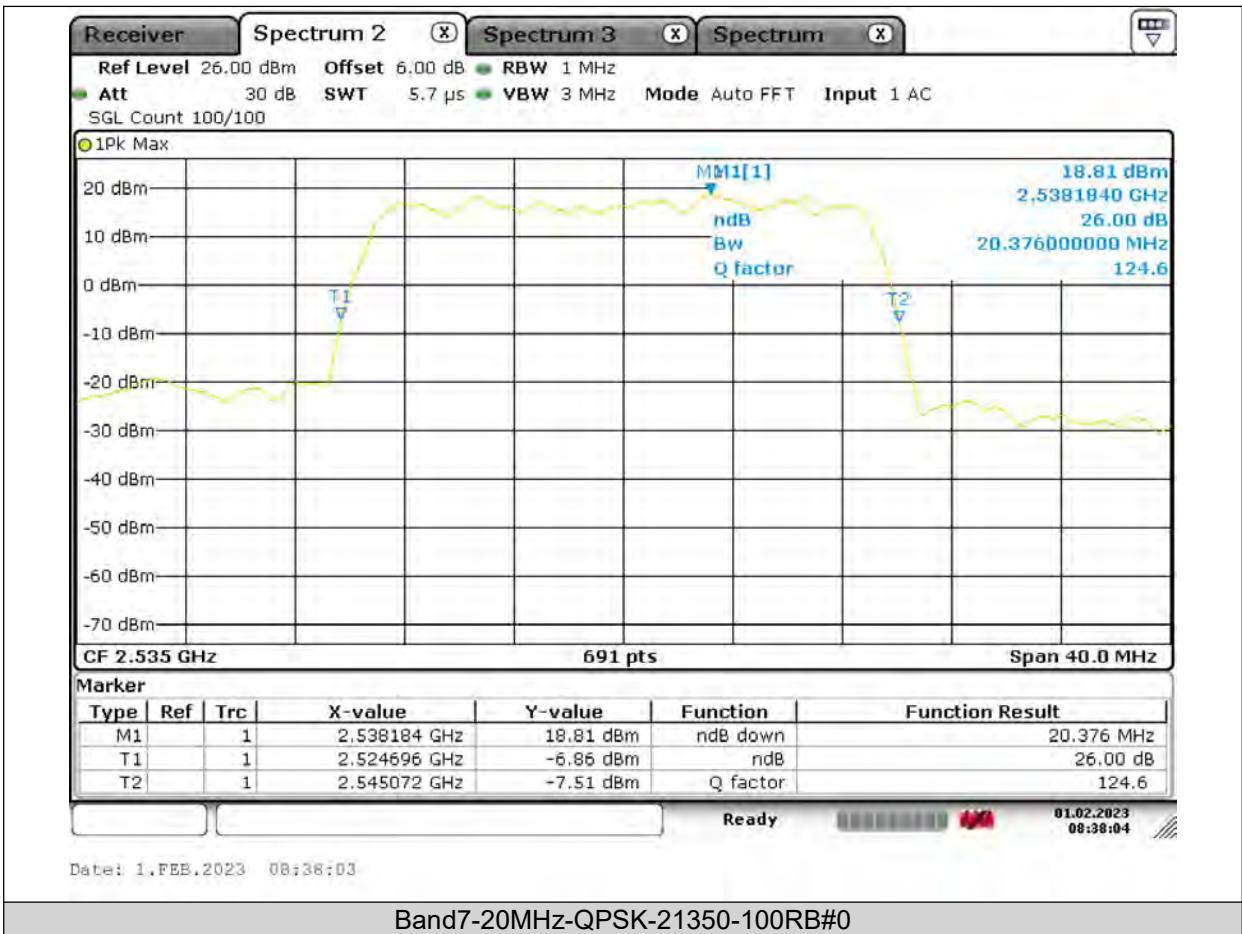

BUREAU VERITAS

Test Report No.: PSU-QSU2309010110RF03