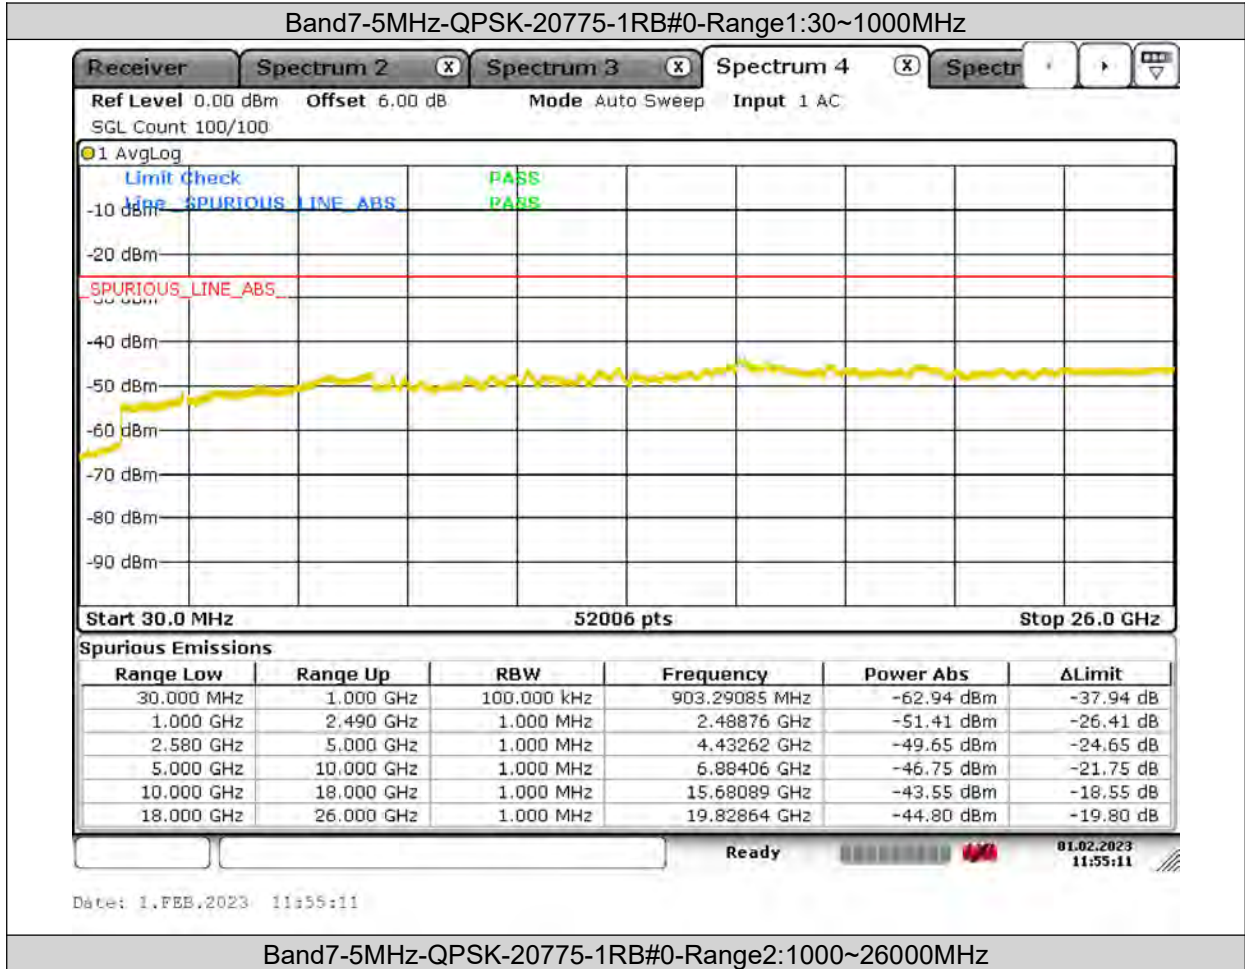

Test Report No.: PSU-QSU2309010110RF03

Test Graphs