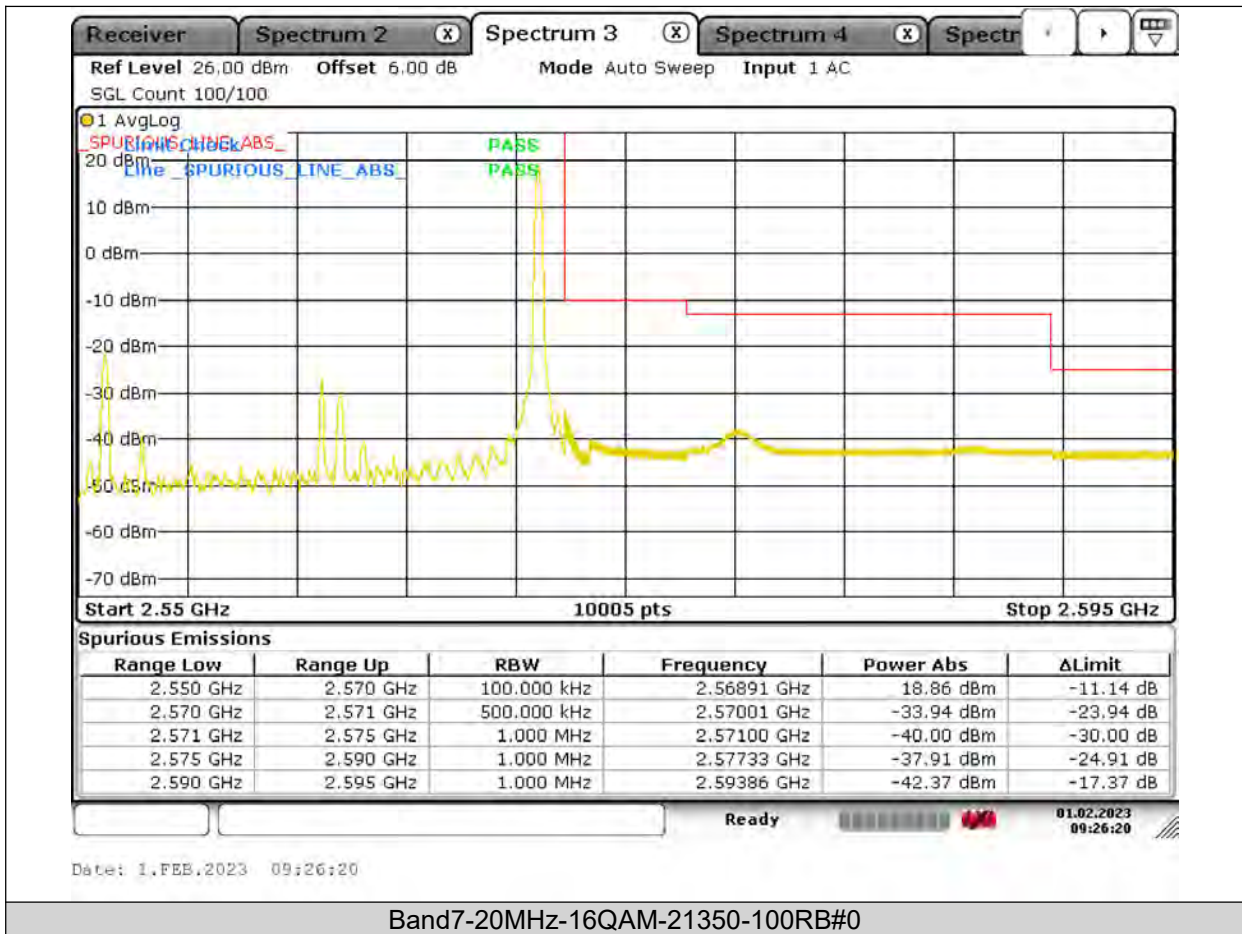

BUREAU
VERITAS

Test Report No.: PSU-QSU2309010110RF03

BUREAU
VERITAS

Test Report No.: PSU-QSU2309010110RF03

BUREAU
VERITAS

Test Report No.: PSU-QSU2309010110RF03

BUREAU VERITAS

Test Report No.: PSU-QSU2309010110RF03