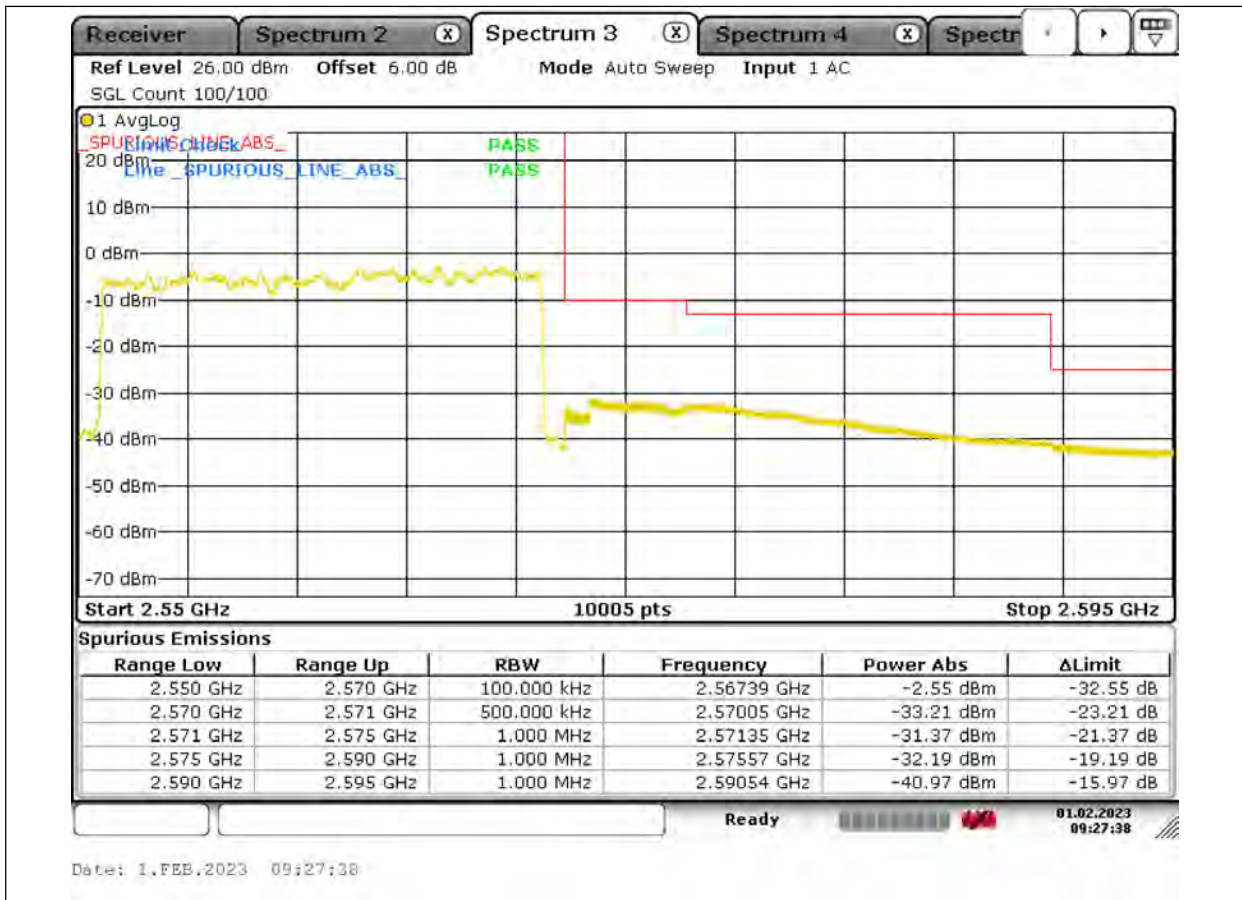

BUREAU
VERITAS

Test Report No.: PSU-QSU2309010110RF03

BUREAU
VERITAS

Test Report No.: PSU-QSU2309010110RF03

BUREAU
VERITAS

Test Report No.: PSU-QSU2309010110RF03

BUREAU VERITAS

Test Report No.: PSU-QSU2309010110RF03