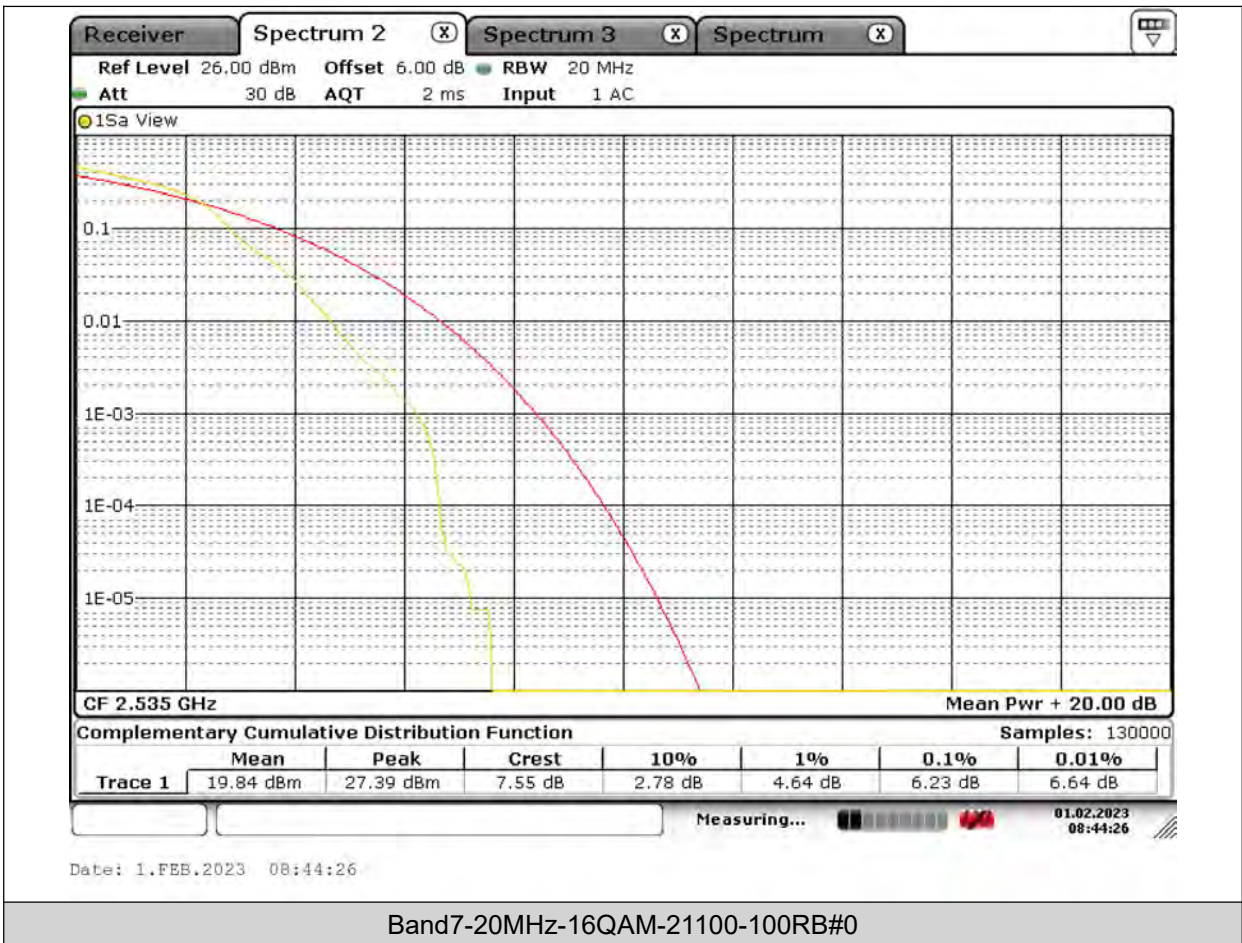

BUREAU VERITAS

Test Report No.: PSU-QSU2309010110RF03