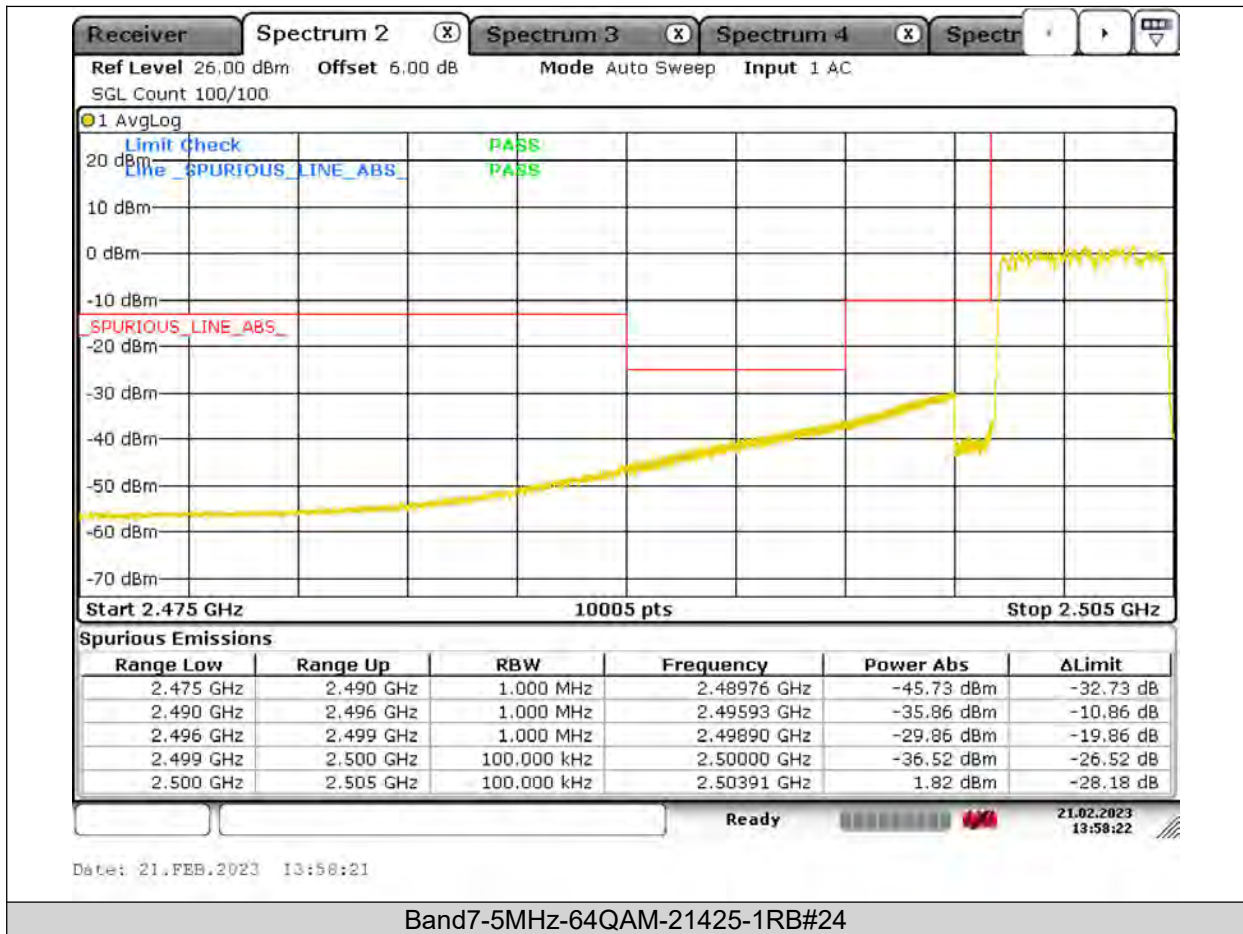

Band7-5MHz-64QAM-20775-1RB#0

BUREAU VERITAS

Test Report No.: PSU-QSU2309010110RF03

BUREAU
VERITAS

Test Report No.: PSU-QSU2309010110RF03

BUREAU
VERITAS

Test Report No.: PSU-QSU2309010110RF03

BUREAU VERITAS