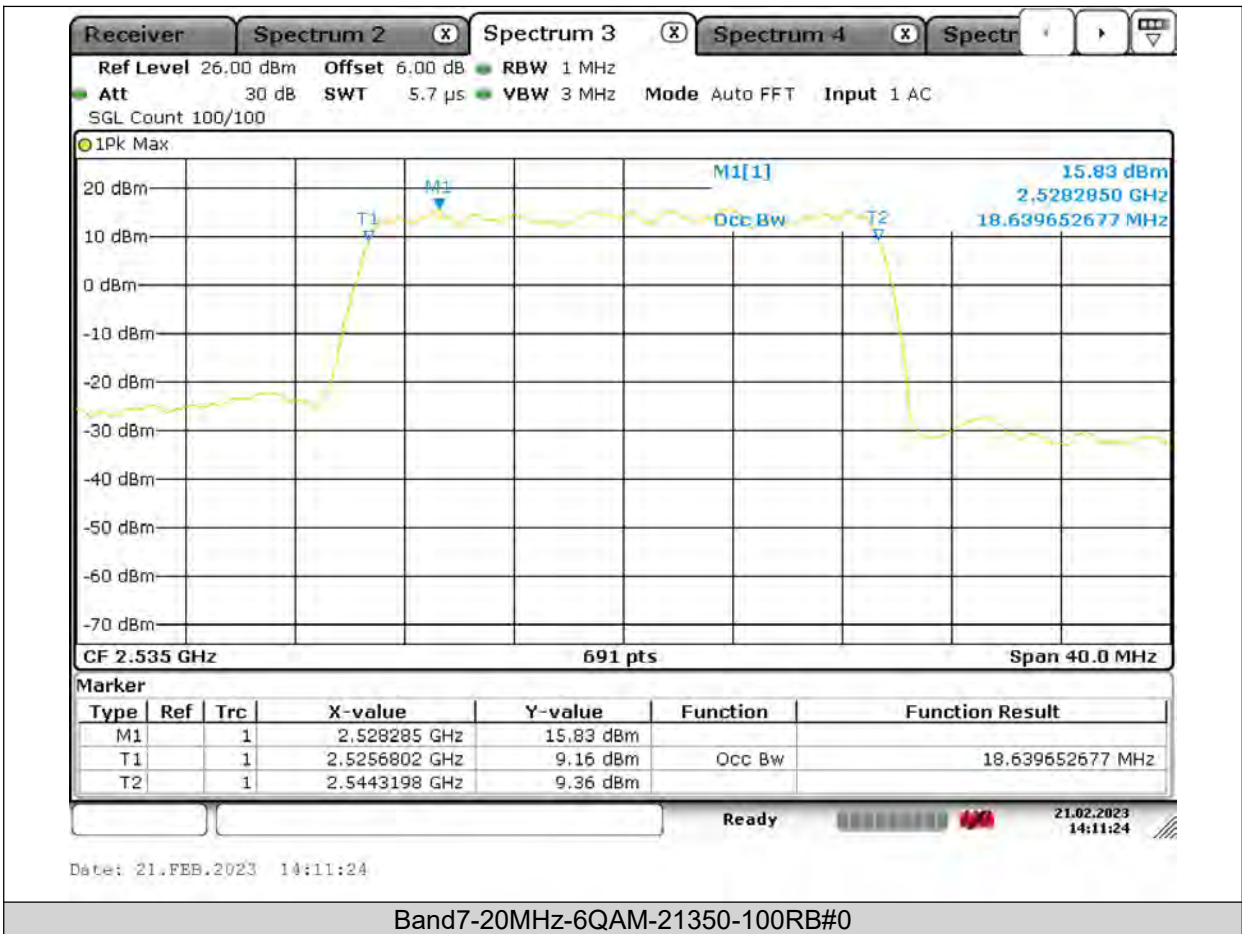

BUREAU VERITAS

Test Report No.: PSU-QSU2309010110RF03

BUREAU
VERITAS

Test Report No.: PSU-QSU2309010110RF03

BUREAU VERITAS

Test Report No.: PSU-QSU2309010110RF03

Test Report No.: PSU-QSU2309010110RF03

26dB Bandwidth