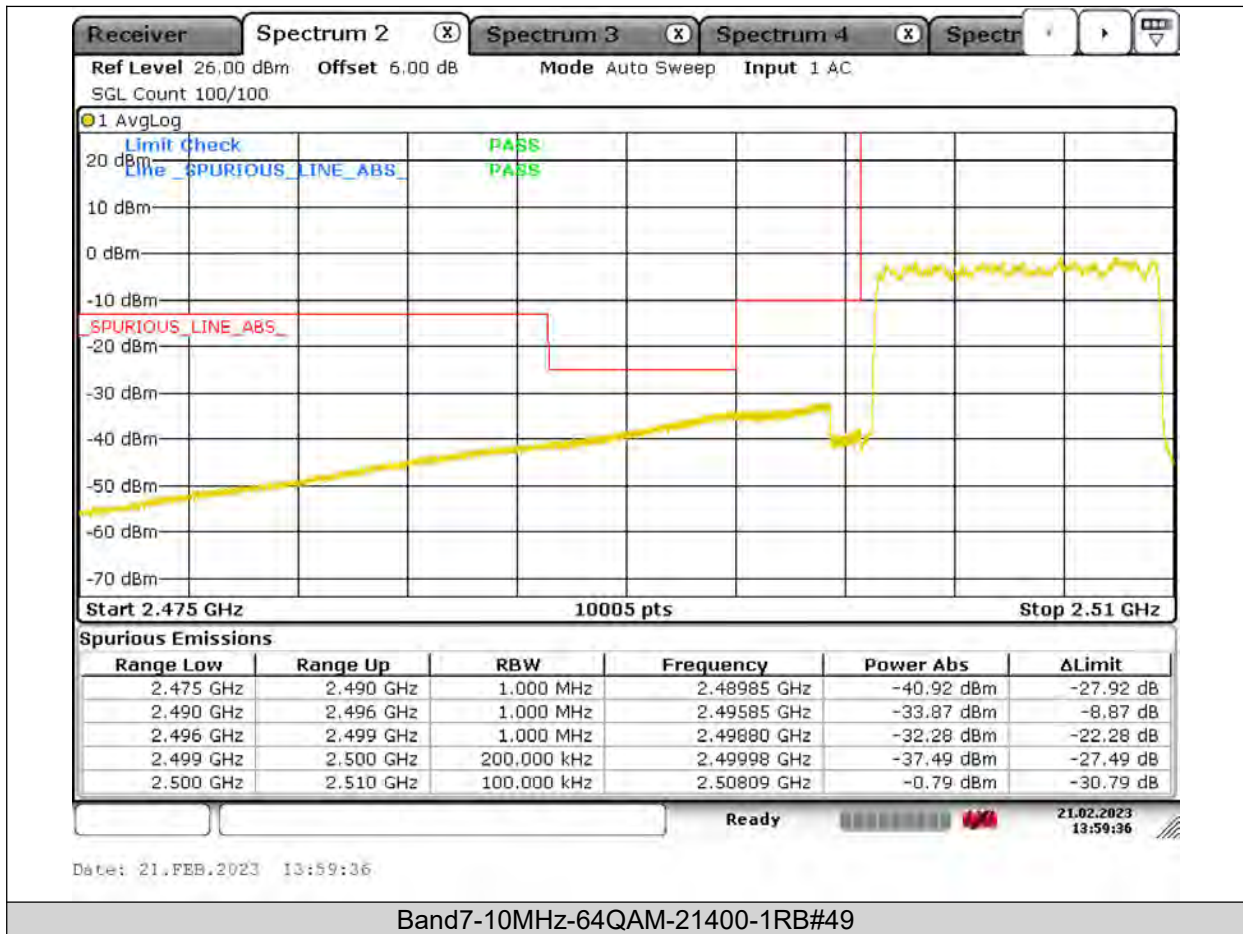

Test Report No.: PSU-QSU2309010110RF03

BUREAU
VERITAS

Test Report No.: PSU-QSU2309010110RF03

BUREAU
VERITAS

Test Report No.: PSU-QSU2309010110RF03

BUREAU VERITAS

Test Report No.: PSU-QSU2309010110RF03

BUREAU
VERITAS