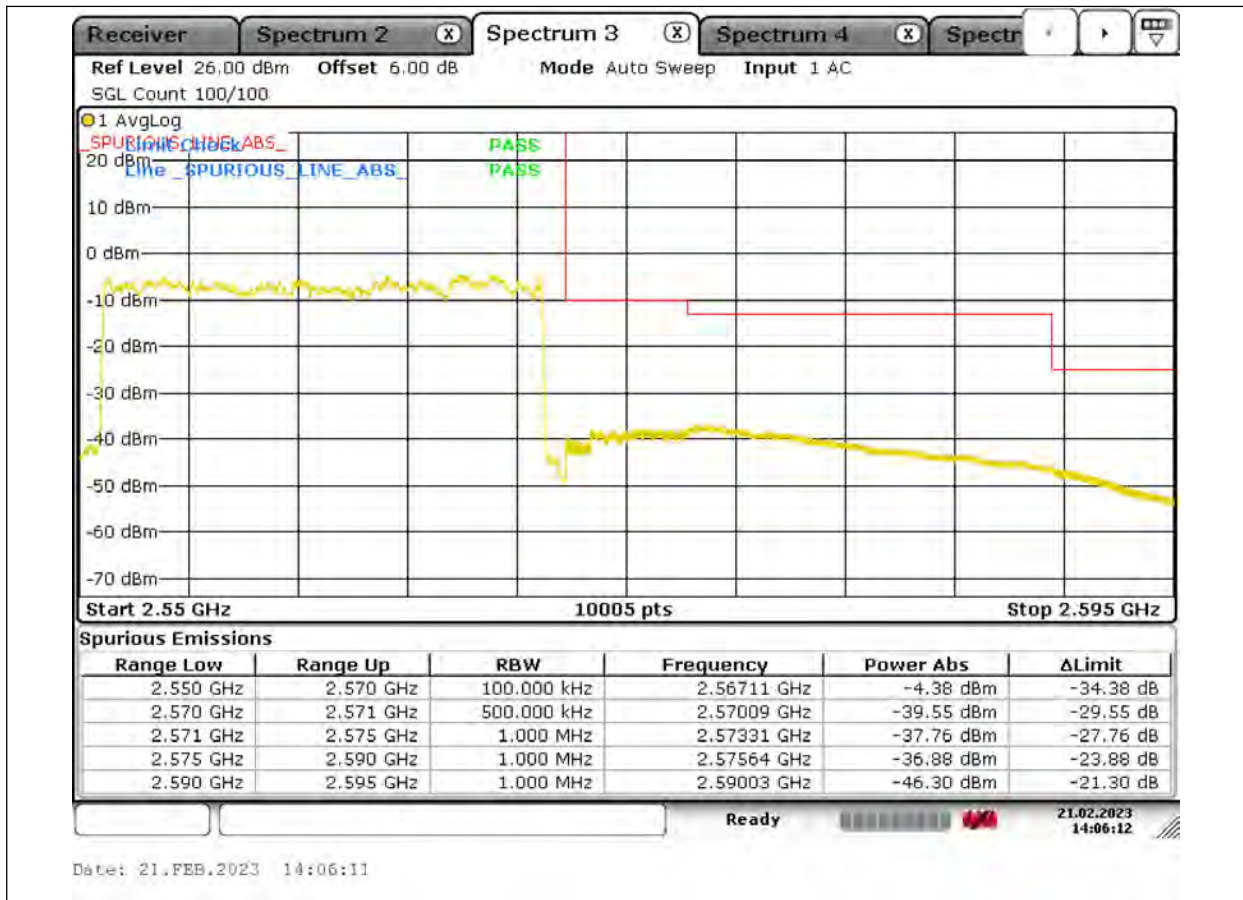

BUREAU VERITAS

Test Report No.: PSU-QSU2309010110RF03