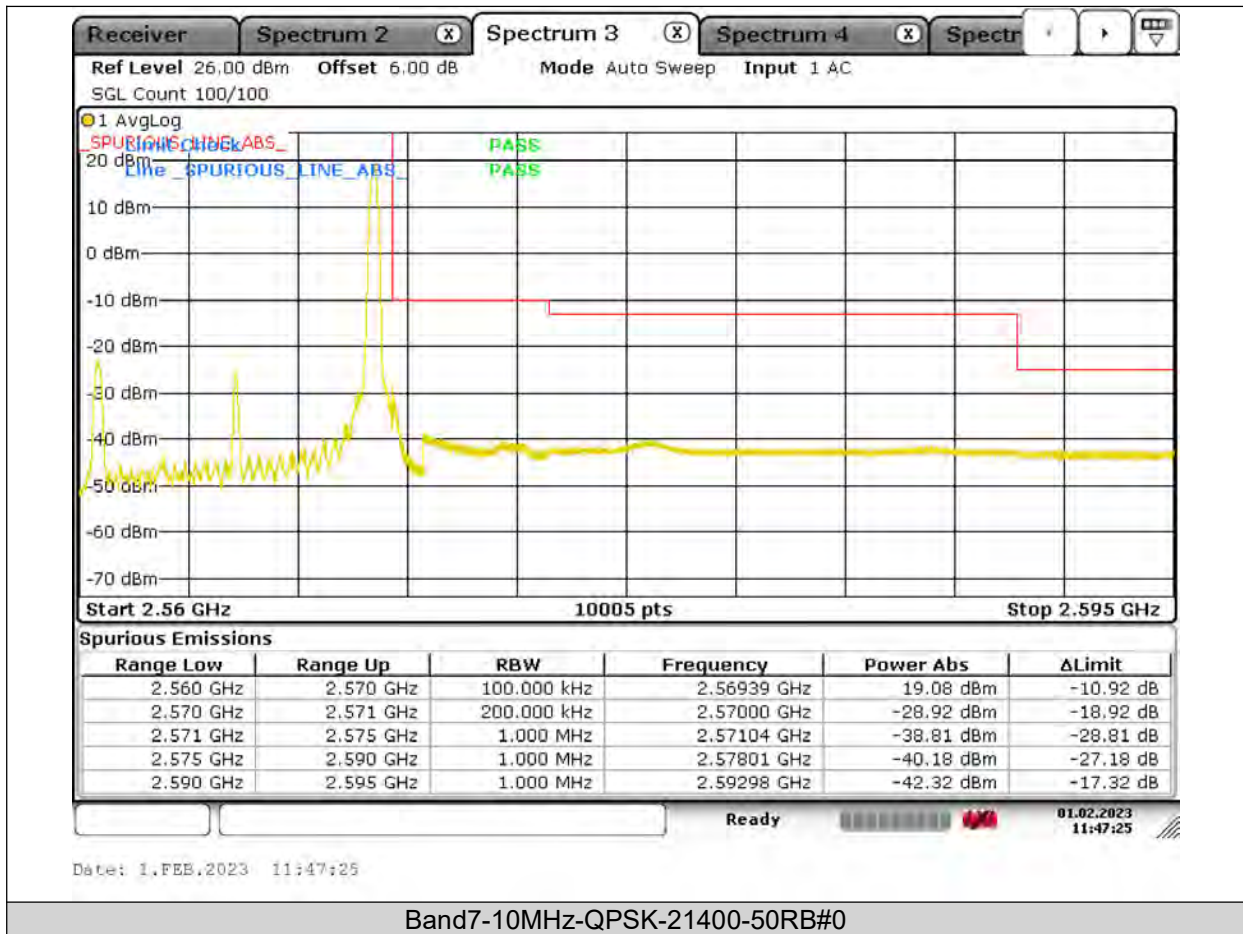

BUREAU VERITAS

Test Report No.: PSU-QSU2309010110RF03