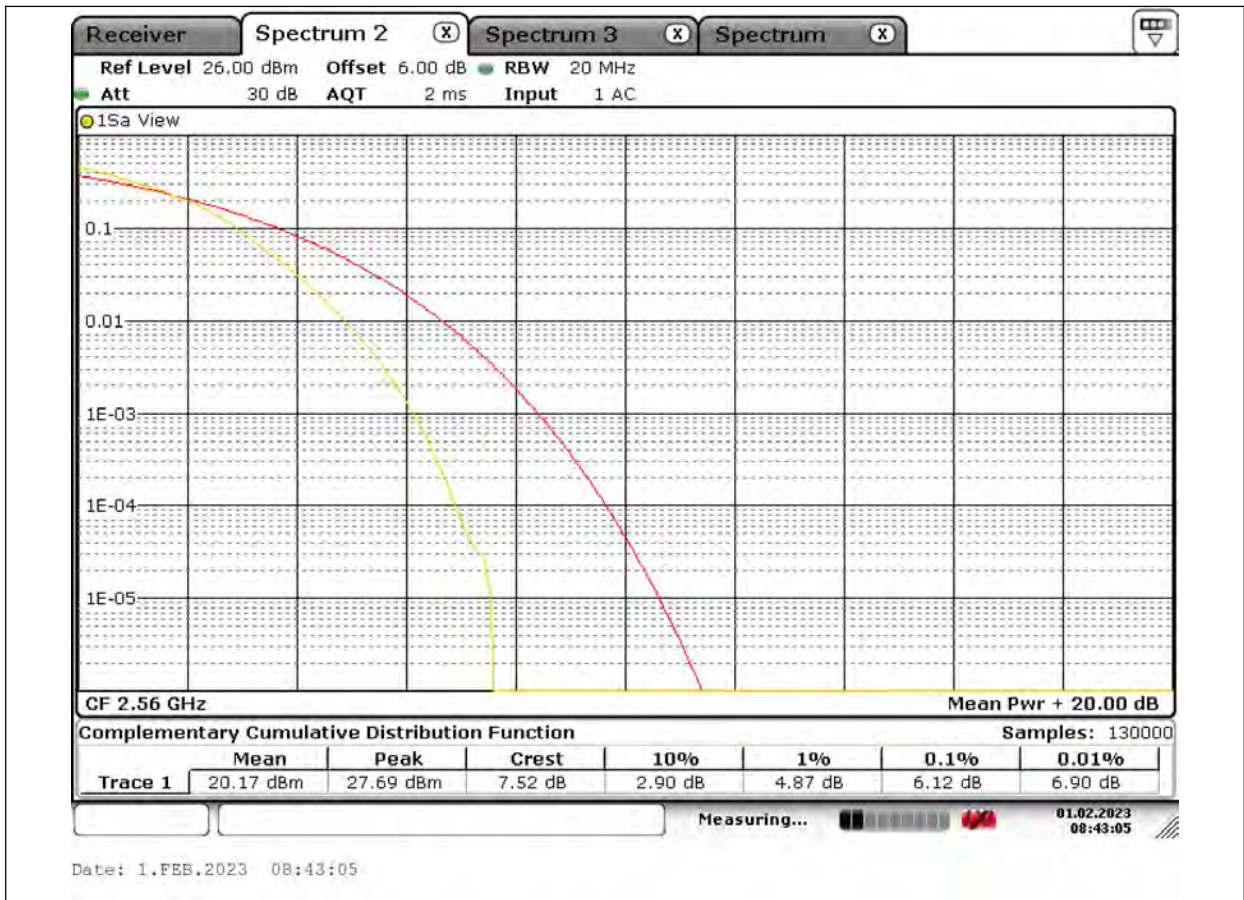

BUREAU VERITAS

Test Report No.: PSU-QSU2309010110RF03

BUREAU VERITAS

Test Report No.: PSU-QSU2309010110RF03

BUREAU VERITAS

Test Report No.: PSU-QSU2309010110RF03

Band7-20MHz-64QAM-20850-1RB#0

BUREAU VERITAS