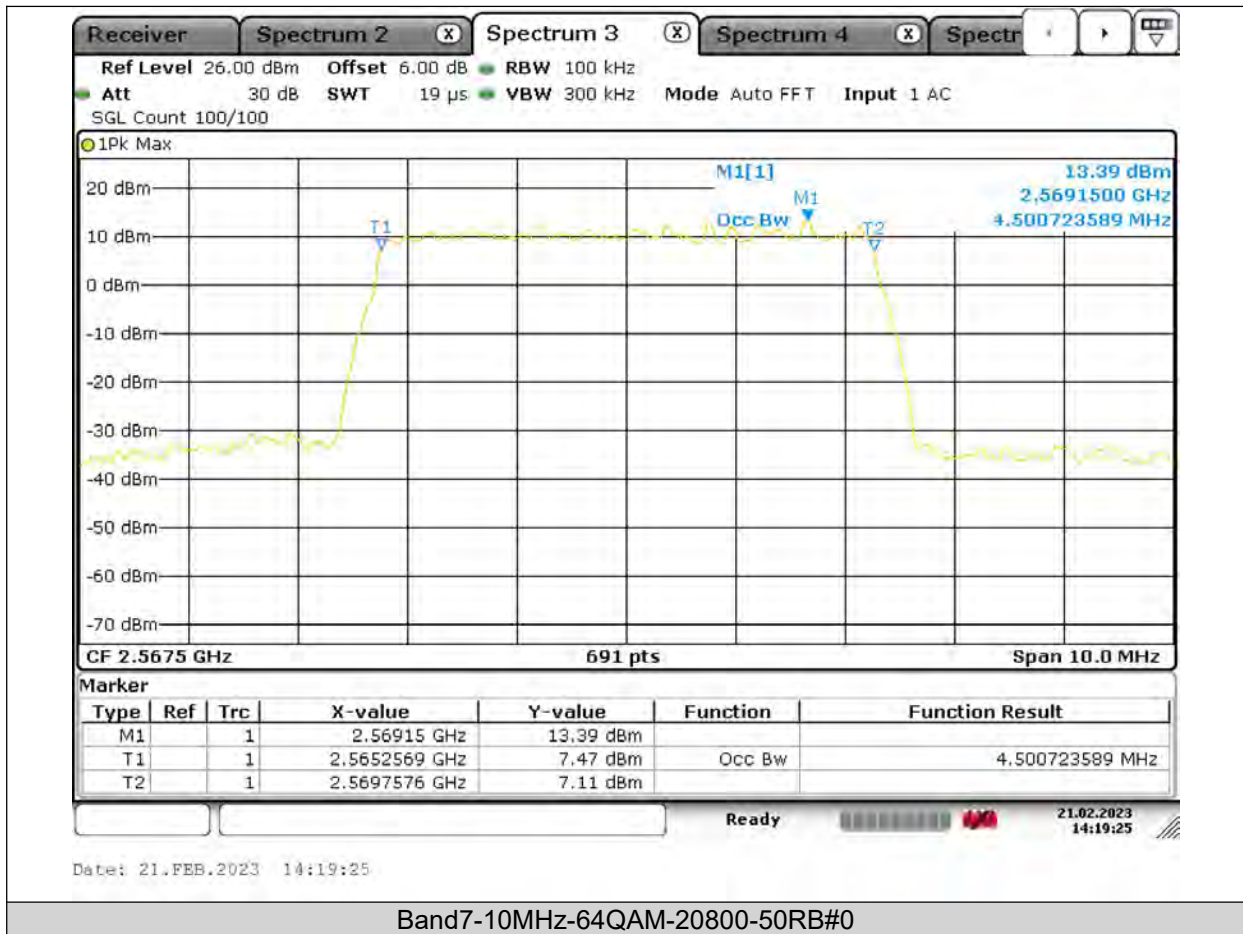

BUREAU
VERITAS

Test Report No.: PSU-QSU2309010110RF03