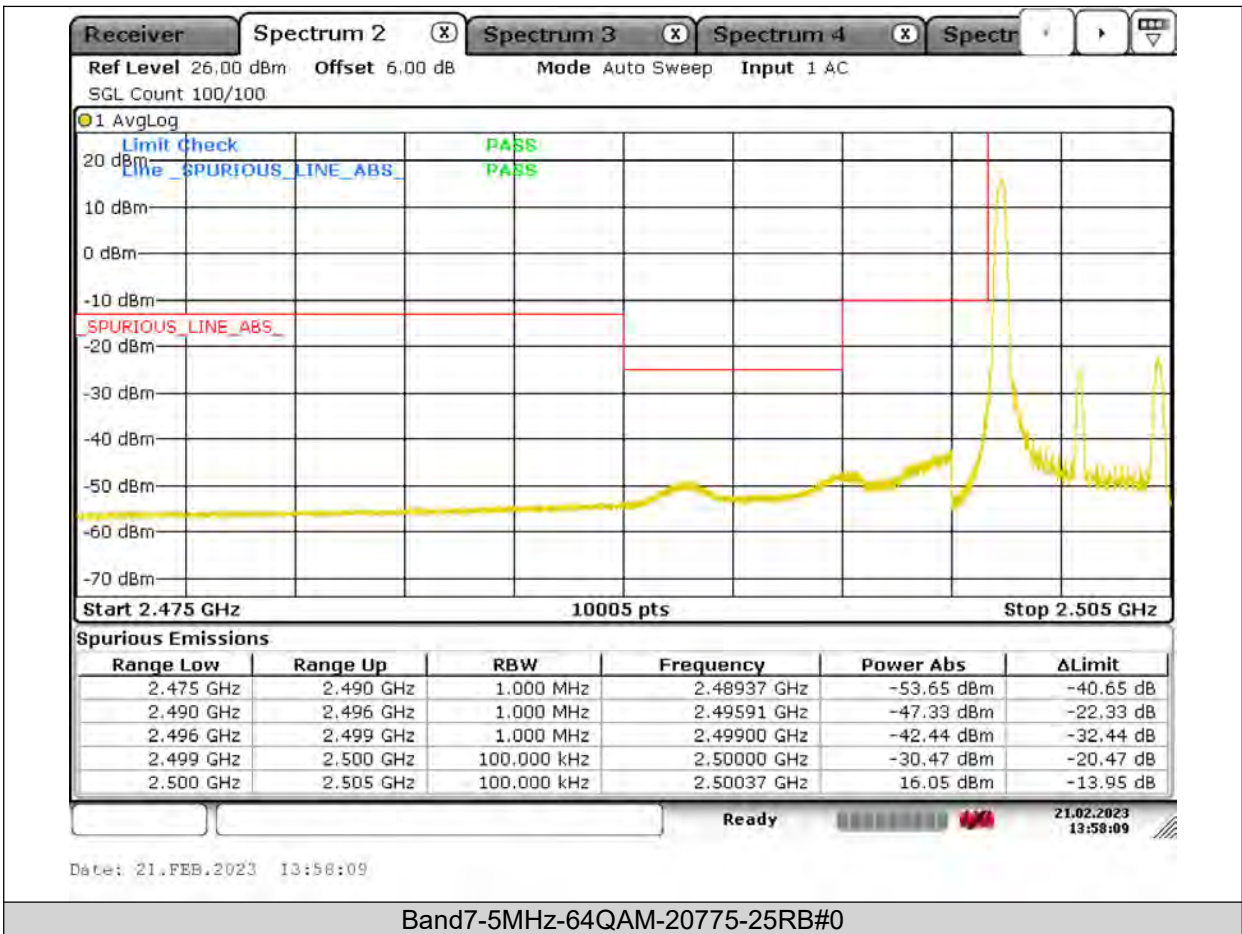

BUREAU VERITAS

Test Report No.: PSU-QSU2309010110RF03