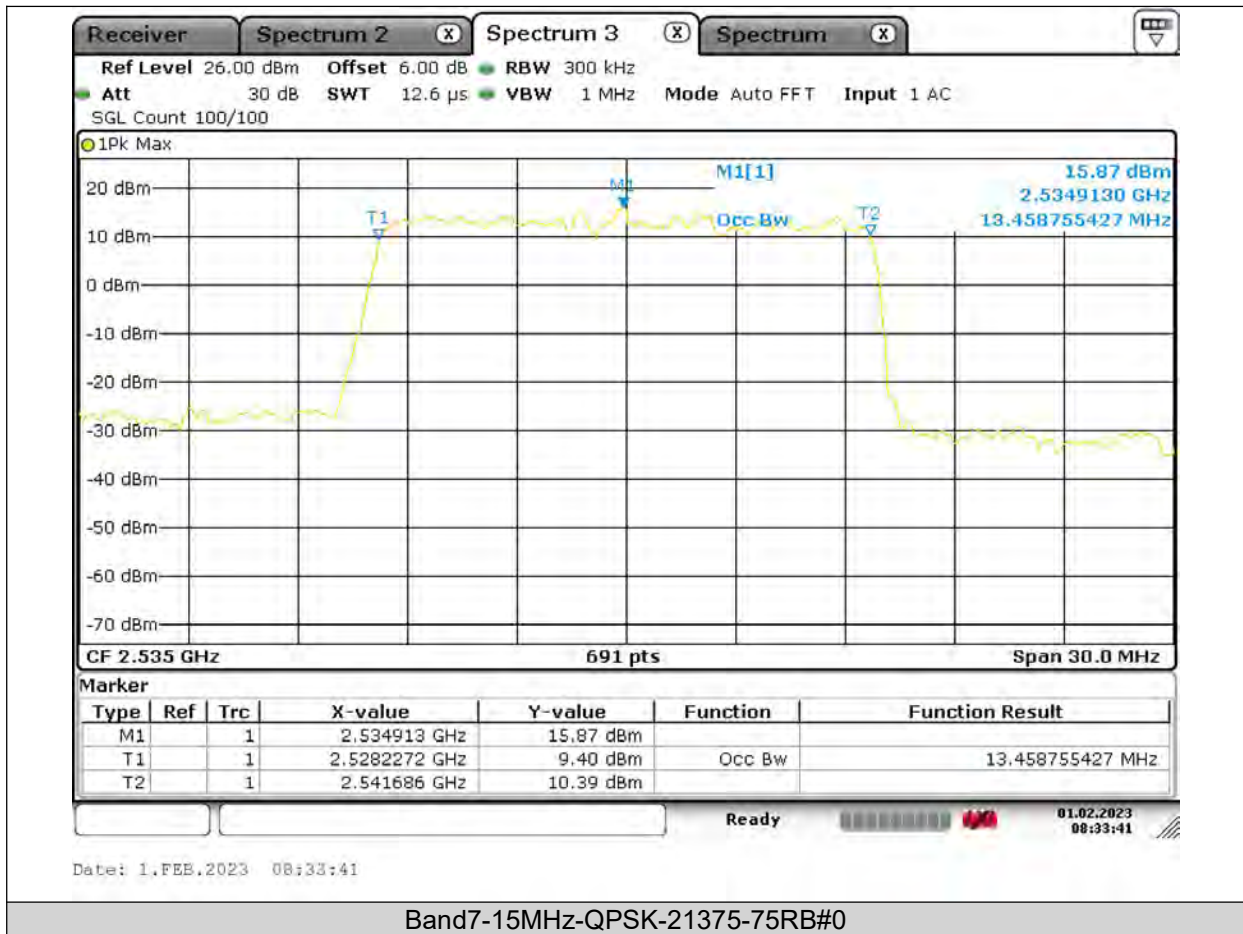

Test Report No.: PSU-QSU2309010110RF03

BUREAU VERITAS

Test Report No.: PSU-QSU2309010110RF03

BUREAU VERITAS

Test Report No.: PSU-QSU2309010110RF03

BUREAU
VERITAS

Test Report No.: PSU-QSU2309010110RF03

BUREAU VERITAS