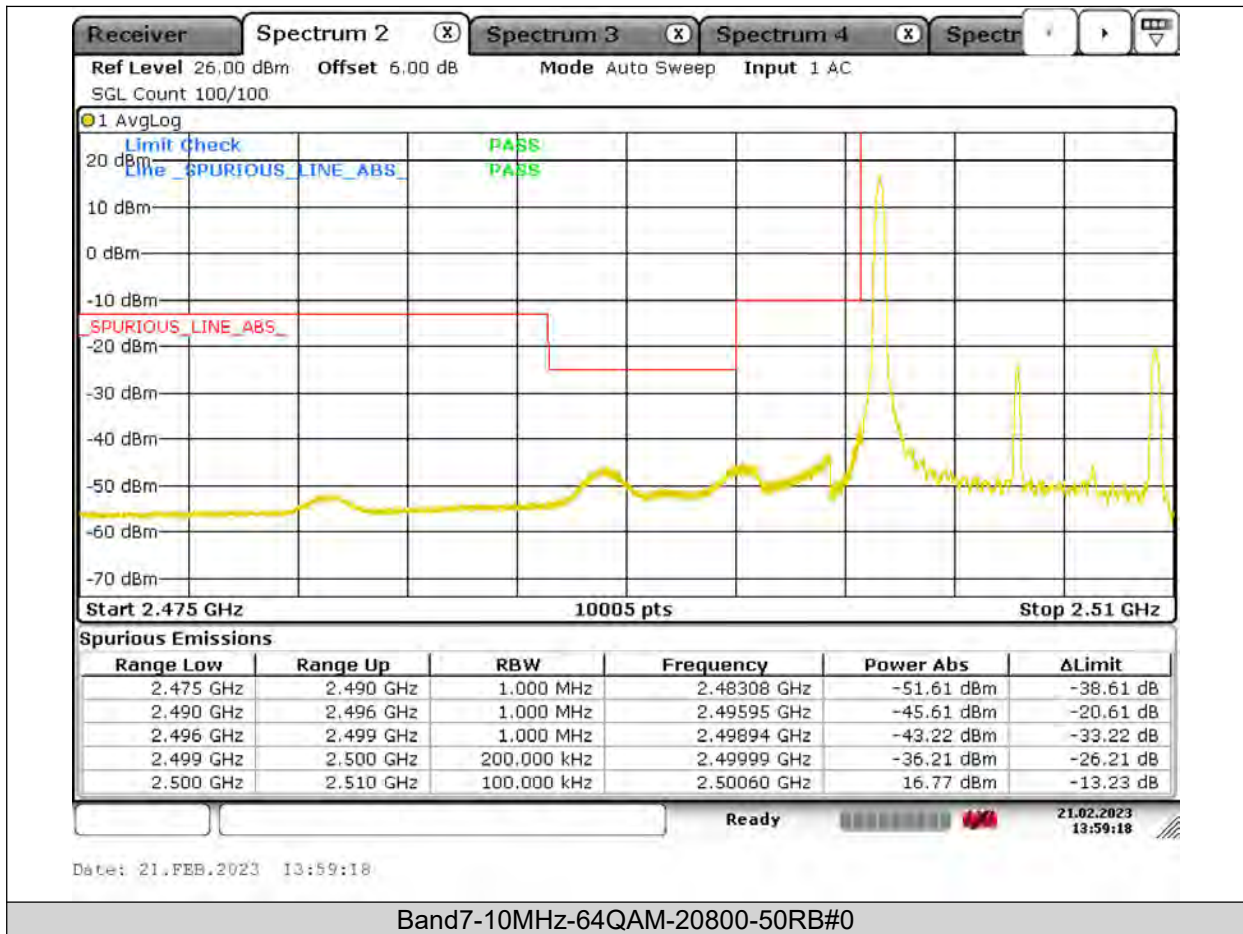

BUREAU
VERITAS

Test Report No.: PSU-QSU2309010110RF03