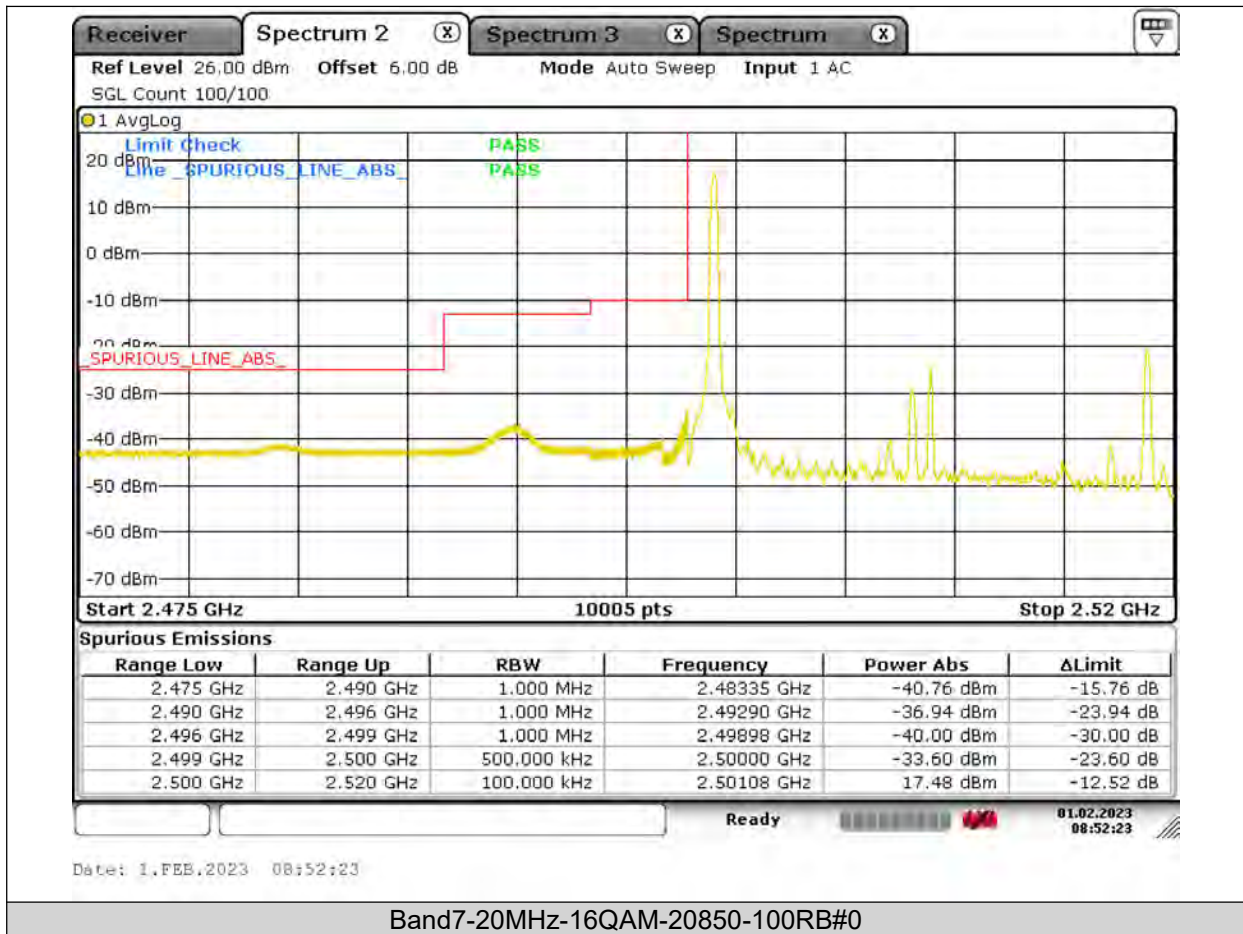

BUREAU
VERITAS

Test Report No.: PSU-QSU2309010110RF03