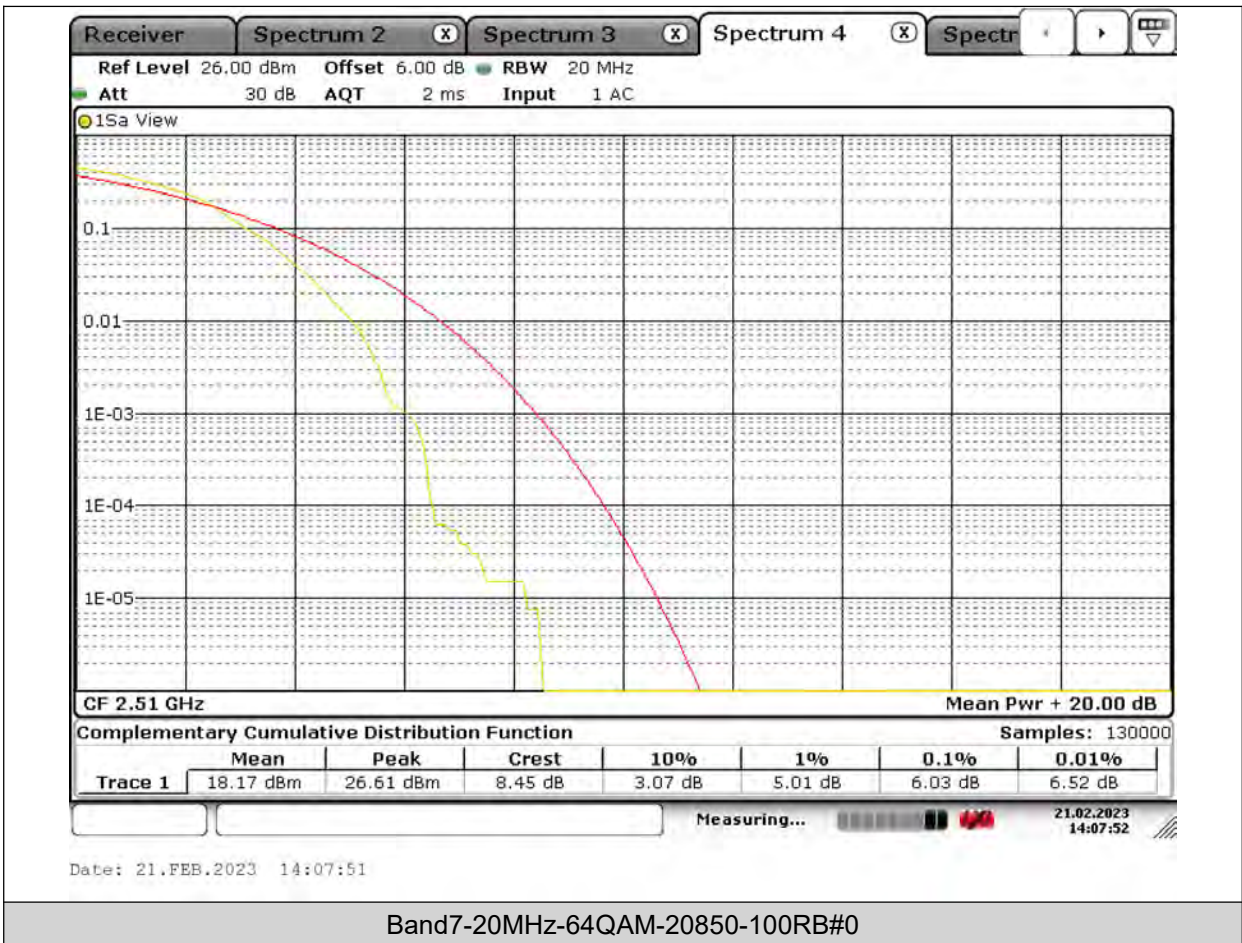

BUREAU VERITAS

Test Report No.: PSU-QSU2309010110RF03