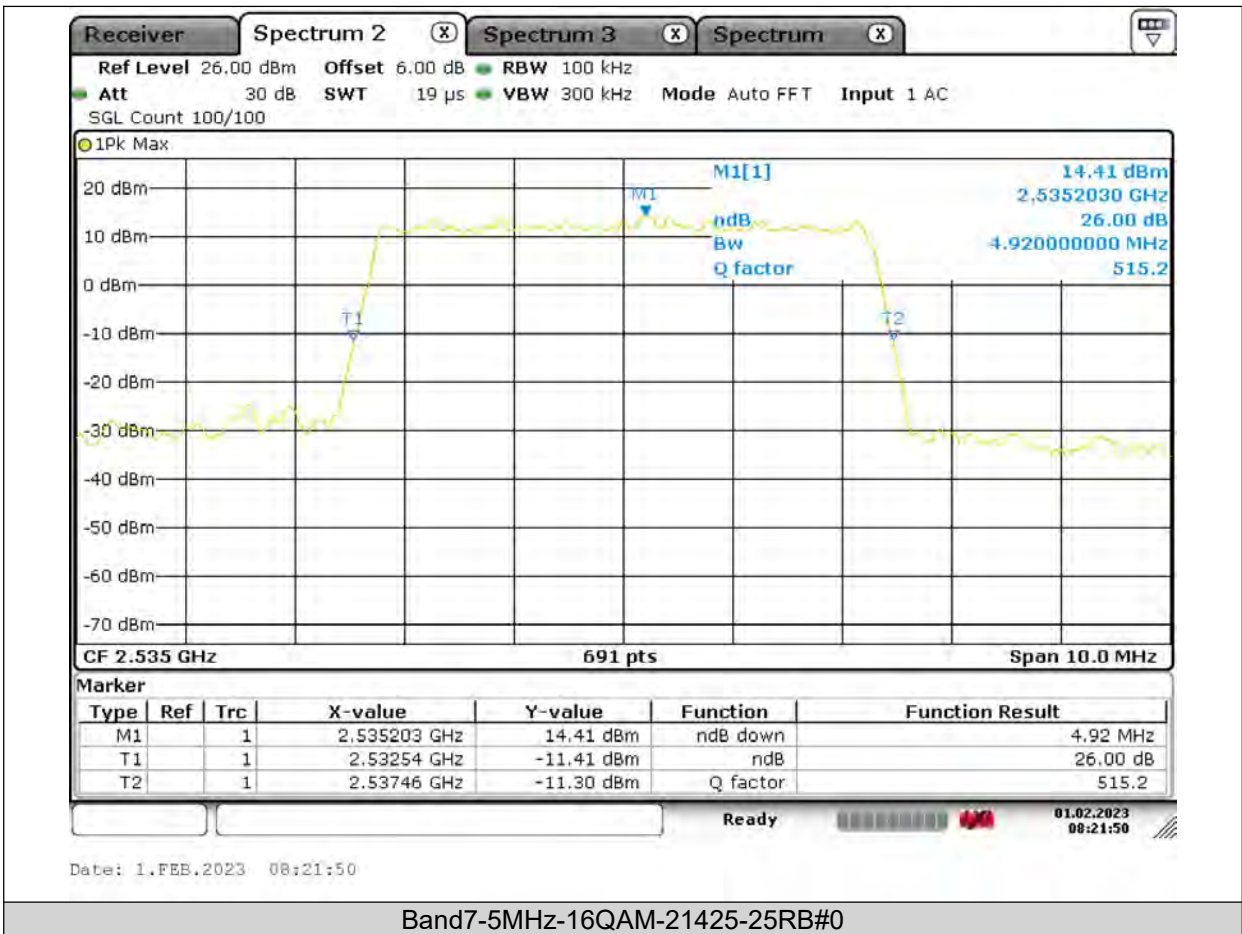

BUREAU VERITAS

Test Report No.: PSU-QSU2309010110RF03