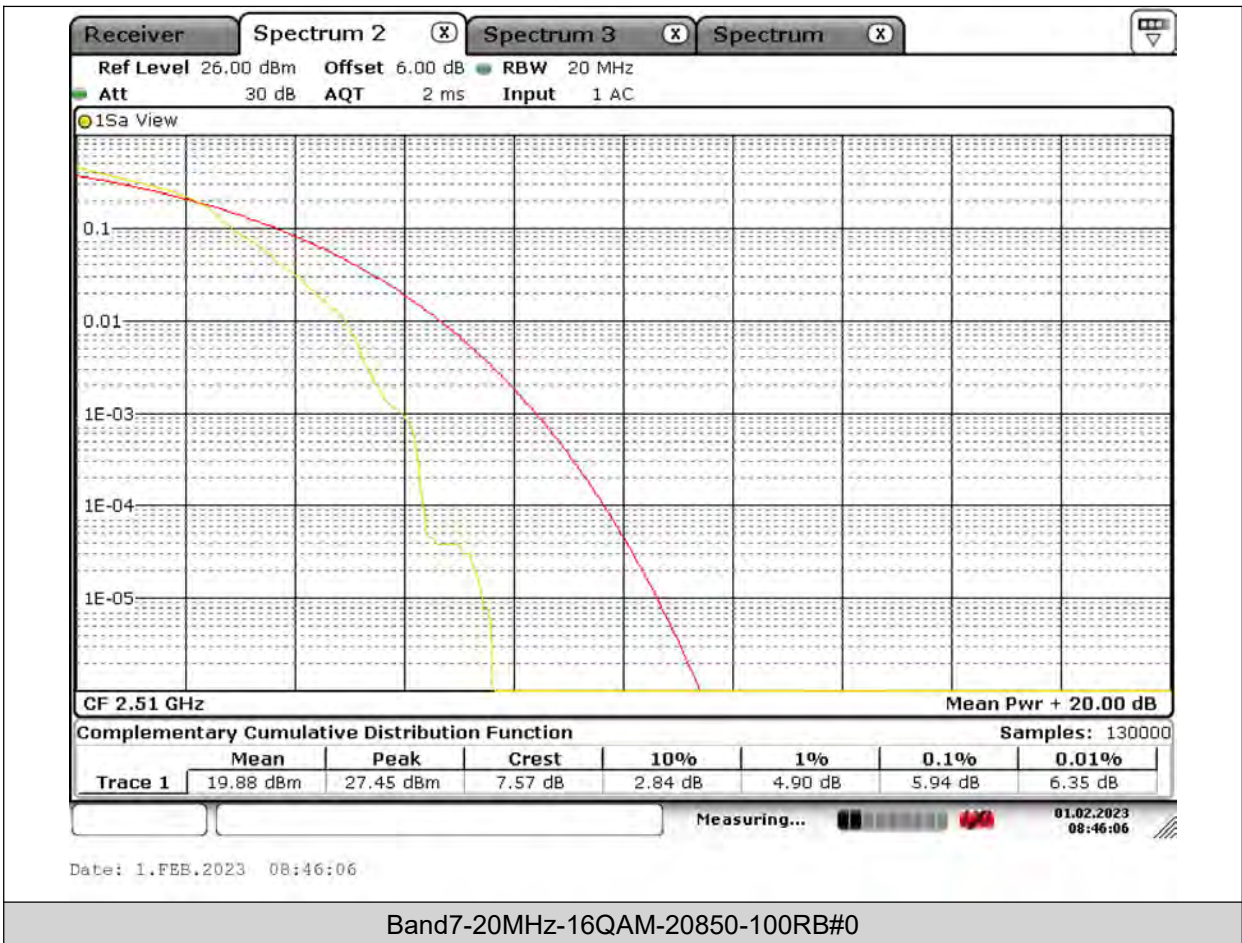

BUREAU VERITAS

Test Report No.: PSU-QSU2309010110RF03