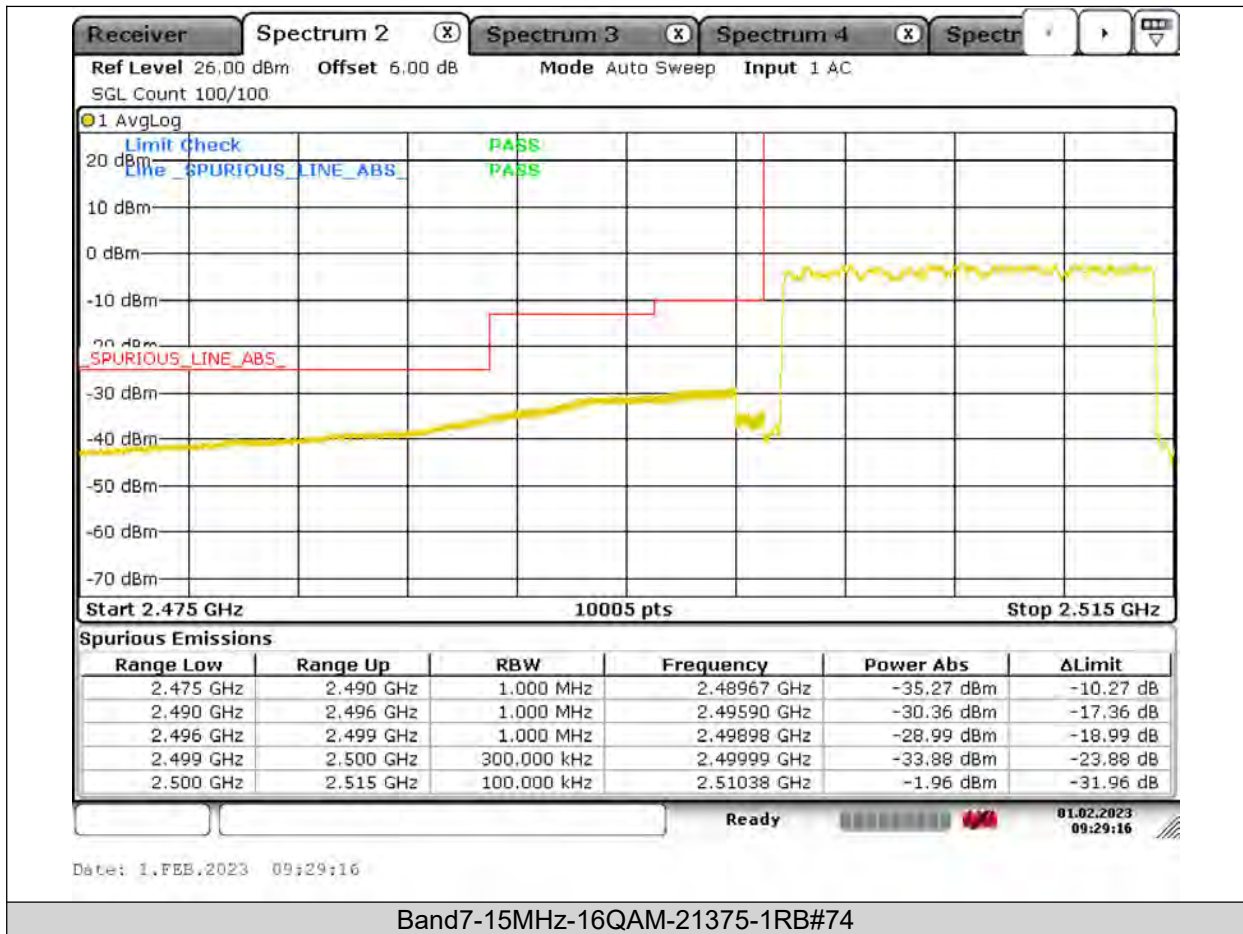

BUREAU
VERITAS

Test Report No.: PSU-QSU2309010110RF03

BUREAU
VERITAS

Test Report No.: PSU-QSU2309010110RF03

BUREAU
VERITAS

Test Report No.: PSU-QSU2309010110RF03

BUREAU
VERITAS

Test Report No.: PSU-QSU2309010110RF03