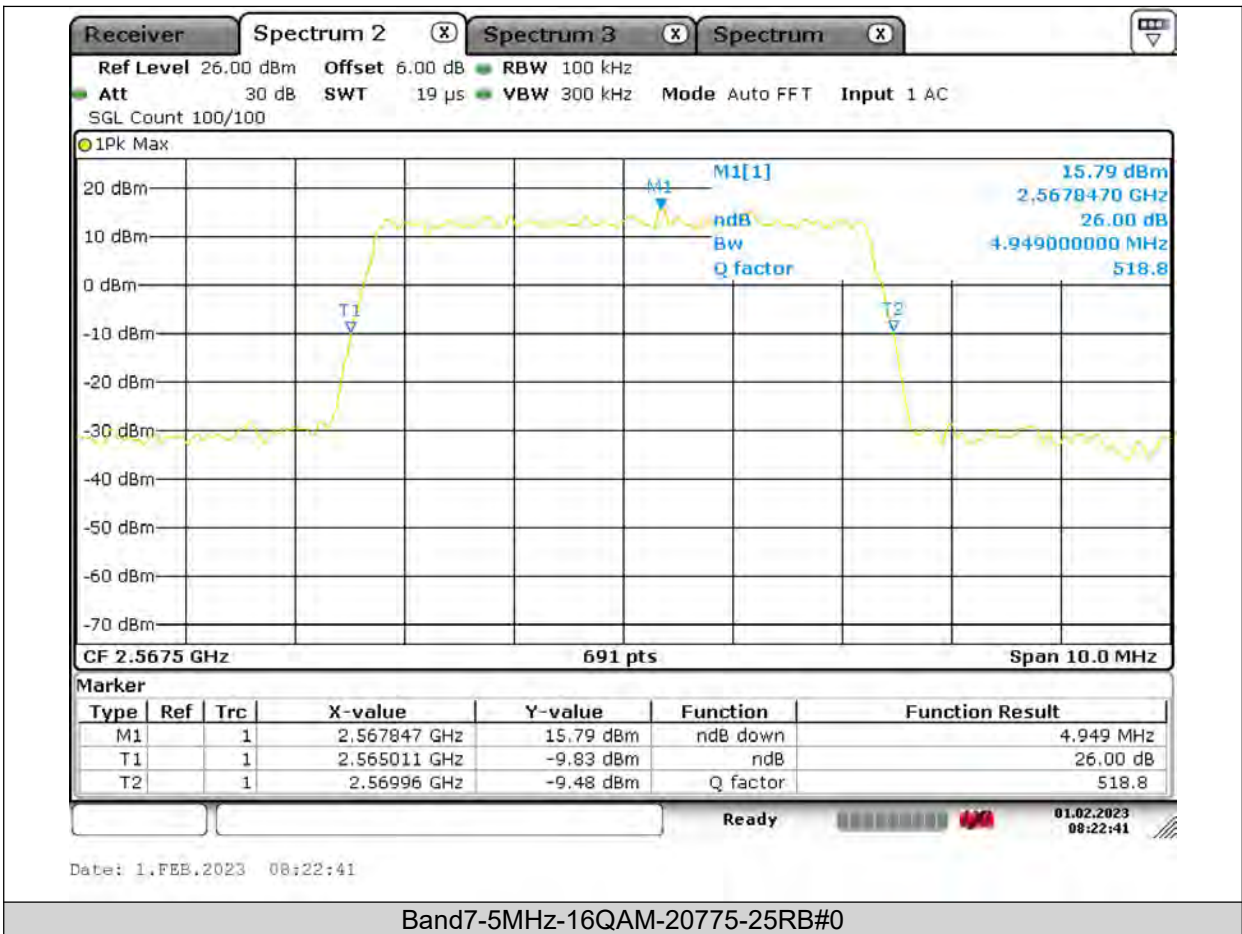

BUREAU VERITAS

Test Report No.: PSU-QSU2309010110RF03