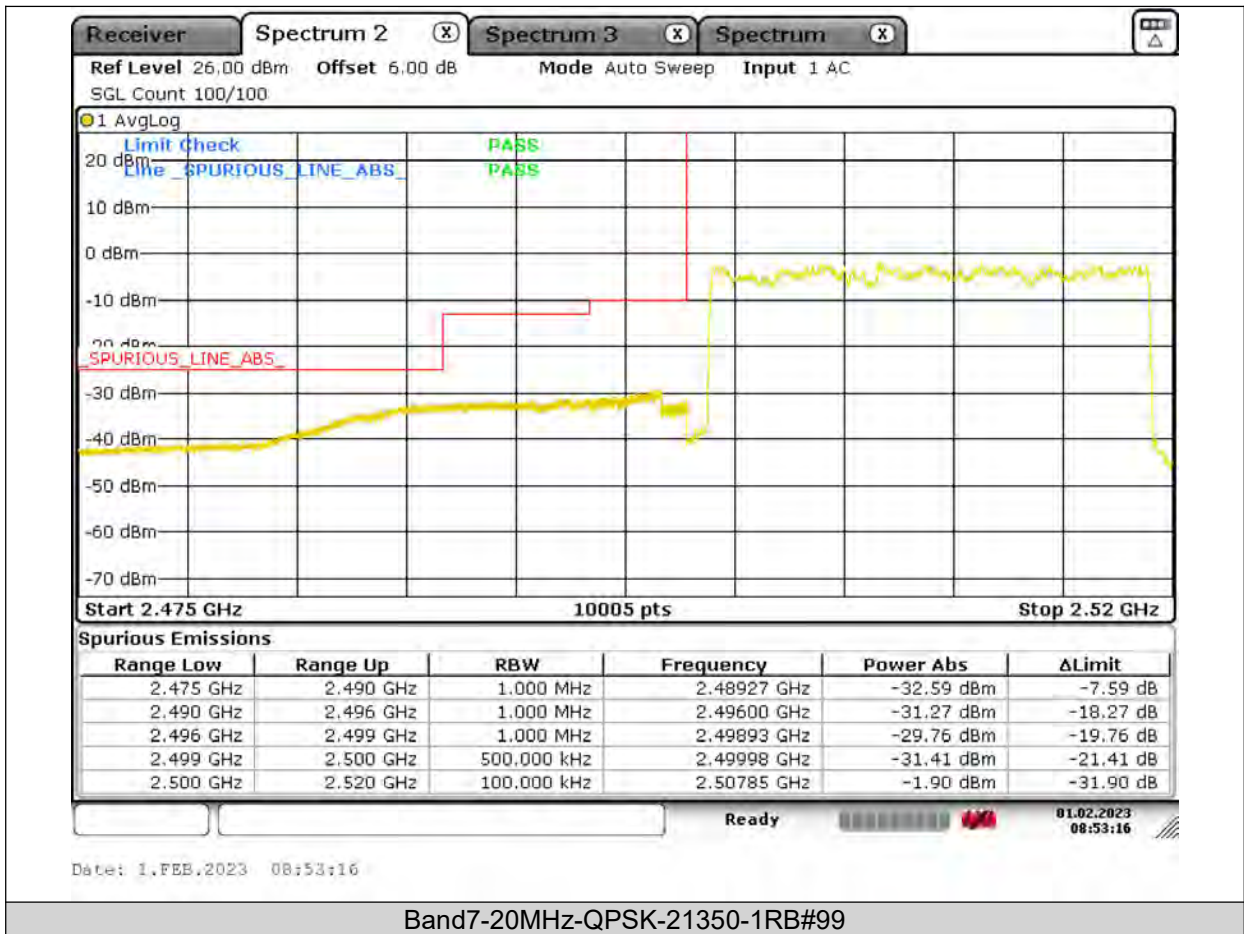

BUREAU
VERITAS

Test Report No.: PSU-QSU2309010110RF03

BUREAU
VERITAS

Test Report No.: PSU-QSU2309010110RF03

BUREAU
VERITAS

Test Report No.: PSU-QSU2309010110RF03

BUREAU VERITAS

Test Report No.: PSU-QSU2309010110RF03