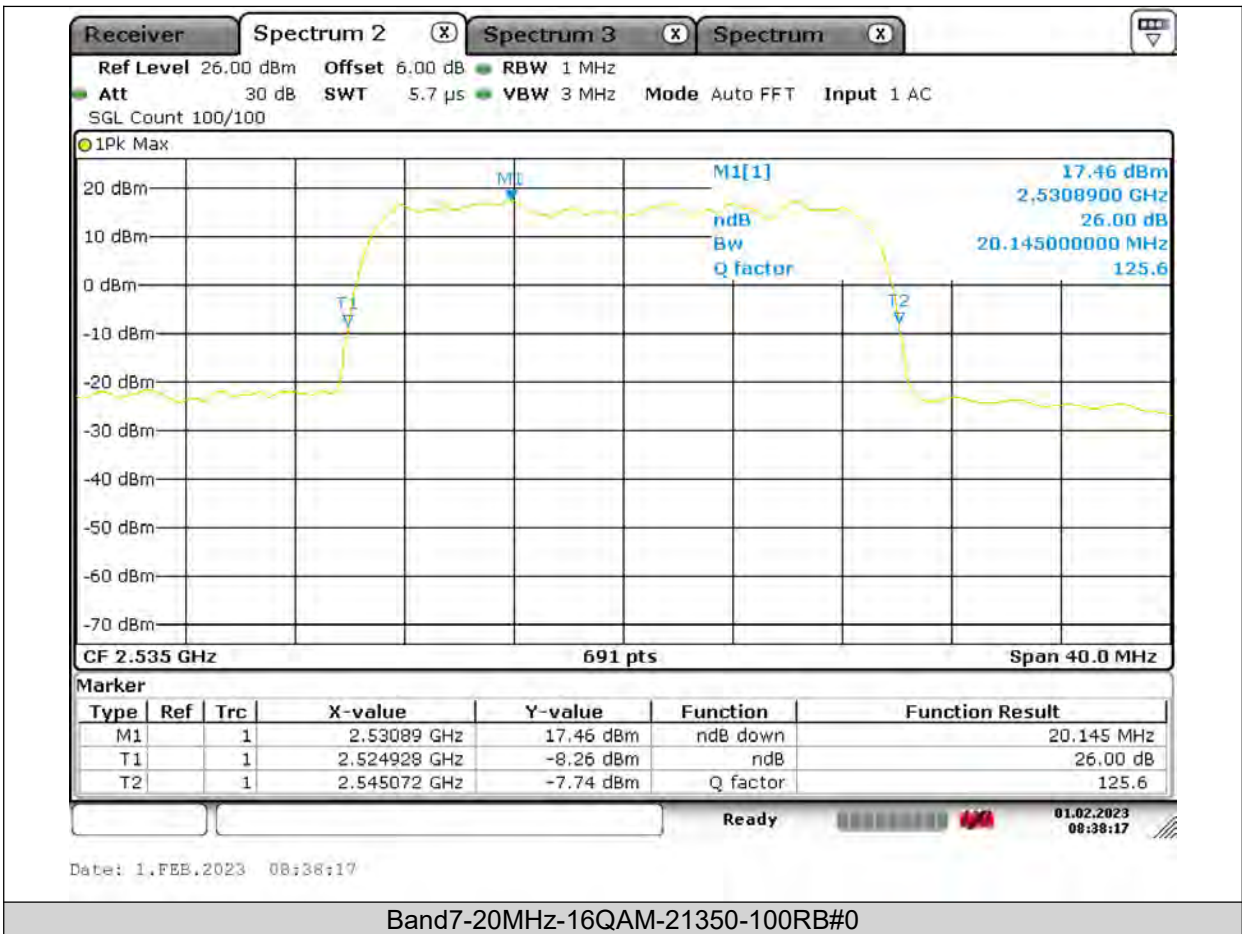

BUREAU VERITAS

Test Report No.: PSU-QSU2309010110RF03