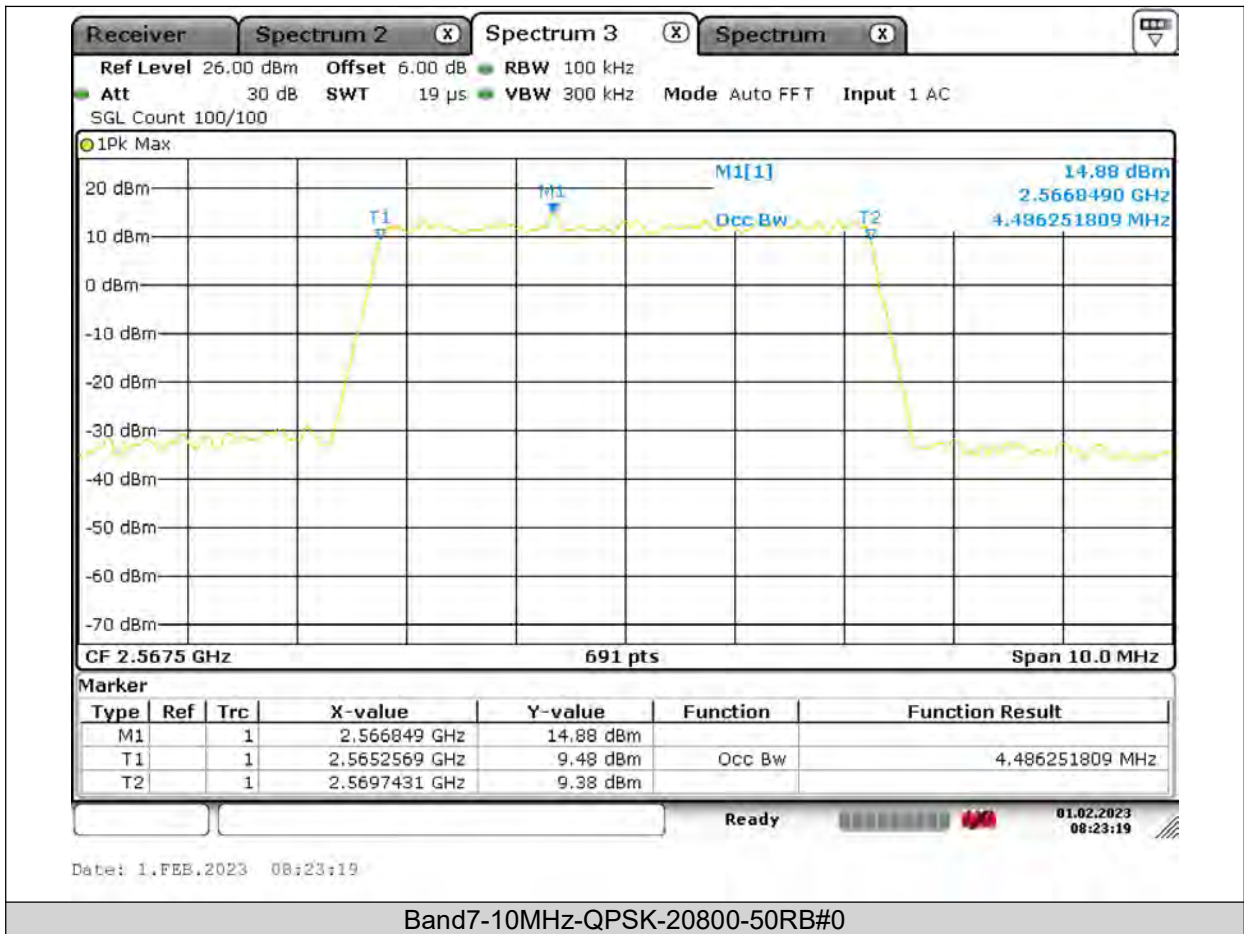

BUREAU VERITAS

Test Report No.: PSU-QSU2309010110RF03