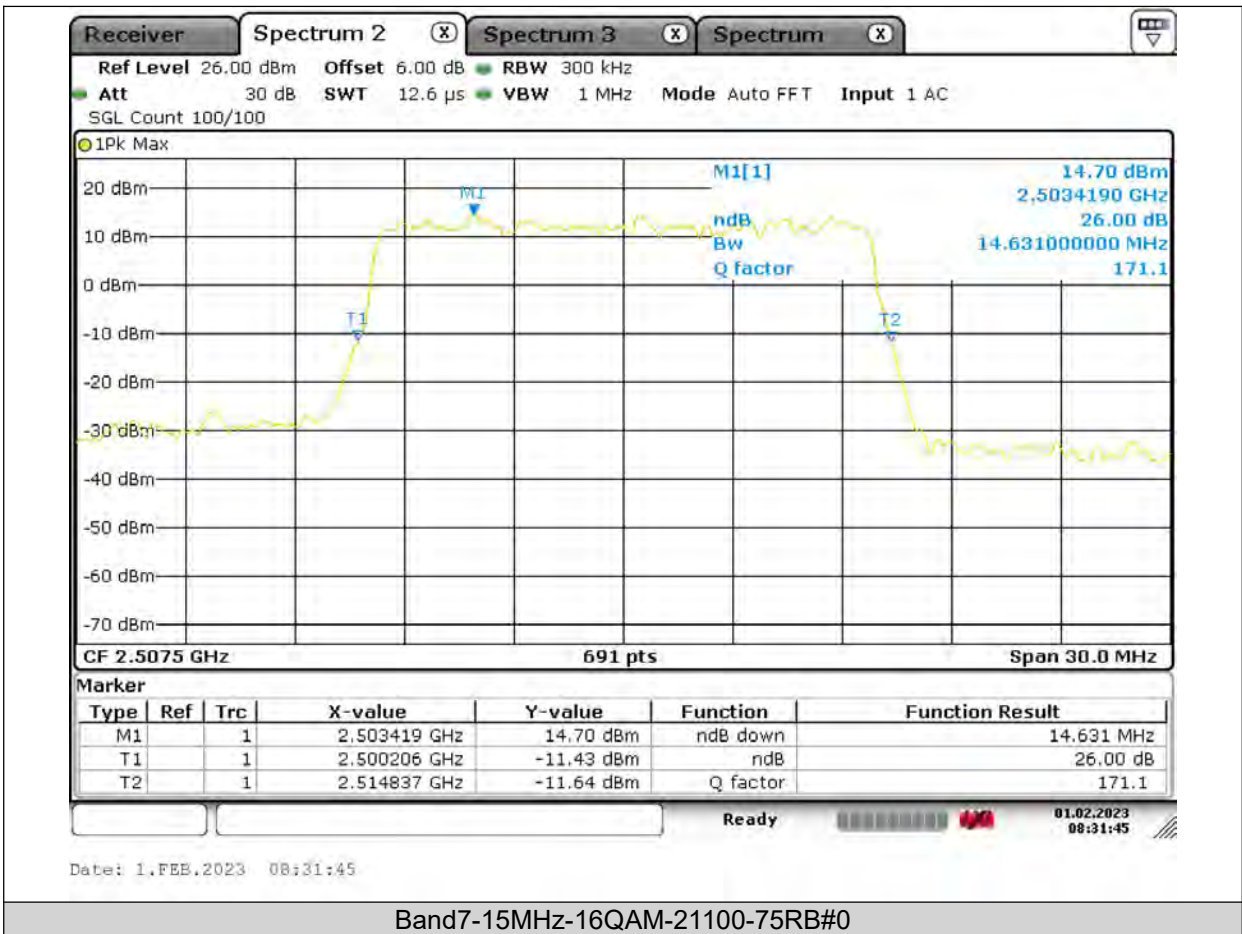

BUREAU VERITAS

Test Report No.: PSU-QSU2309010110RF03