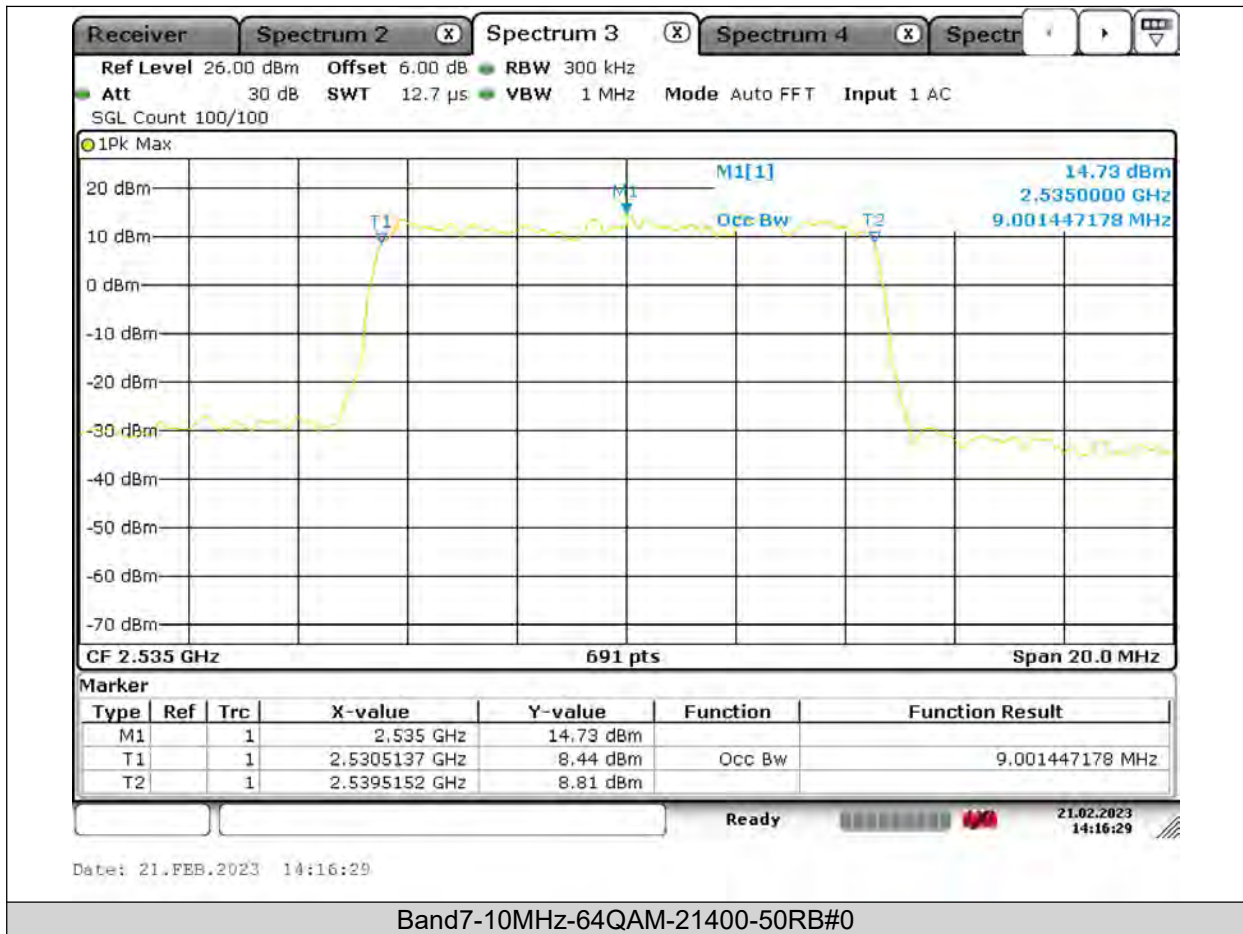

BUREAU
VERITAS

Test Report No.: PSU-QSU2309010110RF03