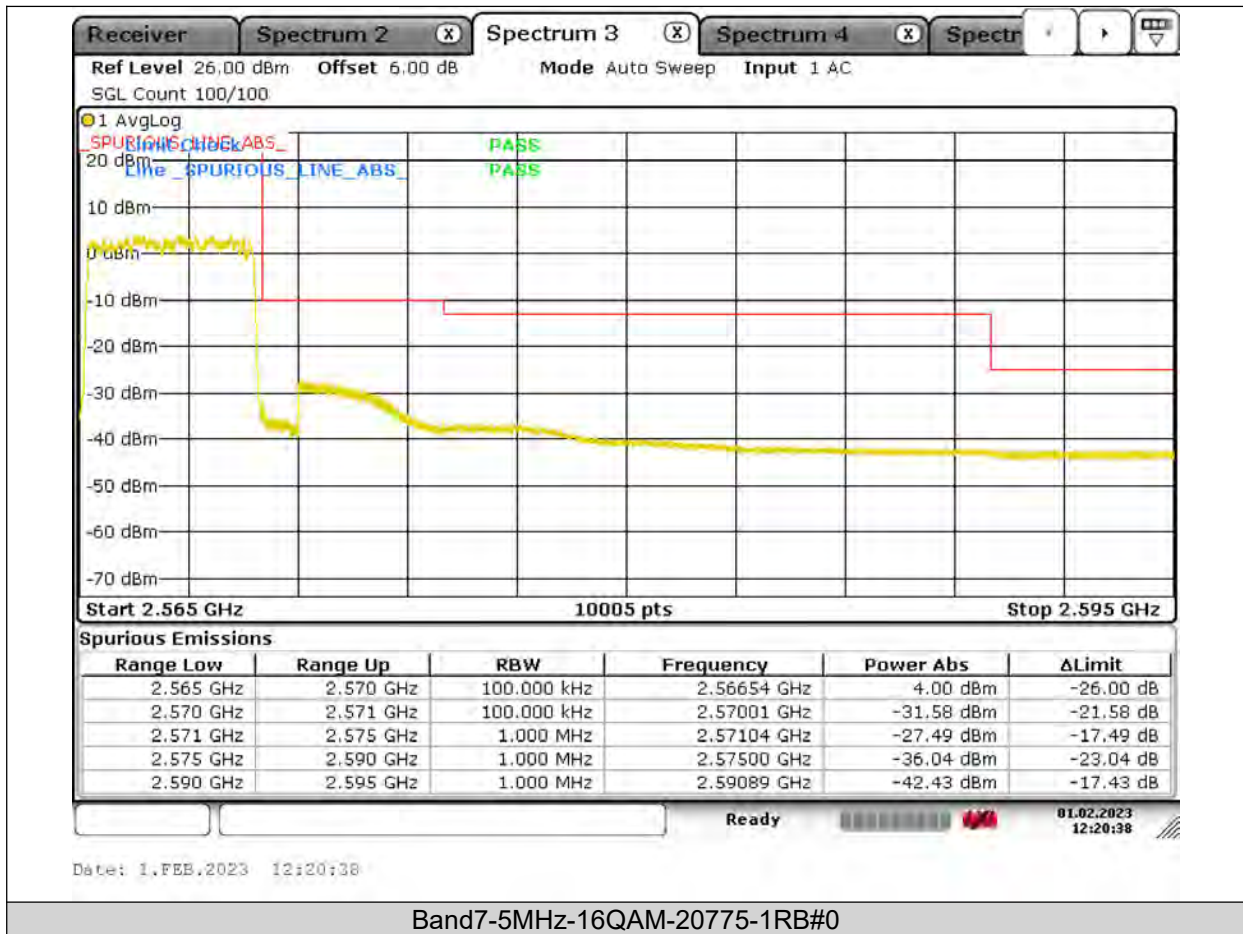

Test Report No.: PSU-QSU2309010110RF03

Test Graphs

BUREAU VERITAS

Test Report No.: PSU-QSU2309010110RF03

BUREAU
VERITAS

Test Report No.: PSU-QSU2309010110RF03

BUREAU VERITAS

Test Report No.: PSU-QSU2309010110RF03