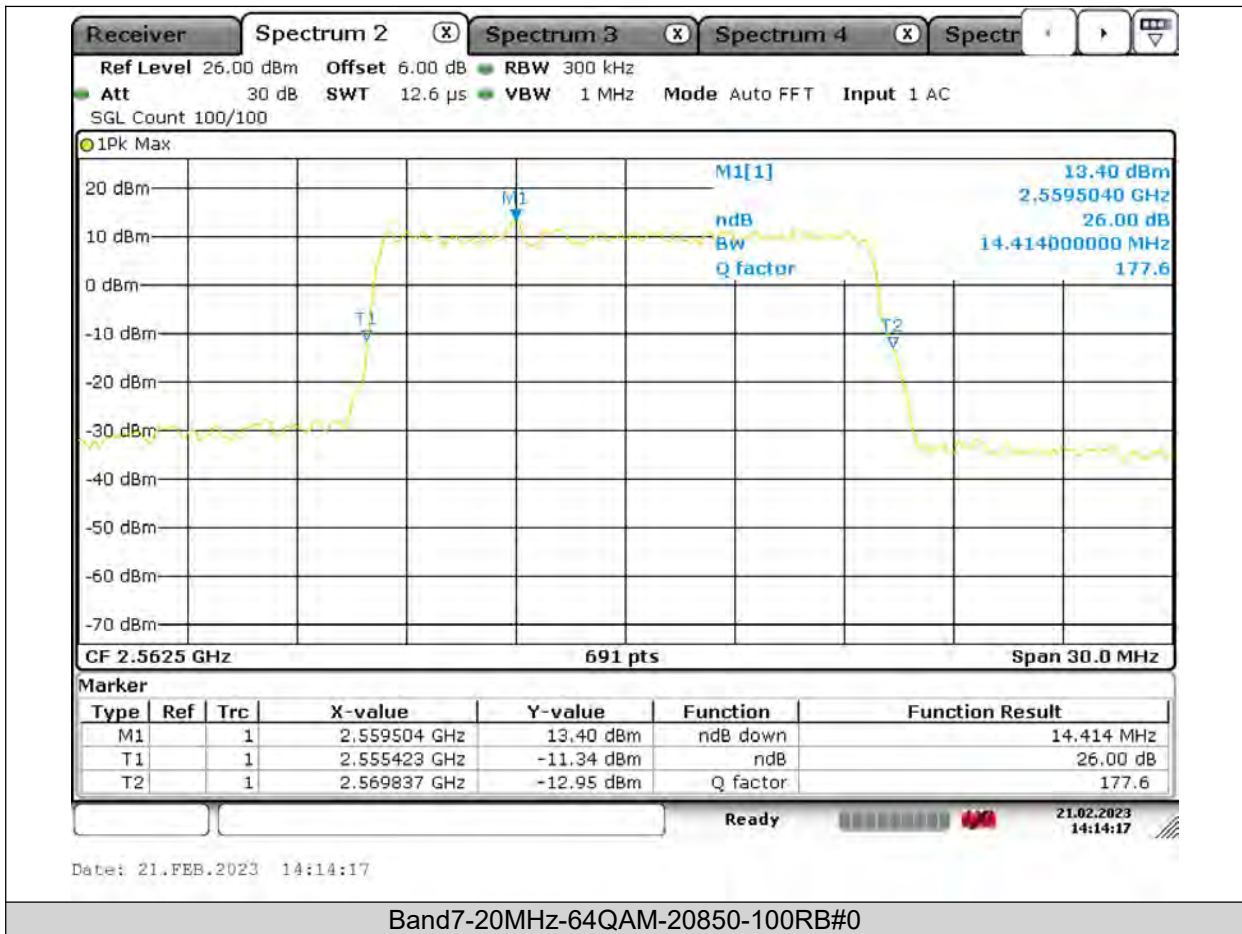

BUREAU VERITAS

Test Report No.: PSU-QSU2309010110RF03