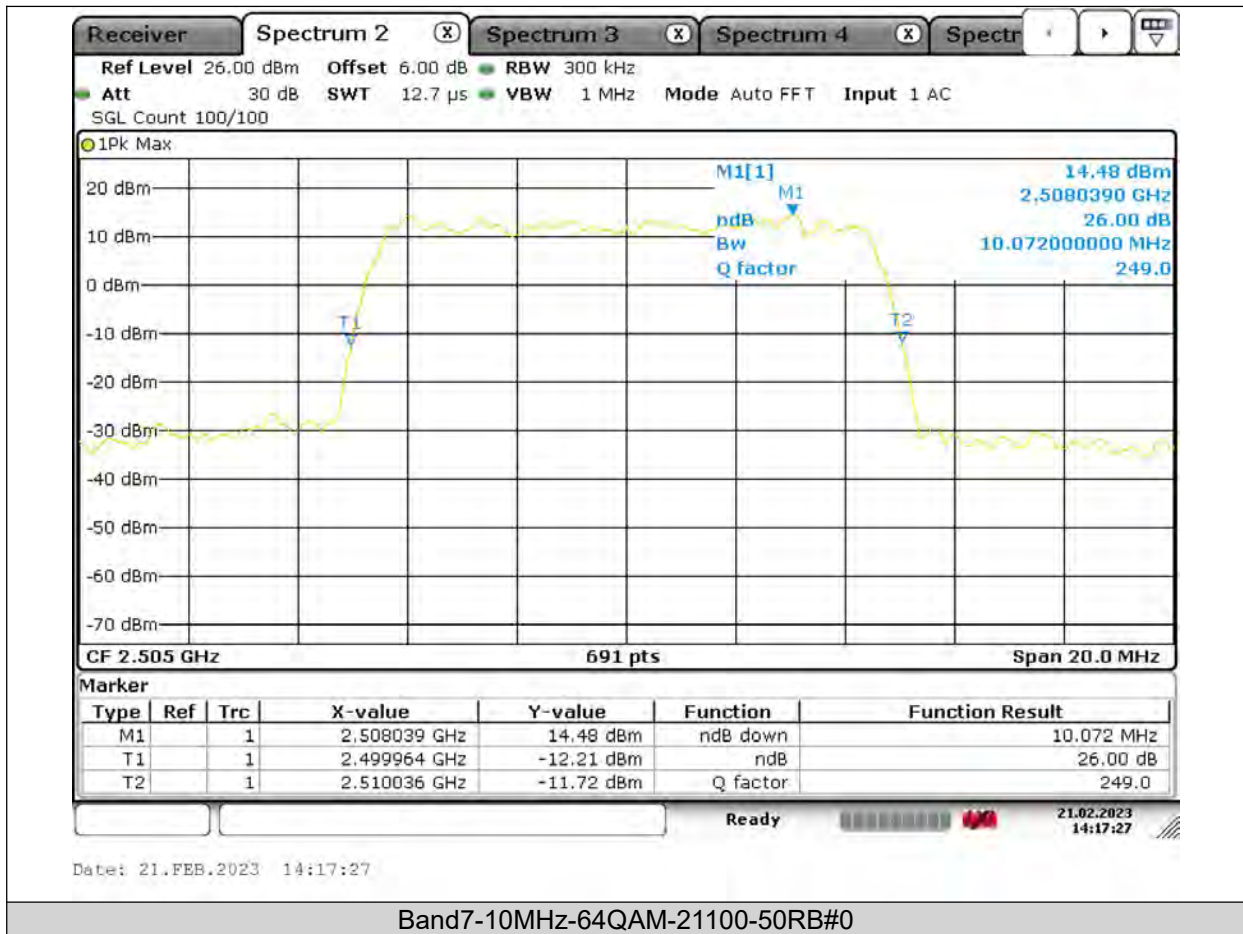

BUREAU VERITAS

Test Report No.: PSU-QSU2309010110RF03