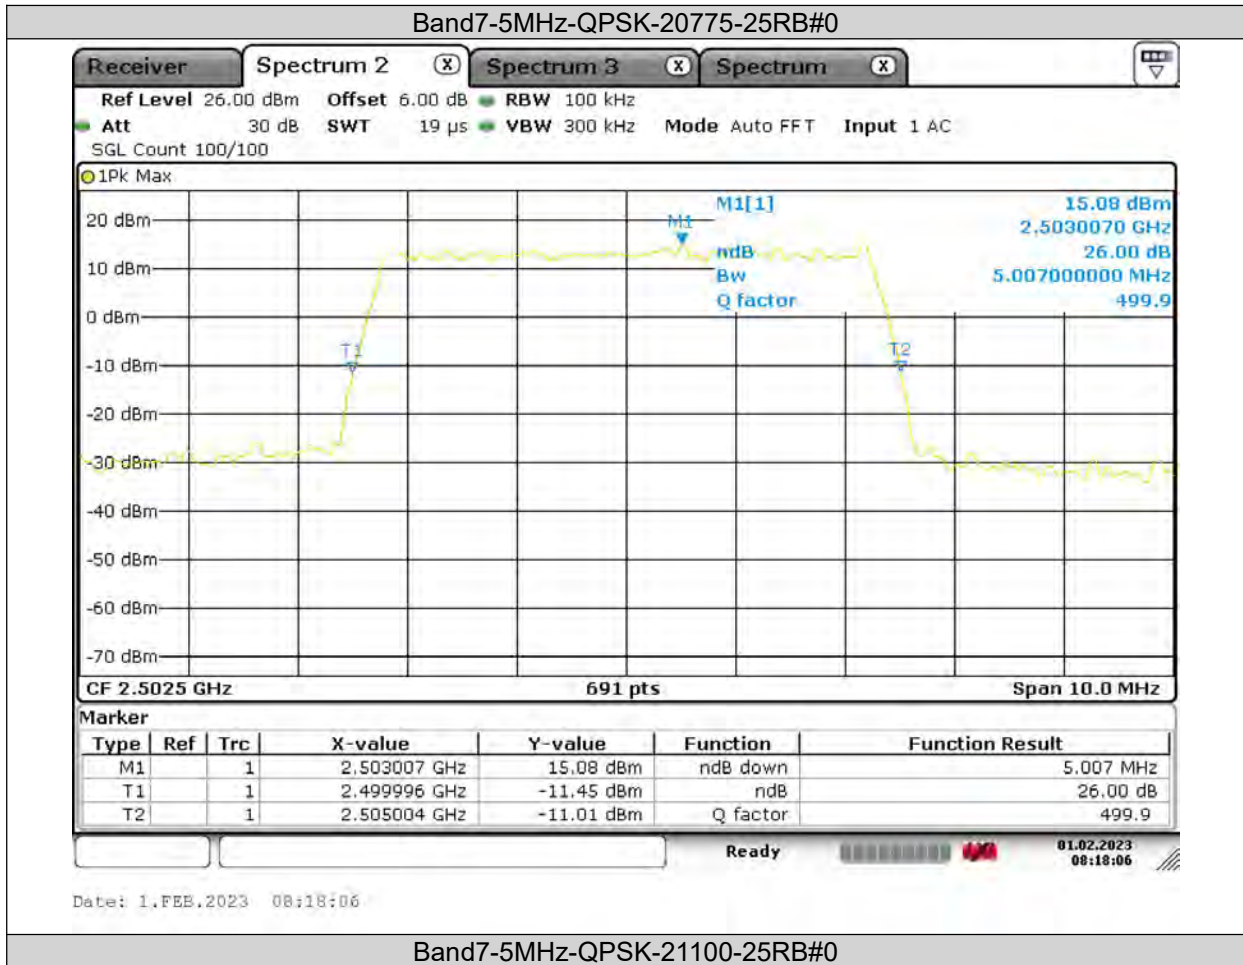

BUREAU VERITAS

Test Report No.: PSU-QSU2309010110RF03

BUREAU
VERITAS

Test Report No.: PSU-QSU2309010110RF03

BUREAU VERITAS

Test Report No.: PSU-QSU2309010110RF03

Test Report No.: PSU-QSU2309010110RF03

26dB Bandwidth