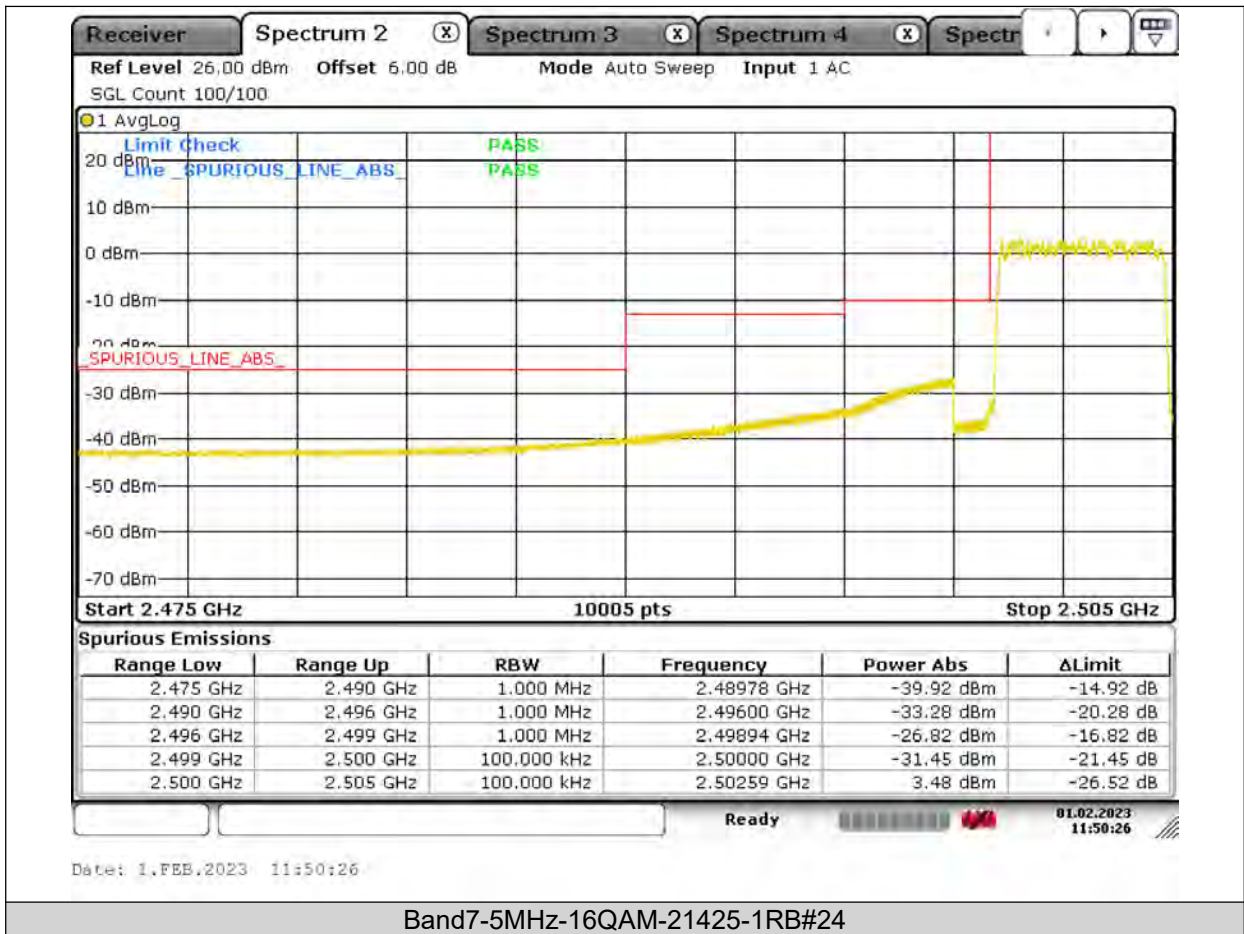

BUREAU VERITAS

Test Report No.: PSU-QSU2309010110RF03