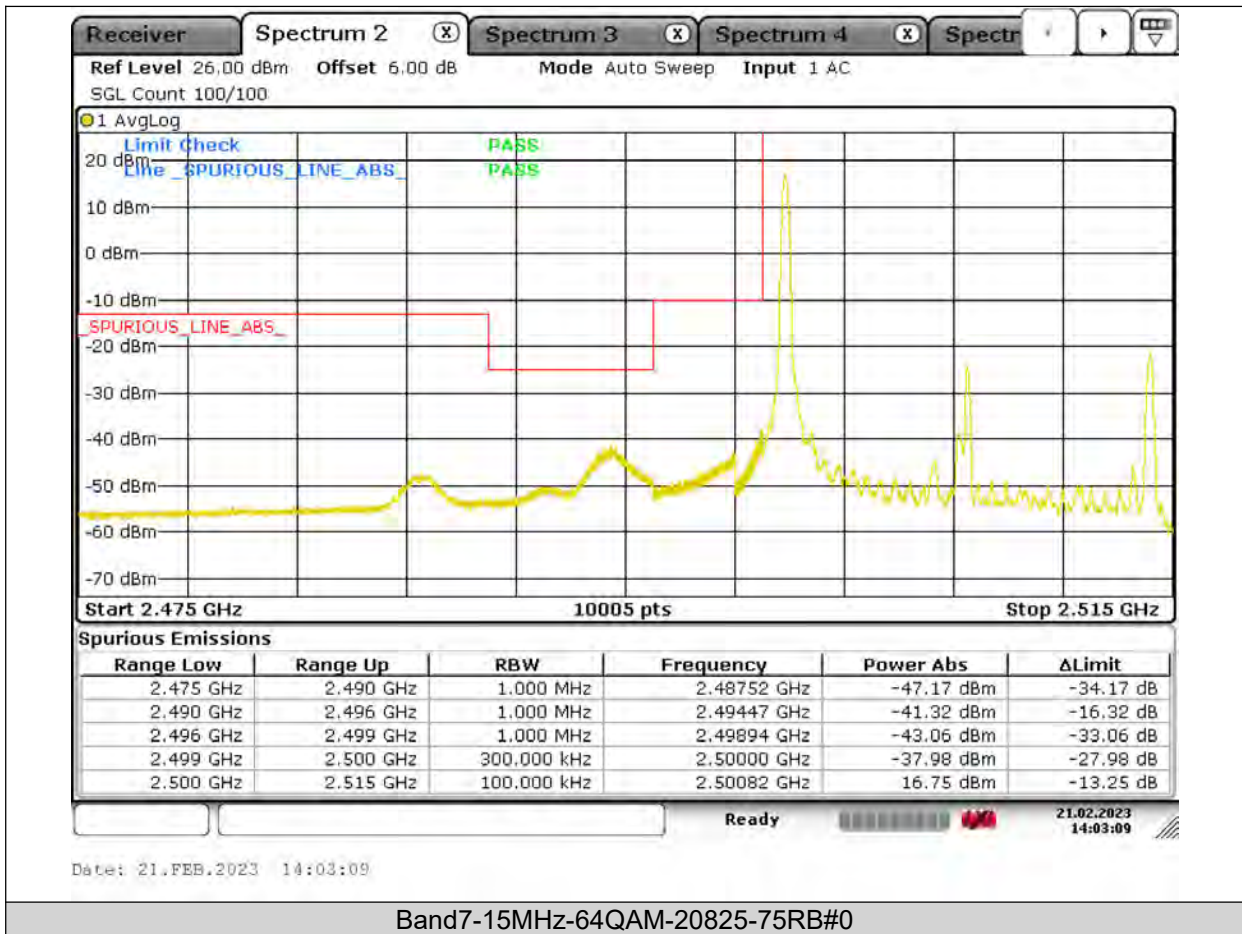

BUREAU
VERITAS

Test Report No.: PSU-QSU2309010110RF03