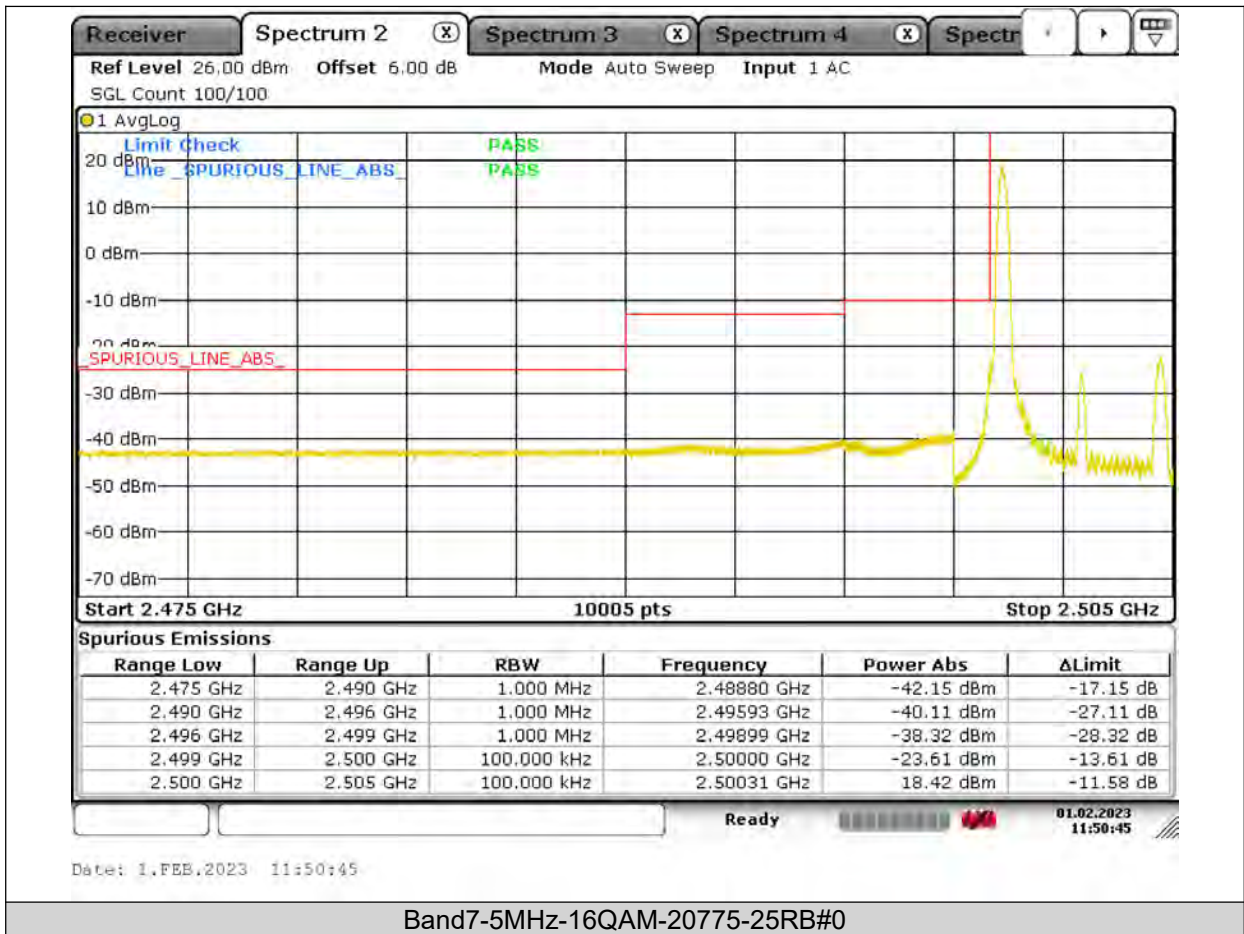

BUREAU VERITAS

Test Report No.: PSU-QSU2309010110RF03