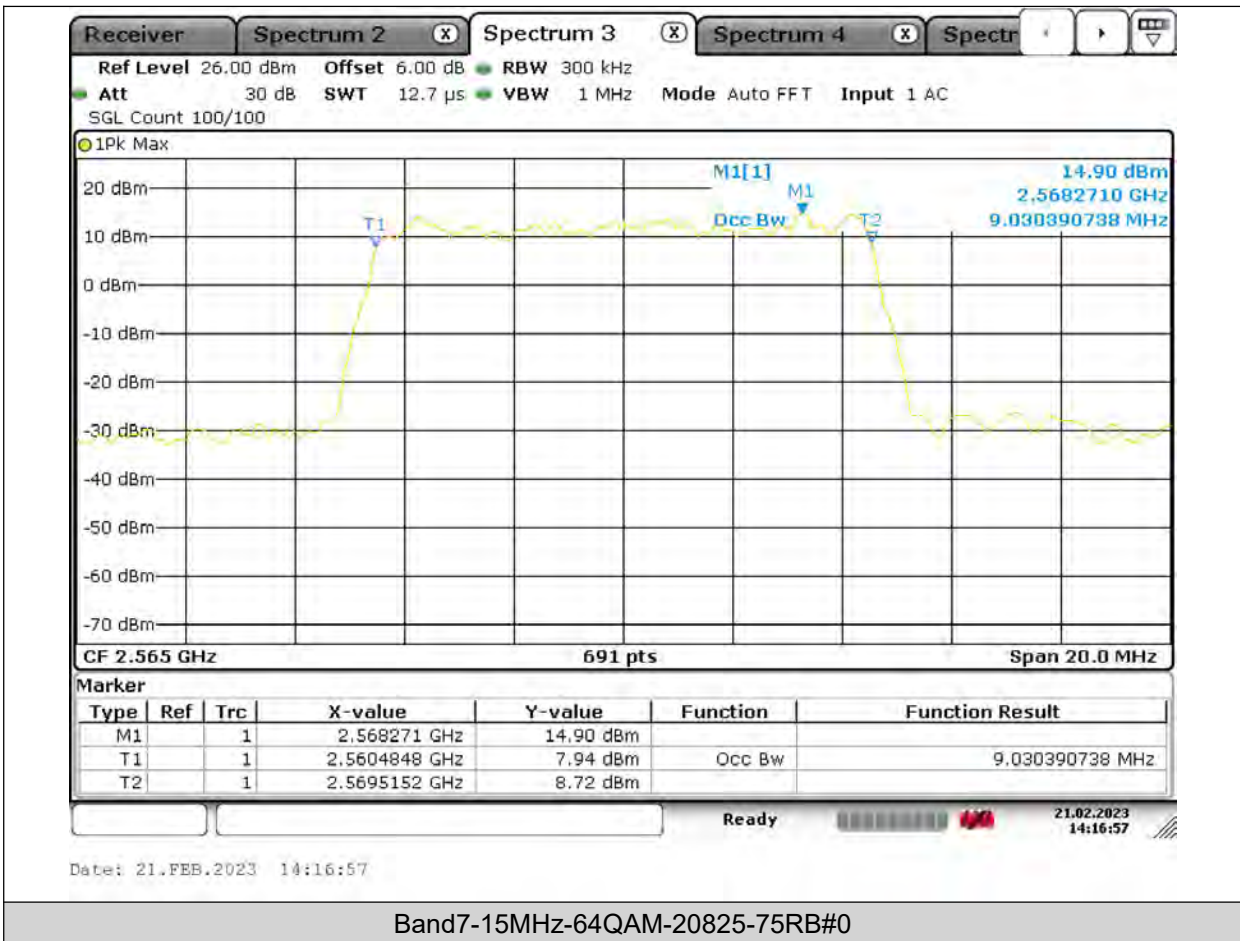

BUREAU
VERITAS

Test Report No.: PSU-QSU2309010110RF03