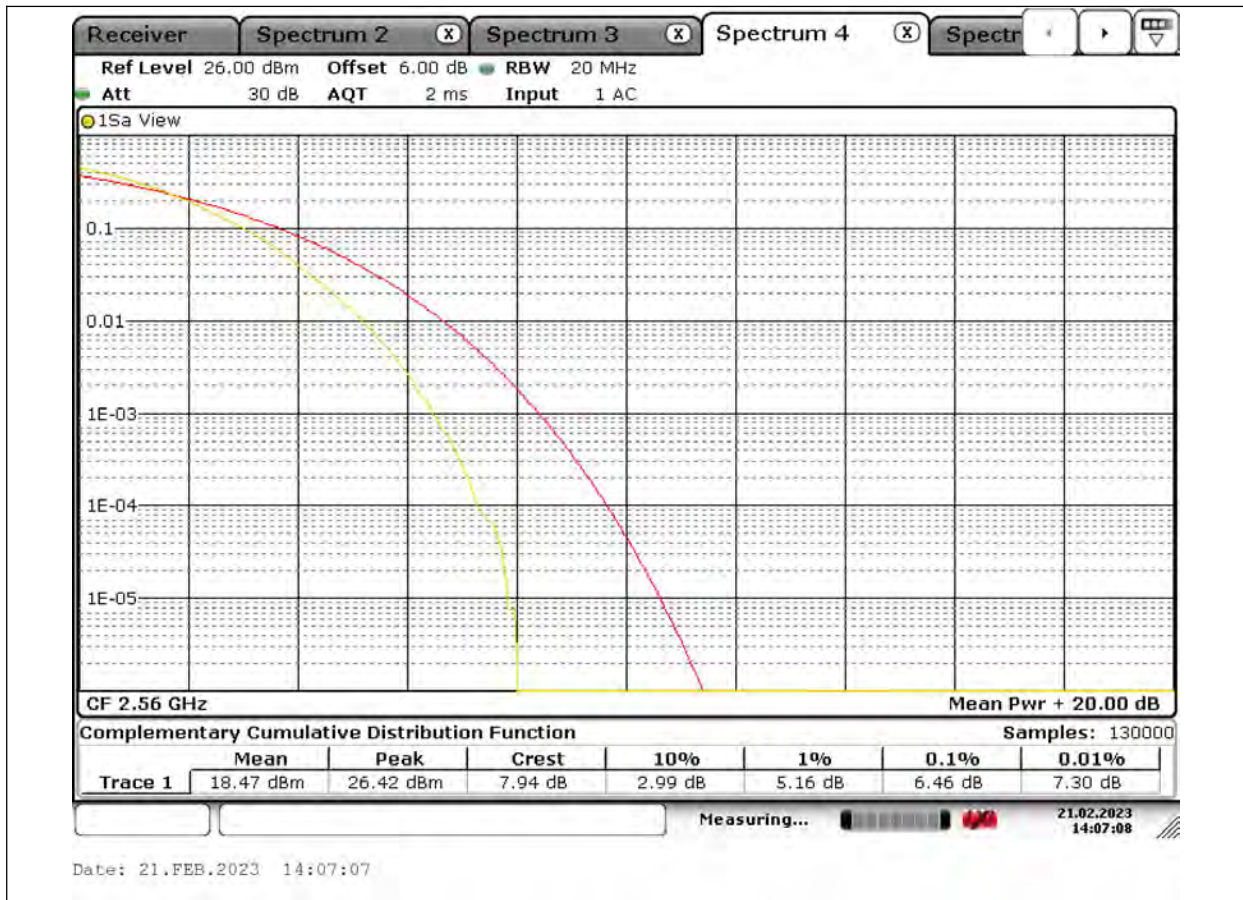

BUREAU VERITAS

Test Report No.: PSU-QSU2309010110RF03