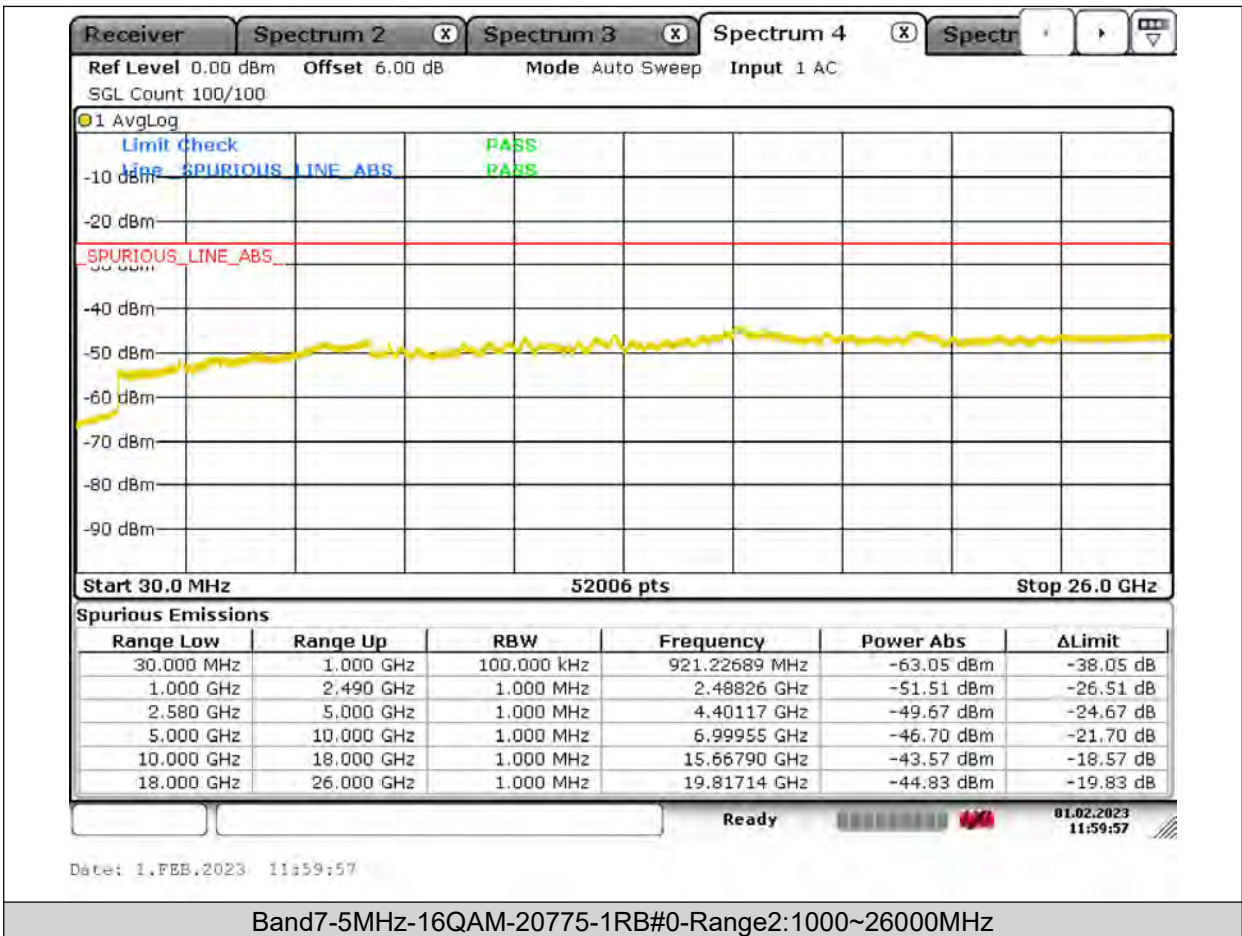

BUREAU VERITAS

Test Report No.: PSU-QSU2309010110RF03