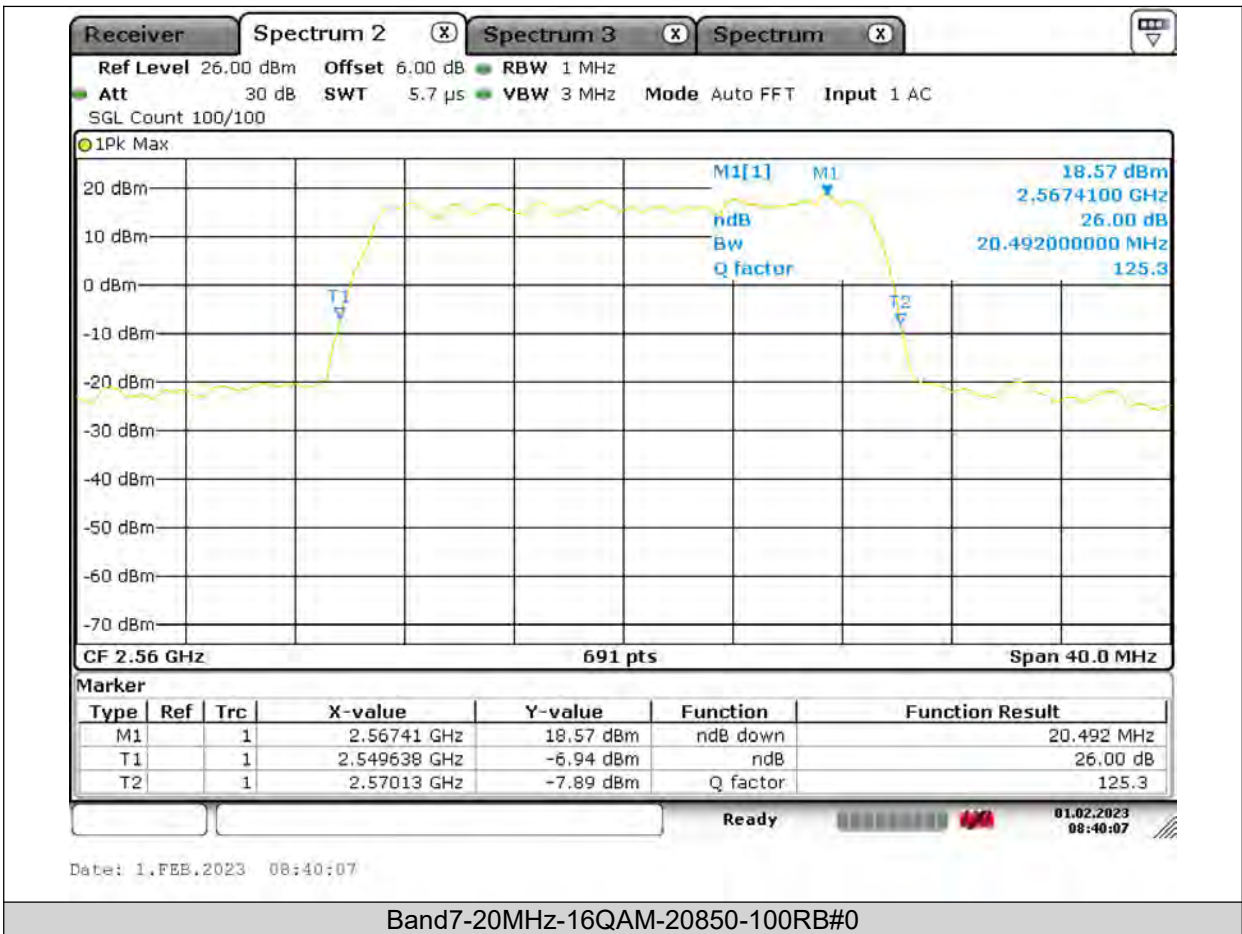

BUREAU VERITAS

Test Report No.: PSU-QSU2309010110RF03