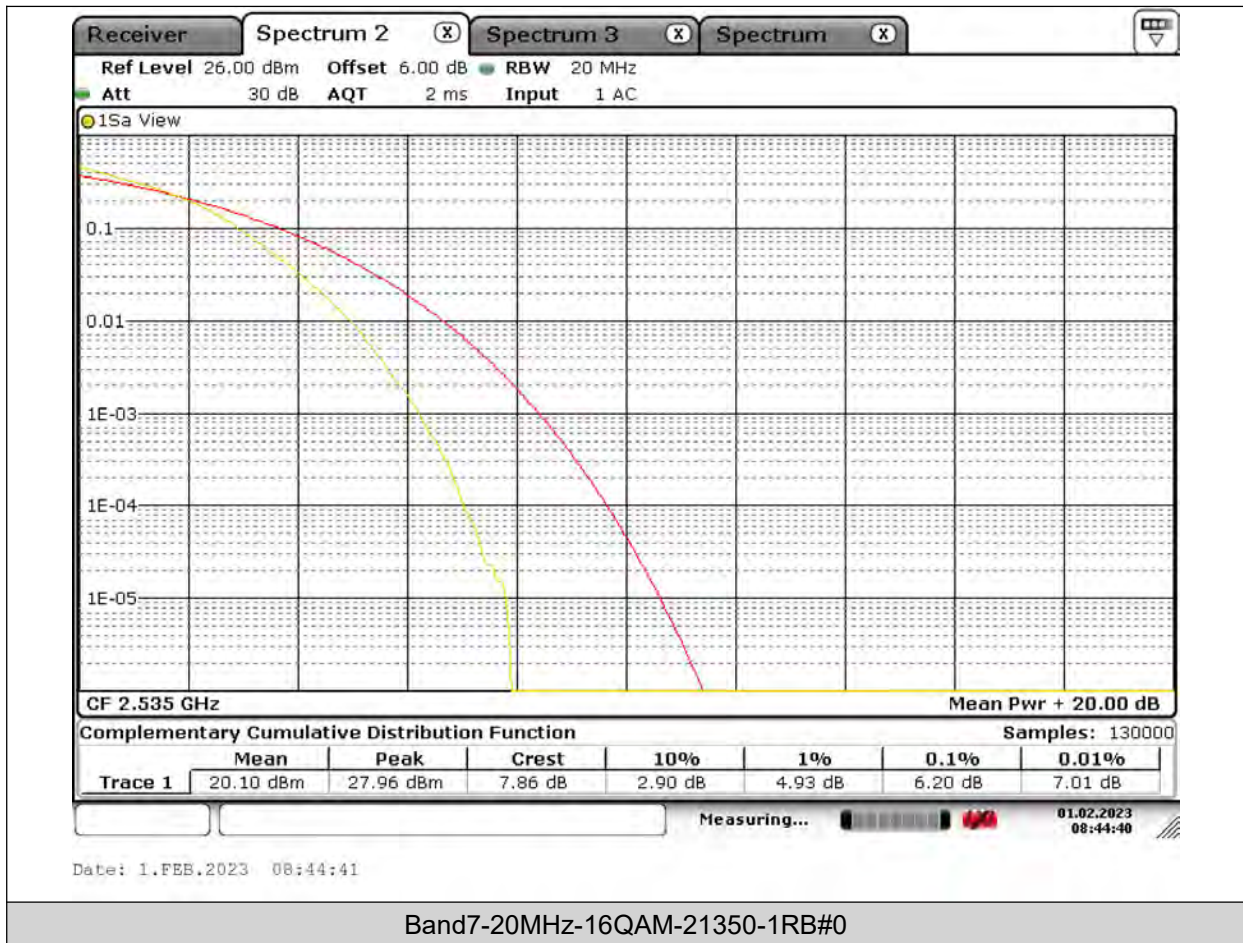

BUREAU VERITAS

Test Report No.: PSU-QSU2309010110RF03