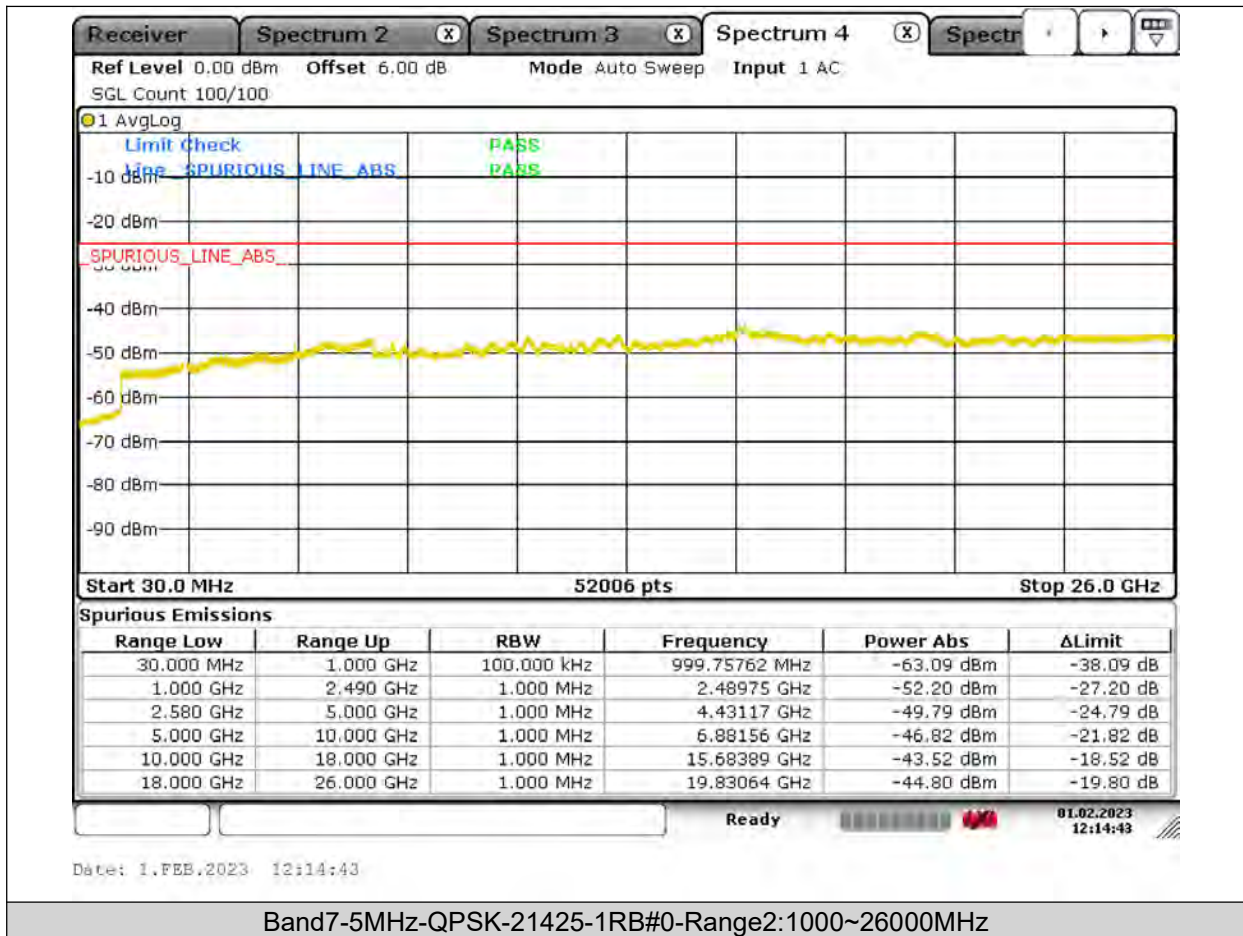

BUREAU
VERITAS

Test Report No.: PSU-QSU2309010110RF03