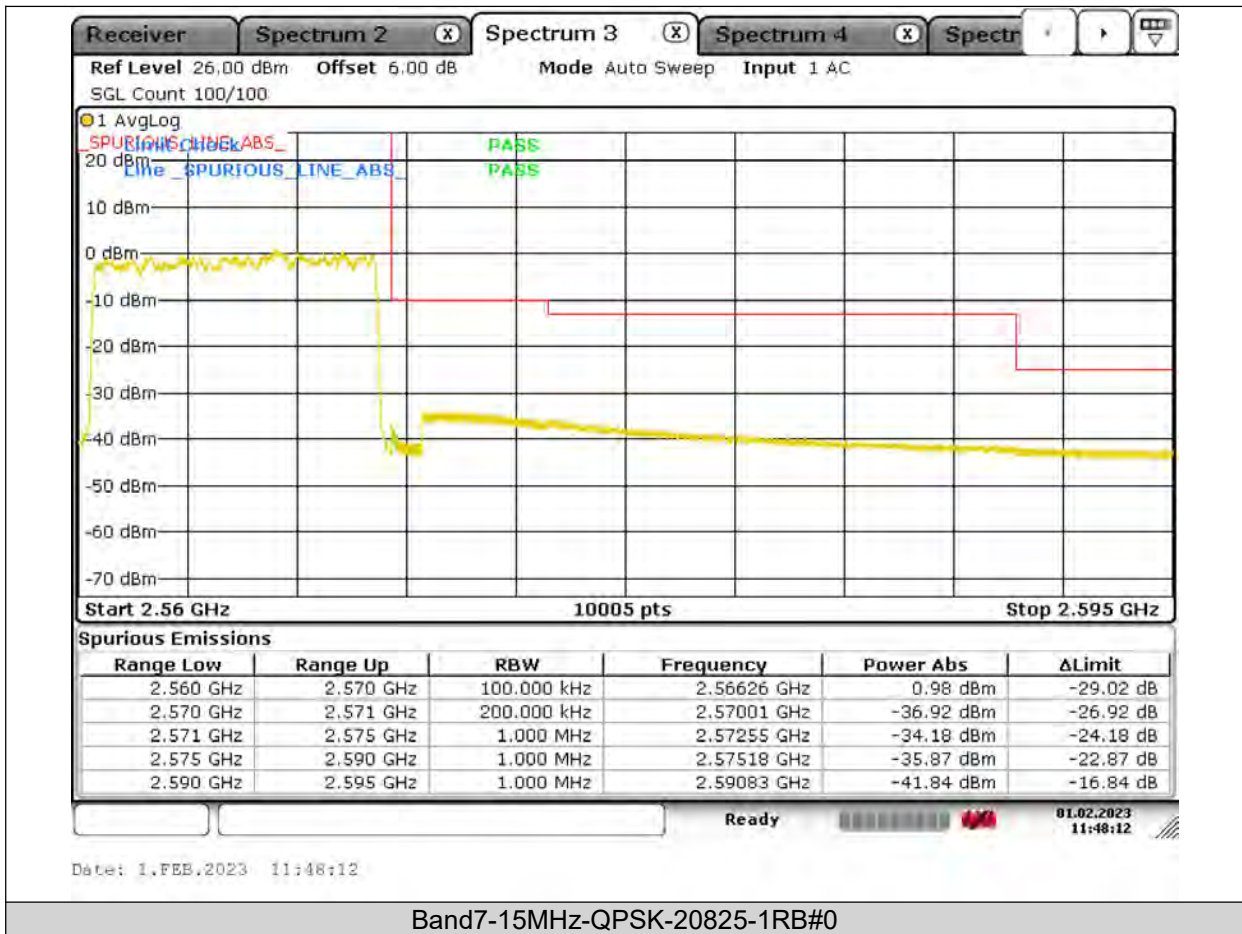

BUREAU
VERITAS

Test Report No.: PSU-QSU2309010110RF03