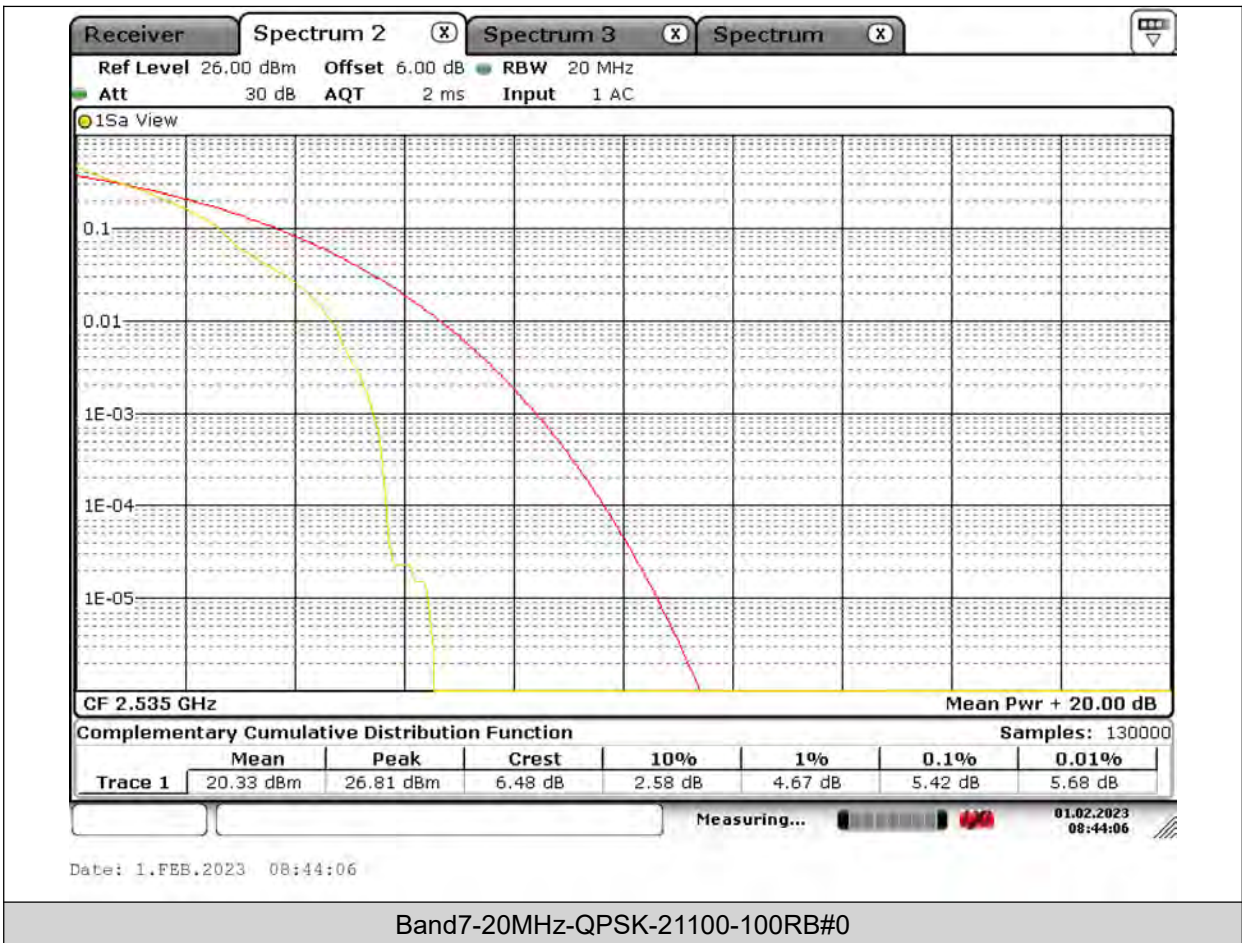

BUREAU VERITAS

Test Report No.: PSU-QSU2309010110RF03