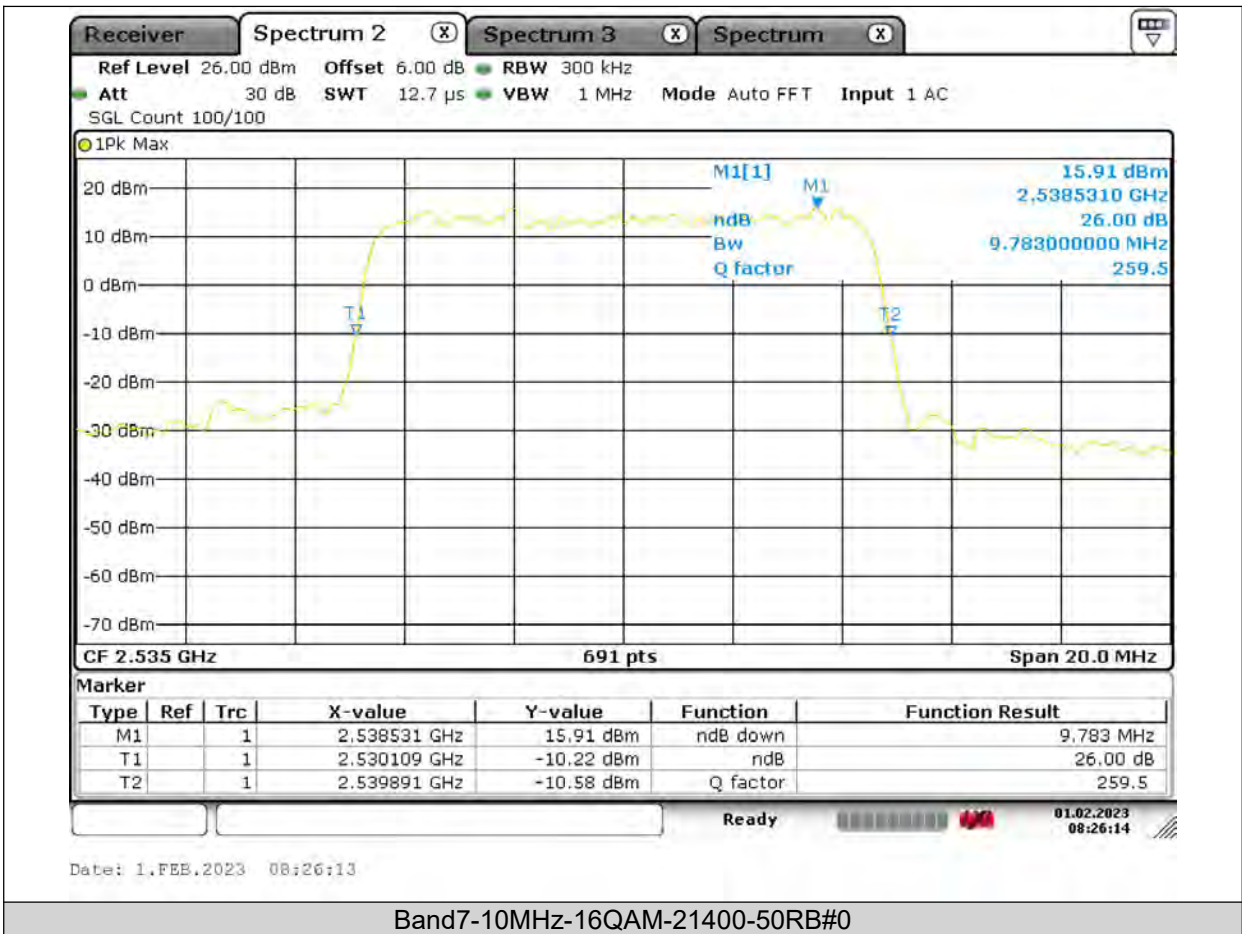

BUREAU VERITAS

Test Report No.: PSU-QSU2309010110RF03