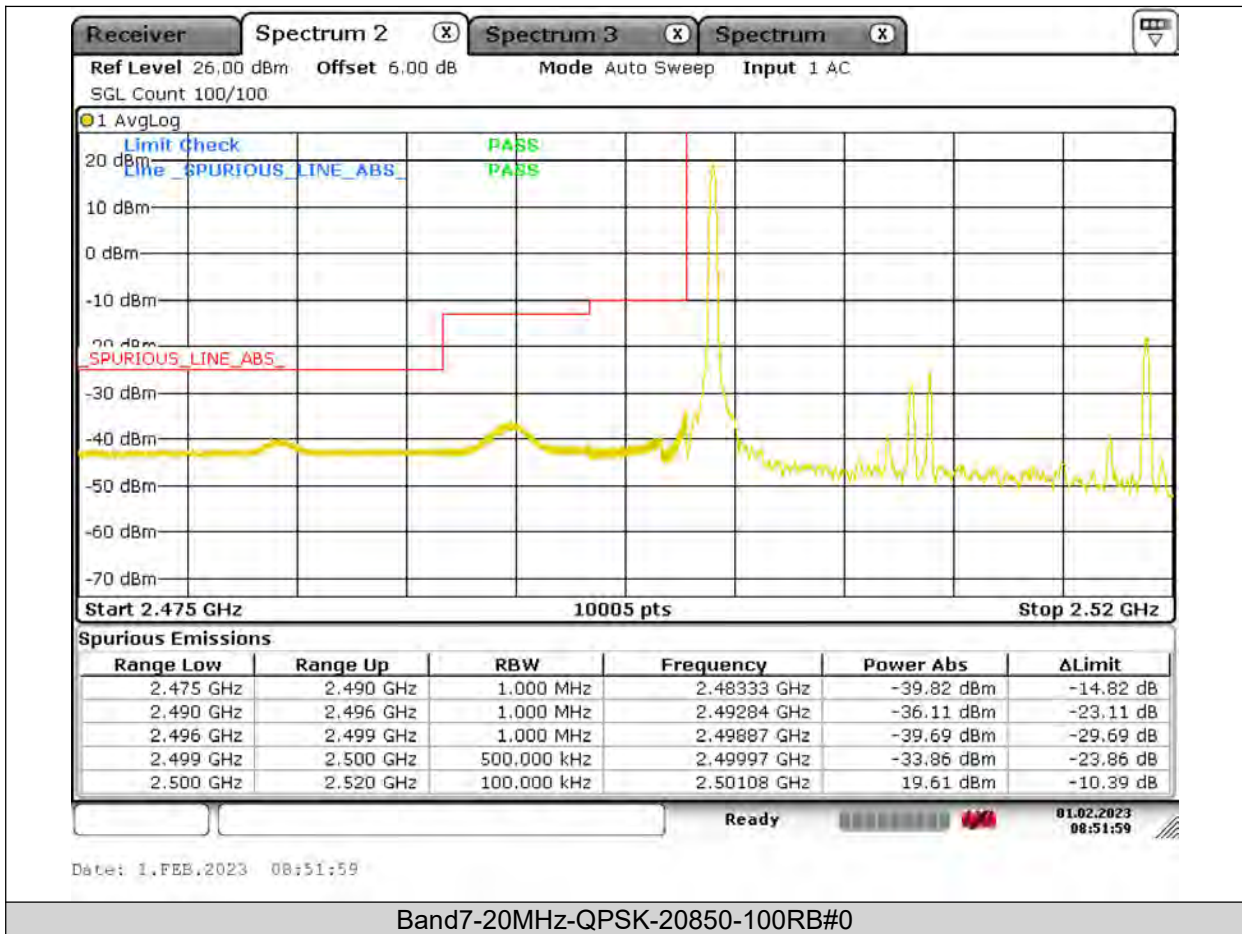

BUREAU
VERITAS

Test Report No.: PSU-QSU2309010110RF03