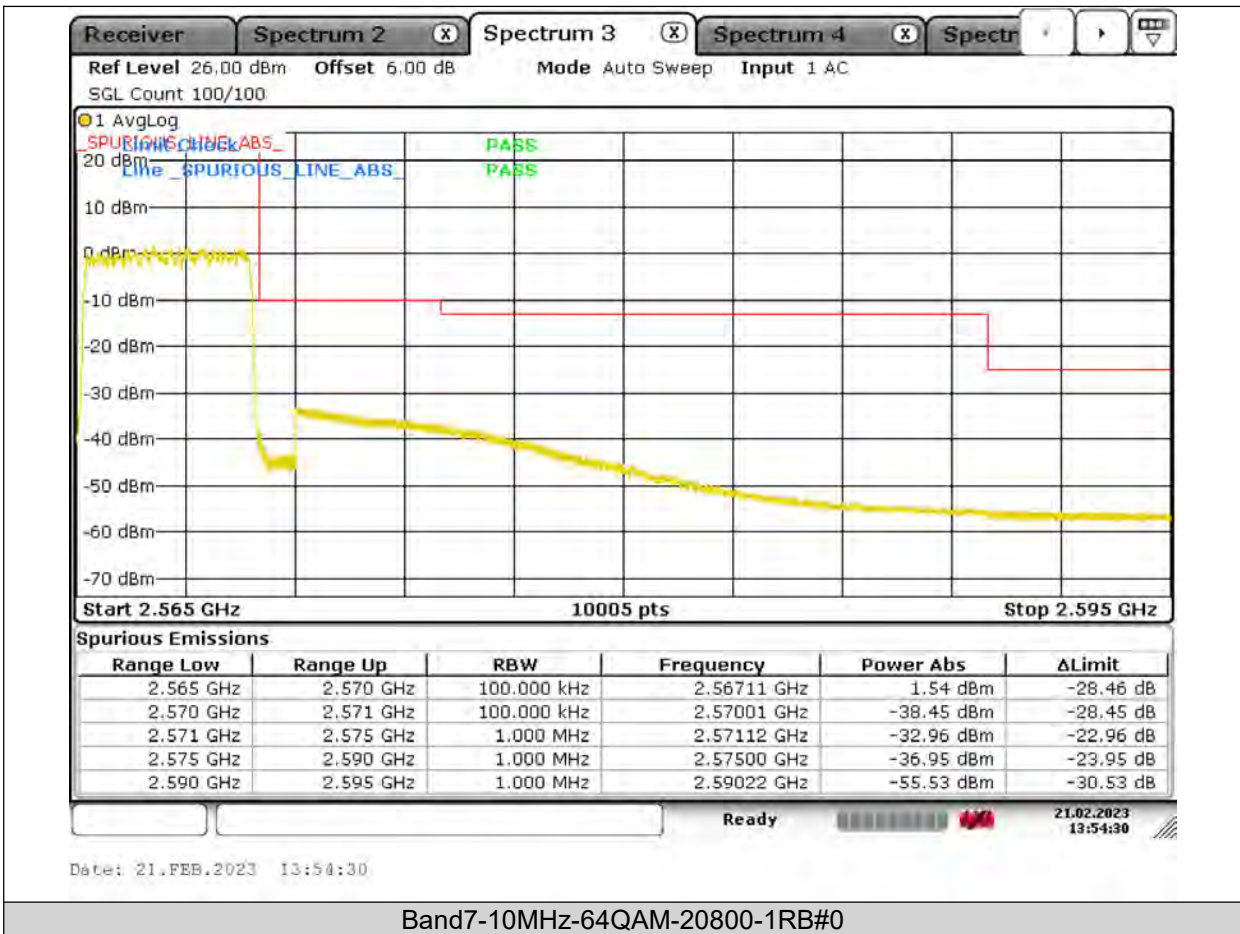

BUREAU VERITAS

Test Report No.: PSU-QSU2309010110RF03