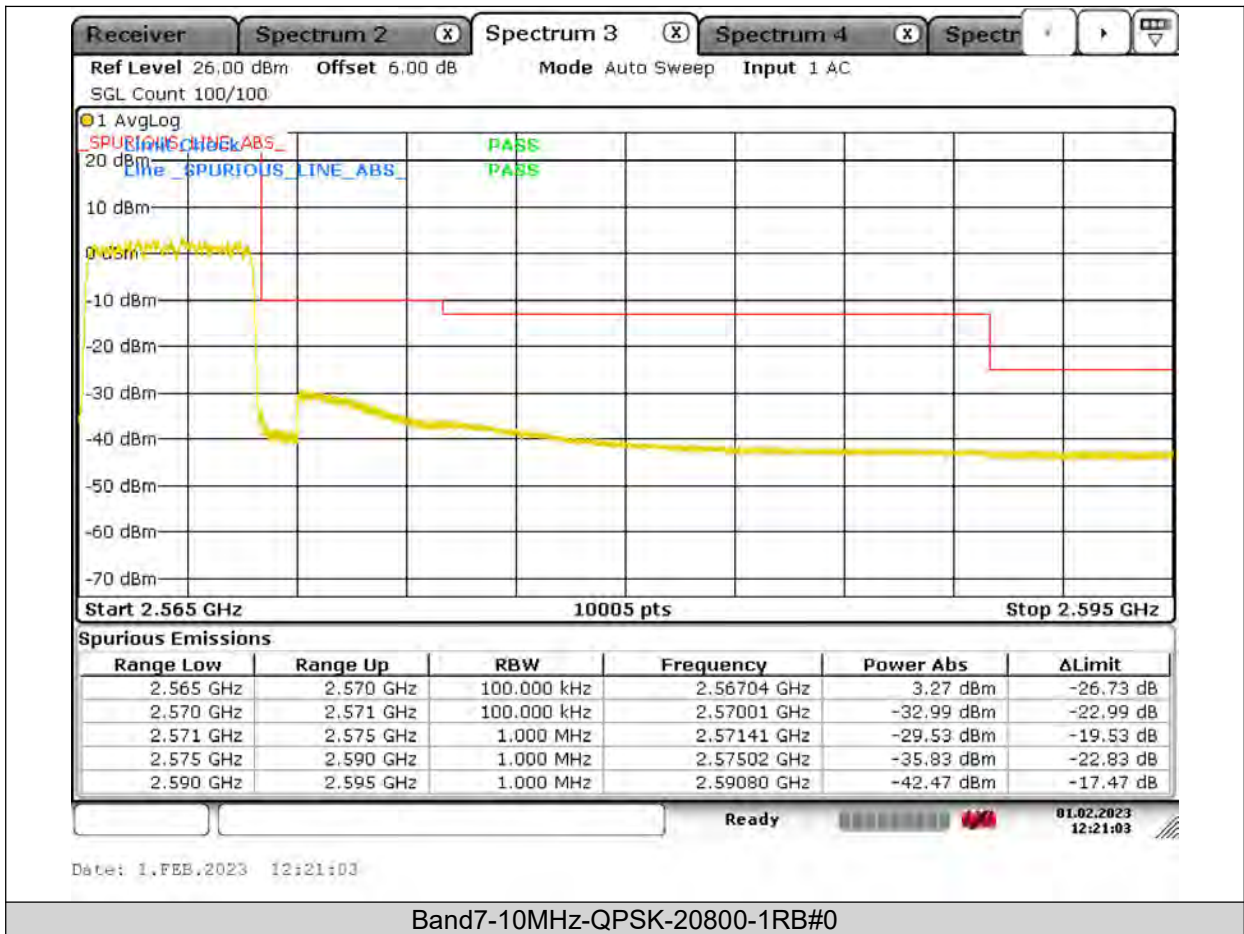

BUREAU
VERITAS

Test Report No.: PSU-QSU2309010110RF03