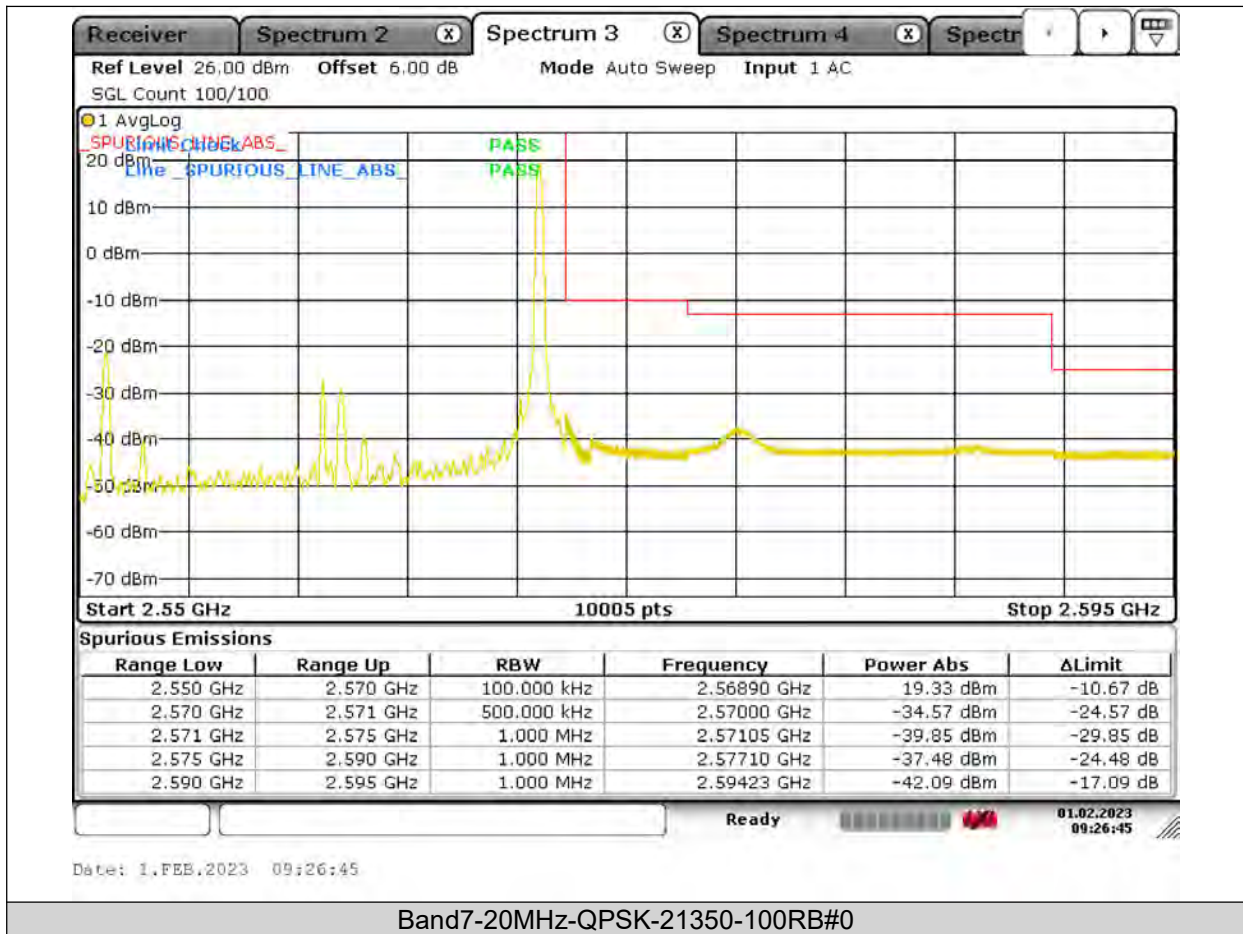

BUREAU
VERITAS

Test Report No.: PSU-QSU2309010110RF03

BUREAU
VERITAS

Test Report No.: PSU-QSU2309010110RF03

BUREAU
VERITAS

Test Report No.: PSU-QSU2309010110RF03

BUREAU VERITAS

Test Report No.: PSU-QSU2309010110RF03