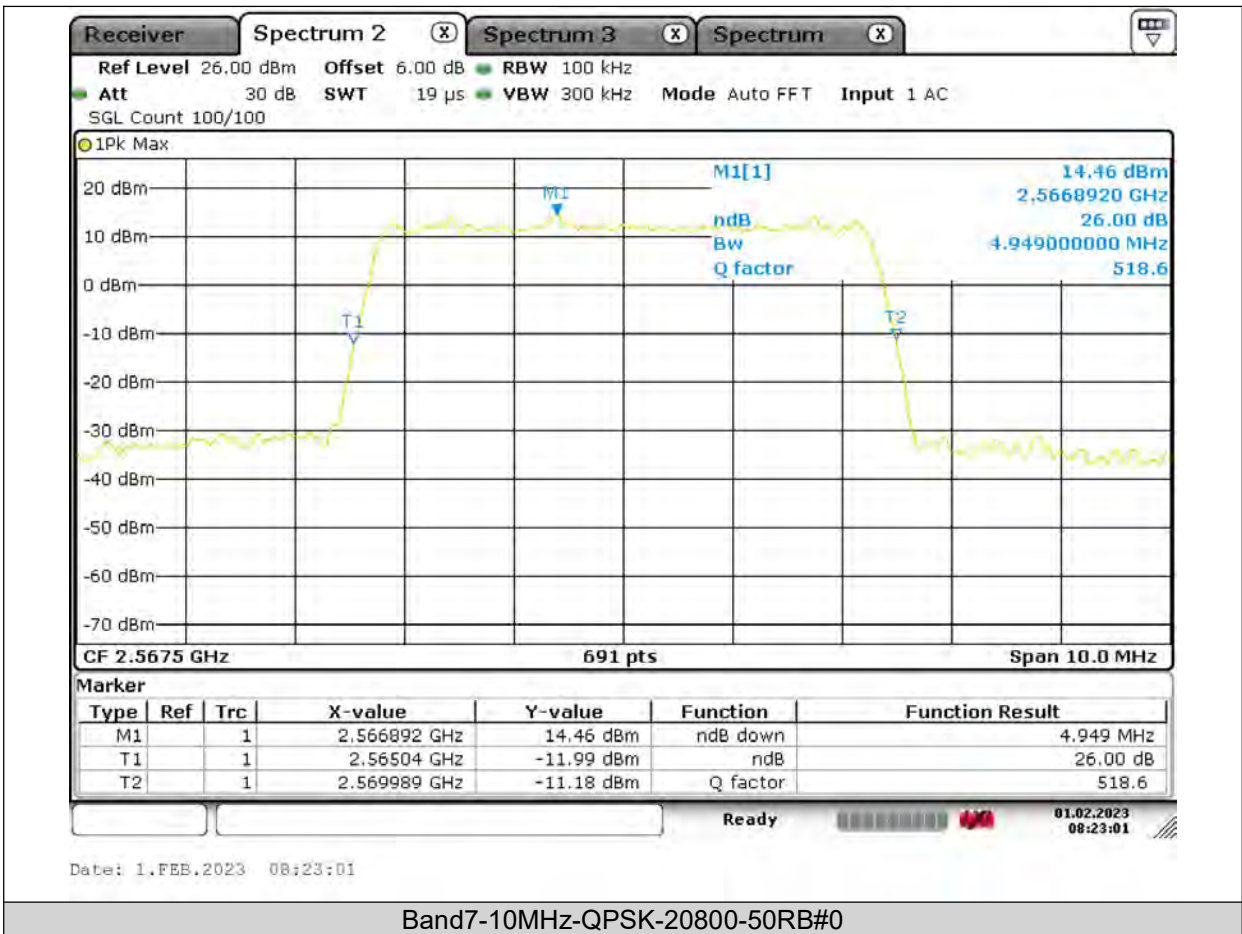

BUREAU VERITAS

Test Report No.: PSU-QSU2309010110RF03