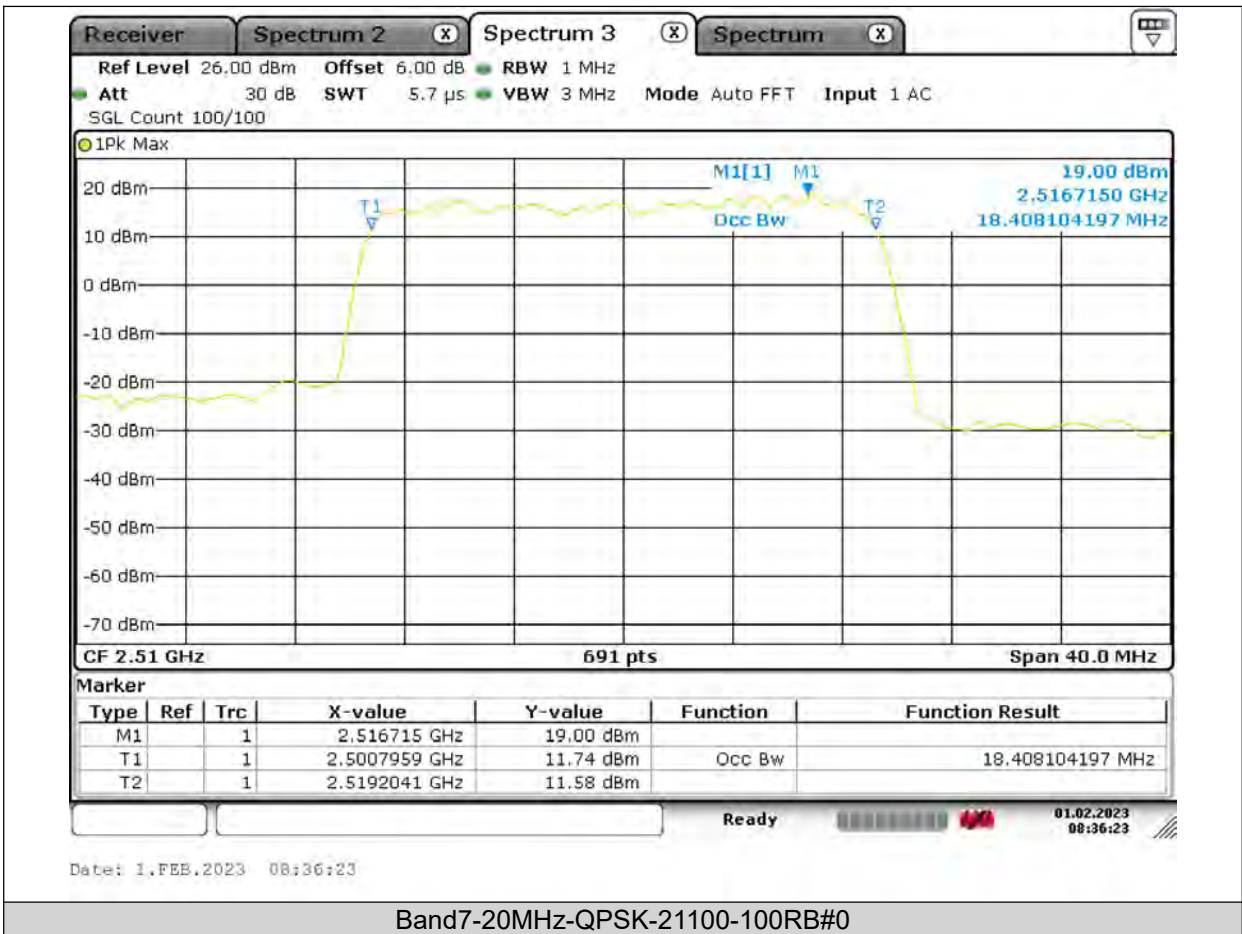

BUREAU VERITAS

Test Report No.: PSU-QSU2309010110RF03