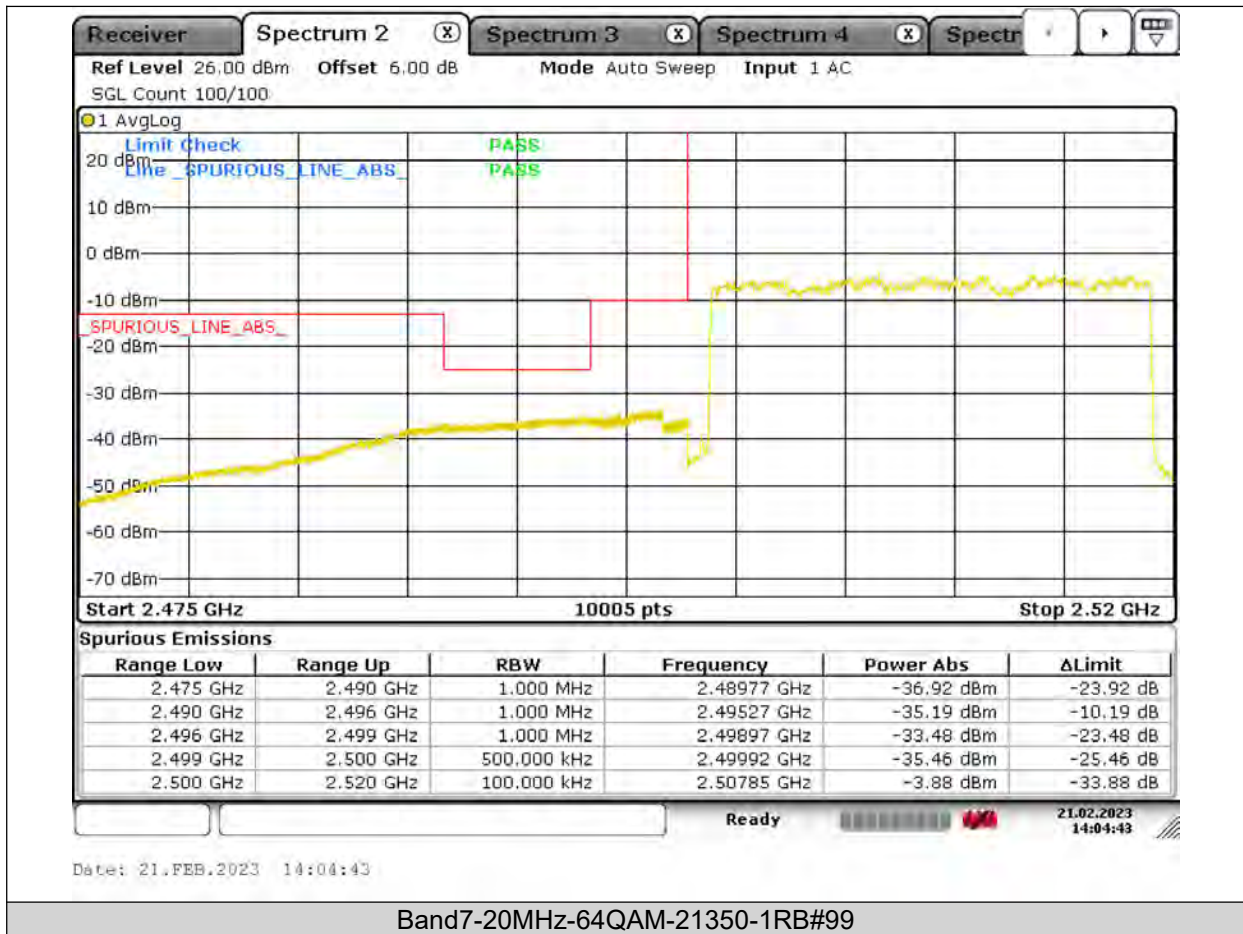

Test Report No.: PSU-QSU2309010110RF03

BUREAU VERITAS

Test Report No.: PSU-QSU2309010110RF03

BUREAU
VERITAS

Test Report No.: PSU-QSU2309010110RF03

BUREAU VERITAS

Test Report No.: PSU-QSU2309010110RF03

BUREAU VERITAS