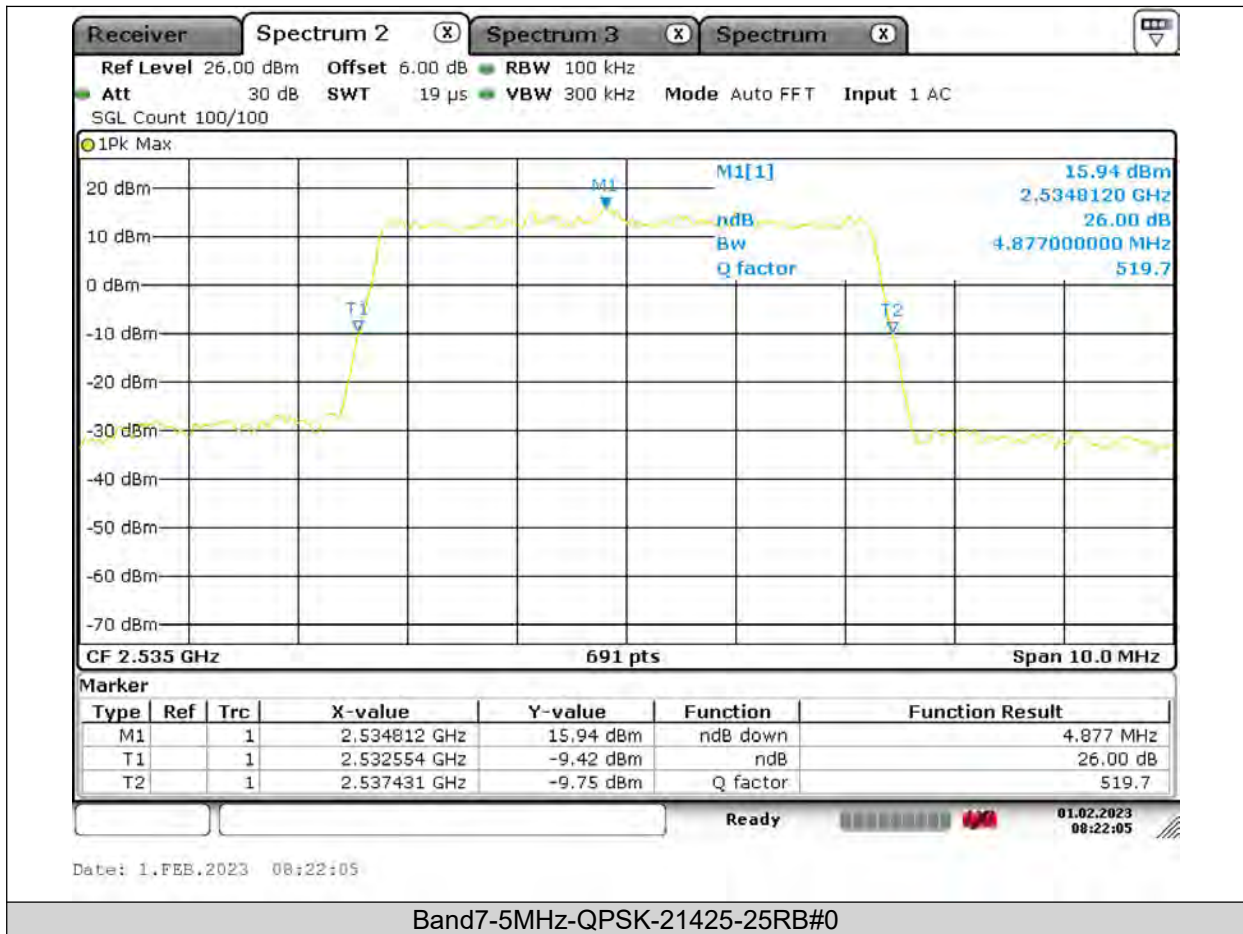

BUREAU VERITAS

Test Report No.: PSU-QSU2309010110RF03