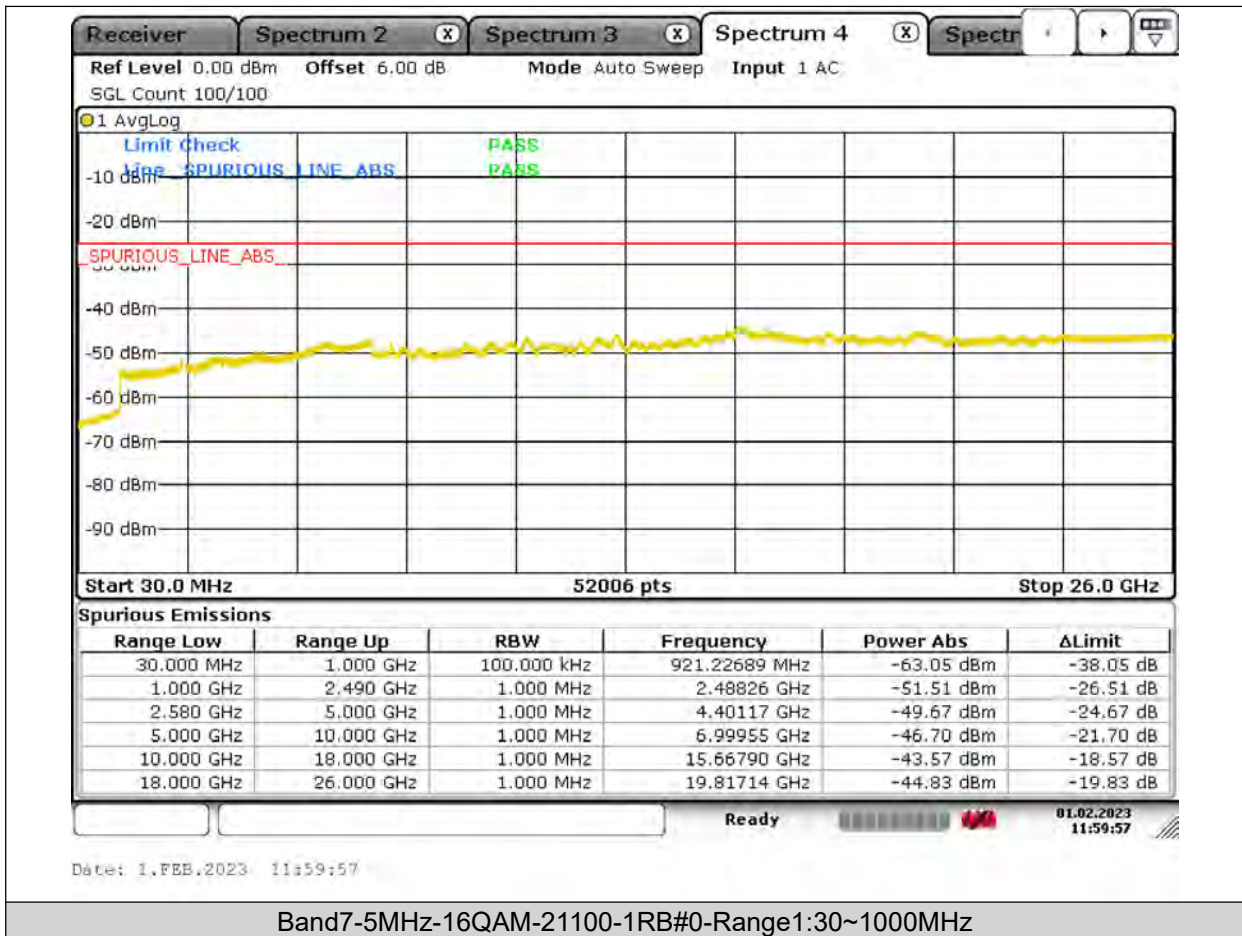

BUREAU
VERITAS

Test Report No.: PSU-QSU2309010110RF03