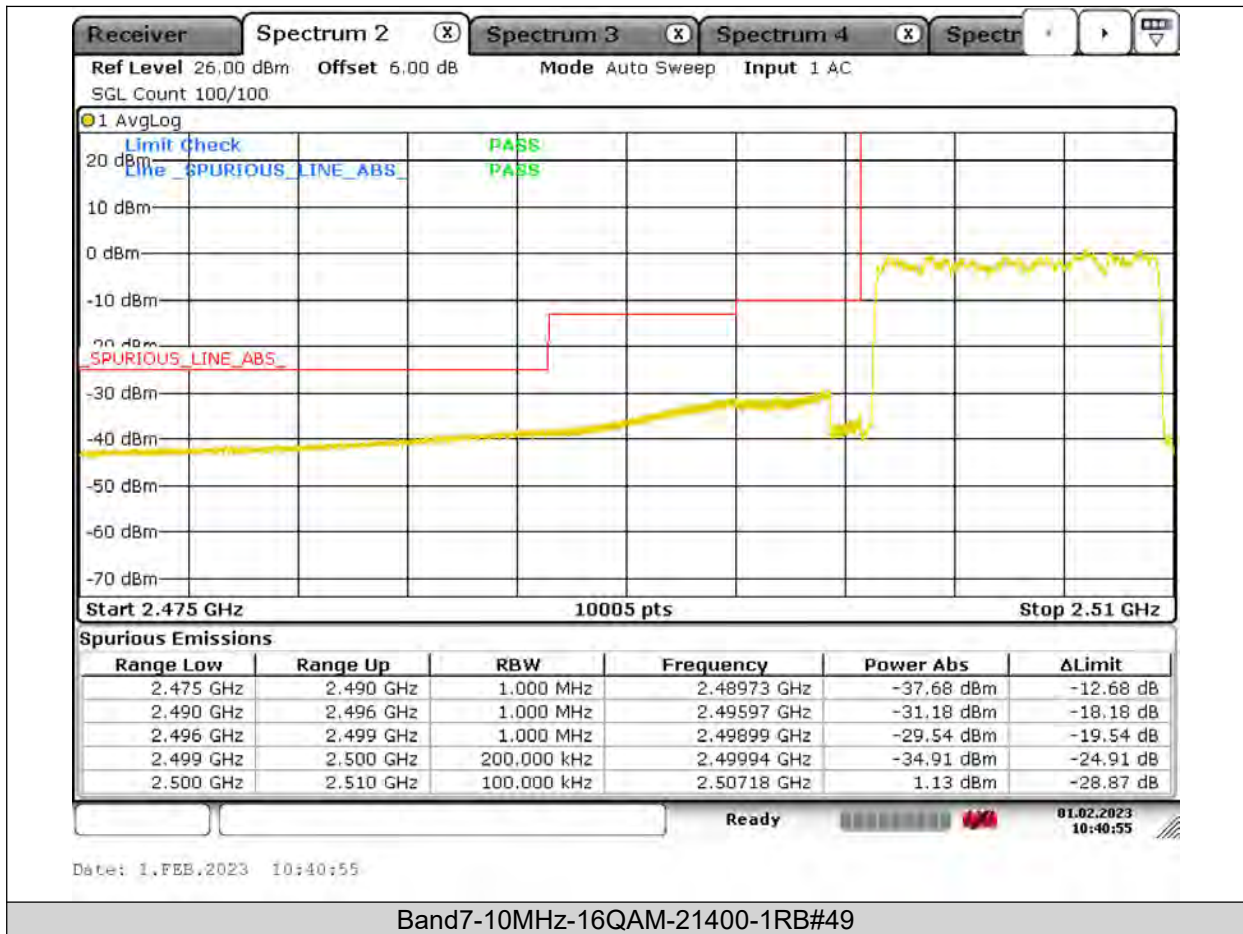

BUREAU
VERITAS

Test Report No.: PSU-QSU2309010110RF03