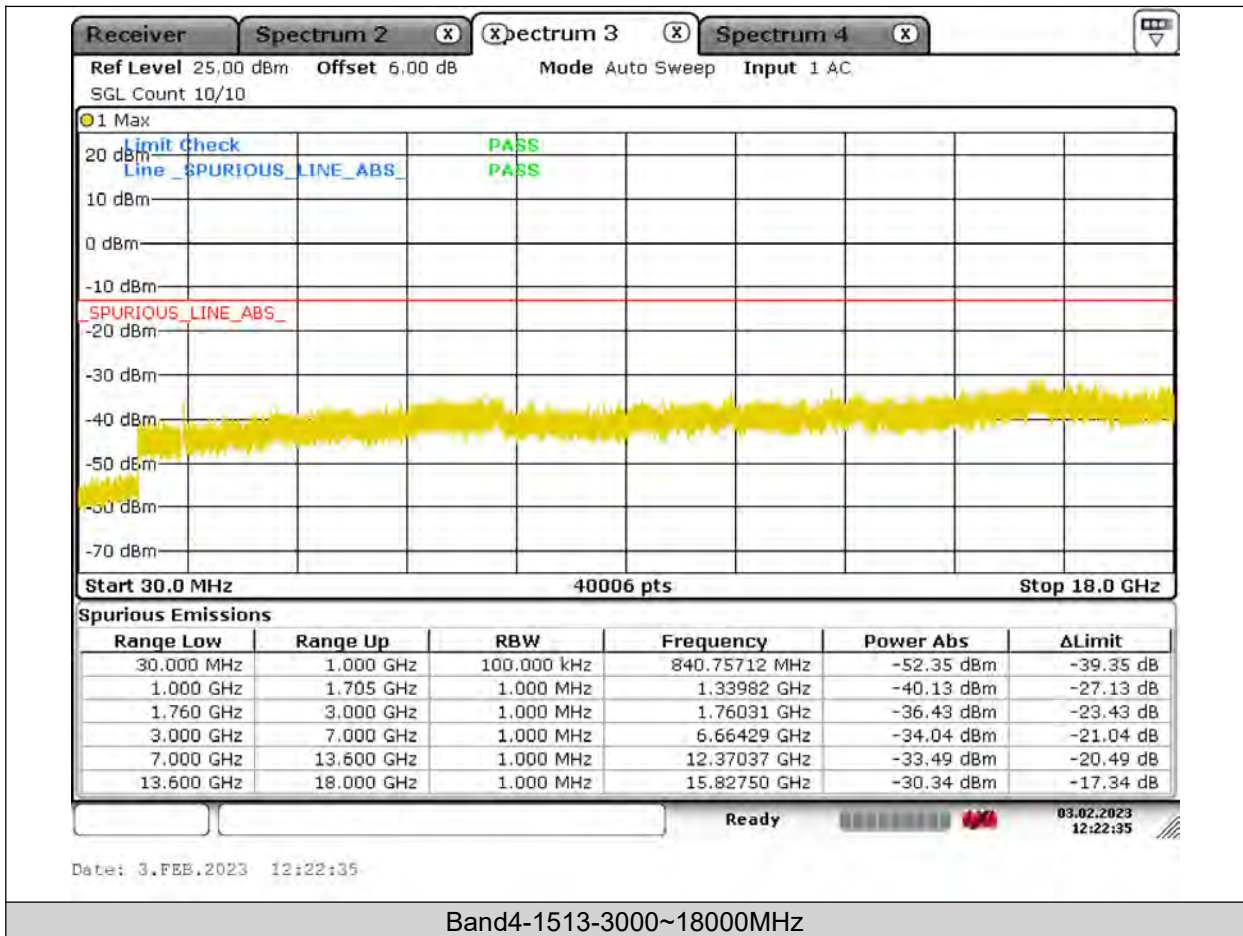

BUREAU
VERITAS

Test Report No.: PSU-QSU2309010110RF03

BUREAU VERITAS

Test Report No.: PSU-QSU2309010110RF03

Test Report No.: PSU-QSU2309010110RF03

FREQUENCY STABILITY

Test Result

Voltage							
Band	Channel	Voltage (Vdc)	Temperature (°C)	Deviation (Hz)	Deviation (ppm)	Limit (ppm)	Verdict
Band4	1312	VL	NT	9.79	0.005717	±2.5	PASS
Band4	1312	VN	NT	9.96	0.005816	±2.5	PASS
Band4	1312	VH	NT	-1.31	-0.000765	±2.5	PASS
Band4	1413	VL	NT	-3.53	-0.002020	±2.5	PASS
Band4	1413	VN	NT	-5.9	-0.003376	±2.5	PASS
Band4	1413	VH	NT	-2.52	-0.001442	±2.5	PASS
Band4	1513	VL	NT	-9.78	-0.005486	±2.5	PASS
Band4	1513	VN	NT	3	0.001683	±2.5	PASS
Band4	1513	VH	NT	-6.12	-0.003433	±2.5	PASS

**BUREAU
VERITAS**

Test Report No.: PSU-QSU2309010110RF03

Temperature							
Band	Channel	Voltage (Vdc)	Temperature (°C)	Deviation (Hz)	Deviation (ppm)	Limit (ppm)	Verdict
Band4	1712.4	NV	-30	0.74	0.000432	±2.5	PASS
Band4	1712.4	NV	-20	2.37	0.001384	±2.5	PASS
Band4	1712.4	NV	0	-5.09	-0.002972	±2.5	PASS
Band4	1712.4	NV	10	-5.39	-0.003148	±2.5	PASS
Band4	1712.4	NV	20	4.4	0.002569	±2.5	PASS
Band4	1712.4	NV	30	-1.23	-0.000718	±2.5	PASS
Band4	1712.4	NV	40	-6.75	-0.003942	±2.5	PASS
Band4	1712.4	NV	50	-1.68	-0.000981	±2.5	PASS
Band4	1747.6	NV	-30	-2.36	-0.001350	±2.5	PASS
Band4	1747.6	NV	-20	7.6	0.004349	±2.5	PASS
Band4	1747.6	NV	0	5.8	0.003319	±2.5	PASS
Band4	1747.6	NV	10	3.7	0.002117	±2.5	PASS
Band4	1747.6	NV	20	7.55	0.004320	±2.5	PASS
Band4	1747.6	NV	30	-8.22	-0.004704	±2.5	PASS
Band4	1747.6	NV	40	5.9	0.003376	±2.5	PASS
Band4	1747.6	NV	50	7.11	0.004068	±2.5	PASS
Band4	1782.6	NV	-30	2	0.001122	±2.5	PASS
Band4	1782.6	NV	-20	1.76	0.000987	±2.5	PASS
Band4	1782.6	NV	0	9.52	0.005341	±2.5	PASS
Band4	1782.6	NV	10	3.95	0.002216	±2.5	PASS
Band4	1782.6	NV	20	5	0.002805	±2.5	PASS
Band4	1782.6	NV	30	4.7	0.002637	±2.5	PASS
Band4	1782.6	NV	40	4.17	0.002339	±2.5	PASS
Band4	1782.6	NV	50	5	0.002805	±2.5	PASS