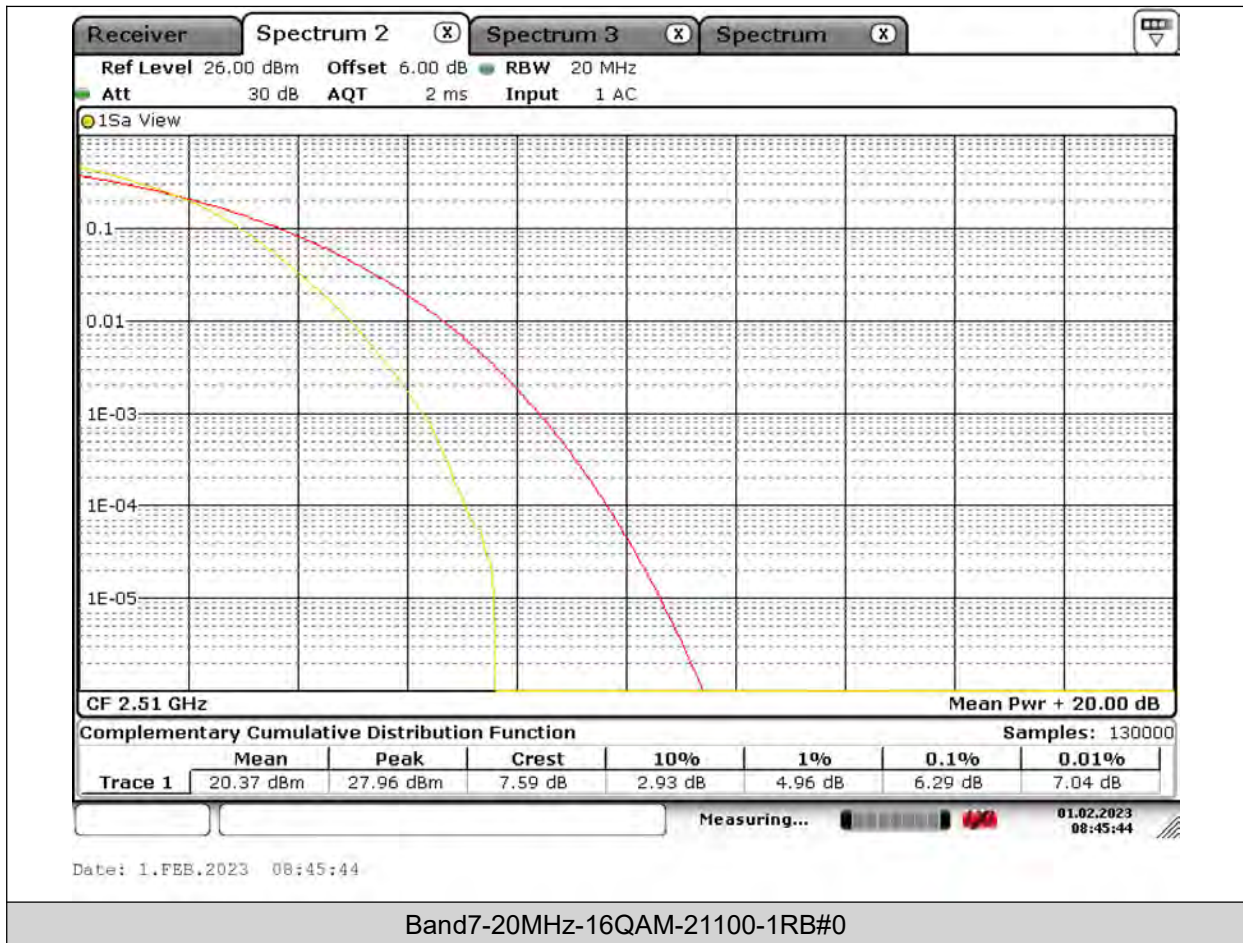

BUREAU VERITAS

Test Report No.: PSU-QSU2309010110RF03