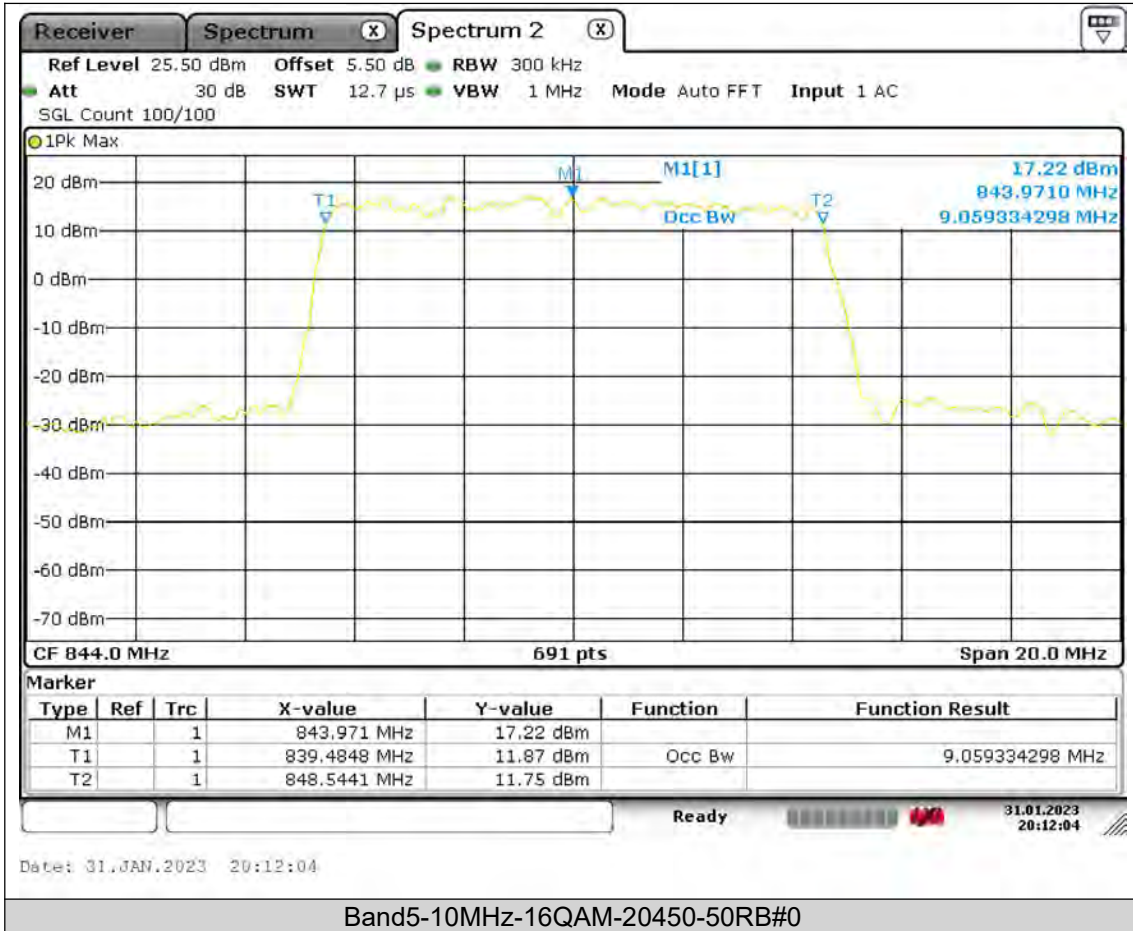

BUREAU VERITAS

Test Report No.: PSU-QSU2309010110RF01