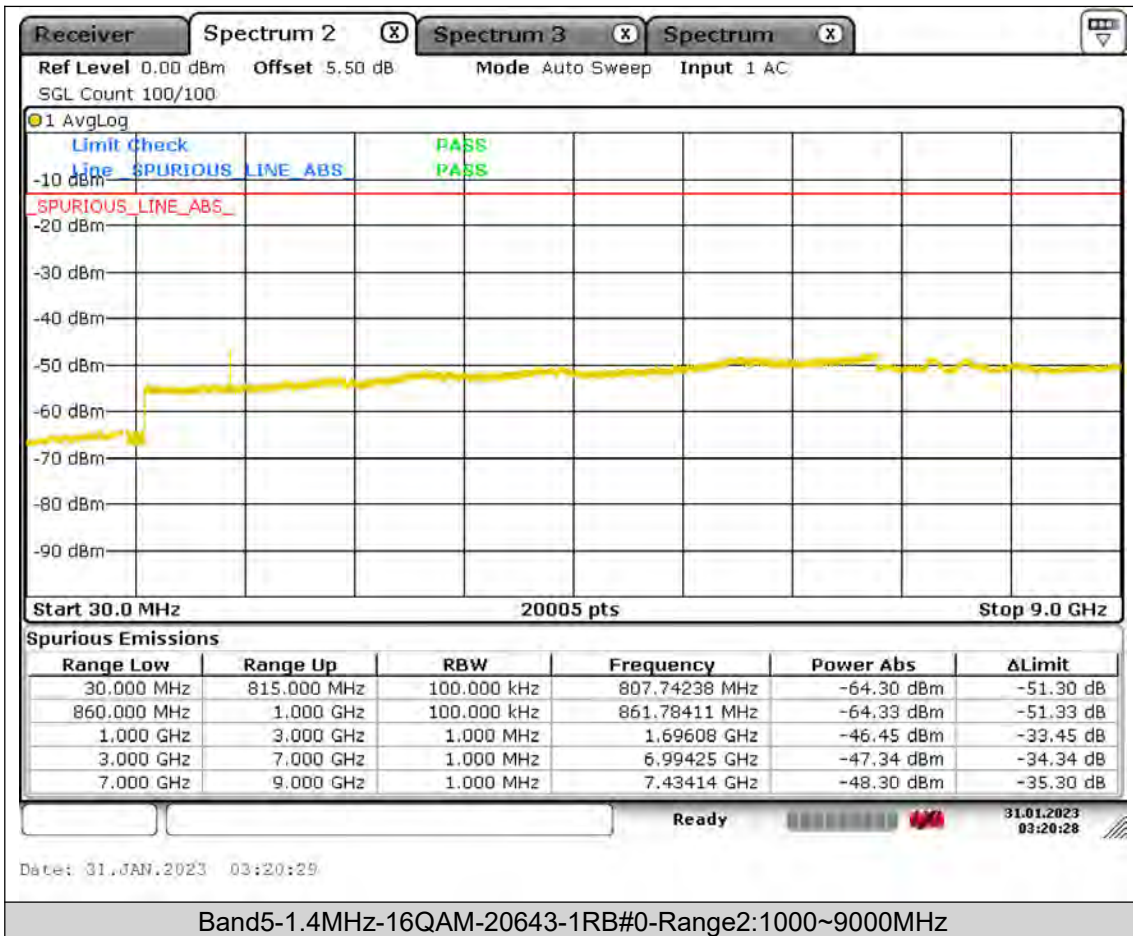

**BUREAU  
VERITAS**

**Test Report No.: PSU-QSU2309010110RF01**

BUREAU  
VERITAS

Test Report No.: PSU-QSU2309010110RF01

BUREAU  
VERITAS

Test Report No.: PSU-QSU2309010110RF01

BUREAU  
VERITAS

Test Report No.: PSU-QSU2309010110RF01