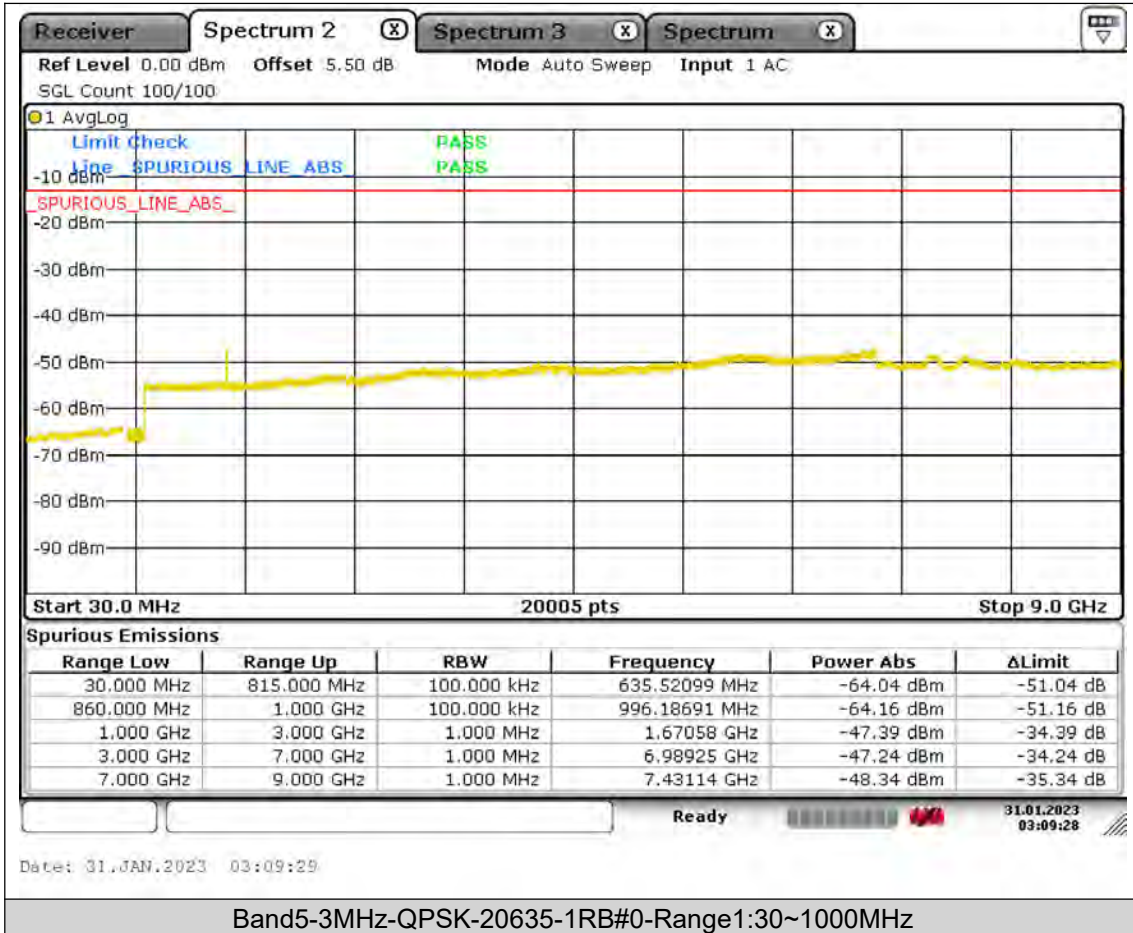

BUREAU  
VERITAS

Test Report No.: PSU-QSU2309010110RF01

BUREAU  
VERITAS

Test Report No.: PSU-QSU2309010110RF01

BUREAU  
VERITAS

Test Report No.: PSU-QSU2309010110RF01

BUREAU  
VERITAS

Test Report No.: PSU-QSU2309010110RF01