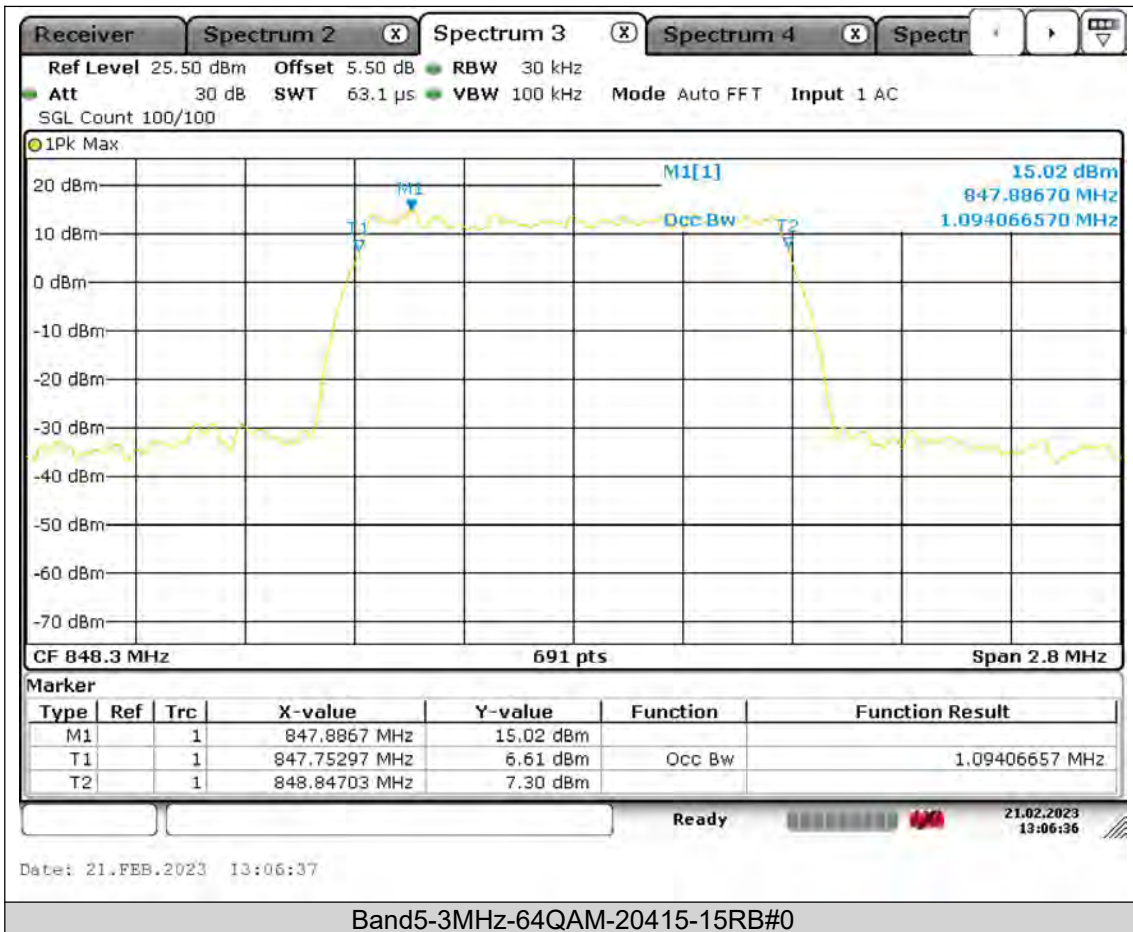

BUREAU  
VERITAS

Test Report No.: PSU-QSU2309010110RF01

BUREAU  
VERITAS

Test Report No.: PSU-QSU2309010110RF01

**BUREAU  
VERITAS**

**Test Report No.: PSU-QSU2309010110RF01**

BUREAU  
VERITAS

Test Report No.: PSU-QSU2309010110RF01