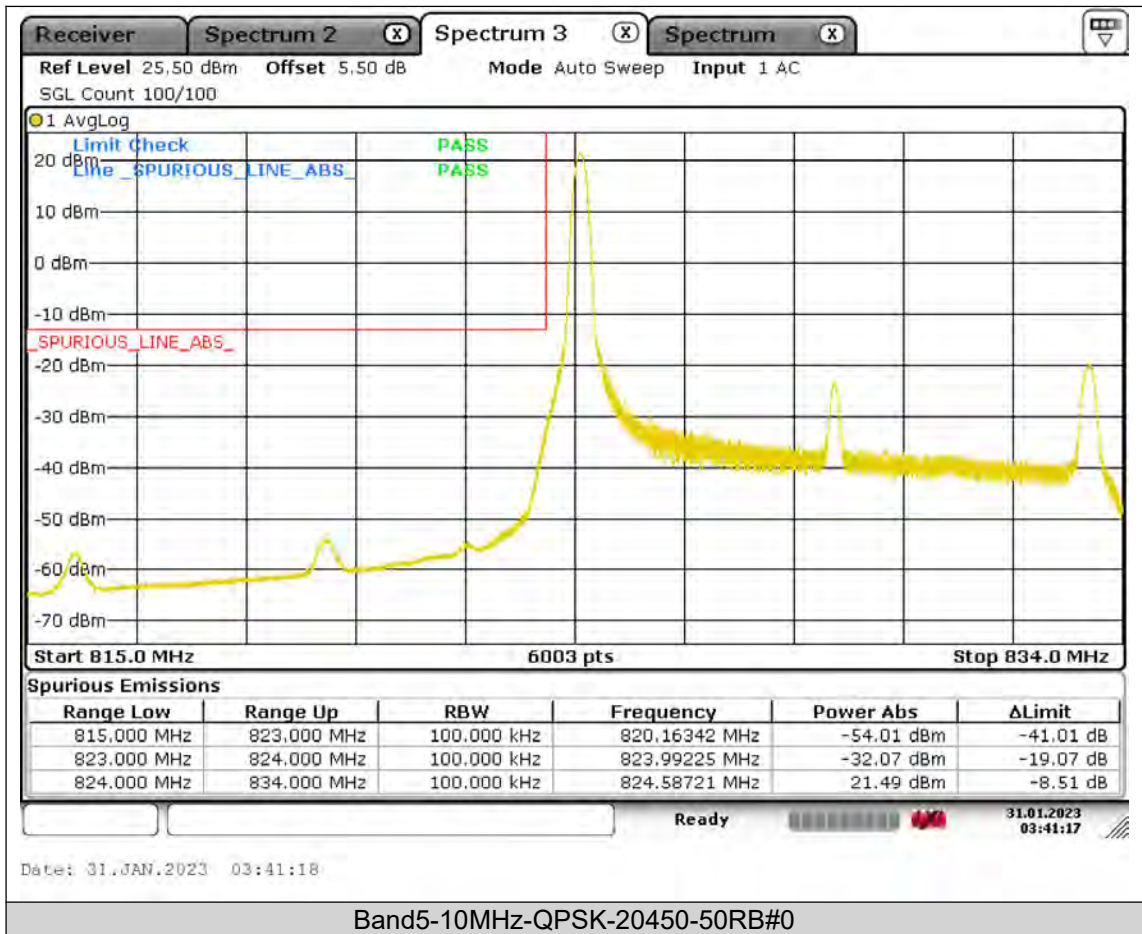

BUREAU
VERITAS

Test Report No.: PSU-QSU2309010110RF01