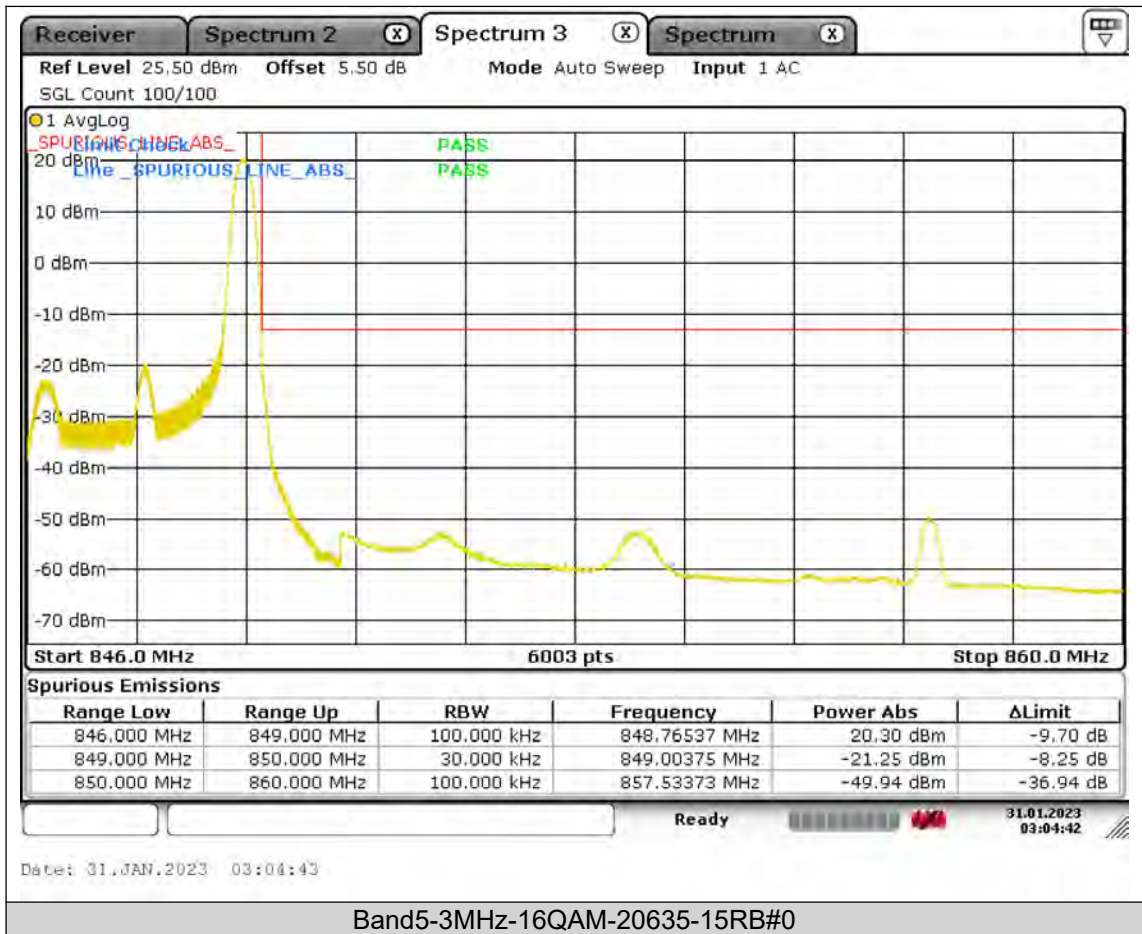

**BUREAU  
VERITAS**

**Test Report No.: PSU-QSU2309010110RF01**

BUREAU  
VERITAS

Test Report No.: PSU-QSU2309010110RF01

BUREAU  
VERITAS

Test Report No.: PSU-QSU2309010110RF01

BUREAU  
VERITAS

Test Report No.: PSU-QSU2309010110RF01