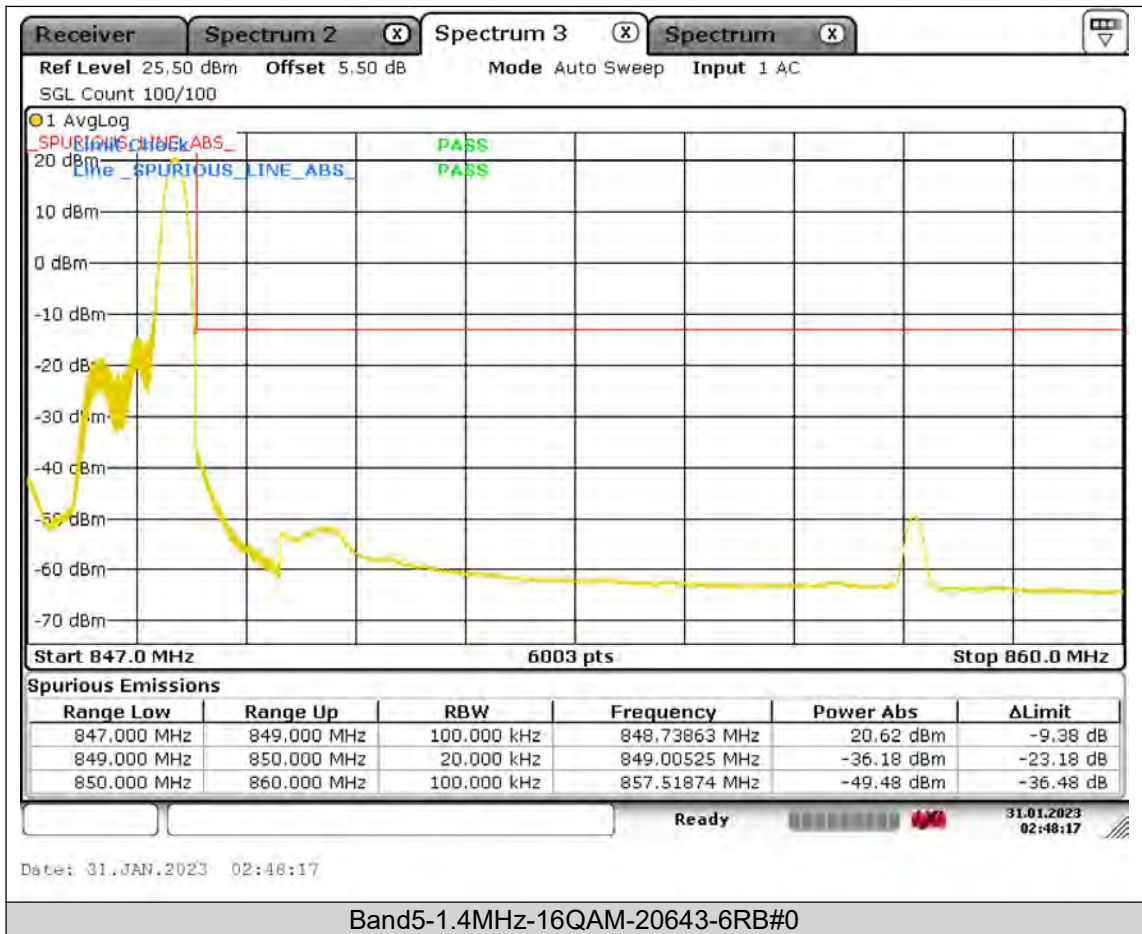

Test Report No.: PSU-QSU2309010110RF01

BUREAU  
VERITAS

Test Report No.: PSU-QSU2309010110RF01

BUREAU  
VERITAS

Test Report No.: PSU-QSU2309010110RF01

BUREAU  
VERITAS

Test Report No.: PSU-QSU2309010110RF01