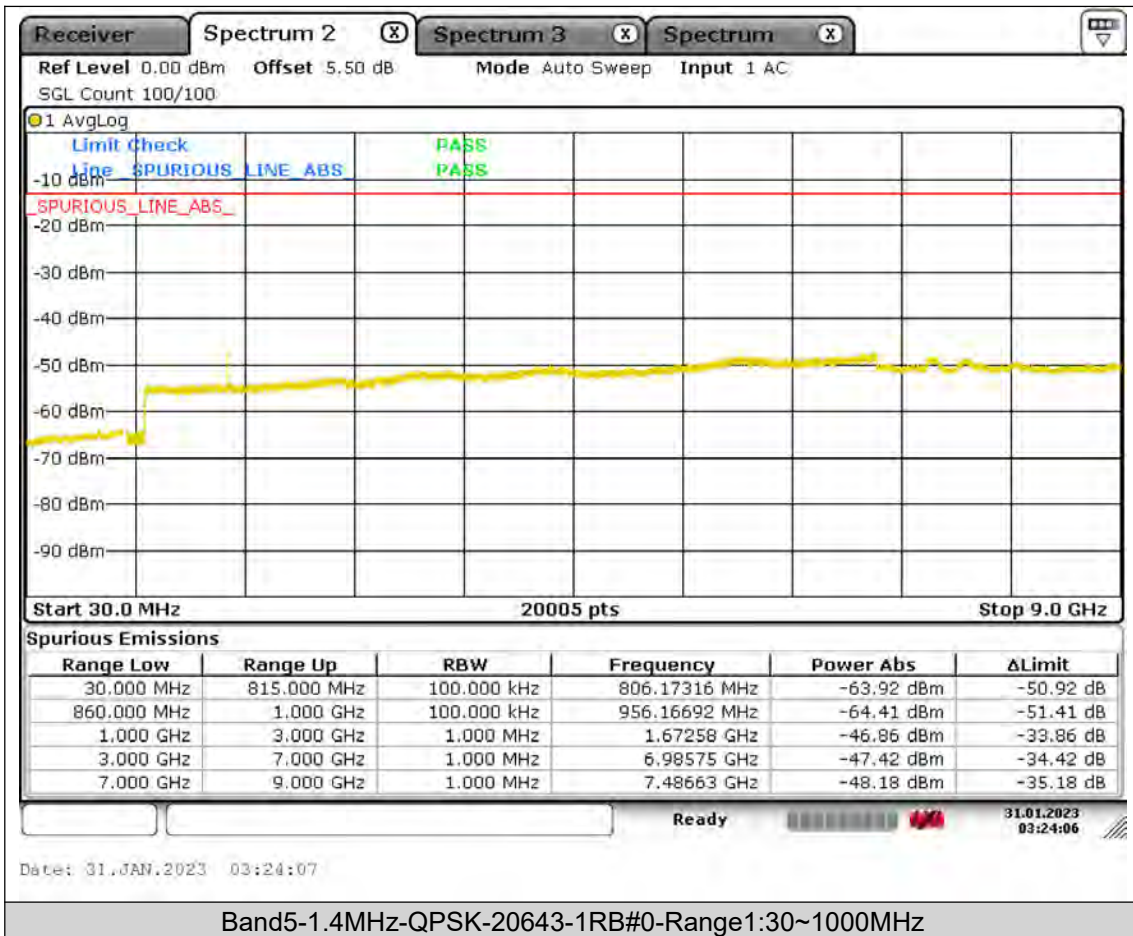

### Test Graphs

BUREAU  
VERITAS

Test Report No.: PSU-QSU2309010110RF01

BUREAU  
VERITAS

Test Report No.: PSU-QSU2309010110RF01

BUREAU  
VERITAS

Test Report No.: PSU-QSU2309010110RF01

BUREAU  
VERITAS