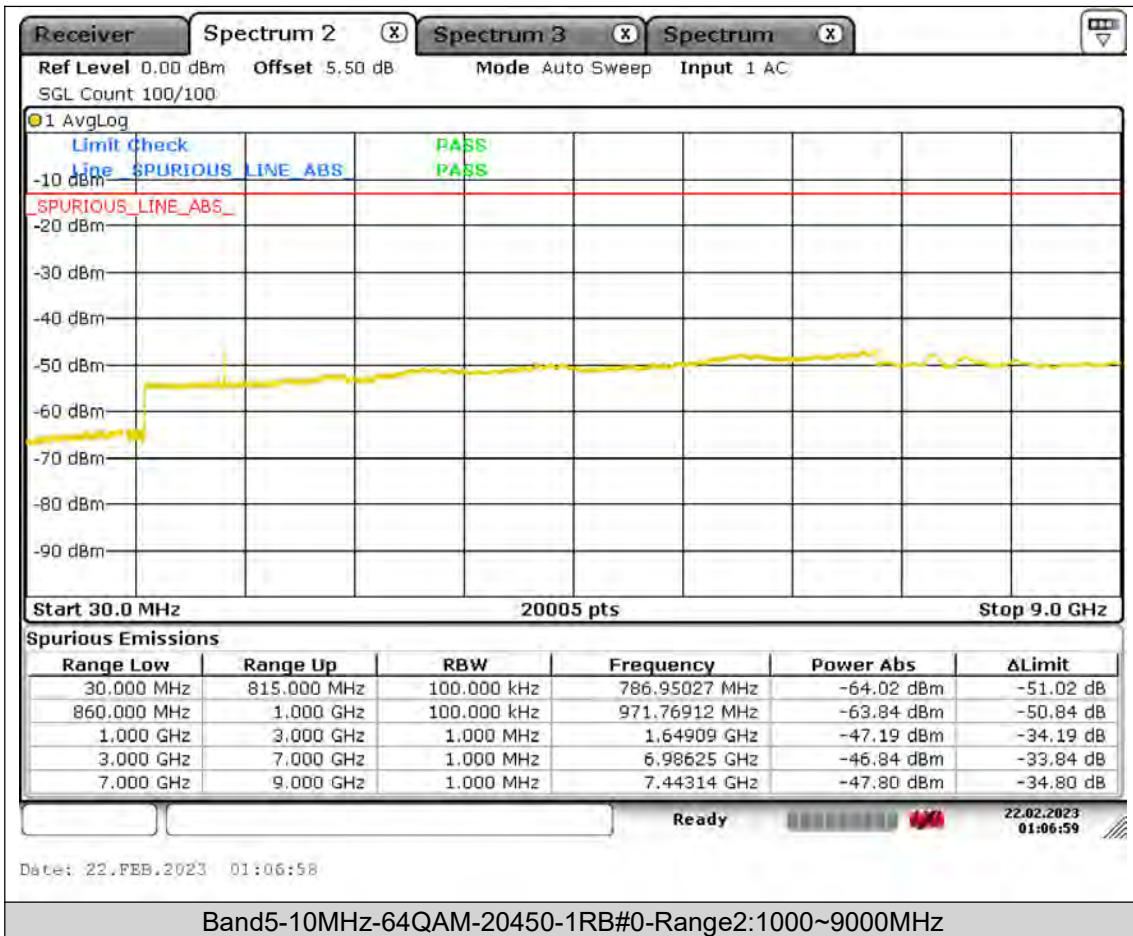

BUREAU  
VERITAS

Test Report No.: PSU-QSU2309010110RF01

BUREAU  
VERITAS

Test Report No.: PSU-QSU2309010110RF01

BUREAU  
VERITAS

Test Report No.: PSU-QSU2309010110RF01

BUREAU  
VERITAS

Test Report No.: PSU-QSU2309010110RF01