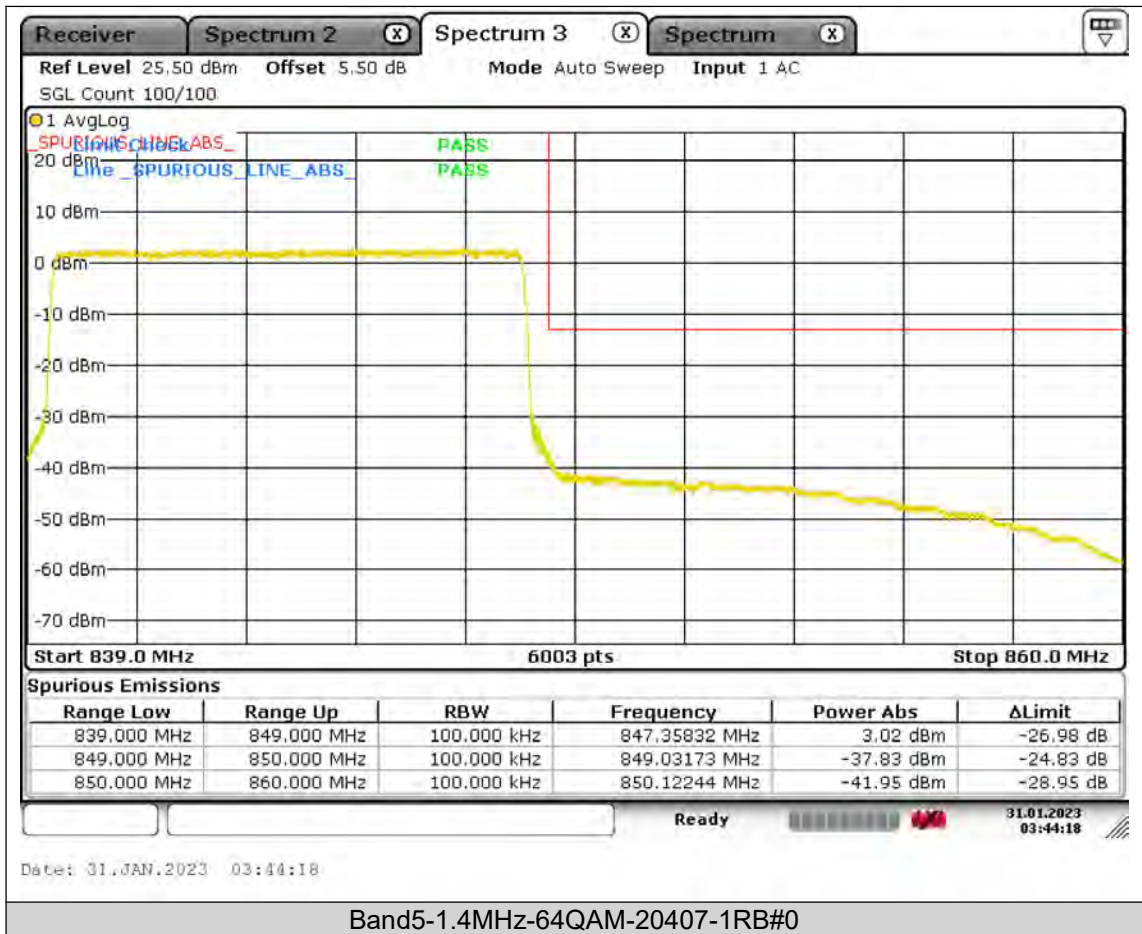

BUREAU  
VERITAS

Test Report No.: PSU-QSU2309010110RF01

BUREAU  
VERITAS

Test Report No.: PSU-QSU2309010110RF01

BUREAU  
VERITAS

Test Report No.: PSU-QSU2309010110RF01

BUREAU  
VERITAS

Test Report No.: PSU-QSU2309010110RF01