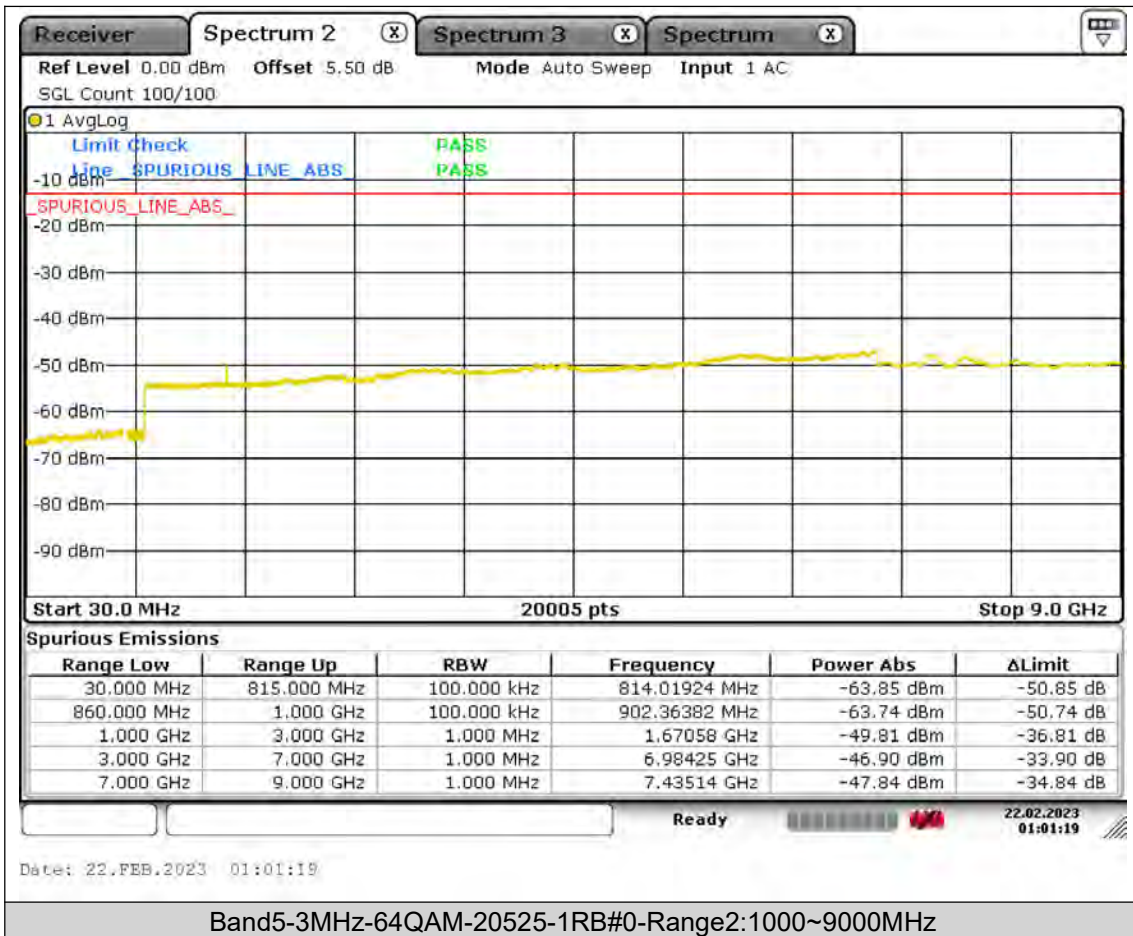

BUREAU
VERITAS

Test Report No.: PSU-QSU2309010110RF01