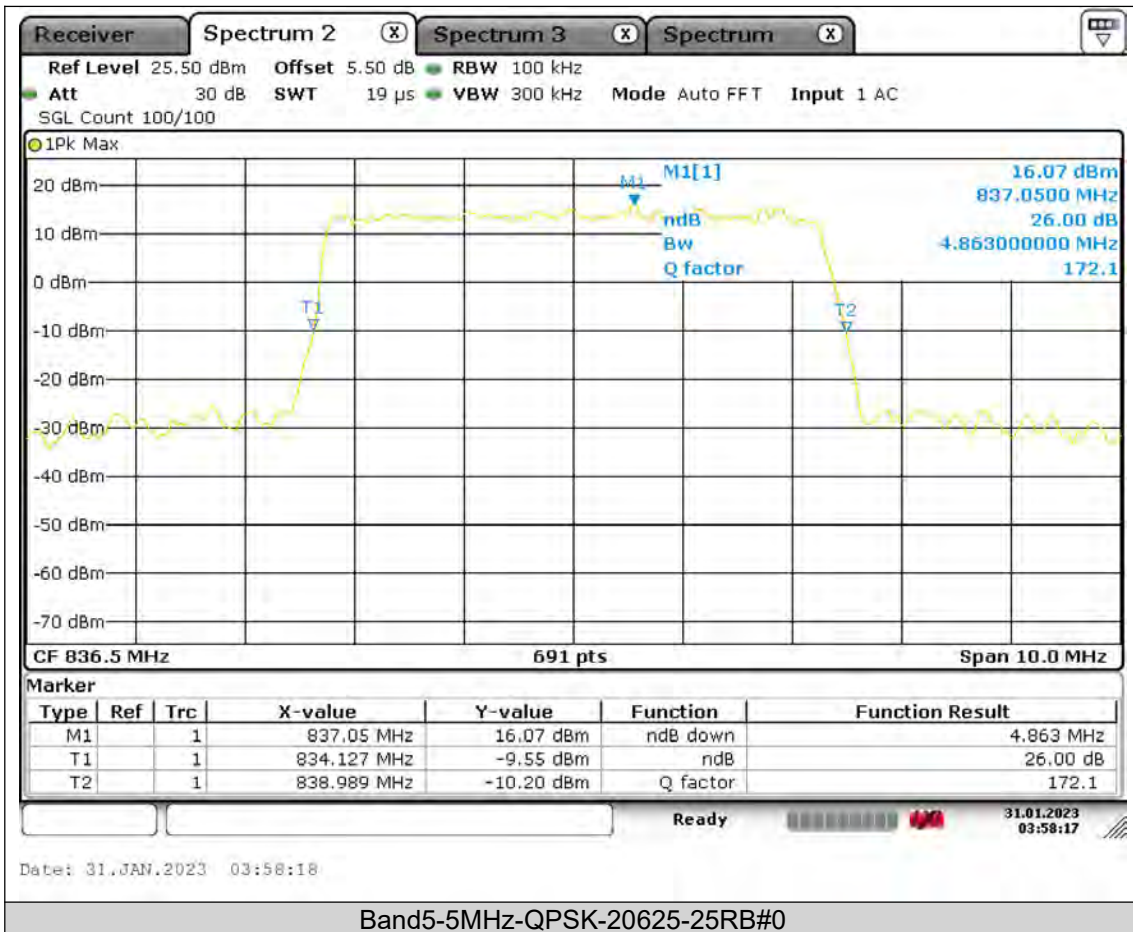

BUREAU  
VERITAS

Test Report No.: PSU-QSU2309010110RF01

BUREAU  
VERITAS

Test Report No.: PSU-QSU2309010110RF01

BUREAU  
VERITAS

Test Report No.: PSU-QSU2309010110RF01

BUREAU  
VERITAS

Test Report No.: PSU-QSU2309010110RF01