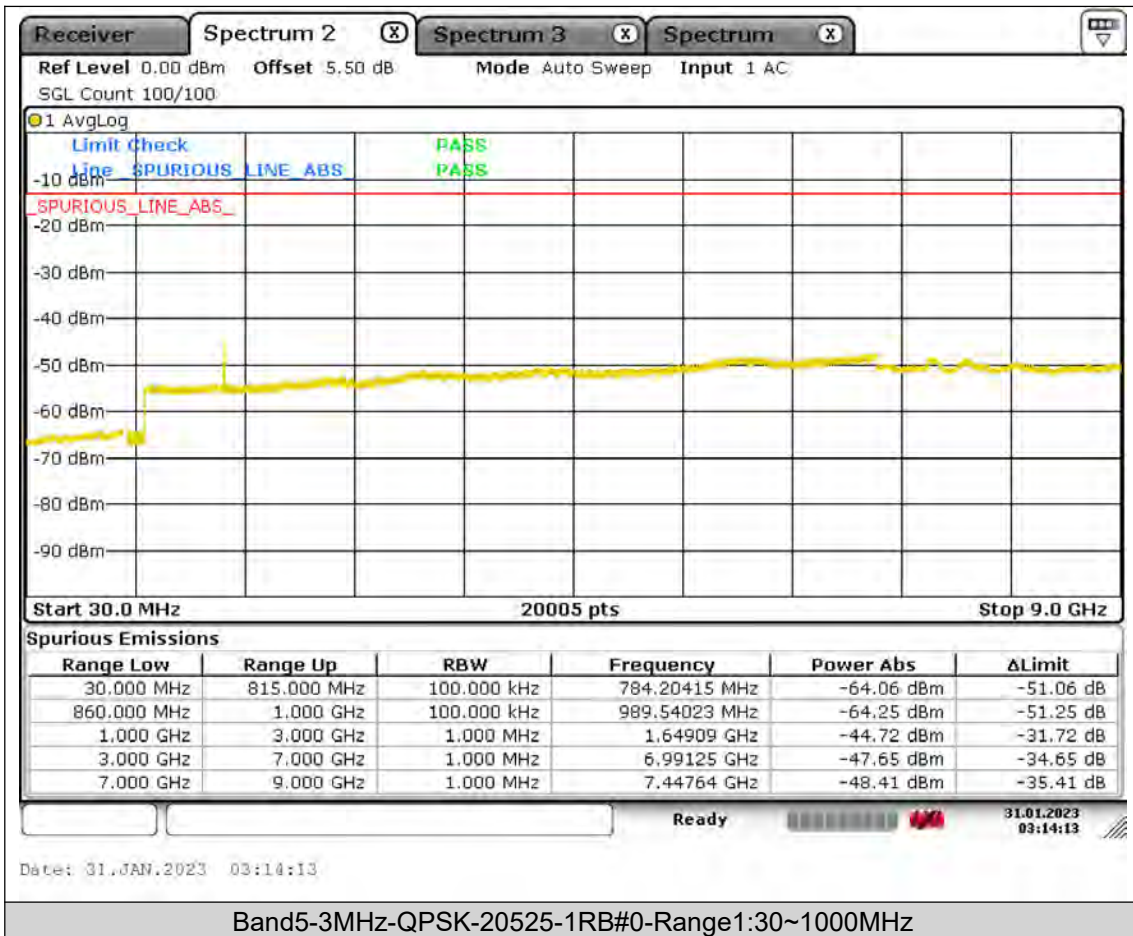

BUREAU  
VERITAS

Test Report No.: PSU-QSU2309010110RF01

BUREAU  
VERITAS

Test Report No.: PSU-QSU2309010110RF01

BUREAU  
VERITAS

Test Report No.: PSU-QSU2309010110RF01

BUREAU  
VERITAS

Test Report No.: PSU-QSU2309010110RF01