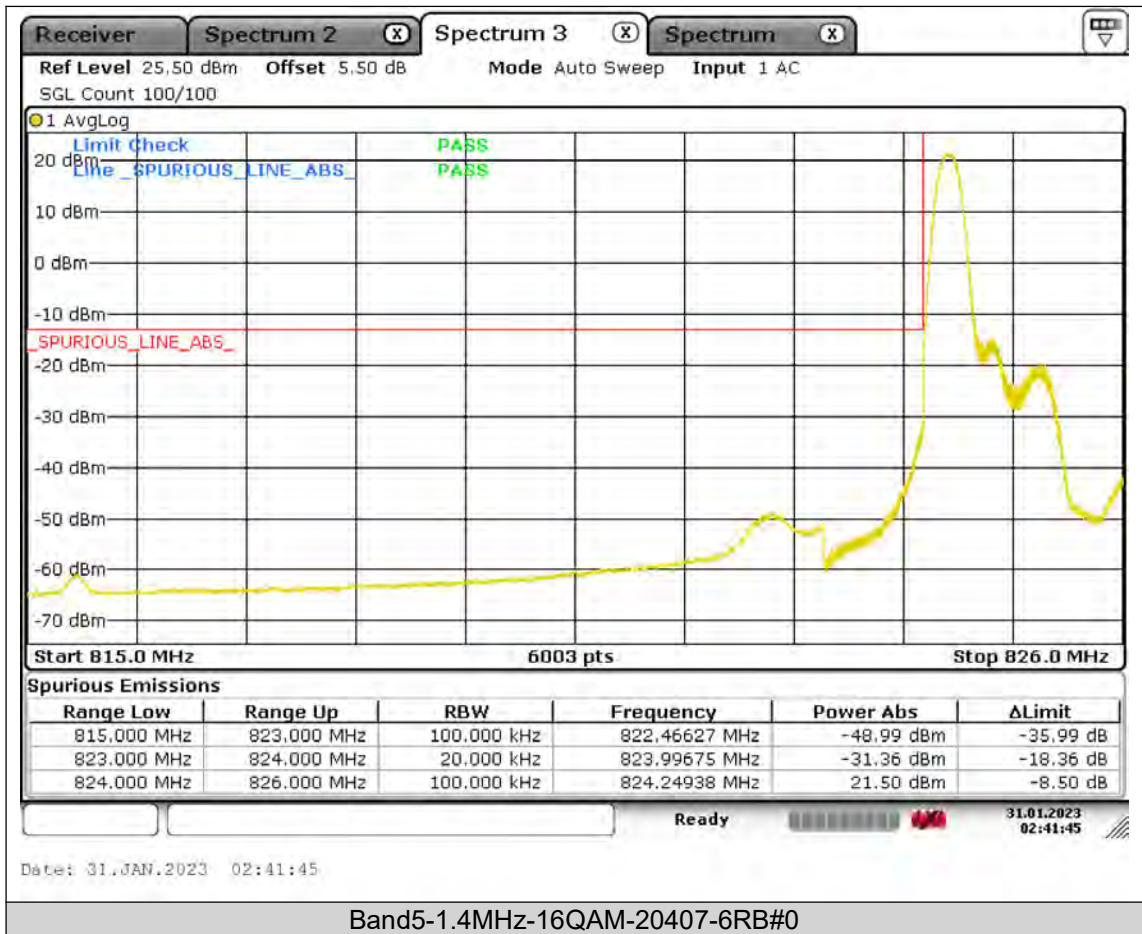

BUREAU
VERITAS

Test Report No.: PSU-QSU2309010110RF01