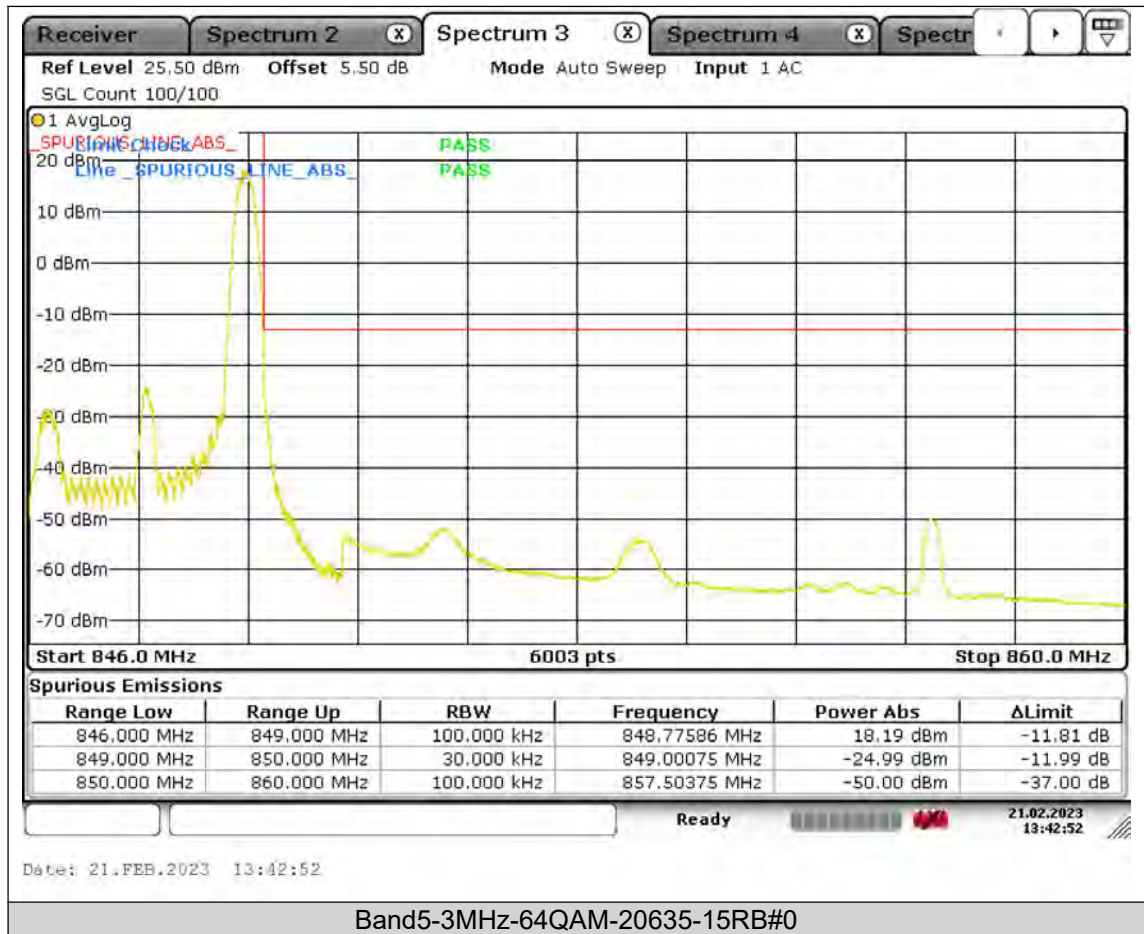

BUREAU  
VERITAS

Test Report No.: PSU-QSU2309010110RF01

BUREAU  
VERITAS

Test Report No.: PSU-QSU2309010110RF01

BUREAU  
VERITAS

Test Report No.: PSU-QSU2309010110RF01

BUREAU  
VERITAS

Test Report No.: PSU-QSU2309010110RF01