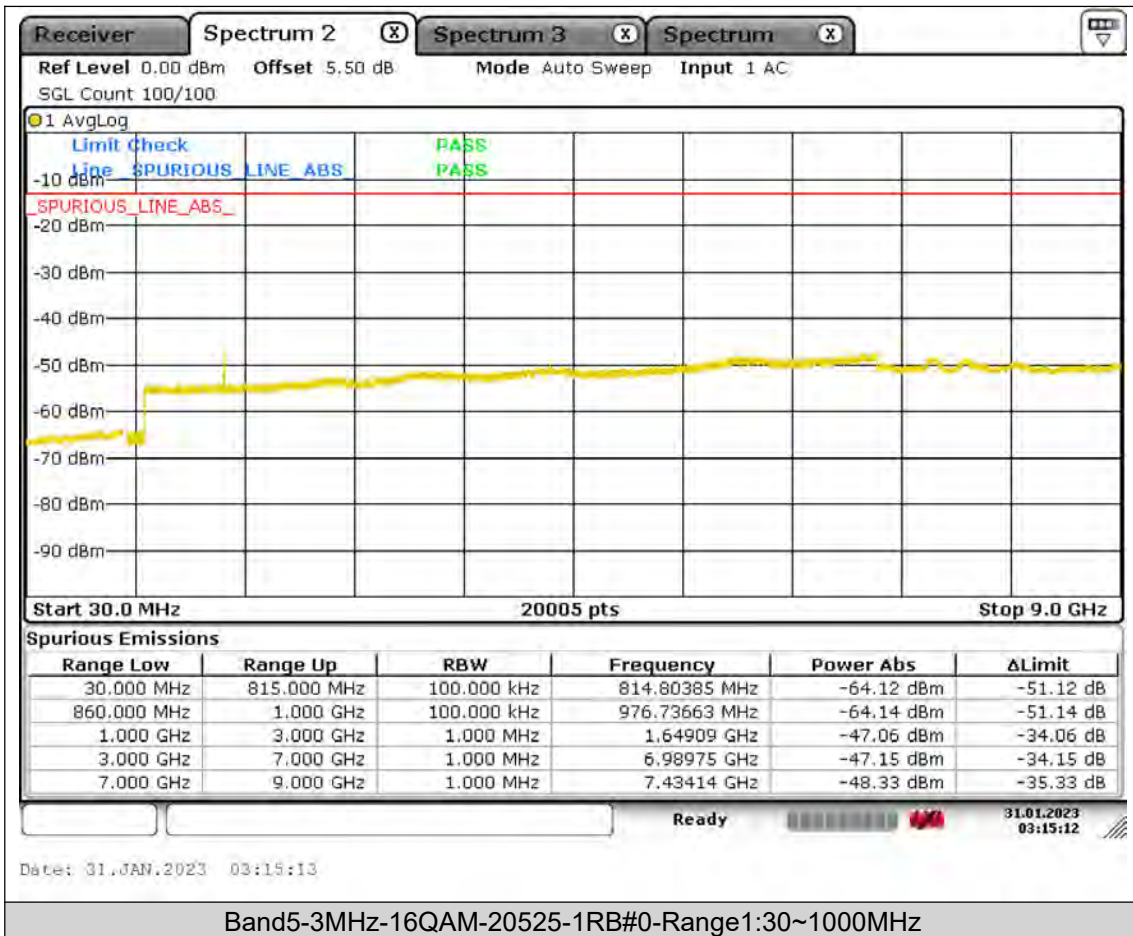

BUREAU  
VERITAS

Test Report No.: PSU-QSU2309010110RF01

BUREAU  
VERITAS

Test Report No.: PSU-QSU2309010110RF01

BUREAU  
VERITAS

Test Report No.: PSU-QSU2309010110RF01

BUREAU  
VERITAS

Test Report No.: PSU-QSU2309010110RF01