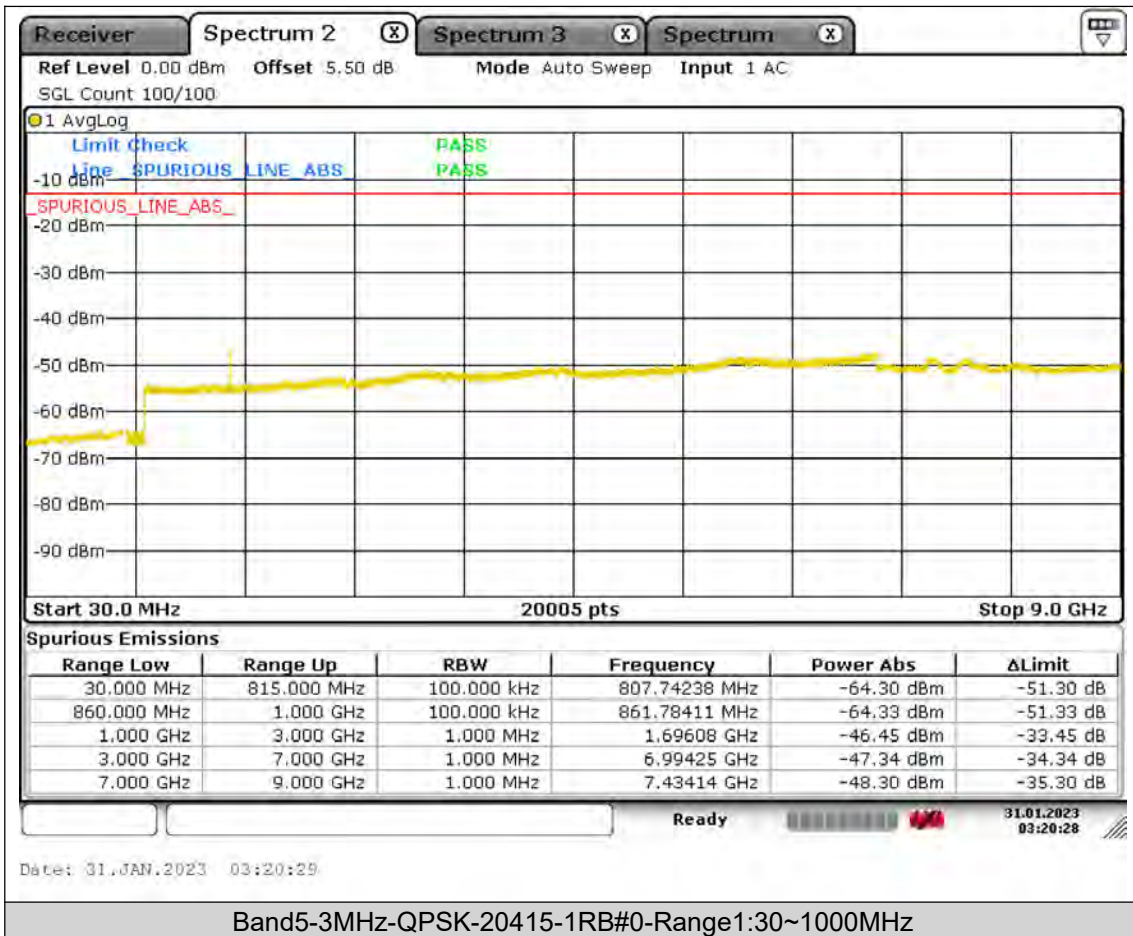

**BUREAU  
VERITAS**

**Test Report No.: PSU-QSU2309010110RF01**

BUREAU  
VERITAS

Test Report No.: PSU-QSU2309010110RF01

BUREAU  
VERITAS

Test Report No.: PSU-QSU2309010110RF01

BUREAU  
VERITAS

Test Report No.: PSU-QSU2309010110RF01