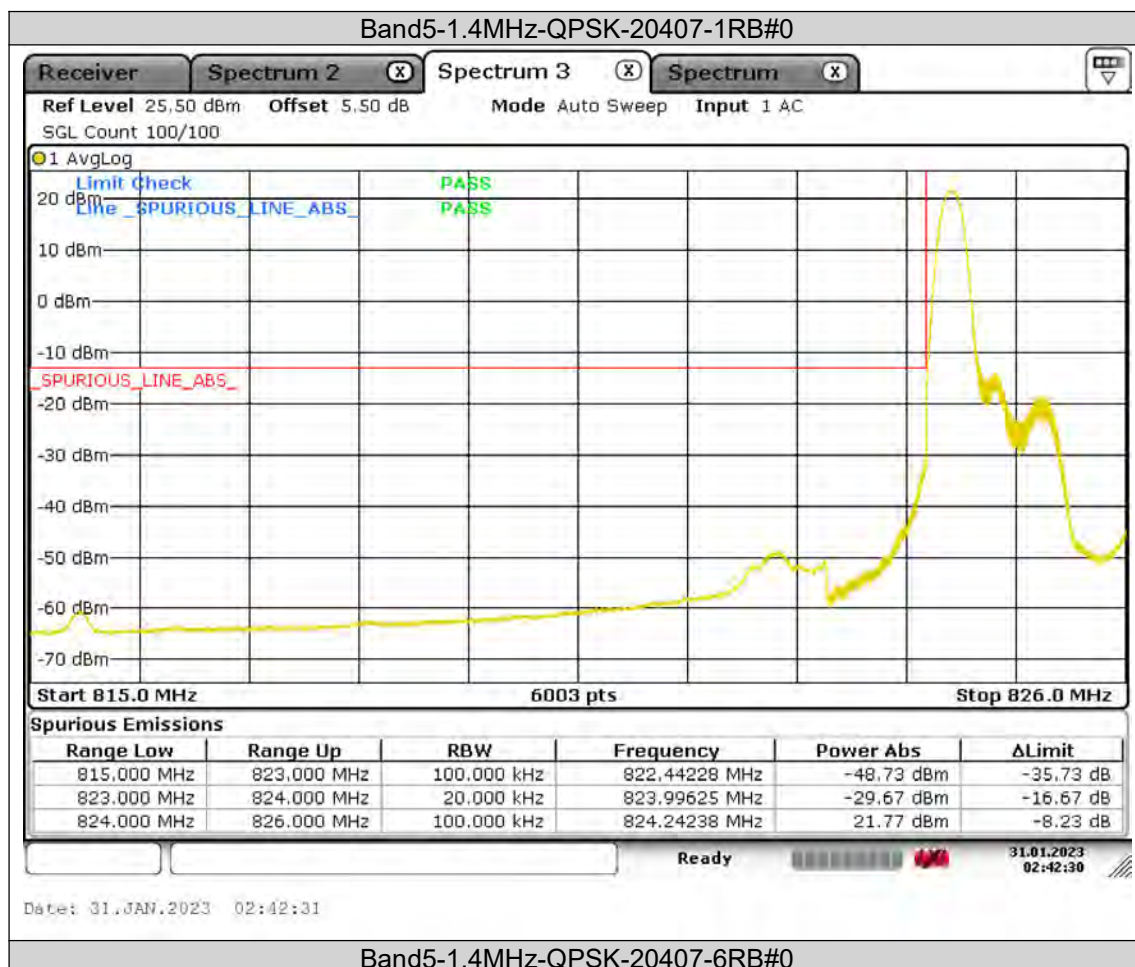

Test Report No.: PSU-QSU2309010110RF01

Test Graphs