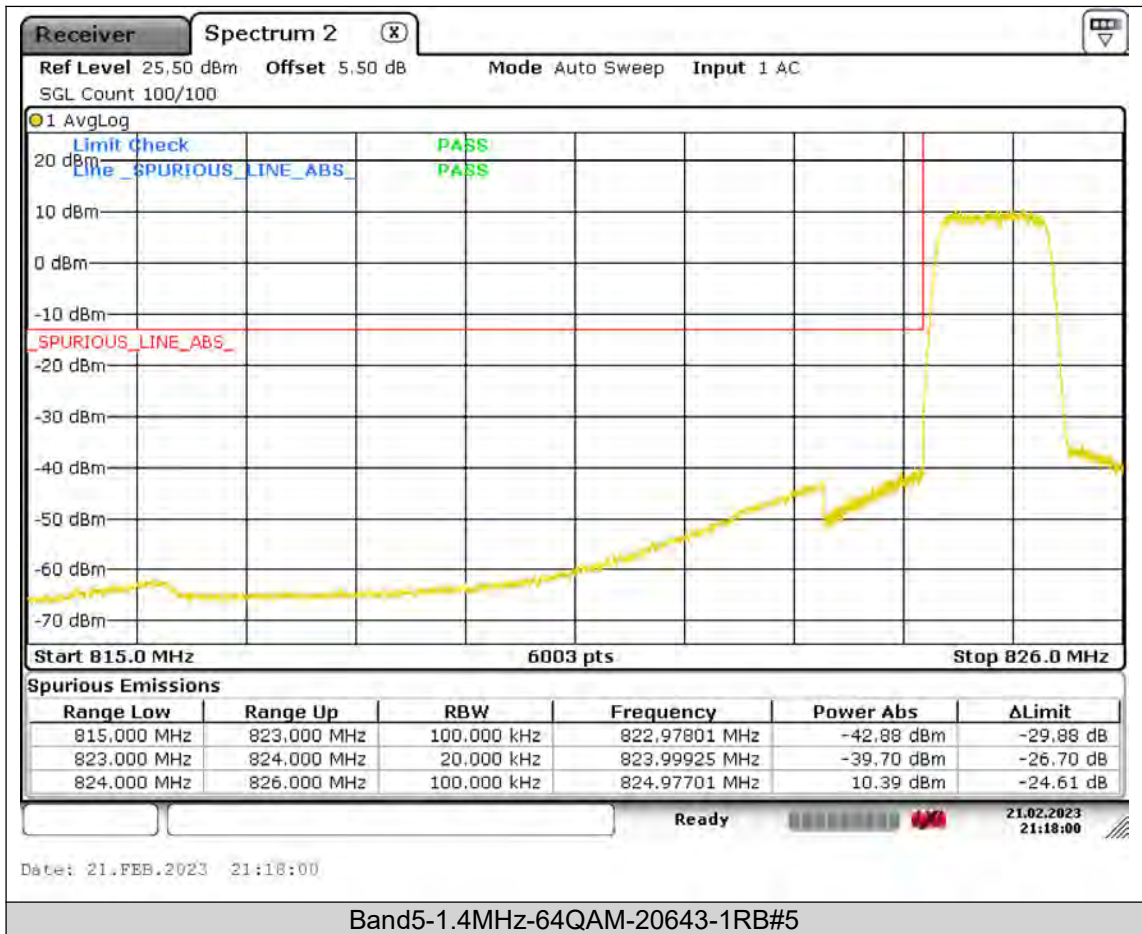

### Test Report No.: PSU-QSU2309010110RF01

BUREAU  
VERITAS

Test Report No.: PSU-QSU2309010110RF01

BUREAU  
VERITAS

Test Report No.: PSU-QSU2309010110RF01

BUREAU  
VERITAS

Test Report No.: PSU-QSU2309010110RF01