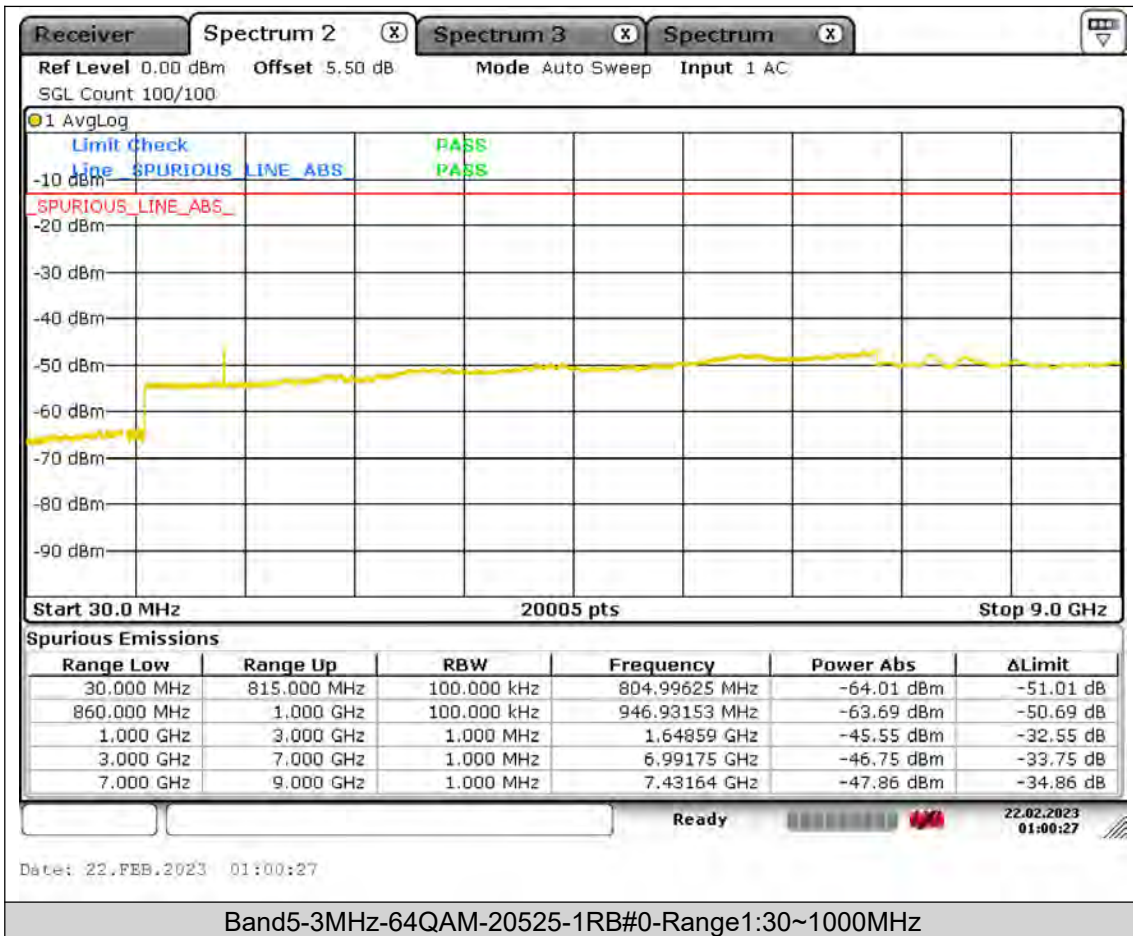

BUREAU  
VERITAS

Test Report No.: PSU-QSU2309010110RF01

BUREAU  
VERITAS

Test Report No.: PSU-QSU2309010110RF01

BUREAU  
VERITAS

Test Report No.: PSU-QSU2309010110RF01

BUREAU  
VERITAS

Test Report No.: PSU-QSU2309010110RF01