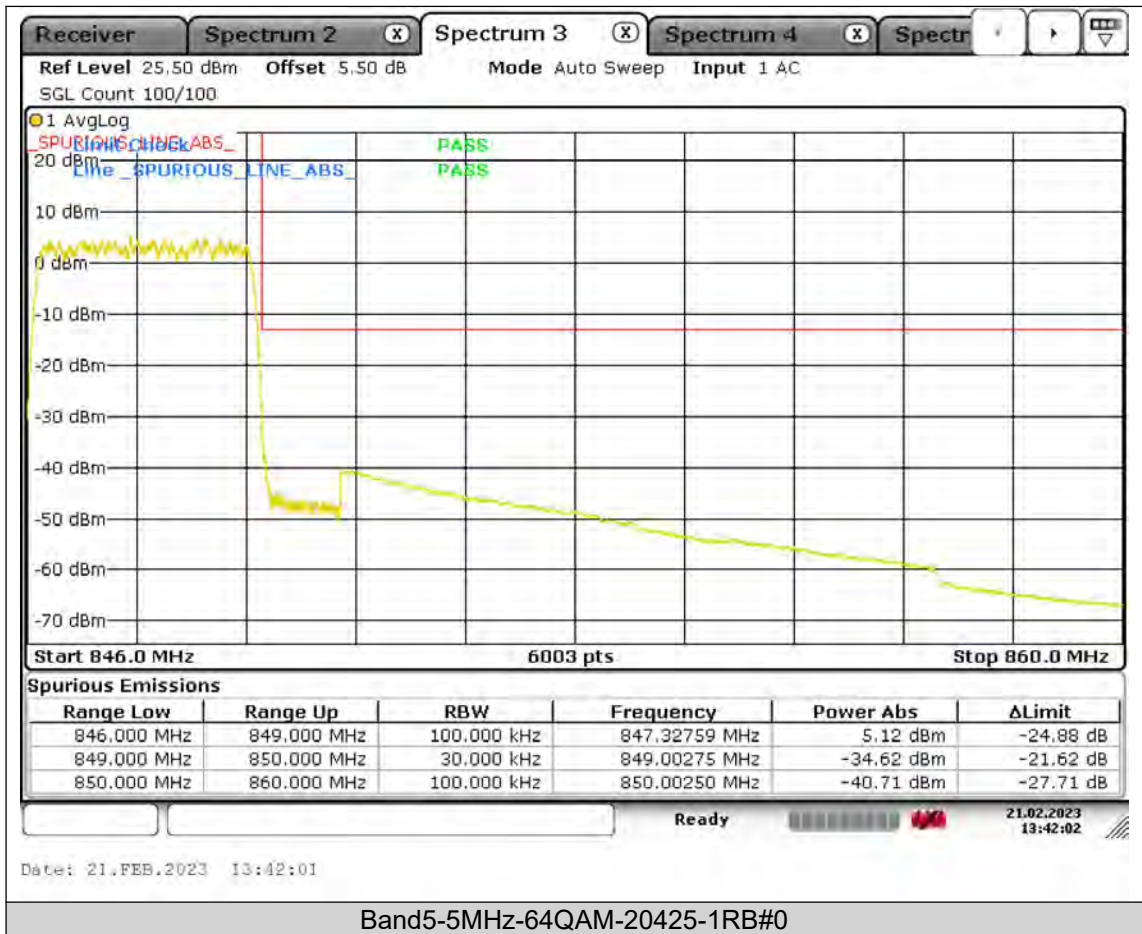

BUREAU  
VERITAS

Test Report No.: PSU-QSU2309010110RF01

BUREAU  
VERITAS

Test Report No.: PSU-QSU2309010110RF01

BUREAU  
VERITAS

Test Report No.: PSU-QSU2309010110RF01

BUREAU  
VERITAS

Test Report No.: PSU-QSU2309010110RF01