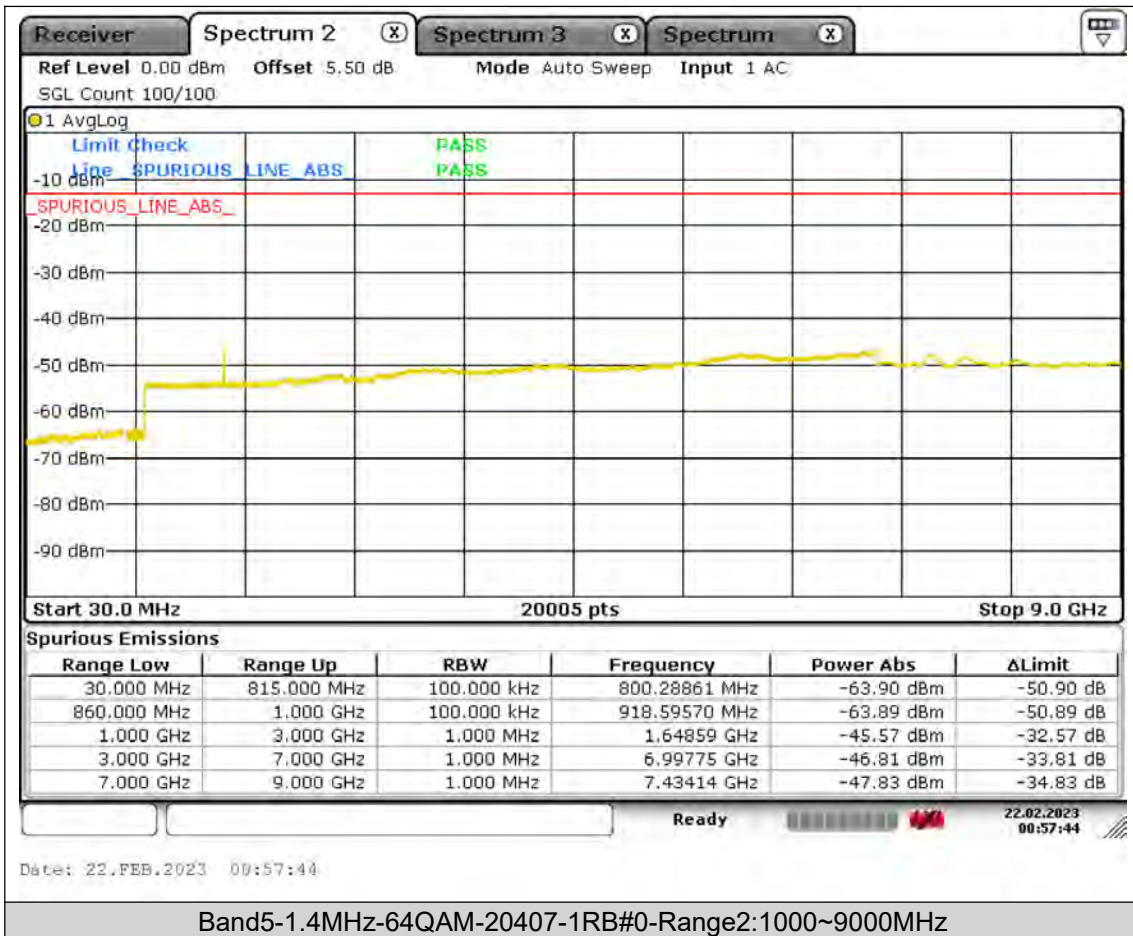

BUREAU
VERITAS

Test Report No.: PSU-QSU2309010110RF01