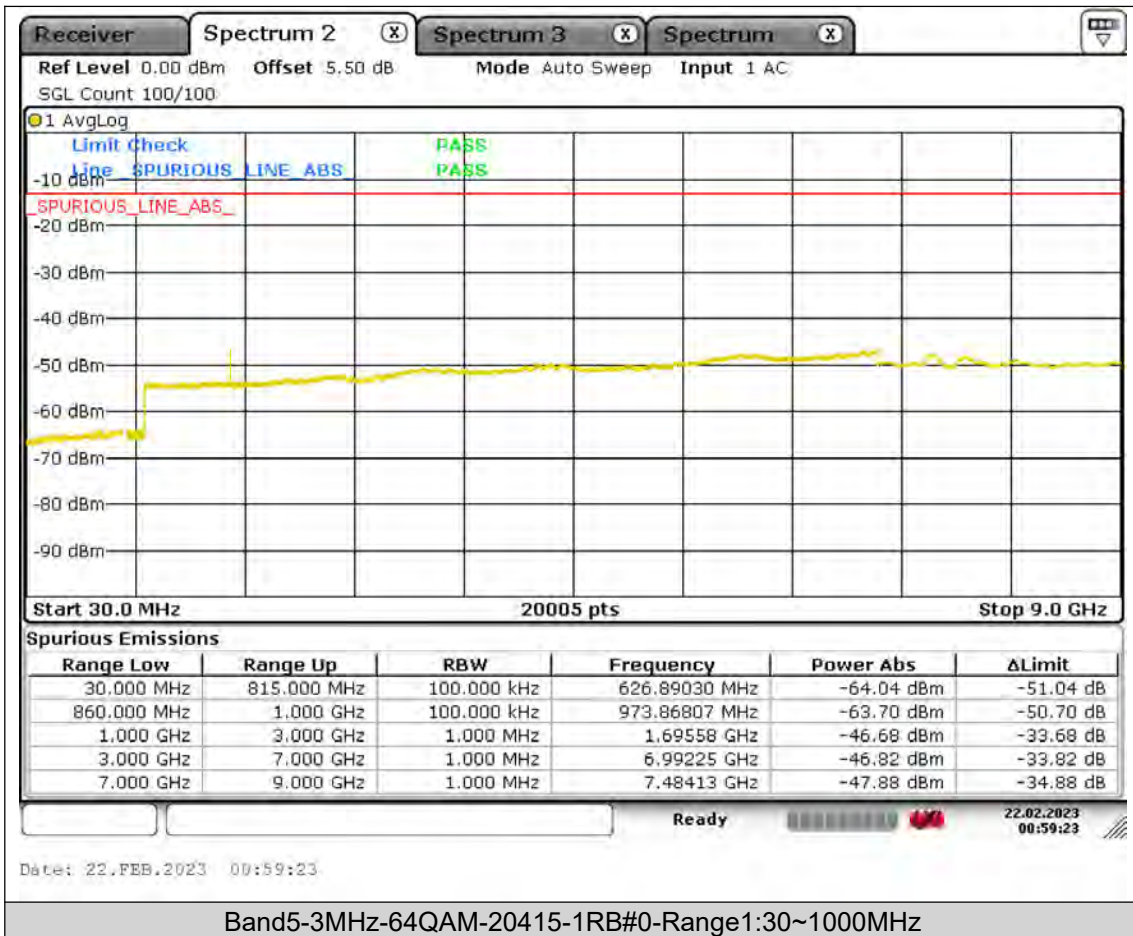

BUREAU  
VERITAS

Test Report No.: PSU-QSU2309010110RF01

BUREAU  
VERITAS

Test Report No.: PSU-QSU2309010110RF01

BUREAU  
VERITAS

Test Report No.: PSU-QSU2309010110RF01

BUREAU  
VERITAS

Test Report No.: PSU-QSU2309010110RF01