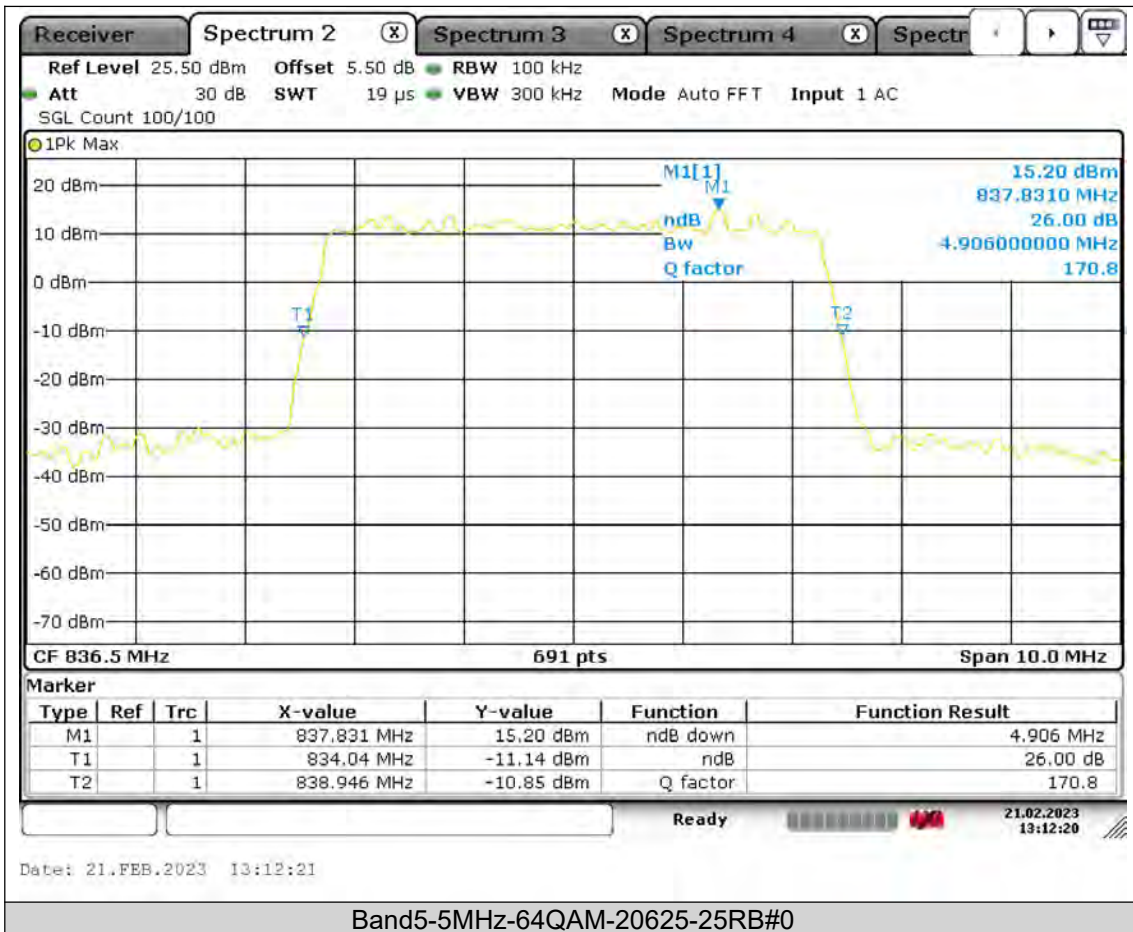

BUREAU
VERITAS

Test Report No.: PSU-QSU2309010110RF01