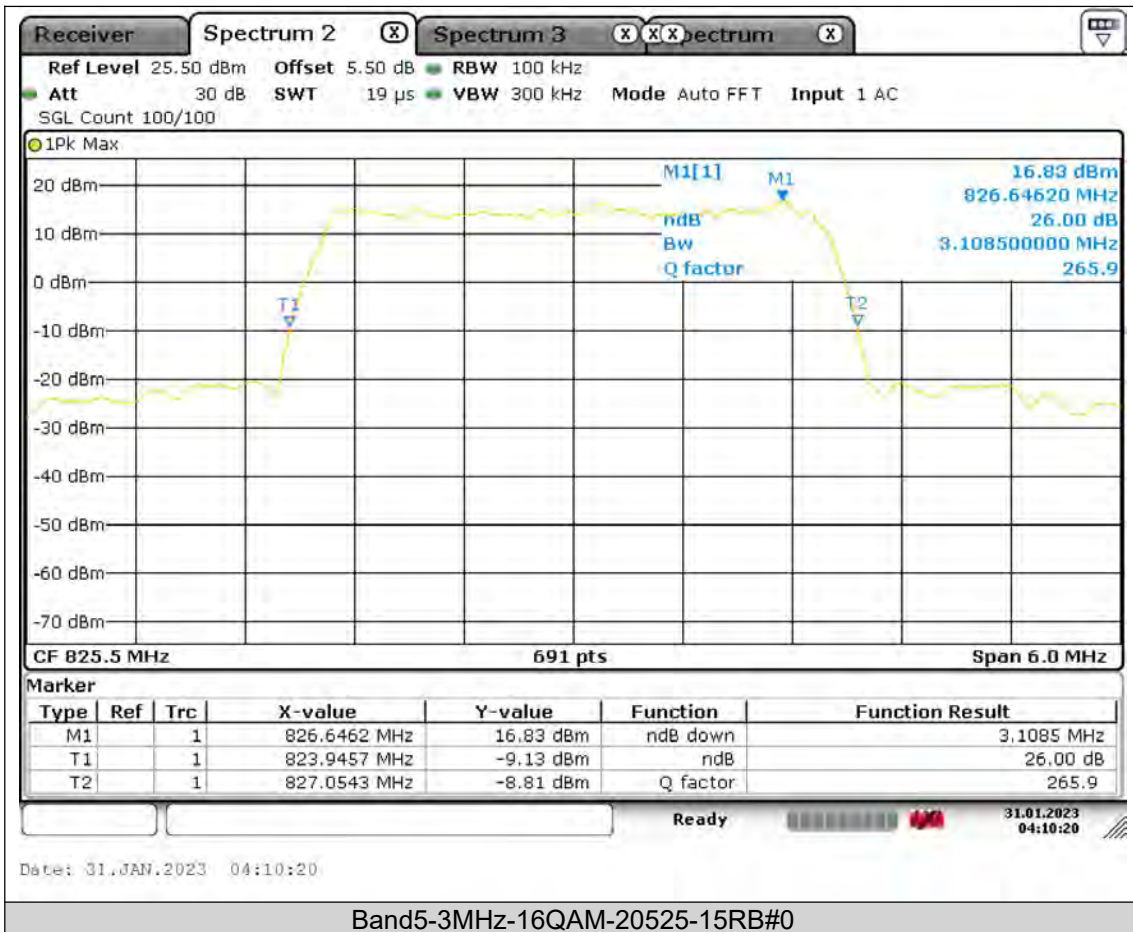

BUREAU  
VERITAS

Test Report No.: PSU-QSU2309010110RF01

BUREAU  
VERITAS

Test Report No.: PSU-QSU2309010110RF01

BUREAU  
VERITAS

Test Report No.: PSU-QSU2309010110RF01

BUREAU  
VERITAS

Test Report No.: PSU-QSU2309010110RF01