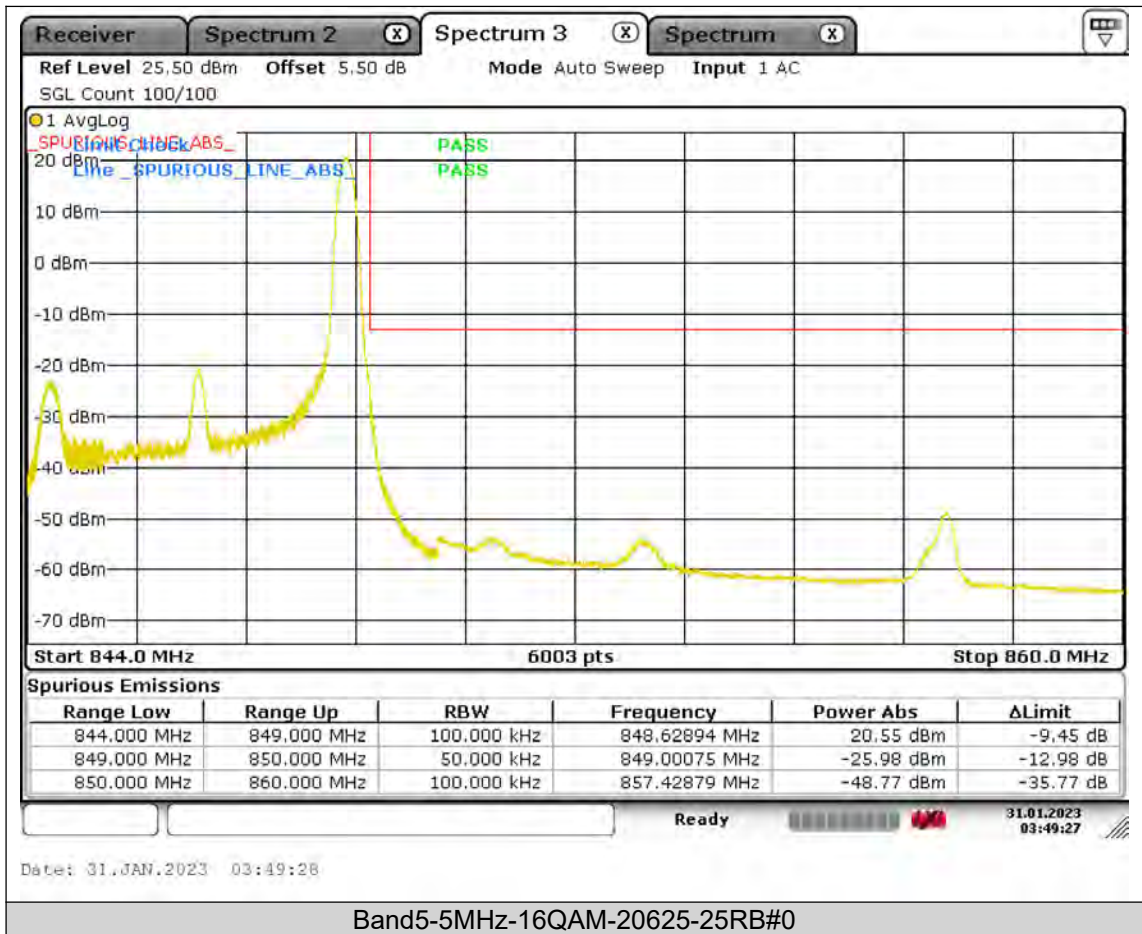

BUREAU  
VERITAS

Test Report No.: PSU-QSU2309010110RF01

BUREAU  
VERITAS

Test Report No.: PSU-QSU2309010110RF01

BUREAU  
VERITAS

Test Report No.: PSU-QSU2309010110RF01

BUREAU  
VERITAS

Test Report No.: PSU-QSU2309010110RF01