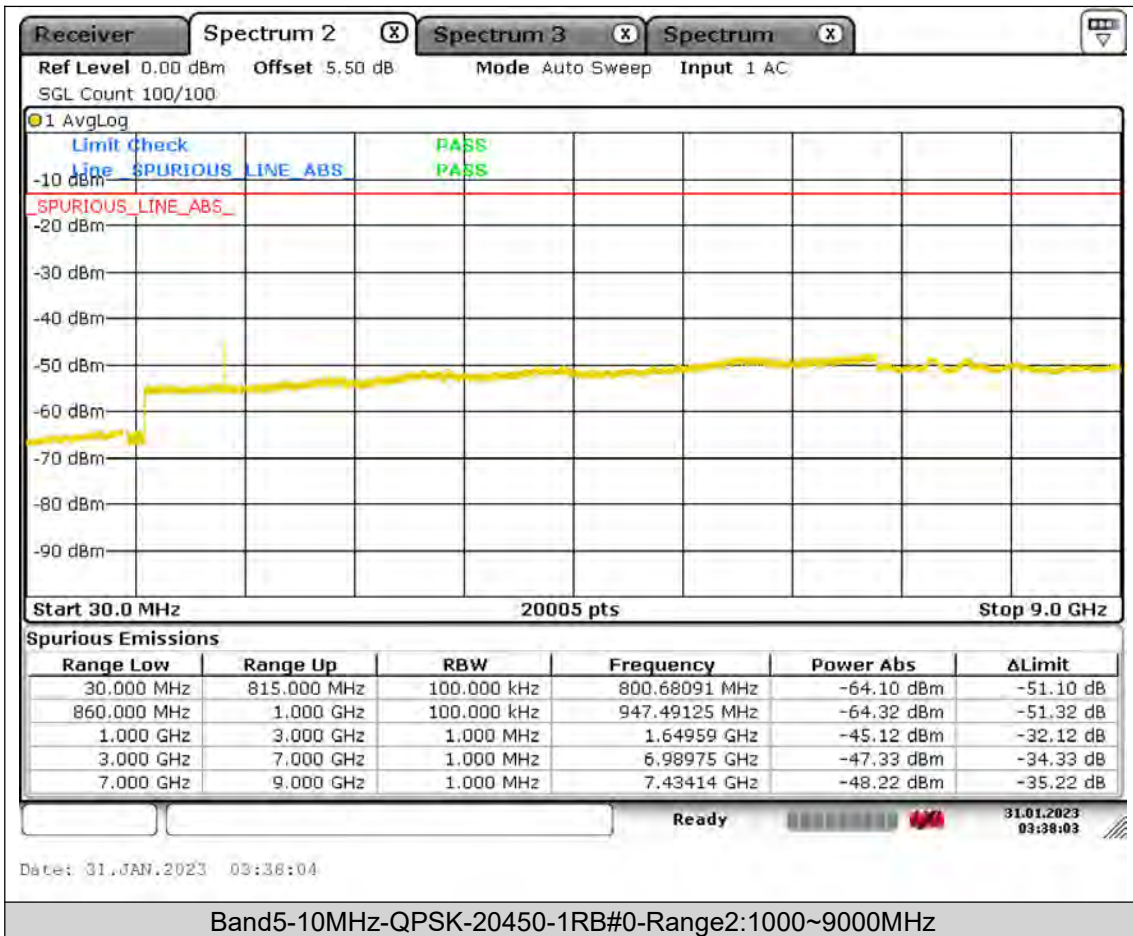

BUREAU
VERITAS

Test Report No.: PSU-QSU2309010110RF01