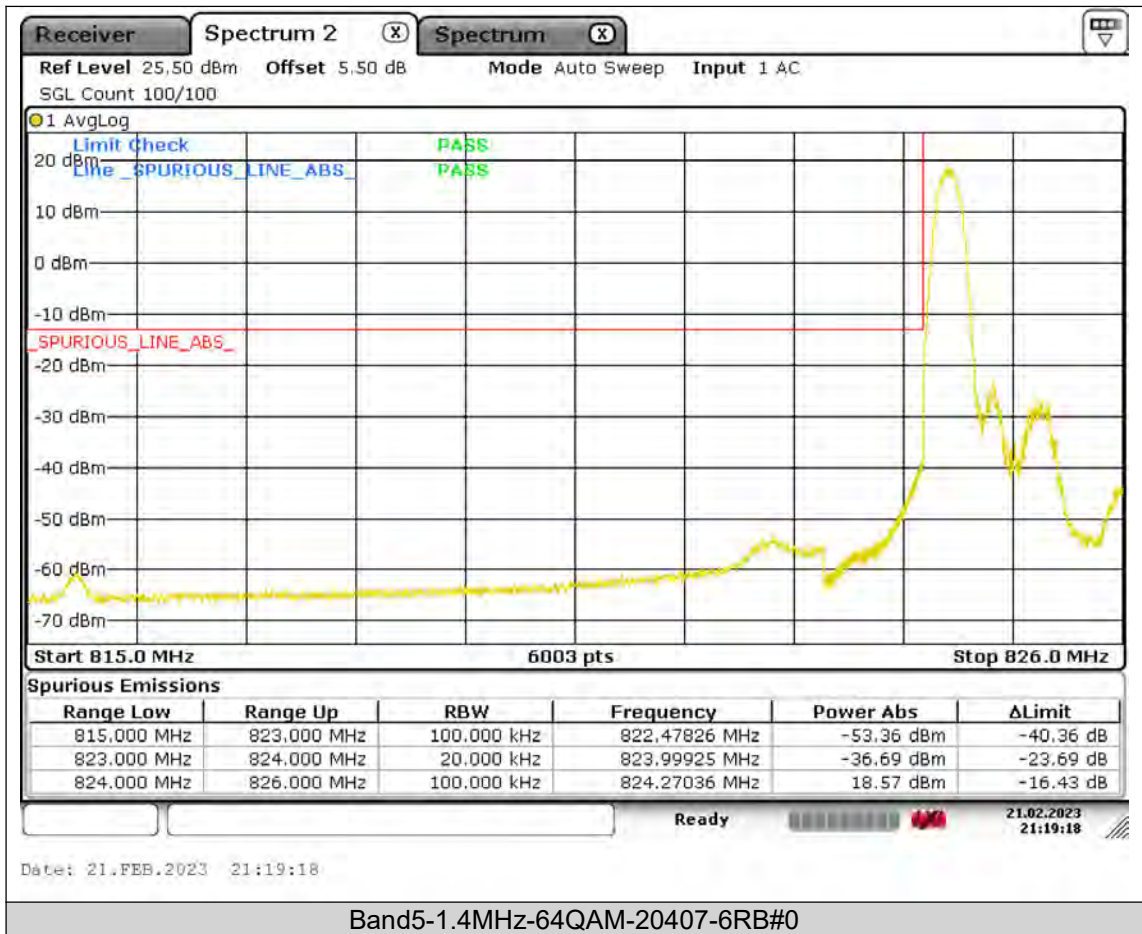

BUREAU VERITAS

Test Report No.: PSU-QSU2309010110RF01