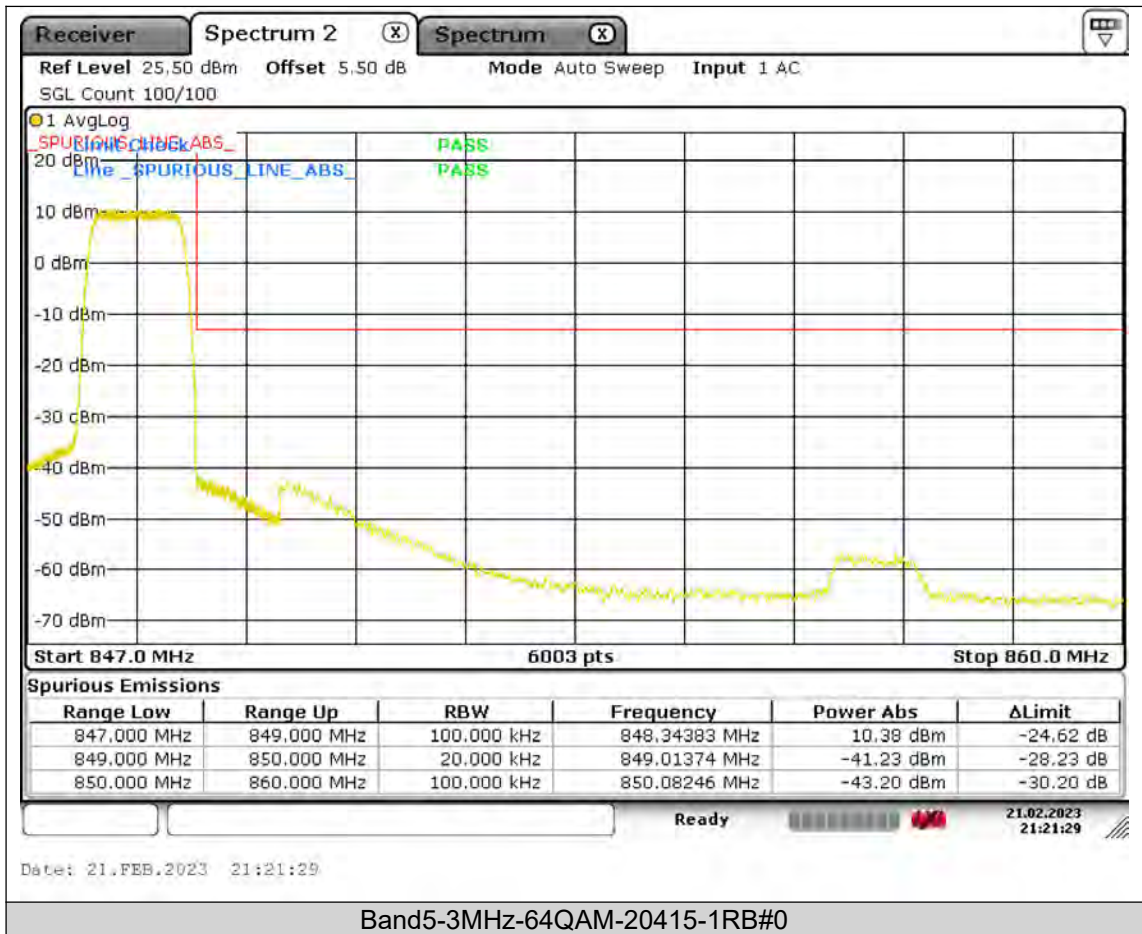

### Test Report No.: PSU-QSU2309010110RF01

BUREAU  
VERITAS

Test Report No.: PSU-QSU2309010110RF01

BUREAU  
VERITAS

Test Report No.: PSU-QSU2309010110RF01

BUREAU  
VERITAS

Test Report No.: PSU-QSU2309010110RF01