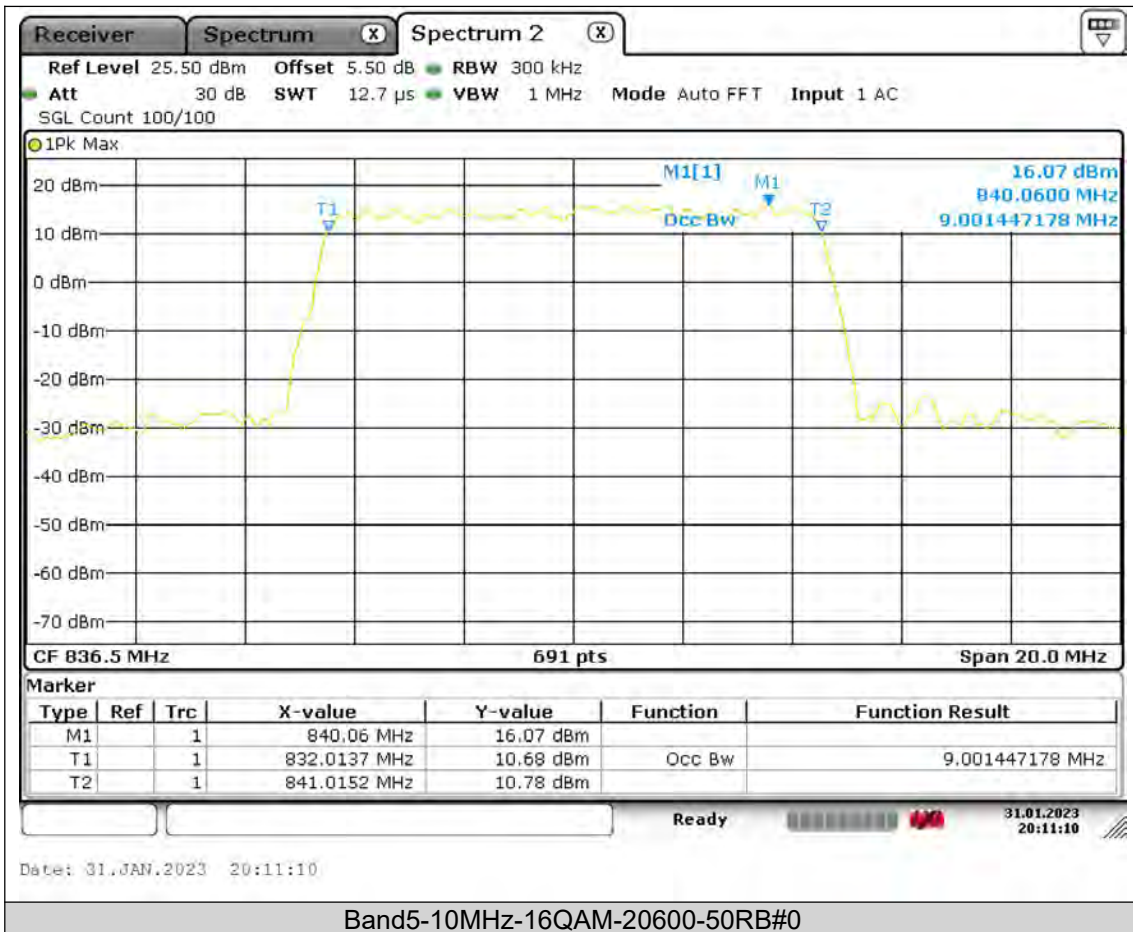

### Test Report No.: PSU-QSU2309010110RF01

BUREAU  
VERITAS

Test Report No.: PSU-QSU2309010110RF01

BUREAU  
VERITAS

Test Report No.: PSU-QSU2309010110RF01

BUREAU  
VERITAS

Test Report No.: PSU-QSU2309010110RF01