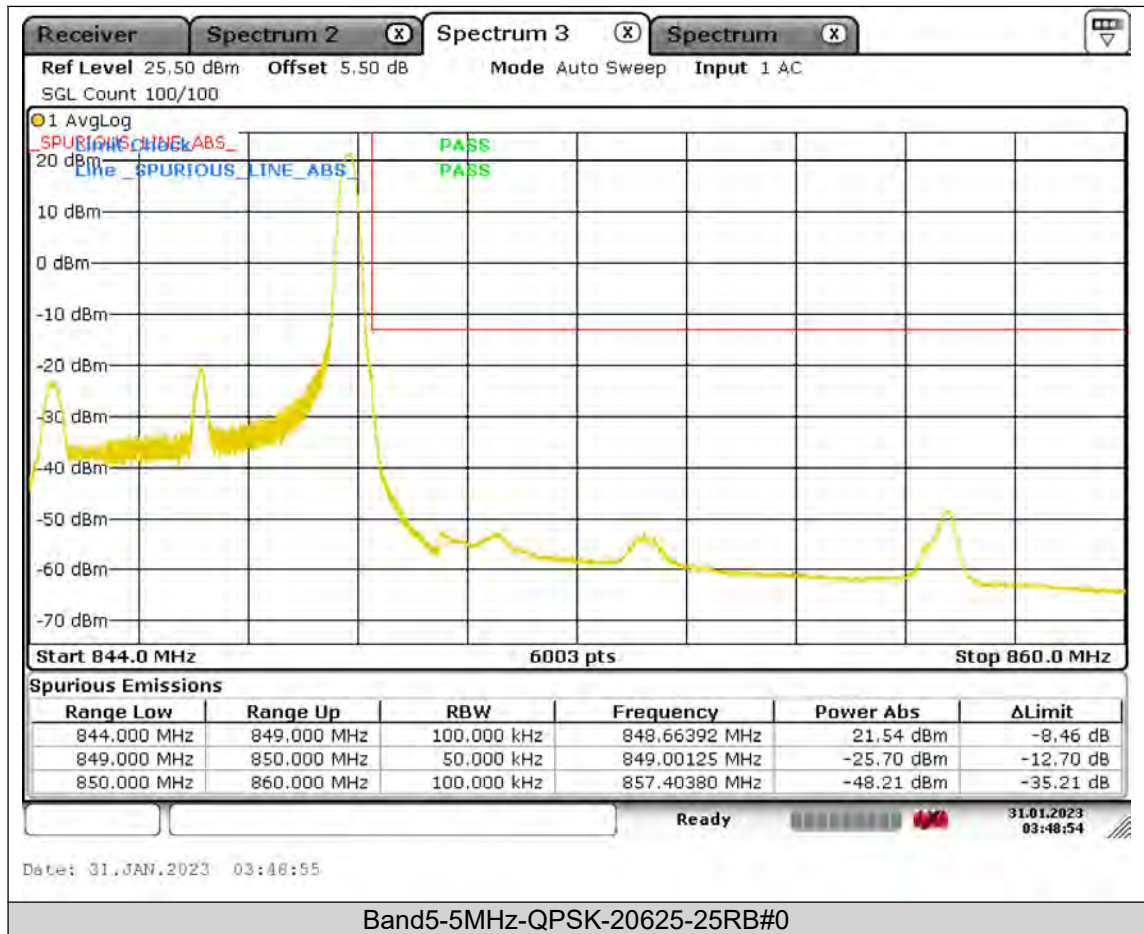

BUREAU  
VERITAS

Test Report No.: PSU-QSU2309010110RF01

BUREAU  
VERITAS

Test Report No.: PSU-QSU2309010110RF01

BUREAU  
VERITAS

Test Report No.: PSU-QSU2309010110RF01

BUREAU  
VERITAS

Test Report No.: PSU-QSU2309010110RF01