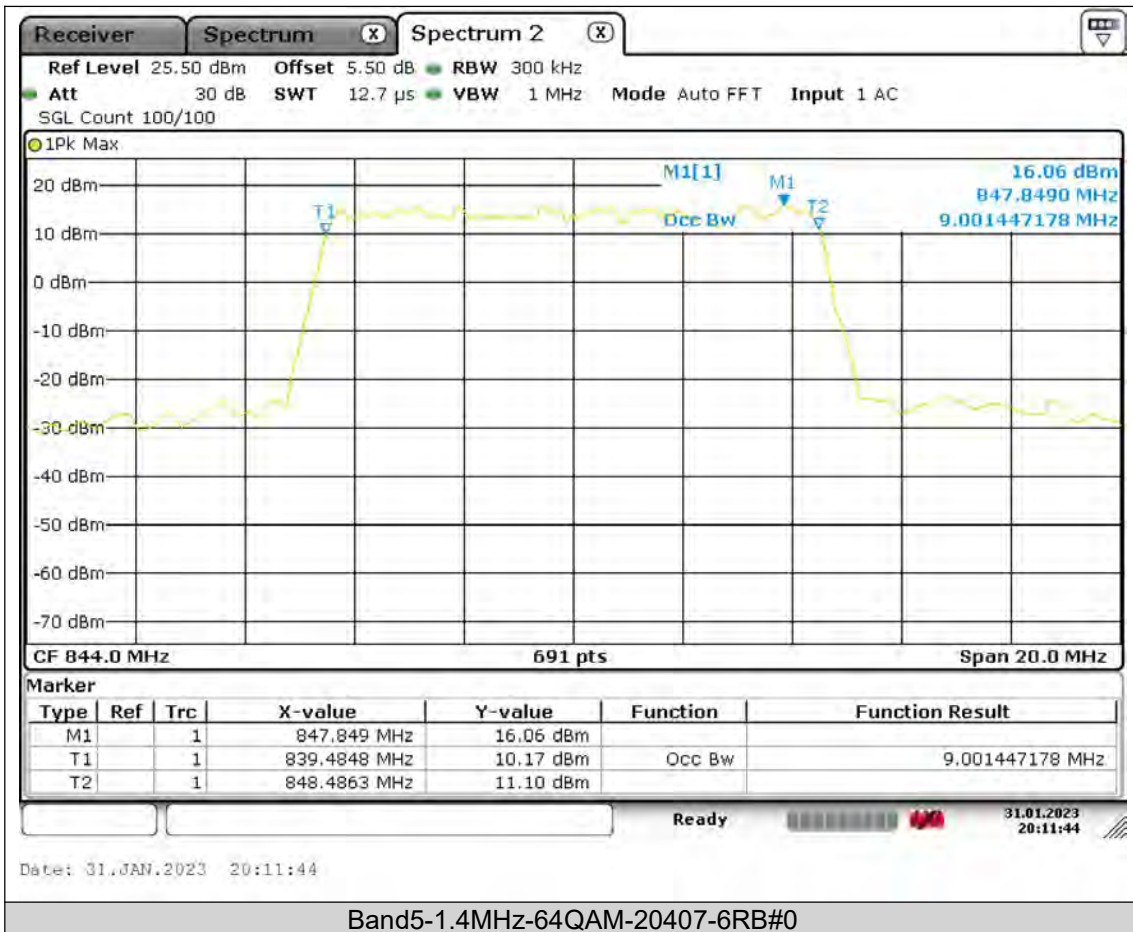

### Test Report No.: PSU-QSU2309010110RF01

BUREAU  
VERITAS

Test Report No.: PSU-QSU2309010110RF01

BUREAU  
VERITAS

Test Report No.: PSU-QSU2309010110RF01

BUREAU  
VERITAS

Test Report No.: PSU-QSU2309010110RF01