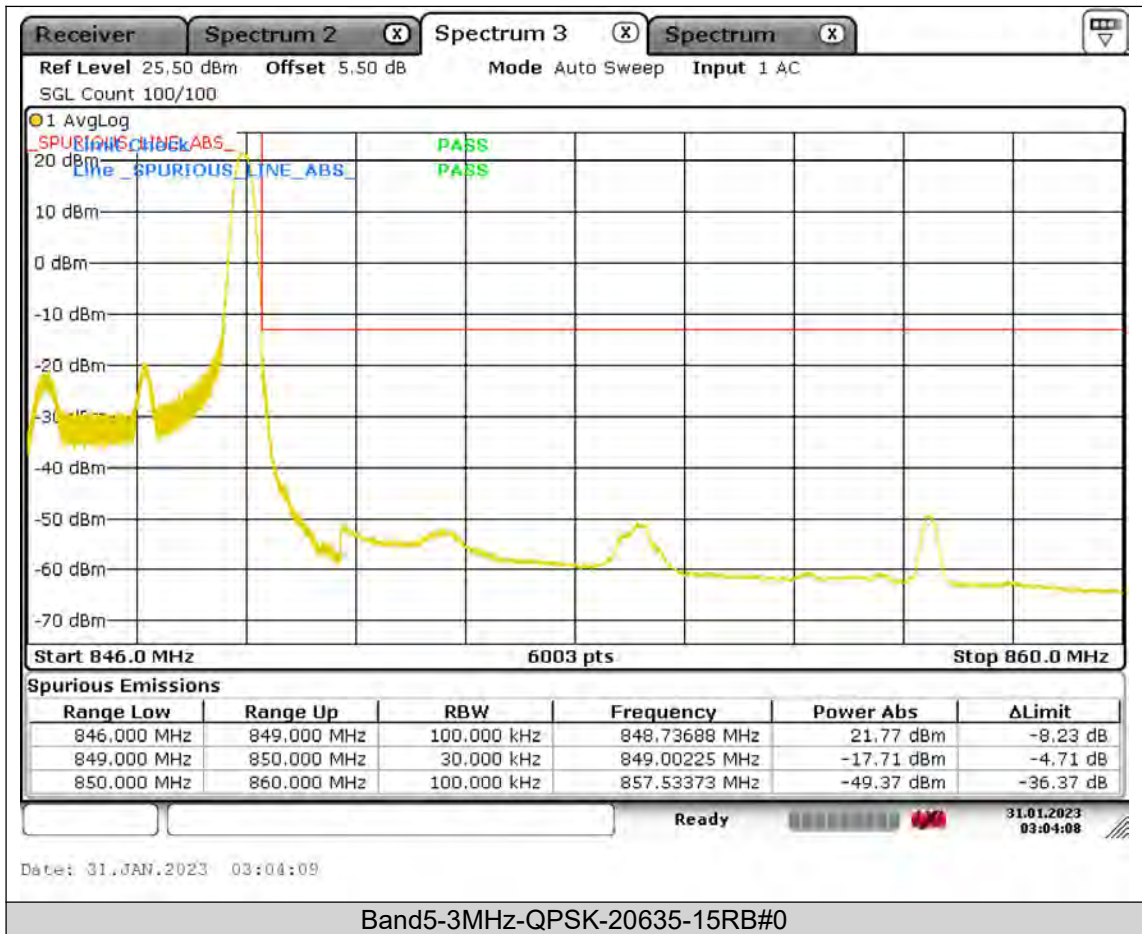

BUREAU  
VERITAS

Test Report No.: PSU-QSU2309010110RF01

BUREAU  
VERITAS

Test Report No.: PSU-QSU2309010110RF01

BUREAU  
VERITAS

Test Report No.: PSU-QSU2309010110RF01

BUREAU  
VERITAS

Test Report No.: PSU-QSU2309010110RF01