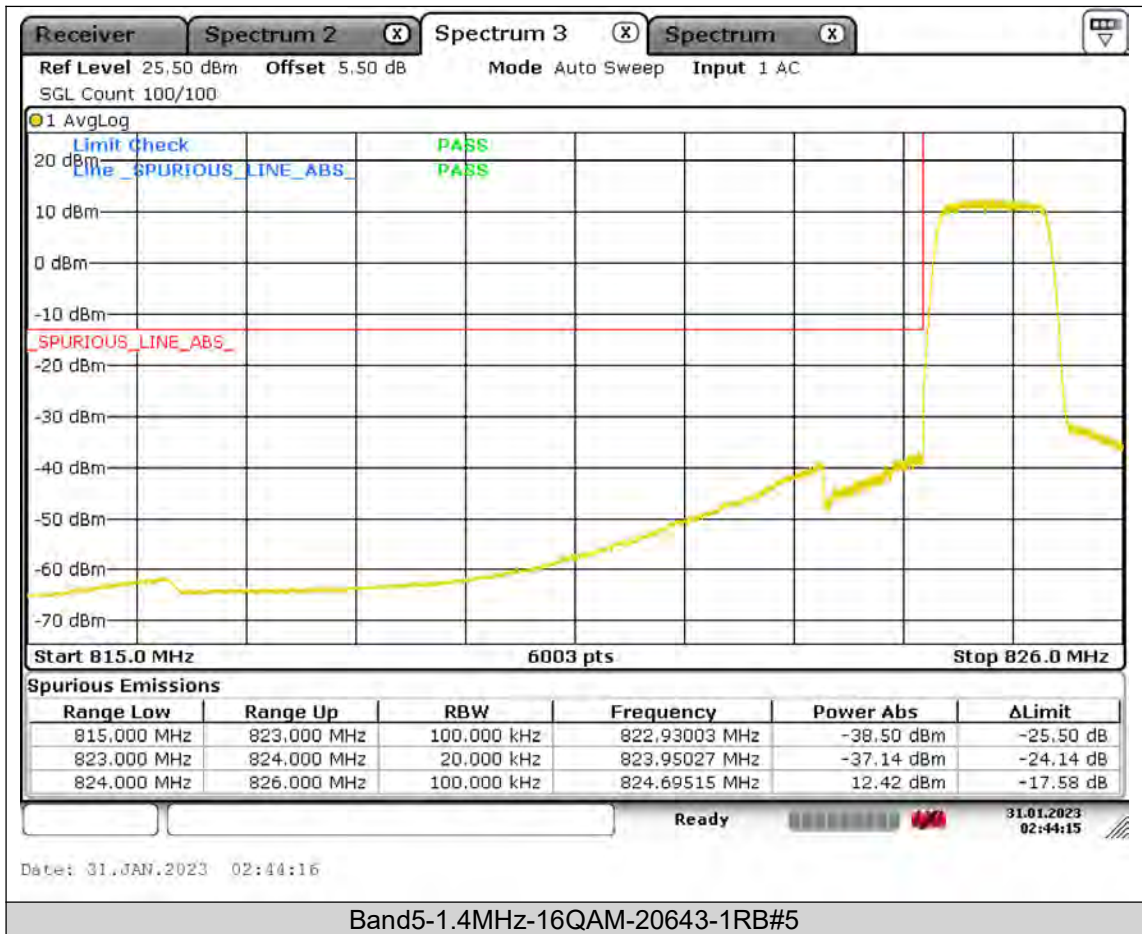

BUREAU
VERITAS

Test Report No.: PSU-QSU2309010110RF01