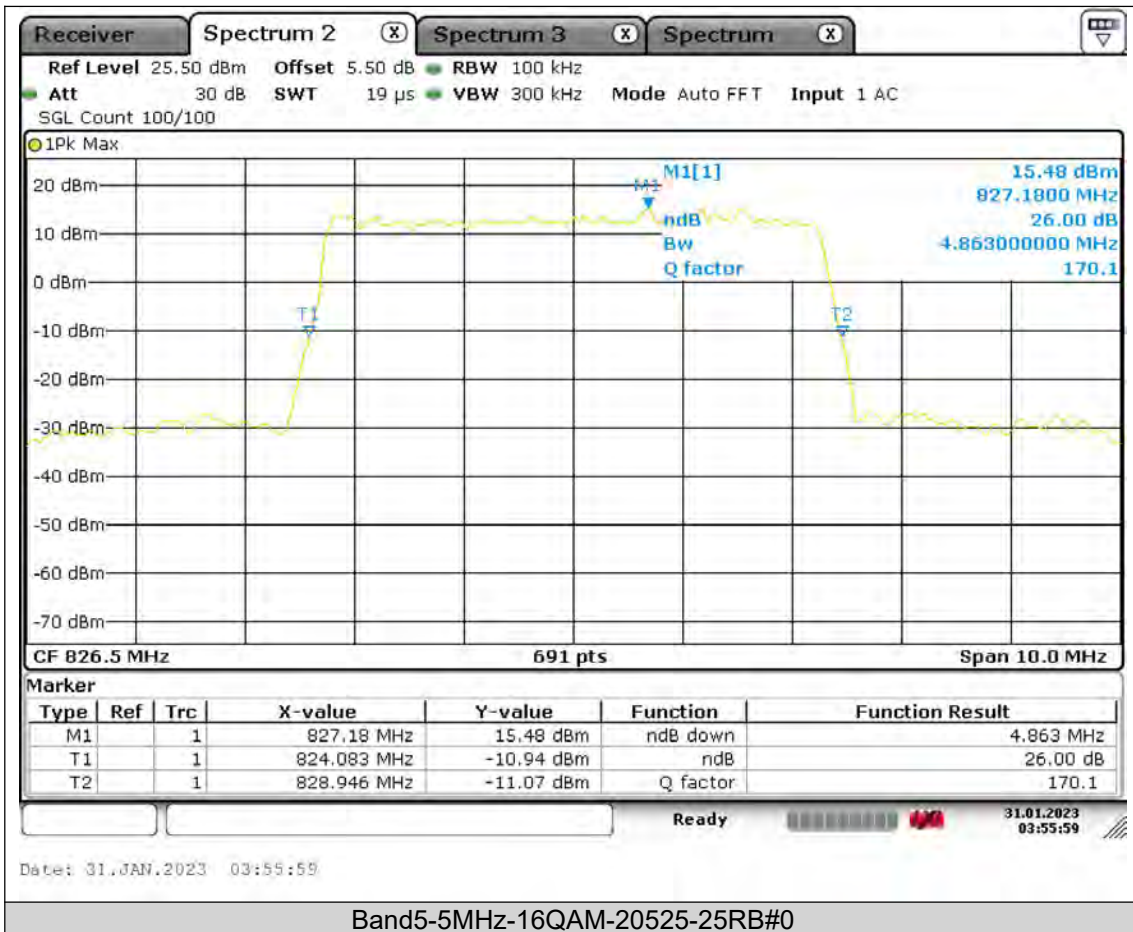

BUREAU
VERITAS

Test Report No.: PSU-QSU2309010110RF01