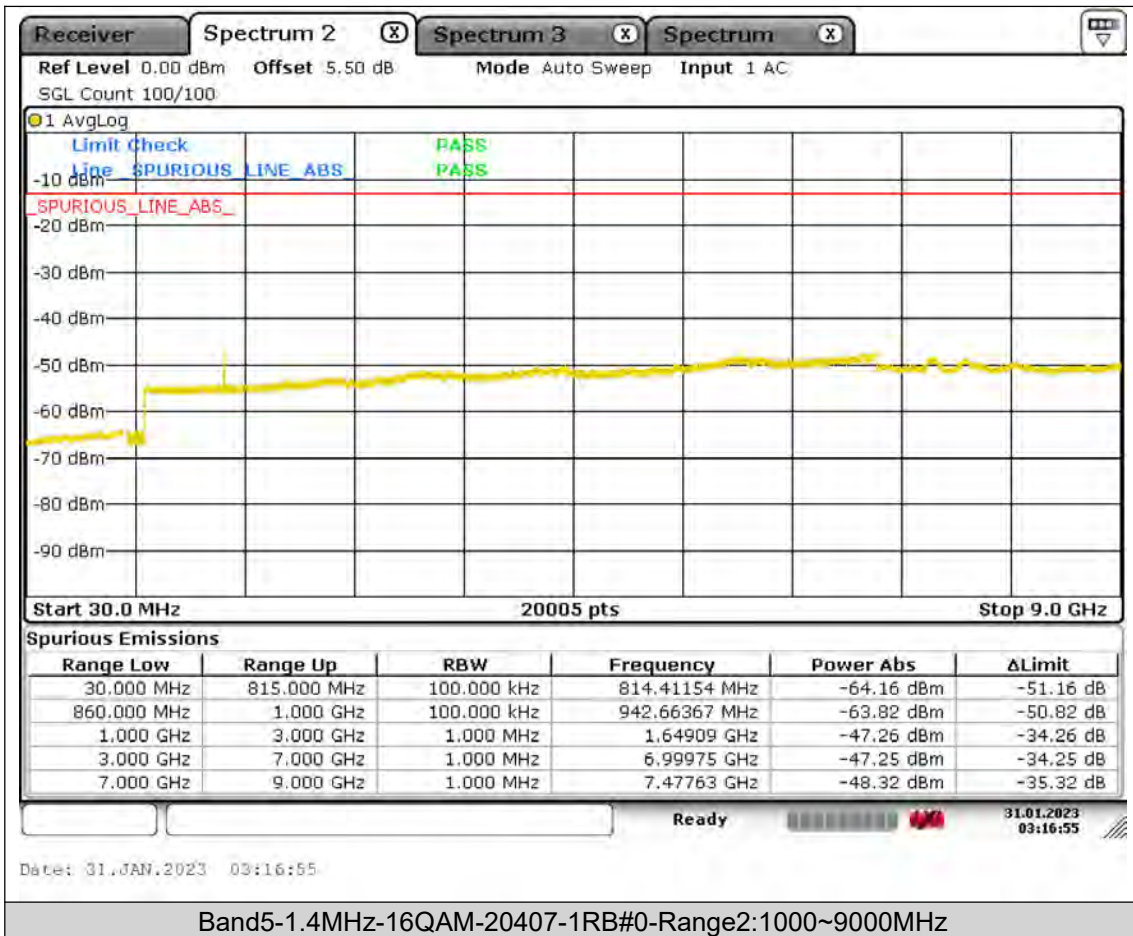

BUREAU
VERITAS

Test Report No.: PSU-QSU2309010110RF01