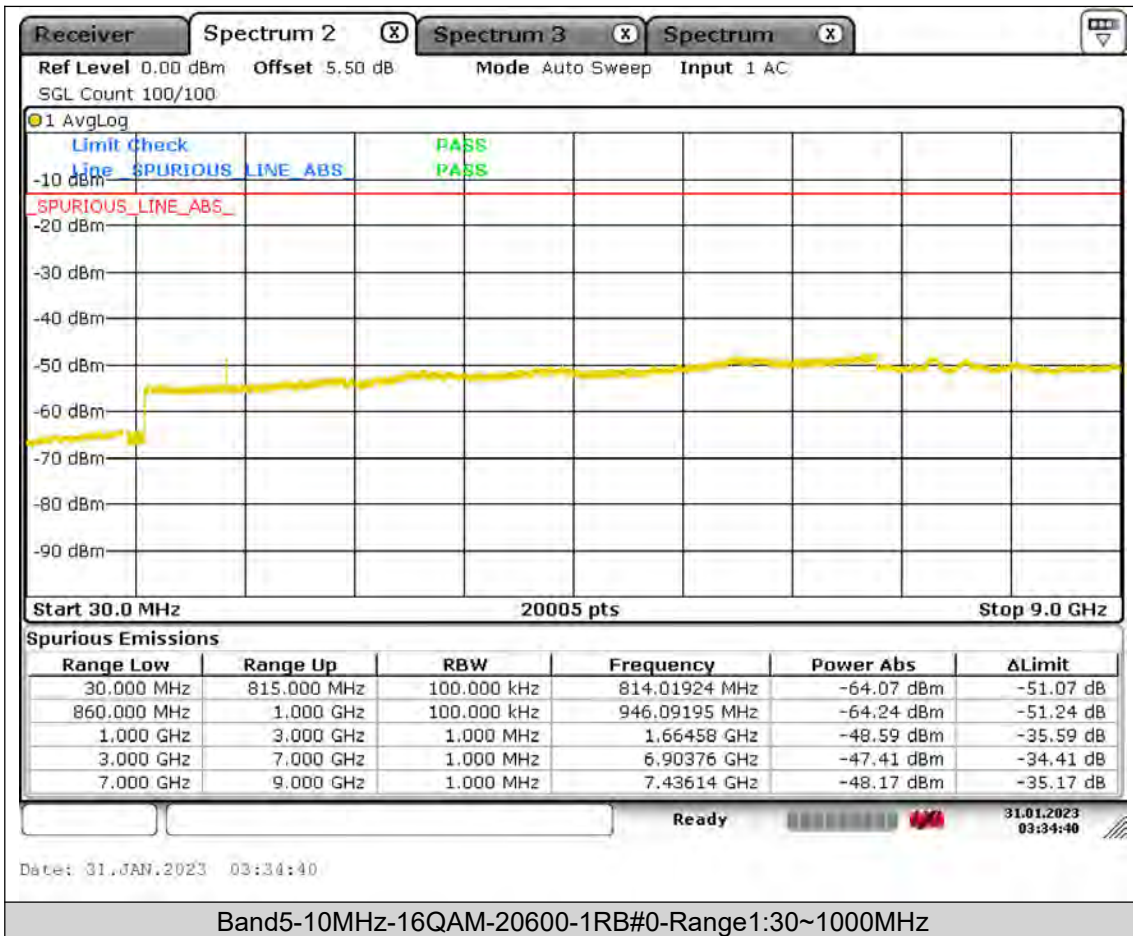

BUREAU  
VERITAS

Test Report No.: PSU-QSU2309010110RF01

BUREAU  
VERITAS

Test Report No.: PSU-QSU2309010110RF01

BUREAU  
VERITAS

Test Report No.: PSU-QSU2309010110RF01

BUREAU  
VERITAS

Test Report No.: PSU-QSU2309010110RF01