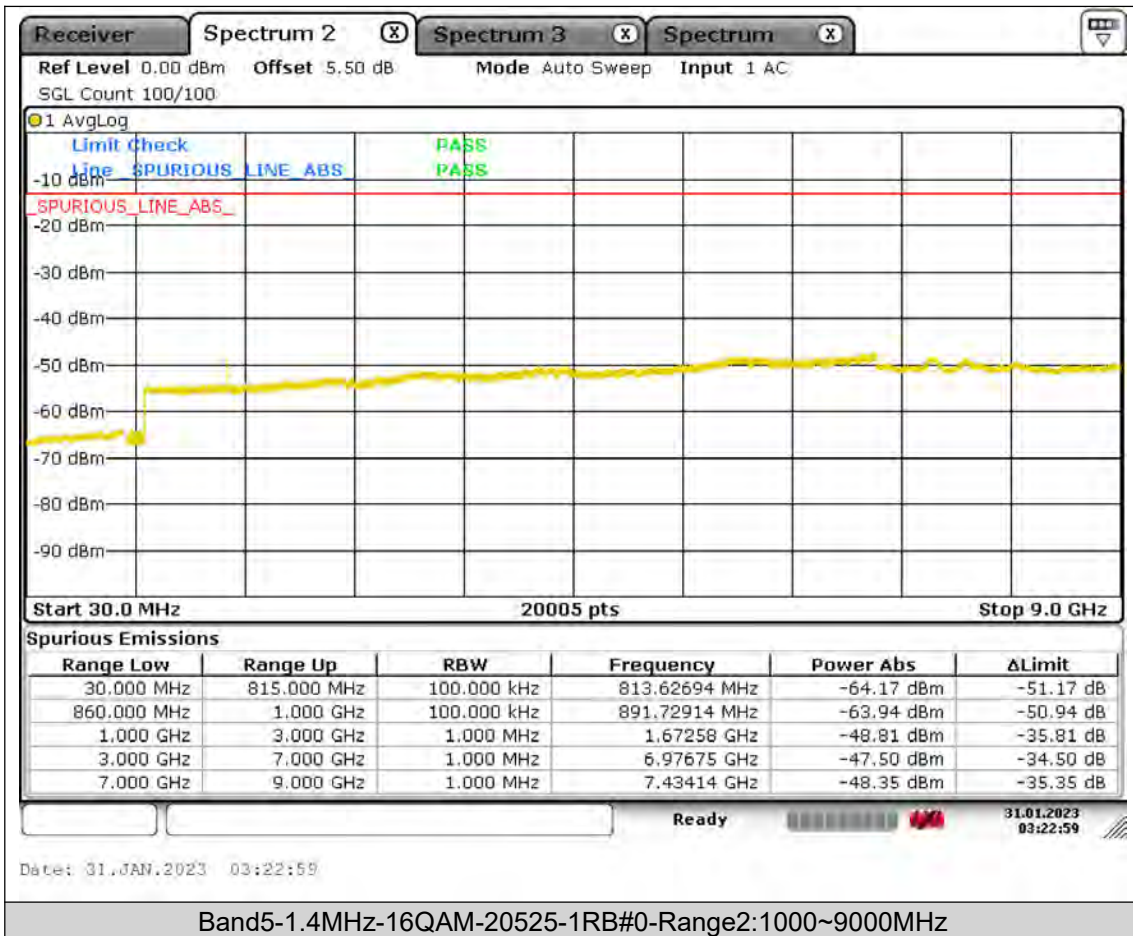

**BUREAU
VERITAS**

Test Report No.: PSU-QSU2309010110RF01