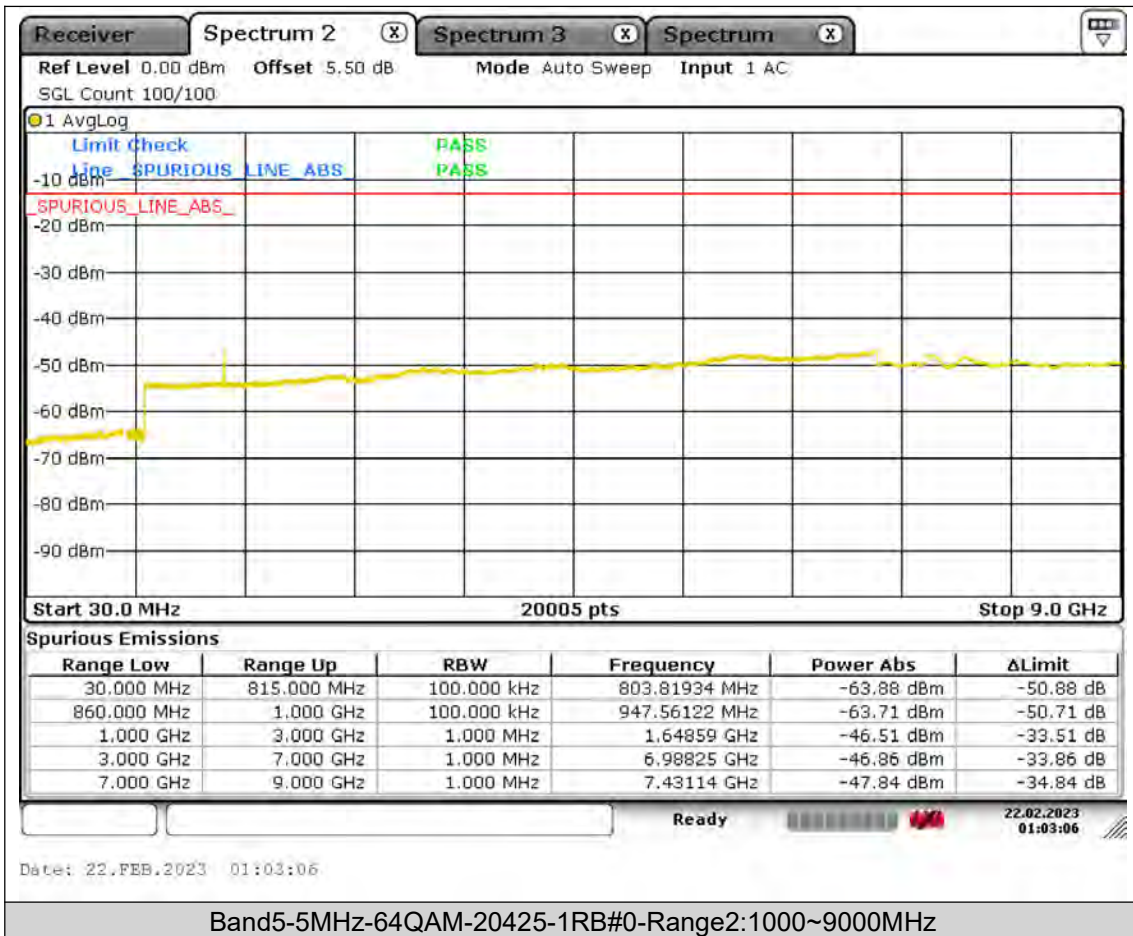

BUREAU
VERITAS

Test Report No.: PSU-QSU2309010110RF01