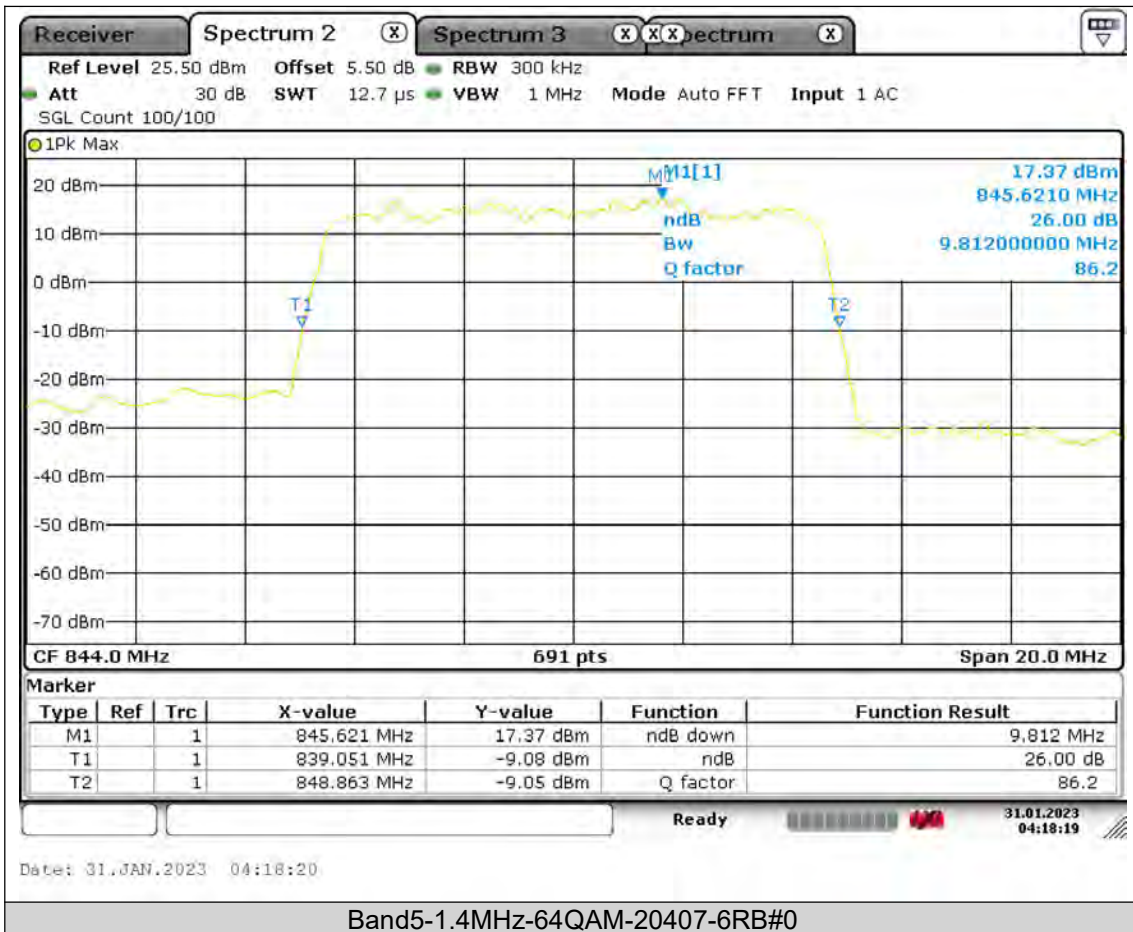

BUREAU
VERITAS

Test Report No.: PSU-QSU2309010110RF01