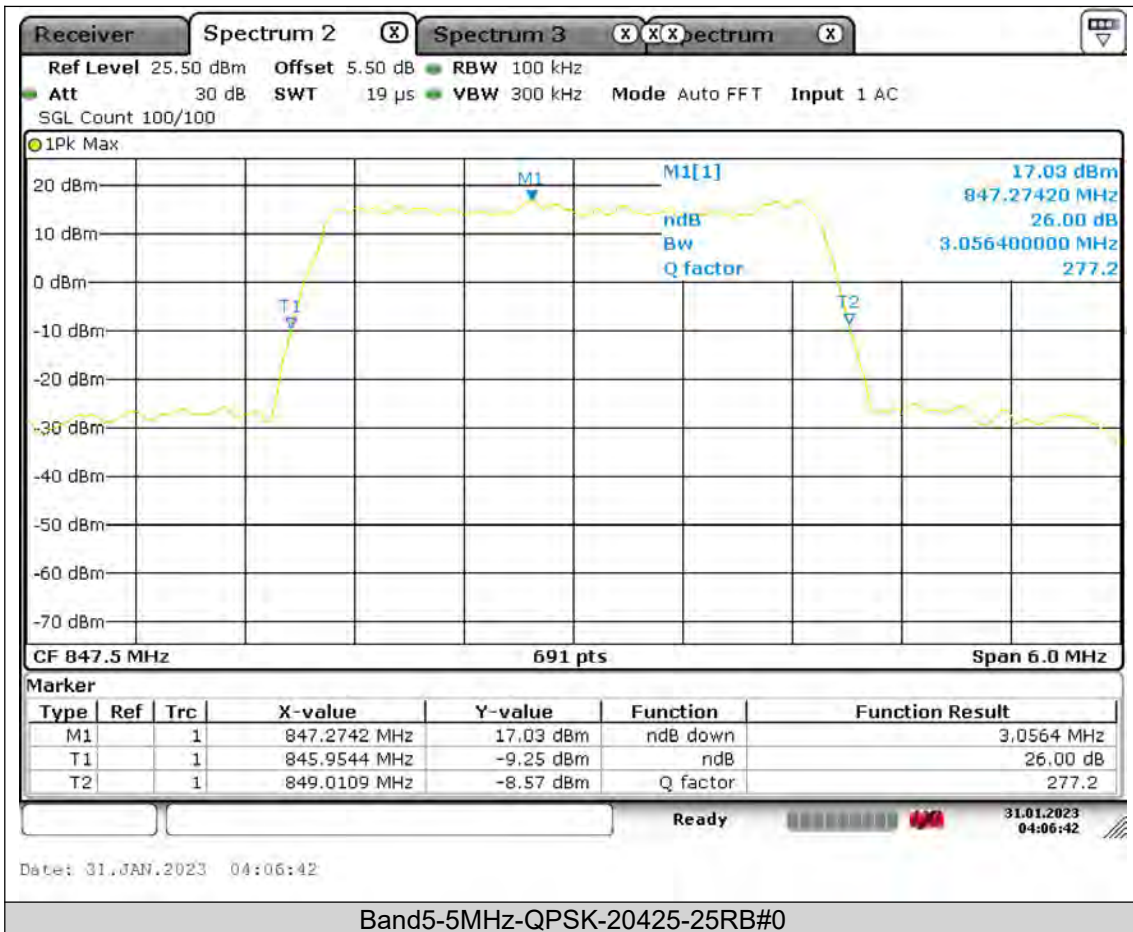

BUREAU
VERITAS

Test Report No.: PSU-QSU2309010110RF01