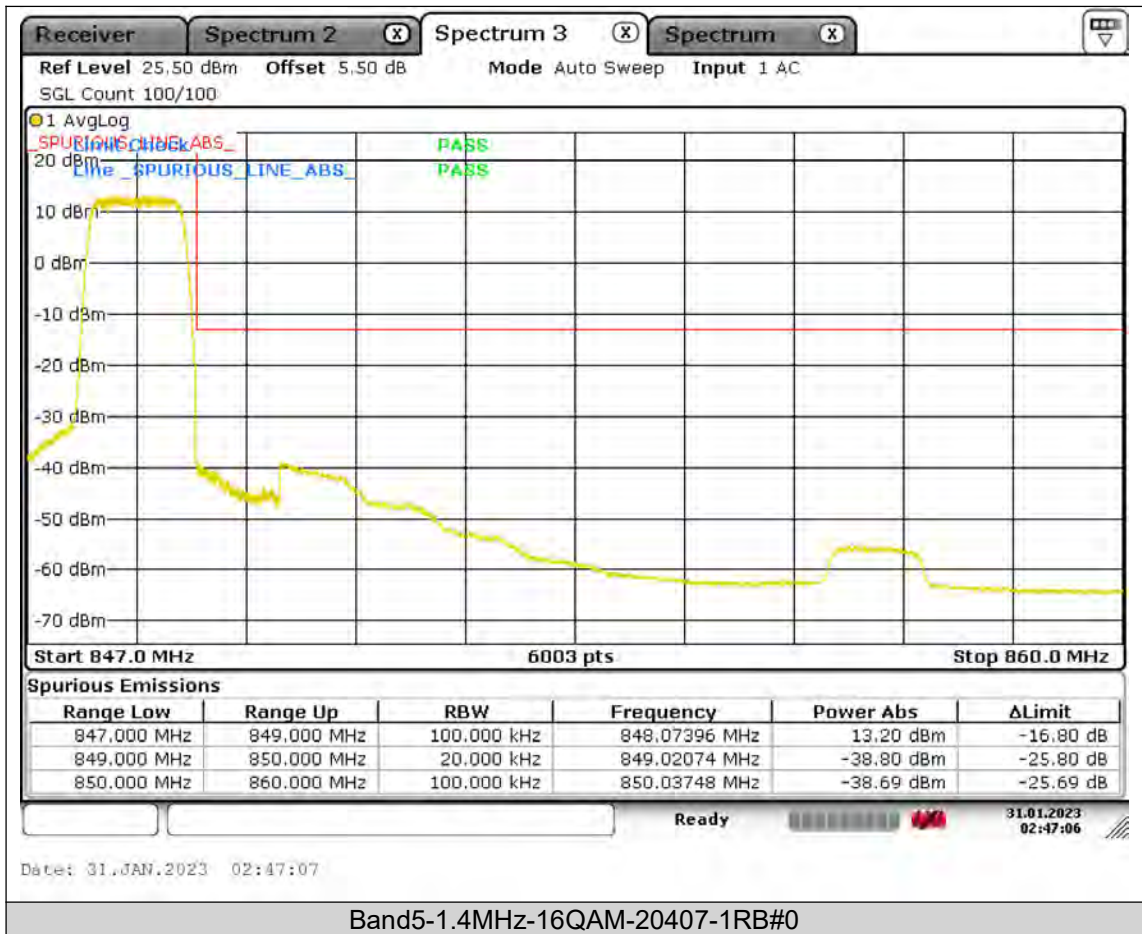

## Test Graphs

BUREAU  
VERITAS

Test Report No.: PSU-QSU2309010110RF01

BUREAU VERITAS

Test Report No.: PSU-QSU2309010110RF01

BUREAU  
VERITAS

Test Report No.: PSU-QSU2309010110RF01

BUREAU  
VERITAS