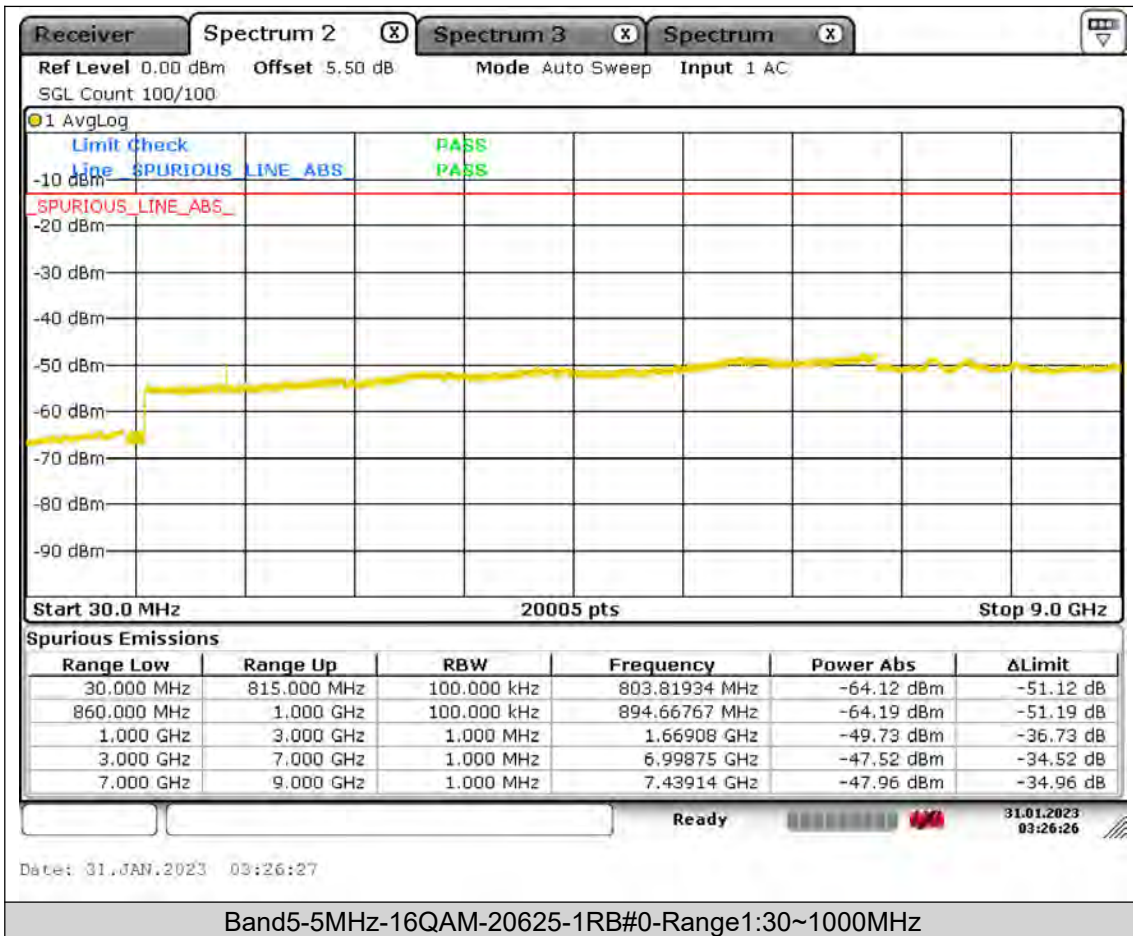

BUREAU  
VERITAS

Test Report No.: PSU-QSU2309010110RF01

BUREAU  
VERITAS

Test Report No.: PSU-QSU2309010110RF01

BUREAU VERITAS

Test Report No.: PSU-QSU2309010110RF01

BUREAU  
VERITAS

Test Report No.: PSU-QSU2309010110RF01