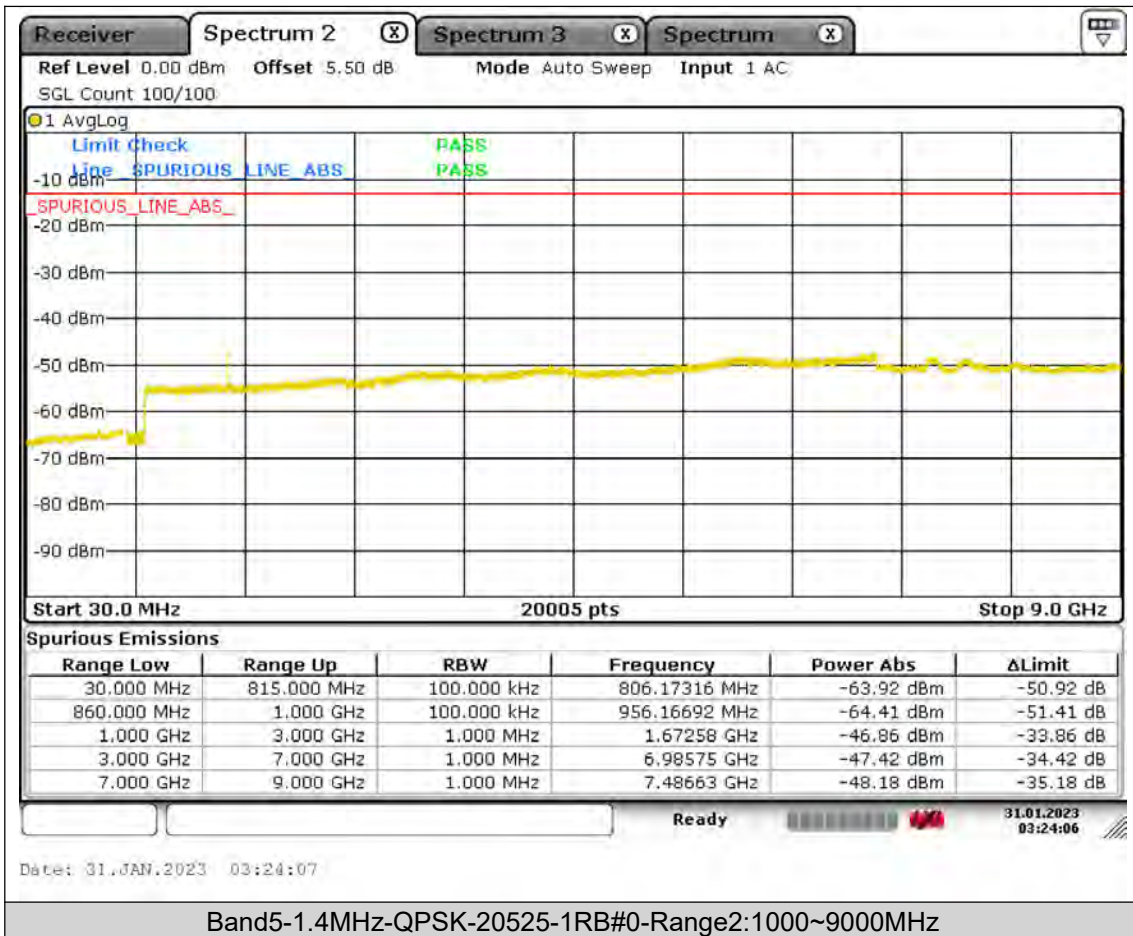

### Test Graphs

BUREAU  
VERITAS

Test Report No.: PSU-QSU2309010110RF01

BUREAU  
VERITAS

Test Report No.: PSU-QSU2309010110RF01

BUREAU  
VERITAS

Test Report No.: PSU-QSU2309010110RF01

BUREAU  
VERITAS