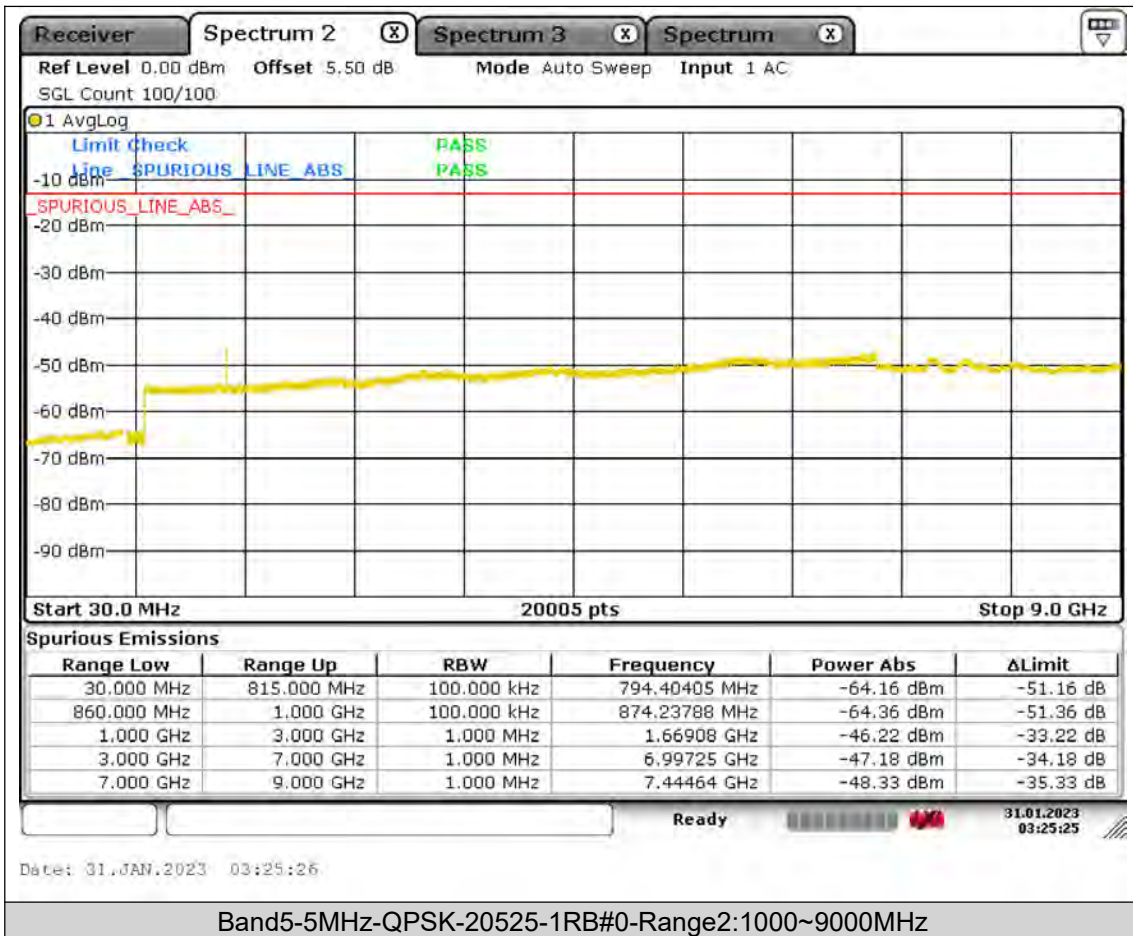

BUREAU  
VERITAS

Test Report No.: PSU-QSU2309010110RF01

BUREAU  
VERITAS

Test Report No.: PSU-QSU2309010110RF01

BUREAU  
VERITAS

Test Report No.: PSU-QSU2309010110RF01

BUREAU  
VERITAS

Test Report No.: PSU-QSU2309010110RF01