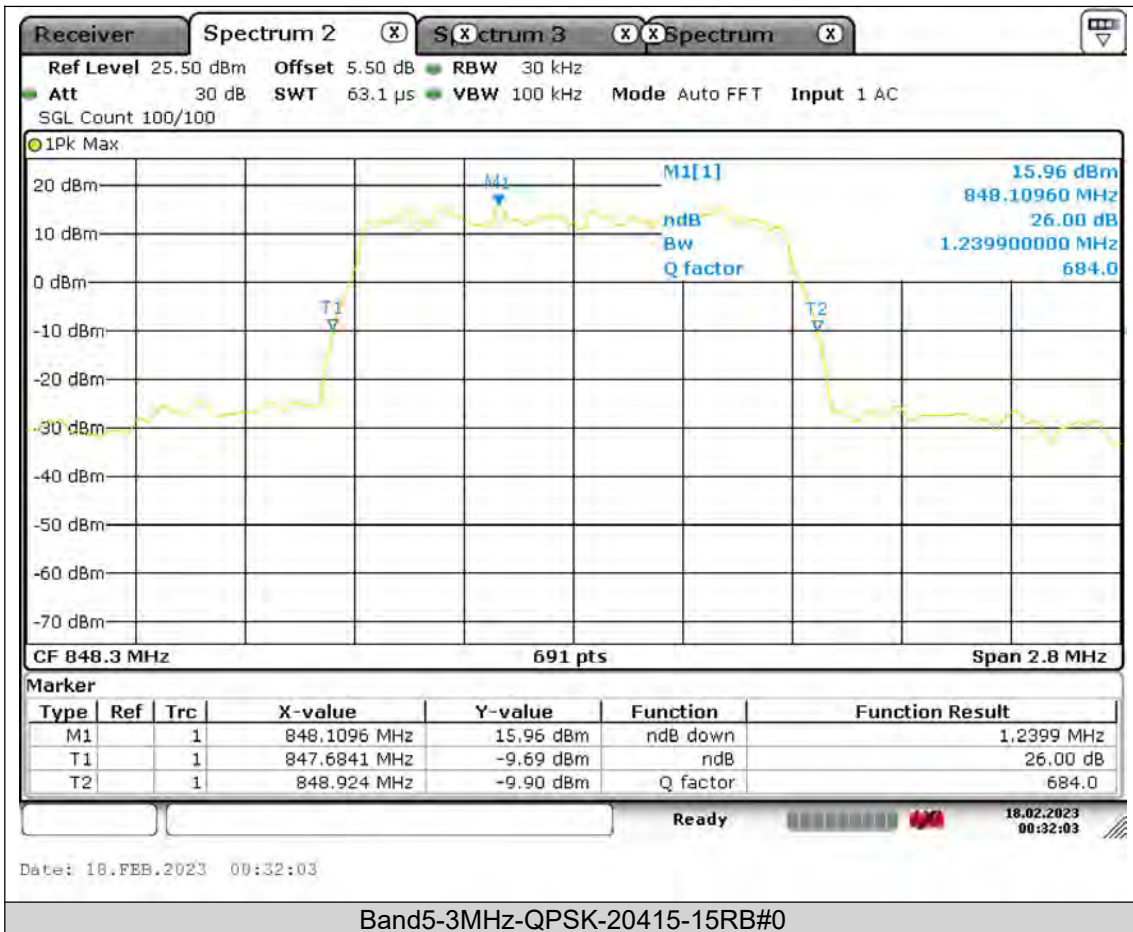

BUREAU
VERITAS

Test Report No.: PSU-QSU2309010110RF01