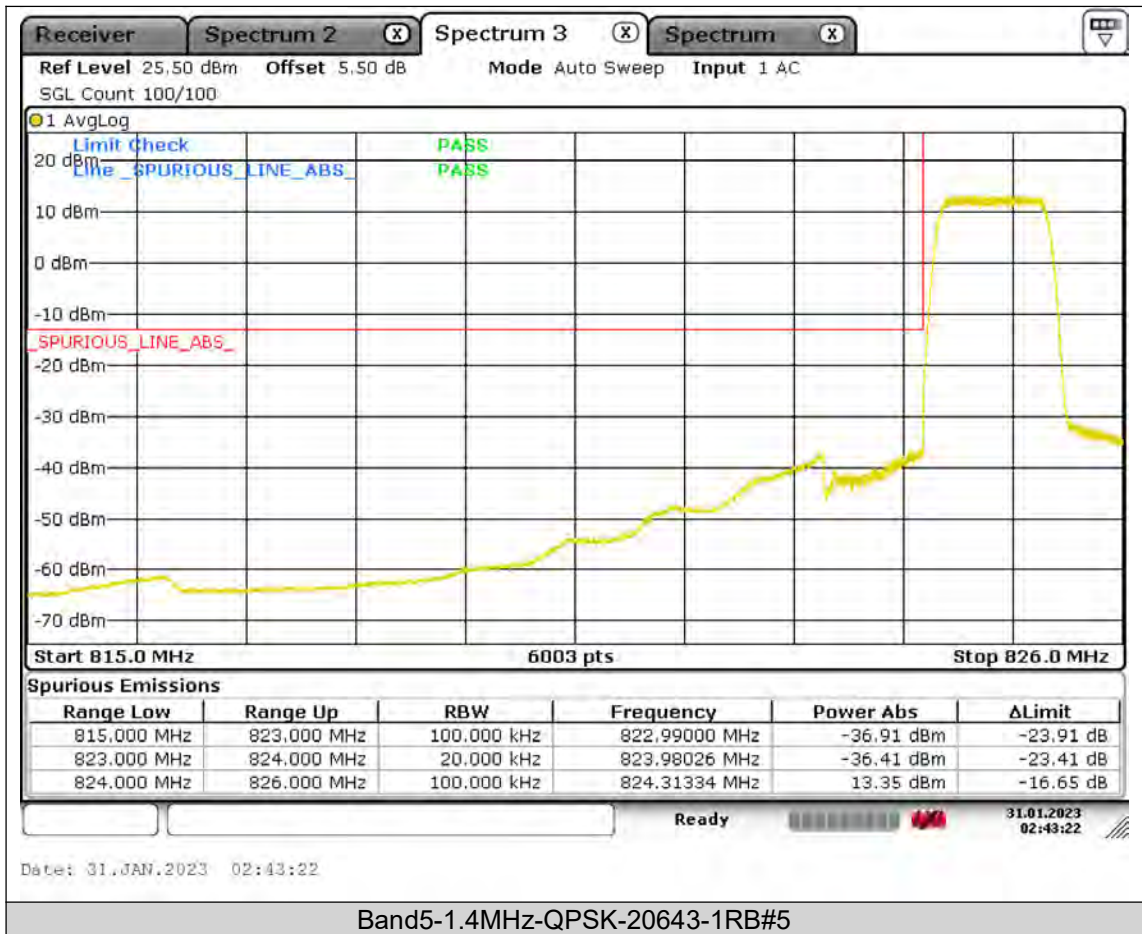

BUREAU
VERITAS

Test Report No.: PSU-QSU2309010110RF01