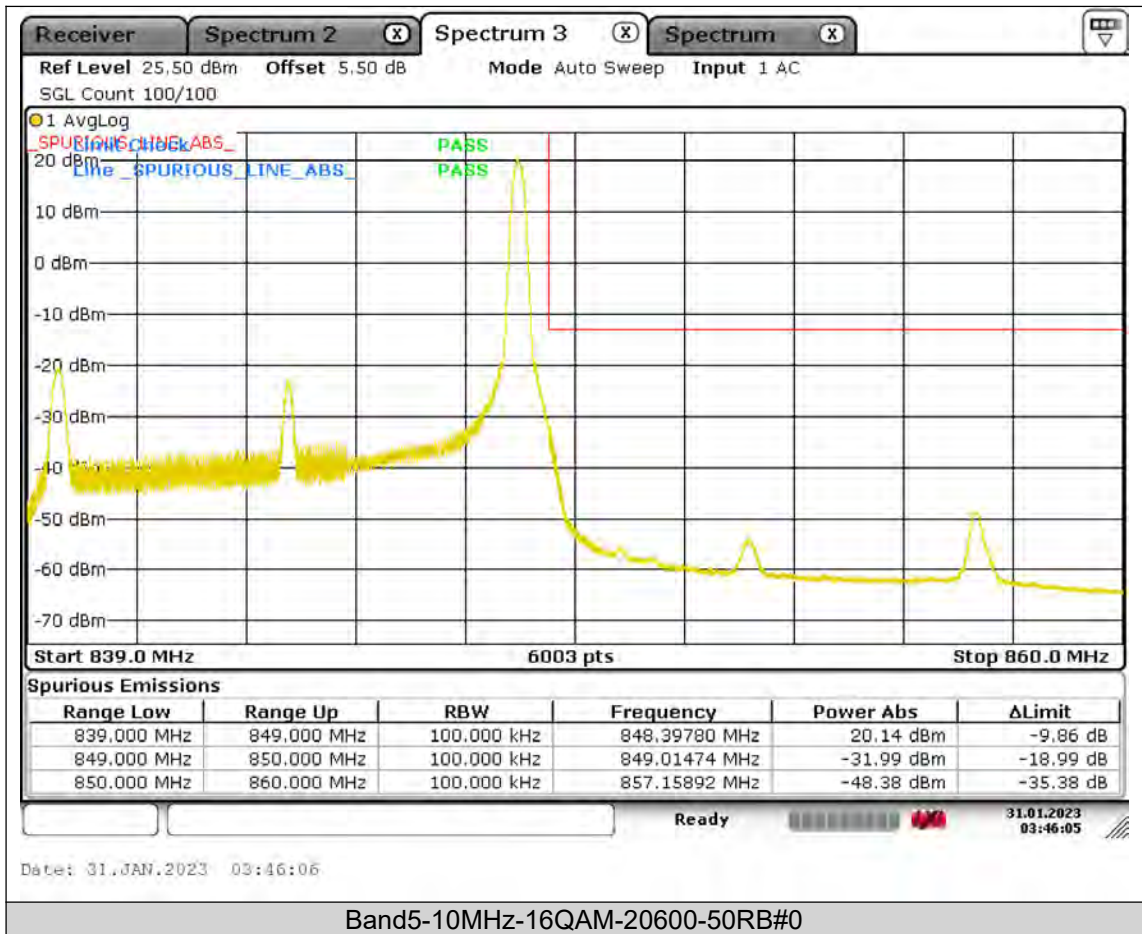

BUREAU  
VERITAS

Test Report No.: PSU-QSU2309010110RF01

BUREAU  
VERITAS

Test Report No.: PSU-QSU2309010110RF01

BUREAU  
VERITAS

Test Report No.: PSU-QSU2309010110RF01

BUREAU  
VERITAS

Test Report No.: PSU-QSU2309010110RF01