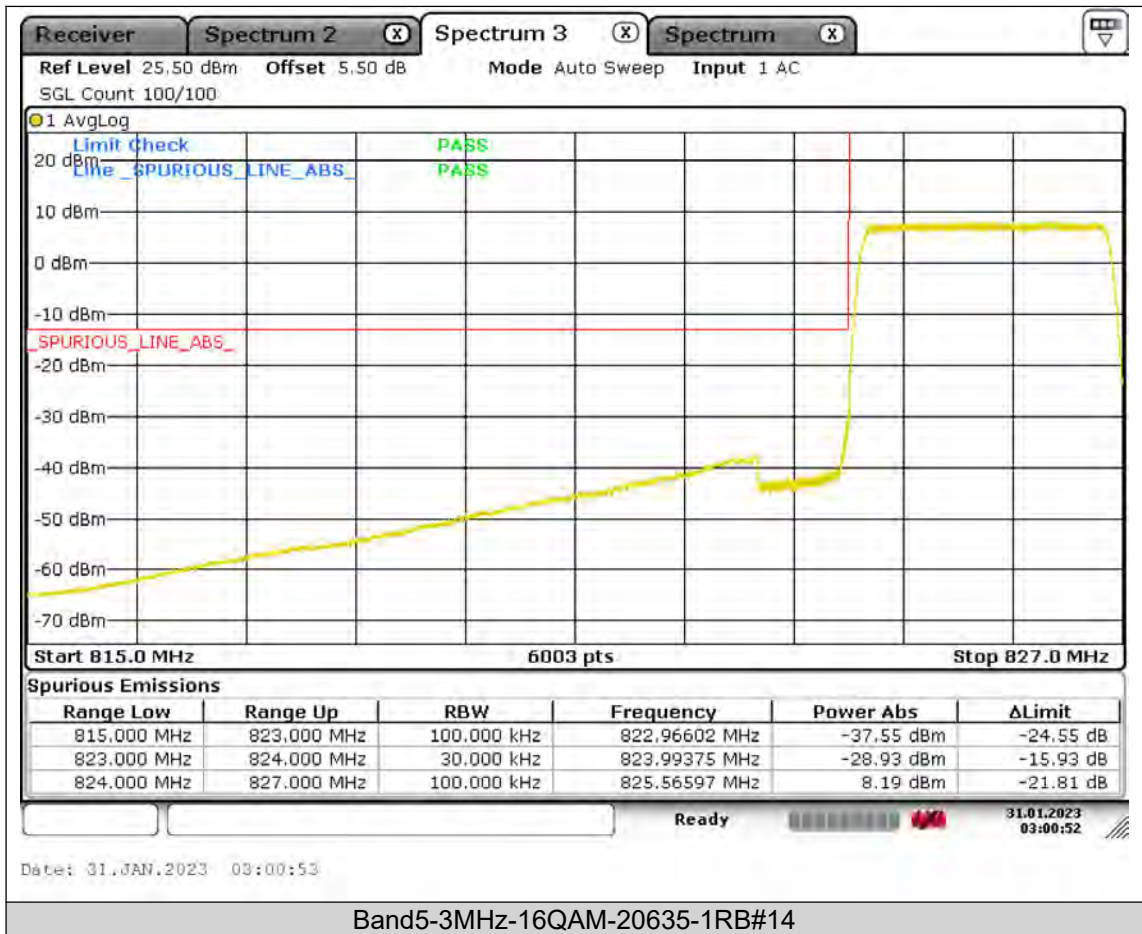

**BUREAU  
VERITAS**

**Test Report No.: PSU-QSU2309010110RF01**

BUREAU  
VERITAS

Test Report No.: PSU-QSU2309010110RF01

BUREAU  
VERITAS

Test Report No.: PSU-QSU2309010110RF01

BUREAU  
VERITAS

Test Report No.: PSU-QSU2309010110RF01