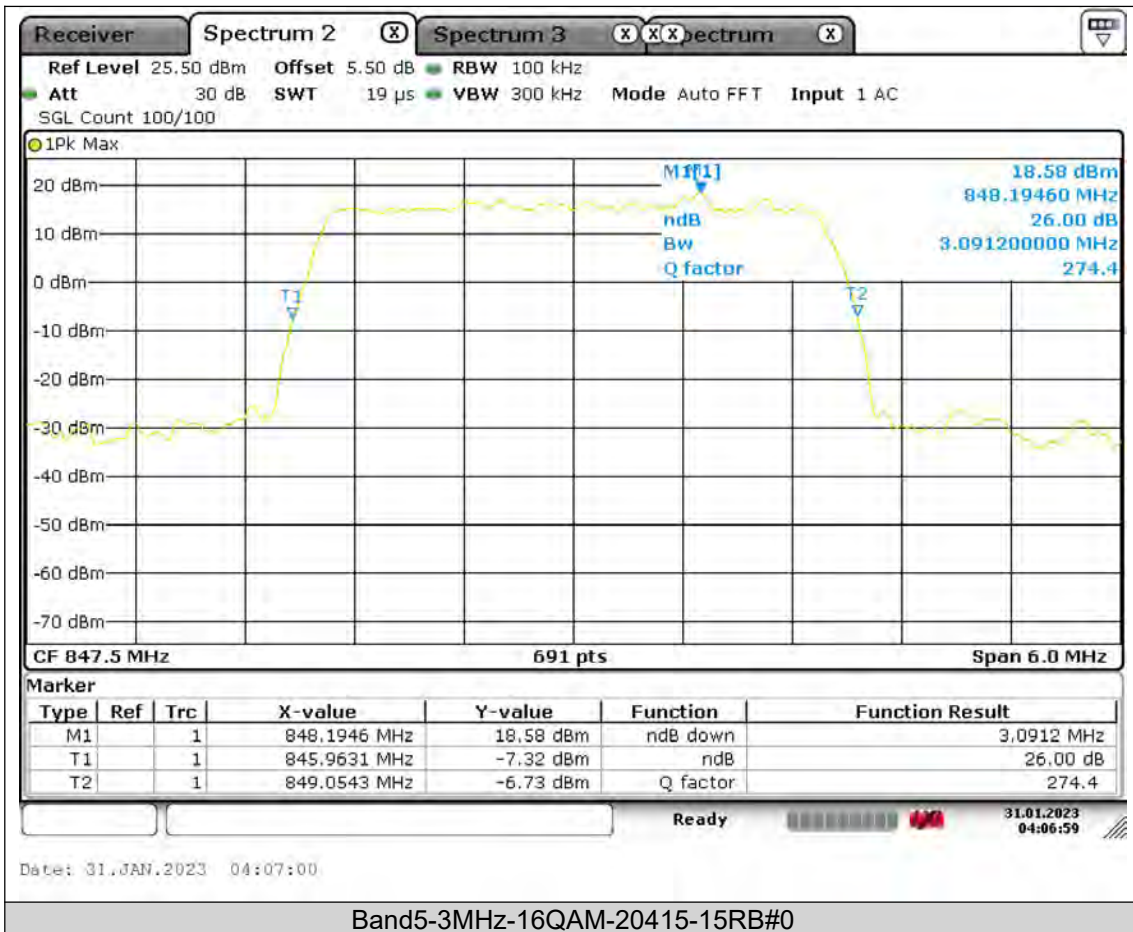

BUREAU  
VERITAS

Test Report No.: PSU-QSU2309010110RF01

BUREAU  
VERITAS

Test Report No.: PSU-QSU2309010110RF01

BUREAU  
VERITAS

Test Report No.: PSU-QSU2309010110RF01

BUREAU  
VERITAS

Test Report No.: PSU-QSU2309010110RF01