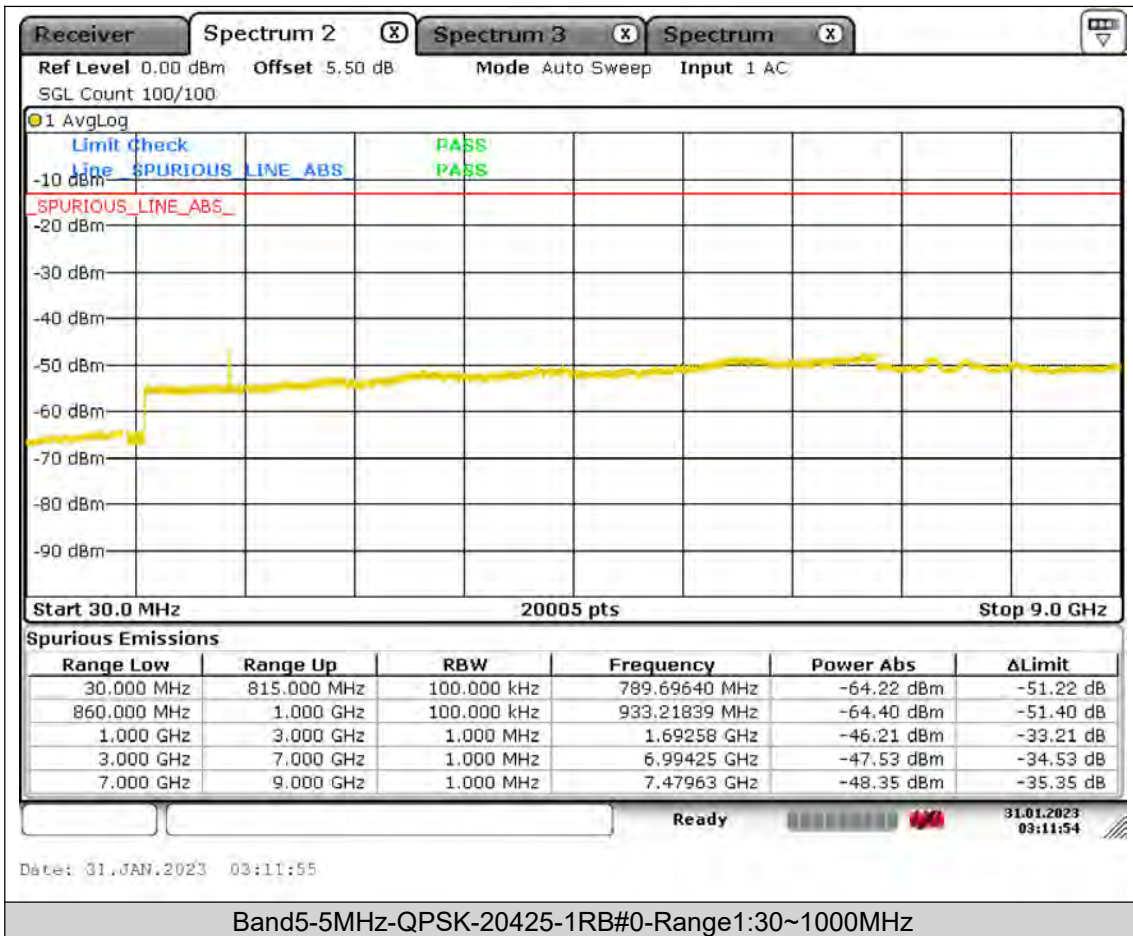

BUREAU  
VERITAS

Test Report No.: PSU-QSU2309010110RF01

BUREAU  
VERITAS

Test Report No.: PSU-QSU2309010110RF01

BUREAU  
VERITAS

Test Report No.: PSU-QSU2309010110RF01

BUREAU  
VERITAS

Test Report No.: PSU-QSU2309010110RF01