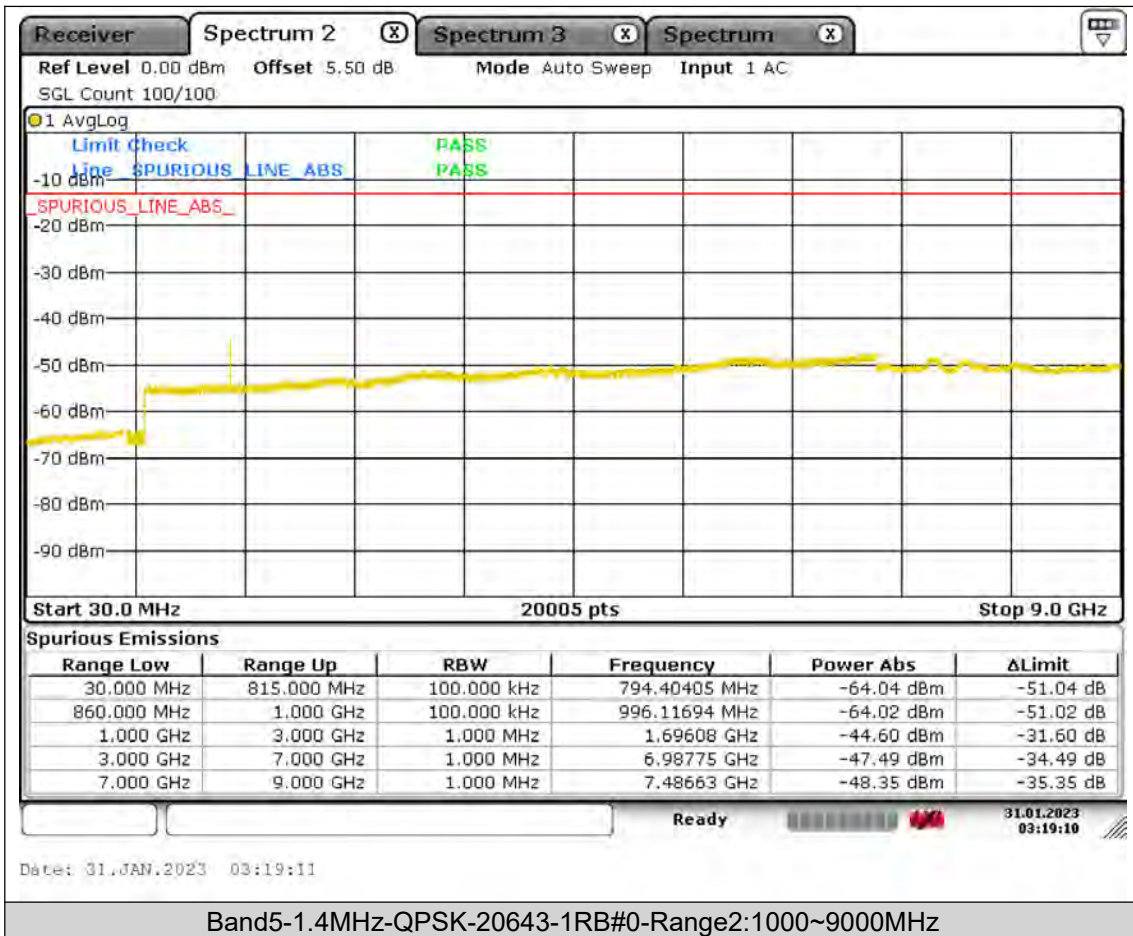

BUREAU
VERITAS

Test Report No.: PSU-QSU2309010110RF01