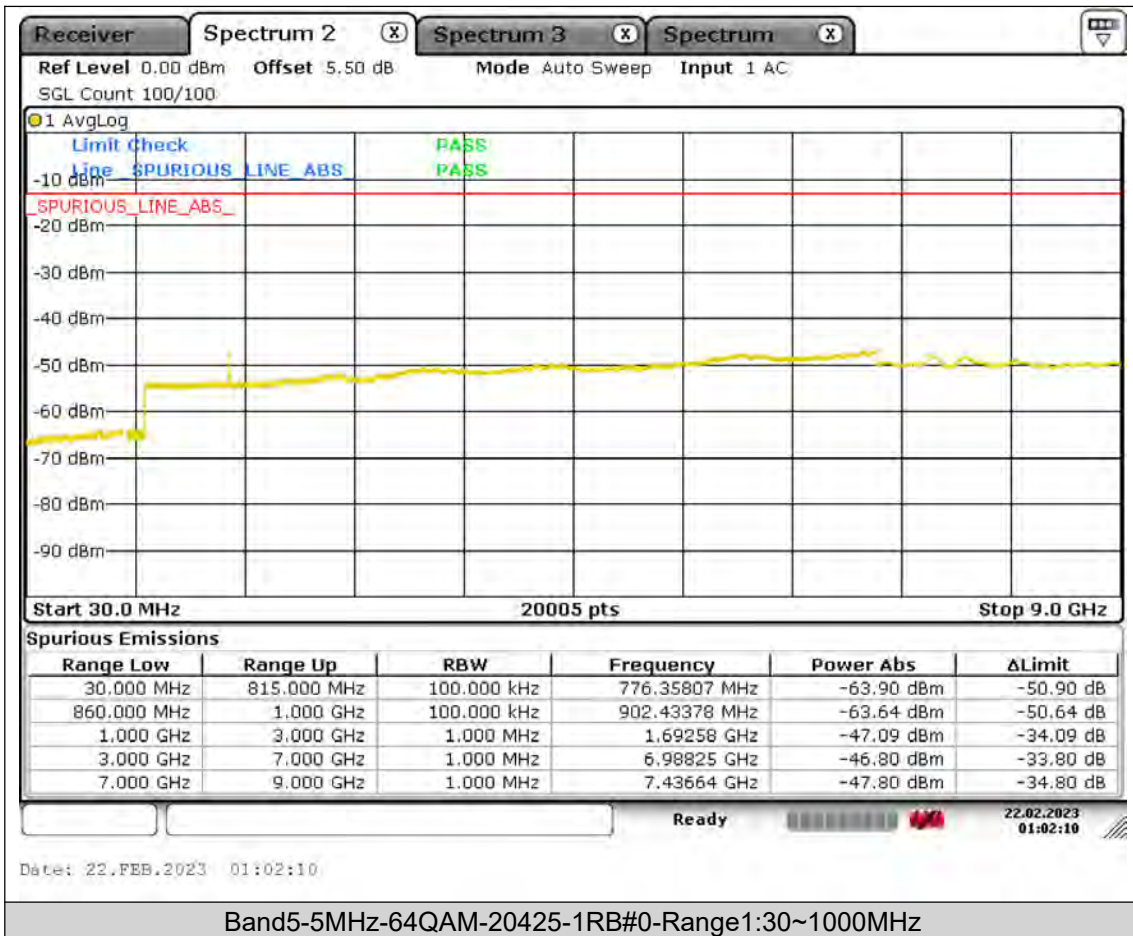

BUREAU  
VERITAS

Test Report No.: PSU-QSU2309010110RF01

BUREAU  
VERITAS

Test Report No.: PSU-QSU2309010110RF01

BUREAU  
VERITAS

Test Report No.: PSU-QSU2309010110RF01

BUREAU  
VERITAS

Test Report No.: PSU-QSU2309010110RF01