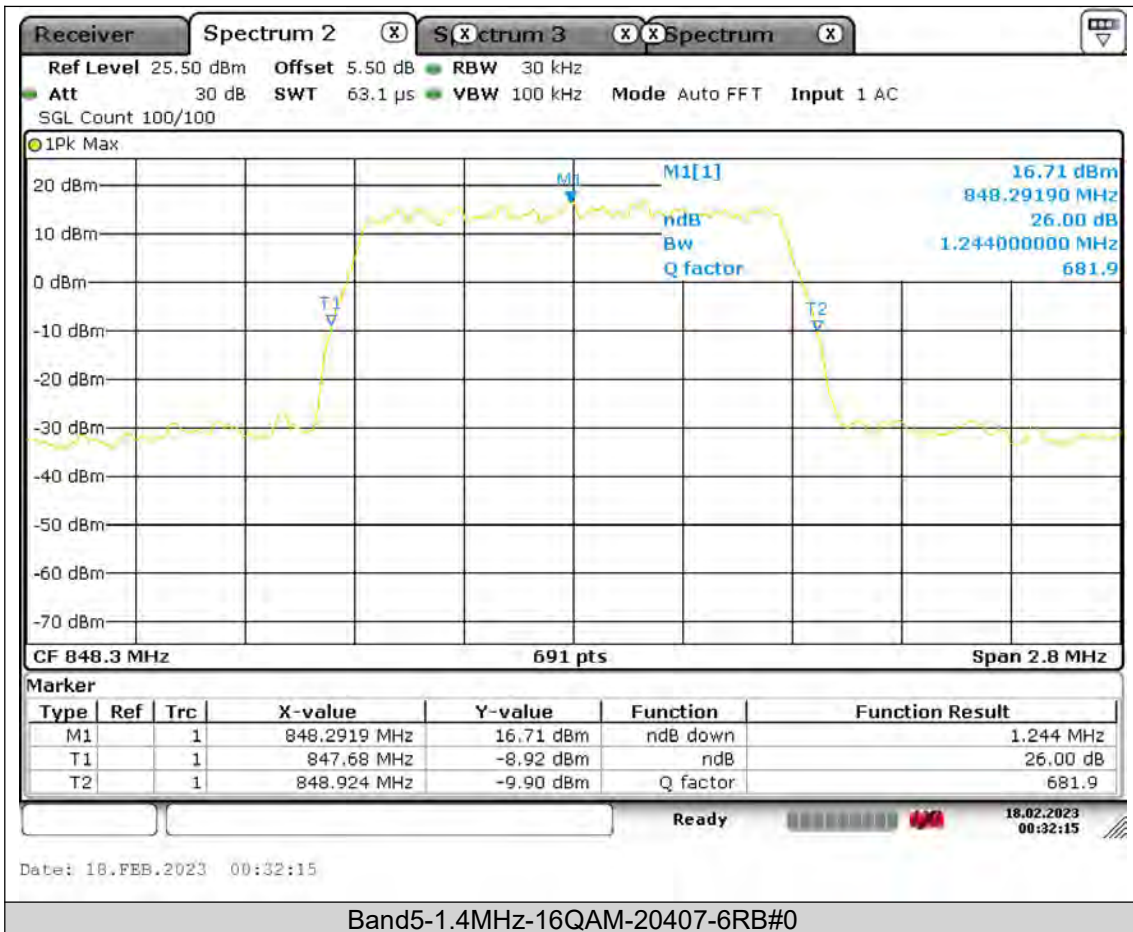

## 26DB Bandwidth

Band5-1.4MHz-QPSK-20407-6RB#0

BUREAU  
VERITAS

Test Report No.: PSU-QSU2309010110RF01

BUREAU  
VERITAS

Test Report No.: PSU-QSU2309010110RF01

BUREAU  
VERITAS

Test Report No.: PSU-QSU2309010110RF01