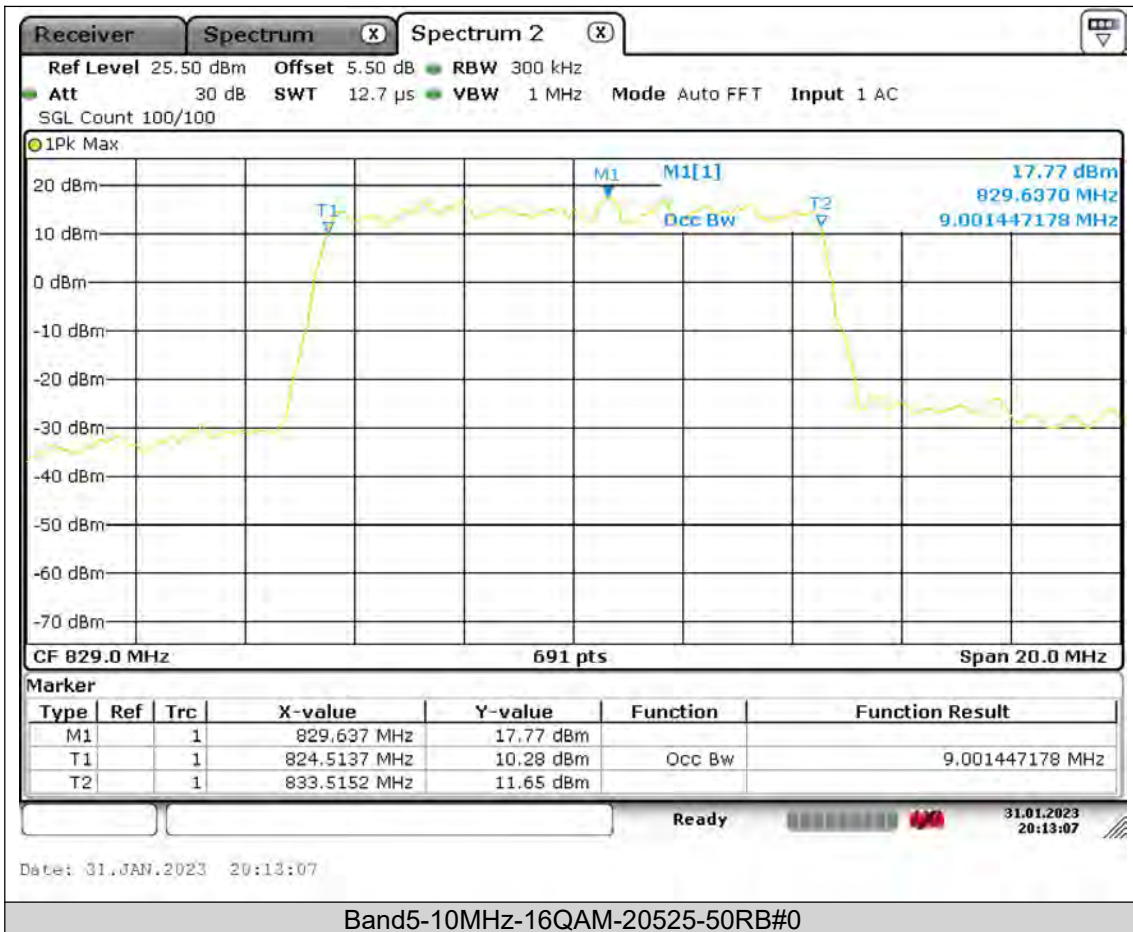

BUREAU
VERITAS

Test Report No.: PSU-QSU2309010110RF01