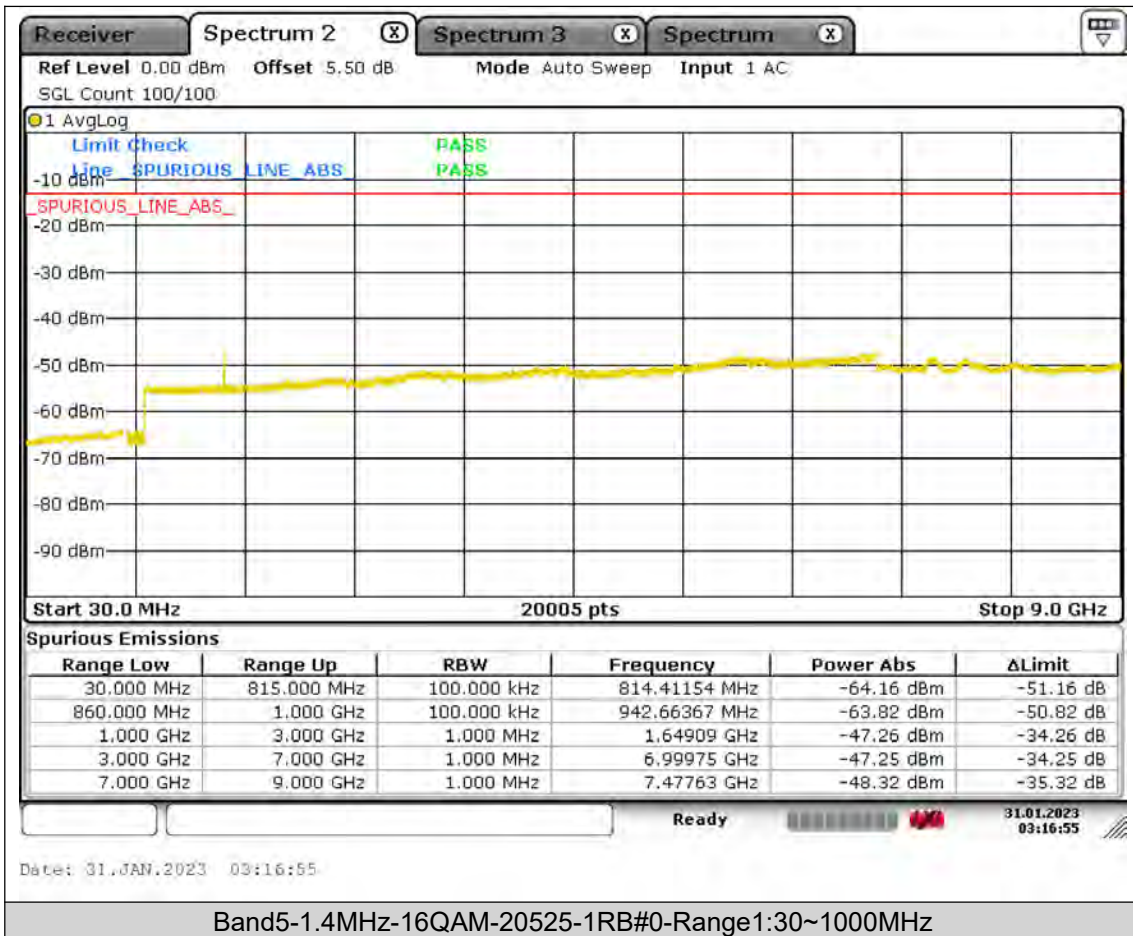

BUREAU
VERITAS

Test Report No.: PSU-QSU2309010110RF01