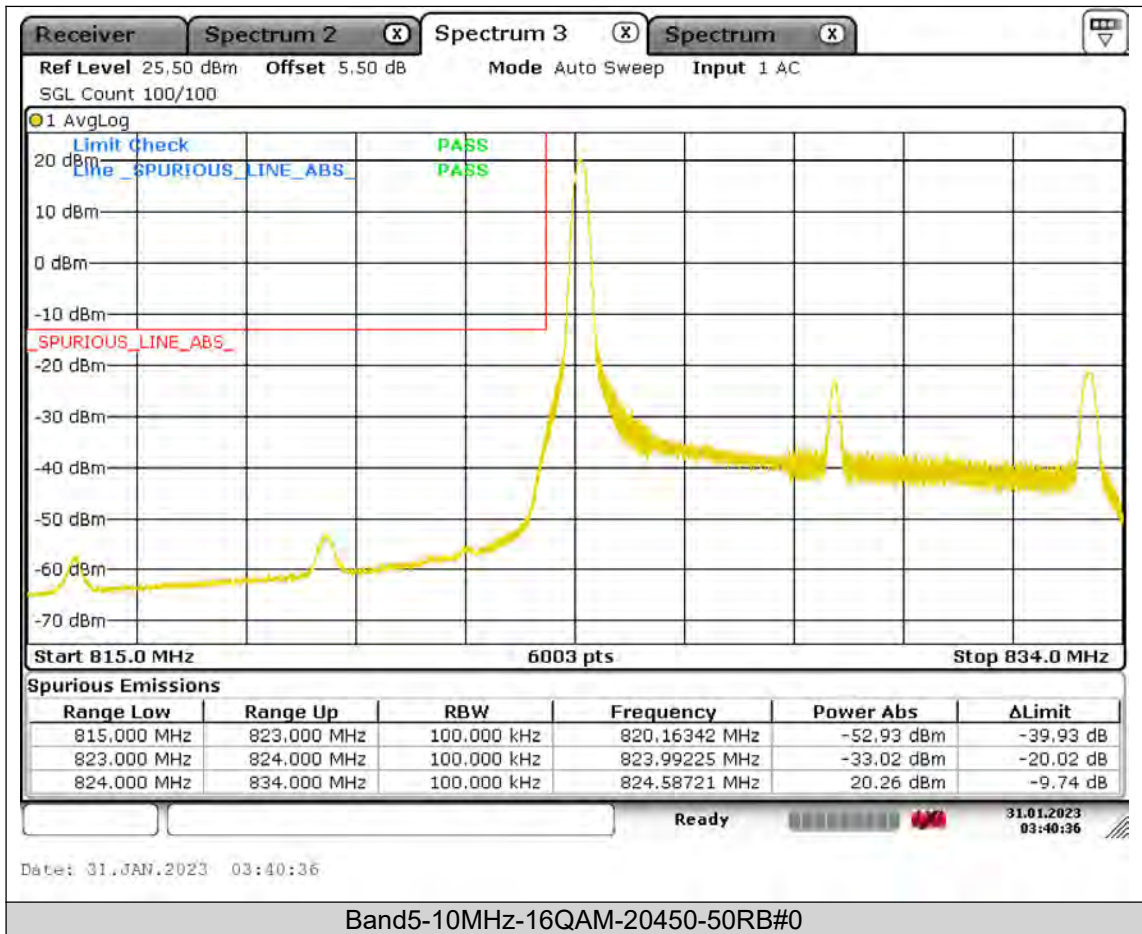

BUREAU
VERITAS

Test Report No.: PSU-QSU2309010110RF01