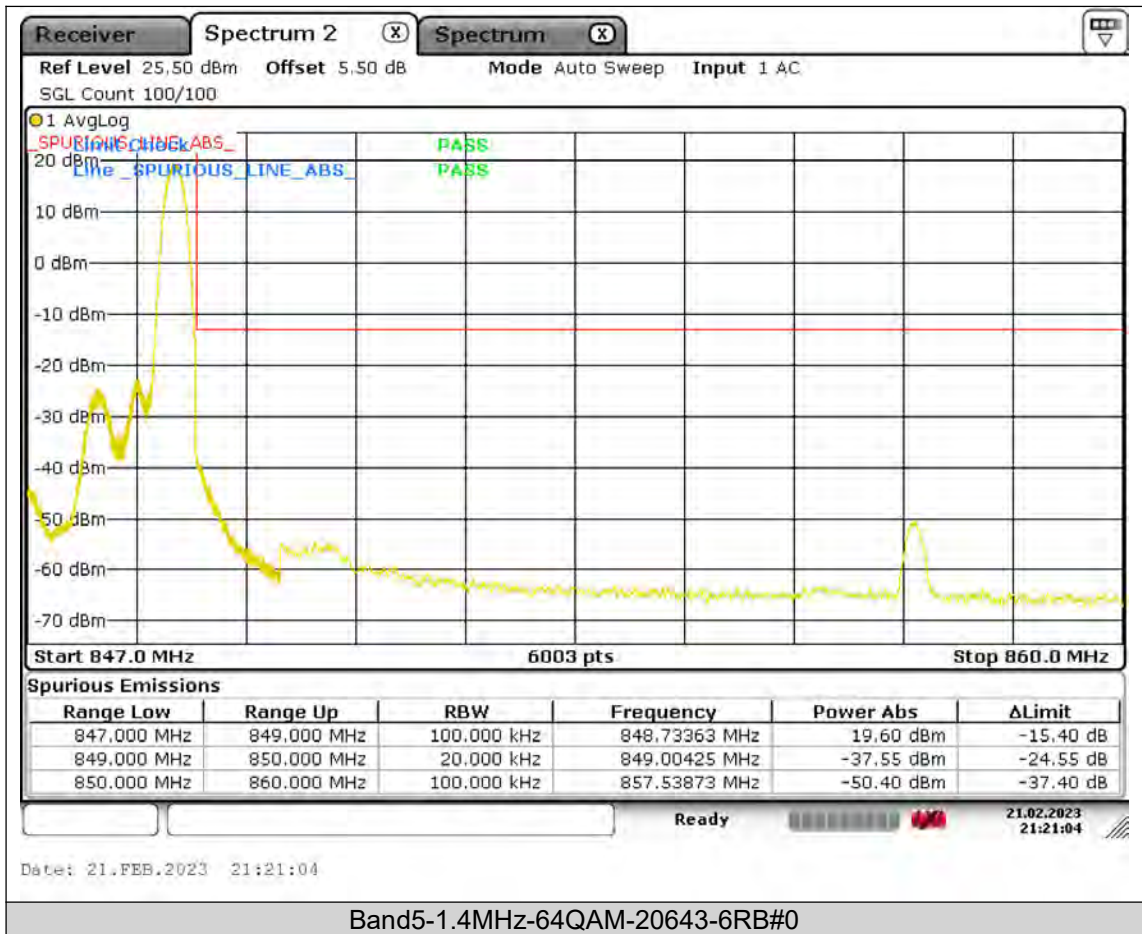

### Test Report No.: PSU-QSU2309010110RF01

BUREAU  
VERITAS

Test Report No.: PSU-QSU2309010110RF01

BUREAU  
VERITAS

Test Report No.: PSU-QSU2309010110RF01

BUREAU  
VERITAS

Test Report No.: PSU-QSU2309010110RF01