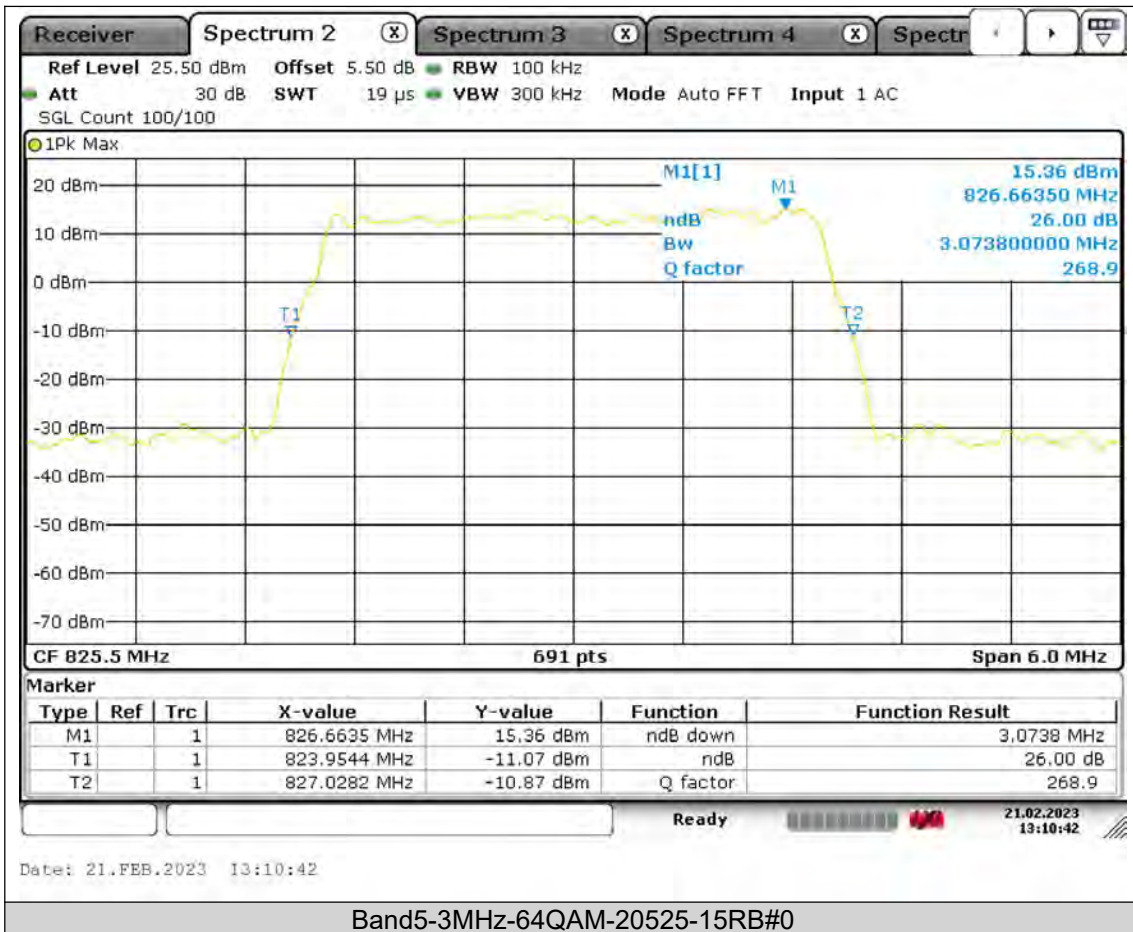

BUREAU
VERITAS

Test Report No.: PSU-QSU2309010110RF01