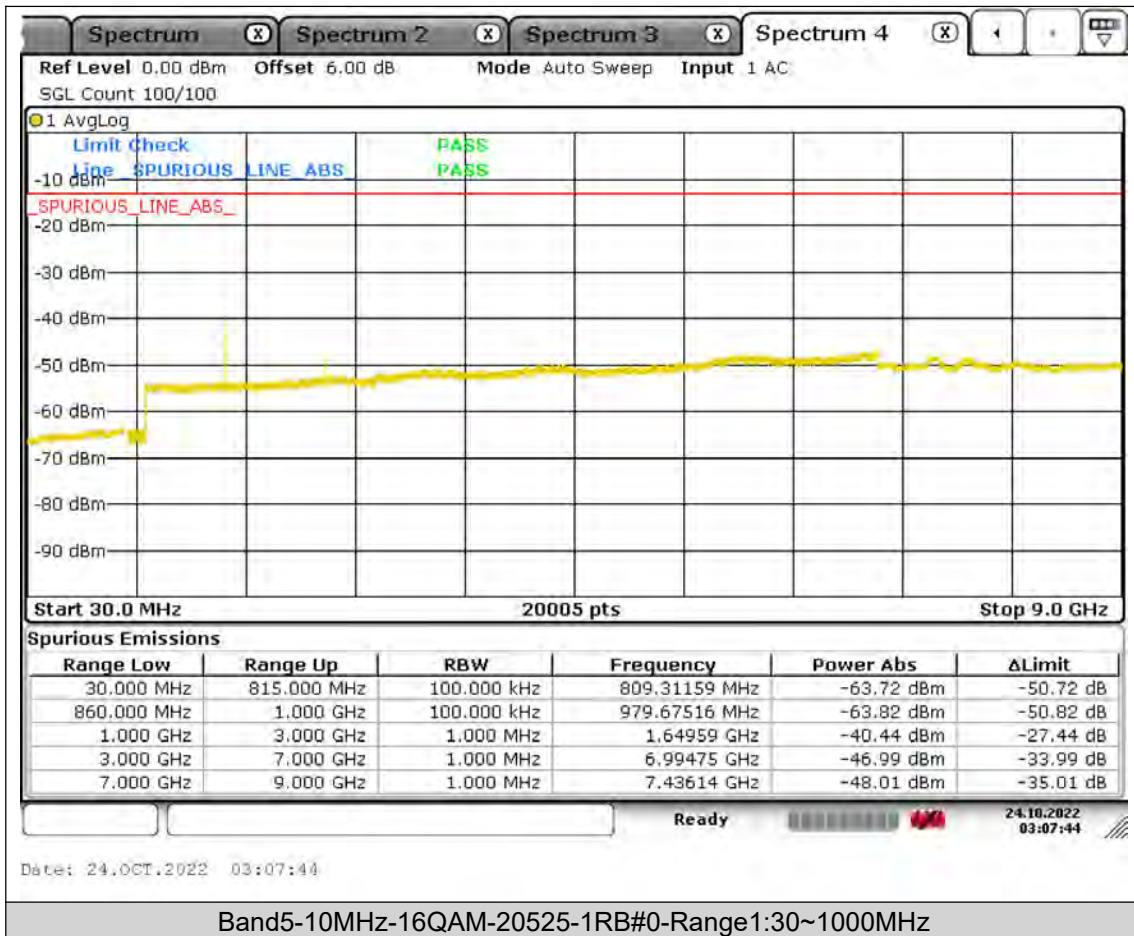

BUREAU  
VERITAS

Test Report No.: PSU-QSU2309010110RF01

BUREAU  
VERITAS

Test Report No.: PSU-QSU2309010110RF01

BUREAU  
VERITAS

Test Report No.: PSU-QSU2309010110RF01

BUREAU  
VERITAS

Test Report No.: PSU-QSU2309010110RF01