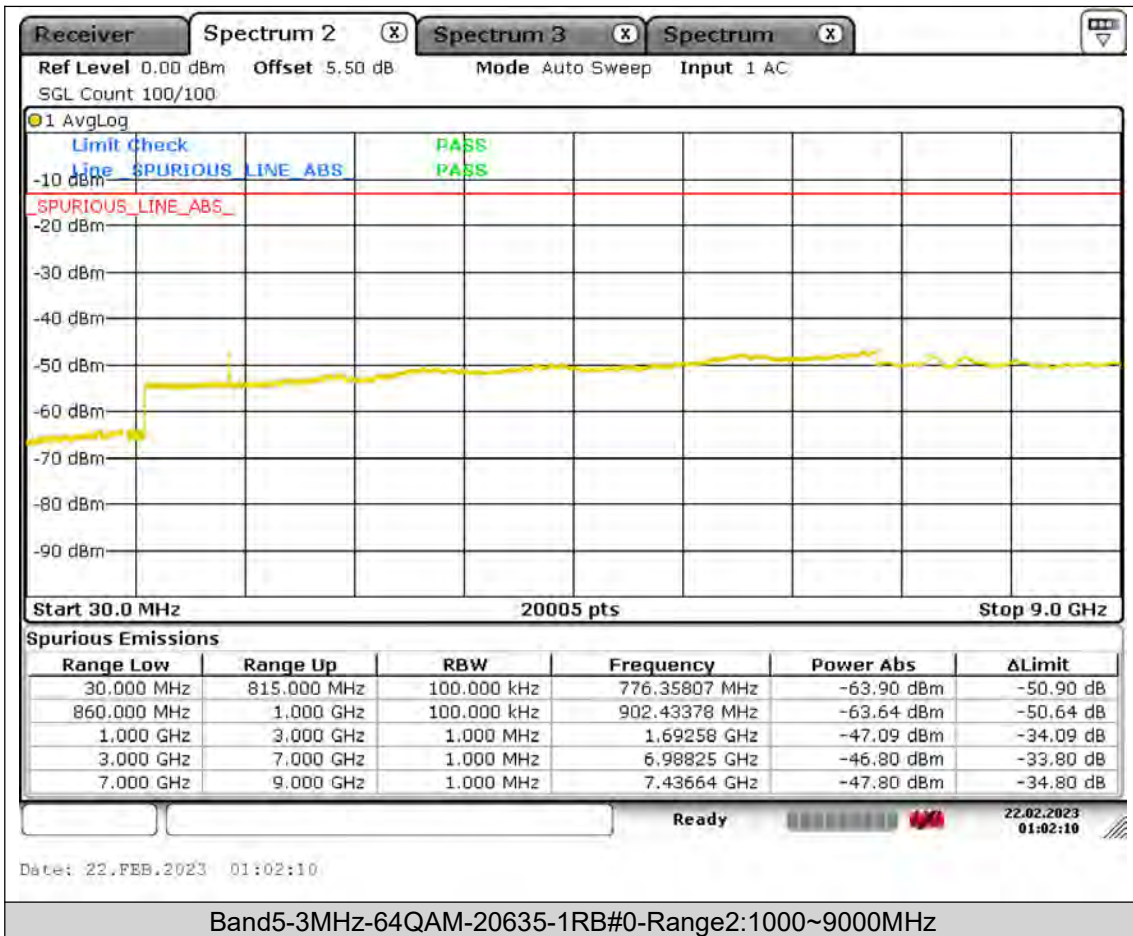

BUREAU  
VERITAS

Test Report No.: PSU-QSU2309010110RF01

BUREAU  
VERITAS

Test Report No.: PSU-QSU2309010110RF01

BUREAU  
VERITAS

Test Report No.: PSU-QSU2309010110RF01

BUREAU  
VERITAS

Test Report No.: PSU-QSU2309010110RF01