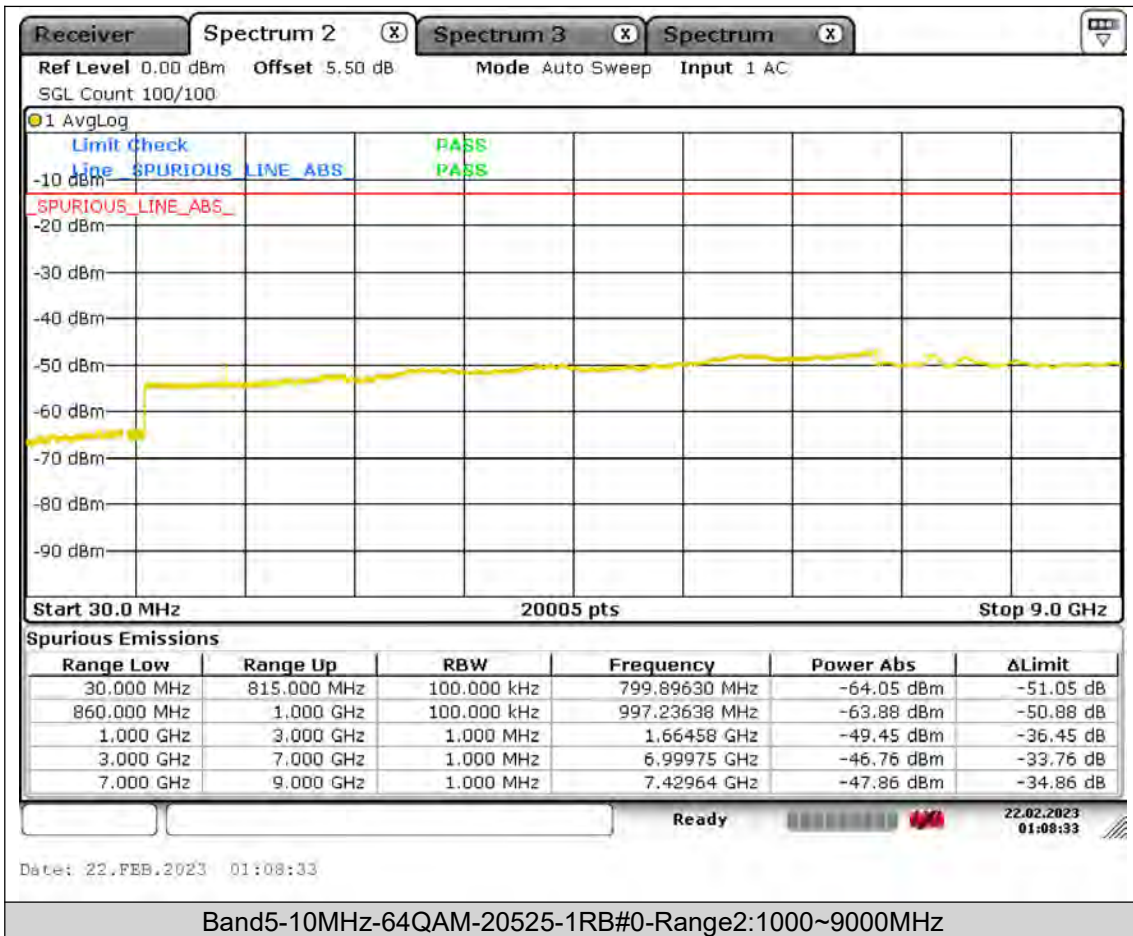

BUREAU
VERITAS

Test Report No.: PSU-QSU2309010110RF01