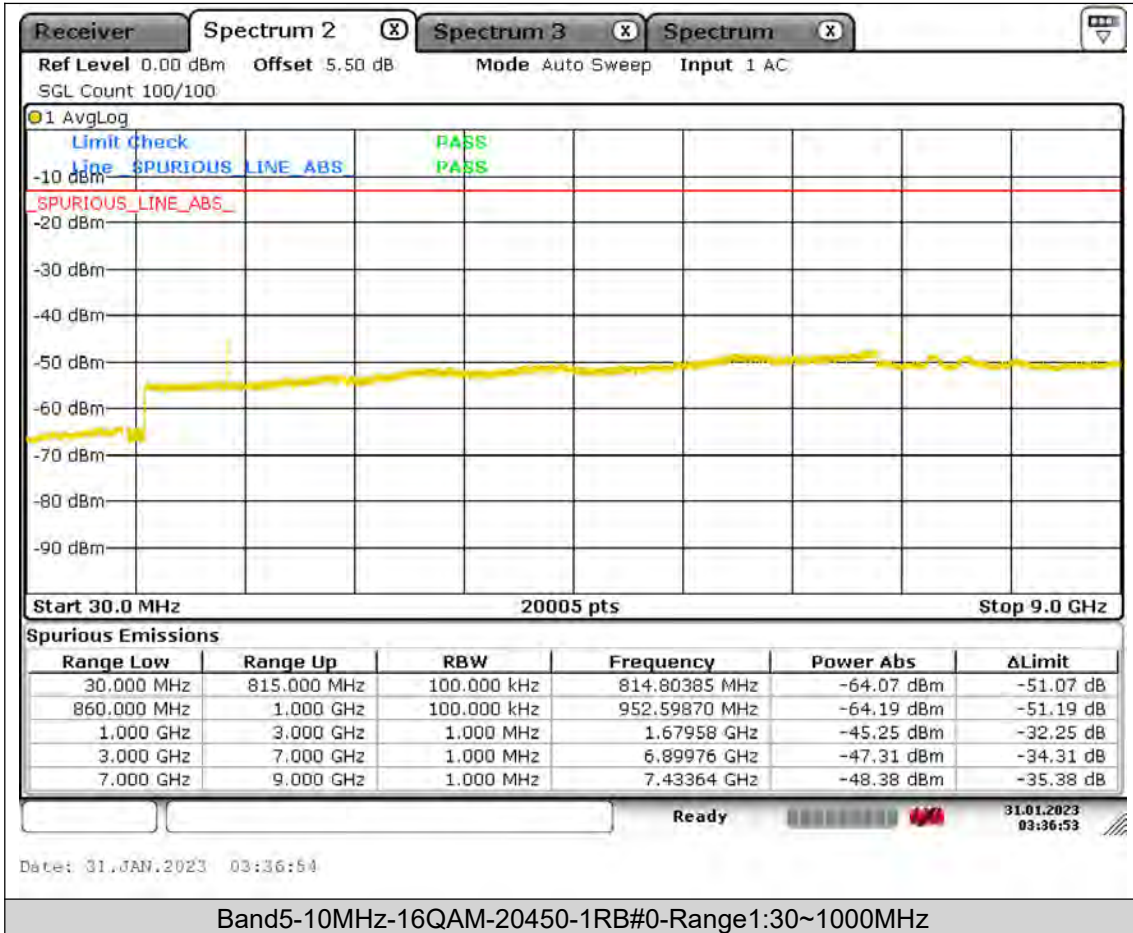

BUREAU  
VERITAS

Test Report No.: PSU-QSU2309010110RF01

BUREAU  
VERITAS

Test Report No.: PSU-QSU2309010110RF01

BUREAU  
VERITAS

Test Report No.: PSU-QSU2309010110RF01

BUREAU  
VERITAS

Test Report No.: PSU-QSU2309010110RF01