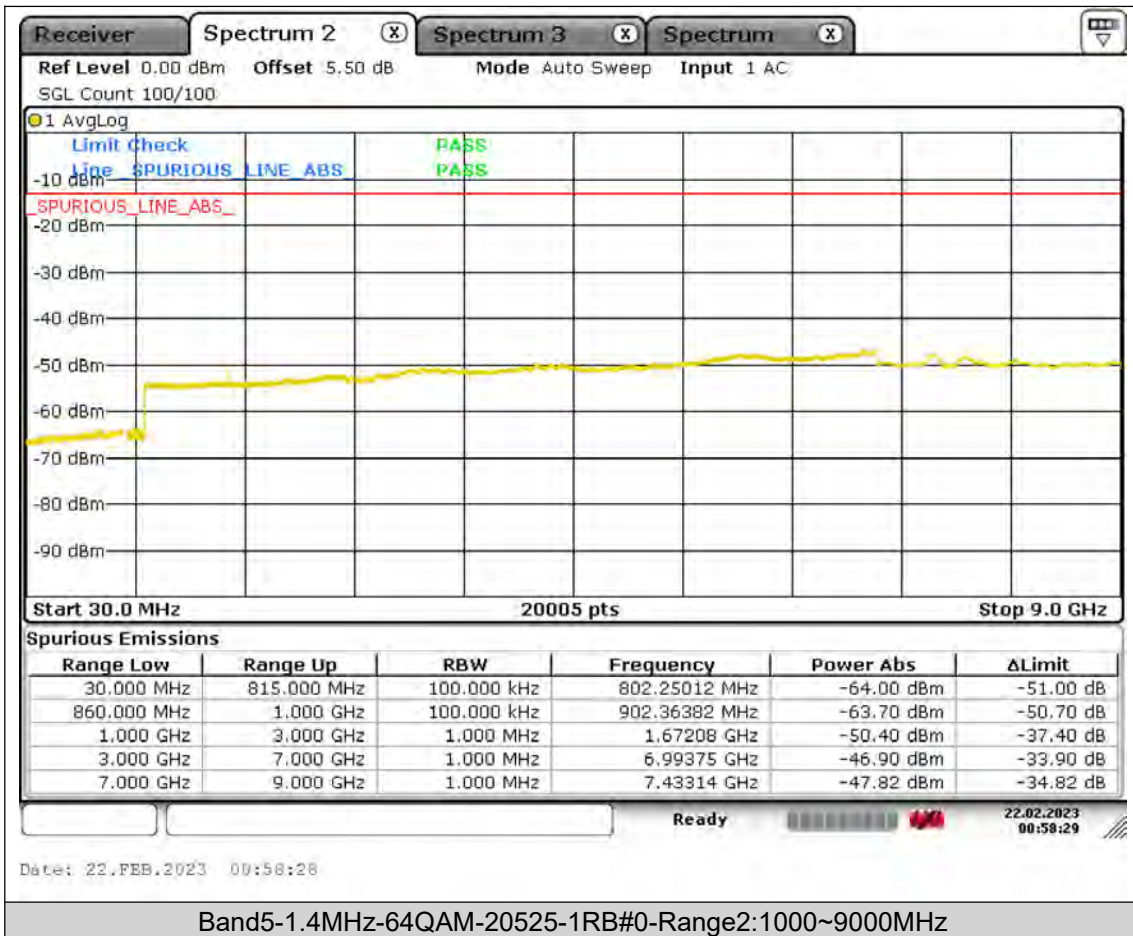

BUREAU  
VERITAS

Test Report No.: PSU-QSU2309010110RF01

BUREAU  
VERITAS

Test Report No.: PSU-QSU2309010110RF01

BUREAU  
VERITAS

Test Report No.: PSU-QSU2309010110RF01

BUREAU  
VERITAS

Test Report No.: PSU-QSU2309010110RF01