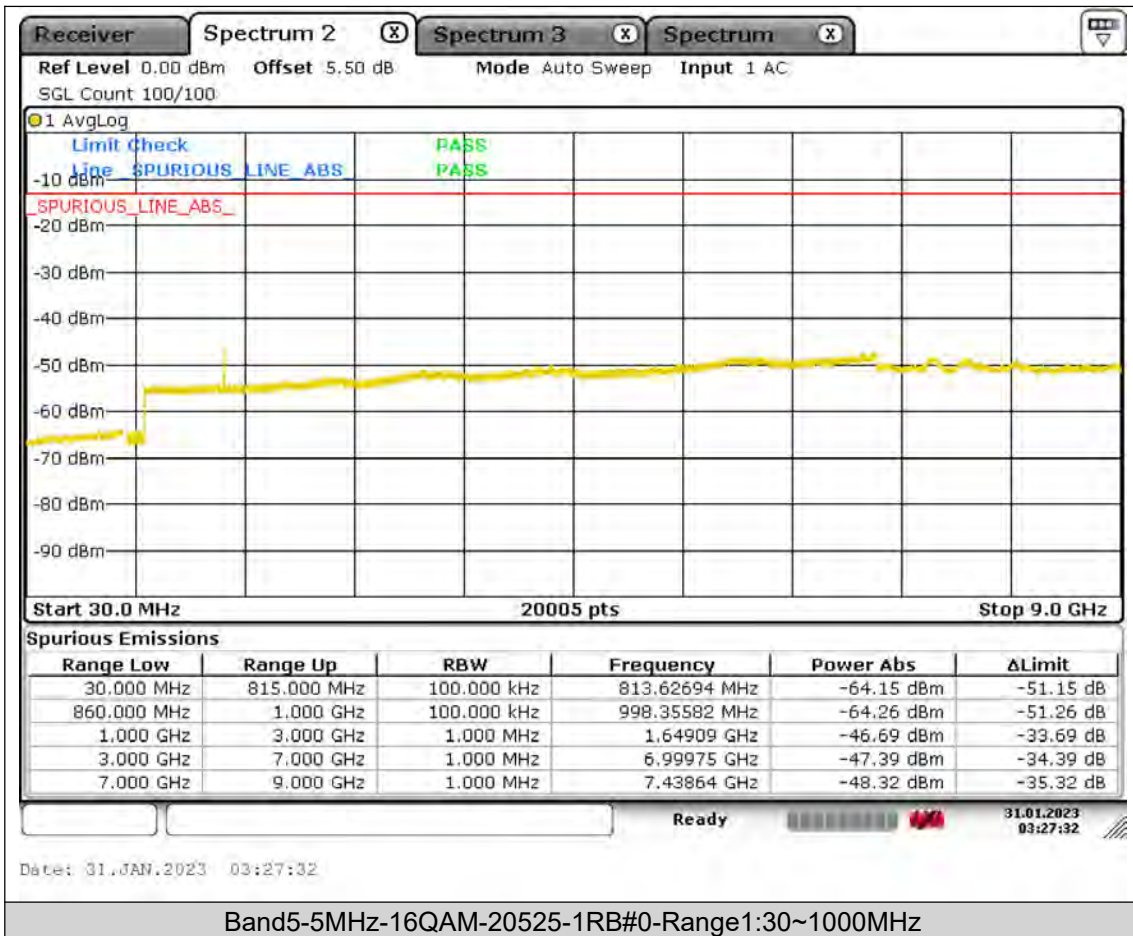

BUREAU  
VERITAS

Test Report No.: PSU-QSU2309010110RF01

BUREAU  
VERITAS

Test Report No.: PSU-QSU2309010110RF01

BUREAU  
VERITAS

Test Report No.: PSU-QSU2309010110RF01

BUREAU  
VERITAS

Test Report No.: PSU-QSU2309010110RF01