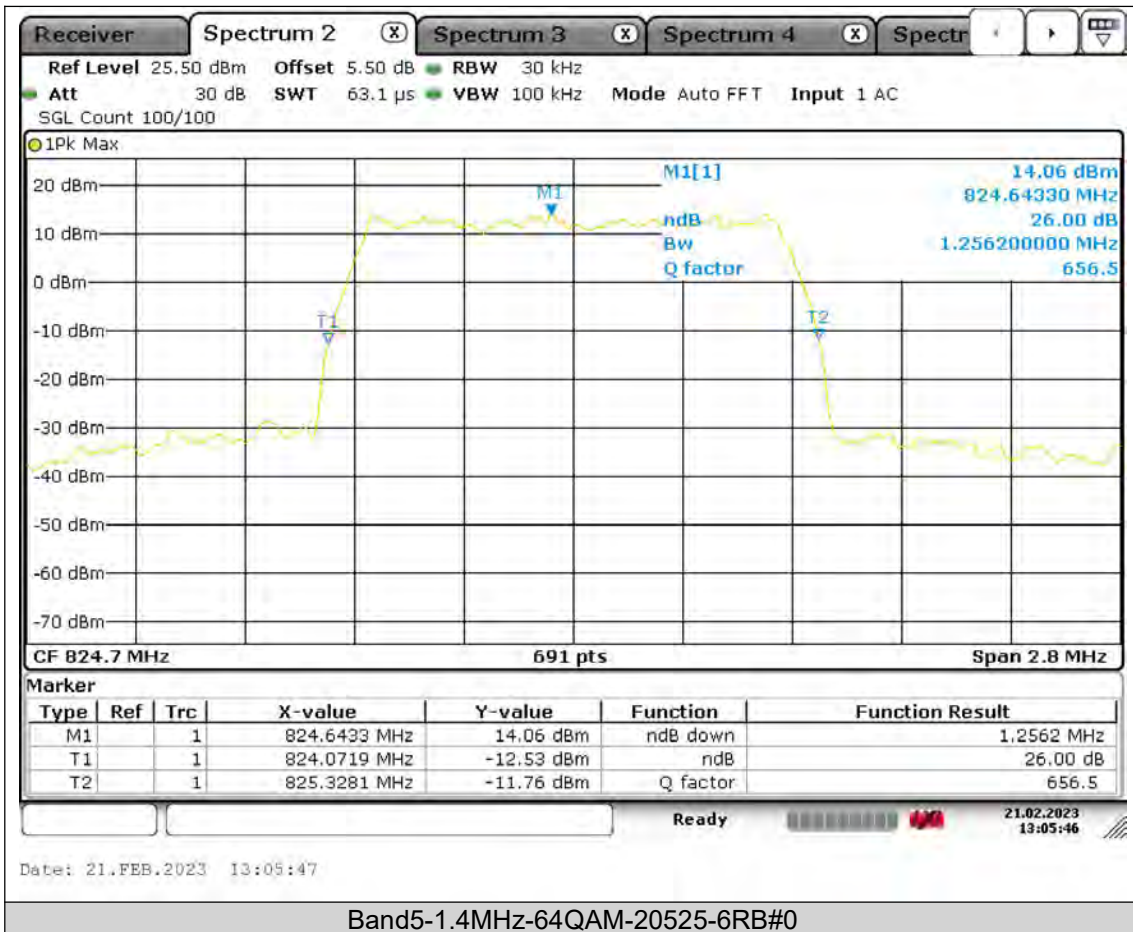

BUREAU  
VERITAS

Test Report No.: PSU-QSU2309010110RF01

BUREAU  
VERITAS

Test Report No.: PSU-QSU2309010110RF01

BUREAU  
VERITAS

Test Report No.: PSU-QSU2309010110RF01

BUREAU  
VERITAS

Test Report No.: PSU-QSU2309010110RF01