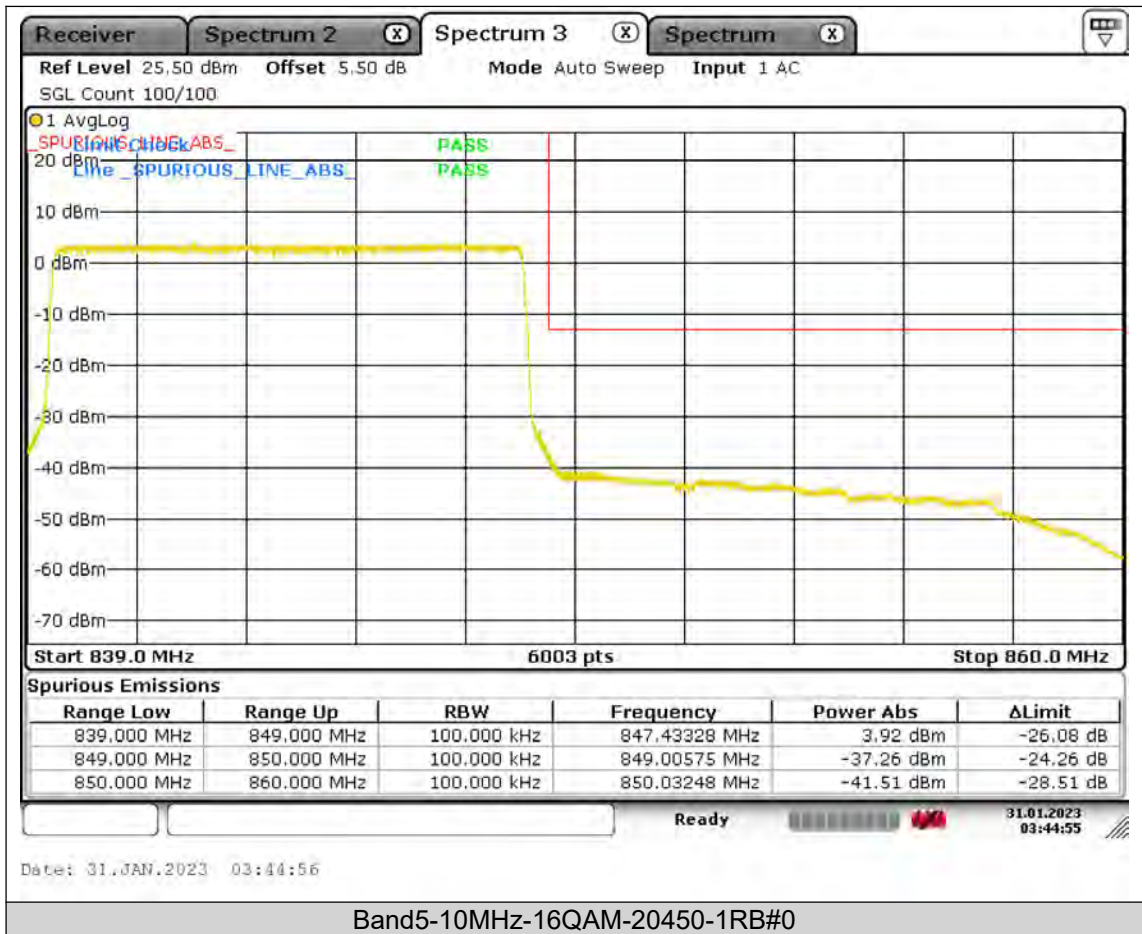

BUREAU  
VERITAS

Test Report No.: PSU-QSU2309010110RF01

BUREAU  
VERITAS

Test Report No.: PSU-QSU2309010110RF01

BUREAU  
VERITAS

Test Report No.: PSU-QSU2309010110RF01

BUREAU  
VERITAS

Test Report No.: PSU-QSU2309010110RF01