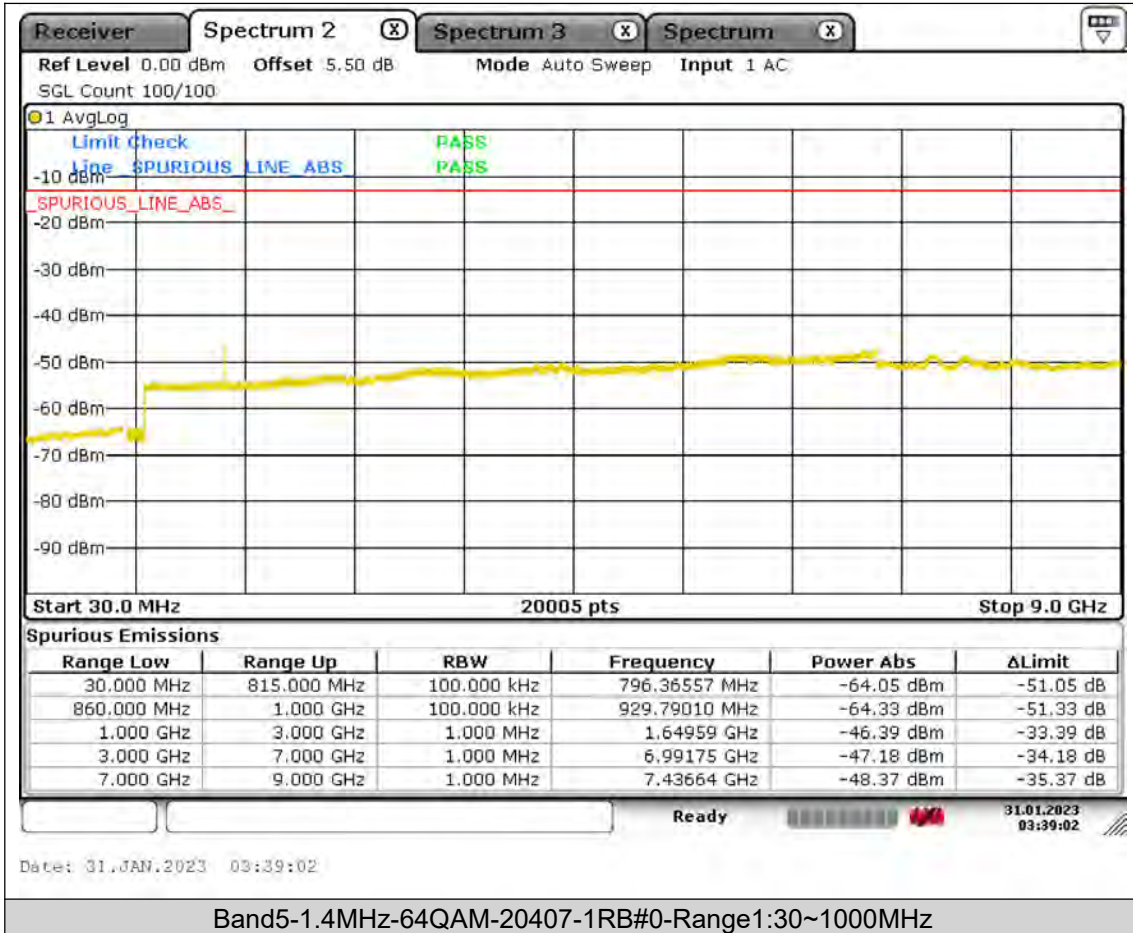

BUREAU  
VERITAS

Test Report No.: PSU-QSU2309010110RF01

BUREAU  
VERITAS

Test Report No.: PSU-QSU2309010110RF01

BUREAU  
VERITAS

Test Report No.: PSU-QSU2309010110RF01

BUREAU  
VERITAS

Test Report No.: PSU-QSU2309010110RF01