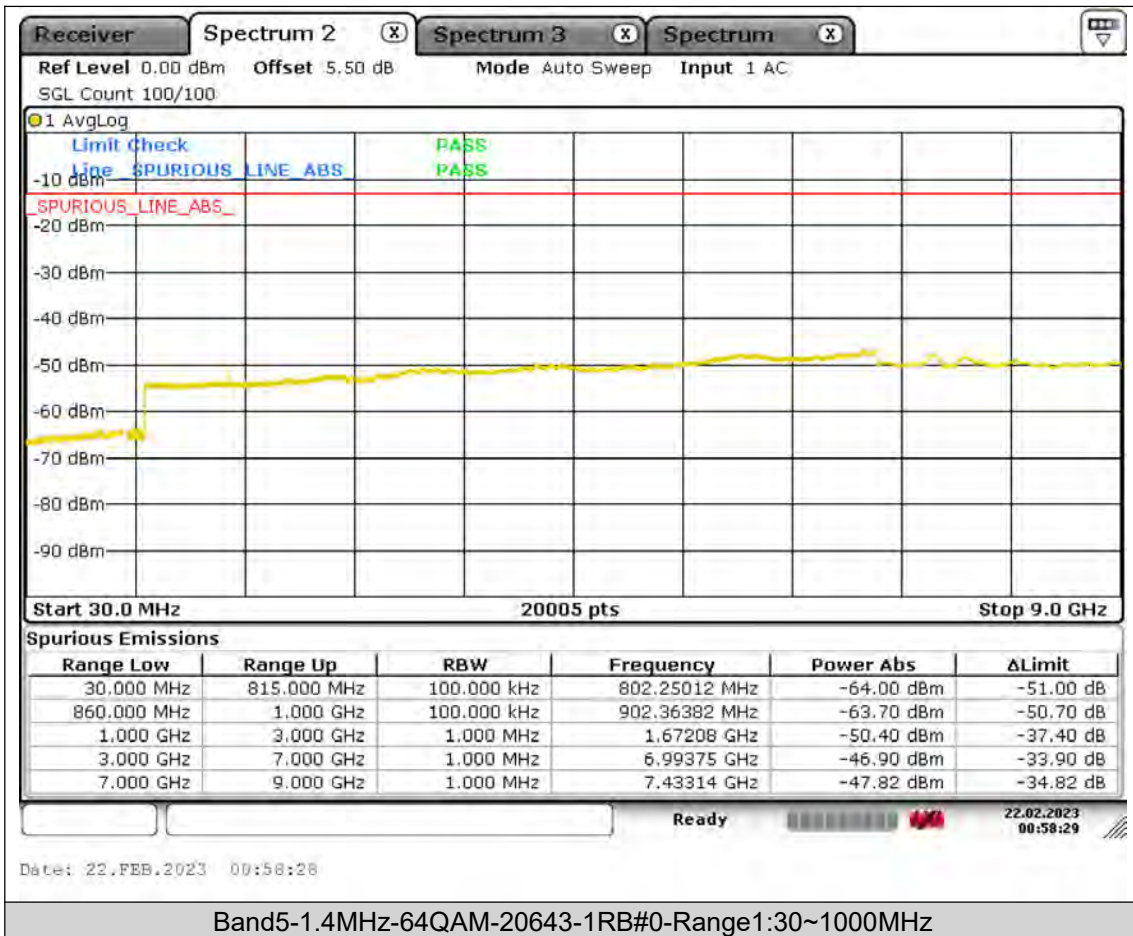

BUREAU  
VERITAS

Test Report No.: PSU-QSU2309010110RF01

BUREAU  
VERITAS

Test Report No.: PSU-QSU2309010110RF01

BUREAU  
VERITAS

Test Report No.: PSU-QSU2309010110RF01

BUREAU  
VERITAS

Test Report No.: PSU-QSU2309010110RF01