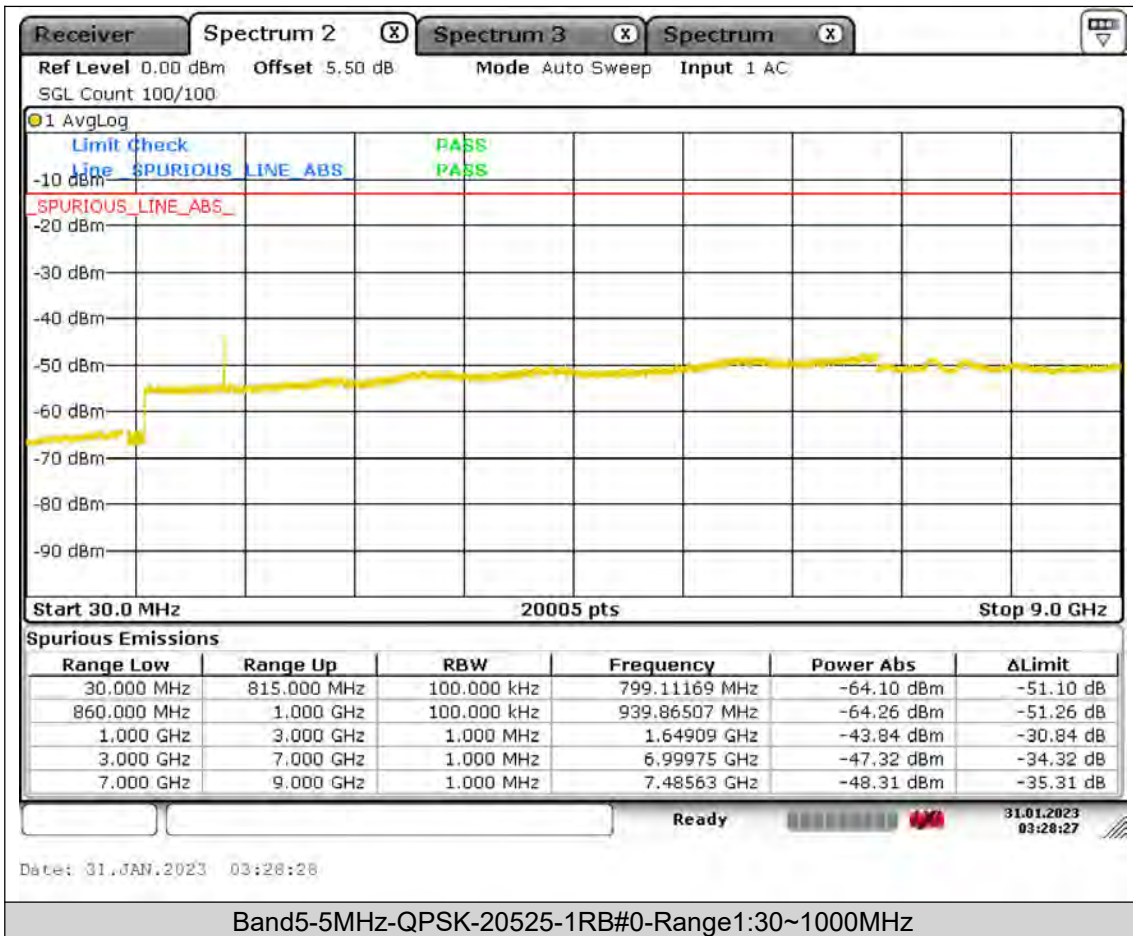

BUREAU  
VERITAS

Test Report No.: PSU-QSU2309010110RF01

BUREAU  
VERITAS

Test Report No.: PSU-QSU2309010110RF01

BUREAU  
VERITAS

Test Report No.: PSU-QSU2309010110RF01

BUREAU  
VERITAS

Test Report No.: PSU-QSU2309010110RF01