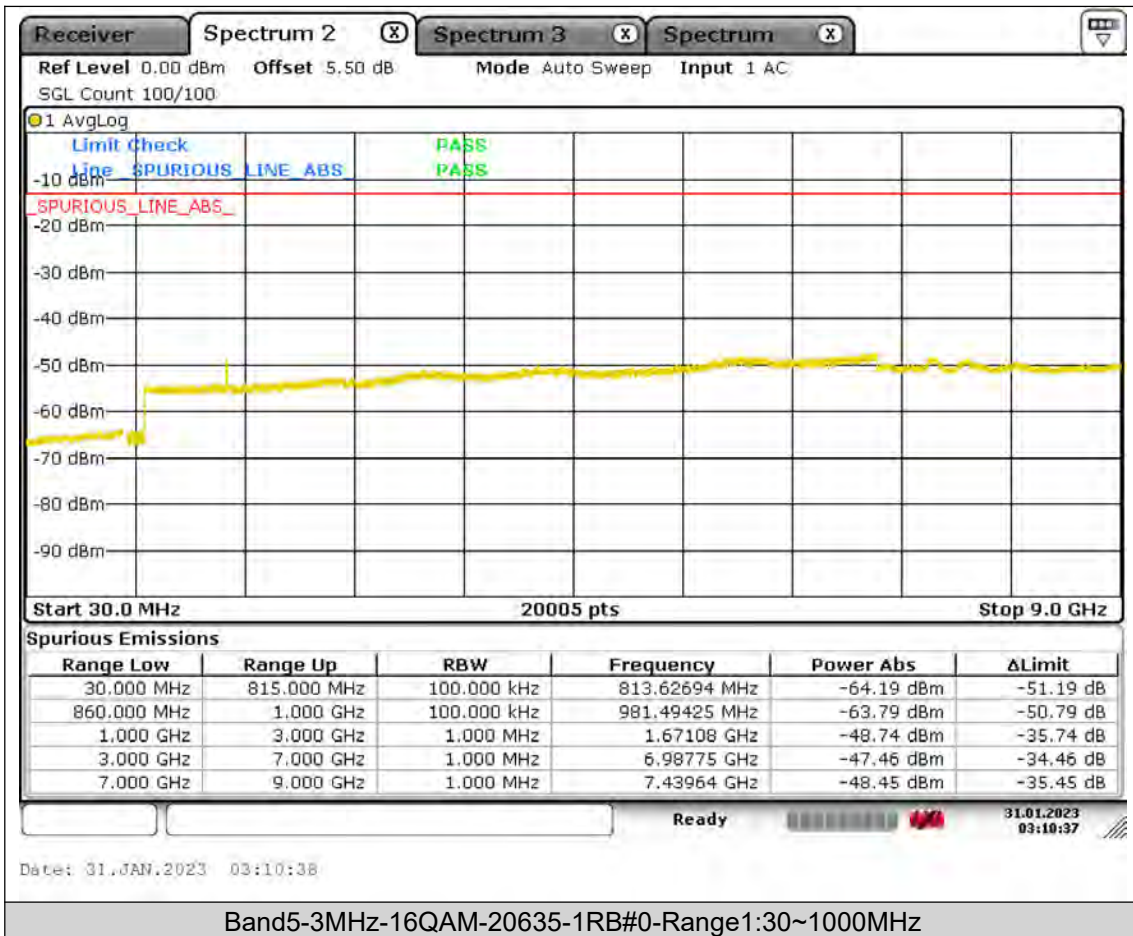

BUREAU  
VERITAS

Test Report No.: PSU-QSU2309010110RF01

BUREAU  
VERITAS

Test Report No.: PSU-QSU2309010110RF01

BUREAU  
VERITAS

Test Report No.: PSU-QSU2309010110RF01

BUREAU  
VERITAS

Test Report No.: PSU-QSU2309010110RF01