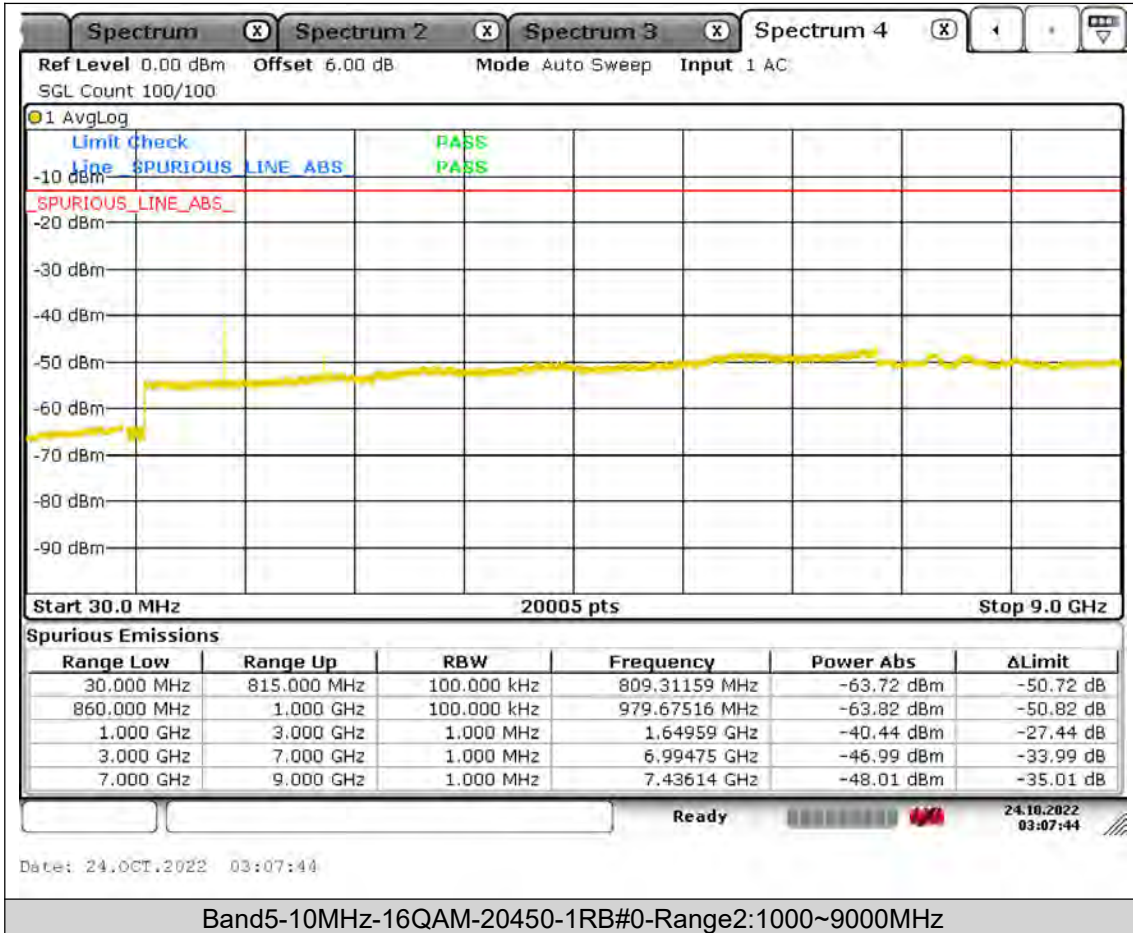

BUREAU  
VERITAS

Test Report No.: PSU-QSU2309010110RF01

BUREAU  
VERITAS

Test Report No.: PSU-QSU2309010110RF01

BUREAU  
VERITAS

Test Report No.: PSU-QSU2309010110RF01

BUREAU  
VERITAS

Test Report No.: PSU-QSU2309010110RF01