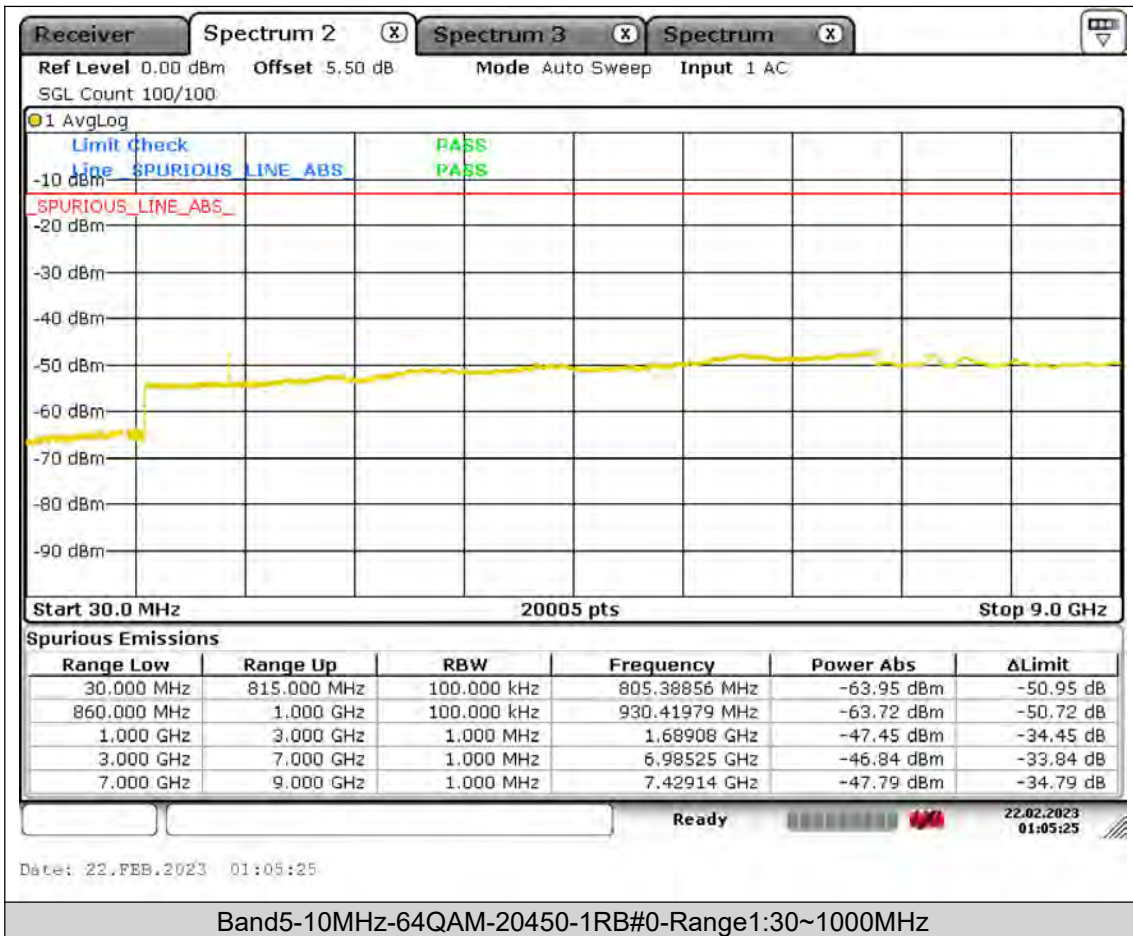

BUREAU  
VERITAS

Test Report No.: PSU-QSU2309010110RF01

BUREAU  
VERITAS

Test Report No.: PSU-QSU2309010110RF01

BUREAU  
VERITAS

Test Report No.: PSU-QSU2309010110RF01

BUREAU  
VERITAS

Test Report No.: PSU-QSU2309010110RF01