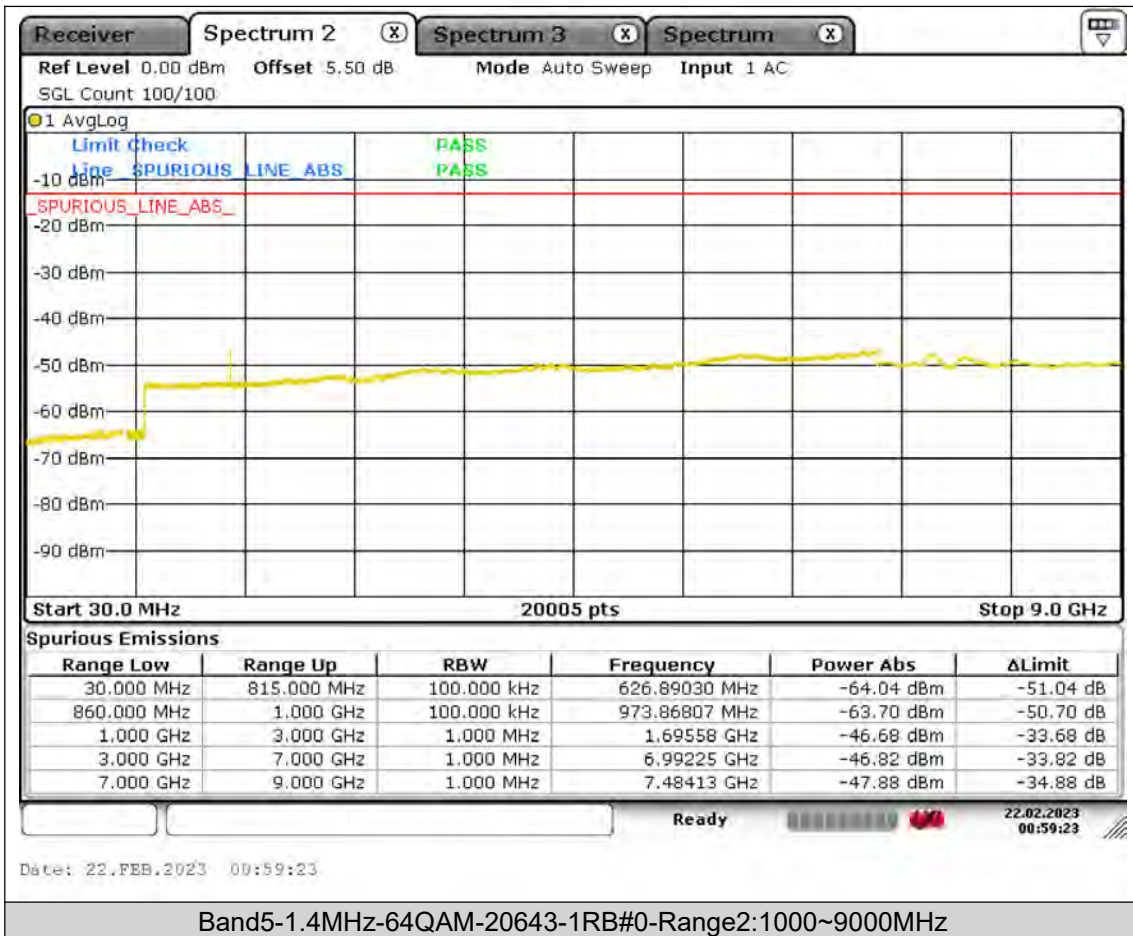

BUREAU
VERITAS

Test Report No.: PSU-QSU2309010110RF01