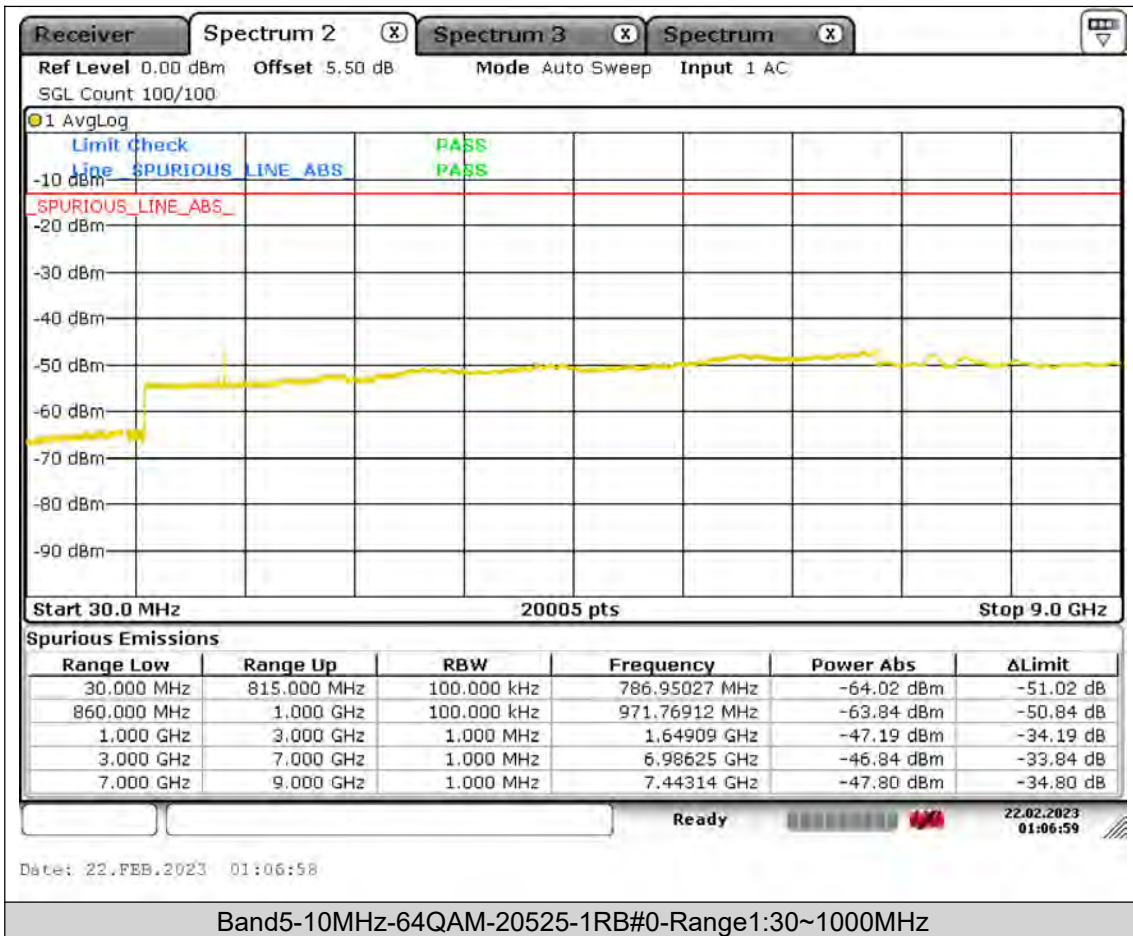

BUREAU  
VERITAS

Test Report No.: PSU-QSU2309010110RF01

BUREAU  
VERITAS

Test Report No.: PSU-QSU2309010110RF01

BUREAU  
VERITAS

Test Report No.: PSU-QSU2309010110RF01

BUREAU  
VERITAS

Test Report No.: PSU-QSU2309010110RF01