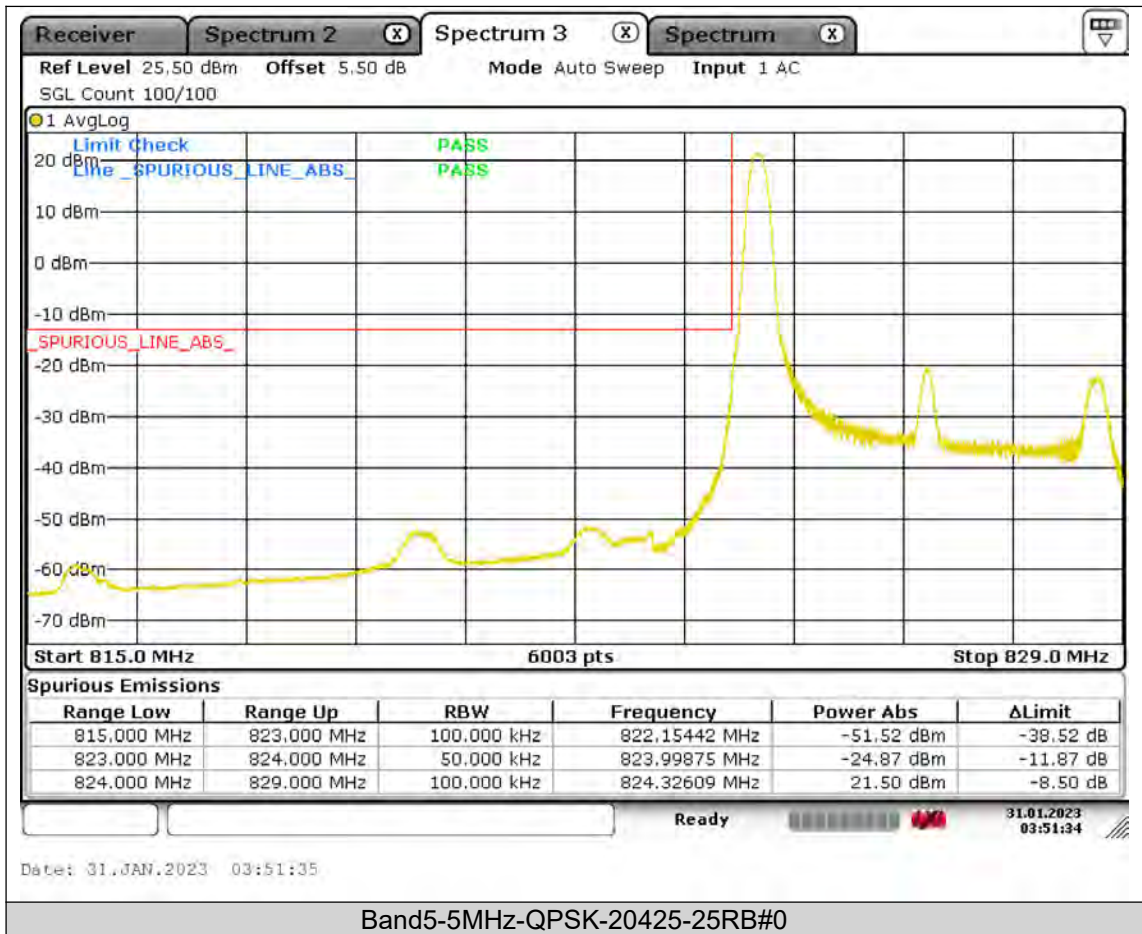

BUREAU
VERITAS

Test Report No.: PSU-QSU2309010110RF01