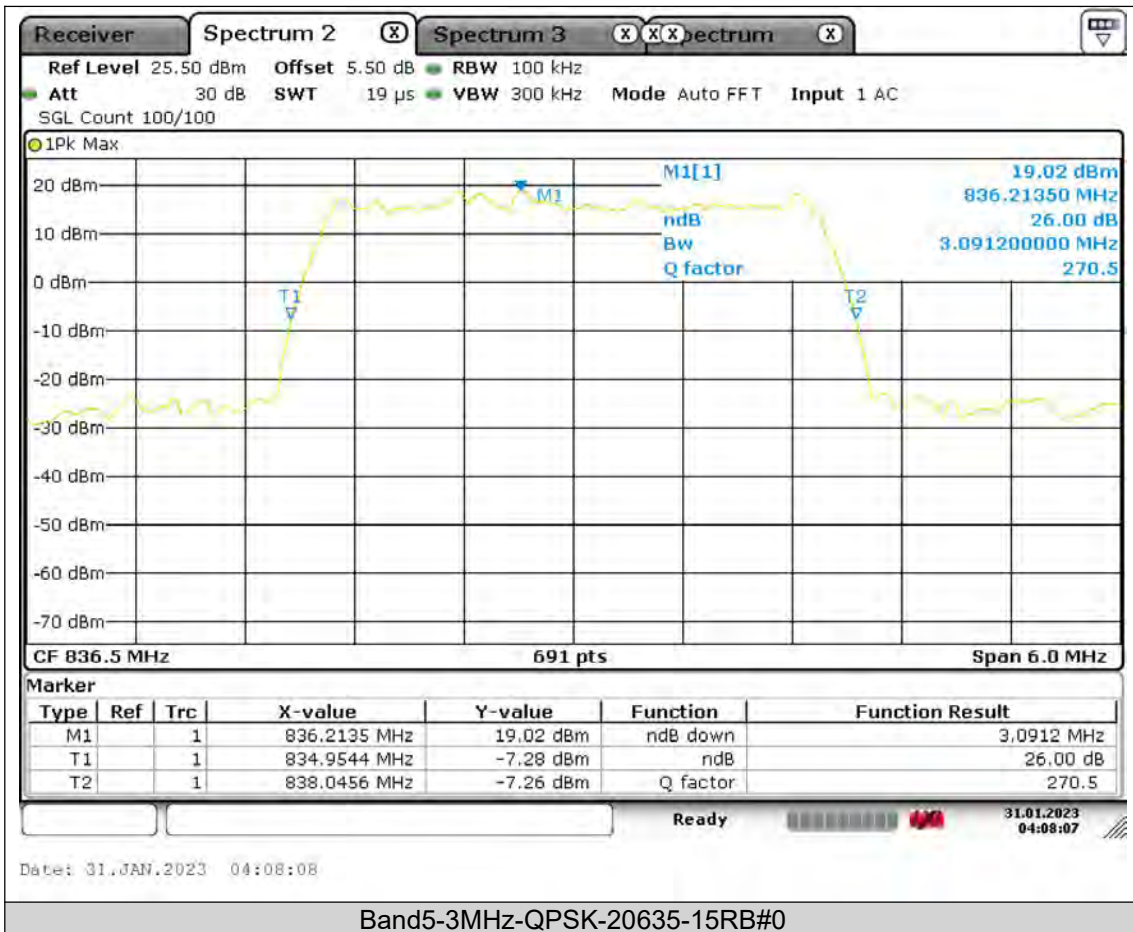

BUREAU
VERITAS

Test Report No.: PSU-QSU2309010110RF01