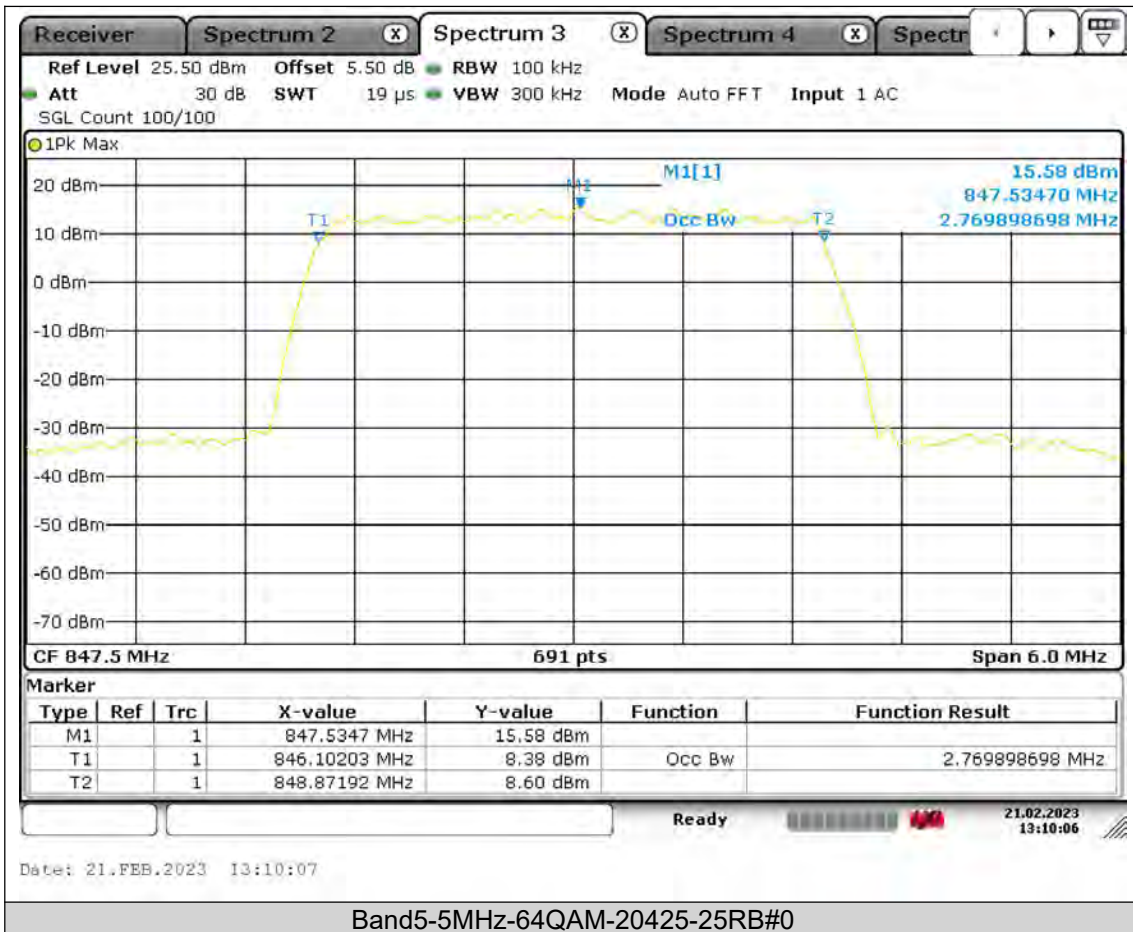

BUREAU  
VERITAS

Test Report No.: PSU-QSU2309010110RF01

BUREAU  
VERITAS

Test Report No.: PSU-QSU2309010110RF01

BUREAU  
VERITAS

Test Report No.: PSU-QSU2309010110RF01

BUREAU  
VERITAS

Test Report No.: PSU-QSU2309010110RF01