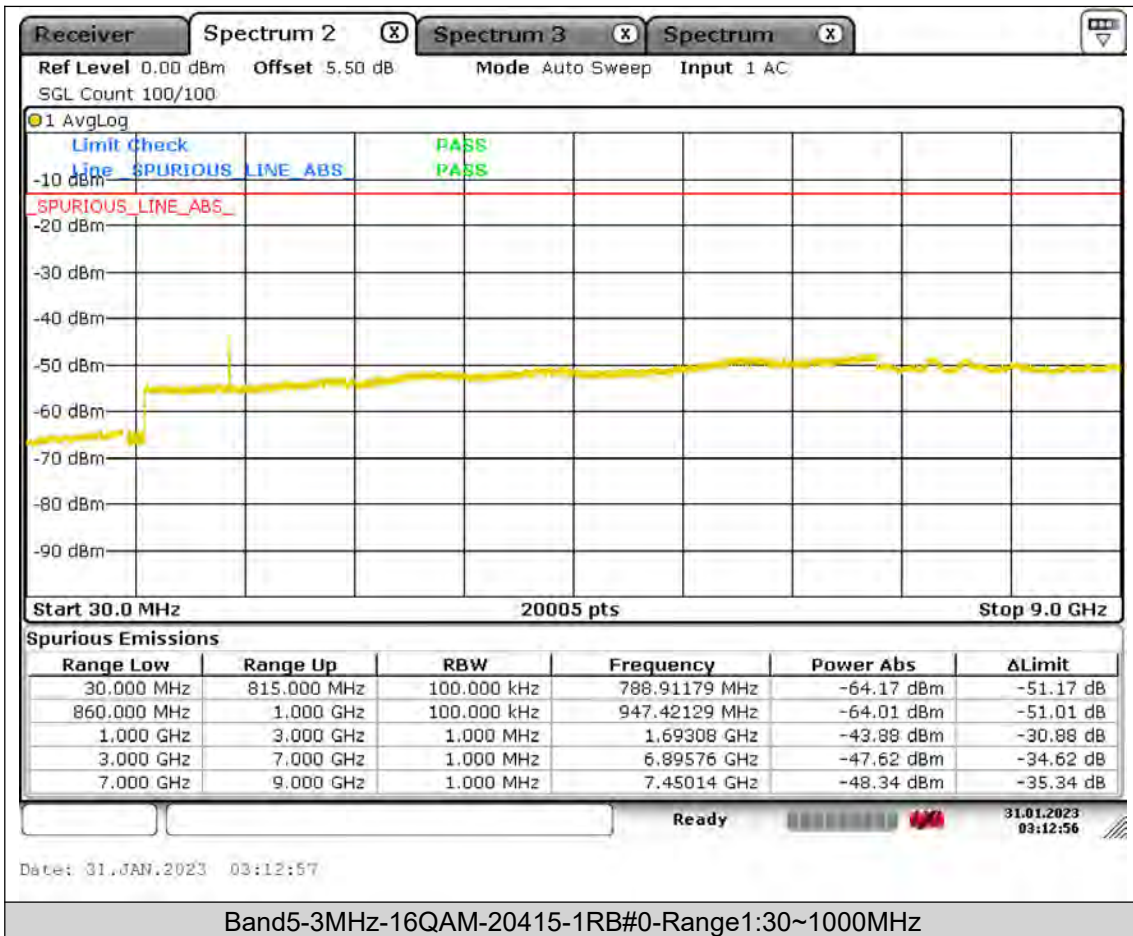

BUREAU  
VERITAS

Test Report No.: PSU-QSU2309010110RF01

BUREAU  
VERITAS

Test Report No.: PSU-QSU2309010110RF01

BUREAU  
VERITAS

Test Report No.: PSU-QSU2309010110RF01

BUREAU  
VERITAS

Test Report No.: PSU-QSU2309010110RF01