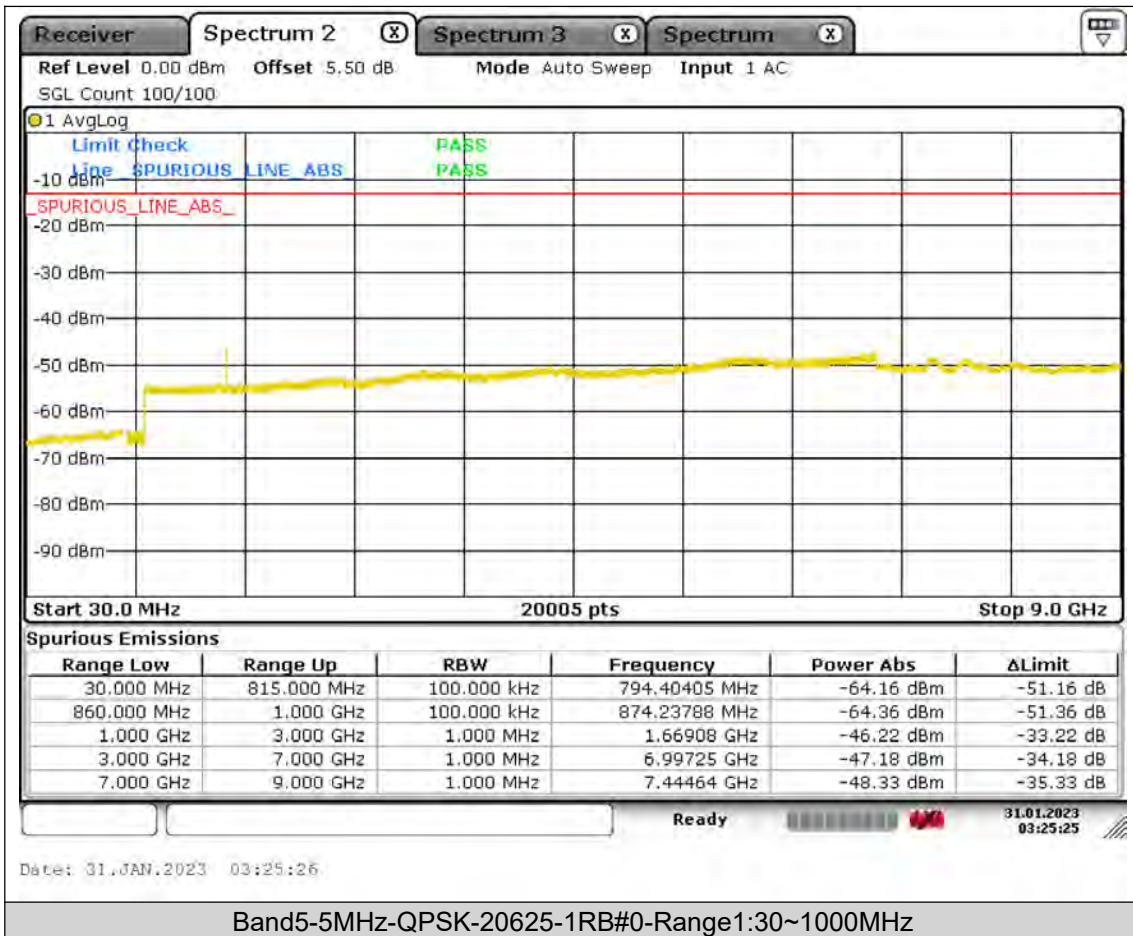

BUREAU  
VERITAS

Test Report No.: PSU-QSU2309010110RF01

BUREAU  
VERITAS

Test Report No.: PSU-QSU2309010110RF01

BUREAU  
VERITAS

Test Report No.: PSU-QSU2309010110RF01

BUREAU  
VERITAS

Test Report No.: PSU-QSU2309010110RF01