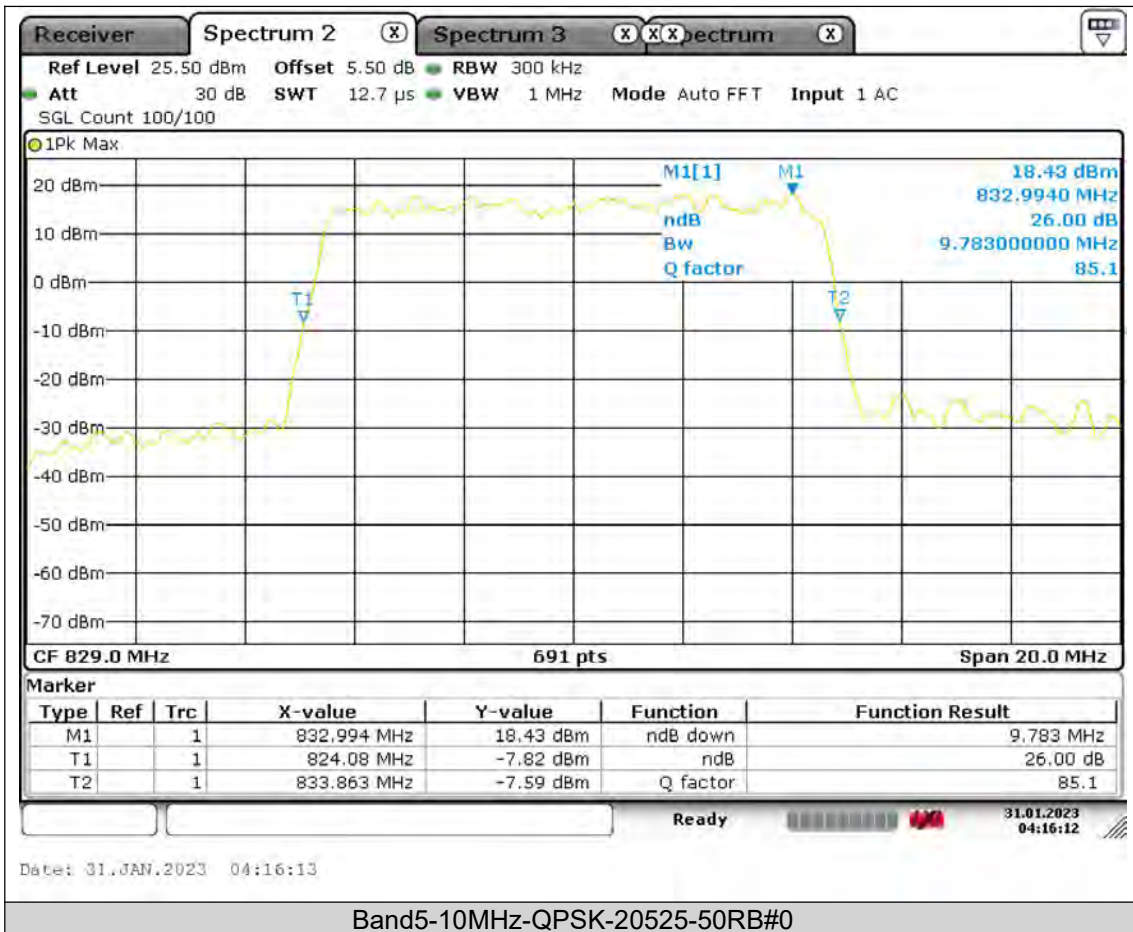

BUREAU  
VERITAS

Test Report No.: PSU-QSU2309010110RF01

BUREAU  
VERITAS

Test Report No.: PSU-QSU2309010110RF01

BUREAU  
VERITAS

Test Report No.: PSU-QSU2309010110RF01

BUREAU  
VERITAS

Test Report No.: PSU-QSU2309010110RF01