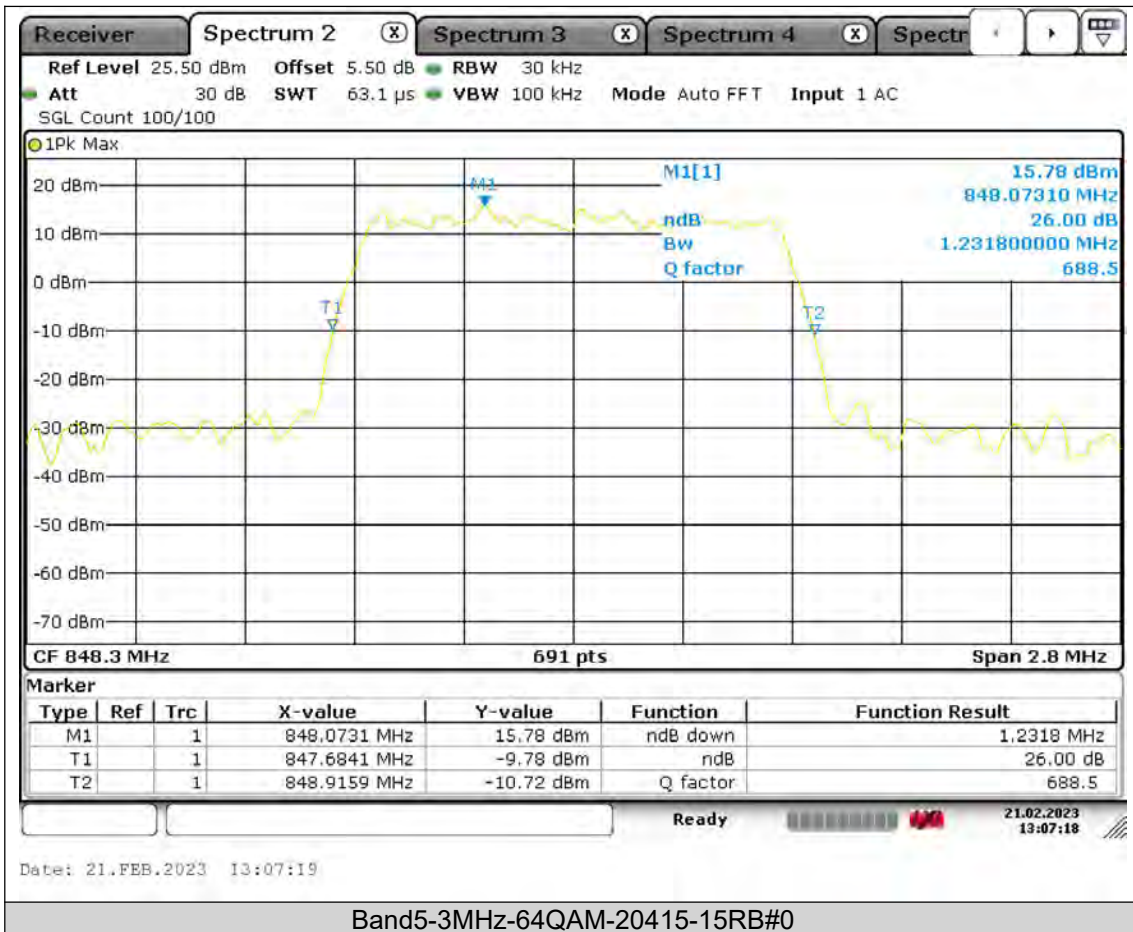

BUREAU  
VERITAS

Test Report No.: PSU-QSU2309010110RF01

BUREAU  
VERITAS

Test Report No.: PSU-QSU2309010110RF01

BUREAU  
VERITAS

Test Report No.: PSU-QSU2309010110RF01

BUREAU  
VERITAS

Test Report No.: PSU-QSU2309010110RF01