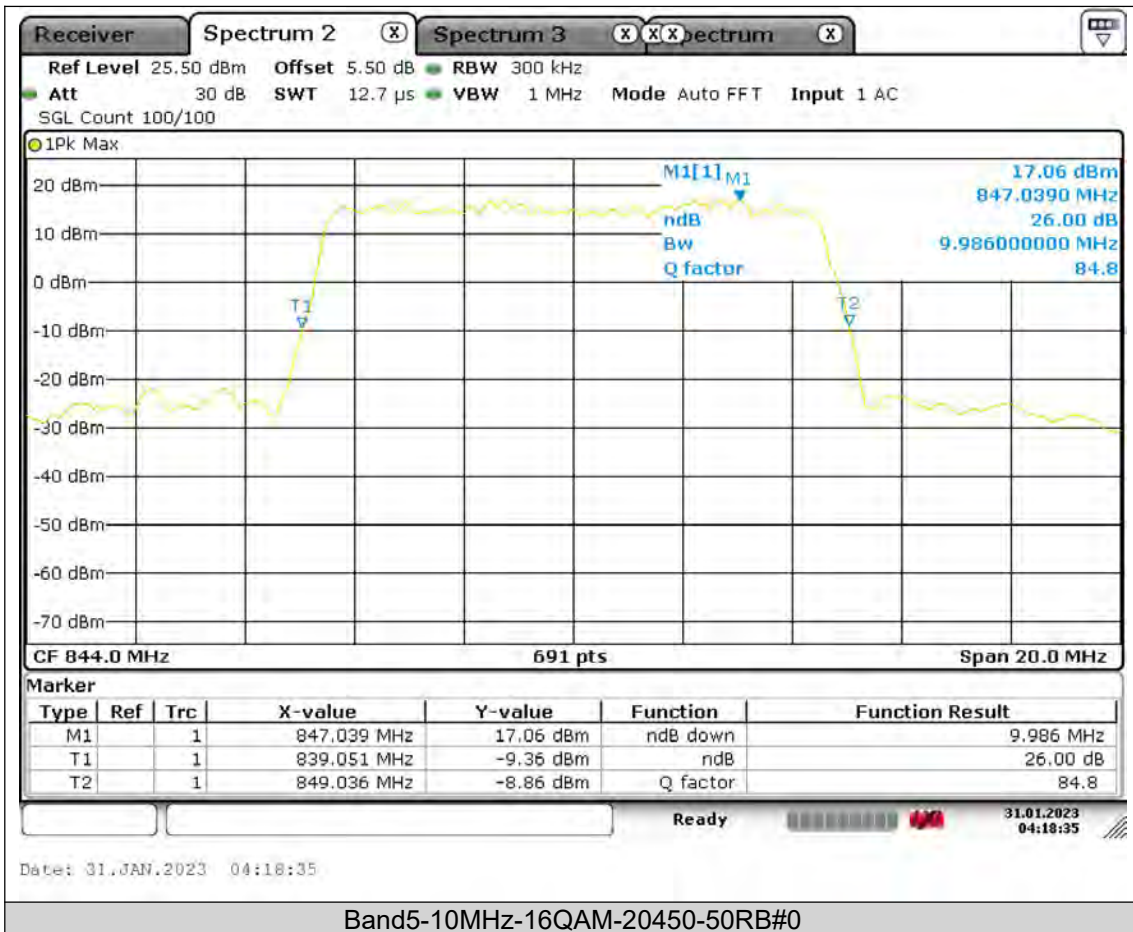

BUREAU  
VERITAS

Test Report No.: PSU-QSU2309010110RF01

BUREAU  
VERITAS

Test Report No.: PSU-QSU2309010110RF01

BUREAU  
VERITAS

Test Report No.: PSU-QSU2309010110RF01

BUREAU  
VERITAS

Test Report No.: PSU-QSU2309010110RF01