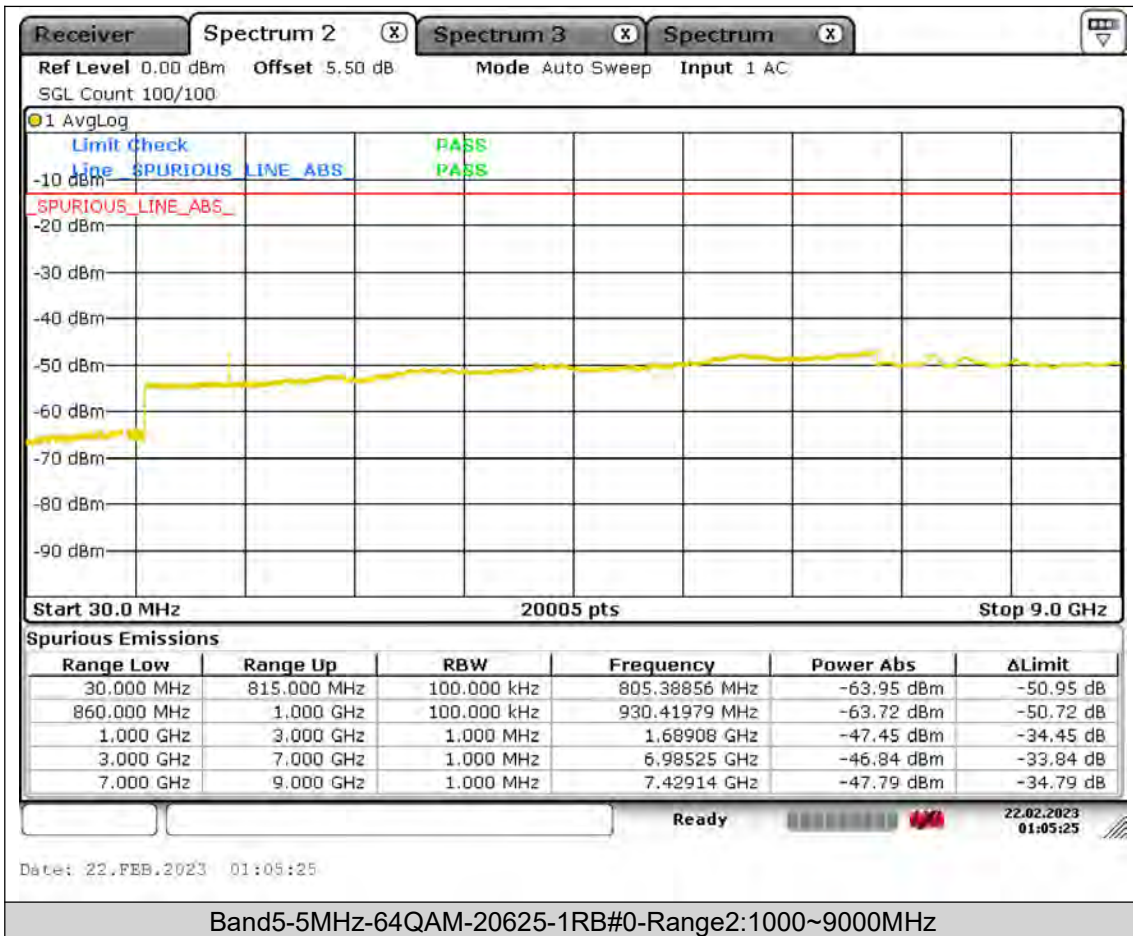

BUREAU
VERITAS

Test Report No.: PSU-QSU2309010110RF01