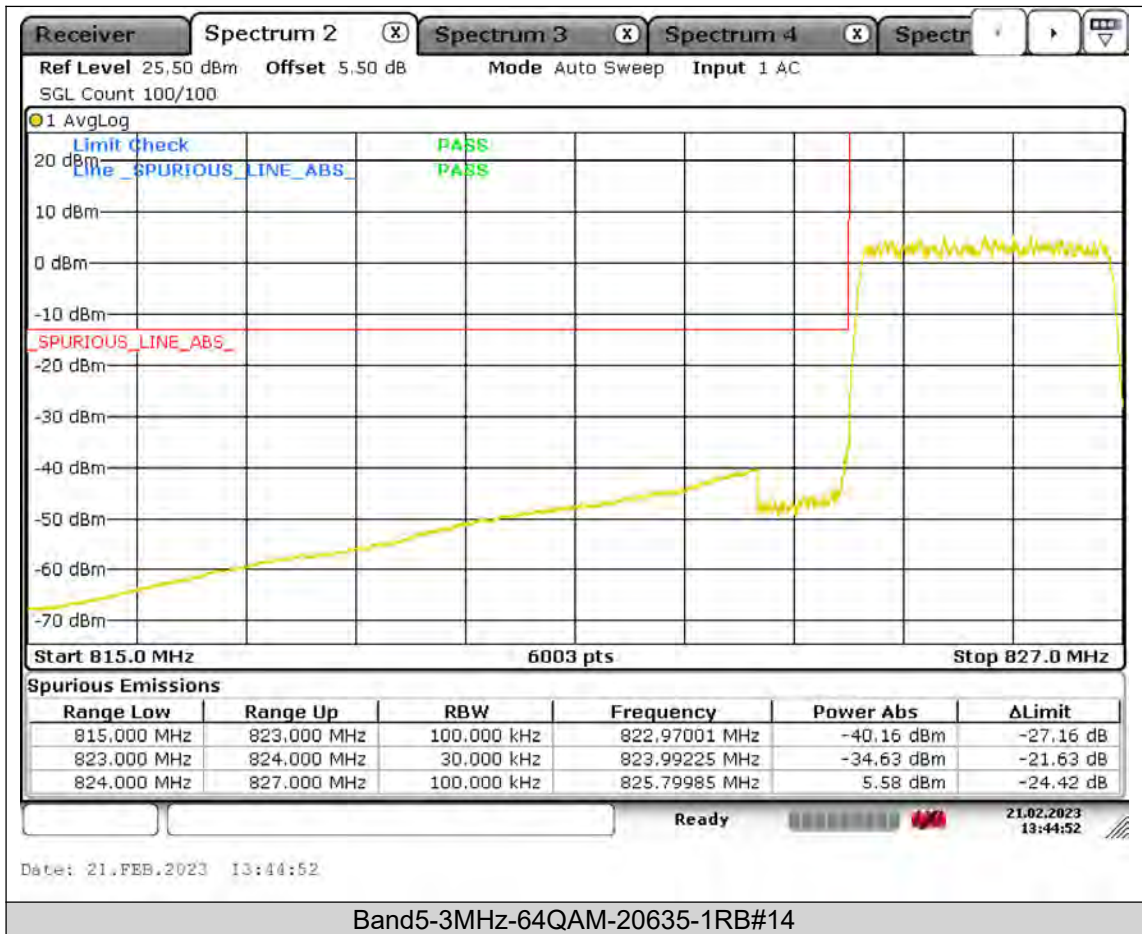

BUREAU  
VERITAS

Test Report No.: PSU-QSU2309010110RF01

BUREAU  
VERITAS

Test Report No.: PSU-QSU2309010110RF01

BUREAU  
VERITAS

Test Report No.: PSU-QSU2309010110RF01

BUREAU  
VERITAS

Test Report No.: PSU-QSU2309010110RF01