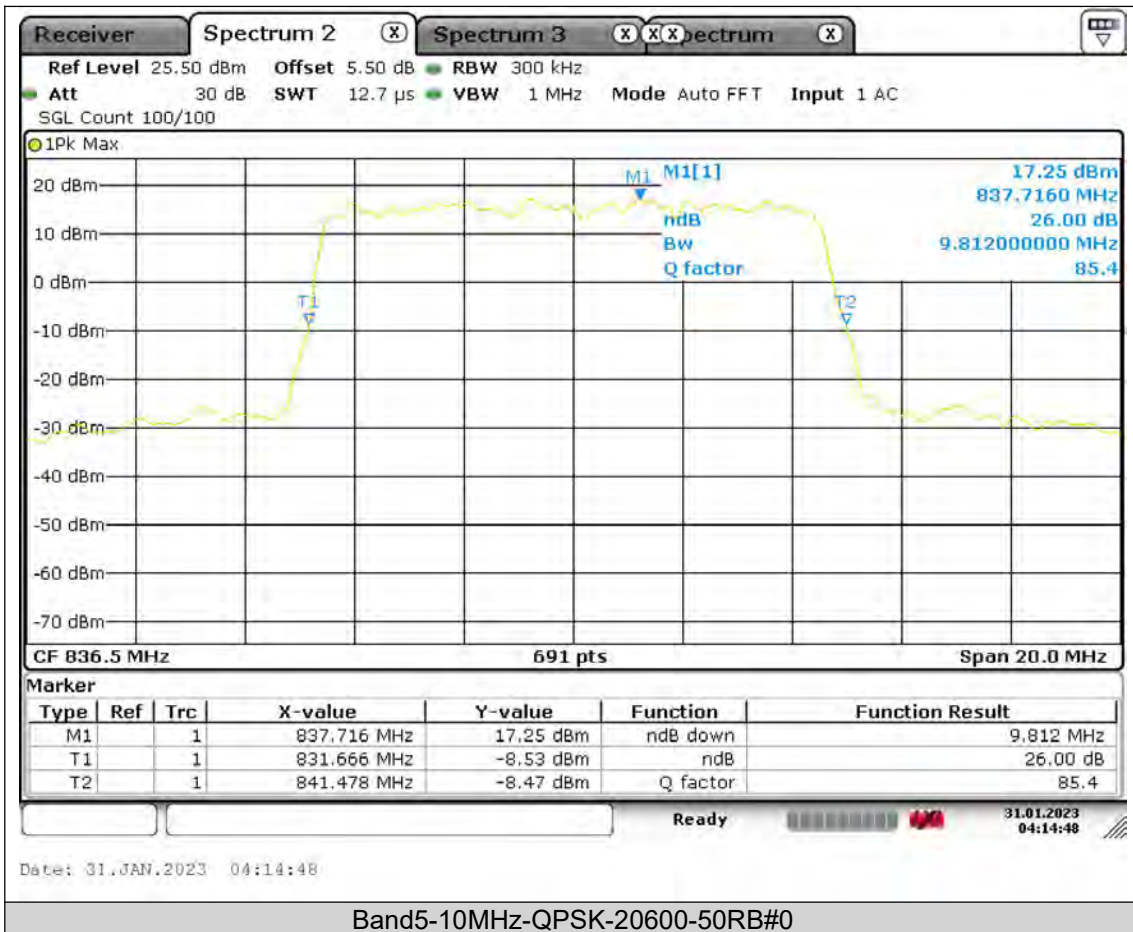

BUREAU
VERITAS

Test Report No.: PSU-QSU2309010110RF01