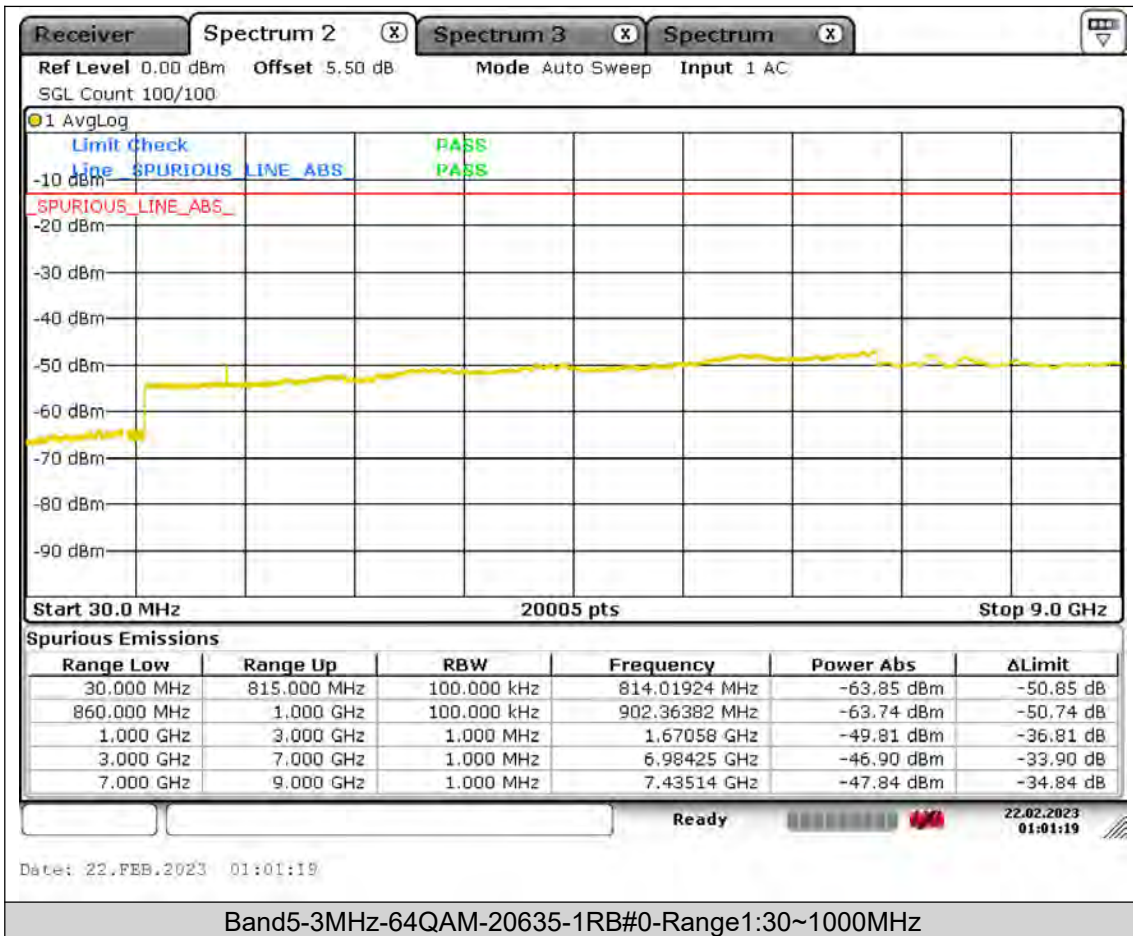

BUREAU  
VERITAS

Test Report No.: PSU-QSU2309010110RF01

BUREAU  
VERITAS

Test Report No.: PSU-QSU2309010110RF01

BUREAU  
VERITAS

Test Report No.: PSU-QSU2309010110RF01

BUREAU  
VERITAS

Test Report No.: PSU-QSU2309010110RF01