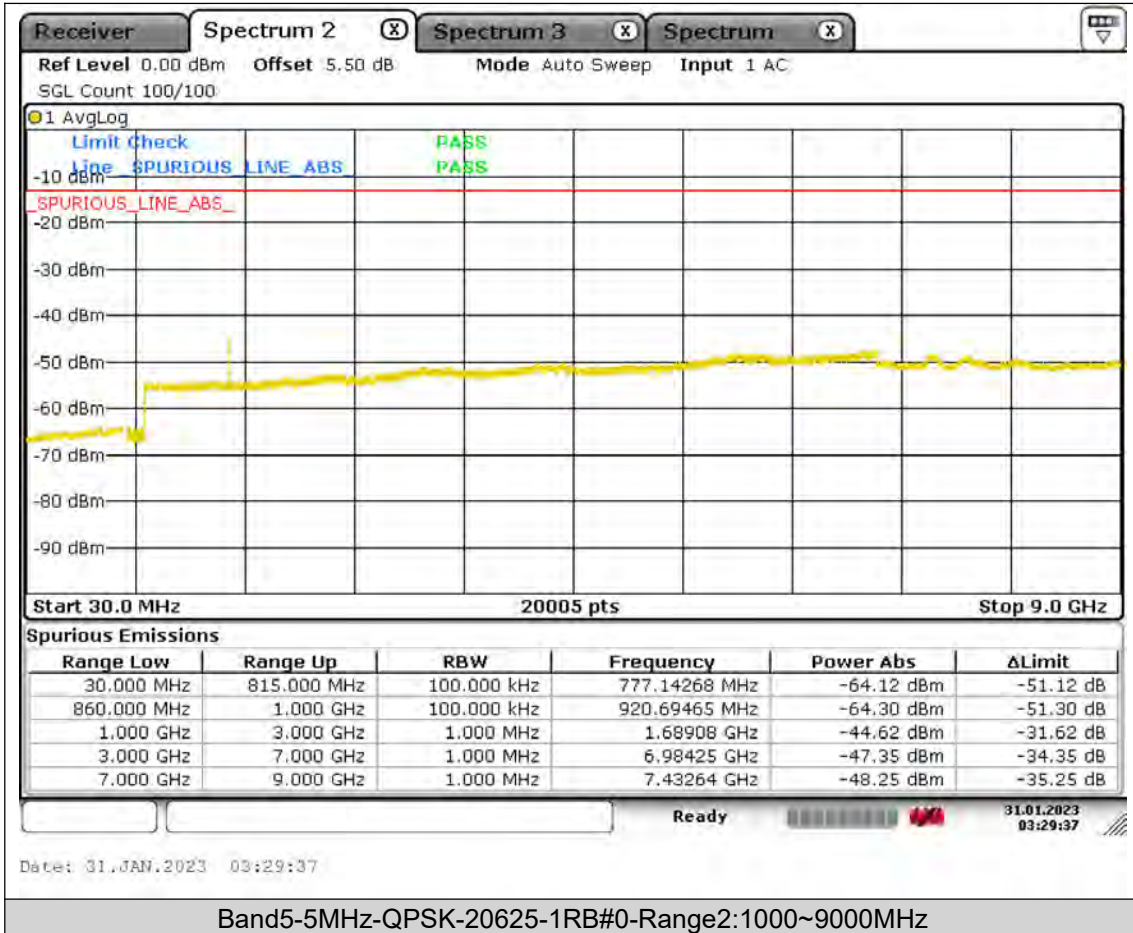

BUREAU
VERITAS

Test Report No.: PSU-QSU2309010110RF01