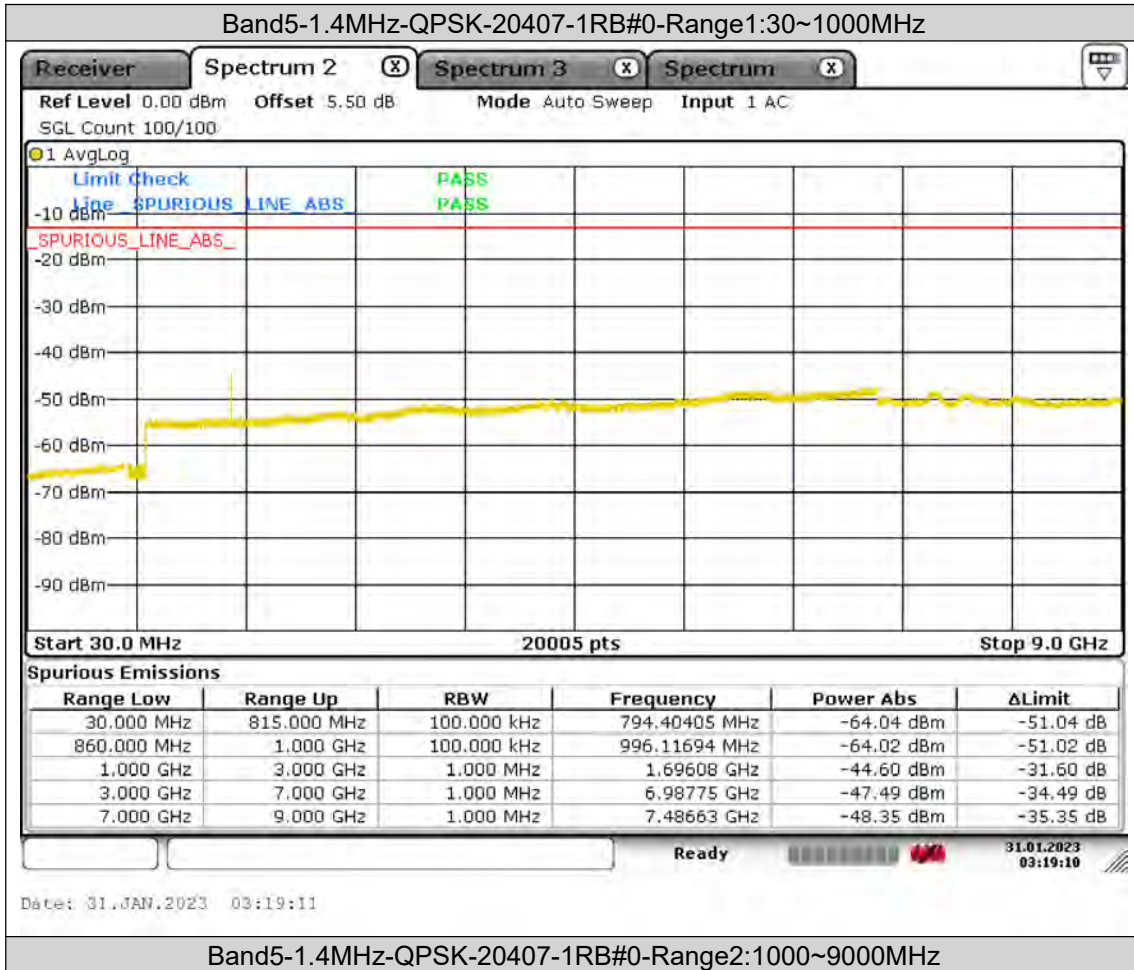

BUREAU
VERITAS

Test Report No.: PSU-QSU2309010110RF01

Test Graphs