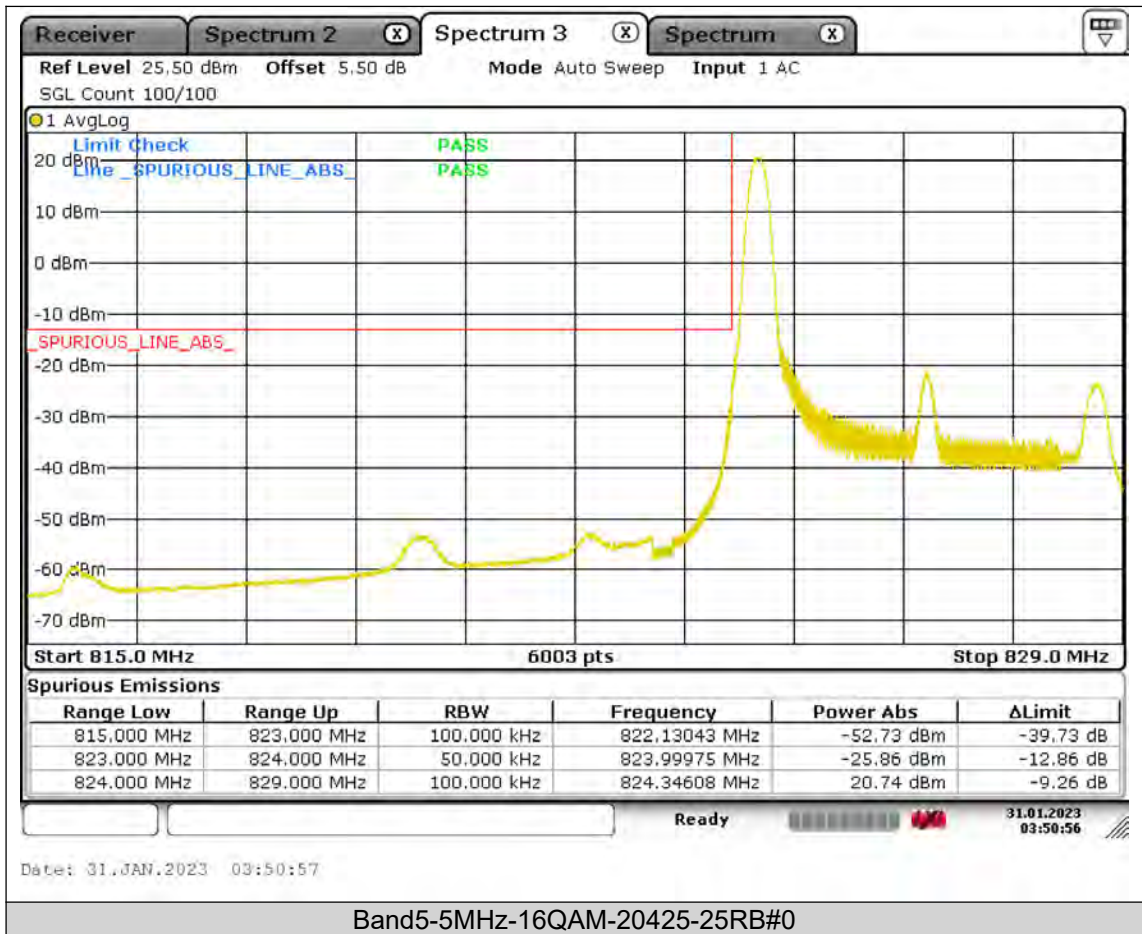

BUREAU
VERITAS

Test Report No.: PSU-QSU2309010110RF01