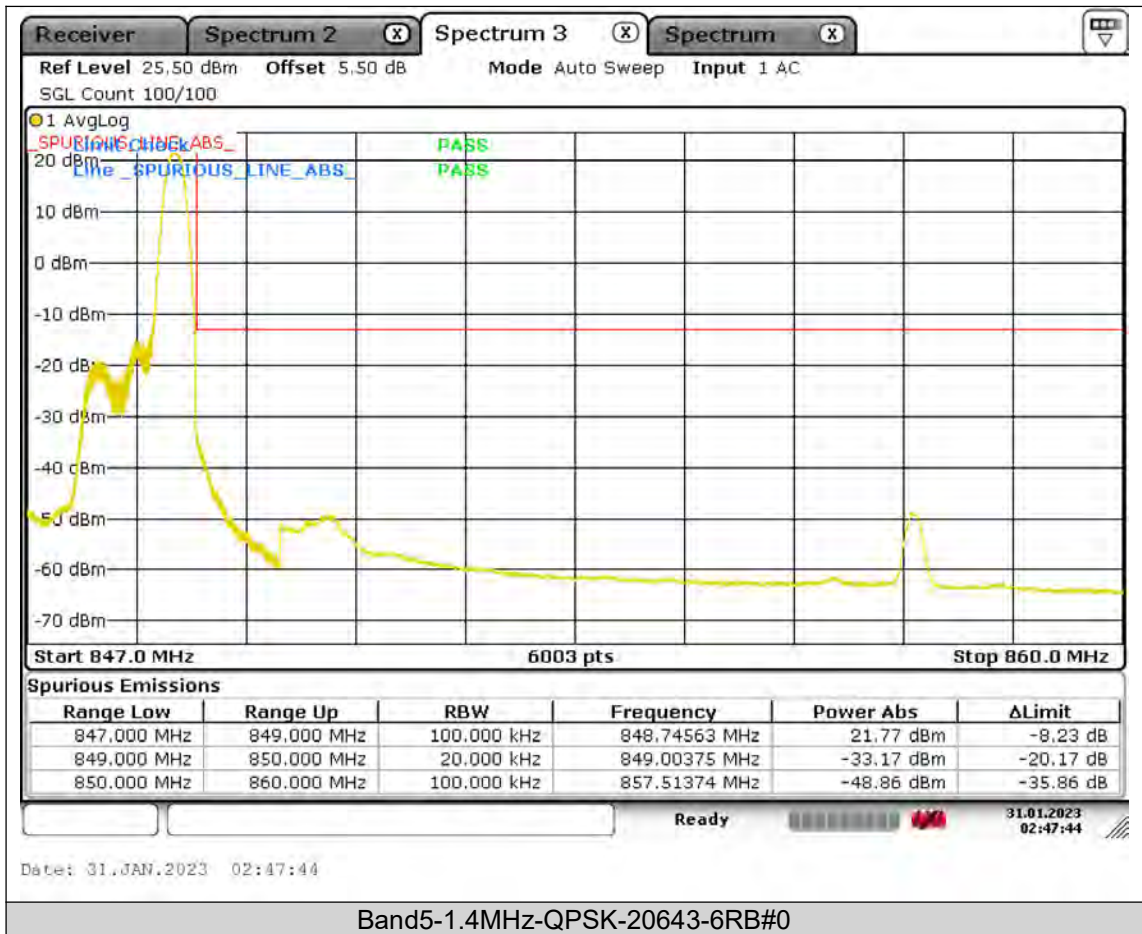

## Test Graphs

BUREAU  
VERITAS

Test Report No.: PSU-QSU2309010110RF01

BUREAU VERITAS

Test Report No.: PSU-QSU2309010110RF01

BUREAU  
VERITAS

Test Report No.: PSU-QSU2309010110RF01

BUREAU  
VERITAS