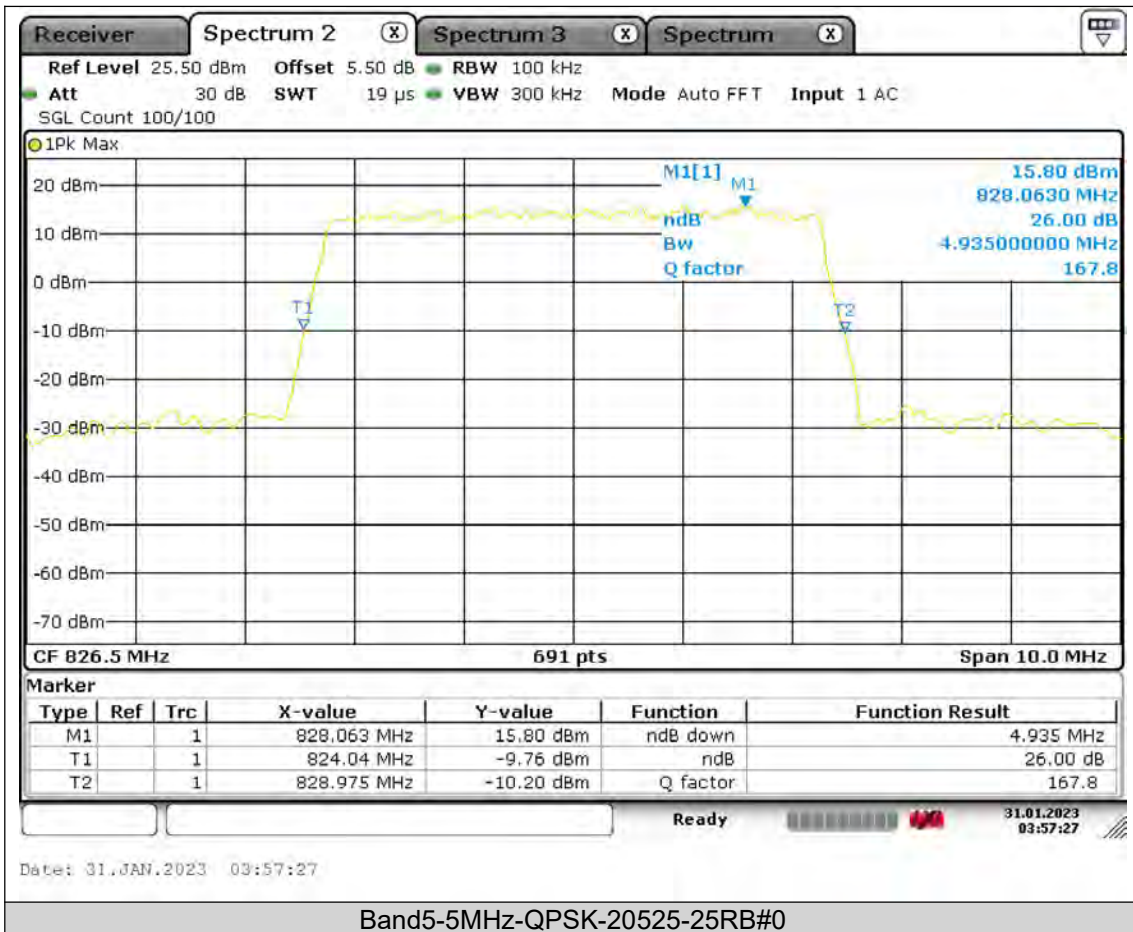

BUREAU  
VERITAS

Test Report No.: PSU-QSU2309010110RF01

BUREAU  
VERITAS

Test Report No.: PSU-QSU2309010110RF01

BUREAU  
VERITAS

Test Report No.: PSU-QSU2309010110RF01

BUREAU  
VERITAS

Test Report No.: PSU-QSU2309010110RF01