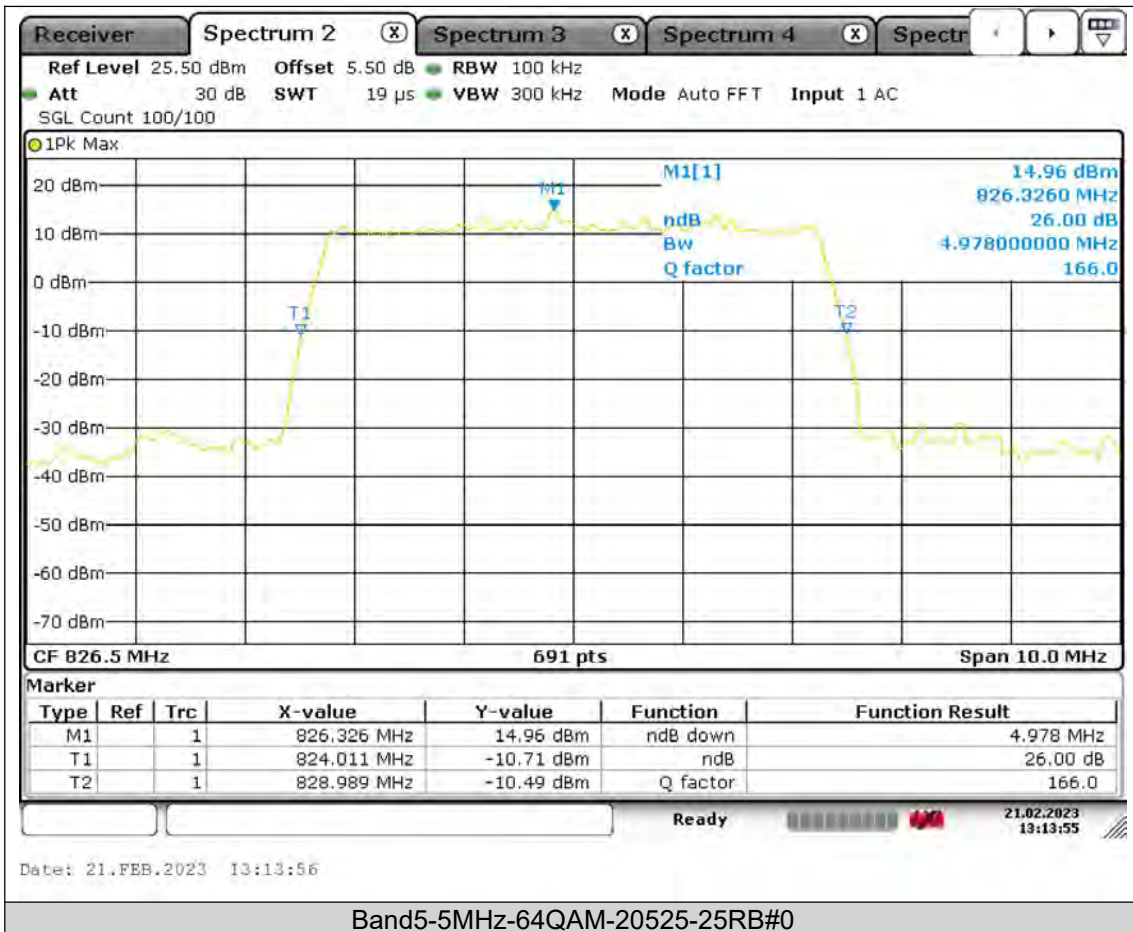

BUREAU  
VERITAS

Test Report No.: PSU-QSU2309010110RF01

BUREAU  
VERITAS

Test Report No.: PSU-QSU2309010110RF01

BUREAU  
VERITAS

Test Report No.: PSU-QSU2309010110RF01

BUREAU  
VERITAS

Test Report No.: PSU-QSU2309010110RF01