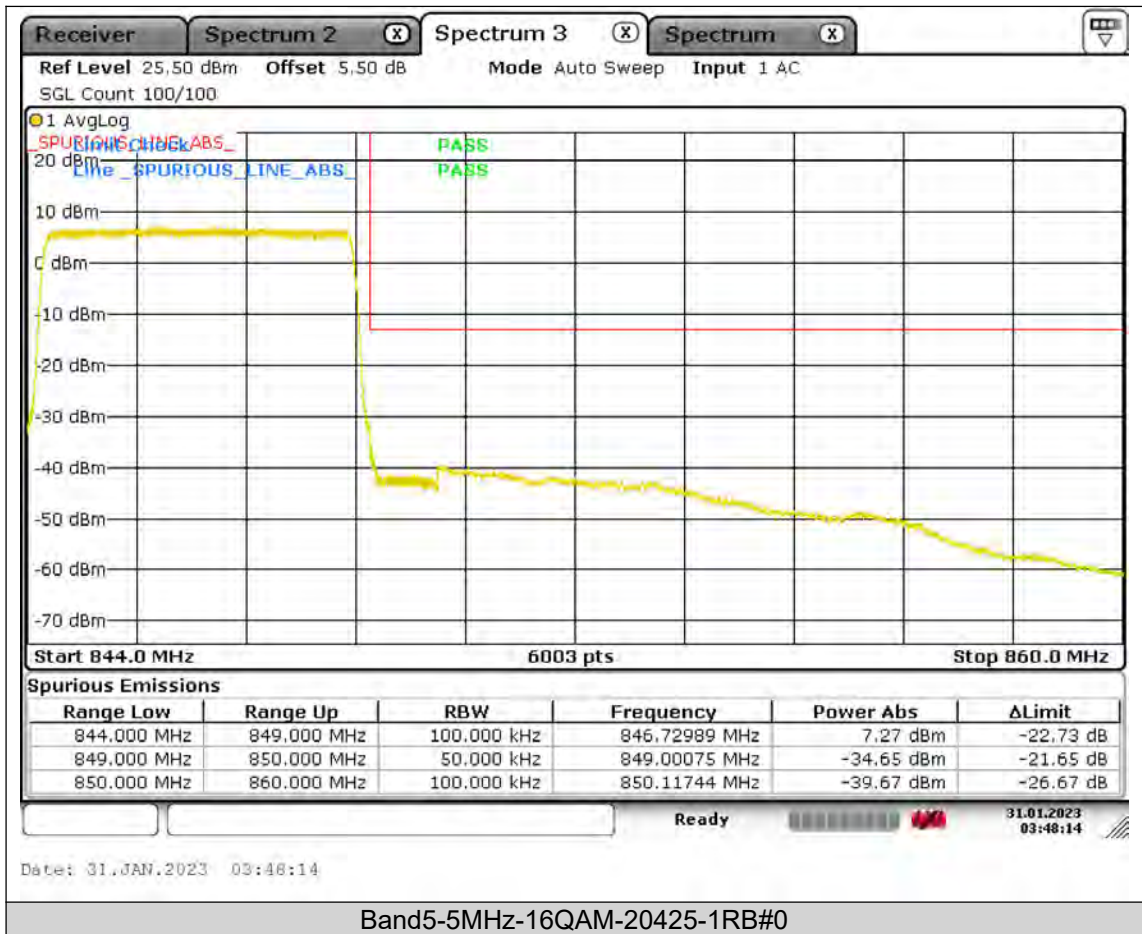

BUREAU  
VERITAS

Test Report No.: PSU-QSU2309010110RF01

BUREAU  
VERITAS

Test Report No.: PSU-QSU2309010110RF01

BUREAU  
VERITAS

Test Report No.: PSU-QSU2309010110RF01

BUREAU  
VERITAS

Test Report No.: PSU-QSU2309010110RF01