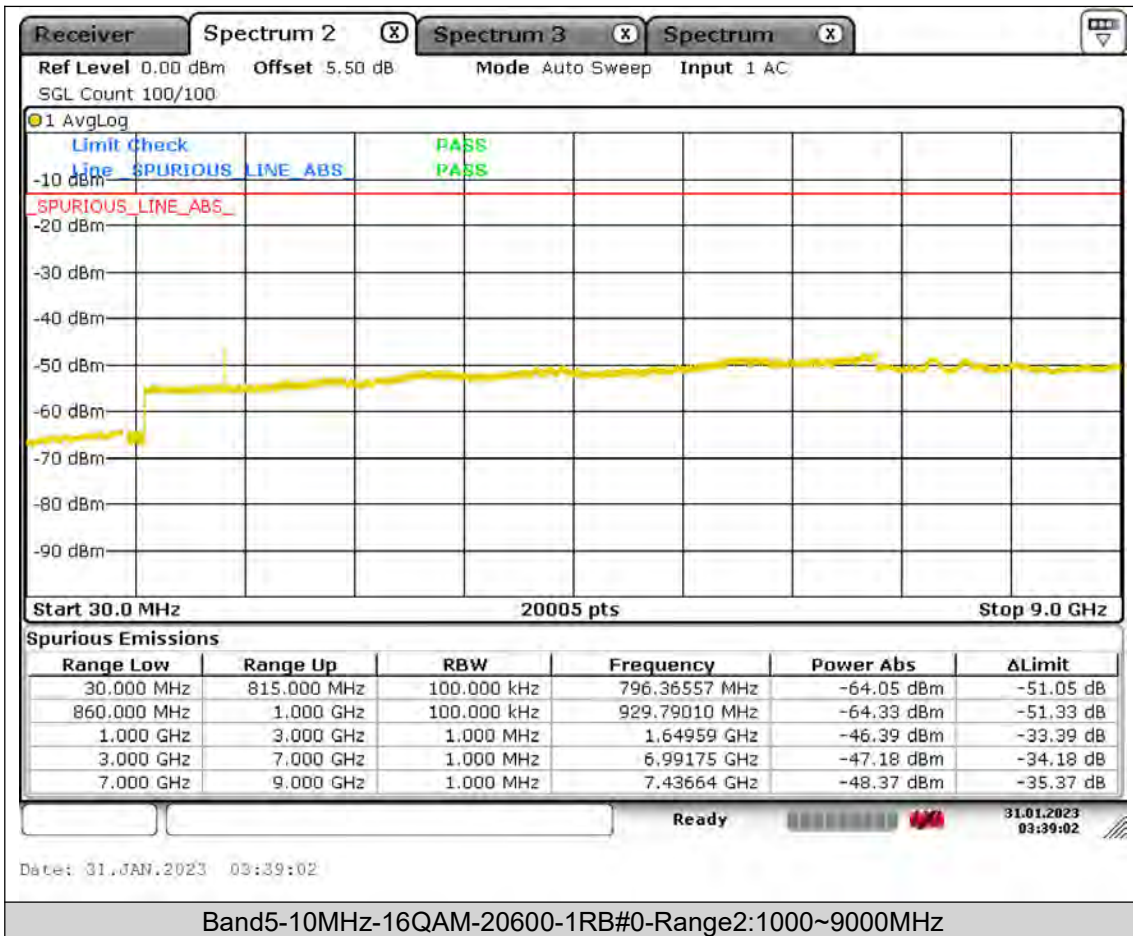

BUREAU  
VERITAS

Test Report No.: PSU-QSU2309010110RF01

BUREAU  
VERITAS

Test Report No.: PSU-QSU2309010110RF01

BUREAU  
VERITAS

Test Report No.: PSU-QSU2309010110RF01

BUREAU  
VERITAS

Test Report No.: PSU-QSU2309010110RF01