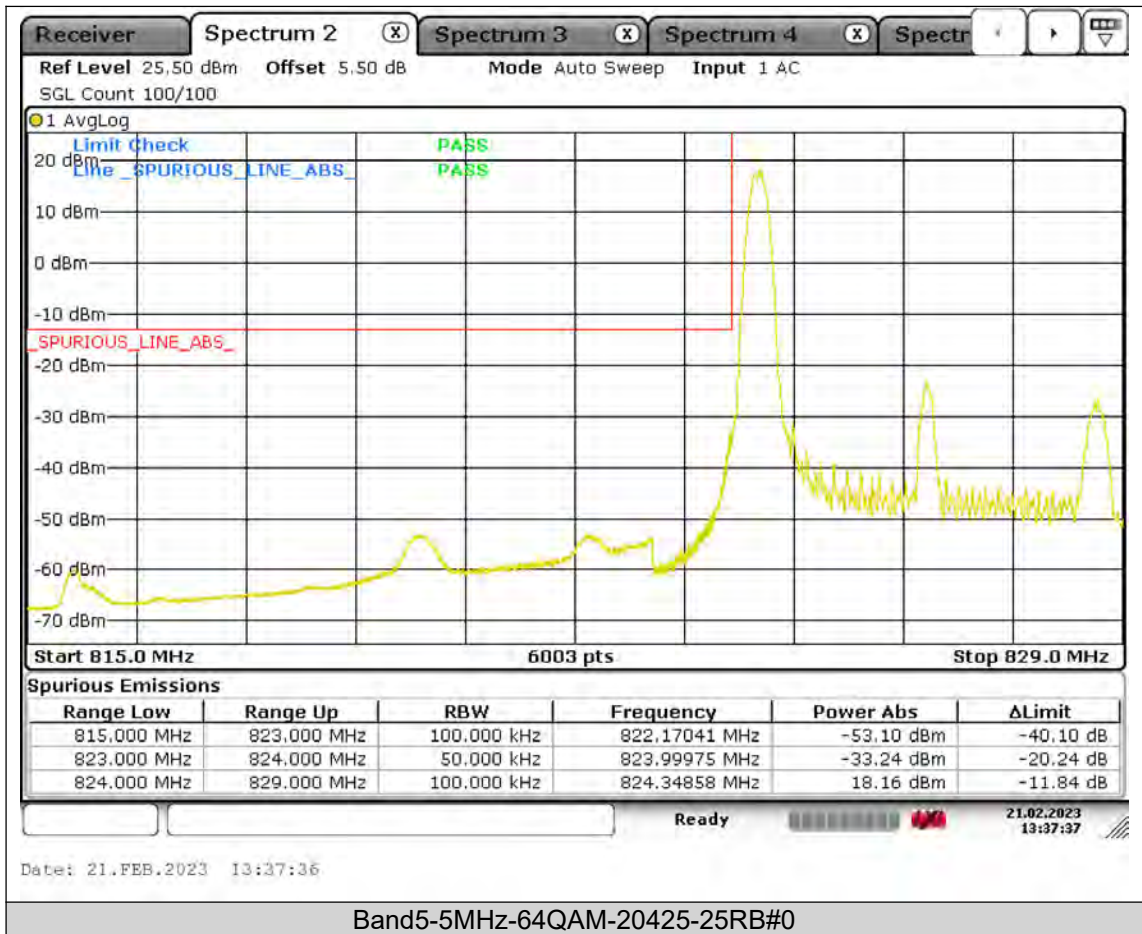

BUREAU VERITAS

Test Report No.: PSU-QSU2309010110RF01