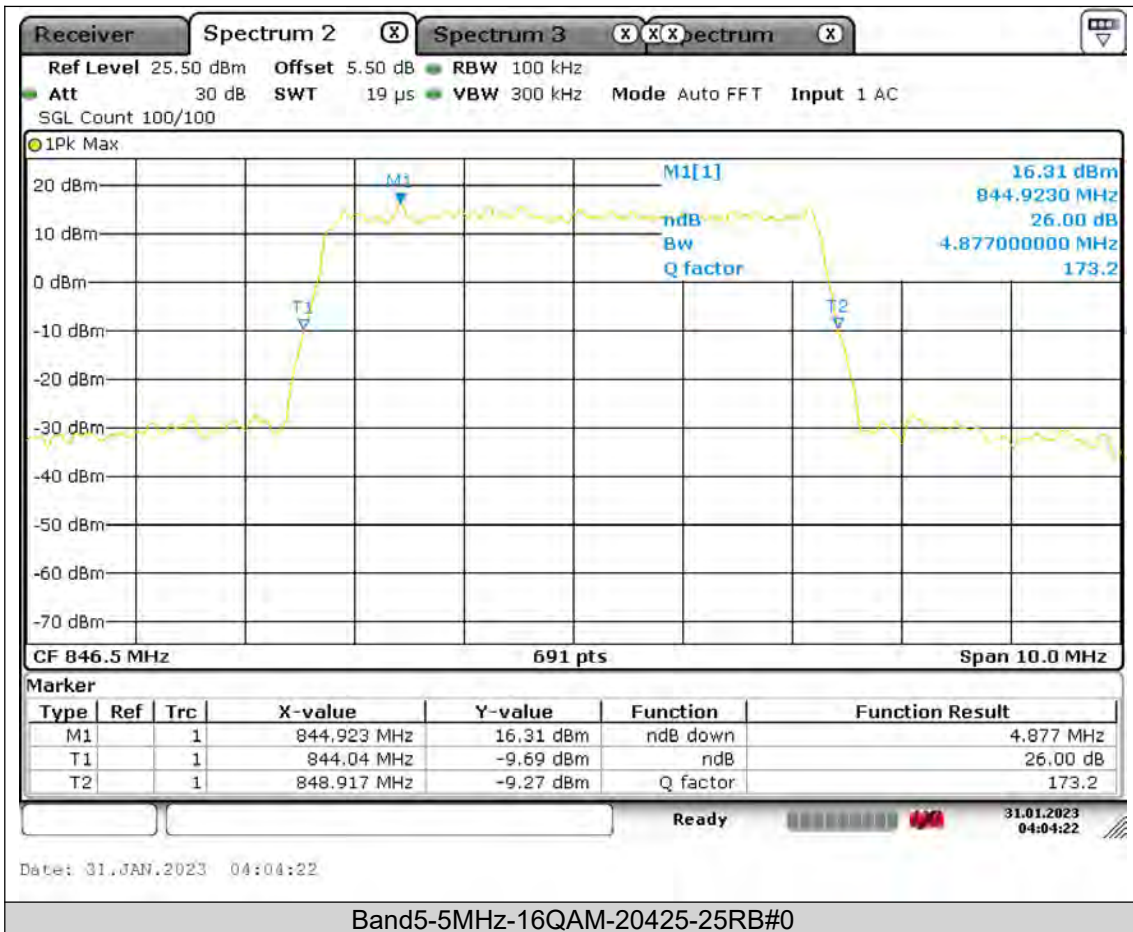

BUREAU  
VERITAS

Test Report No.: PSU-QSU2309010110RF01

BUREAU  
VERITAS

Test Report No.: PSU-QSU2309010110RF01

BUREAU  
VERITAS

Test Report No.: PSU-QSU2309010110RF01

BUREAU  
VERITAS

Test Report No.: PSU-QSU2309010110RF01