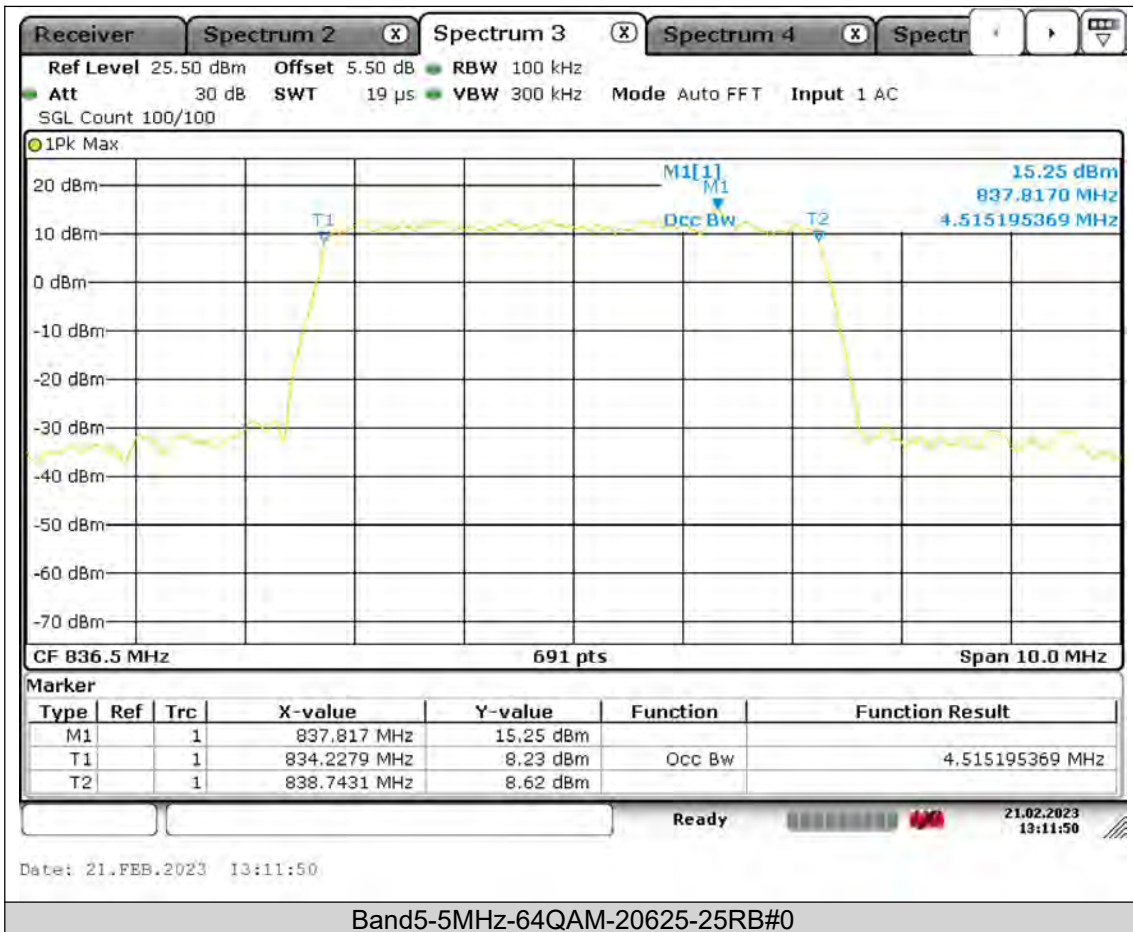

BUREAU  
VERITAS

Test Report No.: PSU-QSU2309010110RF01

BUREAU  
VERITAS

Test Report No.: PSU-QSU2309010110RF01

BUREAU  
VERITAS

Test Report No.: PSU-QSU2309010110RF01

BUREAU  
VERITAS

Test Report No.: PSU-QSU2309010110RF01