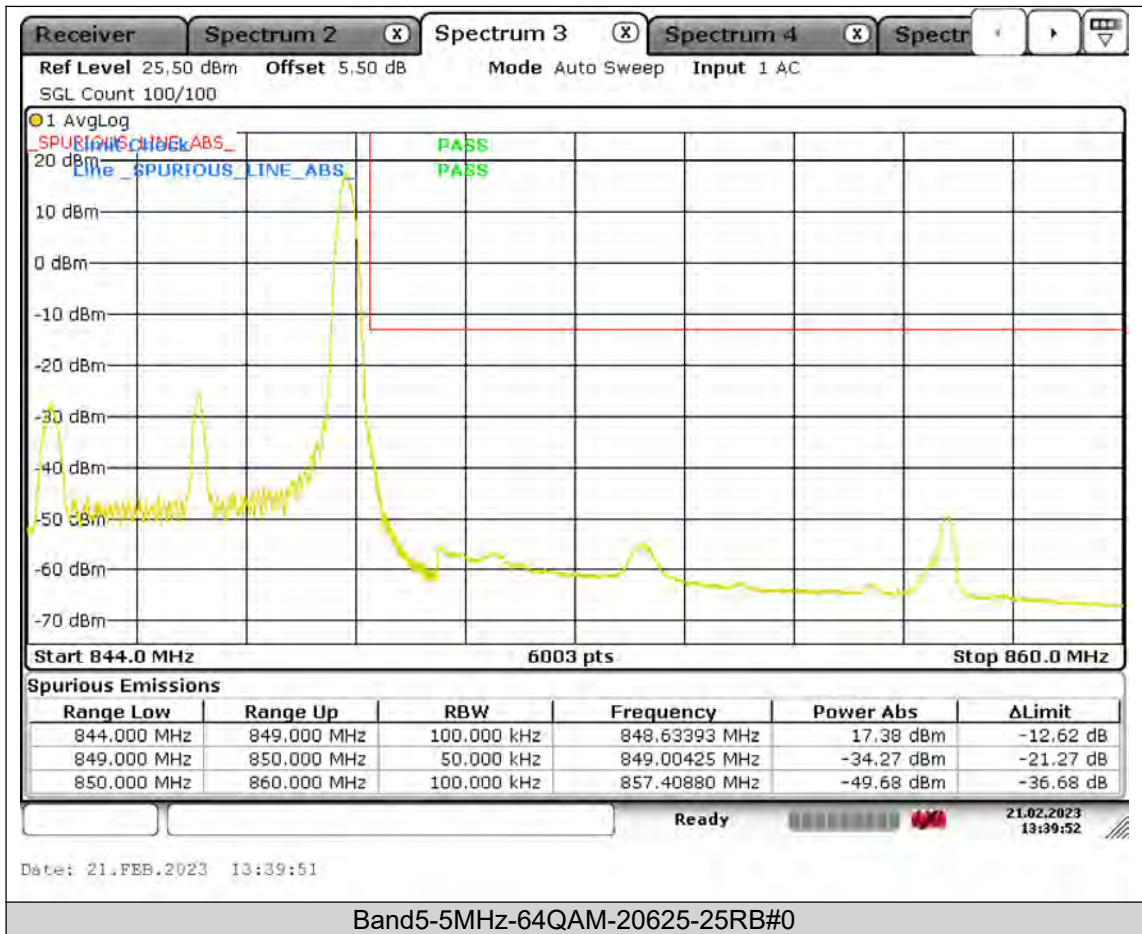

### Test Report No.: PSU-QSU2309010110RF01

**BUREAU  
VERITAS**

**Test Report No.: PSU-QSU2309010110RF01**

BUREAU  
VERITAS

Test Report No.: PSU-QSU2309010110RF01

BUREAU  
VERITAS

Test Report No.: PSU-QSU2309010110RF01