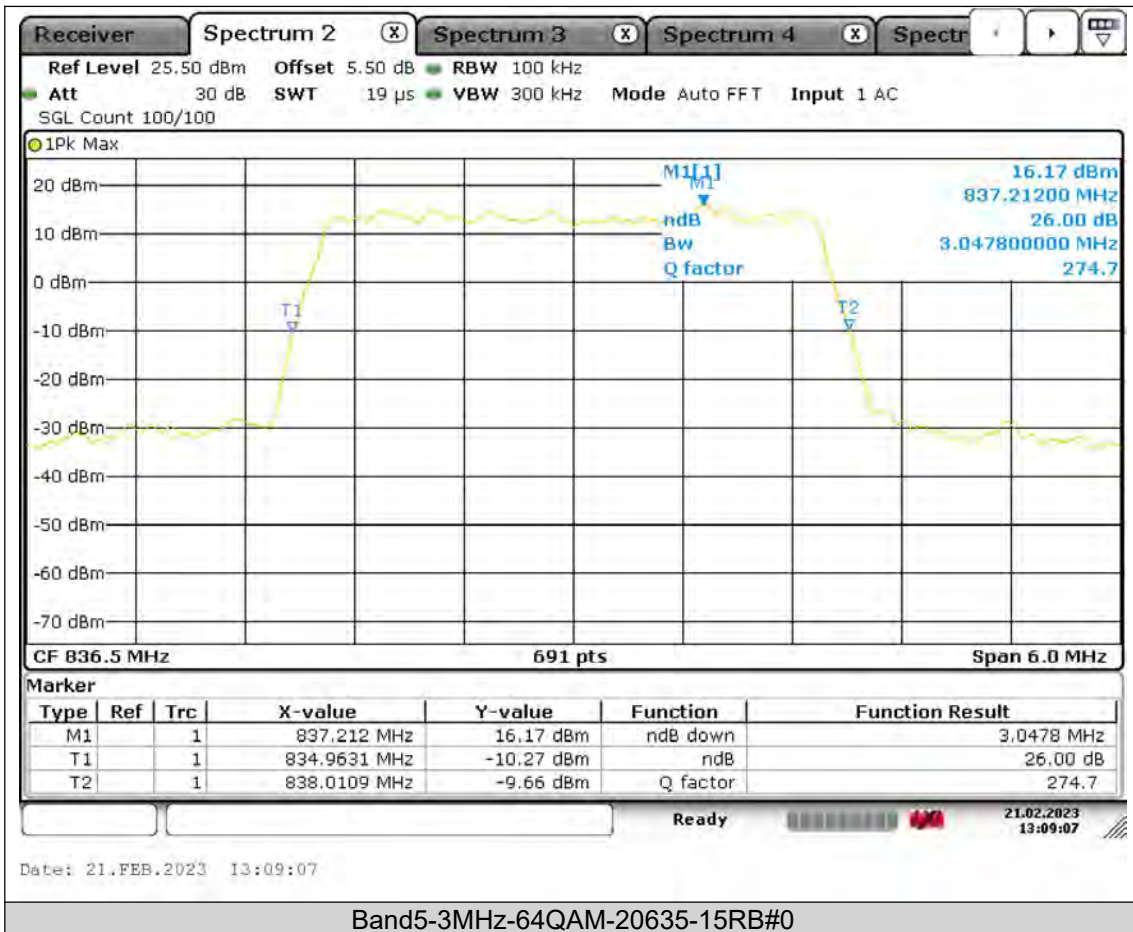

BUREAU  
VERITAS

Test Report No.: PSU-QSU2309010110RF01

BUREAU  
VERITAS

Test Report No.: PSU-QSU2309010110RF01

BUREAU  
VERITAS

Test Report No.: PSU-QSU2309010110RF01

BUREAU  
VERITAS

Test Report No.: PSU-QSU2309010110RF01