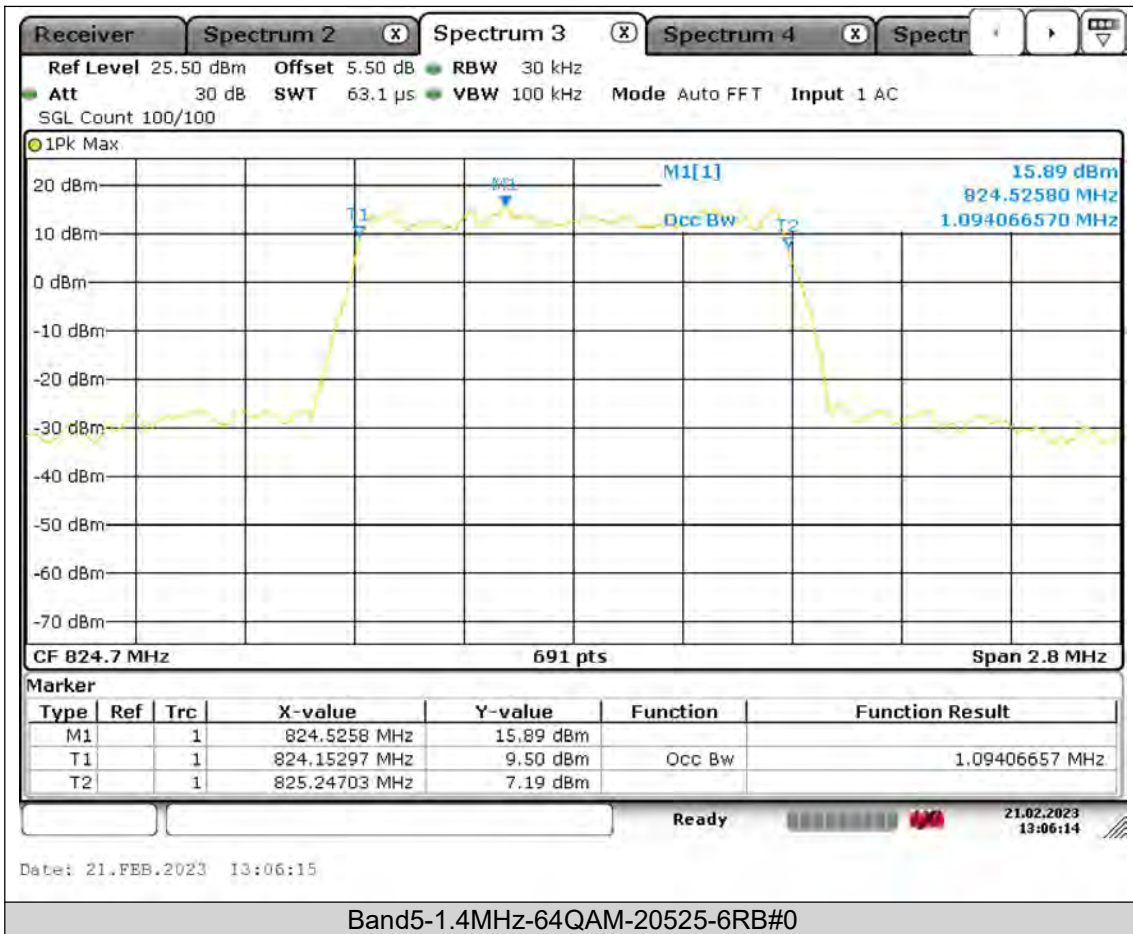

BUREAU
VERITAS

Test Report No.: PSU-QSU2309010110RF01