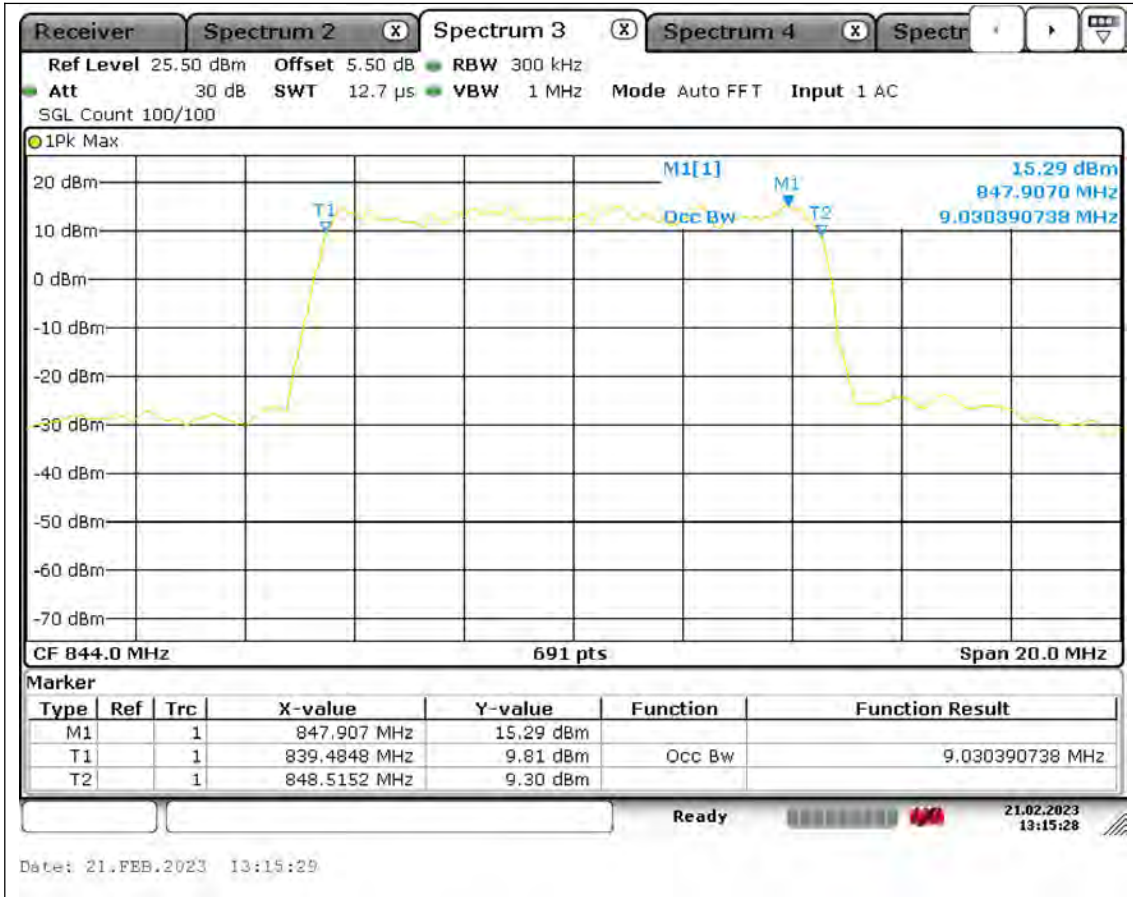

## 26DB Bandwidth

Band5-1.4MHz-QPSK-20407-6RB#0

BUREAU  
VERITAS

Test Report No.: PSU-QSU2309010110RF01

BUREAU  
VERITAS

Test Report No.: PSU-QSU2309010110RF01

BUREAU  
VERITAS

Test Report No.: PSU-QSU2309010110RF01