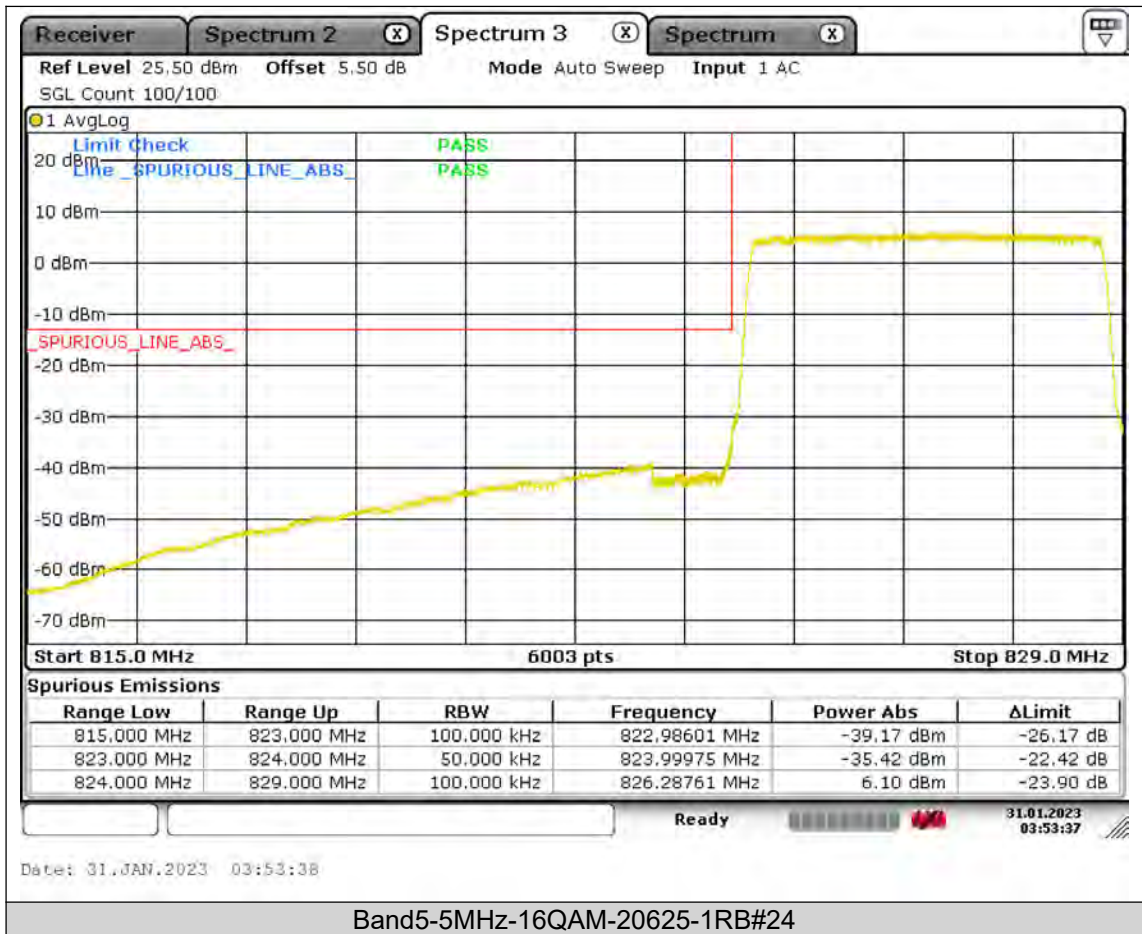

BUREAU  
VERITAS

Test Report No.: PSU-QSU2309010110RF01

BUREAU  
VERITAS

Test Report No.: PSU-QSU2309010110RF01

BUREAU  
VERITAS

Test Report No.: PSU-QSU2309010110RF01

BUREAU  
VERITAS

Test Report No.: PSU-QSU2309010110RF01