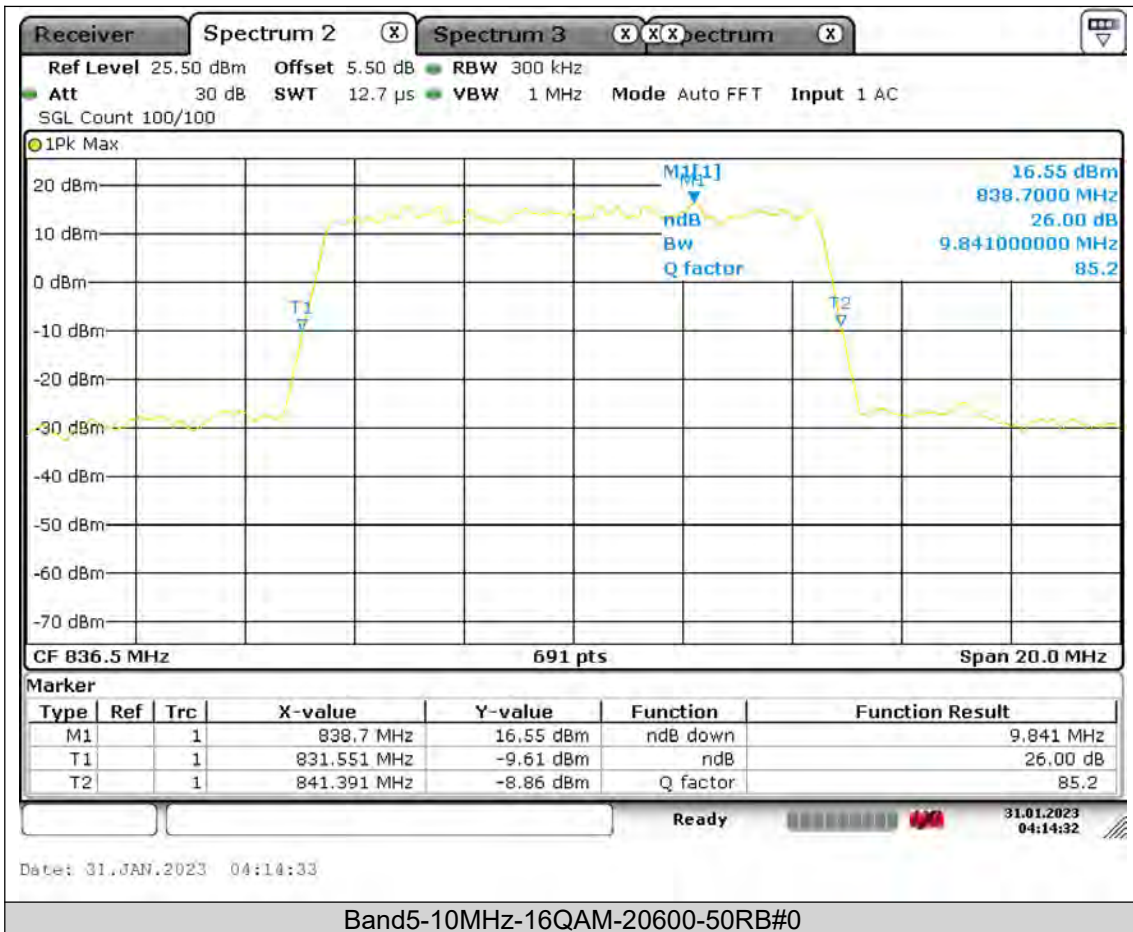

BUREAU  
VERITAS

Test Report No.: PSU-QSU2309010110RF01

BUREAU  
VERITAS

Test Report No.: PSU-QSU2309010110RF01

BUREAU  
VERITAS

Test Report No.: PSU-QSU2309010110RF01

BUREAU  
VERITAS

Test Report No.: PSU-QSU2309010110RF01