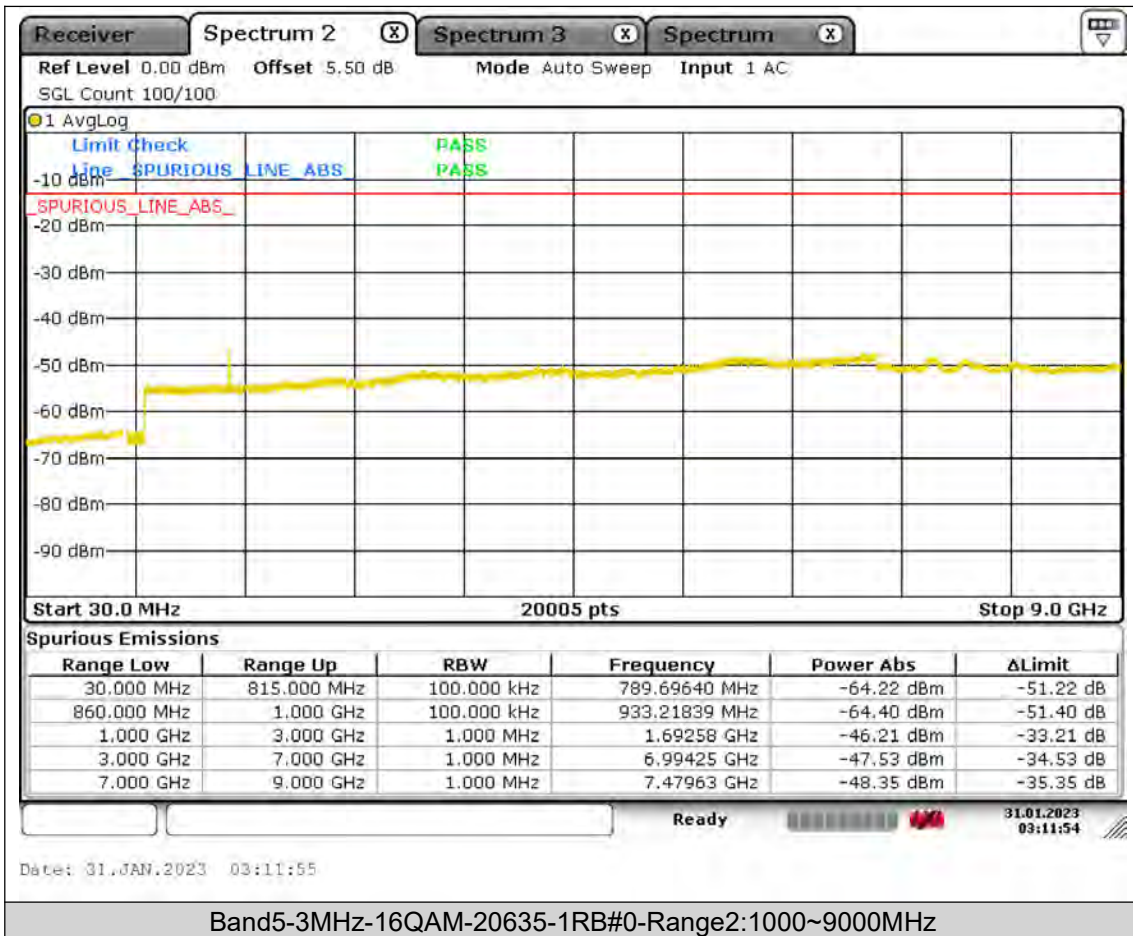

BUREAU  
VERITAS

Test Report No.: PSU-QSU2309010110RF01

BUREAU  
VERITAS

Test Report No.: PSU-QSU2309010110RF01

BUREAU  
VERITAS

Test Report No.: PSU-QSU2309010110RF01

BUREAU  
VERITAS

Test Report No.: PSU-QSU2309010110RF01