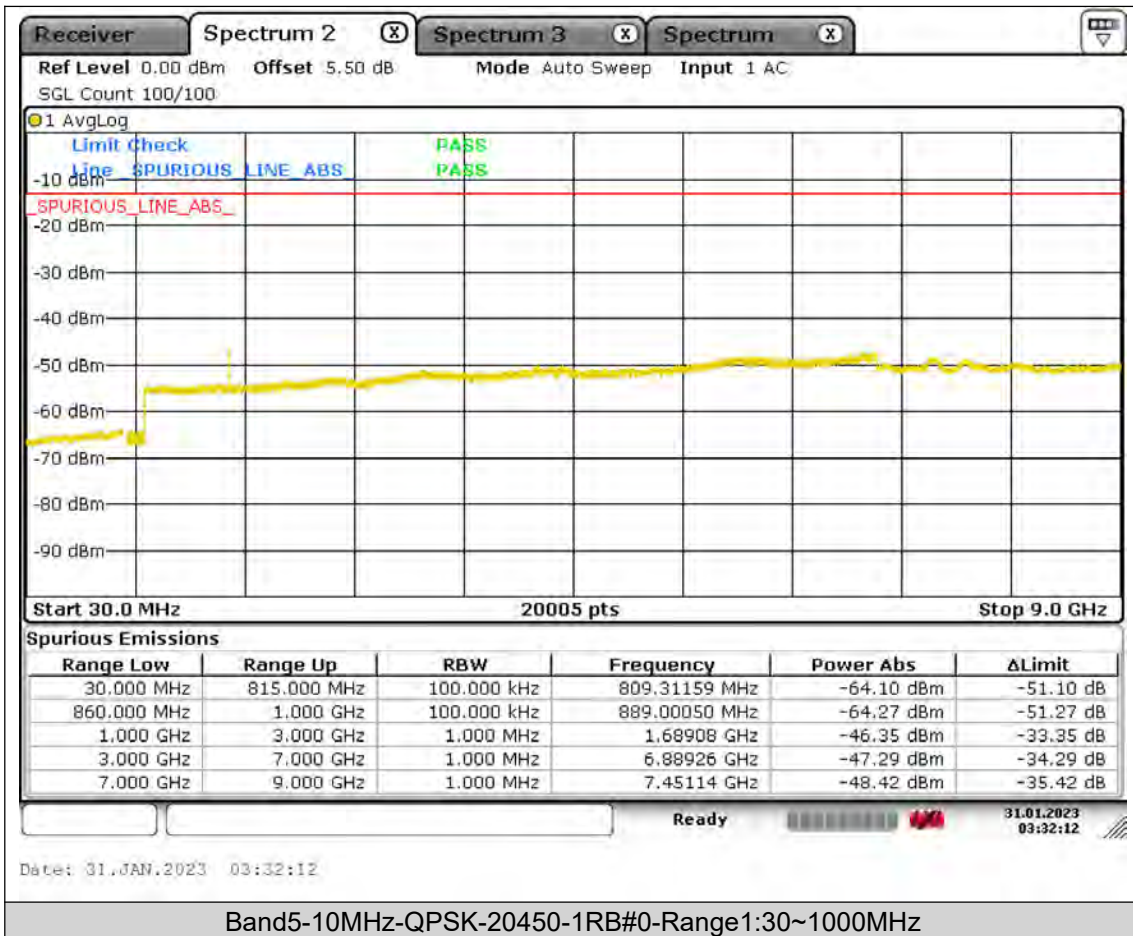

BUREAU  
VERITAS

Test Report No.: PSU-QSU2309010110RF01

BUREAU  
VERITAS

Test Report No.: PSU-QSU2309010110RF01

BUREAU VERITAS

Test Report No.: PSU-QSU2309010110RF01

BUREAU  
VERITAS

Test Report No.: PSU-QSU2309010110RF01