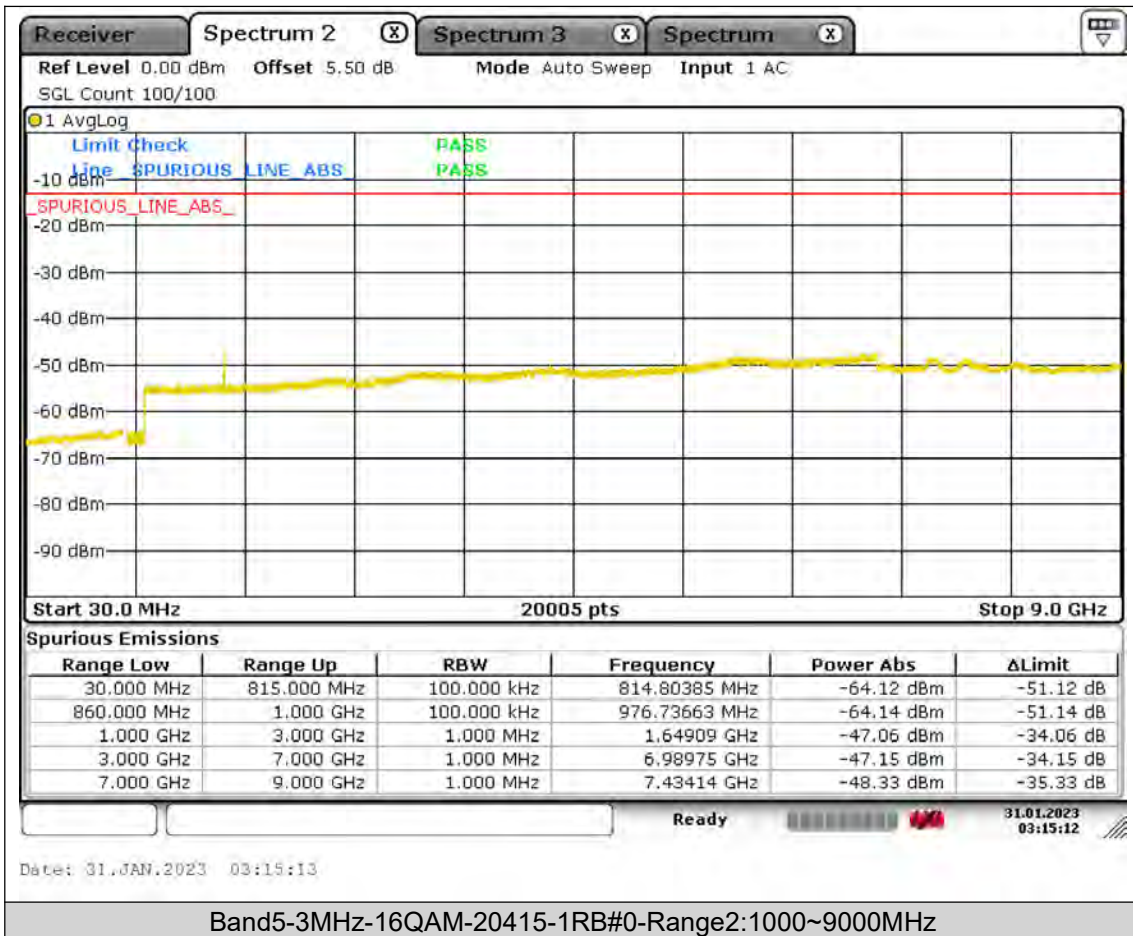

BUREAU  
VERITAS

Test Report No.: PSU-QSU2309010110RF01

BUREAU  
VERITAS

Test Report No.: PSU-QSU2309010110RF01

BUREAU  
VERITAS

Test Report No.: PSU-QSU2309010110RF01

BUREAU  
VERITAS

Test Report No.: PSU-QSU2309010110RF01