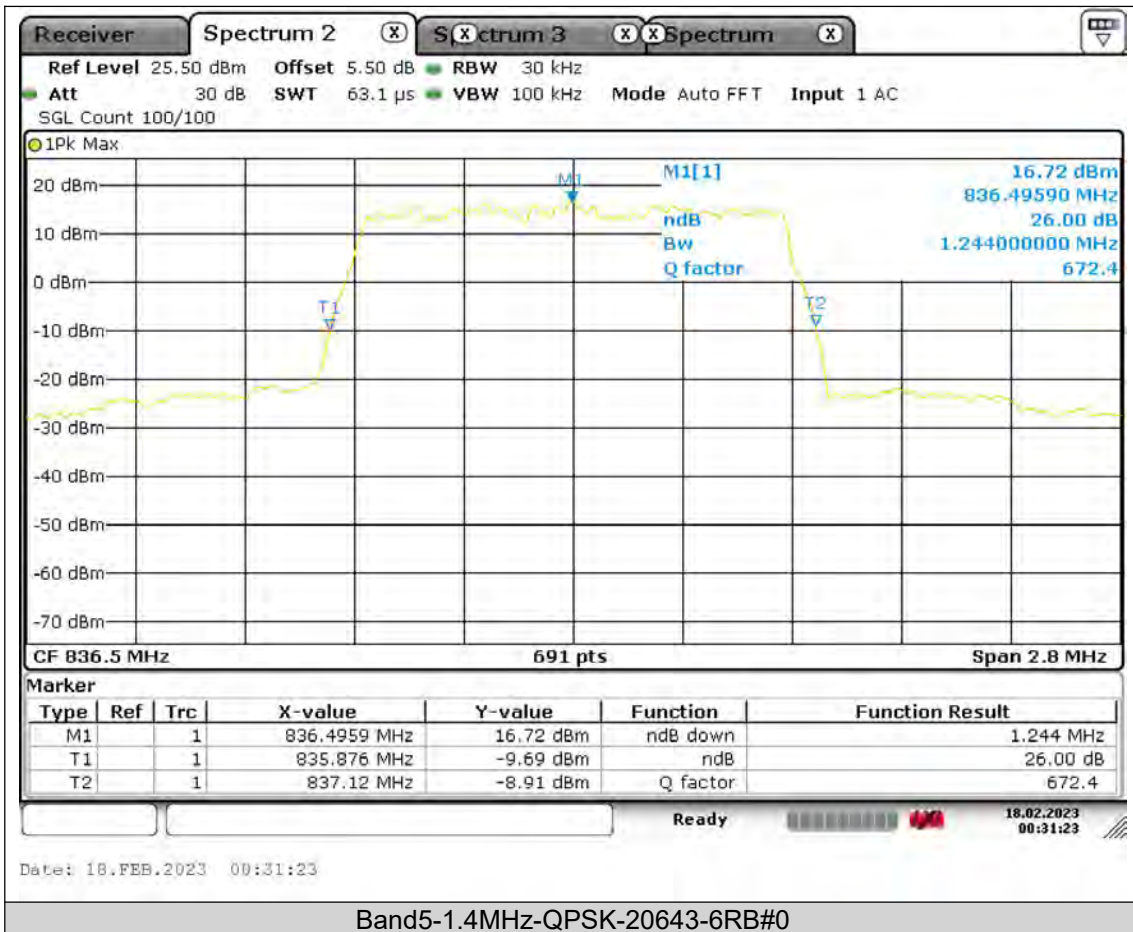

## 26DB Bandwidth

Band5-1.4MHz-QPSK-20407-6RB#0

BUREAU  
VERITAS

Test Report No.: PSU-QSU2309010110RF01

BUREAU  
VERITAS

Test Report No.: PSU-QSU2309010110RF01

BUREAU  
VERITAS

Test Report No.: PSU-QSU2309010110RF01