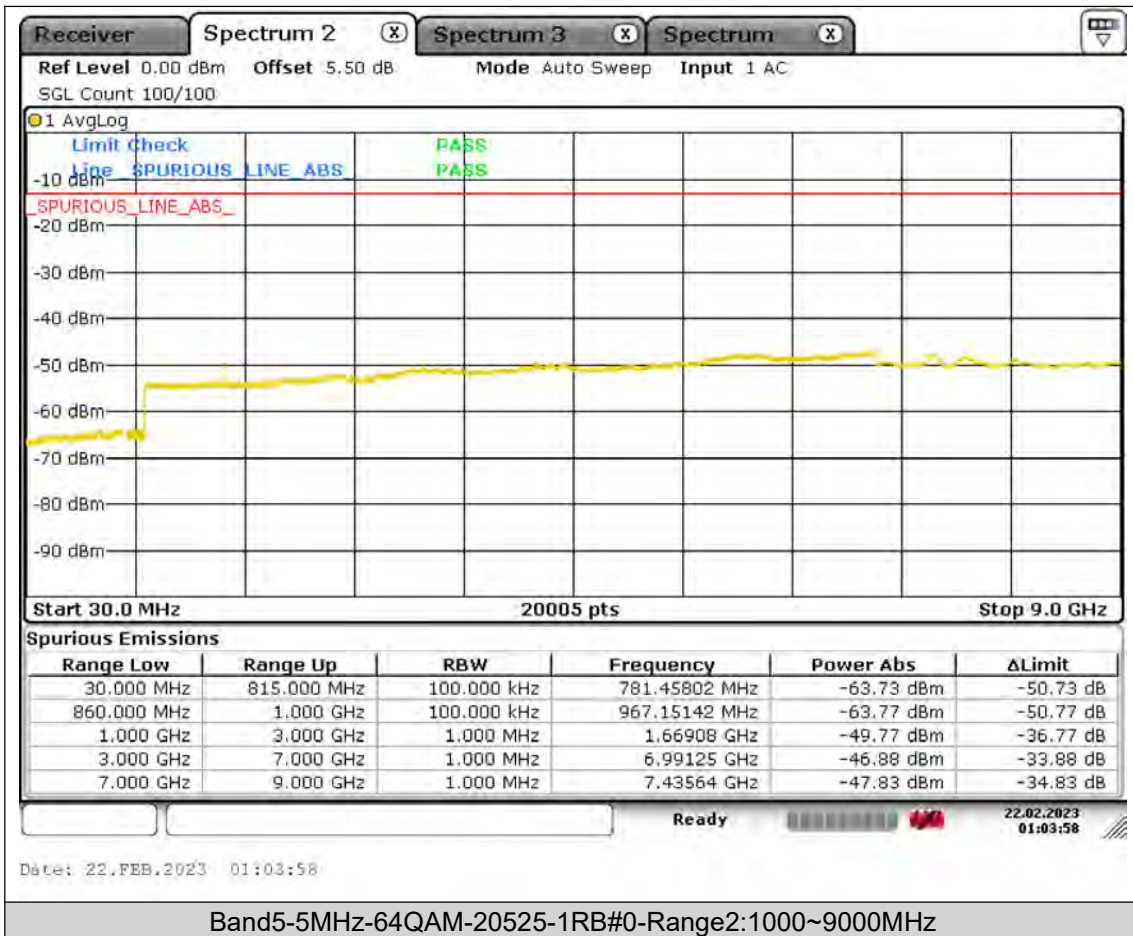

BUREAU  
VERITAS

Test Report No.: PSU-QSU2309010110RF01

BUREAU  
VERITAS

Test Report No.: PSU-QSU2309010110RF01

BUREAU  
VERITAS

Test Report No.: PSU-QSU2309010110RF01

BUREAU  
VERITAS

Test Report No.: PSU-QSU2309010110RF01