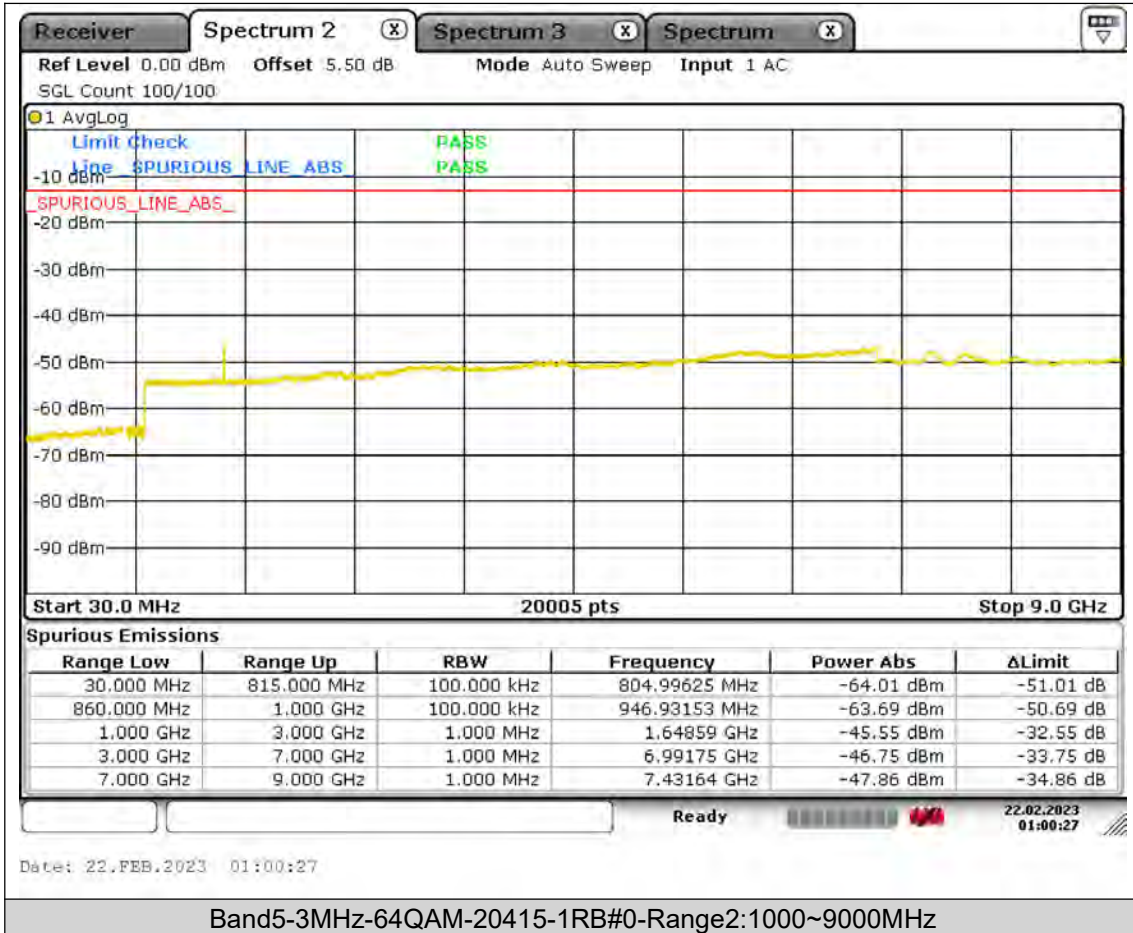

BUREAU  
VERITAS

Test Report No.: PSU-QSU2309010110RF01

BUREAU  
VERITAS

Test Report No.: PSU-QSU2309010110RF01

BUREAU  
VERITAS

Test Report No.: PSU-QSU2309010110RF01

BUREAU  
VERITAS

Test Report No.: PSU-QSU2309010110RF01