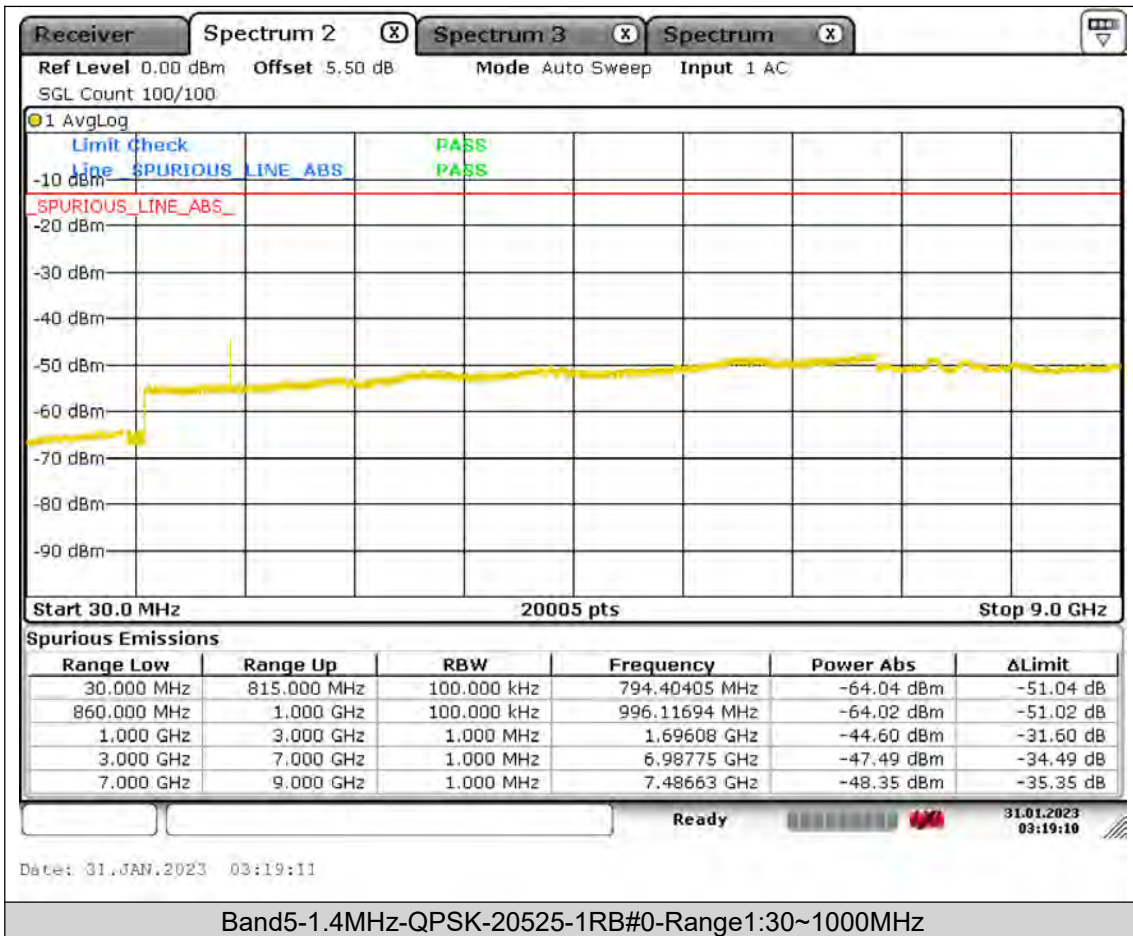

### Test Graphs

BUREAU  
VERITAS

Test Report No.: PSU-QSU2309010110RF01

BUREAU  
VERITAS

Test Report No.: PSU-QSU2309010110RF01

BUREAU  
VERITAS

Test Report No.: PSU-QSU2309010110RF01

BUREAU  
VERITAS