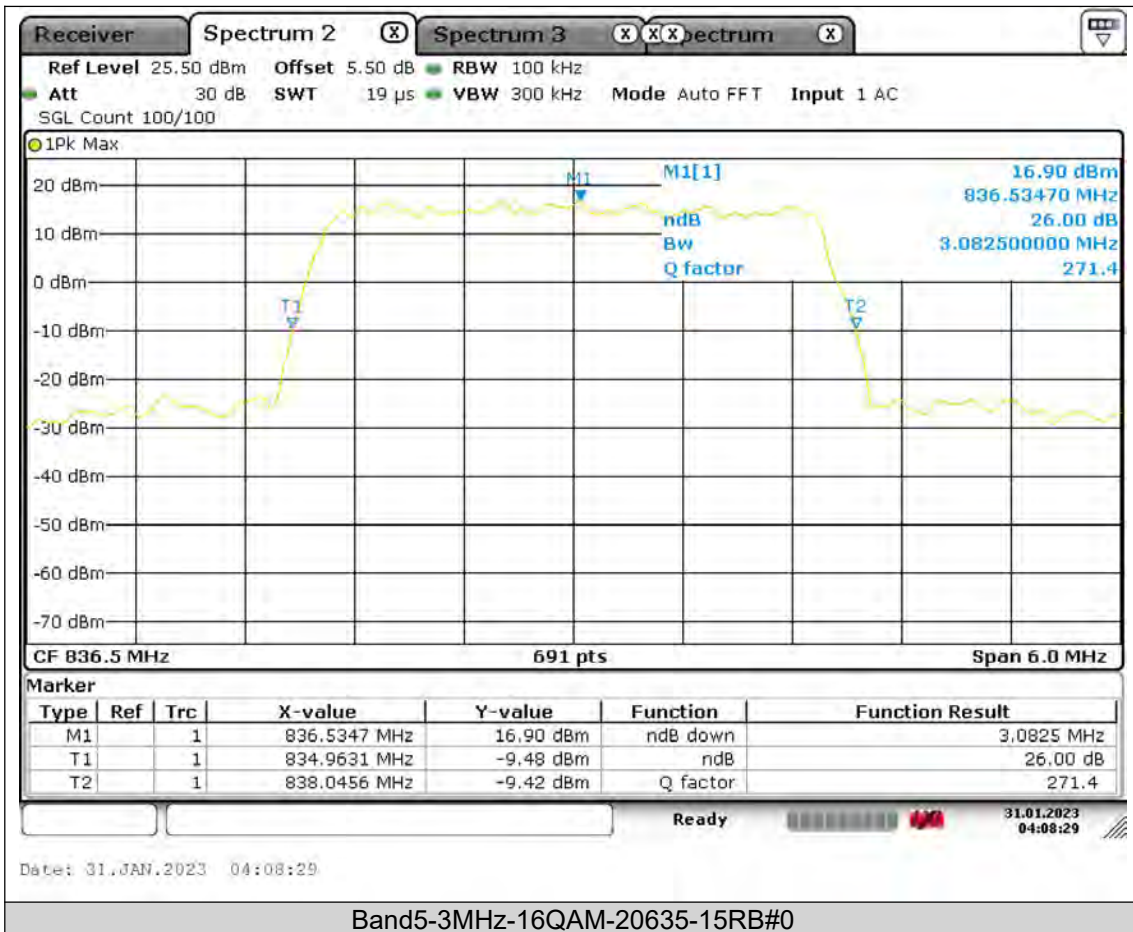

BUREAU  
VERITAS

Test Report No.: PSU-QSU2309010110RF01

BUREAU  
VERITAS

Test Report No.: PSU-QSU2309010110RF01

BUREAU  
VERITAS

Test Report No.: PSU-QSU2309010110RF01

BUREAU  
VERITAS

Test Report No.: PSU-QSU2309010110RF01