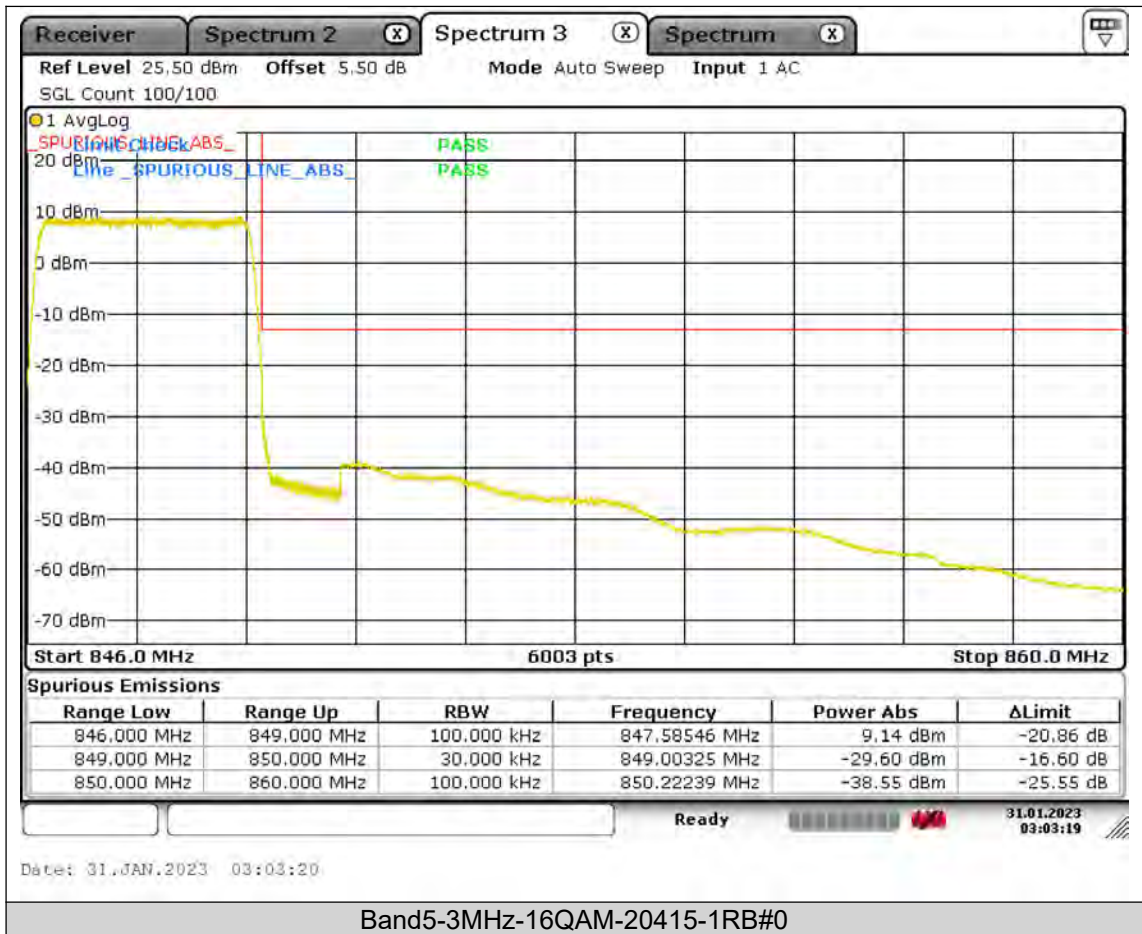

BUREAU  
VERITAS

Test Report No.: PSU-QSU2309010110RF01

BUREAU  
VERITAS

Test Report No.: PSU-QSU2309010110RF01

BUREAU  
VERITAS

Test Report No.: PSU-QSU2309010110RF01

BUREAU  
VERITAS

Test Report No.: PSU-QSU2309010110RF01