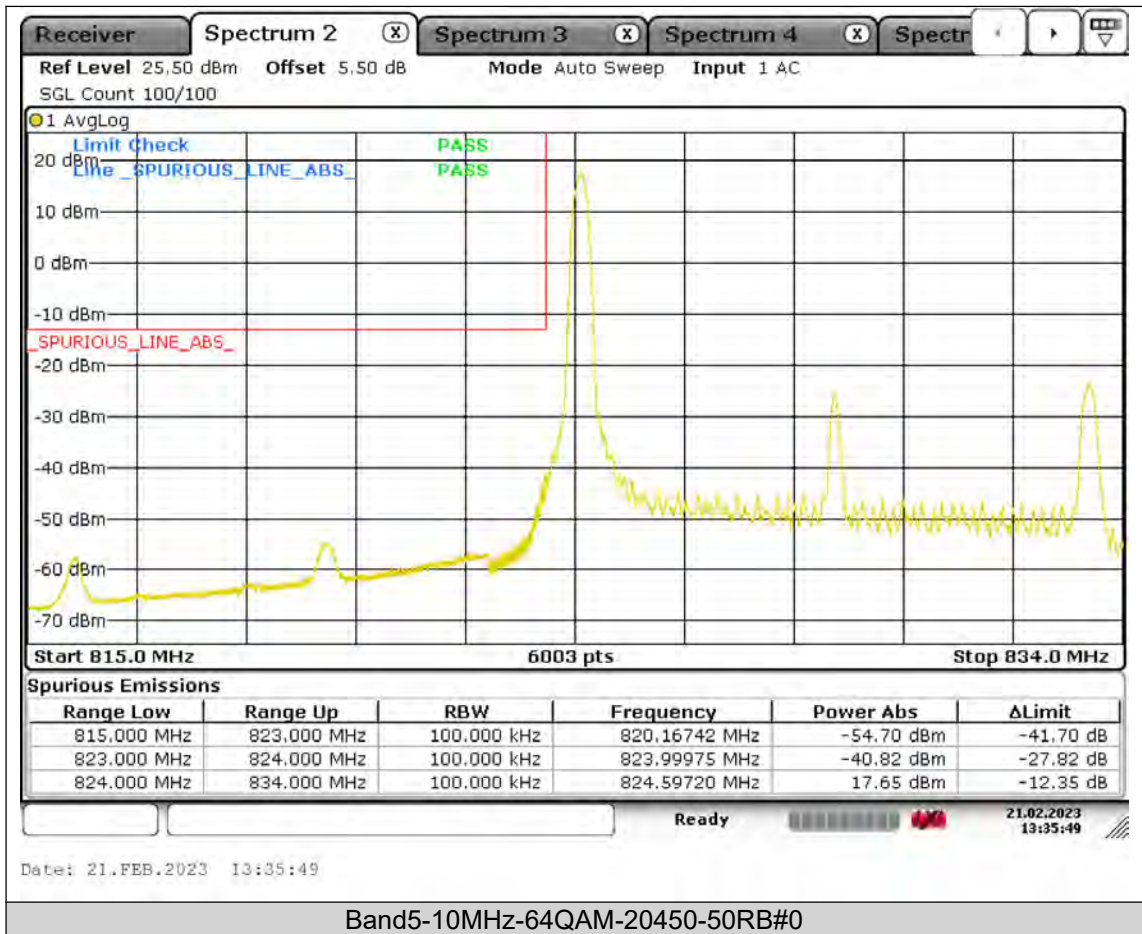

BUREAU VERITAS

Test Report No.: PSU-QSU2309010110RF01