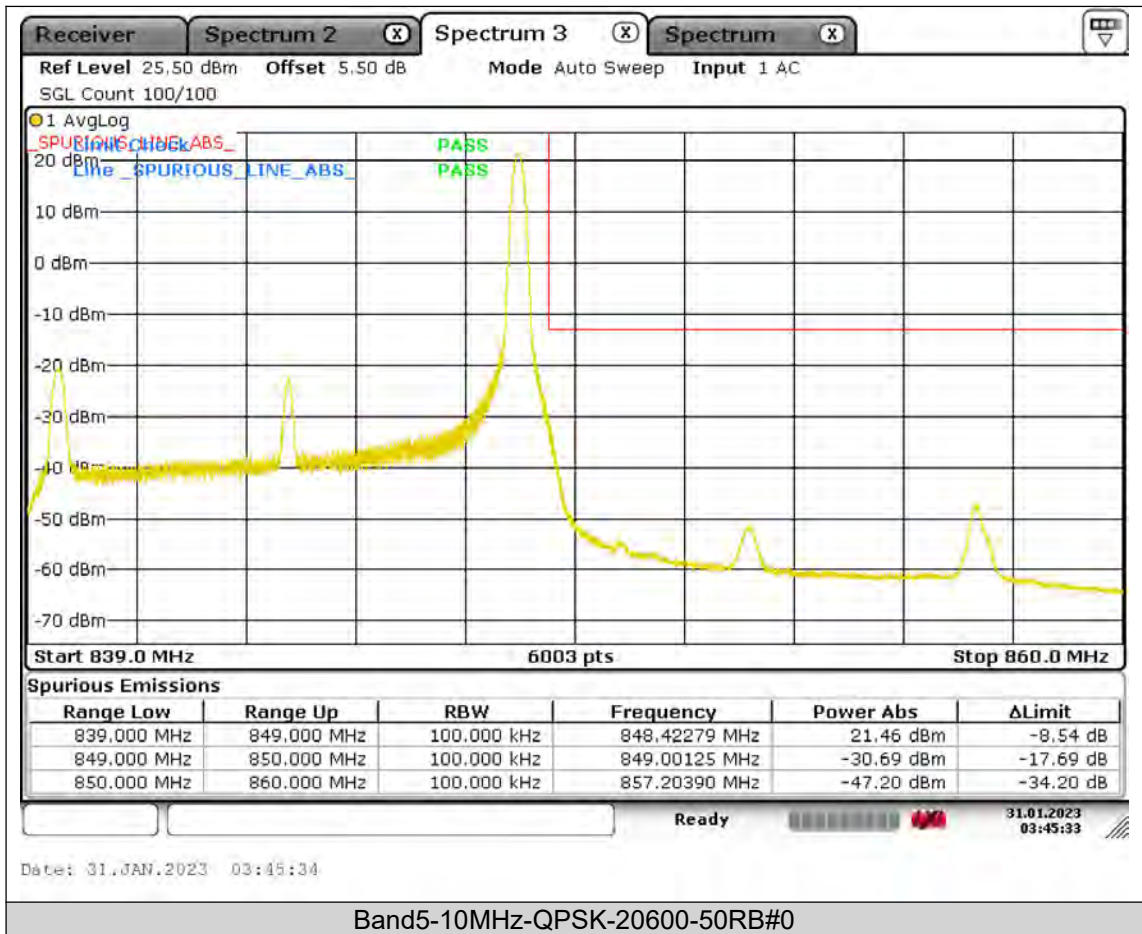

BUREAU  
VERITAS

Test Report No.: PSU-QSU2309010110RF01

BUREAU  
VERITAS

Test Report No.: PSU-QSU2309010110RF01

BUREAU  
VERITAS

Test Report No.: PSU-QSU2309010110RF01

BUREAU  
VERITAS

Test Report No.: PSU-QSU2309010110RF01