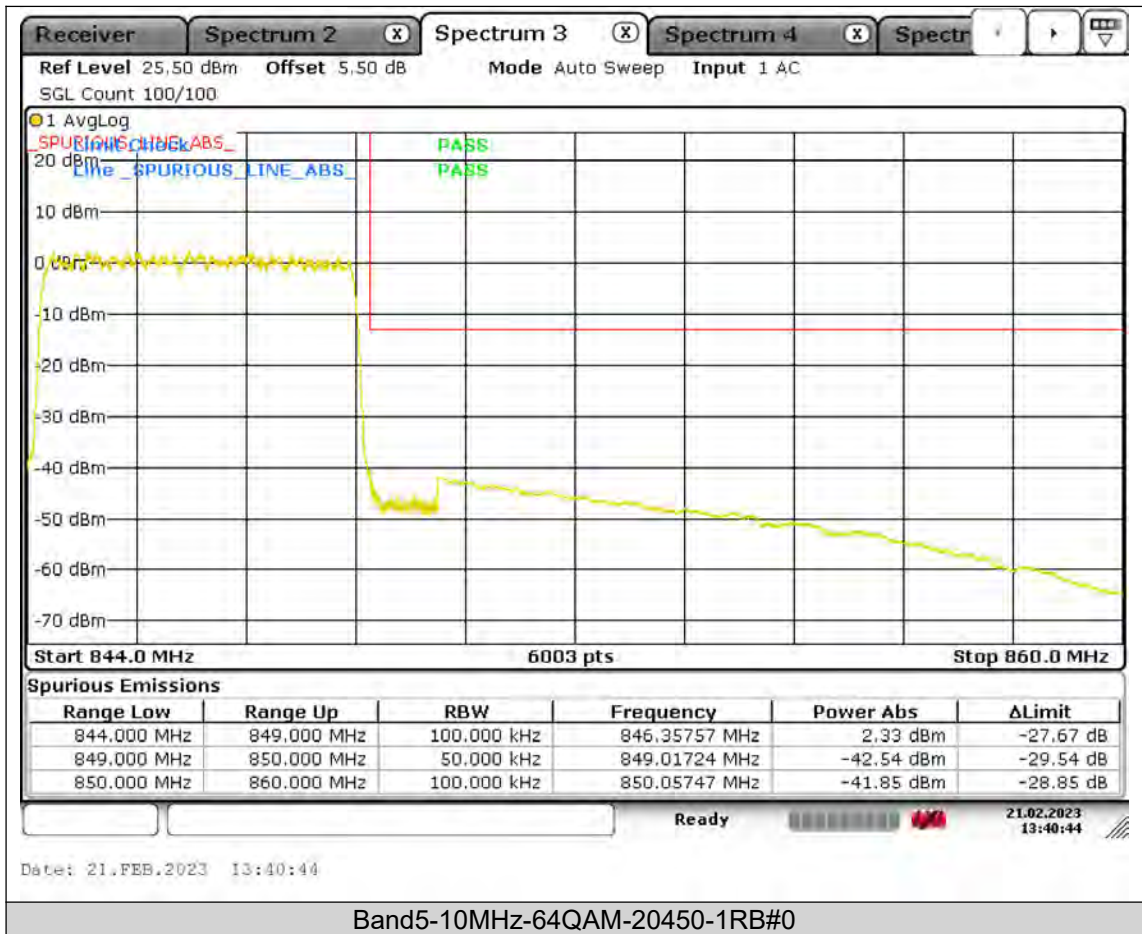

### Test Report No.: PSU-QSU2309010110RF01

**BUREAU  
VERITAS**

**Test Report No.: PSU-QSU2309010110RF01**

BUREAU  
VERITAS

Test Report No.: PSU-QSU2309010110RF01

BUREAU  
VERITAS

Test Report No.: PSU-QSU2309010110RF01