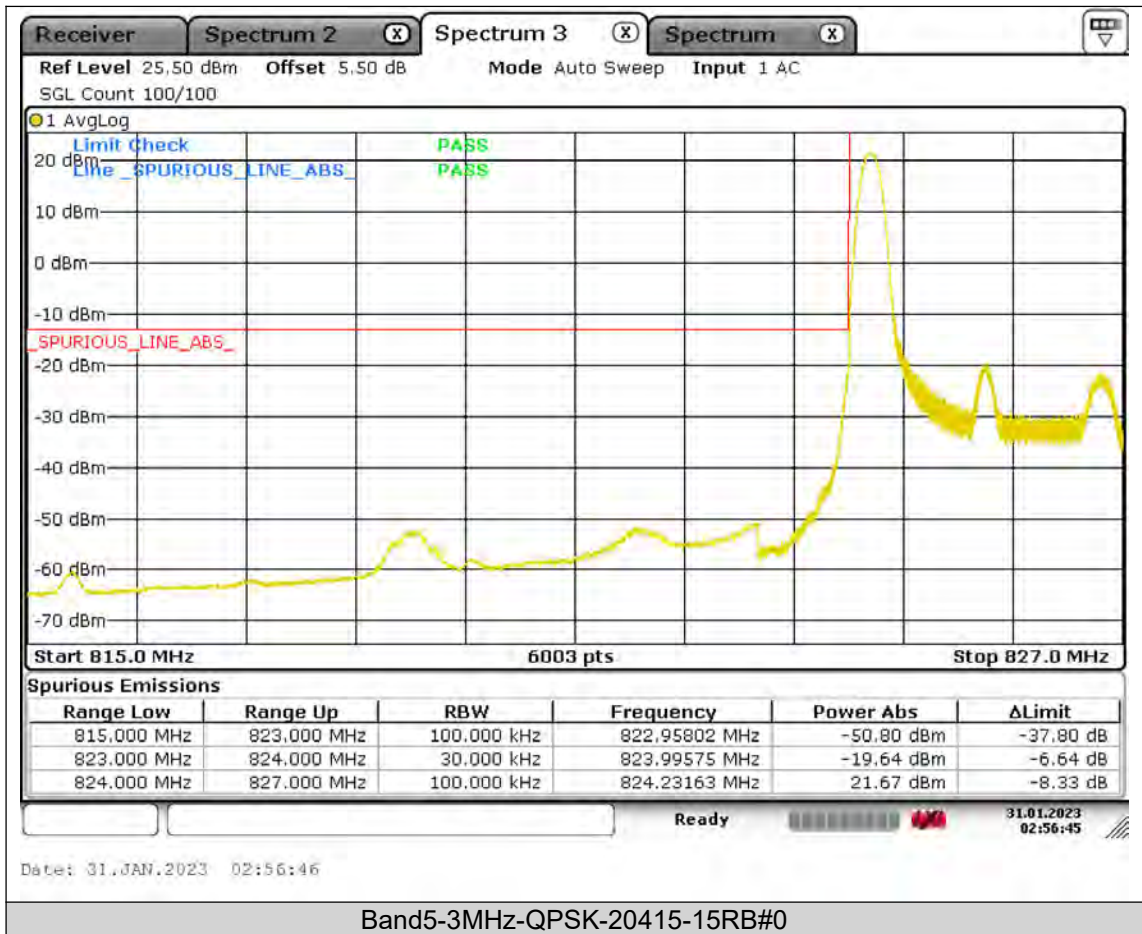

BUREAU
VERITAS

Test Report No.: PSU-QSU2309010110RF01