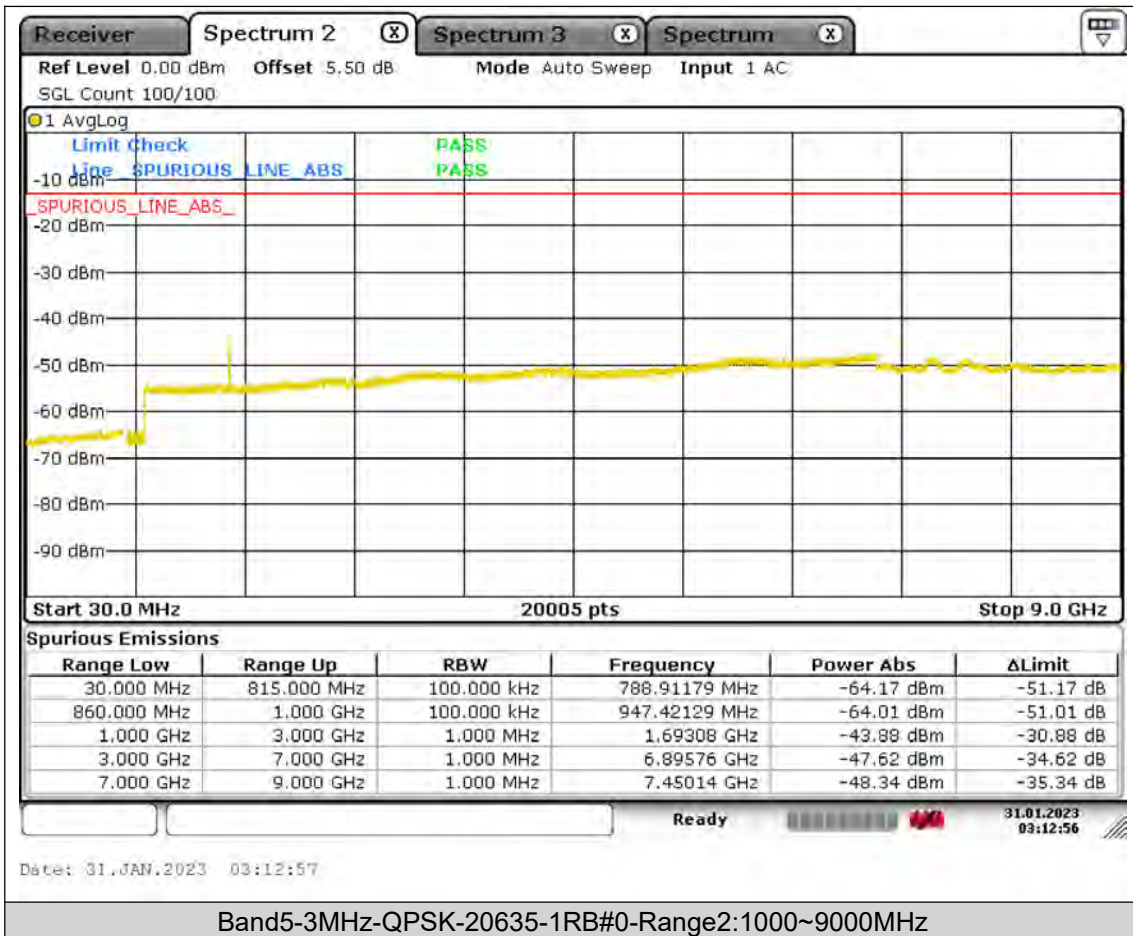

BUREAU
VERITAS

Test Report No.: PSU-QSU2309010110RF01