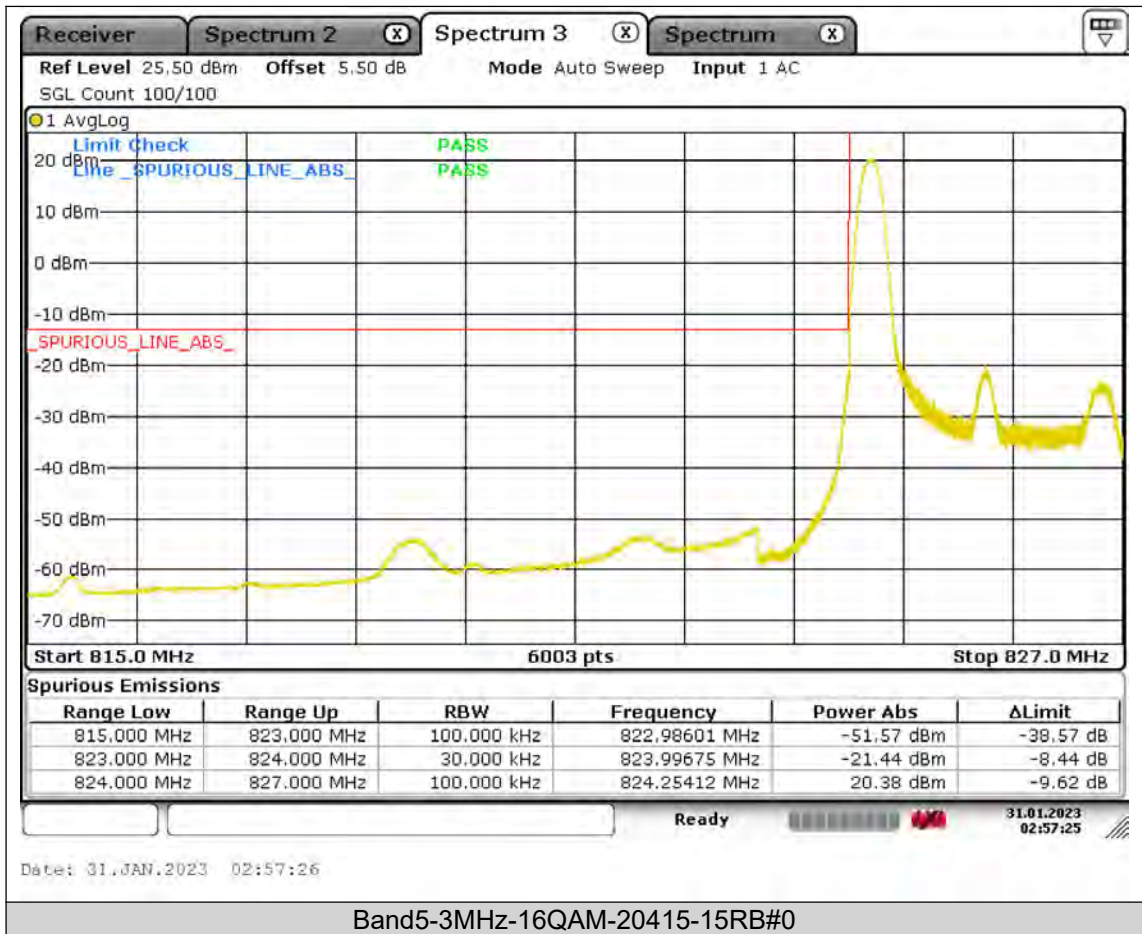

**BUREAU
VERITAS**

Test Report No.: PSU-QSU2309010110RF01