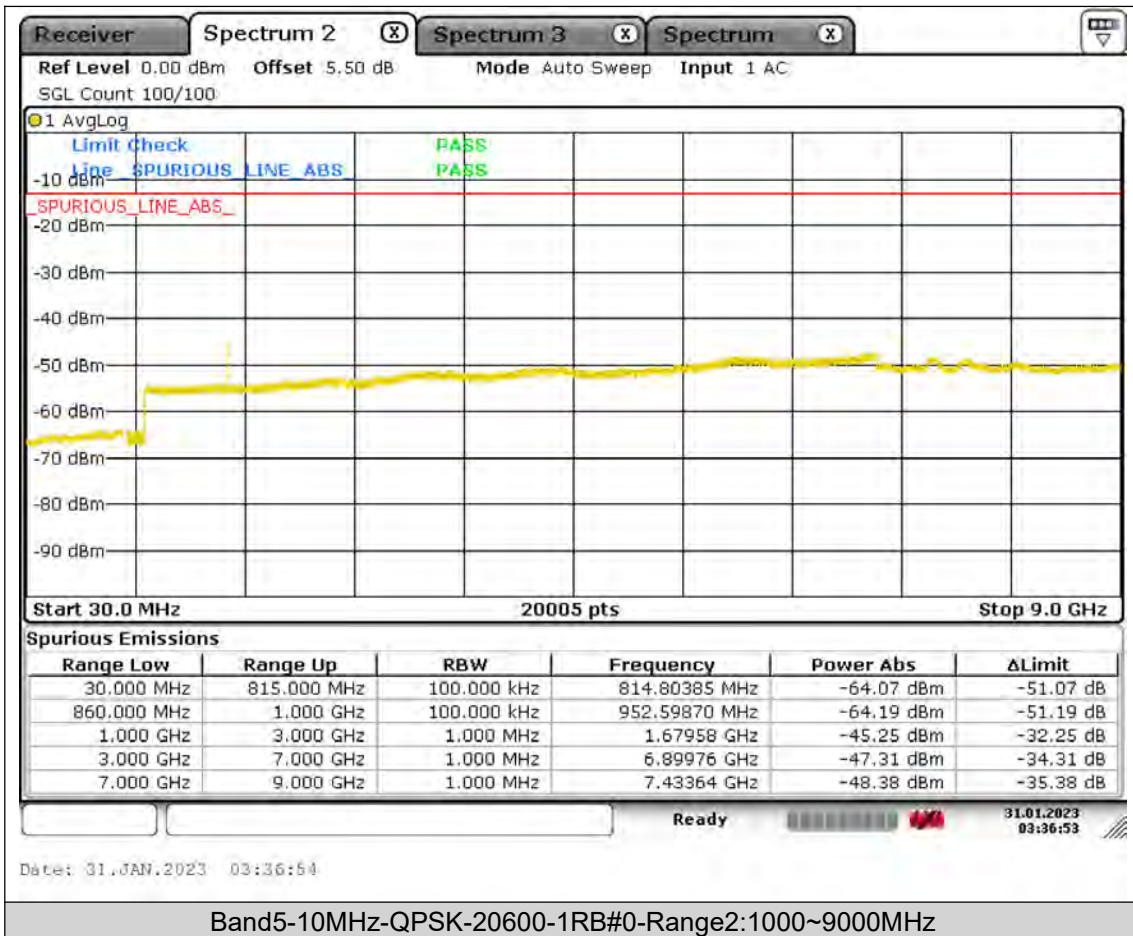

BUREAU
VERITAS

Test Report No.: PSU-QSU2309010110RF01