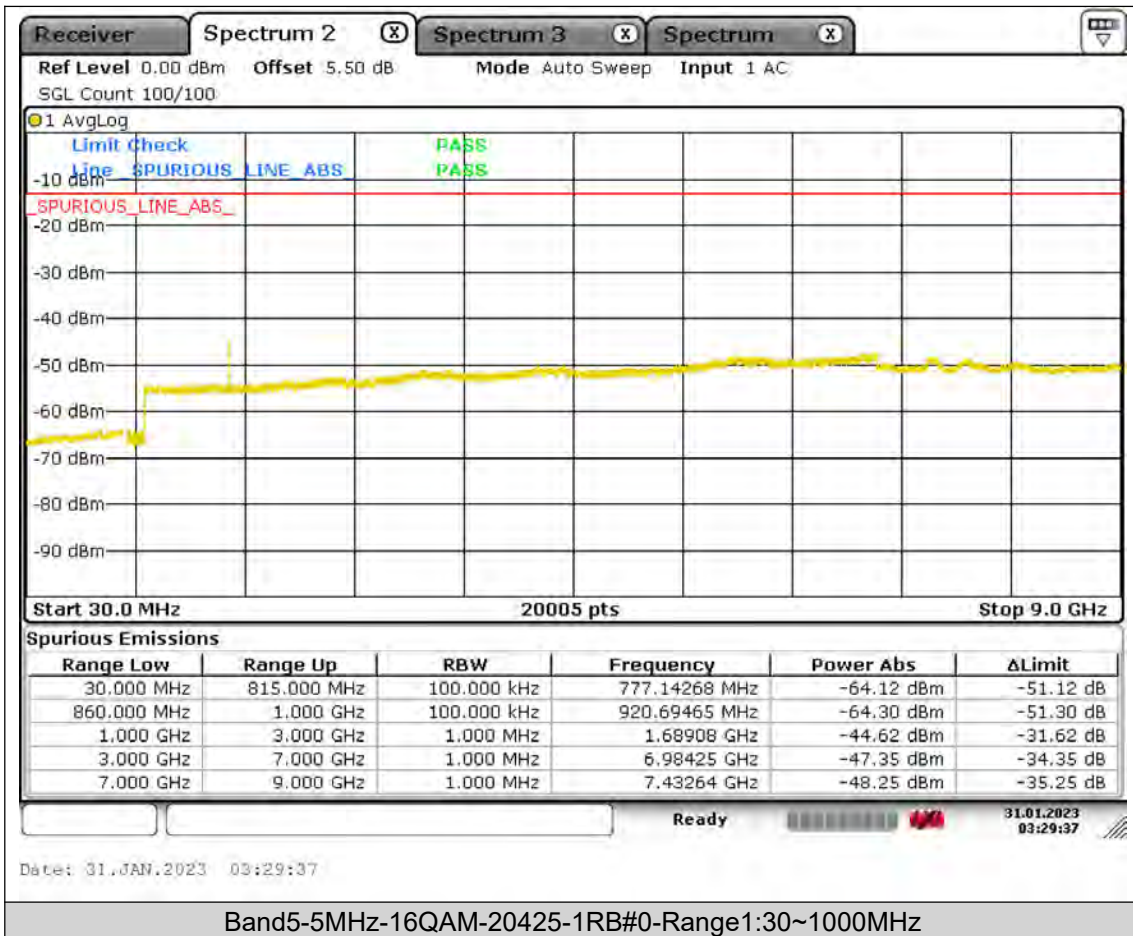

BUREAU  
VERITAS

Test Report No.: PSU-QSU2309010110RF01

BUREAU  
VERITAS

Test Report No.: PSU-QSU2309010110RF01

BUREAU  
VERITAS

Test Report No.: PSU-QSU2309010110RF01

BUREAU  
VERITAS

Test Report No.: PSU-QSU2309010110RF01