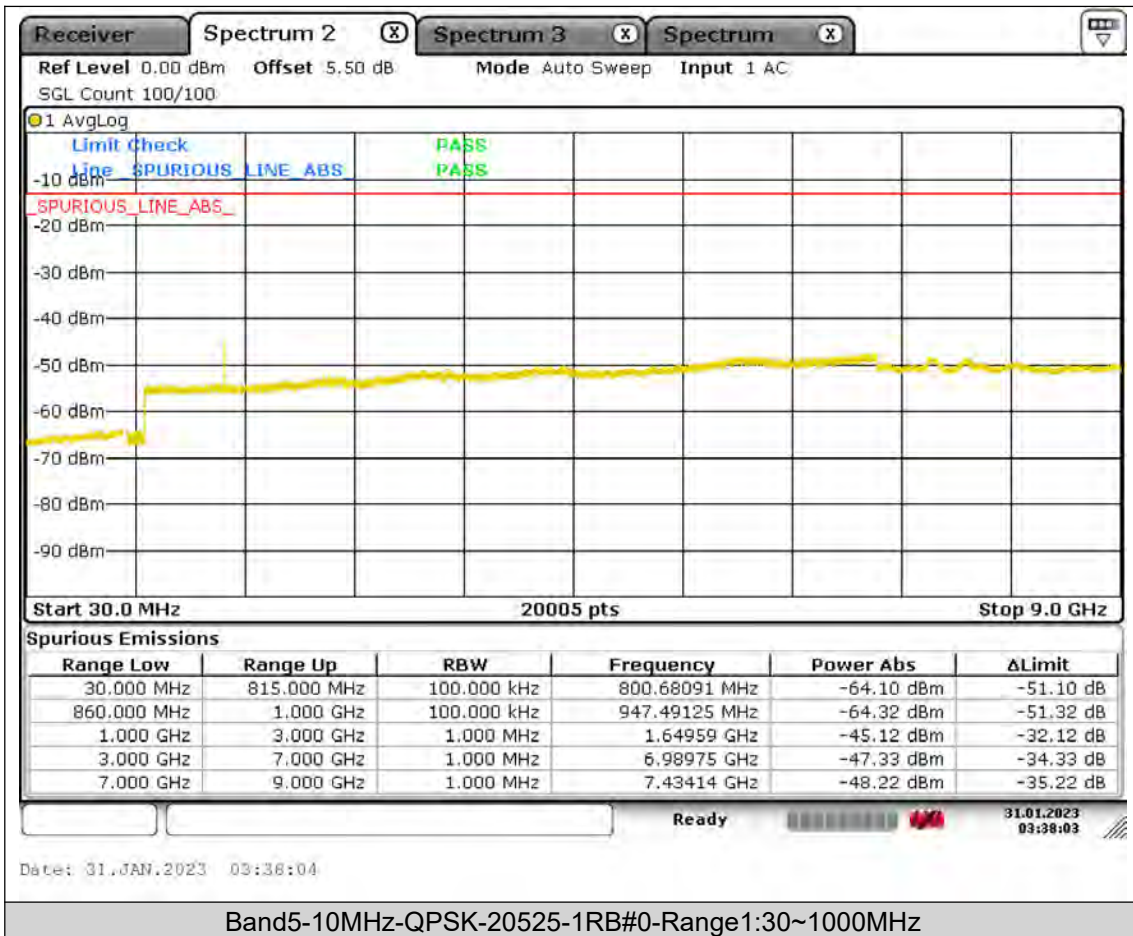

BUREAU  
VERITAS

Test Report No.: PSU-QSU2309010110RF01

BUREAU  
VERITAS

Test Report No.: PSU-QSU2309010110RF01

BUREAU  
VERITAS

Test Report No.: PSU-QSU2309010110RF01

BUREAU  
VERITAS

Test Report No.: PSU-QSU2309010110RF01