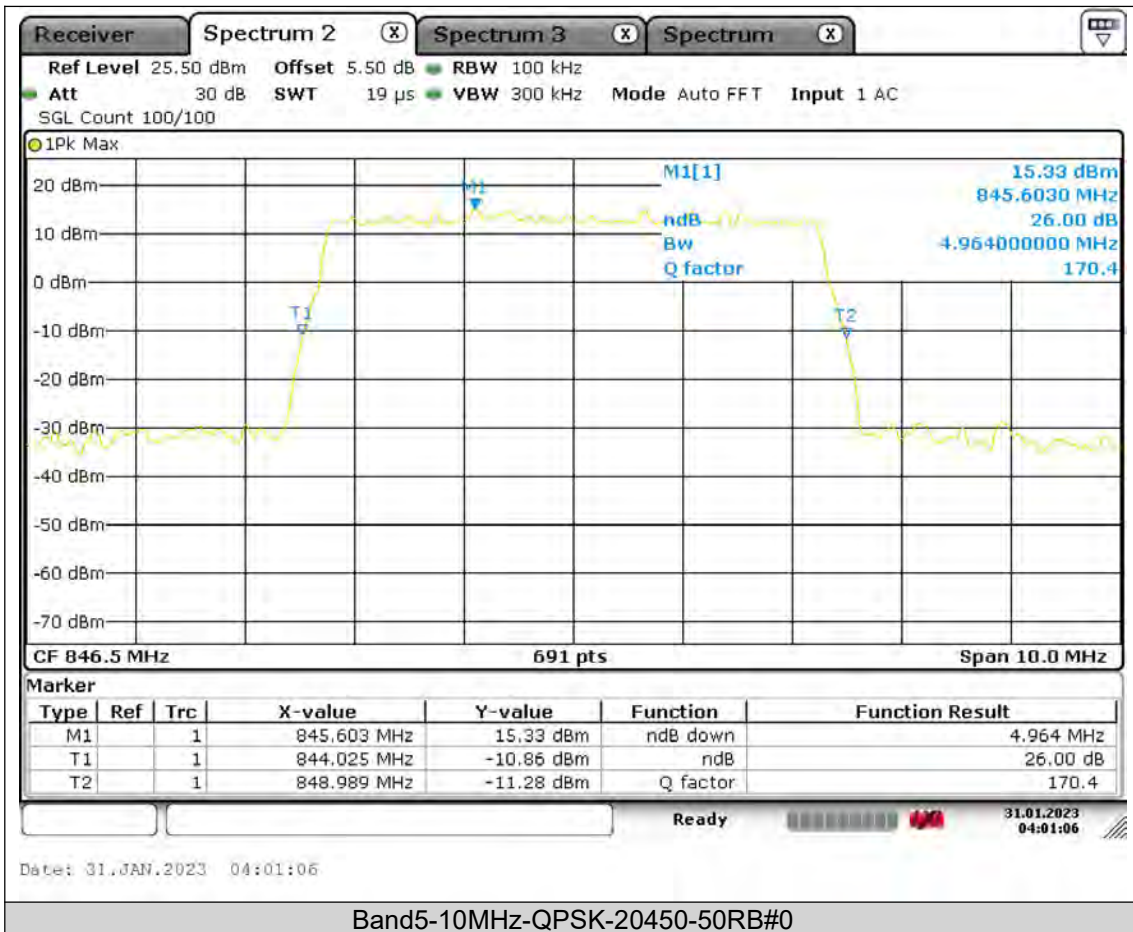

BUREAU  
VERITAS

Test Report No.: PSU-QSU2309010110RF01

BUREAU  
VERITAS

Test Report No.: PSU-QSU2309010110RF01

BUREAU  
VERITAS

Test Report No.: PSU-QSU2309010110RF01

BUREAU  
VERITAS

Test Report No.: PSU-QSU2309010110RF01