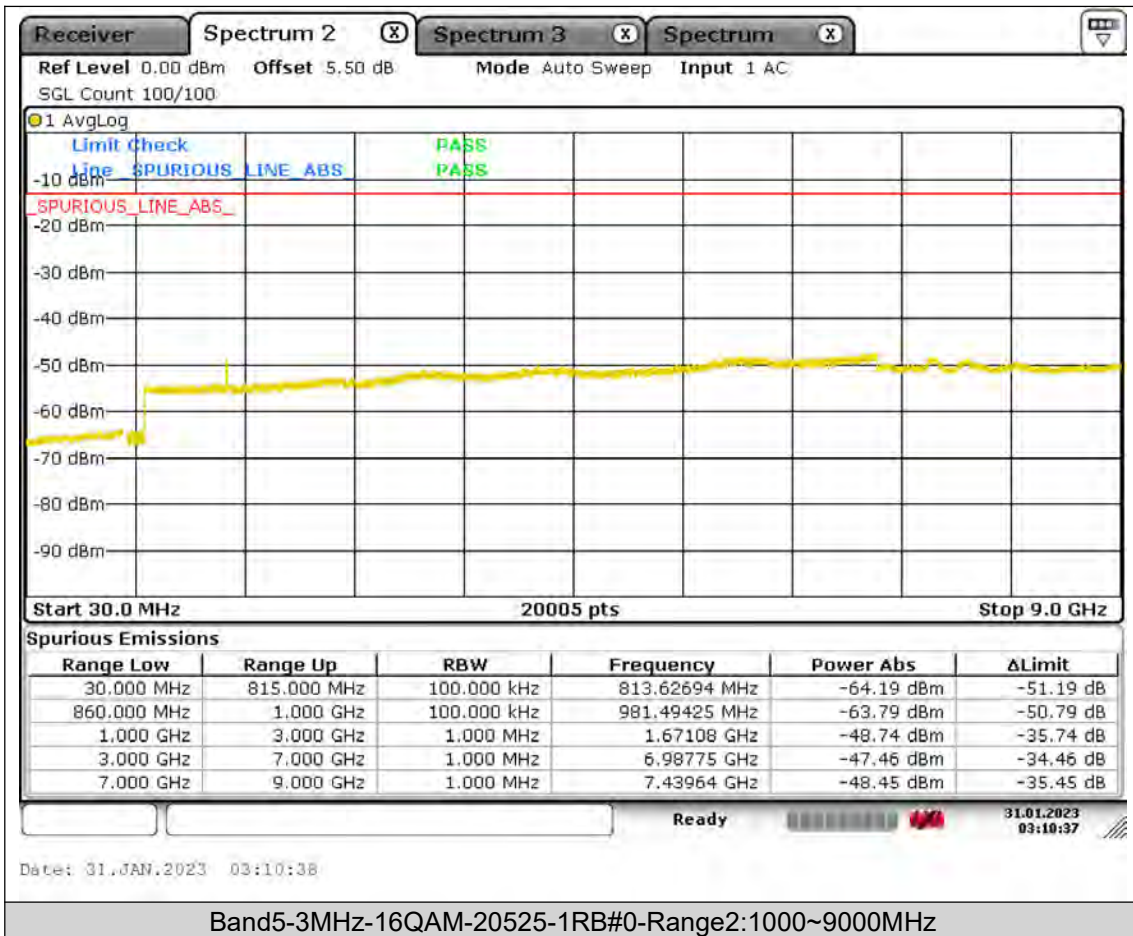

BUREAU
VERITAS

Test Report No.: PSU-QSU2309010110RF01