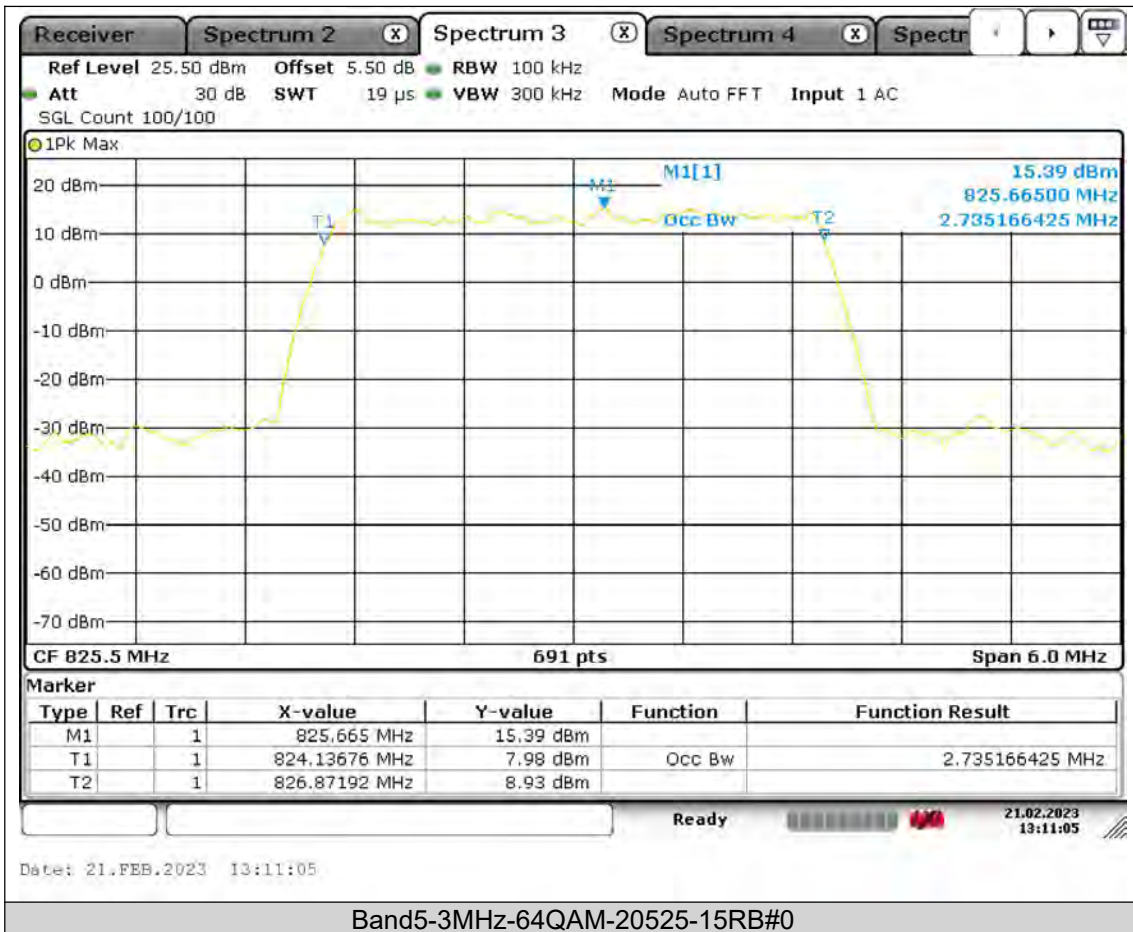

BUREAU  
VERITAS

Test Report No.: PSU-QSU2309010110RF01

BUREAU  
VERITAS

Test Report No.: PSU-QSU2309010110RF01

**BUREAU  
VERITAS**

**Test Report No.: PSU-QSU2309010110RF01**

BUREAU  
VERITAS

Test Report No.: PSU-QSU2309010110RF01