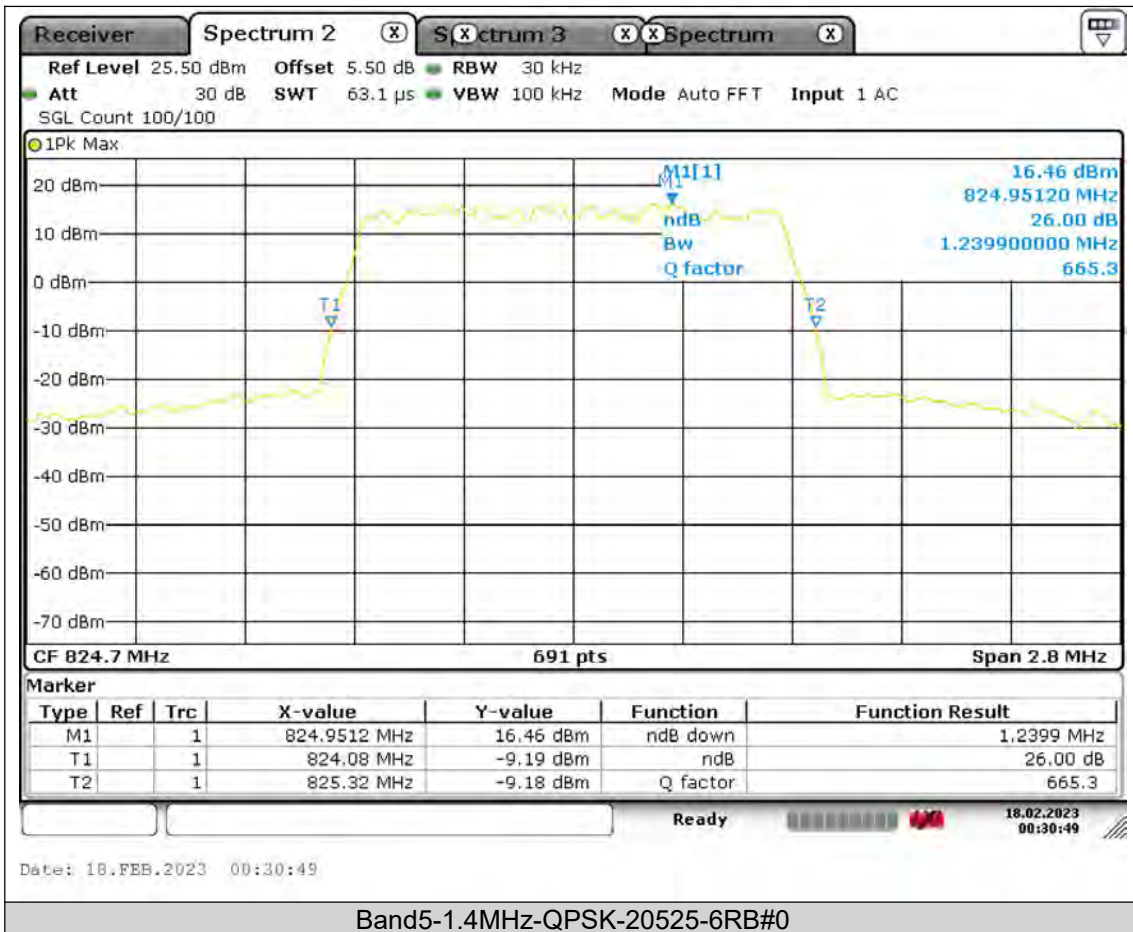

## 26DB Bandwidth

Band5-1.4MHz-QPSK-20407-6RB#0

BUREAU  
VERITAS

Test Report No.: PSU-QSU2309010110RF01

BUREAU  
VERITAS

Test Report No.: PSU-QSU2309010110RF01

BUREAU  
VERITAS

Test Report No.: PSU-QSU2309010110RF01