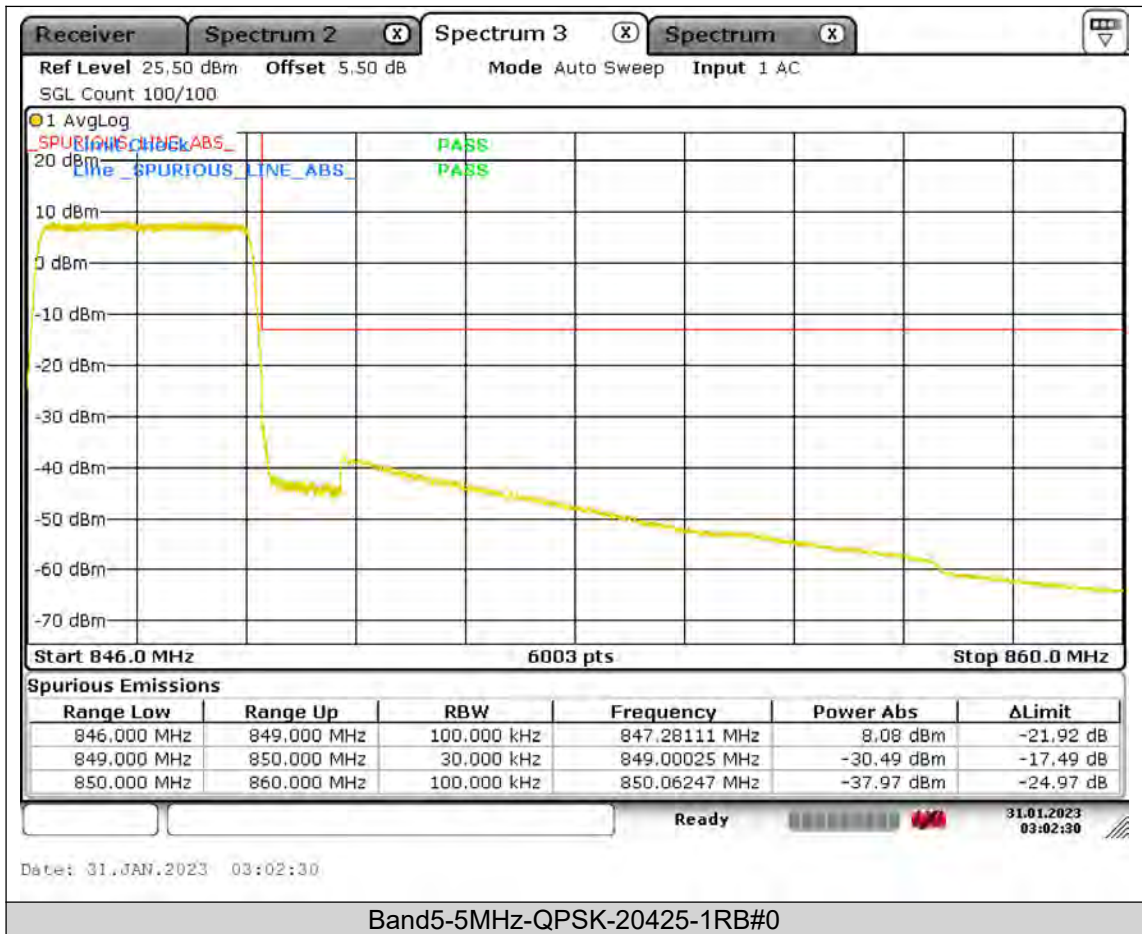

**BUREAU  
VERITAS**

**Test Report No.: PSU-QSU2309010110RF01**

BUREAU  
VERITAS

Test Report No.: PSU-QSU2309010110RF01

BUREAU  
VERITAS

Test Report No.: PSU-QSU2309010110RF01

BUREAU  
VERITAS

Test Report No.: PSU-QSU2309010110RF01