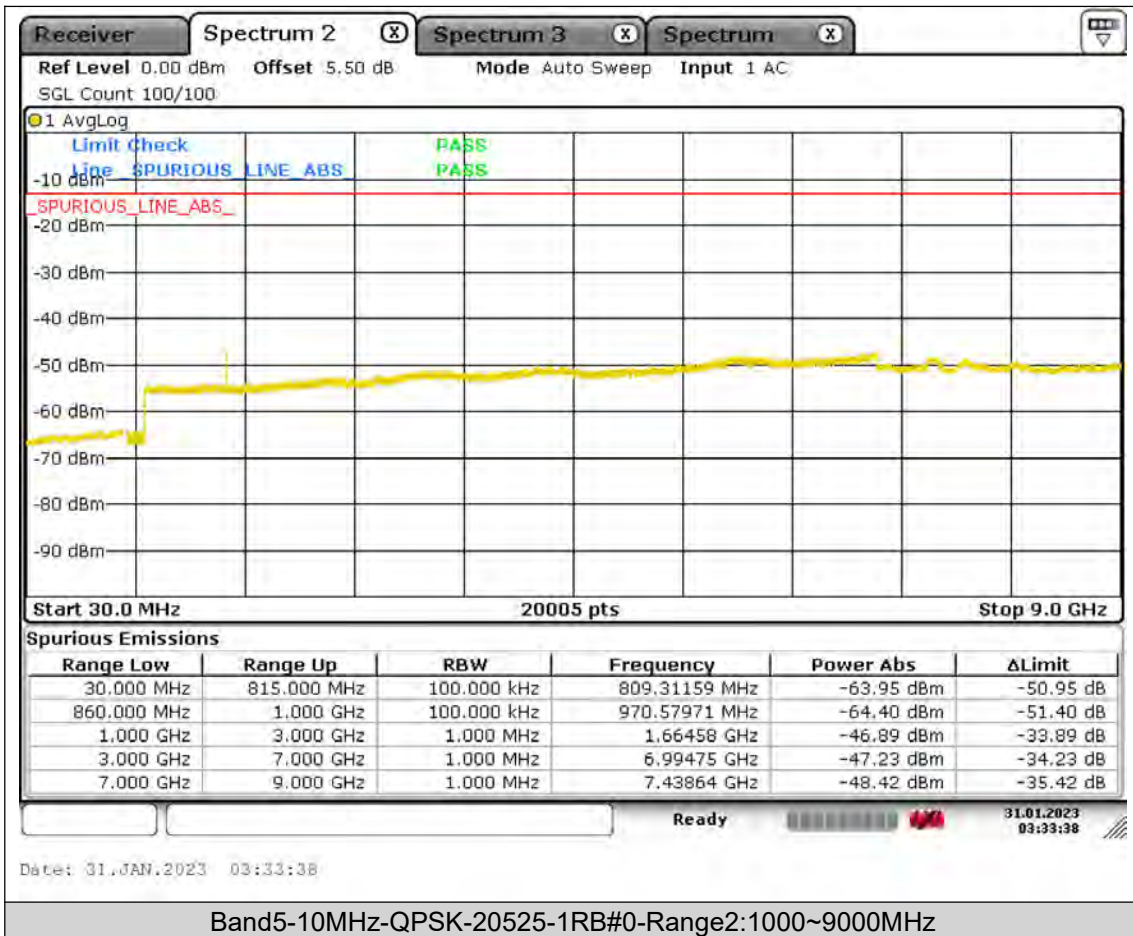

BUREAU  
VERITAS

Test Report No.: PSU-QSU2309010110RF01

BUREAU  
VERITAS

Test Report No.: PSU-QSU2309010110RF01

BUREAU  
VERITAS

Test Report No.: PSU-QSU2309010110RF01

BUREAU  
VERITAS

Test Report No.: PSU-QSU2309010110RF01