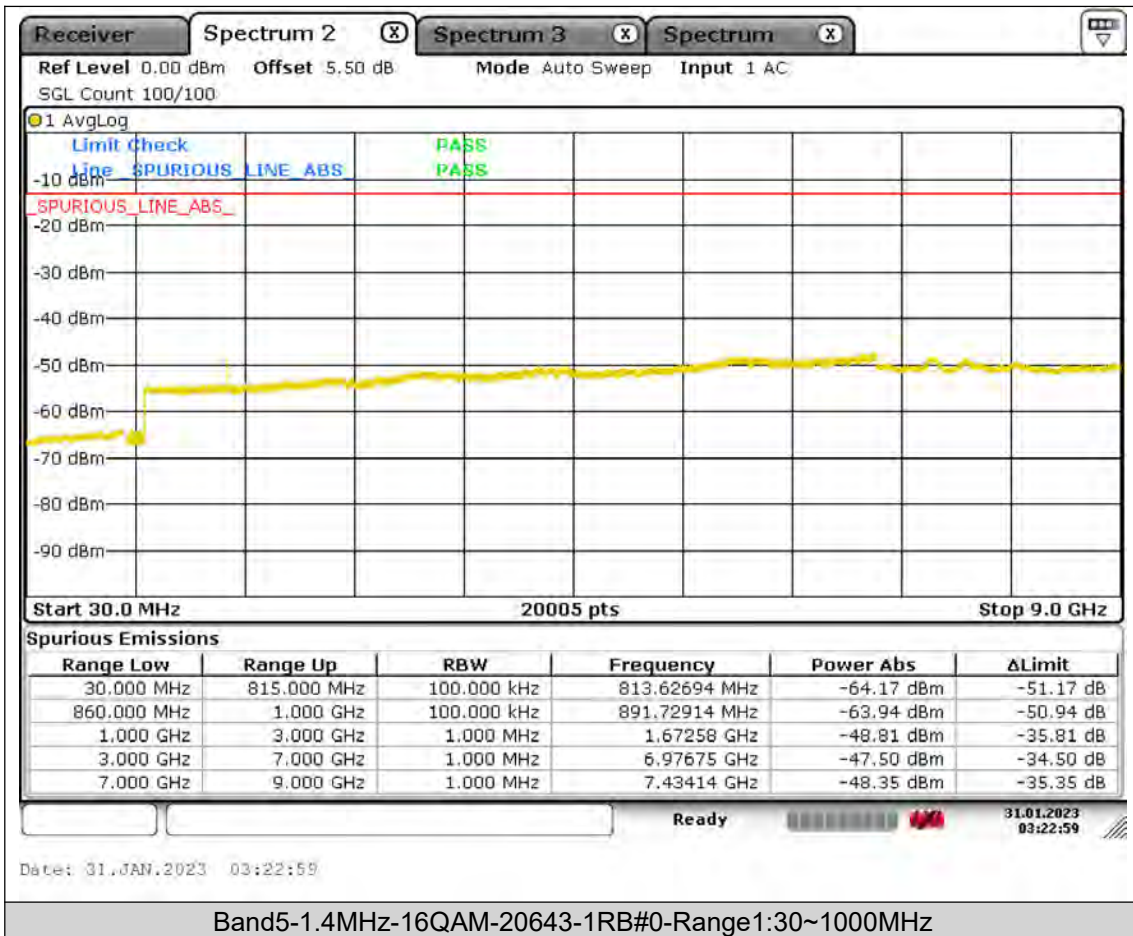

**BUREAU  
VERITAS**

**Test Report No.: PSU-QSU2309010110RF01**

BUREAU  
VERITAS

Test Report No.: PSU-QSU2309010110RF01

BUREAU  
VERITAS

Test Report No.: PSU-QSU2309010110RF01

BUREAU  
VERITAS

Test Report No.: PSU-QSU2309010110RF01