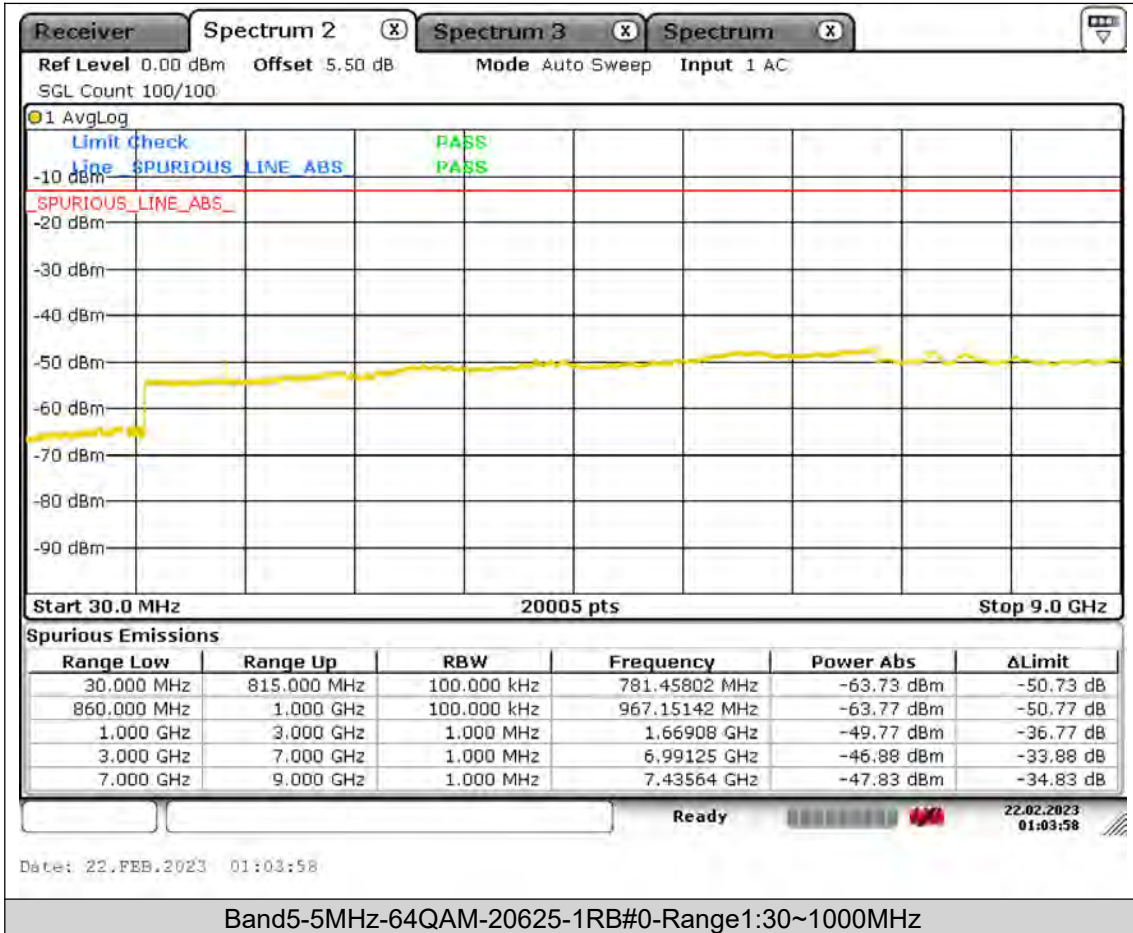

BUREAU  
VERITAS

Test Report No.: PSU-QSU2309010110RF01

BUREAU  
VERITAS

Test Report No.: PSU-QSU2309010110RF01

BUREAU  
VERITAS

Test Report No.: PSU-QSU2309010110RF01

BUREAU  
VERITAS

Test Report No.: PSU-QSU2309010110RF01