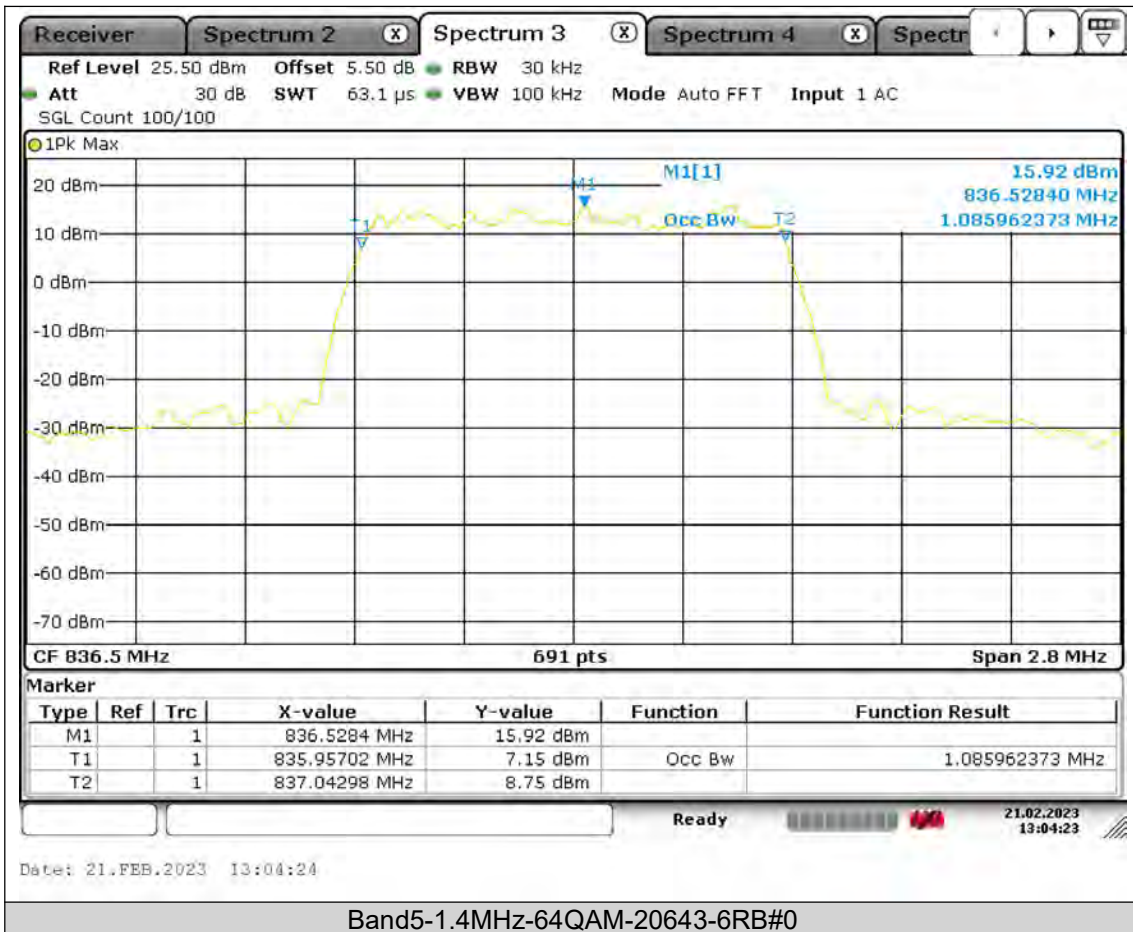

BUREAU  
VERITAS

Test Report No.: PSU-QSU2309010110RF01

BUREAU  
VERITAS

Test Report No.: PSU-QSU2309010110RF01

**BUREAU  
VERITAS**

**Test Report No.: PSU-QSU2309010110RF01**

BUREAU  
VERITAS

Test Report No.: PSU-QSU2309010110RF01