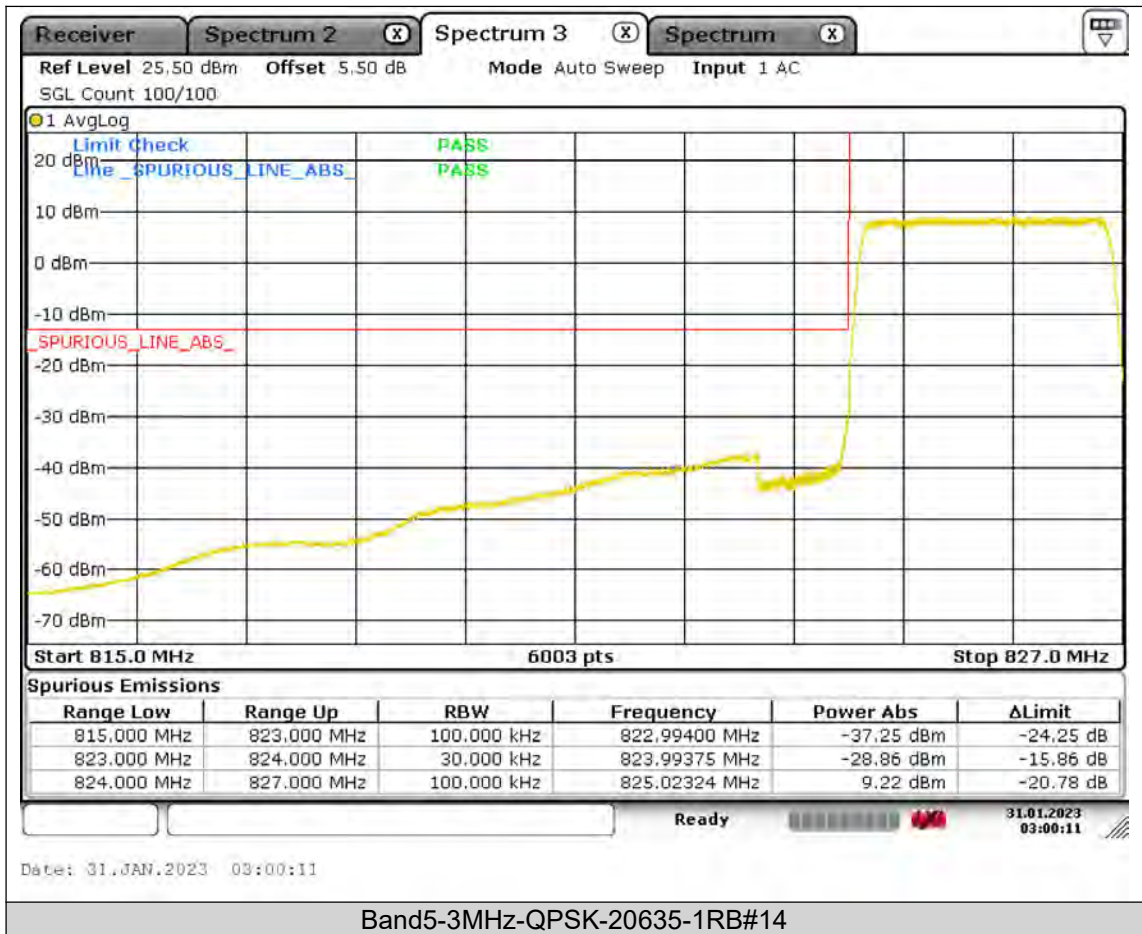

BUREAU  
VERITAS

Test Report No.: PSU-QSU2309010110RF01

BUREAU  
VERITAS

Test Report No.: PSU-QSU2309010110RF01

BUREAU  
VERITAS

Test Report No.: PSU-QSU2309010110RF01

BUREAU  
VERITAS

Test Report No.: PSU-QSU2309010110RF01