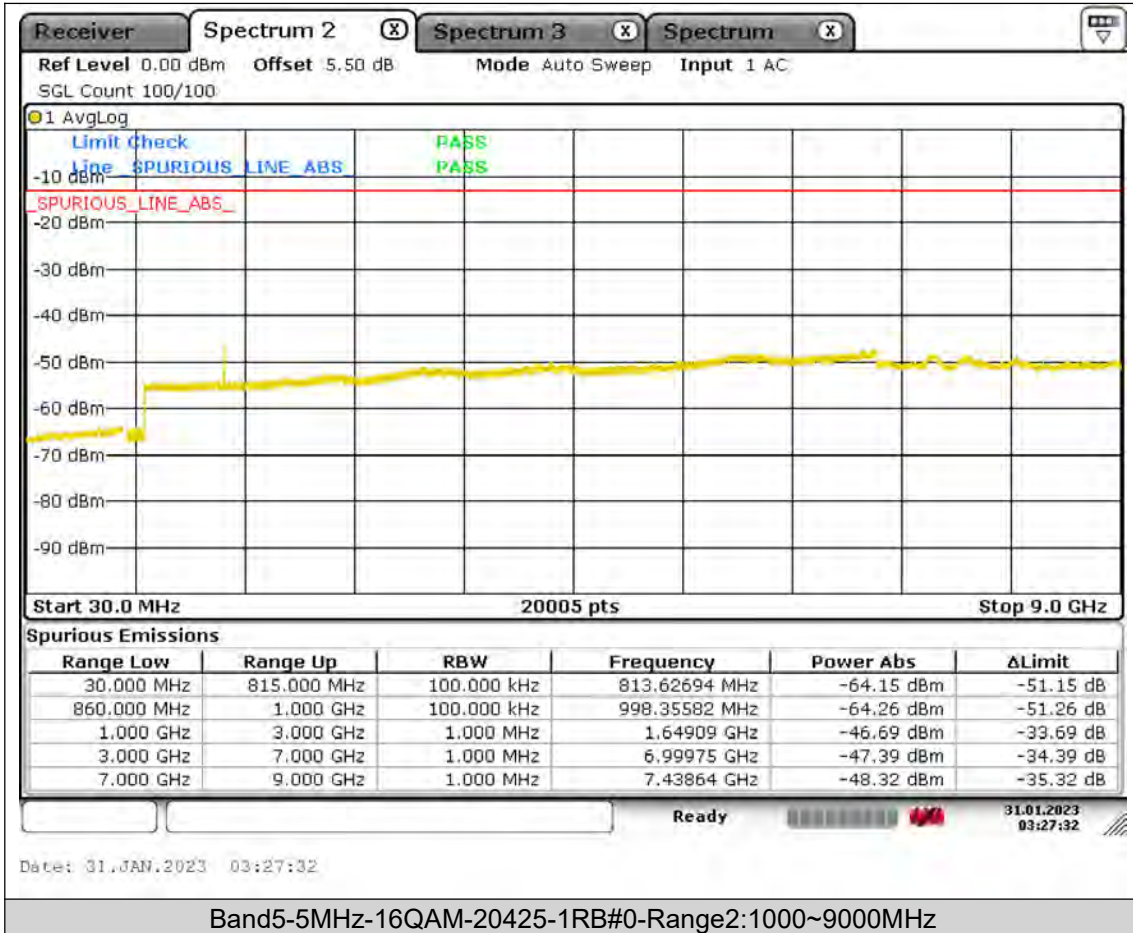

BUREAU  
VERITAS

Test Report No.: PSU-QSU2309010110RF01

BUREAU  
VERITAS

Test Report No.: PSU-QSU2309010110RF01

BUREAU  
VERITAS

Test Report No.: PSU-QSU2309010110RF01

BUREAU  
VERITAS

Test Report No.: PSU-QSU2309010110RF01