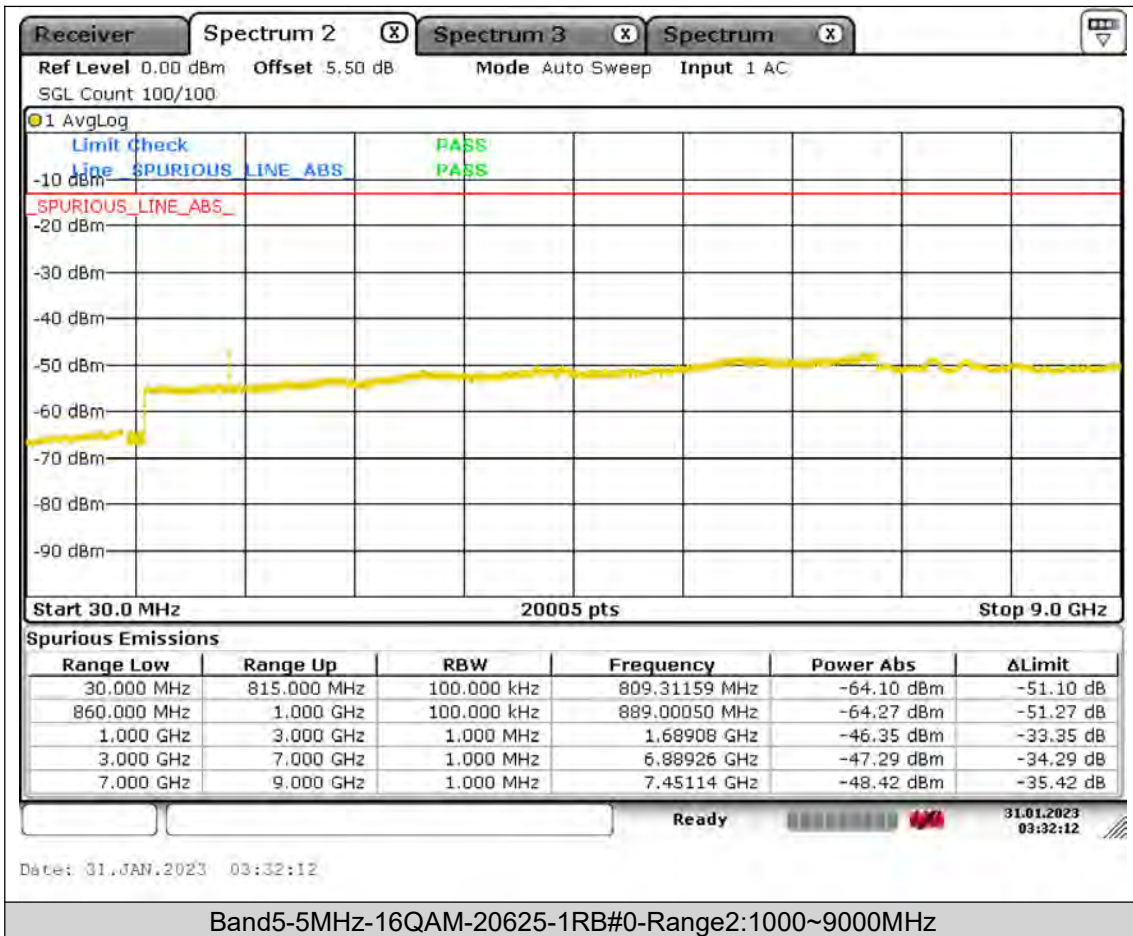

BUREAU  
VERITAS

Test Report No.: PSU-QSU2309010110RF01

BUREAU  
VERITAS

Test Report No.: PSU-QSU2309010110RF01

BUREAU VERITAS

Test Report No.: PSU-QSU2309010110RF01

BUREAU  
VERITAS

Test Report No.: PSU-QSU2309010110RF01