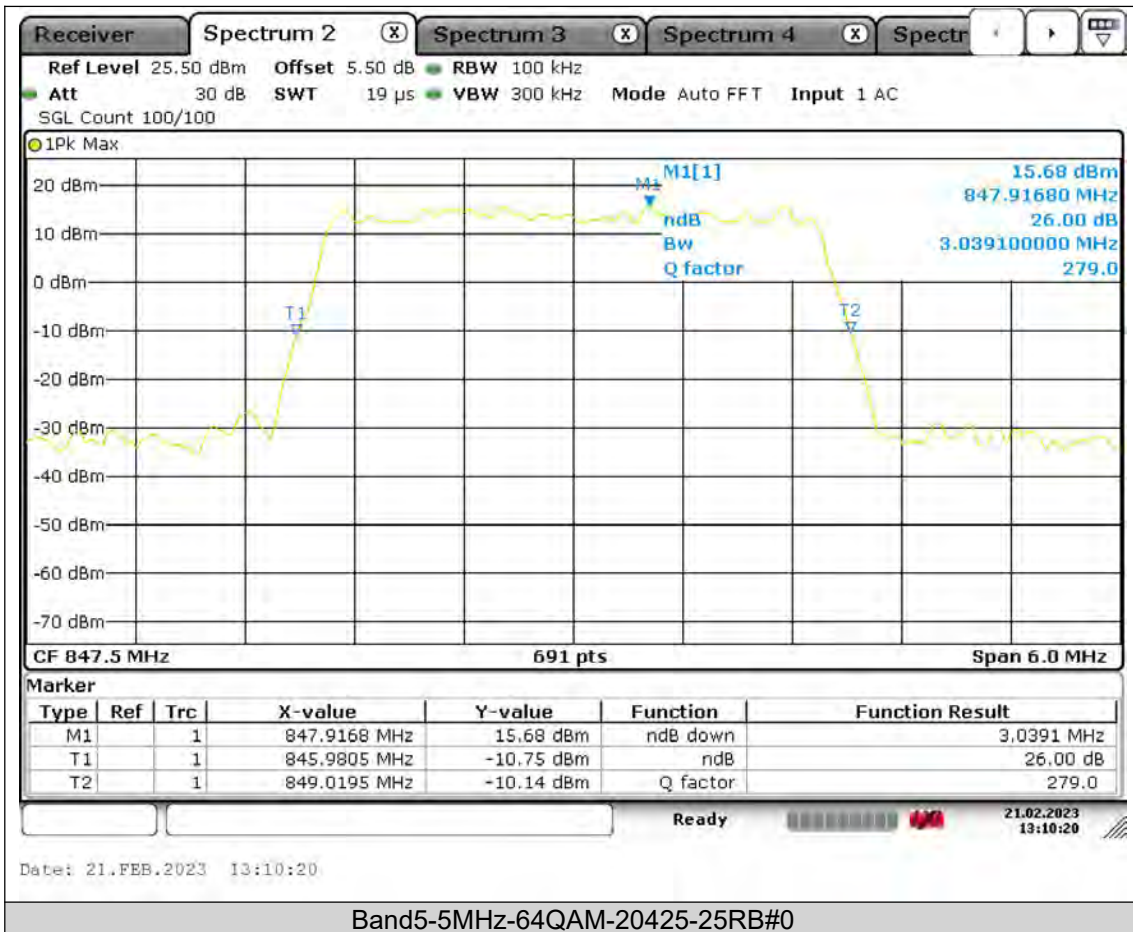

BUREAU  
VERITAS

Test Report No.: PSU-QSU2309010110RF01

BUREAU  
VERITAS

Test Report No.: PSU-QSU2309010110RF01

BUREAU  
VERITAS

Test Report No.: PSU-QSU2309010110RF01

BUREAU  
VERITAS

Test Report No.: PSU-QSU2309010110RF01