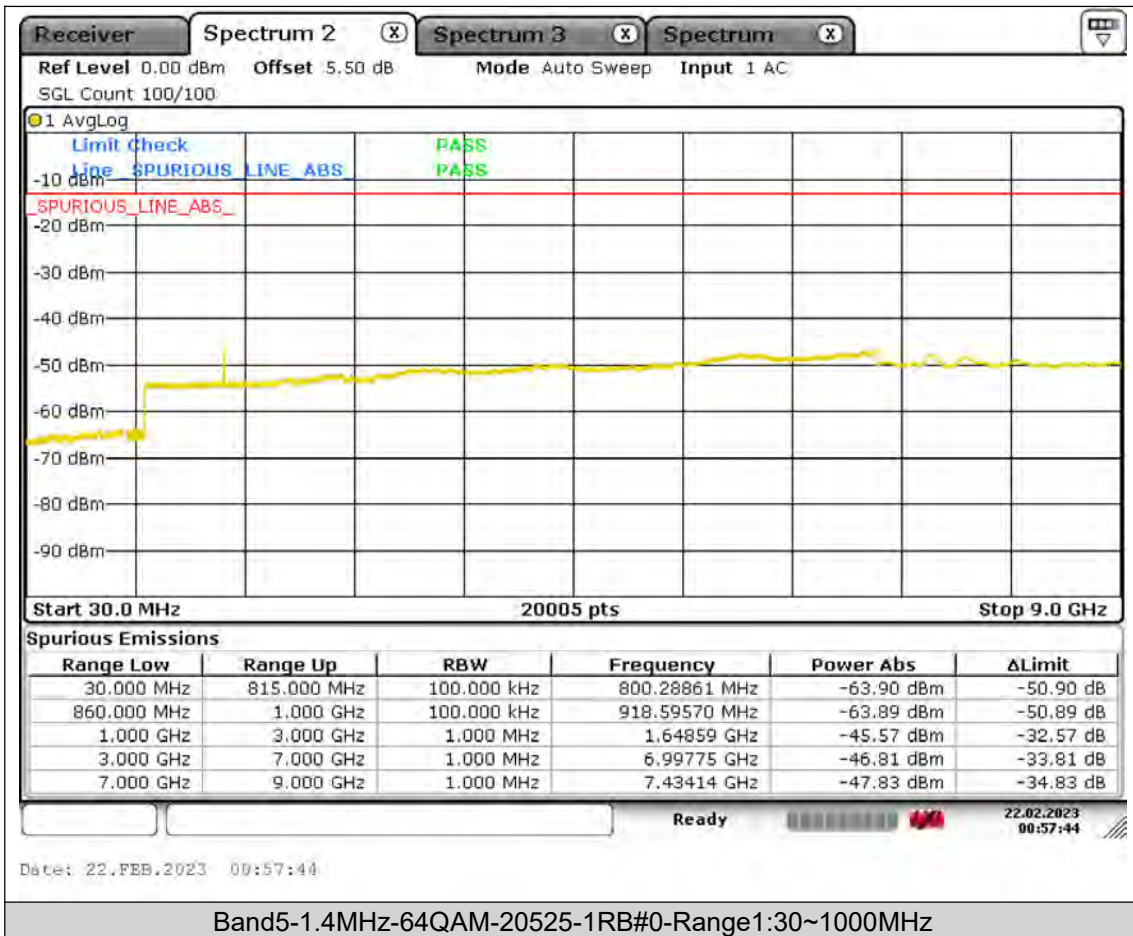

BUREAU  
VERITAS

Test Report No.: PSU-QSU2309010110RF01

BUREAU  
VERITAS

Test Report No.: PSU-QSU2309010110RF01

BUREAU  
VERITAS

Test Report No.: PSU-QSU2309010110RF01

BUREAU  
VERITAS

Test Report No.: PSU-QSU2309010110RF01