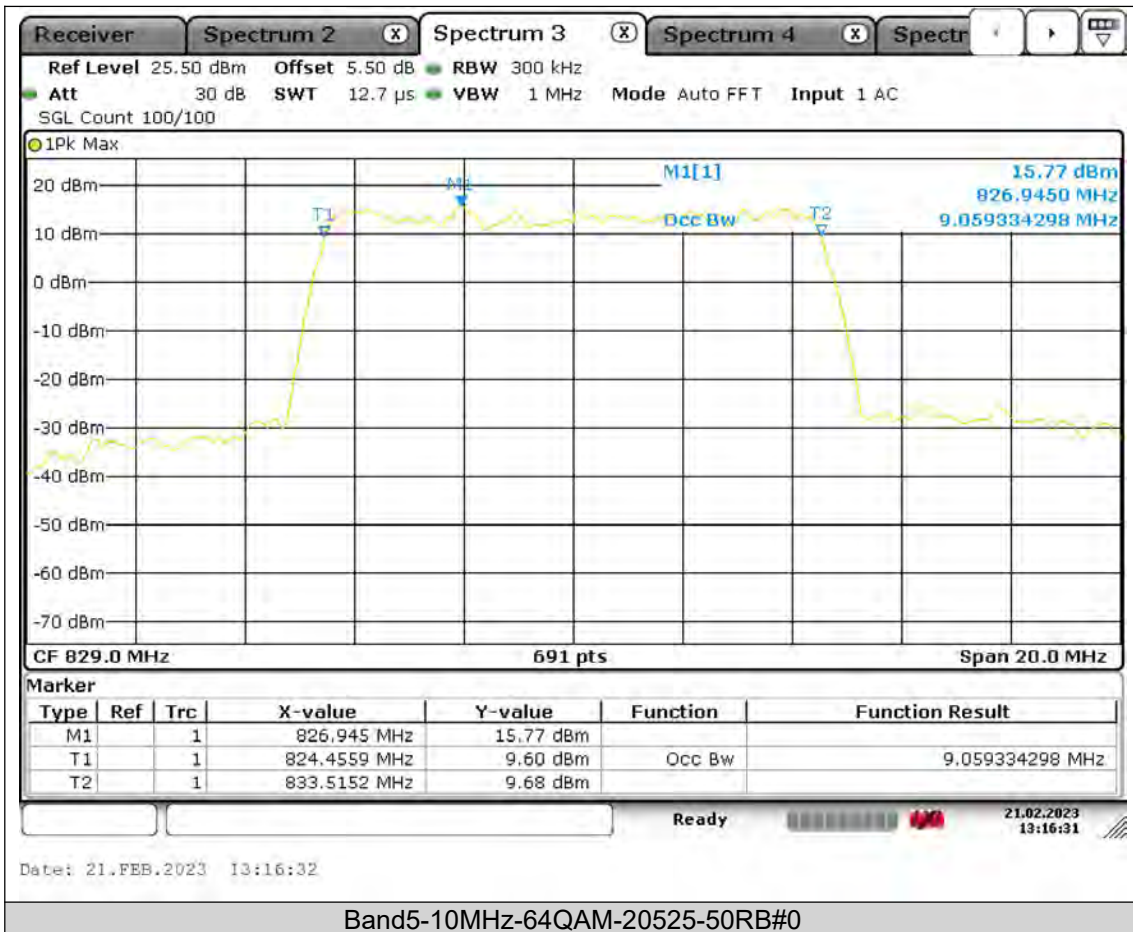

BUREAU
VERITAS

Test Report No.: PSU-QSU2309010110RF01