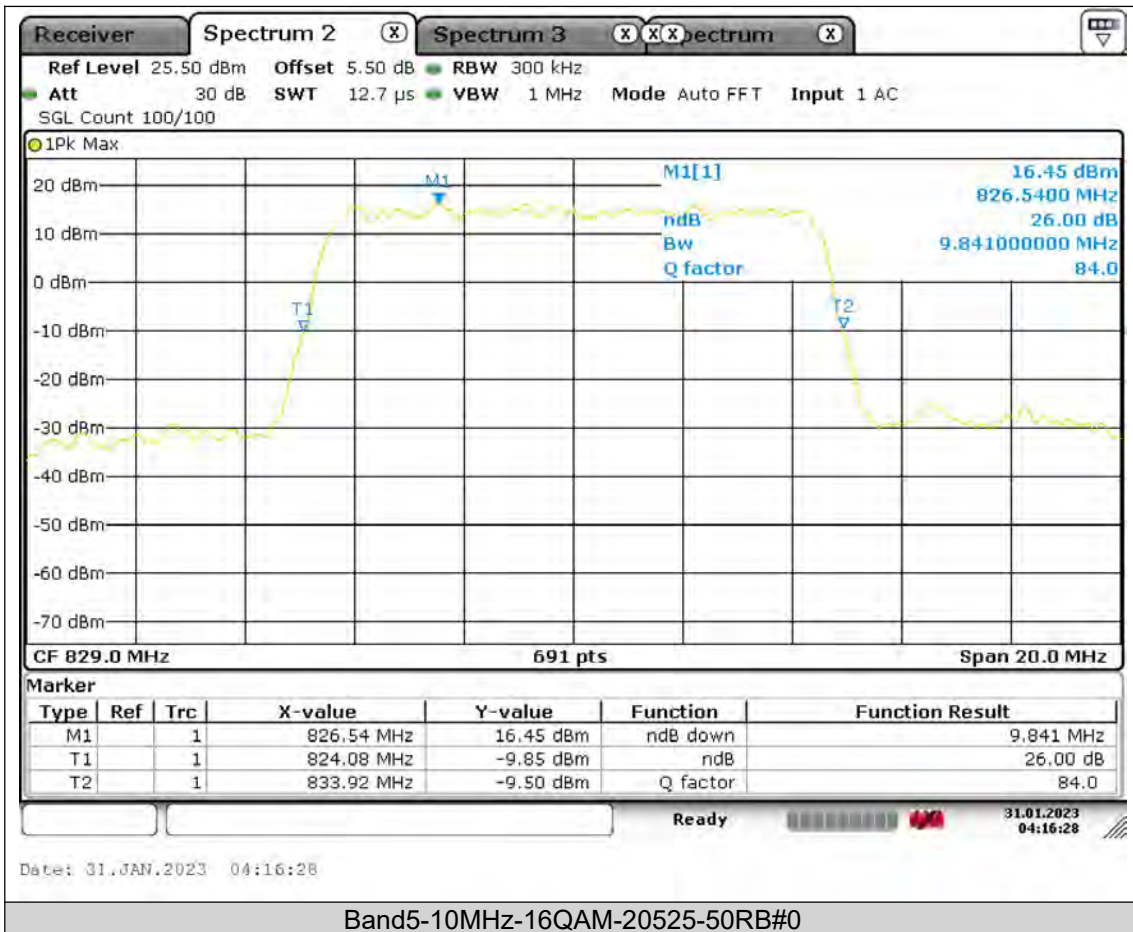

BUREAU  
VERITAS

Test Report No.: PSU-QSU2309010110RF01

BUREAU  
VERITAS

Test Report No.: PSU-QSU2309010110RF01

BUREAU  
VERITAS

Test Report No.: PSU-QSU2309010110RF01

BUREAU  
VERITAS

Test Report No.: PSU-QSU2309010110RF01