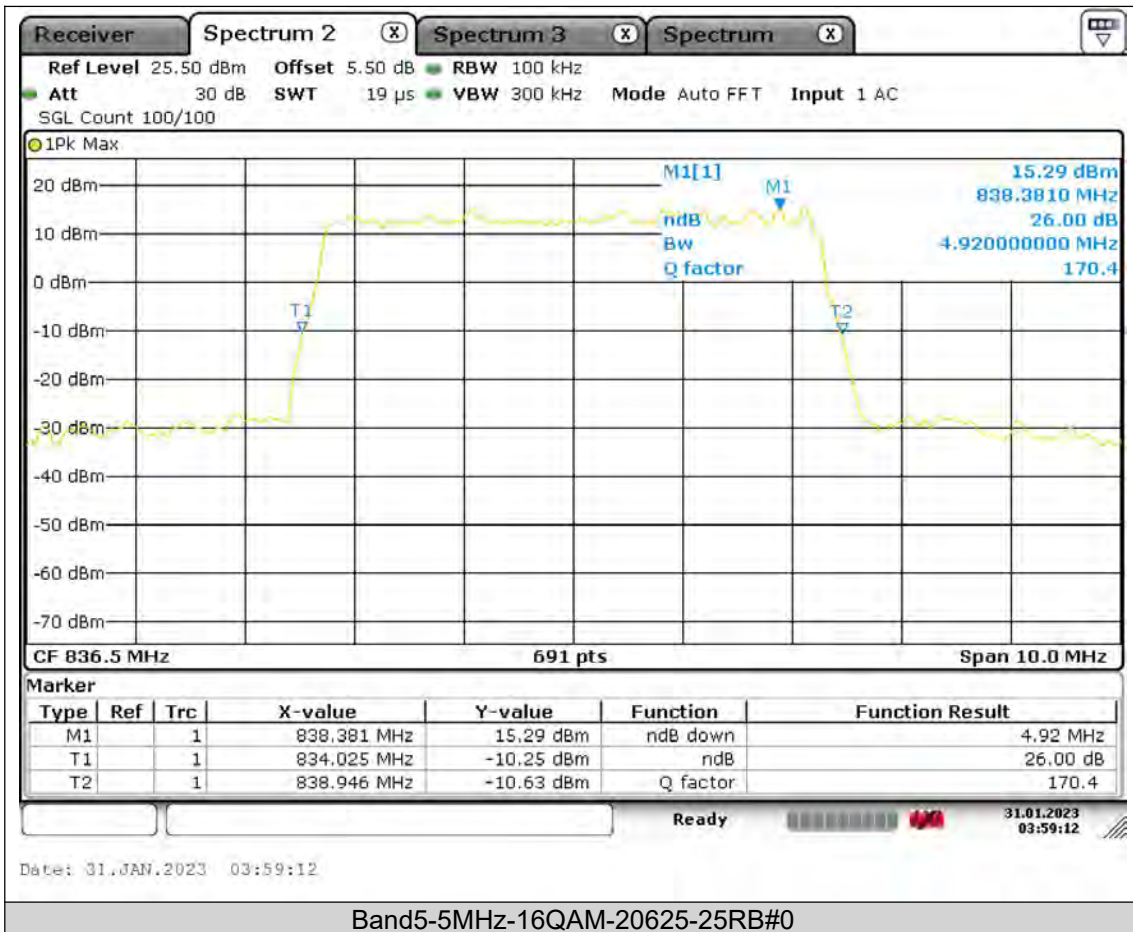

BUREAU  
VERITAS

Test Report No.: PSU-QSU2309010110RF01

BUREAU  
VERITAS

Test Report No.: PSU-QSU2309010110RF01

BUREAU  
VERITAS

Test Report No.: PSU-QSU2309010110RF01

BUREAU  
VERITAS

Test Report No.: PSU-QSU2309010110RF01