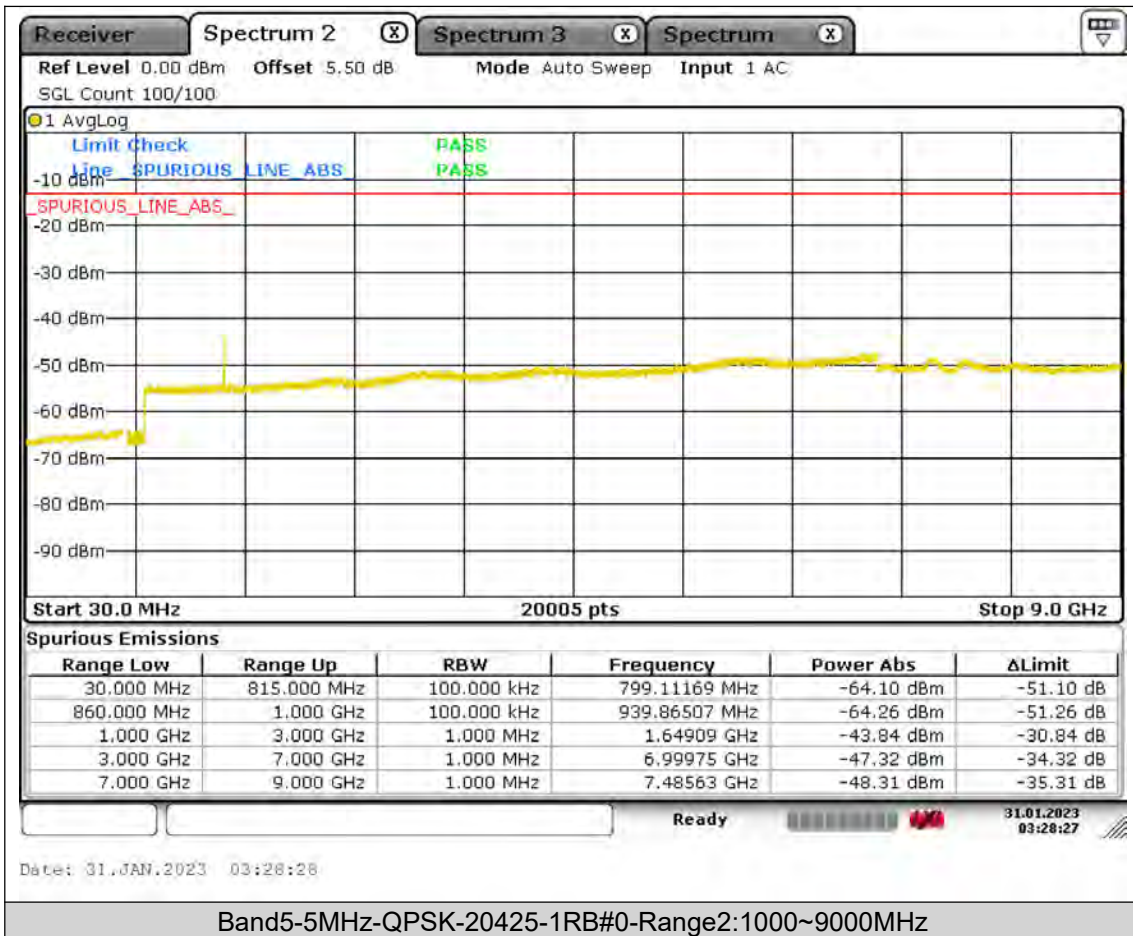

BUREAU
VERITAS

Test Report No.: PSU-QSU2309010110RF01