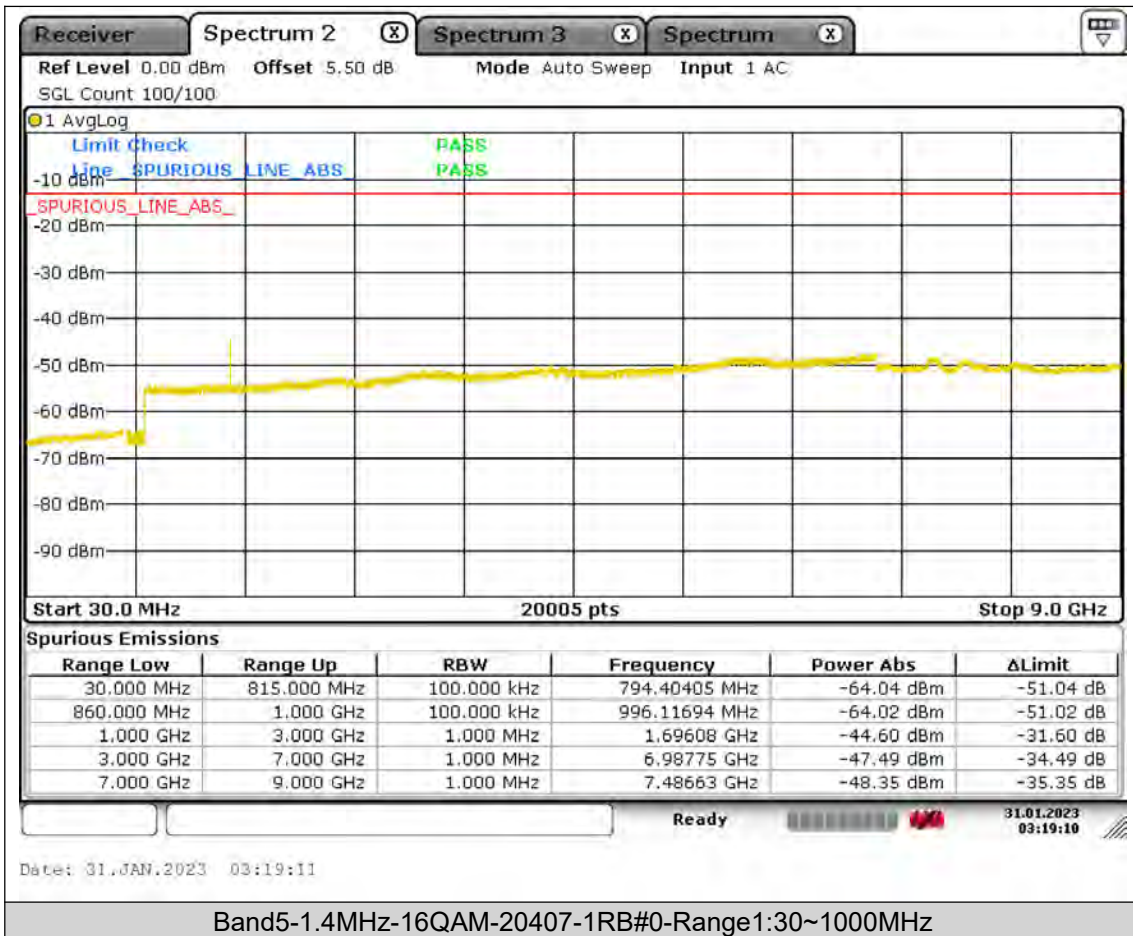

BUREAU
VERITAS

Test Report No.: PSU-QSU2309010110RF01