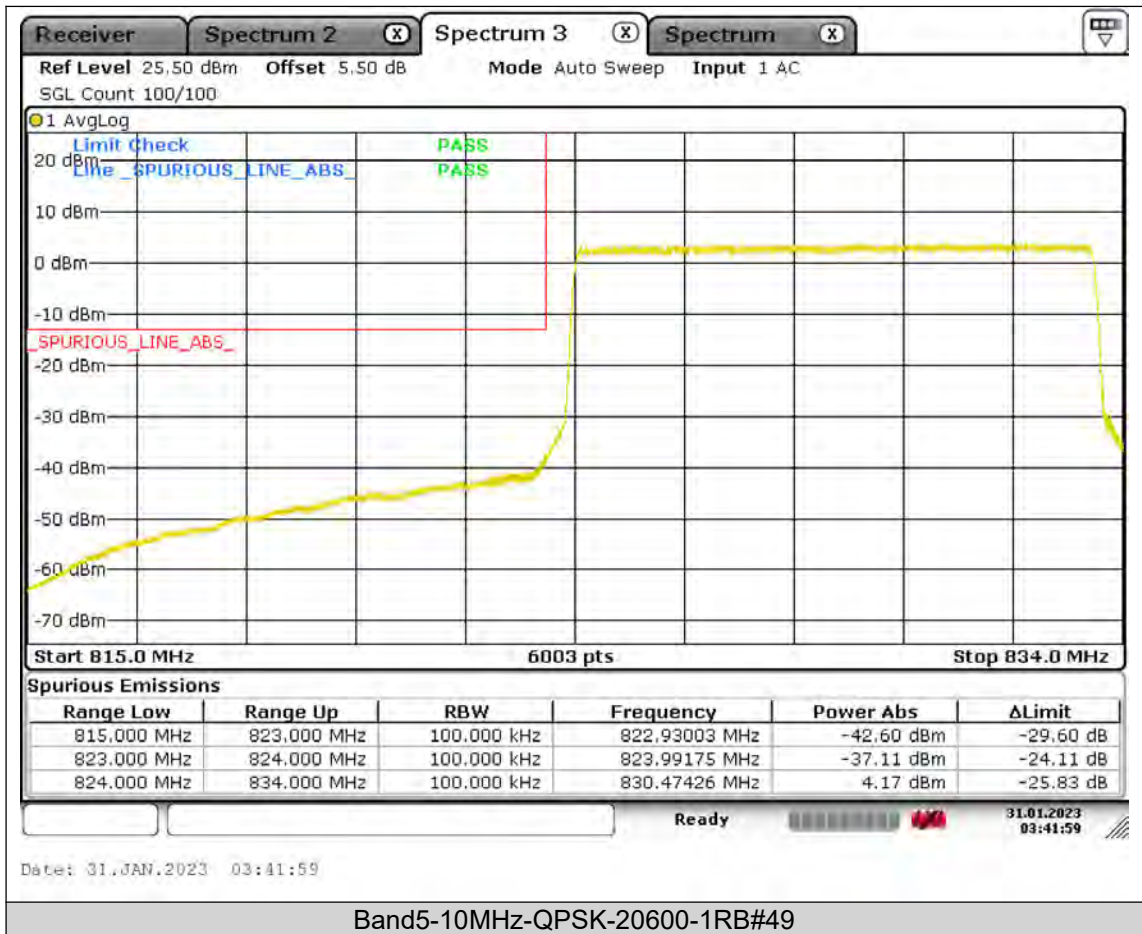

BUREAU  
VERITAS

Test Report No.: PSU-QSU2309010110RF01

BUREAU  
VERITAS

Test Report No.: PSU-QSU2309010110RF01

BUREAU  
VERITAS

Test Report No.: PSU-QSU2309010110RF01

BUREAU  
VERITAS

Test Report No.: PSU-QSU2309010110RF01