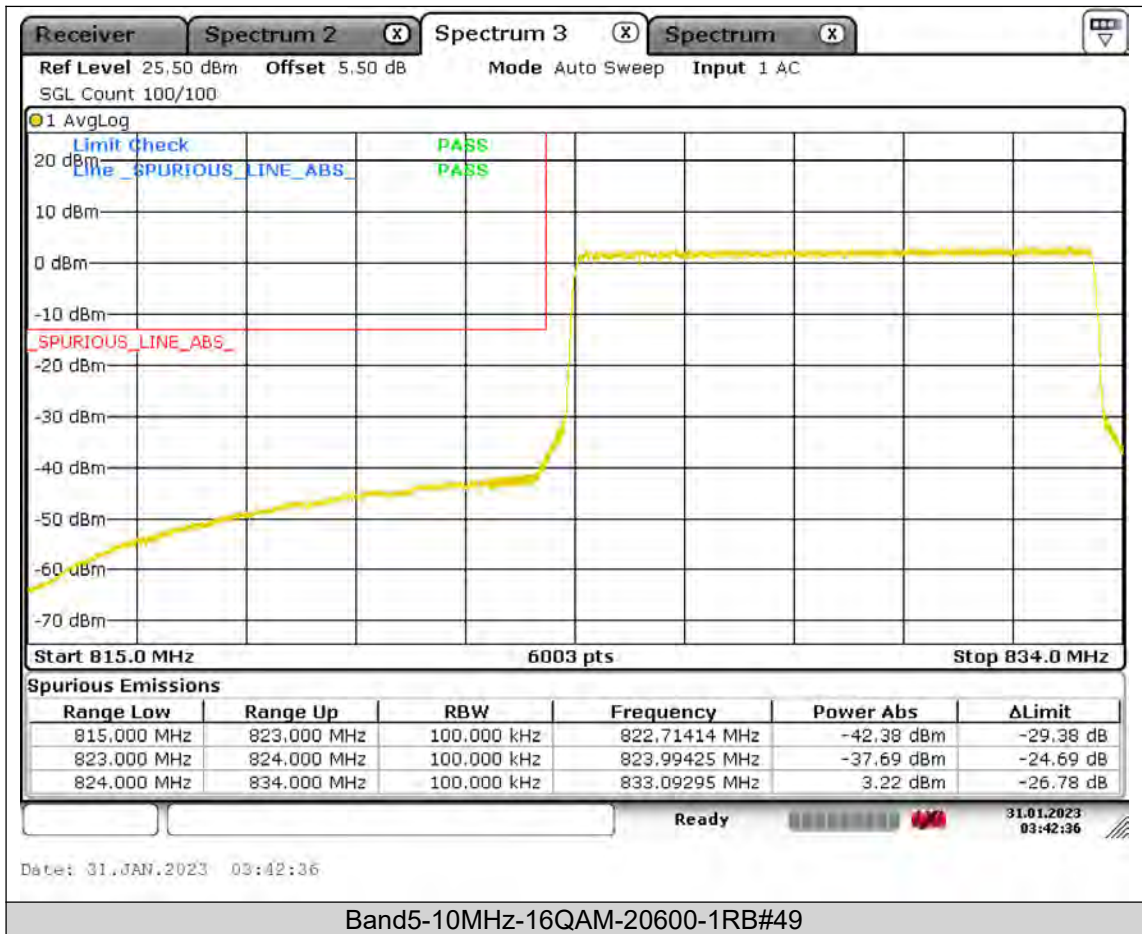

BUREAU  
VERITAS

Test Report No.: PSU-QSU2309010110RF01

BUREAU  
VERITAS

Test Report No.: PSU-QSU2309010110RF01

BUREAU  
VERITAS

Test Report No.: PSU-QSU2309010110RF01

BUREAU  
VERITAS

Test Report No.: PSU-QSU2309010110RF01