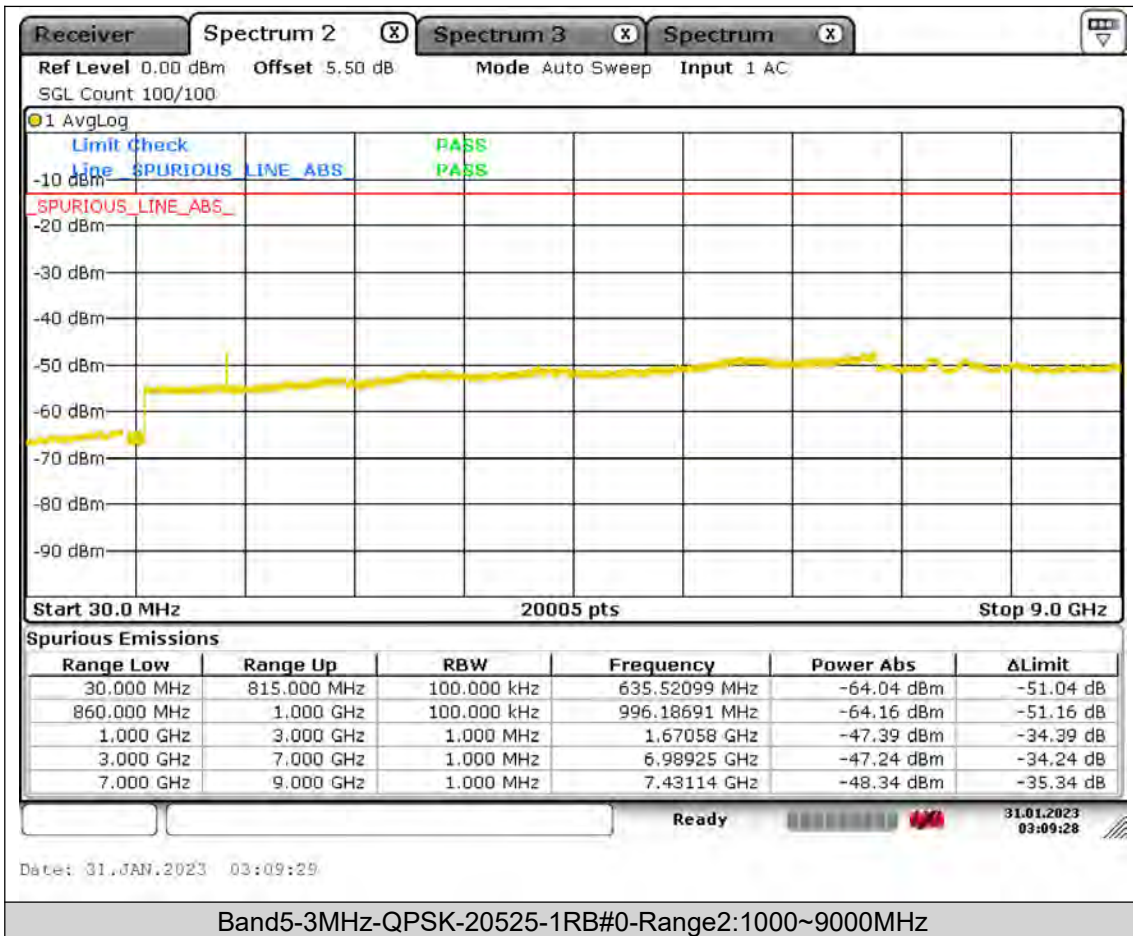

BUREAU  
VERITAS

Test Report No.: PSU-QSU2309010110RF01

BUREAU  
VERITAS

Test Report No.: PSU-QSU2309010110RF01

BUREAU  
VERITAS

Test Report No.: PSU-QSU2309010110RF01

BUREAU  
VERITAS

Test Report No.: PSU-QSU2309010110RF01