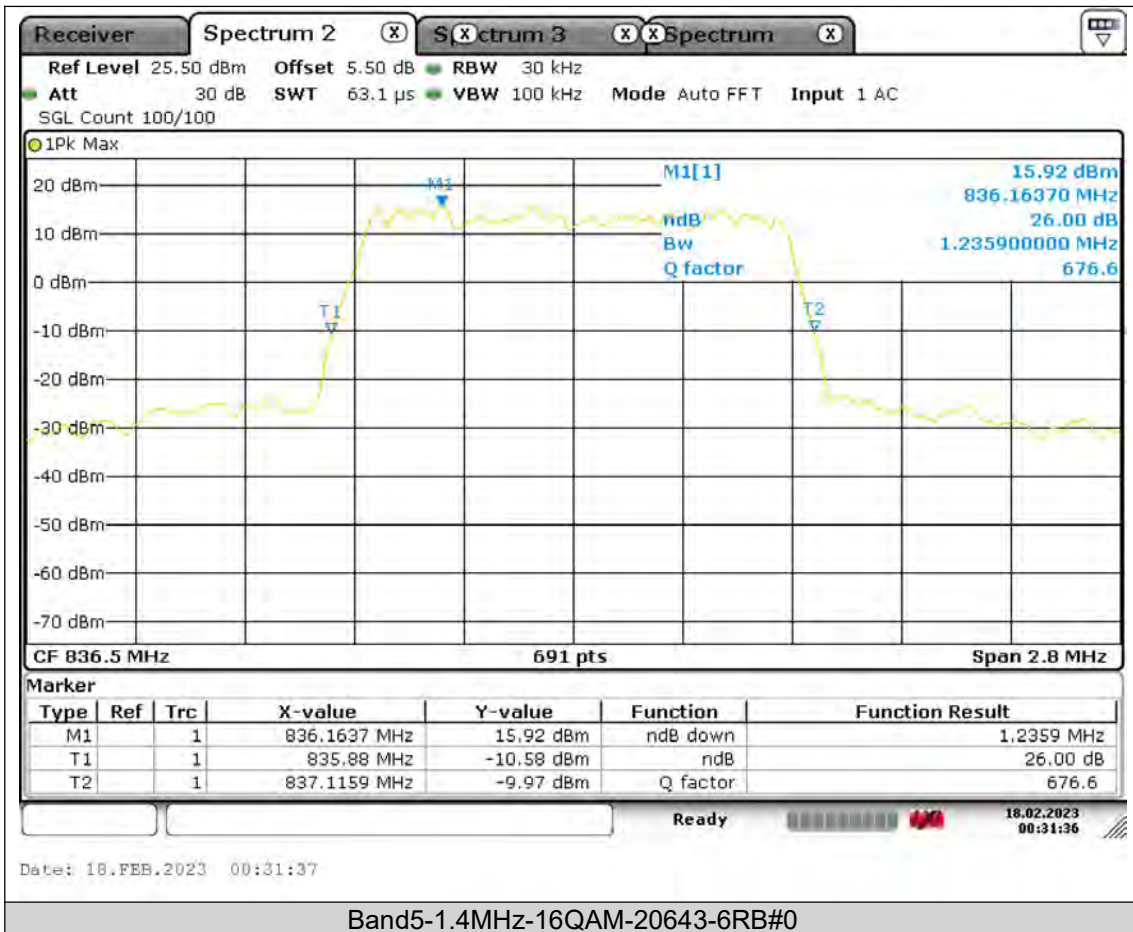

BUREAU
VERITAS

Test Report No.: PSU-QSU2309010110RF01