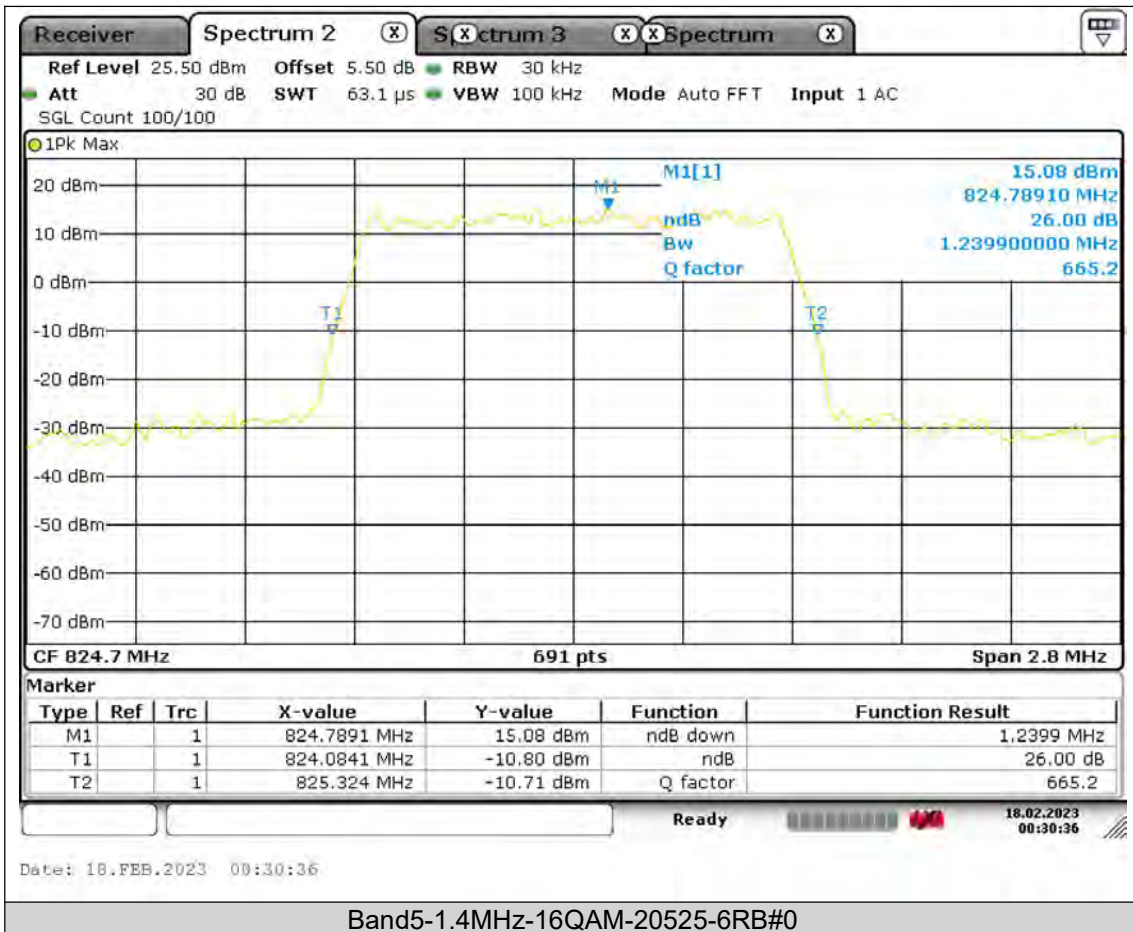

BUREAU
VERITAS

Test Report No.: PSU-QSU2309010110RF01