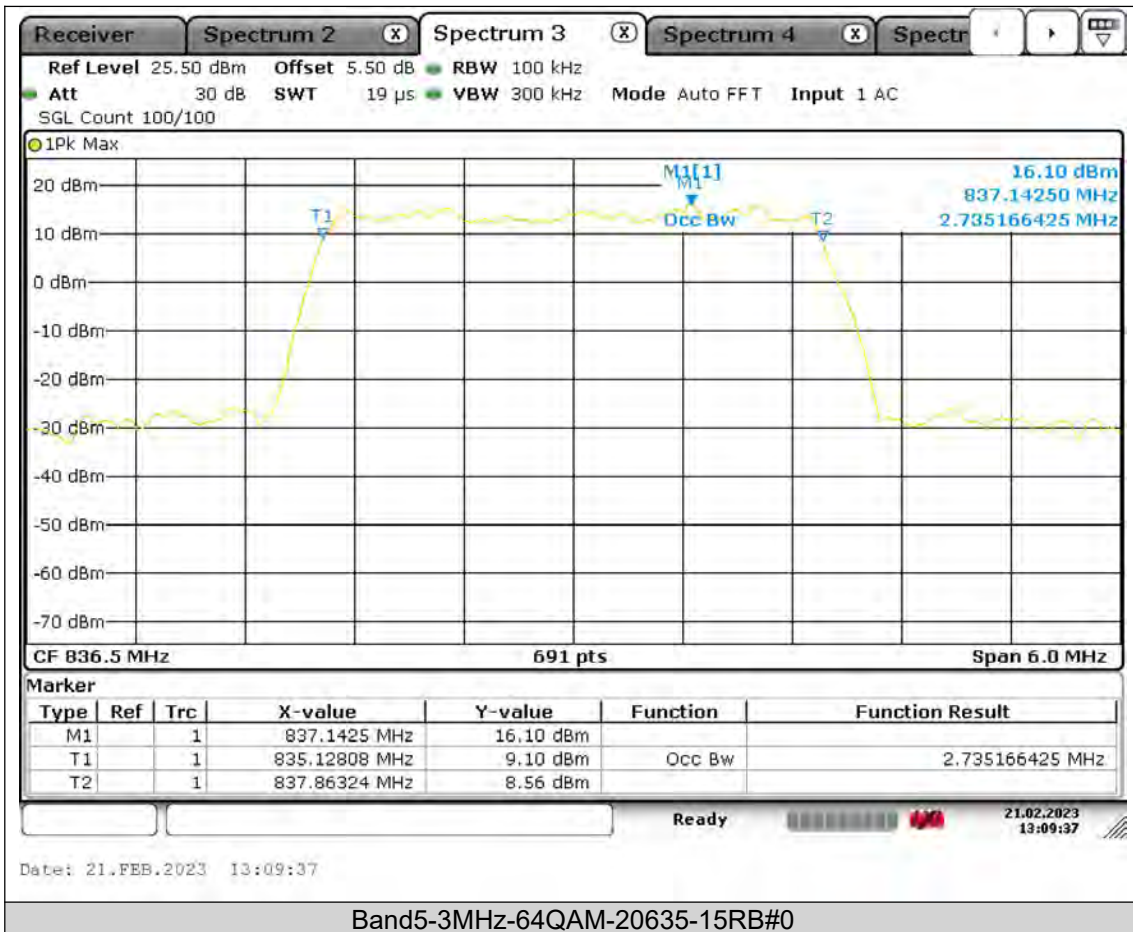

BUREAU
VERITAS

Test Report No.: PSU-QSU2309010110RF01