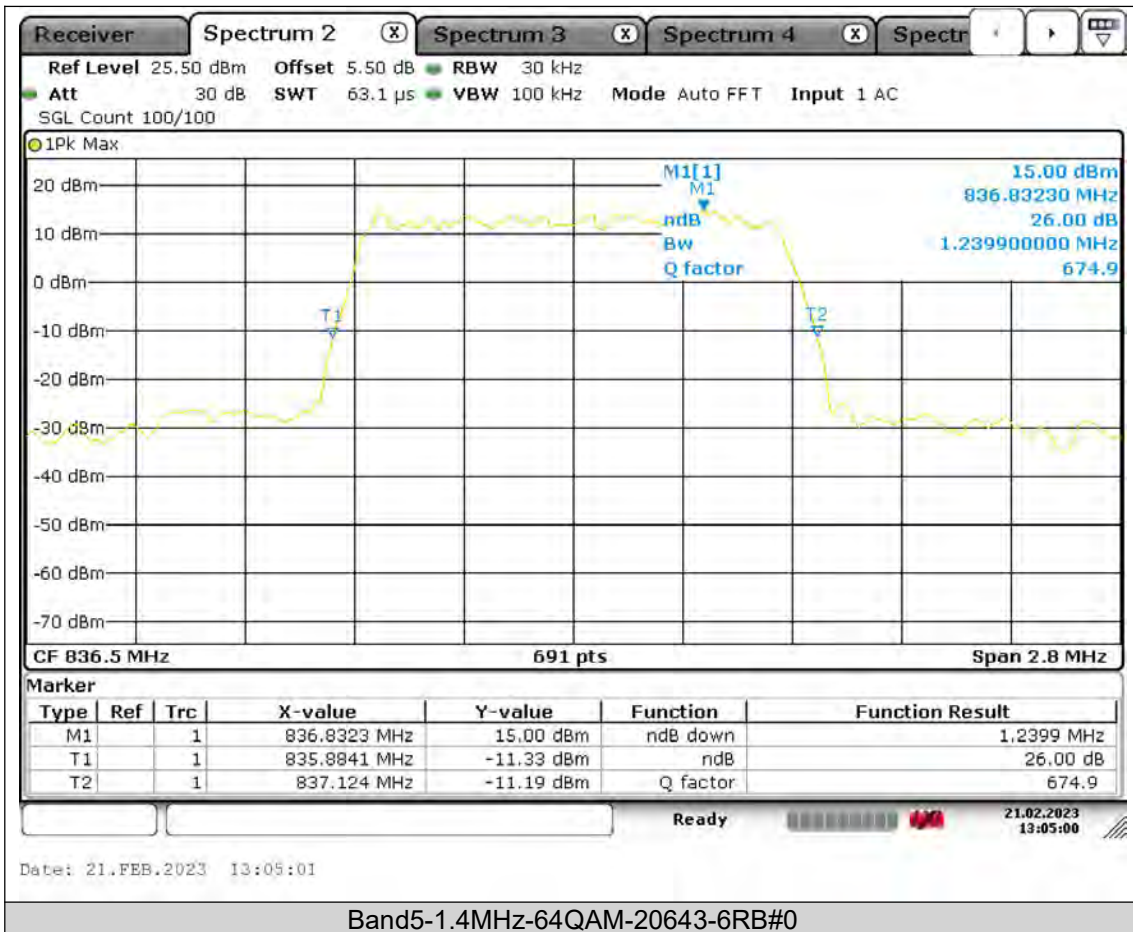

BUREAU  
VERITAS

Test Report No.: PSU-QSU2309010110RF01

BUREAU  
VERITAS

Test Report No.: PSU-QSU2309010110RF01

BUREAU  
VERITAS

Test Report No.: PSU-QSU2309010110RF01

BUREAU  
VERITAS

Test Report No.: PSU-QSU2309010110RF01