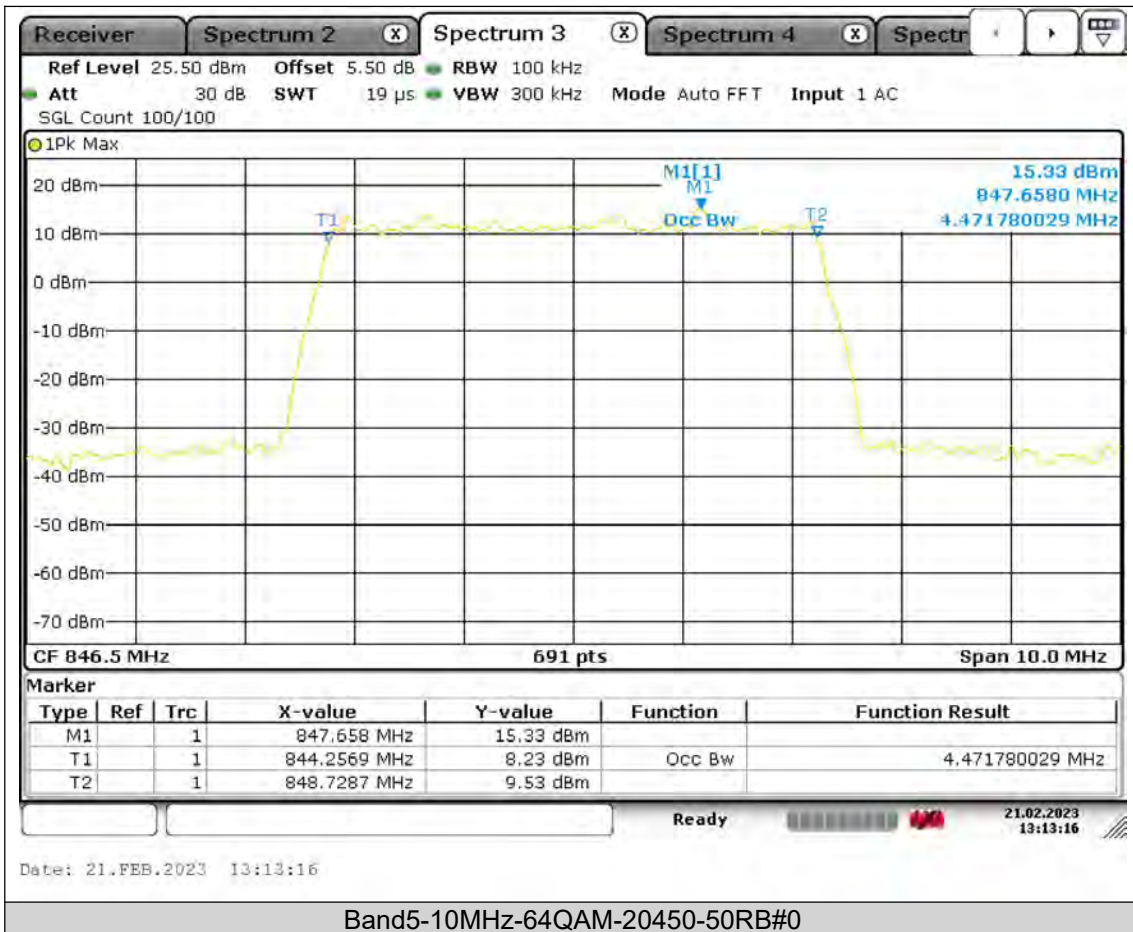

BUREAU
VERITAS

Test Report No.: PSU-QSU2309010110RF01