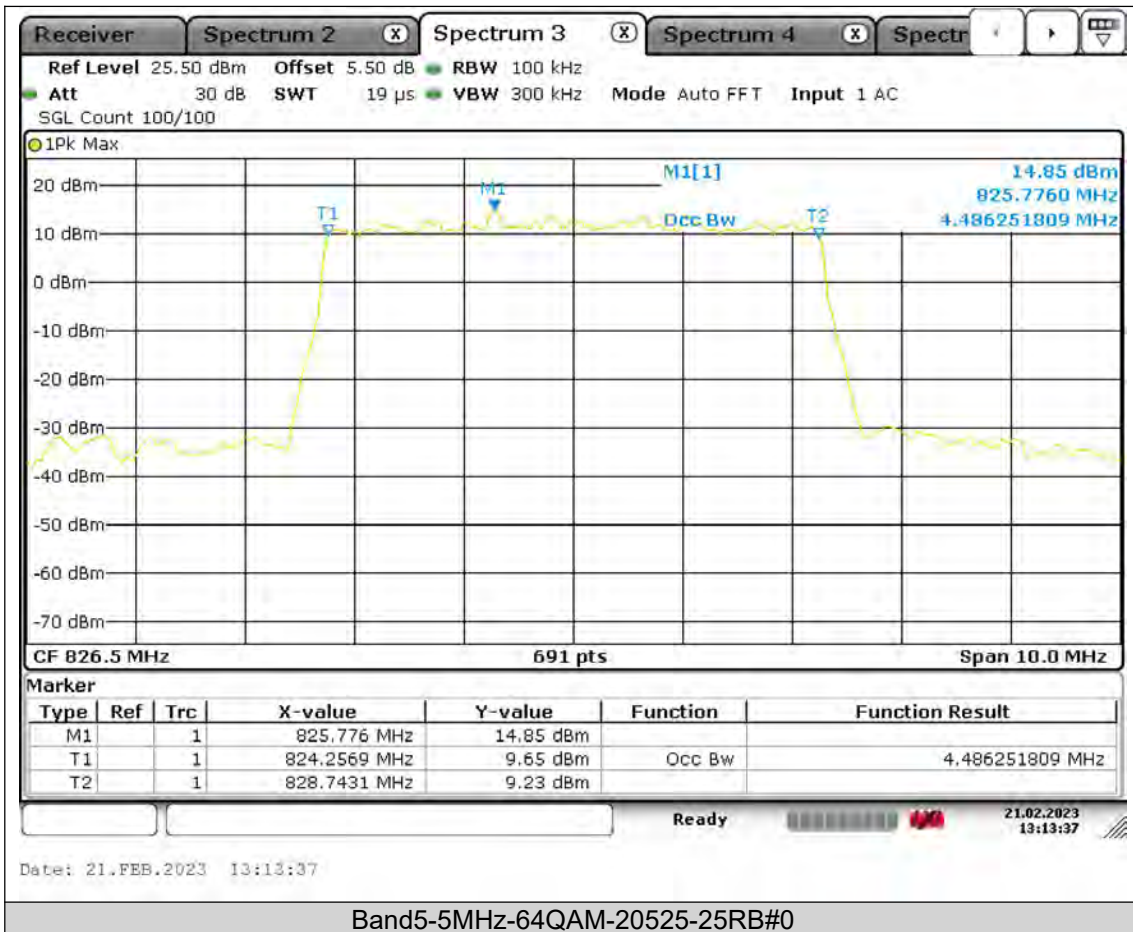

BUREAU  
VERITAS

Test Report No.: PSU-QSU2309010110RF01

BUREAU  
VERITAS

Test Report No.: PSU-QSU2309010110RF01

BUREAU  
VERITAS

Test Report No.: PSU-QSU2309010110RF01

BUREAU  
VERITAS

Test Report No.: PSU-QSU2309010110RF01