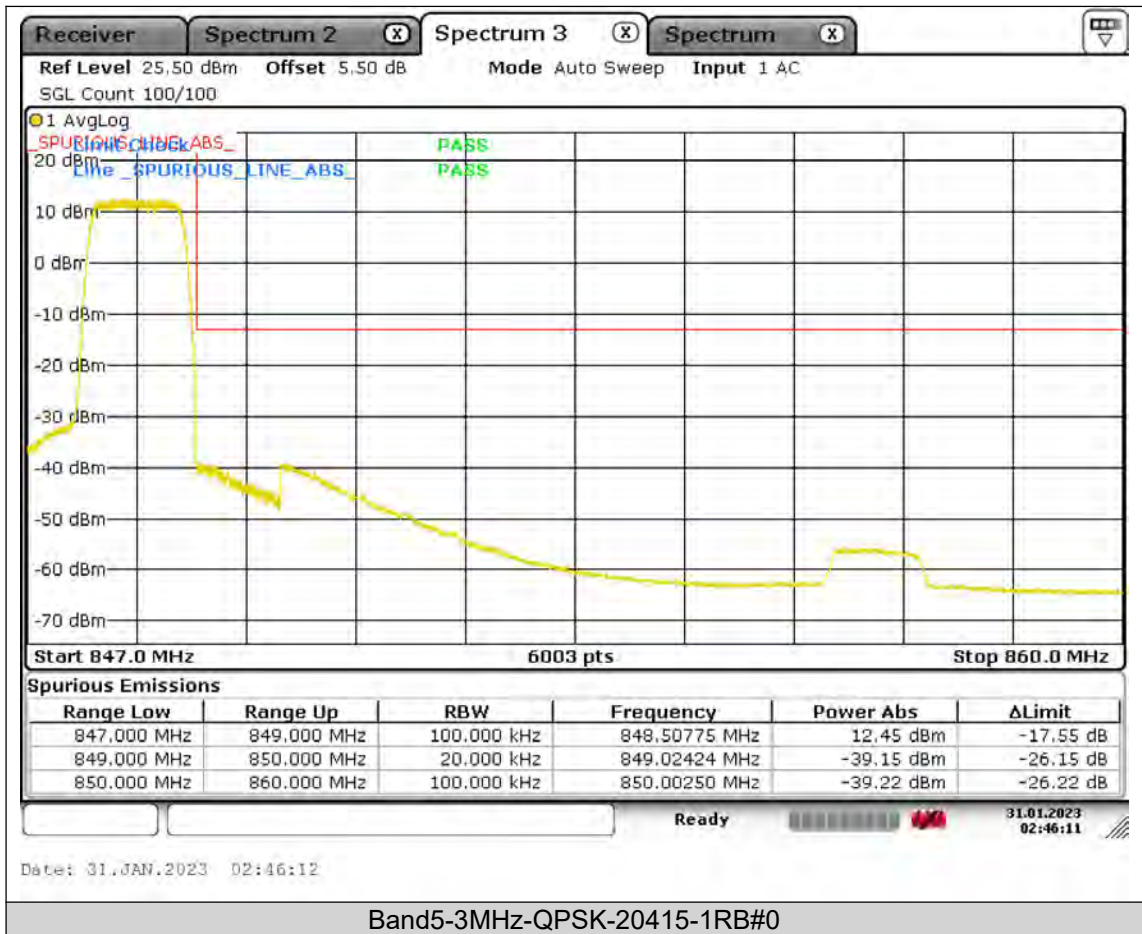

Test Report No.: PSU-QSU2309010110RF01

BUREAU  
VERITAS

Test Report No.: PSU-QSU2309010110RF01

BUREAU  
VERITAS

Test Report No.: PSU-QSU2309010110RF01

BUREAU  
VERITAS

Test Report No.: PSU-QSU2309010110RF01