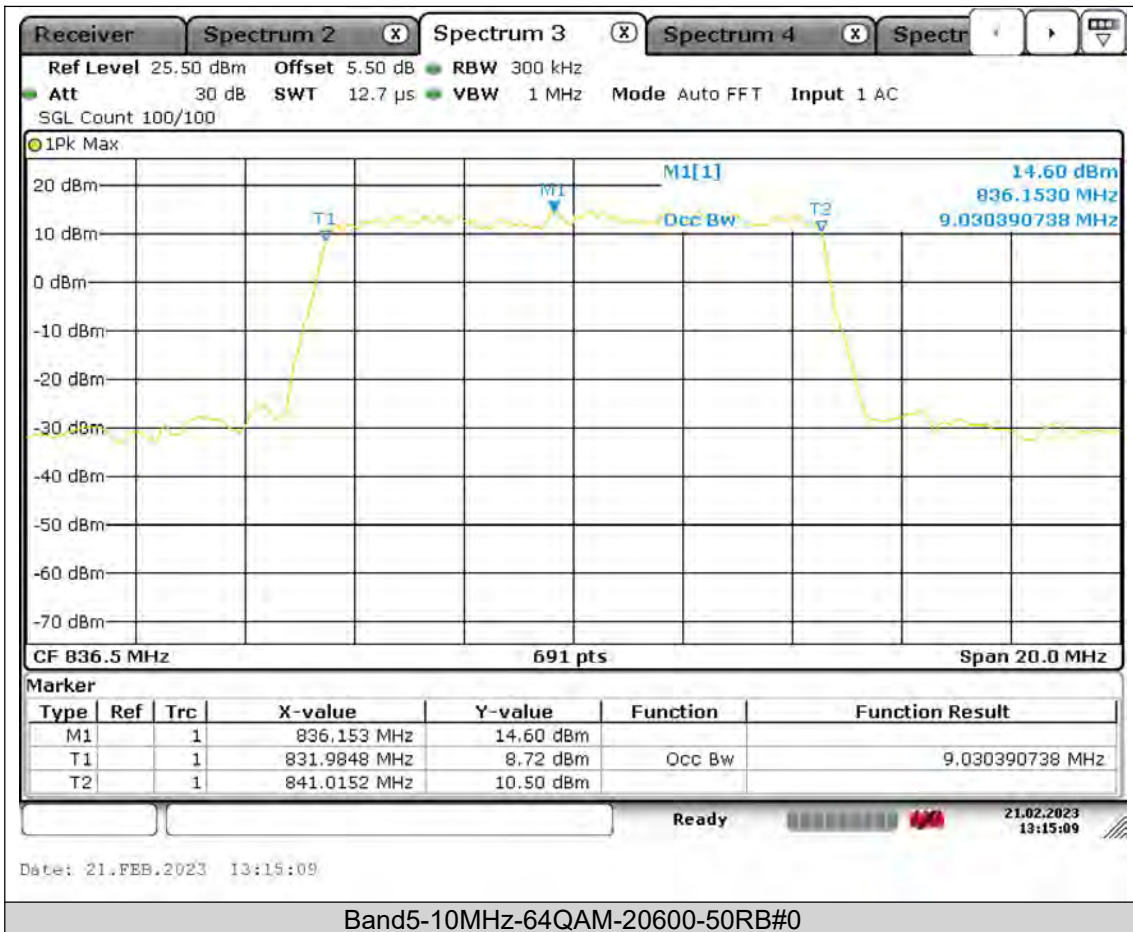

BUREAU
VERITAS

Test Report No.: PSU-QSU2309010110RF01