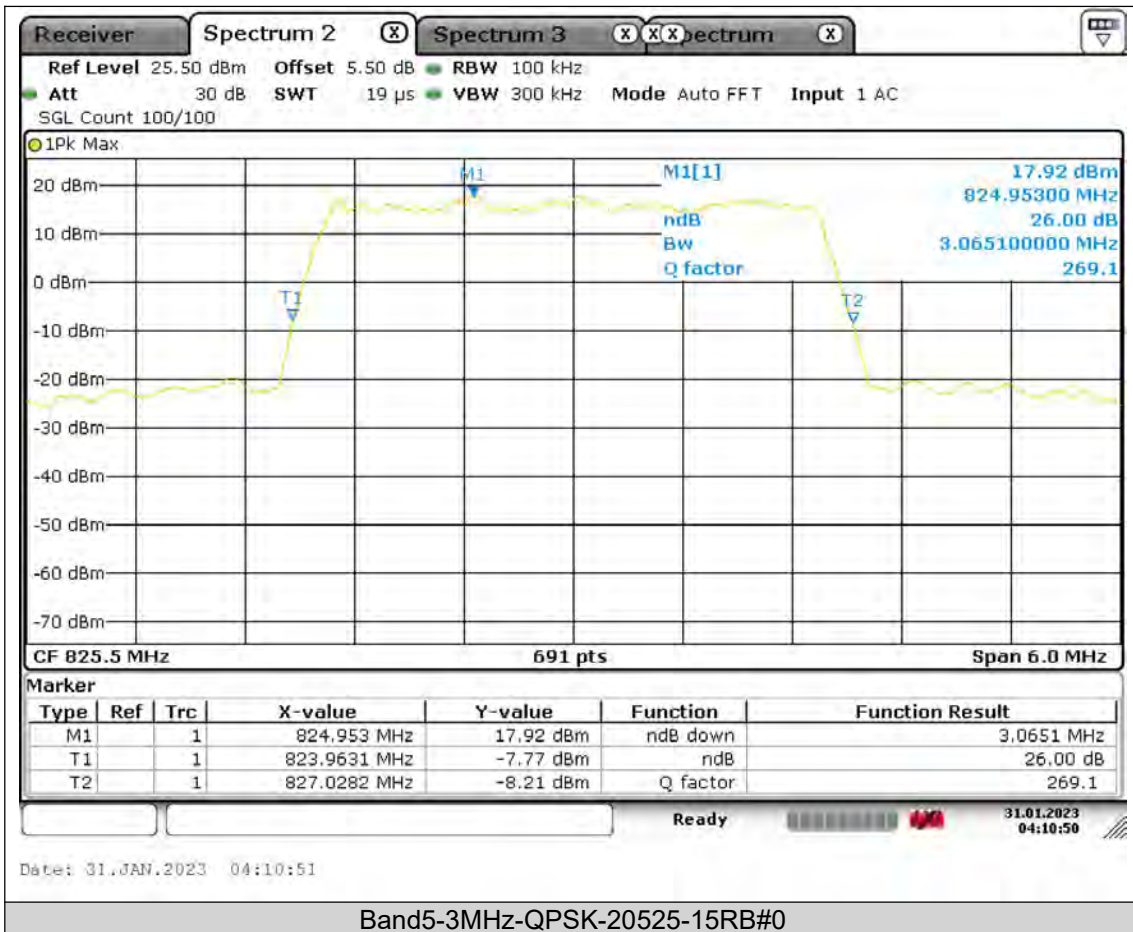

BUREAU
VERITAS

Test Report No.: PSU-QSU2309010110RF01