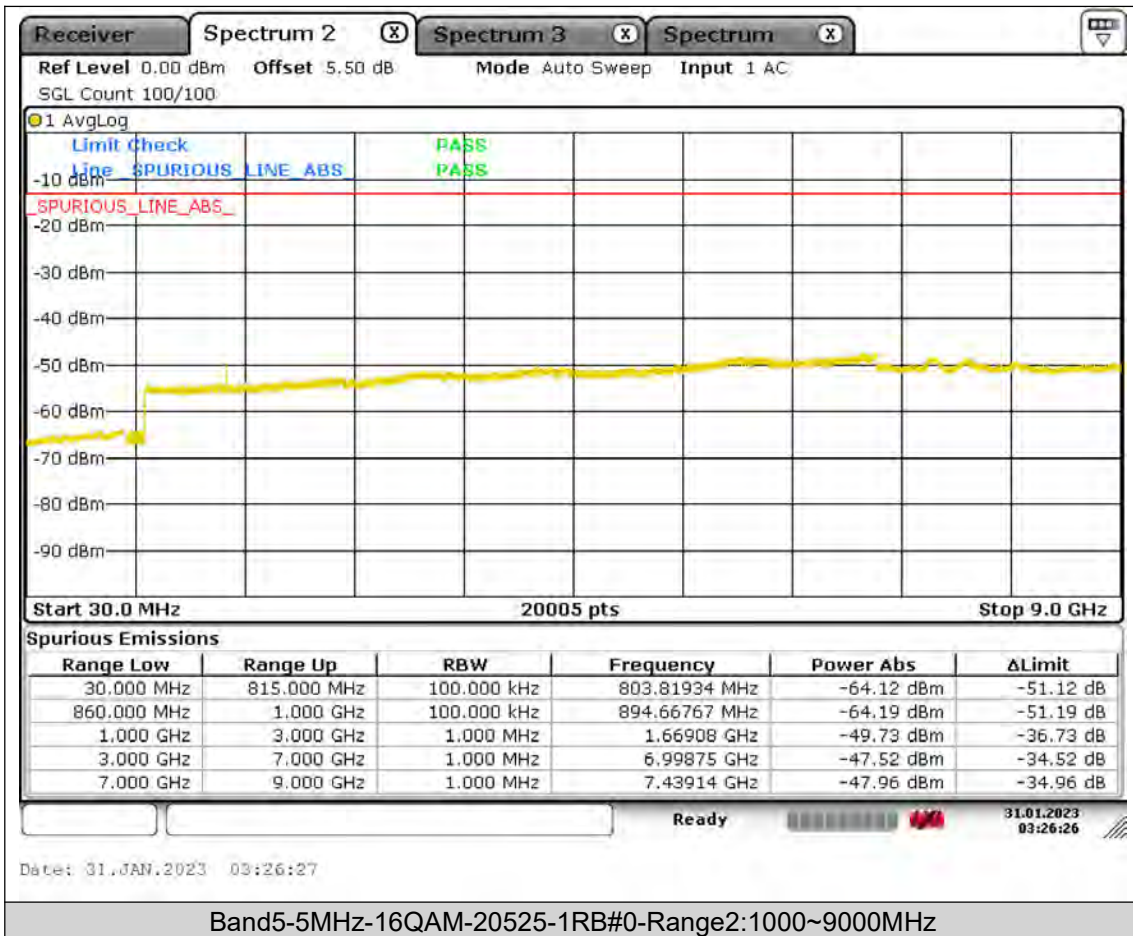

BUREAU
VERITAS

Test Report No.: PSU-QSU2309010110RF01