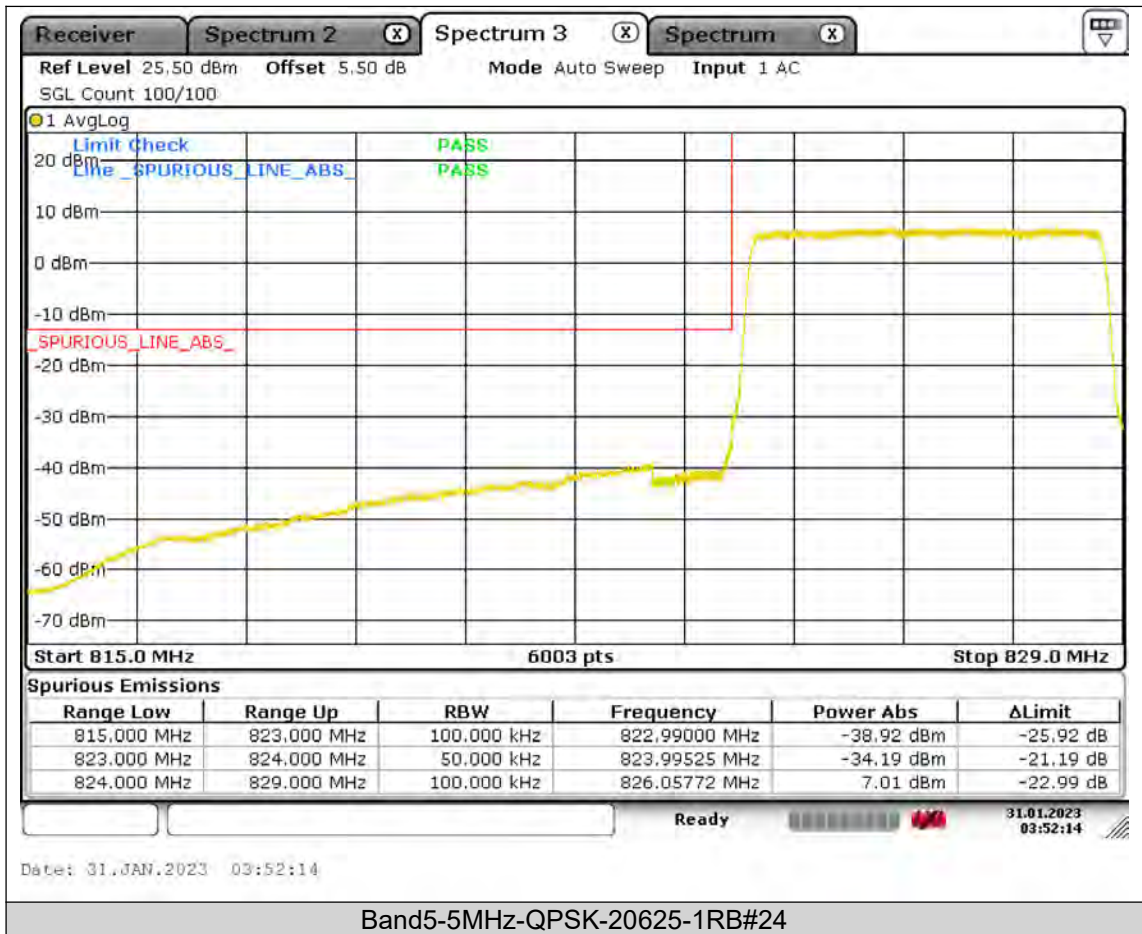

BUREAU  
VERITAS

Test Report No.: PSU-QSU2309010110RF01

BUREAU  
VERITAS

Test Report No.: PSU-QSU2309010110RF01

BUREAU  
VERITAS

Test Report No.: PSU-QSU2309010110RF01

BUREAU  
VERITAS

Test Report No.: PSU-QSU2309010110RF01