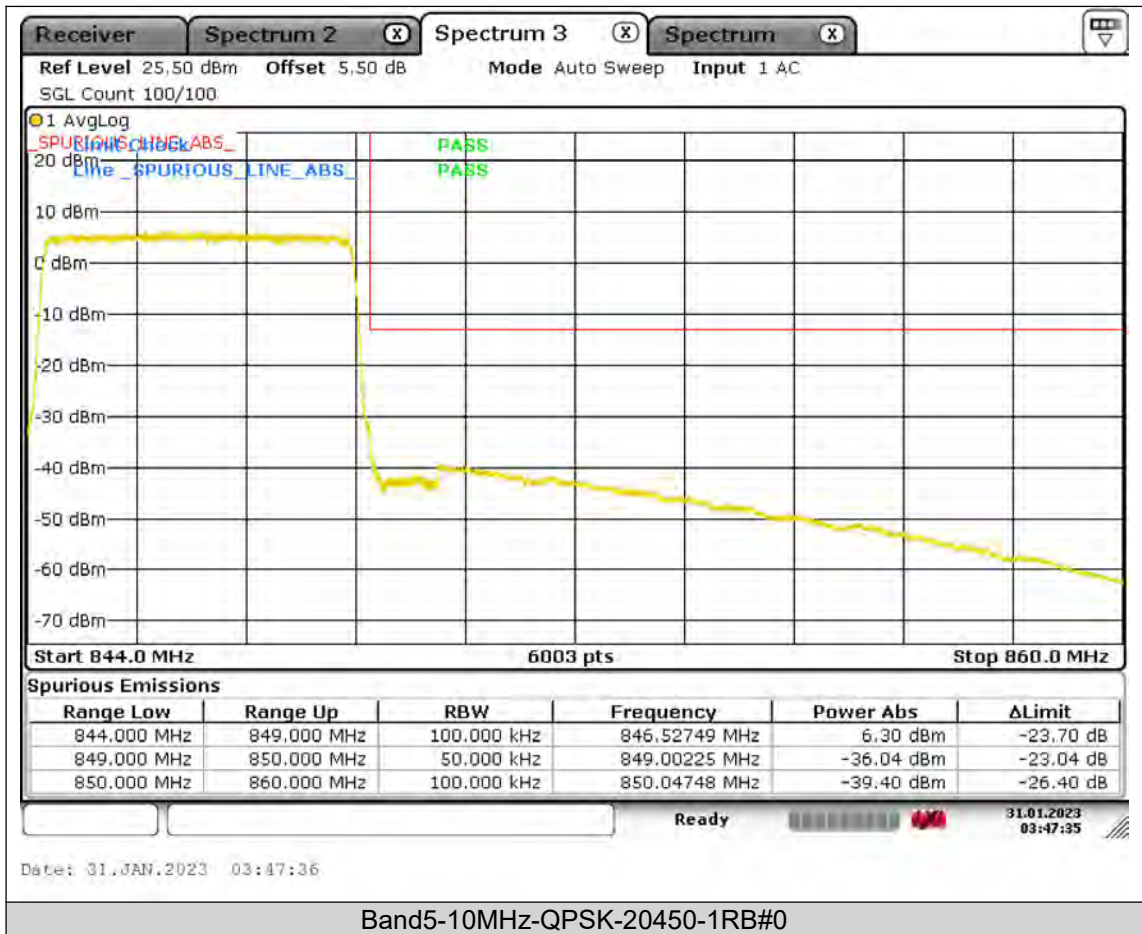

BUREAU  
VERITAS

Test Report No.: PSU-QSU2309010110RF01

BUREAU  
VERITAS

Test Report No.: PSU-QSU2309010110RF01

BUREAU  
VERITAS

Test Report No.: PSU-QSU2309010110RF01

BUREAU  
VERITAS

Test Report No.: PSU-QSU2309010110RF01