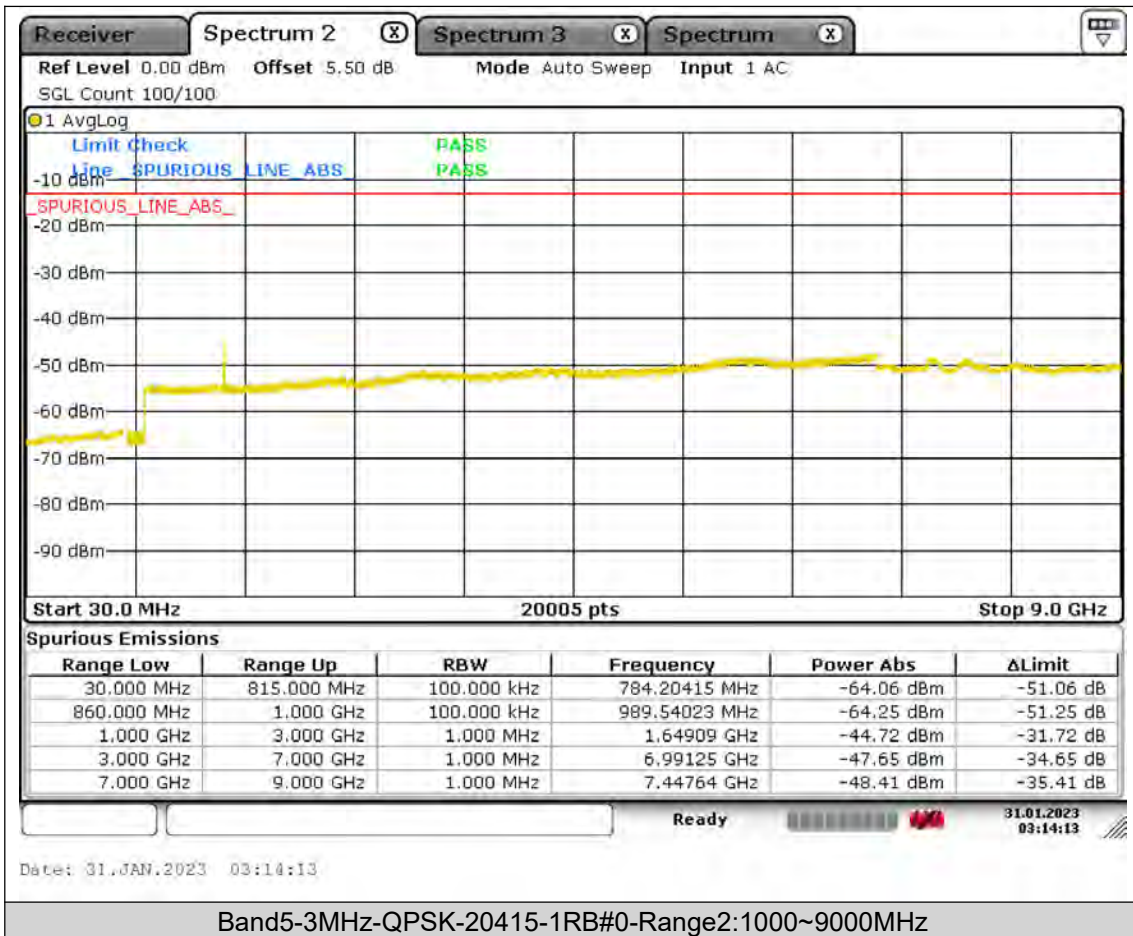

BUREAU
VERITAS

Test Report No.: PSU-QSU2309010110RF01