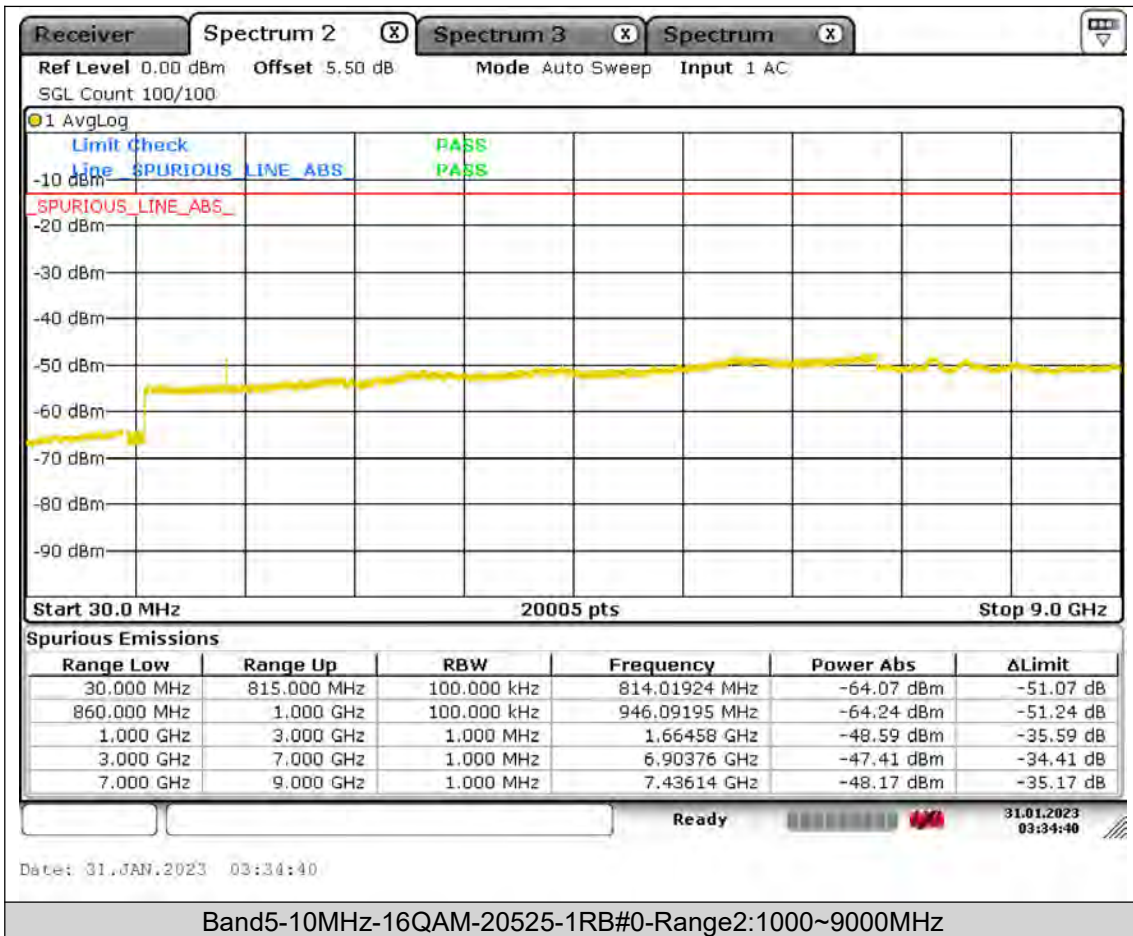

BUREAU
VERITAS

Test Report No.: PSU-QSU2309010110RF01