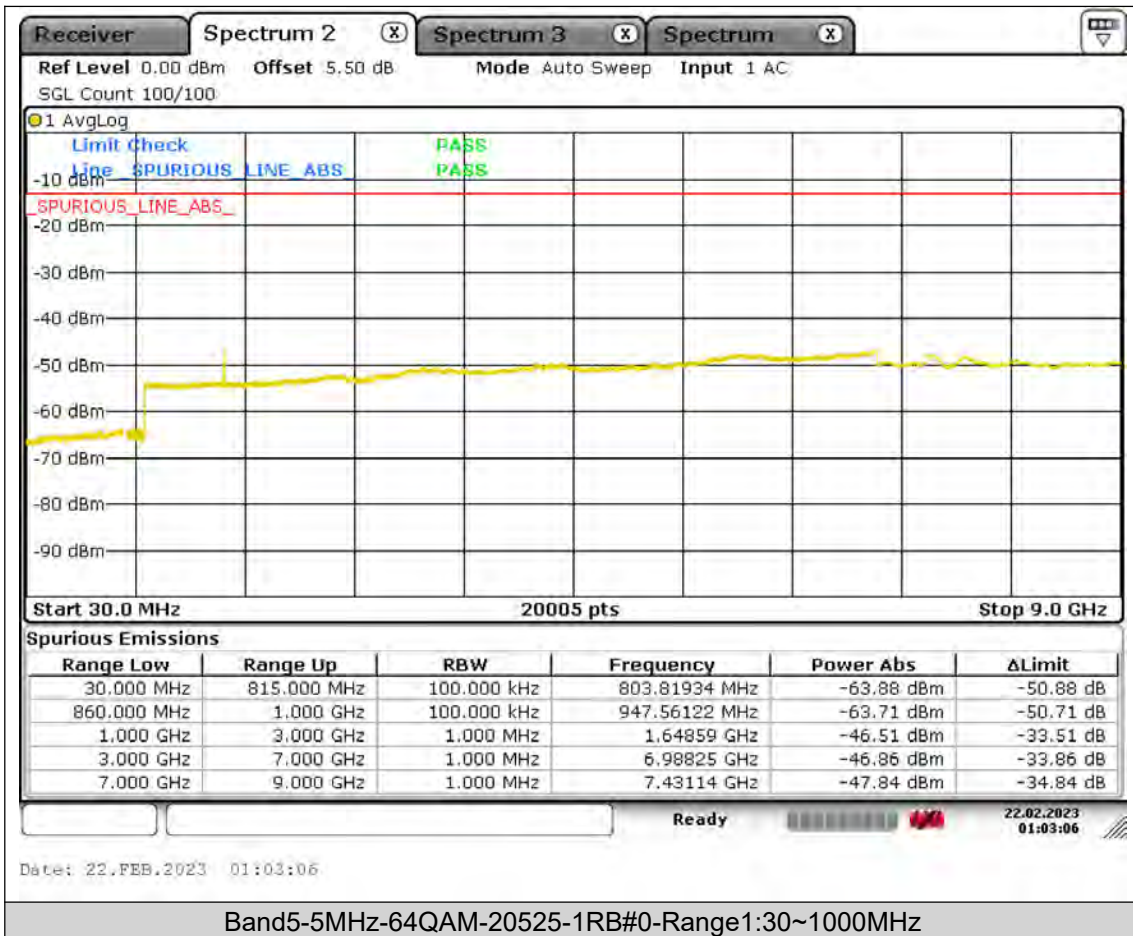

BUREAU  
VERITAS

Test Report No.: PSU-QSU2309010110RF01

BUREAU  
VERITAS

Test Report No.: PSU-QSU2309010110RF01

BUREAU  
VERITAS

Test Report No.: PSU-QSU2309010110RF01

BUREAU  
VERITAS

Test Report No.: PSU-QSU2309010110RF01