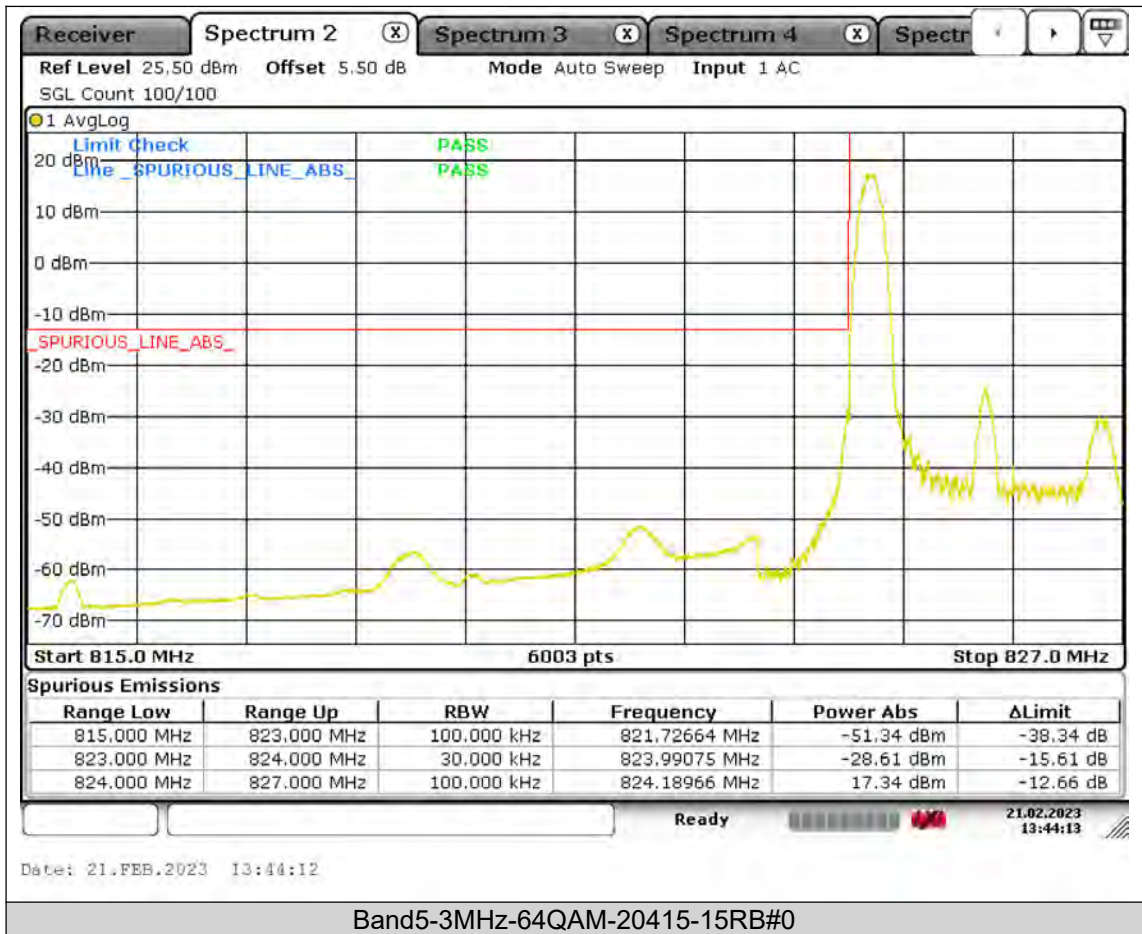

BUREAU
VERITAS

Test Report No.: PSU-QSU2309010110RF01