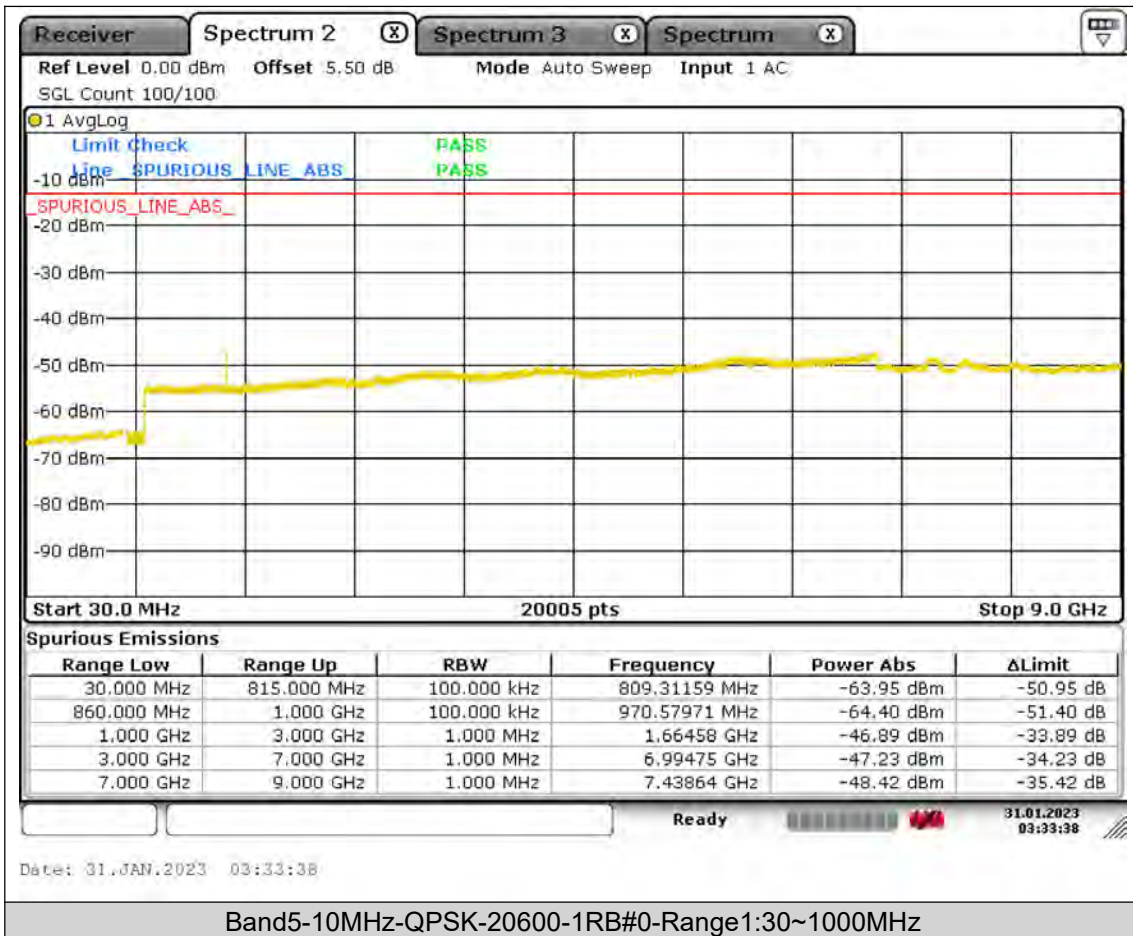

BUREAU  
VERITAS

Test Report No.: PSU-QSU2309010110RF01

BUREAU  
VERITAS

Test Report No.: PSU-QSU2309010110RF01

BUREAU  
VERITAS

Test Report No.: PSU-QSU2309010110RF01

BUREAU  
VERITAS

Test Report No.: PSU-QSU2309010110RF01