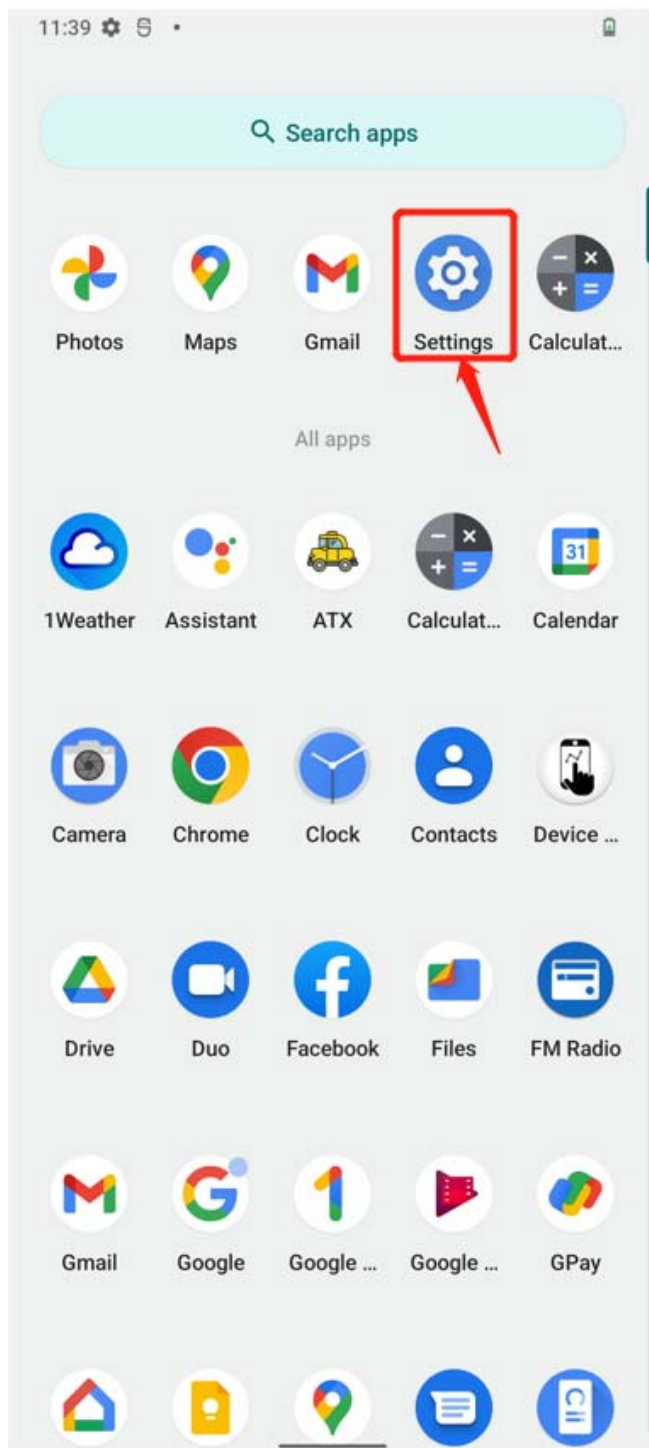

How to find the DUT elabel info.

1. Open settings
2. Find System
3. Certification

11:39   

 **Display**
Dark theme, font size, brightness

 **Wallpaper & style**
Home, lock screen

 **Accessibility**
Display, interaction, audio

 **Security**
Screen lock, Find My Device, app security

 **Privacy**
Permissions, account activity, personal data

 **Location**
On – 3 apps have access to location

 **Safety & emergency**
Emergency SOS, medical info, alerts