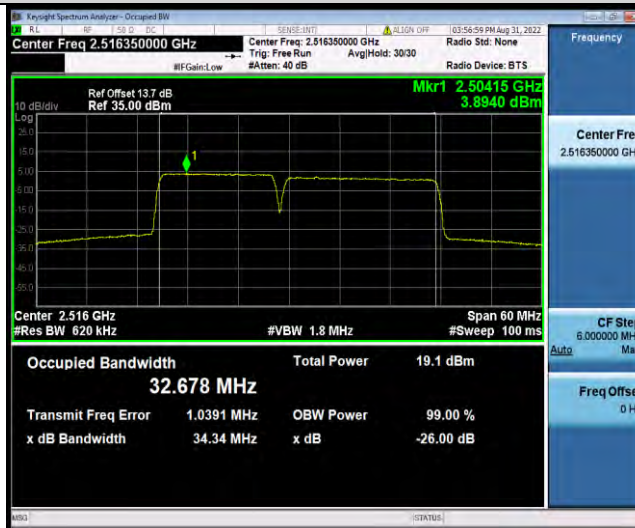

7C-15MHz-20MHz-16QAM-16QAM-HIGH-75RB#0-100RB#0

BUREAU VERITAS

Test Report No.: W7L-P22070038RF06

7C-15MHz-20MHz-64QAM-64QAM-LOW-75RB#0-100RB#0

7C-15MHz-20MHz-64QAM-64QAM-MID-75RB#0-100RB#0

7C-15MHz-20MHz-64QAM-64QAM-HIGH-75RB#0-100RB#0