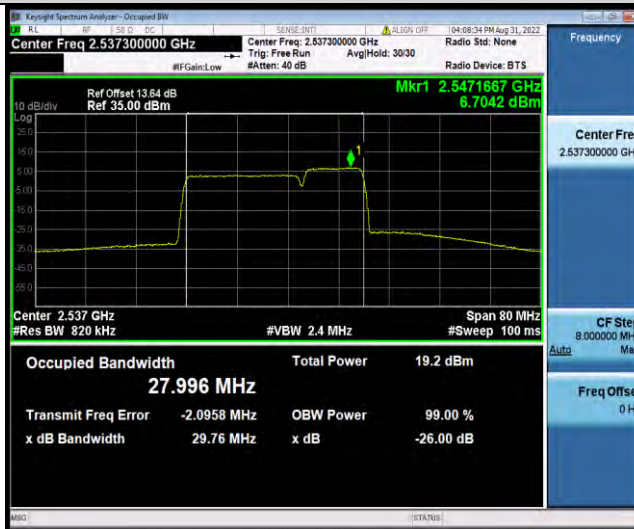

7C-20MHz-10MHz-16QAM-16QAM-HIGH-100RB#0-50RB#0