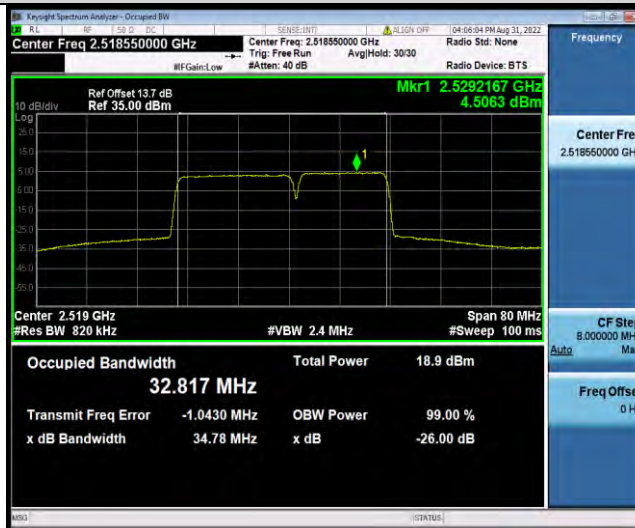

7C-20MHz-15MHz-QPSK-QPSK-HIGH-100RB#0-75RB#0

BUREAU VERITAS

Test Report No.: W7L-P22070038RF06

7C-20MHz-15MHz-16QAM-16QAM-LOW-100RB#0-75RB#0

7C-20MHz-15MHz-16QAM-16QAM-MID-100RB#0-75RB#0

7C-20MHz-15MHz-16QAM-16QAM-HIGH-100RB#0-75RB#0