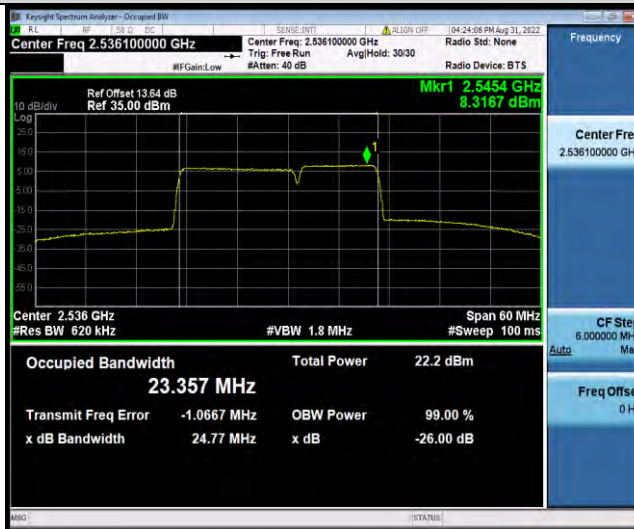

7C-15MHz-10MHz-16QAM-16QAM-MID-75RB#0-50RB#0

7C-15MHz-10MHz-16QAM-16QAM-HIGH-75RB#0-50RB#0

BUREAU VERITAS

Test Report No.: W7L-P22070038RF06

7C-15MHz-10MHz-64QAM-64QAM-LOW-75RB#0-50RB#0

7C-15MHz-10MHz-64QAM-64QAM-MID-75RB#0-50RB#0