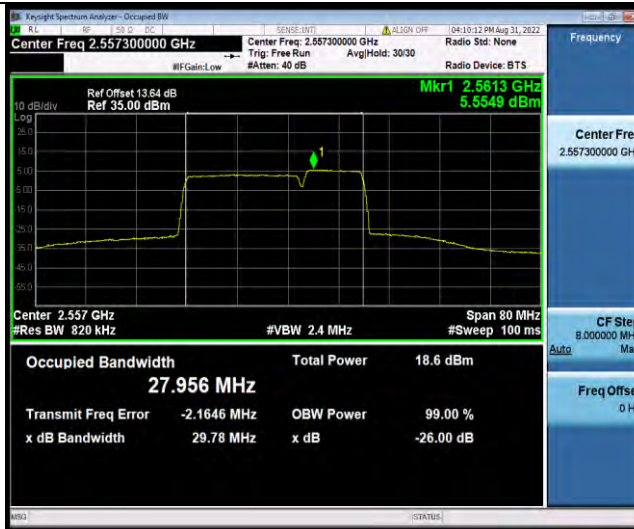

7C-20MHz-10MHz-64QAM-64QAM-MID-100RB#0-50RB#0

7C-20MHz-10MHz-64QAM-64QAM-HIGH-100RB#0-50RB#0

BUREAU VERITAS

Test Report No.: W7L-P22070038RF06

7C-20MHz-15MHz-QPSK-QPSK-LOW-100RB#0-75RB#0

7C-20MHz-15MHz-QPSK-QPSK-MID-100RB#0-75RB#0