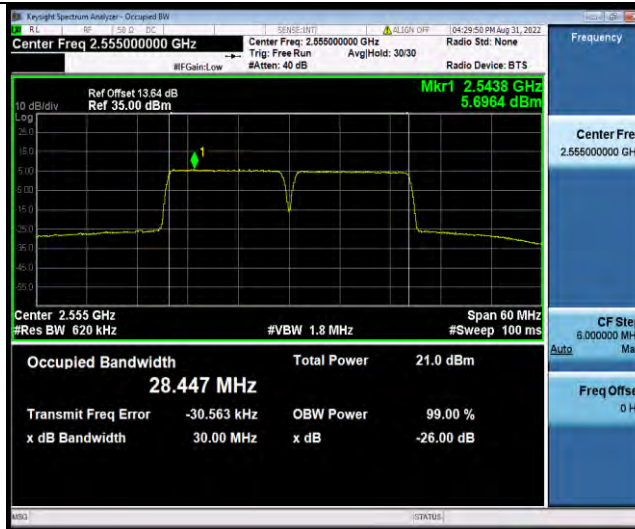

BUREAU VERITAS

Test Report No.: W7L-P22070038RF06

7C-15MHz-15MHz-16QAM-16QAM-LOW-75RB#0-75RB#0