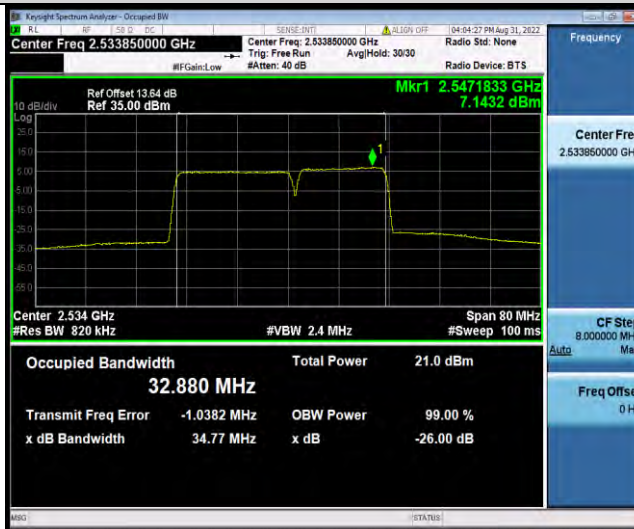

7C-20MHz-10MHz-64QAM-64QAM-MID-100RB#0-50RB#0

7C-20MHz-10MHz-64QAM-64QAM-HIGH-100RB#0-50RB#0

BUREAU VERITAS

Test Report No.: W7L-P22070038RF06

7C-20MHz-15MHz-QPSK-QPSK-LOW-100RB#0-75RB#0

7C-20MHz-15MHz-QPSK-QPSK-MID-100RB#0-75RB#0