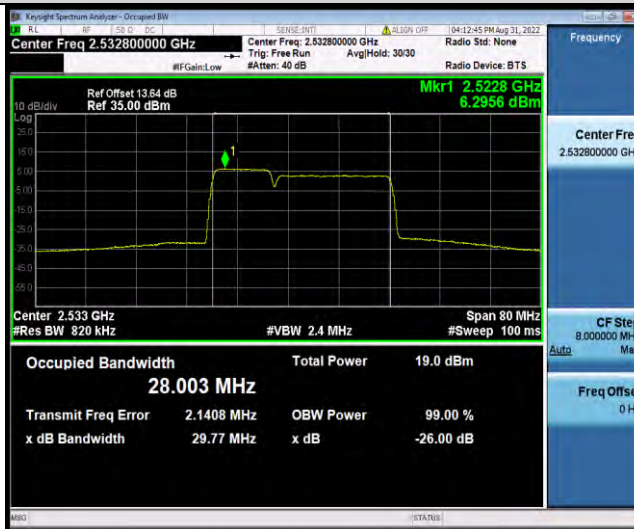

7C-10MHz-20MHz-64QAM-64QAM-HIGH-50RB#0-100RB#0