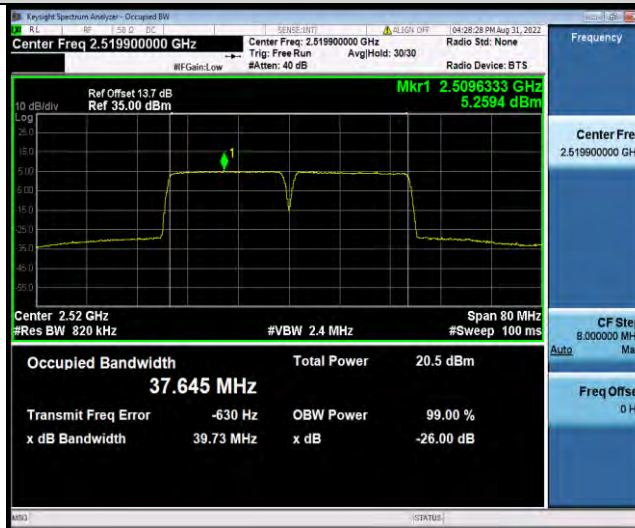

7C-20MHz-20MHz-QPSK-QPSK-LOW-100RB#0-100RB#0

7C-20MHz-20MHz-QPSK-QPSK-MID-100RB#0-100RB#0

7C-20MHz-20MHz-QPSK-QPSK-HIGH-100RB#0-100RB#0