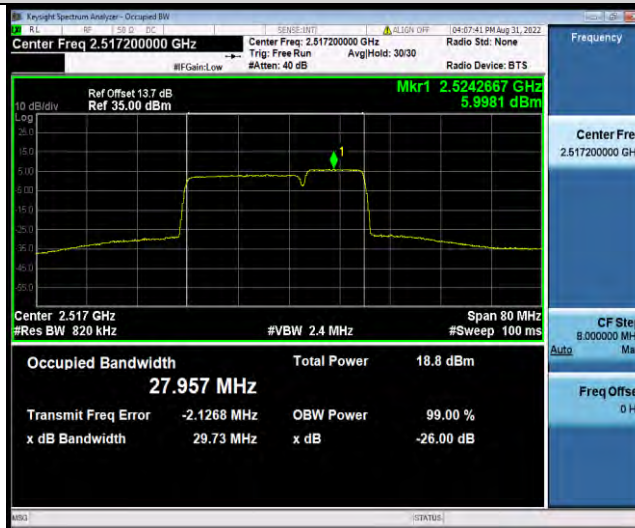

7C-20MHz-10MHz-16QAM-16QAM-LOW-100RB#0-50RB#0

7C-20MHz-10MHz-16QAM-16QAM-MID-100RB#0-50RB#0

7C-20MHz-10MHz-16QAM-16QAM-HIGH-100RB#0-50RB#0

BUREAU VERITAS

Test Report No.: W7L-P22070038RF06

7C-20MHz-10MHz-64QAM-64QAM-LOW-100RB#0-50RB#0