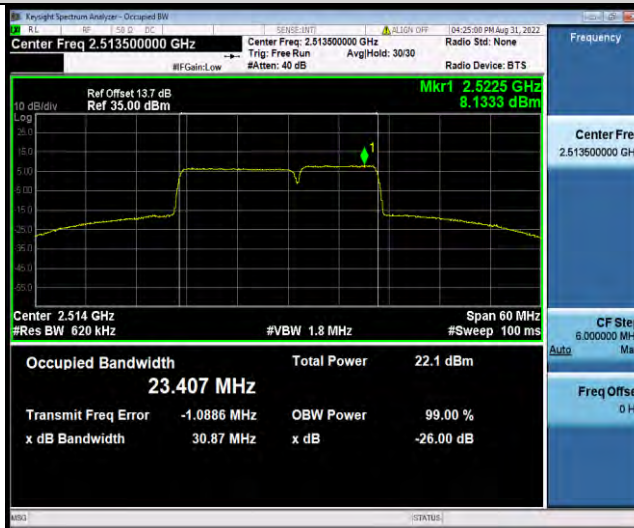

7C-15MHz-10MHz-QPSK-QPSK-LOW-75RB#0-50RB#0

7C-15MHz-10MHz-QPSK-QPSK-MID-75RB#0-50RB#0

7C-15MHz-10MHz-QPSK-QPSK-HIGH-75RB#0-50RB#0

BUREAU
VERITAS

Test Report No.: W7L-P22070038RF06

7C-15MHz-10MHz-16QAM-16QAM-LOW-75RB#0-50RB#0