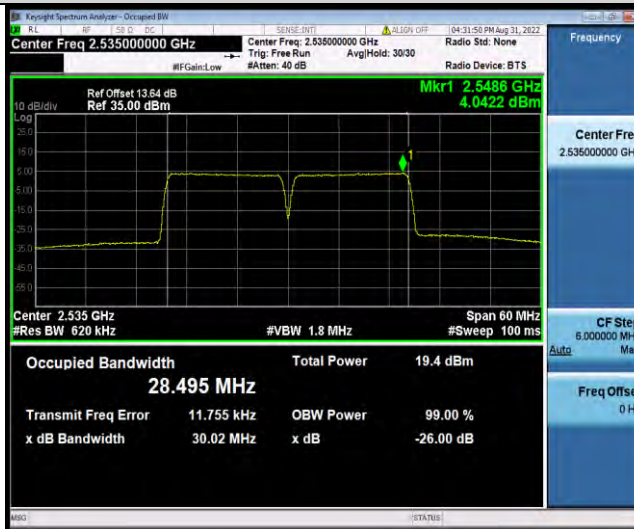

7C-15MHz-15MHz-64QAM-64QAM-HIGH-75RB#0-75RB#0