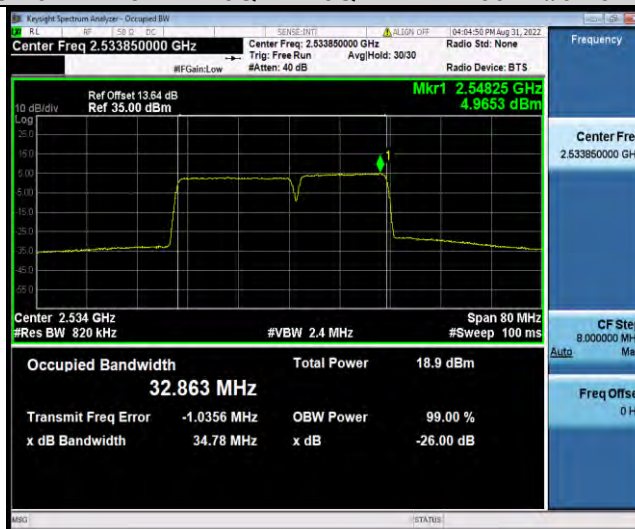

7C-20MHz-15MHz-QPSK-QPSK-HIGH-100RB#0-75RB#0

BUREAU VERITAS

Test Report No.: W7L-P22070038RF06

7C-20MHz-15MHz-16QAM-16QAM-LOW-100RB#0-75RB#0

7C-20MHz-15MHz-16QAM-16QAM-MID-100RB#0-75RB#0

7C-20MHz-15MHz-16QAM-16QAM-HIGH-100RB#0-75RB#0