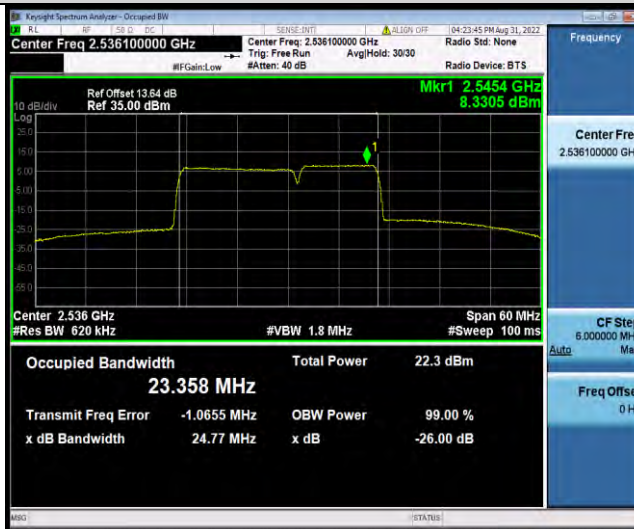

7C-15MHz-10MHz-16QAM-16QAM-HIGH-75RB#0-50RB#0