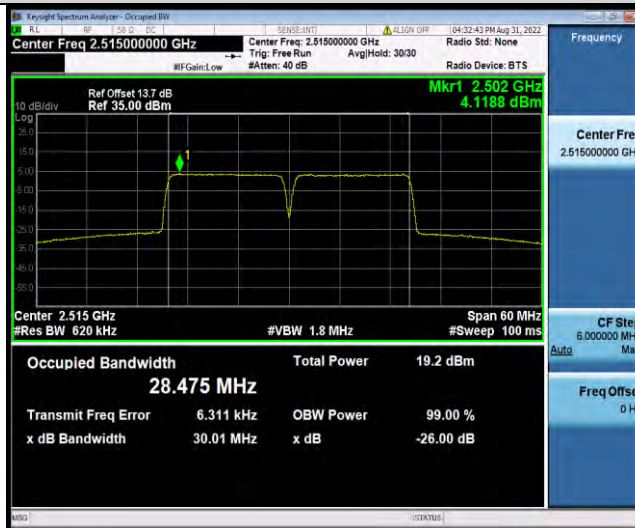

7C-15MHz-15MHz-16QAM-16QAM-MID-75RB#0-75RB#0