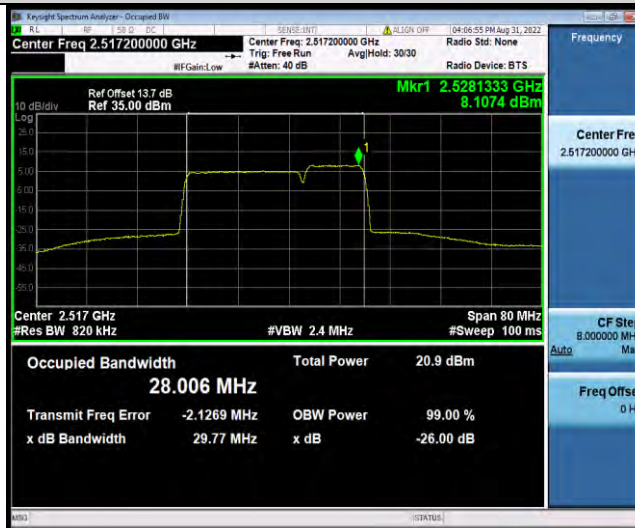

7C-20MHz-10MHz-QPSK-QPSK-MID-100RB#0-50RB#0