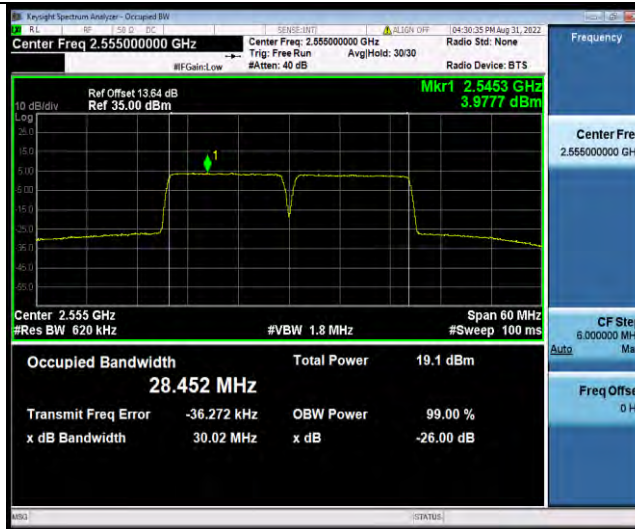

7C-15MHz-15MHz-64QAM-64QAM-LOW-75RB#0-75RB#0

7C-15MHz-15MHz-64QAM-64QAM-MID-75RB#0-75RB#0

7C-15MHz-15MHz-64QAM-64QAM-HIGH-75RB#0-75RB#0

BUREAU VERITAS

Test Report No.: W7L-P22070038RF06

7C-15MHz-20MHz-QPSK-QPSK-LOW-75RB#0-100RB#0