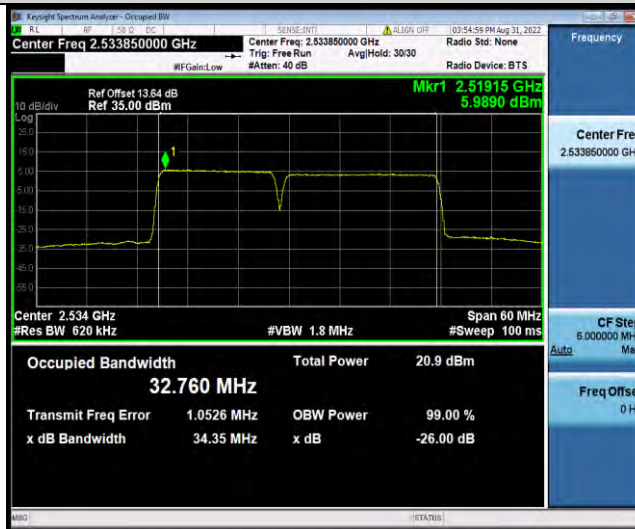

7C-15MHz-20MHz-QPSK-QPSK-HIGH-75RB#0-100RB#0