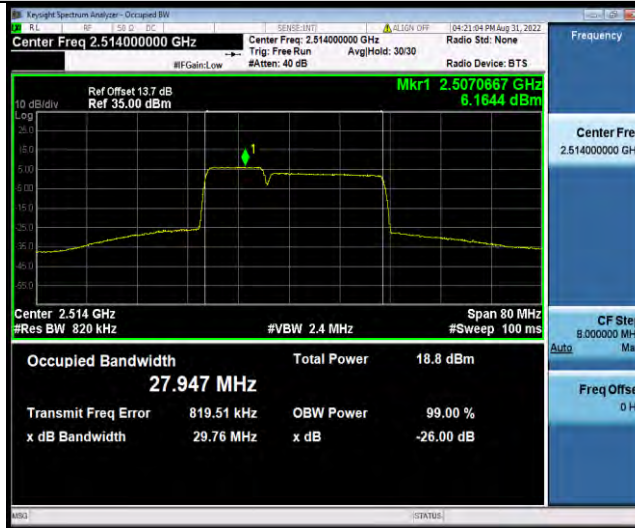

Test Graphs

BUREAU VERITAS

Test Report No.: W7L-P22070038RF06

7C-10MHz-20MHz-16QAM-16QAM-LOW-50RB#0-100RB#0

7C-10MHz-20MHz-16QAM-16QAM-MID-50RB#0-100RB#0

7C-10MHz-20MHz-16QAM-16QAM-HIGH-50RB#0-100RB#0

BUREAU VERITAS