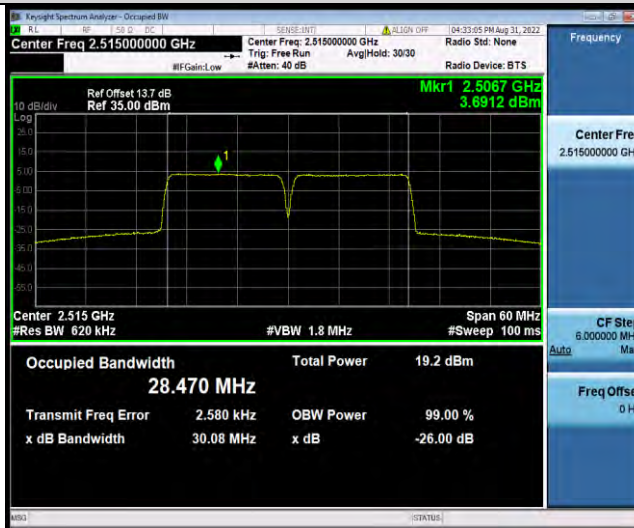

7C-15MHz-15MHz-64QAM-64QAM-MID-75RB#0-75RB#0