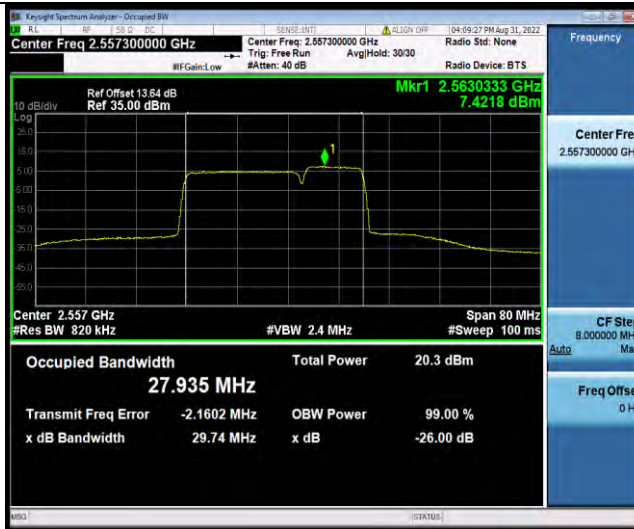

BUREAU VERITAS

Test Report No.: W7L-P22070038RF06

7C-20MHz-10MHz-QPSK-QPSK-LOW-100RB#0-50RB#0

7C-20MHz-10MHz-QPSK-QPSK-MID-100RB#0-50RB#0

7C-20MHz-10MHz-QPSK-QPSK-HIGH-100RB#0-50RB#0

BUREAU VERITAS

Test Report No.: W7L-P22070038RF06