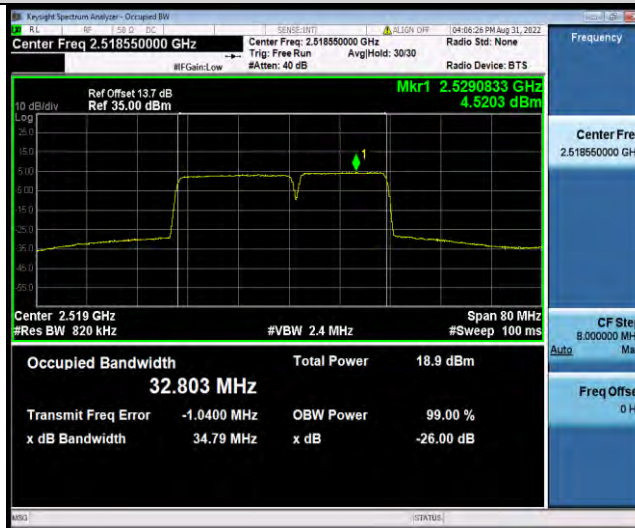

7C-20MHz-15MHz-64QAM-64QAM-MID-100RB#0-75RB#0