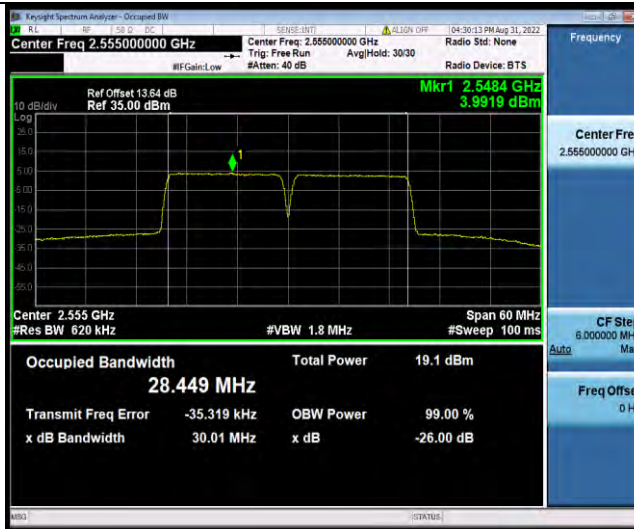

BUREAU VERITAS

Test Report No.: W7L-P22070038RF06

7C-15MHz-15MHz-16QAM-16QAM-LOW-75RB#0-75RB#0

7C-15MHz-15MHz-16QAM-16QAM-MID-75RB#0-75RB#0

7C-15MHz-15MHz-16QAM-16QAM-HIGH-75RB#0-75RB#0

BUREAU VERITAS

Test Report No.: W7L-P22070038RF06