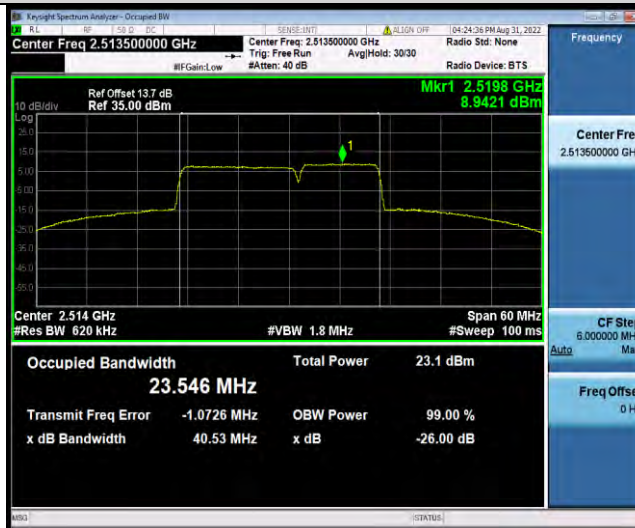

7C-15MHz-10MHz-QPSK-QPSK-MID-75RB#0-50RB#0