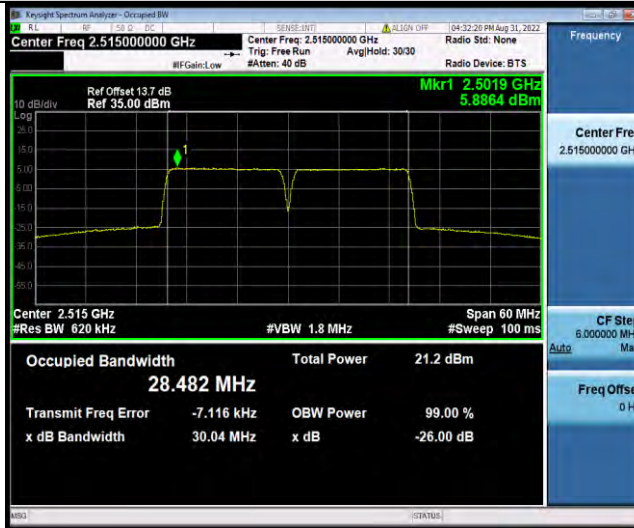

7C-15MHz-10MHz-64QAM-64QAM-HIGH-75RB#0-50RB#0

BUREAU VERITAS

Test Report No.: W7L-P22070038RF06

7C-15MHz-15MHz-QPSK-QPSK-LOW-75RB#0-75RB#0

7C-15MHz-15MHz-QPSK-QPSK-MID-75RB#0-75RB#0

7C-15MHz-15MHz-QPSK-QPSK-HIGH-75RB#0-75RB#0