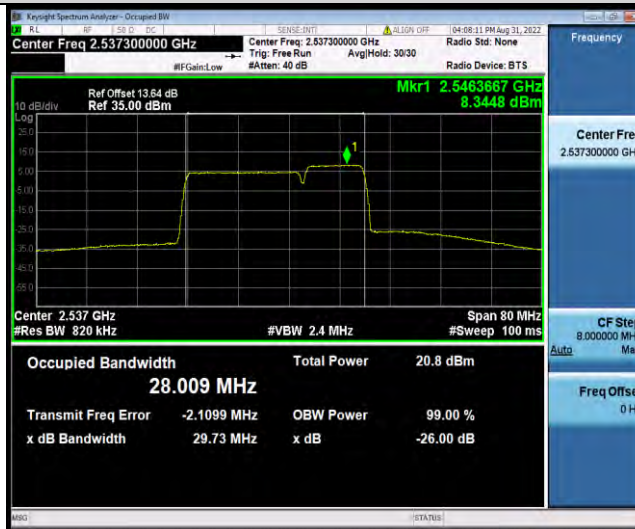

BUREAU VERITAS

Test Report No.: W7L-P22070038RF06

7C-20MHz-10MHz-QPSK-QPSK-LOW-100RB#0-50RB#0

7C-20MHz-10MHz-QPSK-QPSK-MID-100RB#0-50RB#0

7C-20MHz-10MHz-QPSK-QPSK-HIGH-100RB#0-50RB#0

BUREAU VERITAS

Test Report No.: W7L-P22070038RF06