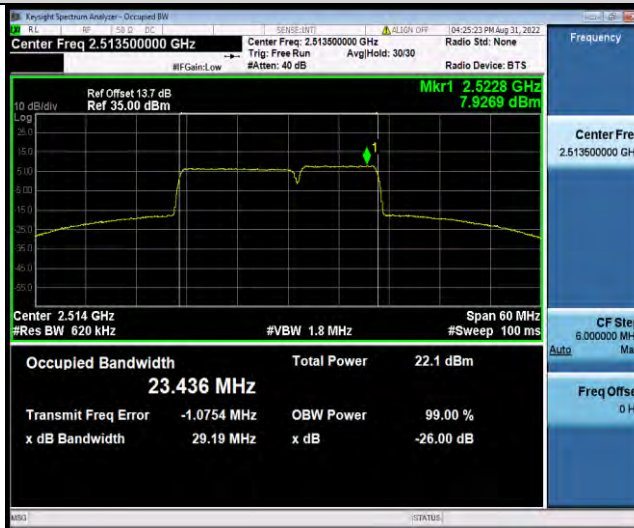

7C-15MHz-10MHz-16QAM-16QAM-MID-75RB#0-50RB#0

7C-15MHz-10MHz-16QAM-16QAM-HIGH-75RB#0-50RB#0

BUREAU VERITAS

Test Report No.: W7L-P22070038RF06

7C-15MHz-10MHz-64QAM-64QAM-LOW-75RB#0-50RB#0

7C-15MHz-10MHz-64QAM-64QAM-MID-75RB#0-50RB#0