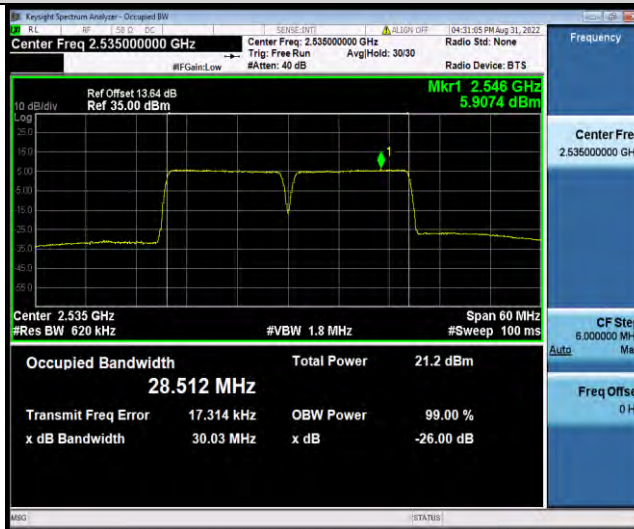

7C-15MHz-10MHz-64QAM-64QAM-HIGH-75RB#0-50RB#0

BUREAU VERITAS

Test Report No.: W7L-P22070038RF06

7C-15MHz-15MHz-QPSK-QPSK-LOW-75RB#0-75RB#0

7C-15MHz-15MHz-QPSK-QPSK-MID-75RB#0-75RB#0

7C-15MHz-15MHz-QPSK-QPSK-HIGH-75RB#0-75RB#0