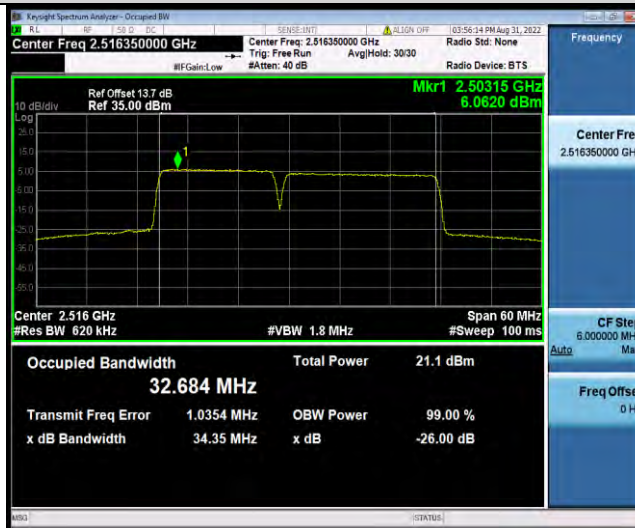

7C-15MHz-15MHz-64QAM-64QAM-LOW-75RB#0-75RB#0

7C-15MHz-15MHz-64QAM-64QAM-MID-75RB#0-75RB#0

7C-15MHz-15MHz-64QAM-64QAM-HIGH-75RB#0-75RB#0

BUREAU VERITAS

Test Report No.: W7L-P22070038RF06

7C-15MHz-20MHz-QPSK-QPSK-LOW-75RB#0-100RB#0