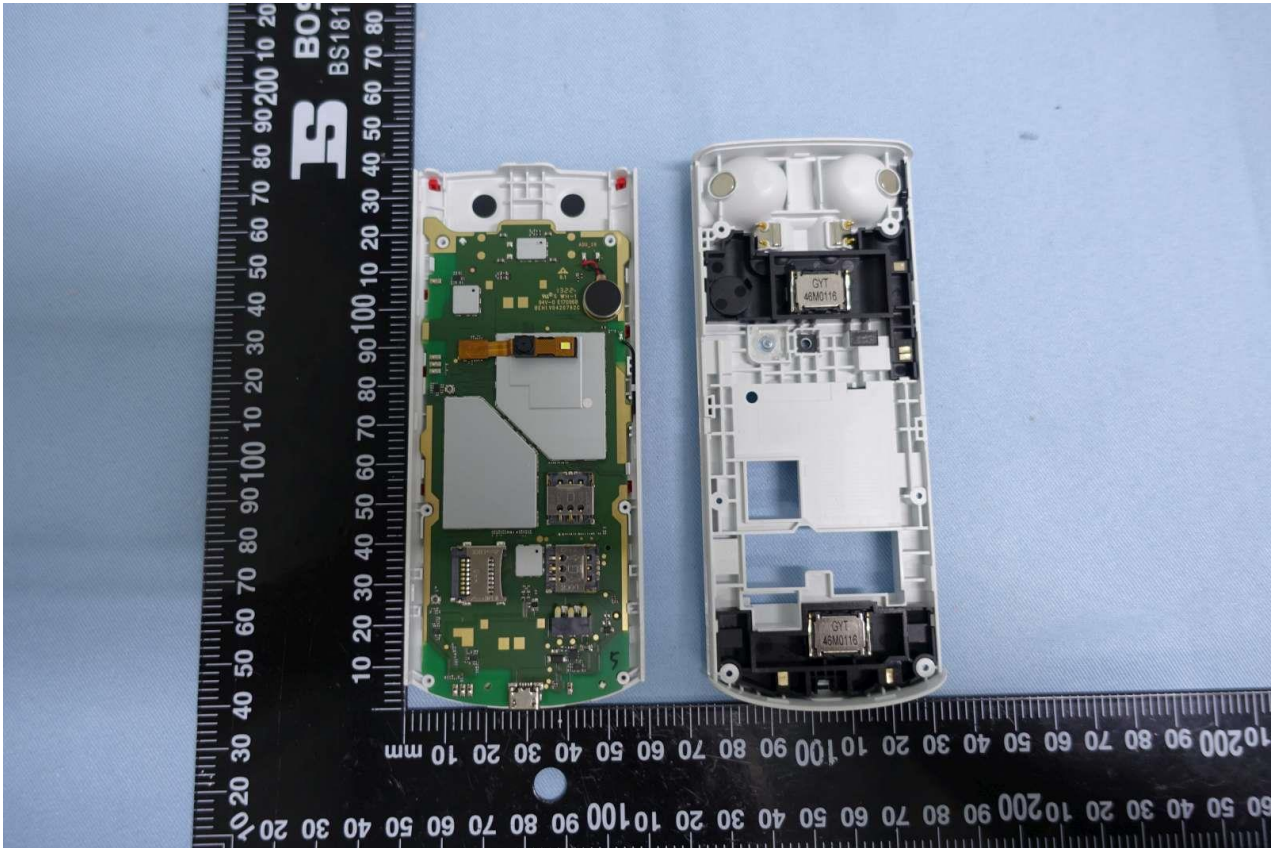

Brand Name: NOKIA / Model Name: TA-1496