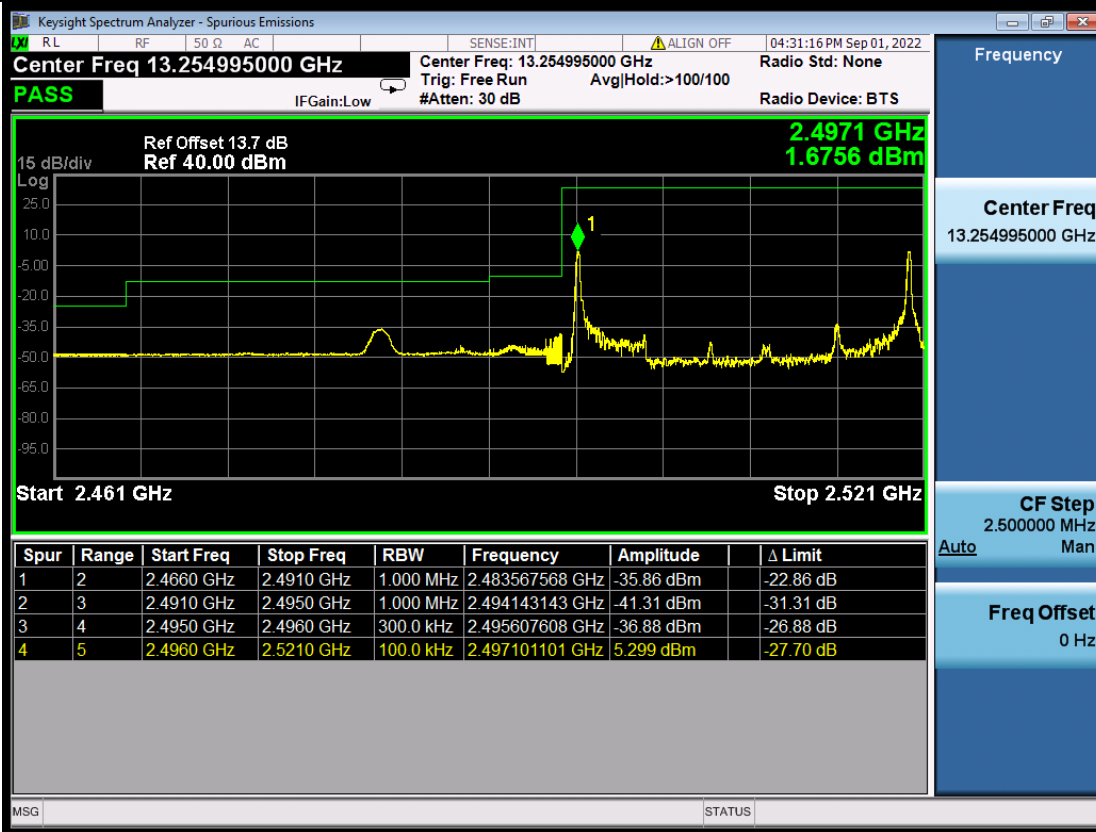

**BUREAU
VERITAS**

Test Report No.: W7L-P22080003RF06

41C-5MHz-20MHz-64QAM-64QAM-LOW-1RB#24-1RB#0