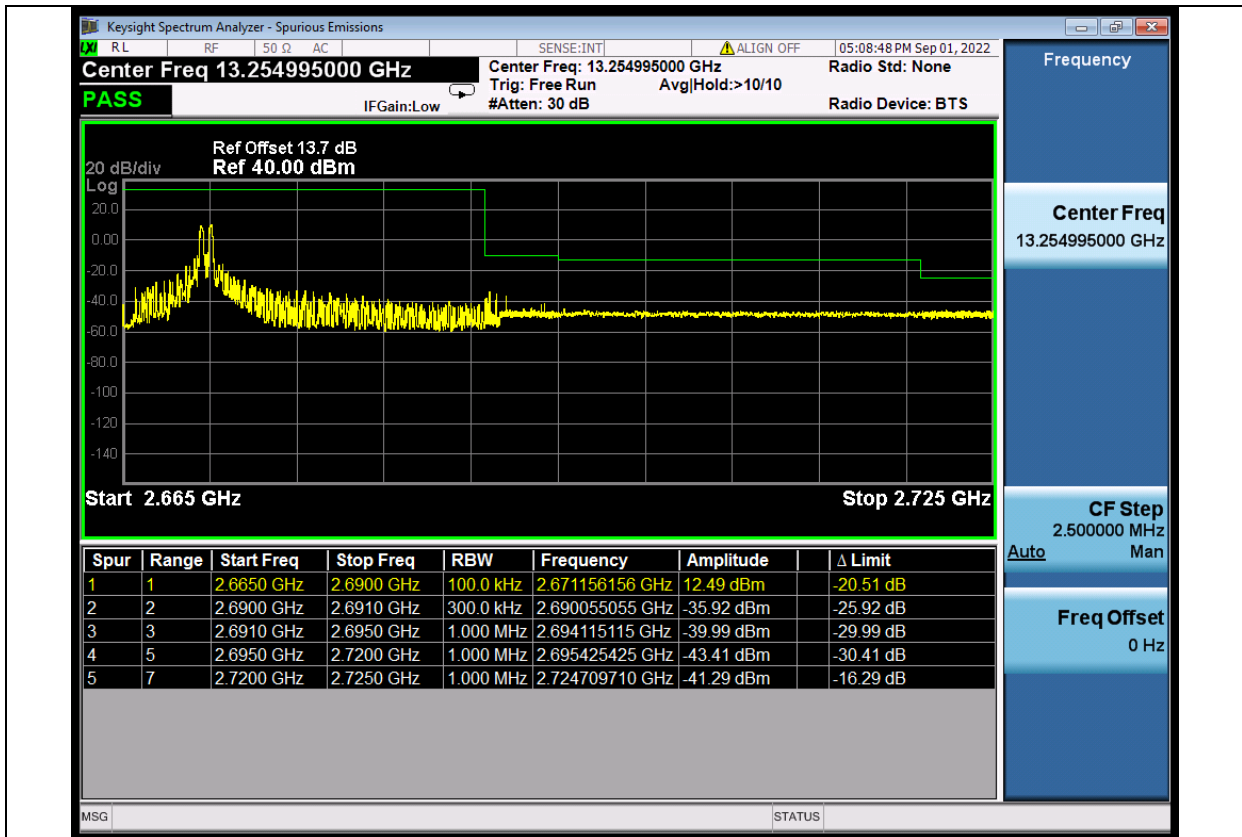

**BUREAU
VERITAS**

Test Report No.: W7L-P22080003RF06

41C-5MHz-20MHz-64QAM-64QAM-HIGH-1RB#0-1RB#99

41C-5MHz-20MHz-64QAM-64QAM-HIGH-1RB#24-1RB#0

**BUREAU
VERITAS**

Test Report No.: W7L-P22080003RF06

41C-5MHz-20MHz-64QAM-64QAM-HIGH-Full_RB#0-Full_RB#0