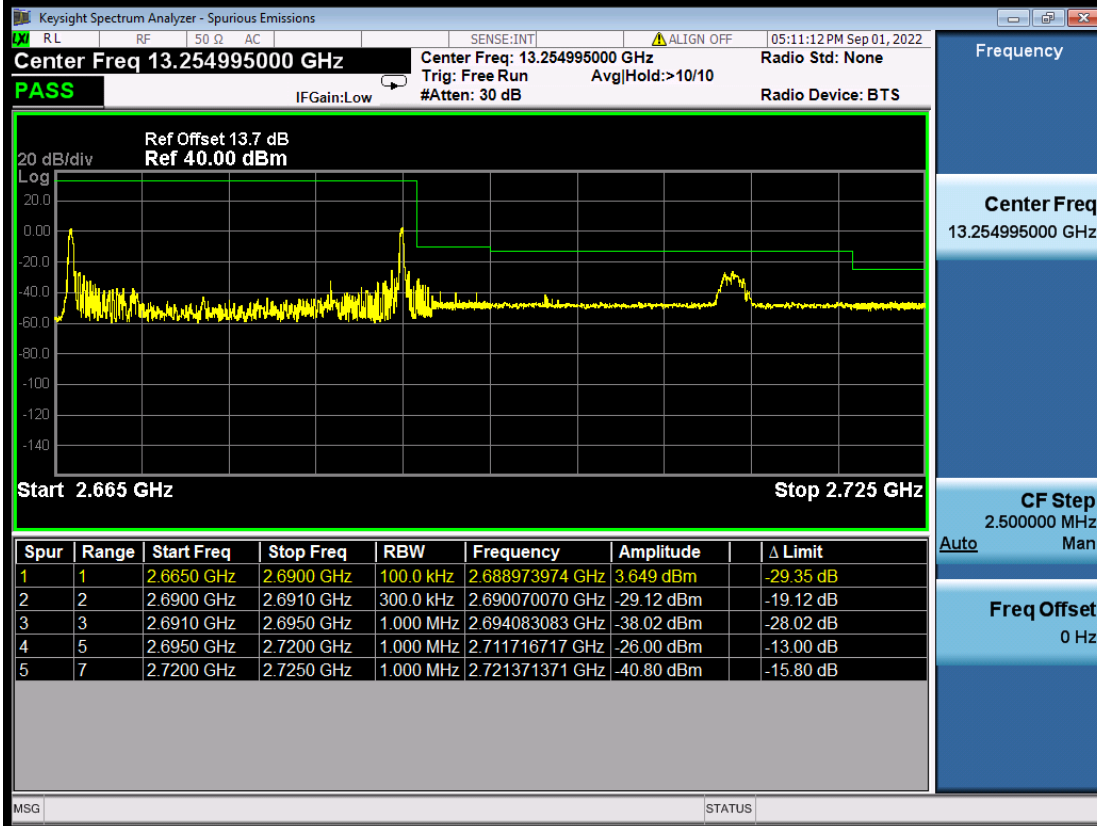

41C-5MHz-20MHz-16QAM-16QAM-HIGH-1RB#24-1RB#0

BV 7Layers Communications Technology
(Shenzhen) Co., Ltd

No.B102, Dazu Chuangxin Mansion, North of Beihuan
Avenue, North Area, Hi-Tech Industrial Park, Nanshan
District, Shenzhen, Guangdong, China

Tel: +86 755 8869 6566
Fax: +86 755 8869 6577
Email: customerservice.sw@bureauveritas.com