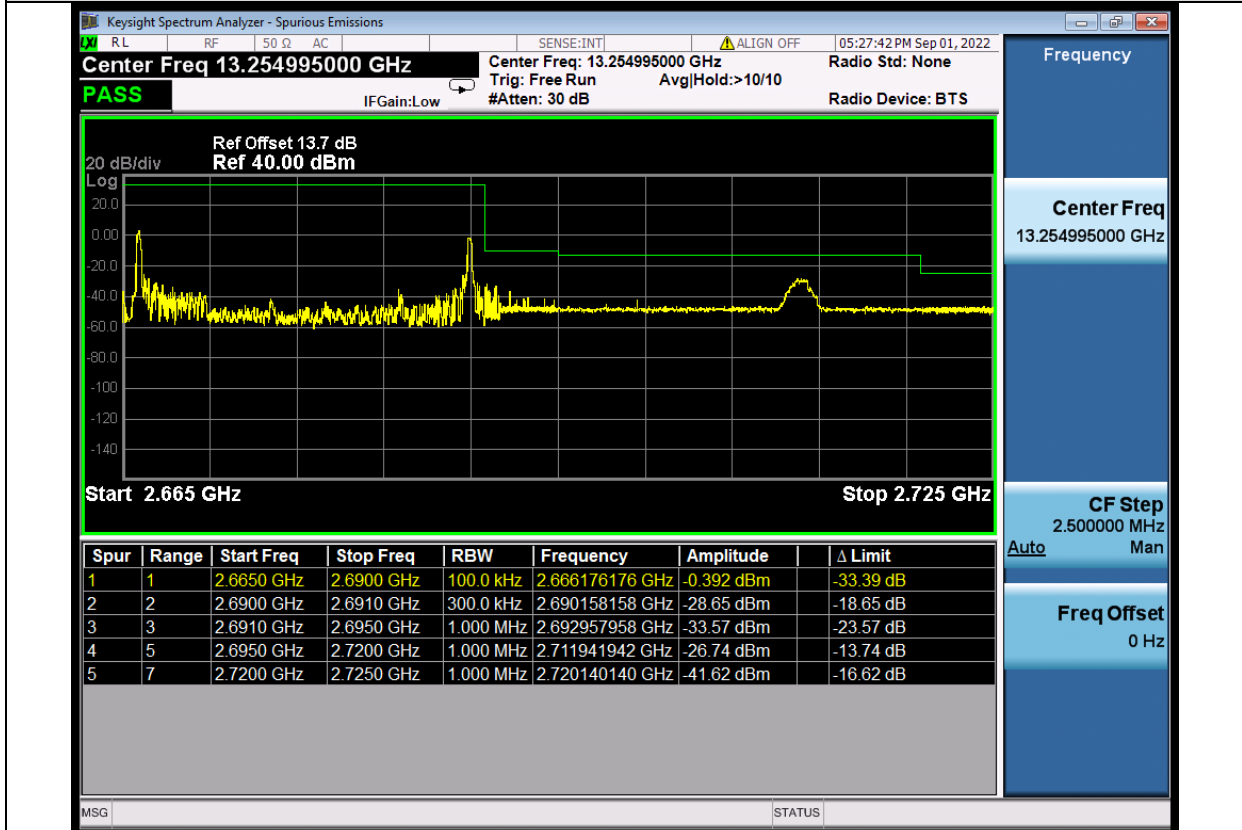

**BUREAU
VERITAS**

Test Report No.: W7L-P22080003RF06

41C-5MHz-20MHz-64QAM-64QAM-HIGH-1RB#0-1RB#99

41C-5MHz-20MHz-64QAM-64QAM-HIGH-1RB#24-1RB#0

**BUREAU
VERITAS**

Test Report No.: W7L-P22080003RF06

41C-5MHz-20MHz-64QAM-64QAM-HIGH-Full_RB#0-Full_RB#0