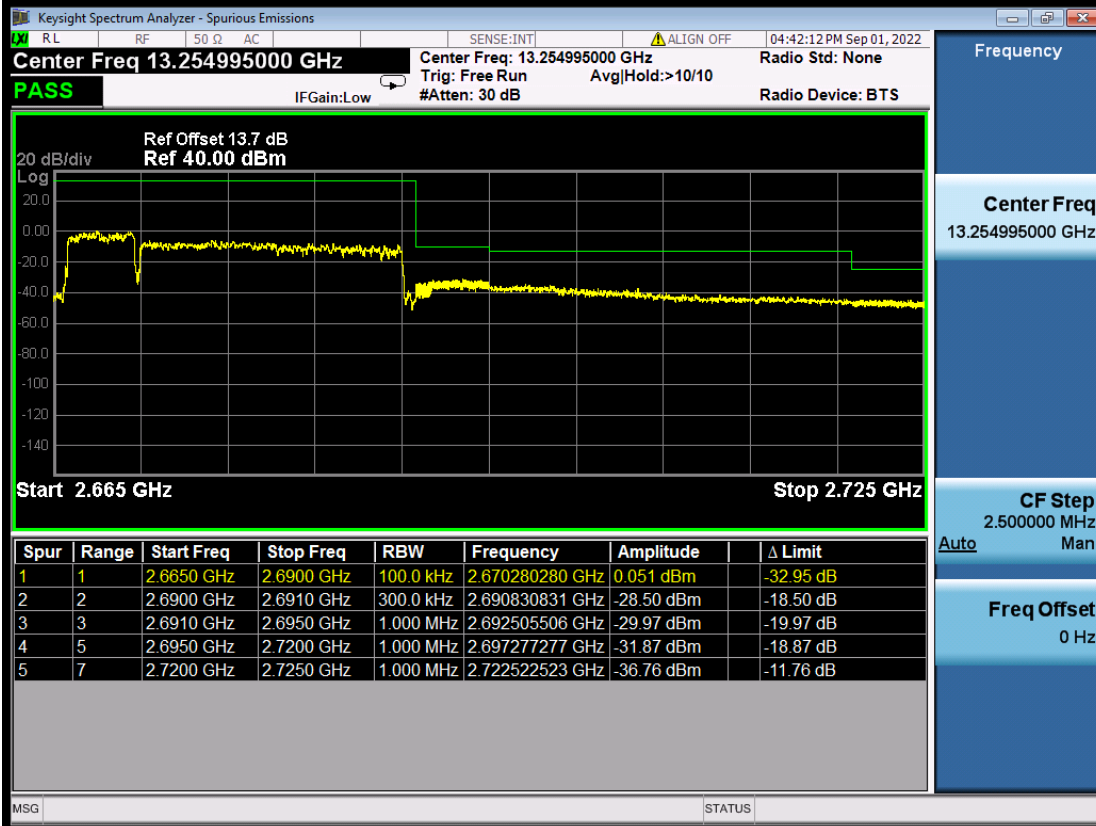

**BUREAU
VERITAS**

Test Report No.: W7L-P22080003RF06

41C-5MHz-20MHz-16QAM-16QAM-HIGH-Full_RB#0-Full_RB#0

41C-5MHz-20MHz-64QAM-64QAM-LOW-1RB#0-1RB#99

BV 7Layers Communications Technology
(Shenzhen) Co., Ltd