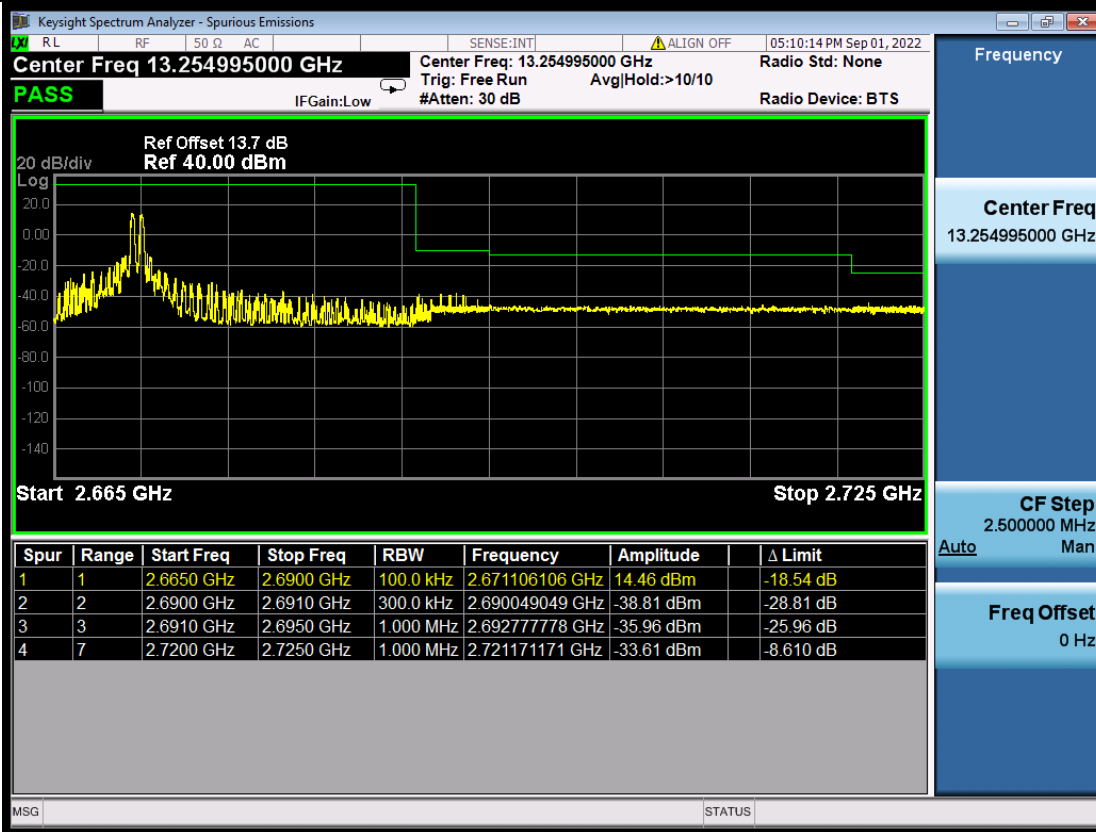

**BUREAU
VERITAS**

Test Report No.: W7L-P22080003RF06

41C-5MHz-20MHz-16QAM-16QAM-HIGH-Full_RB#0-Full_RB#0

41C-5MHz-20MHz-64QAM-64QAM-LOW-1RB#0-1RB#99

BV 7Layers Communications Technology
(Shenzhen) Co., Ltd