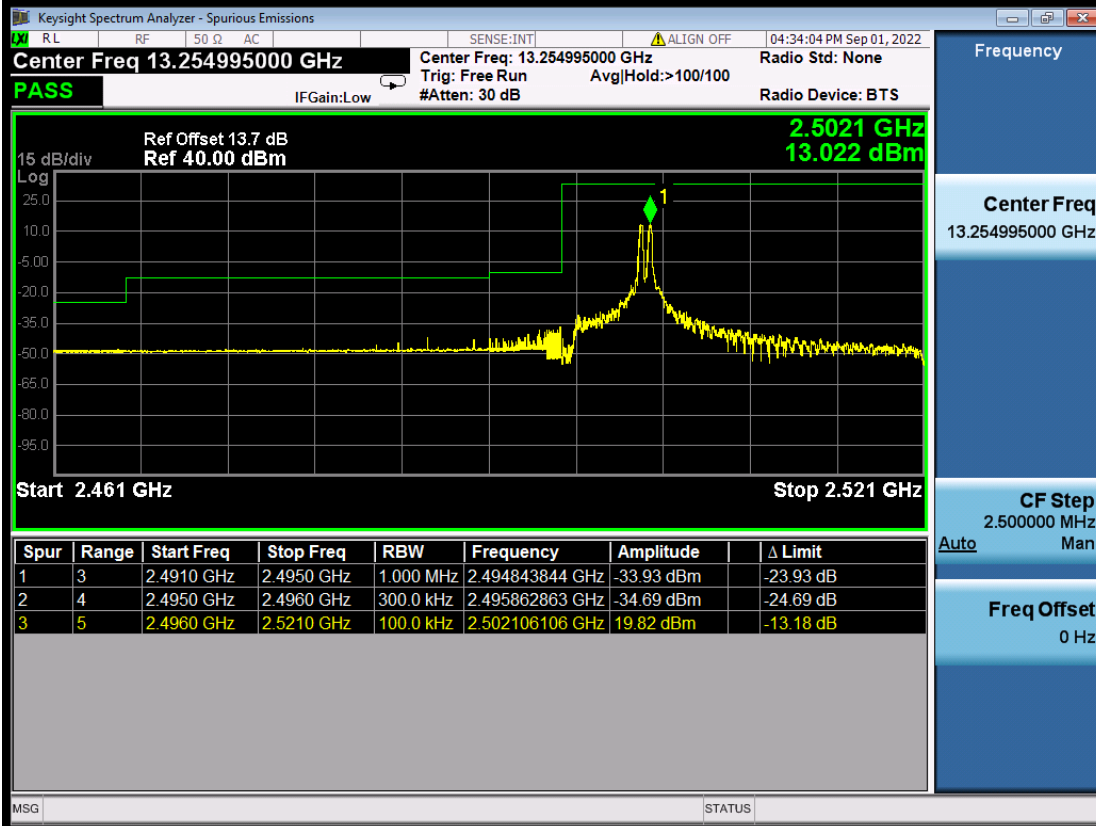

**BUREAU
VERITAS**

Test Report No.: W7L-P22080003RF06

41C-5MHz-20MHz-64QAM-64QAM-LOW-1RB#24-1RB#0

41C-5MHz-20MHz-64QAM-64QAM-LOW-Full_RB#0-Full_RB#0

BV 7Layers Communications Technology
(Shenzhen) Co., Ltd