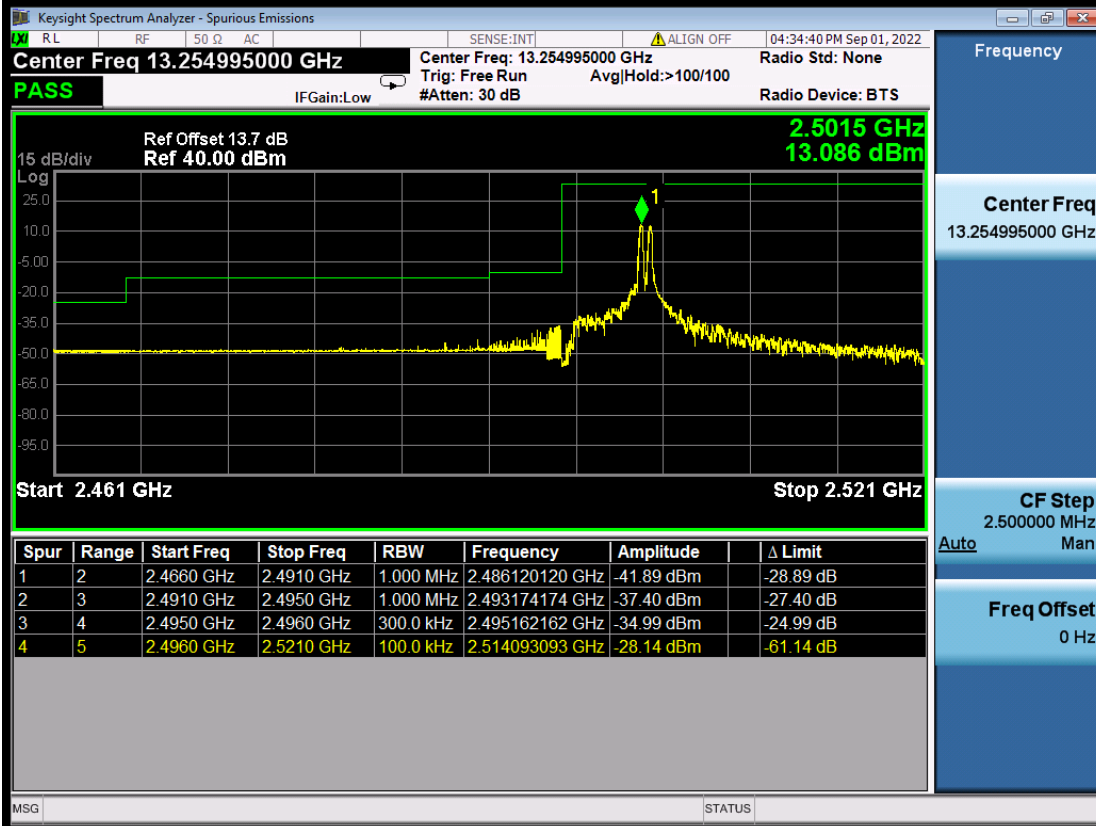

BUREAU VERITAS

Test Report No.: W7L-P22080003RF06

41C-5MHz-20MHz-16QAM-16QAM-LOW-1RB#24-1RB#0

41C-5MHz-20MHz-16QAM-16QAM-LOW-Full_RB#0-Full_RB#0

BV 7Layers Communications Technology (Shenzhen) Co., Ltd

No.B102, Dazhu Chuangxin Mansion, North of Beihuan Avenue, North Area, Hi-Tech Industrial Park, Nanshan District, Shenzhen, Guangdong, China