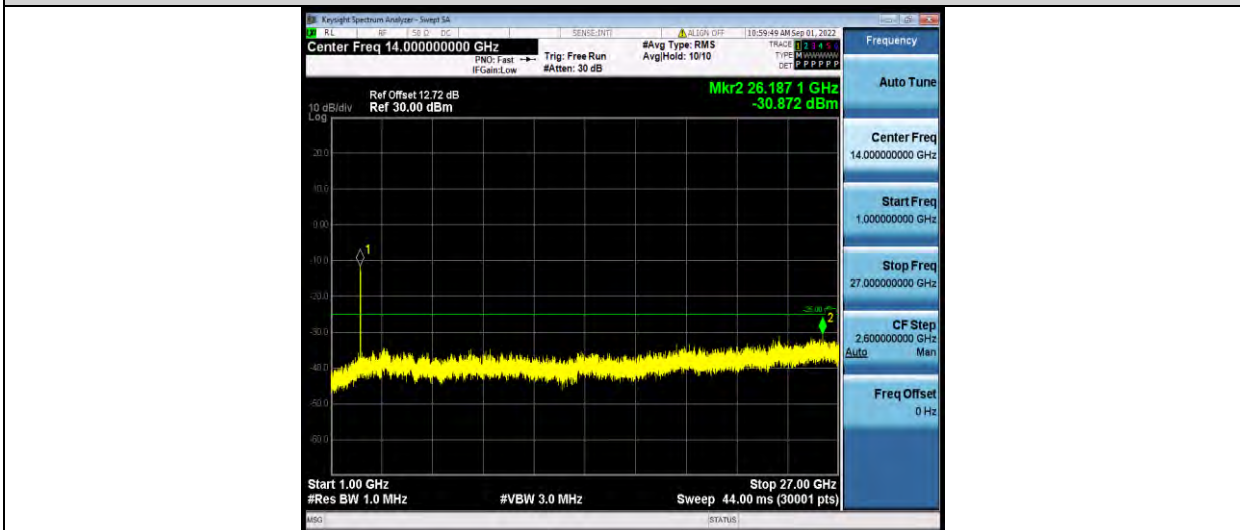

41C-15MHz-15MHz-QPSK-QPSK-40545-40695-75RB#0-75RB#0-30~1000MHz