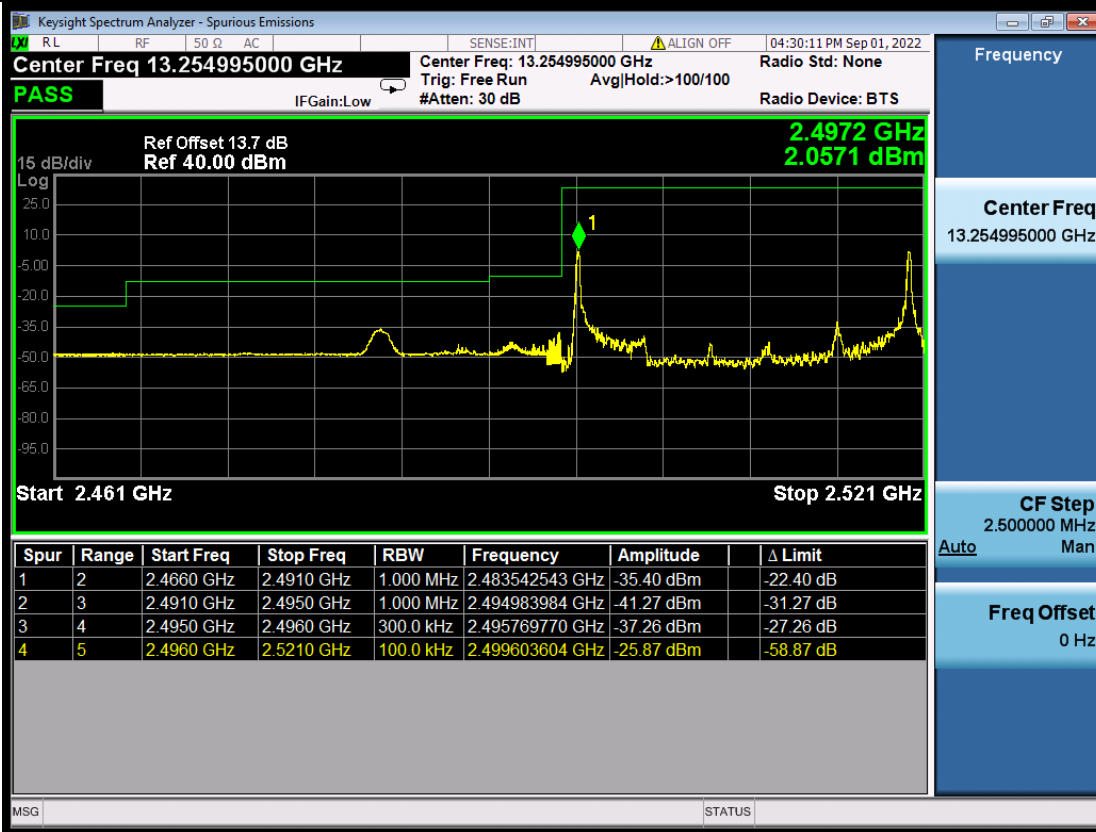

BUREAU VERITAS

Test Report No.: W7L-P22080003RF06

41C-5MHz-20MHz-16QAM-16QAM-LOW-1RB#24-1RB#0

41C-5MHz-20MHz-16QAM-16QAM-LOW-Full_RB#0-Full_RB#0

BV 7Layers Communications Technology (Shenzhen) Co., Ltd

No.B102, Dazhu Chuangxin Mansion, North of Beihuan Avenue, North Area, Hi-Tech Industrial Park, Nanshan District, Shenzhen, Guangdong, China