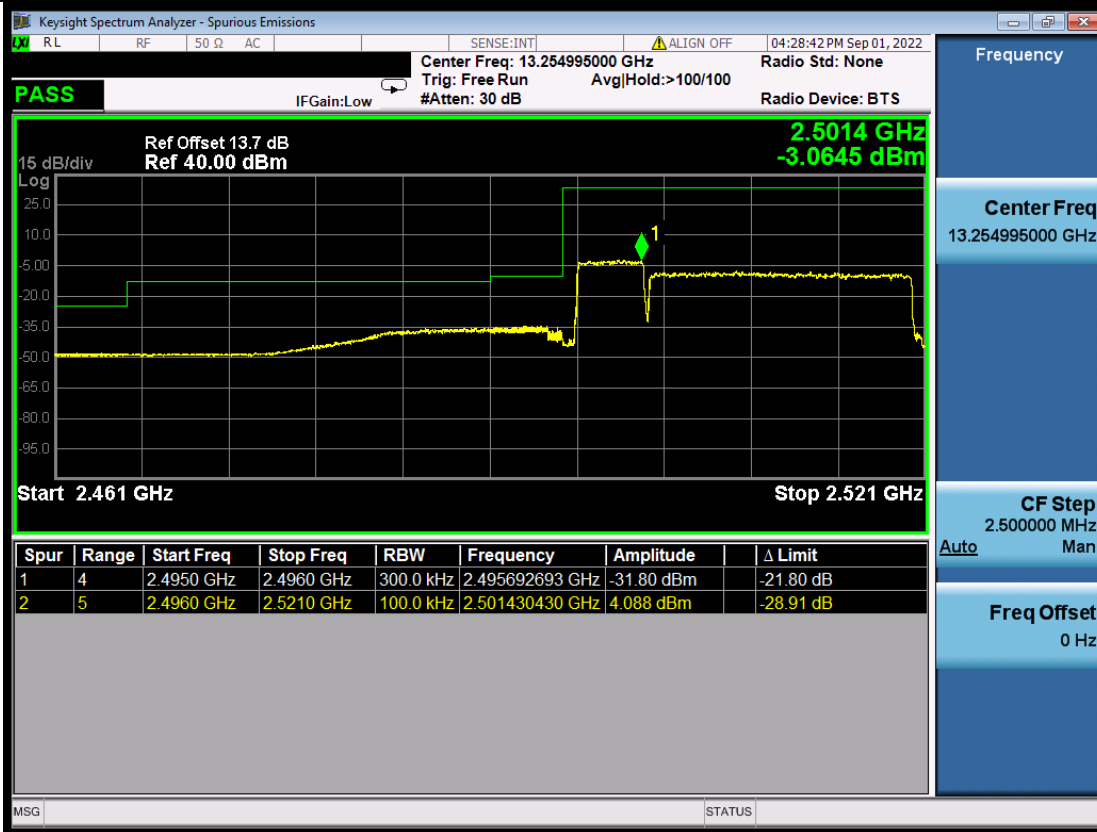

**BUREAU
VERITAS**

Test Report No.: W7L-P22080003RF06

41C-5MHz-20MHz-16QAM-16QAM-HIGH-1RB#0-1RB#99