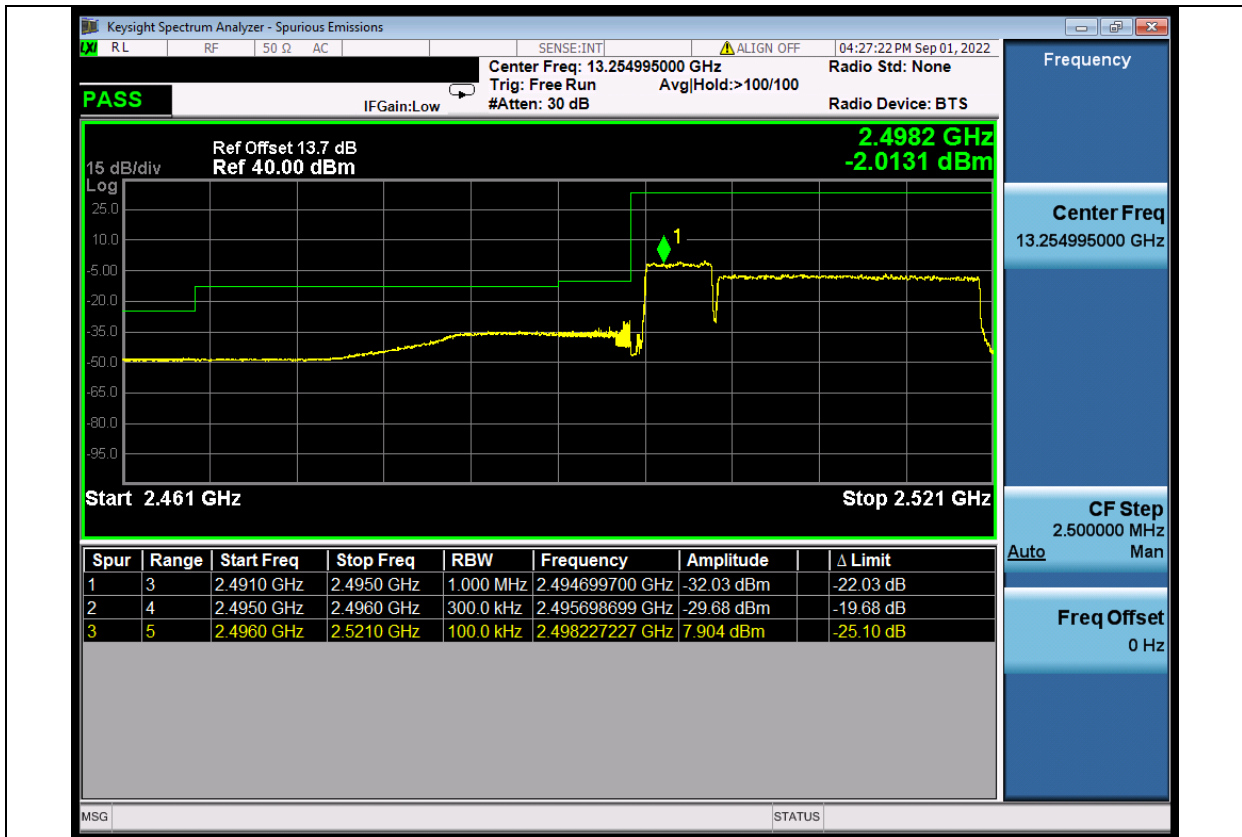

**BUREAU
VERITAS**

Test Report No.: W7L-P22080003RF06

41C-5MHz-20MHz-64QAM-64QAM-HIGH-1RB#0-1RB#99