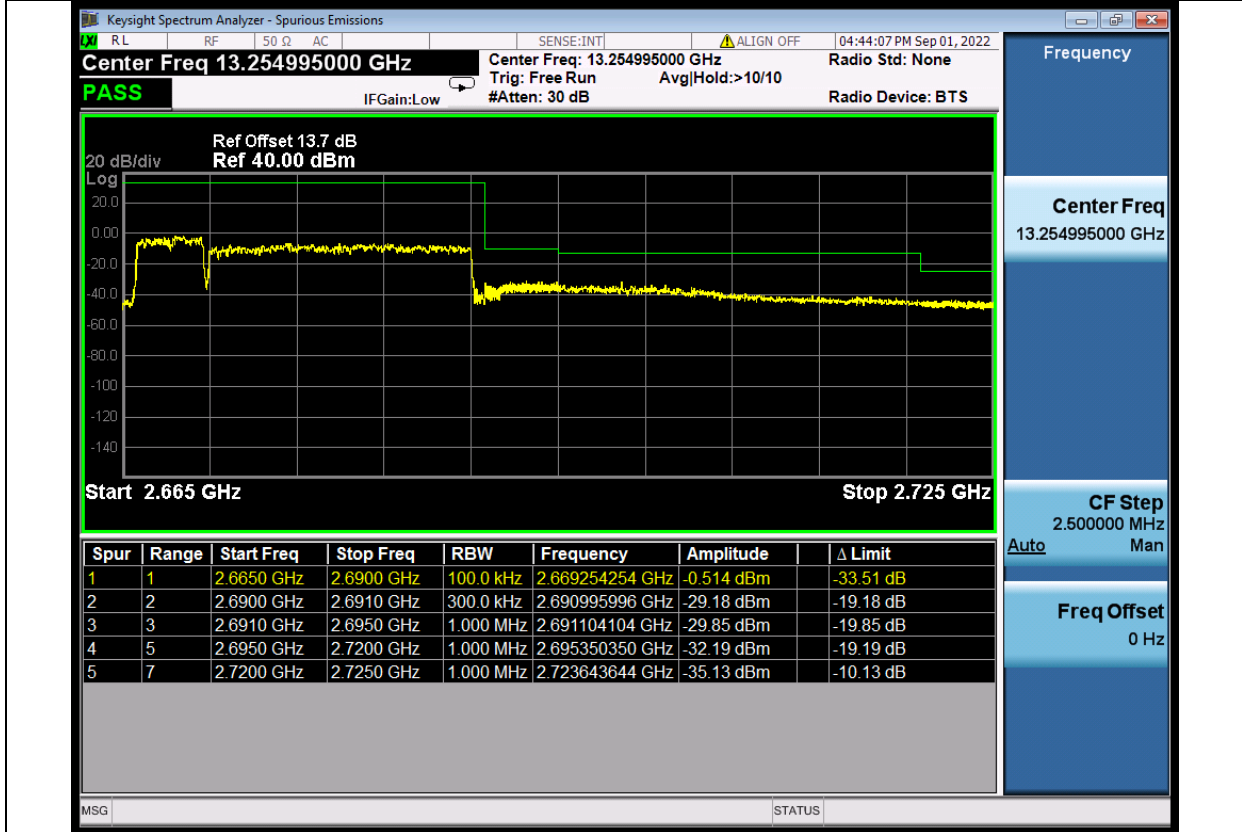

**BUREAU
VERITAS**

Test Report No.: W7L-P22080003RF06

41C-5MHz-20MHz-64QAM-64QAM-HIGH-1RB#0-1RB#99

41C-5MHz-20MHz-64QAM-64QAM-HIGH-1RB#24-1RB#0

**BUREAU
VERITAS**

Test Report No.: W7L-P22080003RF06

41C-5MHz-20MHz-64QAM-64QAM-HIGH-Full_RB#0-Full_RB#0