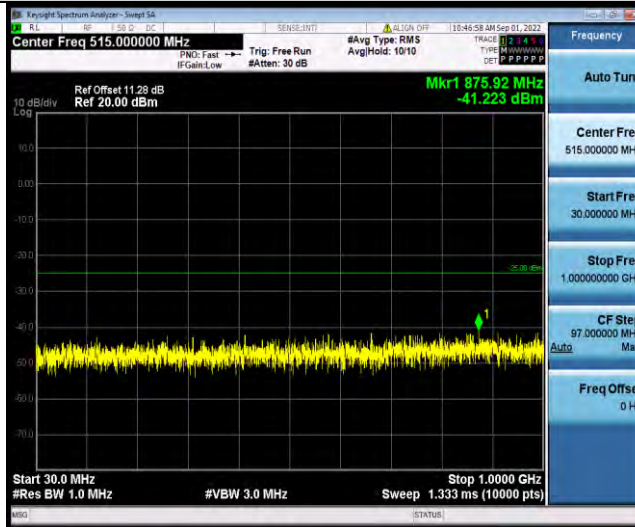

BUREAU VERITAS

Test Report No.: W7L-P22080003RF06

41C-10MHz-15MHz-QPSK-QPSK-40549-40669-1RB#49-1RB#0-30~1000MHz