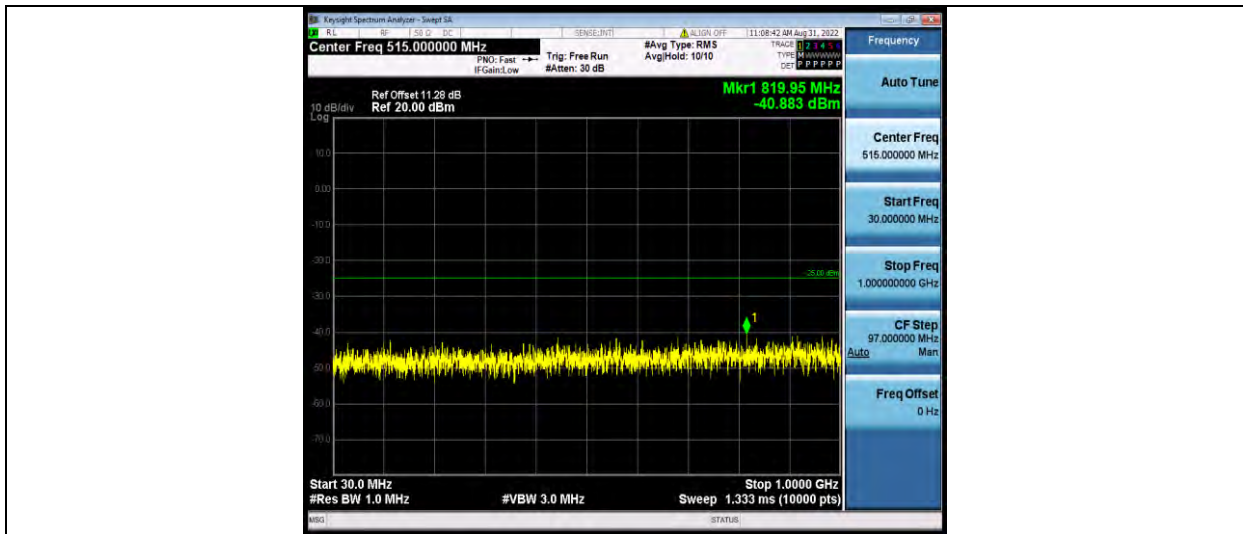

BUREAU VERITAS

Test Report No.: W7L-P22080003RF06

Band41-15MHz-64QAM-41515-1RB#0-Range2:1000~27000MHz