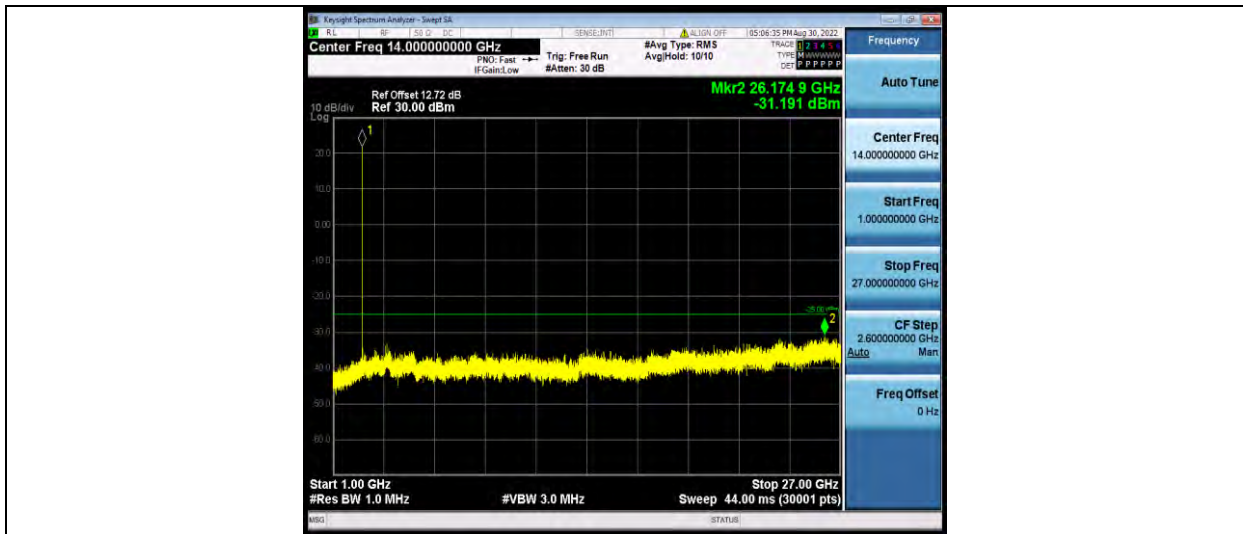

BUREAU VERITAS

Test Report No.: W7L-P22080003RF06

Band41-5MHz-16QAM-40620-1RB#0-Range1:30~1000MHz