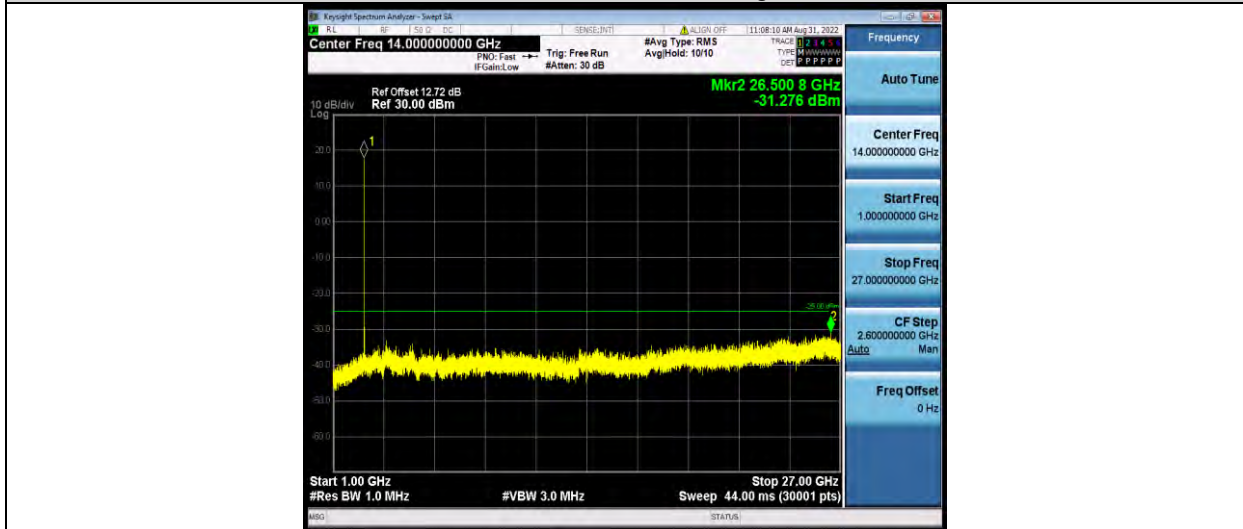

Band41-15MHz-64QAM-39725-1RB#0-Range1:30~1000MHz

Band41-15MHz-64QAM-39725-1RB#0-Range2:1000~27000MHz

BUREAU VERITAS

Test Report No.: W7L-P22080003RF06

Band41-15MHz-64QAM-40620-1RB#0-Range1:30~1000MHz

Band41-15MHz-64QAM-40620-1RB#0-Range2:1000~27000MHz