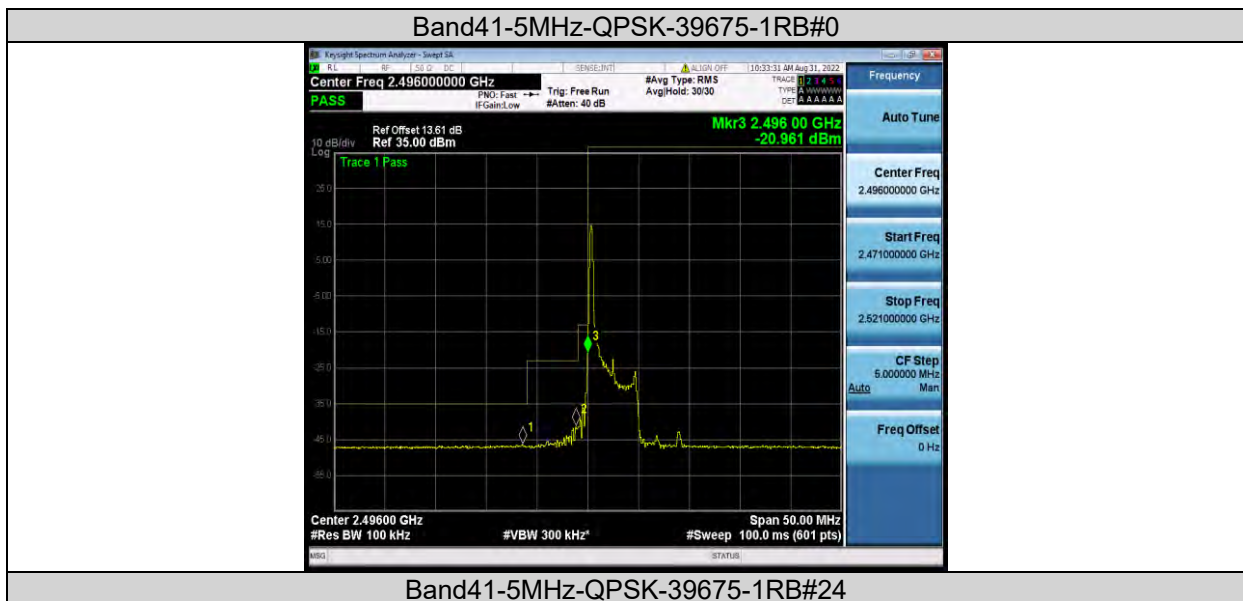

Test Graphs