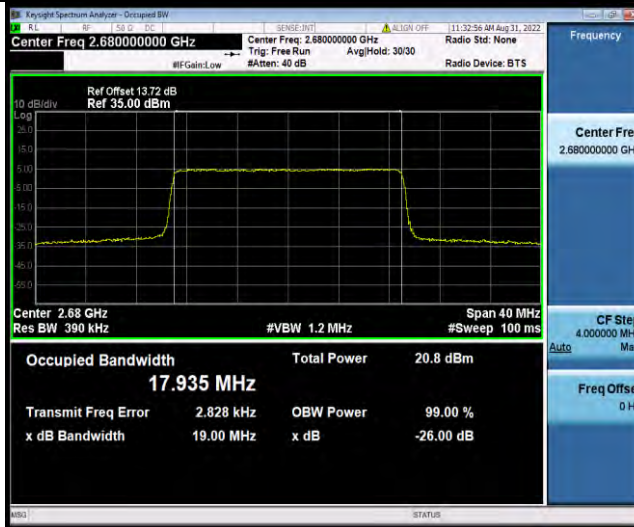

BUREAU VERITAS

Test Report No.: W7L-P22080003RF06

Band41-20MHz-16QAM-39750-100RB#0

Band41-20MHz-16QAM-40620-100RB#0

Band41-20MHz-16QAM-41490-100RB#0

BUREAU VERITAS

Test Report No.: W7L-P22080003RF06

Band41-20MHz-64QAM-39750-100RB#0