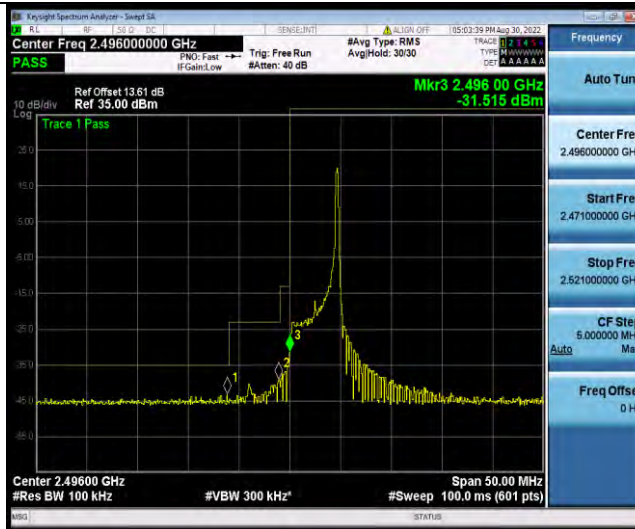

BUREAU VERITAS

Test Report No.: W7L-P22080003RF06

Band41-5MHz-QPSK-39675-25RB#0