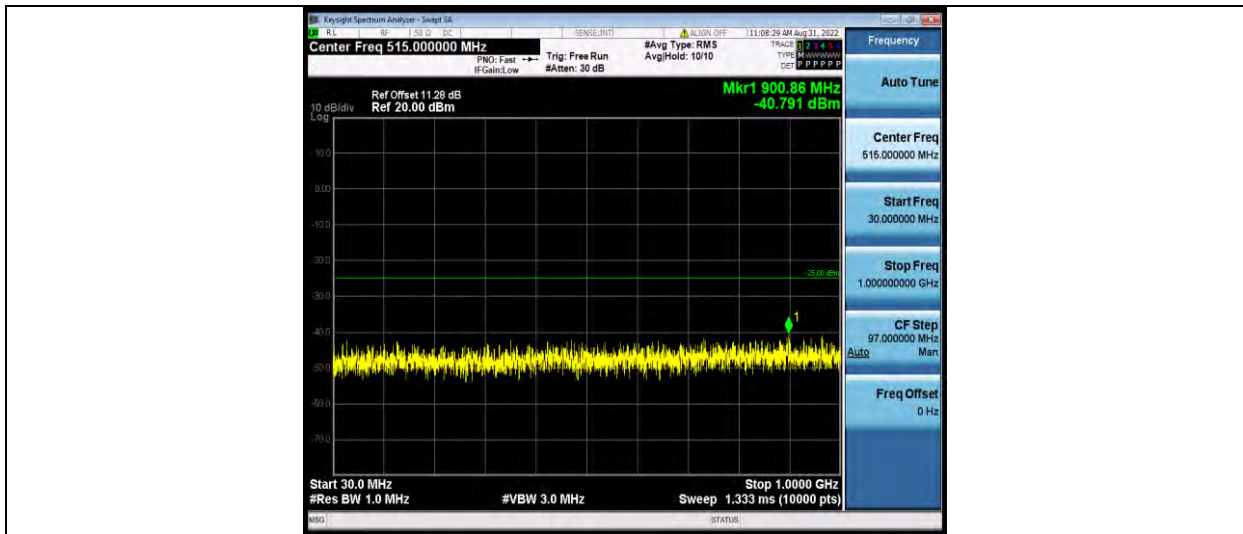

Band41-15MHz-16QAM-40620-1RB#0-Range1:30~1000MHz

Band41-15MHz-16QAM-40620-1RB#0-Range2:1000~27000MHz

Band41-15MHz-16QAM-41515-1RB#0-Range1:30~1000MHz

BUREAU VERITAS

Test Report No.: W7L-P22080003RF06

Band41-15MHz-16QAM-41515-1RB#0-Range2:1000~27000MHz