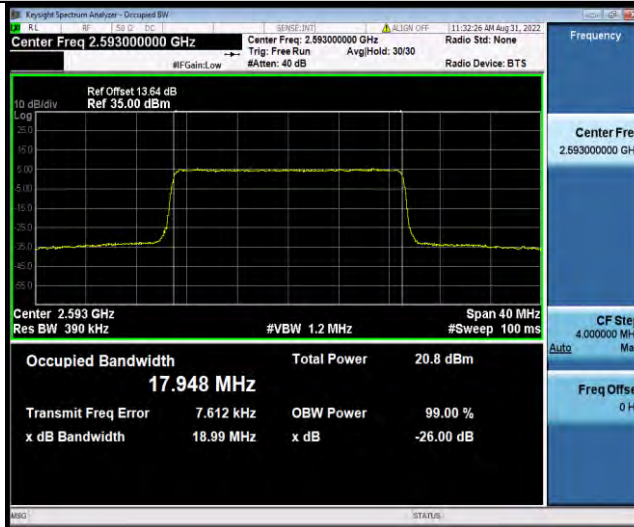

BUREAU VERITAS

Test Report No.: W7L-P22080003RF06

Band41-20MHz-16QAM-39750-100RB#0

Band41-20MHz-16QAM-40620-100RB#0

Band41-20MHz-16QAM-41490-100RB#0

BUREAU VERITAS

Test Report No.: W7L-P22080003RF06

Band41-20MHz-64QAM-39750-100RB#0