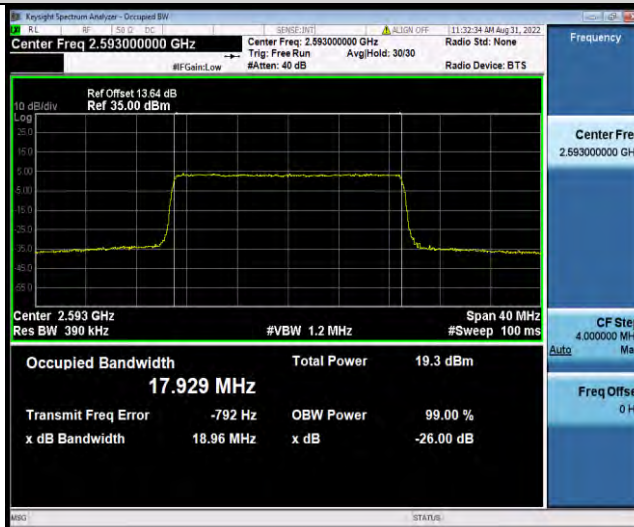

Band41-20MHz-64QAM-40620-100RB#0