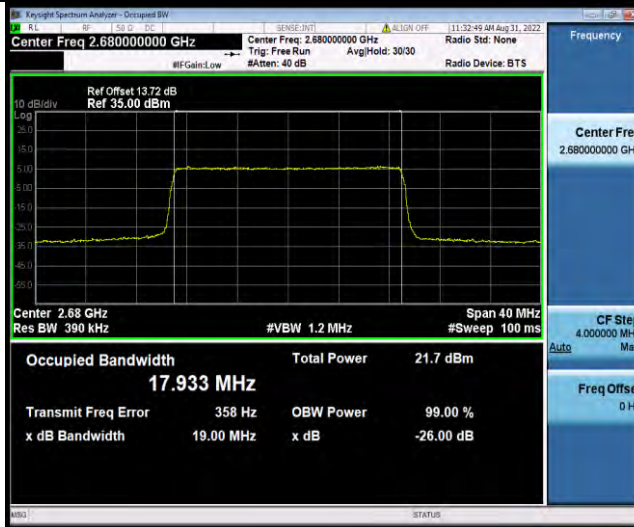

BUREAU VERITAS

Test Report No.: W7L-P22080003RF06

Band41-20MHz-16QAM-39750-100RB#0

Band41-20MHz-16QAM-40620-100RB#0

Band41-20MHz-16QAM-41490-100RB#0

BUREAU VERITAS

Test Report No.: W7L-P22080003RF06

Band41-20MHz-64QAM-39750-100RB#0