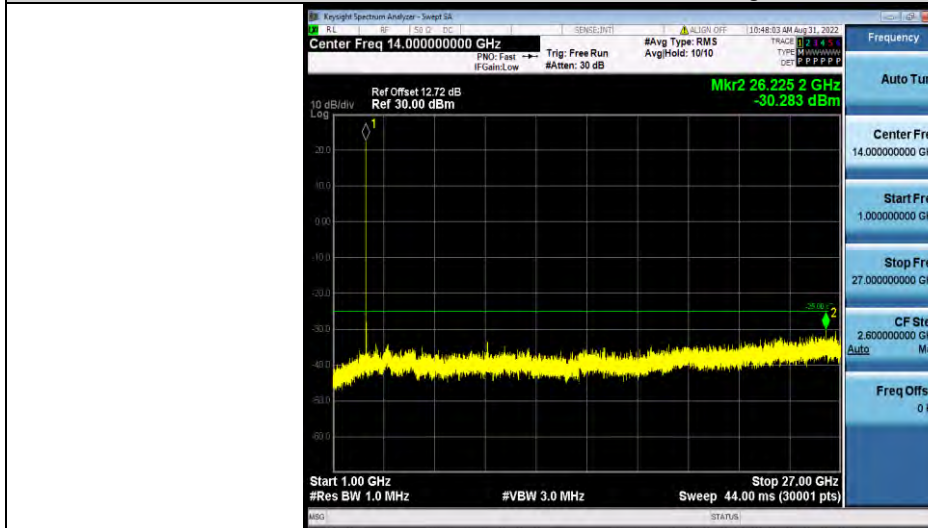

Band41-10MHz-16QAM-39700-1RB#0-Range1:30~1000MHz