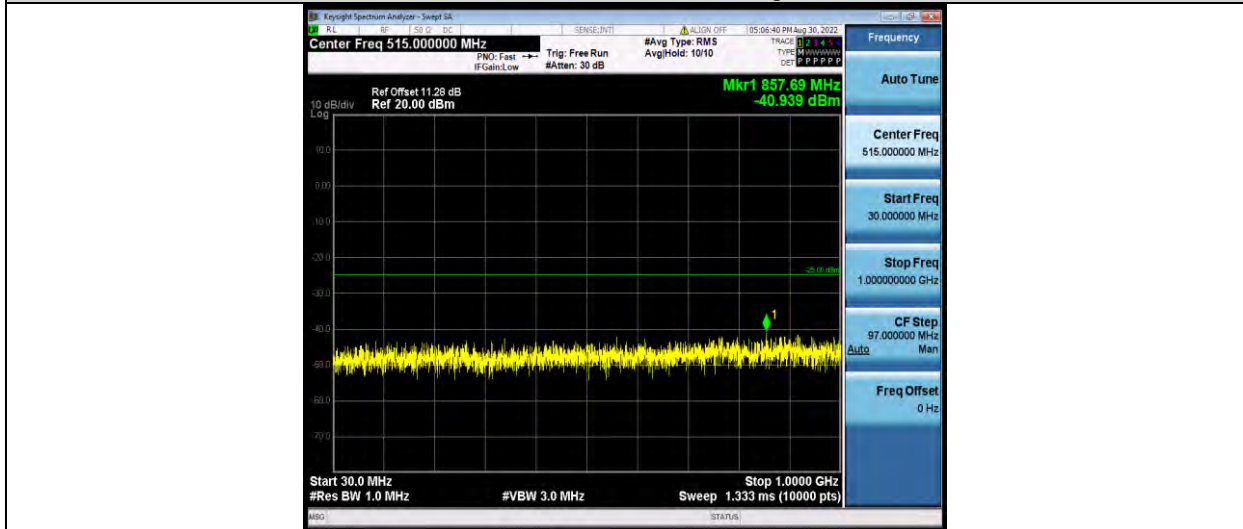

Band41-5MHz-64QAM-39675-1RB#0-Range2:1000~27000MHz