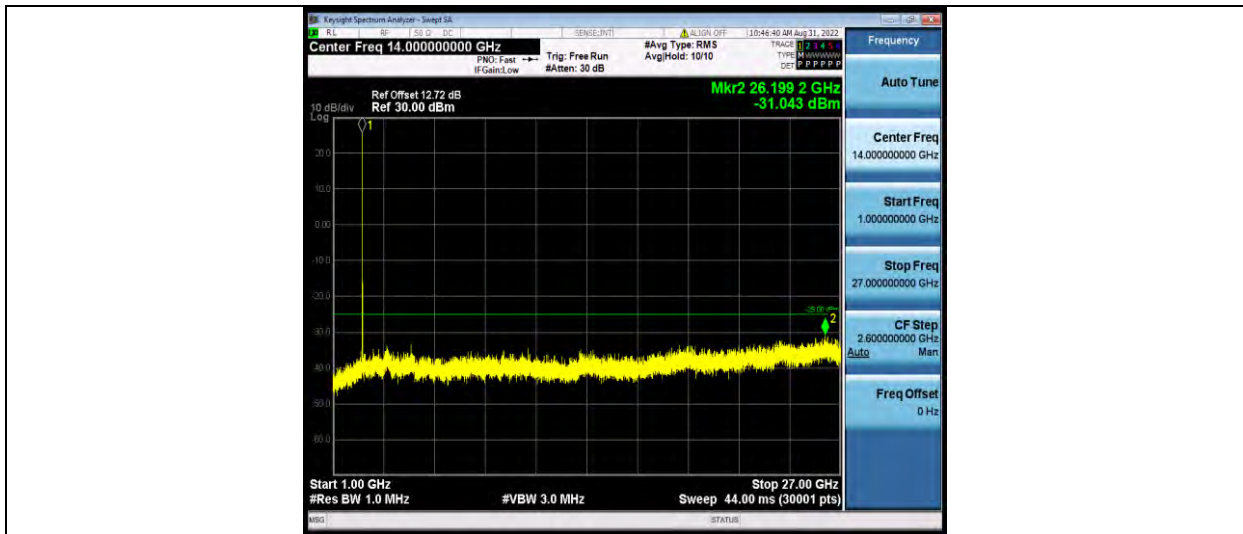

BUREAU VERITAS

Test Report No.: W7L-P22080003RF06

Band41-10MHz-QPSK-40620-1RB#0-Range1:30~1000MHz