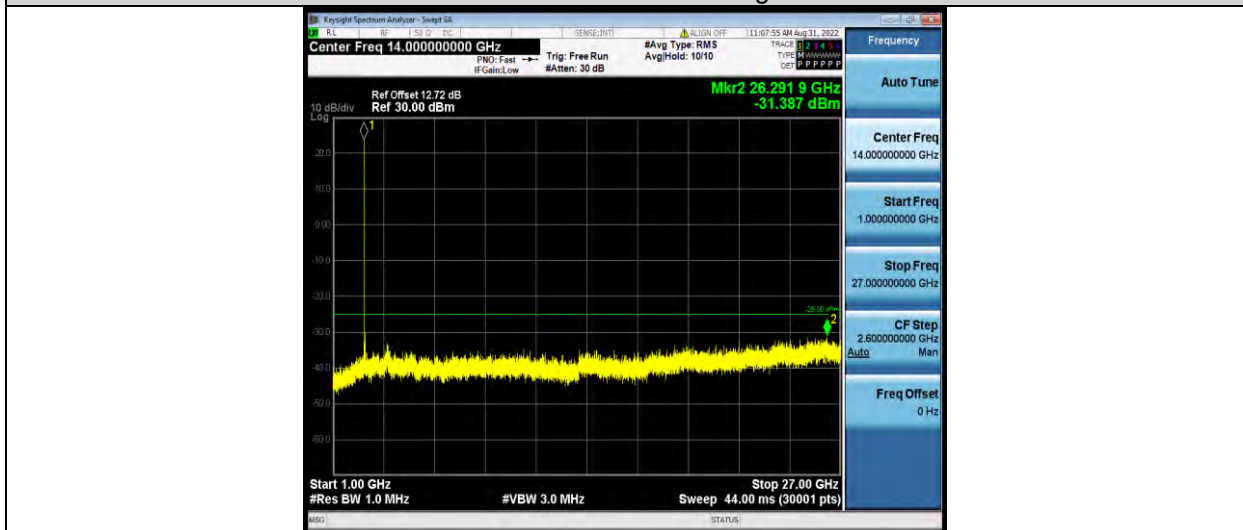

Band41-15MHz-16QAM-41515-1RB#0-Range1:30~1000MHz