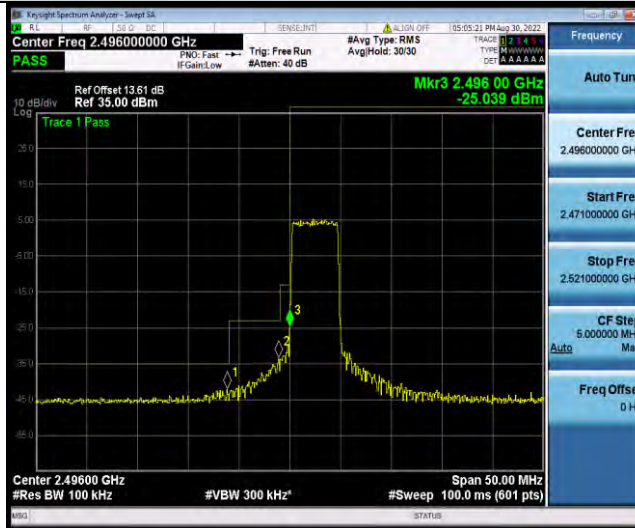

BUREAU VERITAS

Test Report No.: W7L-P22080003RF06

Band41-5MHz-16QAM-41565-25RB#0

Band41-5MHz-64QAM-39675-1RB#0

Band41-5MHz-64QAM-39675-1RB#24

BUREAU VERITAS

Test Report No.: W7L-P22080003RF06

Band41-5MHz-64QAM-39675-25RB#0