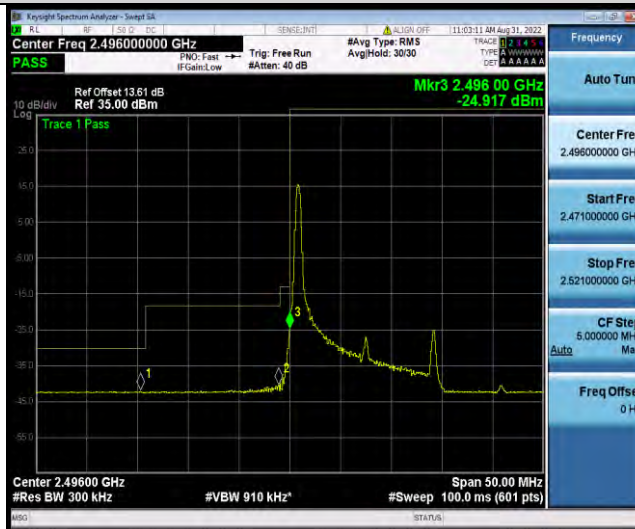

BUREAU VERITAS

Test Report No.: W7L-P22080003RF06

Band41-15MHz-16QAM-41515-75RB#0

Band41-15MHz-64QAM-39725-1RB#0

Band41-15MHz-64QAM-39725-1RB#74

BUREAU VERITAS

Test Report No.: W7L-P22080003RF06

Band41-15MHz-64QAM-39725-75RB#0