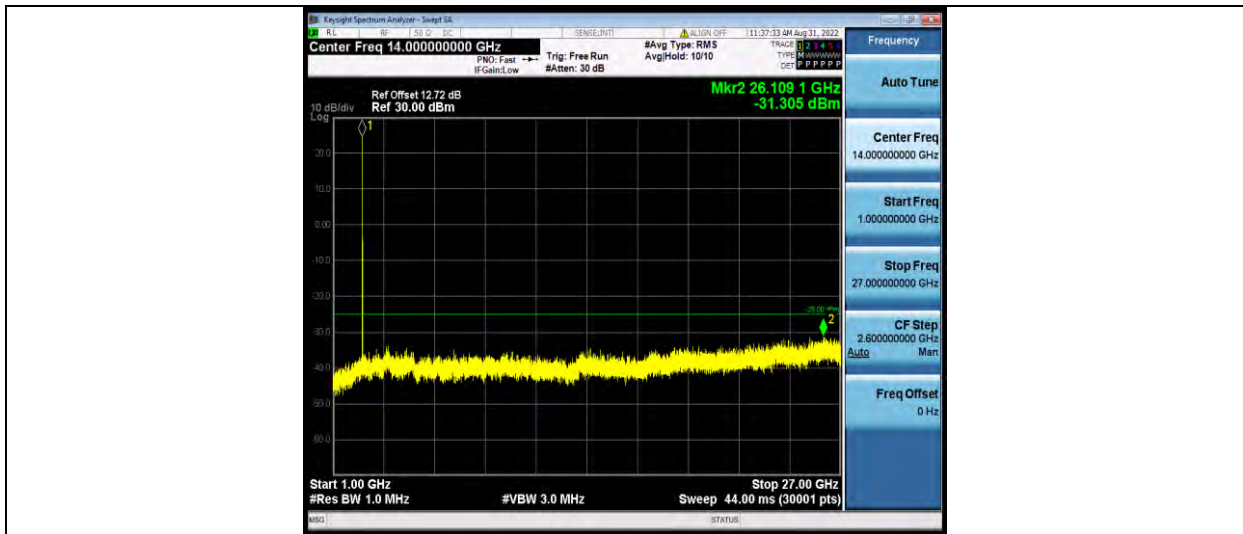

BUREAU VERITAS

Test Report No.: W7L-P22080003RF06

Band41-20MHz-QPSK-40620-1RB#0-Range1:30~1000MHz