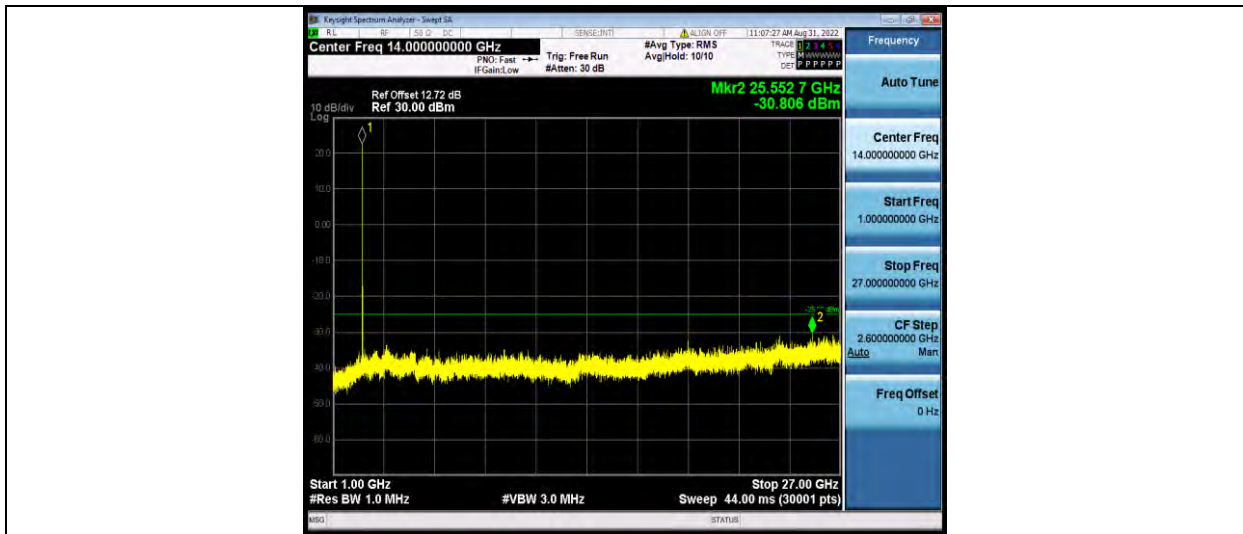

Band41-15MHz-64QAM-39725-1RB#0-Range1:30~1000MHz

Band41-15MHz-64QAM-39725-1RB#0-Range2:1000~27000MHz

BUREAU VERITAS

Test Report No.: W7L-P22080003RF06

Band41-15MHz-64QAM-40620-1RB#0-Range1:30~1000MHz

Band41-15MHz-64QAM-40620-1RB#0-Range2:1000~27000MHz