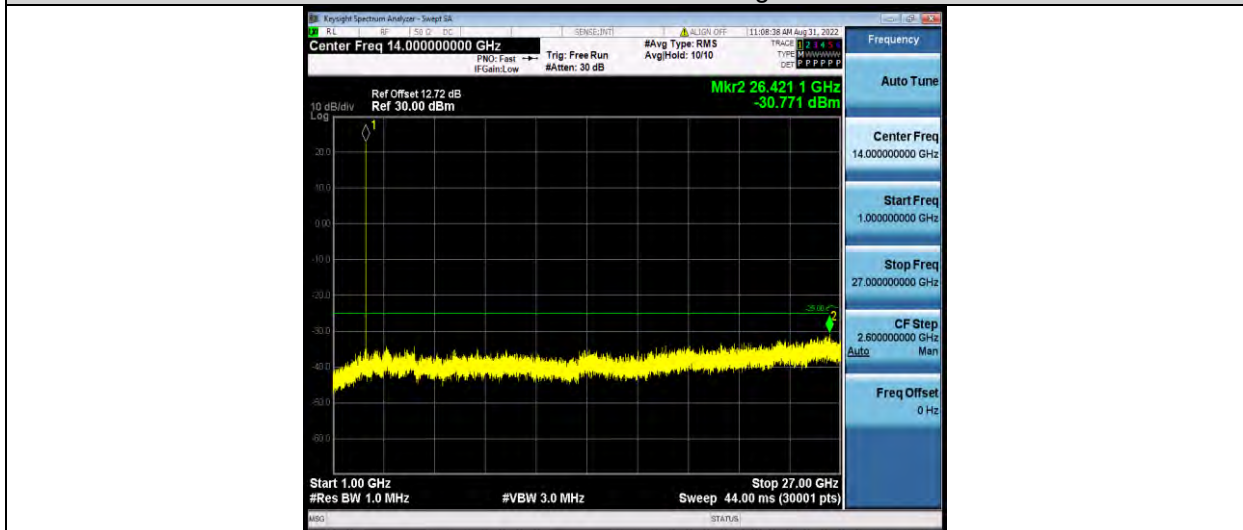

Band41-15MHz-16QAM-40620-1RB#0-Range1:30~1000MHz

Band41-15MHz-16QAM-40620-1RB#0-Range2:1000~27000MHz

Band41-15MHz-16QAM-41515-1RB#0-Range1:30~1000MHz

BUREAU VERITAS

Test Report No.: W7L-P22080003RF06

Band41-15MHz-16QAM-41515-1RB#0-Range2:1000~27000MHz