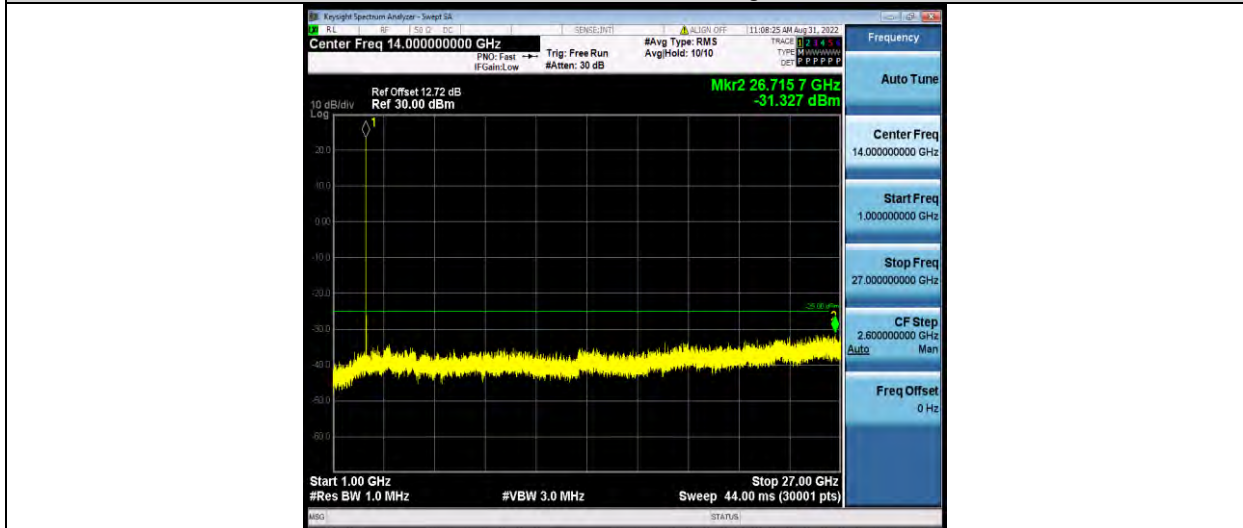

Band41-15MHz-16QAM-39725-1RB#0-Range1:30~1000MHz