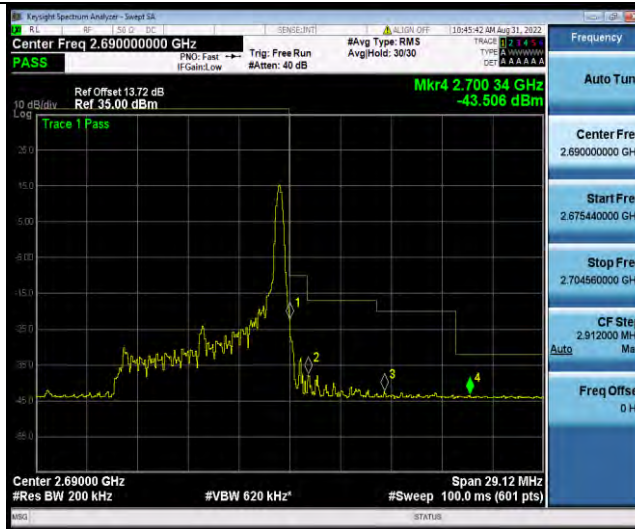

BUREAU VERITAS

Test Report No.: W7L-P22080003RF06

Band41-10MHz-16QAM-41540-50RB#0