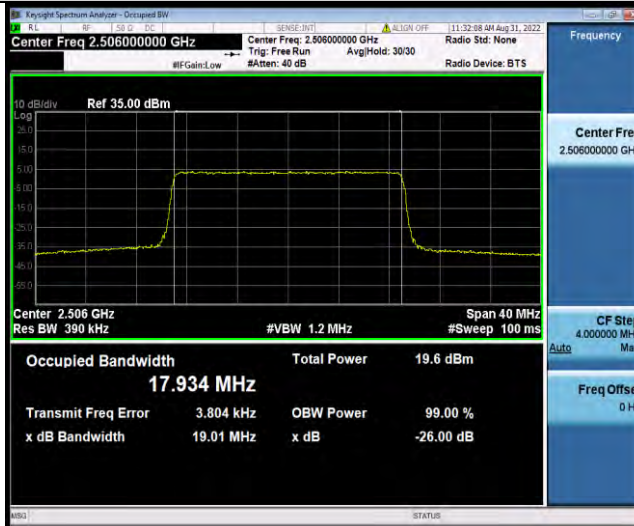

BUREAU VERITAS

Test Report No.: W7L-P22080003RF06

Band41-20MHz-16QAM-39750-100RB#0

Band41-20MHz-16QAM-40620-100RB#0

Band41-20MHz-16QAM-41490-100RB#0

BUREAU VERITAS

Test Report No.: W7L-P22080003RF06

Band41-20MHz-64QAM-39750-100RB#0