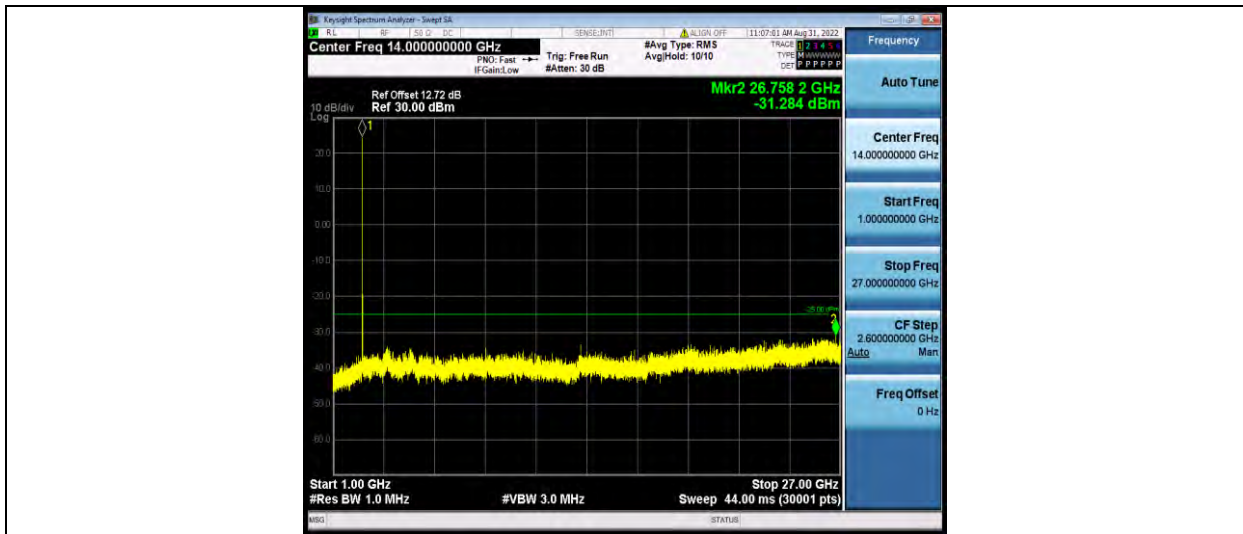

BUREAU VERITAS

Test Report No.: W7L-P22080003RF06

Band41-15MHz-QPSK-40620-1RB#0-Range1:30~1000MHz