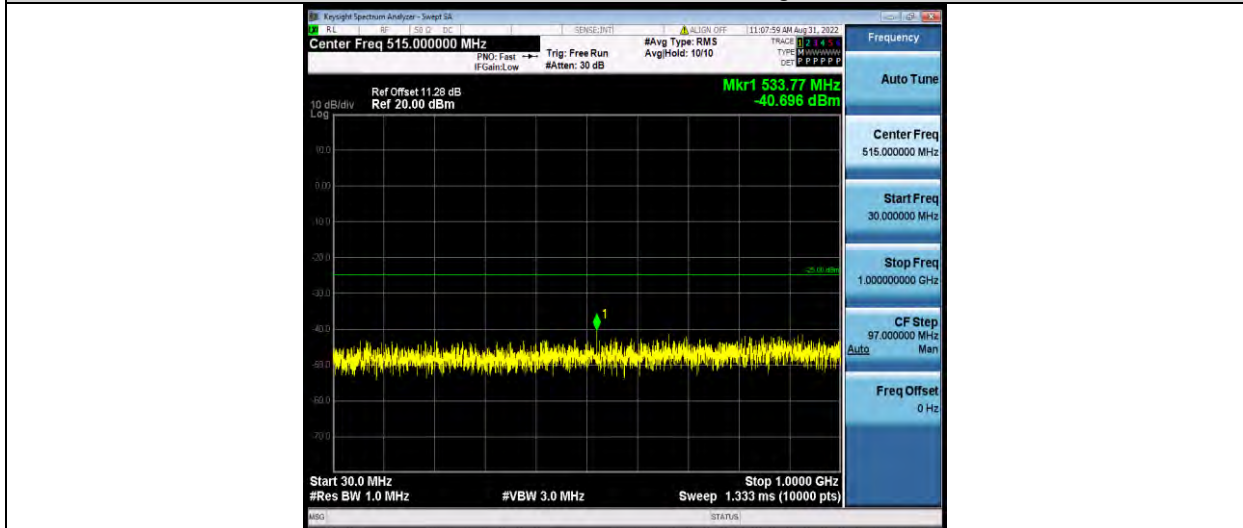

Band41-15MHz-64QAM-39725-1RB#0-Range1:30~1000MHz

Band41-15MHz-64QAM-39725-1RB#0-Range2:1000~27000MHz

BUREAU VERITAS

Test Report No.: W7L-P22080003RF06

Band41-15MHz-64QAM-40620-1RB#0-Range1:30~1000MHz

Band41-15MHz-64QAM-40620-1RB#0-Range2:1000~27000MHz