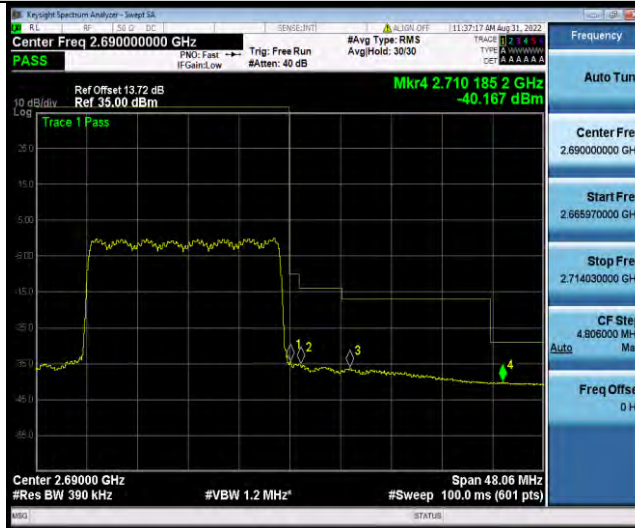

Band1-20MHz-64QAM-41490-1RB#0

Band1-20MHz-64QAM-41490-1RB#99

BUREAU VERITAS

Test Report No.: W7L-P22080003RF06

Band41-20MHz-64QAM-41490-100RB#0

Test Report No.: W7L-P22080003RF06

CONDUCTED SPURIOUS EMISSION