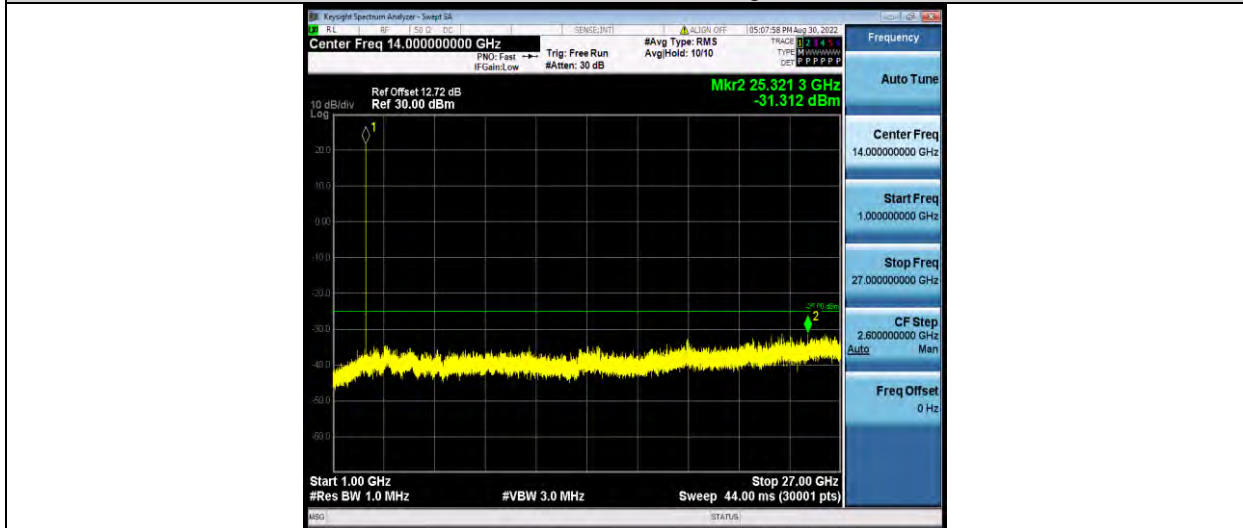

Band41-5MHz-64QAM-39675-1RB#0-Range1:30~1000MHz