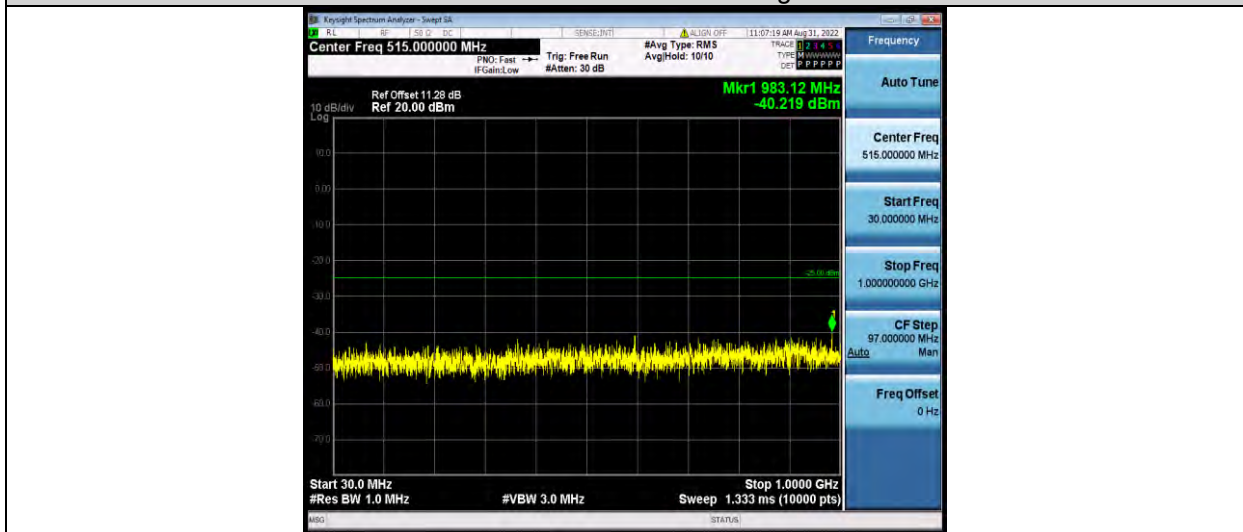

Band41-15MHz-64QAM-39725-1RB#0-Range2:1000~27000MHz