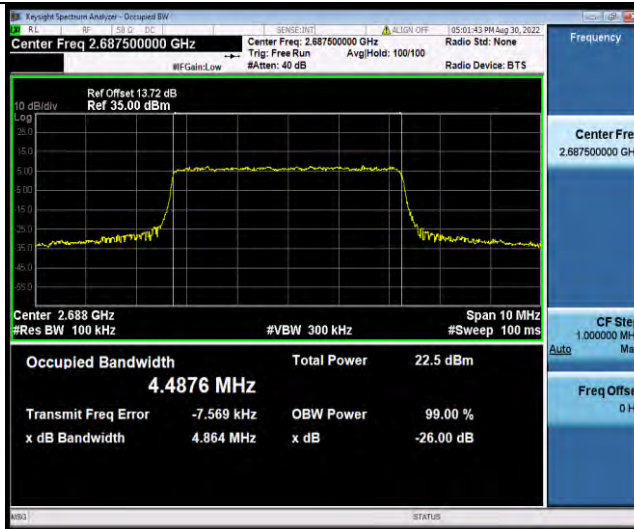

Test Graphs

BUREAU
VERITAS

Test Report No.: W7L-P22080003RF06

Band41-5MHz-16QAM-39675-25RB#0

Band41-5MHz-16QAM-40620-25RB#0

Band41-5MHz-16QAM-41565-25RB#0

BUREAU VERITAS

Test Report No.: W7L-P22080003RF06