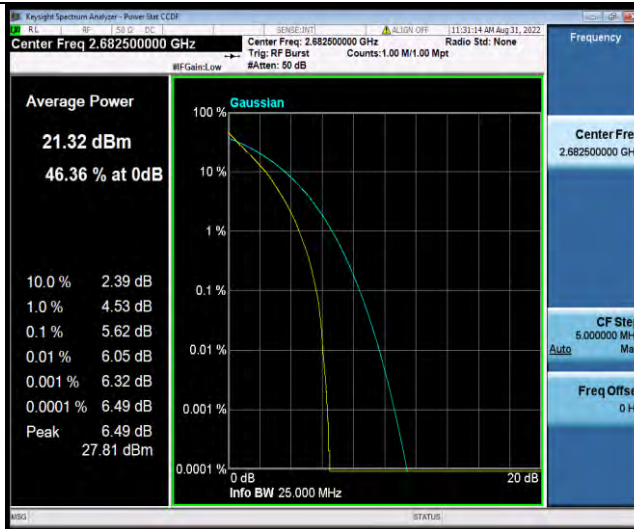

Band41-15MHz-QPSK-41515-1RB#0

Band41-15MHz-QPSK-41515-75RB#0

BUREAU
VERITAS

Test Report No.: W7L-P22080003RF06

Band41-15MHz-16QAM-39725-1RB#0

Band41-15MHz-16QAM-39725-75RB#0

Band41-15MHz-16QAM-40620-1RB#0

BUREAU VERITAS