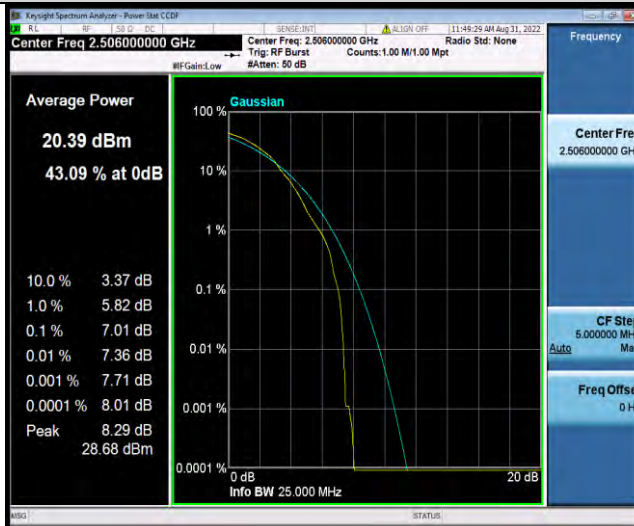

BUREAU VERITAS

Test Report No.: W7L-P22080003RF06

Band41-20MHz-16QAM-40620-100RB#0

Band41-20MHz-16QAM-41490-1RB#0

Band41-20MHz-16QAM-41490-100RB#0

BUREAU VERITAS

Test Report No.: W7L-P22080003RF06

Band41-20MHz-64QAM-39750-1RB#0