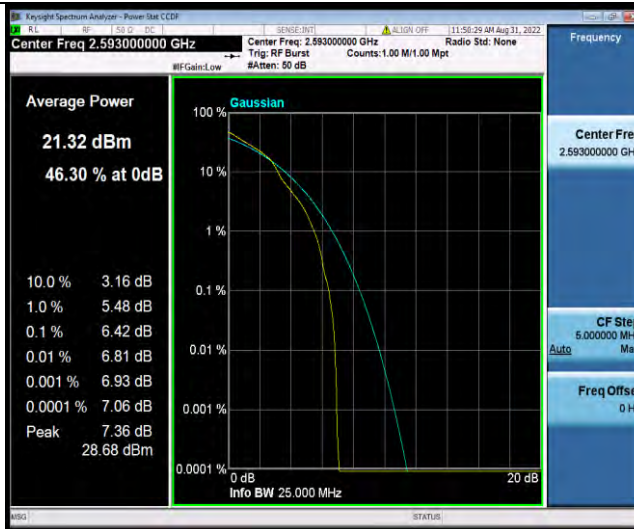

BUREAU VERITAS

Test Report No.: W7L-P22080003RF06

Band41-20MHz-16QAM-40620-100RB#0