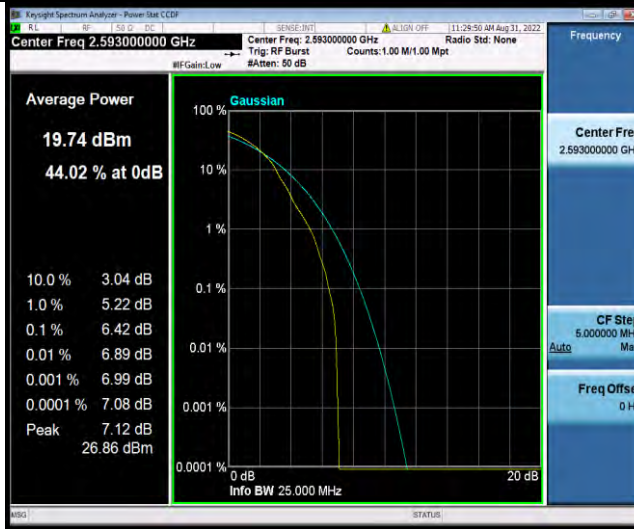

Test Report No.: W7L-P22080003RF06

BUREAU VERITAS

Test Report No.: W7L-P22080003RF06

Band41-15MHz-64QAM-39725-1RB#0

Band41-15MHz-64QAM-39725-75RB#0

Band41-15MHz-64QAM-40620-1RB#0

BUREAU VERITAS

Test Report No.: W7L-P22080003RF06