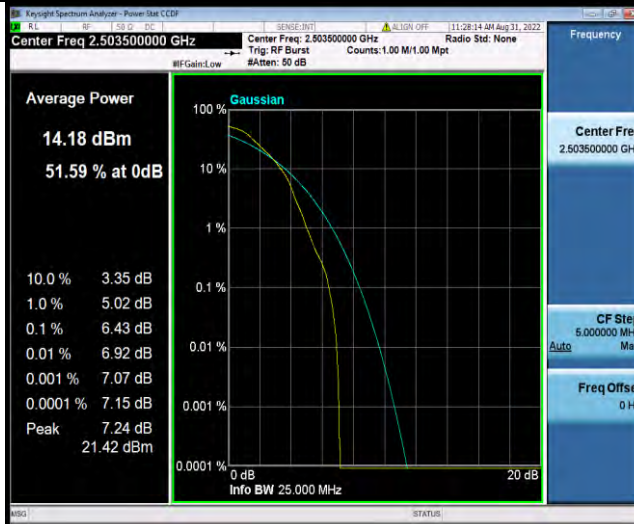

Band41-15MHz-QPSK-39725-75RB#0