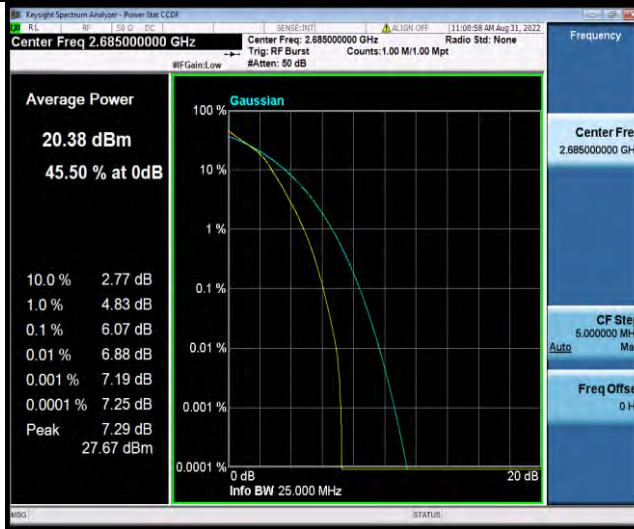

Test Report No.: W7L-P22080003RF06

Band41-10MHz-16QAM-40620-50RB#0

Band41-10MHz-16QAM-41540-1RB#0

Band41-10MHz-16QAM-41540-50RB#0

BUREAU VERITAS

Test Report No.: W7L-P22080003RF06

Band41-10MHz-64QAM-39700-1RB#0