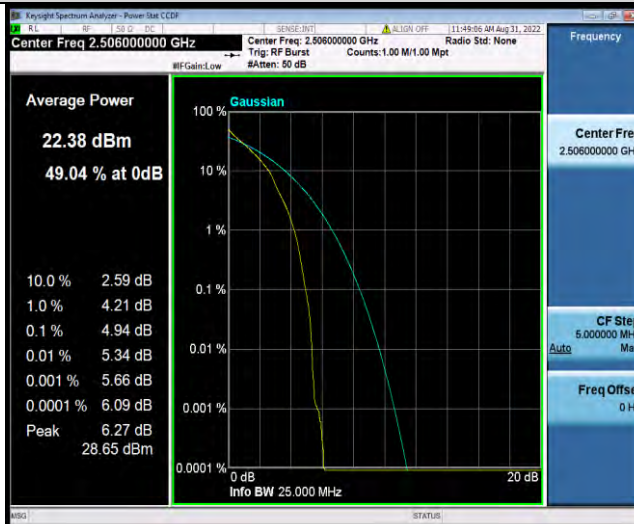

Band41-20MHz-QPSK-39750-100RB#0