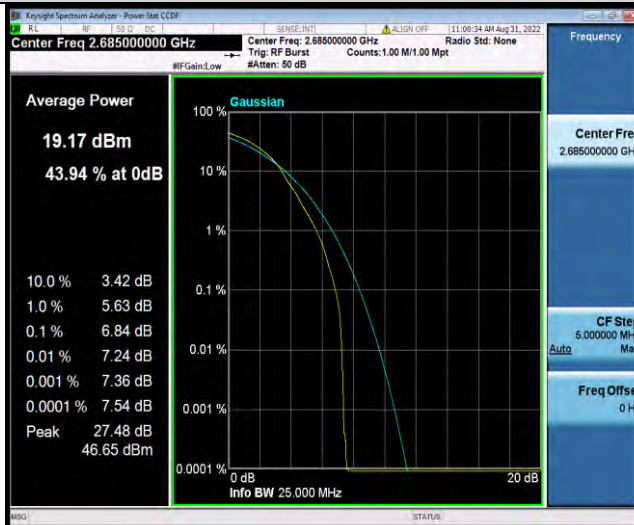

Band41-10MHz-64QAM-39700-50RB#0

Band41-10MHz-64QAM-40620-1RB#0

BUREAU VERITAS

Test Report No.: W7L-P22080003RF06

Band41-10MHz-64QAM-40620-50RB#0

Band41-10MHz-64QAM-41540-1RB#0

Band41-10MHz-64QAM-41540-50RB#0