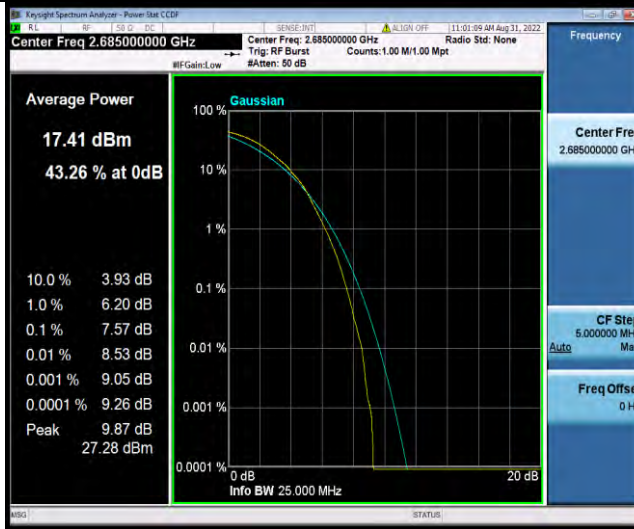

BUREAU VERITAS

Test Report No.: W7L-P22080003RF06

Band41-15MHz-QPSK-39725-1RB#0