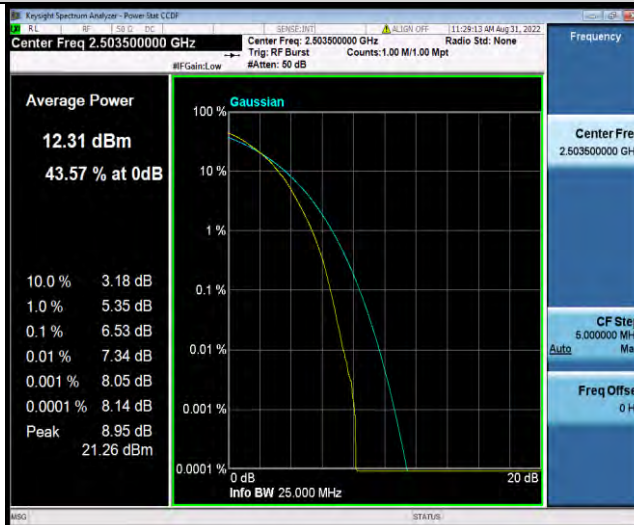

Test Report No.: W7L-P22080003RF06

BUREAU VERITAS

Test Report No.: W7L-P22080003RF06

Band41-15MHz-64QAM-39725-1RB#0

Band41-15MHz-64QAM-39725-75RB#0

Band41-15MHz-64QAM-40620-1RB#0

BUREAU VERITAS

Test Report No.: W7L-P22080003RF06