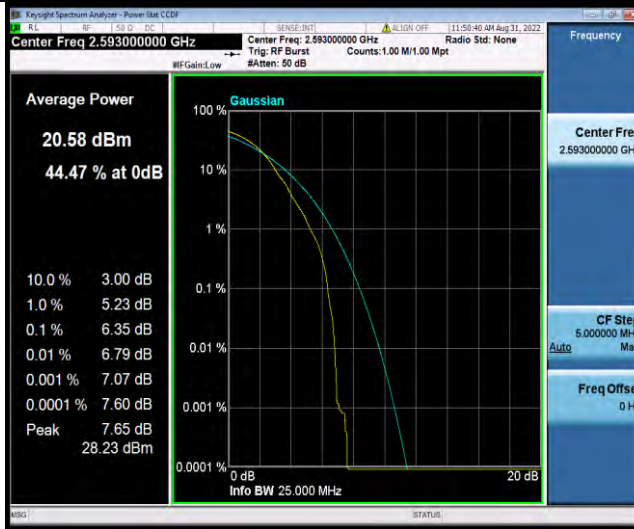

Band41-20MHz-64QAM-39750-100RB#0

Band41-20MHz-64QAM-40620-1RB#0

BUREAU VERITAS

Test Report No.: W7L-P22080003RF06

Band41-20MHz-64QAM-40620-100RB#0

Band41-20MHz-64QAM-41490-1RB#0

Band41-20MHz-64QAM-41490-100RB#0