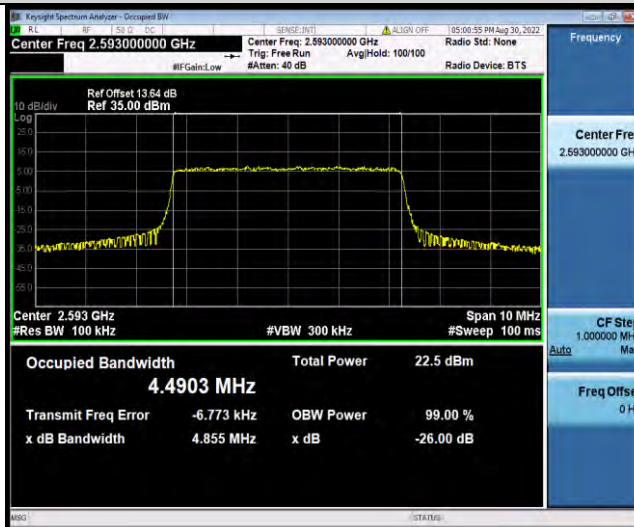

Test Graphs

BUREAU
VERITAS

Test Report No.: W7L-P22080003RF06

Band41-5MHz-16QAM-39675-25RB#0

Band41-5MHz-16QAM-40620-25RB#0

Band41-5MHz-16QAM-41565-25RB#0

BUREAU VERITAS

Test Report No.: W7L-P22080003RF06