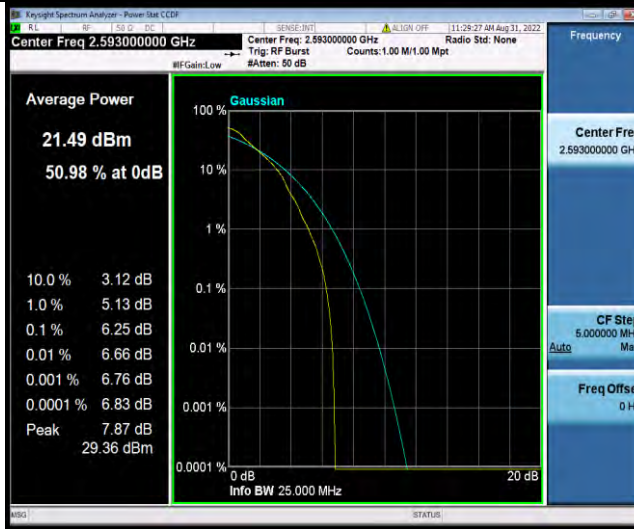

BUREAU VERITAS

Test Report No.: W7L-P22080003RF06

Band41-15MHz-QPSK-39725-1RB#0

Band41-15MHz-QPSK-39725-75RB#0

Band41-15MHz-QPSK-40620-1RB#0

BUREAU VERITAS

Test Report No.: W7L-P22080003RF06

Band41-15MHz-QPSK-40620-75RB#0