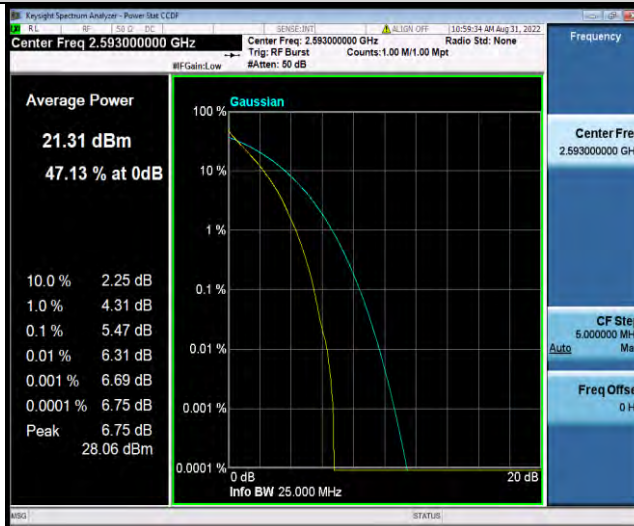

Test Report No.: W7L-P22080003RF06

Band41-10MHz-QPSK-39700-1RB#0

Band41-10MHz-QPSK-39700-50RB#0

Band41-10MHz-QPSK-40620-1RB#0

BUREAU VERITAS

Test Report No.: W7L-P22080003RF06

Band41-10MHz-QPSK-40620-50RB#0