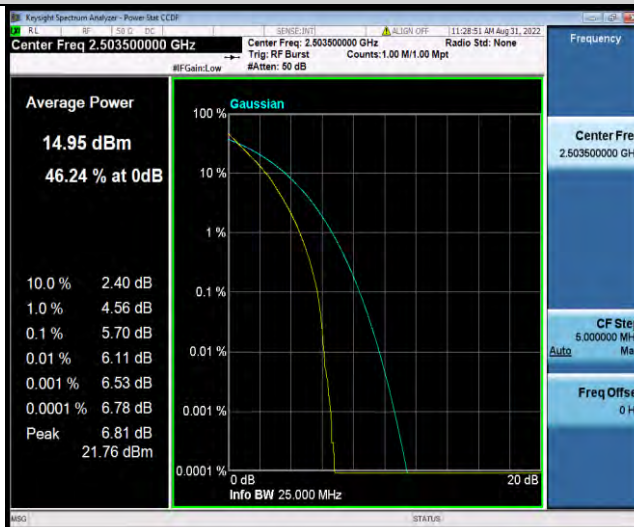

BUREAU VERITAS

Test Report No.: W7L-P22080003RF06

Band41-15MHz-QPSK-39725-1RB#0

Band41-15MHz-QPSK-39725-75RB#0

Band41-15MHz-QPSK-40620-1RB#0

BUREAU VERITAS

Test Report No.: W7L-P22080003RF06

Band41-15MHz-QPSK-40620-75RB#0