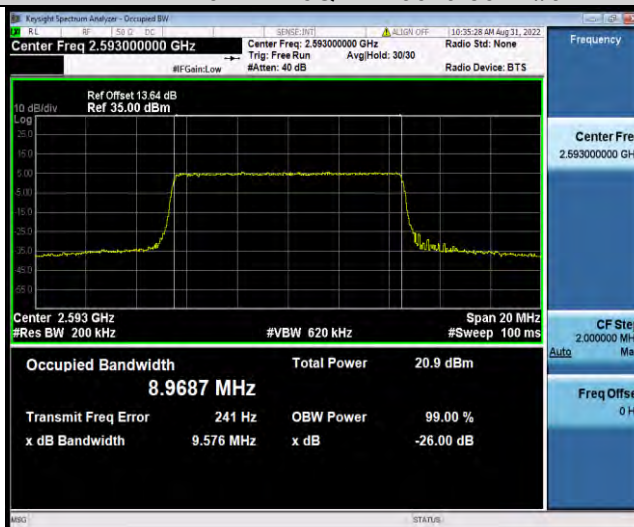

BUREAU VERITAS

Test Report No.: W7L-P22080003RF06

Band41-10MHz-16QAM-39700-50RB#0

Band41-10MHz-16QAM-40620-50RB#0

Band41-10MHz-16QAM-41540-50RB#0

BUREAU VERITAS

Test Report No.: W7L-P22080003RF06

Band41-10MHz-64QAM-39700-50RB#0