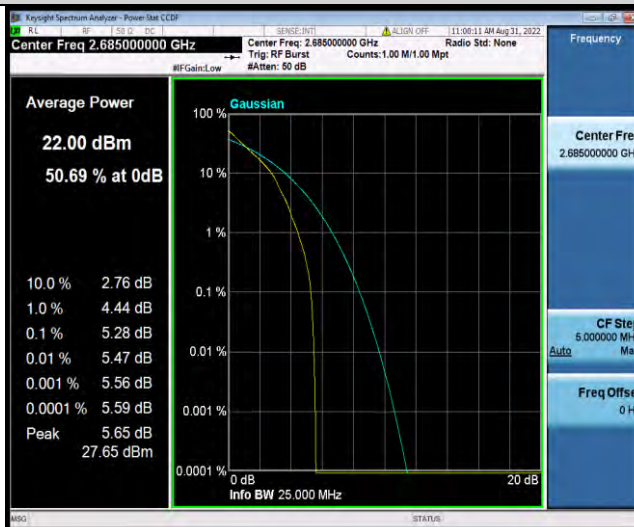

Band41-10MHz-QPSK-41540-50RB#0