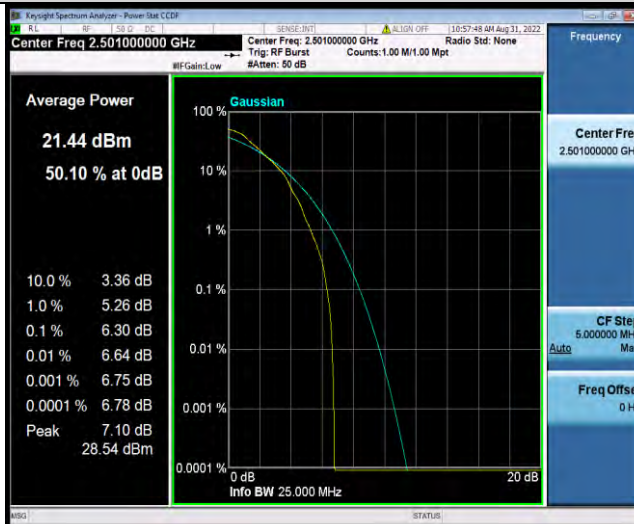

Test Report No.: W7L-P22080003RF06

Band41-10MHz-QPSK-39700-1RB#0

Band41-10MHz-QPSK-39700-50RB#0

Band41-10MHz-QPSK-40620-1RB#0

BUREAU VERITAS

Test Report No.: W7L-P22080003RF06

Band41-10MHz-QPSK-40620-50RB#0