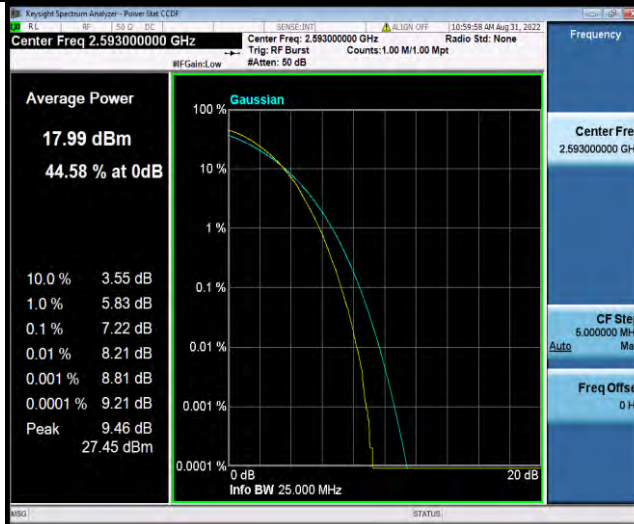

Band41-10MHz-64QAM-39700-50RB#0

Band41-10MHz-64QAM-40620-1RB#0

BUREAU VERITAS

Test Report No.: W7L-P22080003RF06

Band41-10MHz-64QAM-40620-50RB#0

Band41-10MHz-64QAM-41540-1RB#0

Band41-10MHz-64QAM-41540-50RB#0