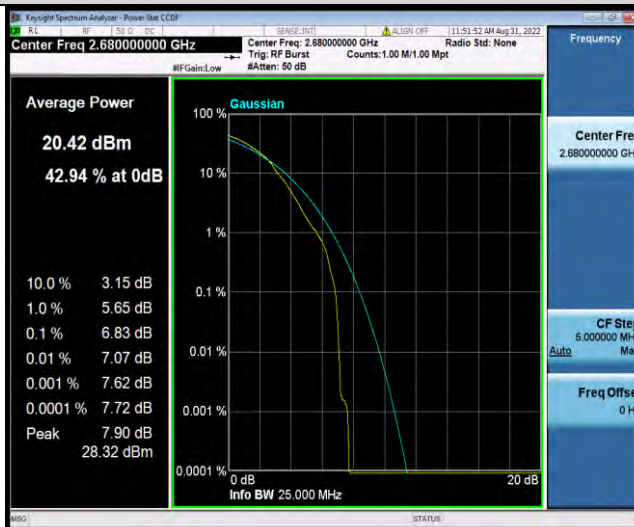

Band41-20MHz-64QAM-39750-100RB#0

Band41-20MHz-64QAM-40620-1RB#0

BUREAU VERITAS

Test Report No.: W7L-P22080003RF06

Band41-20MHz-64QAM-40620-100RB#0

Band41-20MHz-64QAM-41490-1RB#0

Band41-20MHz-64QAM-41490-100RB#0