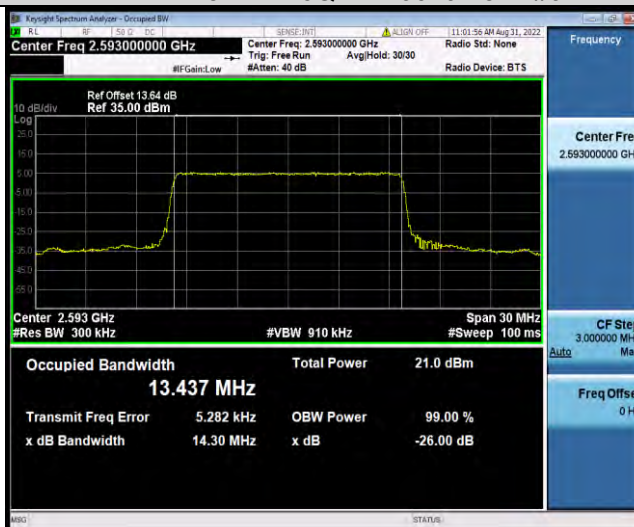

BUREAU VERITAS

Test Report No.: W7L-P22080003RF06

Band41-15MHz-16QAM-39725-75RB#0

Band41-15MHz-16QAM-40620-75RB#0

Band41-15MHz-16QAM-41515-75RB#0

BUREAU VERITAS

Test Report No.: W7L-P22080003RF06

Band41-15MHz-64QAM-39725-75RB#0