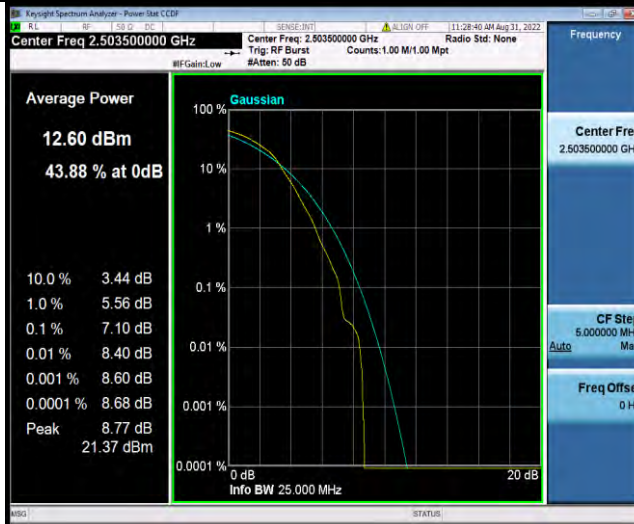

Test Report No.: W7L-P22080003RF06

BUREAU VERITAS

Test Report No.: W7L-P22080003RF06

Band41-15MHz-64QAM-39725-1RB#0

Band41-15MHz-64QAM-39725-75RB#0

Band41-15MHz-64QAM-40620-1RB#0

BUREAU VERITAS

Test Report No.: W7L-P22080003RF06