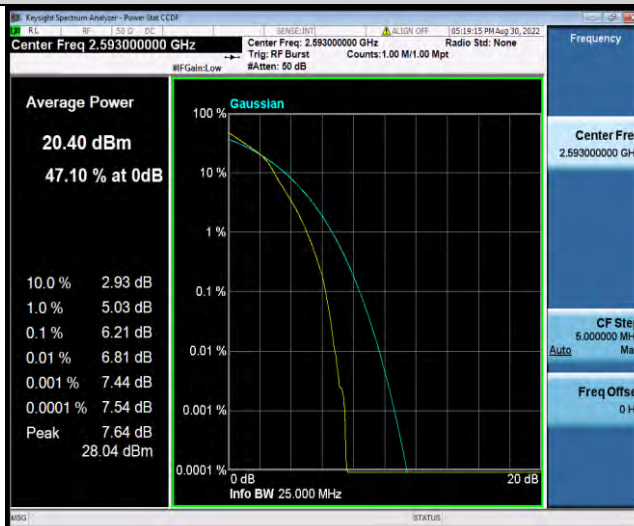

BUREAU VERITAS

Test Report No.: W7L-P22080003RF06