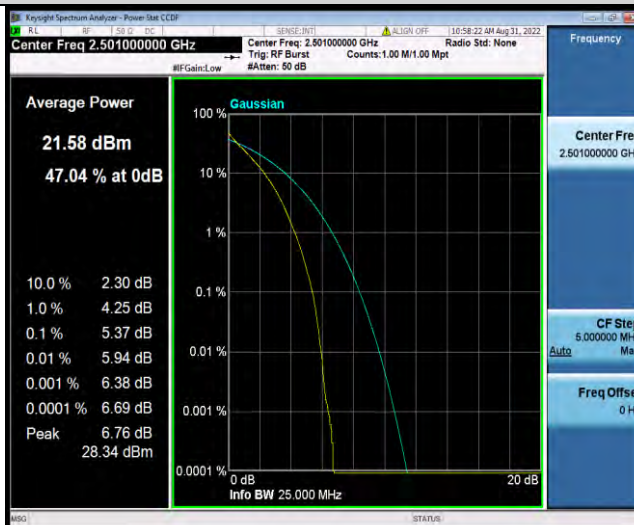

Band41-10MHz-QPSK-40620-1RB#0