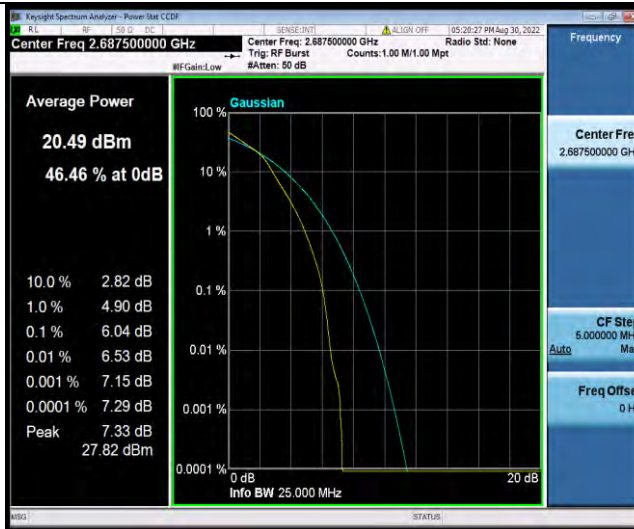

BUREAU VERITAS

Test Report No.: W7L-P22080003RF06

Band41-5MHz-64QAM-39675-1RB#0