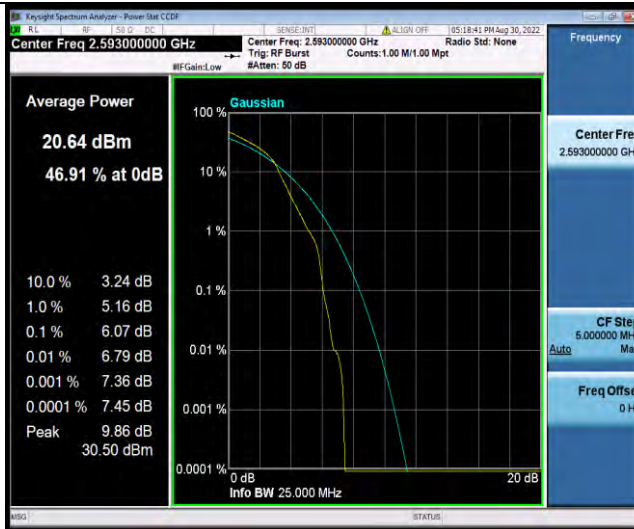

BUREAU VERITAS

Test Report No.: W7L-P22080003RF06