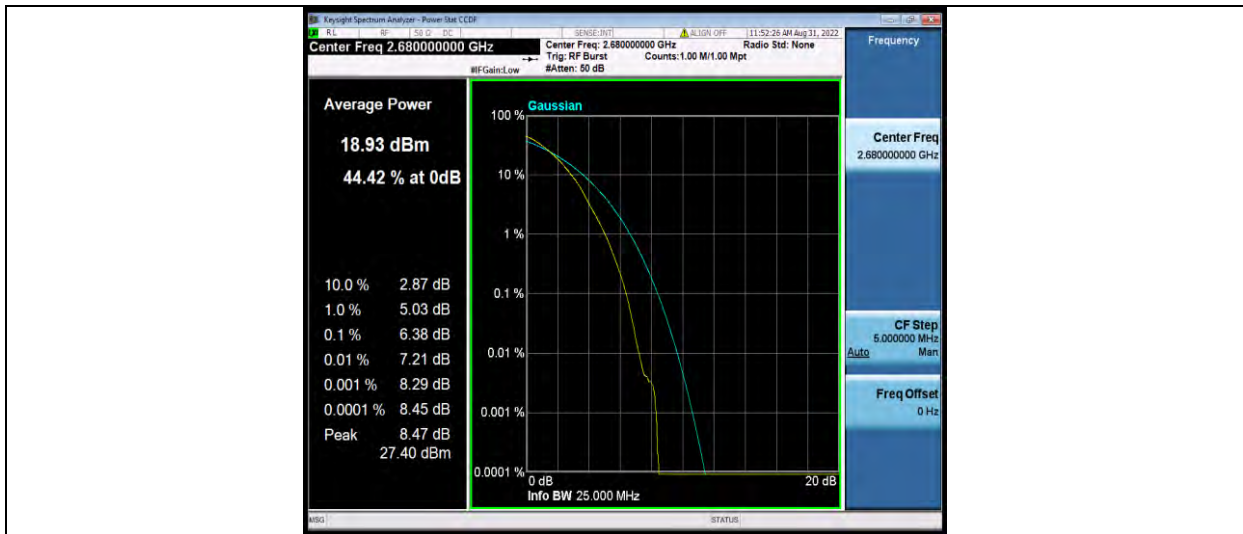

BUREAU
VERITAS

Test Report No.: W7L-P22080003RF06