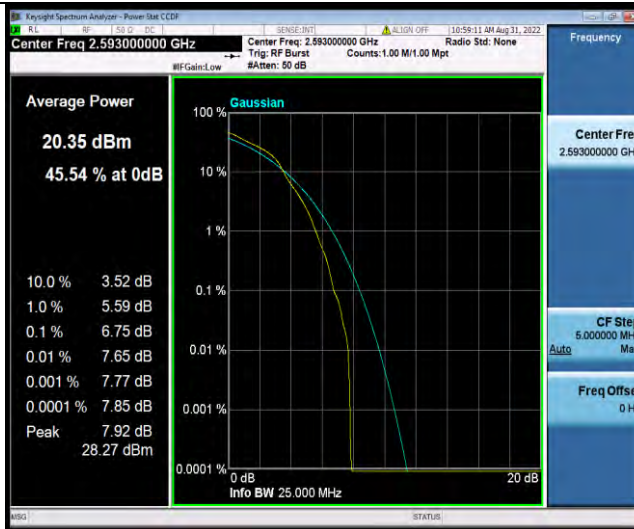

BUREAU VERITAS

Test Report No.: W7L-P22080003RF06

Band41-10MHz-16QAM-40620-50RB#0