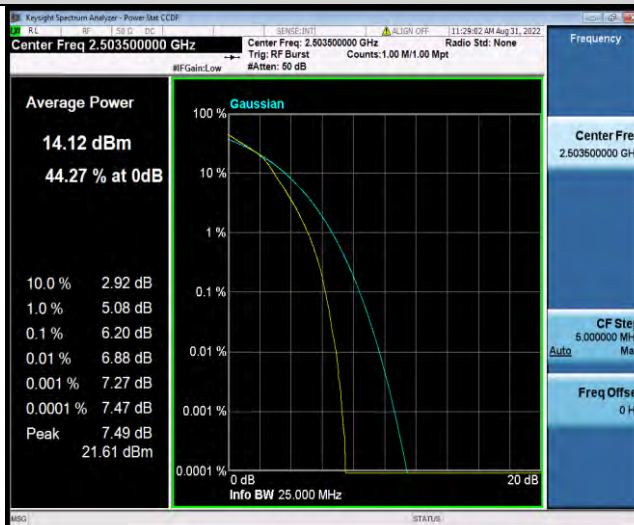

Band41-15MHz-QPSK-41515-1RB#0

Band41-15MHz-QPSK-41515-75RB#0

BUREAU
VERITAS

Test Report No.: W7L-P22080003RF06

Band41-15MHz-16QAM-39725-1RB#0

Band41-15MHz-16QAM-39725-75RB#0

Band41-15MHz-16QAM-40620-1RB#0

BUREAU VERITAS