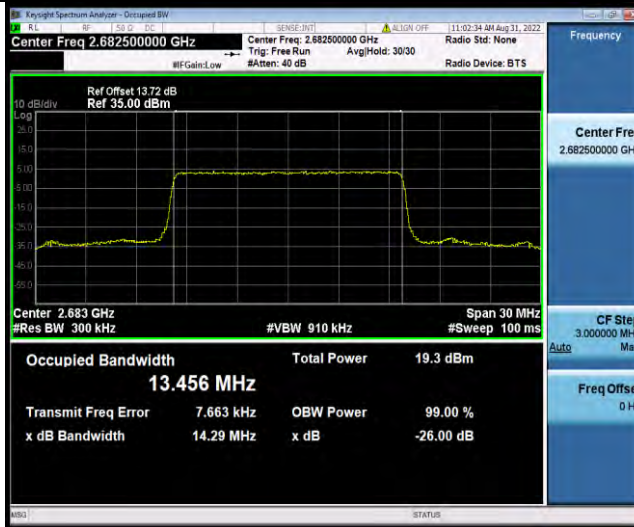

Band41-15MHz-64QAM-40620-75RB#0

Band41-15MHz-64QAM-41515-75RB#0

BUREAU VERITAS

Test Report No.: W7L-P22080003RF06

Band41-20MHz-QPSK-39750-100RB#0

Band41-20MHz-QPSK-40620-100RB#0

Band41-20MHz-QPSK-41490-100RB#0