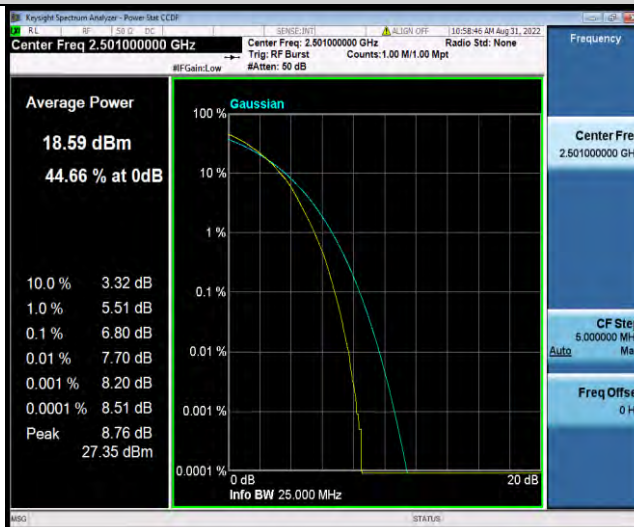

Band41-10MHz-64QAM-40620-1RB#0