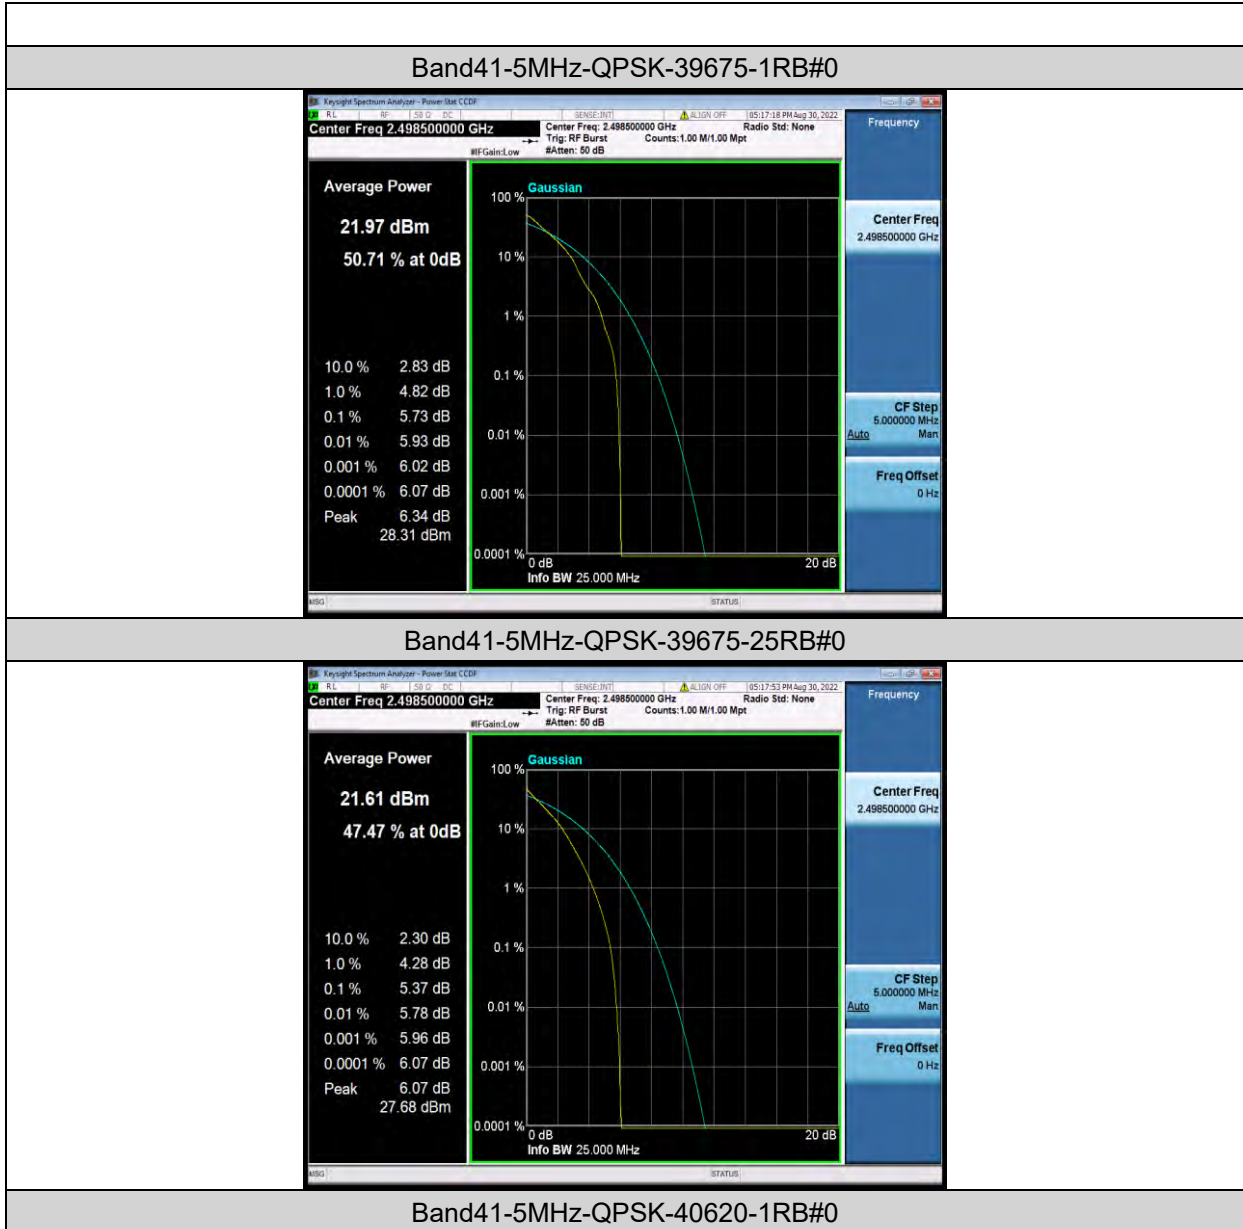

Test Graphs