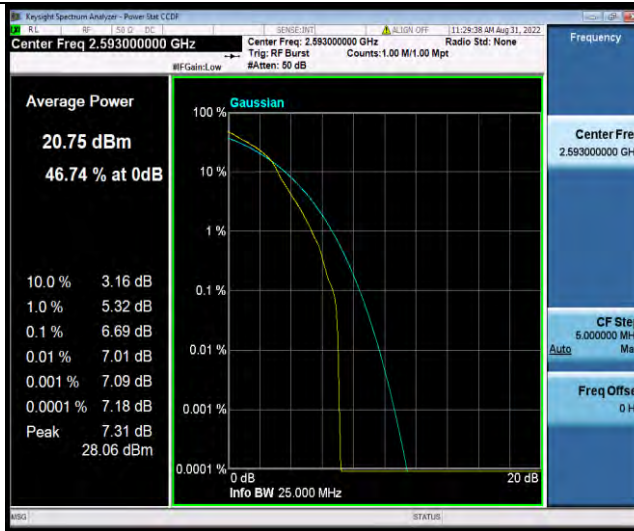

BUREAU VERITAS

Test Report No.: W7L-P22080003RF06