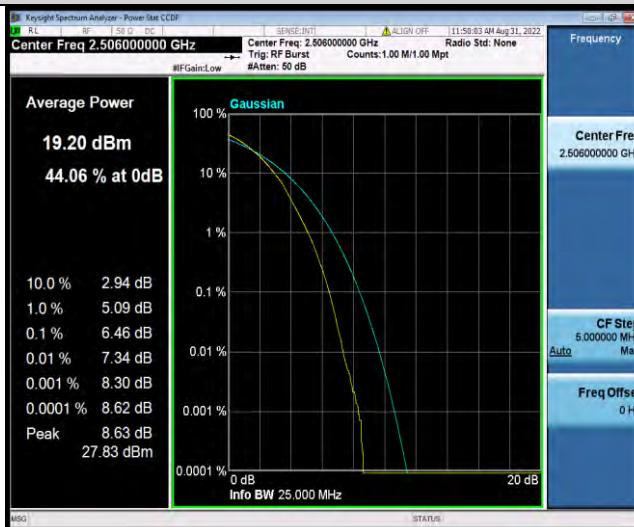

Band41-20MHz-64QAM-40620-1RB#0