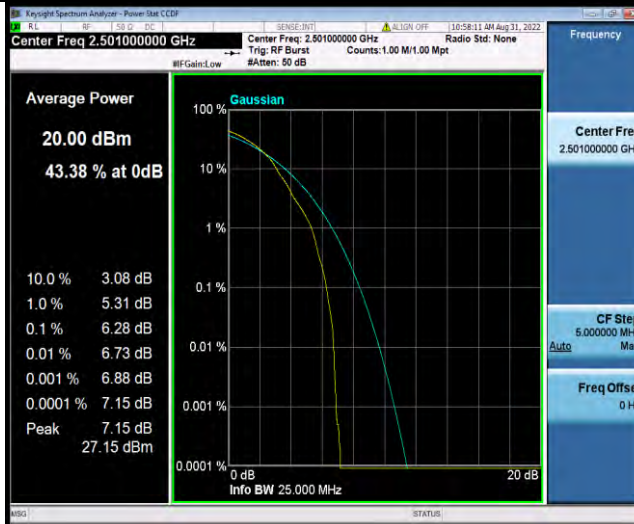

Test Report No.: W7L-P22080003RF06

Band41-10MHz-16QAM-40620-50RB#0

Band41-10MHz-16QAM-41540-1RB#0

Band41-10MHz-16QAM-41540-50RB#0

BUREAU VERITAS

Test Report No.: W7L-P22080003RF06

Band41-10MHz-64QAM-39700-1RB#0