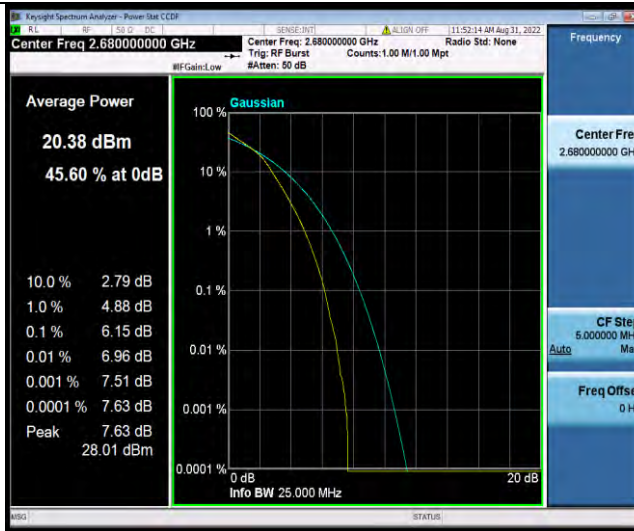

BUREAU VERITAS

Test Report No.: W7L-P22080003RF06

Band41-20MHz-16QAM-40620-100RB#0

Band41-20MHz-16QAM-41490-1RB#0

Band41-20MHz-16QAM-41490-100RB#0

BUREAU VERITAS

Test Report No.: W7L-P22080003RF06

Band41-20MHz-64QAM-39750-1RB#0