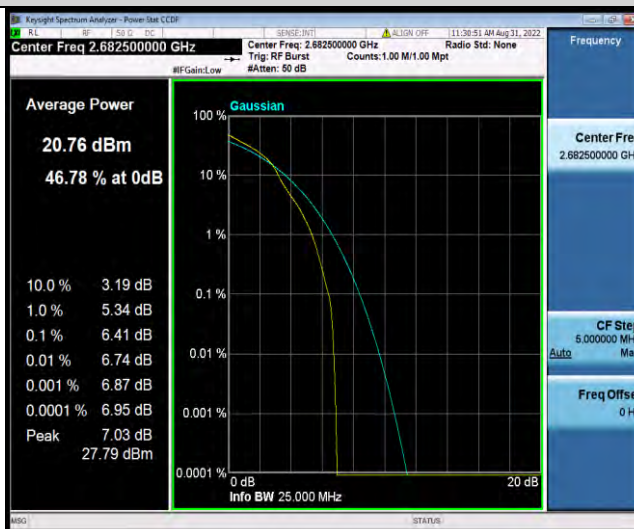

BUREAU VERITAS

Test Report No.: W7L-P22080003RF06