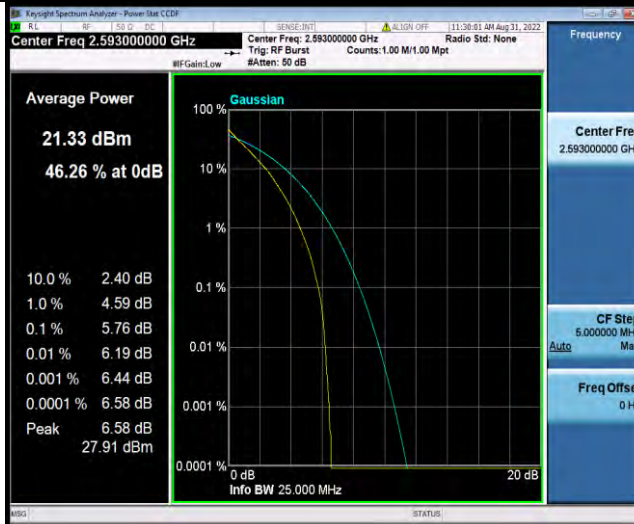

BUREAU VERITAS

Test Report No.: W7L-P22080003RF06

Band41-15MHz-QPSK-39725-1RB#0

Band41-15MHz-QPSK-39725-75RB#0

Band41-15MHz-QPSK-40620-1RB#0

BUREAU VERITAS

Test Report No.: W7L-P22080003RF06

Band41-15MHz-QPSK-40620-75RB#0