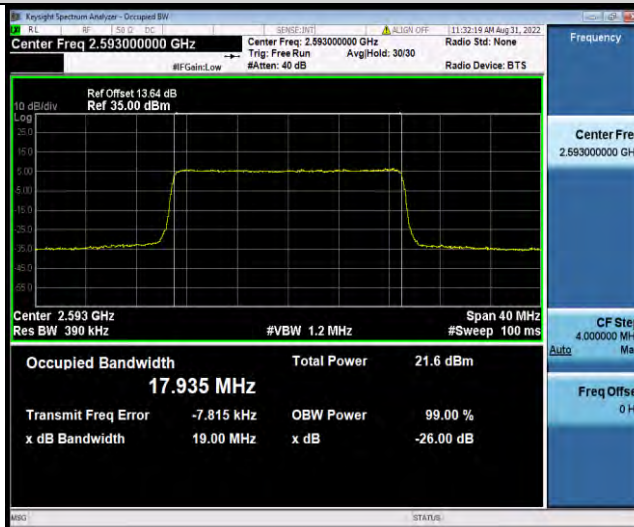

Band41-15MHz-64QAM-40620-75RB#0

Band41-15MHz-64QAM-41515-75RB#0

BUREAU VERITAS

Test Report No.: W7L-P22080003RF06

Band41-20MHz-QPSK-39750-100RB#0

Band41-20MHz-QPSK-40620-100RB#0

Band41-20MHz-QPSK-41490-100RB#0