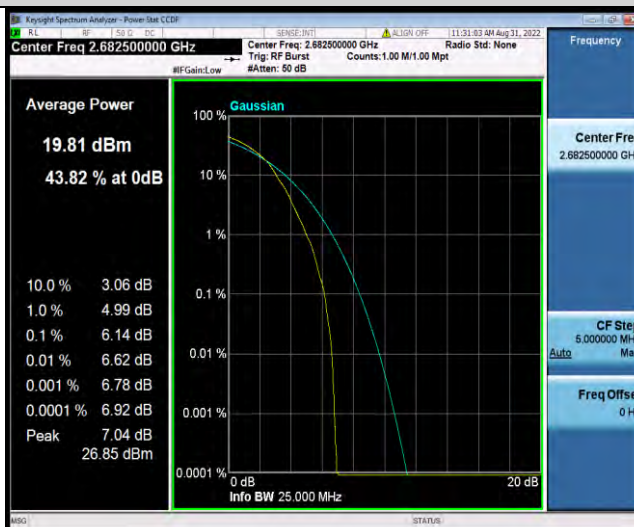

Test Report No.: W7L-P22080003RF06

BUREAU VERITAS

Test Report No.: W7L-P22080003RF06

Band41-15MHz-64QAM-39725-1RB#0

Band41-15MHz-64QAM-39725-75RB#0

Band41-15MHz-64QAM-40620-1RB#0

BUREAU VERITAS

Test Report No.: W7L-P22080003RF06