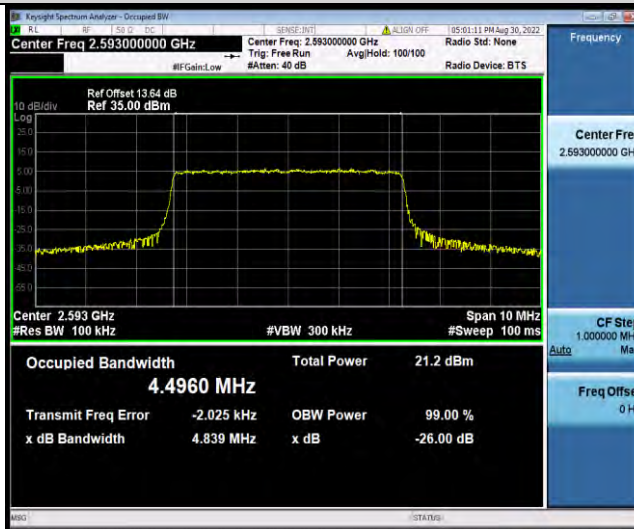

Band41-5MHz-64QAM-41565-25RB#0