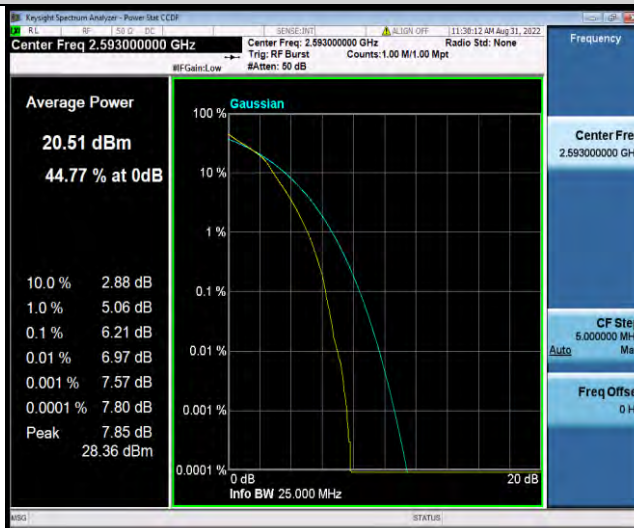

BUREAU VERITAS

Test Report No.: W7L-P22080003RF06