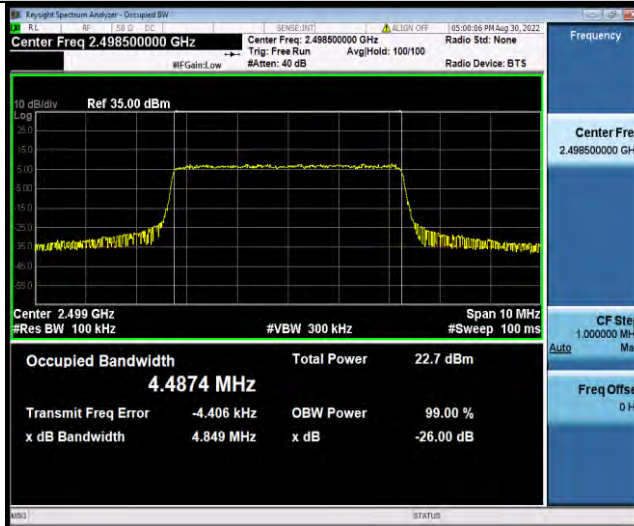

Test Graphs

BUREAU
VERITAS

Test Report No.: W7L-P22080003RF06

Band41-5MHz-16QAM-39675-25RB#0

Band41-5MHz-16QAM-40620-25RB#0

Band41-5MHz-16QAM-41565-25RB#0

BUREAU VERITAS

Test Report No.: W7L-P22080003RF06