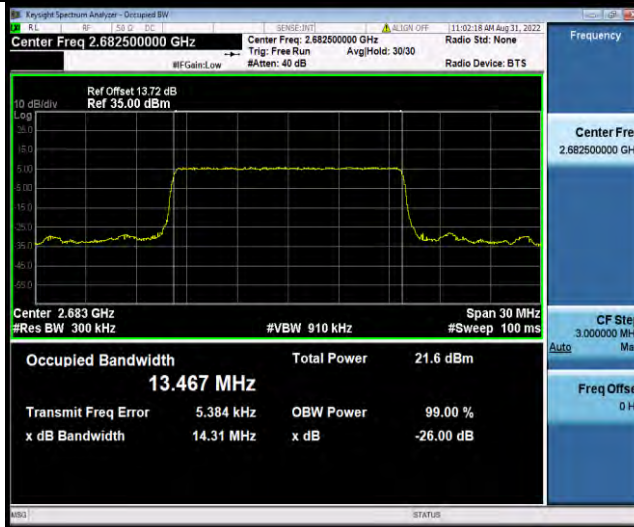

BUREAU VERITAS

Test Report No.: W7L-P22080003RF06

Band41-15MHz-16QAM-39725-75RB#0