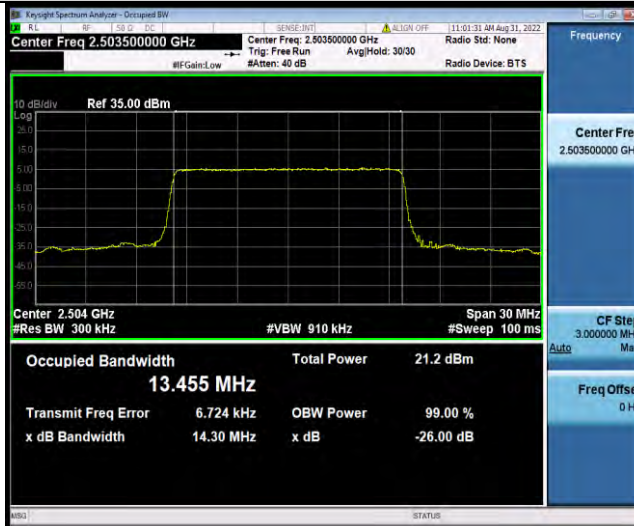

Band41-15MHz-16QAM-40620-75RB#0