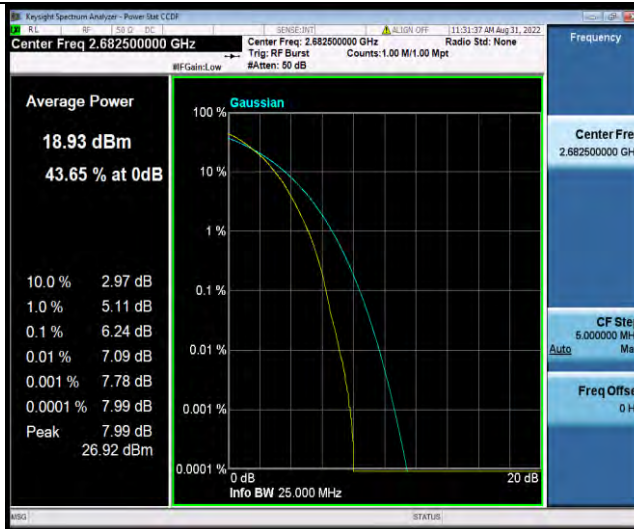

BUREAU VERITAS

Test Report No.: W7L-P22080003RF06

Band41-20MHz-QPSK-39750-1RB#0