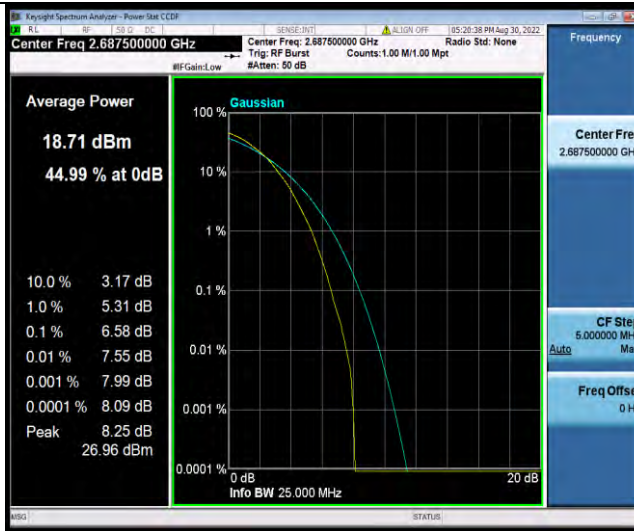

BUREAU
VERITAS

Test Report No.: W7L-P22080003RF06

Band41-10MHz-QPSK-39700-1RB#0