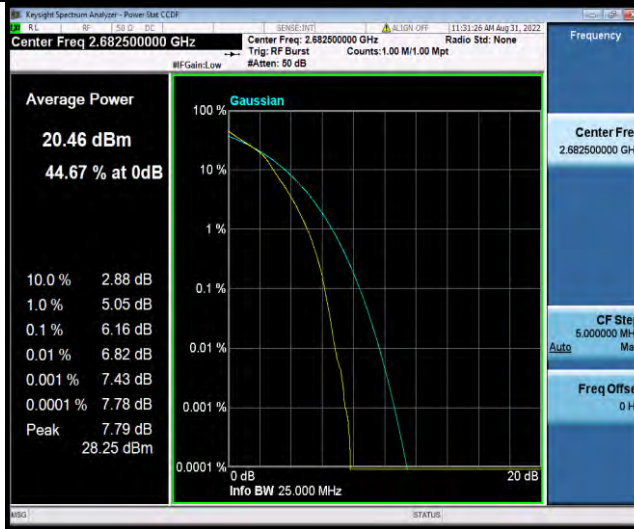

BUREAU VERITAS

Test Report No.: W7L-P22080003RF06

Band41-15MHz-64QAM-39725-1RB#0