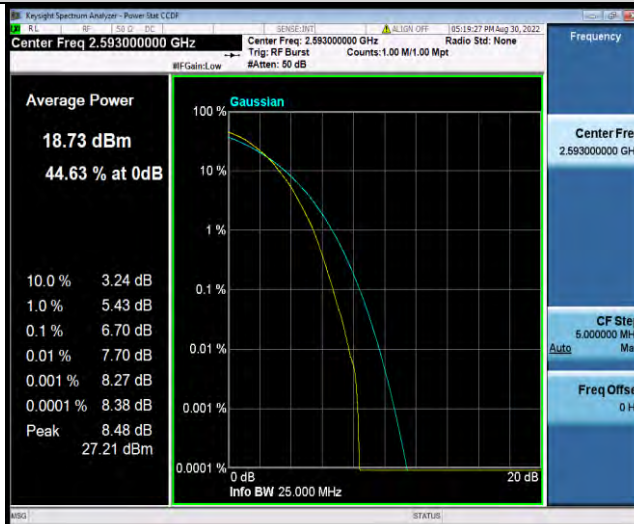

Band41-5MHz-64QAM-39675-25RB#0

Band41-5MHz-64QAM-40620-1RB#0

BUREAU
VERITAS

Test Report No.: W7L-P22080003RF06

Band41-5MHz-64QAM-40620-25RB#0

Band41-5MHz-64QAM-41565-1RB#0

Band41-5MHz-64QAM-41565-25RB#0

BUREAU
VERITAS