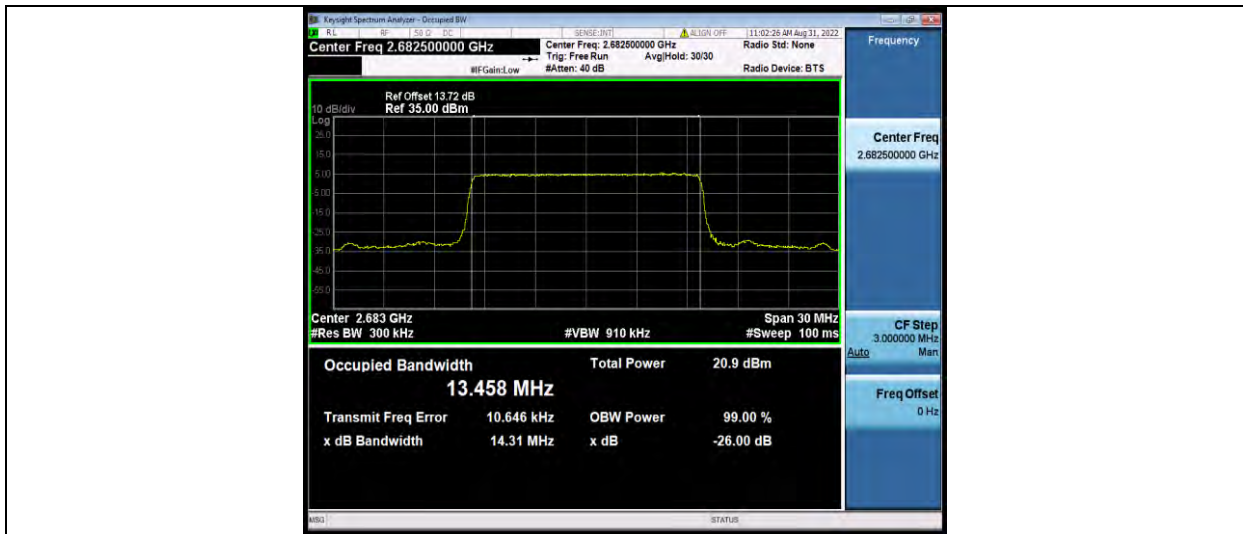

BUREAU VERITAS

Test Report No.: W7L-P22080003RF06

Band41-15MHz-16QAM-39725-75RB#0

Band41-15MHz-16QAM-40620-75RB#0

Band41-15MHz-16QAM-41515-75RB#0

BUREAU VERITAS

Test Report No.: W7L-P22080003RF06

Band41-15MHz-64QAM-39725-75RB#0