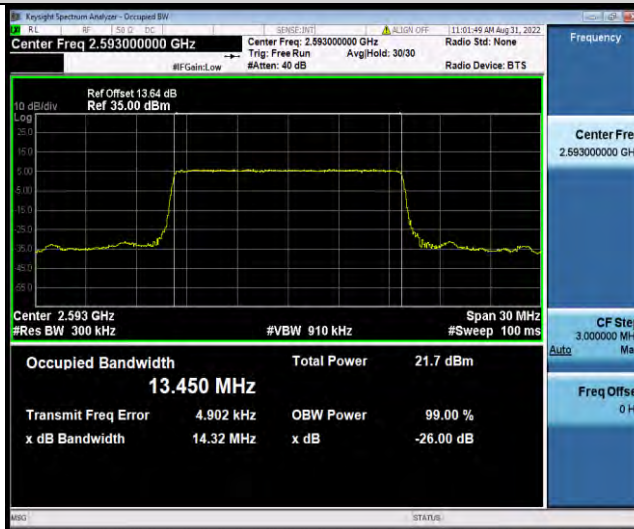

Band41-10MHz-64QAM-40620-50RB#0

Band41-10MHz-64QAM-41540-50RB#0

BUREAU VERITAS

Test Report No.: W7L-P22080003RF06

Band41-15MHz-QPSK-39725-75RB#0

Band41-15MHz-QPSK-40620-75RB#0

Band41-15MHz-QPSK-41515-75RB#0