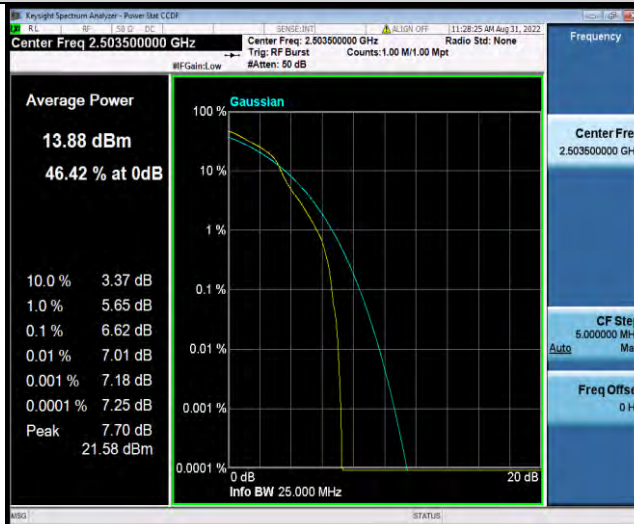

Band41-15MHz-QPSK-41515-1RB#0

Band41-15MHz-QPSK-41515-75RB#0

BUREAU
VERITAS

Test Report No.: W7L-P22080003RF06

Band41-15MHz-16QAM-39725-1RB#0

Band41-15MHz-16QAM-39725-75RB#0

Band41-15MHz-16QAM-40620-1RB#0

BUREAU VERITAS