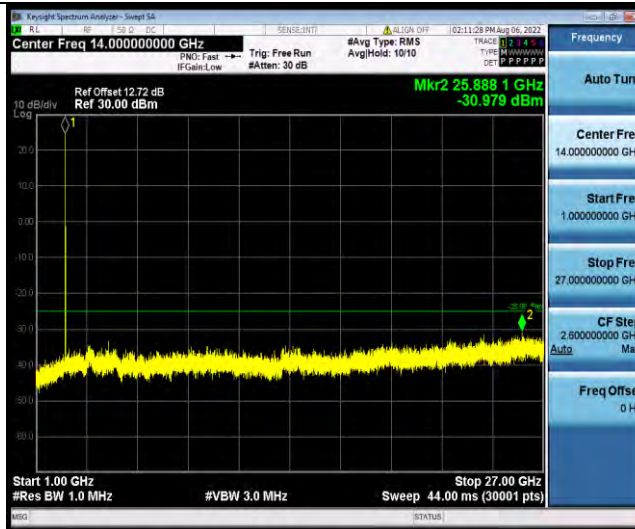

BUREAU VERITAS

Test Report No.: W7L-P22080003RF06

Band7-10MHz-64QAM-21100-1RB#0-Range1:30~1000MHz