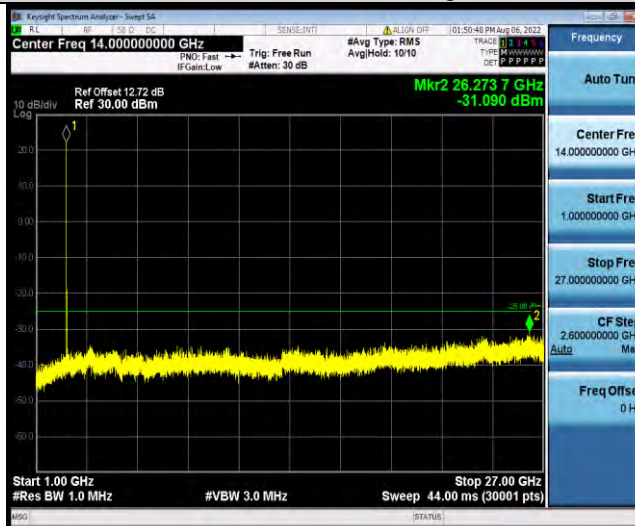

Band7-5MHz-64QAM-20775-1RB#0-Range1:30~1000MHz