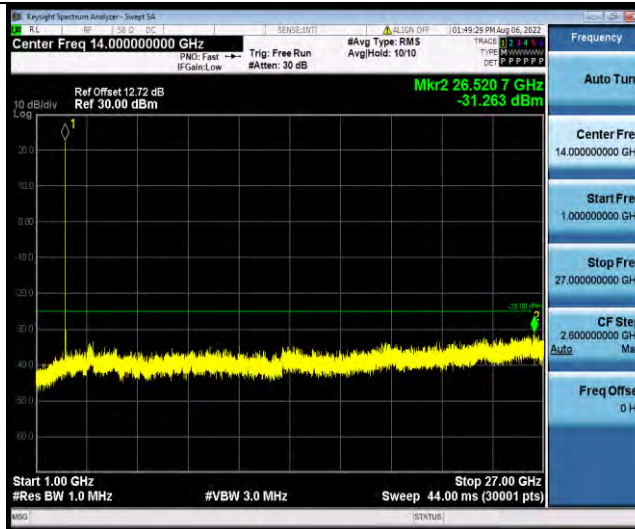

BUREAU VERITAS

Test Report No.: W7L-P22080003RF06

Band7-5MHz-64QAM-21100-1RB#0-Range1:30~1000MHz