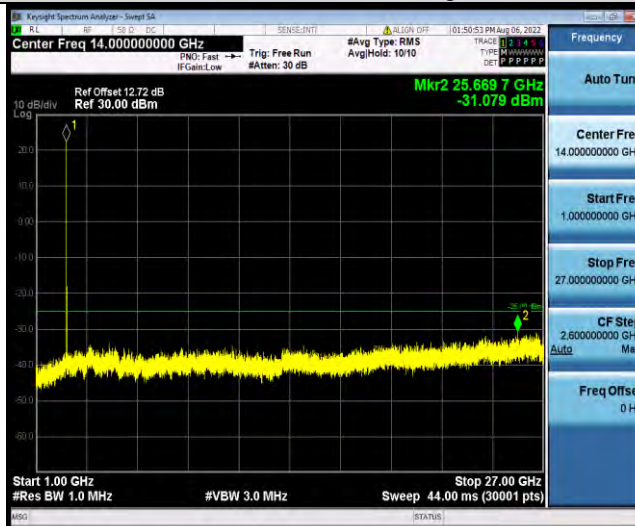

Band7-10MHz-QPSK-20800-1RB#0-Range 1: 30~1000MHz