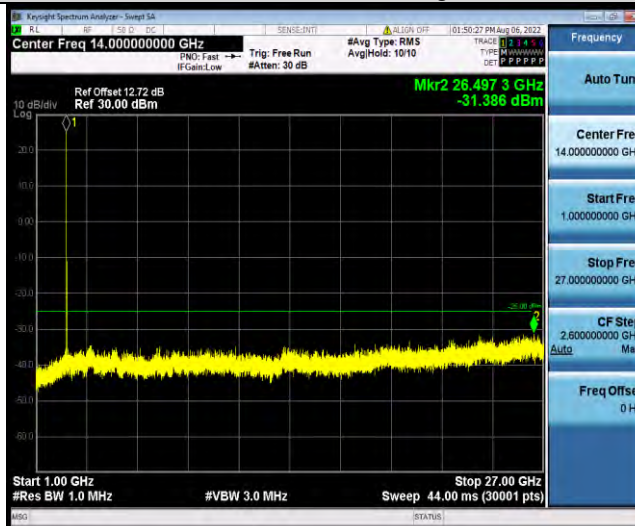

Band7-5MHz-16QAM-20775-1RB#0-Range1:30~1000MHz