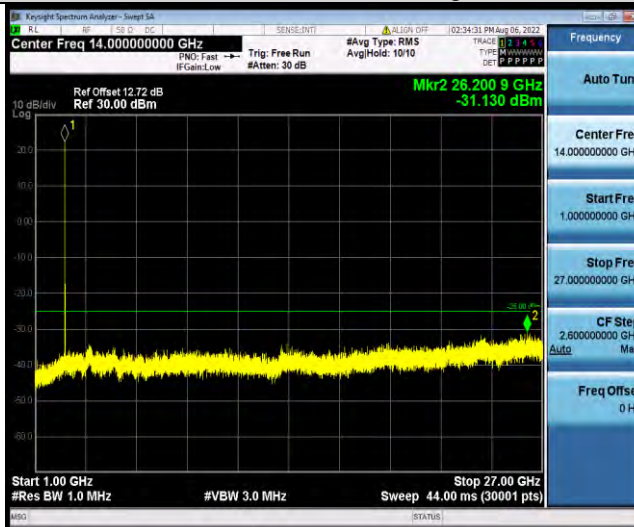

Band7-15MHz-64QAM-21375-1RB#0-Range1:30~1000MHz