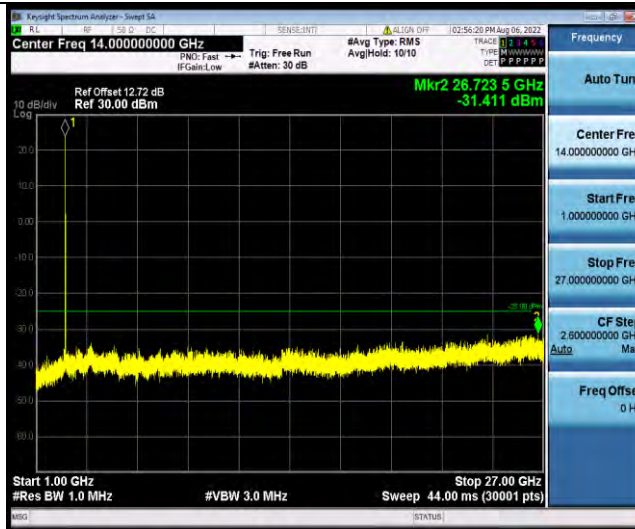

BUREAU VERITAS

Test Report No.: W7L-P22080003RF06

Band7-20MHz-16QAM-21100-1RB#0-Range1:30~1000MHz