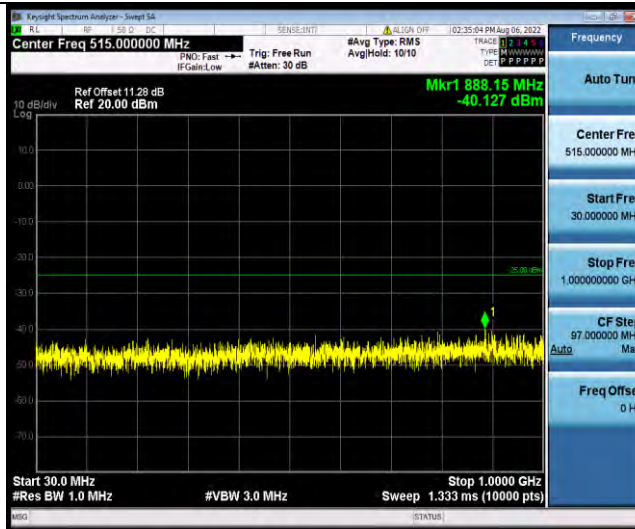

Test Report No.: W7L-P22080003RF06

Band7-15MHz-64QAM-21100-1RB#0-Range1:30~1000MHz

Band7-15MHz-64QAM-21100-1RB#0-Range2:1000~27000MHz

Band7-15MHz-64QAM-21375-1RB#0-Range1:30~1000MHz

BUREAU VERITAS

Test Report No.: W7L-P22080003RF06