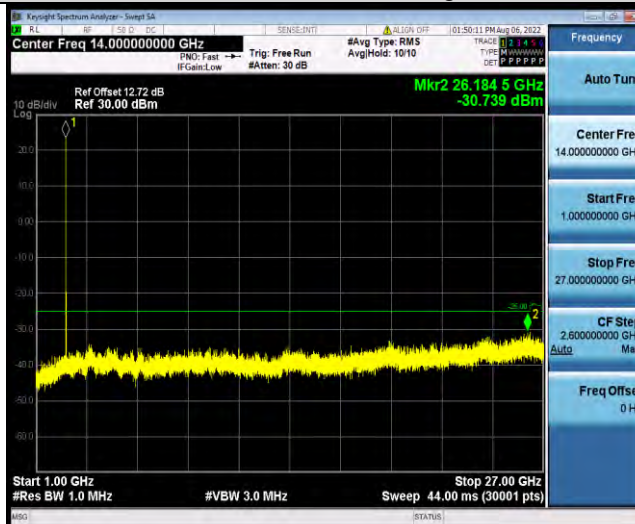

Band7-5MHz-64QAM-21425-1RB#0-Range1:30~1000MHz