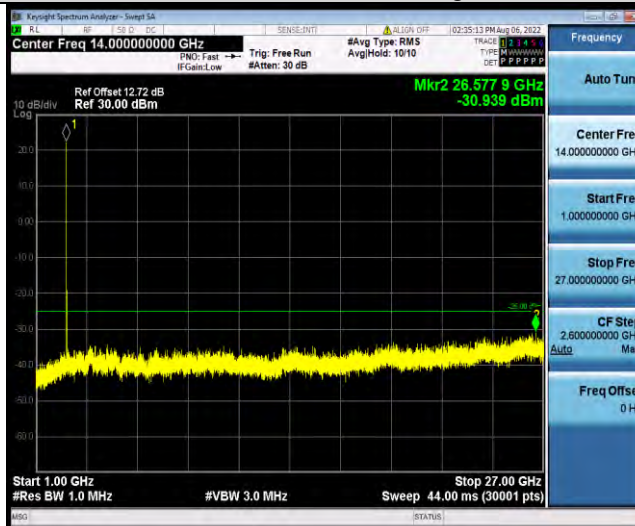

Band7-20MHz-QPSK-20850-1RB#0-Range1:30~1000MHz