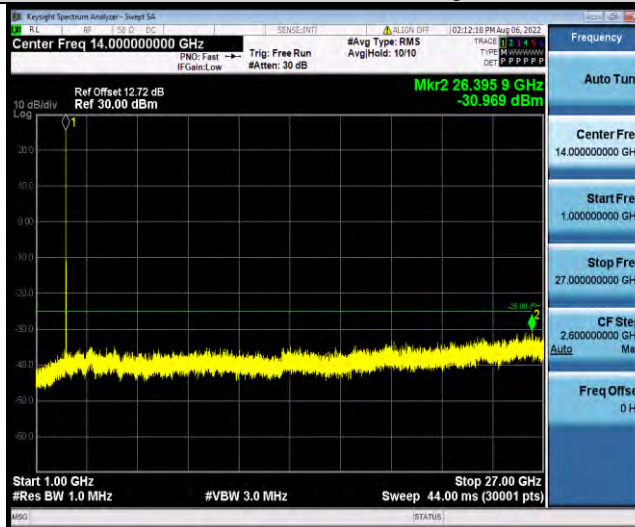

Band7-10MHz-64QAM-21400-1RB#0-Range1:30~1000MHz