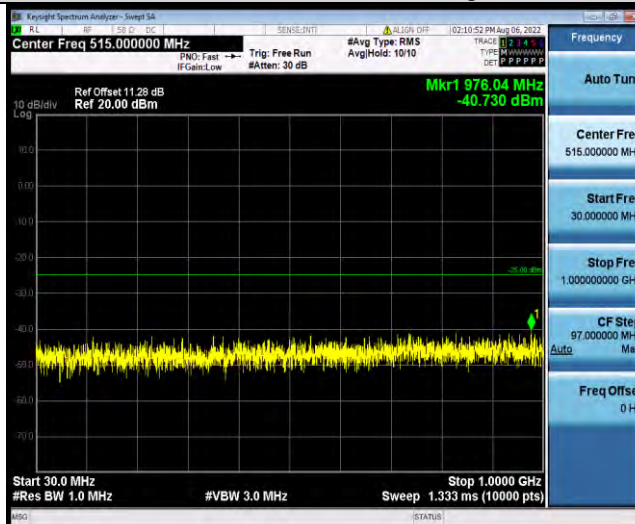

Band7-10MHz-QPSK-20800-1RB#0-Range2: 1000~27000MHz