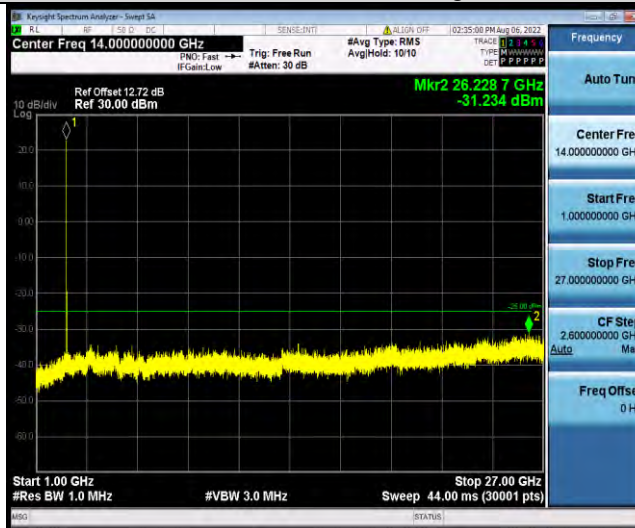

Band7-15MHz-64QAM-20825-1RB#0-Range1:30~1000MHz