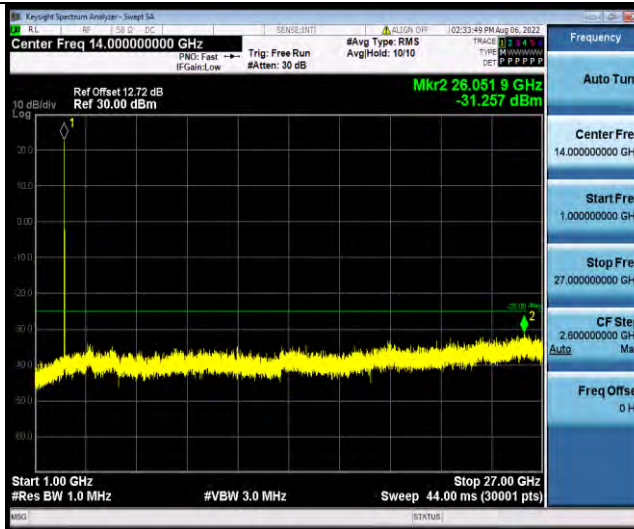

BUREAU VERITAS

Test Report No.: W7L-P22080003RF06

Band7-15MHz-64QAM-21100-1RB#0-Range1:30~1000MHz