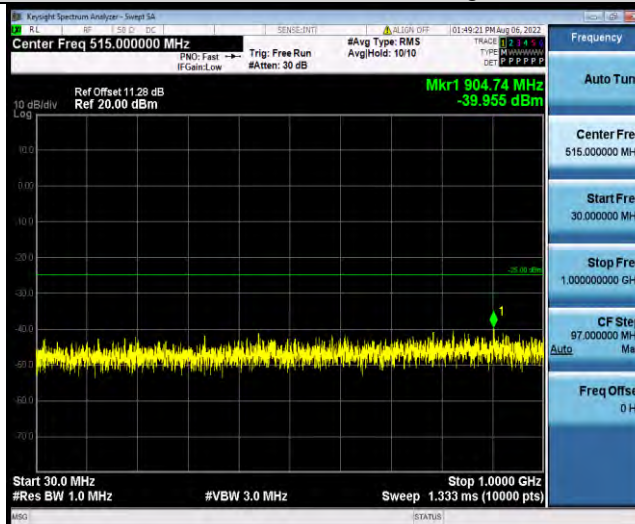

Band7-5MHz-64QAM-20775-1RB#0-Range2:1000~27000MHz