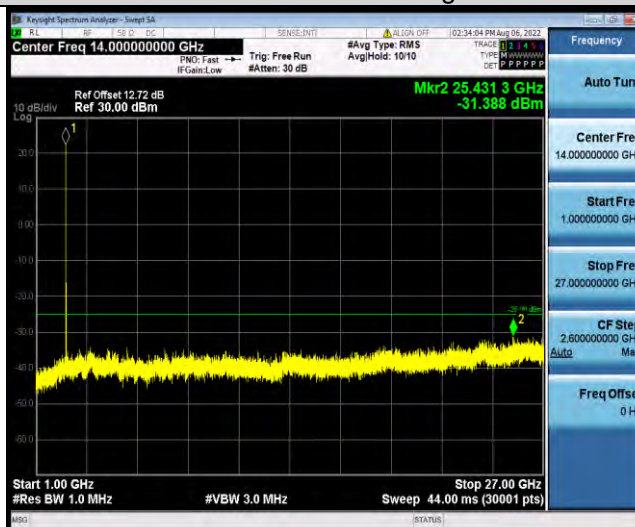

Band7-15MHz-QPSK-21375-1RB#0-Range1:30~1000MHz