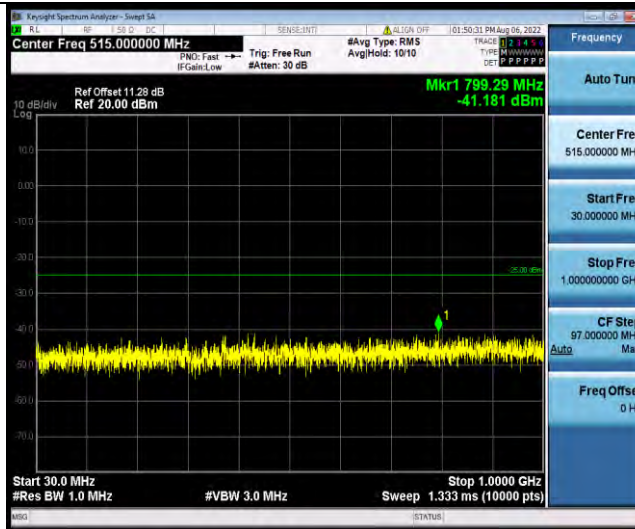

Test Report No.: W7L-P22080003RF06

Band7-5MHz-16QAM-21100-1RB#0-Range1:30~1000MHz

Band7-5MHz-16QAM-21100-1RB#0-Range2:1000~27000MHz

Band7-5MHz-16QAM-21425-1RB#0-Range1:30~1000MHz

BUREAU VERITAS

Test Report No.: W7L-P22080003RF06