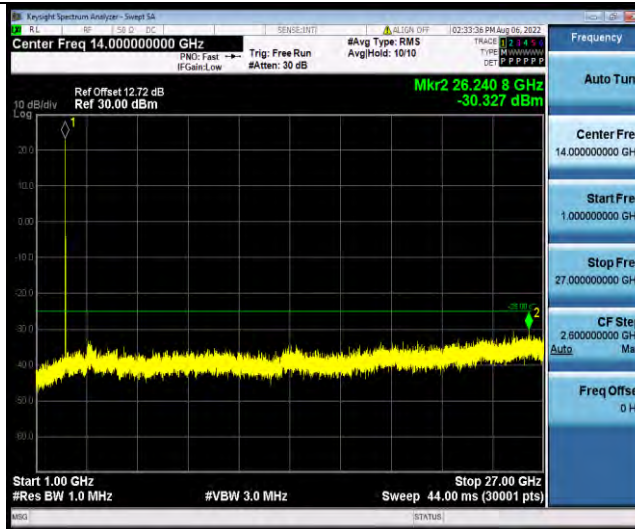

BUREAU VERITAS

Test Report No.: W7L-P22080003RF06

Band7-15MHz-16QAM-21100-1RB#0-Range1:30~1000MHz