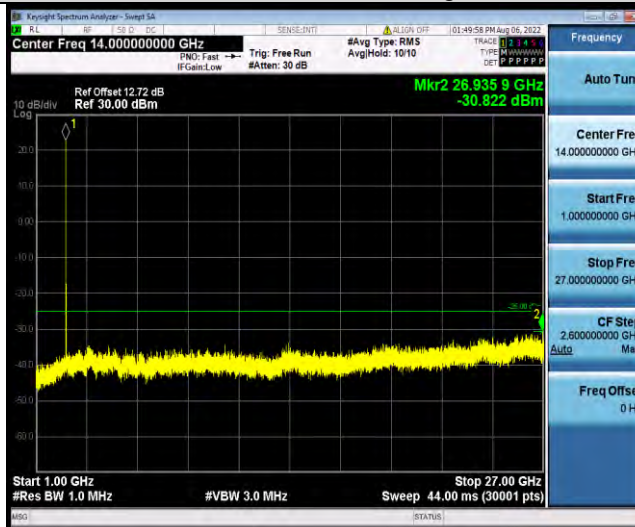

Band7-5MHz-16QAM-21425-1RB#0-Range1:30~1000MHz