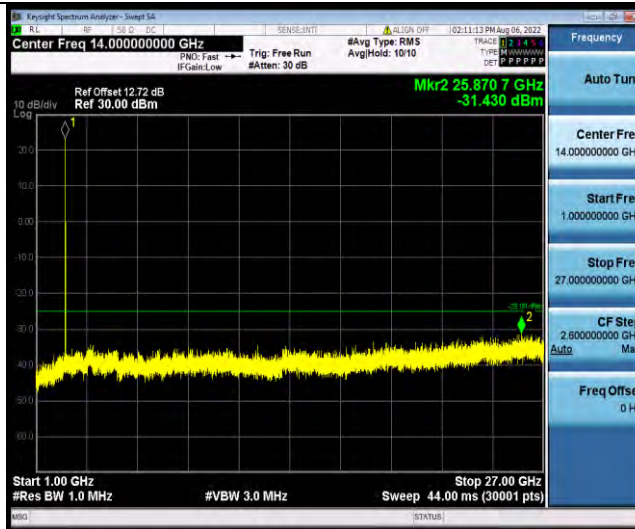

BUREAU VERITAS

Test Report No.: W7L-P22080003RF06

Band7-10MHz-16QAM-21100-1RB#0-Range1:30~1000MHz