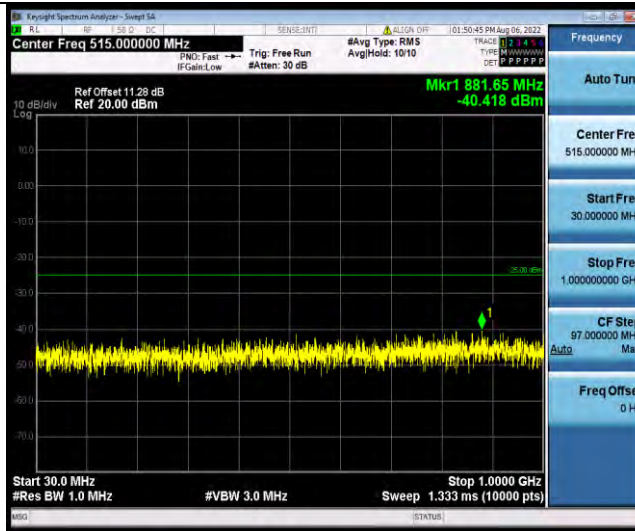

### Test Report No.: W7L-P22080003RF06

Band7-5MHz-64QAM-21100-1RB#0-Range1:30~1000MHz

Band7-5MHz-64QAM-21100-1RB#0-Range2:1000~27000MHz

Band7-5MHz-64QAM-21425-1RB#0-Range1:30~1000MHz

BUREAU VERITAS

Test Report No.: W7L-P22080003RF06