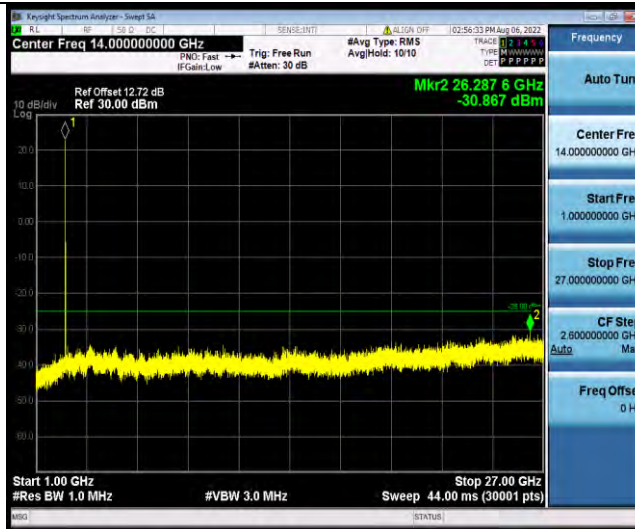

BUREAU VERITAS

Test Report No.: W7L-P22080003RF06

Band7-20MHz-64QAM-21100-1RB#0-Range1:30~1000MHz