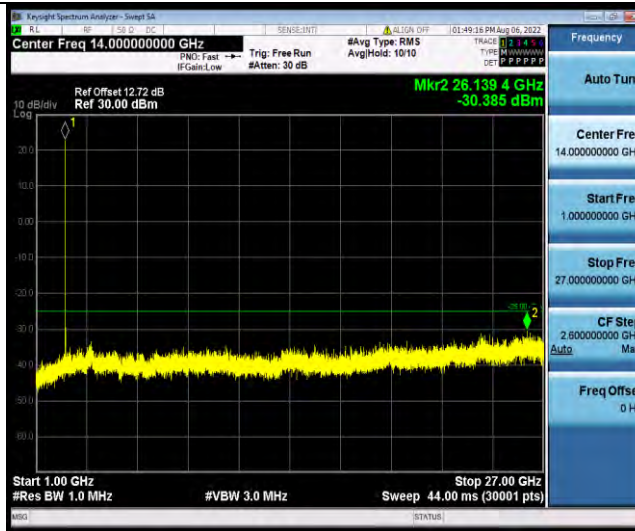

BUREAU VERITAS

Test Report No.: W7L-P22080003RF06

Band7-5MHz-16QAM-21100-1RB#0-Range1:30~1000MHz