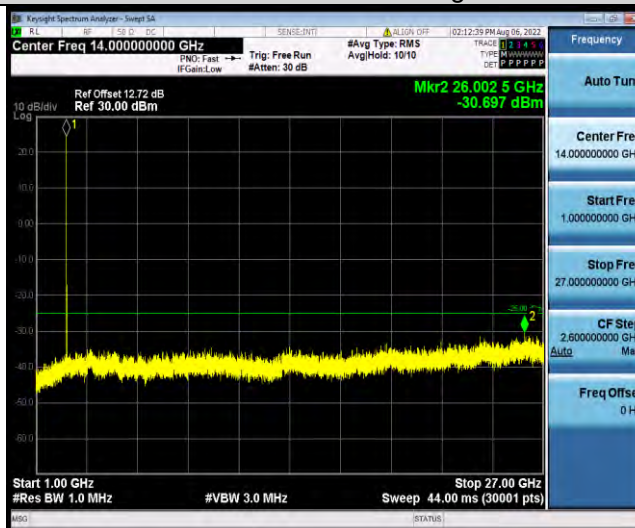

Band7-10MHz-64QAM-20800-1RB#0-Range1:30~1000MHz