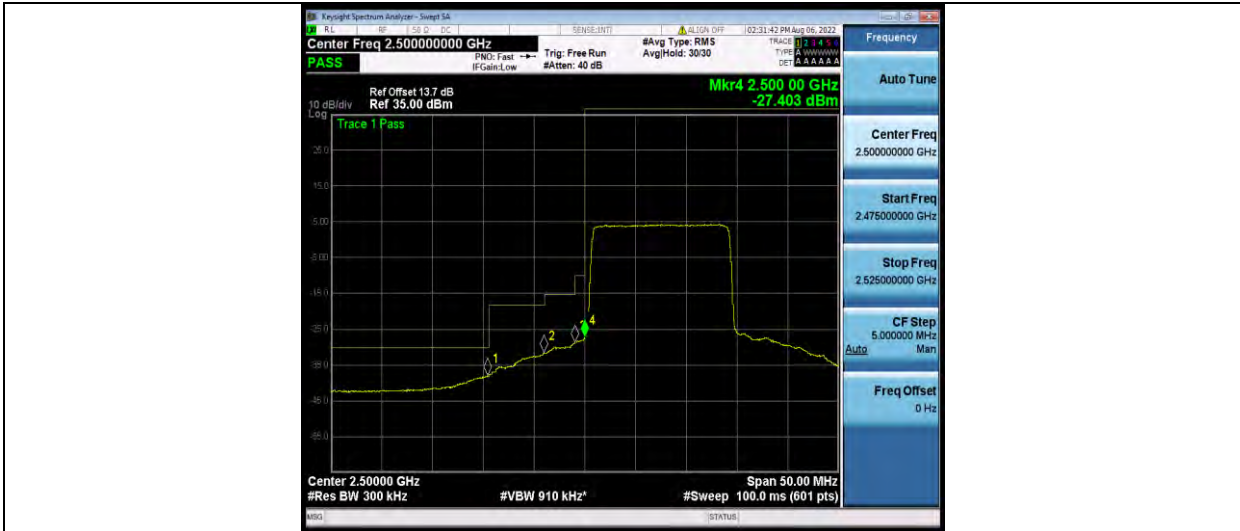

BUREAU VERITAS

Test Report No.: W7L-P22080003RF06

Band7-15MHz-16QAM-21375-1RB#74