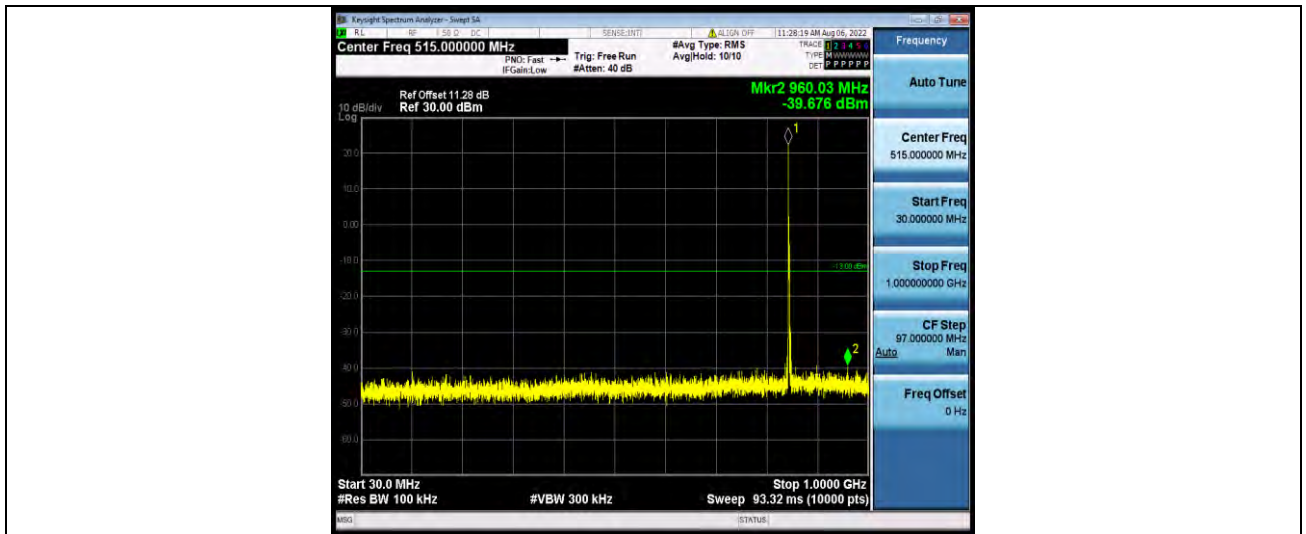

Band5-3MHz-64QAM-20635-1RB#0-Range1:30~1000MHz

BUREAU VERITAS

Test Report No.: W7L-P22080003RF04