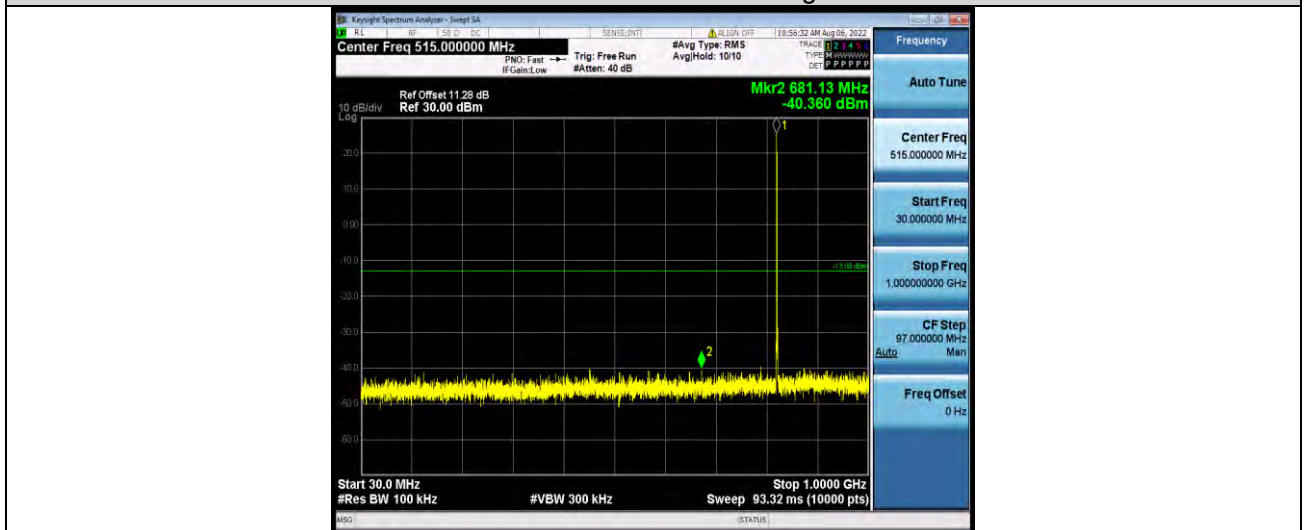

Band5-1.4MHz-16QAM-20407-1RB#0-Range1:30~1000MHz