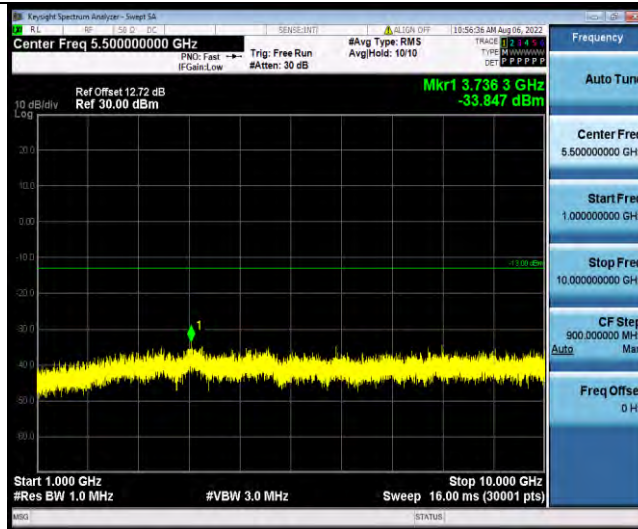

Test Report No.: W7L-P22080003RF04

Band5-1.4MHz-QPSK-20643-1RB#0-Range2:1000~10000MHz

Band5-1.4MHz-16QAM-20407-1RB#0-Range1:30~1000MHz

Band5-1.4MHz-16QAM-20407-1RB#0-Range2:1000~10000MHz

BUREAU VERITAS

Test Report No.: W7L-P22080003RF04