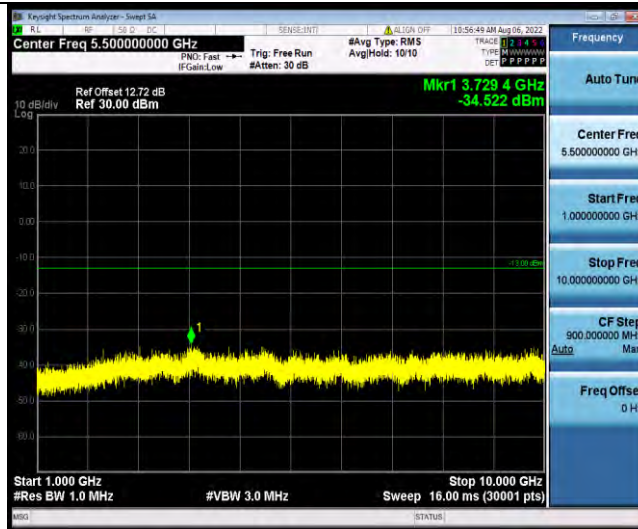

Band5-1.4MHz-64QAM-20407-1RB#0-Range1:30~1000MHz

Band5-1.4MHz-64QAM-20407-1RB#0-Range2:1000~10000MHz

BUREAU VERITAS

Test Report No.: W7L-P22080003RF04

Band5-1.4MHz-64QAM-20525-1RB#0-Range1:30~1000MHz

Band5-1.4MHz-64QAM-20525-1RB#0-Range2:1000~1000MHz