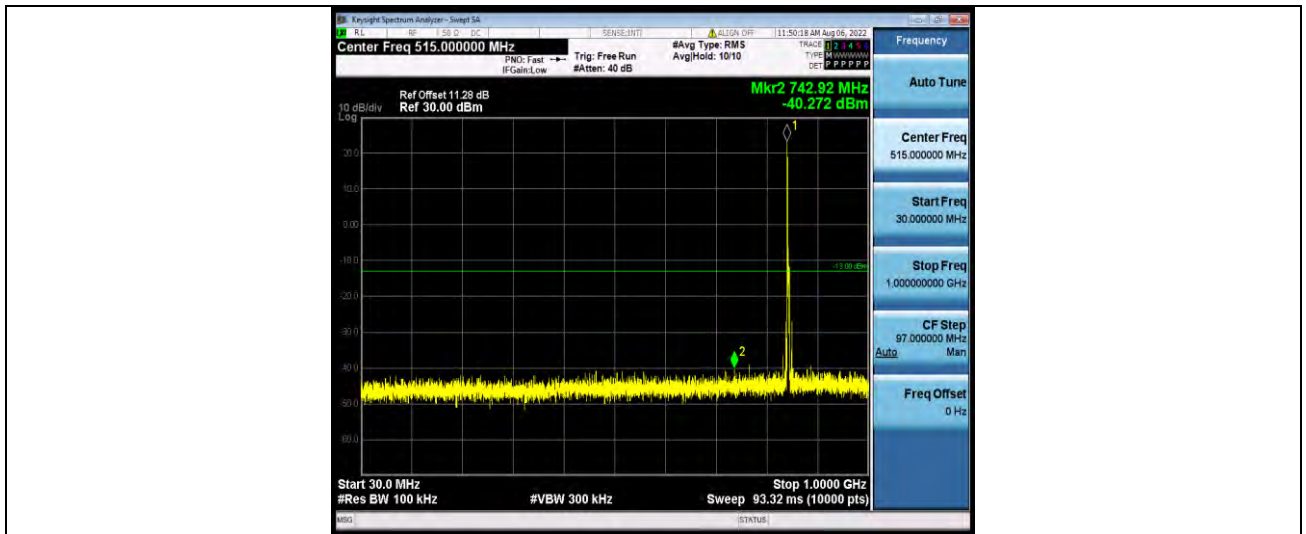

Band5-5MHz-64QAM-20625-1RB#0-Range1:30~1000MHz

BUREAU VERITAS

Test Report No.: W7L-P22080003RF04