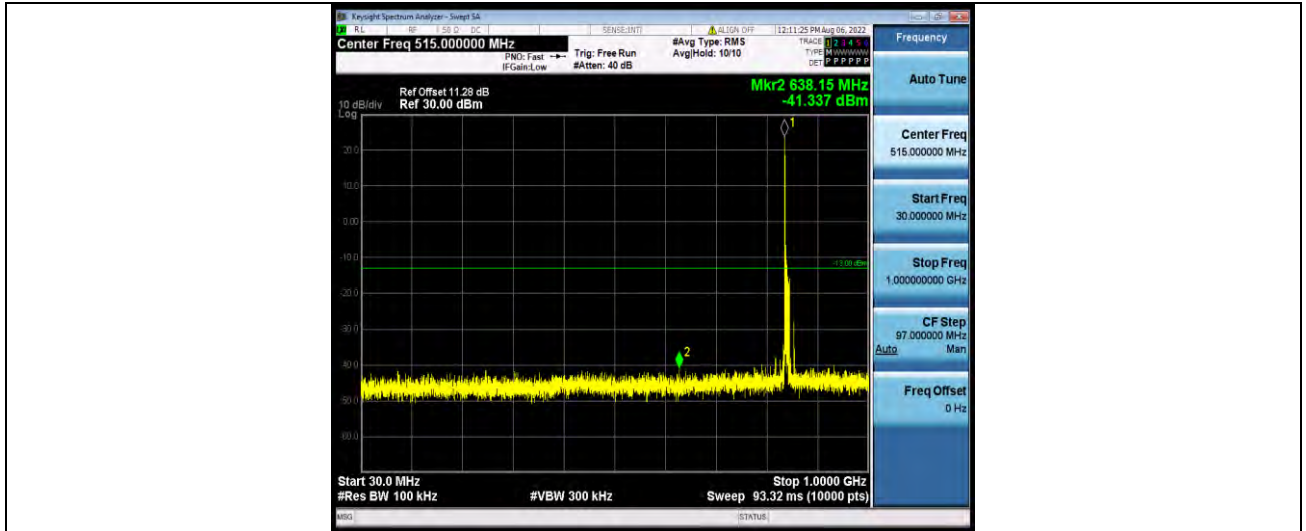

Band5-10MHz-64QAM-20600-1RB#0-Range1:30~1000MHz

BUREAU VERITAS

Test Report No.: W7L-P22080003RF04