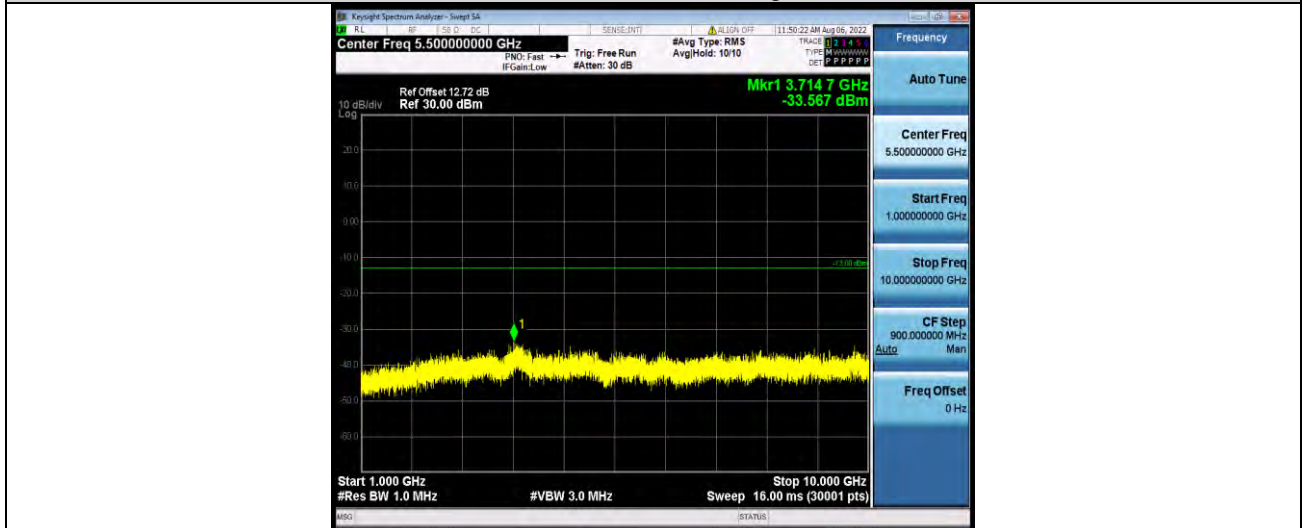

Band5-5MHz-64QAM-20625-1RB#0-Range2:1000~10000MHz