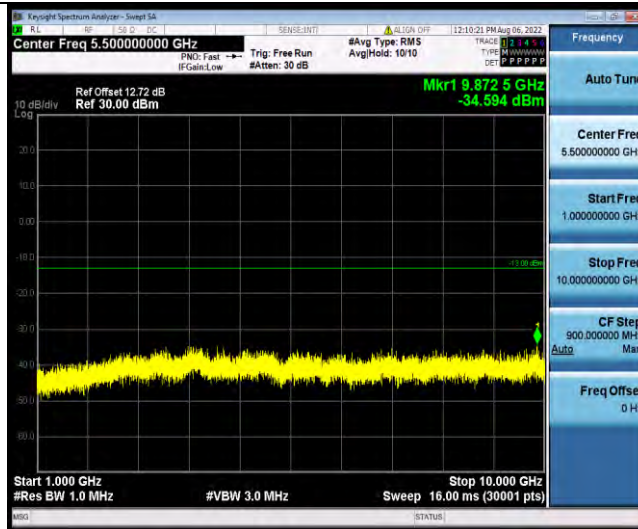

Band5-10MHz-64QAM-20450-1RB#0-Range2:1000~10000MHz

BUREAU VERITAS

Test Report No.: W7L-P22080003RF04