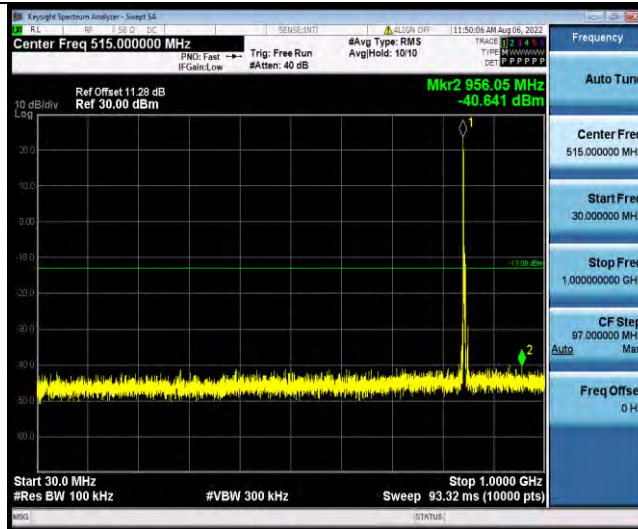

Band5-5MHz-16QAM-20525-1RB#0-Range2:1000~10000MHz

Band5-5MHz-16QAM-20625-1RB#0-Range1:30~1000MHz

BUREAU VERITAS

Test Report No.: W7L-P22080003RF04

Band5-5MHz-16QAM-20625-1RB#0-Range2:1000~10000MHz

Band5-5MHz-64QAM-20425-1RB#0-Range1:30~1000MHz