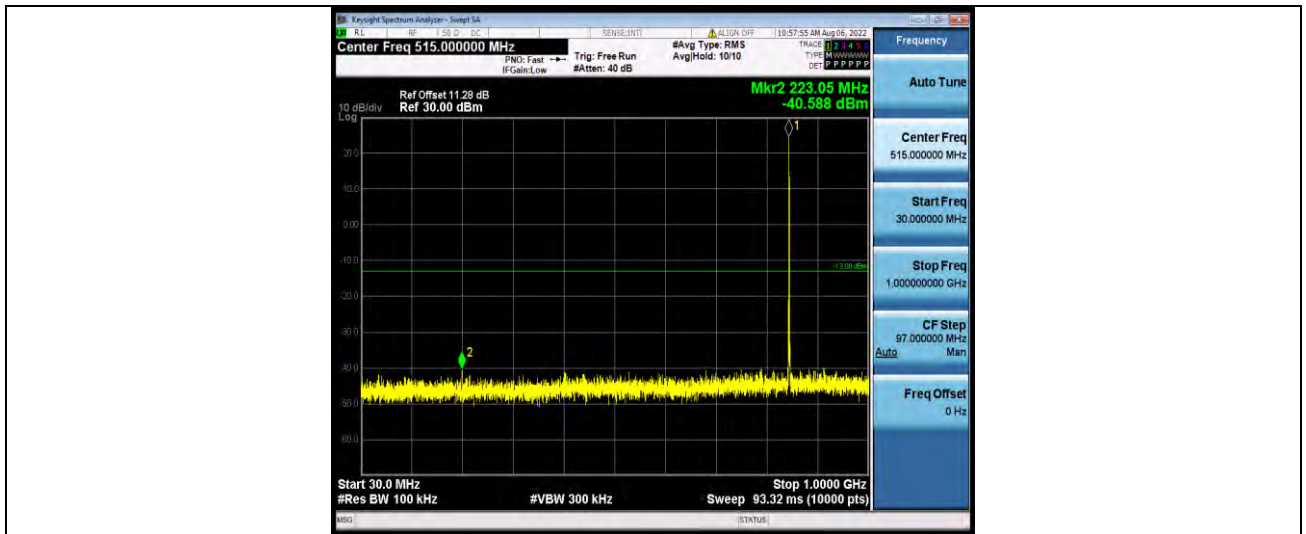

Band5-1.4MHz-16QAM-20525-1RB#0-Range1:30~1000MHz

Band5-1.4MHz-16QAM-20525-1RB#0-Range2:1000~1000MHz

Band5-1.4MHz-16QAM-20643-1RB#0-Range1:30~1000MHz

BUREAU VERITAS

Test Report No.: W7L-P22080003RF04

Band5-1.4MHz-16QAM-20643-1RB#0-Range2:1000~10000MHz