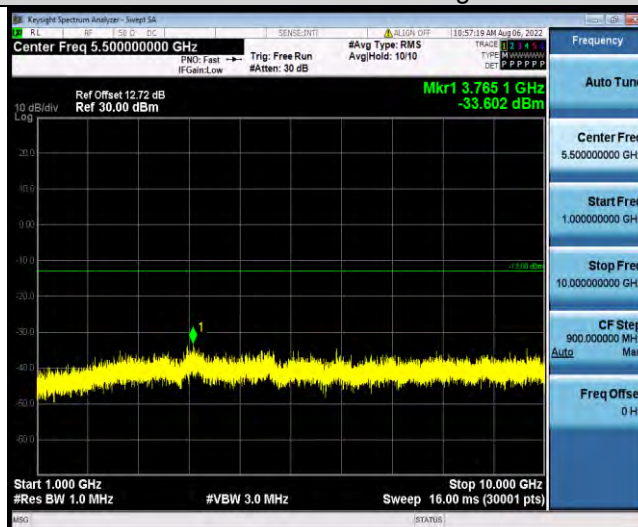

Band5-1.4MHz-16QAM-20525-1RB#0-Range2:1000~1000MHz