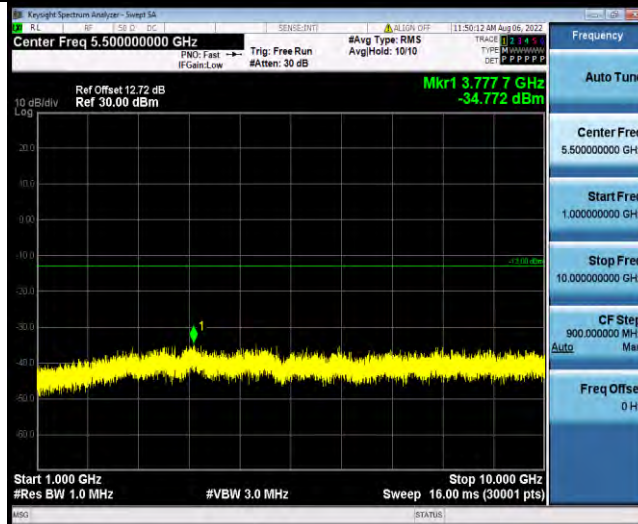

Band5-5MHz-16QAM-20525-1RB#0-Range2:1000~10000MHz

Band5-5MHz-16QAM-20625-1RB#0-Range1:30~1000MHz

BUREAU VERITAS

Test Report No.: W7L-P22080003RF04

Band5-5MHz-16QAM-20625-1RB#0-Range2:1000~10000MHz

Band5-5MHz-64QAM-20425-1RB#0-Range1:30~1000MHz