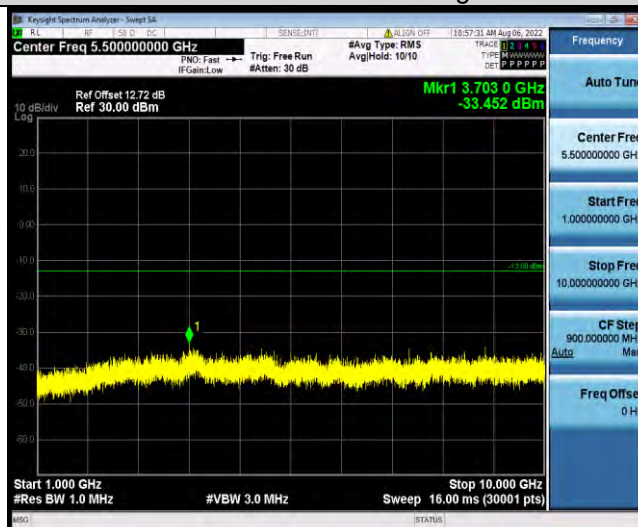

Band5-1.4MHz-64QAM-20407-1RB#0-Range1:30~1000MHz

Band5-1.4MHz-64QAM-20407-1RB#0-Range2:1000~10000MHz

BUREAU VERITAS

Test Report No.: W7L-P22080003RF04

Band5-1.4MHz-64QAM-20525-1RB#0-Range1:30~1000MHz

Band5-1.4MHz-64QAM-20525-1RB#0-Range2:1000~1000MHz