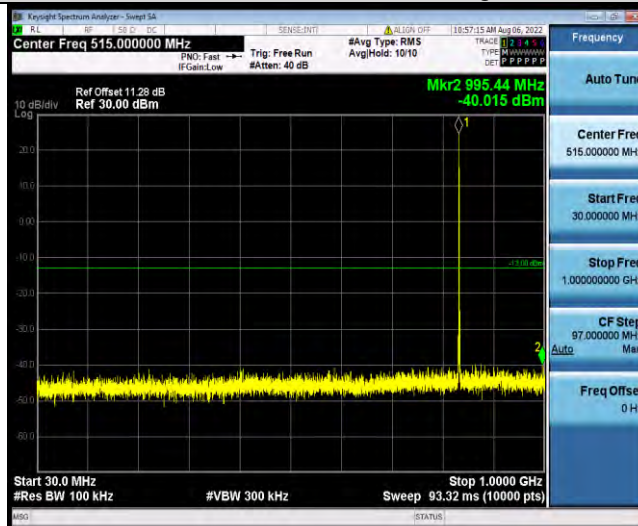

Band5-1.4MHz-16QAM-20525-1RB#0-Range1:30~1000MHz