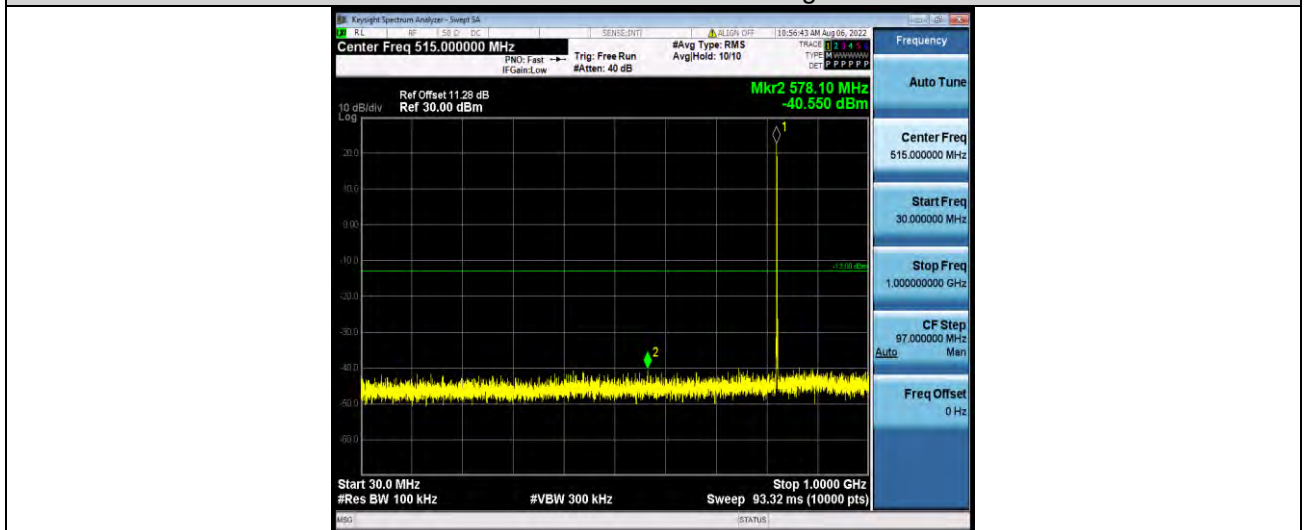

Band5-1.4MHz-64QAM-20407-1RB#0-Range1:30~1000MHz