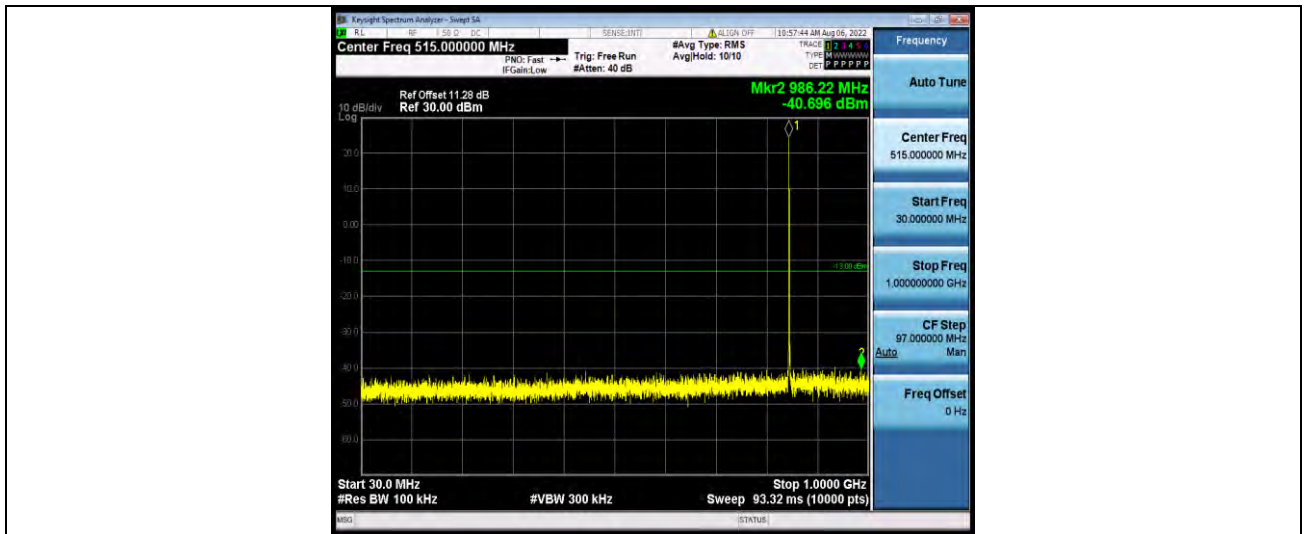

Band5-1.4MHz-QPSK-20643-1RB#0-Range1:30~1000MHz

BUREAU VERITAS

Test Report No.: W7L-P22080003RF04