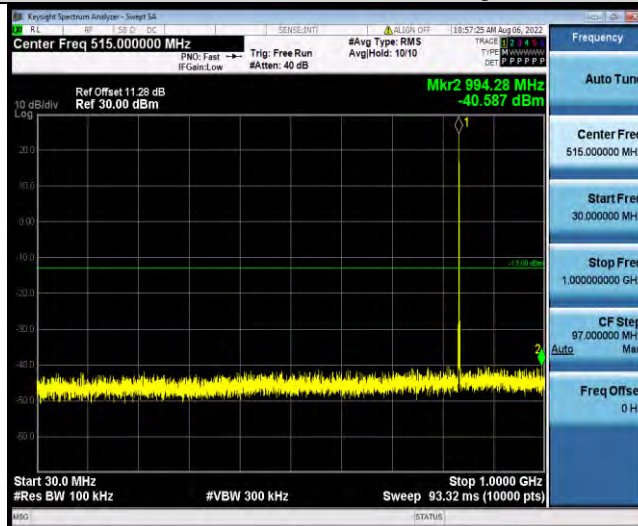

Band5-1.4MHz-64QAM-20407-1RB#0-Range1:30~1000MHz

Band5-1.4MHz-64QAM-20407-1RB#0-Range2:1000~10000MHz

BUREAU VERITAS

Test Report No.: W7L-P22080003RF04

Band5-1.4MHz-64QAM-20525-1RB#0-Range1:30~1000MHz

Band5-1.4MHz-64QAM-20525-1RB#0-Range2:1000~1000MHz