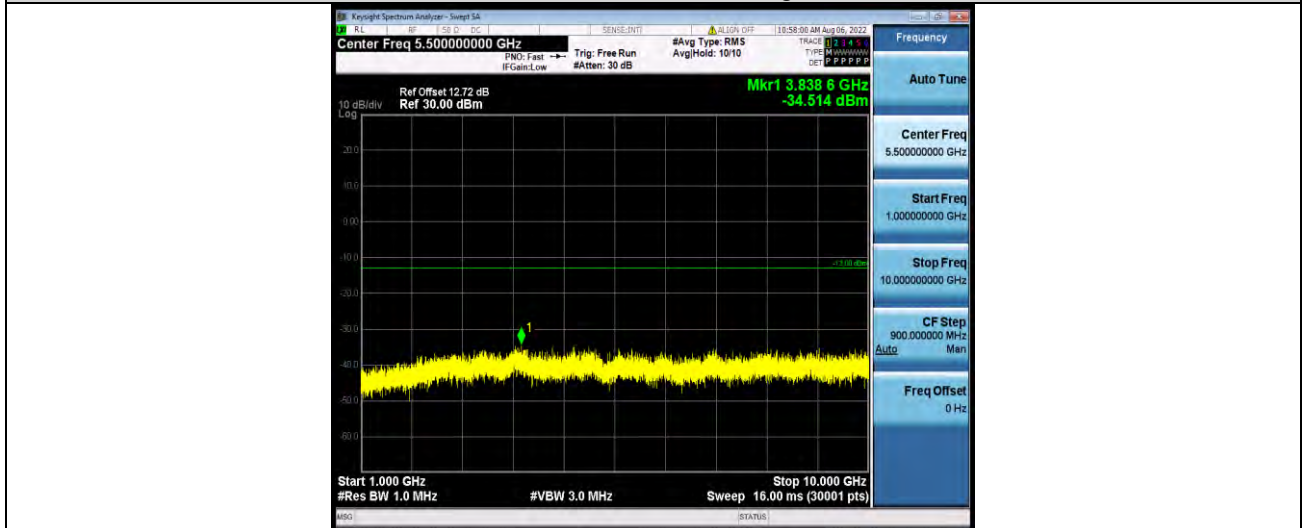

Band5-1.4MHz-16QAM-20525-1RB#0-Range1:30~1000MHz

Band5-1.4MHz-16QAM-20525-1RB#0-Range2:1000~1000MHz

Band5-1.4MHz-16QAM-20643-1RB#0-Range1:30~1000MHz

BUREAU VERITAS

Test Report No.: W7L-P22080003RF04

Band5-1.4MHz-16QAM-20643-1RB#0-Range2:1000~10000MHz