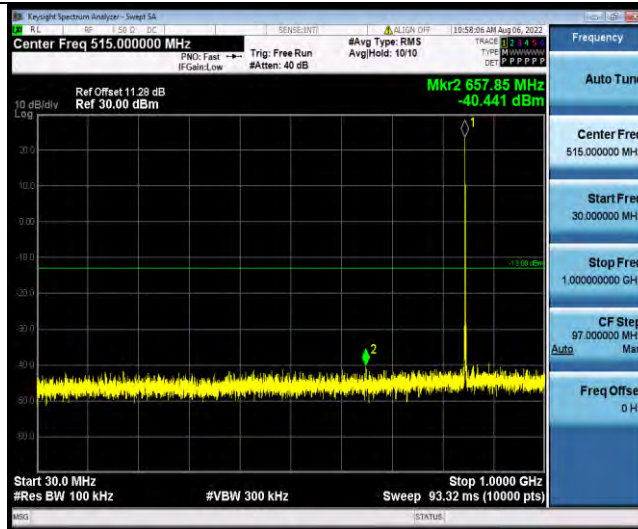

Band5-1.4MHz-64QAM-20643-1RB#0-Range1:30~1000MHz

BUREAU VERITAS

Test Report No.: W7L-P22080003RF04