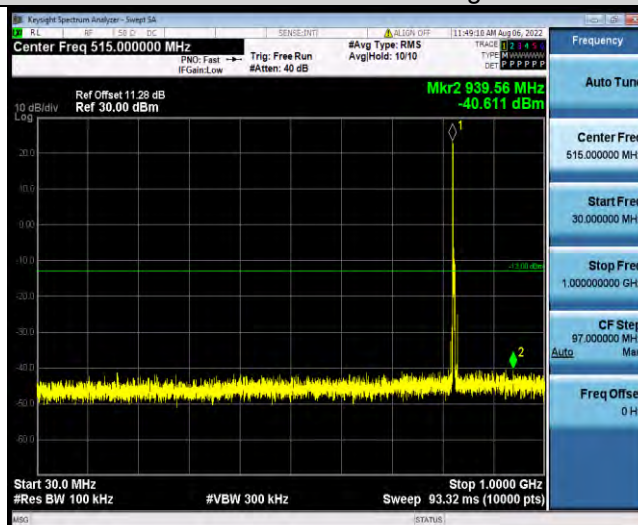

Band5-5MHz-16QAM-20525-1RB#0-Range2:1000~10000MHz

Band5-5MHz-16QAM-20625-1RB#0-Range1:30~1000MHz

BUREAU VERITAS

Test Report No.: W7L-P22080003RF04

Band5-5MHz-16QAM-20625-1RB#0-Range2:1000~10000MHz

Band5-5MHz-64QAM-20425-1RB#0-Range1:30~1000MHz