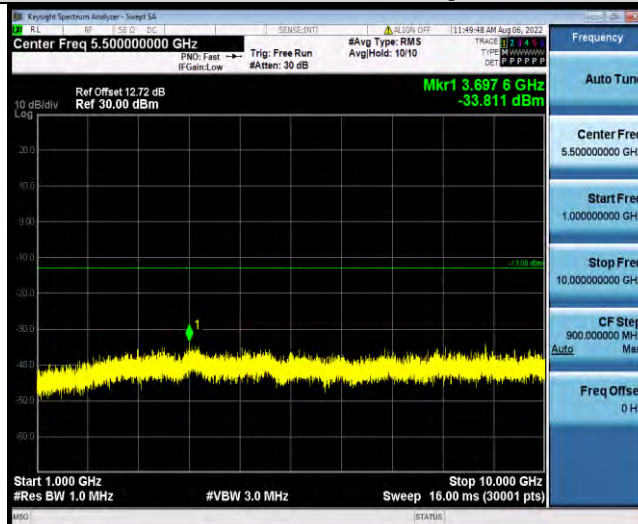

Band5-5MHz-64QAM-20425-1RB#0-Range2:1000~10000MHz

BUREAU VERITAS

Test Report No.: W7L-P22080003RF04

Band5-5MHz-64QAM-20525-1RB#0-Range1:30~1000MHz

Band5-5MHz-64QAM-20525-1RB#0-Range2:1000~10000MHz

Band5-5MHz-64QAM-20625-1RB#0-Range1:30~1000MHz