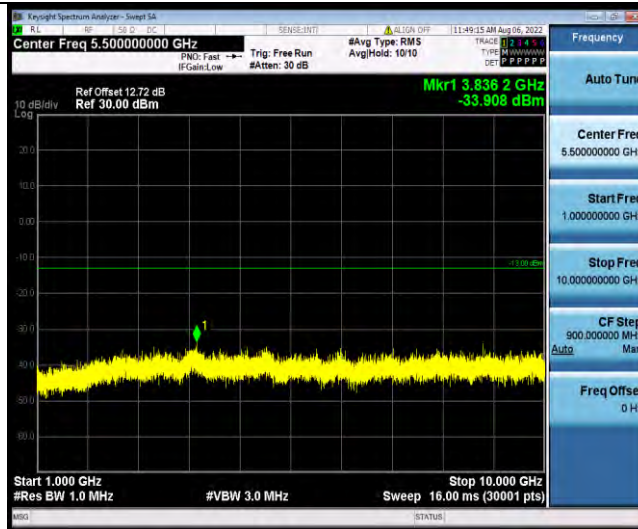

Band5-5MHz-64QAM-20425-1RB#0-Range2:1000~10000MHz

BUREAU VERITAS

Test Report No.: W7L-P22080003RF04