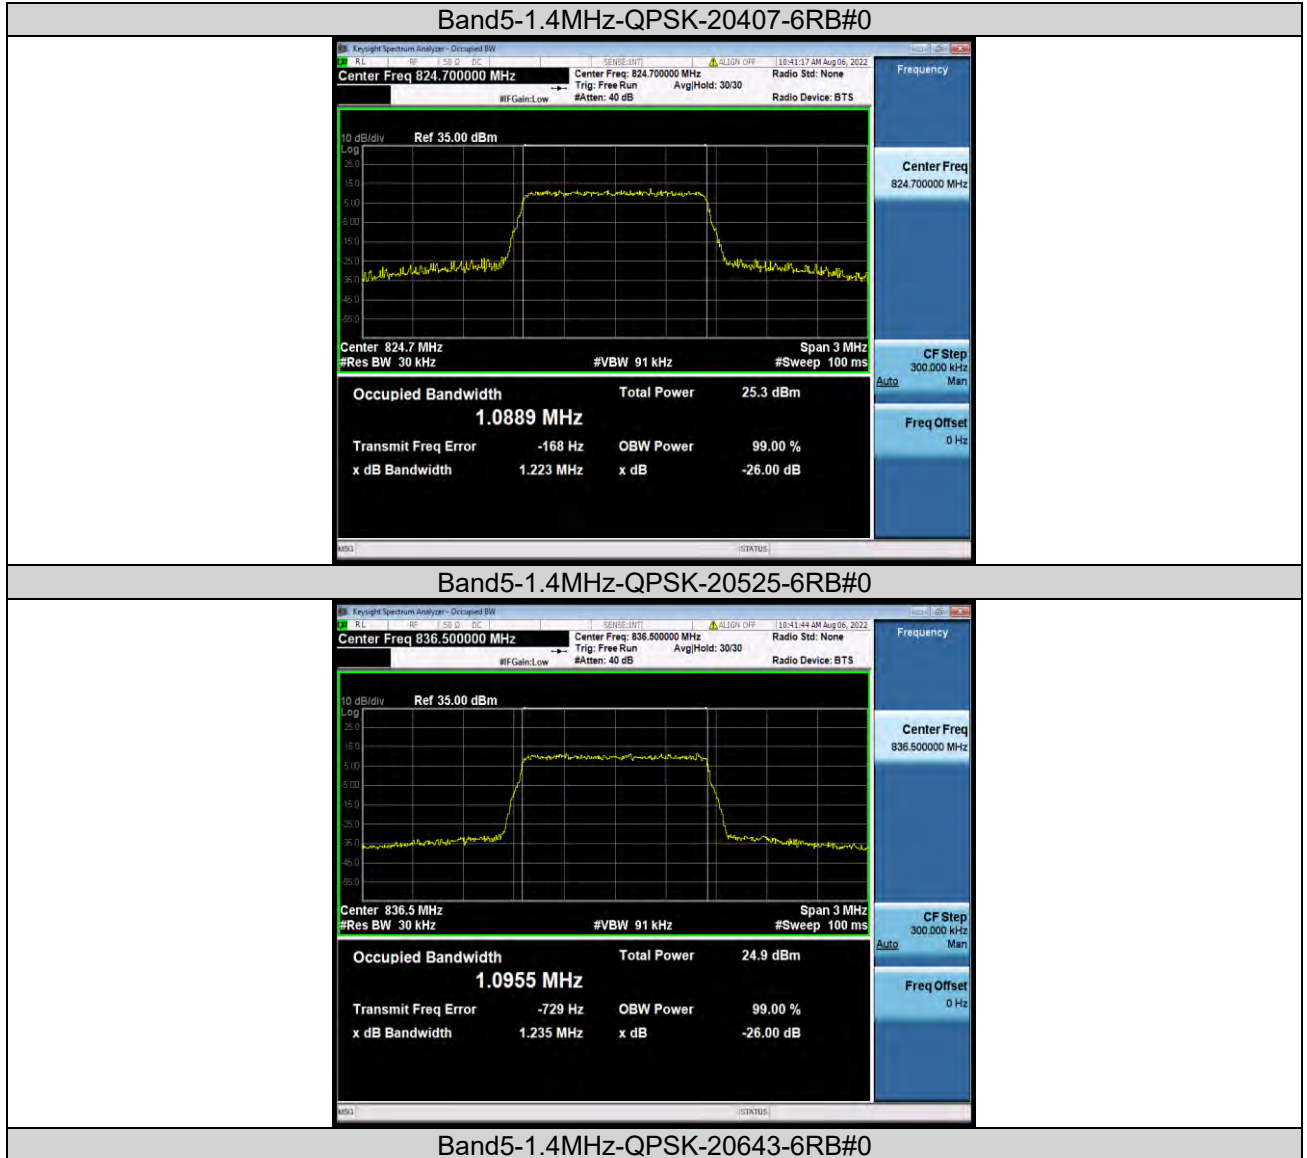

BUREAU VERITAS

Test Report No.: W7L-P22080003RF04

Test Graphs