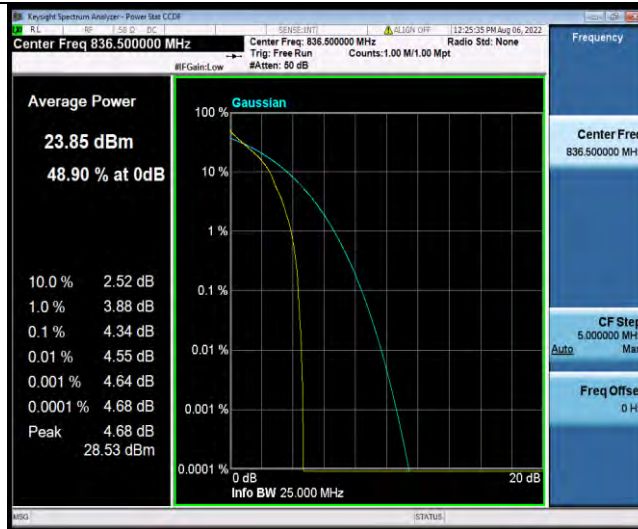

BUREAU VERITAS

Test Report No.: W7L-P22080003RF04

Band5-10MHz-QPSK-20525-50RB#0