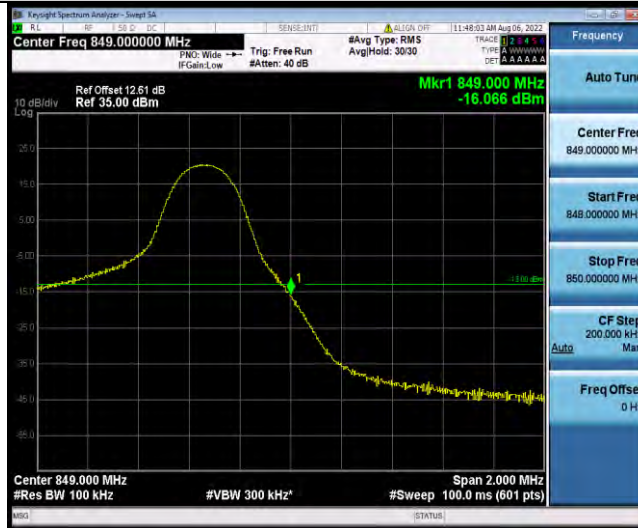

Band5-5MHz-16QAM-20625-25RB#0