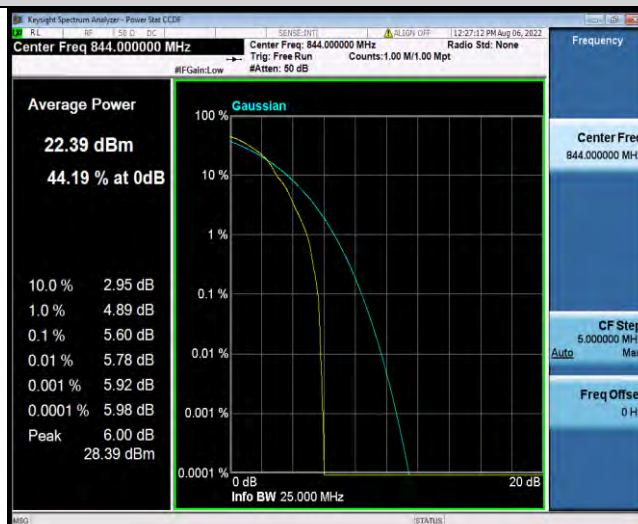

BUREAU VERITAS

Test Report No.: W7L-P22080003RF04