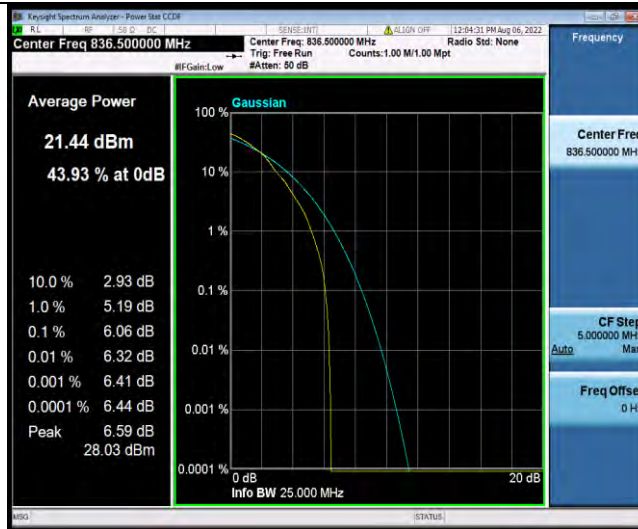

Test Report No.: W7L-P22080003RF04

BUREAU VERITAS

Test Report No.: W7L-P22080003RF04

Band5-5MHz-64QAM-20425-1RB#0

Band5-5MHz-64QAM-20425-25RB#0

Band5-5MHz-64QAM-20525-1RB#0

BUREAU VERITAS

Test Report No.: W7L-P22080003RF04