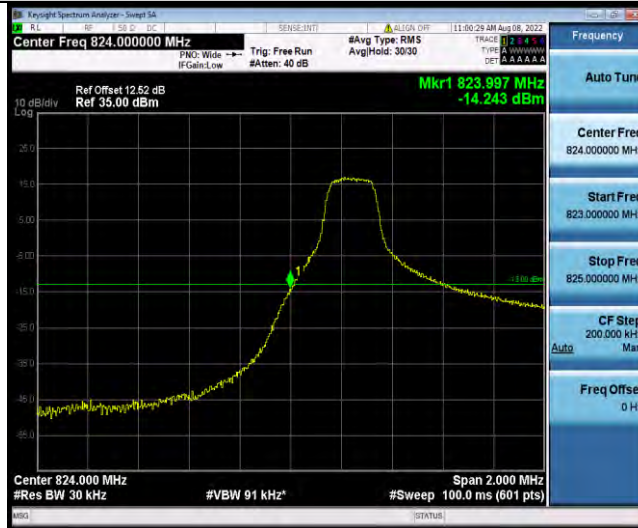

Band5-3MHz-QPSK-20415-15RB#0