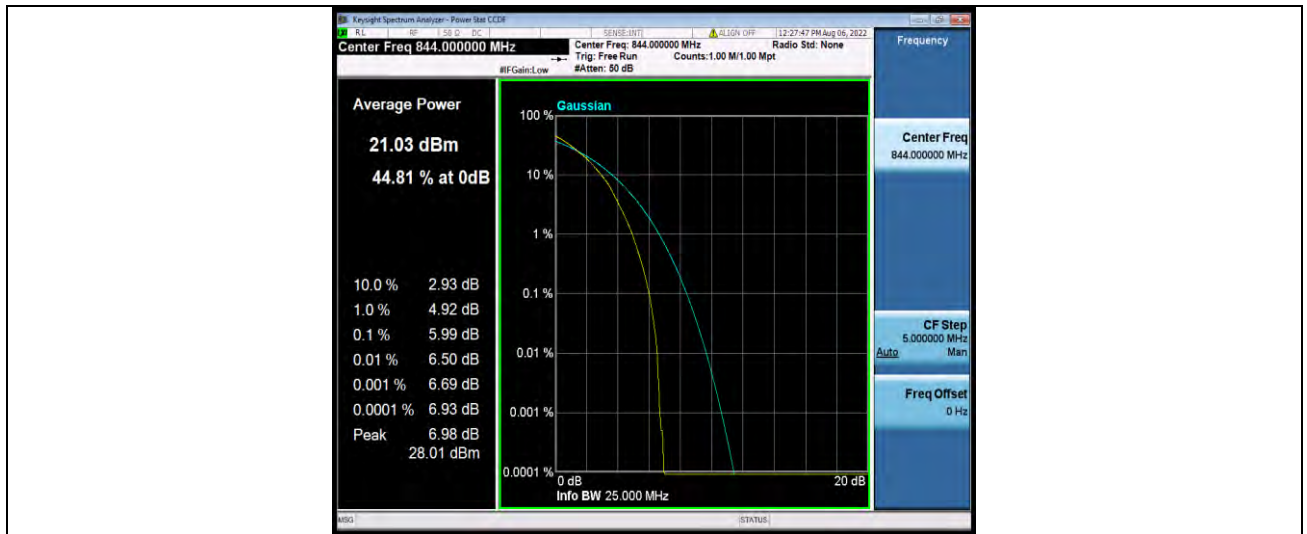

### 26DB BANDWIDTH AND OCCUPIED BANDWIDTH