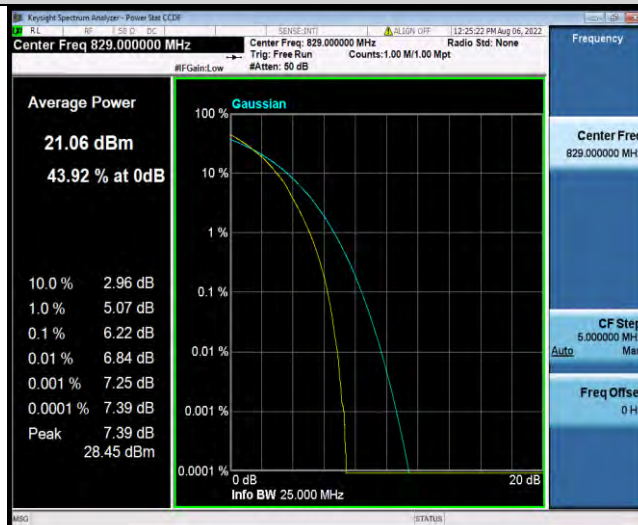

Band5-10MHz-64QAM-20525-1RB#0