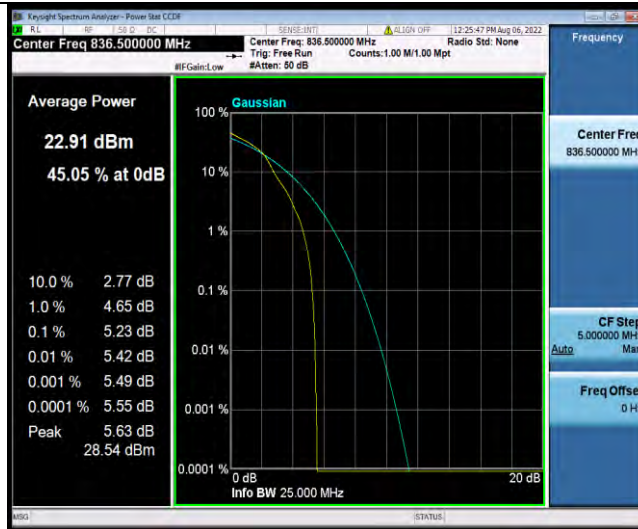

BUREAU VERITAS

Test Report No.: W7L-P22080003RF04

Band5-10MHz-16QAM-20525-50RB#0