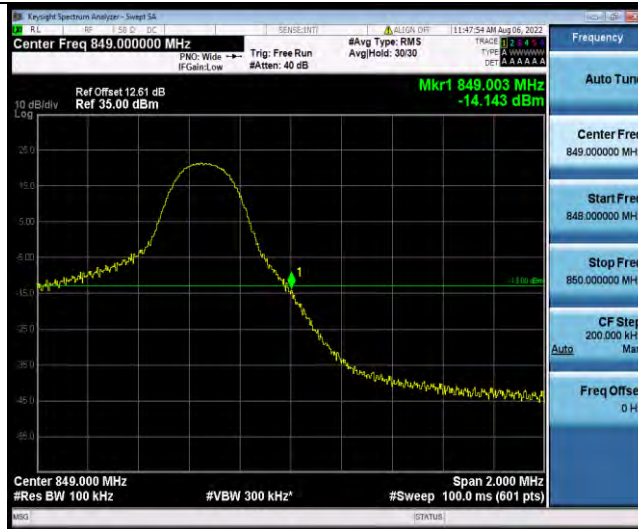

BUREAU VERITAS

Test Report No.: W7L-P22080003RF04

Band5-5MHz-QPSK-20625-25RB#0