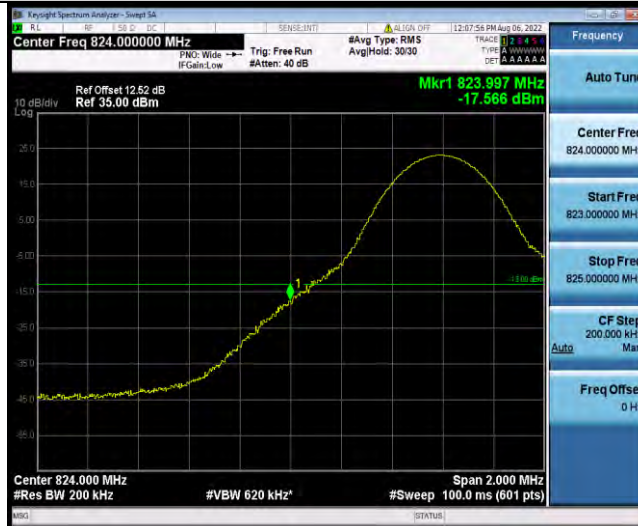

Band5-10MHz-QPSK-20450-50RB#0