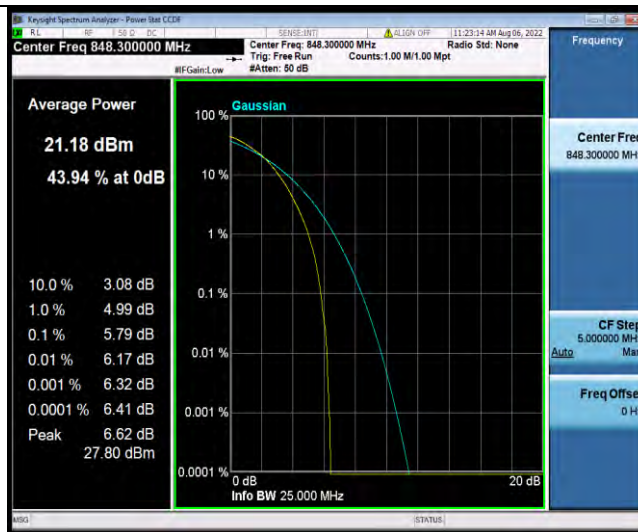

BUREAU VERITAS

Test Report No.: W7L-P22080003RF04

Band5-1.4MHz-64QAM-20525-6RB#0

Band5-1.4MHz-64QAM-20643-1RB#0

Band5-1.4MHz-64QAM-20643-6RB#0

BUREAU VERITAS

Test Report No.: W7L-P22080003RF04

Band5-3MHz-QPSK-20415-1RB#0