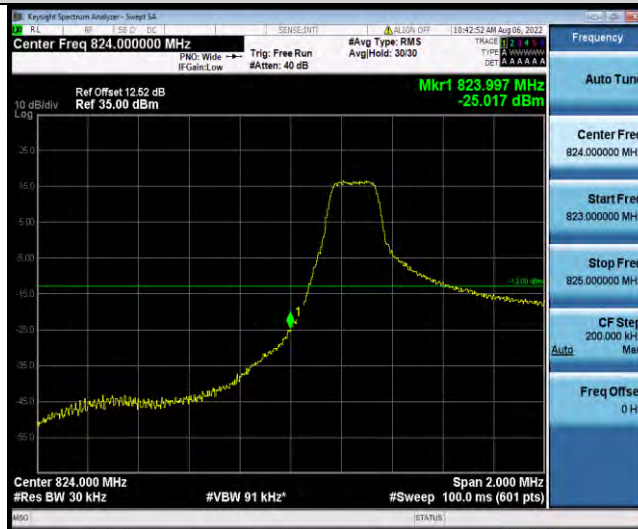

### Test Graphs

BUREAU VERITAS

Test Report No.: W7L-P22080003RF04

Band5-1.4MHz-QPSK-20643-6RB#0

Band5-1.4MHz-16QAM-20407-1RB#0

Band5-1.4MHz-16QAM-20407-6RB#0

BUREAU VERITAS

Test Report No.: W7L-P22080003RF04