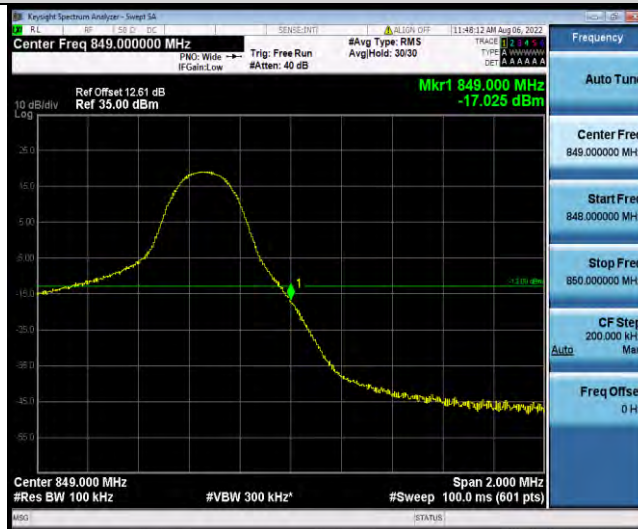

Band5-5MHz-16QAM-20625-1RB#24

Band5-5MHz-16QAM-20625-25RB#0

Band5-5MHz-64QAM-20425-1RB#0

BUREAU VERITAS

Test Report No.: W7L-P22080003RF04

Band5-5MHz-64QAM-20425-25RB#0

Band5-5MHz-64QAM-20625-1RB#24

Band5-5MHz-64QAM-20625-25RB#0