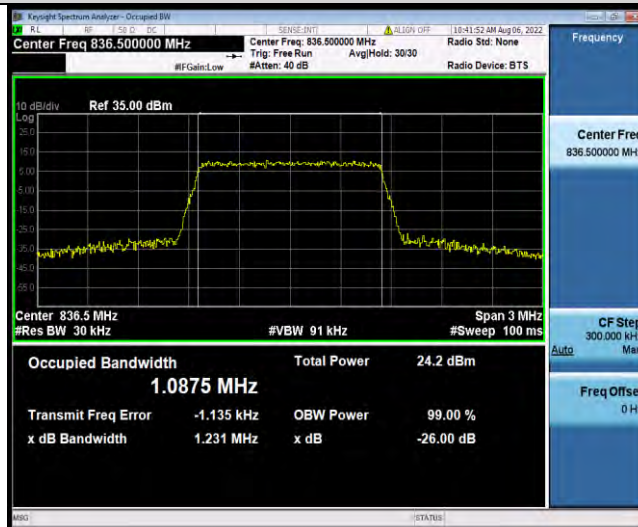

### Test Graphs

BUREAU VERITAS

Test Report No.: W7L-P22080003RF04

Band5-1.4MHz-16QAM-20407-6RB#0

Band5-1.4MHz-16QAM-20525-6RB#0

Band5-1.4MHz-16QAM-20643-6RB#0

BUREAU VERITAS

Test Report No.: W7L-P22080003RF04