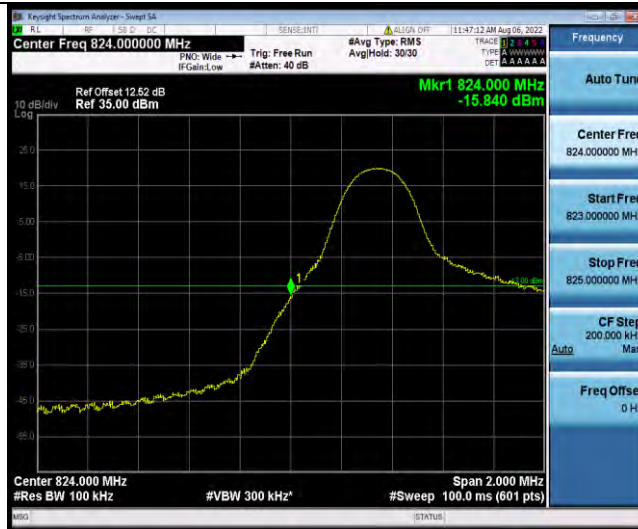

Band5-5MHz-16QAM-20625-1RB#24

Band5-5MHz-16QAM-20625-25RB#0

Band5-5MHz-64QAM-20425-1RB#0

BUREAU VERITAS

Test Report No.: W7L-P22080003RF04

Band5-5MHz-64QAM-20425-25RB#0

Band5-5MHz-64QAM-20625-1RB#24

Band5-5MHz-64QAM-20625-25RB#0