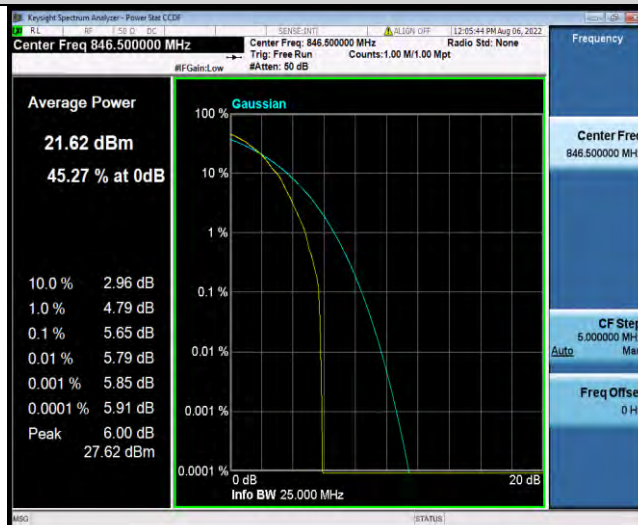

Band5-5MHz-64QAM-20625-25RB#0