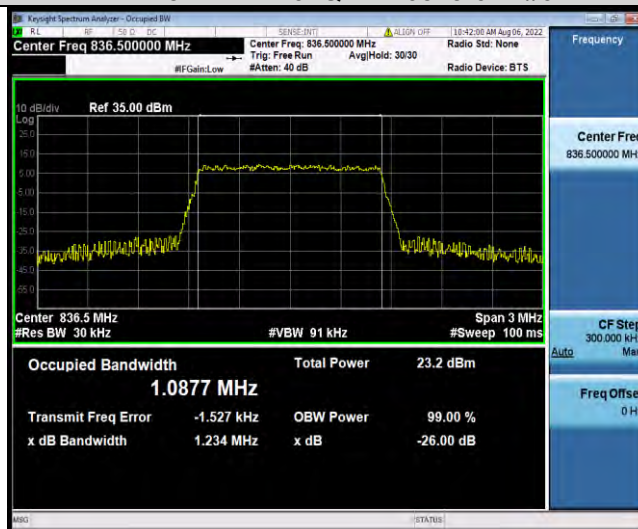

Band5-1.4MHz-64QAM-20643-6RB#0