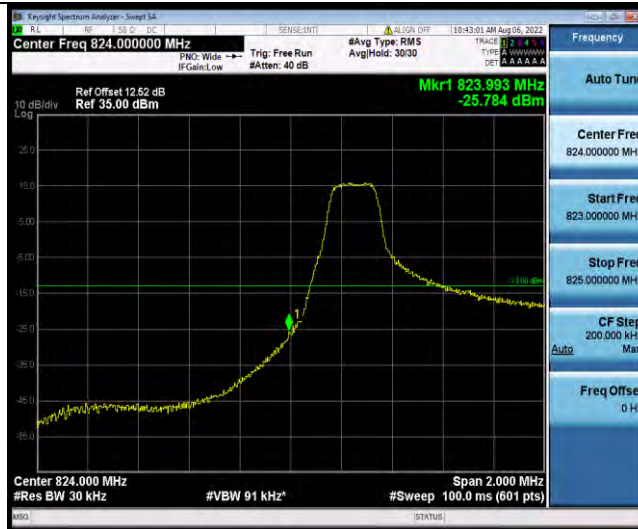

Band5-1.4MHz-16QAM-20643-1RB#5

Band5-1.4MHz-16QAM-20643-6RB#0

Band5-1.4MHz-64QAM-20407-1RB#0

BUREAU VERITAS

Test Report No.: W7L-P22080003RF04

Band5-1.4MHz-64QAM-20407-6RB#0

Band5-1.4MHz-64QAM-20643-1RB#5

Band5-1.4MHz-64QAM-20643-6RB#0