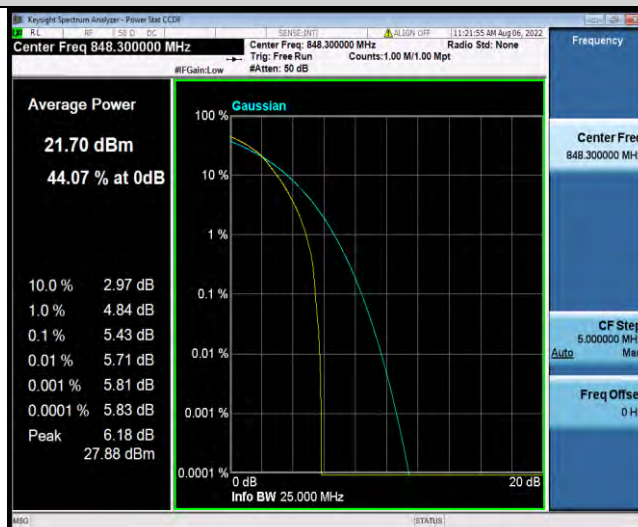

BUREAU VERITAS

Test Report No.: W7L-P22080003RF04

Band5-1.4MHz-64QAM-20525-6RB#0

Band5-1.4MHz-64QAM-20643-1RB#0

Band5-1.4MHz-64QAM-20643-6RB#0

BUREAU VERITAS

Test Report No.: W7L-P22080003RF04

Band5-3MHz-QPSK-20415-1RB#0