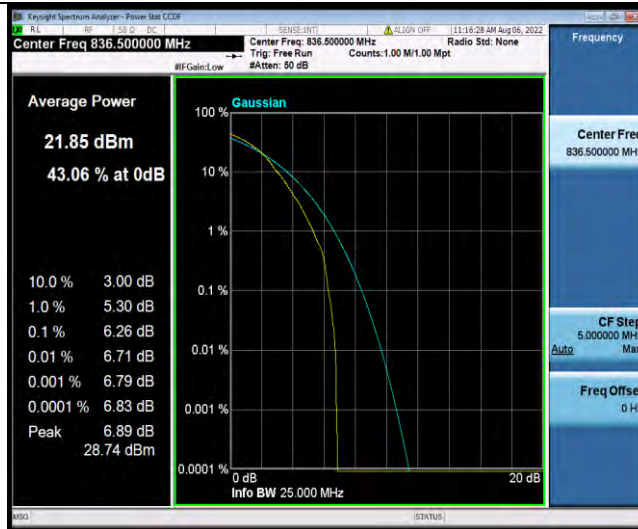

BUREAU VERITAS

Test Report No.: W7L-P22080003RF04

Band5-1.4MHz-64QAM-20525-6RB#0

Band5-1.4MHz-64QAM-20643-1RB#0

Band5-1.4MHz-64QAM-20643-6RB#0

BUREAU VERITAS

Test Report No.: W7L-P22080003RF04

Band5-3MHz-QPSK-20415-1RB#0