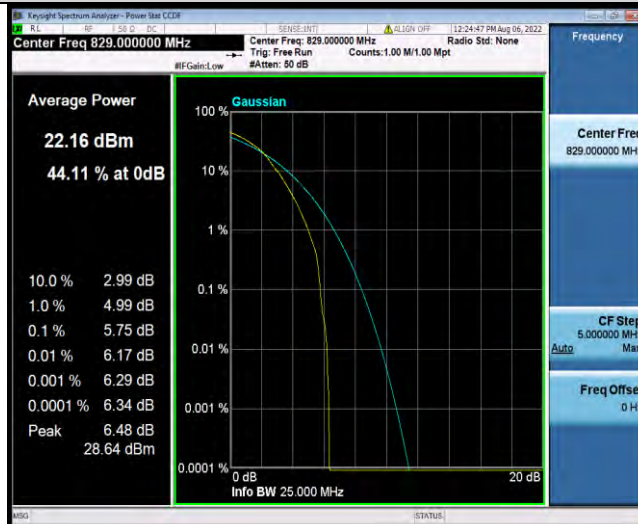

Band5-10MHz-64QAM-20450-50RB#0