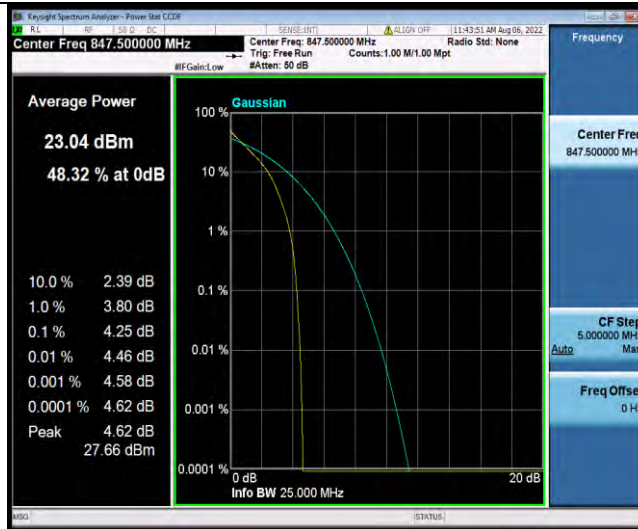

BUREAU VERITAS

Test Report No.: W7L-P22080003RF04

Band5-3MHz-16QAM-20415-1RB#0