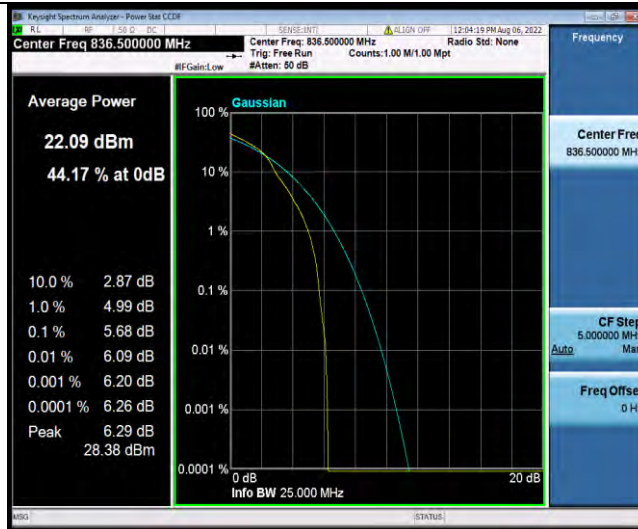

BUREAU VERITAS

Test Report No.: W7L-P22080003RF04