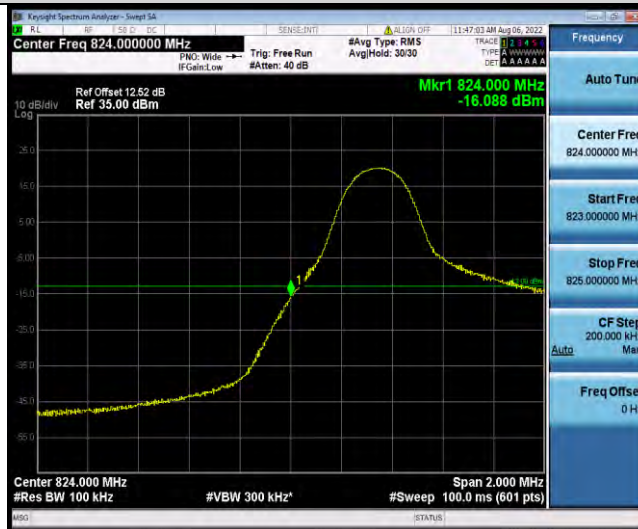

Band5-5MHz-QPSK-20625-1RB#24

BUREAU VERITAS

Test Report No.: W7L-P22080003RF04

Band5-5MHz-QPSK-20625-25RB#0

Band5-5MHz-16QAM-20425-1RB#0

Band5-5MHz-16QAM-20425-25RB#0

BUREAU VERITAS

Test Report No.: W7L-P22080003RF04