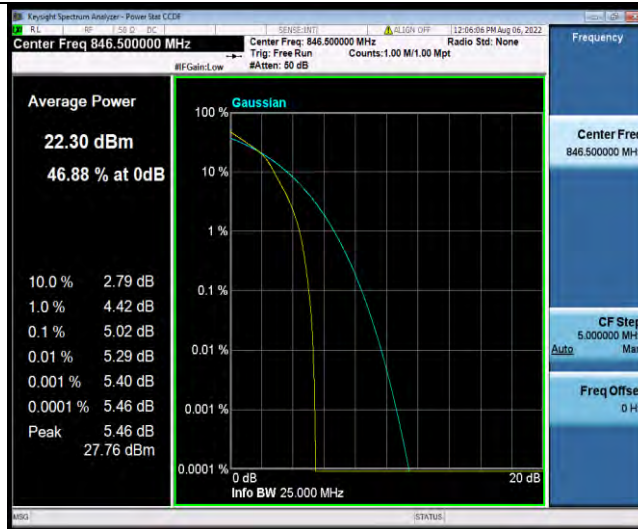

BUREAU VERITAS

Test Report No.: W7L-P22080003RF04

Band5-5MHz-64QAM-20425-1RB#0