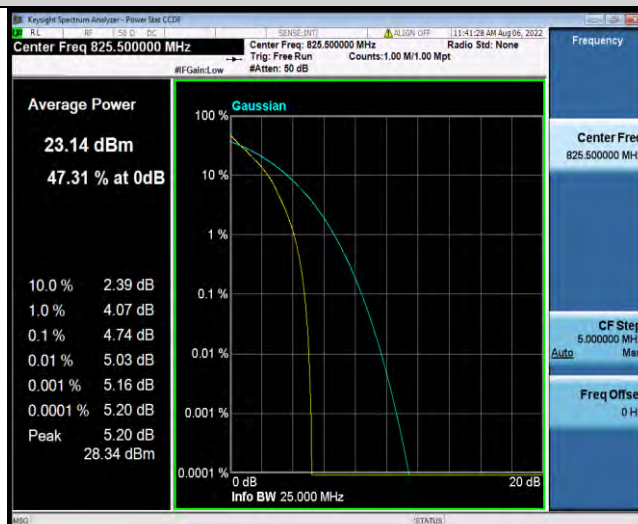

Band5-3MHz-QPSK-20525-1RB#0