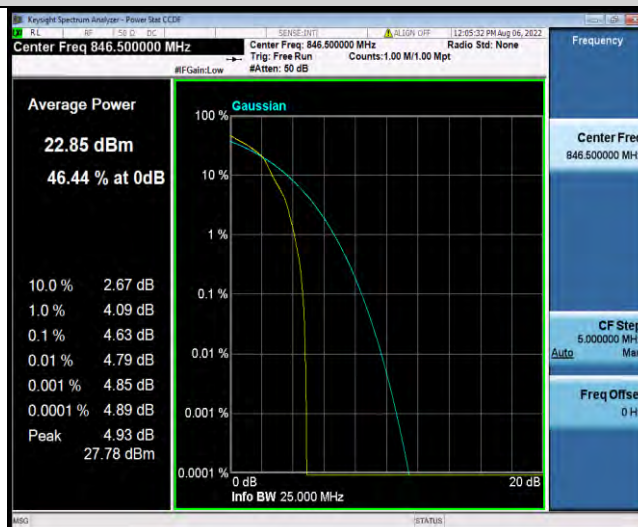

BUREAU VERITAS

Test Report No.: W7L-P22080003RF04