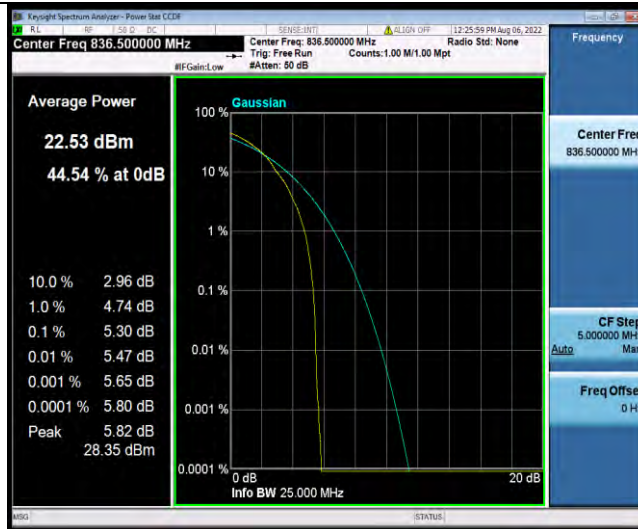

BUREAU VERITAS

Test Report No.: W7L-P22080003RF04