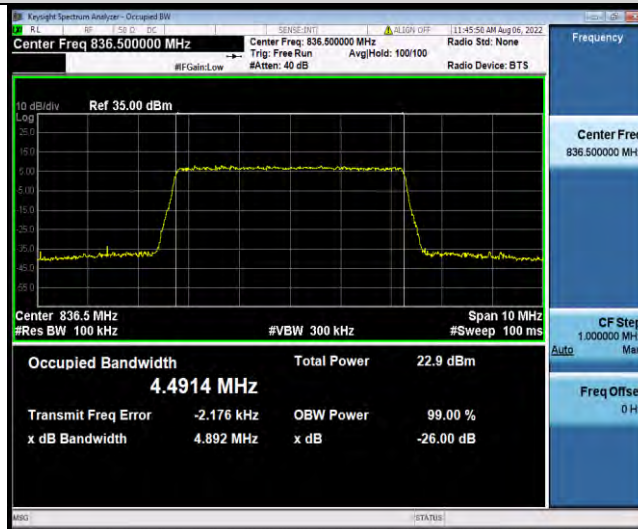

Test Report No.: W7L-P22080003RF04

Band5-5MHz-16QAM-20425-25RB#0

Band5-5MHz-16QAM-20525-25RB#0

Band5-5MHz-16QAM-20625-25RB#0

BUREAU VERITAS

Test Report No.: W7L-P22080003RF04

Band5-5MHz-64QAM-20425-25RB#0

Band5-5MHz-64QAM-20525-25RB#0