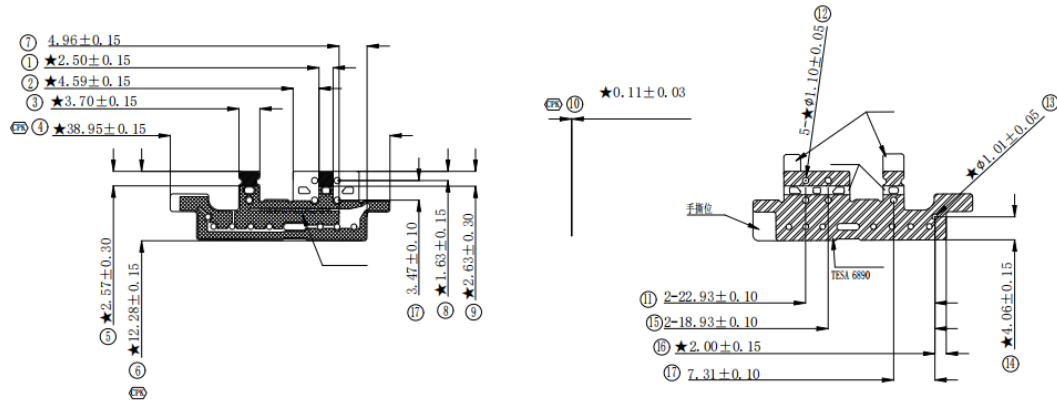

7. 3IN1- antenna:

Antenna type: PIFA

Manufacturers: innowave

Dimension: 24.65*12.11*0.11mm