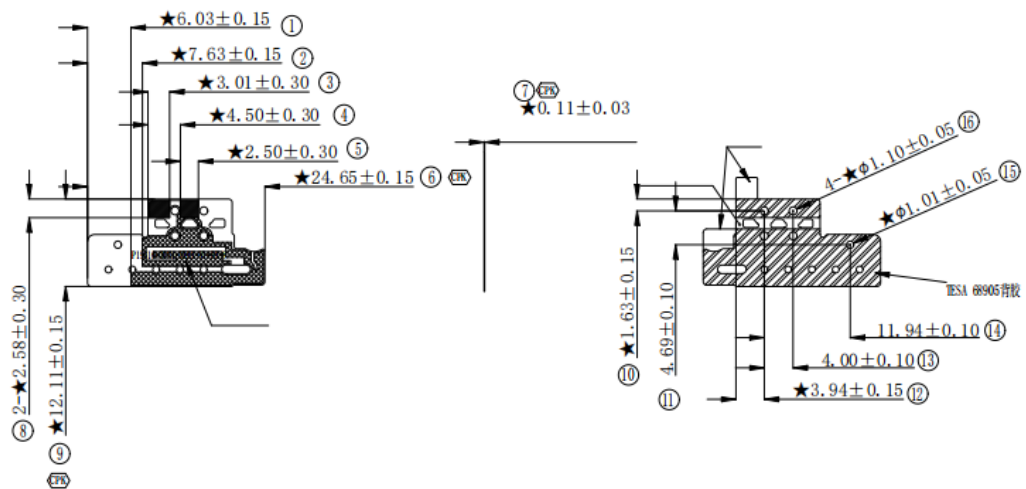

8. 3D Directional Pattern

1) GPS ANT 3D