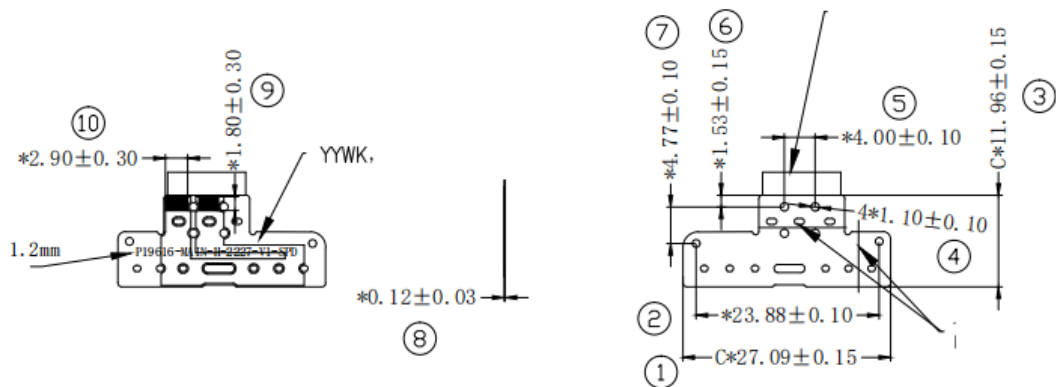

6. Div antenna:

Antenna type: PIFA

Manufacturers: innowave

Dimension: 38.95*12.28*0.11mm