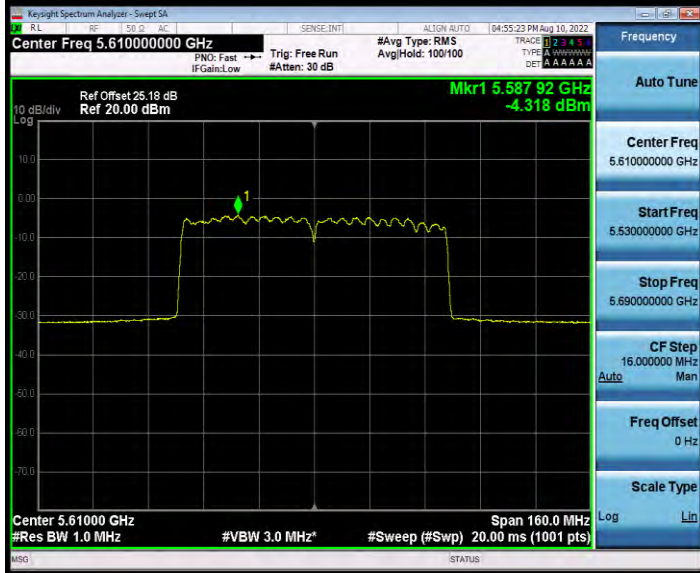

BUREAU VERITAS

Test Report No.: W7L-P22070039RF03

11AC40SISO\_Ant1\_5795

11AC80SISO\_Ant1\_5210

BUREAU  
VERITAS

Test Report No.: W7L-P22070039RF03

11AC80SISO\_Ant1\_5290

11AC80SISO\_Ant1\_5530

BUREAU VERITAS

Test Report No.: W7L-P22070039RF03

11AC80SISO\_Ant1\_5610

11AC80SISO\_Ant1\_5690\_UNII-2C

BUREAU VERITAS

Test Report No.: W7L-P22070039RF03

11AC80SISO\_Ant1\_5690\_UNII-3

11AC80SISO\_Ant1\_5775