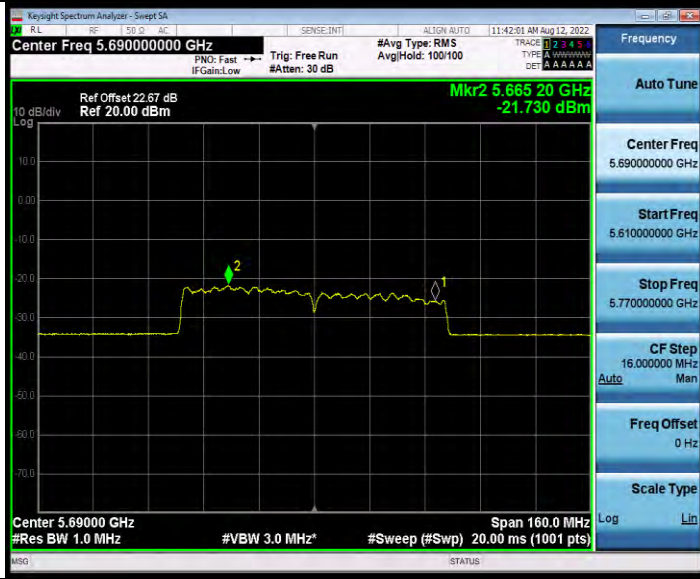

BUREAU VERITAS

Test Report No.: W7L-P22070039RF03

11AC80SISO\_Ant1\_5610

11AC80SISO\_Ant1\_5690\_UNII-2C

BUREAU VERITAS

Test Report No.: W7L-P22070039RF03

11AC80SISO\_Ant1\_5690\_UNII-3

11AC80SISO\_Ant1\_5775