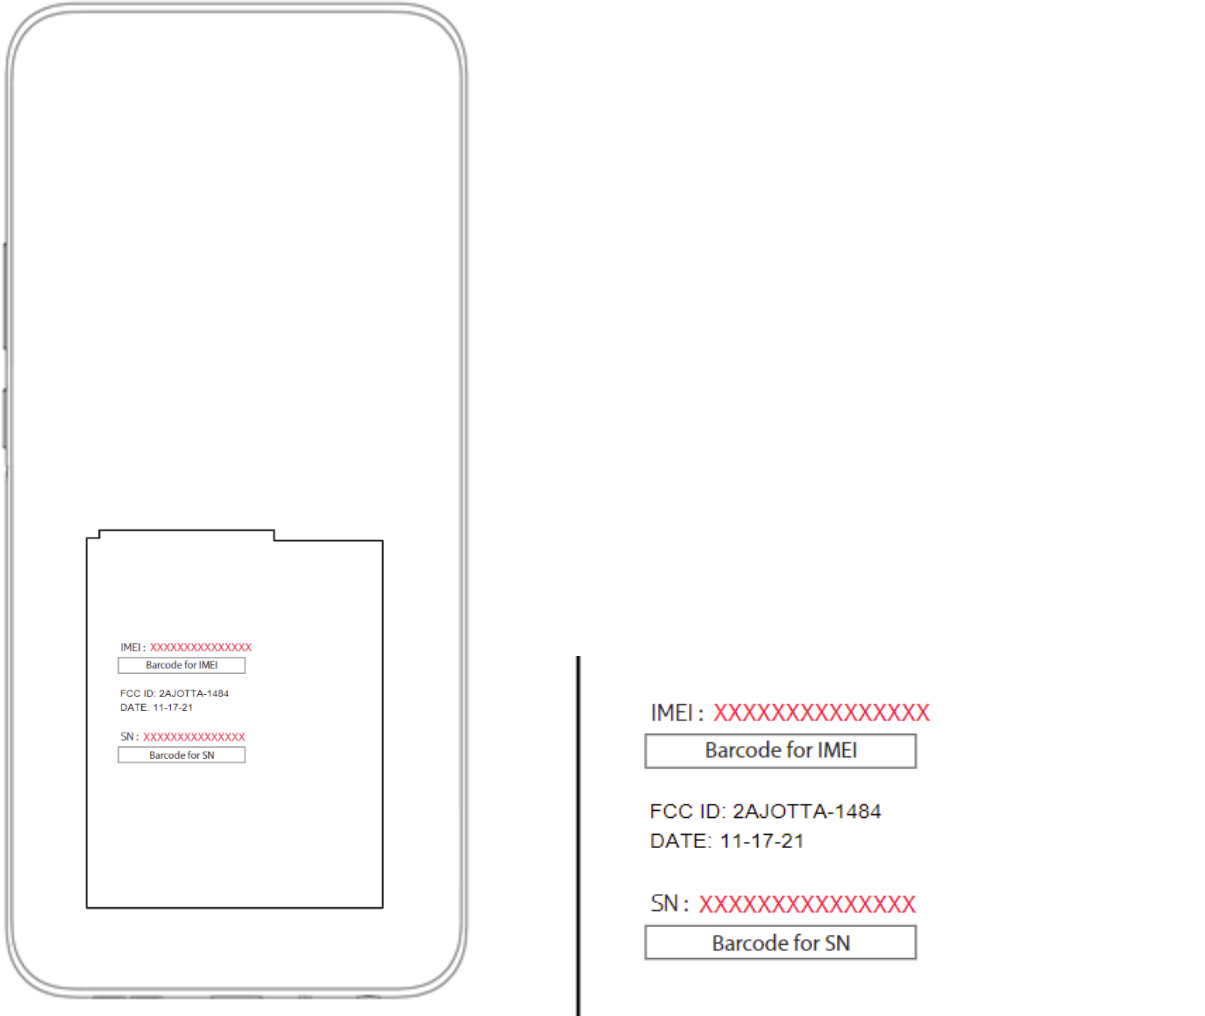

## 2AJOTTA-1484 Type Label Location

The device has a type label under back cover:

This device also has an electronic label for certification information. To access it, select **Settings > System > Certification**.