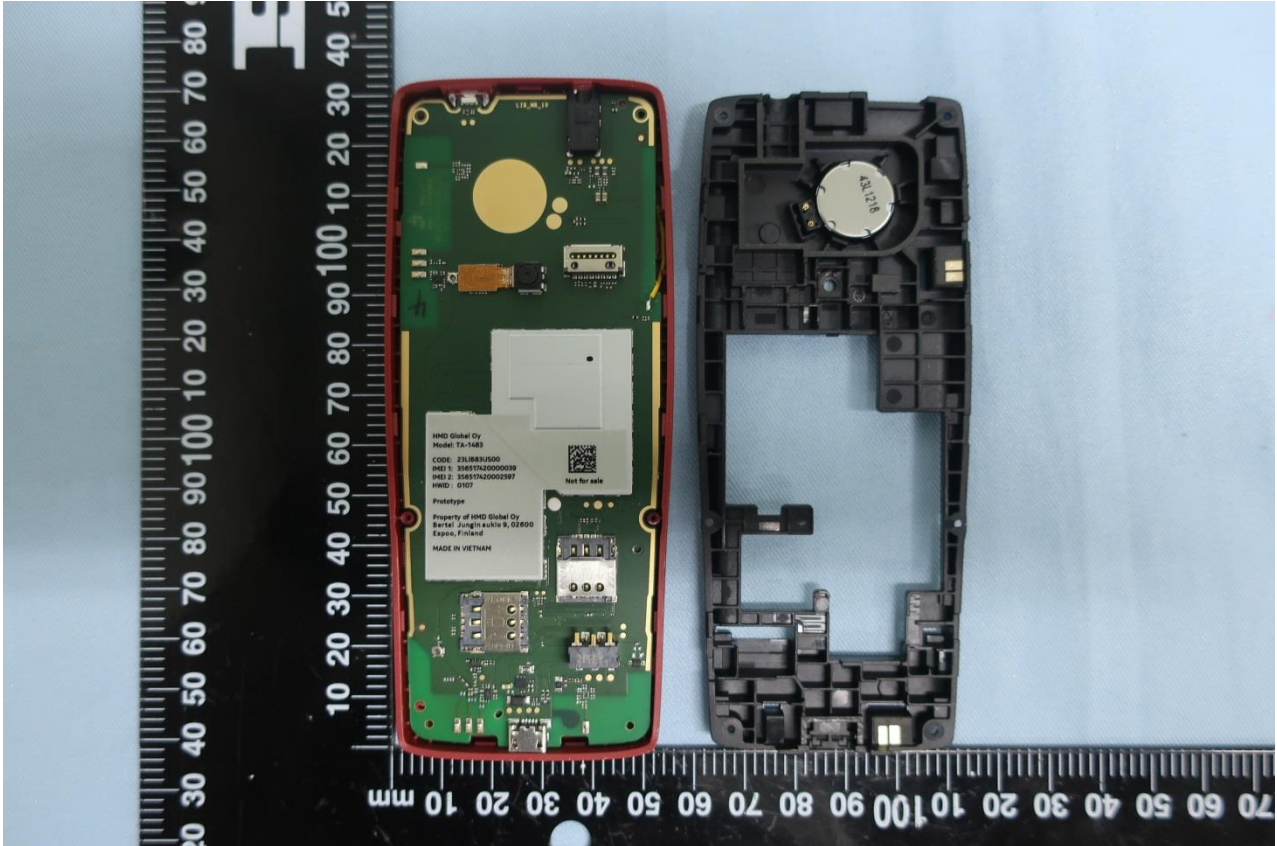

3. Internal Photograph of EUT

Brand Name: NOKIA / Model Name: TA-1483

Brand Name: NOKIA / Model Name: TA-1483

Brand Name: NOKIA / Model Name: TA-1483

Brand Name: NOKIA / Model Name: TA-1483

Brand Name: NOKIA / Model Name: TA-1483

Brand Name: NOKIA / Model Name: TA-1483

Brand Name: NOKIA / Model Name: TA-1483

Brand Name: NOKIA / Model Name: TA-1483

Brand Name: NOKIA / Model Name: TA-1483

Brand Name: NOKIA / Model Name: TA-1483

Brand Name: NOKIA / Model Name: TA-1483