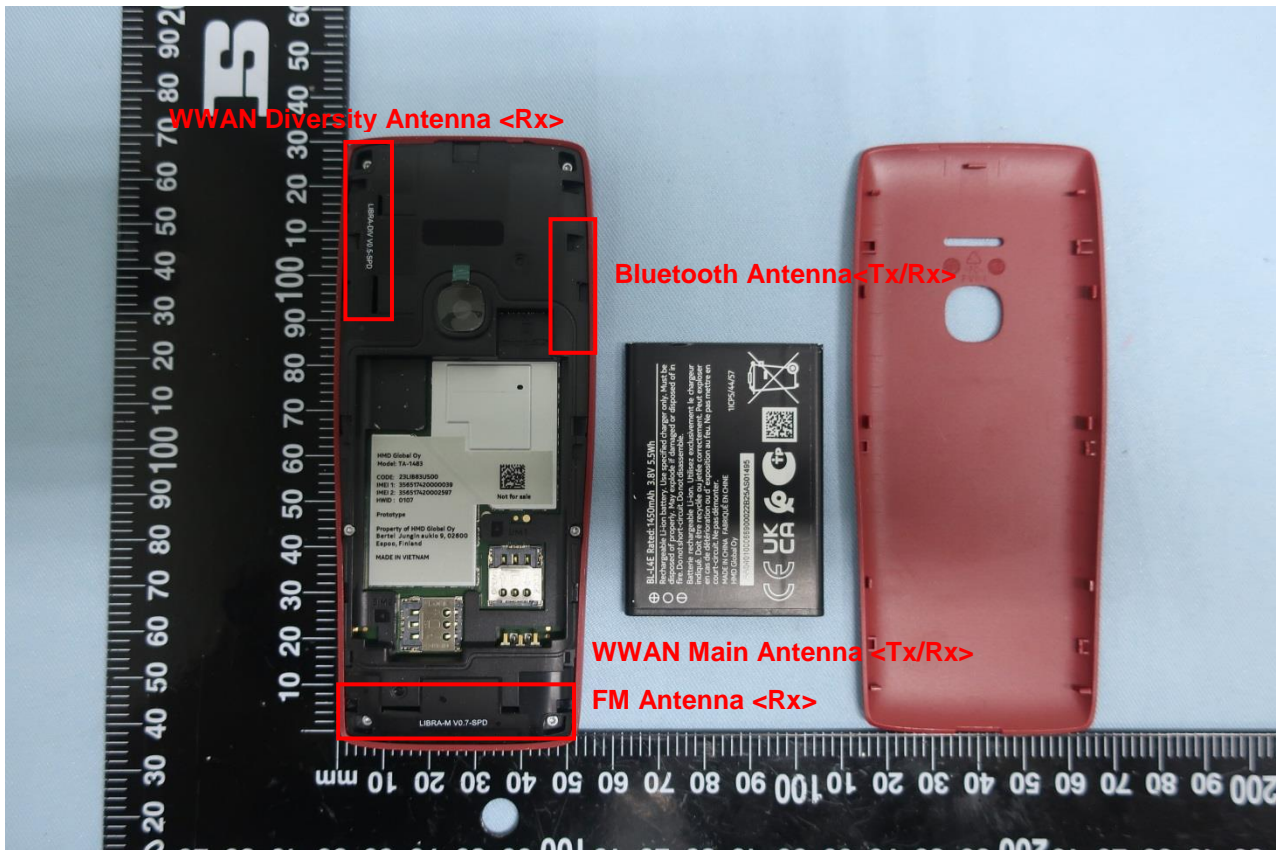

3. Internal Photograph of EUT

Brand Name: NOKIA / Model Name: TA-1483

Brand Name: NOKIA / Model Name: TA-1483

Brand Name: NOKIA / Model Name: TA-1483

Brand Name: NOKIA / Model Name: TA-1483

Brand Name: NOKIA / Model Name: TA-1483

Brand Name: NOKIA / Model Name: TA-1483

Brand Name: NOKIA / Model Name: TA-1483

Brand Name: NOKIA / Model Name: TA-1483

Brand Name: NOKIA / Model Name: TA-1483

Brand Name: NOKIA / Model Name: TA-1483

Brand Name: NOKIA / Model Name: TA-1483