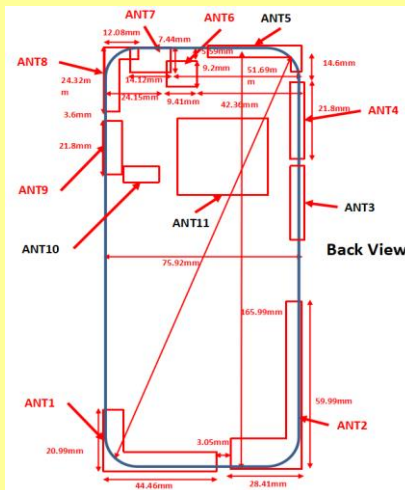

Product information						
EUT Highest operation frequency (MHz)						
HW Version (Product )	V1.0					
SW Version (Product )	00WW_0_040					
FCC ID No.	2AJOTTA-1481					
FRN No.						
IC No. (for Canada IC)						
Extreme Voltage (V)	NV	3.7V	HV	4.2V	LV	3.9V
Operation Temperature	Low	0°C		High	55°C	
SIM 2						
GSM Release Version	R9					
GPRS Release Version	R9					
EGPRS Release Version	R9					
WCDMA Release Version	R9					
LTE Release Version	R15					

Exterior Dimension (Size W, D, H)	165.99*75.93*8.57mm
Antenna location:	

- SKU2
- ANT1: G1800/1900 W1/2/4 LTE1/2/3/4/39/66 NR n1/2/3/66 TRX
  - ANT2: GSM850/900 W5/8 LTE5/8/12/13/17/20/28 NR n5/28 TRX
  - LTE B7/38/41 NR n7/38/41/78 DMIMO
  - ANT3: LTE1/2/3/4/66 NR n1/2/3/66 PMIMO
  - NR n78 DRX
  - ANT4: LTE7/38/40/41 NR n7/38/40/41 DRX
  - NR n78 PMIMO
  - LTE B7/40 TRX (only CA/EN-DC enabled)
  - ANT5: GSM850/900/1800/1900 W1/2/4/5/8 LTE1/2/3/4/5/8/12/13/17/20/28 NR n1/2/3/5/28/66 DRX
  - LTE B7/38/40/41 NR n7/38/40/41 PMIMO
  - ANT6: WIF15g
  - ANT7: GPS+WIFI2.4g
  - ANT8: LTE 1/38/40/41 NR n7/38/40/41/78 TRX
  - ANT9: LTE B1/2/3/4/66 NR n1/2/3/66 DMIMO
  - LTE B1/2/3/66 NR n1/2/3/66 TRX (only CA/EN-DC enabled)
  - ANT10: LTE B40 NR n40 DMIMO
  - ANT11: NFC