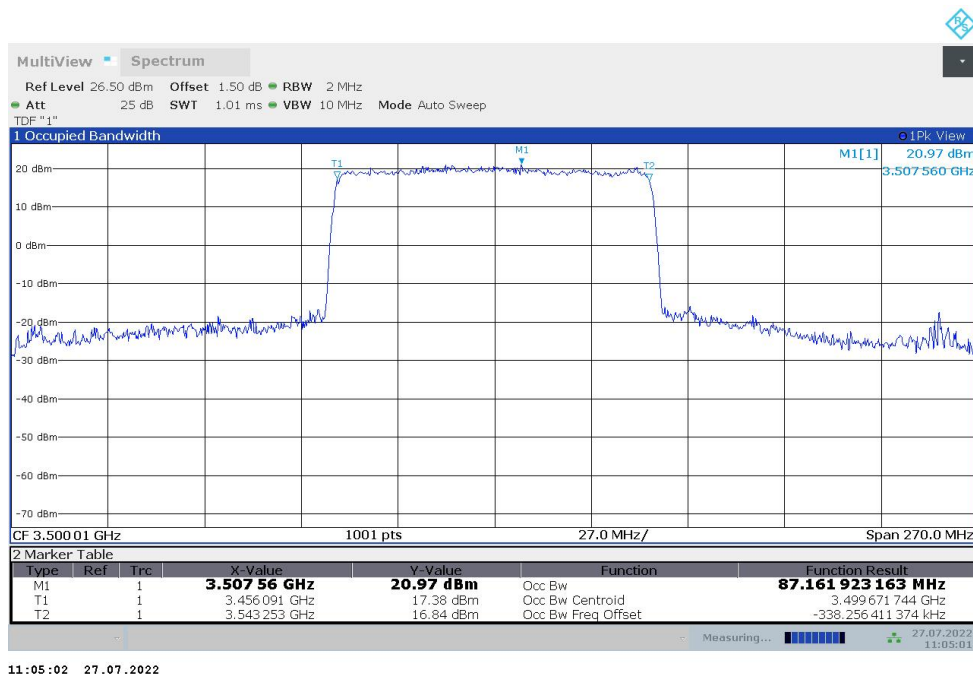

n77L,90MHz Bandwidth,DFT-s-QPSK (99% BW)