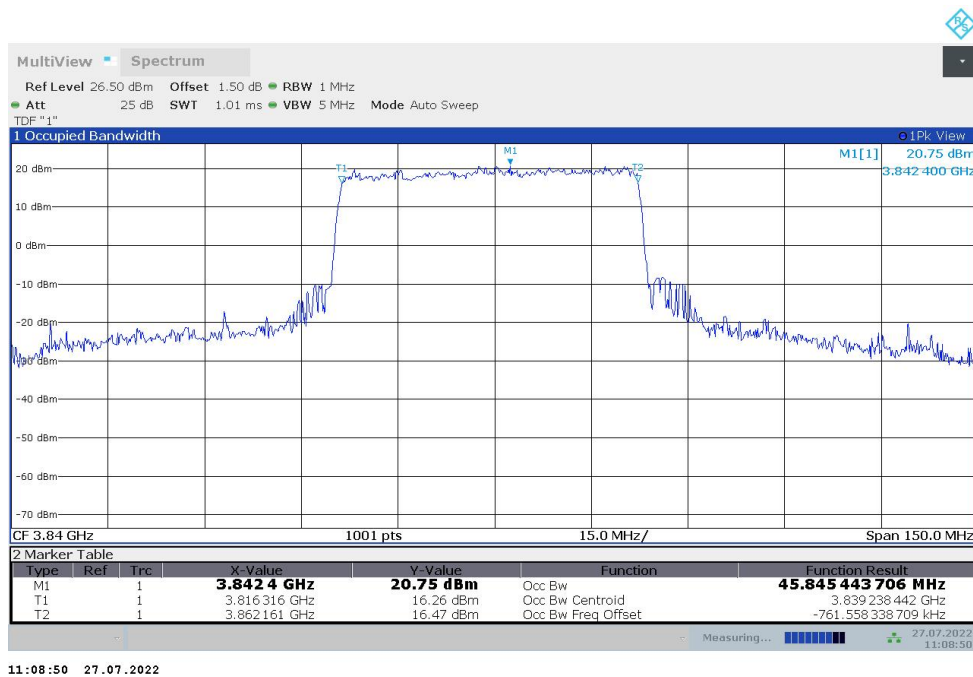

n77H,50MHz Bandwidth,DFT-s-QPSK (99% BW)