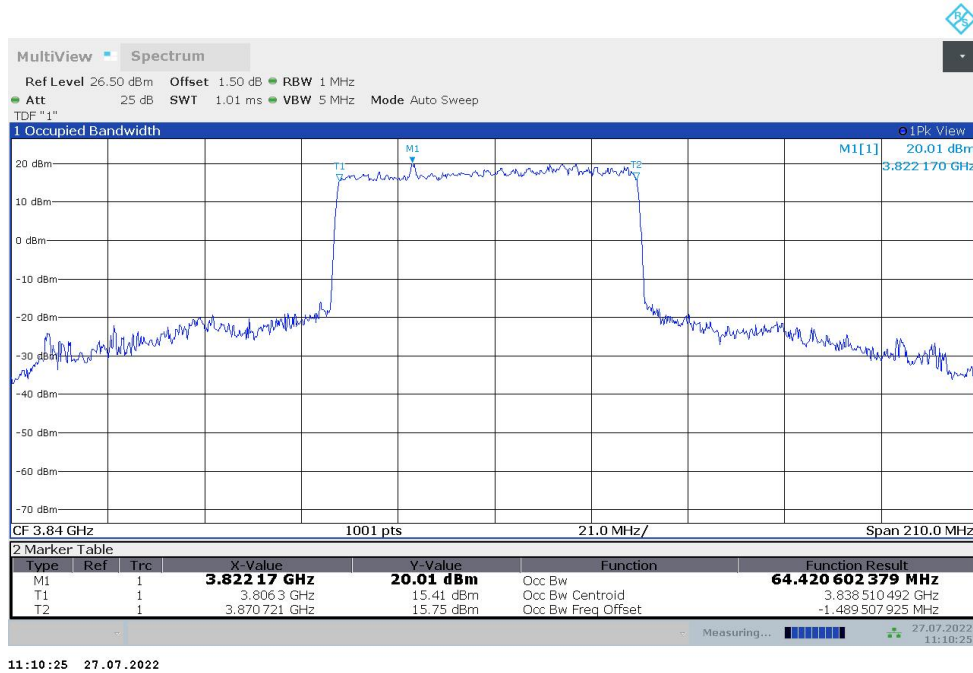

n77H,70MHz(99%)

Frequency (MHz)	Occupied Bandwidth (99%) (MHz)	
	DFT-s-pi/2 BPSK	DFT-s-QPSK
3840	64.421	64.386

n77H,70MHz Bandwidth,DFT-s-pi/2 BPSK (99% BW)