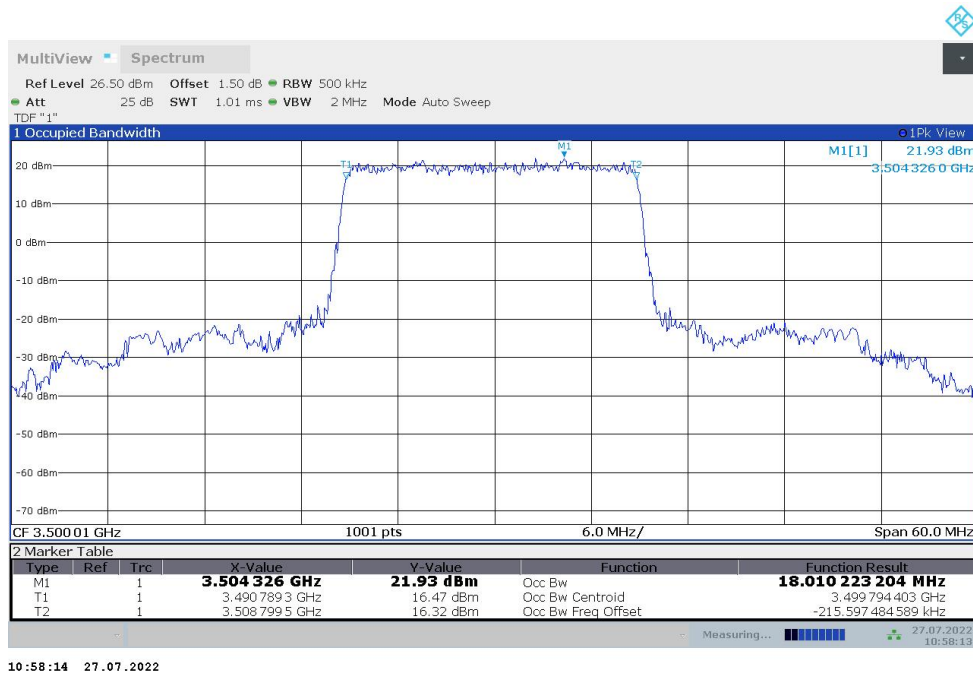

n77L
n77L,20MHz(99%)

Frequency (MHz)	Occupied Bandwidth (99%) (MHz)	
	DFT-s-pi/2 BPSK	DFT-s-QPSK
3500.01	18.010	18.003

n77L,20MHz Bandwidth,DFT-s-pi/2 BPSK (99% BW)