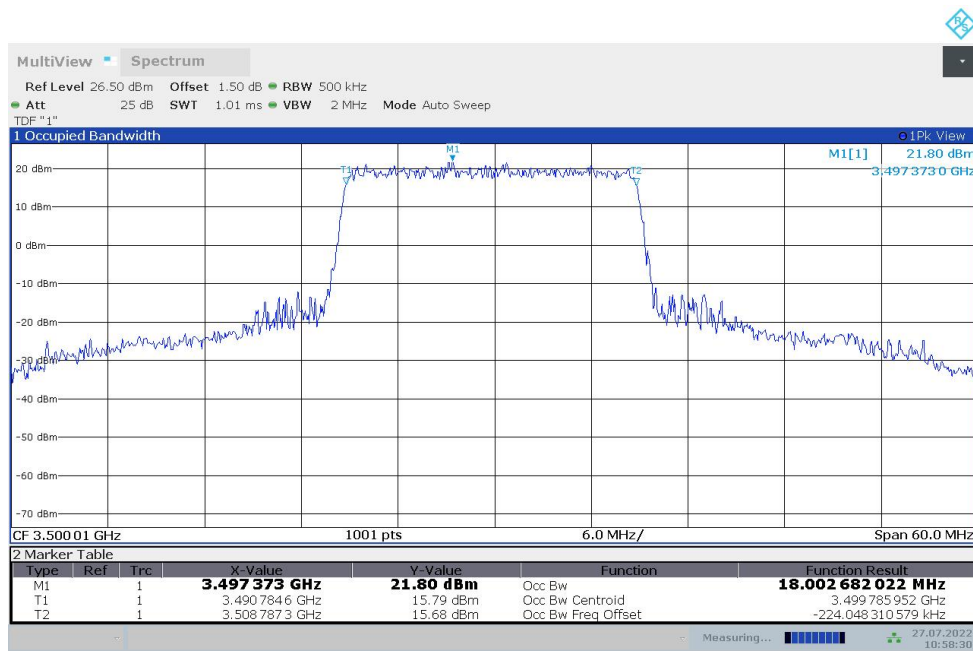

n77L  
n77L,20MHz(99%)

Frequency (MHz)	Occupied Bandwidth (99%) (MHz)	
	DFT-s-pi/2 BPSK	DFT-s-QPSK
3500.01	18.010	18.003

n77L,20MHz Bandwidth,DFT-s-pi/2 BPSK (99% BW)

10:58:14 27.07.2022

n77L,20MHz Bandwidth,DFT-s-QPSK (99% BW)