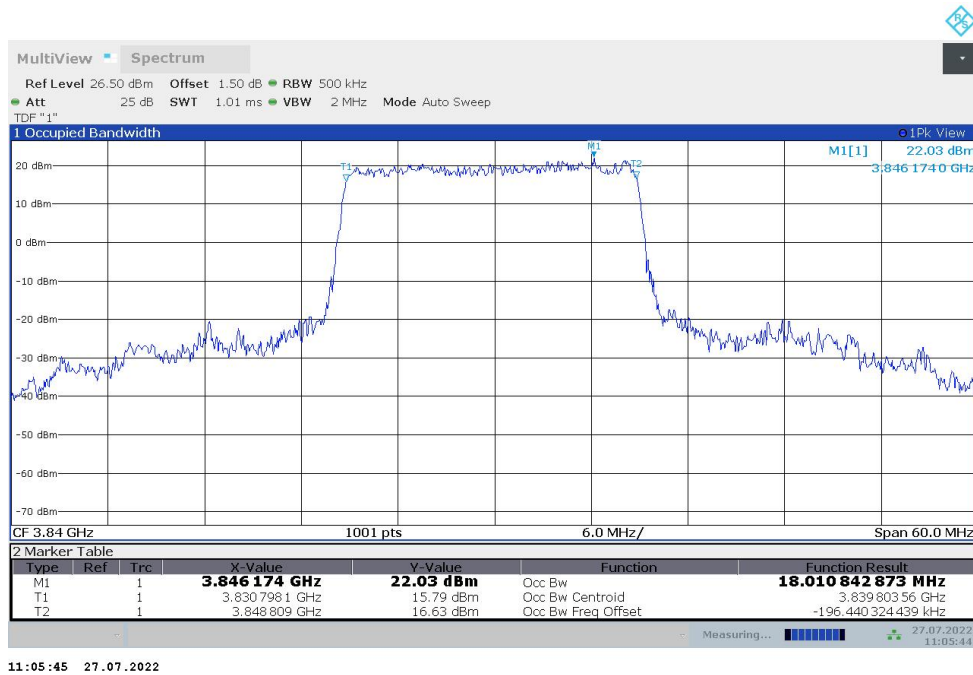

n77H
n77H,20MHz(99%)

Frequency (MHz)	Occupied Bandwidth (99%) (MHz)	
	DFT-s-pi/2 BPSK	DFT-s-QPSK
3840	18.011	18.007

n77H,20MHz Bandwidth,DFT-s-pi/2 BPSK (99% BW)