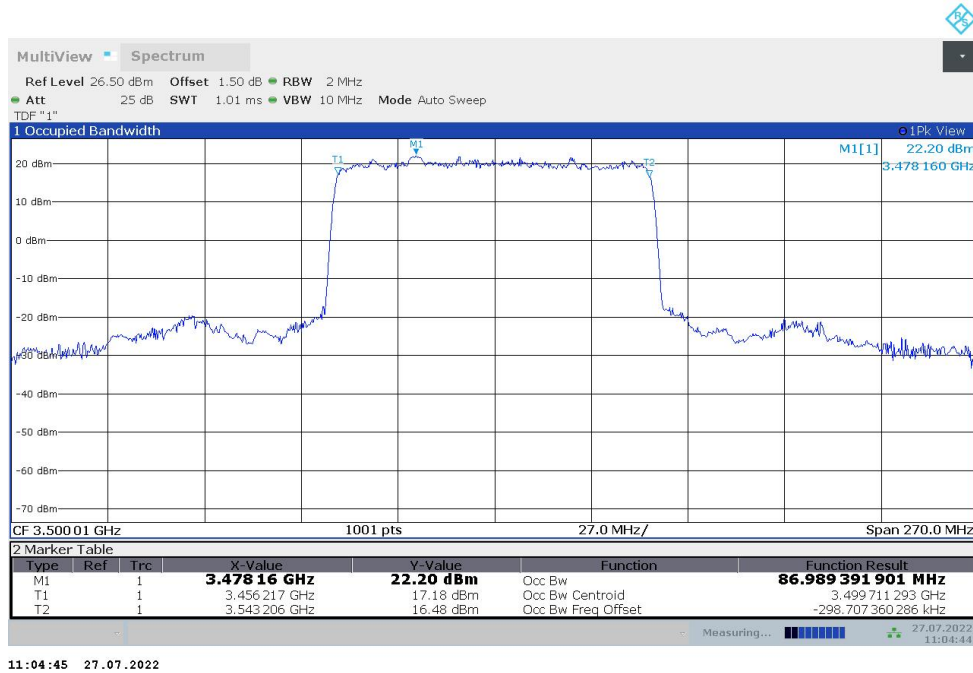

n77L,90MHz(99%)

Frequency (MHz)	Occupied Bandwidth (99%) (MHz)	
	DFT-s-pi/2 BPSK	DFT-s-QPSK
3500.01	86.989	87.162

n77L,90MHz Bandwidth,DFT-s-pi/2 BPSK (99% BW)