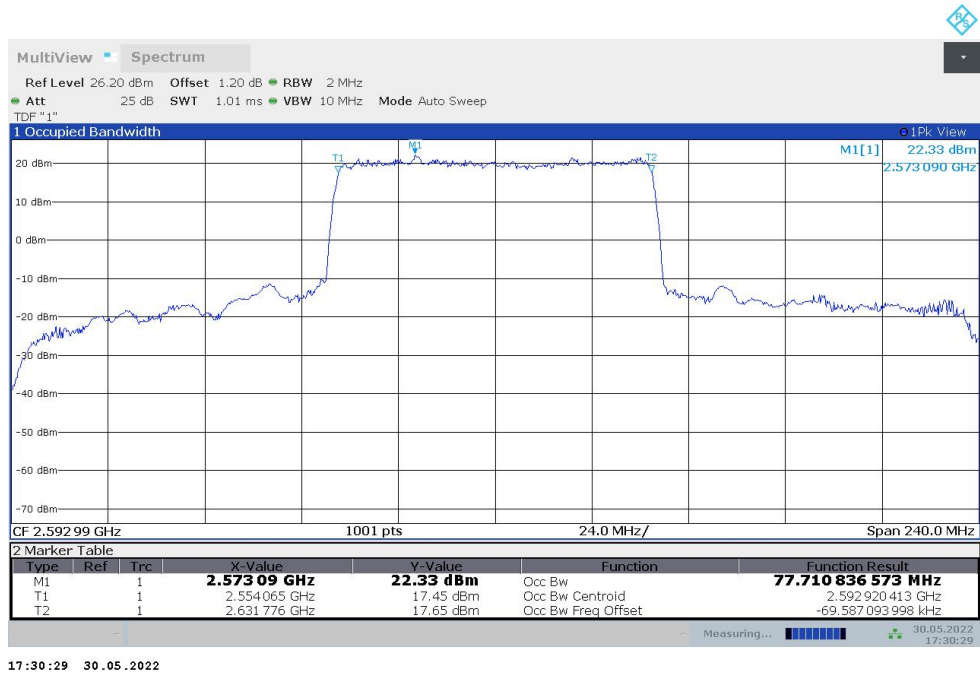

n41,80MHz(99%)

Frequency (MHz)	Occupied Bandwidth (99%) (MHz)	
	DFT-s-pi/2 BPSK	DFT-s-QPSK
2592.99	77.711	77.653

n41,80MHz Bandwidth,DFT-s-pi/2 BPSK (99% BW)