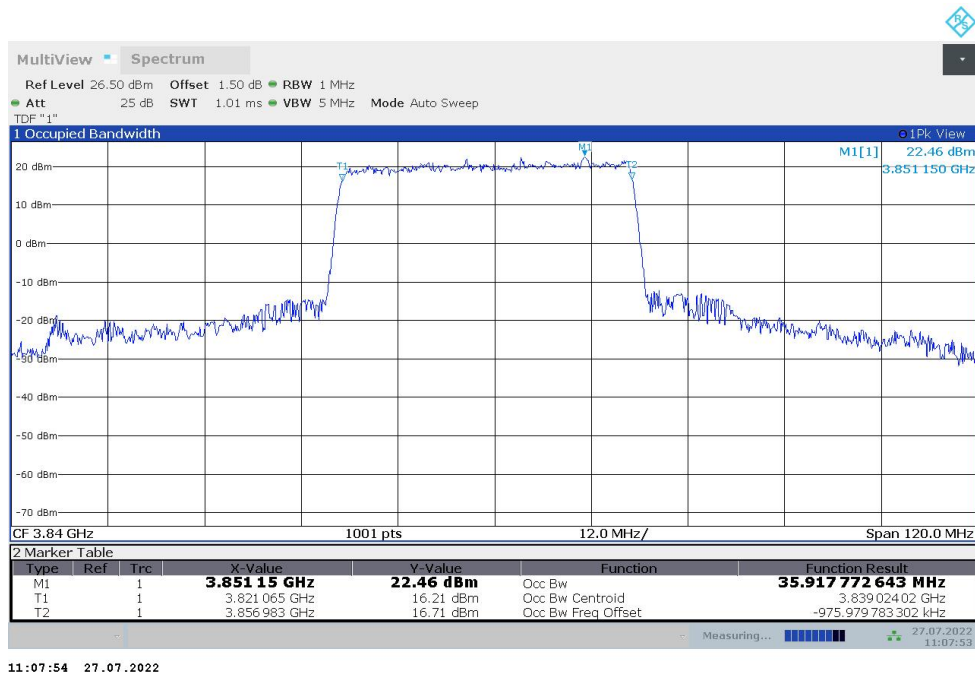

n77H,40MHz Bandwidth,DFT-s-QPSK (99% BW)