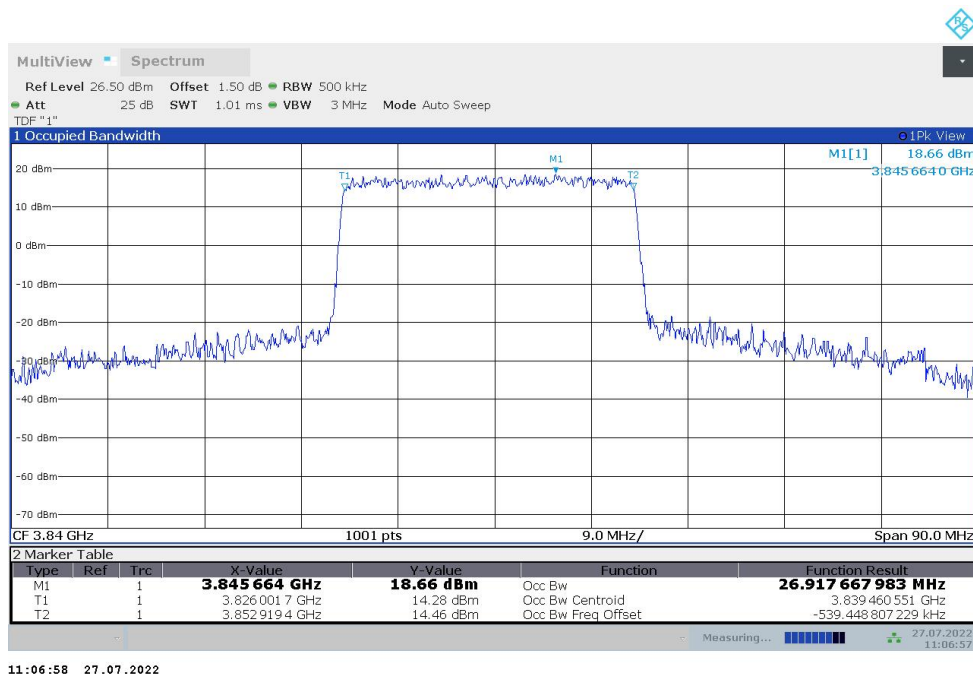

n77H,30MHz Bandwidth,DFT-s-QPSK (99% BW)