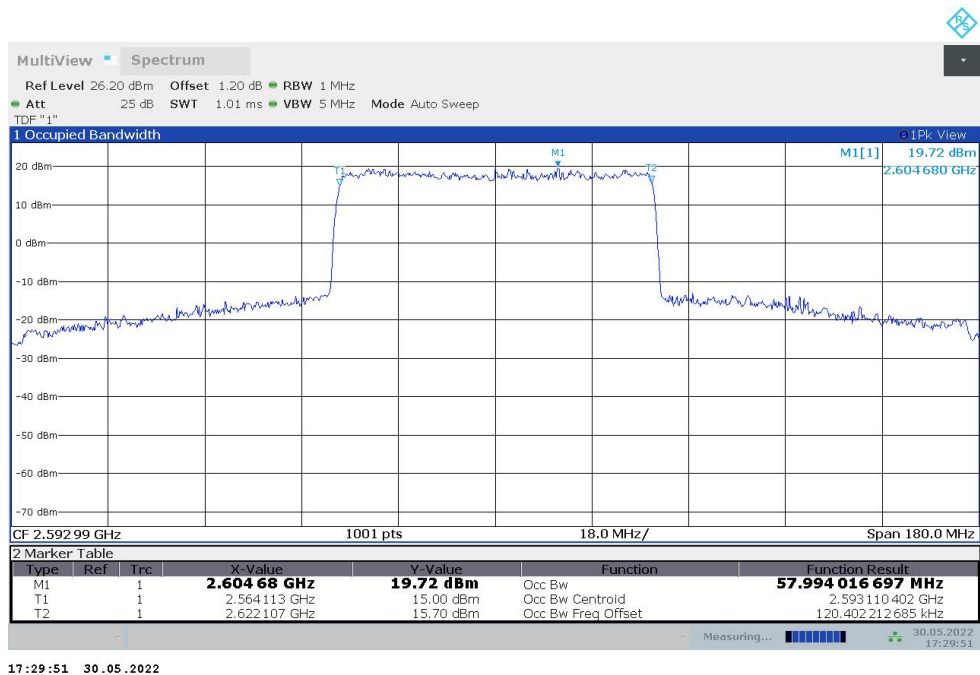

**n41,60MHz(99%)**

Frequency (MHz)	Occupied Bandwidth (99%) (MHz)	
	DFT-s-pi/2 BPSK	DFT-s-QPSK
2592.99	57.958	57.994

**n41,60MHz Bandwidth,DFT-s-pi/2 BPSK (99% BW)**

**n41,60MHz Bandwidth,DFT-s-QPSK (99% BW)**