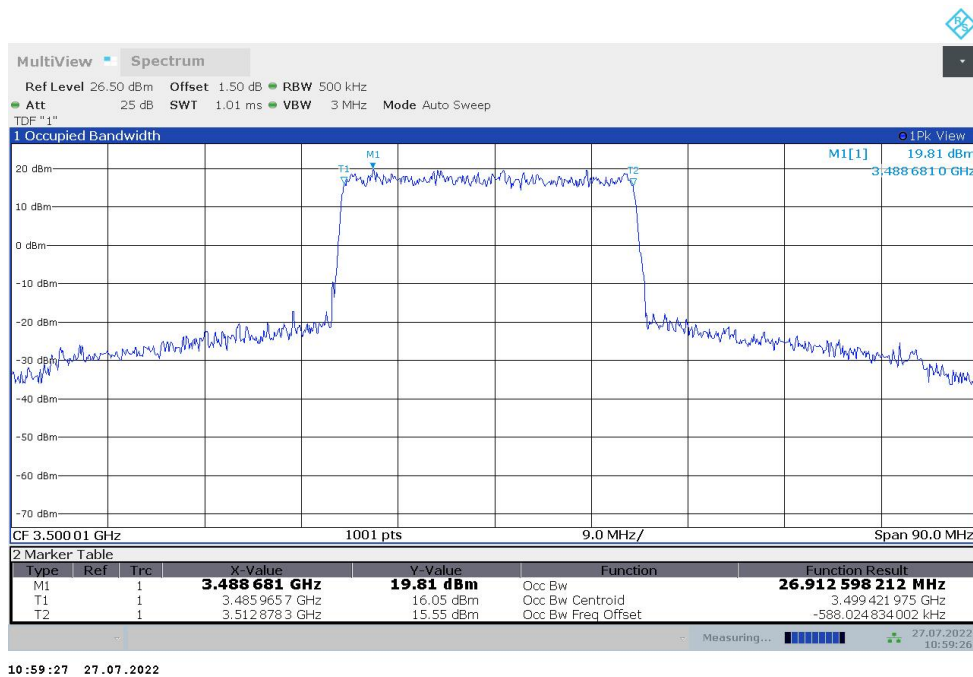

n77L,30MHz Bandwidth,DFT-s-QPSK (99% BW)