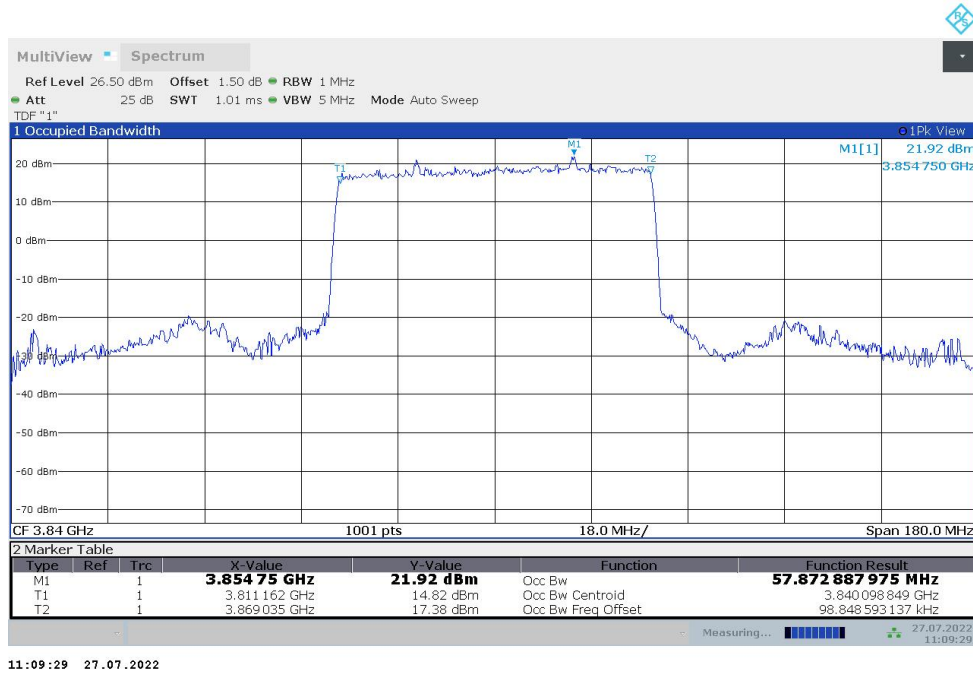

**n77H,50MHz(99%)**

Frequency (MHz)	Occupied Bandwidth (99%) (MHz)	
	DFT-s-pi/2 BPSK	DFT-s-QPSK
3840	45.886	45.845

**n77H,50MHz Bandwidth,DFT-s-pi/2 BPSK (99% BW)**

**n77H,50MHz Bandwidth,DFT-s-QPSK (99% BW)**

**n77H,60MHz(99%)**

Frequency (MHz)	Occupied Bandwidth (99%) (MHz)	
	DFT-s-pi/2 BPSK	DFT-s-QPSK
3840	57.873	58.071

**n77H,60MHz Bandwidth,DFT-s-pi/2 BPSK (99% BW)**

**n77H,60MHz Bandwidth,DFT-s-QPSK (99% BW)**