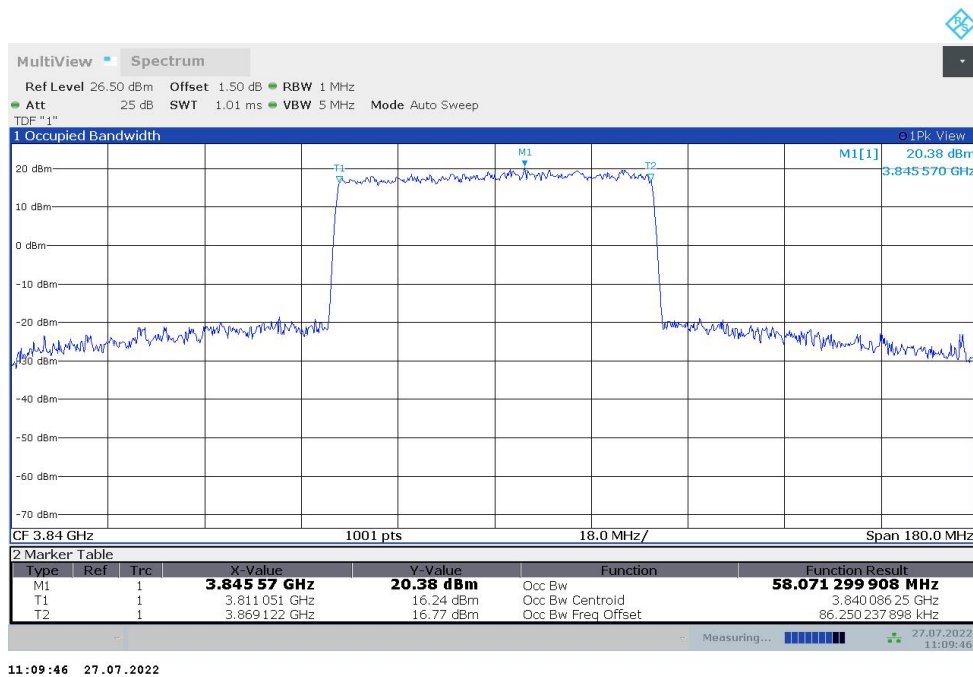

n77H,60MHz Bandwidth,DFT-s-QPSK (99% BW)