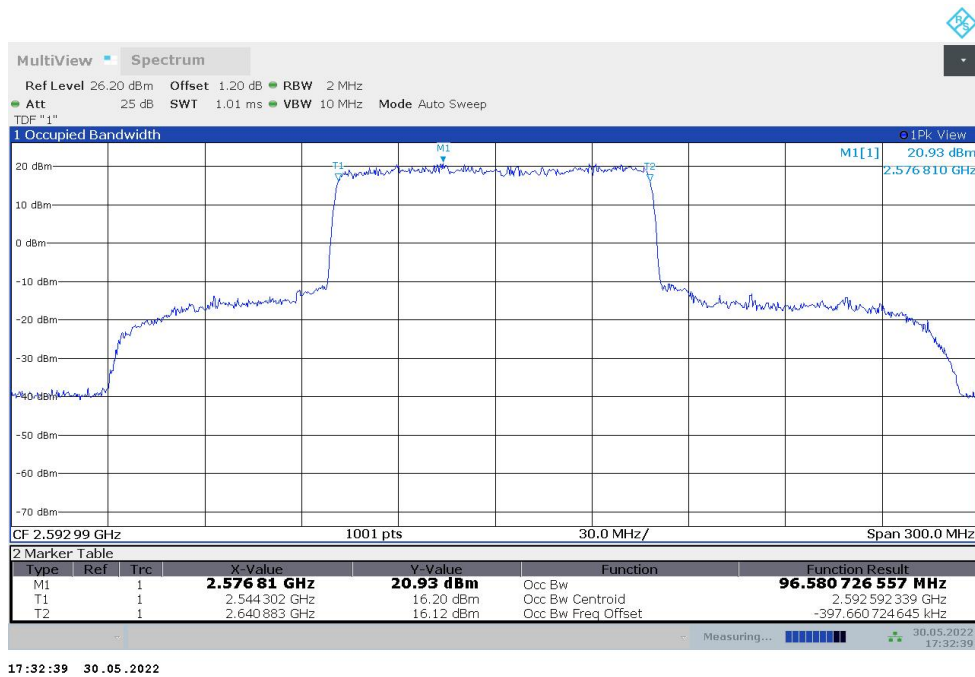

n41,100MHz Bandwidth,DFT-s-QPSK (99% BW)