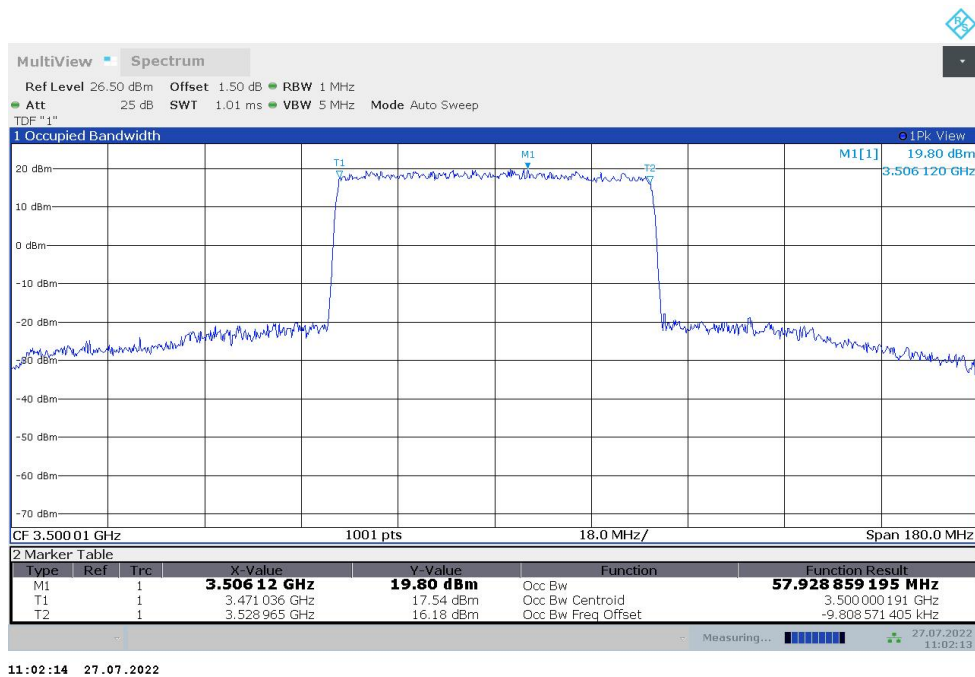

n77L,60MHz Bandwidth,DFT-s-QPSK (99% BW)