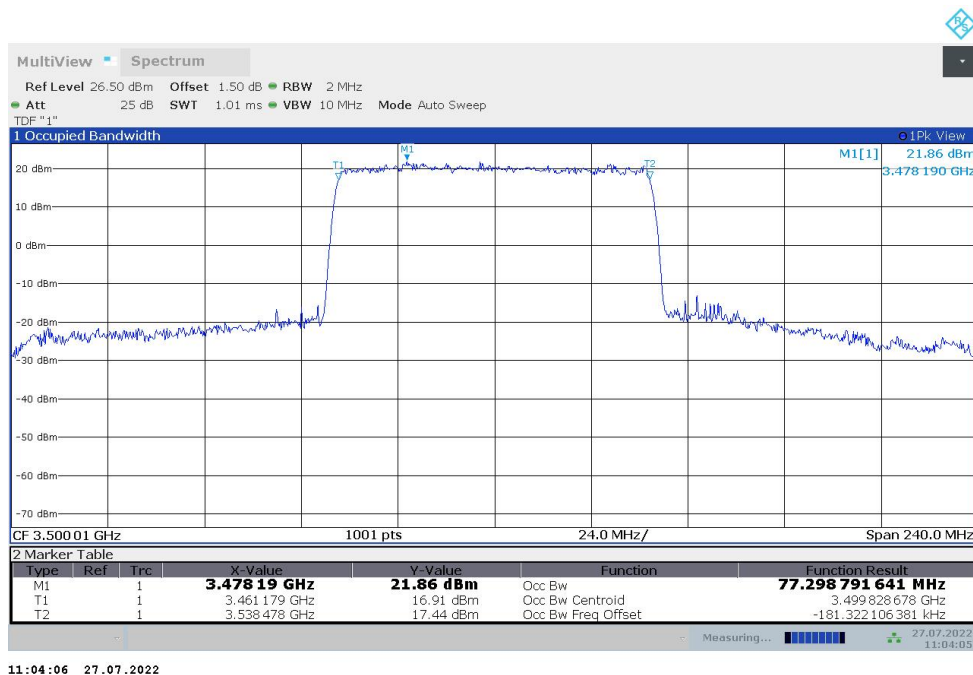

n77L,80MHz Bandwidth,DFT-s-QPSK (99% BW)