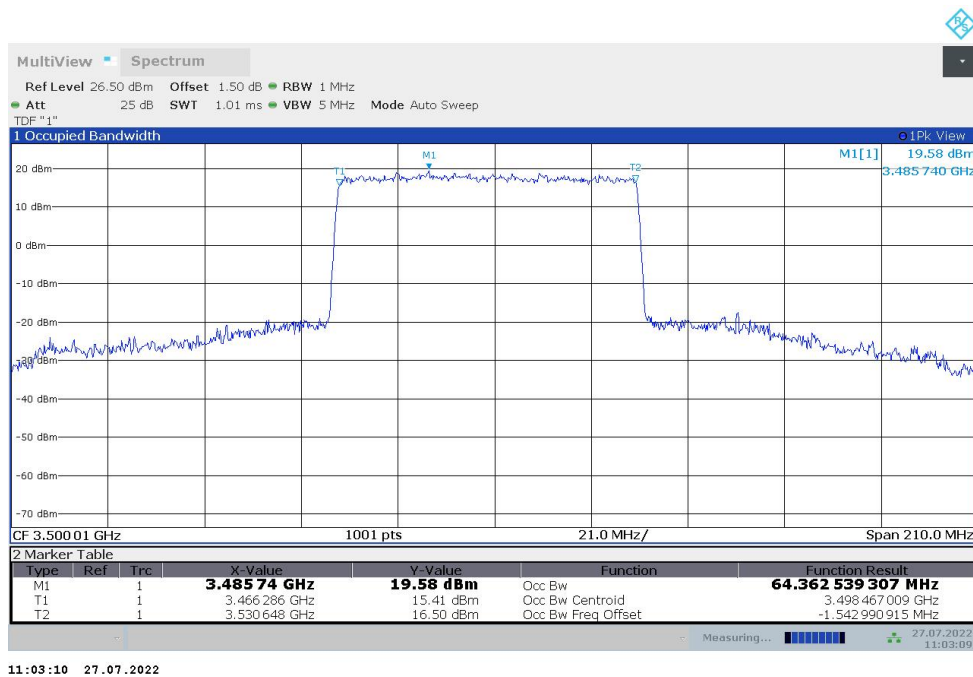

n77L,70MHz Bandwidth,DFT-s-QPSK (99% BW)