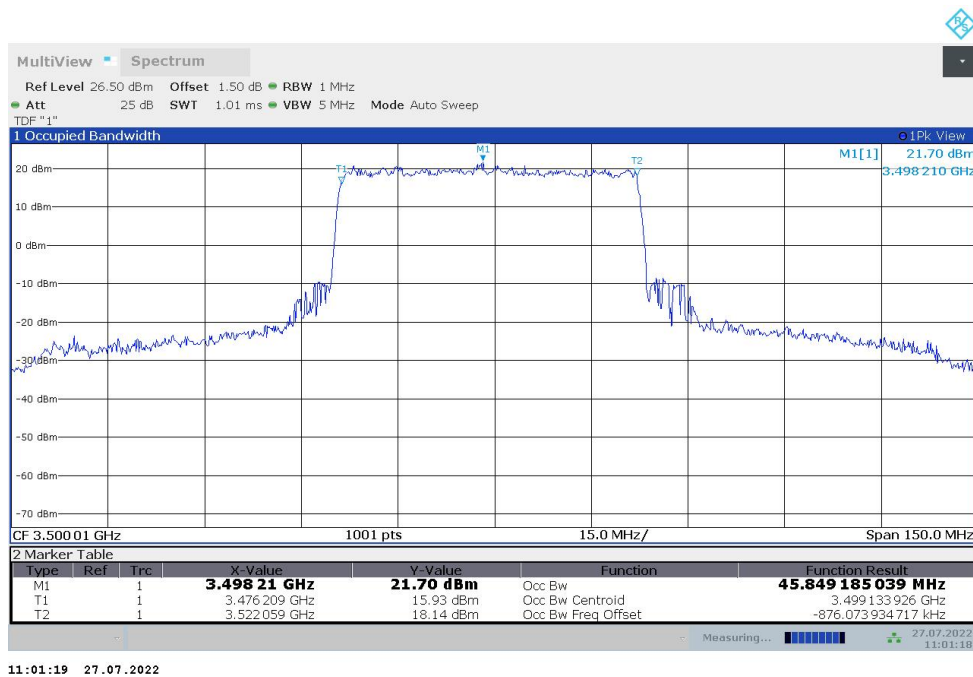

n77L,50MHz Bandwidth,DFT-s-QPSK (99% BW)