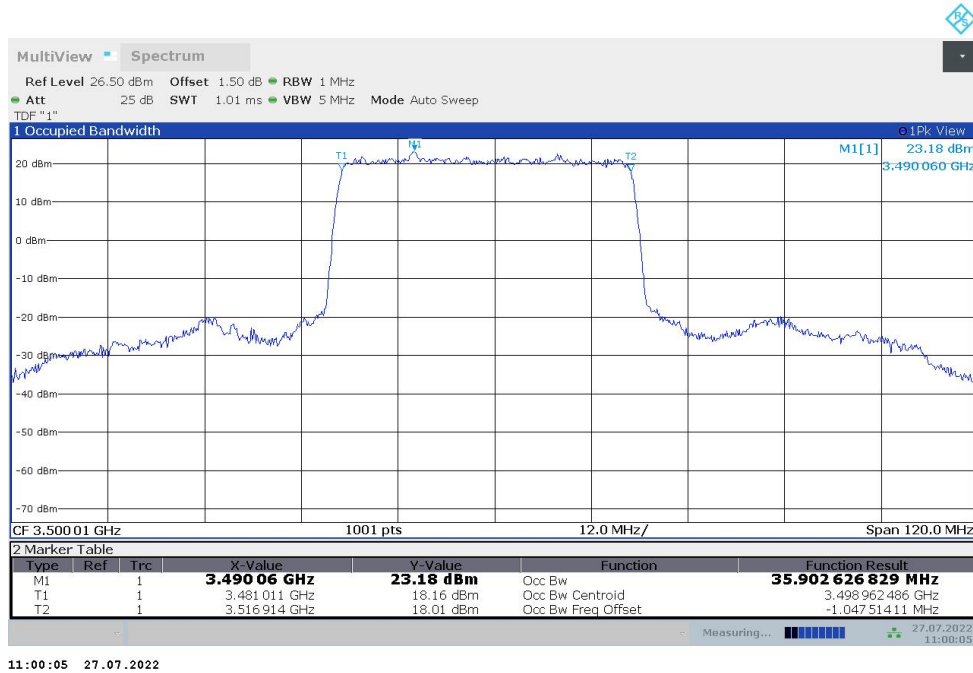

n77L,40MHz(99%)

Frequency (MHz)	Occupied Bandwidth (99%) (MHz)	
	DFT-s-pi/2 BPSK	DFT-s-QPSK
3500.01	35.903	35.947

n77L,40MHz Bandwidth,DFT-s-pi/2 BPSK (99% BW)