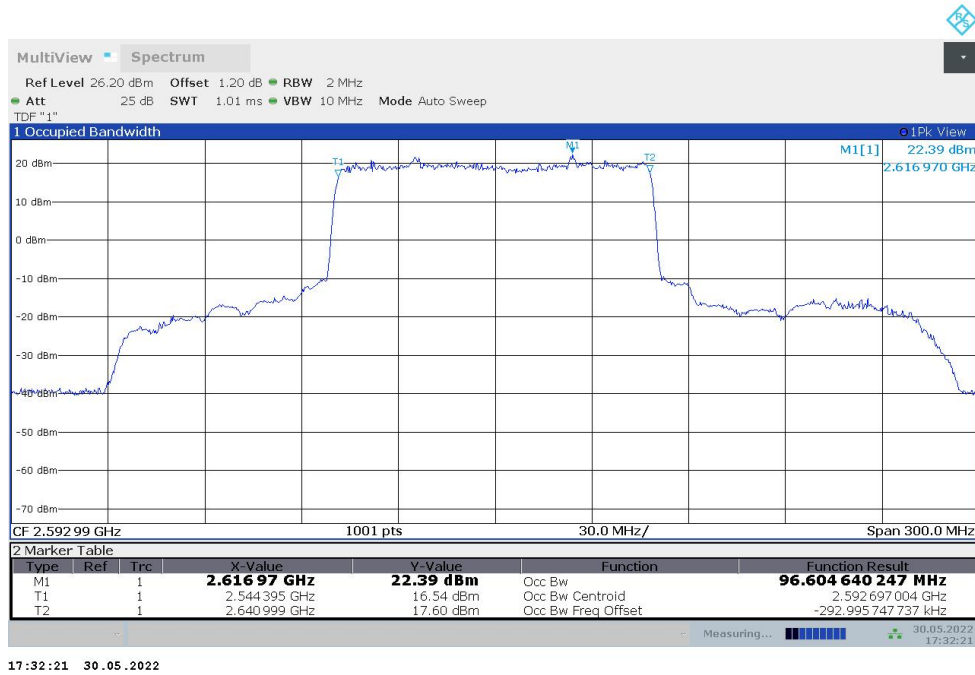

n41,100MHz(99%)

Frequency (MHz)	Occupied Bandwidth (99%) (MHz)	
	DFT-s-pi/2 BPSK	DFT-s-QPSK
2592.99	96.605	96.581

n41,100MHz Bandwidth,DFT-s-pi/2 BPSK (99% BW)