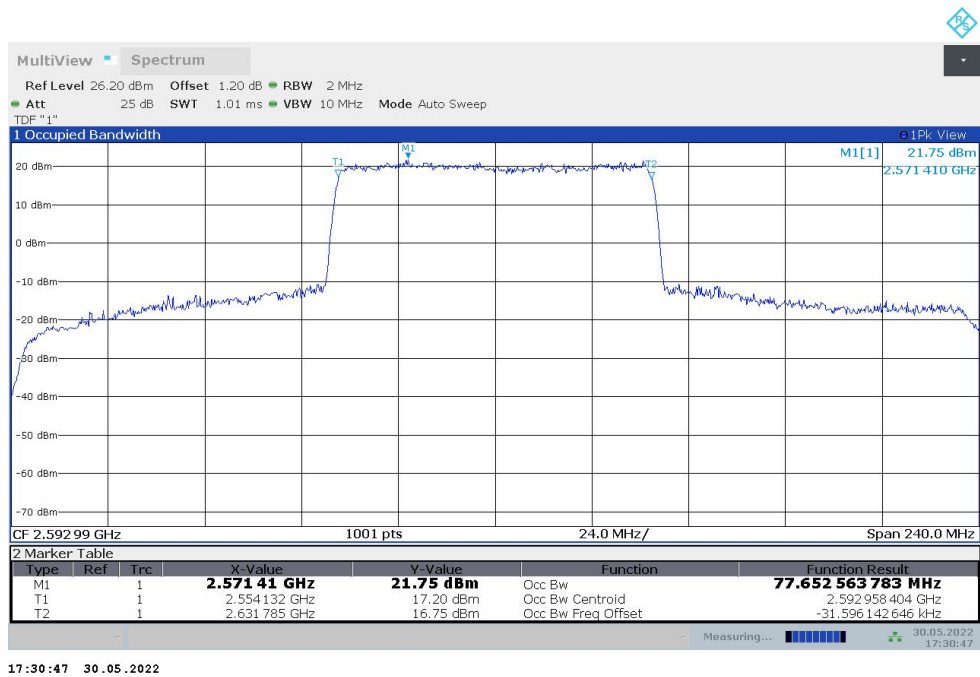

n41,80MHz Bandwidth,DFT-s-QPSK (99% BW)