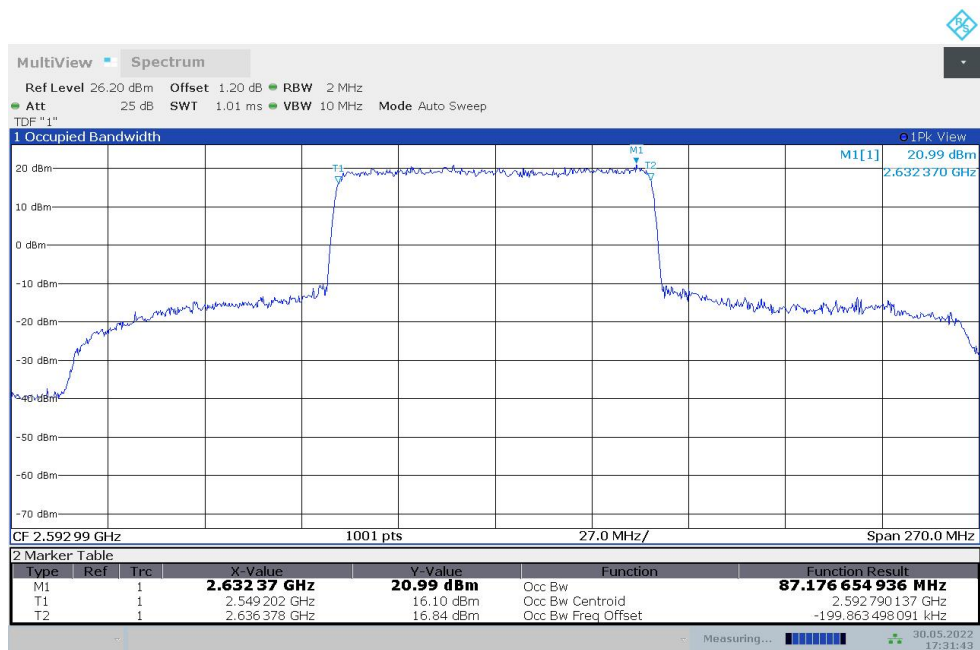

n41,90MHz Bandwidth,DFT-s-QPSK (99% BW)