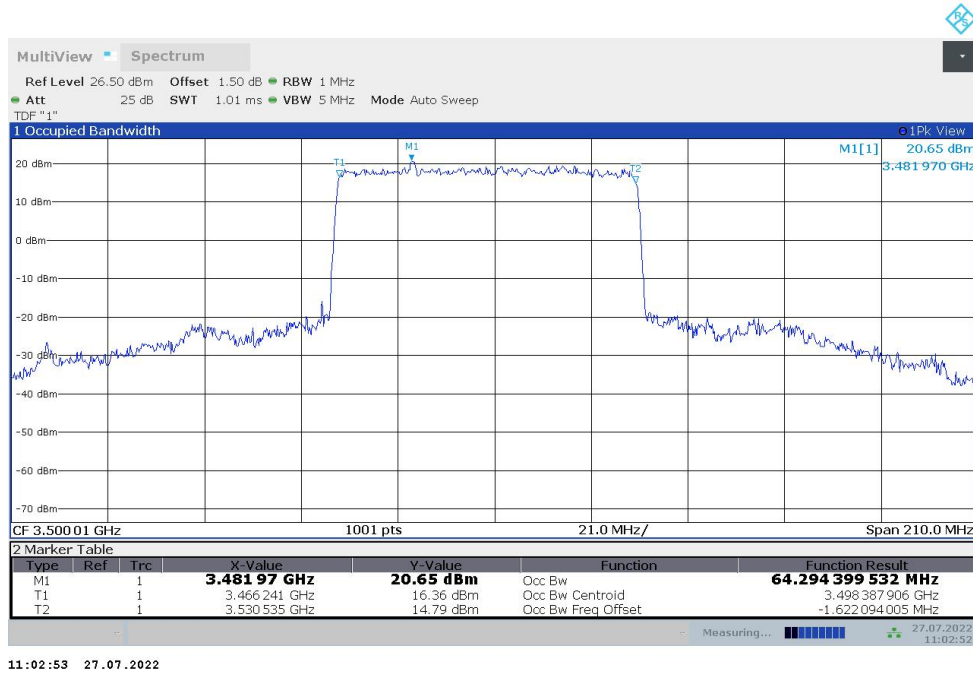

n77L,70MHz(99%)

Frequency (MHz)	Occupied Bandwidth (99%) (MHz)	
	DFT-s-pi/2 BPSK	DFT-s-QPSK
3500.01	64.294	64.363

n77L,70MHz Bandwidth,DFT-s-pi/2 BPSK (99% BW)