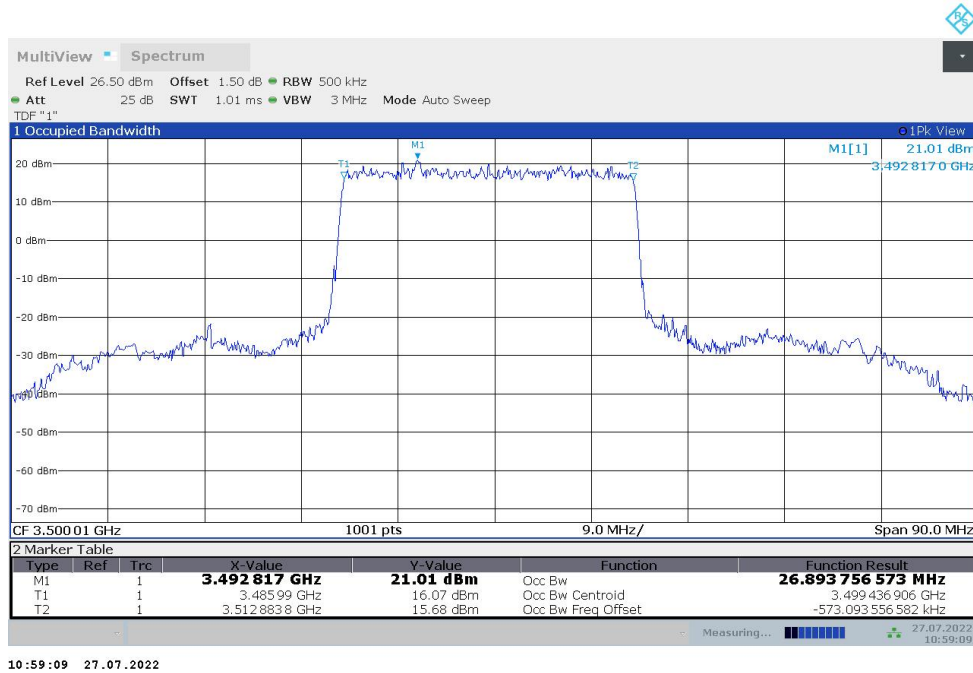

n77L,30MHz(99%)

Frequency (MHz)	Occupied Bandwidth (99%) (MHz)	
	DFT-s-pi/2 BPSK	DFT-s-QPSK
3500.01	26.894	26.913

n77L,30MHz Bandwidth,DFT-s-pi/2 BPSK (99% BW)