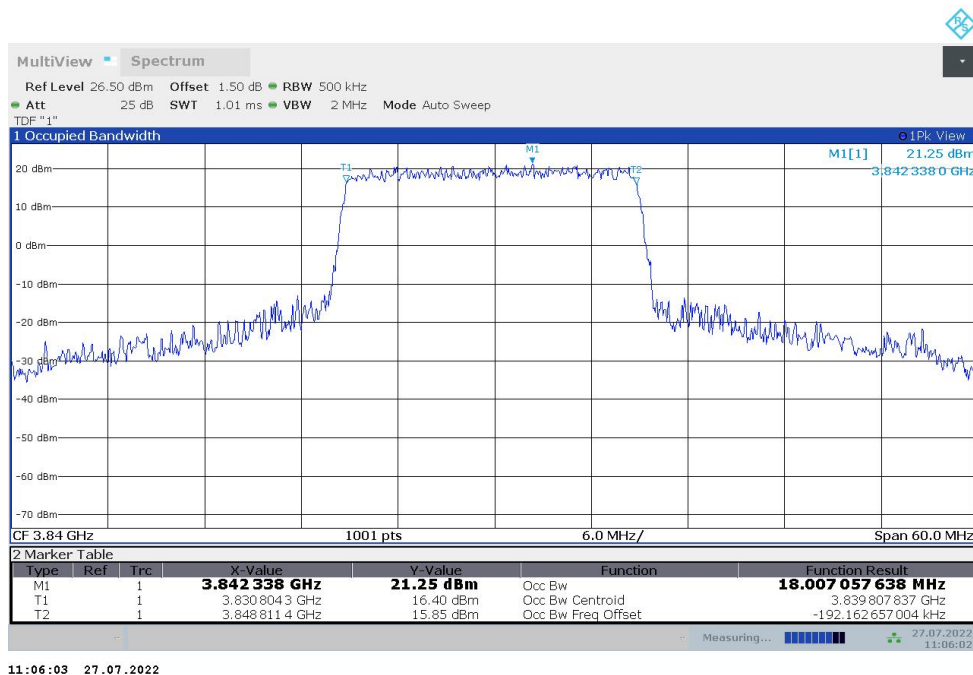

n77H,20MHz Bandwidth,DFT-s-QPSK (99% BW)