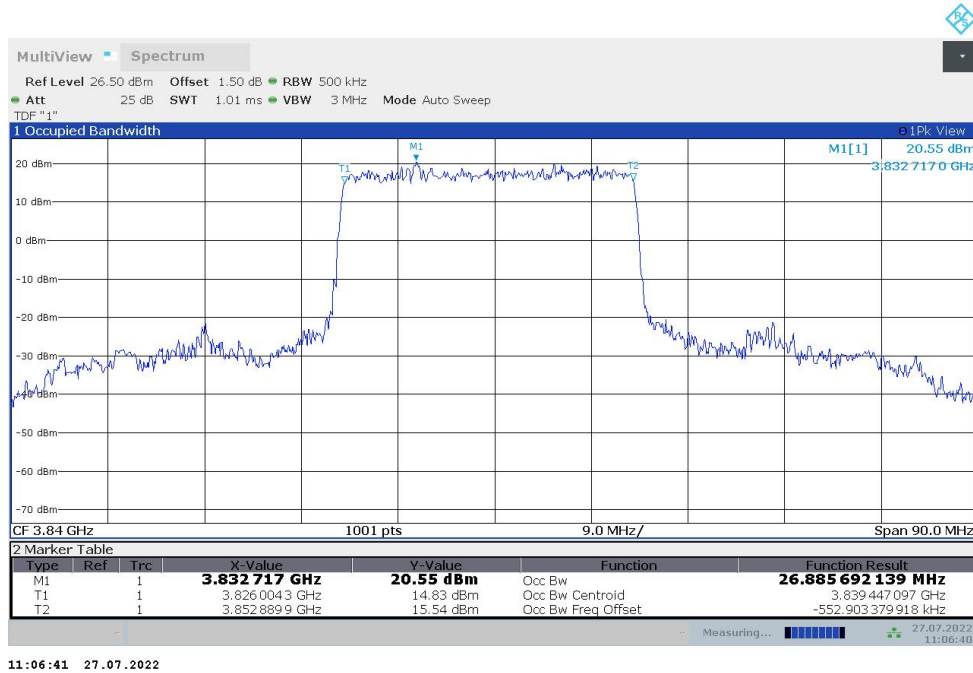

n77H,30MHz(99%)

Frequency (MHz)	Occupied Bandwidth (99%) (MHz)	
	DFT-s-pi/2 BPSK	DFT-s-QPSK
3840	26.886	26.918

n77H,30MHz Bandwidth,DFT-s-pi/2 BPSK (99% BW)