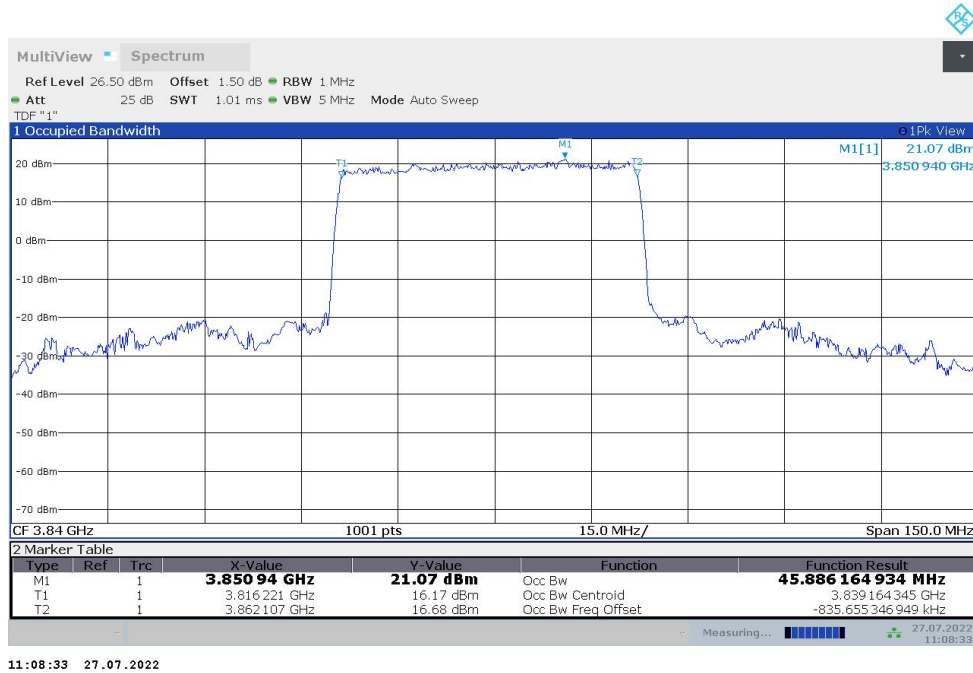

n77H,50MHz(99%)

Frequency (MHz)	Occupied Bandwidth (99%) (MHz)	
	DFT-s-pi/2 BPSK	DFT-s-QPSK
3840	45.886	45.845

n77H,50MHz Bandwidth,DFT-s-pi/2 BPSK (99% BW)