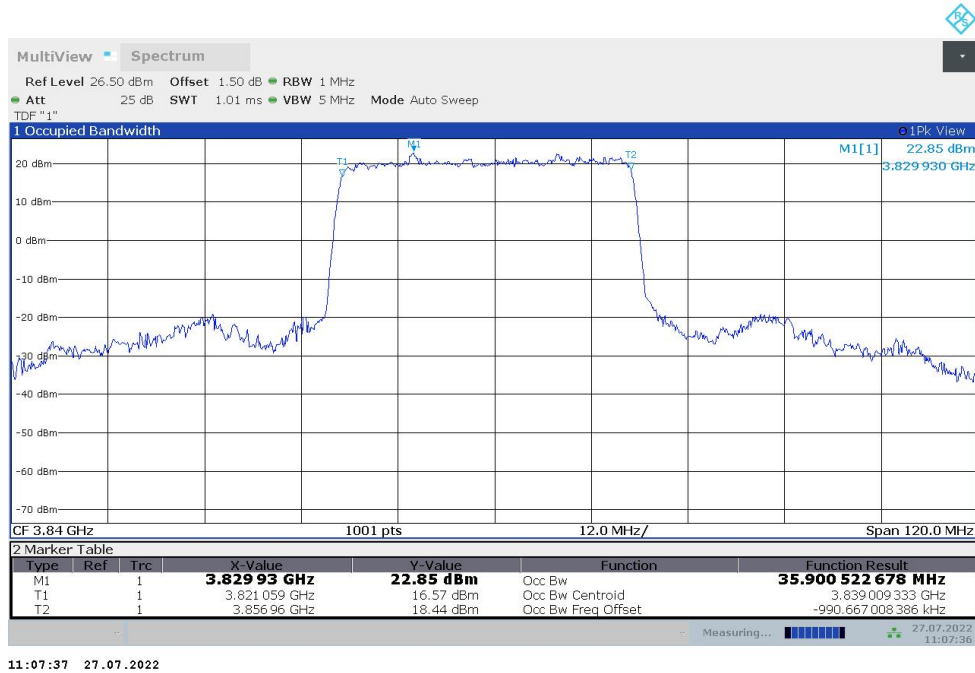

n77H,40MHz(99%)

Frequency (MHz)	Occupied Bandwidth (99%) (MHz)	
	DFT-s-pi/2 BPSK	DFT-s-QPSK
3840	35.901	35.918

n77H,40MHz Bandwidth,DFT-s-pi/2 BPSK (99% BW)