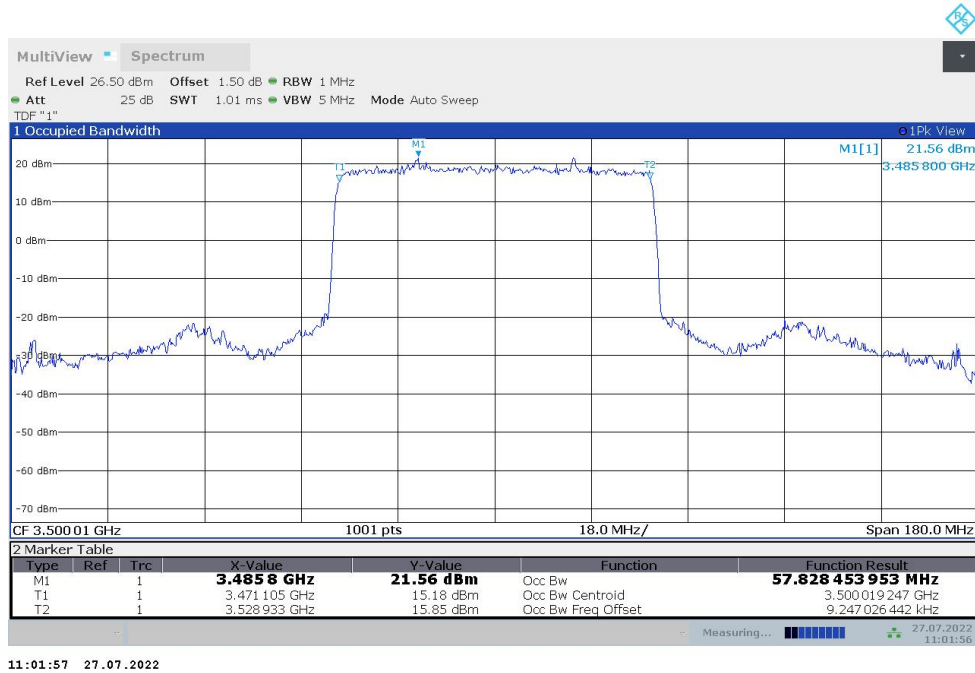

n77L,60MHz(99%)

Frequency (MHz)	Occupied Bandwidth (99%) (MHz)	
	DFT-s-pi/2 BPSK	DFT-s-QPSK
3500.01	57.828	57.929

n77L,60MHz Bandwidth,DFT-s-pi/2 BPSK (99% BW)