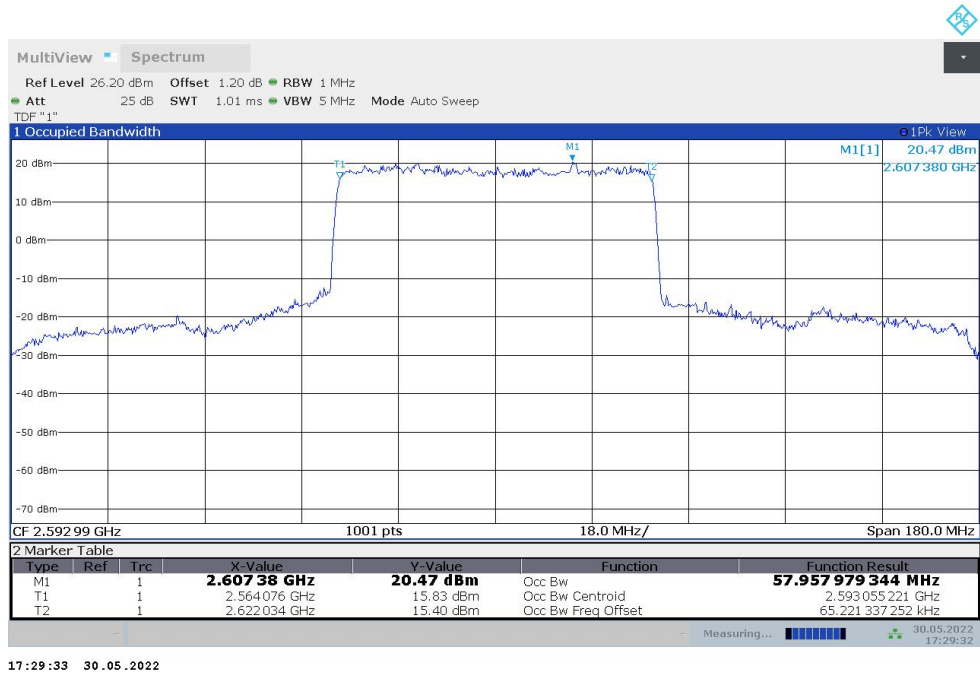

**n41,60MHz(99%)**

Frequency (MHz)	Occupied Bandwidth (99%) (MHz)	
	DFT-s-pi/2 BPSK	DFT-s-QPSK
2592.99	57.958	57.994

**n41,60MHz Bandwidth,DFT-s-pi/2 BPSK (99% BW)**

**n41,60MHz Bandwidth,DFT-s-QPSK (99% BW)**