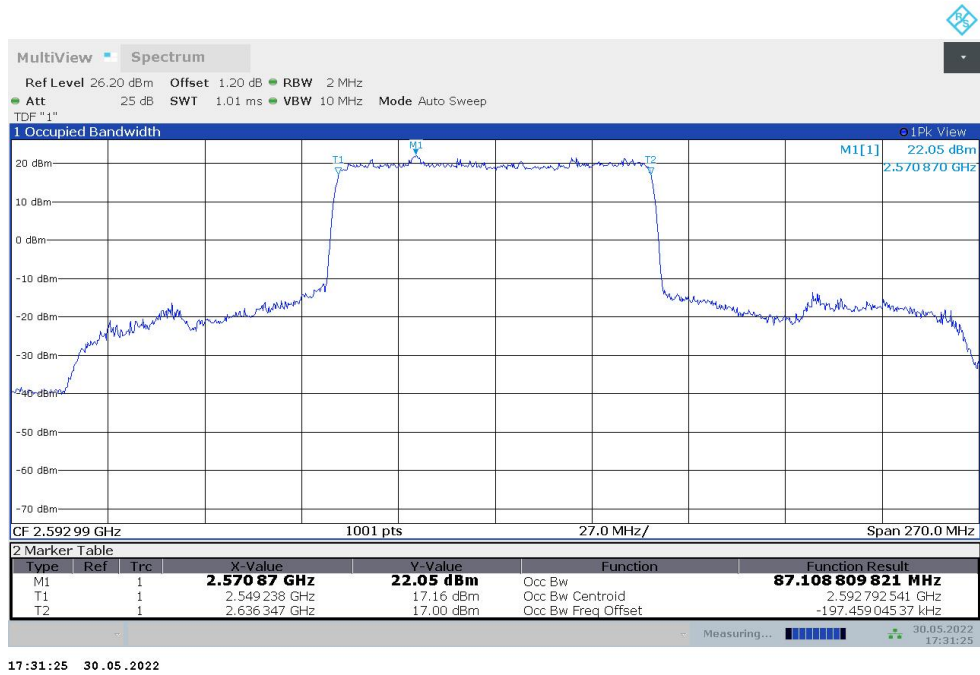

n41,90MHz(99%)

Frequency (MHz)	Occupied Bandwidth (99%) (MHz)	
	DFT-s-pi/2 BPSK	DFT-s-QPSK
2592.99	87.109	87.177

n41,90MHz Bandwidth,DFT-s-pi/2 BPSK (99% BW)