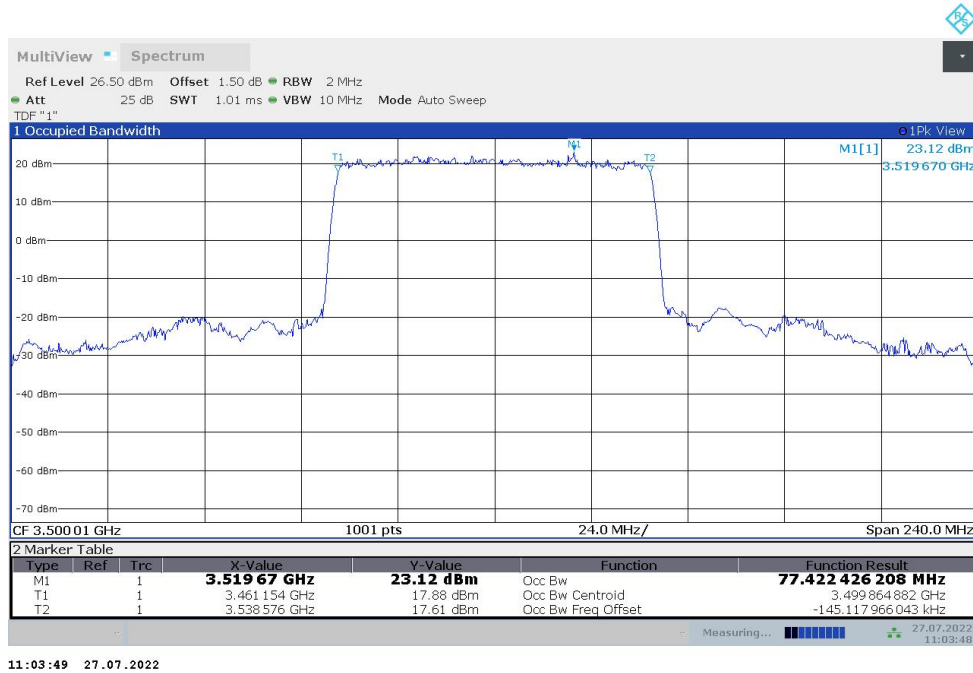

n77L,80MHz(99%)

Frequency (MHz)	Occupied Bandwidth (99%) (MHz)	
	DFT-s-pi/2 BPSK	DFT-s-QPSK
3500.01	77.422	77.299

n77L,80MHz Bandwidth,DFT-s-pi/2 BPSK (99% BW)