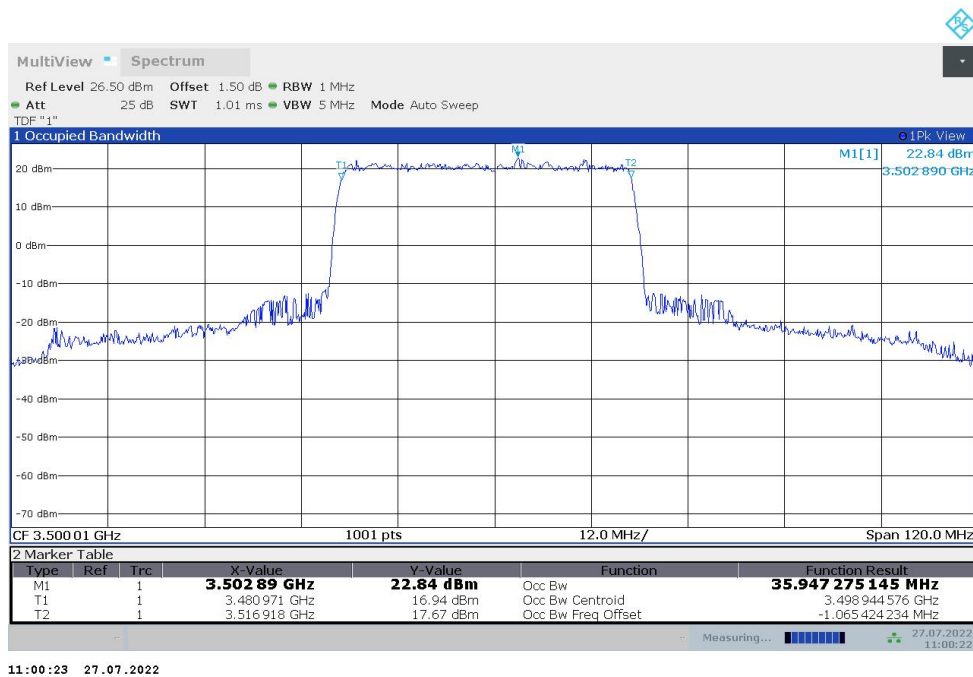

n77L,40MHz Bandwidth,DFT-s-QPSK (99% BW)