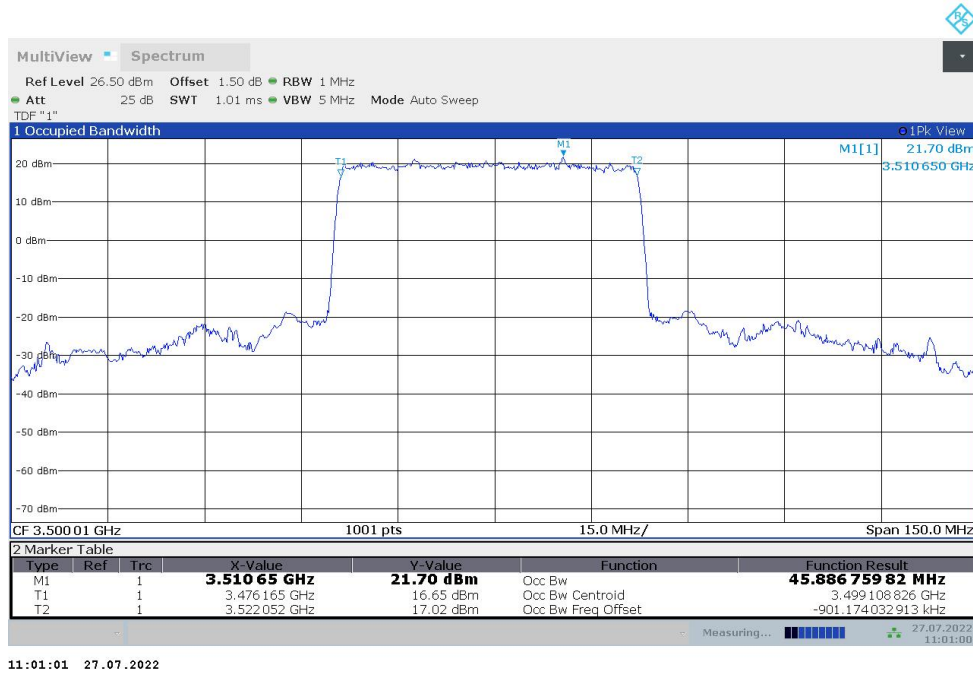

n77L,50MHz(99%)

Frequency (MHz)	Occupied Bandwidth (99%) (MHz)	
	DFT-s-pi/2 BPSK	DFT-s-QPSK
3500.01	45.887	45.849

n77L,50MHz Bandwidth,DFT-s-pi/2 BPSK (99% BW)