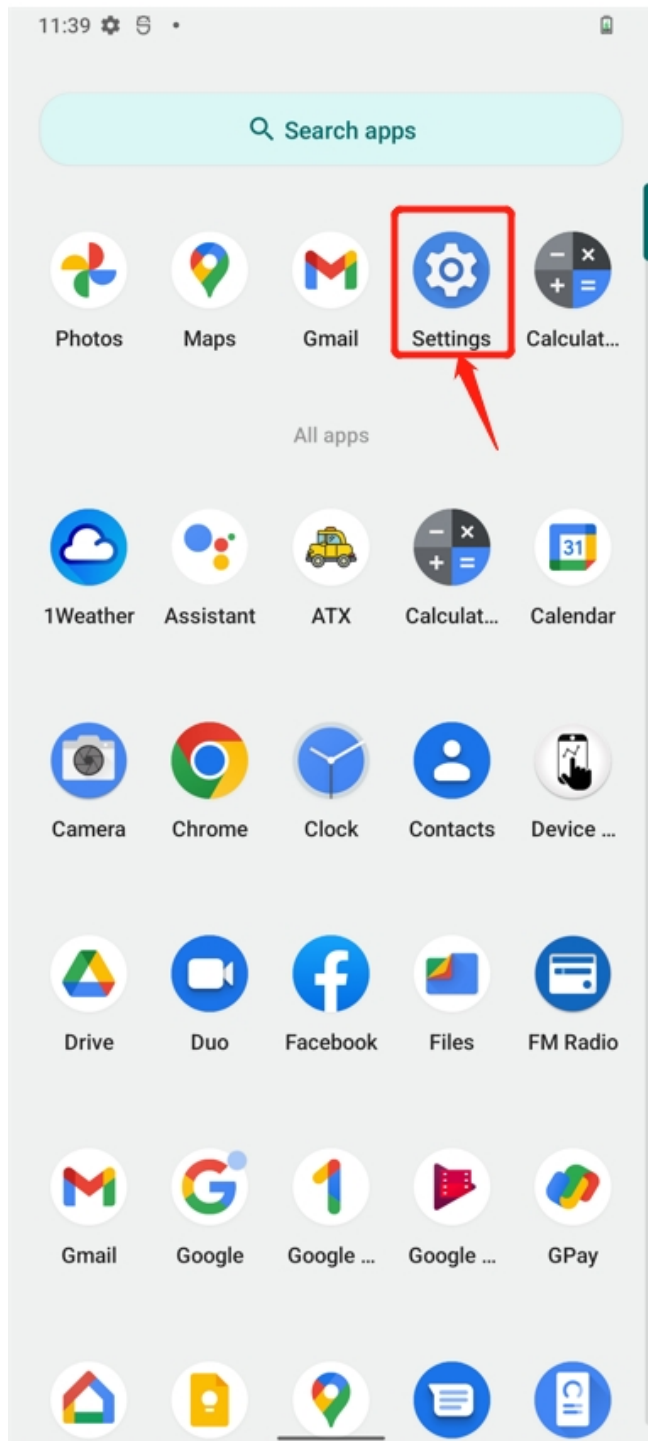

How to find the DUT elabel info.

1. Open settings
2. Find System
3. Certification

11:39   

## Display

Dark theme, font size, brightness

## Wallpaper & style

Home, lock screen