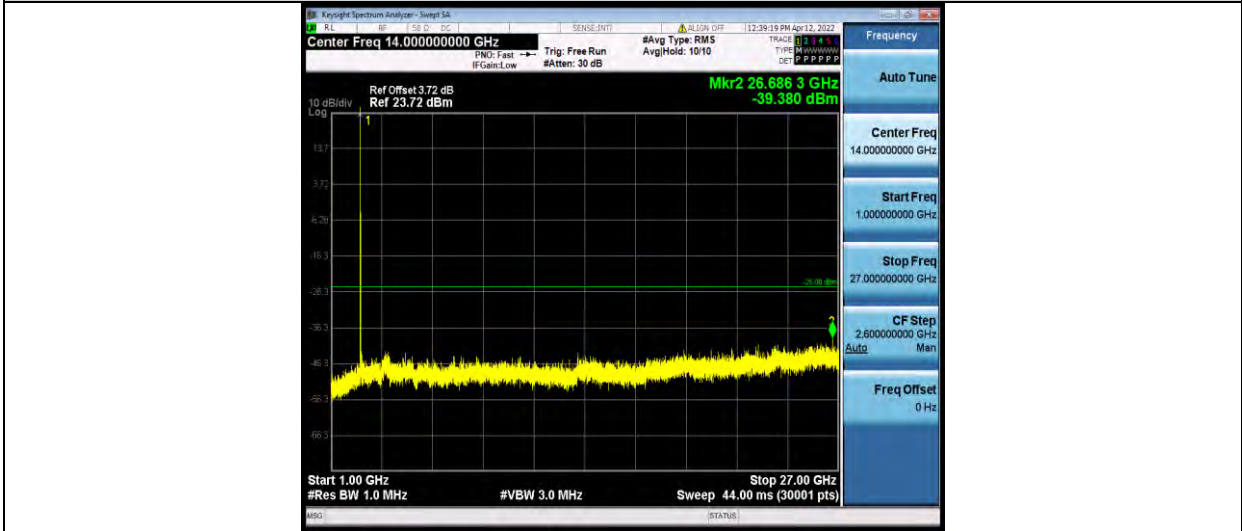

# Test Report No.: W7L-P22030013RF03

Band7-15MHz-QPSK-20825-1RB#0-Range1:30~1000MHz

Band7-15MHz-QPSK-20825-1RB#0-Range2:1000~27000MHz

Band7-15MHz-QPSK-21100-1RB#0-Range1:30~1000MHz

BUREAU VERITAS

Test Report No.: W7L-P22030013RF03