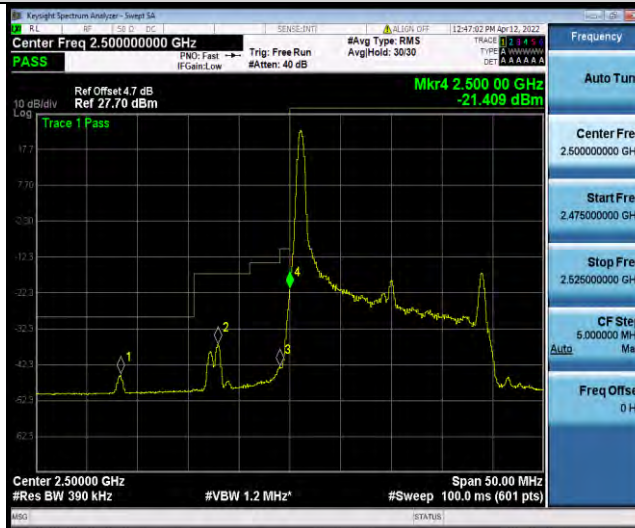

# Test Report No.: W7L-P22030013RF03

Band7-15MHz-16QAM-20825-75RB#0

Band7-15MHz-16QAM-21375-1RB#74

Band7-15MHz-16QAM-21375-75RB#0

BUREAU VERITAS

Test Report No.: W7L-P22030013RF03

Band7-20MHz-QPSK-20850-1RB#0