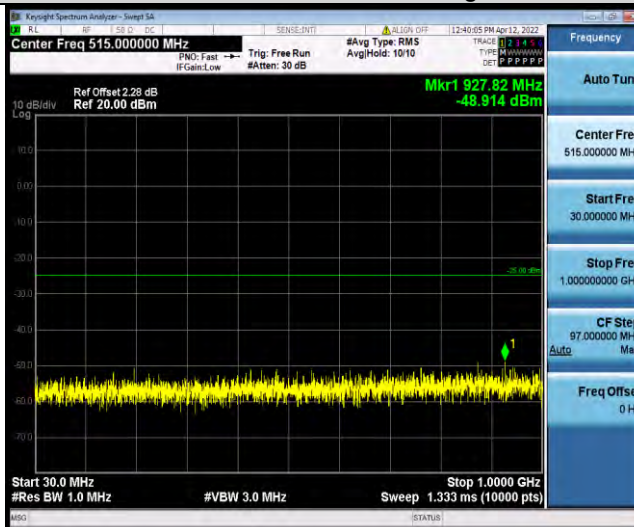

Band7-15MHz-QPSK-21375-1RB#0-Range2:1000~27000MHz