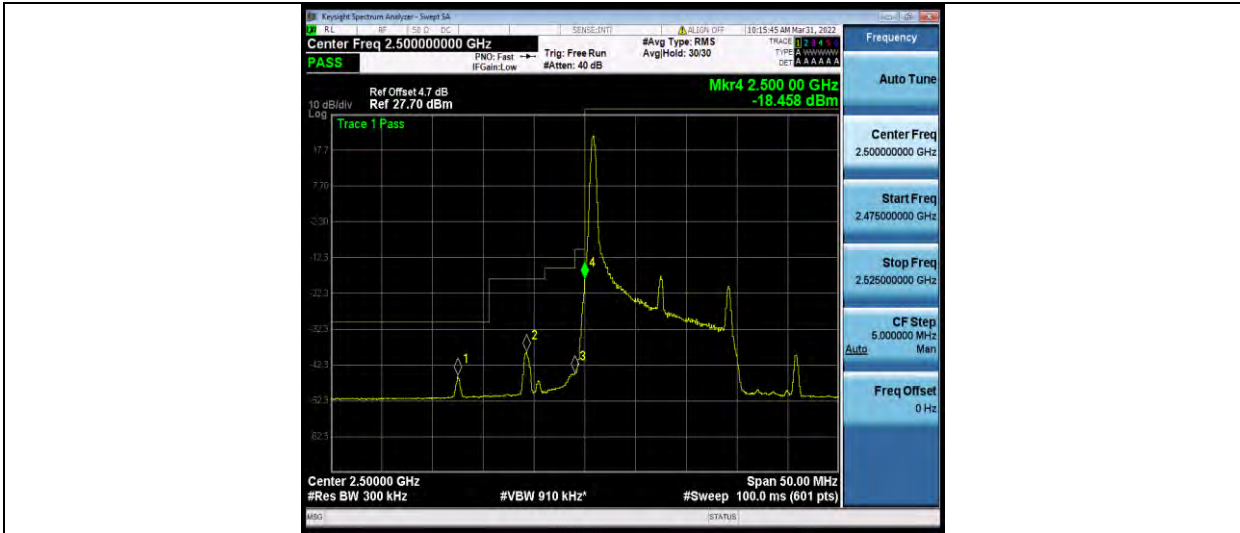

BUREAU VERITAS

Test Report No.: W7L-P22030013RF03

Band7-15MHz-16QAM-20825-75RB#0