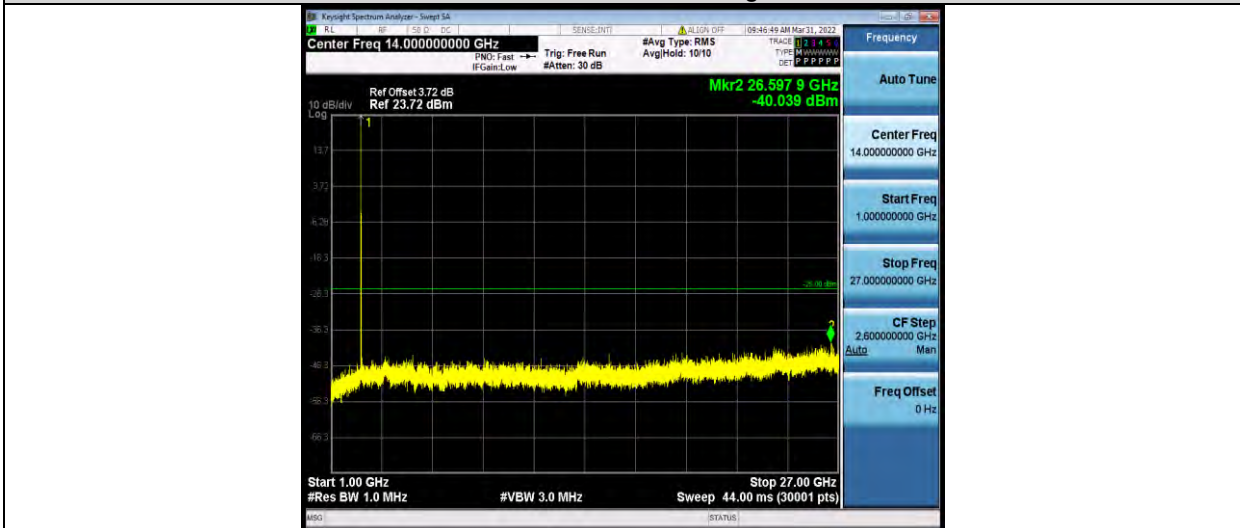

Band7-10MHz-16QAM-21400-1RB#0-Range1:30~1000MHz