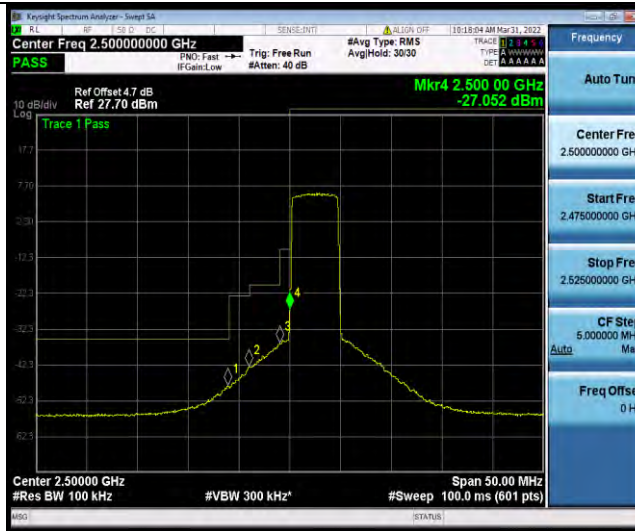

### Test Graphs

BUREAU VERITAS

Test Report No.: W7L-P22030013RF03

Band7-5MHz-QPSK-21425-25RB#0

Band7-5MHz-16QAM-20775-1RB#0

Band7-5MHz-16QAM-20775-25RB#0

BUREAU VERITAS

Test Report No.: W7L-P22030013RF03