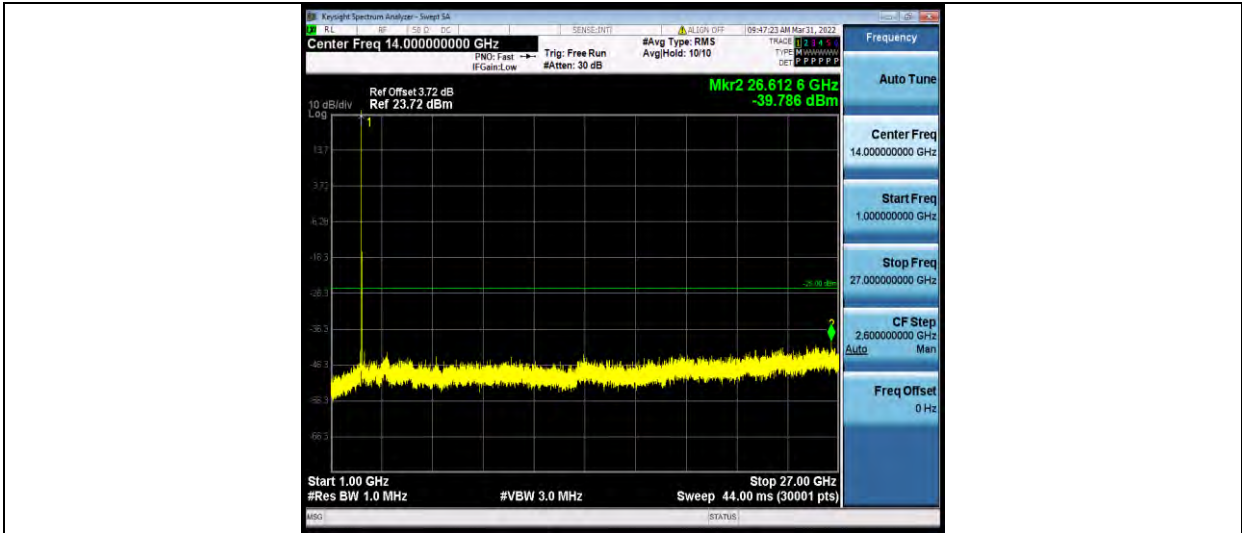

BUREAU VERITAS

Test Report No.: W7L-P22030013RF03

Band7-15MHz-QPSK-20825-1RB#0-Range1:30~1000MHz