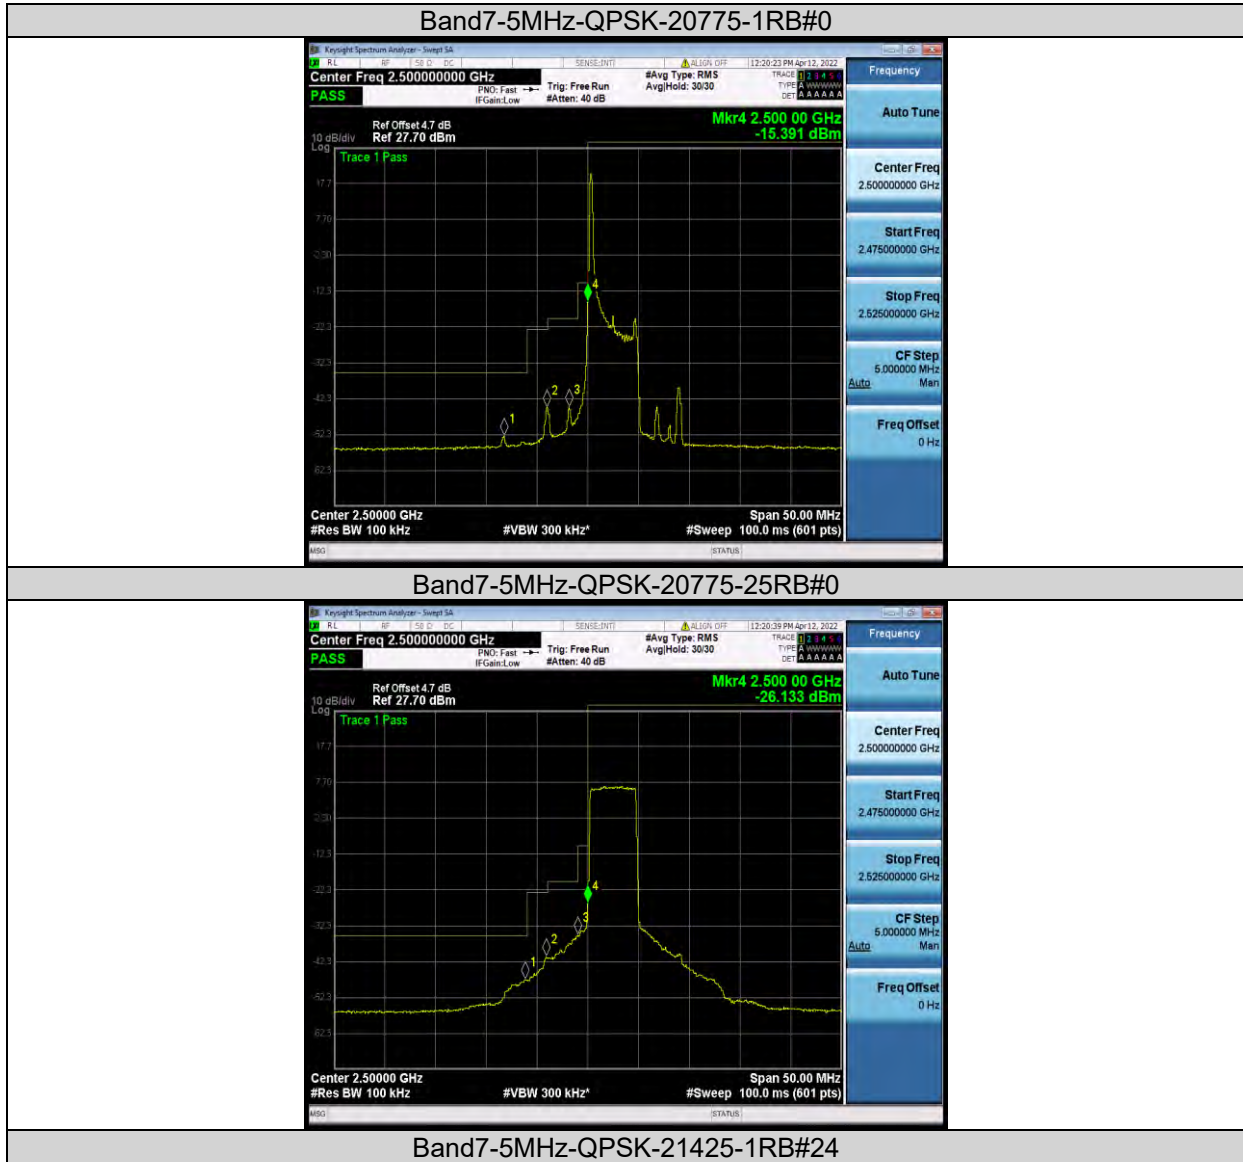

Test Graphs