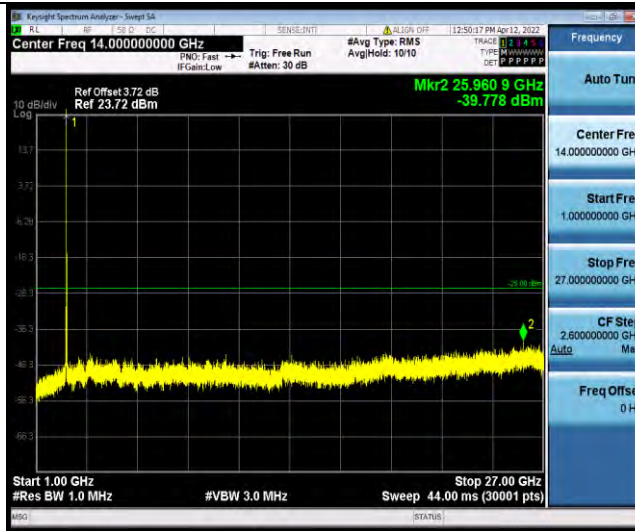

BUREAU VERITAS

Test Report No.: W7L-P22030013RF03

Band7-20MHz-16QAM-20850-1RB#0-Range1:30~1000MHz