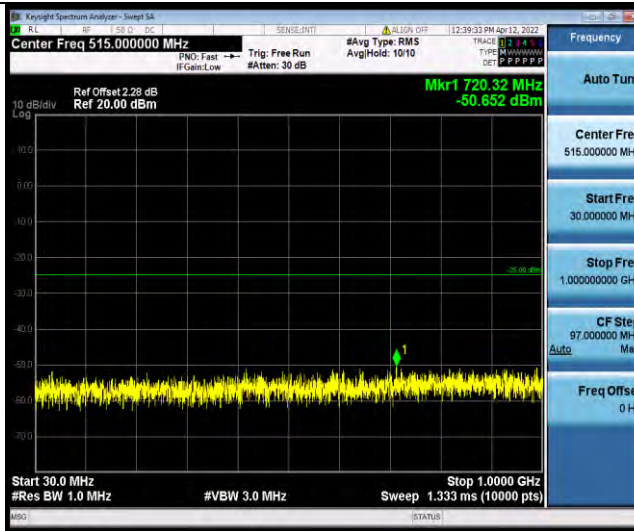

# Test Report No.: W7L-P22030013RF03

Band7-15MHz-QPSK-20825-1RB#0-Range1:30~1000MHz

Band7-15MHz-QPSK-20825-1RB#0-Range2:1000~27000MHz

Band7-15MHz-QPSK-21100-1RB#0-Range1:30~1000MHz

BUREAU VERITAS

Test Report No.: W7L-P22030013RF03