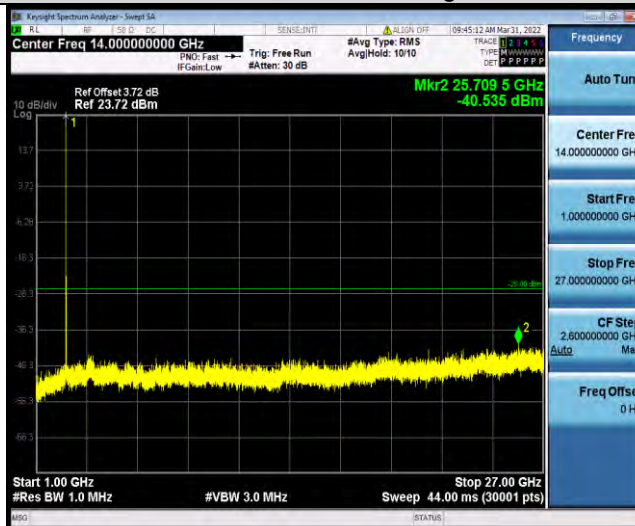

Band7-5MHz-16QAM-21425-1RB#0-Range1:30~1000MHz