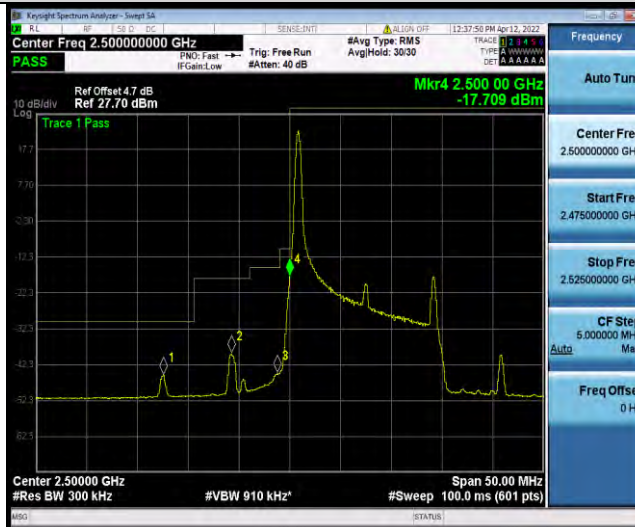

Band7-15MHz-QPSK-20825-75RB#0