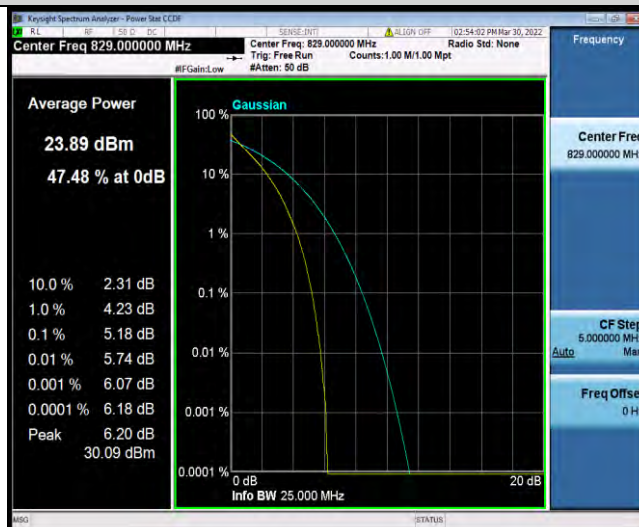

Band5-10MHz-QPSK-20450-50RB#0