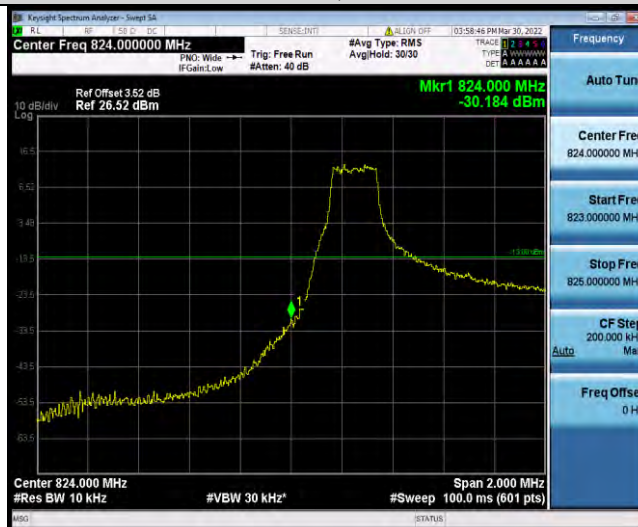

BUREAU
VERITAS

Test Report No.: W7L-P22030013RF02

Test Graphs

BUREAU VERITAS

Test Report No.: W7L-P22030013RF02

Band5-1.4MHz-QPSK-20643-6RB#0

Band5-1.4MHz-16QAM-20407-1RB#0

Band5-1.4MHz-16QAM-20407-6RB#0