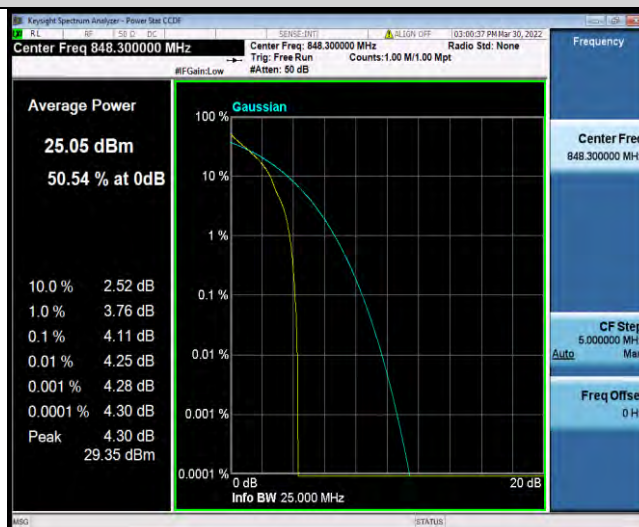

Band5-1.4MHz-QPSK-20643-1RB#0