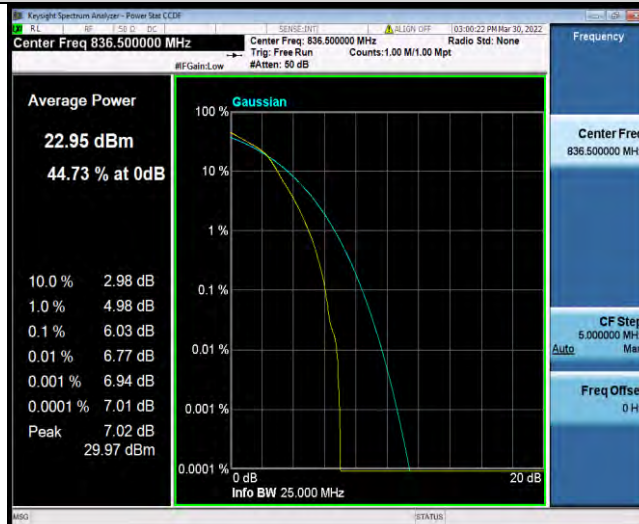

Band5-1.4MHz-16QAM-20525-6RB#0