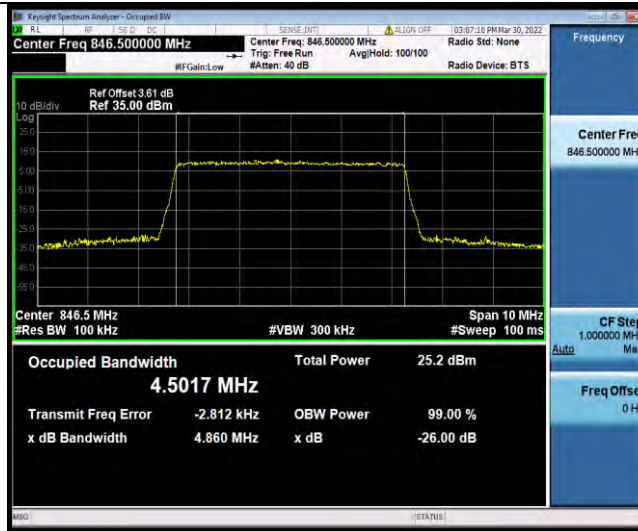

Test Report No.: W7L-P22030013RF02

Band5-5MHz-16QAM-20425-25RB#0

Band5-5MHz-16QAM-20525-25RB#0

Band5-5MHz-16QAM-20625-25RB#0

BUREAU VERITAS

Test Report No.: W7L-P22030013RF02

Band5-10MHz-QPSK-20450-50RB#0

Band5-10MHz-QPSK-20525-50RB#0