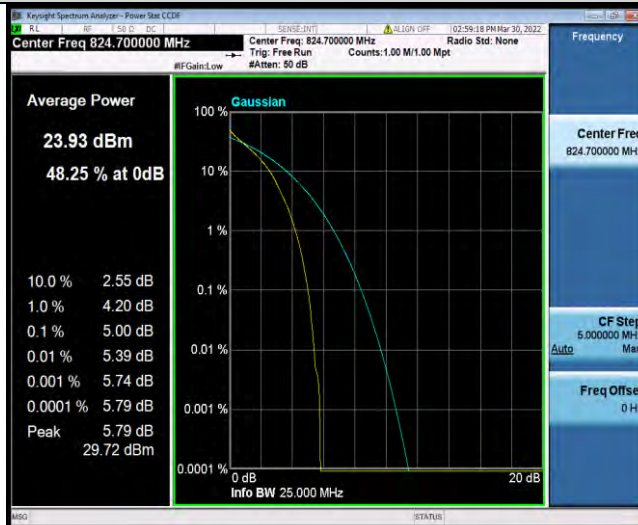

BUREAU VERITAS

Test Report No.: W7L-P22030013RF02

Test Graphs

Band5-1.4MHz-QPSK-20407-1RB#0

Band5-1.4MHz-QPSK-20407-6RB#0

Band5-1.4MHz-QPSK-20525-1RB#0

BUREAU VERITAS

Test Report No.: W7L-P22030013RF02