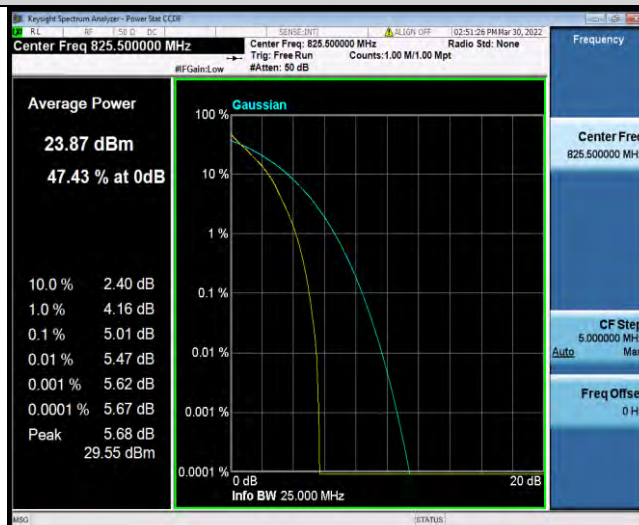

Band5-3MHz-QPSK-20415-15RB#0