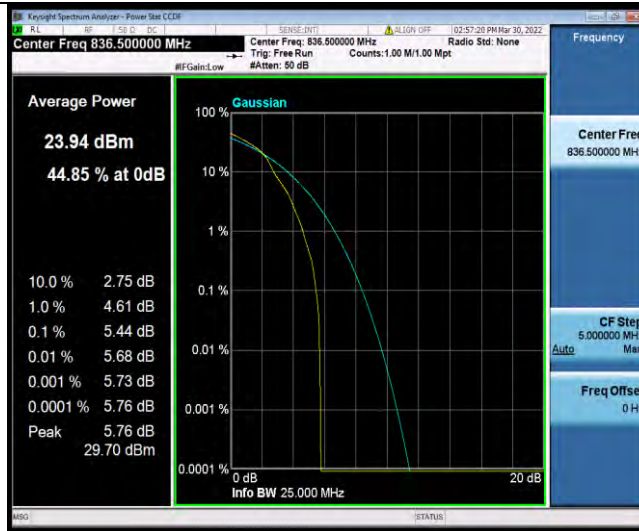

Band5-5MHz-16QAM-20525-1RB#0

BUREAU VERITAS

Test Report No.: W7L-P22030013RF02