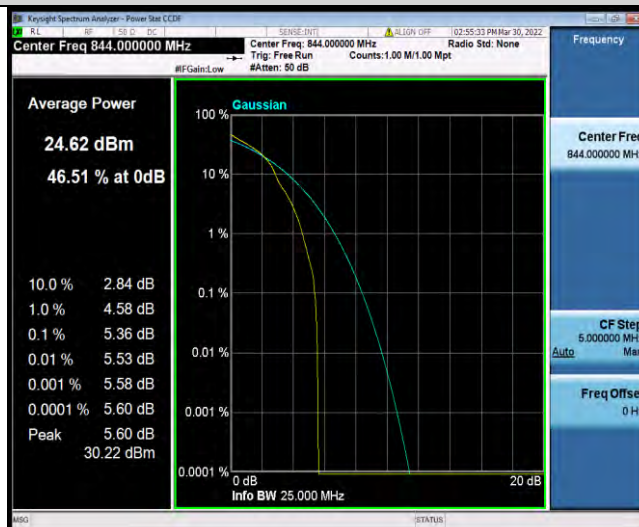

Band5-10MHz-16QAM-20600-1RB#0

Band5-10MHz-16QAM-20600-50RB#0