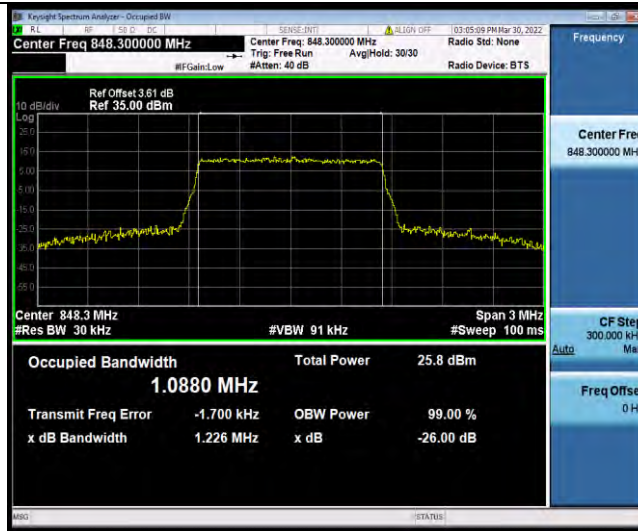

BUREAU VERITAS

Test Report No.: W7L-P22030013RF02

Band5-3MHz-QPSK-20415-15RB#0