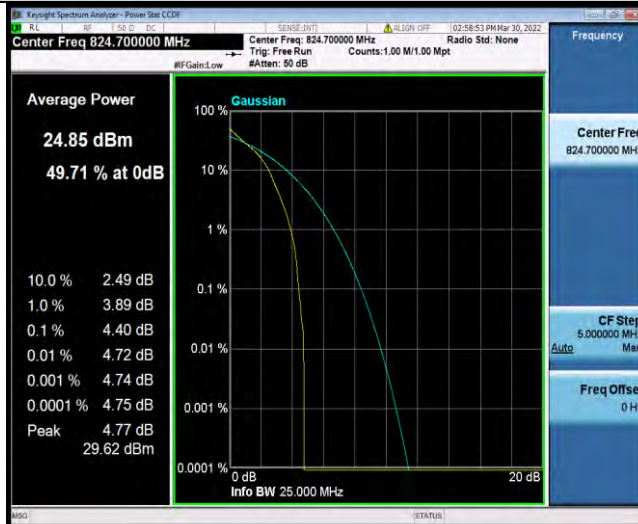

BUREAU VERITAS

Test Report No.: W7L-P22030013RF02

Test Graphs

Band5-1.4MHz-QPSK-20407-1RB#0