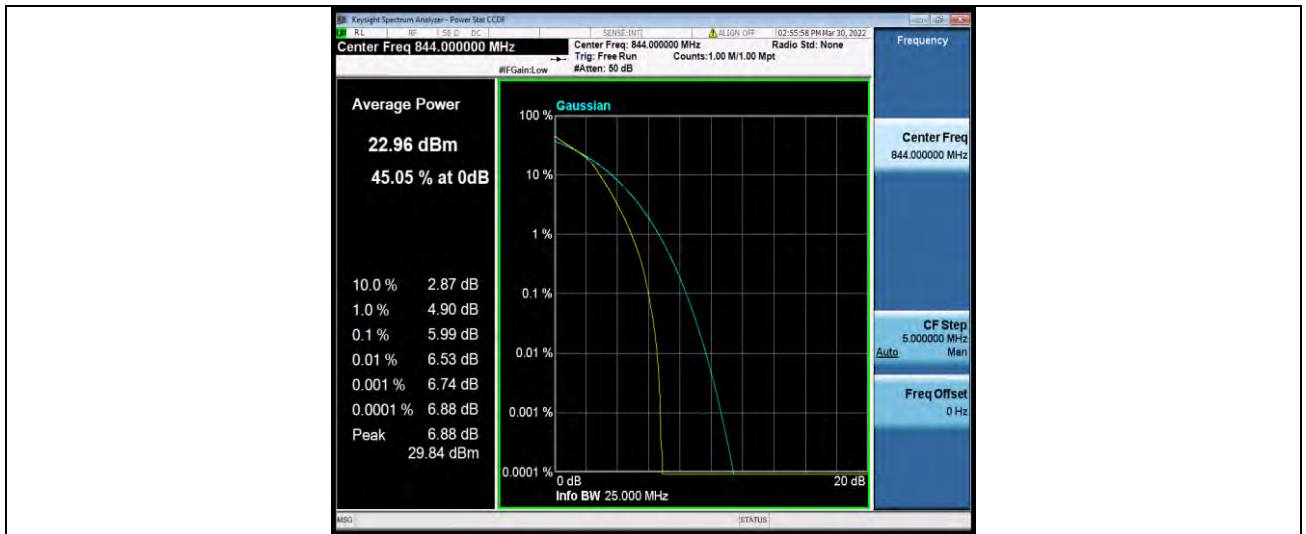

Band5-10MHz-16QAM-20600-1RB#0

Band5-10MHz-16QAM-20600-50RB#0

**BUREAU
VERITAS**

Test Report No.: W7L-P22030013RF02

26DB BANDWIDTH AND OCCUPIED BANDWIDTH

Test Result

Band	Bandwidth	Modulation	Channel	RB Configuration	Occupied Bandwidth (MHz)	26dB Bandwidth (MHz)	Verdict
Band5	1.4MHz	QPSK	20407	6RB#0	1.0891	1.230	PASS
Band5	1.4MHz	QPSK	20525	6RB#0	1.0905	1.232	PASS
Band5	1.4MHz	QPSK	20643	6RB#0	1.0879	1.229	PASS
Band5	1.4MHz	16QAM	20407	6RB#0	1.0911	1.242	PASS
Band5	1.4MHz	16QAM	20525	6RB#0	1.0861	1.238	PASS
Band5	1.4MHz	16QAM	20643	6RB#0	1.0880	1.226	PASS
Band5	3MHz	QPSK	20415	15RB#0	2.6989	2.956	PASS
Band5	3MHz	QPSK	20525	15RB#0	2.6985	2.958	PASS
Band5	3MHz	QPSK	20635	15RB#0	2.6962	2.972	PASS
Band5	3MHz	16QAM	20415	15RB#0	2.6890	2.967	PASS
Band5	3MHz	16QAM	20525	15RB#0	2.6953	2.979	PASS
Band5	3MHz	16QAM	20635	15RB#0	2.6969	2.949	PASS
Band5	5MHz	QPSK	20425	25RB#0	4.4974	4.863	PASS
Band5	5MHz	QPSK	20525	25RB#0	4.4939	4.874	PASS
Band5	5MHz	QPSK	20625	25RB#0	4.5032	4.882	PASS
Band5	5MHz	16QAM	20425	25RB#0	4.4961	4.864	PASS
Band5	5MHz	16QAM	20525	25RB#0	4.5016	4.910	PASS
Band5	5MHz	16QAM	20625	25RB#0	4.5017	4.860	PASS
Band5	10MHz	QPSK	20450	50RB#0	8.9780	9.575	PASS
Band5	10MHz	QPSK	20525	50RB#0	8.9890	9.606	PASS
Band5	10MHz	QPSK	20600	50RB#0	8.9714	9.544	PASS
Band5	10MHz	16QAM	20450	50RB#0	8.9666	9.562	PASS
Band5	10MHz	16QAM	20525	50RB#0	8.9747	9.610	PASS
Band5	10MHz	16QAM	20600	50RB#0	8.9670	9.566	PASS