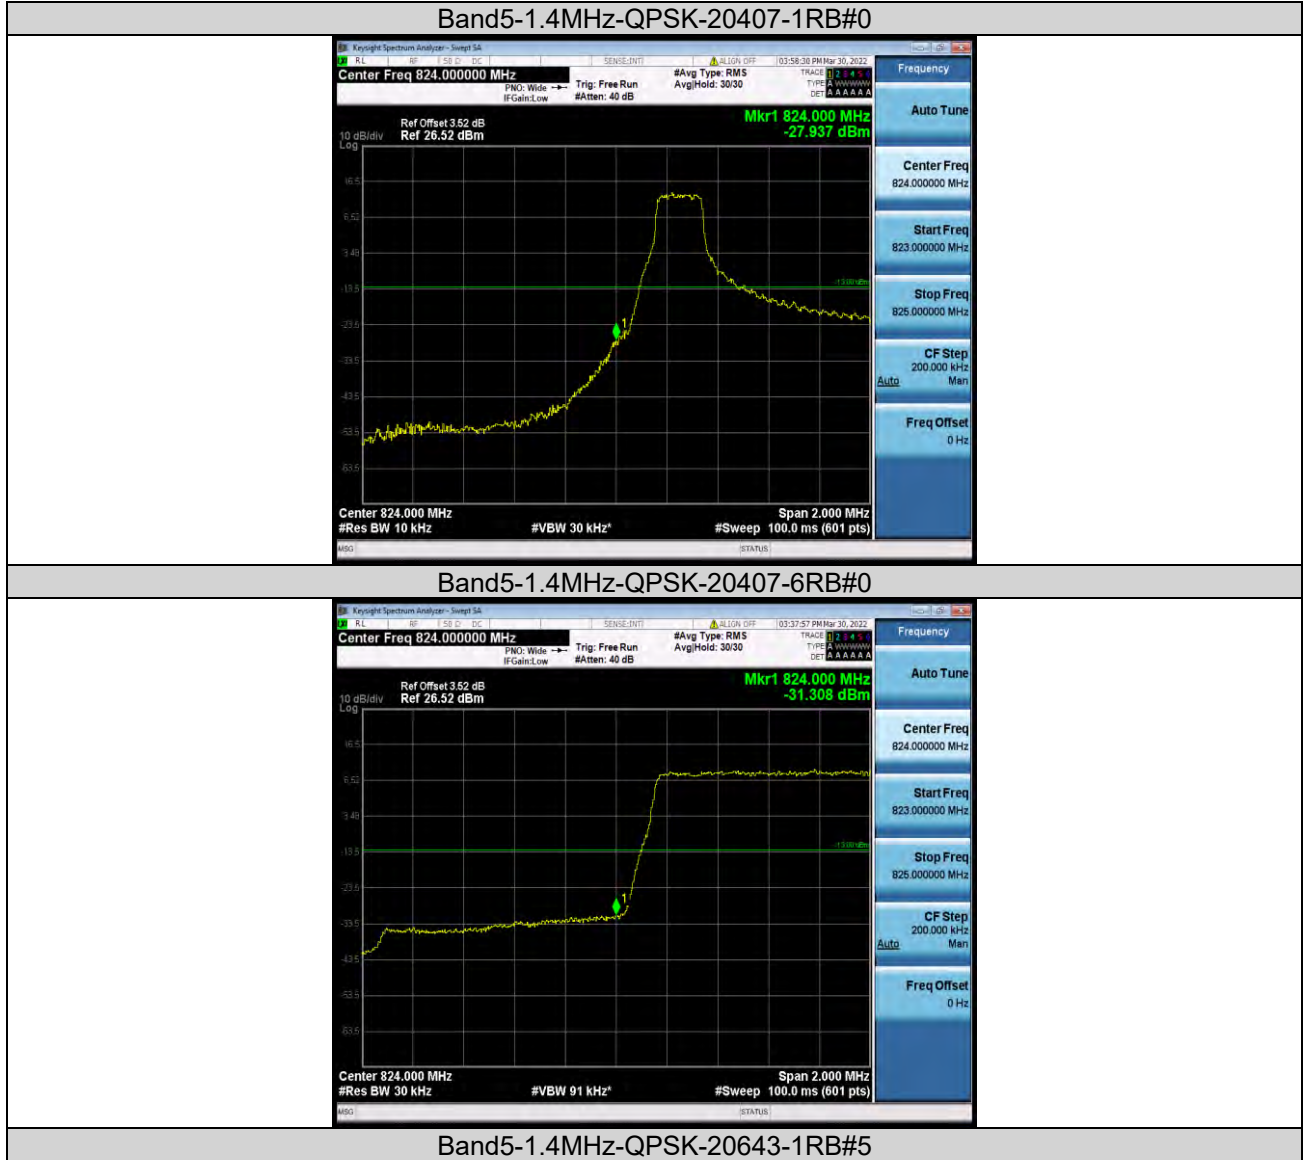

BUREAU
VERITAS

Test Report No.: W7L-P22030013RF02

Test Graphs