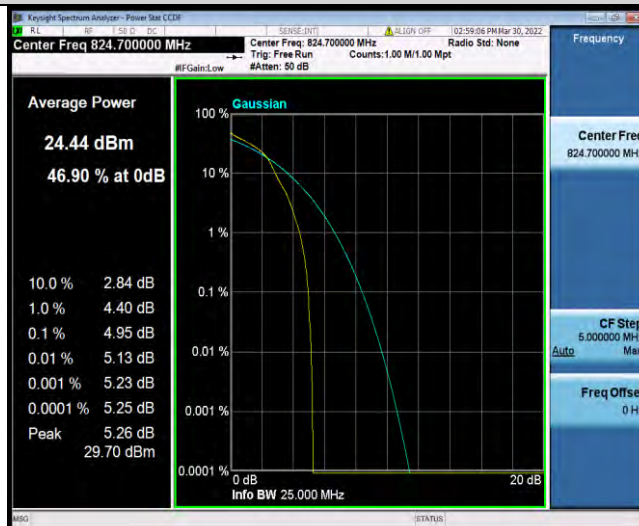

Band5-1.4MHz-QPSK-20525-6RB#0

Band5-1.4MHz-QPSK-20643-1RB#0

Band5-1.4MHz-QPSK-20643-6RB#0

BUREAU VERITAS

Test Report No.: W7L-P22030013RF02

Band5-1.4MHz-16QAM-20407-1RB#0

Band5-1.4MHz-16QAM-20407-6RB#0

Band5-1.4MHz-16QAM-20525-1RB#0