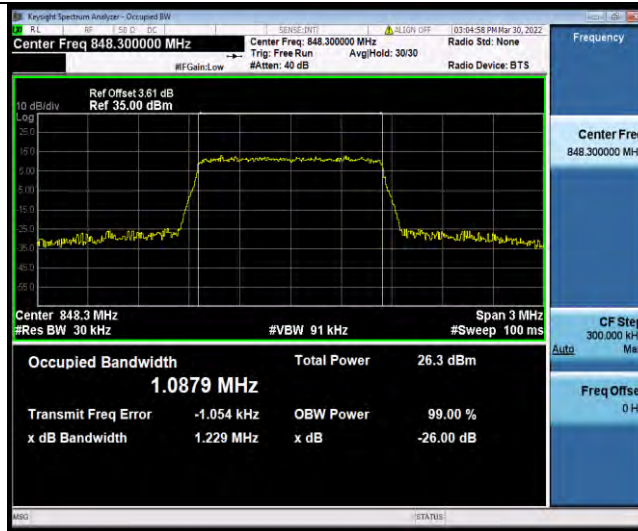

BUREAU VERITAS

Test Report No.: W7L-P22030013RF02

Test Graphs

BUREAU VERITAS

Test Report No.: W7L-P22030013RF02

Band5-1.4MHz-16QAM-20407-6RB#0

Band5-1.4MHz-16QAM-20525-6RB#0

Band5-1.4MHz-16QAM-20643-6RB#0