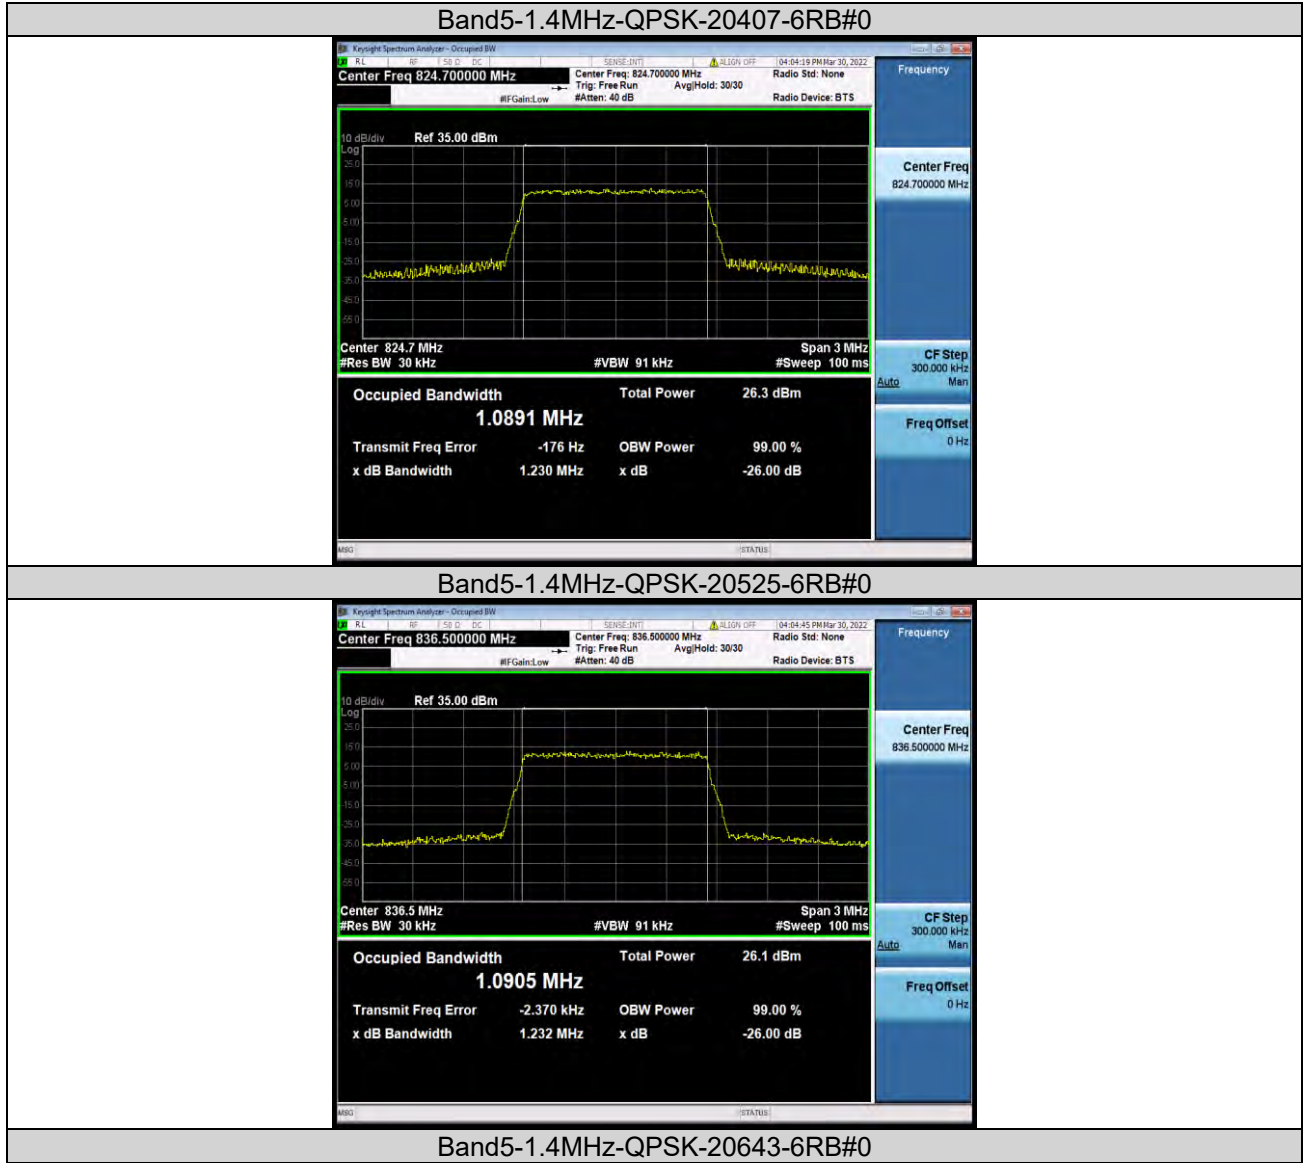

BUREAU VERITAS

Test Report No.: W7L-P22030013RF02

Test Graphs