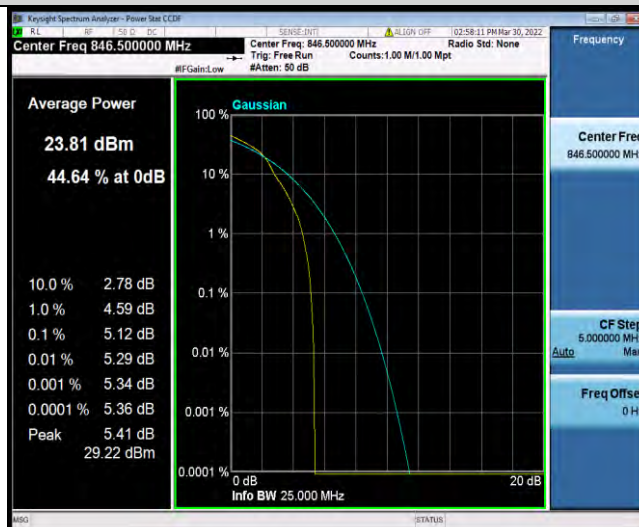

BUREAU VERITAS

Test Report No.: W7L-P22030013RF02

Band5-5MHz-16QAM-20525-25RB#0

Band5-5MHz-16QAM-20625-1RB#0

Band5-5MHz-16QAM-20625-25RB#0

BUREAU VERITAS

Test Report No.: W7L-P22030013RF02

Band5-10MHz-QPSK-20450-1RB#0