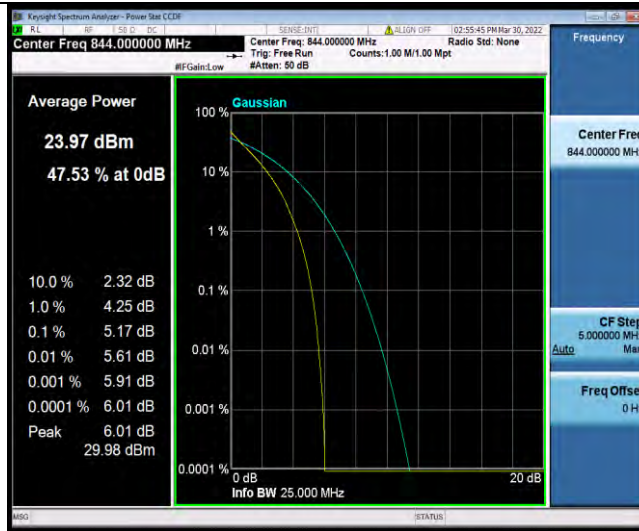

Band5-10MHz-QPSK-20600-50RB#0

BUREAU VERITAS

Test Report No.: W7L-P22030013RF02