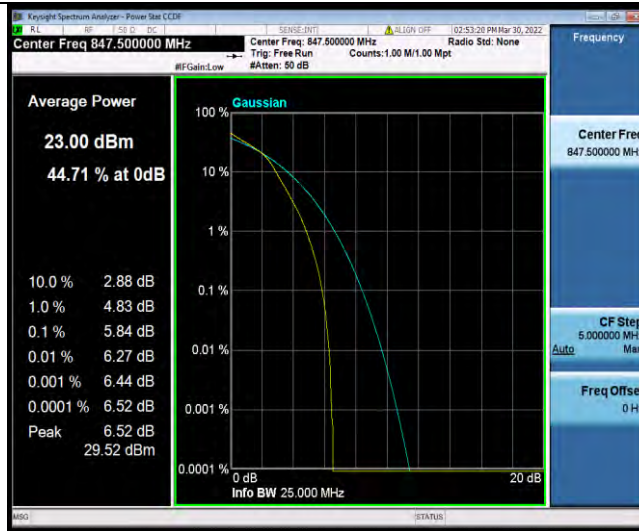

Band5-3MHz-16QAM-20635-15RB#0

BUREAU VERITAS

Test Report No.: W7L-P22030013RF02