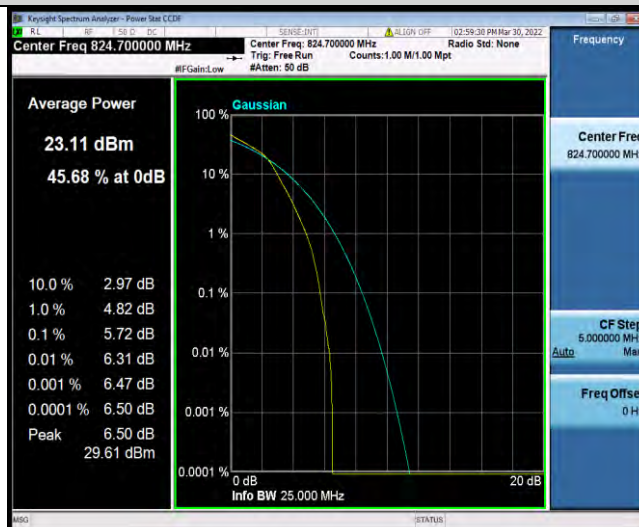

Band5-1.4MHz-QPSK-20525-6RB#0

Band5-1.4MHz-QPSK-20643-1RB#0

Band5-1.4MHz-QPSK-20643-6RB#0

BUREAU VERITAS

Test Report No.: W7L-P22030013RF02

Band5-1.4MHz-16QAM-20407-1RB#0

Band5-1.4MHz-16QAM-20407-6RB#0

Band5-1.4MHz-16QAM-20525-1RB#0