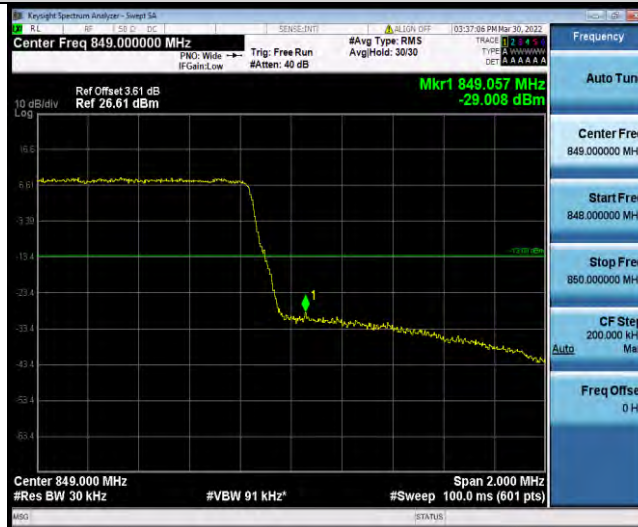

BUREAU VERITAS

Test Report No.: W7L-P22030013RF02

Band5-1.4MHz-16QAM-20643-1RB#5

Band5-1.4MHz-16QAM-20643-6RB#0

Band5-3MHz-QPSK-20415-1RB#0

BUREAU VERITAS

Test Report No.: W7L-P22030013RF02

Band5-3MHz-QPSK-20415-15RB#0