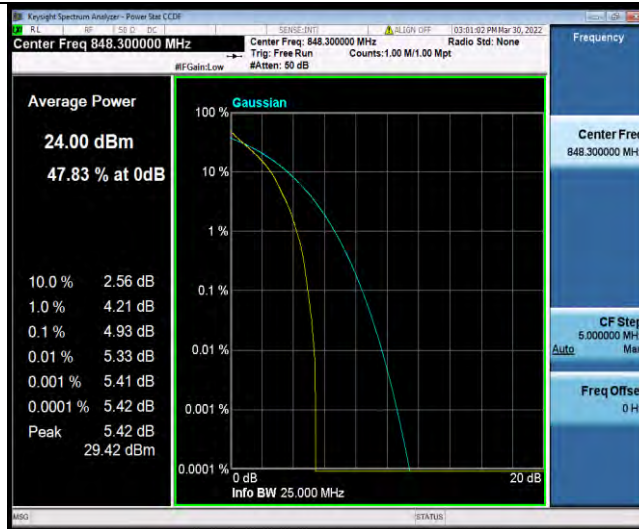

Band5-1.4MHz-QPSK-20525-6RB#0

Band5-1.4MHz-QPSK-20643-1RB#0

Band5-1.4MHz-QPSK-20643-6RB#0

BUREAU VERITAS

Test Report No.: W7L-P22030013RF02

Band5-1.4MHz-16QAM-20407-1RB#0

Band5-1.4MHz-16QAM-20407-6RB#0

Band5-1.4MHz-16QAM-20525-1RB#0