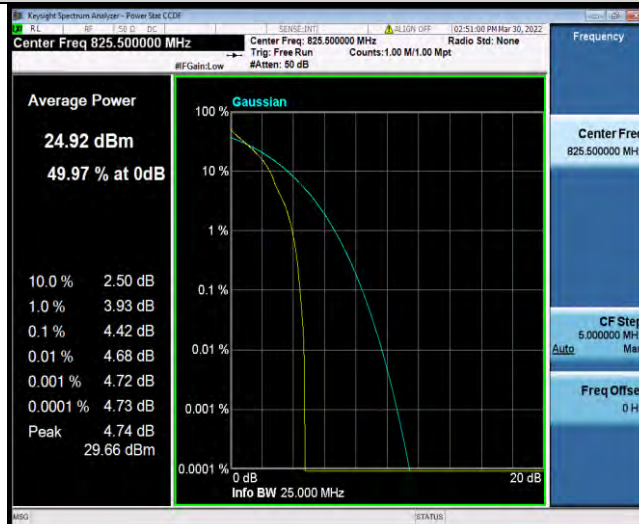

BUREAU VERITAS

Test Report No.: W7L-P22030013RF02

Band5-1.4MHz-16QAM-20525-6RB#0

Band5-1.4MHz-16QAM-20643-1RB#0

Band5-1.4MHz-16QAM-20643-6RB#0

BUREAU VERITAS

Test Report No.: W7L-P22030013RF02

Band5-3MHz-QPSK-20415-1RB#0