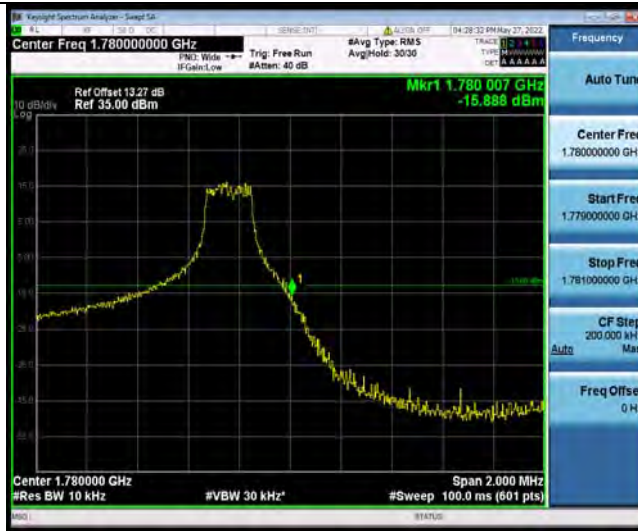

Band66-3MHz-QPSK-132657-15RB#0

BUREAU VERITAS

Test Report No.: W7L-P22090011RF06

Band66-3MHz-16QAM-131987-1RB#0

Band66-3MHz-16QAM-131987-15RB#0

Band66-3MHz-16QAM-132657-1RB#14

BUREAU VERITAS

Test Report No.: W7L-P22090011RF06