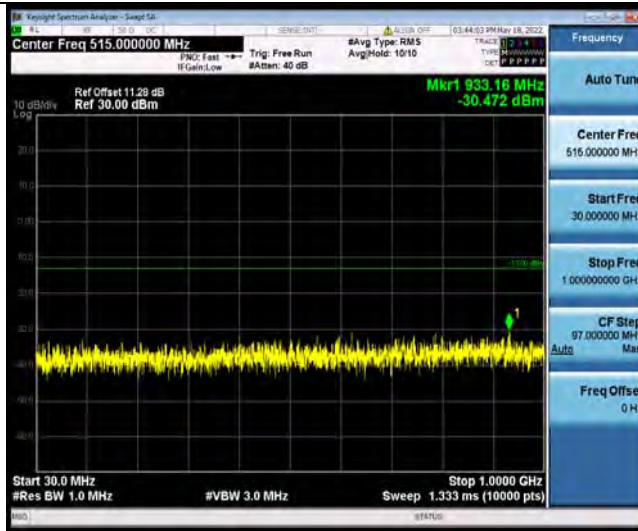

Band66-5MHz-16QAM-132647-1RB#0-Range1:30~1000MHz

BUREAU VERITAS

Test Report No.: W7L-P22090011RF06