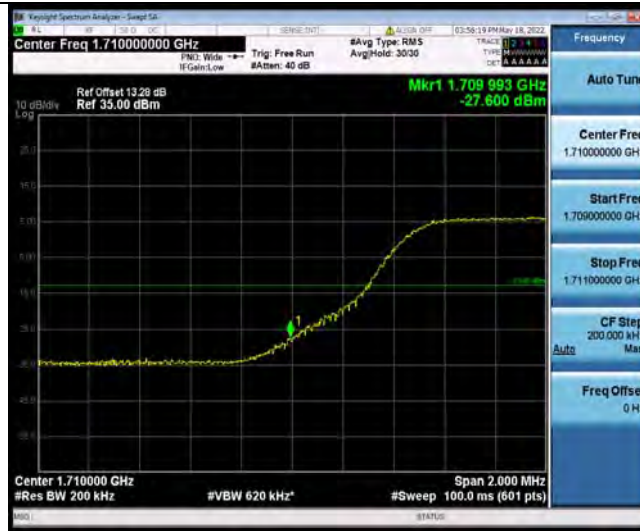

BUREAU VERITAS

Test Report No.: W7L-P22090011RF06

Band66-10MHz-16QAM-132622-1RB#49