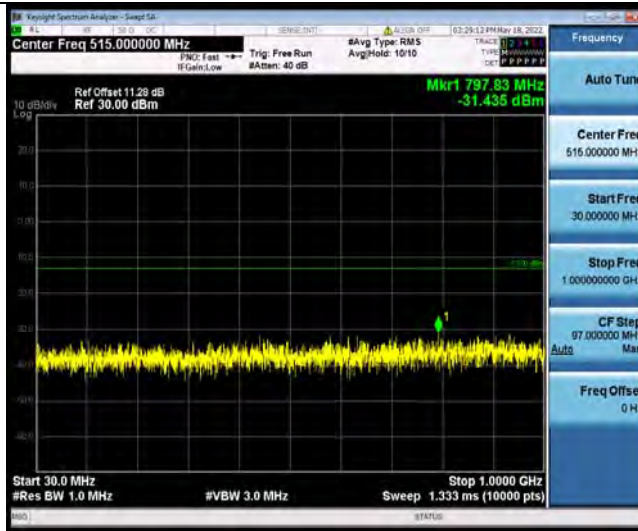

Band66-3MHz-16QAM-132657-1RB#0-Range1:30~1000MHz

BUREAU VERITAS

Test Report No.: W7L-P22090011RF06