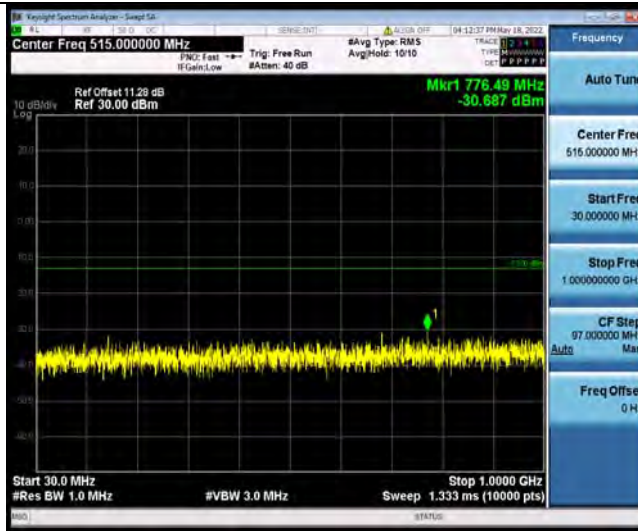

Band66-15MHz-QPSK-132597-1RB#0-Range1:30~1000MHz

BUREAU VERITAS

Test Report No.: W7L-P22090011RF06