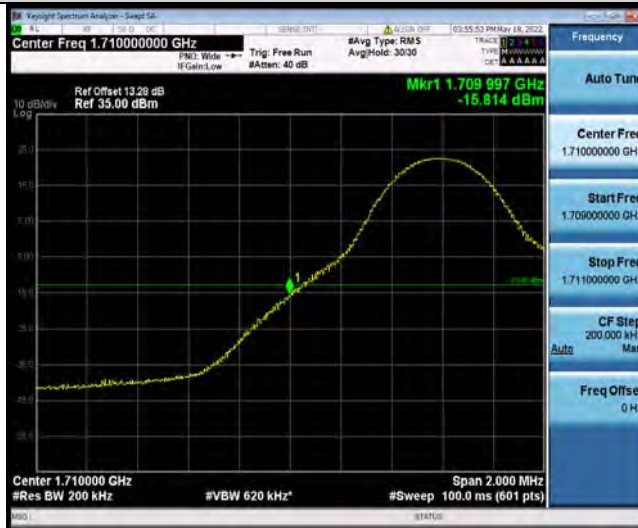

BUREAU VERITAS

Test Report No.: W7L-P22090011RF06

Band66-5MHz-16QAM-131997-25RB#0

Band66-5MHz-16QAM-132647-1RB#24

Band66-5MHz-16QAM-132647-25RB#0

BUREAU VERITAS

Test Report No.: W7L-P22090011RF06

Band66-10MHz-QPSK-132022-1RB#0