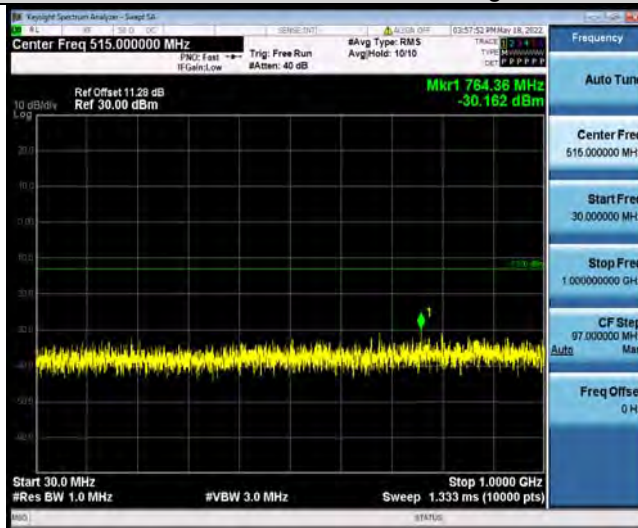

Band66-10MHz-16QAM-132322-1RB#0-Range1:30~1000MHz