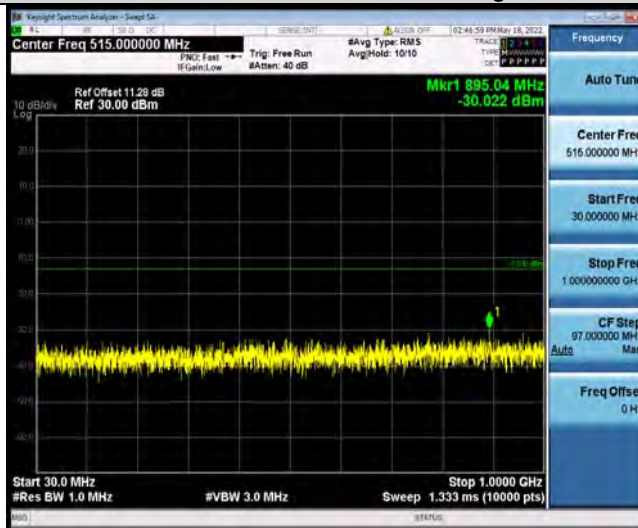

Band66-1.4MHz-16QAM-132322-1RB#0-Range1:30~1000MHz