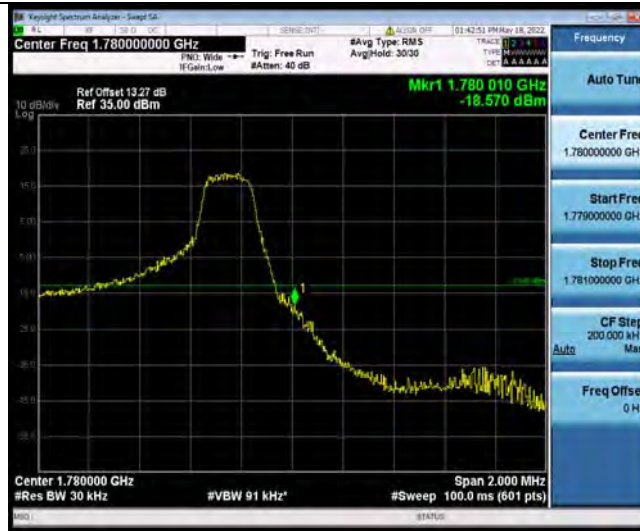

**BUREAU  
VERITAS**

**Test Report No.: W7L-P22090011RF06**

Band66	20MHz	16QAM	132072	1RB#0	-16.56	PASS
Band66	20MHz	16QAM	132072	100RB#0	-28.61	PASS
Band66	20MHz	16QAM	132572	1RB#99	-15.48	PASS
Band66	20MHz	16QAM	132572	100RB#0	-28.17	PASS

**Test Graphs**

BUREAU VERITAS

Test Report No.: W7L-P22090011RF06

Band66-1.4MHz-QPSK-132665-6RB#0

Band66-1.4MHz-16QAM-131979-1RB#0

Band66-1.4MHz-16QAM-131979-6RB#0

BUREAU VERITAS

Test Report No.: W7L-P22090011RF06