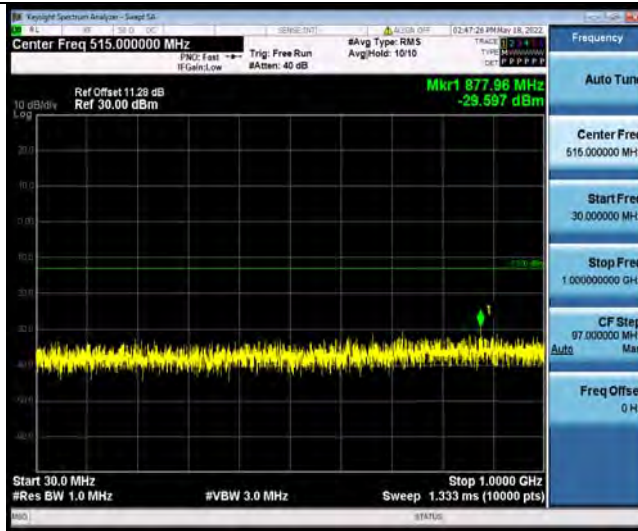

Band66-1.4MHz-16QAM-132665-1RB#0-Range1:30~1000MHz

BUREAU VERITAS

Test Report No.: W7L-P22090011RF06