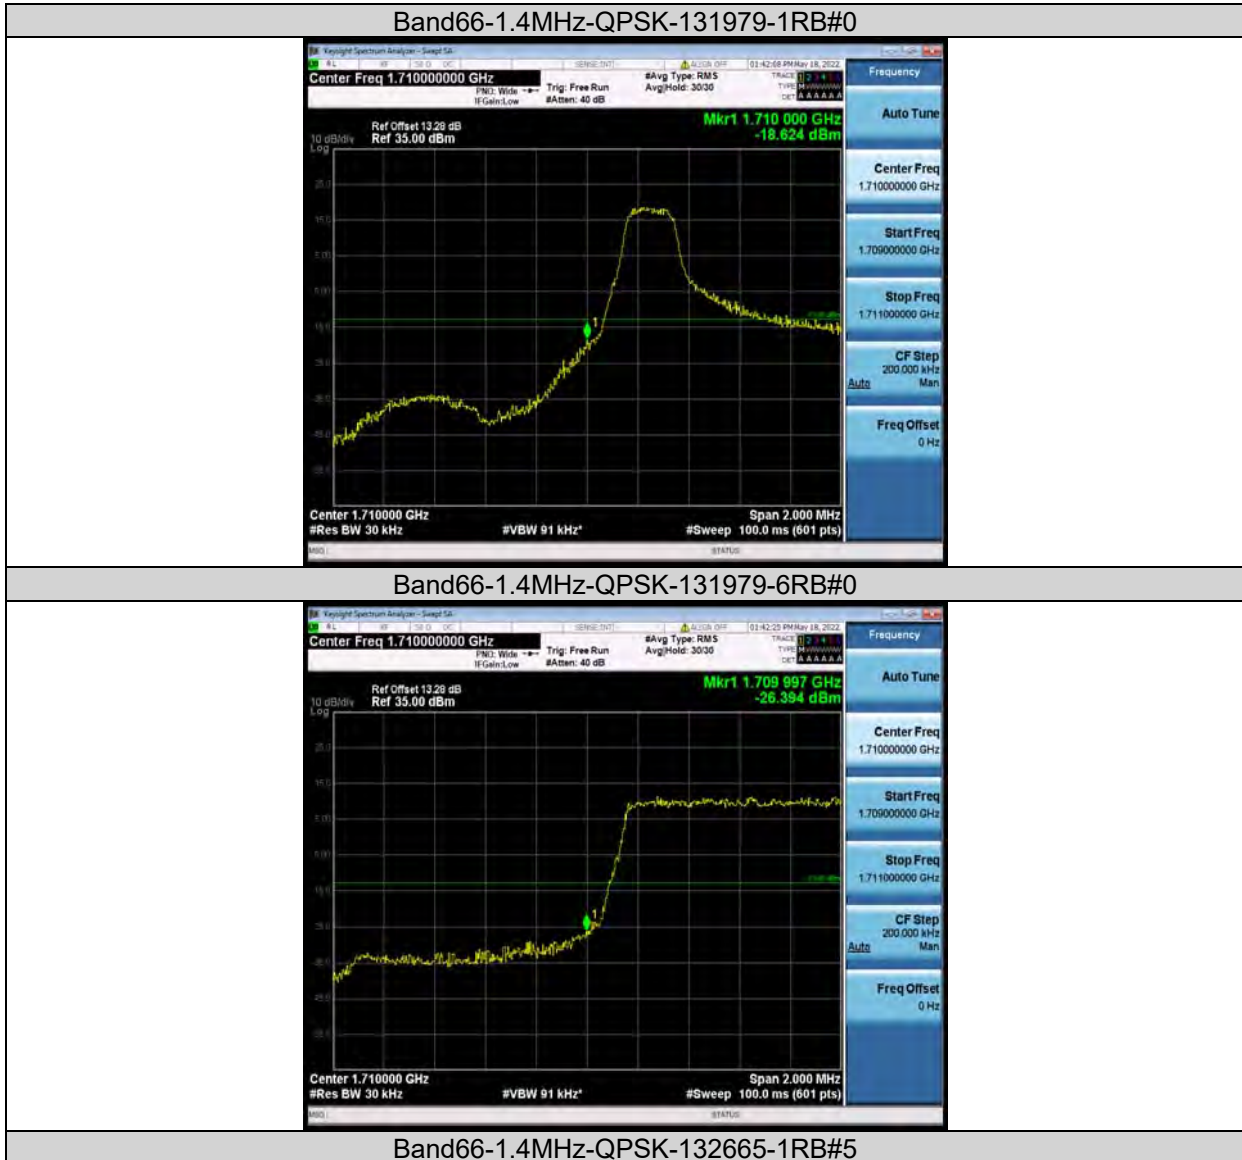

**BUREAU
VERITAS**

Test Report No.: W7L-P22090011RF06

Band66	20MHz	16QAM	132072	1RB#0	-16.56	PASS
Band66	20MHz	16QAM	132072	100RB#0	-28.61	PASS
Band66	20MHz	16QAM	132572	1RB#99	-15.48	PASS
Band66	20MHz	16QAM	132572	100RB#0	-28.17	PASS

Test Graphs