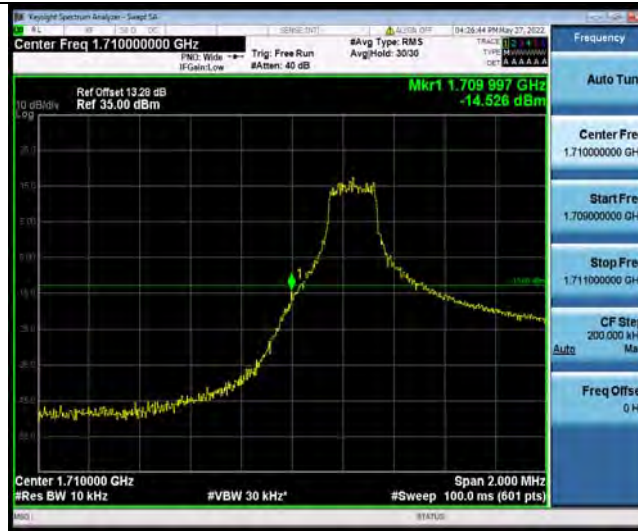

BUREAU VERITAS

Test Report No.: W7L-P22090011RF06

Band66-3MHz-QPSK-131987-15RB#0