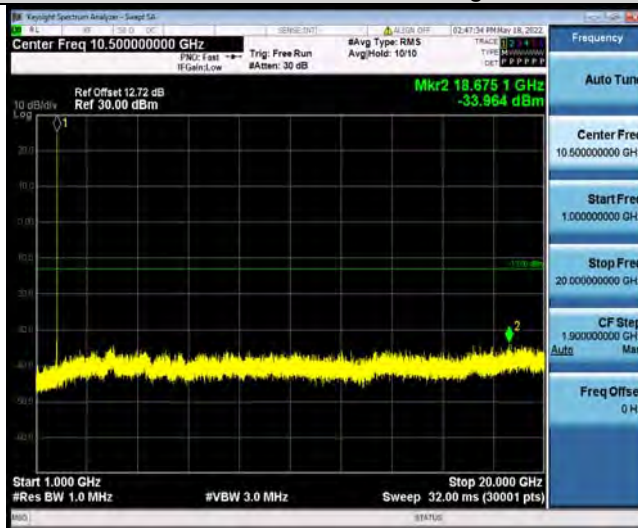

Band66-1.4MHz-16QAM-132665-1RB#0-Range2:1000~20000MHz