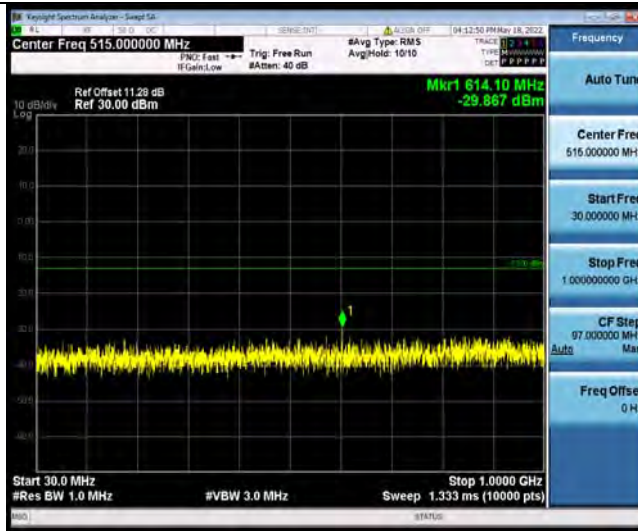

Band66-15MHz-16QAM-132597-1RB#0-Range1:30~1000MHz

BUREAU VERITAS

Test Report No.: W7L-P22090011RF06