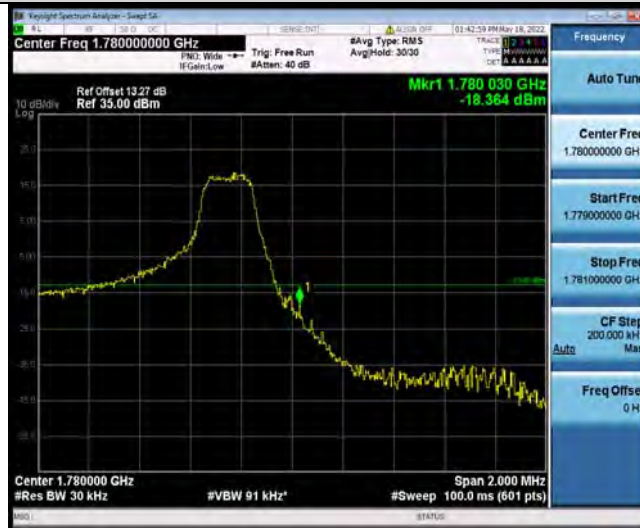

Band66-1.4MHz-16QAM-132665-6RB#0