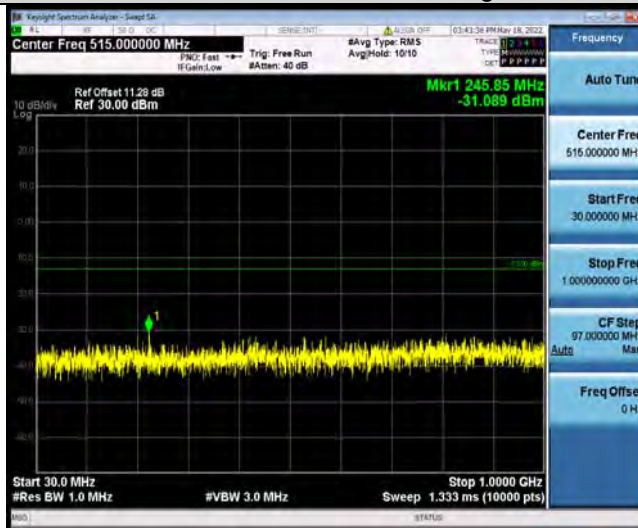

Band66-5MHz-16QAM-132322-1RB#0-Range1:30~1000MHz