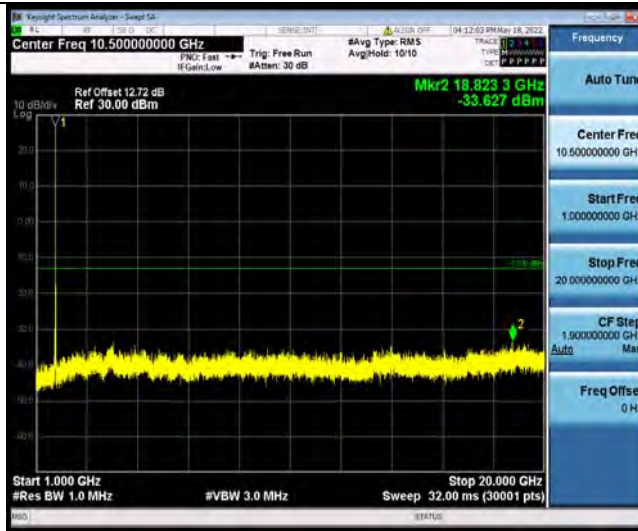

Band66-15MHz-16QAM-132047-1RB#0-Range2:1000~20000MHz

BUREAU VERITAS

Test Report No.: W7L-P22090011RF06