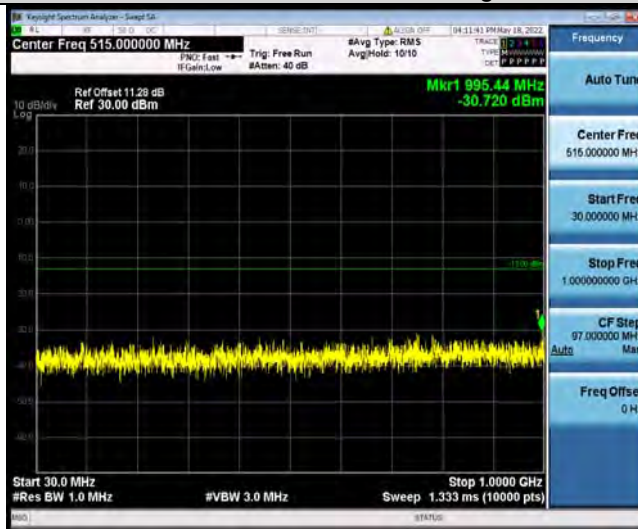

Band66-15MHz-QPSK-132047-1RB#0-Range1:30~1000MHz