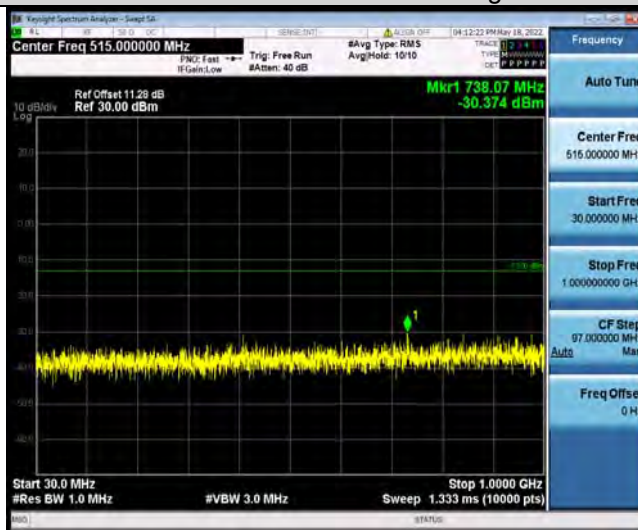

Band66-15MHz-16QAM-132322-1RB#0-Range1:30~1000MHz