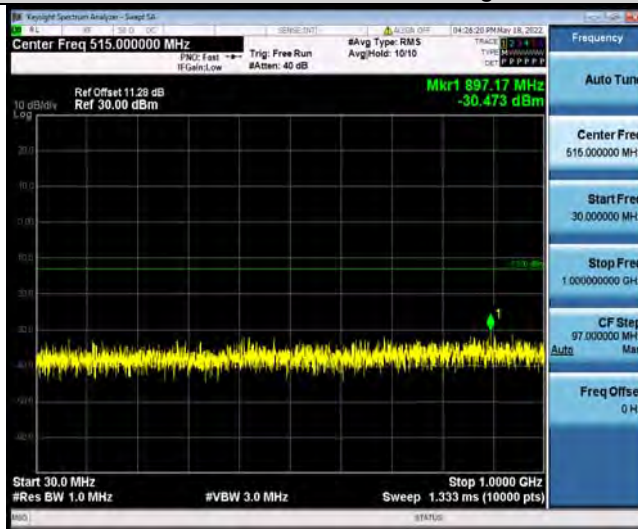

Band66-20MHz-QPSK-132072-1RB#0-Range1:30~1000MHz