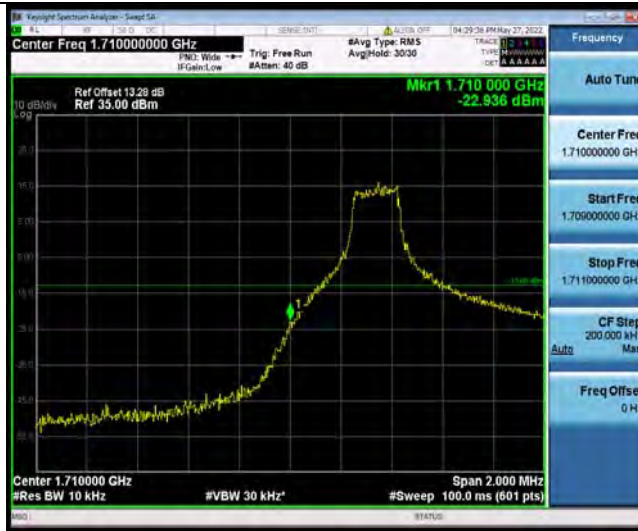

BUREAU VERITAS

Test Report No.: W7L-P22090011RF06

Band66-5MHz-16QAM-131997-25RB#0