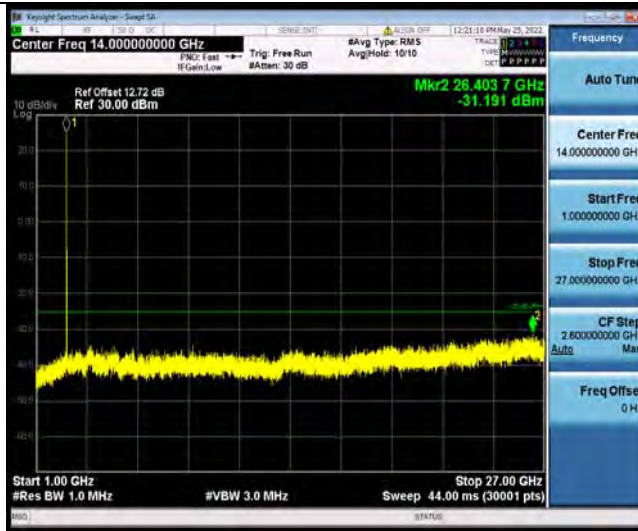

BUREAU VERITAS

Test Report No.: W7L-P22090011RF06

Band7-20MHz-16QAM-20850-1RB#0-Range1:30~1000MHz