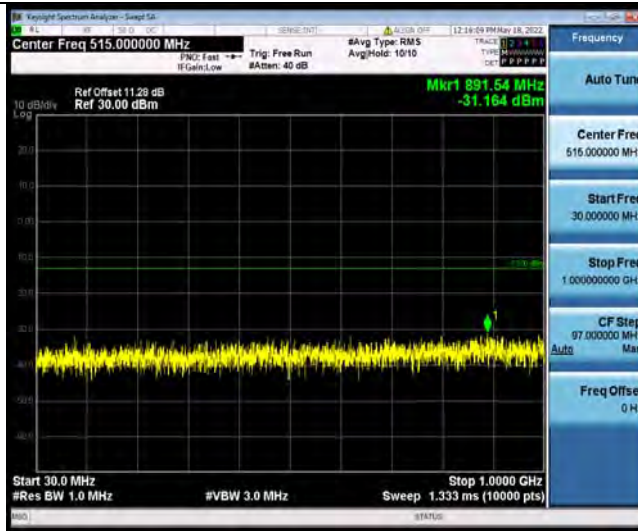

Test Report No.: W7L-P22090011RF06

Band4-15MHz-16QAM-20175-1RB#0-Range1:30~1000MHz

Band4-15MHz-16QAM-20175-1RB#0-Range2:1000~2000MHz

Band4-15MHz-16QAM-20325-1RB#0-Range1:30~1000MHz

BUREAU VERITAS

Test Report No.: W7L-P22090011RF06