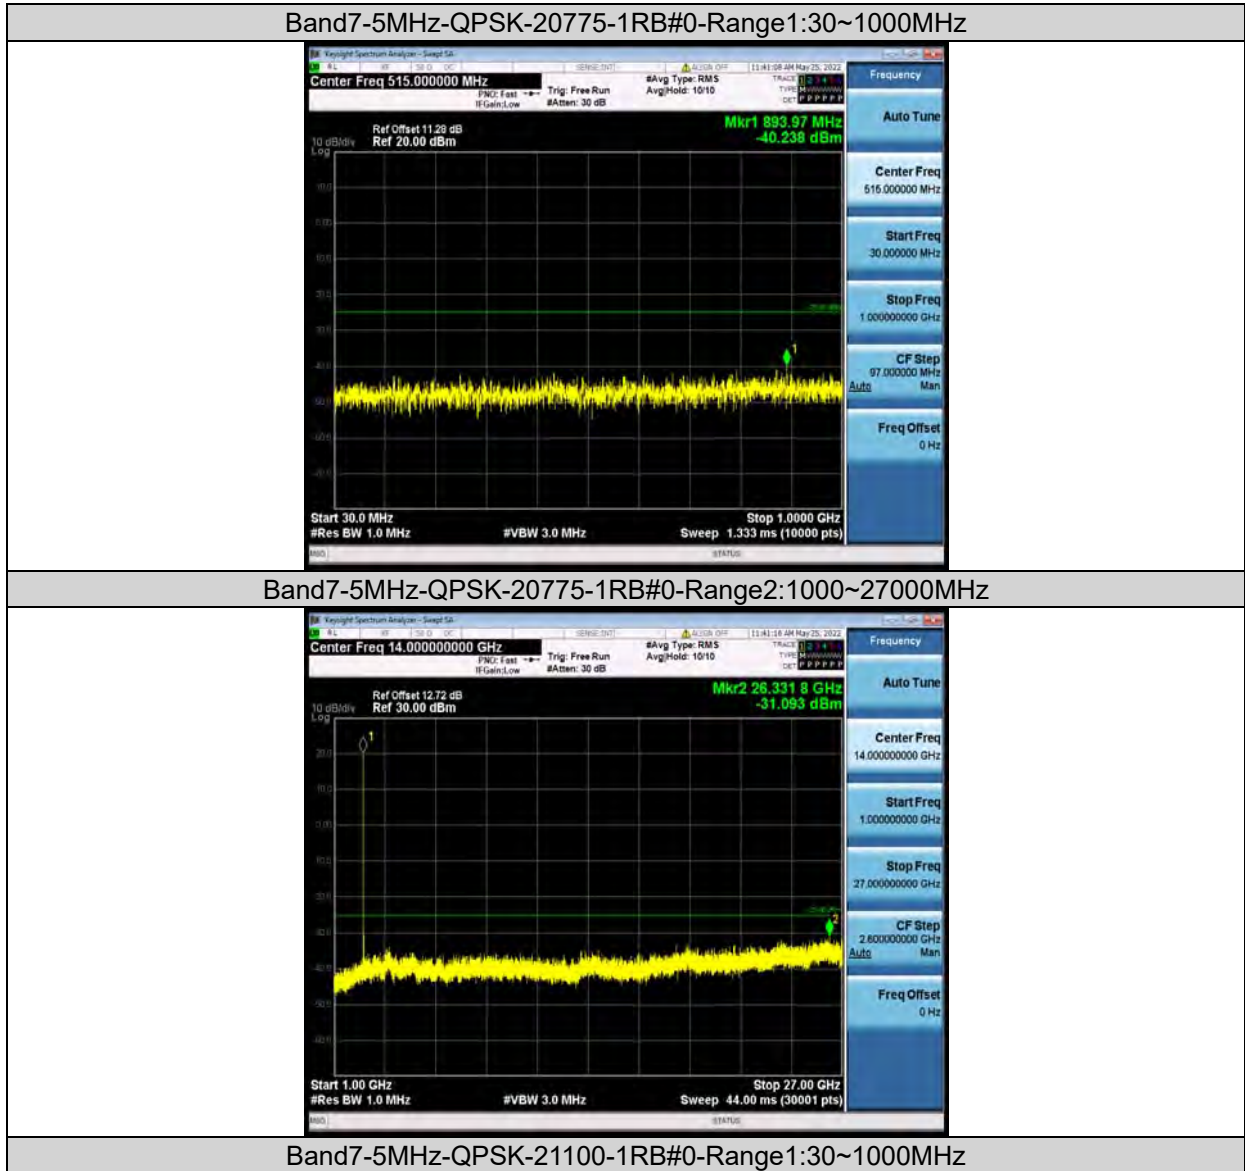

**BUREAU
VERITAS**

Test Report No.: W7L-P22090011RF06

Band7	20MHz	16QAM	21100	1RB#0	Range1:30~1000MHz	-40.78	PASS
Band7	20MHz	16QAM	21100	1RB#0	Range2:1000~27000MHz	-31.18	PASS
Band7	20MHz	16QAM	21350	1RB#0	Range1:30~1000MHz	-41.23	PASS
Band7	20MHz	16QAM	21350	1RB#0	Range2:1000~27000MHz	-31.36	PASS

Test Graphs