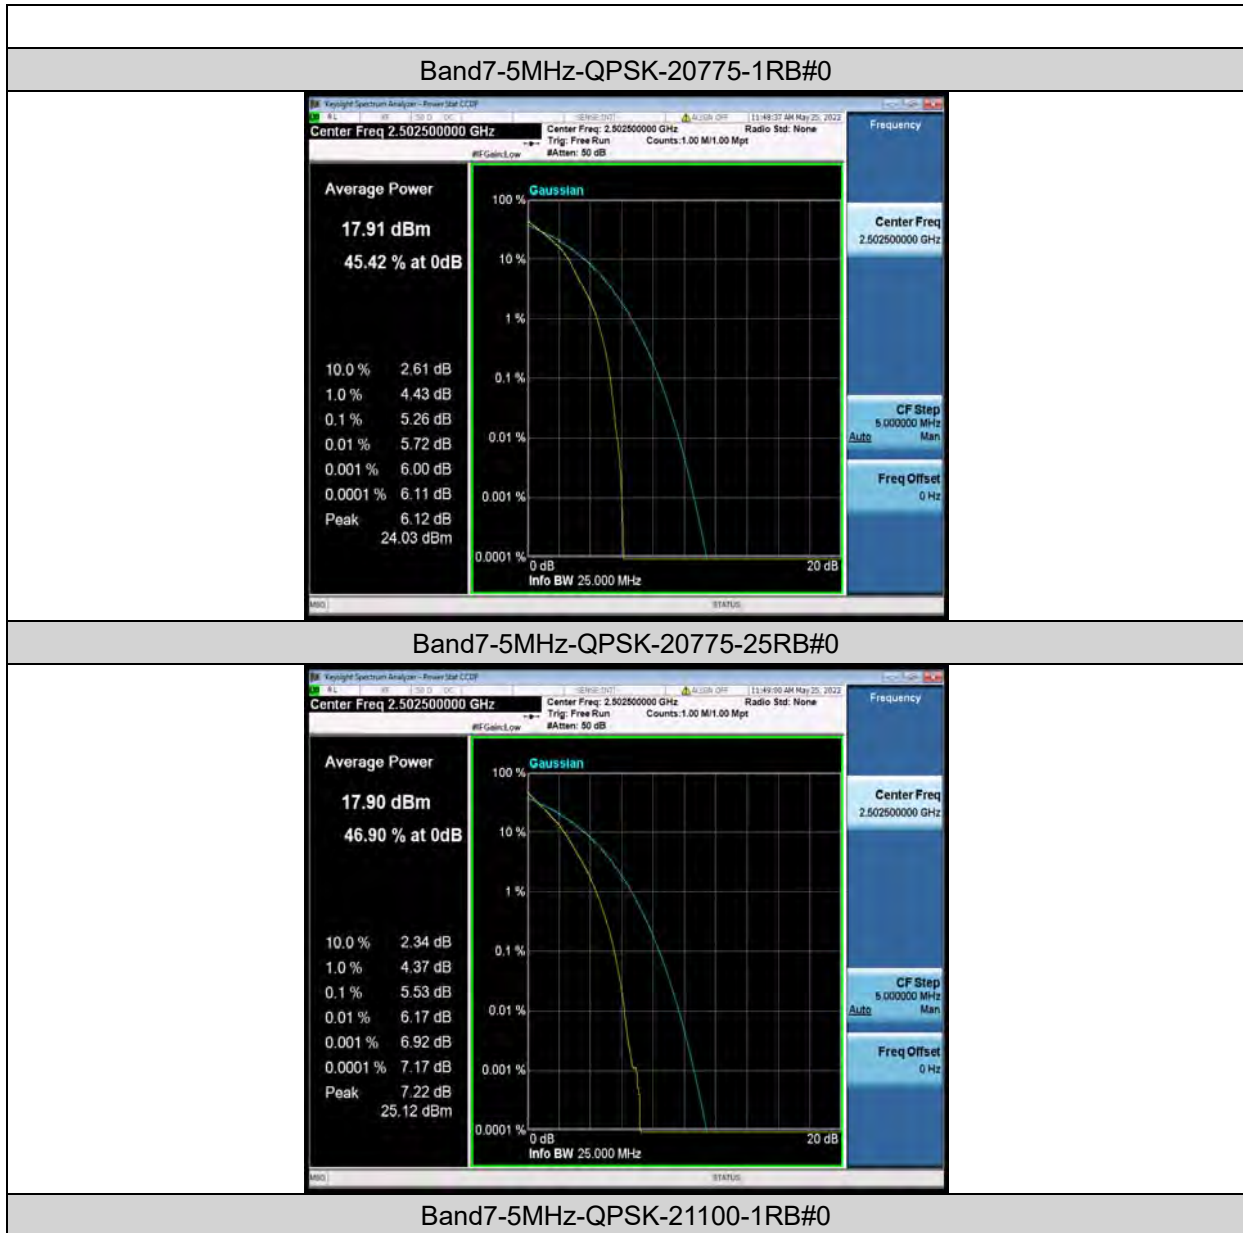

Test Graphs