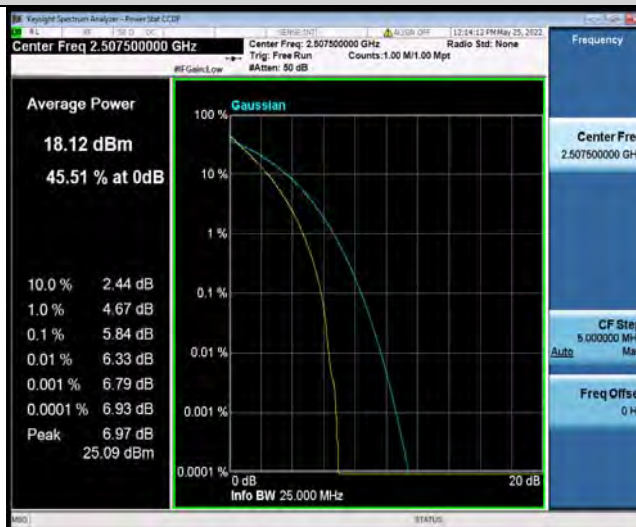

Test Report No.: W7L-P22090011RF06

Band7-10MHz-16QAM-21100-50RB#0

Band7-10MHz-16QAM-21400-1RB#0

Band7-10MHz-16QAM-21400-50RB#0

BUREAU VERITAS

Test Report No.: W7L-P22090011RF06

Band7-15MHz-QPSK-20825-1RB#0

Band7-15MHz-QPSK-20825-75RB#0