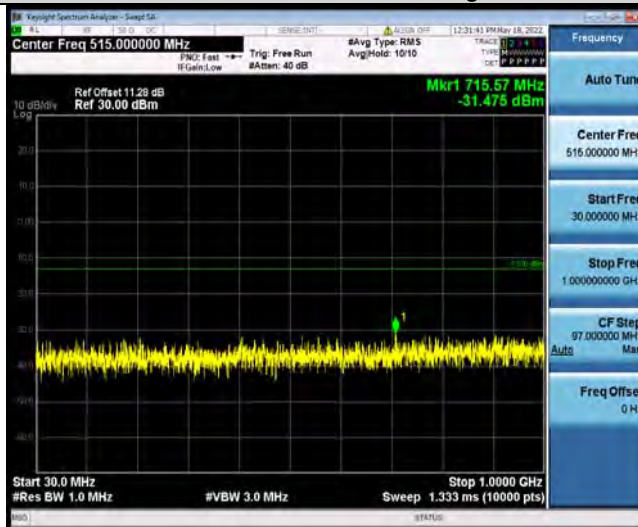

Band4-20MHz-QPSK-20050-1RB#0-Range1:30~1000MHz