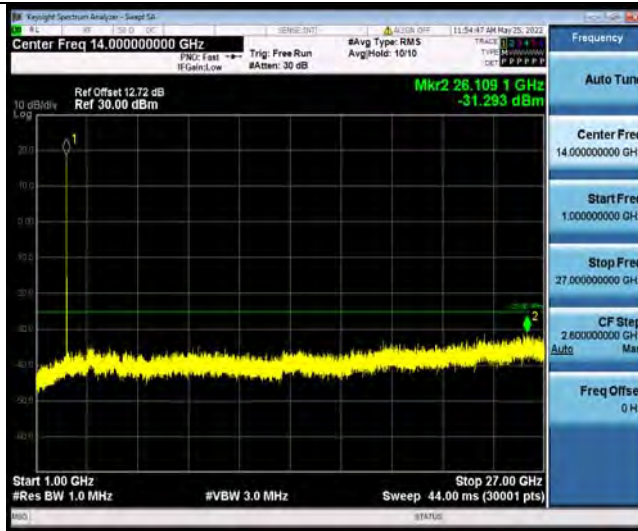

BUREAU VERITAS

Test Report No.: W7L-P22090011RF06

Band7-15MHz-QPSK-20825-1RB#0-Range1:30~1000MHz