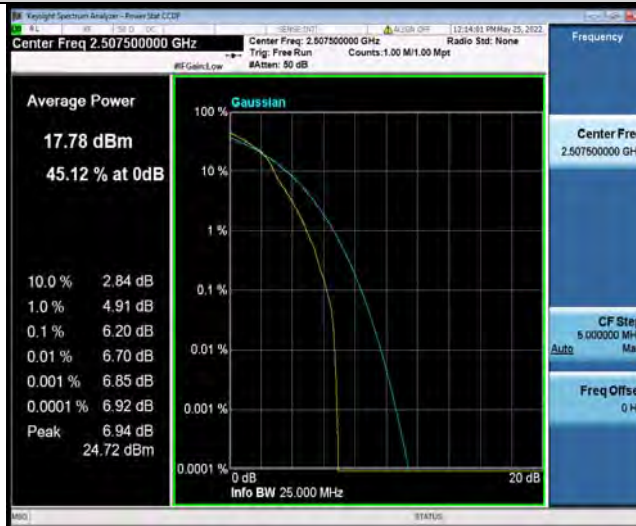

Band7-15MHz-16QAM-20825-75RB#0