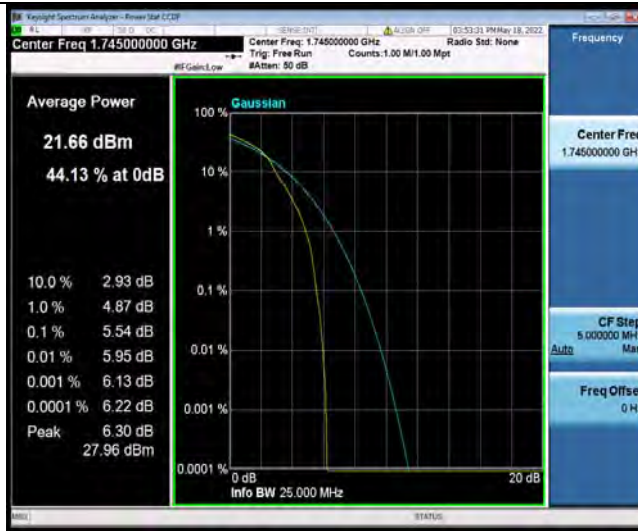

Test Report No.: W7L-P22090011RF06

Band66-5MHz-16QAM-131997-1RB#0

Band66-5MHz-16QAM-131997-25RB#0

Band66-5MHz-16QAM-132322-1RB#0

BUREAU  
VERITAS

Test Report No.: W7L-P22090011RF06

Band66-5MHz-16QAM-132322-25RB#0