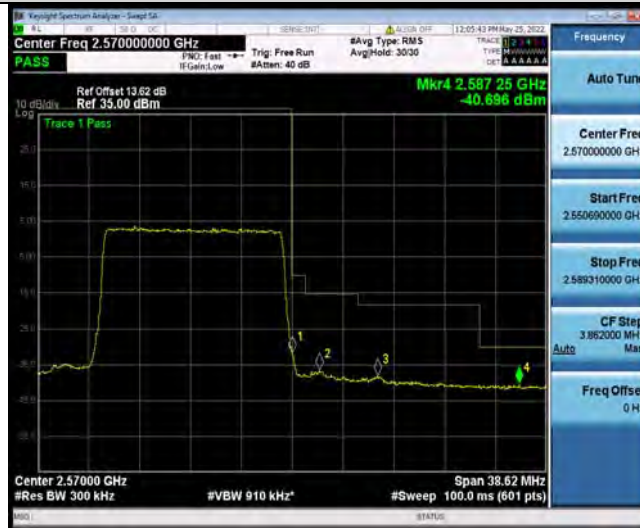

Band7-15MHz-16QAM-20825-1RB#0