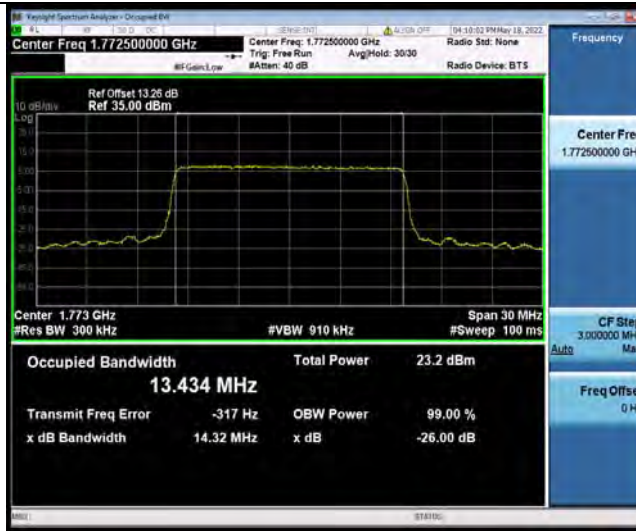

Band66-15MHz-QPSK-132047-75RB#0

Band66-15MHz-QPSK-132322-75RB#0

Band66-15MHz-QPSK-132597-75RB#0

BUREAU VERITAS

Test Report No.: W7L-P22090011RF06

Band66-15MHz-16QAM-132047-75RB#0

Band66-15MHz-16QAM-132322-75RB#0