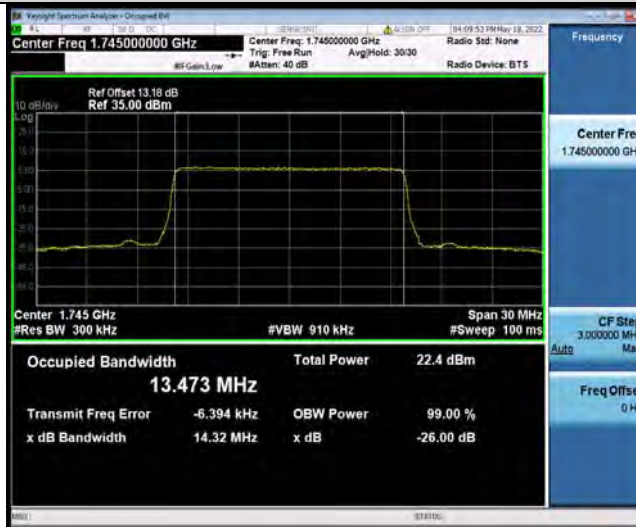

Band66-15MHz-QPSK-132047-75RB#0

Band66-15MHz-QPSK-132322-75RB#0

Band66-15MHz-QPSK-132597-75RB#0

BUREAU VERITAS

Test Report No.: W7L-P22090011RF06

Band66-15MHz-16QAM-132047-75RB#0

Band66-15MHz-16QAM-132322-75RB#0