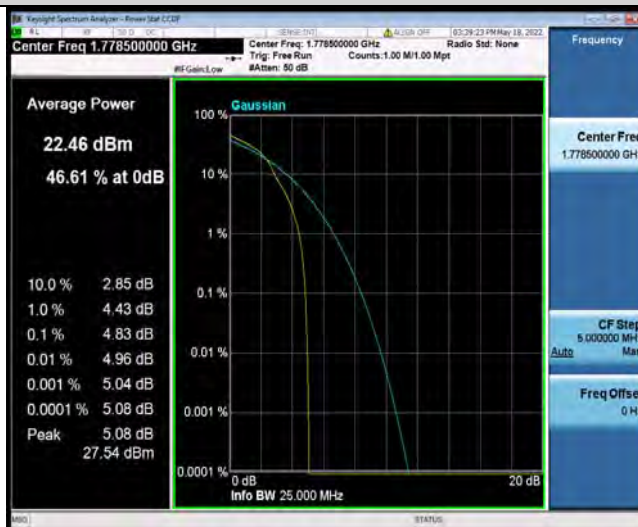

BUREAU VERITAS

Test Report No.: W7L-P22090011RF06

Band66-3MHz-16QAM-132322-15RB#0

Band66-3MHz-16QAM-132657-1RB#0

Band66-3MHz-16QAM-132657-15RB#0

BUREAU VERITAS

Test Report No.: W7L-P22090011RF06

Band66-5MHz-QPSK-131997-1RB#0