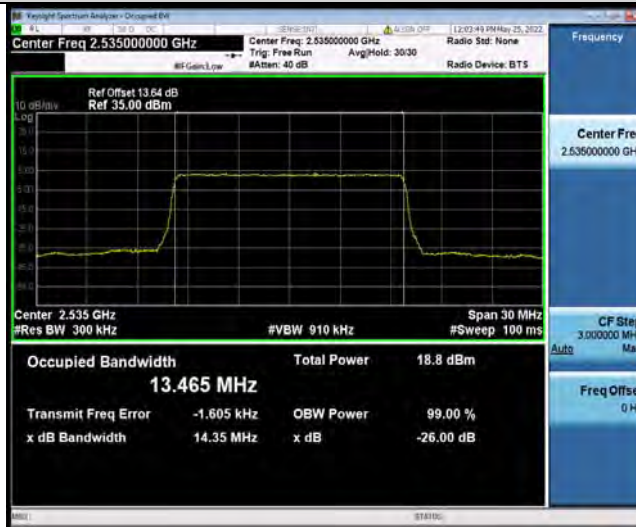

BUREAU VERITAS

Test Report No.: W7L-P22090011RF06

Band7-15MHz-QPSK-20825-75RB#0

Band7-15MHz-QPSK-21100-75RB#0

Band7-15MHz-QPSK-21375-75RB#0

BUREAU VERITAS

Test Report No.: W7L-P22090011RF06

Band7-15MHz-16QAM-20825-75RB#0