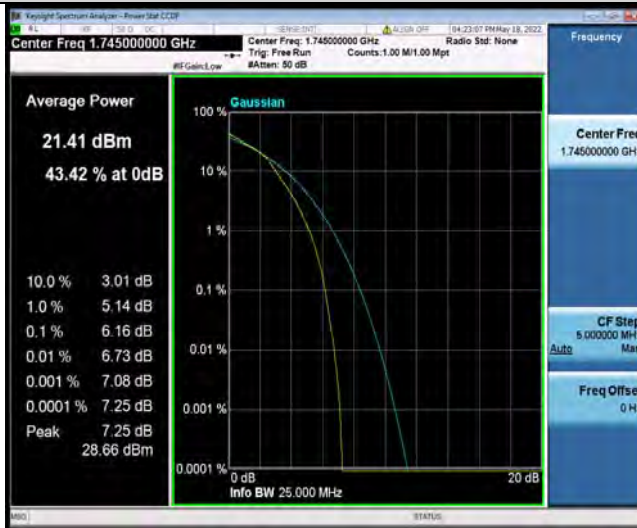

BUREAU VERITAS

Test Report No.: W7L-P22090011RF06

Band66-15MHz-16QAM-132047-1RB#0

Band66-15MHz-16QAM-132047-75RB#0

Band66-15MHz-16QAM-132322-1RB#0

BUREAU VERITAS

Test Report No.: W7L-P22090011RF06

Band66-15MHz-16QAM-132322-75RB#0