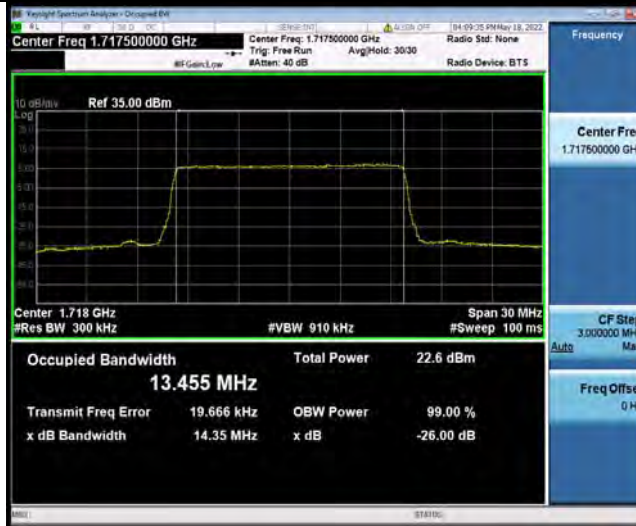

Band66-15MHz-QPSK-132047-75RB#0

Band66-15MHz-QPSK-132322-75RB#0

Band66-15MHz-QPSK-132597-75RB#0

BUREAU VERITAS

Test Report No.: W7L-P22090011RF06

Band66-15MHz-16QAM-132047-75RB#0

Band66-15MHz-16QAM-132322-75RB#0