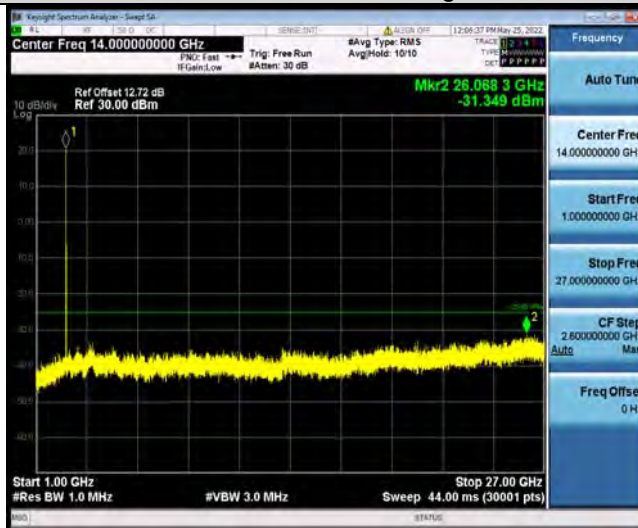

Band7-15MHz-QPSK-21375-1RB#0-Range1:30~1000MHz