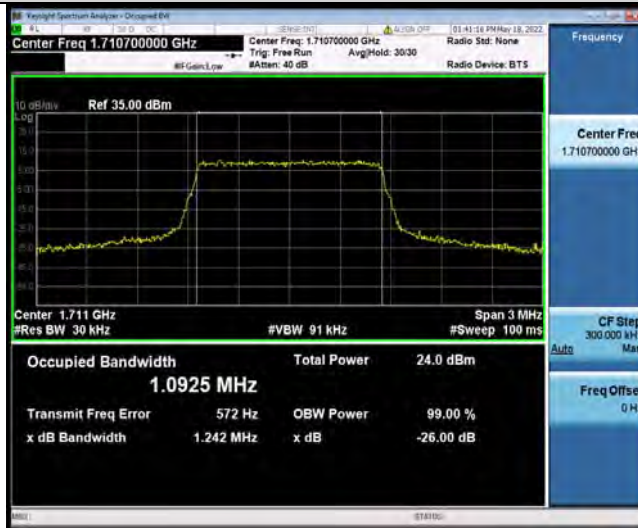

Test Graphs

BUREAU VERITAS

Test Report No.: W7L-P22090011RF06

Band66-1.4MHz-16QAM-131979-6RB#0

Band66-1.4MHz-16QAM-132322-6RB#0

Band66-1.4MHz-16QAM-132665-6RB#0

BUREAU VERITAS

Test Report No.: W7L-P22090011RF06