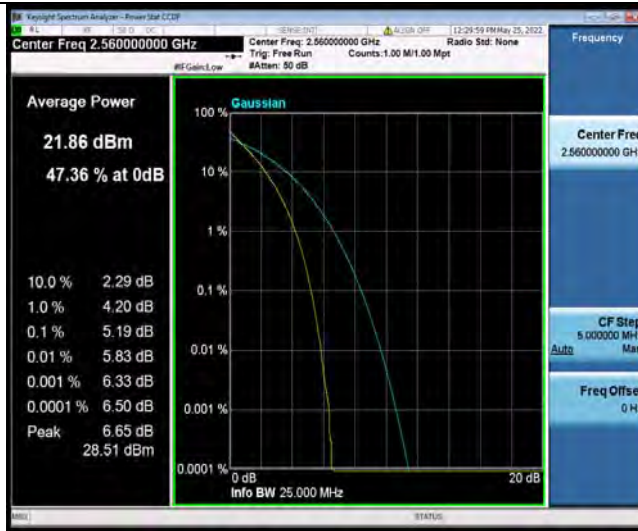

BUREAU VERITAS

Test Report No.: W7L-P22090011RF06

Band7-20MHz-16QAM-20850-1RB#0