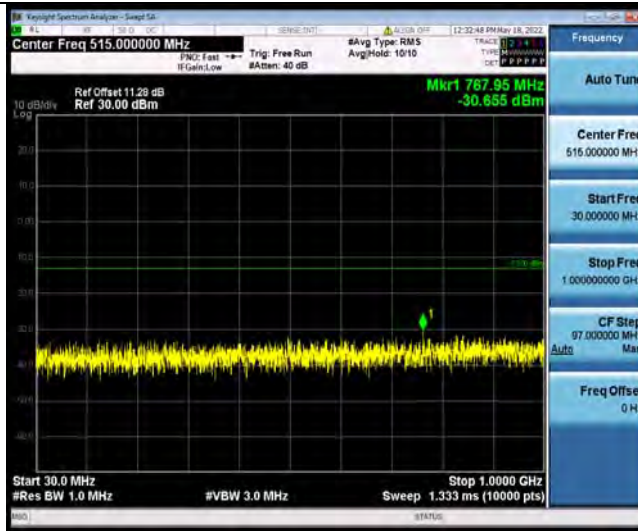

Band4-20MHz-16QAM-20300-1RB#0-Range1:30~1000MHz

BUREAU VERITAS

Test Report No.: W7L-P22090011RF06