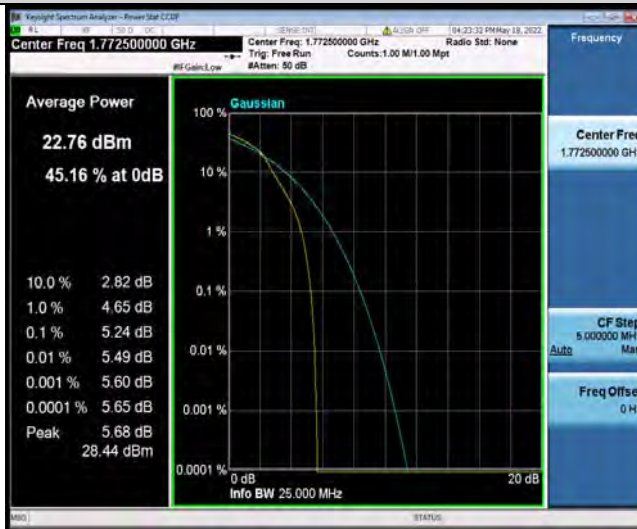

Band66-15MHz-16QAM-132597-75RB#0