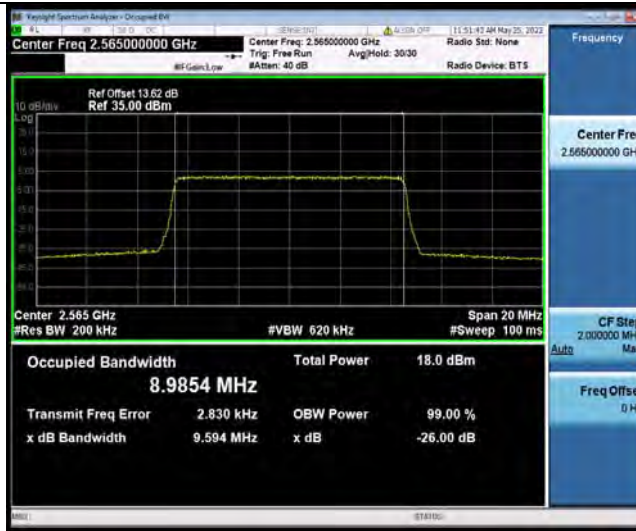

BUREAU VERITAS

Test Report No.: W7L-P22090011RF06

Band7-15MHz-QPSK-20825-75RB#0