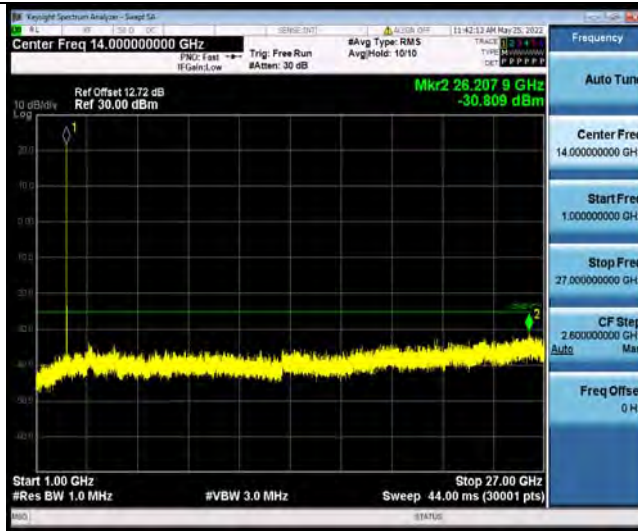

BUREAU VERITAS

Test Report No.: W7L-P22090011RF06

Band7-5MHz-16QAM-20775-1RB#0-Range1:30~1000MHz