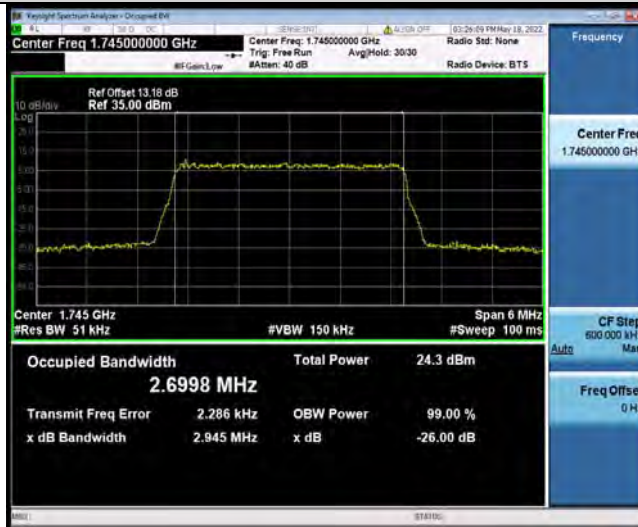

Band66-3MHz-QPSK-132657-15RB#0