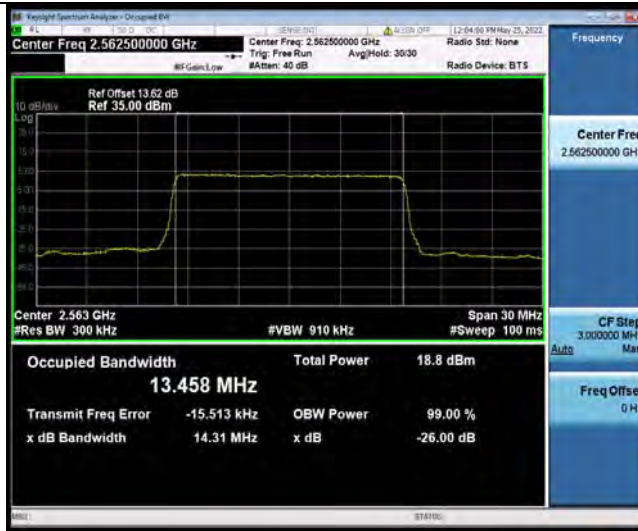

BUREAU VERITAS

Test Report No.: W7L-P22090011RF06

Band7-15MHz-QPSK-20825-75RB#0

Band7-15MHz-QPSK-21100-75RB#0

Band7-15MHz-QPSK-21375-75RB#0

BUREAU VERITAS

Test Report No.: W7L-P22090011RF06

Band7-15MHz-16QAM-20825-75RB#0