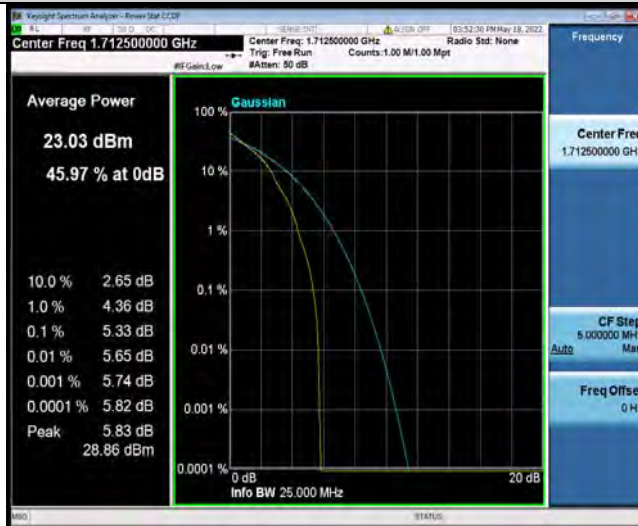

BUREAU VERITAS

Test Report No.: W7L-P22090011RF06

Band66-3MHz-16QAM-132322-15RB#0

Band66-3MHz-16QAM-132657-1RB#0

Band66-3MHz-16QAM-132657-15RB#0

BUREAU VERITAS

Test Report No.: W7L-P22090011RF06

Band66-5MHz-QPSK-131997-1RB#0