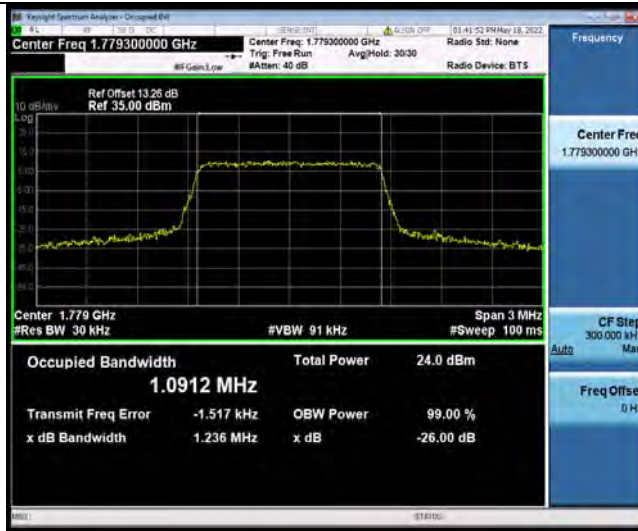

Test Graphs

BUREAU VERITAS

Test Report No.: W7L-P22090011RF06

Band66-1.4MHz-16QAM-131979-6RB#0

Band66-1.4MHz-16QAM-132322-6RB#0

Band66-1.4MHz-16QAM-132665-6RB#0

BUREAU VERITAS

Test Report No.: W7L-P22090011RF06