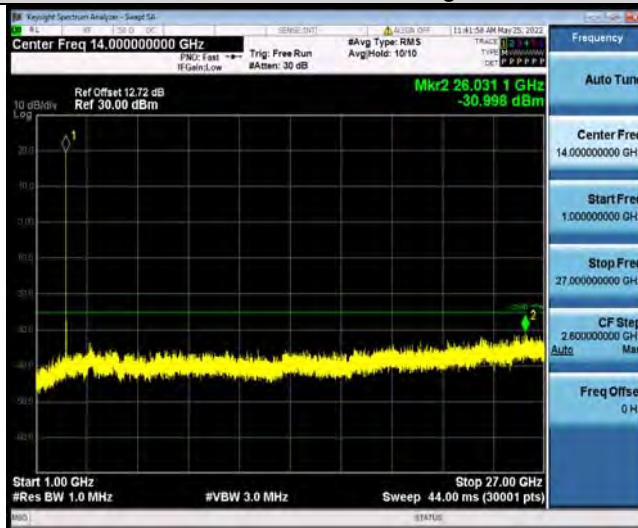

Band7-5MHz-16QAM-21425-1RB#0-Range1:30~1000MHz