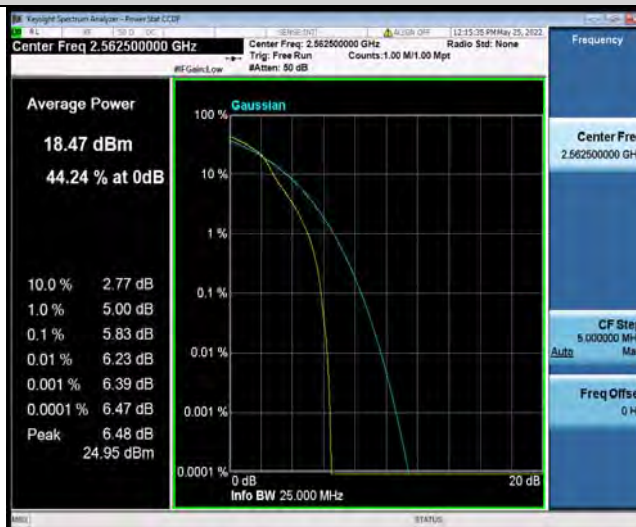

Band7-15MHz-16QAM-21375-75RB#0