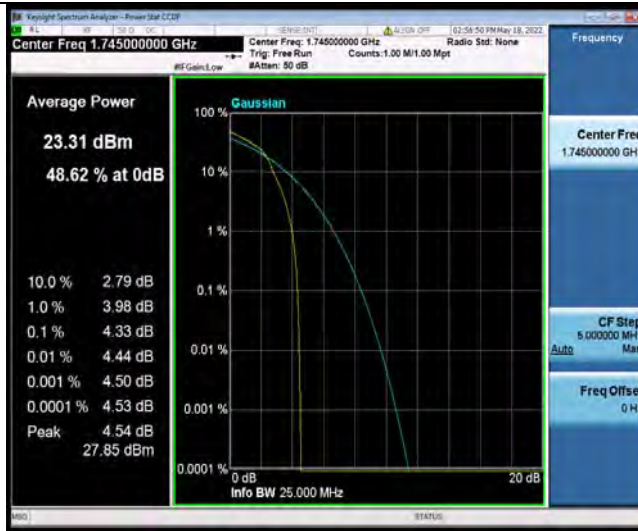

BUREAU VERITAS

Test Report No.: W7L-P22090011RF06

Band66-1.4MHz-16QAM-132322-6RB#0