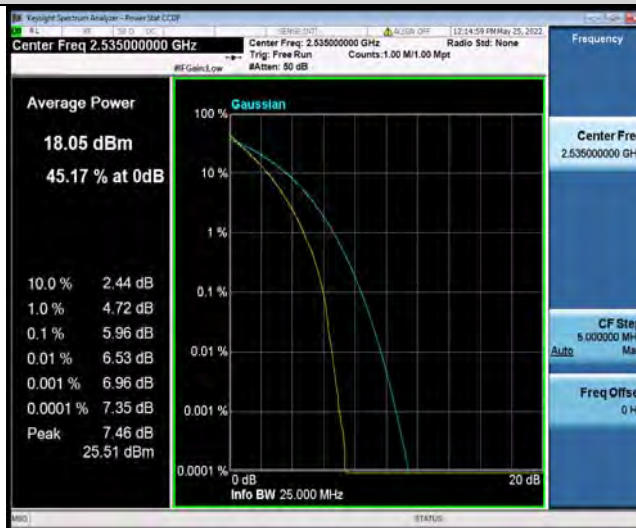

Band7-15MHz-QPSK-21100-1RB#0

BUREAU VERITAS

Test Report No.: W7L-P22090011RF06

Band7-15MHz-QPSK-21100-75RB#0

Band7-15MHz-QPSK-21375-1RB#0

Band7-15MHz-QPSK-21375-75RB#0

BUREAU VERITAS

Test Report No.: W7L-P22090011RF06