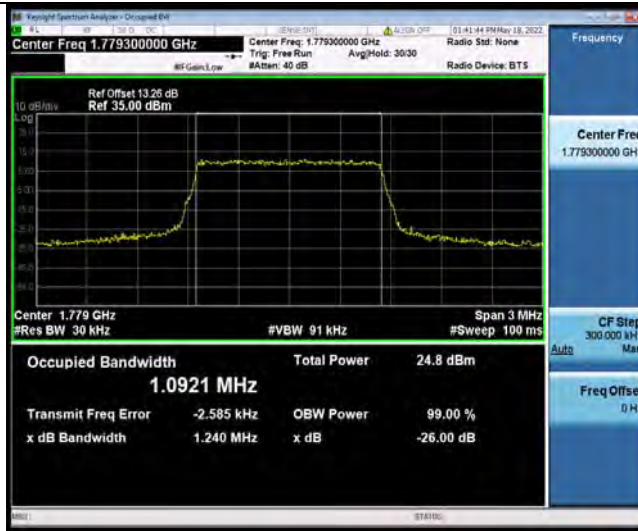

BUREAU VERITAS

Test Report No.: W7L-P22090011RF06

Band66-1.4MHz-16QAM-131979-6RB#0