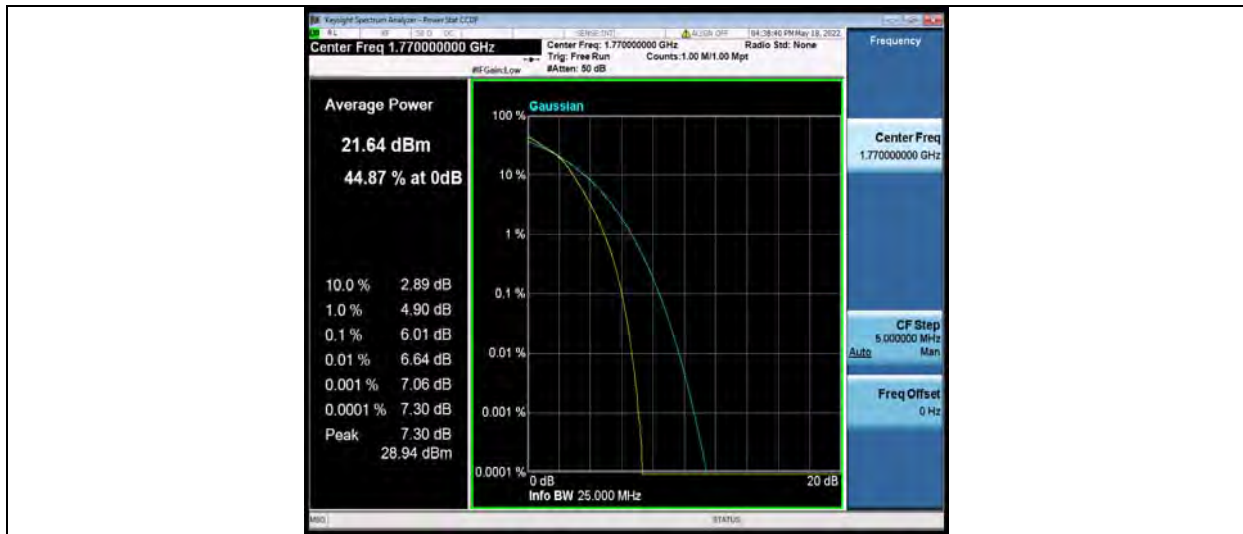

BUREAU
VERITAS

Test Report No.: W7L-P22090011RF06