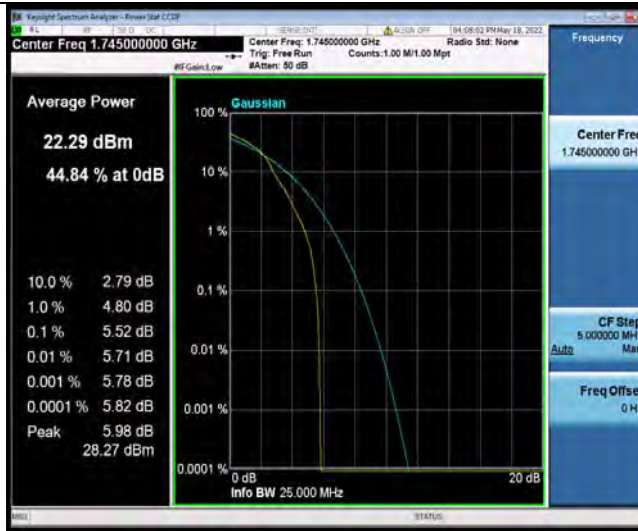

BUREAU VERITAS

Test Report No.: W7L-P22090011RF06

Band66-10MHz-16QAM-132322-50RB#0