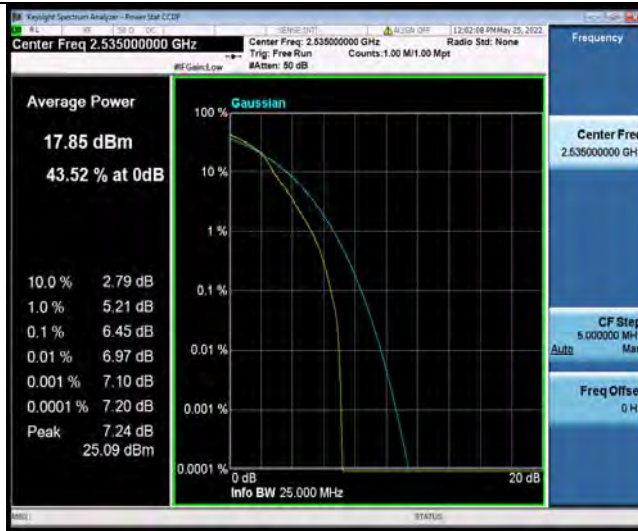

BUREAU VERITAS

Test Report No.: W7L-P22090011RF06

Band7-10MHz-16QAM-21100-50RB#0