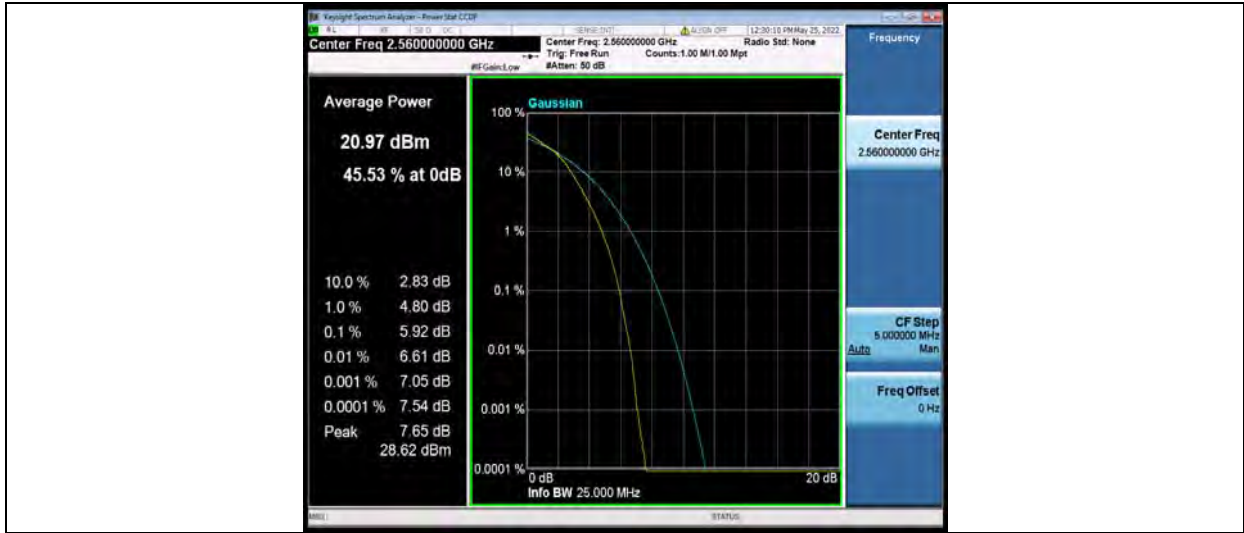

BUREAU VERITAS

Test Report No.: W7L-P22090011RF06