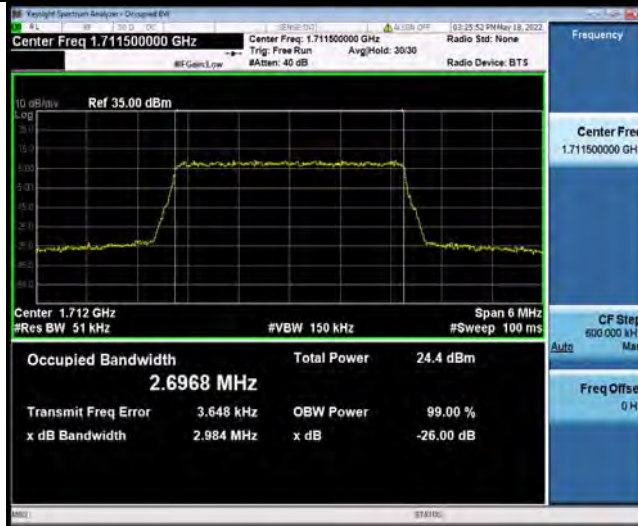

Band66-3MHz-QPSK-132322-15RB#0