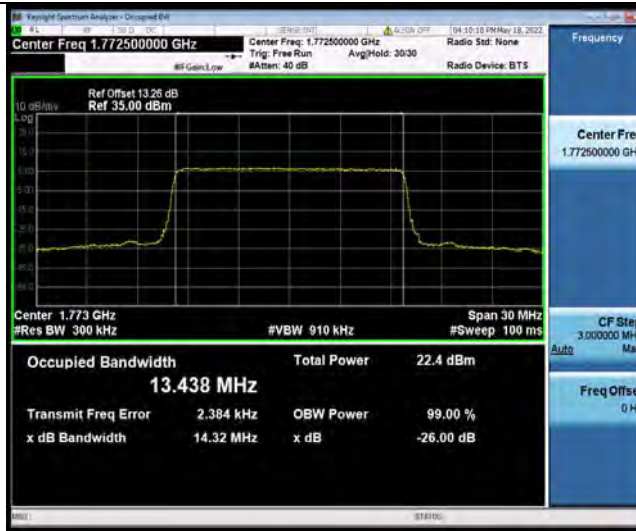

BUREAU VERITAS

Test Report No.: W7L-P22090011RF06

Band66-20MHz-QPSK-132072-100RB#0