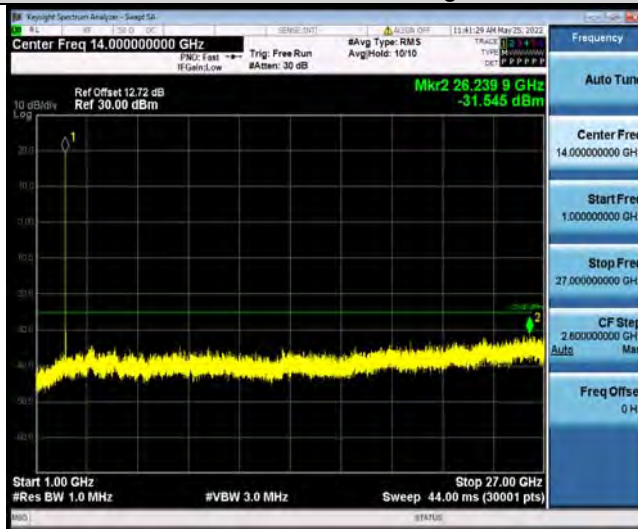

Band7-5MHz-16QAM-21100-1RB#0-Range1:30~1000MHz