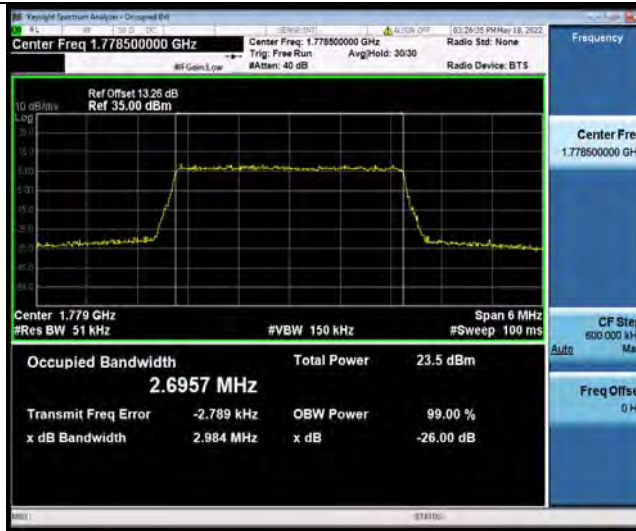

BUREAU VERITAS

Test Report No.: W7L-P22090011RF06

Band66-5MHz-QPSK-131997-25RB#0