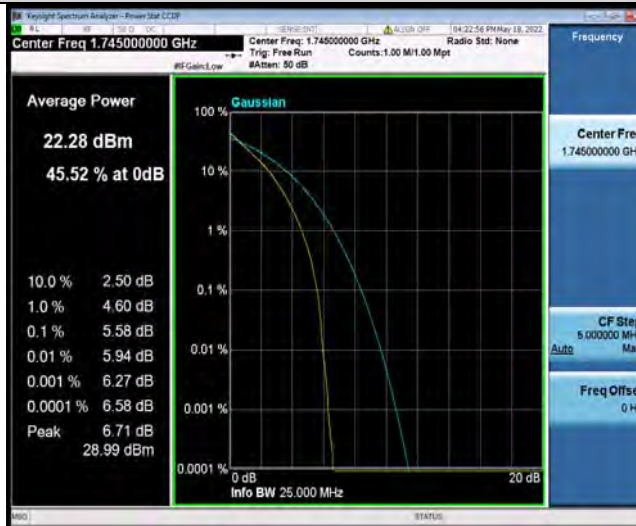

Band66-15MHz-QPSK-132047-75RB#0

Band66-15MHz-QPSK-132322-1RB#0

BUREAU VERITAS

Test Report No.: W7L-P22090011RF06

Band66-15MHz-QPSK-132322-75RB#0

Band66-15MHz-QPSK-132597-1RB#0

Band66-15MHz-QPSK-132597-75RB#0