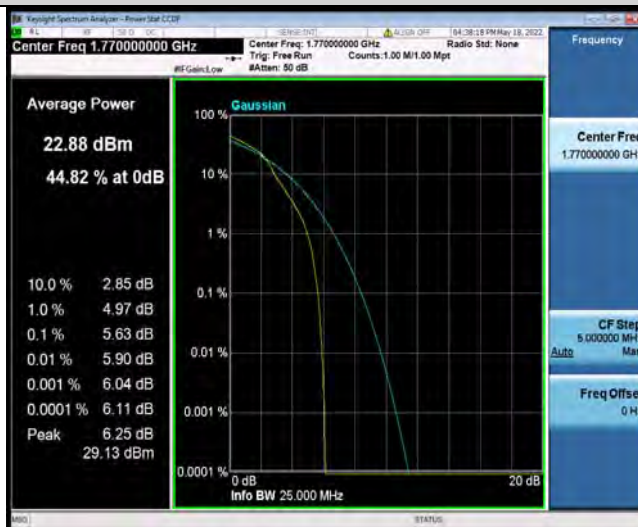

Band66-20MHz-16QAM-132572-100RB#0