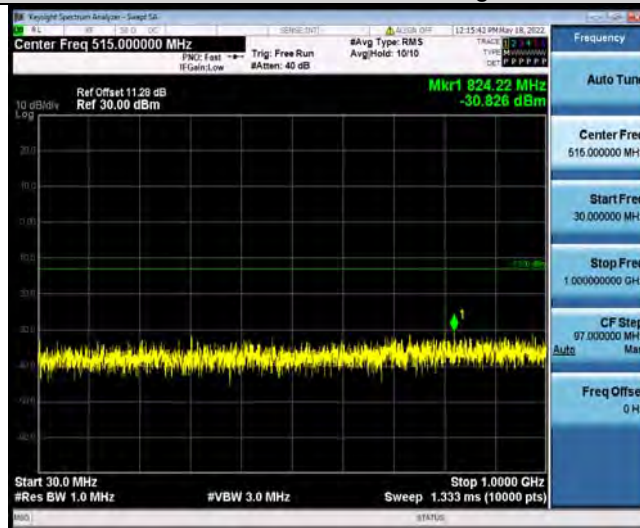

Band4-15MHz-16QAM-20175-1RB#0-Range1:30~1000MHz