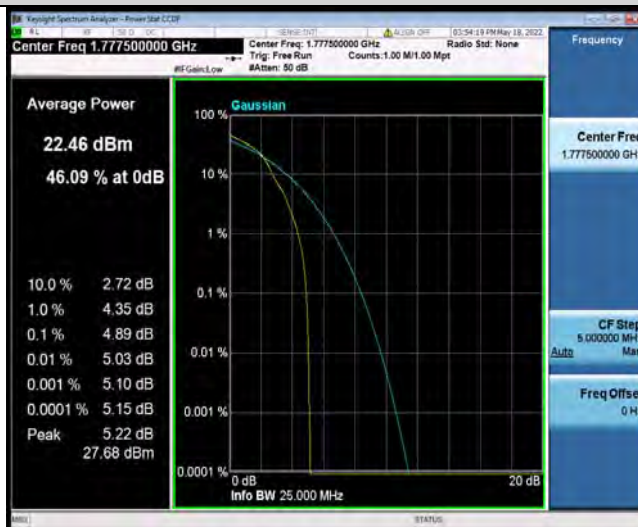

Band66-5MHz-16QAM-132647-25RB#0