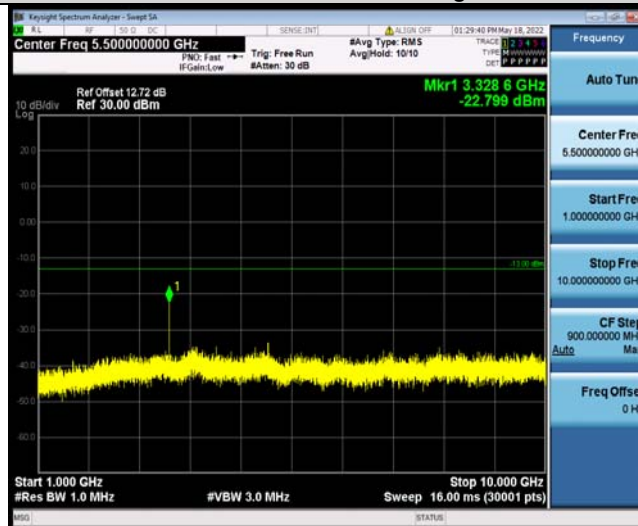

Band5-10MHz-16QAM-20600-1RB#0-Range1:30~1000MHz