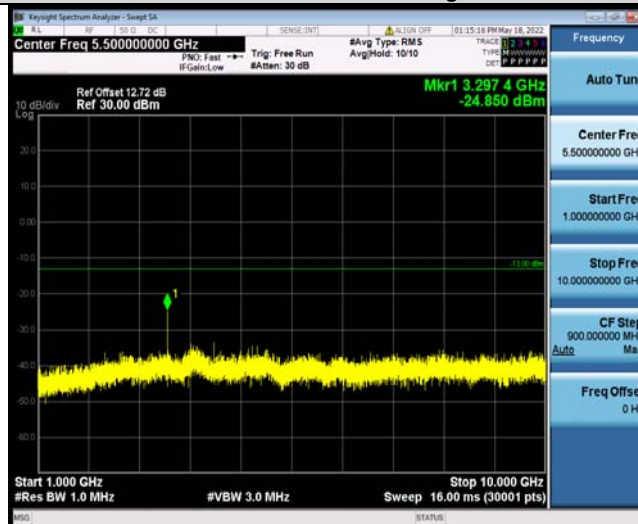

Band5-5MHz-16QAM-20525-1RB#0-Range1:30~1000MHz