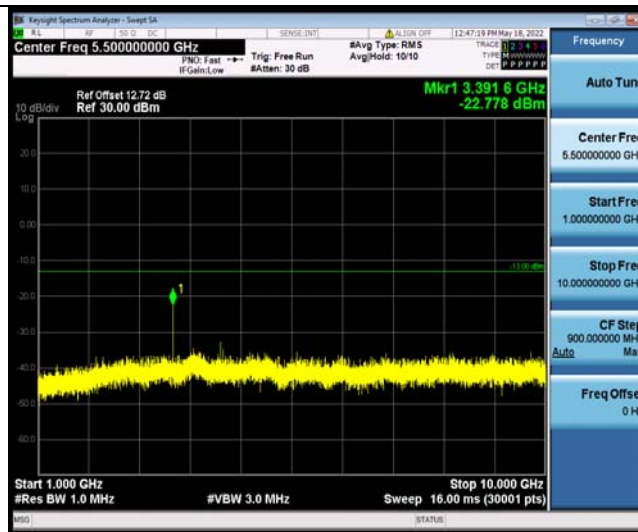

BUREAU VERITAS

Test Report No.: W7L-P22090011RF04

Band5-1.4MHz-16QAM-20407-1RB#0-Range1:30~1000MHz