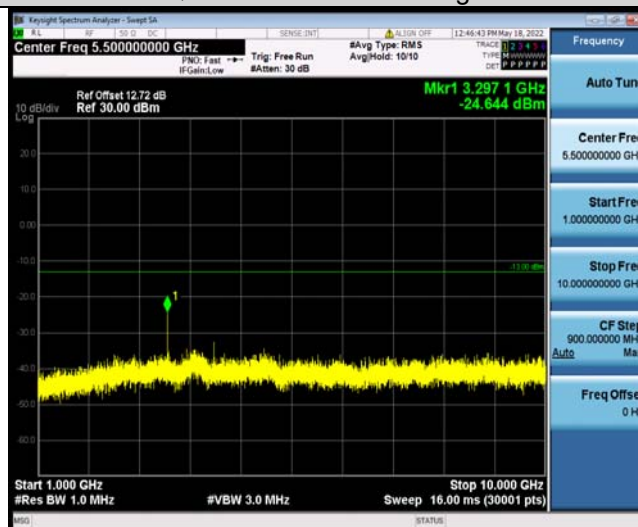

BUREAU VERITAS

Test Report No.: W7L-P22090011RF04

Band5-1.4MHz-16QAM-20407-1RB#0-Range1:30~1000MHz

Band5-1.4MHz-16QAM-20407-1RB#0-Range2:1000~1000MHz

Band5-1.4MHz-16QAM-20525-1RB#0-Range1:30~1000MHz

BUREAU VERITAS