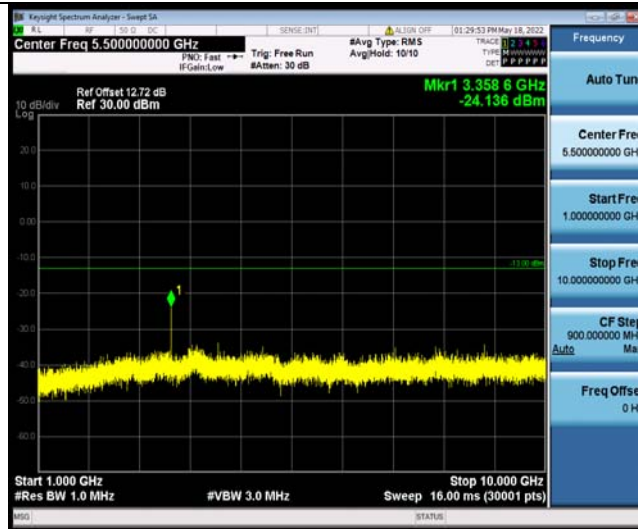

BUREAU VERITAS

Test Report No.: W7L-P22090011RF04

Band5-10MHz-16QAM-20450-1RB#0-Range1:30~1000MHz