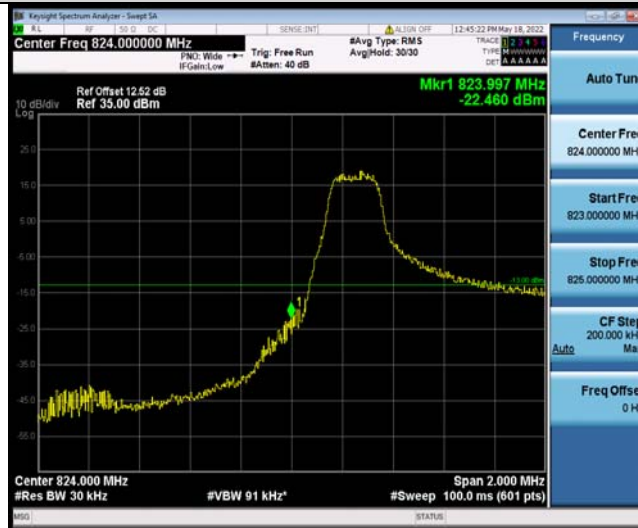

BUREAU VERITAS

Test Report No.: W7L-P22090011RF04

Band5-1.4MHz-QPSK-20407-6RB#0

Band5-1.4MHz-QPSK-20643-1RB#5

Band5-1.4MHz-QPSK-20643-6RB#0

BUREAU VERITAS

Test Report No.: W7L-P22090011RF04

Band5-1.4MHz-16QAM-20407-1RB#0