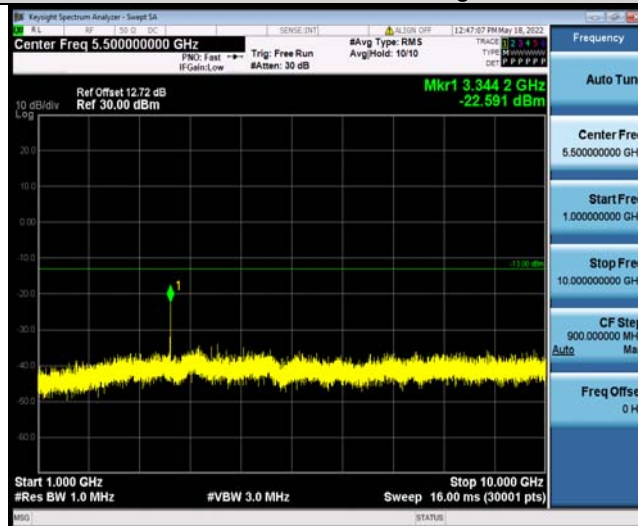

Band5-1.4MHz-16QAM-20643-1RB#0-Range1:30~1000MHz