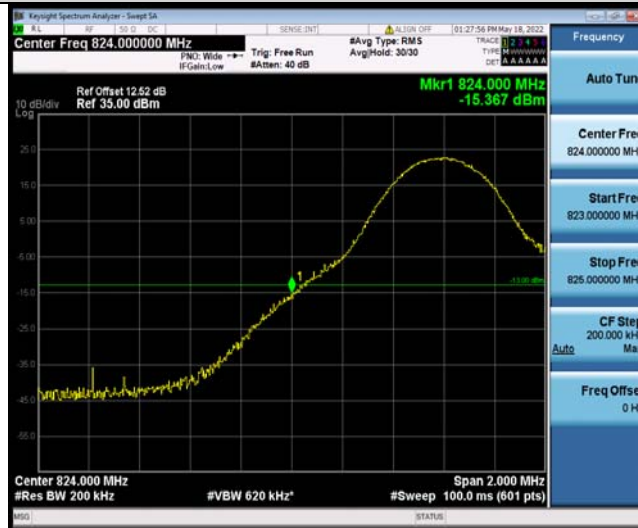

Band5-10MHz-QPSK-20600-1RB#49

Band5-10MHz-QPSK-20600-50RB#0

BUREAU VERITAS

Test Report No.: W7L-P22090011RF04

Band5-10MHz-16QAM-20450-1RB#0

Band5-10MHz-16QAM-20450-50RB#0

Band5-10MHz-16QAM-20600-1RB#49

BUREAU VERITAS