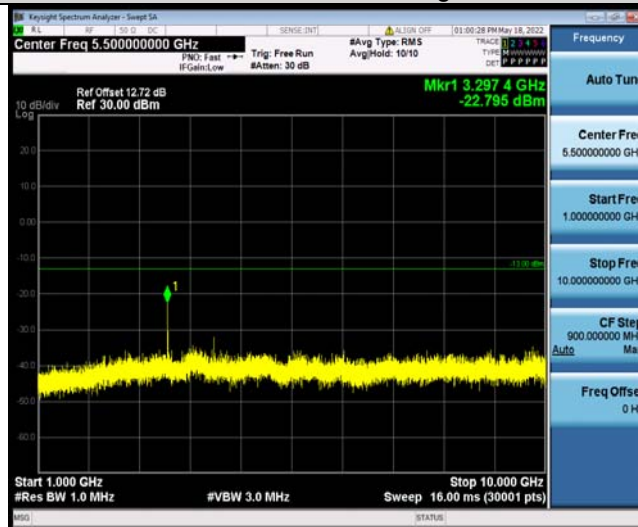

Band5-3MHz-QPSK-20525-1RB#0-Range1:30~1000MHz