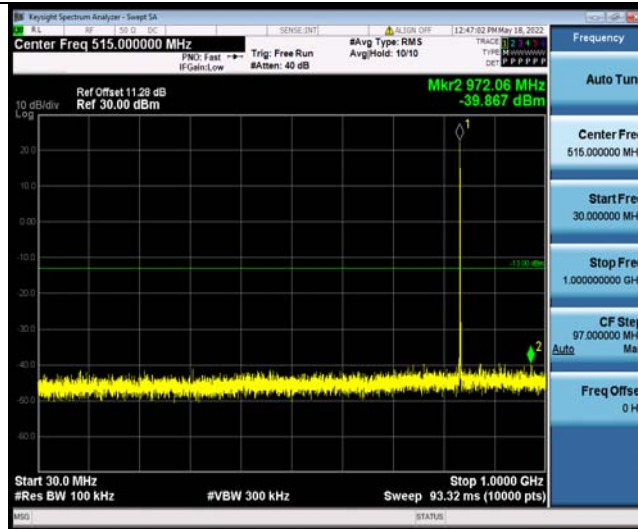

BUREAU VERITAS

Test Report No.: W7L-P22090011RF04

Band5-1.4MHz-16QAM-20525-1RB#0-Range2:1000~10000MHz