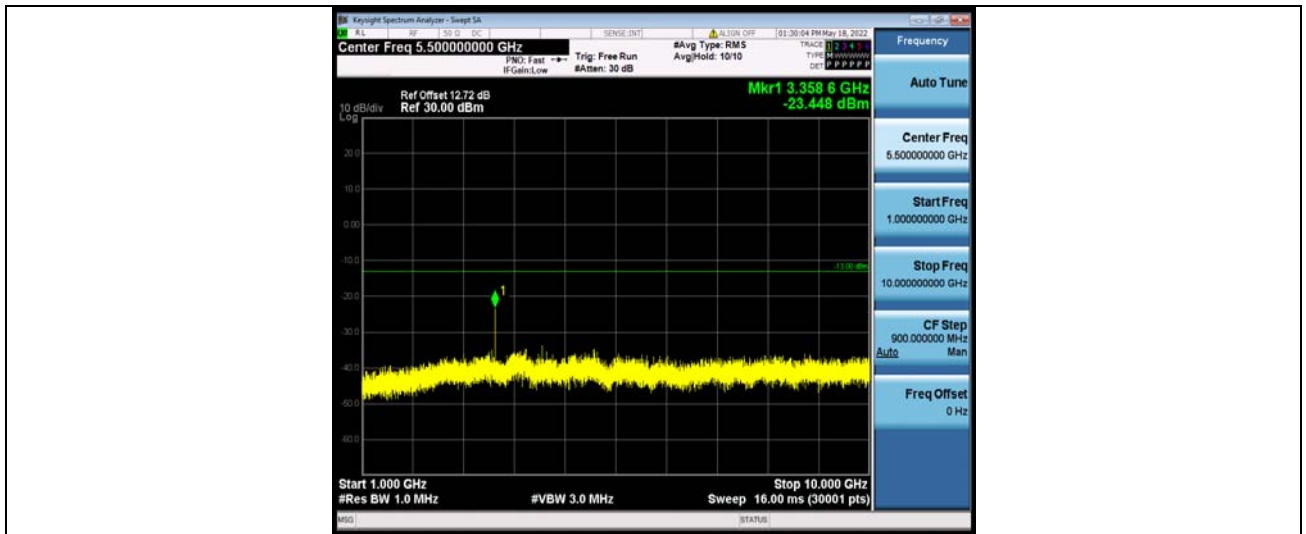

Test Report No.: W7L-P22090011RF04

Band5-10MHz-16QAM-20525-1RB#0-Range2:1000~10000MHz

Band5-10MHz-16QAM-20600-1RB#0-Range1:30~1000MHz

Band5-10MHz-16QAM-20600-1RB#0-Range2:1000~10000MHz

BUREAU  
VERITAS

Test Report No.: W7L-P22090011RF04