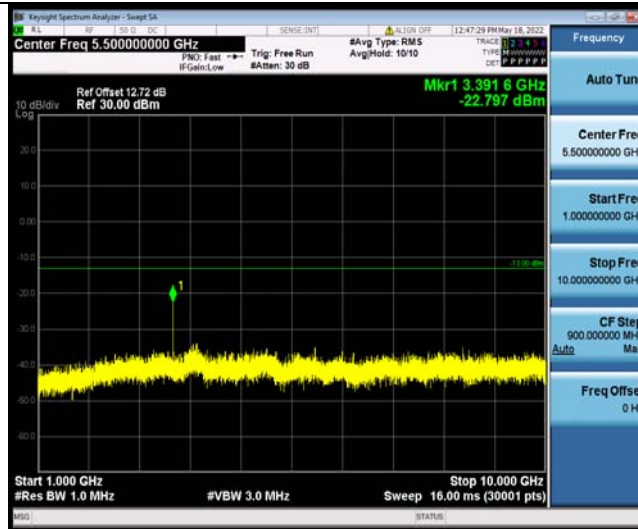

Test Report No.: W7L-P22090011RF04

Band5-1.4MHz-16QAM-20525-1RB#0-Range2:1000~10000MHz

Band5-1.4MHz-16QAM-20643-1RB#0-Range1:30~1000MHz

Band5-1.4MHz-16QAM-20643-1RB#0-Range2:1000~10000MHz

BUREAU VERITAS

Test Report No.: W7L-P22090011RF04