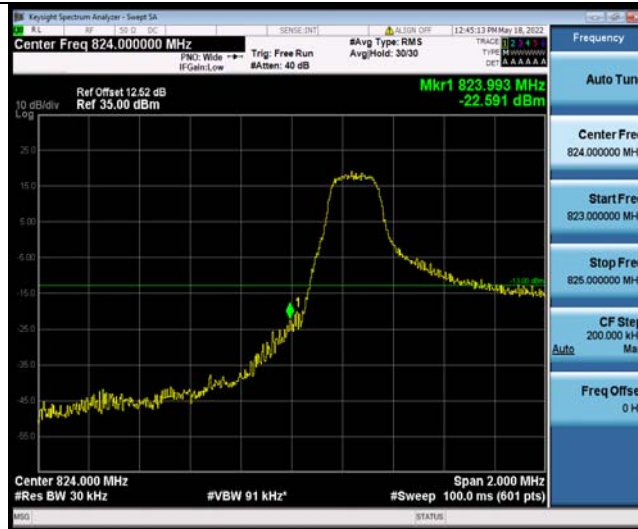

BUREAU VERITAS

Test Report No.: W7L-P22090011RF04

Band5-1.4MHz-QPSK-20407-6RB#0

Band5-1.4MHz-QPSK-20643-1RB#5

Band5-1.4MHz-QPSK-20643-6RB#0

BUREAU VERITAS

Test Report No.: W7L-P22090011RF04

Band5-1.4MHz-16QAM-20407-1RB#0