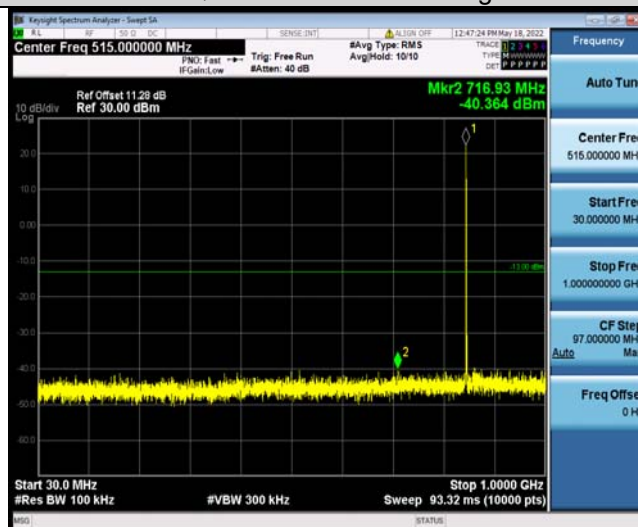

Band5-1.4MHz-16QAM-20643-1RB#0-Range2:1000~10000MHz