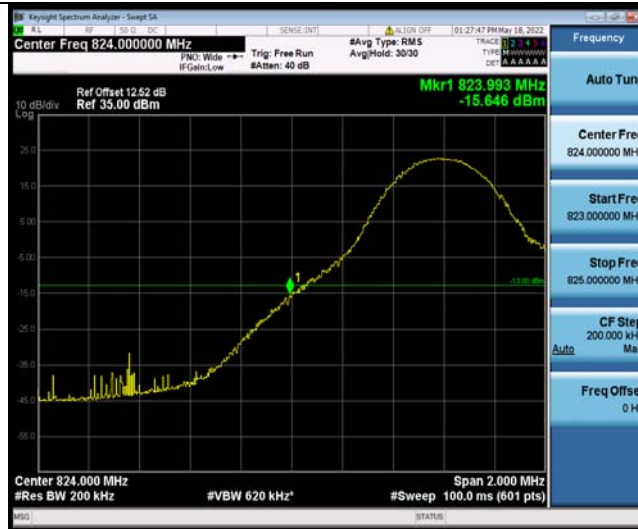

### Test Report No.: W7L-P22090011RF04

Band5-5MHz-16QAM-20625-1RB#24

Band5-5MHz-16QAM-20625-25RB#0

Band5-10MHz-QPSK-20450-1RB#0

BUREAU VERITAS

Test Report No.: W7L-P22090011RF04

Band5-10MHz-QPSK-20450-50RB#0