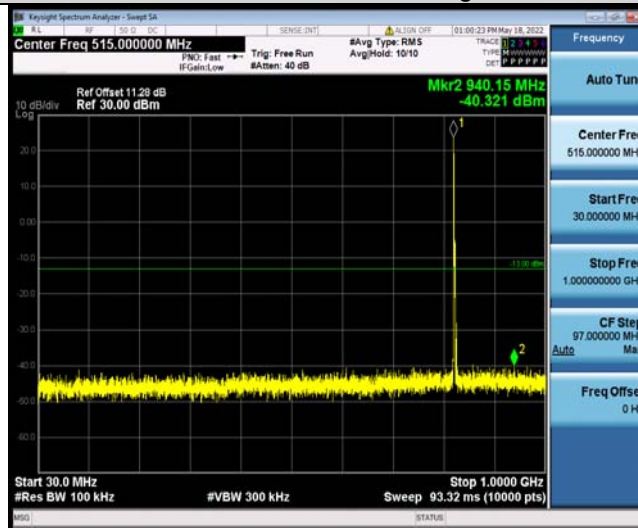

Band5-3MHz-QPSK-20415-1RB#0-Range2:1000~1000MHz