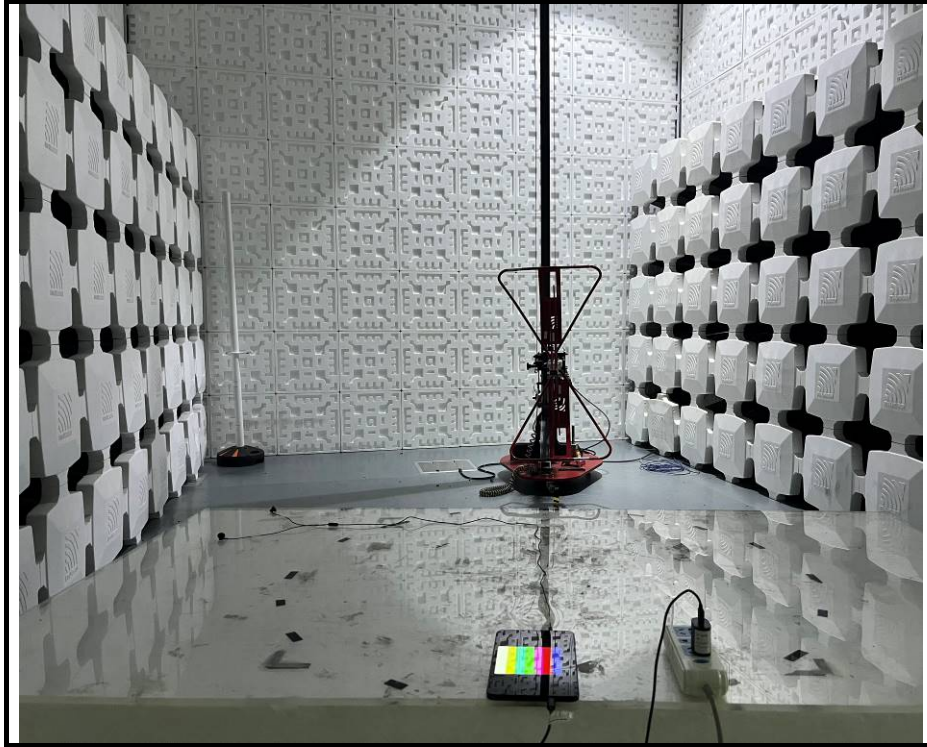

SET-UP FOR CONDUCTED EMISSION TEST

SET-UP FOR RADIATED EMISSION TEST

Frequency Range < 30MHz ~1GHz >

Frequency Range < Above 1GHz >