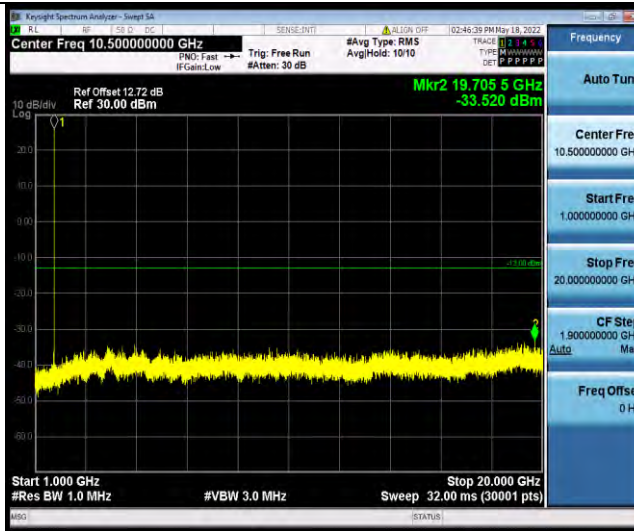

BUREAU VERITAS

Test Report No.: W7L-P22050002RF06

Band66-1.4MHz-16QAM-132322-1RB#0-Range1:30~1000MHz