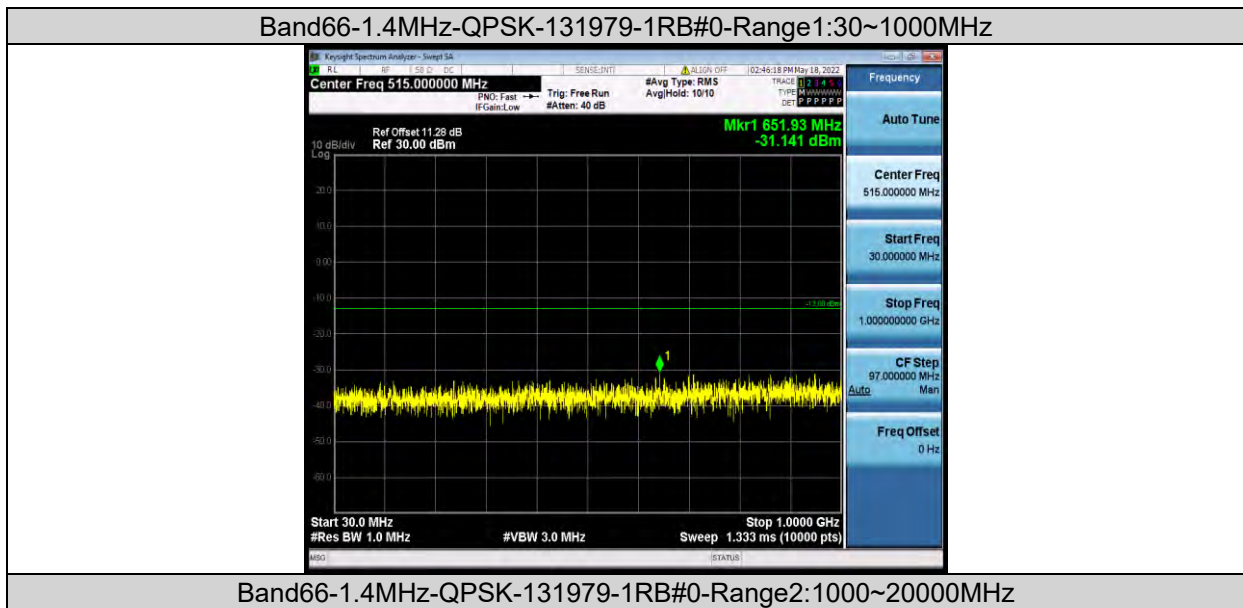

Test Graphs