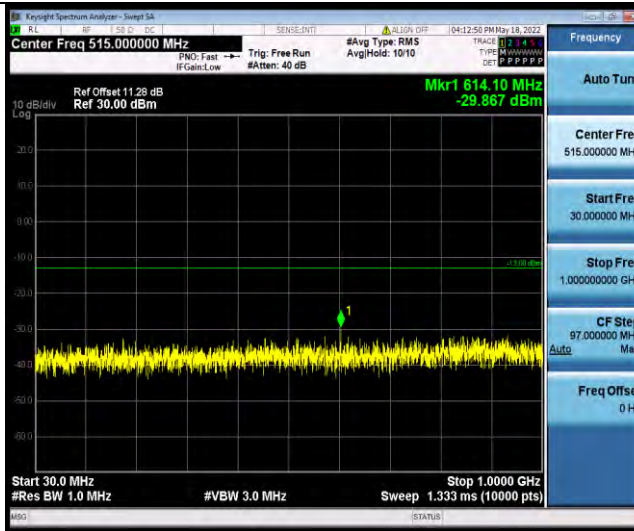

Test Report No.: W7L-P22050002RF06

Band66-15MHz-16QAM-132322-1RB#0-Range1:30~1000MHz

Band66-15MHz-16QAM-132322-1RB#0-Range2:1000~2000MHz

Band66-15MHz-16QAM-132597-1RB#0-Range1:30~1000MHz

BUREAU VERITAS

Test Report No.: W7L-P22050002RF06