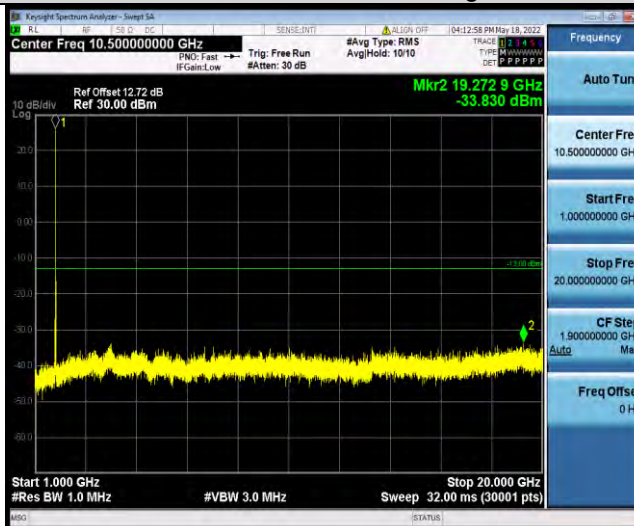

Band66-20MHz-QPSK-132072-1RB#0-Range1: 30~1000MHz