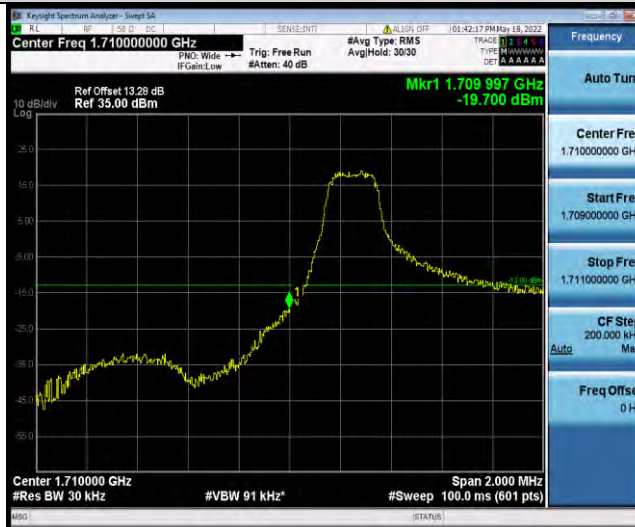

**Test Graphs**

BUREAU VERITAS

Test Report No.: W7L-P22050002RF06

Band66-1.4MHz-QPSK-132665-6RB#0

Band66-1.4MHz-16QAM-131979-1RB#0

Band66-1.4MHz-16QAM-131979-6RB#0

BUREAU VERITAS

Test Report No.: W7L-P22050002RF06