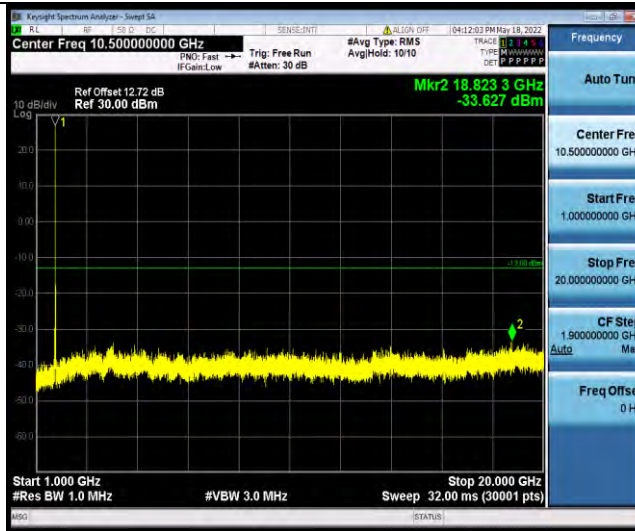

BUREAU VERITAS

Test Report No.: W7L-P22050002RF06

Band66-15MHz-16QAM-132322-1RB#0-Range1:30~1000MHz