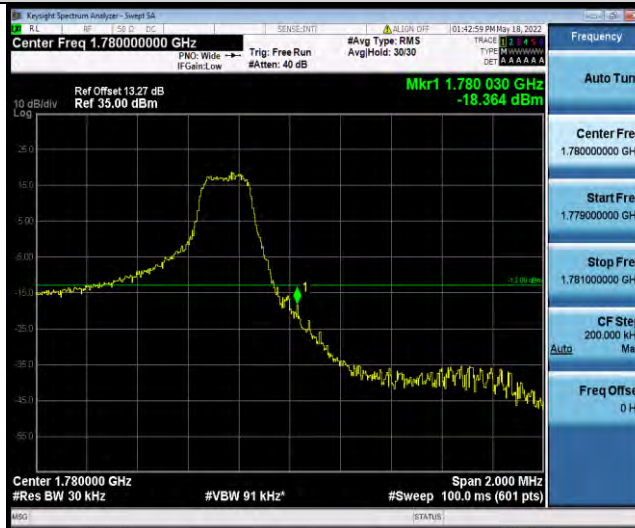

Band66-1.4MHz-16QAM-132665-6RB#0