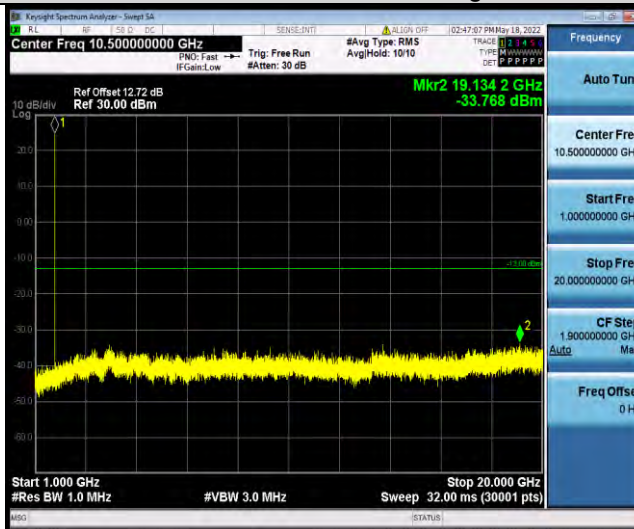

BUREAU VERITAS

Test Report No.: W7L-P22050002RF06

Band66-1.4MHz-16QAM-132322-1RB#0-Range1:30~1000MHz

Band66-1.4MHz-16QAM-132322-1RB#0-Range2:1000~2000MHz

Band66-1.4MHz-16QAM-132665-1RB#0-Range1:30~1000MHz