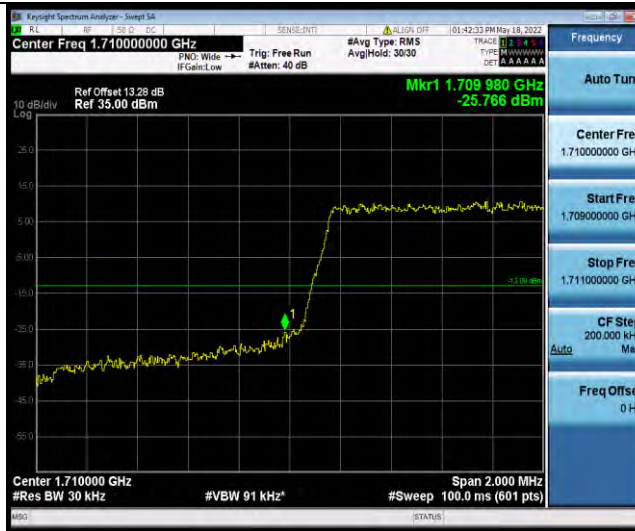

**Test Graphs**

BUREAU VERITAS

Test Report No.: W7L-P22050002RF06

Band66-1.4MHz-QPSK-132665-6RB#0

Band66-1.4MHz-16QAM-131979-1RB#0

Band66-1.4MHz-16QAM-131979-6RB#0

BUREAU VERITAS

Test Report No.: W7L-P22050002RF06