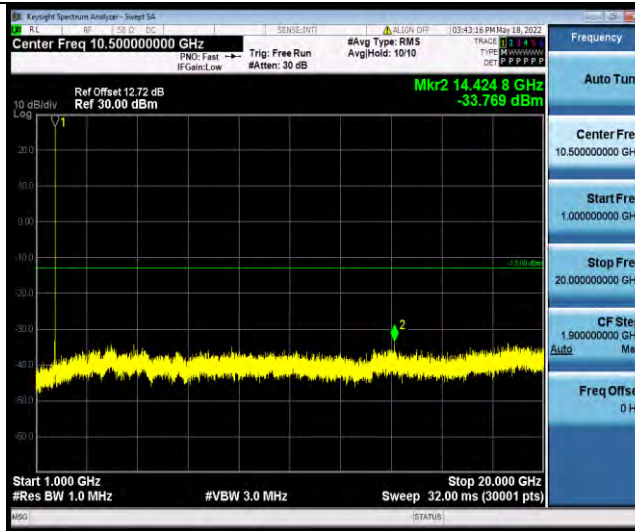

BUREAU VERITAS

Test Report No.: W7L-P22050002RF06

Band66-5MHz-16QAM-132322-1RB#0-Range1:30~100MHz