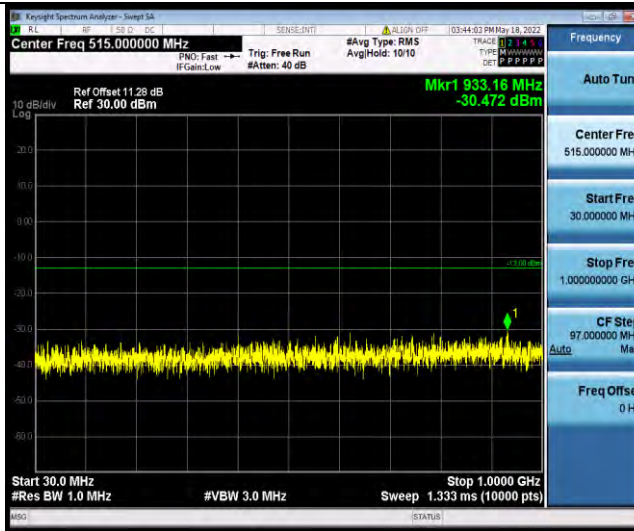

Test Report No.: W7L-P22050002RF06

Band66-5MHz-16QAM-132322-1RB#0-Range1:30~100MHz

Band66-5MHz-16QAM-132322-1RB#0-Range2:1000~2000MHz

Band66-5MHz-16QAM-132647-1RB#0-Range1:30~100MHz

BUREAU VERITAS

Test Report No.: W7L-P22050002RF06