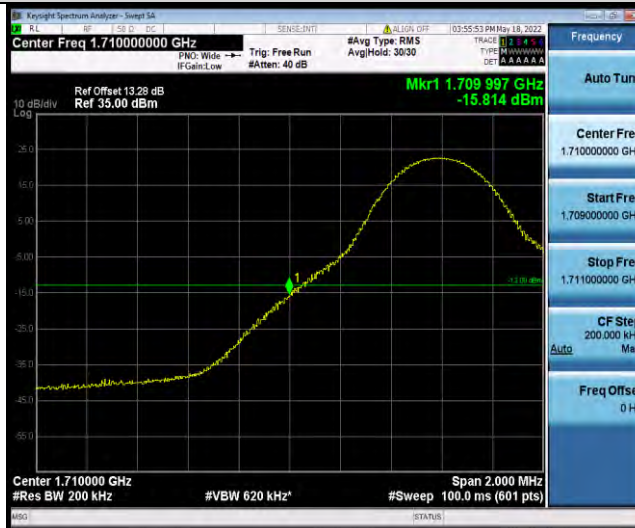

Band66-10MHz-QPSK-132022-50RB#0