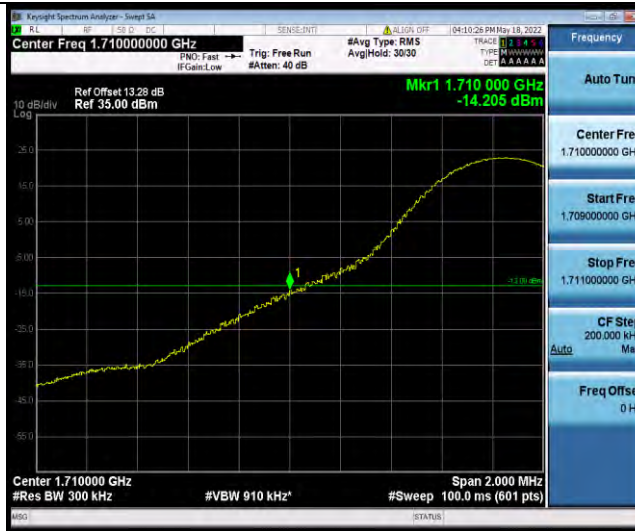

BUREAU VERITAS

Test Report No.: W7L-P22050002RF06

Band66-15MHz-QPSK-132047-75RB#0