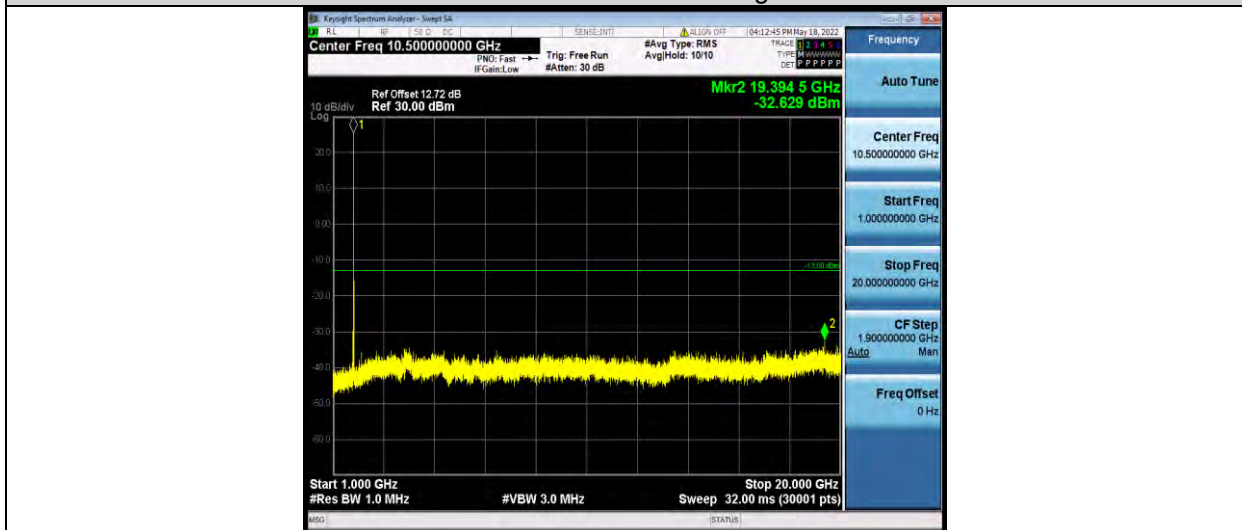

Band66-15MHz-16QAM-132047-1RB#0-Range1:30~1000MHz