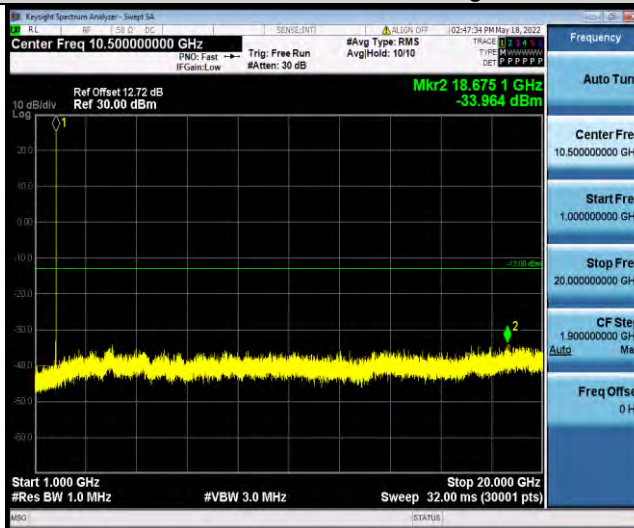

Band66-3MHz-QPSK-131987-1RB#0-Range1:30~1000MHz