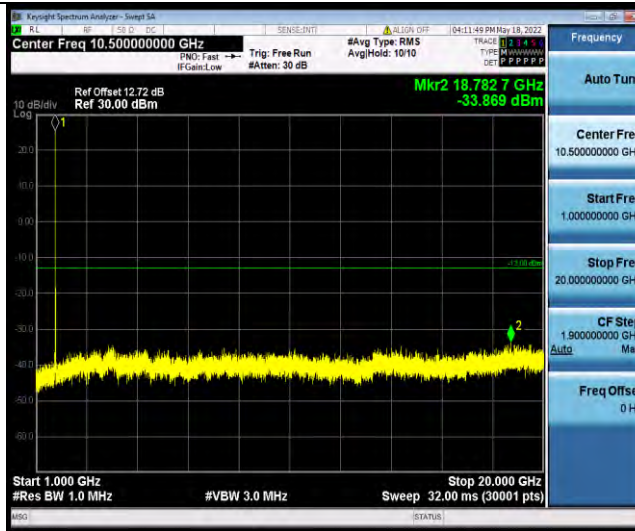

BUREAU VERITAS

Test Report No.: W7L-P22050002RF06

Band66-15MHz-QPSK-132322-1RB#0-Range1:30~1000MHz