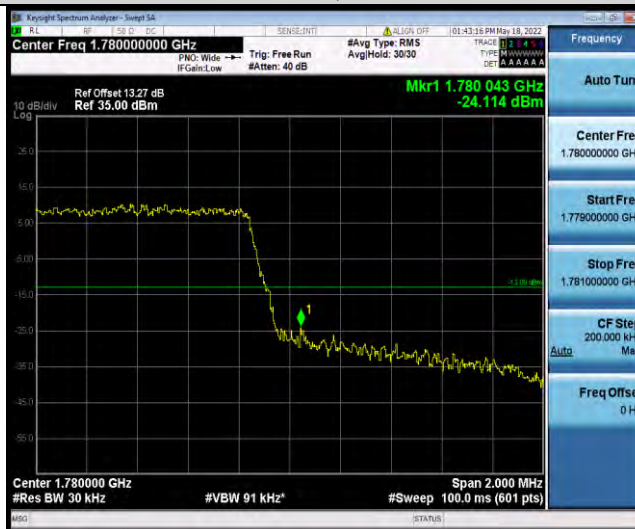

Band66-3MHz-QPSK-131987-1RB#0