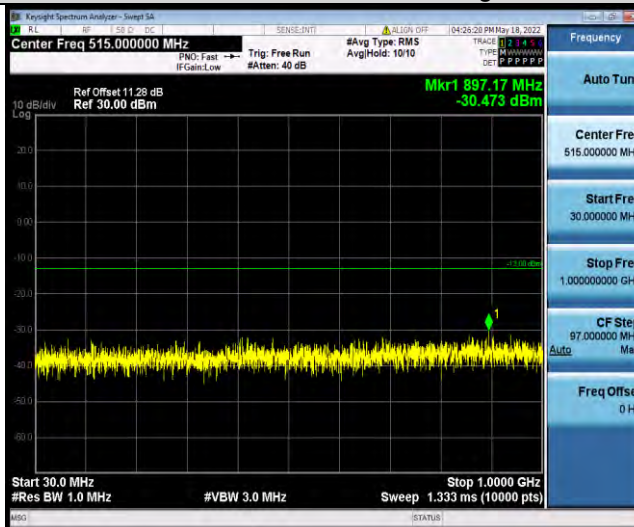

Band66-20MHz-QPSK-132072-1RB#0-Range2: 1000~20000MHz