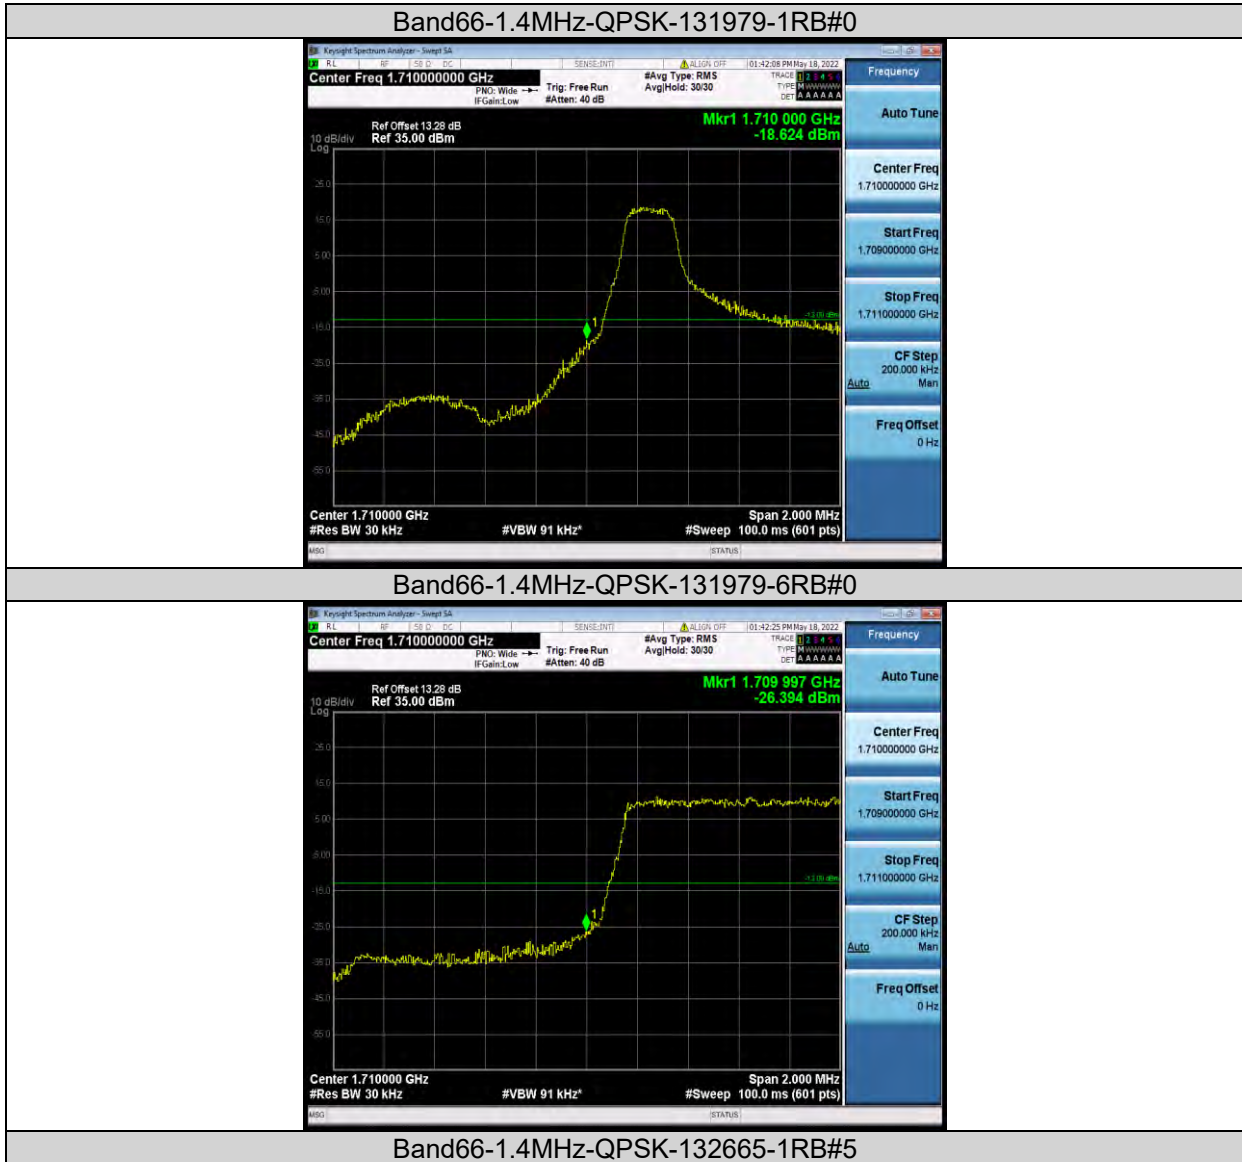

**BUREAU
VERITAS**

Test Report No.: W7L-P22050002RF06

Band66	20MHz	16QAM	132072	1RB#0	-16.56	PASS
Band66	20MHz	16QAM	132072	100RB#0	-28.61	PASS
Band66	20MHz	16QAM	132572	1RB#99	-15.48	PASS
Band66	20MHz	16QAM	132572	100RB#0	-28.17	PASS

Test Graphs