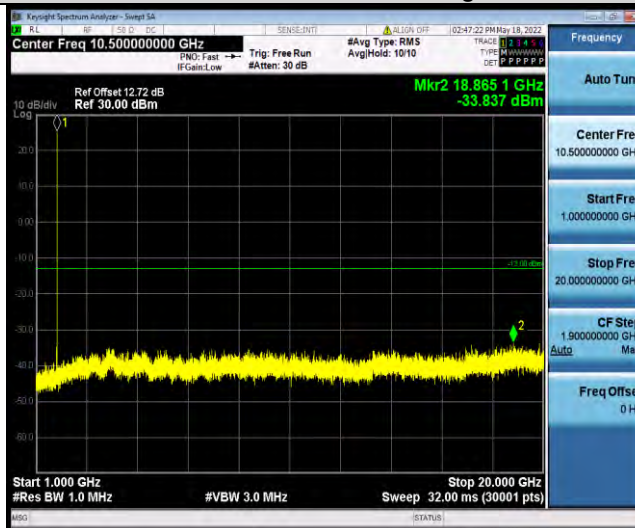

Band66-1.4MHz-16QAM-131979-1RB#0-Range1:30~1000MHz