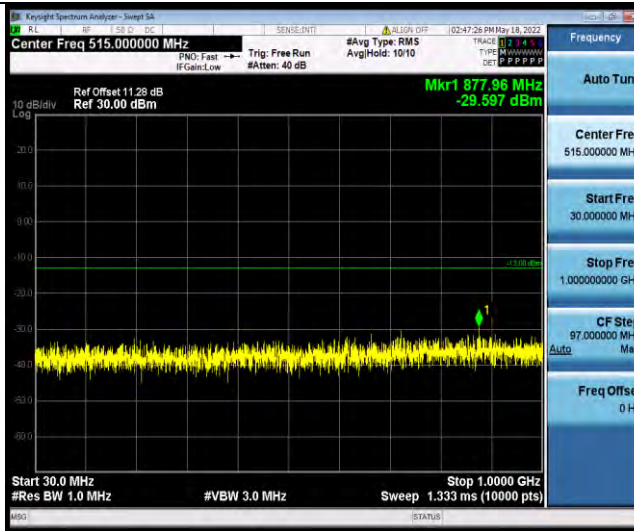

BUREAU VERITAS

Test Report No.: W7L-P22050002RF06

Band66-1.4MHz-16QAM-132665-1RB#0-Range2:1000~2000MHz