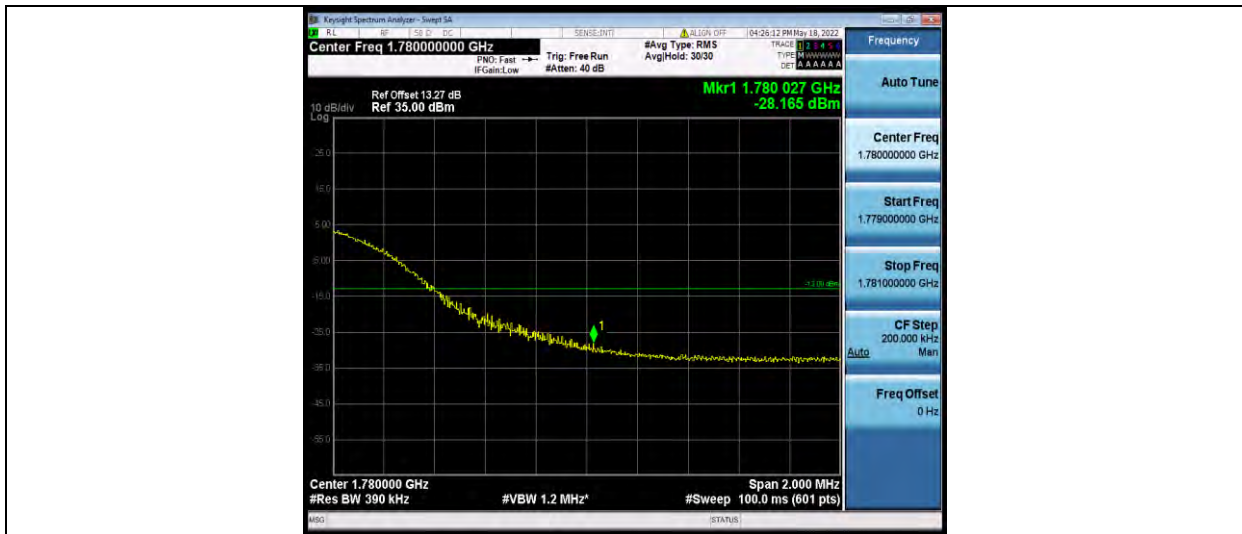

Band66-20MHz-16QAM-132572-1RB#99

Band66-20MHz-16QAM-132572-100RB#0

BUREAU  
VERITAS

Test Report No.: W7L-P22050002RF06

Test Report No.: W7L-P22050002RF06

**CONDUCTED SPURIOUS EMISSION**

**Test Result**

Band	Bandwidth	Modulation	Channel	RB Configuration	Frequency Range	Result (dBm)	Verdict
Band66	1.4MHz	QPSK	131979	1RB#0	Range1:30~1000MHz	-31.14	PASS
Band66	1.4MHz	QPSK	131979	1RB#0	Range2:1000~20000MHz	-33.83	PASS
Band66	1.4MHz	QPSK	132322	1RB#0	Range1:30~1000MHz	-30.94	PASS
Band66	1.4MHz	QPSK	132322	1RB#0	Range2:1000~20000MHz	-33.55	PASS
Band66	1.4MHz	QPSK	132665	1RB#0	Range1:30~1000MHz	-30.33	PASS
Band66	1.4MHz	QPSK	132665	1RB#0	Range2:1000~20000MHz	-33.84	PASS
Band66	1.4MHz	16QAM	131979	1RB#0	Range1:30~1000MHz	-30.56	PASS
Band66	1.4MHz	16QAM	131979	1RB#0	Range2:1000~20000MHz	-33.52	PASS
Band66	1.4MHz	16QAM	132322	1RB#0	Range1:30~1000MHz	-30.02	PASS
Band66	1.4MHz	16QAM	132322	1RB#0	Range2:1000~20000MHz	-33.77	PASS
Band66	1.4MHz	16QAM	132665	1RB#0	Range1:30~1000MHz	-29.6	PASS
Band66	1.4MHz	16QAM	132665	1RB#0	Range2:1000~20000MHz	-33.96	PASS
Band66	3MHz	QPSK	131987	1RB#0	Range1:30~1000MHz	-30.53	PASS
Band66	3MHz	QPSK	131987	1RB#0	Range2:1000~20000MHz	-33.01	PASS
Band66	3MHz	QPSK	132322	1RB#0	Range1:30~1000MHz	-31.38	PASS
Band66	3MHz	QPSK	132322	1RB#0	Range2:1000~20000MHz	-33.42	PASS
Band66	3MHz	QPSK	132657	1RB#0	Range1:30~1000MHz	-30.96	PASS
Band66	3MHz	QPSK	132657	1RB#0	Range2:1000~20000MHz	-34.04	PASS
Band66	3MHz	16QAM	131987	1RB#0	Range1:30~1000MHz	-30.73	PASS
Band66	3MHz	16QAM	131987	1RB#0	Range2:1000~20000MHz	-33.9	PASS
Band66	3MHz	16QAM	132322	1RB#0	Range1:30~1000MHz	-30.74	PASS
Band66	3MHz	16QAM	132322	1RB#0	Range2:1000~20000MHz	-33.58	PASS
Band66	3MHz	16QAM	132657	1RB#0	Range1:30~1000MHz	-31.44	PASS
Band66	3MHz	16QAM	132657	1RB#0	Range2:1000~20000MHz	-33.89	PASS
Band66	5MHz	QPSK	131997	1RB#0	Range1:30~1000MHz	-31.59	PASS
Band66	5MHz	QPSK	131997	1RB#0	Range2:1000~20000MHz	-33.44	PASS
Band66	5MHz	QPSK	132322	1RB#0	Range1:30~1000MHz	-30.41	PASS
Band66	5MHz	QPSK	132322	1RB#0	Range2:1000~20000MHz	-33.55	PASS
Band66	5MHz	QPSK	132647	1RB#0	Range1:30~1000MHz	-30.77	PASS
Band66	5MHz	QPSK	132647	1RB#0	Range2:1000~20000MHz	-33.52	PASS
Band66	5MHz	16QAM	131997	1RB#0	Range1:30~1000MHz	-30.99	PASS
Band66	5MHz	16QAM	131997	1RB#0	Range2:1000~20000MHz	-33.77	PASS
Band66	5MHz	16QAM	132322	1RB#0	Range1:30~1000MHz	-31.09	PASS
Band66	5MHz	16QAM	132322	1RB#0	Range2:1000~20000MHz	-33.78	PASS
Band66	5MHz	16QAM	132647	1RB#0	Range1:30~1000MHz	-30.47	PASS
Band66	5MHz	16QAM	132647	1RB#0	Range2:1000~20000MHz	-34.04	PASS
Band66	10MHz	QPSK	132022	1RB#0	Range1:30~1000MHz	-31.04	PASS
Band66	10MHz	QPSK	132022	1RB#0	Range2:1000~20000MHz	-32.72	PASS
Band66	10MHz	QPSK	132322	1RB#0	Range1:30~1000MHz	-30.9	PASS
Band66	10MHz	QPSK	132322	1RB#0	Range2:1000~20000MHz	-33.82	PASS
Band66	10MHz	QPSK	132622	1RB#0	Range1:30~1000MHz	-30.87	PASS
Band66	10MHz	QPSK	132622	1RB#0	Range2:1000~20000MHz	-33.97	PASS
Band66	10MHz	16QAM	132022	1RB#0	Range1:30~1000MHz	-31.05	PASS
Band66	10MHz	16QAM	132022	1RB#0	Range2:1000~20000MHz	-33.8	PASS