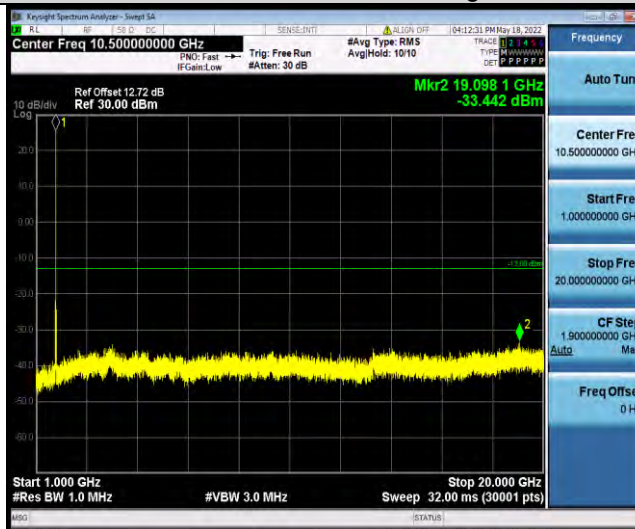

Band66-15MHz-16QAM-132597-1RB#0-Range1:30~1000MHz