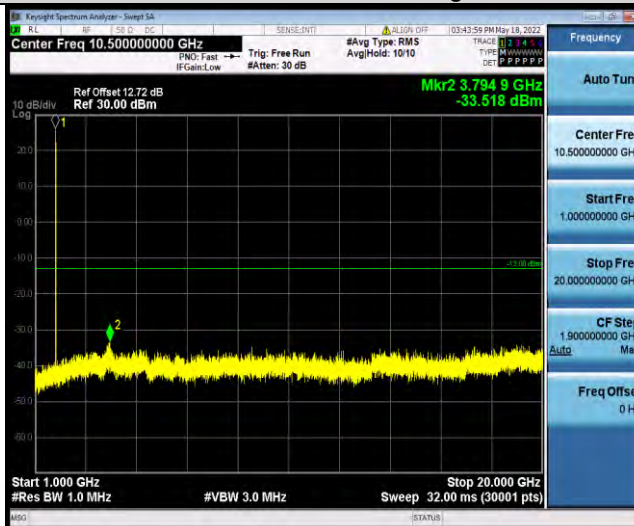

Band66-5MHz-16QAM-131997-1RB#0-Range1:30~1000MHz