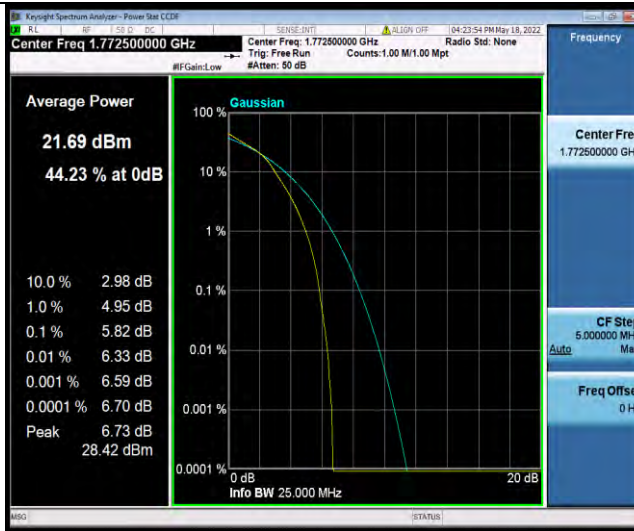

BUREAU VERITAS

Test Report No.: W7L-P22050002RF06

Band66-15MHz-16QAM-132322-75RB#0

Band66-15MHz-16QAM-132597-1RB#0

Band66-15MHz-16QAM-132597-75RB#0

BUREAU VERITAS

Test Report No.: W7L-P22050002RF06

Band66-20MHz-QPSK-132072-1RB#0