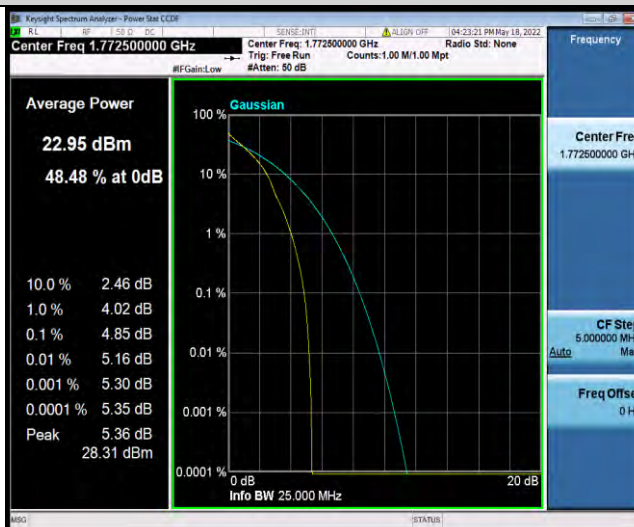

Band66-15MHz-QPSK-132597-75RB#0