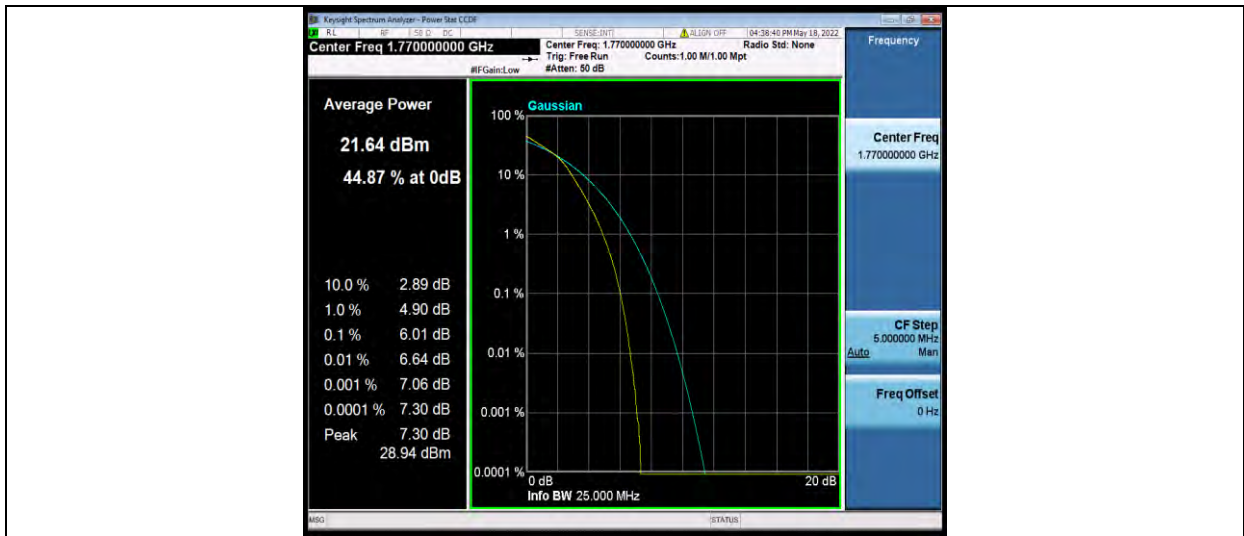

**BUREAU
VERITAS**

Test Report No.: W7L-P22050002RF06