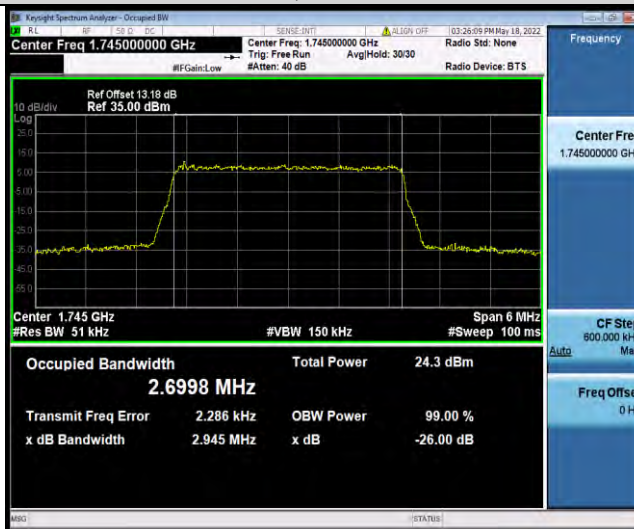

Band66-3MHz-QPSK-132657-15RB#0