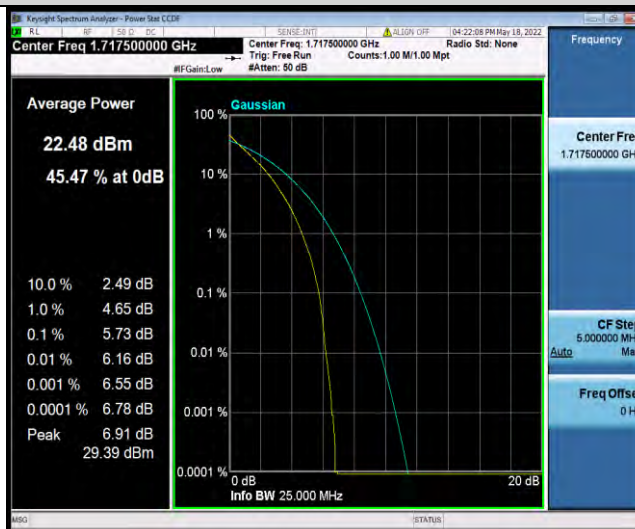

BUREAU VERITAS

Test Report No.: W7L-P22050002RF06

Band66-15MHz-QPSK-132047-1RB#0

Band66-15MHz-QPSK-132047-75RB#0

Band66-15MHz-QPSK-132322-1RB#0

BUREAU VERITAS

Test Report No.: W7L-P22050002RF06

Band66-15MHz-QPSK-132322-75RB#0