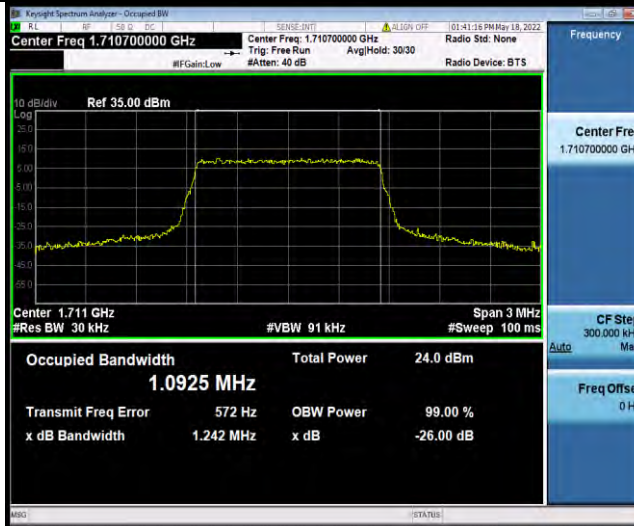

Test Report No.: W7L-P22050002RF06

Test Graphs

BUREAU VERITAS

Test Report No.: W7L-P22050002RF06

Band66-1.4MHz-16QAM-131979-6RB#0

Band66-1.4MHz-16QAM-132322-6RB#0

Band66-1.4MHz-16QAM-132665-6RB#0

BUREAU VERITAS