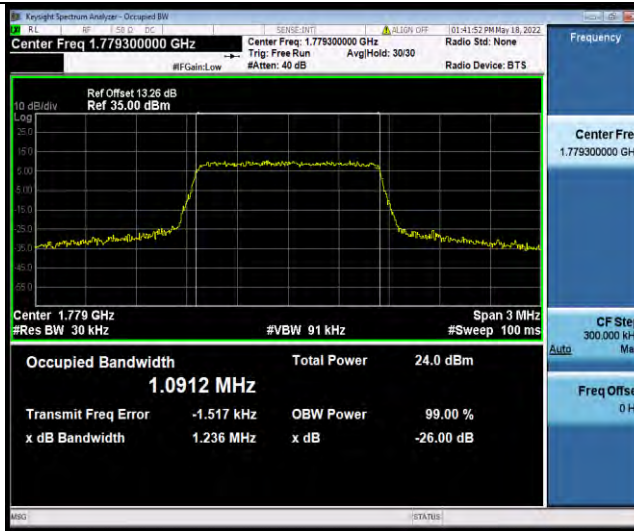

BUREAU VERITAS

Test Report No.: W7L-P22050002RF06

Band66-3MHz-QPSK-131987-15RB#0