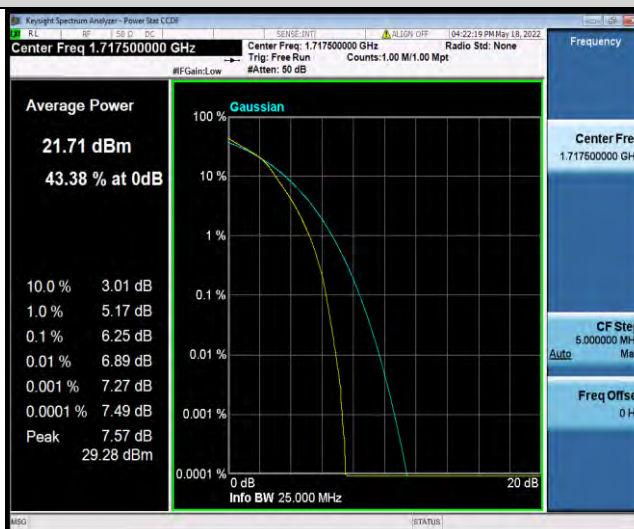

Band66-15MHz-QPSK-132597-1RB#0

Band66-15MHz-QPSK-132597-75RB#0

BUREAU VERITAS

Test Report No.: W7L-P22050002RF06

Band66-15MHz-16QAM-132047-1RB#0

Band66-15MHz-16QAM-132047-75RB#0

Band66-15MHz-16QAM-132322-1RB#0