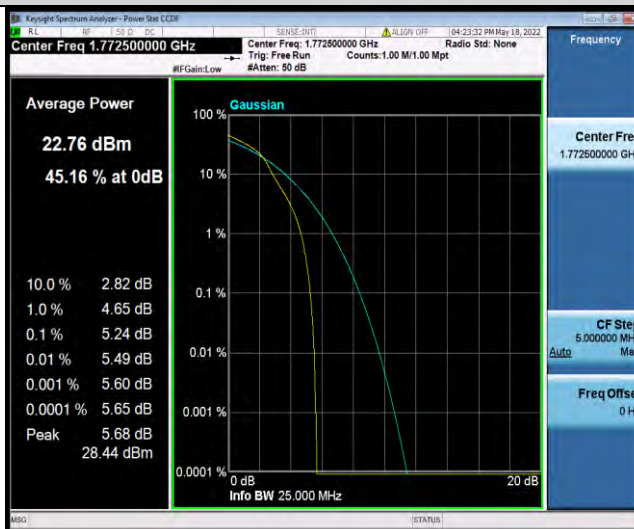

BUREAU VERITAS

Test Report No.: W7L-P22050002RF06

Band66-15MHz-16QAM-132322-75RB#0

Band66-15MHz-16QAM-132597-1RB#0

Band66-15MHz-16QAM-132597-75RB#0

BUREAU VERITAS

Test Report No.: W7L-P22050002RF06

Band66-20MHz-QPSK-132072-1RB#0