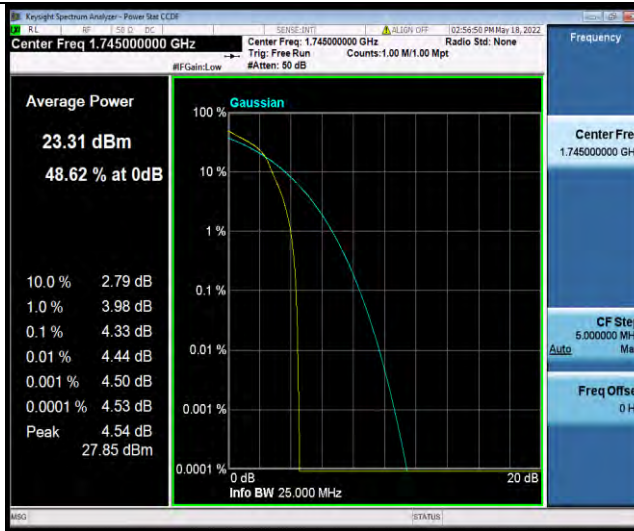

BUREAU VERITAS

Test Report No.: W7L-P22050002RF06

Band66-1.4MHz-16QAM-132322-6RB#0