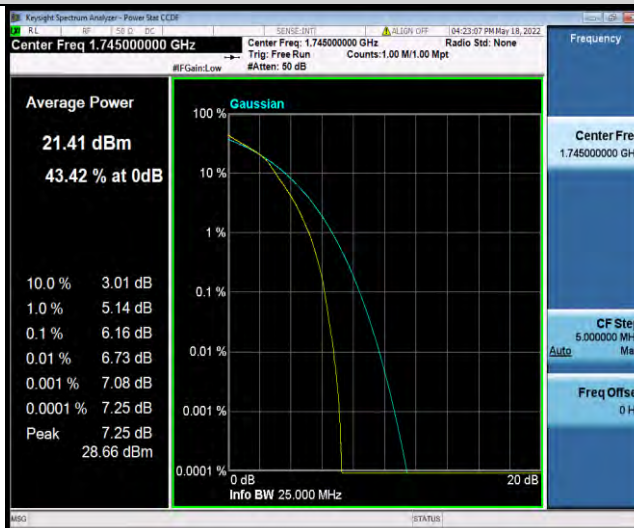

Band66-15MHz-16QAM-132597-1RB#0