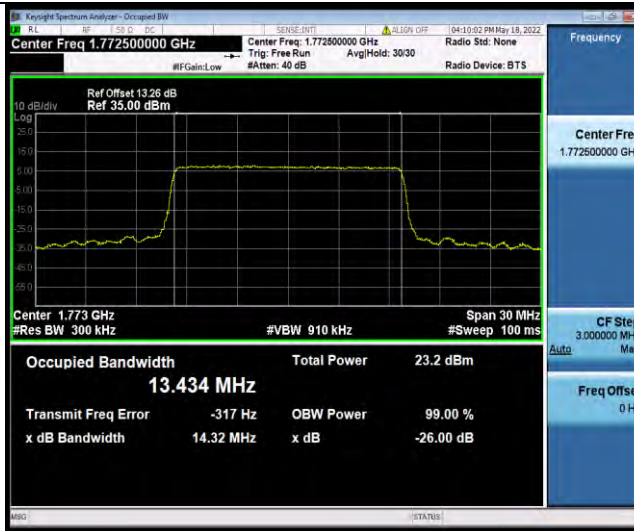

BUREAU VERITAS

Test Report No.: W7L-P22050002RF06

Band66-15MHz-QPSK-132047-75RB#0

Band66-15MHz-QPSK-132322-75RB#0

Band66-15MHz-QPSK-132597-75RB#0

BUREAU VERITAS

Test Report No.: W7L-P22050002RF06

Band66-15MHz-16QAM-132047-75RB#0