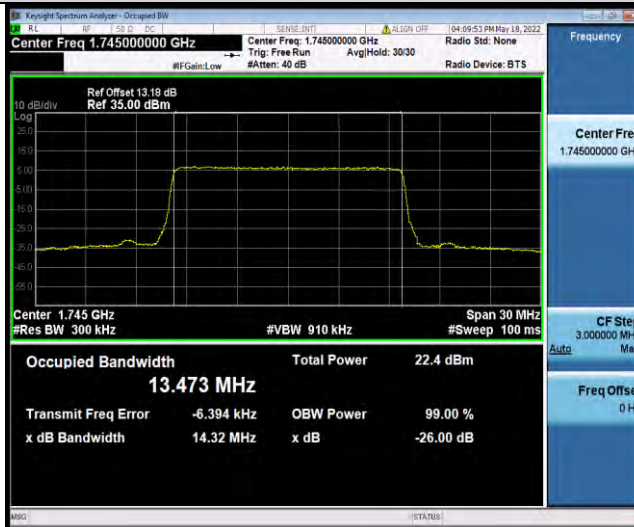

Band66-15MHz-16QAM-132597-75RB#0