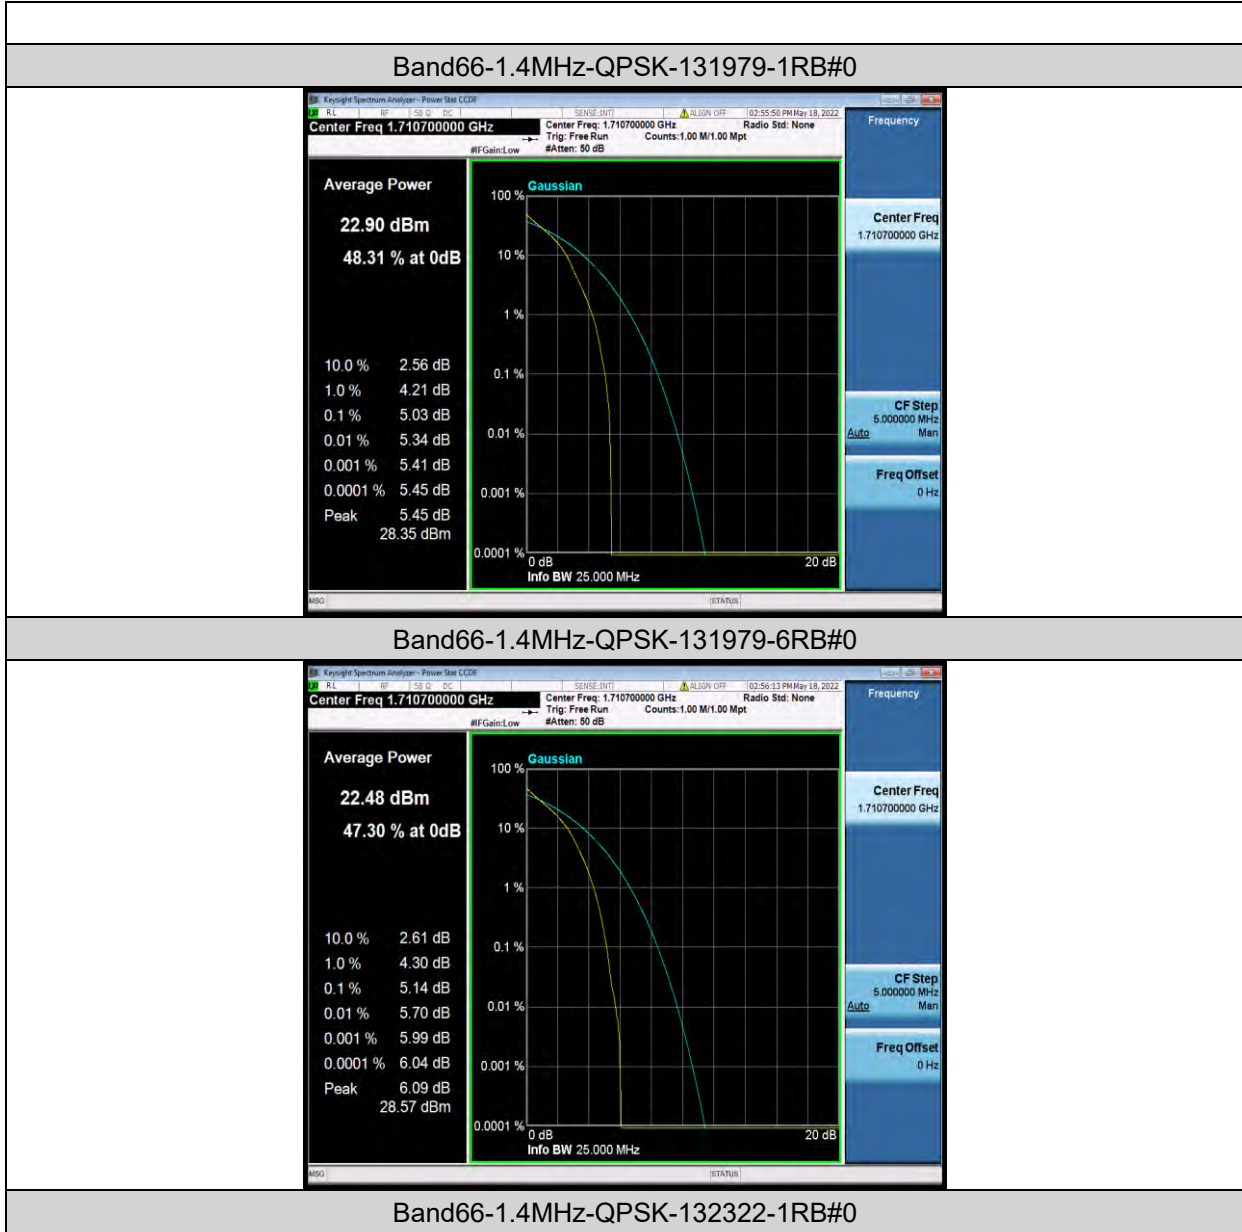

Test Graphs