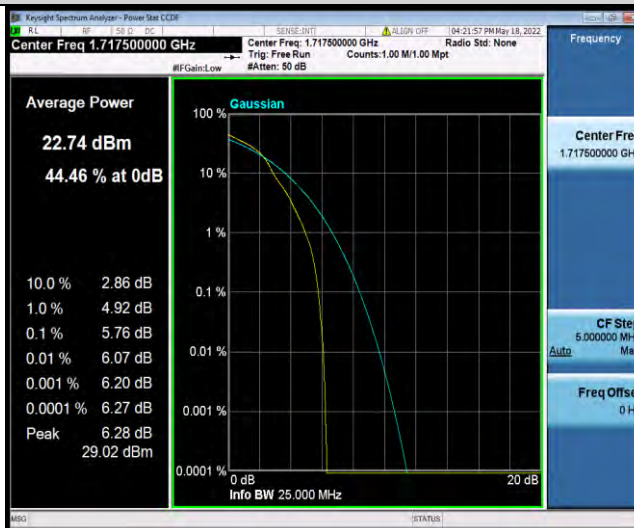

Band66-15MHz-QPSK-132597-1RB#0

Band66-15MHz-QPSK-132597-75RB#0

BUREAU VERITAS

Test Report No.: W7L-P22050002RF06

Band66-15MHz-16QAM-132047-1RB#0

Band66-15MHz-16QAM-132047-75RB#0

Band66-15MHz-16QAM-132322-1RB#0