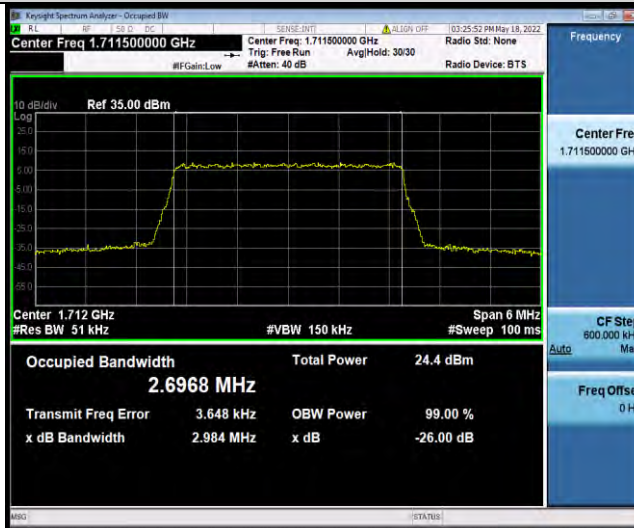

Band66-3MHz-QPSK-132322-15RB#0