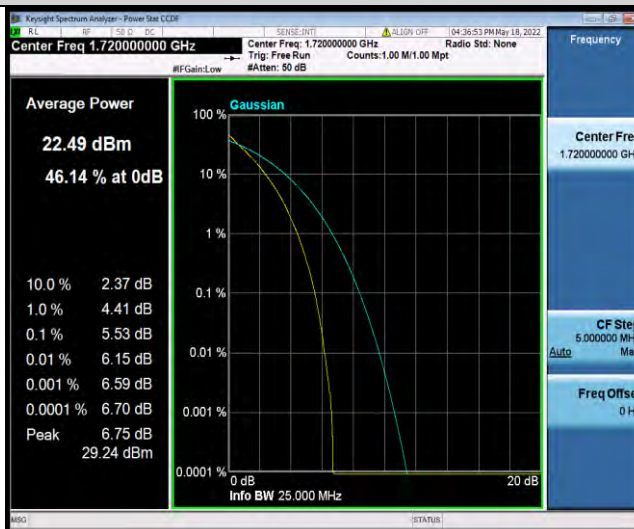

Band66-20MHz-QPSK-132322-1RB#0