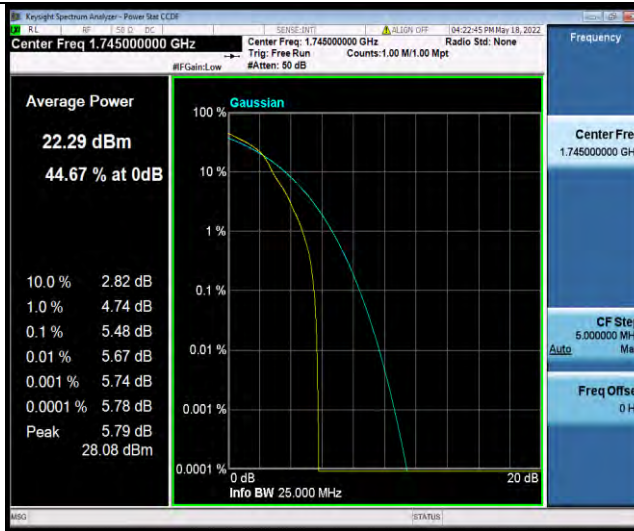

BUREAU VERITAS

Test Report No.: W7L-P22050002RF06

Band66-15MHz-16QAM-132322-75RB#0