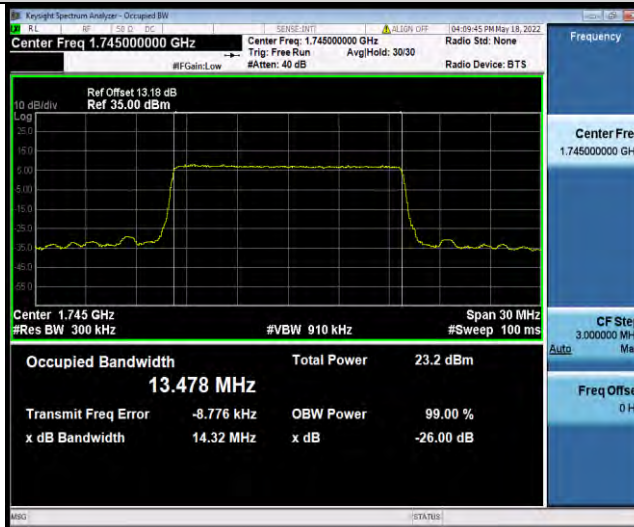

BUREAU VERITAS

Test Report No.: W7L-P22050002RF06

Band66-15MHz-QPSK-132047-75RB#0

Band66-15MHz-QPSK-132322-75RB#0

Band66-15MHz-QPSK-132597-75RB#0

BUREAU VERITAS

Test Report No.: W7L-P22050002RF06

Band66-15MHz-16QAM-132047-75RB#0