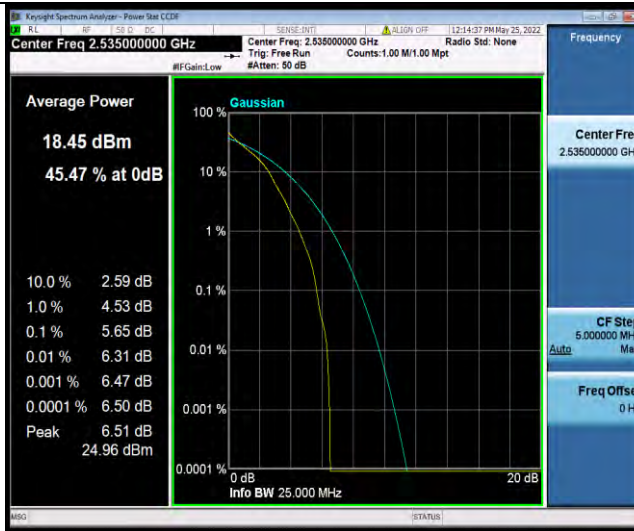

BUREAU VERITAS

Test Report No.: W7L-P22050002RF06

Band7-15MHz-QPSK-21100-75RB#0