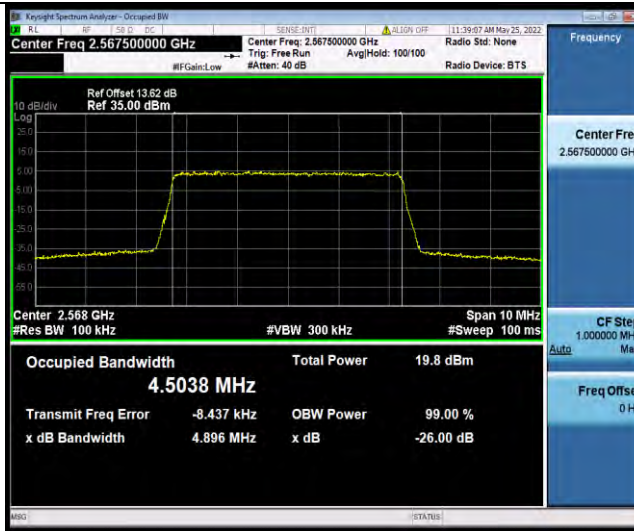

Test Report No.: W7L-P22050002RF06

Test Graphs

BUREAU VERITAS

Test Report No.: W7L-P22050002RF06

Band7-5MHz-16QAM-20775-25RB#0

Band7-5MHz-16QAM-21100-25RB#0

Band7-5MHz-16QAM-21425-25RB#0

BUREAU VERITAS