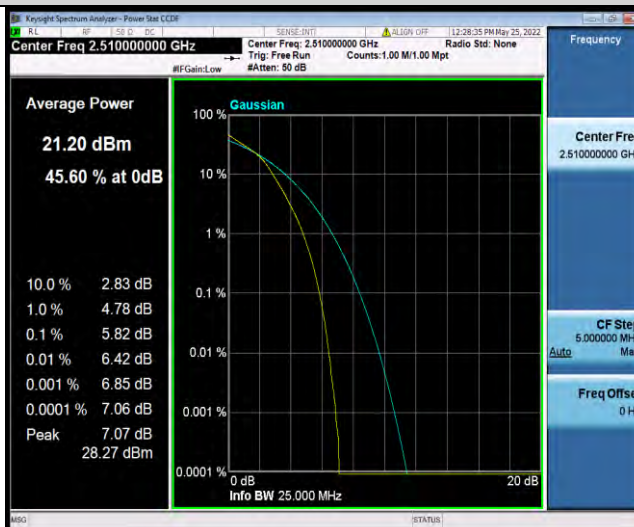

Band7-20MHz-16QAM-21100-1RB#0