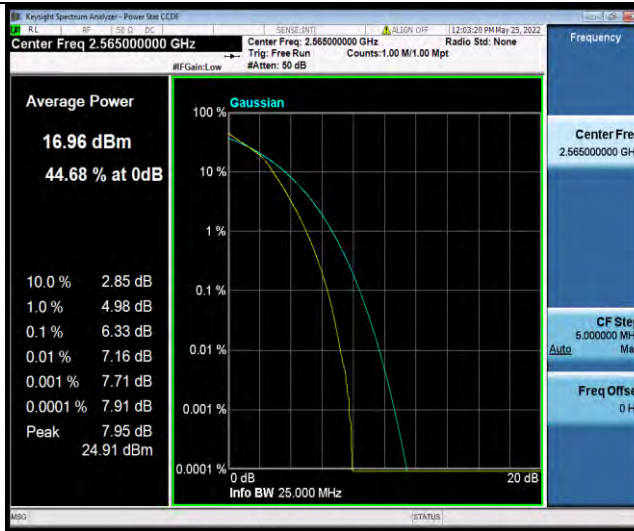

Test Report No.: W7L-P22050002RF06

Band7-10MHz-16QAM-21100-50RB#0

Band7-10MHz-16QAM-21400-1RB#0

Band7-10MHz-16QAM-21400-50RB#0

BUREAU VERITAS

Test Report No.: W7L-P22050002RF06

Band7-15MHz-QPSK-20825-1RB#0

Band7-15MHz-QPSK-20825-75RB#0