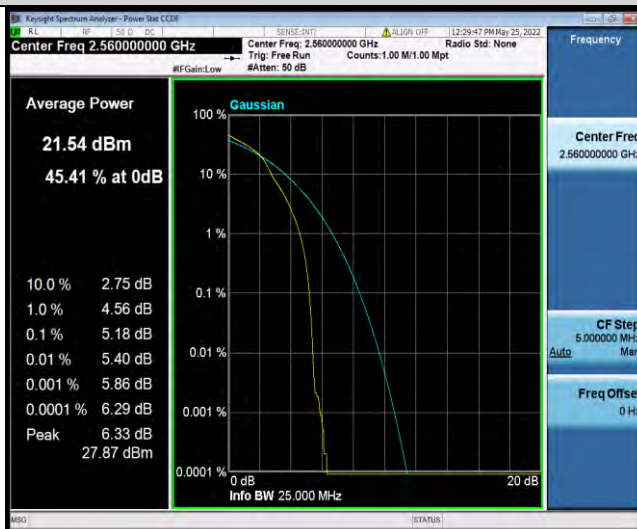

Band7-20MHz-16QAM-21350-100RB#0