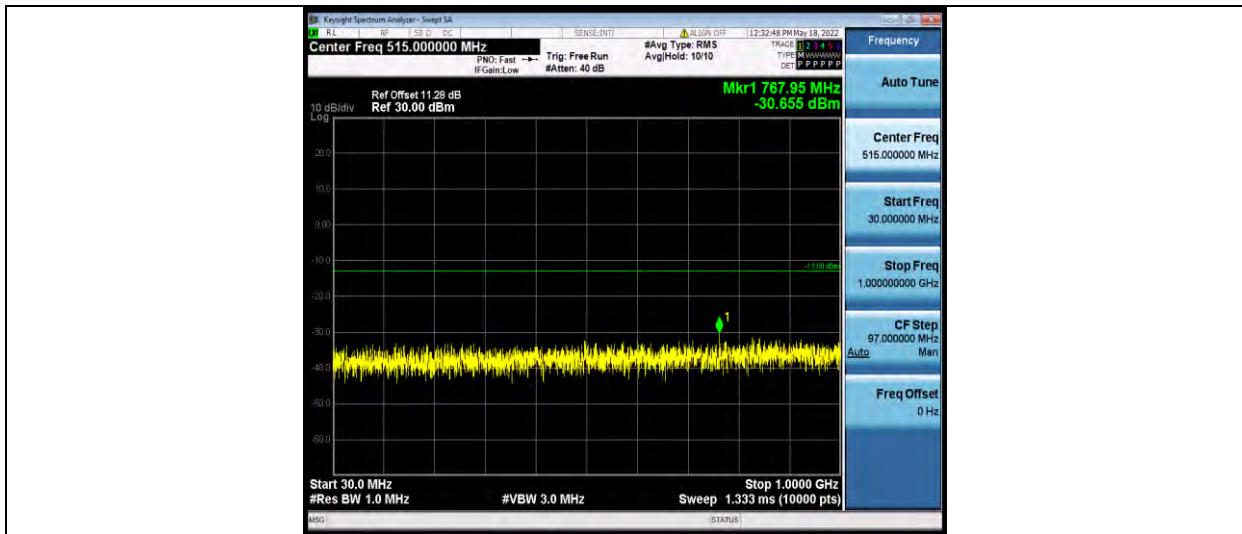

BUREAU VERITAS

Test Report No.: W7L-P22050002RF06

Band4-20MHz-16QAM-20300-1RB#0-Range2:1000~20000MHz

Test Report No.: W7L-P22050002RF06

FREQUENCY STABILITY

Test Result

Voltage										
Band	Bandwidth	Modulation	Channel	RB Configuration	Voltage [Vdc]	Temperature (°C)	Deviation (Hz)	Deviation (ppm)	Limit (ppm)	Verdict
Band4	1.4MHz	QPSK	19957	6RB#0	VL	NT	-28.14	-0.016449	±2.5	PASS
Band4	1.4MHz	QPSK	19957	6RB#0	VN	NT	-17.94	-0.010487	±2.5	PASS
Band4	1.4MHz	QPSK	19957	6RB#0	VH	NT	-38.54	-0.022529	±2.5	PASS
Band4	1.4MHz	QPSK	20175	6RB#0	VL	NT	-26.14	-0.015088	±2.5	PASS
Band4	1.4MHz	QPSK	20175	6RB#0	VN	NT	-16.31	-0.009414	±2.5	PASS
Band4	1.4MHz	QPSK	20175	6RB#0	VH	NT	-14.99	-0.008652	±2.5	PASS
Band4	1.4MHz	QPSK	20393	6RB#0	VL	NT	-29.05	-0.016559	±2.5	PASS
Band4	1.4MHz	QPSK	20393	6RB#0	VN	NT	-51.00	-0.029071	±2.5	PASS
Band4	1.4MHz	QPSK	20393	6RB#0	VH	NT	-22.30	-0.012712	±2.5	PASS
Band4	1.4MHz	16QAM	19957	6RB#0	VL	NT	-24.65	-0.014409	±2.5	PASS
Band4	1.4MHz	16QAM	19957	6RB#0	VN	NT	-50.18	-0.029333	±2.5	PASS
Band4	1.4MHz	16QAM	19957	6RB#0	VH	NT	-38.37	-0.022429	±2.5	PASS
Band4	1.4MHz	16QAM	20175	6RB#0	VL	NT	-27.07	-0.015625	±2.5	PASS
Band4	1.4MHz	16QAM	20175	6RB#0	VN	NT	-27.11	-0.015648	±2.5	PASS
Band4	1.4MHz	16QAM	20175	6RB#0	VH	NT	-24.32	-0.014038	±2.5	PASS
Band4	1.4MHz	16QAM	20393	6RB#0	VL	NT	17.09	0.009742	±2.5	PASS
Band4	1.4MHz	16QAM	20393	6RB#0	VN	NT	-25.02	-0.014262	±2.5	PASS
Band4	1.4MHz	16QAM	20393	6RB#0	VH	NT	18.14	0.010340	±2.5	PASS
Band4	3MHz	QPSK	19965	15RB#0	VL	NT	-7.20	-0.004207	±2.5	PASS
Band4	3MHz	QPSK	19965	15RB#0	VN	NT	-11.89	-0.006947	±2.5	PASS
Band4	3MHz	QPSK	19965	15RB#0	VH	NT	20.18	0.011791	±2.5	PASS
Band4	3MHz	QPSK	20175	15RB#0	VL	NT	51.77	0.029882	±2.5	PASS
Band4	3MHz	QPSK	20175	15RB#0	VN	NT	12.55	0.007244	±2.5	PASS
Band4	3MHz	QPSK	20175	15RB#0	VH	NT	24.91	0.014378	±2.5	PASS
Band4	3MHz	QPSK	20385	15RB#0	VL	NT	17.61	0.010043	±2.5	PASS
Band4	3MHz	QPSK	20385	15RB#0	VN	NT	-17.81	-0.010157	±2.5	PASS
Band4	3MHz	QPSK	20385	15RB#0	VH	NT	31.17	0.017776	±2.5	PASS
Band4	3MHz	16QAM	19965	15RB#0	VL	NT	20.28	0.011849	±2.5	PASS
Band4	3MHz	16QAM	19965	15RB#0	VN	NT	44.13	0.025784	±2.5	PASS
Band4	3MHz	16QAM	19965	15RB#0	VH	NT	40.45	0.023634	±2.5	PASS
Band4	3MHz	16QAM	20175	15RB#0	VL	NT	41.08	0.023711	±2.5	PASS
Band4	3MHz	16QAM	20175	15RB#0	VN	NT	13.56	0.007827	±2.5	PASS
Band4	3MHz	16QAM	20175	15RB#0	VH	NT	17.64	0.010182	±2.5	PASS
Band4	3MHz	16QAM	20385	15RB#0	VL	NT	35.02	0.019971	±2.5	PASS
Band4	3MHz	16QAM	20385	15RB#0	VN	NT	30.84	0.017588	±2.5	PASS
Band4	3MHz	16QAM	20385	15RB#0	VH	NT	34.92	0.019914	±2.5	PASS
Band4	5MHz	QPSK	19975	25RB#0	VL	NT	40.97	0.023924	±2.5	PASS
Band4	5MHz	QPSK	19975	25RB#0	VN	NT	25.16	0.014692	±2.5	PASS
Band4	5MHz	QPSK	19975	25RB#0	VH	NT	23.35	0.013635	±2.5	PASS