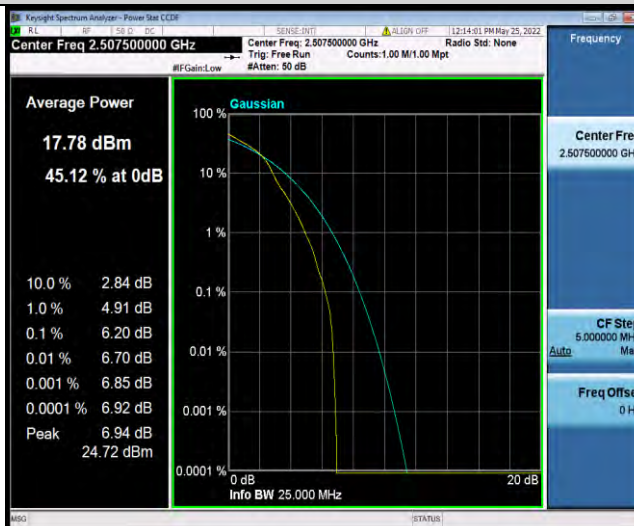

Band7-15MHz-16QAM-20825-75RB#0