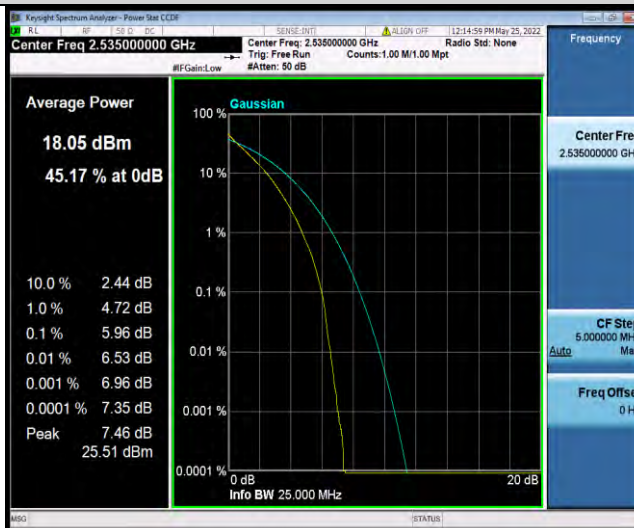

Band7-15MHz-QPSK-21100-1RB#0

BUREAU VERITAS

Test Report No.: W7L-P22050002RF06

Band7-15MHz-QPSK-21100-75RB#0

Band7-15MHz-QPSK-21375-1RB#0

Band7-15MHz-QPSK-21375-75RB#0

BUREAU VERITAS

Test Report No.: W7L-P22050002RF06