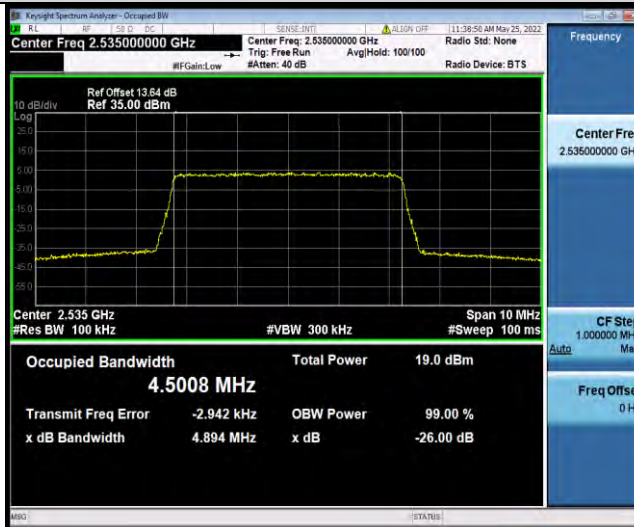

Test Report No.: W7L-P22050002RF06

Test Graphs

BUREAU VERITAS

Test Report No.: W7L-P22050002RF06

Band7-5MHz-16QAM-20775-25RB#0

Band7-5MHz-16QAM-21100-25RB#0

Band7-5MHz-16QAM-21425-25RB#0

BUREAU VERITAS