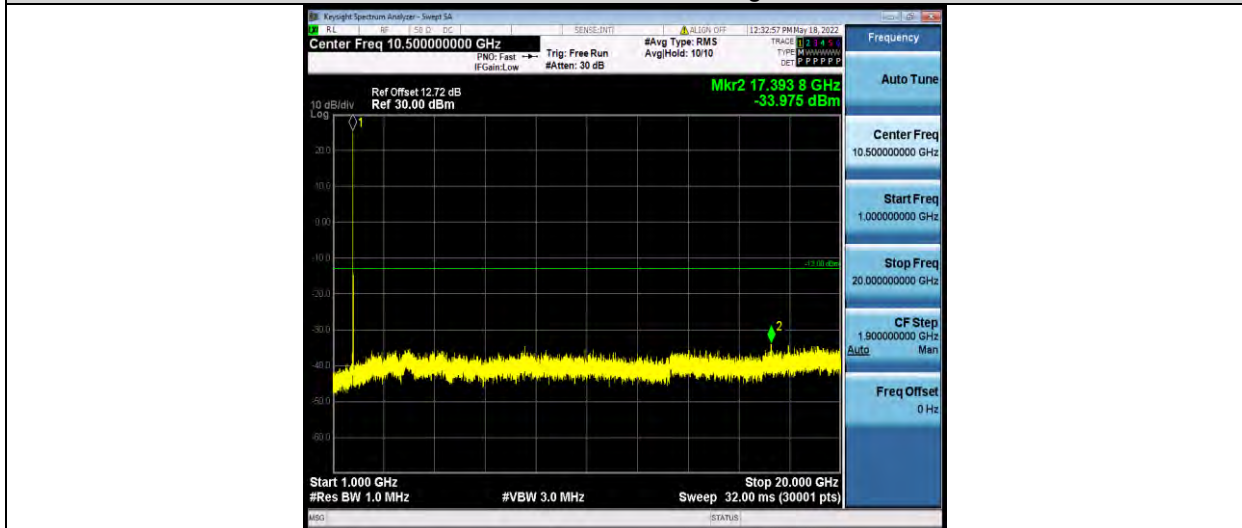

BUREAU VERITAS

Test Report No.: W7L-P22050002RF06

Band4-20MHz-16QAM-20300-1RB#0-Range2:1000~20000MHz

Test Report No.: W7L-P22050002RF06

FREQUENCY STABILITY

Test Result

Voltage										
Band	Bandwidth	Modulation	Channel	RB Configuration	Voltage [Vdc]	Temperature (°C)	Deviation (Hz)	Deviation (ppm)	Limit (ppm)	Verdict
Band4	1.4MHz	QPSK	19957	6RB#0	VL	NT	-28.14	-0.016449	±2.5	PASS
Band4	1.4MHz	QPSK	19957	6RB#0	VN	NT	-17.94	-0.010487	±2.5	PASS
Band4	1.4MHz	QPSK	19957	6RB#0	VH	NT	-38.54	-0.022529	±2.5	PASS
Band4	1.4MHz	QPSK	20175	6RB#0	VL	NT	-26.14	-0.015088	±2.5	PASS
Band4	1.4MHz	QPSK	20175	6RB#0	VN	NT	-16.31	-0.009414	±2.5	PASS
Band4	1.4MHz	QPSK	20175	6RB#0	VH	NT	-14.99	-0.008652	±2.5	PASS
Band4	1.4MHz	QPSK	20393	6RB#0	VL	NT	-29.05	-0.016559	±2.5	PASS
Band4	1.4MHz	QPSK	20393	6RB#0	VN	NT	-51.00	-0.029071	±2.5	PASS
Band4	1.4MHz	QPSK	20393	6RB#0	VH	NT	-22.30	-0.012712	±2.5	PASS
Band4	1.4MHz	16QAM	19957	6RB#0	VL	NT	-24.65	-0.014409	±2.5	PASS
Band4	1.4MHz	16QAM	19957	6RB#0	VN	NT	-50.18	-0.029333	±2.5	PASS
Band4	1.4MHz	16QAM	19957	6RB#0	VH	NT	-38.37	-0.022429	±2.5	PASS
Band4	1.4MHz	16QAM	20175	6RB#0	VL	NT	-27.07	-0.015625	±2.5	PASS
Band4	1.4MHz	16QAM	20175	6RB#0	VN	NT	-27.11	-0.015648	±2.5	PASS
Band4	1.4MHz	16QAM	20175	6RB#0	VH	NT	-24.32	-0.014038	±2.5	PASS
Band4	1.4MHz	16QAM	20393	6RB#0	VL	NT	17.09	0.009742	±2.5	PASS
Band4	1.4MHz	16QAM	20393	6RB#0	VN	NT	-25.02	-0.014262	±2.5	PASS
Band4	1.4MHz	16QAM	20393	6RB#0	VH	NT	18.14	0.010340	±2.5	PASS
Band4	3MHz	QPSK	19965	15RB#0	VL	NT	-7.20	-0.004207	±2.5	PASS
Band4	3MHz	QPSK	19965	15RB#0	VN	NT	-11.89	-0.006947	±2.5	PASS
Band4	3MHz	QPSK	19965	15RB#0	VH	NT	20.18	0.011791	±2.5	PASS
Band4	3MHz	QPSK	20175	15RB#0	VL	NT	51.77	0.029882	±2.5	PASS
Band4	3MHz	QPSK	20175	15RB#0	VN	NT	12.55	0.007244	±2.5	PASS
Band4	3MHz	QPSK	20175	15RB#0	VH	NT	24.91	0.014378	±2.5	PASS
Band4	3MHz	QPSK	20385	15RB#0	VL	NT	17.61	0.010043	±2.5	PASS
Band4	3MHz	QPSK	20385	15RB#0	VN	NT	-17.81	-0.010157	±2.5	PASS
Band4	3MHz	QPSK	20385	15RB#0	VH	NT	31.17	0.017776	±2.5	PASS
Band4	3MHz	16QAM	19965	15RB#0	VL	NT	20.28	0.011849	±2.5	PASS
Band4	3MHz	16QAM	19965	15RB#0	VN	NT	44.13	0.025784	±2.5	PASS
Band4	3MHz	16QAM	19965	15RB#0	VH	NT	40.45	0.023634	±2.5	PASS
Band4	3MHz	16QAM	20175	15RB#0	VL	NT	41.08	0.023711	±2.5	PASS
Band4	3MHz	16QAM	20175	15RB#0	VN	NT	13.56	0.007827	±2.5	PASS
Band4	3MHz	16QAM	20175	15RB#0	VH	NT	17.64	0.010182	±2.5	PASS
Band4	3MHz	16QAM	20385	15RB#0	VL	NT	35.02	0.019971	±2.5	PASS
Band4	3MHz	16QAM	20385	15RB#0	VN	NT	30.84	0.017588	±2.5	PASS
Band4	3MHz	16QAM	20385	15RB#0	VH	NT	34.92	0.019914	±2.5	PASS
Band4	5MHz	QPSK	19975	25RB#0	VL	NT	40.97	0.023924	±2.5	PASS
Band4	5MHz	QPSK	19975	25RB#0	VN	NT	25.16	0.014692	±2.5	PASS
Band4	5MHz	QPSK	19975	25RB#0	VH	NT	23.35	0.013635	±2.5	PASS