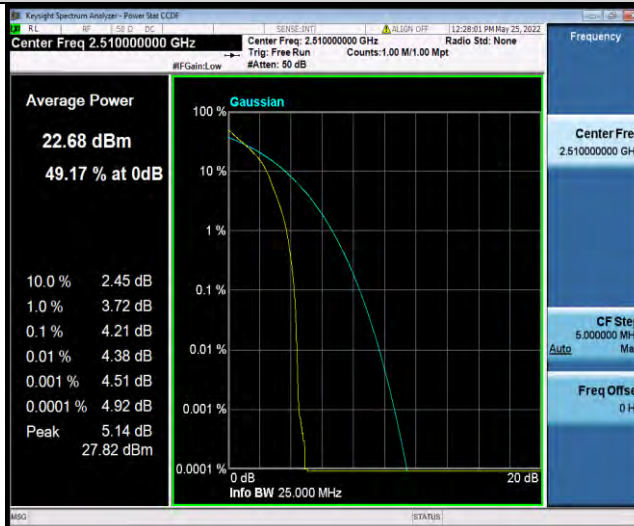

Band7-20MHz-QPSK-20850-100RB#0