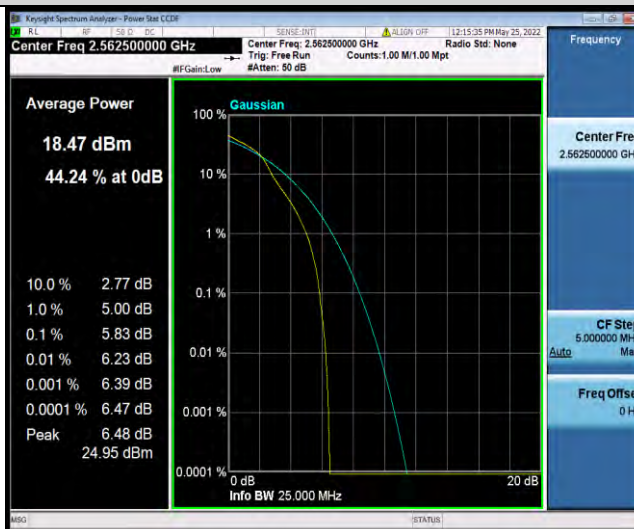

Band7-15MHz-16QAM-20825-1RB#0

Band7-15MHz-16QAM-20825-75RB#0

Band7-15MHz-16QAM-21100-1RB#0

BUREAU VERITAS

Test Report No.: W7L-P22050002RF06

Band7-15MHz-16QAM-21100-75RB#0

Band7-15MHz-16QAM-21375-1RB#0

Band7-15MHz-16QAM-21375-75RB#0