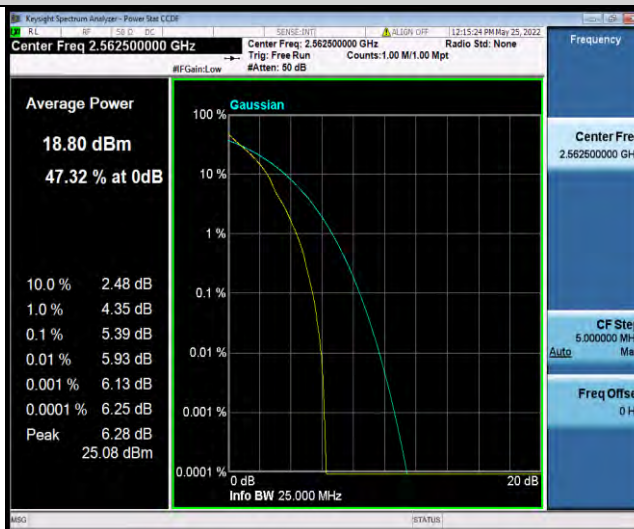

Band7-15MHz-QPSK-21100-1RB#0

BUREAU VERITAS

Test Report No.: W7L-P22050002RF06

Band7-15MHz-QPSK-21100-75RB#0

Band7-15MHz-QPSK-21375-1RB#0

Band7-15MHz-QPSK-21375-75RB#0

BUREAU VERITAS

Test Report No.: W7L-P22050002RF06