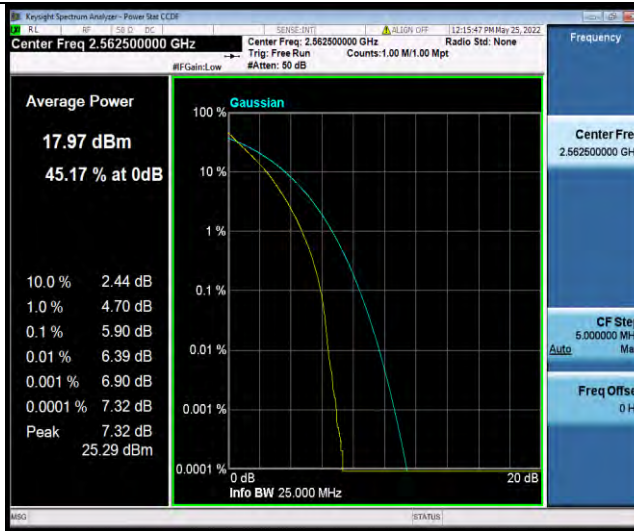

Band7-15MHz-QPSK-21100-1RB#0

BUREAU VERITAS

Test Report No.: W7L-P22050002RF06

Band7-15MHz-QPSK-21100-75RB#0

Band7-15MHz-QPSK-21375-1RB#0

Band7-15MHz-QPSK-21375-75RB#0

BUREAU VERITAS

Test Report No.: W7L-P22050002RF06