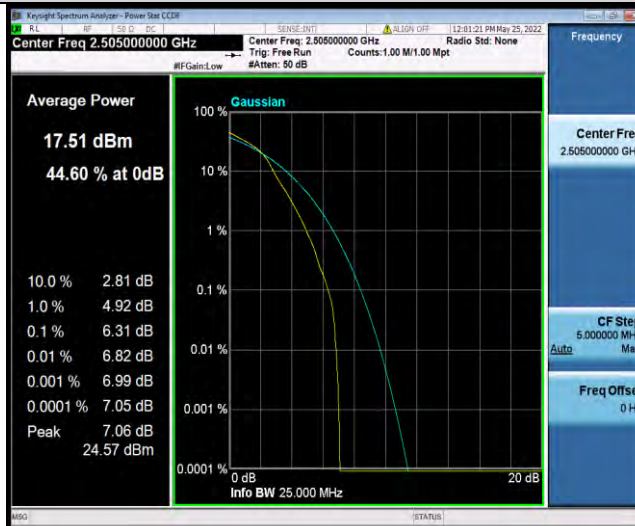

Band7-10MHz-16QAM-20800-50RB#0