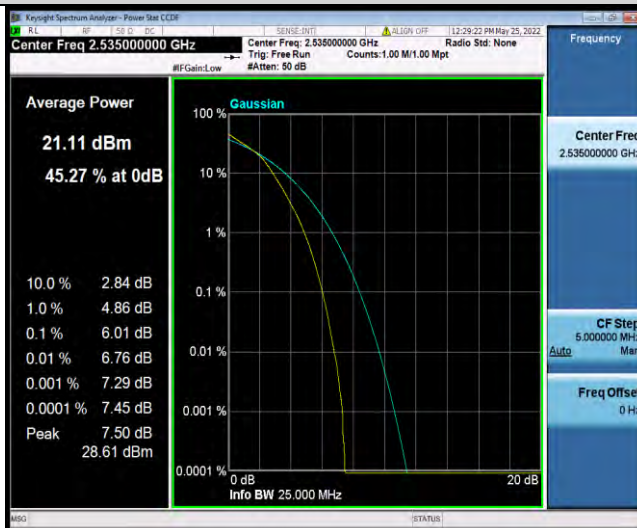

Band7-20MHz-16QAM-21350-1RB#0