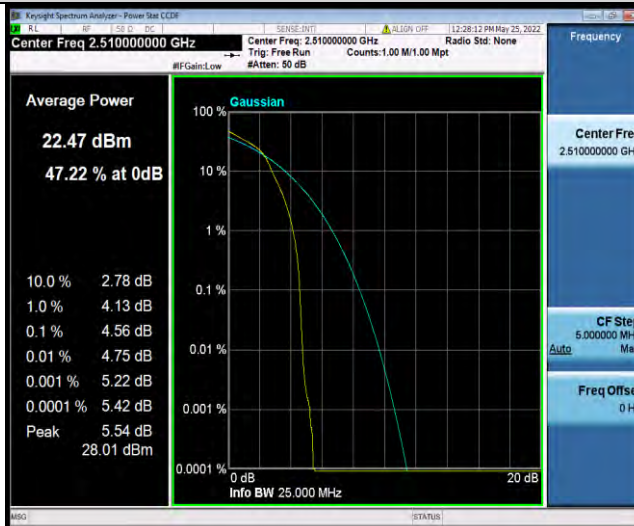

Band7-20MHz-16QAM-20850-100RB#0