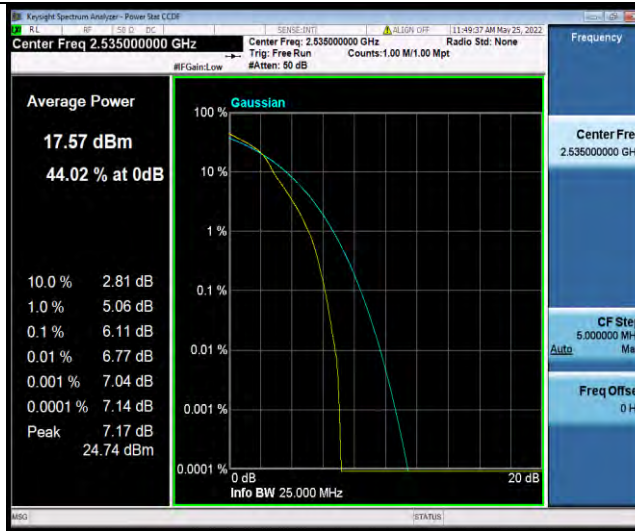

BUREAU
VERITAS

Test Report No.: W7L-P22050002RF06

Band7-5MHz-16QAM-21100-25RB#0