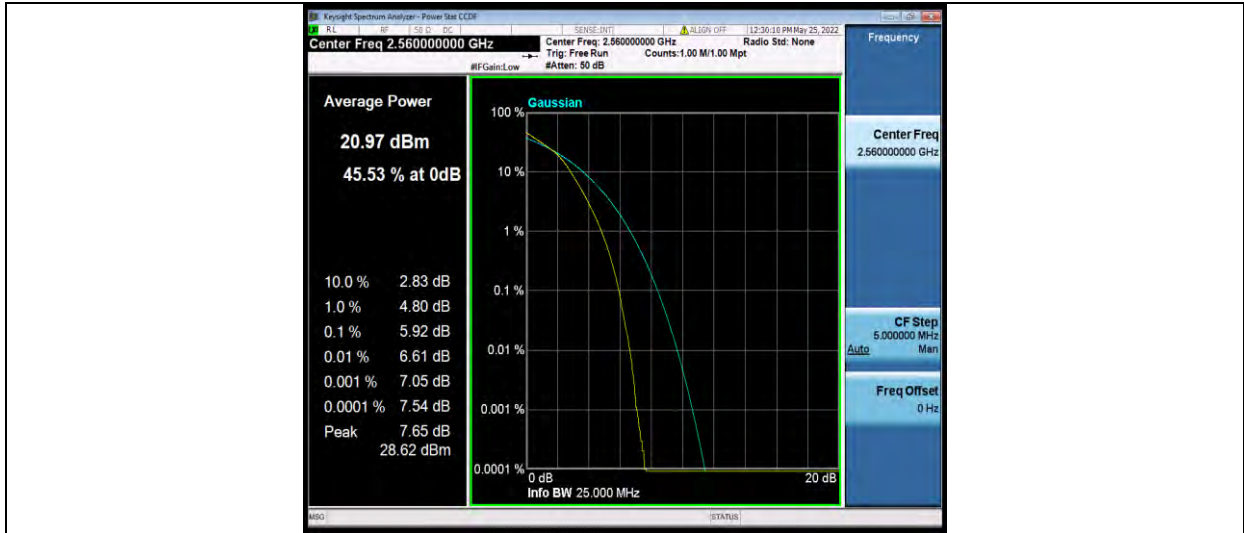

BUREAU VERITAS

Test Report No.: W7L-P22050002RF06