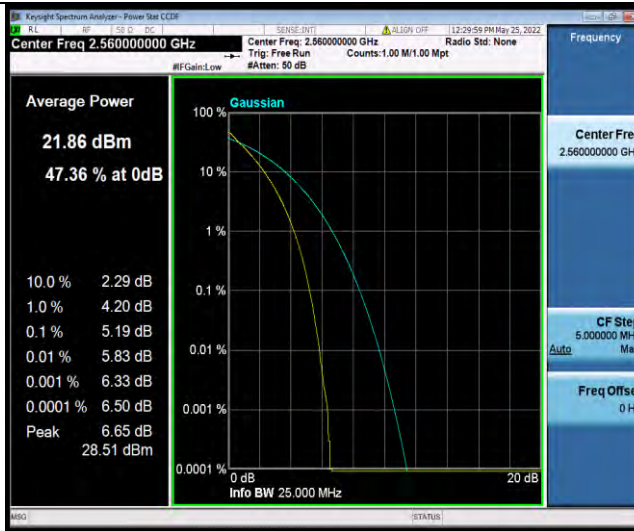

BUREAU VERITAS

Test Report No.: W7L-P22050002RF06

Band7-20MHz-16QAM-20850-1RB#0