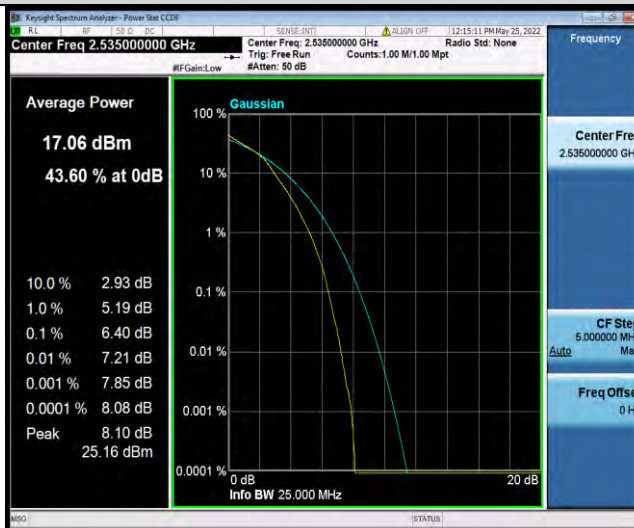

Band7-15MHz-16QAM-20825-1RB#0

Band7-15MHz-16QAM-20825-75RB#0

Band7-15MHz-16QAM-21100-1RB#0

BUREAU VERITAS

Test Report No.: W7L-P22050002RF06

Band7-15MHz-16QAM-21100-75RB#0

Band7-15MHz-16QAM-21375-1RB#0

Band7-15MHz-16QAM-21375-75RB#0