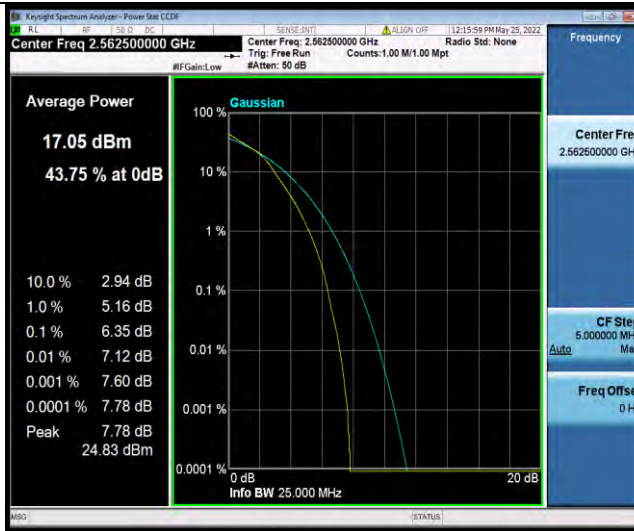

BUREAU VERITAS

Test Report No.: W7L-P22050002RF06

Band7-20MHz-QPSK-20850-1RB#0