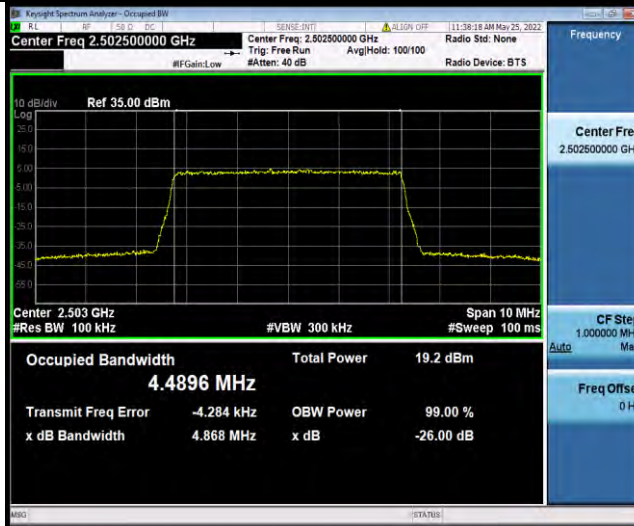

Test Report No.: W7L-P22050002RF06

Test Graphs

BUREAU VERITAS

Test Report No.: W7L-P22050002RF06

Band7-5MHz-16QAM-20775-25RB#0

Band7-5MHz-16QAM-21100-25RB#0

Band7-5MHz-16QAM-21425-25RB#0

BUREAU VERITAS