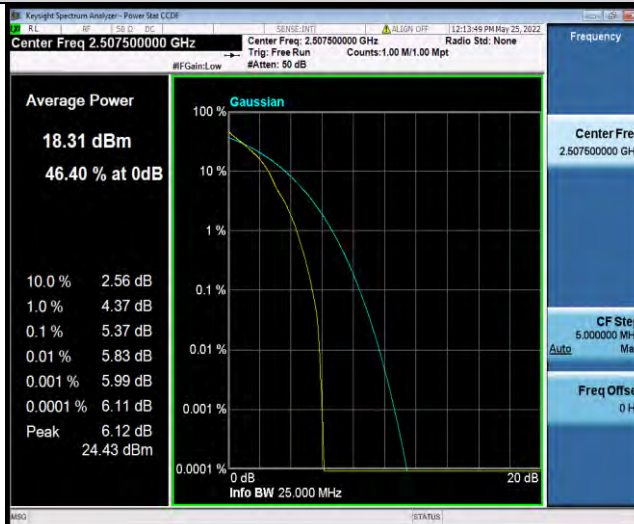

Test Report No.: W7L-P22050002RF06

Band7-10MHz-16QAM-21100-50RB#0

Band7-10MHz-16QAM-21400-1RB#0

Band7-10MHz-16QAM-21400-50RB#0

BUREAU VERITAS

Test Report No.: W7L-P22050002RF06

Band7-15MHz-QPSK-20825-1RB#0

Band7-15MHz-QPSK-20825-75RB#0