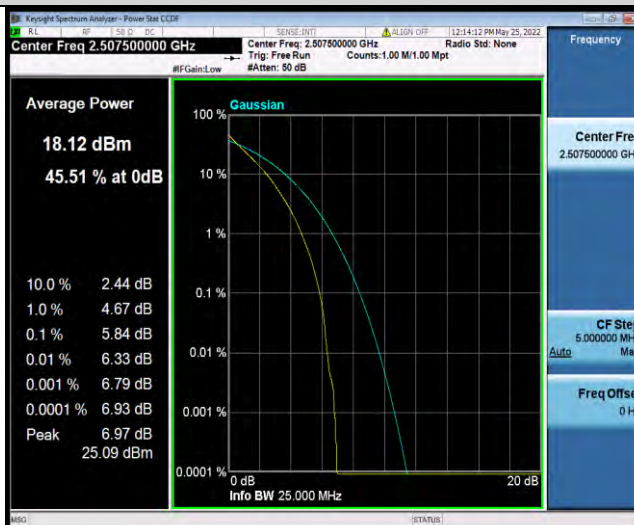

Test Report No.: W7L-P22050002RF06

Band7-10MHz-16QAM-21100-50RB#0

Band7-10MHz-16QAM-21400-1RB#0

Band7-10MHz-16QAM-21400-50RB#0

BUREAU VERITAS

Test Report No.: W7L-P22050002RF06

Band7-15MHz-QPSK-20825-1RB#0

Band7-15MHz-QPSK-20825-75RB#0