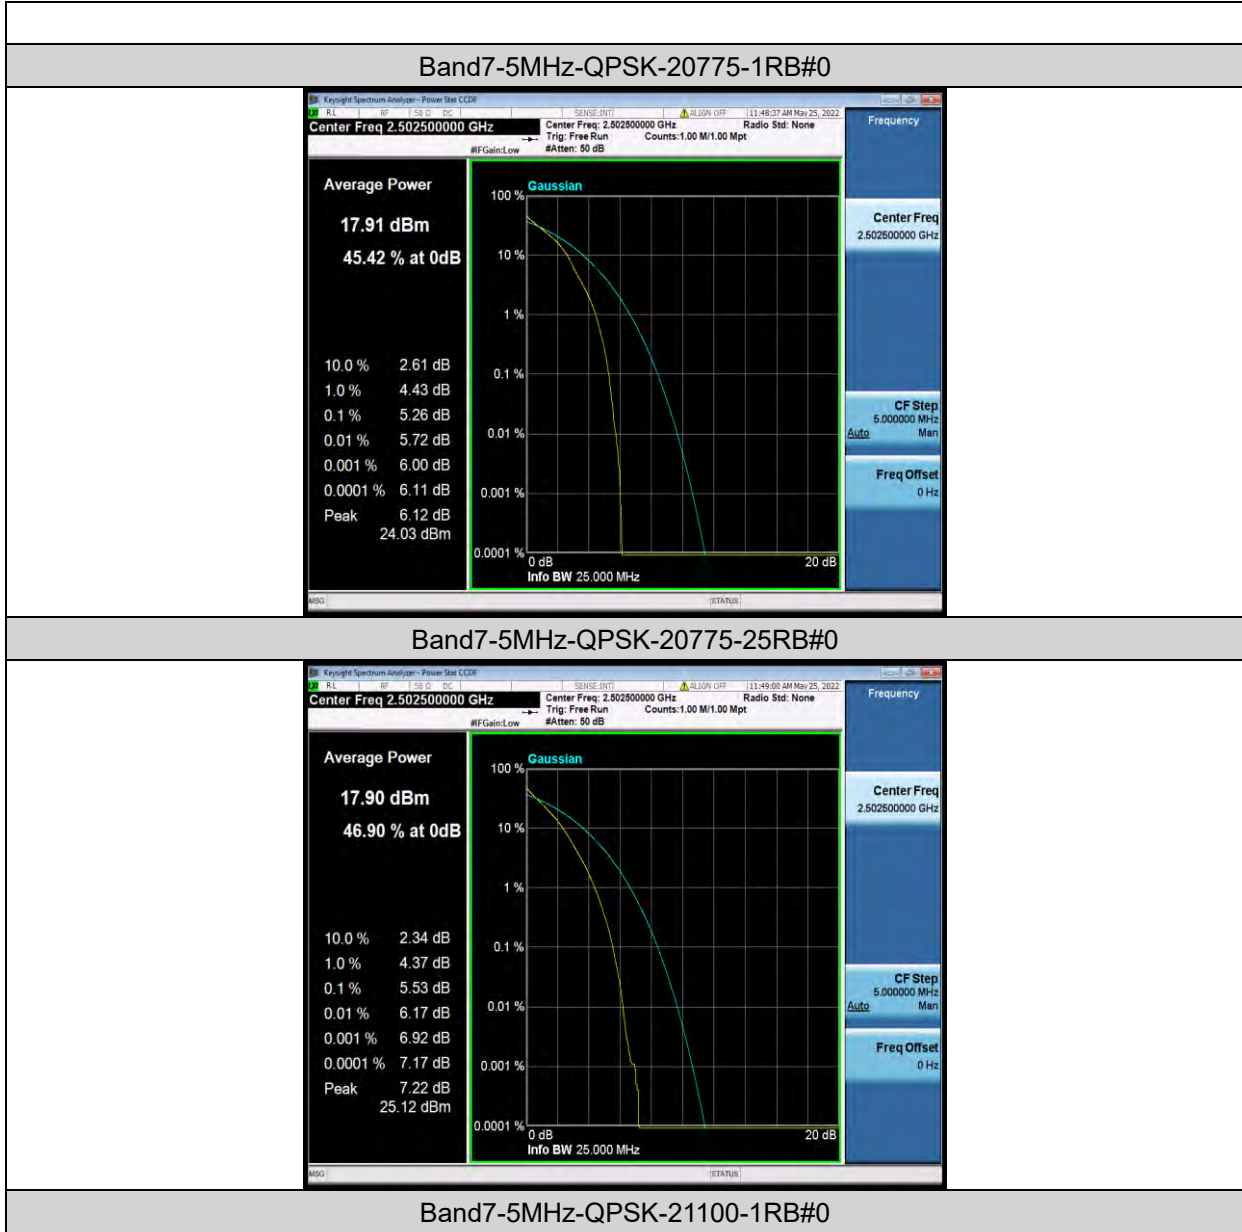

Test Graphs