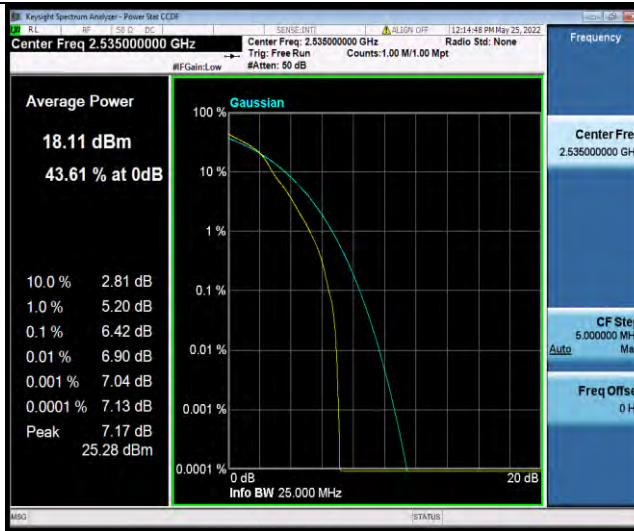

Band7-15MHz-16QAM-20825-1RB#0

Band7-15MHz-16QAM-20825-75RB#0

Band7-15MHz-16QAM-21100-1RB#0

BUREAU VERITAS

Test Report No.: W7L-P22050002RF06

Band7-15MHz-16QAM-21100-75RB#0

Band7-15MHz-16QAM-21375-1RB#0

Band7-15MHz-16QAM-21375-75RB#0