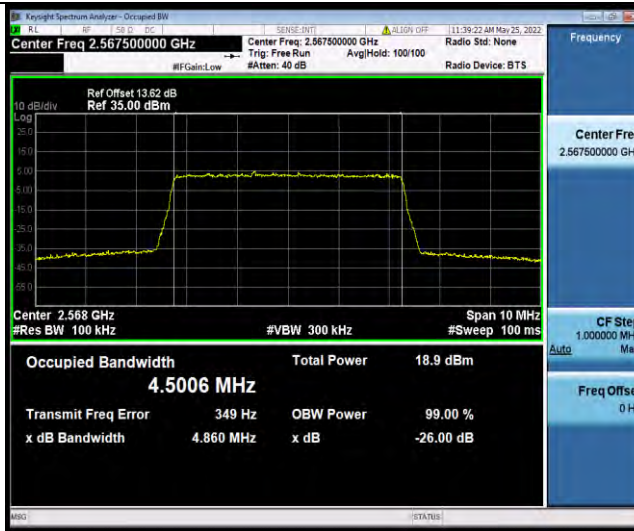

BUREAU VERITAS

Test Report No.: W7L-P22050002RF06

Band7-10MHz-QPSK-20800-50RB#0