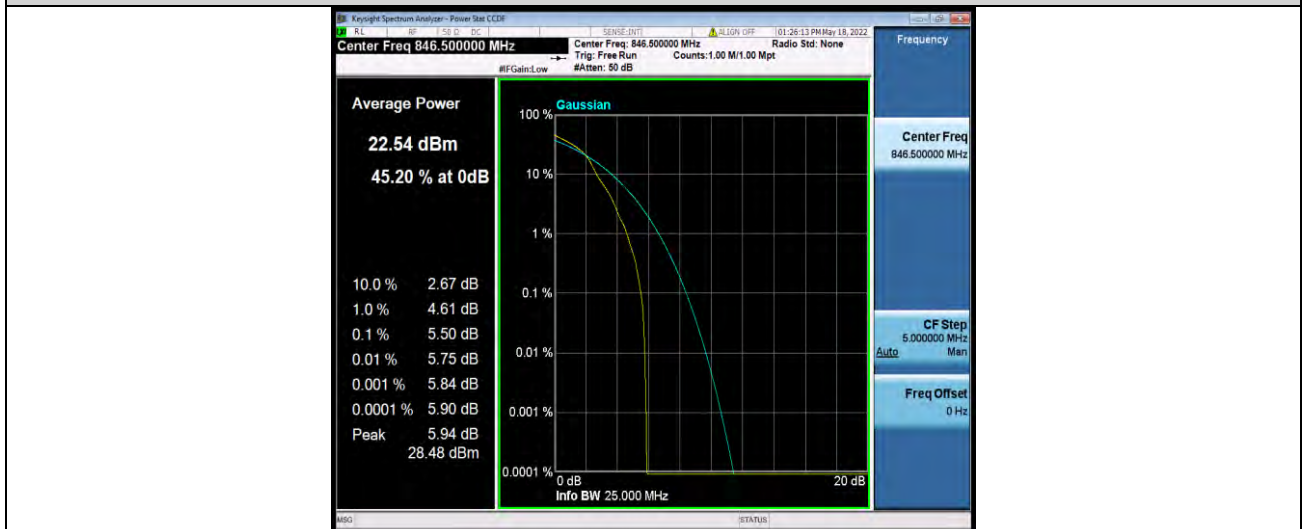

Band5-5MHz-16QAM-20625-25RB#0