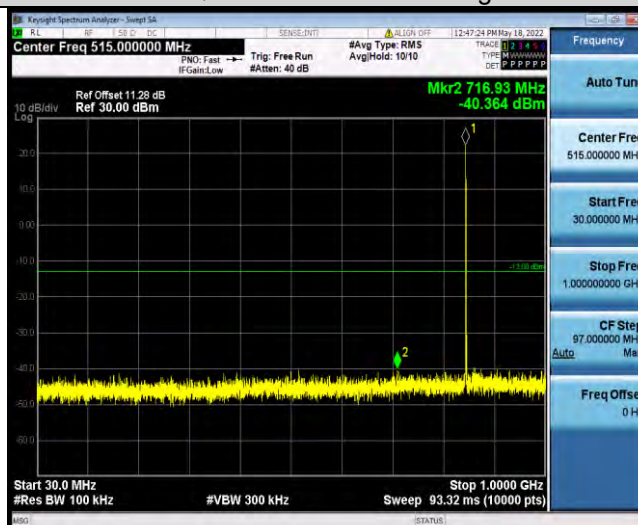

Band5-1.4MHz-16QAM-20643-1RB#0-Range2:1000~10000MHz