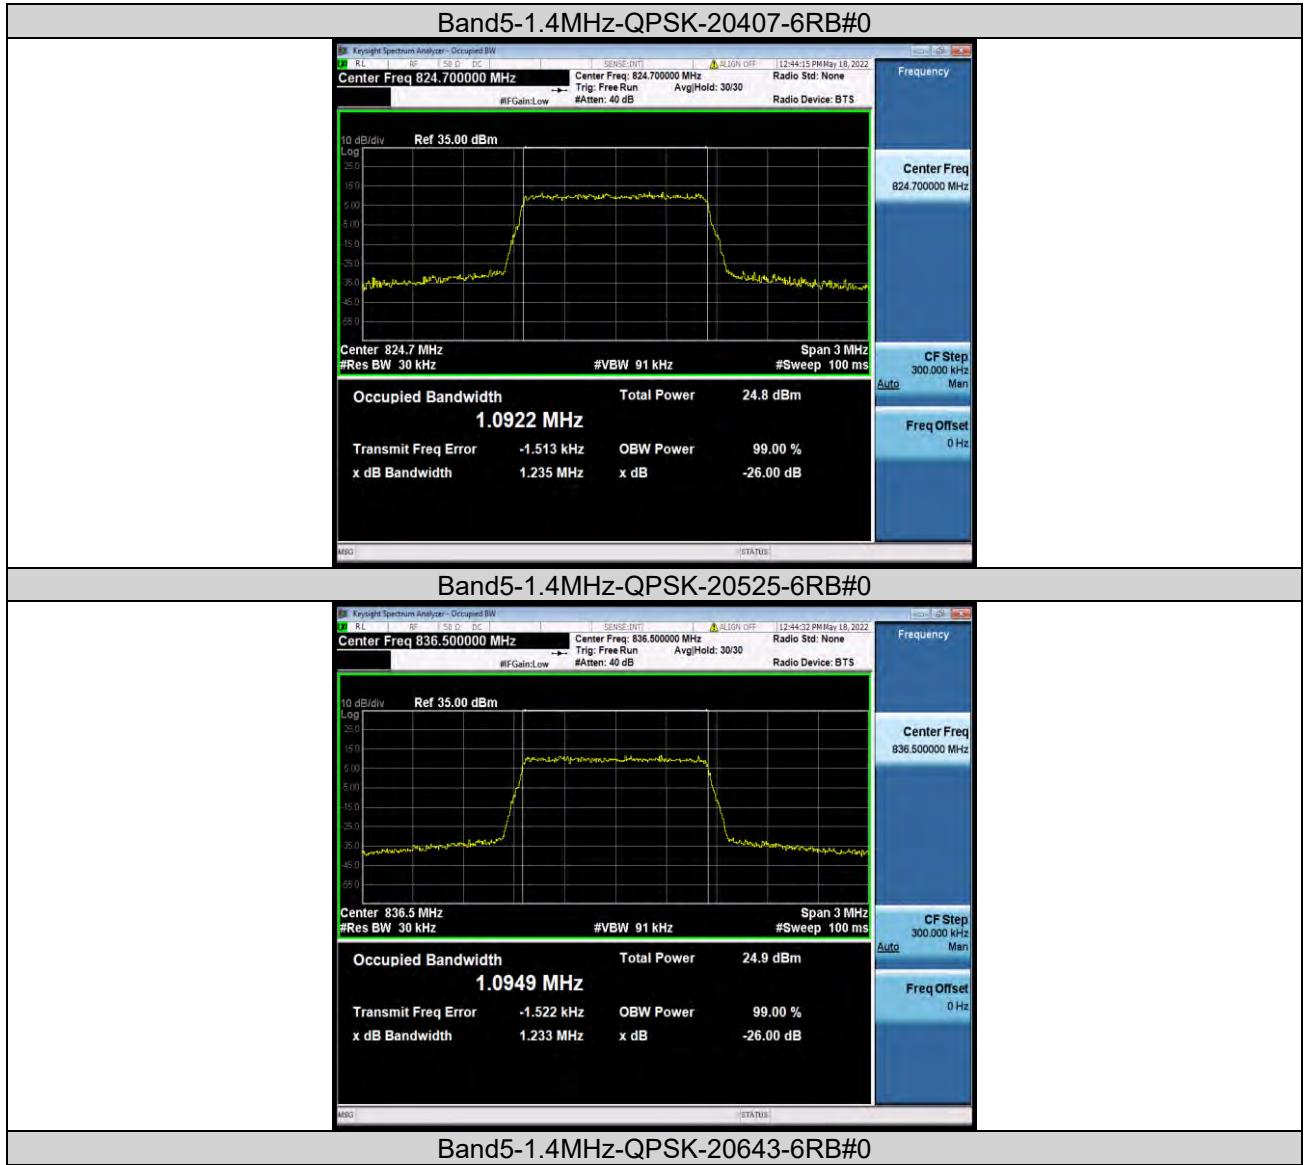

BUREAU VERITAS

Test Report No.: W7L-P22050002RF04

Test Graphs