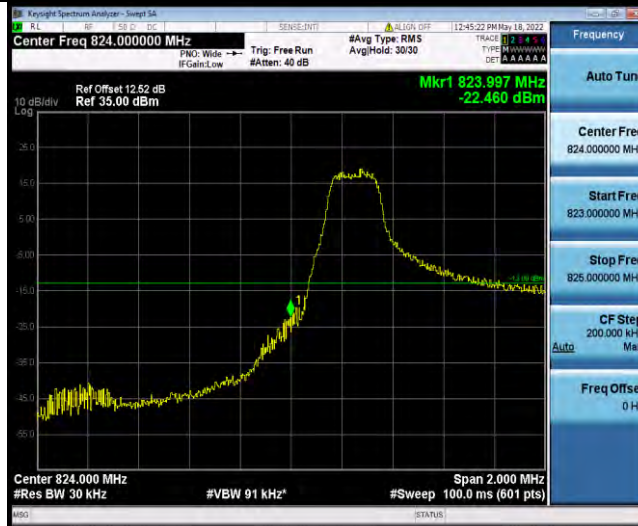

Band5-1.4MHz-16QAM-20407-6RB#0