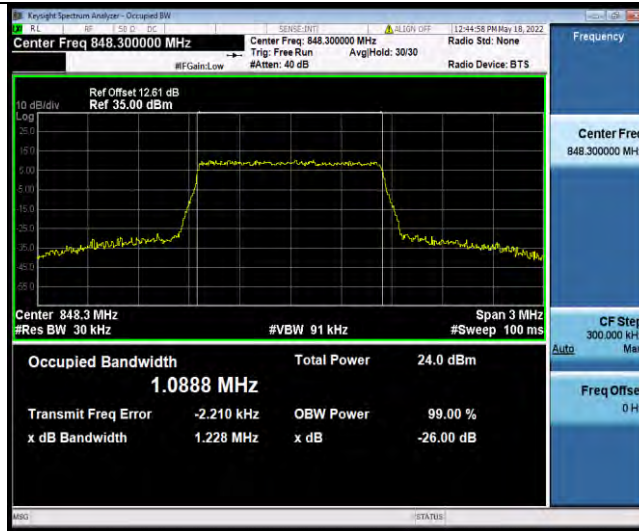

BUREAU VERITAS

Test Report No.: W7L-P22050002RF04

Band5-3MHz-QPSK-20415-15RB#0