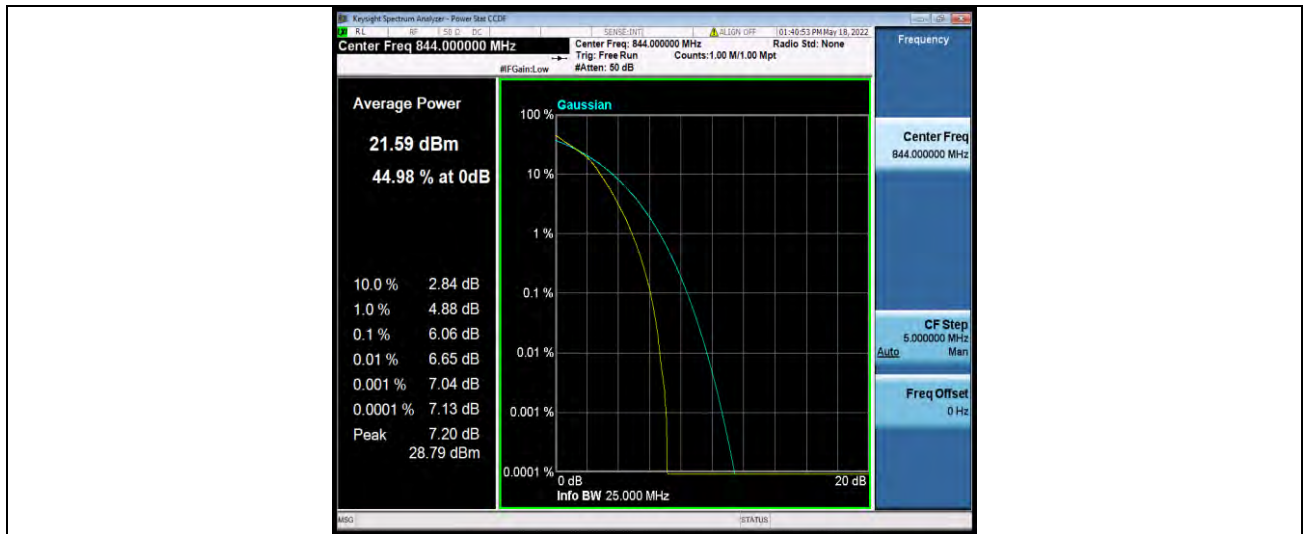

Test Report No.: W7L-P22050002RF04

Band5-10MHz-16QAM-20525-50RB#0

Band5-10MHz-16QAM-20600-1RB#0

Band5-10MHz-16QAM-20600-50RB#0

**BUREAU
VERITAS**

Test Report No.: W7L-P22050002RF04

26DB BANDWIDTH AND OCCUPIED BANDWIDTH