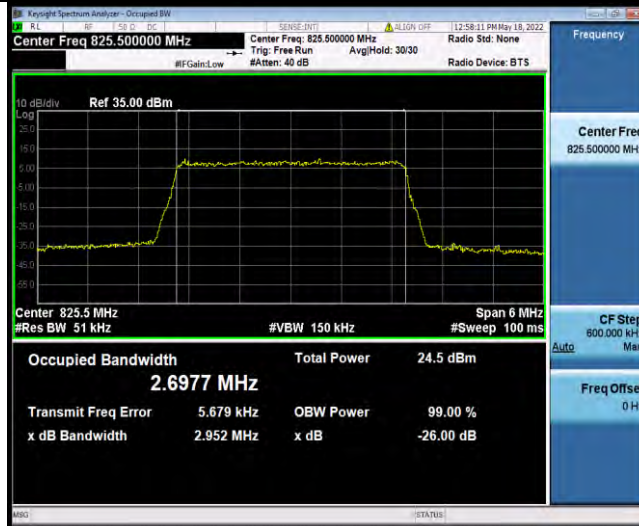

Band5-3MHz-QPSK-20525-15RB#0