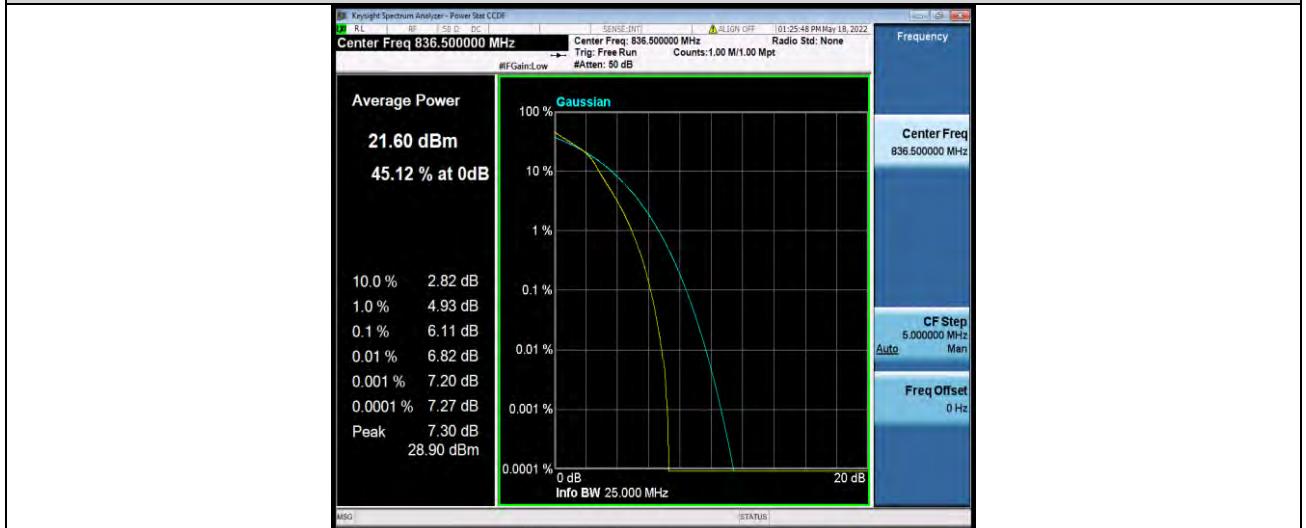

Band5-5MHz-16QAM-20625-1RB#0