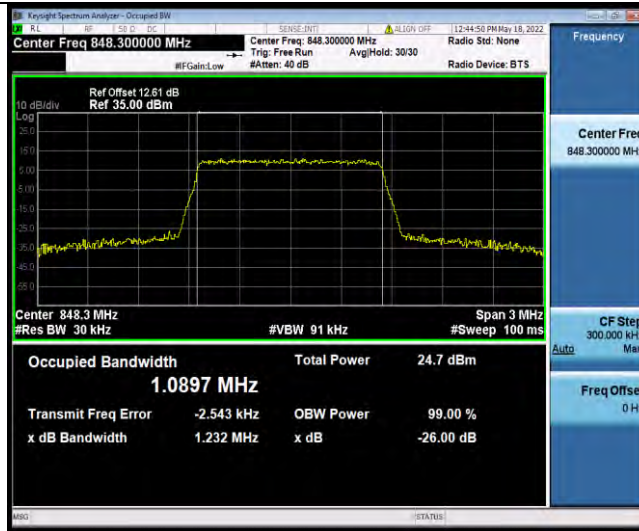

BUREAU VERITAS

Test Report No.: W7L-P22050002RF04

Test Graphs

BUREAU VERITAS

Test Report No.: W7L-P22050002RF04

Band5-1.4MHz-16QAM-20407-6RB#0

Band5-1.4MHz-16QAM-20525-6RB#0

Band5-1.4MHz-16QAM-20643-6RB#0