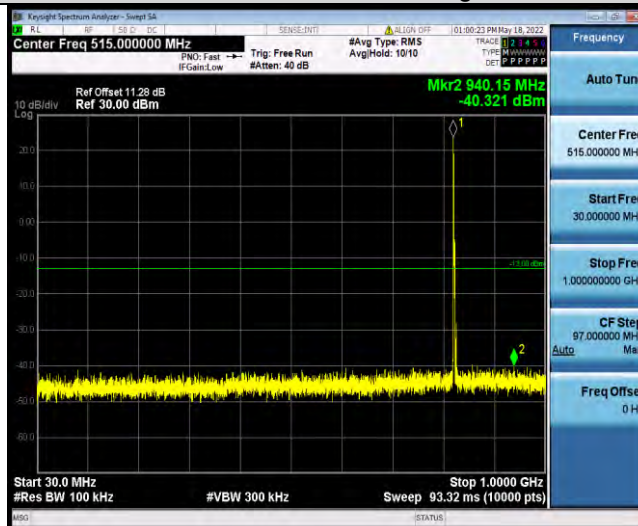

Band5-3MHz-QPSK-20415-1RB#0-Range2:1000~1000MHz