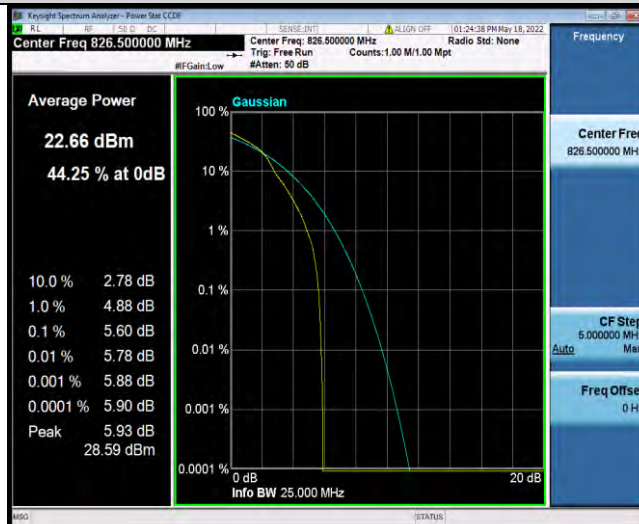

Band5-5MHz-QPSK-20625-25RB#0

BUREAU VERITAS

Test Report No.: W7L-P22050002RF04

Band5-5MHz-16QAM-20425-1RB#0

Band5-5MHz-16QAM-20425-25RB#0

Band5-5MHz-16QAM-20525-1RB#0

BUREAU VERITAS

Test Report No.: W7L-P22050002RF04