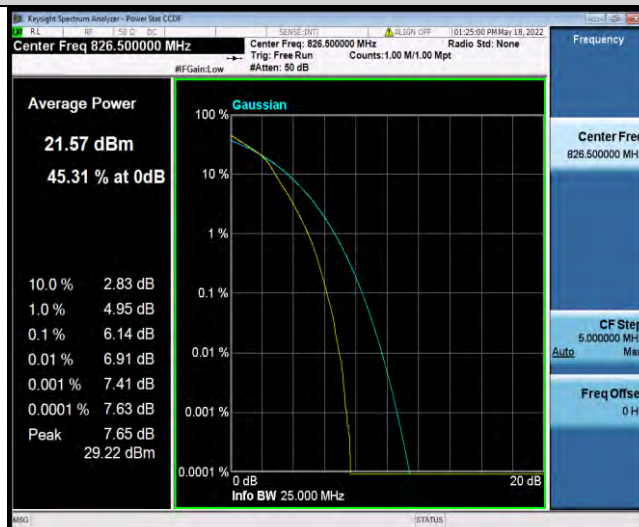

Band5-5MHz-QPSK-20625-25RB#0

BUREAU VERITAS

Test Report No.: W7L-P22050002RF04

Band5-5MHz-16QAM-20425-1RB#0

Band5-5MHz-16QAM-20425-25RB#0

Band5-5MHz-16QAM-20525-1RB#0

BUREAU VERITAS

Test Report No.: W7L-P22050002RF04