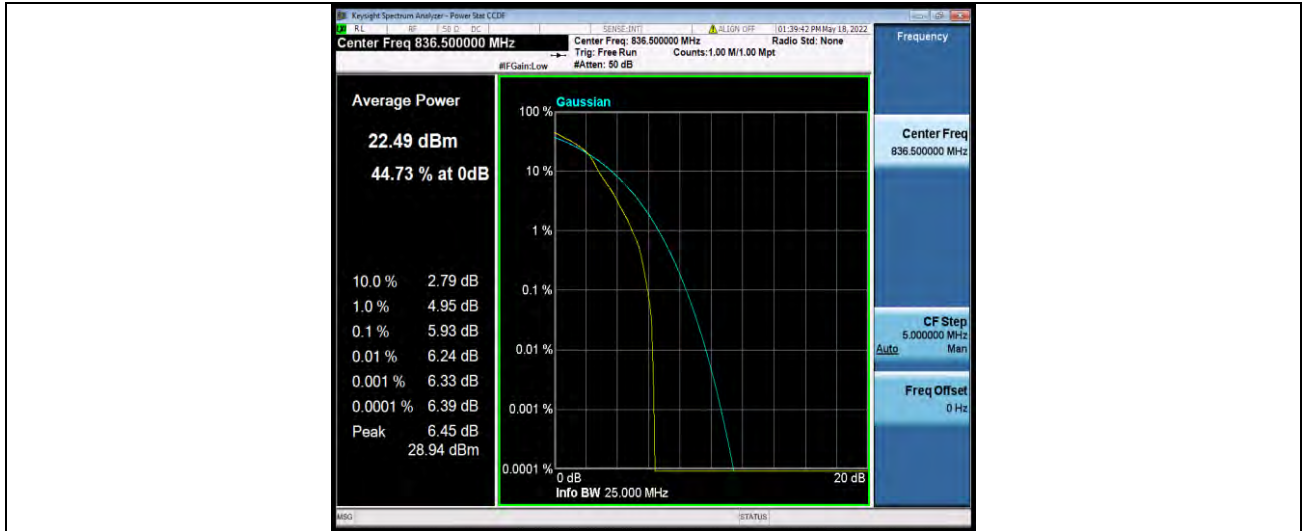

Test Report No.: W7L-P22050002RF04

Band5-10MHz-16QAM-20525-50RB#0

Band5-10MHz-16QAM-20600-1RB#0

Band5-10MHz-16QAM-20600-50RB#0

**BUREAU
VERITAS**

Test Report No.: W7L-P22050002RF04

26DB BANDWIDTH AND OCCUPIED BANDWIDTH