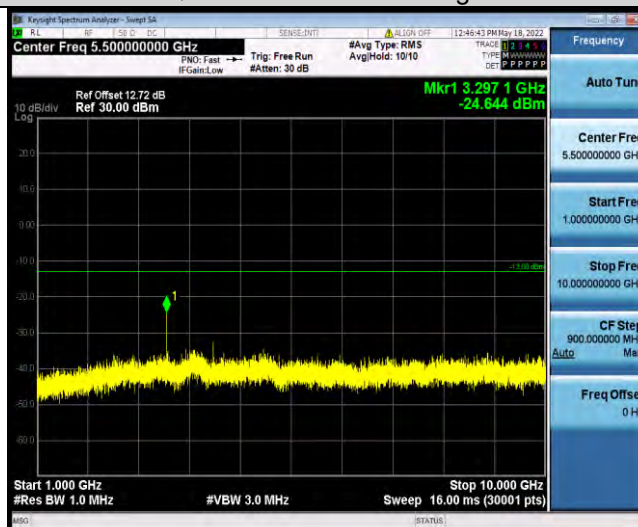

BUREAU VERITAS

Test Report No.: W7L-P22050002RF04

Band5-1.4MHz-16QAM-20407-1RB#0-Range1:30~1000MHz

Band5-1.4MHz-16QAM-20407-1RB#0-Range2:1000~10000MHz

Band5-1.4MHz-16QAM-20525-1RB#0-Range1:30~1000MHz

BUREAU VERITAS