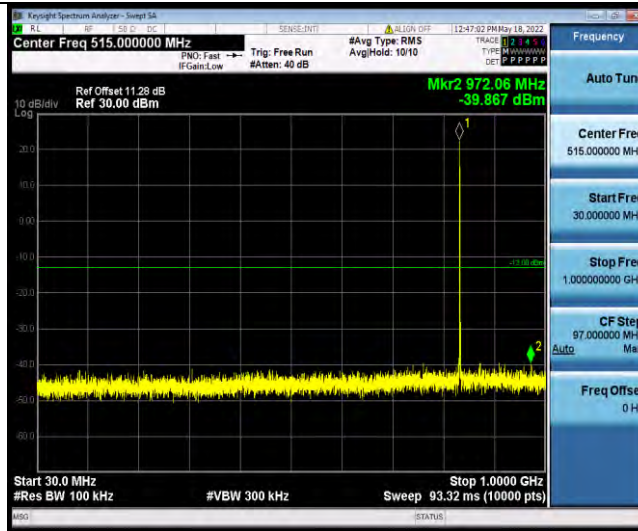

BUREAU VERITAS

Test Report No.: W7L-P22050002RF04

Band5-1.4MHz-16QAM-20525-1RB#0-Range2:1000~10000MHz