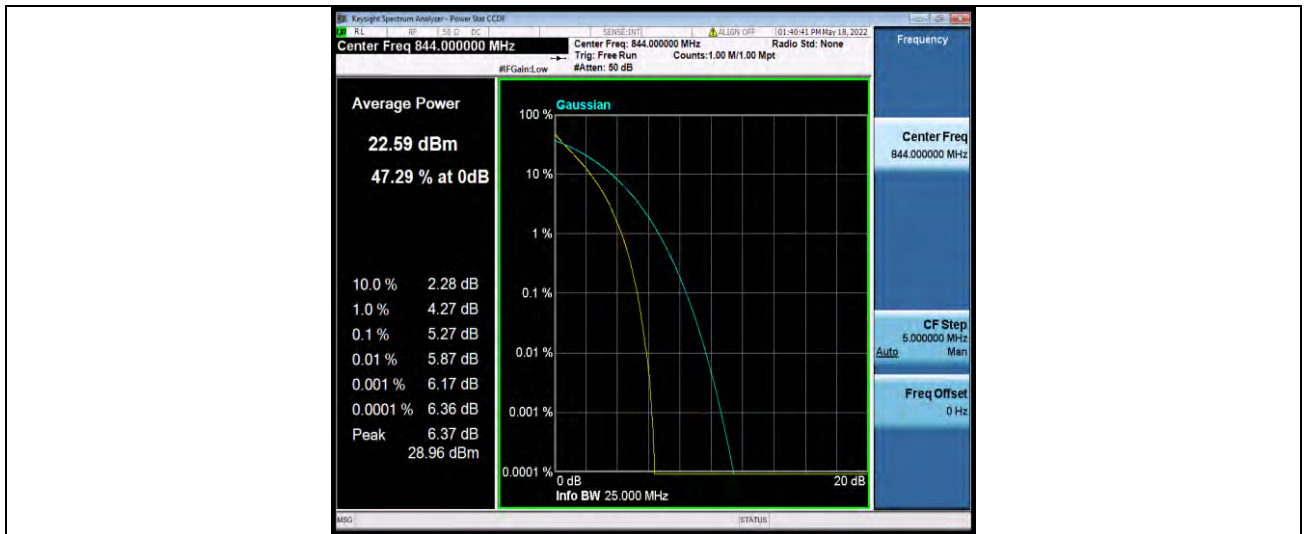

BUREAU VERITAS

Test Report No.: W7L-P22050002RF04

Band5-10MHz-16QAM-20450-1RB#0