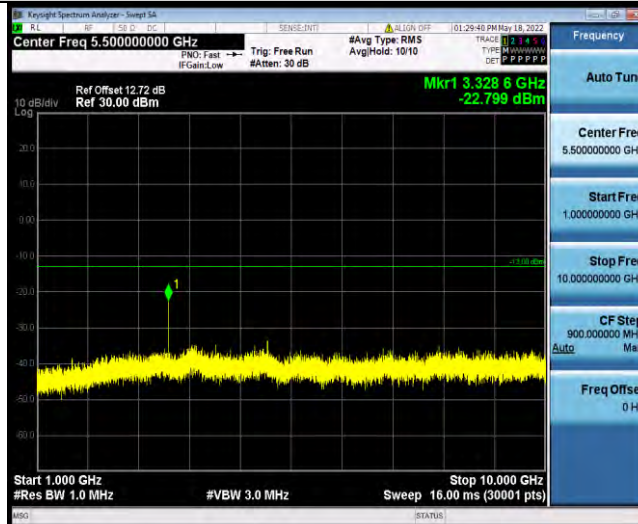

Band5-10MHz-16QAM-20600-1RB#0-Range1:30~1000MHz