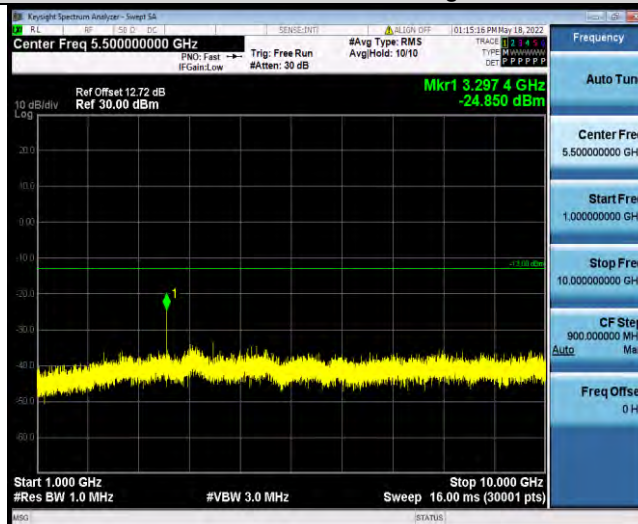

Band5-5MHz-16QAM-20525-1RB#0-Range1:30~1000MHz