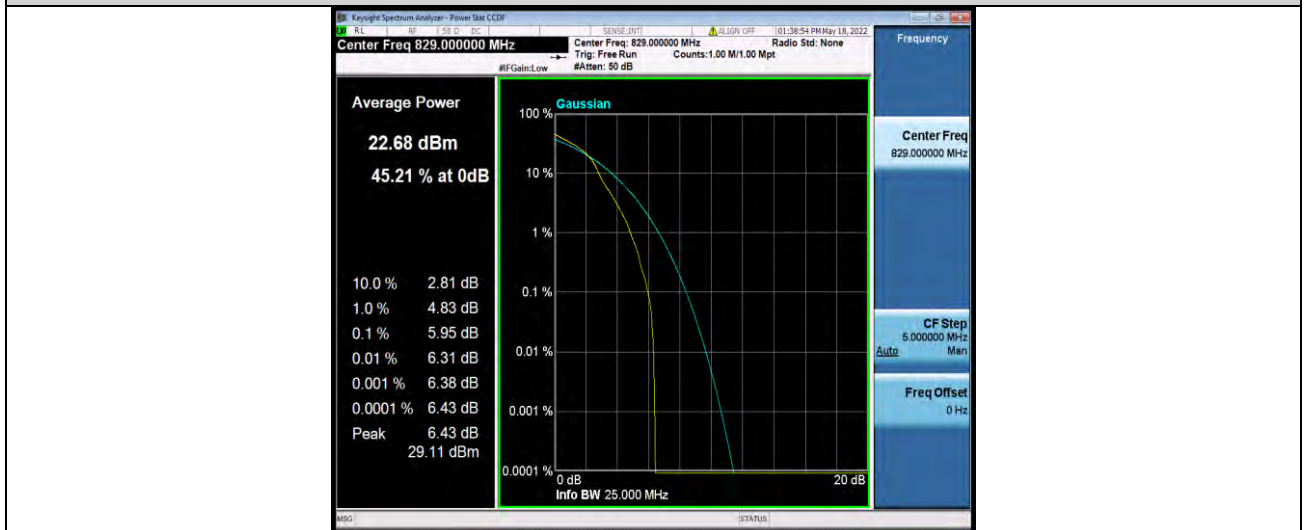

Band5-10MHz-16QAM-20450-50RB#0