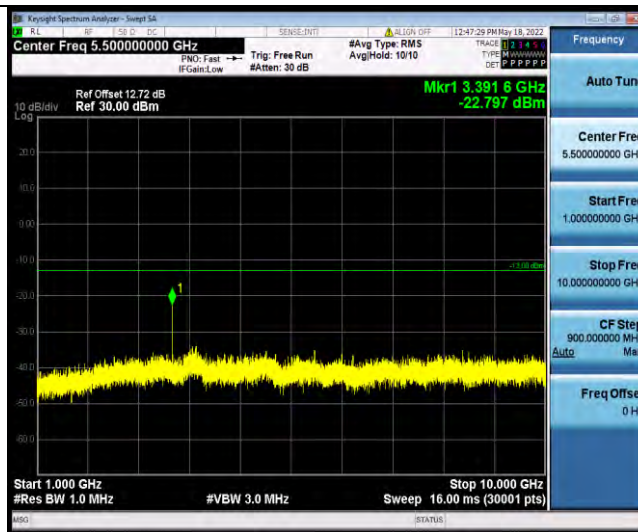

Test Report No.: W7L-P22050002RF04

Band5-1.4MHz-16QAM-20525-1RB#0-Range2:1000~10000MHz

Band5-1.4MHz-16QAM-20643-1RB#0-Range1:30~1000MHz

Band5-1.4MHz-16QAM-20643-1RB#0-Range2:1000~10000MHz

BUREAU VERITAS

Test Report No.: W7L-P22050002RF04