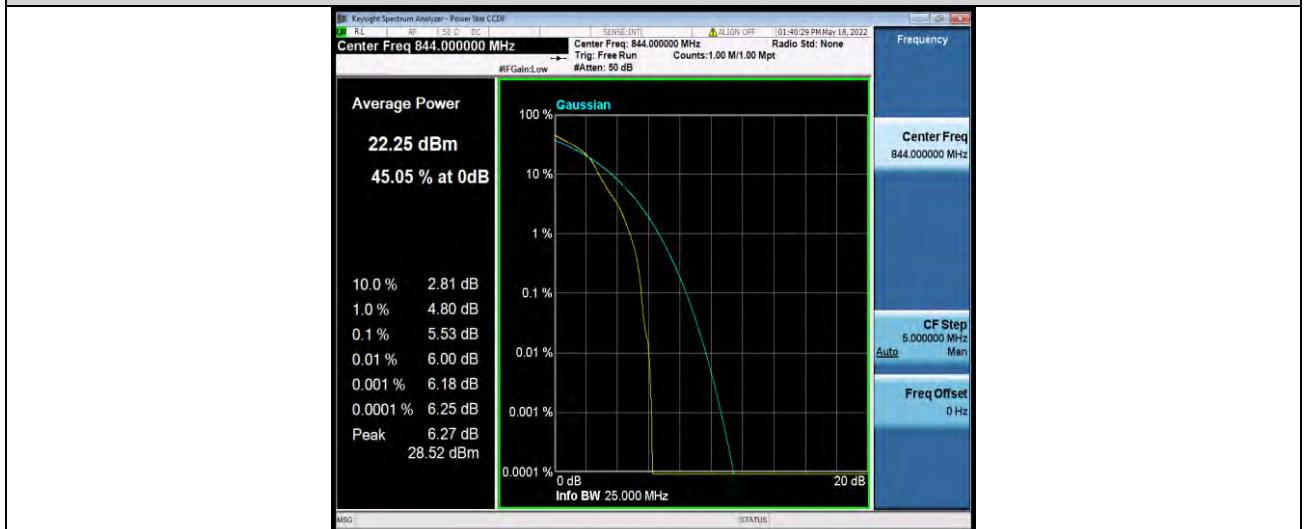

Test Report No.: W7L-P22050002RF04

Band5-10MHz-16QAM-20525-50RB#0

Band5-10MHz-16QAM-20600-1RB#0

Band5-10MHz-16QAM-20600-50RB#0

**BUREAU
VERITAS**

Test Report No.: W7L-P22050002RF04

26DB BANDWIDTH AND OCCUPIED BANDWIDTH