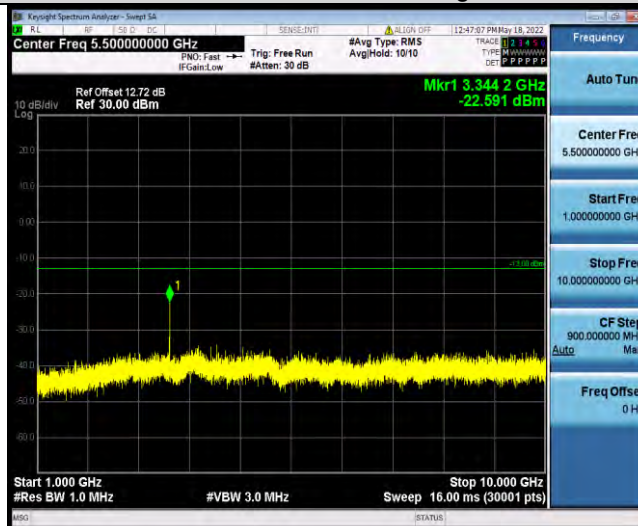

Band5-1.4MHz-16QAM-20643-1RB#0-Range1:30~1000MHz