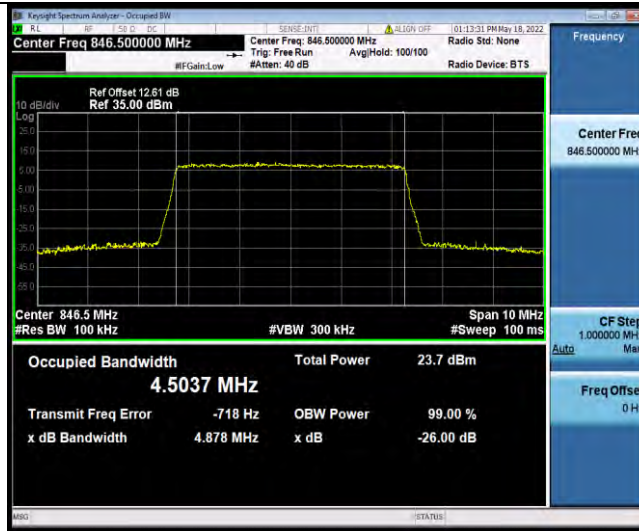

Test Report No.: W7L-P22050002RF04

Band5-5MHz-16QAM-20425-25RB#0

Band5-5MHz-16QAM-20525-25RB#0

Band5-5MHz-16QAM-20625-25RB#0

BUREAU VERITAS

Test Report No.: W7L-P22050002RF04

Band5-10MHz-QPSK-20450-50RB#0

Band5-10MHz-QPSK-20525-50RB#0