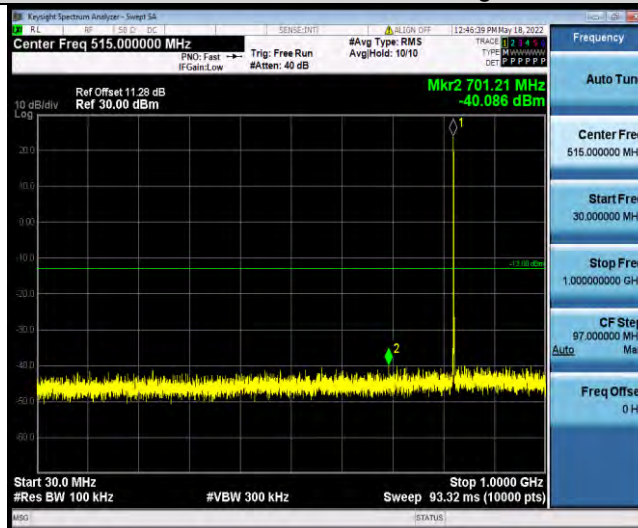

Band5-1.4MHz-16QAM-20407-1RB#0-Range2:1000~10000MHz