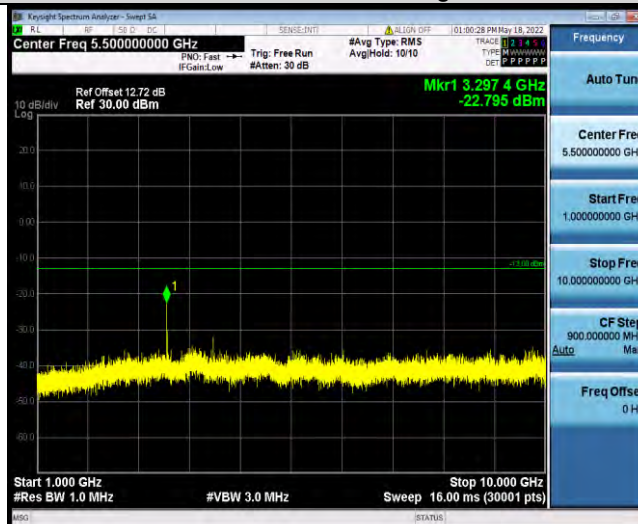

Band5-3MHz-QPSK-20525-1RB#0-Range1:30~1000MHz