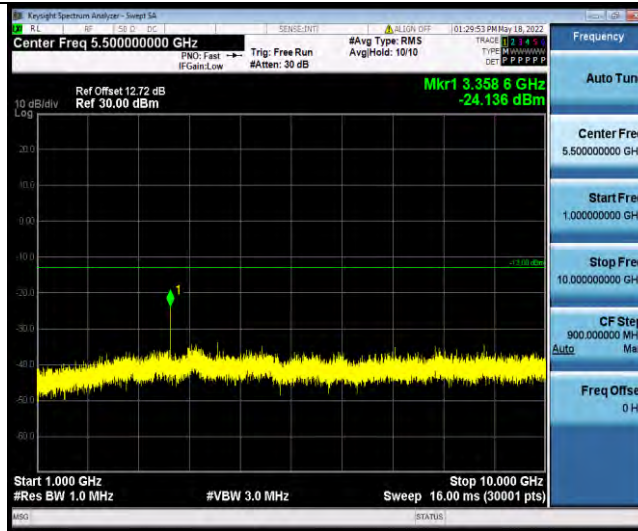

BUREAU VERITAS

Test Report No.: W7L-P22050002RF04

Band5-10MHz-16QAM-20450-1RB#0-Range1:30~1000MHz