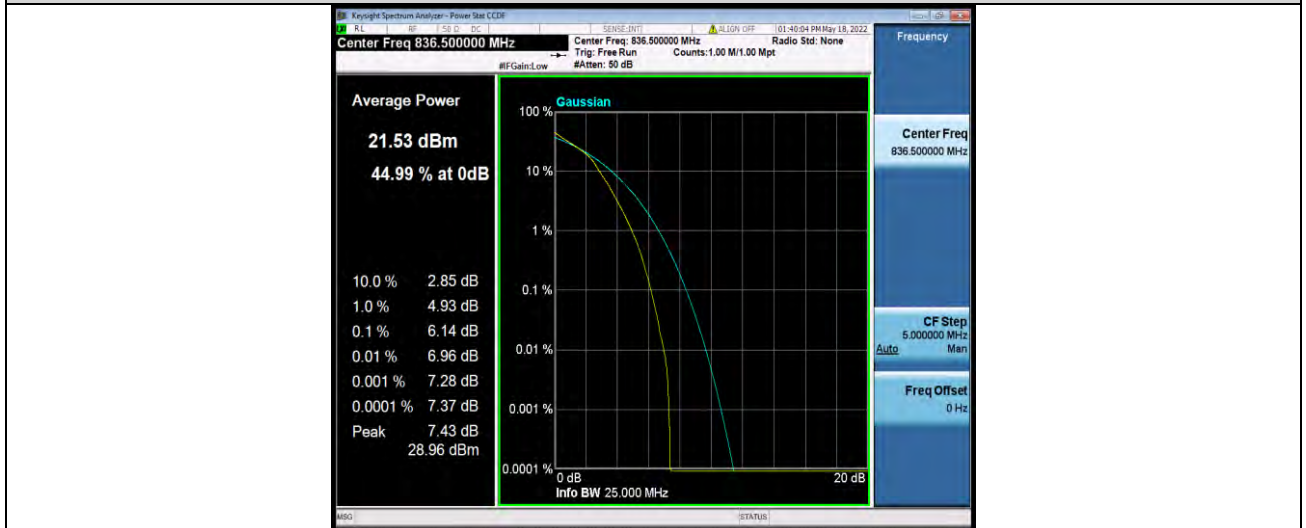

Test Report No.: W7L-P22050002RF04

Band5-10MHz-16QAM-20525-50RB#0

Band5-10MHz-16QAM-20600-1RB#0

Band5-10MHz-16QAM-20600-50RB#0

**BUREAU
VERITAS**

Test Report No.: W7L-P22050002RF04

26DB BANDWIDTH AND OCCUPIED BANDWIDTH