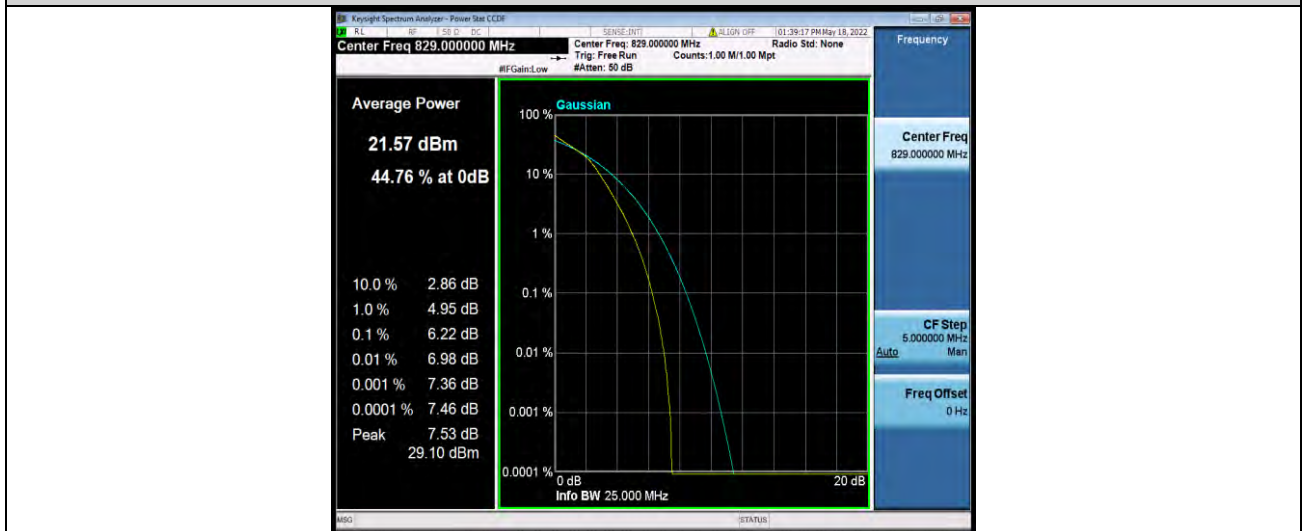

Band5-10MHz-16QAM-20525-1RB#0