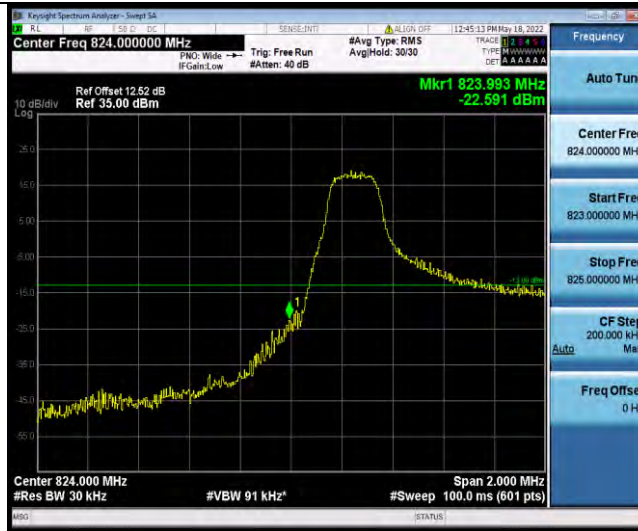

BUREAU VERITAS

Test Report No.: W7L-P22050002RF04

Band5-1.4MHz-QPSK-20407-6RB#0