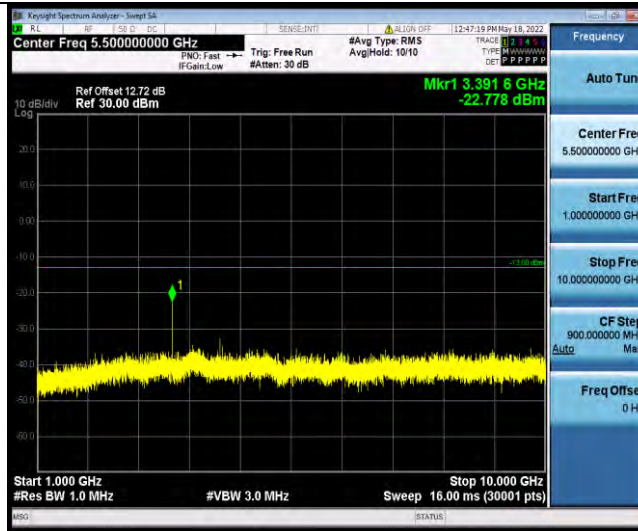

BUREAU VERITAS

Test Report No.: W7L-P22050002RF04

Band5-1.4MHz-16QAM-20407-1RB#0-Range1:30~1000MHz