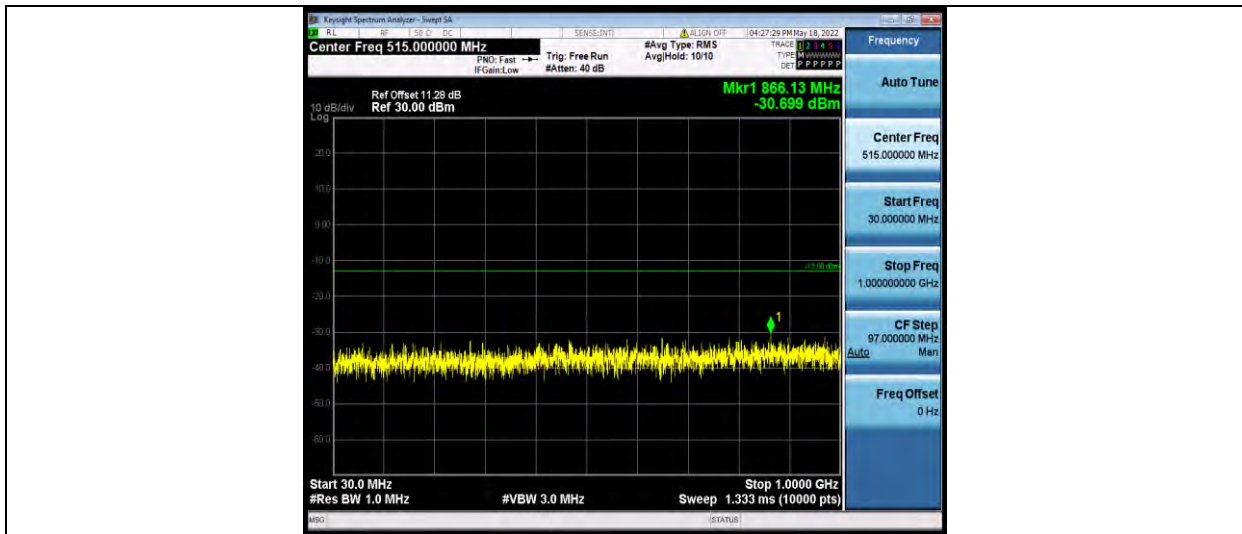

BUREAU VERITAS

Test Report No.: W7L-P22050002RF06

Band66-20MHz-16QAM-132572-1RB#0-Range2:1000~20000MHz

Test Report No.: W7L-P22050002RF06

FREQUENCY STABILITY

Test Result

Voltage										
Band	Bandwidth	Modulation	Channel	RB Configuration	Voltage [Vdc]	Temperature (°C)	Deviation (Hz)	Deviation (ppm)	Limit (ppm)	Verdict
Band6 6	1.4MHz	QPSK	13197 9	6RB#0	VL	NT	-13.33	-0.007792	±2.5	PASS
Band6 6	1.4MHz	QPSK	13197 9	6RB#0	VN	NT	10.91	0.006378	±2.5	PASS
Band6 6	1.4MHz	QPSK	13197 9	6RB#0	VH	NT	-28.95	-0.016923	±2.5	PASS
Band6 6	1.4MHz	QPSK	13232 2	6RB#0	VL	NT	11.67	0.006688	±2.5	PASS
Band6 6	1.4MHz	QPSK	13232 2	6RB#0	VN	NT	-41.44	-0.023748	±2.5	PASS
Band6 6	1.4MHz	QPSK	13232 2	6RB#0	VH	NT	9.86	0.005650	±2.5	PASS
Band6 6	1.4MHz	QPSK	13266 5	6RB#0	VL	NT	-34.80	-0.019558	±2.5	PASS
Band6 6	1.4MHz	QPSK	13266 5	6RB#0	VN	NT	-36.51	-0.020519	±2.5	PASS
Band6 6	1.4MHz	QPSK	13266 5	6RB#0	VH	NT	-45.35	-0.025488	±2.5	PASS
Band6 6	1.4MHz	16QAM	13197 9	6RB#0	VL	NT	-18.32	-0.010709	±2.5	PASS
Band6 6	1.4MHz	16QAM	13197 9	6RB#0	VN	NT	-26.25	-0.015345	±2.5	PASS
Band6 6	1.4MHz	16QAM	13197 9	6RB#0	VH	NT	-32.72	-0.019127	±2.5	PASS
Band6 6	1.4MHz	16QAM	13232 2	6RB#0	VL	NT	-32.40	-0.018567	±2.5	PASS
Band6 6	1.4MHz	16QAM	13232 2	6RB#0	VN	NT	-42.26	-0.024218	±2.5	PASS
Band6 6	1.4MHz	16QAM	13232 2	6RB#0	VH	NT	-29.63	-0.016980	±2.5	PASS
Band6 6	1.4MHz	16QAM	13266 5	6RB#0	VL	NT	-23.75	-0.013348	±2.5	PASS
Band6 6	1.4MHz	16QAM	13266 5	6RB#0	VN	NT	-43.86	-0.024650	±2.5	PASS
Band6 6	1.4MHz	16QAM	13266 5	6RB#0	VH	NT	-49.25	-0.027679	±2.5	PASS
Band6 6	3MHz	QPSK	13198 7	15RB#0	VL	NT	-32.87	-0.019205	±2.5	PASS
Band6 6	3MHz	QPSK	13198 7	15RB#0	VN	NT	-17.44	-0.010190	±2.5	PASS
Band6 6	3MHz	QPSK	13198 7	15RB#0	VH	NT	-23.79	-0.013900	±2.5	PASS