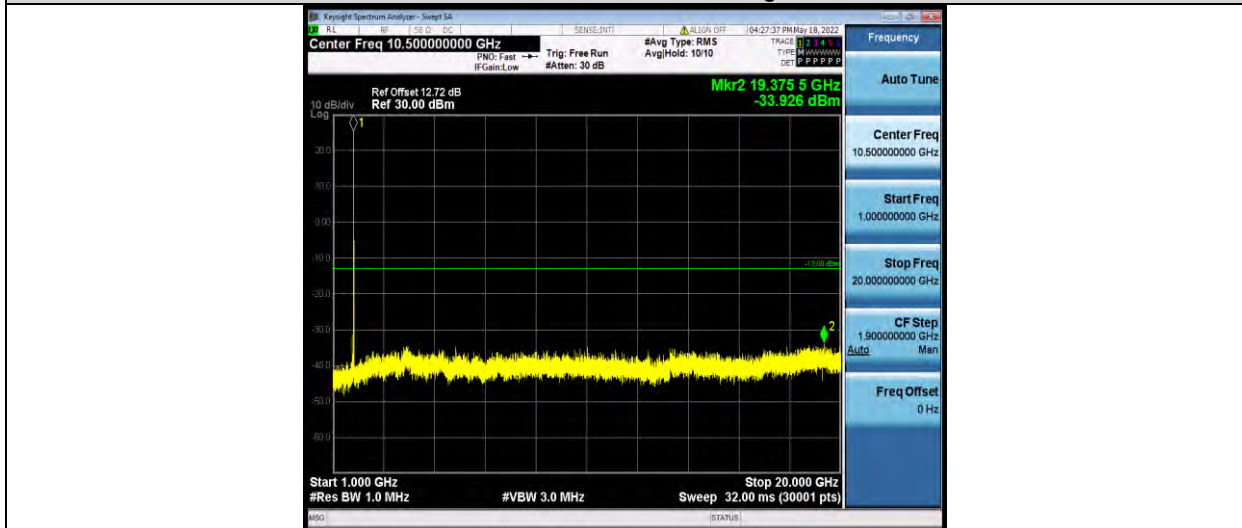

BUREAU VERITAS

Test Report No.: W7L-P22050002RF06

Band66-20MHz-16QAM-132572-1RB#0-Range2:1000~20000MHz

Test Report No.: W7L-P22050002RF06

FREQUENCY STABILITY

Test Result

Voltage										
Band	Bandwidth	Modulation	Channel	RB Configuration	Voltage [Vdc]	Temperature (°C)	Deviation (Hz)	Deviation (ppm)	Limit (ppm)	Verdict
Band6 6	1.4MHz	QPSK	13197 9	6RB#0	VL	NT	-13.33	-0.007792	±2.5	PASS
Band6 6	1.4MHz	QPSK	13197 9	6RB#0	VN	NT	10.91	0.006378	±2.5	PASS
Band6 6	1.4MHz	QPSK	13197 9	6RB#0	VH	NT	-28.95	-0.016923	±2.5	PASS
Band6 6	1.4MHz	QPSK	13232 2	6RB#0	VL	NT	11.67	0.006688	±2.5	PASS
Band6 6	1.4MHz	QPSK	13232 2	6RB#0	VN	NT	-41.44	-0.023748	±2.5	PASS
Band6 6	1.4MHz	QPSK	13232 2	6RB#0	VH	NT	9.86	0.005650	±2.5	PASS
Band6 6	1.4MHz	QPSK	13266 5	6RB#0	VL	NT	-34.80	-0.019558	±2.5	PASS
Band6 6	1.4MHz	QPSK	13266 5	6RB#0	VN	NT	-36.51	-0.020519	±2.5	PASS
Band6 6	1.4MHz	QPSK	13266 5	6RB#0	VH	NT	-45.35	-0.025488	±2.5	PASS
Band6 6	1.4MHz	16QAM	13197 9	6RB#0	VL	NT	-18.32	-0.010709	±2.5	PASS
Band6 6	1.4MHz	16QAM	13197 9	6RB#0	VN	NT	-26.25	-0.015345	±2.5	PASS
Band6 6	1.4MHz	16QAM	13197 9	6RB#0	VH	NT	-32.72	-0.019127	±2.5	PASS
Band6 6	1.4MHz	16QAM	13232 2	6RB#0	VL	NT	-32.40	-0.018567	±2.5	PASS
Band6 6	1.4MHz	16QAM	13232 2	6RB#0	VN	NT	-42.26	-0.024218	±2.5	PASS
Band6 6	1.4MHz	16QAM	13232 2	6RB#0	VH	NT	-29.63	-0.016980	±2.5	PASS
Band6 6	1.4MHz	16QAM	13266 5	6RB#0	VL	NT	-23.75	-0.013348	±2.5	PASS
Band6 6	1.4MHz	16QAM	13266 5	6RB#0	VN	NT	-43.86	-0.024650	±2.5	PASS
Band6 6	1.4MHz	16QAM	13266 5	6RB#0	VH	NT	-49.25	-0.027679	±2.5	PASS
Band6 6	3MHz	QPSK	13198 7	15RB#0	VL	NT	-32.87	-0.019205	±2.5	PASS
Band6 6	3MHz	QPSK	13198 7	15RB#0	VN	NT	-17.44	-0.010190	±2.5	PASS
Band6 6	3MHz	QPSK	13198 7	15RB#0	VH	NT	-23.79	-0.013900	±2.5	PASS